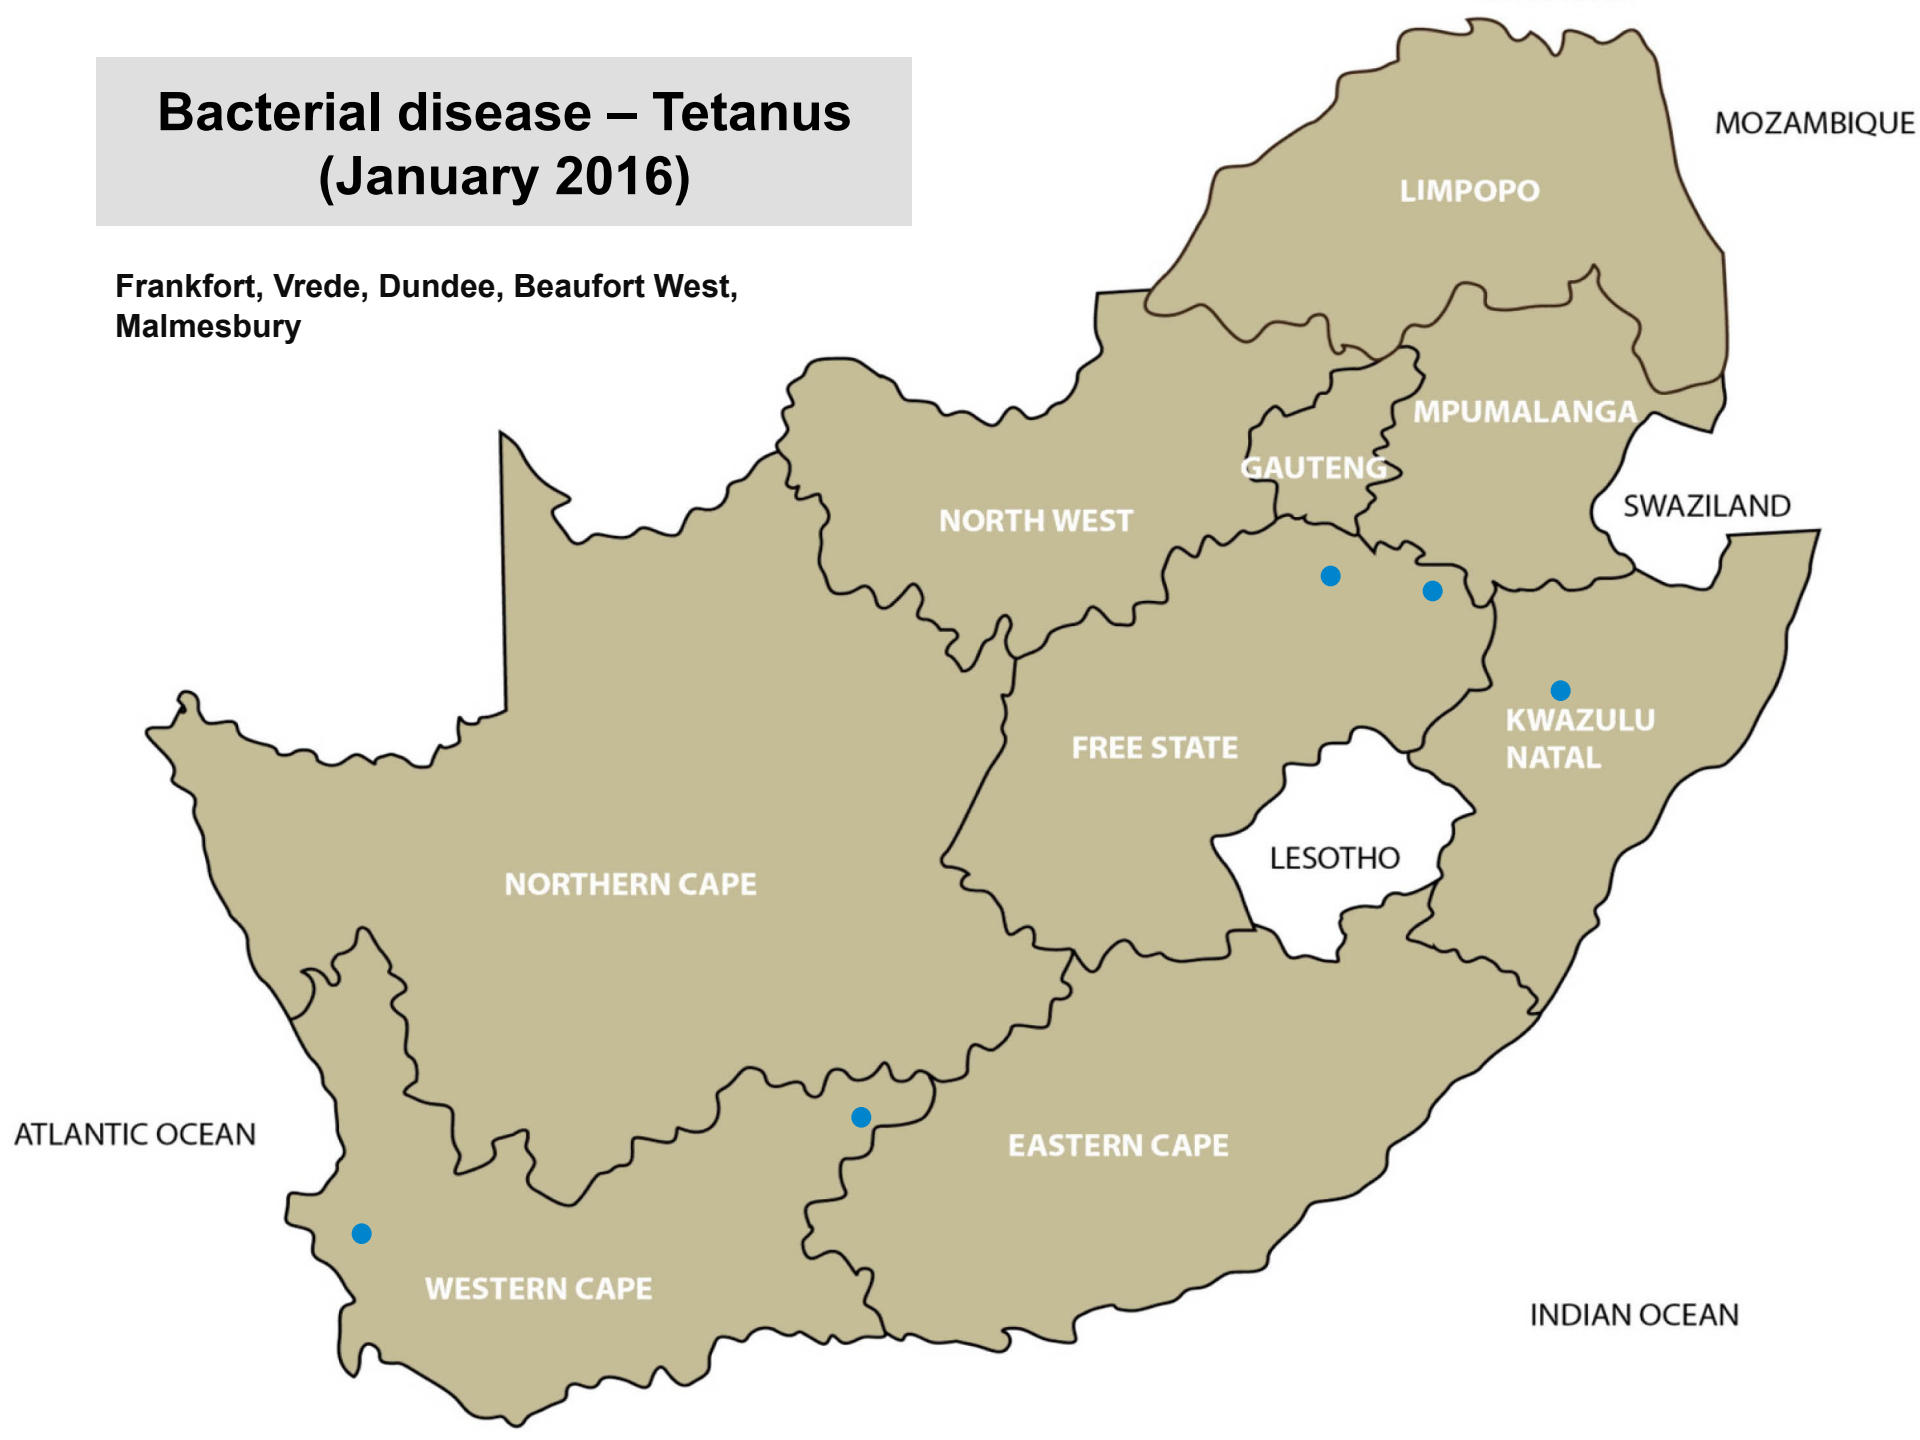

Bacterial disease – Tetanus (January 2016)

Frankfort, Vrede, Dundee, Beaufort West,
Malmesbury