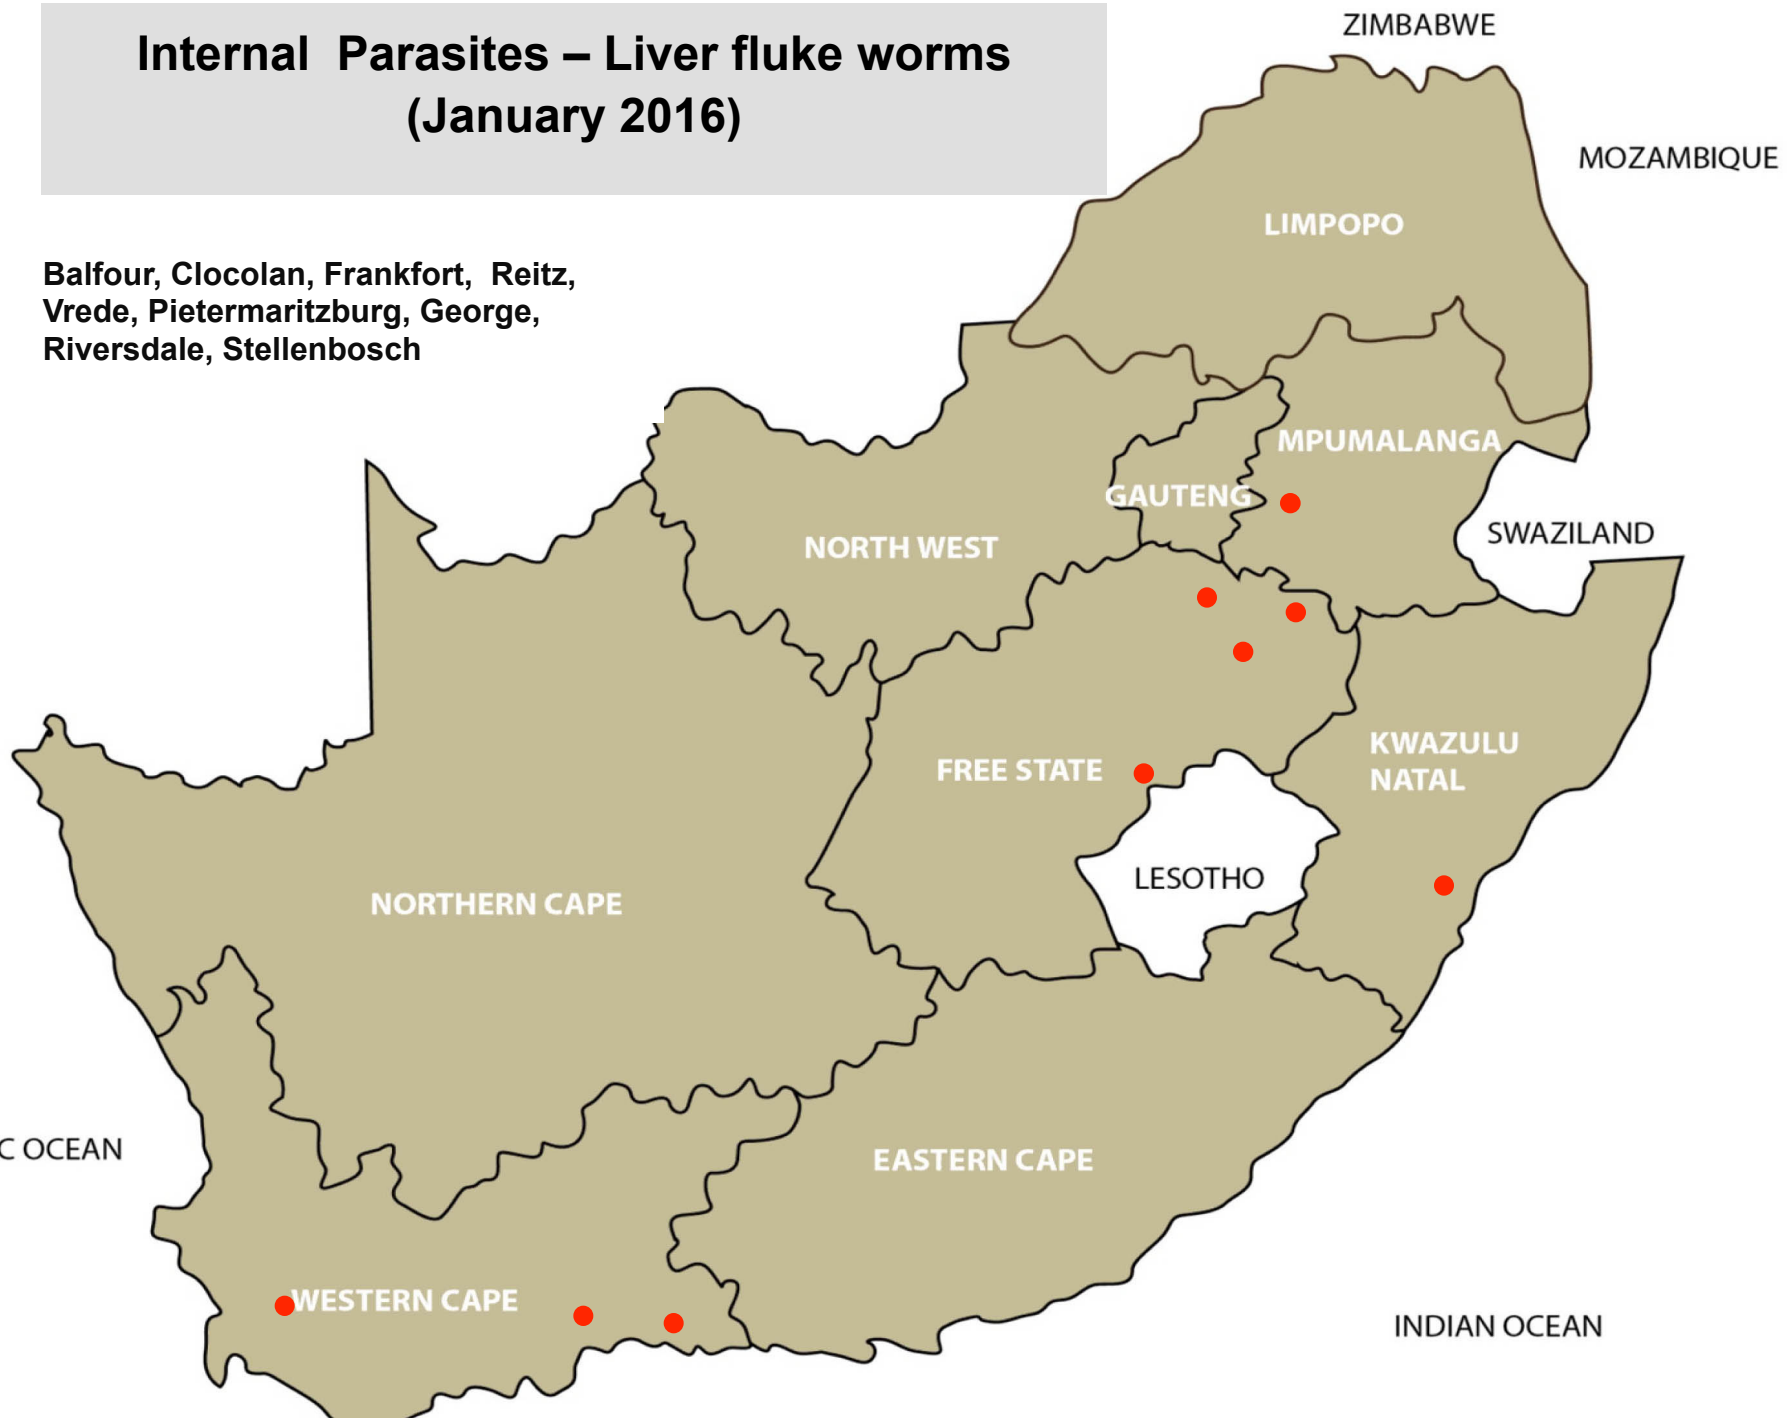

# Internal Parasites – Resistant Roundworms (January 2016)

Balfour, Lydenburg, Pretoria, Gariep Dam,  
Kokstad, Graaff-Reinet

# Internal Parasites – Tapeworms (January 2016)

Nelspruit, Standerton, Bronkhorstspuit,  
Pretoria, Clocolan, Viljoenskroon, Villiers,  
Vrede, Wesselsbron, Ingogo,  
Pietermaritzburg, Graaff-Reinet,  
Queenstown

# Internal Parasites – Tapeworms Cysticercosis (measles) (January 2016)

Nelspruit, Bronkhorstspuit,  
Wesselsbron, Pietermaritzburg

# Internal Parasites – Liver fluke worms (January 2016)

Balfour, Clocolan, Frankfort, Reitz,  
Vrede, Pietermaritzburg, George,  
Riversdale, Stellenbosch