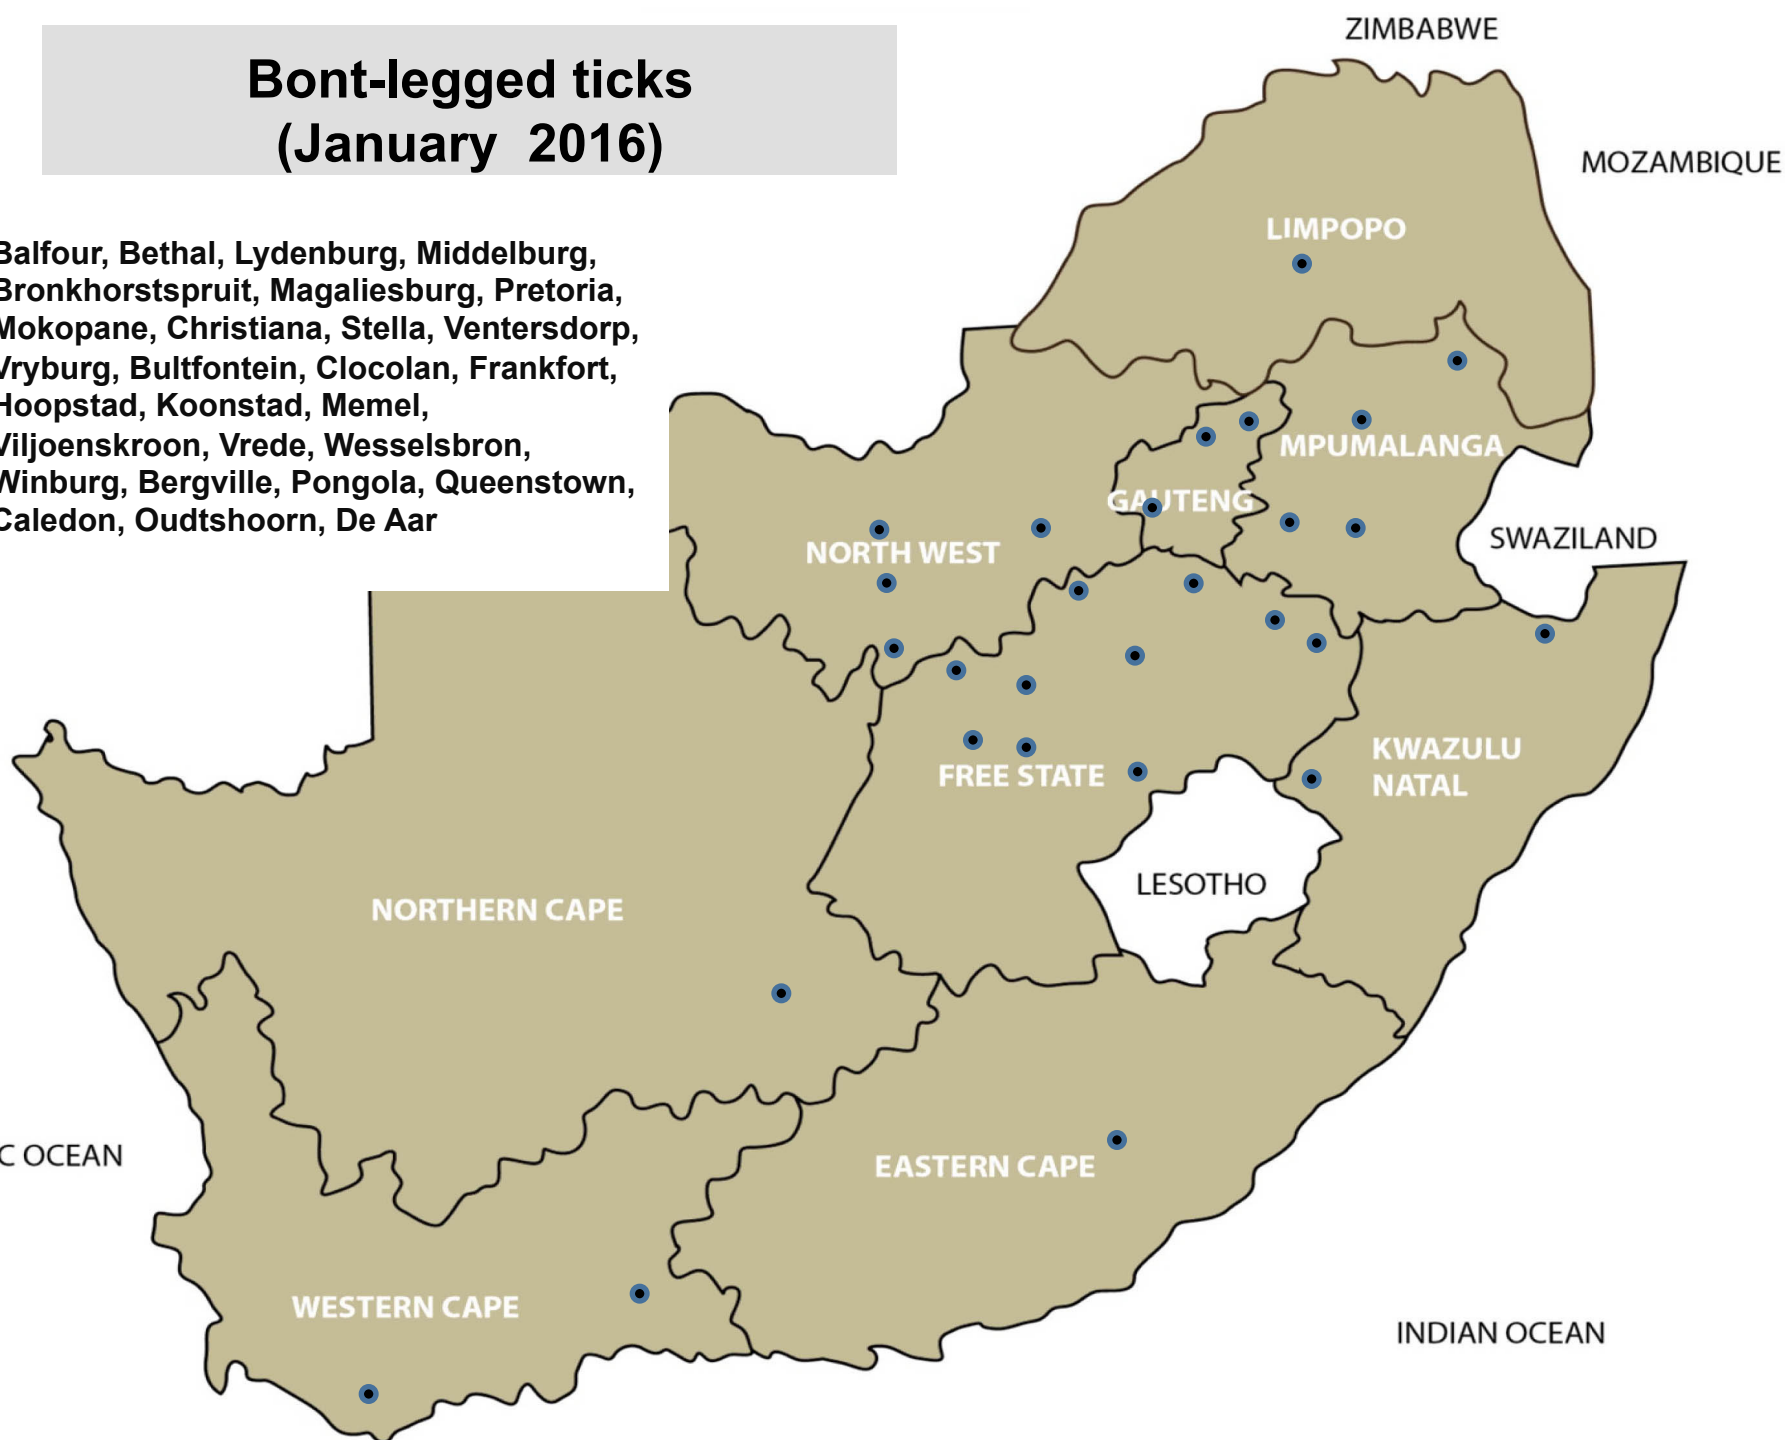

# Resistant Blue ticks (January 2016)

Lydenburg, Nelspruit, Winburg, Bergville,  
Pietermaritzburg

# Bont ticks – Heartwater ticks (January 2016)

Lydenburg, Nelspruit, Bronkhorstspuit,  
Pretoria, Mokopane, Brits, Bergville,  
Dundee, Mtubatuba, Pietermaritzburg,  
Pongola, Vryheid, Jeffreys Bay

# Brown ear-ticks (January 2016)

Ermelo, Lydenburg, Middelburg, Nelspruit,  
Standerton, Bronkhorstspuit,  
Magaliesburg, Pretoria, Mokopane,  
Ventersdorp, Memel, Viljoenskroon, Vrede,  
Bergville, Dundee, Ingogo, Mtubatuba,  
Pietermaritzburg, Vryheid, George, De Aar

# Red-legged ticks (January 2016)

Balfour, Lydenburg, Magaliesburg,  
Christiana, Hoopstad, Kroonstad, Memel,  
Vrede, Wesselsbron, Pietermaritzburg,  
Underberg, Oudtshoorn, De Aar