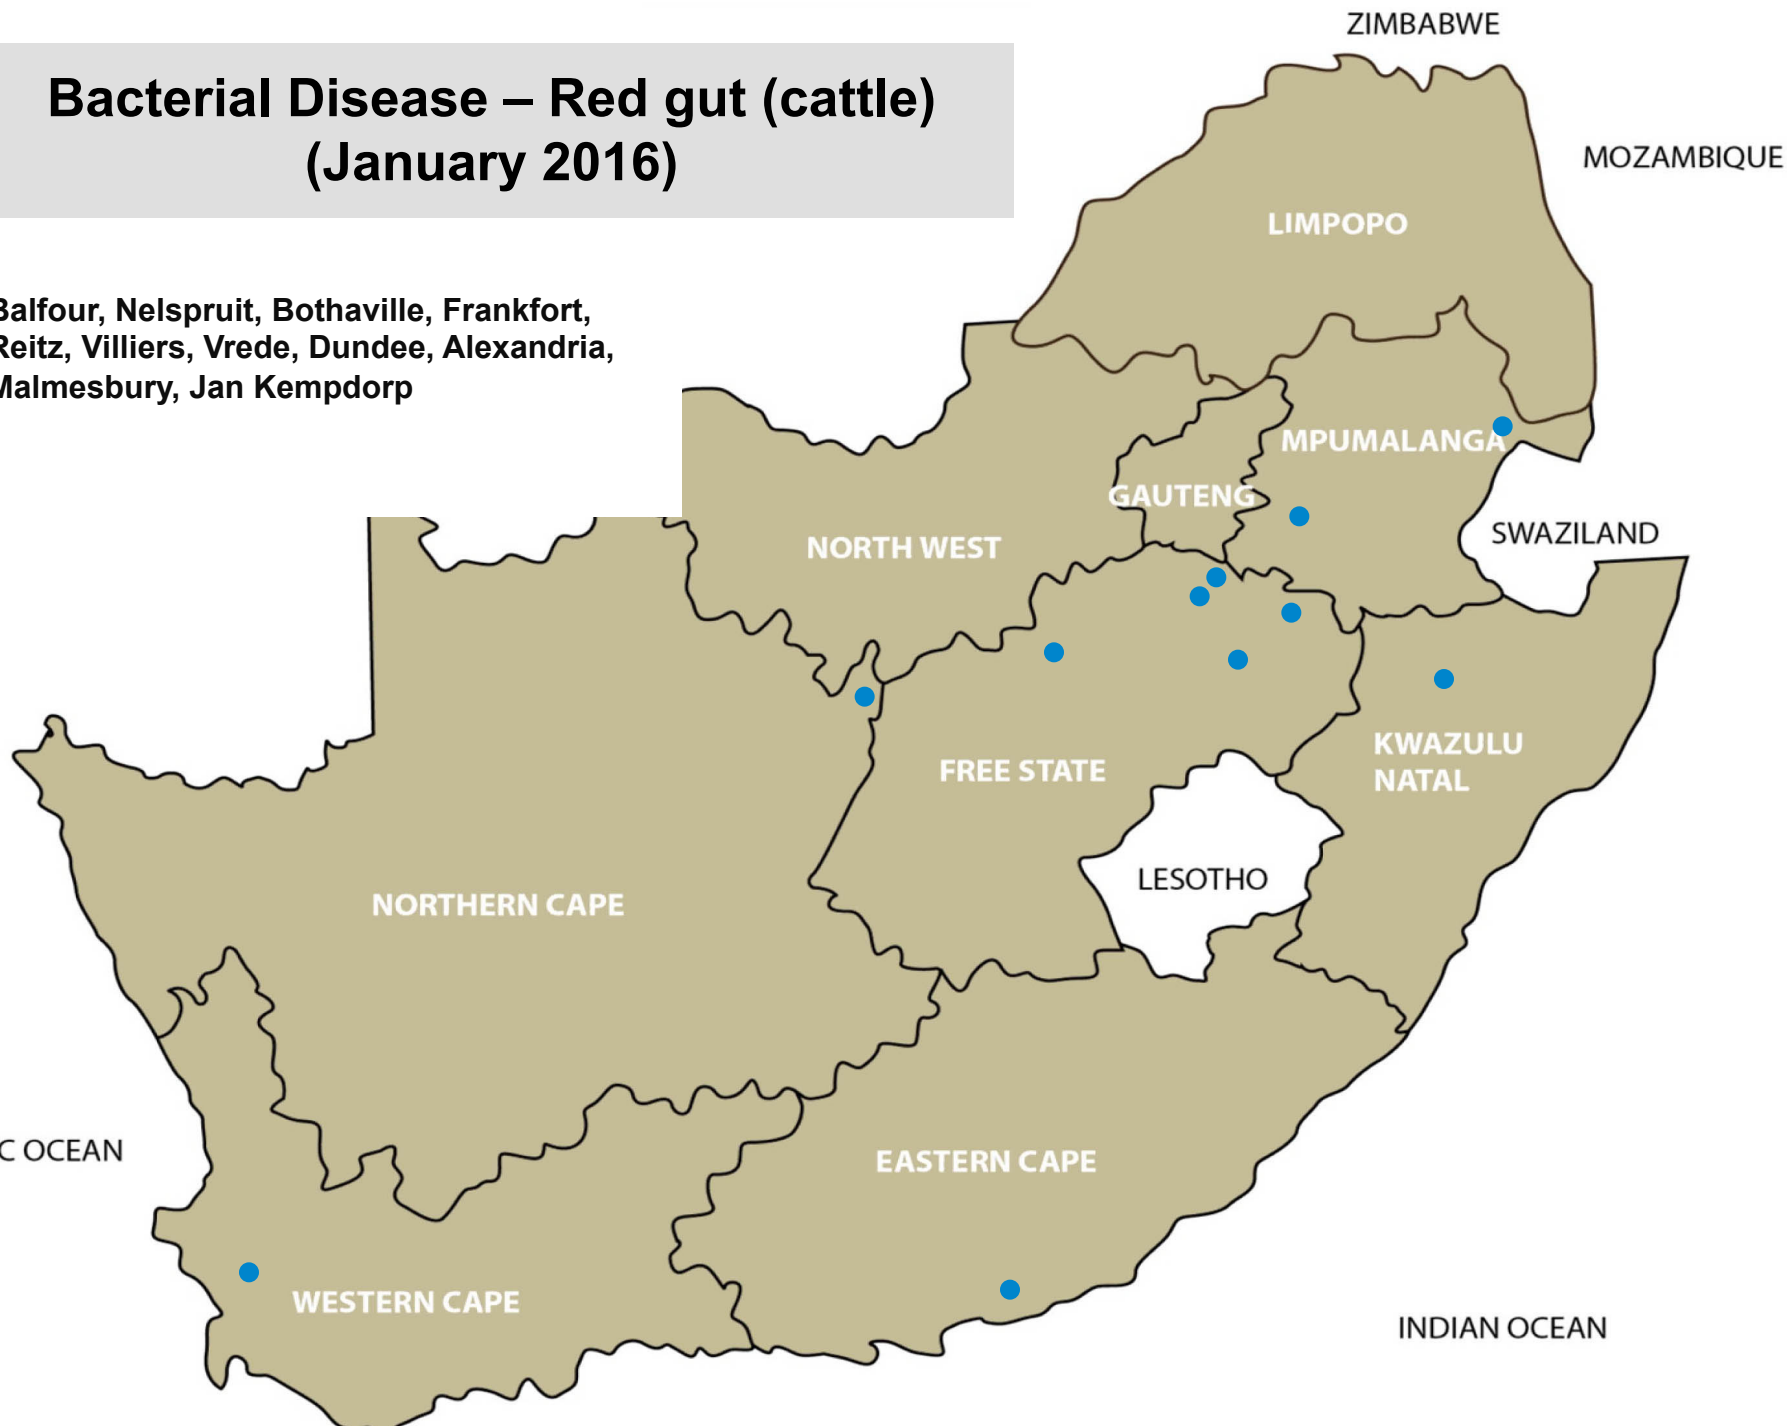

Bacterial Disease – Red gut (cattle) (January 2016)

Balfour, Nelspruit, Bothaville, Frankfort,
Reitz, Villiers, Vrede, Dundee, Alexandria,
Malmesbury, Jan Kempdorp