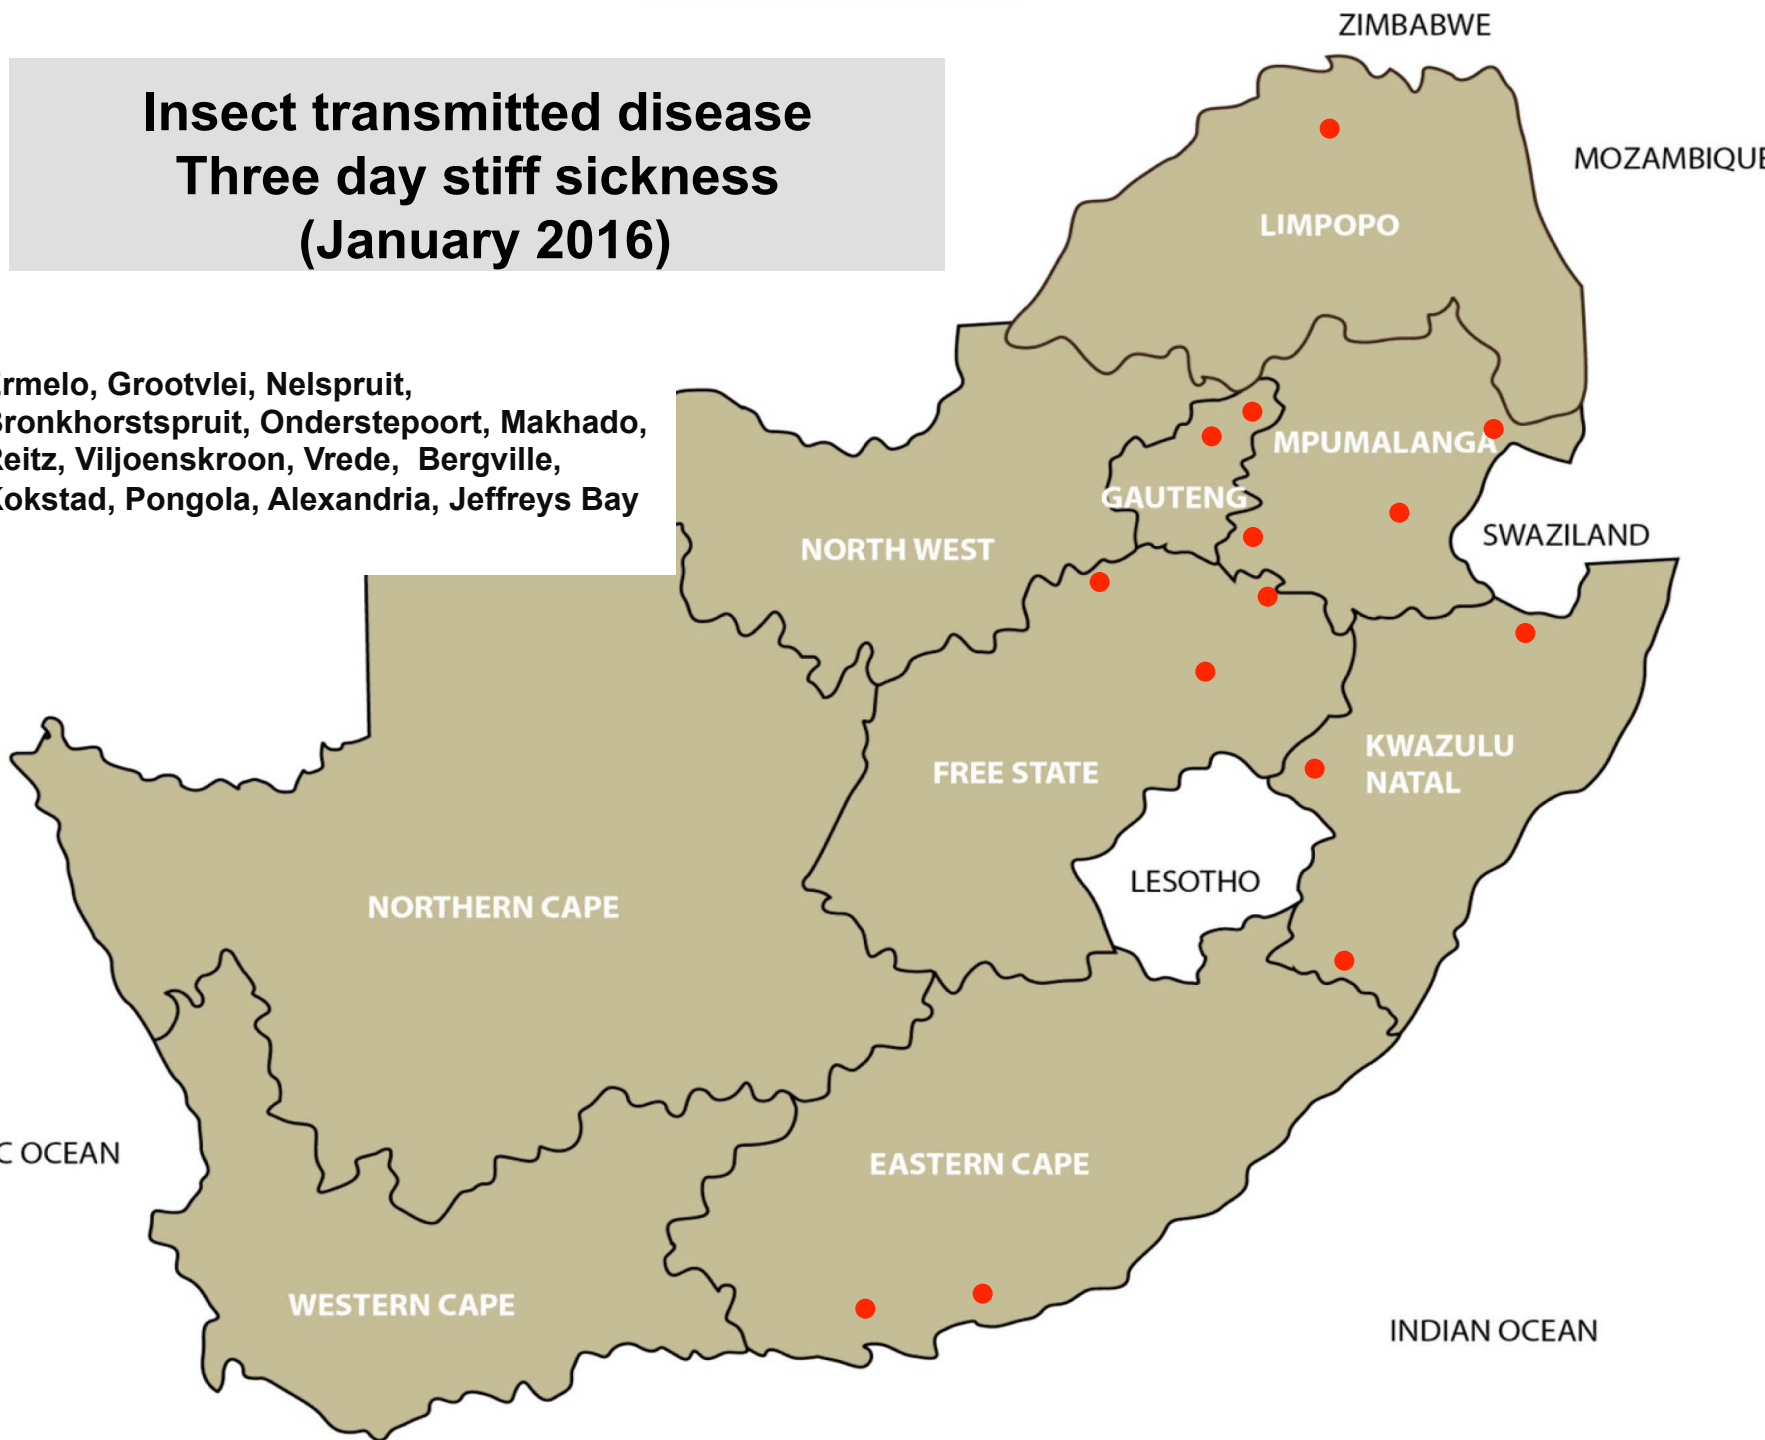

# Venereal disease – Pizzle disease (January 2016)

Ladybrand/Excelsior, Caledon, Calvinia

# Insect and tick transmitted disease Lumpy skin disease (January 2016)

Balfour, Ermelo, Bronkhorstspuit, Makhado,  
Brits, Vryburg, Hoopstad, Memel, Reitz,  
Dundee, Mtubatuba, Underberg, Vryheid,  
Kimberley, Upington

# Insect transmitted disease Three day stiff sickness (January 2016)

Ermelo, Grootvlei, Nelspruit,  
Bronkhorstspuit, Onderstepoort, Makhado,  
Reitz, Viljoenskroon, Vrede, Bergville,  
Kokstad, Pongola, Alexandria, Jeffreys Bay