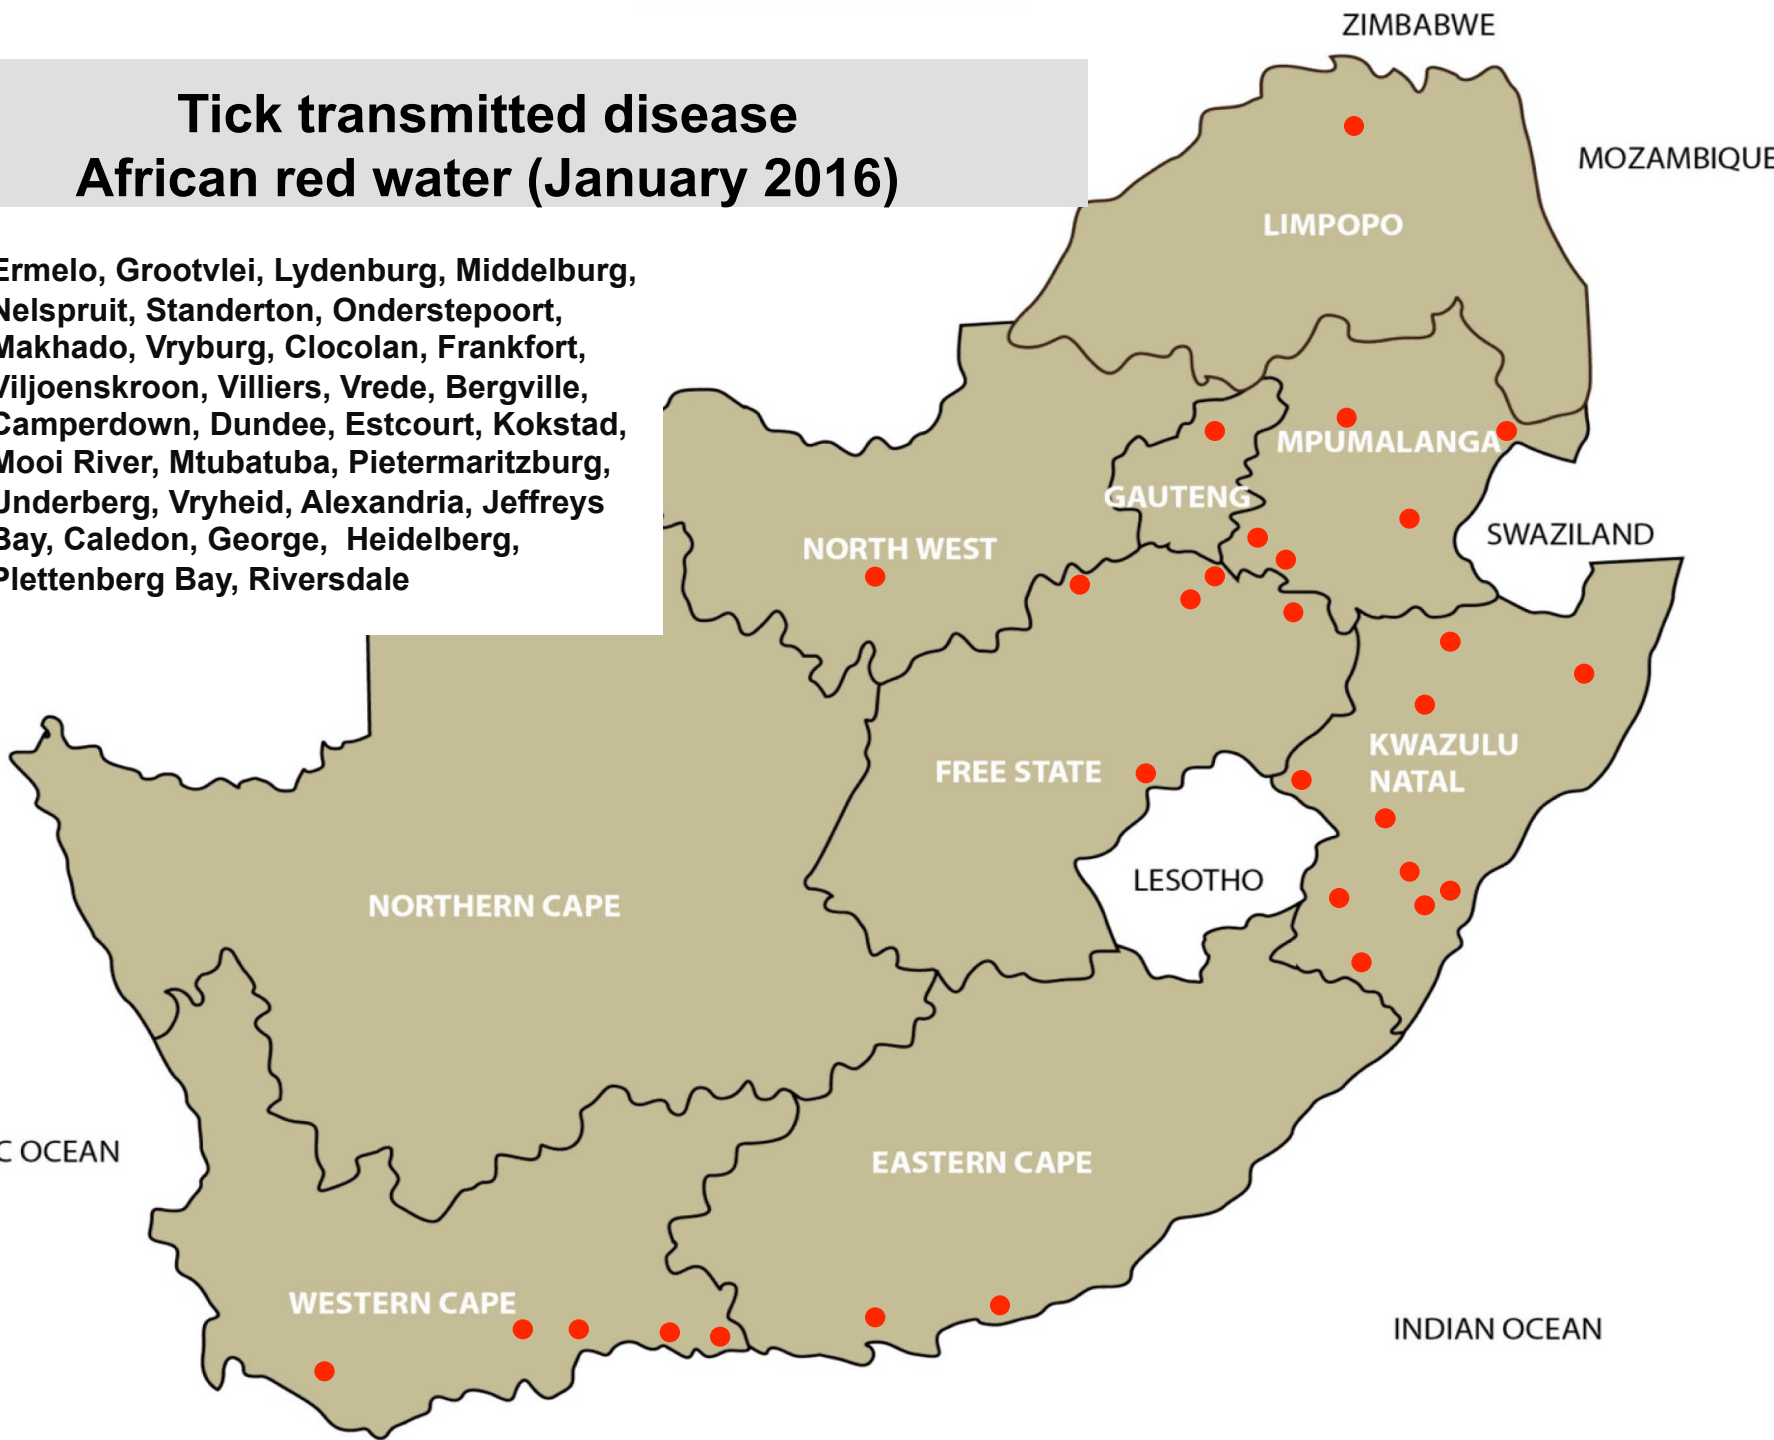

# Screw-worm (January 2016)

Nelspruit, Mokopane, Mtubatuba, Alexandria

# Coccidiosis (January 2016)

Nelspruit, Standerton, Bronkhorstspuit, Middelburg, Nigel, Onderstepoort, Pretoria, Makhado, Ventersdorp, Villiers, Dundee, Mtubatuba, Graaff-Reinet, Jeffreys Bay, Oudtshoorn, Piketburg

# Tick transmitted disease African red water (January 2016)

Ermelo, Grootvlei, Lydenburg, Middelburg, Nelspruit, Standerton, Onderstepoort, Makhado, Vryburg, Clocolan, Frankfort, Viljoenskroon, Villiers, Vrede, Bergville, Camperdown, Dundee, Estcourt, Kokstad, Mooi River, Mtubatuba, Pietermaritzburg, Underberg, Vryheid, Alexandria, Jeffreys Bay, Caledon, George, Heidelberg, Plettenberg Bay, Riversdale

# Tick transmitted disease Asiatic red water (January 2016)

Balfour, Ermelo, Middelburg, Nelspruit,  
Standerton, Bronkhorstspuit, Brits,  
Frankfort, Memel, Villiers, Vrede,  
Dundee, Greytown, Kokstad,  
Pietermaritzburg, Underberg, Vryheid,  
Queenstown, George, Oudtshoorn,  
Riversdale