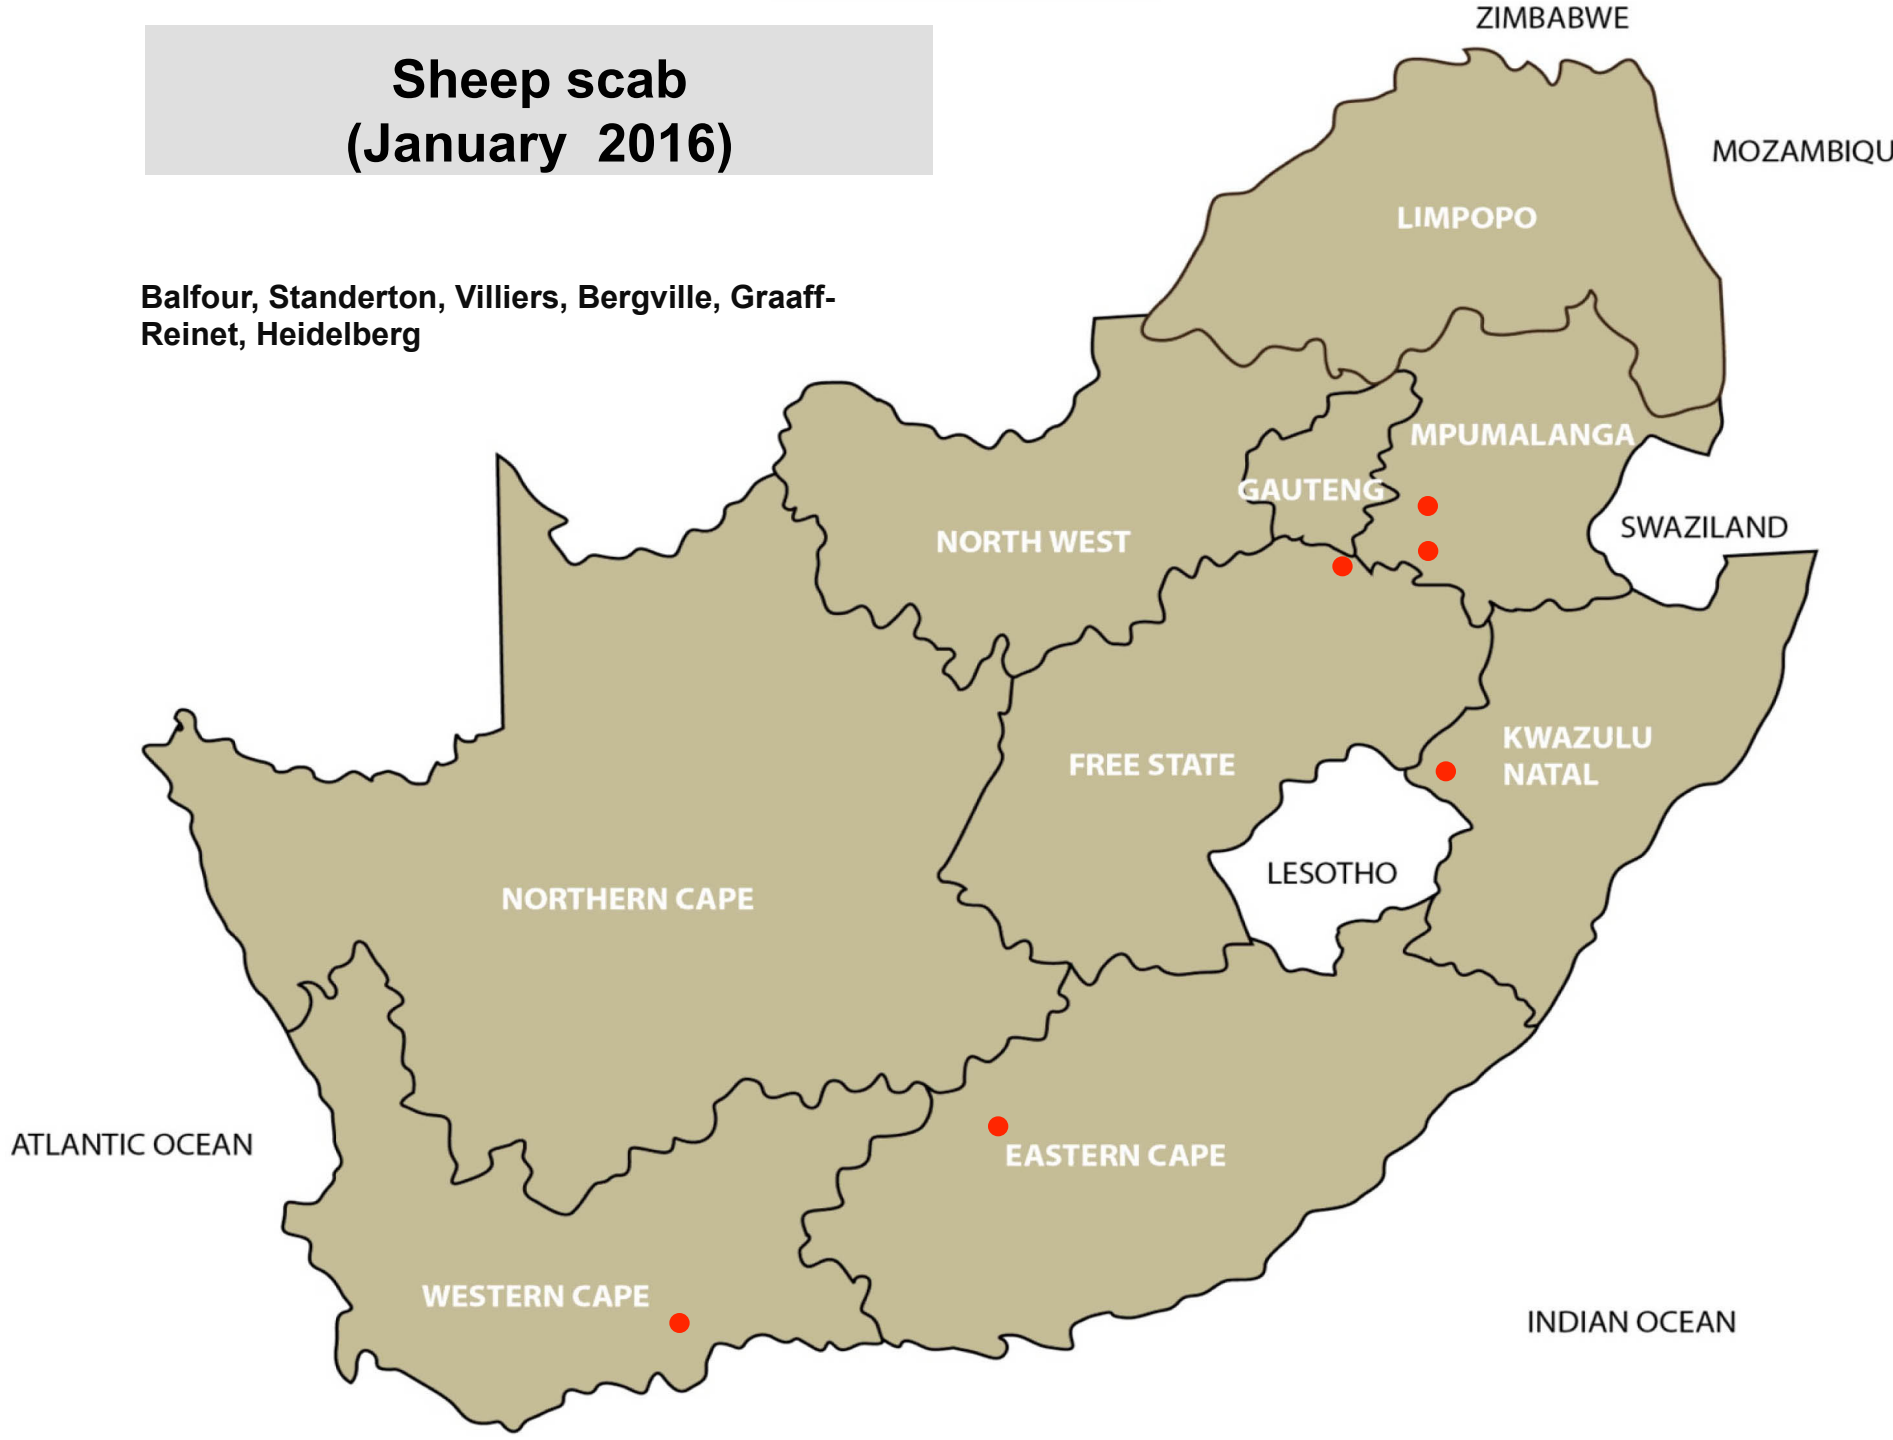

NORTH WEST

FREE STATE

KWAZULU NATAL

LESOTHO

NORTHERN CAPE

EASTERN CAPE

WESTERN CAPE

INDIAN OCEAN

ATLANTIC OCEAN

# Sucking lice (Blue lice) (January 2016)

# Sheep scab (January 2016)

Balfour, Standerton, Villiers, Bergville, Graaff-Reinet, Heidelberg