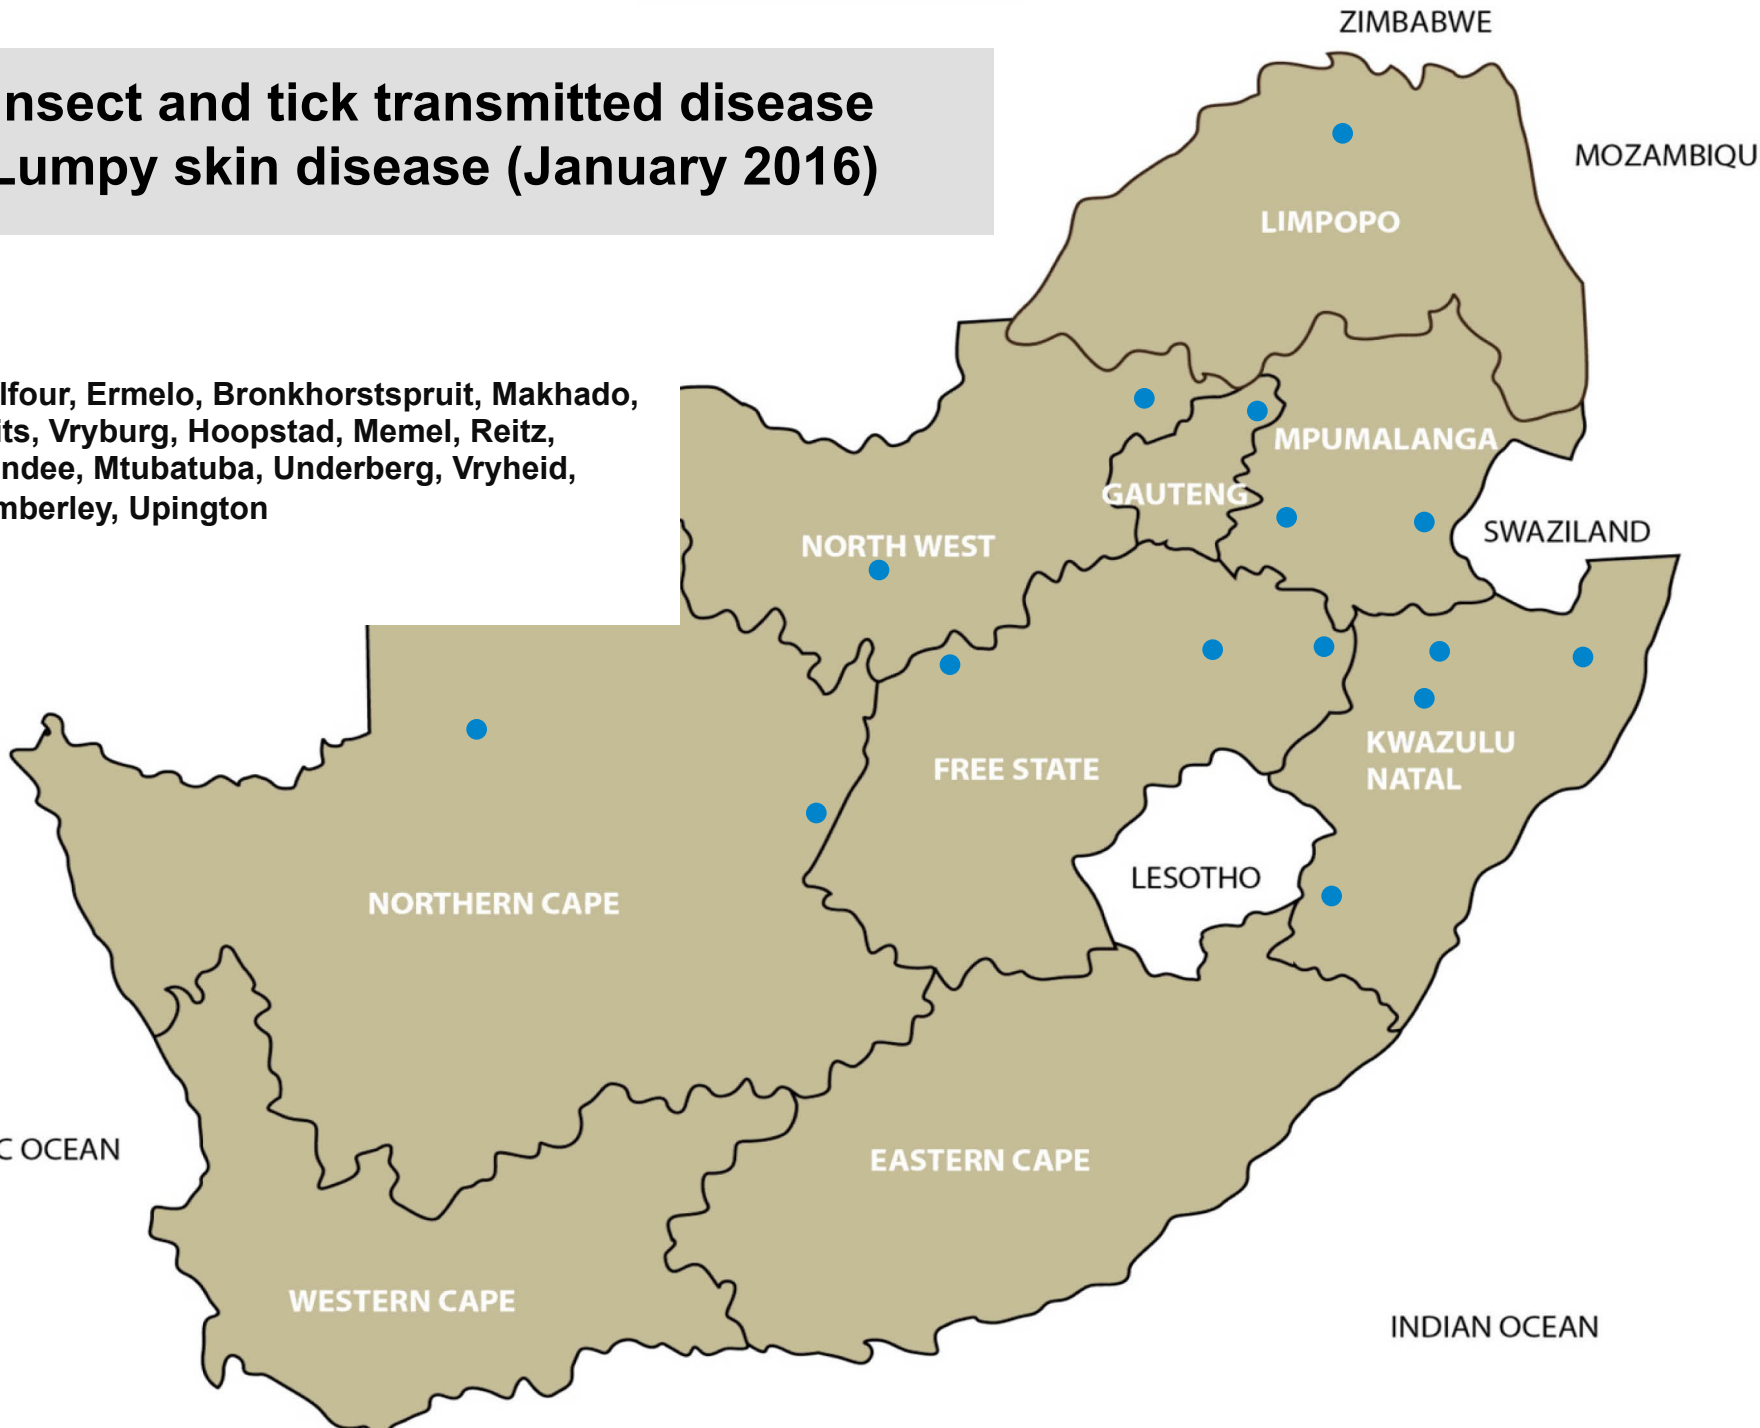

# Venereal disease-Trichomonosis (January 2016)

Standerton, Bronkhorstspuit, Onderstepoort,  
Makhado, Stella, Vryburg, Frankfort,  
Hertzogville, Hoopstad, Memel, Viljoenskroon,  
Villiers, Winburg, Bergville, Mooi River,  
Alexandria

# Venereal disease – Vibriosis (January 2016)

# Venereal disease – Pizzle disease (January 2016)

Ladybrand/Excelsior, Caledon, Calvinia

# Insect and tick transmitted disease Lumpy skin disease (January 2016)

Balfour, Ermelo, Bronkhorstspuit, Makhado,  
Brits, Vryburg, Hoopstad, Memel, Reitz,  
Dundee, Mtubatuba, Underberg, Vryheid,  
Kimberley, Upington