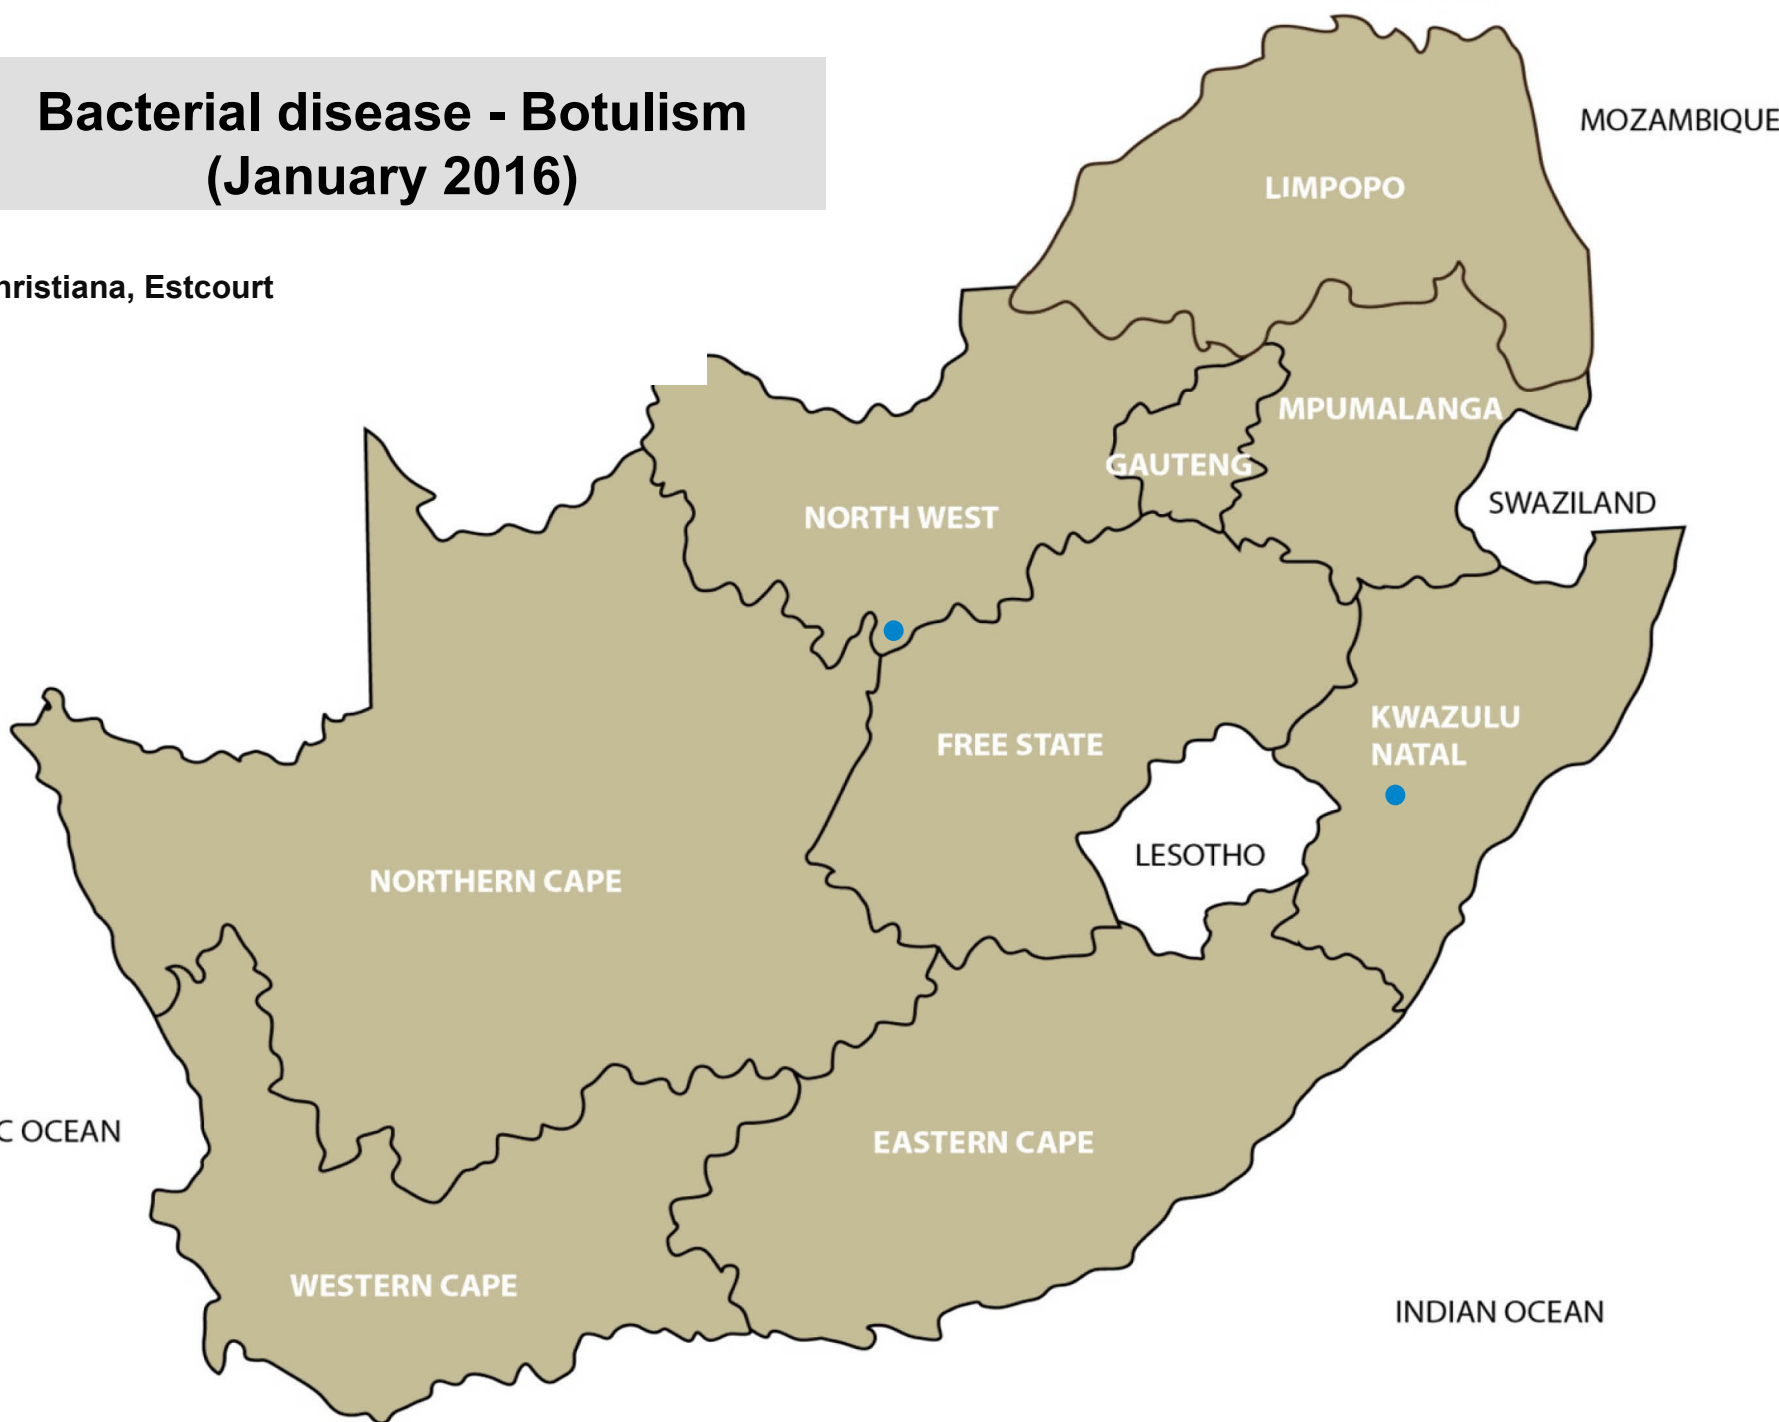

Bacterial disease - Botulism (January 2016)

Christiana, Estcourt