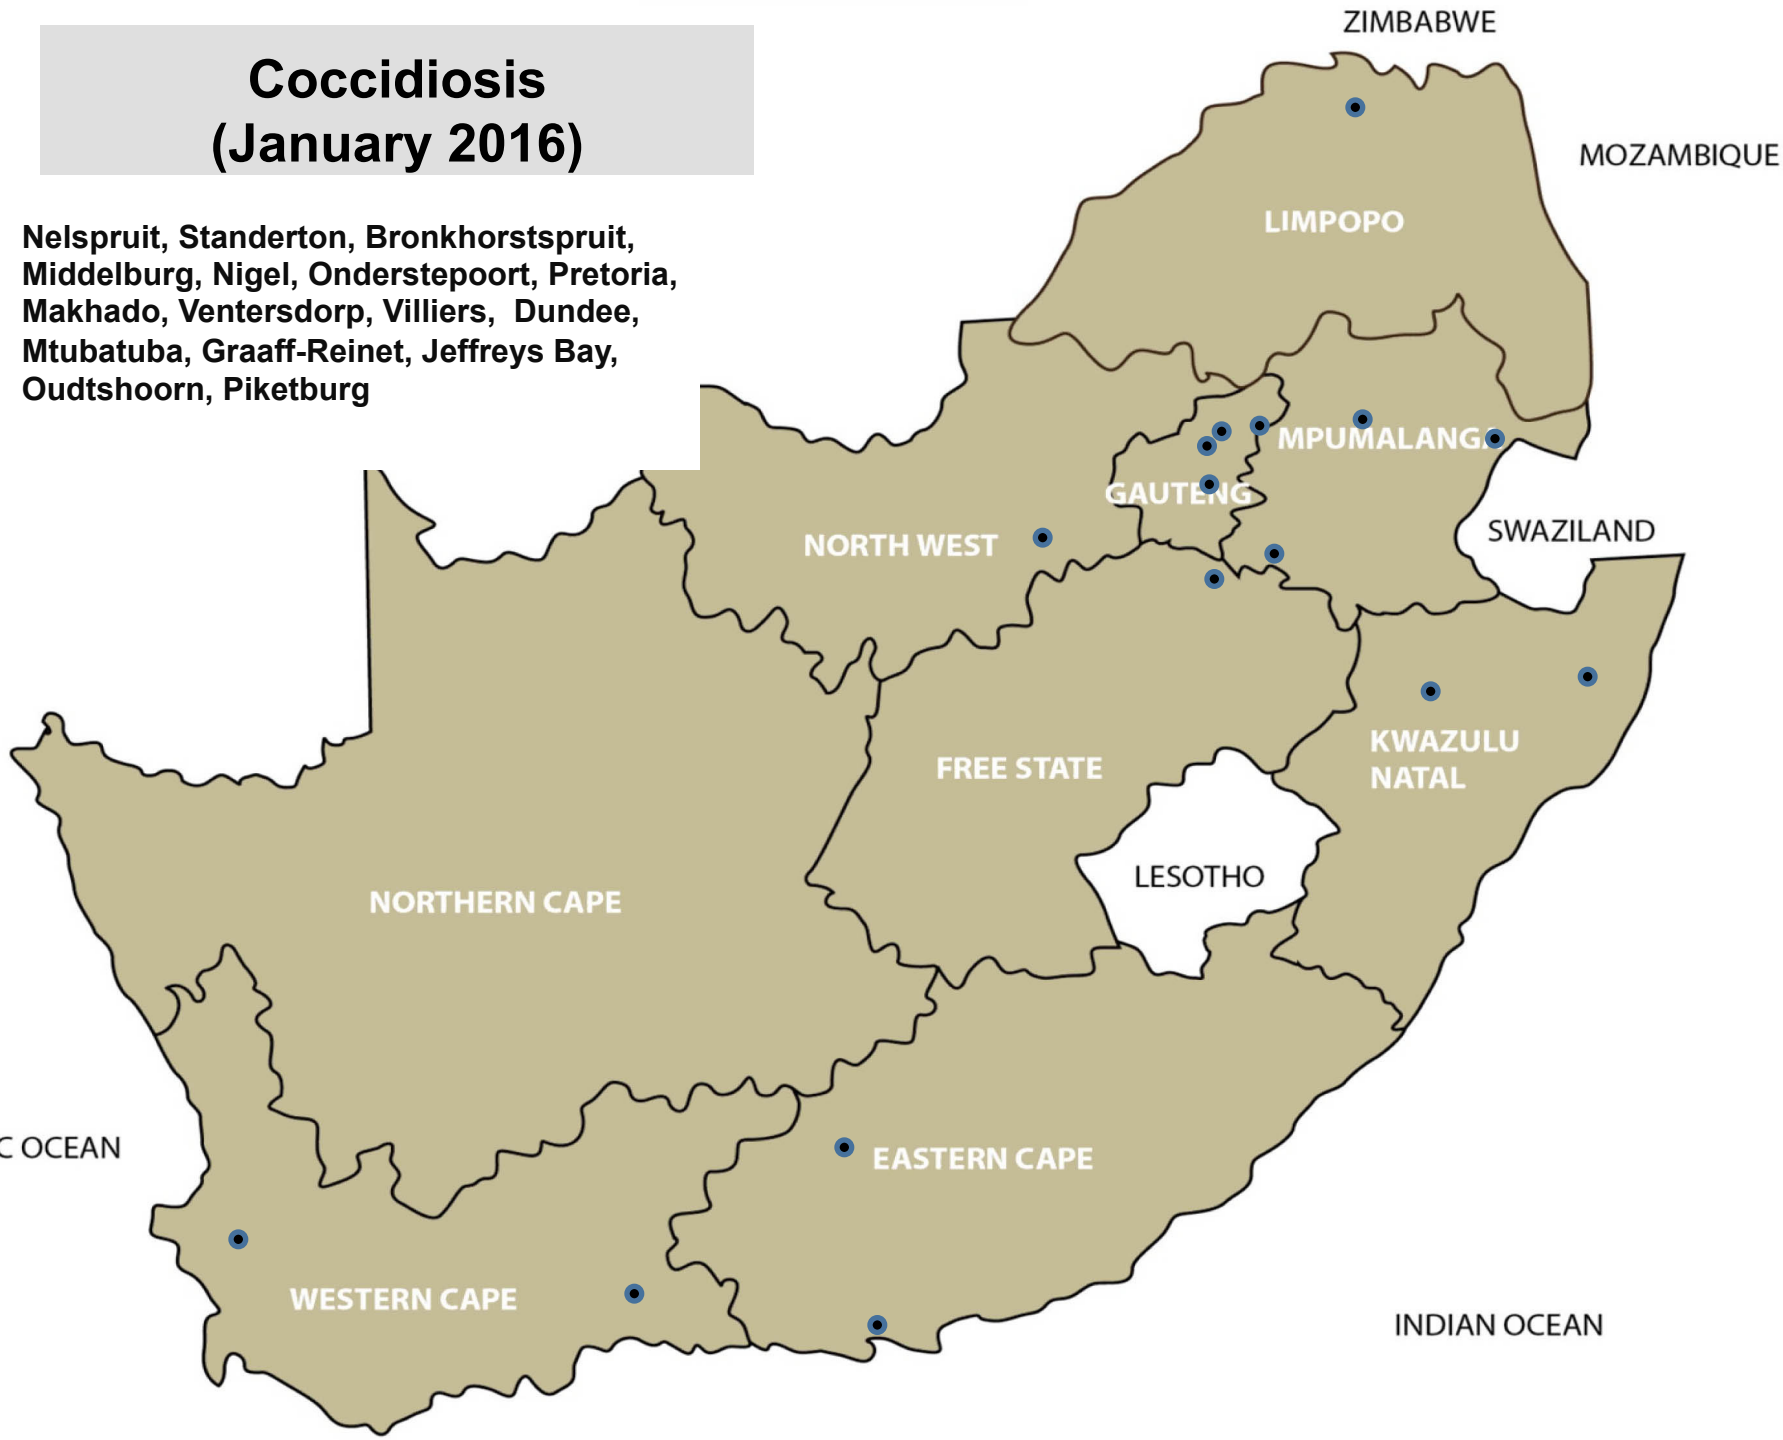

# Screw-worm (January 2016)

Nelspruit, Mokopane, Mtubatuba, Alexandria

# Nasal bot larvae (January 2016)

Brits, Clocolan, Hoopstad,  
Kroonstad, Ladybrand/Excelsior,  
Reitz, Villiers, Vrede, Mtubatuba

# Coccidiosis (January 2016)

Nelspruit, Standerton, Bronkhorstspuit, Middelburg, Nigel, Onderstepoort, Pretoria, Makhado, Ventersdorp, Villiers, Dundee, Mtubatuba, Graaff-Reinet, Jeffreys Bay, Oudtshoorn, Piketburg

# Tick transmitted disease African red water (January 2016)

Ermelo, Grootvlei, Lydenburg, Middelburg, Nelspruit, Standerton, Onderstepoort, Makhado, Vryburg, Clocolan, Frankfort, Viljoenskroon, Villiers, Vrede, Bergville, Camperdown, Dundee, Estcourt, Kokstad, Mooi River, Mtubatuba, Pietermaritzburg, Underberg, Vryheid, Alexandria, Jeffreys Bay, Caledon, George, Heidelberg, Plettenberg Bay, Riversdale