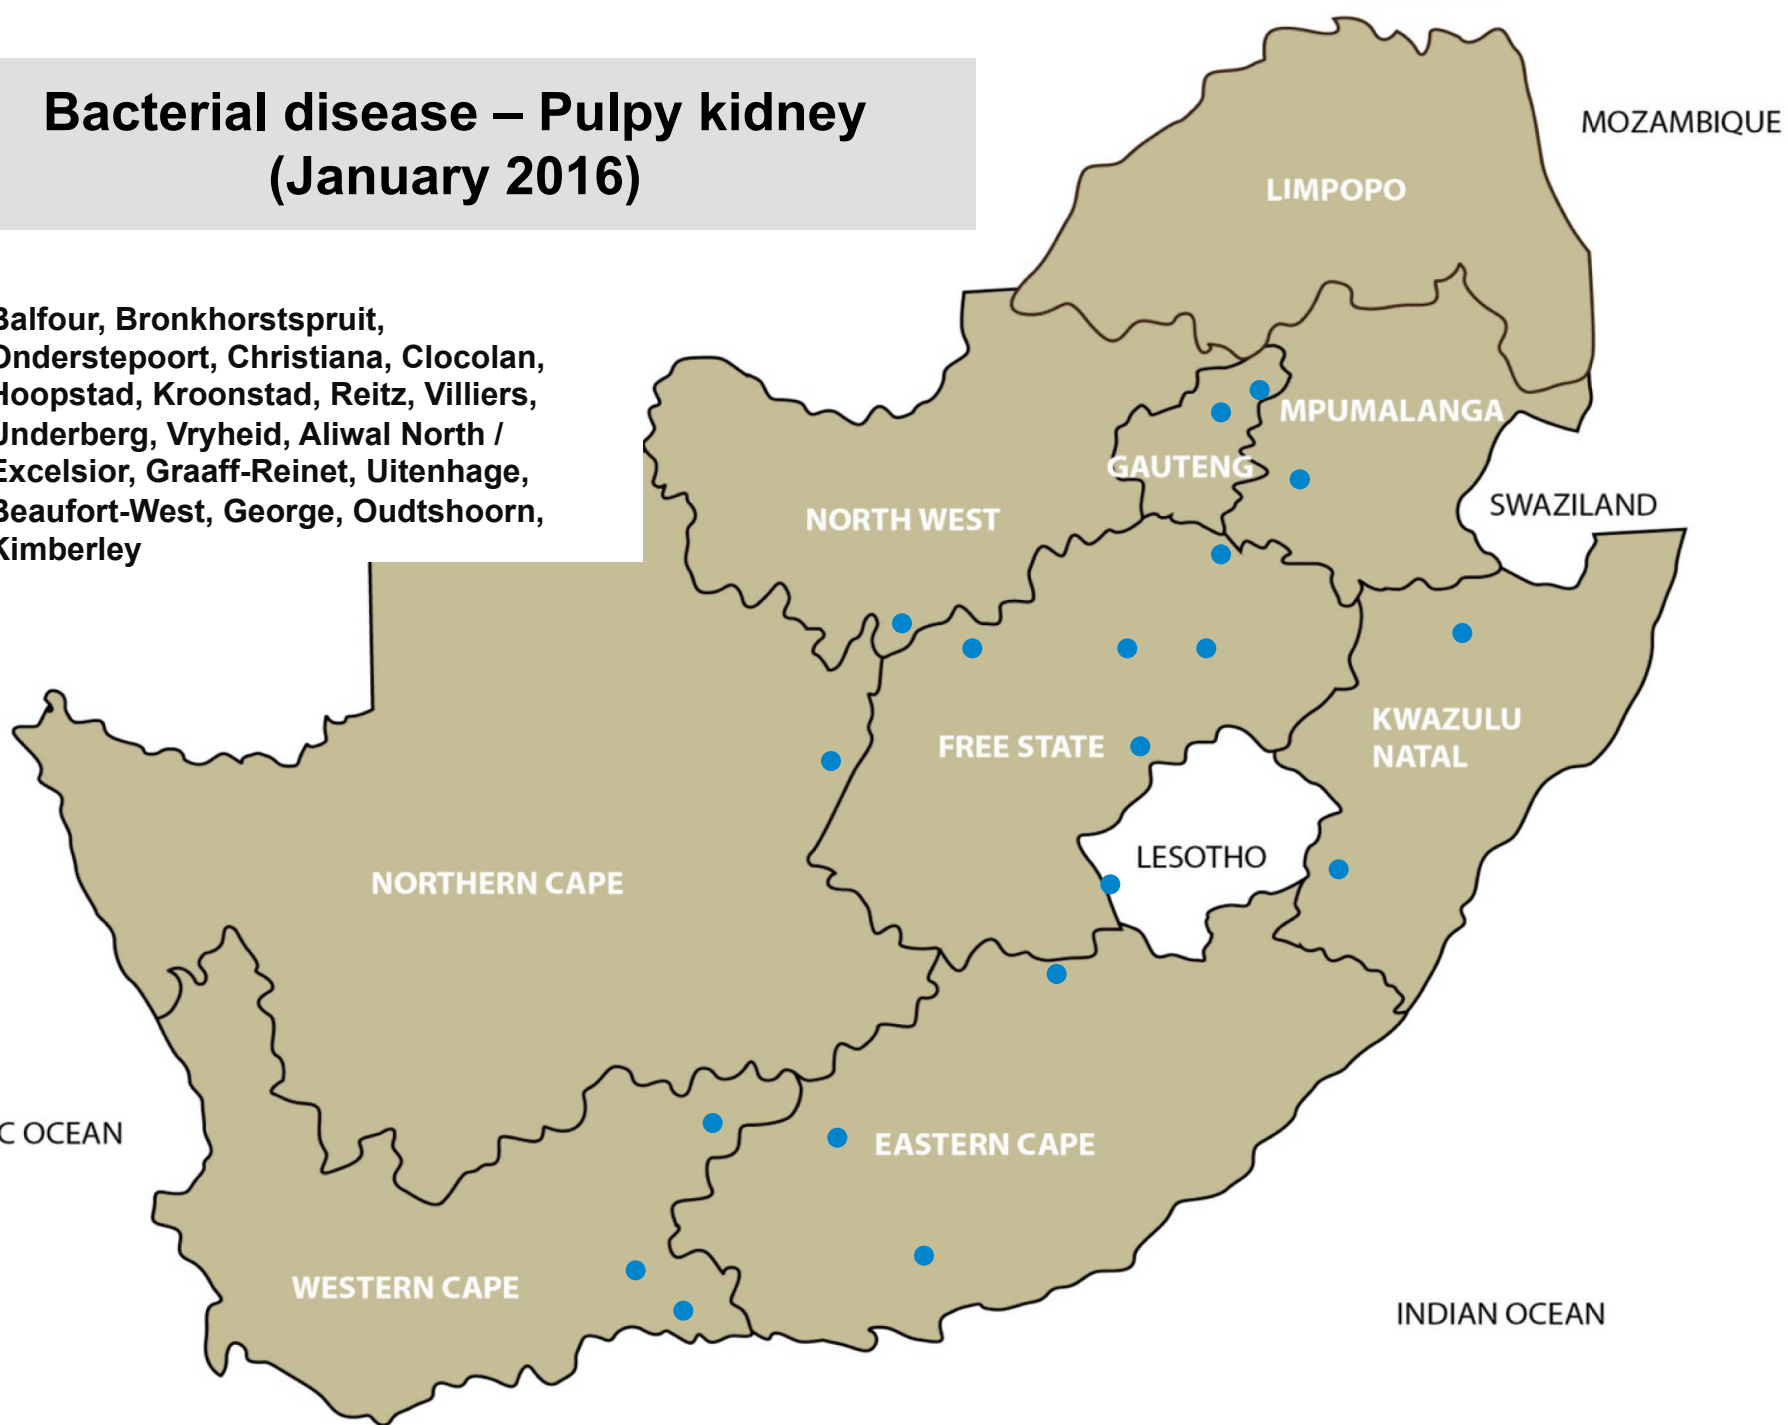

# Bacterial disease – Pulpy kidney (January 2016)

Balfour, Bronkhorstspuit,  
Onderstepoort, Christiana, Clocolan,  
Hoopstad, Kroonstad, Reitz, Villiers,  
Underberg, Vryheid, Aliwal North /  
Excelsior, Graaff-Reinet, Uitenhage,  
Beaufort-West, George, Oudtshoorn,  
Kimberley