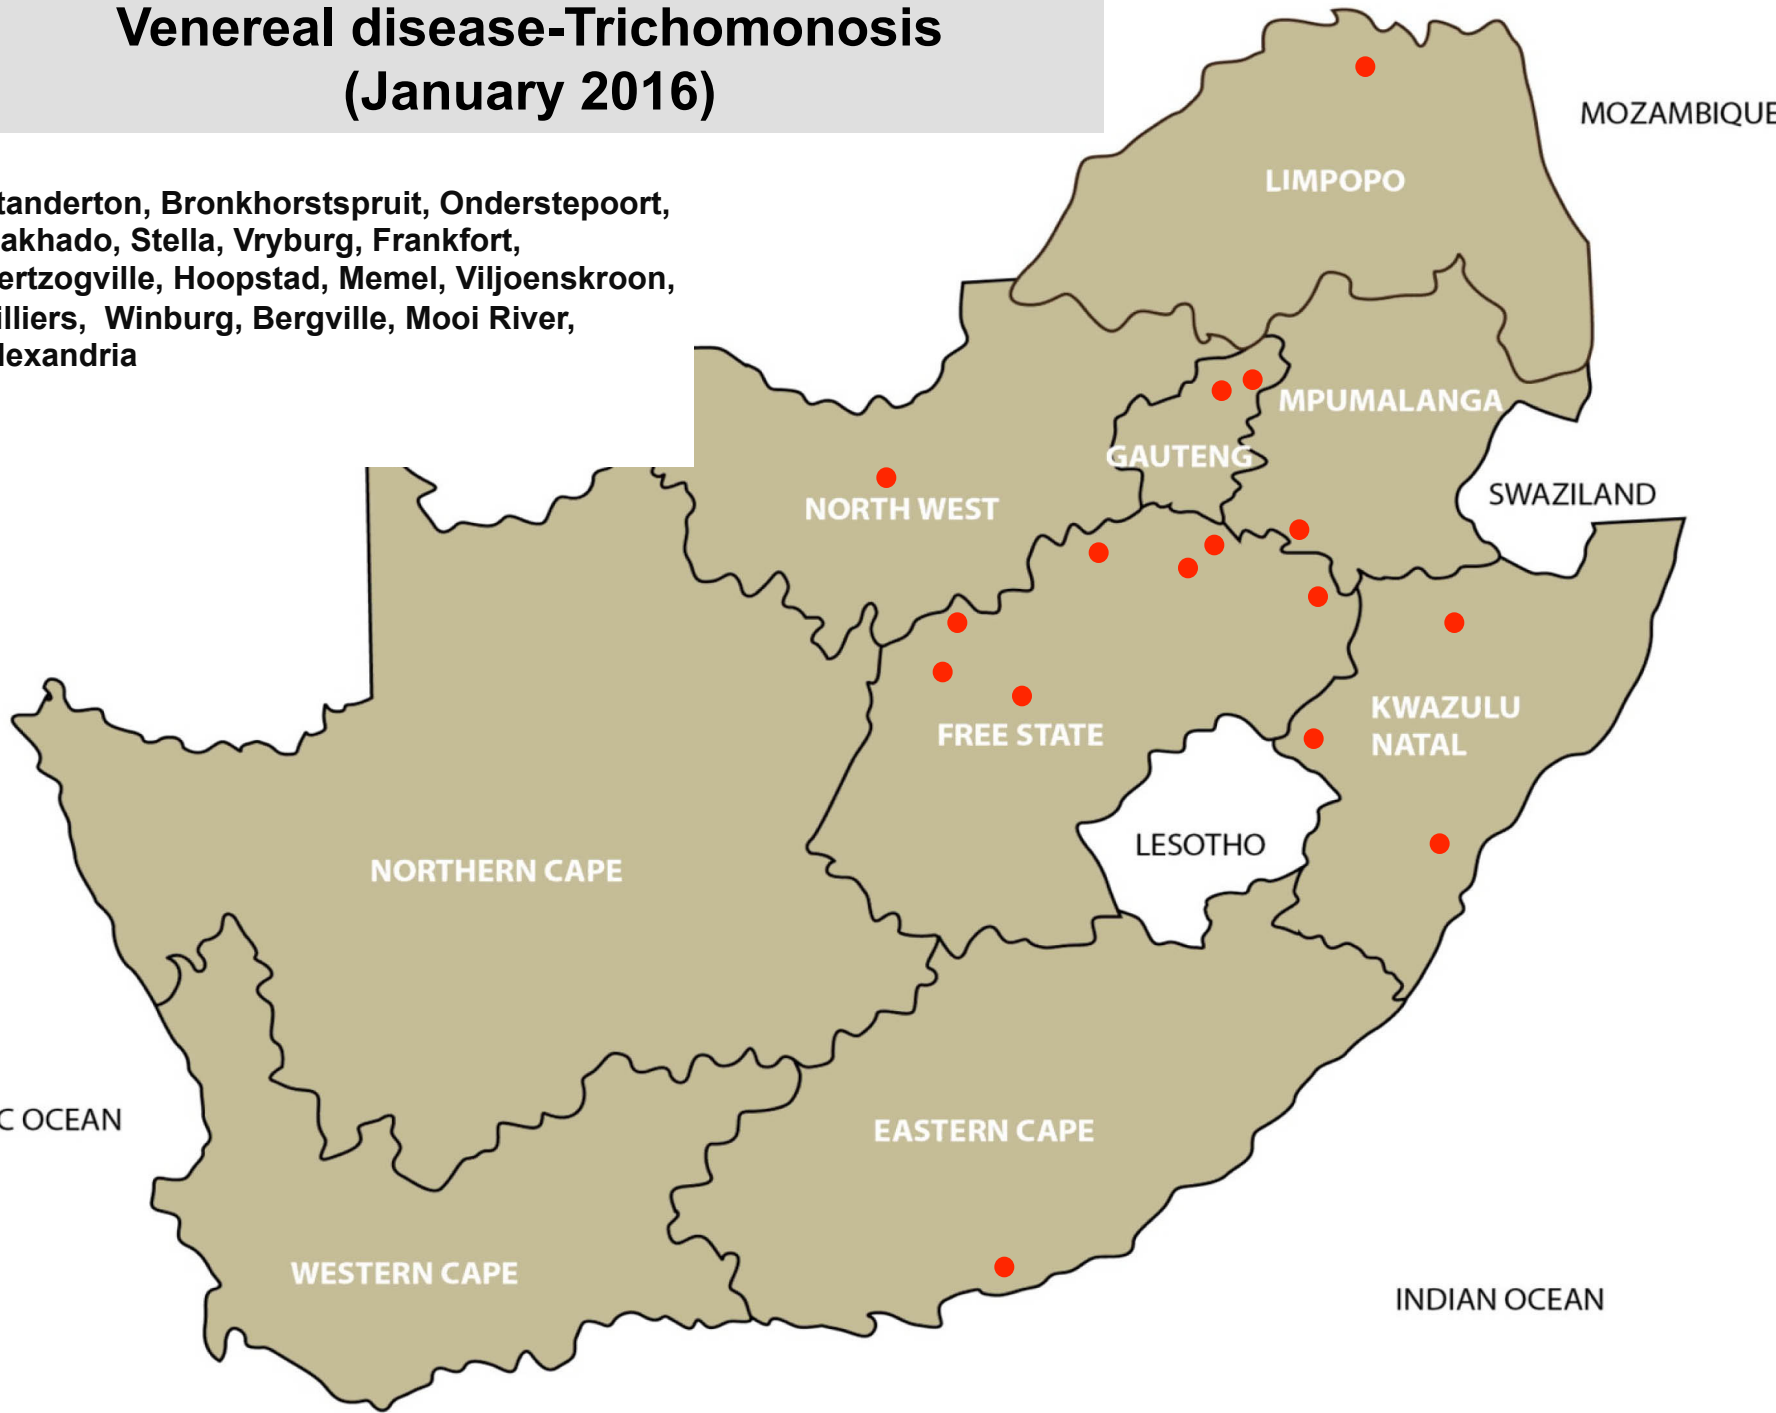

# Tick transmitted disease Asiatic red water (January 2016)

Balfour, Ermelo, Middelburg, Nelspruit,  
Standerton, Bronkhorstspuit, Brits,  
Frankfort, Memel, Villiers, Vrede,  
Dundee, Greytown, Kokstad,  
Pietermaritzburg, Underberg, Vryheid,  
Queenstown, George, Oudtshoorn,  
Riversdale

# Tick and biting flies transmitted disease Anaplasmosis (January 2016)

Balfour, Bethal, Grootvlei, Nelspruit, Onderstepoort, Pretoria,, Christiana, Ventersdorp, Bultfontein, Ficksburg, Frankfort, Hoopstad, Kroonstad, Ladybrand/ Excelsior, Memel, Reitz, Villiers, Winburg, Bergville, Dundee, Estcourt, Pietermaritzburg, Underberg, Alexandria, Graaff-Reinet, Jeffreys Bay, George, Malmesbury, Riversdale, Stellenbosch, Vredenburg

# Tick toxicosis – Sweating sickness (January 2016)

Bronkhorstspuit, Magaliesburg, Makhado,  
Mokopane, Christiana, Stella, Ventersdorp,  
Vryburg, Bothaville, Clocolan, Kroonstad,  
Ladybrand / Excelsior, Viljoenskroon,  
Winburg, Pongola, Kathu

# Venereal disease-Trichomonosis (January 2016)

Standerton, Bronkhorstspuit, Onderstepoort,  
Makhado, Stella, Vryburg, Frankfort,  
Hertzogville, Hoopstad, Memel, Viljoenskroon,  
Villiers, Winburg, Bergville, Mooi River,  
Alexandria