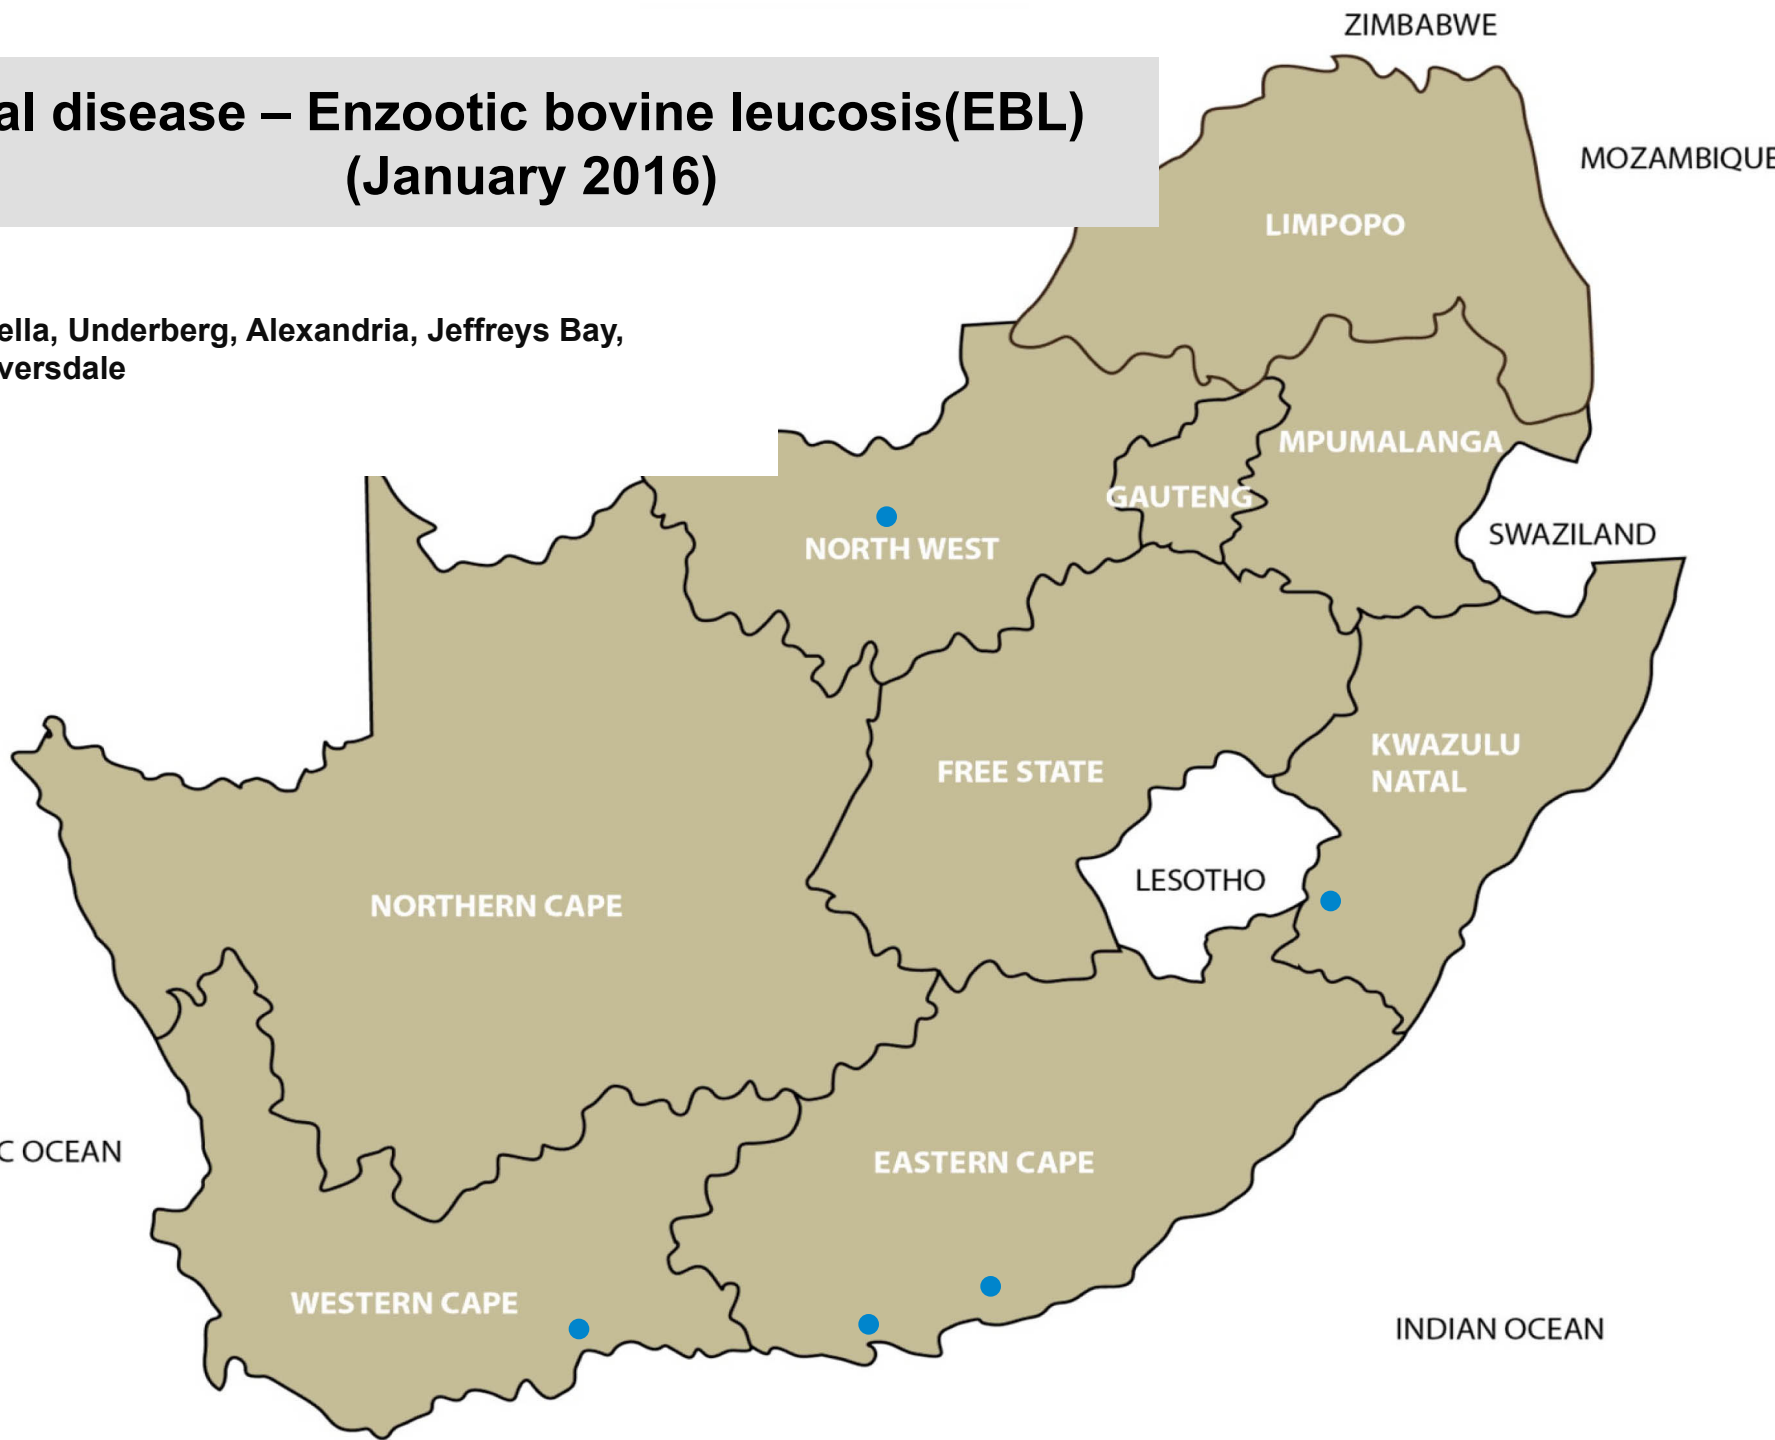

Makhado

ZIMBABWE

MOZAMBIQUE

LIMPOPO

MPUMALANGA

GAUTENG

SWAZILAND

NORTH WEST

FREE STATE

KWAZULU  
NATAL

LESOTHO

NORTHERN CAPE

EASTERN CAPE

WESTERN CAPE

INDIAN OCEAN

ATLANTIC OCEAN

# Viral disease – Enzootic bovine leucosis(EBL) (January 2016)

Stella, Underberg, Alexandria, Jeffreys Bay,  
Riversdale

# Viral disease - Warts (January 2016)

Bronkhorstspuit, Onderstepoort, Mokopane, Stella, Bultfontein, Clocolan, Gariep Dam, Hoopstad, Ladybrand/Excelsior, Vrede, Winburg, Bergville, Dundee, Estcourt, Mtubatuba, Pietermaritzburg, Pongola, George, Oudtshoorn