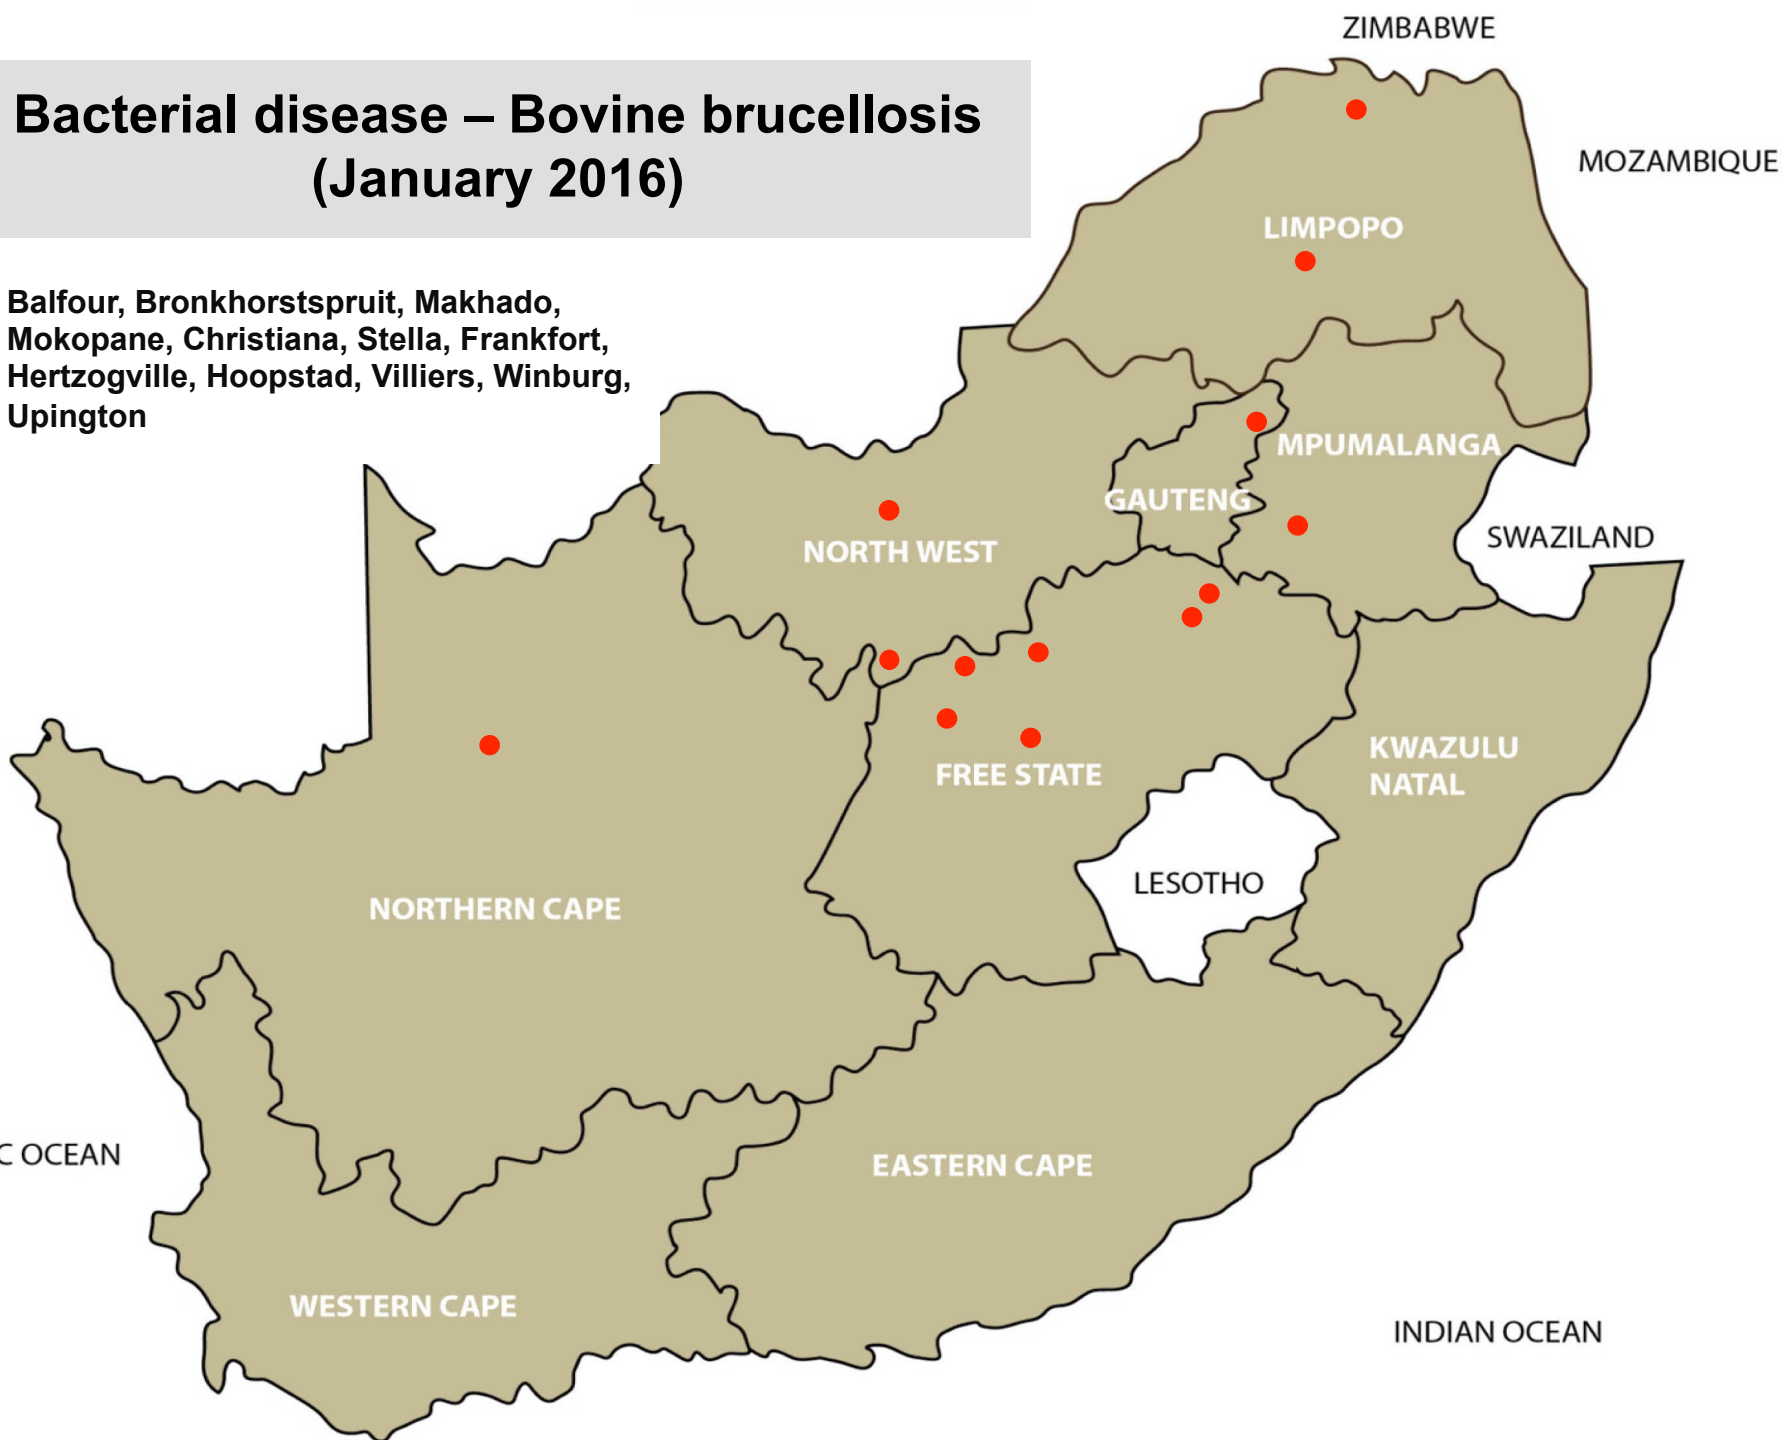

Bacterial disease – Bovine brucellosis (January 2016)

Balfour, Bronkhorstspuit, Makhado,
Mokopane, Christiana, Stella, Frankfort,
Hertzogville, Hoopstad, Villiers, Winburg,
Upington