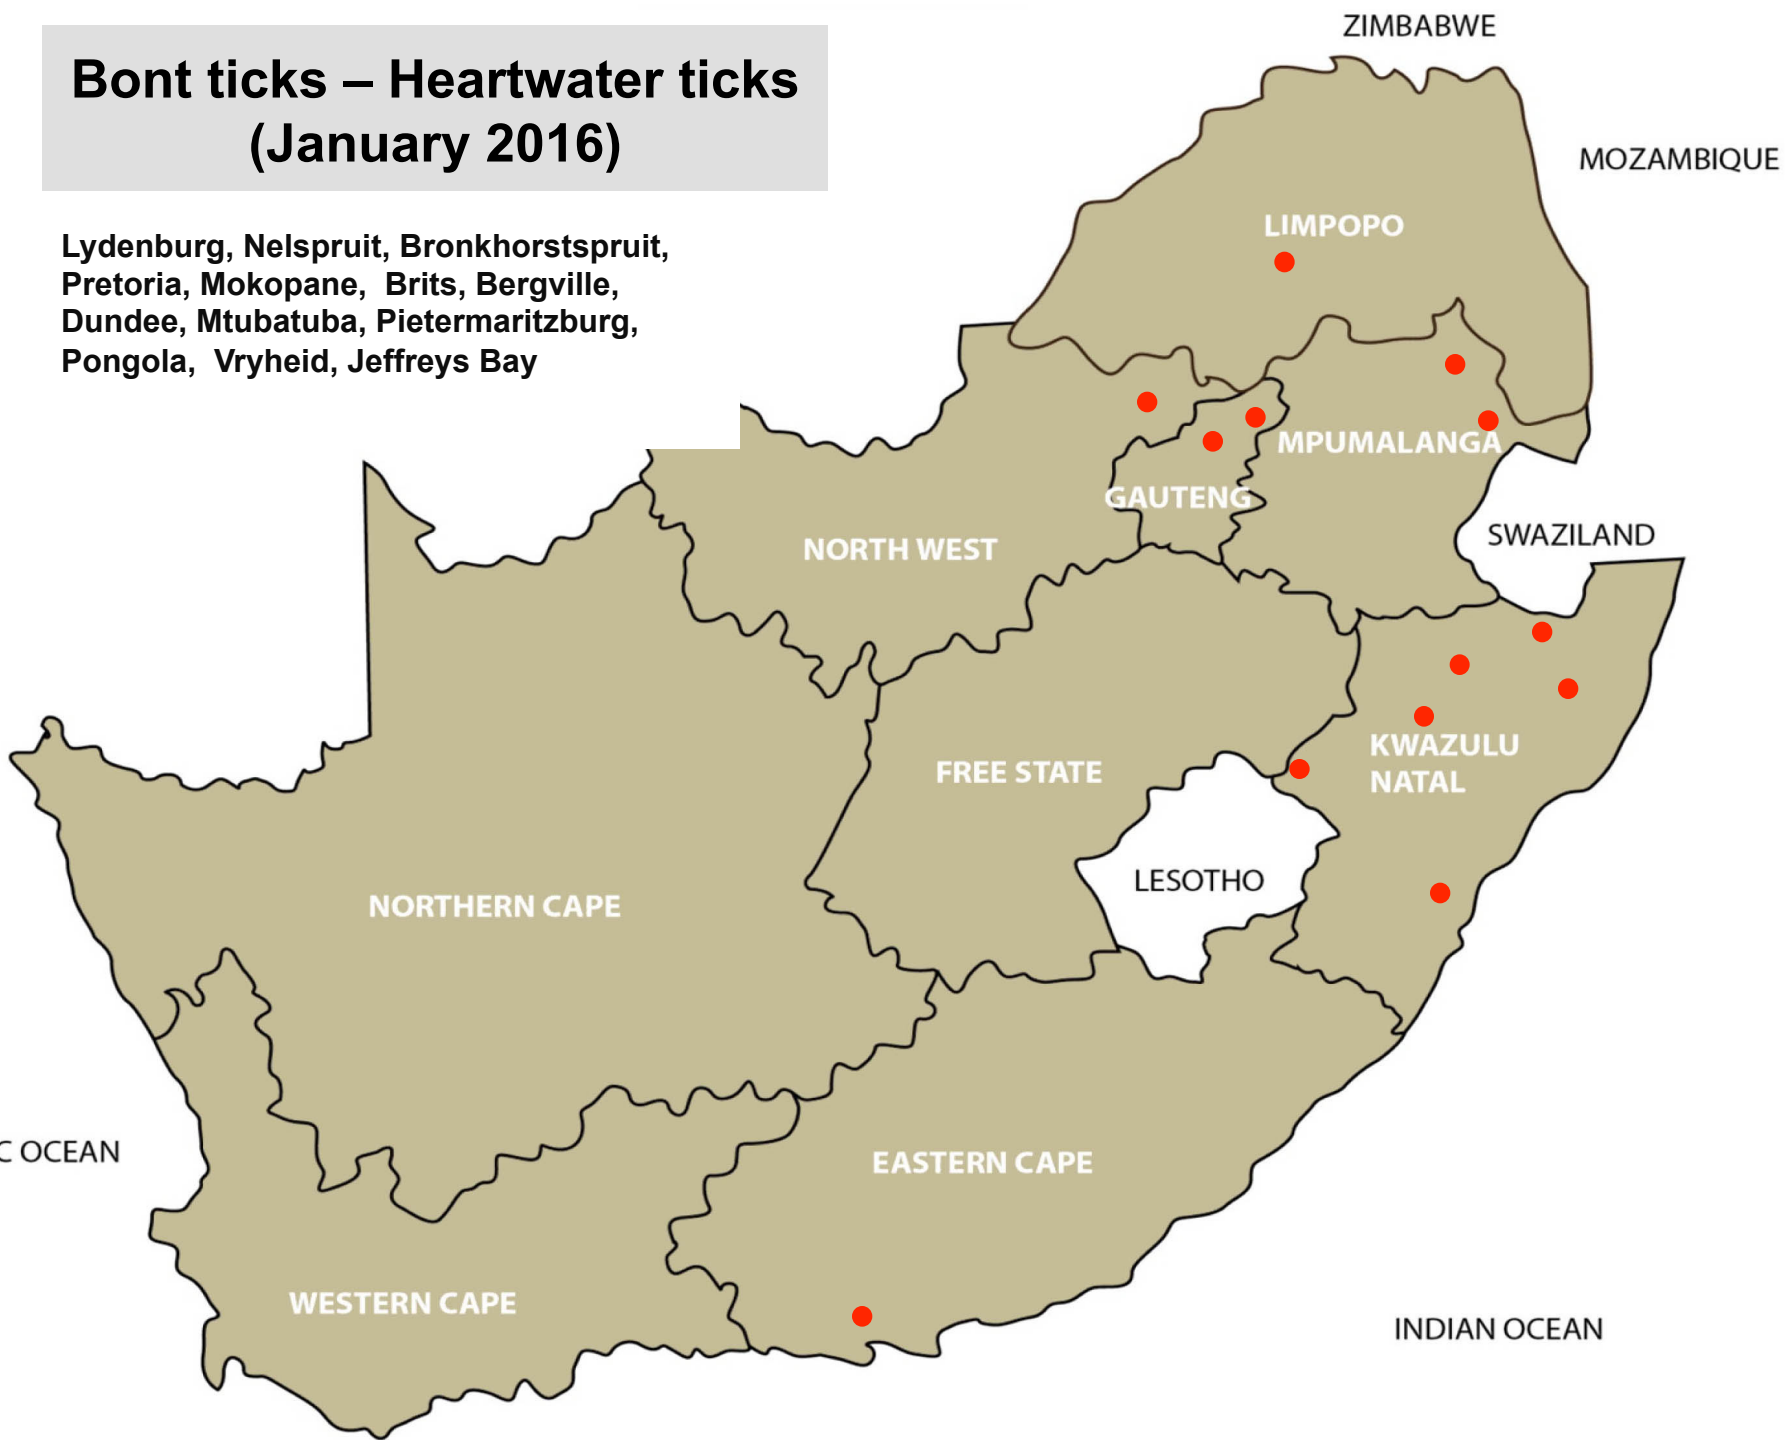

# Blue ticks (January 2016)

Bethal, Grootvlei, Lydenburg, Nelspruit, Standerton, Pretoria, Mokopane, Stella, Clocolan, Frankfort, Hertzogville, Hoopstad, Kroonstad, Memel, Viljoenskroon, Villiers, Vrede, Winburg, Bergville, Dundee, Ingogo, Kokstad, Mooi River, Mtubatuba, Pietermaritzburg, Underberg, Vryheid, Aliwal North / Zastron, Graaff-Reinet, Caledon, George, Heidelberg, Kimberley

# Resistant Blue ticks (January 2016)

Lydenburg, Nelspruit, Winburg, Bergville,  
Pietermaritzburg

# Bont ticks – Heartwater ticks (January 2016)

Lydenburg, Nelspruit, Bronkhorstspuit,  
Pretoria, Mokopane, Brits, Bergville,  
Dundee, Mtubatuba, Pietermaritzburg,  
Pongola, Vryheid, Jeffreys Bay

# Brown ear-ticks (January 2016)

Ermelo, Lydenburg, Middelburg, Nelspruit,  
Standerton, Bronkhorstspuit,  
Magaliesburg, Pretoria, Mokopane,  
Ventersdorp, Memel, Viljoenskroon, Vrede,  
Bergville, Dundee, Ingogo, Mtubatuba,  
Pietermaritzburg, Vryheid, George, De Aar