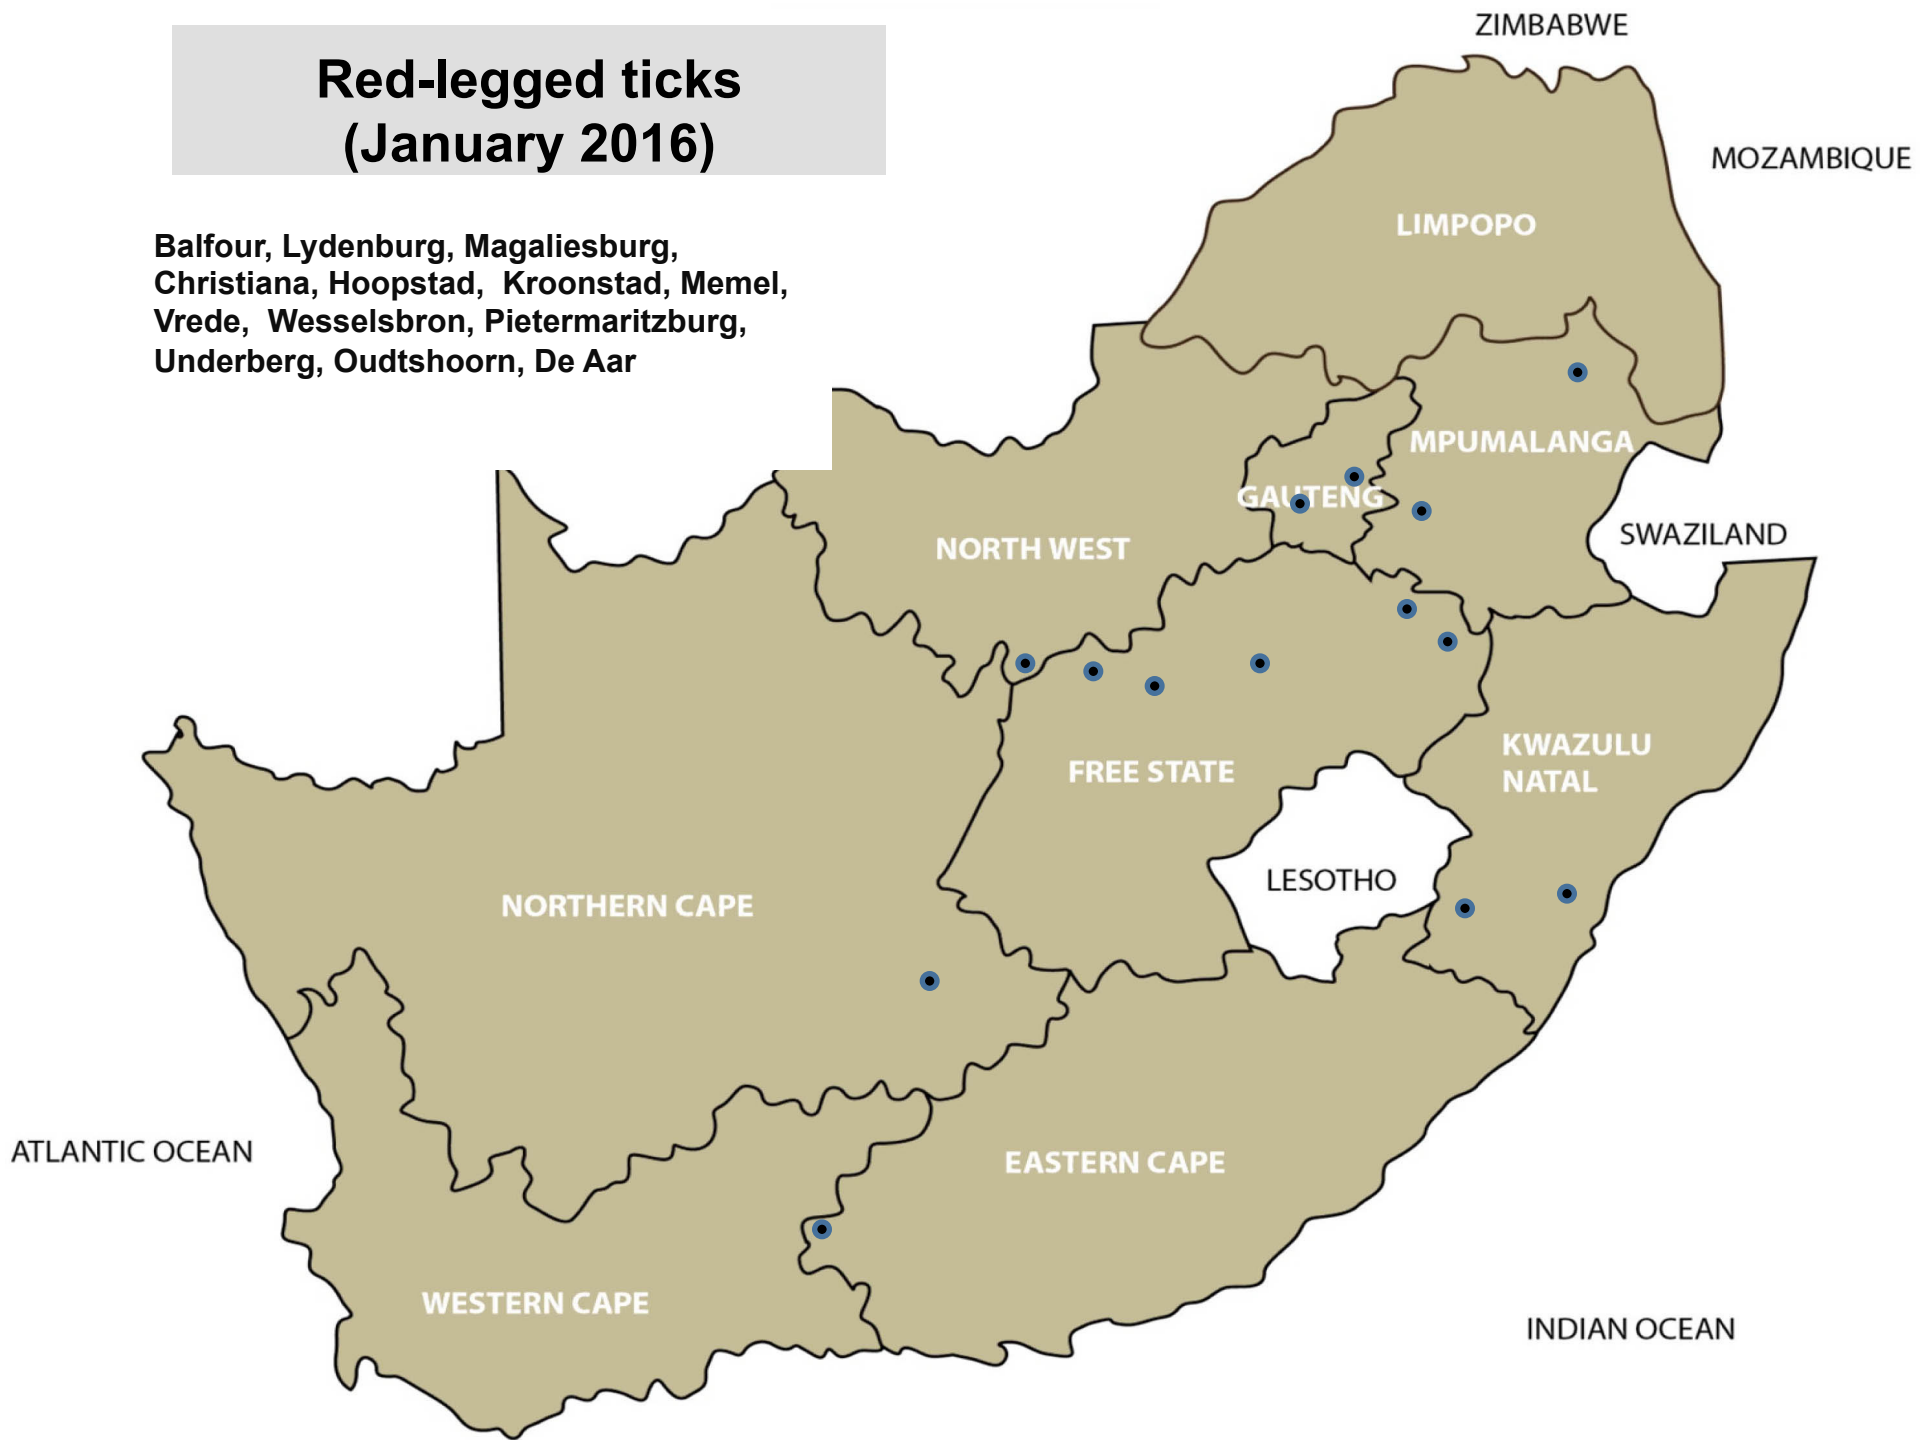

# Bont ticks – Heartwater ticks (January 2016)

Lydenburg, Nelspruit, Bronkhorstspuit,  
Pretoria, Mokopane, Brits, Bergville,  
Dundee, Mtubatuba, Pietermaritzburg,  
Pongola, Vryheid, Jeffreys Bay

# Brown ear-ticks (January 2016)

Ermelo, Lydenburg, Middelburg, Nelspruit,  
Standerton, Bronkhorstspuit,  
Magaliesburg, Pretoria, Mokopane,  
Ventersdorp, Memel, Viljoenskroon, Vrede,  
Bergville, Dundee, Ingogo, Mtubatuba,  
Pietermaritzburg, Vryheid, George, De Aar

# Bont-legged ticks (January 2016)

Balfour, Bethal, Lydenburg, Middelburg, Bronkhorstspuit, Magaliesburg, Pretoria, Mokopane, Christiana, Stella, Ventersdorp, Vryburg, Bultfontein, Clocolan, Frankfort, Hoopstad, Koonstad, Memel, Viljoenskroon, Vrede, Wesselsbron, Winburg, Bergville, Pongola, Queenstown, Caledon, Oudtshoorn, De Aar

# Red-legged ticks (January 2016)

Balfour, Lydenburg, Magaliesburg,  
Christiana, Hoopstad, Kroonstad, Memel,  
Vrede, Wesselsbron, Pietermaritzburg,  
Underberg, Oudtshoorn, De Aar