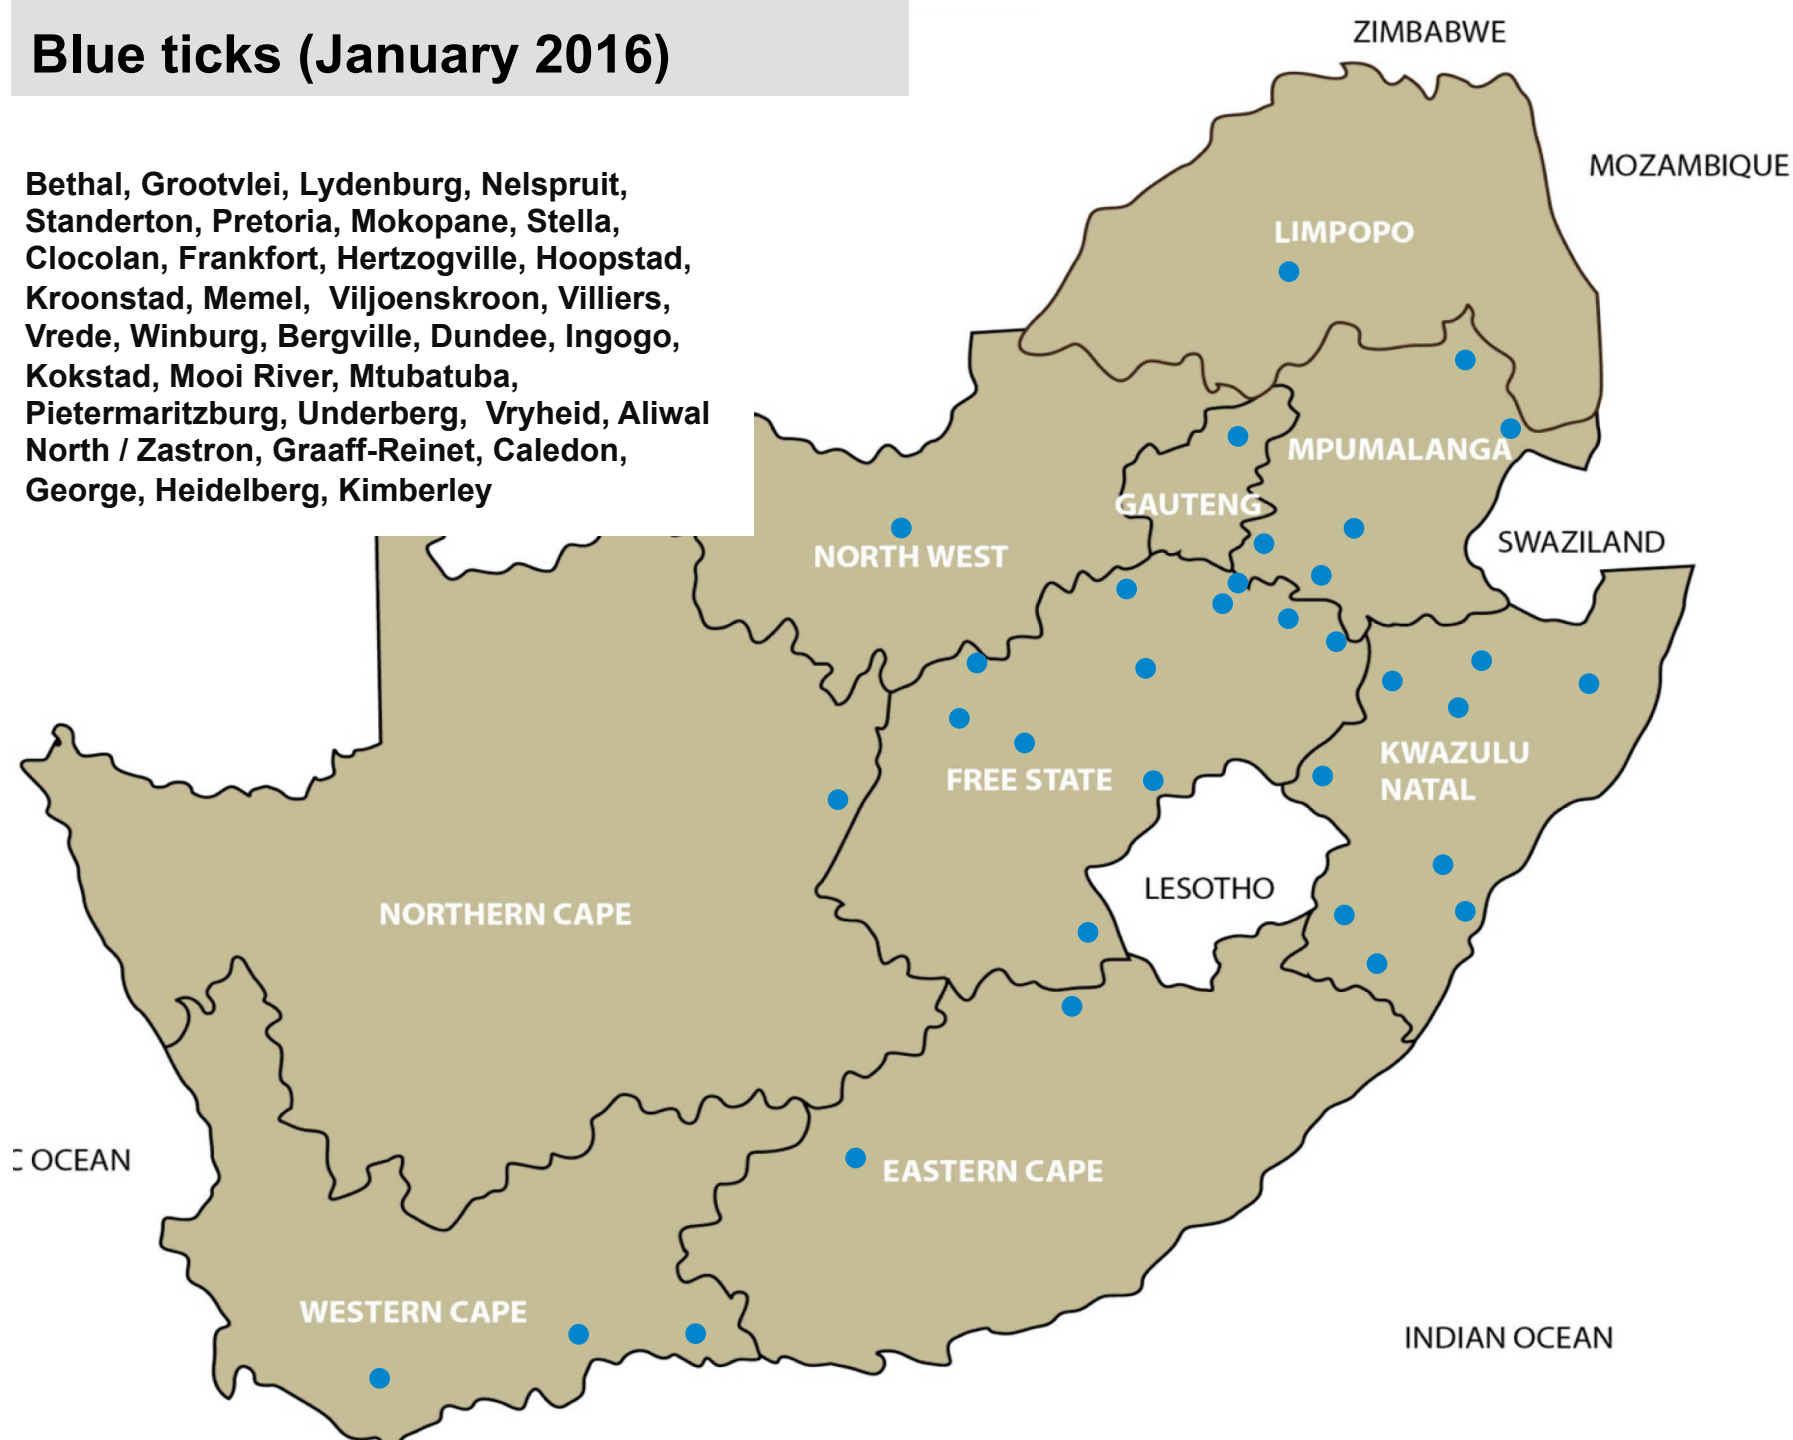

# Internal Parasites - *Parafilaria* (January 2016)

Mokopane, Mtubatuba, Vryheid

# Blue ticks (January 2016)

Bethal, Grootvlei, Lydenburg, Nelspruit, Standerton, Pretoria, Mokopane, Stella, Clocolan, Frankfort, Hertzogville, Hoopstad, Kroonstad, Memel, Viljoenskroon, Villiers, Vrede, Winburg, Bergville, Dundee, Ingogo, Kokstad, Mooi River, Mtubatuba, Pietermaritzburg, Underberg, Vryheid, Aliwal North / Zastron, Graaff-Reinet, Caledon, George, Heidelberg, Kimberley

# Resistant Blue ticks (January 2016)

Lydenburg, Nelspruit, Winburg, Bergville,  
Pietermaritzburg

# Bont ticks – Heartwater ticks (January 2016)

Lydenburg, Nelspruit, Bronkhorstspuit,  
Pretoria, Mokopane, Brits, Bergville,  
Dundee, Mtubatuba, Pietermaritzburg,  
Pongola, Vryheid, Jeffreys Bay