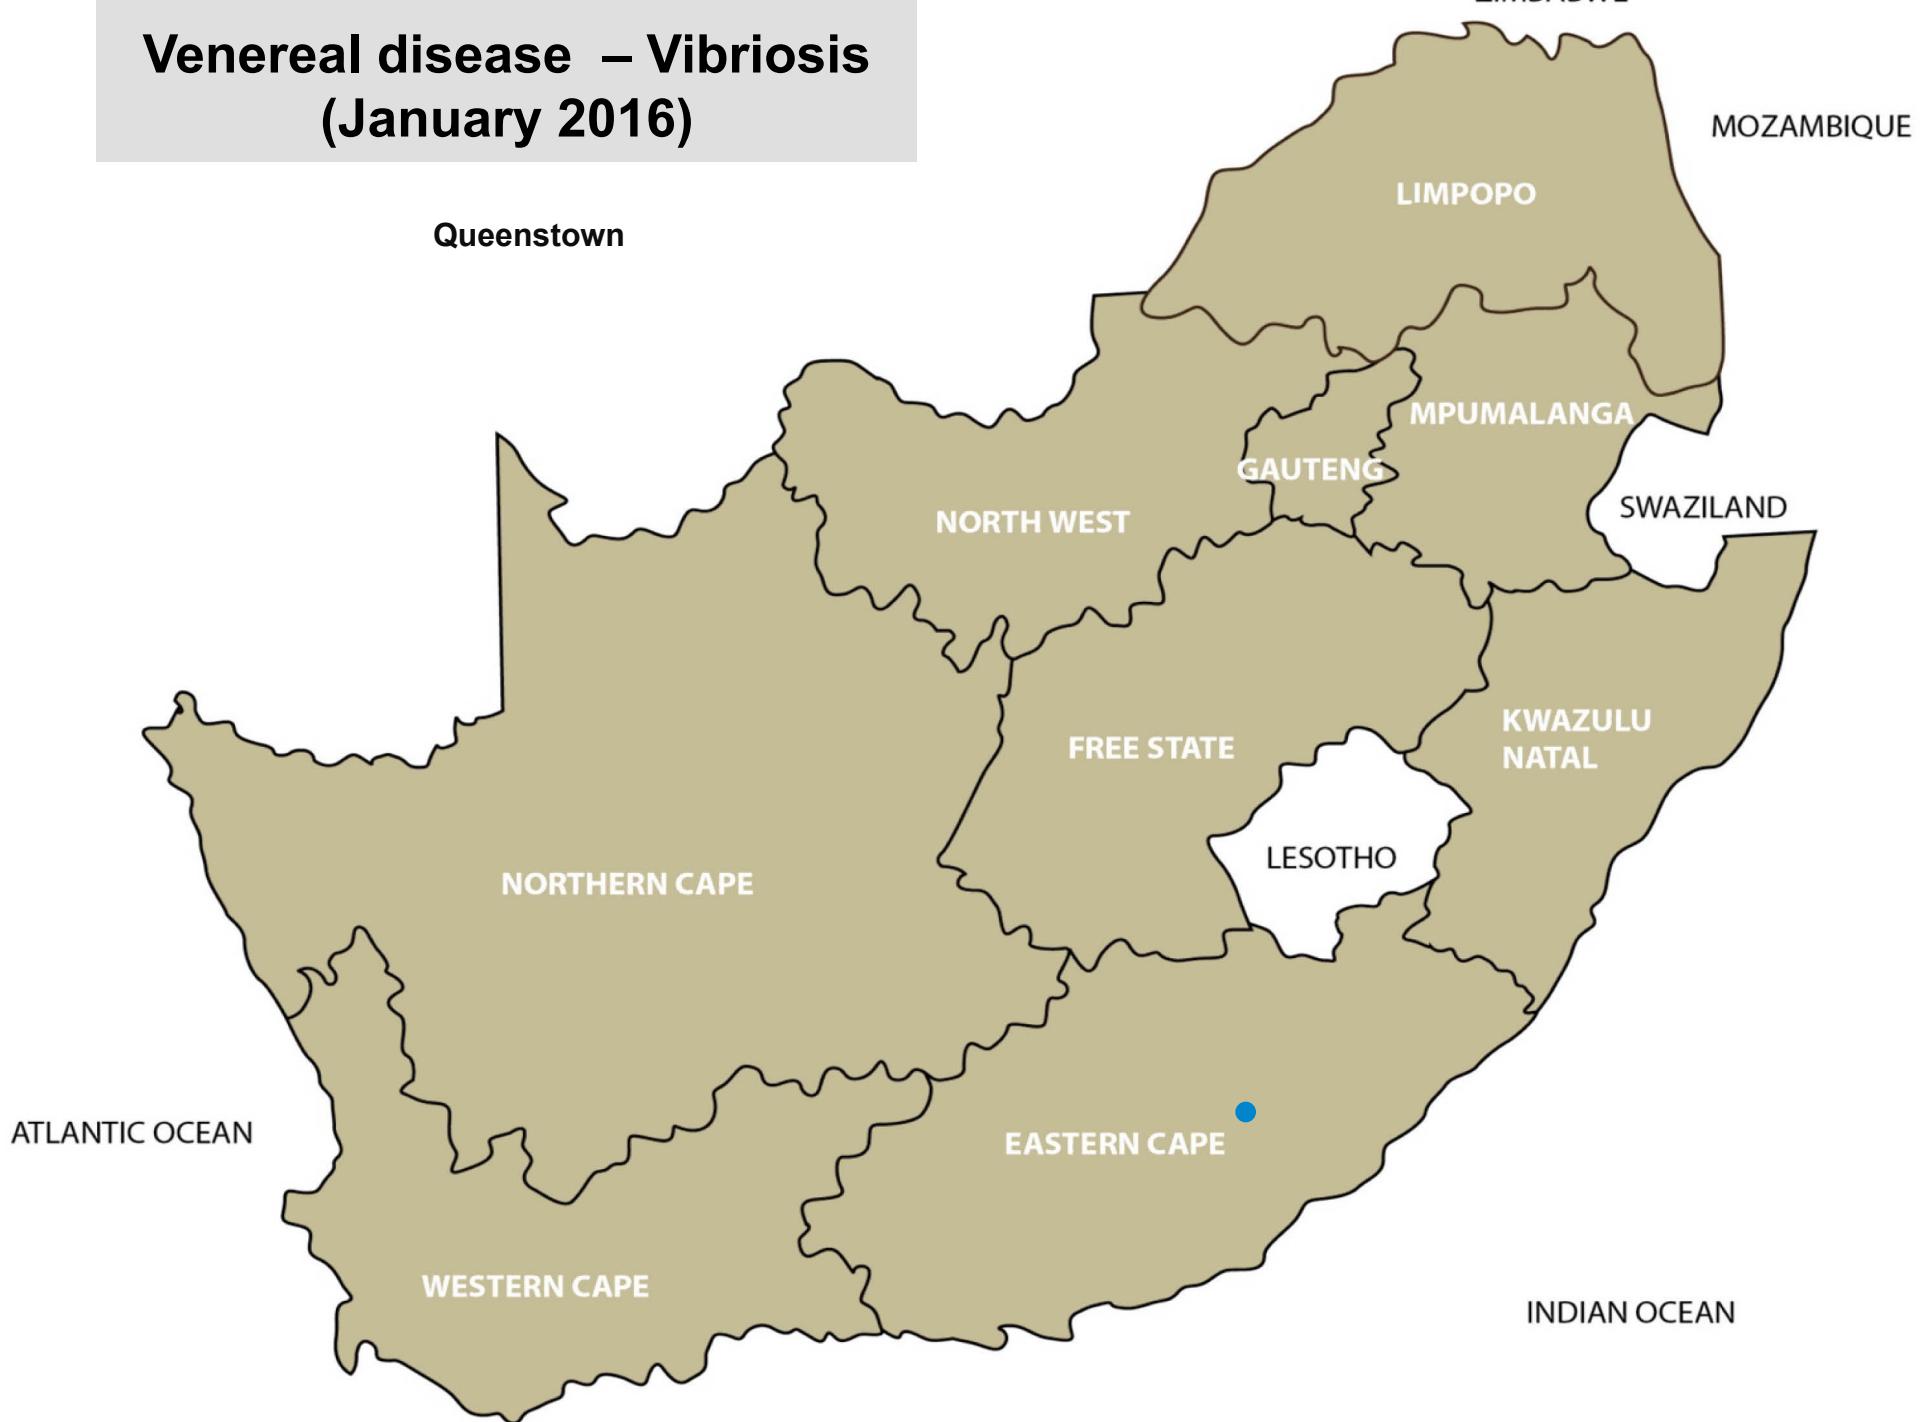

# Tick transmitted disease Asiatic red water (January 2016)

Balfour, Ermelo, Middelburg, Nelspruit,  
Standerton, Bronkhorstspuit, Brits,  
Frankfort, Memel, Villiers, Vrede,  
Dundee, Greytown, Kokstad,  
Pietermaritzburg, Underberg, Vryheid,  
Queenstown, George, Oudtshoorn,  
Riversdale

# Tick toxicosis – Sweating sickness (January 2016)

Bronkhorstspuit, Magaliesburg, Makhado,  
Mokopane, Christiana, Stella, Ventersdorp,  
Vryburg, Bothaville, Clocolan, Kroonstad,  
Ladybrand / Excelsior, Viljoenskroon,  
Winburg, Pongola, Kathu

# Venereal disease-Trichomonosis (January 2016)

Standerton, Bronkhorstspuit, Onderstepoort,  
Makhado, Stella, Vryburg, Frankfort,  
Hertzogville, Hoopstad, Memel, Viljoenskroon,  
Villiers, Winburg, Bergville, Mooi River,  
Alexandria

# Venereal disease – Vibriosis (January 2016)