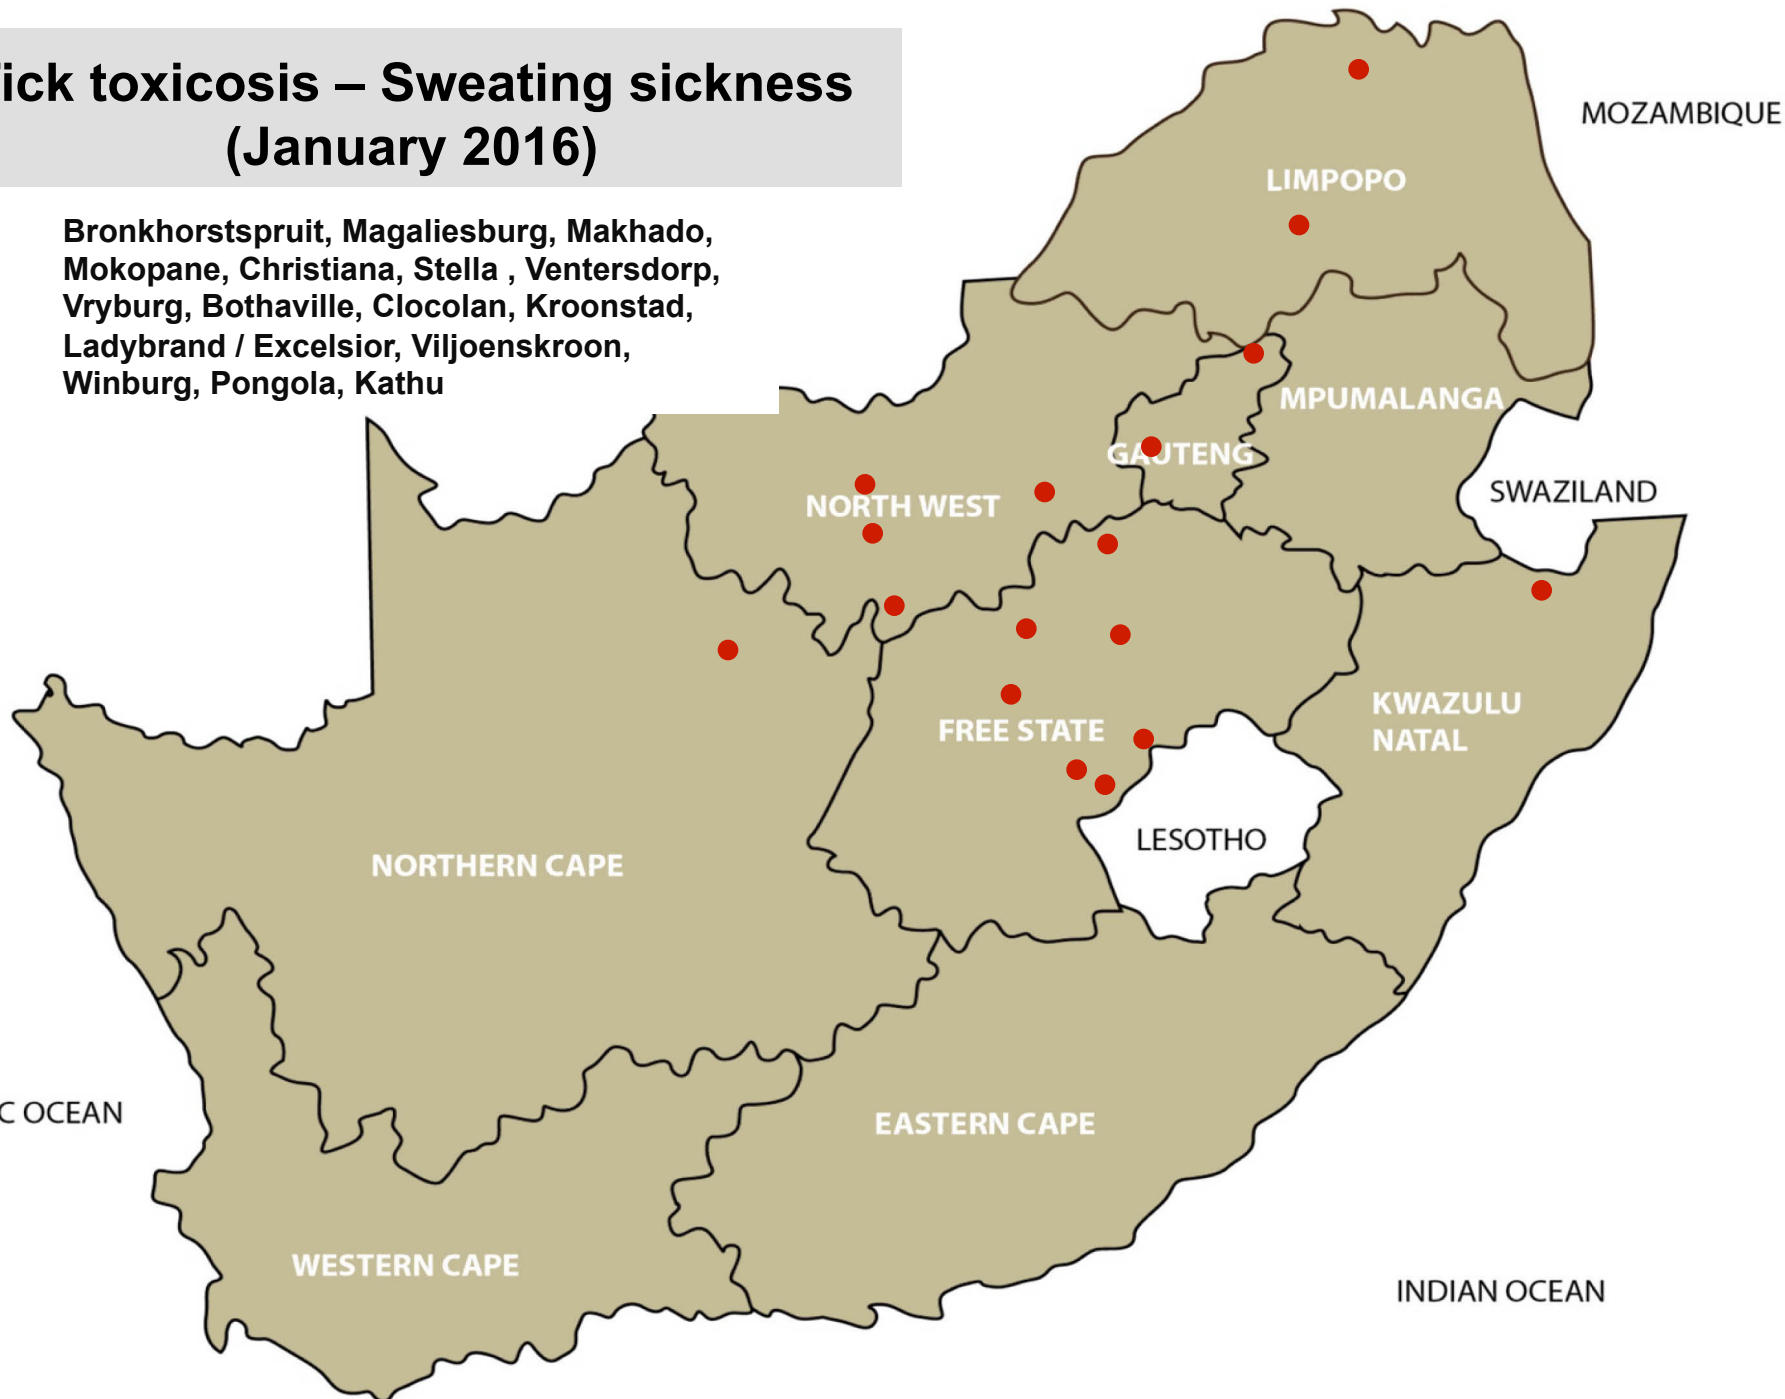

# Tick transmitted disease Asiatic red water (January 2016)

Balfour, Ermelo, Middelburg, Nelspruit,  
Standerton, Bronkhorstspuit, Brits,  
Frankfort, Memel, Villiers, Vrede,  
Dundee, Greytown, Kokstad,  
Pietermaritzburg, Underberg, Vryheid,  
Queenstown, George, Oudtshoorn,  
Riversdale

# Tick and biting flies transmitted disease Anaplasmosis (January 2016)

Balfour, Bethal, Grootvlei, Nelspruit, Onderstepoort, Pretoria,, Christiana, Ventersdorp, Bultfontein, Ficksburg, Frankfort, Hoopstad, Kroonstad, Ladybrand/ Excelsior, Memel, Reitz, Villiers, Winburg, Bergville, Dundee, Estcourt, Pietermaritzburg, Underberg, Alexandria, Graaff-Reinet, Jeffreys Bay, George, Malmesbury, Riversdale, Stellenbosch, Vredenburg

# Tick toxicosis – Sweating sickness (January 2016)

Bronkhorstspuit, Magaliesburg, Makhado,  
Mokopane, Christiana, Stella, Ventersdorp,  
Vryburg, Bothaville, Clocolan, Kroonstad,  
Ladybrand / Excelsior, Viljoenskroon,  
Winburg, Pongola, Kathu