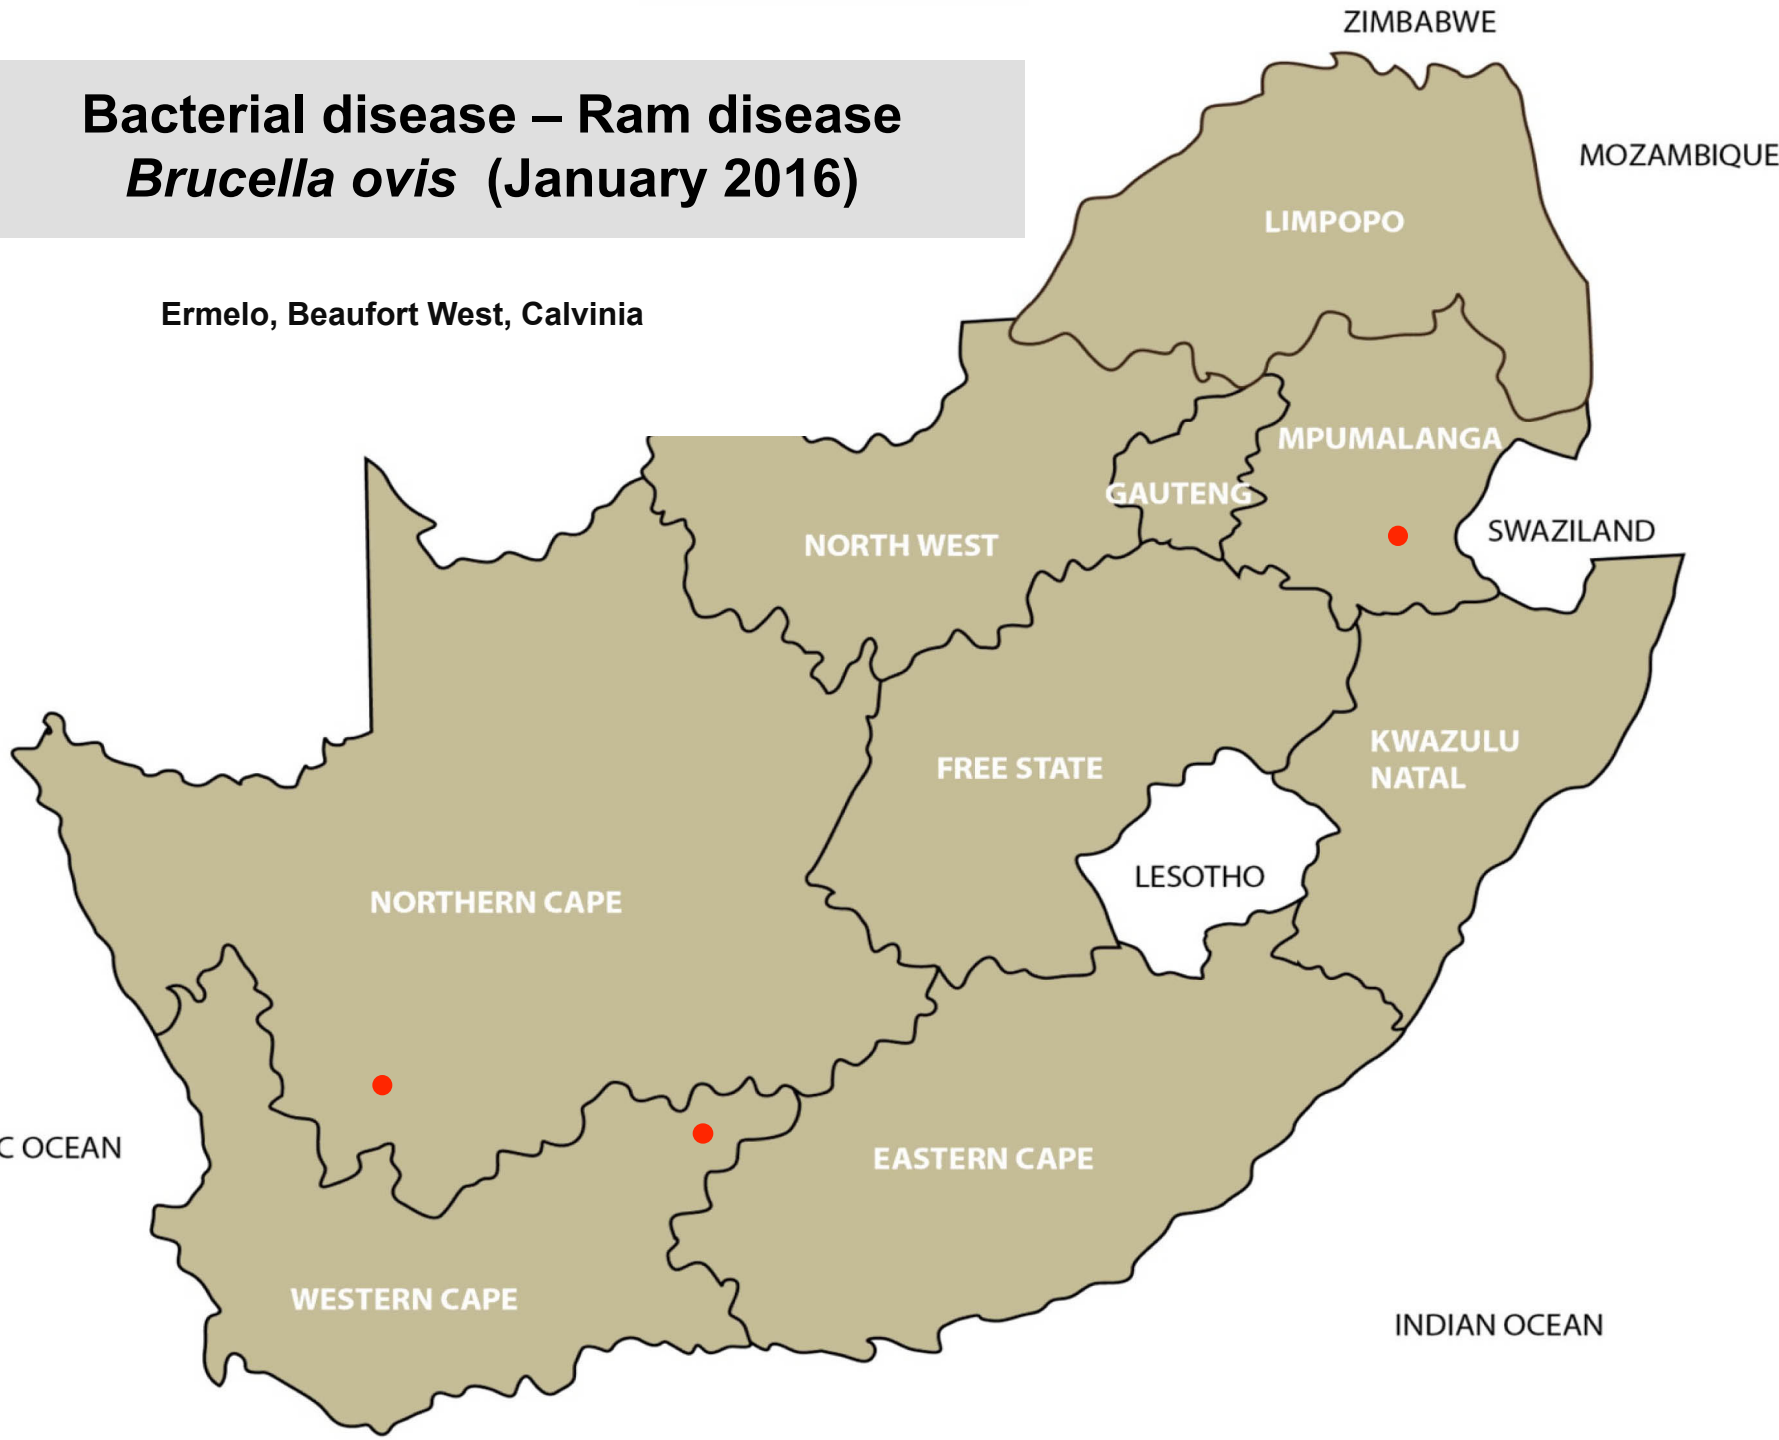

Bacterial disease – Ram disease
***Brucella ovis* (January 2016)**

Ermelo, Beaufort West, Calvinia