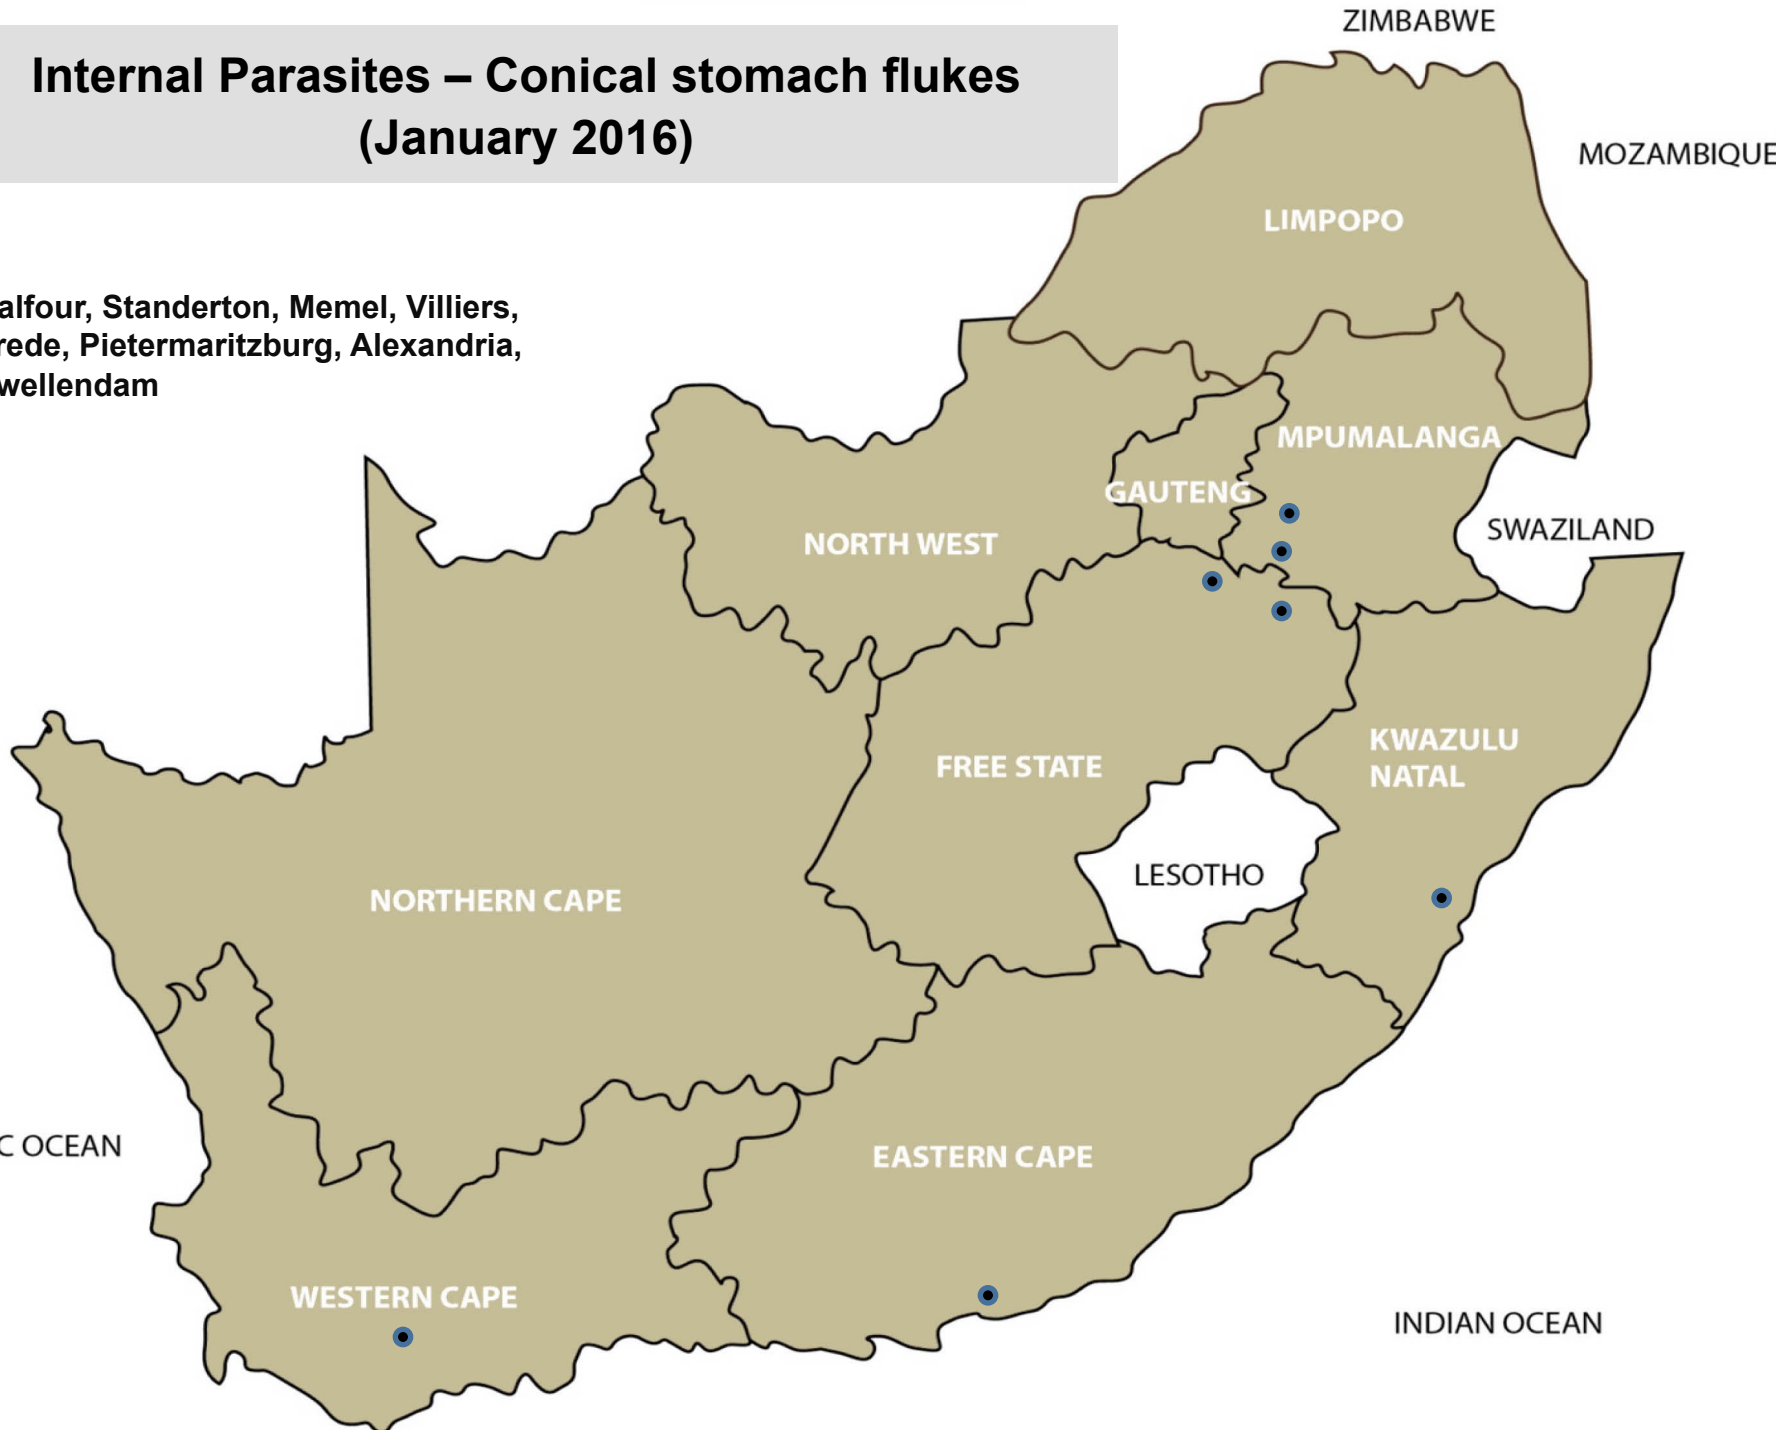

# Internal Parasites – Tapeworms Cysticercosis (measles) (January 2016)

Nelspruit, Bronkhorstspuit,  
Wesselsbron, Pietermaritzburg

# Internal Parasites – Liver fluke worms (January 2016)

Balfour, Clocolan, Frankfort, Reitz,  
Vrede, Pietermaritzburg, George,  
Riversdale, Stellenbosch

# Internal Parasites – Conical stomach flukes (January 2016)

Balfour, Standerton, Memel, Villiers,  
Vrede, Pietermaritzburg, Alexandria,  
Swellendam

# Internal Parasites - *Parafilaria* (January 2016)

Mokopane, Mtubatuba, Vryheid