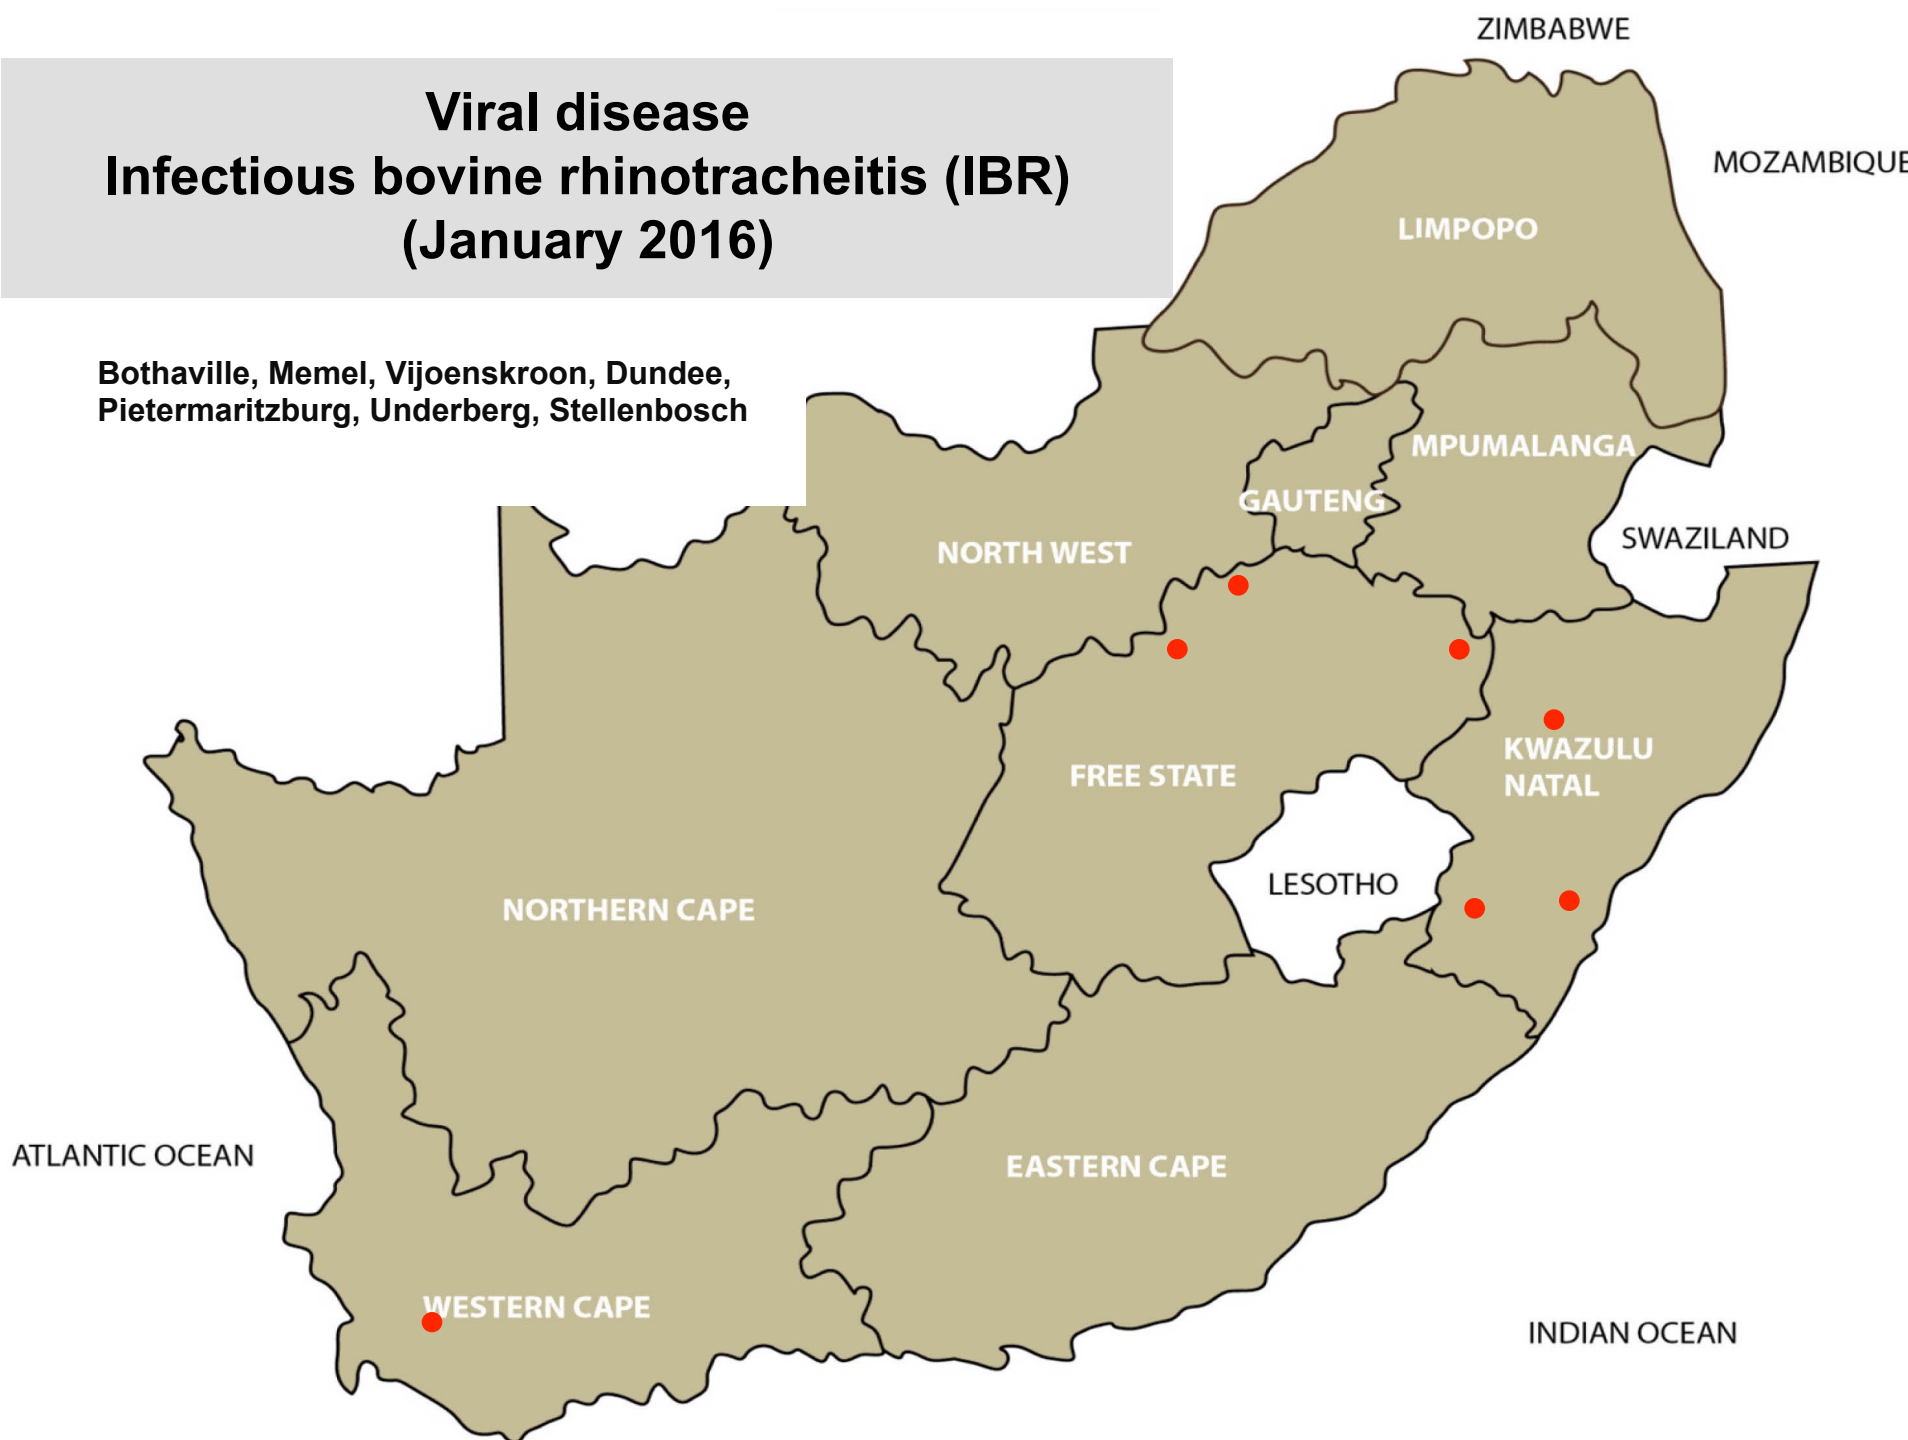

Viral disease Infectious bovine rhinotracheitis (IBR) (January 2016)

Bothaville, Memel, Vijoenskroon, Dundee,
Pietermaritzburg, Underberg, Stellenbosch