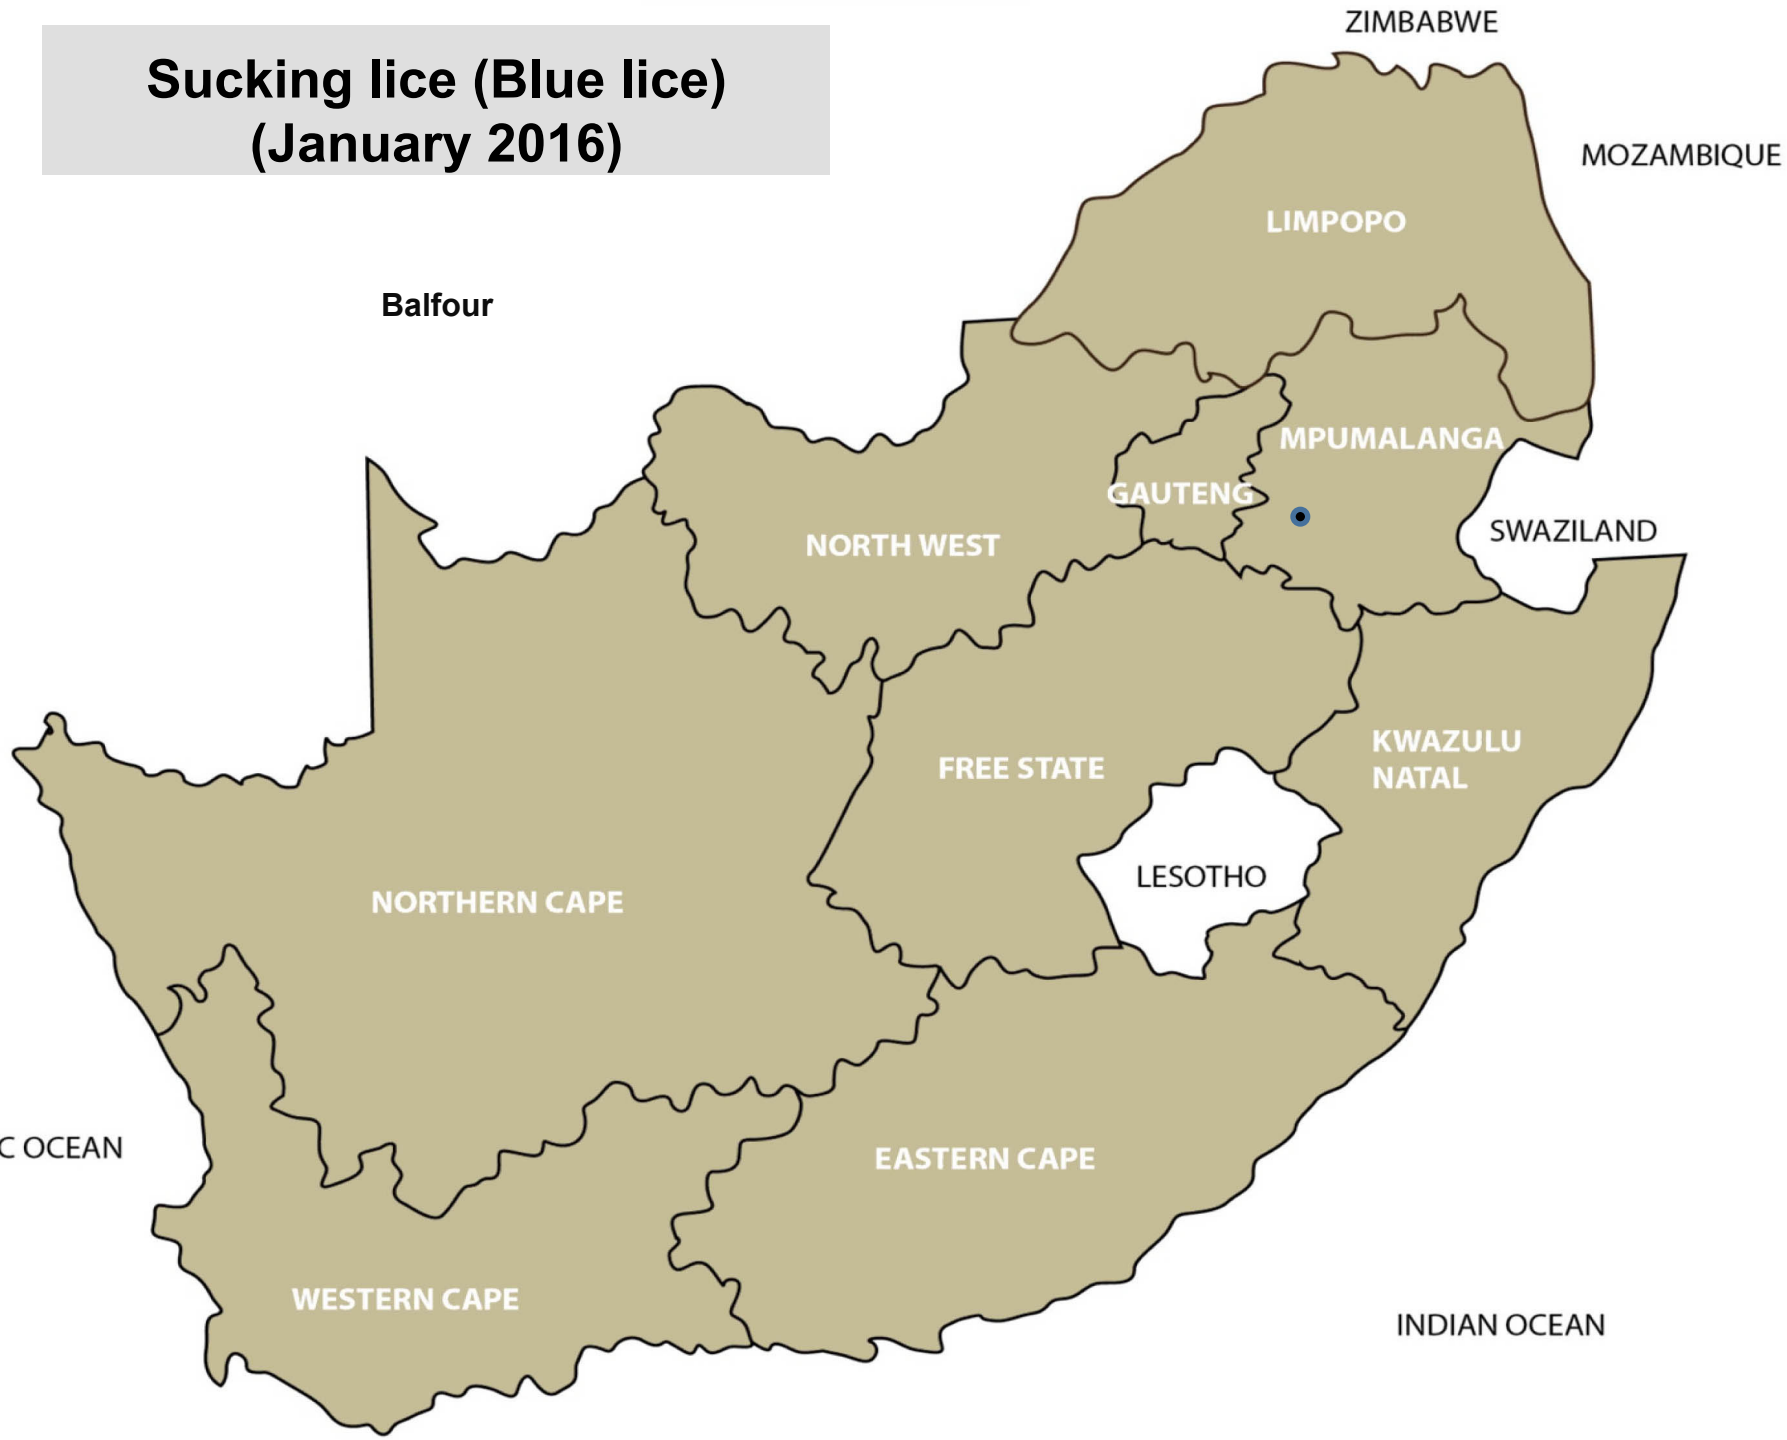

# Biting lice (Red lice) (January 2016)

Standerton

ZIMBABWE

MOZAMBIQUE

LIMPOPO

MPUMALANGA

GAUTENG

SWAZILAND

NORTH WEST

FREE STATE

KWAZULU NATAL

LESOTHO

NORTHERN CAPE

EASTERN CAPE

WESTERN CAPE

INDIAN OCEAN

ATLANTIC OCEAN

# Sucking lice (Blue lice) (January 2016)