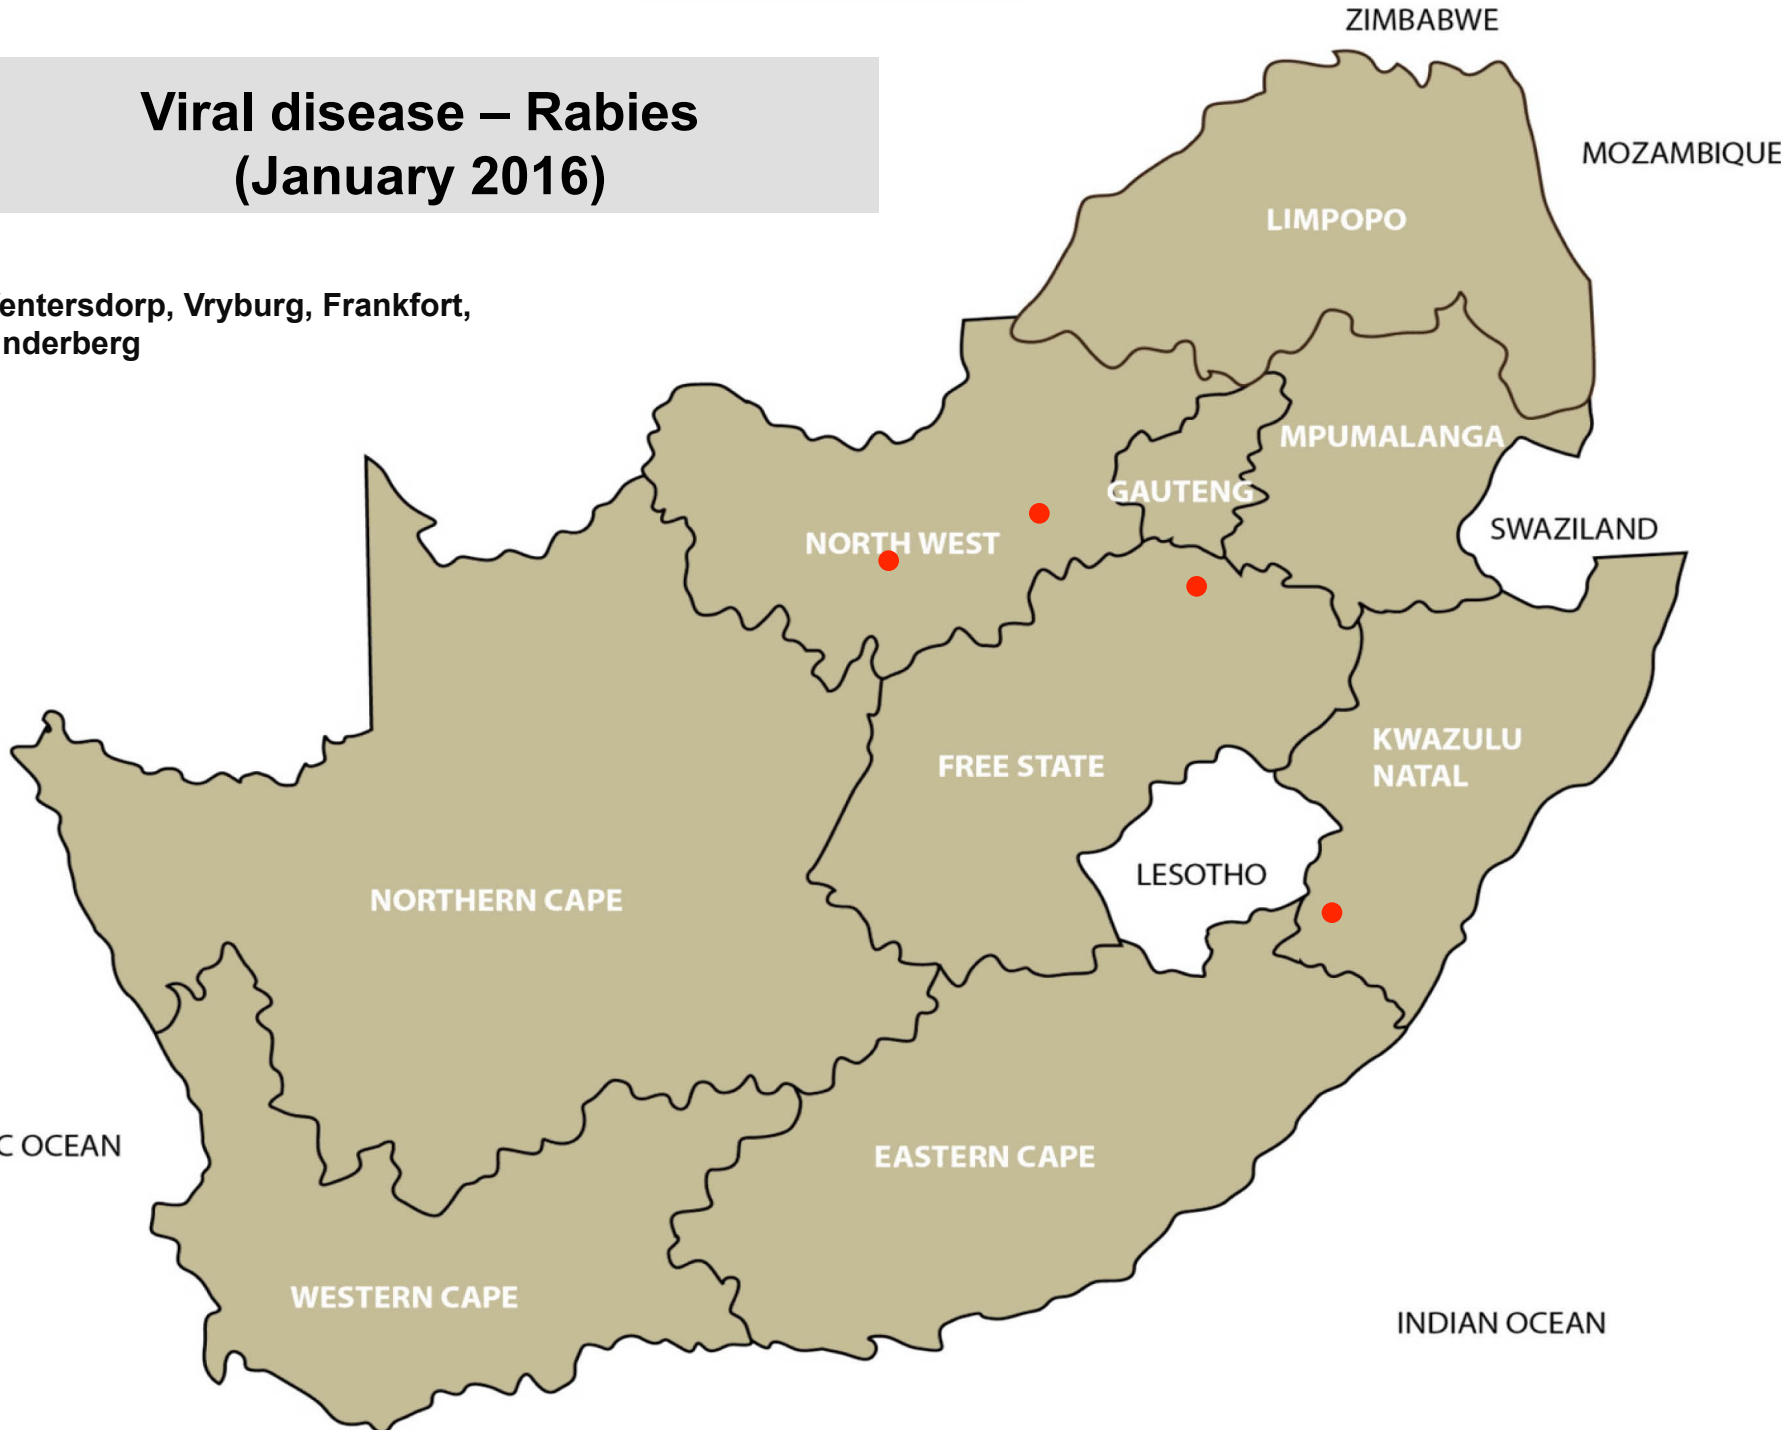

Viral disease – Rabies (January 2016)

Ventersdorp, Vryburg, Frankfort,
Underberg