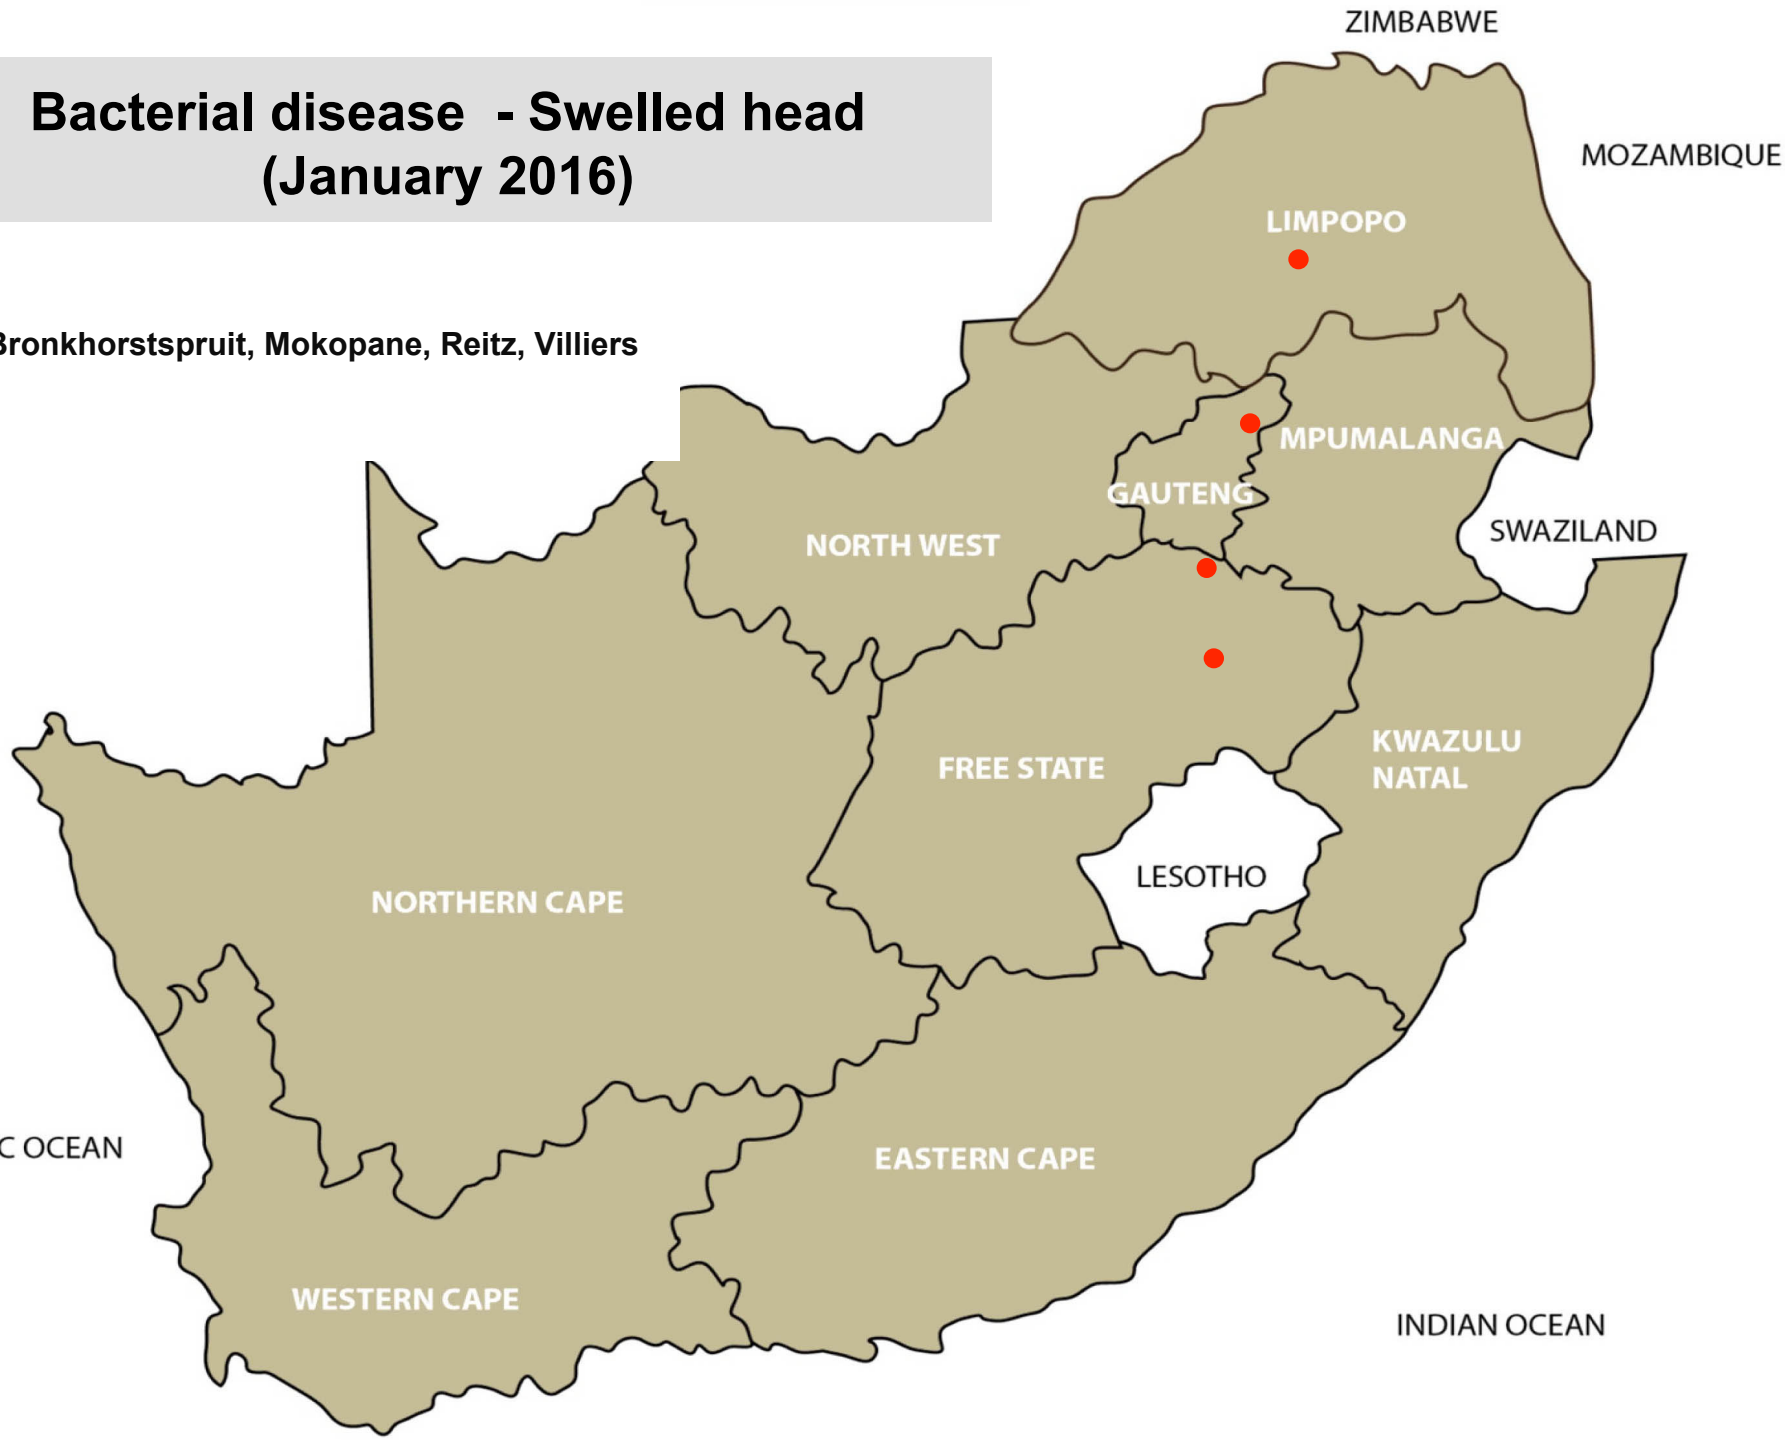

Bacterial disease - Swelled head (January 2016)

Bronkhorstspuit, Mokopane, Reitz, Villiers