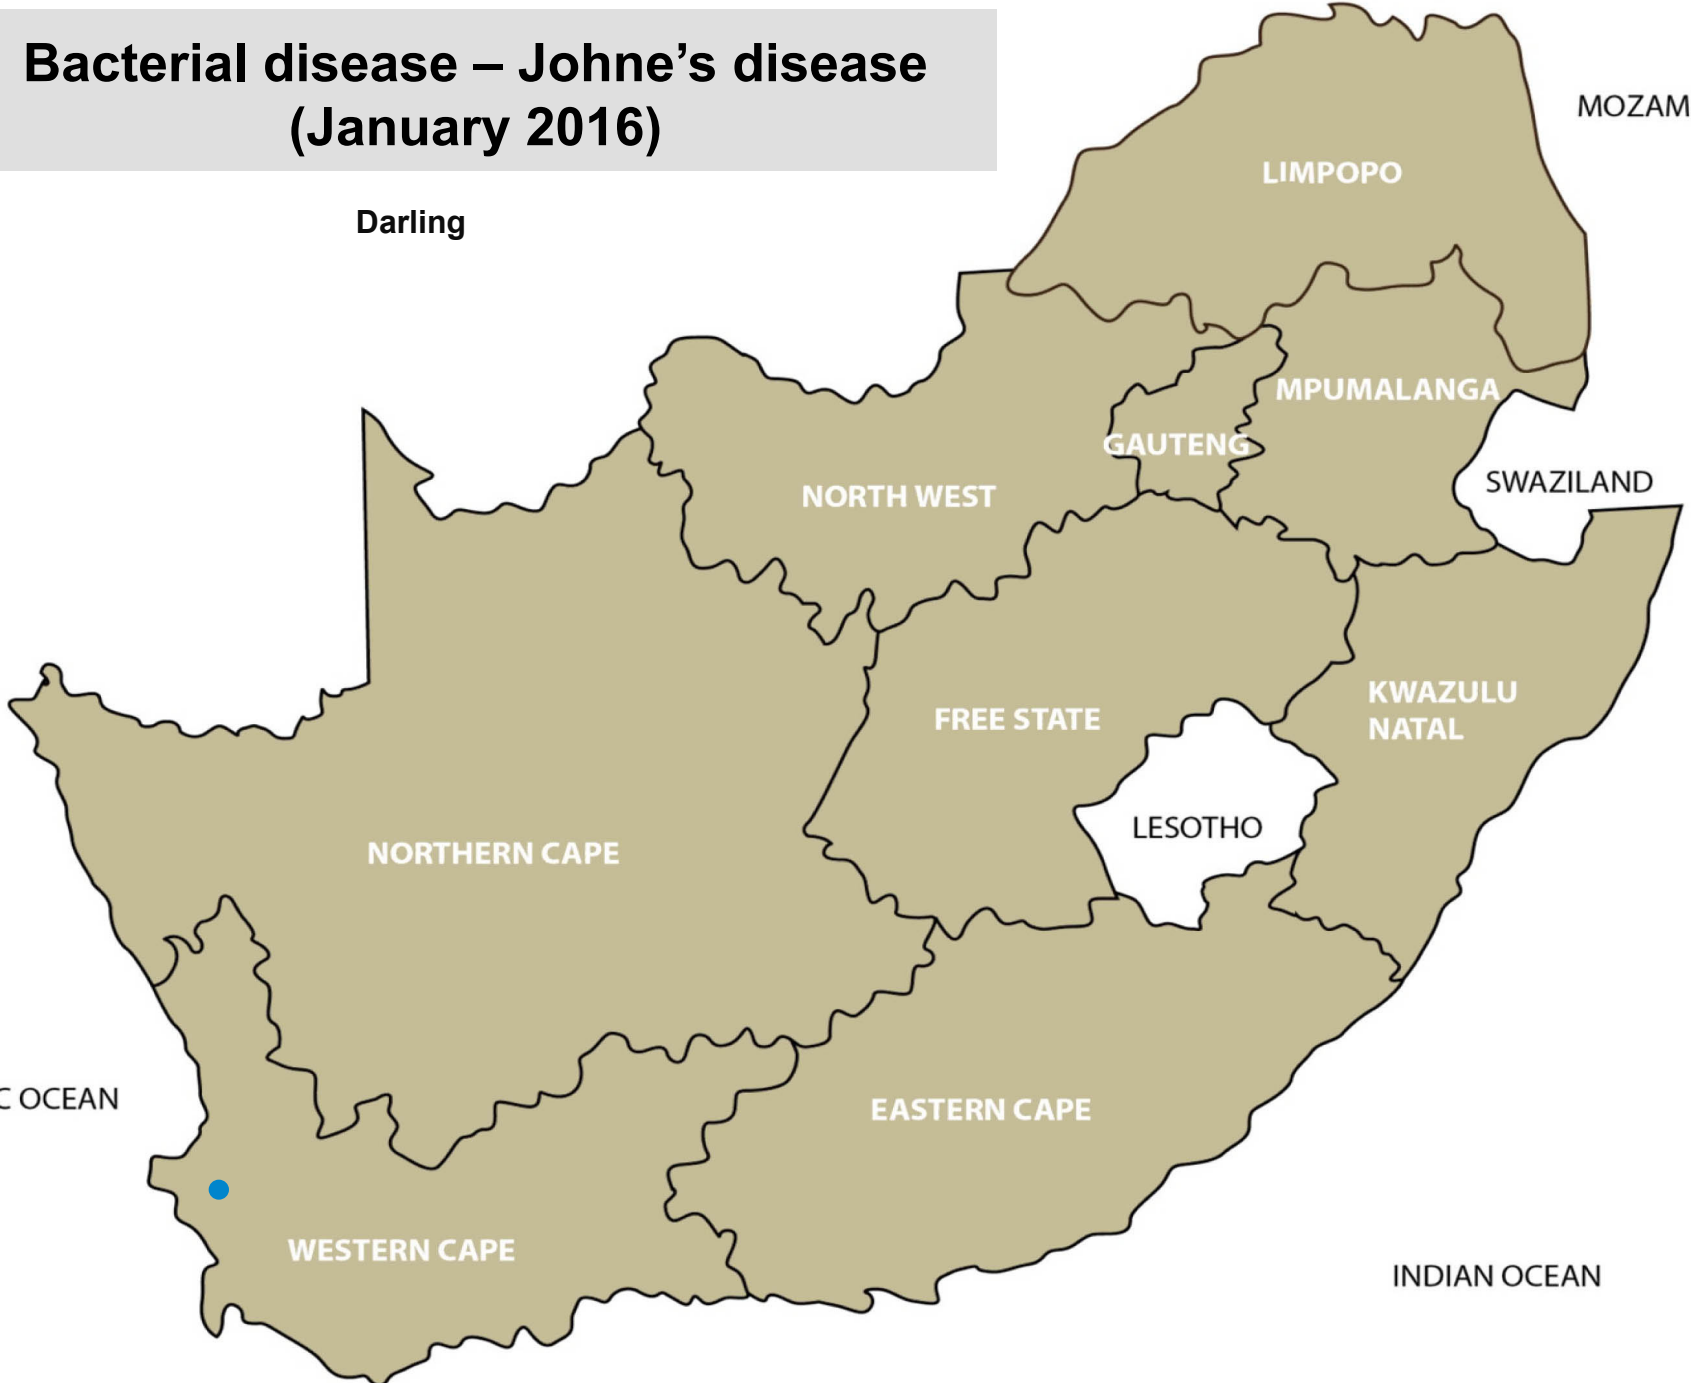

# Bacterial disease - Salmonellosis (January 2016)

Bronkhorstspuit, Christiana, Stella, Newcastle

# Bacterial disease – Johne's disease (January 2016)

Darling

LIMPOPO

MPUMALANGA

GAUTENG

NORTH WEST

SWAZILAND

FREE STATE

KWAZULU  
NATAL

LESOTHO

NORTHERN CAPE

EASTERN CAPE

WESTERN CAPE

INDIAN OCEAN

ZIMBABWE

MOZAMBIQUE

ATLANTIC OCEAN