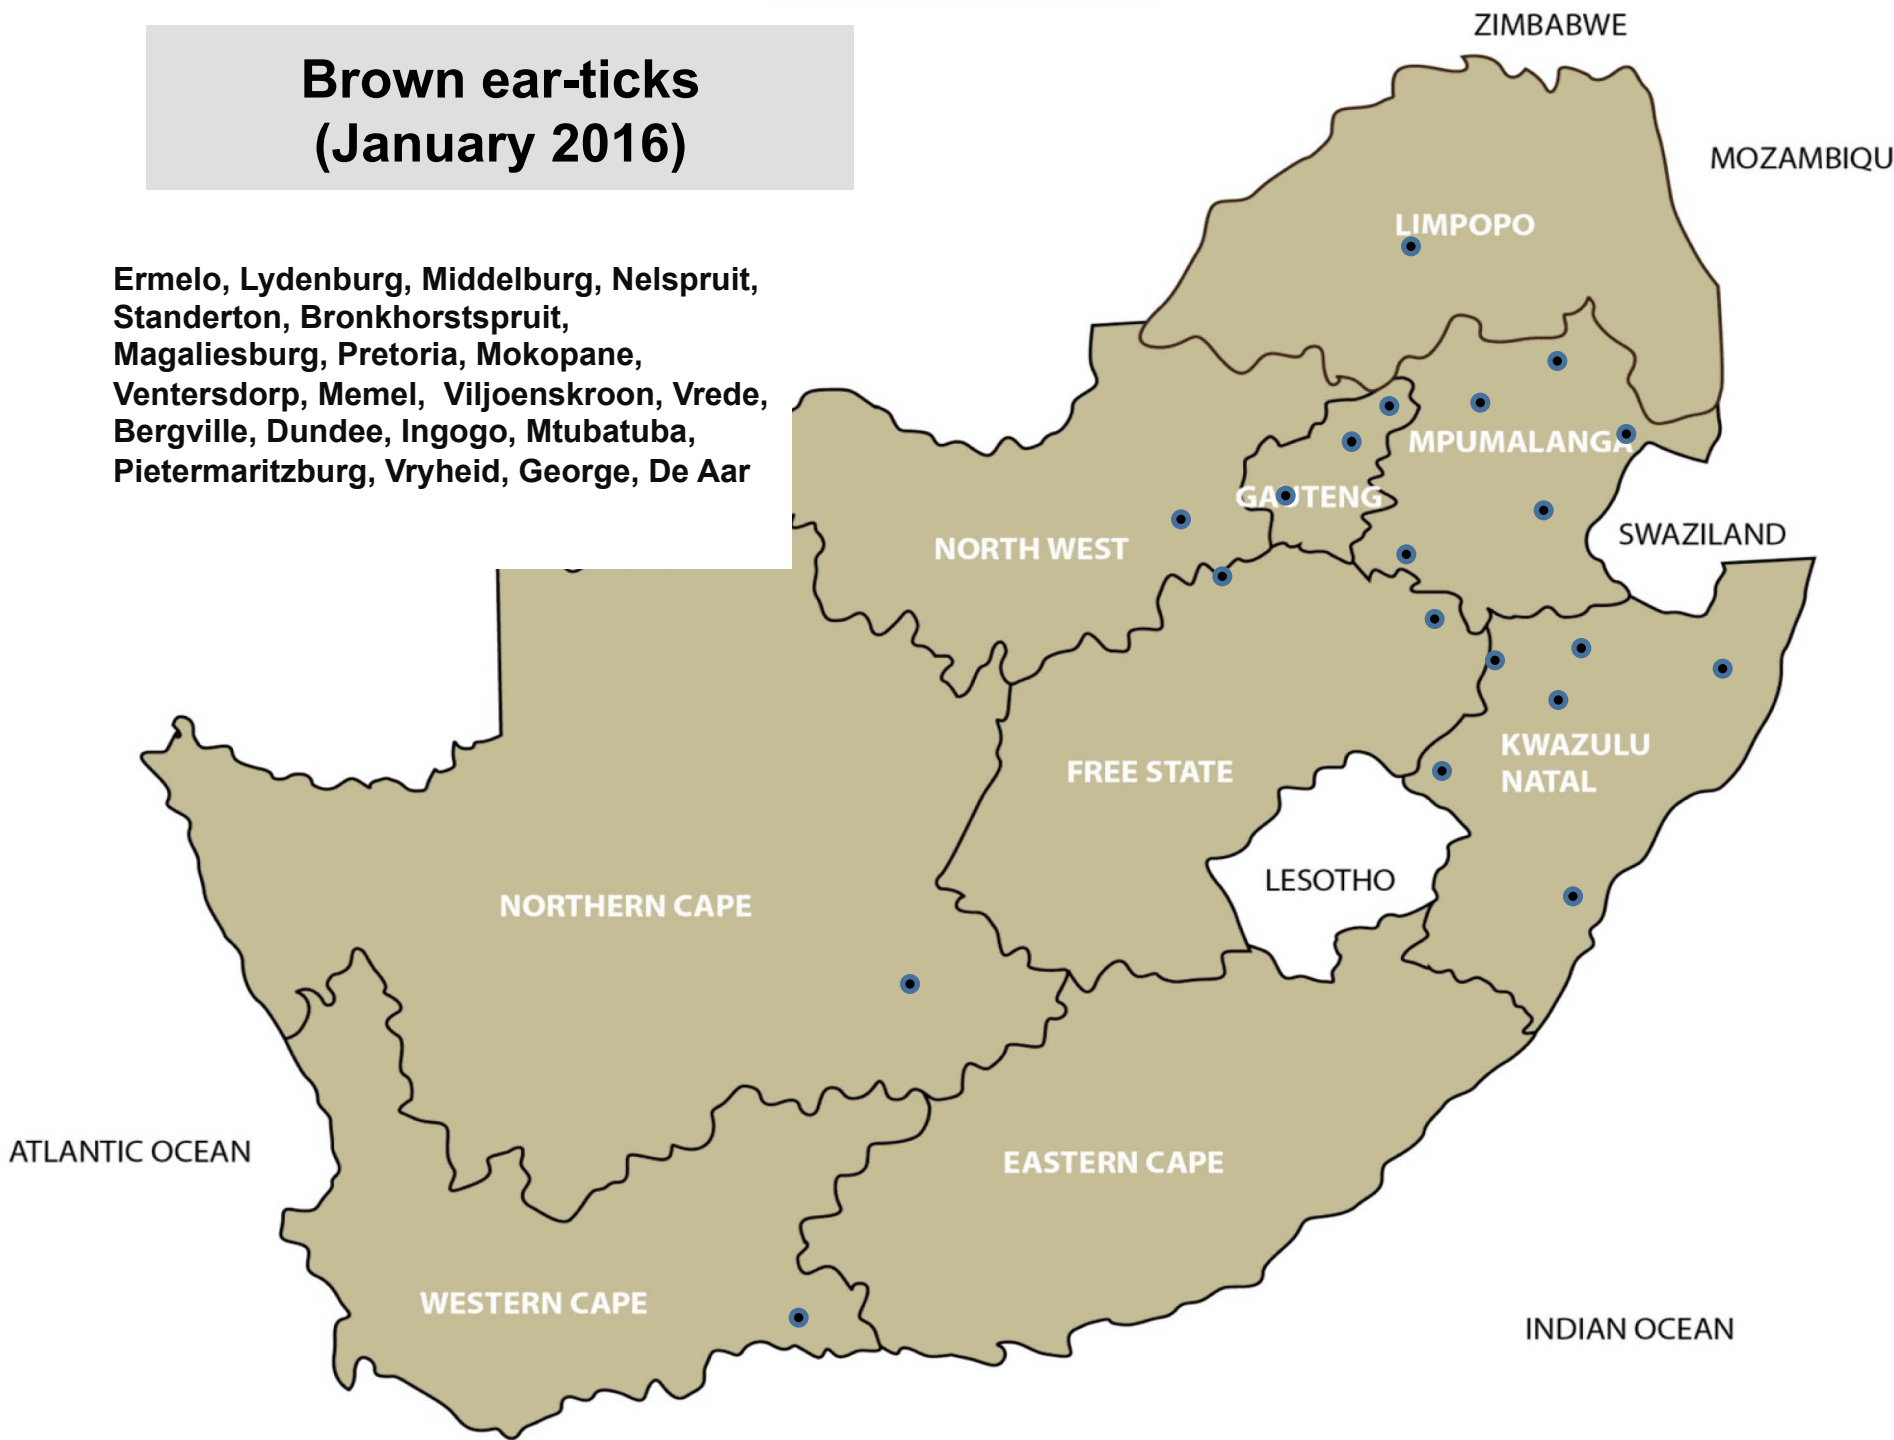

# Blue ticks (January 2016)

Bethal, Grootvlei, Lydenburg, Nelspruit, Standerton, Pretoria, Mokopane, Stella, Clocolan, Frankfort, Hertzogville, Hoopstad, Kroonstad, Memel, Viljoenskroon, Villiers, Vrede, Winburg, Bergville, Dundee, Ingogo, Kokstad, Mooi River, Mtubatuba, Pietermaritzburg, Underberg, Vryheid, Aliwal North / Zastron, Graaff-Reinet, Caledon, George, Heidelberg, Kimberley

# Resistant Blue ticks (January 2016)

Lydenburg, Nelspruit, Winburg, Bergville,  
Pietermaritzburg

# Bont ticks – Heartwater ticks (January 2016)

Lydenburg, Nelspruit, Bronkhorstspuit,  
Pretoria, Mokopane, Brits, Bergville,  
Dundee, Mtubatuba, Pietermaritzburg,  
Pongola, Vryheid, Jeffreys Bay

# Brown ear-ticks (January 2016)

Ermelo, Lydenburg, Middelburg, Nelspruit,  
Standerton, Bronkhorstspuit,  
Magaliesburg, Pretoria, Mokopane,  
Ventersdorp, Memel, Viljoenskroon, Vrede,  
Bergville, Dundee, Ingogo, Mtubatuba,  
Pietermaritzburg, Vryheid, George, De Aar