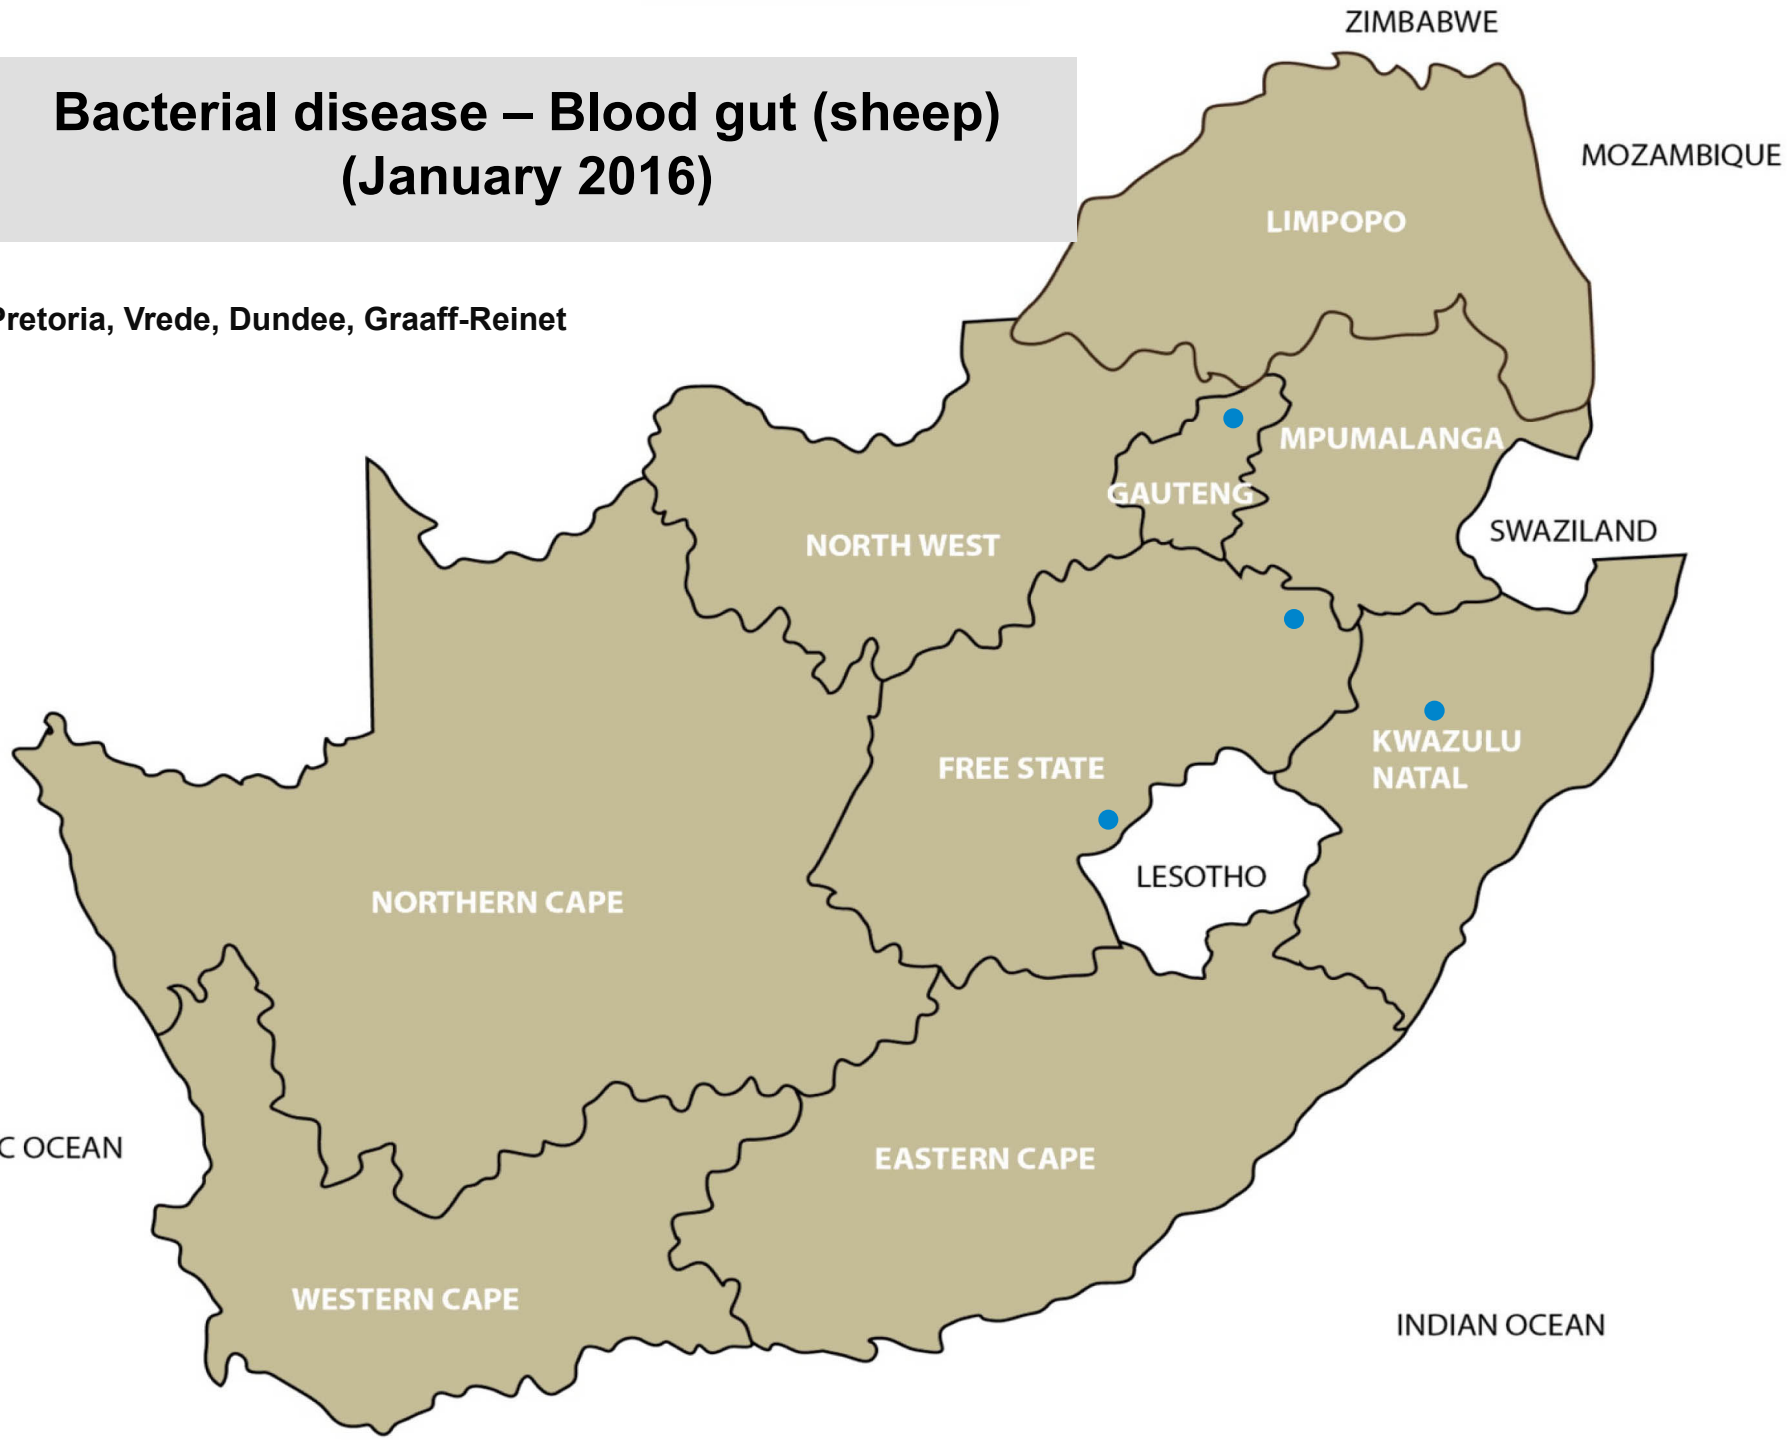

Bacterial disease – Blood gut (sheep) (January 2016)

Pretoria, Vrede, Dundee, Graaff-Reinet