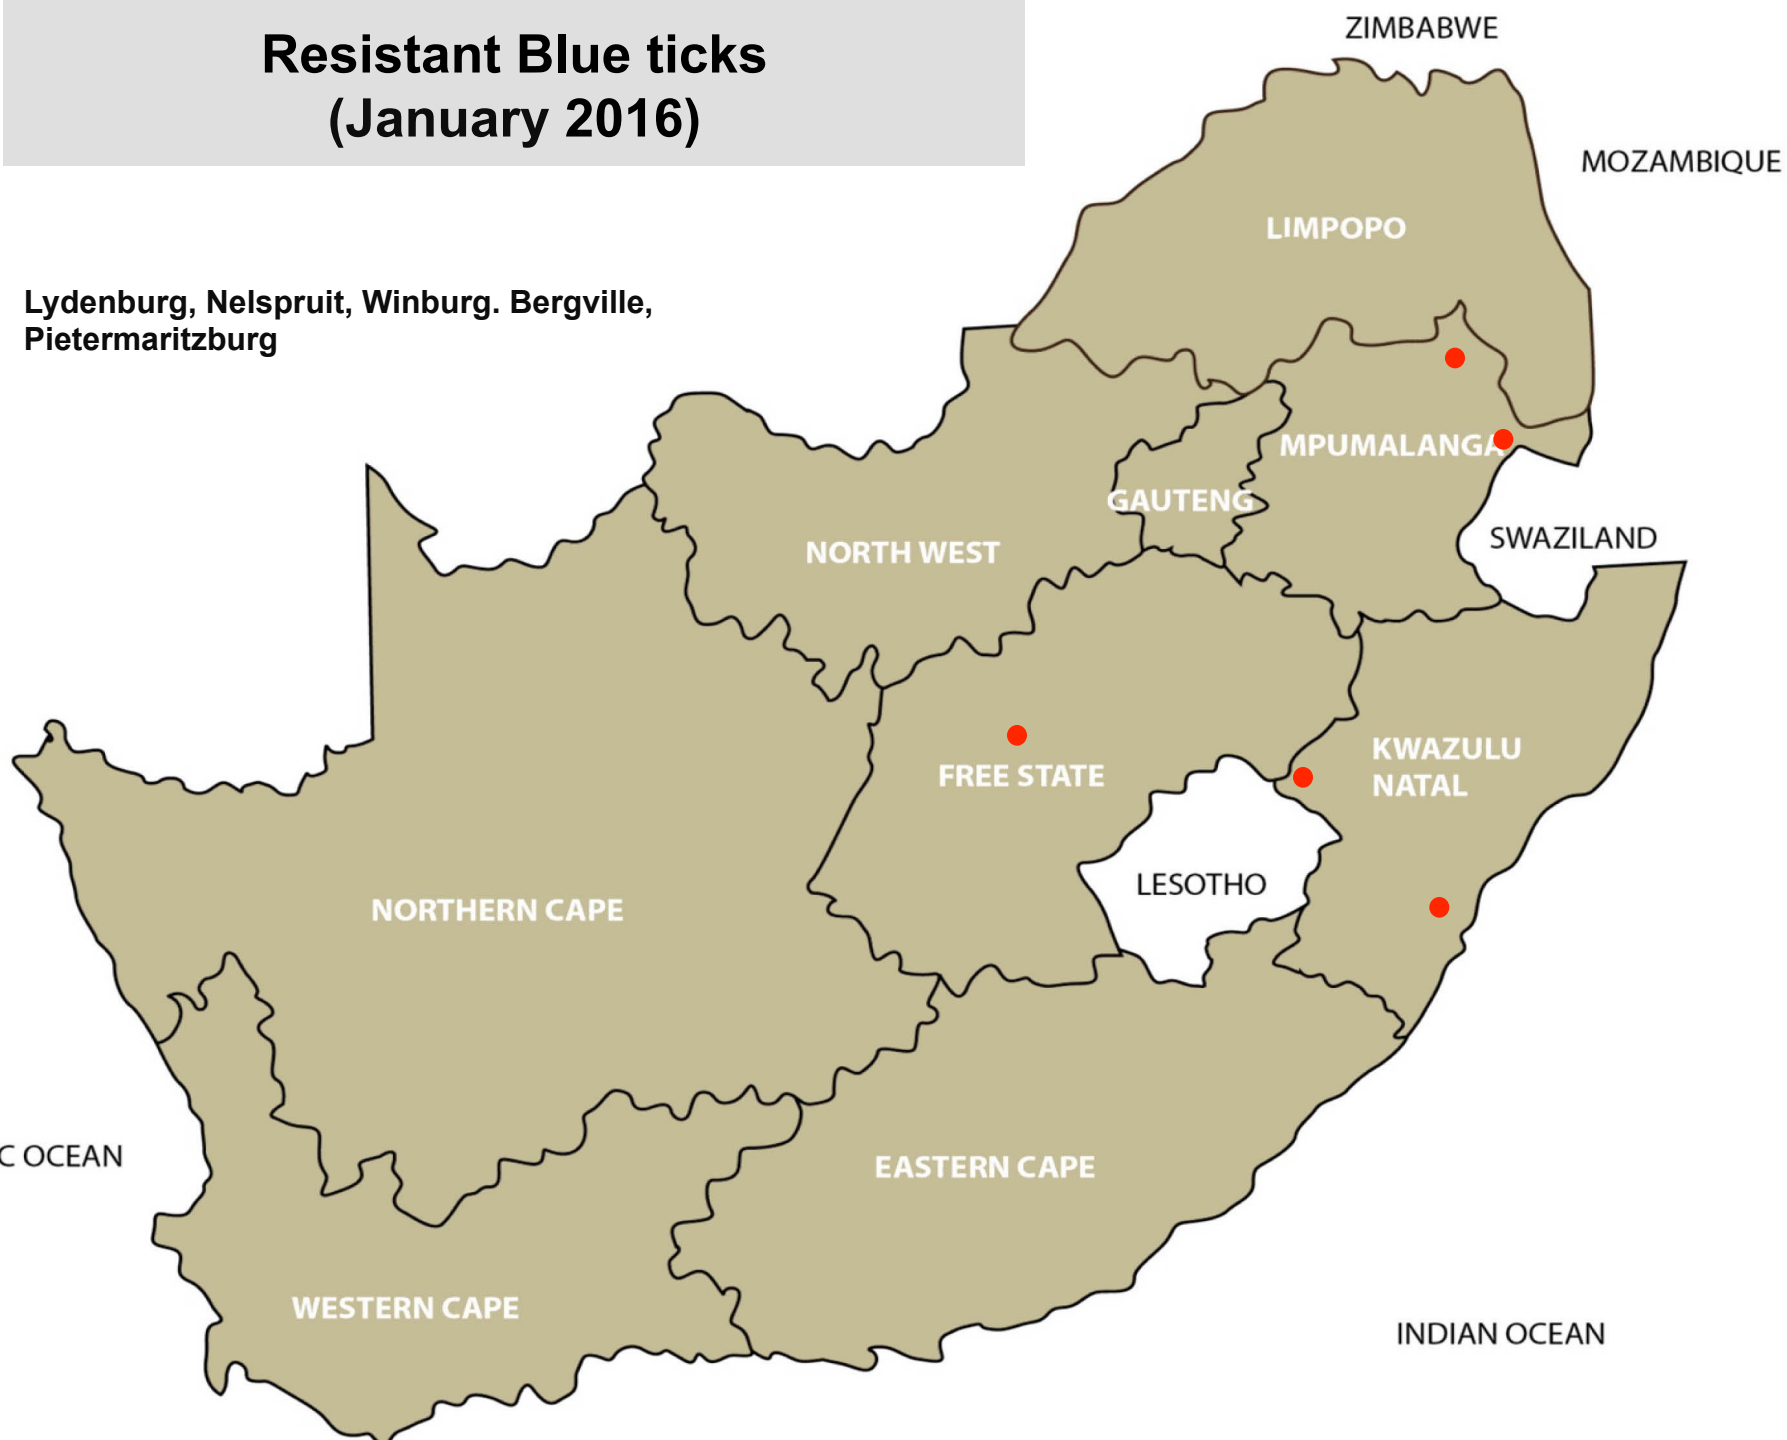

# Internal Parasites - *Parafilaria* (January 2016)

Mokopane, Mtubatuba, Vryheid

# Blue ticks (January 2016)

Bethal, Grootvlei, Lydenburg, Nelspruit, Standerton, Pretoria, Mokopane, Stella, Clocolan, Frankfort, Hertzogville, Hoopstad, Kroonstad, Memel, Viljoenskroon, Villiers, Vrede, Winburg, Bergville, Dundee, Ingogo, Kokstad, Mooi River, Mtubatuba, Pietermaritzburg, Underberg, Vryheid, Aliwal North / Zastron, Graaff-Reinet, Caledon, George, Heidelberg, Kimberley

# Resistant Blue ticks (January 2016)

Lydenburg, Nelspruit, Winburg, Bergville,  
Pietermaritzburg

# Bont ticks – Heartwater ticks (January 2016)

Lydenburg, Nelspruit, Bronkhorstspuit,  
Pretoria, Mokopane, Brits, Bergville,  
Dundee, Mtubatuba, Pietermaritzburg,  
Pongola, Vryheid, Jeffreys Bay