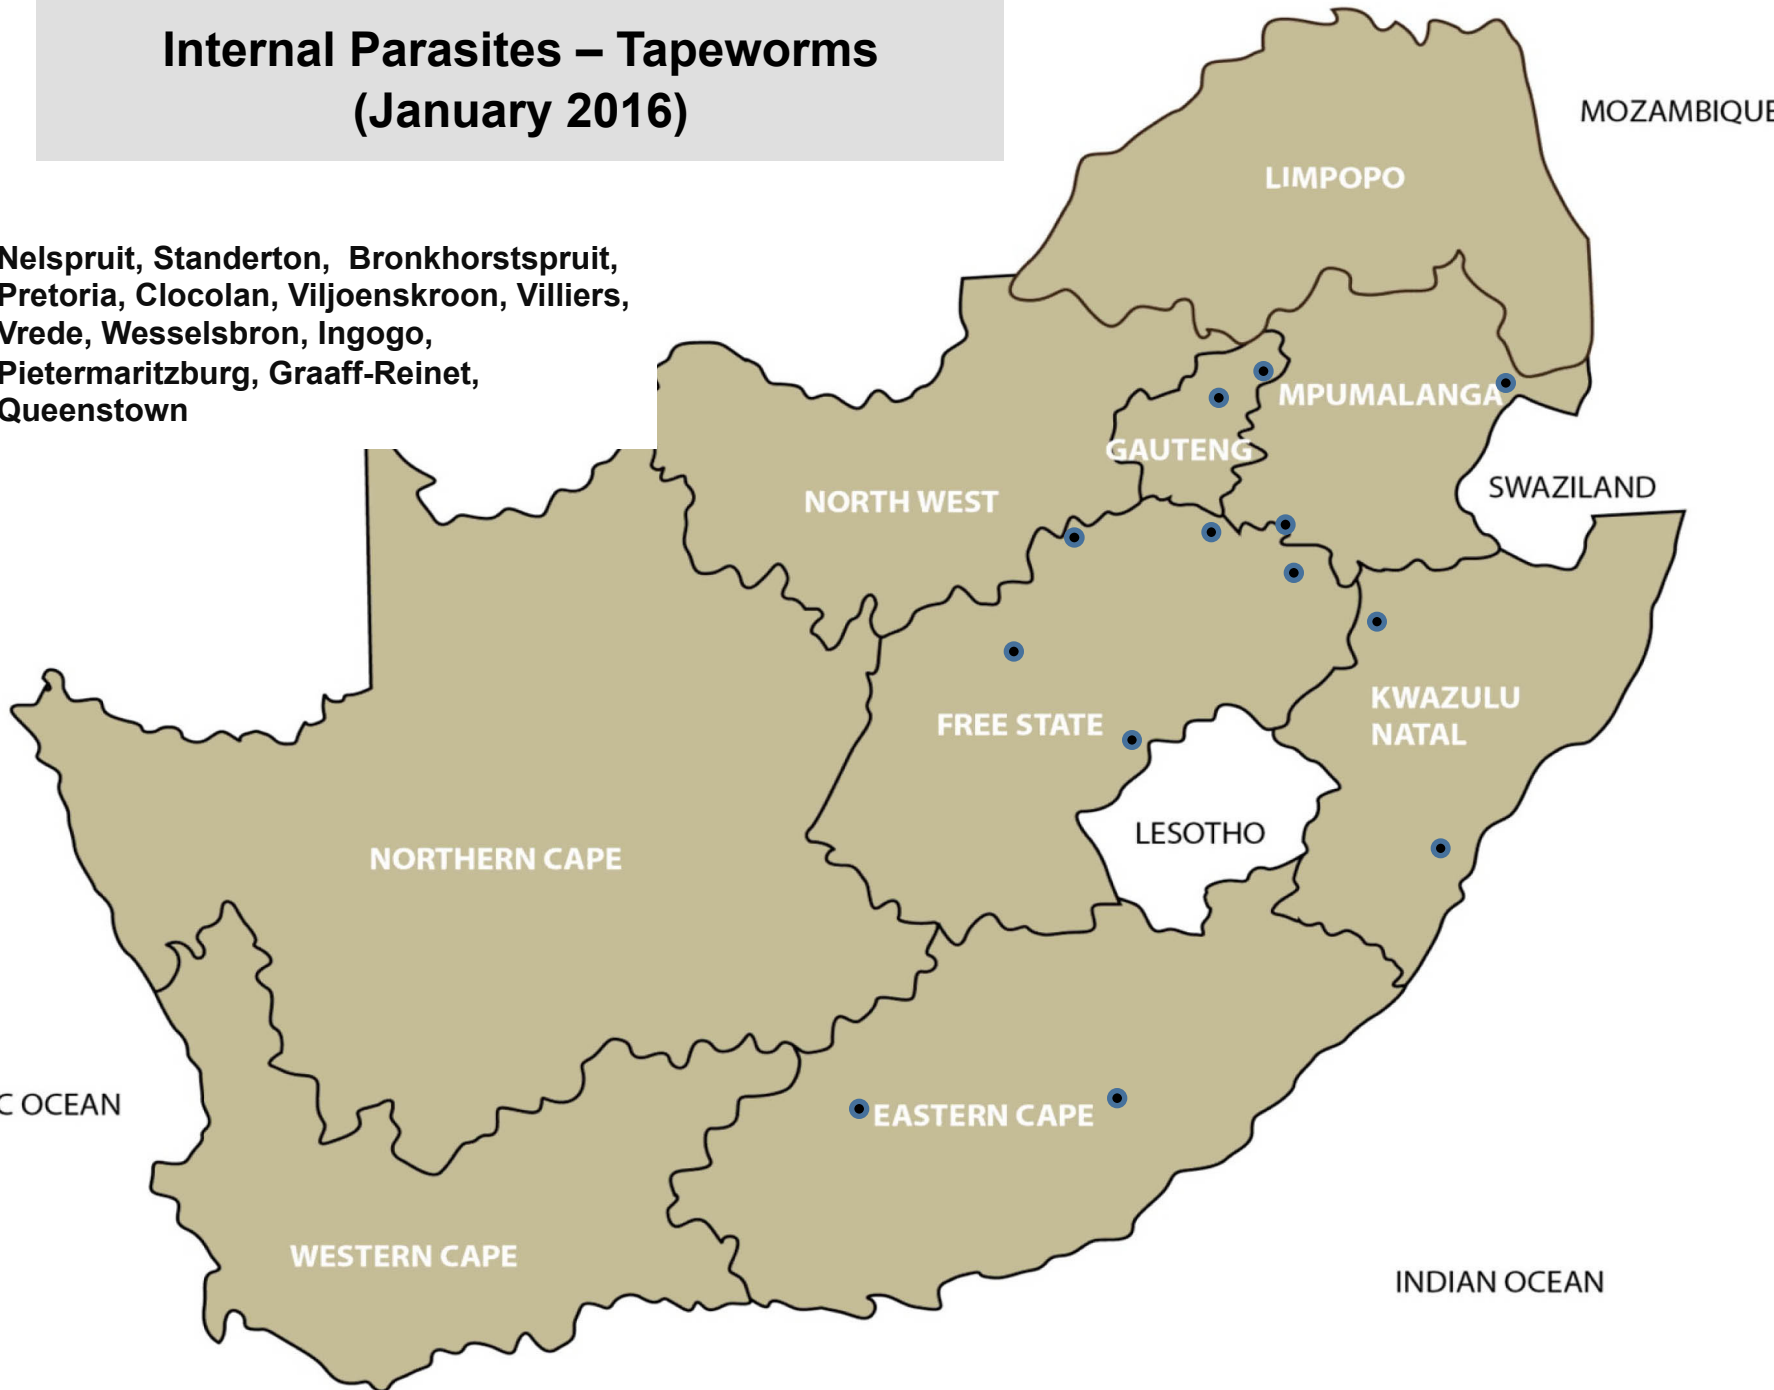

# Internal Parasites – Roundworms (January 2016)

Balfour, Ermelo, Middelburg, Nelspruit, Standerton, Bronkhorstspuit, Nigel, Onderstepoort, Pretoria, Lephalale, Makhado,, Christiana, Clocolan, Frankfort, Hoopstad, Ladybrand/Excelsior, Viljoenskroon, Villiers, Bergville, Dundee, Eshowe, Kokstad, Mtubatuba, Aliwal North/ Zastron, Graaff-Reinet, Queenstown, Uitenhage, Beaufort West, Caledon, George, Riversdale, Stellenbosch

# Internal Parasites – Resistant Roundworms (January 2016)

Balfour, Lydenburg, Pretoria, Gariep Dam,  
Kokstad, Graaff-Reinet

# Internal Parasites – Tapeworms (January 2016)

Nelspruit, Standerton, Bronkhorstspuit,  
Pretoria, Clocolan, Viljoenskroon, Villiers,  
Vrede, Wesselsbron, Ingogo,  
Pietermaritzburg, Graaff-Reinet,  
Queenstown

# Internal Parasites – Tapeworms Cysticercosis (measles) (January 2016)

Nelspruit, Bronkhorstspuit,  
Wesselsbron, Pietermaritzburg