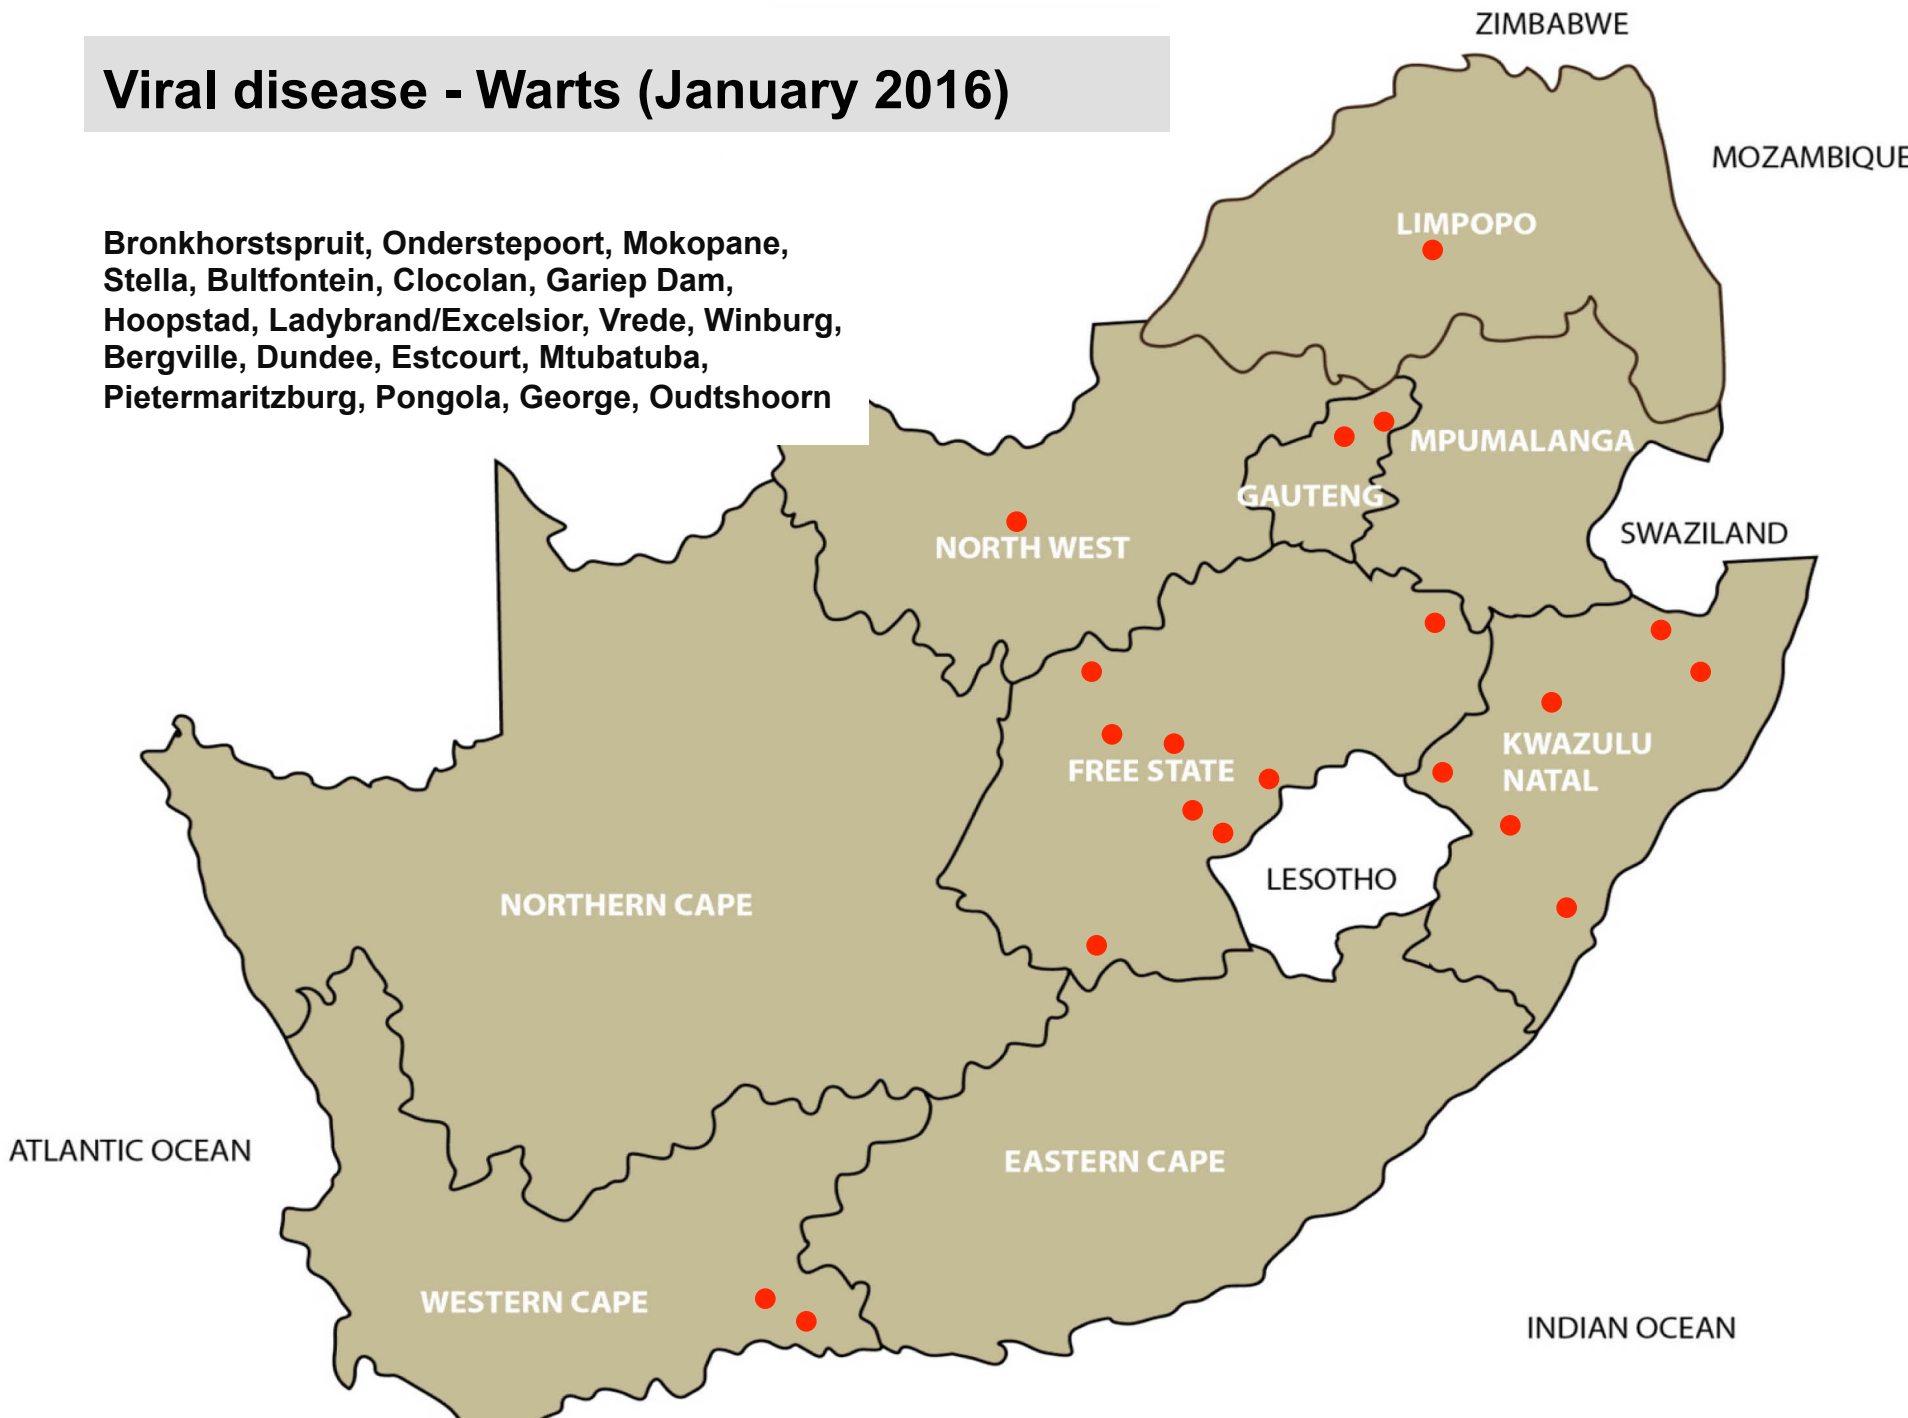

Makhado

ZIMBABWE

MOZAMBIQUE

LIMPOPO

MPUMALANGA

GAUTENG

SWAZILAND

NORTH WEST

FREE STATE

KWAZULU  
NATAL

LESOTHO

NORTHERN CAPE

EASTERN CAPE

WESTERN CAPE

INDIAN OCEAN

ATLANTIC OCEAN

# Viral disease - Warts (January 2016)

Bronkhorstspuit, Onderstepoort, Mokopane, Stella, Bultfontein, Clocolan, Gariep Dam, Hoopstad, Ladybrand/Excelsior, Vrede, Winburg, Bergville, Dundee, Estcourt, Mtubatuba, Pietermaritzburg, Pongola, George, Oudtshoorn

# Viral disease – Orf (January 2016)

Ermelo, Middelburg, Nelspruit, Pretoria,  
Christiana, Vrede, Wesselsbron, Mtubatuba,  
Newcastle, Pongola, Aliwal North /  
Zastron, Graaff-Reinet, George, Oudtshoorn