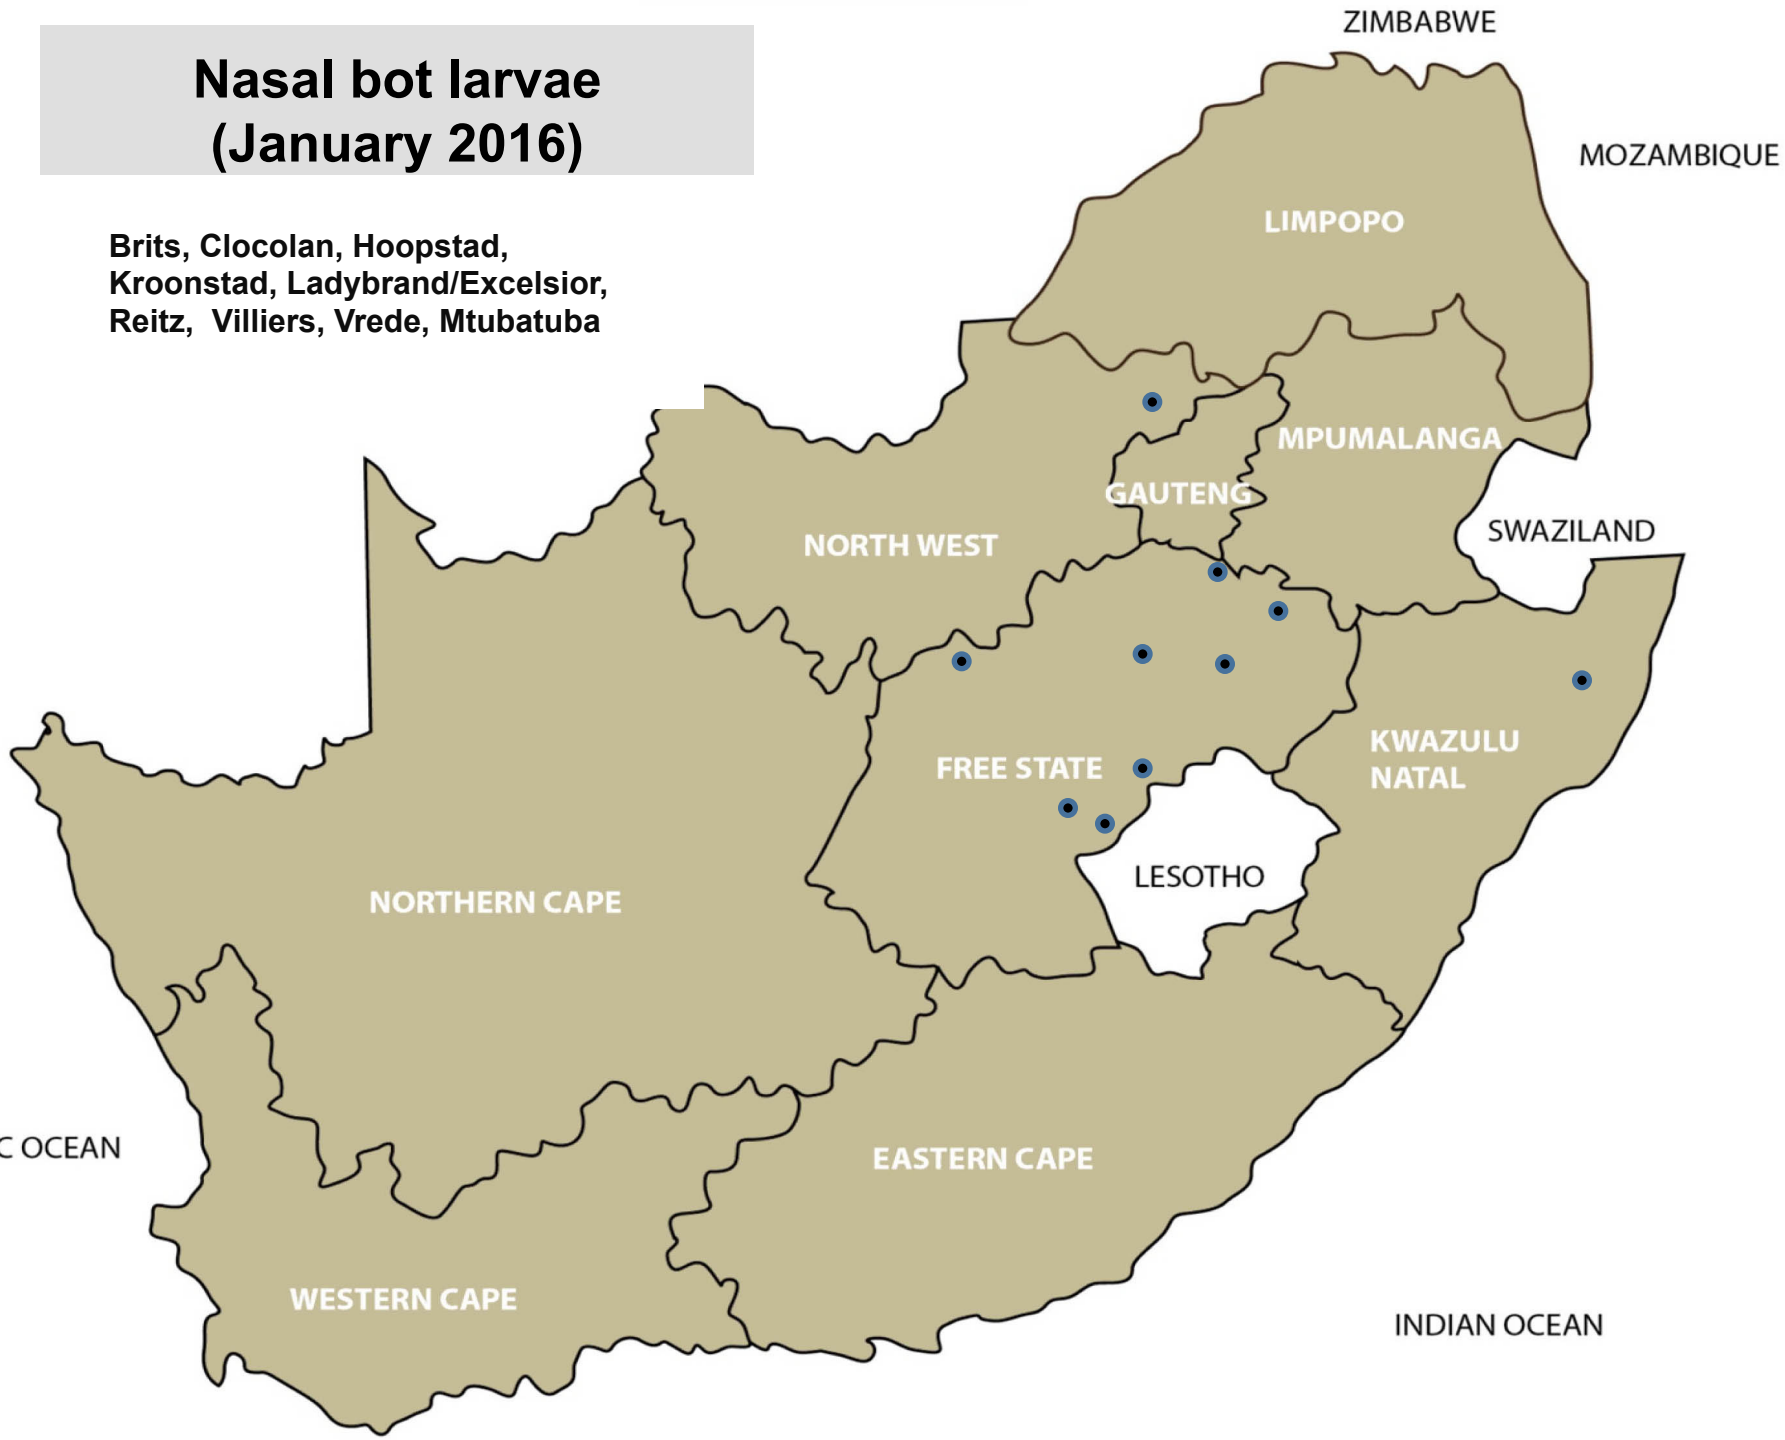

Nasal bot larvae (January 2016)

Brits, Clocolan, Hoopstad,
Kroonstad, Ladybrand/Excelsior,
Reitz, Villiers, Vrede, Mtubatuba