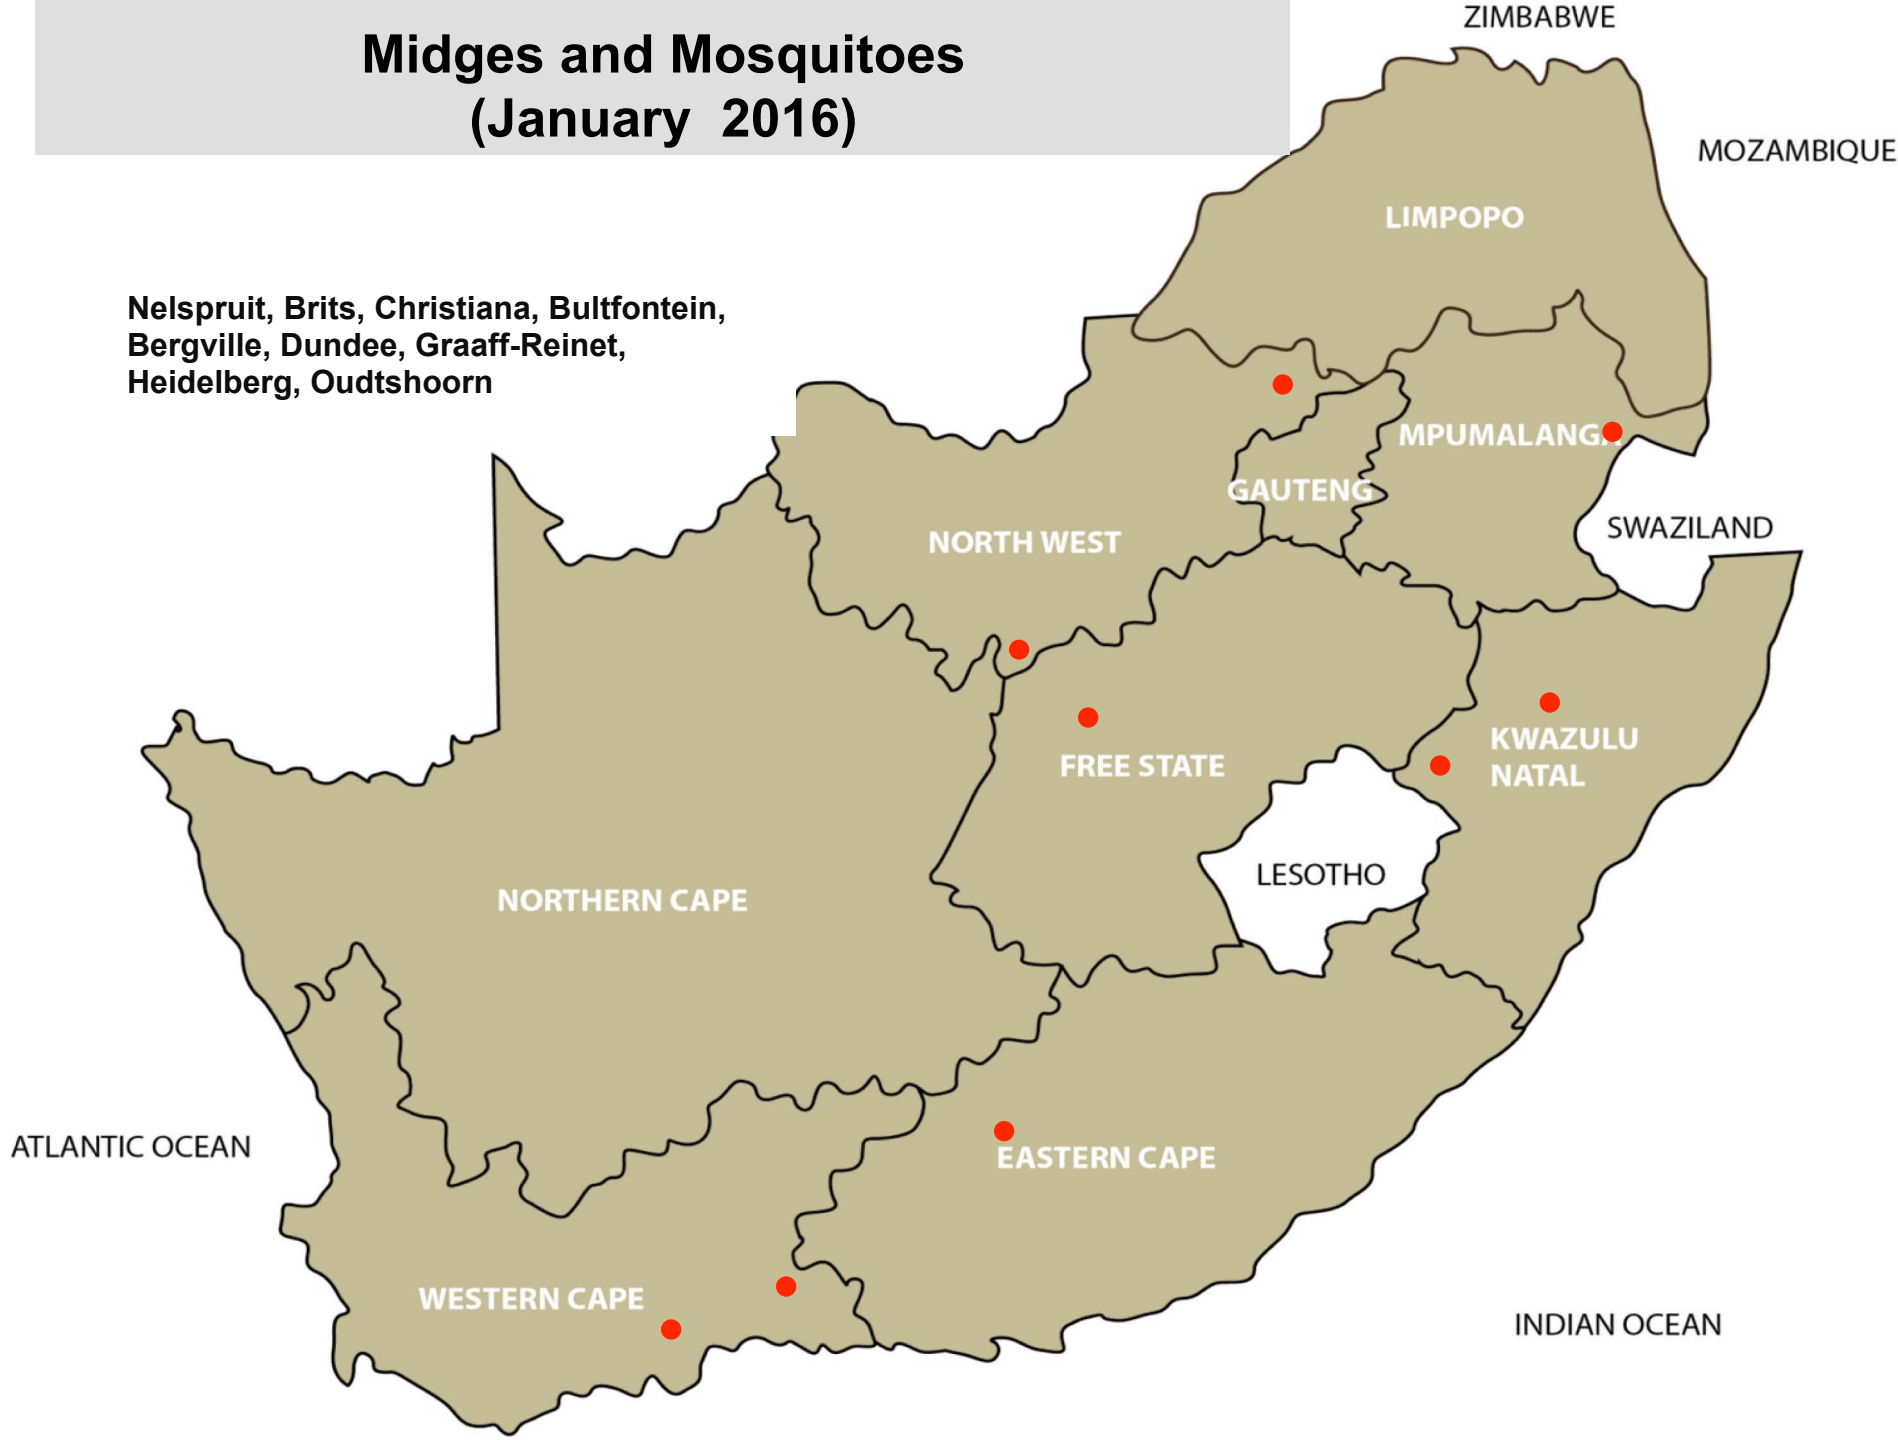

# Sucking lice (Blue lice) (January 2016)

# Sheep scab (January 2016)

Balfour, Standerton, Villiers, Bergville, Graaff-Reinet, Heidelberg

# Blowflies (January 2016)

Balfour, Standerton, Mokopane, Hoopstad,  
Winburg, Aliwal North / Zastron,  
Heidelberg, Oudtshoorn

# Screw-worm (January 2016)

Nelspruit, Mokopane, Mtubatuba, Alexandria