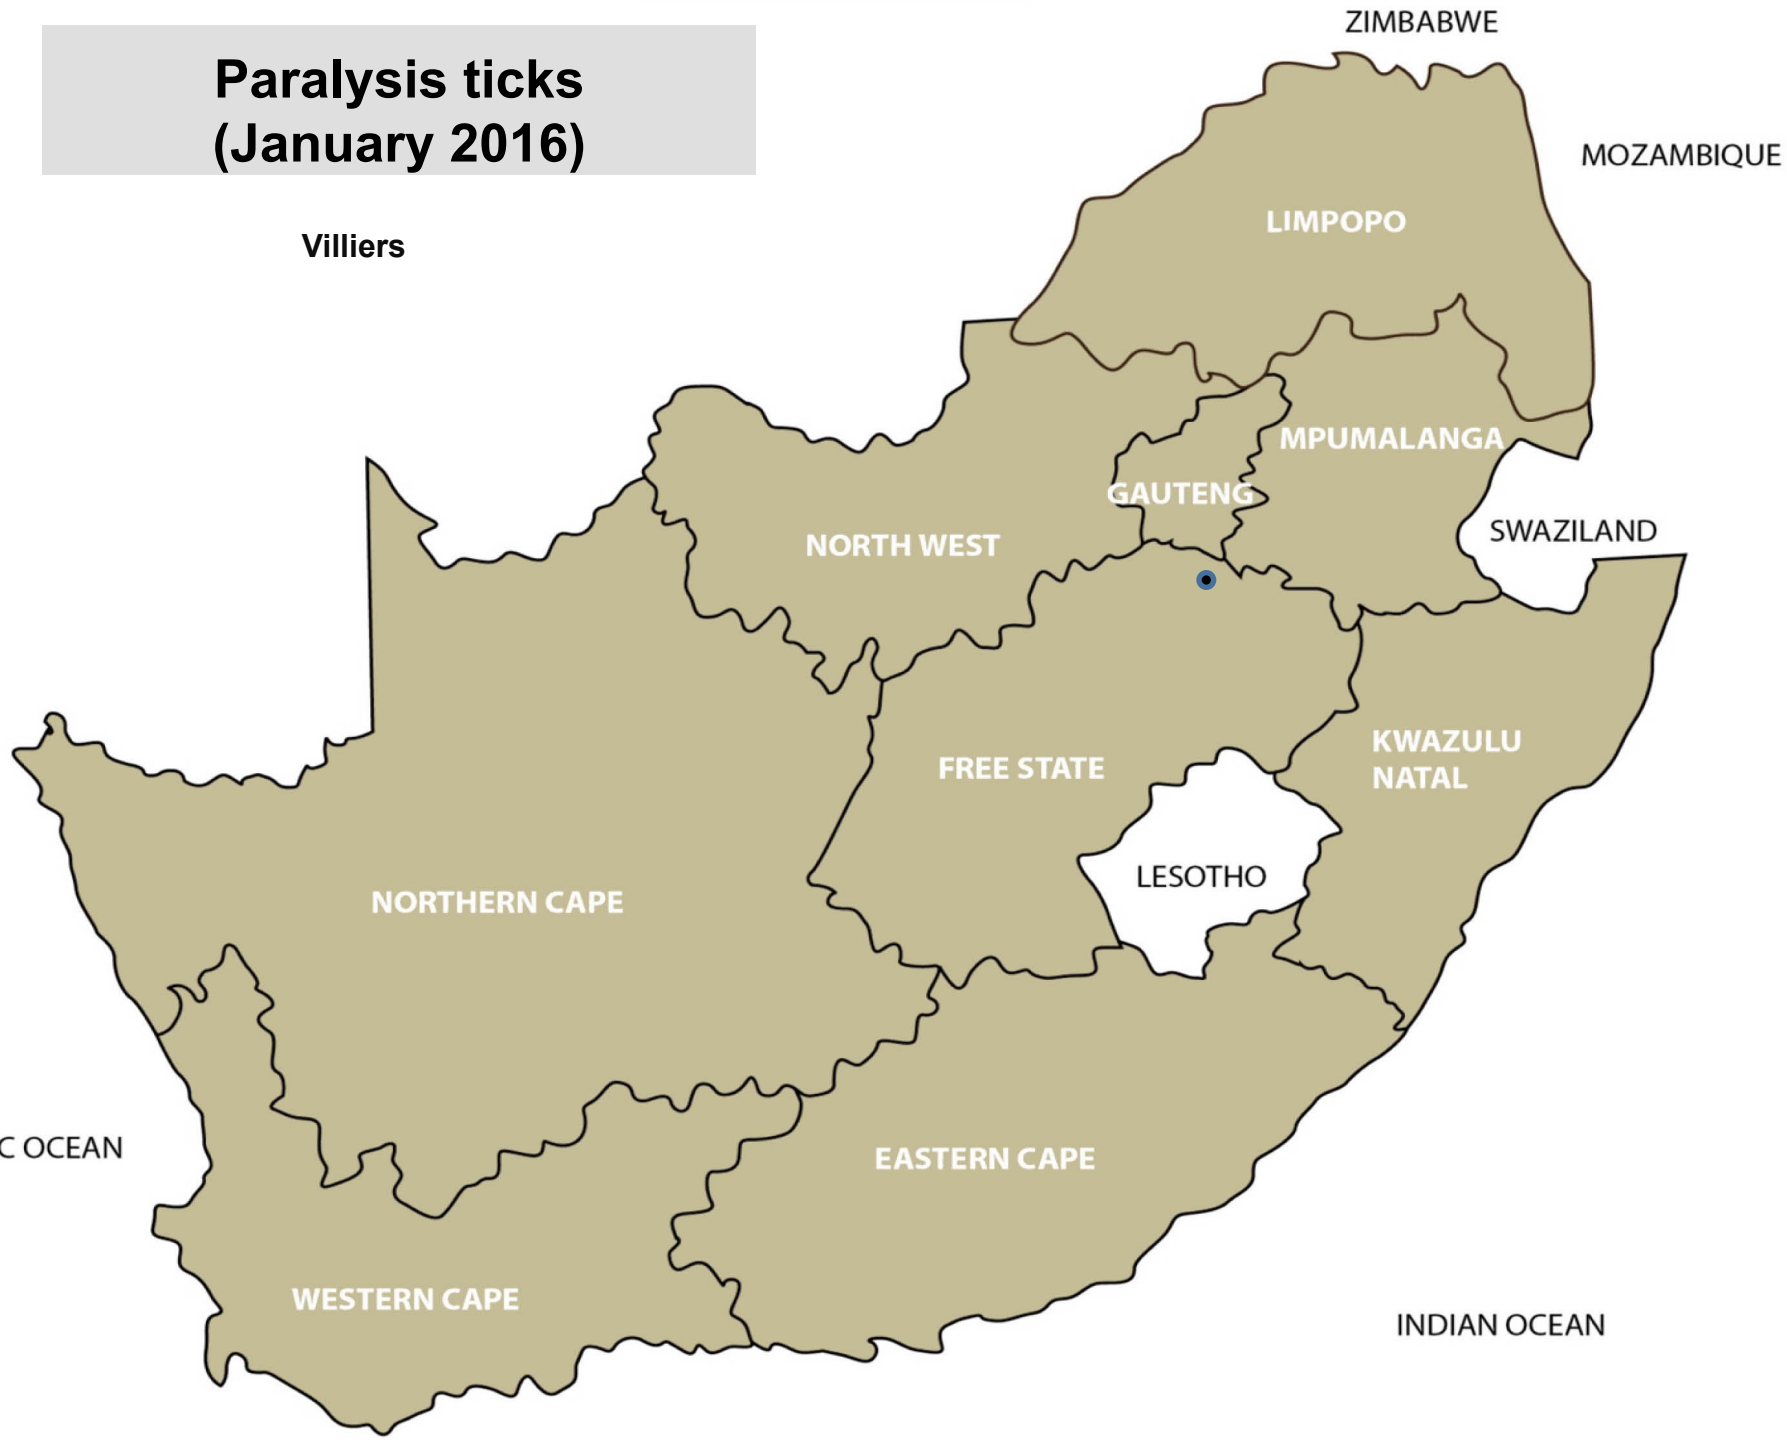

# Brown ear-ticks (January 2016)

Ermelo, Lydenburg, Middelburg, Nelspruit,  
Standerton, Bronkhorstspuit,  
Magaliesburg, Pretoria, Mokopane,  
Ventersdorp, Memel, Viljoenskroon, Vrede,  
Bergville, Dundee, Ingogo, Mtubatuba,  
Pietermaritzburg, Vryheid, George, De Aar

# Bont-legged ticks (January 2016)

Balfour, Bethal, Lydenburg, Middelburg, Bronkhorstspuit, Magaliesburg, Pretoria, Mokopane, Christiana, Stella, Ventersdorp, Vryburg, Bultfontein, Clocolan, Frankfort, Hoopstad, Koonstad, Memel, Viljoenskroon, Vrede, Wesselsbron, Winburg, Bergville, Pongola, Queenstown, Caledon, Oudtshoorn, De Aar

# Red-legged ticks (January 2016)

Balfour, Lydenburg, Magaliesburg,  
Christiana, Hoopstad, Kroonstad, Memel,  
Vrede, Wesselsbron, Pietermaritzburg,  
Underberg, Oudtshoorn, De Aar

# Biting lice (Red lice) (January 2016)

Standerton

ZIMBABWE

MOZAMBIQUE

LIMPOPO

MPUMALANGA

GAUTENG

SWAZILAND