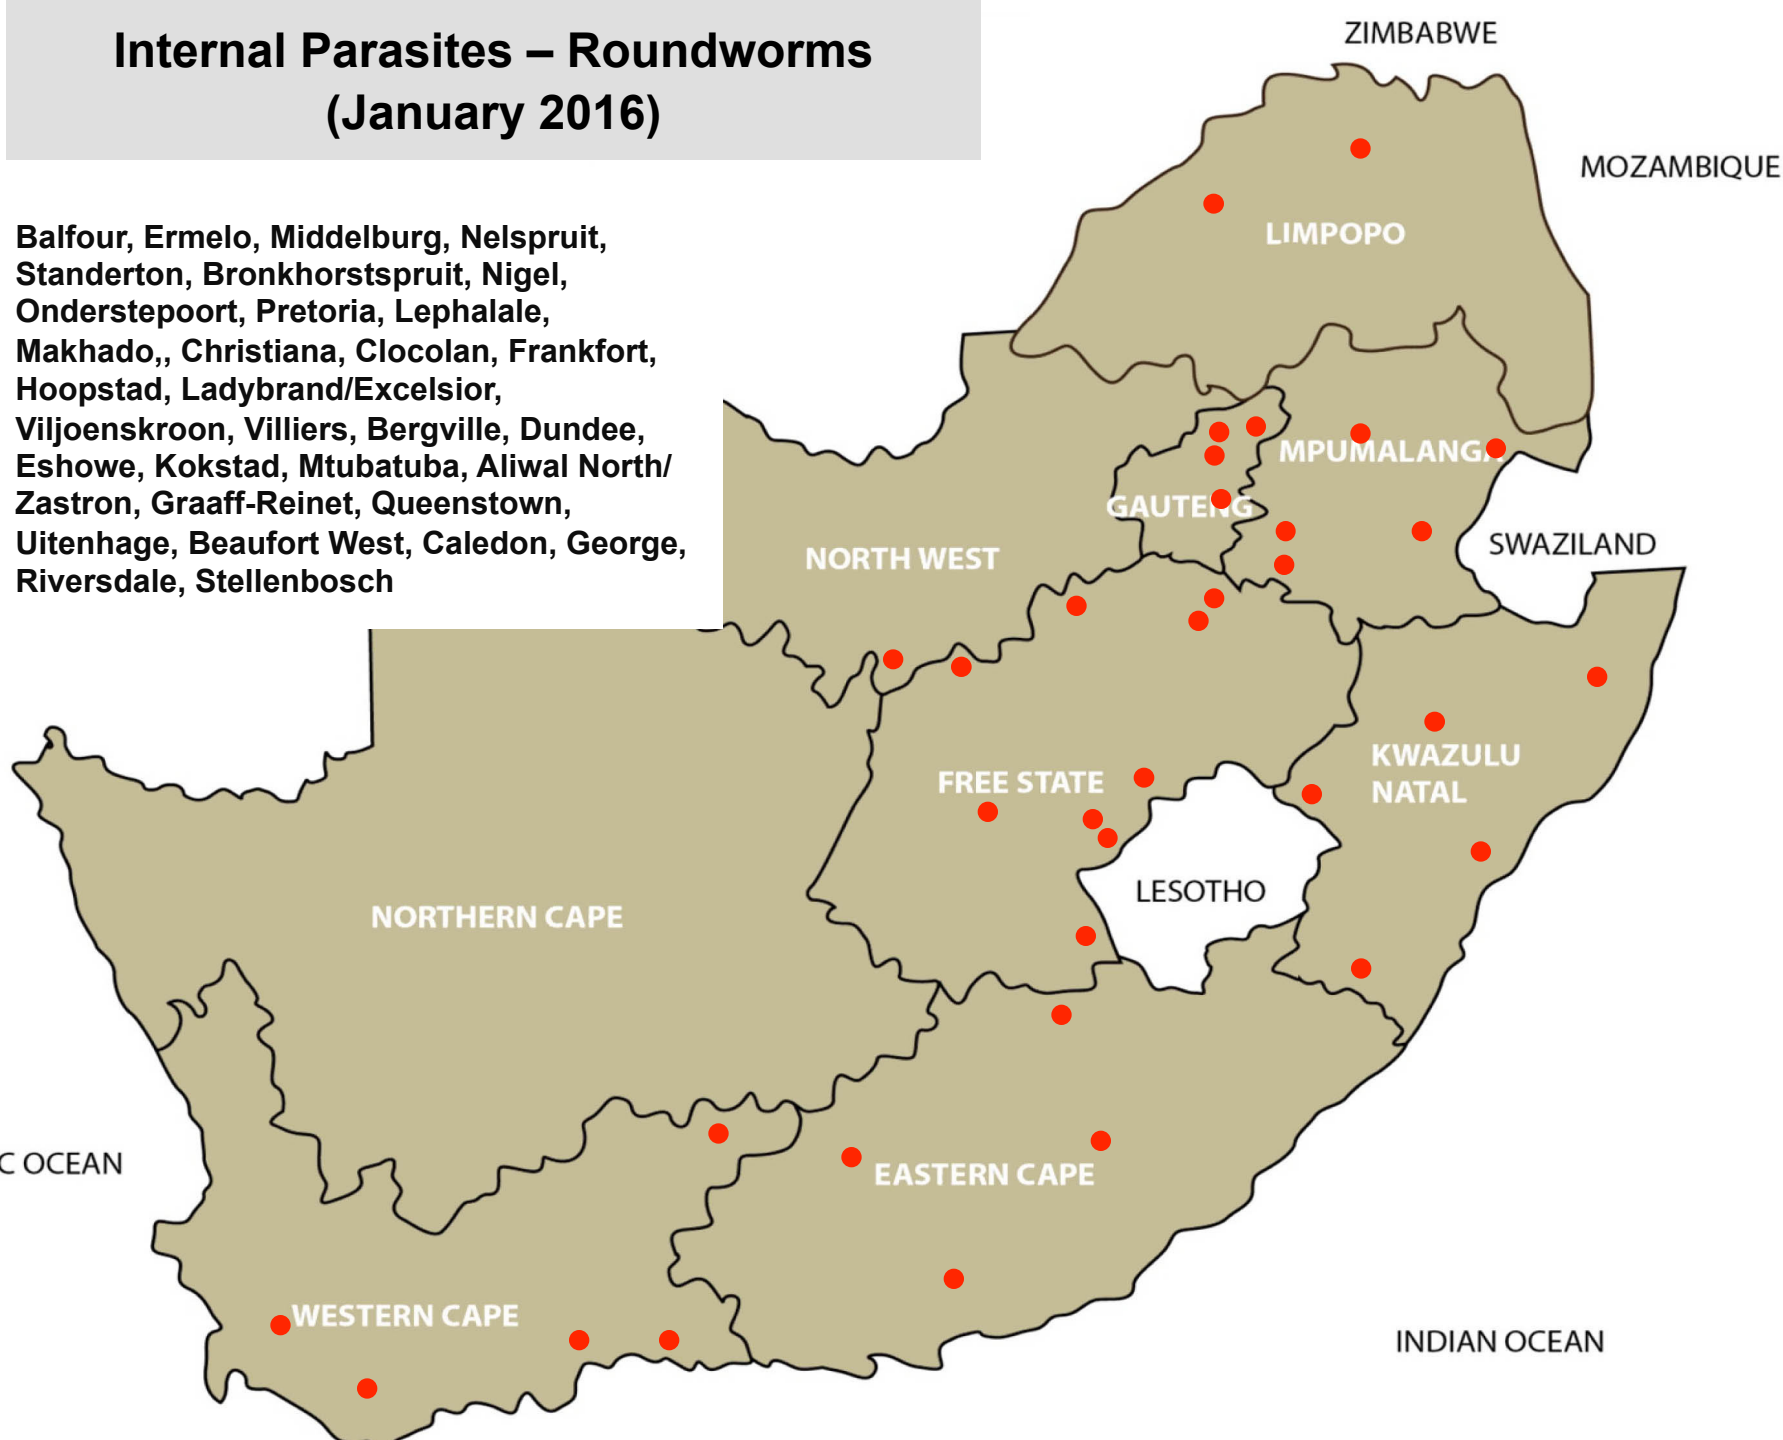

# Internal Parasites – Roundworms (January 2016)

Balfour, Ermelo, Middelburg, Nelspruit, Standerton, Bronkhorstspuit, Nigel, Onderstepoort, Pretoria, Lephalale, Makhado,, Christiana, Clocolan, Frankfort, Hoopstad, Ladybrand/Excelsior, Viljoenskroon, Villiers, Bergville, Dundee, Eshowe, Kokstad, Mtubatuba, Aliwal North/ Zastron, Graaff-Reinet, Queenstown, Uitenhage, Beaufort West, Caledon, George, Riversdale, Stellenbosch

# Internal Parasites – Resistant Roundworms (January 2016)

Balfour, Lydenburg, Pretoria, Gariep Dam,  
Kokstad, Graaff-Reinet

# Internal Parasites – Tapeworms (January 2016)

Nelspruit, Standerton, Bronkhorstspuit,  
Pretoria, Clocolan, Viljoenskroon, Villiers,  
Vrede, Wesselsbron, Ingogo,  
Pietermaritzburg, Graaff-Reinet,  
Queenstown