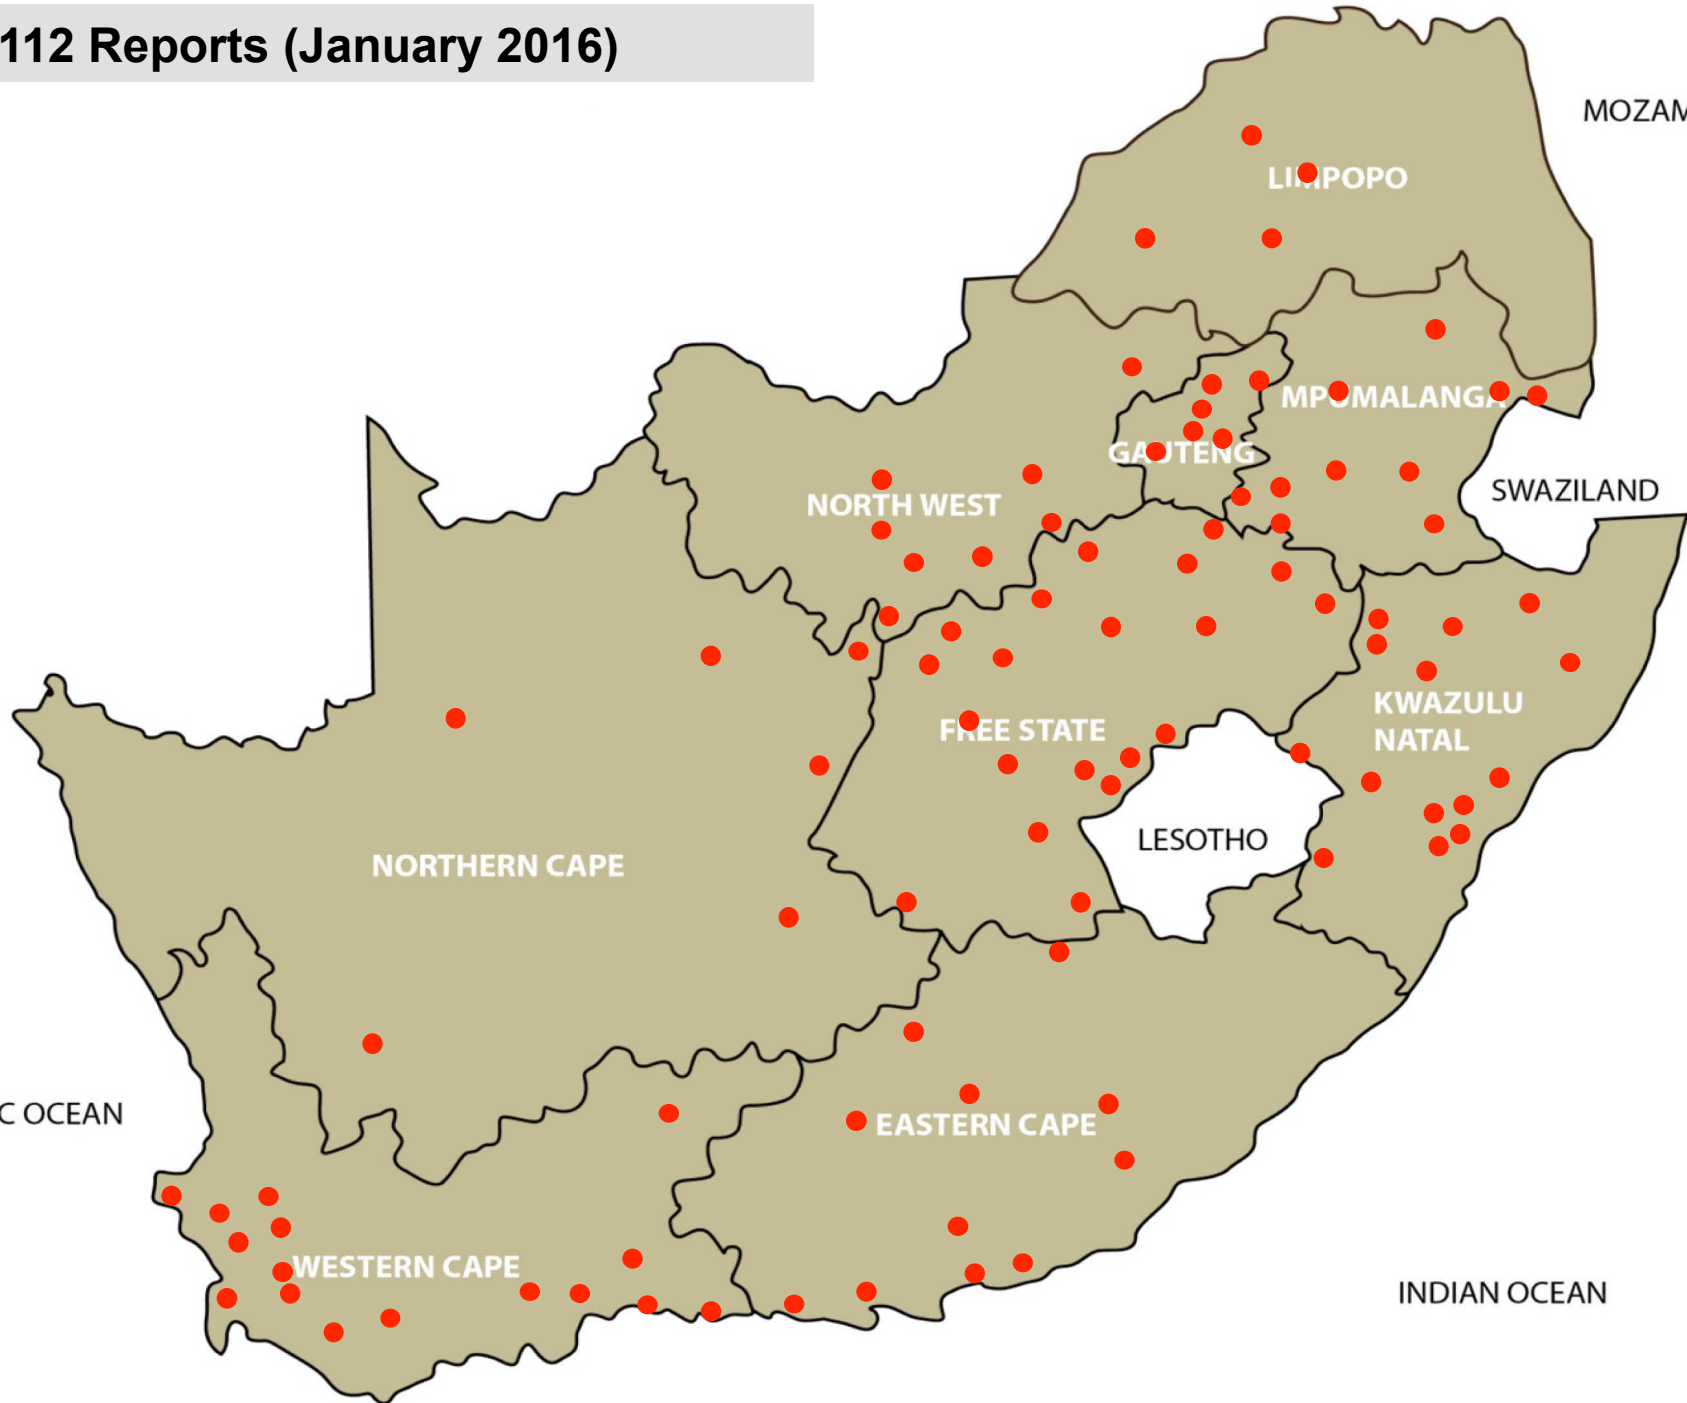

# Internal Parasites – Roundworms (January 2016)

Balfour, Ermelo, Middelburg, Nelspruit, Standerton, Bronkhorstspuit, Nigel, Onderstepoort, Pretoria, Lephalale, Makhado,, Christiana, Clocolan, Frankfort, Hoopstad, Ladybrand/Excelsior, Viljoenskroon, Villiers, Bergville, Dundee, Eshowe, Kokstad, Mtubatuba, Aliwal North/ Zastron, Graaff-Reinet, Queenstown, Uitenhage, Beaufort West, Caledon, George, Riversdale, Stellenbosch

# Internal Parasites – Resistant Roundworms (January 2016)

Balfour, Lydenburg, Pretoria, Gariep Dam,  
Kokstad, Graaff-Reinet

# Internal Parasites – Tapeworms (January 2016)

Nelspruit, Standerton, Bronkhorstspuit,  
Pretoria, Clocolan, Viljoenskroon, Villiers,  
Vrede, Wesselsbron, Ingogo,  
Pietermaritzburg, Graaff-Reinet,  
Queenstown

# Internal Parasites – Tapeworms Cysticercosis (measles) (January 2016)

Nelspruit, Bronkhorstspuit,  
Wesselsbron, Pietermaritzburg