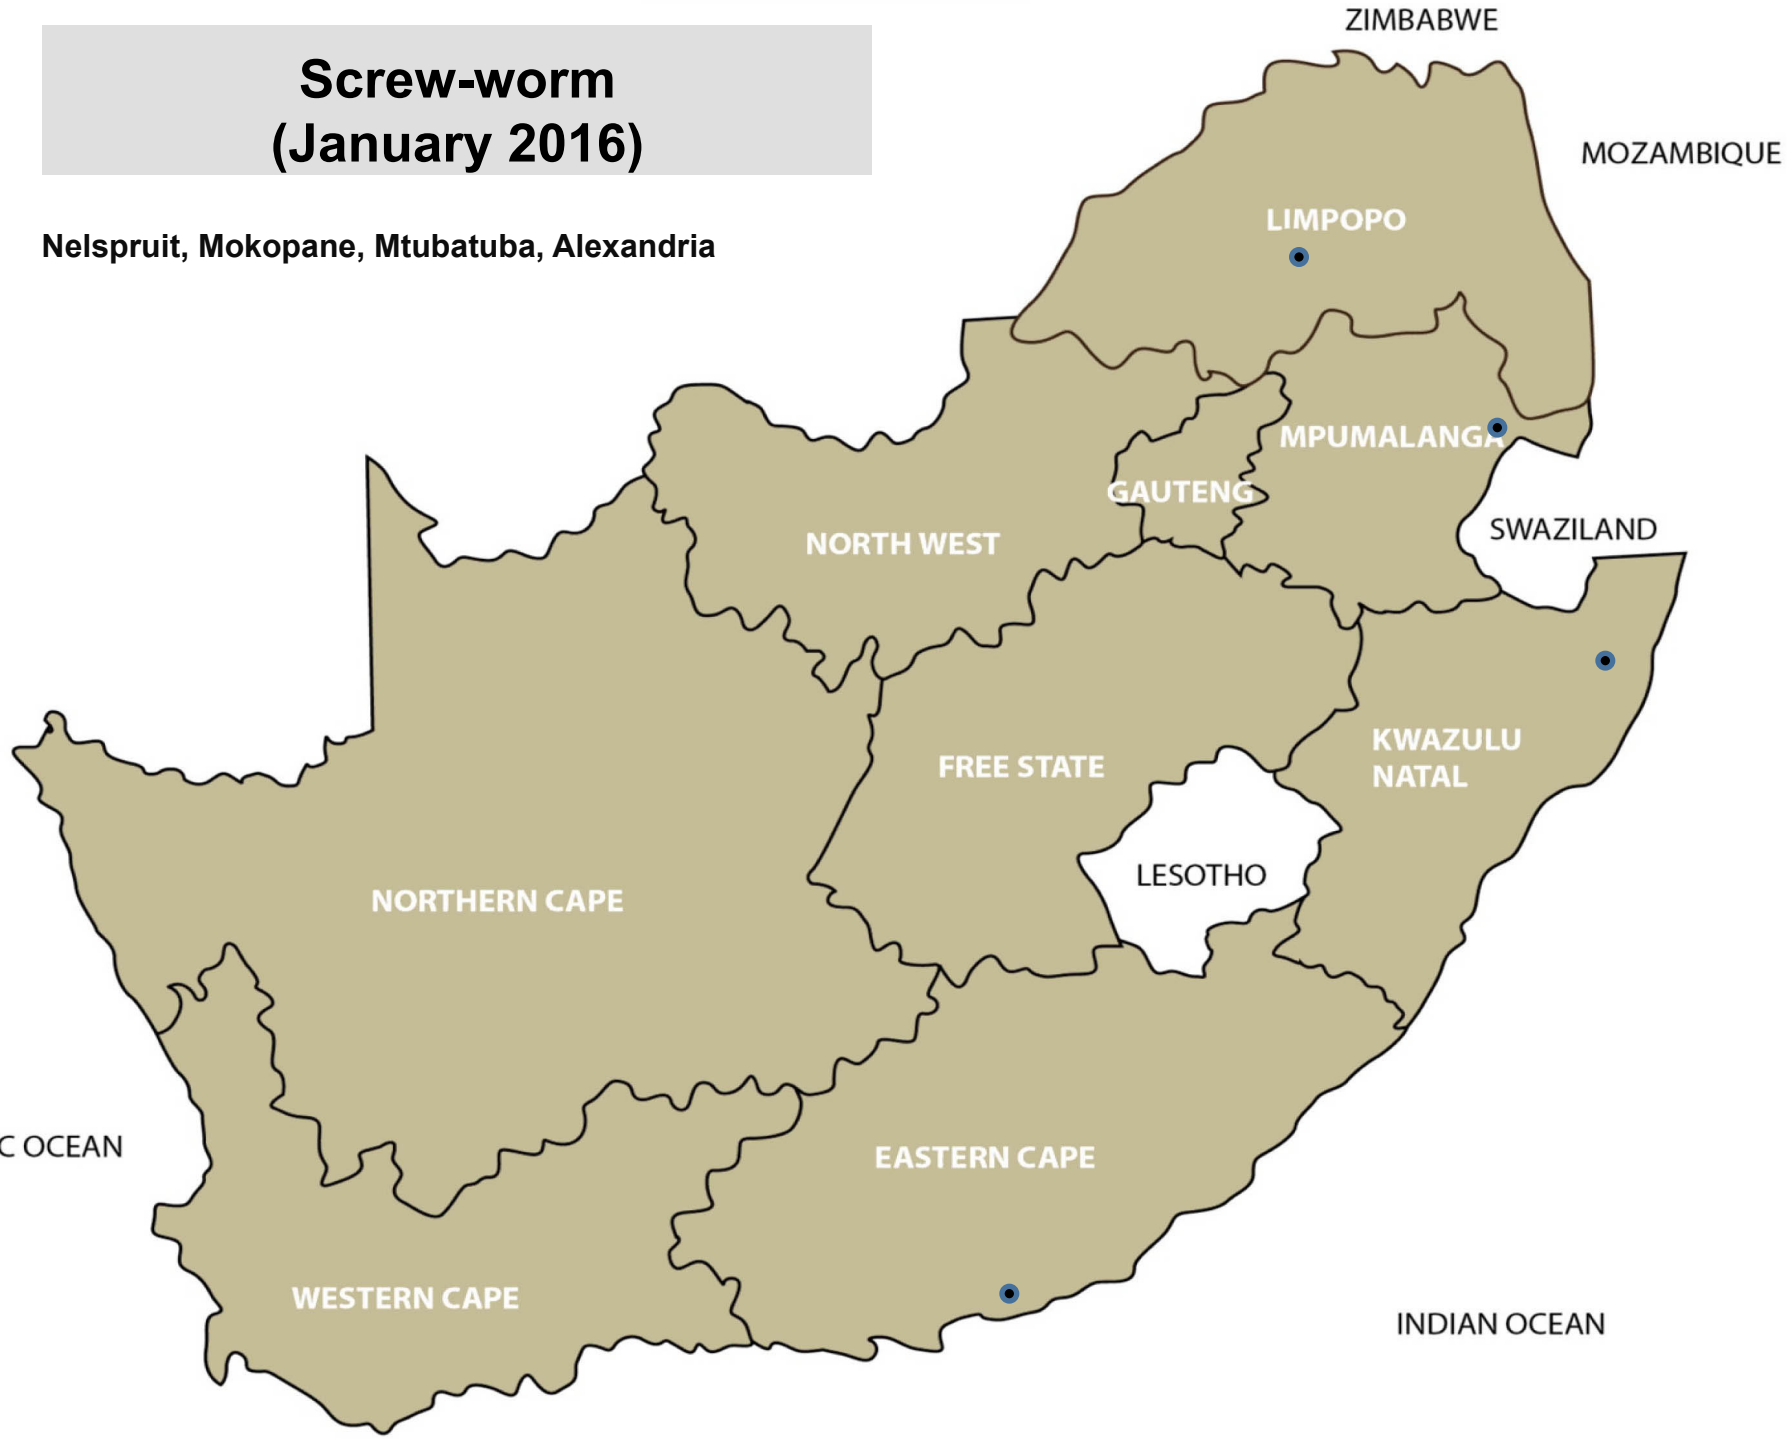

# Blowflies (January 2016)

Balfour, Standerton, Mokopane, Hoopstad,  
Winburg, Aliwal North / Zastron,  
Heidelberg, Oudtshoorn

# Midges and Mosquitoes (January 2016)

Nelspruit, Brits, Christiana, Bultfontein,  
Bergville, Dundee, Graaff-Reinet,  
Heidelberg, Oudtshoorn

# Screw-worm (January 2016)

Nelspruit, Mokopane, Mtubatuba, Alexandria