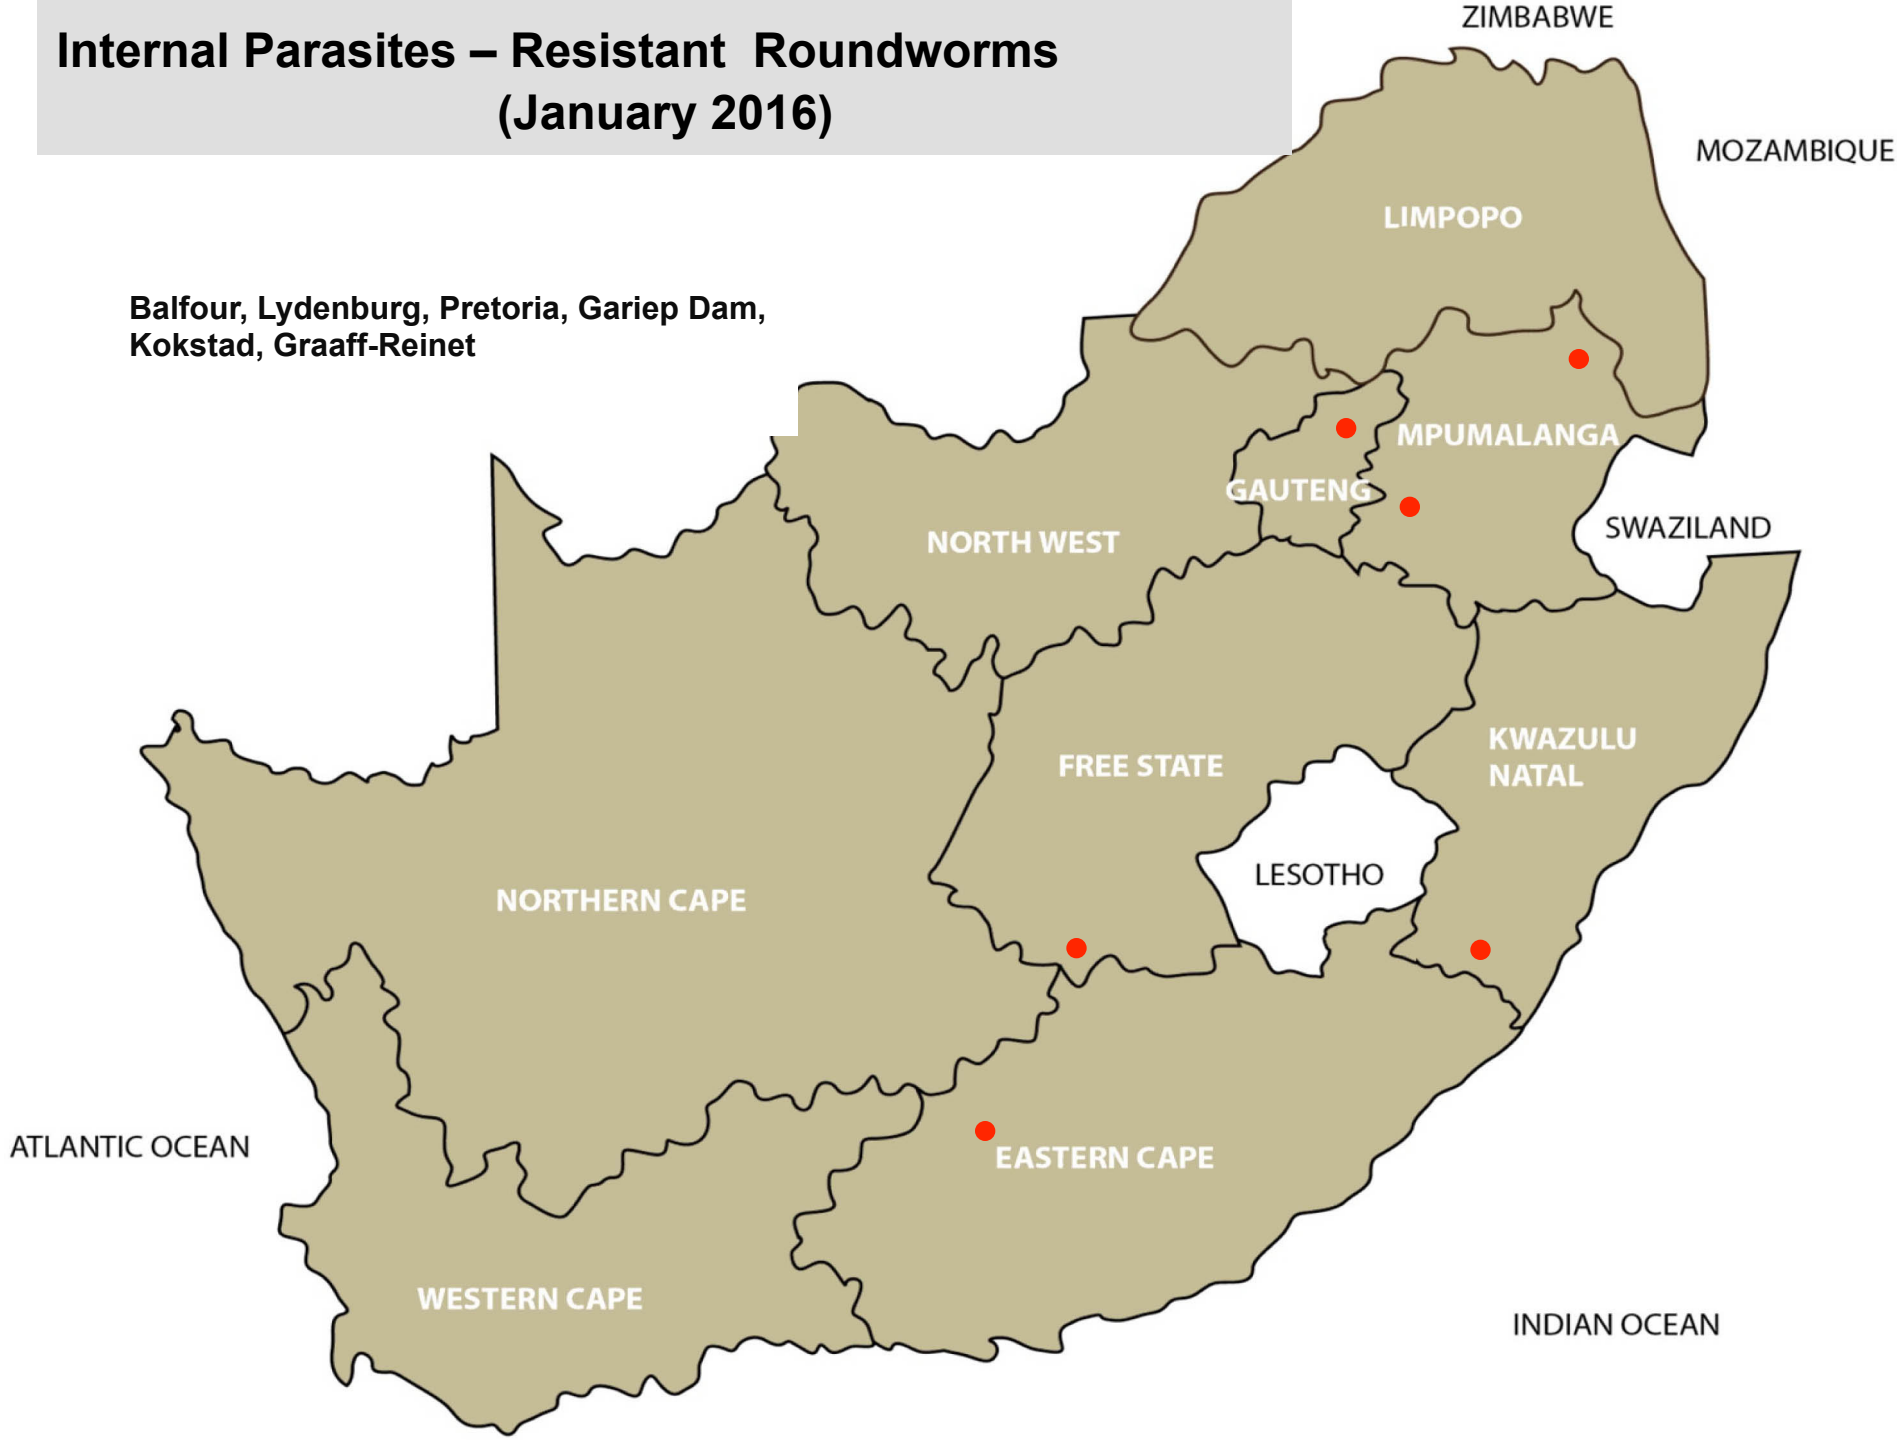

Internal Parasites – Resistant Roundworms (January 2016)

Balfour, Lydenburg, Pretoria, Gariep Dam,
Kokstad, Graaff-Reinet