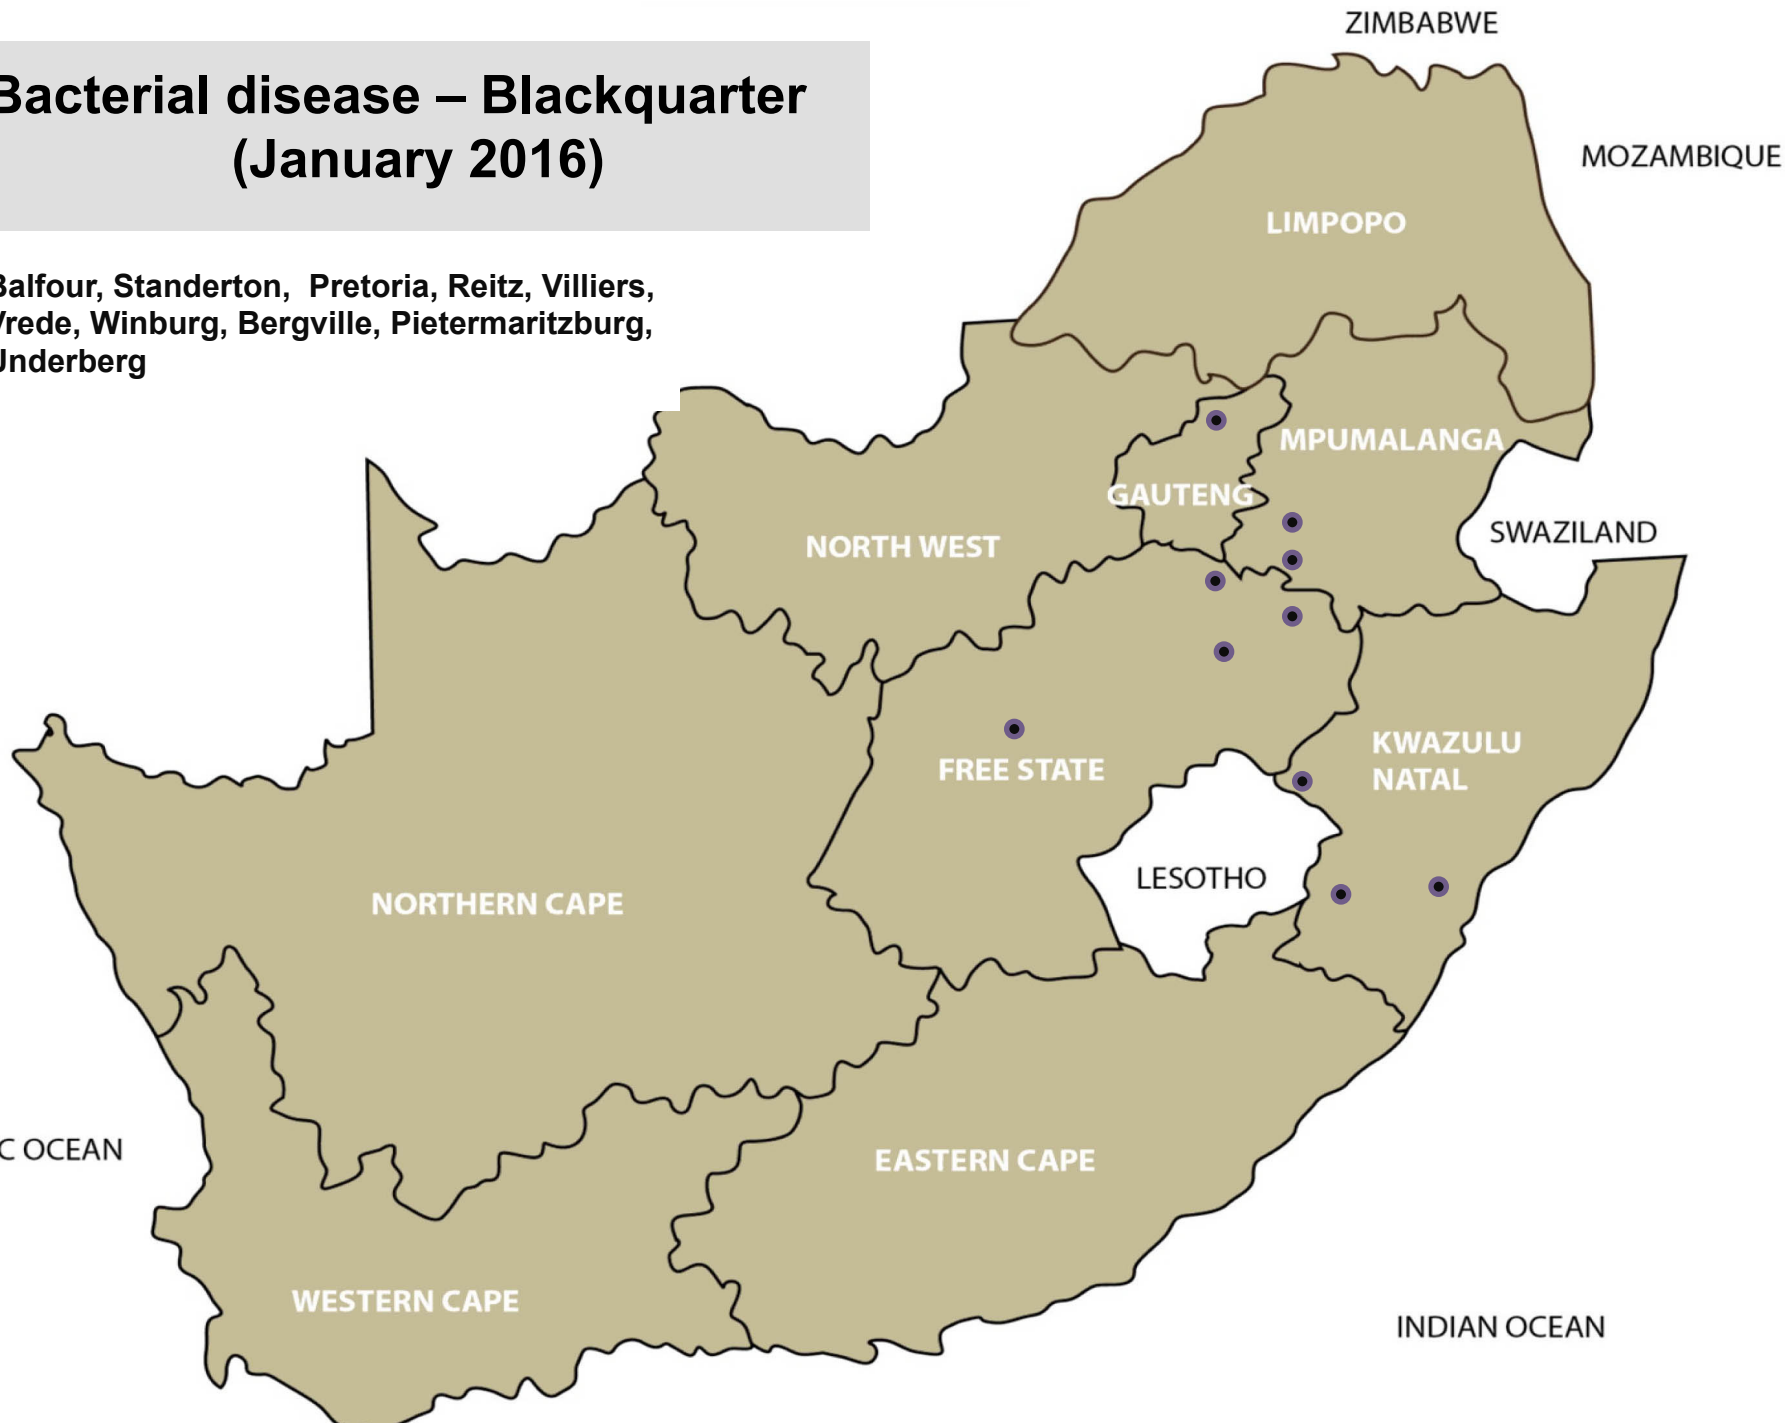

# Bacterial disease – Johne's disease (January 2016)

Darling

LIMPOPO

MPUMALANGA

GAUTENG

NORTH WEST

SWAZILAND

FREE STATE

KWAZULU  
NATAL

LESOTHO

NORTHERN CAPE

EASTERN CAPE

WESTERN CAPE

INDIAN OCEAN

ZIMBABWE

MOZAMBIQUE

ATLANTIC OCEAN

# Bacterial disease – Blackquarter (January 2016)

Balfour, Standerton, Pretoria, Reitz, Villiers,  
Vrede, Winburg, Bergville, Pietermaritzburg,  
Underberg