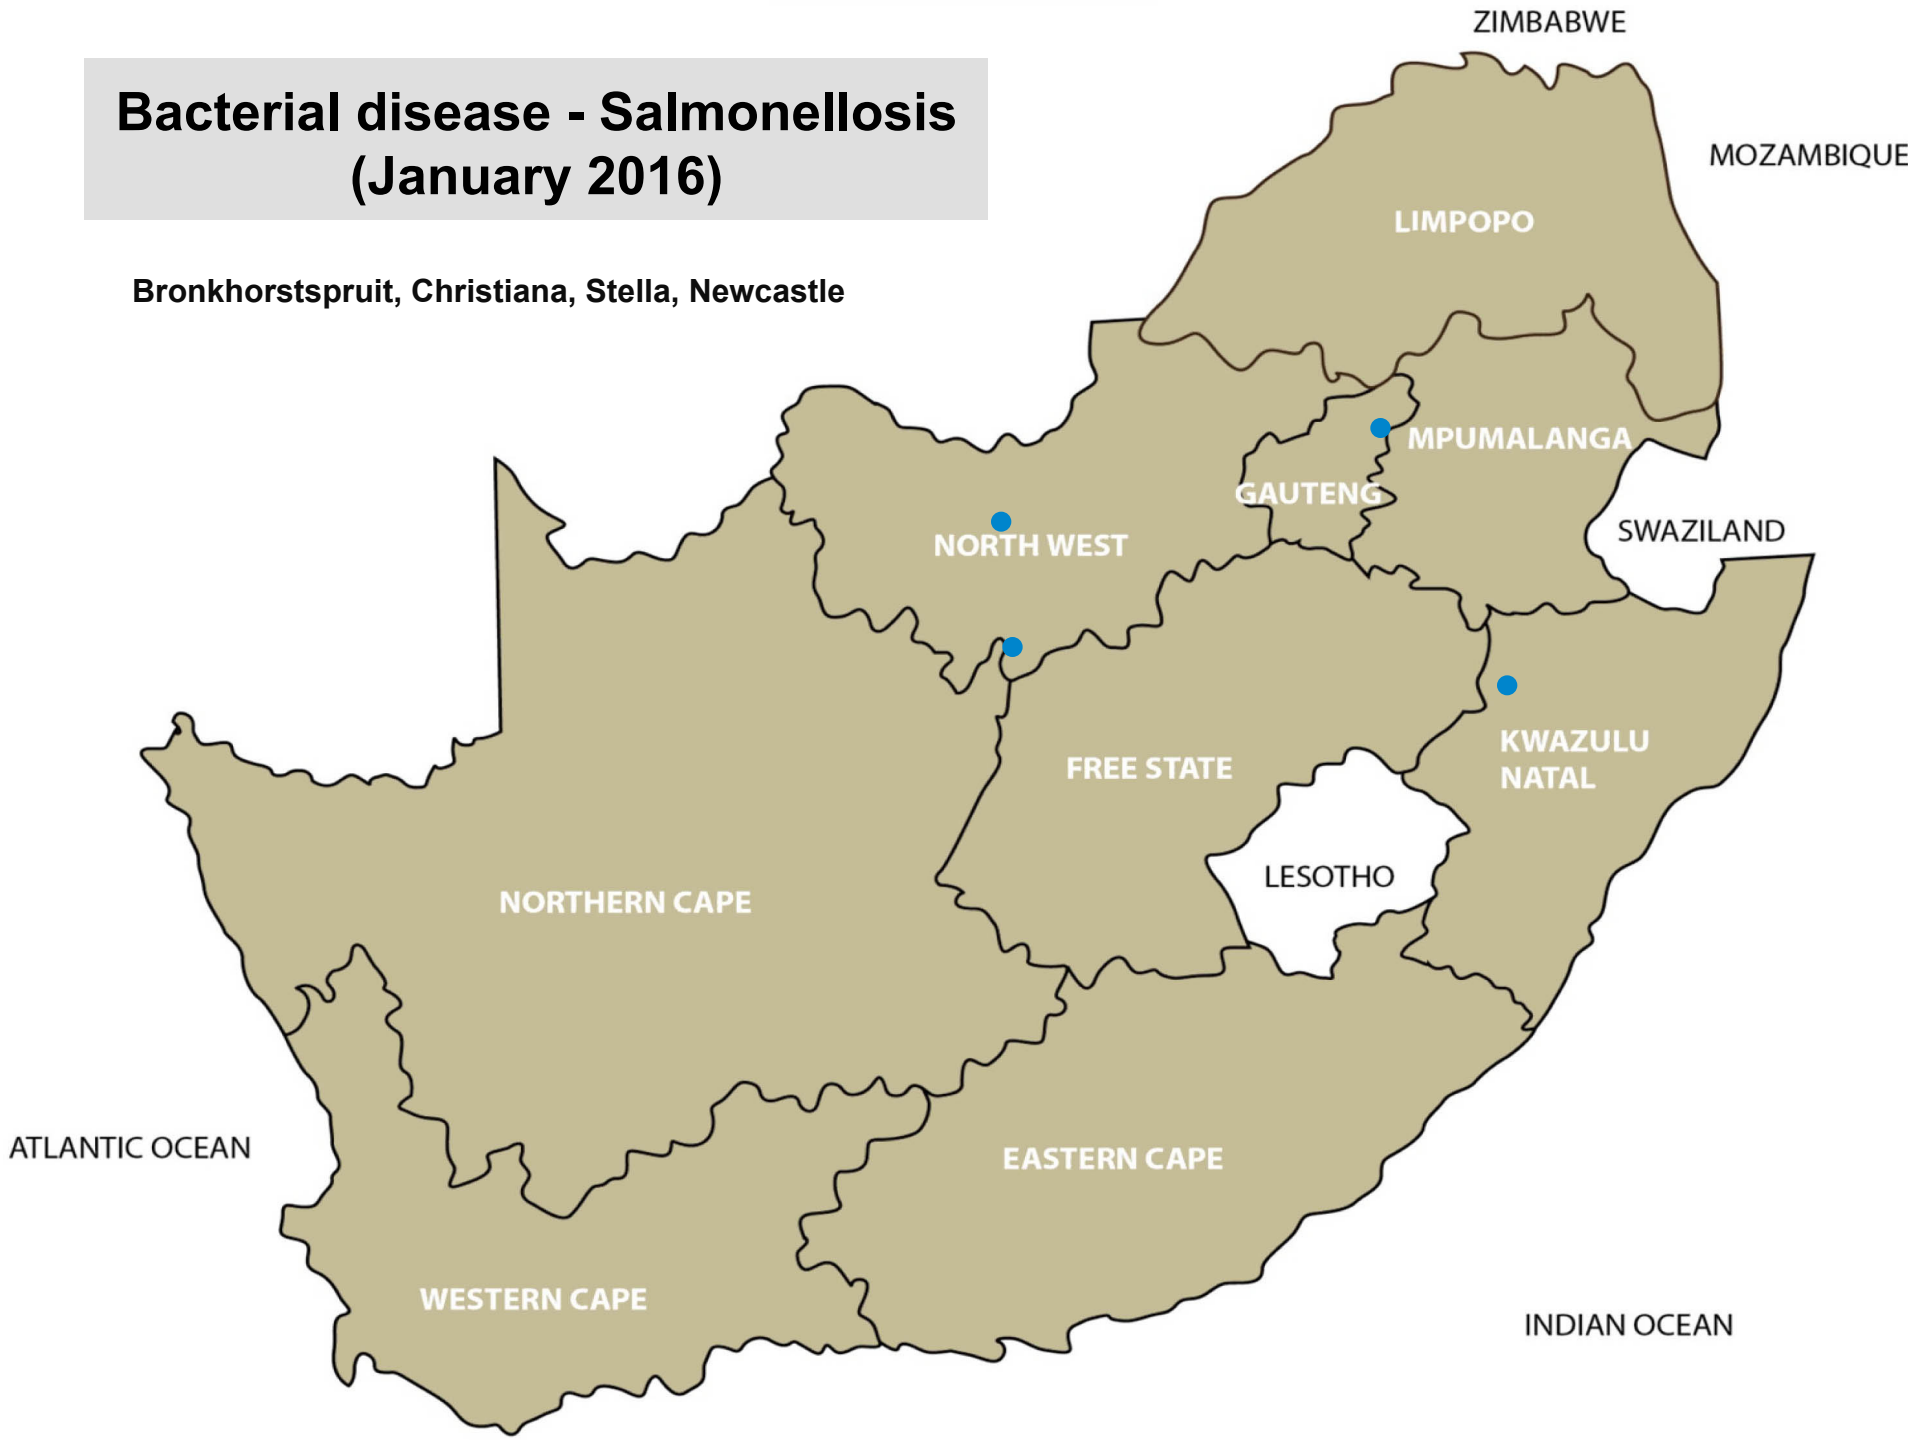

# Bacterial disease - Salmonellosis (January 2016)

Bronkhorstspuit, Christiana, Stella, Newcastle