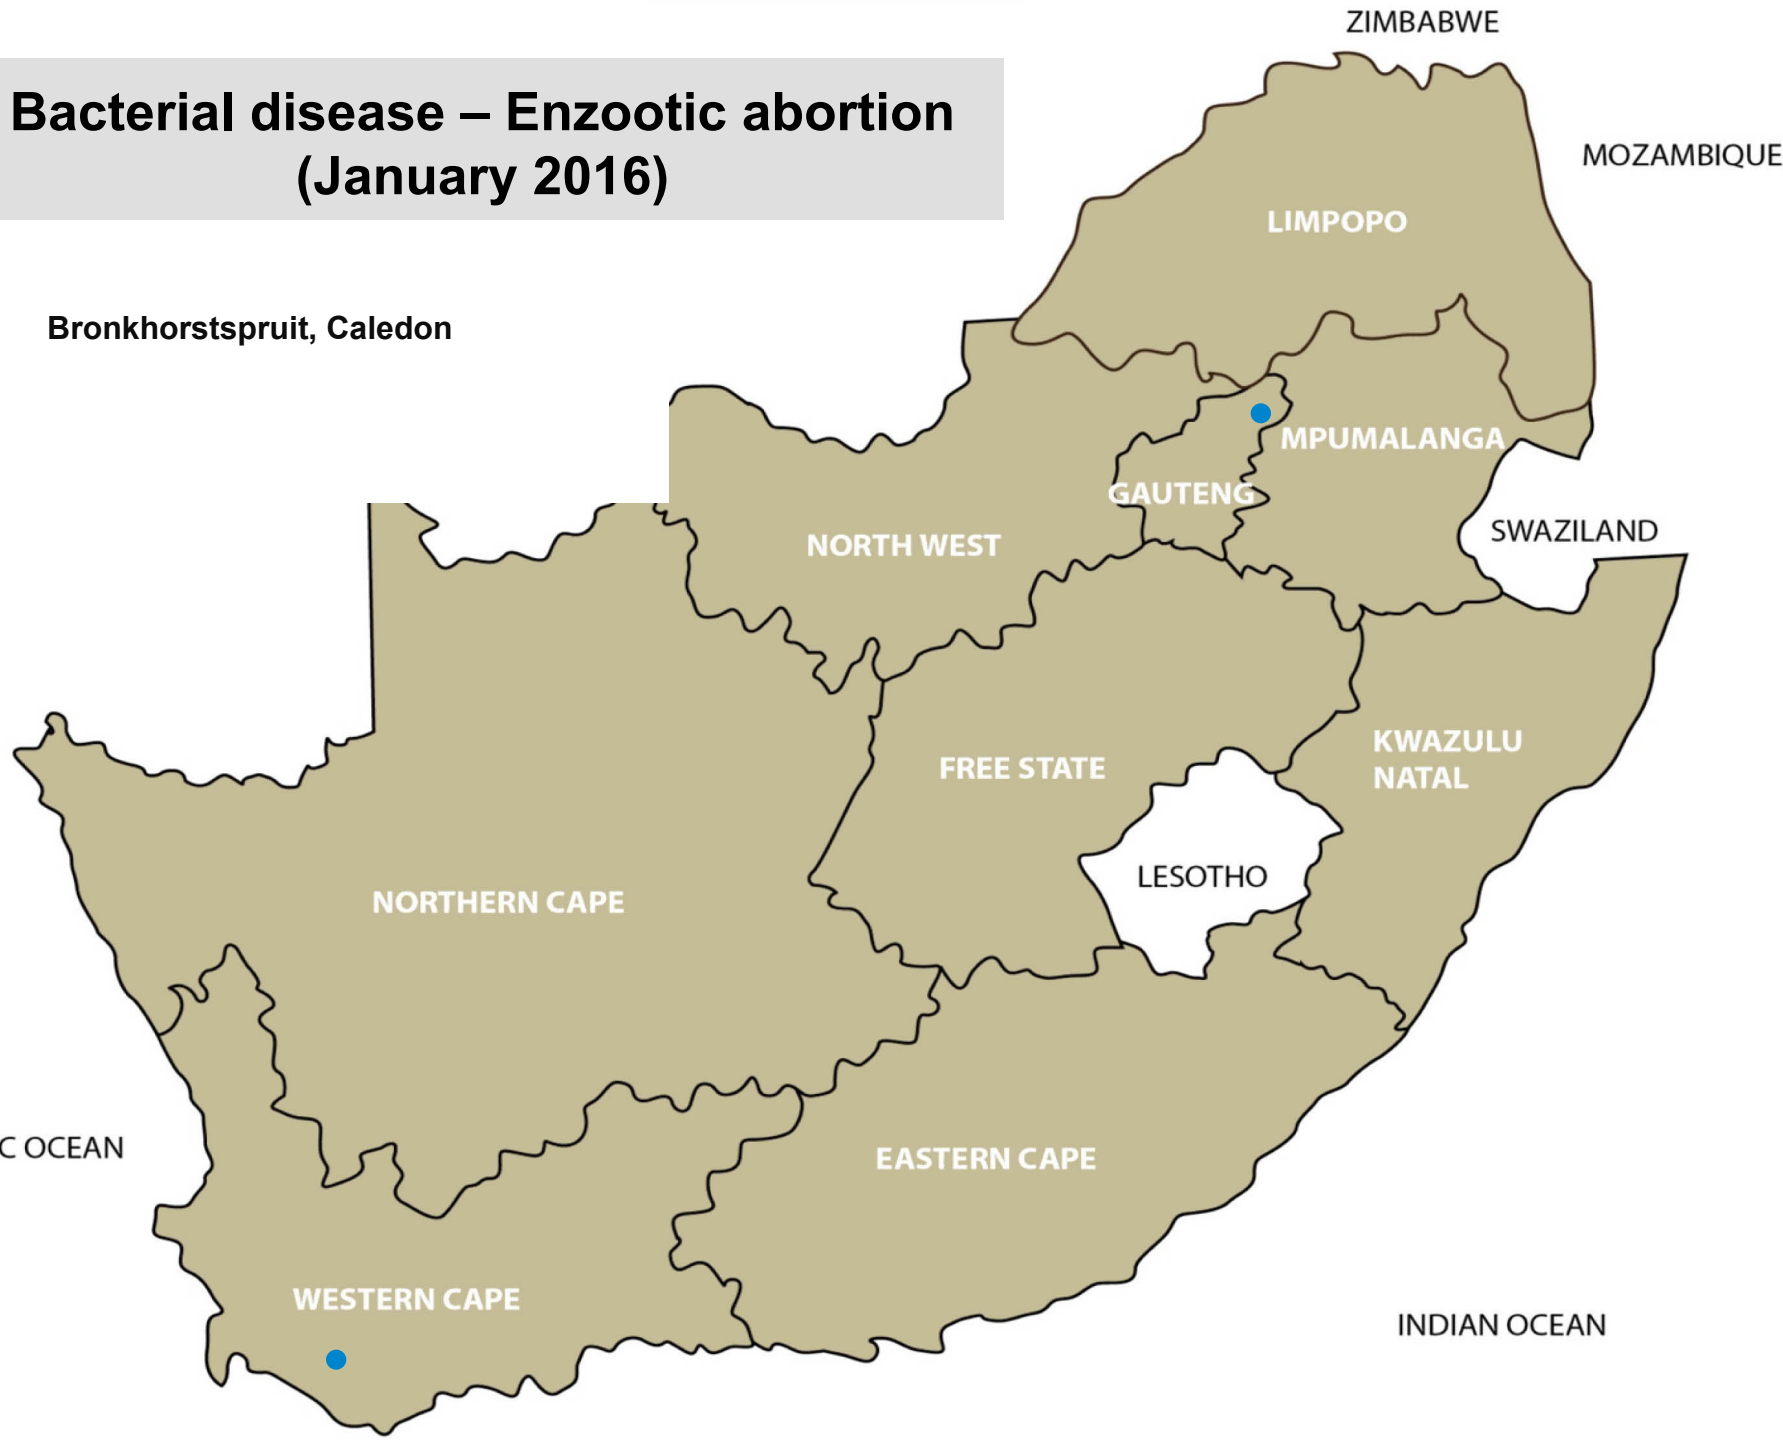

Bacterial disease – Enzootic abortion (January 2016)

Bronkhorstspuit, Caledon