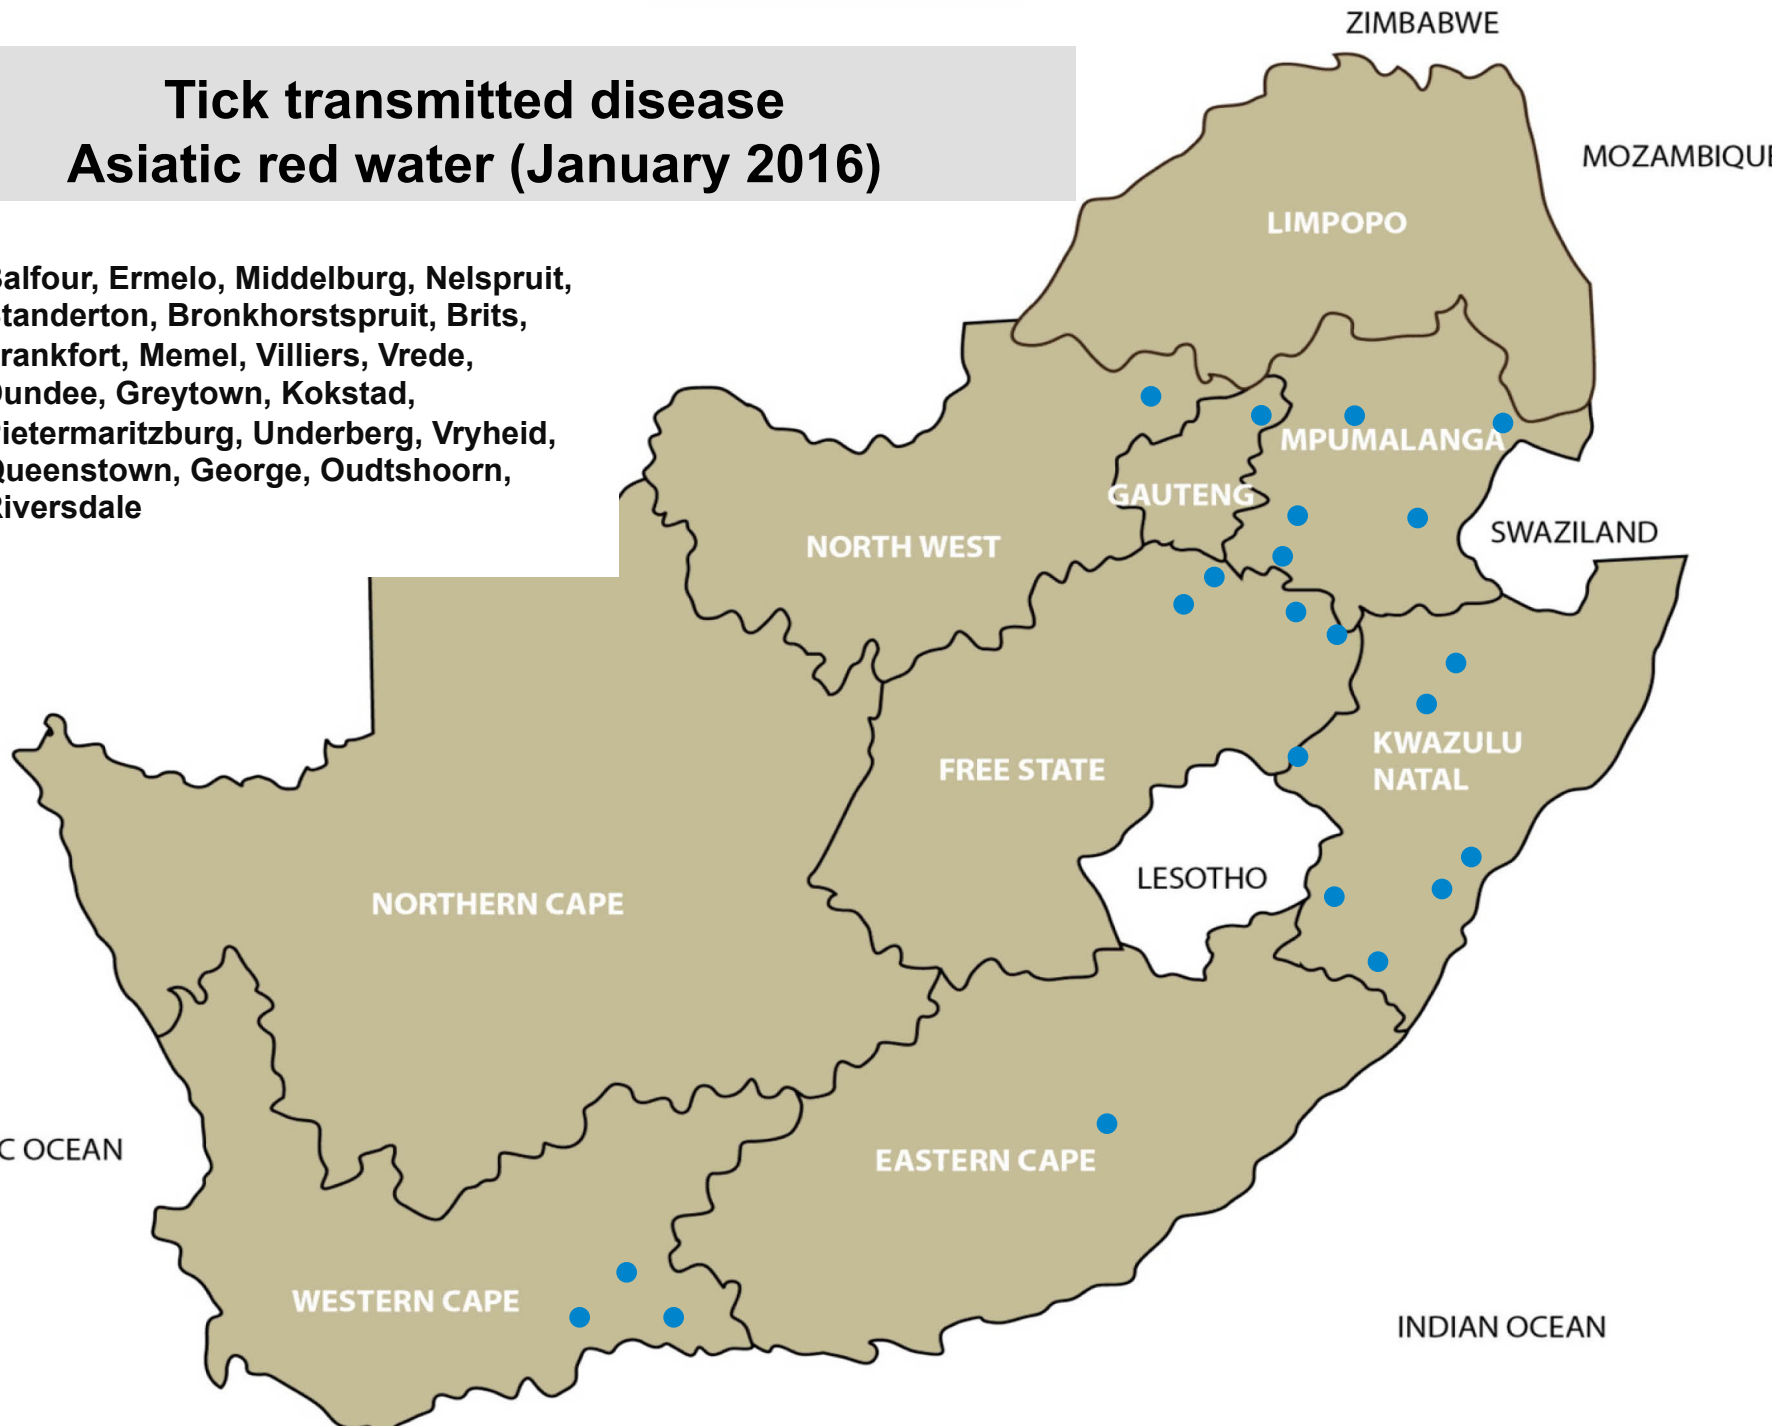

# Screw-worm (January 2016)

Nelspruit, Mokopane, Mtubatuba, Alexandria

# Coccidiosis (January 2016)

Nelspruit, Standerton, Bronkhorstspuit, Middelburg, Nigel, Onderstepoort, Pretoria, Makhado, Ventersdorp, Villiers, Dundee, Mtubatuba, Graaff-Reinet, Jeffreys Bay, Oudtshoorn, Piketburg

# Tick transmitted disease African red water (January 2016)

Ermelo, Grootvlei, Lydenburg, Middelburg, Nelspruit, Standerton, Onderstepoort, Makhado, Vryburg, Clocolan, Frankfort, Viljoenskroon, Villiers, Vrede, Bergville, Camperdown, Dundee, Estcourt, Kokstad, Mooi River, Mtubatuba, Pietermaritzburg, Underberg, Vryheid, Alexandria, Jeffreys Bay, Caledon, George, Heidelberg, Plettenberg Bay, Riversdale

# Tick transmitted disease Asiatic red water (January 2016)

Balfour, Ermelo, Middelburg, Nelspruit,  
Standerton, Bronkhorstspuit, Brits,  
Frankfort, Memel, Villiers, Vrede,  
Dundee, Greytown, Kokstad,  
Pietermaritzburg, Underberg, Vryheid,  
Queenstown, George, Oudtshoorn,  
Riversdale