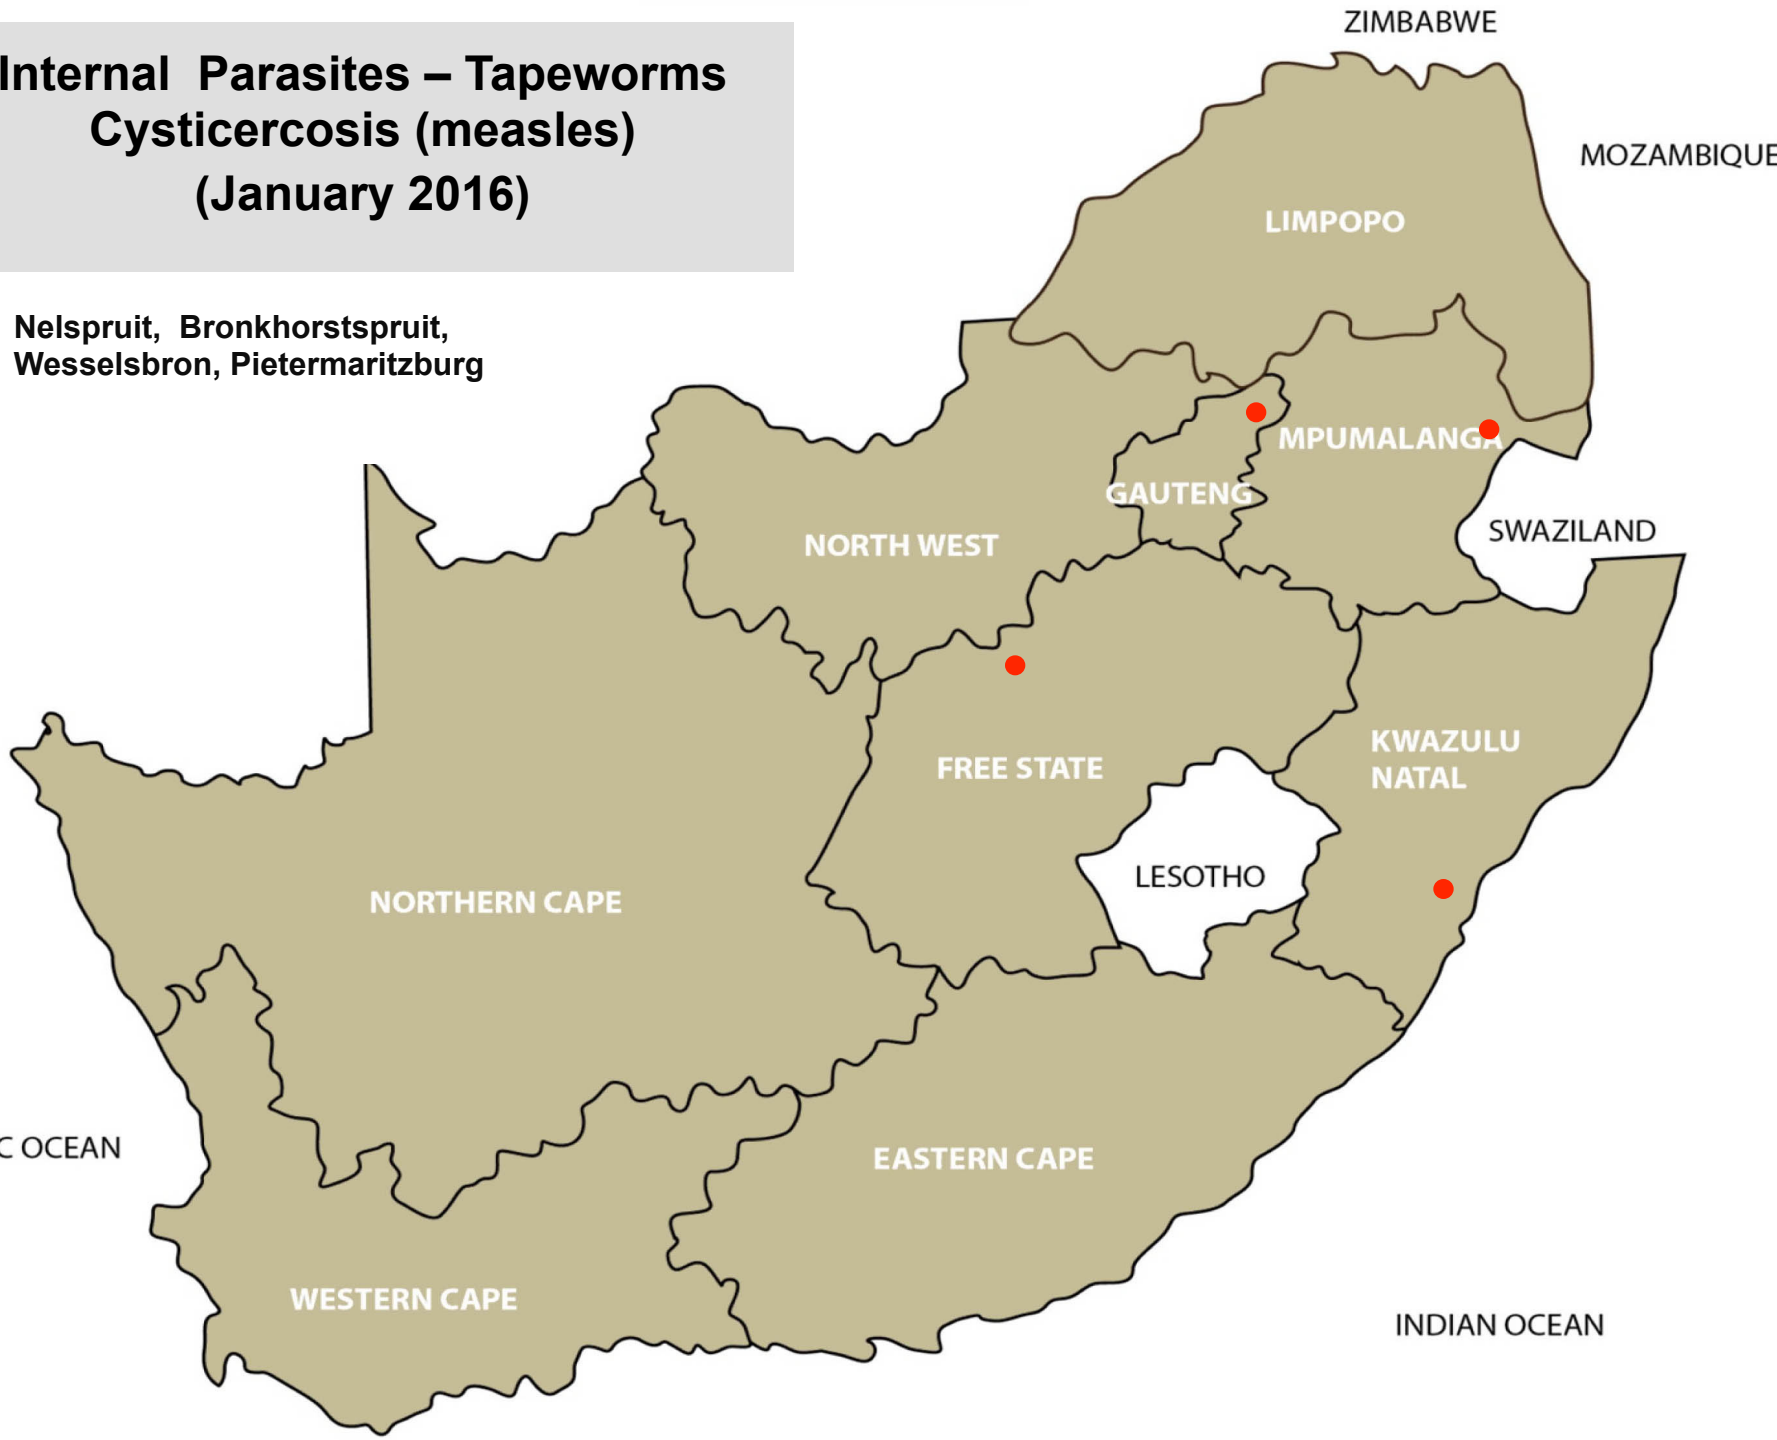

# Internal Parasites – Roundworms (January 2016)

Balfour, Ermelo, Middelburg, Nelspruit, Standerton, Bronkhorstspuit, Nigel, Onderstepoort, Pretoria, Lephalale, Makhado,, Christiana, Clocolan, Frankfort, Hoopstad, Ladybrand/Excelsior, Viljoenskroon, Villiers, Bergville, Dundee, Eshowe, Kokstad, Mtubatuba, Aliwal North/ Zastron, Graaff-Reinet, Queenstown, Uitenhage, Beaufort West, Caledon, George, Riversdale, Stellenbosch

# Internal Parasites – Resistant Roundworms (January 2016)

Balfour, Lydenburg, Pretoria, Gariep Dam,  
Kokstad, Graaff-Reinet

# Internal Parasites – Tapeworms (January 2016)

Nelspruit, Standerton, Bronkhorstspuit,  
Pretoria, Clocolan, Viljoenskroon, Villiers,  
Vrede, Wesselsbron, Ingogo,  
Pietermaritzburg, Graaff-Reinet,  
Queenstown

# Internal Parasites – Tapeworms Cysticercosis (measles) (January 2016)

Nelspruit, Bronkhorstspuit,  
Wesselsbron, Pietermaritzburg