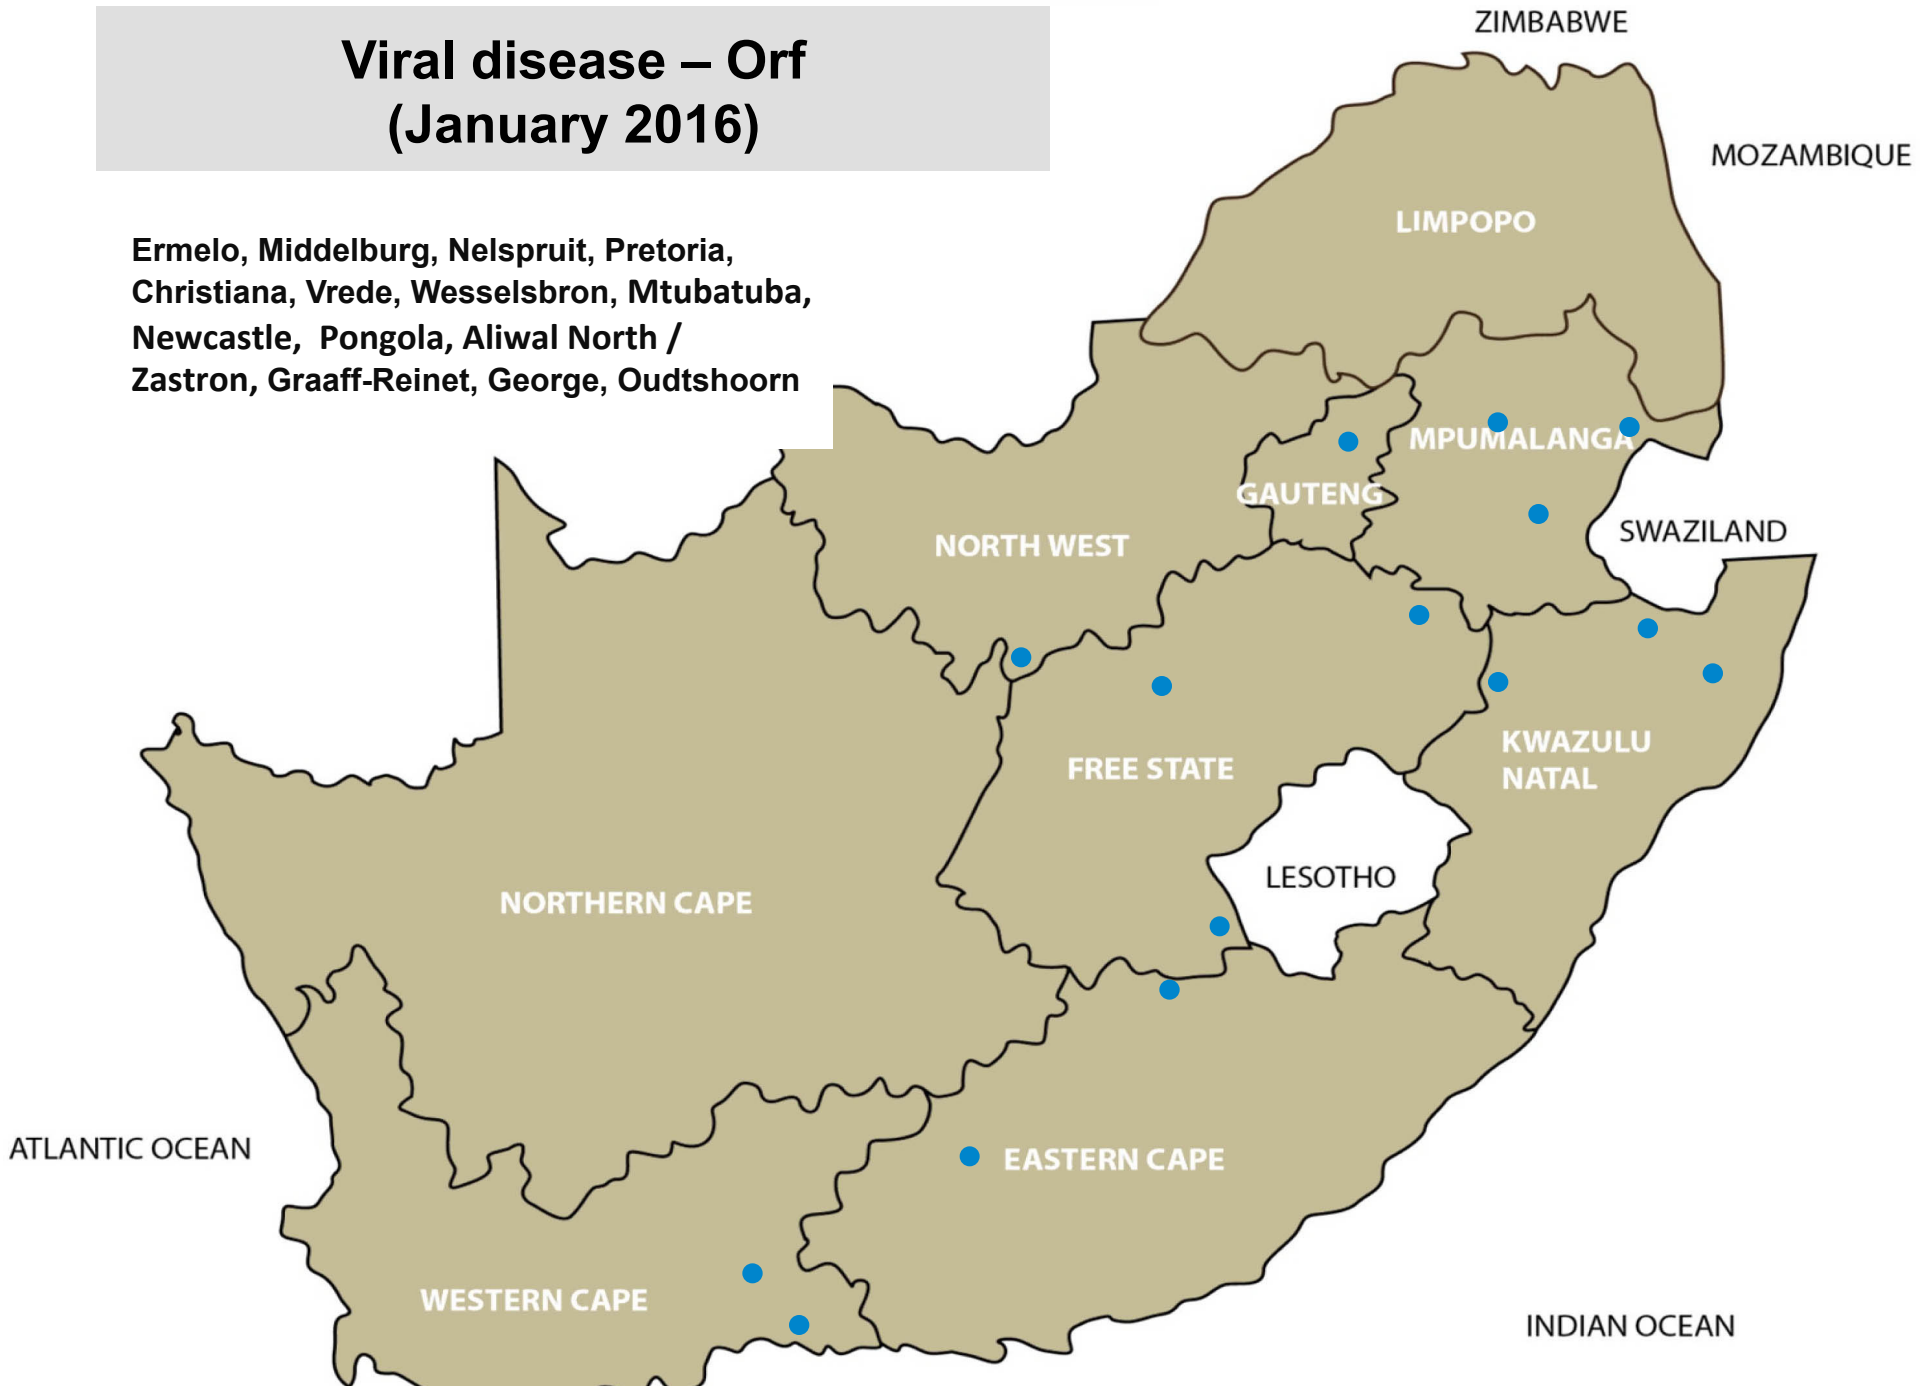

Makhado

ZIMBABWE

MOZAMBIQUE

LIMPOPO

MPUMALANGA

GAUTENG

SWAZILAND

NORTH WEST

# Viral disease – Enzootic bovine leucosis(EBL) (January 2016)

Stella, Underberg, Alexandria, Jeffreys Bay,  
Riversdale

# Viral disease - Warts (January 2016)

Bronkhorstspuit, Onderstepoort, Mokopane, Stella, Bultfontein, Clocolan, Gariep Dam, Hoopstad, Ladybrand/Excelsior, Vrede, Winburg, Bergville, Dundee, Estcourt, Mtubatuba, Pietermaritzburg, Pongola, George, Oudtshoorn

# Viral disease – Orf (January 2016)

Ermelo, Middelburg, Nelspruit, Pretoria,  
Christiana, Vrede, Wesselsbron, Mtubatuba,  
Newcastle, Pongola, Aliwal North /  
Zastron, Graaff-Reinet, George, Oudtshoorn