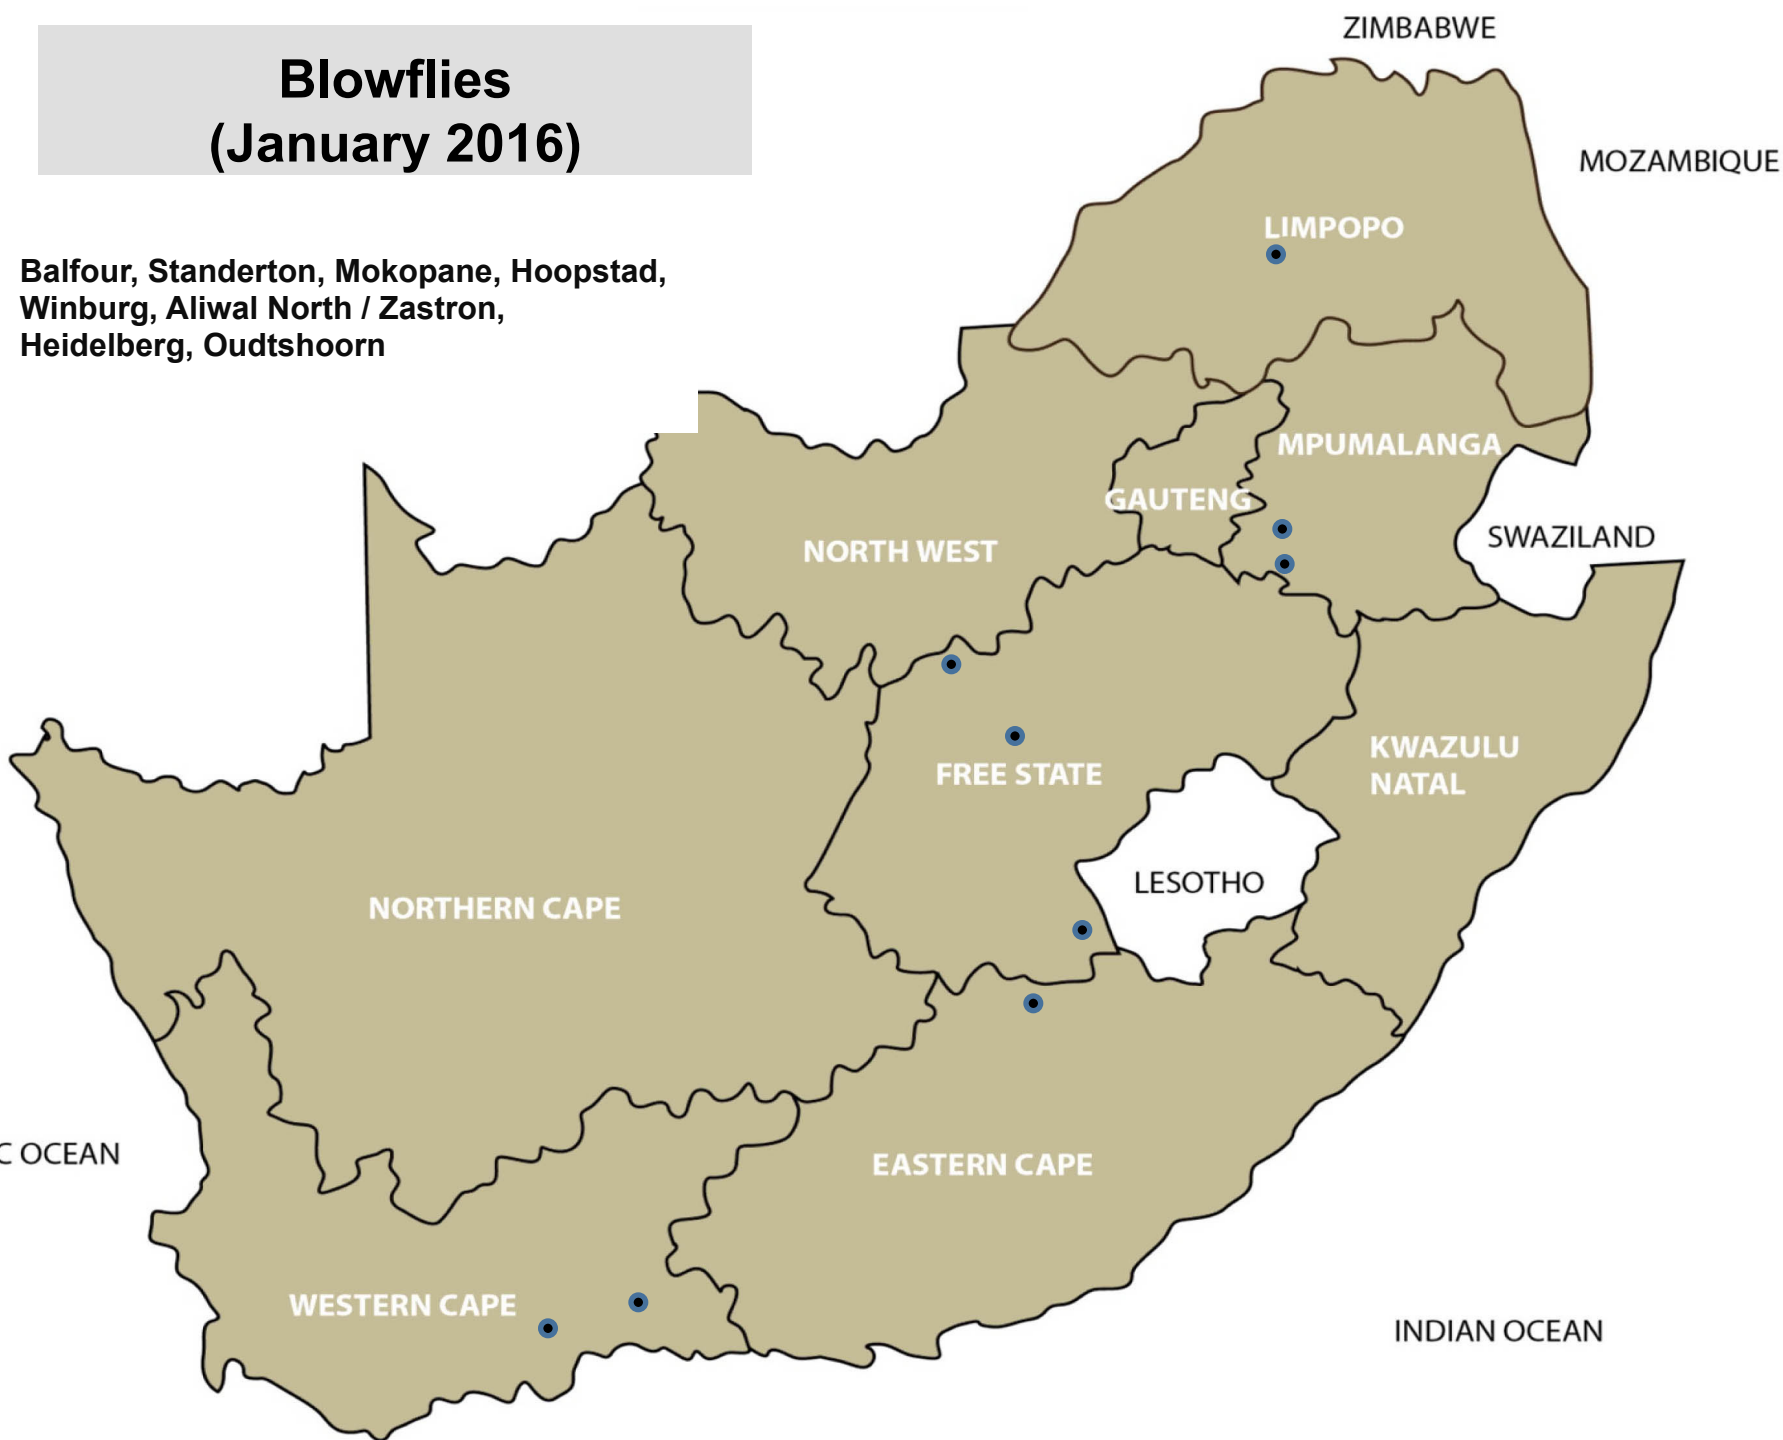

NORTH WEST

FREE STATE

KWAZULU NATAL

LESOTHO

NORTHERN CAPE

EASTERN CAPE

WESTERN CAPE

INDIAN OCEAN

# Sucking lice (Blue lice) (January 2016)

# Sheep scab (January 2016)

Balfour, Standerton, Villiers, Bergville, Graaff-Reinet, Heidelberg

# Blowflies (January 2016)

Balfour, Standerton, Mokopane, Hoopstad,  
Winburg, Aliwal North / Zastron,  
Heidelberg, Oudtshoorn