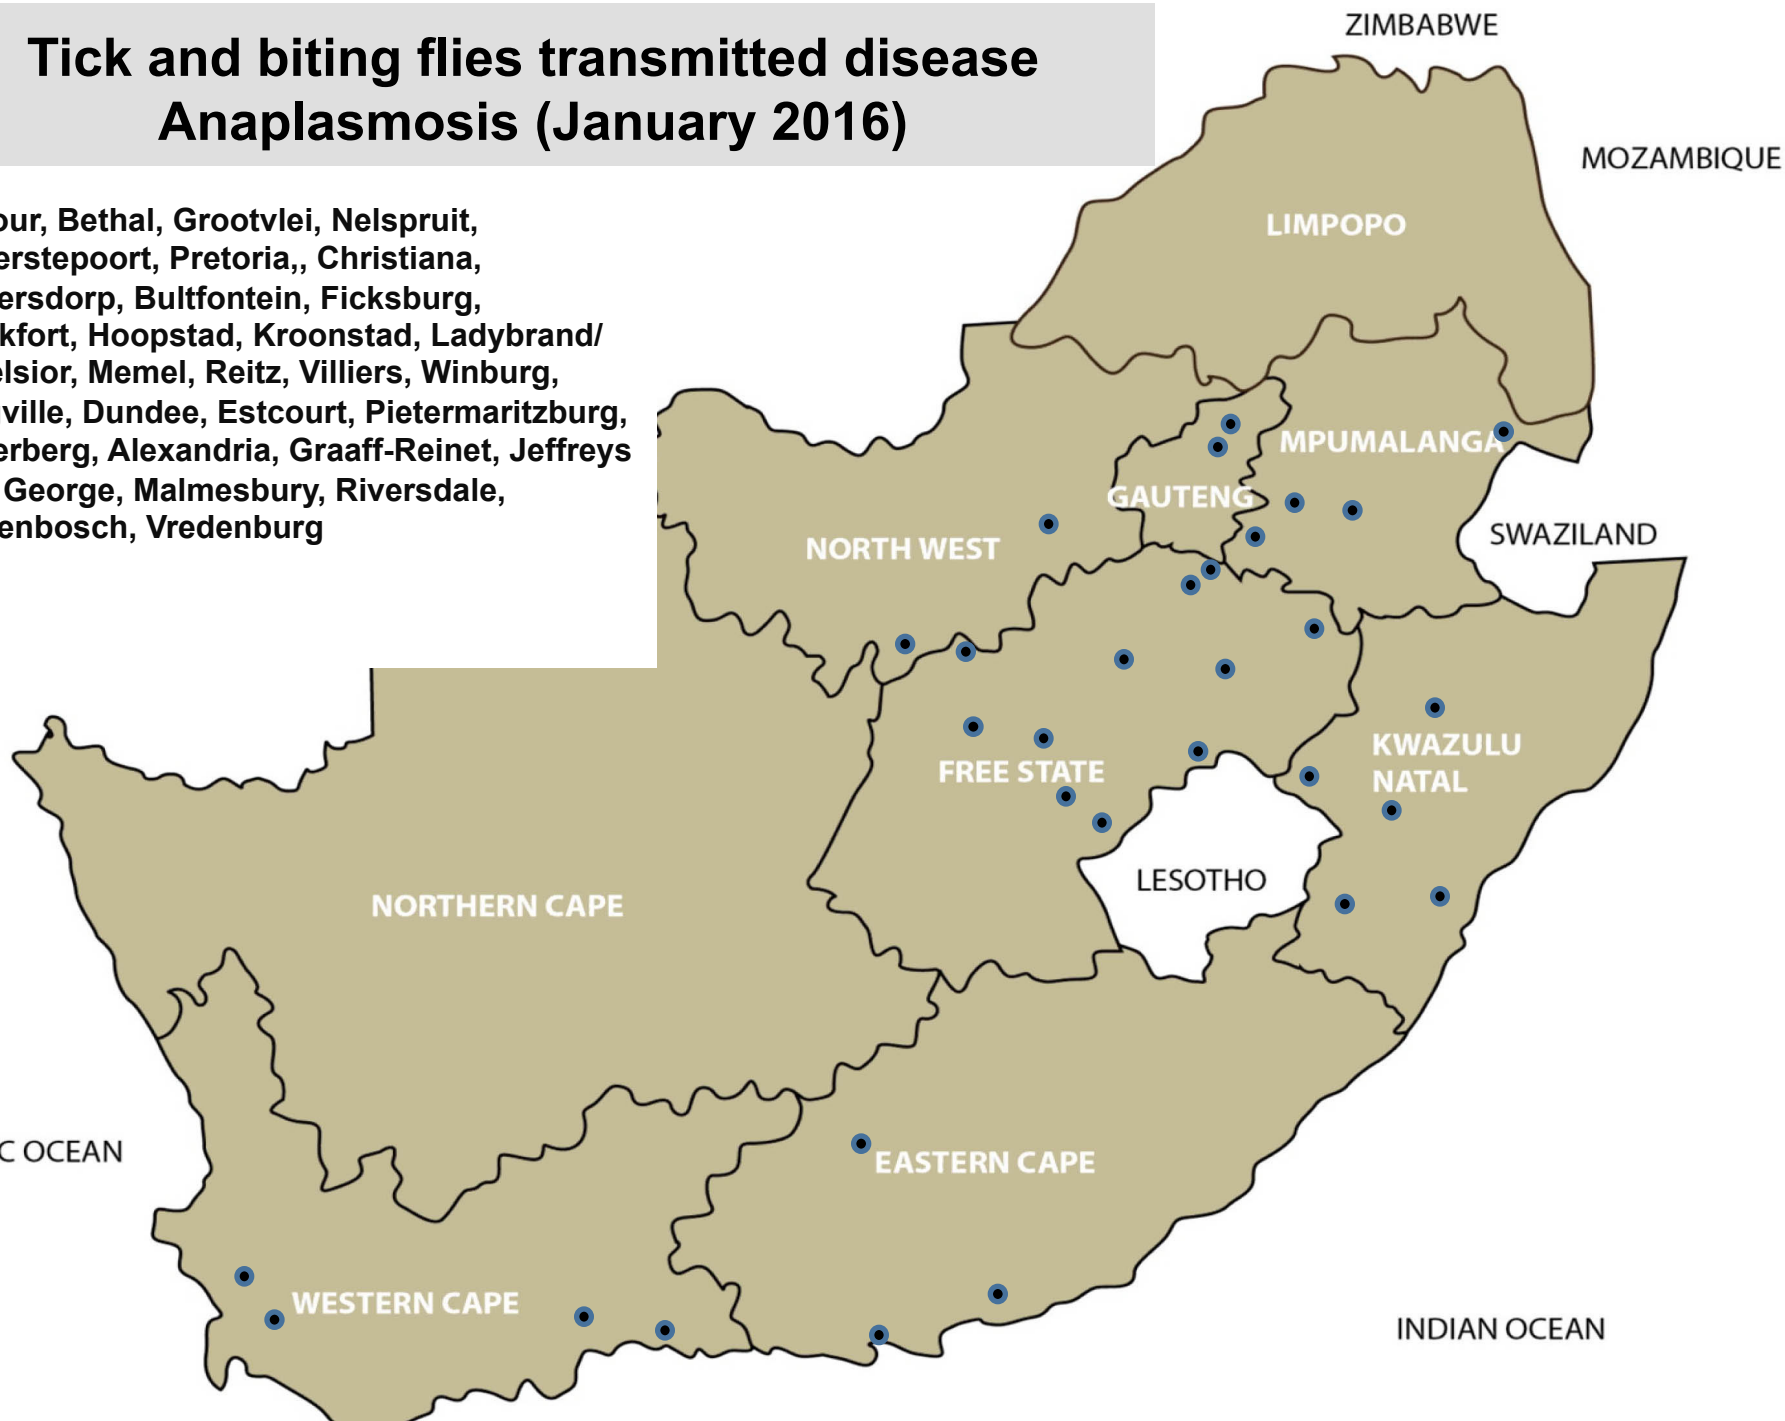

# Coccidiosis (January 2016)

Nelspruit, Standerton, Bronkhorstspuit, Middelburg, Nigel, Onderstepoort, Pretoria, Makhado, Ventersdorp, Villiers, Dundee, Mtubatuba, Graaff-Reinet, Jeffreys Bay, Oudtshoorn, Piketburg

# Tick transmitted disease African red water (January 2016)

Ermelo, Grootvlei, Lydenburg, Middelburg, Nelspruit, Standerton, Onderstepoort, Makhado, Vryburg, Clocolan, Frankfort, Viljoenskroon, Villiers, Vrede, Bergville, Camperdown, Dundee, Estcourt, Kokstad, Mooi River, Mtubatuba, Pietermaritzburg, Underberg, Vryheid, Alexandria, Jeffreys Bay, Caledon, George, Heidelberg, Plettenberg Bay, Riversdale

# Tick transmitted disease Asiatic red water (January 2016)

Balfour, Ermelo, Middelburg, Nelspruit,  
Standerton, Bronkhorstspuit, Brits,  
Frankfort, Memel, Villiers, Vrede,  
Dundee, Greytown, Kokstad,  
Pietermaritzburg, Underberg, Vryheid,  
Queenstown, George, Oudtshoorn,  
Riversdale

# Tick and biting flies transmitted disease Anaplasmosis (January 2016)

Balfour, Bethal, Grootvlei, Nelspruit, Onderstepoort, Pretoria,, Christiana, Ventersdorp, Bultfontein, Ficksburg, Frankfort, Hoopstad, Kroonstad, Ladybrand/ Excelsior, Memel, Reitz, Villiers, Winburg, Bergville, Dundee, Estcourt, Pietermaritzburg, Underberg, Alexandria, Graaff-Reinet, Jeffreys Bay, George, Malmesbury, Riversdale, Stellenbosch, Vredenburg