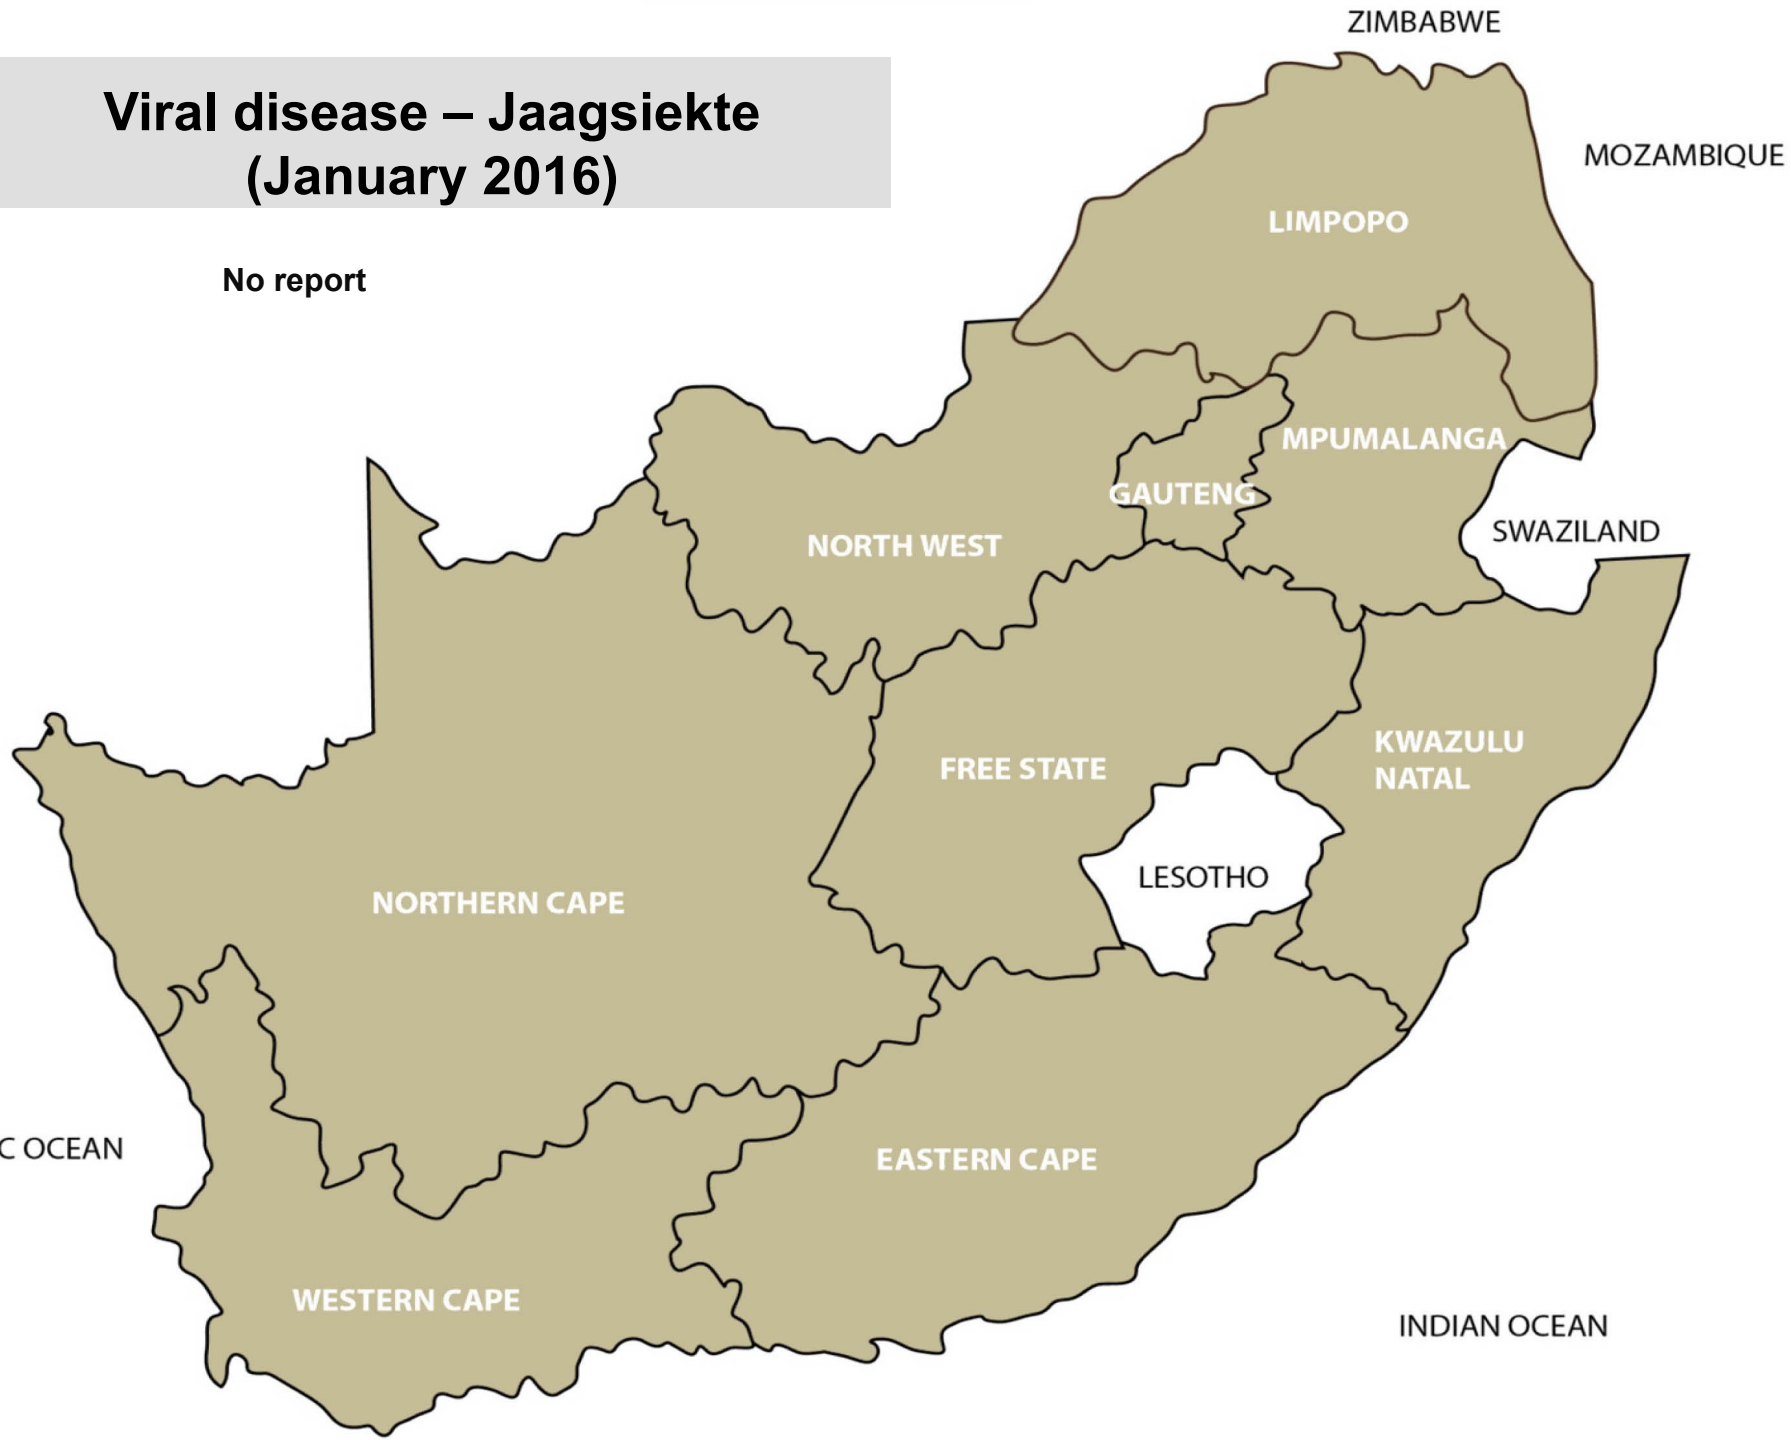

Viral disease – Jaagsiekte (January 2016)

No report