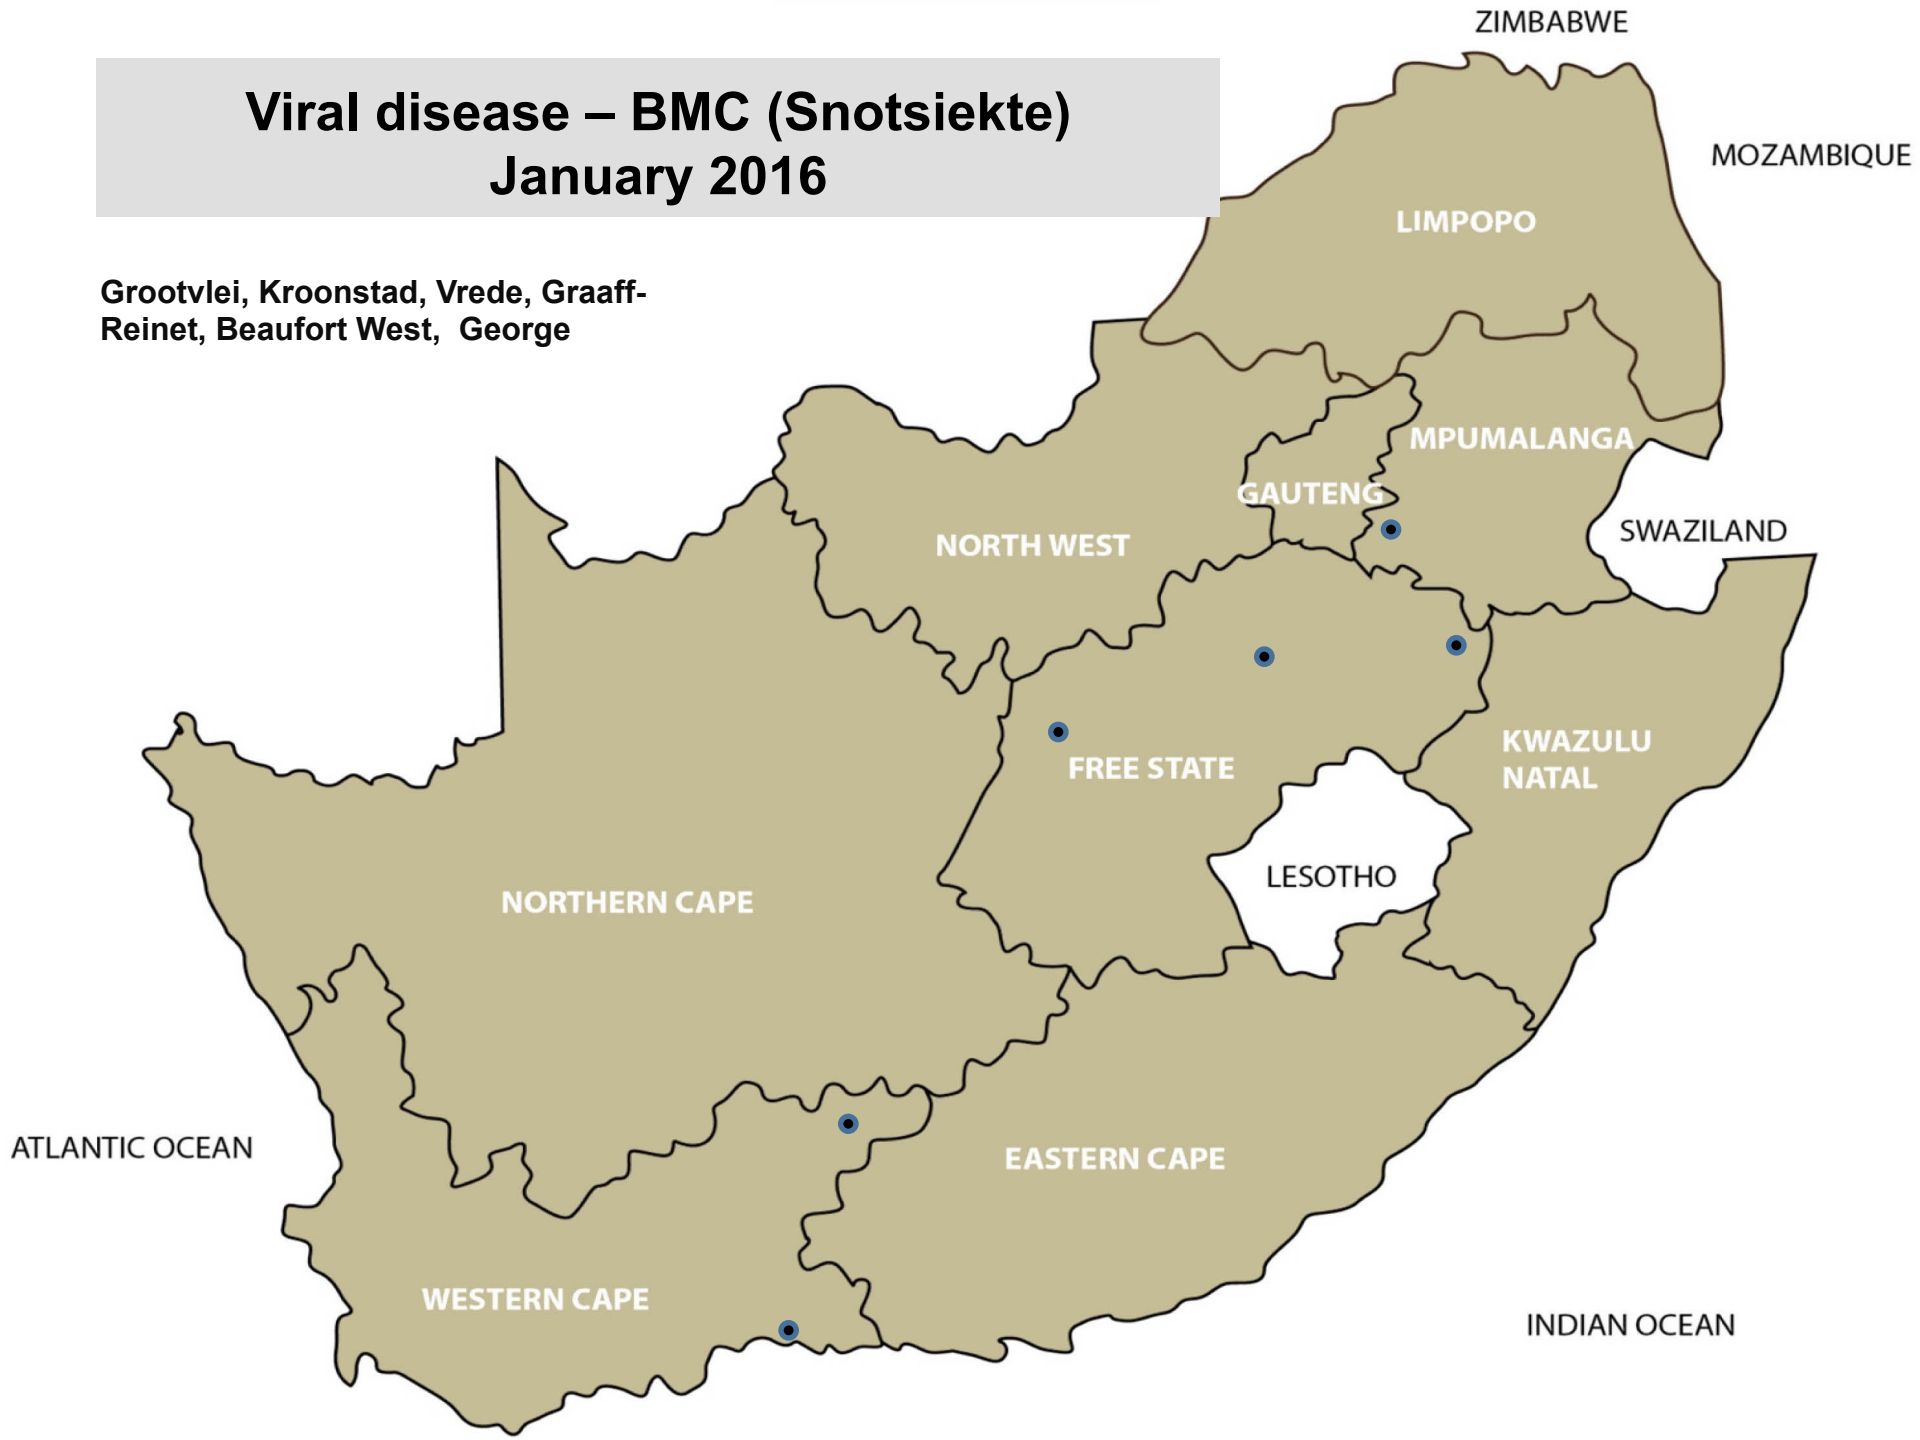

Viral disease – BMC (Snotsiekte) January 2016

Grootvlei, Kroonstad, Vrede, Graaff-Reinet, Beaufort West, George