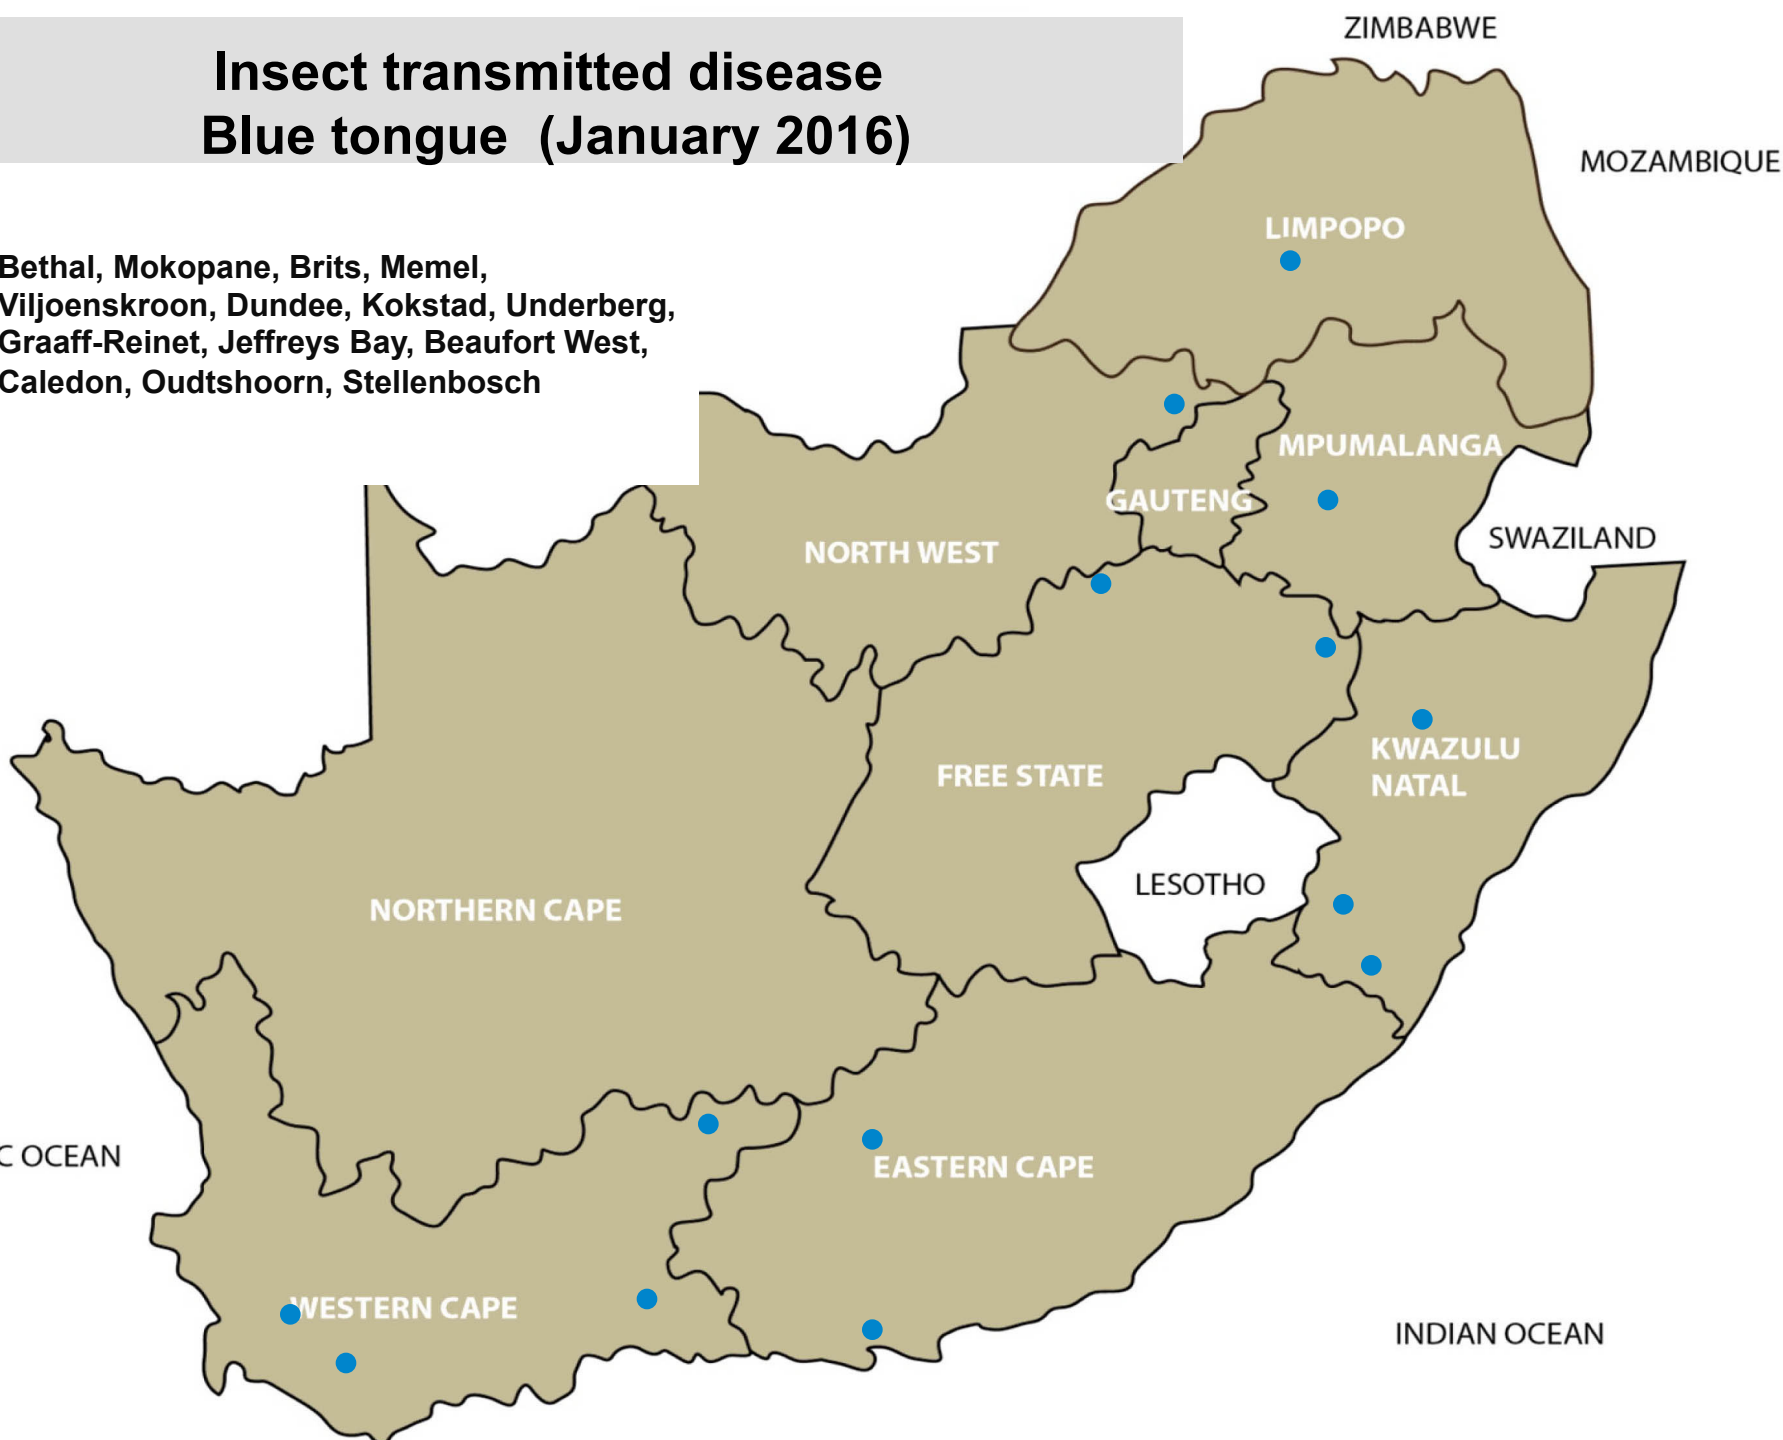

# Venereal disease – Pizzle disease (January 2016)

Ladybrand/Excelsior, Caledon, Calvinia

# Insect and tick transmitted disease Lumpy skin disease (January 2016)

Balfour, Ermelo, Bronkhorstspuit, Makhado,  
Brits, Vryburg, Hoopstad, Memel, Reitz,  
Dundee, Mtubatuba, Underberg, Vryheid,  
Kimberley, Upington

# Insect transmitted disease Three day stiff sickness (January 2016)

Ermelo, Grootvlei, Nelspruit,  
Bronkhorstspuit, Onderstepoort, Makhado,  
Reitz, Viljoenskroon, Vrede, Bergville,  
Kokstad, Pongola, Alexandria, Jeffreys Bay

# Insect transmitted disease Blue tongue (January 2016)

Bethal, Mokopane, Brits, Memel,  
Viljoenskroon, Dundee, Kokstad, Underberg,  
Graaff-Reinet, Jeffreys Bay, Beaufort West,  
Caledon, Oudtshoorn, Stellenbosch