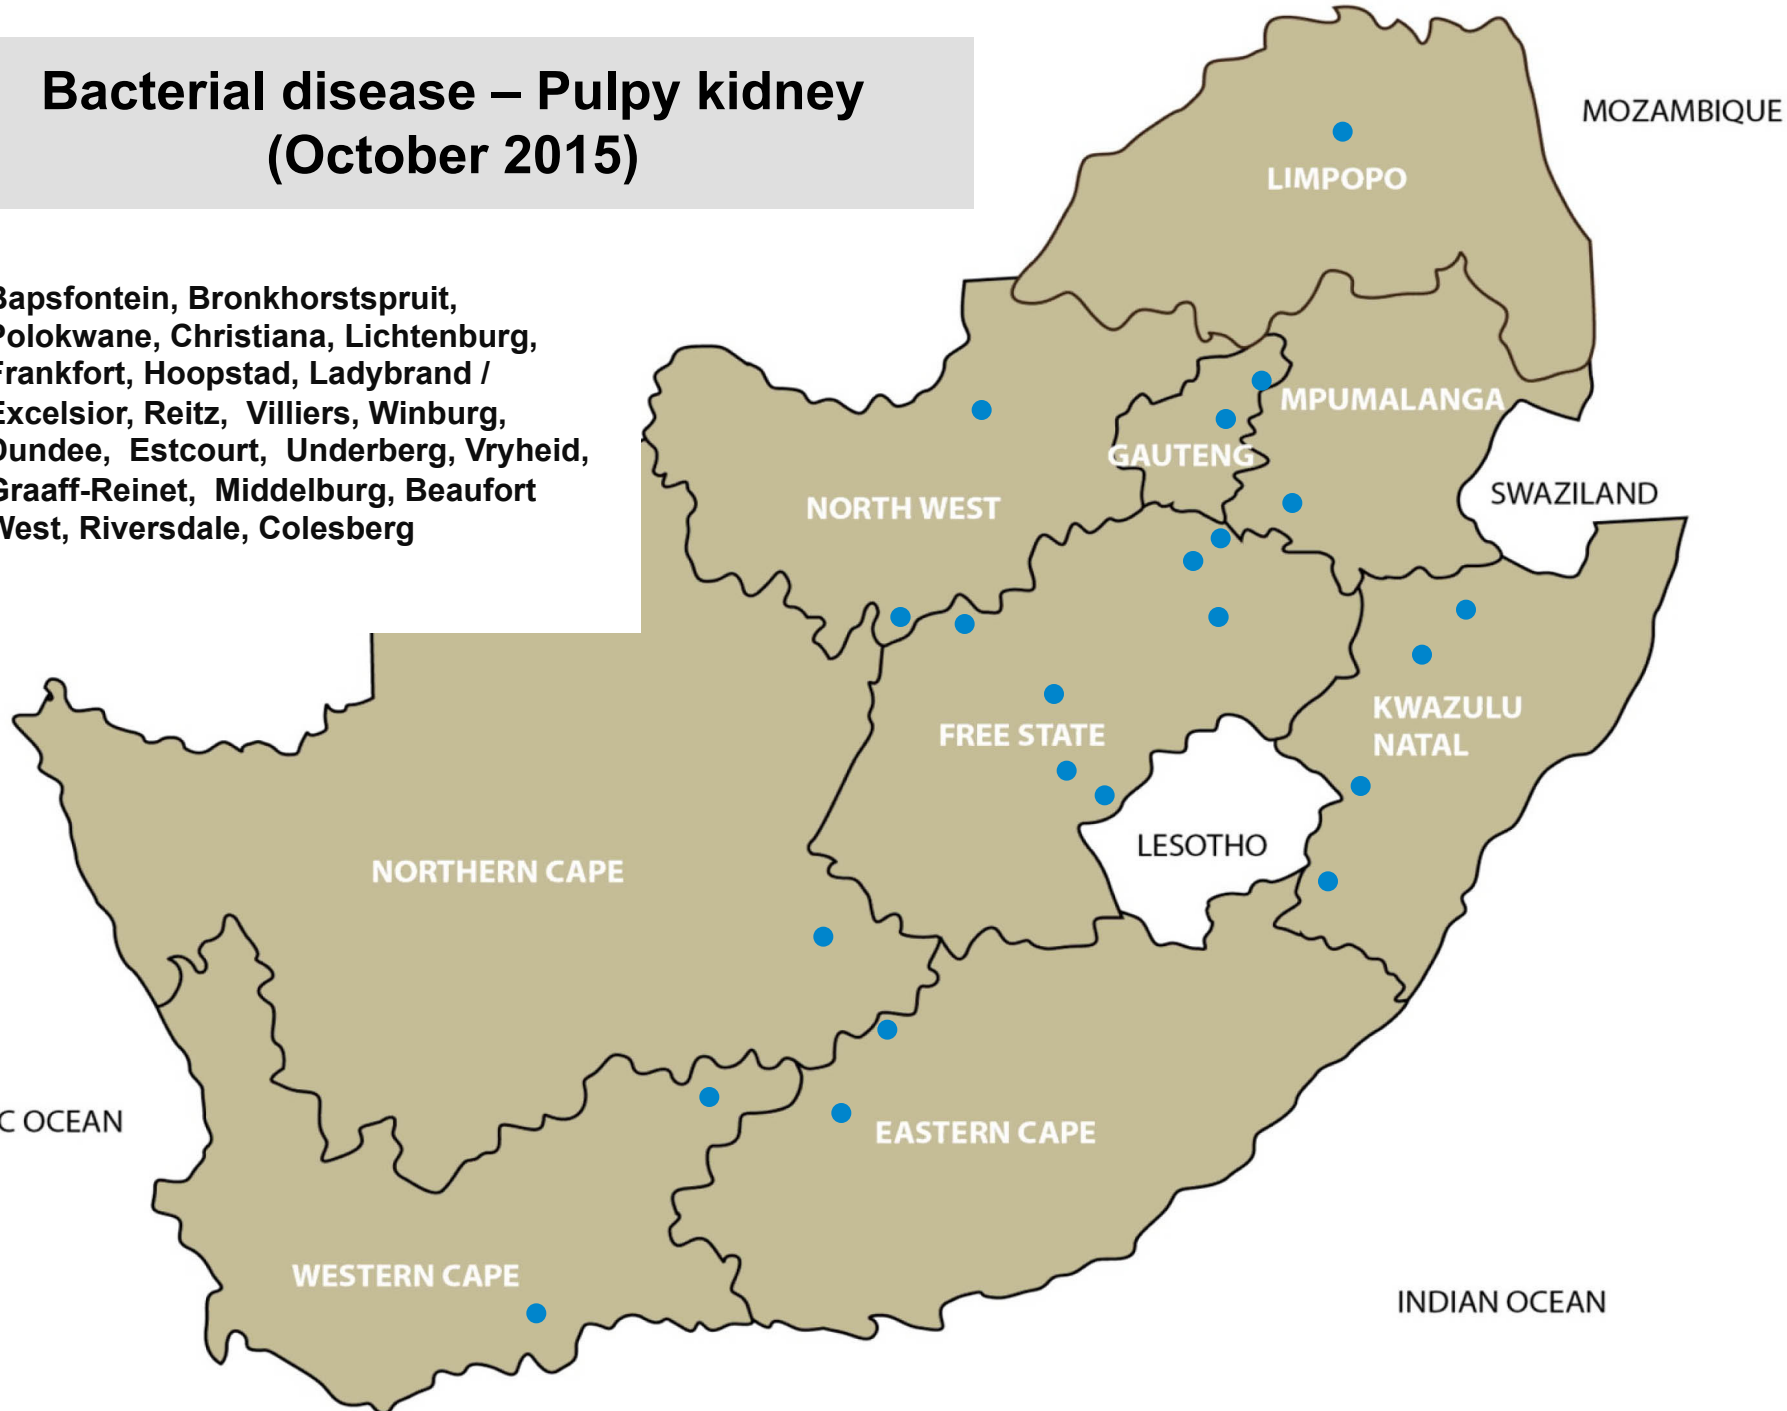

Bacterial disease – Pulpy kidney (October 2015)

Bapsfontein, Bronkhorstspuit,
Polokwane, Christiana, Lichtenburg,
Frankfort, Hoopstad, Ladybrand /
Excelsior, Reitz, Villiers, Winburg,
Dundee, Estcourt, Underberg, Vryheid,
Graaff-Reinet, Middelburg, Beaufort
West, Riversdale, Colesberg