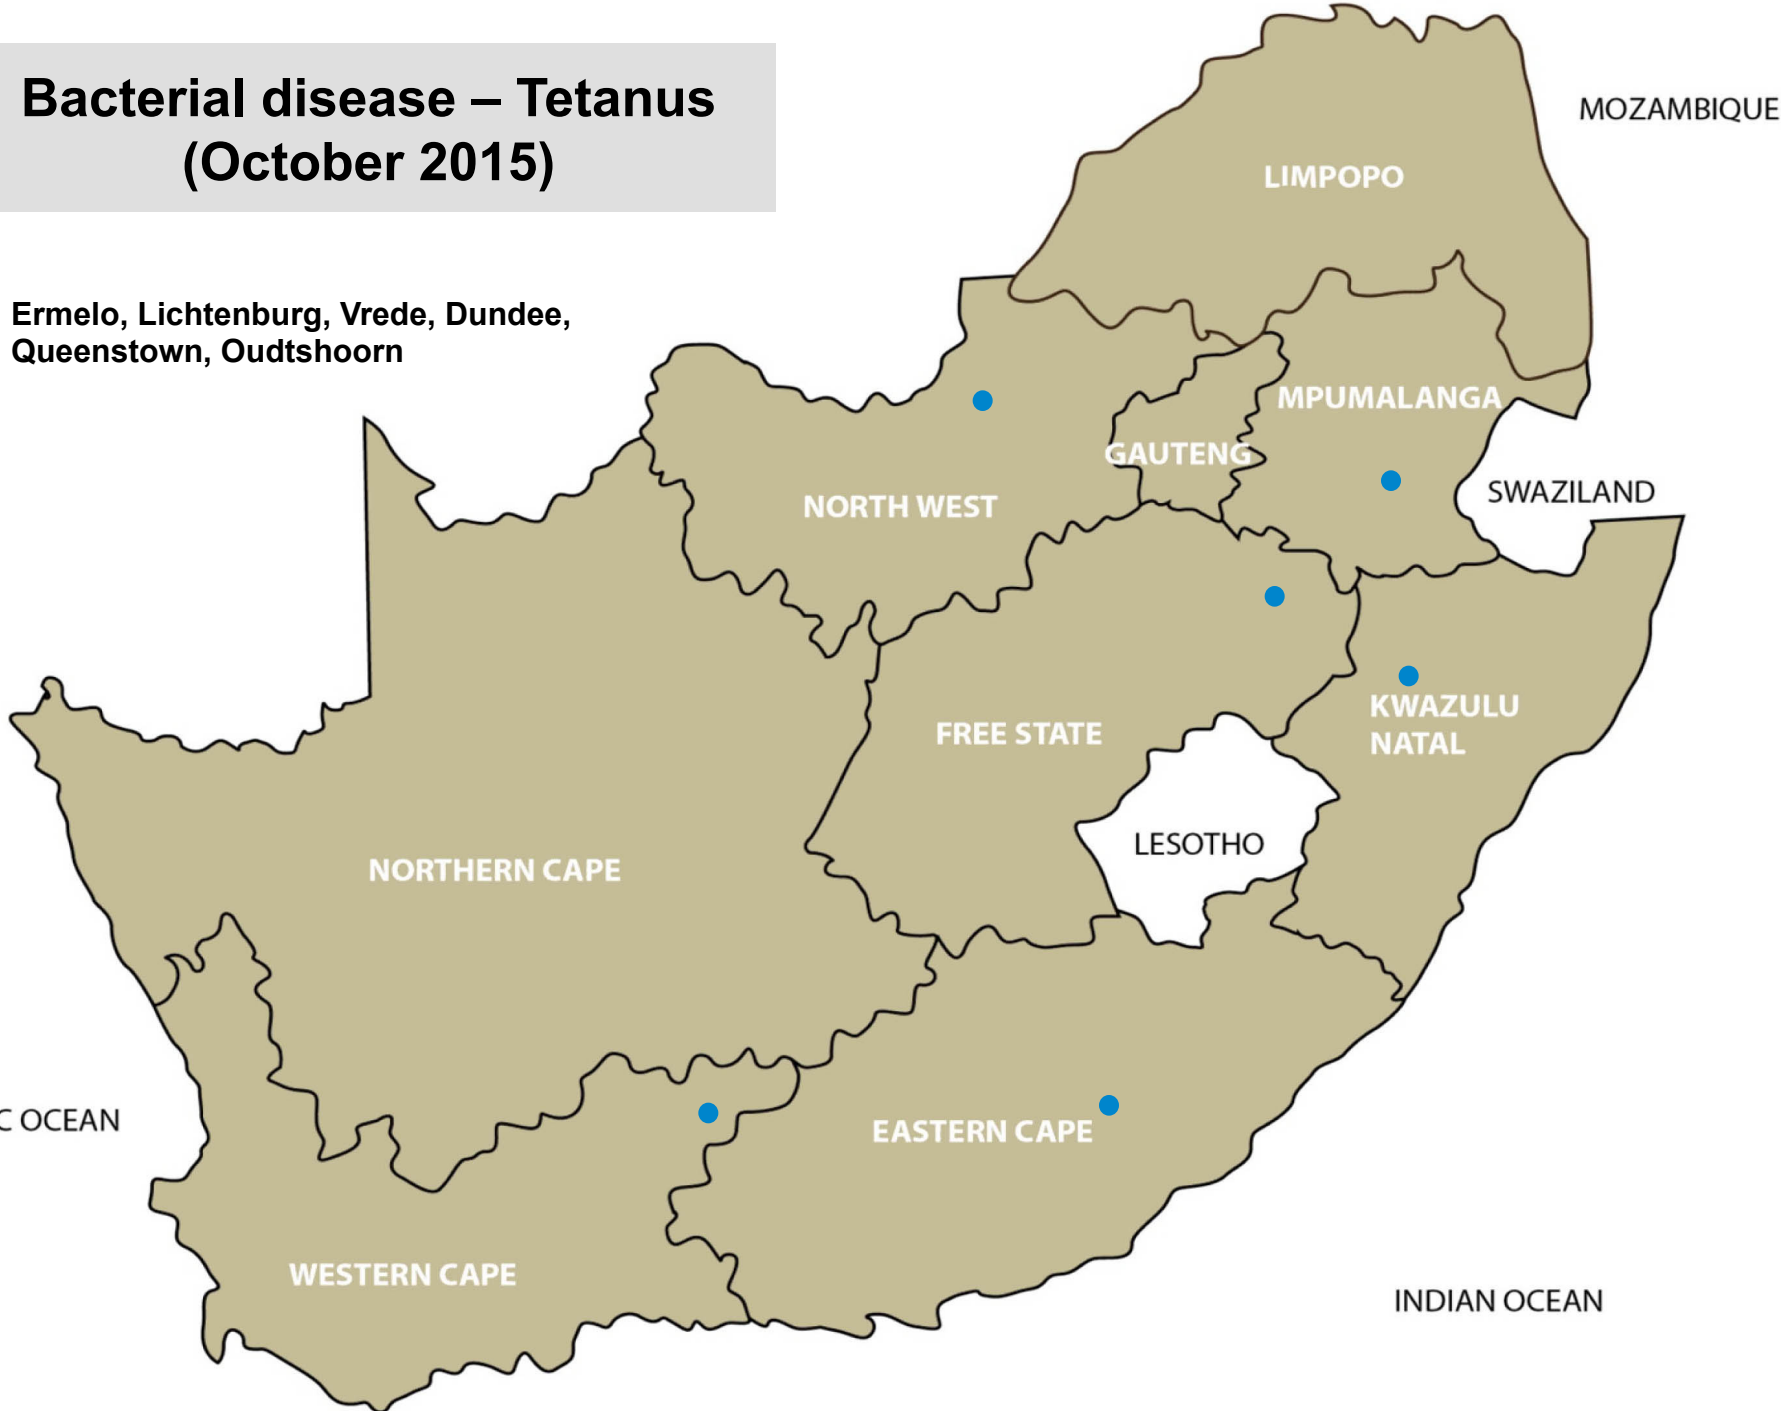

# Bacterial disease – Pulpy kidney (October 2015)

Bapsfontein, Bronkhorstspuit,  
Polokwane, Christiana, Lichtenburg,  
Frankfort, Hoopstad, Ladybrand /  
Excelsior, Reitz, Villiers, Winburg,  
Dundee, Estcourt, Underberg, Vryheid,  
Graaff-Reinet, Middelburg, Beaufort  
West, Riversdale, Colesberg

# Bacterial disease – Tetanus (October 2015)

Ermelo, Lichtenburg, Vrede, Dundee,  
Queenstown, Oudtshoorn