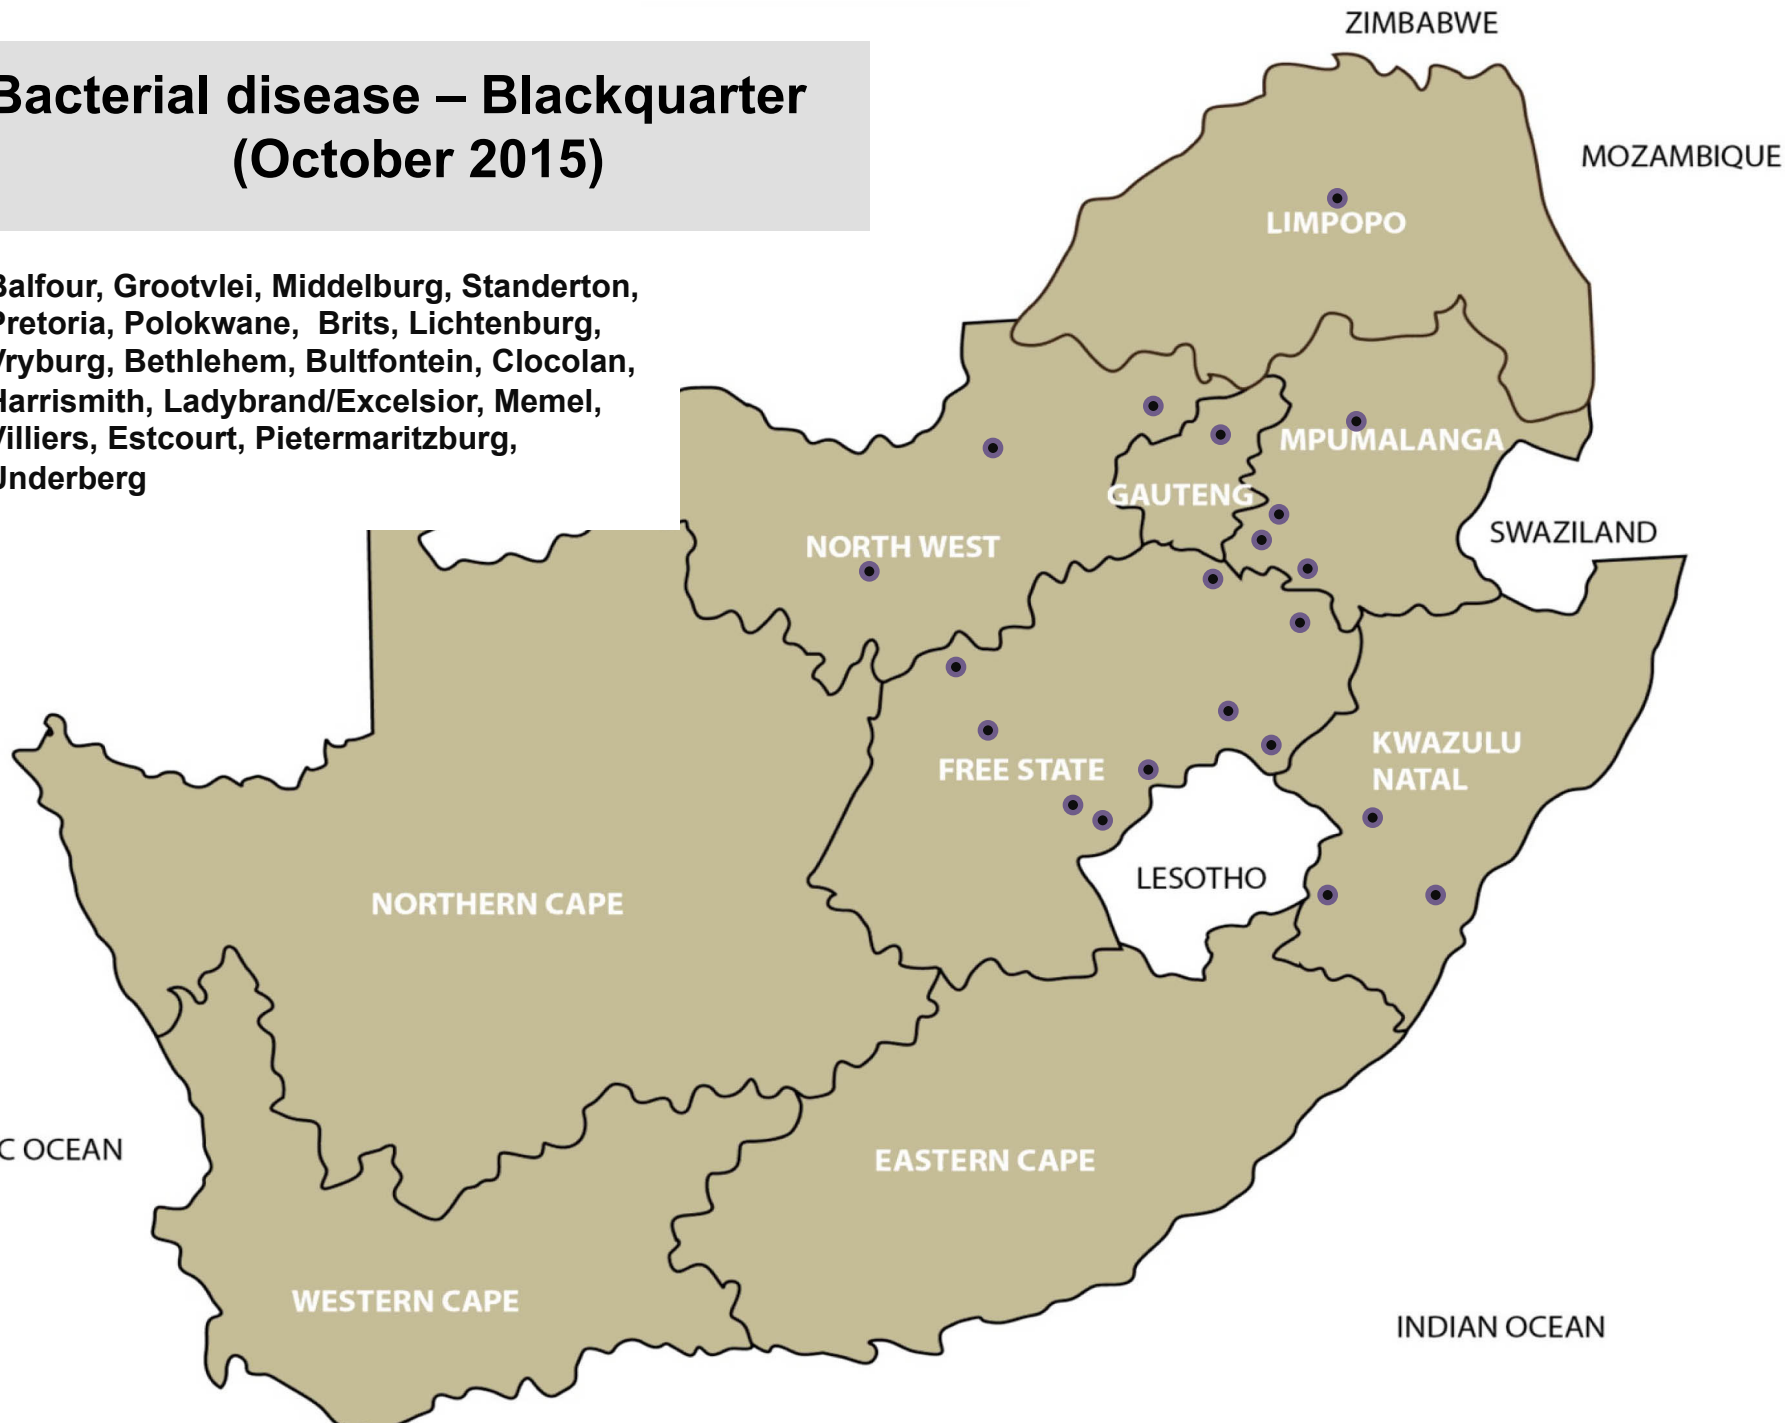

# Bacterial disease - Salmonellosis (October 2015)

Piet Retief, Mokopane, Brits, Winburg,  
Newcastle, Alexandria, Jeffreys Bay,  
Stellenbosch

# Bacterial disease – Enzootic abortion (October 2015)

Bronkhorstspuit, Makhado, Vrede,  
Queenstown, Beaufort West, Riversdale

# Bacterial disease – Johne's disease (October 2015)

# Bacterial disease – Blackquarter (October 2015)

Balfour, Grootvlei, Middelburg, Standerton,  
Pretoria, Polokwane, Brits, Lichtenburg,  
Vryburg, Bethlehem, Bultfontein, Clocolan,  
Harrismith, Ladybrand/Excelsior, Memel,  
Villiers, Estcourt, Pietermaritzburg,  
Underberg