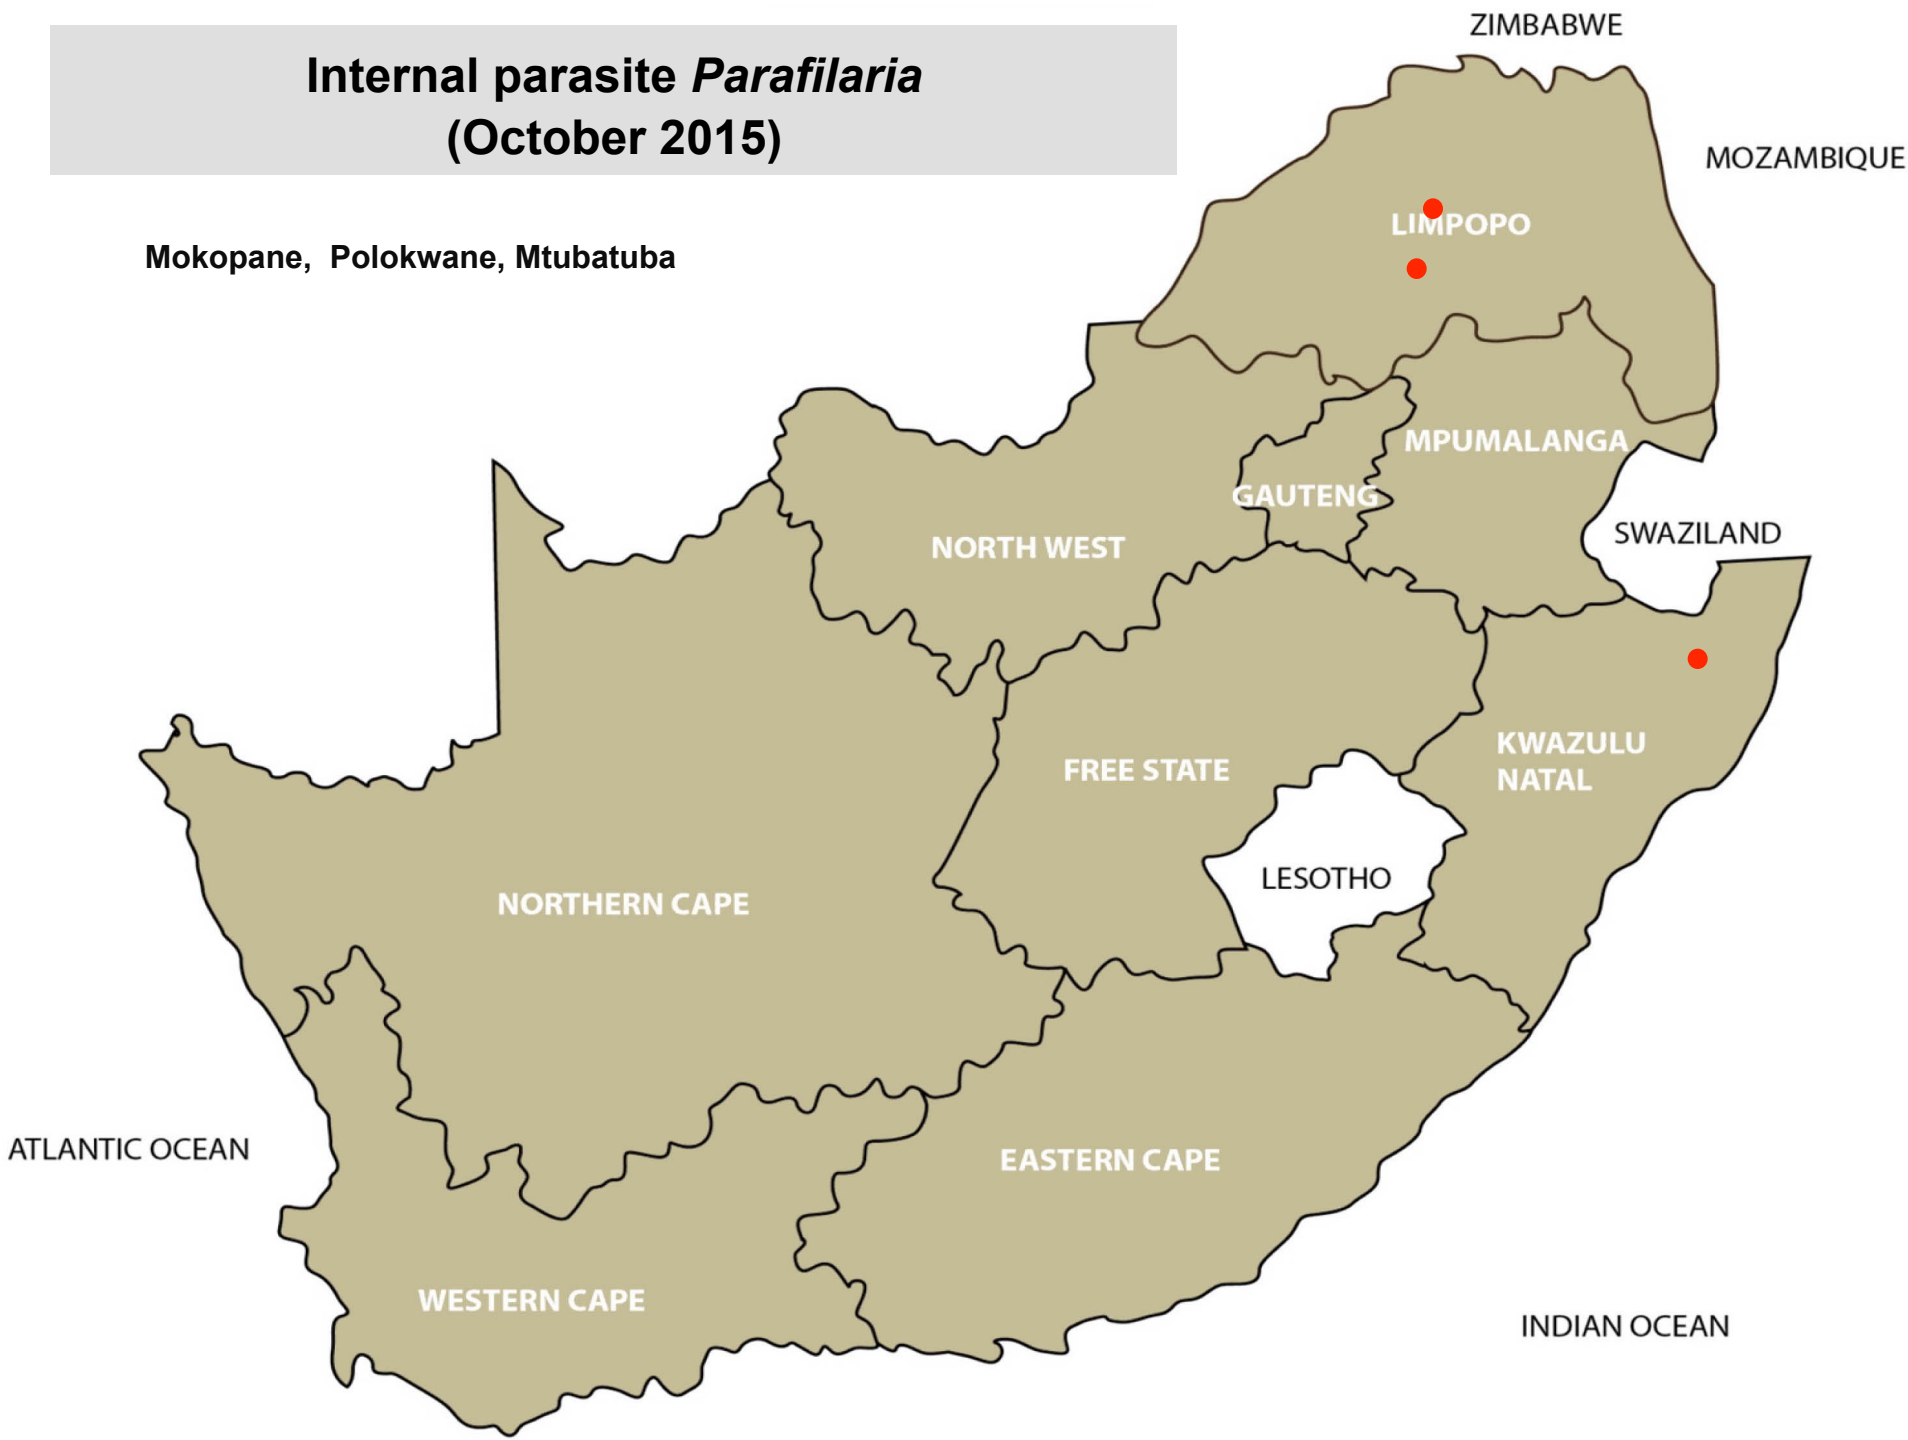

# Internal parasites – Tapeworms (October 2015)

Middelburg, Nelspruit, Leeudoringstad,  
Lichtenburg, Bloemfontein, Hoopstad,  
Reitz, Wesselsbron, Kokstad, Newcastle,  
Aliwal North, Graaff-Reinet, Humansdorp,  
Middelburg, Port Alfred

**Internal parasites – Tapeworms  
Cysticercosis (measles)  
(October 2015)**

Bethal, Ermelo, Nelspruit, Brits,  
Hertzogville, Ladybrand /Excelsior,  
Reitz, Wesselsbron, Pietermaritzburg

# Internal parasites – Liver fluke worms (October 2015)

Balfour, Middelburg, Clocolan,  
Frankfort, Reitz, Dundee, Howick,  
Stellenbosch

**Mokopane, Polokwane, Mtubatuba**