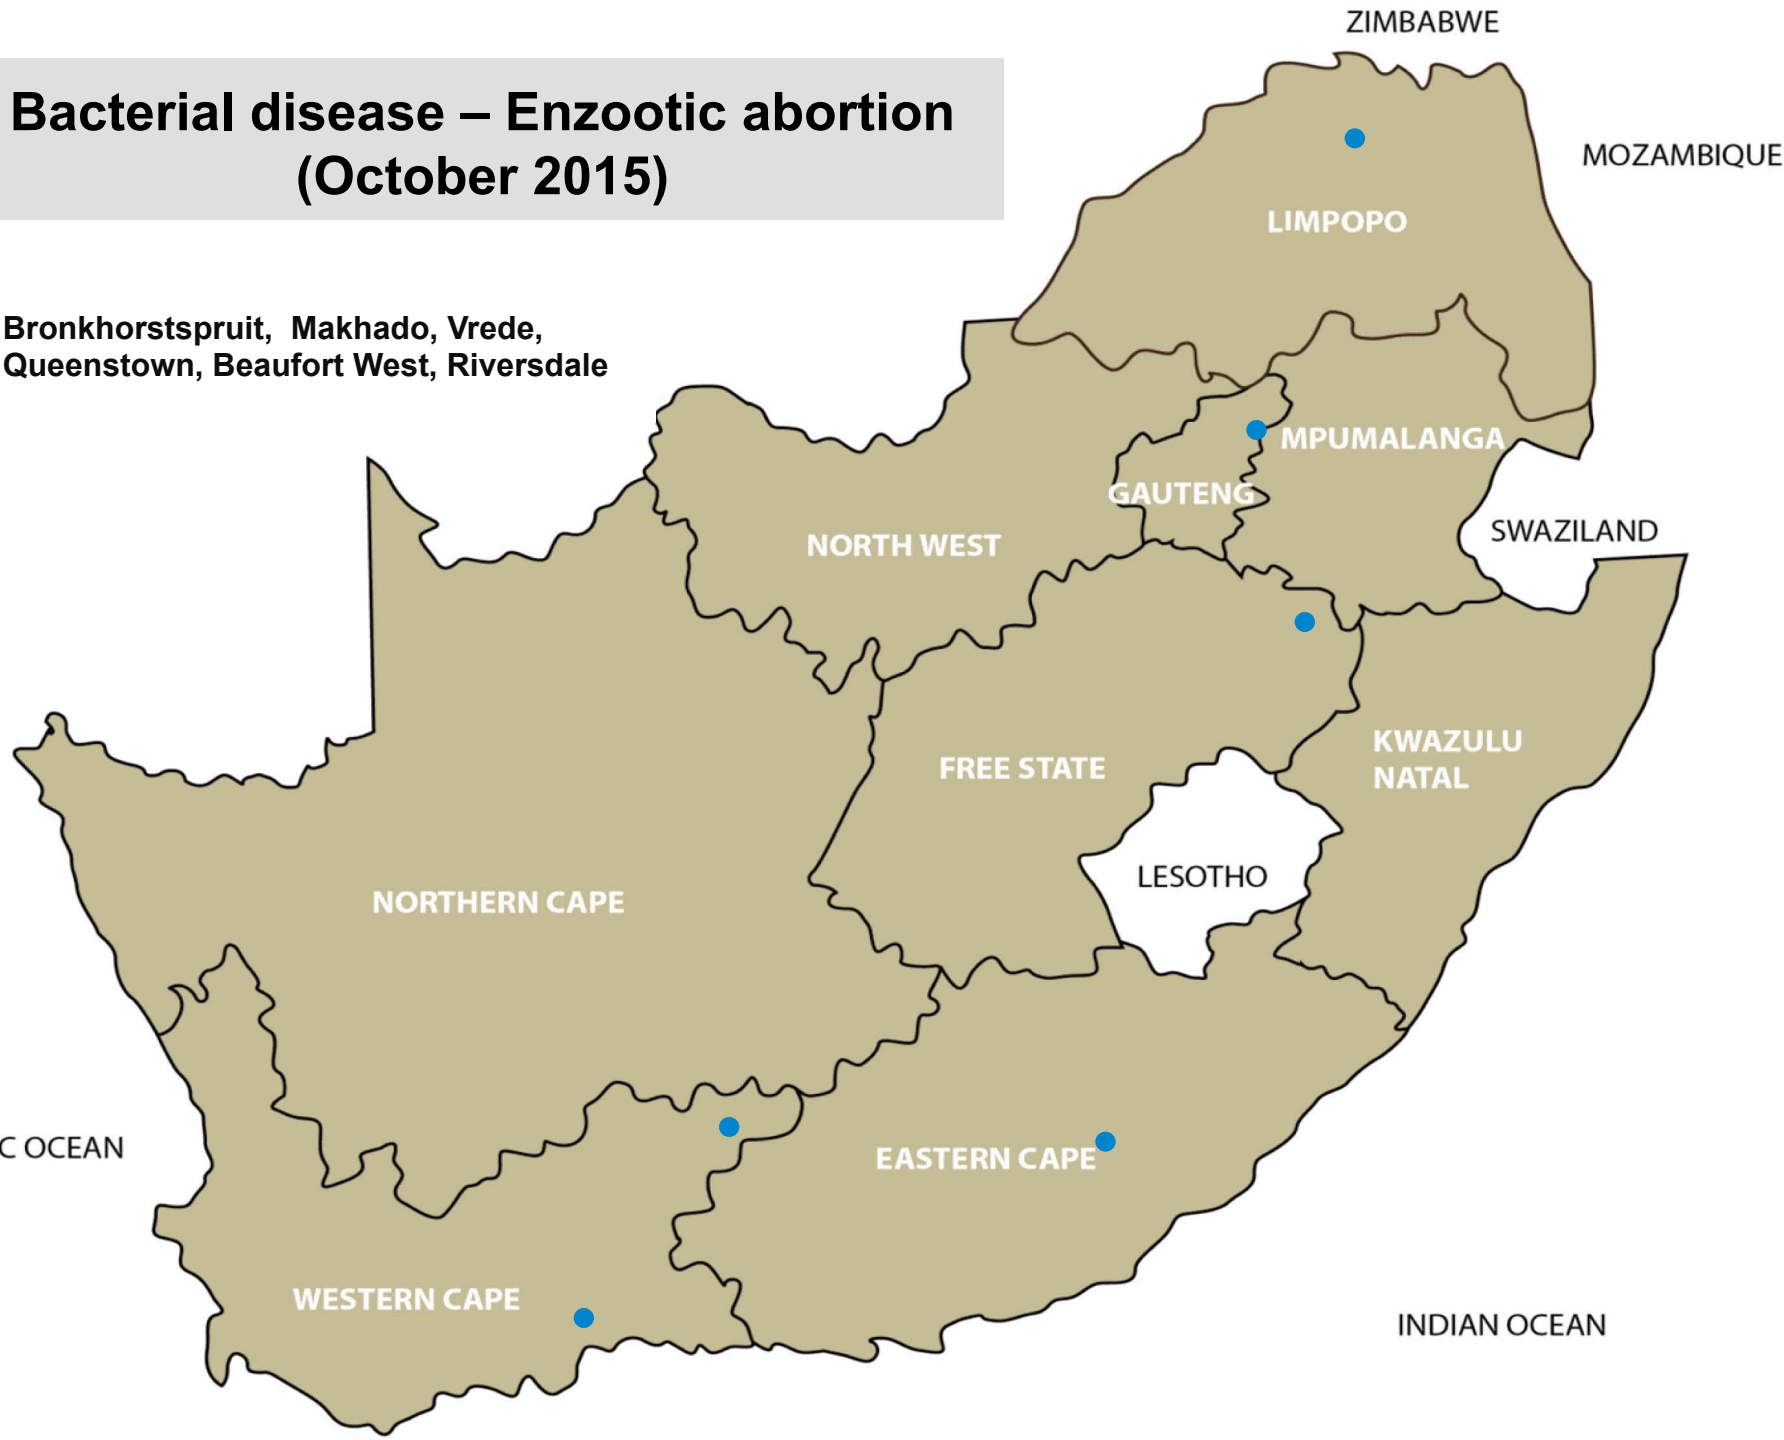

Bacterial disease – Enzootic abortion (October 2015)

Bronkhorstspuit, Makhado, Vrede,
Queenstown, Beaufort West, Riversdale