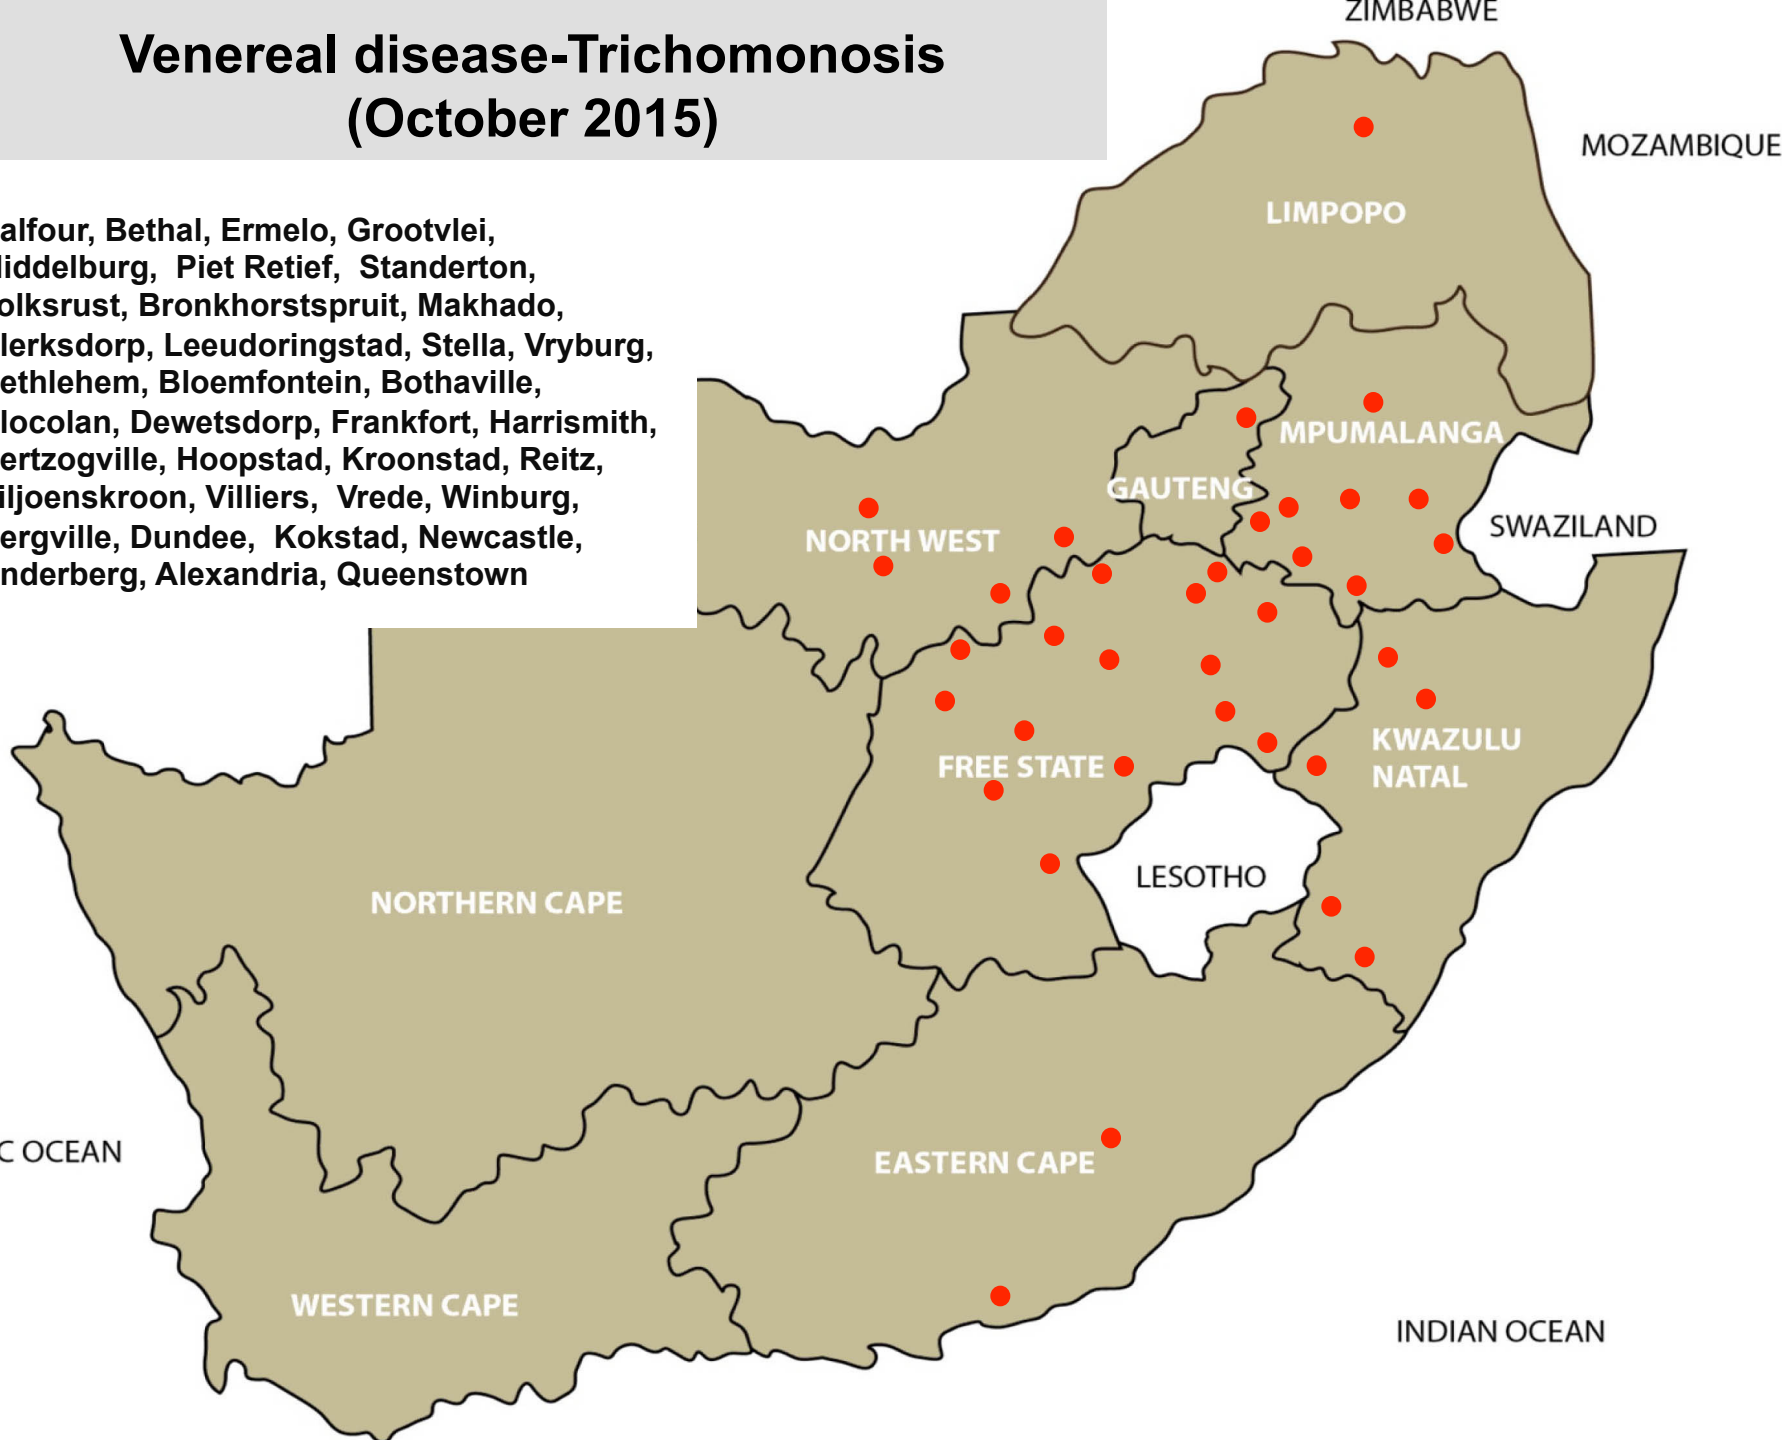

Venereal disease-Trichomonosis (October 2015)

Balfour, Bethal, Ermelo, Grootvlei, Middelburg, Piet Retief, Standerton, Volksrust, Bronkhorstspuit, Makhado, Klerksdorp, Leeudoringstad, Stella, Vryburg, Bethlehem, Bloemfontein, Bothaville, Clocolan, Dewetsdorp, Frankfort, Harrismith, Hertzogville, Hoopstad, Kroonstad, Reitz, Viljoenskroon, Villiers, Vrede, Winburg, Bergville, Dundee, Kokstad, Newcastle, Underberg, Alexandria, Queenstown