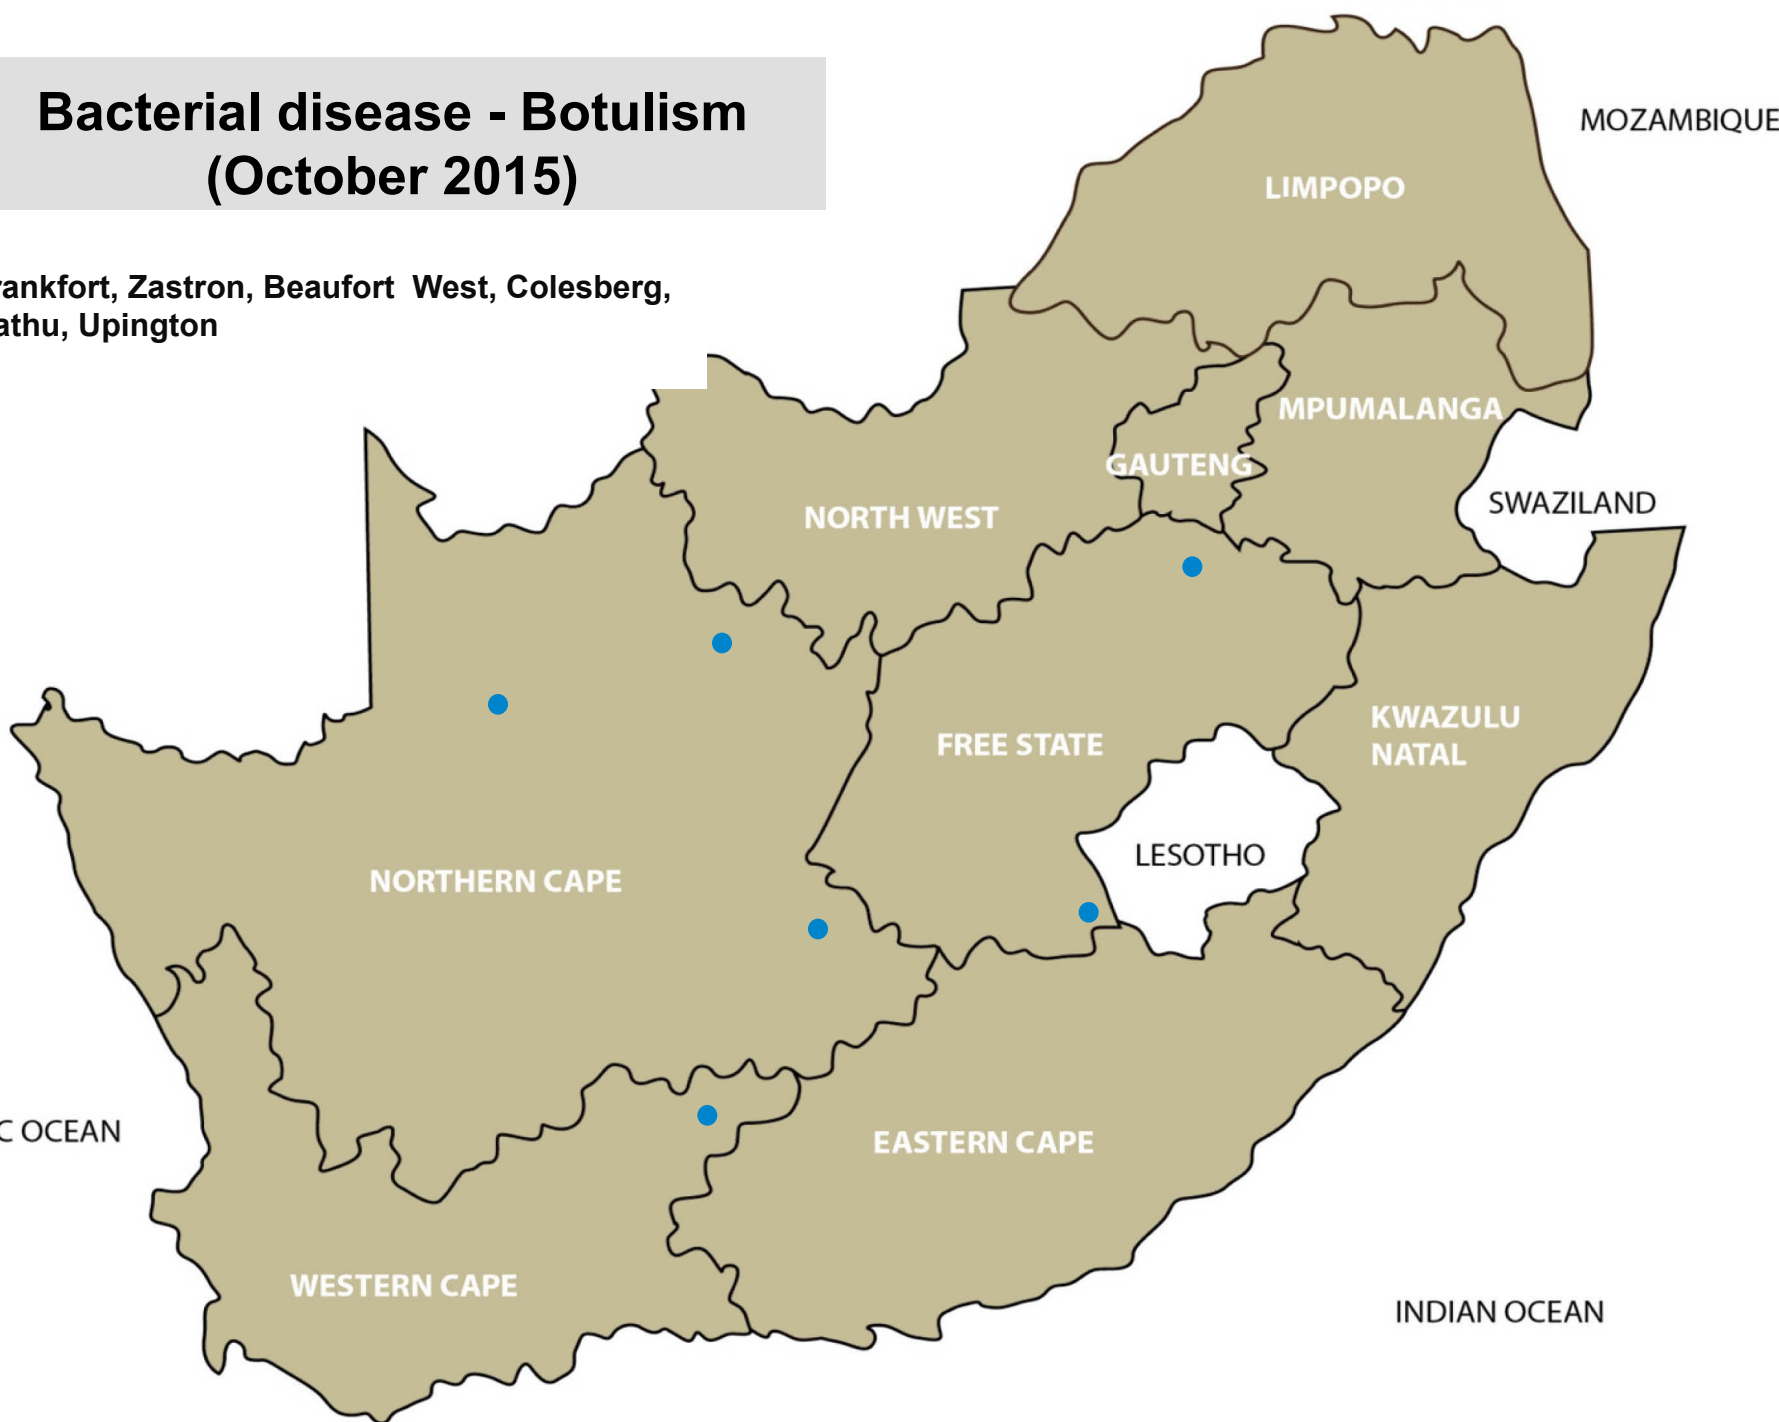

Bacterial disease - Botulism (October 2015)

Frankfort, Zastron, Beaufort West, Colesberg,
Kathu, Upington