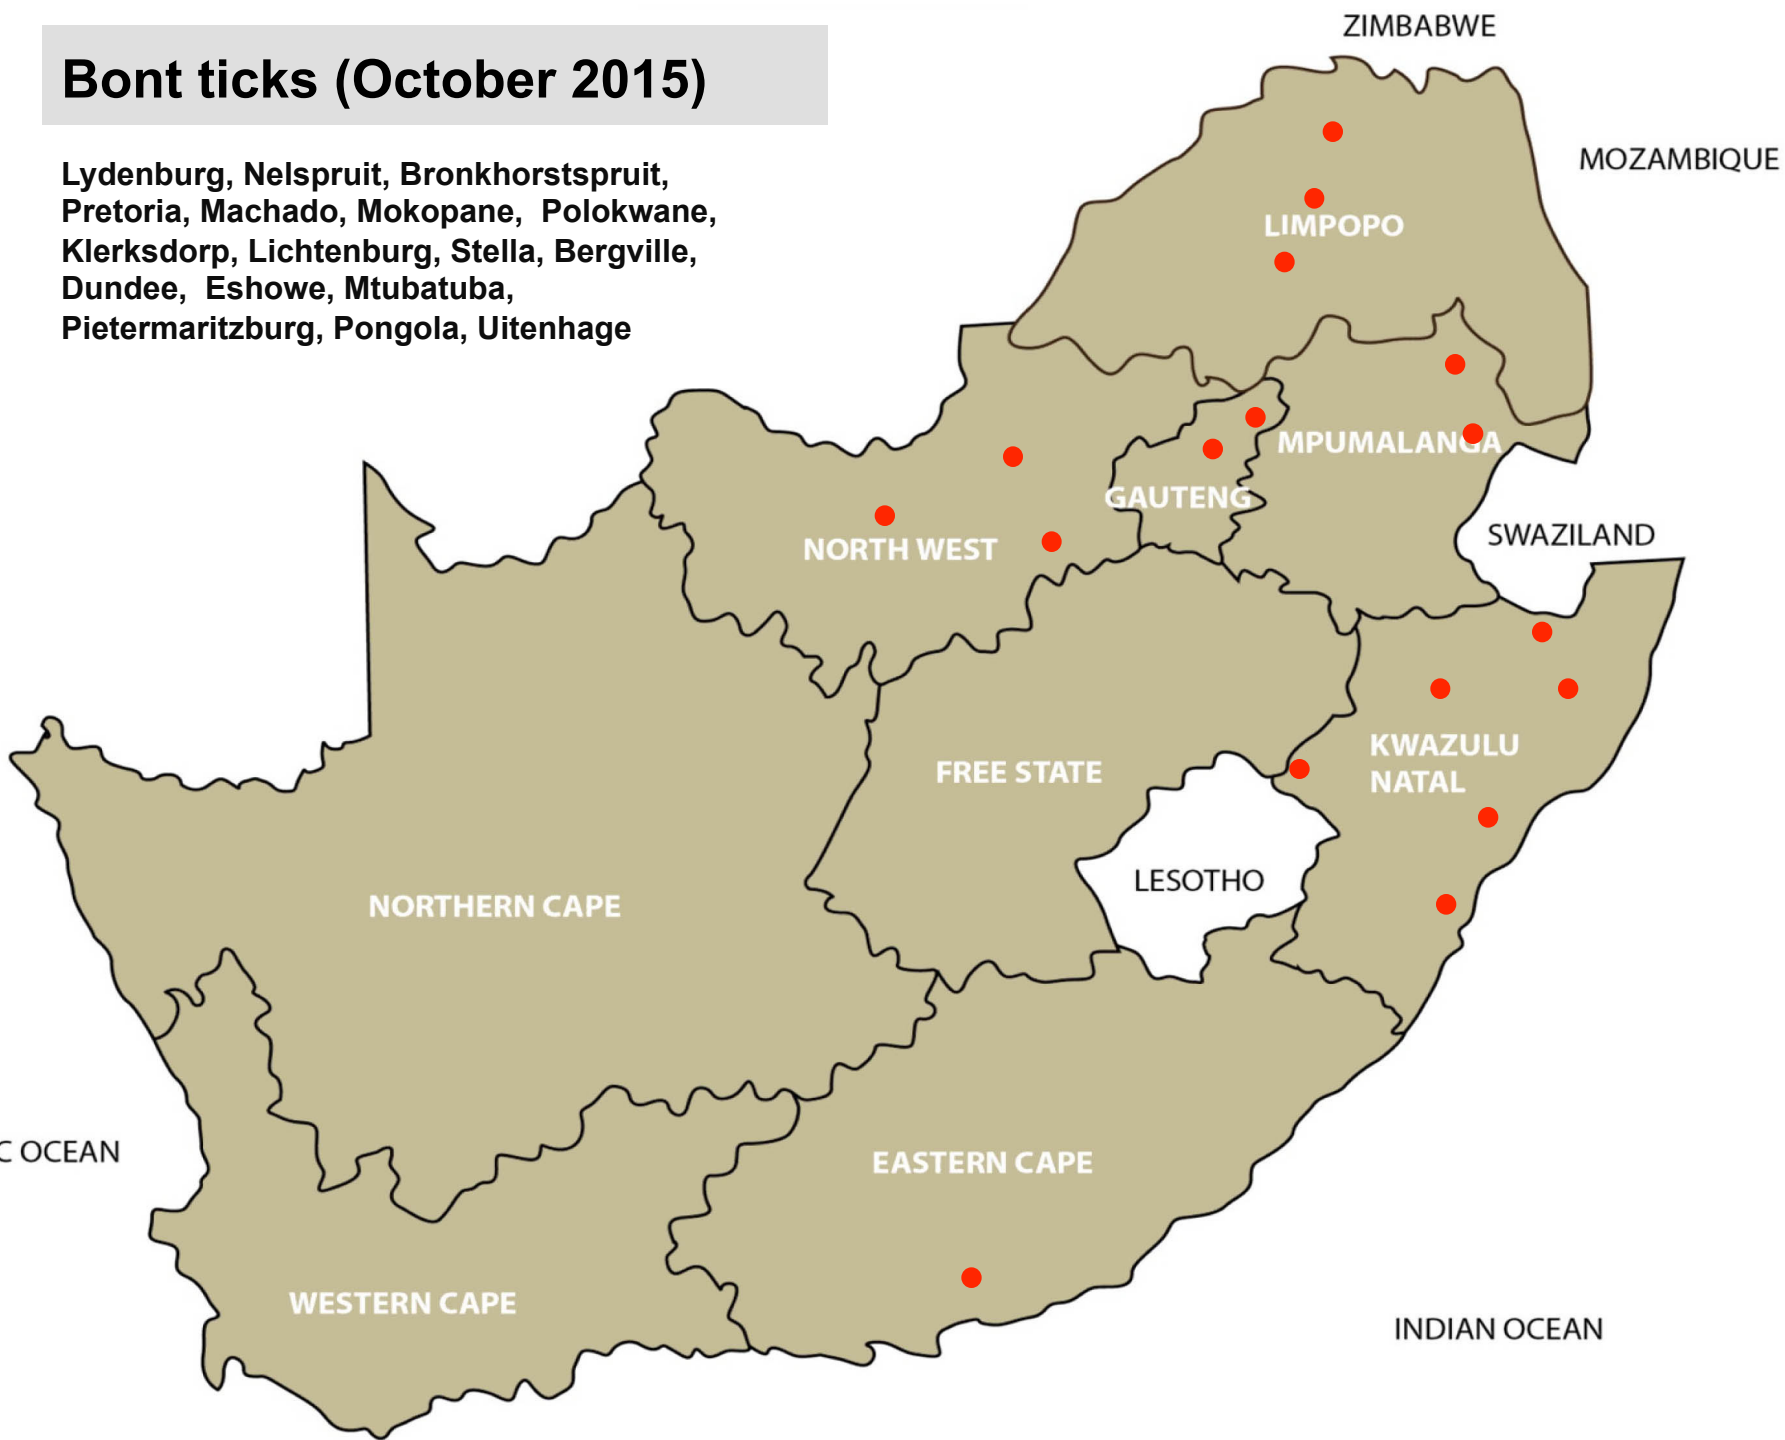

# Internal parasites – Tapeworms (October 2015)

Middelburg, Nelspruit, Leeudoringstad,  
Lichtenburg, Bloemfontein, Hoopstad,  
Reitz, Wesselsbron, Kokstad, Newcastle,  
Aliwal North, Graaff-Reinet, Humansdorp,  
Middelburg, Port Alfred

**Mokopane, Polokwane, Mtubatuba**

# Blue ticks (October 2015)

Bethal, Ermelo, Grootvlei, Middelburg, Nelspruit, Standerton, Volksrust, Bapsfontein, Pretoria, Makhado, Mokopane, Polokwane, Klerksdorp, Lichtenburg, Stella, Bethlehem, Clocolan, Frankfort, Harrismith, Hoopstad, Kroonstad, Ladybrand/Excelsior, Memel, Winburg, Zastron, Bergville, Dundee, Howick, Ingogo, Kokstad, Mtubatuba, Pietermaritzburg, Underberg, Vryheid, Alexandria, Aliwal North, Graaff-Reinet, Caledon, George, Heidelberg

# Brown ear-ticks (October 2015)

Balfour, Bronkhorstspuit, Pretoria,  
Mokopane, Polokwane, Viljoenskroon,  
Villiers, Pietermaritzburg, George