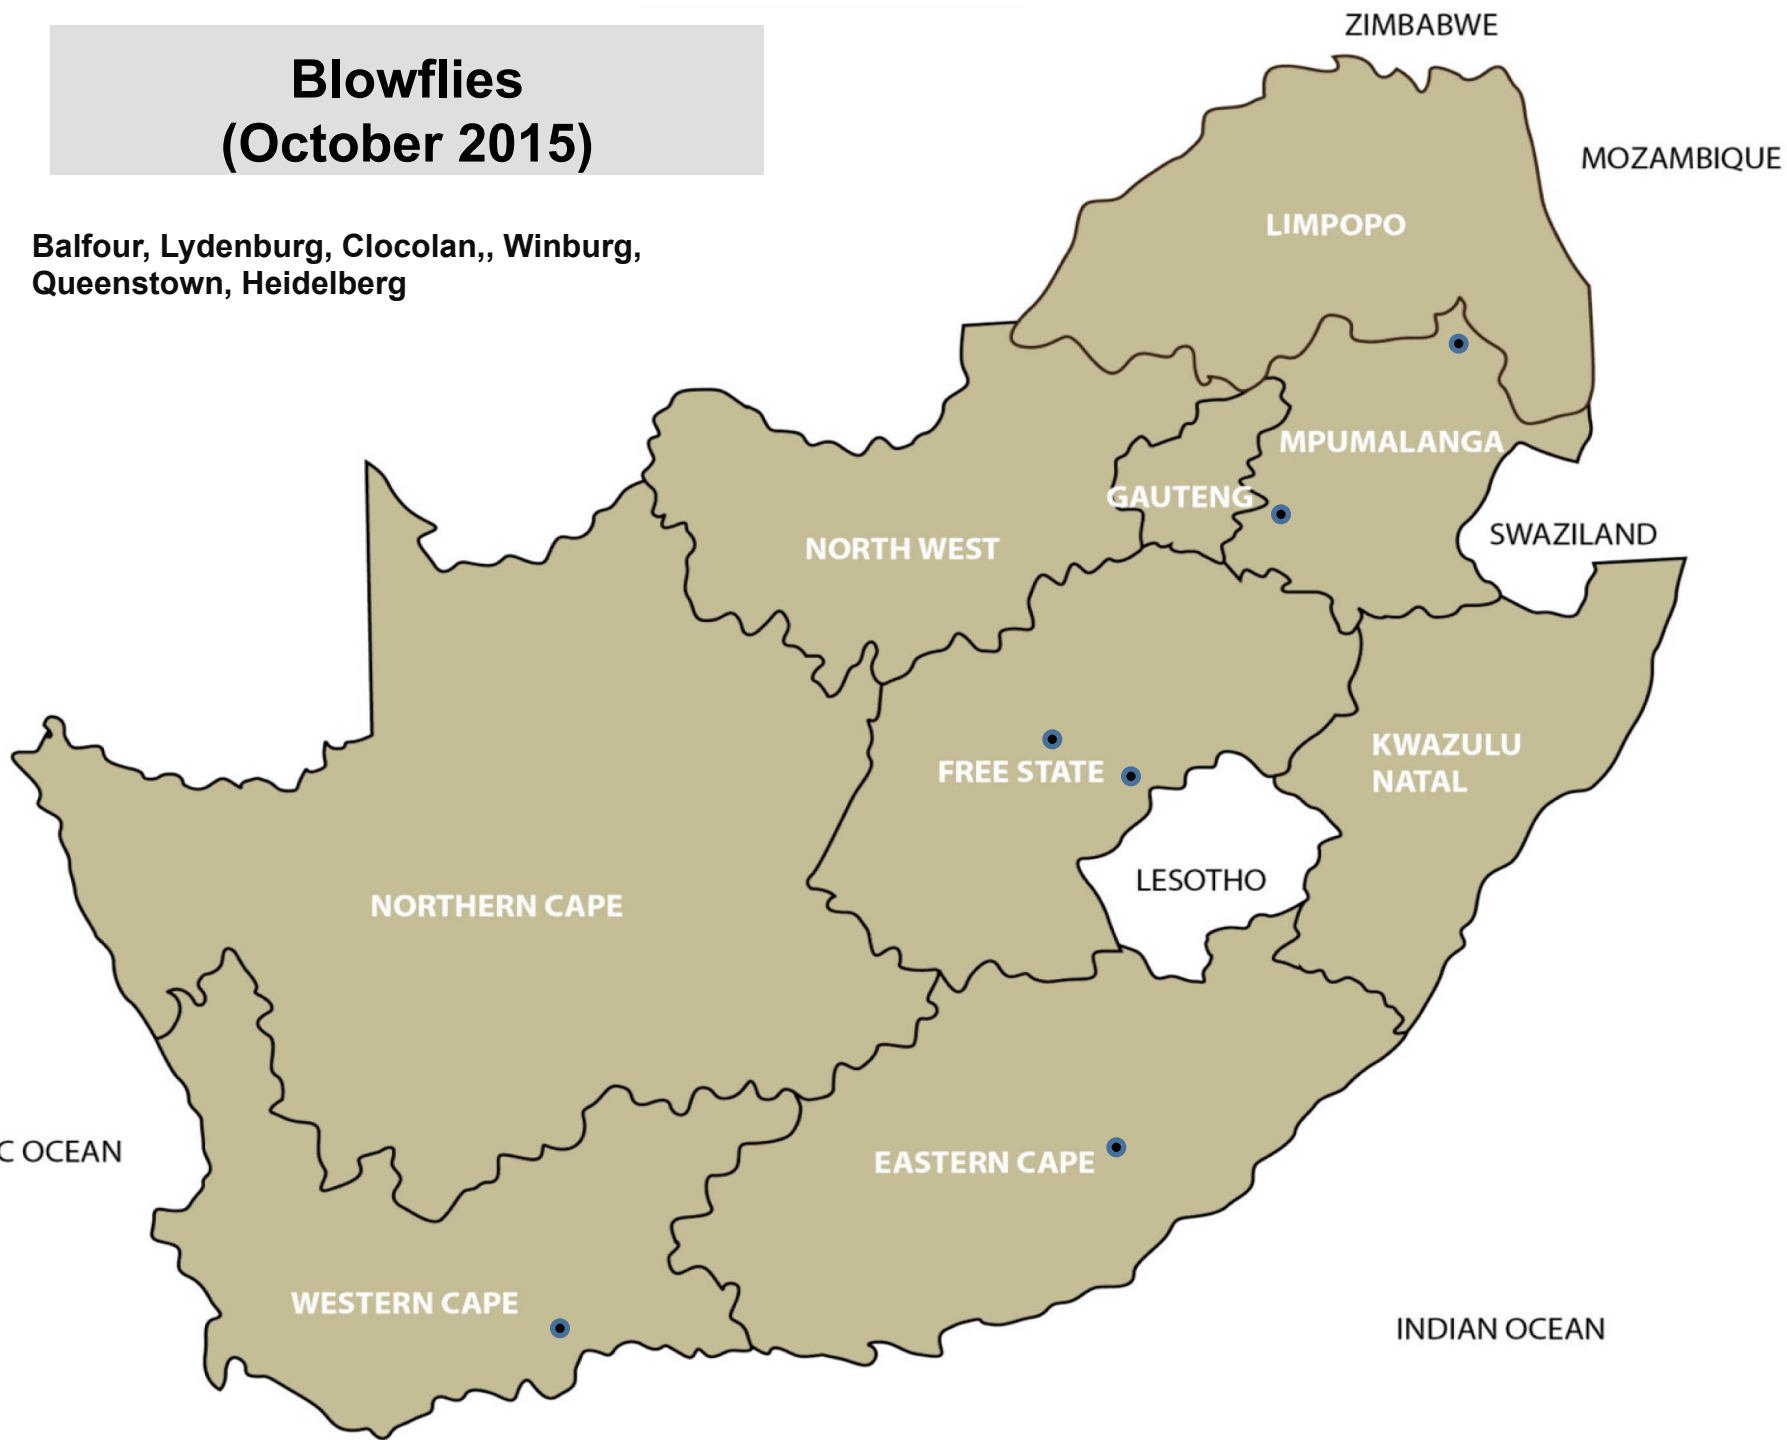

# Biting lice (Red lice) (October 2015)

Lydenburg, Bloemfontein, Harrismith,  
Hoopstad, Zastron, Newcastle, Graaff-  
Reinet

# Sucking lice (Blue lice) (October 2015)

Balfour, Standerton, Bloemfontein, Frankfort,  
Harrismith, Hoopstad, Memel

# Sheep scab (October 2015)

Balfour, Harrismith, Ladybrand / Excelsior, Reitz,  
Villiers, Aliwal North, Graaff-Reinet

# Screw-worm (October 2015)

Nelspruit, Mokopane, Mtubatuba, Port Alfred