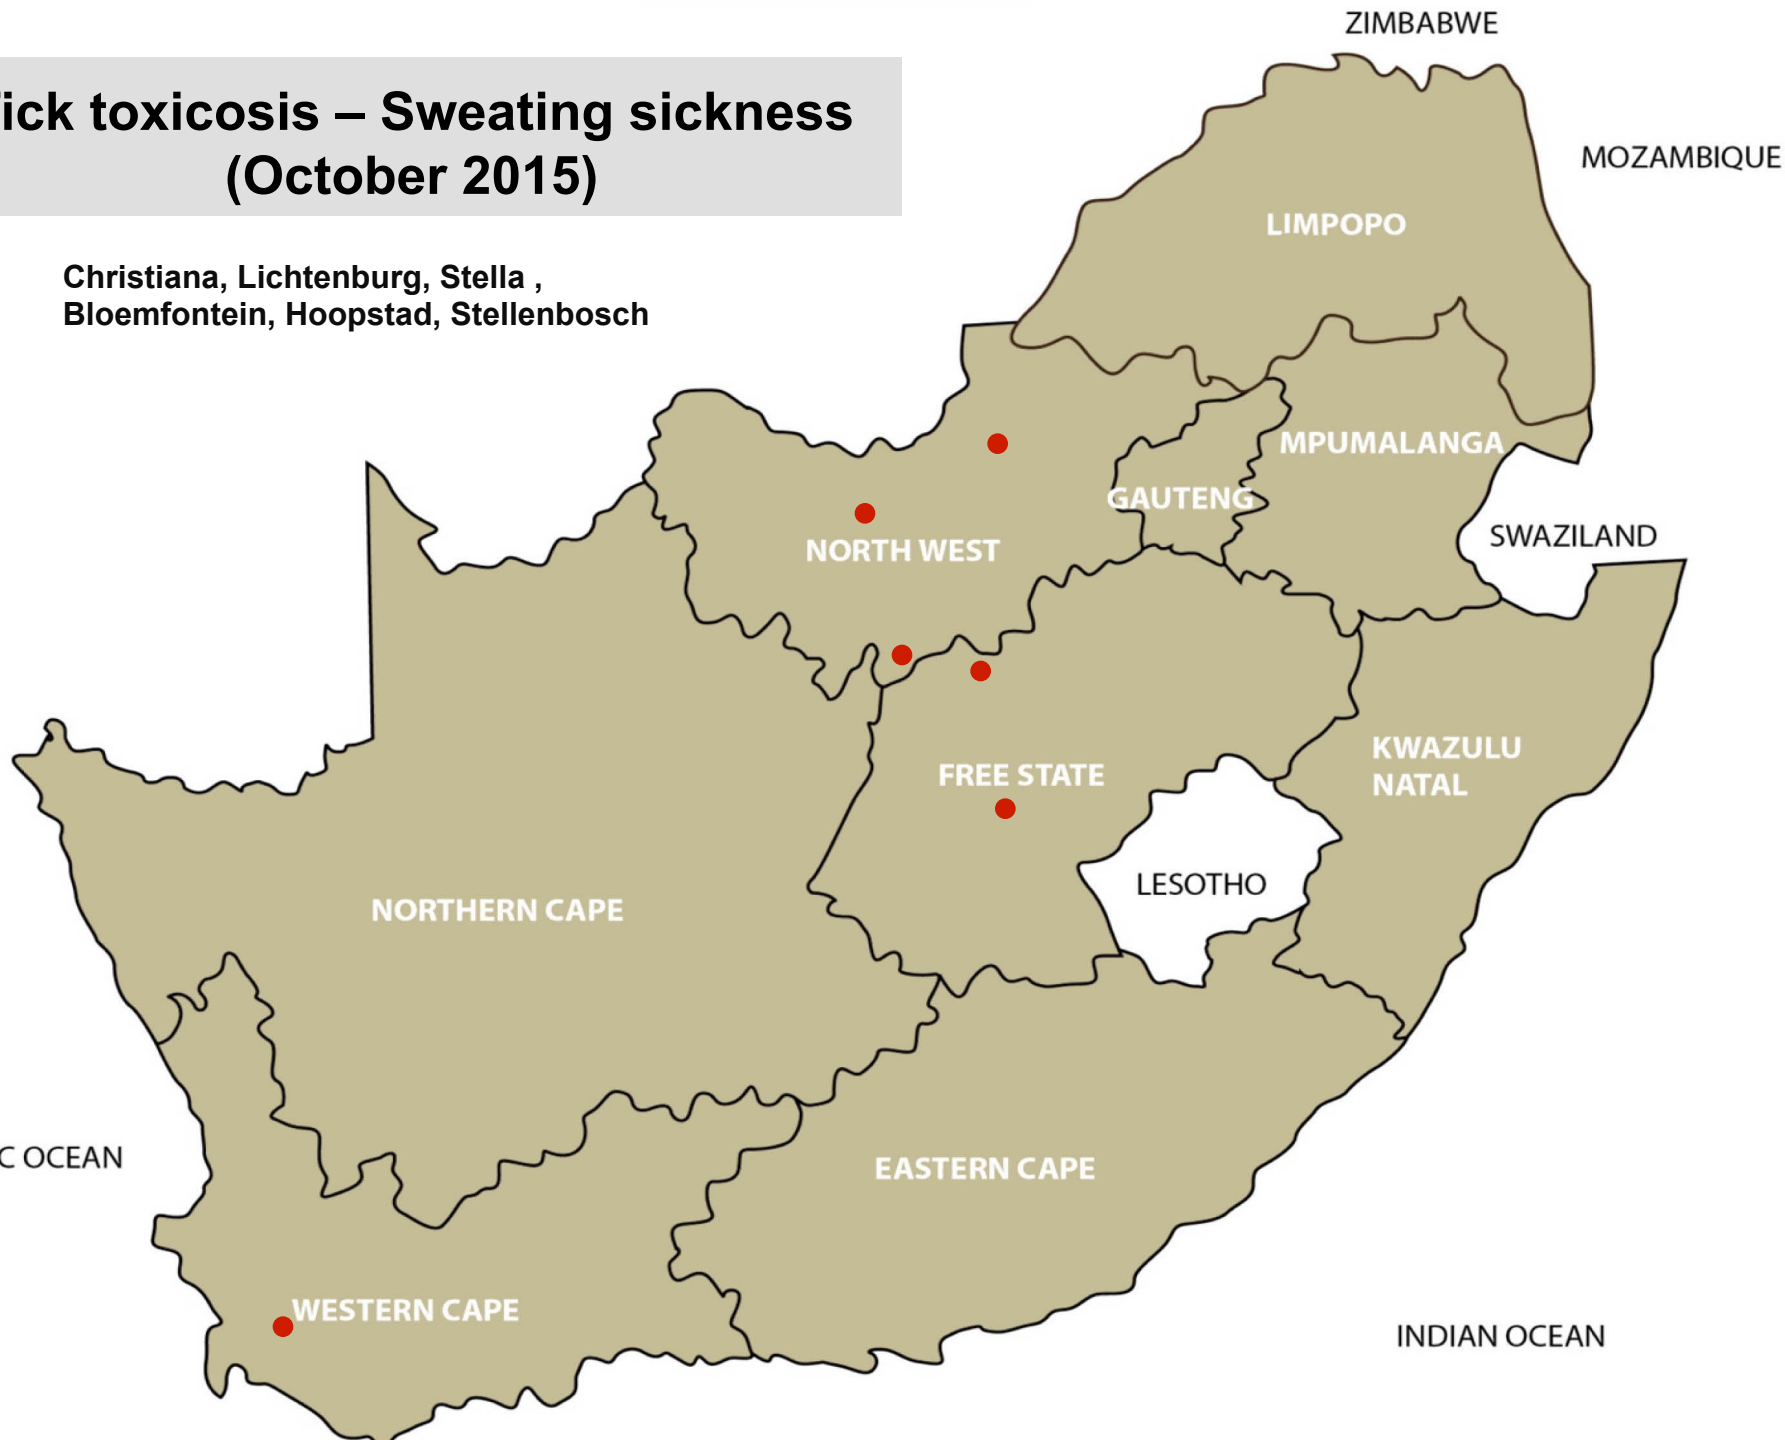

Tick toxicosis – Sweating sickness (October 2015)

Christiana, Lichtenburg, Stella,
Bloemfontein, Hoopstad, Stellenbosch