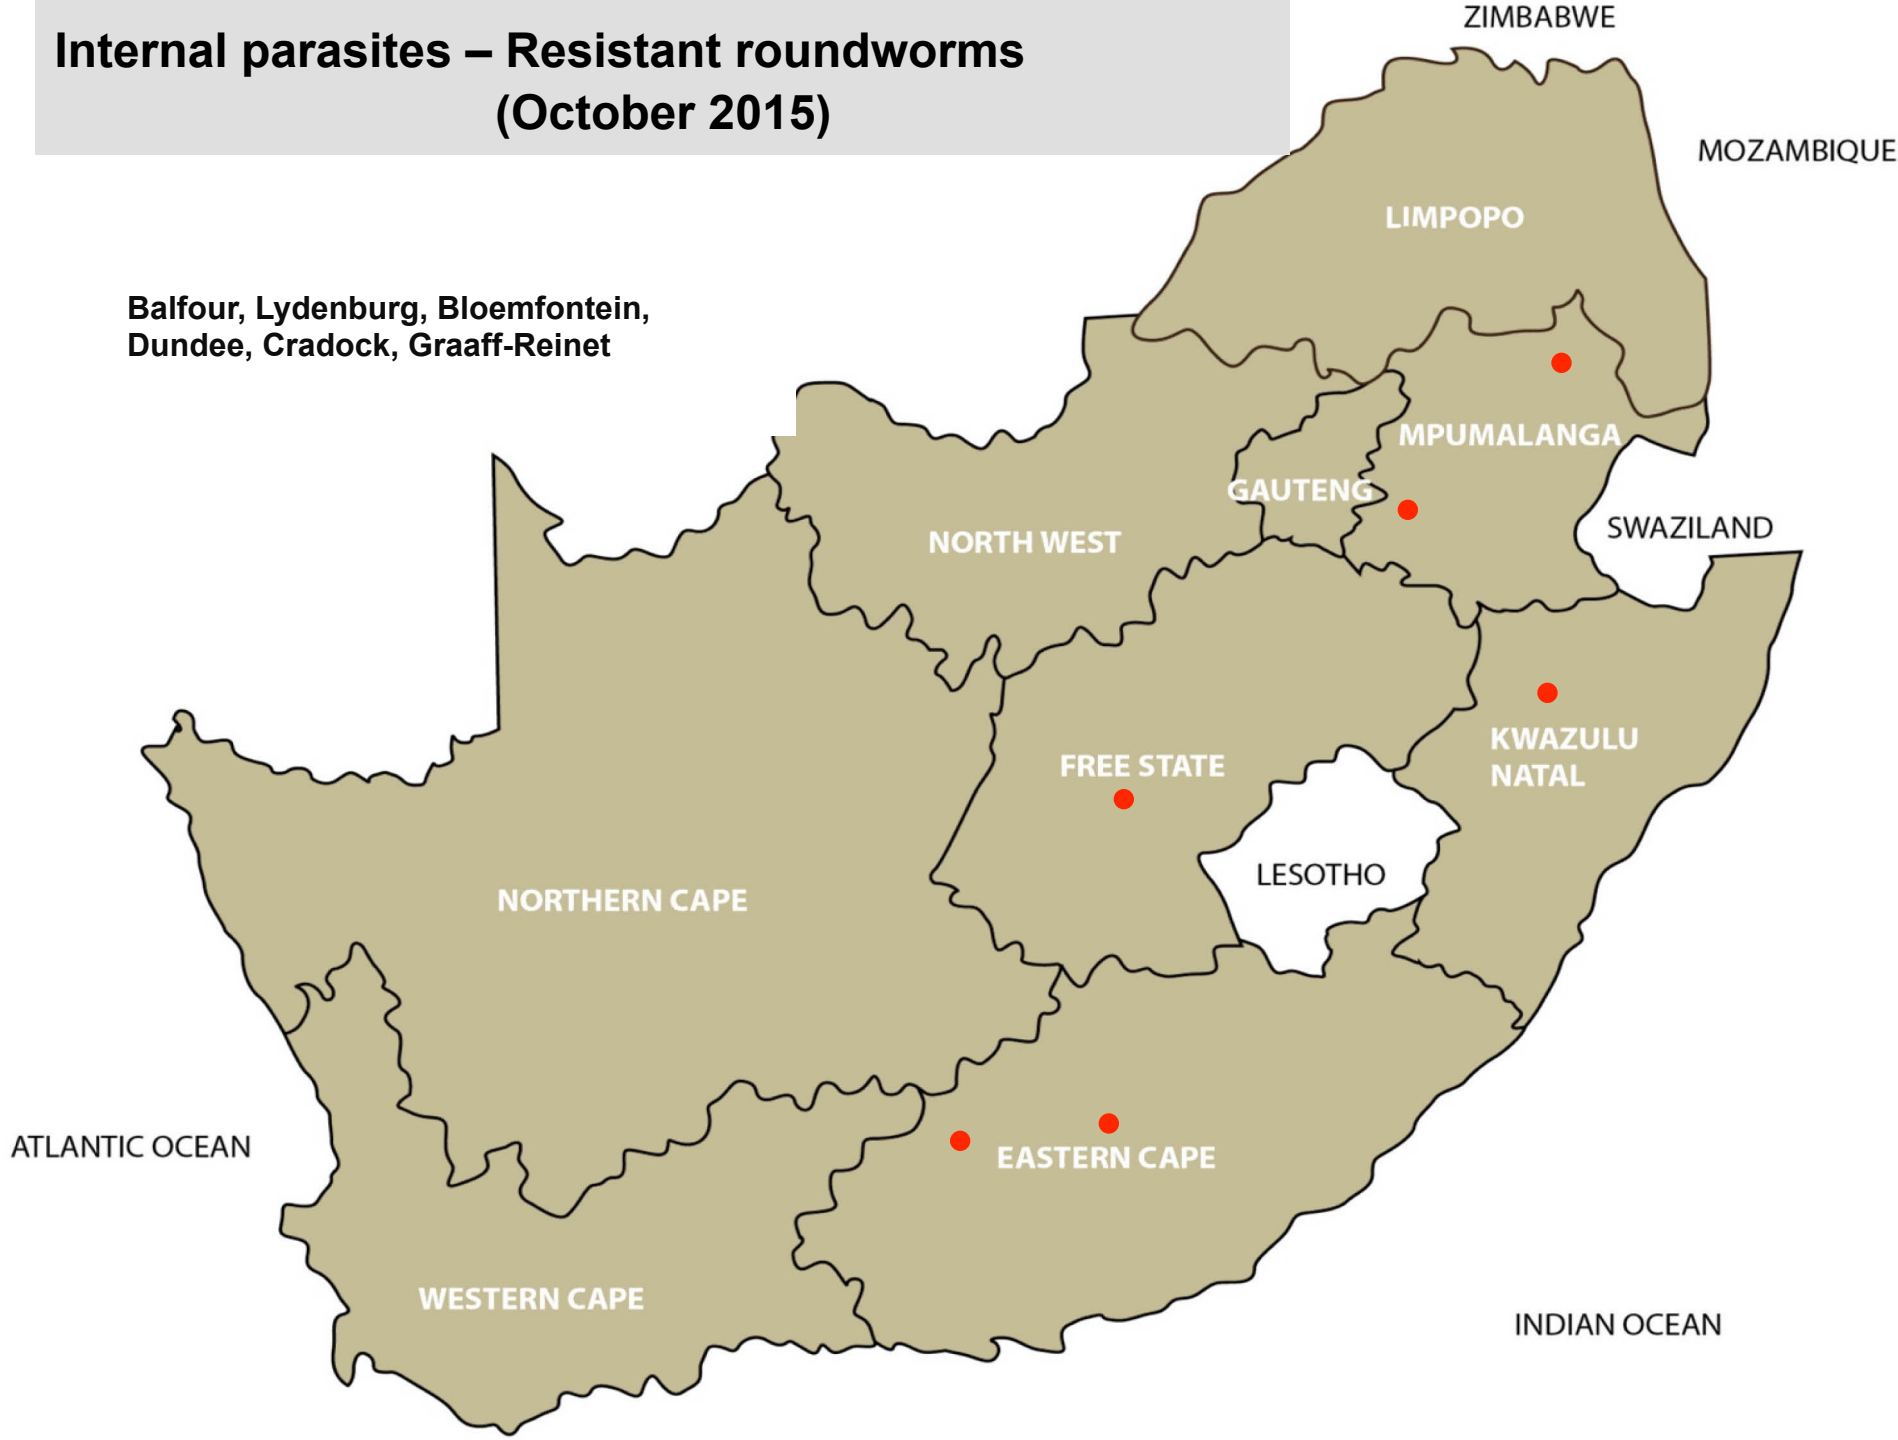

# Internal Parasites – Roundworms (October 2015)

Balfour, Ermelo, Lydenburg, Nelspruit, Volksrust, Bronkhorstspuit, Onderstepoort, Pretoria, Mokopane, Polokwane, Klerksdorp, Lichtenburg, Vryburg, Bethlehem, Bloemfontein, Clocolan, Frankfort, Harrismith, Ladybrand / Excelsior, Memel, Parys, Dundee, Eshowe, Estcourt, Howick, Kokstad, Mtubatuba, Pongola, Aliwal-Noord, Cradock, Graaff-Reinet, Humansdorp, Port Alfred, Queenstown, Uitenhage, Beaufort West, Caledon, George, Heidelberg, Oudtshoorn, Riversdale, Swellendam, Colesberg

# Internal parasites – Tapeworms (October 2015)

Middelburg, Nelspruit, Leeudoringstad,  
Lichtenburg, Bloemfontein, Hoopstad,  
Reitz, Wesselsbron, Kokstad, Newcastle,  
Aliwal North, Graaff-Reinet, Humansdorp,  
Middelburg, Port Alfred