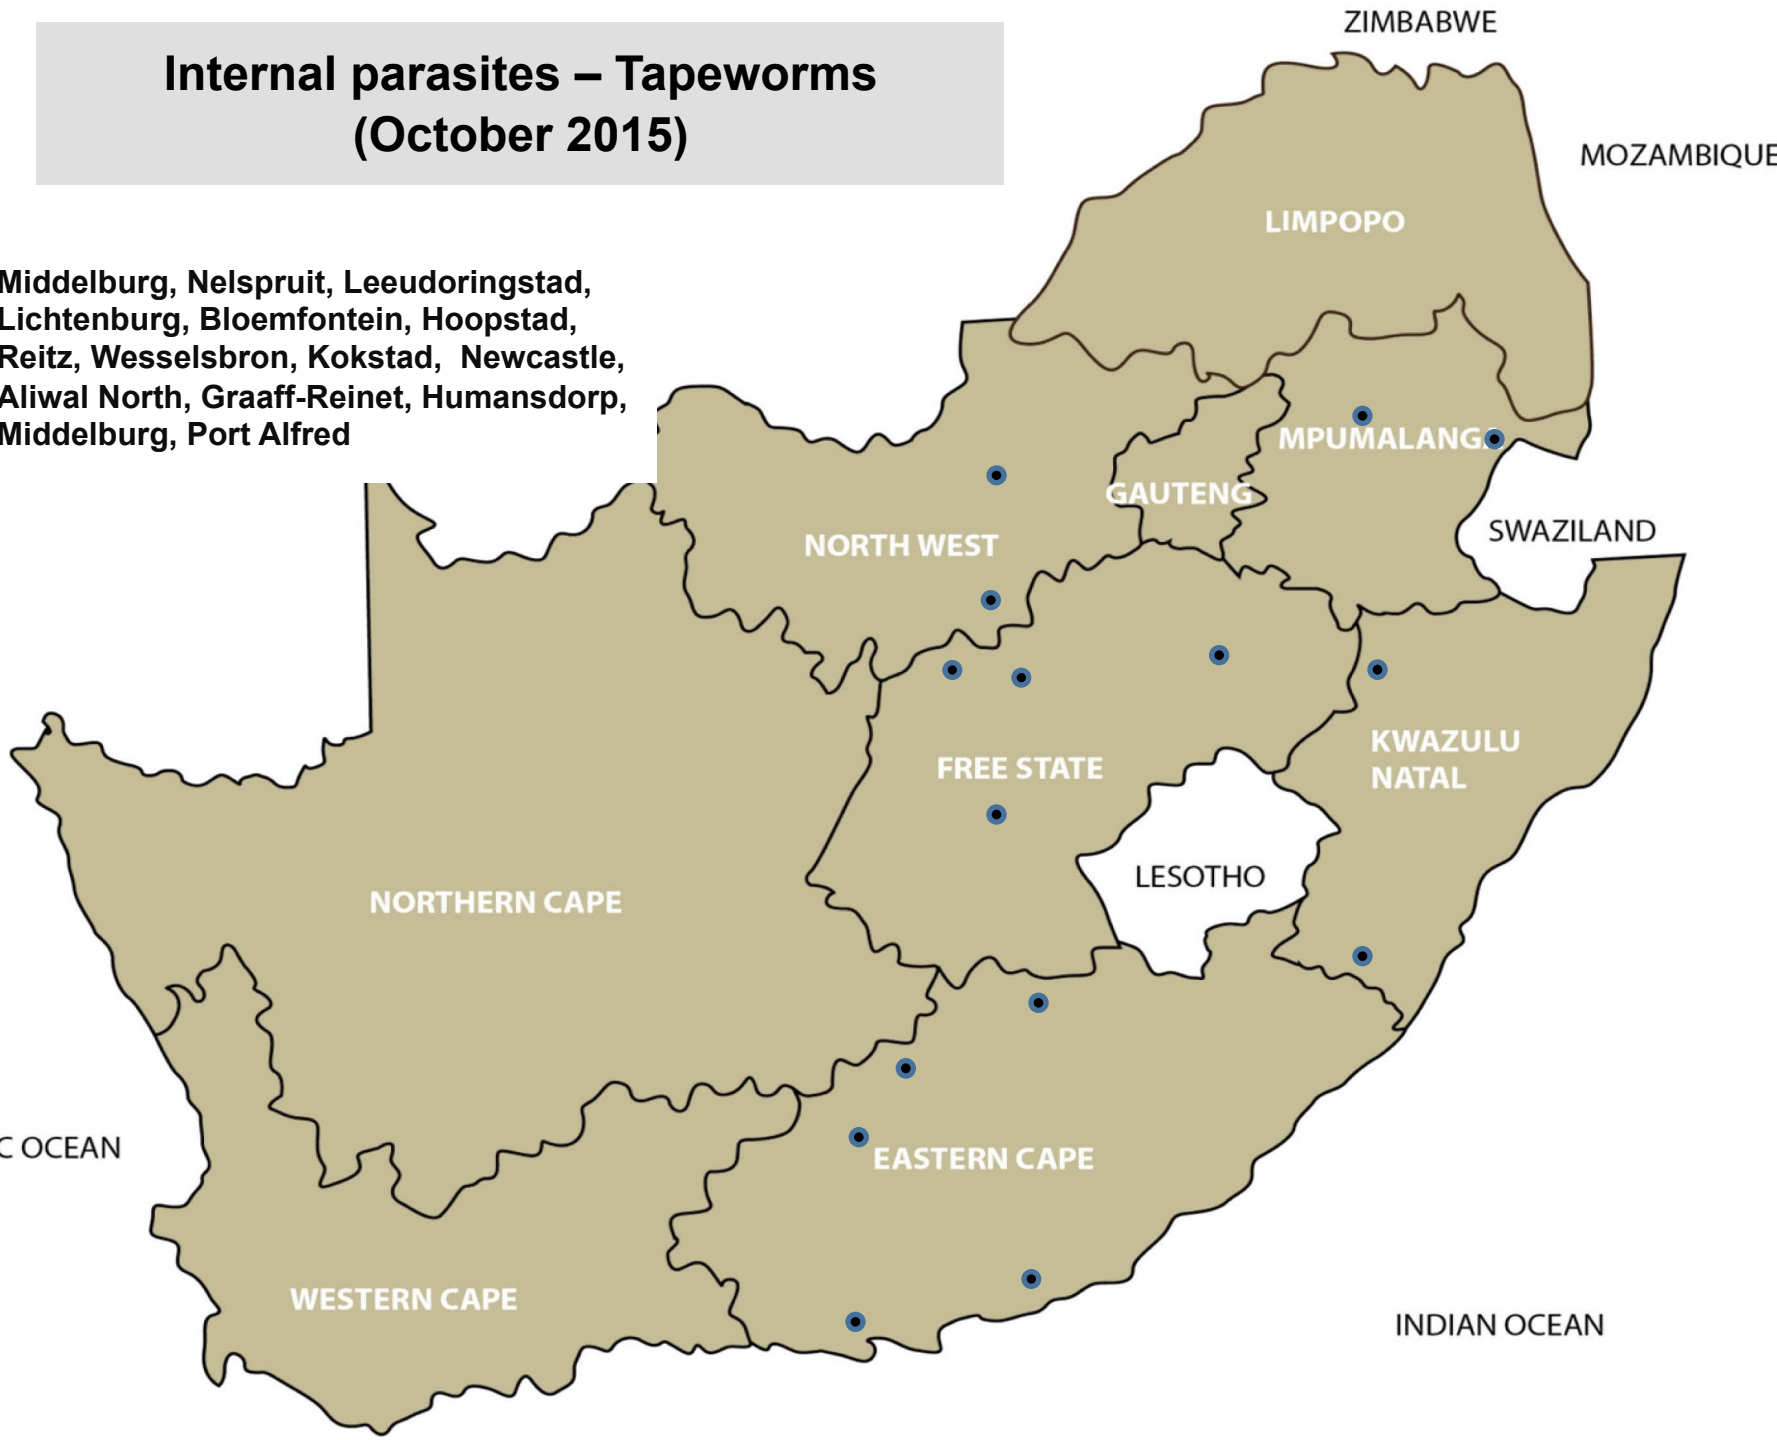

# Internal Parasites – Roundworms (October 2015)

Balfour, Ermelo, Lydenburg, Nelspruit, Volksrust, Bronkhorstspuit, Onderstepoort, Pretoria, Mokopane, Polokwane, Klerksdorp, Lichtenburg, Vryburg, Bethlehem, Bloemfontein, Clocolan, Frankfort, Harrismith, Ladybrand / Excelsior, Memel, Parys, Dundee, Eshowe, Estcourt, Howick, Kokstad, Mtubatuba, Pongola, Aliwal-Noord, Cradock, Graaff-Reinet, Humansdorp, Port Alfred, Queenstown, Uitenhage, Beaufort West, Caledon, George, Heidelberg, Oudtshoorn, Riversdale, Swellendam, Colesberg

# Internal parasites – Resistant roundworms (October 2015)

Balfour, Lydenburg, Bloemfontein,  
Dundee, Cradock, Graaff-Reinet

# Internal parasites – Tapeworms (October 2015)

Middelburg, Nelspruit, Leeudoringstad,  
Lichtenburg, Bloemfontein, Hoopstad,  
Reitz, Wesselsbron, Kokstad, Newcastle,  
Aliwal North, Graaff-Reinet, Humansdorp,  
Middelburg, Port Alfred

**Internal parasites – Tapeworms  
Cysticercosis (measles)  
(October 2015)**

Bethal, Ermelo, Nelspruit, Brits,  
Hertzogville, Ladybrand /Excelsior,  
Reitz, Wesselsbron, Pietermaritzburg