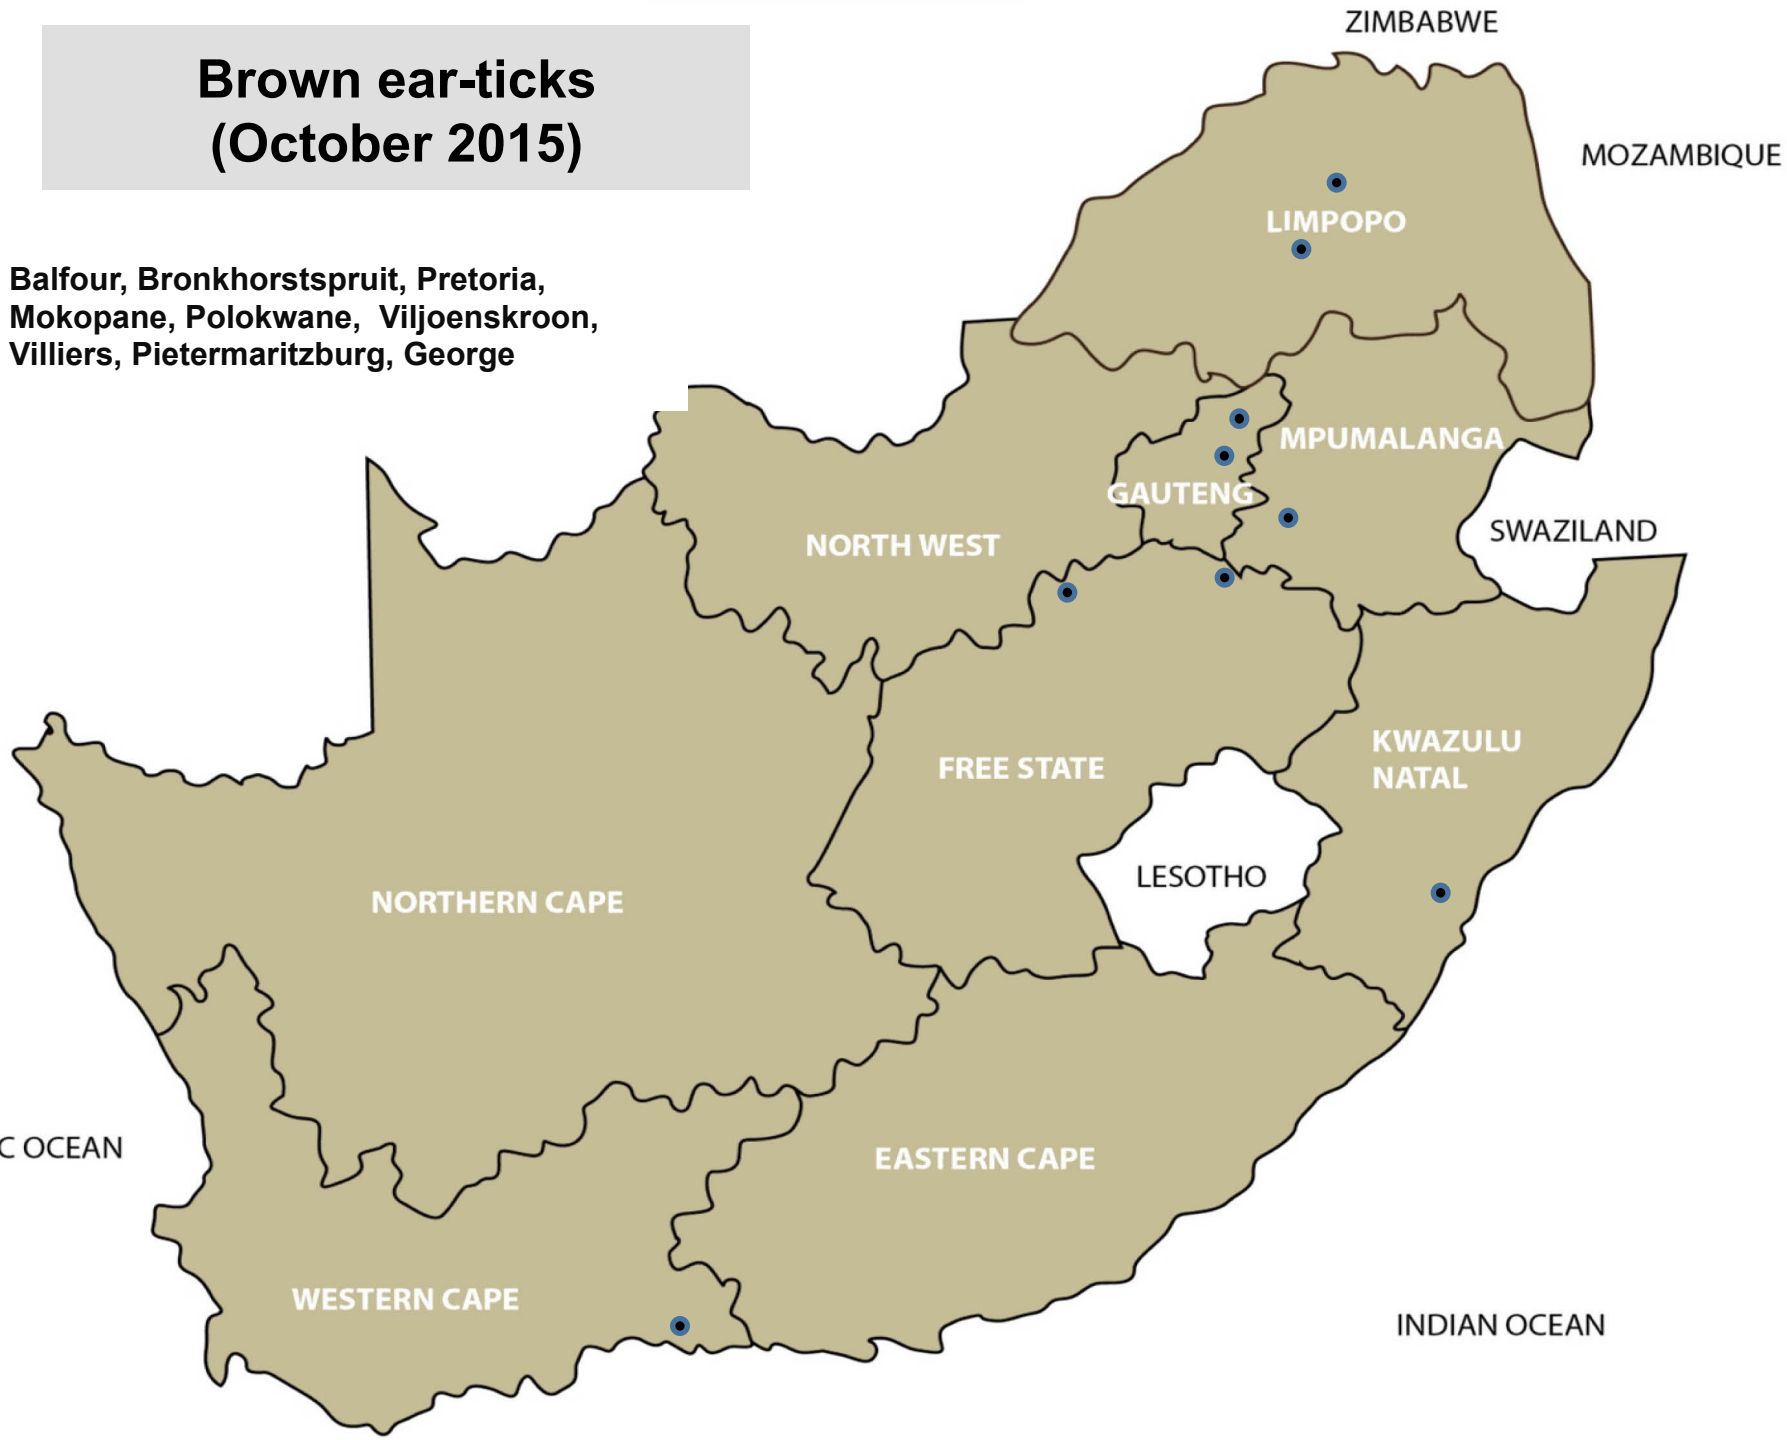

# Internal parasites – Tapeworms (October 2015)

Middelburg, Nelspruit, Leeudoringstad,  
Lichtenburg, Bloemfontein, Hoopstad,  
Reitz, Wesselsbron, Kokstad, Newcastle,  
Aliwal North, Graaff-Reinet, Humansdorp,  
Middelburg, Port Alfred

# Blue ticks (October 2015)

Bethal, Ermelo, Grootvlei, Middelburg, Nelspruit, Standerton, Volksrust, Bapsfontein, Pretoria, Makhado, Mokopane, Polokwane, Klerksdorp, Lichtenburg, Stella, Bethlehem, Clocolan, Frankfort, Harrismith, Hoopstad, Kroonstad, Ladybrand/Excelsior, Memel, Winburg, Zastron, Bergville, Dundee, Howick, Ingogo, Kokstad, Mtubatuba, Pietermaritzburg, Underberg, Vryheid, Alexandria, Aliwal North, Graaff-Reinet, Caledon, George, Heidelberg

# Bont ticks (October 2015)

Lydenburg, Nelspruit, Bronkhorstspuit, Pretoria, Machado, Mokopane, Polokwane, Klerksdorp, Lichtenburg, Stella, Bergville, Dundee, Eshowe, Mtubatuba, Pietermaritzburg, Pongola, Uitenhage

# Brown ear-ticks (October 2015)

Balfour, Bronkhorstspuit, Pretoria,  
Mokopane, Polokwane, Viljoenskroon,  
Villiers, Pietermaritzburg, George