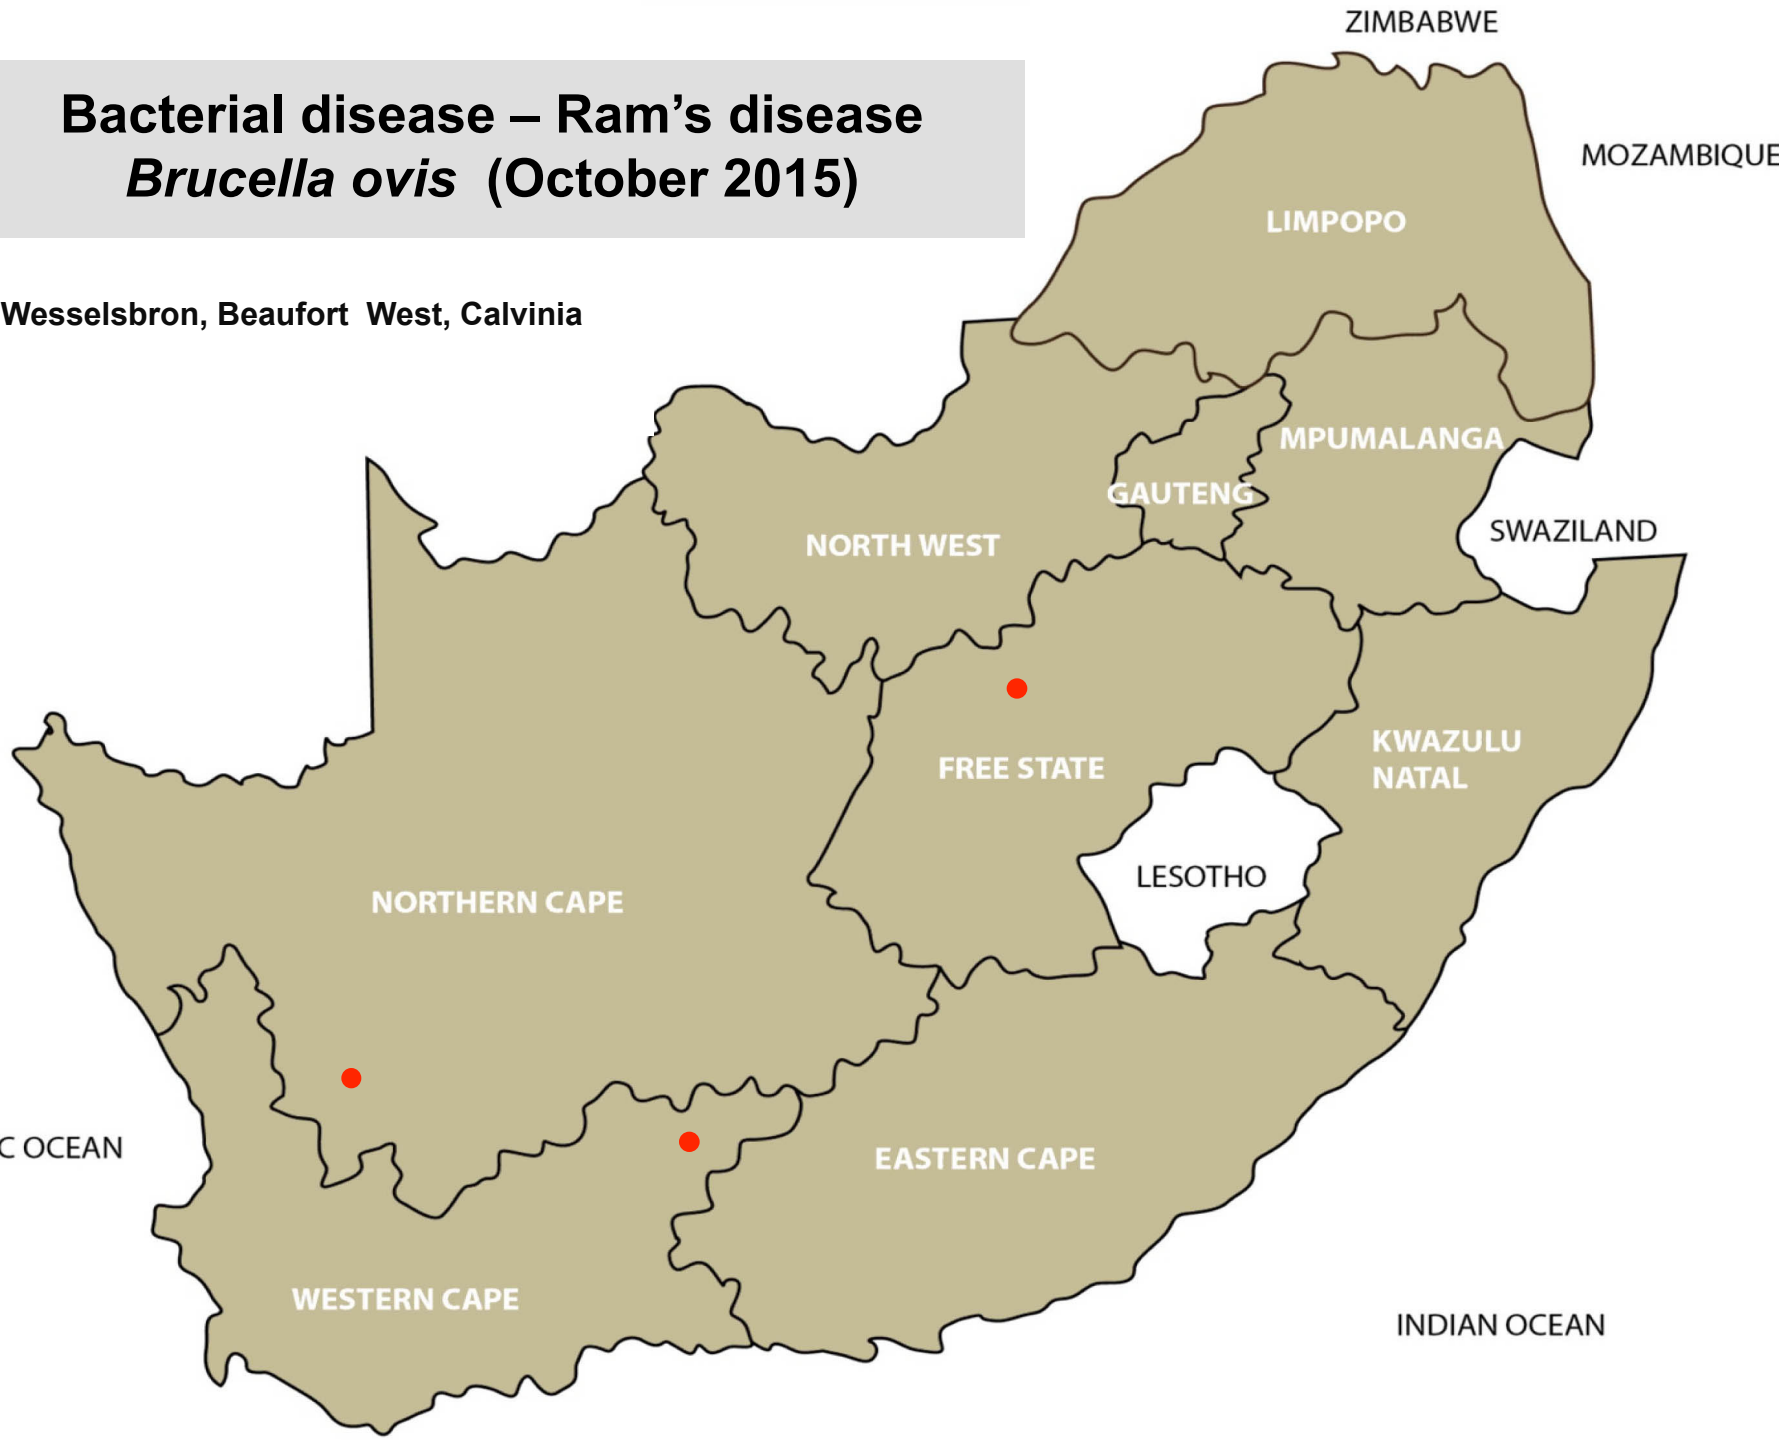

# Bacterial disease – Bovine Brucellosis (October 2015)

Bethal, Grootvlei, Standerton, Makhado, Mokopane, Polokwane, Brits, Christiana, Klerksdorp, Leeudoringstad, Lichtenburg, Vryburg, Bloemfontein, Bothaville, Clocolan, Ficksburg, Frankfort, Harrismith, Hertzogville, Hoopstad, Parys, Viljoenskroon, Villiers, Vrede, Kokstad, Kimberley

## *Brucella ovis* (October 2015)

Wesselsbron, Beaufort West, Calvinia