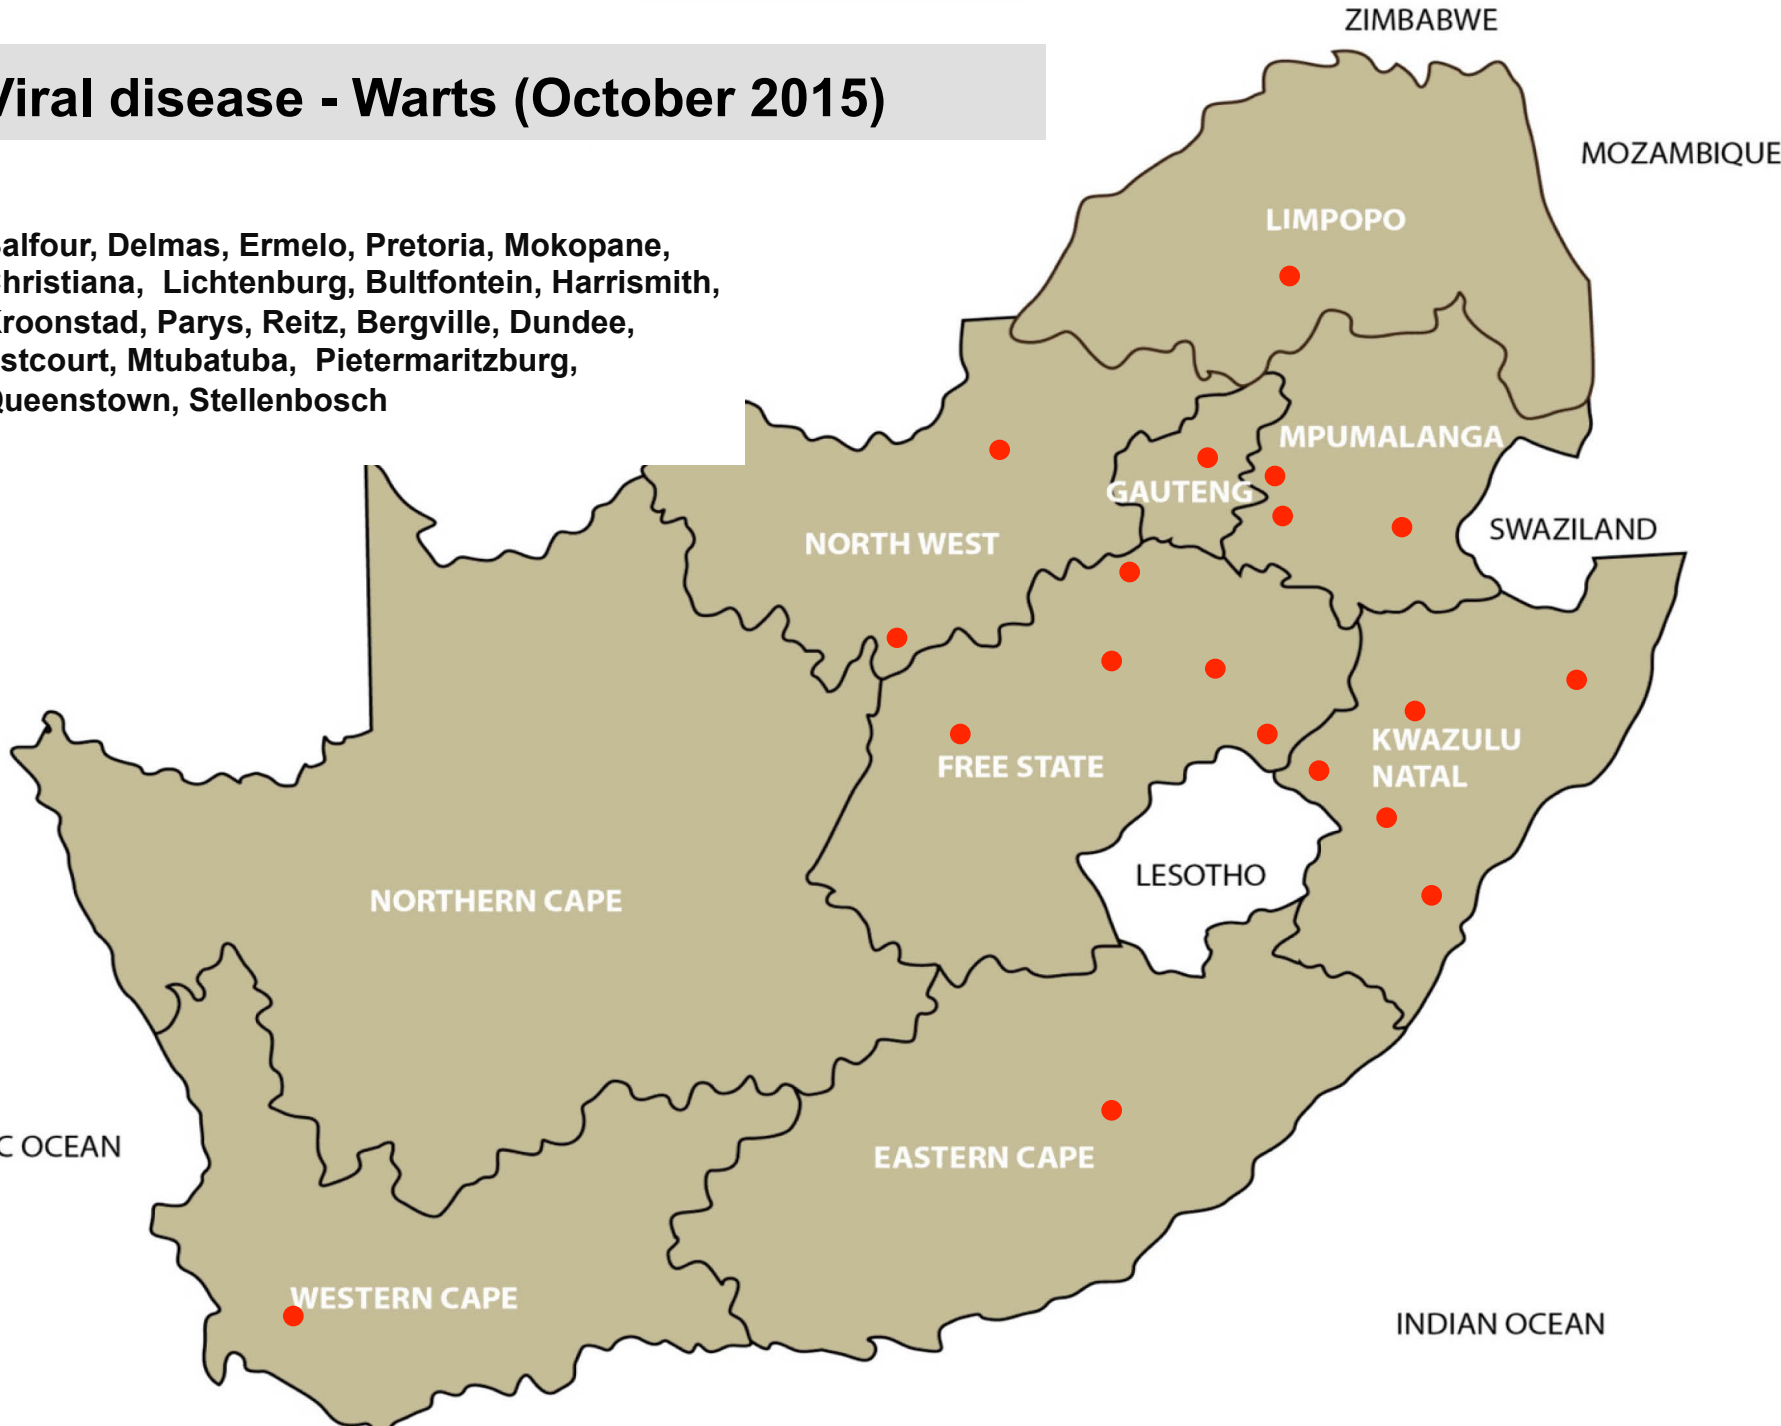

# Viral disease Infectious bovine rhinotracheitis (IBR) (October 2015)

Lichtenburg, Bothaville, Dundee, Howick,  
Jeffreys Bay

**Viral disease**  
**Bovine viral diarrhoea (BVD)**  
**October 2015**

Dundee, Queenstown

# Viral disease – Enzootic bovine leucosis (October 2015)

Ermelo, Kroonstad, Heidelberg, Riversdale

# Viral disease - Warts (October 2015)

Balfour, Delmas, Ermelo, Pretoria, Mokopane, Christiana, Lichtenburg, Bultfontein, Harrismith, Kroonstad, Parys, Reitz, Bergville, Dundee, Estcourt, Mtubatuba, Pietermaritzburg, Queenstown, Stellenbosch

# Viral disease – Orf (October 2015)

Bronkhorstspuit, Makhado, Brits,  
Christiana, Klerksdorp,  
Leeudoringstad, Lichtenburg,  
Kroonstad, Dundee, Estcourt,,  
Mtubatuba, Graaff-Reinet, Uitenhage,  
Oudtshoorn