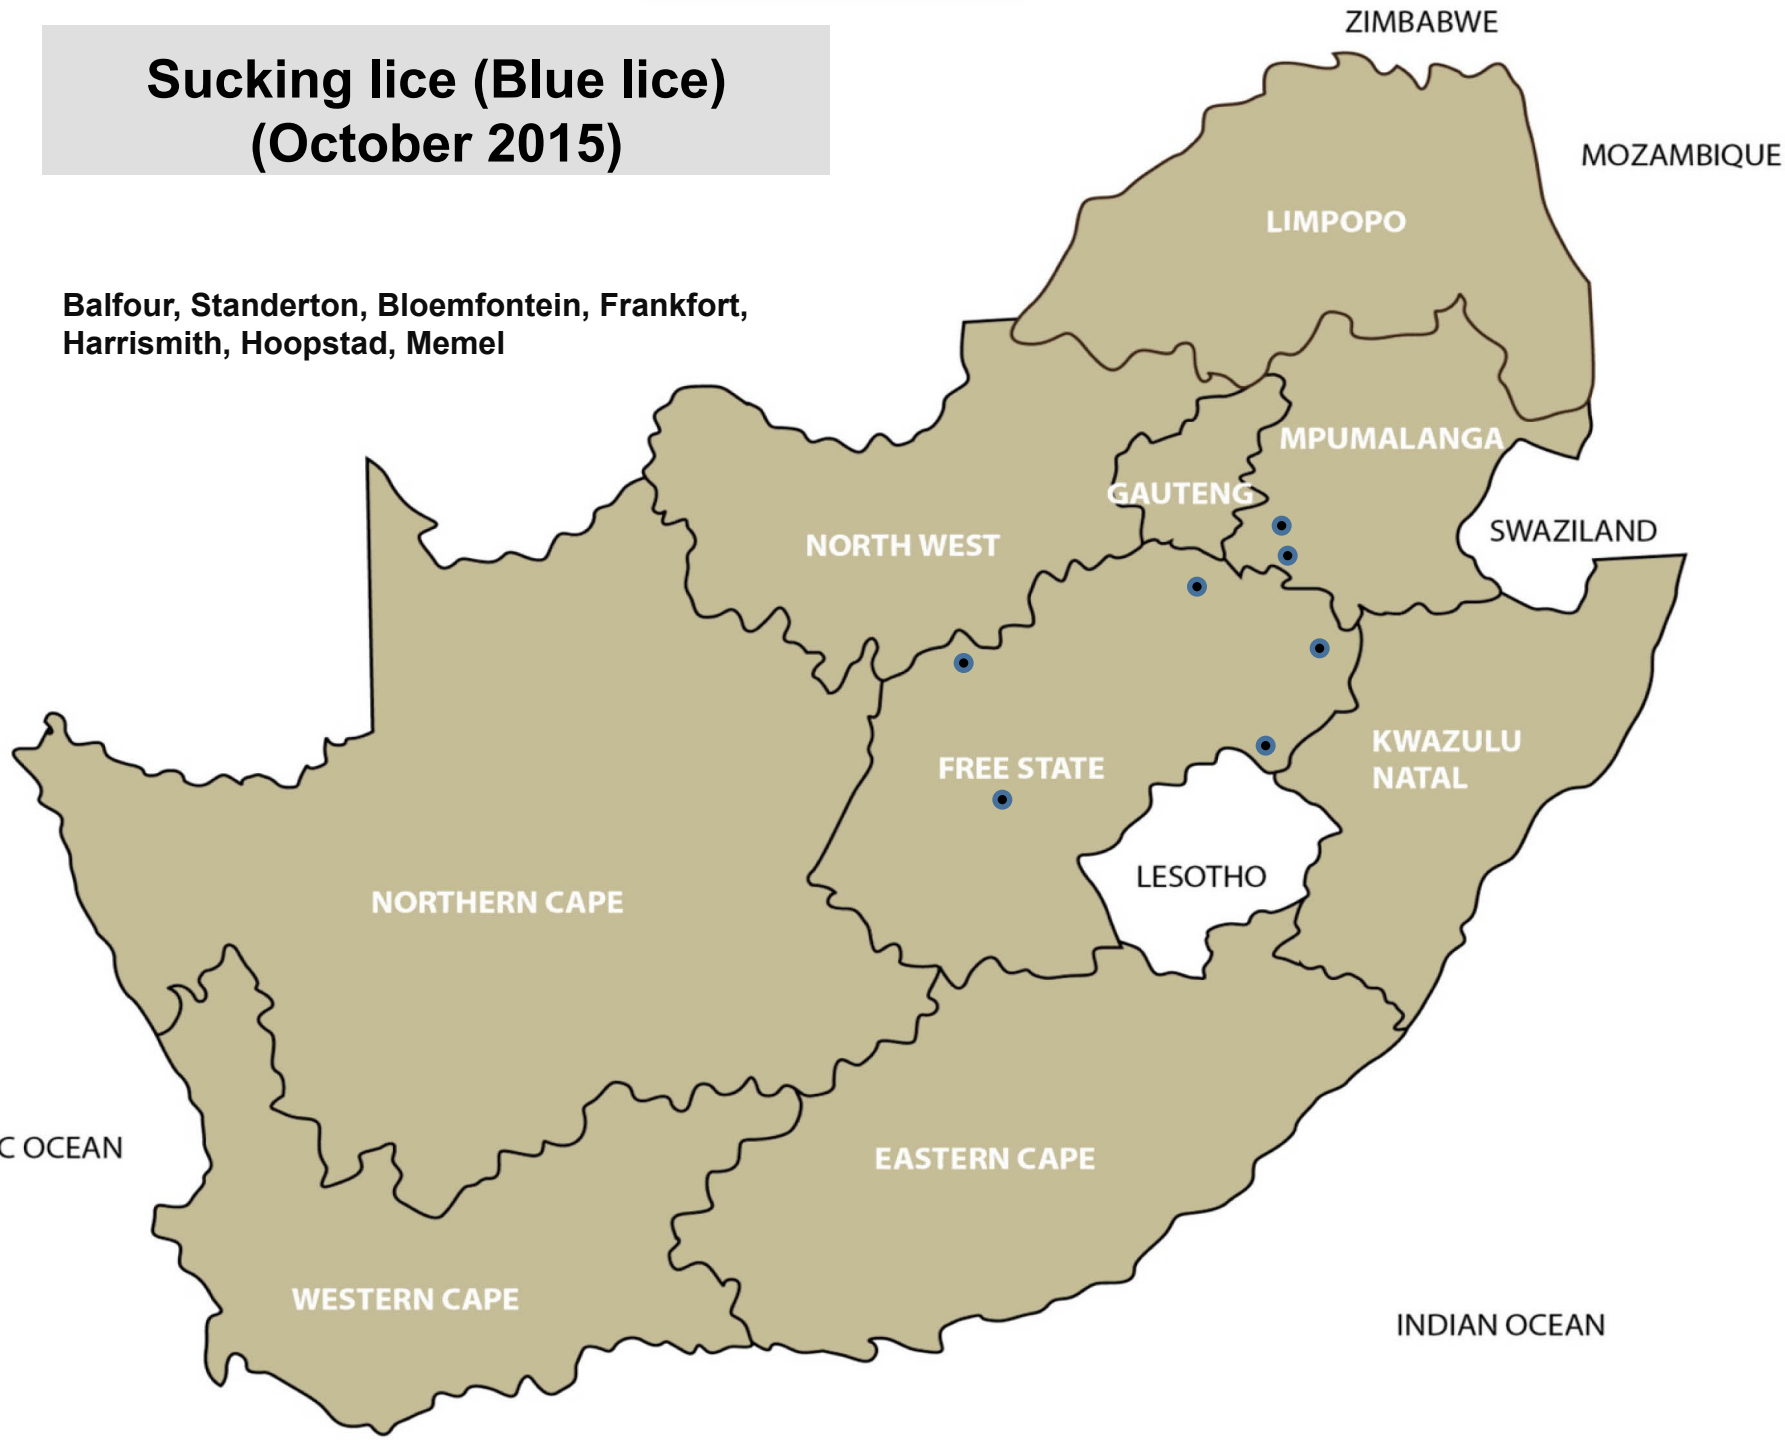

# Biting lice (Red lice) (October 2015)

Lydenburg, Bloemfontein, Harrismith,  
Hoopstad, Zastron, Newcastle, Graaff-  
Reinet

# Sucking lice (Blue lice) (October 2015)

Balfour, Standerton, Bloemfontein, Frankfort,  
Harrismith, Hoopstad, Memel

# Sheep scab (October 2015)

Balfour, Harrismith, Ladybrand / Excelsior, Reitz,  
Villiers, Aliwal North, Graaff-Reinet

# Screw-worm (October 2015)

Nelspruit, Mokopane, Mtubatuba, Port Alfred