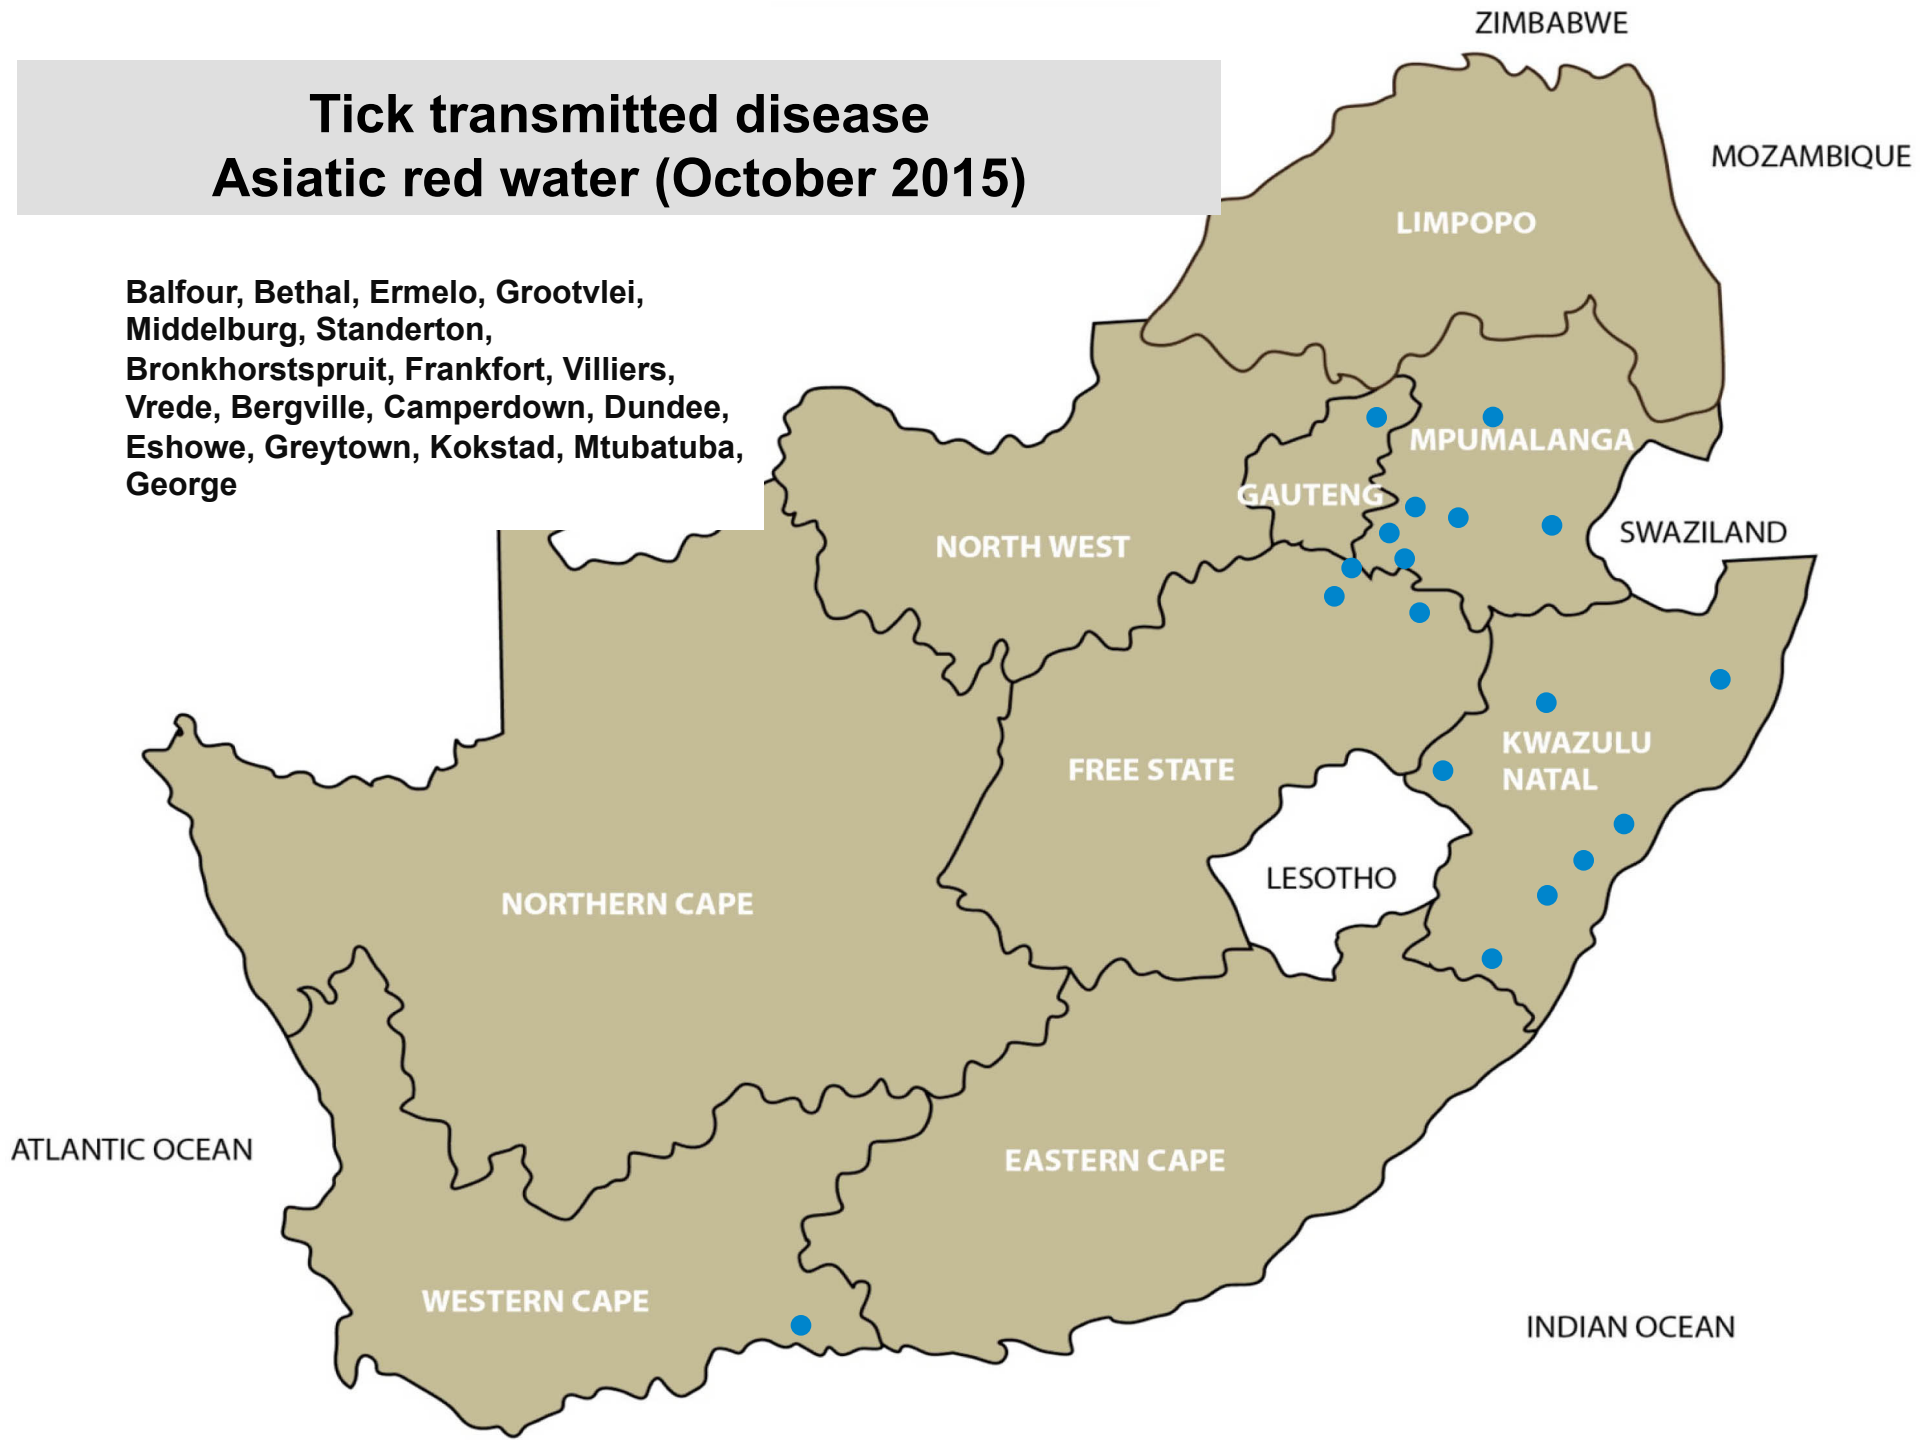

# Nasal bot larvae (October 2015)

Leeudoringstad, Reitz, Villiers,  
Wesselsbron, Eshowe, Mtubatuba

# Coccidiosis (October 2015)

Bethal, Middelburg, Onderstepoort, Pretoria, Lichtenburg, Harrismith, Kroonstad, Ladybrand/Excelsior, Villiers, Dundee, Mooi River, Mtubatuba, Pongola, Graaff-Reinet, Queenstown, Oudtshoorn, Riversdale, Kathu

# Tick transmitted disease African red water (October 2015)

Ermelo, Grootvlei, Nelspruit, Bapsfontein, Makhado, Frankfort, Villiers, Vrede, Bergville, Dundee, Eshowe, Estcourt, Howick, Kokstad, Mtubatuba, Pietermaritzburg, Underberg, Vryheid, Alexandria, Kareedouw, Port Alfred, George, Heidelberg, Riversdale

# Tick transmitted disease Asiatic red water (October 2015)

Balfour, Bethal, Ermelo, Grootvlei, Middelburg, Standerton, Bronkhorstspuit, Frankfort, Villiers, Vrede, Bergville, Camperdown, Dundee, Eshowe, Greytown, Kokstad, Mtubatuba, George