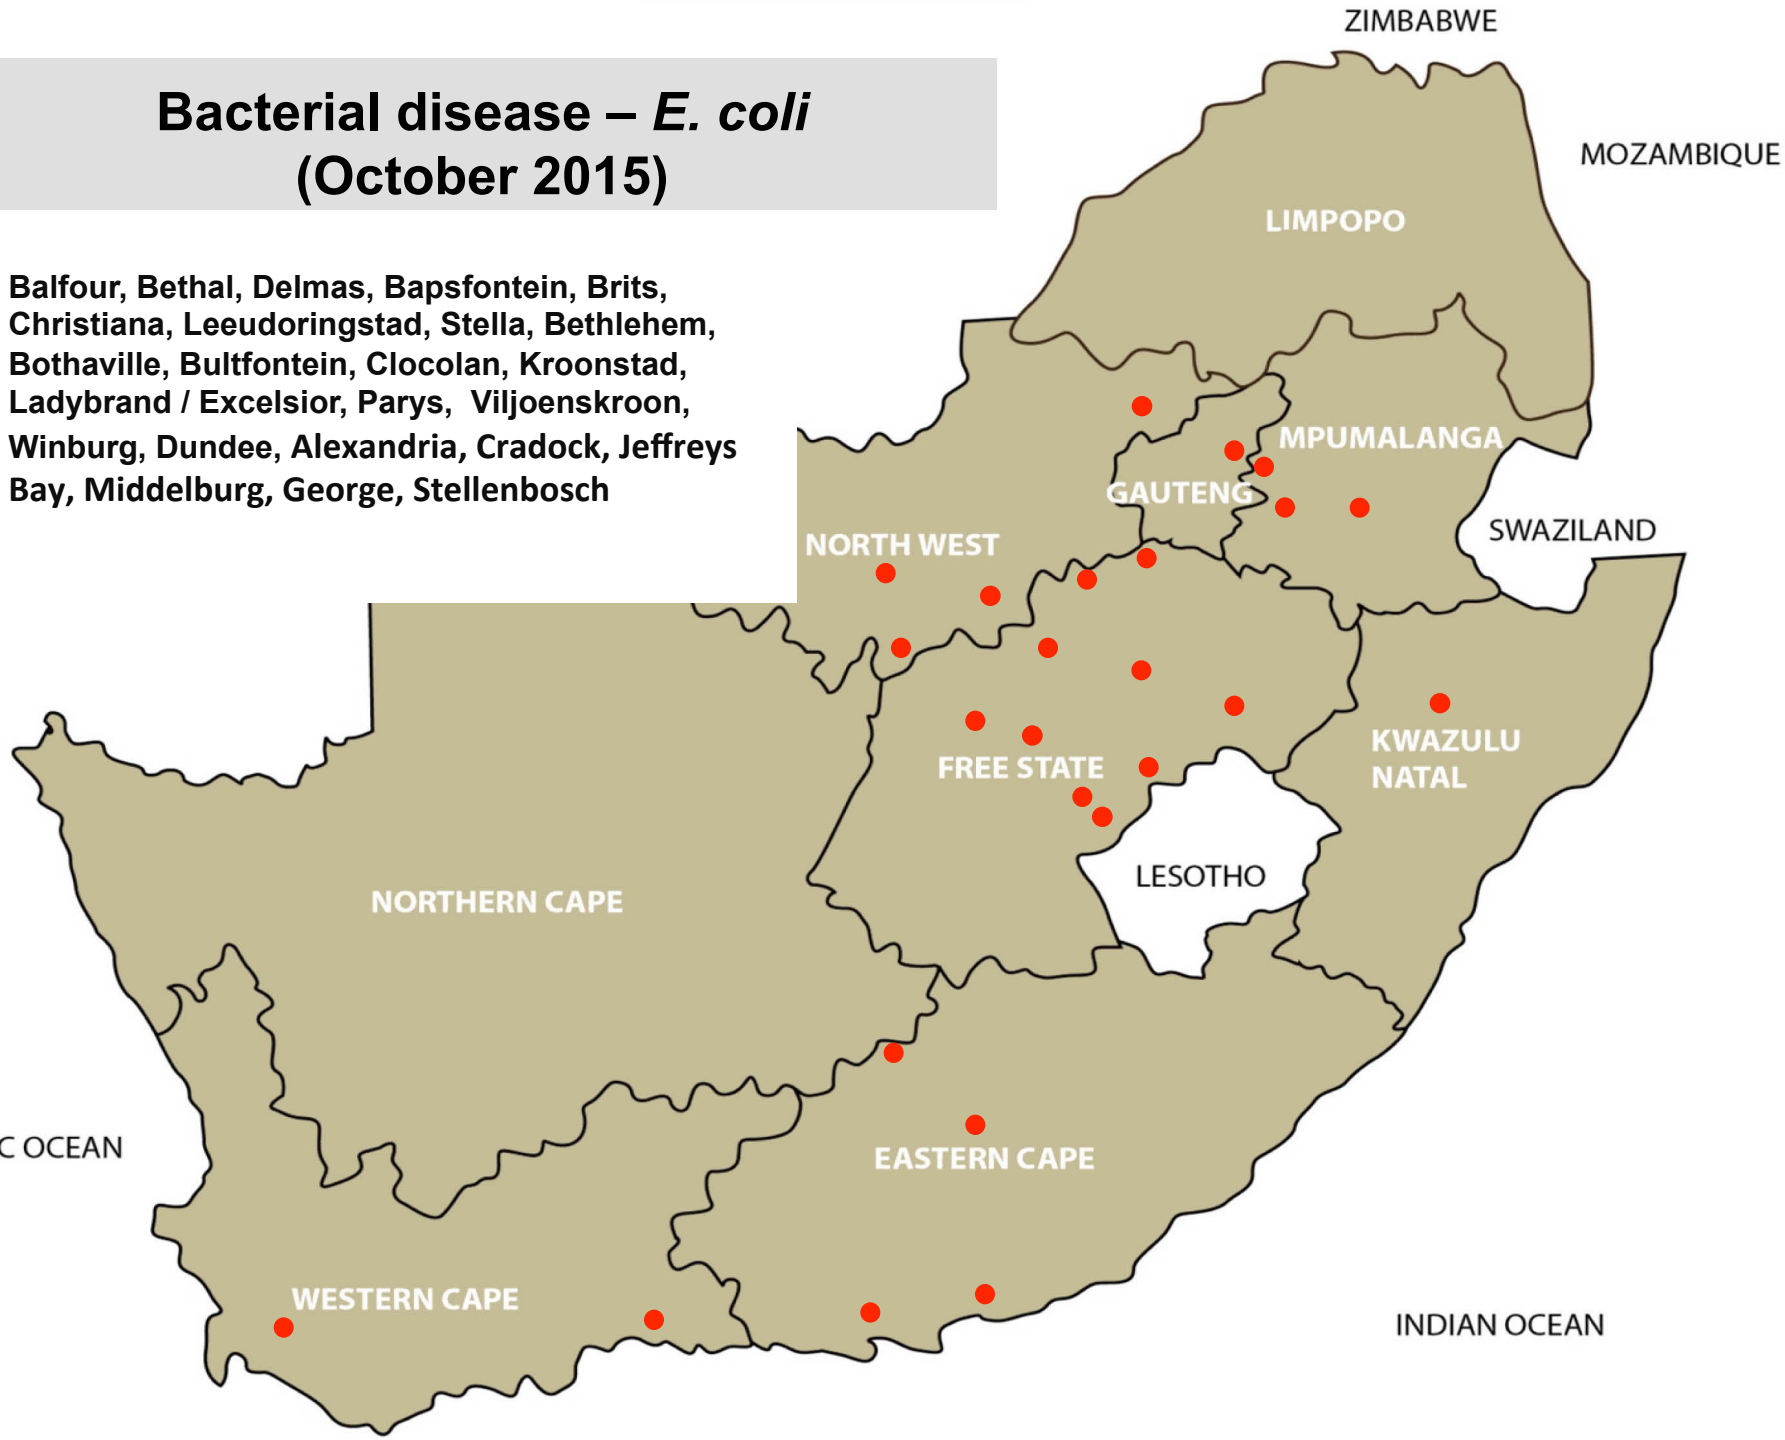

Bacterial disease – *E. coli* (October 2015)

Balfour, Bethal, Delmas, Bapsfontein, Brits, Christiana, Leeudoringstad, Stella, Bethlehem, Bothaville, Bultfontein, Clocolan, Kroonstad, Ladybrand / Excelsior, Parys, Viljoenskroon, Winburg, Dundee, Alexandria, Cradock, Jeffreys Bay, Middelburg, George, Stellenbosch