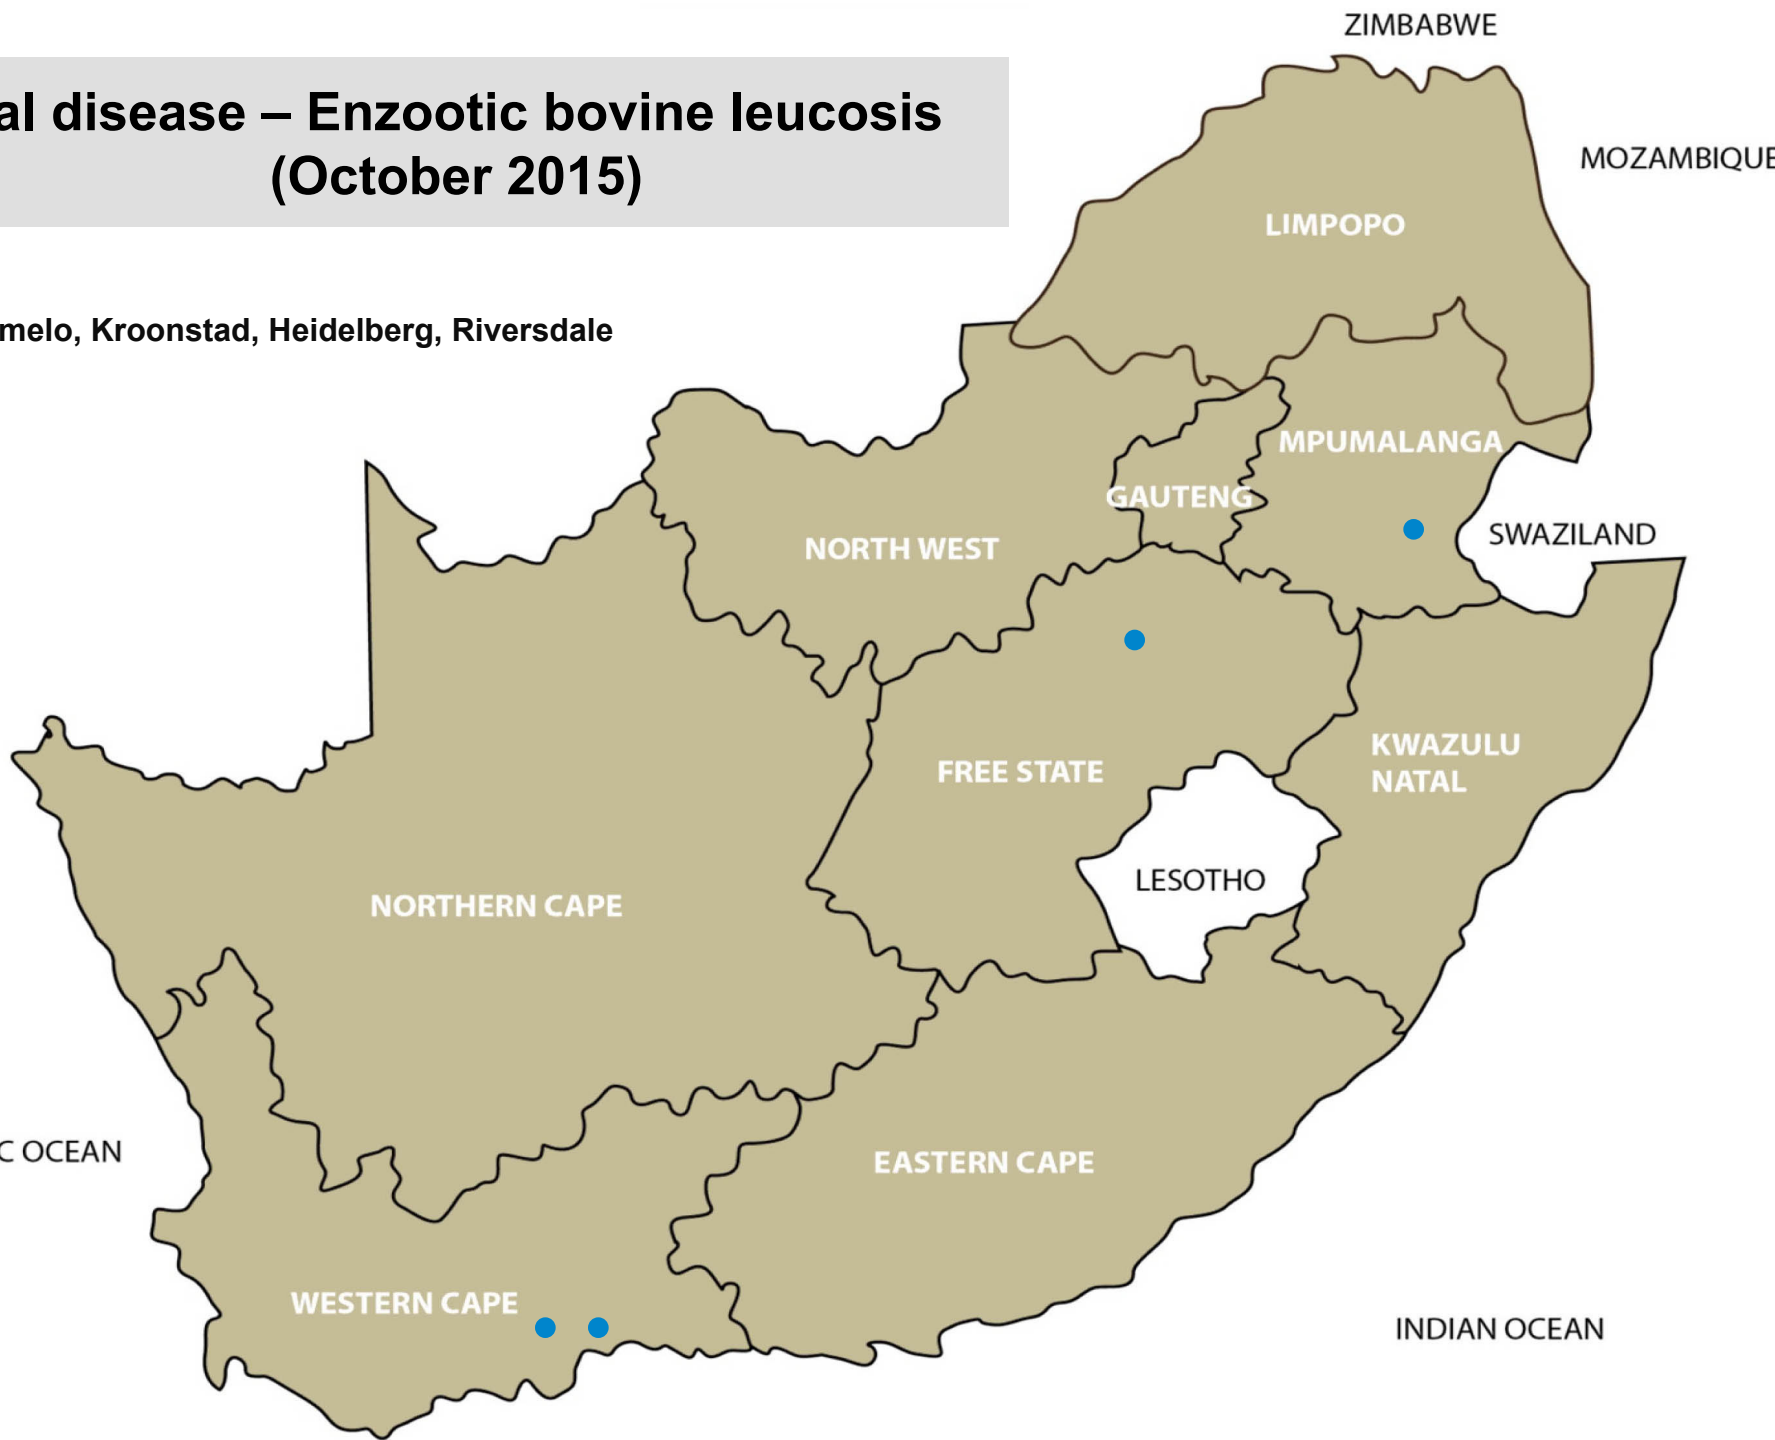

# Insect and tick transmitted disease Lumpy skin disease (October 2015)

Balfour, Delmas, Nelspruit, Bronkhorstspuit,  
Pretoria, Makhado, Polokwane, Tzaneen,  
Brits, Kroonstad, Mtubatuba, Vryheid,  
Alexandria, Piketberg

# Viral disease Infectious bovine rhinotracheitis (IBR) (October 2015)

Lichtenburg, Bothaville, Dundee, Howick,  
Jeffreys Bay

**Viral disease**  
**Bovine viral diarrhoea (BVD)**  
**October 2015**

Dundee, Queenstown

# Viral disease – Enzootic bovine leucosis (October 2015)

Ermelo, Kroonstad, Heidelberg, Riversdale

# Viral disease - Warts (October 2015)

Balfour, Delmas, Ermelo, Pretoria, Mokopane, Christiana, Lichtenburg, Bultfontein, Harrismith, Kroonstad, Parys, Reitz, Bergville, Dundee, Estcourt, Mtubatuba, Pietermaritzburg, Queenstown, Stellenbosch