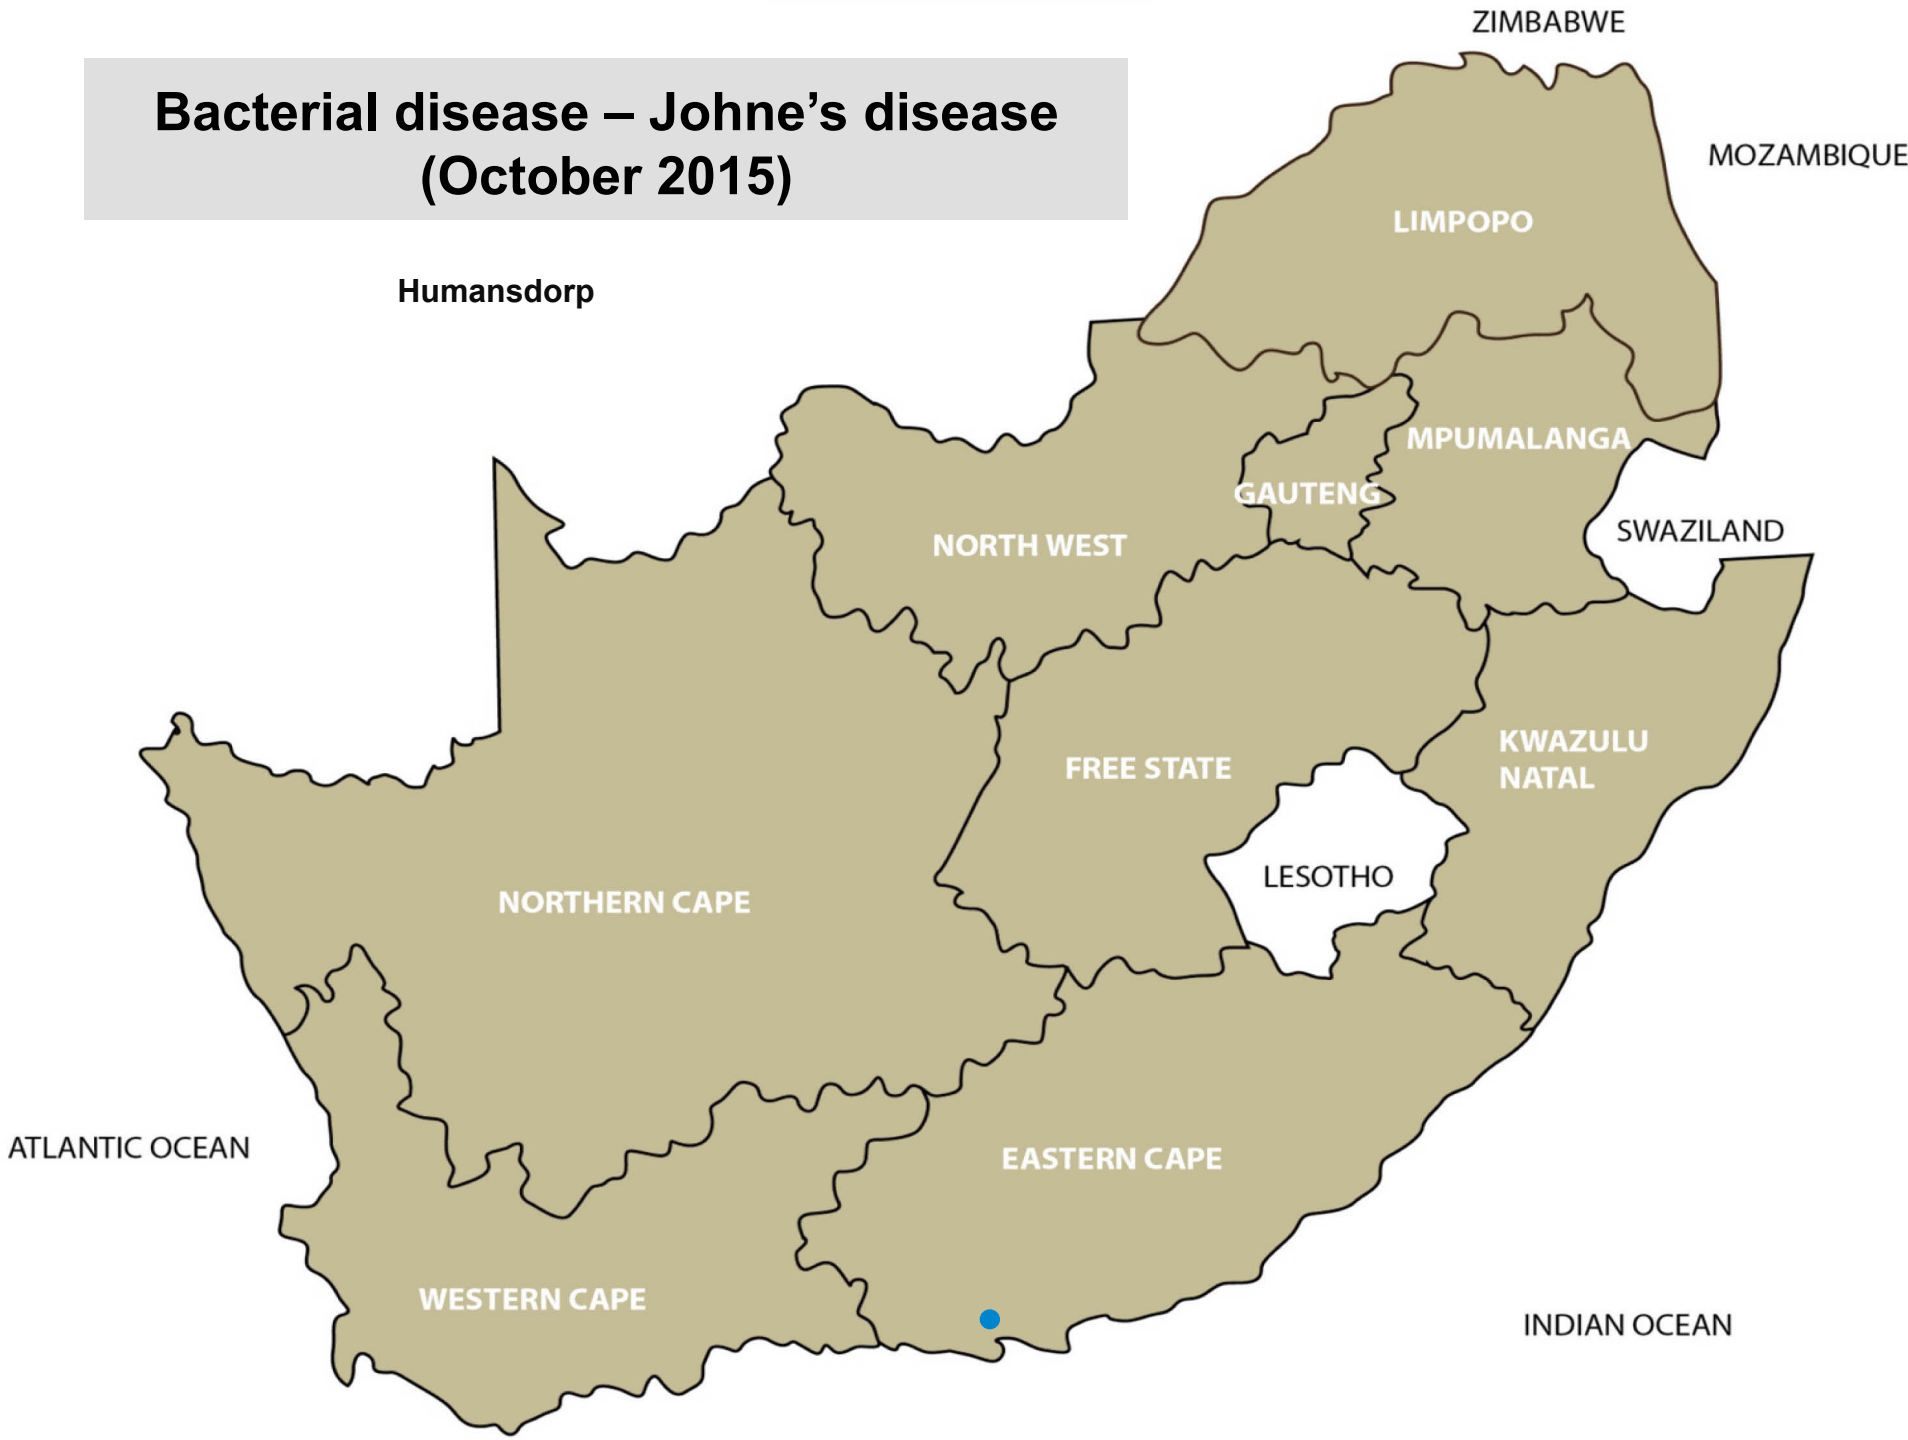

Bacterial disease – Johne's disease (October 2015)