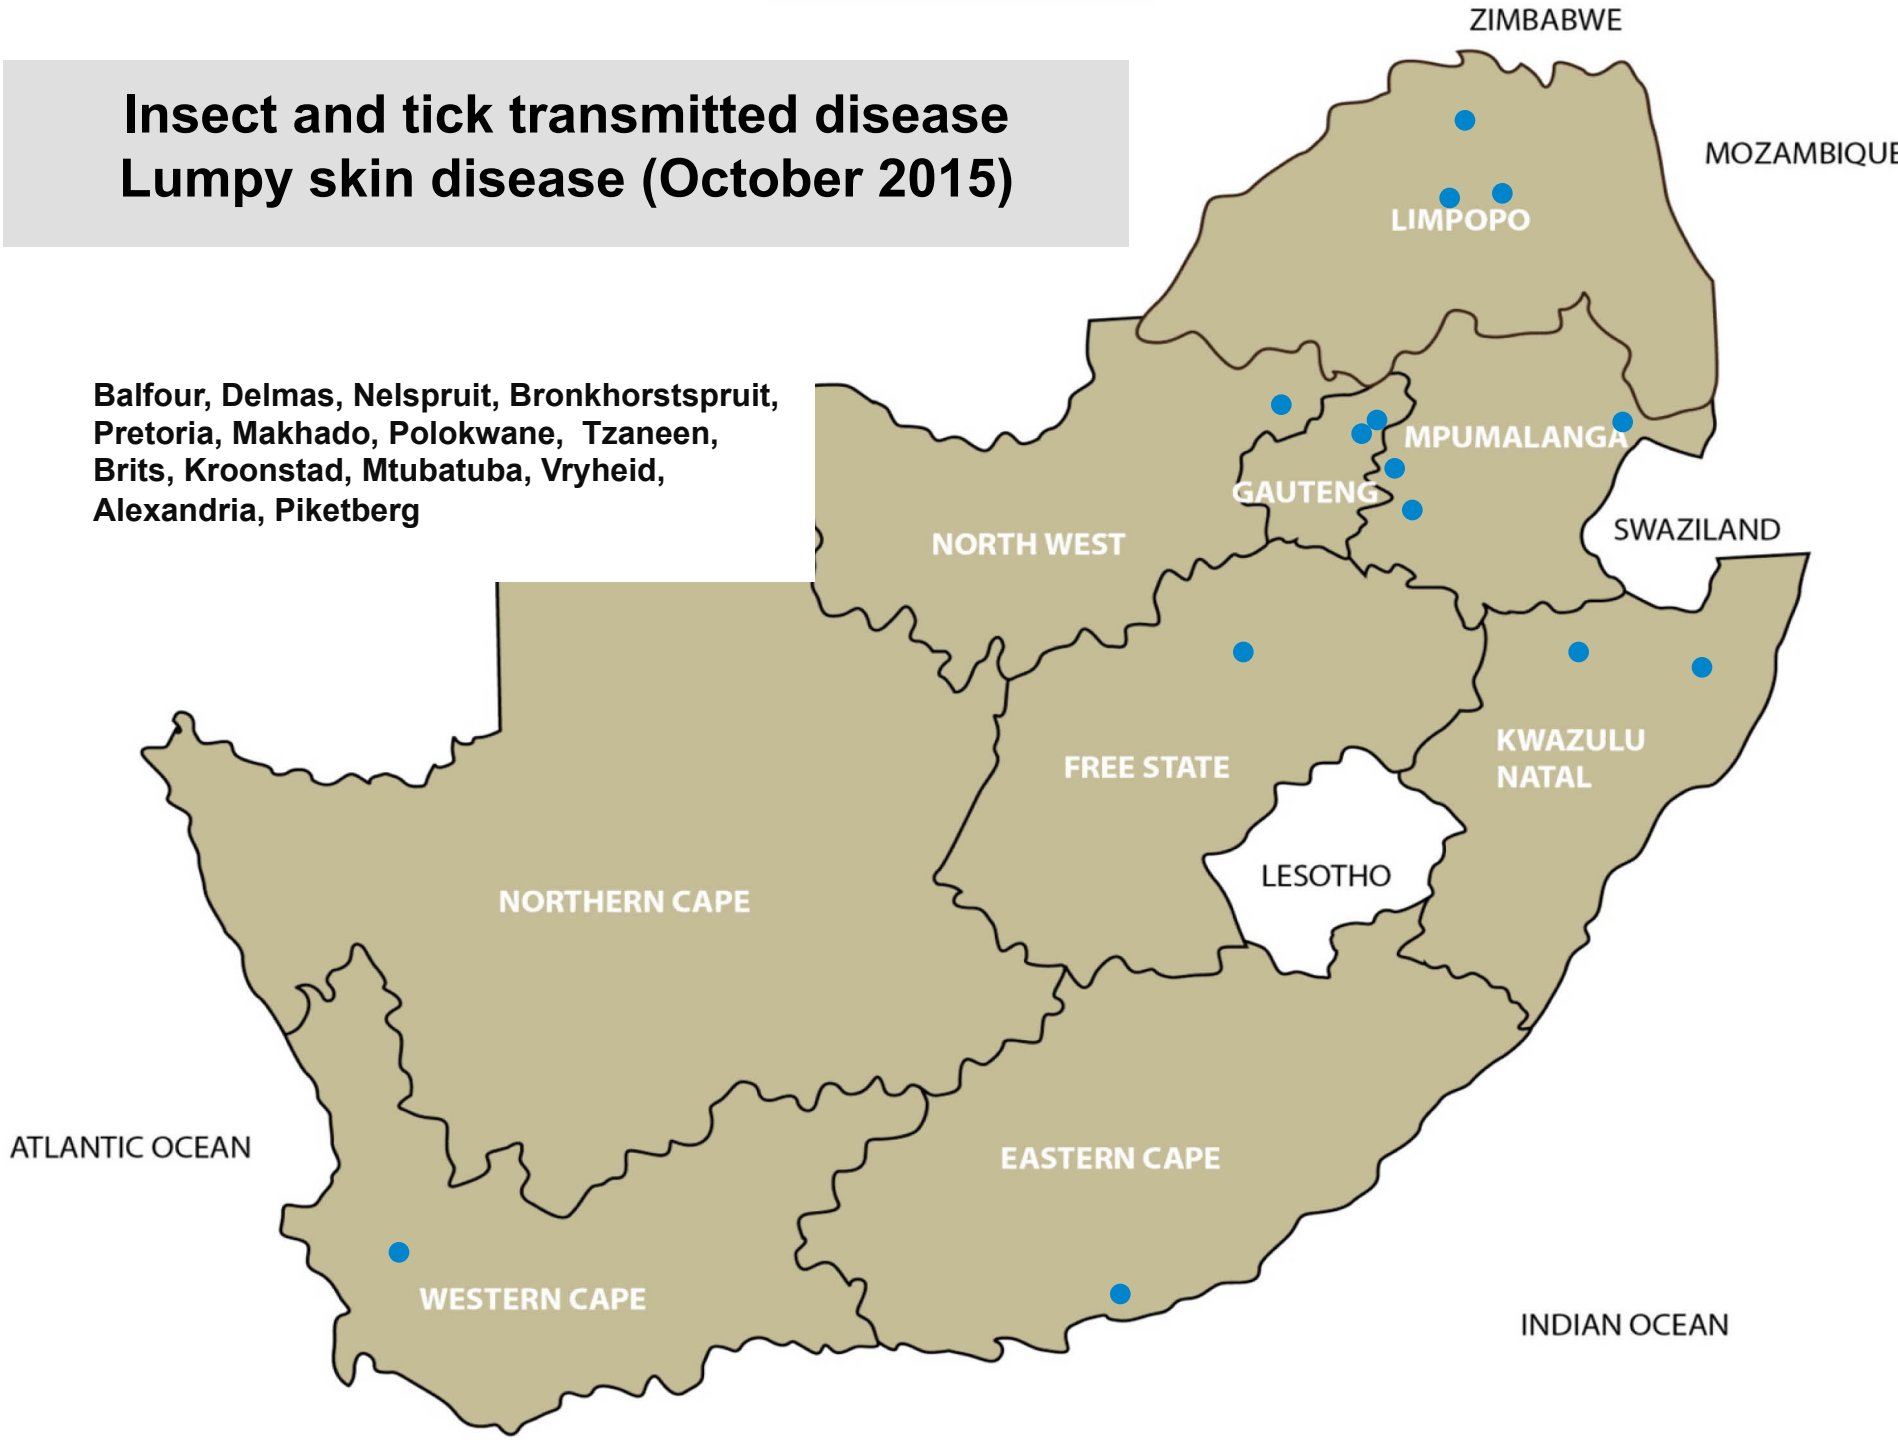

# Venereal disease-Trichomonosis (October 2015)

Balfour, Bethal, Ermelo, Grootvlei, Middelburg, Piet Retief, Standerton, Volksrust, Bronkhorstspuit, Makhado, Klerksdorp, Leeudoringstad, Stella, Vryburg, Bethlehem, Bloemfontein, Bothaville, Clocolan, Dewetsdorp, Frankfort, Harrismith, Hertzogville, Hoopstad, Kroonstad, Reitz, Viljoenskroon, Villiers, Vrede, Winburg, Bergville, Dundee, Kokstad, Newcastle, Underberg, Alexandria, Queenstown

# Venerial disease – Vibriosis (October 2015)

Middelburg, Bapsfontein, Makhado, Mokopane,  
Lichtenburg, Vryburg, Bloemfontein, Bothaville,  
Clocolan, Dewetsdorp, Hertzogville, Hoopstad,  
Viljoenskroon, Winburg, Pietermaritzburg,  
Underberg, Cradock, Queenstown

# Venereal disease – Pizzle disease (October 2015)

Dundee, Graaff-Reinet, Calvinia

# Insect and tick transmitted disease Lumpy skin disease (October 2015)

Balfour, Delmas, Nelspruit, Bronkhorstspuit,  
Pretoria, Makhado, Polokwane, Tzaneen,  
Brits, Kroonstad, Mtubatuba, Vryheid,  
Alexandria, Piketberg