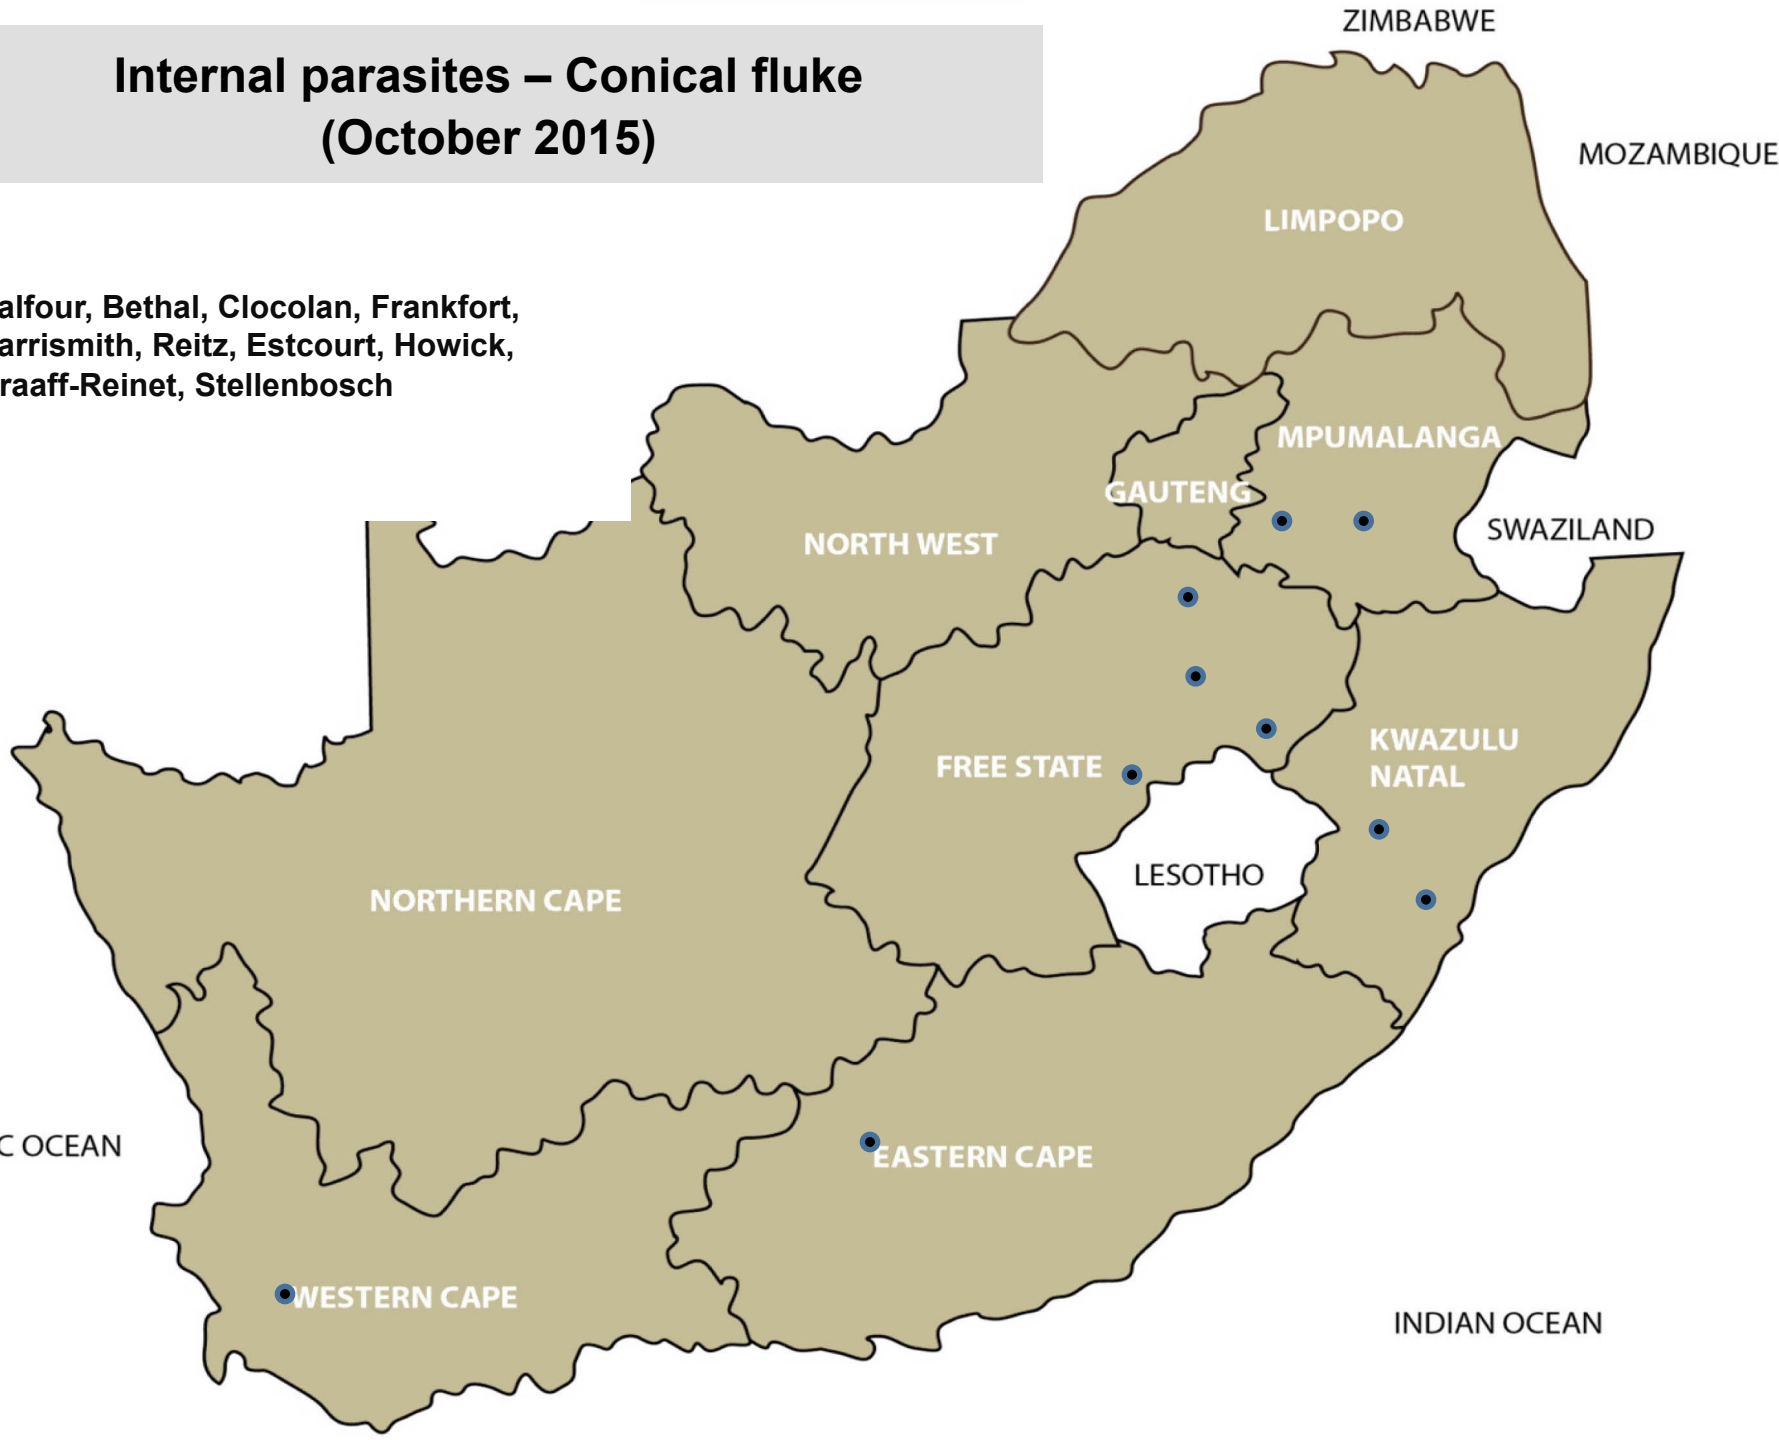

Internal parasites – Conical fluke (October 2015)

Balfour, Bethal, Clocolan, Frankfort,
Harrismith, Reitz, Estcourt, Howick,
Graaff-Reinet, Stellenbosch