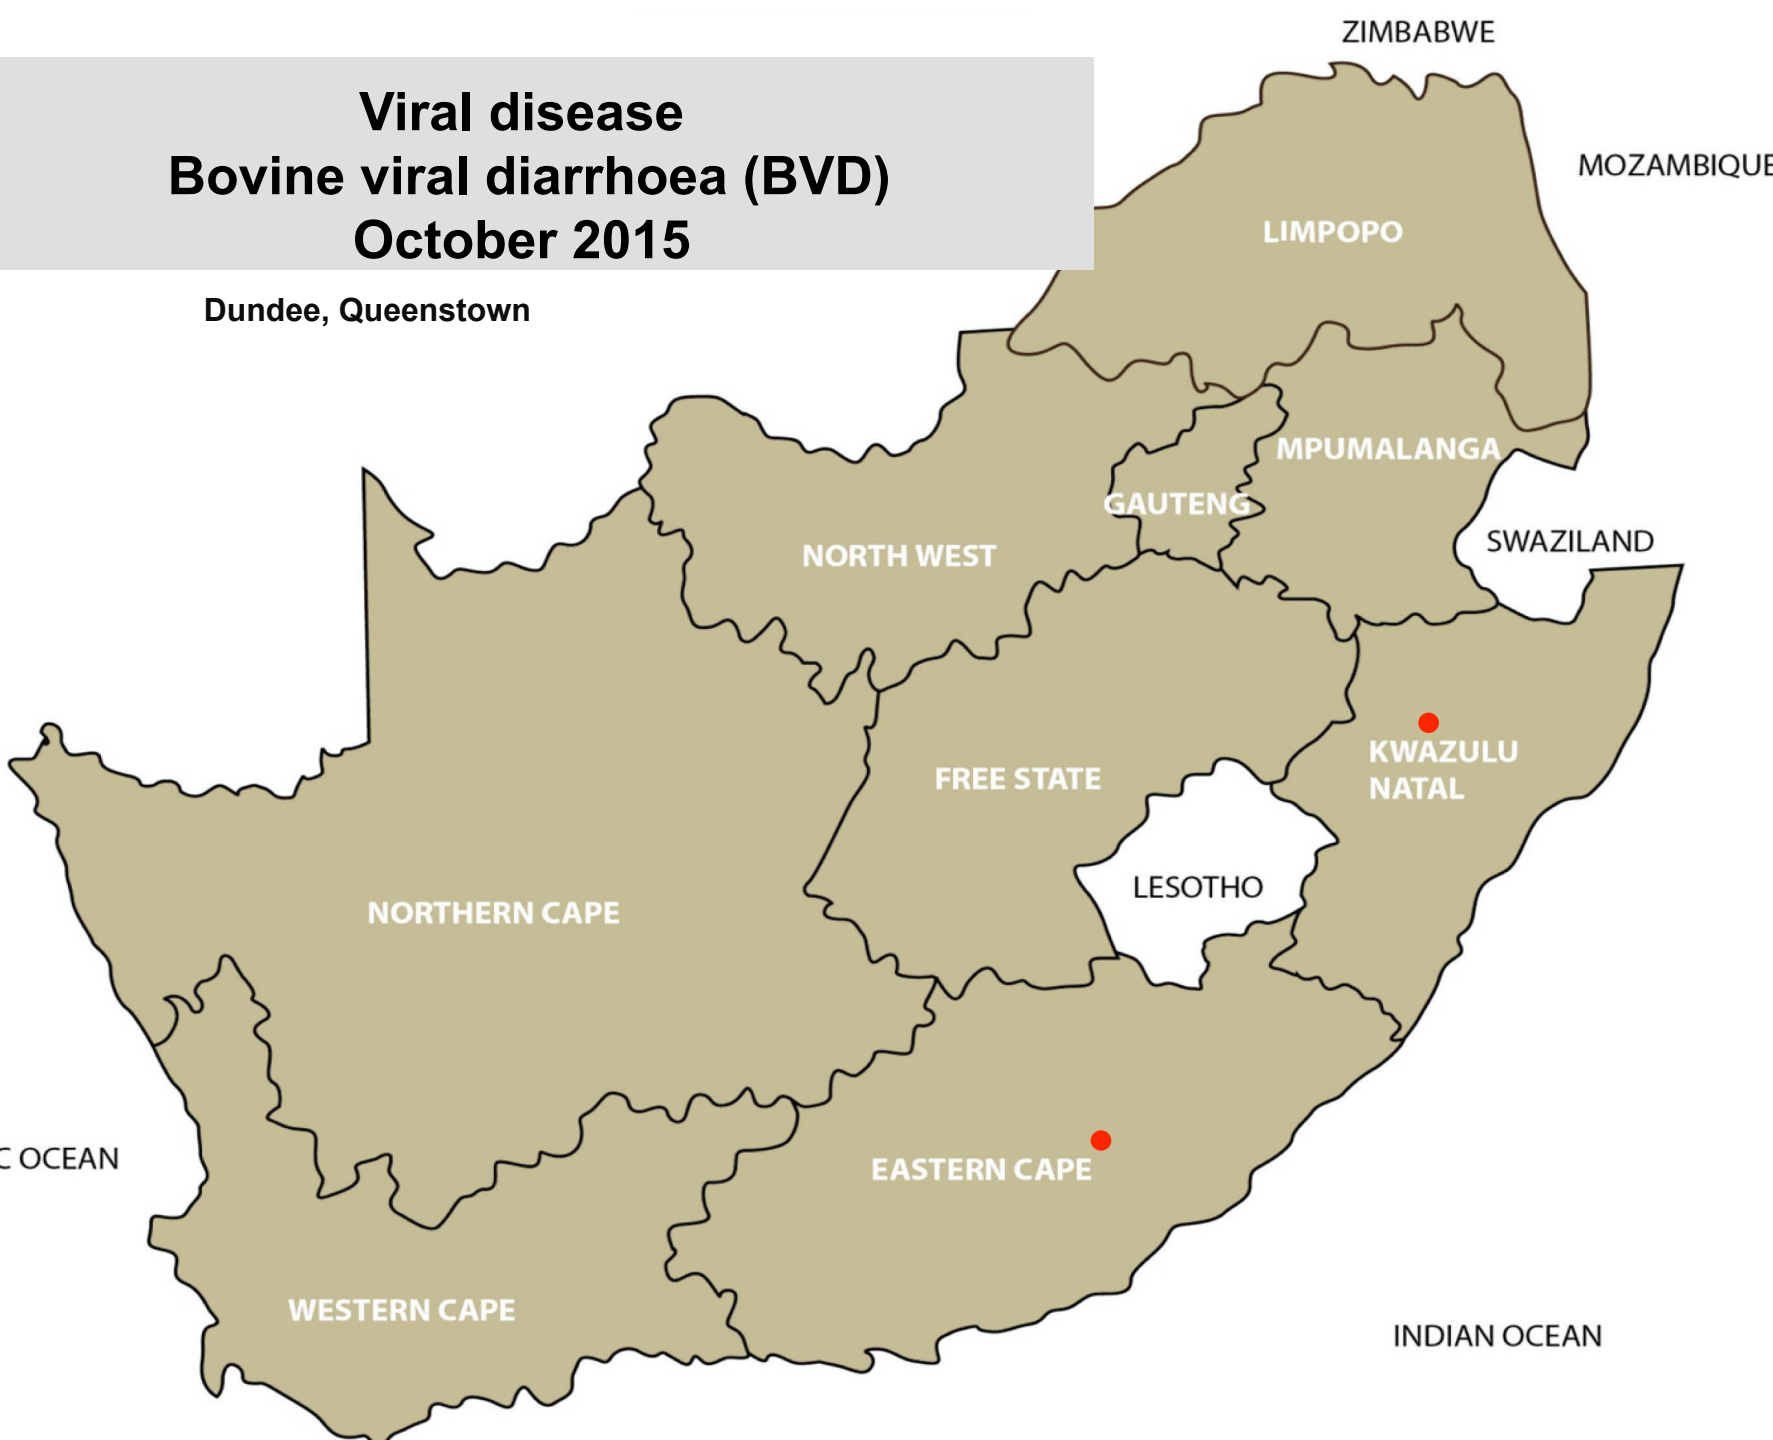

Viral disease
Bovine viral diarrhoea (BVD)
October 2015

Dundee, Queenstown