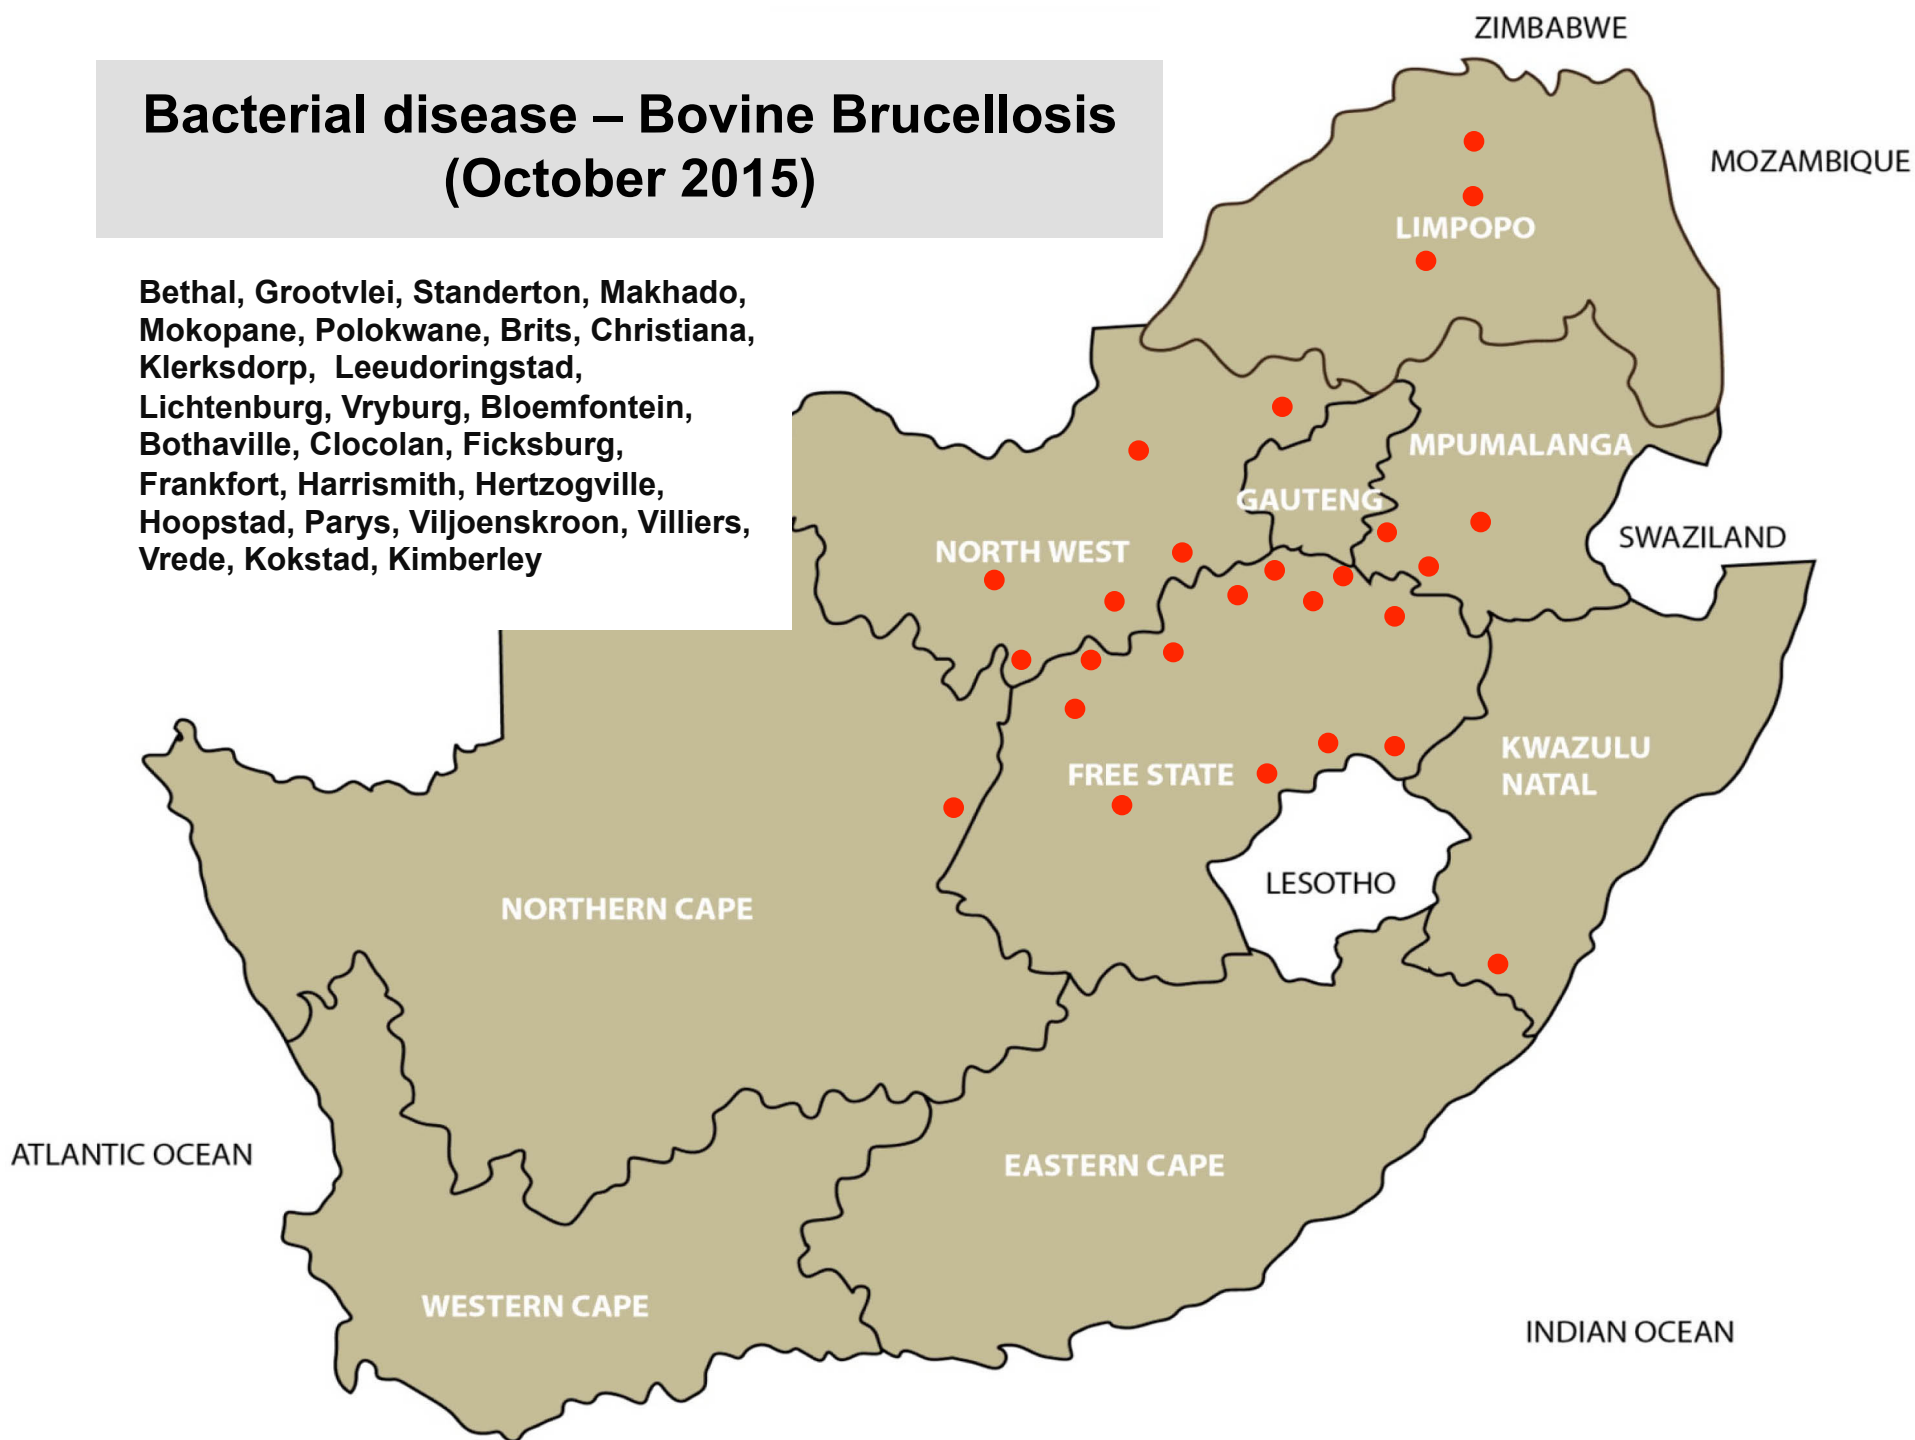

Bacterial disease – Bovine Brucellosis (October 2015)

Bethal, Grootvlei, Standerton, Makhado, Mokopane, Polokwane, Brits, Christiana, Klerksdorp, Leeudoringstad, Lichtenburg, Vryburg, Bloemfontein, Bothaville, Clocolan, Ficksburg, Frankfort, Harrismith, Hertzogville, Hoopstad, Parys, Viljoenskroon, Villiers, Vrede, Kokstad, Kimberley