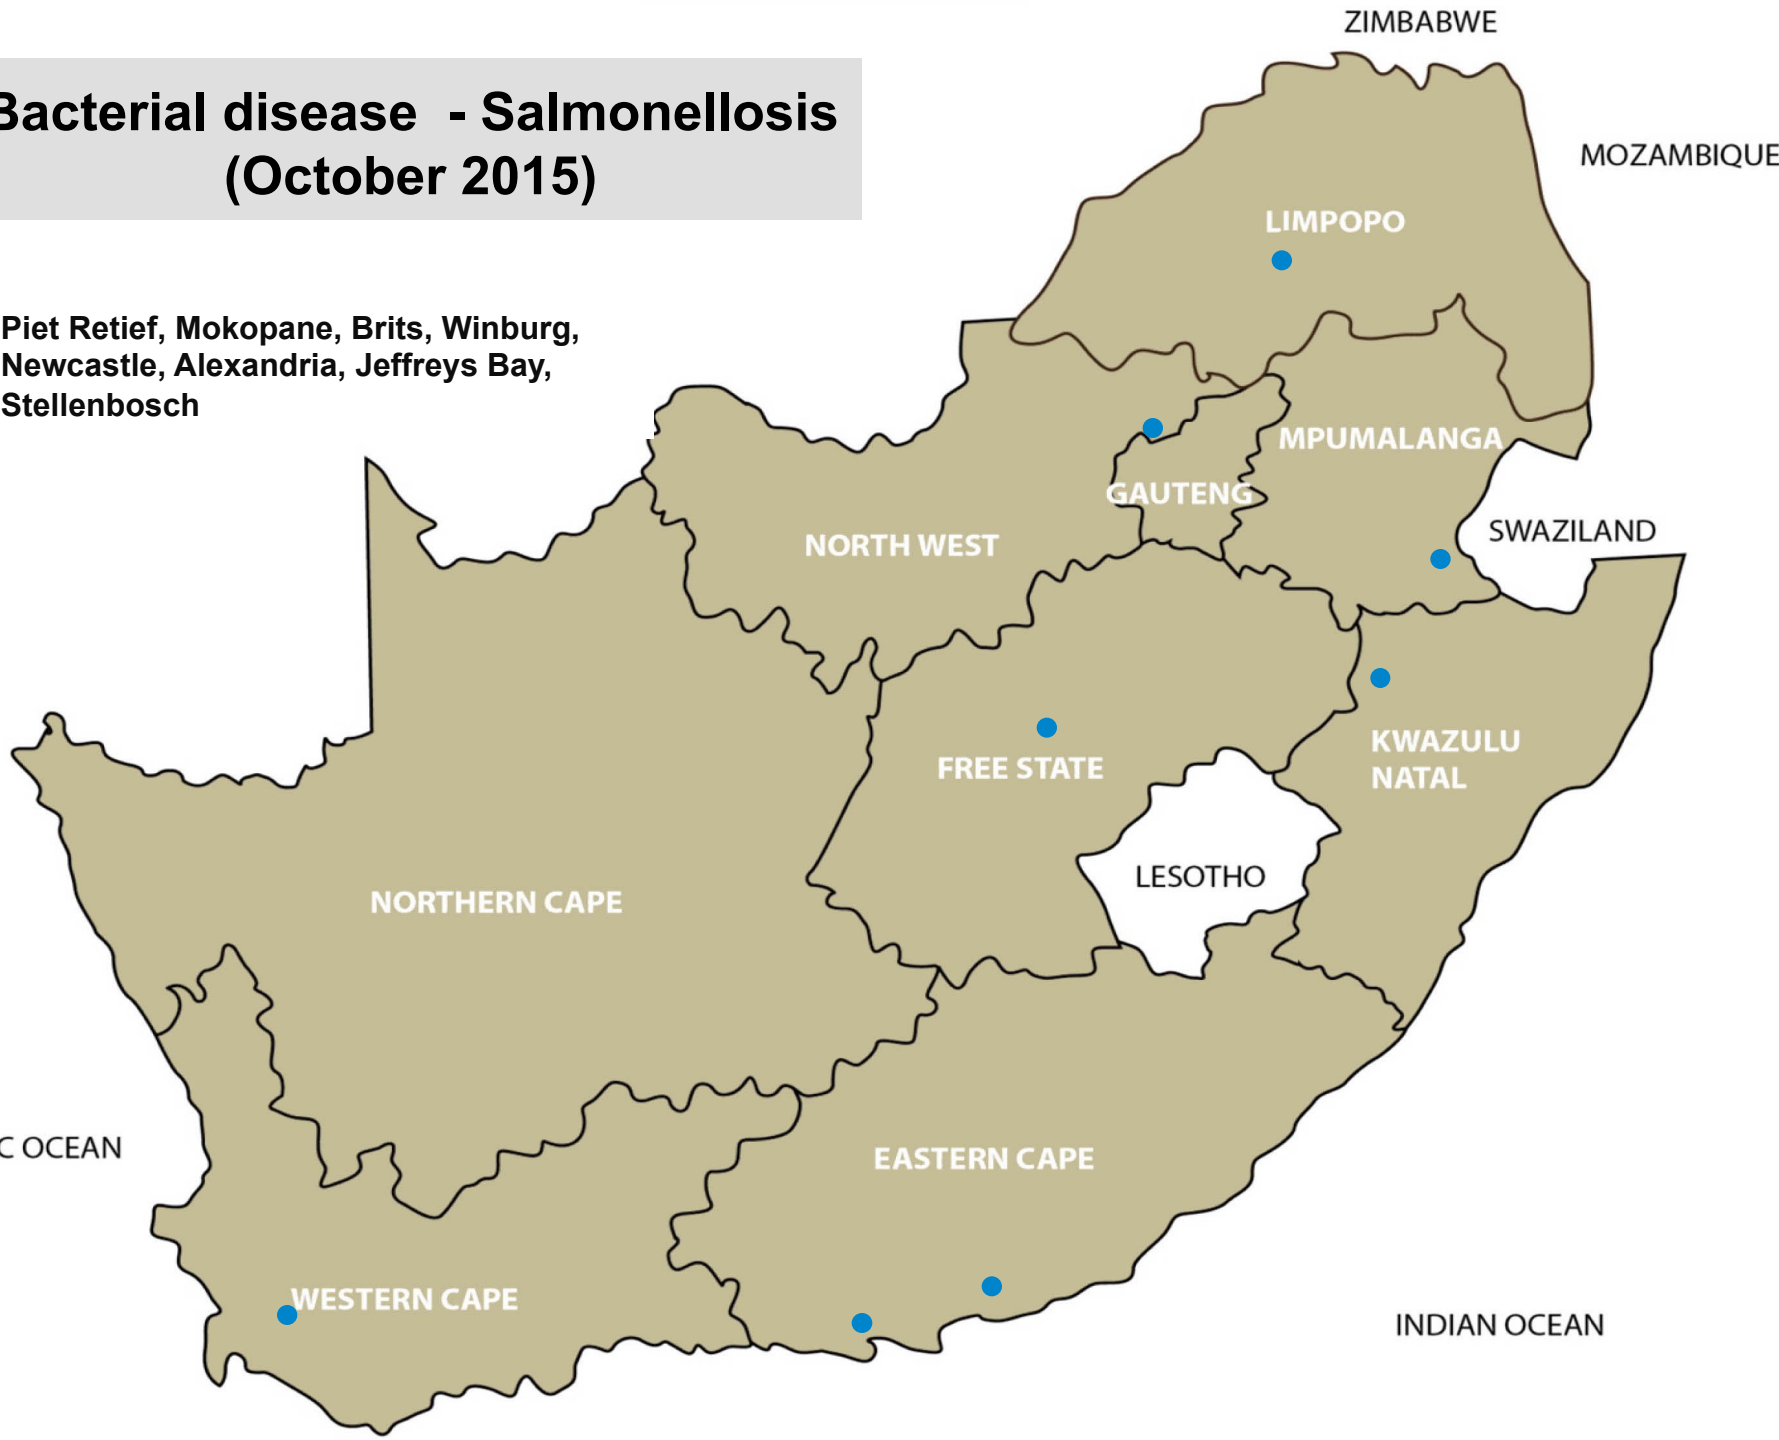

Bacterial disease - Salmonellosis (October 2015)

Piet Retief, Mokopane, Brits, Winburg,
Newcastle, Alexandria, Jeffreys Bay,
Stellenbosch