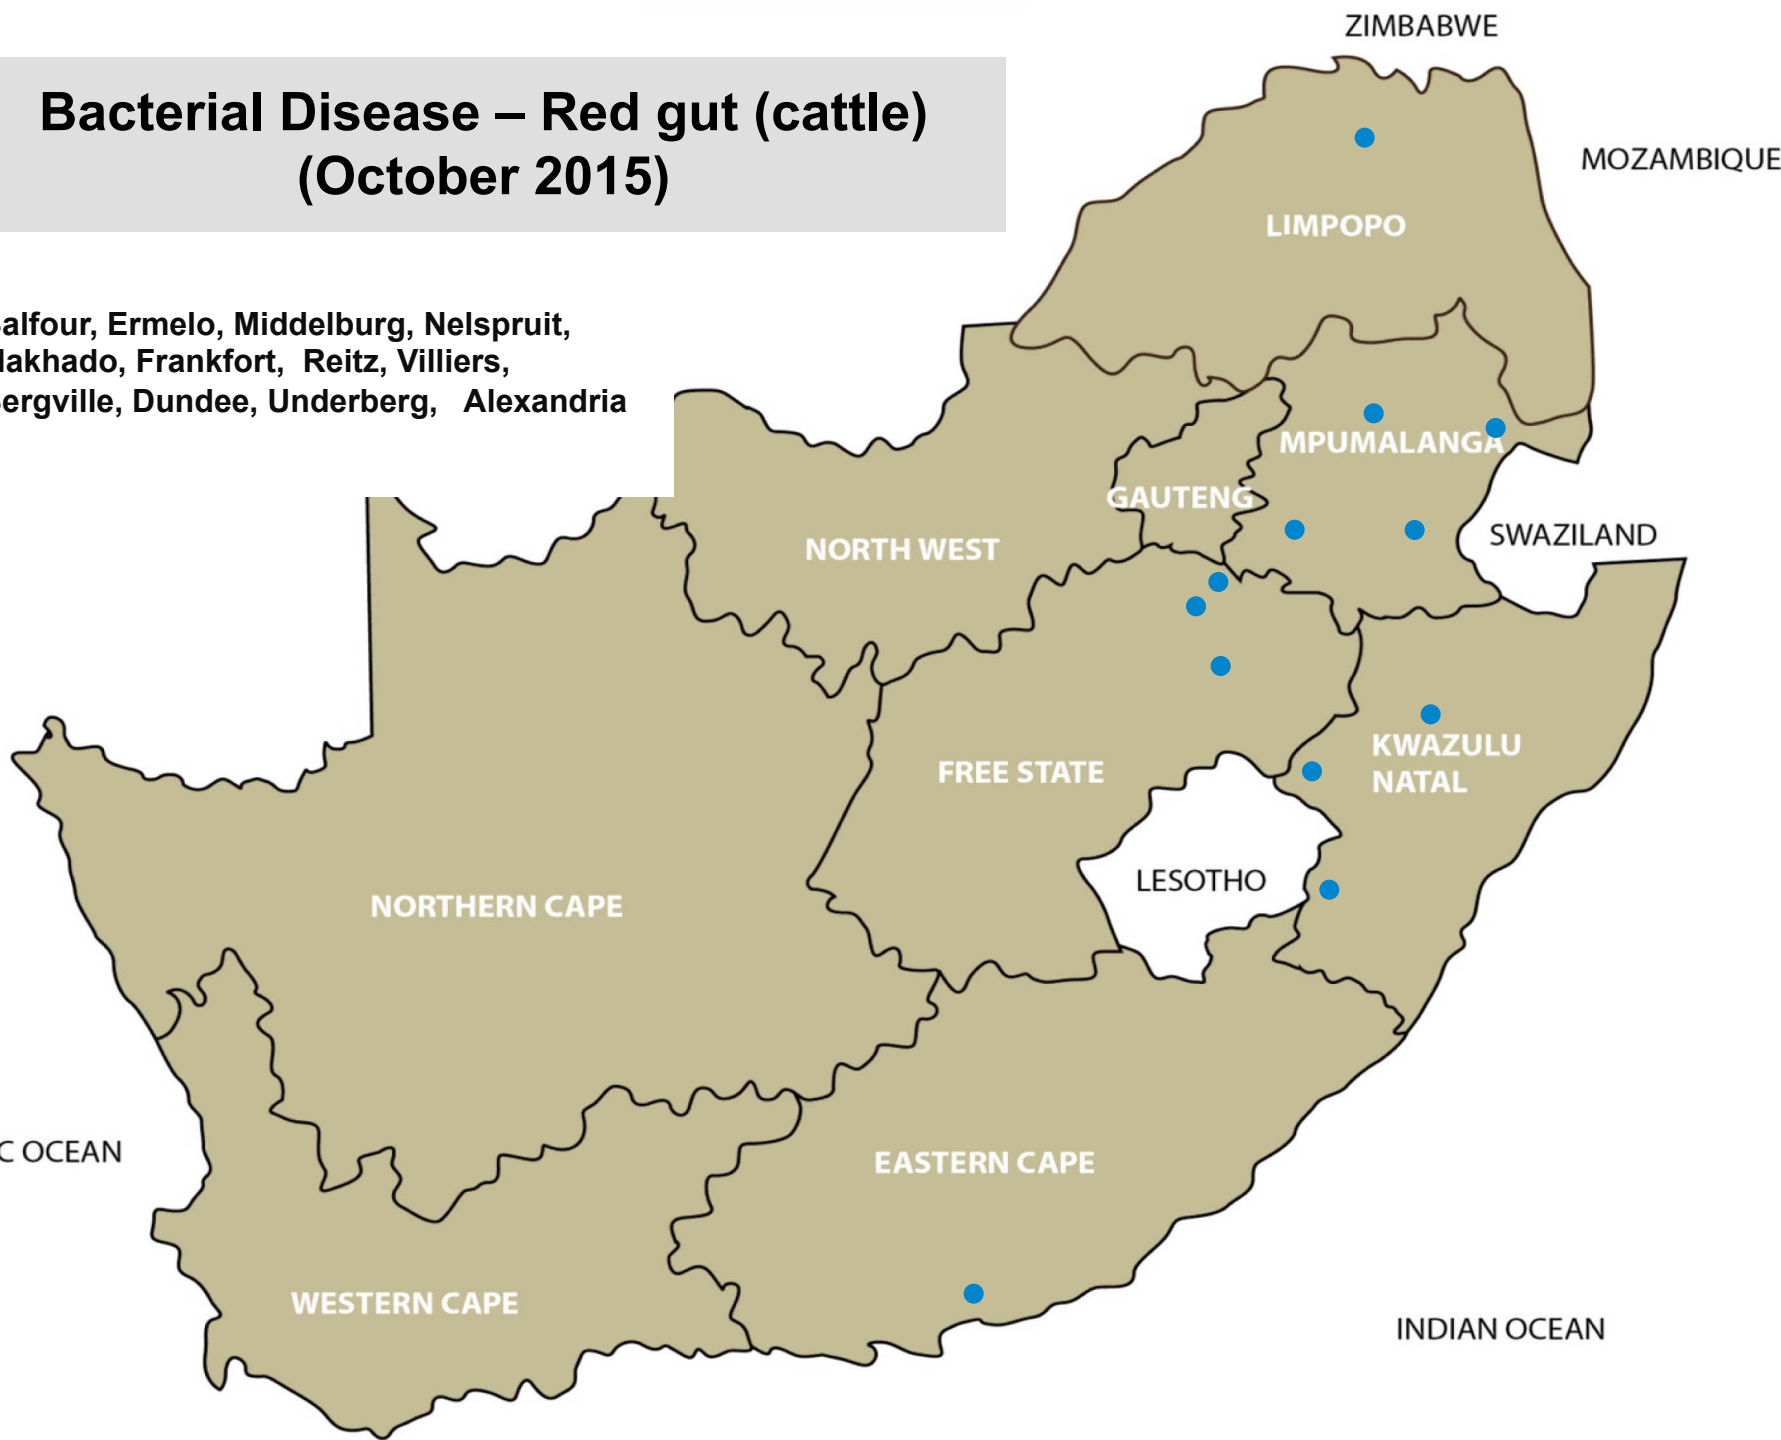

Bacterial Disease – Red gut (cattle) (October 2015)

Balfour, Ermelo, Middelburg, Nelspruit,
Makhado, Frankfort, Reitz, Villiers,
Bergville, Dundee, Underberg, Alexandria