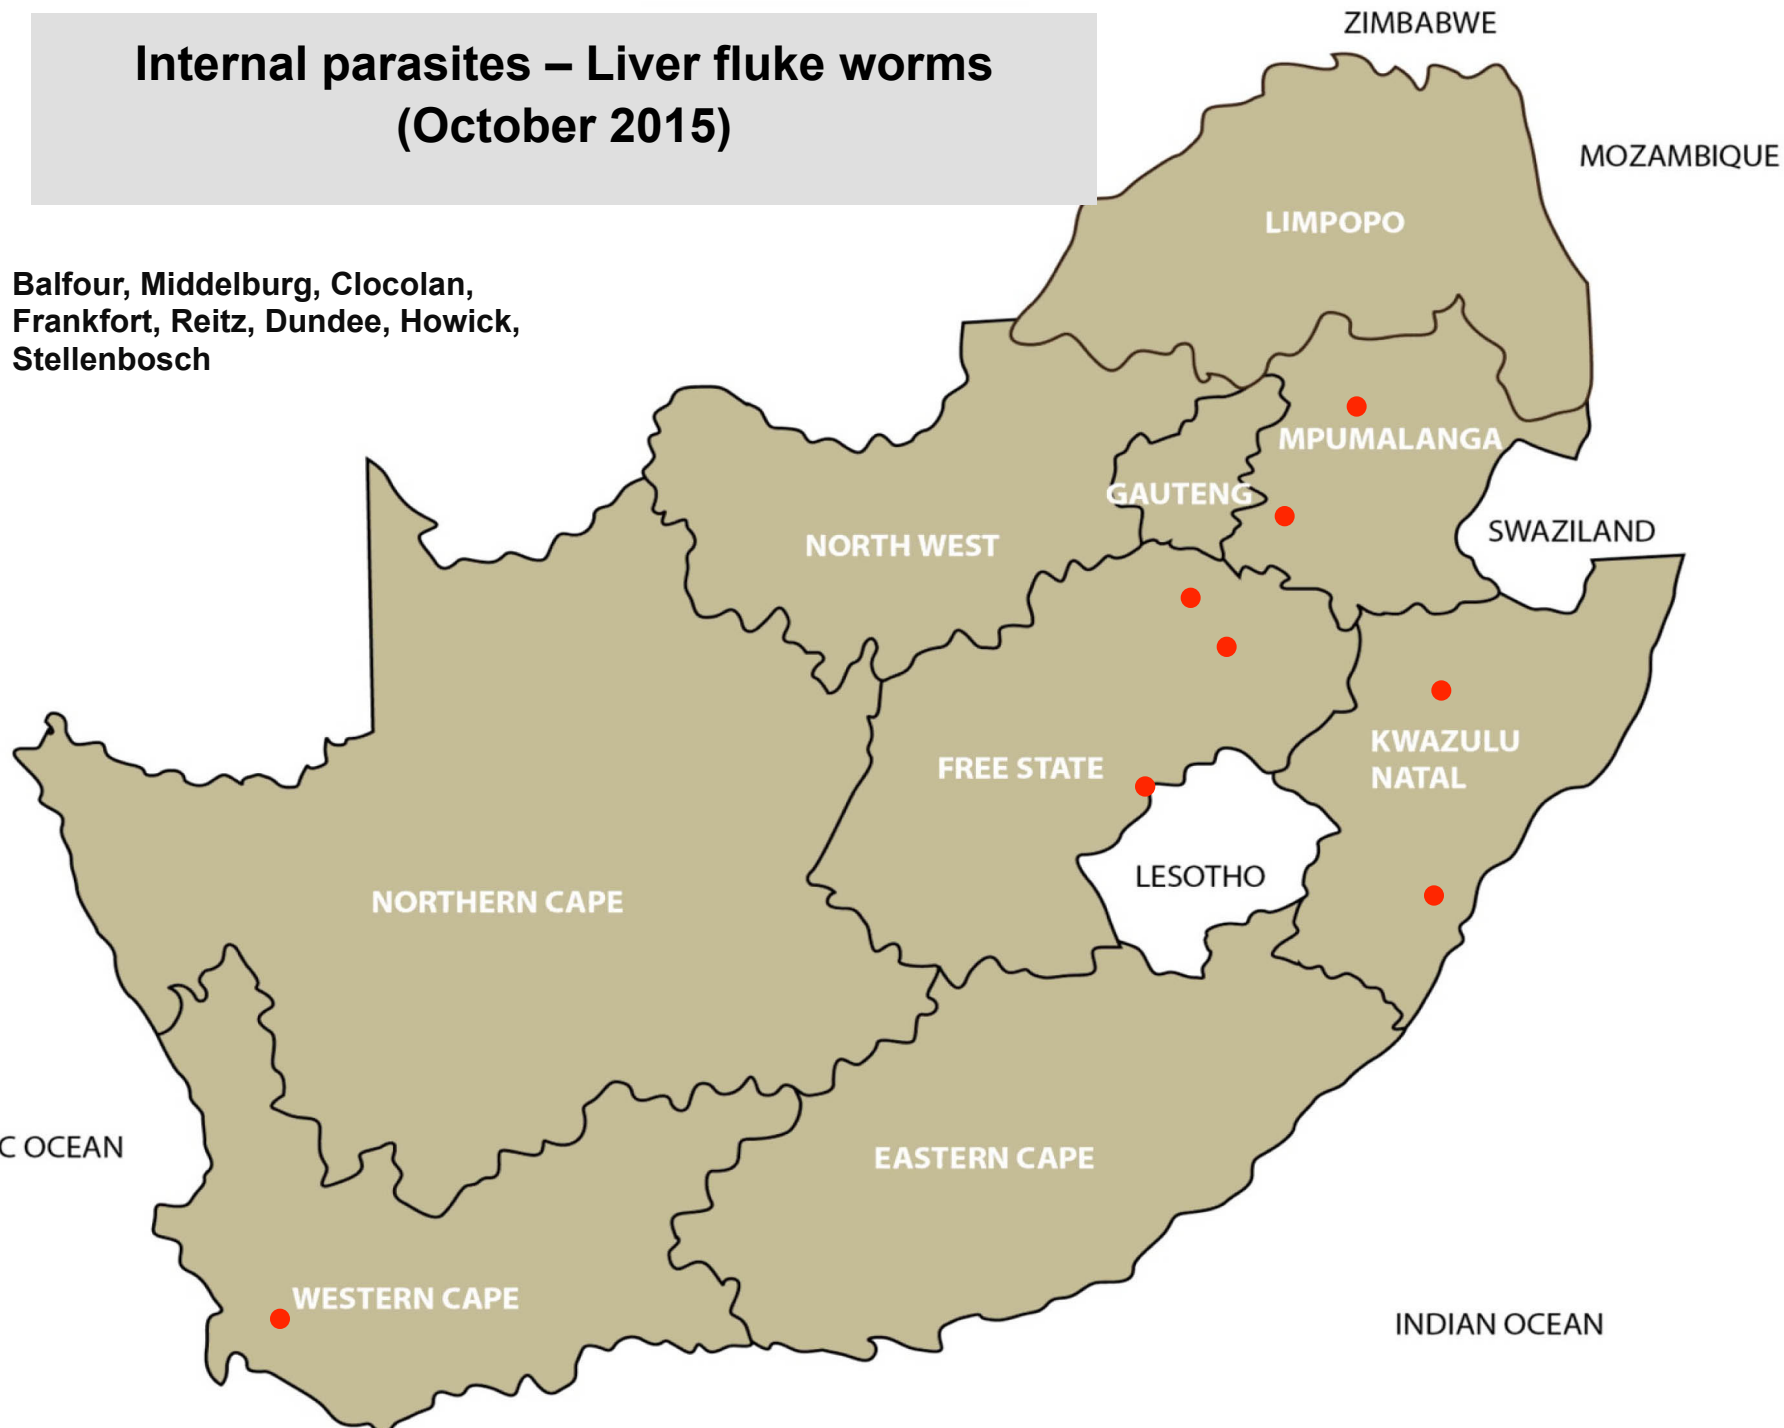

# Internal parasites – Resistant roundworms (October 2015)

Balfour, Lydenburg, Bloemfontein,  
Dundee, Cradock, Graaff-Reinet

# Internal parasites – Tapeworms (October 2015)

Middelburg, Nelspruit, Leeudoringstad,  
Lichtenburg, Bloemfontein, Hoopstad,  
Reitz, Wesselsbron, Kokstad, Newcastle,  
Aliwal North, Graaff-Reinet, Humansdorp,  
Middelburg, Port Alfred

**Internal parasites – Tapeworms  
Cysticercosis (measles)  
(October 2015)**

Bethal, Ermelo, Nelspruit, Brits,  
Hertzogville, Ladybrand /Excelsior,  
Reitz, Wesselsbron, Pietermaritzburg

# Internal parasites – Liver fluke worms (October 2015)

Balfour, Middelburg, Clocolan,  
Frankfort, Reitz, Dundee, Howick,  
Stellenbosch