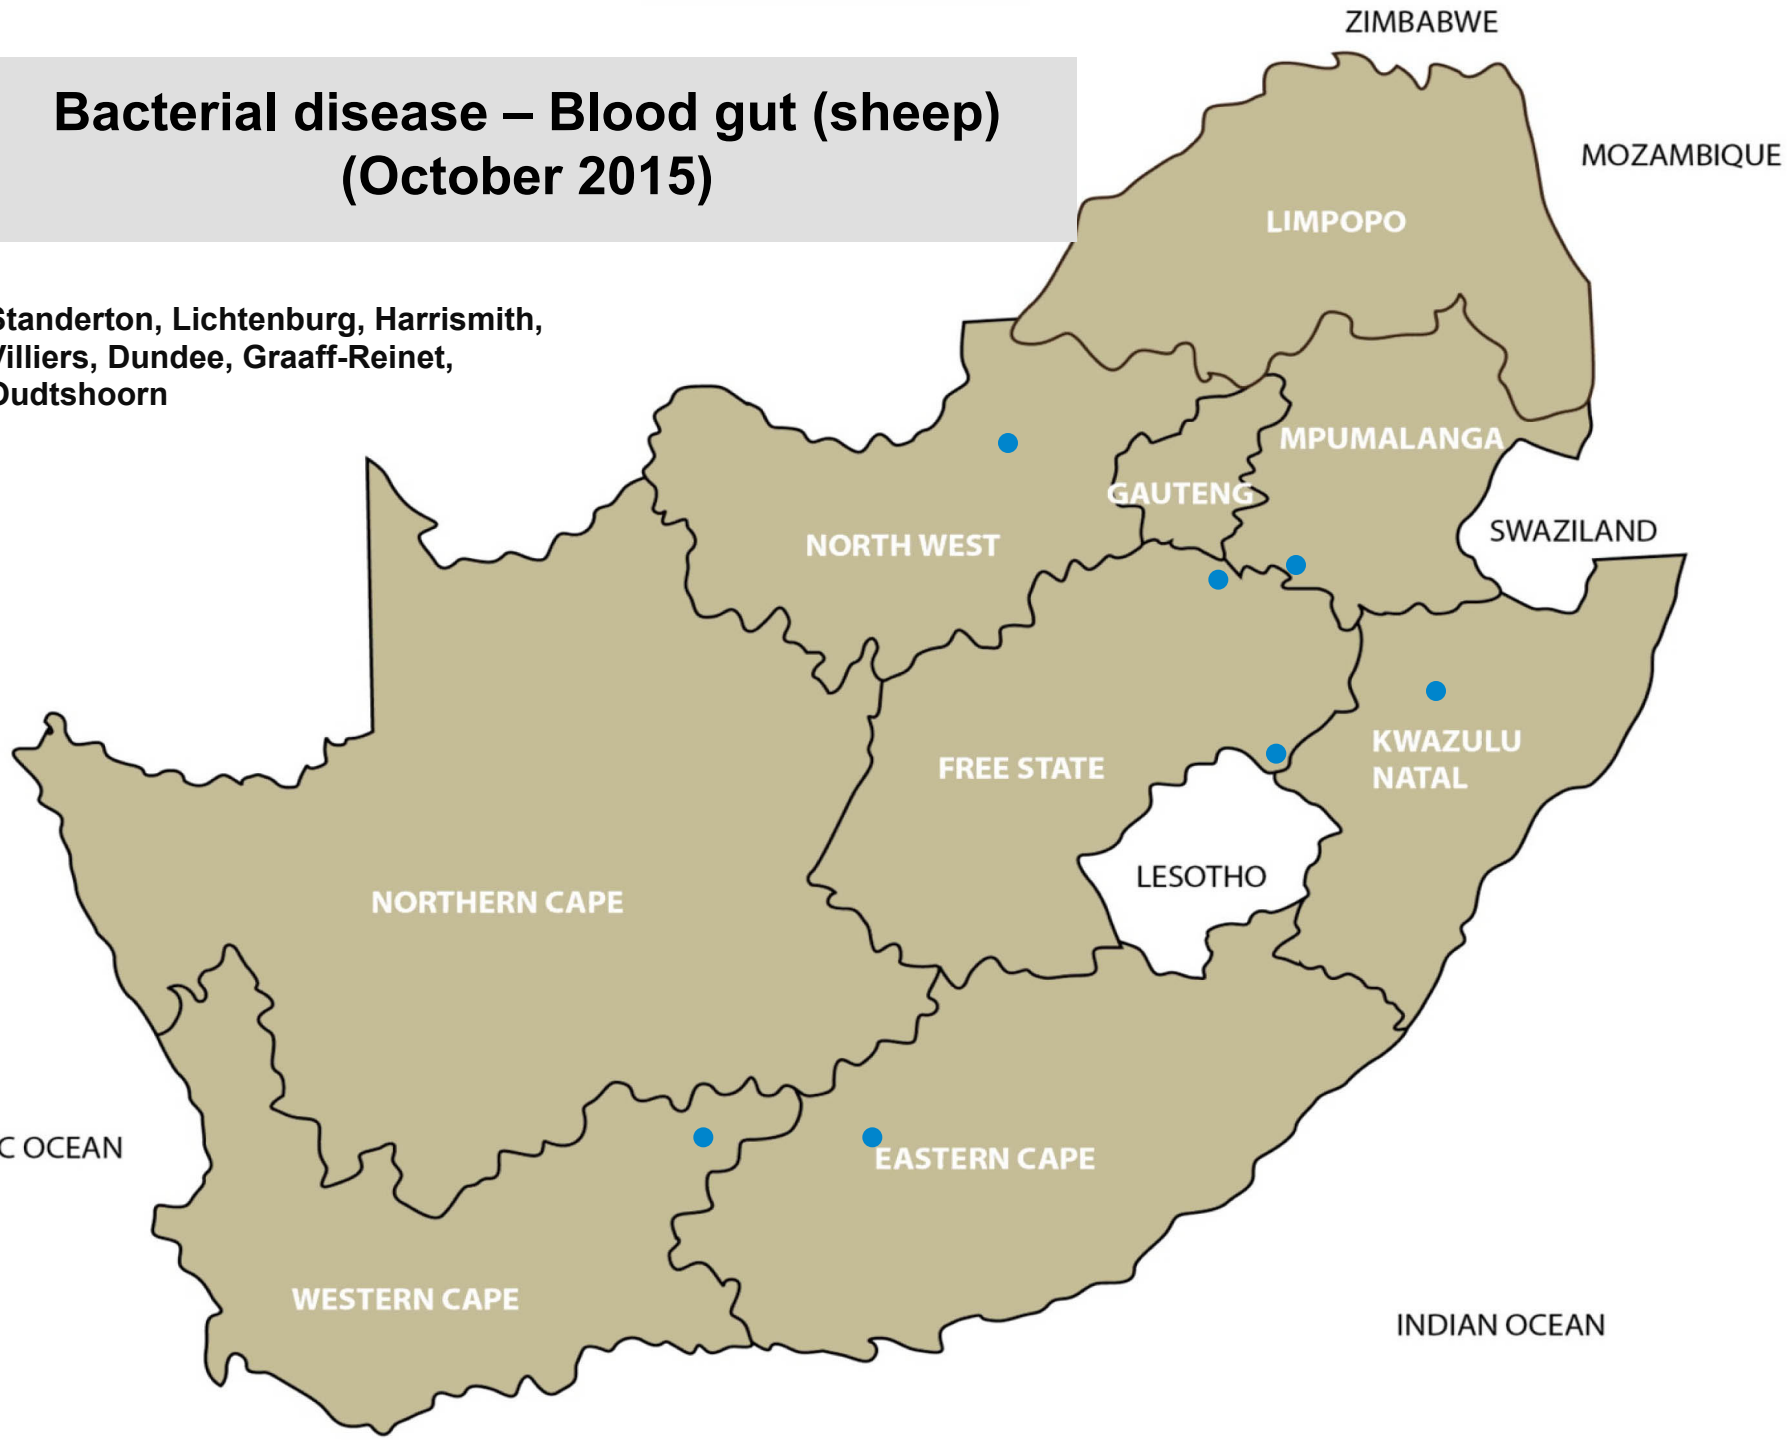

Bacterial disease – Blood gut (sheep) (October 2015)

Standerton, Lichtenburg, Harrismith,
Villiers, Dundee, Graaff-Reinet,
Oudtshoorn