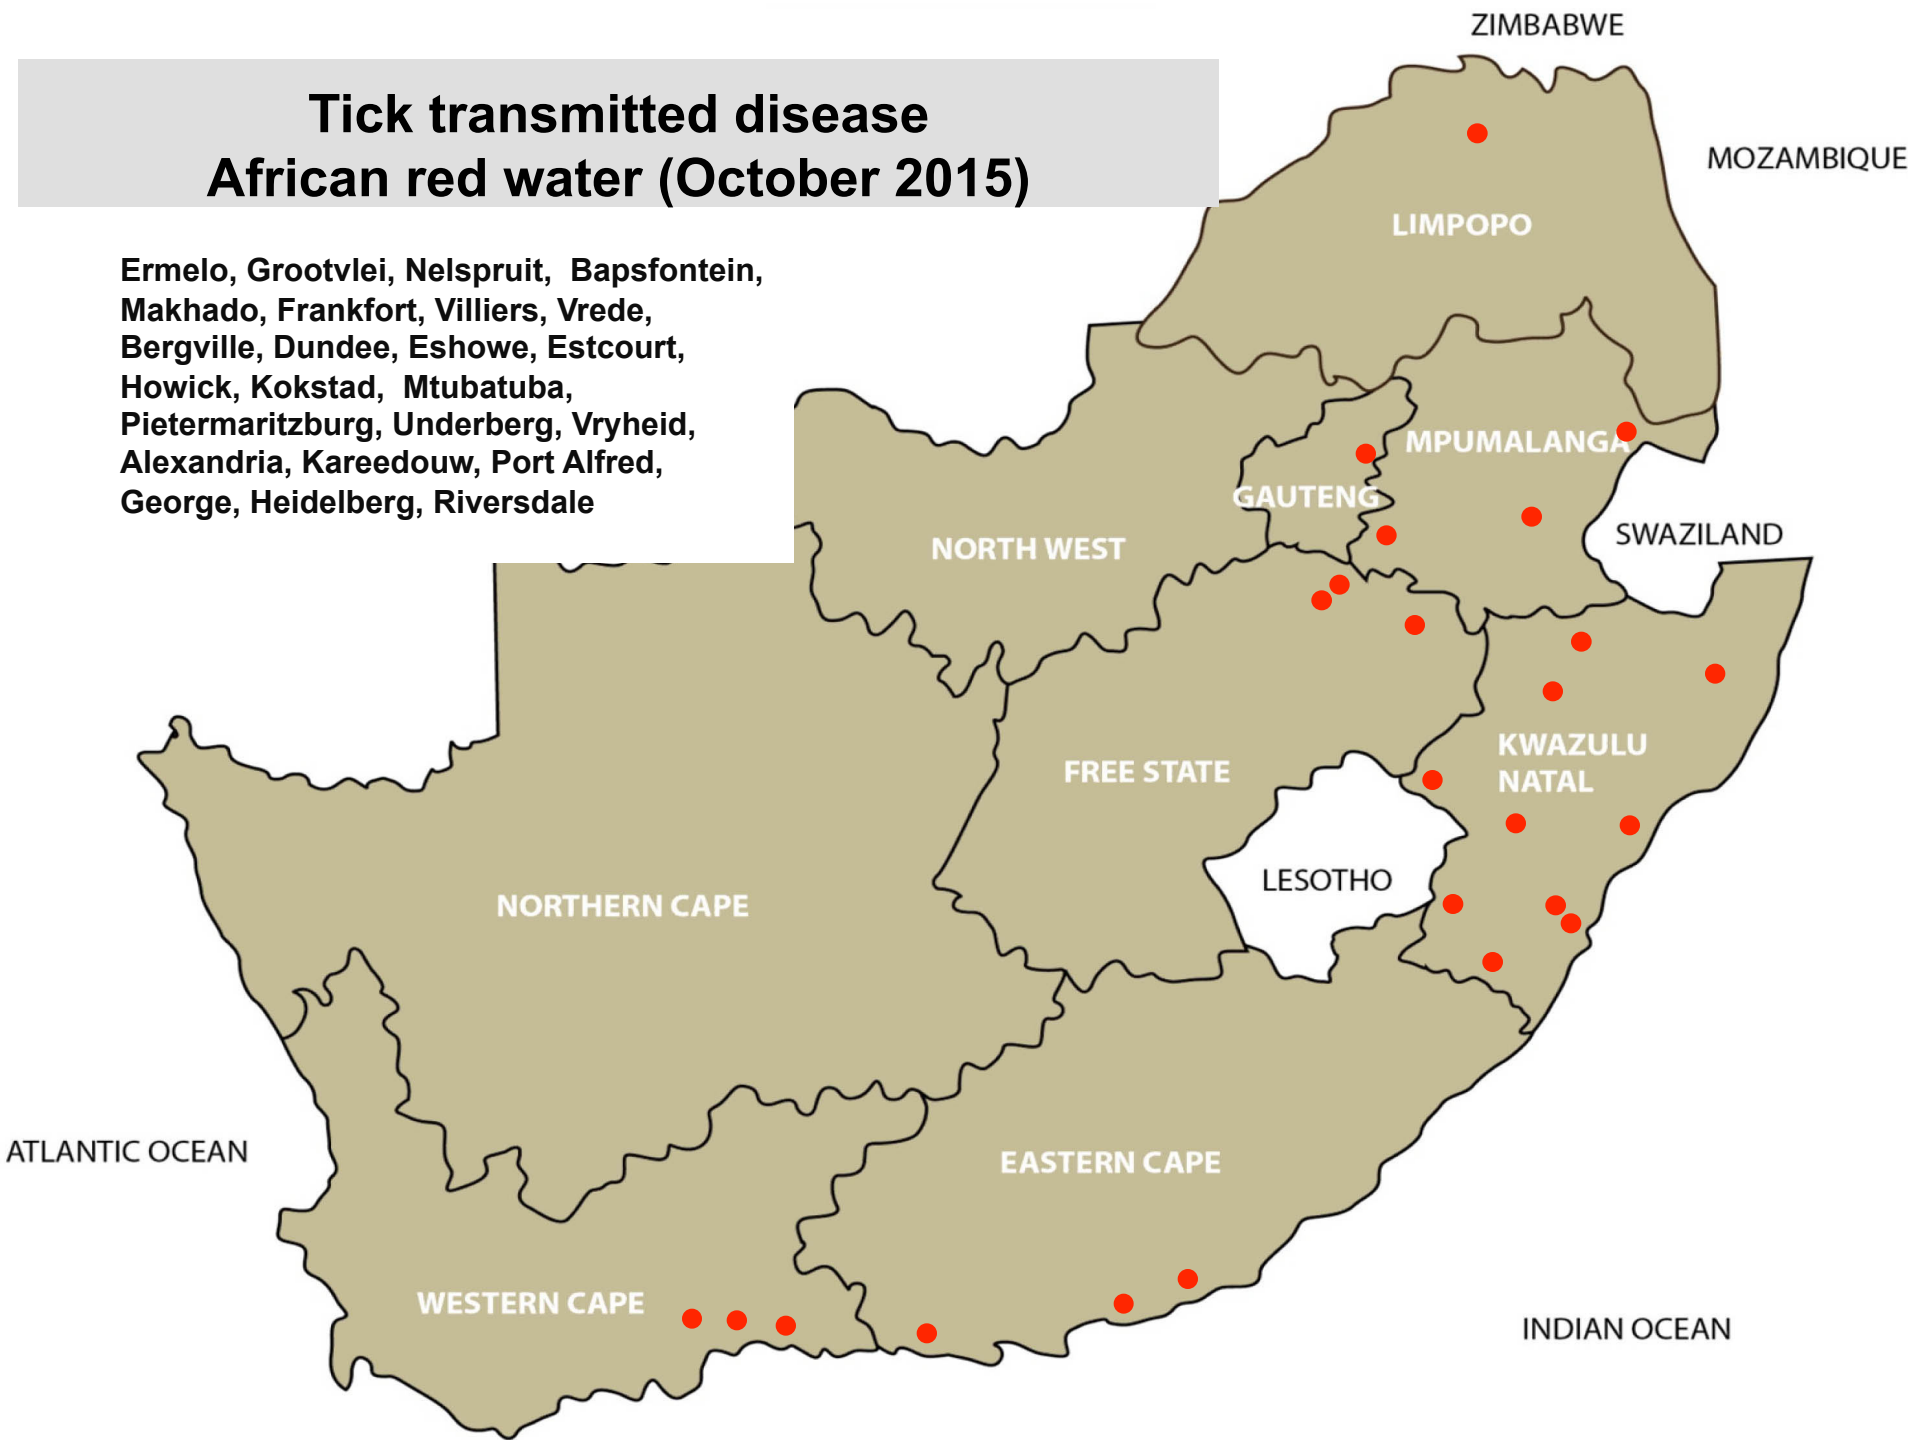

# Screw-worm (October 2015)

Nelspruit, Mokopane, Mtubatuba, Port Alfred

# Nasal bot larvae (October 2015)

Leeudoringstad, Reitz, Villiers,  
Wesselsbron, Eshowe, Mtubatuba

# Tick transmitted disease African red water (October 2015)

Ermelo, Grootvlei, Nelspruit, Bapsfontein, Makhado, Frankfort, Villiers, Vrede, Bergville, Dundee, Eshowe, Estcourt, Howick, Kokstad, Mtubatuba, Pietermaritzburg, Underberg, Vryheid, Alexandria, Kareedouw, Port Alfred, George, Heidelberg, Riversdale

# Tick transmitted disease Asiatic red water (October 2015)

Balfour, Bethal, Ermelo, Grootvlei, Middelburg, Standerton, Bronkhorstspuit, Frankfort, Villiers, Vrede, Bergville, Camperdown, Dundee, Eshowe, Greytown, Kokstad, Mtubatuba, George