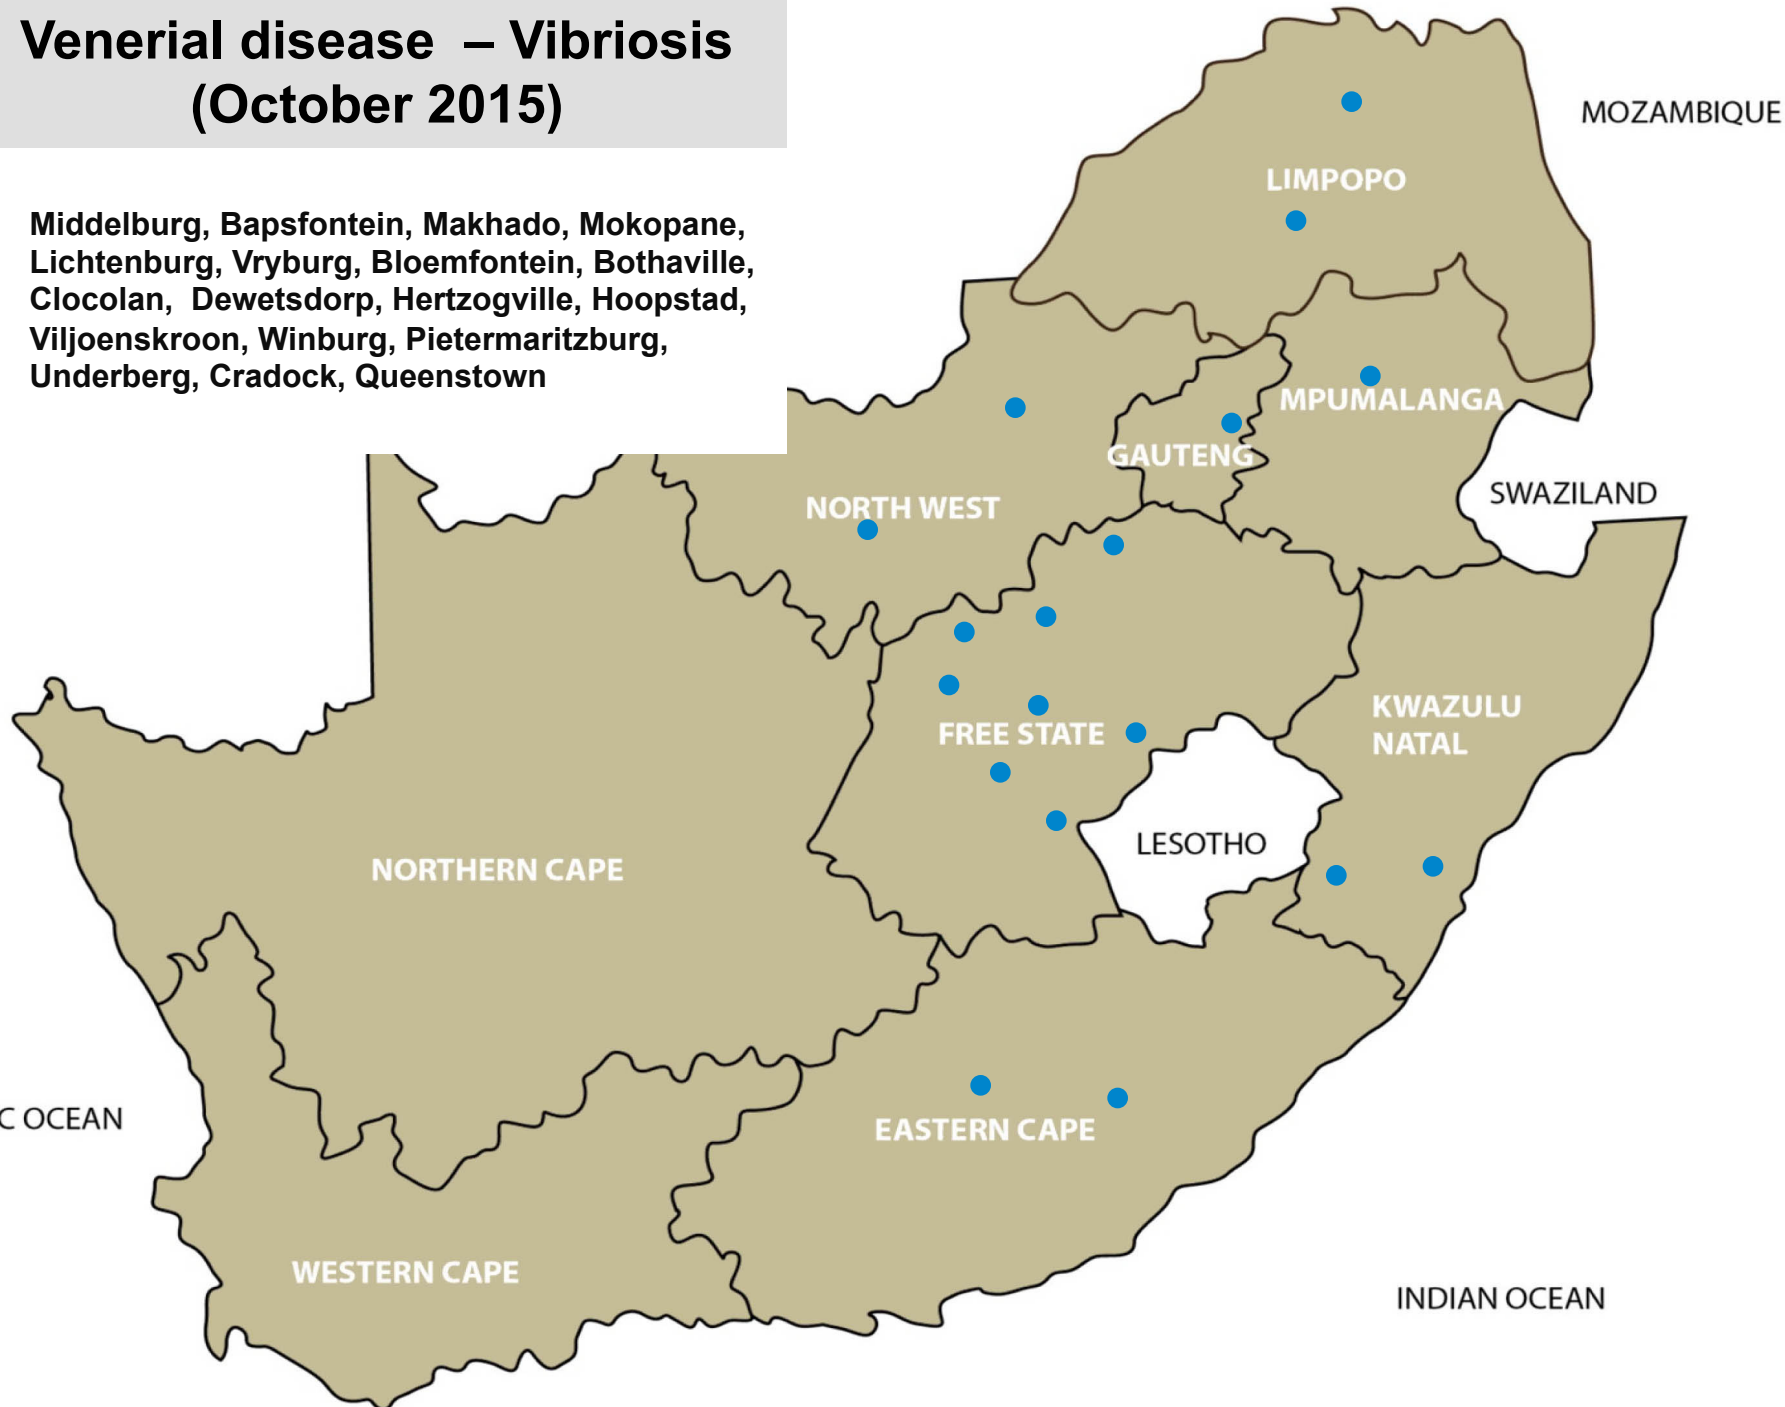

# Tick transmitted disease - Heartwater (October 2015)

Lydenburg, Bronkhorstspuit, Onderstepoort, Pretoria, Makhado, Mokopane, Polokwane, Brits, Klerksdorp, Lichtenburg, Stella, Ventersdorp / Koster, Bergville, Dundee, Estcourt, Mtubatuba, Pietermaritzburg, Pongola, Humansdorp, Port Alfred, Queenstown

# Tick toxicosis – Sweating sickness (October 2015)

Christiana, Lichtenburg, Stella,  
Bloemfontein, Hoopstad, Stellenbosch

# Venereal disease-Trichomonosis (October 2015)

Balfour, Bethal, Ermelo, Grootvlei, Middelburg, Piet Retief, Standerton, Volksrust, Bronkhorstspuit, Makhado, Klerksdorp, Leeudoringstad, Stella, Vryburg, Bethlehem, Bloemfontein, Bothaville, Clocolan, Dewetsdorp, Frankfort, Harrismith, Hertzogville, Hoopstad, Kroonstad, Reitz, Viljoenskroon, Villiers, Vrede, Winburg, Bergville, Dundee, Kokstad, Newcastle, Underberg, Alexandria, Queenstown

# Venerial disease – Vibriosis (October 2015)

Middelburg, Bapsfontein, Makhado, Mokopane,  
Lichtenburg, Vryburg, Bloemfontein, Bothaville,  
Clocolan, Dewetsdorp, Hertzogville, Hoopstad,  
Viljoenskroon, Winburg, Pietermaritzburg,  
Underberg, Cradock, Queenstown