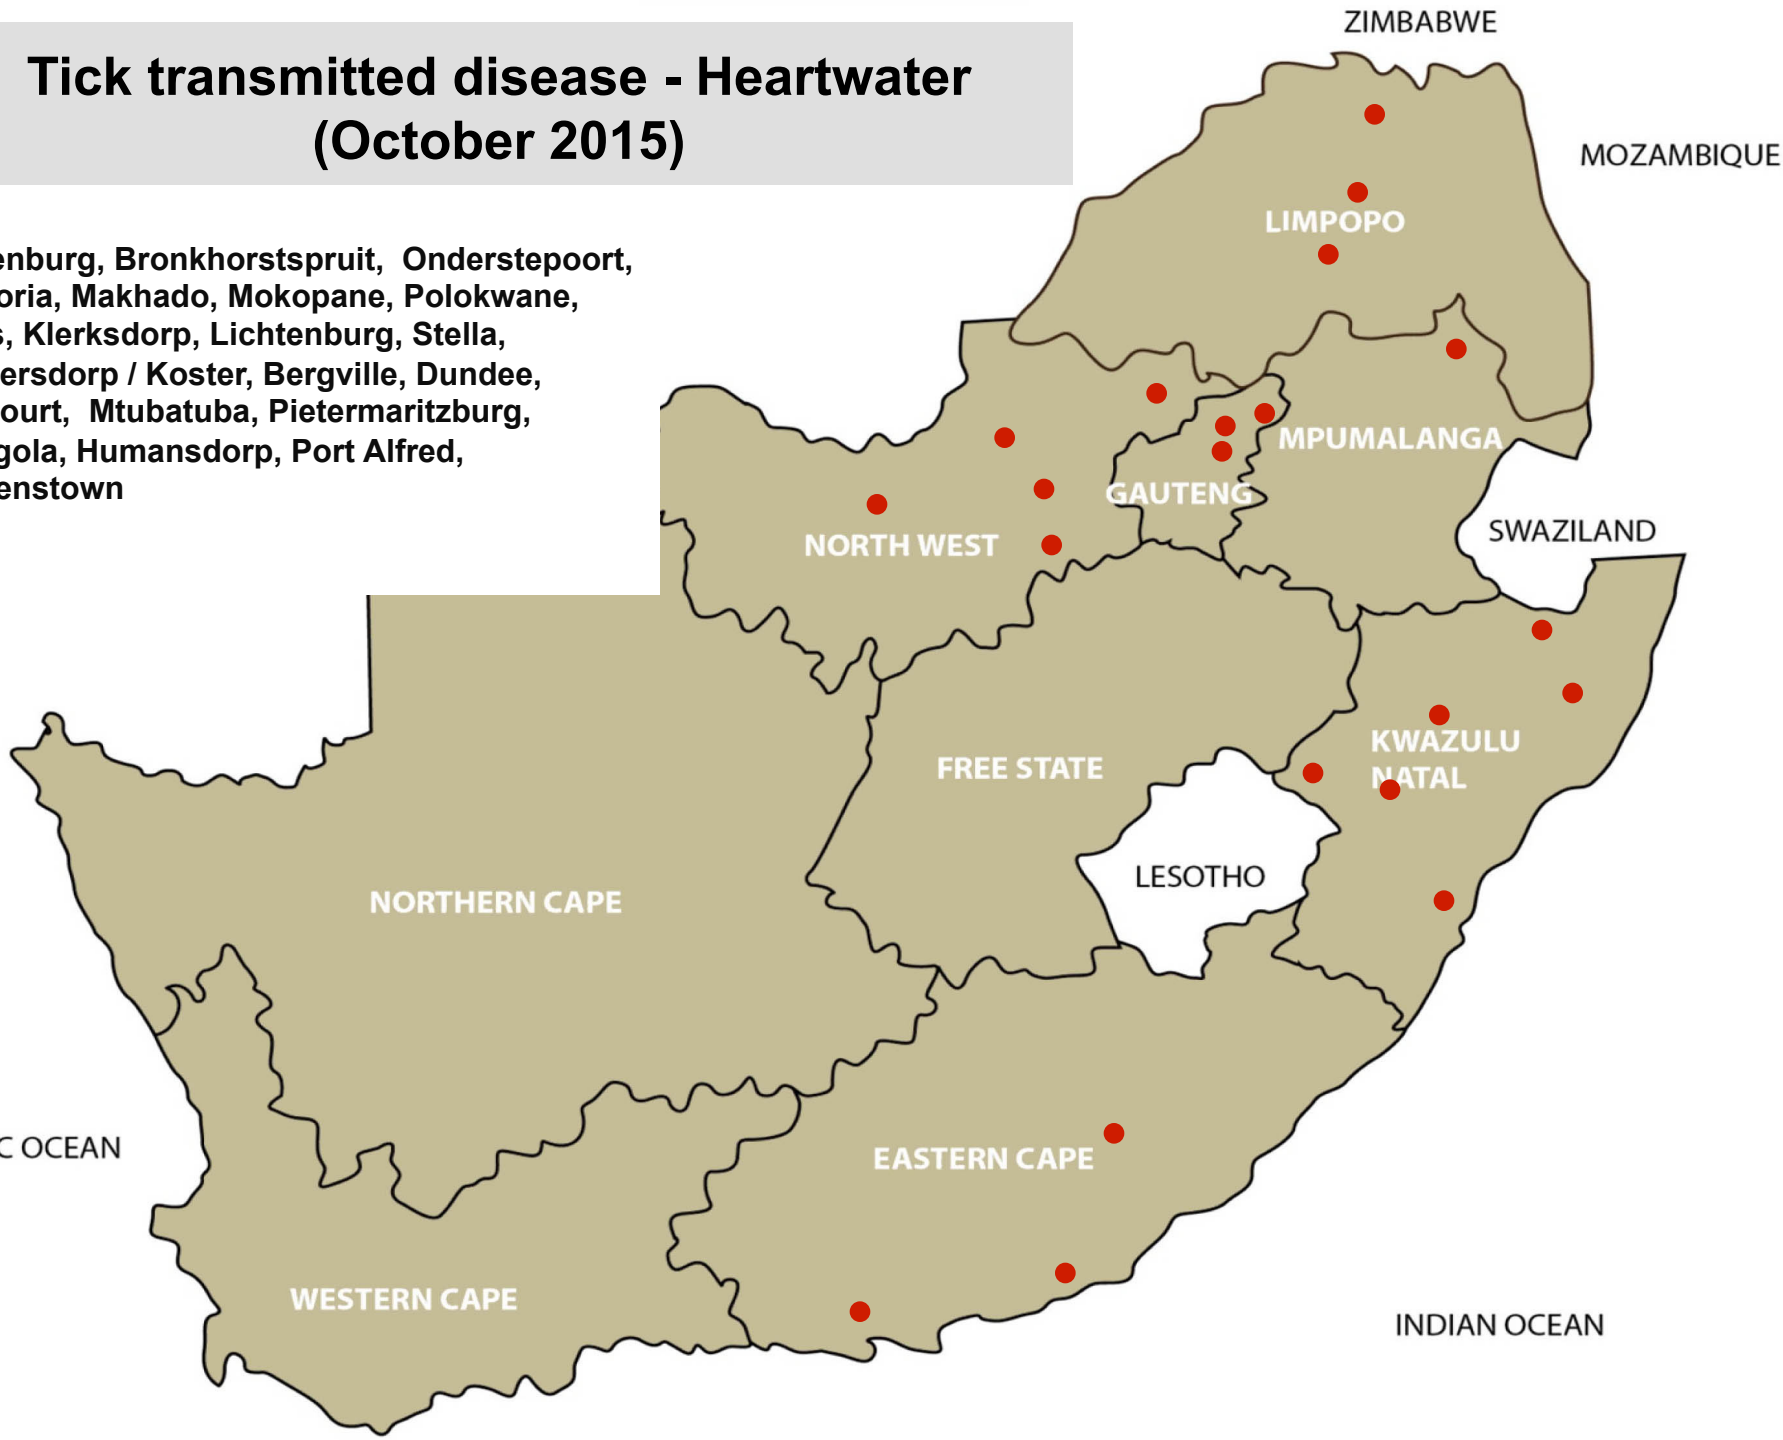

# Tick transmitted disease African red water (October 2015)

Ermelo, Grootvlei, Nelspruit, Bapsfontein, Makhado, Frankfort, Villiers, Vrede, Bergville, Dundee, Eshowe, Estcourt, Howick, Kokstad, Mtubatuba, Pietermaritzburg, Underberg, Vryheid, Alexandria, Kareedouw, Port Alfred, George, Heidelberg, Riversdale

# Tick transmitted disease Asiatic red water (October 2015)

Balfour, Bethal, Ermelo, Grootvlei, Middelburg, Standerton, Bronkhorstspuit, Frankfort, Villiers, Vrede, Bergville, Camperdown, Dundee, Eshowe, Greytown, Kokstad, Mtubatuba, George

# Tick and biting fly transmitted disease Anaplasmosis (October 2015)

Balfour, Middelburg, Makhado, Brits, Christiana, Leeudoringstad, Lichtenburg, Bethlehem, Bloemfontein, Clocolan, Harrismith, Hertzogville, Hoopstad, Kroonstad, Ladybrand/Excelsior, Reitz, Villiers, Zastron, Bergville, Alexandria, Graaff-Reinet, Queenstown, Beaufort West, George, Heidelberg, Malmesbury, Riversdale, Stellenbosch, Vredenburg

# Tick transmitted disease - Heartwater (October 2015)

Lydenburg, Bronkhorstspuit, Onderstepoort, Pretoria, Makhado, Mokopane, Polokwane, Brits, Klerksdorp, Lichtenburg, Stella, Ventersdorp / Koster, Bergville, Dundee, Estcourt, Mtubatuba, Pietermaritzburg, Pongola, Humansdorp, Port Alfred, Queenstown