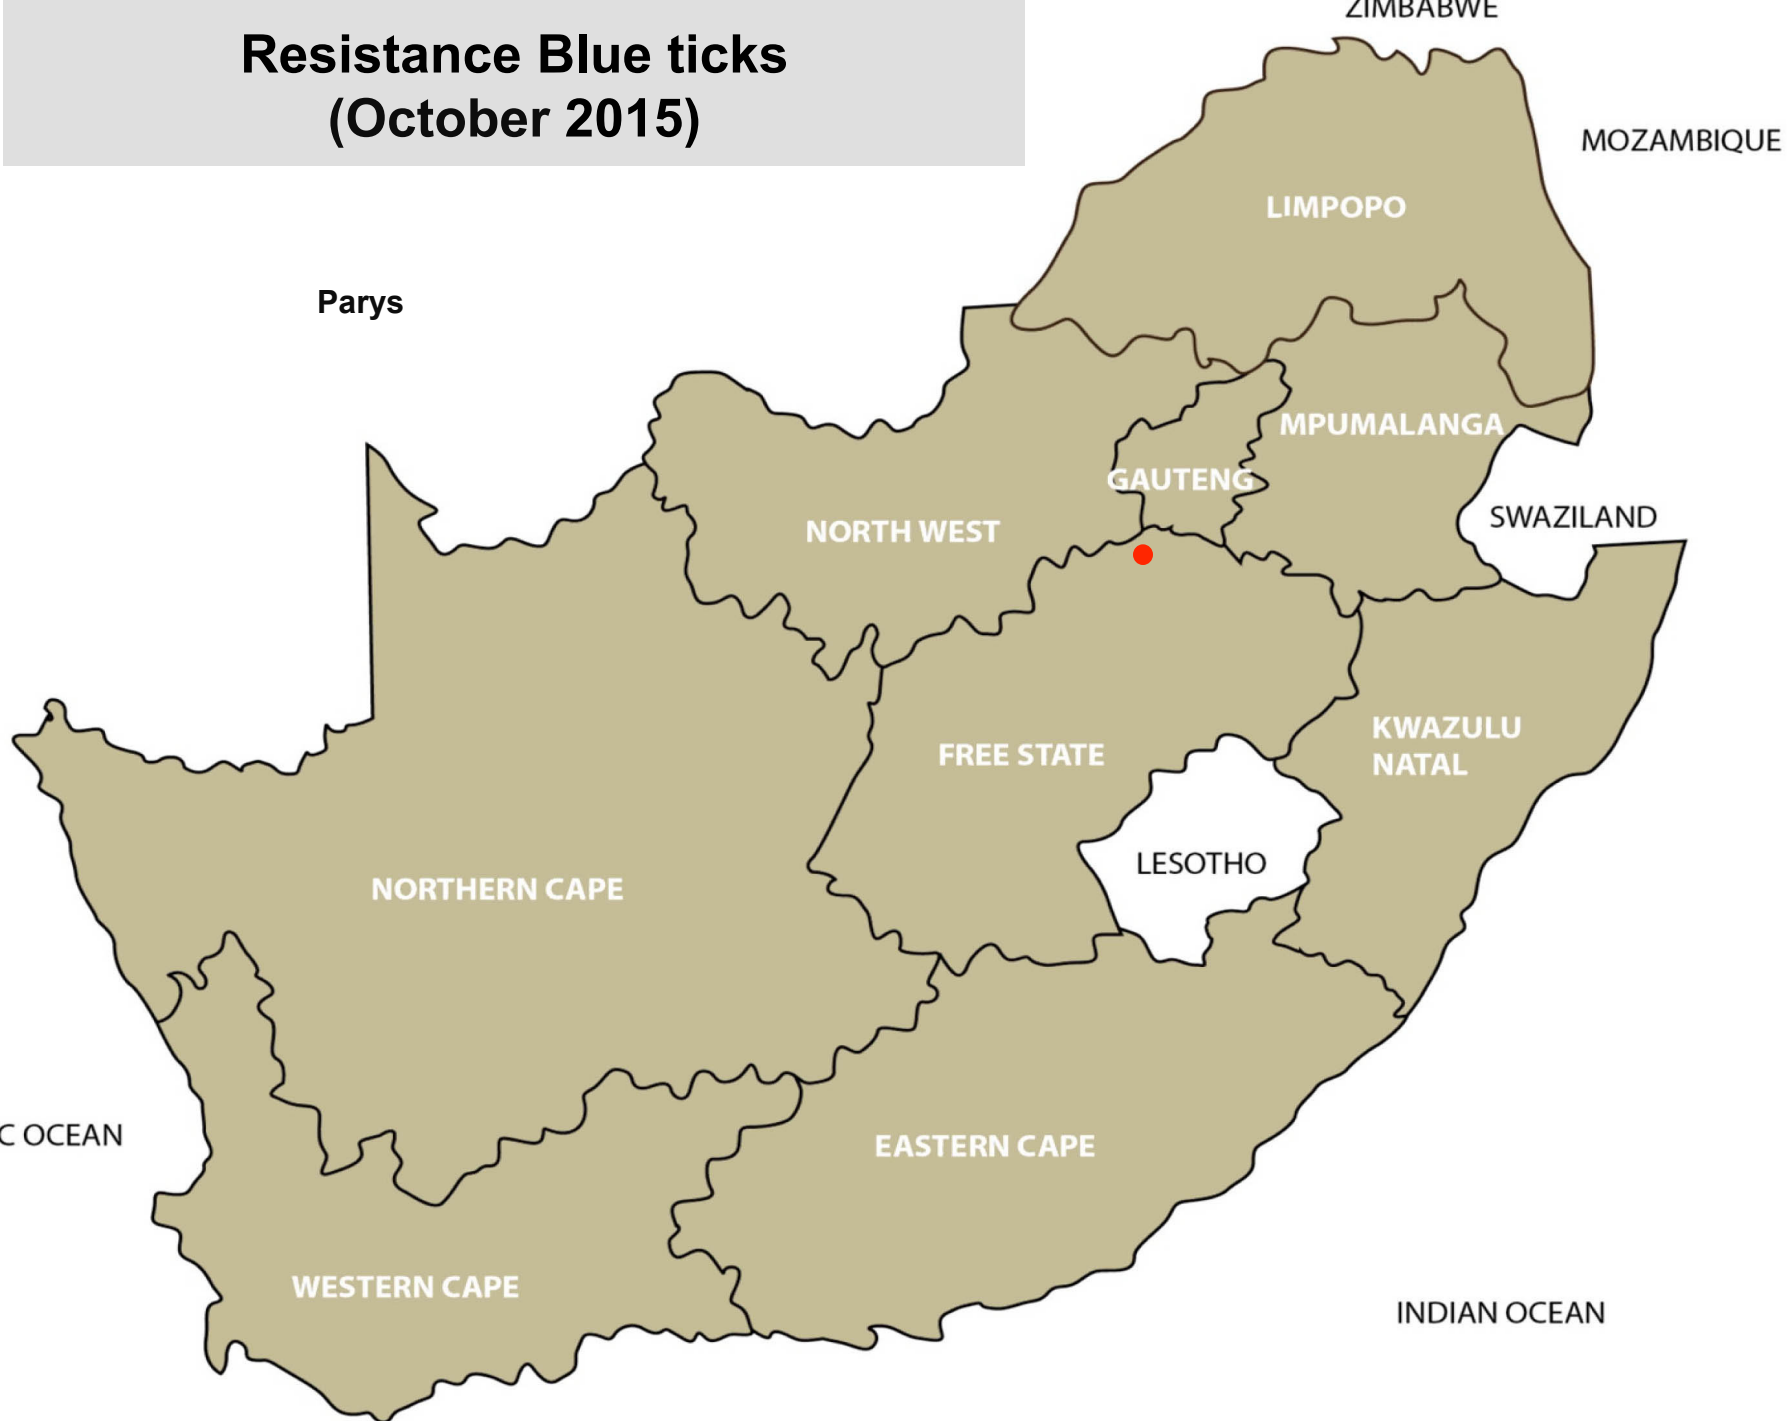

Resistance Blue ticks (October 2015)