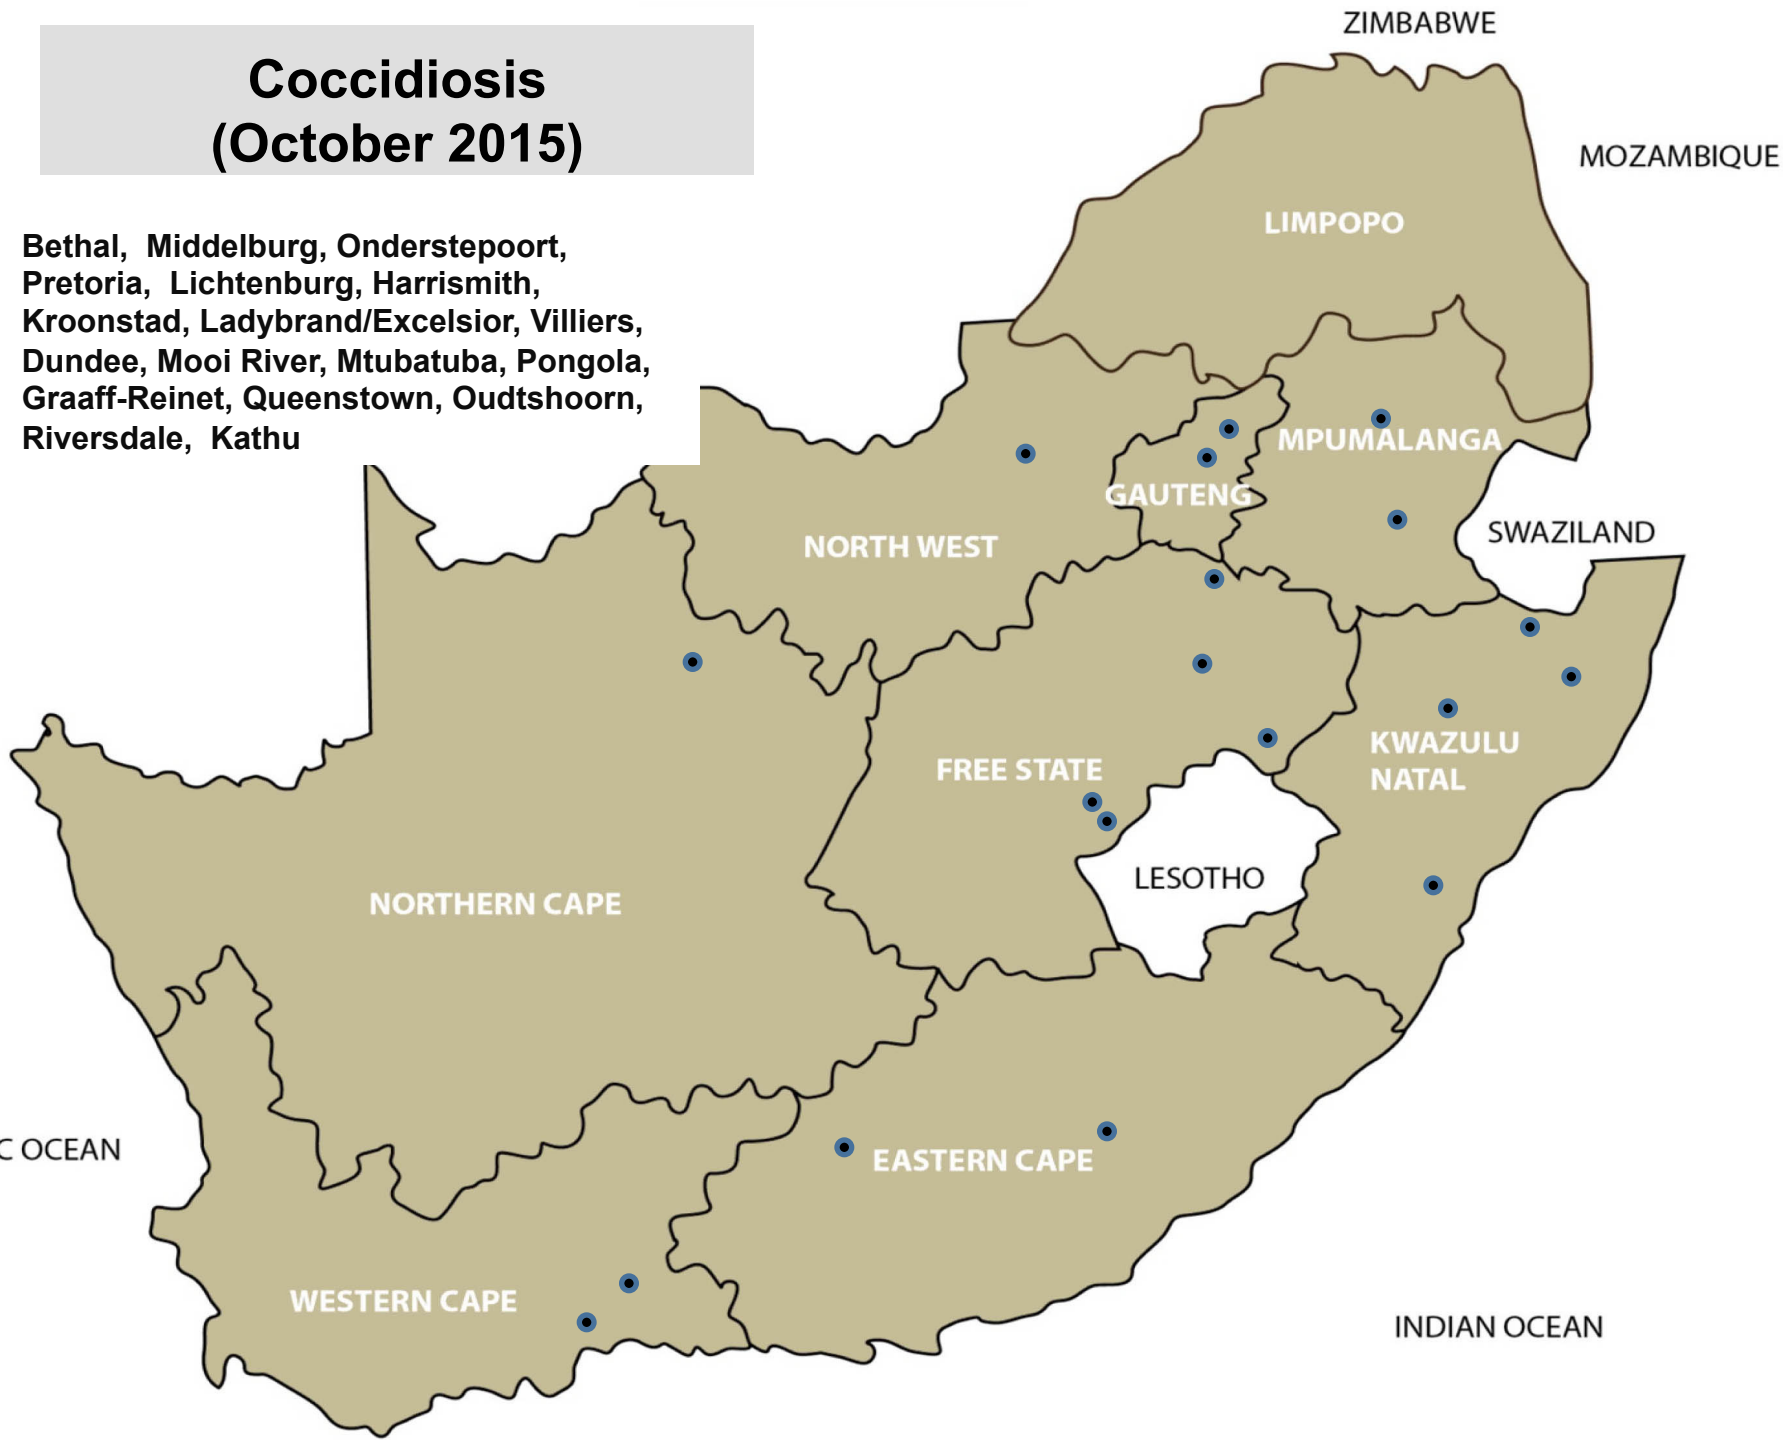

# Blowflies (October 2015)

Balfour, Lydenburg, Clocolan., Winburg,  
Queenstown, Heidelberg

# Screw-worm (October 2015)

Nelspruit, Mokopane, Mtubatuba, Port Alfred

# Nasal bot larvae (October 2015)

Leeudoringstad, Reitz, Villiers,  
Wesselsbron, Eshowe, Mtubatuba

# Tick transmitted disease African red water (October 2015)

Ermelo, Grootvlei, Nelspruit, Bapsfontein, Makhado, Frankfort, Villiers, Vrede, Bergville, Dundee, Eshowe, Estcourt, Howick, Kokstad, Mtubatuba, Pietermaritzburg, Underberg, Vryheid, Alexandria, Kareedouw, Port Alfred, George, Heidelberg, Riversdale