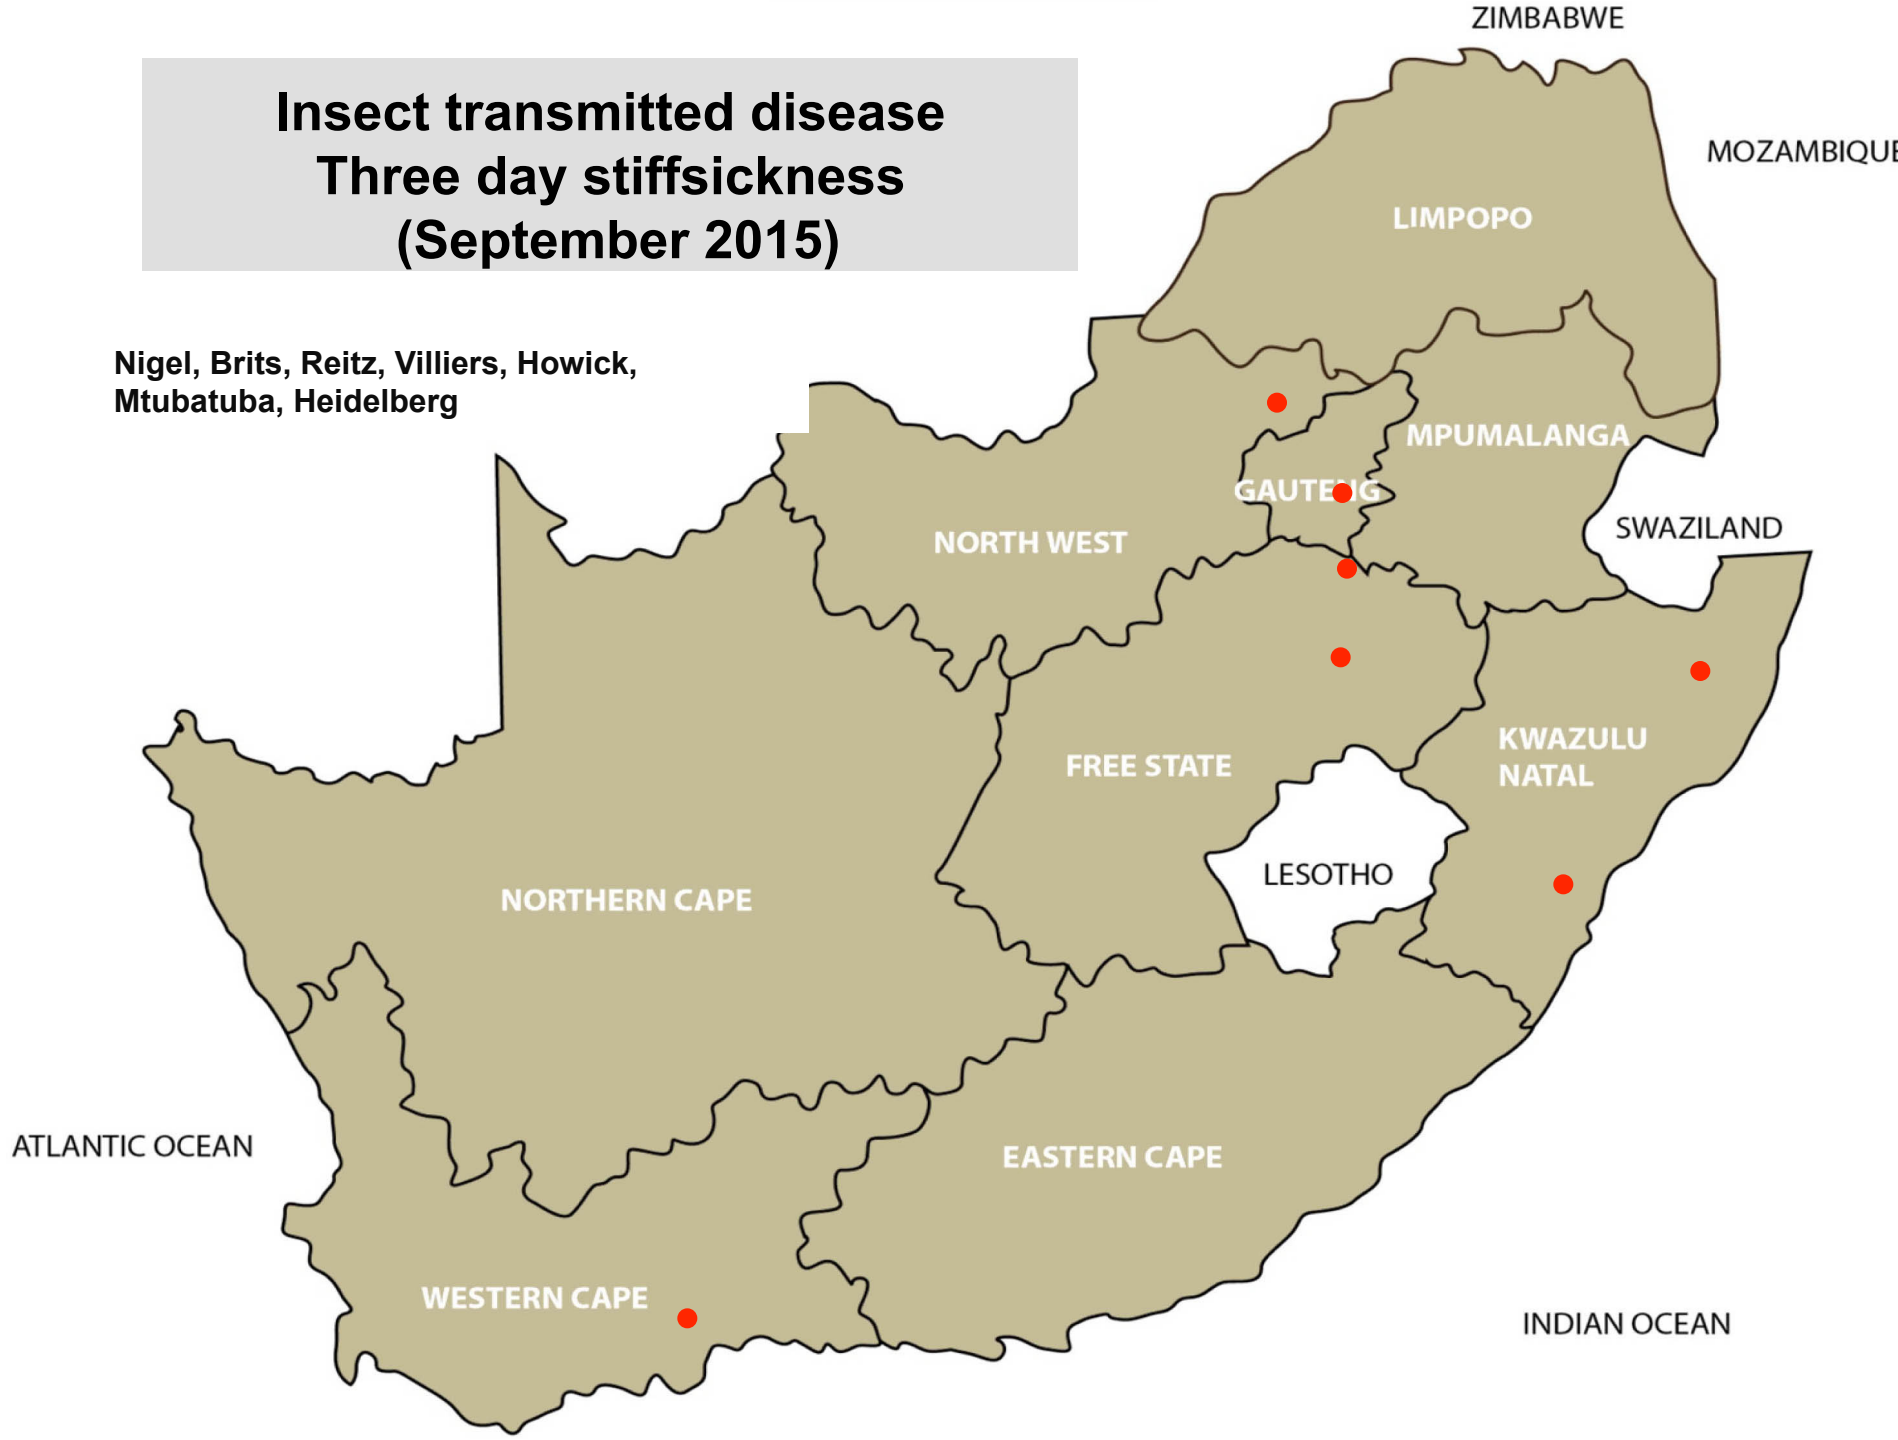

Insect transmitted disease Three day stiffness (September 2015)

Nigel, Brits, Reitz, Villiers, Howick,
Mtubatuba, Heidelberg