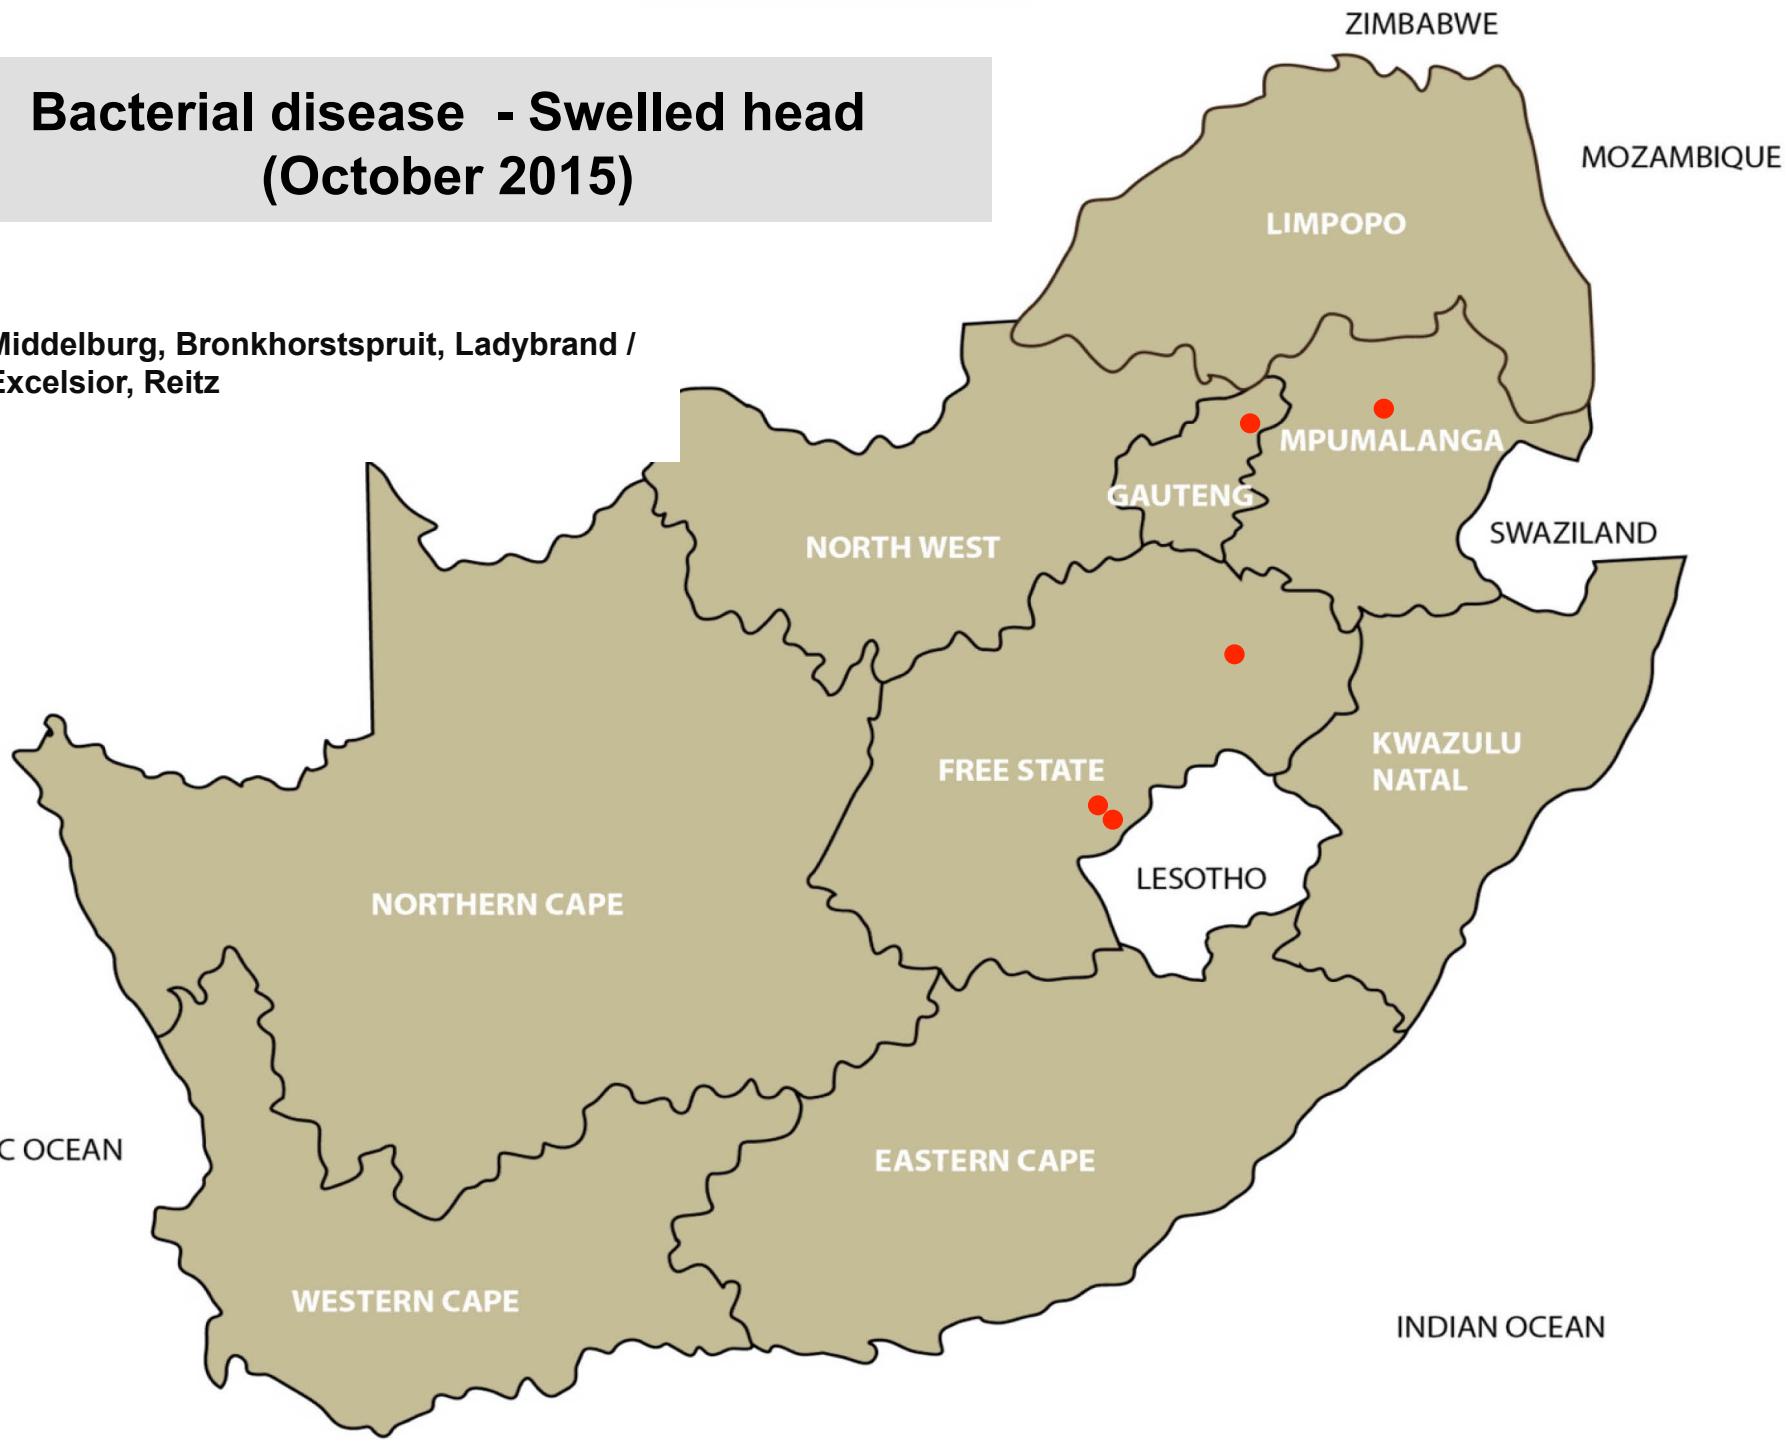

Bacterial disease - Swelled head (October 2015)

Middelburg, Bronkhorstspuit, Ladybrand /
Excelsior, Reitz