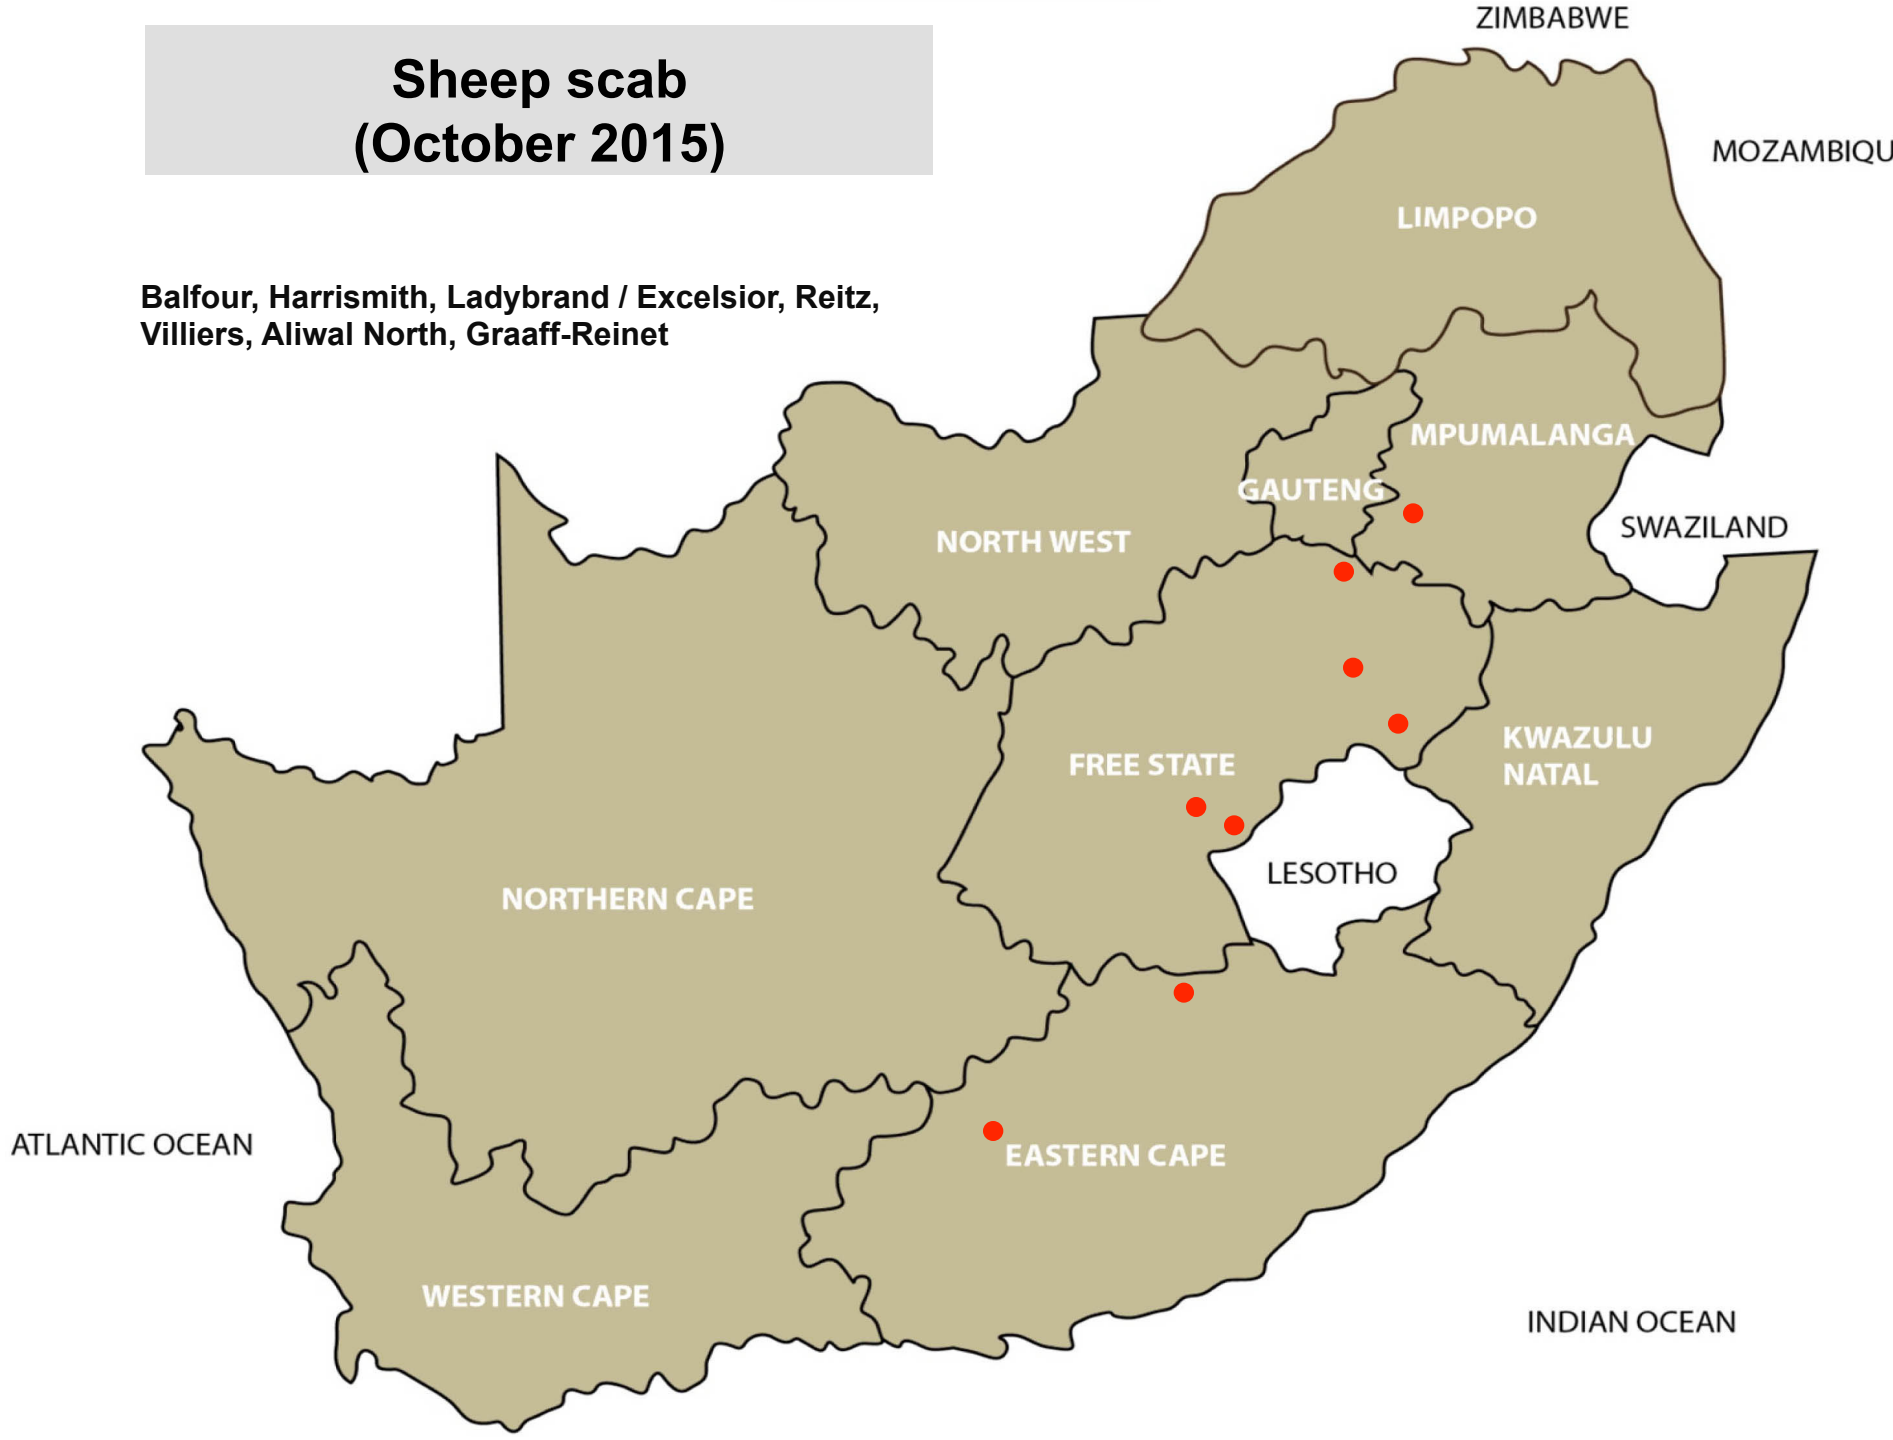

# Paralysis ticks (October 2015)

Ermelo, Bronkhorstspuit, Bloemfontein,  
Memel, Reitz, Villiers, Kokstad

# Biting lice (Red lice) (October 2015)

Lydenburg, Bloemfontein, Harrismith,  
Hoopstad, Zastron, Newcastle, Graaff-  
Reinet

# Sucking lice (Blue lice) (October 2015)

Balfour, Standerton, Bloemfontein, Frankfort,  
Harrismith, Hoopstad, Memel

# Sheep scab (October 2015)

Balfour, Harrismith, Ladybrand / Excelsior, Reitz,  
Villiers, Aliwal North, Graaff-Reinet