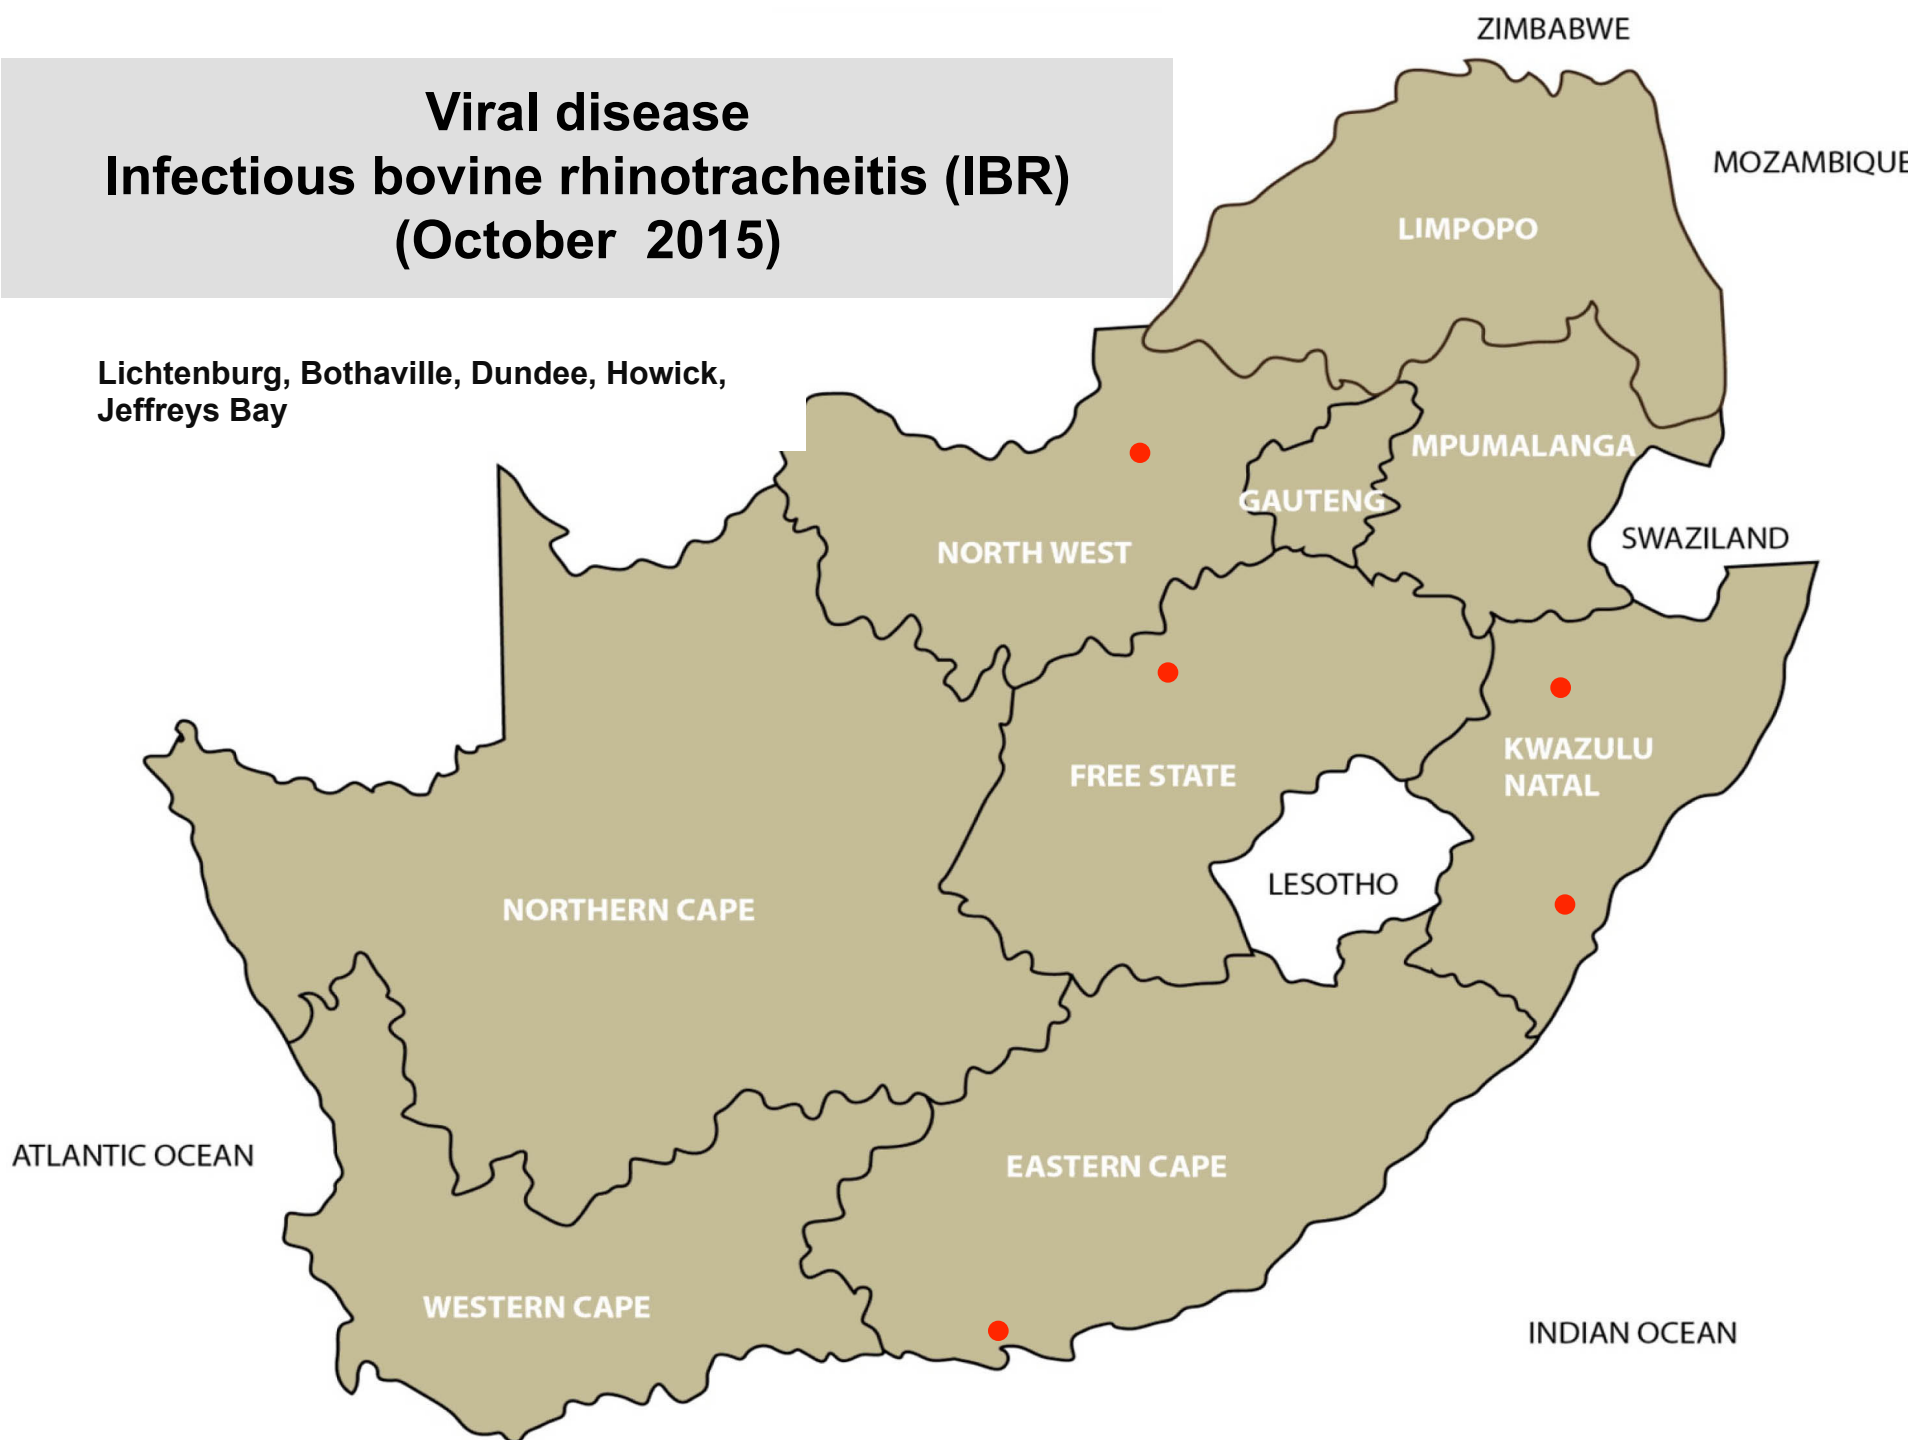

Viral disease Infectious bovine rhinotracheitis (IBR) (October 2015)

Lichtenburg, Bothaville, Dundee, Howick,
Jeffreys Bay