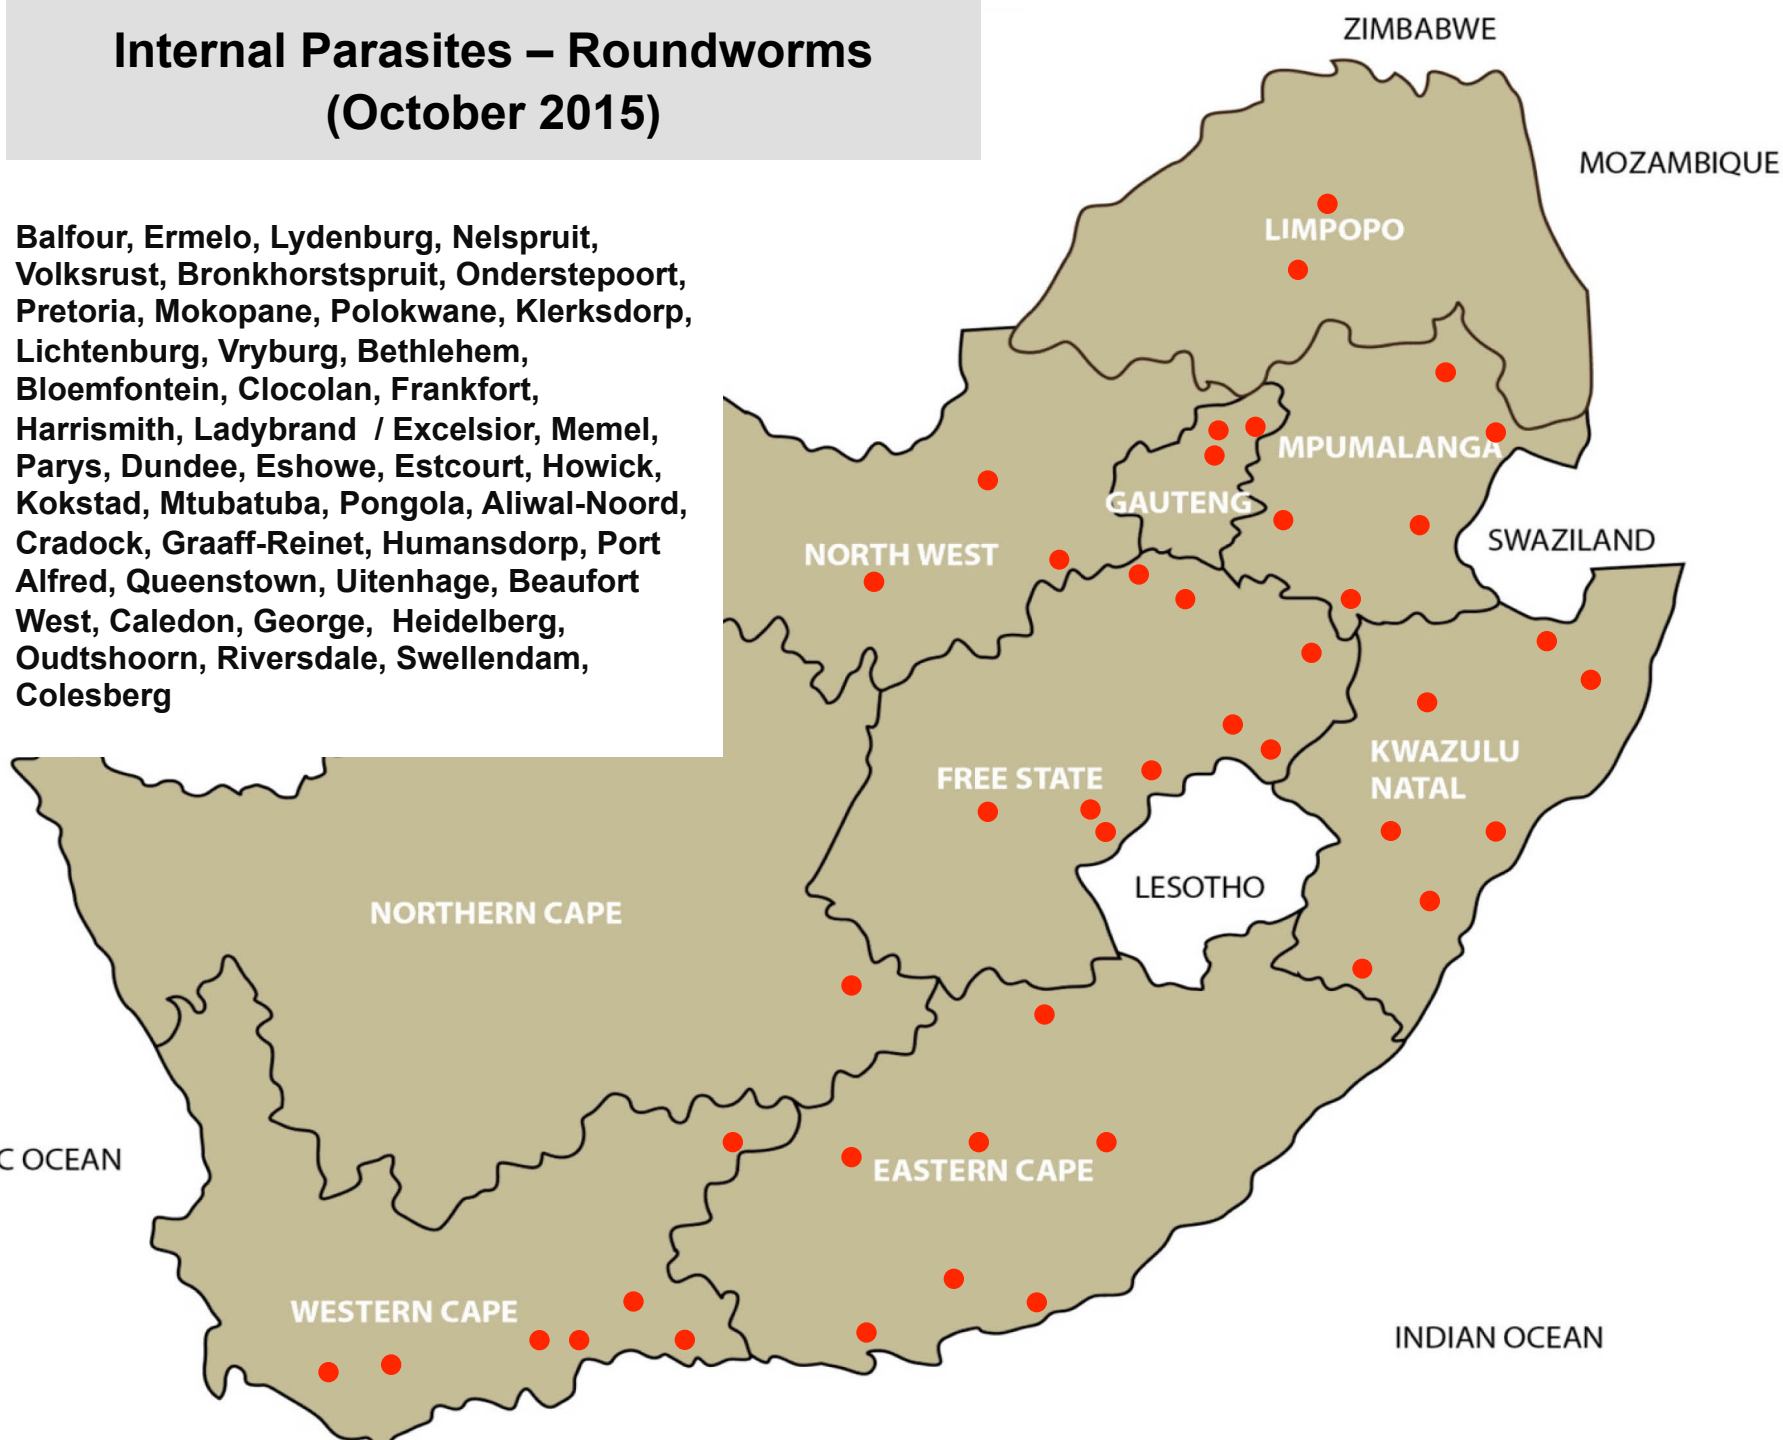

# Internal Parasites – Roundworms (October 2015)

Balfour, Ermelo, Lydenburg, Nelspruit, Volksrust, Bronkhorstspuit, Onderstepoort, Pretoria, Mokopane, Polokwane, Klerksdorp, Lichtenburg, Vryburg, Bethlehem, Bloemfontein, Clocolan, Frankfort, Harrismith, Ladybrand / Excelsior, Memel, Parys, Dundee, Eshowe, Estcourt, Howick, Kokstad, Mtubatuba, Pongola, Aliwal-Noord, Cradock, Graaff-Reinet, Humansdorp, Port Alfred, Queenstown, Uitenhage, Beaufort West, Caledon, George, Heidelberg, Oudtshoorn, Riversdale, Swellendam, Colesberg

# Internal parasites – Tapeworms (October 2015)

Middelburg, Nelspruit, Leeudoringstad,  
Lichtenburg, Bloemfontein, Hoopstad,  
Reitz, Wesselsbron, Kokstad, Newcastle,  
Aliwal North, Graaff-Reinet, Humansdorp,  
Middelburg, Port Alfred