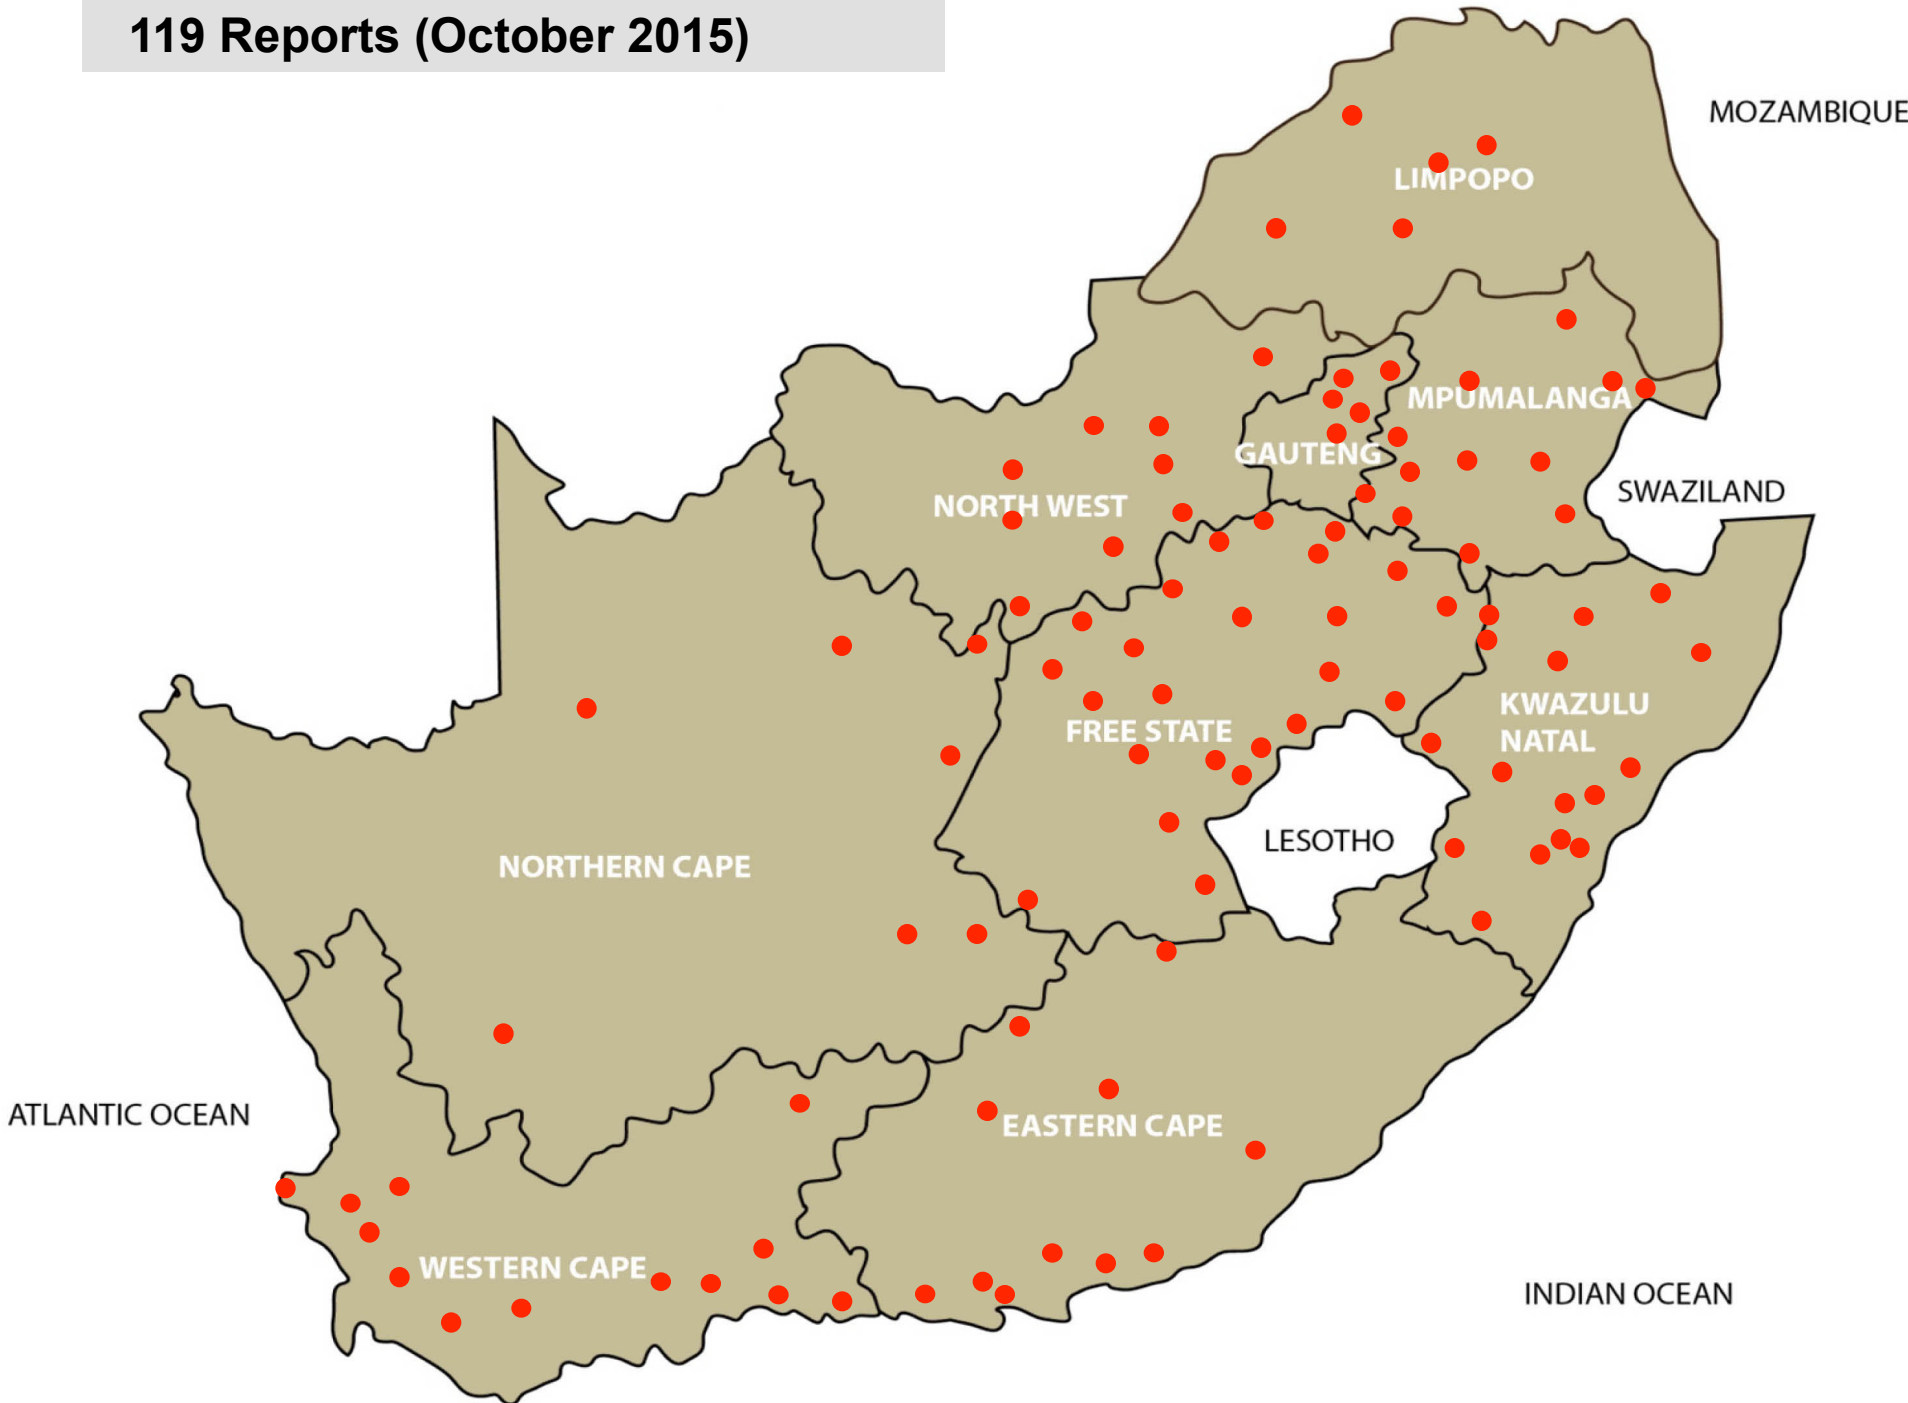

# Internal Parasites – Roundworms (October 2015)

Balfour, Ermelo, Lydenburg, Nelspruit, Volksrust, Bronkhorstspuit, Onderstepoort, Pretoria, Mokopane, Polokwane, Klerksdorp, Lichtenburg, Vryburg, Bethlehem, Bloemfontein, Clocolan, Frankfort, Harrismith, Ladybrand / Excelsior, Memel, Parys, Dundee, Eshowe, Estcourt, Howick, Kokstad, Mtubatuba, Pongola, Aliwal-Noord, Cradock, Graaff-Reinet, Humansdorp, Port Alfred, Queenstown, Uitenhage, Beaufort West, Caledon, George, Heidelberg, Oudtshoorn, Riversdale, Swellendam, Colesberg

# Internal parasites – Resistant roundworms (October 2015)

Balfour, Lydenburg, Bloemfontein,  
Dundee, Cradock, Graaff-Reinet

# Internal parasites – Tapeworms (October 2015)

Middelburg, Nelspruit, Leeudoringstad,  
Lichtenburg, Bloemfontein, Hoopstad,  
Reitz, Wesselsbron, Kokstad, Newcastle,  
Aliwal North, Graaff-Reinet, Humansdorp,  
Middelburg, Port Alfred

**Internal parasites – Tapeworms  
Cysticercosis (measles)  
(October 2015)**

Bethal, Ermelo, Nelspruit, Brits,  
Hertzogville, Ladybrand /Excelsior,  
Reitz, Wesselsbron, Pietermaritzburg