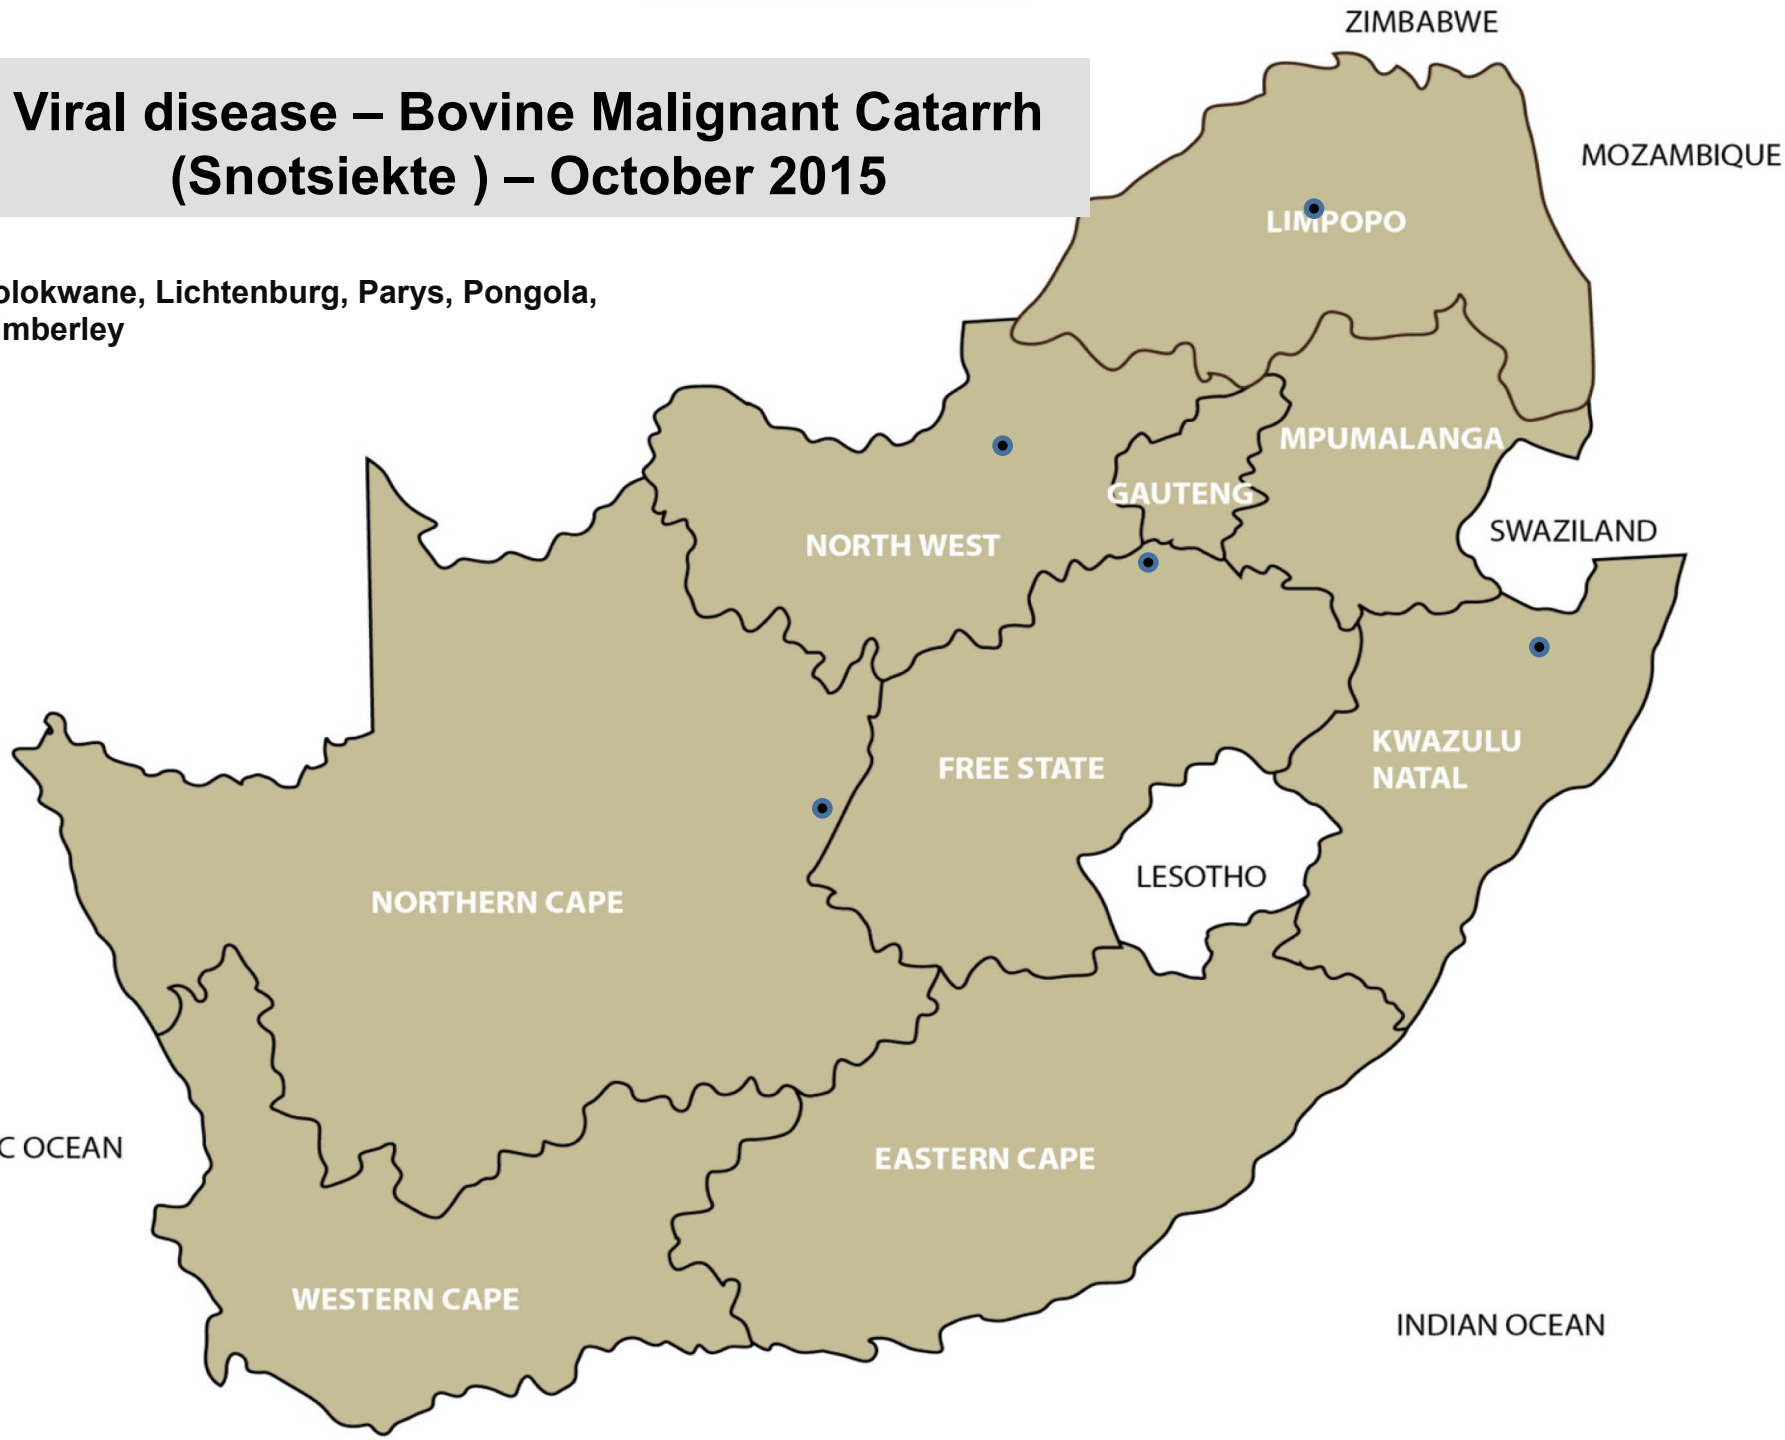

Viral disease – Bovine Malignant Catarrh (Snotsiekte) – October 2015

Polokwane, Lichtenburg, Parys, Pongola, Kimberley