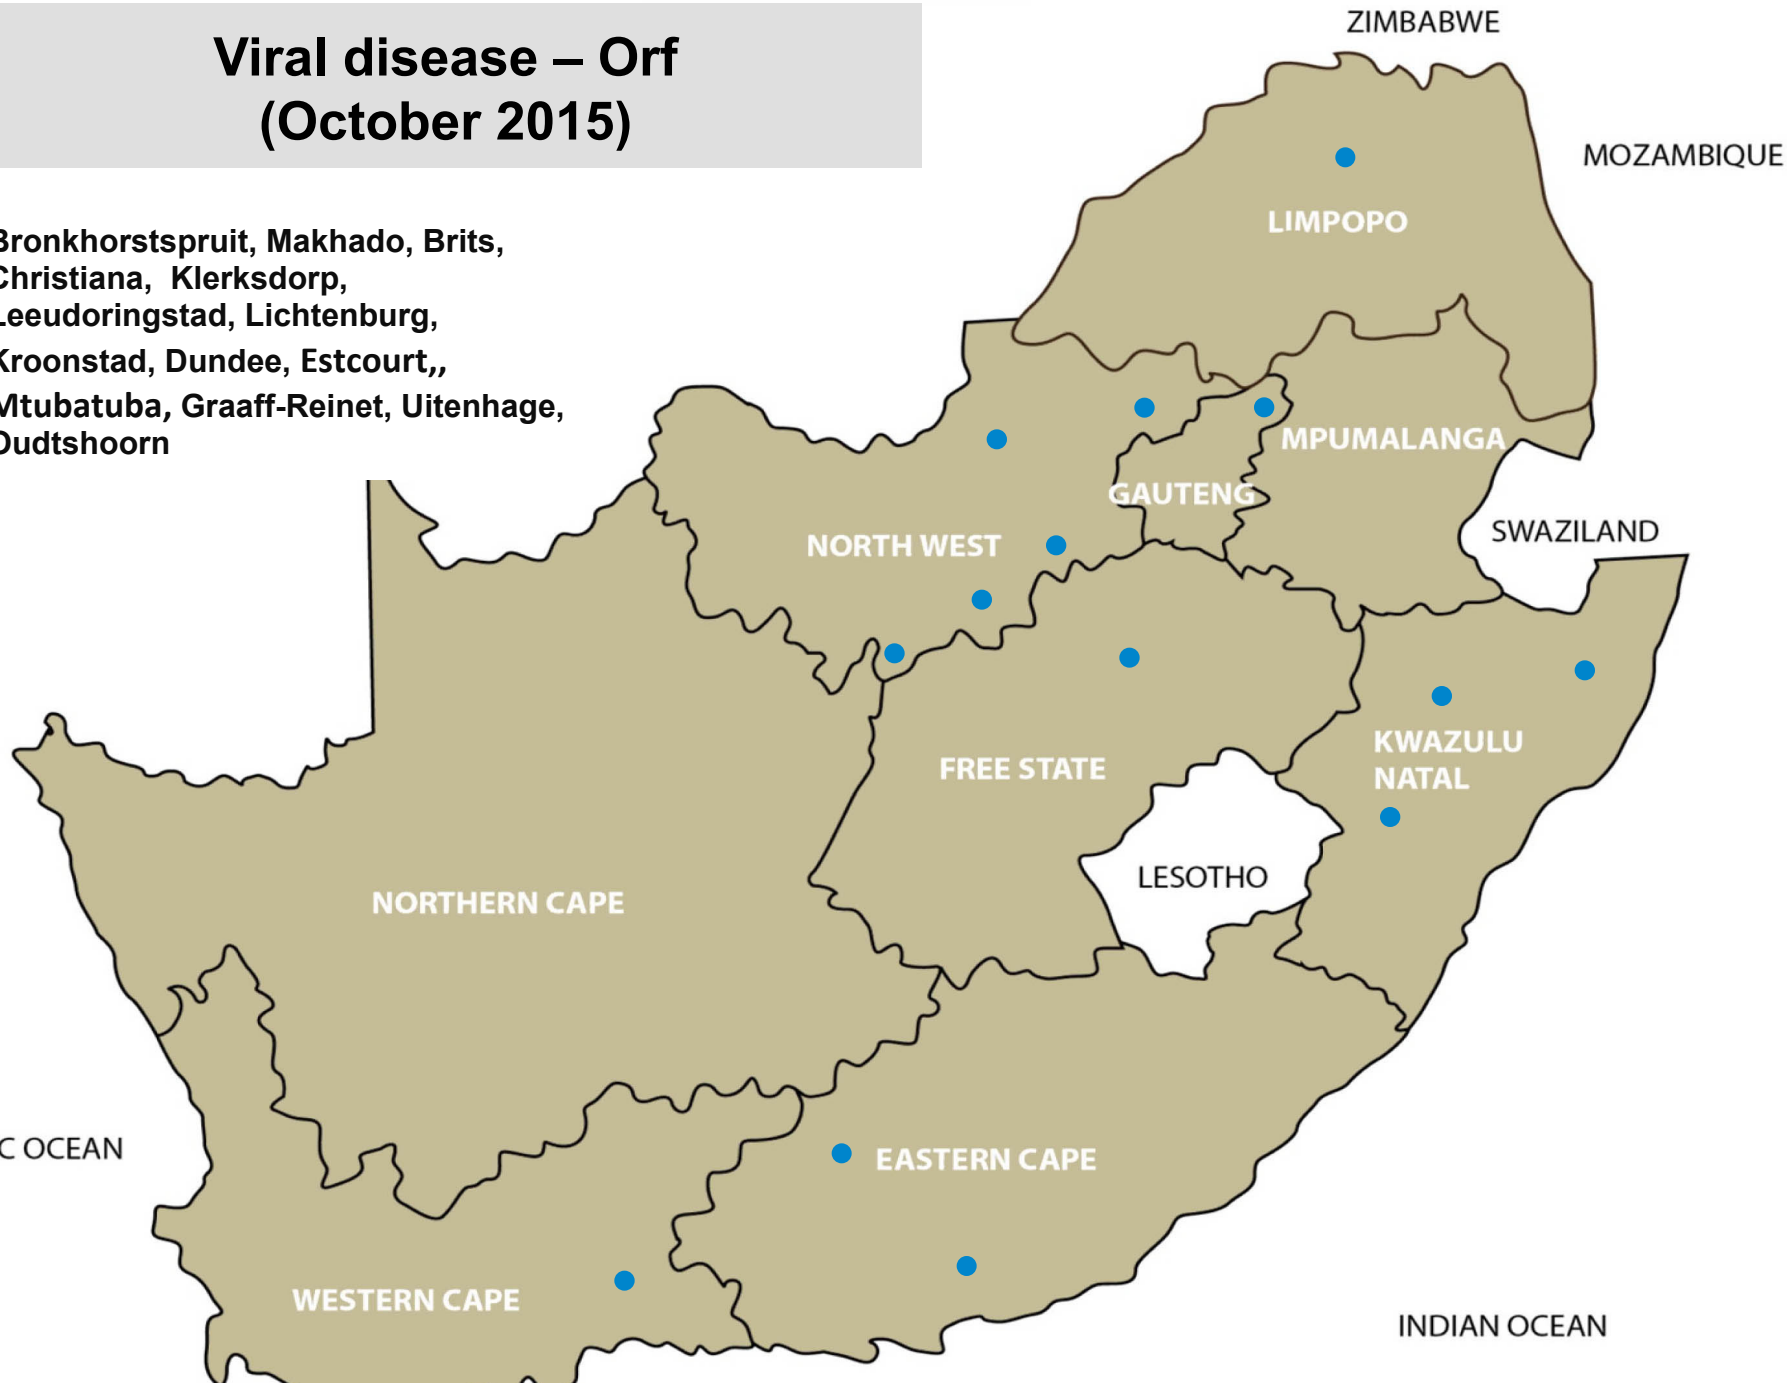

# Viral disease Infectious bovine rhinotracheitis (IBR) (October 2015)

Lichtenburg, Bothaville, Dundee, Howick,  
Jeffreys Bay

**Viral disease**  
**Bovine viral diarrhoea (BVD)**  
**October 2015**

Dundee, Queenstown

# Viral disease – Enzootic bovine leucosis (October 2015)

Ermelo, Kroonstad, Heidelberg, Riversdale

# Viral disease - Warts (October 2015)

Balfour, Delmas, Ermelo, Pretoria, Mokopane, Christiana, Lichtenburg, Bultfontein, Harrismith, Kroonstad, Parys, Reitz, Bergville, Dundee, Estcourt, Mtubatuba, Pietermaritzburg, Queenstown, Stellenbosch

# Viral disease – Orf (October 2015)

Bronkhorstspuit, Makhado, Brits,  
Christiana, Klerksdorp,  
Leeudoringstad, Lichtenburg,  
Kroonstad, Dundee, Estcourt,,  
Mtubatuba, Graaff-Reinet, Uitenhage,  
Oudtshoorn