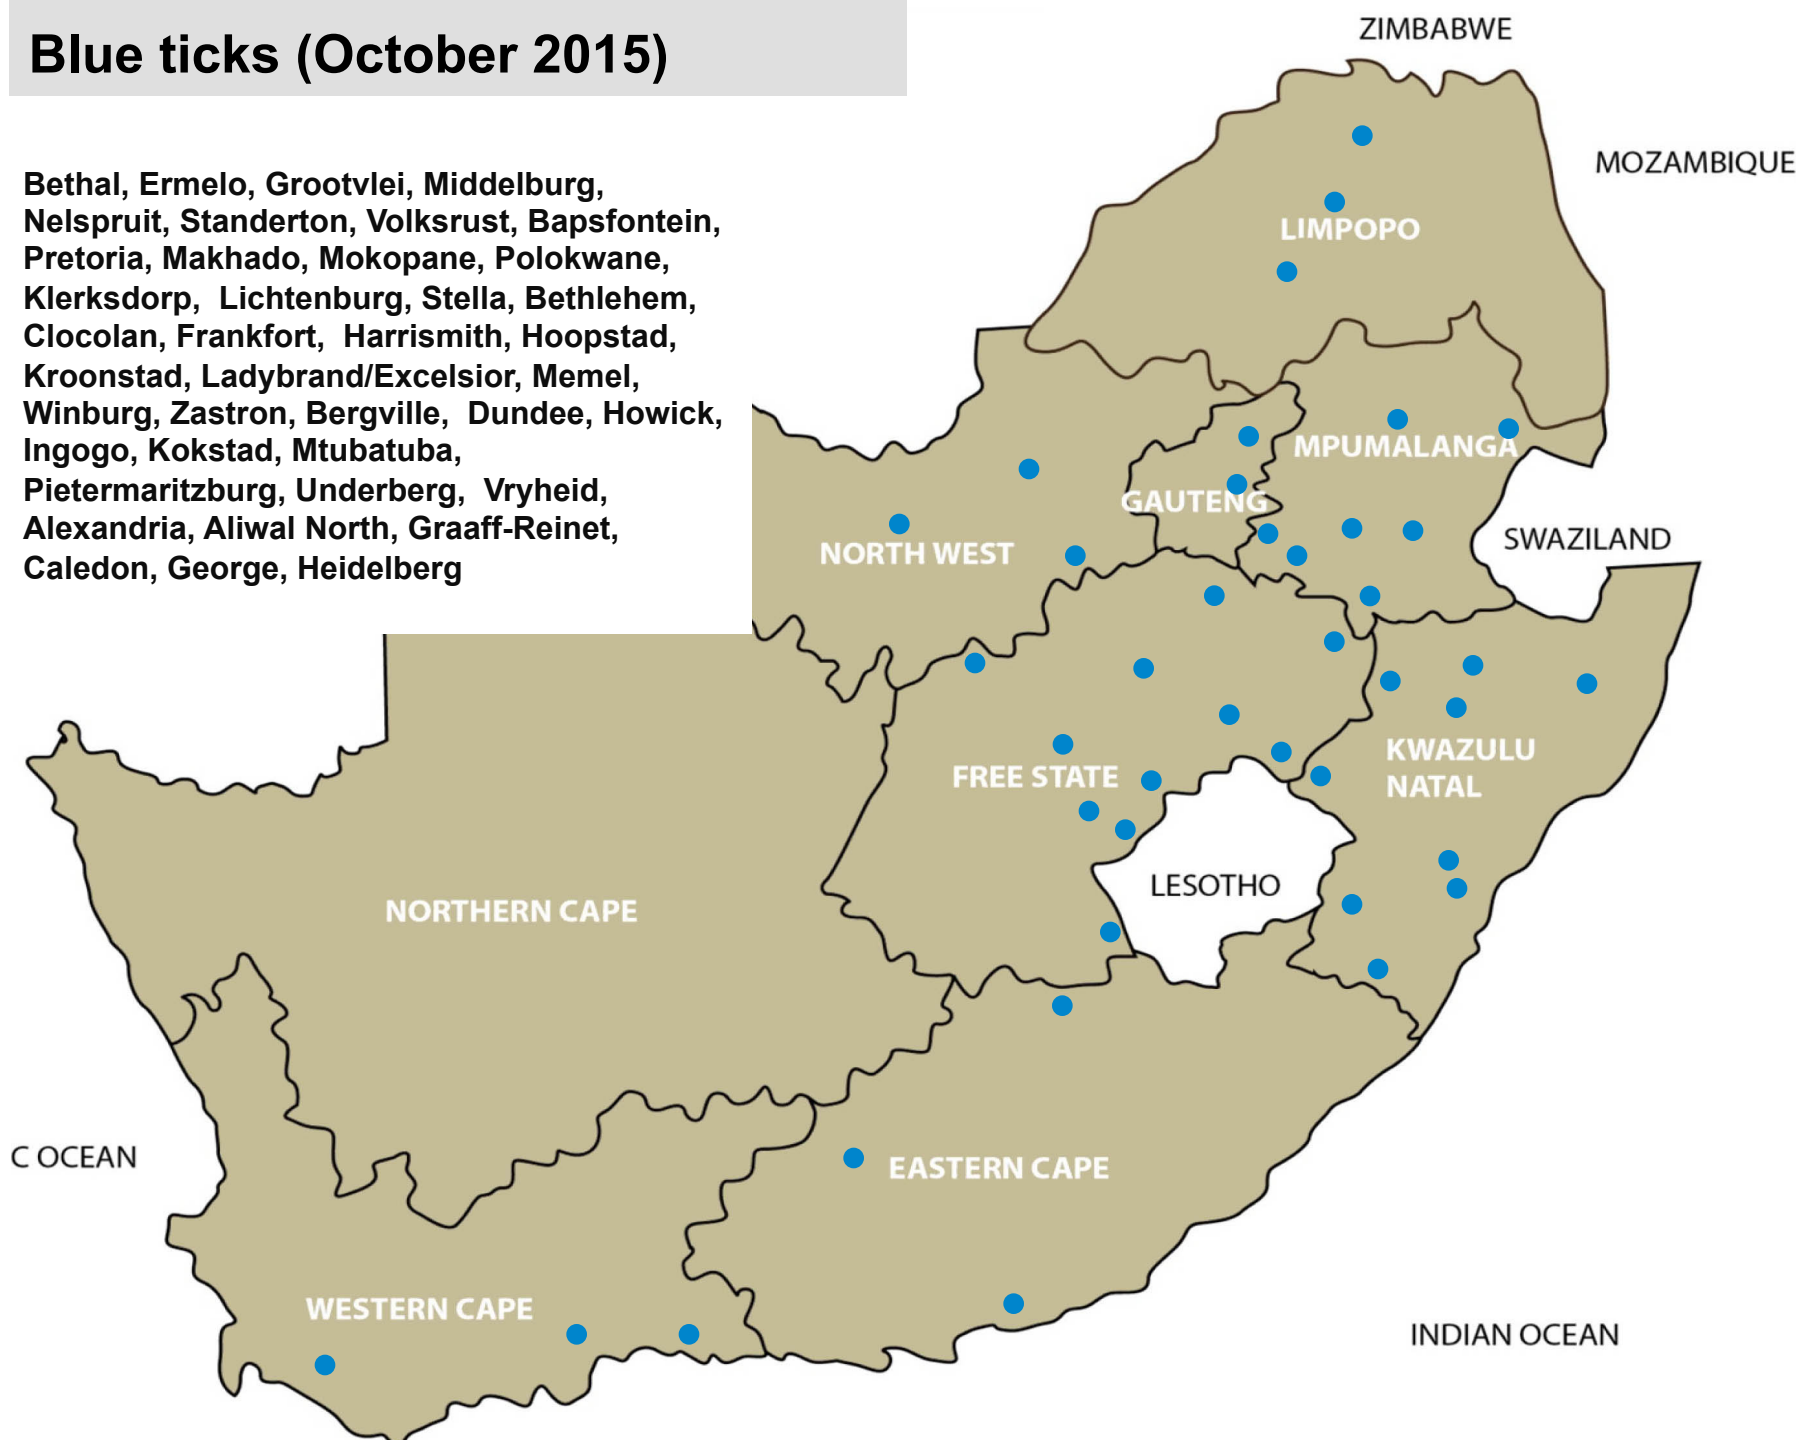

# Internal parasites – Tapeworms (October 2015)

Middelburg, Nelspruit, Leeudoringstad,  
Lichtenburg, Bloemfontein, Hoopstad,  
Reitz, Wesselsbron, Kokstad, Newcastle,  
Aliwal North, Graaff-Reinet, Humansdorp,  
Middelburg, Port Alfred

# Internal parasites – Liver fluke worms (October 2015)

Balfour, Middelburg, Clocolan,  
Frankfort, Reitz, Dundee, Howick,  
Stellenbosch

**Mokopane, Polokwane, Mtubatuba**

# Blue ticks (October 2015)

Bethal, Ermelo, Grootvlei, Middelburg, Nelspruit, Standerton, Volksrust, Bapsfontein, Pretoria, Makhado, Mokopane, Polokwane, Klerksdorp, Lichtenburg, Stella, Bethlehem, Clocolan, Frankfort, Harrismith, Hoopstad, Kroonstad, Ladybrand/Excelsior, Memel, Winburg, Zastron, Bergville, Dundee, Howick, Ingogo, Kokstad, Mtubatuba, Pietermaritzburg, Underberg, Vryheid, Alexandria, Aliwal North, Graaff-Reinet, Caledon, George, Heidelberg