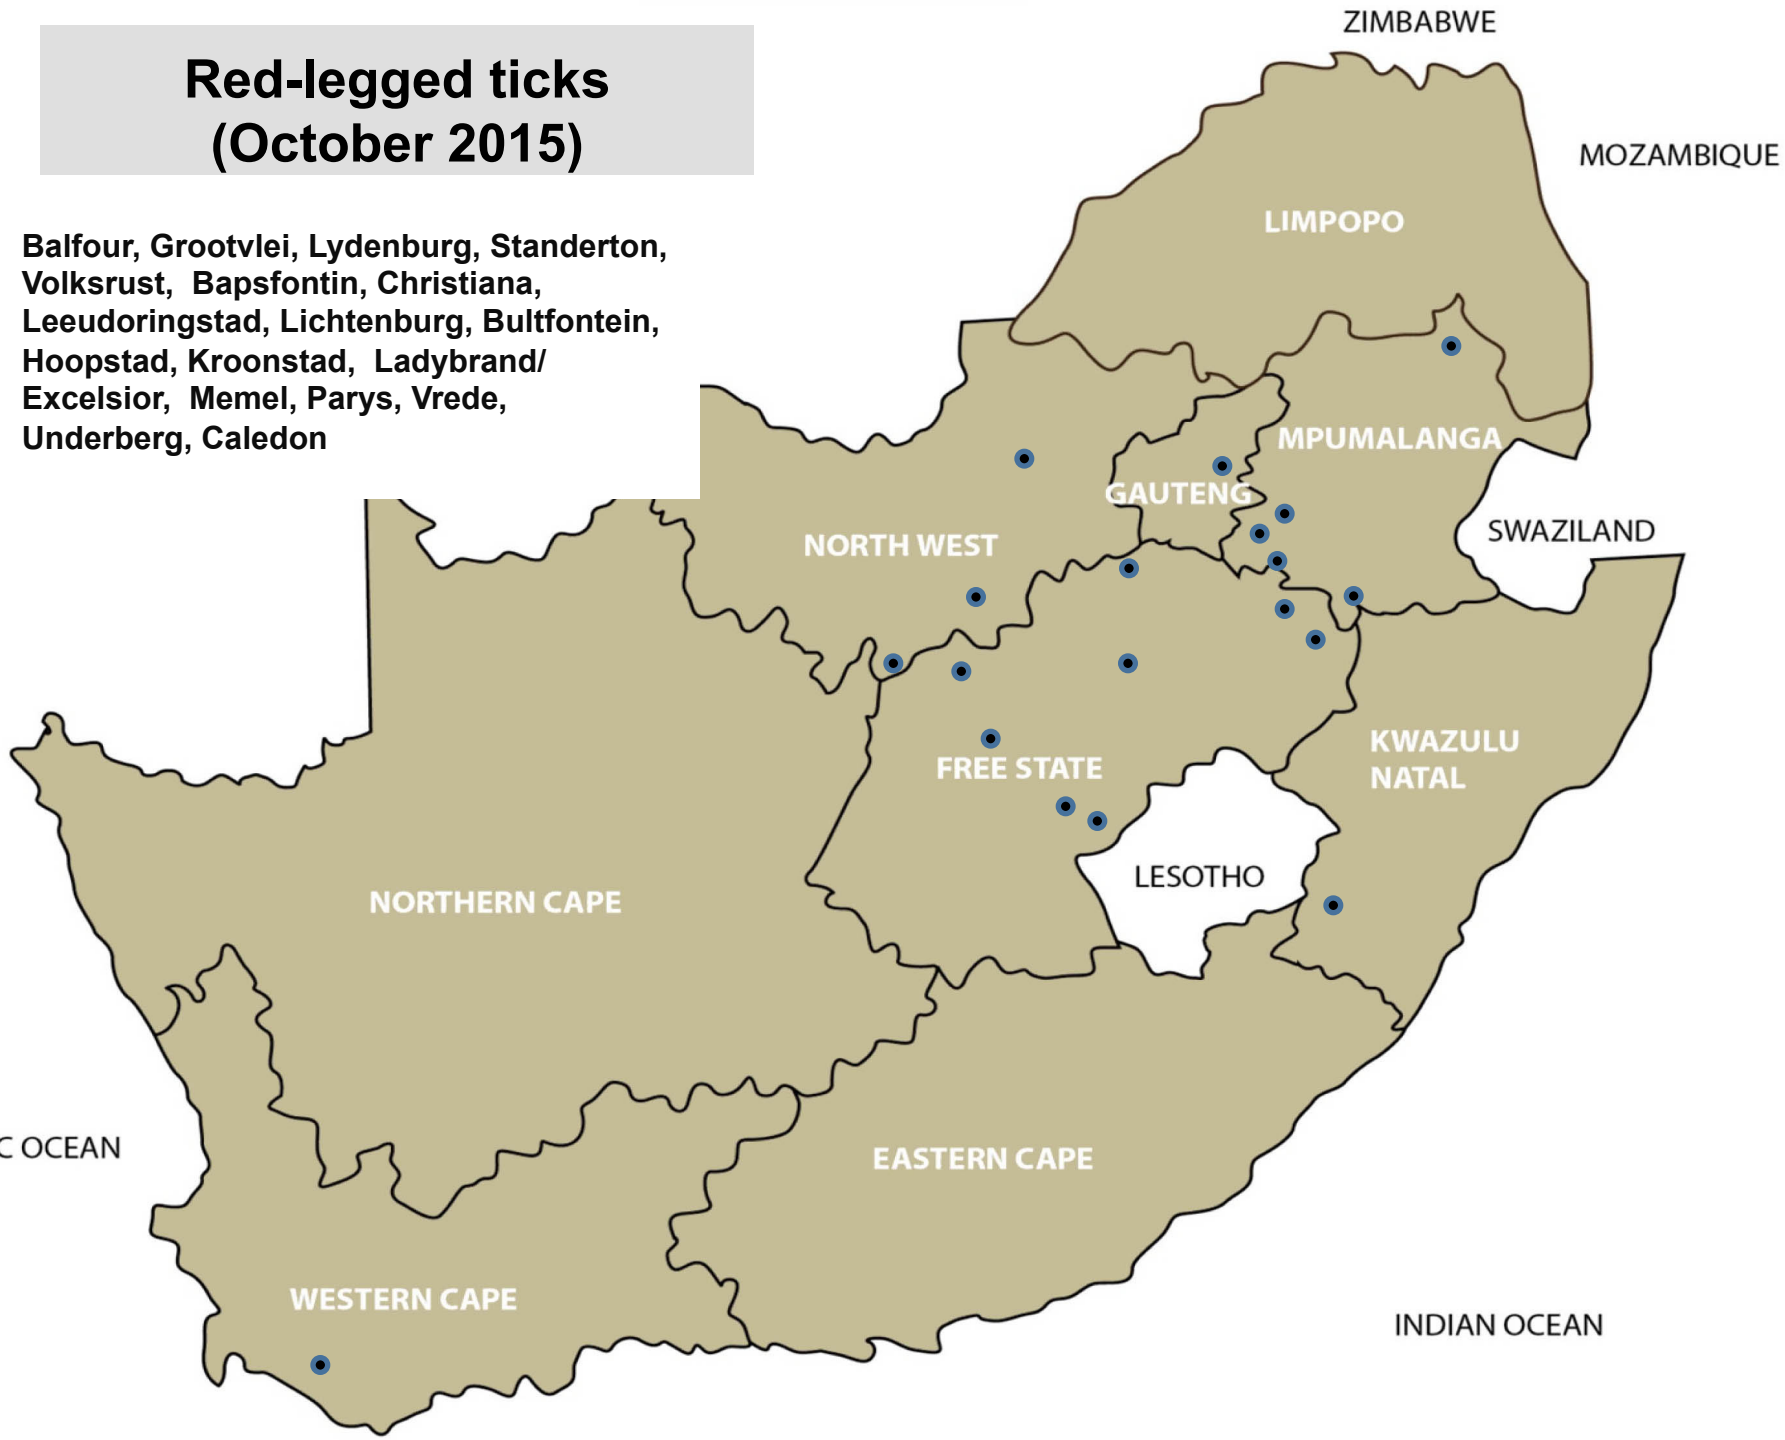

# Bont ticks (October 2015)

Lydenburg, Nelspruit, Bronkhorstspuit, Pretoria, Machado, Mokopane, Polokwane, Klerksdorp, Lichtenburg, Stella, Bergville, Dundee, Eshowe, Mtubatuba, Pietermaritzburg, Pongola, Uitenhage

# Brown ear-ticks (October 2015)

Balfour, Bronkhorstspuit, Pretoria,  
Mokopane, Polokwane, Viljoenskroon,  
Villiers, Pietermaritzburg, George

# Bont-legged ticks (October 2015)

Balfour, Bethal, Grootvlei, Lydenburg,  
Bronkhorstspuit, Makhado, Mokopane,  
Polokwane, Christiana, Klerksdorp,  
Leeudoringstad, Lichtenburg, Stella,  
Vryburg, Bloemfontein, Bultfontein,  
Clocolan, Frankfort, Harrismith, Hoopstad,  
Koonstad, Memel, Viljoenskroon, Villiers,  
Vrede, Winburg, Bergville, Oudtshoorn,  
Swellendam

# Red-legged ticks (October 2015)

Balfour, Grootvlei, Lydenburg, Standerton,  
Volksrust, Bapsfontin, Christiana,  
Leeudoringstad, Lichtenburg, Bultfontein,  
Hoopstad, Kroonstad, Ladybrand/  
Excelsior, Memel, Parys, Vrede,  
Underberg, Caledon