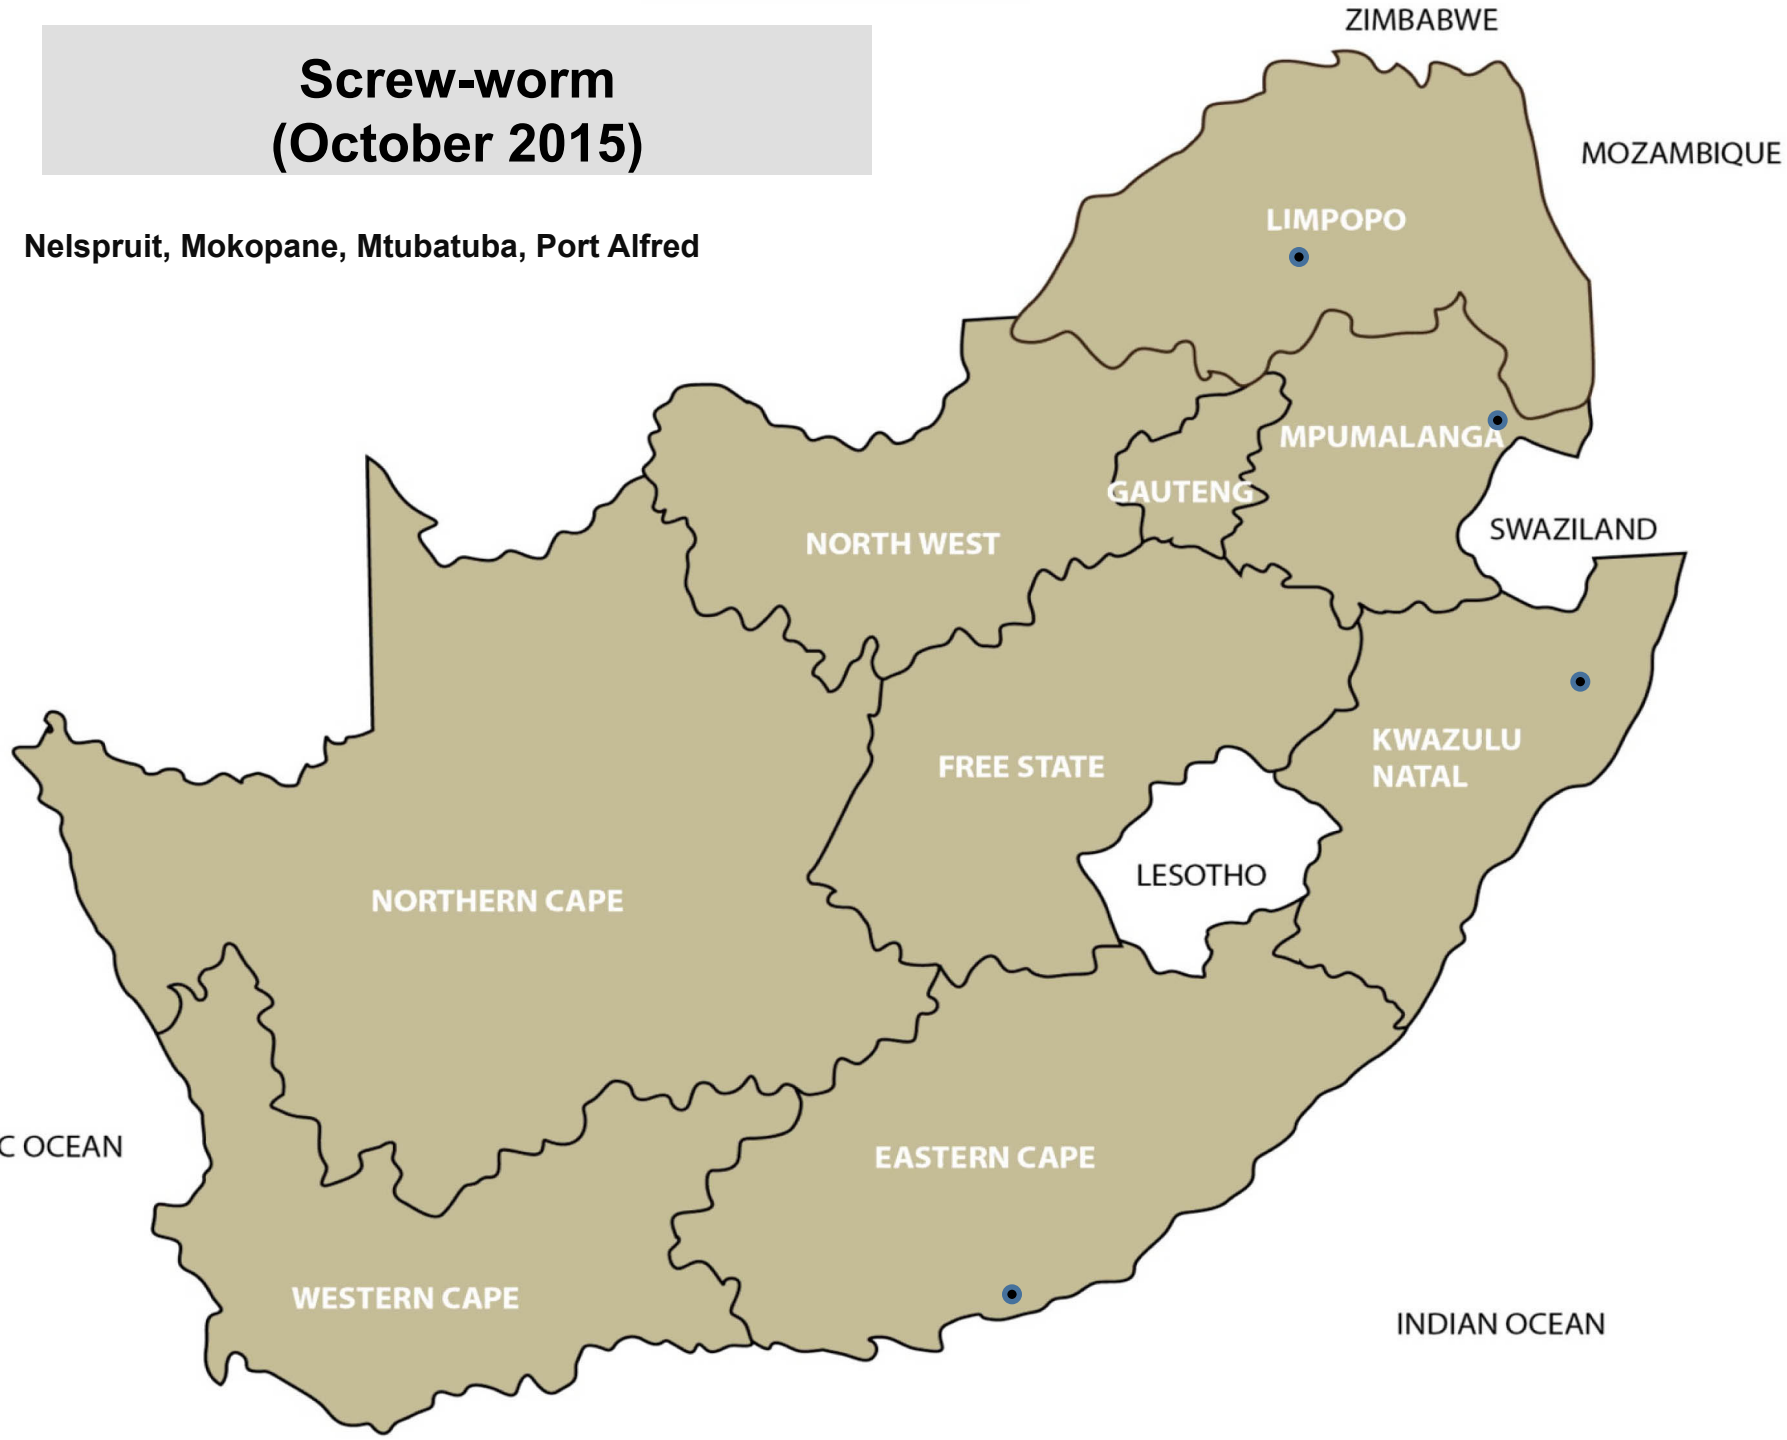

# Sucking lice (Blue lice) (October 2015)

Balfour, Standerton, Bloemfontein, Frankfort,  
Harrismith, Hoopstad, Memel

# Sheep scab (October 2015)

Balfour, Harrismith, Ladybrand / Excelsior, Reitz,  
Villiers, Aliwal North, Graaff-Reinet

# Screw-worm (October 2015)

Nelspruit, Mokopane, Mtubatuba, Port Alfred