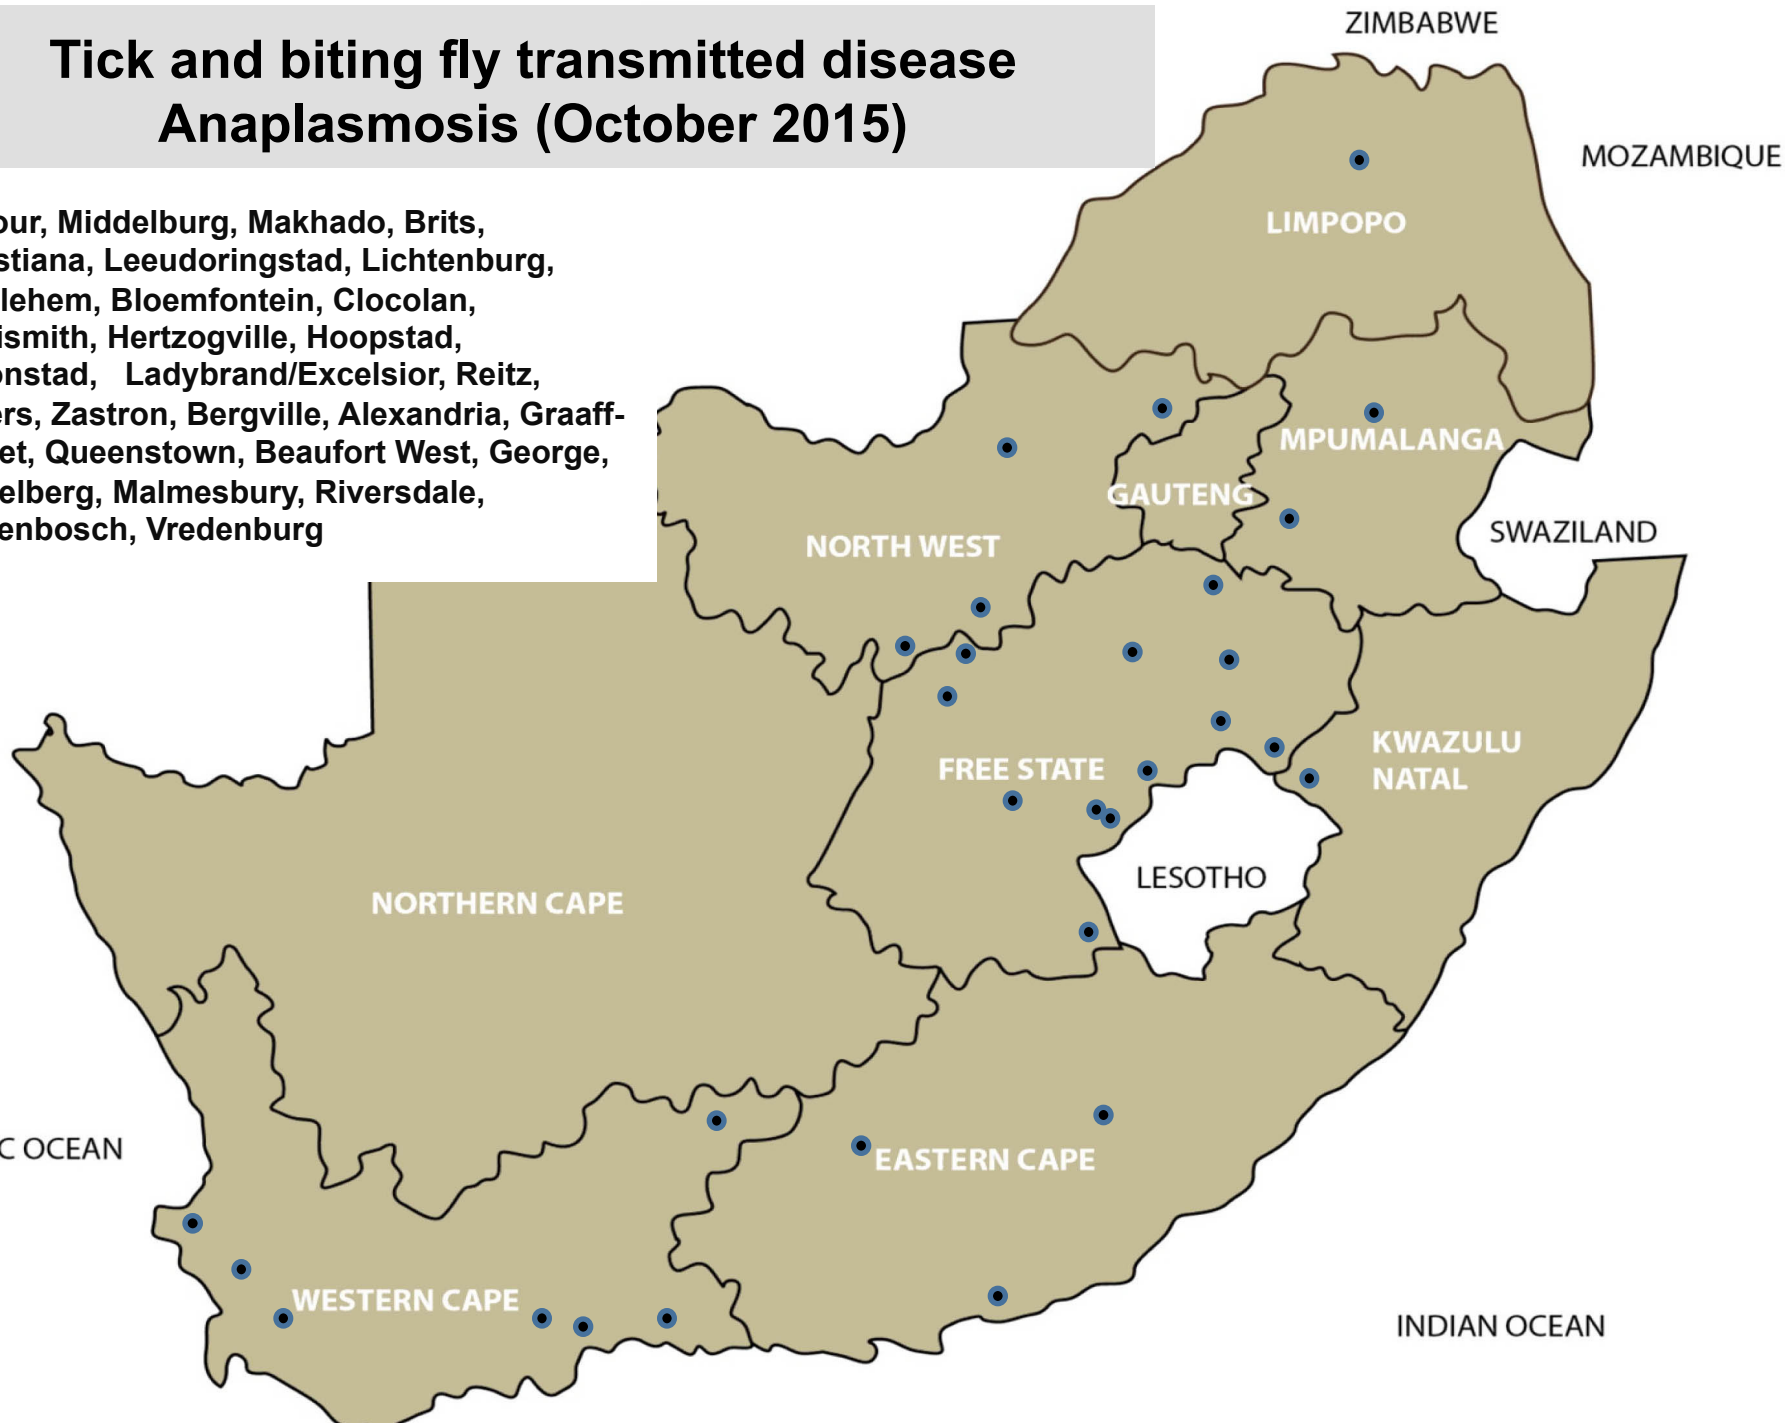

# Tick transmitted disease African red water (October 2015)

Ermelo, Grootvlei, Nelspruit, Bapsfontein, Makhado, Frankfort, Villiers, Vrede, Bergville, Dundee, Eshowe, Estcourt, Howick, Kokstad, Mtubatuba, Pietermaritzburg, Underberg, Vryheid, Alexandria, Kareedouw, Port Alfred, George, Heidelberg, Riversdale

# Tick transmitted disease Asiatic red water (October 2015)

Balfour, Bethal, Ermelo, Grootvlei, Middelburg, Standerton, Bronkhorstspuit, Frankfort, Villiers, Vrede, Bergville, Camperdown, Dundee, Eshowe, Greytown, Kokstad, Mtubatuba, George

# Tick and biting fly transmitted disease Anaplasmosis (October 2015)

Balfour, Middelburg, Makhado, Brits, Christiana, Leeudoringstad, Lichtenburg, Bethlehem, Bloemfontein, Clocolan, Harrismith, Hertzogville, Hoopstad, Kroonstad, Ladybrand/Excelsior, Reitz, Villiers, Zastron, Bergville, Alexandria, Graaff-Reinet, Queenstown, Beaufort West, George, Heidelberg, Malmesbury, Riversdale, Stellenbosch, Vredenburg

# Tick transmitted disease - Heartwater (October 2015)

Lydenburg, Bronkhorstspuit, Onderstepoort, Pretoria, Makhado, Mokopane, Polokwane, Brits, Klerksdorp, Lichtenburg, Stella, Ventersdorp / Koster, Bergville, Dundee, Estcourt, Mtubatuba, Pietermaritzburg, Pongola, Humansdorp, Port Alfred, Queenstown