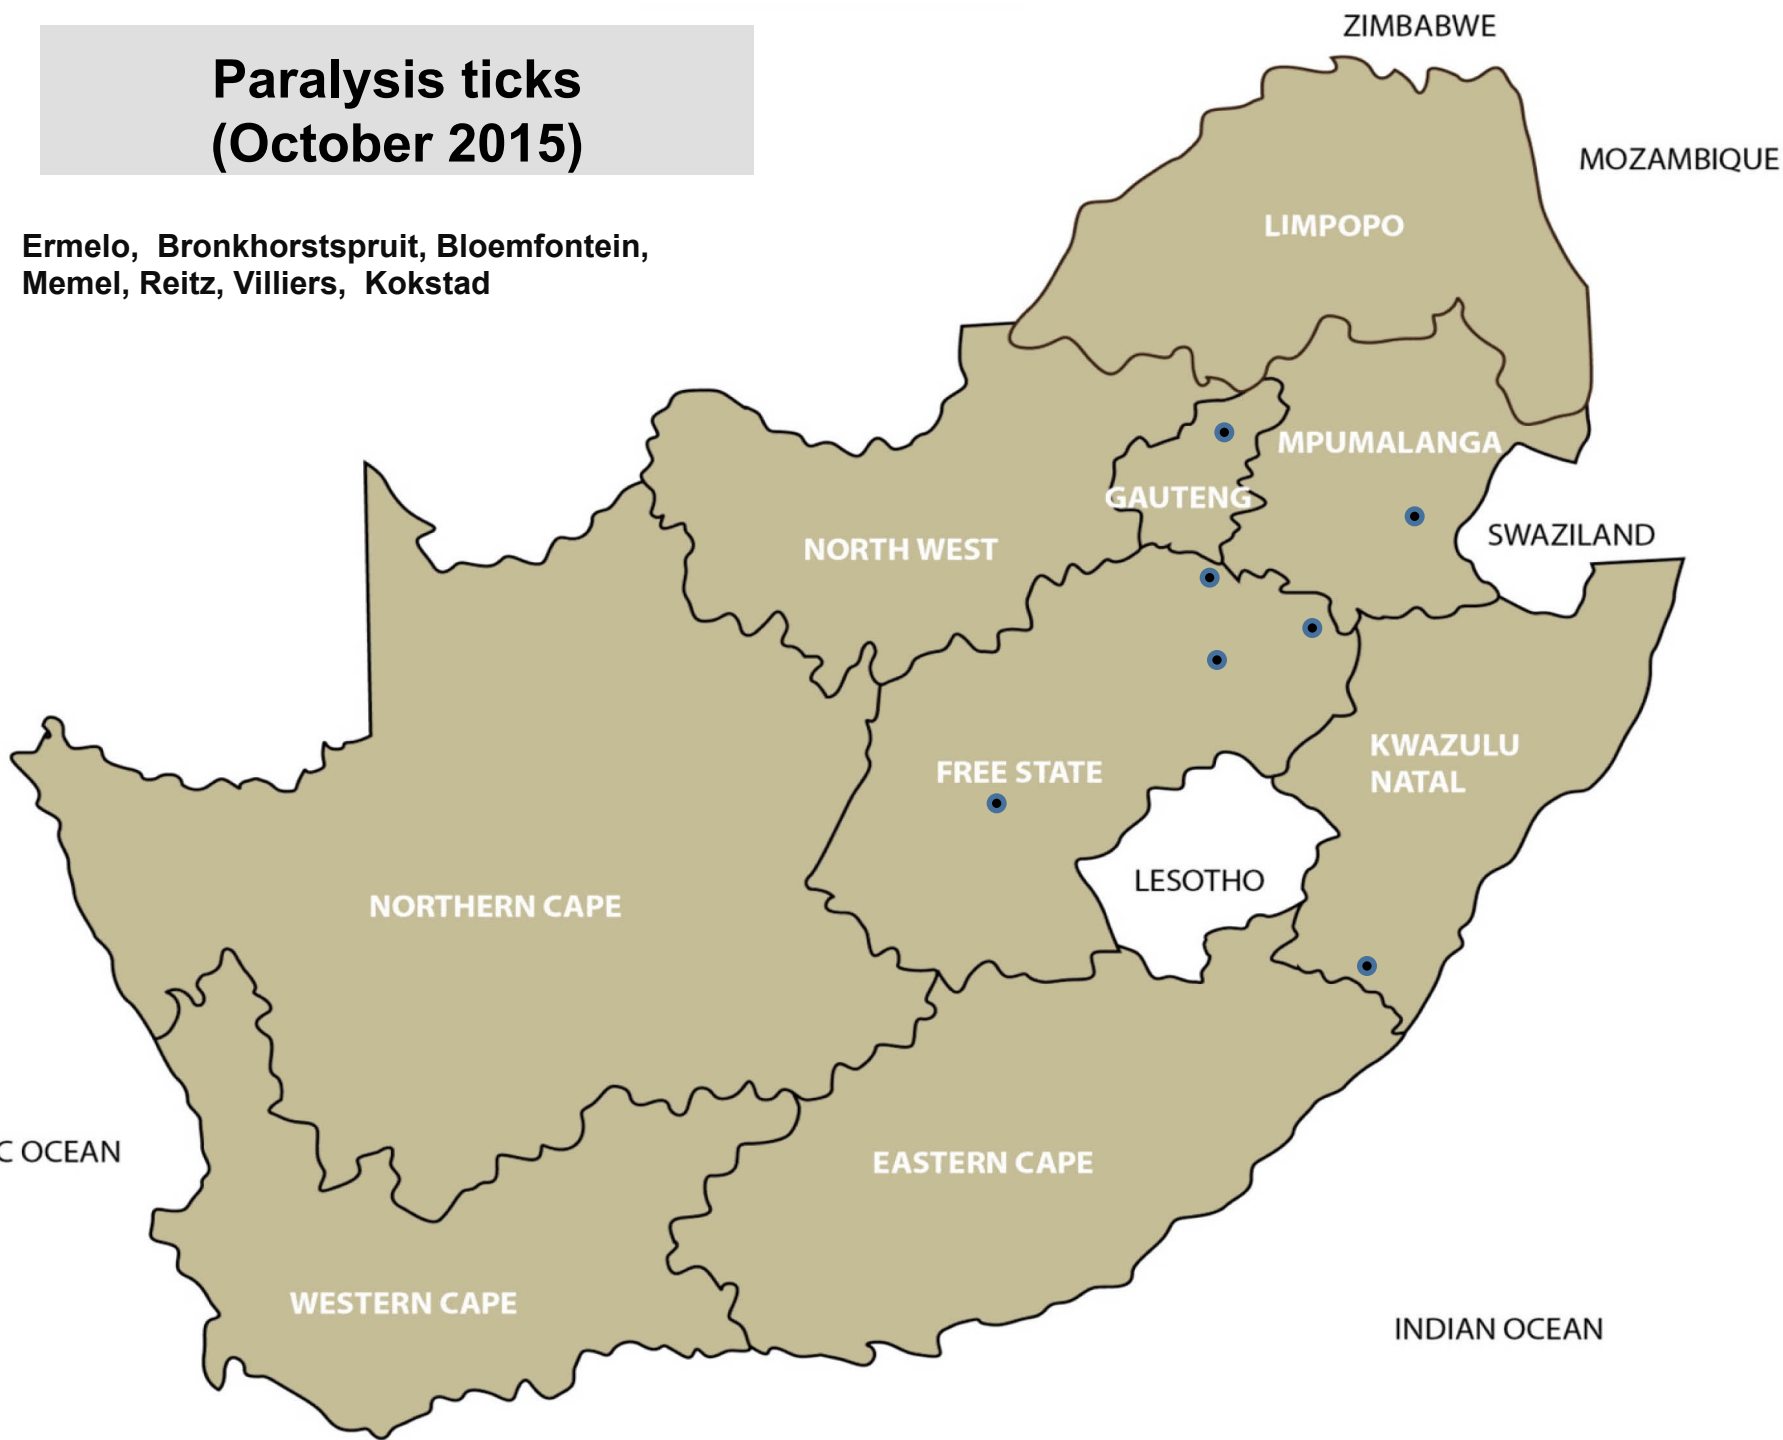

# Brown ear-ticks (October 2015)

Balfour, Bronkhorstspuit, Pretoria,  
Mokopane, Polokwane, Viljoenskroon,  
Villiers, Pietermaritzburg, George

# Bont-legged ticks (October 2015)

Balfour, Bethal, Grootvlei, Lydenburg,  
Bronkhorstspuit, Makhado, Mokopane,  
Polokwane, Christiana, Klerksdorp,  
Leeudoringstad, Lichtenburg, Stella,  
Vryburg, Bloemfontein, Bultfontein,  
Clocolan, Frankfort, Harrismith, Hoopstad,  
Koonstad, Memel, Viljoenskroon, Villiers,  
Vrede, Winburg, Bergville, Oudtshoorn,  
Swellendam

# Red-legged ticks (October 2015)

Balfour, Grootvlei, Lydenburg, Standerton,  
Volksrust, Bapsfontin, Christiana,  
Leeudoringstad, Lichtenburg, Bultfontein,  
Hoopstad, Kroonstad, Ladybrand/  
Excelsior, Memel, Parys, Vrede,  
Underberg, Caledon

# Biting lice (Red lice) (October 2015)

Lydenburg, Bloemfontein, Harrismith,  
Hoopstad, Zastron, Newcastle, Graaff-  
Reinet