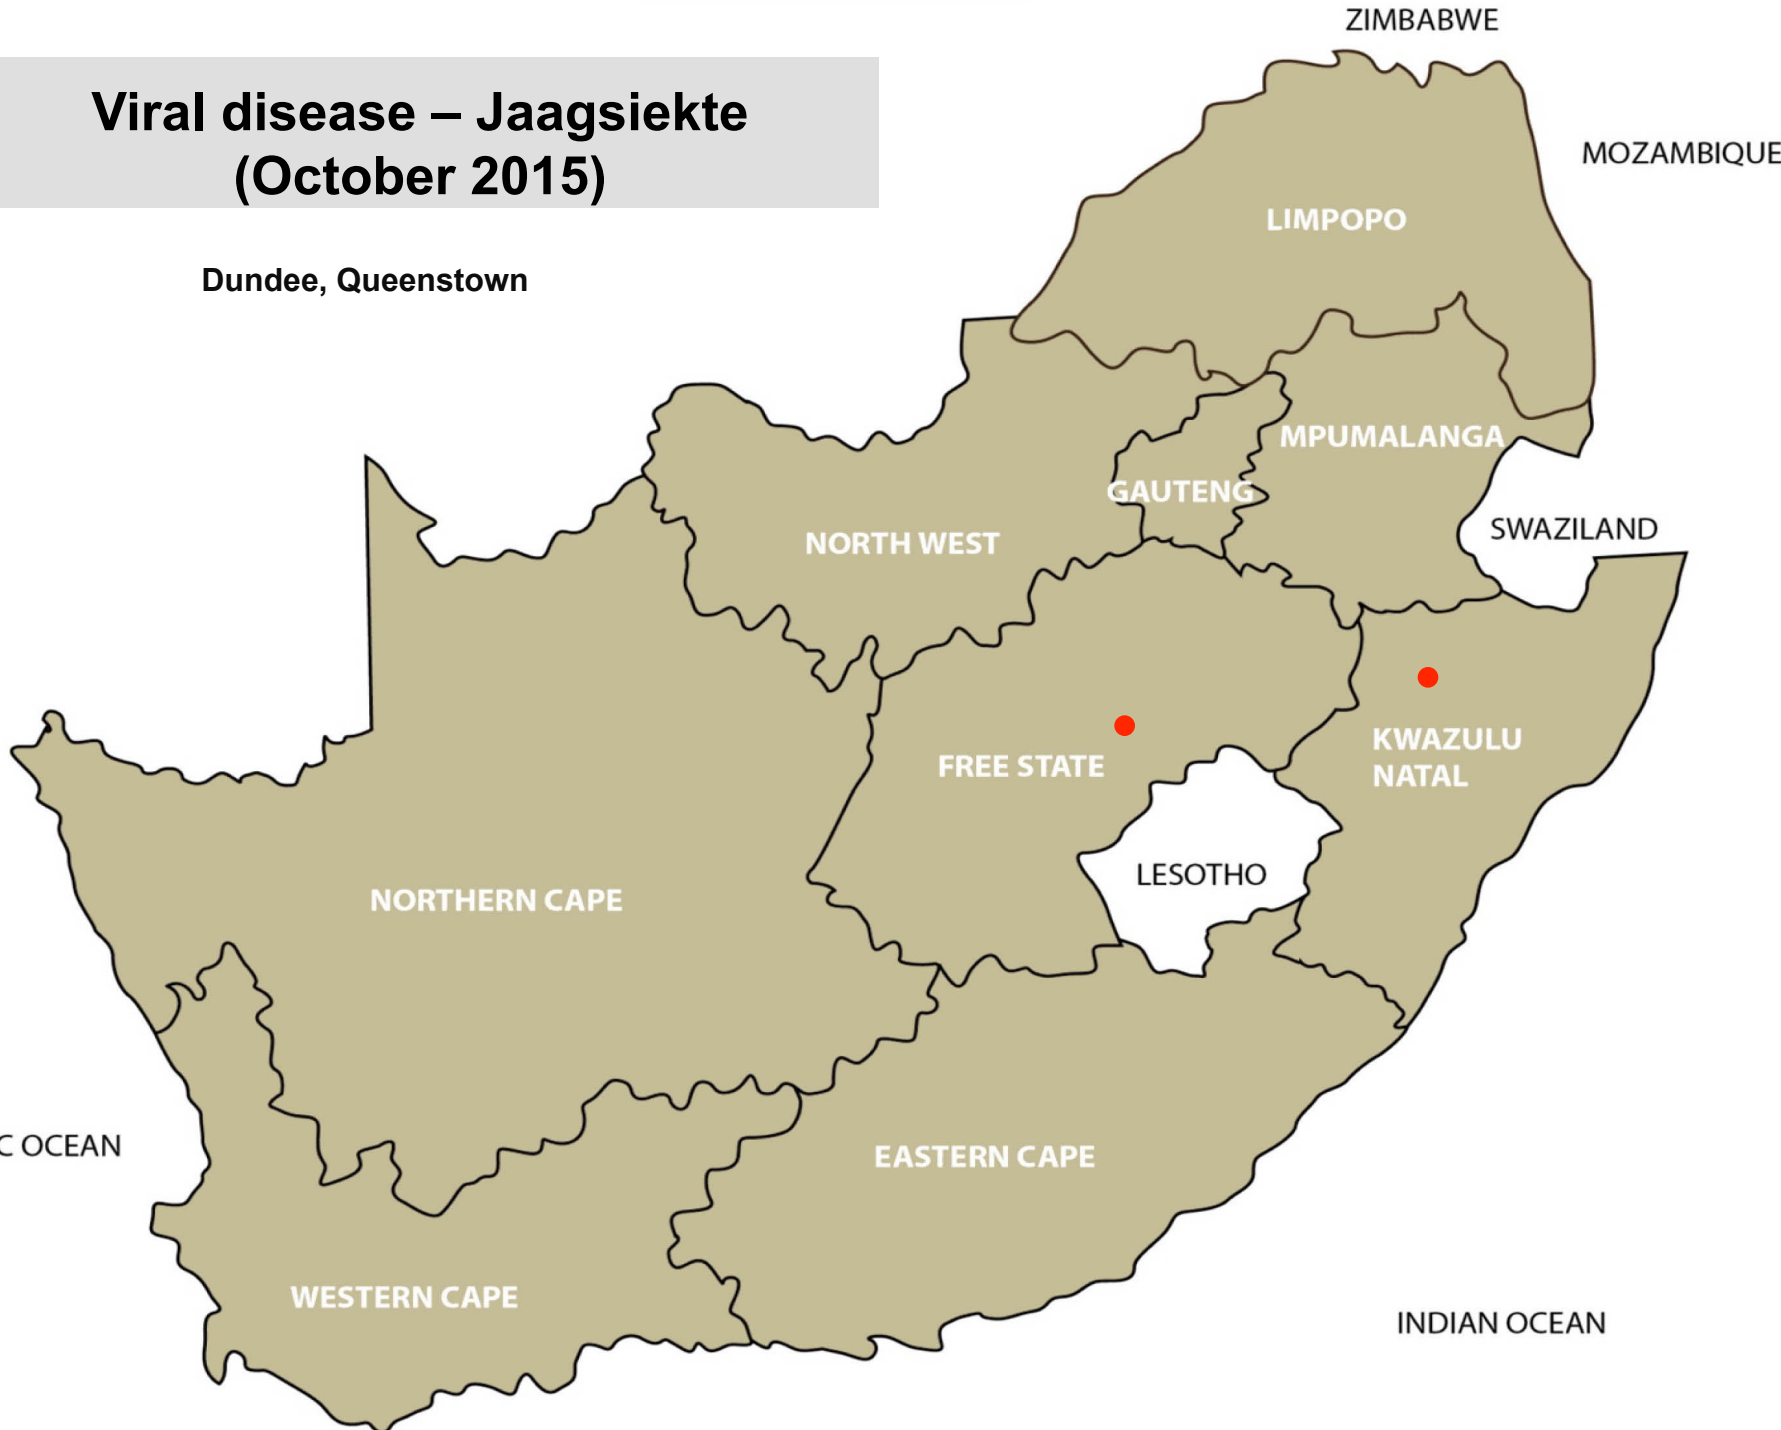

Viral disease – Jaagsiekte (October 2015)

Dundee, Queenstown