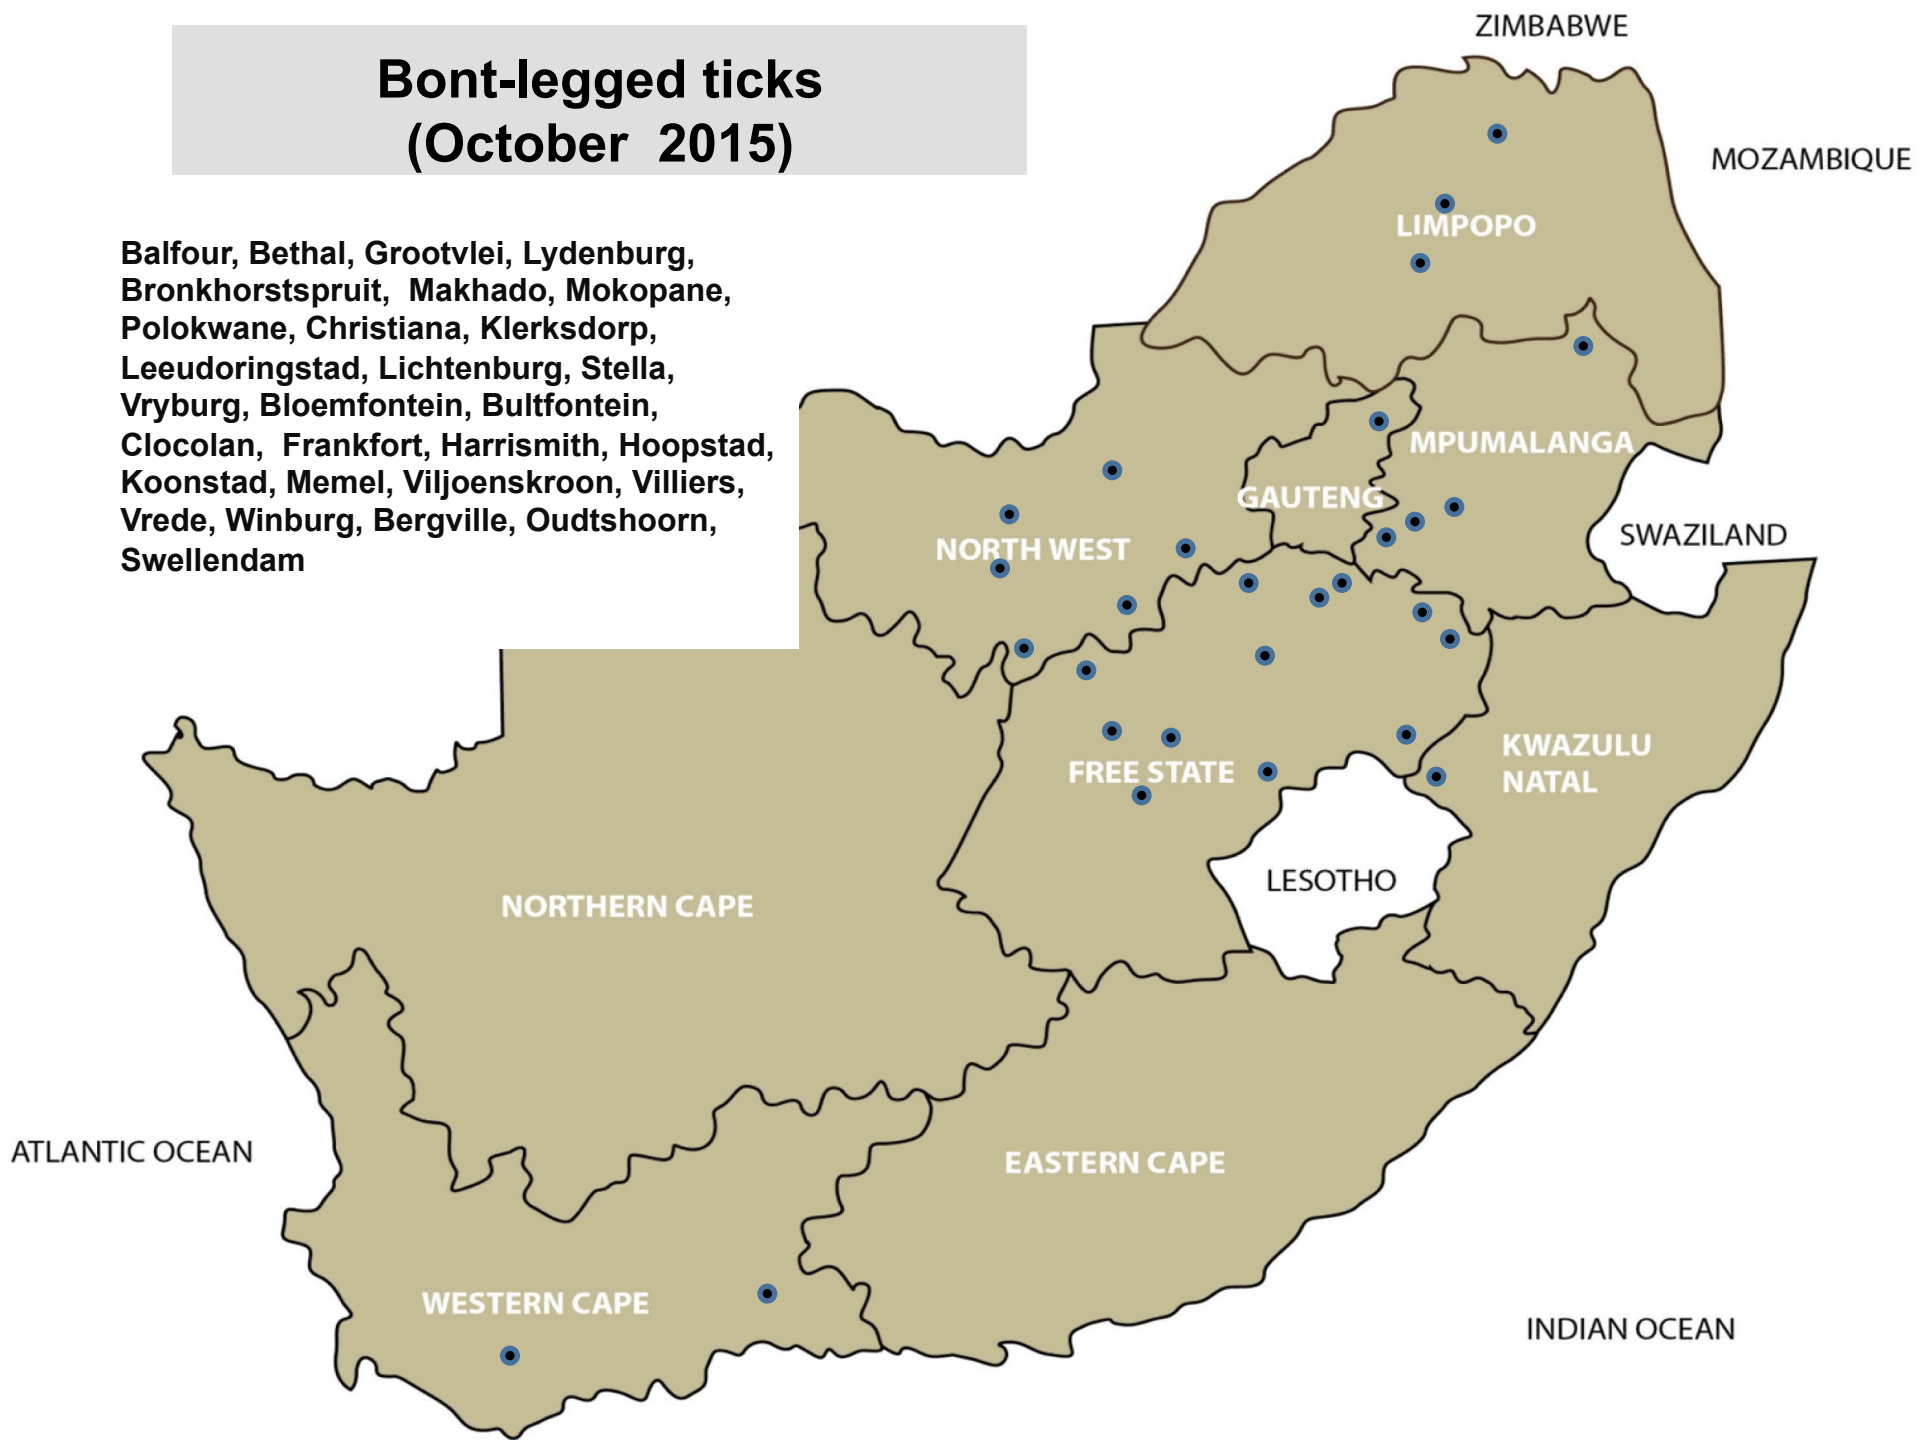

# Bont ticks (October 2015)

Lydenburg, Nelspruit, Bronkhorstspuit, Pretoria, Machado, Mokopane, Polokwane, Klerksdorp, Lichtenburg, Stella, Bergville, Dundee, Eshowe, Mtubatuba, Pietermaritzburg, Pongola, Uitenhage

# Brown ear-ticks (October 2015)

Balfour, Bronkhorstspuit, Pretoria,  
Mokopane, Polokwane, Viljoenskroon,  
Villiers, Pietermaritzburg, George

# Bont-legged ticks (October 2015)

Balfour, Bethal, Grootvlei, Lydenburg,  
Bronkhorstspuit, Makhado, Mokopane,  
Polokwane, Christiana, Klerksdorp,  
Leeudoringstad, Lichtenburg, Stella,  
Vryburg, Bloemfontein, Bultfontein,  
Clocolan, Frankfort, Harrismith, Hoopstad,  
Koonstad, Memel, Viljoenskroon, Villiers,  
Vrede, Winburg, Bergville, Oudtshoorn,  
Swellendam

# Red-legged ticks (October 2015)

Balfour, Grootvlei, Lydenburg, Standerton,  
Volksrust, Bapsfontin, Christiana,  
Leeudoringstad, Lichtenburg, Bultfontein,  
Hoopstad, Kroonstad, Ladybrand/  
Excelsior, Memel, Parys, Vrede,  
Underberg, Caledon