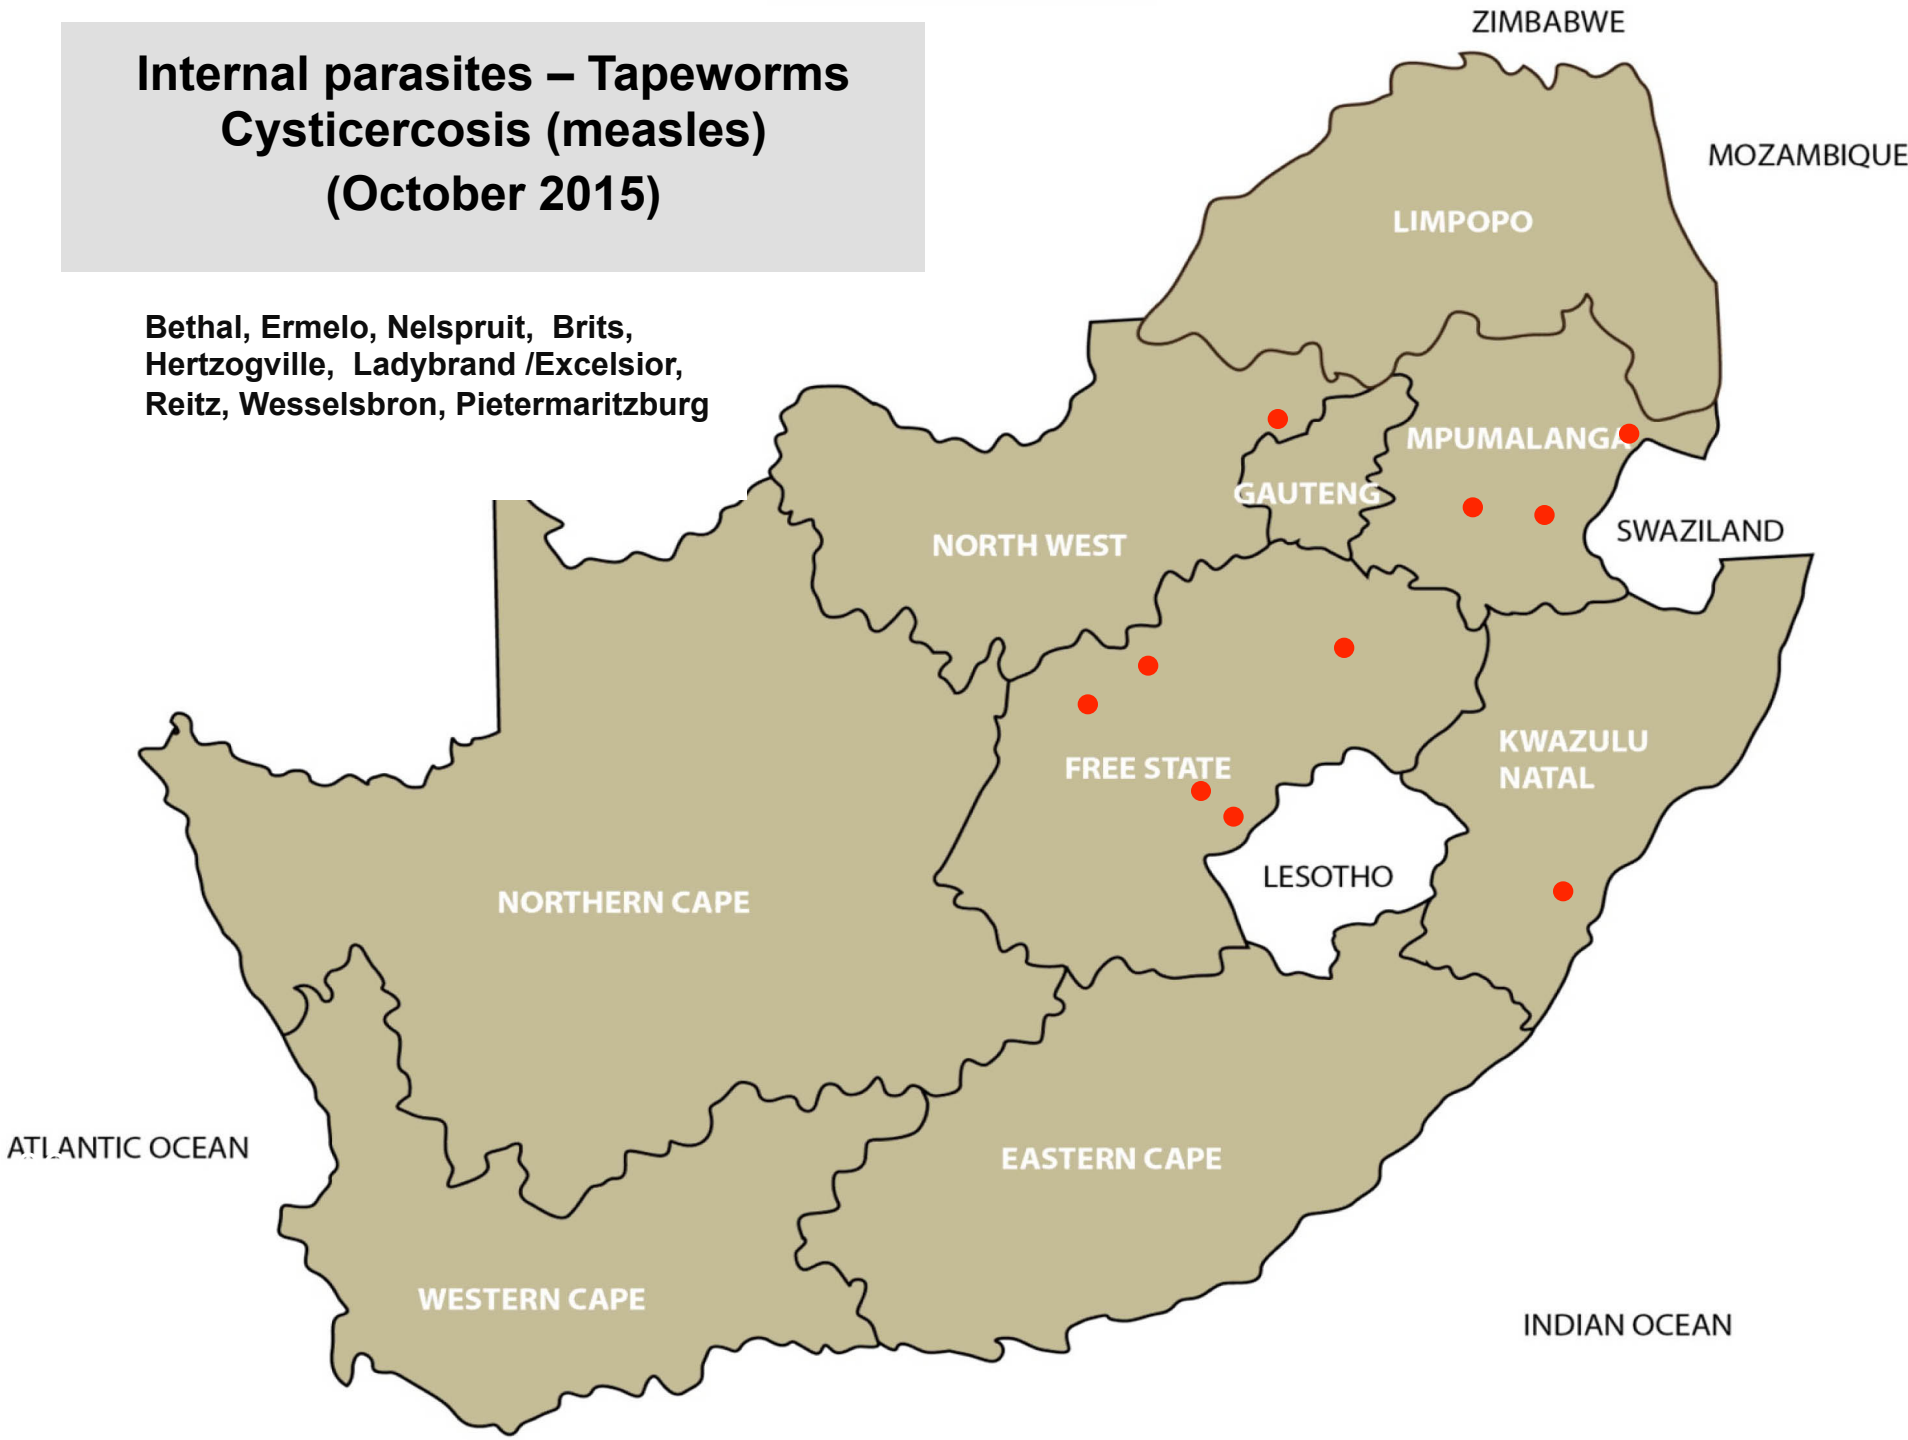

# Internal Parasites – Roundworms (October 2015)

Balfour, Ermelo, Lydenburg, Nelspruit, Volksrust, Bronkhorstspuit, Onderstepoort, Pretoria, Mokopane, Polokwane, Klerksdorp, Lichtenburg, Vryburg, Bethlehem, Bloemfontein, Clocolan, Frankfort, Harrismith, Ladybrand / Excelsior, Memel, Parys, Dundee, Eshowe, Estcourt, Howick, Kokstad, Mtubatuba, Pongola, Aliwal-Noord, Cradock, Graaff-Reinet, Humansdorp, Port Alfred, Queenstown, Uitenhage, Beaufort West, Caledon, George, Heidelberg, Oudtshoorn, Riversdale, Swellendam, Colesberg

# Internal parasites – Resistant roundworms (October 2015)

Balfour, Lydenburg, Bloemfontein,  
Dundee, Cradock, Graaff-Reinet

# Internal parasites – Tapeworms (October 2015)

Middelburg, Nelspruit, Leeudoringstad,  
Lichtenburg, Bloemfontein, Hoopstad,  
Reitz, Wesselsbron, Kokstad, Newcastle,  
Aliwal North, Graaff-Reinet, Humansdorp,  
Middelburg, Port Alfred

**Internal parasites – Tapeworms  
Cysticercosis (measles)  
(October 2015)**

Bethal, Ermelo, Nelspruit, Brits,  
Hertzogville, Ladybrand /Excelsior,  
Reitz, Wesselsbron, Pietermaritzburg