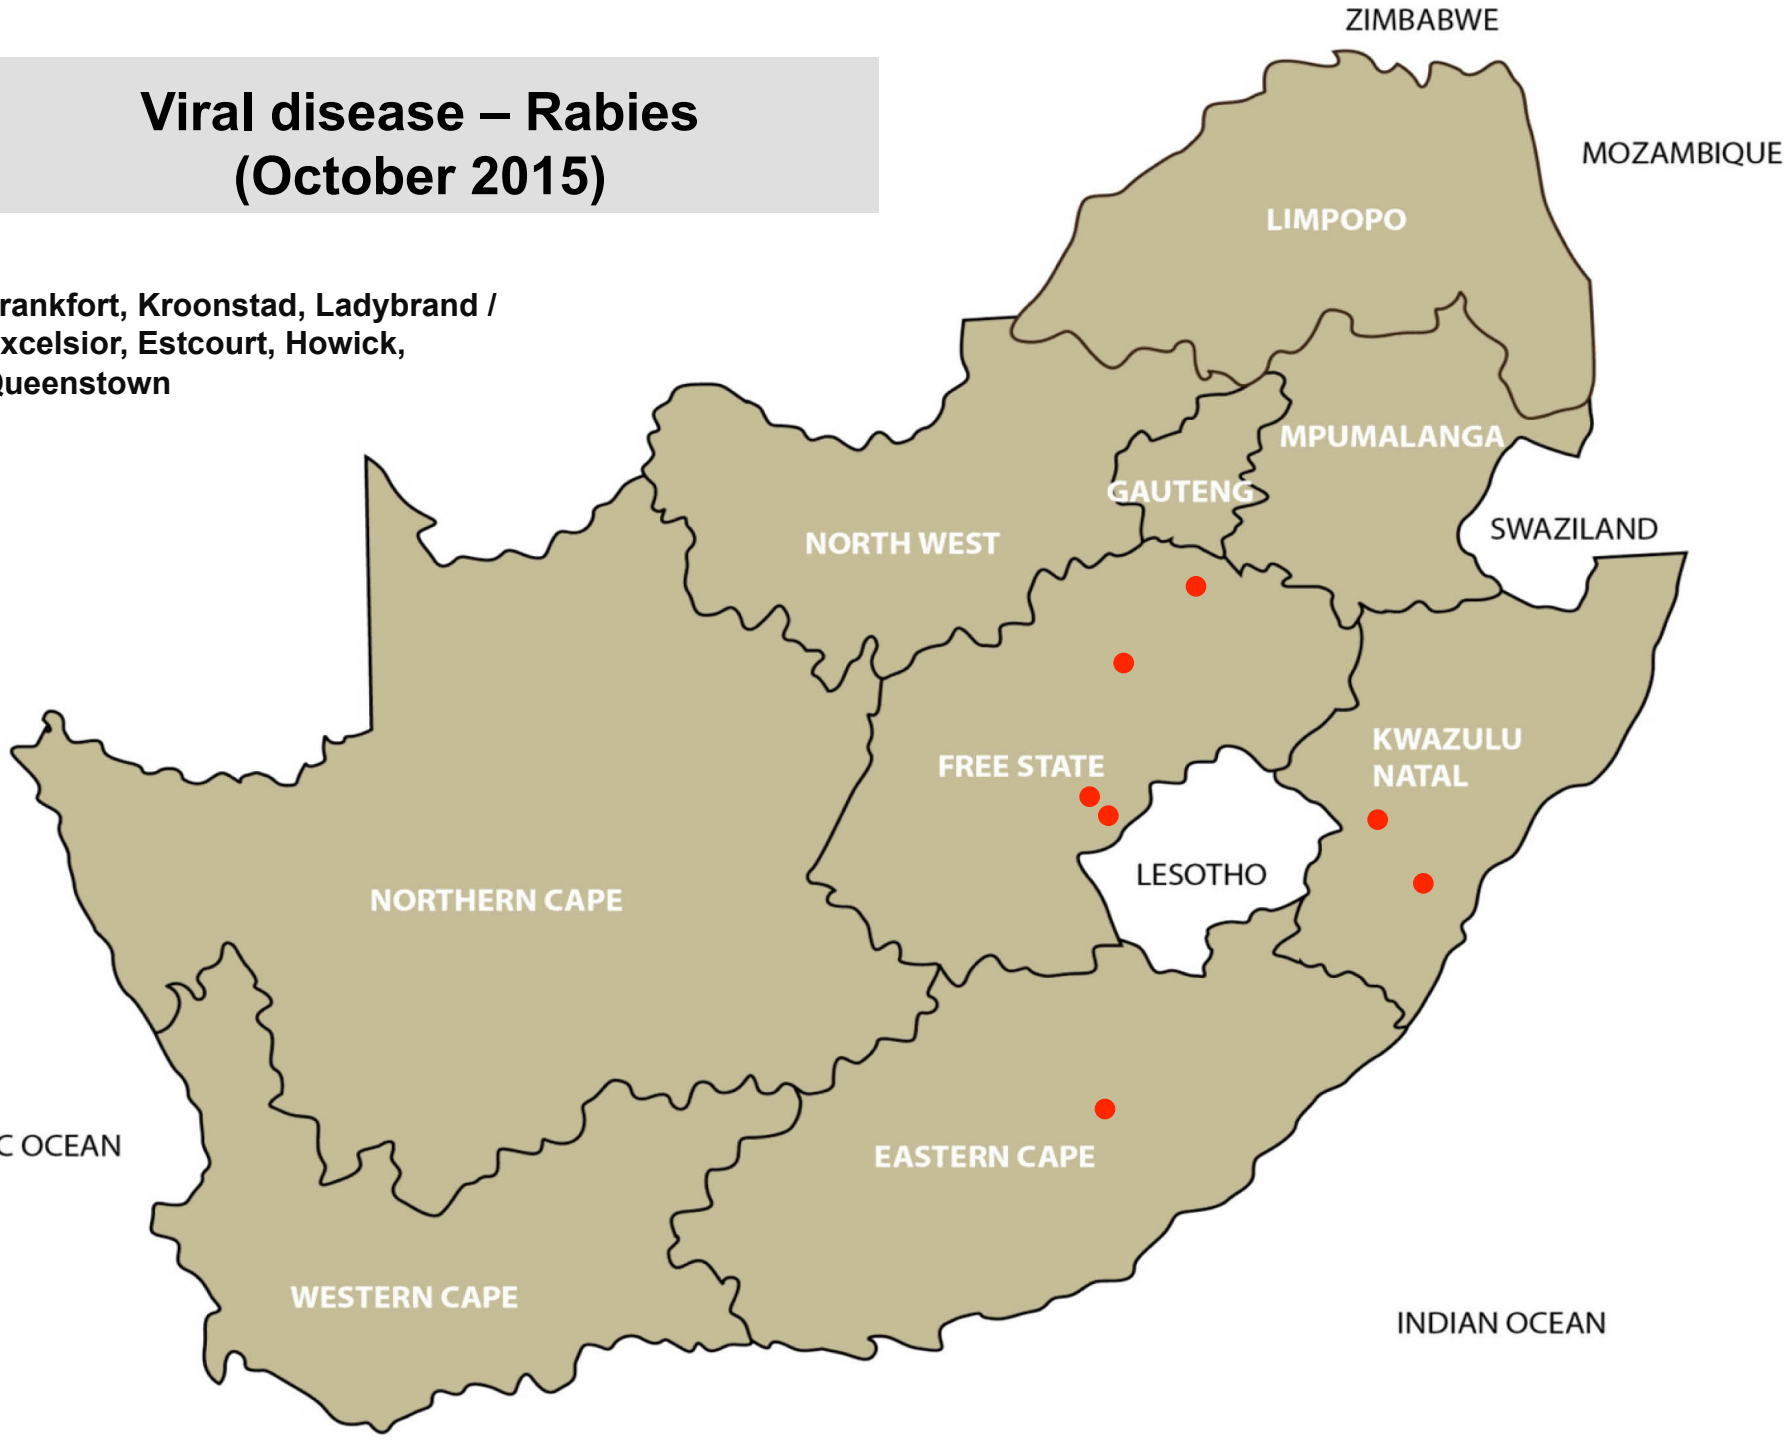

# Viral disease - Warts (October 2015)

Balfour, Delmas, Ermelo, Pretoria, Mokopane, Christiana, Lichtenburg, Bultfontein, Harrismith, Kroonstad, Parys, Reitz, Bergville, Dundee, Estcourt, Mtubatuba, Pietermaritzburg, Queenstown, Stellenbosch

# Viral disease – Orf (October 2015)

Bronkhorstspuit, Makhado, Brits,  
Christiana, Klerksdorp,  
Leeudoringstad, Lichtenburg,  
Kroonstad, Dundee, Estcourt,,  
Mtubatuba, Graaff-Reinet, Uitenhage,  
Oudtshoorn

# Viral disease – Rabies (October 2015)

Frankfort, Kroonstad, Ladybrand /  
Excelsior, Estcourt, Howick,  
Queenstown