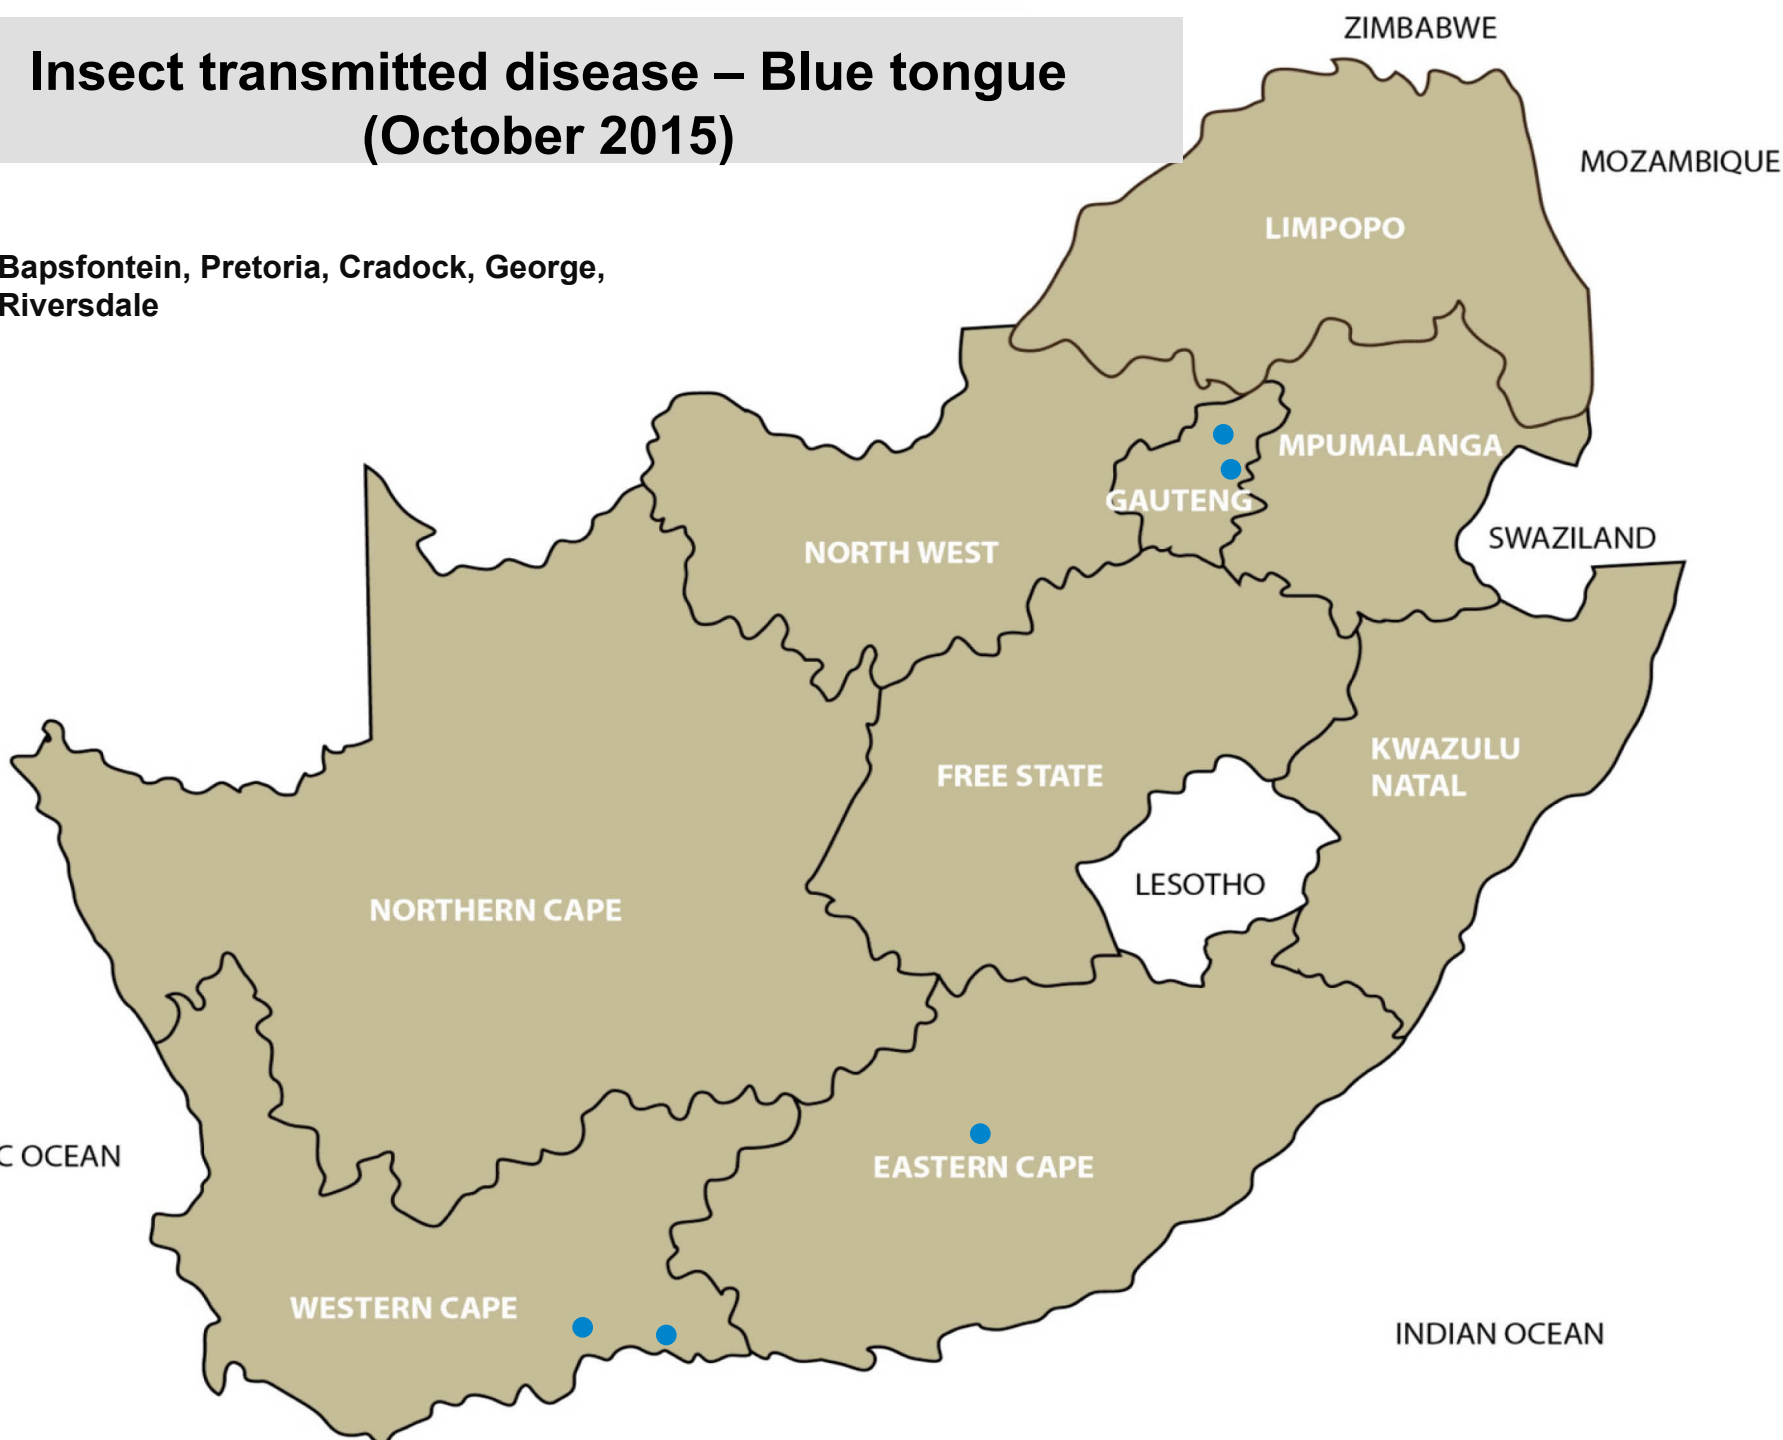

# Insect and tick transmitted disease Lumpy skin disease (October 2015)

Balfour, Delmas, Nelspruit, Bronkhorstspuit,  
Pretoria, Makhado, Polokwane, Tzaneen,  
Brits, Kroonstad, Mtubatuba, Vryheid,  
Alexandria, Piketberg

# Insect transmitted disease – Blue tongue (October 2015)

Bapsfontein, Pretoria, Cradock, George,  
Riversdale