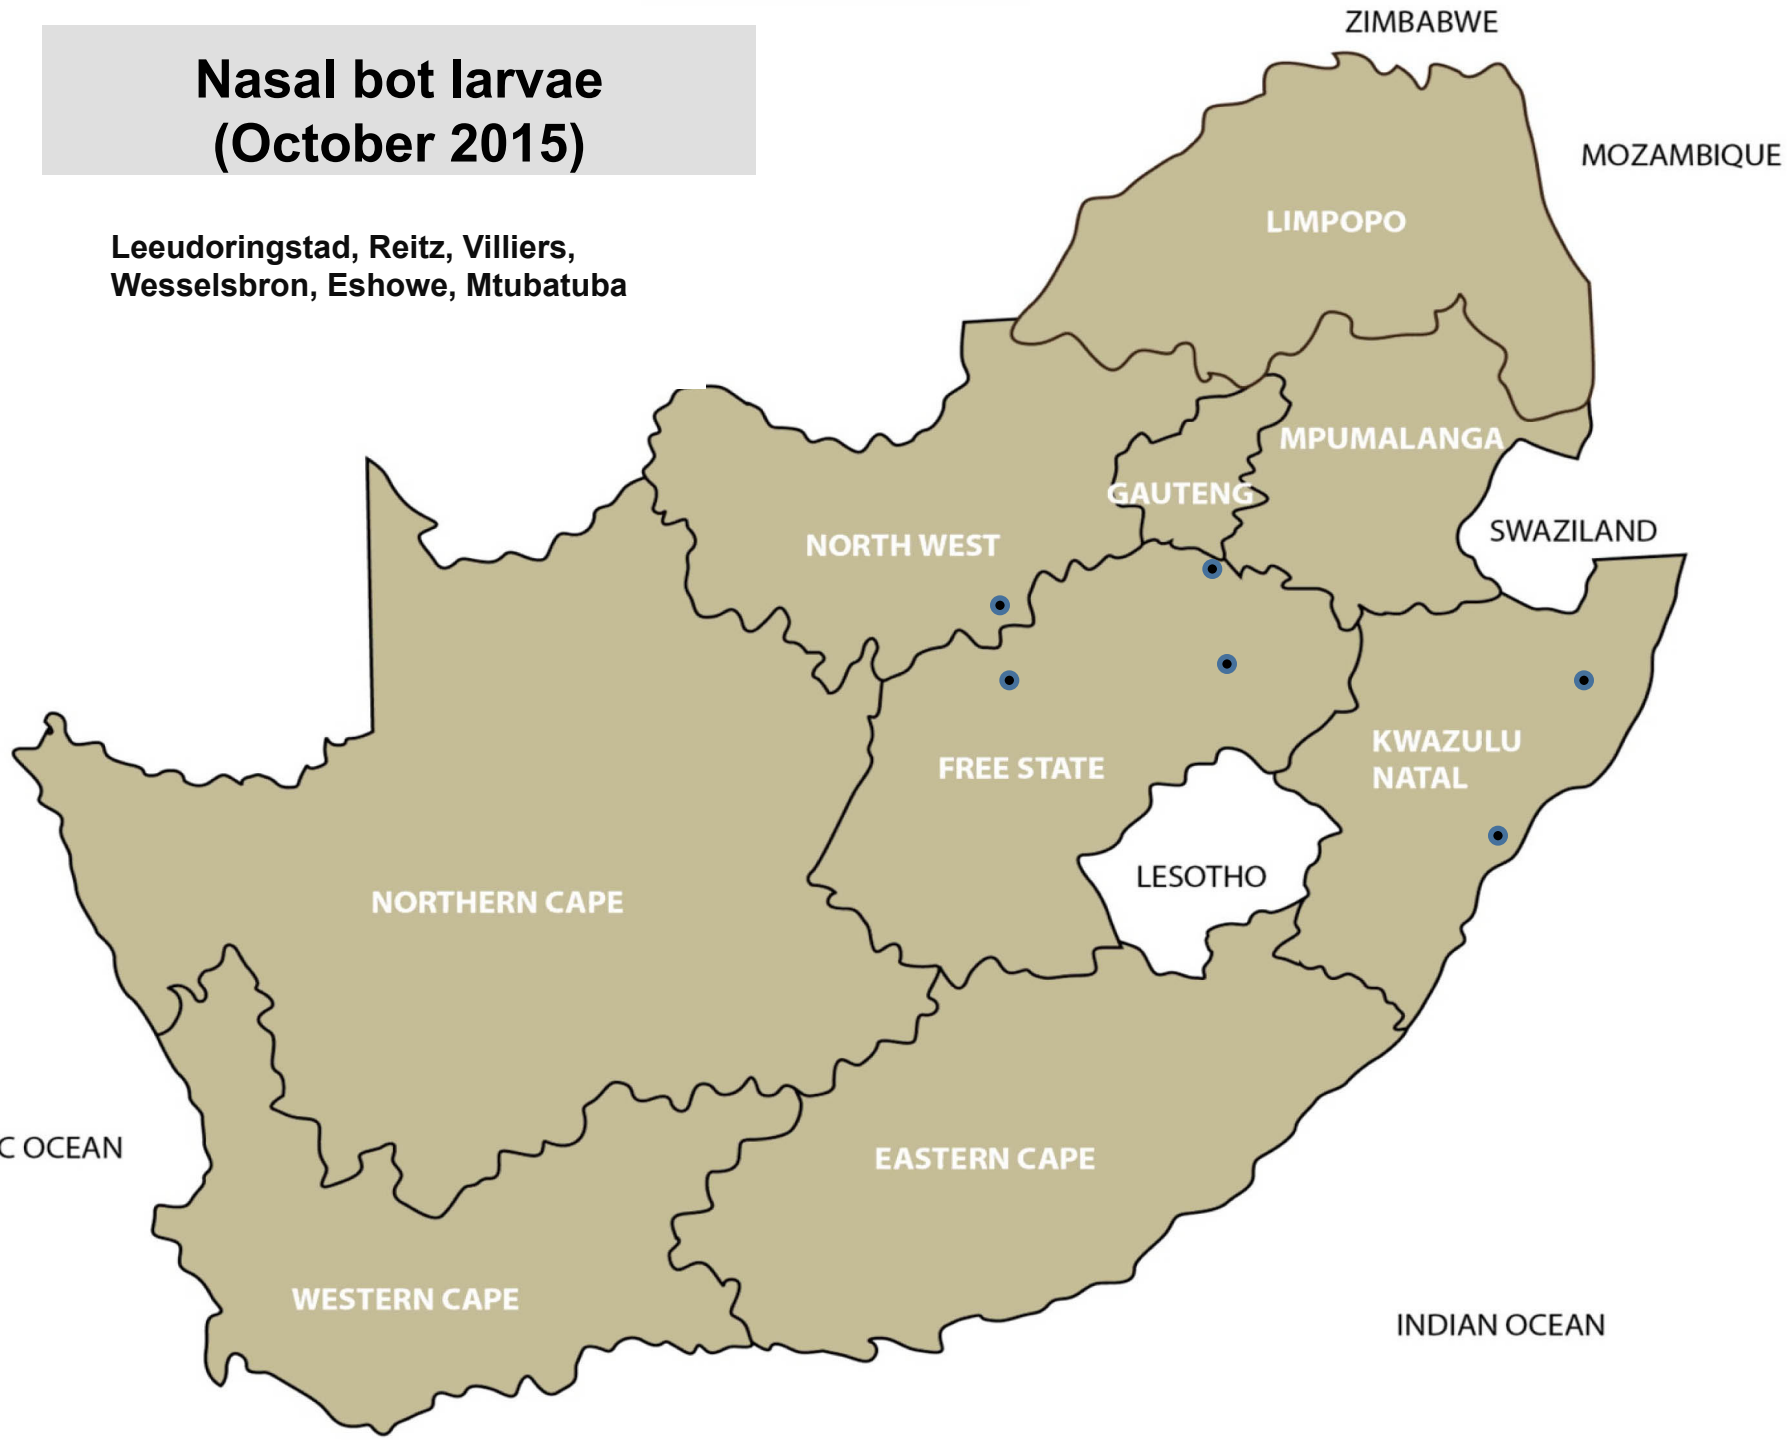

# Sheep scab (October 2015)

Balfour, Harrismith, Ladybrand / Excelsior, Reitz,  
Villiers, Aliwal North, Graaff-Reinet

# Blowflies (October 2015)

Balfour, Lydenburg, Clocolan., Winburg,  
Queenstown, Heidelberg

# Screw-worm (October 2015)

Nelspruit, Mokopane, Mtubatuba, Port Alfred

# Nasal bot larvae (October 2015)

Leeudoringstad, Reitz, Villiers,  
Wesselsbron, Eshowe, Mtubatuba