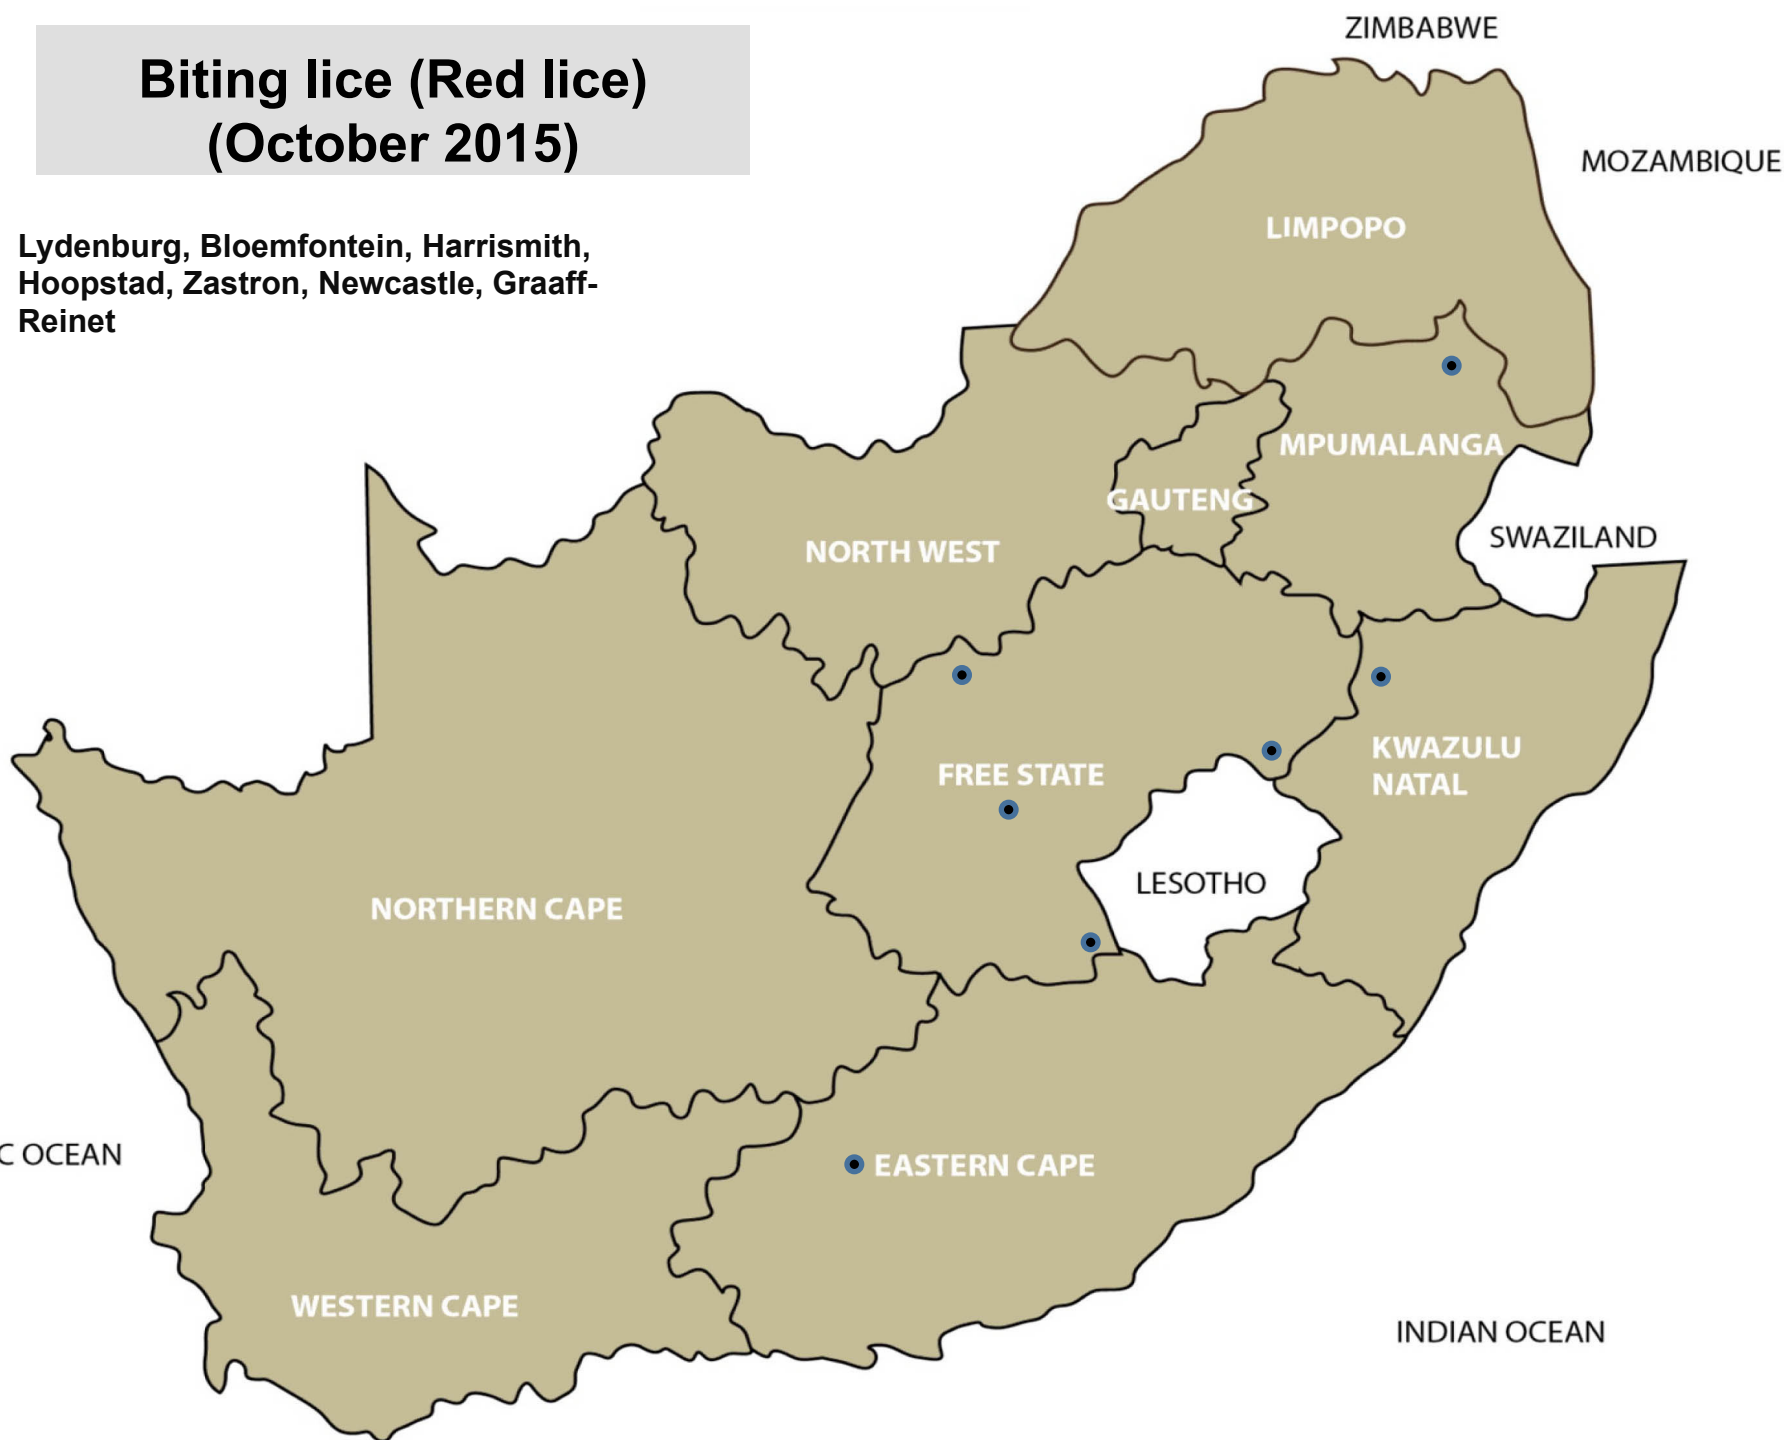

# Brown ear-ticks (October 2015)

Balfour, Bronkhorstspuit, Pretoria,  
Mokopane, Polokwane, Viljoenskroon,  
Villiers, Pietermaritzburg, George

# Bont-legged ticks (October 2015)

Balfour, Bethal, Grootvlei, Lydenburg,  
Bronkhorstspuit, Makhado, Mokopane,  
Polokwane, Christiana, Klerksdorp,  
Leeudoringstad, Lichtenburg, Stella,  
Vryburg, Bloemfontein, Bultfontein,  
Clocolan, Frankfort, Harrismith, Hoopstad,  
Koonstad, Memel, Viljoenskroon, Villiers,  
Vrede, Winburg, Bergville, Oudtshoorn,  
Swellendam

# Red-legged ticks (October 2015)

Balfour, Grootvlei, Lydenburg, Standerton,  
Volksrust, Bapsfontin, Christiana,  
Leeudoringstad, Lichtenburg, Bultfontein,  
Hoopstad, Kroonstad, Ladybrand/  
Excelsior, Memel, Parys, Vrede,  
Underberg, Caledon

# Biting lice (Red lice) (October 2015)

Lydenburg, Bloemfontein, Harrismith,  
Hoopstad, Zastron, Newcastle, Graaff-  
Reinet