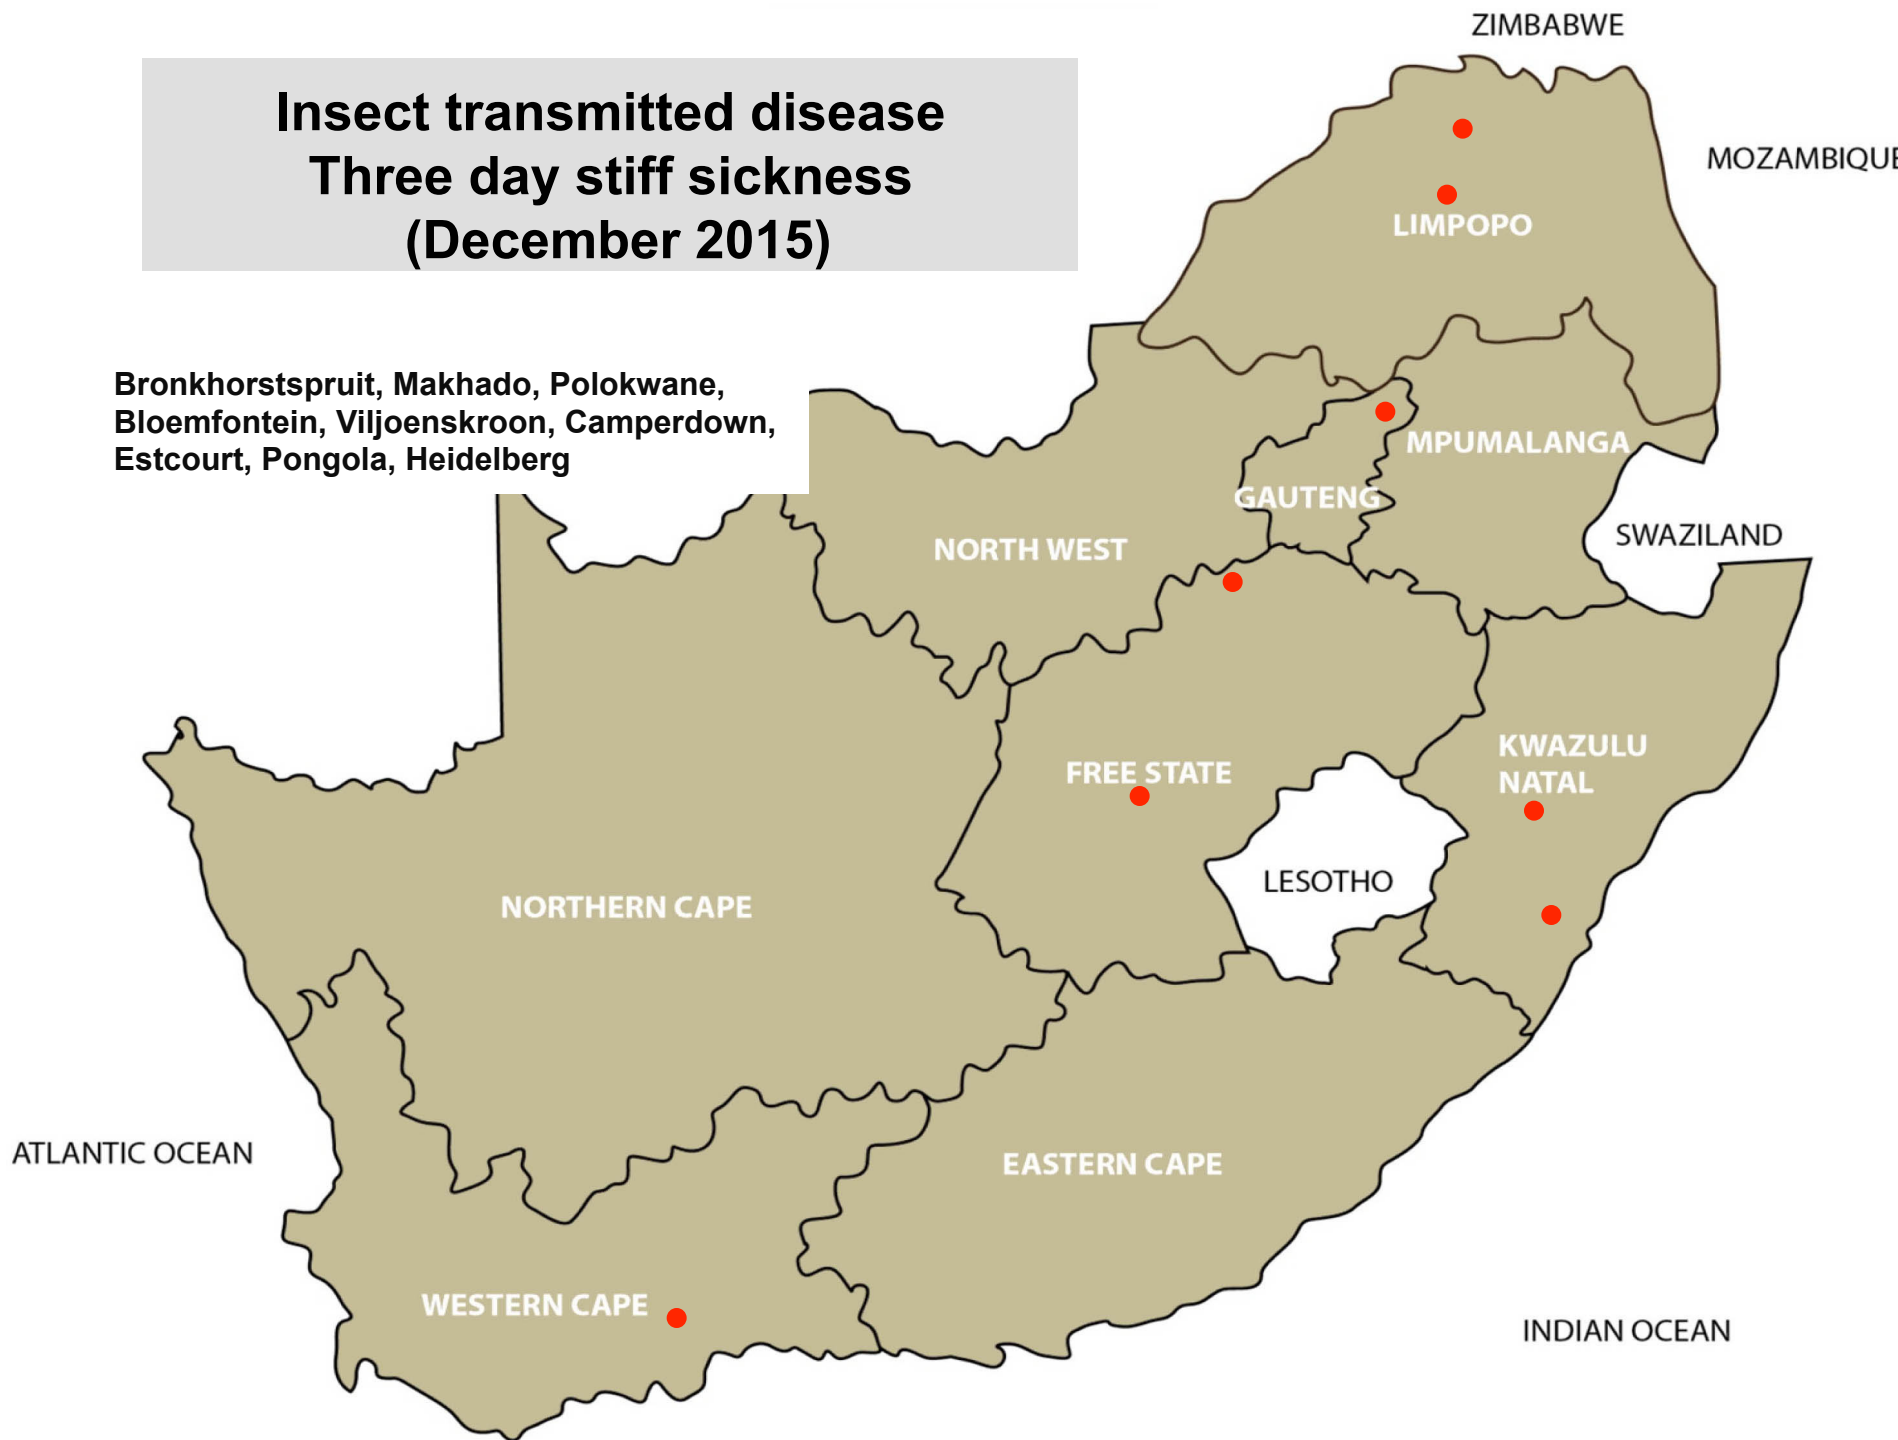

Tick transmitted disease – Heartwater (December 2015)

Bronkhorstspuit, Pretoria, Makhado,
Mokopane, Polokwane, Bergville,
Camperdown, Dundee, Eshowe, Estcourt,
Mtubatuba, Queenstown, Uitenhage

Tick toxicosis – Sweating sickness (December 2015)

Middelburg, Mokopane, Polokwane,
Leeudoringstad, Stella, Ventersdorp,
Clocolan, Kroonstad, Parys, Viljoenskroon

Venereal disease-Trichomonosis (December 2015)

Standerton, Volksrust, Bethlehem,,
Hoopstad, Kroonstad, Memel, Parys, Reitz,
Viljoenskroon, Villiers, Bergville, Dundee,
Vryheid, Queenstown

Venereal disease – Vibriosis (December 2015)

Bloemfontein, Ladybrand/Excelsior, Parys,

Venereal disease – Pizzle disease (December 2015)

Ladybrand/Excelsior, Calvinia, Upington

Insect and tick transmitted disease Lumpy skin disease (December 2015)

Balfour, Bethal, Nelspruit, Bronkhorstspuit,
Polokwane, Tzaneen, Bethlehem, Dundee,
Mtubatuba, Pongola, Malmesbury

Insect transmitted disease Three day stiff sickness (December 2015)

Bronkhorstspuit, Makhado, Polokwane,
Bloemfontein, Viljoenskroon, Camperdown,
Estcourt, Pongola, Heidelberg