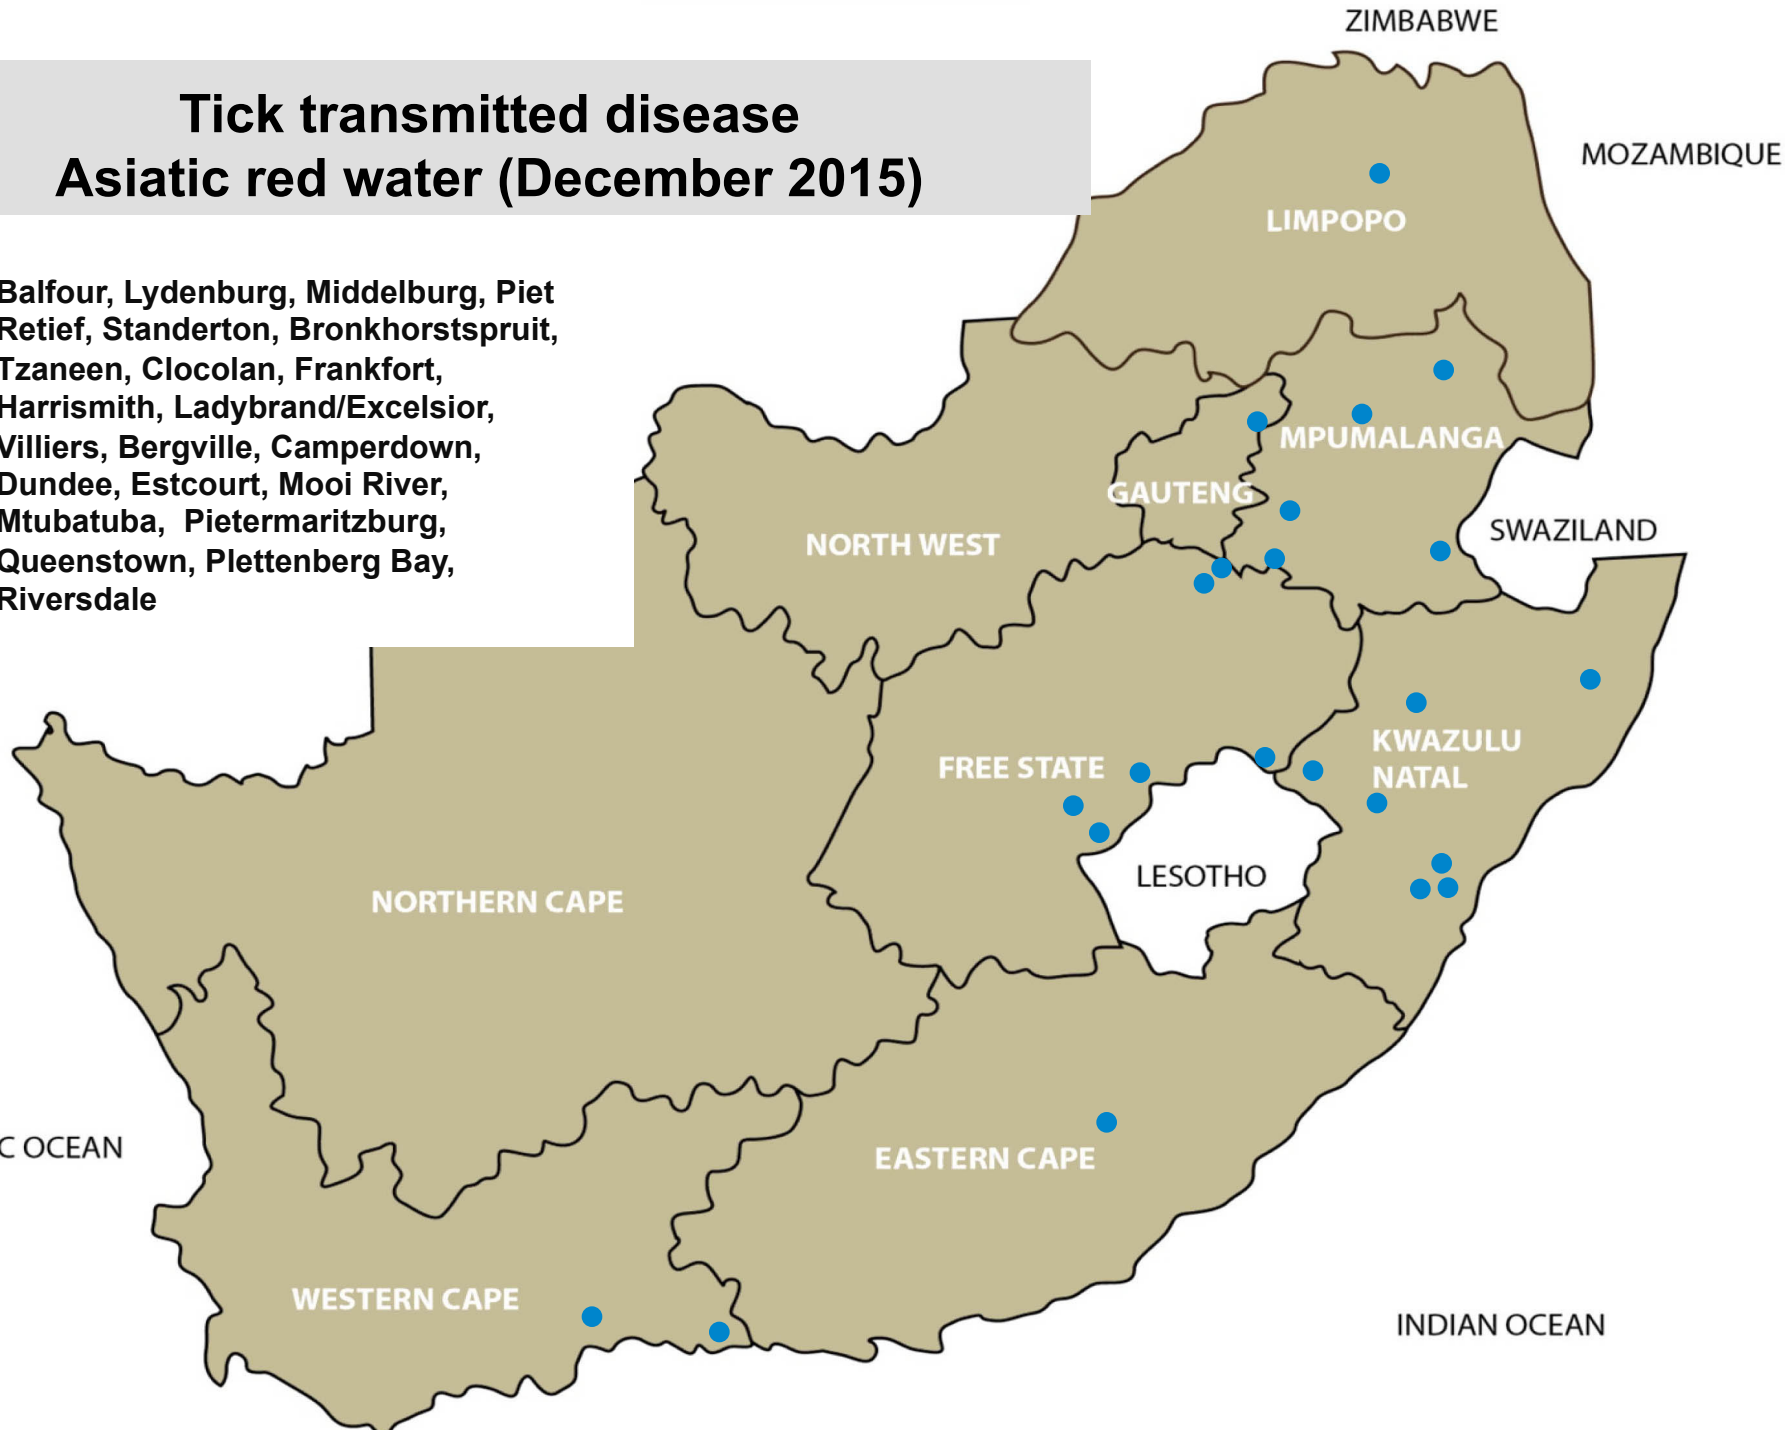

Standerton, Mokopane, Hoopstad,
Kroonstad, Memel, Mtubatuba, Heidelberg,
Oudtshoorn

Midges and Mosquitoes (December 2015)

Christiana, Bergville, Heidelberg

Screw-worm (December 2015)

Nelspruit, Mokopane, Mtubatuba, Alexandria

Nasal bot larvae (December 2015)

Ermelo, Bronkhorstspuit,
Kroonstad, Ladybrand/Excelsior,
Reitz, Villiers, Vrede, Dundee,
Mtubatuba

Coccidiosis (December 2015)

Middelburg, Nelspruit, Standerton,
Bronkhorstspuit, Pretoria, Christiana,
Bloemfontein, Harrismith, Reitz, Villiers,
Dundee, Mooi River, Mtubatuba,
Pietermaritzburg, Aliwal North/Zastron,
Graaff-Reinet, Jeffreys Bay, Uitenhage,
Beaufort West, Riversdale

Tick transmitted disease African red water (December 2015)

Grootvlei, Piet Retief, Standerton,
Makhado, Frankfort, Harrismith, Villiers,
Bergville, Dundee, Estcourt, Greytown,
Howick, Mooi River, Mtubatuba, Newcastle,
Pietermaritzburg, Pongola, Vryheid,
Alexandria, Queenstown, Uitenhage,
Ceres,, Heidelberg, Riversdale, Kathu

Tick transmitted disease Asiatic red water (December 2015)

Balfour, Lydenburg, Middelburg, Piet Retief, Standerton, Bronkhorstspuit, Tzaneen, Clocolan, Frankfort, Harrismith, Ladybrand/Excelsior, Villiers, Bergville, Camperdown, Dundee, Estcourt, Mooi River, Mtubatuba, Pietermaritzburg, Queenstown, Plettenberg Bay, Riversdale