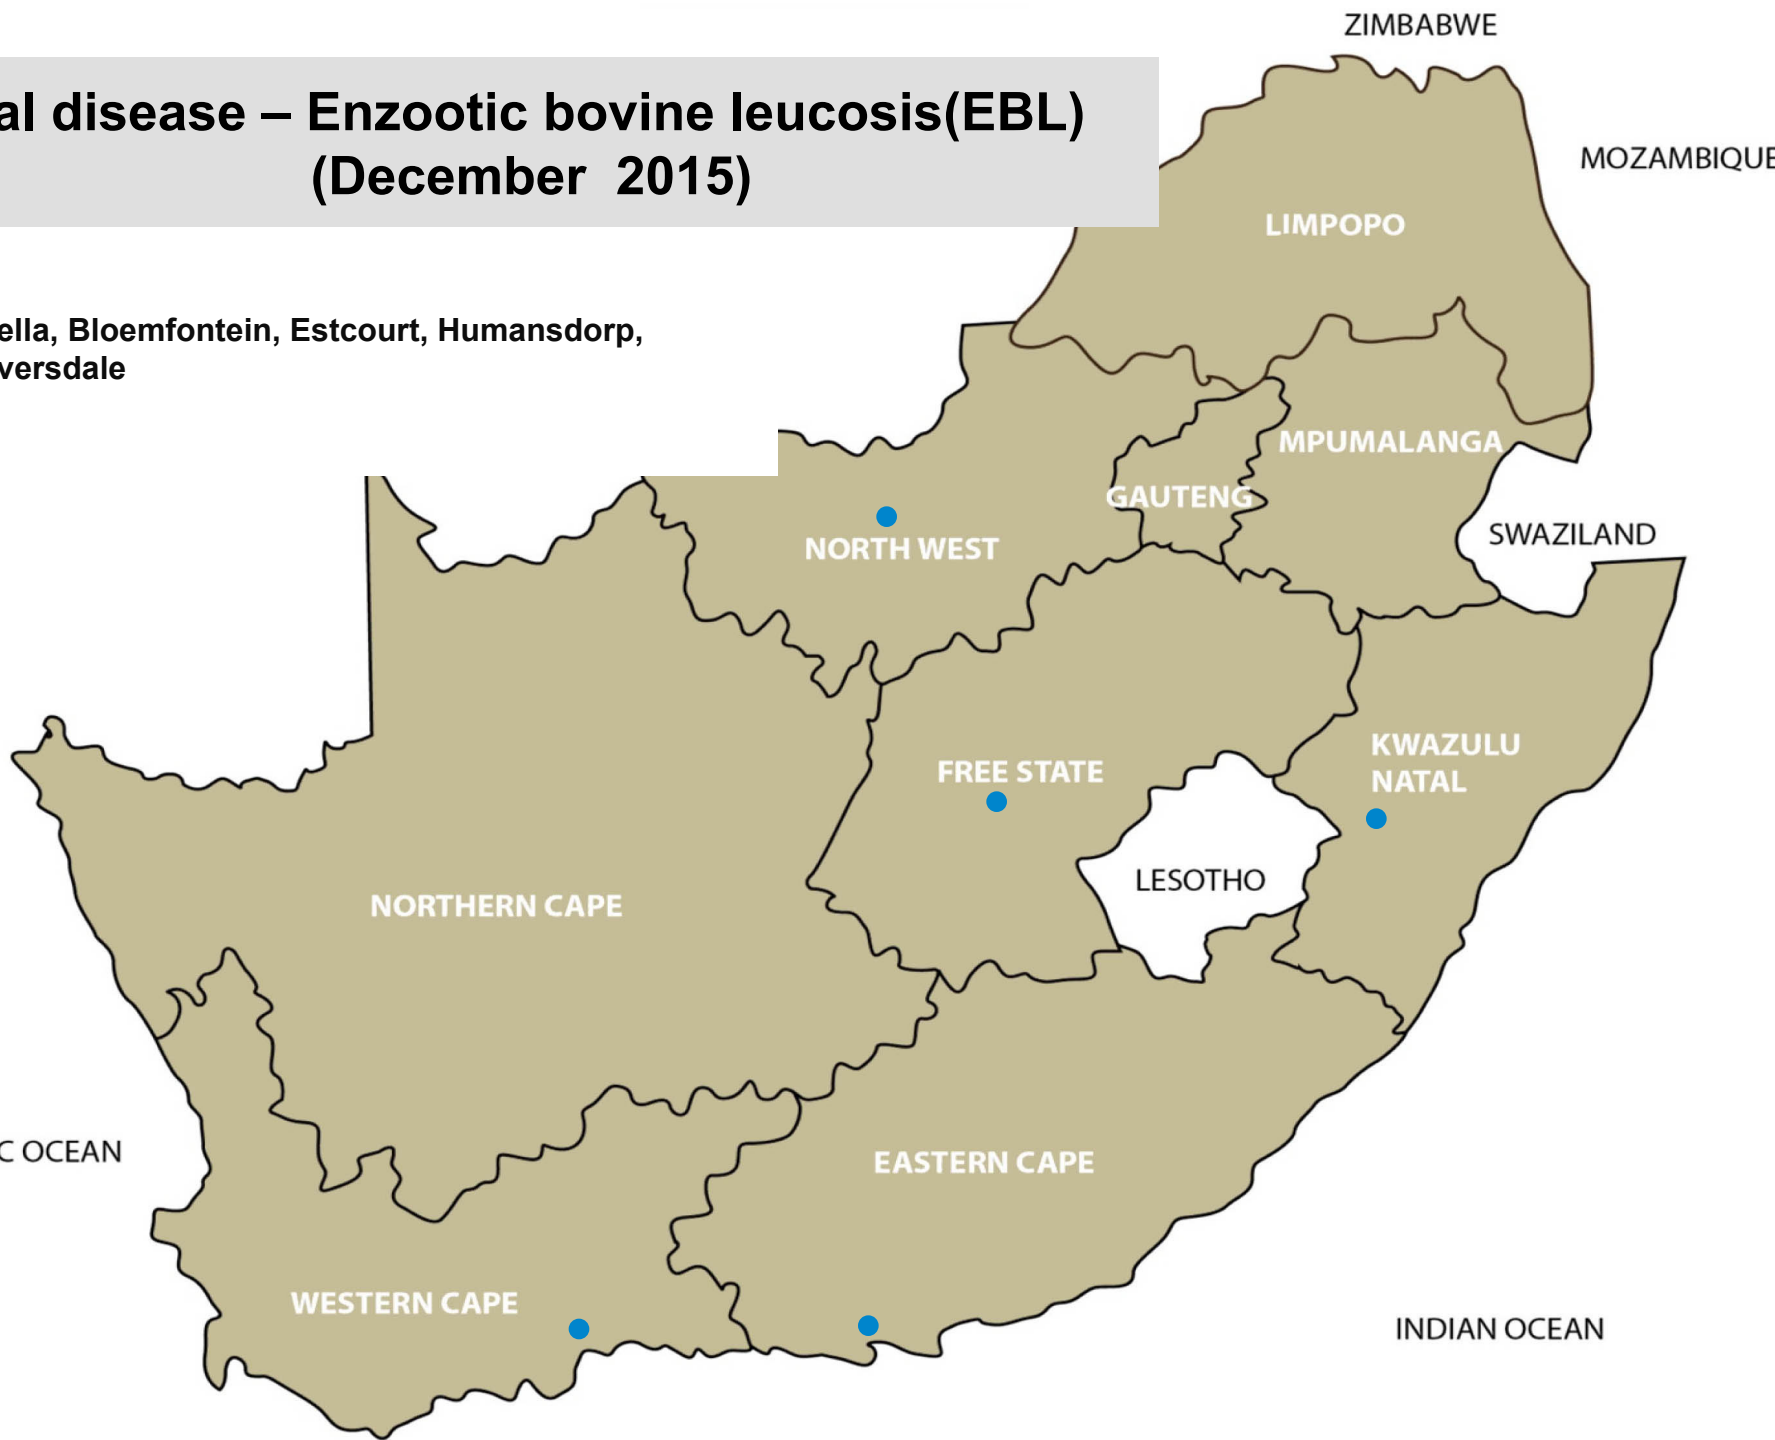

Makhado,

ZIMBABWE

MOZAMBIQUE

LIMPOPO

MPUMALANGA

GAUTENG

NORTH WEST

SWAZILAND

FREE STATE

KWAZULU
NATAL

LESOTHO

NORTHERN CAPE

EASTERN CAPE

WESTERN CAPE

INDIAN OCEAN

ATLANTIC OCEAN

Viral disease – Enzootic bovine leucosis(EBL) (December 2015)

Stella, Bloemfontein, Estcourt, Humansdorp,
Riversdale

Viral disease - Warts (December 2015)

Lydenburg, Bapsfontein, Tzaneen, Brits,
Christiana, Bethlehem, Clocolan, Ladybrand/
Excelsior, Ingogo, Mtubatuba, Pietermaritzburg,
Alexandria, Oudtshoorn, Stellenbosch

Viral disease – Orf (December 2015)

Lydenburg, Piet Retief , Bronkhorstspuit,
Pretoria, Kroonstad, Mtubatuba,
Pietermaritzburg, Graaff-Reinet, Uitenhage,
Beaufort West, Oudtshoorn

Viral disease – Rabies (December 2015)