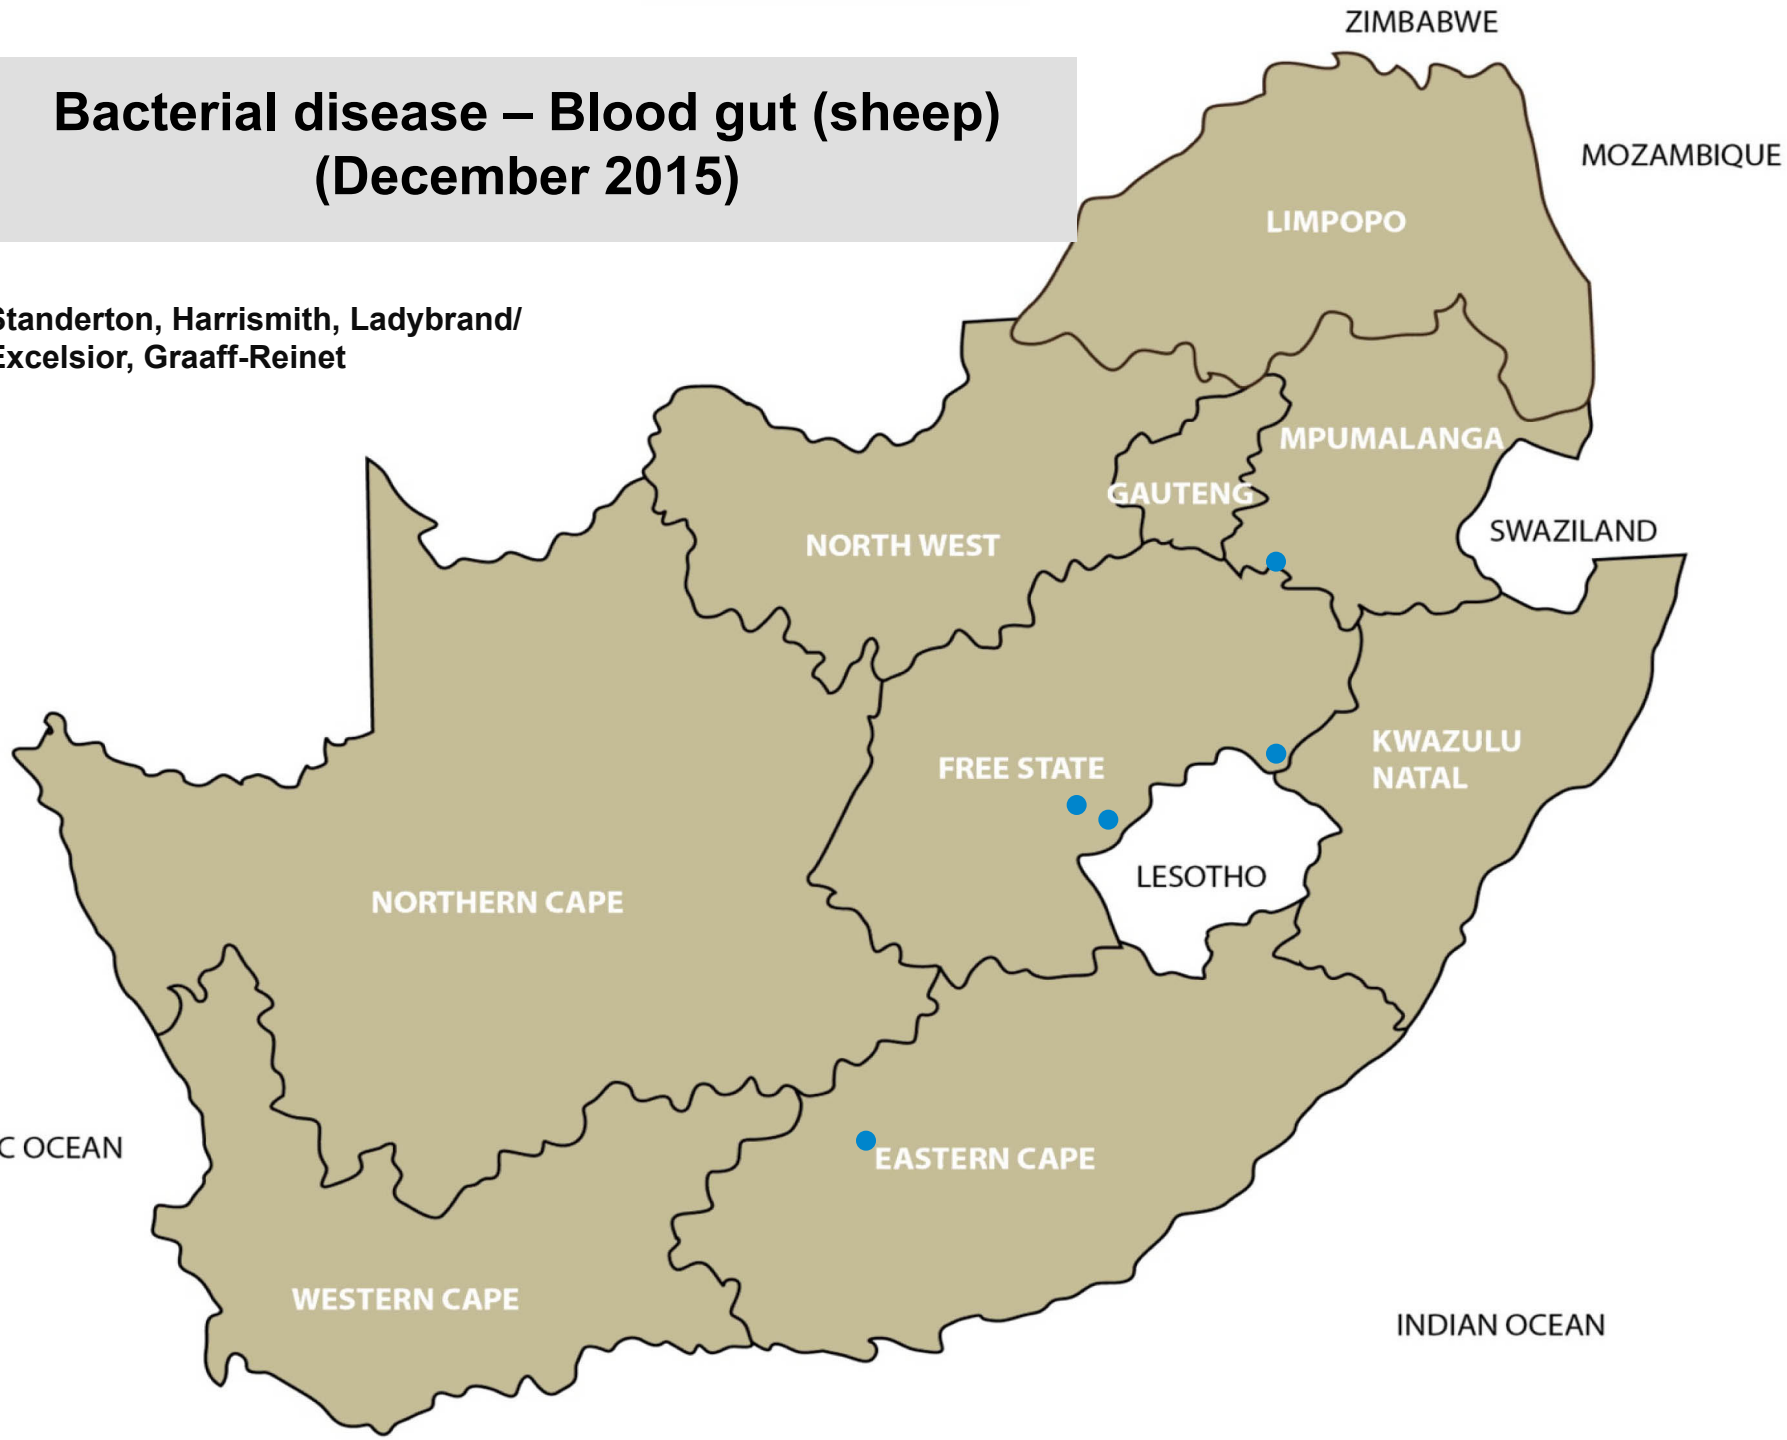

Bacterial disease - Salmonellosis (December 2015)

Bronkhorstspuit, Stella, Bloemfontein,
Viljoenskroon, Howick, Newcastle, Vryheid

Bacterial disease – Enzootic abortion (December 2015)

Bacterial disease – Johne's disease (December 2015)

Ceres, Heidelberg

Bacterial disease – Blackquarter (December 2015)

Balfour, Standerton, Polokwane, Bethlehem,
Bothaville, Dewetsdorp, Harrismith,
Ladybrand/Excelsior, Memel, Reitz,
Newcastle, Vryheid, Aliwal North/Zastron,
Swellendam

Bacterial disease - Swelled head (December 2015)

Bronkhorstspuit, Mokopane, Bethlehem,
Ficksburg, Ladybrand/Excelsior, Reitz

Bacterial Disease – Red gut (cattle) (December 2015)

Bethlehem, Dundee, Estcourt, Newcastle,
Alexandria, Stellenbosch

Bacterial disease – Blood gut (sheep) (December 2015)

Standerton, Harrismith, Ladybrand/
Excelsior, Graaff-Reinet

Bacterial disease – Pulpy kidney (December 2015)

Balfour, Polokwane, Christiana,
Ficksburg, Hoopstad, Phillipolis. Dundee,
Newcastle, Middelburg, Uitenhage,
Oudtshoorn, Stellenbosch