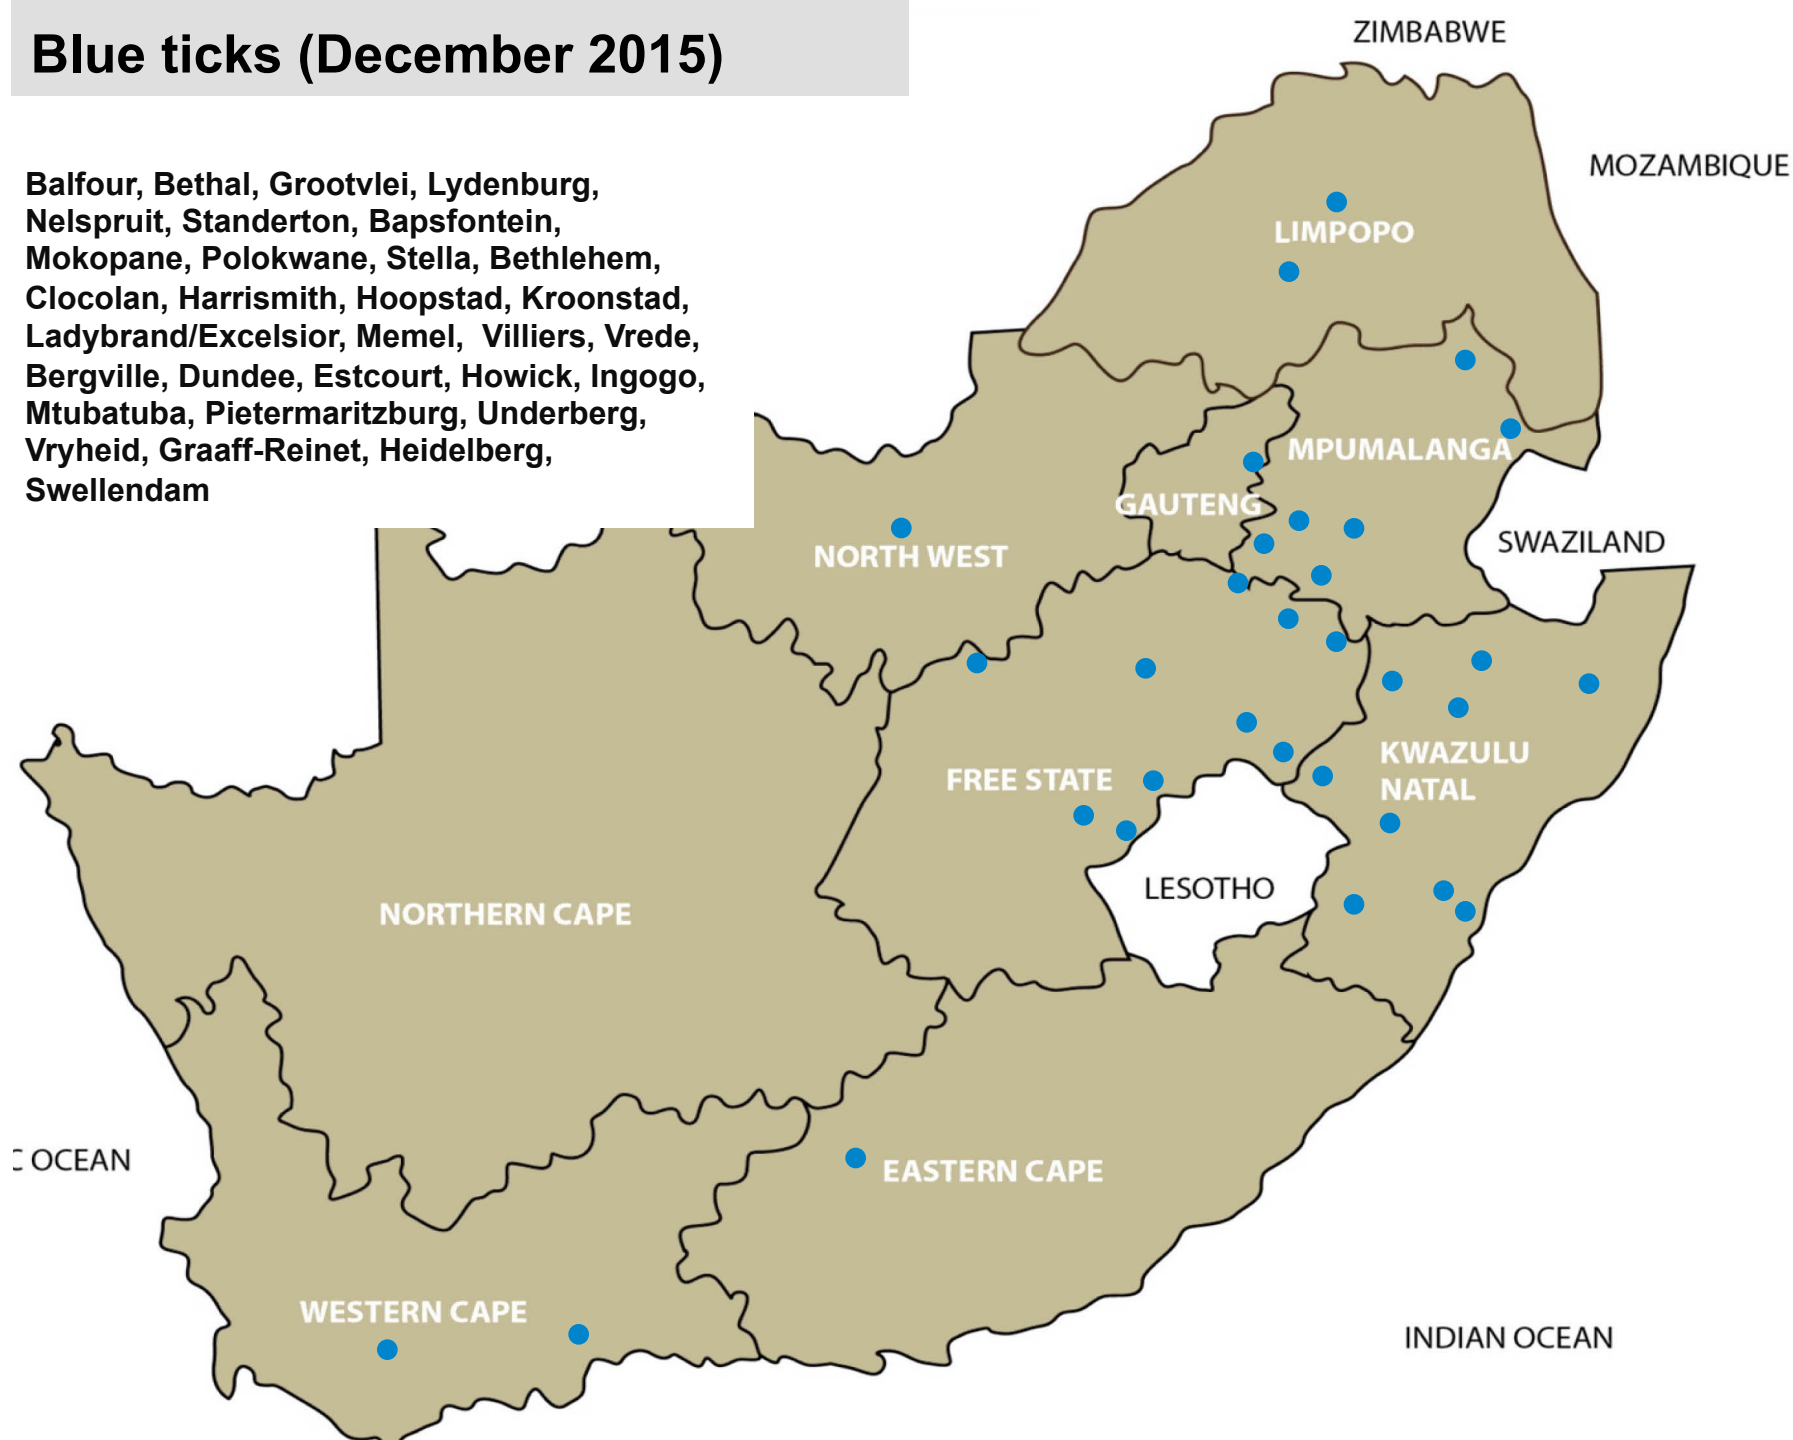

**Internal Parasites – Tapeworms
Cysticercosis (measles)
(December 2015)**

Internal Parasites – Liver fluke worms (December 2015)

Balfour, Standerton, Bronkhorstspuit,
Bethlehem, Harrismith, Ladybrand/
Excelsior, Memel, Vrede, Estcourt,
Howick, Pietermaritzburg, Pongola,
Cradock, Queenstown

Internal Parasites - *Parafilaria* (December 2015)

Mokopane, Polokwane, Mtubatuba,
Pietermaritzburg,

Blue ticks (December 2015)

Balfour, Bethal, Grootvlei, Lydenburg, Nelspruit, Standerton, Bapsfontein, Mokopane, Polokwane, Stella, Bethlehem, Clocolan, Harrismith, Hoopstad, Kroonstad, Ladybrand/Excelsior, Memel, Villiers, Vrede, Bergville, Dundee, Estcourt, Howick, Ingogo, Mtubatuba, Pietermaritzburg, Underberg, Vryheid, Graaff-Reinet, Heidelberg, Swellendam

Brown ear-ticks (December 2015)

Balfour, Ermelo, Lydenburg, Middelburg,
Standerton, Bronkhorstspuit, Mokopane,
Polokwane, Vrede, Bergville, Dundee,
Ingogo, Mtubatuba, Pietermaritzburg

Bont-legged ticks (December 2015)

FREE STATE

KWAZULU
NATAL

LESOTHO

NORTHERN CAPE

EASTERN CAPE

WESTERN CAPE

INDIAN OCEAN

ATLANTIC OCEAN