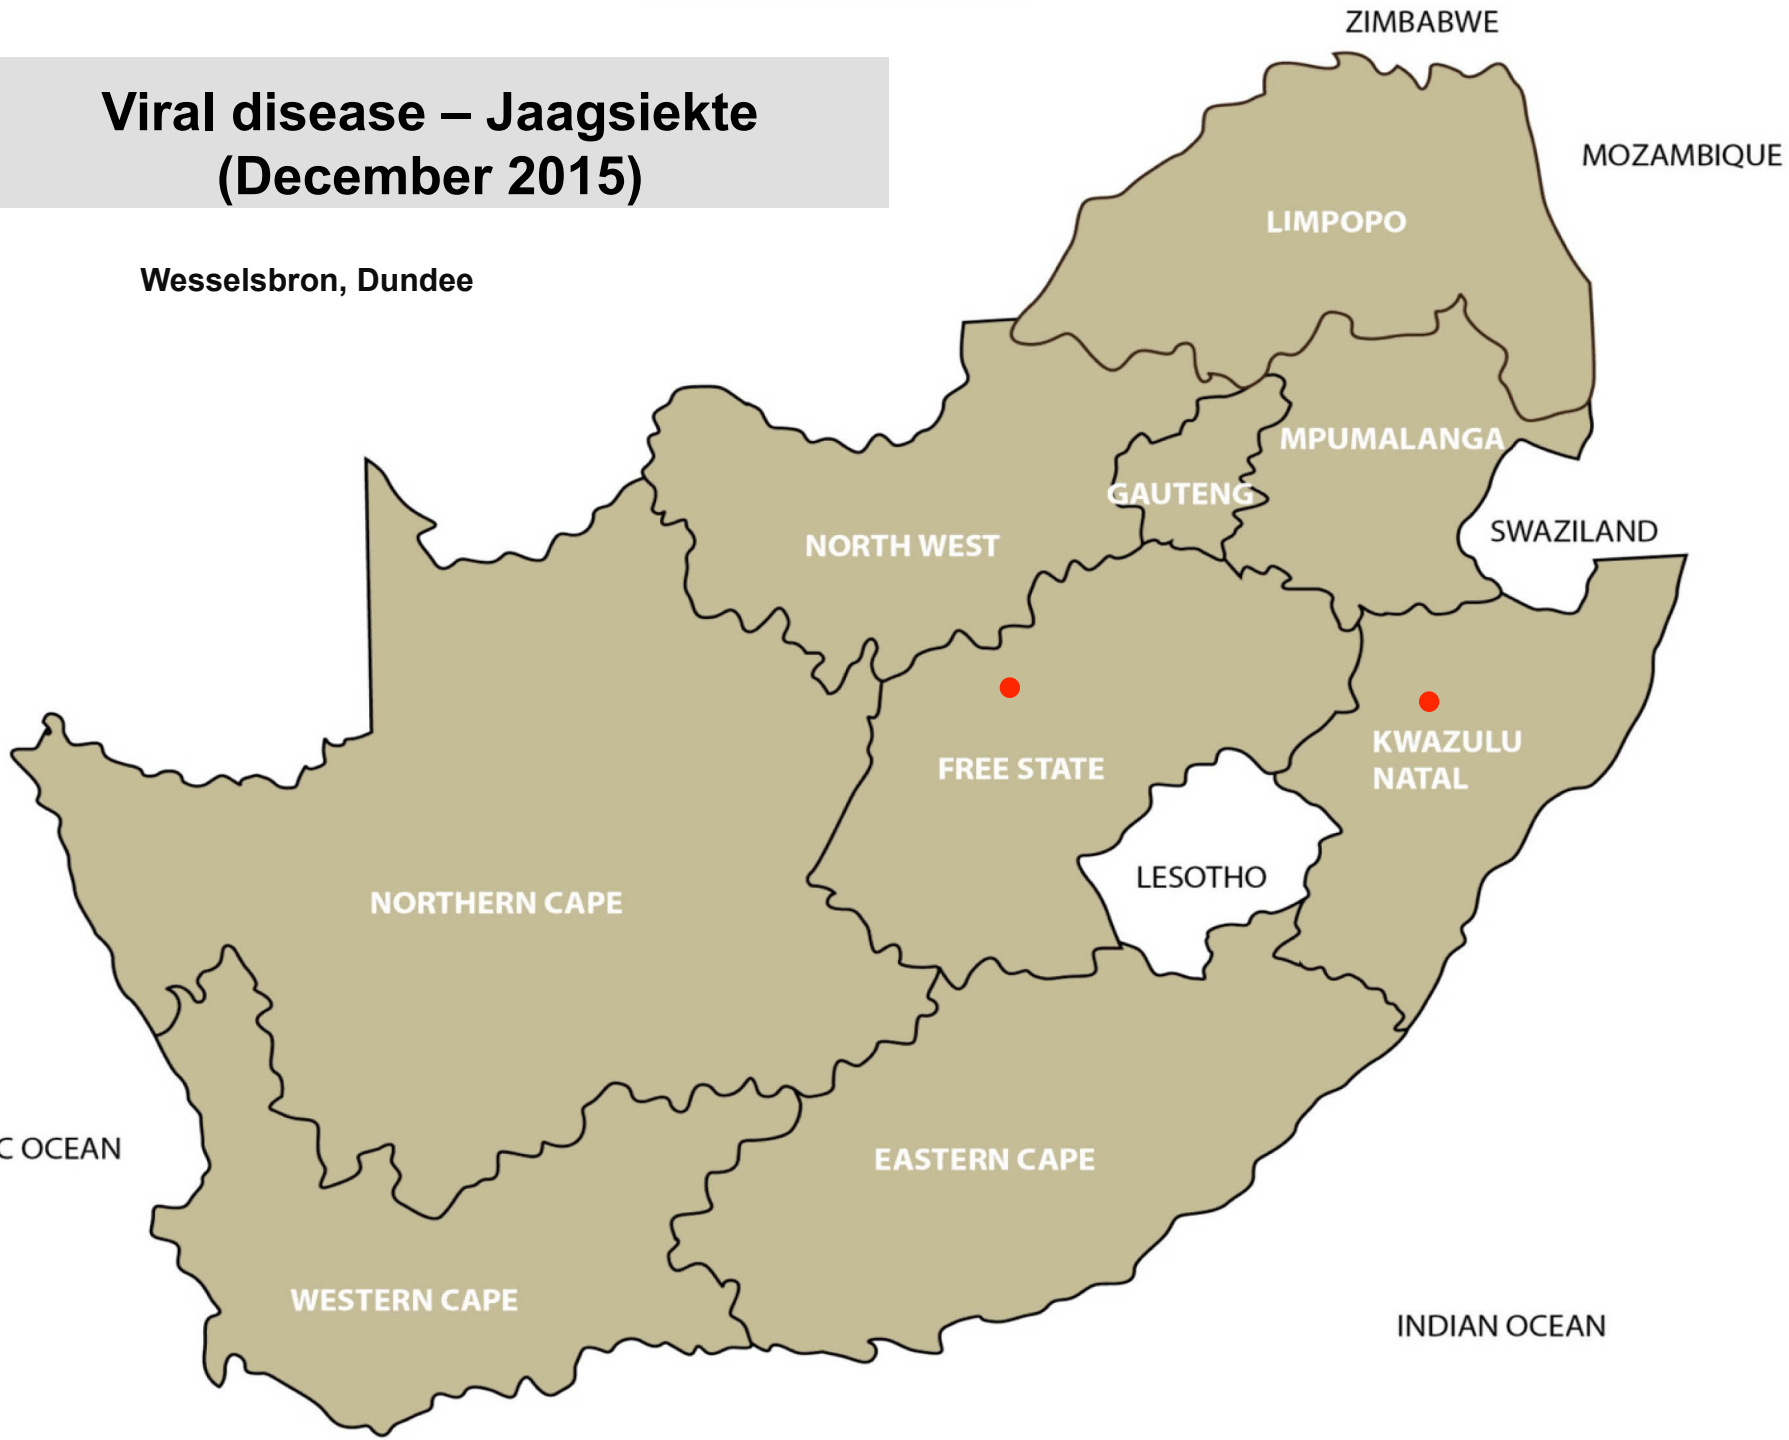

Viral disease – Jaagsiekte (December 2015)

Wesselsbron, Dundee