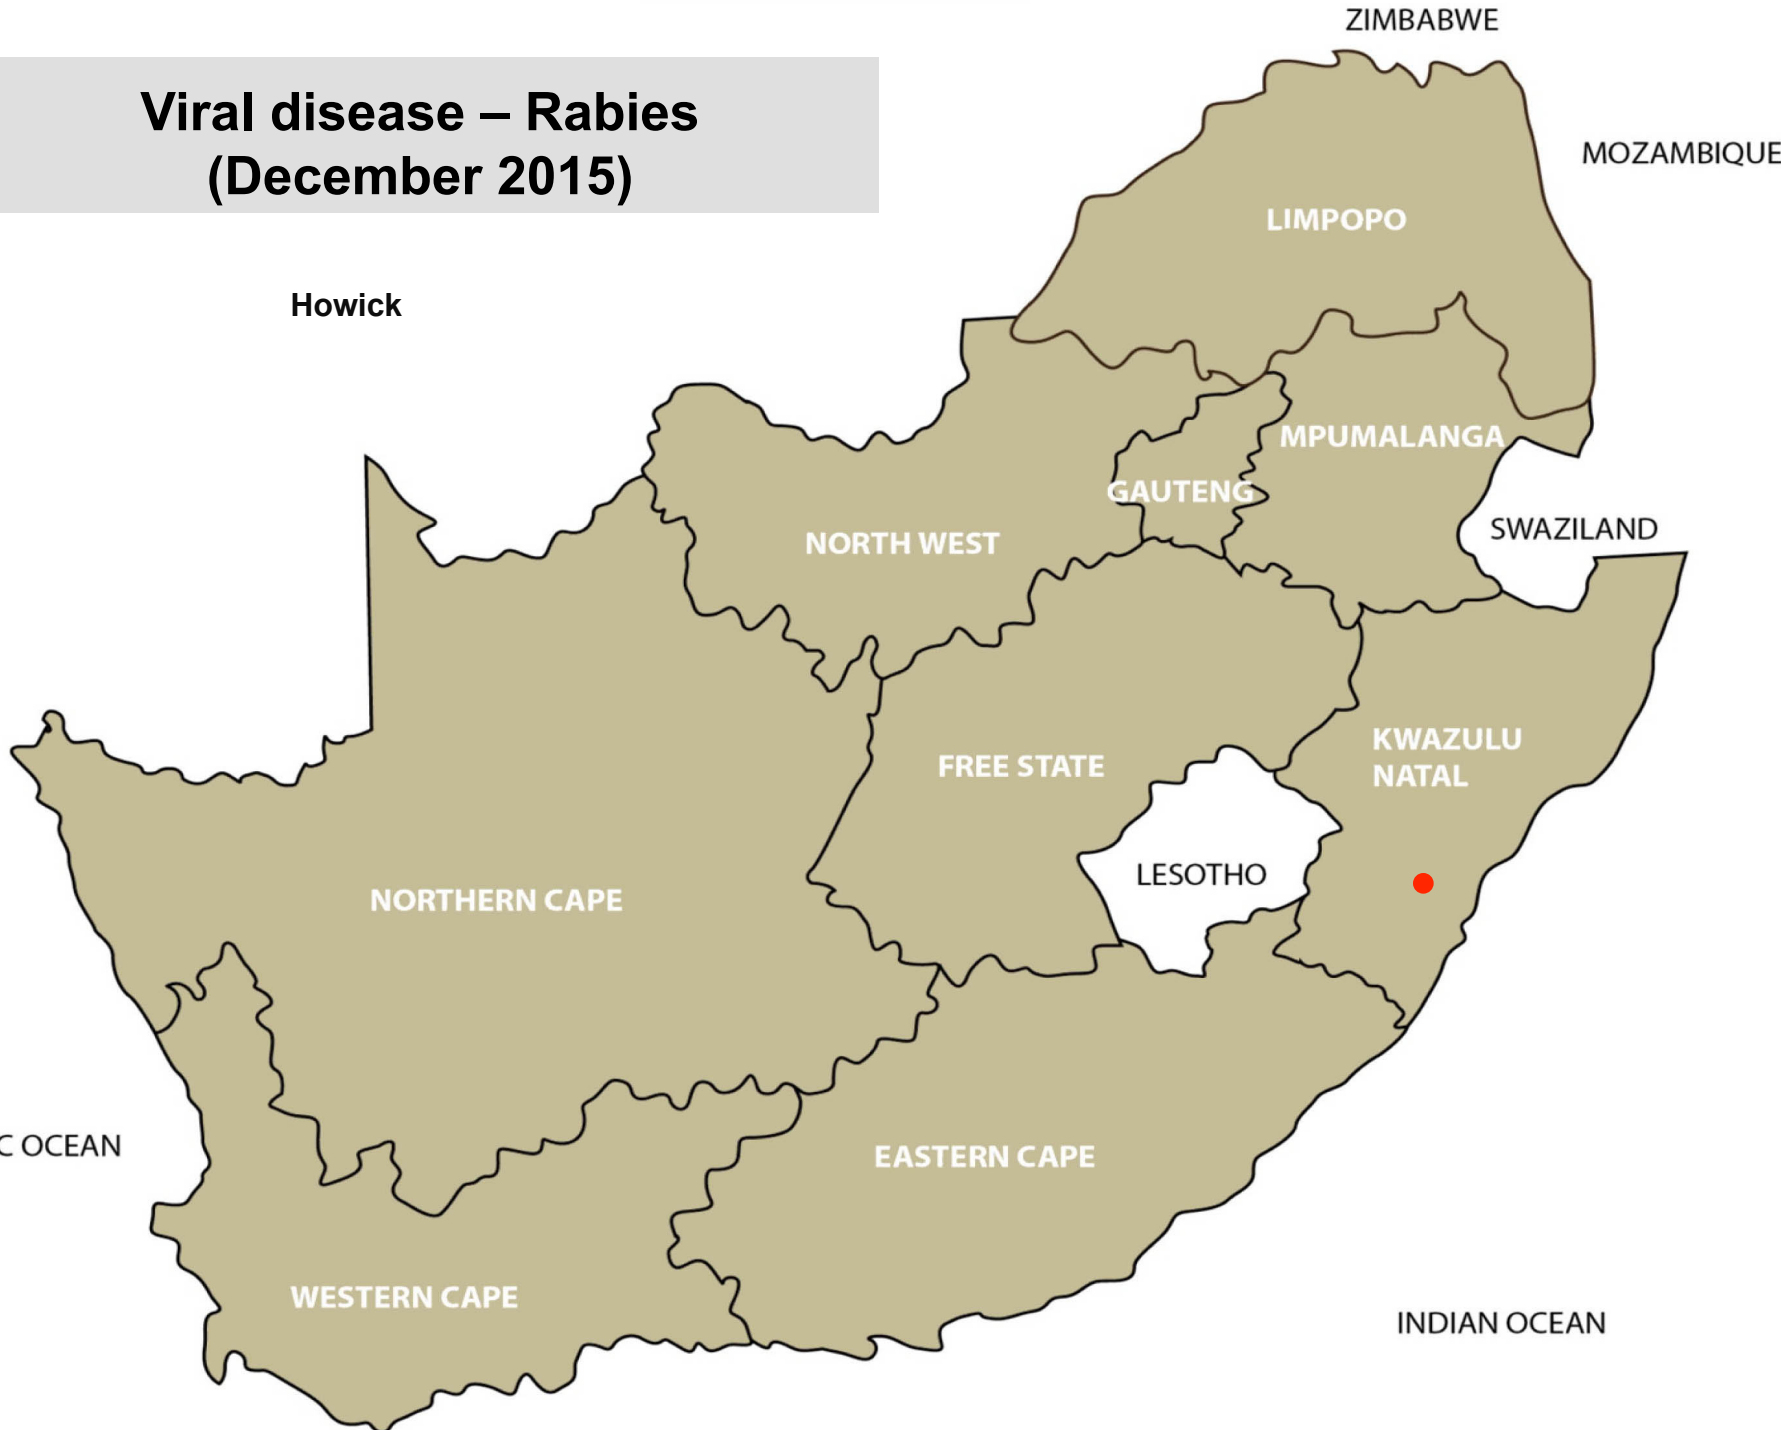

Makhado,

ZIMBABWE

MOZAMBIQUE

LIMPOPO

MPUMALANGA

GAUTENG

NORTH WEST

SWAZILAND

FREE STATE

KWAZULU
NATAL

LESOTHO

NORTHERN CAPE

EASTERN CAPE

WESTERN CAPE

INDIAN OCEAN

ATLANTIC OCEAN

Viral disease – Enzootic bovine leucosis(EBL) (December 2015)

Stella, Bloemfontein, Estcourt, Humansdorp,
Riversdale

Viral disease - Warts (December 2015)

Lydenburg, Bapsfontein, Tzaneen, Brits,
Christiana, Bethlehem, Clocolan, Ladybrand/
Excelsior, Ingogo, Mtubatuba, Pietermaritzburg,
Alexandria, Oudtshoorn, Stellenbosch

Viral disease – Orf (December 2015)

Lydenburg, Piet Retief , Bronkhorstspuit,
Pretoria, Kroonstad, Mtubatuba,
Pietermaritzburg, Graaff-Reinet, Uitenhage,
Beaufort West, Oudtshoorn

Viral disease – Rabies (December 2015)