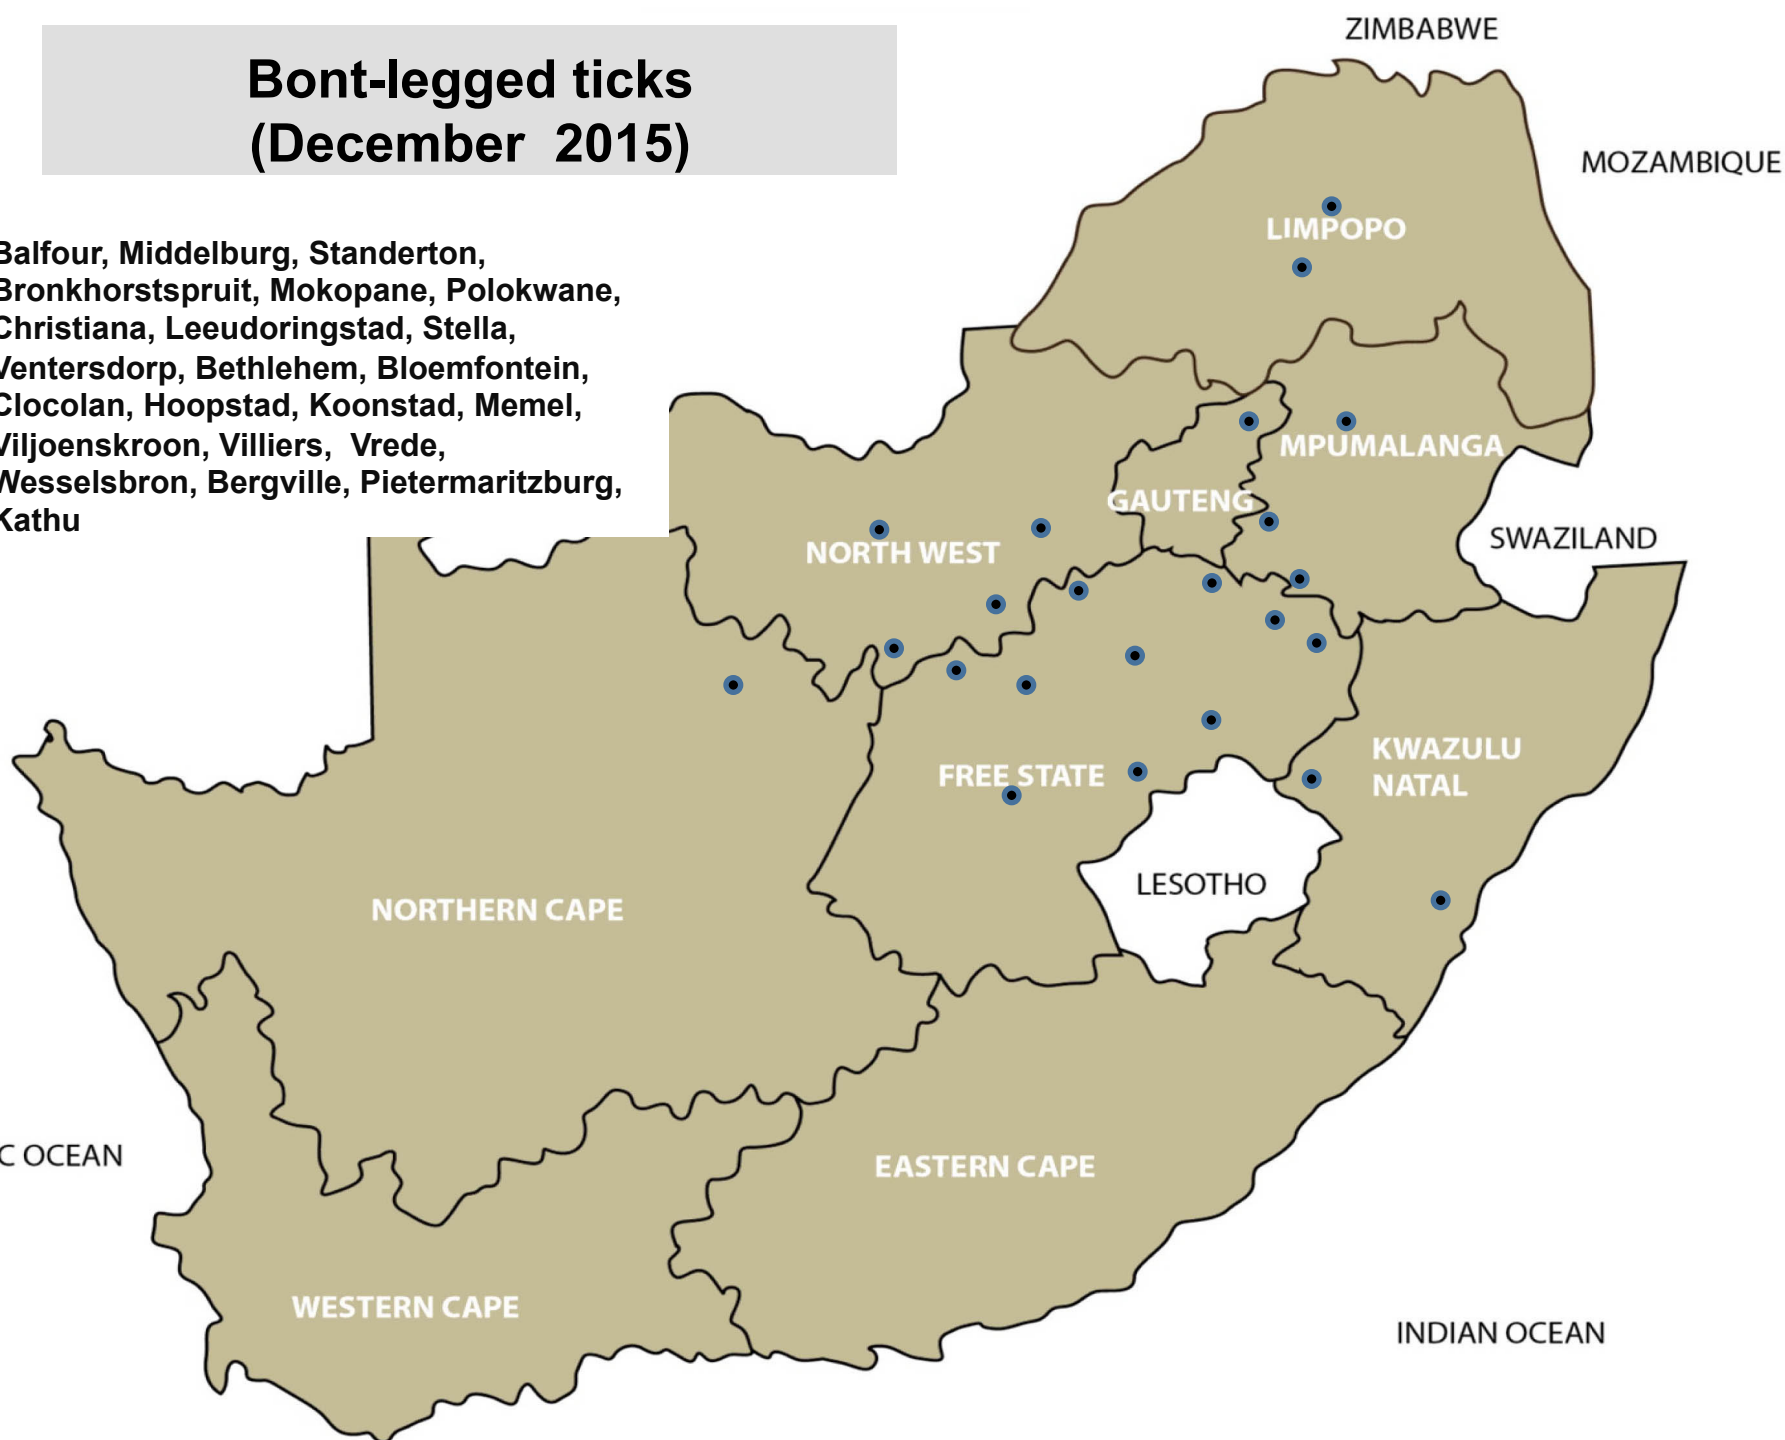

Internal Parasites - *Parafilaria* (December 2015)

Mokopane, Polokwane, Mtubatuba,
Pietermaritzburg,

Blue ticks (December 2015)

Balfour, Bethal, Grootvlei, Lydenburg, Nelspruit, Standerton, Bapsfontein, Mokopane, Polokwane, Stella, Bethlehem, Clocolan, Harrismith, Hoopstad, Kroonstad, Ladybrand/Excelsior, Memel, Villiers, Vrede, Bergville, Dundee, Estcourt, Howick, Ingogo, Mtubatuba, Pietermaritzburg, Underberg, Vryheid, Graaff-Reinet, Heidelberg, Swellendam

Resistant Blue ticks (December 2015)

Nelspruit, Villiers, Bergville,
Pietermaritzburg, Swellendam

Bont ticks – heartwater ticks (December 2015)

Lydenburg, Nelspruit, Bronkhorstspuit,
Pretoria, Mokopane, Polokwane, Bergville,
Dundee, Estcourt, Mtubatuba,
Pietermaritzburg, Pongola, Vryheid,
Queenstown

Brown ear-ticks (December 2015)

Balfour, Ermelo, Lydenburg, Middelburg,
Standerton, Bronkhorstspuit, Mokopane,
Polokwane, Vrede, Bergville, Dundee,
Ingogo, Mtubatuba, Pietermaritzburg

Bont-legged ticks (December 2015)

Balfour, Middelburg, Standerton,
Bronkhorstspuit, Mokopane, Polokwane,
Christiana, Leeudoringstad, Stella,
Ventersdorp, Bethlehem, Bloemfontein,
Clocolan, Hoopstad, Koonstad, Memel,
Viljoenskroon, Villiers, Vrede,
Wesselsbron, Bergville, Pietermaritzburg,
Kathu