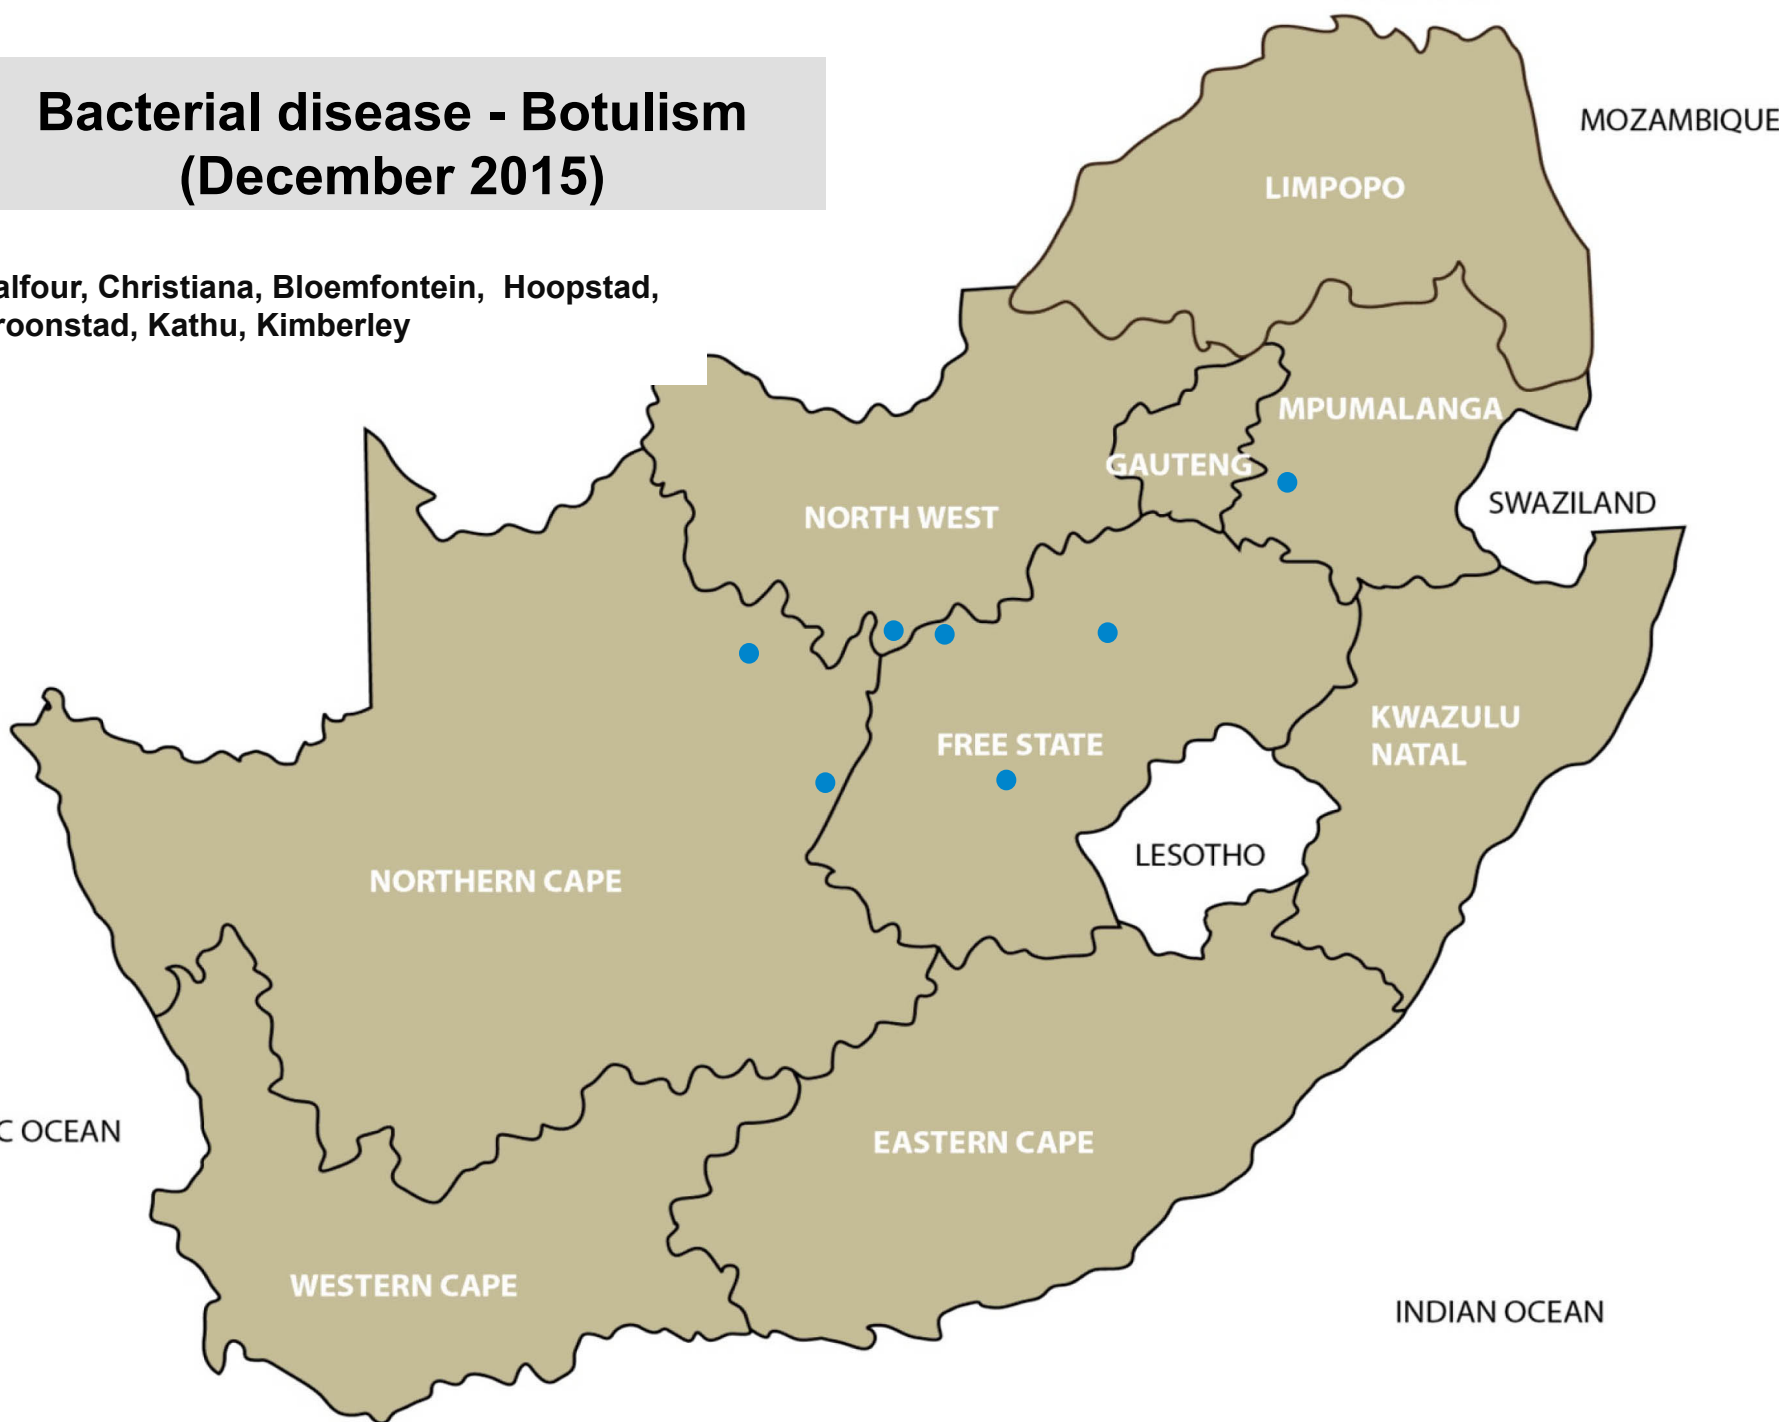

Ceres, Heidelberg

Bacterial disease – Blackquarter (December 2015)

Balfour, Standerton, Polokwane, Bethlehem,
Bothaville, Dewetsdorp, Harrismith,
Ladybrand/Excelsior, Memel, Reitz,
Newcastle, Vryheid, Aliwal North/Zastron,
Swellendam

Bacterial disease – Blood gut (sheep) (December 2015)

Standerton, Harrismith, Ladybrand/
Excelsior, Graaff-Reinet

Bacterial disease – Pulpy kidney (December 2015)

Balfour, Polokwane, Christiana,
Ficksburg, Hoopstad, Phillipolis. Dundee,
Newcastle, Middelburg, Uitenhage,
Oudtshoorn, Stellenbosch

Bacterial disease - Botulism (December 2015)

Balfour, Christiana, Bloemfontein, Hoopstad,
Kroonstad, Kathu, Kimberley

Bacterial disease – Tetanus (December 2015)

Newcastle, Oudtshoorn

Pneumonia (December 2015)

Balfour, Grootvlei, Middelburg, Piet Retief, Standerton, Polokwane, Hoopstad, Ladybrand / Excelsior, Reitz, Viljoenskroon, Bergville, Dundee, Howick, Mooi River, Mtubatuba, Pietermaritburg, Moorreesburg, Calvinia