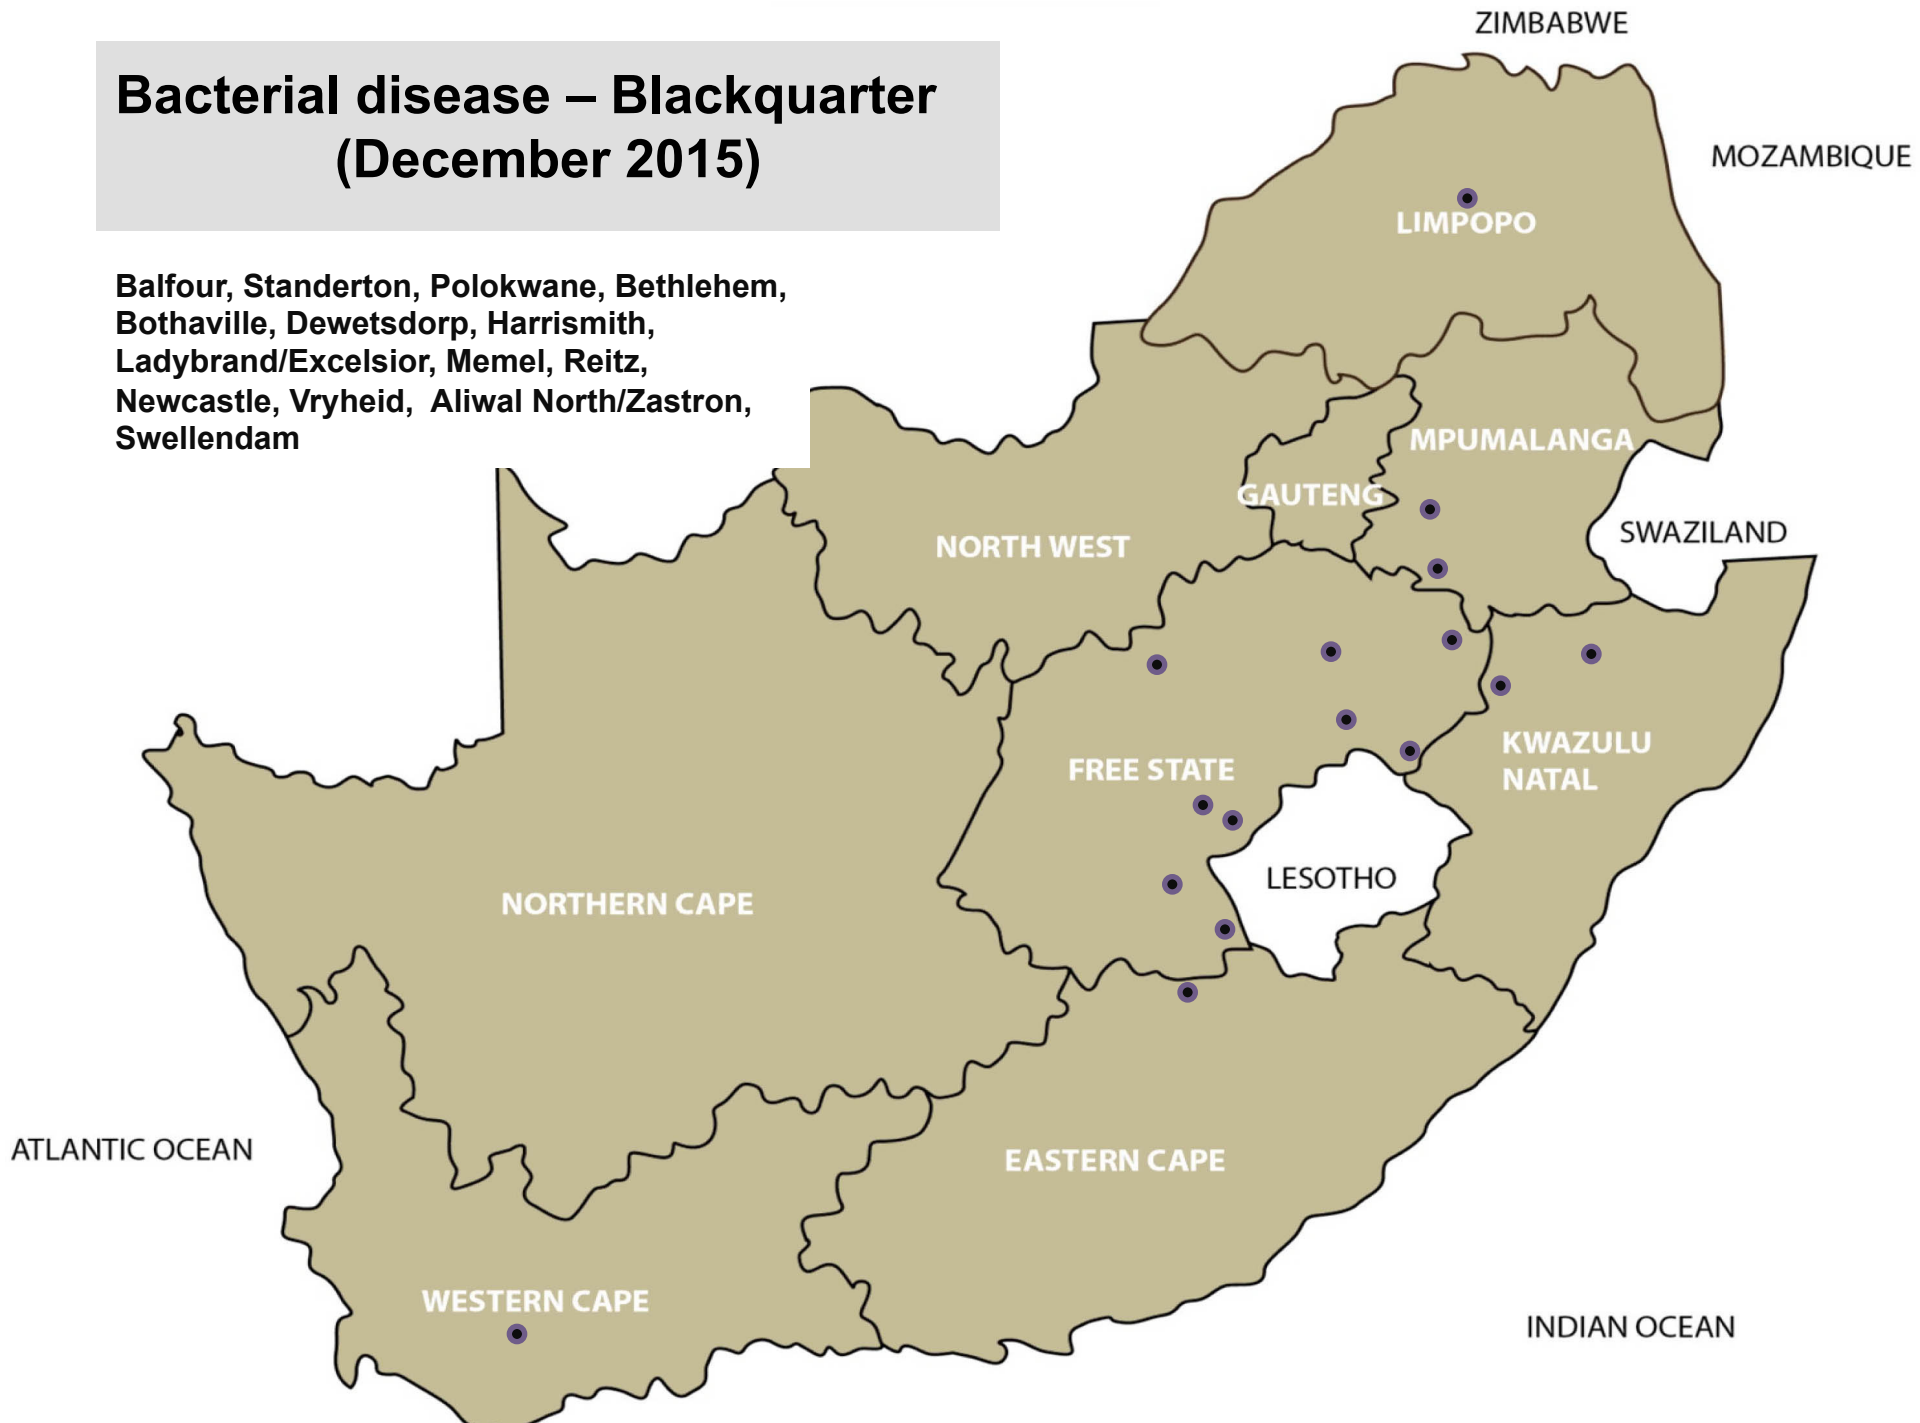

Makhado,

ZIMBABWE

MOZAMBIQUE

LIMPOPO

MPUMALANGA

GAUTENG

NORTH WEST

SWAZILAND

Bacterial disease - Salmonellosis (December 2015)

Bronkhorstspuit, Stella, Bloemfontein,
Viljoenskroon, Howick, Newcastle, Vryheid

Bacterial disease – Enzootic abortion (December 2015)

Bacterial disease – Johne's disease (December 2015)

Ceres, Heidelberg

Bacterial disease – Blackquarter (December 2015)

Balfour, Standerton, Polokwane, Bethlehem,
Bothaville, Dewetsdorp, Harrismith,
Ladybrand/Excelsior, Memel, Reitz,
Newcastle, Vryheid, Aliwal North/Zastron,
Swellendam

Bacterial disease – Blood gut (sheep) (December 2015)

Standerton, Harrismith, Ladybrand/
Excelsior, Graaff-Reinet

Bacterial disease – Pulpy kidney (December 2015)

Balfour, Polokwane, Christiana,
Ficksburg, Hoopstad, Phillipolis. Dundee,
Newcastle, Middelburg, Uitenhage,
Oudtshoorn, Stellenbosch