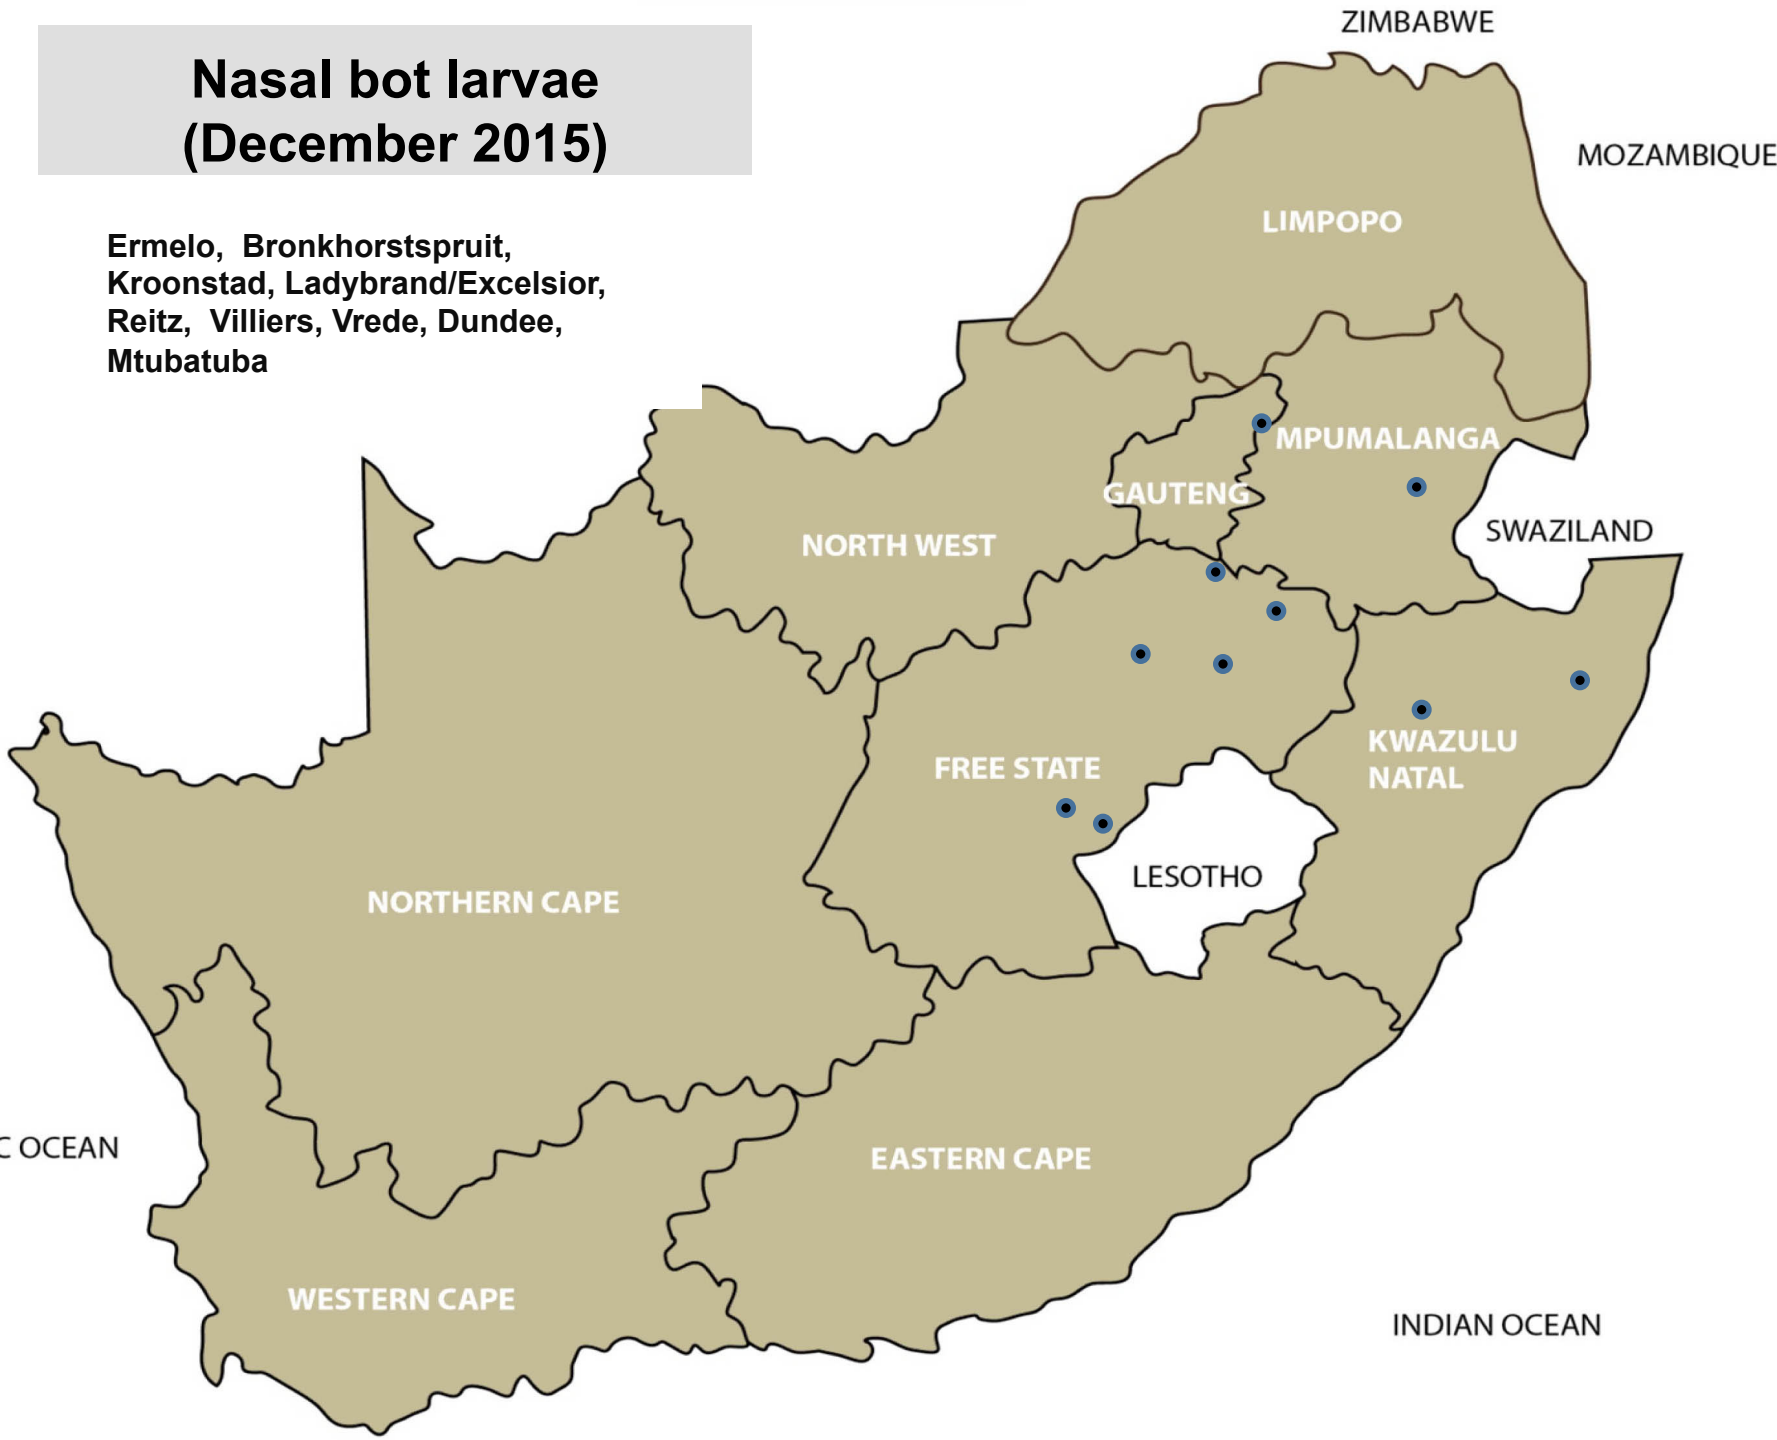

Biting lice (Red lice) (December 2015)

Balfour, Standerton, Harrismith, Hoopstad,
Bergville, Kathu

Sucking lice (Blue lice) (December 2015)

Hoopstad, Bergville

Sheep scab (December 2015)

Standerton, Reitz

Blowflies (December 2015)

Standerton, Mokopane, Hoopstad,
Kroonstad, Memel, Mtubatuba, Heidelberg,
Oudtshoorn

Midges and Mosquitoes (December 2015)

Christiana, Bergville, Heidelberg

Screw-worm (December 2015)

Nelspruit, Mokopane, Mtubatuba, Alexandria

Nasal bot larvae (December 2015)

Ermelo, Bronkhorstspuit,
Kroonstad, Ladybrand/Excelsior,
Reitz, Villiers, Vrede, Dundee,
Mtubatuba

Coccidiosis (December 2015)

Middelburg, Nelspruit, Standerton,
Bronkhorstspuit, Pretoria, Christiana,
Bloemfontein, Harrismith, Reitz, Villiers,
Dundee, Mooi River, Mtubatuba,
Pietermaritzburg, Aliwal North/Zastron,
Graaff-Reinet, Jeffreys Bay, Uitenhage,
Beaufort West, Riversdale

Tick transmitted disease African red water (December 2015)

Grootvlei, Piet Retief, Standerton,
Makhado, Frankfort, Harrismith, Villiers,
Bergville, Dundee, Estcourt, Greytown,
Howick, Mooi River, Mtubatuba, Newcastle,
Pietermaritzburg, Pongola, Vryheid,
Alexandria, Queenstown, Uitenhage,
Ceres,, Heidelberg, Riversdale, Kathu