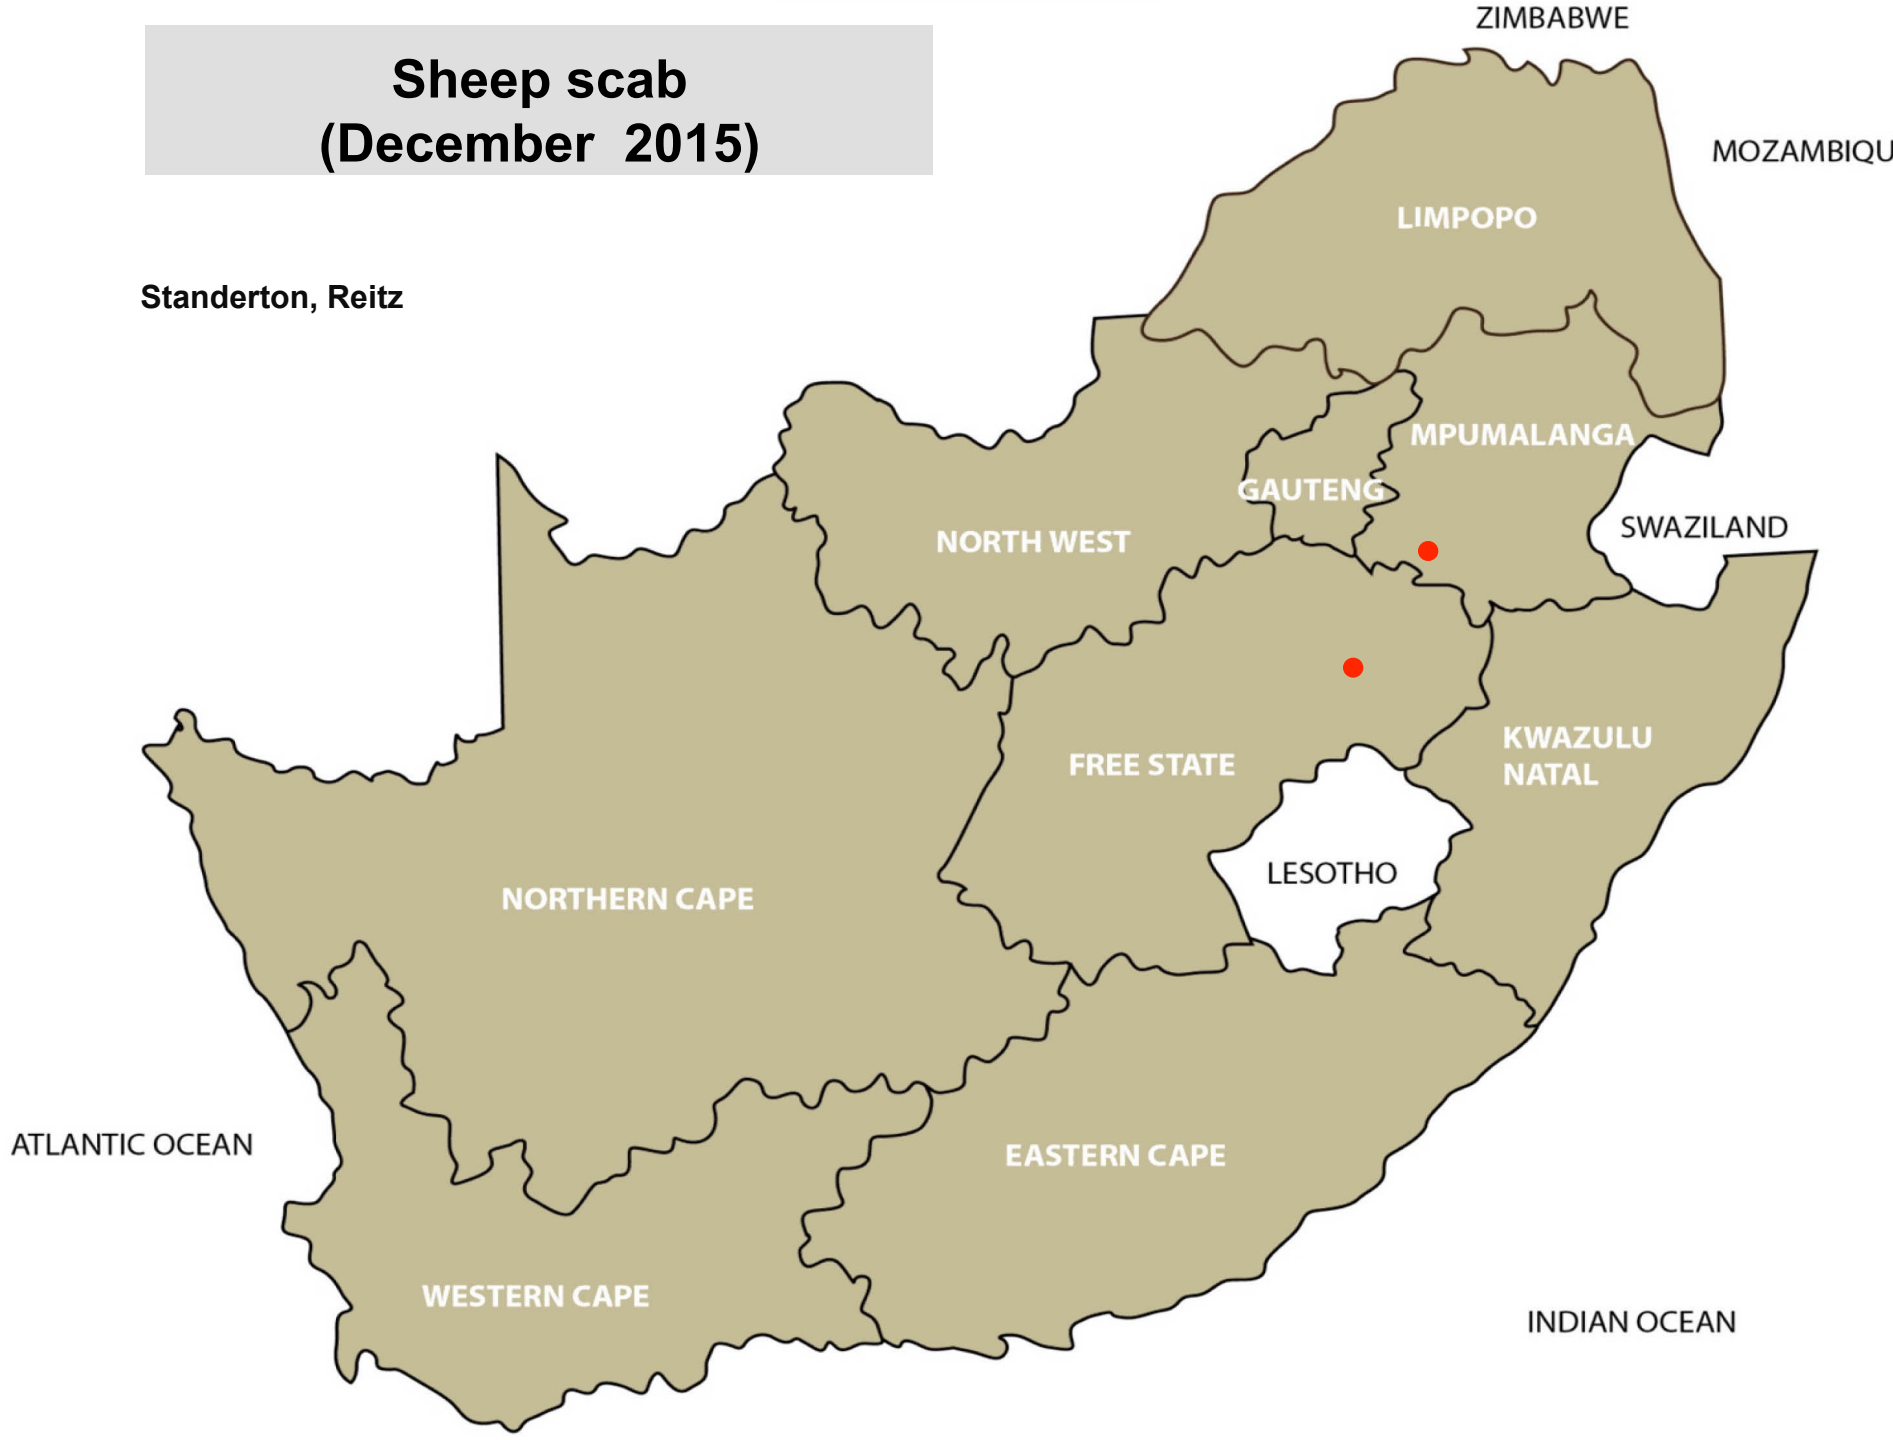

Red-legged ticks (December 2015)

Balfour, Lydenburg, Bapsfontein,
Christiana, Leeudoringstad, Villiers,
Vrede, Mtubatuba, Pietermaritzburg,

Paralysis ticks (December 2015)

Ermelo, Middelburg, Bronkhorstspuit,
Kokstad

Biting lice (Red lice) (December 2015)

Balfour, Standerton, Harrismith, Hoopstad,
Bergville, Kathu

Sucking lice (Blue lice) (December 2015)

Hoopstad, Bergville

Sheep scab (December 2015)

Standerton, Reitz

Blowflies (December 2015)

Standerton, Mokopane, Hoopstad,
Kroonstad, Memel, Mtubatuba, Heidelberg,
Oudtshoorn

Midges and Mosquitoes (December 2015)

Christiana, Bergville, Heidelberg

Screw-worm (December 2015)

Nelspruit, Mokopane, Mtubatuba, Alexandria

Tick transmitted disease African red water (December 2015)

Grootvlei, Piet Retief, Standerton,
Makhado, Frankfort, Harrismith, Villiers,
Bergville, Dundee, Estcourt, Greytown,
Howick, Mooi River, Mtubatuba, Newcastle,
Pietermaritzburg, Pongola, Vryheid,
Alexandria, Queenstown, Uitenhage,
Ceres,, Heidelberg, Riversdale, Kathu