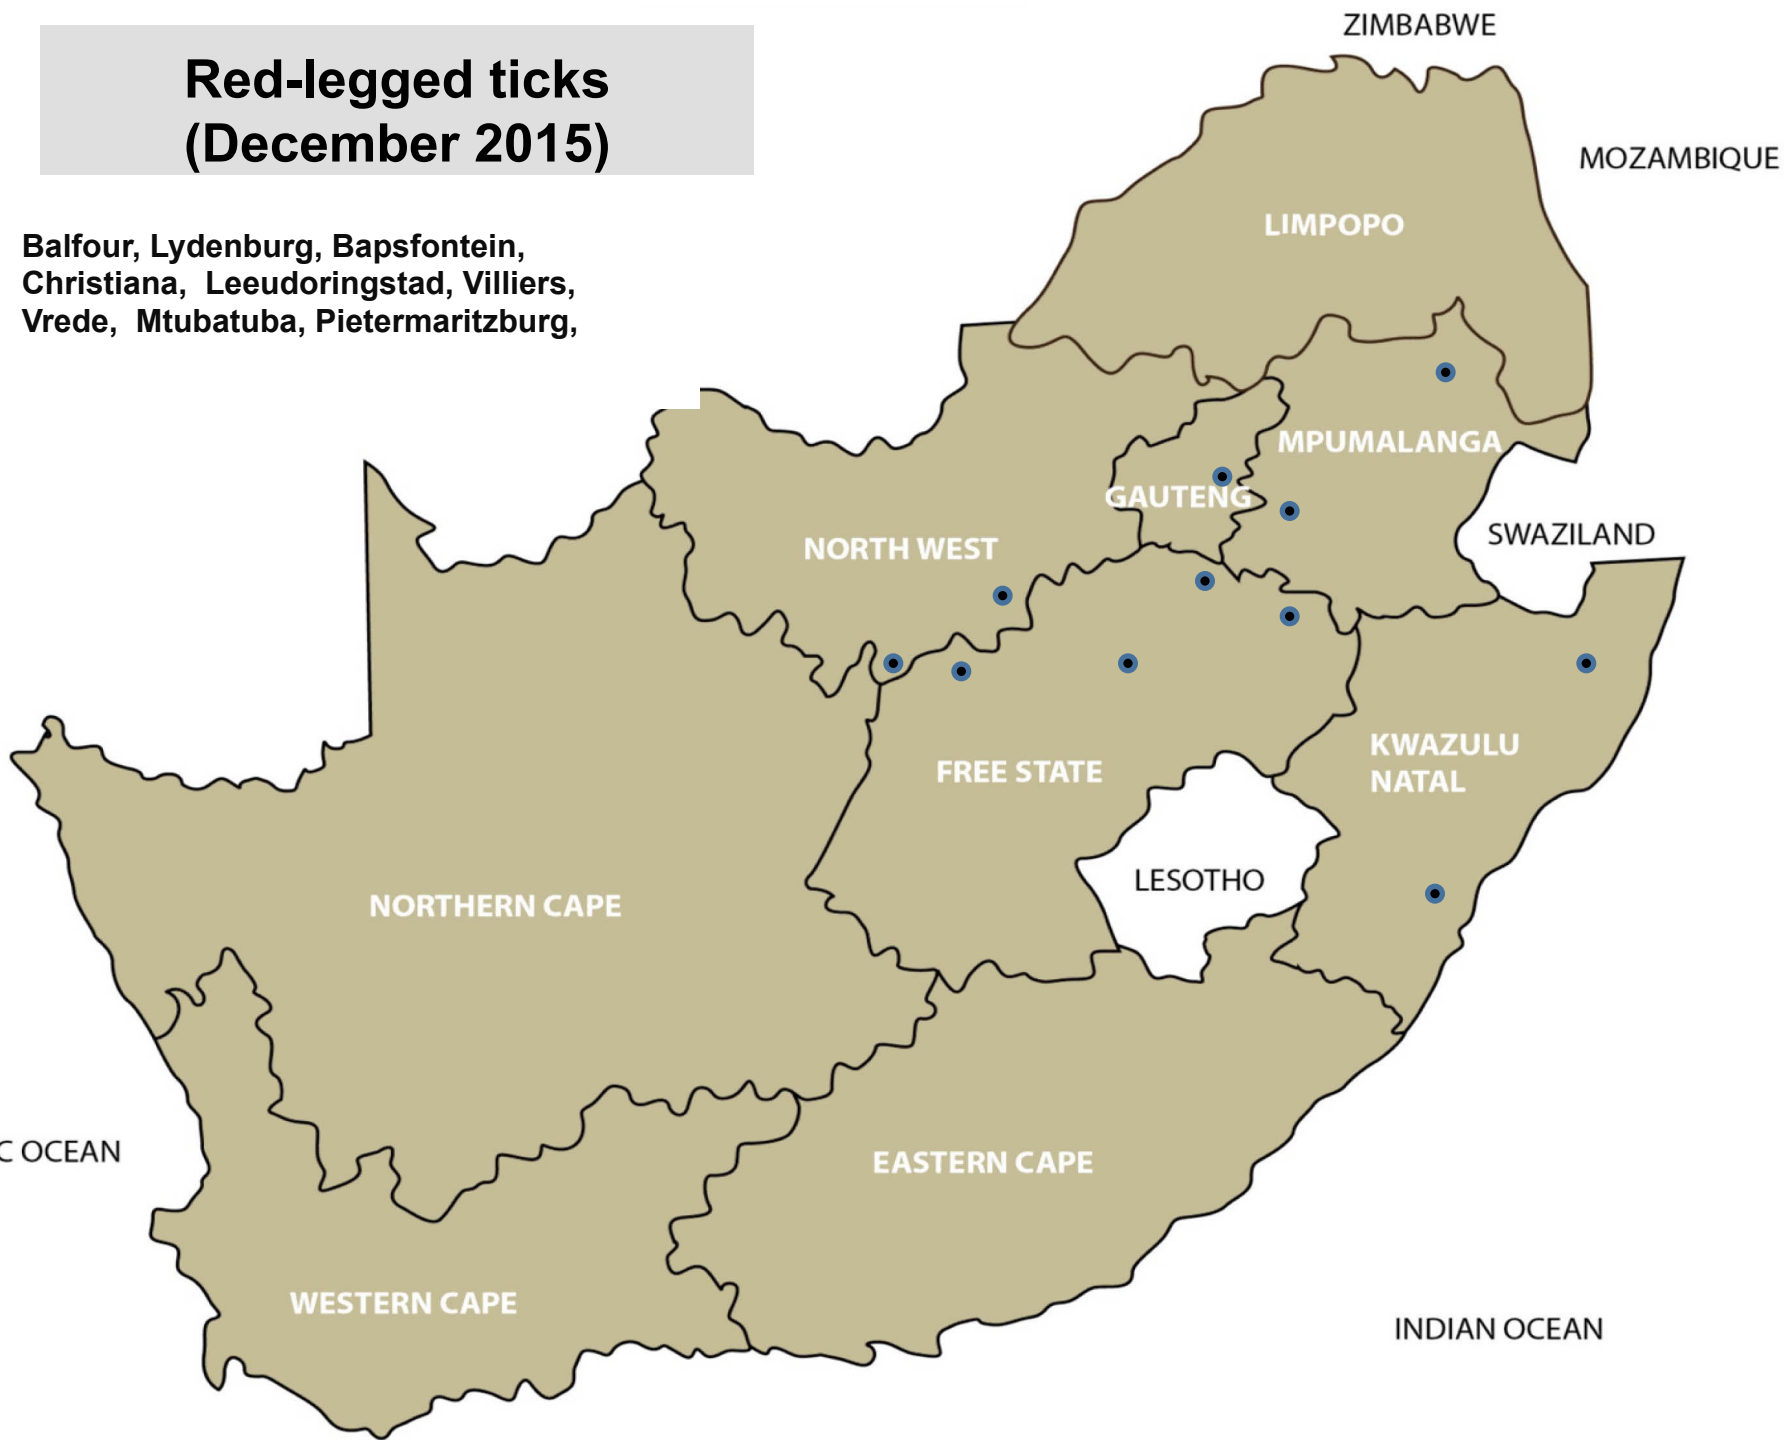

Brown ear-ticks (December 2015)

Balfour, Ermelo, Lydenburg, Middelburg,
Standerton, Bronkhorstspuit, Mokopane,
Polokwane, Vrede, Bergville, Dundee,
Ingogo, Mtubatuba, Pietermaritzburg

Bont-legged ticks (December 2015)

Balfour, Middelburg, Standerton,
Bronkhorstspuit, Mokopane, Polokwane,
Christiana, Leeudoringstad, Stella,
Ventersdorp, Bethlehem, Bloemfontein,
Clocolan, Hoopstad, Koonstad, Memel,
Viljoenskroon, Villiers, Vrede,
Wesselsbron, Bergville, Pietermaritzburg,
Kathu

Red-legged ticks (December 2015)

Balfour, Lydenburg, Bapsfontein,
Christiana, Leeudoringstad, Villiers,
Vrede, Mtubatuba, Pietermaritzburg,

Paralysis ticks (December 2015)

Ermelo, Middelburg, Bronkhorstspuit,
Kokstad

FREE STATE

KWAZULU
NATAL

LESOTHO

NORTHERN CAPE

EASTERN CAPE

WESTERN CAPE

INDIAN OCEAN

ATLANTIC OCEAN