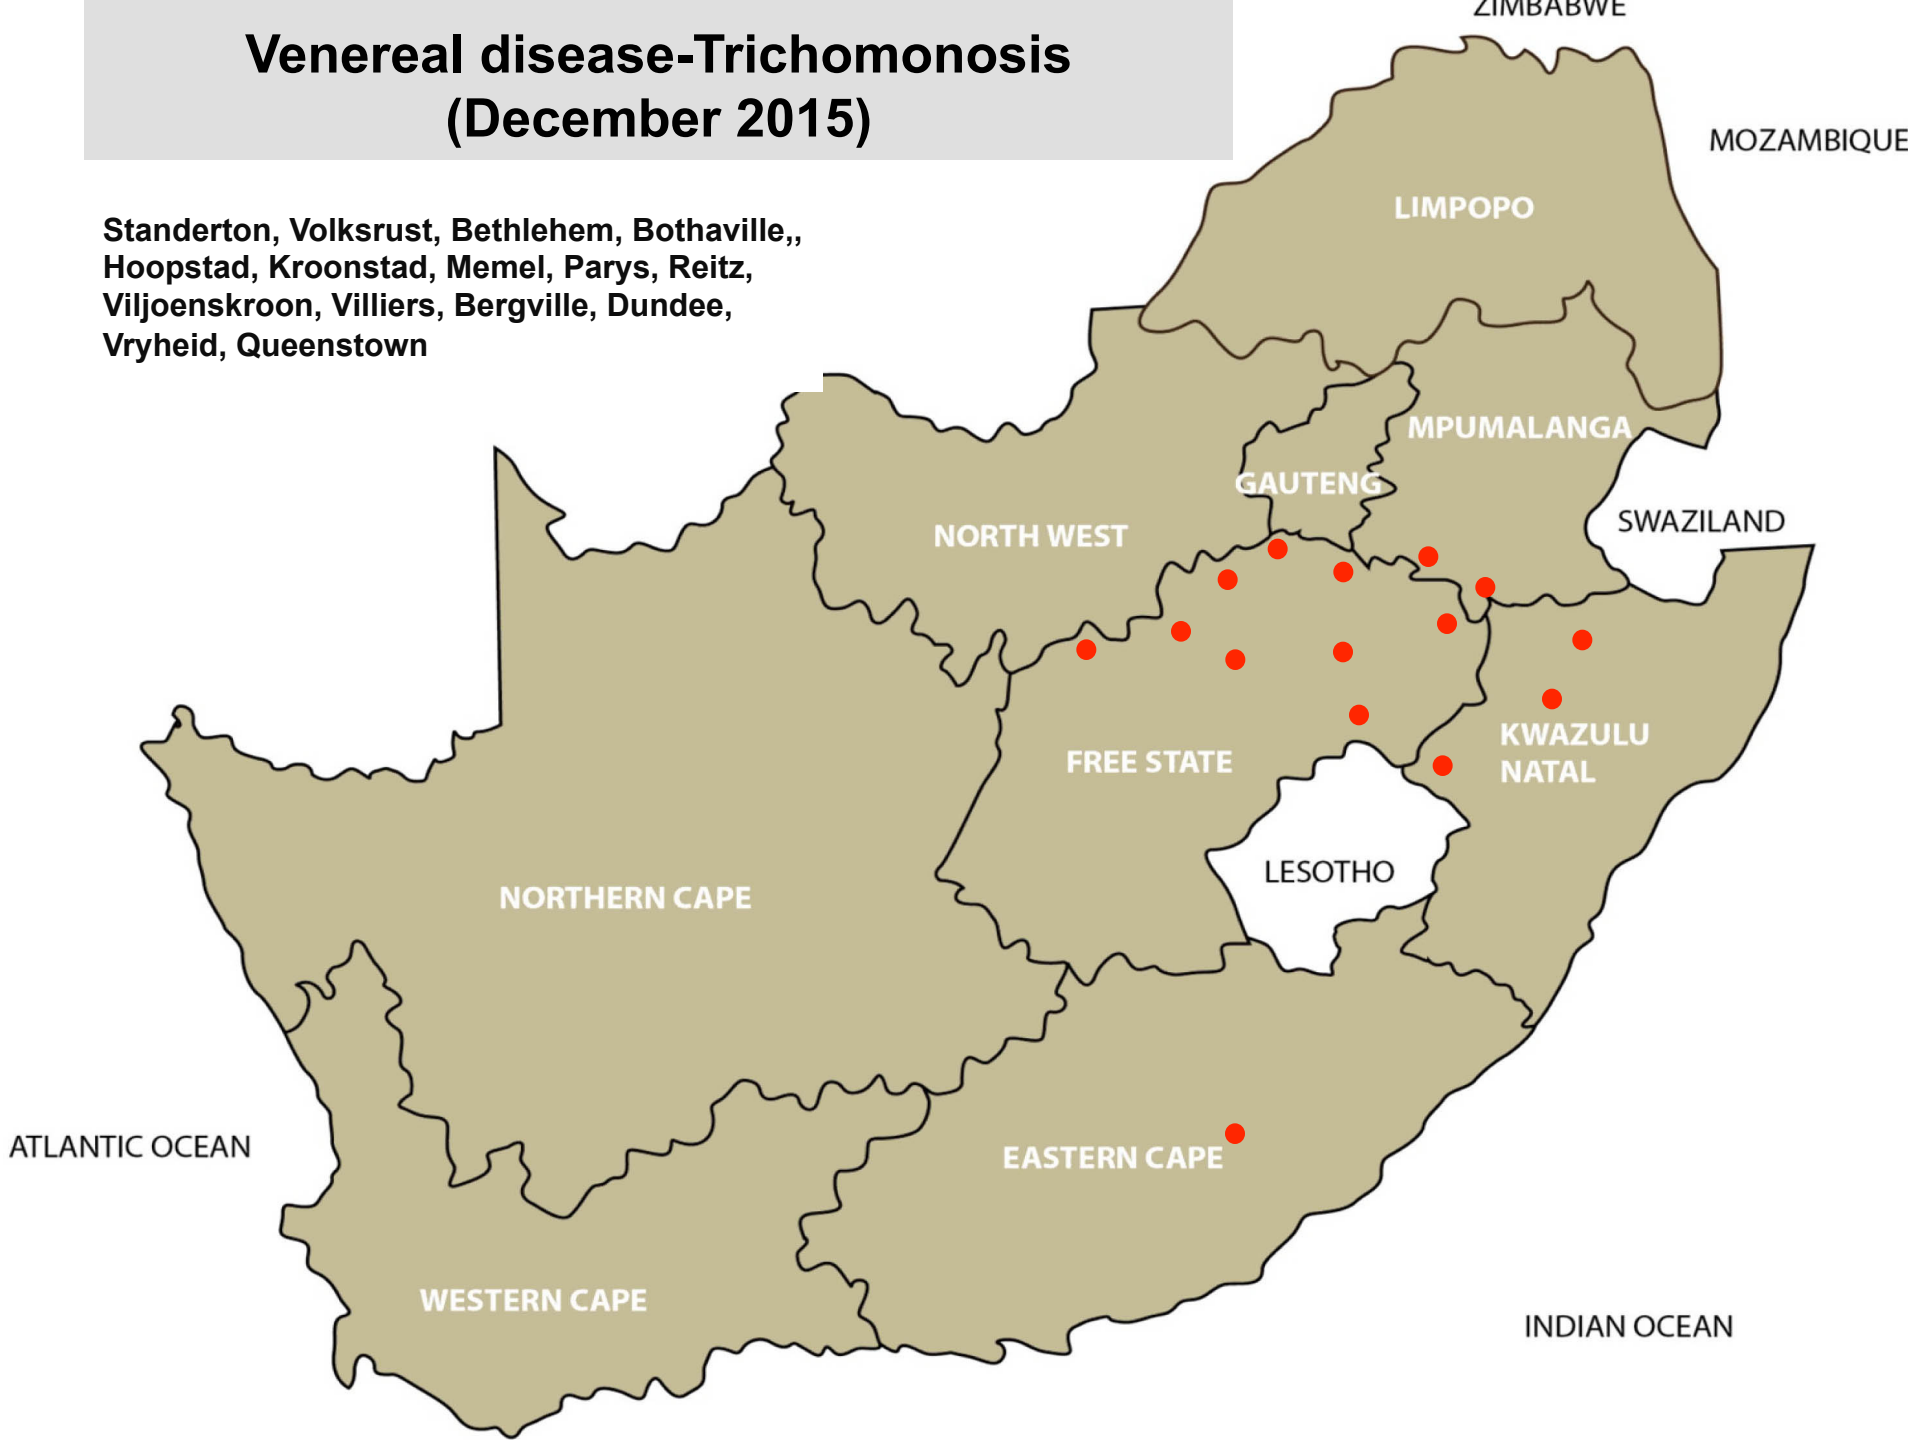

Tick and biting flies transmitted disease Anaplasmosis (December 2015)

Balfour, Grootvlei, Nelspruit, Piet Retief,
Volksrust, Christiana, Bethlehem,
Bloemfontein, Clocolan, Ficksburg,
Harrismith, Hoopstad, Vrede, Bergville,
Dundee, Pietermaritzburg, Underberg,
Vryheid, Alexandria, Graaff-Reinet,
Humansdorp. Jeffreys Bay, Ceres,
Malmesbury, Stellenbosch

Tick transmitted disease – Heartwater (December 2015)

Bronkhorstspuit, Pretoria, Makhado,
Mokopane, Polokwane, Bergville,
Camperdown, Dundee, Eshowe, Estcourt,
Mtubatuba, Queenstown, Uitenhage

Tick toxicosis – Sweating sickness (December 2015)

Middelburg, Mokopane, Polokwane,
Leeudoringstad, Stella, Ventersdorp,
Clocolan, Kroonstad, Parys, Viljoenskroon

Venereal disease-Trichomonosis (December 2015)

Standerton, Volksrust, Bethlehem,,
Hoopstad, Kroonstad, Memel, Parys, Reitz,
Viljoenskroon, Villiers, Bergville, Dundee,
Vryheid, Queenstown

Balfour, Bethal, Nelspruit, Bronkhorstspuit,
Polokwane, Tzaneen, Bethlehem, Dundee,
Mtubatuba, Pongola, Malmesbury

Insect transmitted disease Three day stiff sickness (December 2015)

Bronkhorstspuit, Makhado, Polokwane,
Bloemfontein, Viljoenskroon, Camperdown,
Estcourt, Pongola, Heidelberg