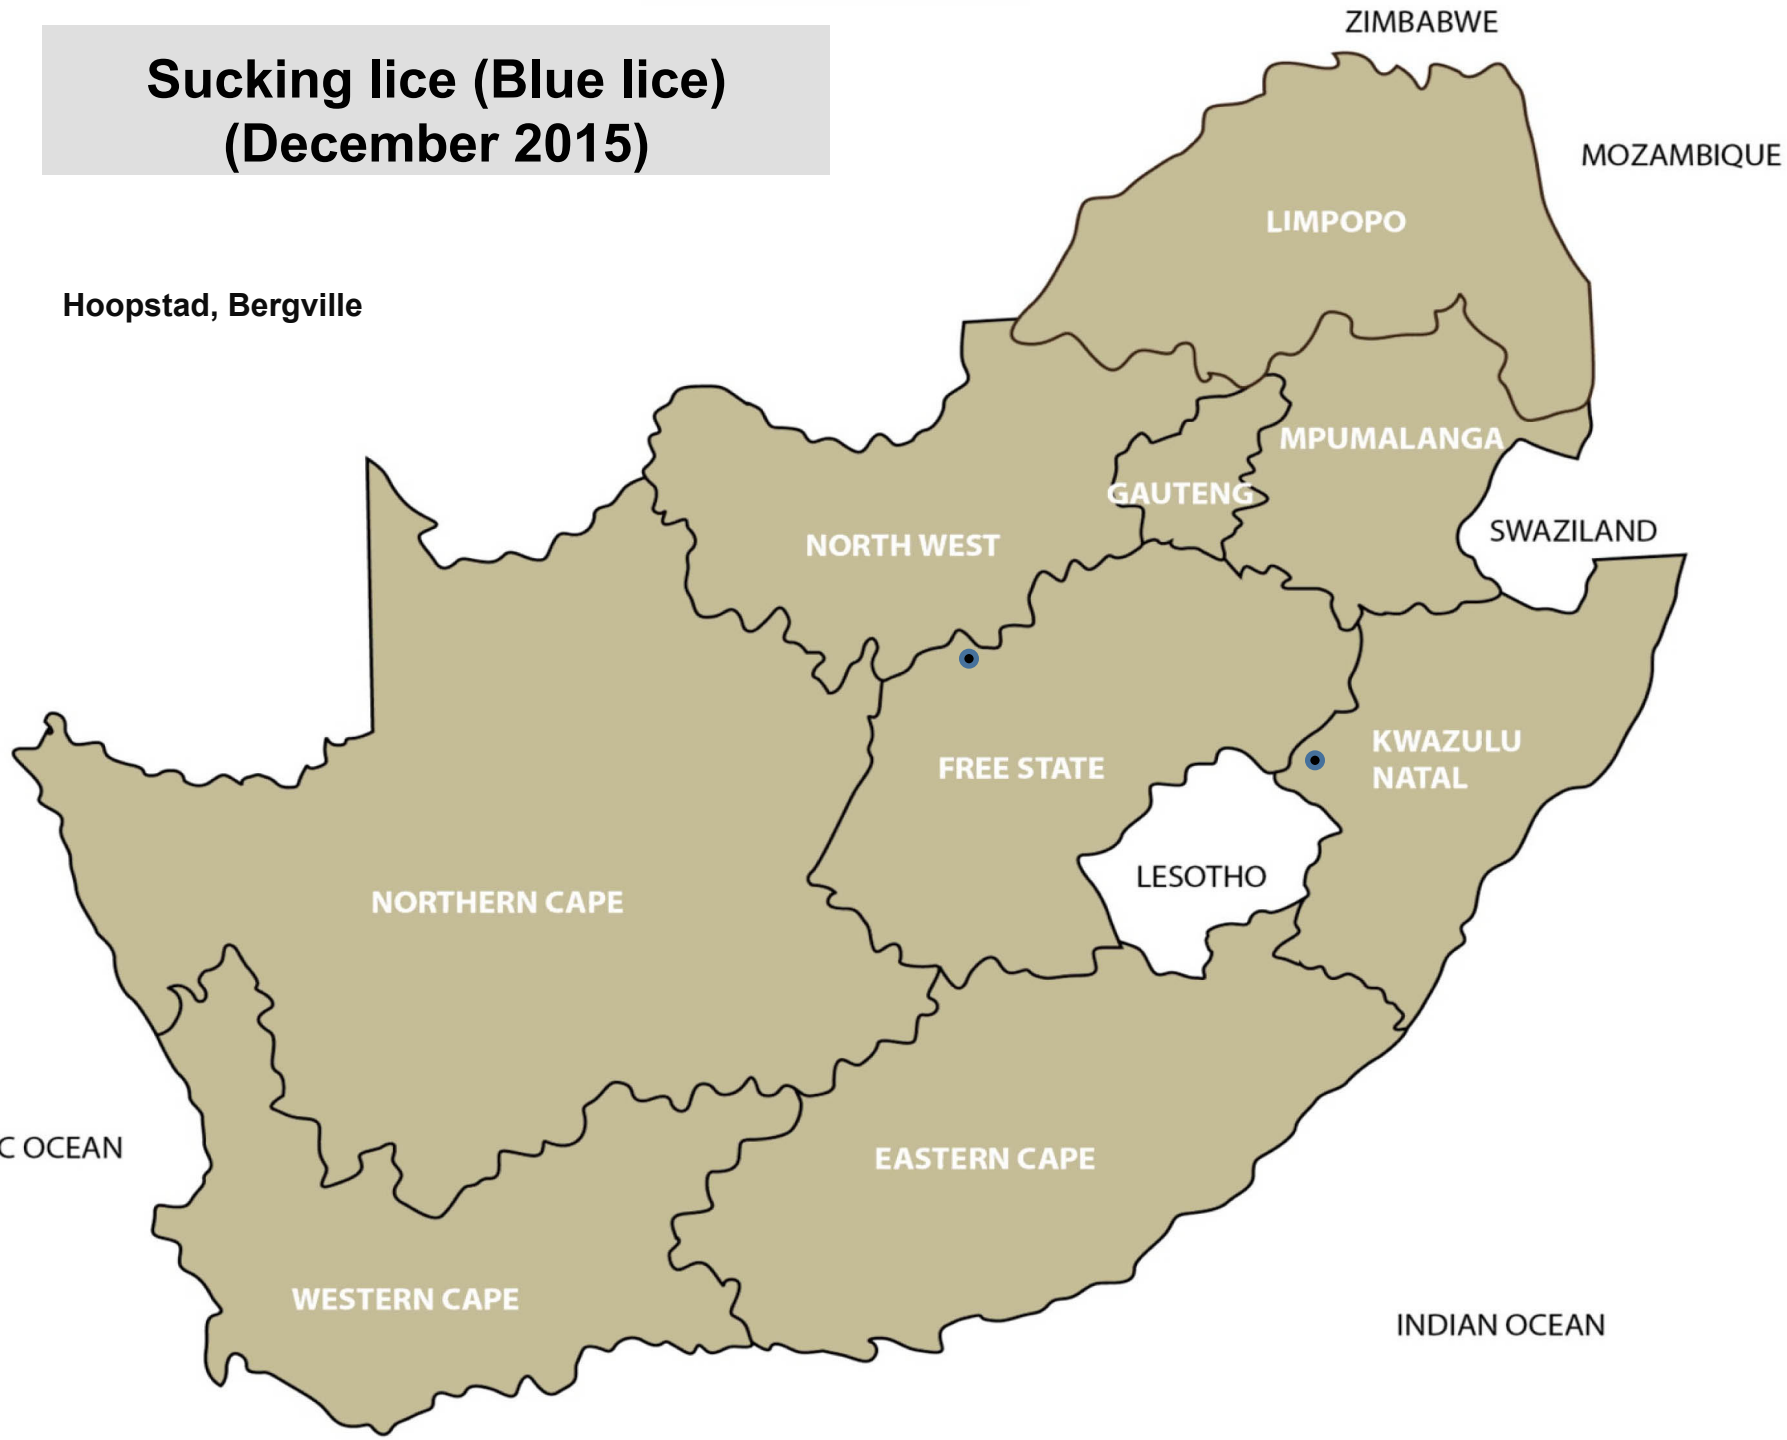

Sucking lice (Blue lice) (December 2015)

Hoopstad, Bergville