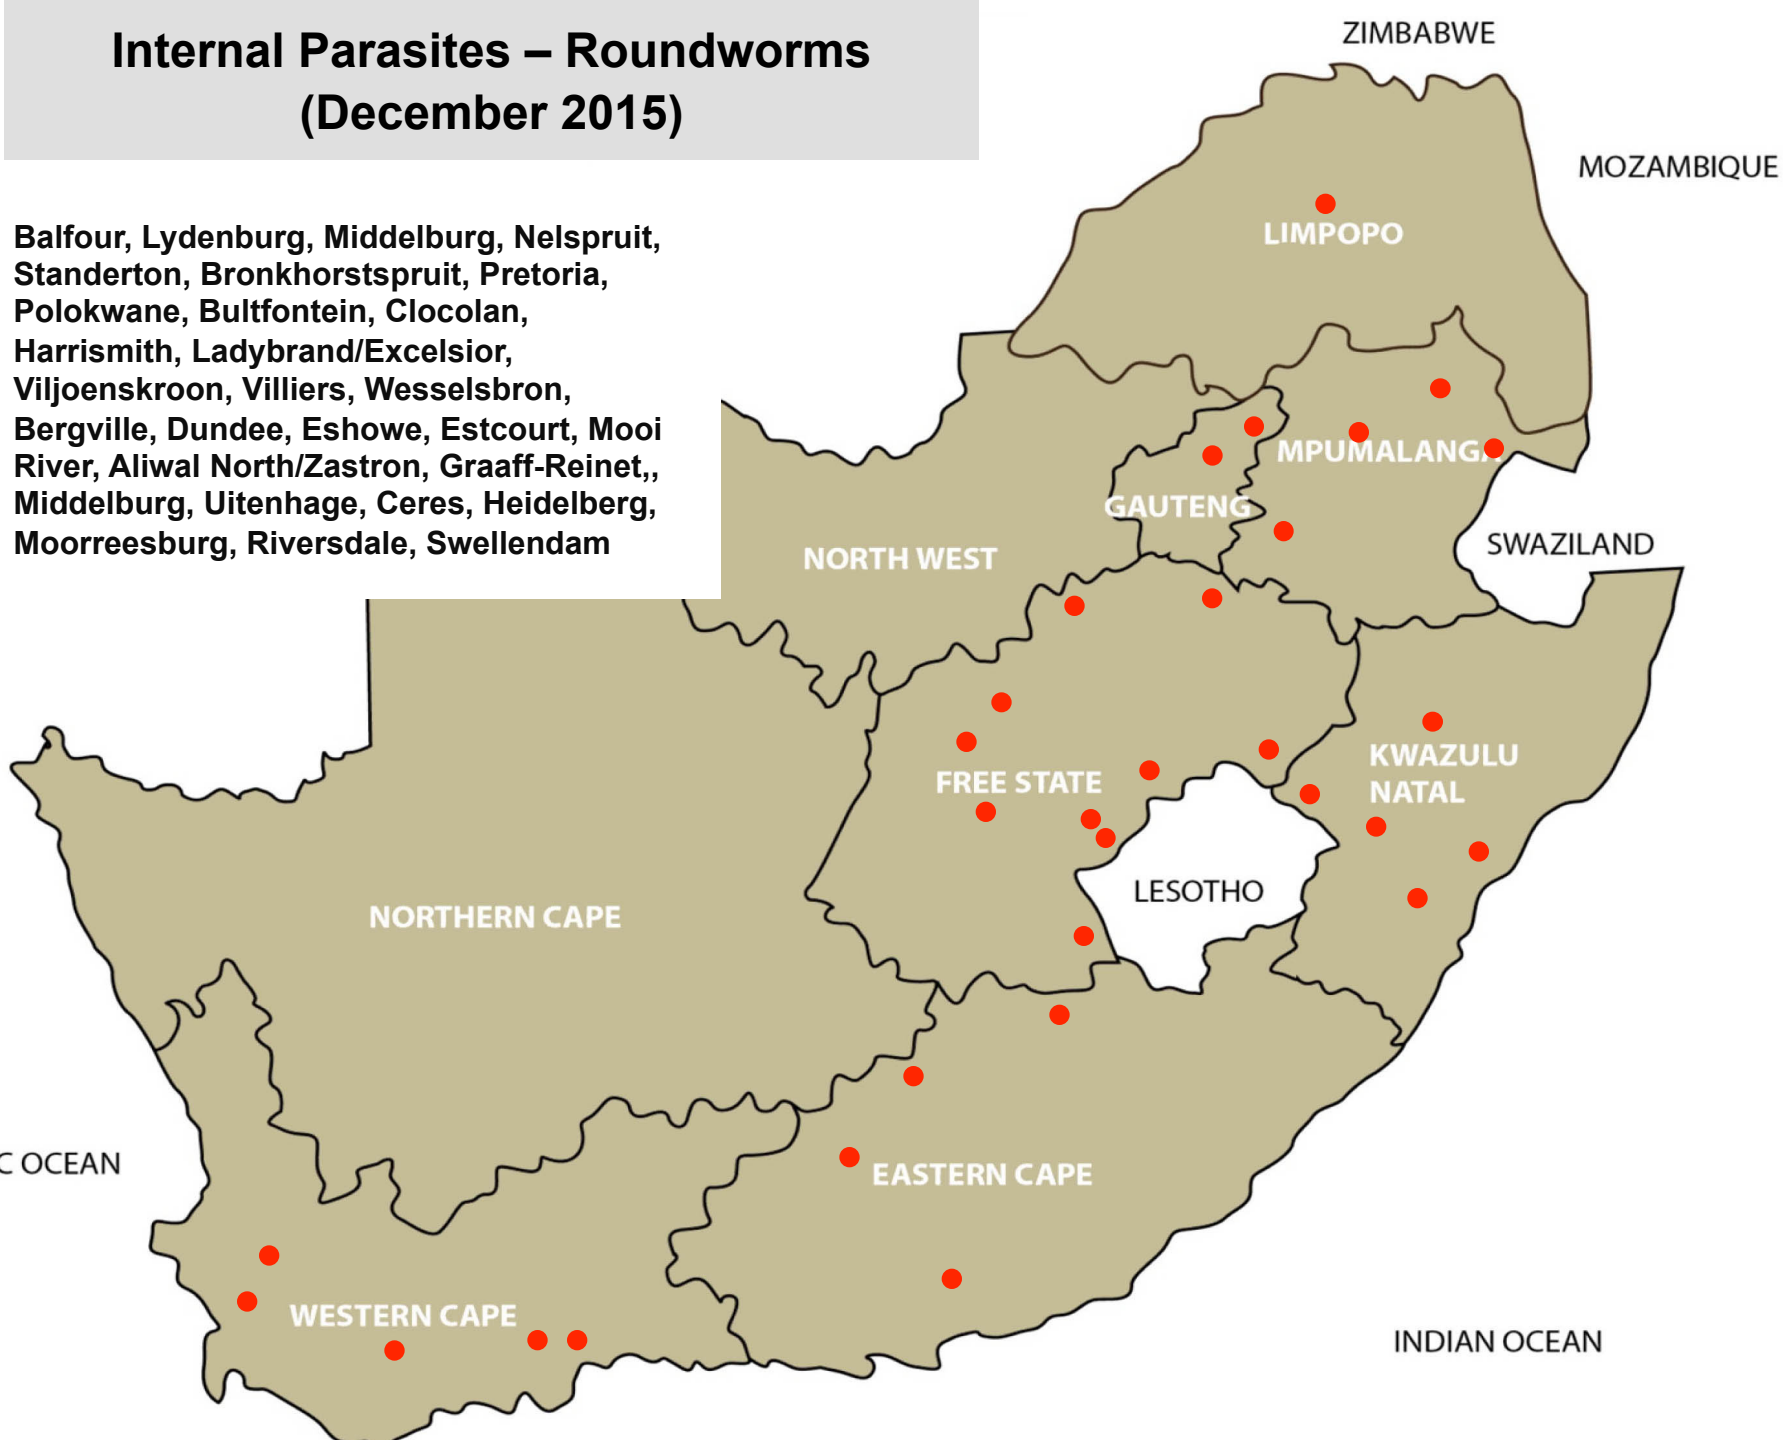

113 Rapports (December 2015)

Internal Parasites – Roundworms (December 2015)

Balfour, Lydenburg, Middelburg, Nelspruit, Standerton, Bronkhorstspuit, Pretoria, Polokwane, Bultfontein, Clocolan, Harrismith, Ladybrand/Excelsior, Viljoenskroon, Villiers, Wesselsbron, Bergville, Dundee, Eshowe, Estcourt, Mooi River, Aliwal North/Zastron, Graaff-Reinet,, Middelburg, Uitenhage, Ceres, Heidelberg, Moorreesburg, Riversdale, Swellendam

Internal Parasites – Resistant Roundworms (December 2015)

Standerton, Pretoria, Bloemfontein

Internal Parasites – Tapeworms (December 2015)

Lydenburg, Nelspruit, Standerton,
Bronkhorstspuit, Pretoria, Bethlehem,
Clocolan, Harrismith, Hoopstad,
Ladybrand/Excelsior, Reitz, Bergville,
Aliwal North/Zastron, Graaff-Reinet

**Internal Parasites – Tapeworms
Cysticercosis (measles)
(December 2015)**

Internal Parasites – Liver fluke worms (December 2015)

Balfour, Standerton, Bronkhorstspuit,
Bethlehem, Harrismith, Ladybrand/
Excelsior, Memel, Vrede, Estcourt,
Howick, Pietermaritzburg, Pongola,
Cradock, Queenstown