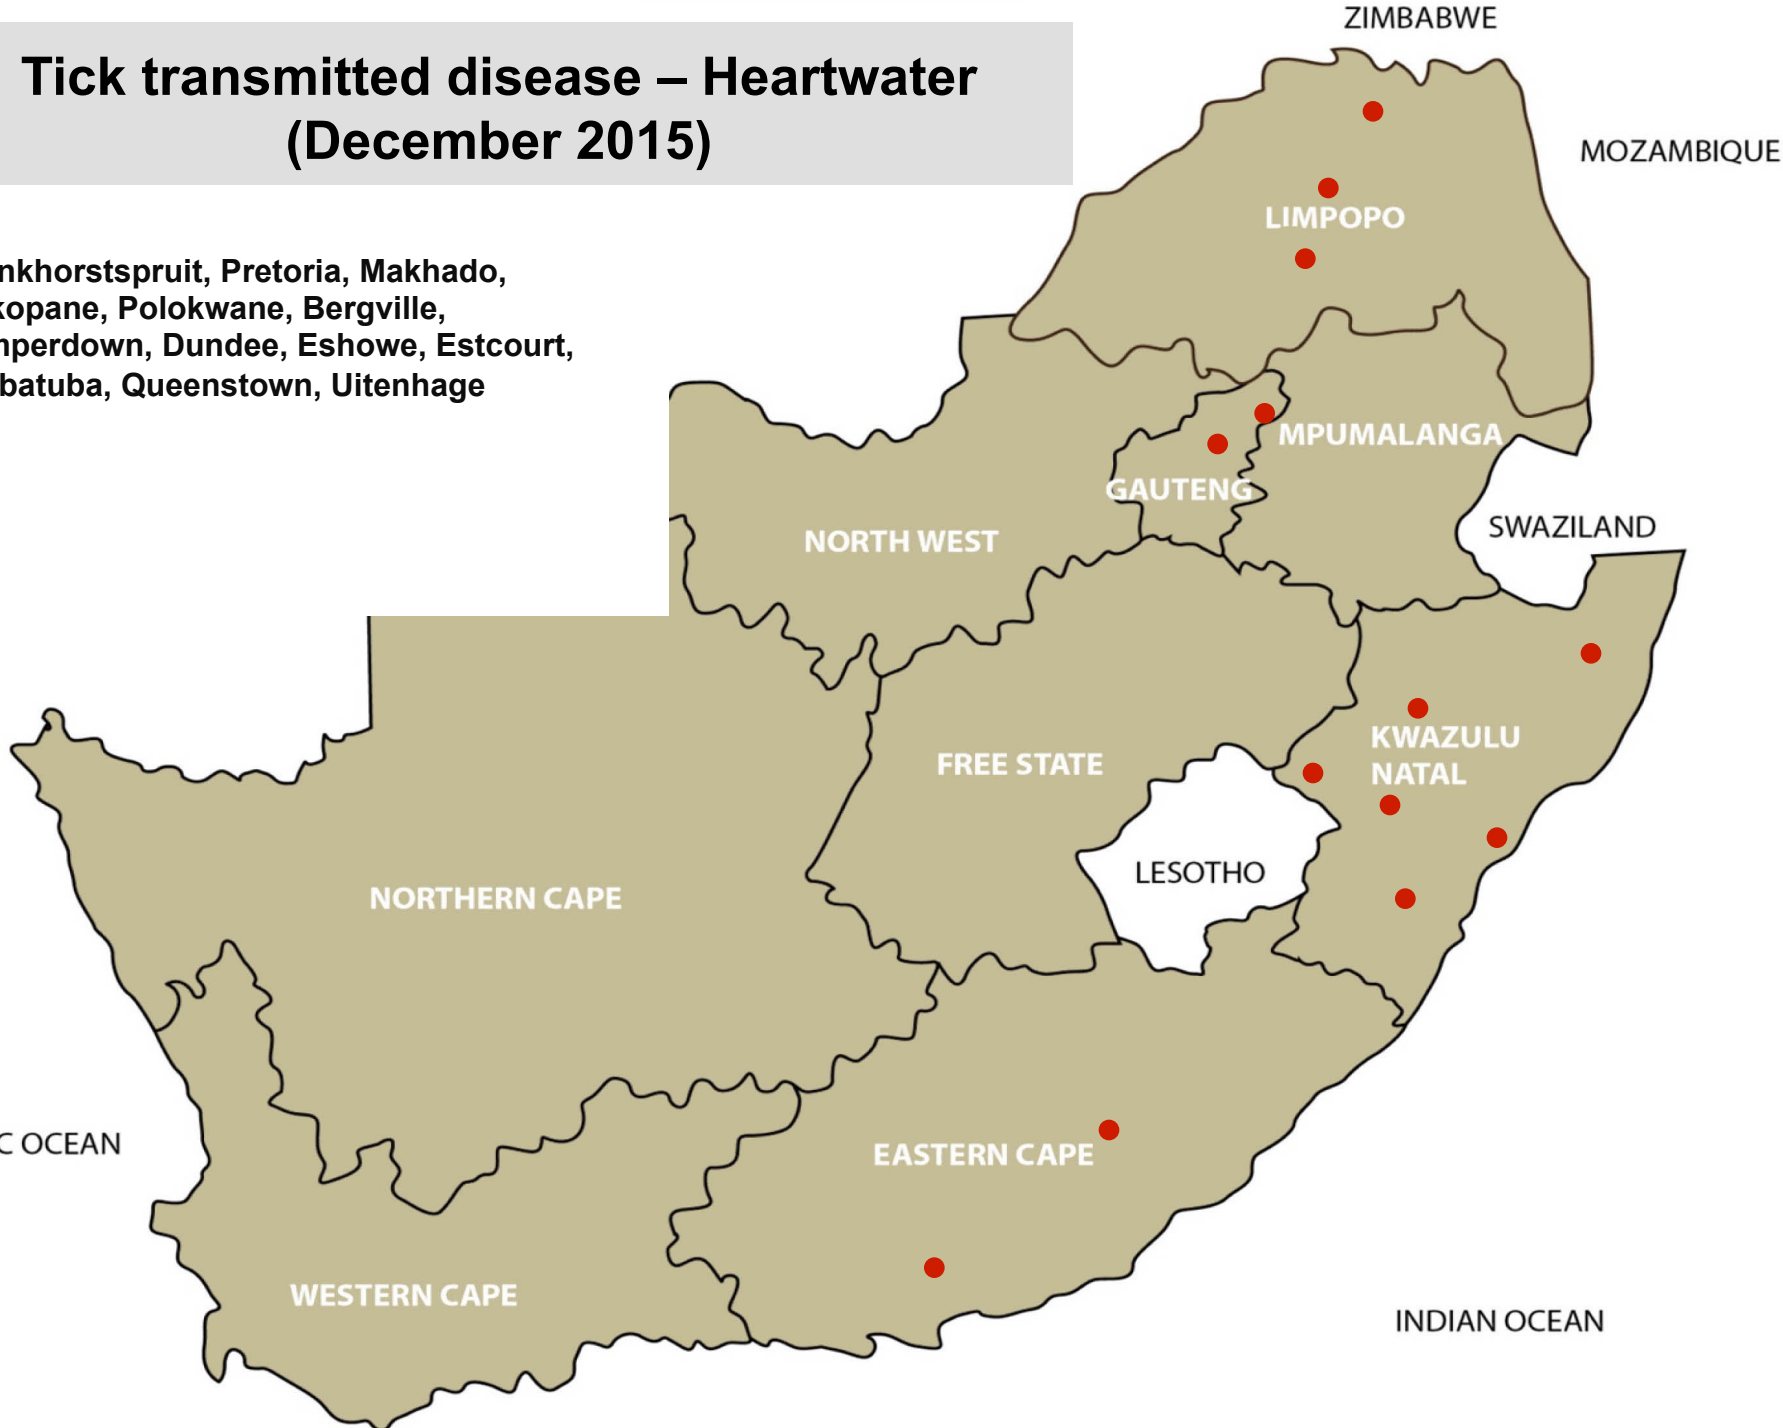

Tick transmitted disease African red water (December 2015)

Grootvlei, Piet Retief, Standerton,
Makhado, Frankfort, Harrismith, Villiers,
Bergville, Dundee, Estcourt, Greytown,
Howick, Mooi River, Mtubatuba, Newcastle,
Pietermaritzburg, Pongola, Vryheid,
Alexandria, Queenstown, Uitenhage,
Ceres,, Heidelberg, Riversdale, Kathu

Tick transmitted disease Asiatic red water (December 2015)

Balfour, Lydenburg, Middelburg, Piet Retief, Standerton, Bronkhorstspuit, Tzaneen, Clocolan, Frankfort, Harrismith, Ladybrand/Excelsior, Villiers, Bergville, Camperdown, Dundee, Estcourt, Mooi River, Mtubatuba, Pietermaritzburg, Queenstown, Plettenberg Bay, Riversdale

Tick and biting flies transmitted disease Anaplasmosis (December 2015)

Balfour, Grootvlei, Nelspruit, Piet Retief,
Volksrust, Christiana, Bethlehem,
Bloemfontein, Clocolan, Ficksburg,
Harrismith, Hoopstad, Vrede, Bergville,
Dundee, Pietermaritzburg, Underberg,
Vryheid, Alexandria, Graaff-Reinet,
Humansdorp. Jeffreys Bay, Ceres,
Malmesbury, Stellenbosch

Tick transmitted disease – Heartwater (December 2015)

Bronkhorstspuit, Pretoria, Makhado,
Mokopane, Polokwane, Bergville,
Camperdown, Dundee, Eshowe, Estcourt,
Mtubatuba, Queenstown, Uitenhage

Tick toxicosis – Sweating sickness (December 2015)