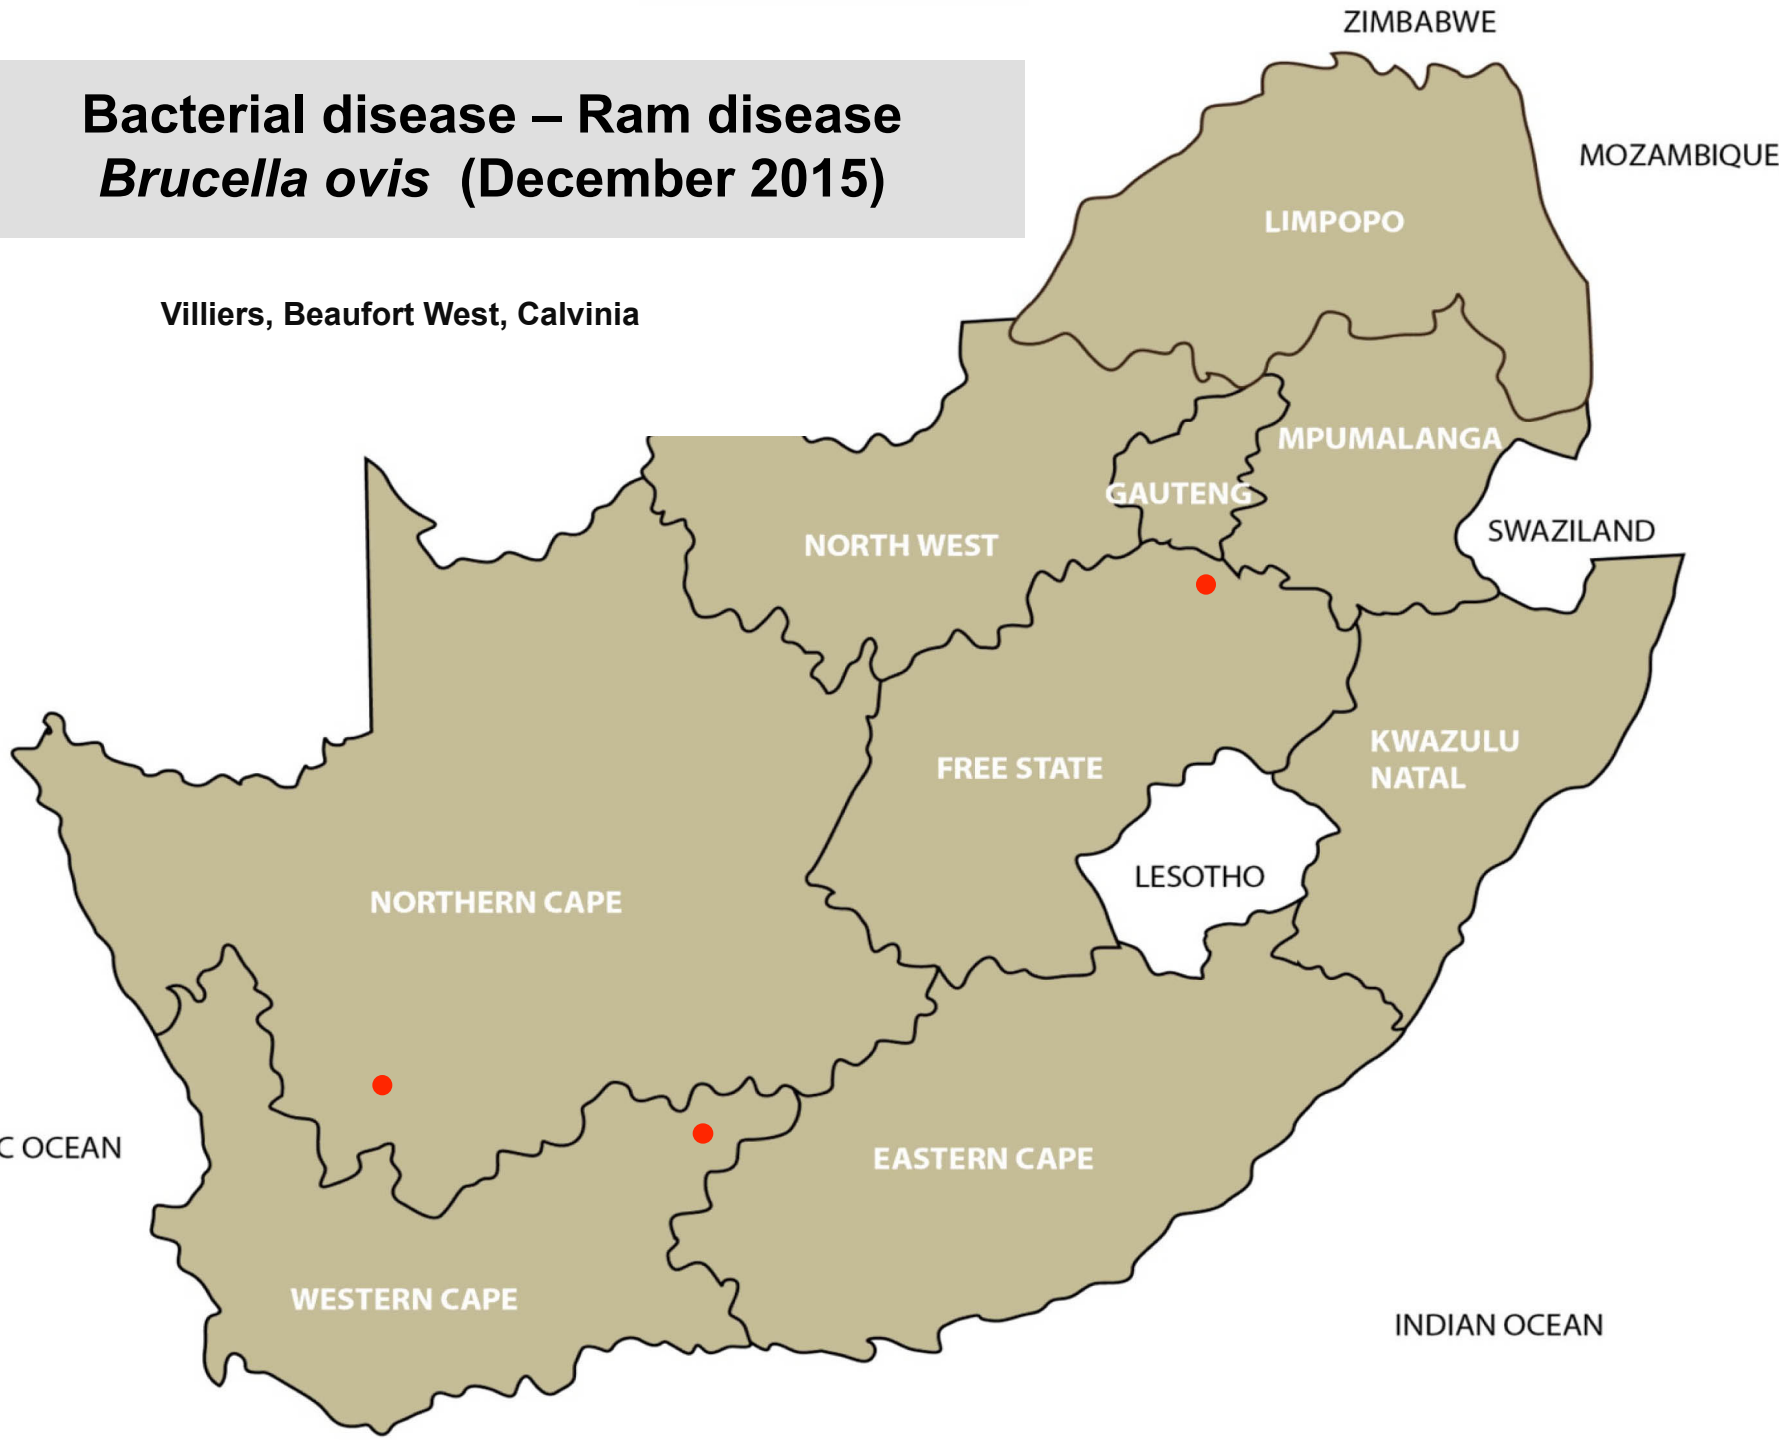

Bacterial disease – Ram disease

Brucella ovis (December 2015)

Villiers, Beaufort West, Calvinia