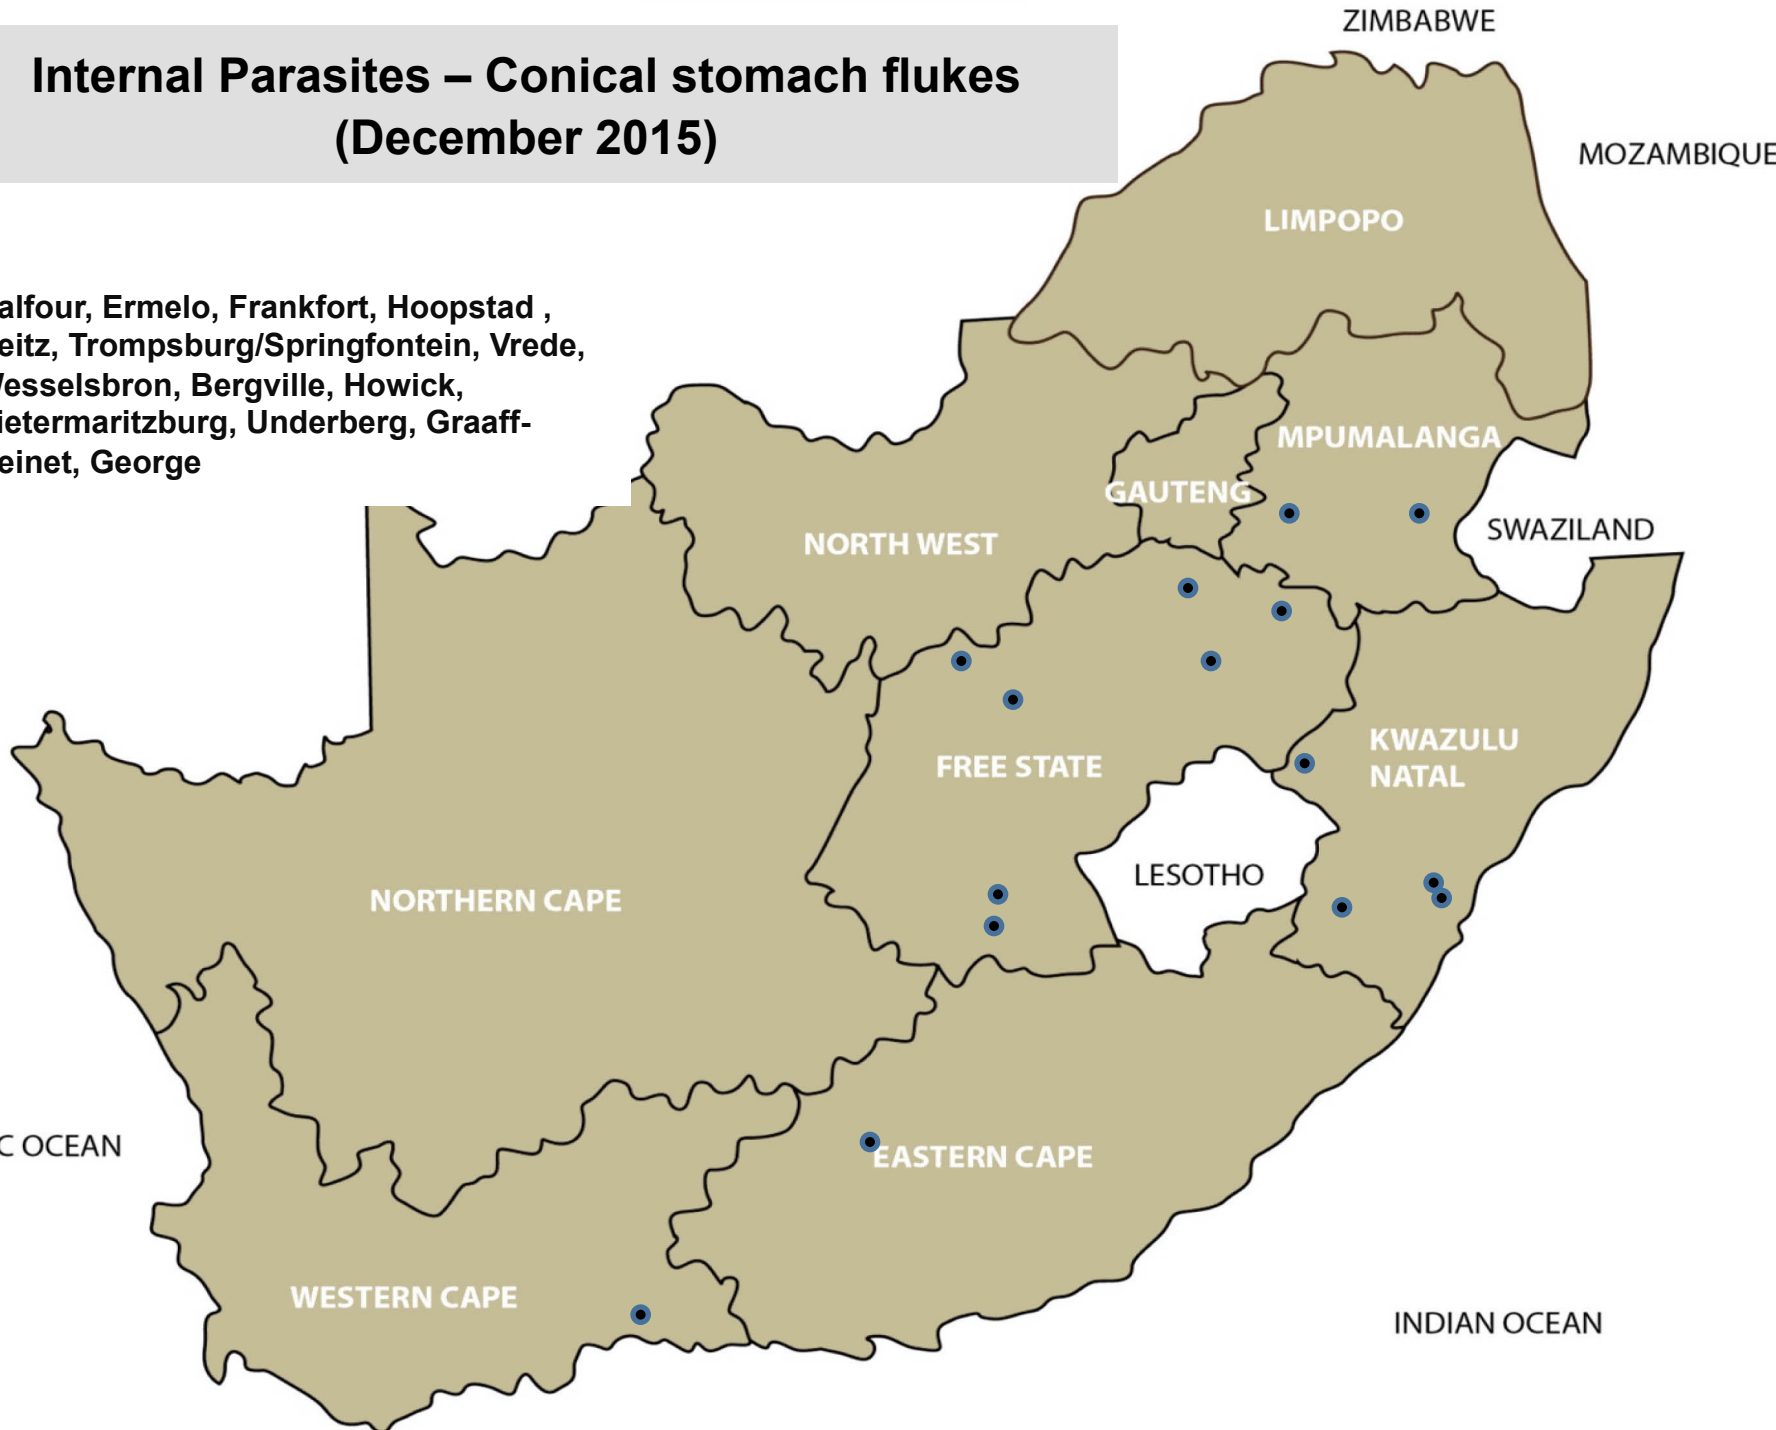

Internal Parasites – Resistant Roundworms (December 2015)

Standerton, Pretoria, Bloemfontein

Internal Parasites – Tapeworms (December 2015)

Lydenburg, Nelspruit, Standerton,
Bronkhorstspuit, Pretoria, Bethlehem,
Clocolan, Harrismith, Hoopstad,
Ladybrand/Excelsior, Reitz, Bergville,
Aliwal North/Zastron, Graaff-Reinet

**Internal Parasites – Tapeworms
Cysticercosis (measles)
(December 2015)**

Internal Parasites – Liver fluke worms (December 2015)

Balfour, Standerton, Bronkhorstspuit,
Bethlehem, Harrismith, Ladybrand/
Excelsior, Memel, Vrede, Estcourt,
Howick, Pietermaritzburg, Pongola,
Cradock, Queenstown

Internal Parasites - *Parafilaria* (December 2015)

Mokopane, Polokwane, Mtubatuba,
Pietermaritzburg,

Blue ticks (December 2015)

Balfour, Bethal, Grootvlei, Lydenburg, Nelspruit, Standerton, Bapsfontein, Mokopane, Polokwane, Stella, Bethlehem, Clocolan, Harrismith, Hoopstad, Kroonstad, Ladybrand/Excelsior, Memel, Villiers, Vrede, Bergville, Dundee, Estcourt, Howick, Ingogo, Mtubatuba, Pietermaritzburg, Underberg, Vryheid, Graaff-Reinet, Heidelberg, Swellendam

FREE STATE

KWAZULU
NATAL

LESOTHO

NORTHERN CAPE

EASTERN CAPE

WESTERN CAPE

INDIAN OCEAN

ATLANTIC OCEAN