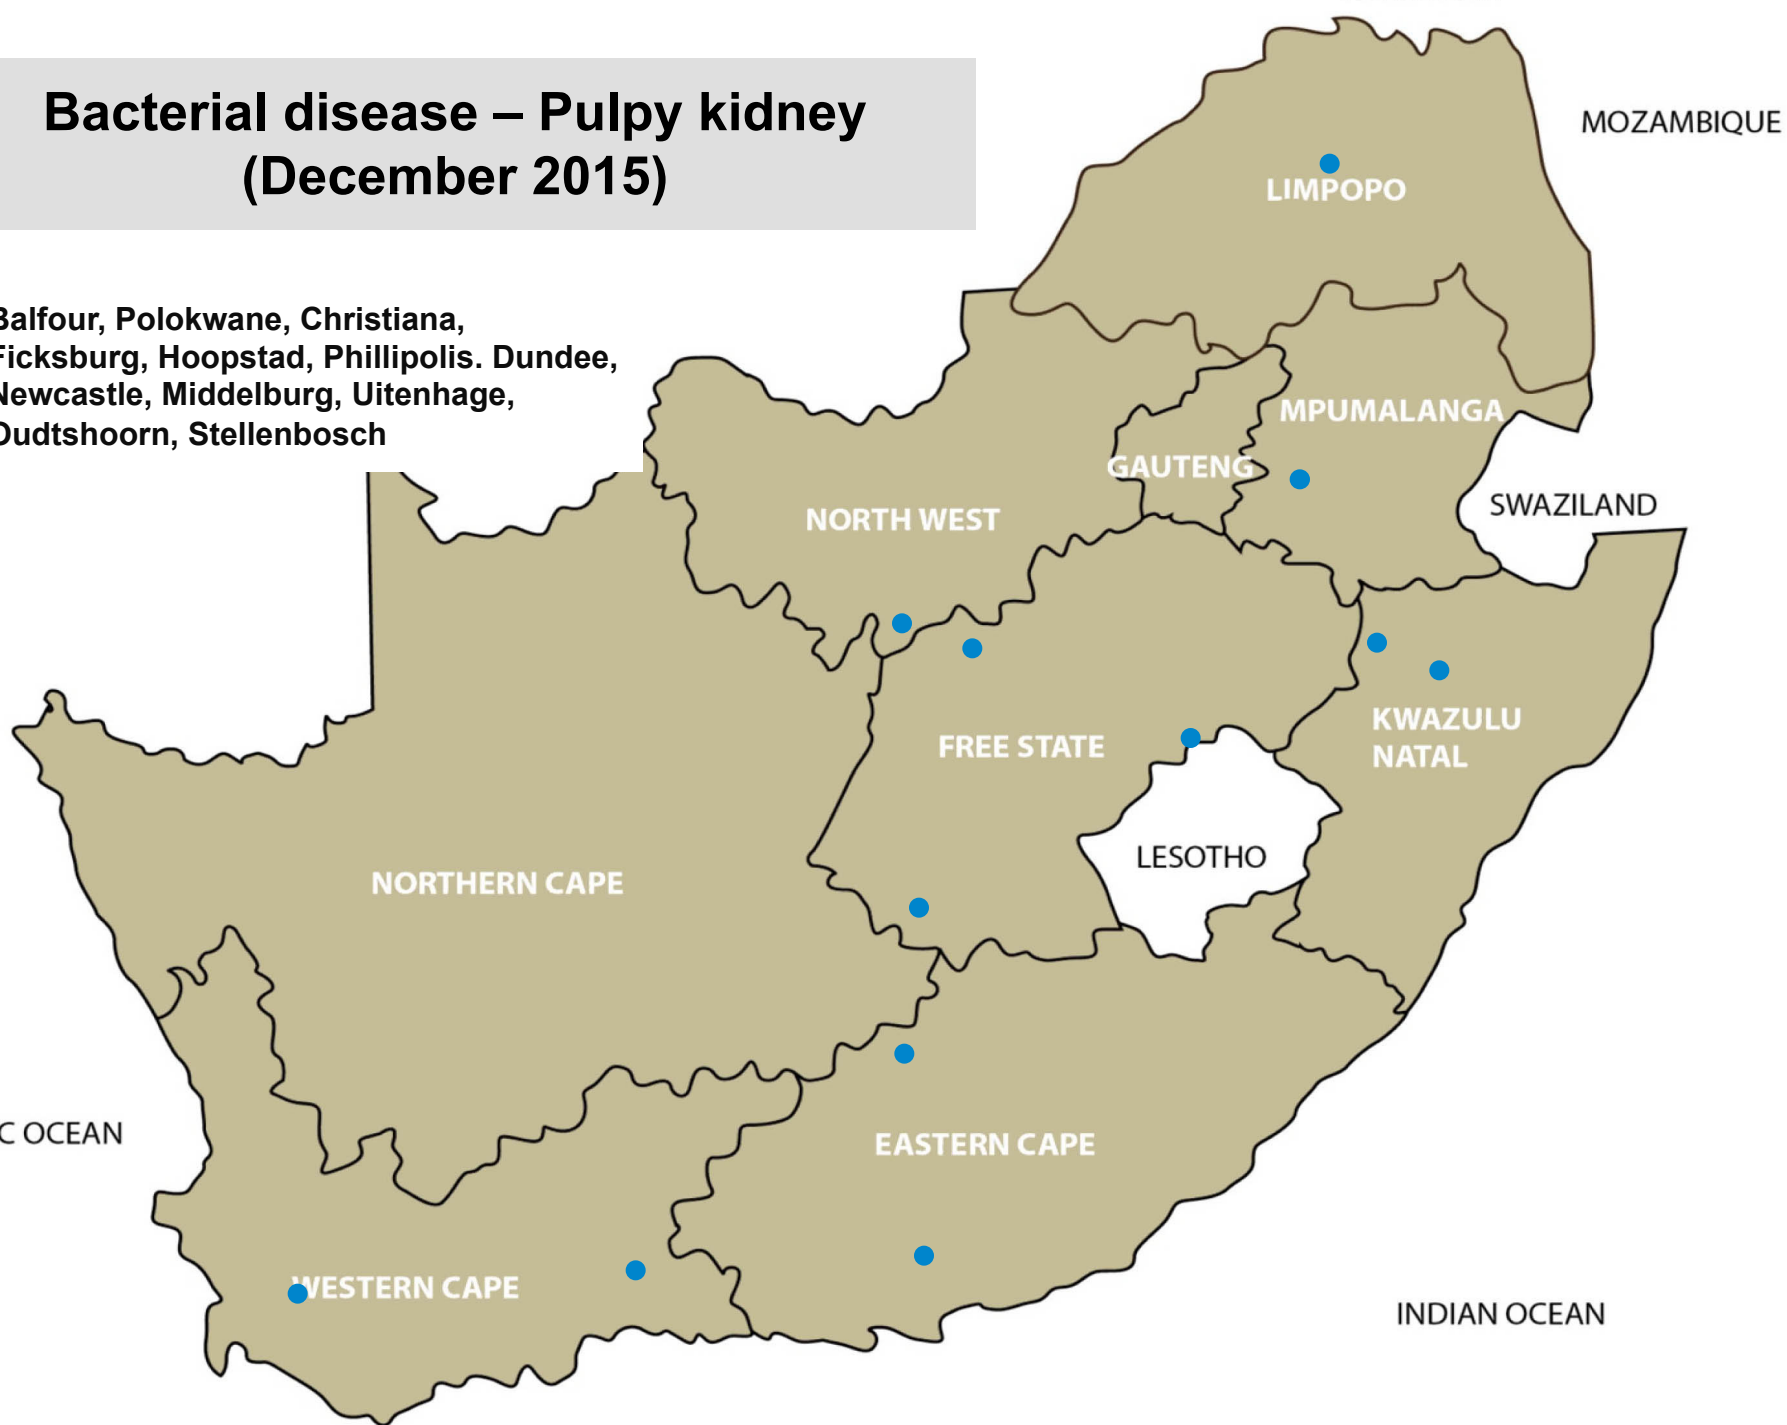

Bacterial disease - Salmonellosis (December 2015)

Bronkhorstspuit, Stella, Bloemfontein,
Viljoenskroon, Howick, Newcastle, Vryheid

Bacterial disease – Enzootic abortion (December 2015)

Bacterial disease – Johne's disease (December 2015)

Ceres, Heidelberg

Bacterial disease – Blackquarter (December 2015)

Balfour, Standerton, Polokwane, Bethlehem,
Bothaville, Dewetsdorp, Harrismith,
Ladybrand/Excelsior, Memel, Reitz,
Newcastle, Vryheid, Aliwal North/Zastron,
Swellendam

Bacterial disease – Blood gut (sheep) (December 2015)

Standerton, Harrismith, Ladybrand/
Excelsior, Graaff-Reinet

Bacterial disease – Pulpy kidney (December 2015)

Balfour, Polokwane, Christiana,
Ficksburg, Hoopstad, Phillipolis. Dundee,
Newcastle, Middelburg, Uitenhage,
Oudtshoorn, Stellenbosch

Bacterial disease - Botulism (December 2015)

Balfour, Christiana, Bloemfontein, Hoopstad,
Kroonstad, Kathu, Kimberley

Bacterial disease – Tetanus (December 2015)

Newcastle, Oudtshoorn

Pneumonia (December 2015)