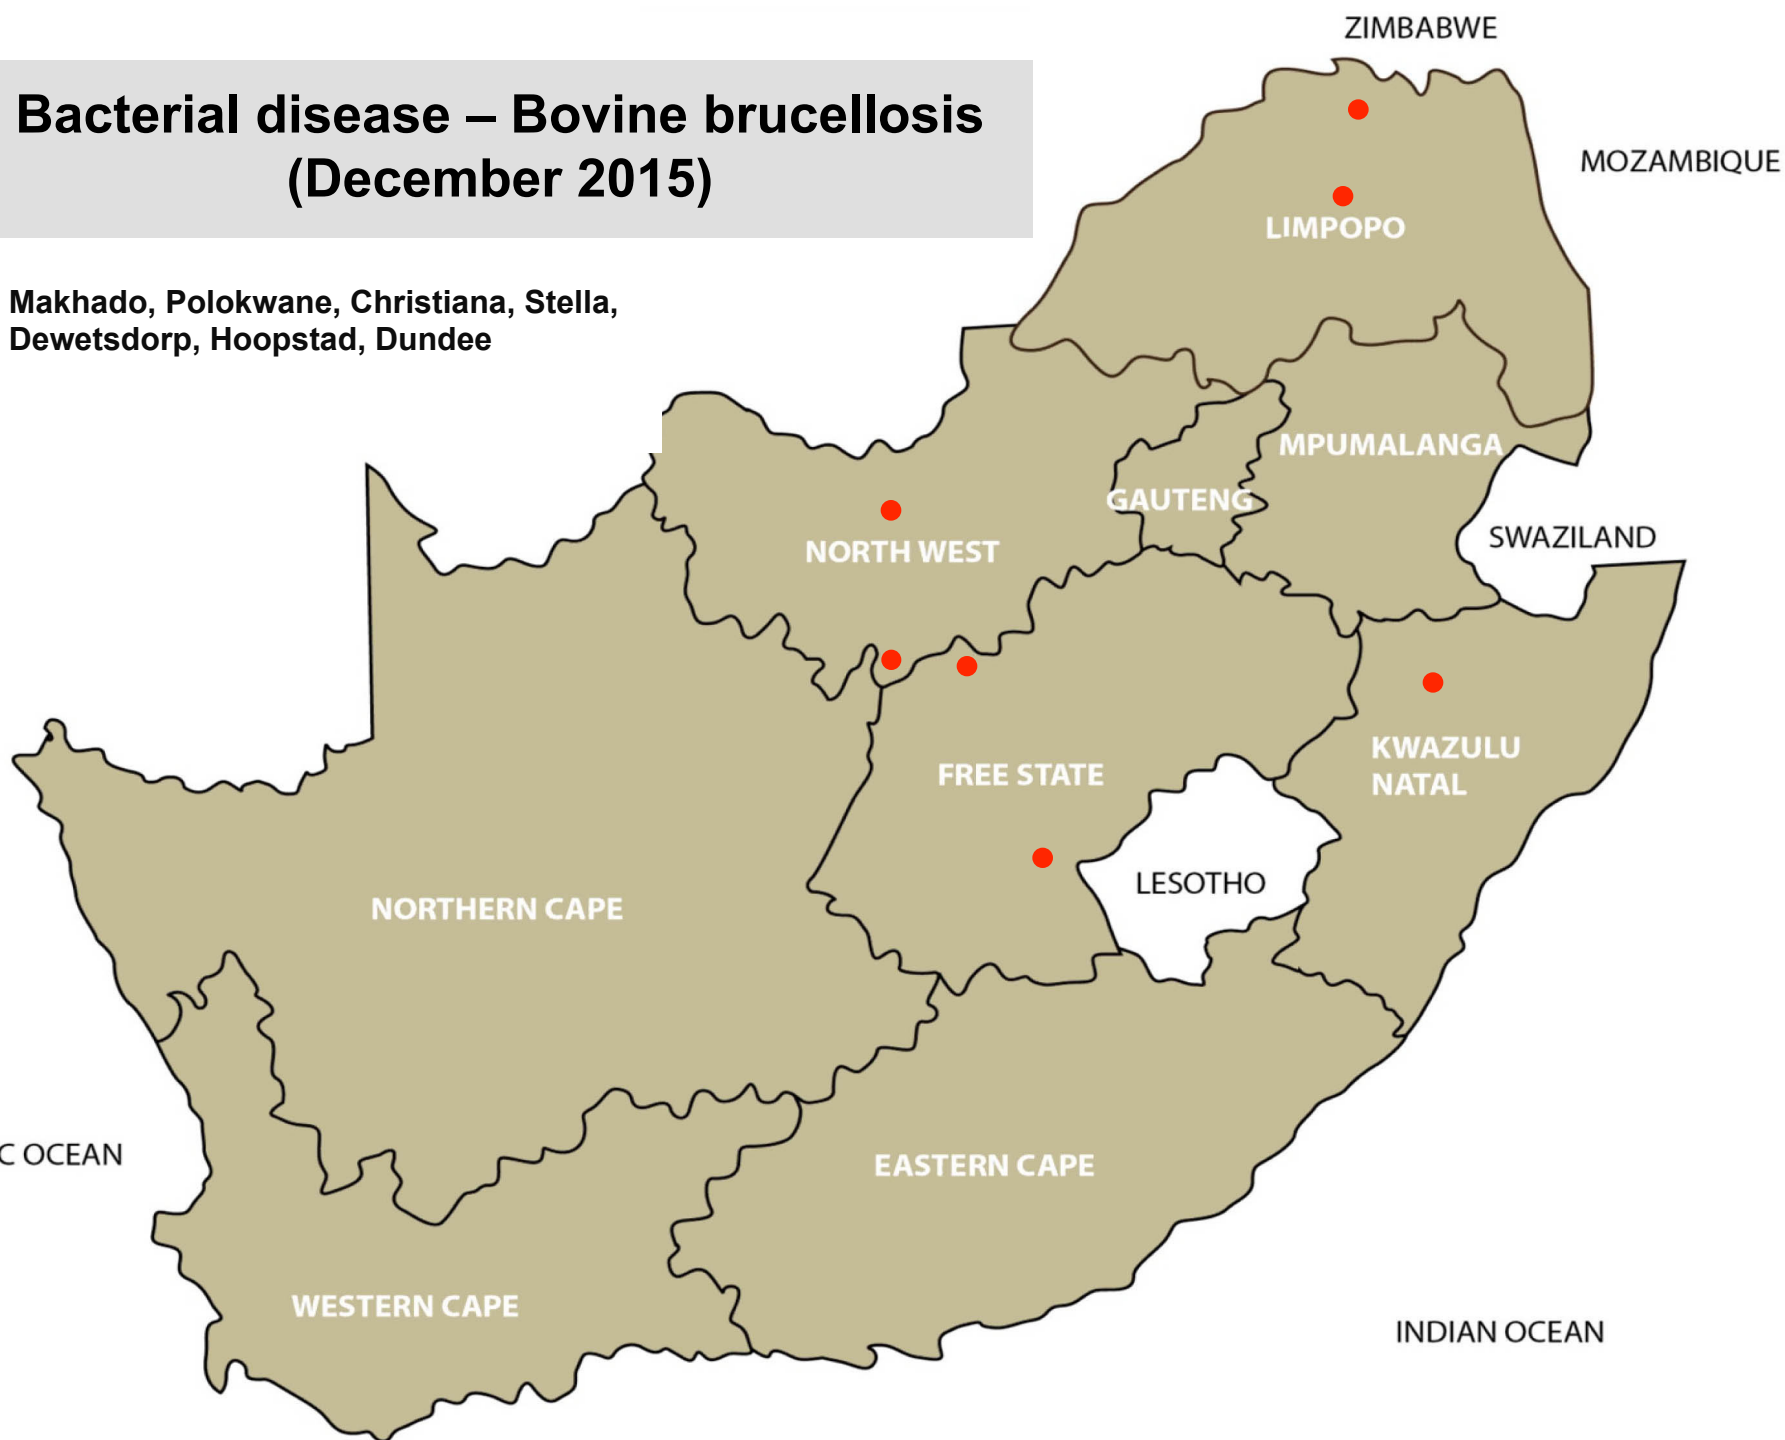

Makhado,

ZIMBABWE

MOZAMBIQUE

LIMPOPO

MPUMALANGA

GAUTENG

NORTH WEST

SWAZILAND

FREE STATE

KWAZULU
NATAL

LESOTHO

NORTHERN CAPE

EASTERN CAPE

WESTERN CAPE

INDIAN OCEAN

ATLANTIC OCEAN

Viral disease – Orf (December 2015)

Lydenburg, Piet Retief , Bronkhorstspuit,
Pretoria, Kroonstad, Mtubatuba,
Pietermaritzburg, Graaff-Reinet, Uitenhage,
Beaufort West, Oudtshoorn

Viral disease – Rabies (December 2015)

Viral disease – Jaagsiekte (December 2015)

Wesselsbron, Dundee

Bacterial disease – Bovine brucellosis (December 2015)

Makhado, Polokwane, Christiana, Stella,
Dewetsdorp, Hoopstad, Dundee

Bacterial disease – Ram disease