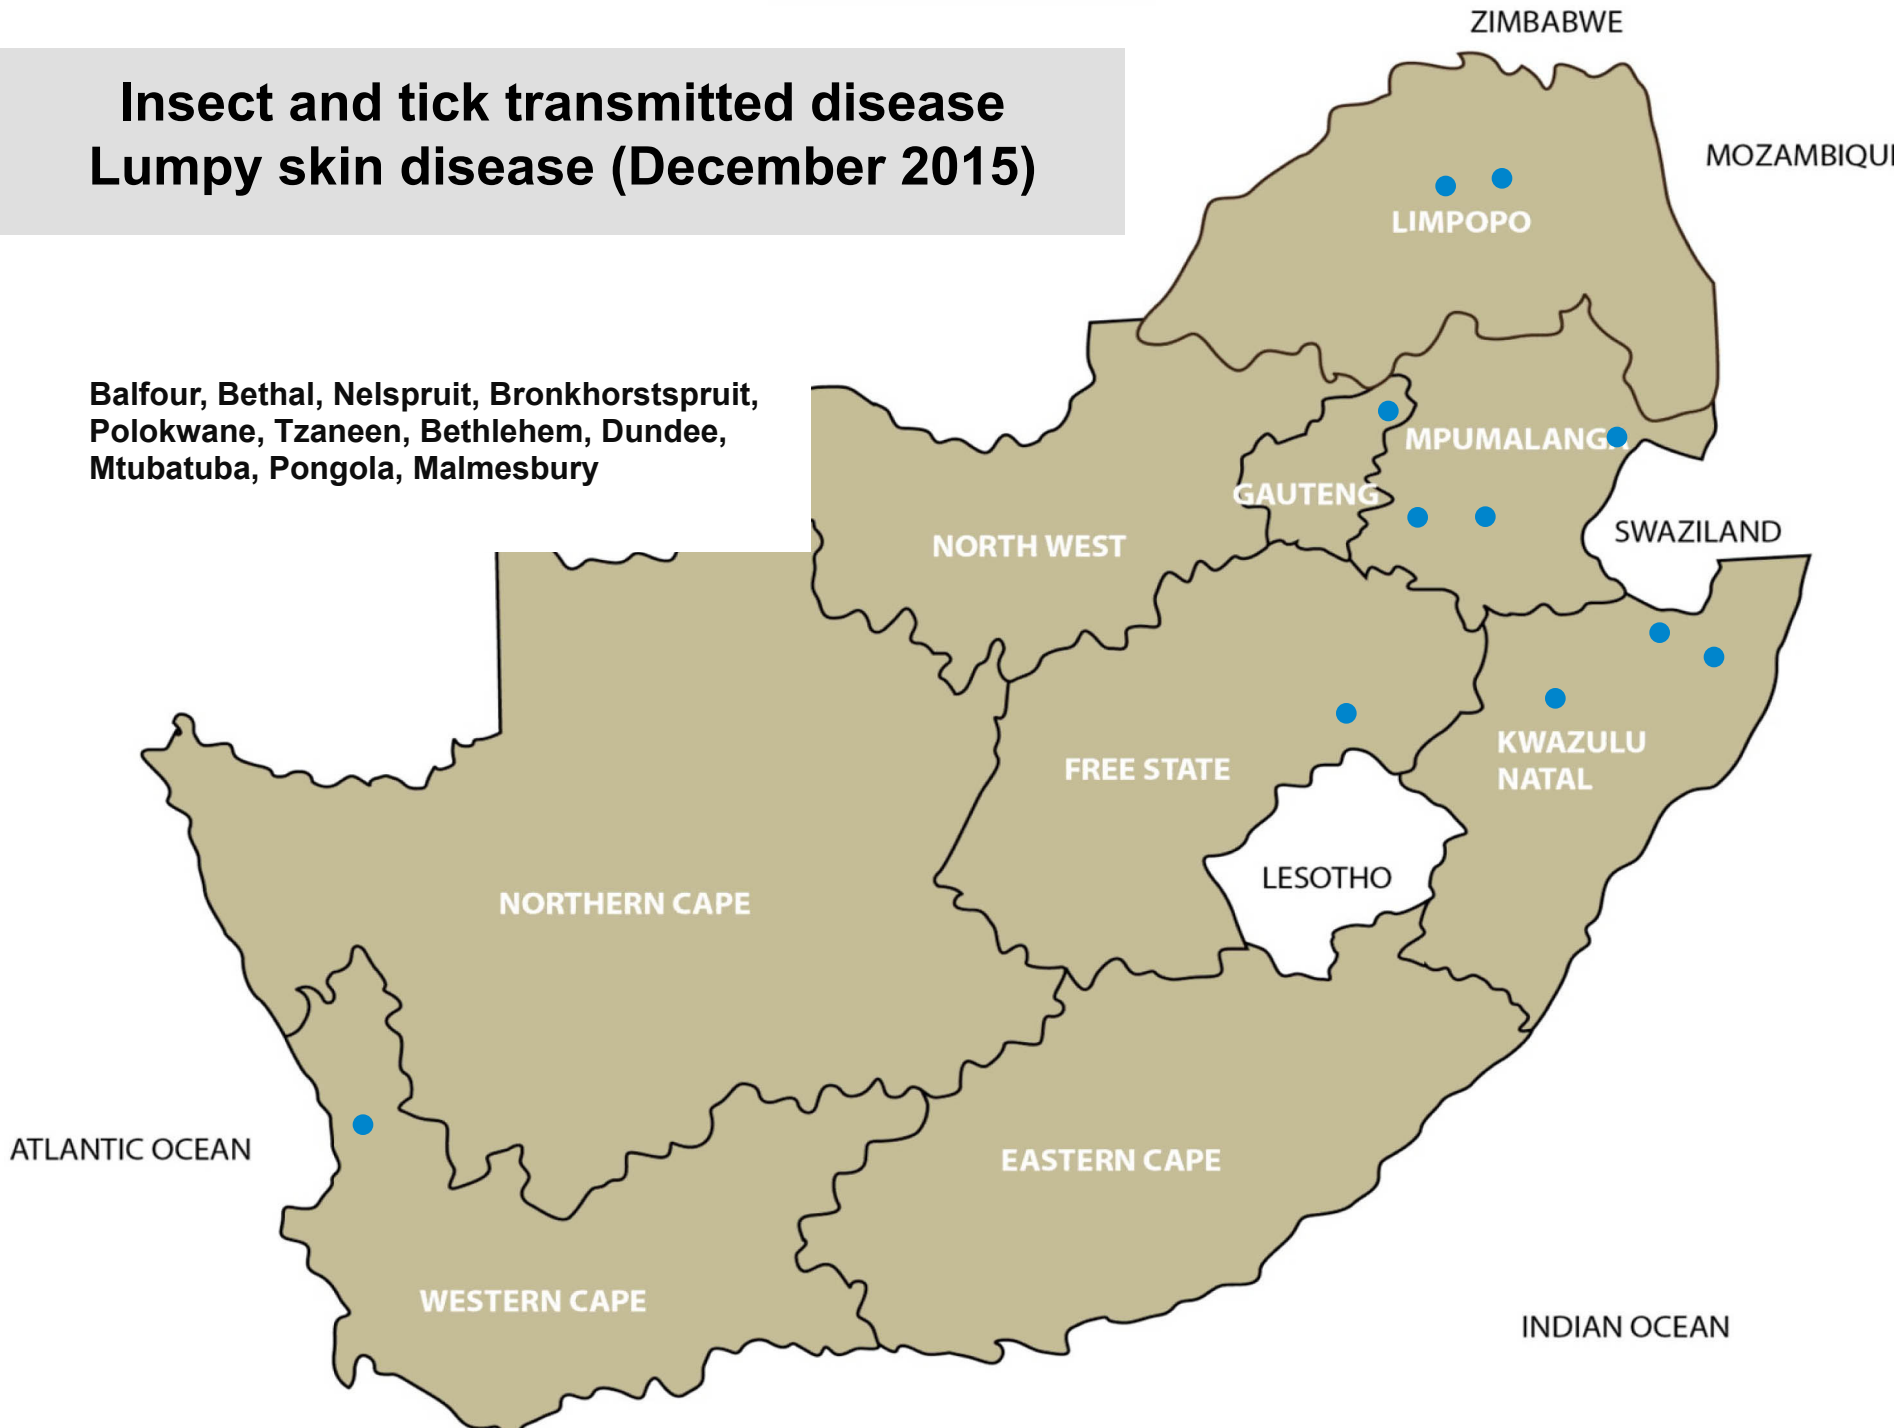

Tick transmitted disease – Heartwater (December 2015)

Bronkhorstspuit, Pretoria, Makhado,
Mokopane, Polokwane, Bergville,
Camperdown, Dundee, Eshowe, Estcourt,
Mtubatuba, Queenstown, Uitenhage

Tick toxicosis – Sweating sickness (December 2015)

Middelburg, Mokopane, Polokwane,
Leeudoringstad, Stella, Ventersdorp,
Clocolan, Kroonstad, Parys, Viljoenskroon

Venereal disease-Trichomonosis (December 2015)

Standerton, Volksrust, Bethlehem,,
Hoopstad, Kroonstad, Memel, Parys, Reitz,
Viljoenskroon, Villiers, Bergville, Dundee,
Vryheid, Queenstown

Venereal disease – Vibriosis (December 2015)

Bloemfontein, Ladybrand/Excelsior, Parys,

Venereal disease – Pizzle disease (December 2015)

Ladybrand/Excelsior, Calvinia, Upington

Insect and tick transmitted disease Lumpy skin disease (December 2015)

Balfour, Bethal, Nelspruit, Bronkhorstspuit,
Polokwane, Tzaneen, Bethlehem, Dundee,
Mtubatuba, Pongola, Malmesbury

Insect transmitted disease Three day stiff sickness (December 2015)

Bronkhorstspuit, Makhado, Polokwane,
Bloemfontein, Viljoenskroon, Camperdown,
Estcourt, Pongola, Heidelberg