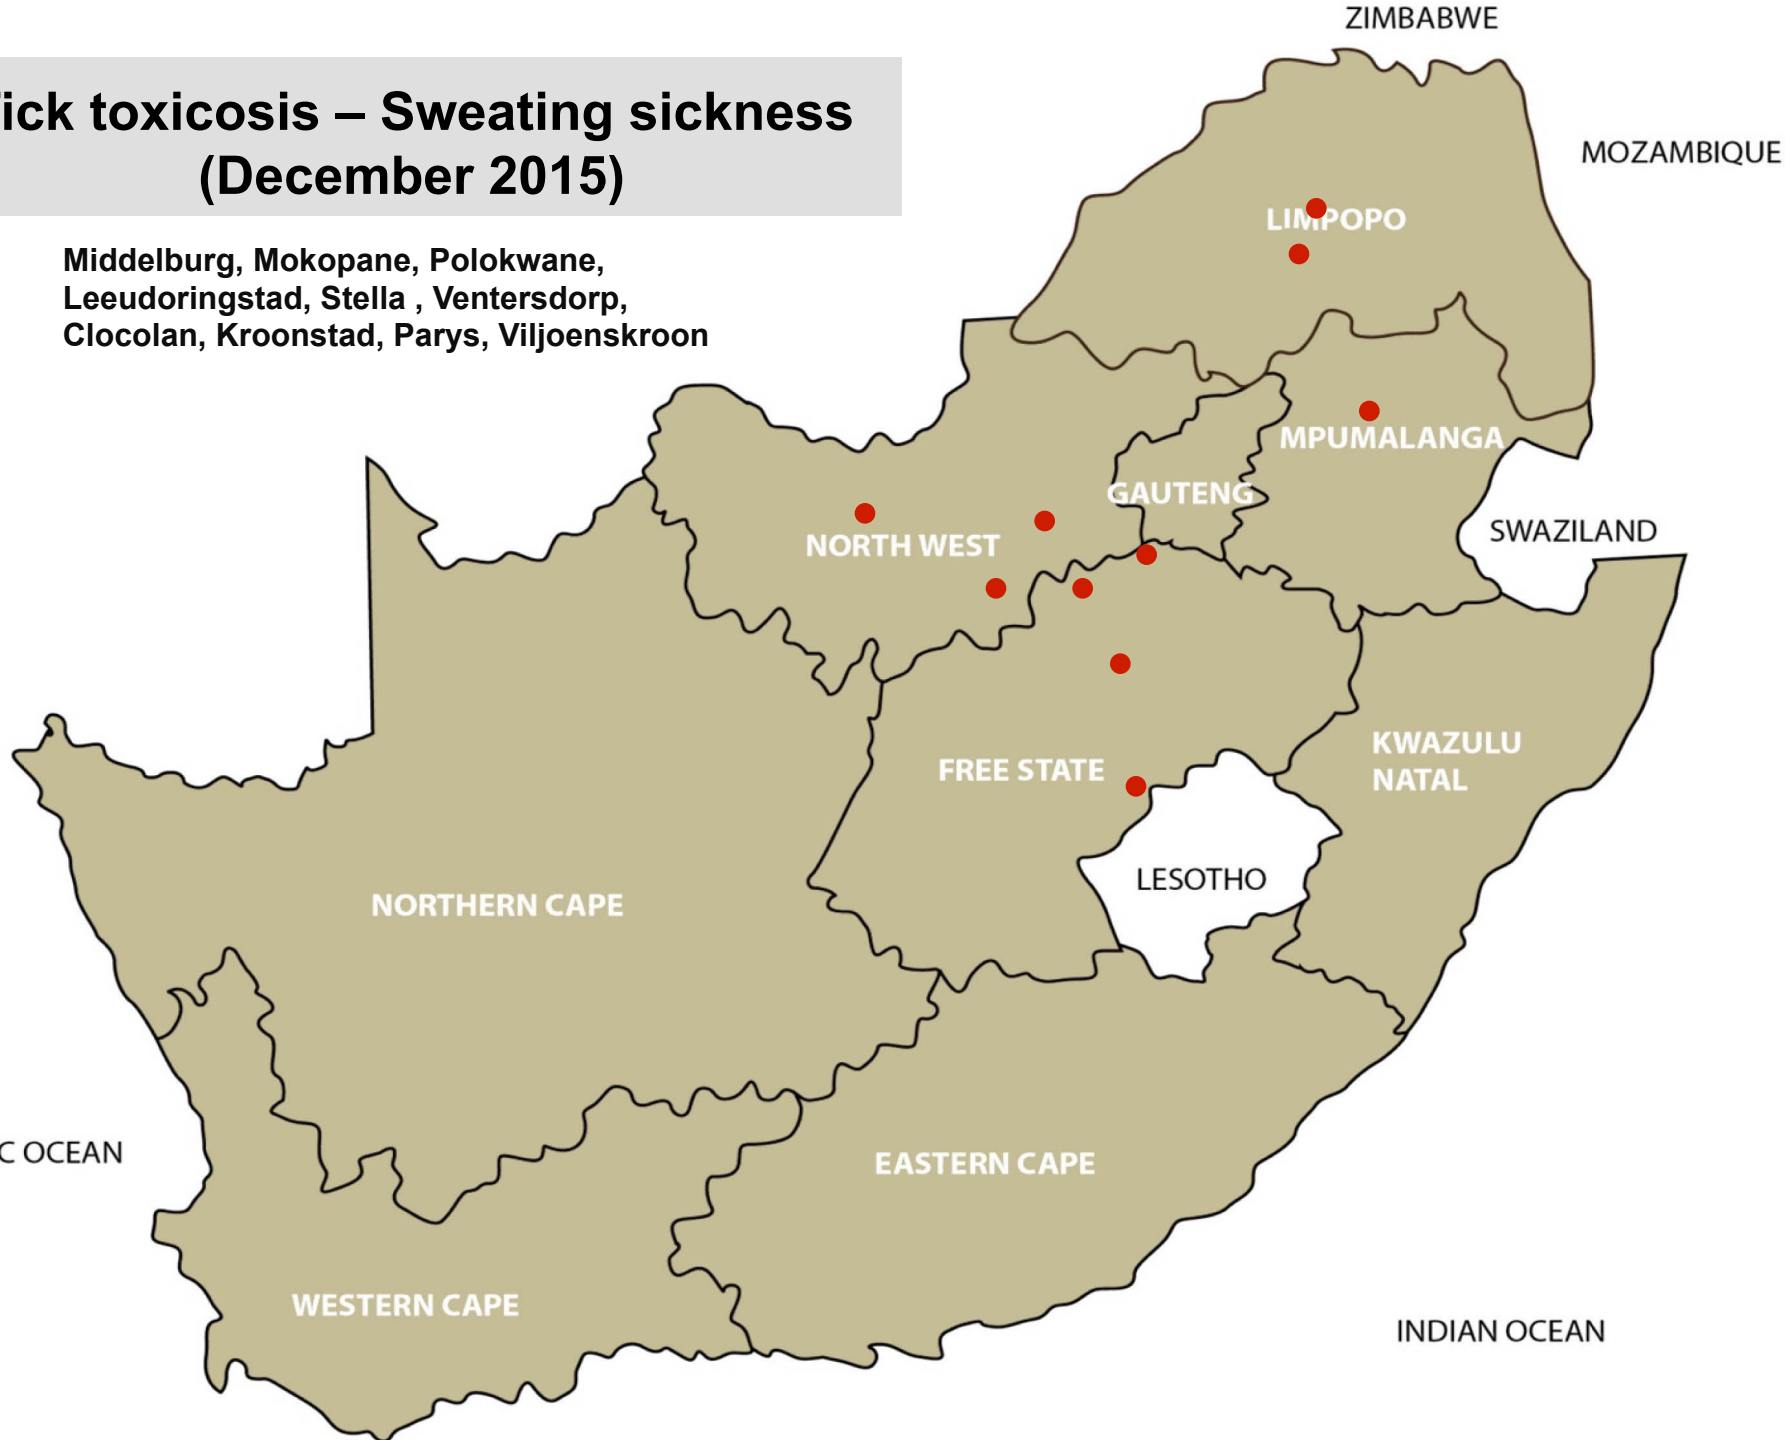

Tick toxicosis – Sweating sickness (December 2015)

Middelburg, Mokopane, Polokwane,
Leeudoringstad, Stella, Ventersdorp,
Clocolan, Kroonstad, Parys, Viljoenskroon