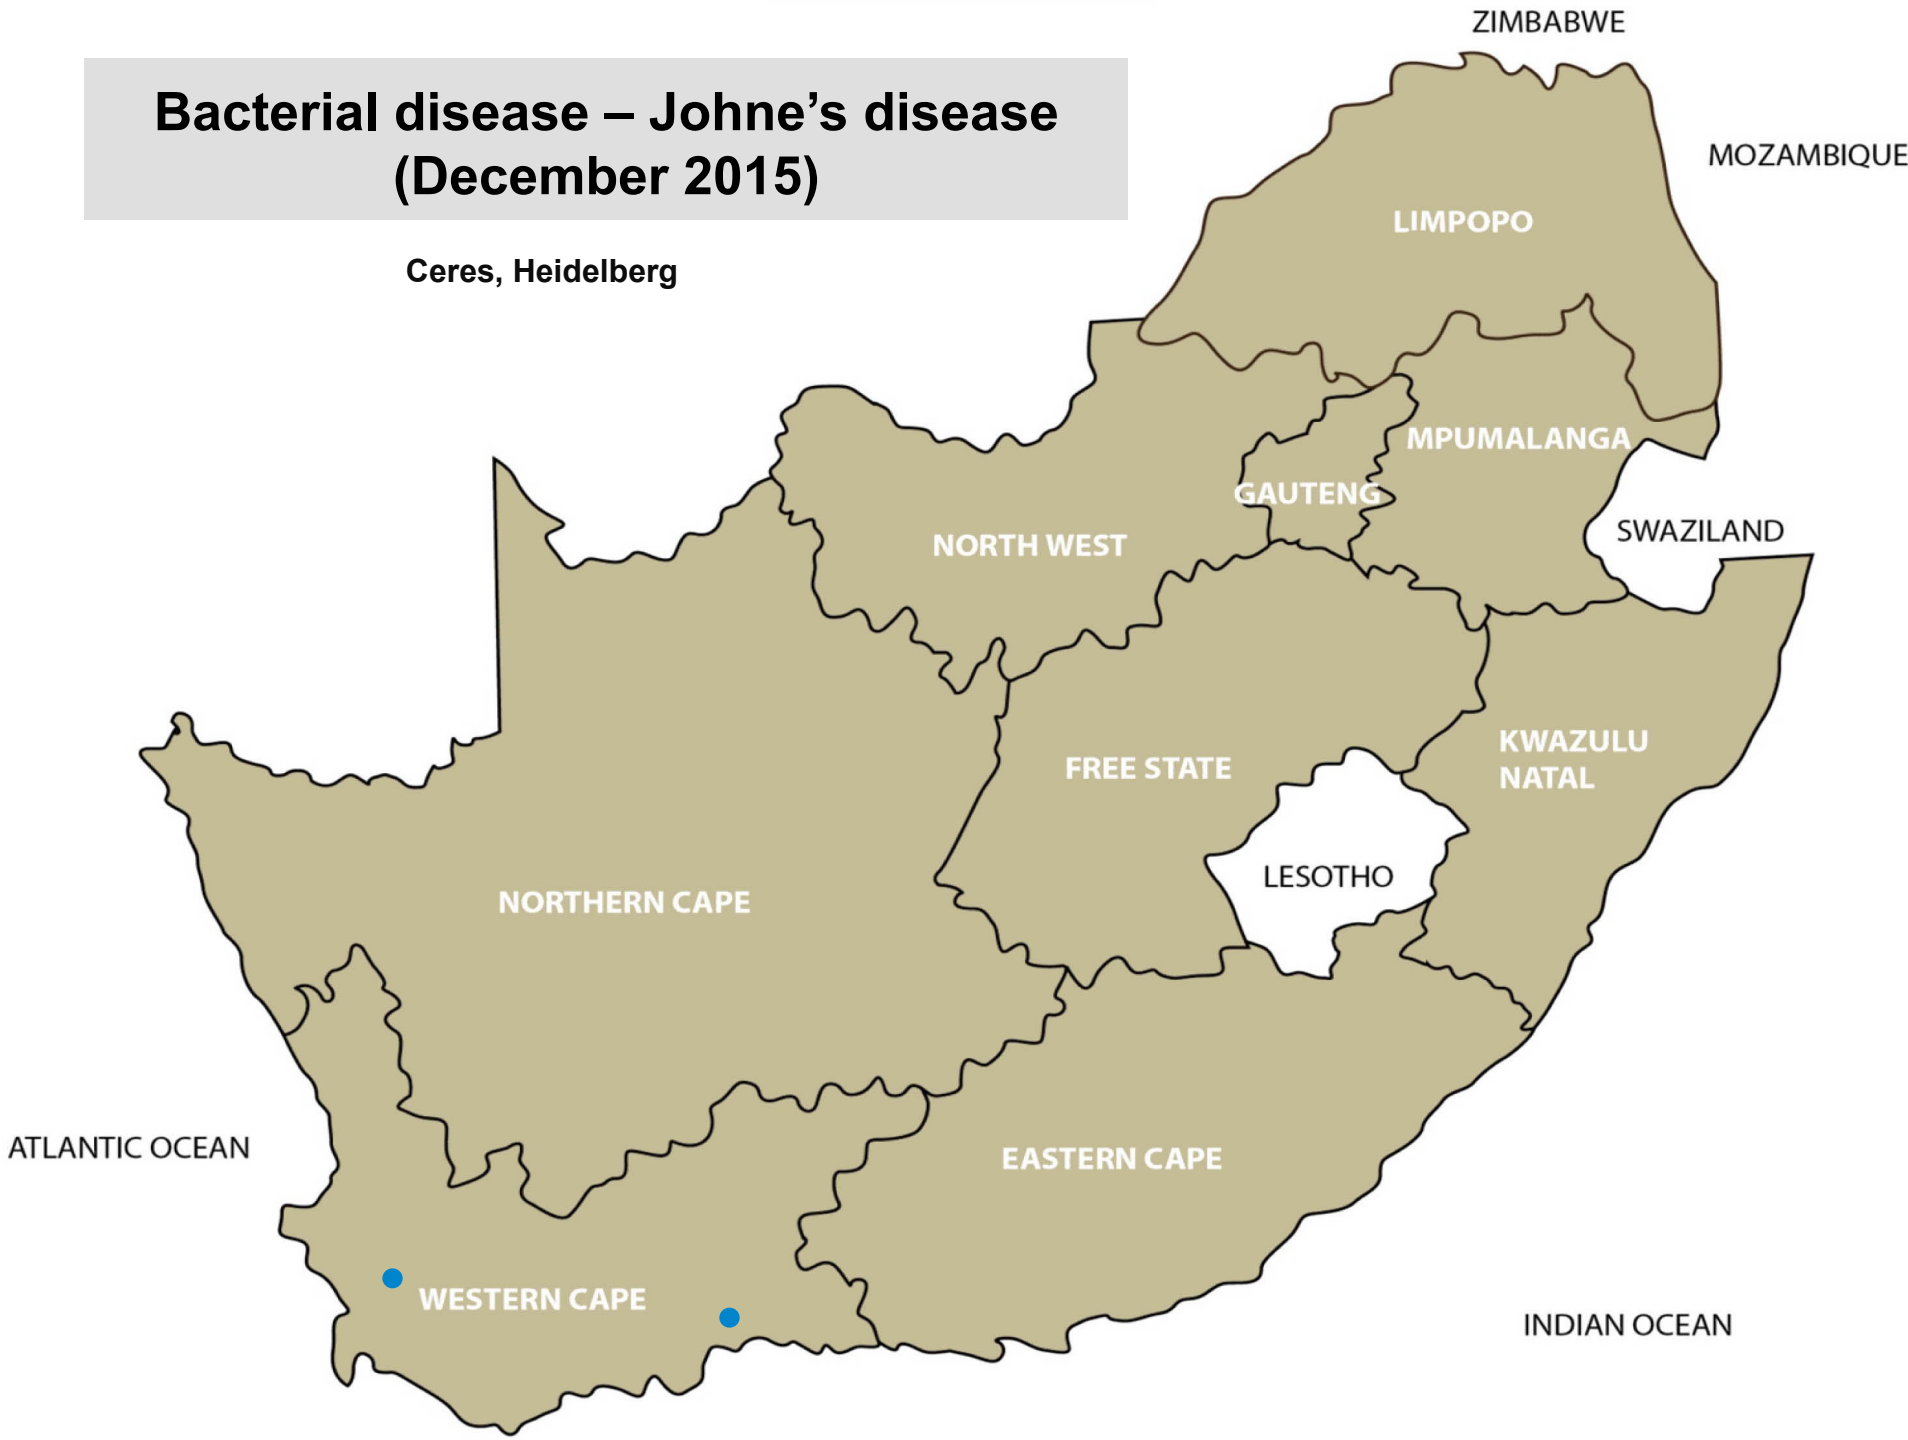

Makhado,

ZIMBABWE

MOZAMBIQUE

LIMPOPO

MPUMALANGA

GAUTENG

NORTH WEST

SWAZILAND

Bacterial disease - Salmonellosis (December 2015)

Bronkhorstspuit, Stella, Bloemfontein,
Viljoenskroon, Howick, Newcastle, Vryheid

Bacterial disease – Enzootic abortion (December 2015)

Bacterial disease – Johne's disease (December 2015)

Ceres, Heidelberg

Bacterial disease – Blackquarter (December 2015)

Balfour, Standerton, Polokwane, Bethlehem,
Bothaville, Dewetsdorp, Harrismith,
Ladybrand/Excelsior, Memel, Reitz,
Newcastle, Vryheid, Aliwal North/Zastron,
Swellendam