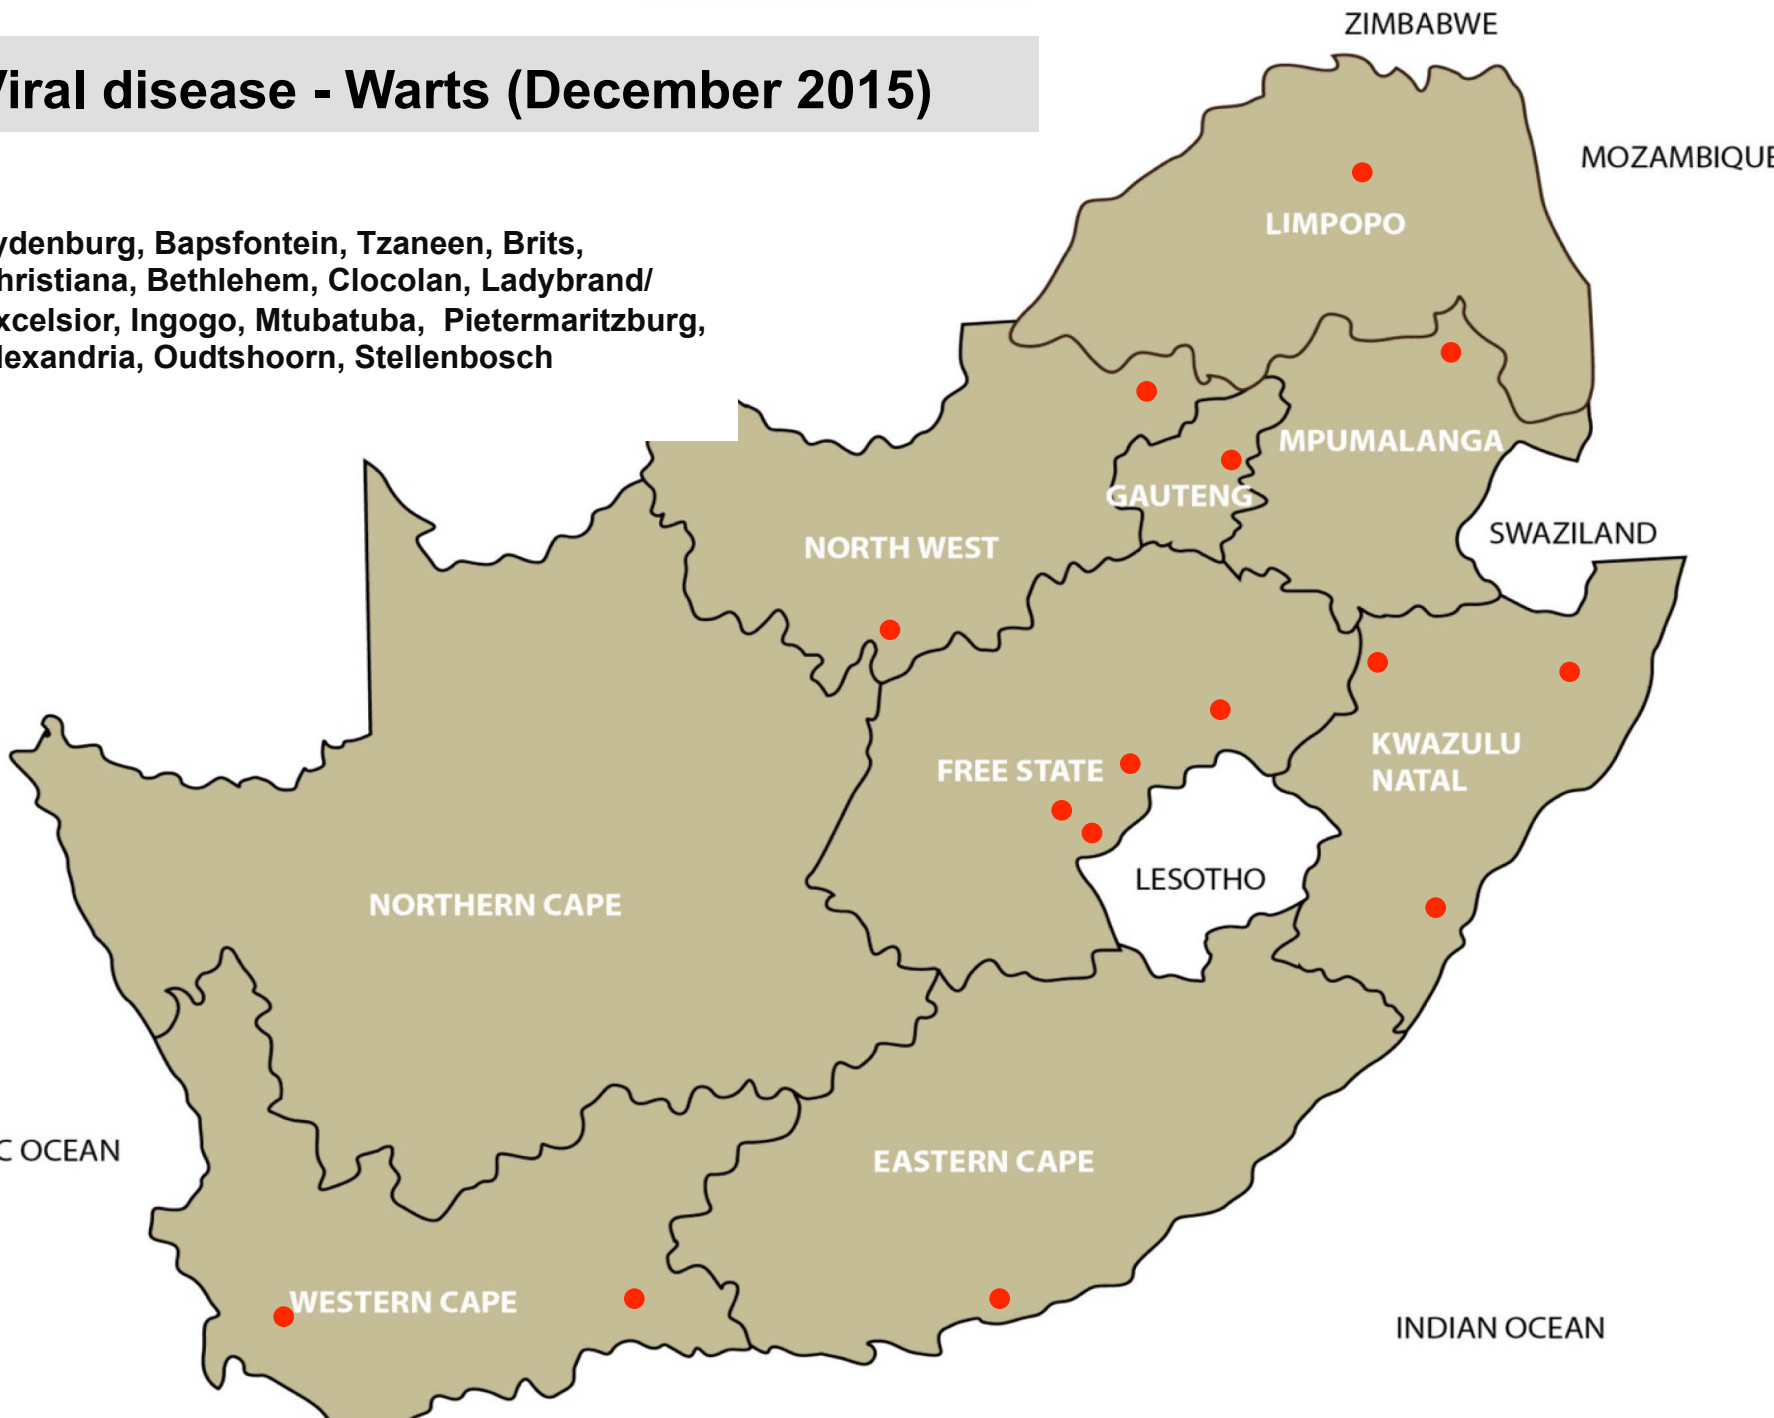

Makhado,

ZIMBABWE

MOZAMBIQUE

LIMPOPO

MPUMALANGA

GAUTENG

NORTH WEST

SWAZILAND

FREE STATE

KWAZULU
NATAL

LESOTHO

NORTHERN CAPE

EASTERN CAPE

WESTERN CAPE

INDIAN OCEAN

ATLANTIC OCEAN

Viral disease – Enzootic bovine leucosis(EBL) (December 2015)

Stella, Bloemfontein, Estcourt, Humansdorp,
Riversdale

Viral disease - Warts (December 2015)

Lydenburg, Bapsfontein, Tzaneen, Brits,
Christiana, Bethlehem, Clocolan, Ladybrand/
Excelsior, Ingogo, Mtubatuba, Pietermaritzburg,
Alexandria, Oudtshoorn, Stellenbosch

Viral disease – Orf (December 2015)

Lydenburg, Piet Retief , Bronkhorstspuit,
Pretoria, Kroonstad, Mtubatuba,
Pietermaritzburg, Graaff-Reinet, Uitenhage,
Beaufort West, Oudtshoorn

Viral disease – Rabies (December 2015)