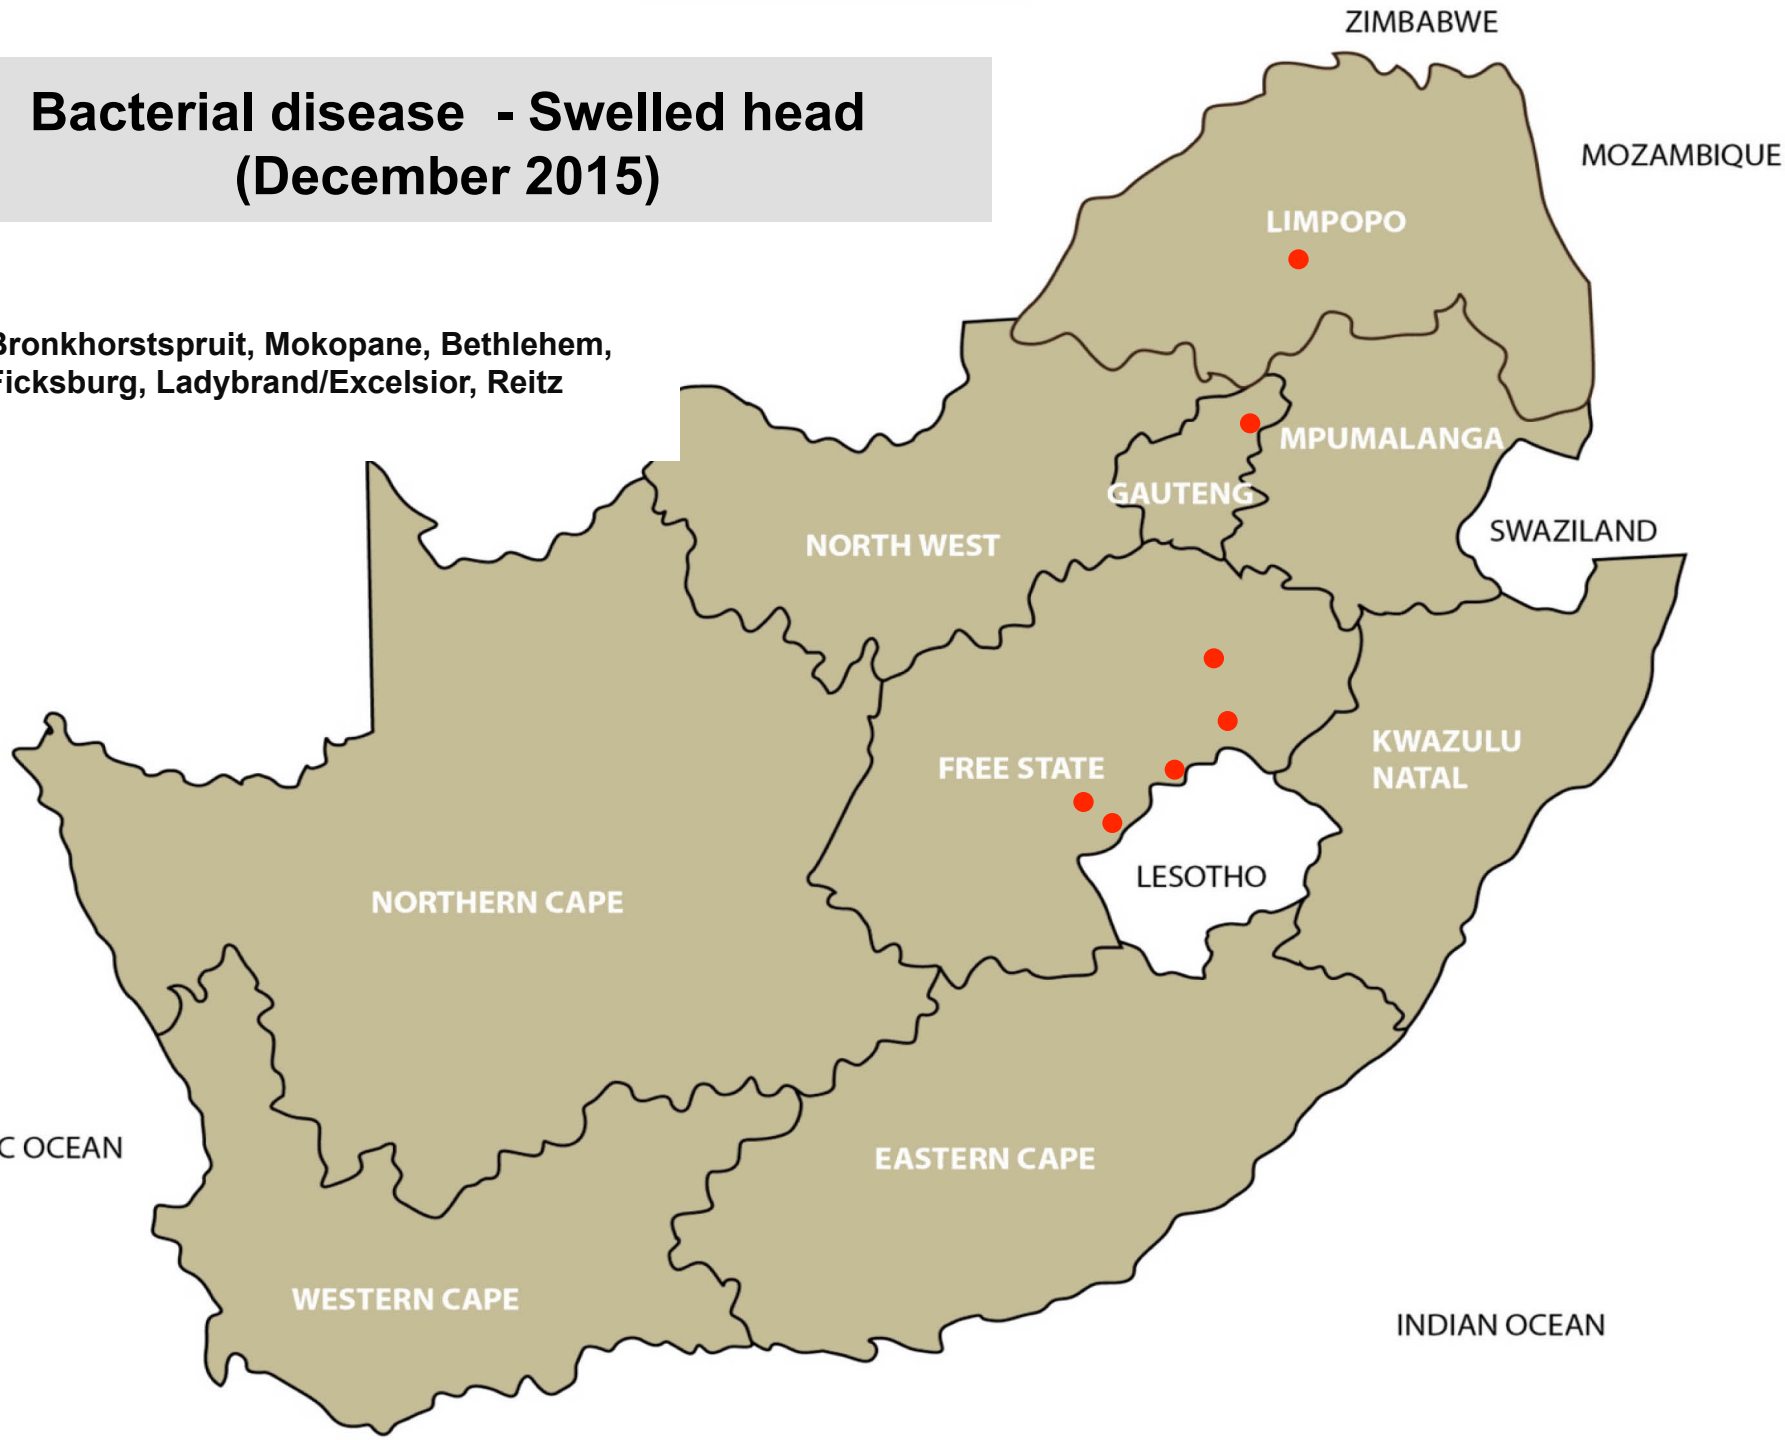

Bacterial disease - Swelled head (December 2015)

Bronkhorstspuit, Mokopane, Bethlehem,
Ficksburg, Ladybrand/Excelsior, Reitz