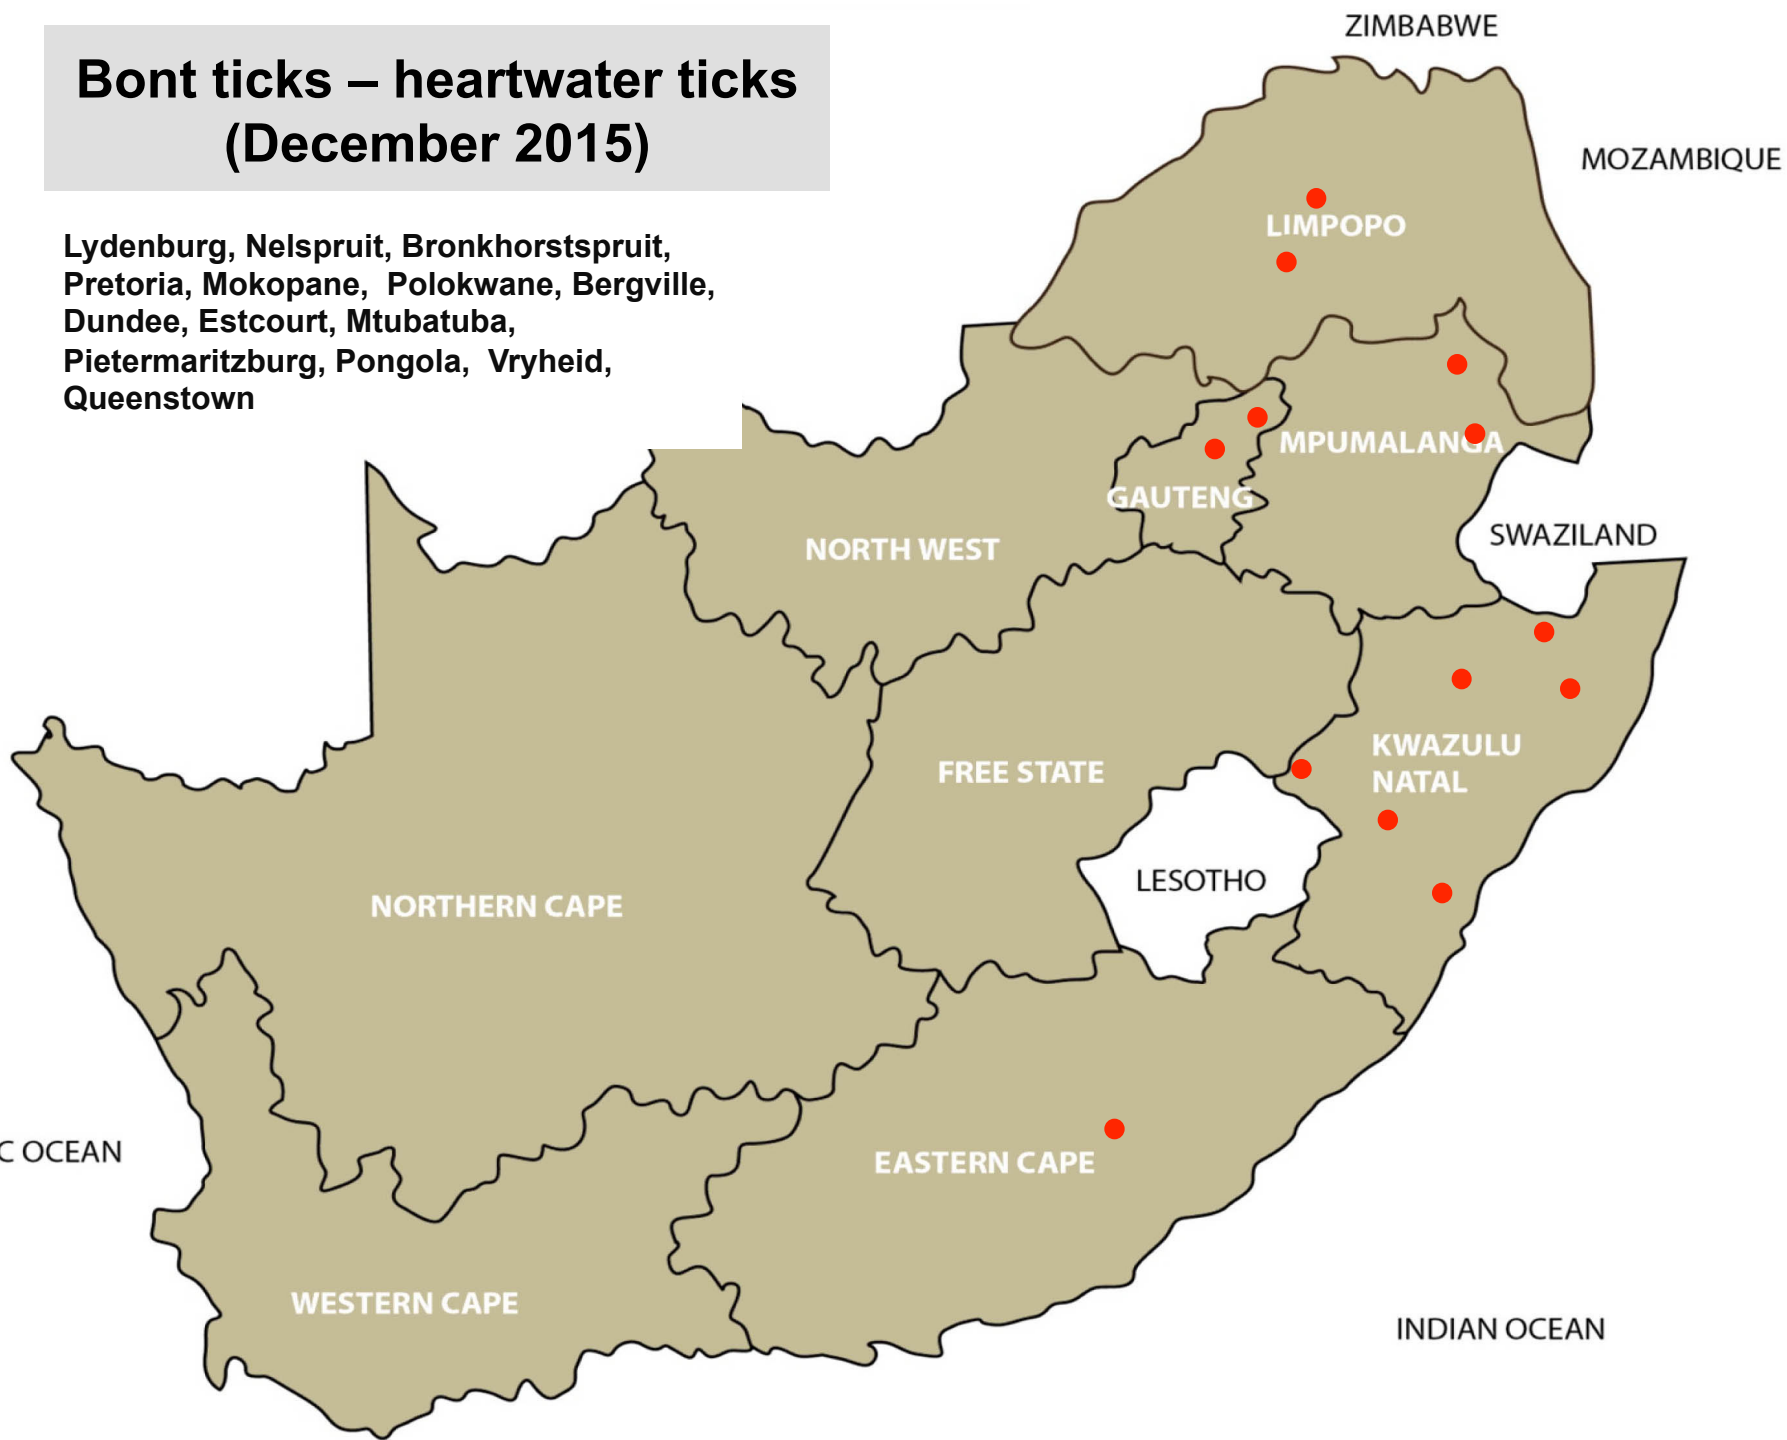

Internal Parasites - *Parafilaria* (December 2015)

Mokopane, Polokwane, Mtubatuba,
Pietermaritzburg,

Blue ticks (December 2015)

Balfour, Bethal, Grootvlei, Lydenburg, Nelspruit, Standerton, Bapsfontein, Mokopane, Polokwane, Stella, Bethlehem, Clocolan, Harrismith, Hoopstad, Kroonstad, Ladybrand/Excelsior, Memel, Villiers, Vrede, Bergville, Dundee, Estcourt, Howick, Ingogo, Mtubatuba, Pietermaritzburg, Underberg, Vryheid, Graaff-Reinet, Heidelberg, Swellendam

Resistant Blue ticks (December 2015)

Nelspruit, Villiers, Bergville,
Pietermaritzburg, Swellendam

Bont ticks – heartwater ticks (December 2015)

Lydenburg, Nelspruit, Bronkhorstspuit,
Pretoria, Mokopane, Polokwane, Bergville,
Dundee, Estcourt, Mtubatuba,
Pietermaritzburg, Pongola, Vryheid,
Queenstown

Brown ear-ticks (December 2015)

Balfour, Ermelo, Lydenburg, Middelburg,
Standerton, Bronkhorstspuit, Mokopane,
Polokwane, Vrede, Bergville, Dundee,
Ingogo, Mtubatuba, Pietermaritzburg

Bont-legged ticks (December 2015)

FREE STATE

KWAZULU
NATAL

LESOTHO

NORTHERN CAPE

EASTERN CAPE

WESTERN CAPE

INDIAN OCEAN

ATLANTIC OCEAN