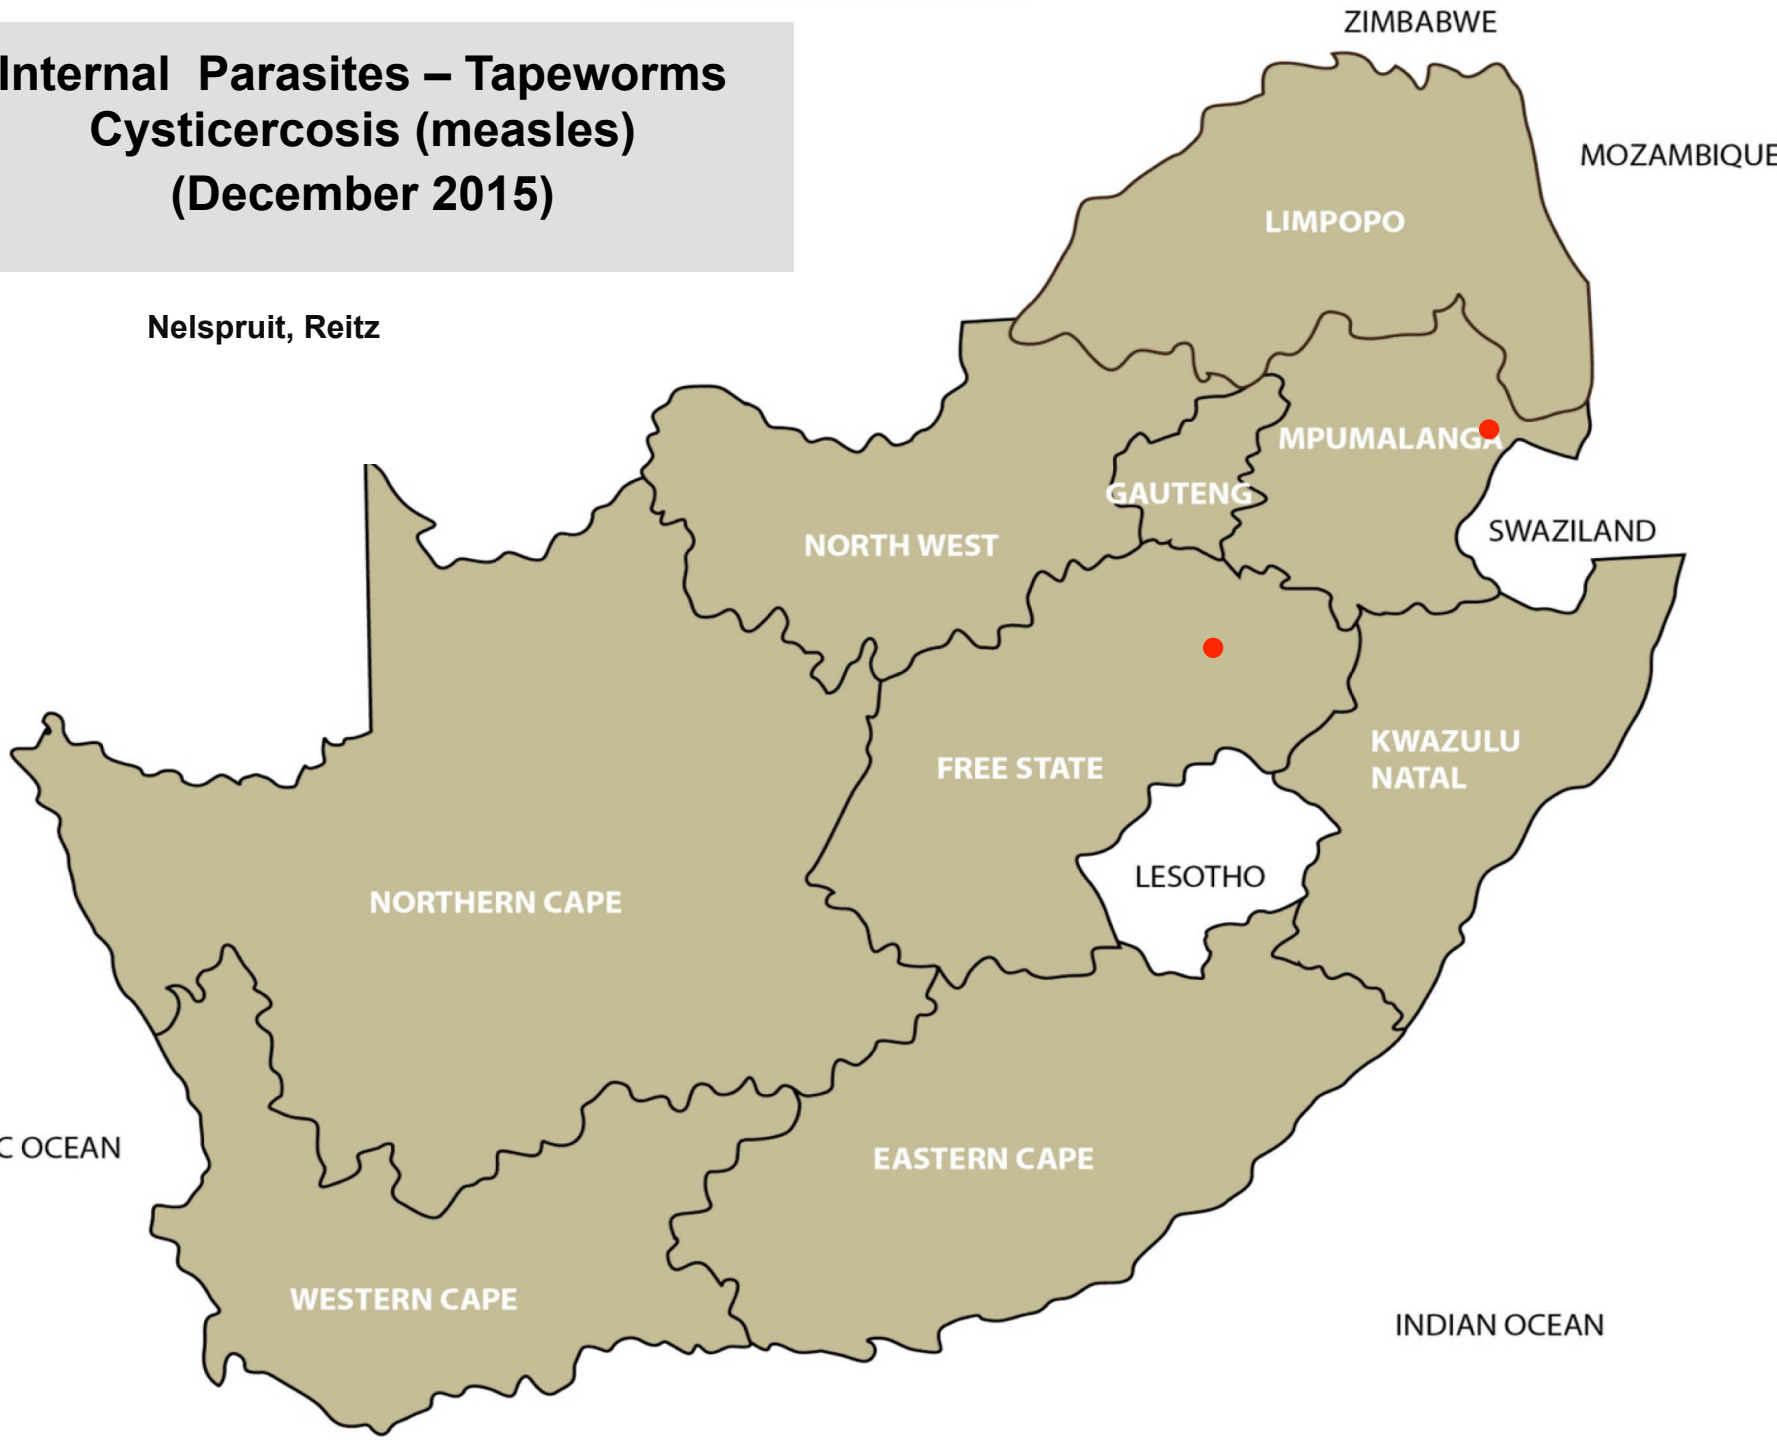

113 Rapports (December 2015)

Internal Parasites – Roundworms (December 2015)

Balfour, Lydenburg, Middelburg, Nelspruit, Standerton, Bronkhorstspuit, Pretoria, Polokwane, Bultfontein, Clocolan, Harrismith, Ladybrand/Excelsior, Viljoenskroon, Villiers, Wesselsbron, Bergville, Dundee, Eshowe, Estcourt, Mooi River, Aliwal North/Zastron, Graaff-Reinet,, Middelburg, Uitenhage, Ceres, Heidelberg, Moorreesburg, Riversdale, Swellendam

Internal Parasites – Resistant Roundworms (December 2015)

Standerton, Pretoria, Bloemfontein

Internal Parasites – Tapeworms (December 2015)

Lydenburg, Nelspruit, Standerton,
Bronkhorstspuit, Pretoria, Bethlehem,
Clocolan, Harrismith, Hoopstad,
Ladybrand/Excelsior, Reitz, Bergville,
Aliwal North/Zastron, Graaff-Reinet

**Internal Parasites – Tapeworms
Cysticercosis (measles)
(December 2015)**

Internal Parasites – Liver fluke worms (December 2015)

Balfour, Standerton, Bronkhorstspuit,
Bethlehem, Harrismith, Ladybrand/
Excelsior, Memel, Vrede, Estcourt,
Howick, Pietermaritzburg, Pongola,
Cradock, Queenstown