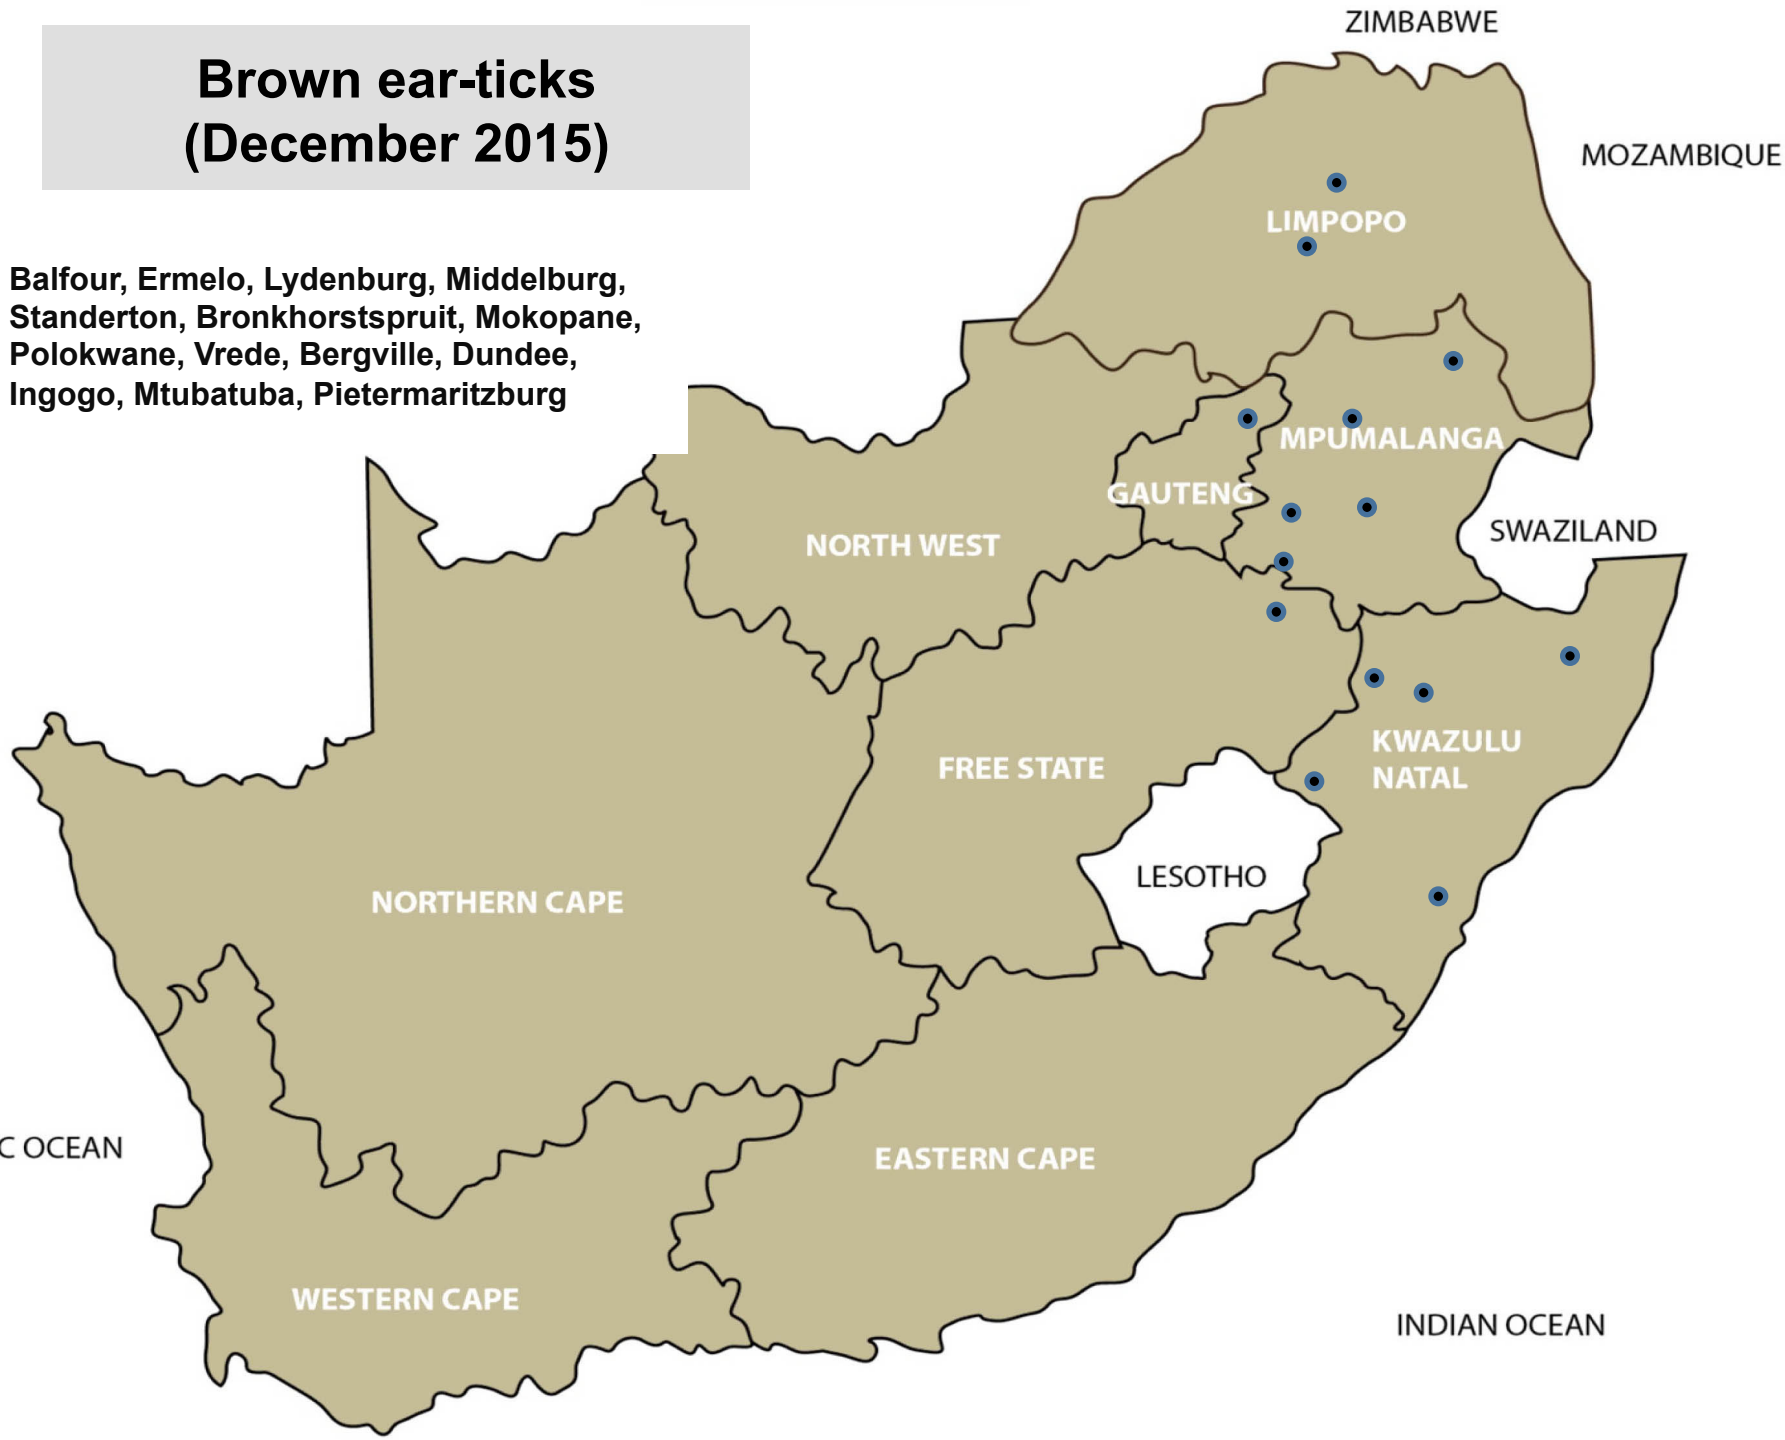

Resistant Blue ticks (December 2015)

Nelspruit, Villiers, Bergville,
Pietermaritzburg, Swellendam

Bont ticks – heartwater ticks (December 2015)

Lydenburg, Nelspruit, Bronkhorstspuit,
Pretoria, Mokopane, Polokwane, Bergville,
Dundee, Estcourt, Mtubatuba,
Pietermaritzburg, Pongola, Vryheid,
Queenstown

Brown ear-ticks (December 2015)

Balfour, Ermelo, Lydenburg, Middelburg,
Standerton, Bronkhorstspuit, Mokopane,
Polokwane, Vrede, Bergville, Dundee,
Ingogo, Mtubatuba, Pietermaritzburg

Bont-legged ticks (December 2015)

Balfour, Middelburg, Standerton,
Bronkhorstspuit, Mokopane, Polokwane,
Christiana, Leeudoringstad, Stella,
Ventersdorp, Bethlehem, Bloemfontein,
Clocolan, Hoopstad, Koonstad, Memel,
Viljoenskroon, Villiers, Vrede,
Wesselsbron, Bergville, Pietermaritzburg,
Kathu

FREE STATE

KWAZULU
NATAL

LESOTHO

NORTHERN CAPE

EASTERN CAPE

WESTERN CAPE

INDIAN OCEAN

ATLANTIC OCEAN