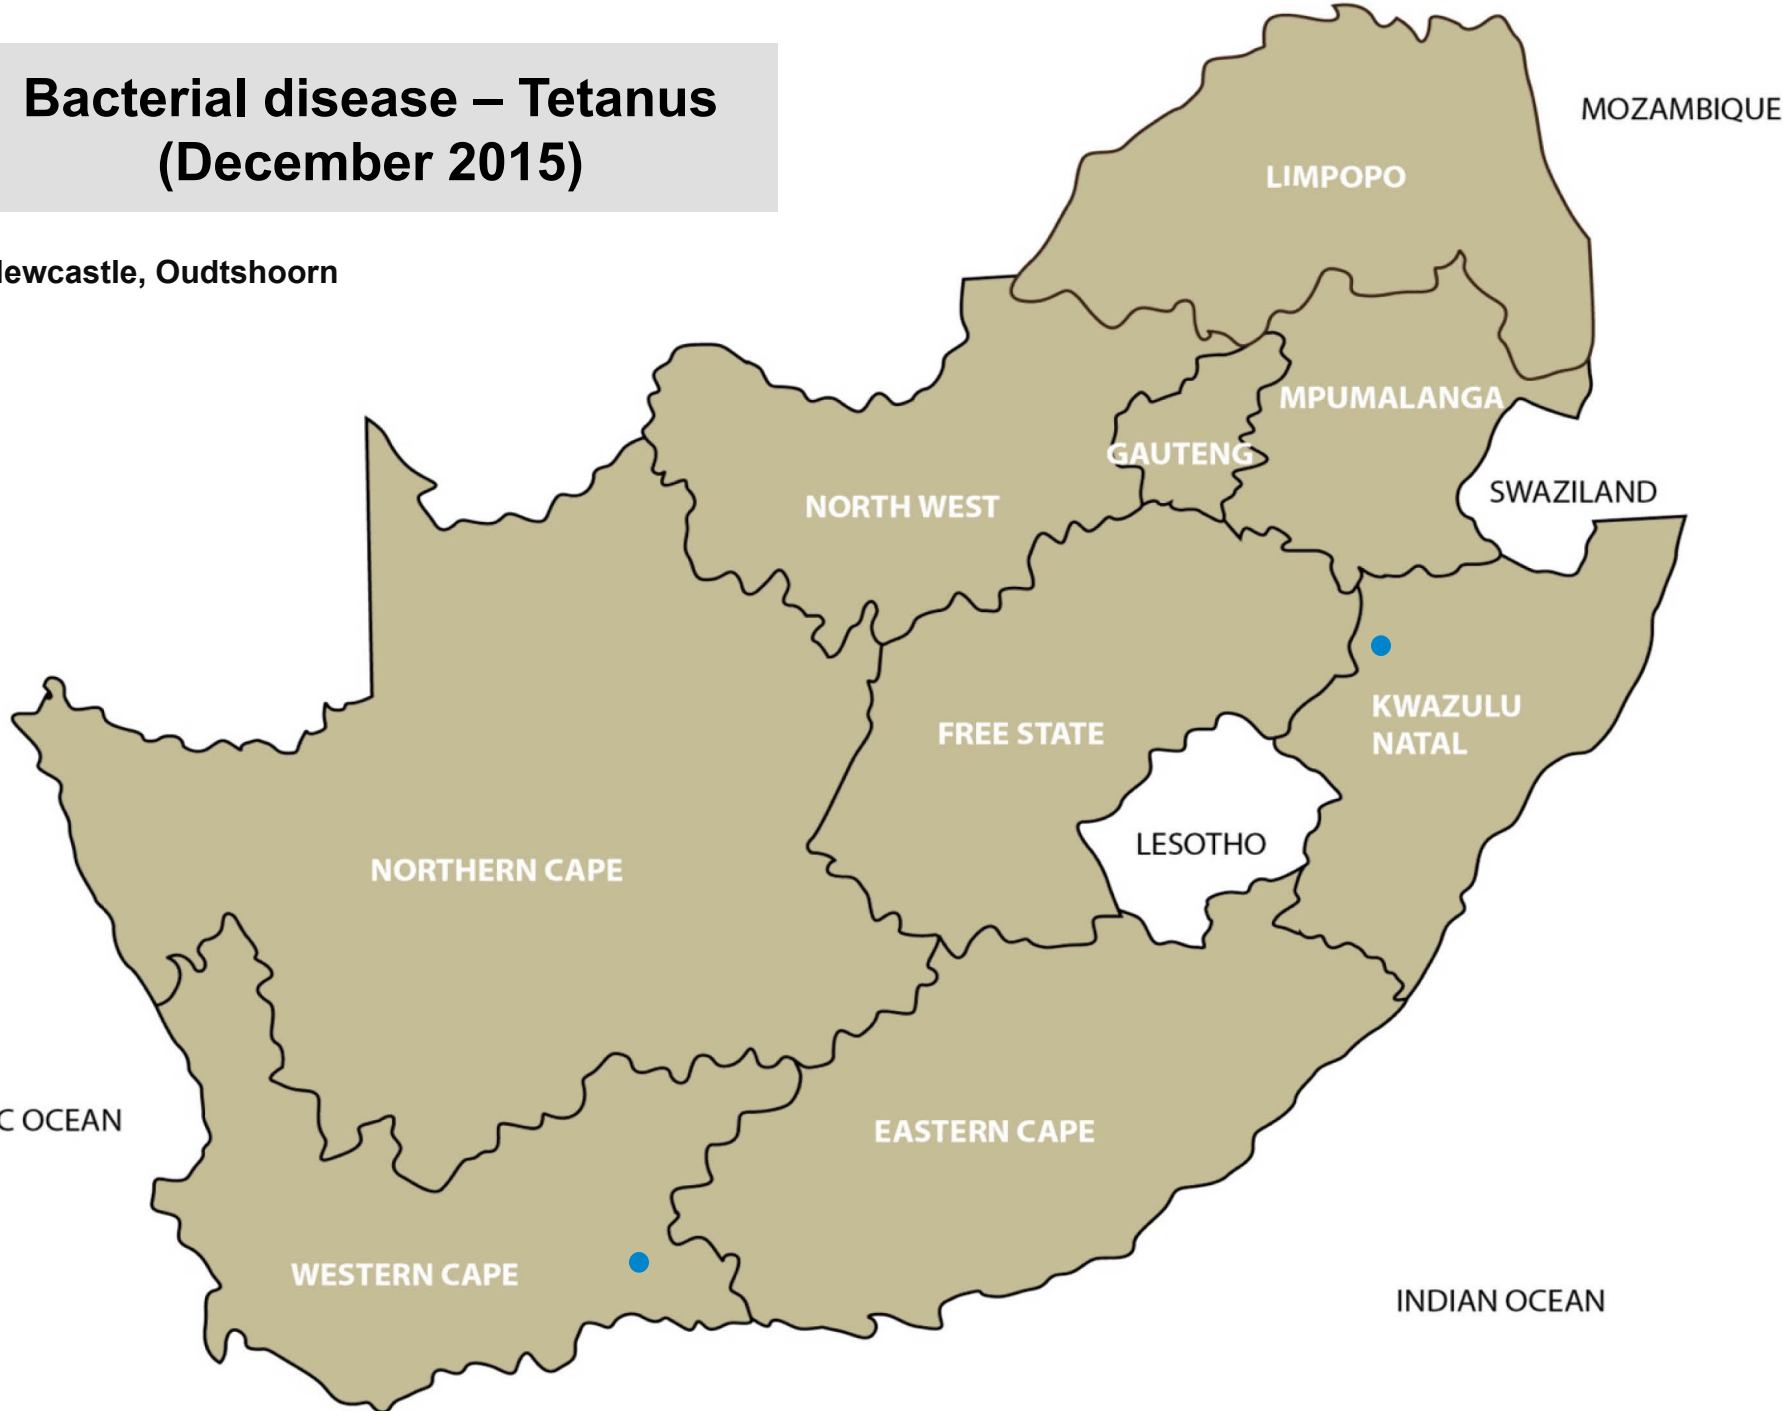

Ceres, Heidelberg

Bacterial disease – Blackquarter (December 2015)

Balfour, Standerton, Polokwane, Bethlehem,
Bothaville, Dewetsdorp, Harrismith,
Ladybrand/Excelsior, Memel, Reitz,
Newcastle, Vryheid, Aliwal North/Zastron,
Swellendam

Bacterial disease – Blood gut (sheep) (December 2015)

Standerton, Harrismith, Ladybrand/
Excelsior, Graaff-Reinet

Bacterial disease – Pulpy kidney (December 2015)

Balfour, Polokwane, Christiana,
Ficksburg, Hoopstad, Phillipolis. Dundee,
Newcastle, Middelburg, Uitenhage,
Oudtshoorn, Stellenbosch

Bacterial disease - Botulism (December 2015)

Balfour, Christiana, Bloemfontein, Hoopstad,
Kroonstad, Kathu, Kimberley

Bacterial disease – Tetanus (December 2015)

Newcastle, Oudtshoorn

Pneumonia (December 2015)

Balfour, Grootvlei, Middelburg, Piet Retief, Standerton, Polokwane, Hoopstad, Ladybrand / Excelsior, Reitz, Viljoenskroon, Bergville, Dundee, Howick, Mooi River, Mtubatuba, Pietermaritburg, Moorreesburg, Calvinia