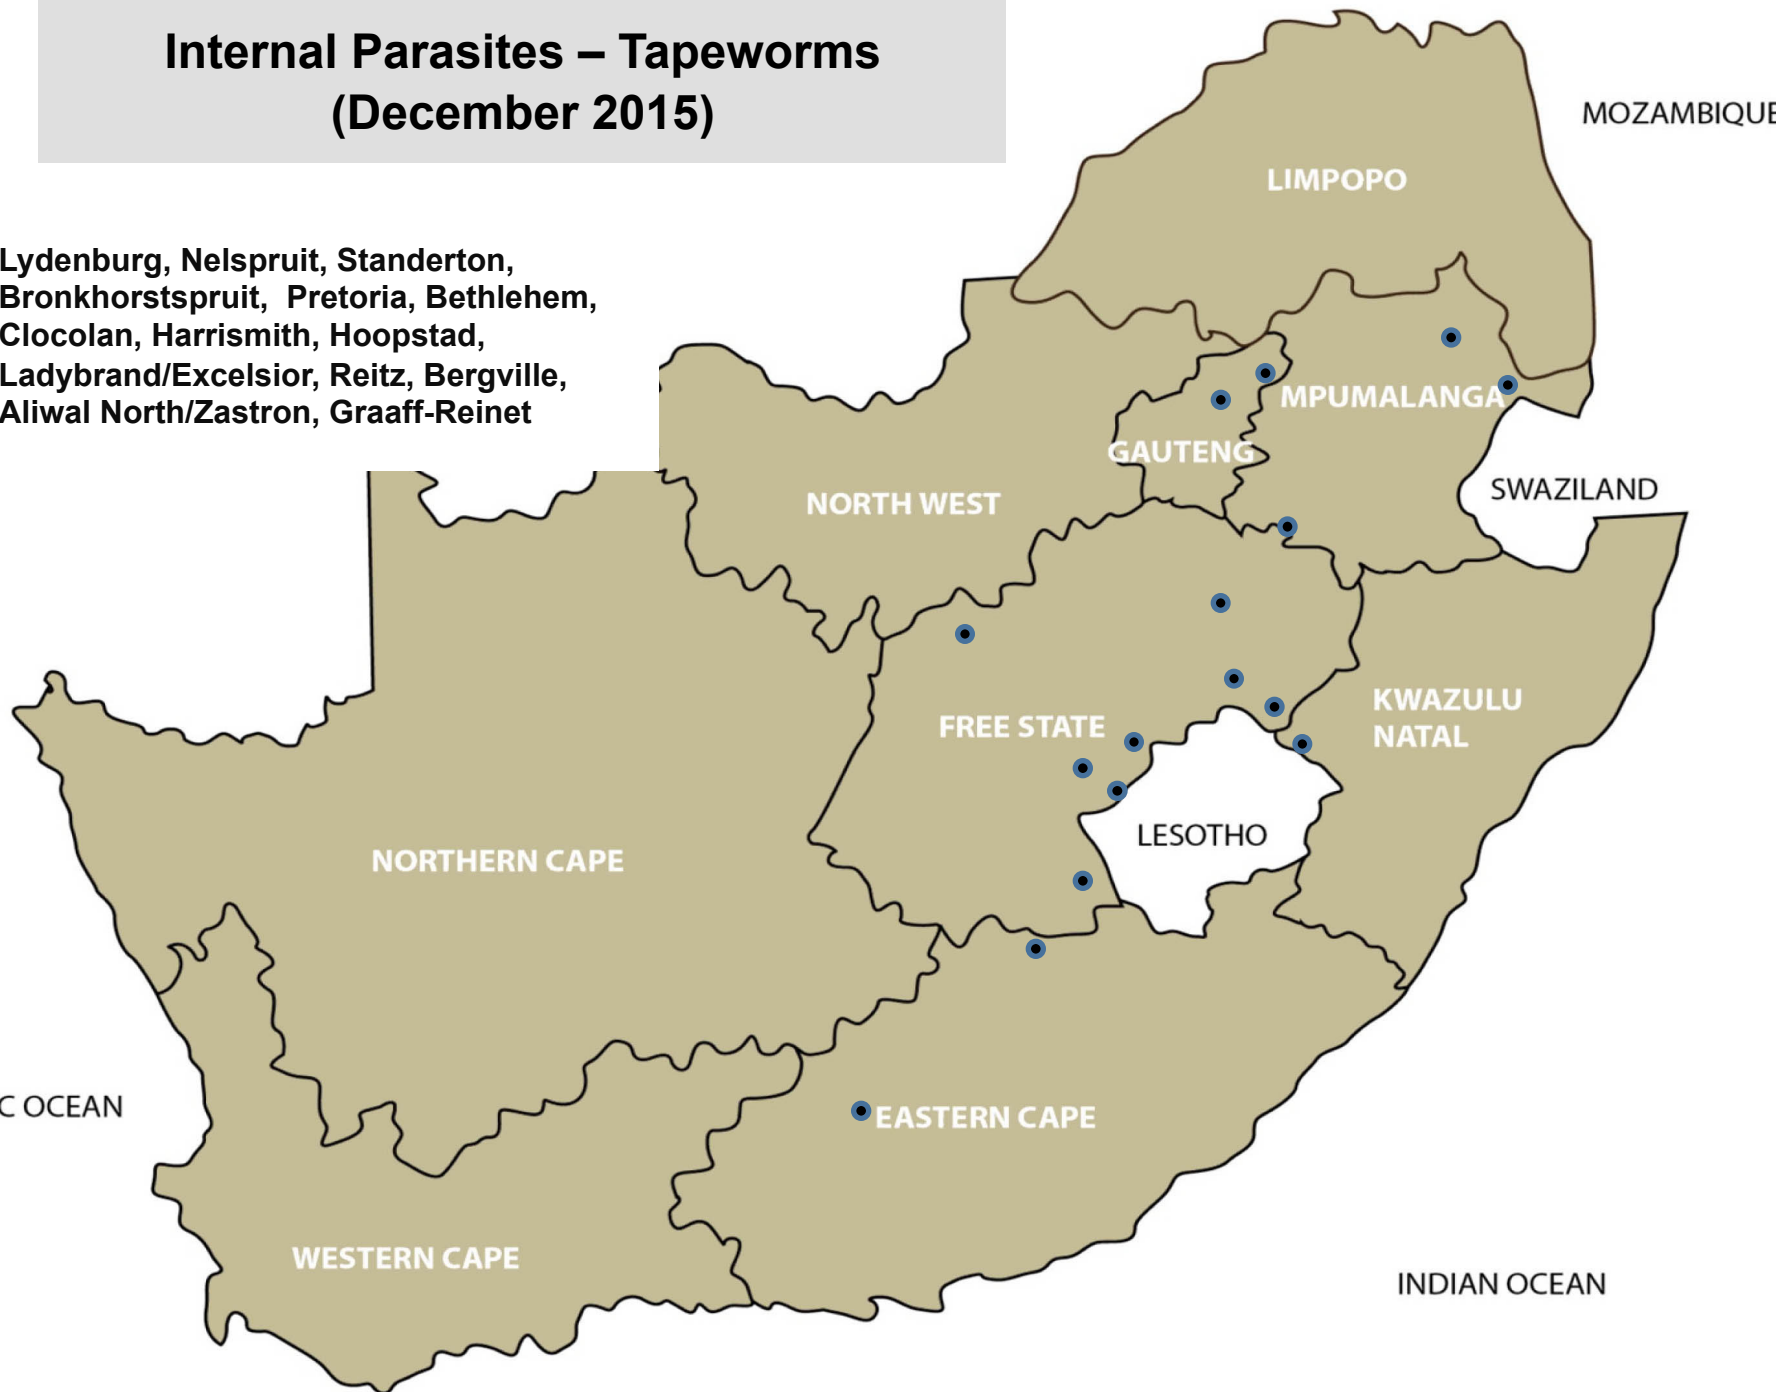

113 Rapports (December 2015)

Internal Parasites – Roundworms (December 2015)

Balfour, Lydenburg, Middelburg, Nelspruit, Standerton, Bronkhorstspuit, Pretoria, Polokwane, Bultfontein, Clocolan, Harrismith, Ladybrand/Excelsior, Viljoenskroon, Villiers, Wesselsbron, Bergville, Dundee, Eshowe, Estcourt, Mooi River, Aliwal North/Zastron, Graaff-Reinet,, Middelburg, Uitenhage, Ceres, Heidelberg, Moorreesburg, Riversdale, Swellendam

Internal Parasites – Resistant Roundworms (December 2015)

Standerton, Pretoria, Bloemfontein

Internal Parasites – Tapeworms (December 2015)

Lydenburg, Nelspruit, Standerton,
Bronkhorstspuit, Pretoria, Bethlehem,
Clocolan, Harrismith, Hoopstad,
Ladybrand/Excelsior, Reitz, Bergville,
Aliwal North/Zastron, Graaff-Reinet

**Internal Parasites – Tapeworms
Cysticercosis (measles)
(December 2015)**

Internal Parasites – Liver fluke worms (December 2015)

Balfour, Standerton, Bronkhorstspuit,
Bethlehem, Harrismith, Ladybrand/
Excelsior, Memel, Vrede, Estcourt,
Howick, Pietermaritzburg, Pongola,
Cradock, Queenstown

FREE STATE

KWAZULU
NATAL

LESOTHO

NORTHERN CAPE

EASTERN CAPE

WESTERN CAPE

INDIAN OCEAN

ATLANTIC OCEAN