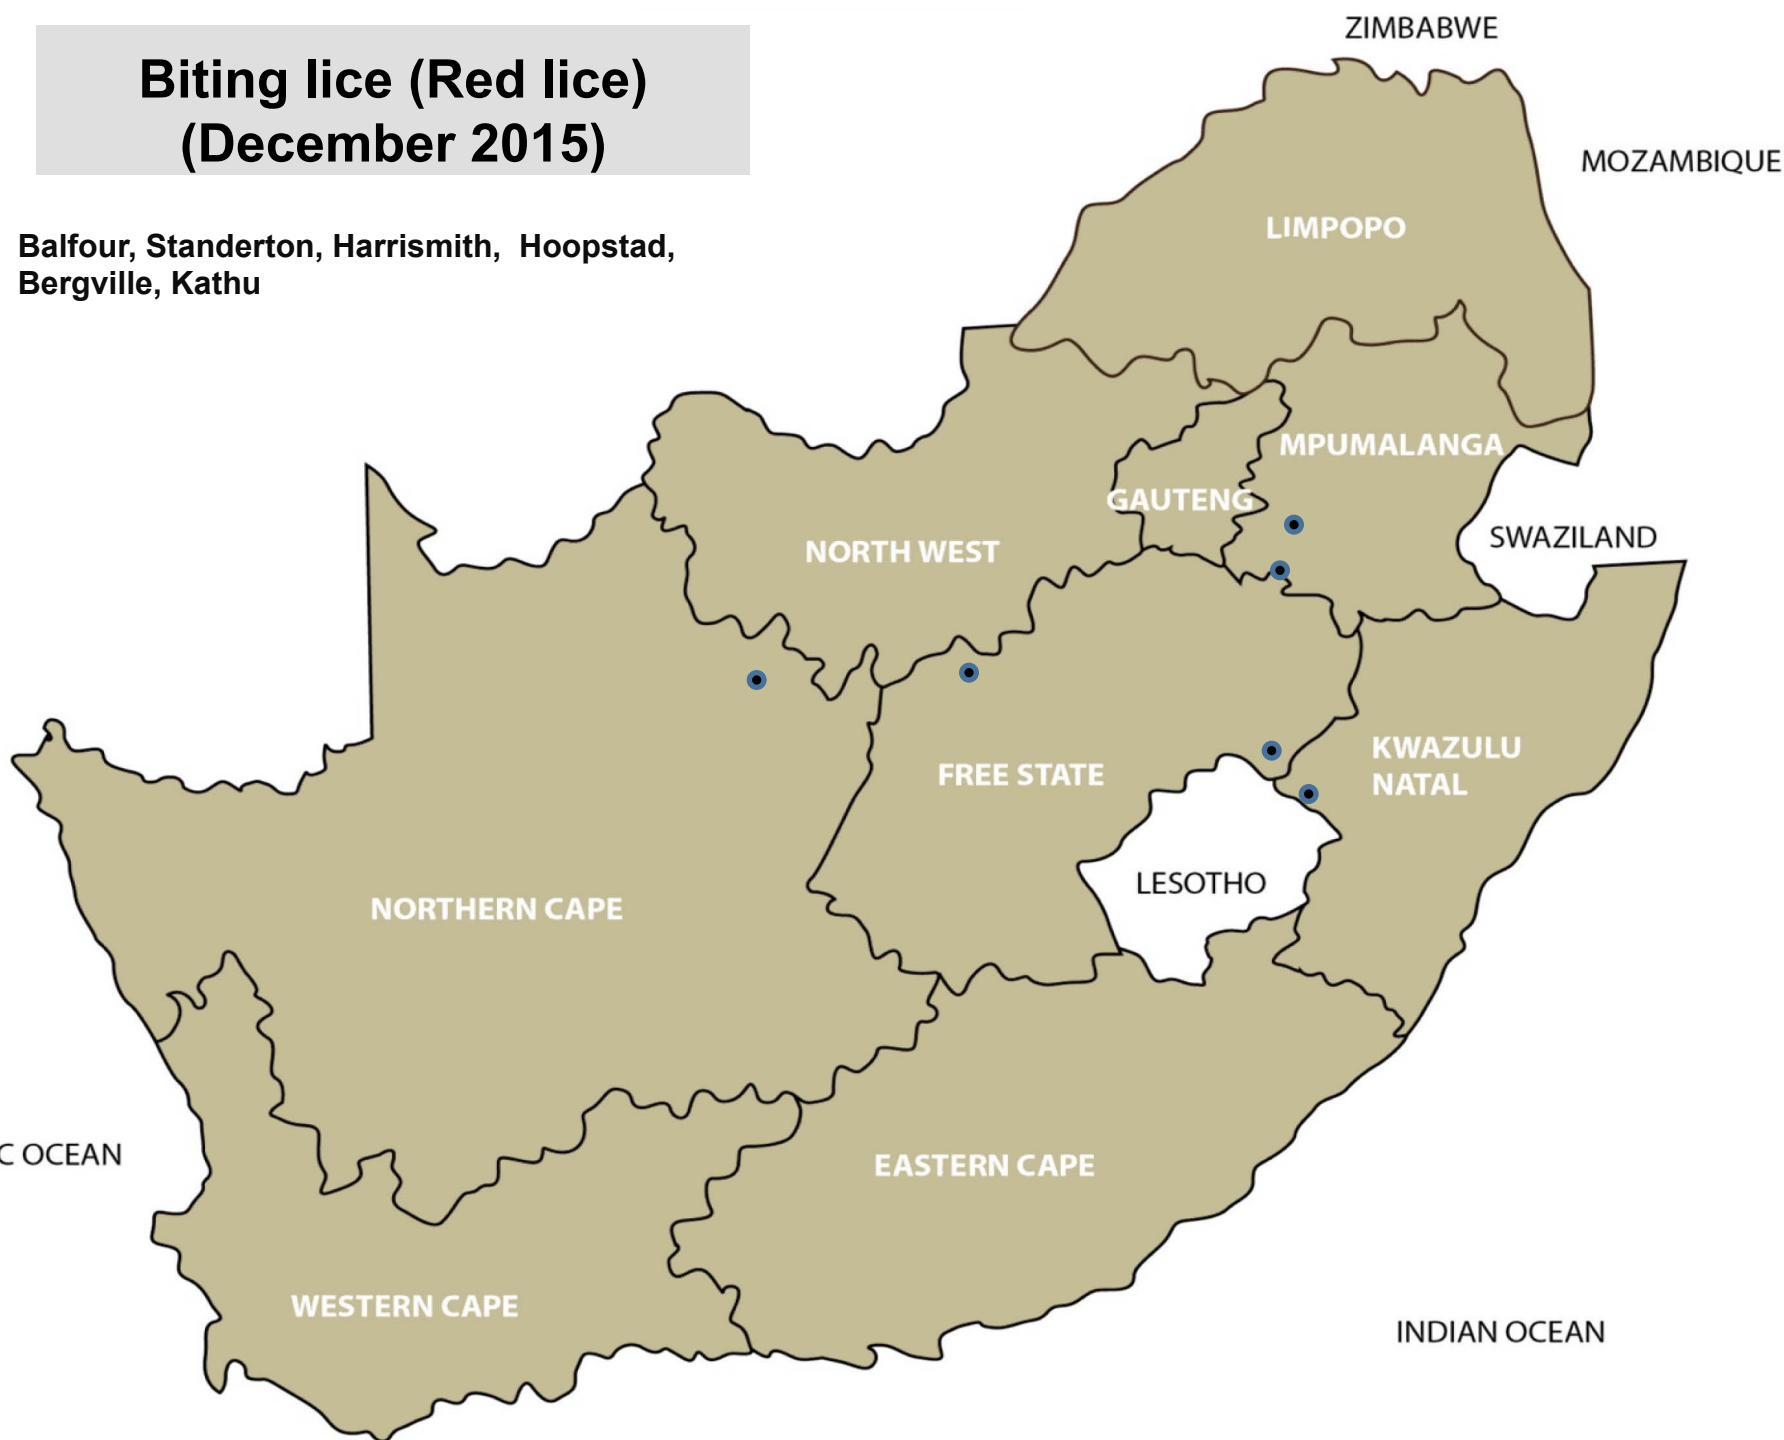

Balfour, Middelburg, Standerton,
Bronkhorstspuit, Mokopane, Polokwane,
Christiana, Leeudoringstad, Stella,
Ventersdorp, Bethlehem, Bloemfontein,
Clocolan, Hoopstad, Koonstad, Memel,
Viljoenskroon, Villiers, Vrede,
Wesselsbron, Bergville, Pietermaritzburg,
Kathu

Red-legged ticks (December 2015)

Balfour, Lydenburg, Bapsfontein,
Christiana, Leeudoringstad, Villiers,
Vrede, Mtubatuba, Pietermaritzburg,

Paralysis ticks (December 2015)

Ermelo, Middelburg, Bronkhorstspuit,
Kokstad

Biting lice (Red lice) (December 2015)

Balfour, Standerton, Harrismith, Hoopstad,
Bergville, Kathu

Sucking lice (Blue lice) (December 2015)

Hoopstad, Bergville

Sheep scab (December 2015)

Standerton, Reitz

Blowflies (December 2015)

FREE STATE

KWAZULU
NATAL

LESOTHO

NORTHERN CAPE

EASTERN CAPE

WESTERN CAPE

INDIAN OCEAN

ATLANTIC OCEAN