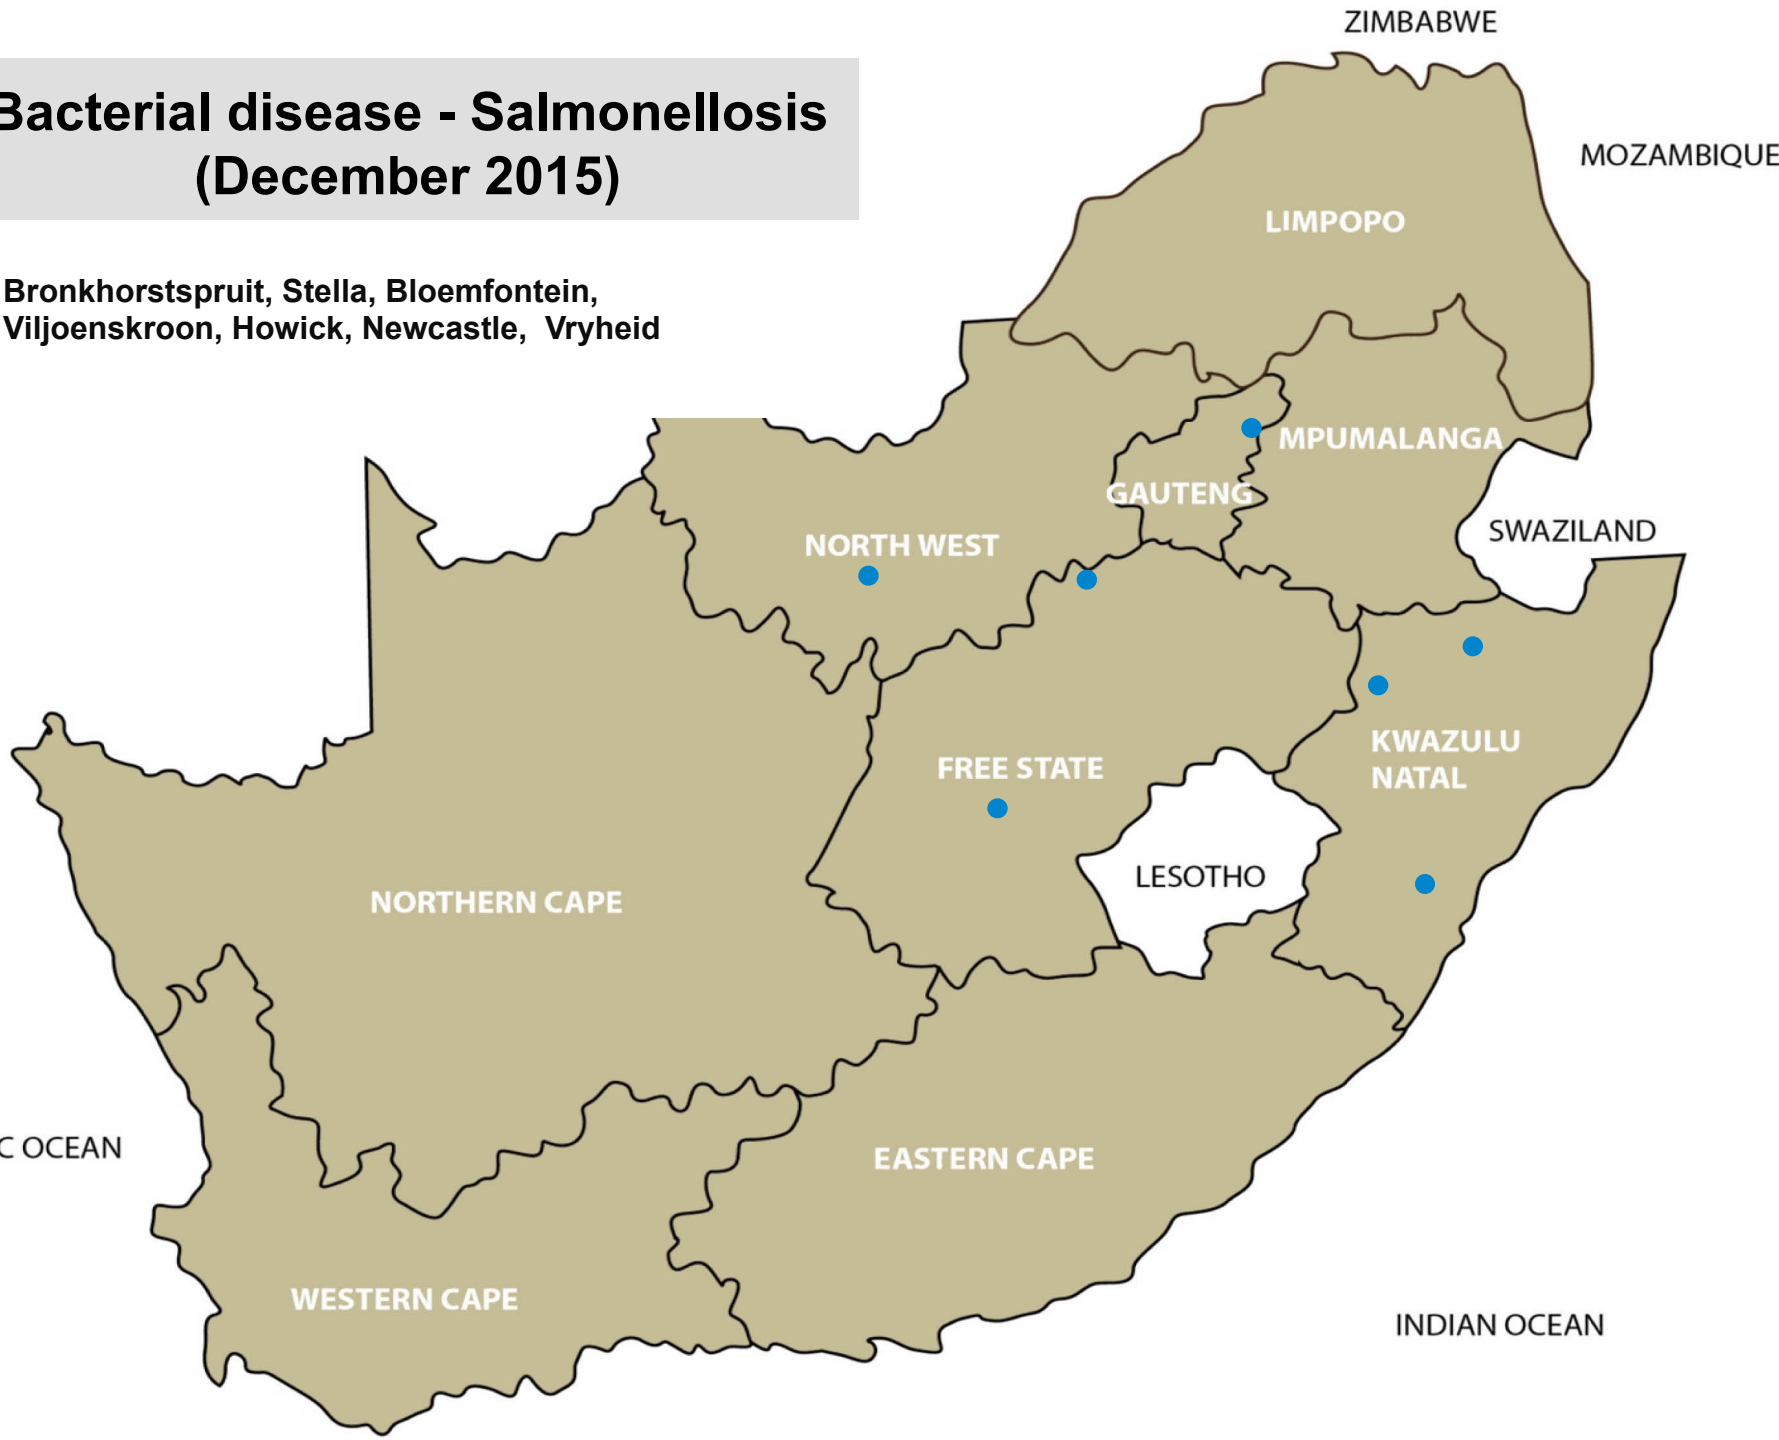

Makhado,

ZIMBABWE

MOZAMBIQUE

LIMPOPO

MPUMALANGA

GAUTENG

NORTH WEST

SWAZILAND

Brucella ovis (December 2015)

Villiers, Beaufort West, Calvinia

Bacterial disease – Leptospirosis (December 2015)

No reports received

Bacterial disease – *E. coli* (December 2015)

Balfour, Lydenburg, Standerton, Mokopane, Stella,
Bloemfontein, Bothaville, Bultfontein, Clocolan,
Parys, Estcourt, Alexandria, Graaff-Reinet,
Malmesbury, Riversdale, Stellenbosch

Bacterial disease - Salmonellosis (December 2015)

Bronkhorstspuit, Stella, Bloemfontein,
Viljoenskroon, Howick, Newcastle, Vryheid

Bacterial disease – Enzootic abortion (December 2015)

Bacterial disease – Johne's disease (December 2015)

Ceres, Heidelberg

Bacterial disease – Blackquarter (December 2015)

Balfour, Standerton, Polokwane, Bethlehem,
Bothaville, Dewetsdorp, Harrismith,
Ladybrand/Excelsior, Memel, Reitz,
Newcastle, Vryheid, Aliwal North/Zastron,
Swellendam