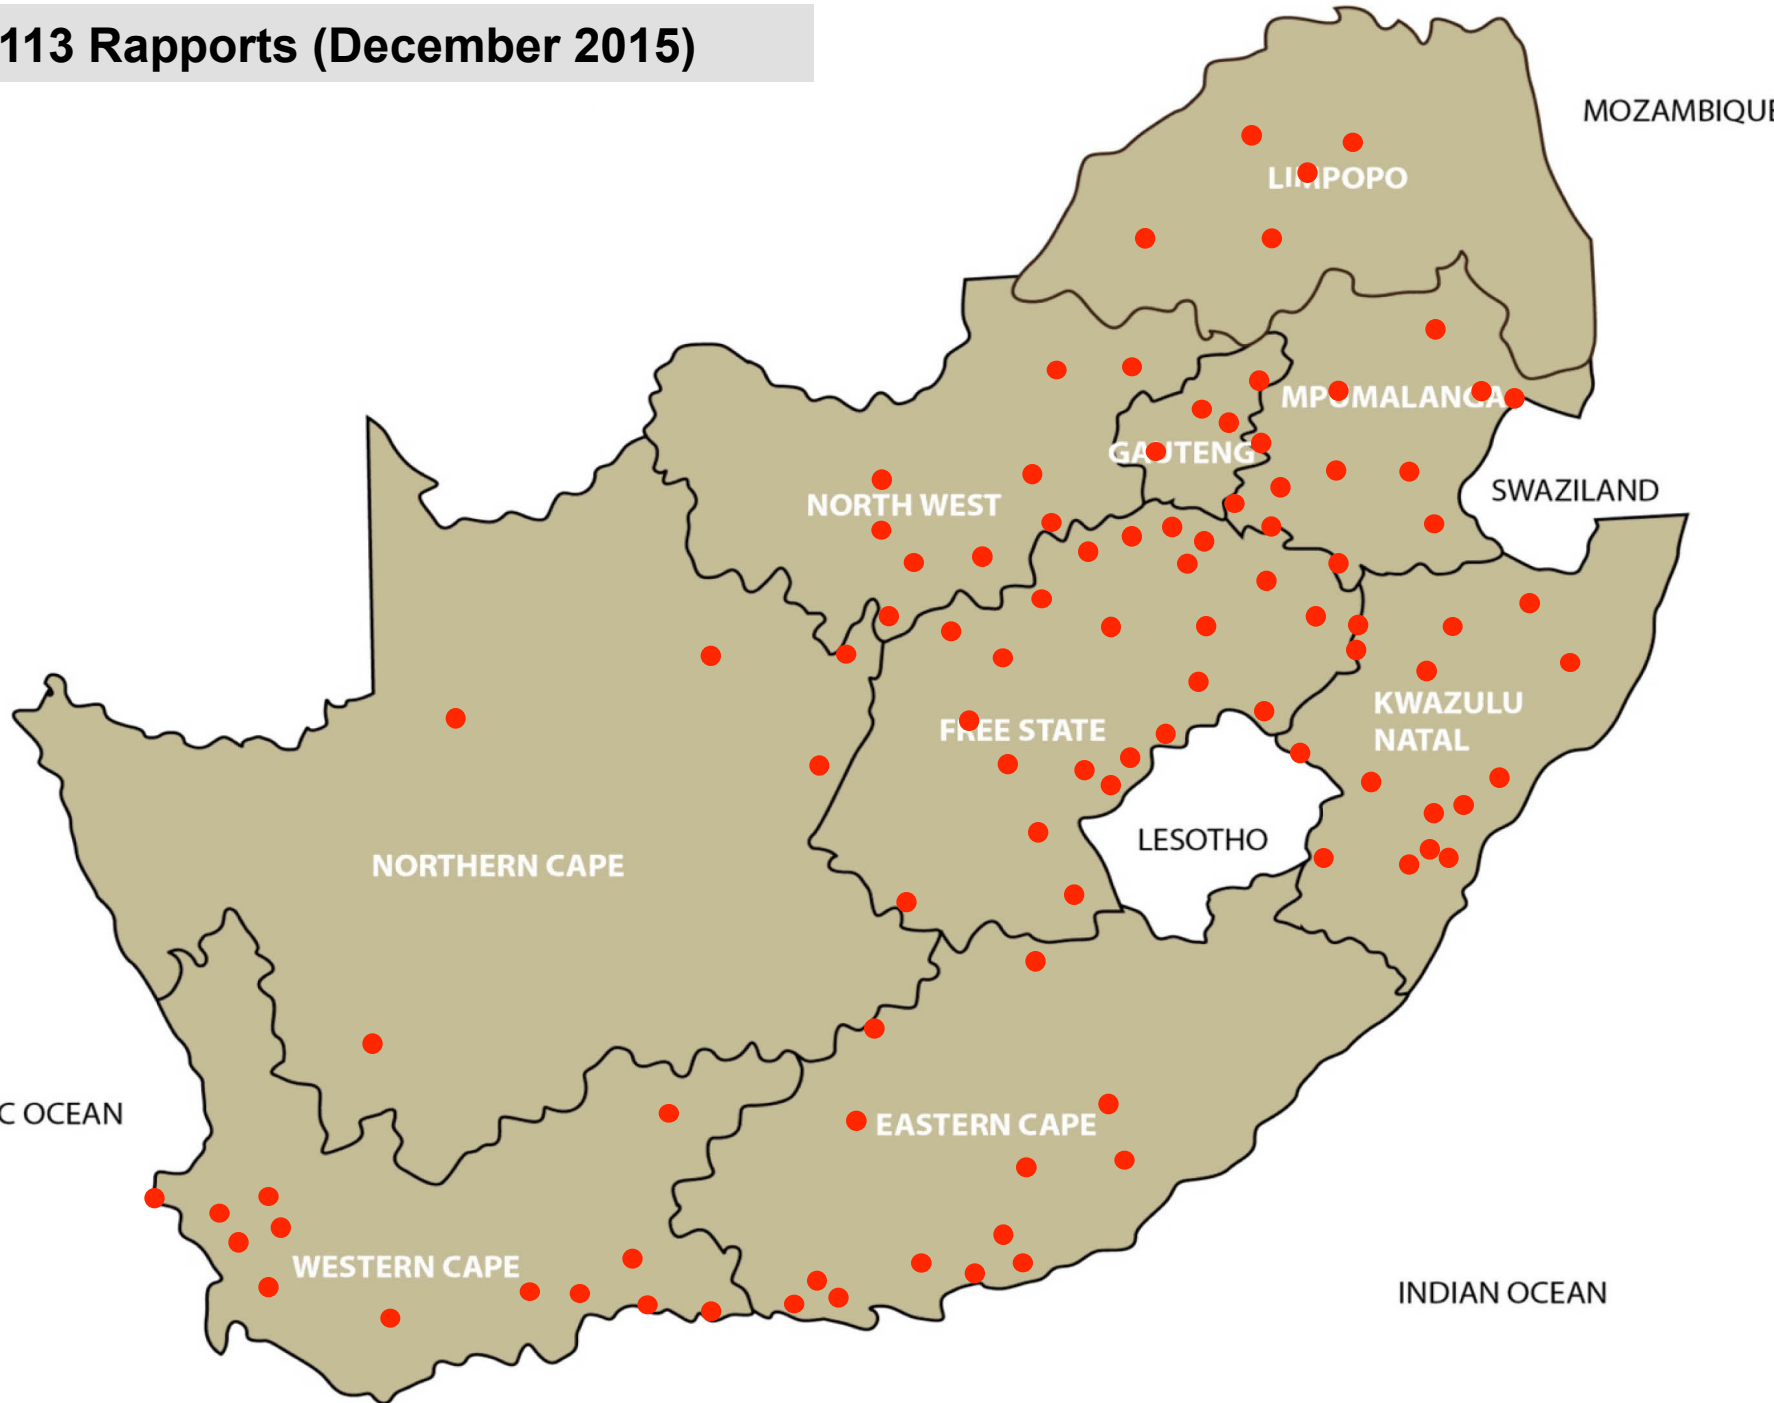

113 Rapports (December 2015)

Internal Parasites – Roundworms (December 2015)

Balfour, Lydenburg, Middelburg, Nelspruit, Standerton, Bronkhorstspuit, Pretoria, Polokwane, Bultfontein, Clocolan, Harrismith, Ladybrand/Excelsior, Viljoenskroon, Villiers, Wesselsbron, Bergville, Dundee, Eshowe, Estcourt, Mooi River, Aliwal North/Zastron, Graaff-Reinet,, Middelburg, Uitenhage, Ceres, Heidelberg, Moorreesburg, Riversdale, Swellendam

Internal Parasites – Resistant Roundworms (December 2015)

Standerton, Pretoria, Bloemfontein

Internal Parasites – Tapeworms (December 2015)

Lydenburg, Nelspruit, Standerton,
Bronkhorstspuit, Pretoria, Bethlehem,
Clocolan, Harrismith, Hoopstad,
Ladybrand/Excelsior, Reitz, Bergville,
Aliwal North/Zastron, Graaff-Reinet

**Internal Parasites – Tapeworms
Cysticercosis (measles)
(December 2015)**

Internal Parasites – Liver fluke worms (December 2015)

Balfour, Standerton, Bronkhorstspuit,
Bethlehem, Harrismith, Ladybrand/
Excelsior, Memel, Vrede, Estcourt,
Howick, Pietermaritzburg, Pongola,
Cradock, Queenstown

FREE STATE

KWAZULU
NATAL

LESOTHO

NORTHERN CAPE

EASTERN CAPE

WESTERN CAPE

INDIAN OCEAN

ATLANTIC OCEAN