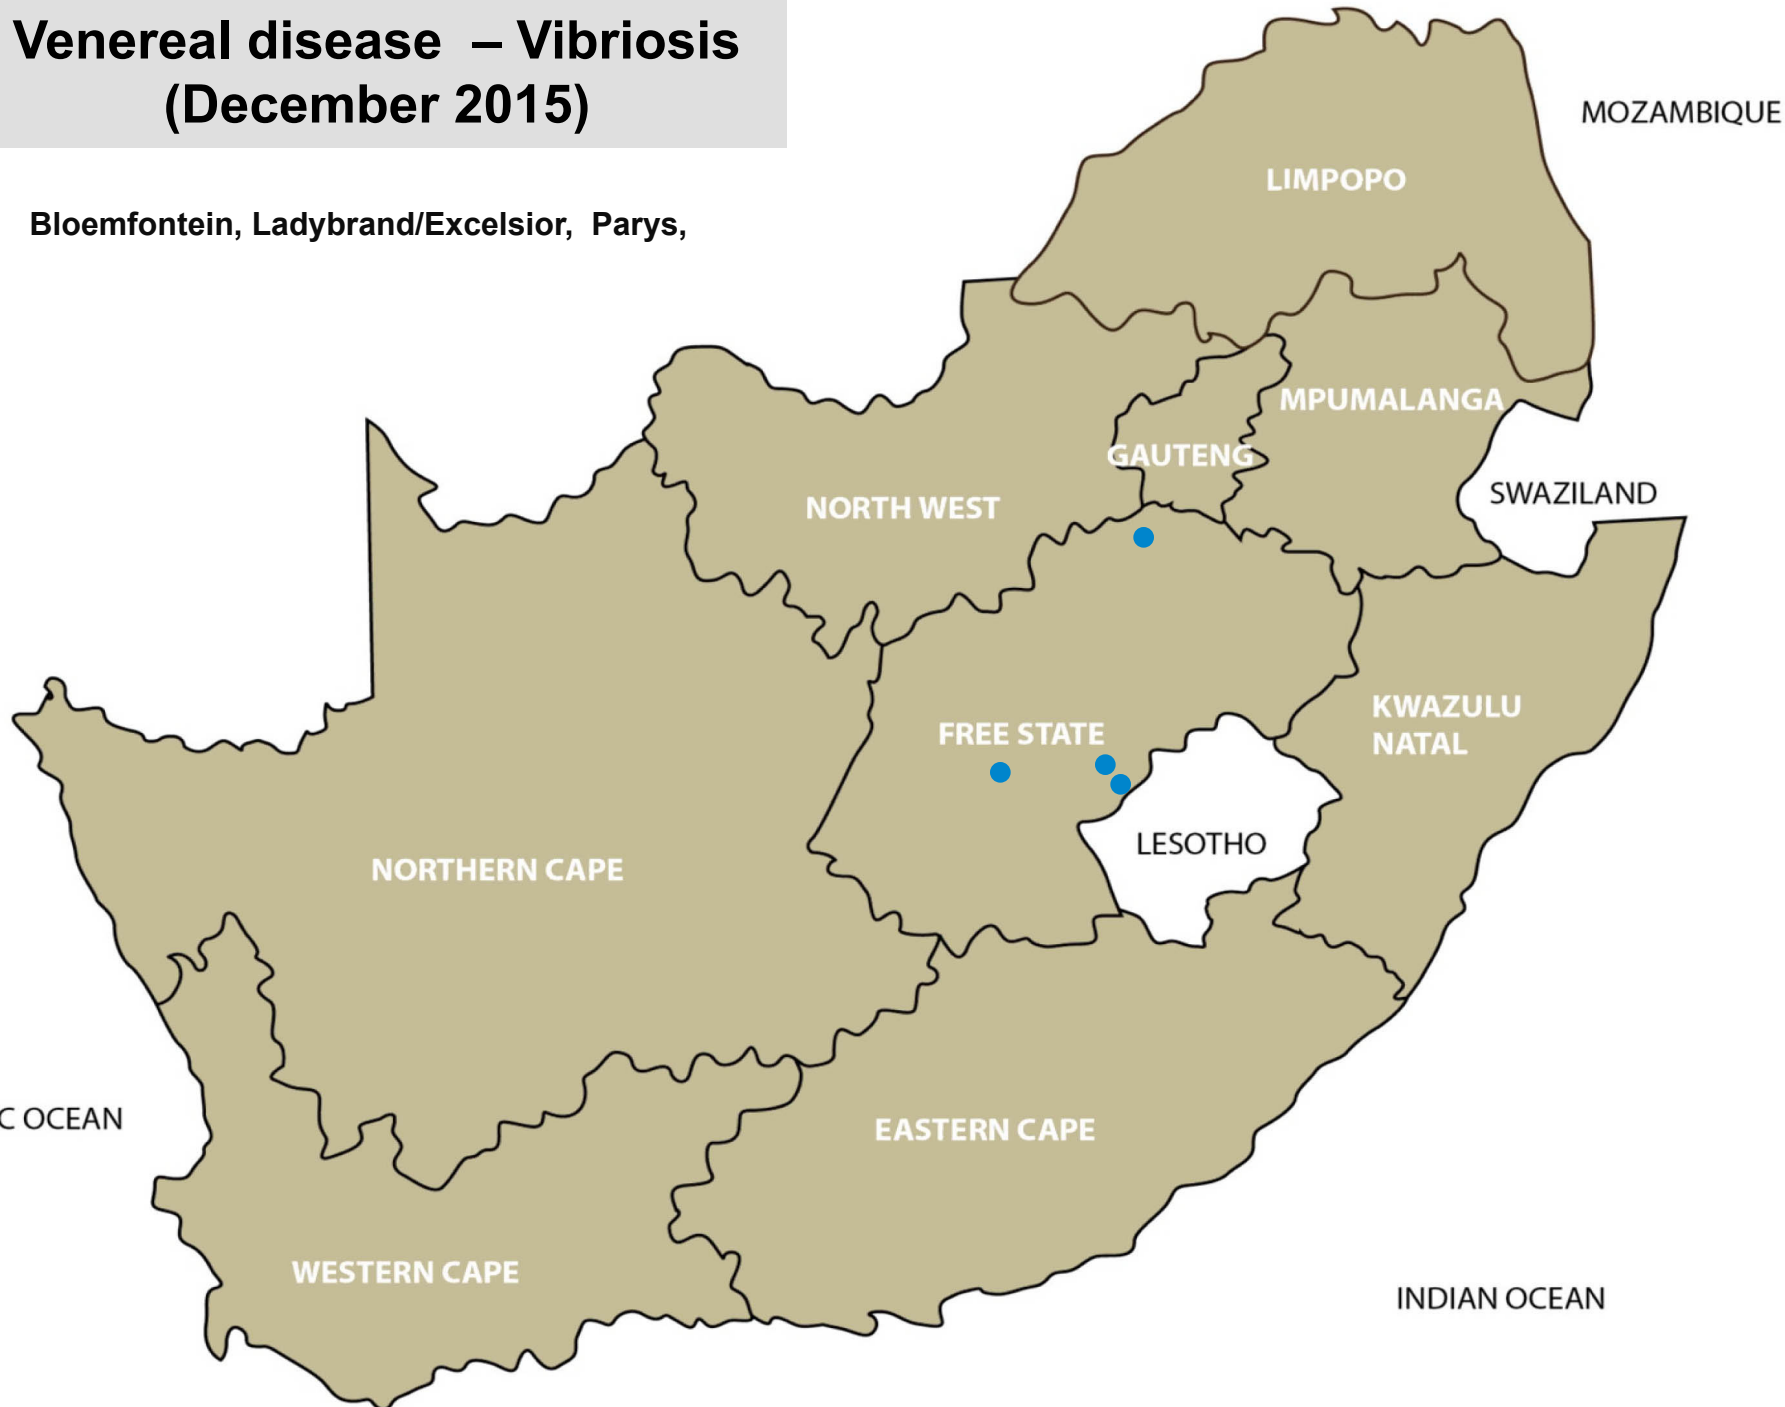

Venereal disease – Vibriosis (December 2015)

Bloemfontein, Ladybrand/Excelsior, Parys,