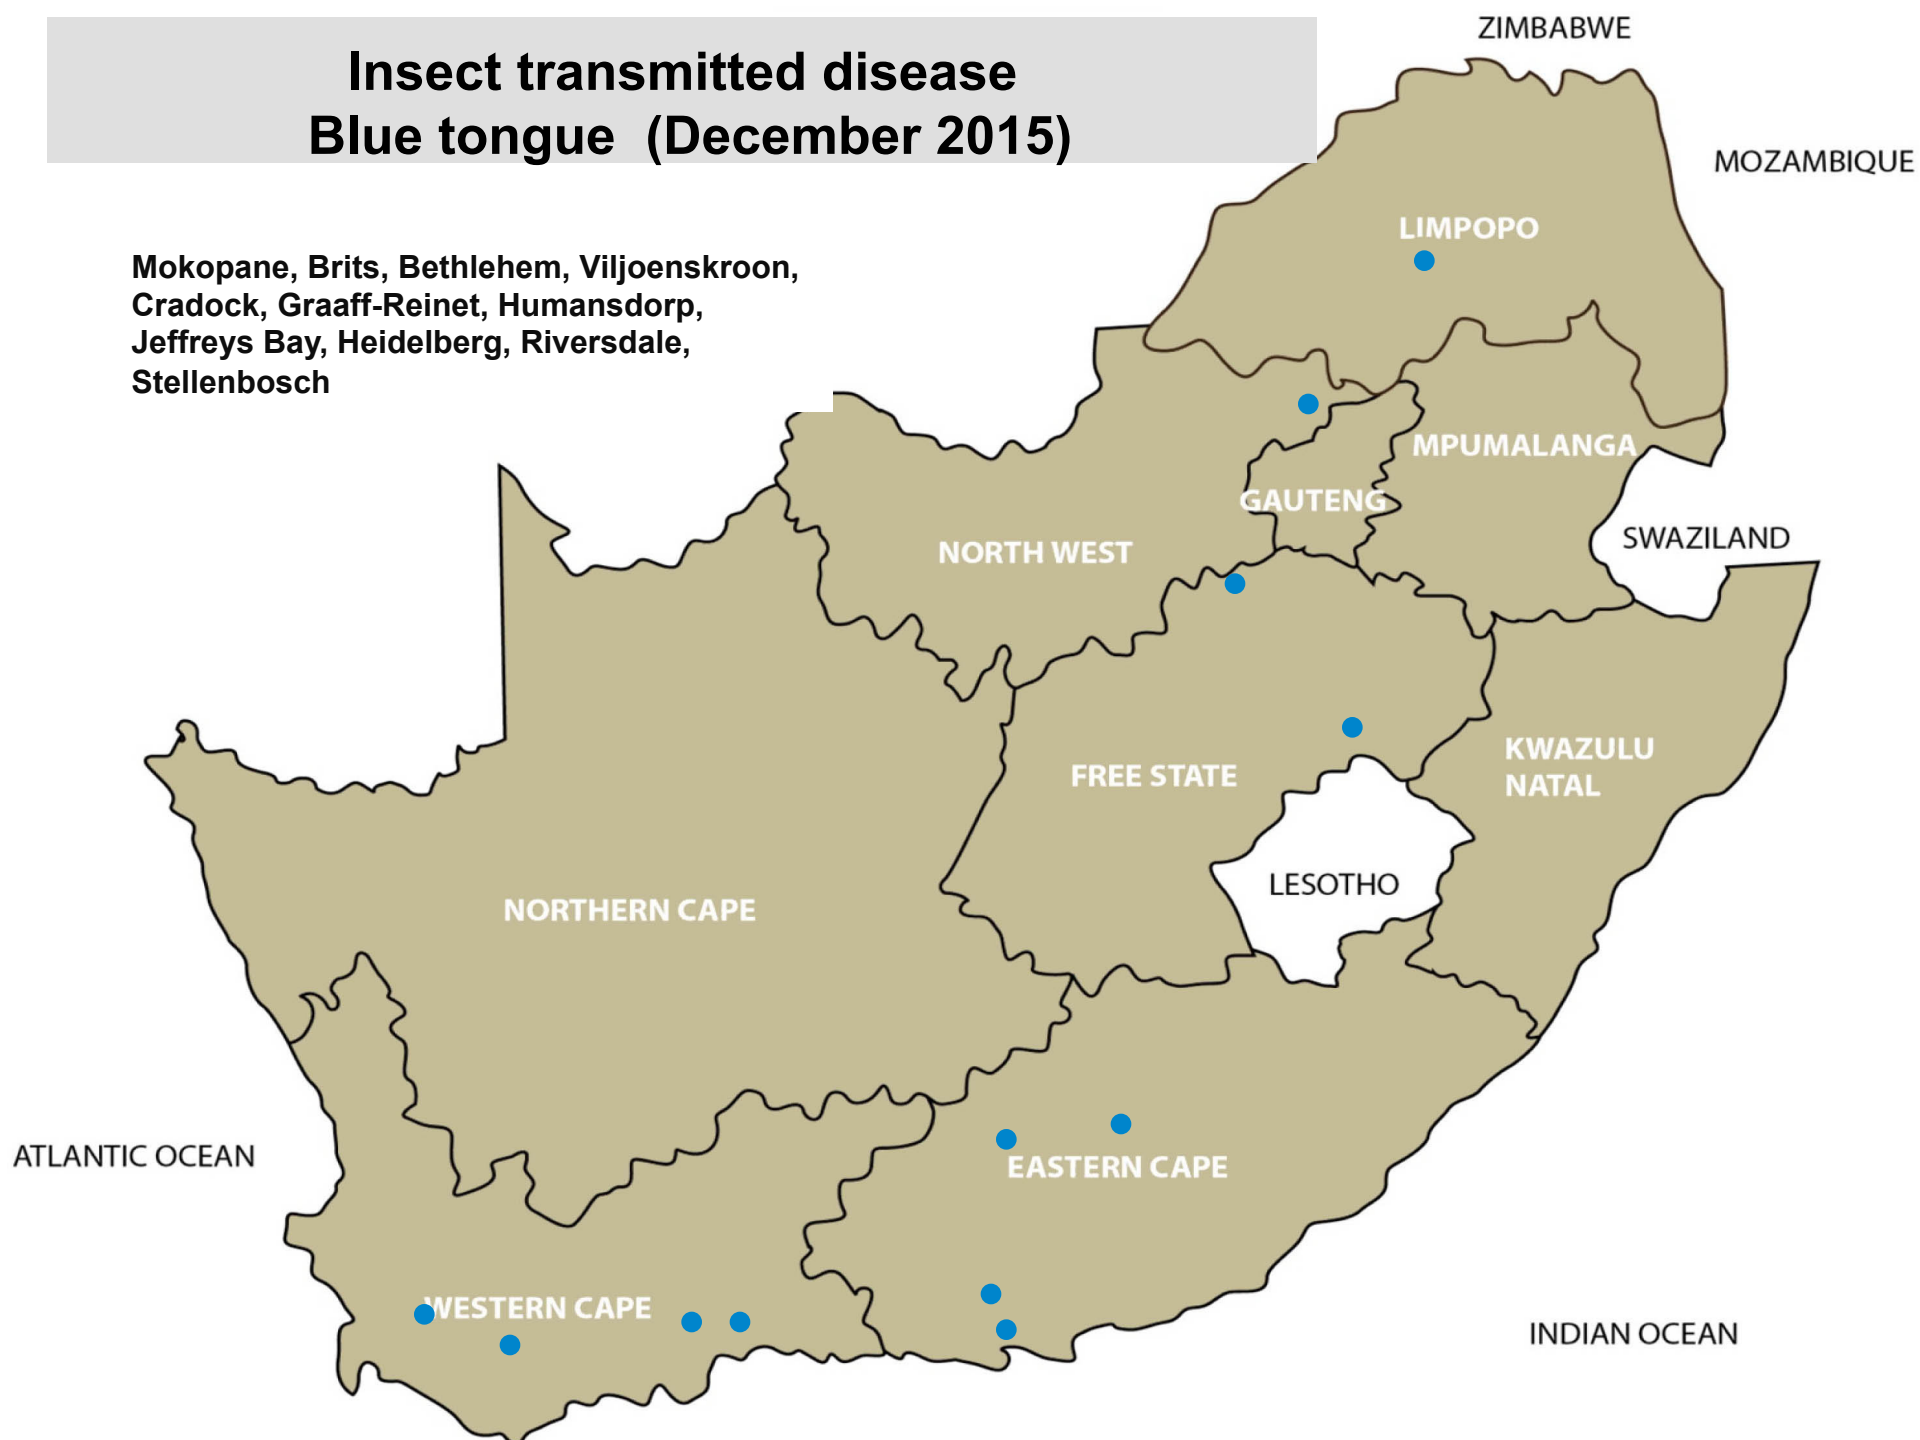

Balfour, Bethal, Nelspruit, Bronkhorstspuit,
Polokwane, Tzaneen, Bethlehem, Dundee,
Mtubatuba, Pongola, Malmesbury

Insect transmitted disease Three day stiff sickness (December 2015)

Bronkhorstspuit, Makhado, Polokwane,
Bloemfontein, Viljoenskroon, Camperdown,
Estcourt, Pongola, Heidelberg

Insect transmitted disease Blue tongue (December 2015)

Mokopane, Brits, Bethlehem, Viljoenskroon,
Cradock, Graaff-Reinet, Humansdorp,
Jeffreys Bay, Heidelberg, Riversdale,
Stellenbosch

Viral disease – BMC (Snotsiekte) December 2015

Grootvlei, Polokwane, Bloemfontein,
Harrismith, Beaufort West, Kimberley

Viral disease Infectious bovine rhinotracheitis (IBR) (December 2015)

Makhado, Estcourt, Stellenbosch

**Viral disease
Bovine viral diarrhoea (BVD)
(December 2015)**

Makhado,

ZIMBABWE

MOZAMBIQUE

LIMPOPO

MPUMALANGA

GAUTENG

NORTH WEST

SWAZILAND