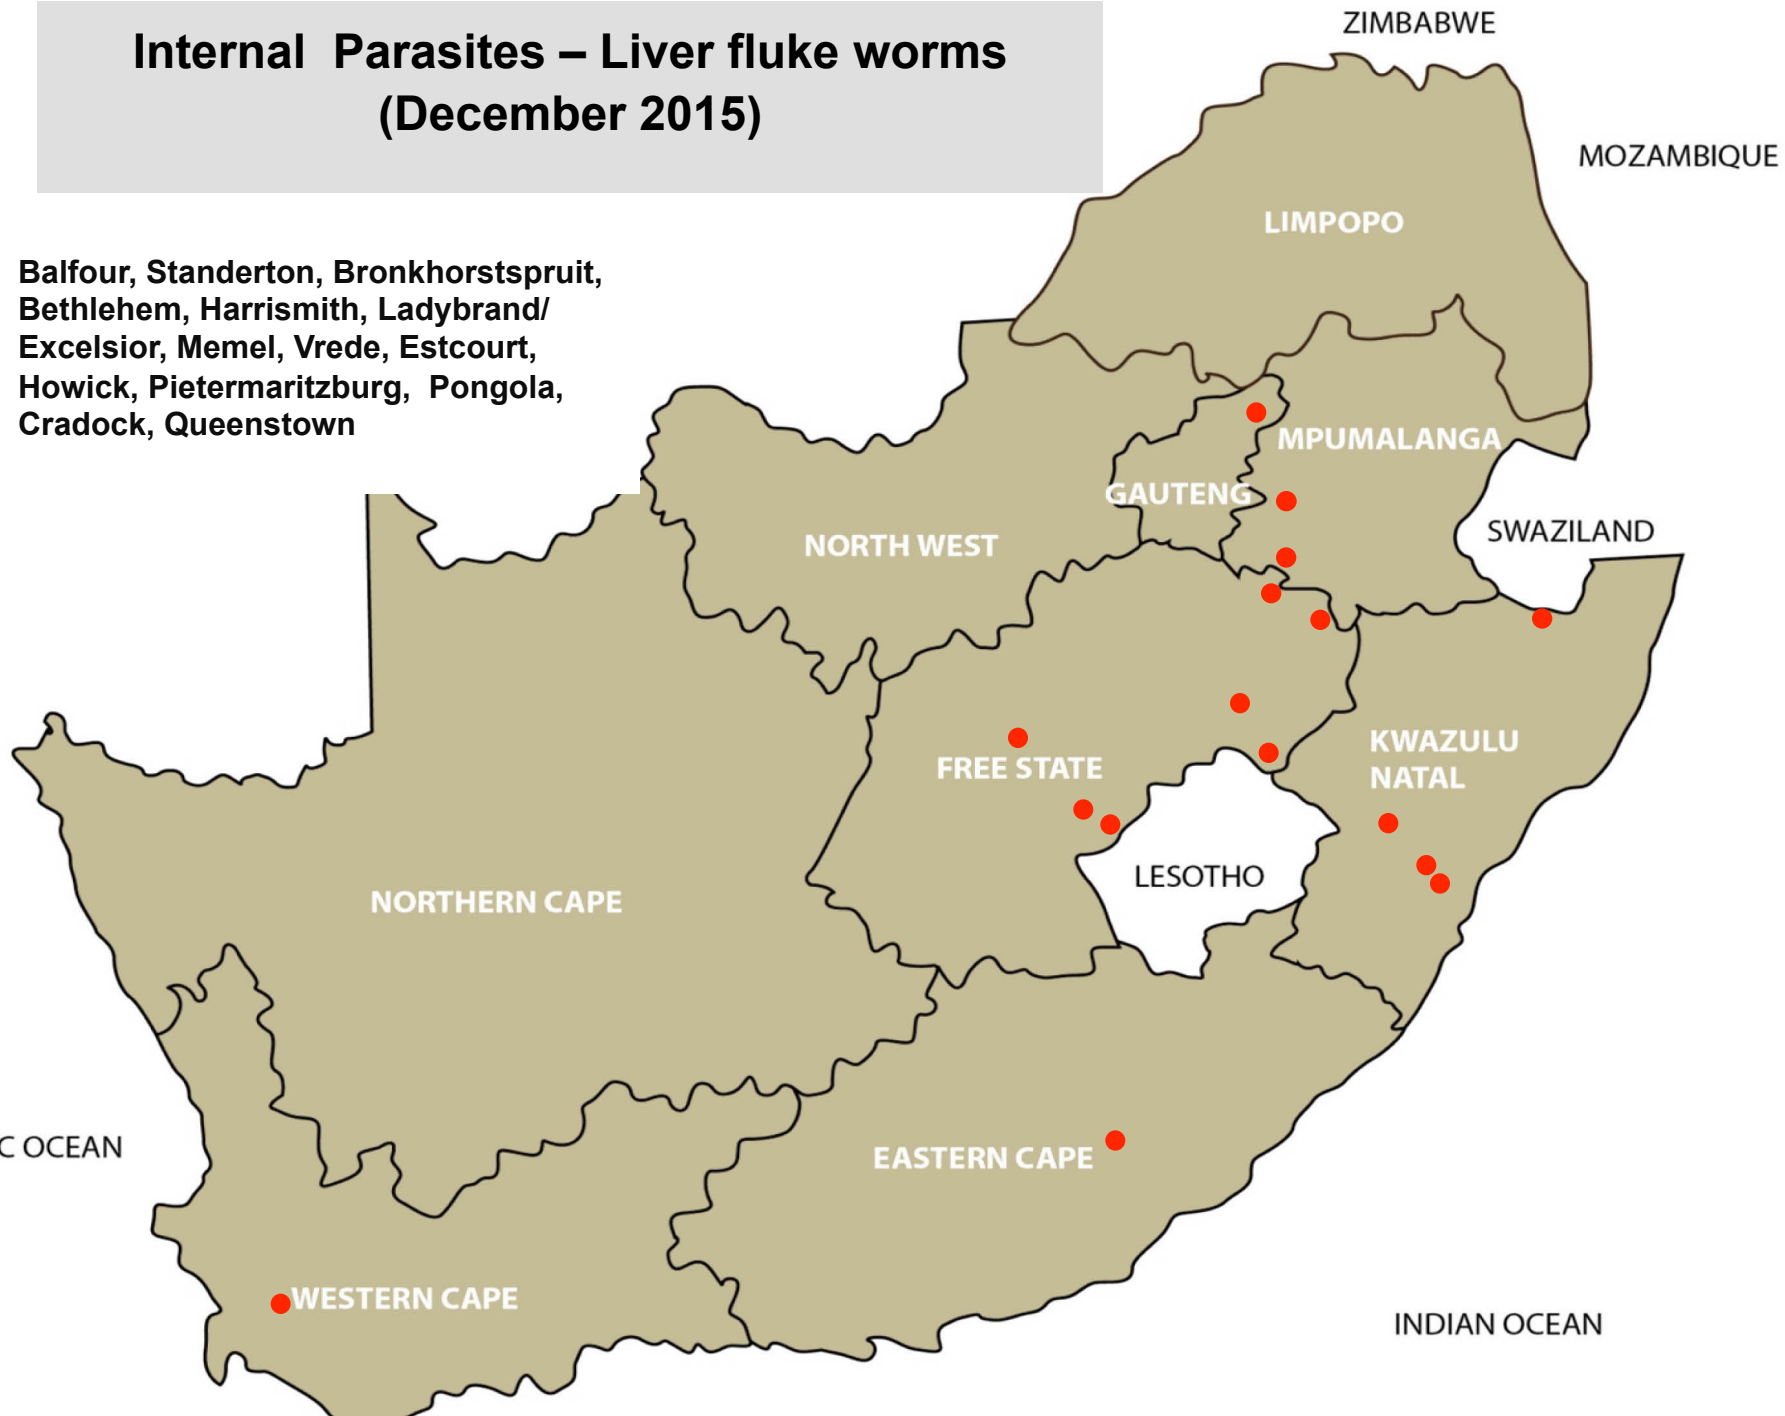

113 Rapports (December 2015)

Internal Parasites – Roundworms (December 2015)

Balfour, Lydenburg, Middelburg, Nelspruit, Standerton, Bronkhorstspuit, Pretoria, Polokwane, Bultfontein, Clocolan, Harrismith, Ladybrand/Excelsior, Viljoenskroon, Villiers, Wesselsbron, Bergville, Dundee, Eshowe, Estcourt, Mooi River, Aliwal North/Zastron, Graaff-Reinet,, Middelburg, Uitenhage, Ceres, Heidelberg, Moorreesburg, Riversdale, Swellendam

Internal Parasites – Resistant Roundworms (December 2015)

Standerton, Pretoria, Bloemfontein

Internal Parasites – Tapeworms (December 2015)

Lydenburg, Nelspruit, Standerton,
Bronkhorstspuit, Pretoria, Bethlehem,
Clocolan, Harrismith, Hoopstad,
Ladybrand/Excelsior, Reitz, Bergville,
Aliwal North/Zastron, Graaff-Reinet

**Internal Parasites – Tapeworms
Cysticercosis (measles)
(December 2015)**

Internal Parasites – Liver fluke worms (December 2015)

Balfour, Standerton, Bronkhorstspuit,
Bethlehem, Harrismith, Ladybrand/
Excelsior, Memel, Vrede, Estcourt,
Howick, Pietermaritzburg, Pongola,
Cradock, Queenstown

FREE STATE

KWAZULU
NATAL

LESOTHO

NORTHERN CAPE

EASTERN CAPE

WESTERN CAPE

INDIAN OCEAN

ATLANTIC OCEAN