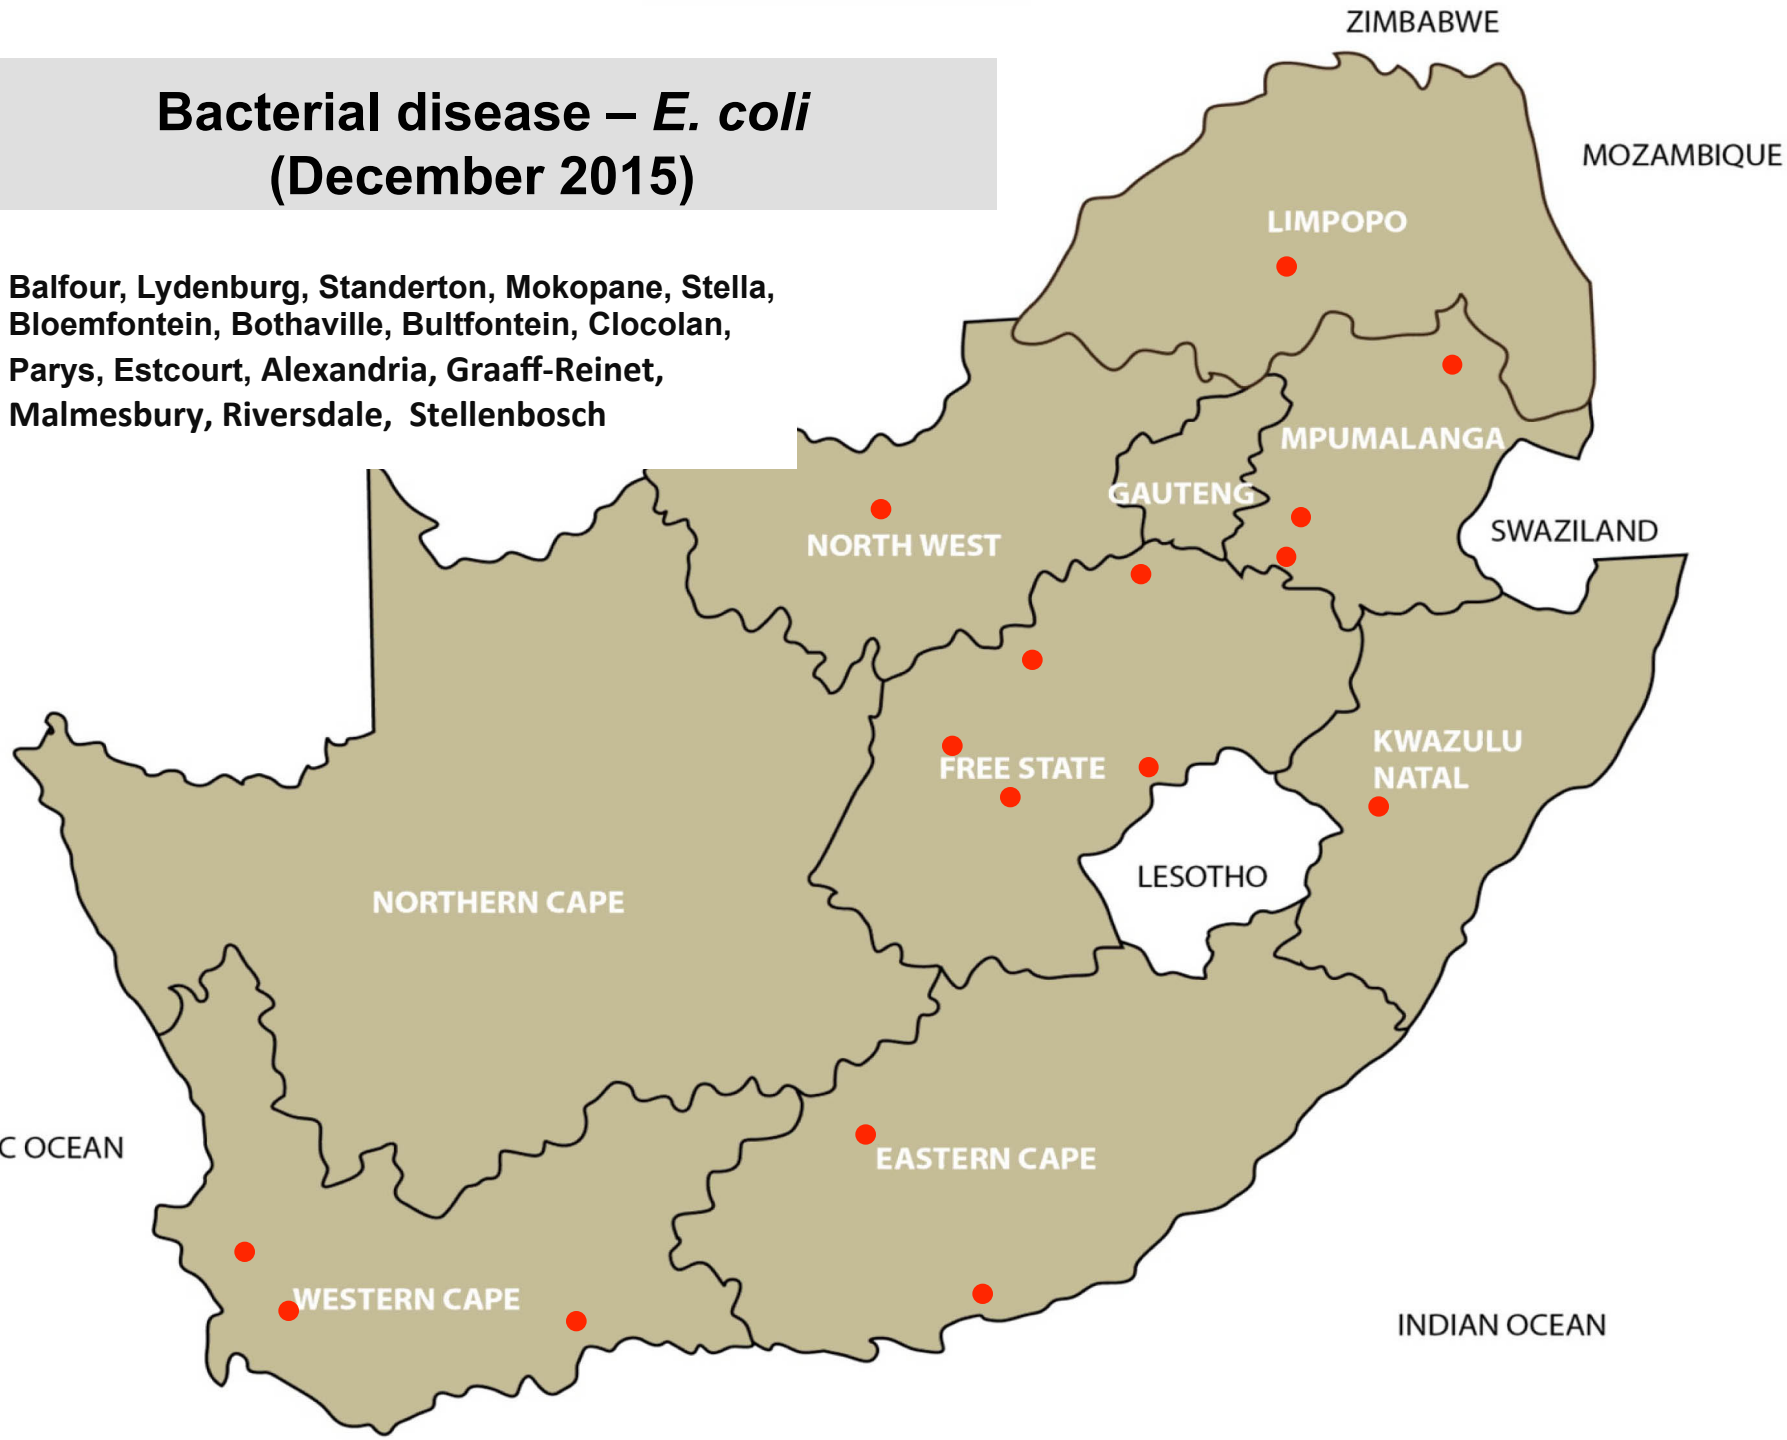

Viral disease – Jaagsiekte (December 2015)

Wesselsbron, Dundee

Bacterial disease – Bovine brucellosis (December 2015)

Makhado, Polokwane, Christiana, Stella,
Dewetsdorp, Hoopstad, Dundee

Bacterial disease – Ram disease

Brucella ovis (December 2015)

Villiers, Beaufort West, Calvinia

Bacterial disease – Leptospirosis (December 2015)

No reports received

Bacterial disease – *E. coli* (December 2015)

Balfour, Lydenburg, Standerton, Mokopane, Stella,
Bloemfontein, Bothaville, Bultfontein, Clocolan,
Parys, Estcourt, Alexandria, Graaff-Reinet,
Malmesbury, Riversdale, Stellenbosch

Bacterial disease - Salmonellosis (December 2015)

Bronkhorstspuit, Stella, Bloemfontein,
Viljoenskroon, Howick, Newcastle, Vryheid

Bacterial disease – Enzootic abortion (December 2015)

Bacterial disease – Johne's disease (December 2015)

Ceres, Heidelberg

Bacterial disease – Blackquarter (December 2015)

Balfour, Standerton, Polokwane, Bethlehem,
Bothaville, Dewetsdorp, Harrismith,
Ladybrand/Excelsior, Memel, Reitz,
Newcastle, Vryheid, Aliwal North/Zastron,
Swellendam