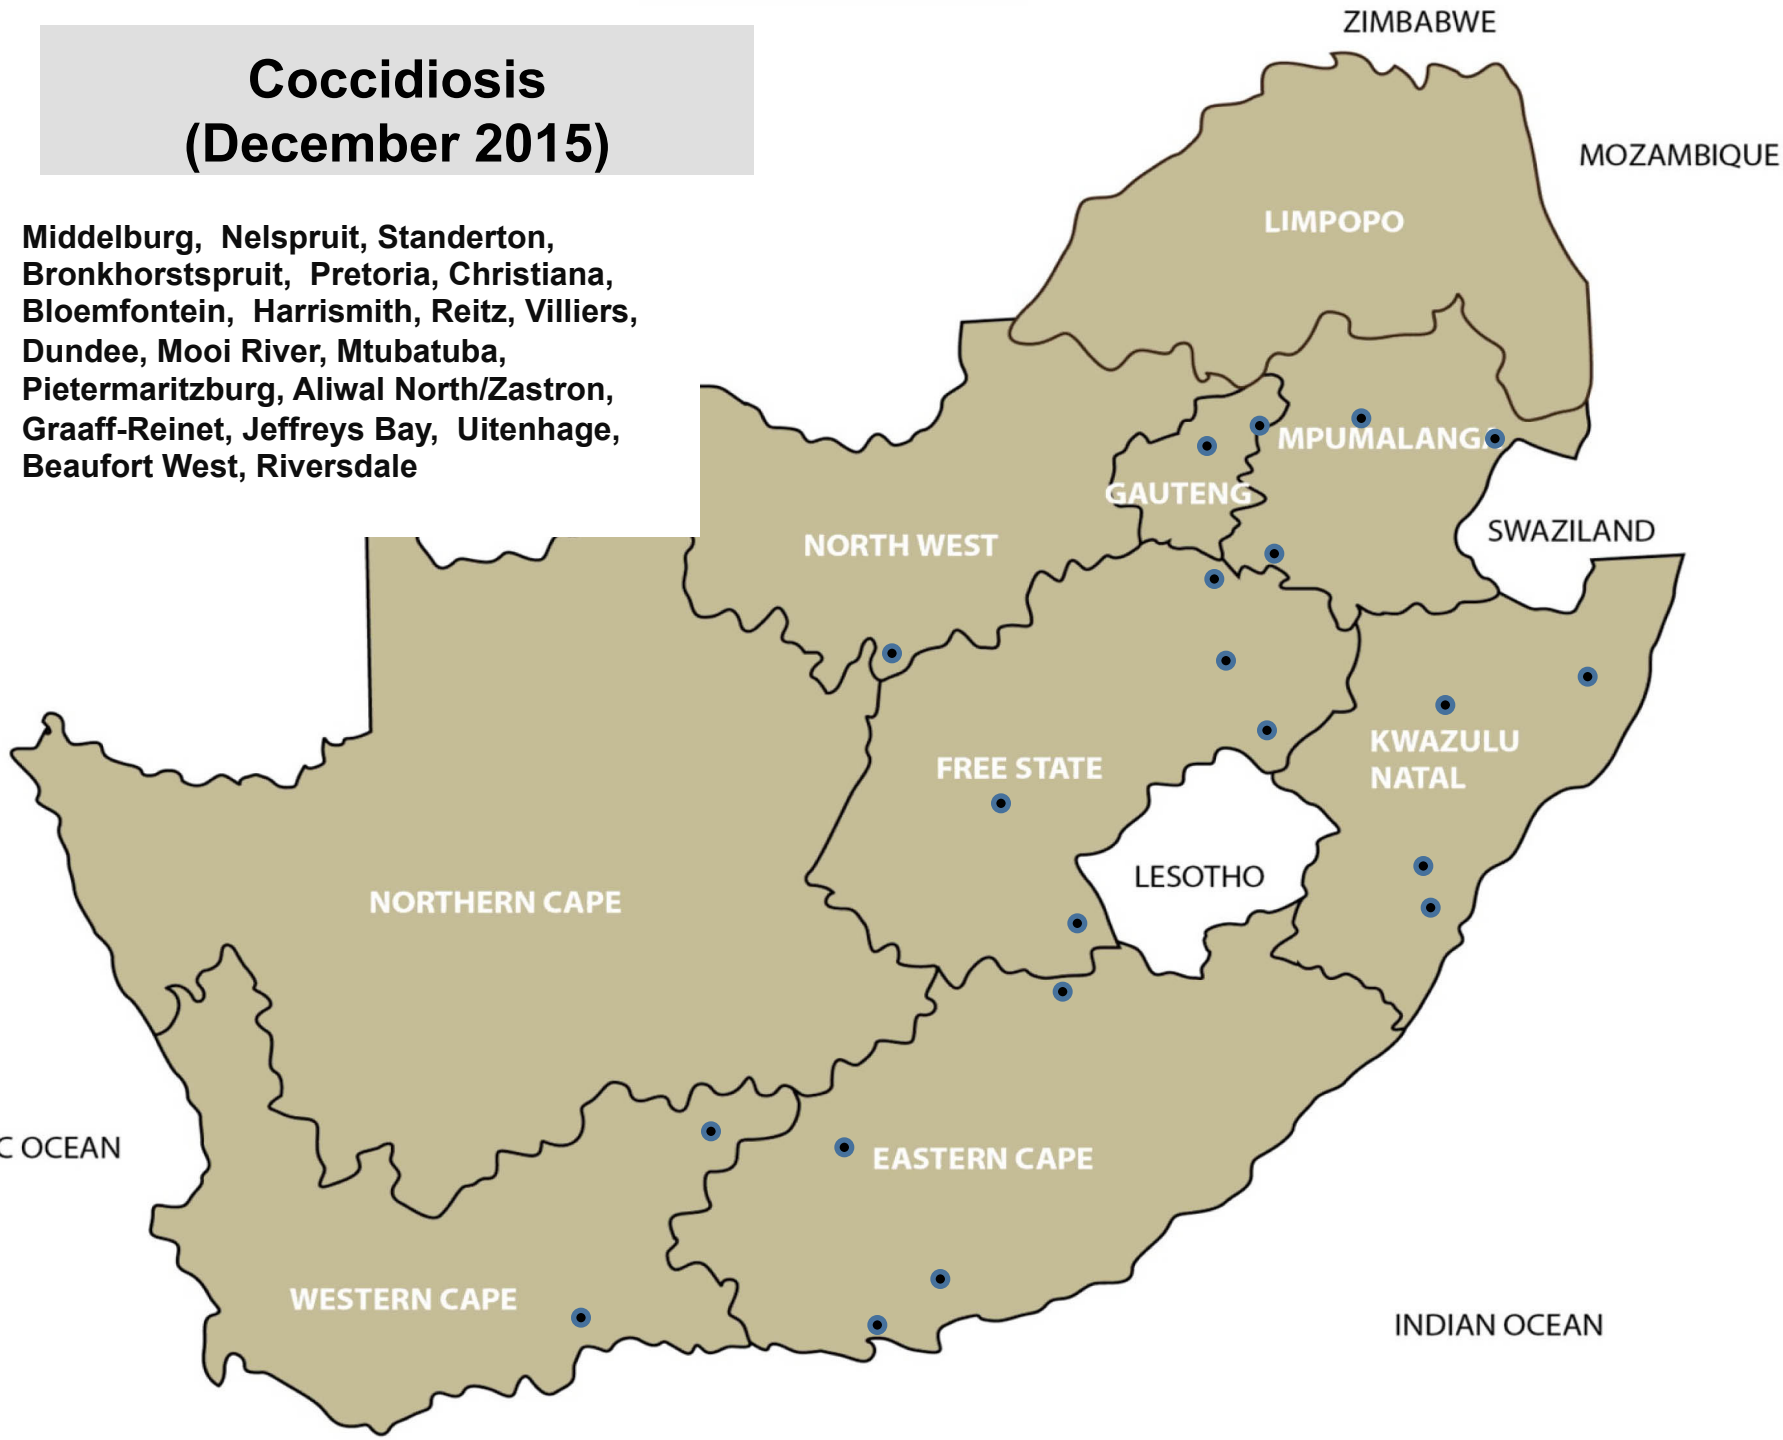

Red-legged ticks (December 2015)

Balfour, Lydenburg, Bapsfontein,
Christiana, Leeudoringstad, Villiers,
Vrede, Mtubatuba, Pietermaritzburg,

Paralysis ticks (December 2015)

Ermelo, Middelburg, Bronkhorstspuit,
Kokstad

Standerton, Mokopane, Hoopstad,
Kroonstad, Memel, Mtubatuba, Heidelberg,
Oudtshoorn

Midges and Mosquitoes (December 2015)

Christiana, Bergville, Heidelberg

Screw-worm (December 2015)

Nelspruit, Mokopane, Mtubatuba, Alexandria

Nasal bot larvae (December 2015)

Ermelo, Bronkhorstspuit,
Kroonstad, Ladybrand/Excelsior,
Reitz, Villiers, Vrede, Dundee,
Mtubatuba

Coccidiosis (December 2015)

Middelburg, Nelspruit, Standerton,
Bronkhorstspuit, Pretoria, Christiana,
Bloemfontein, Harrismith, Reitz, Villiers,
Dundee, Mooi River, Mtubatuba,
Pietermaritzburg, Aliwal North/Zastron,
Graaff-Reinet, Jeffreys Bay, Uitenhage,
Beaufort West, Riversdale

Tick transmitted disease African red water (December 2015)

Grootvlei, Piet Retief, Standerton,
Makhado, Frankfort, Harrismith, Villiers,
Bergville, Dundee, Estcourt, Greytown,
Howick, Mooi River, Mtubatuba, Newcastle,
Pietermaritzburg, Pongola, Vryheid,
Alexandria, Queenstown, Uitenhage,
Ceres,, Heidelberg, Riversdale, Kathu