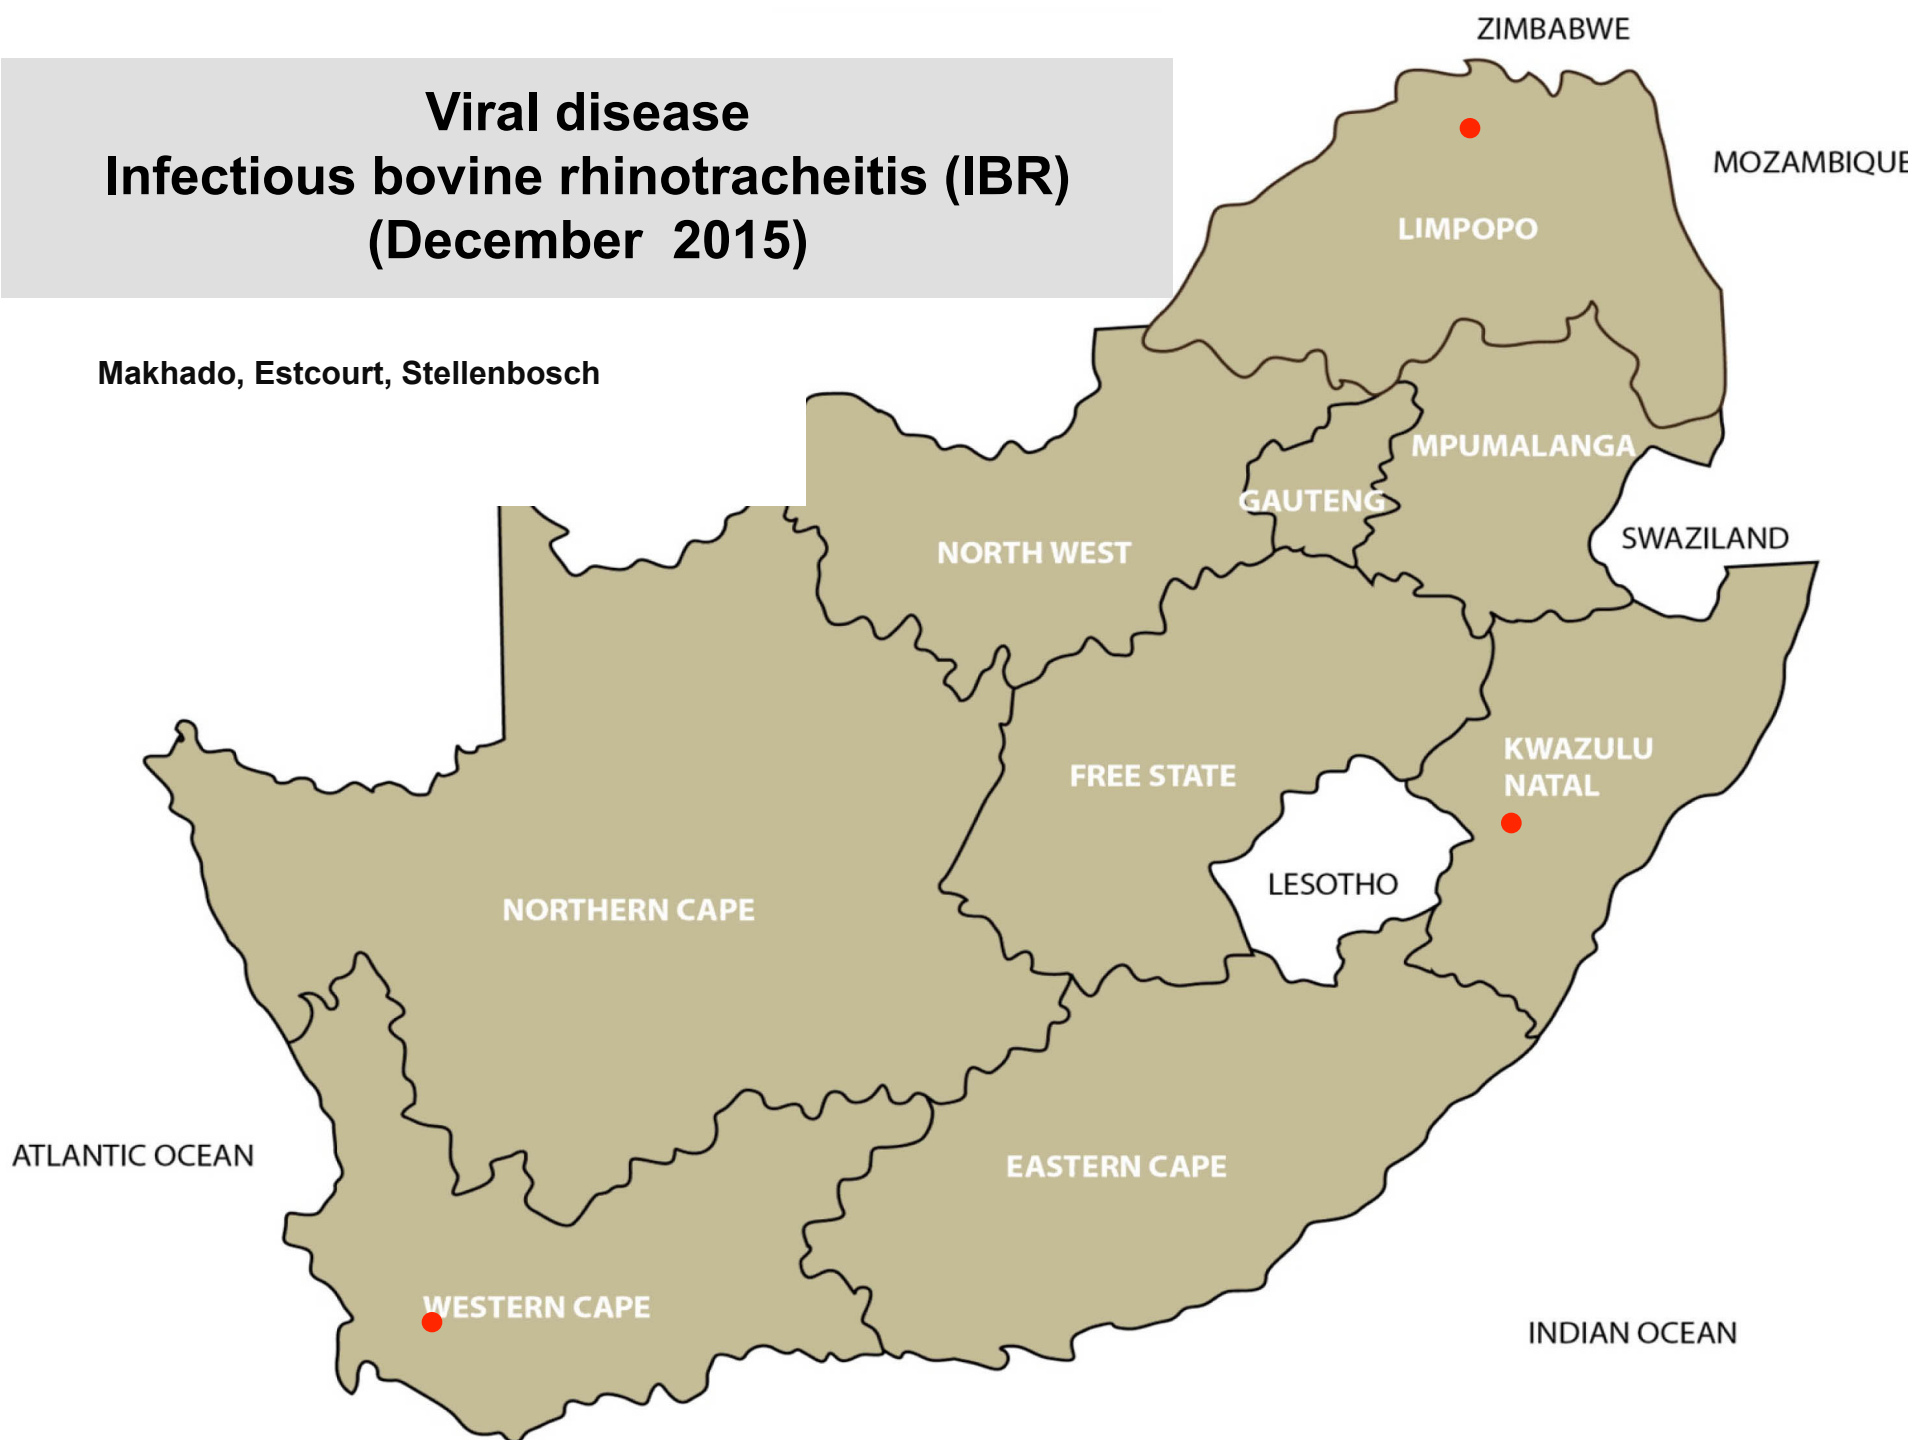

Balfour, Bethal, Nelspruit, Bronkhorstspuit,
Polokwane, Tzaneen, Bethlehem, Dundee,
Mtubatuba, Pongola, Malmesbury

Insect transmitted disease Three day stiff sickness (December 2015)

Bronkhorstspuit, Makhado, Polokwane,
Bloemfontein, Viljoenskroon, Camperdown,
Estcourt, Pongola, Heidelberg

Insect transmitted disease Blue tongue (December 2015)

Mokopane, Brits, Bethlehem, Viljoenskroon,
Cradock, Graaff-Reinet, Humansdorp,
Jeffreys Bay, Heidelberg, Riversdale,
Stellenbosch

Viral disease – BMC (Snotsiekte) December 2015

Grootvlei, Polokwane, Bloemfontein,
Harrismith, Beaufort West, Kimberley

Viral disease Infectious bovine rhinotracheitis (IBR) (December 2015)

Makhado, Estcourt, Stellenbosch

**Viral disease
Bovine viral diarrhoea (BVD)
(December 2015)**

Makhado,

ZIMBABWE

MOZAMBIQUE

LIMPOPO

MPUMALANGA

GAUTENG

NORTH WEST

SWAZILAND