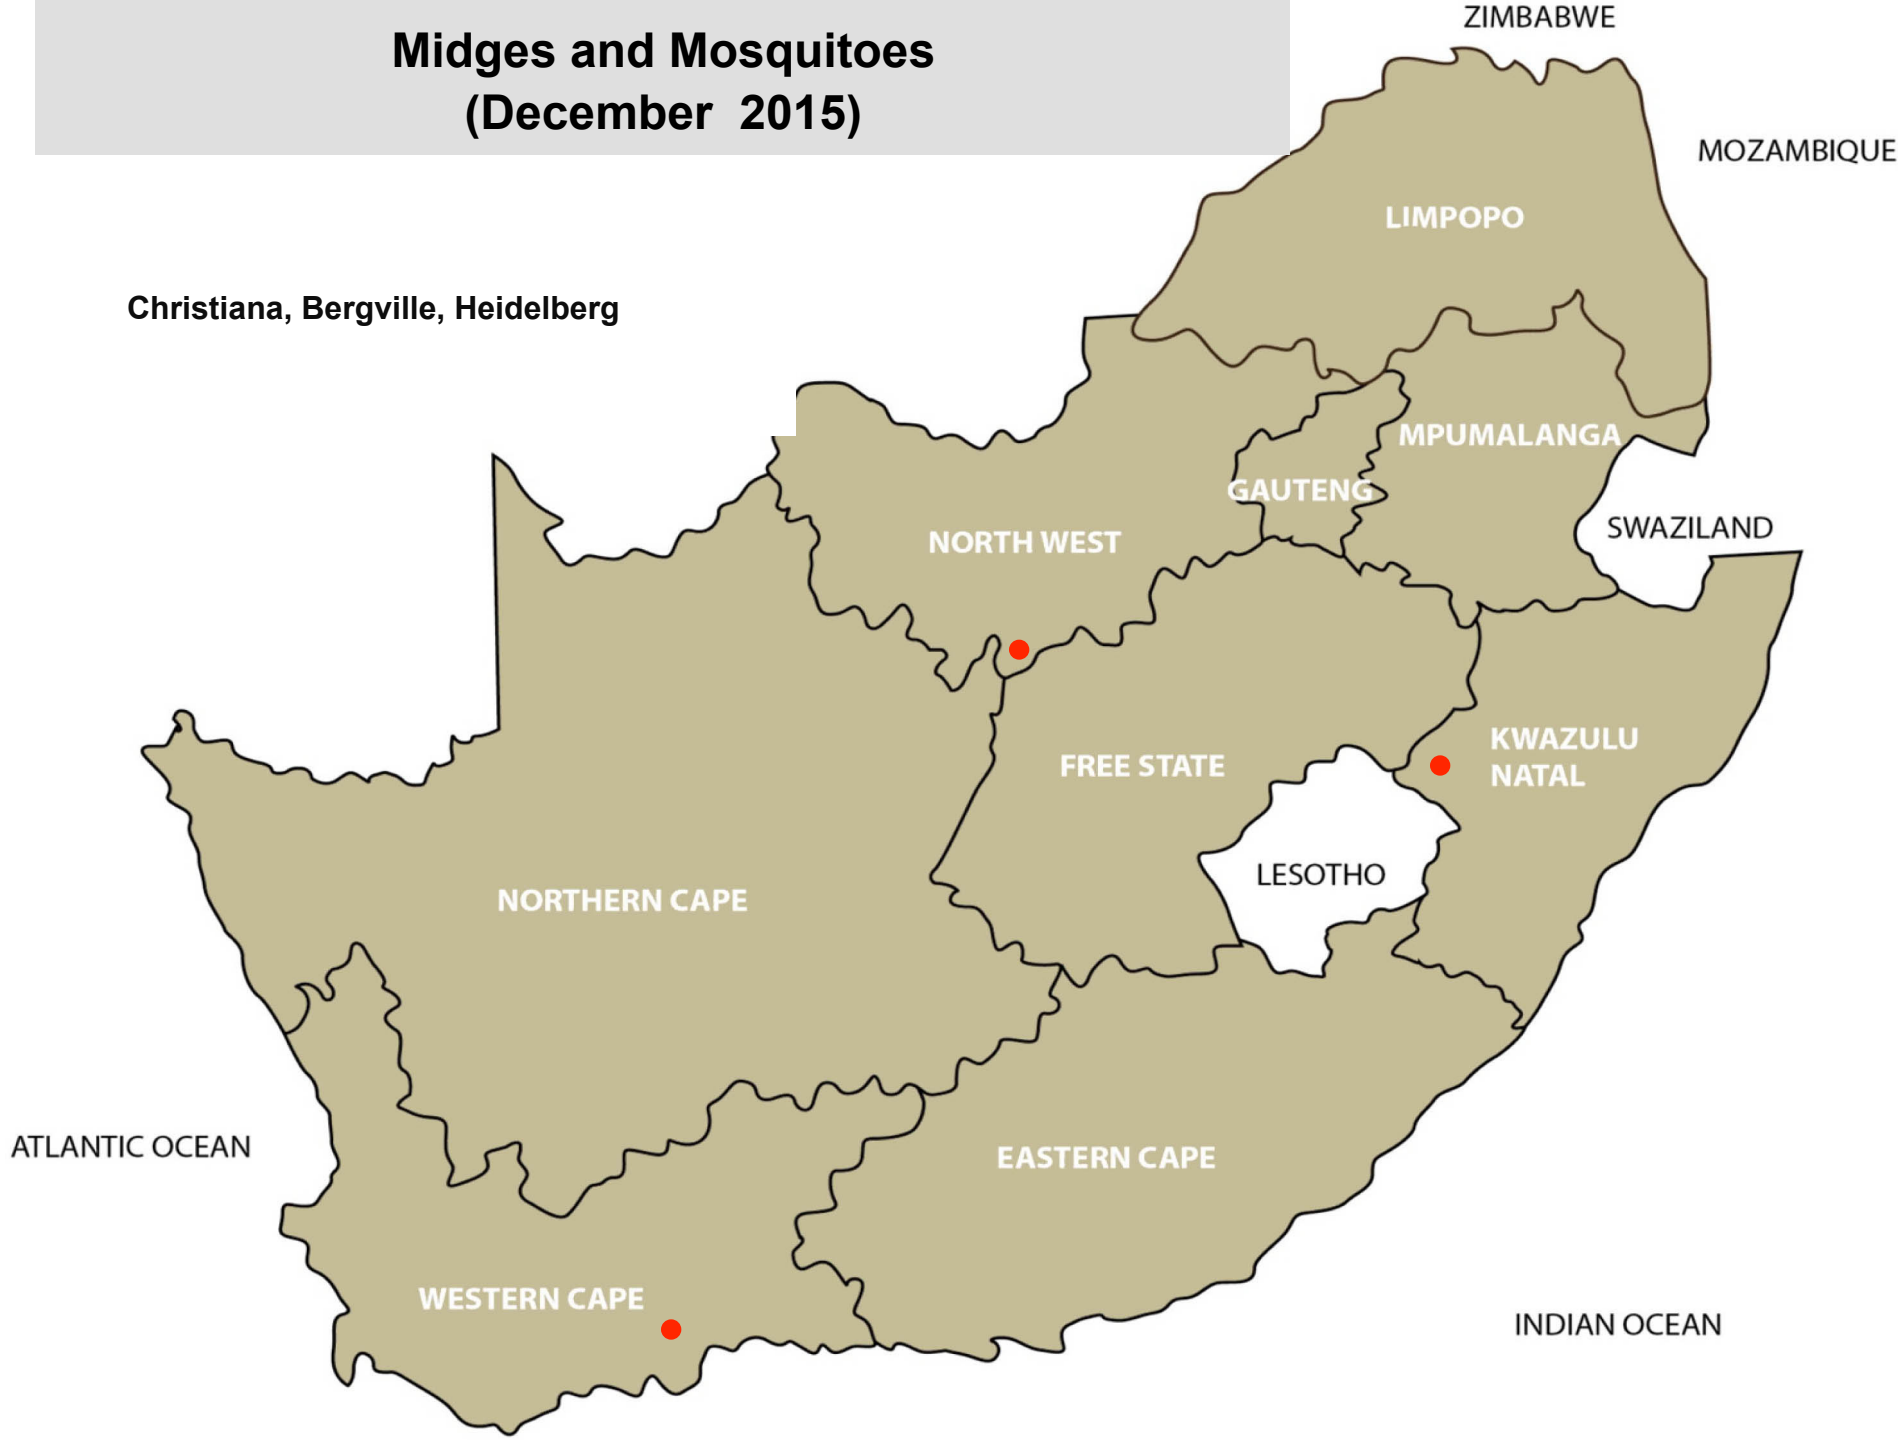

Red-legged ticks (December 2015)

Balfour, Lydenburg, Bapsfontein,
Christiana, Leeudoringstad, Villiers,
Vrede, Mtubatuba, Pietermaritzburg,

Paralysis ticks (December 2015)

Ermelo, Middelburg, Bronkhorstspuit,
Kokstad

Biting lice (Red lice) (December 2015)

Balfour, Standerton, Harrismith, Hoopstad,
Bergville, Kathu

Sucking lice (Blue lice) (December 2015)

Hoopstad, Bergville

Sheep scab (December 2015)

Standerton, Reitz

Blowflies (December 2015)

Standerton, Mokopane, Hoopstad,
Kroonstad, Memel, Mtubatuba, Heidelberg,
Oudtshoorn

Midges and Mosquitoes (December 2015)

Christiana, Bergville, Heidelberg

Screw-worm (December 2015)

Nelspruit, Mokopane, Mtubatuba, Alexandria

Tick transmitted disease African red water (December 2015)

Grootvlei, Piet Retief, Standerton,
Makhado, Frankfort, Harrismith, Villiers,
Bergville, Dundee, Estcourt, Greytown,
Howick, Mooi River, Mtubatuba, Newcastle,
Pietermaritzburg, Pongola, Vryheid,
Alexandria, Queenstown, Uitenhage,
Ceres,, Heidelberg, Riversdale, Kathu