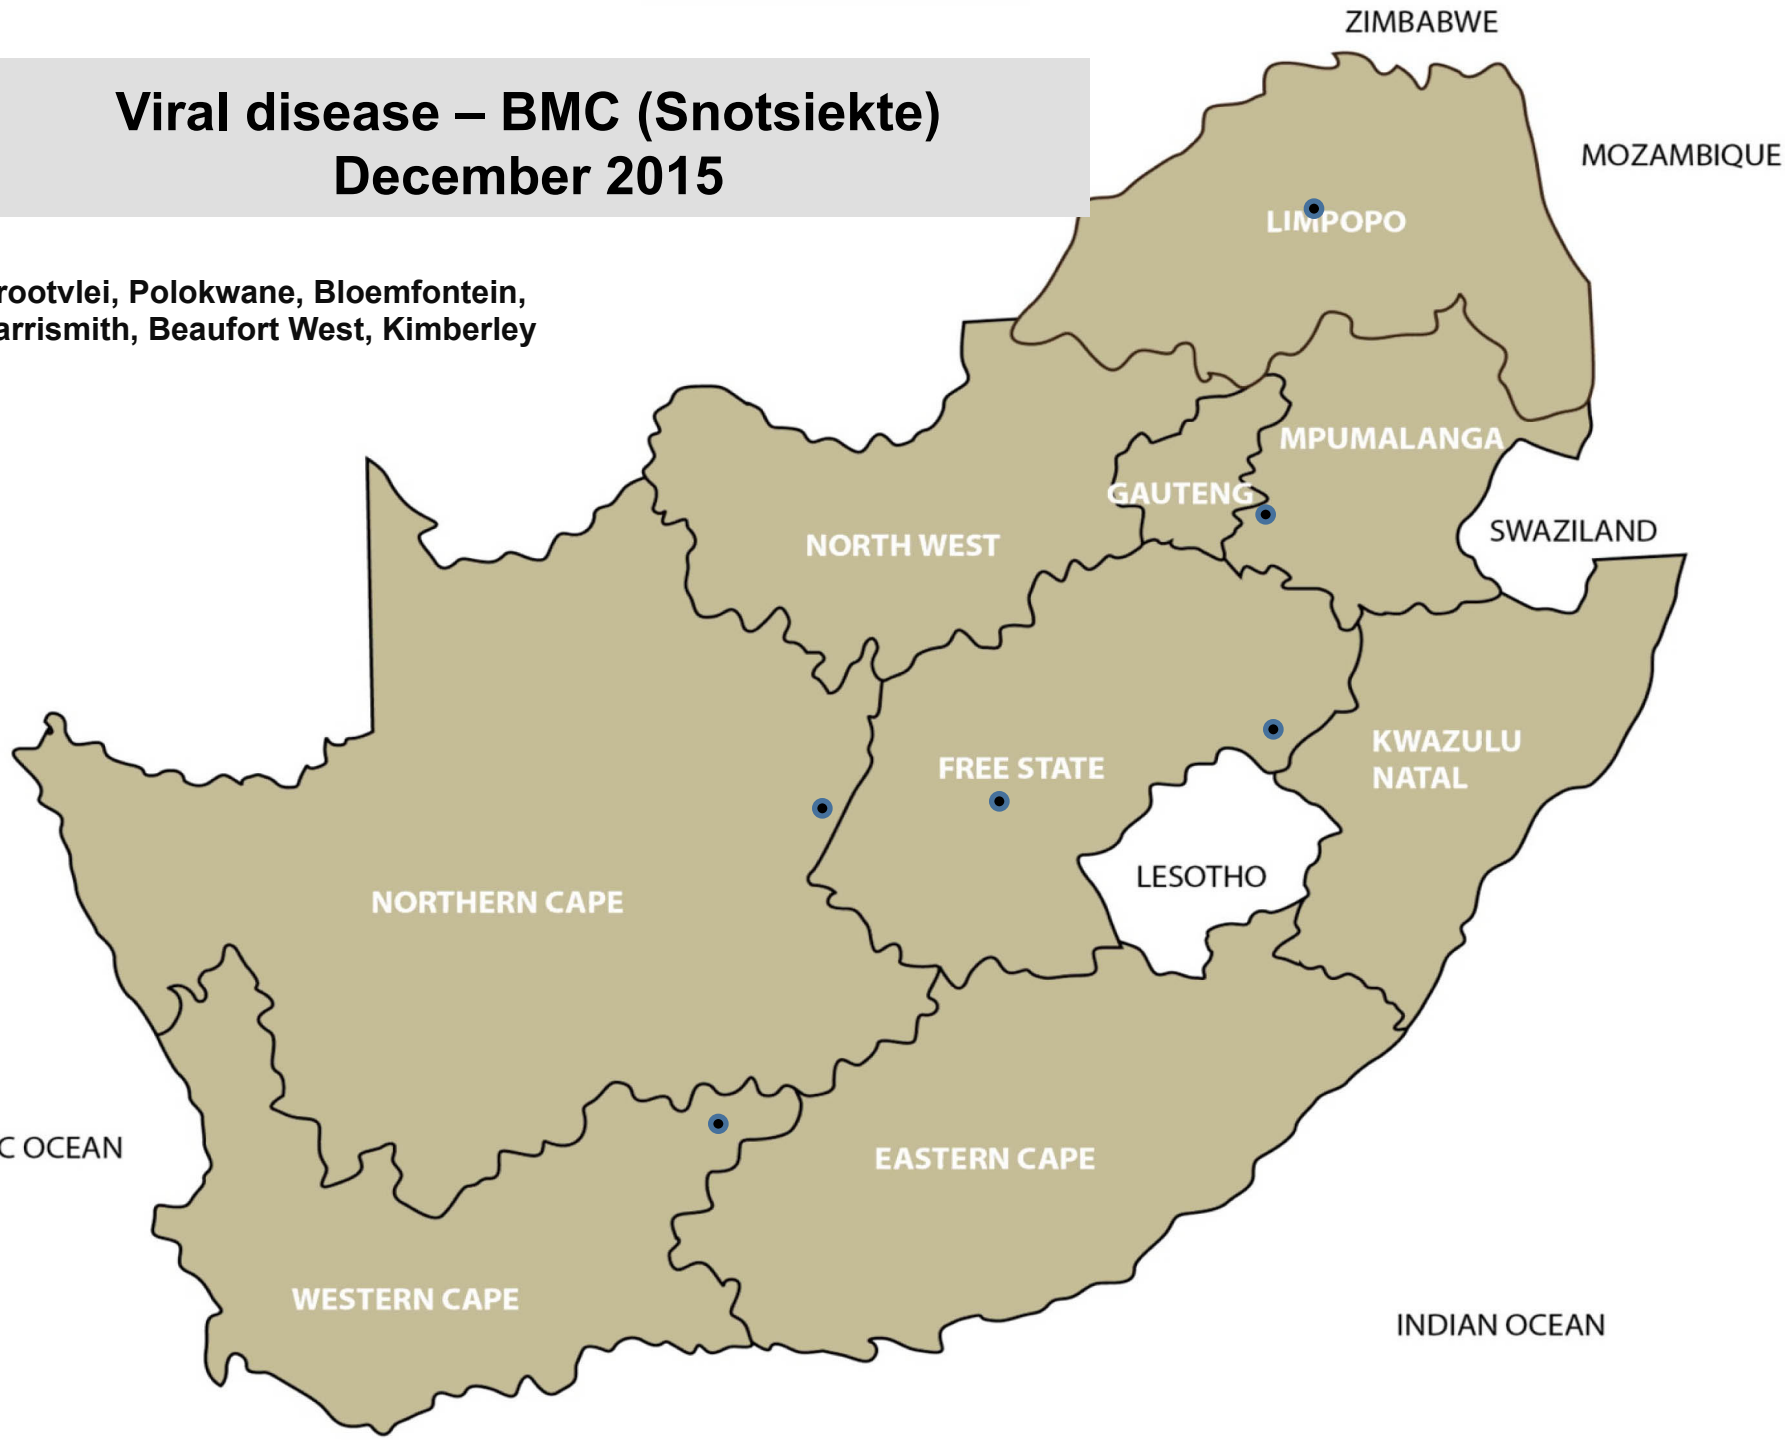

Balfour, Bethal, Nelspruit, Bronkhorstspuit,
Polokwane, Tzaneen, Bethlehem, Dundee,
Mtubatuba, Pongola, Malmesbury

Insect transmitted disease Three day stiff sickness (December 2015)

Bronkhorstspuit, Makhado, Polokwane,
Bloemfontein, Viljoenskroon, Camperdown,
Estcourt, Pongola, Heidelberg

Insect transmitted disease Blue tongue (December 2015)

Mokopane, Brits, Bethlehem, Viljoenskroon,
Cradock, Graaff-Reinet, Humansdorp,
Jeffreys Bay, Heidelberg, Riversdale,
Stellenbosch

Viral disease – BMC (Snotsiekte) December 2015

Grootvlei, Polokwane, Bloemfontein,
Harrismith, Beaufort West, Kimberley

Viral disease Infectious bovine rhinotracheitis (IBR) (December 2015)

Makhado, Estcourt, Stellenbosch

**Viral disease
Bovine viral diarrhoea (BVD)
(December 2015)**

Makhado,

ZIMBABWE

MOZAMBIQUE

LIMPOPO

MPUMALANGA

GAUTENG

NORTH WEST

SWAZILAND