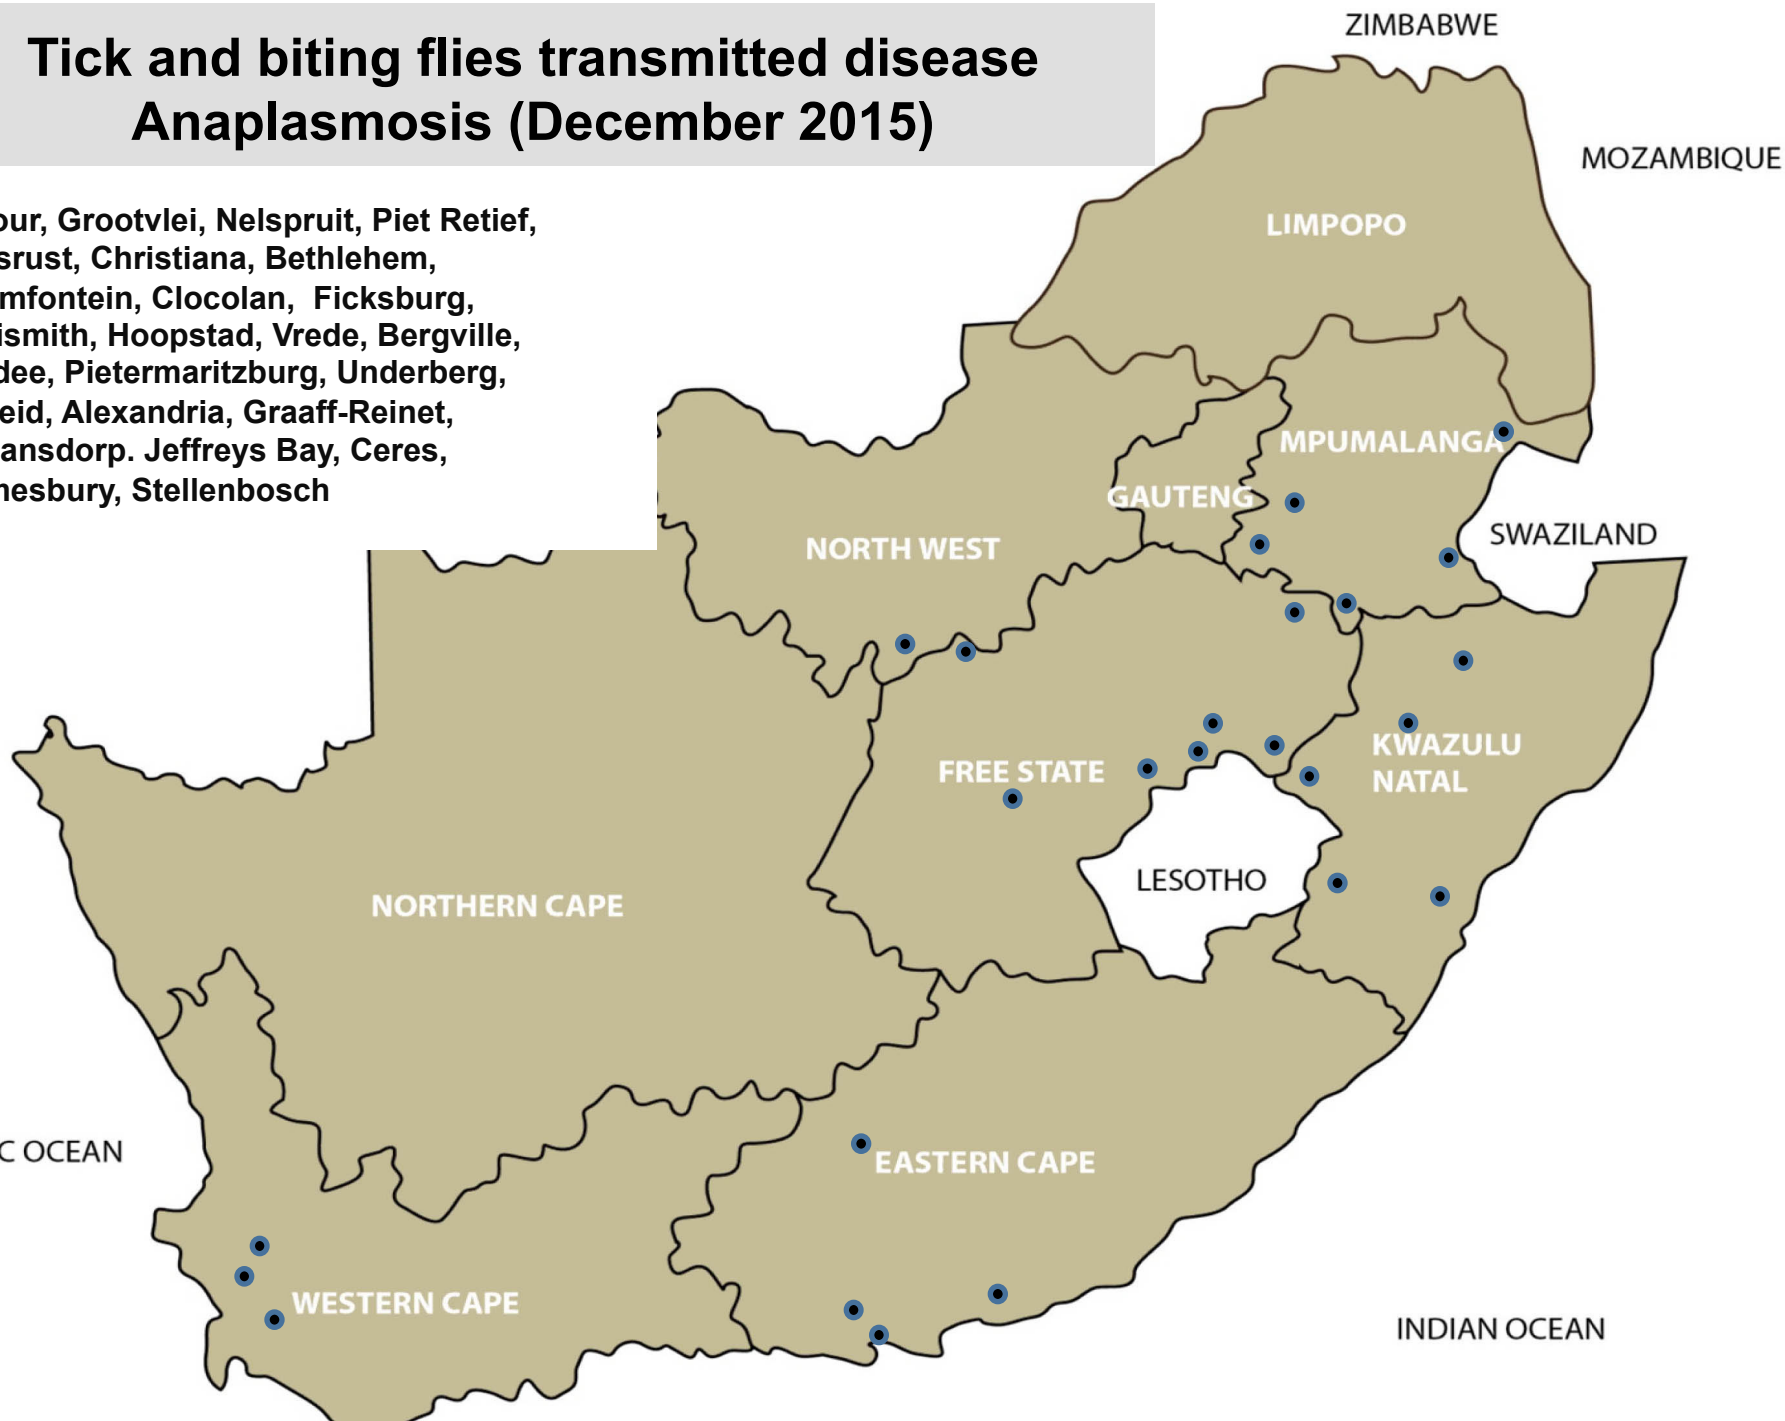

Nasal bot larvae (December 2015)

Ermelo, Bronkhorstspuit,
Kroonstad, Ladybrand/Excelsior,
Reitz, Villiers, Vrede, Dundee,
Mtubatuba

Coccidiosis (December 2015)

Middelburg, Nelspruit, Standerton,
Bronkhorstspuit, Pretoria, Christiana,
Bloemfontein, Harrismith, Reitz, Villiers,
Dundee, Mooi River, Mtubatuba,
Pietermaritzburg, Aliwal North/Zastron,
Graaff-Reinet, Jeffreys Bay, Uitenhage,
Beaufort West, Riversdale

Tick transmitted disease African red water (December 2015)

Grootvlei, Piet Retief, Standerton,
Makhado, Frankfort, Harrismith, Villiers,
Bergville, Dundee, Estcourt, Greytown,
Howick, Mooi River, Mtubatuba, Newcastle,
Pietermaritzburg, Pongola, Vryheid,
Alexandria, Queenstown, Uitenhage,
Ceres,, Heidelberg, Riversdale, Kathu

Tick transmitted disease Asiatic red water (December 2015)

Balfour, Lydenburg, Middelburg, Piet Retief, Standerton, Bronkhorstspuit, Tzaneen, Clocolan, Frankfort, Harrismith, Ladybrand/Excelsior, Villiers, Bergville, Camperdown, Dundee, Estcourt, Mooi River, Mtubatuba, Pietermaritzburg, Queenstown, Plettenberg Bay, Riversdale

Tick and biting flies transmitted disease Anaplasmosis (December 2015)

Balfour, Grootvlei, Nelspruit, Piet Retief,
Volksrust, Christiana, Bethlehem,
Bloemfontein, Clocolan, Ficksburg,
Harrismith, Hoopstad, Vrede, Bergville,
Dundee, Pietermaritzburg, Underberg,
Vryheid, Alexandria, Graaff-Reinet,
Humansdorp. Jeffreys Bay, Ceres,
Malmesbury, Stellenbosch