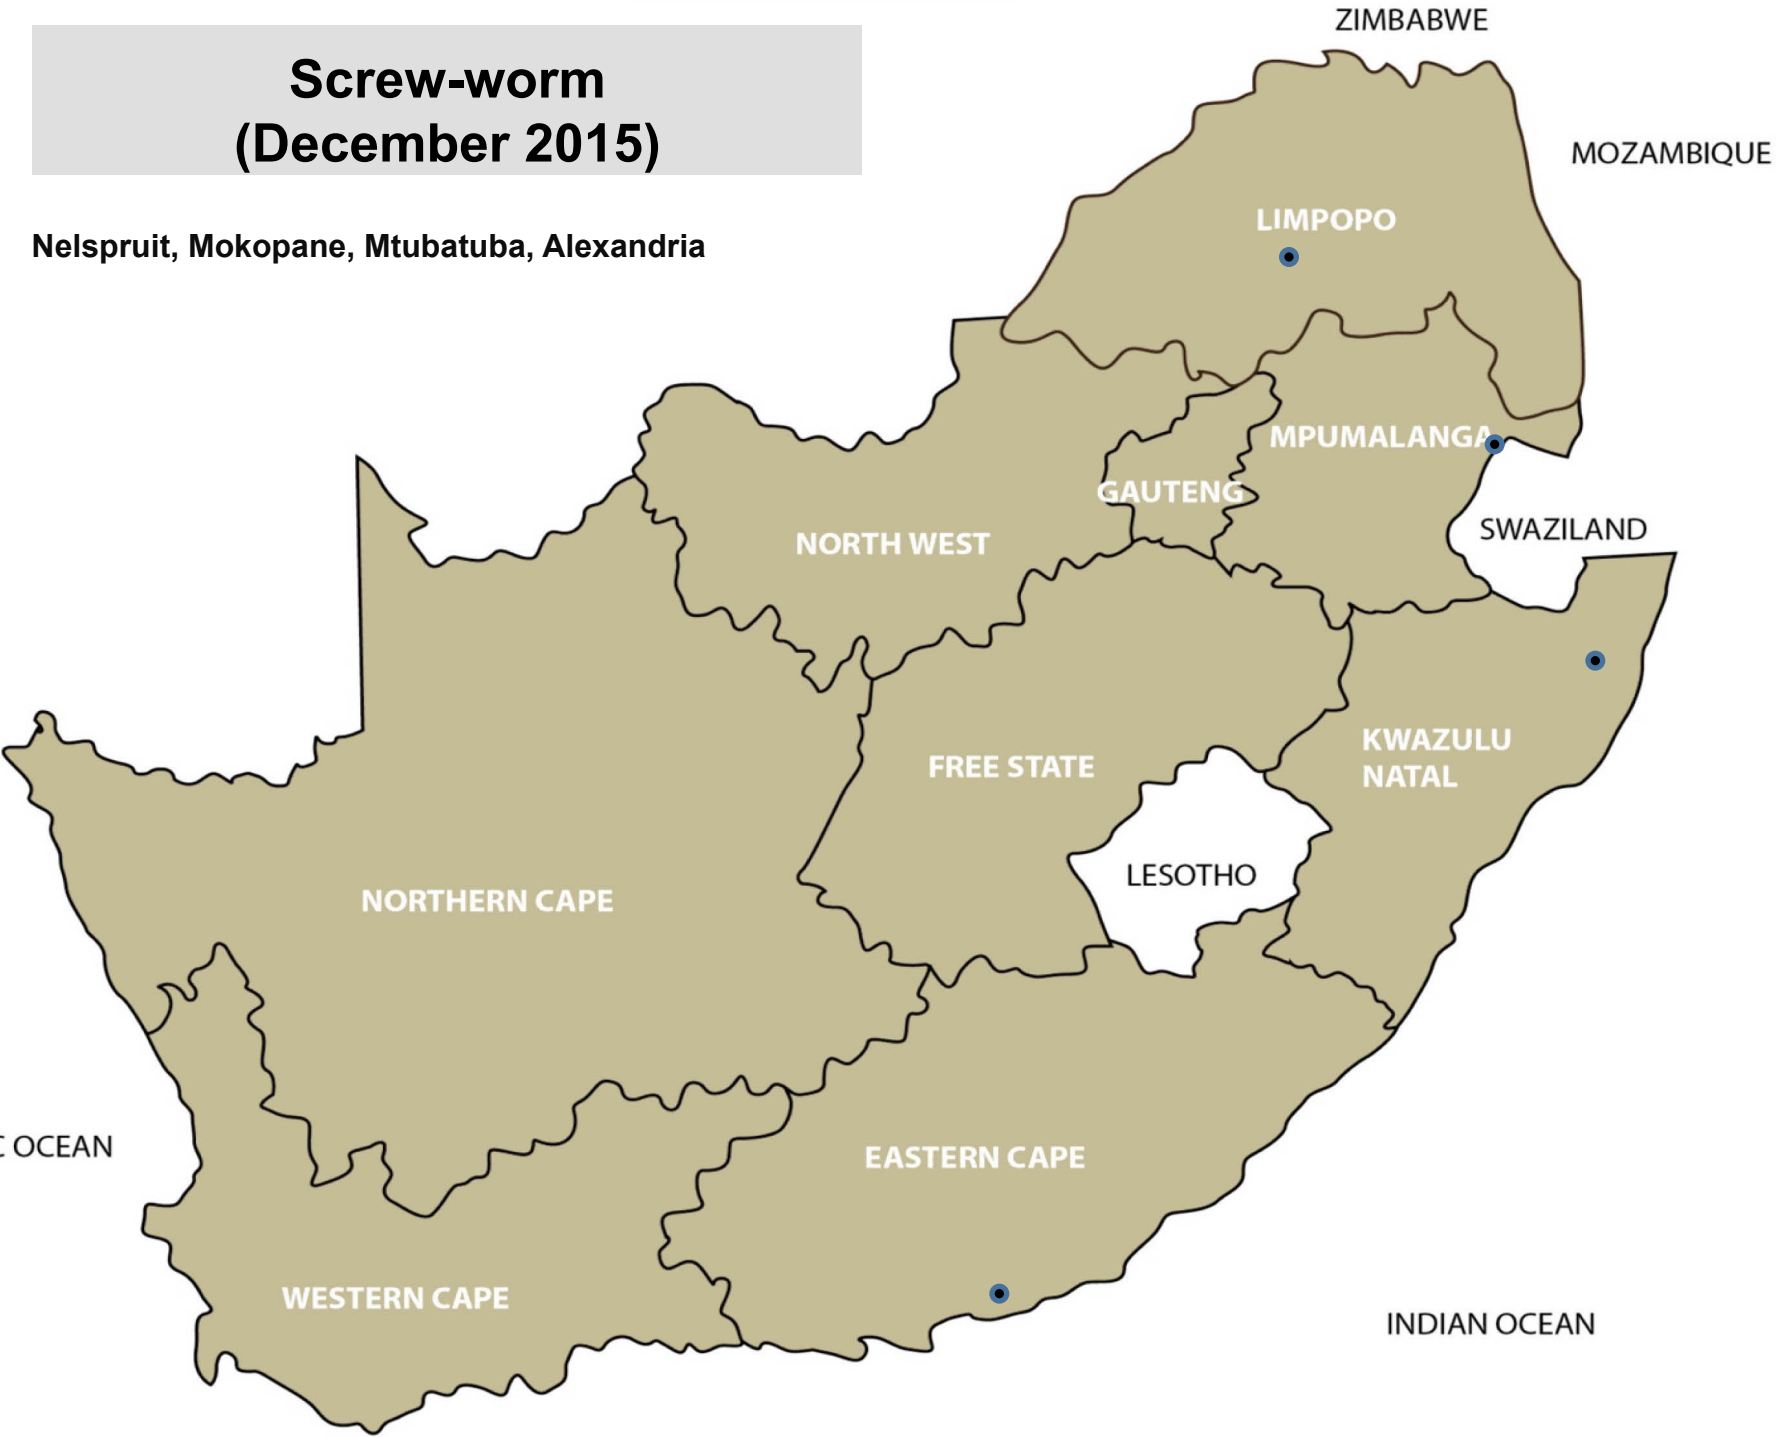

Biting lice (Red lice) (December 2015)

Balfour, Standerton, Harrismith, Hoopstad,
Bergville, Kathu

Sucking lice (Blue lice) (December 2015)

Hoopstad, Bergville

Sheep scab (December 2015)

Standerton, Reitz

Blowflies (December 2015)

Standerton, Mokopane, Hoopstad,
Kroonstad, Memel, Mtubatuba, Heidelberg,
Oudtshoorn

Midges and Mosquitoes (December 2015)

Christiana, Bergville, Heidelberg

Screw-worm (December 2015)

Nelspruit, Mokopane, Mtubatuba, Alexandria

Nasal bot larvae (December 2015)

Ermelo, Bronkhorstspuit,
Kroonstad, Ladybrand/Excelsior,
Reitz, Villiers, Vrede, Dundee,
Mtubatuba

Coccidiosis (December 2015)

Middelburg, Nelspruit, Standerton,
Bronkhorstspuit, Pretoria, Christiana,
Bloemfontein, Harrismith, Reitz, Villiers,
Dundee, Mooi River, Mtubatuba,
Pietermaritzburg, Aliwal North/Zastron,
Graaff-Reinet, Jeffreys Bay, Uitenhage,
Beaufort West, Riversdale

Tick transmitted disease African red water (December 2015)

Grootvlei, Piet Retief, Standerton,
Makhado, Frankfort, Harrismith, Villiers,
Bergville, Dundee, Estcourt, Greytown,
Howick, Mooi River, Mtubatuba, Newcastle,
Pietermaritzburg, Pongola, Vryheid,
Alexandria, Queenstown, Uitenhage,
Ceres,, Heidelberg, Riversdale, Kathu