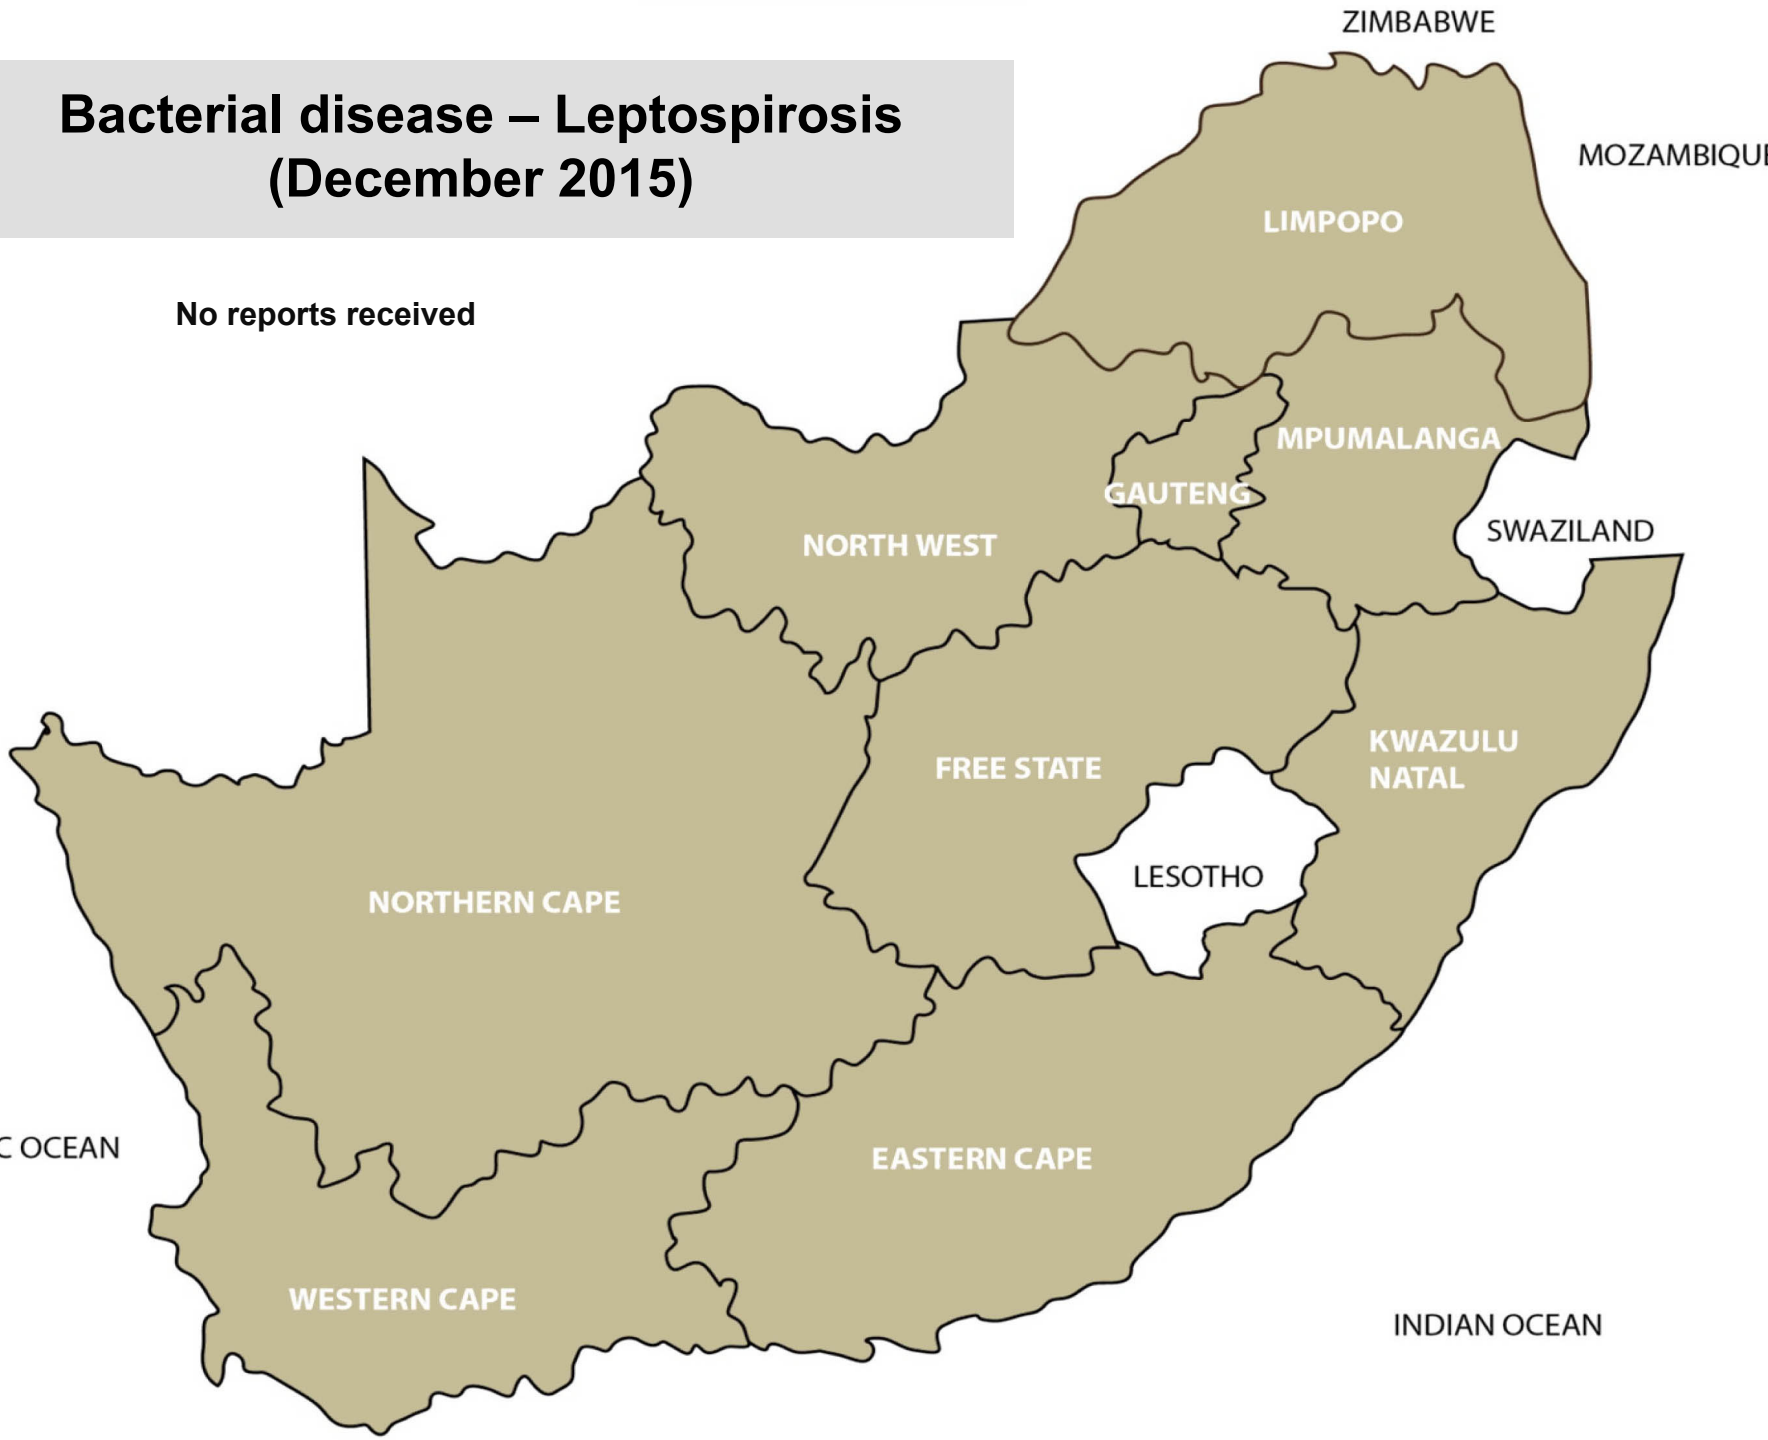

Bacterial disease – Leptospirosis (December 2015)

No reports received