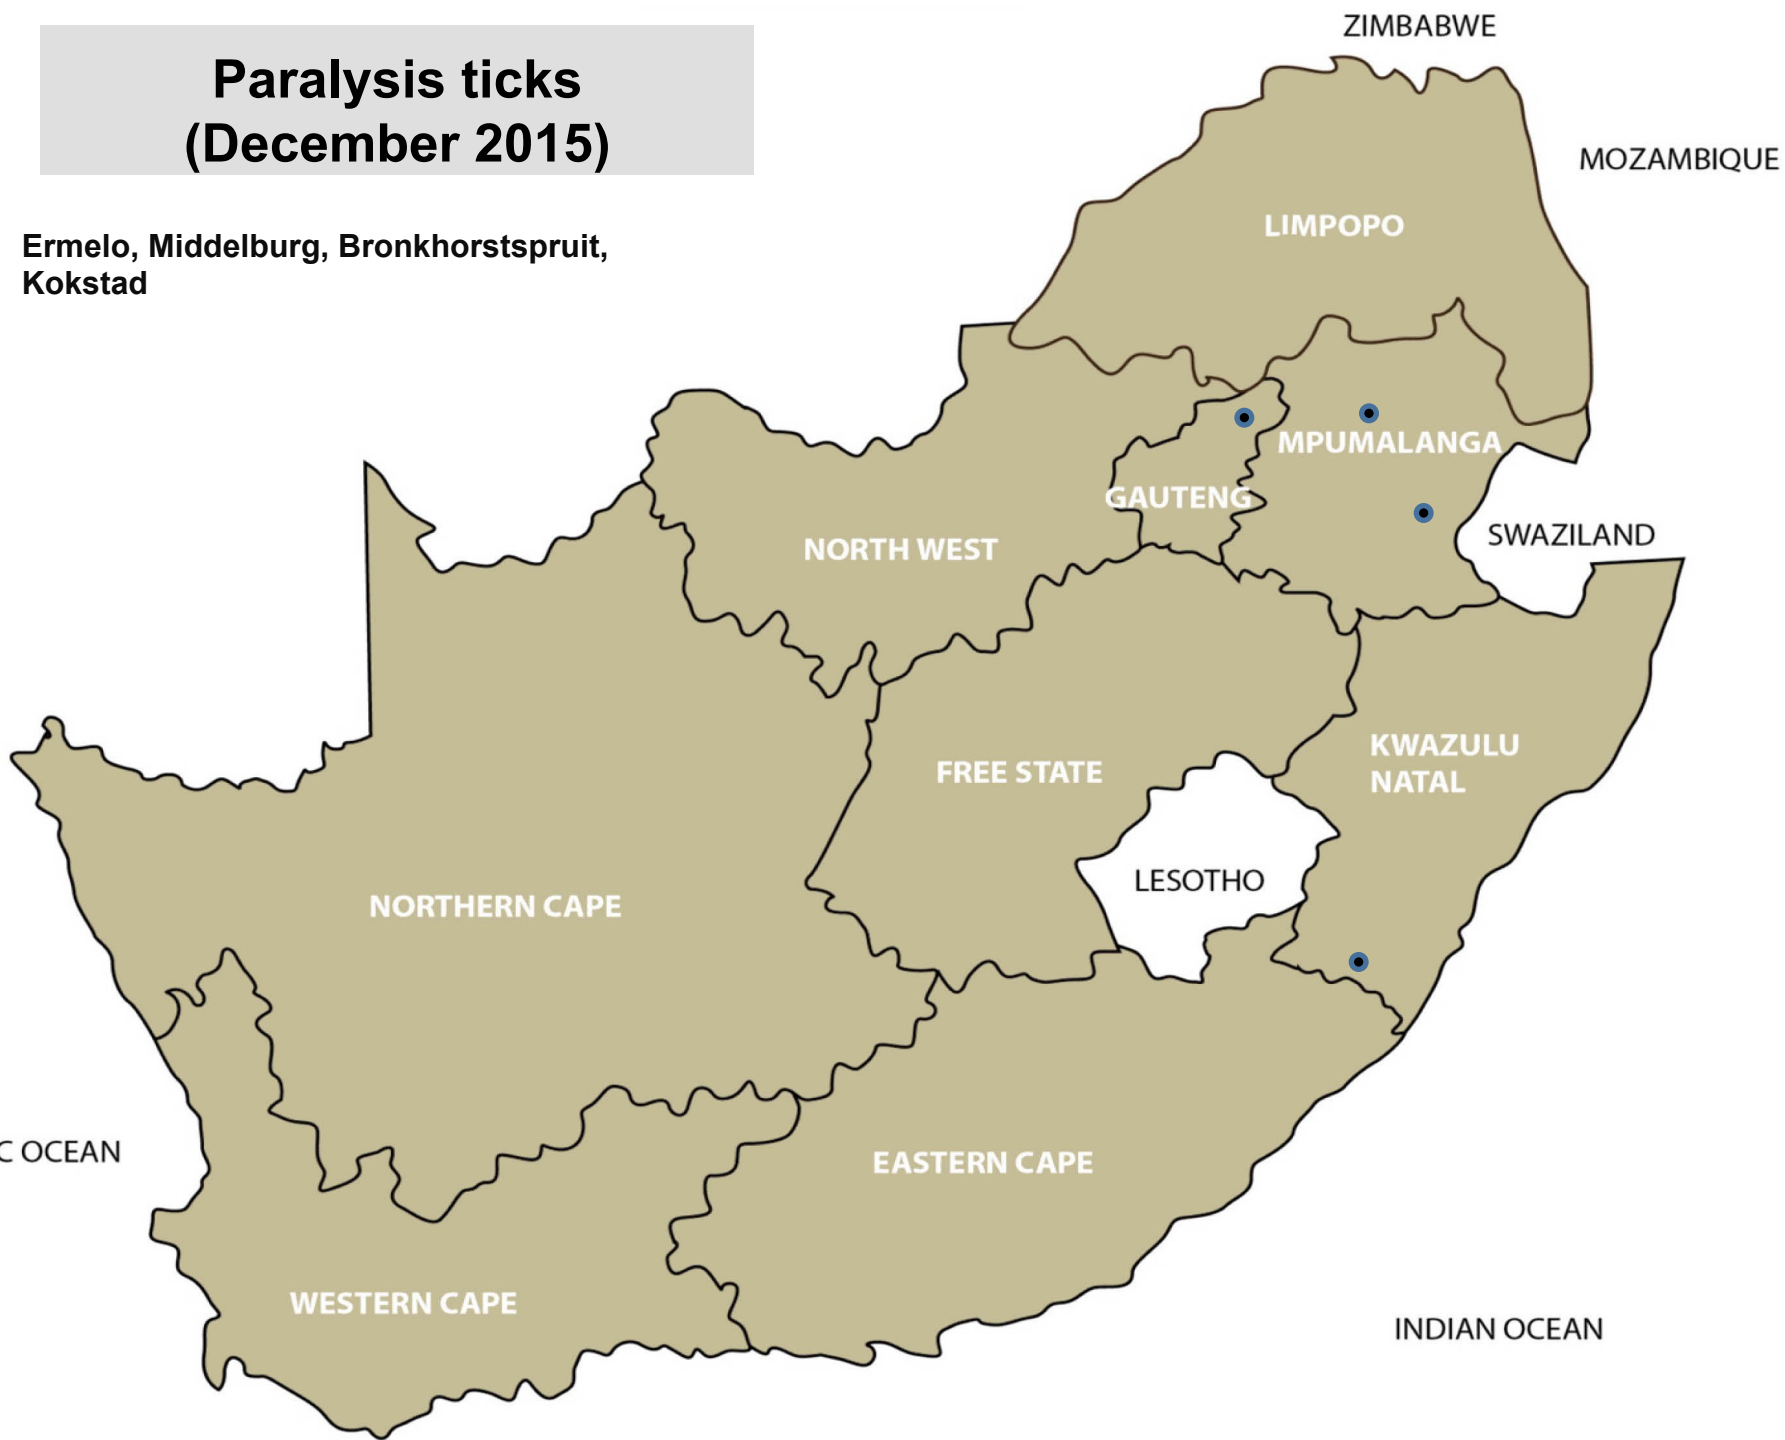

Brown ear-ticks (December 2015)

Balfour, Ermelo, Lydenburg, Middelburg,
Standerton, Bronkhorstspuit, Mokopane,
Polokwane, Vrede, Bergville, Dundee,
Ingogo, Mtubatuba, Pietermaritzburg

Bont-legged ticks (December 2015)

Balfour, Middelburg, Standerton,
Bronkhorstspuit, Mokopane, Polokwane,
Christiana, Leeudoringstad, Stella,
Ventersdorp, Bethlehem, Bloemfontein,
Clocolan, Hoopstad, Koonstad, Memel,
Viljoenskroon, Villiers, Vrede,
Wesselsbron, Bergville, Pietermaritzburg,
Kathu

Red-legged ticks (December 2015)

Balfour, Lydenburg, Bapsfontein,
Christiana, Leeudoringstad, Villiers,
Vrede, Mtubatuba, Pietermaritzburg,

Paralysis ticks (December 2015)

Ermelo, Middelburg, Bronkhorstspuit,
Kokstad

FREE STATE

KWAZULU
NATAL

LESOTHO

NORTHERN CAPE

EASTERN CAPE

WESTERN CAPE

INDIAN OCEAN

ATLANTIC OCEAN