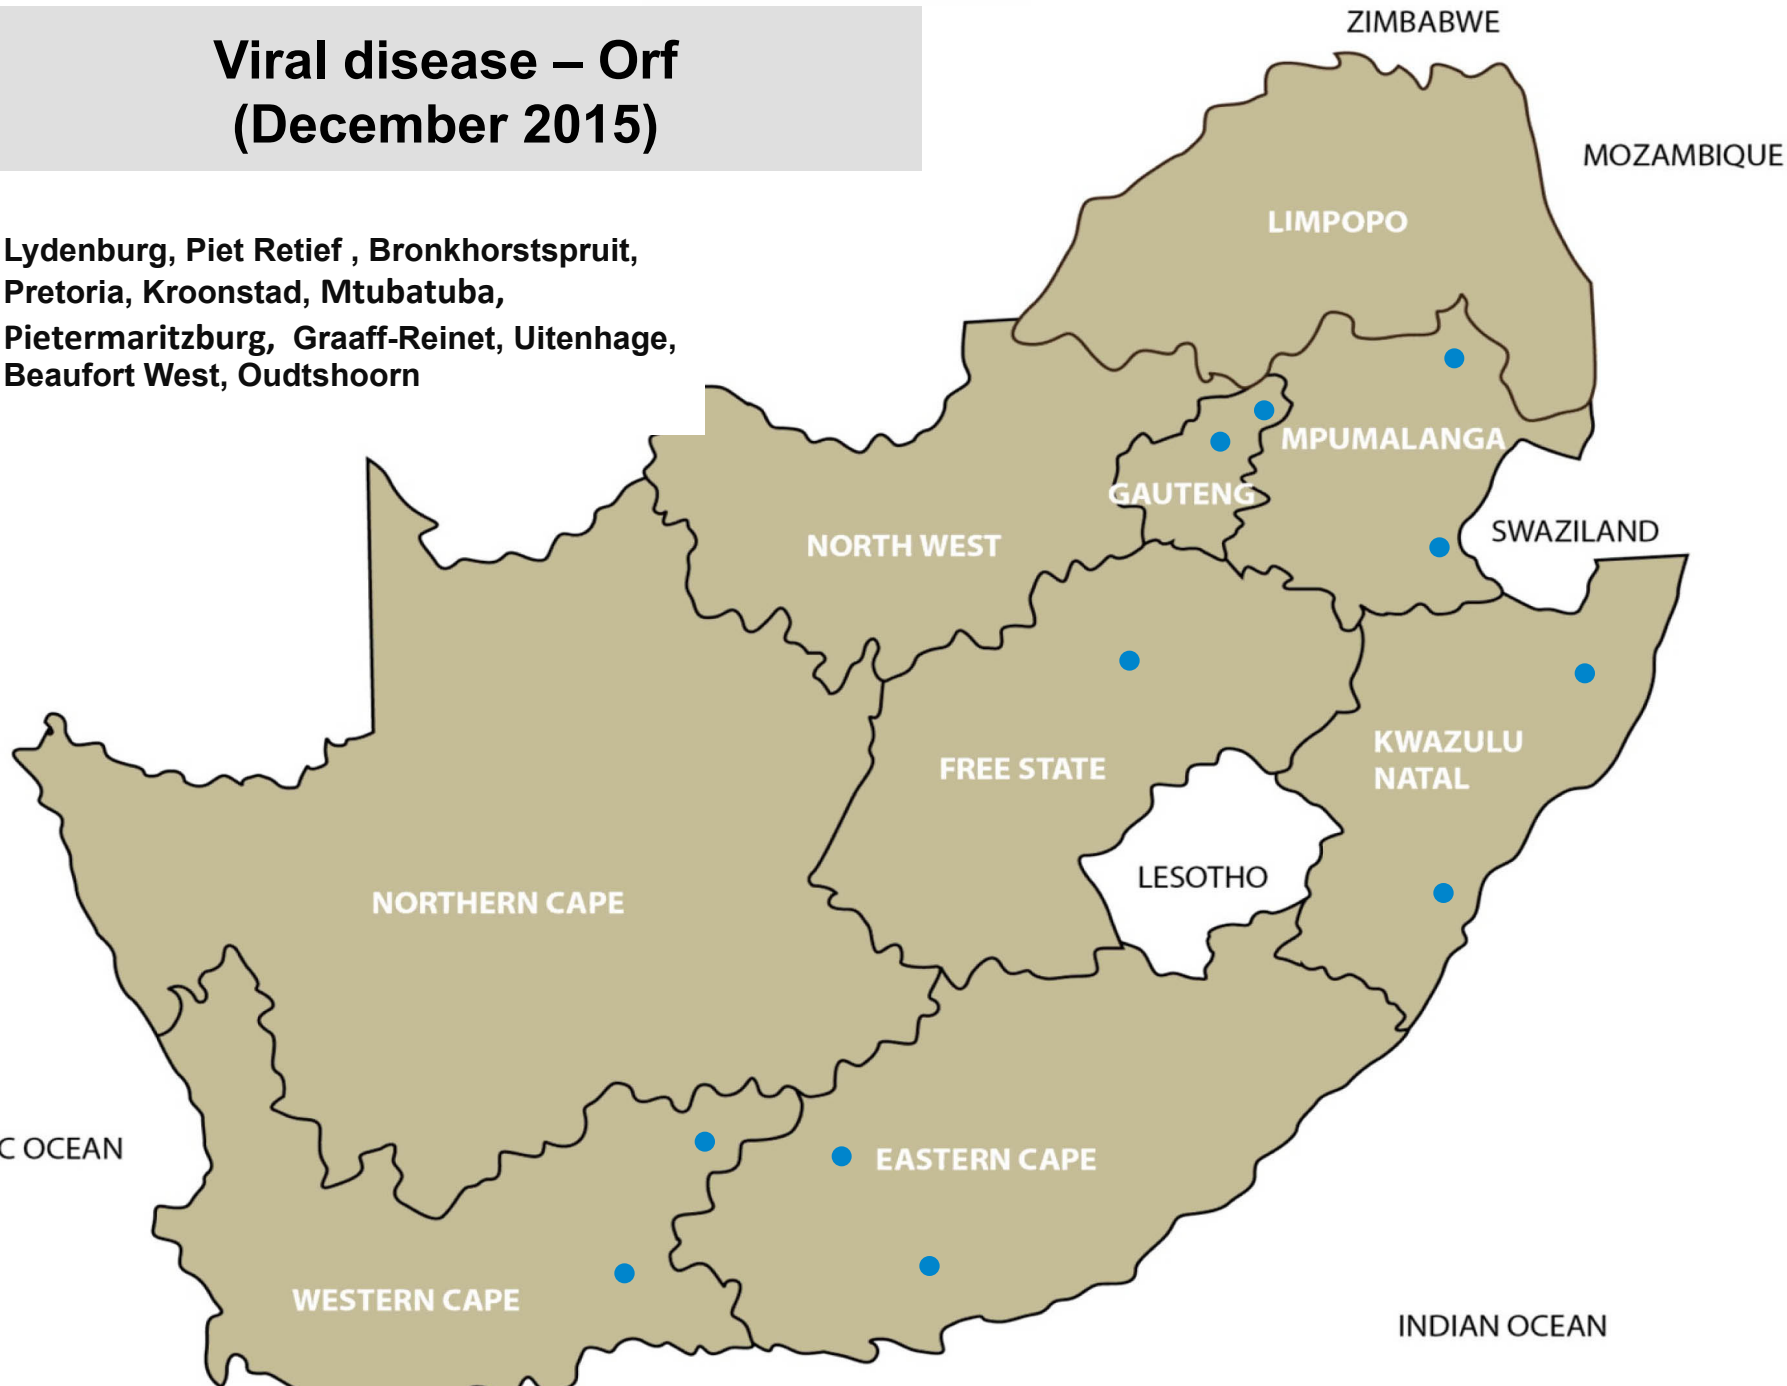

Makhado,

ZIMBABWE

MOZAMBIQUE

LIMPOPO

MPUMALANGA

GAUTENG

NORTH WEST

SWAZILAND

FREE STATE

KWAZULU
NATAL

LESOTHO

NORTHERN CAPE

EASTERN CAPE

WESTERN CAPE

INDIAN OCEAN

ATLANTIC OCEAN

Viral disease – Enzootic bovine leucosis(EBL) (December 2015)

Stella, Bloemfontein, Estcourt, Humansdorp,
Riversdale

Viral disease - Warts (December 2015)

Lydenburg, Bapsfontein, Tzaneen, Brits,
Christiana, Bethlehem, Clocolan, Ladybrand/
Excelsior, Ingogo, Mtubatuba, Pietermaritzburg,
Alexandria, Oudtshoorn, Stellenbosch

Viral disease – Orf (December 2015)

Lydenburg, Piet Retief , Bronkhorstspuit,
Pretoria, Kroonstad, Mtubatuba,
Pietermaritzburg, Graaff-Reinet, Uitenhage,
Beaufort West, Oudtshoorn

Viral disease – Rabies (December 2015)