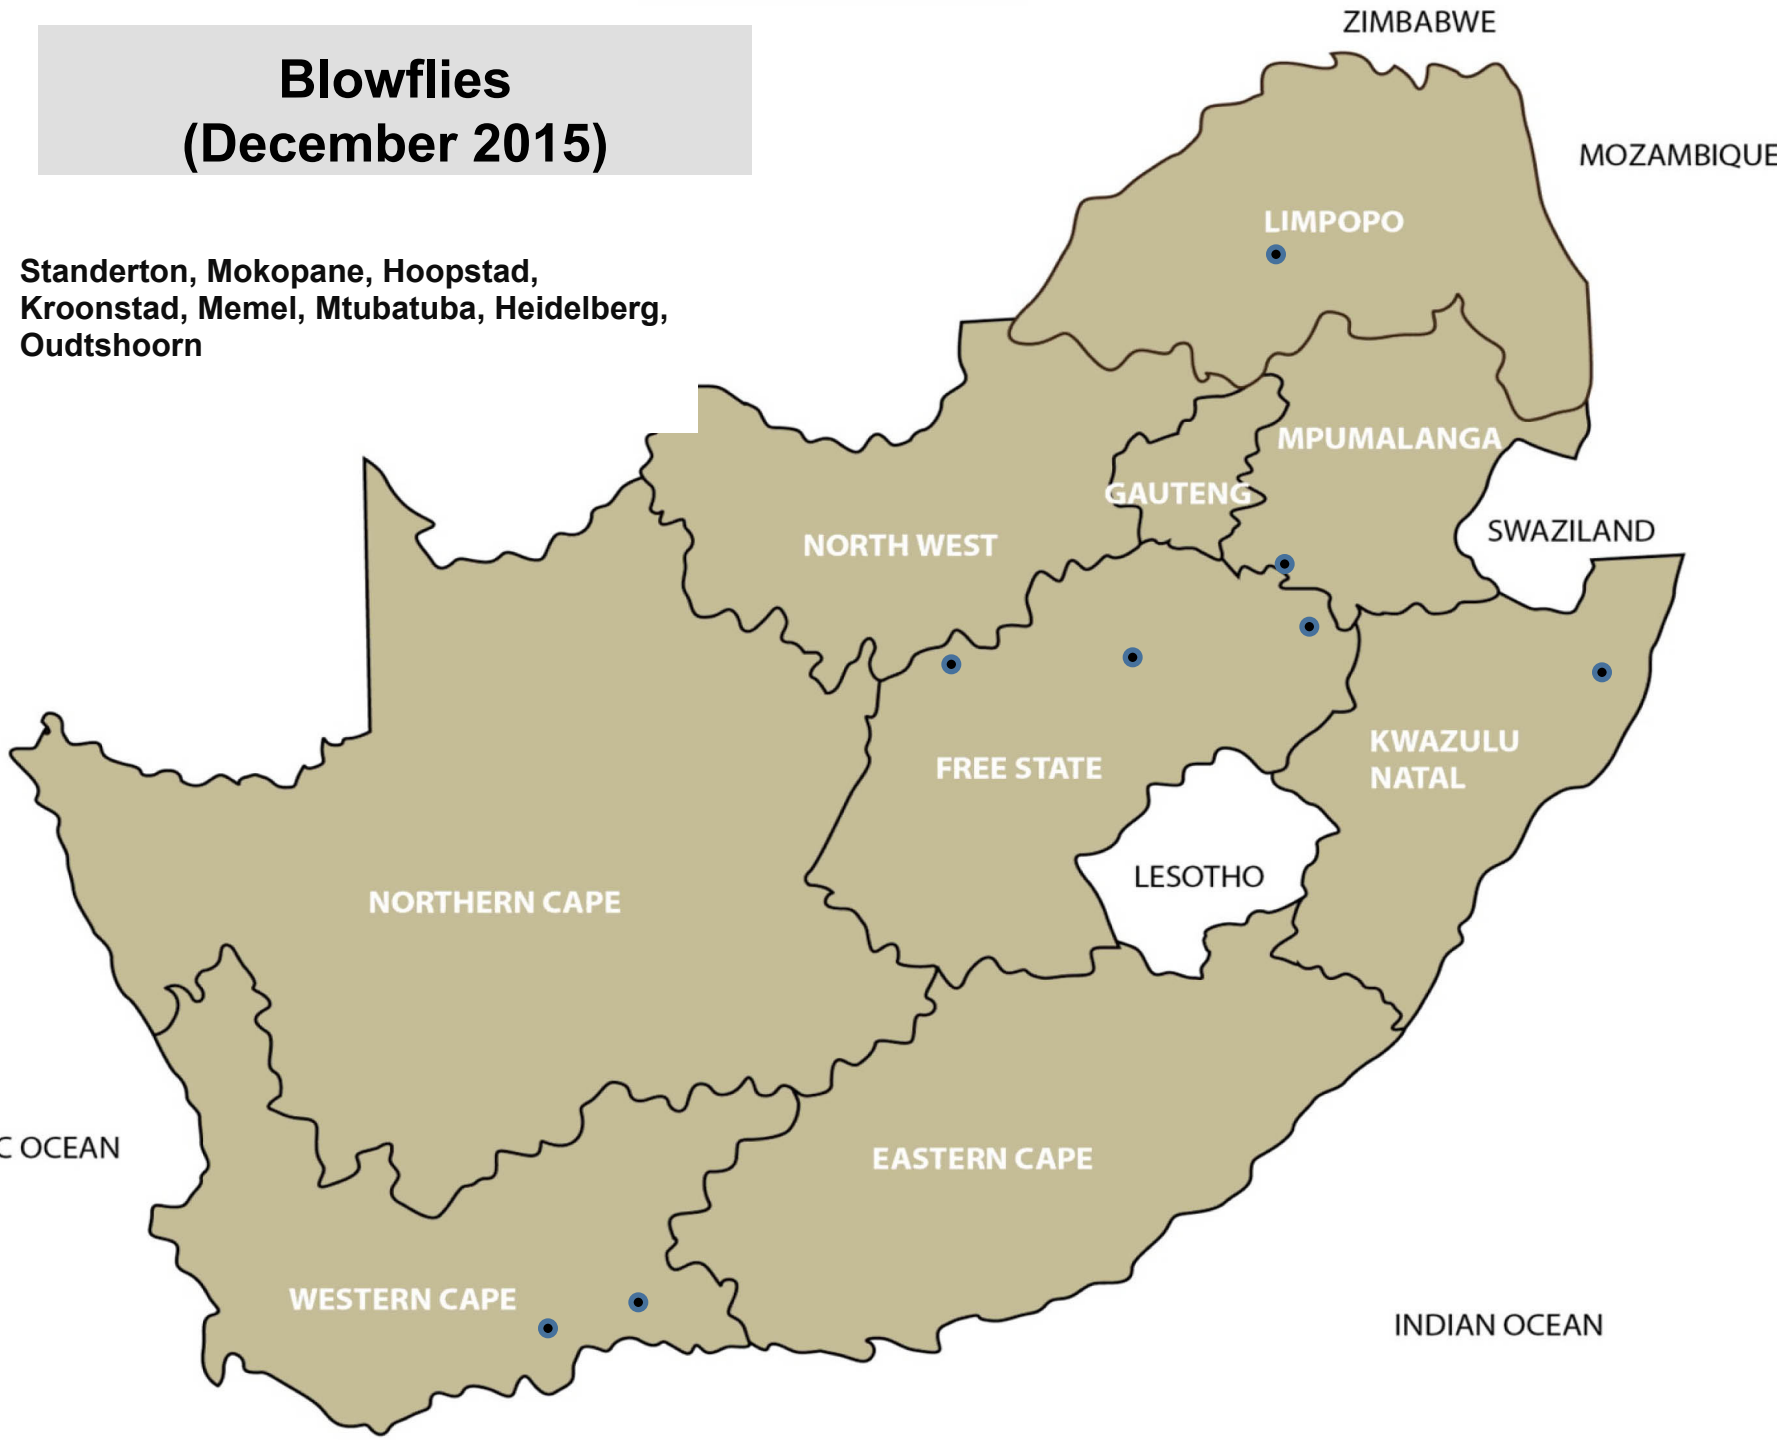

Red-legged ticks (December 2015)

Balfour, Lydenburg, Bapsfontein,
Christiana, Leeudoringstad, Villiers,
Vrede, Mtubatuba, Pietermaritzburg,

Paralysis ticks (December 2015)

Ermelo, Middelburg, Bronkhorstspuit,
Kokstad

Biting lice (Red lice) (December 2015)

Balfour, Standerton, Harrismith, Hoopstad,
Bergville, Kathu

Sucking lice (Blue lice) (December 2015)

Hoopstad, Bergville

Sheep scab (December 2015)

Standerton, Reitz

Blowflies (December 2015)

Standerton, Mokopane, Hoopstad,
Kroonstad, Memel, Mtubatuba, Heidelberg,
Oudtshoorn

Midges and Mosquitoes (December 2015)

Christiana, Bergville, Heidelberg

Screw-worm (December 2015)

Nelspruit, Mokopane, Mtubatuba, Alexandria

Tick transmitted disease African red water (December 2015)

Grootvlei, Piet Retief, Standerton,
Makhado, Frankfort, Harrismith, Villiers,
Bergville, Dundee, Estcourt, Greytown,
Howick, Mooi River, Mtubatuba, Newcastle,
Pietermaritzburg, Pongola, Vryheid,
Alexandria, Queenstown, Uitenhage,
Ceres,, Heidelberg, Riversdale, Kathu