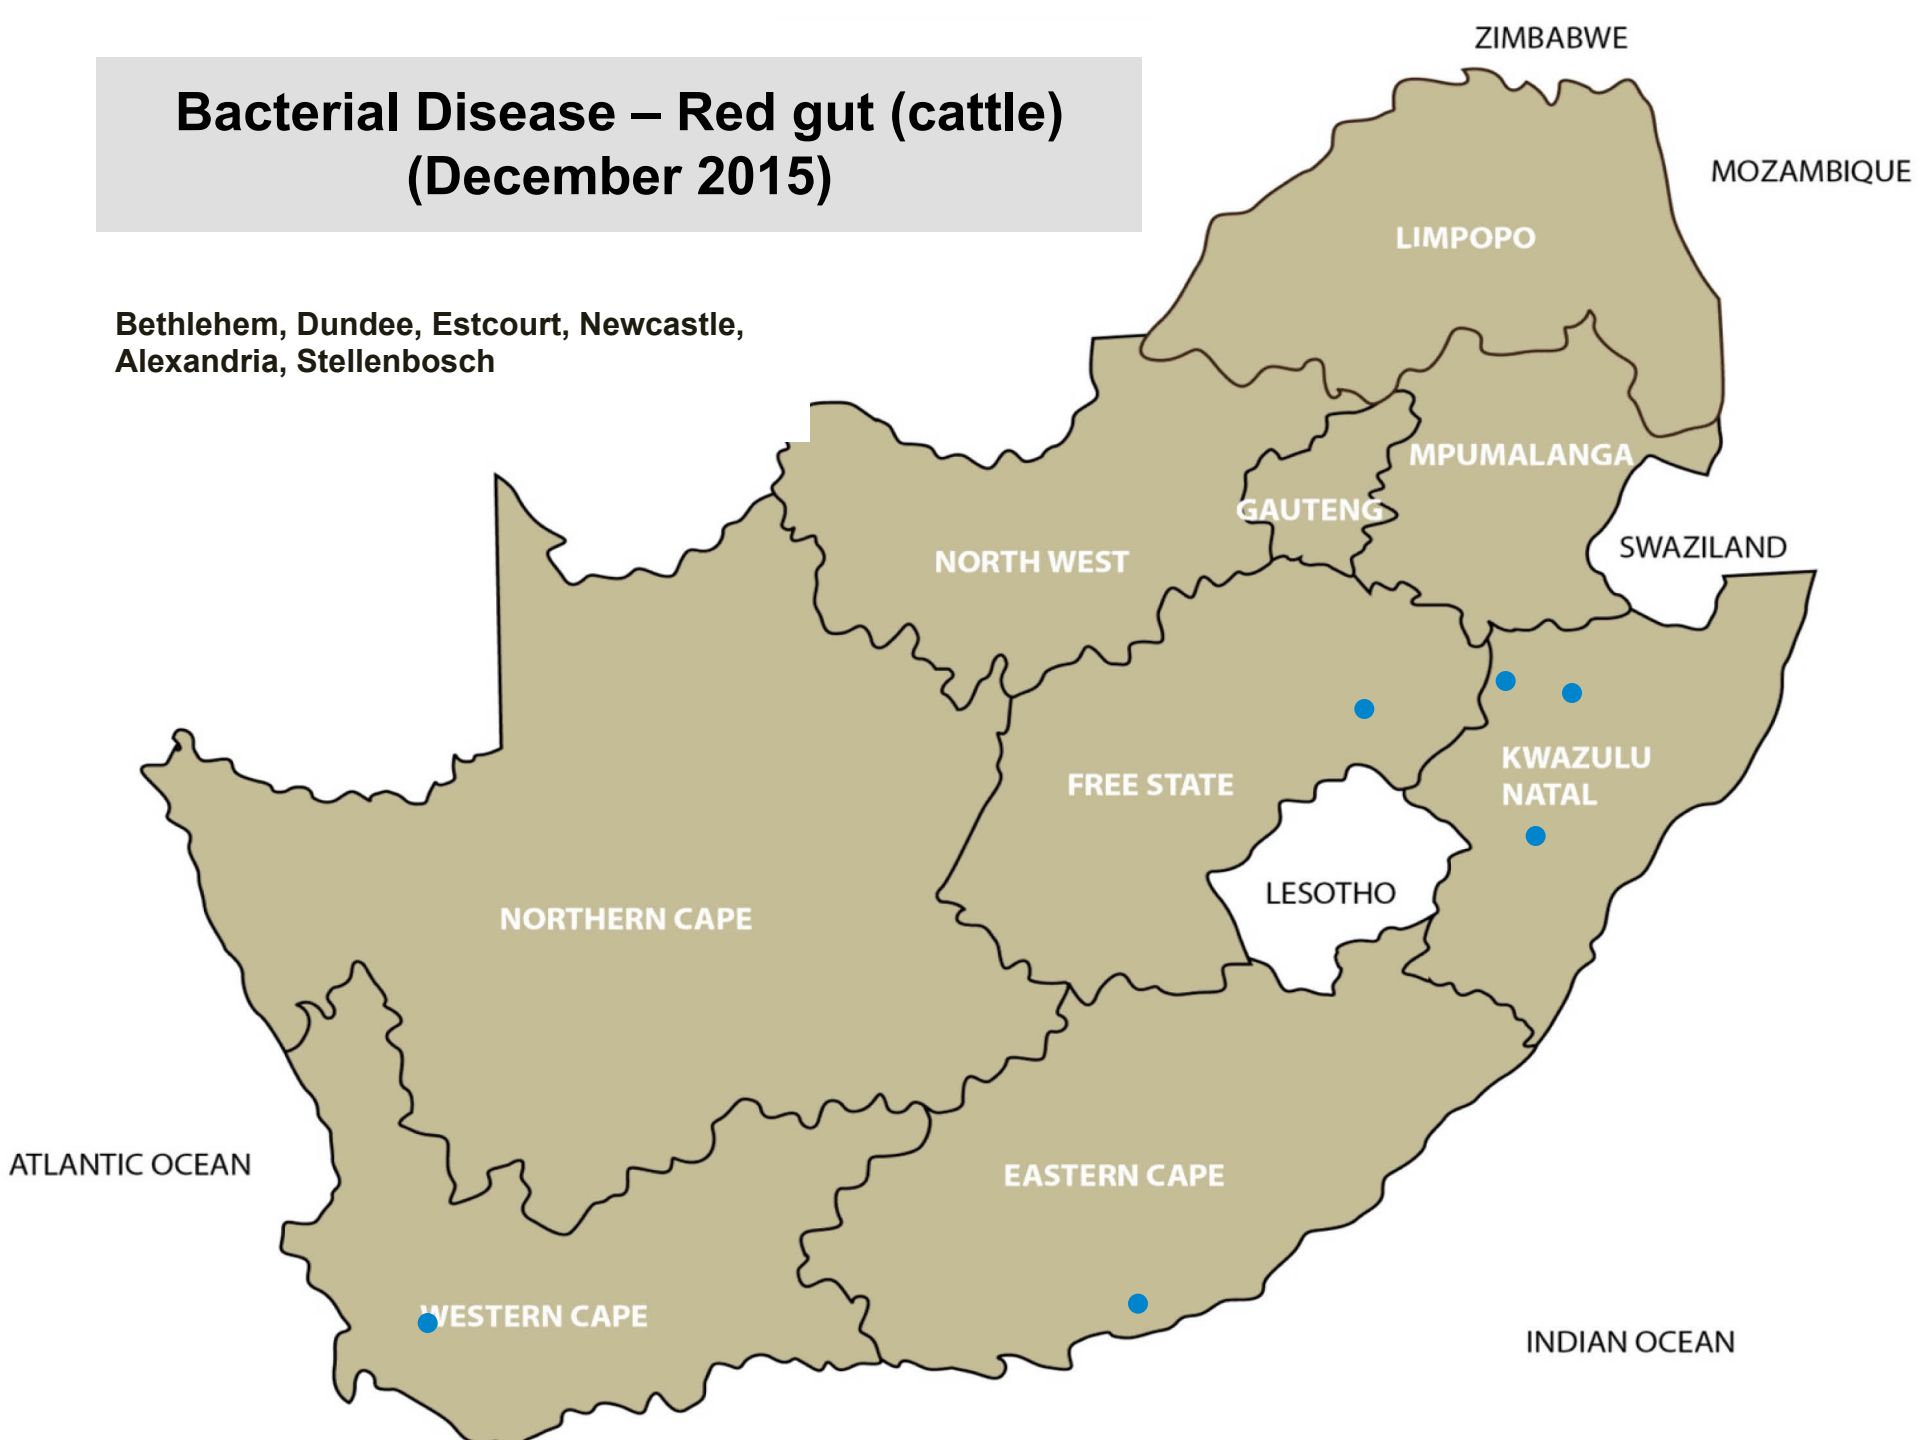

Bacterial Disease – Red gut (cattle) (December 2015)

Bethlehem, Dundee, Estcourt, Newcastle,
Alexandria, Stellenbosch