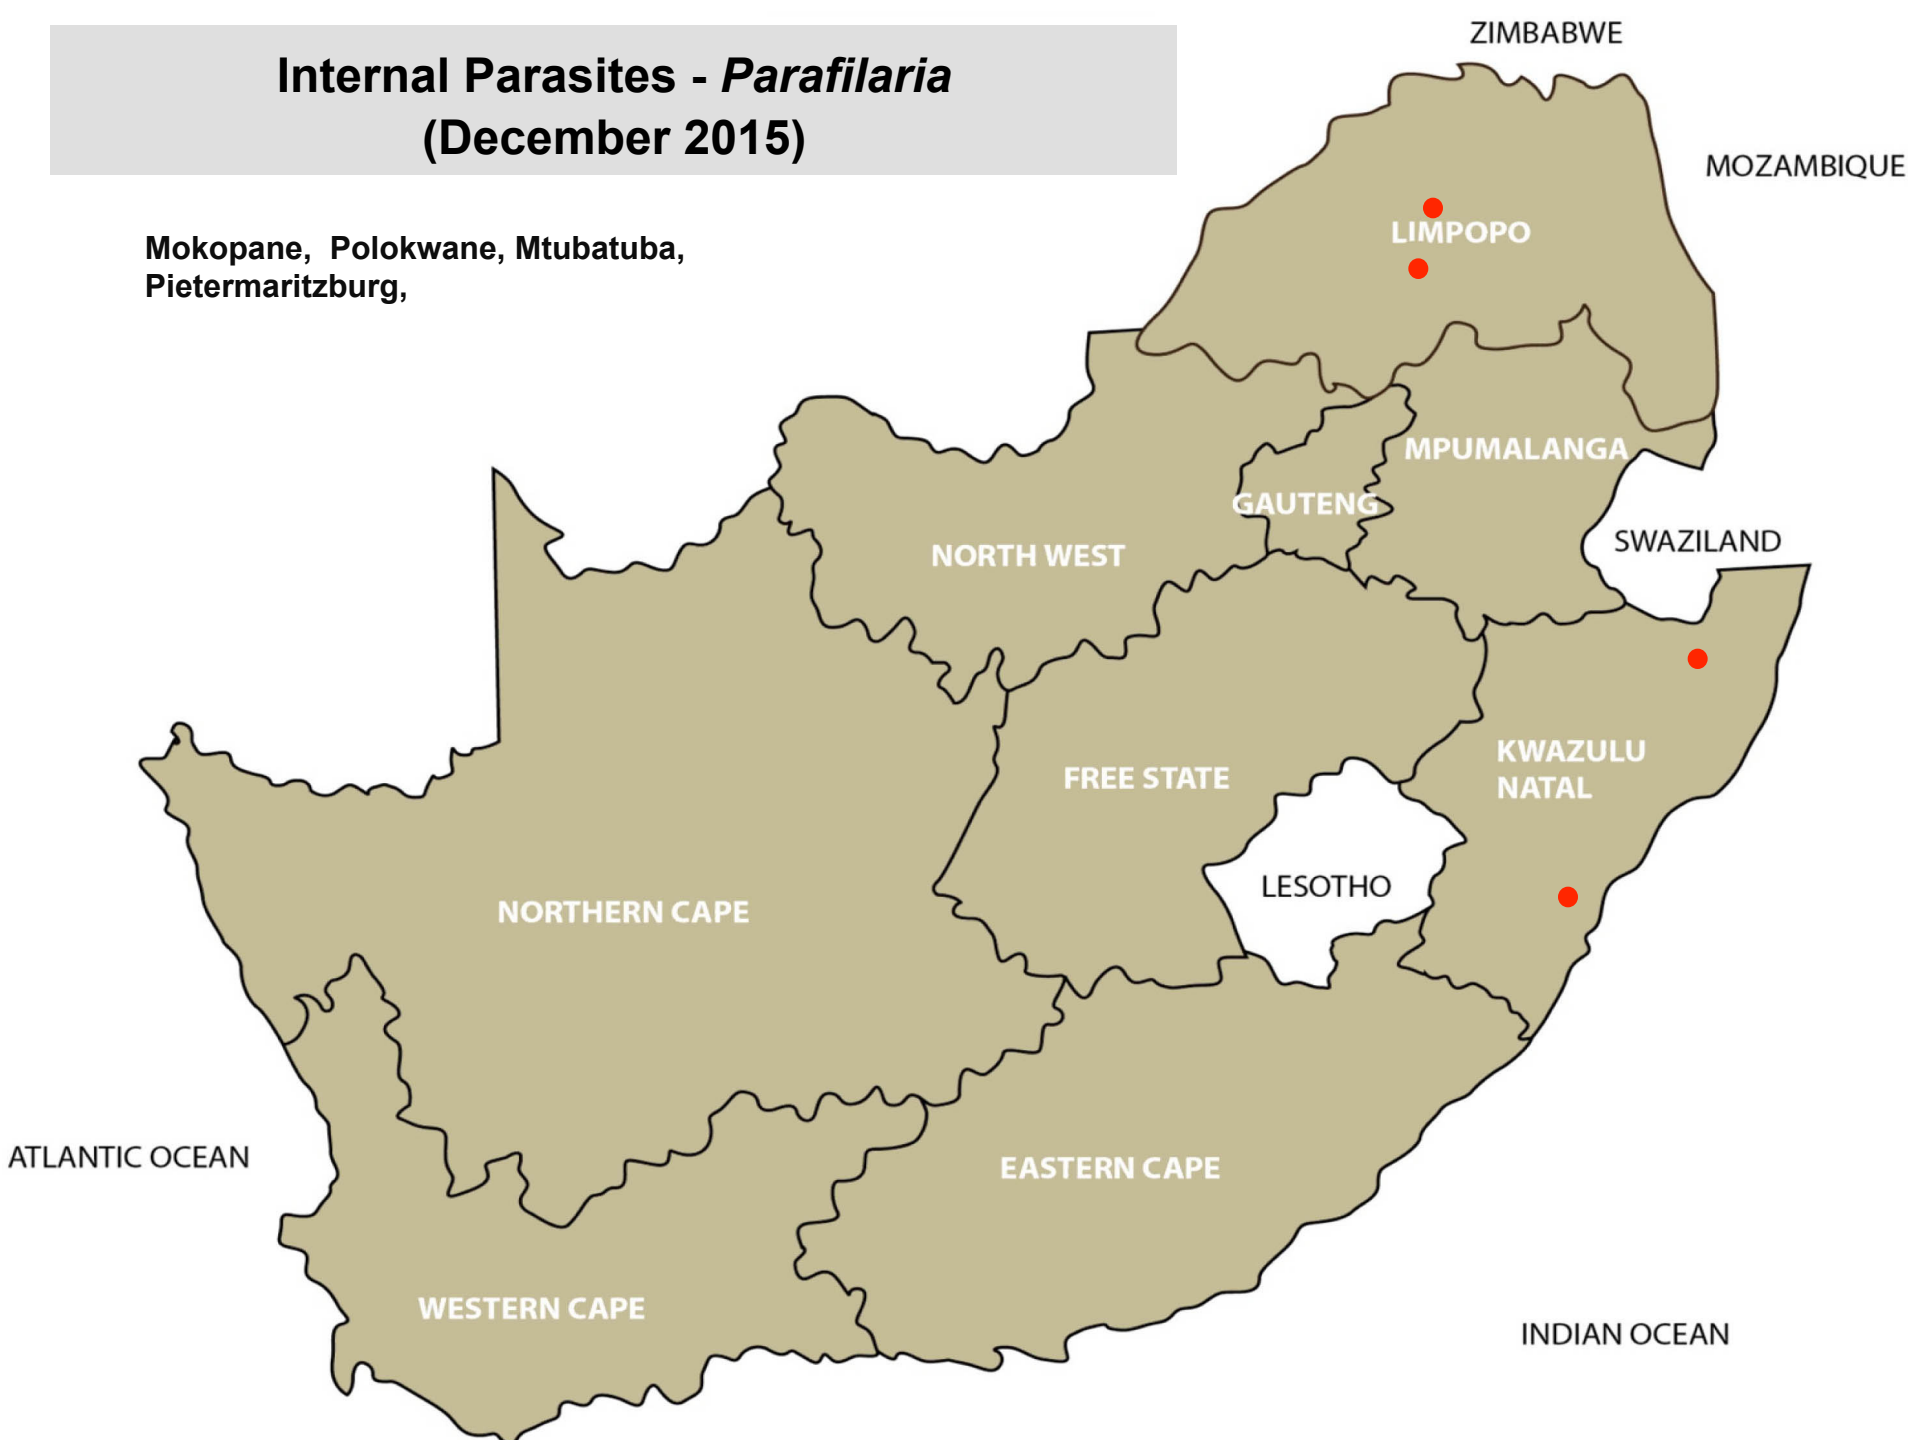

Internal Parasites – Resistant Roundworms (December 2015)

Standerton, Pretoria, Bloemfontein

Internal Parasites – Tapeworms (December 2015)

Lydenburg, Nelspruit, Standerton,
Bronkhorstspuit, Pretoria, Bethlehem,
Clocolan, Harrismith, Hoopstad,
Ladybrand/Excelsior, Reitz, Bergville,
Aliwal North/Zastron, Graaff-Reinet

**Internal Parasites – Tapeworms
Cysticercosis (measles)
(December 2015)**

Internal Parasites – Liver fluke worms (December 2015)

Balfour, Standerton, Bronkhorstspuit,
Bethlehem, Harrismith, Ladybrand/
Excelsior, Memel, Vrede, Estcourt,
Howick, Pietermaritzburg, Pongola,
Cradock, Queenstown

Internal Parasites - *Parafilaria* (December 2015)

Mokopane, Polokwane, Mtubatuba,
Pietermaritzburg,

Blue ticks (December 2015)

Balfour, Bethal, Grootvlei, Lydenburg, Nelspruit, Standerton, Bapsfontein, Mokopane, Polokwane, Stella, Bethlehem, Clocolan, Harrismith, Hoopstad, Kroonstad, Ladybrand/Excelsior, Memel, Villiers, Vrede, Bergville, Dundee, Estcourt, Howick, Ingogo, Mtubatuba, Pietermaritzburg, Underberg, Vryheid, Graaff-Reinet, Heidelberg, Swellendam

FREE STATE

KWAZULU
NATAL

LESOTHO

NORTHERN CAPE

EASTERN CAPE

WESTERN CAPE

INDIAN OCEAN

ATLANTIC OCEAN