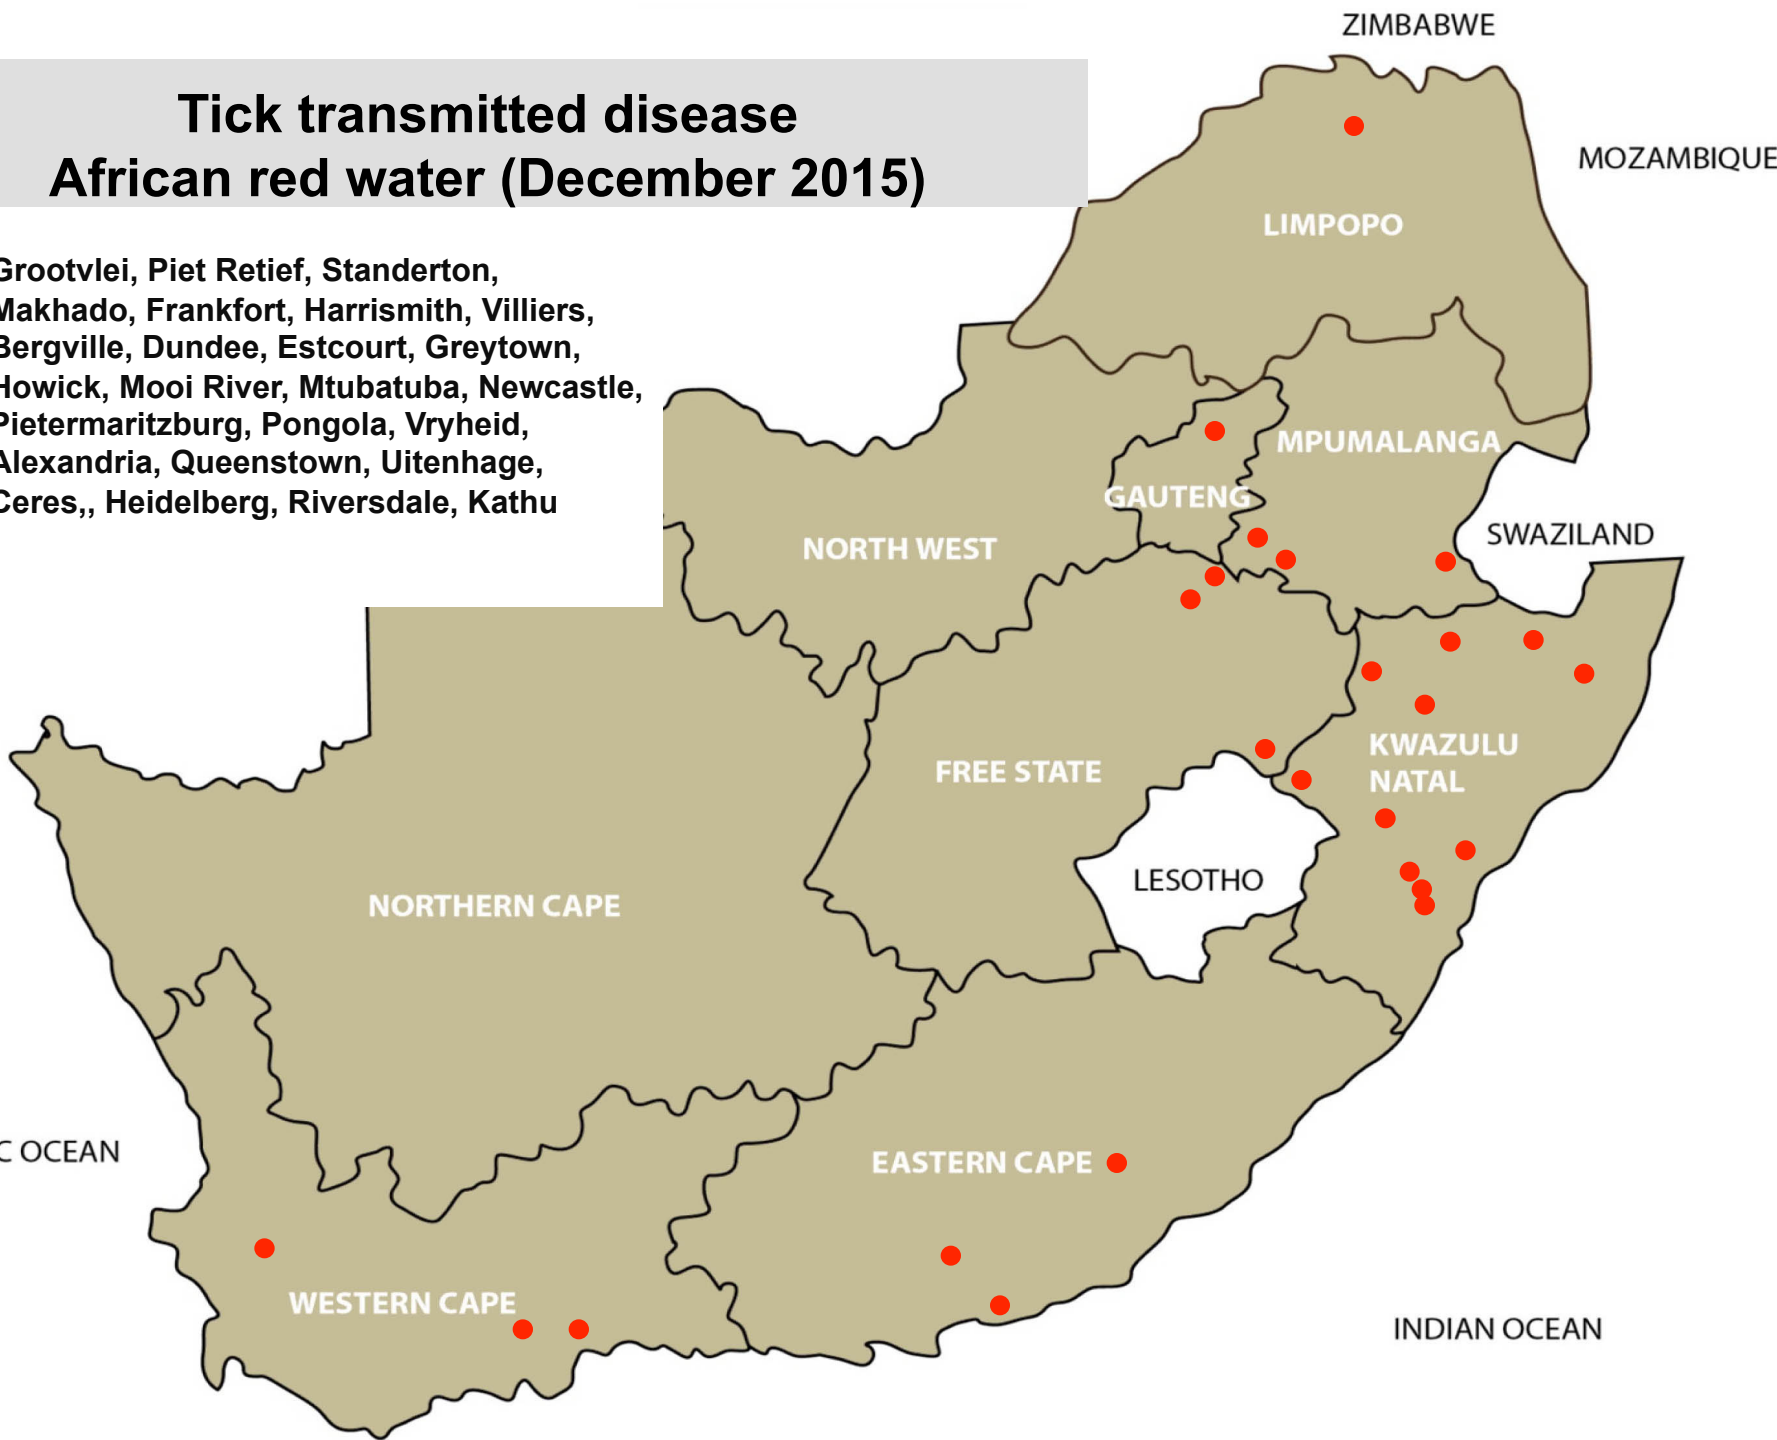

Standerton, Mokopane, Hoopstad,
Kroonstad, Memel, Mtubatuba, Heidelberg,
Oudtshoorn

Midges and Mosquitoes (December 2015)

Christiana, Bergville, Heidelberg

Screw-worm (December 2015)

Nelspruit, Mokopane, Mtubatuba, Alexandria

Nasal bot larvae (December 2015)

Ermelo, Bronkhorstspuit,
Kroonstad, Ladybrand/Excelsior,
Reitz, Villiers, Vrede, Dundee,
Mtubatuba

Coccidiosis (December 2015)

Middelburg, Nelspruit, Standerton,
Bronkhorstspuit, Pretoria, Christiana,
Bloemfontein, Harrismith, Reitz, Villiers,
Dundee, Mooi River, Mtubatuba,
Pietermaritzburg, Aliwal North/Zastron,
Graaff-Reinet, Jeffreys Bay, Uitenhage,
Beaufort West, Riversdale

Tick transmitted disease African red water (December 2015)

Grootvlei, Piet Retief, Standerton,
Makhado, Frankfort, Harrismith, Villiers,
Bergville, Dundee, Estcourt, Greytown,
Howick, Mooi River, Mtubatuba, Newcastle,
Pietermaritzburg, Pongola, Vryheid,
Alexandria, Queenstown, Uitenhage,
Ceres,, Heidelberg, Riversdale, Kathu

Tick transmitted disease Asiatic red water (December 2015)

Balfour, Lydenburg, Middelburg, Piet Retief, Standerton, Bronkhorstspuit, Tzaneen, Clocolan, Frankfort, Harrismith, Ladybrand/Excelsior, Villiers, Bergville, Camperdown, Dundee, Estcourt, Mooi River, Mtubatuba, Pietermaritzburg, Queenstown, Plettenberg Bay, Riversdale