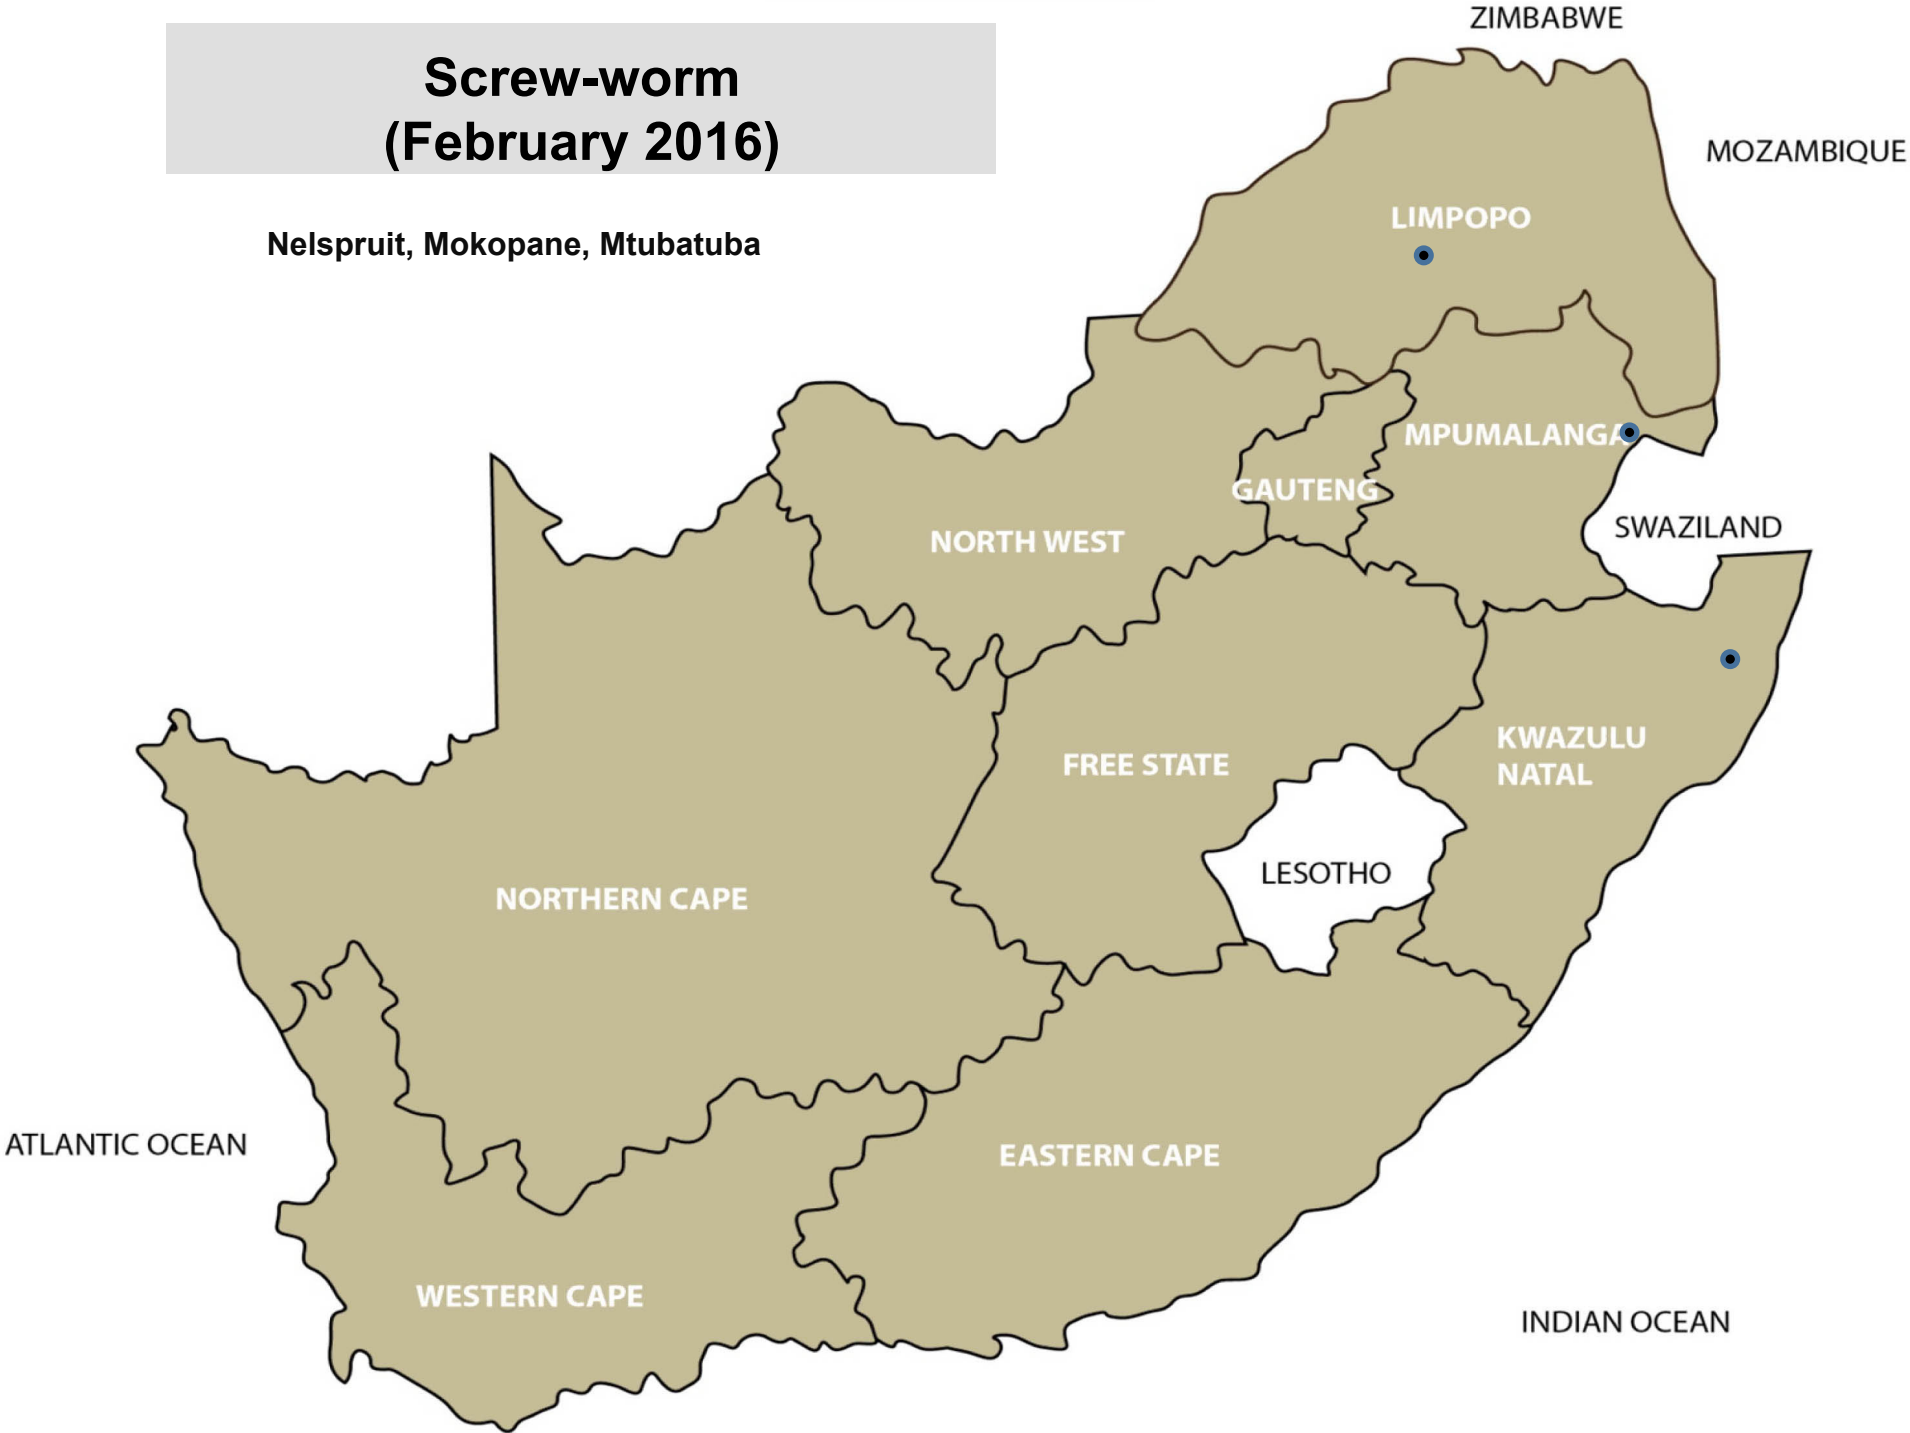

Paralysis ticks (February 2016)

Middelburg, Memel, Underberg

Biting lice (Red lice) (February 2016)

Standerton, Beaufort West

Sucking lice (Blue lice) (February 2016)

Sheep scab (February 2016)

Standerton, Vryburg, Hoopstad, Villiers,
Heidelberg

Blowflies (February 2016)

Standerton, Bronkhorstspuit, Mokopane,
Clocolan, Dewetsdorp, Gariep Dam,
Harrismith, Trompsburg/Springfontein,
Winburg, Pietermaritzburg, Heidelberg,
Oudtshoorn

Midges and Mosquitoes (February 2016)

Balfour, Nelspruit, Bronkhorstspuit, Brits,
Memel, Bergville, Mooi River, Heidelberg

Screw-worm (February 2016)

Nelspruit, Mokopane, Mtubatuba

Nasal bot larvae (February 2016)

Bronkhorstspuit, Ficksburg, Reitz,
Villiers, Vrede, Howick, Kokstad,
Mtubatuba

Coccidiosis (February 2016)

Middelburg, Nelspruit, Piet Retief,
Standerton, Bronkhorstspuit, Nigel,
Bloemfontein, Reitz, Villiers, Eshowe,
Mtubatuba, Vryheid, Graaff-Reinet,
Bathurst, Malmesbury

Tick transmitted disease African red water (February 2016)