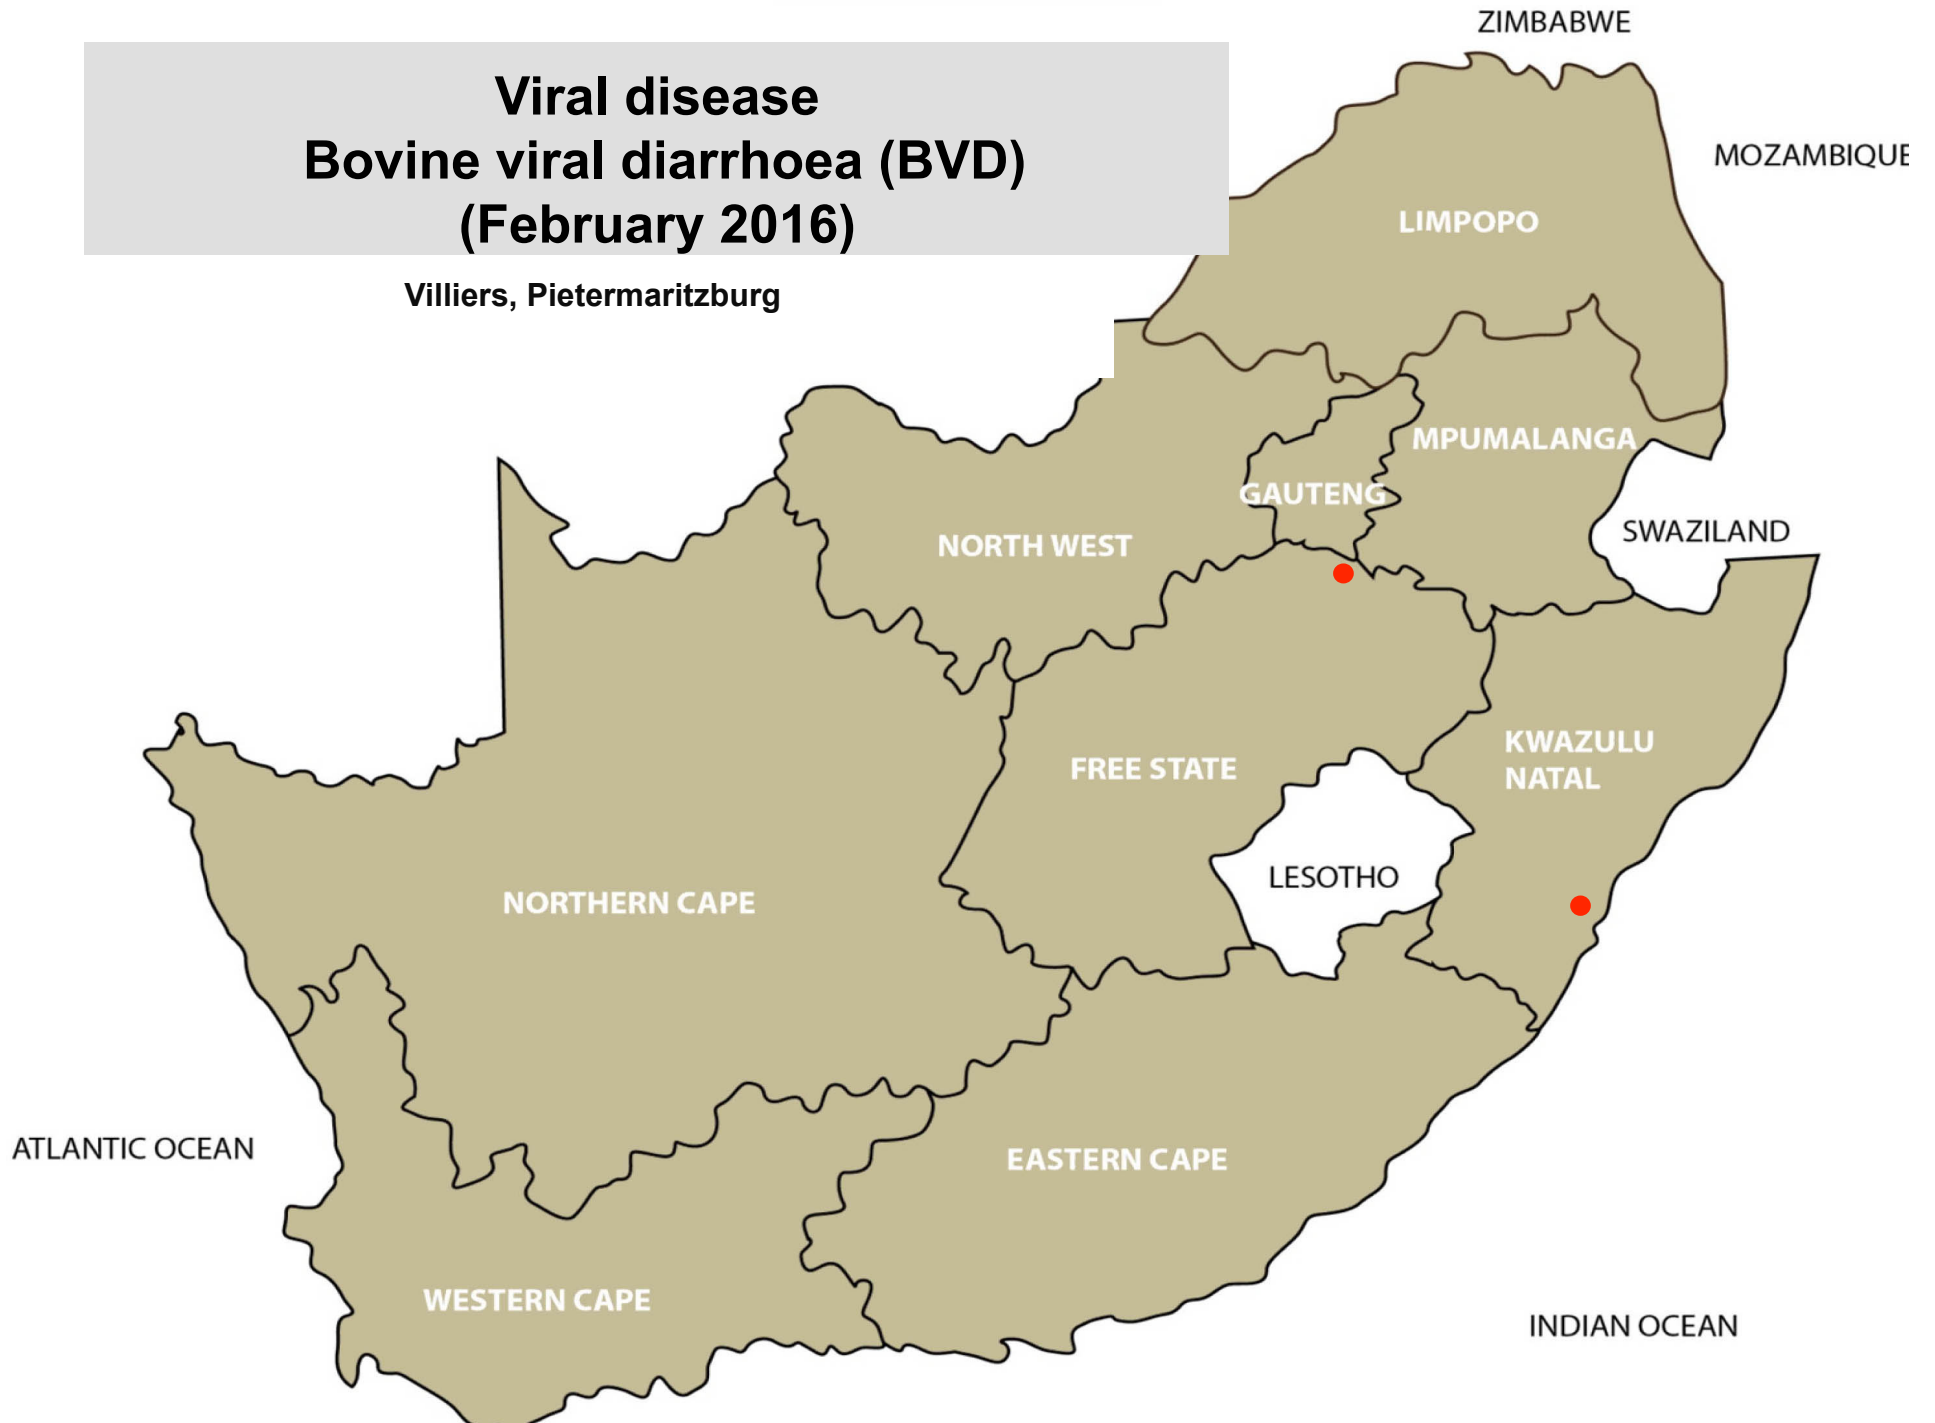

Viral disease
Bovine viral diarrhoea (BVD)
(February 2016)

Villiers, Pietermaritzburg