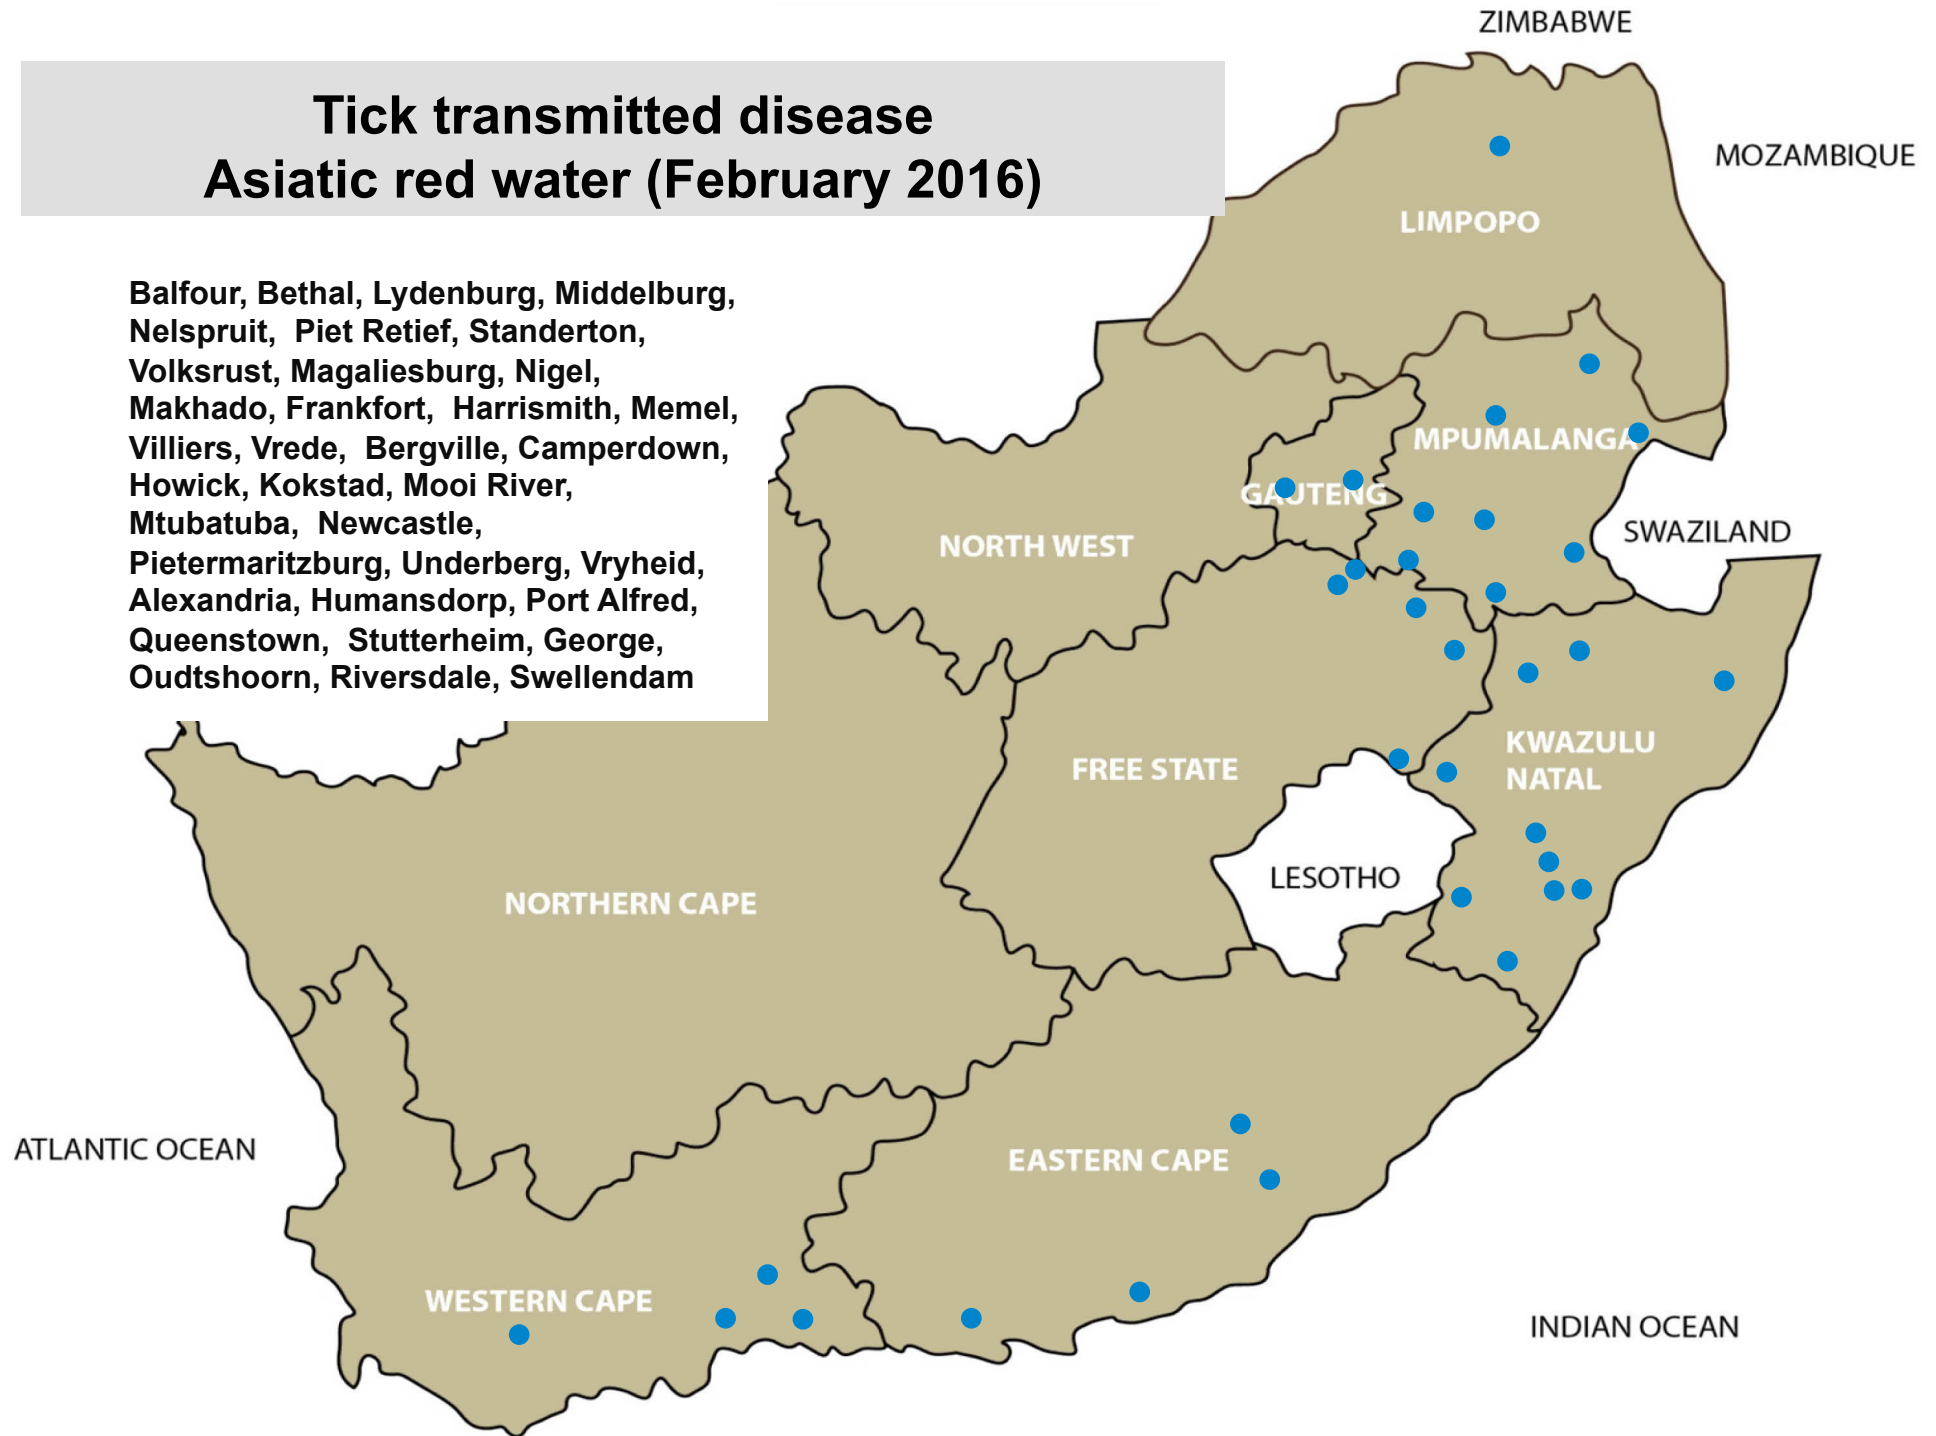

Balfour, Nelspruit, Bronkhorstspuit, Brits,
Memel, Bergville, Mooi River, Heidelberg

Screw-worm (February 2016)

Nelspruit, Mokopane, Mtubatuba

Nasal bot larvae (February 2016)

Bronkhorstspuit, Ficksburg, Reitz,
Villiers, Vrede, Howick, Kokstad,
Mtubatuba

Coccidiosis (February 2016)

Middelburg, Nelspruit, Piet Retief,
Standerton, Bronkhorstspuit, Nigel,
Bloemfontein, Reitz, Villiers, Eshowe,
Mtubatuba, Vryheid, Graaff-Reinet,
Bathurst, Malmesbury

Tick transmitted disease African red water (February 2016)

Bethal, Delmas, Grootvlei, Middelburg, Nelspruit, Standerton, Volksrust, Magaliesburg, Nigel, Pretoria, Makhado, Mokopane, Clocolan, Frankfort, Harrismith, Kroonstad, Villiers, Vrede, Bergville, Dundee, Estcourt, Howick, Kokstad, Mooi River, Mtubatuba, Newcastle, Pietermaritzburg, Underberg, Vryheid, Alexandria, Jeffreys Bay, Queenstown, Uitenhage, Caledon, George, Heidelberg, Malmesbury, Plettenberg Bay, Riversdale

Tick transmitted disease Asiatic red water (February 2016)

Balfour, Bethal, Lydenburg, Middelburg, Nelspruit, Piet Retief, Standerton, Volksrust, Magaliesburg, Nigel, Makhado, Frankfort, Harrismith, Memel, Villiers, Vrede, Bergville, Camperdown, Howick, Kokstad, Mooi River, Mtubatuba, Newcastle, Pietermaritzburg, Underberg, Vryheid, Alexandria, Humansdorp, Port Alfred, Queenstown, Stutterheim, George, Oudtshoorn, Riversdale, Swellendam