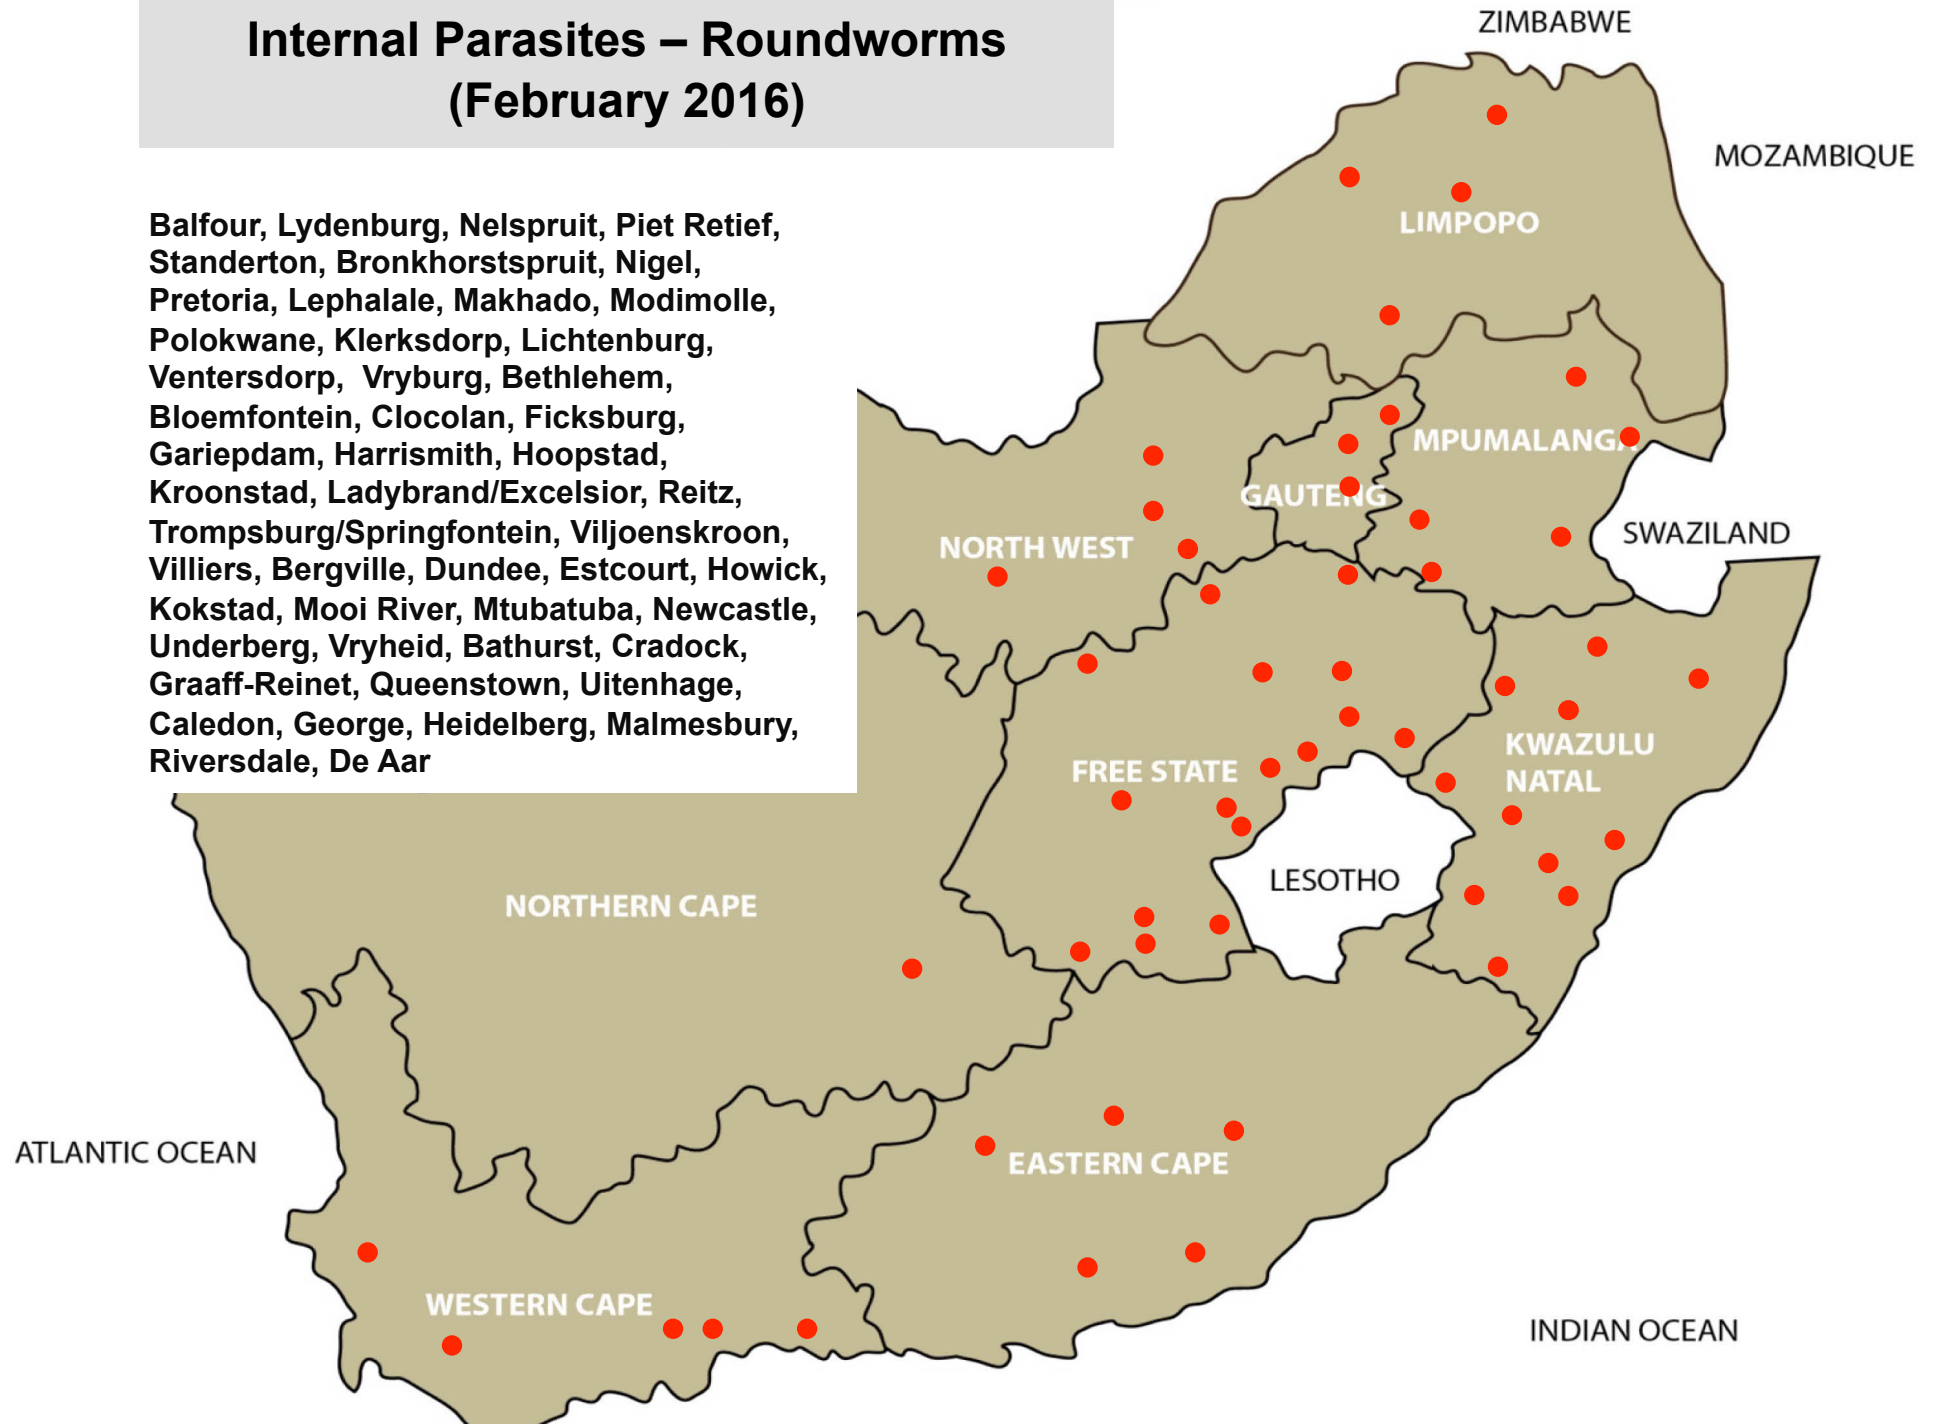

129 Reports (February 2015)

Internal Parasites – Roundworms (February 2016)

Balfour, Lydenburg, Nelspruit, Piet Retief, Standerton, Bronkhorstspuit, Nigel, Pretoria, Lephalale, Makhado, Modimolle, Polokwane, Klerksdorp, Lichtenburg, Ventersdorp, Vryburg, Bethlehem, Bloemfontein, Clocolan, Ficksburg, Gariepdam, Harrismith, Hoopstad, Kroonstad, Ladybrand/Excelsior, Reitz, Trompsburg/Springfontein, Viljoenskroon, Villiers, Bergville, Dundee, Estcourt, Howick, Kokstad, Mooi River, Mtubatuba, Newcastle, Underberg, Vryheid, Bathurst, Cradock, Graaff-Reinet, Queenstown, Uitenhage, Caledon, George, Heidelberg, Malmesbury, Riversdale, De Aar

Internal Parasites – Resistant Roundworms (February 2016)

Lydenburg, Nelspruit, Standerton,
Pretoria, Klerksdorp, Bloemfontein, Gariep
Dam, Harrismith, Hoopstad, Villiers,
Howick, Mooi River, Underberg, Cradock,
Graaff-Reinet, George

Internal Parasites – Tapeworms (February 2016)

Nelspruit, Standerton, Pretoria,
Bloemfontein, Clocolan, Harrismith,
Memel, Reitz, Trompsburg, /Springfontein,
Howick, Ingogo, Pietermaritzburg, Graaff-
Reinet, Queenstown