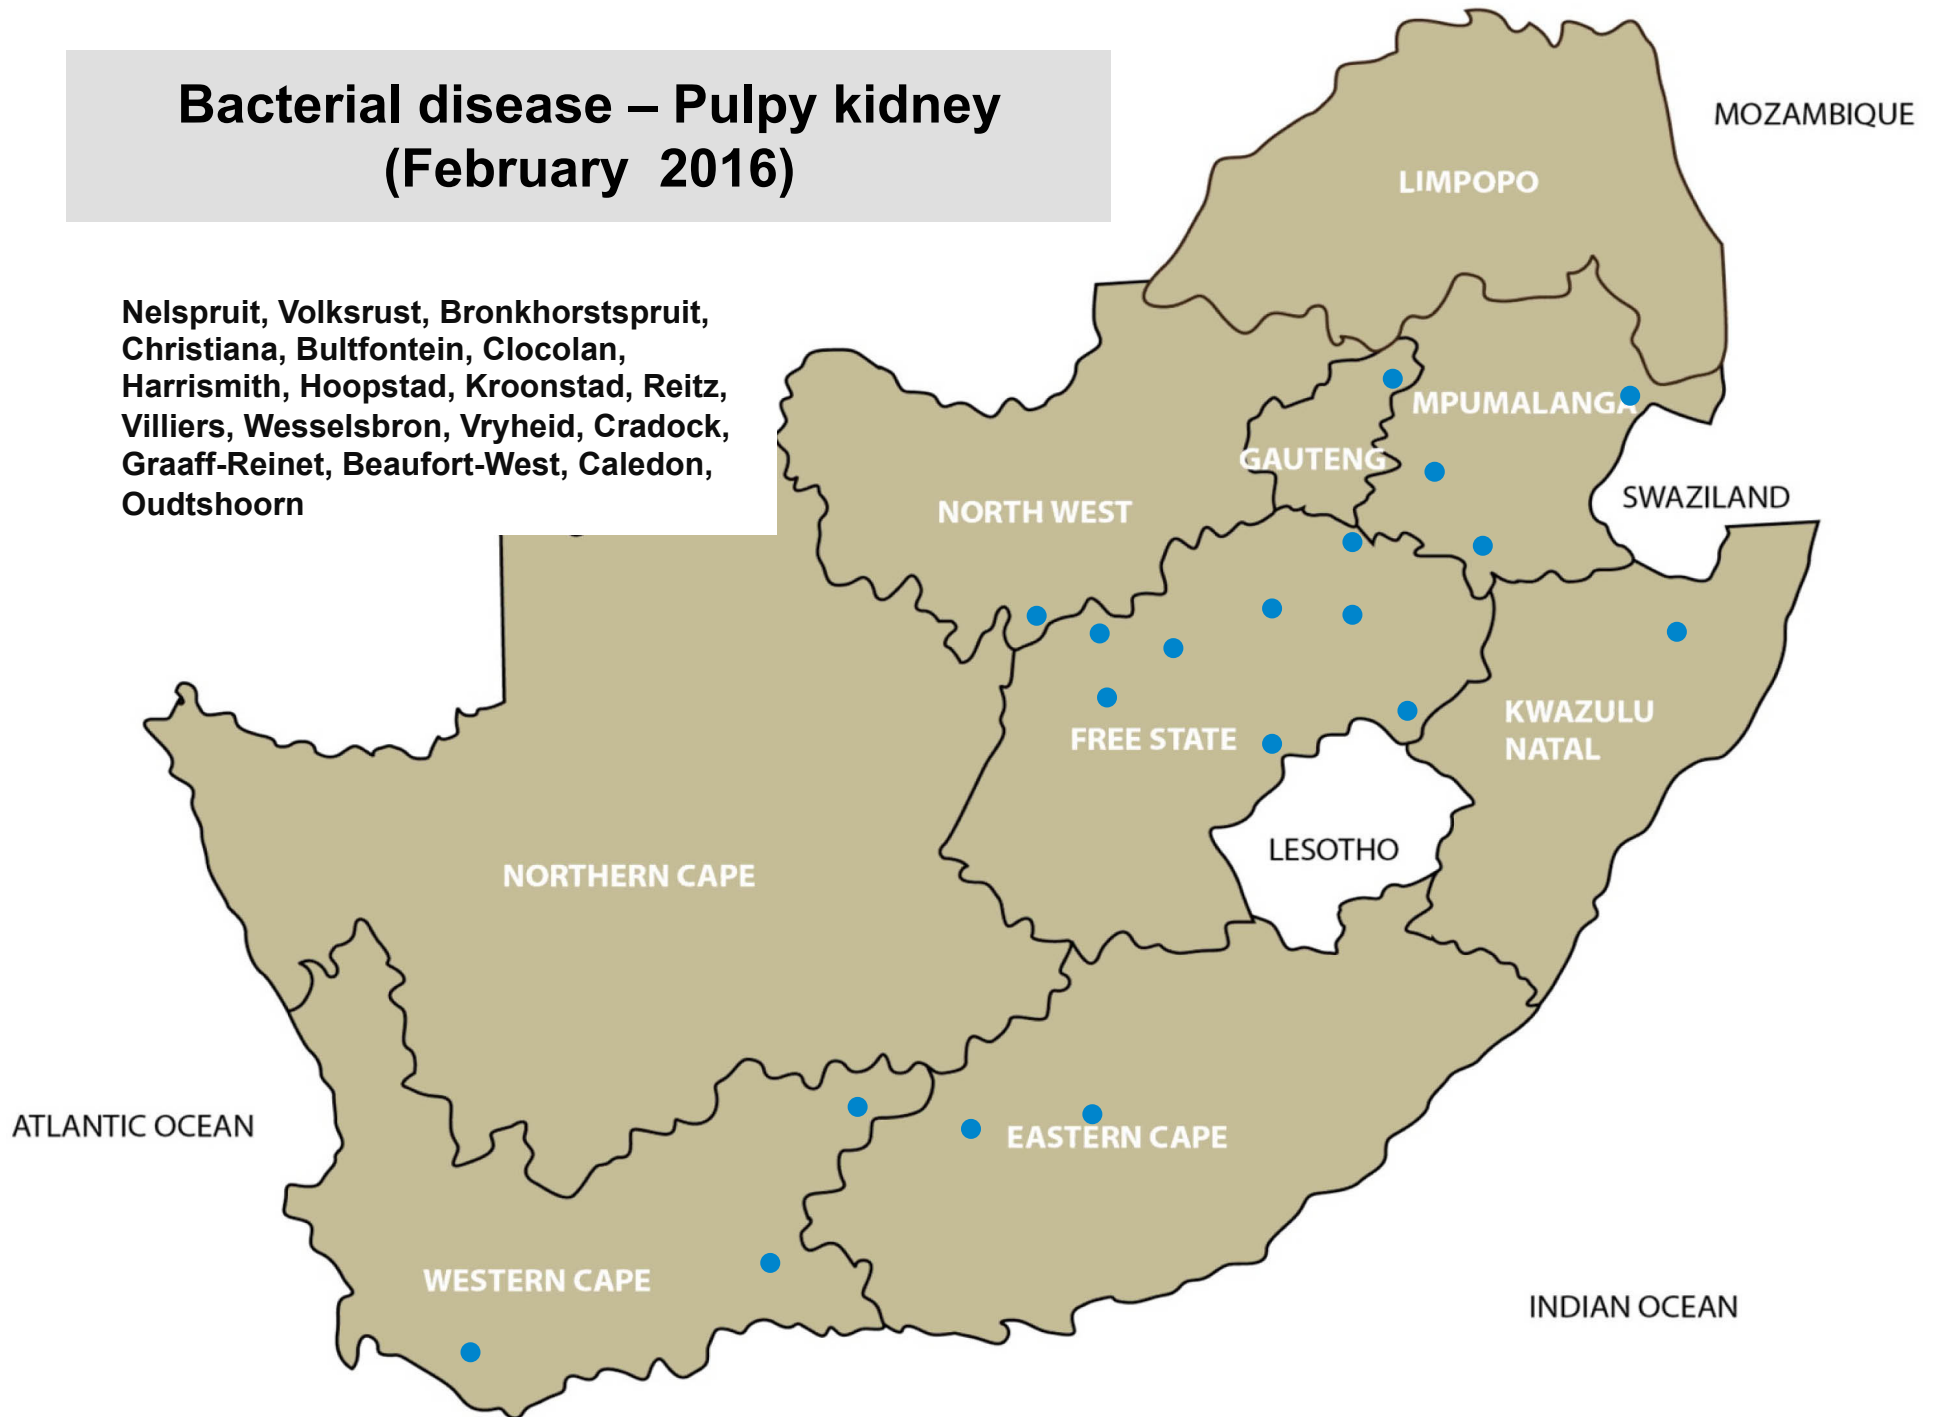

Viral disease – Orf (February 2016)

Nelspruit, Pretoria, Christiana, Klerksdorp,
Lichtenburg, Gariiep Dam, Hoopstad,
Howick, Mtubatuba, Underberg, Graaff-
Reinet, Port Alfred, Beaufort West, George

Viral disease – Rabies (February 2016)

Lydenburg, Piet Retief, Standerton,
Volksrust, Pretoria, Polokwane, Brits,
Klerksdorp, Lichtenburg, Stella, Harrismith,
Memel, Reitz, Trompsburg/Springfontein,
Viljoenskroon, Villiers, Vrede, Winburg,
Dundee, Howick, Newcastle, Underberg,
Aliwal North/Zastron, Queenstown

Bacterial disease – Blood gut (sheep) (February 2016)

Lichtenburg, Ventersdorp, Dewetsdorp,
Memel, Graaff-Reinet, Wellington

Bacterial disease – Pulpy kidney (February 2016)

Nelspruit, Volksrust, Bronkhorstspuit, Christiana, Bultfontein, Clocolan, Harrismith, Hoopstad, Kroonstad, Reitz, Villiers, Wesselsbron, Vryheid, Cradock, Graaff-Reinet, Beaufort-West, Caledon, Oudtshoorn

Bacterial disease - Botulism (Summer 2016)

Bacterial disease – Tetanus (February 2016)

Volksrust, Newcastle, Graaff-Reinet

Pneumonia (February 2016)

Balfour, Grootvlei, Middelburg, Piet Retief, Standerton, Pretoria, Brits, Christiana, Vryburg, Bothaville, Clocolan, Harrismith, Ladybrand / Excelsior, Reitz, Underberg, Aliwal North / Zastron, Kareedouw, Darling, George, Swellendam, Kimberley