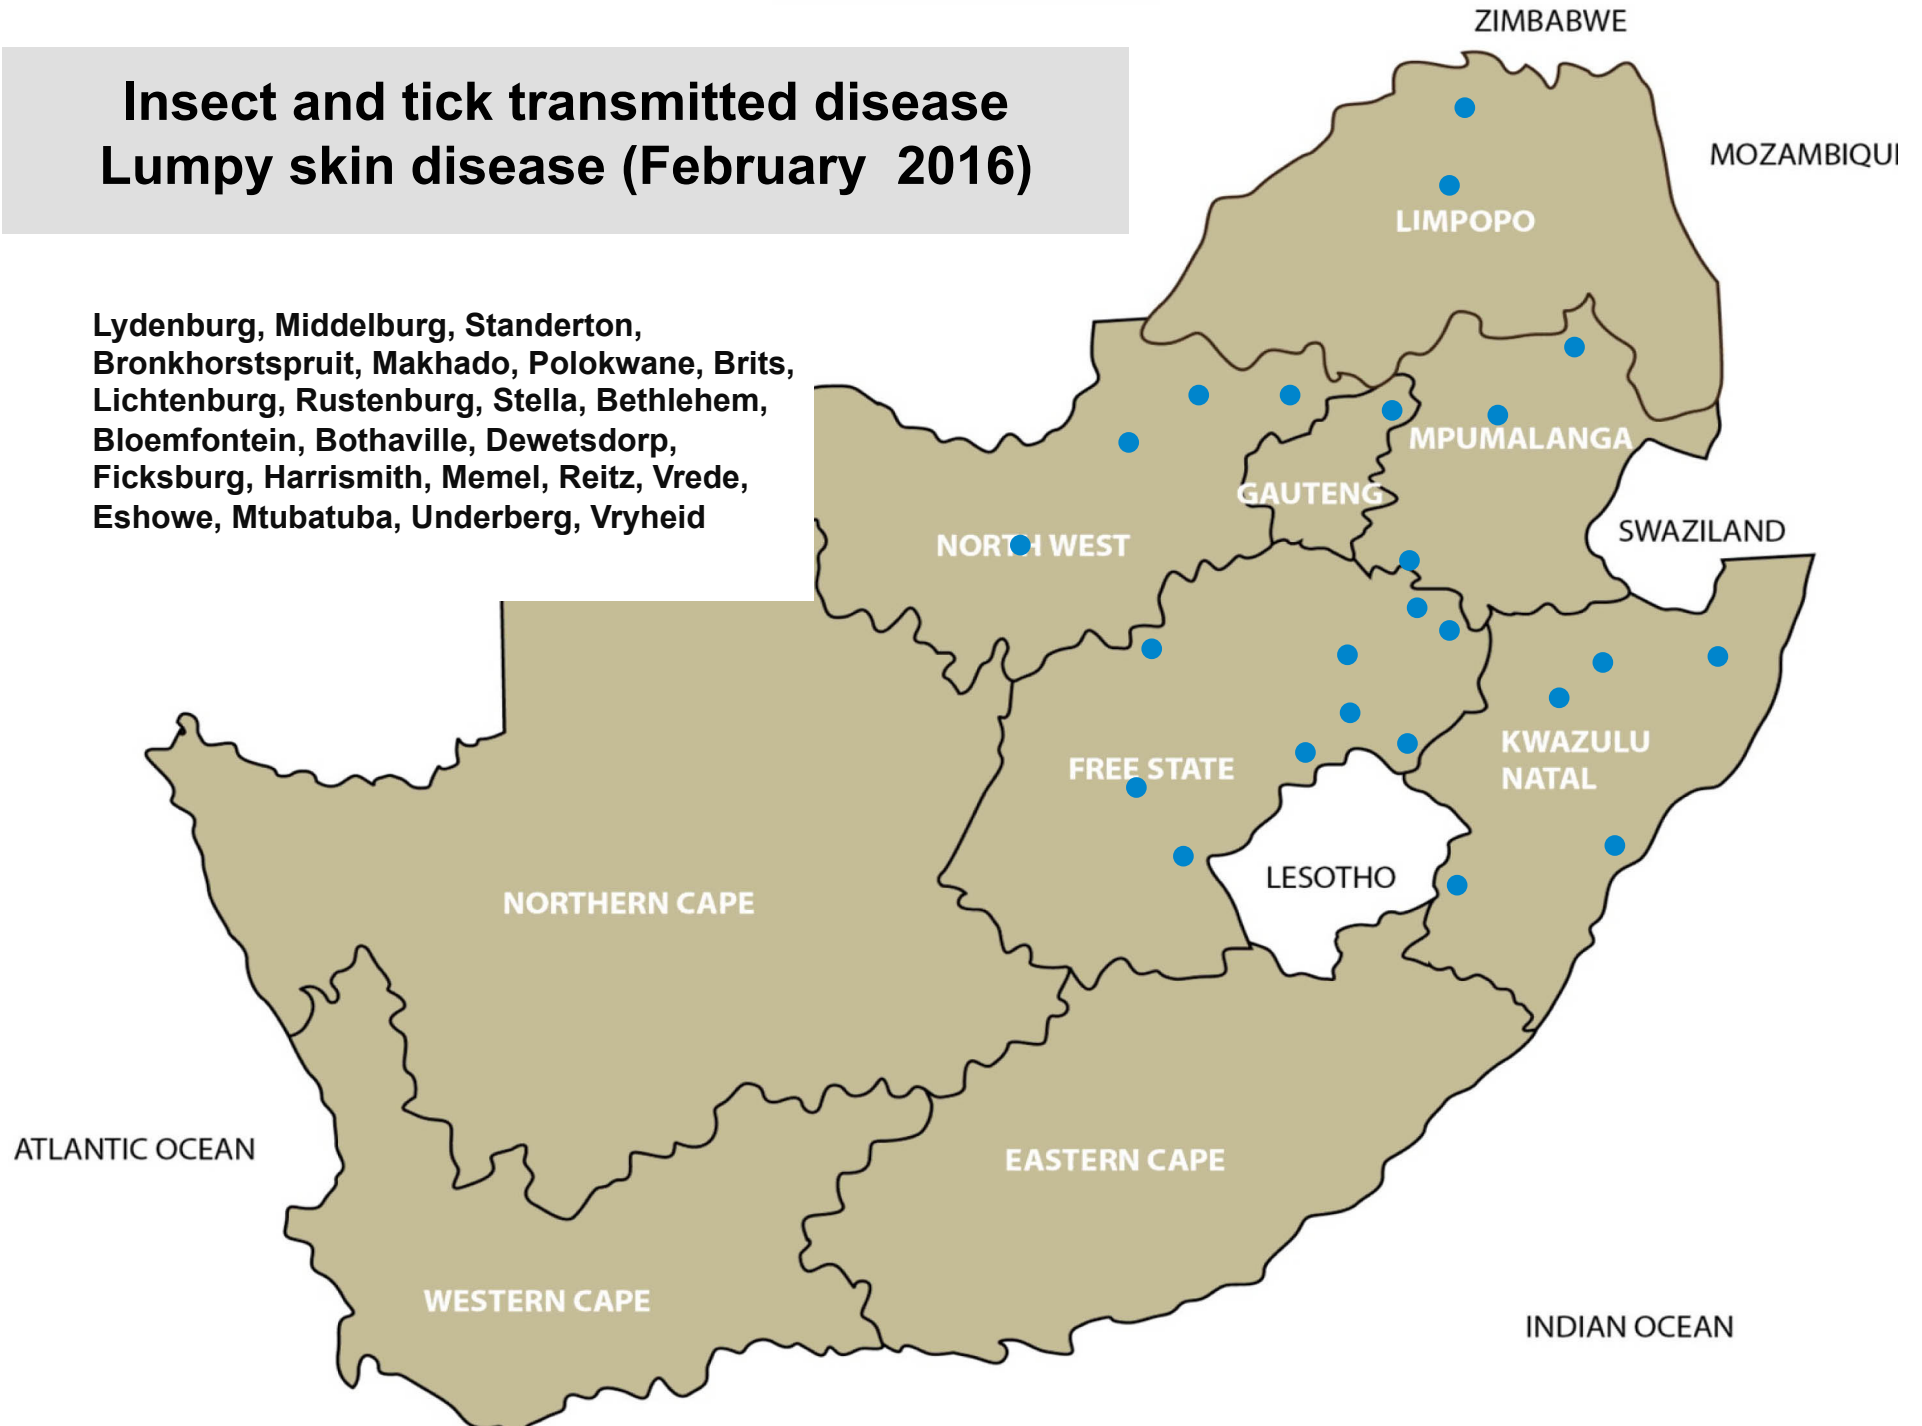

Tick toxicosis – Sweating sickness (February 2016)

Makhado, Modimolle, Polokwane, Brits,
Christiana, Leeudoringstad, Lichtenburg,
Stella, Vryburg, Bothaville, Viljoenskroon,
Pongola

Venereal disease-Trichomonosis (February 2016)

Standerton, Klerksdorp, Leeudoringstad,
Lichtenburg, Vryburg, Bethlehem, Hoopstad,
Villiers, Vrede, Winburg, Bergville

Venereal disease – Vibriosis (February 2015-16)

Leeudoringstad, Hoopstad, Queenstown

Venereal disease – Pizzle disease (February 2016)

Balfour, Graaff-Reinet

Insect and tick transmitted disease Lumpy skin disease (February 2016)

Lydenburg, Middelburg, Standerton,
Bronkhorstspuit, Makhado, Polokwane, Brits,
Lichtenburg, Rustenburg, Stella, Bethlehem,
Bloemfontein, Bothaville, Dewetsdorp,
Ficksburg, Harrismith, Memel, Reitz, Vrede,
Eshowe, Mtubatuba, Underberg, Vryheid

Insect transmitted disease Three day stiff sickness (February 2016)

Balfour, Nelspruit, Standerton, Volksrust, Bronkhorstspuit, Makhado, Polokwane, Christiana, Harrismith, Memel, Reitz, Villiers, Bergville, Dundee, Eshowe, Estcourt, Kokstad, Mtubatuba, Underberg, Vryheid, Kimberley, Uppington