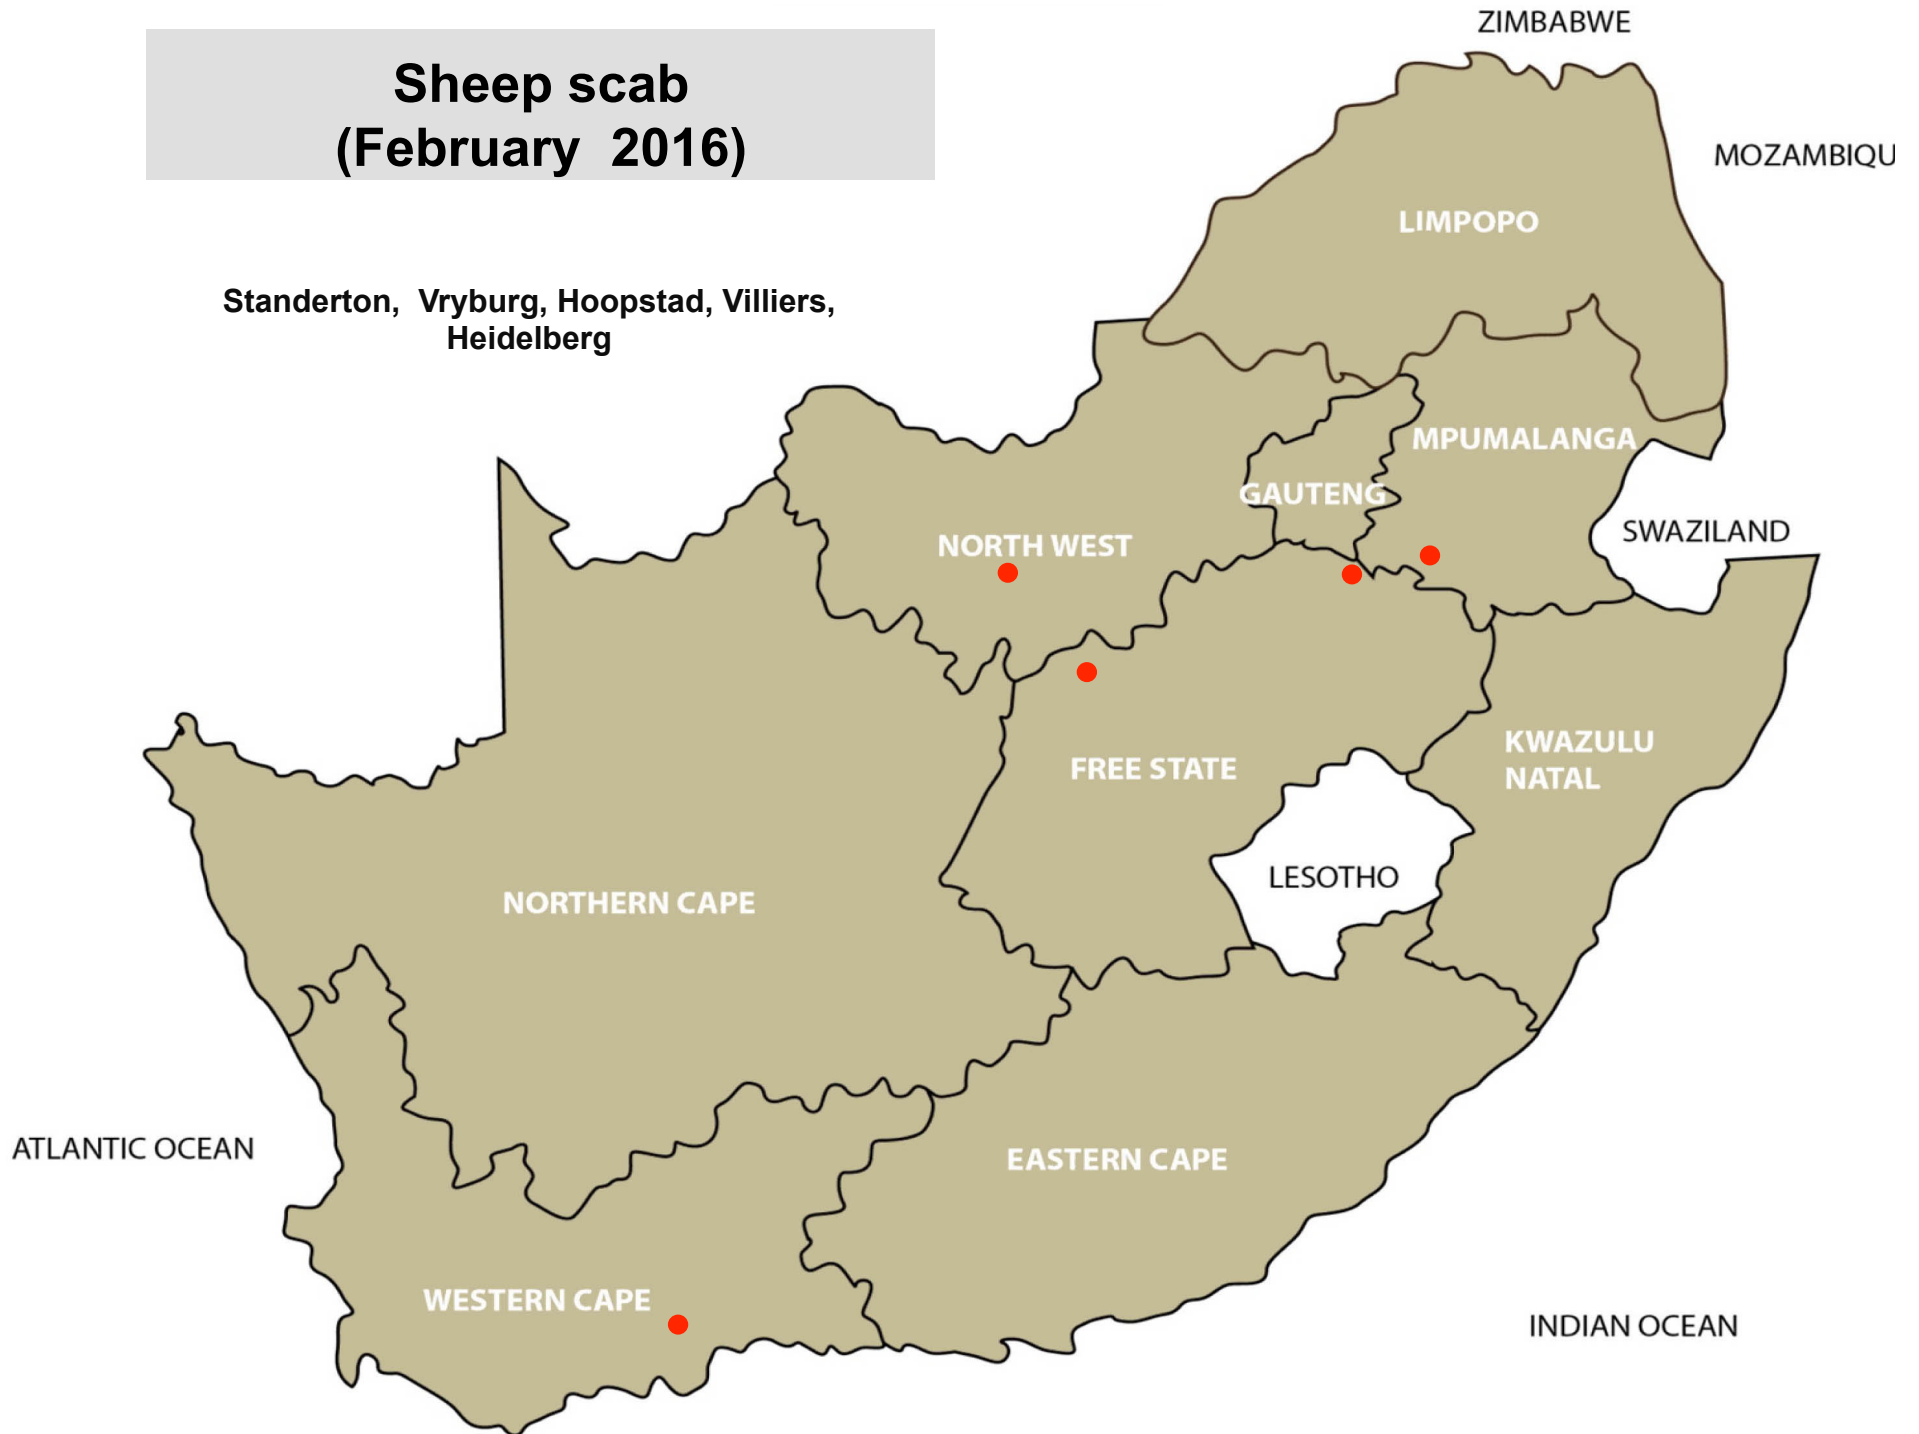

Red-legged ticks (February 2016)

Balfour, Mokopane, Christiana,
Lichtenburg, Bultfontein, Clocolan,
Hoopstad, Kroonstad, Ladybrand/
Excelsior, Memel, Vrede, Wesselsbron,
Winburg, Pietermaritzburg, Pongola,
Underberg

Paralysis ticks (February 2016)

Middelburg, Memel, Underberg

Biting lice (Red lice) (February 2016)

Standerton, Beaufort West

Sucking lice (Blue lice) (February 2016)

Sheep scab (February 2016)

Standerton, Vryburg, Hoopstad, Villiers,
Heidelberg

Blowflies (February 2016)

Standerton, Bronkhorstspuit, Mokopane,
Clocolan, Dewetsdorp, Gariep Dam,
Harrismith, Trompsburg/Springfontein,
Winburg, Pietermaritzburg, Heidelberg,
Oudtshoorn

Midges and Mosquitoes (February 2016)

Balfour, Nelspruit, Bronkhorstspuit, Brits,
Memel, Bergville, Mooi River, Heidelberg

Screw-worm (February 2016)

Nelspruit, Mokopane, Mtubatuba

Nasal bot larvae (February 2016)

Bronkhorstspuit, Ficksburg, Reitz,
Villiers, Vrede, Howick, Kokstad,
Mtubatuba