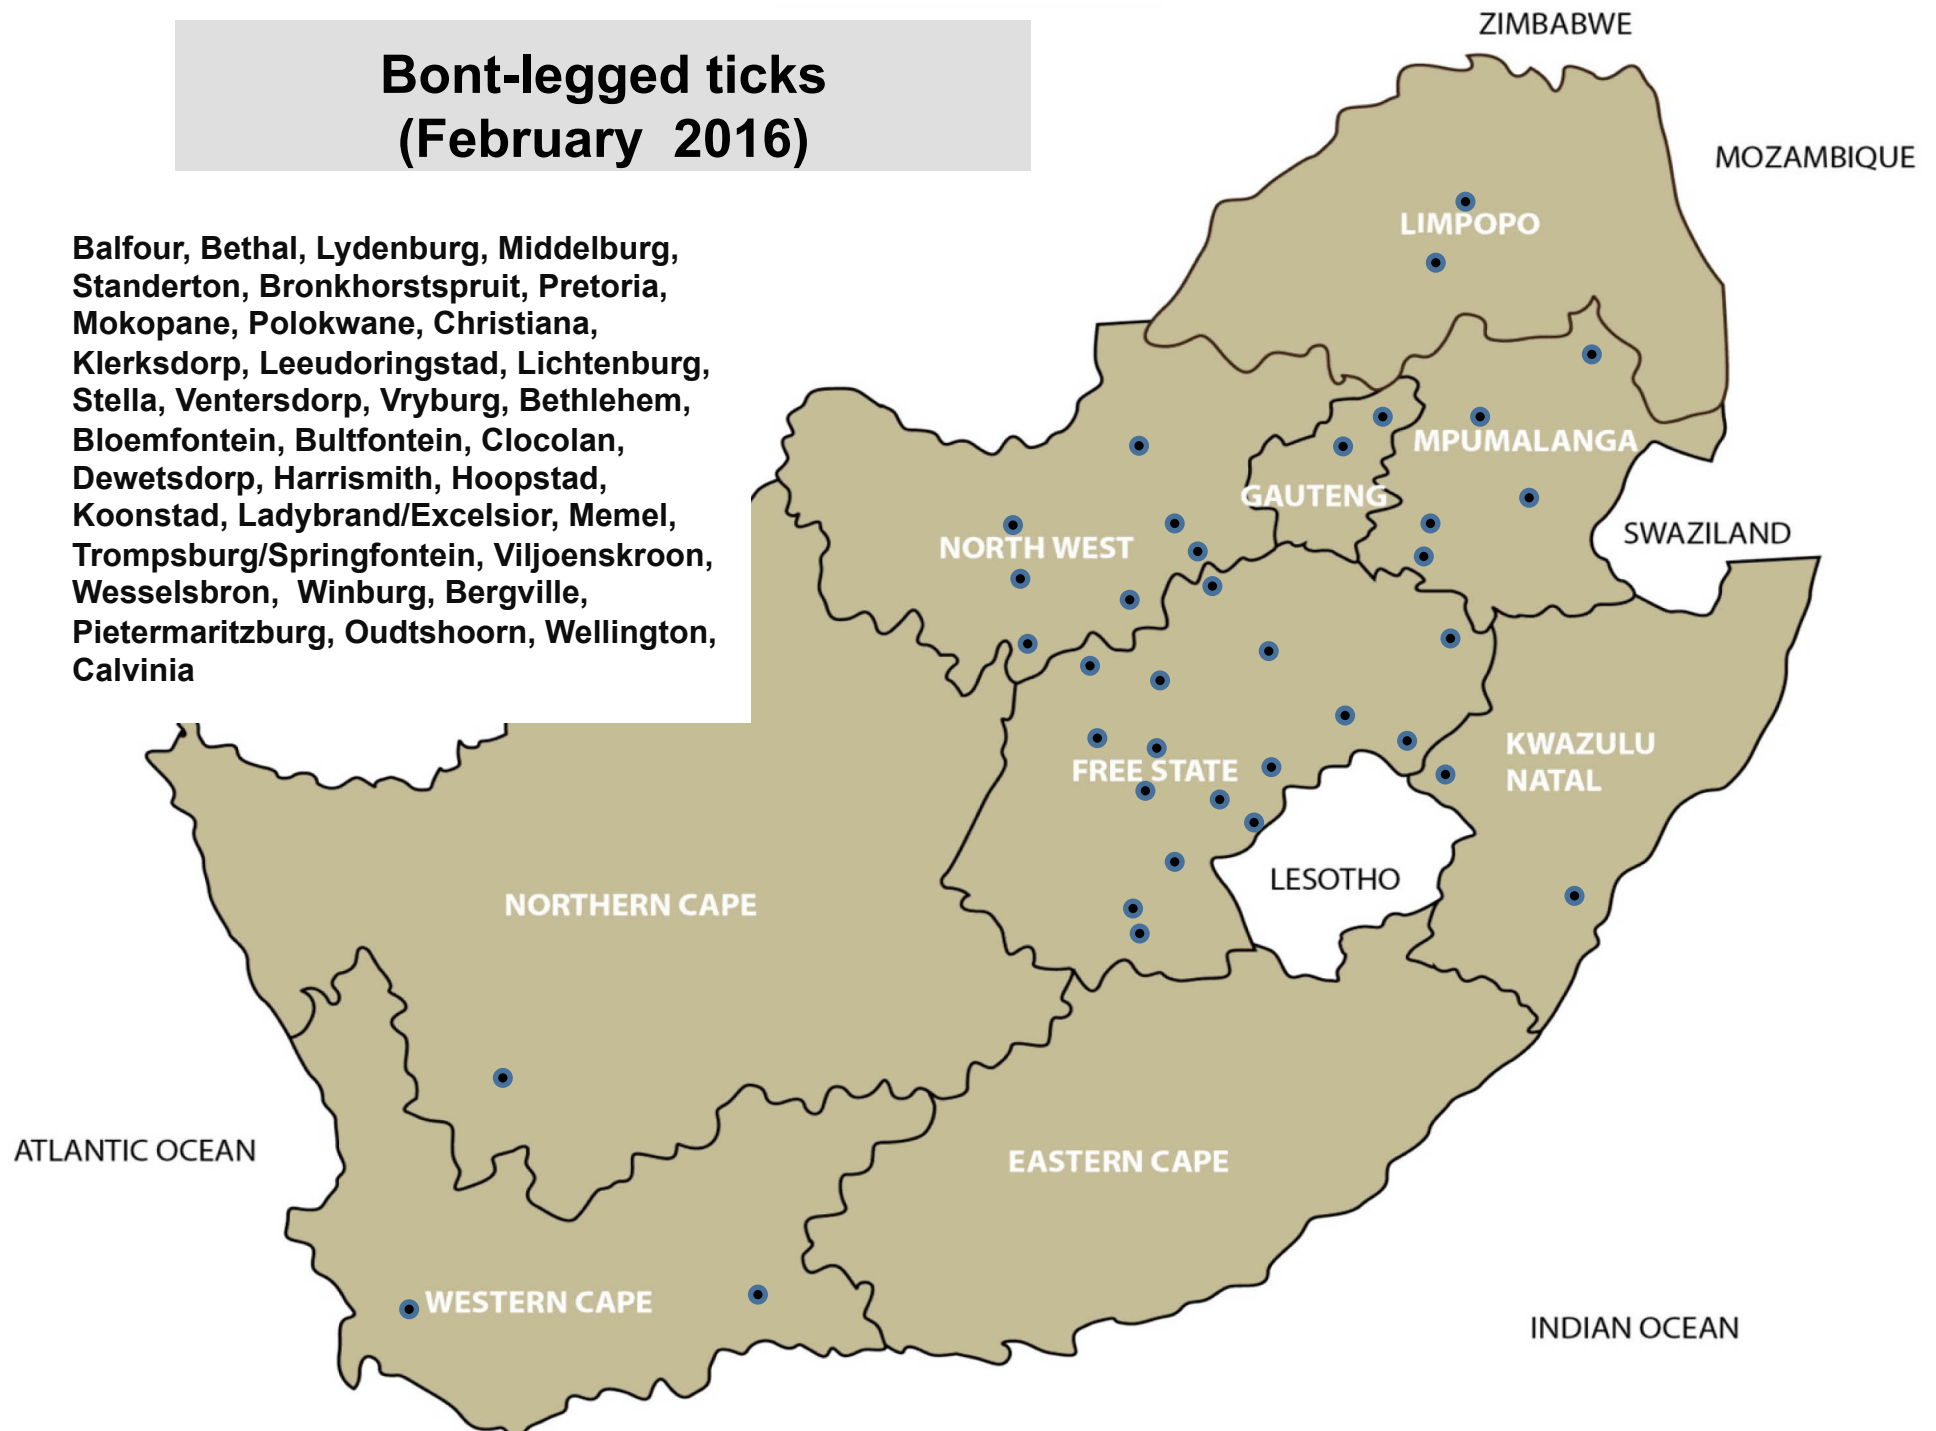

Mokopane, Polokwane, Ventersdorp, Mtubatuba,
Vryheid

Blue ticks (February 2016)

Balfour, Grootvlei, Nelspruit, Standerton, Pretoria, Mokopane, Polokwane, Klerksdorp, Lichtenburg, Vryburg, Bethlehem, Bloemfontein, Clocolan, Ficksburg, Harrismith, Hoopstad, Kroonstad, Ladybrand/Excelsior, Memel, Trompsburg/Springfontein, Villiers, Vrede, Winburg, Bergville, Dundee, Howick, Ingogo, Kokstad, Mooi River, Mtubatuba, Pietermaritzburg, Underberg, Vryheid, Alexandria, Aliwal North/Zastron, Graaff-Reinet, Queenstown, George, Heidelberg, Oudtshoorn, Swellendam, Wellington

Resistant Blue ticks (February 2016)

Lydenburg, Nelspruit, Villiers, Bergville,
Pietermaritzburg

Bont ticks – Heartwater ticks (February 2016)

Lydenburg, Nelspruit, Bronkhorstspuit,
Pretoria, Mokopane, Polokwane,
Klerksdorp, Lichtenburg, Stella, Vrede,
Bergville, Dundee, Estcourt,
Pietermaritzburg, Pongola, Vryheid,
Alexandria, Graaff-Reinet

Brown ear-ticks (February 2016)

Balfour, Lydenburg, Nelspruit, Standerton,
Bronkhorstspuit, Pretoria, Mokopane,
Polokwane, Klerksdorp, Leeudoringstad,
Ventersdorp, Clocolan,, Parys, Bergville,
Dundee, Estcourt, Ingogo, Mtubatuba,
Pietermaritzburg, Pongola, Vryheid,
George

Bont-legged ticks (February 2016)

Balfour, Bethal, Lydenburg, Middelburg, Standerton, Bronkhorstspuit, Pretoria, Mokopane, Polokwane, Christiana, Klerksdorp, Leeudoringstad, Lichtenburg, Stella, Ventersdorp, Vryburg, Bethlehem, Bloemfontein, Bultfontein, Clocolan, Dewetsdorp, Harrismith, Hoopstad, Koonstad, Ladybrand/Excelsior, Memel, Trompsburg/Springfontein, Viljoenskroon, Wesselsbron, Winburg, Bergville, Pietermaritzburg, Oudtshoorn, Wellington, Calvinia