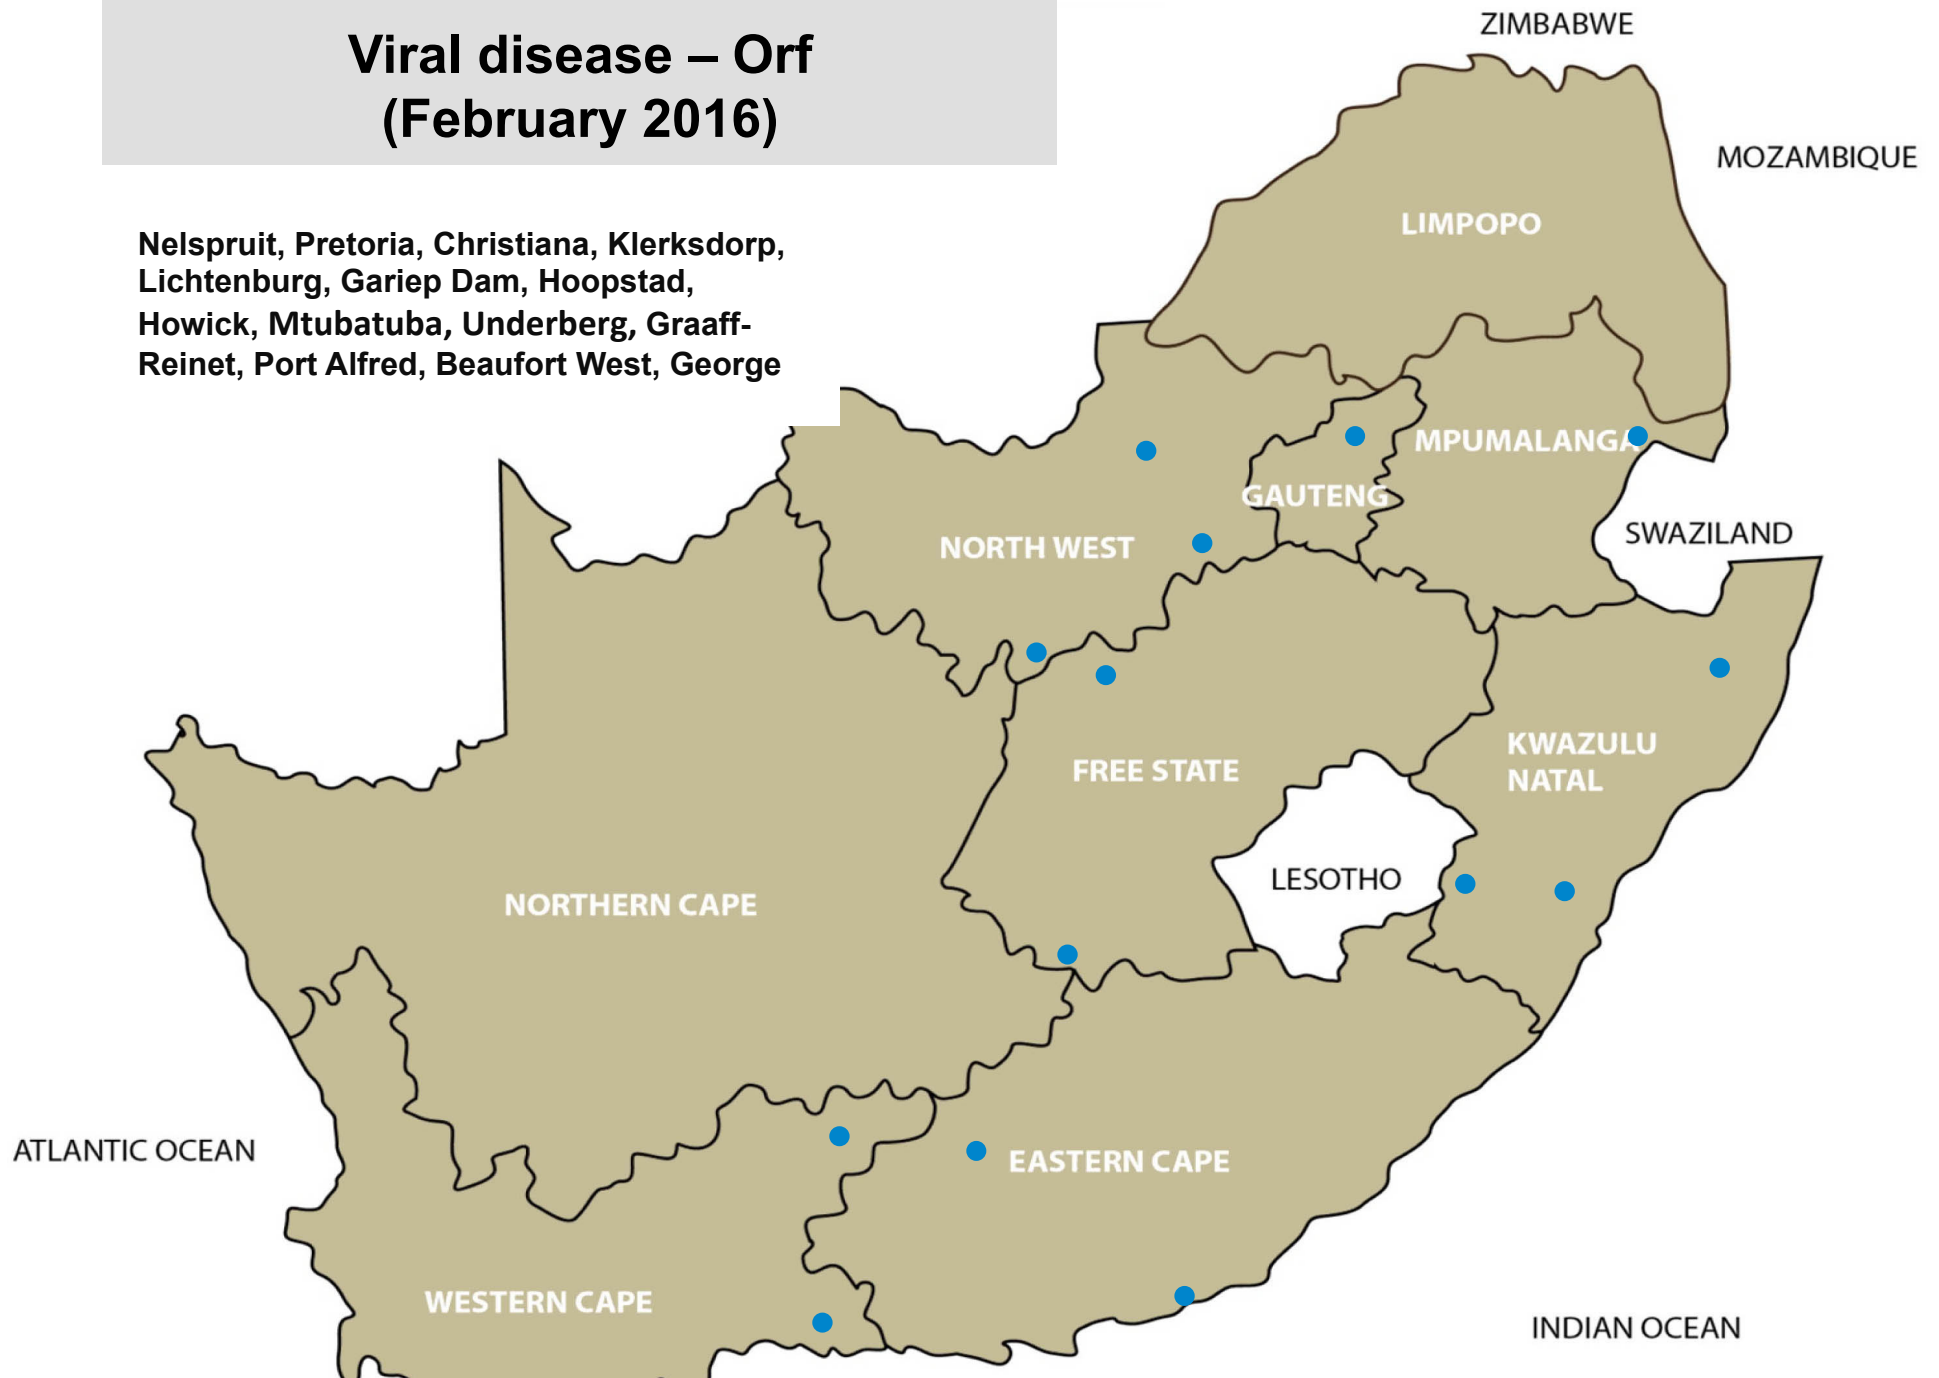

Standerton, Klerksdorp, Leeudoringstad,
Lichtenburg, Vryburg, Bethlehem, Hoopstad,
Villiers, Vrede, Winburg, Bergville

Venereal disease – Vibriosis (February 2015-16)

Leeudoringstad, Hoopstad, Queenstown

Modimolle, Memel, Villiers, Vrede,
Wesselsbron, Estcourt, Kokstad,
Pietermaritzburg

Viral disease
Bovine viral diarrhoea (BVD)
(February 2016)

Villiers, Pietermaritzburg

Viral disease – Enzootic bovine leucosis(EBL) (February 2016)

Viral disease - Warts (February 2016)

Grootvlei, Standerton, Mokopane, Lichtenburg,
Bloemfontein, Bothaville, Clocolan,
Wesselsbron, Dundee, Estcourt, Howick, Ingogo,
Mooi River, Mtubatuba, George, Heidelberg,
Stellenbosch

Viral disease – Orf (February 2016)

Nelspruit, Pretoria, Christiana, Klerksdorp,
Lichtenburg, Gariiep Dam, Hoopstad,
Howick, Mtubatuba, Underberg, Graaff-
Reinet, Port Alfred, Beaufort West, George

Viral disease – Rabies (February 2016)