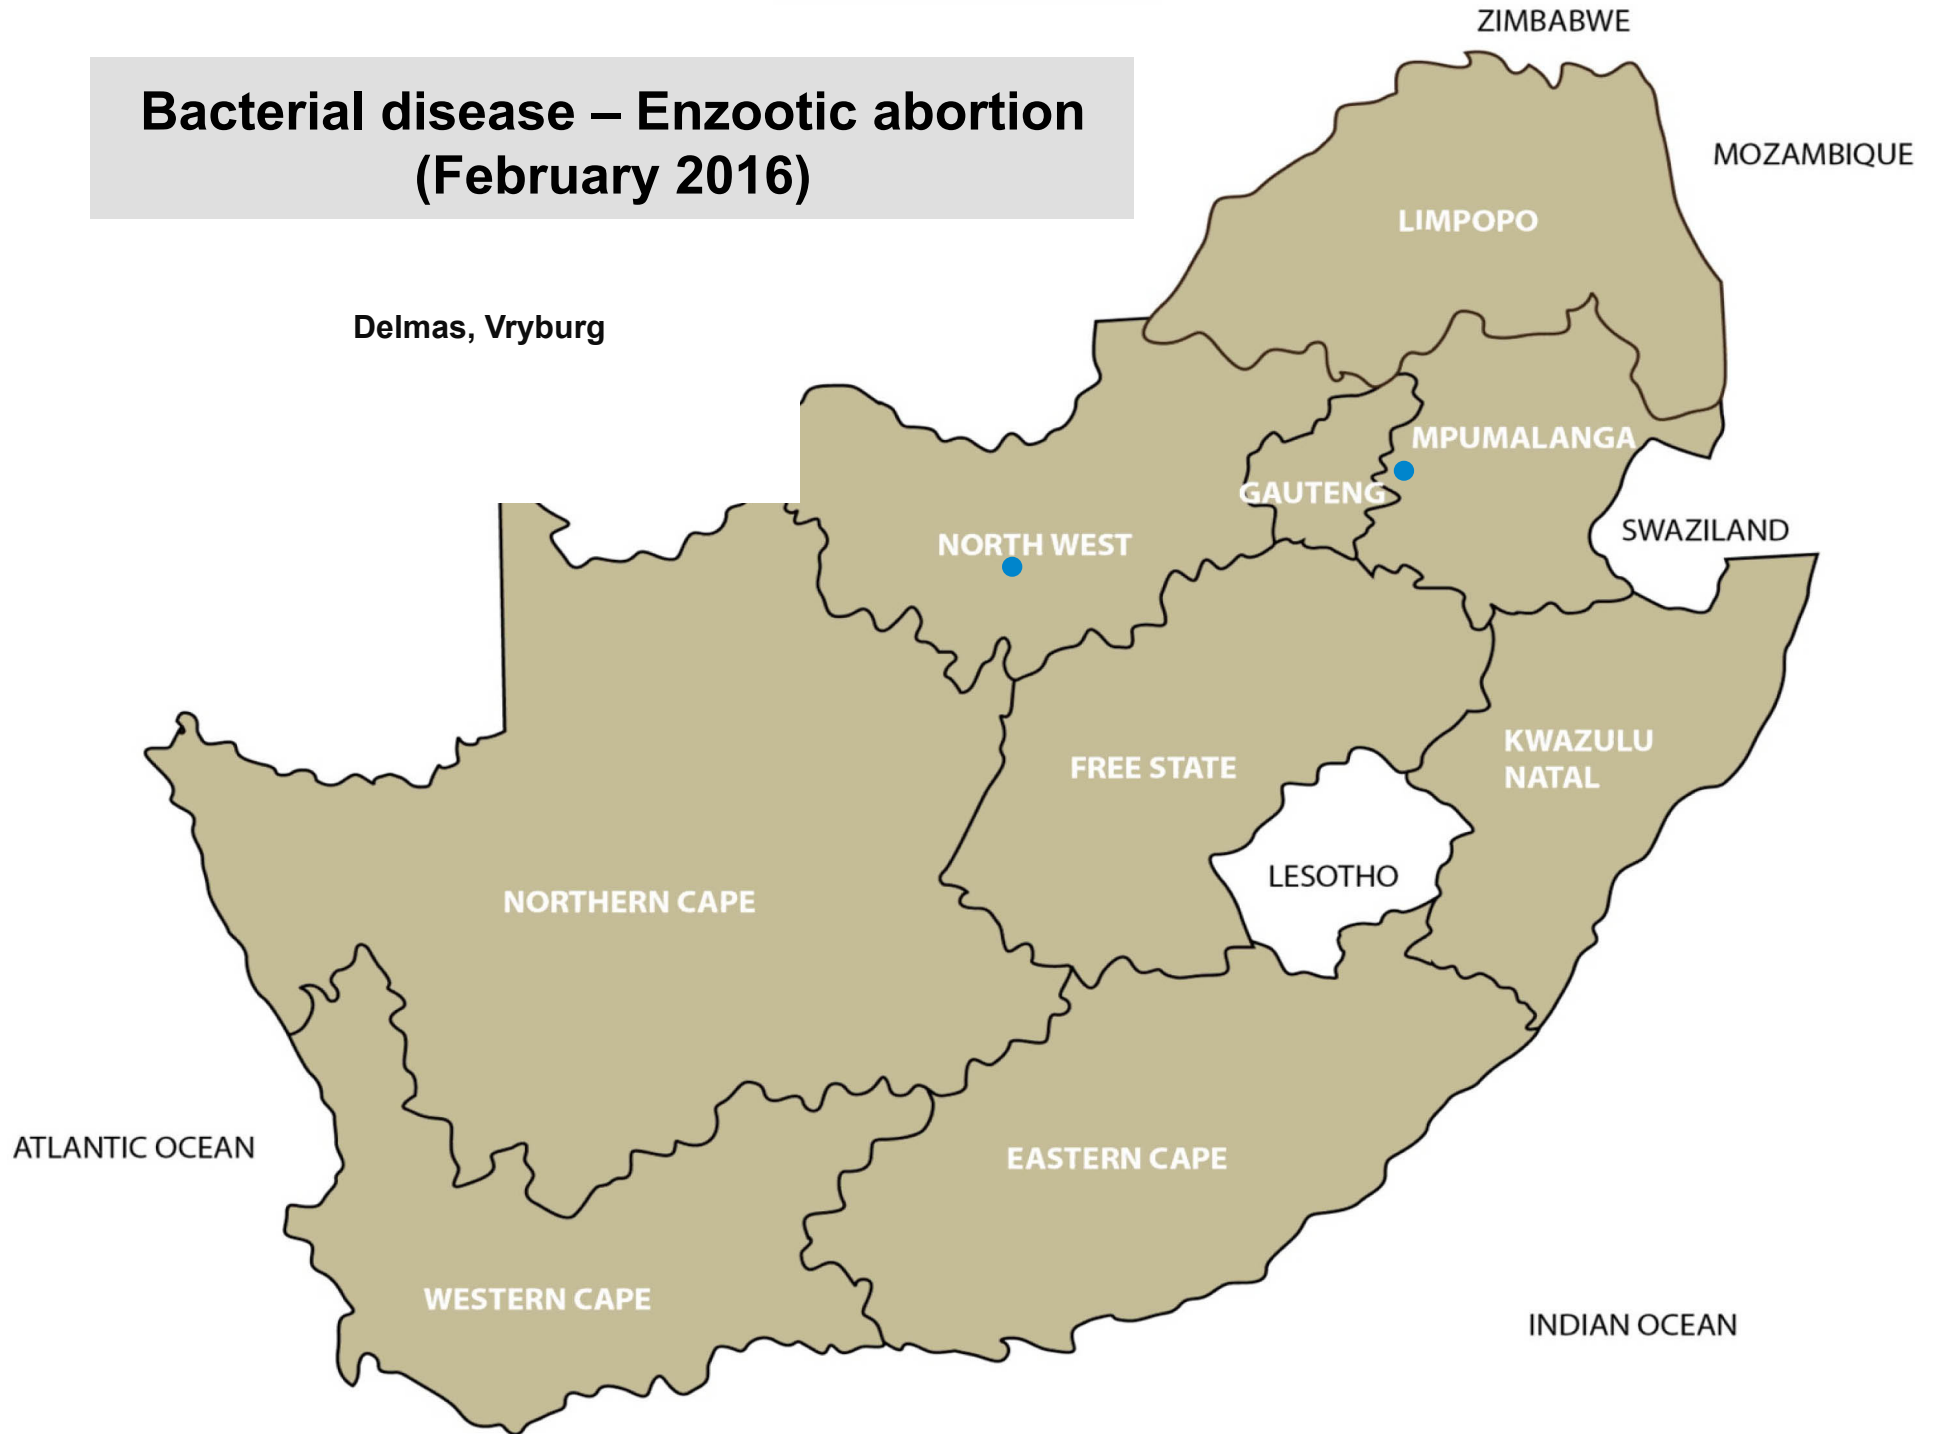

Viral disease – Orf (February 2016)

Nelspruit, Pretoria, Christiana, Klerksdorp,
Lichtenburg, Gariiep Dam, Hoopstad,
Howick, Mtubatuba, Underberg, Graaff-
Reinet, Port Alfred, Beaufort West, George

Viral disease – Rabies (February 2016)

Standerton, Klerksdorp, Leeudoringstad, Stella,
Ventersdorp, Vryburg, Clocolan, Ladybrand /
Excelsior, Bergville, Estcourt, Howick, Mooi River,
George, Malmesbury, Riversdale

Bacterial disease - Salmonellosis (February 2016)

Bethal, Ladybrand/Excelsior, Bergville, Mooi River,
Newcastle, Jeffreys Bay, Swellendam

Bacterial disease – Enzoootic abortion (February 2016)

Bacterial disease – Johne's disease (February 2016)

Bacterial disease – Blackquarter (February 2016)

Lydenburg, Piet Retief, Standerton,
Volksrust, Pretoria, Polokwane, Brits,
Klerksdorp, Lichtenburg, Stella, Harrismith,
Memel, Reitz, Trompsburg/Springfontein,
Viljoenskroon, Villiers, Vrede, Winburg,
Dundee, Howick, Newcastle, Underberg,
Aliwal North/Zastron, Queenstown