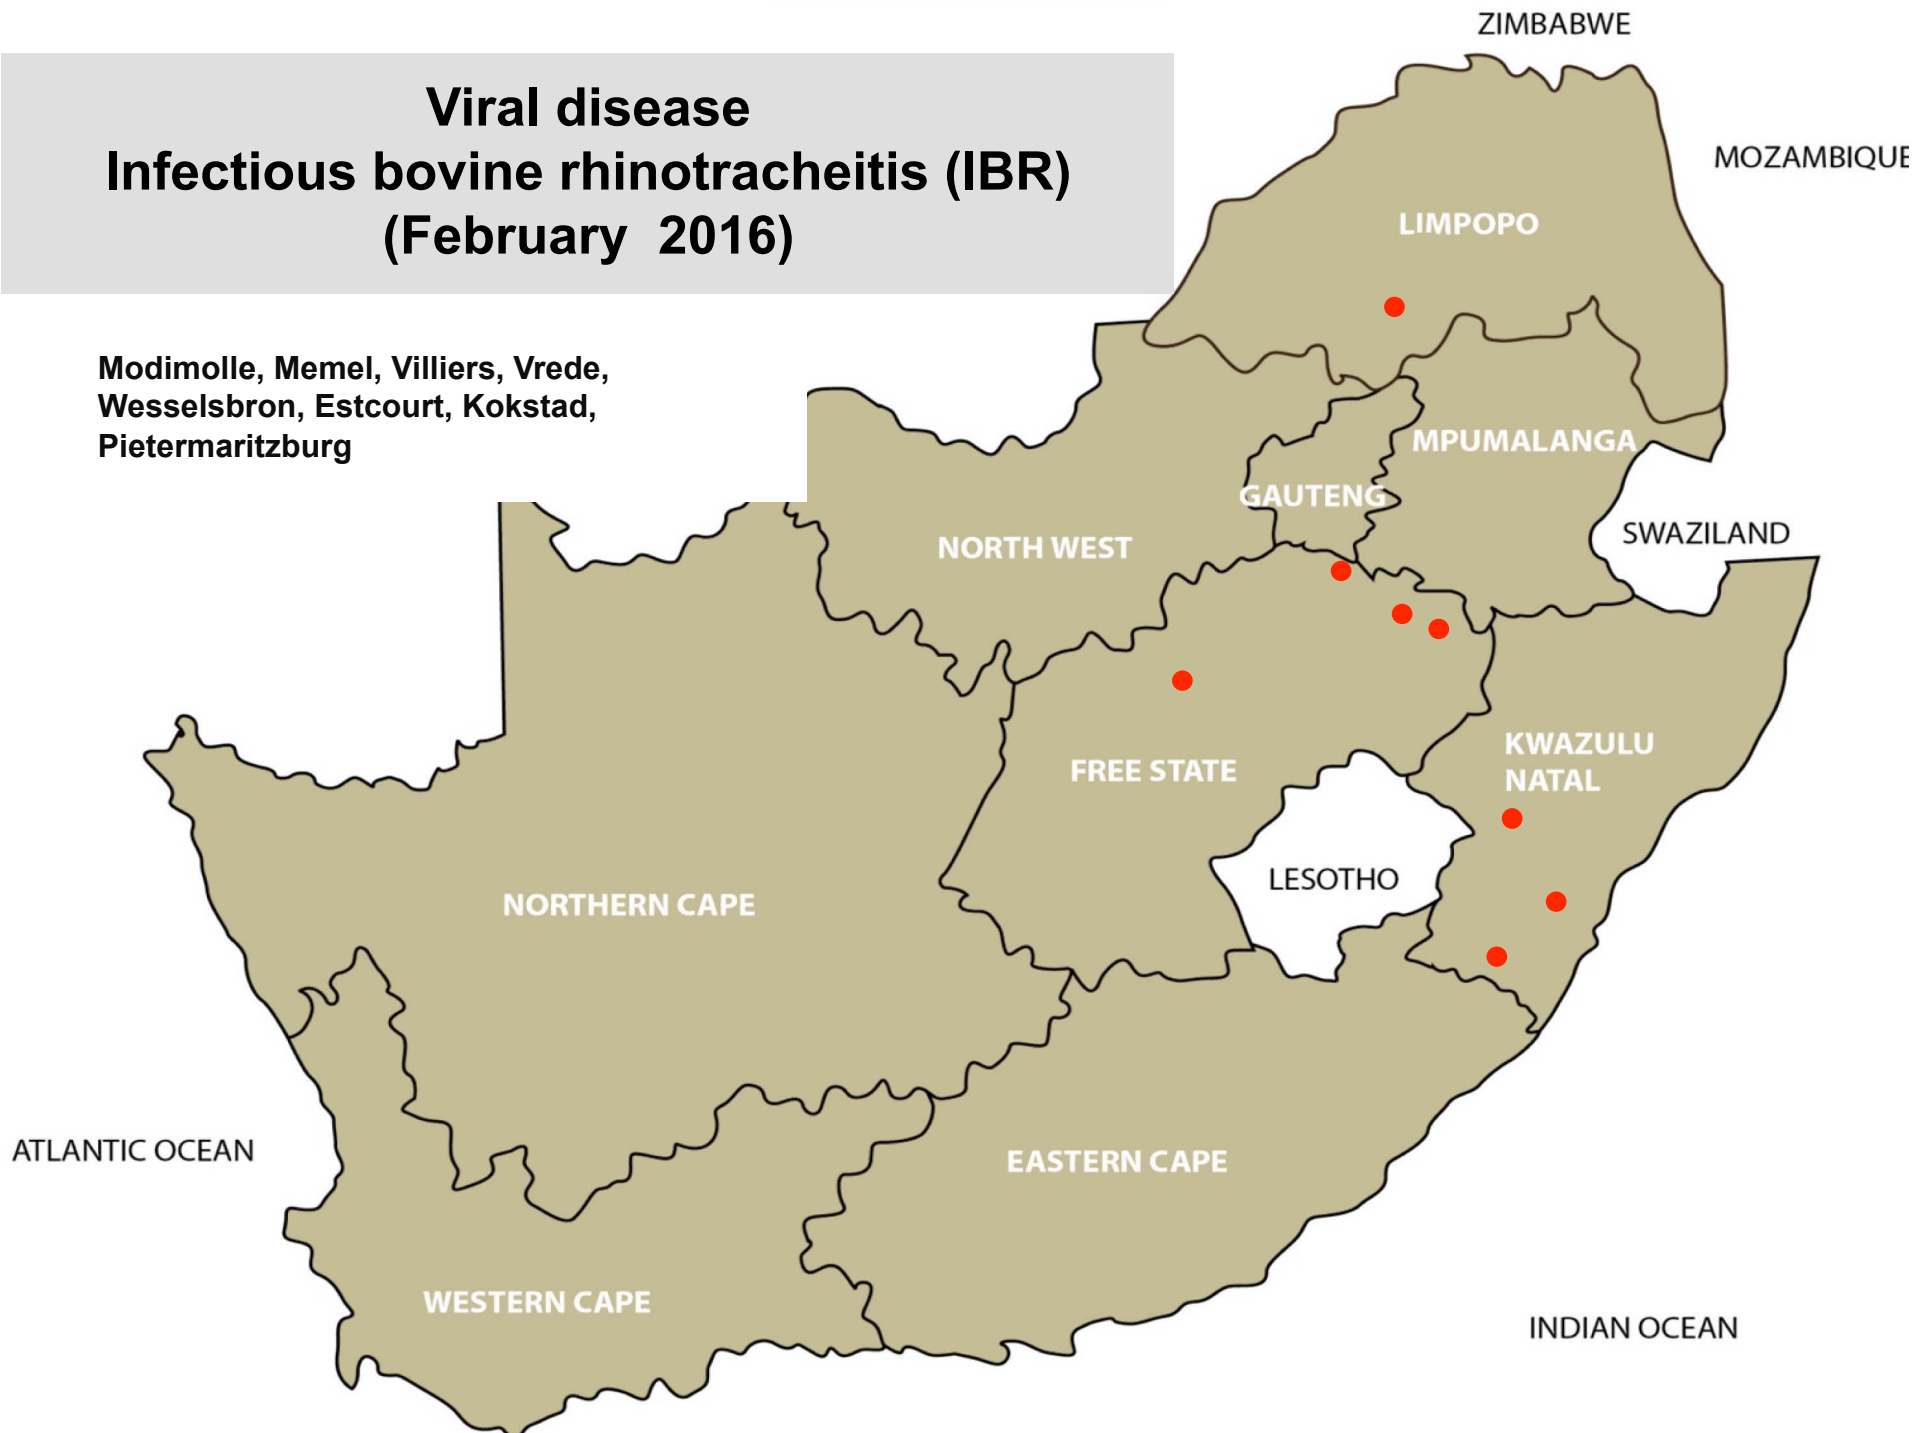

**Viral disease
Infectious bovine rhinotracheitis (IBR)
(February 2016)**

Modimolle, Memel, Villiers, Vrede,
Wesselsbron, Estcourt, Kokstad,
Pietermaritzburg