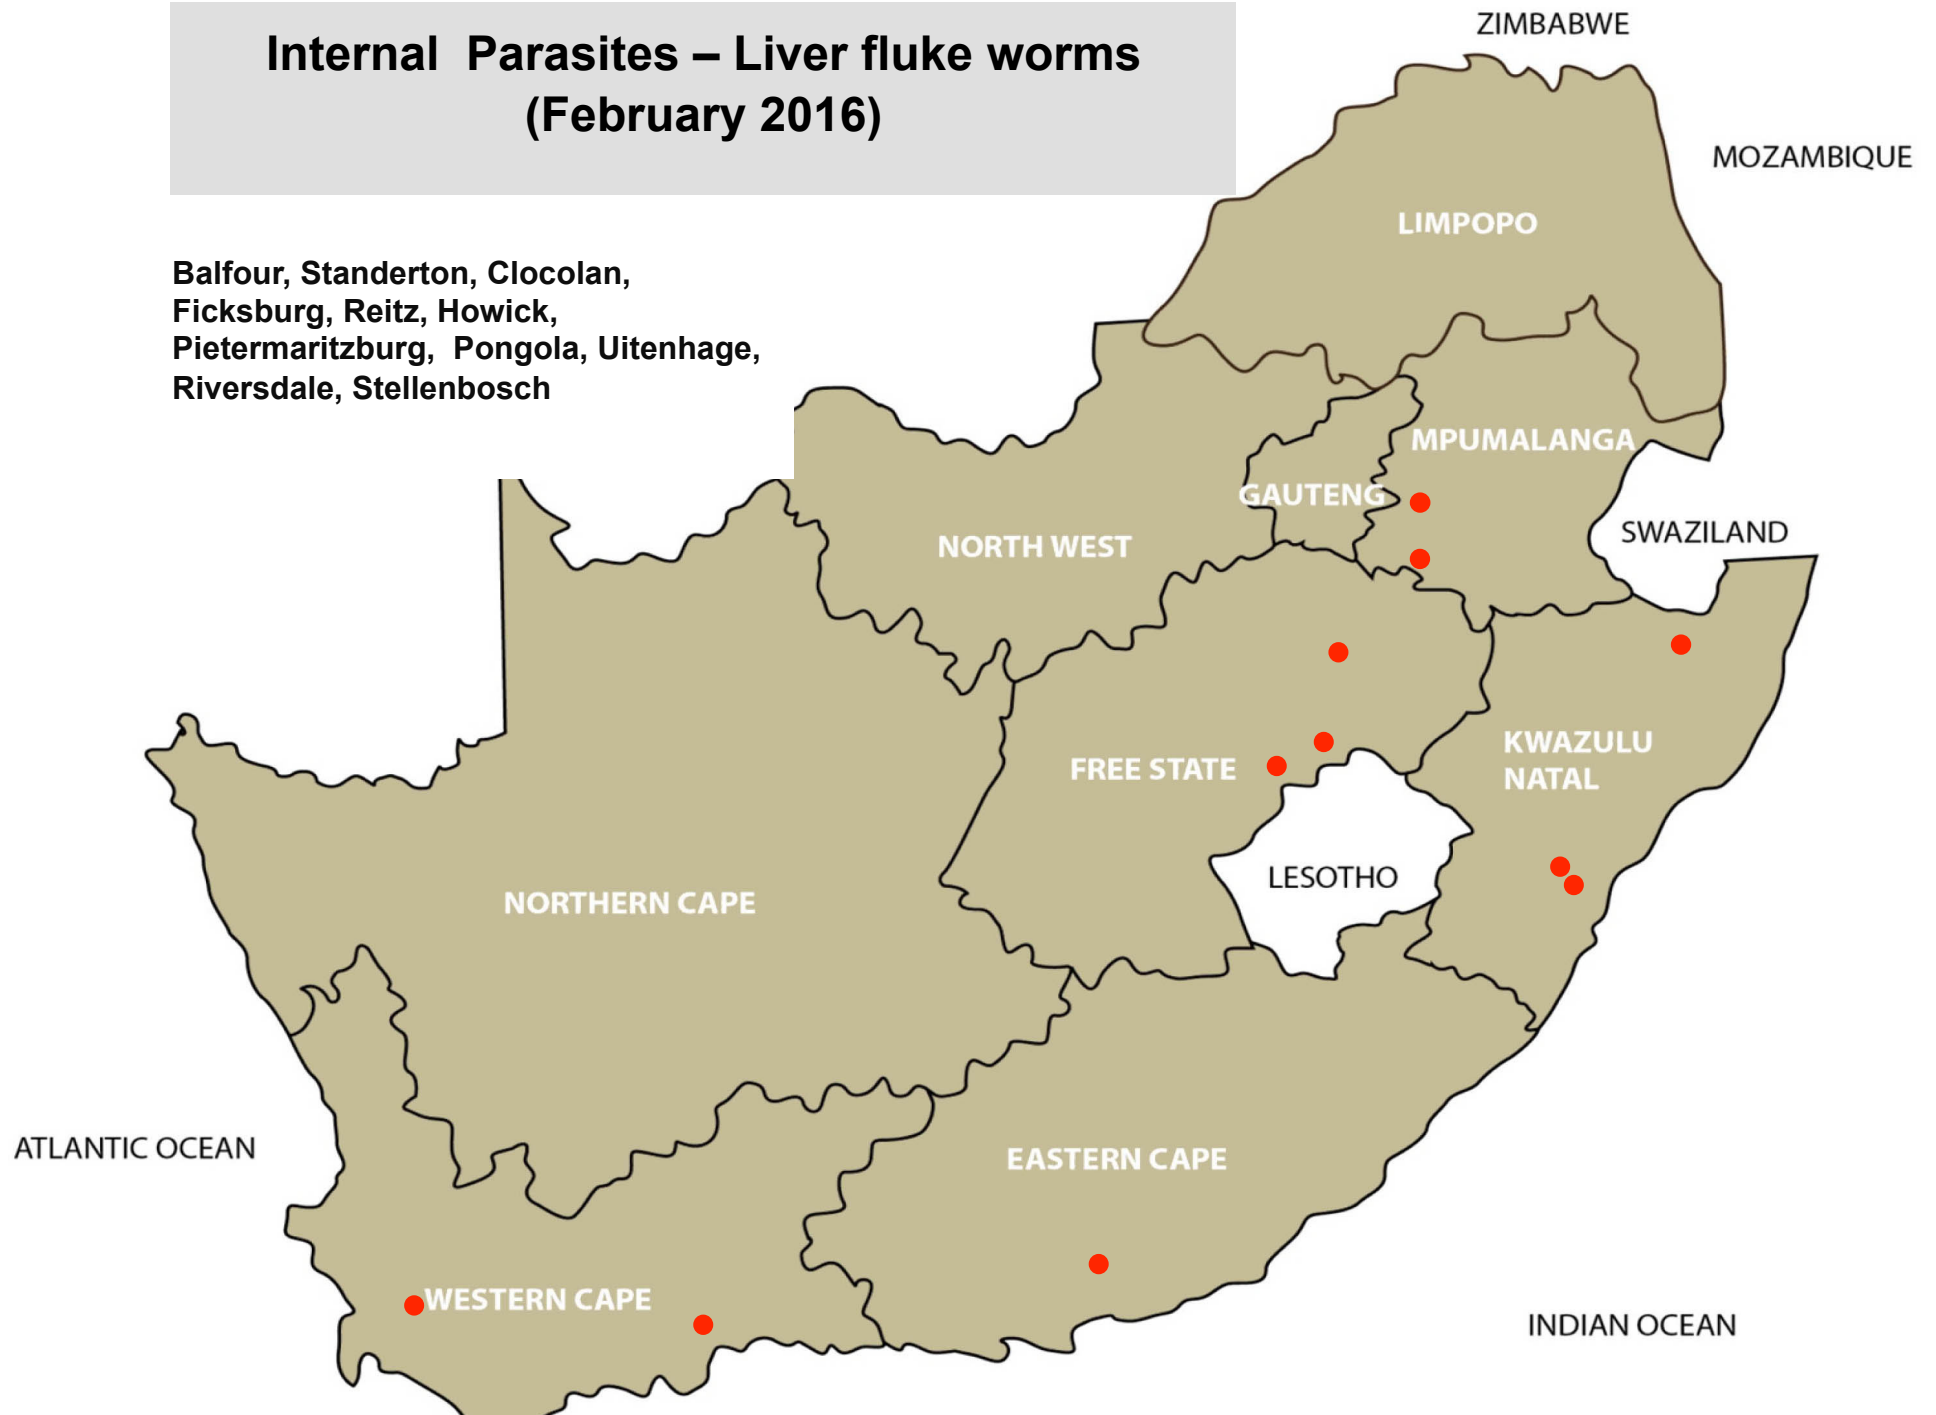

129 Reports (February 2015)

Internal Parasites – Roundworms (February 2016)

Balfour, Lydenburg, Nelspruit, Piet Retief, Standerton, Bronkhorstspuit, Nigel, Pretoria, Lephalale, Makhado, Modimolle, Polokwane, Klerksdorp, Lichtenburg, Ventersdorp, Vryburg, Bethlehem, Bloemfontein, Clocolan, Ficksburg, Gariepdam, Harrismith, Hoopstad, Kroonstad, Ladybrand/Excelsior, Reitz, Trompsburg/Springfontein, Viljoenskroon, Villiers, Bergville, Dundee, Estcourt, Howick, Kokstad, Mooi River, Mtubatuba, Newcastle, Underberg, Vryheid, Bathurst, Cradock, Graaff-Reinet, Queenstown, Uitenhage, Caledon, George, Heidelberg, Malmesbury, Riversdale, De Aar

Internal Parasites – Resistant Roundworms (February 2016)

Lydenburg, Nelspruit, Standerton,
Pretoria, Klerksdorp, Bloemfontein, Gariep
Dam, Harrismith, Hoopstad, Villiers,
Howick, Mooi River, Underberg, Cradock,
Graaff-Reinet, George

Internal Parasites – Tapeworms (February 2016)

Nelspruit, Standerton, Pretoria,
Bloemfontein, Clocolan, Harrismith,
Memel, Reitz, Trompsburg, /Springfontein,
Howick, Ingogo, Pietermaritzburg, Graaff-
Reinet, Queenstown

**Internal Parasites – Tapeworms
Cysticercosis (measles)
(February 2016)**

Nelspruit, Wesselsbron

Internal Parasites – Liver fluke worms (February 2016)

Balfour, Standerton, Clocolan,
Ficksburg, Reitz, Howick,
Pietermaritzburg, Pongola, Uitenhage,
Riversdale, Stellenbosch