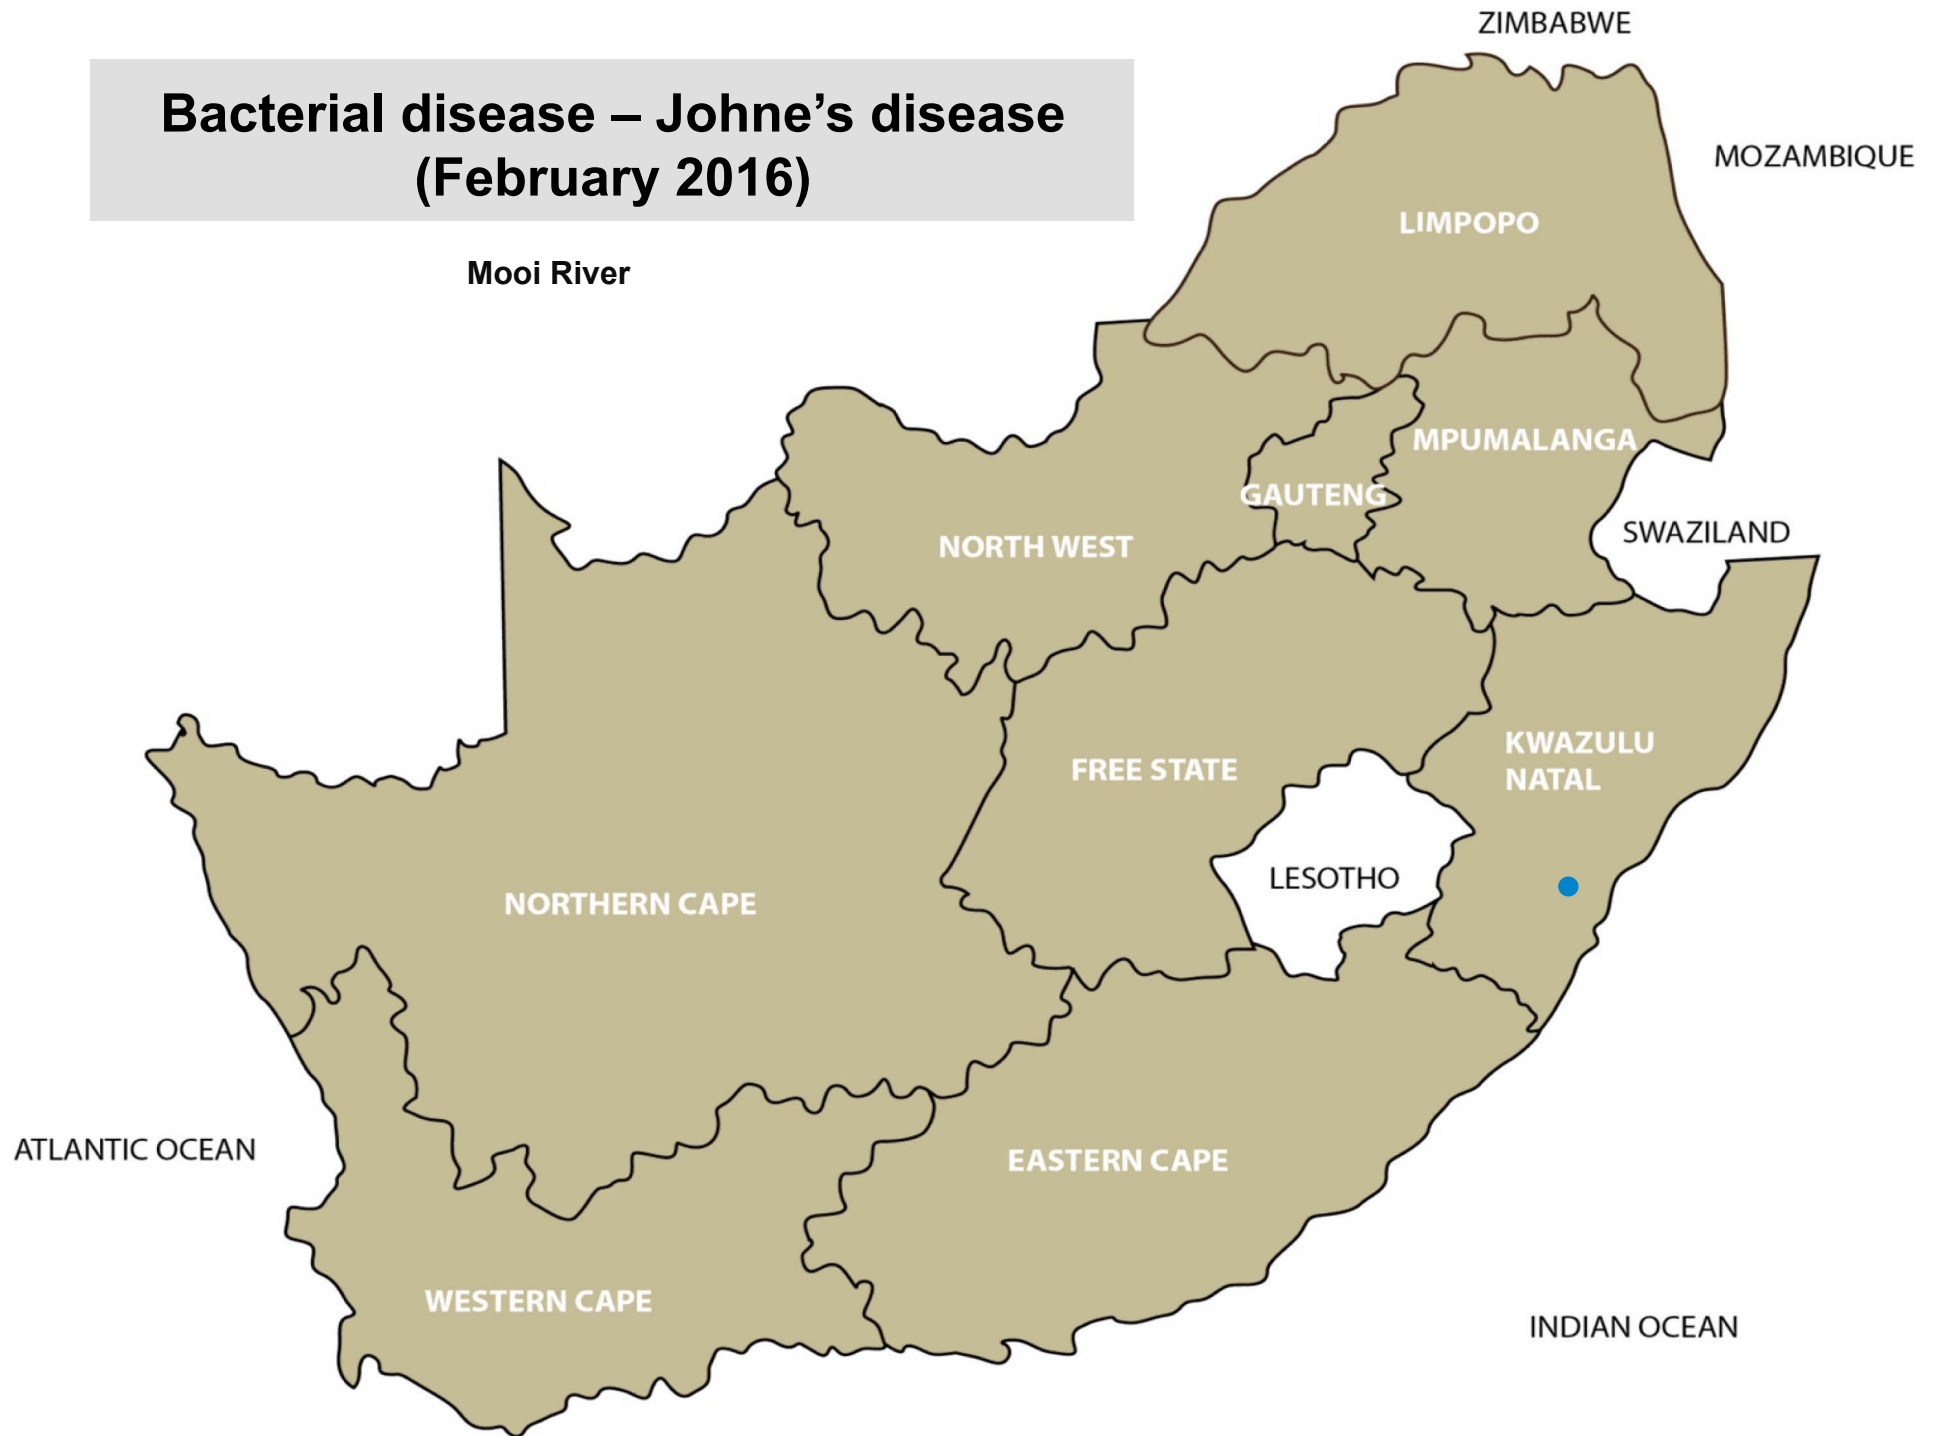

Viral disease – Orf (February 2016)

Nelspruit, Pretoria, Christiana, Klerksdorp,
Lichtenburg, Gariiep Dam, Hoopstad,
Howick, Mtubatuba, Underberg, Graaff-
Reinet, Port Alfred, Beaufort West, George

Viral disease – Rabies (February 2016)

Standerton, Klerksdorp, Leeudoringstad, Stella,
Ventersdorp, Vryburg, Clocolan, Ladybrand /
Excelsior, Bergville, Estcourt, Howick, Mooi River,
George, Malmesbury, Riversdale

Bacterial disease - Salmonellosis (February 2016)

Bethal, Ladybrand/Excelsior, Bergville, Mooi River,
Newcastle, Jeffreys Bay, Swellendam

Bacterial disease – Enzoootic abortion (February 2016)

Bacterial disease – Johne's disease (February 2016)

Bacterial disease – Blackquarter (February 2016)

Lydenburg, Piet Retief, Standerton,
Volksrust, Pretoria, Polokwane, Brits,
Klerksdorp, Lichtenburg, Stella, Harrismith,
Memel, Reitz, Trompsburg/Springfontein,
Viljoenskroon, Villiers, Vrede, Winburg,
Dundee, Howick, Newcastle, Underberg,
Aliwal North/Zastron, Queenstown