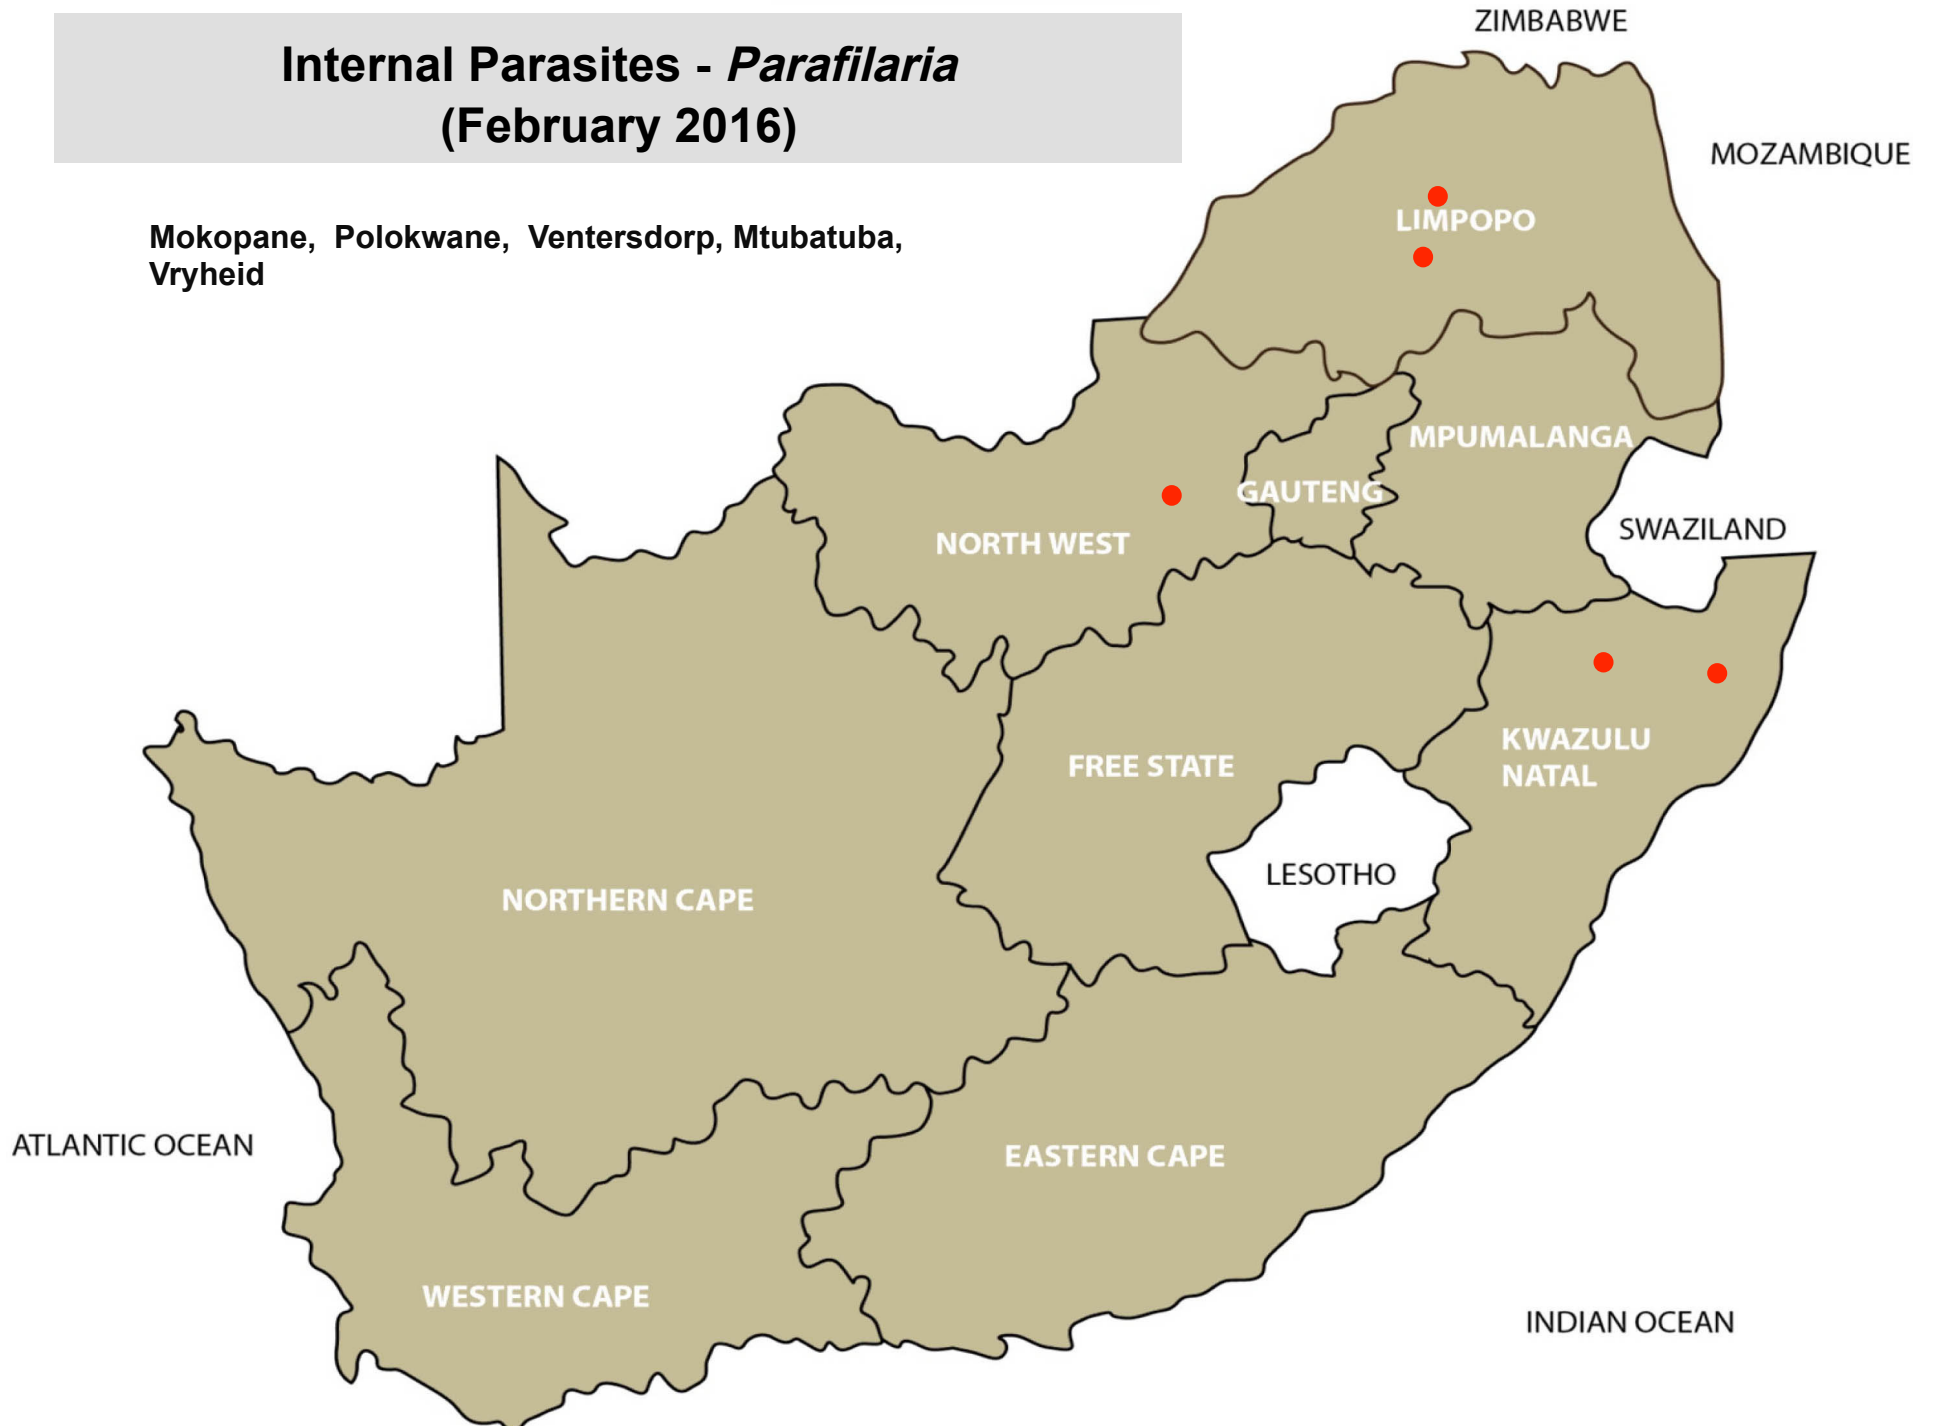

Internal Parasites – Tapeworms (February 2016)

Nelspruit, Standerton, Pretoria,
Bloemfontein, Clocolan, Harrismith,
Memel, Reitz, Trompsburg, /Springfontein,
Howick, Ingogo, Pietermaritzburg, Graaff-
Reinet, Queenstown

**Internal Parasites – Tapeworms
Cysticercosis (measles)
(February 2016)**

Nelspruit, Wesselsbron

Internal Parasites – Liver fluke worms (February 2016)

Balfour, Standerton, Clocolan,
Ficksburg, Reitz, Howick,
Pietermaritzburg, Pongola, Uitenhage,
Riversdale, Stellenbosch

Internal Parasites – Conical stomach flukes (February 2016)

Balfour, Standerton, Clocolan, Ficksburg,
Vrede, Winburg, Howick,
Pietermaritzburg, Pongola, Vryheid,
Graaff-Reinet, Beaufort West, Ceres

Internal Parasites - *Parafilaria* (February 2016)

Mokopane, Polokwane, Ventersdorp, Mtubatuba,
Vryheid

Blue ticks (February 2016)

Balfour, Grootvlei, Nelspruit, Standerton, Pretoria, Mokopane, Polokwane, Klerksdorp, Lichtenburg, Vryburg, Bethlehem, Bloemfontein, Clocolan, Ficksburg, Harrismith, Hoopstad, Kroonstad, Ladybrand/Excelsior, Memel, Trompsburg/Springfontein, Villiers, Vrede, Winburg, Bergville, Dundee, Howick, Ingogo, Kokstad, Mooi River, Mtubatuba, Pietermaritzburg, Underberg, Vryheid, Alexandria, Aliwal North/Zastron, Graaff-Reinet, Queenstown, George, Heidelberg, Oudtshoorn, Swellendam, Wellington