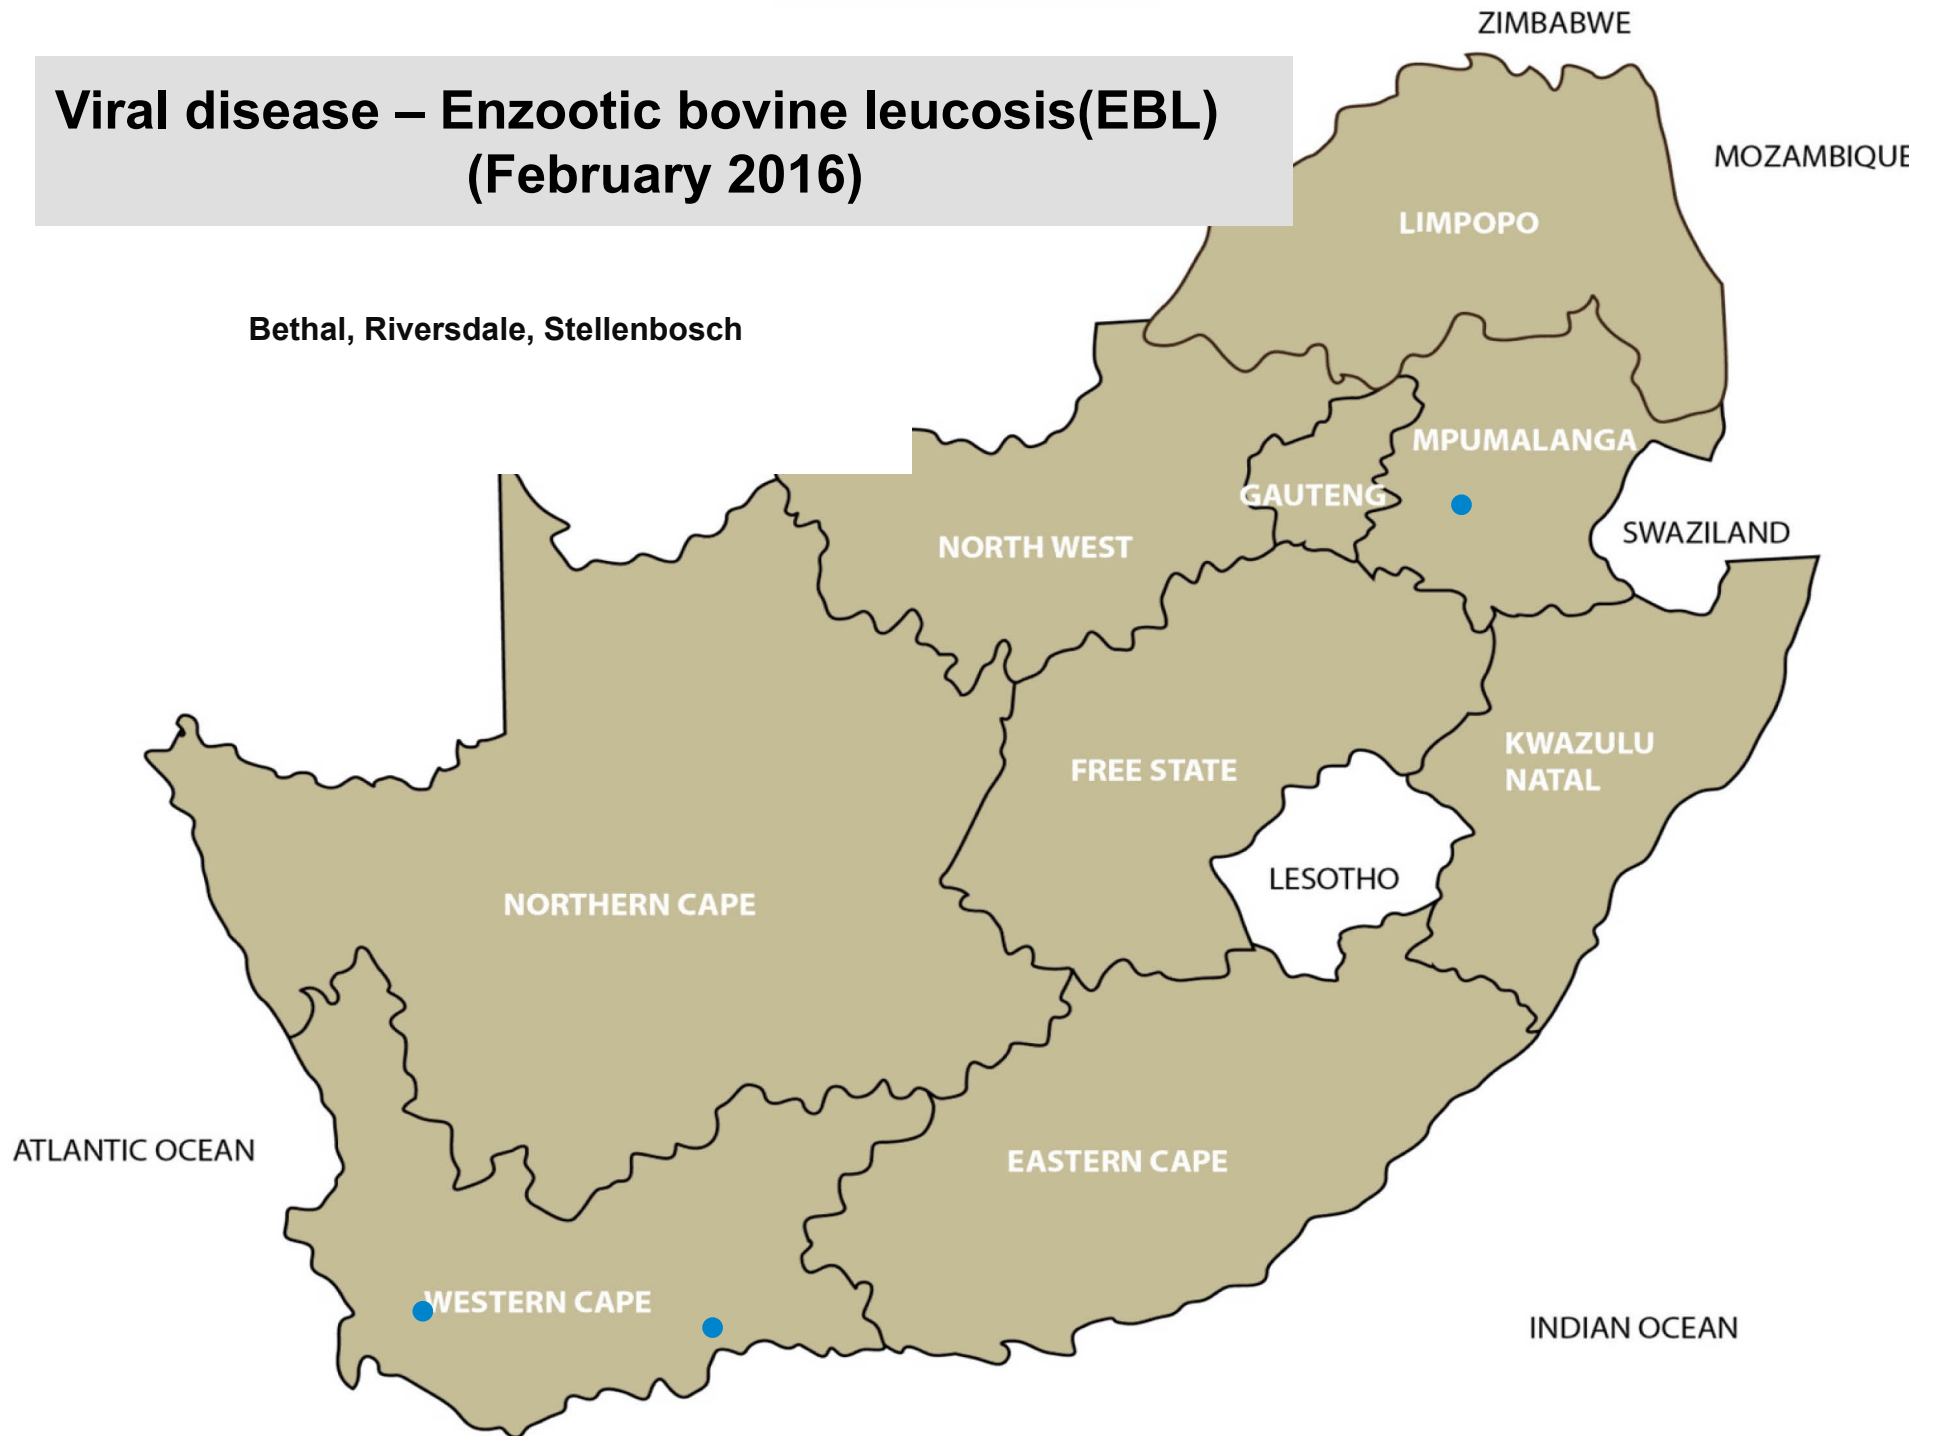

Viral disease – BMC (Snotsiekte) February 2016

Bethal, Grootvlei, Mokopane, Brits,
Lichtenburg, Ficksburg, Harrismith,
Hoopstad, Kroonstad, Vrede, Winburg,
Queenstown

**Viral disease
Infectious bovine rhinotracheitis (IBR)
(February 2016)**

Modimolle, Memel, Villiers, Vrede,
Wesselsbron, Estcourt, Kokstad,
Pietermaritzburg

Viral disease
Bovine viral diarrhoea (BVD)
(February 2016)

Villiers, Pietermaritzburg

Viral disease – Enzootic bovine leucosis(EBL) (February 2016)

Viral disease - Warts (February 2016)

Grootvlei, Standerton, Mokopane, Lichtenburg,
Bloemfontein, Bothaville, Clocolan,
Wesselsbron, Dundee, Estcourt, Howick, Ingogo,
Mooi River, Mtubatuba, George, Heidelberg,
Stellenbosch

Viral disease – Orf (February 2016)

Nelspruit, Pretoria, Christiana, Klerksdorp,
Lichtenburg, Gariiep Dam, Hoopstad,
Howick, Mtubatuba, Underberg, Graaff-
Reinet, Port Alfred, Beaufort West, George

Viral disease – Rabies (February 2016)