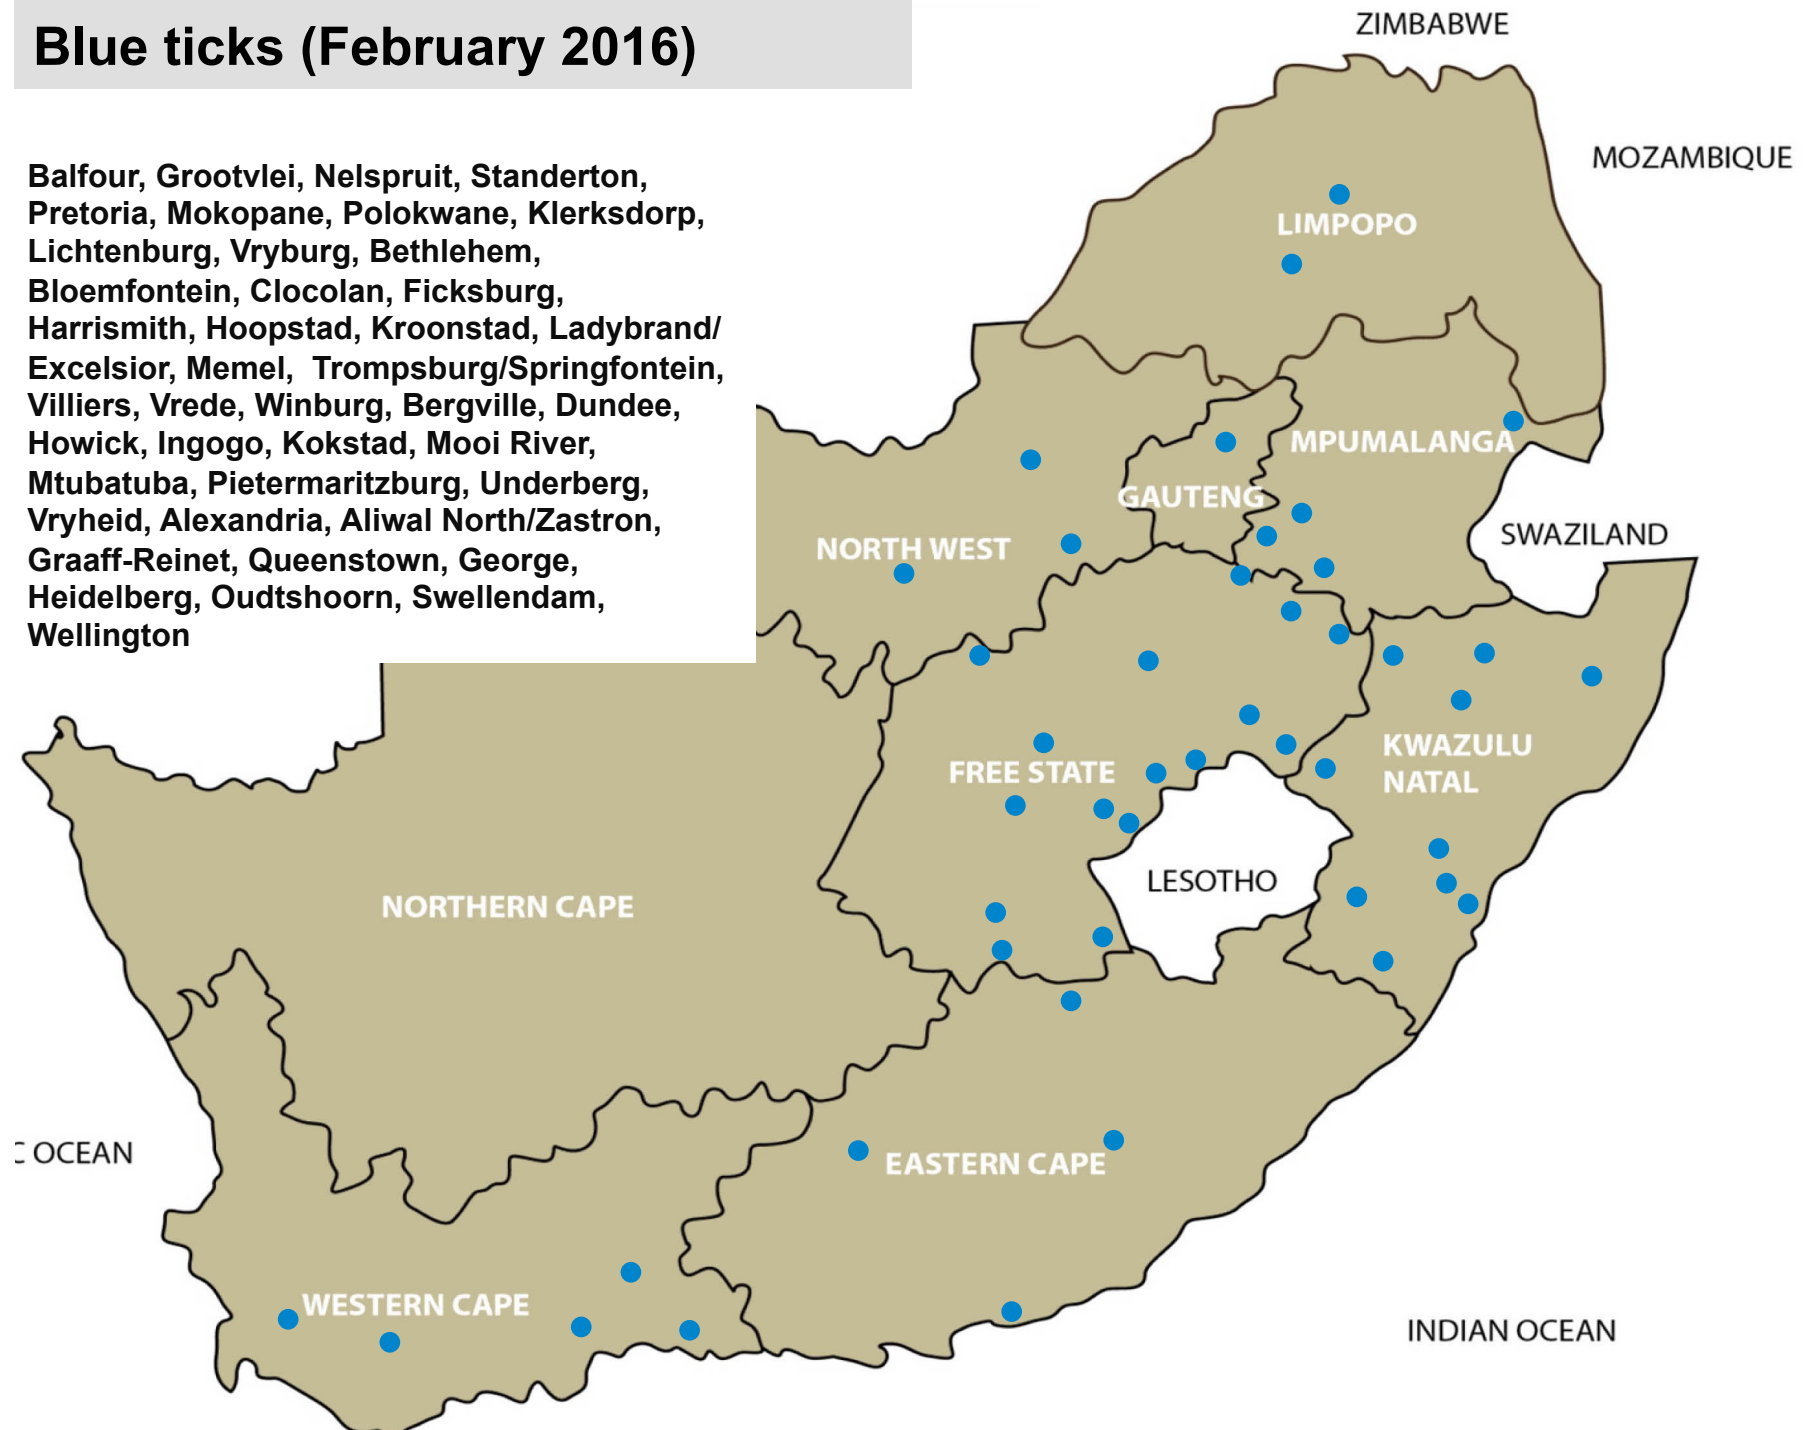

**Internal Parasites – Tapeworms
Cysticercosis (measles)
(February 2016)**

Nelspruit, Wesselsbron

Internal Parasites – Liver fluke worms (February 2016)

Balfour, Standerton, Clocolan,
Ficksburg, Reitz, Howick,
Pietermaritzburg, Pongola, Uitenhage,
Riversdale, Stellenbosch

Internal Parasites – Conical stomach flukes (February 2016)

Balfour, Standerton, Clocolan, Ficksburg,
Vrede, Winburg, Howick,
Pietermaritzburg, Pongola, Vryheid,
Graaff-Reinet, Beaufort West, Ceres

Internal Parasites - *Parafilaria* (February 2016)

Mokopane, Polokwane, Ventersdorp, Mtubatuba,
Vryheid

Blue ticks (February 2016)

Balfour, Grootvlei, Nelspruit, Standerton, Pretoria, Mokopane, Polokwane, Klerksdorp, Lichtenburg, Vryburg, Bethlehem, Bloemfontein, Clocolan, Ficksburg, Harrismith, Hoopstad, Kroonstad, Ladybrand/Excelsior, Memel, Trompsburg/Springfontein, Villiers, Vrede, Winburg, Bergville, Dundee, Howick, Ingogo, Kokstad, Mooi River, Mtubatuba, Pietermaritzburg, Underberg, Vryheid, Alexandria, Aliwal North/Zastron, Graaff-Reinet, Queenstown, George, Heidelberg, Oudtshoorn, Swellendam, Wellington

Brown ear-ticks (February 2016)

Balfour, Lydenburg, Nelspruit, Standerton,
Bronkhorstspuit, Pretoria, Mokopane,
Polokwane, Klerksdorp, Leeudoringstad,
Ventersdorp, Clocolan,, Parys, Bergville,
Dundee, Estcourt, Ingogo, Mtubatuba,
Pietermaritzburg, Pongola, Vryheid,
George