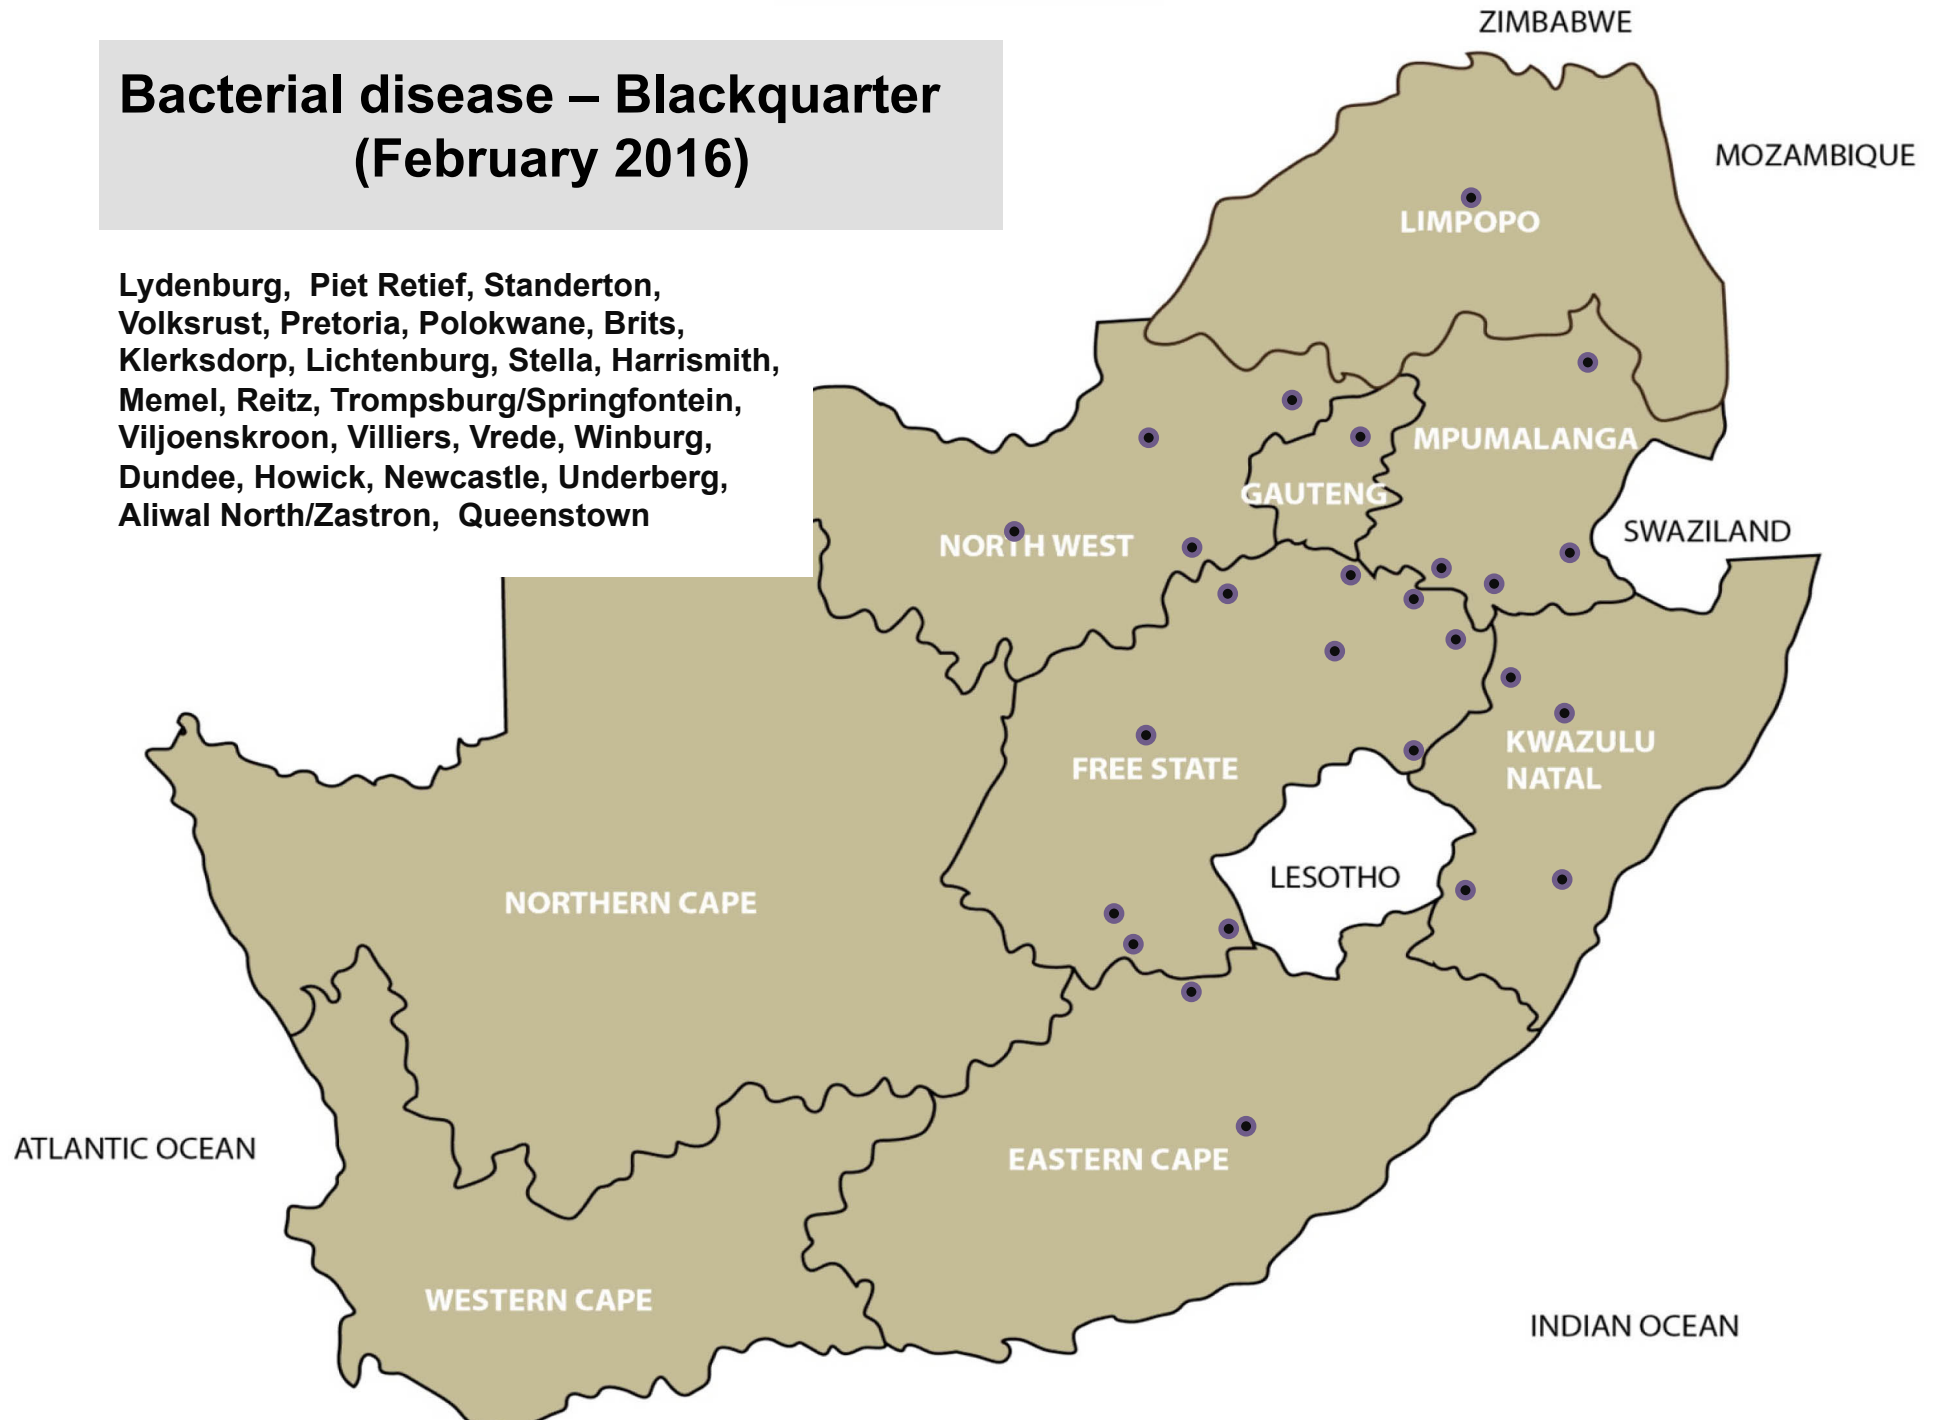

Viral disease – Orf (February 2016)

Nelspruit, Pretoria, Christiana, Klerksdorp,
Lichtenburg, Gariiep Dam, Hoopstad,
Howick, Mtubatuba, Underberg, Graaff-
Reinet, Port Alfred, Beaufort West, George

Viral disease – Rabies (February 2016)

Standerton, Klerksdorp, Leeudoringstad, Stella,
Ventersdorp, Vryburg, Clocolan, Ladybrand /
Excelsior, Bergville, Estcourt, Howick, Mooi River,
George, Malmesbury, Riversdale

Bacterial disease - Salmonellosis (February 2016)

Bethal, Ladybrand/Excelsior, Bergville, Mooi River,
Newcastle, Jeffreys Bay, Swellendam

Bacterial disease – Enzoootic abortion (February 2016)

Bacterial disease – Johne's disease (February 2016)

Bacterial disease – Blackquarter (February 2016)

Lydenburg, Piet Retief, Standerton,
Volksrust, Pretoria, Polokwane, Brits,
Klerksdorp, Lichtenburg, Stella, Harrismith,
Memel, Reitz, Trompsburg/Springfontein,
Viljoenskroon, Villiers, Vrede, Winburg,
Dundee, Howick, Newcastle, Underberg,
Aliwal North/Zastron, Queenstown