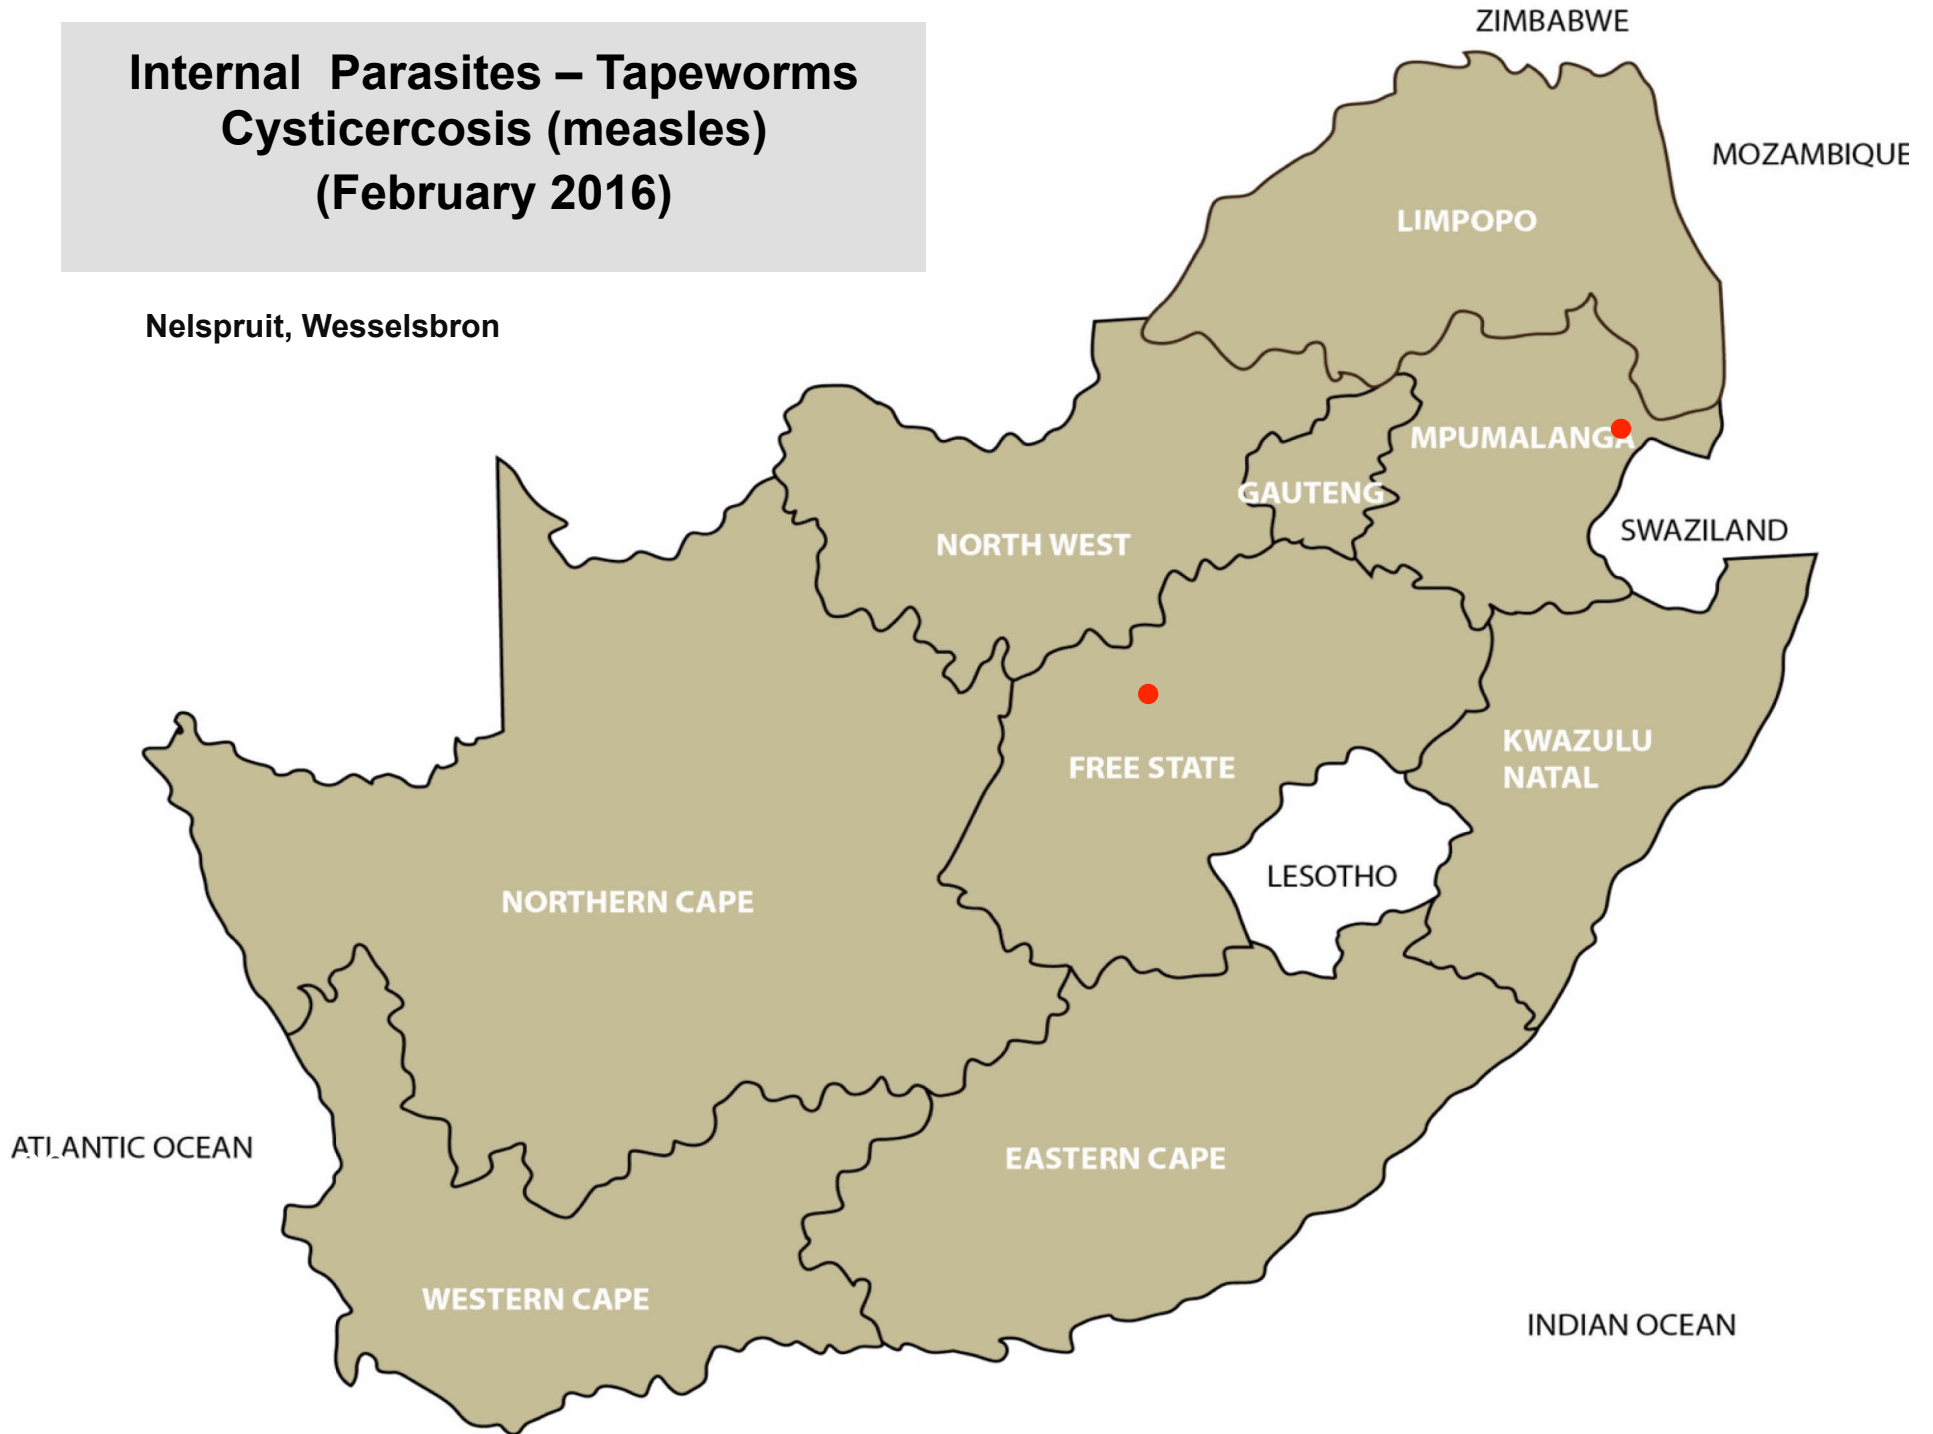

129 Reports (February 2015)

Internal Parasites – Roundworms (February 2016)

Balfour, Lydenburg, Nelspruit, Piet Retief, Standerton, Bronkhorstspuit, Nigel, Pretoria, Lephalale, Makhado, Modimolle, Polokwane, Klerksdorp, Lichtenburg, Ventersdorp, Vryburg, Bethlehem, Bloemfontein, Clocolan, Ficksburg, Gariepdam, Harrismith, Hoopstad, Kroonstad, Ladybrand/Excelsior, Reitz, Trompsburg/Springfontein, Viljoenskroon, Villiers, Bergville, Dundee, Estcourt, Howick, Kokstad, Mooi River, Mtubatuba, Newcastle, Underberg, Vryheid, Bathurst, Cradock, Graaff-Reinet, Queenstown, Uitenhage, Caledon, George, Heidelberg, Malmesbury, Riversdale, De Aar

Internal Parasites – Resistant Roundworms (February 2016)

Lydenburg, Nelspruit, Standerton,
Pretoria, Klerksdorp, Bloemfontein, Gariep
Dam, Harrismith, Hoopstad, Villiers,
Howick, Mooi River, Underberg, Cradock,
Graaff-Reinet, George

Internal Parasites – Tapeworms (February 2016)

Nelspruit, Standerton, Pretoria,
Bloemfontein, Clocolan, Harrismith,
Memel, Reitz, Trompsburg, /Springfontein,
Howick, Ingogo, Pietermaritzburg, Graaff-
Reinet, Queenstown

**Internal Parasites – Tapeworms
Cysticercosis (measles)
(February 2016)**

Nelspruit, Wesselsbron

Internal Parasites – Liver fluke worms (February 2016)

Balfour, Standerton, Clocolan,
Ficksburg, Reitz, Howick,
Pietermaritzburg, Pongola, Uitenhage,
Riversdale, Stellenbosch