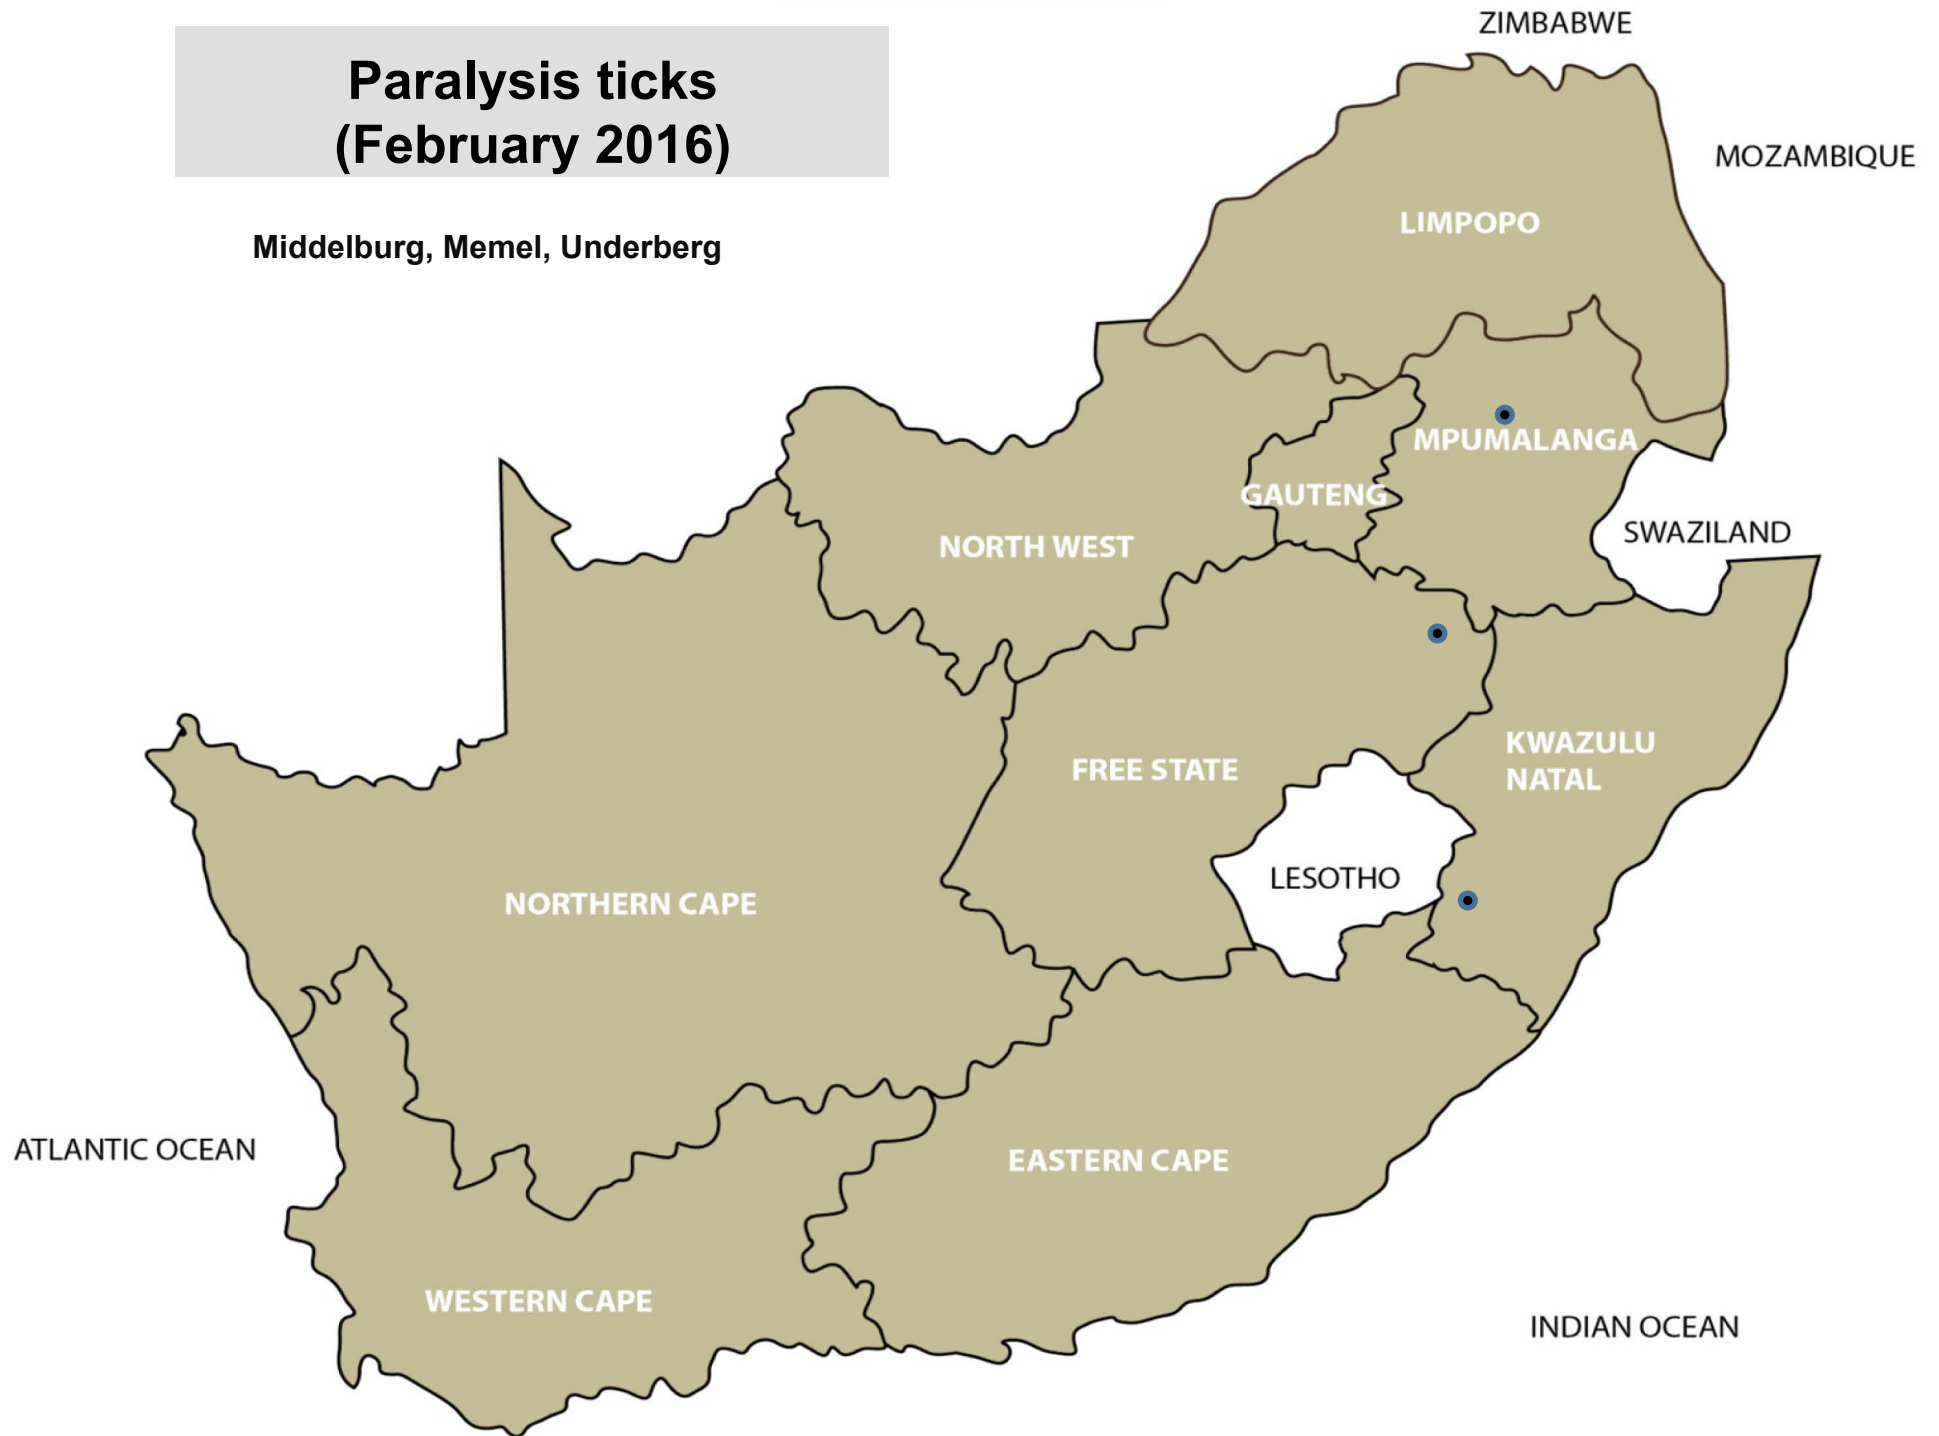

Brown ear-ticks (February 2016)

Balfour, Lydenburg, Nelspruit, Standerton,
Bronkhorstspuit, Pretoria, Mokopane,
Polokwane, Klerksdorp, Leeudoringstad,
Ventersdorp, Clocolan,, Parys, Bergville,
Dundee, Estcourt, Ingogo, Mtubatuba,
Pietermaritzburg, Pongola, Vryheid,
George

Bont-legged ticks (February 2016)

Balfour, Bethal, Lydenburg, Middelburg, Standerton, Bronkhorstspuit, Pretoria, Mokopane, Polokwane, Christiana, Klerksdorp, Leeudoringstad, Lichtenburg, Stella, Ventersdorp, Vryburg, Bethlehem, Bloemfontein, Bultfontein, Clocolan, Dewetsdorp, Harrismith, Hoopstad, Koonstad, Ladybrand/Excelsior, Memel, Trompsburg/Springfontein, Viljoenskroon, Wesselsbron, Winburg, Bergville, Pietermaritzburg, Oudtshoorn, Wellington, Calvinia

Red-legged ticks (February 2016)

Balfour, Mokopane, Christiana,
Lichtenburg, Bultfontein, Clocolan,
Hoopstad, Kroonstad, Ladybrand/
Excelsior, Memel, Vrede, Wesselsbron,
Winburg, Pietermaritzburg, Pongola,
Underberg

Paralysis ticks (February 2016)

Middelburg, Memel, Underberg

Biting lice (Red lice) (February 2016)

Standerton, Beaufort West

Sucking lice (Blue lice) (February 2016)

Sheep scab (February 2016)

Standerton, Vryburg, Hoopstad, Villiers,
Heidelberg