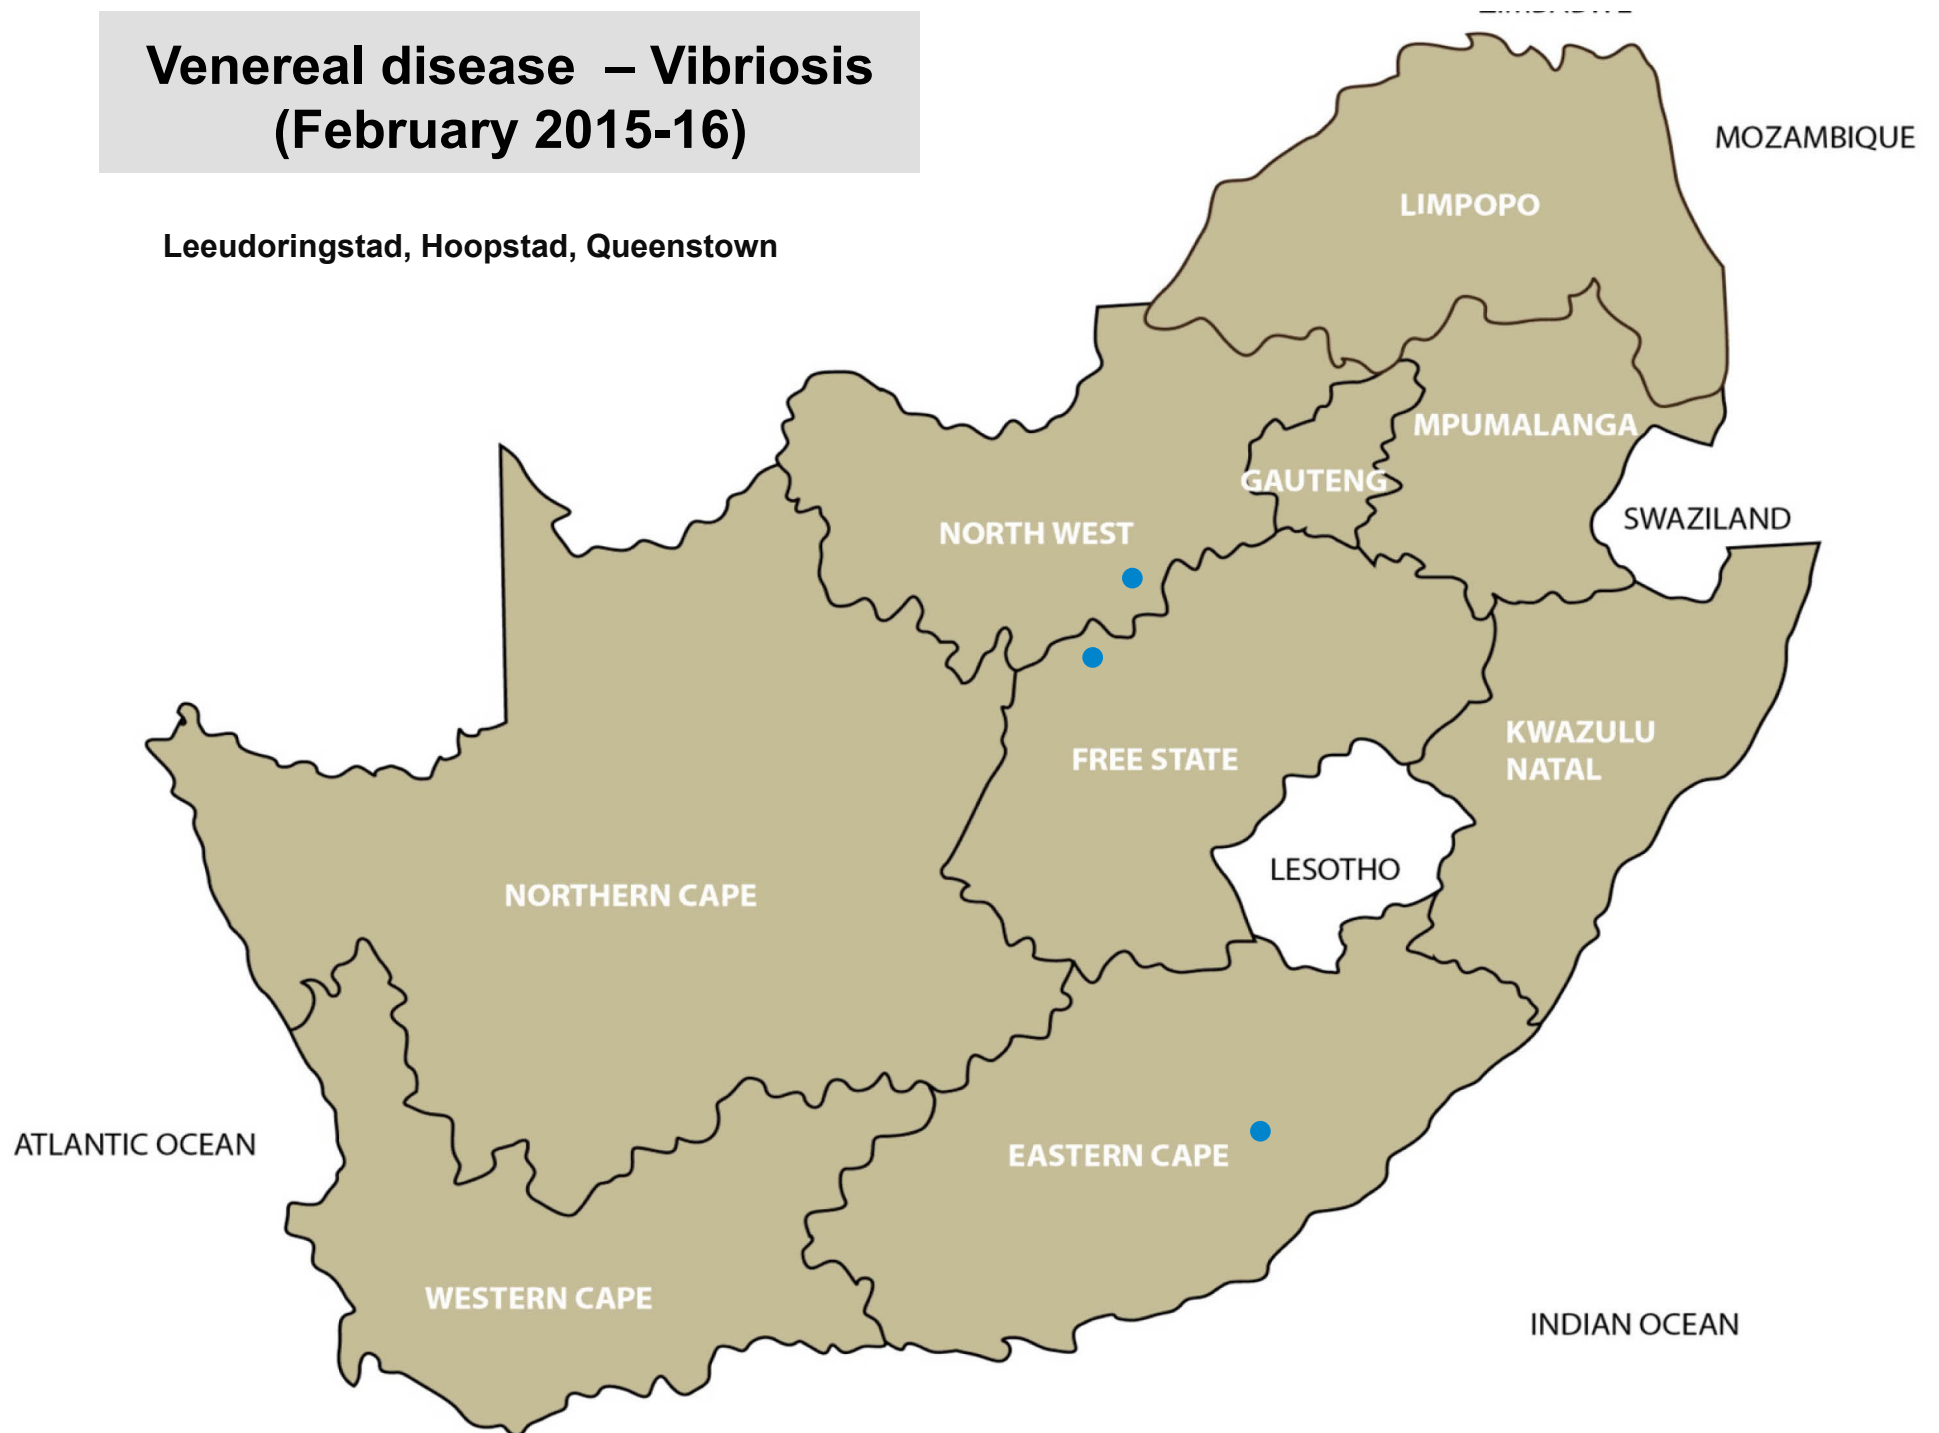

Tick transmitted disease – Heartwater (February 2016)

Nelspruit, Bronkhorstspuit, Pretoria, Makhado, Modimolle, Mokopane, Polokwane, Brits, Klerksdorp, Lichtenburg, Rustenburg, Stella, Bergville, Camperdown, Dundee, Eshowe, Mtubatuba, Pietermaritzburg, Pongola, Vryheid, Alexandria, Bathurst, Graaff-Reinet, Jeffreys Bay, Humansdorp, Port Alfred, Uitenhage, Caledon

Tick toxicosis – Sweating sickness (February 2016)

Makhado, Modimolle, Polokwane, Brits,
Christiana, Leeudoringstad, Lichtenburg,
Stella, Vryburg, Bothaville, Viljoenskroon,
Pongola

Venereal disease-Trichomonosis (February 2016)

Standerton, Klerksdorp, Leeudoringstad,
Lichtenburg, Vryburg, Bethlehem, Hoopstad,
Villiers, Vrede, Winburg, Bergville

Venereal disease – Vibriosis (February 2015-16)

Leeudoringstad, Hoopstad, Queenstown

Venereal disease – Pizzle disease (February 2016)

Balfour, Graaff-Reinet

Insect and tick transmitted disease Lumpy skin disease (February 2016)

Lydenburg, Middelburg, Standerton,
Bronkhorstspuit, Makhado, Polokwane, Brits,
Lichtenburg, Rustenburg, Stella, Bethlehem,
Bloemfontein, Bothaville, Dewetsdorp,
Ficksburg, Harrismith, Memel, Reitz, Vrede,
Eshowe, Mtubatuba, Underberg, Vryheid