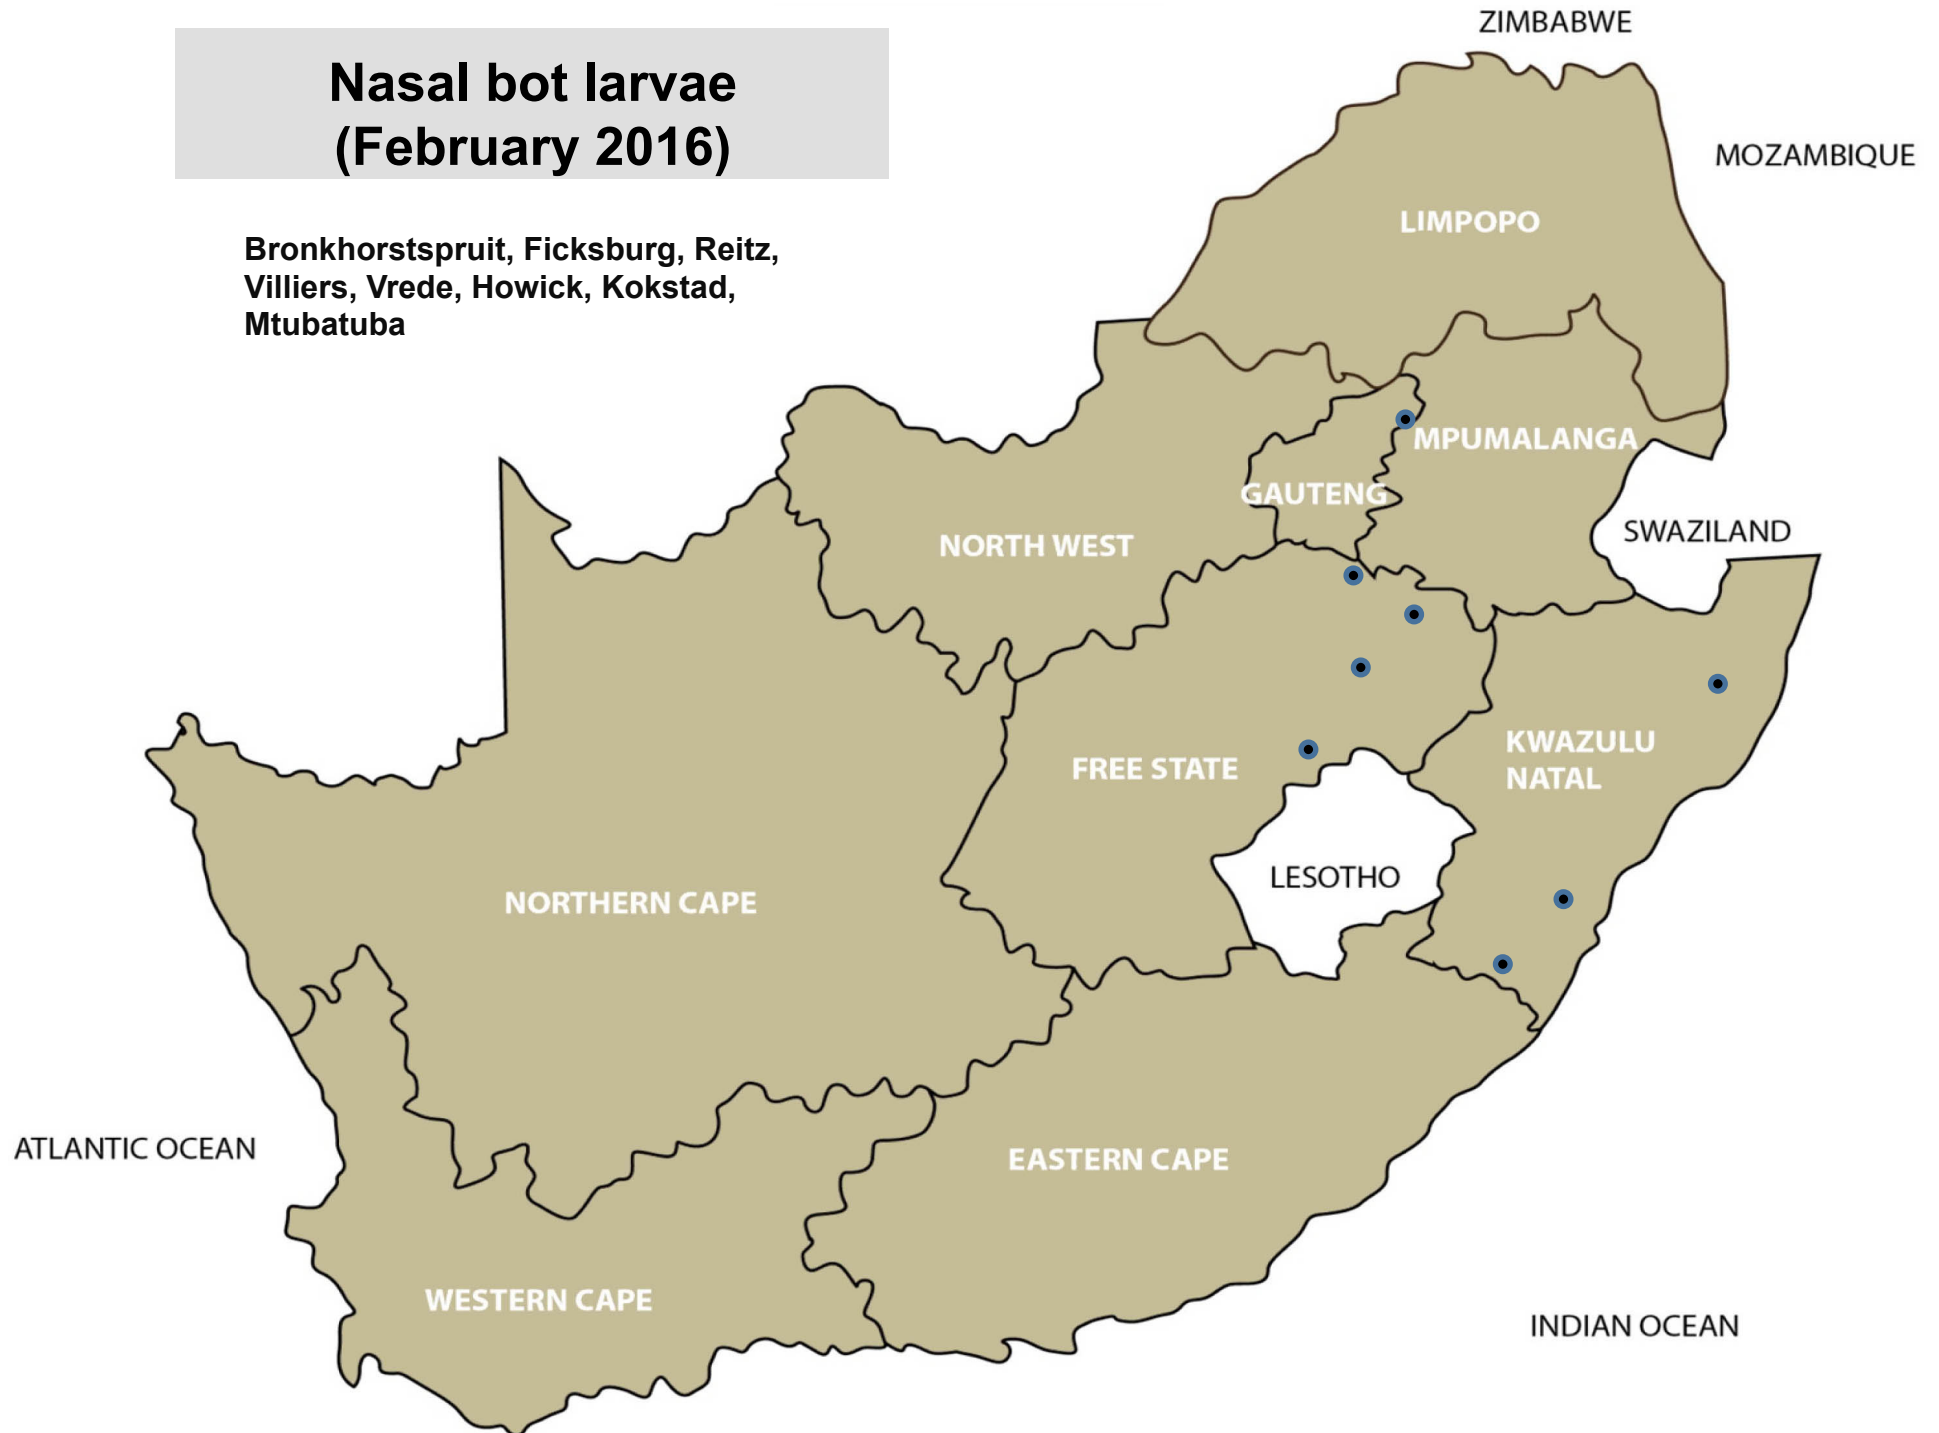

Blowflies (February 2016)

Standerton, Bronkhorstspuit, Mokopane,
Clocolan, Dewetsdorp, Gariep Dam,
Harrismith, Trompsburg/Springfontein,
Winburg, Pietermaritzburg, Heidelberg,
Oudtshoorn

Midges and Mosquitoes (February 2016)

Balfour, Nelspruit, Bronkhorstspuit, Brits,
Memel, Bergville, Mooi River, Heidelberg

Screw-worm (February 2016)

Nelspruit, Mokopane, Mtubatuba

Nasal bot larvae (February 2016)

Bronkhorstspuit, Ficksburg, Reitz,
Villiers, Vrede, Howick, Kokstad,
Mtubatuba

Coccidiosis (February 2016)

Middelburg, Nelspruit, Piet Retief,
Standerton, Bronkhorstspuit, Nigel,
Bloemfontein, Reitz, Villiers, Eshowe,
Mtubatuba, Vryheid, Graaff-Reinet,
Bathurst, Malmesbury

Tick transmitted disease African red water (February 2016)

Tick transmitted disease Asiatic red water (February 2016)

Balfour, Bethal, Lydenburg, Middelburg, Nelspruit, Piet Retief, Standerton, Volksrust, Magaliesburg, Nigel, Makhado, Frankfort, Harrismith, Memel, Villiers, Vrede, Bergville, Camperdown, Howick, Kokstad, Mooi River, Mtubatuba, Newcastle, Pietermaritzburg, Underberg, Vryheid, Alexandria, Humansdorp, Port Alfred, Queenstown, Stutterheim, George, Oudtshoorn, Riversdale, Swellendam