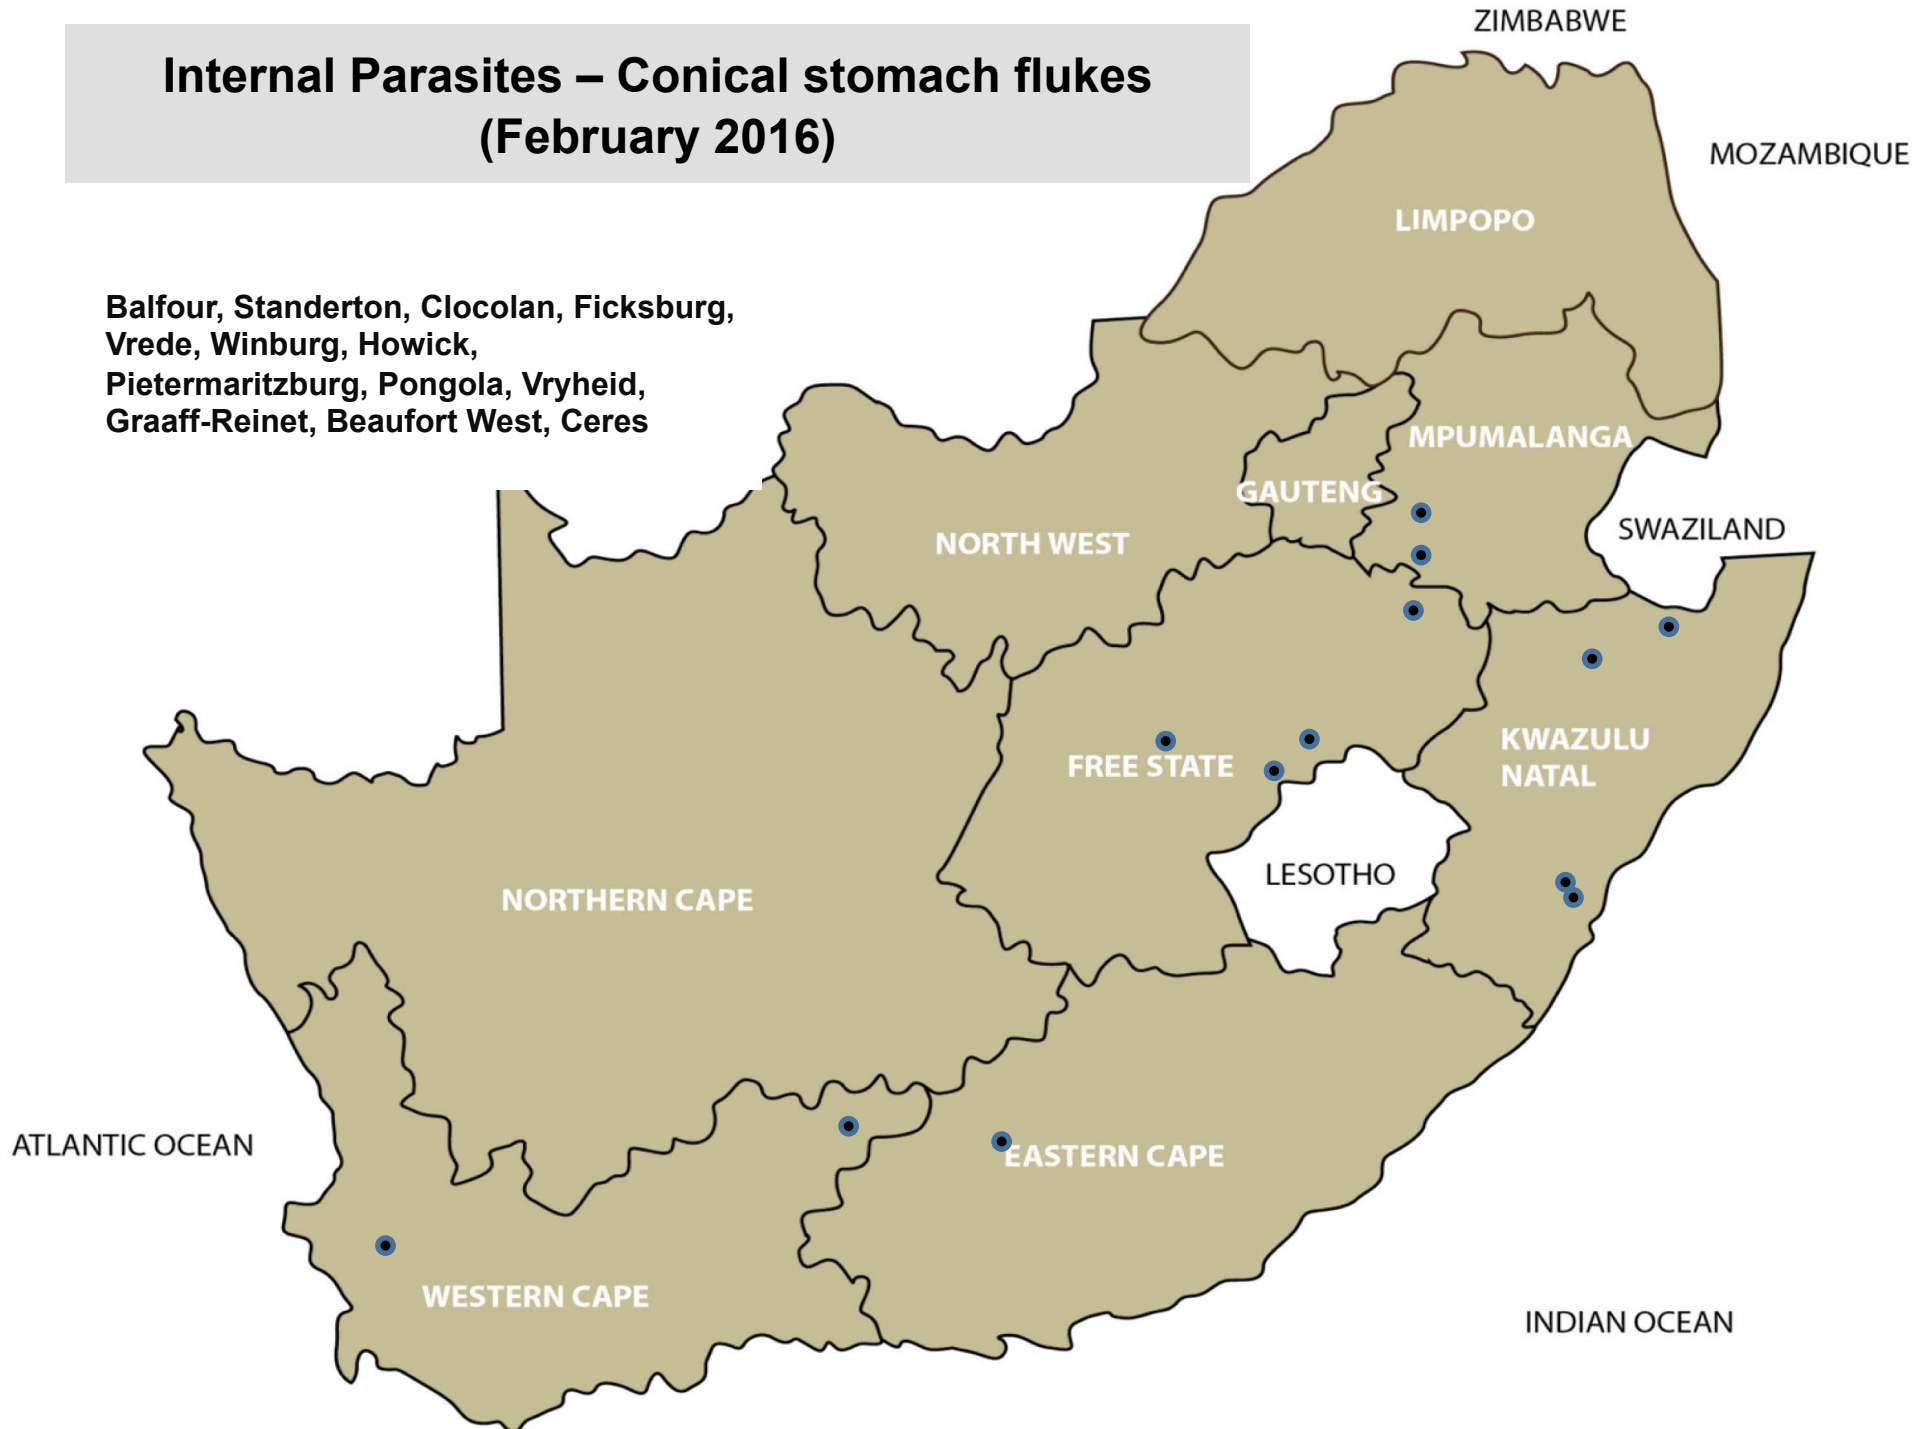

Internal Parasites – Tapeworms (February 2016)

Nelspruit, Standerton, Pretoria,
Bloemfontein, Clocolan, Harrismith,
Memel, Reitz, Trompsburg, /Springfontein,
Howick, Ingogo, Pietermaritzburg, Graaff-
Reinet, Queenstown

**Internal Parasites – Tapeworms
Cysticercosis (measles)
(February 2016)**

Nelspruit, Wesselsbron

Internal Parasites – Liver fluke worms (February 2016)

Balfour, Standerton, Clocolan,
Ficksburg, Reitz, Howick,
Pietermaritzburg, Pongola, Uitenhage,
Riversdale, Stellenbosch

Internal Parasites – Conical stomach flukes (February 2016)

Balfour, Standerton, Clocolan, Ficksburg,
Vrede, Winburg, Howick,
Pietermaritzburg, Pongola, Vryheid,
Graaff-Reinet, Beaufort West, Ceres

Internal Parasites - *Parafilaria* (February 2016)

Mokopane, Polokwane, Ventersdorp, Mtubatuba,
Vryheid

Blue ticks (February 2016)

Balfour, Grootvlei, Nelspruit, Standerton, Pretoria, Mokopane, Polokwane, Klerksdorp, Lichtenburg, Vryburg, Bethlehem, Bloemfontein, Clocolan, Ficksburg, Harrismith, Hoopstad, Kroonstad, Ladybrand/Excelsior, Memel, Trompsburg/Springfontein, Villiers, Vrede, Winburg, Bergville, Dundee, Howick, Ingogo, Kokstad, Mooi River, Mtubatuba, Pietermaritzburg, Underberg, Vryheid, Alexandria, Aliwal North/Zastron, Graaff-Reinet, Queenstown, George, Heidelberg, Oudtshoorn, Swellendam, Wellington