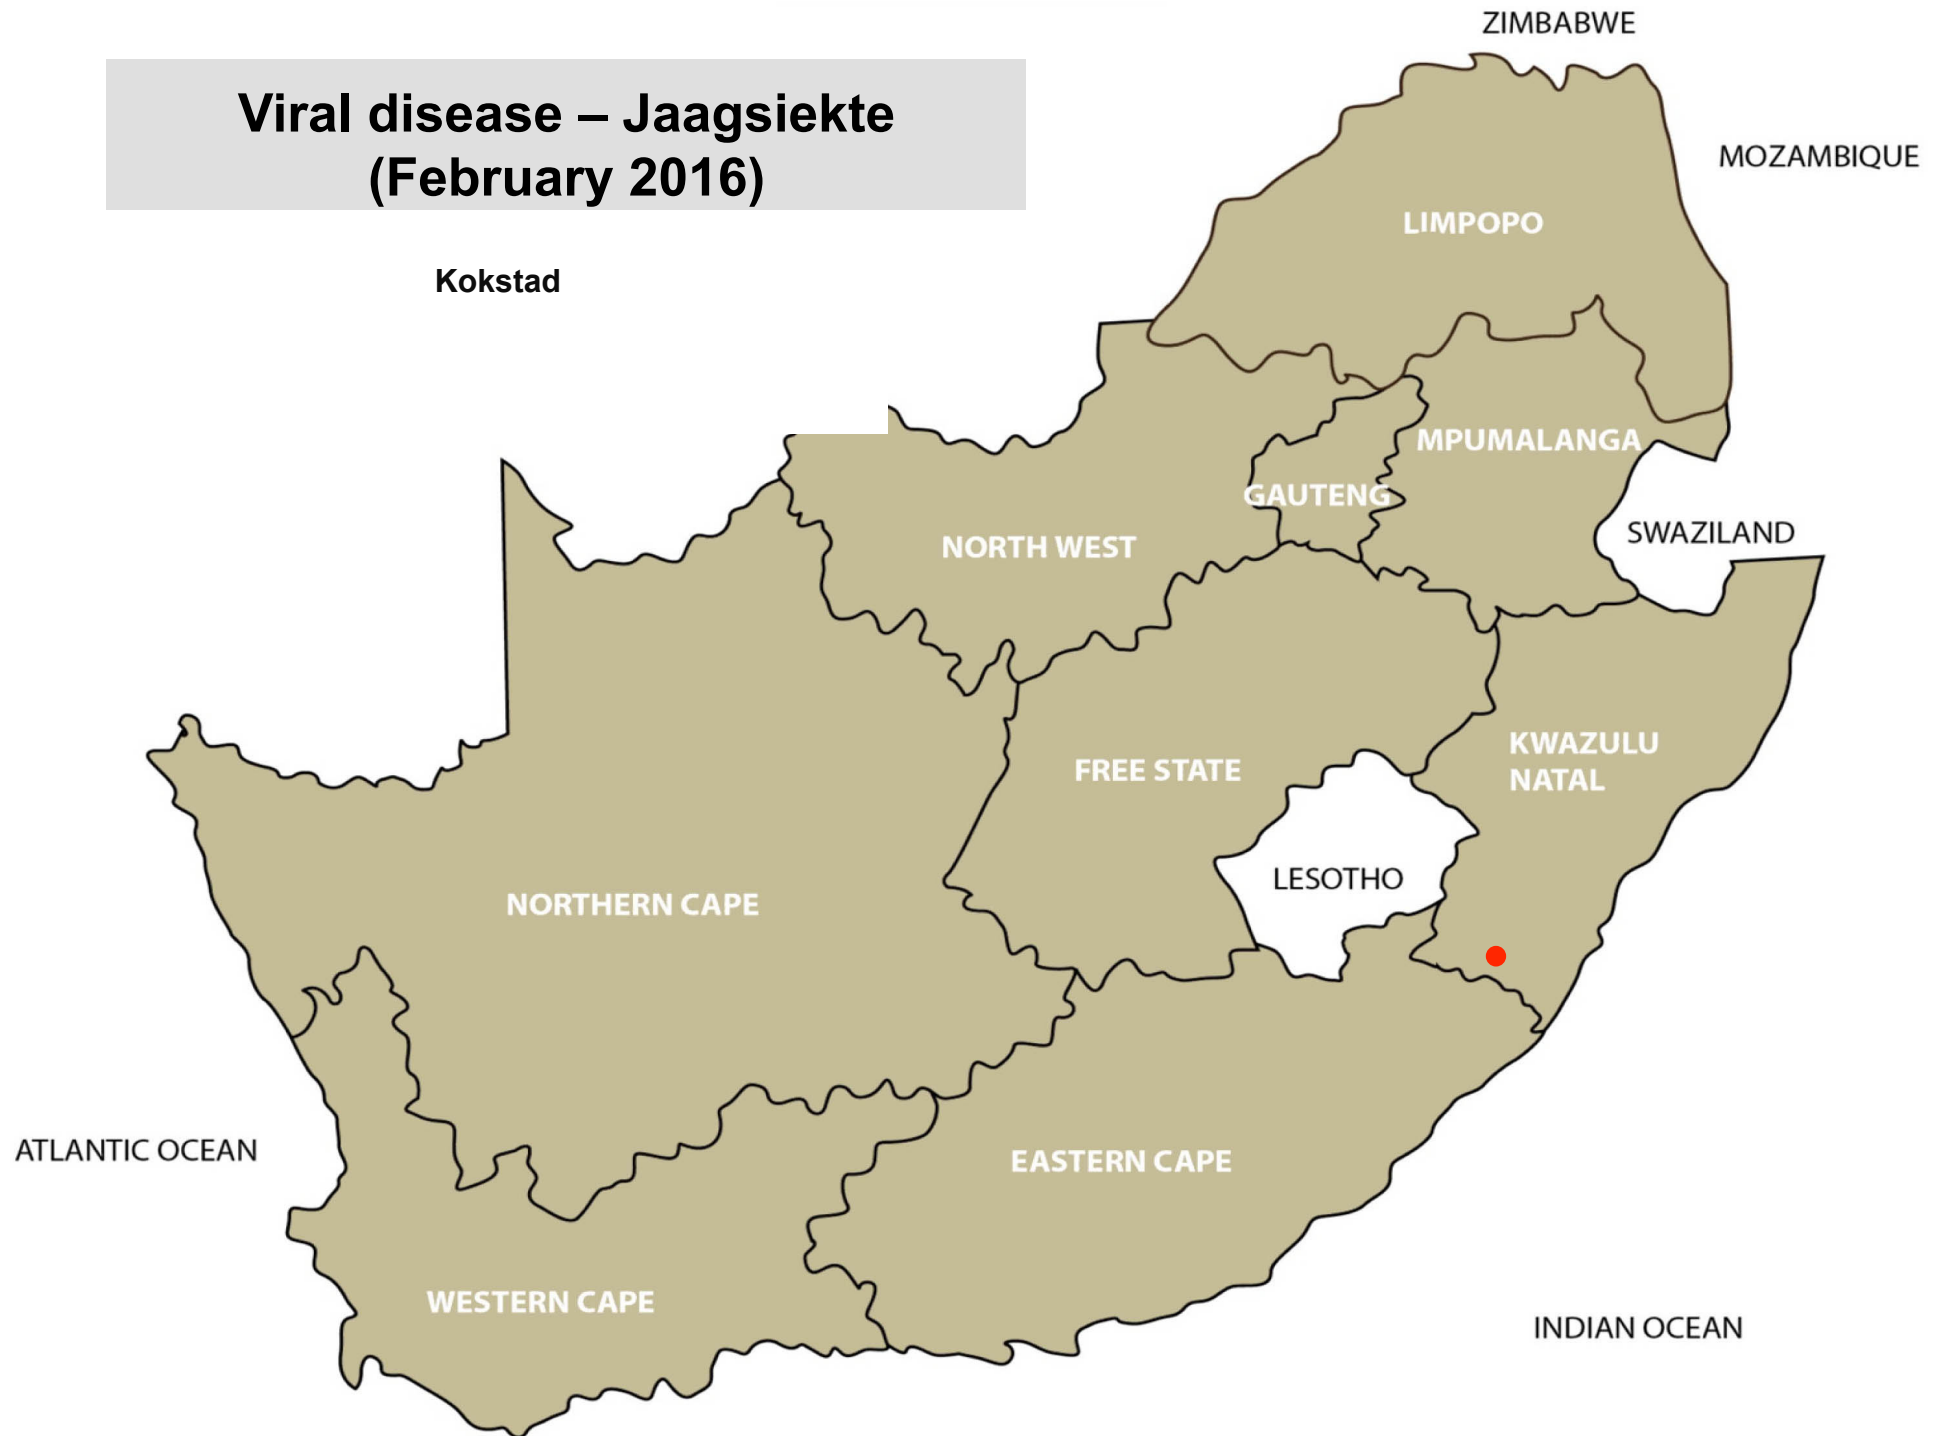

Viral disease - Warts (February 2016)

Grootvlei, Standerton, Mokopane, Lichtenburg,
Bloemfontein, Bothaville, Clocolan,
Wesselsbron, Dundee, Estcourt, Howick, Ingogo,
Mooi River, Mtubatuba, George, Heidelberg,
Stellenbosch

Viral disease – Orf (February 2016)

Nelspruit, Pretoria, Christiana, Klerksdorp,
Lichtenburg, Gariiep Dam, Hoopstad,
Howick, Mtubatuba, Underberg, Graaff-
Reinet, Port Alfred, Beaufort West, George

Viral disease – Rabies (February 2016)

Stella, Vryburg, Dewetsdorp, Howick

Viral disease – Jaagsiekte (February 2016)

Bacterial disease – Bovine brucellosis (February 2016)

Balfour, Lydenburg, Standerton,
Volksrust, Mokopane, Polokwane,
Christiana, Lichtenburg, Stella,
Bethlehem, Dewetsdorp, Hoopstad,
Ladybrand/Excelsior, Villiers,
Pietermaritzburg