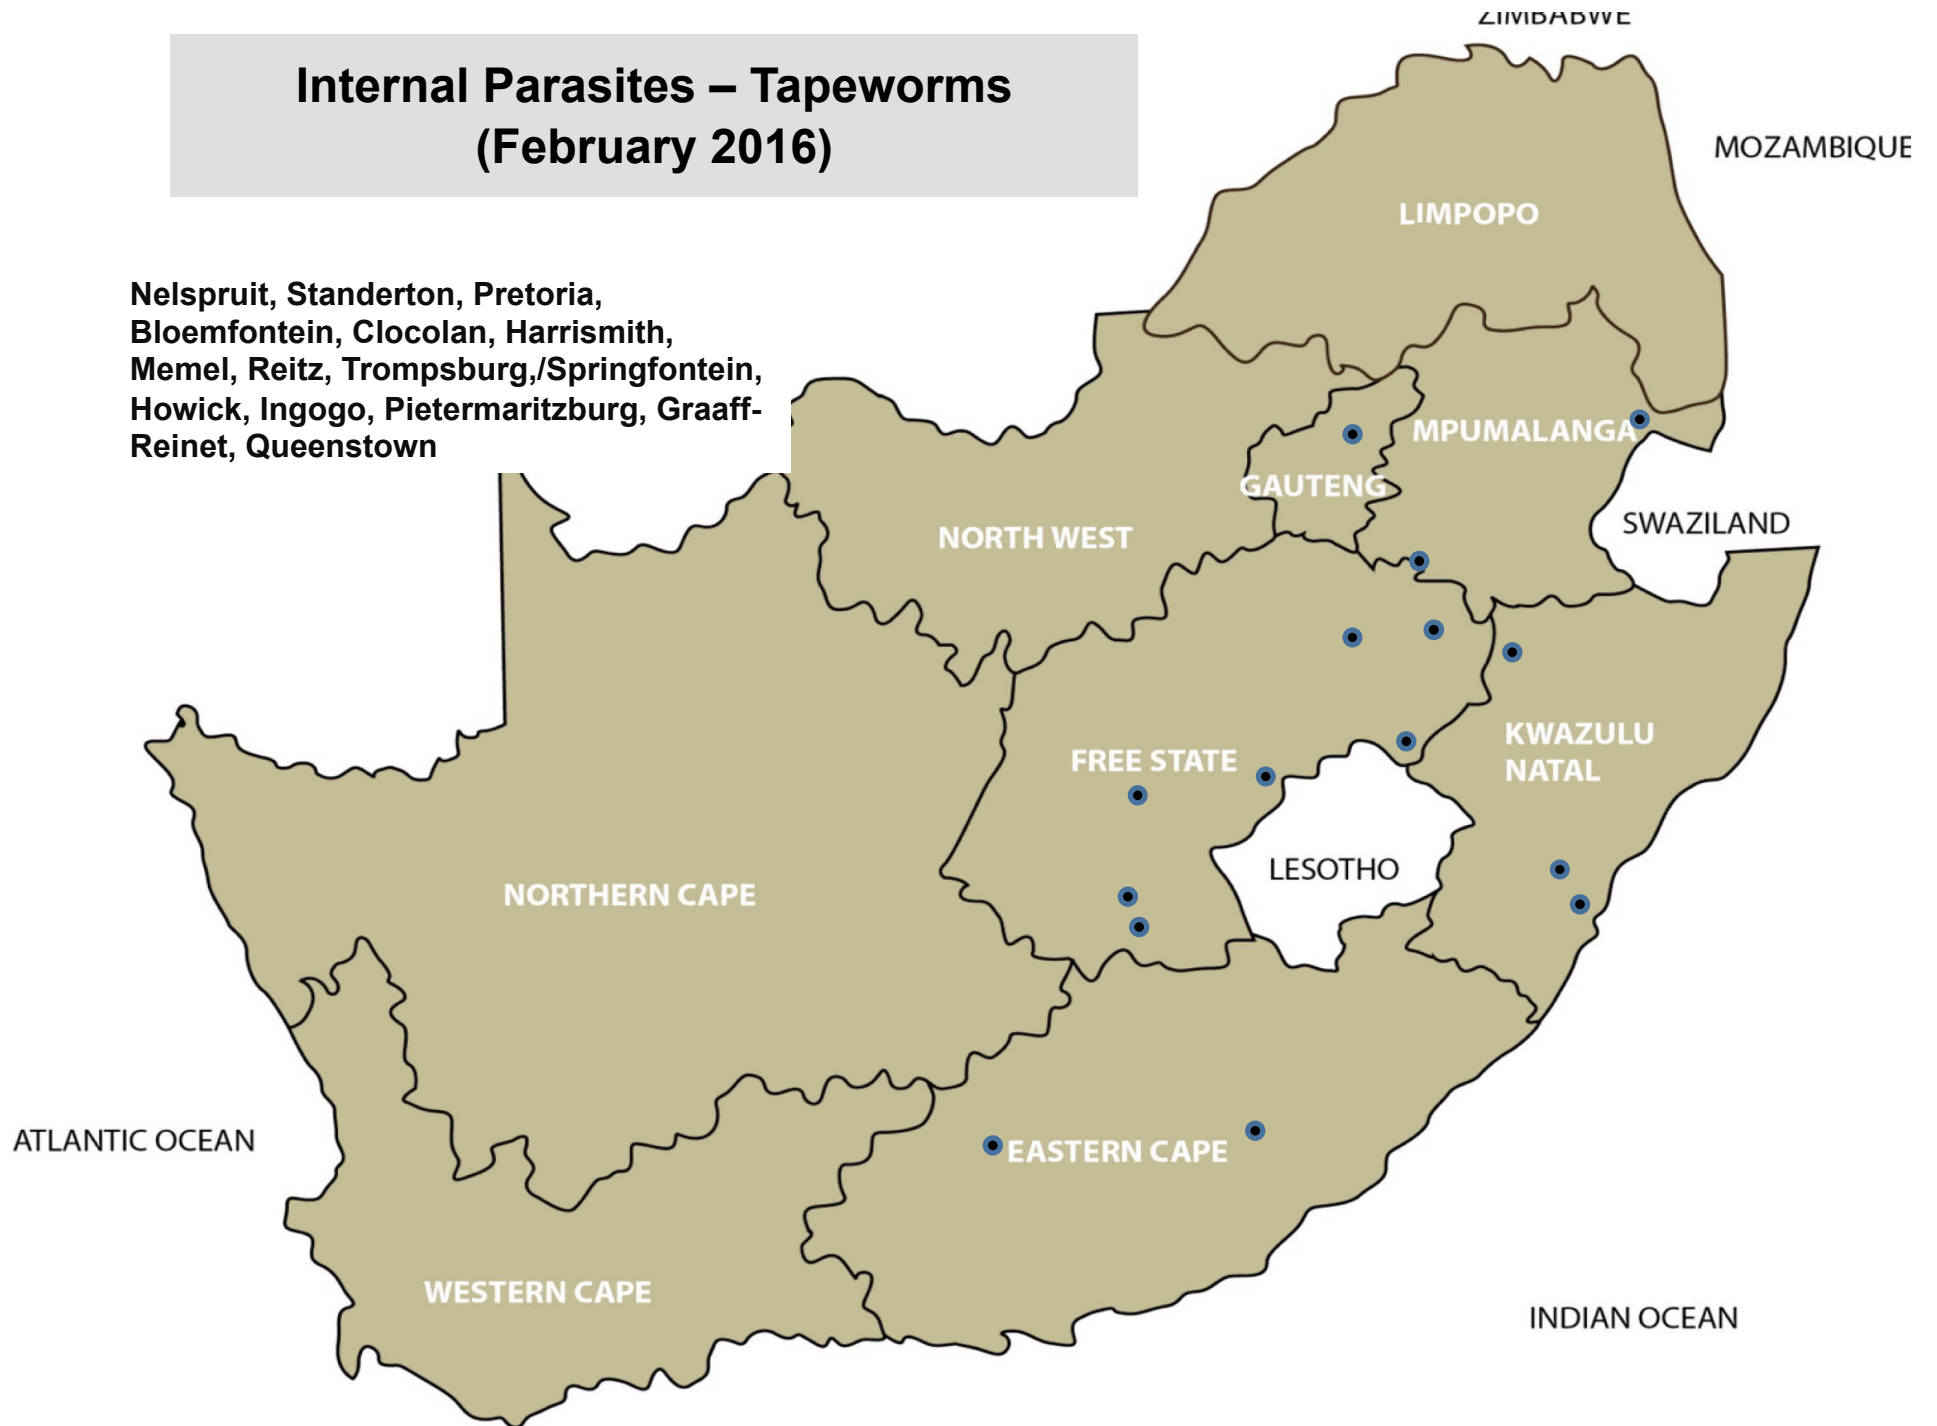

129 Reports (February 2015)

Internal Parasites – Roundworms (February 2016)

Balfour, Lydenburg, Nelspruit, Piet Retief, Standerton, Bronkhorstspuit, Nigel, Pretoria, Lephalale, Makhado, Modimolle, Polokwane, Klerksdorp, Lichtenburg, Ventersdorp, Vryburg, Bethlehem, Bloemfontein, Clocolan, Ficksburg, Gariepdam, Harrismith, Hoopstad, Kroonstad, Ladybrand/Excelsior, Reitz, Trompsburg/Springfontein, Viljoenskroon, Villiers, Bergville, Dundee, Estcourt, Howick, Kokstad, Mooi River, Mtubatuba, Newcastle, Underberg, Vryheid, Bathurst, Cradock, Graaff-Reinet, Queenstown, Uitenhage, Caledon, George, Heidelberg, Malmesbury, Riversdale, De Aar

Internal Parasites – Resistant Roundworms (February 2016)

Lydenburg, Nelspruit, Standerton,
Pretoria, Klerksdorp, Bloemfontein, Gariep
Dam, Harrismith, Hoopstad, Villiers,
Howick, Mooi River, Underberg, Cradock,
Graaff-Reinet, George

Internal Parasites – Tapeworms (February 2016)

Nelspruit, Standerton, Pretoria,
Bloemfontein, Clocolan, Harrismith,
Memel, Reitz, Trompsburg, /Springfontein,
Howick, Ingogo, Pietermaritzburg, Graaff-
Reinet, Queenstown

**Internal Parasites – Tapeworms
Cysticercosis (measles)
(February 2016)**

Nelspruit, Wesselsbron

Internal Parasites – Liver fluke worms (February 2016)

Balfour, Standerton, Clocolan,
Ficksburg, Reitz, Howick,
Pietermaritzburg, Pongola, Uitenhage,
Riversdale, Stellenbosch