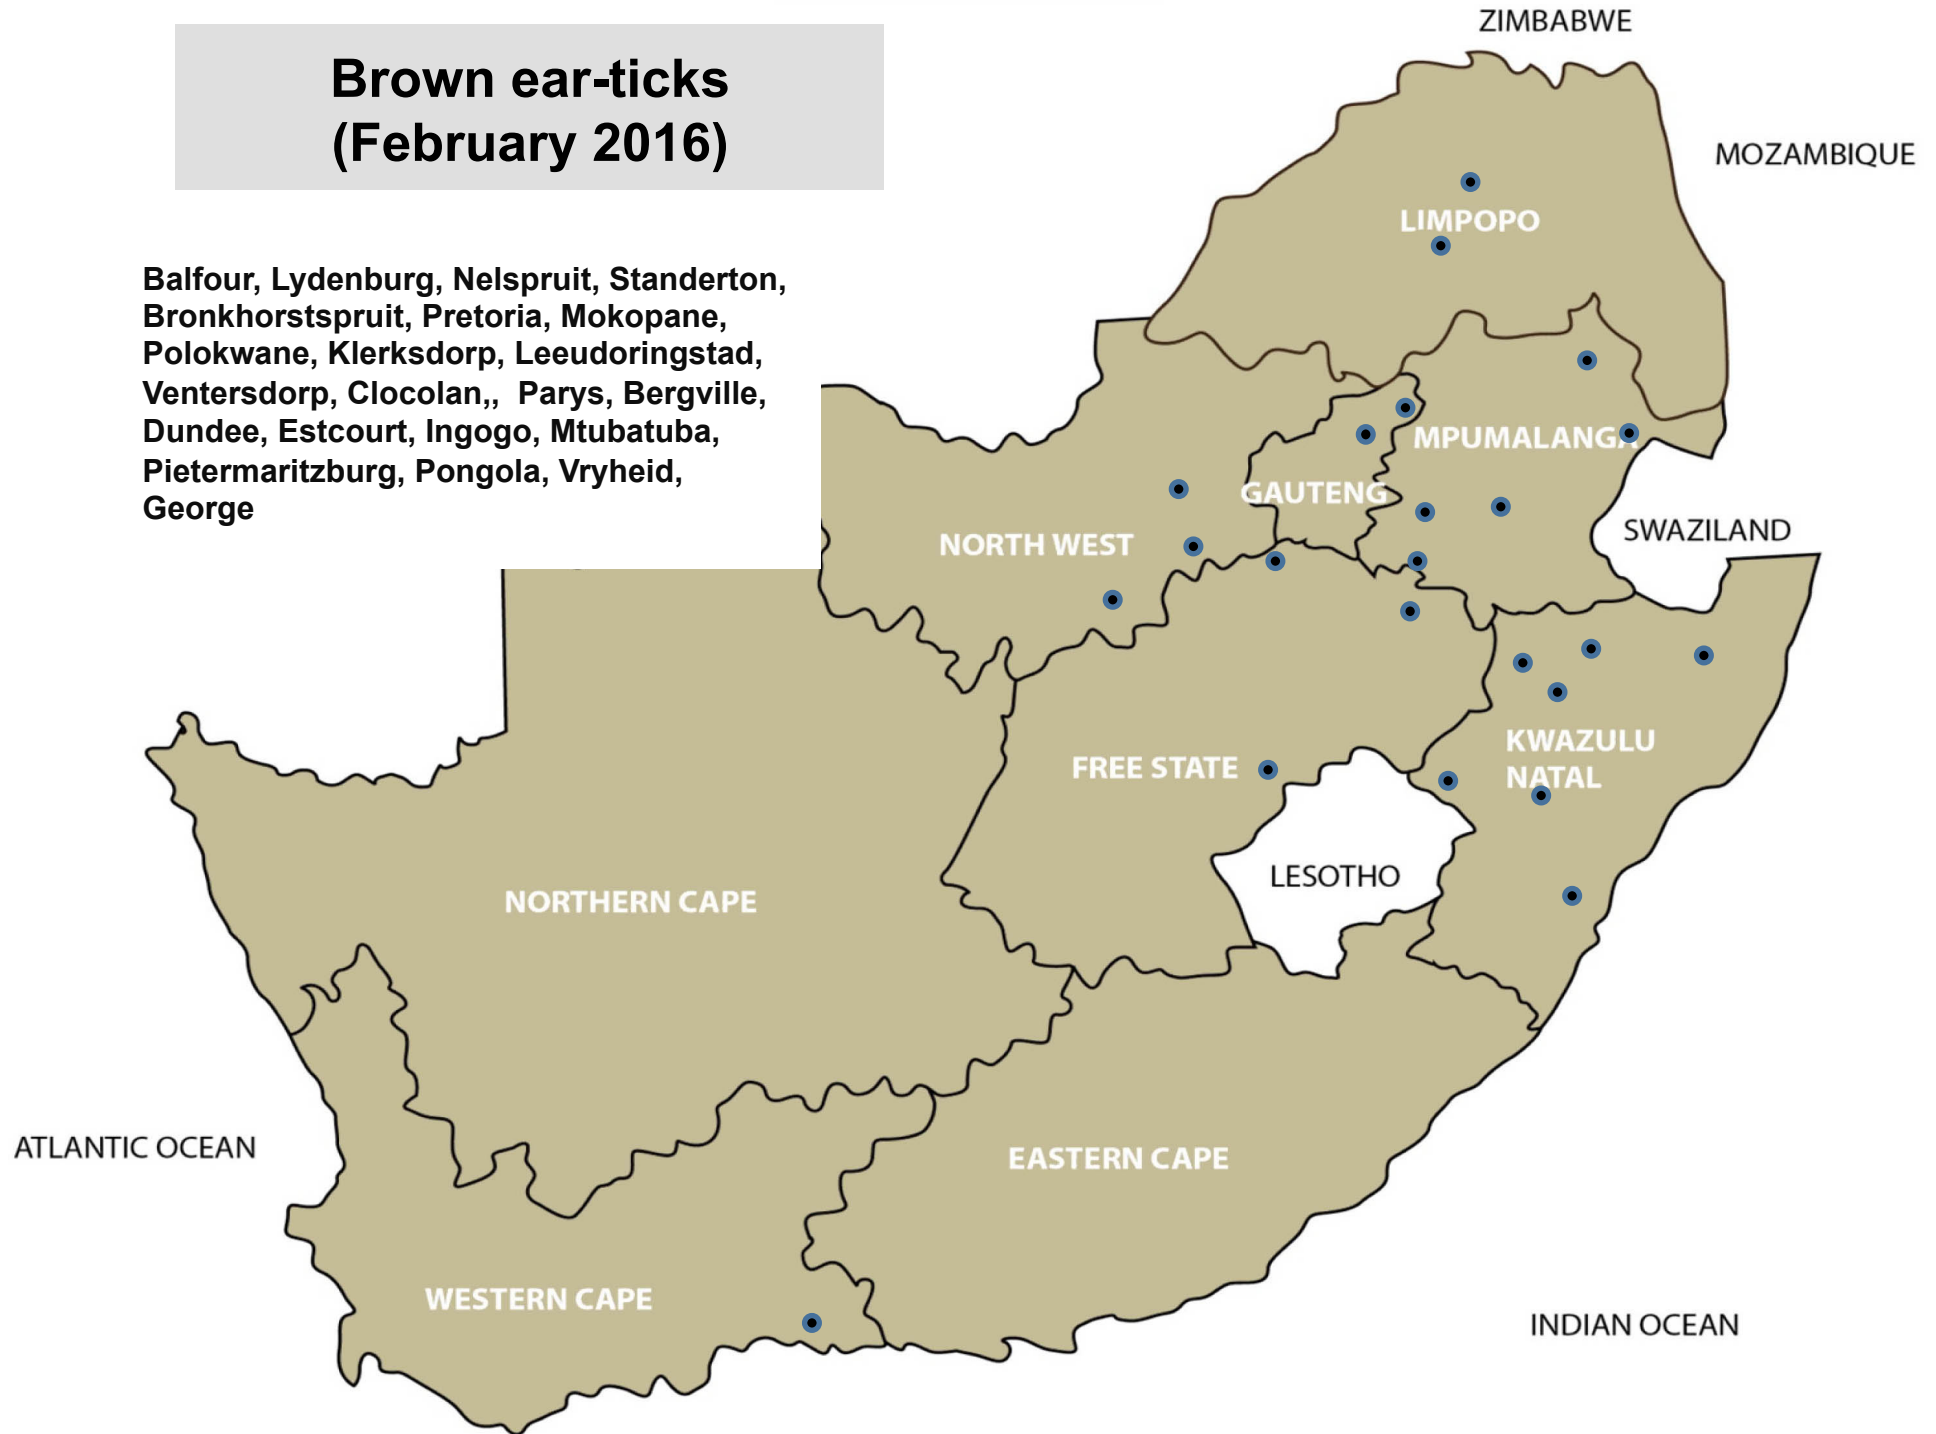

Mokopane, Polokwane, Ventersdorp, Mtubatuba,
Vryheid

Blue ticks (February 2016)

Balfour, Grootvlei, Nelspruit, Standerton, Pretoria, Mokopane, Polokwane, Klerksdorp, Lichtenburg, Vryburg, Bethlehem, Bloemfontein, Clocolan, Ficksburg, Harrismith, Hoopstad, Kroonstad, Ladybrand/Excelsior, Memel, Trompsburg/Springfontein, Villiers, Vrede, Winburg, Bergville, Dundee, Howick, Ingogo, Kokstad, Mooi River, Mtubatuba, Pietermaritzburg, Underberg, Vryheid, Alexandria, Aliwal North/Zastron, Graaff-Reinet, Queenstown, George, Heidelberg, Oudtshoorn, Swellendam, Wellington

Resistant Blue ticks (February 2016)

Lydenburg, Nelspruit, Villiers, Bergville,
Pietermaritzburg

Bont ticks – Heartwater ticks (February 2016)

Lydenburg, Nelspruit, Bronkhorstspuit,
Pretoria, Mokopane, Polokwane,
Klerksdorp, Lichtenburg, Stella, Vrede,
Bergville, Dundee, Estcourt,
Pietermaritzburg, Pongola, Vryheid,
Alexandria, Graaff-Reinet

Brown ear-ticks (February 2016)

Balfour, Lydenburg, Nelspruit, Standerton,
Bronkhorstspuit, Pretoria, Mokopane,
Polokwane, Klerksdorp, Leeudoringstad,
Ventersdorp, Clocolan,, Parys, Bergville,
Dundee, Estcourt, Ingogo, Mtubatuba,
Pietermaritzburg, Pongola, Vryheid,
George

Bont-legged ticks (February 2016)

Balfour, Bethal, Lydenburg, Middelburg, Standerton, Bronkhorstspuit, Pretoria, Mokopane, Polokwane, Christiana, Klerksdorp, Leeudoringstad, Lichtenburg, Stella, Ventersdorp, Vryburg, Bethlehem, Bloemfontein, Bultfontein, Clocolan, Dewetsdorp, Harrismith, Hoopstad, Koonstad, Ladybrand/Excelsior, Memel, Trompsburg/Springfontein, Viljoenskroon, Wesselsbron, Winburg, Bergville, Pietermaritzburg, Oudtshoorn, Wellington, Calvinia