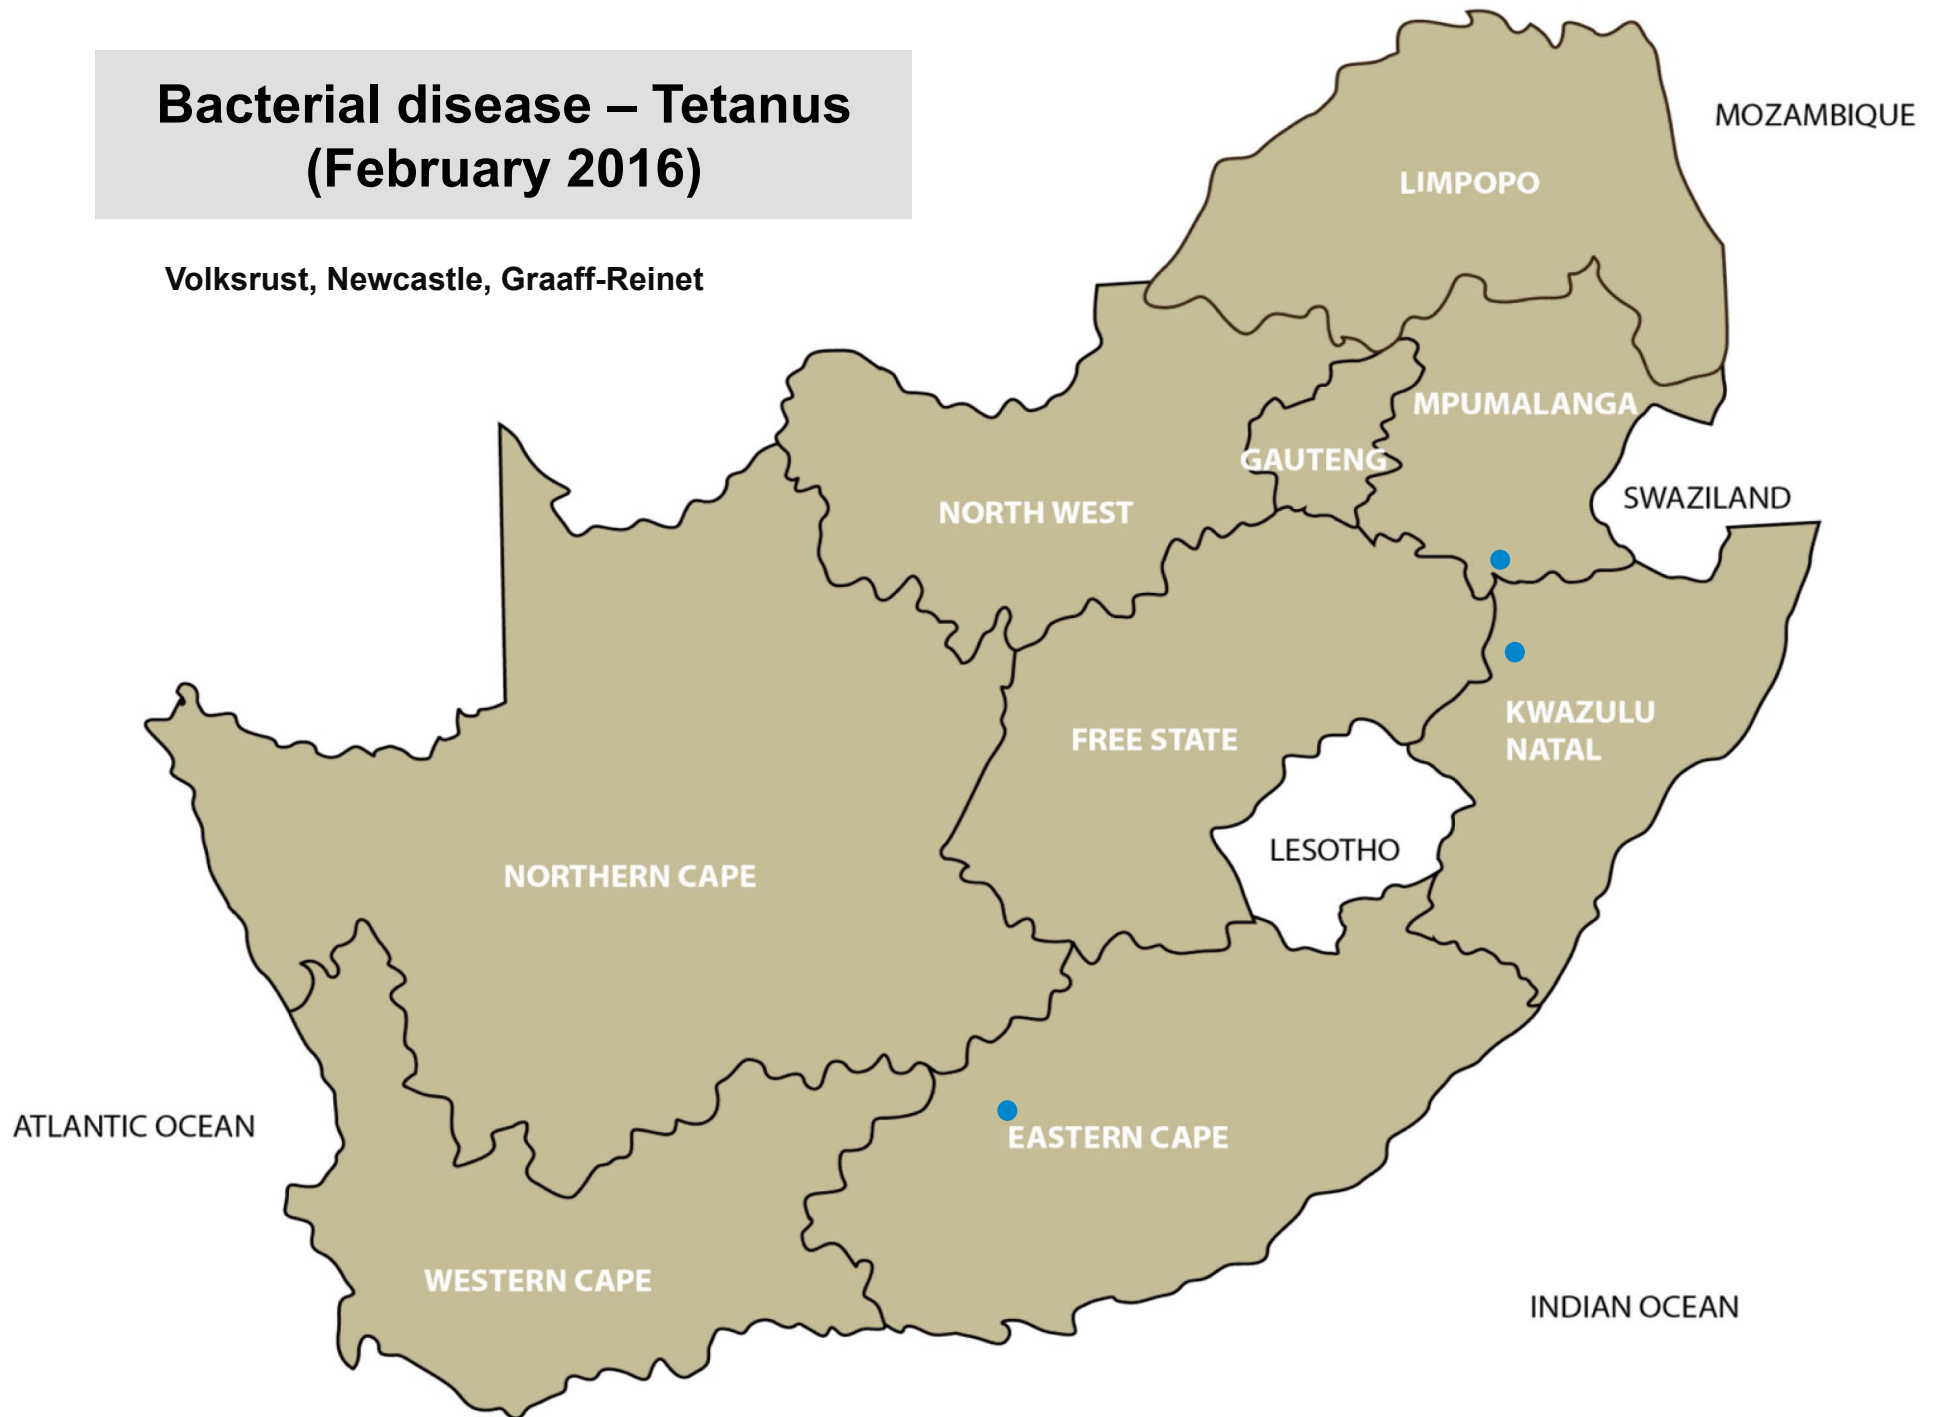

Viral disease – Orf (February 2016)

Nelspruit, Pretoria, Christiana, Klerksdorp,
Lichtenburg, Gariiep Dam, Hoopstad,
Howick, Mtubatuba, Underberg, Graaff-
Reinet, Port Alfred, Beaufort West, George

Viral disease – Rabies (February 2016)

Lydenburg, Piet Retief, Standerton,
Volksrust, Pretoria, Polokwane, Brits,
Klerksdorp, Lichtenburg, Stella, Harrismith,
Memel, Reitz, Trompsburg/Springfontein,
Viljoenskroon, Villiers, Vrede, Winburg,
Dundee, Howick, Newcastle, Underberg,
Aliwal North/Zastron, Queenstown

Bacterial disease – Blood gut (sheep) (February 2016)

Lichtenburg, Ventersdorp, Dewetsdorp,
Memel, Graaff-Reinet, Wellington

Bacterial disease – Pulpy kidney (February 2016)

Nelspruit, Volksrust, Bronkhorstspuit, Christiana, Bultfontein, Clocolan, Harrismith, Hoopstad, Kroonstad, Reitz, Villiers, Wesselsbron, Vryheid, Cradock, Graaff-Reinet, Beaufort-West, Caledon, Oudtshoorn

Bacterial disease - Botulism (Summer 2016)

Bacterial disease – Tetanus (February 2016)

Volksrust, Newcastle, Graaff-Reinet

Pneumonia (February 2016)

Balfour, Grootvlei, Middelburg, Piet Retief, Standerton, Pretoria, Brits, Christiana, Vryburg, Bothaville, Clocolan, Harrismith, Ladybrand / Excelsior, Reitz, Underberg, Aliwal North / Zastron, Kareedouw, Darling, George, Swellendam, Kimberley