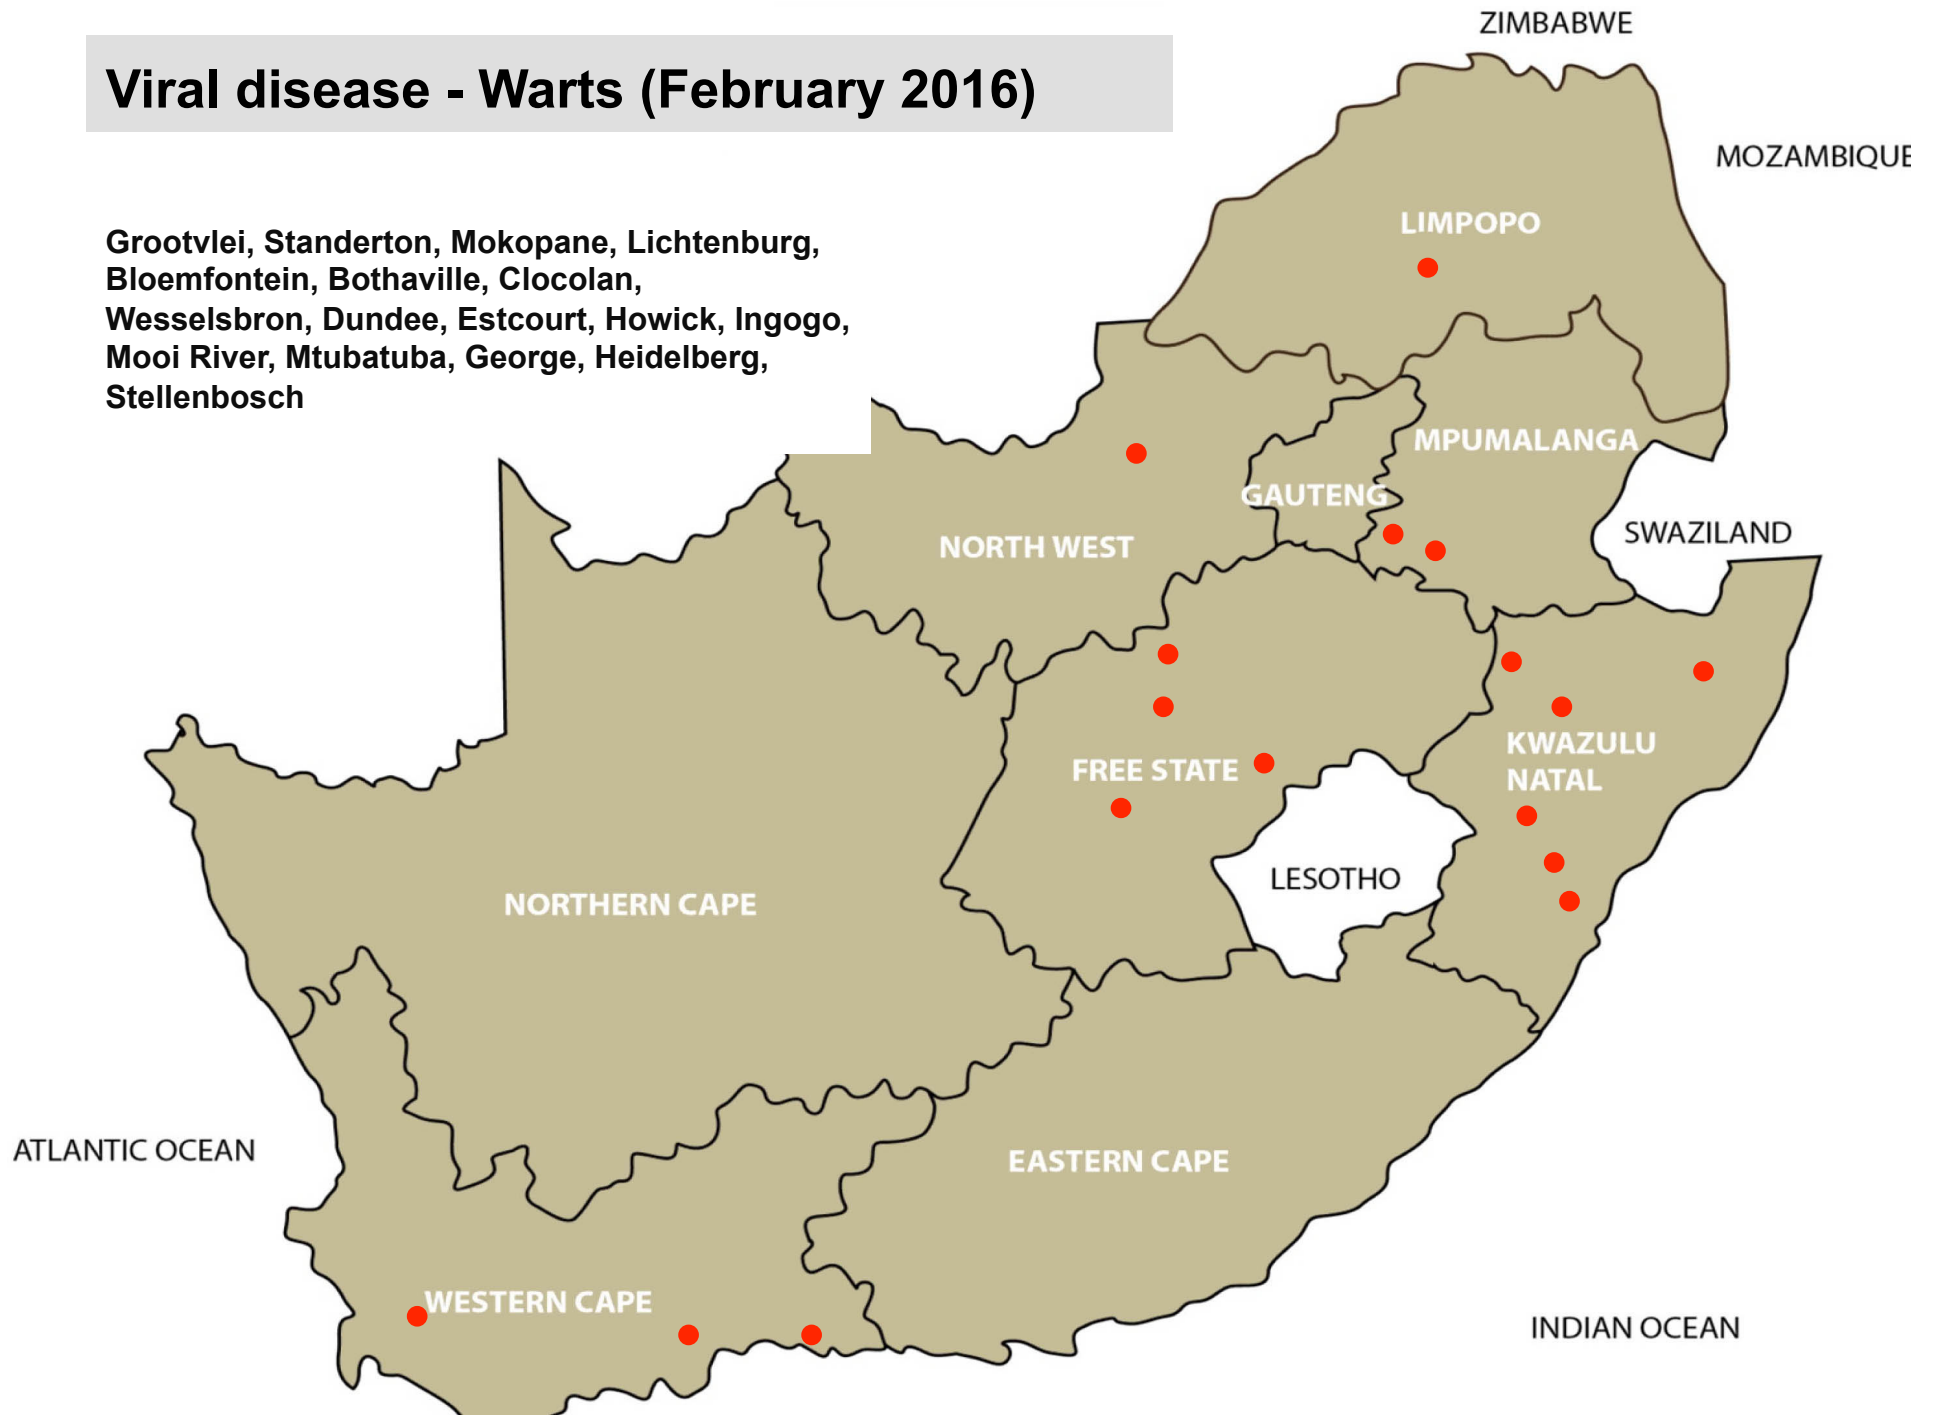

Viral disease – BMC (Snotsiekte) February 2016

Bethal, Grootvlei, Mokopane, Brits,
Lichtenburg, Ficksburg, Harrismith,
Hoopstad, Kroonstad, Vrede, Winburg,
Queenstown

**Viral disease
Infectious bovine rhinotracheitis (IBR)
(February 2016)**

Modimolle, Memel, Villiers, Vrede,
Wesselsbron, Estcourt, Kokstad,
Pietermaritzburg

Viral disease
Bovine viral diarrhoea (BVD)
(February 2016)

Villiers, Pietermaritzburg

Viral disease – Enzootic bovine leucosis(EBL) (February 2016)

Viral disease - Warts (February 2016)

Grootvlei, Standerton, Mokopane, Lichtenburg,
Bloemfontein, Bothaville, Clocolan,
Wesselsbron, Dundee, Estcourt, Howick, Ingogo,
Mooi River, Mtubatuba, George, Heidelberg,
Stellenbosch

Viral disease – Orf (February 2016)

Nelspruit, Pretoria, Christiana, Klerksdorp,
Lichtenburg, Gariiep Dam, Hoopstad,
Howick, Mtubatuba, Underberg, Graaff-
Reinet, Port Alfred, Beaufort West, George

Viral disease – Rabies (February 2016)