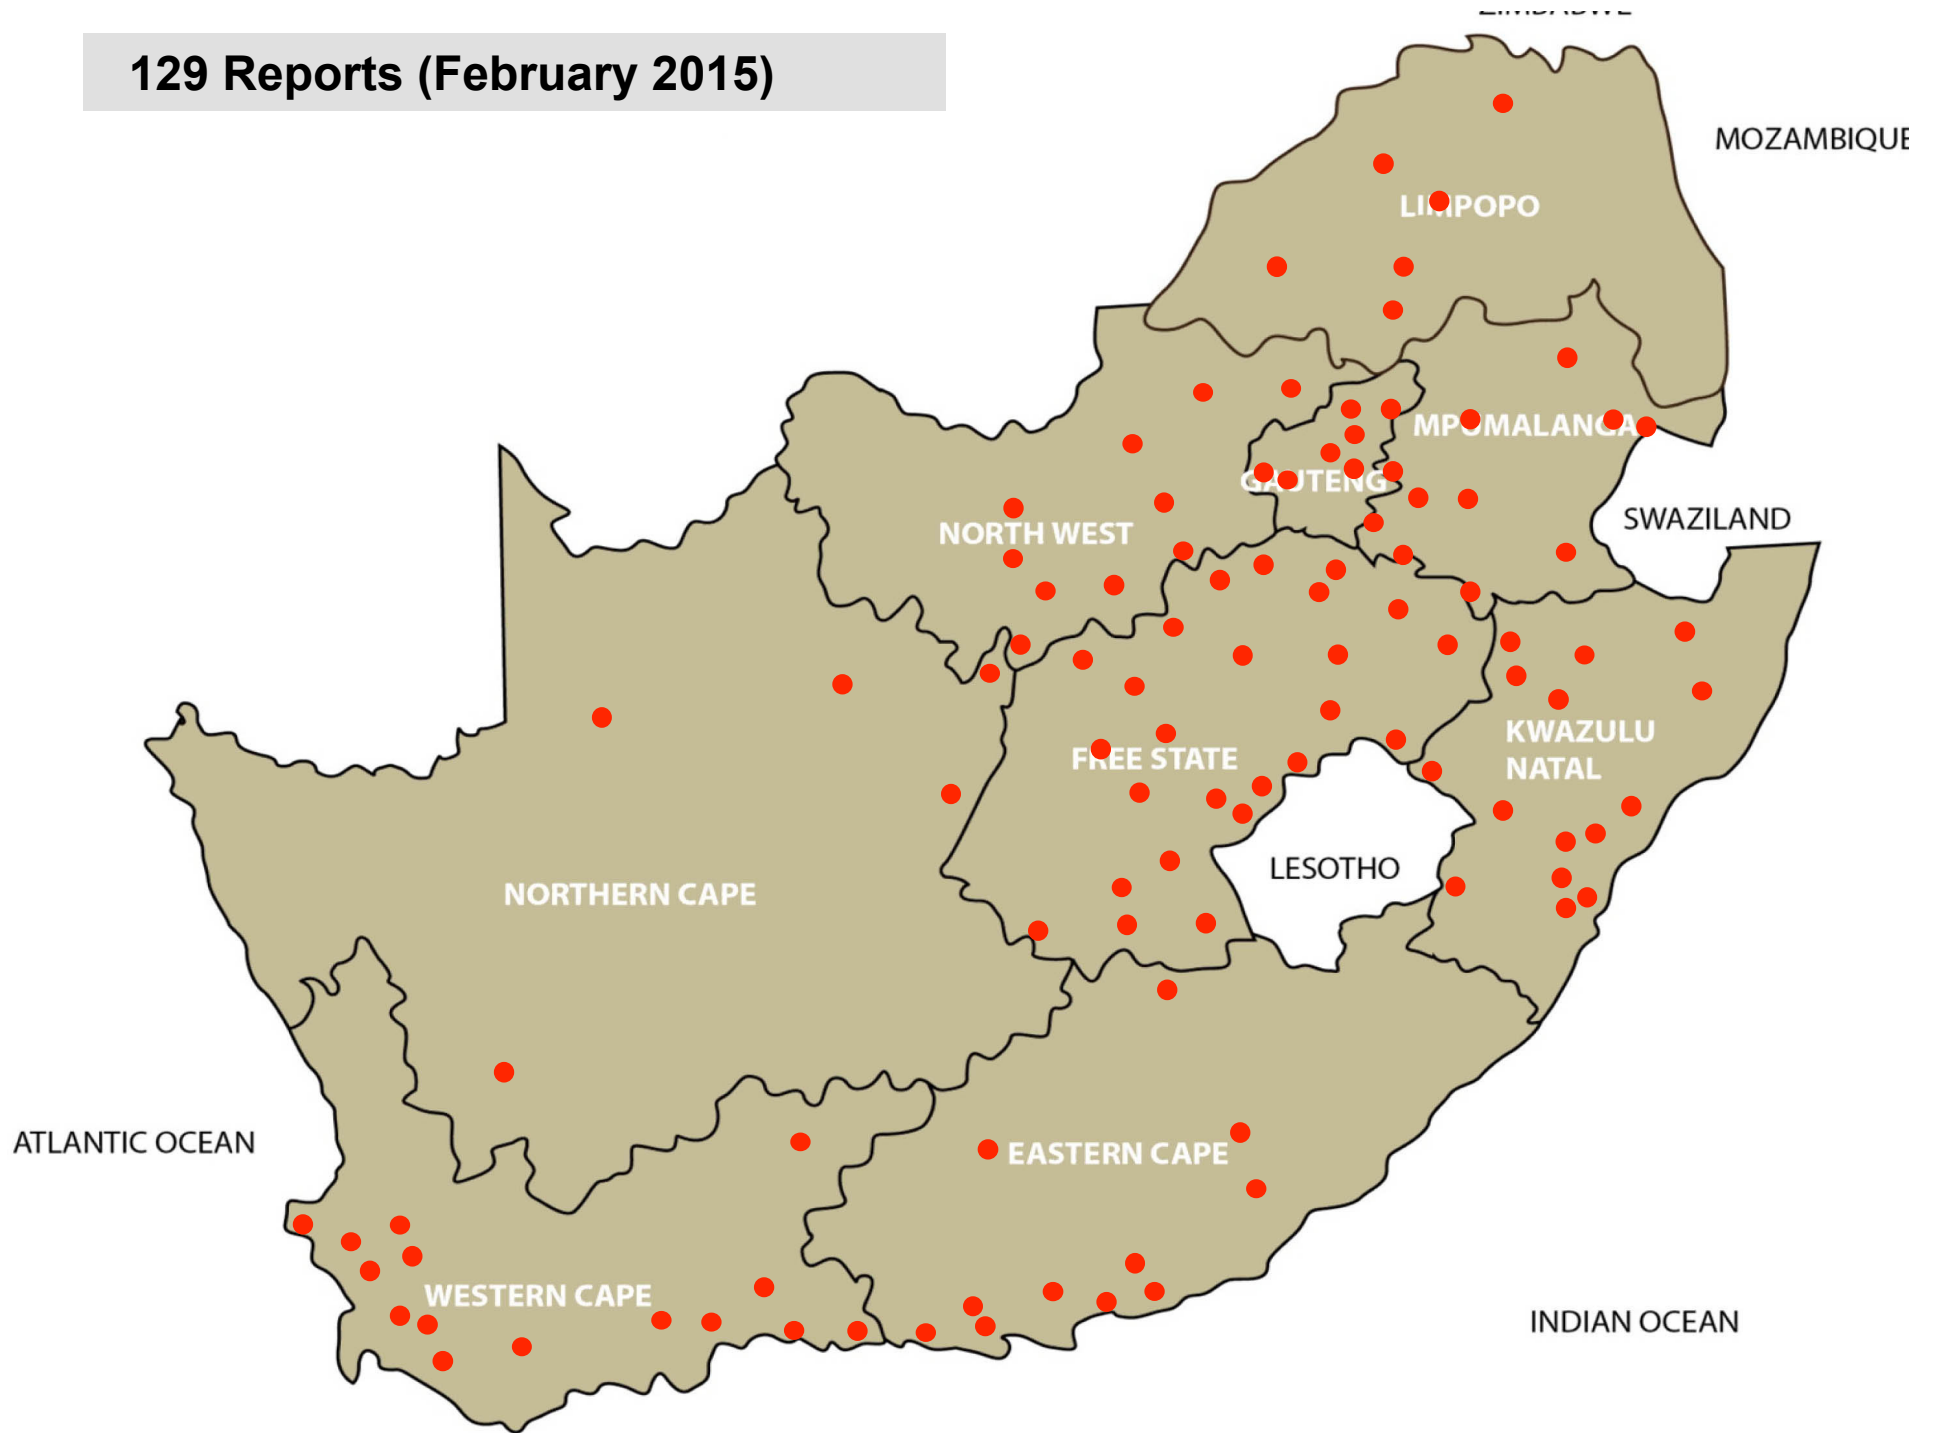

129 Reports (February 2015)

Internal Parasites – Roundworms (February 2016)

Balfour, Lydenburg, Nelspruit, Piet Retief, Standerton, Bronkhorstspuit, Nigel, Pretoria, Lephalale, Makhado, Modimolle, Polokwane, Klerksdorp, Lichtenburg, Ventersdorp, Vryburg, Bethlehem, Bloemfontein, Clocolan, Ficksburg, Gariepdam, Harrismith, Hoopstad, Kroonstad, Ladybrand/Excelsior, Reitz, Trompsburg/Springfontein, Viljoenskroon, Villiers, Bergville, Dundee, Estcourt, Howick, Kokstad, Mooi River, Mtubatuba, Newcastle, Underberg, Vryheid, Bathurst, Cradock, Graaff-Reinet, Queenstown, Uitenhage, Caledon, George, Heidelberg, Malmesbury, Riversdale, De Aar

Internal Parasites – Resistant Roundworms (February 2016)

Lydenburg, Nelspruit, Standerton,
Pretoria, Klerksdorp, Bloemfontein, Gariep
Dam, Harrismith, Hoopstad, Villiers,
Howick, Mooi River, Underberg, Cradock,
Graaff-Reinet, George

Internal Parasites – Tapeworms (February 2016)

Nelspruit, Standerton, Pretoria,
Bloemfontein, Clocolan, Harrismith,
Memel, Reitz, Trompsburg, /Springfontein,
Howick, Ingogo, Pietermaritzburg, Graaff-
Reinet, Queenstown

**Internal Parasites – Tapeworms
Cysticercosis (measles)
(February 2016)**

Nelspruit, Wesselsbron

Internal Parasites – Liver fluke worms (February 2016)

Balfour, Standerton, Clocolan,
Ficksburg, Reitz, Howick,
Pietermaritzburg, Pongola, Uitenhage,
Riversdale, Stellenbosch