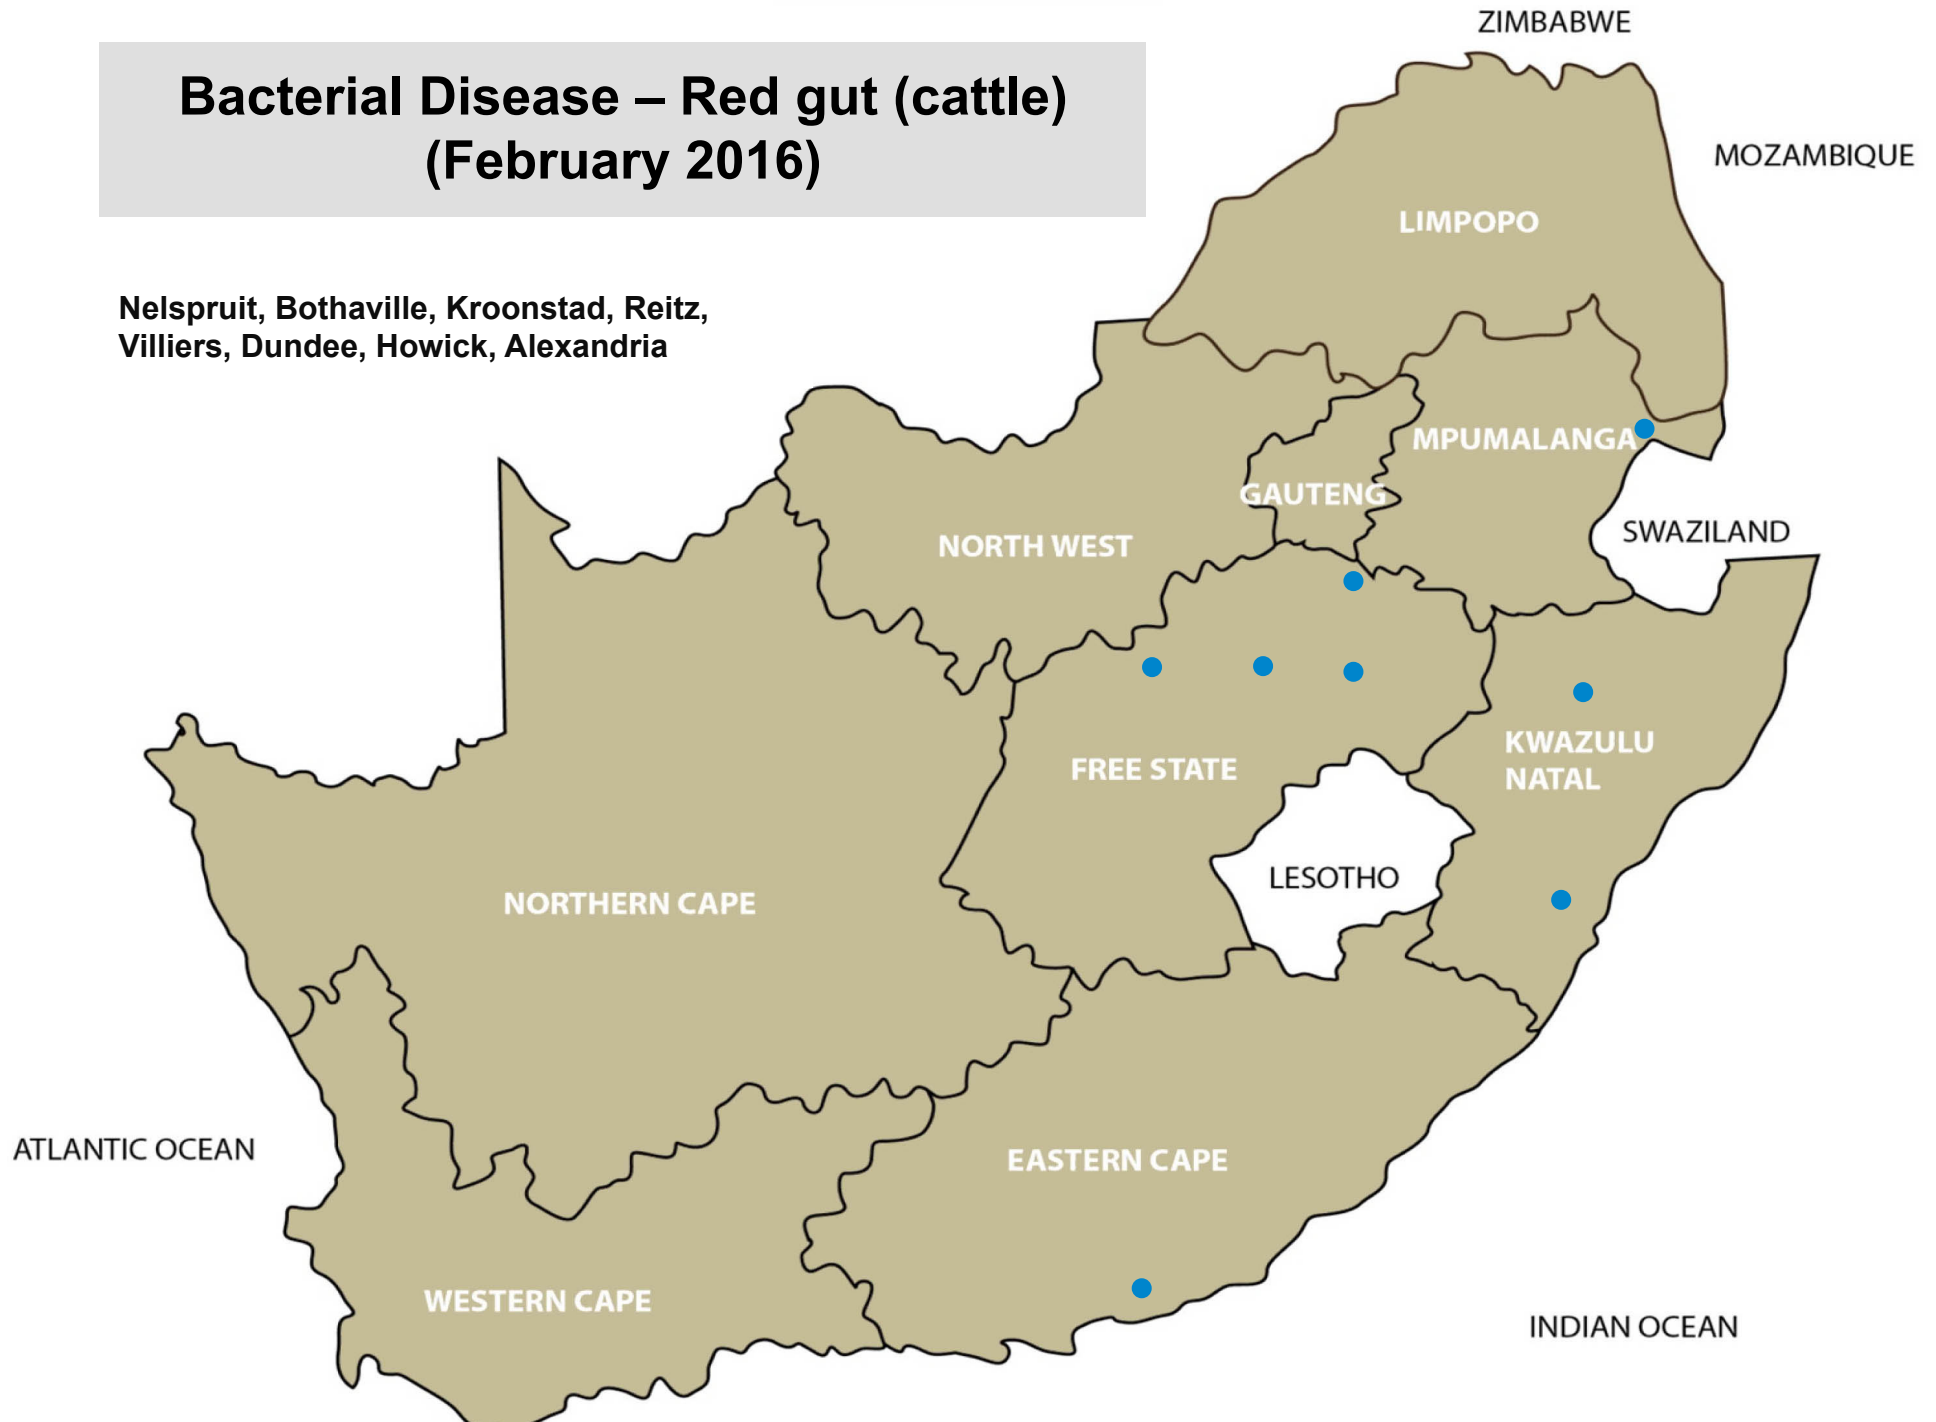

Lydenburg, Piet Retief, Standerton,
Volksrust, Pretoria, Polokwane, Brits,
Klerksdorp, Lichtenburg, Stella, Harrismith,
Memel, Reitz, Trompsburg/Springfontein,
Viljoenskroon, Villiers, Vrede, Winburg,
Dundee, Howick, Newcastle, Underberg,
Aliwal North/Zastron, Queenstown

Bacterial disease – Blood gut (sheep) (February 2016)

Lichtenburg, Ventersdorp, Dewetsdorp,
Memel, Graaff-Reinet, Wellington

Bacterial disease – Pulpy kidney (February 2016)

Nelspruit, Volksrust, Bronkhorstspuit, Christiana, Bultfontein, Clocolan, Harrismith, Hoopstad, Kroonstad, Reitz, Villiers, Wesselsbron, Vryheid, Cradock, Graaff-Reinet, Beaufort-West, Caledon, Oudtshoorn