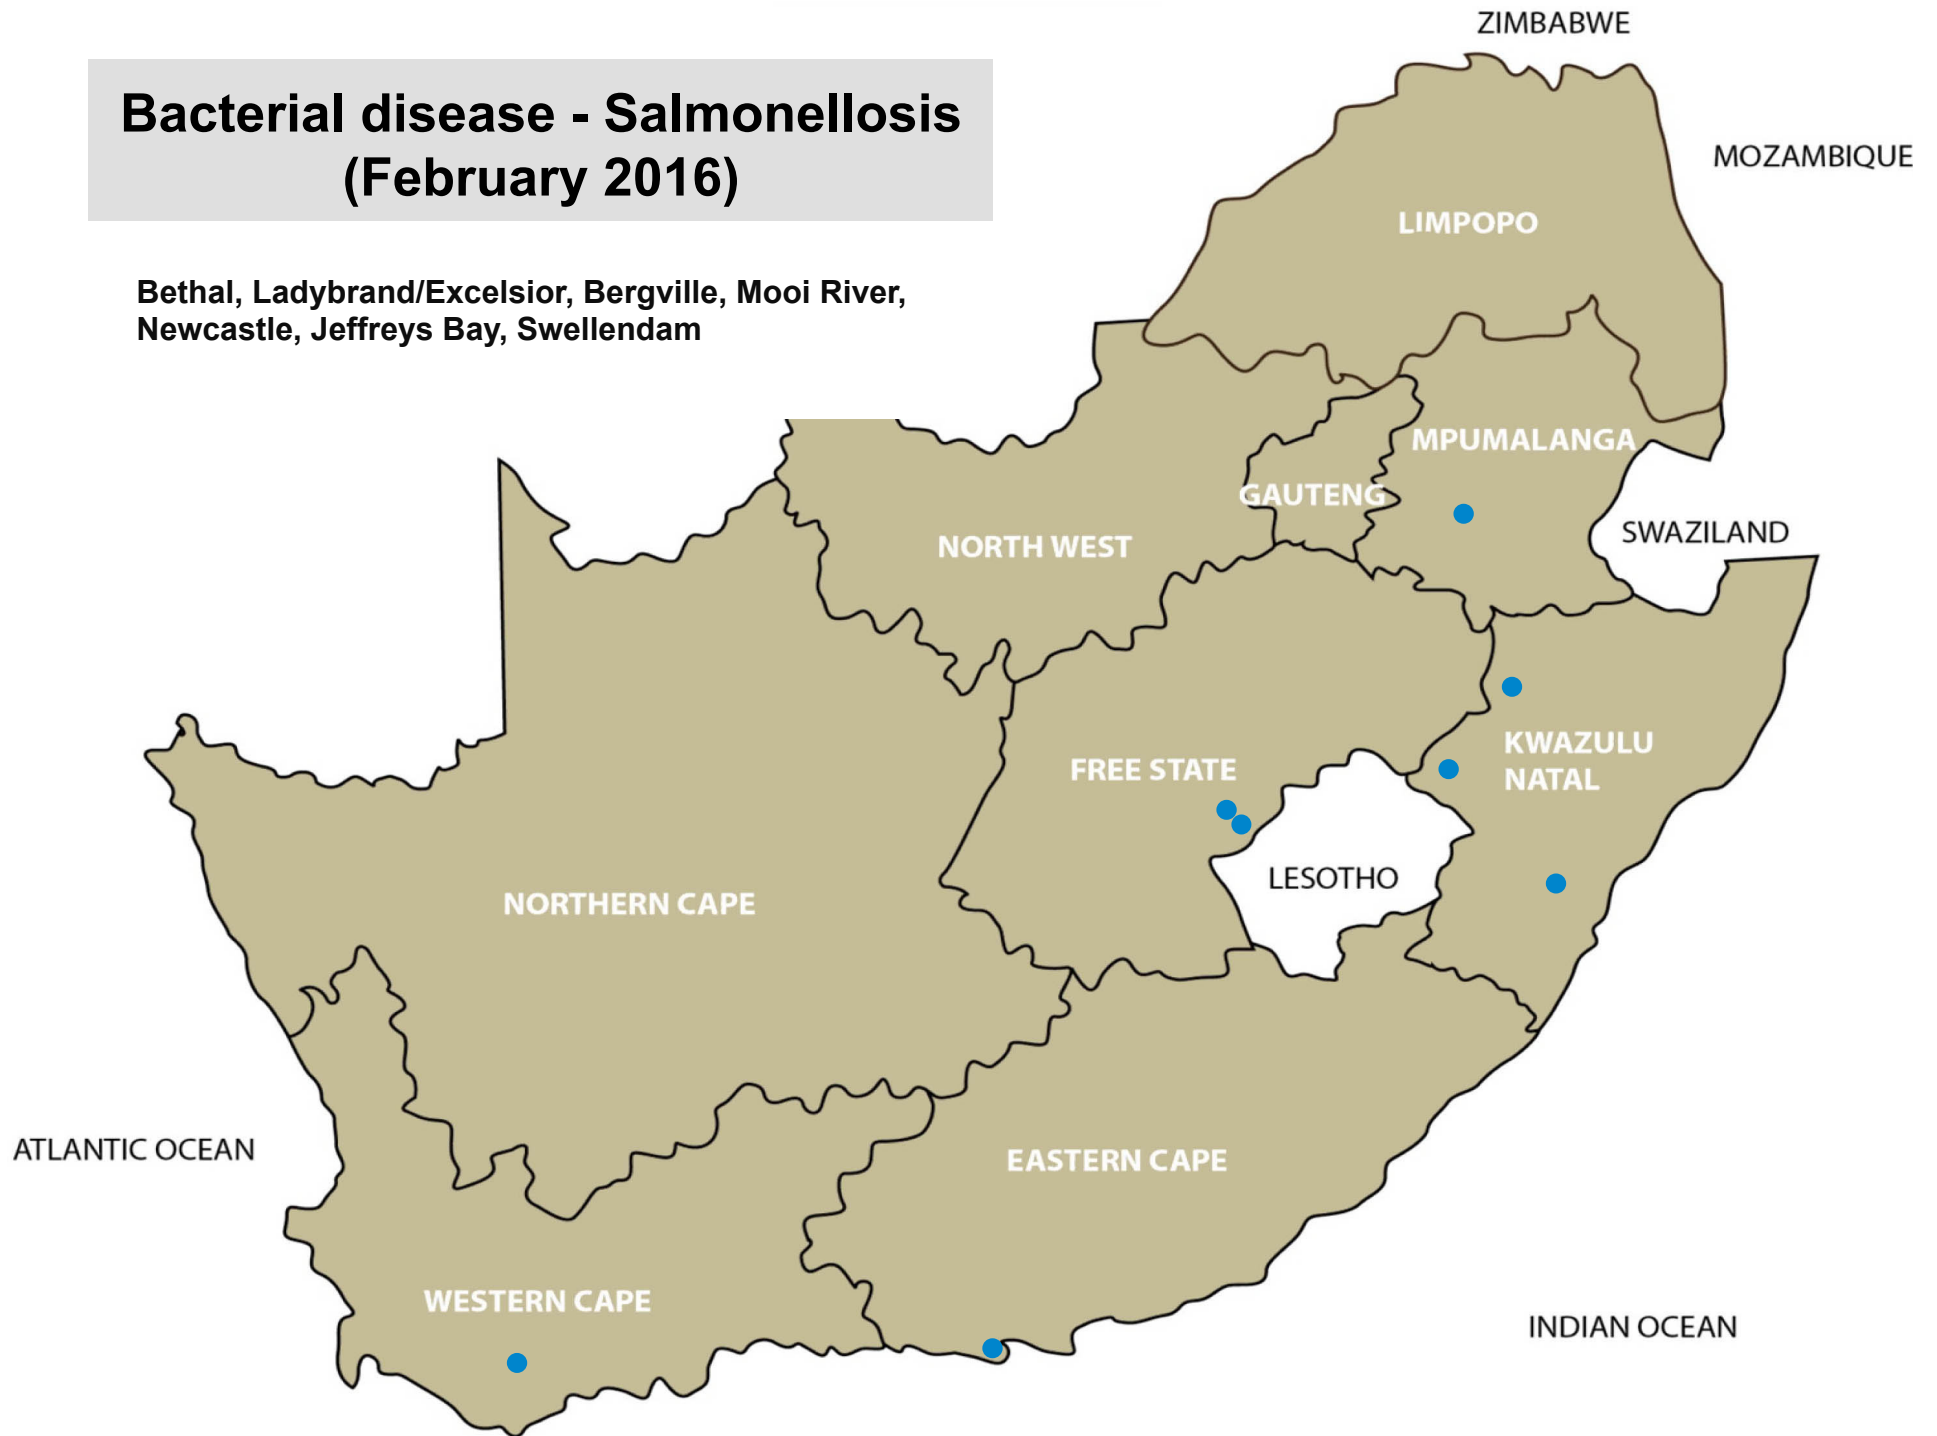

Bacterial disease - Salmonellosis (February 2016)

Bethal, Ladybrand/Excelsior, Bergville, Mooi River,
Newcastle, Jeffreys Bay, Swellendam