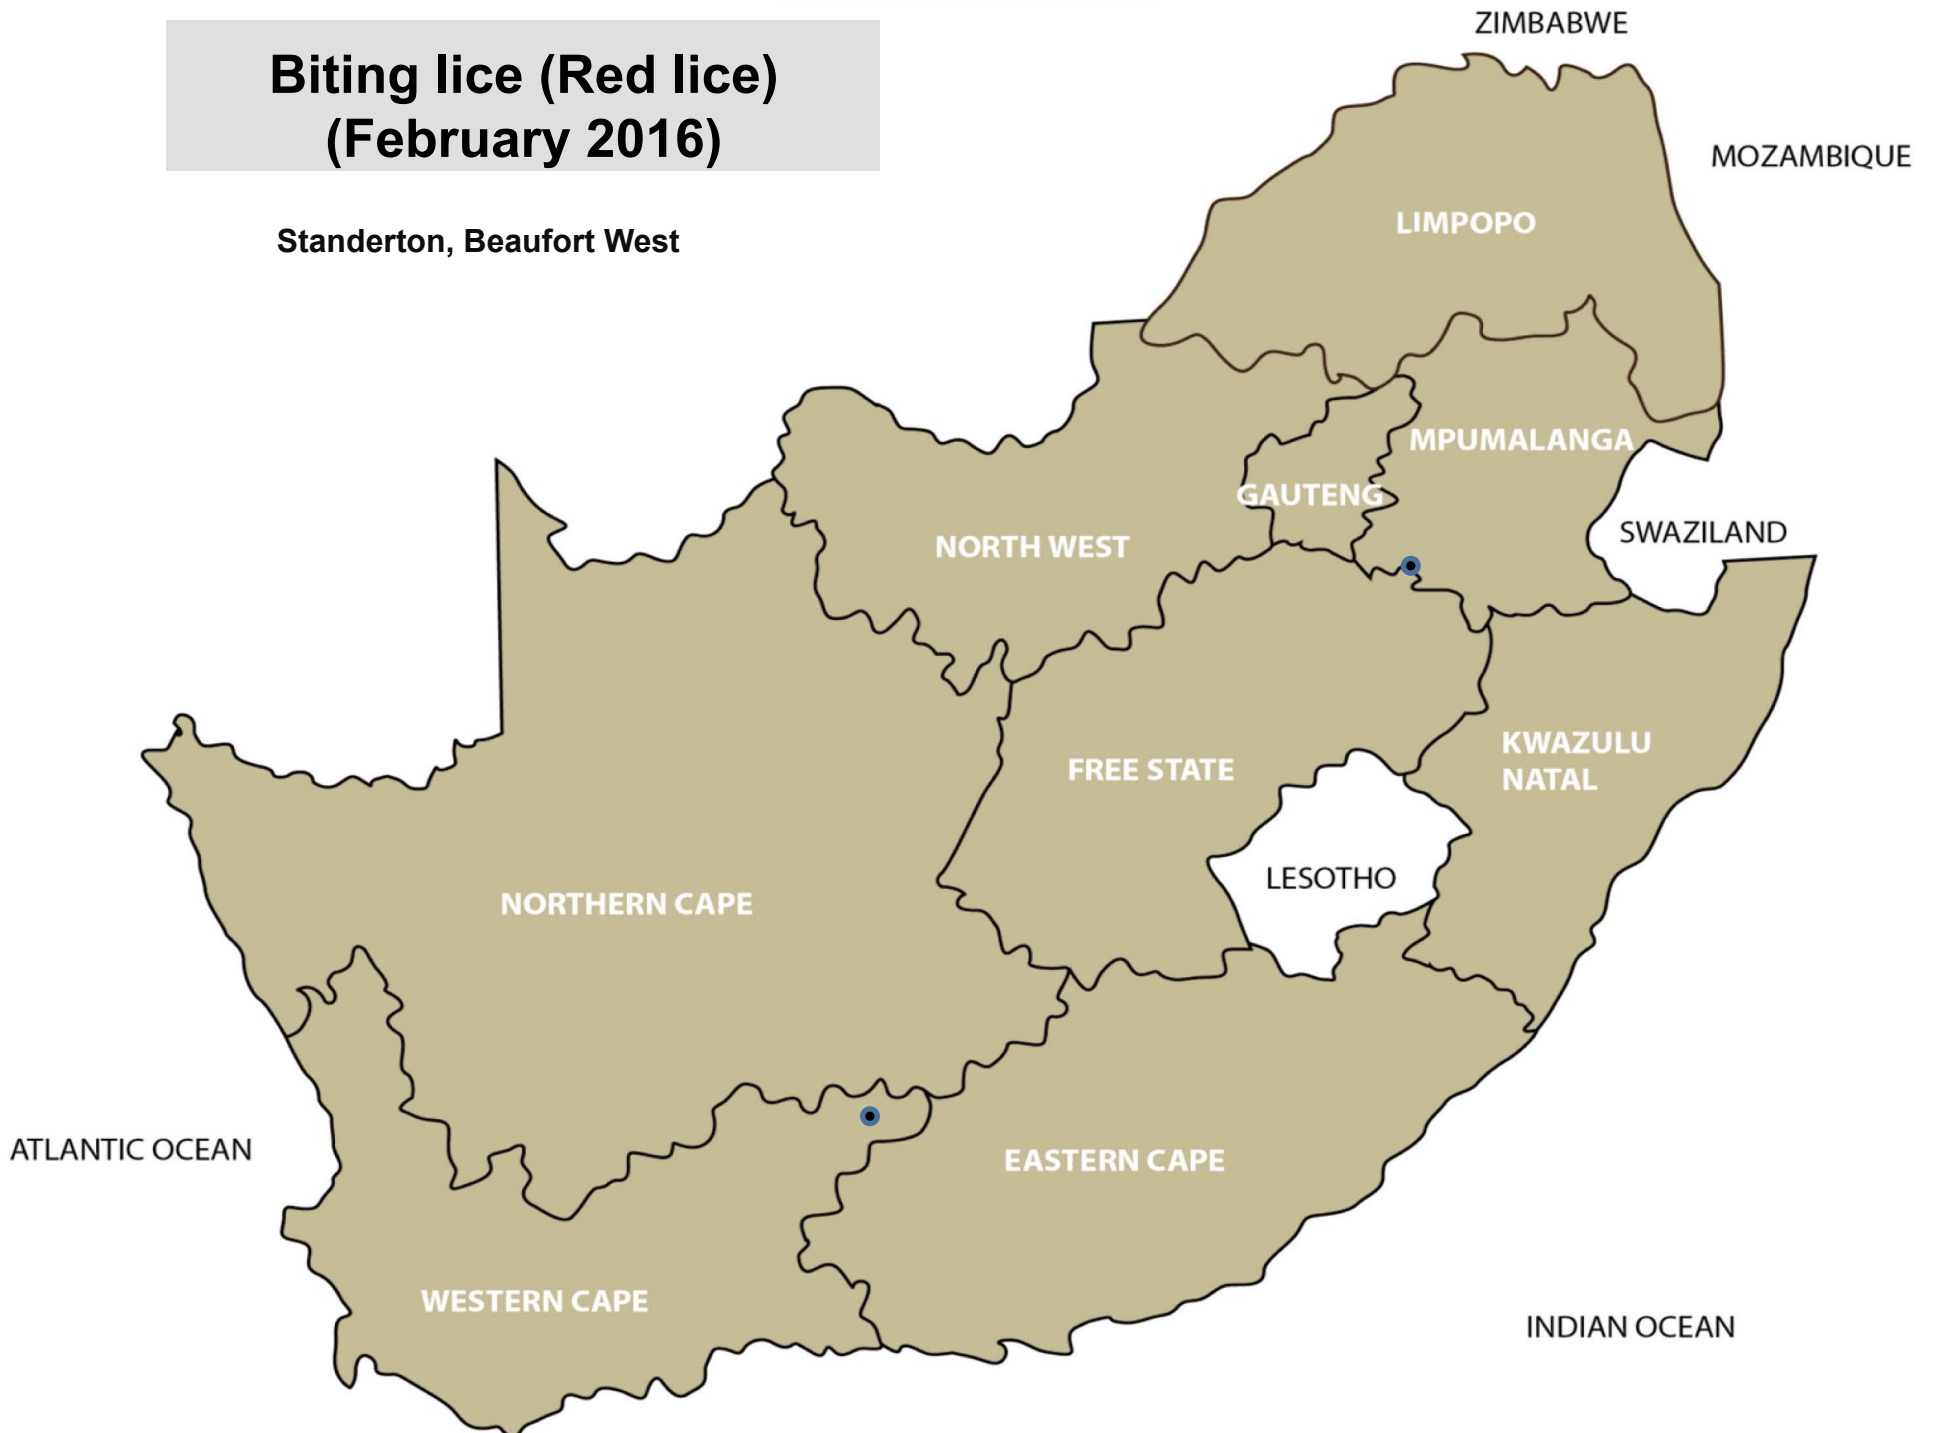

Bont-legged ticks (February 2016)

Balfour, Bethal, Lydenburg, Middelburg, Standerton, Bronkhorstspuit, Pretoria, Mokopane, Polokwane, Christiana, Klerksdorp, Leeudoringstad, Lichtenburg, Stella, Ventersdorp, Vryburg, Bethlehem, Bloemfontein, Bultfontein, Clocolan, Dewetsdorp, Harrismith, Hoopstad, Koonstad, Ladybrand/Excelsior, Memel, Trompsburg/Springfontein, Viljoenskroon, Wesselsbron, Winburg, Bergville, Pietermaritzburg, Oudtshoorn, Wellington, Calvinia

Red-legged ticks (February 2016)

Balfour, Mokopane, Christiana,
Lichtenburg, Bultfontein, Clocolan,
Hoopstad, Kroonstad, Ladybrand/
Excelsior, Memel, Vrede, Wesselsbron,
Winburg, Pietermaritzburg, Pongola,
Underberg

Paralysis ticks (February 2016)

Middelburg, Memel, Underberg

Biting lice (Red lice) (February 2016)

Standerton, Beaufort West

Sucking lice (Blue lice) (February 2016)

Sheep scab (February 2016)

Standerton, Vryburg, Hoopstad, Villiers,
Heidelberg

Balfour, Nelspruit, Bronkhorstspuit, Brits,
Memel, Bergville, Mooi River, Heidelberg

Screw-worm (February 2016)

Nelspruit, Mokopane, Mtubatuba

Nasal bot larvae (February 2016)

Bronkhorstspuit, Ficksburg, Reitz,
Villiers, Vrede, Howick, Kokstad,
Mtubatuba