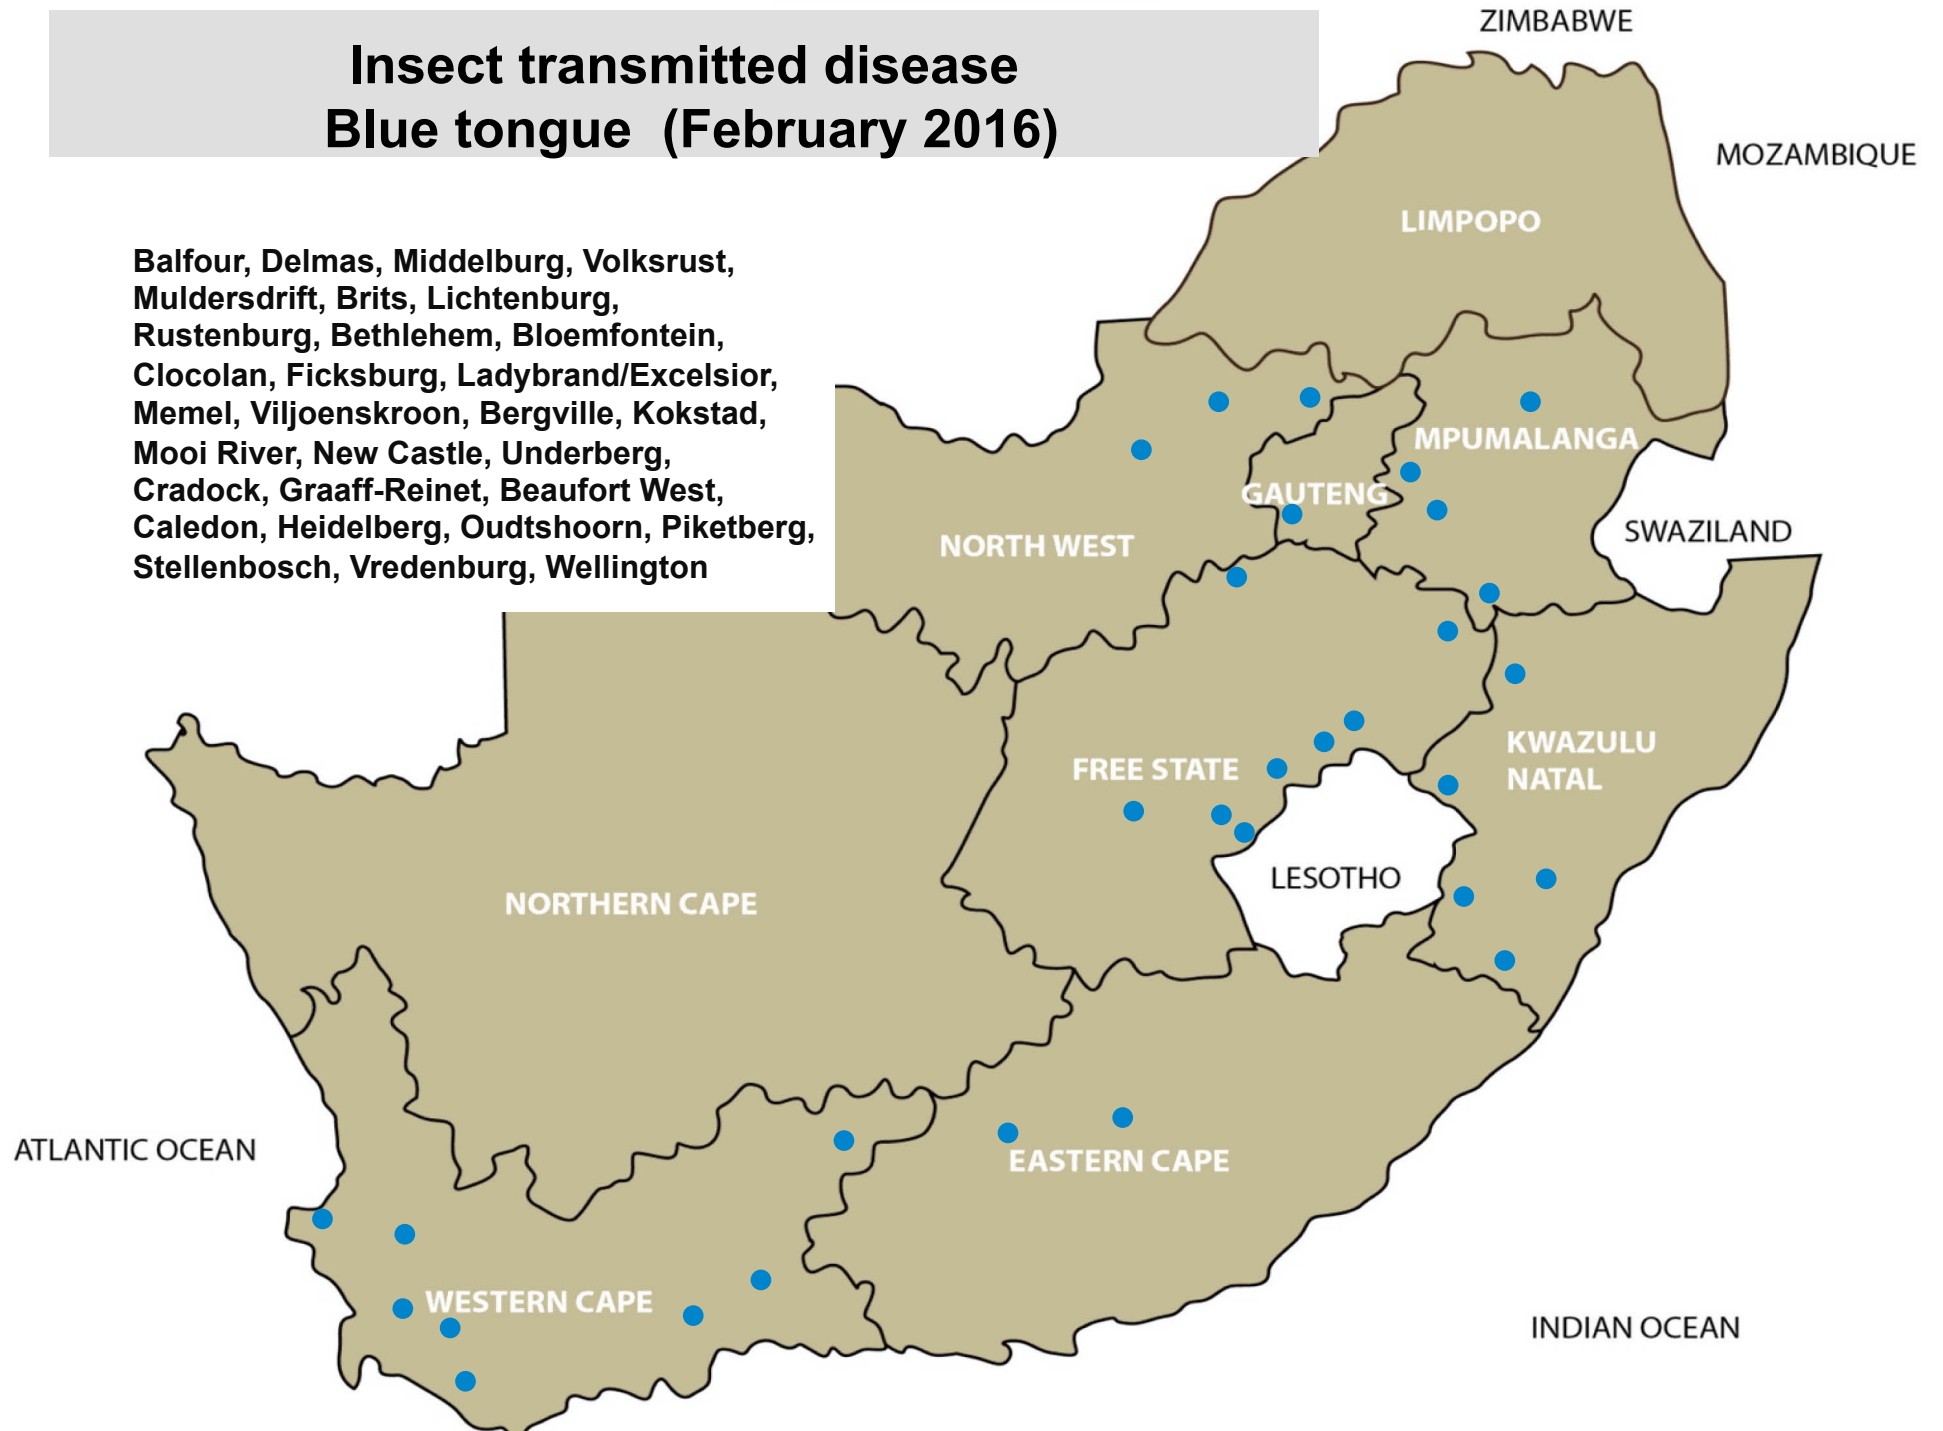

Standerton, Klerksdorp, Leeudoringstad,
Lichtenburg, Vryburg, Bethlehem, Hoopstad,
Villiers, Vrede, Winburg, Bergville

Venereal disease – Vibriosis (February 2015-16)

Leeudoringstad, Hoopstad, Queenstown

Venereal disease – Pizzle disease (February 2016)

Balfour, Graaff-Reinet

Insect and tick transmitted disease Lumpy skin disease (February 2016)

Lydenburg, Middelburg, Standerton,
Bronkhorstspuit, Makhado, Polokwane, Brits,
Lichtenburg, Rustenburg, Stella, Bethlehem,
Bloemfontein, Bothaville, Dewetsdorp,
Ficksburg, Harrismith, Memel, Reitz, Vrede,
Eshowe, Mtubatuba, Underberg, Vryheid

Insect transmitted disease Three day stiff sickness (February 2016)

Balfour, Nelspruit, Standerton, Volksrust, Bronkhorstspuit, Makhado, Polokwane, Christiana, Harrismith, Memel, Reitz, Villiers, Bergville, Dundee, Eshowe, Estcourt, Kokstad, Mtubatuba, Underberg, Vryheid, Kimberley, Uppington

Insect transmitted disease Blue tongue (February 2016)

Balfour, Delmas, Middelburg, Volksrust,
Muldersdrift, Brits, Lichtenburg,
Rustenburg, Bethlehem, Bloemfontein,
Clocolan, Ficksburg, Ladybrand/Excelsior,
Memel, Viljoenskroon, Bergville, Kokstad,
Mooi River, New Castle, Underberg,
Cradock, Graaff-Reinet, Beaufort West,
Caledon, Heidelberg, Oudtshoorn, Piketberg,
Stellenbosch, Vredenburg, Wellington