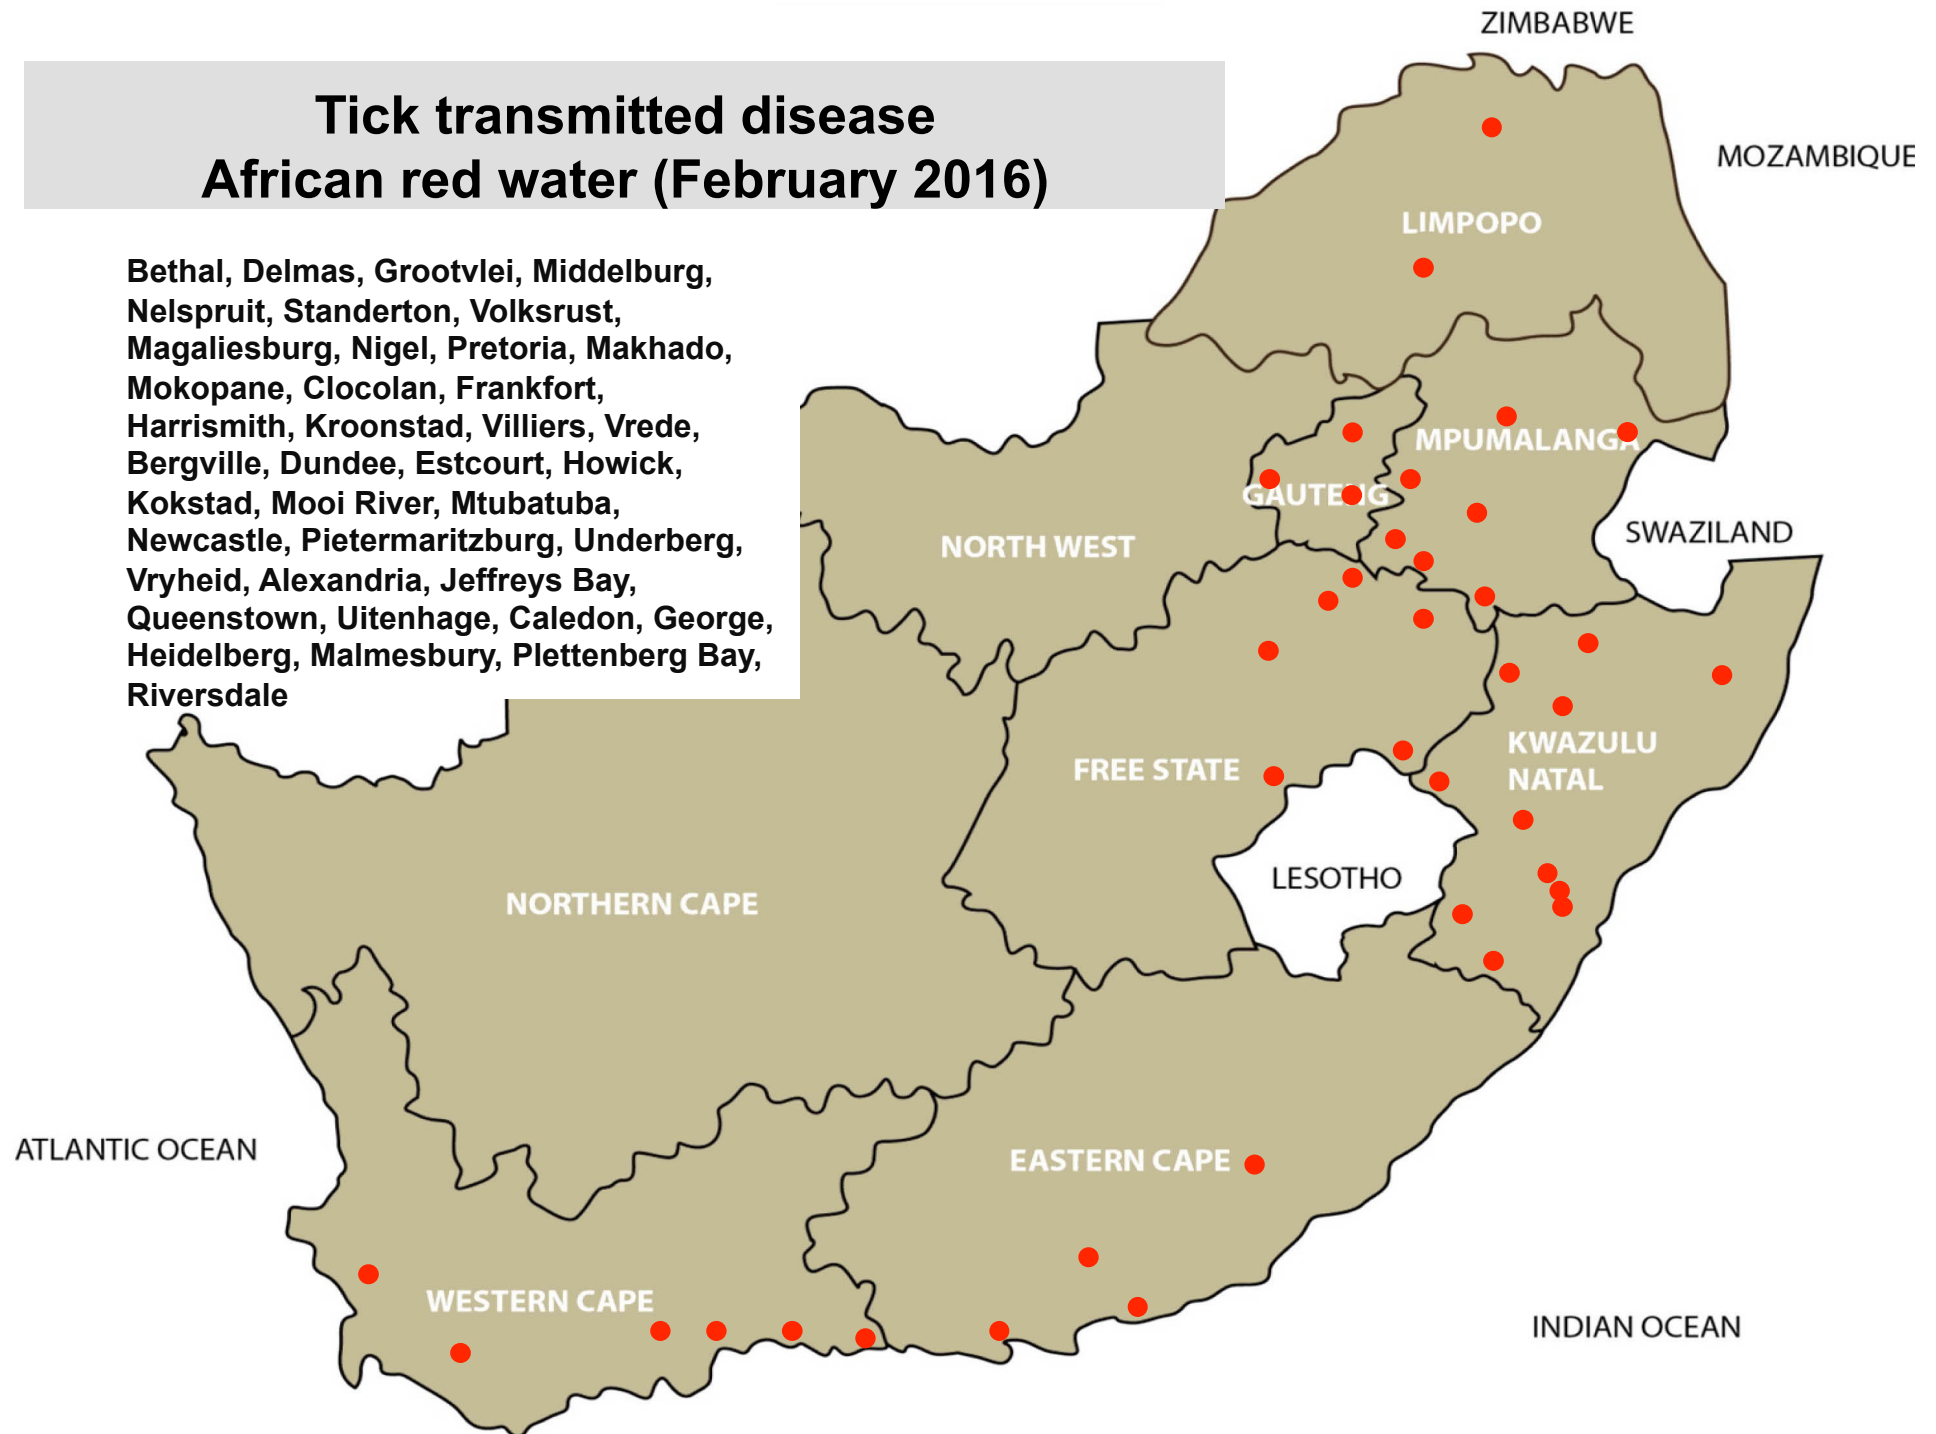

Blowflies (February 2016)

Standerton, Bronkhorstspuit, Mokopane,
Clocolan, Dewetsdorp, Gariep Dam,
Harrismith, Trompsburg/Springfontein,
Winburg, Pietermaritzburg, Heidelberg,
Oudtshoorn

Midges and Mosquitoes (February 2016)

Balfour, Nelspruit, Bronkhorstspuit, Brits,
Memel, Bergville, Mooi River, Heidelberg

Screw-worm (February 2016)

Nelspruit, Mokopane, Mtubatuba

Nasal bot larvae (February 2016)

Bronkhorstspuit, Ficksburg, Reitz,
Villiers, Vrede, Howick, Kokstad,
Mtubatuba

Coccidiosis (February 2016)

Middelburg, Nelspruit, Piet Retief,
Standerton, Bronkhorstspuit, Nigel,
Bloemfontein, Reitz, Villiers, Eshowe,
Mtubatuba, Vryheid, Graaff-Reinet,
Bathurst, Malmesbury

Tick transmitted disease African red water (February 2016)

Tick transmitted disease Asiatic red water (February 2016)

Balfour, Bethal, Lydenburg, Middelburg, Nelspruit, Piet Retief, Standerton, Volksrust, Magaliesburg, Nigel, Makhado, Frankfort, Harrismith, Memel, Villiers, Vrede, Bergville, Camperdown, Howick, Kokstad, Mooi River, Mtubatuba, Newcastle, Pietermaritzburg, Underberg, Vryheid, Alexandria, Humansdorp, Port Alfred, Queenstown, Stutterheim, George, Oudtshoorn, Riversdale, Swellendam