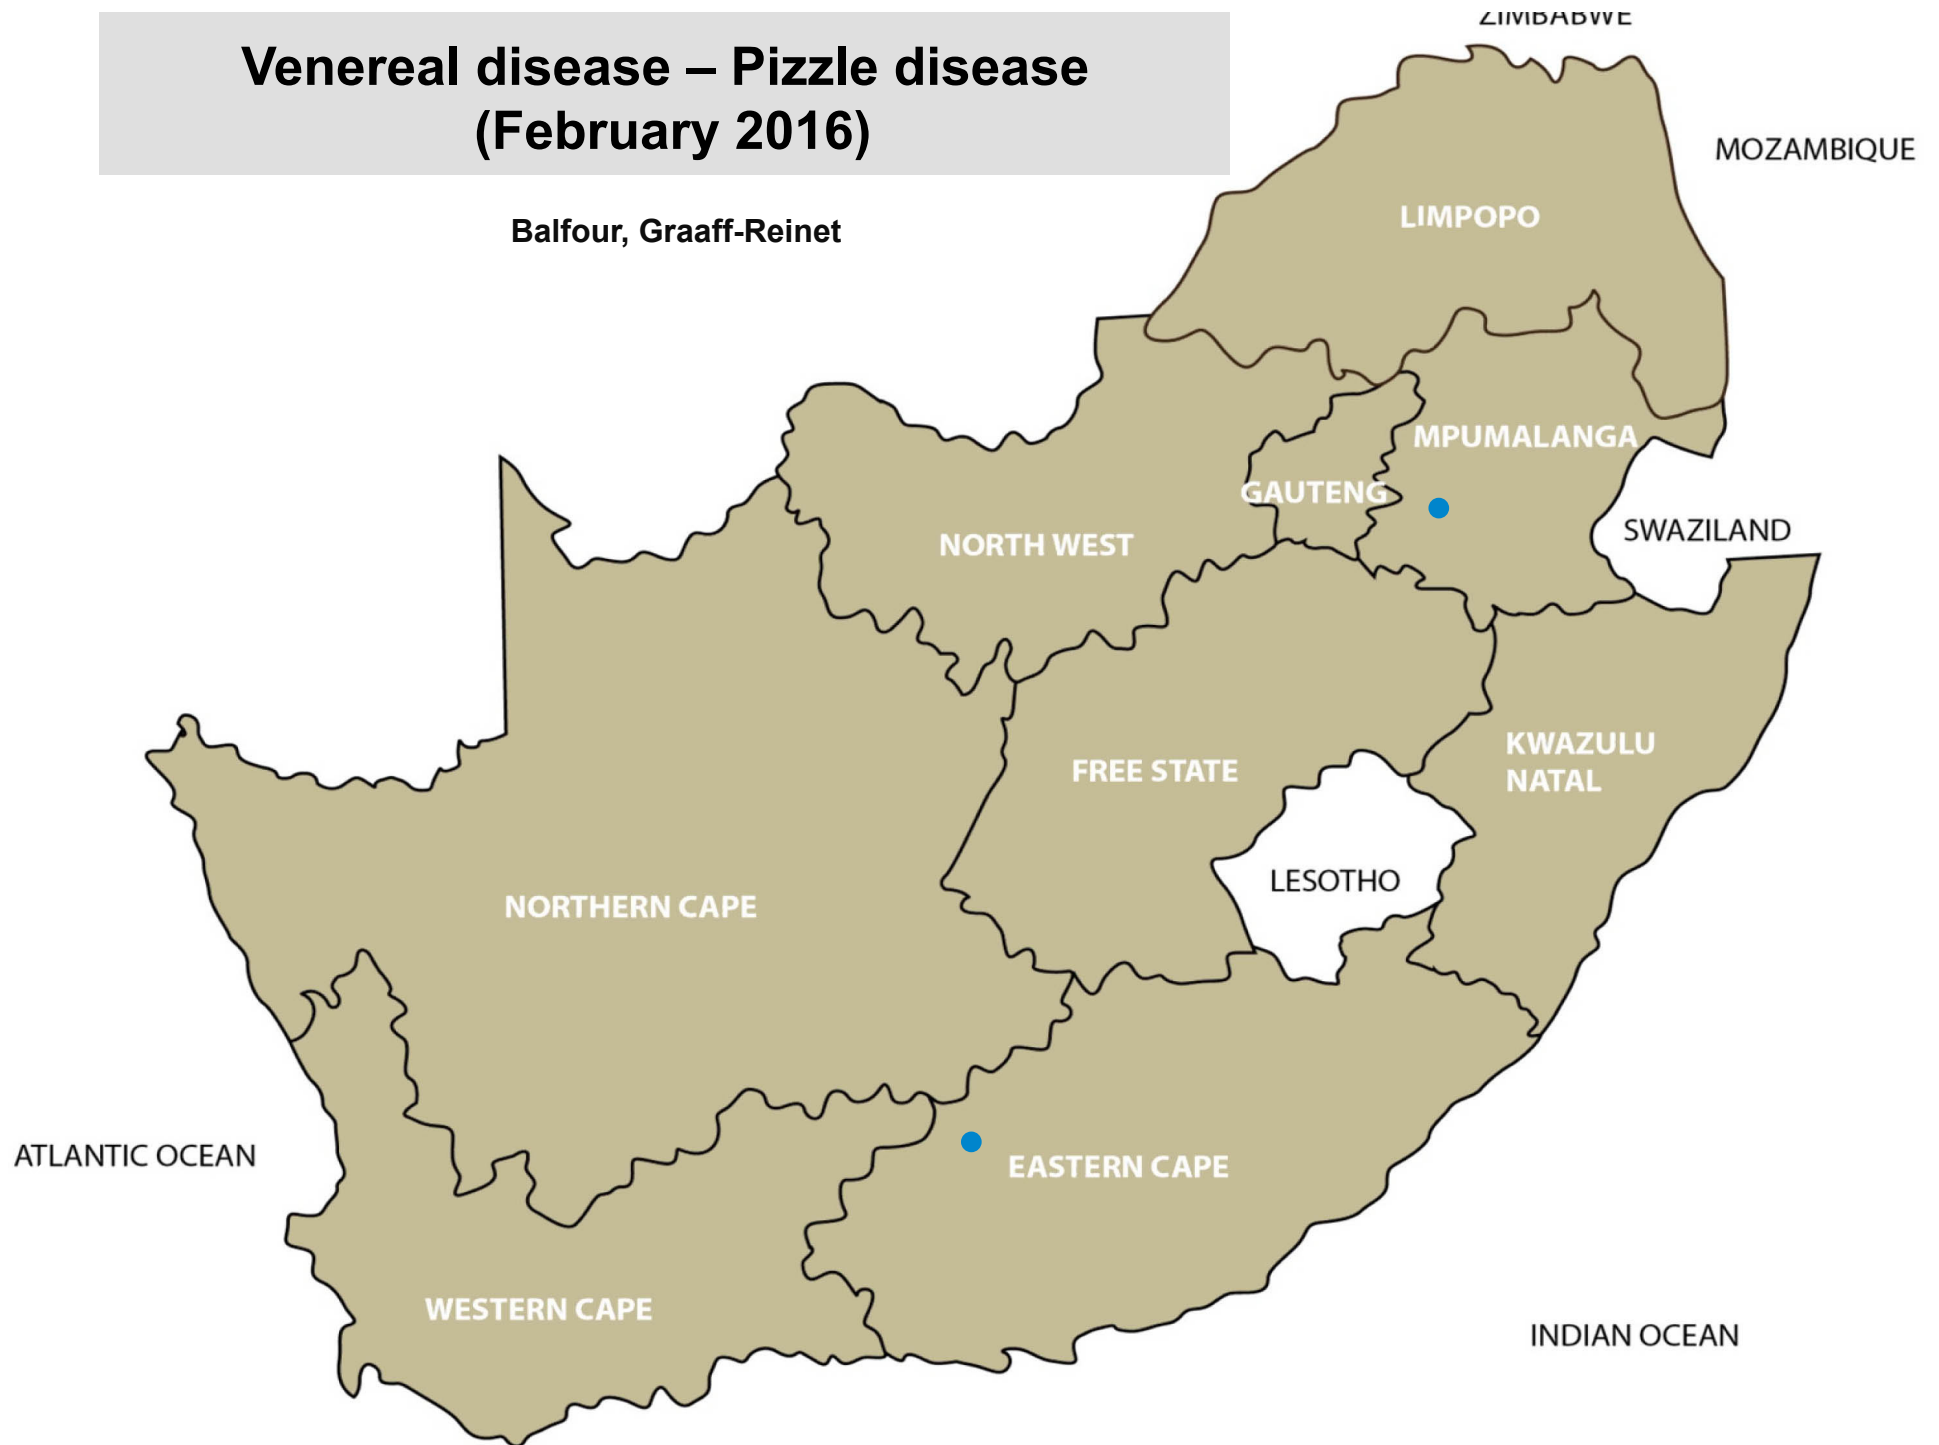

Tick toxicosis – Sweating sickness (February 2016)

Makhado, Modimolle, Polokwane, Brits,
Christiana, Leeudoringstad, Lichtenburg,
Stella, Vryburg, Bothaville, Viljoenskroon,
Pongola

Venereal disease-Trichomonosis (February 2016)

Standerton, Klerksdorp, Leeudoringstad,
Lichtenburg, Vryburg, Bethlehem, Hoopstad,
Villiers, Vrede, Winburg, Bergville

Venereal disease – Vibriosis (February 2015-16)

Leeudoringstad, Hoopstad, Queenstown

Venereal disease – Pizzle disease (February 2016)

Balfour, Graaff-Reinet

Insect and tick transmitted disease Lumpy skin disease (February 2016)

Lydenburg, Middelburg, Standerton,
Bronkhorstspuit, Makhado, Polokwane, Brits,
Lichtenburg, Rustenburg, Stella, Bethlehem,
Bloemfontein, Bothaville, Dewetsdorp,
Ficksburg, Harrismith, Memel, Reitz, Vrede,
Eshowe, Mtubatuba, Underberg, Vryheid

Insect transmitted disease Three day stiff sickness (February 2016)

Balfour, Nelspruit, Standerton, Volksrust, Bronkhorstspuit, Makhado, Polokwane, Christiana, Harrismith, Memel, Reitz, Villiers, Bergville, Dundee, Eshowe, Estcourt, Kokstad, Mtubatuba, Underberg, Vryheid, Kimberley, Uppington