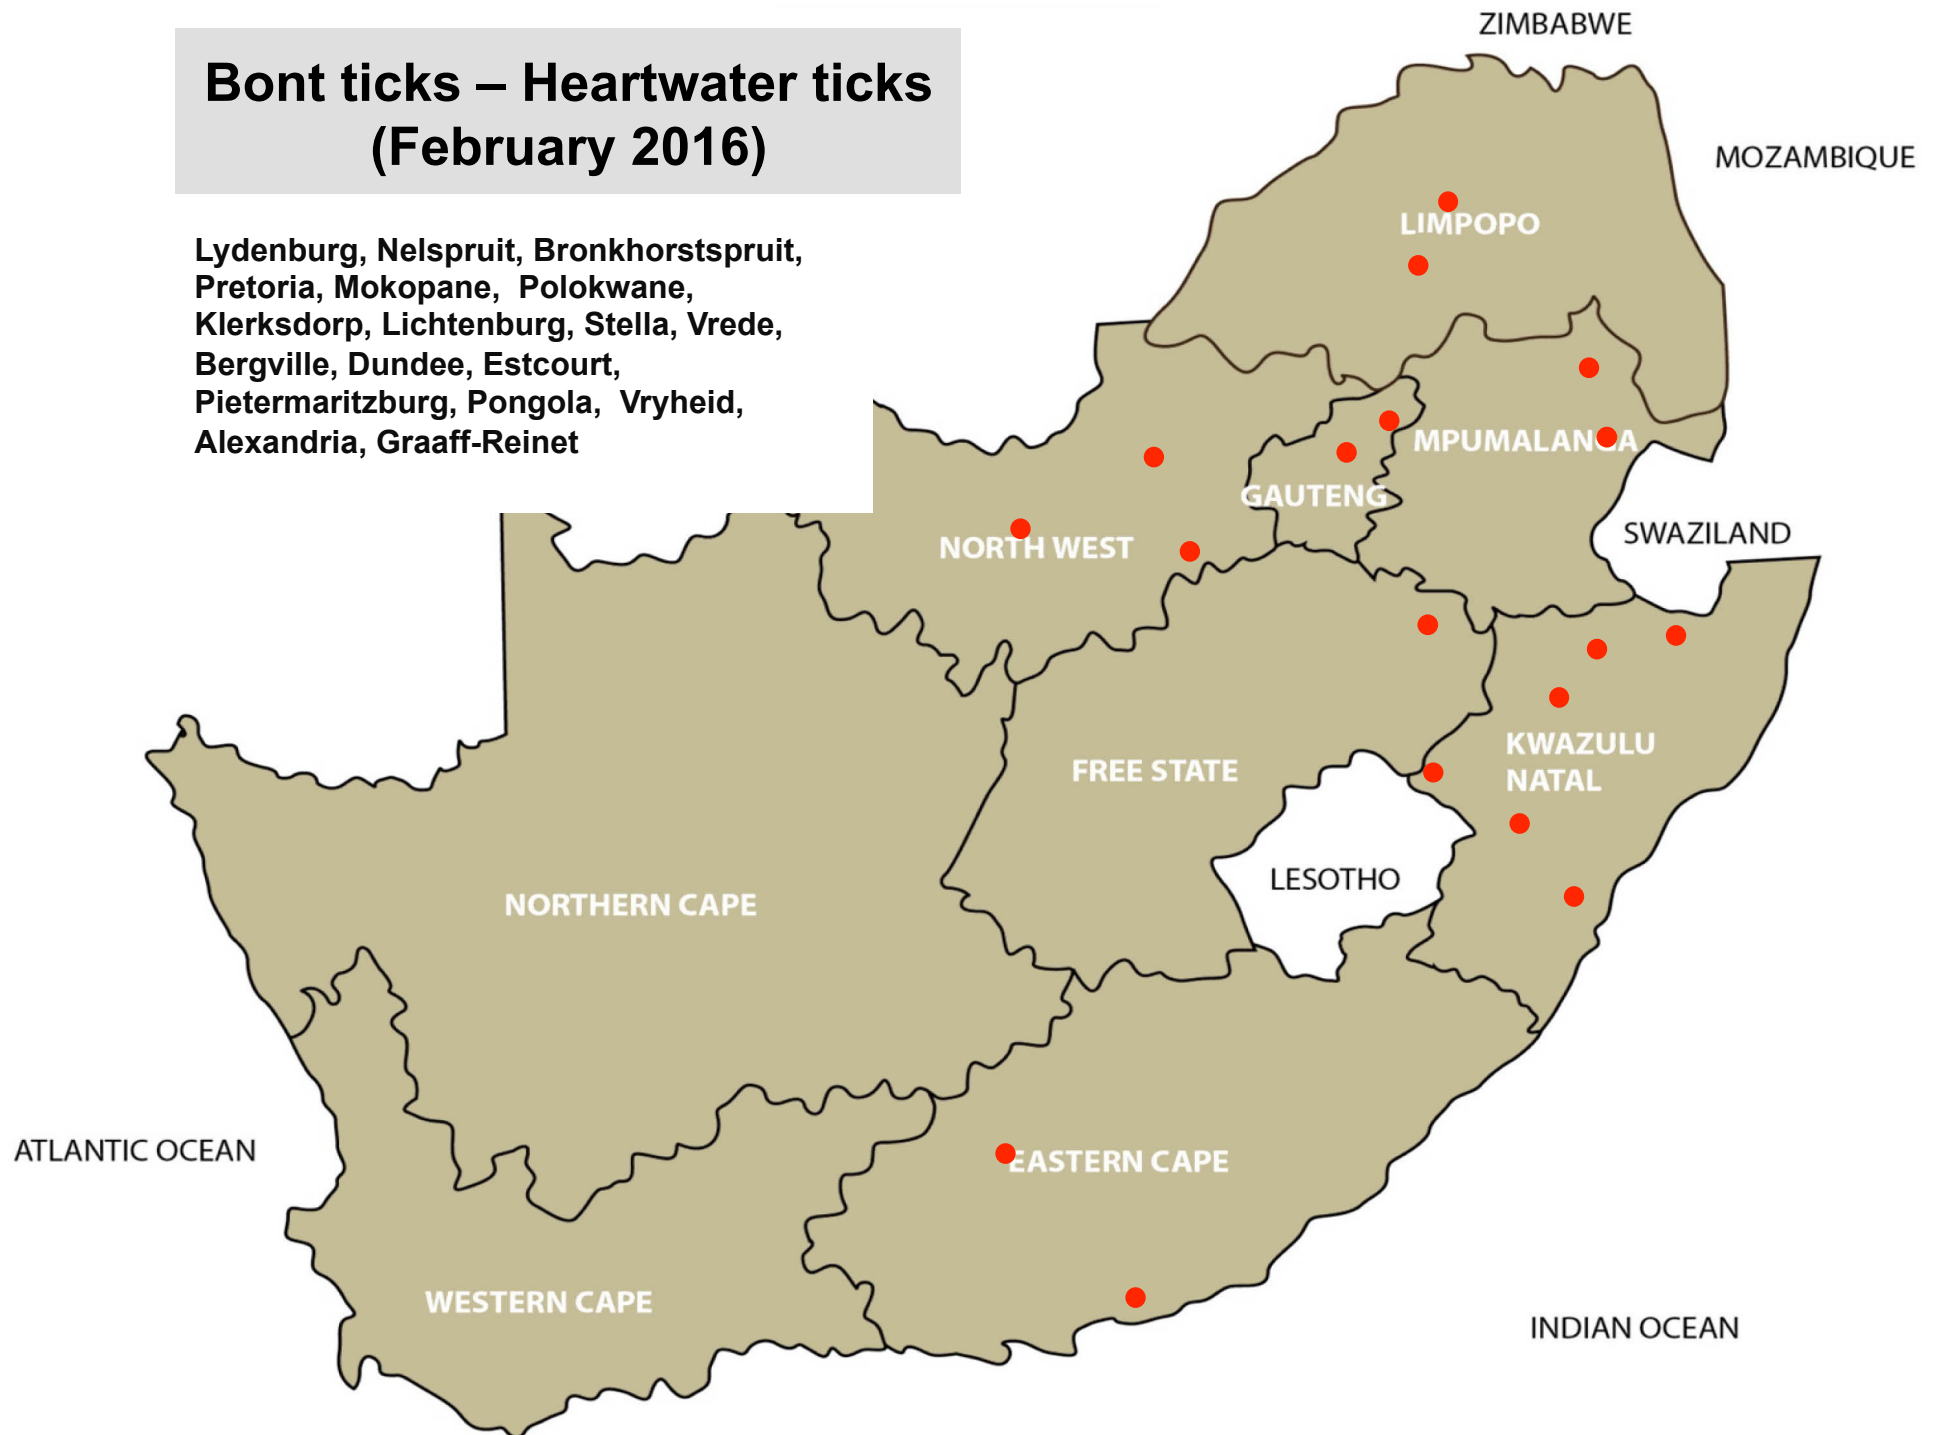

Mokopane, Polokwane, Ventersdorp, Mtubatuba,
Vryheid

Blue ticks (February 2016)

Balfour, Grootvlei, Nelspruit, Standerton, Pretoria, Mokopane, Polokwane, Klerksdorp, Lichtenburg, Vryburg, Bethlehem, Bloemfontein, Clocolan, Ficksburg, Harrismith, Hoopstad, Kroonstad, Ladybrand/Excelsior, Memel, Trompsburg/Springfontein, Villiers, Vrede, Winburg, Bergville, Dundee, Howick, Ingogo, Kokstad, Mooi River, Mtubatuba, Pietermaritzburg, Underberg, Vryheid, Alexandria, Aliwal North/Zastron, Graaff-Reinet, Queenstown, George, Heidelberg, Oudtshoorn, Swellendam, Wellington

Resistant Blue ticks (February 2016)

Lydenburg, Nelspruit, Villiers, Bergville,
Pietermaritzburg

Bont ticks – Heartwater ticks (February 2016)

Lydenburg, Nelspruit, Bronkhorstspuit,
Pretoria, Mokopane, Polokwane,
Klerksdorp, Lichtenburg, Stella, Vrede,
Bergville, Dundee, Estcourt,
Pietermaritzburg, Pongola, Vryheid,
Alexandria, Graaff-Reinet

Brown ear-ticks (February 2016)

Balfour, Lydenburg, Nelspruit, Standerton,
Bronkhorstspuit, Pretoria, Mokopane,
Polokwane, Klerksdorp, Leeudoringstad,
Ventersdorp, Clocolan,, Parys, Bergville,
Dundee, Estcourt, Ingogo, Mtubatuba,
Pietermaritzburg, Pongola, Vryheid,
George

Bont-legged ticks (February 2016)

Balfour, Bethal, Lydenburg, Middelburg, Standerton, Bronkhorstspuit, Pretoria, Mokopane, Polokwane, Christiana, Klerksdorp, Leeudoringstad, Lichtenburg, Stella, Ventersdorp, Vryburg, Bethlehem, Bloemfontein, Bultfontein, Clocolan, Dewetsdorp, Harrismith, Hoopstad, Koonstad, Ladybrand/Excelsior, Memel, Trompsburg/Springfontein, Viljoenskroon, Wesselsbron, Winburg, Bergville, Pietermaritzburg, Oudtshoorn, Wellington, Calvinia