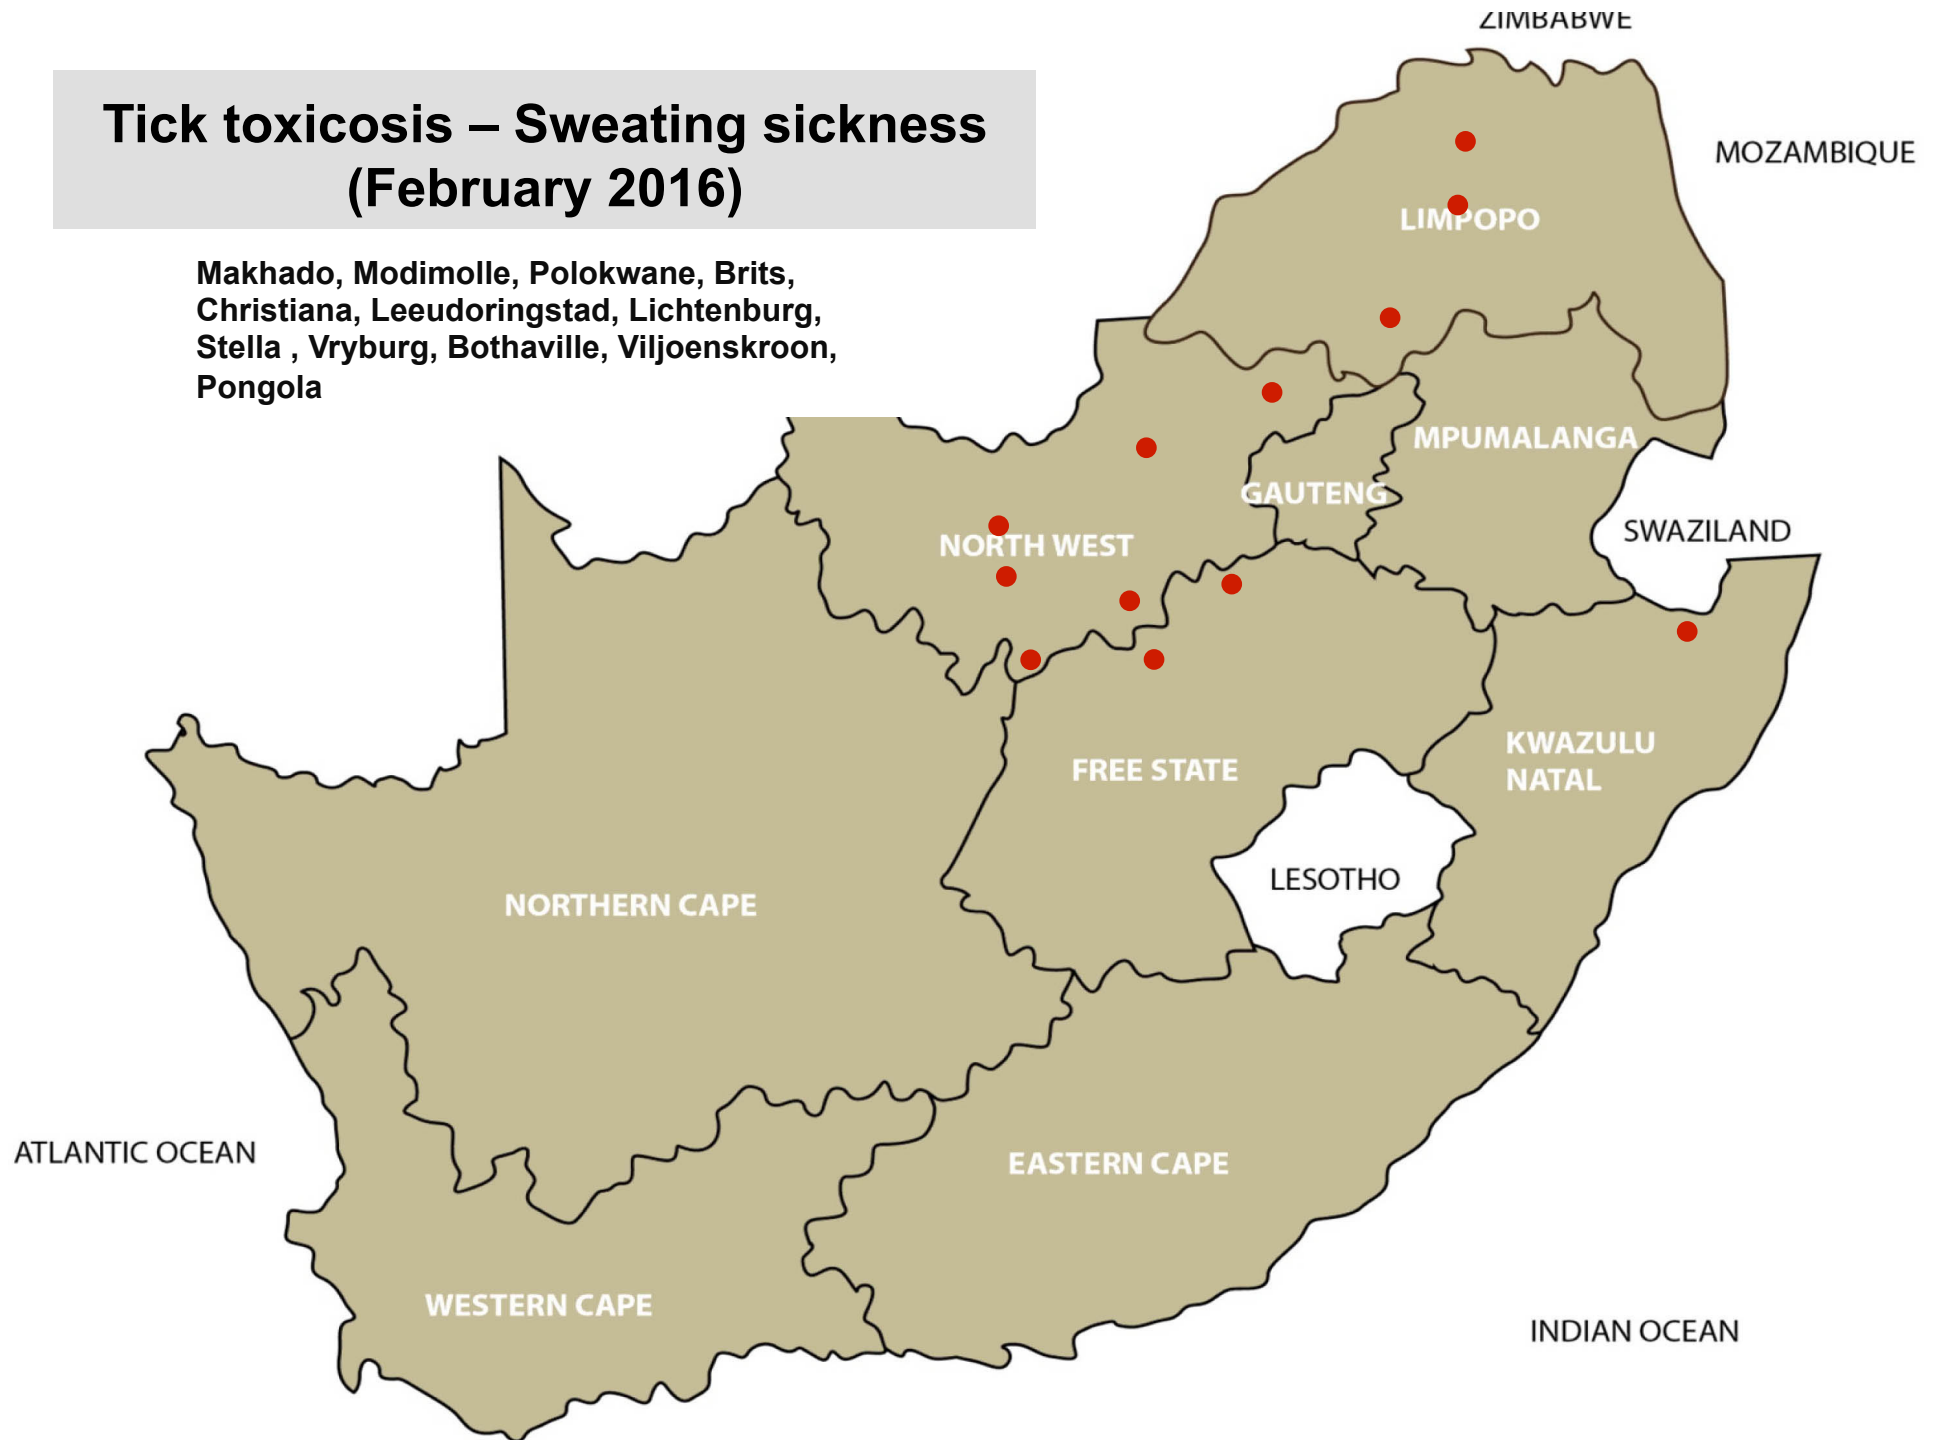

Tick toxicosis – Sweating sickness (February 2016)

Makhado, Modimolle, Polokwane, Brits,
Christiana, Leeudoringstad, Lichtenburg,
Stella, Vryburg, Bothaville, Viljoenskroon,
Pongola