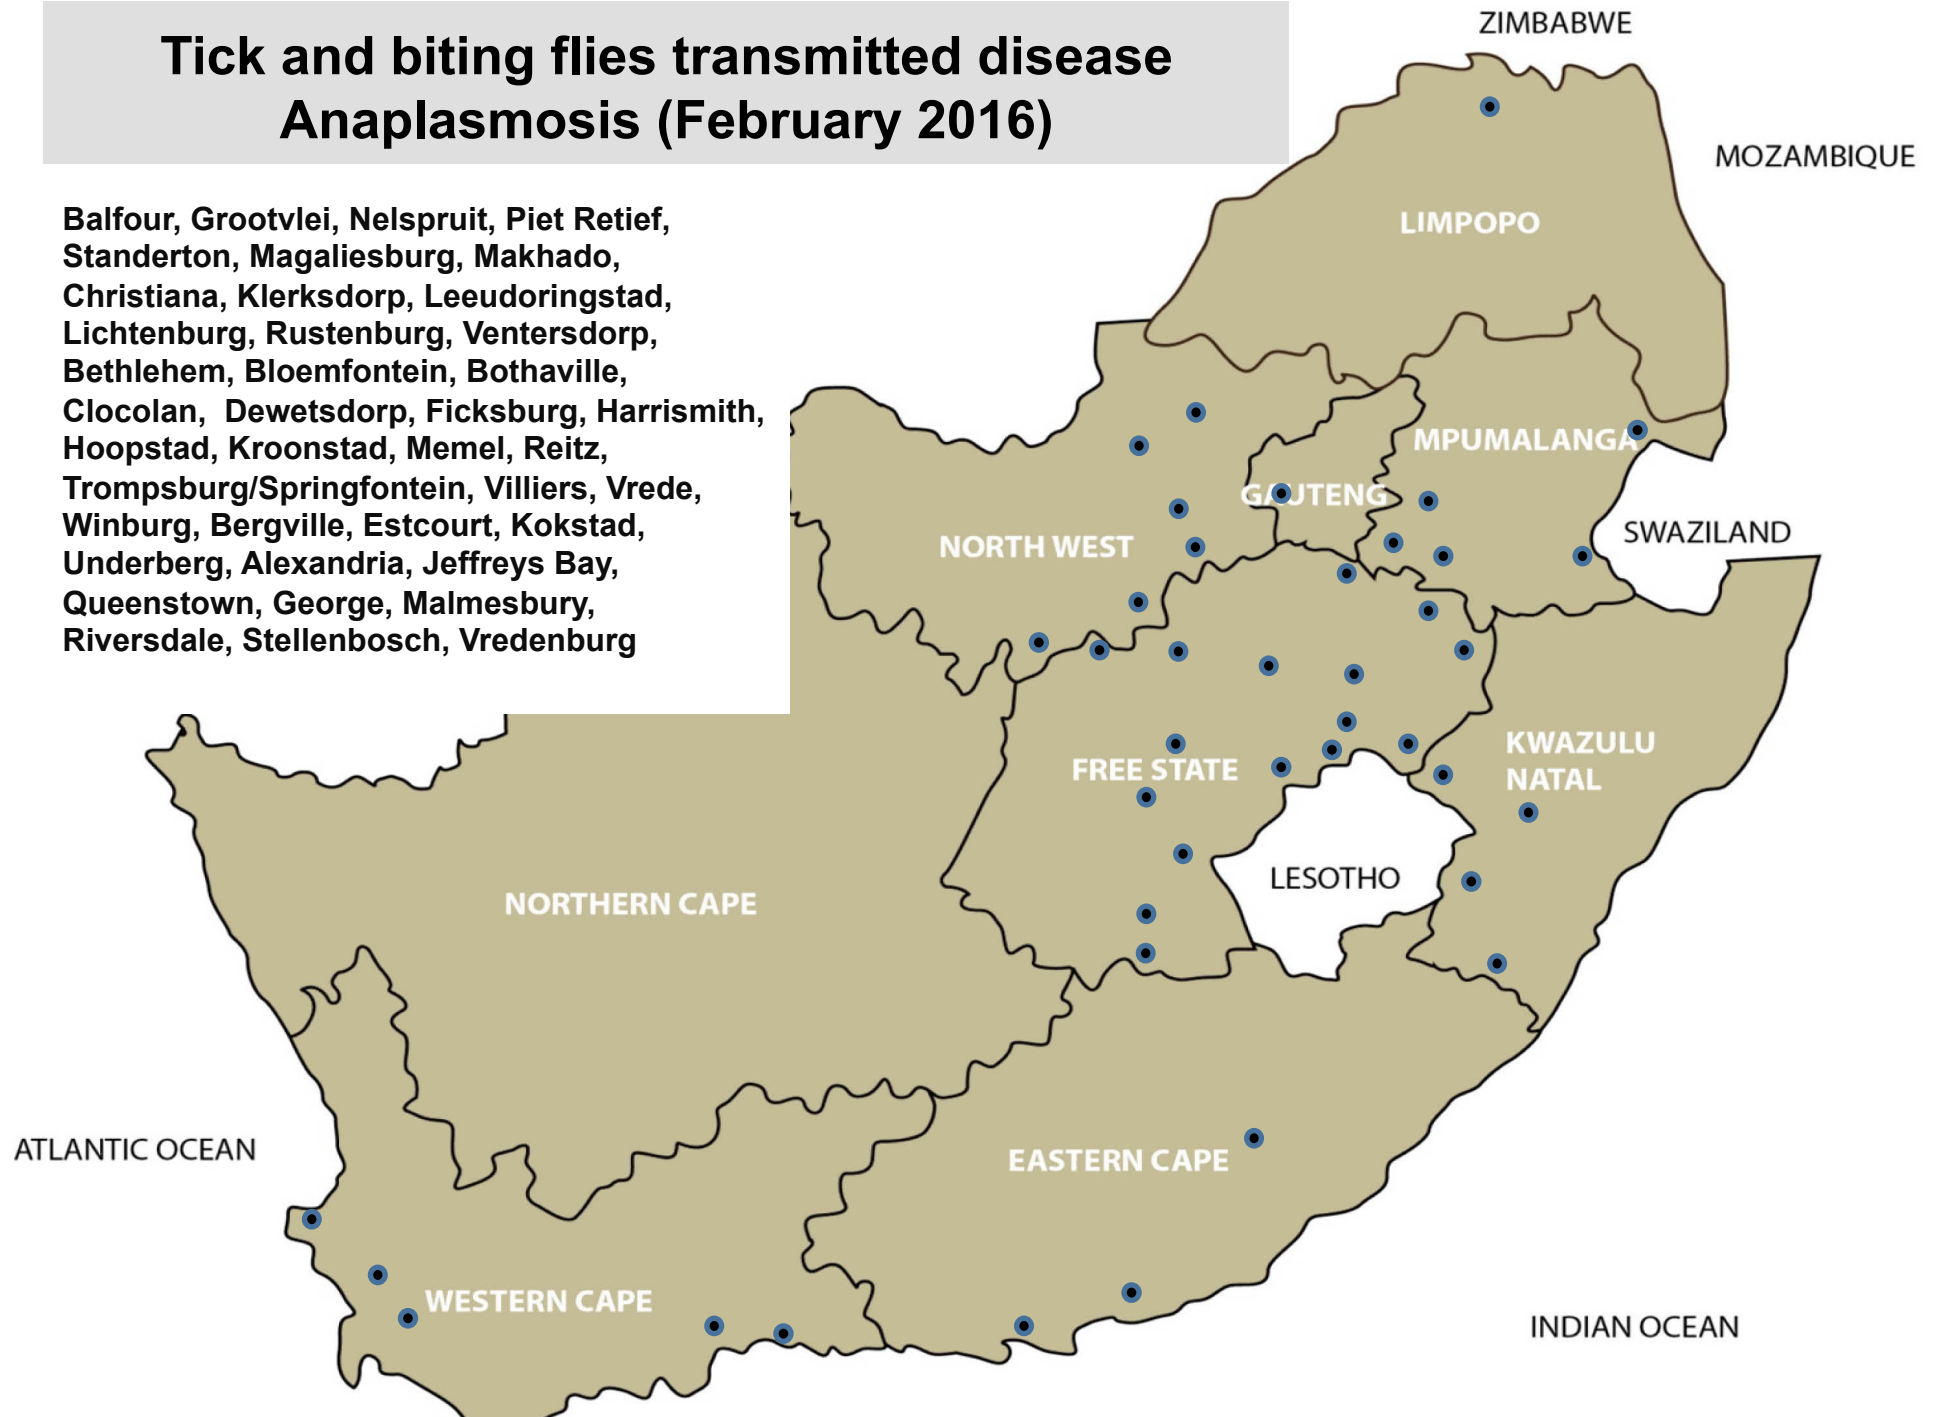

Coccidiosis (February 2016)

Middelburg, Nelspruit, Piet Retief,
Standerton, Bronkhorstspuit, Nigel,
Bloemfontein, Reitz, Villiers, Eshowe,
Mtubatuba, Vryheid, Graaff-Reinet,
Bathurst, Malmesbury

Tick transmitted disease African red water (February 2016)

Bethal, Delmas, Grootvlei, Middelburg, Nelspruit, Standerton, Volksrust, Magaliesburg, Nigel, Pretoria, Makhado, Mokopane, Clocolan, Frankfort, Harrismith, Kroonstad, Villiers, Vrede, Bergville, Dundee, Estcourt, Howick, Kokstad, Mooi River, Mtubatuba, Newcastle, Pietermaritzburg, Underberg, Vryheid, Alexandria, Jeffreys Bay, Queenstown, Uitenhage, Caledon, George, Heidelberg, Malmesbury, Plettenberg Bay, Riversdale

Tick transmitted disease Asiatic red water (February 2016)

Balfour, Bethal, Lydenburg, Middelburg, Nelspruit, Piet Retief, Standerton, Volksrust, Magaliesburg, Nigel, Makhado, Frankfort, Harrismith, Memel, Villiers, Vrede, Bergville, Camperdown, Howick, Kokstad, Mooi River, Mtubatuba, Newcastle, Pietermaritzburg, Underberg, Vryheid, Alexandria, Humansdorp, Port Alfred, Queenstown, Stutterheim, George, Oudtshoorn, Riversdale, Swellendam

Tick and biting flies transmitted disease Anaplasmosis (February 2016)

Balfour, Grootvlei, Nelspruit, Piet Retief, Standerton, Magaliesburg, Makhado, Christiana, Klerksdorp, Leeudoringstad, Lichtenburg, Rustenburg, Ventersdorp, Bethlehem, Bloemfontein, Bothaville, Clocolan, Dewetsdorp, Ficksburg, Harrismith, Hoopstad, Kroonstad, Memel, Reitz, Trompsburg/Springfontein, Villiers, Vrede, Winburg, Bergville, Estcourt, Kokstad, Underberg, Alexandria, Jeffreys Bay, Queenstown, George, Malmesbury, Riversdale, Stellenbosch, Vredenburg