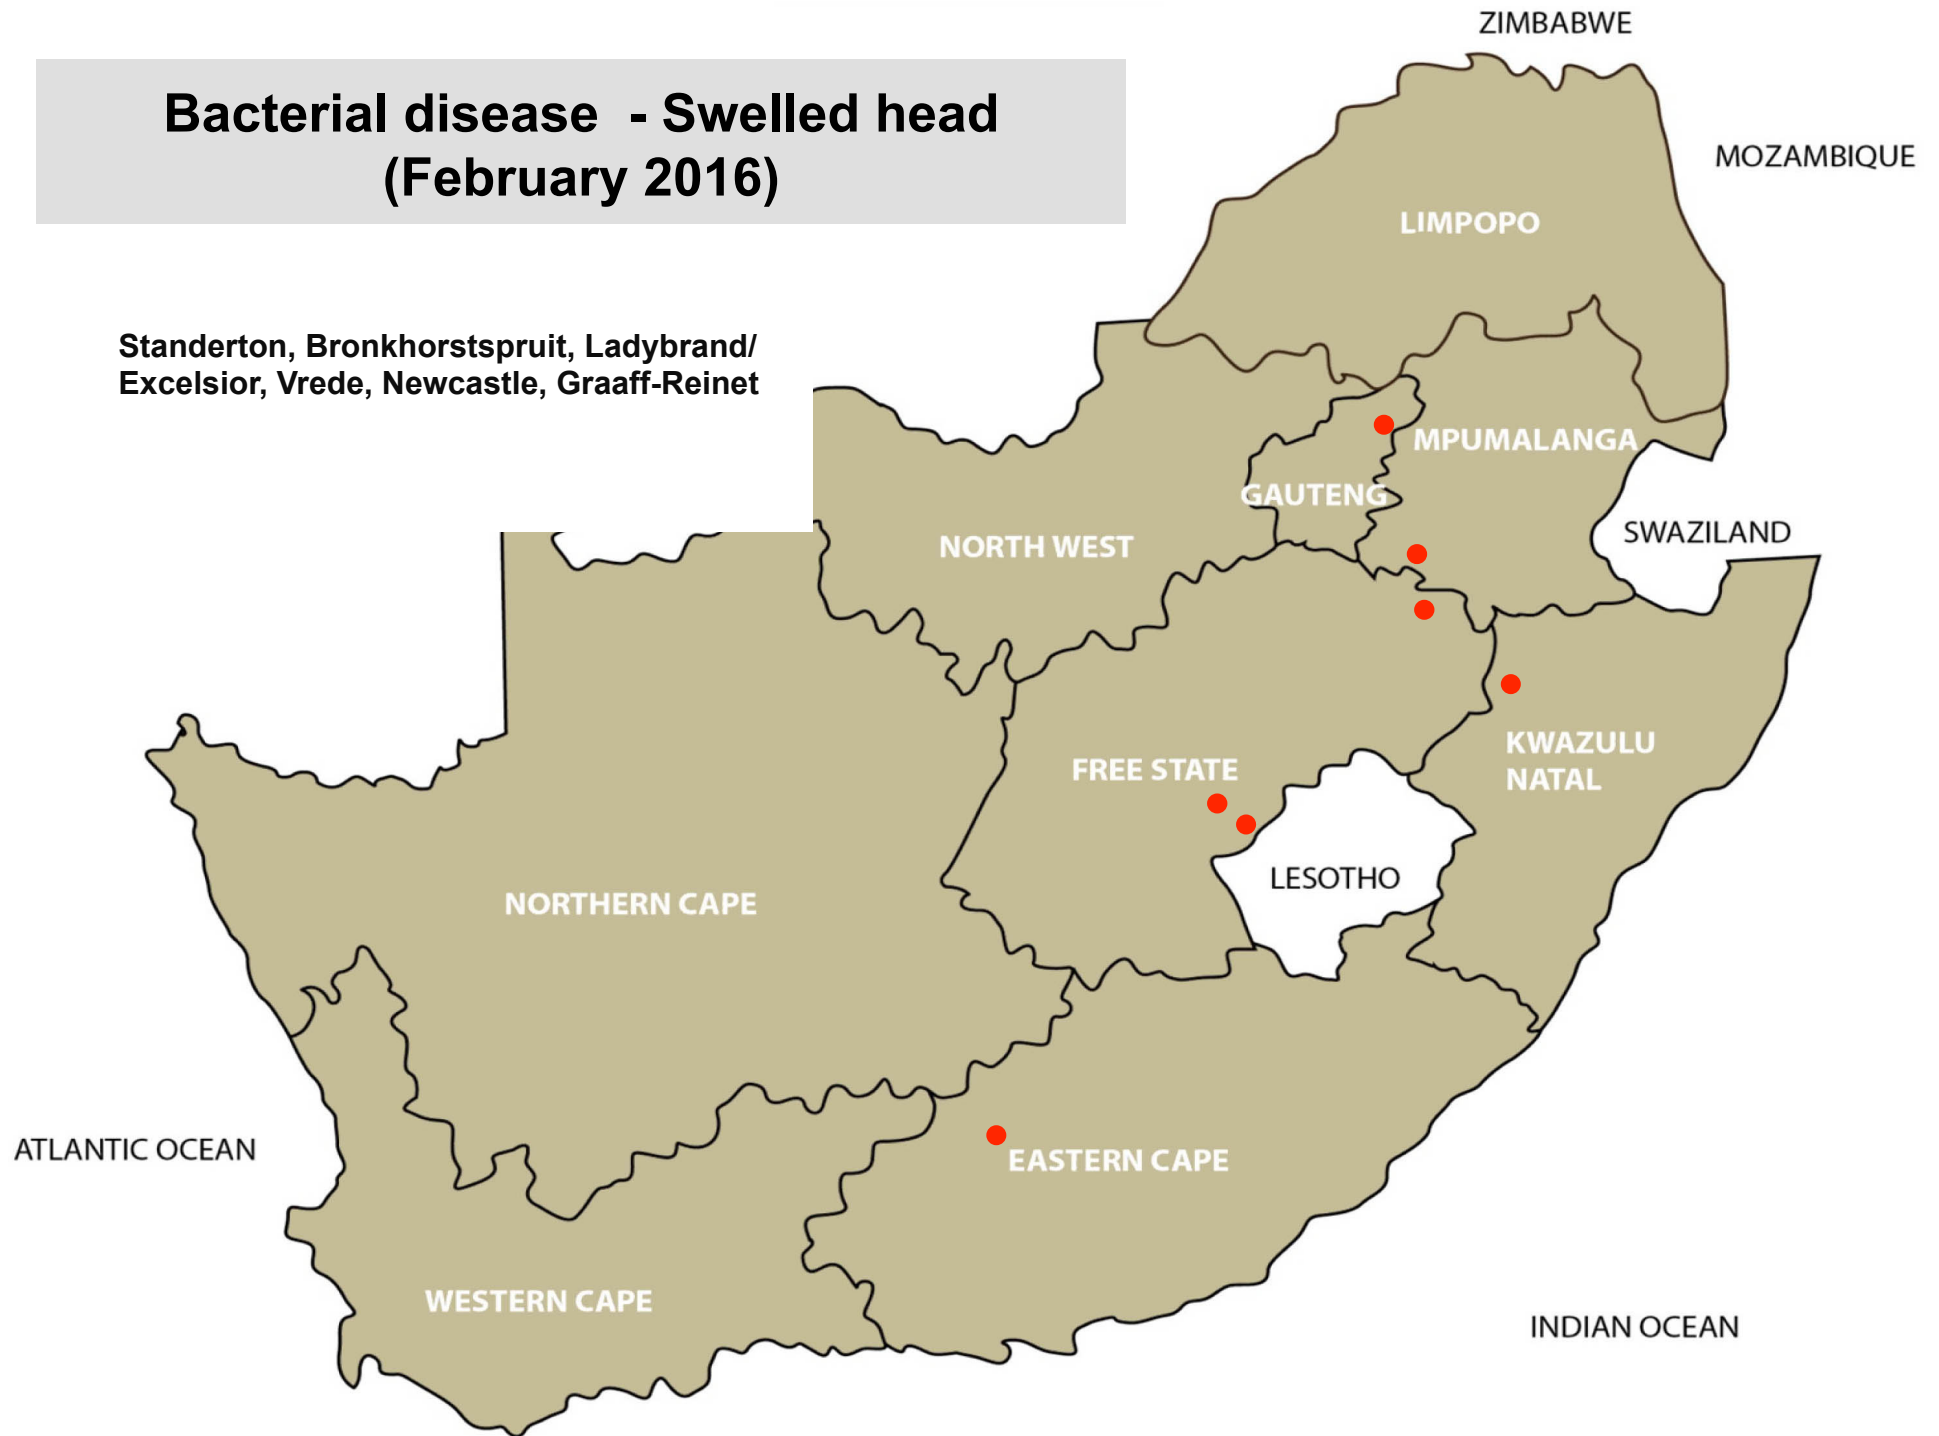

Bacterial disease - Swelled head (February 2016)

Standerton, Bronkhorstspuit, Ladybrand/
Excelsior, Vrede, Newcastle, Graaff-Reinet