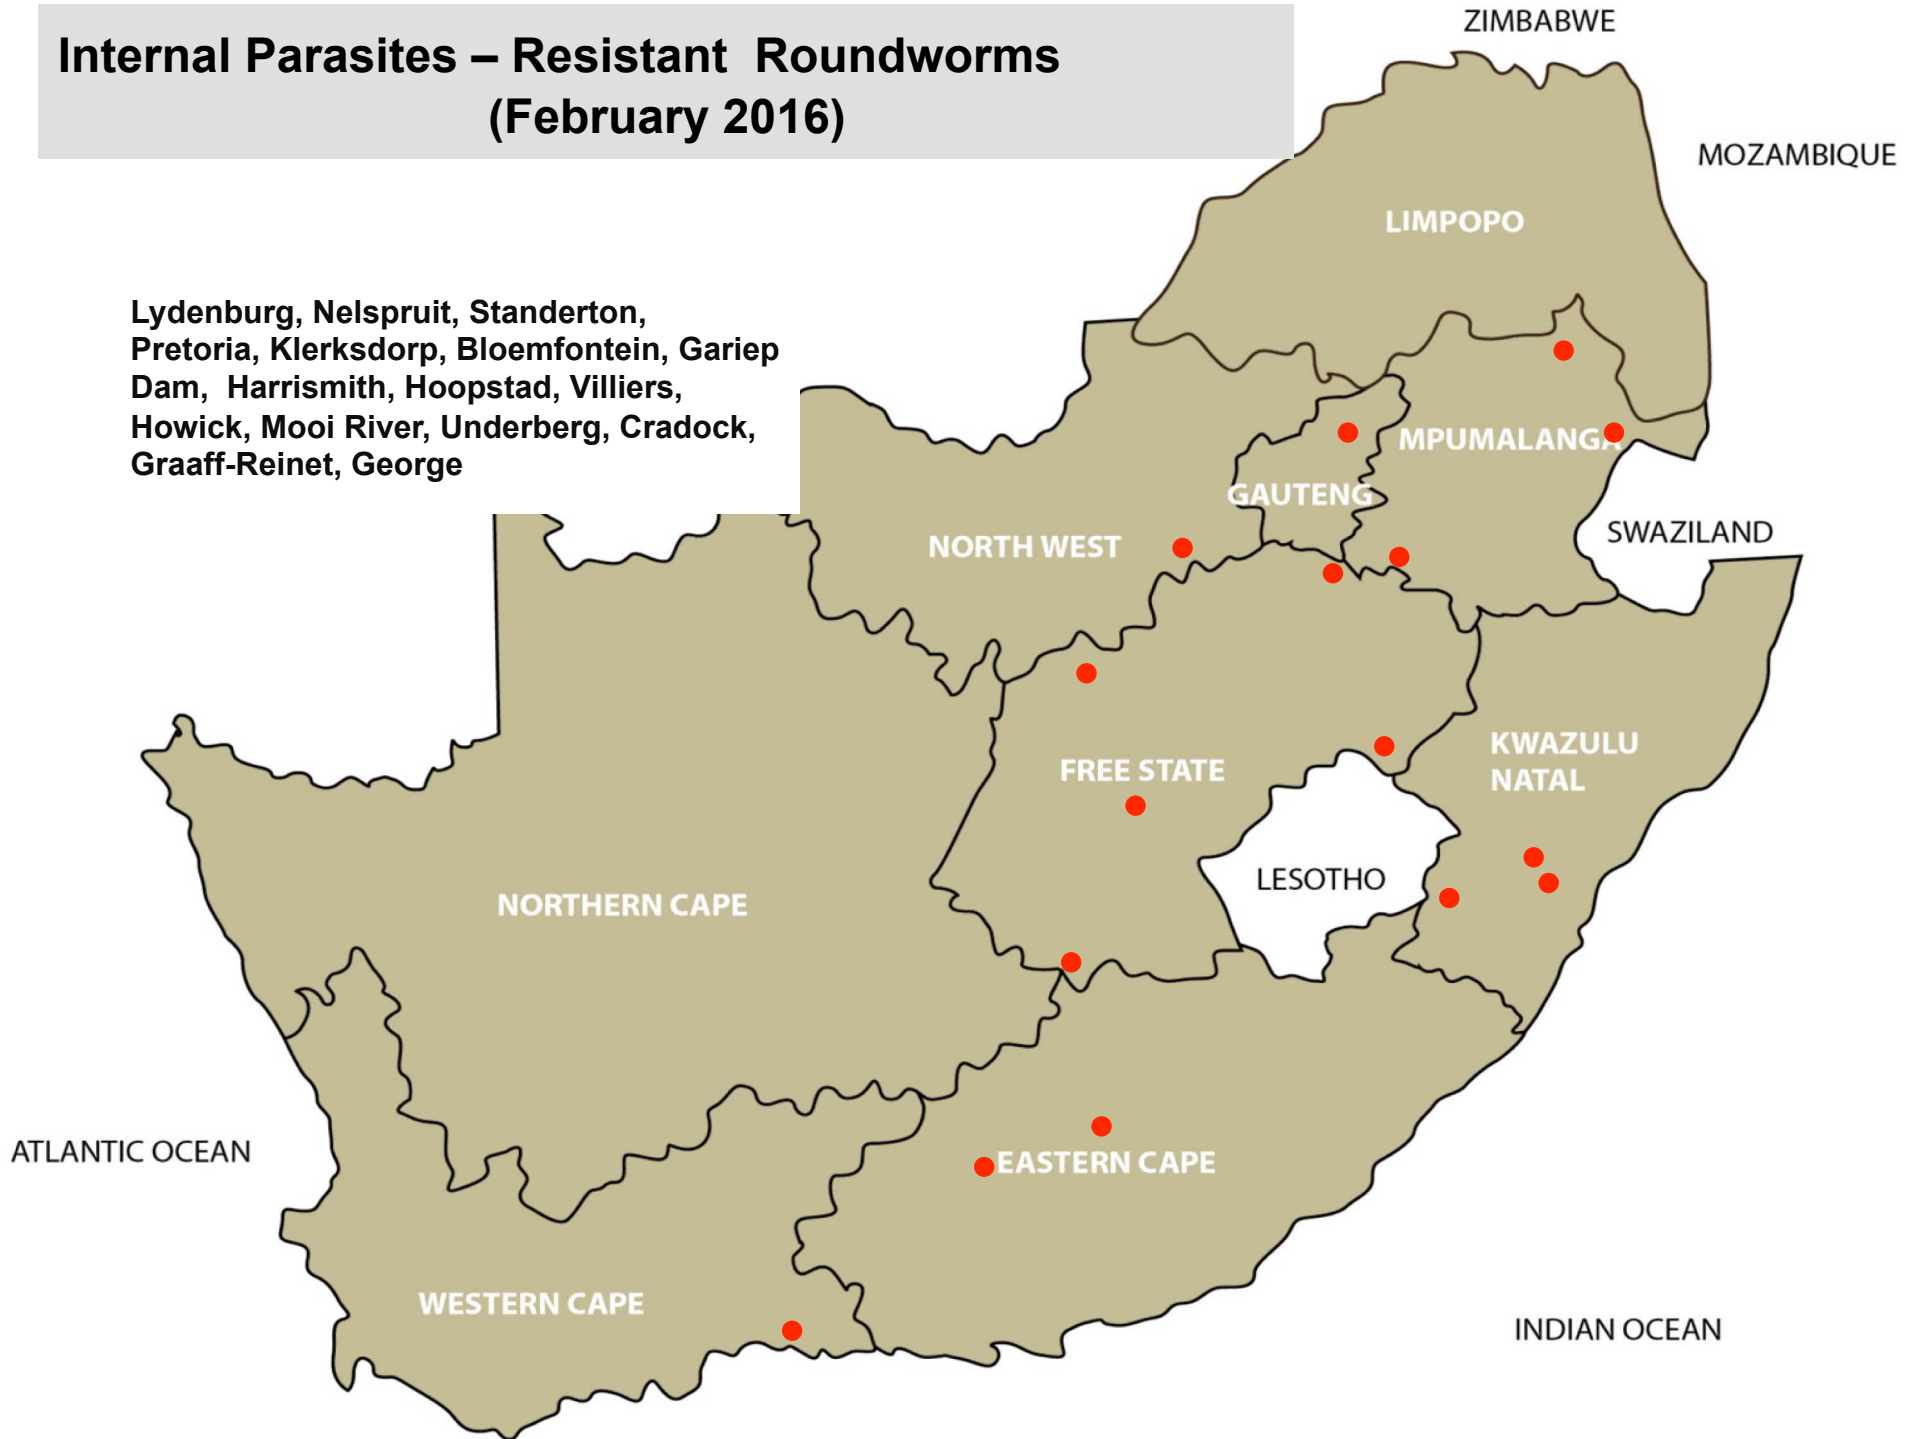

129 Reports (February 2015)

Internal Parasites – Roundworms (February 2016)

Balfour, Lydenburg, Nelspruit, Piet Retief, Standerton, Bronkhorstspuit, Nigel, Pretoria, Lephalale, Makhado, Modimolle, Polokwane, Klerksdorp, Lichtenburg, Ventersdorp, Vryburg, Bethlehem, Bloemfontein, Clocolan, Ficksburg, Gariepdam, Harrismith, Hoopstad, Kroonstad, Ladybrand/Excelsior, Reitz, Trompsburg/Springfontein, Viljoenskroon, Villiers, Bergville, Dundee, Estcourt, Howick, Kokstad, Mooi River, Mtubatuba, Newcastle, Underberg, Vryheid, Bathurst, Cradock, Graaff-Reinet, Queenstown, Uitenhage, Caledon, George, Heidelberg, Malmesbury, Riversdale, De Aar

Internal Parasites – Resistant Roundworms (February 2016)

Lydenburg, Nelspruit, Standerton,
Pretoria, Klerksdorp, Bloemfontein, Gariep
Dam, Harrismith, Hoopstad, Villiers,
Howick, Mooi River, Underberg, Cradock,
Graaff-Reinet, George

Internal Parasites – Tapeworms (February 2016)

Nelspruit, Standerton, Pretoria,
Bloemfontein, Clocolan, Harrismith,
Memel, Reitz, Trompsburg, /Springfontein,
Howick, Ingogo, Pietermaritzburg, Graaff-
Reinet, Queenstown