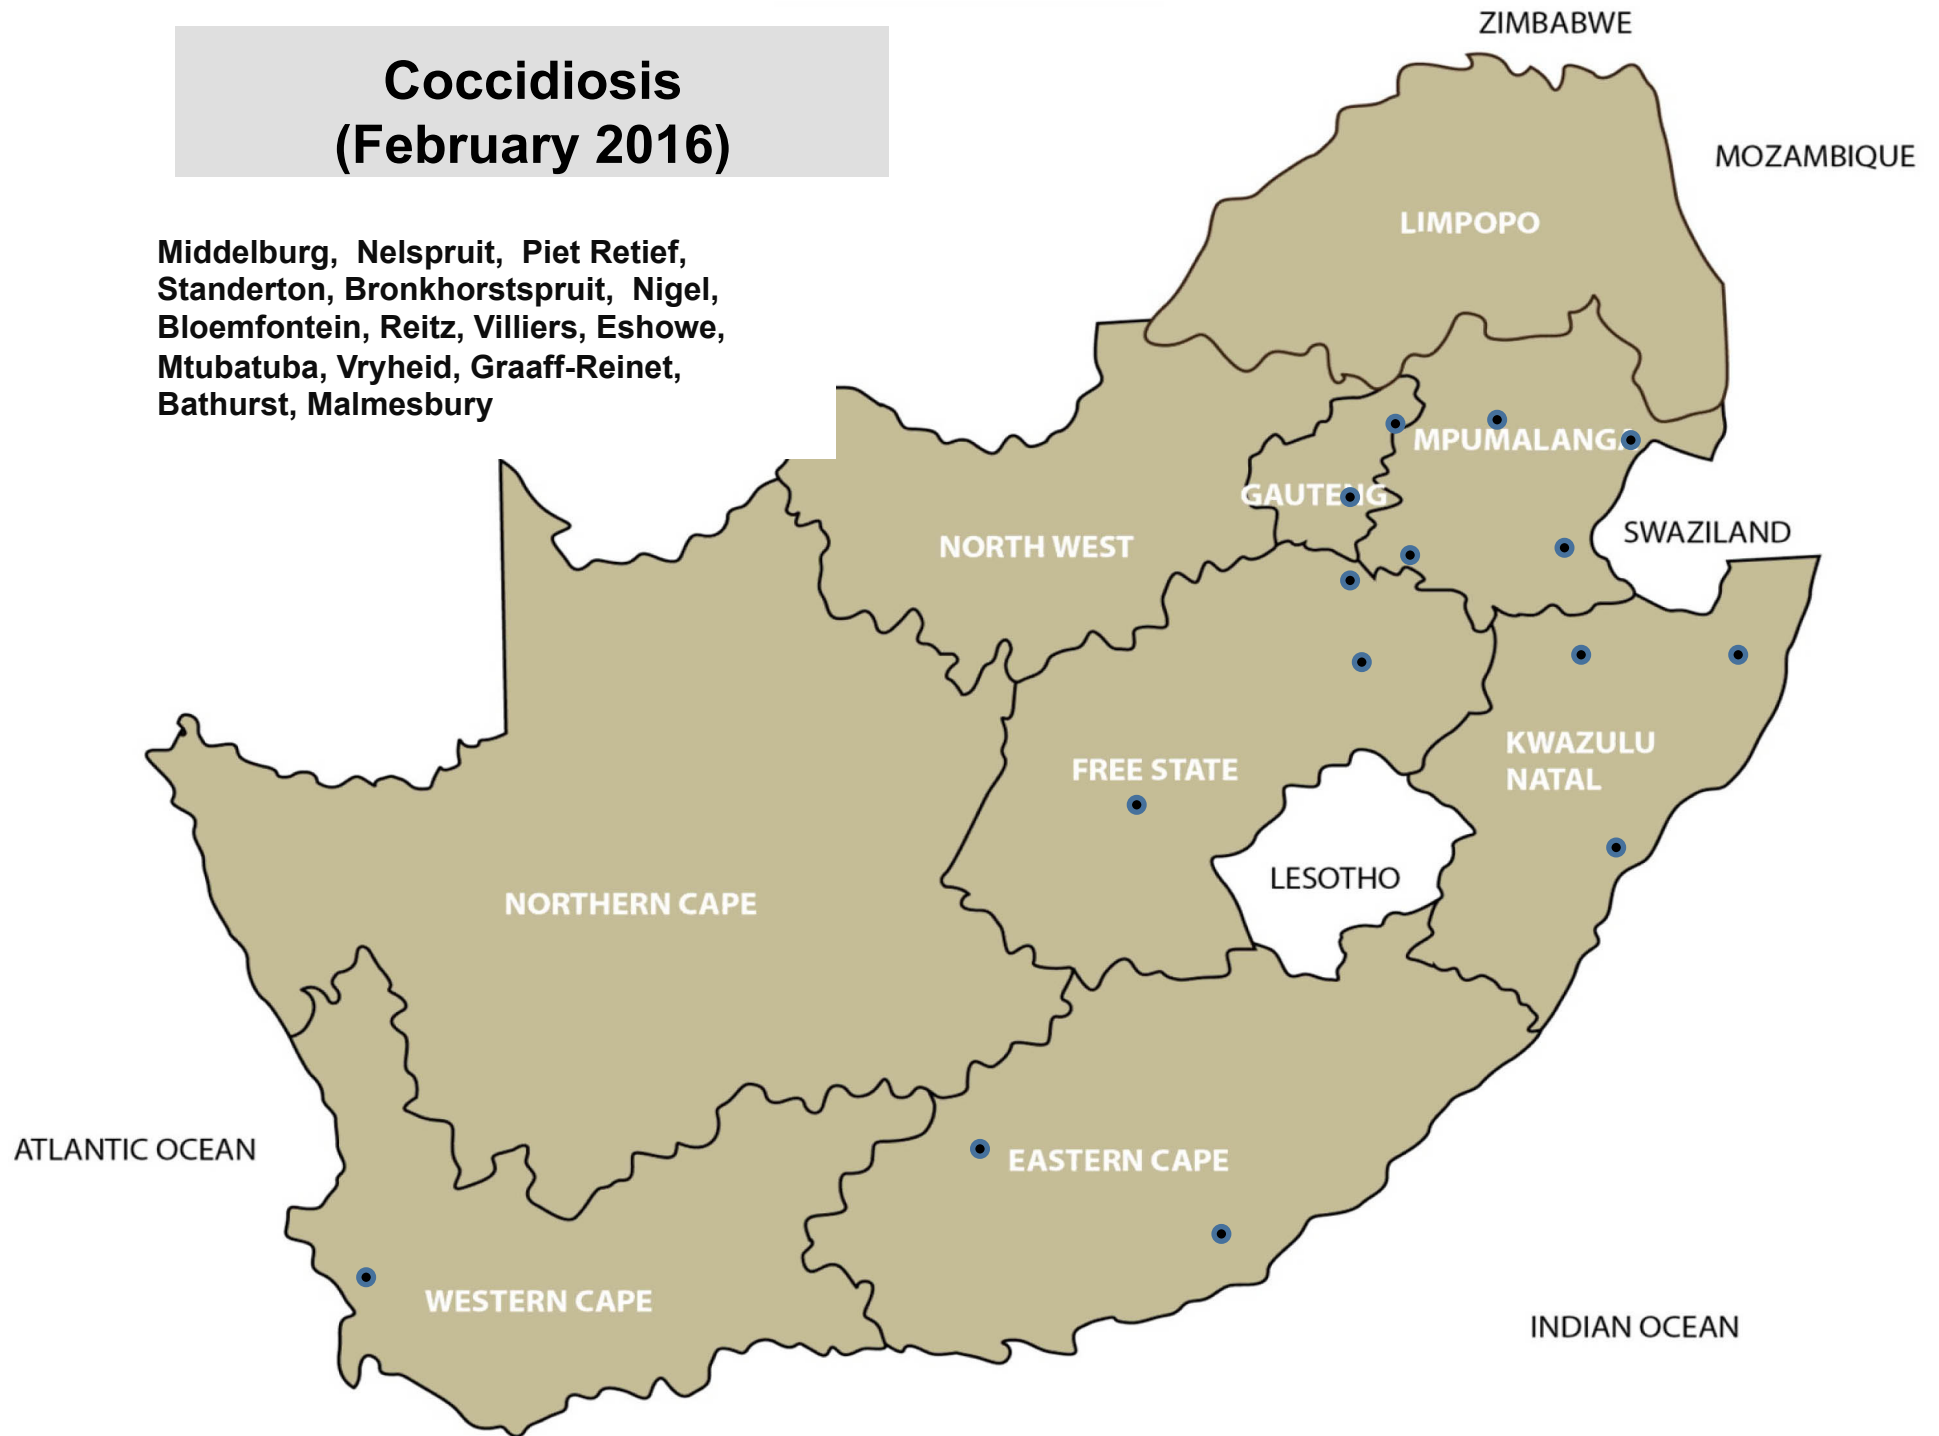

Balfour, Nelspruit, Bronkhorstspuit, Brits,
Memel, Bergville, Mooi River, Heidelberg

Screw-worm (February 2016)

Nelspruit, Mokopane, Mtubatuba

Nasal bot larvae (February 2016)

Bronkhorstspuit, Ficksburg, Reitz,
Villiers, Vrede, Howick, Kokstad,
Mtubatuba

Coccidiosis (February 2016)

Middelburg, Nelspruit, Piet Retief,
Standerton, Bronkhorstspuit, Nigel,
Bloemfontein, Reitz, Villiers, Eshowe,
Mtubatuba, Vryheid, Graaff-Reinet,
Bathurst, Malmesbury

Tick transmitted disease African red water (February 2016)

Bethal, Delmas, Grootvlei, Middelburg, Nelspruit, Standerton, Volksrust, Magaliesburg, Nigel, Pretoria, Makhado, Mokopane, Clocolan, Frankfort, Harrismith, Kroonstad, Villiers, Vrede, Bergville, Dundee, Estcourt, Howick, Kokstad, Mooi River, Mtubatuba, Newcastle, Pietermaritzburg, Underberg, Vryheid, Alexandria, Jeffreys Bay, Queenstown, Uitenhage, Caledon, George, Heidelberg, Malmesbury, Plettenberg Bay, Riversdale

Tick transmitted disease Asiatic red water (February 2016)

Balfour, Bethal, Lydenburg, Middelburg, Nelspruit, Piet Retief, Standerton, Volksrust, Magaliesburg, Nigel, Makhado, Frankfort, Harrismith, Memel, Villiers, Vrede, Bergville, Camperdown, Howick, Kokstad, Mooi River, Mtubatuba, Newcastle, Pietermaritzburg, Underberg, Vryheid, Alexandria, Humansdorp, Port Alfred, Queenstown, Stutterheim, George, Oudtshoorn, Riversdale, Swellendam