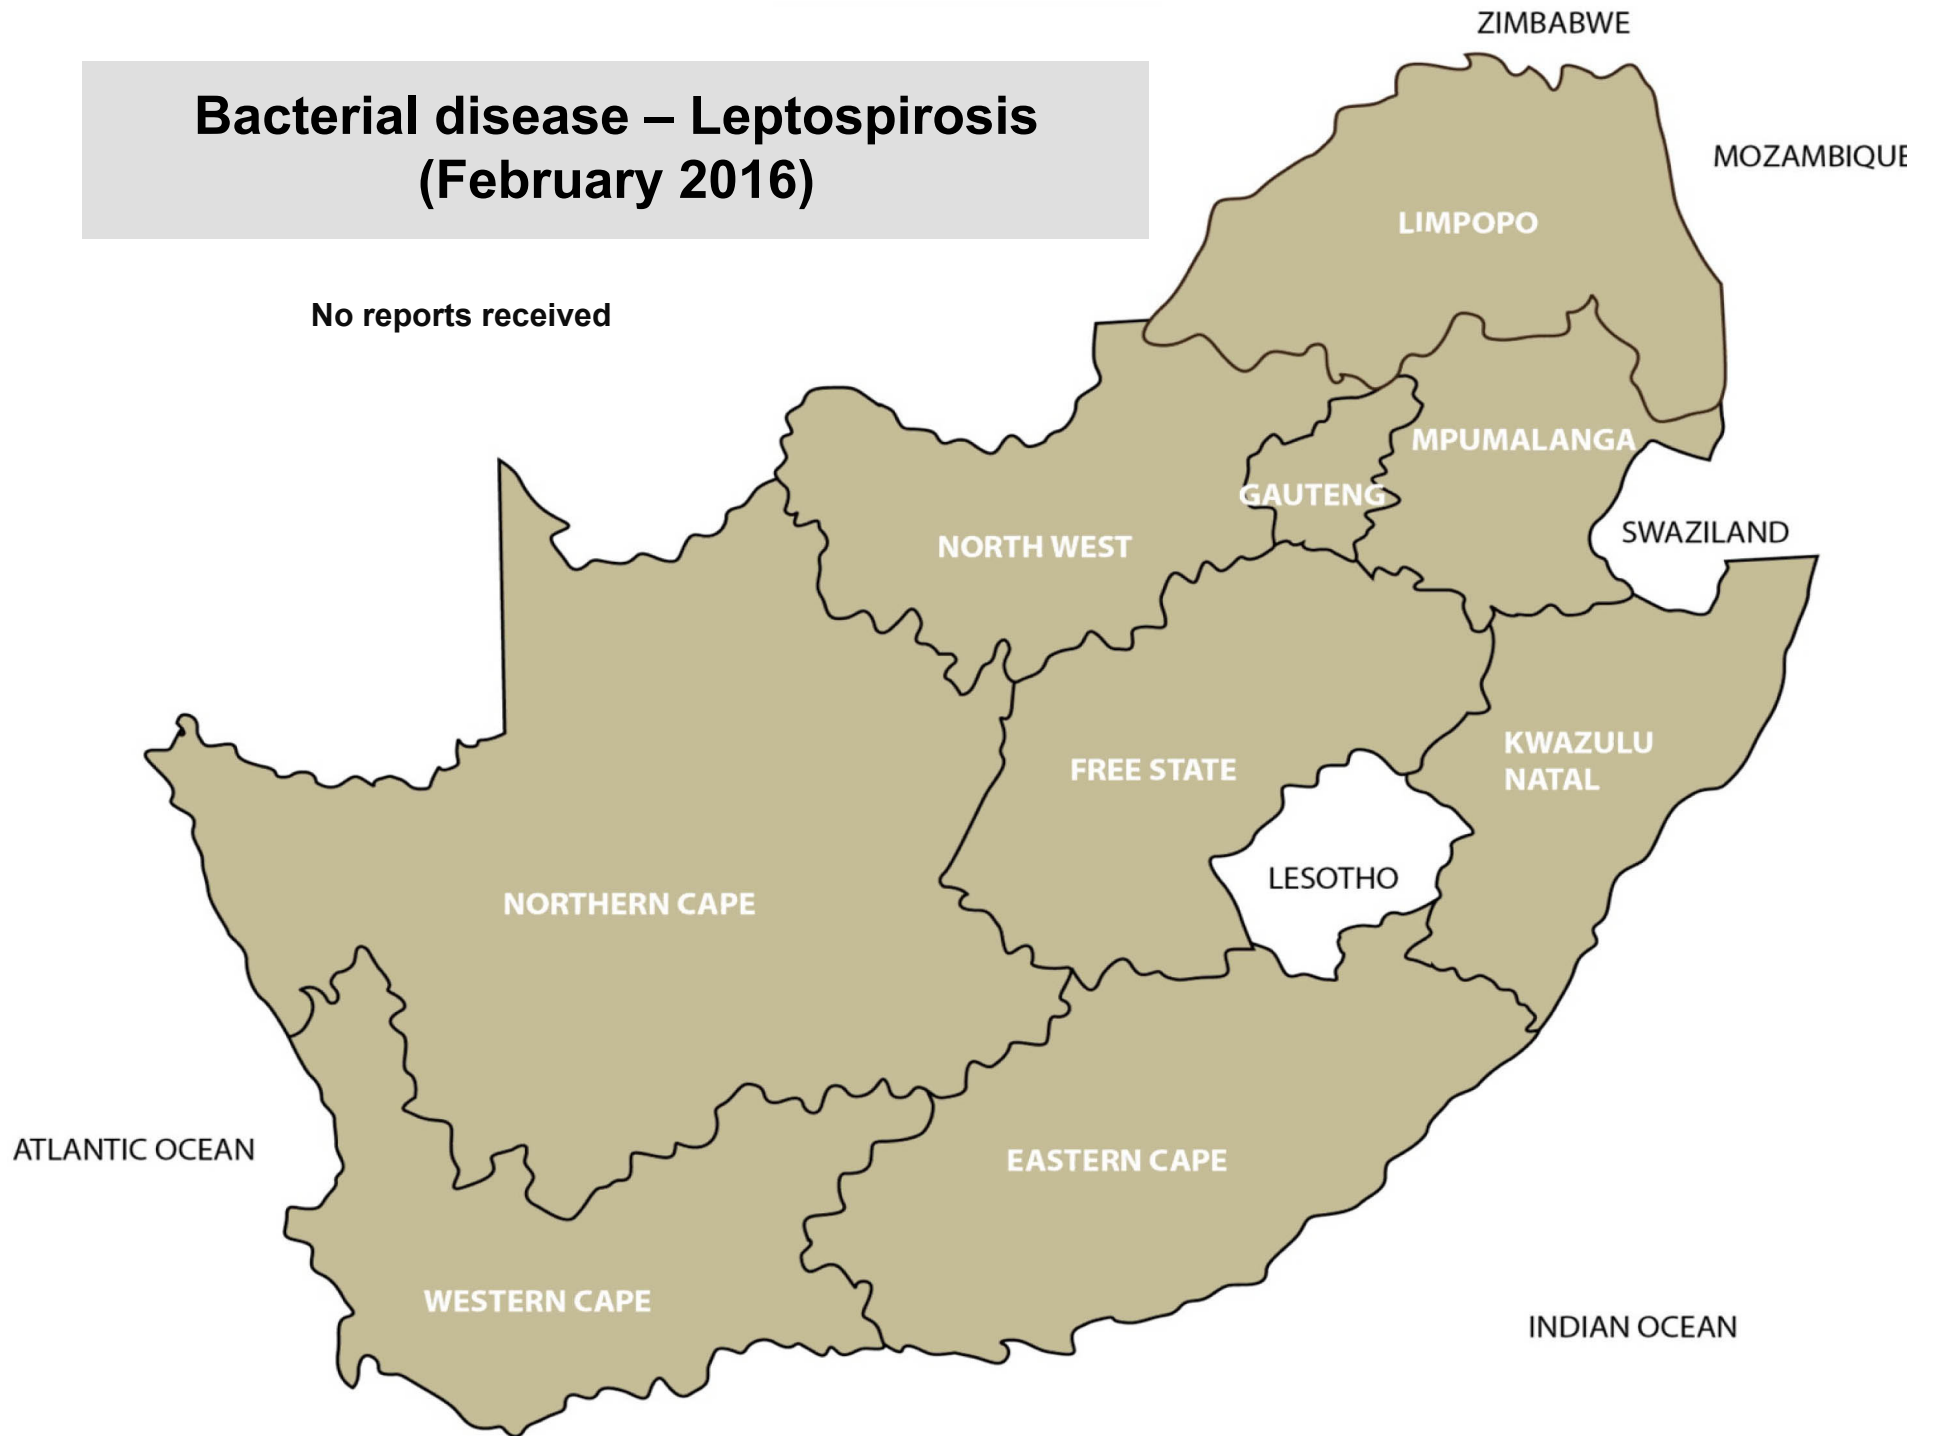

Bacterial disease – Leptospirosis (February 2016)

No reports received