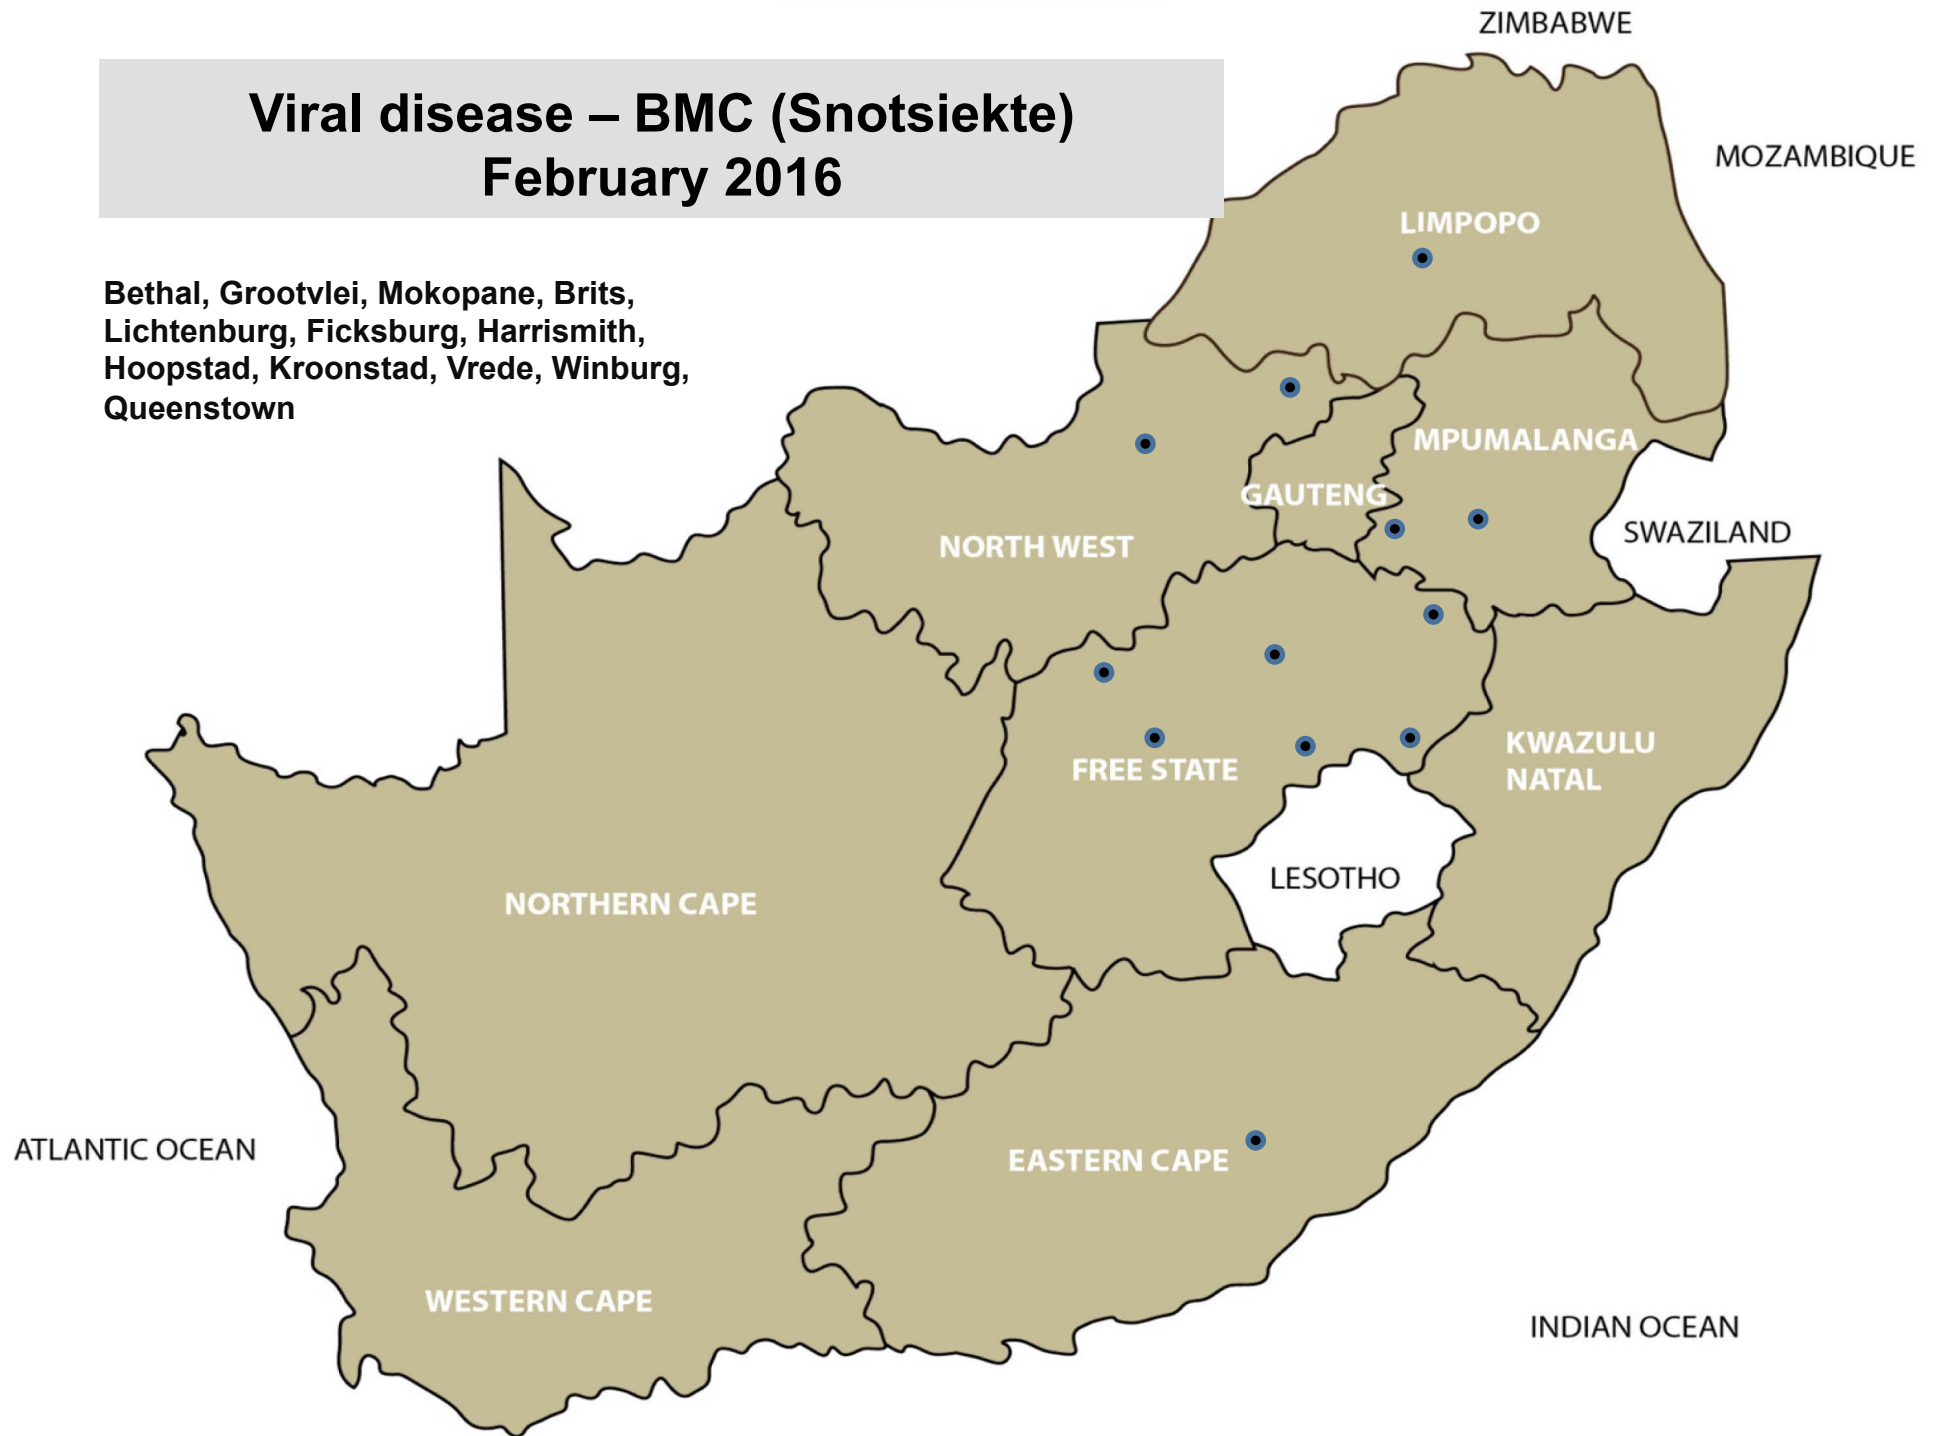

Viral disease – BMC (Snotsiekte) February 2016

Bethal, Grootvlei, Mokopane, Brits,
Lichtenburg, Ficksburg, Harrismith,
Hoopstad, Kroonstad, Vrede, Winburg,
Queenstown