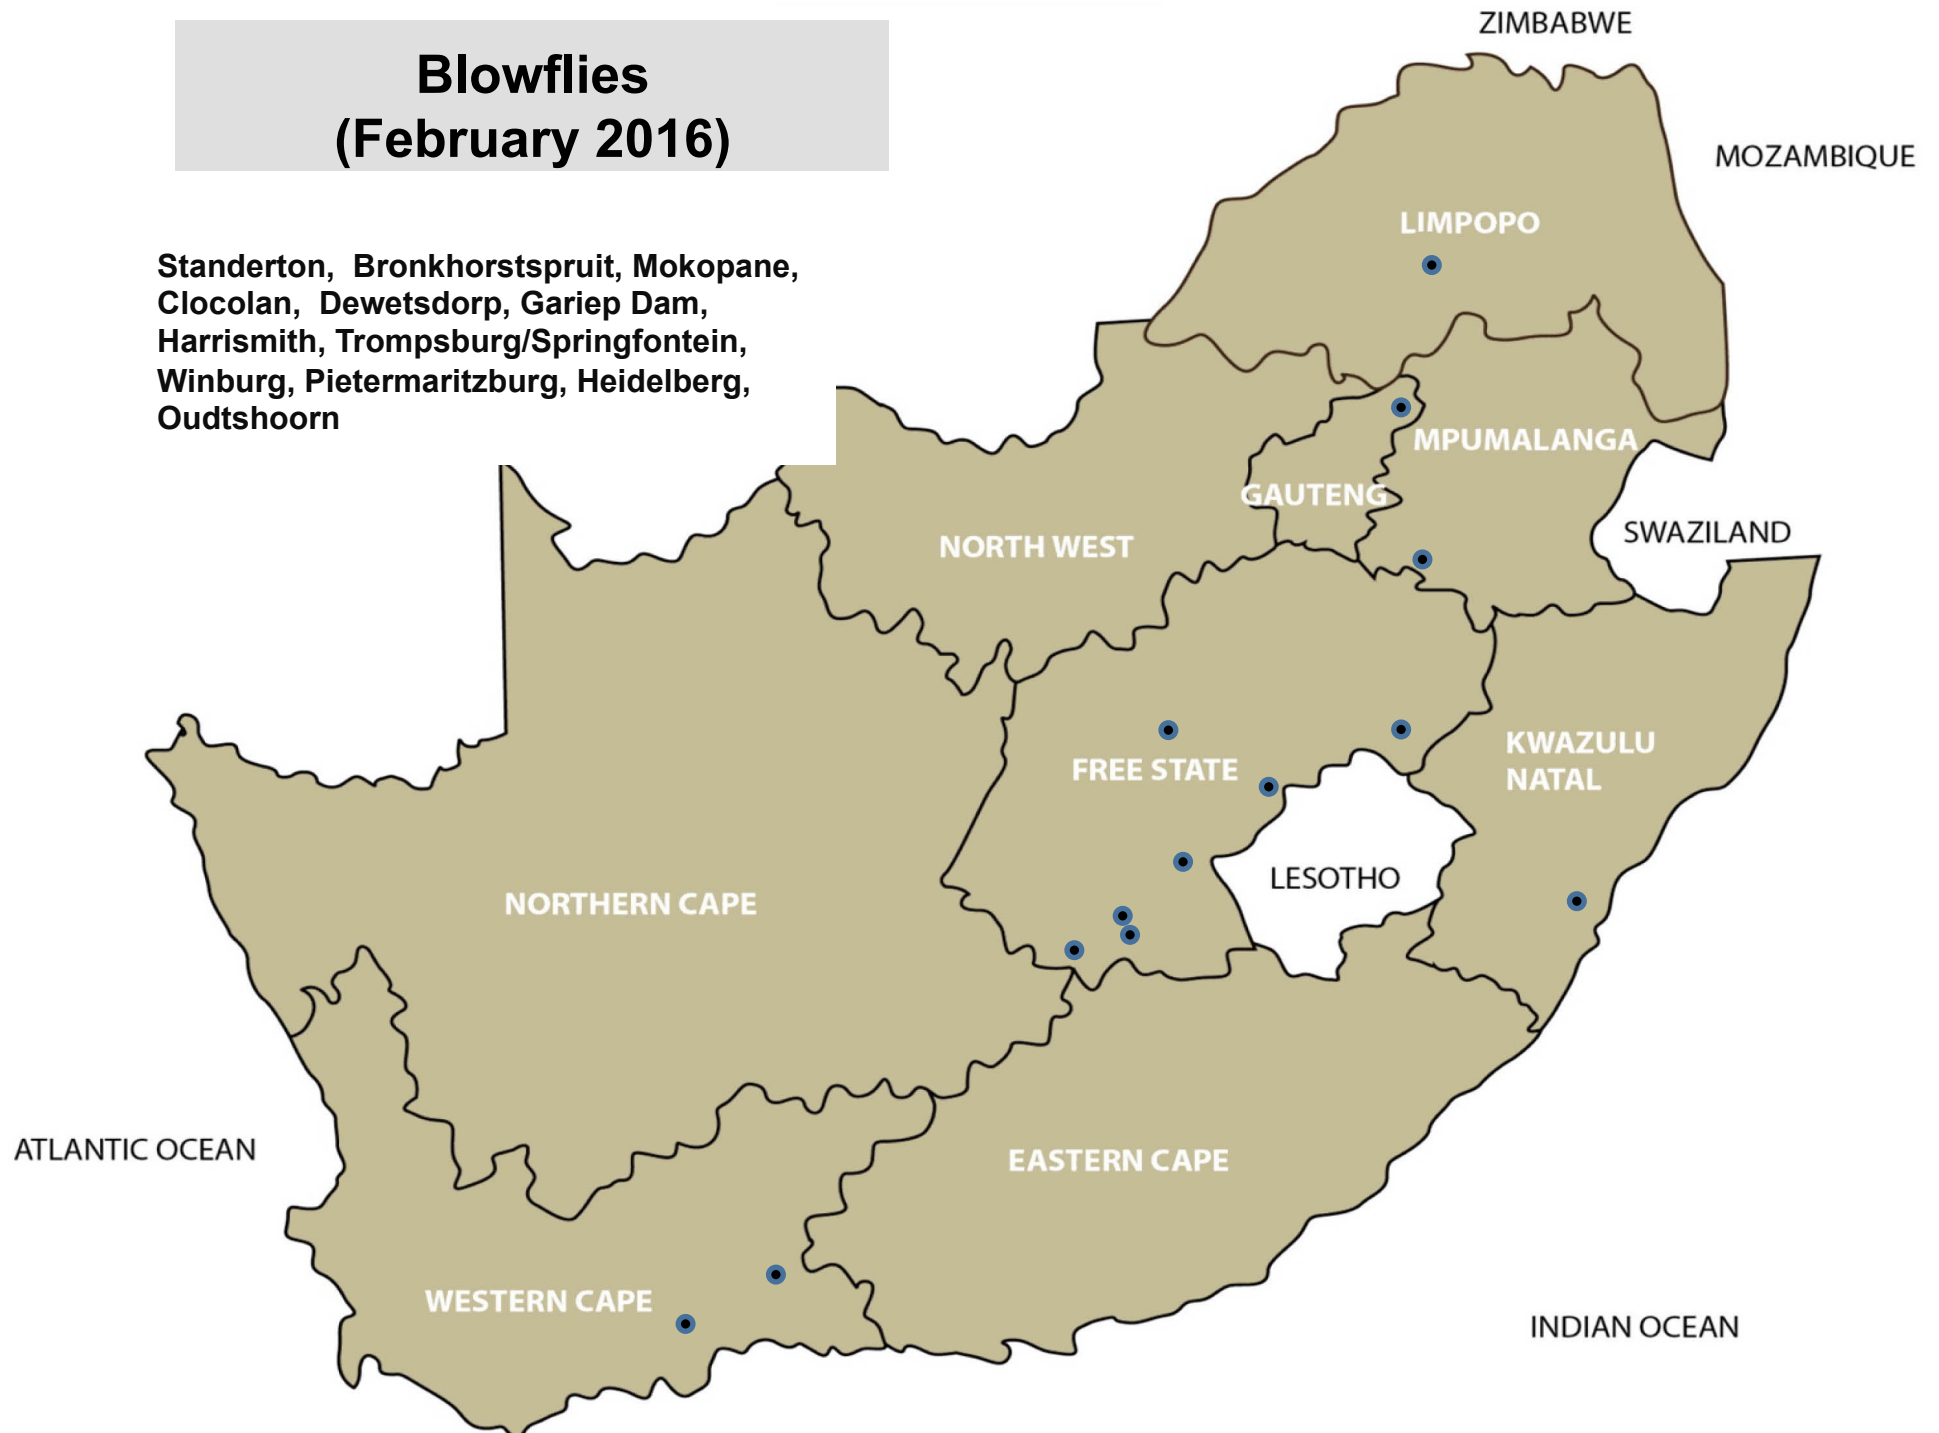

Red-legged ticks (February 2016)

Balfour, Mokopane, Christiana,
Lichtenburg, Bultfontein, Clocolan,
Hoopstad, Kroonstad, Ladybrand/
Excelsior, Memel, Vrede, Wesselsbron,
Winburg, Pietermaritzburg, Pongola,
Underberg

Paralysis ticks (February 2016)

Middelburg, Memel, Underberg

Biting lice (Red lice) (February 2016)

Standerton, Beaufort West

Sucking lice (Blue lice) (February 2016)

Sheep scab (February 2016)

Standerton, Vryburg, Hoopstad, Villiers,
Heidelberg

Blowflies (February 2016)

Standerton, Bronkhorstspuit, Mokopane,
Clocolan, Dewetsdorp, Gariep Dam,
Harrismith, Trompsburg/Springfontein,
Winburg, Pietermaritzburg, Heidelberg,
Oudtshoorn

Midges and Mosquitoes (February 2016)

Balfour, Nelspruit, Bronkhorstspuit, Brits,
Memel, Bergville, Mooi River, Heidelberg

Screw-worm (February 2016)

Nelspruit, Mokopane, Mtubatuba

Nasal bot larvae (February 2016)

Bronkhorstspuit, Ficksburg, Reitz,
Villiers, Vrede, Howick, Kokstad,
Mtubatuba