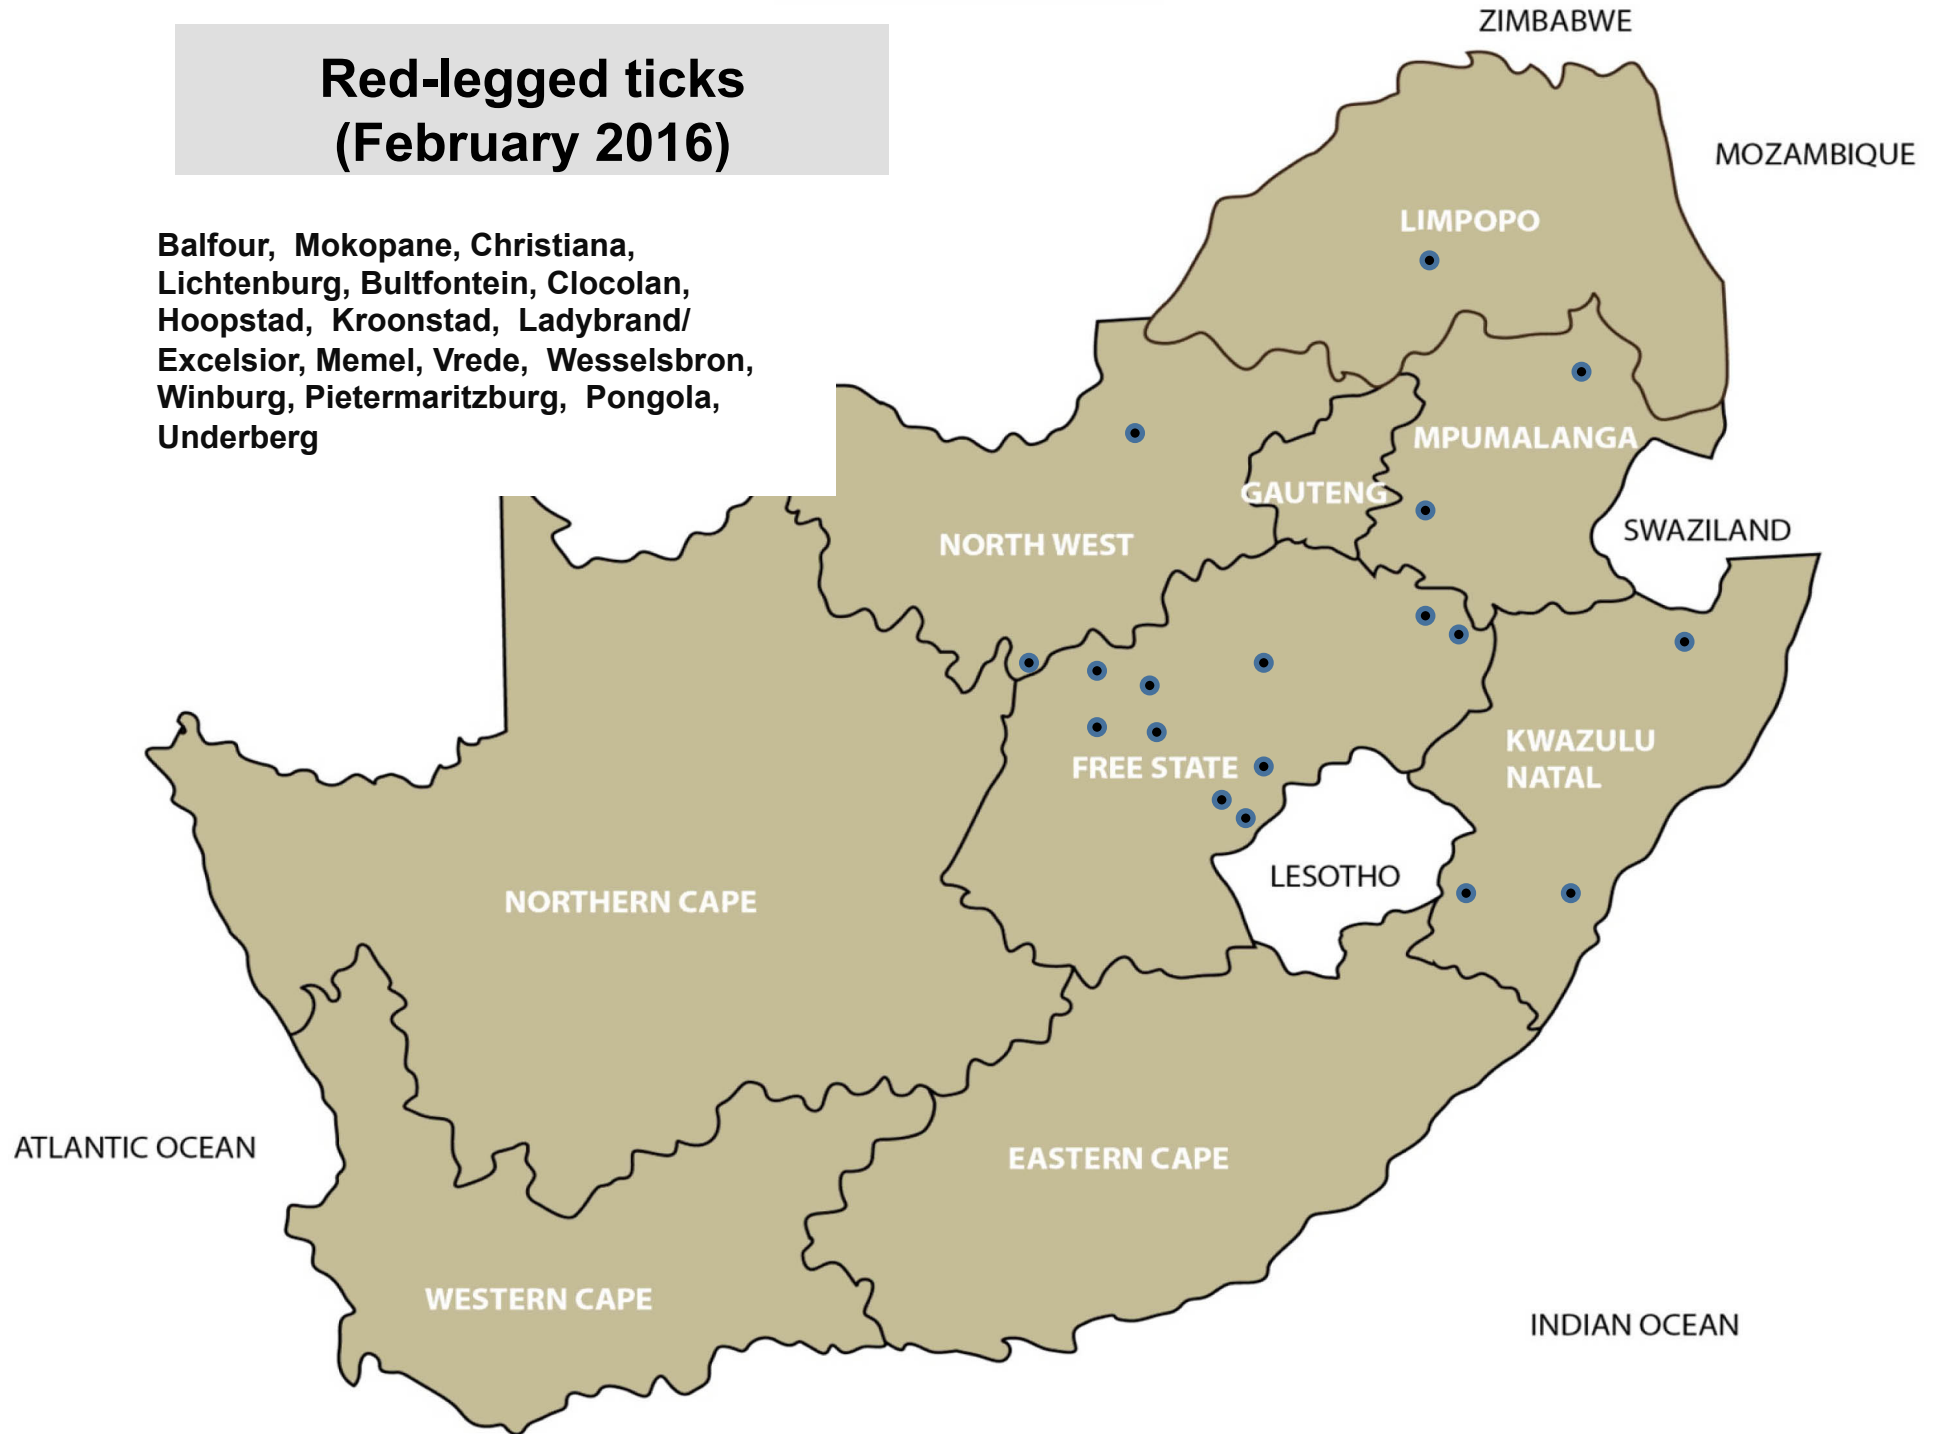

Resistant Blue ticks (February 2016)

Lydenburg, Nelspruit, Villiers, Bergville,
Pietermaritzburg

Bont ticks – Heartwater ticks (February 2016)

Lydenburg, Nelspruit, Bronkhorstspuit,
Pretoria, Mokopane, Polokwane,
Klerksdorp, Lichtenburg, Stella, Vrede,
Bergville, Dundee, Estcourt,
Pietermaritzburg, Pongola, Vryheid,
Alexandria, Graaff-Reinet

Brown ear-ticks (February 2016)

Balfour, Lydenburg, Nelspruit, Standerton,
Bronkhorstspuit, Pretoria, Mokopane,
Polokwane, Klerksdorp, Leeudoringstad,
Ventersdorp, Clocolan,, Parys, Bergville,
Dundee, Estcourt, Ingogo, Mtubatuba,
Pietermaritzburg, Pongola, Vryheid,
George

Bont-legged ticks (February 2016)

Balfour, Bethal, Lydenburg, Middelburg, Standerton, Bronkhorstspuit, Pretoria, Mokopane, Polokwane, Christiana, Klerksdorp, Leeudoringstad, Lichtenburg, Stella, Ventersdorp, Vryburg, Bethlehem, Bloemfontein, Bultfontein, Clocolan, Dewetsdorp, Harrismith, Hoopstad, Koonstad, Ladybrand/Excelsior, Memel, Trompsburg/Springfontein, Viljoenskroon, Wesselsbron, Winburg, Bergville, Pietermaritzburg, Oudtshoorn, Wellington, Calvinia

Red-legged ticks (February 2016)

Balfour, Mokopane, Christiana,
Lichtenburg, Bultfontein, Clocolan,
Hoopstad, Kroonstad, Ladybrand/
Excelsior, Memel, Vrede, Wesselsbron,
Winburg, Pietermaritzburg, Pongola,
Underberg