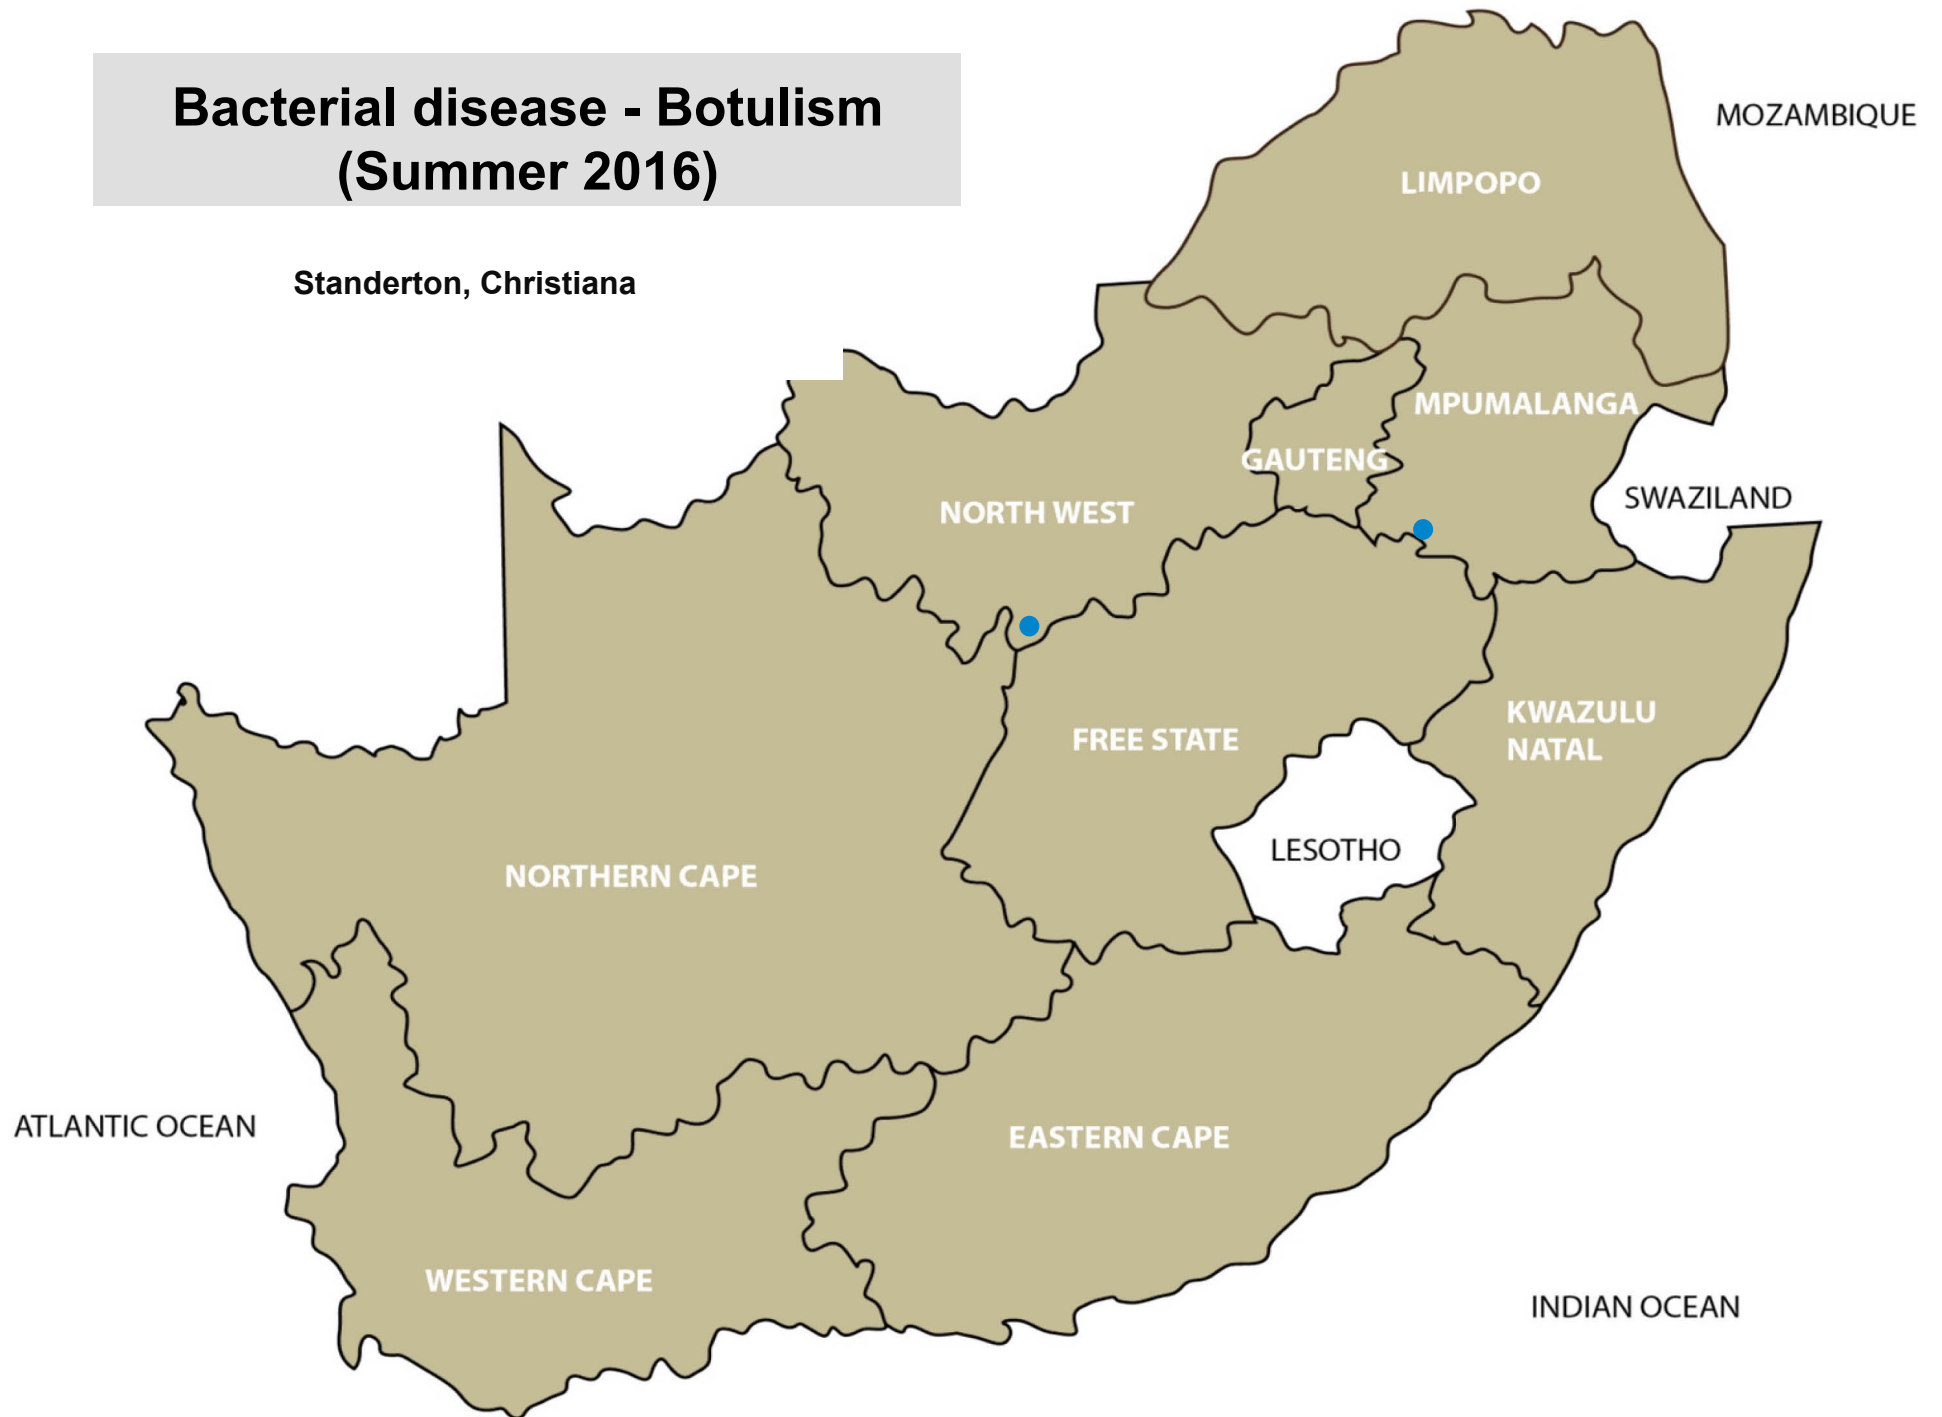

Viral disease – Orf (February 2016)

Nelspruit, Pretoria, Christiana, Klerksdorp,
Lichtenburg, Gariiep Dam, Hoopstad,
Howick, Mtubatuba, Underberg, Graaff-
Reinet, Port Alfred, Beaufort West, George

Viral disease – Rabies (February 2016)

Lydenburg, Piet Retief, Standerton,
Volksrust, Pretoria, Polokwane, Brits,
Klerksdorp, Lichtenburg, Stella, Harrismith,
Memel, Reitz, Trompsburg/Springfontein,
Viljoenskroon, Villiers, Vrede, Winburg,
Dundee, Howick, Newcastle, Underberg,
Aliwal North/Zastron, Queenstown

Bacterial disease – Blood gut (sheep) (February 2016)

Lichtenburg, Ventersdorp, Dewetsdorp,
Memel, Graaff-Reinet, Wellington

Bacterial disease – Pulpy kidney (February 2016)

Nelspruit, Volksrust, Bronkhorstspuit, Christiana, Bultfontein, Clocolan, Harrismith, Hoopstad, Kroonstad, Reitz, Villiers, Wesselsbron, Vryheid, Cradock, Graaff-Reinet, Beaufort-West, Caledon, Oudtshoorn

Bacterial disease - Botulism (Summer 2016)

Bacterial disease – Tetanus (February 2016)

Volksrust, Newcastle, Graaff-Reinet

Pneumonia (February 2016)

Balfour, Grootvlei, Middelburg, Piet Retief, Standerton, Pretoria, Brits, Christiana, Vryburg, Bothaville, Clocolan, Harrismith, Ladybrand / Excelsior, Reitz, Underberg, Aliwal North / Zastron, Kareedouw, Darling, George, Swellendam, Kimberley