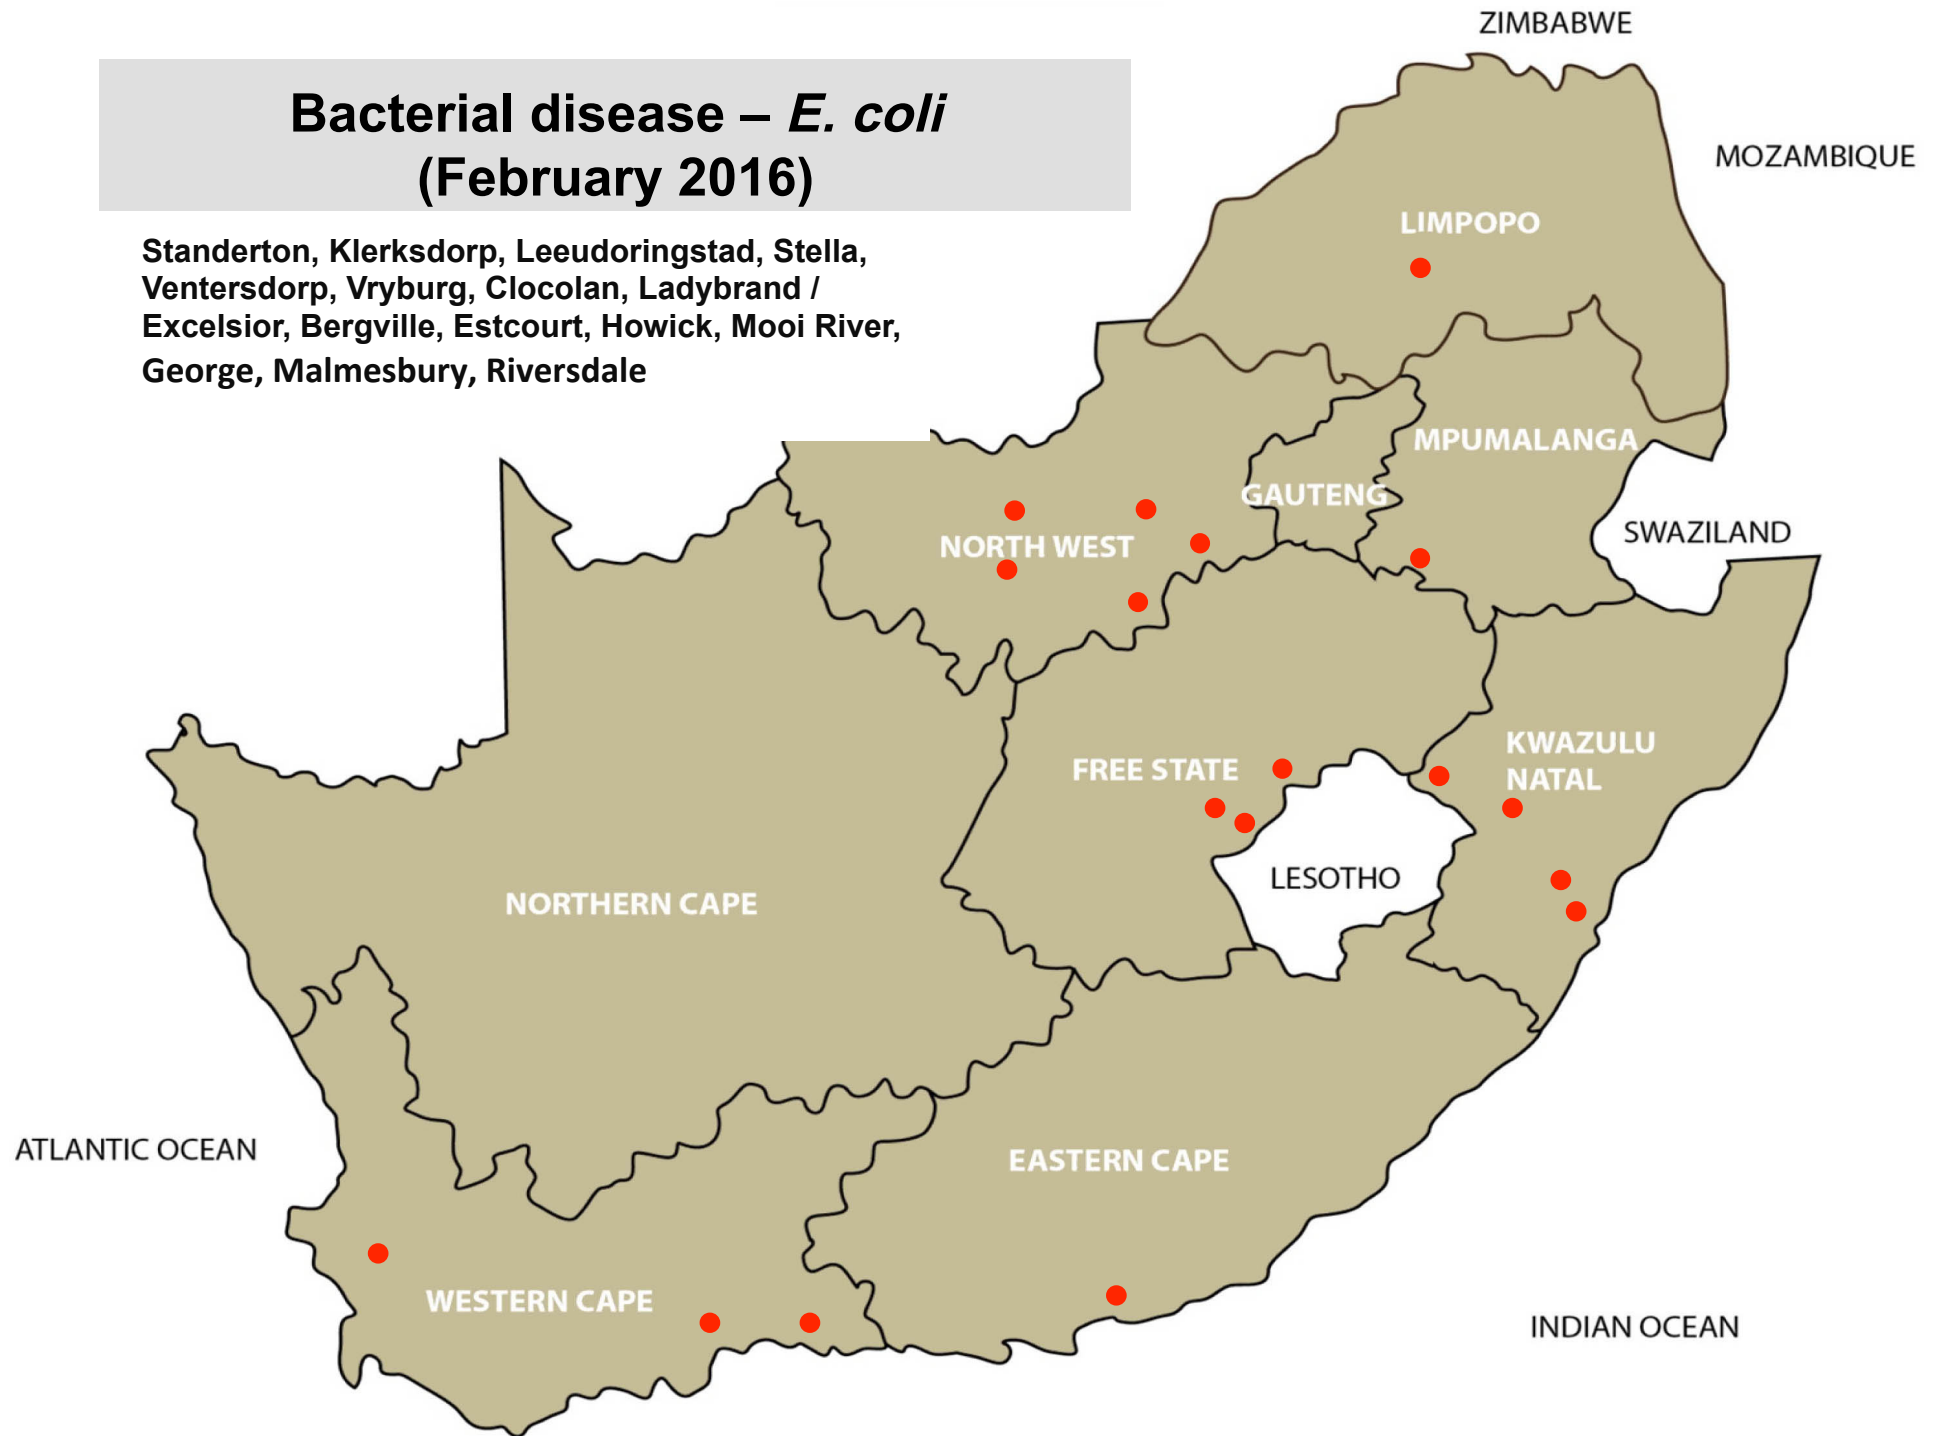

Viral disease – Orf (February 2016)

Nelspruit, Pretoria, Christiana, Klerksdorp,
Lichtenburg, Gariiep Dam, Hoopstad,
Howick, Mtubatuba, Underberg, Graaff-
Reinet, Port Alfred, Beaufort West, George

Viral disease – Rabies (February 2016)

Stella, Vryburg, Dewetsdorp, Howick

Viral disease – Jaagsiekte (February 2016)

Bacterial disease – Bovine brucellosis (February 2016)

Balfour, Lydenburg, Standerton,
Volksrust, Mokopane, Polokwane,
Christiana, Lichtenburg, Stella,
Bethlehem, Dewetsdorp, Hoopstad,
Ladybrand/Excelsior, Villiers,
Pietermaritzburg

Bacterial disease – Ram disease *Brucella ovis* (Summer 2015-16)

Villiers, Wesselsbron, Calvinia, De Aar, Kimberley

Bacterial disease – Leptospirosis (February 2016)

No reports received

Bacterial disease – *E. coli* (February 2016)

Standerton, Klerksdorp, Leeudoringstad, Stella,
Ventersdorp, Vryburg, Clocolan, Ladybrand /
Excelsior, Bergville, Estcourt, Howick, Mooi River,
George, Malmesbury, Riversdale

Bacterial disease - Salmonellosis (February 2016)