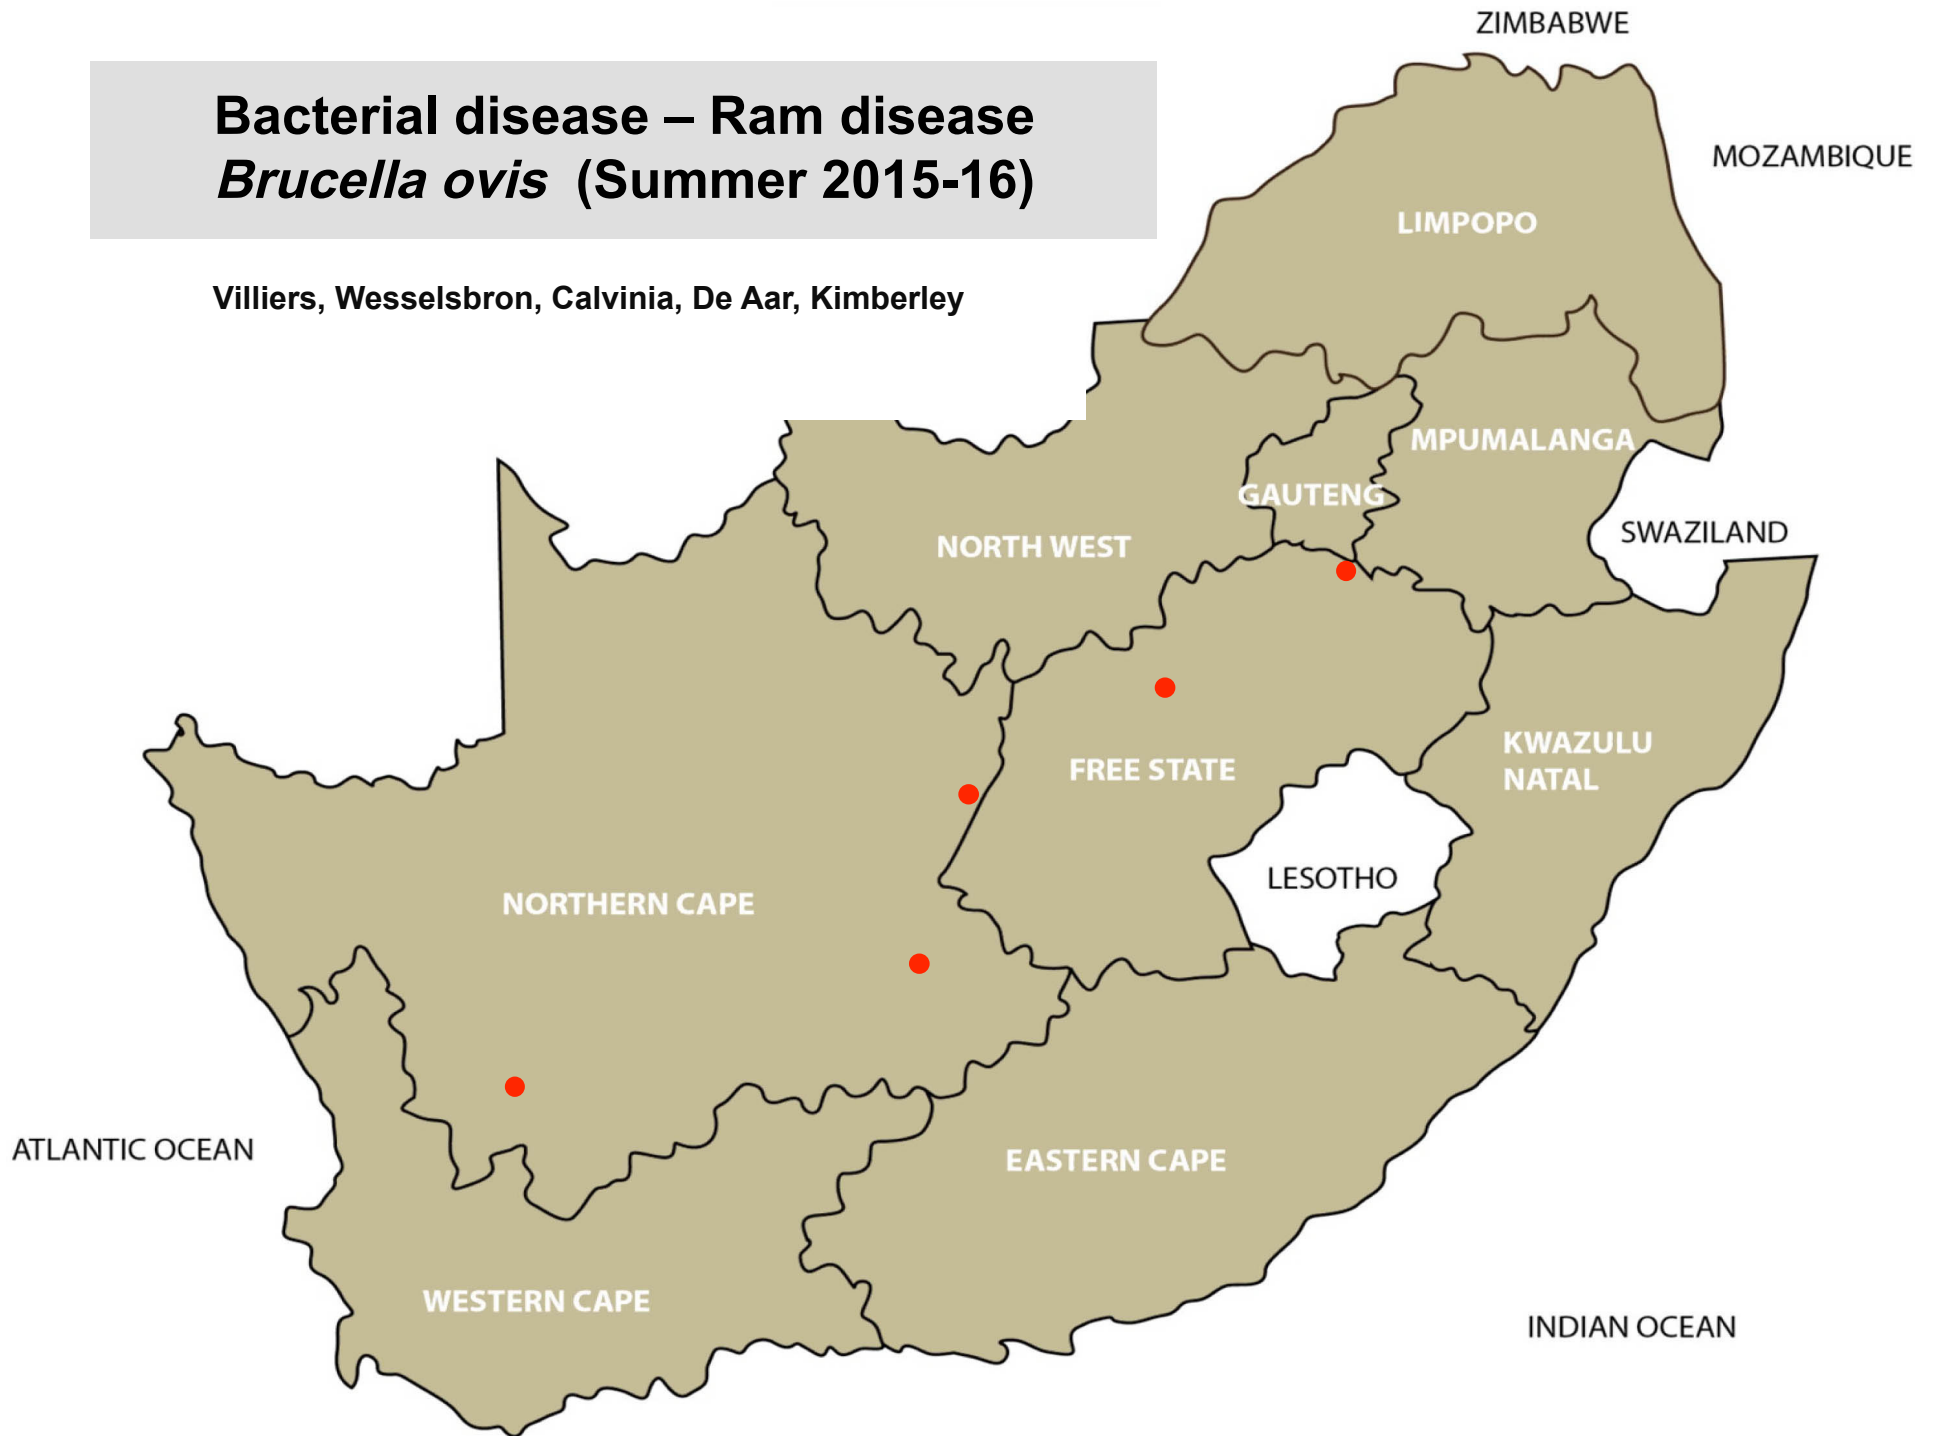

Bacterial disease – Ram disease *Brucella ovis* (Summer 2015-16)

Villiers, Wesselsbron, Calvinia, De Aar, Kimberley