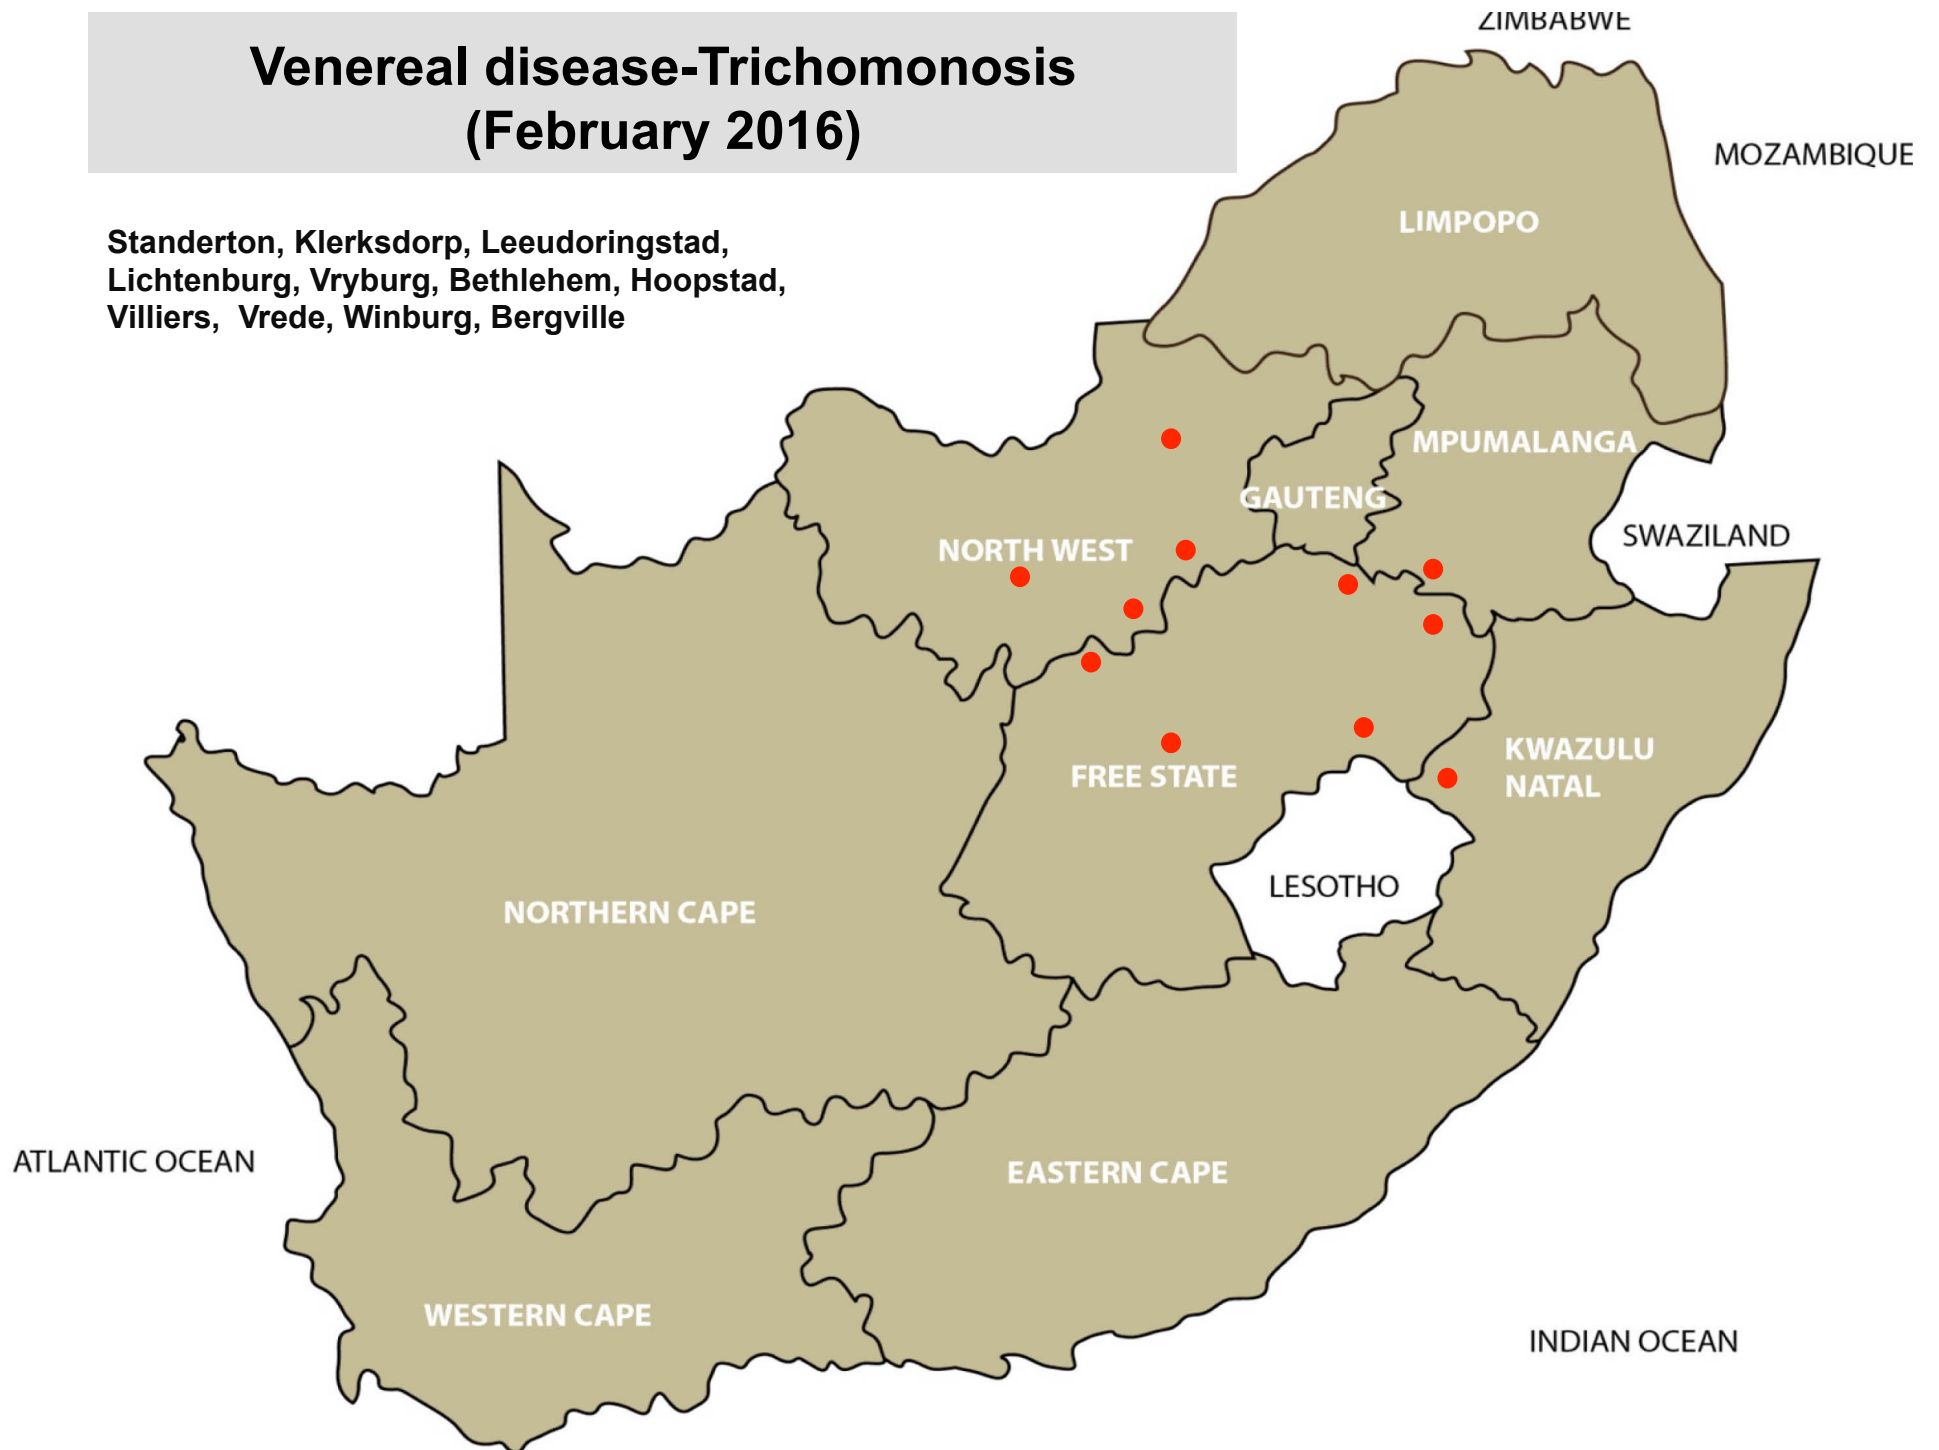

Tick and biting flies transmitted disease Anaplasmosis (February 2016)

Balfour, Grootvlei, Nelspruit, Piet Retief, Standerton, Magaliesburg, Makhado, Christiana, Klerksdorp, Leeudoringstad, Lichtenburg, Rustenburg, Ventersdorp, Bethlehem, Bloemfontein, Bothaville, Clocolan, Dewetsdorp, Ficksburg, Harrismith, Hoopstad, Kroonstad, Memel, Reitz, Trompsburg/Springfontein, Villiers, Vrede, Winburg, Bergville, Estcourt, Kokstad, Underberg, Alexandria, Jeffreys Bay, Queenstown, George, Malmesbury, Riversdale, Stellenbosch, Vredenburg

Tick transmitted disease – Heartwater (February 2016)

Nelspruit, Bronkhorstspuit, Pretoria, Makhado, Modimolle, Mokopane, Polokwane, Brits, Klerksdorp, Lichtenburg, Rustenburg, Stella, Bergville, Camperdown, Dundee, Eshowe, Mtubatuba, Pietermaritzburg, Pongola, Vryheid, Alexandria, Bathurst, Graaff-Reinet, Jeffreys Bay, Humansdorp, Port Alfred, Uitenhage, Caledon

Tick toxicosis – Sweating sickness (February 2016)

Makhado, Modimolle, Polokwane, Brits,
Christiana, Leeudoringstad, Lichtenburg,
Stella, Vryburg, Bothaville, Viljoenskroon,
Pongola

Venereal disease-Trichomonosis (February 2016)

Standerton, Klerksdorp, Leeudoringstad,
Lichtenburg, Vryburg, Bethlehem, Hoopstad,
Villiers, Vrede, Winburg, Bergville

Venereal disease – Vibriosis (February 2015-16)

Leeudoringstad, Hoopstad, Queenstown