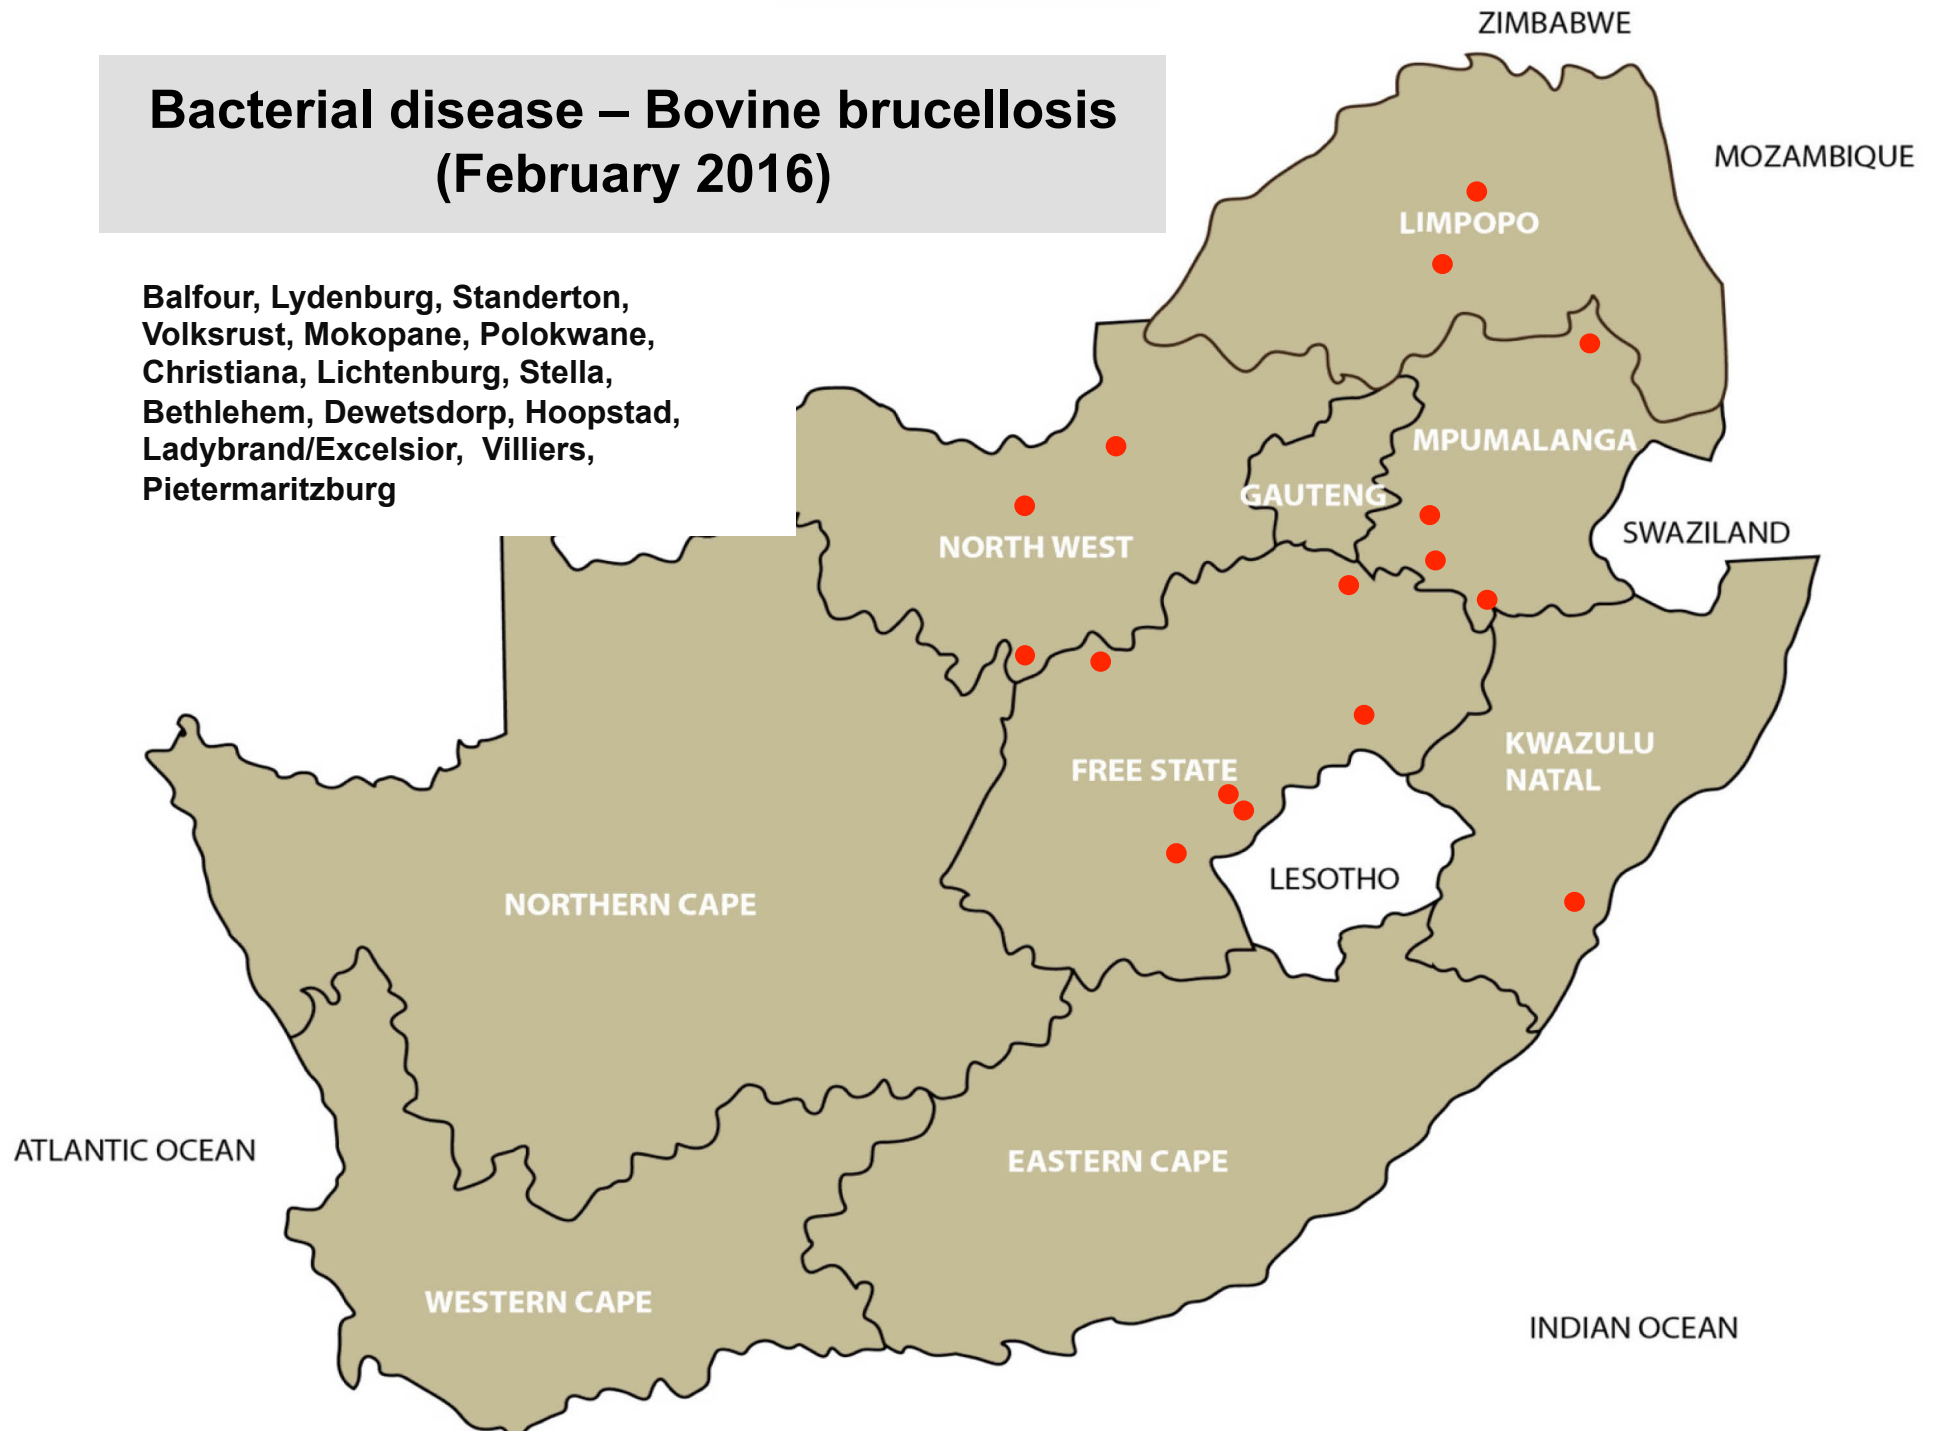

Viral disease - Warts (February 2016)

Grootvlei, Standerton, Mokopane, Lichtenburg,
Bloemfontein, Bothaville, Clocolan,
Wesselsbron, Dundee, Estcourt, Howick, Ingogo,
Mooi River, Mtubatuba, George, Heidelberg,
Stellenbosch

Viral disease – Orf (February 2016)

Nelspruit, Pretoria, Christiana, Klerksdorp,
Lichtenburg, Gariiep Dam, Hoopstad,
Howick, Mtubatuba, Underberg, Graaff-
Reinet, Port Alfred, Beaufort West, George

Viral disease – Rabies (February 2016)

Stella, Vryburg, Dewetsdorp, Howick

Viral disease – Jaagsiekte (February 2016)

Bacterial disease – Bovine brucellosis (February 2016)

Balfour, Lydenburg, Standerton,
Volksrust, Mokopane, Polokwane,
Christiana, Lichtenburg, Stella,
Bethlehem, Dewetsdorp, Hoopstad,
Ladybrand/Excelsior, Villiers,
Pietermaritzburg

Standerton, Klerksdorp, Leeudoringstad, Stella,
Ventersdorp, Vryburg, Clocolan, Ladybrand /
Excelsior, Bergville, Estcourt, Howick, Mooi River,
George, Malmesbury, Riversdale

Bacterial disease - Salmonellosis (February 2016)