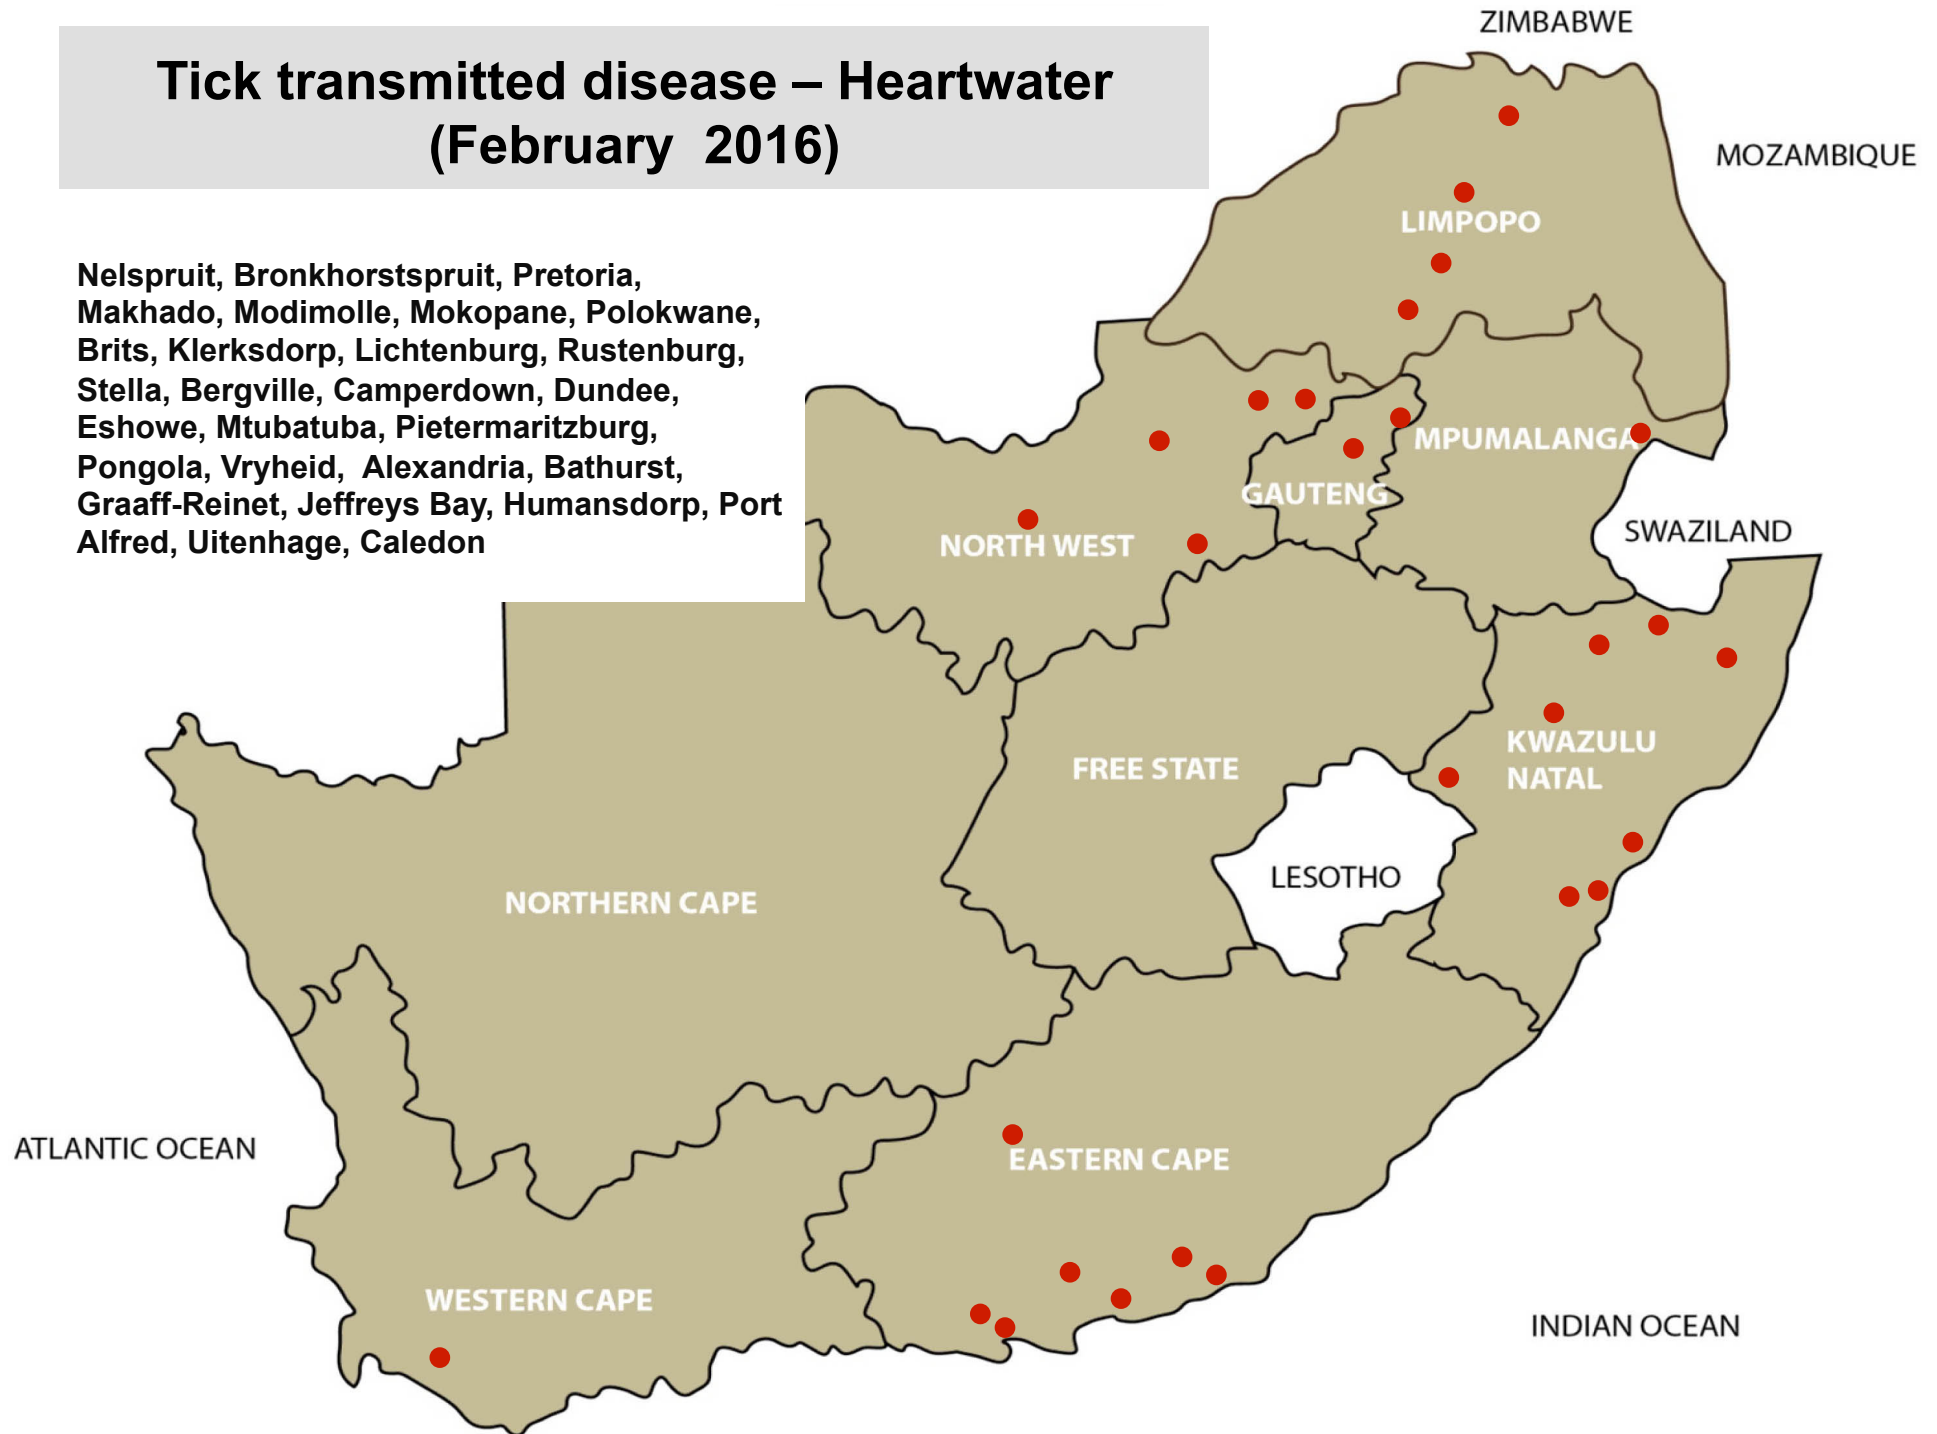

Bethal, Delmas, Grootvlei, Middelburg, Nelspruit, Standerton, Volksrust, Magaliesburg, Nigel, Pretoria, Makhado, Mokopane, Clocolan, Frankfort, Harrismith, Kroonstad, Villiers, Vrede, Bergville, Dundee, Estcourt, Howick, Kokstad, Mooi River, Mtubatuba, Newcastle, Pietermaritzburg, Underberg, Vryheid, Alexandria, Jeffreys Bay, Queenstown, Uitenhage, Caledon, George, Heidelberg, Malmesbury, Plettenberg Bay, Riversdale

Tick transmitted disease Asiatic red water (February 2016)

Balfour, Bethal, Lydenburg, Middelburg, Nelspruit, Piet Retief, Standerton, Volksrust, Magaliesburg, Nigel, Makhado, Frankfort, Harrismith, Memel, Villiers, Vrede, Bergville, Camperdown, Howick, Kokstad, Mooi River, Mtubatuba, Newcastle, Pietermaritzburg, Underberg, Vryheid, Alexandria, Humansdorp, Port Alfred, Queenstown, Stutterheim, George, Oudtshoorn, Riversdale, Swellendam

Tick and biting flies transmitted disease Anaplasmosis (February 2016)

Balfour, Grootvlei, Nelspruit, Piet Retief, Standerton, Magaliesburg, Makhado, Christiana, Klerksdorp, Leeudoringstad, Lichtenburg, Rustenburg, Ventersdorp, Bethlehem, Bloemfontein, Bothaville, Clocolan, Dewetsdorp, Ficksburg, Harrismith, Hoopstad, Kroonstad, Memel, Reitz, Trompsburg/Springfontein, Villiers, Vrede, Winburg, Bergville, Estcourt, Kokstad, Underberg, Alexandria, Jeffreys Bay, Queenstown, George, Malmesbury, Riversdale, Stellenbosch, Vredenburg

Tick transmitted disease – Heartwater (February 2016)

Nelspruit, Bronkhorstspuit, Pretoria, Makhado, Modimolle, Mokopane, Polokwane, Brits, Klerksdorp, Lichtenburg, Rustenburg, Stella, Bergville, Camperdown, Dundee, Eshowe, Mtubatuba, Pietermaritzburg, Pongola, Vryheid, Alexandria, Bathurst, Graaff-Reinet, Jeffreys Bay, Humansdorp, Port Alfred, Uitenhage, Caledon