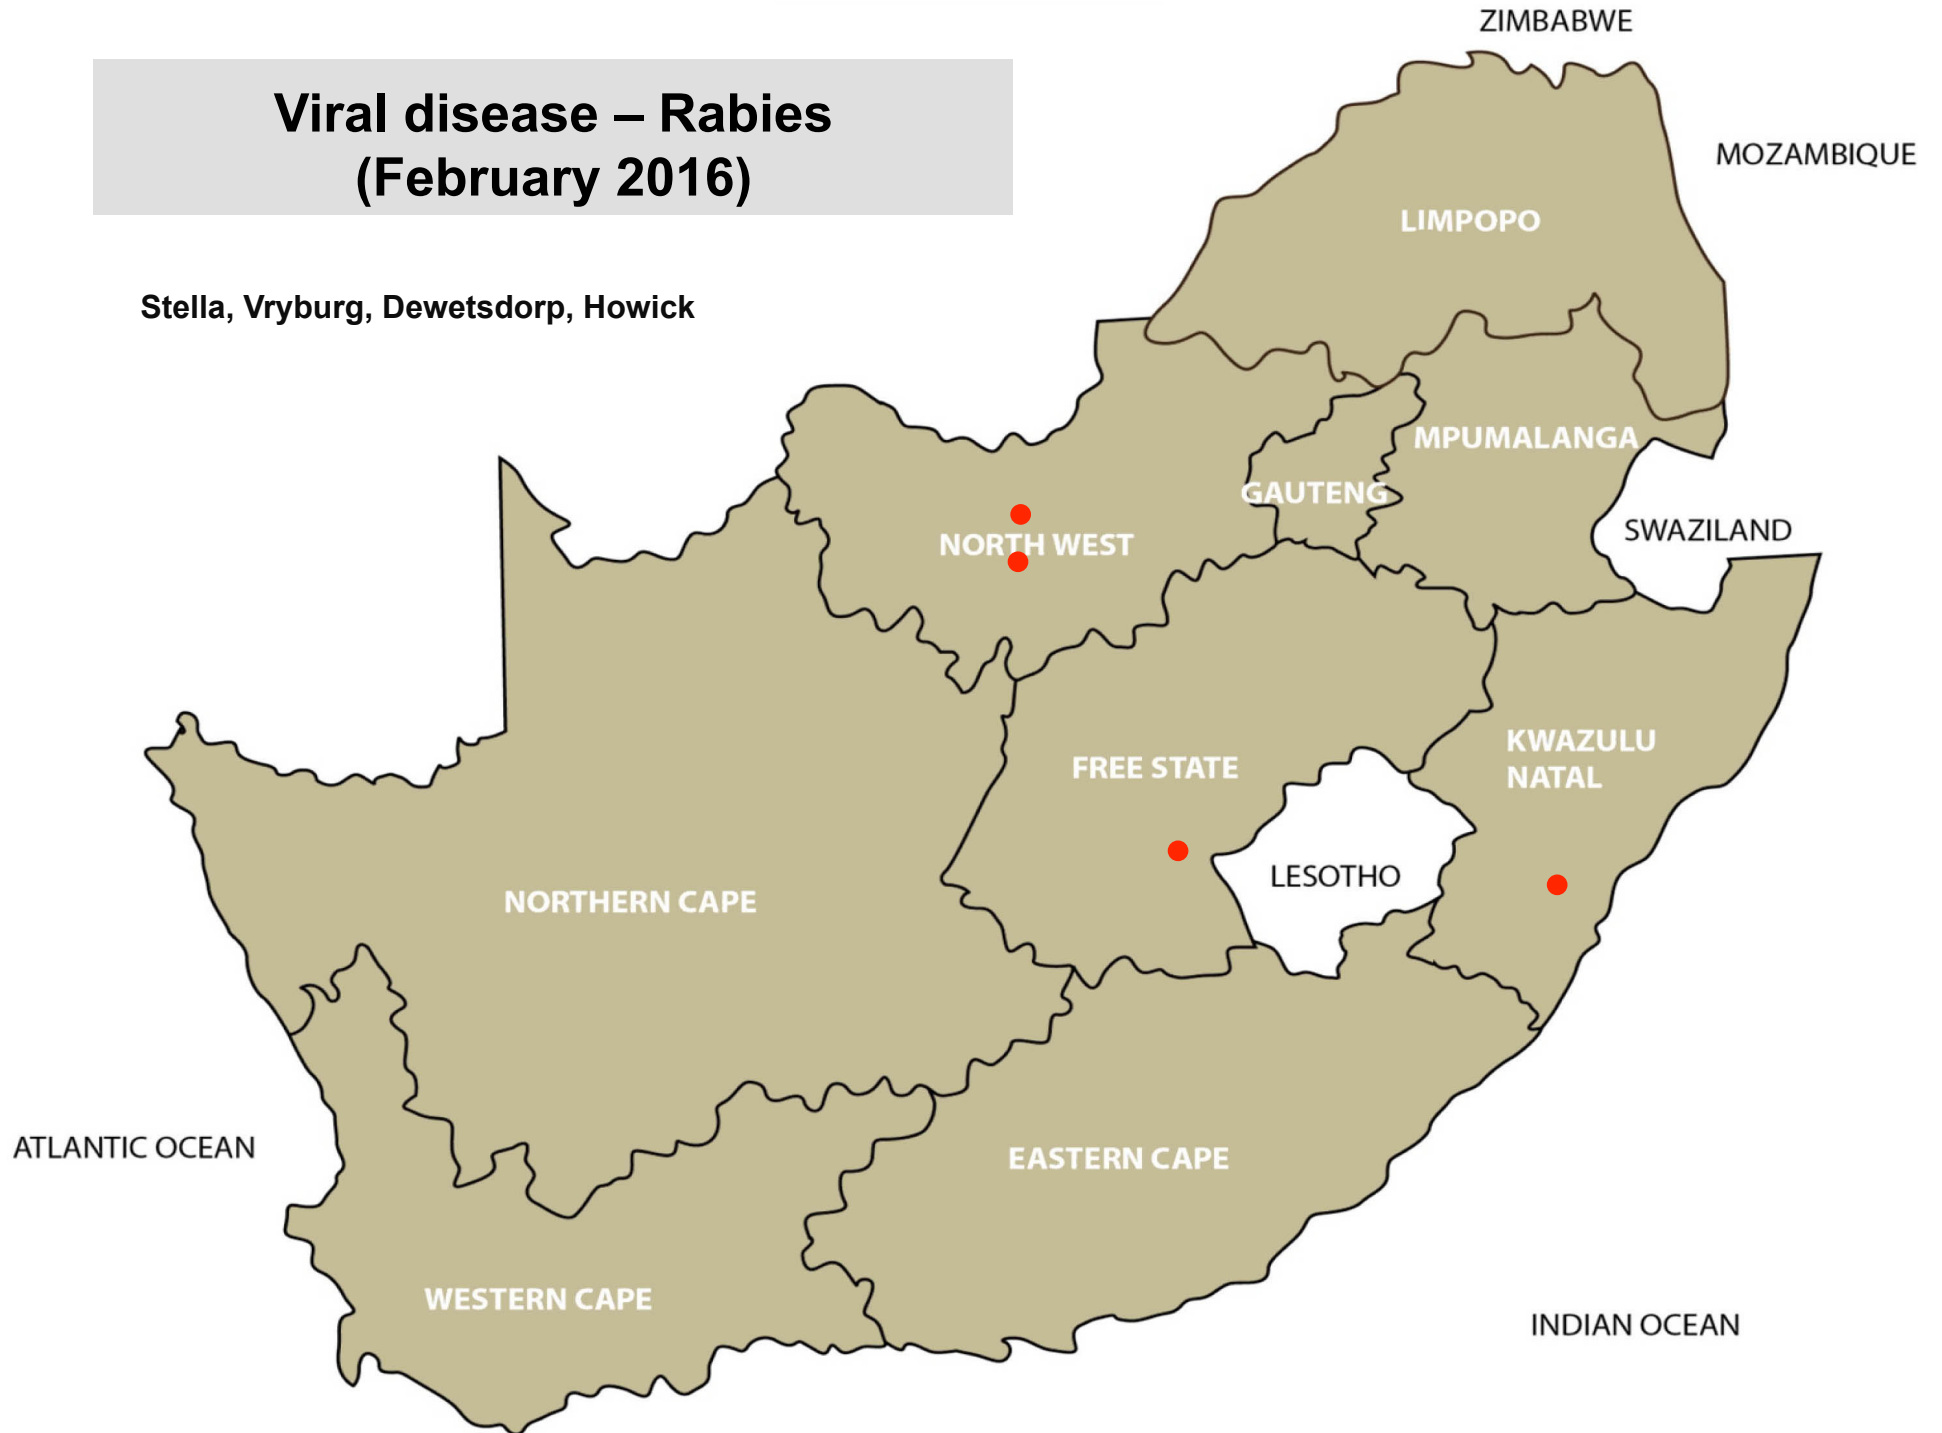

Viral disease – Rabies (February 2016)

Stella, Vryburg, Dewetsdorp, Howick