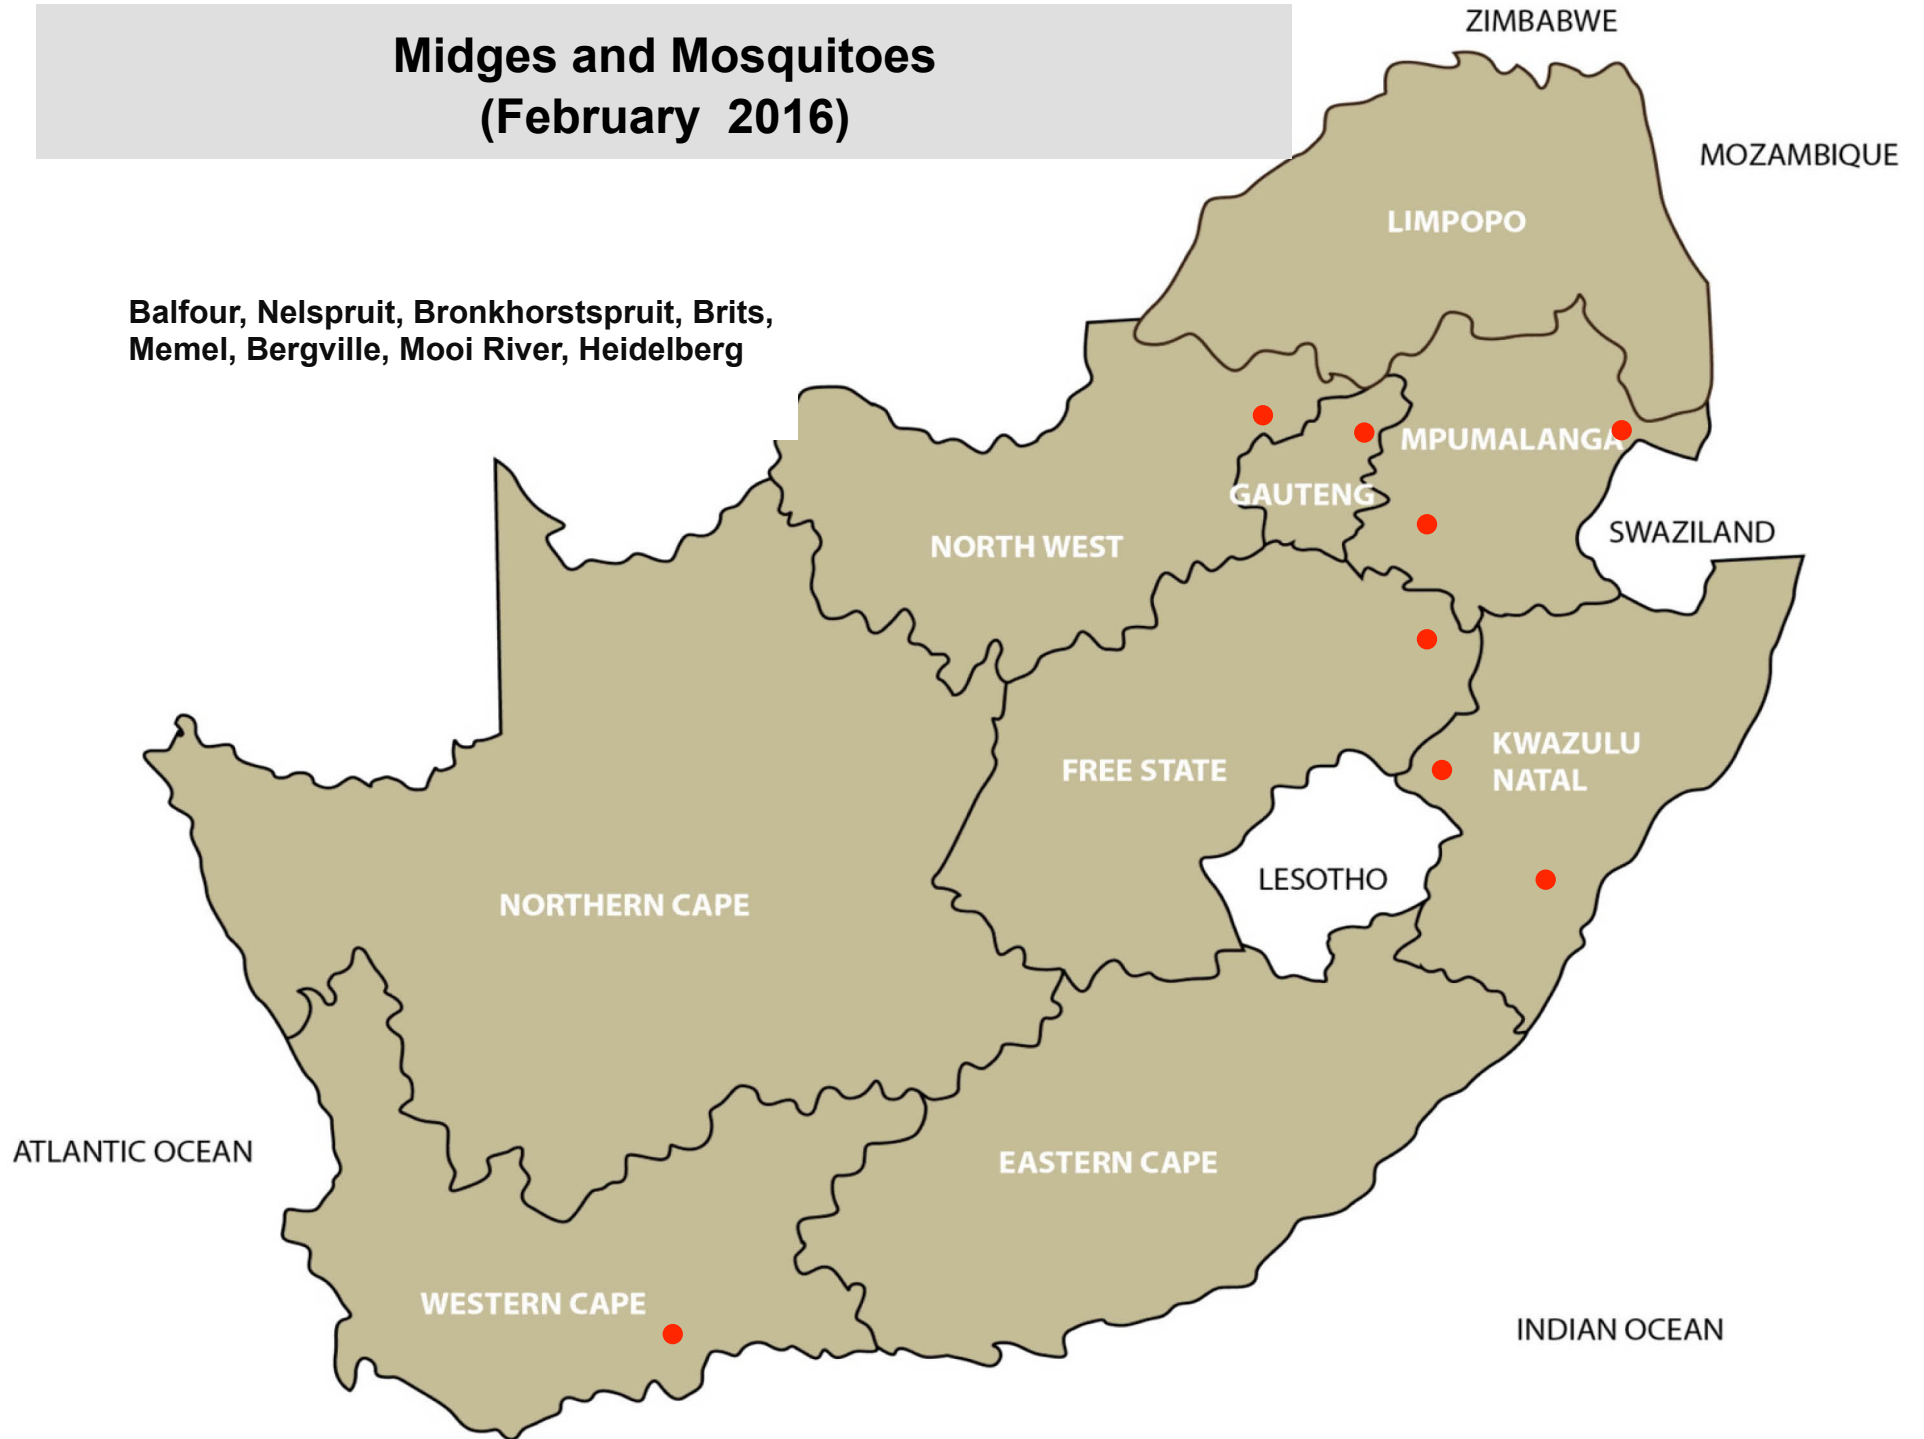

Red-legged ticks (February 2016)

Balfour, Mokopane, Christiana,
Lichtenburg, Bultfontein, Clocolan,
Hoopstad, Kroonstad, Ladybrand/
Excelsior, Memel, Vrede, Wesselsbron,
Winburg, Pietermaritzburg, Pongola,
Underberg

Paralysis ticks (February 2016)

Middelburg, Memel, Underberg

Biting lice (Red lice) (February 2016)

Standerton, Beaufort West

Sucking lice (Blue lice) (February 2016)

Sheep scab (February 2016)

Standerton, Vryburg, Hoopstad, Villiers,
Heidelberg

Blowflies (February 2016)

Standerton, Bronkhorstspuit, Mokopane,
Clocolan, Dewetsdorp, Gariep Dam,
Harrismith, Trompsburg/Springfontein,
Winburg, Pietermaritzburg, Heidelberg,
Oudtshoorn

Midges and Mosquitoes (February 2016)

Balfour, Nelspruit, Bronkhorstspuit, Brits,
Memel, Bergville, Mooi River, Heidelberg

Screw-worm (February 2016)

Nelspruit, Mokopane, Mtubatuba

Nasal bot larvae (February 2016)

Bronkhorstspuit, Ficksburg, Reitz,
Villiers, Vrede, Howick, Kokstad,
Mtubatuba