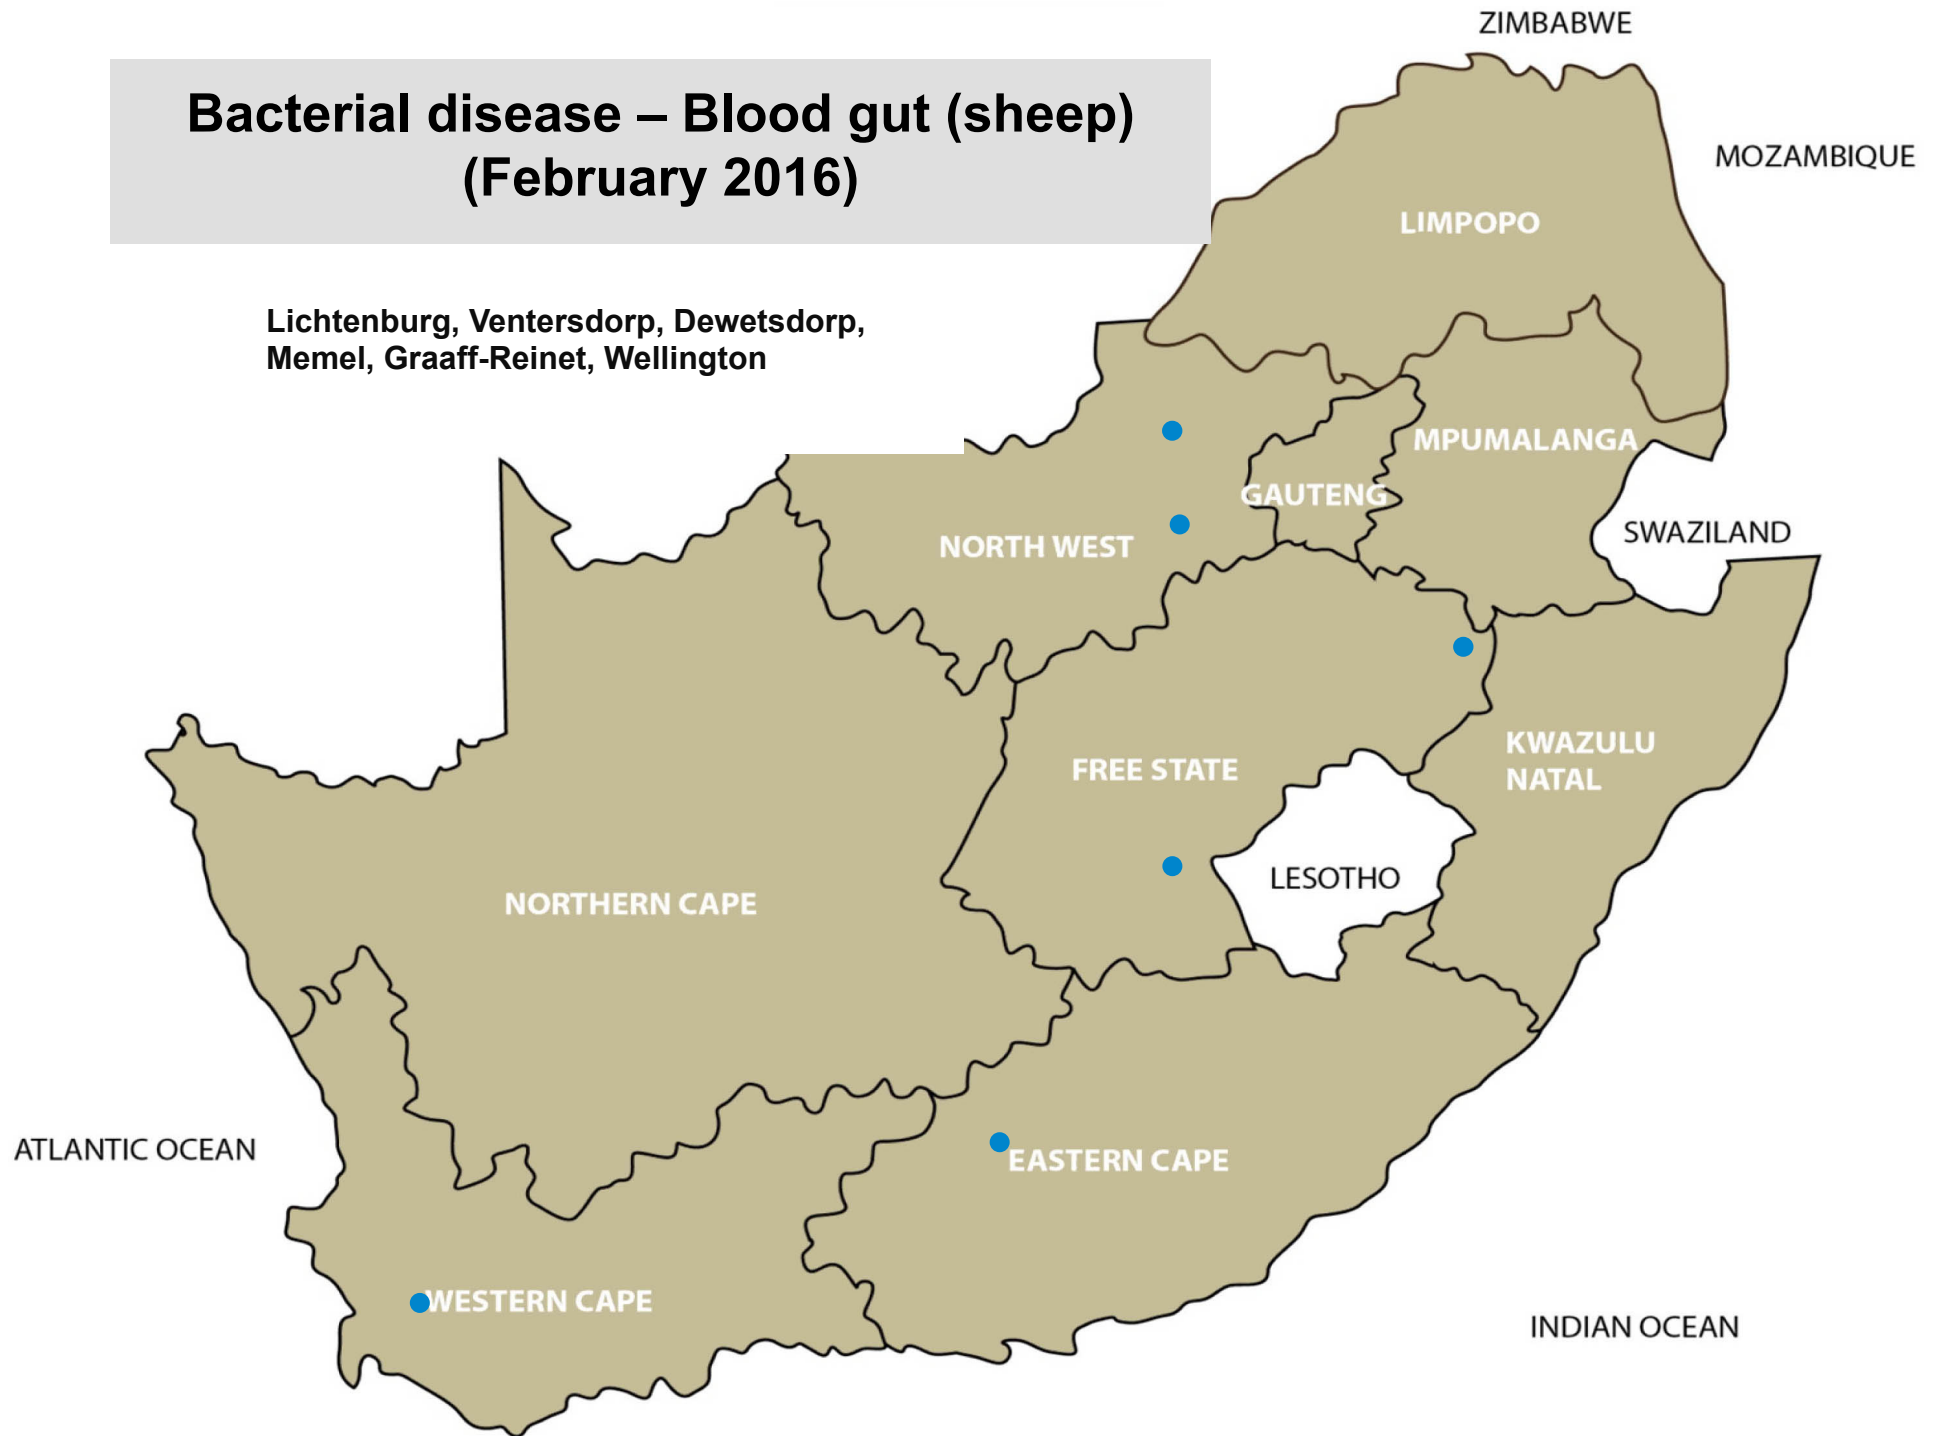

Lydenburg, Piet Retief, Standerton,
Volksrust, Pretoria, Polokwane, Brits,
Klerksdorp, Lichtenburg, Stella, Harrismith,
Memel, Reitz, Trompsburg/Springfontein,
Viljoenskroon, Villiers, Vrede, Winburg,
Dundee, Howick, Newcastle, Underberg,
Aliwal North/Zastron, Queenstown

Bacterial disease - Swelled head (February 2016)

Standerton, Bronkhorstspuit, Ladybrand/
Excelsior, Vrede, Newcastle, Graaff-Reinet

Bacterial Disease – Red gut (cattle) (February 2016)

Nelspruit, Bothaville, Kroonstad, Reitz,
Villiers, Dundee, Howick, Alexandria

Bacterial disease – Blood gut (sheep) (February 2016)

Lichtenburg, Ventersdorp, Dewetsdorp,
Memel, Graaff-Reinet, Wellington

Bacterial disease – Pulpy kidney (February 2016)

Nelspruit, Volksrust, Bronkhorstspuit, Christiana, Bultfontein, Clocolan, Harrismith, Hoopstad, Kroonstad, Reitz, Villiers, Wesselsbron, Vryheid, Cradock, Graaff-Reinet, Beaufort-West, Caledon, Oudtshoorn

Bacterial disease - Botulism (Summer 2016)

Bacterial disease – Tetanus (February 2016)

Volksrust, Newcastle, Graaff-Reinet

Pneumonia (February 2016)

Balfour, Grootvlei, Middelburg, Piet Retief, Standerton, Pretoria, Brits, Christiana, Vryburg, Bothaville, Clocolan, Harrismith, Ladybrand / Excelsior, Reitz, Underberg, Aliwal North / Zastron, Kareedouw, Darling, George, Swellendam, Kimberley