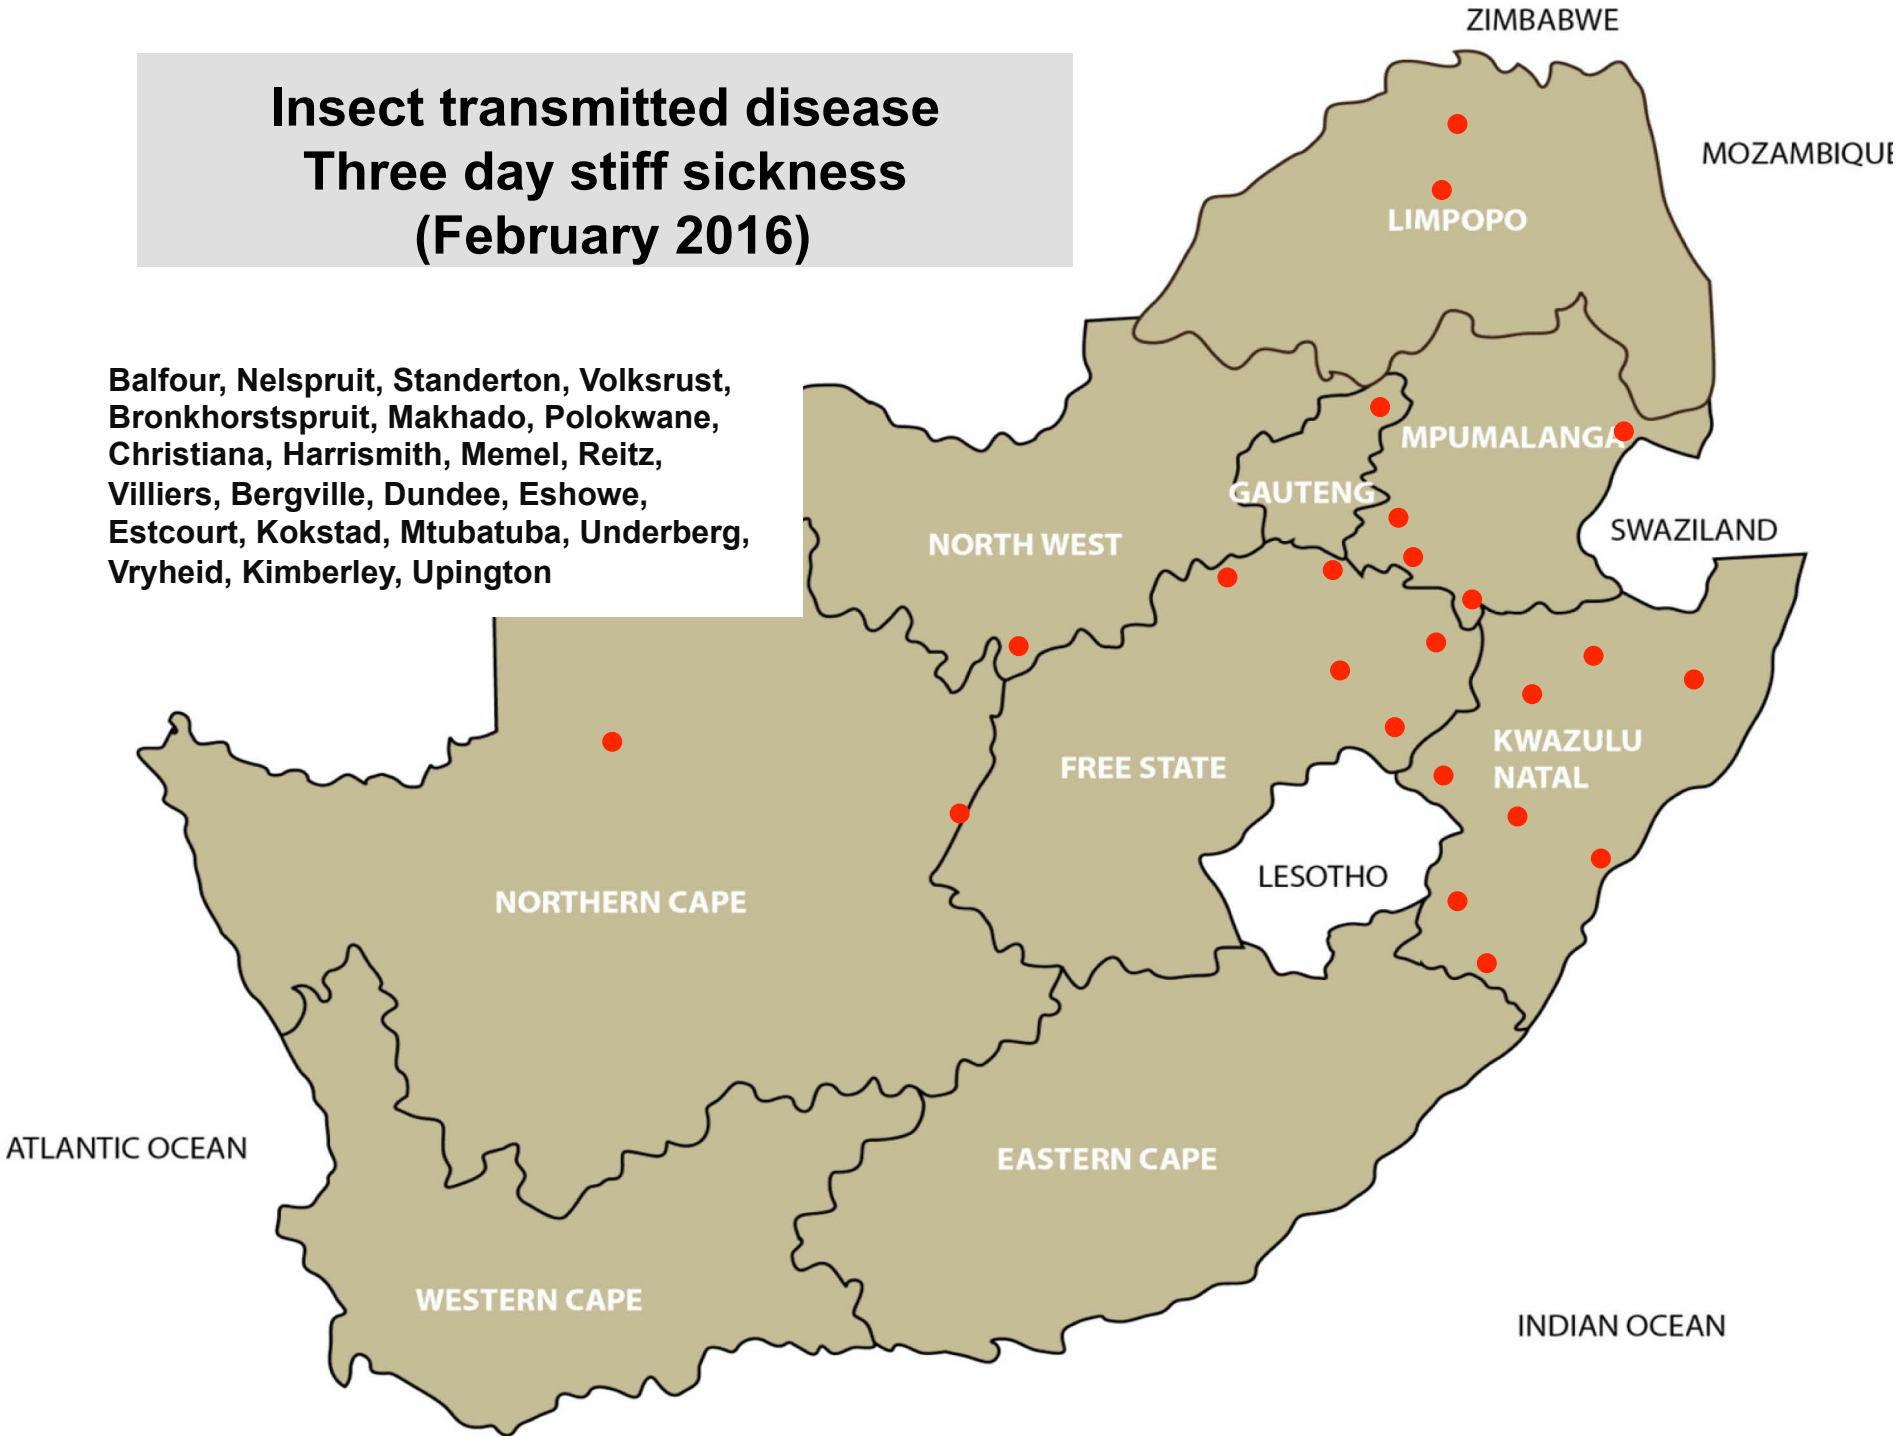

Standerton, Klerksdorp, Leeudoringstad,
Lichtenburg, Vryburg, Bethlehem, Hoopstad,
Villiers, Vrede, Winburg, Bergville

Venereal disease – Vibriosis (February 2015-16)

Leeudoringstad, Hoopstad, Queenstown

Venereal disease – Pizzle disease (February 2016)

Balfour, Graaff-Reinet

Insect and tick transmitted disease Lumpy skin disease (February 2016)

Lydenburg, Middelburg, Standerton,
Bronkhorstspuit, Makhado, Polokwane, Brits,
Lichtenburg, Rustenburg, Stella, Bethlehem,
Bloemfontein, Bothaville, Dewetsdorp,
Ficksburg, Harrismith, Memel, Reitz, Vrede,
Eshowe, Mtubatuba, Underberg, Vryheid

Insect transmitted disease Three day stiff sickness (February 2016)

Balfour, Nelspruit, Standerton, Volksrust, Bronkhorstspuit, Makhado, Polokwane, Christiana, Harrismith, Memel, Reitz, Villiers, Bergville, Dundee, Eshowe, Estcourt, Kokstad, Mtubatuba, Underberg, Vryheid, Kimberley, Uppington

Insect transmitted disease Blue tongue (February 2016)

Balfour, Delmas, Middelburg, Volksrust,
Muldersdrift, Brits, Lichtenburg,
Rustenburg, Bethlehem, Bloemfontein,
Clocolan, Ficksburg, Ladybrand/Excelsior,
Memel, Viljoenskroon, Bergville, Kokstad,
Mooi River, New Castle, Underberg,
Cradock, Graaff-Reinet, Beaufort West,
Caledon, Heidelberg, Oudtshoorn, Piketberg,
Stellenbosch, Vredenburg, Wellington