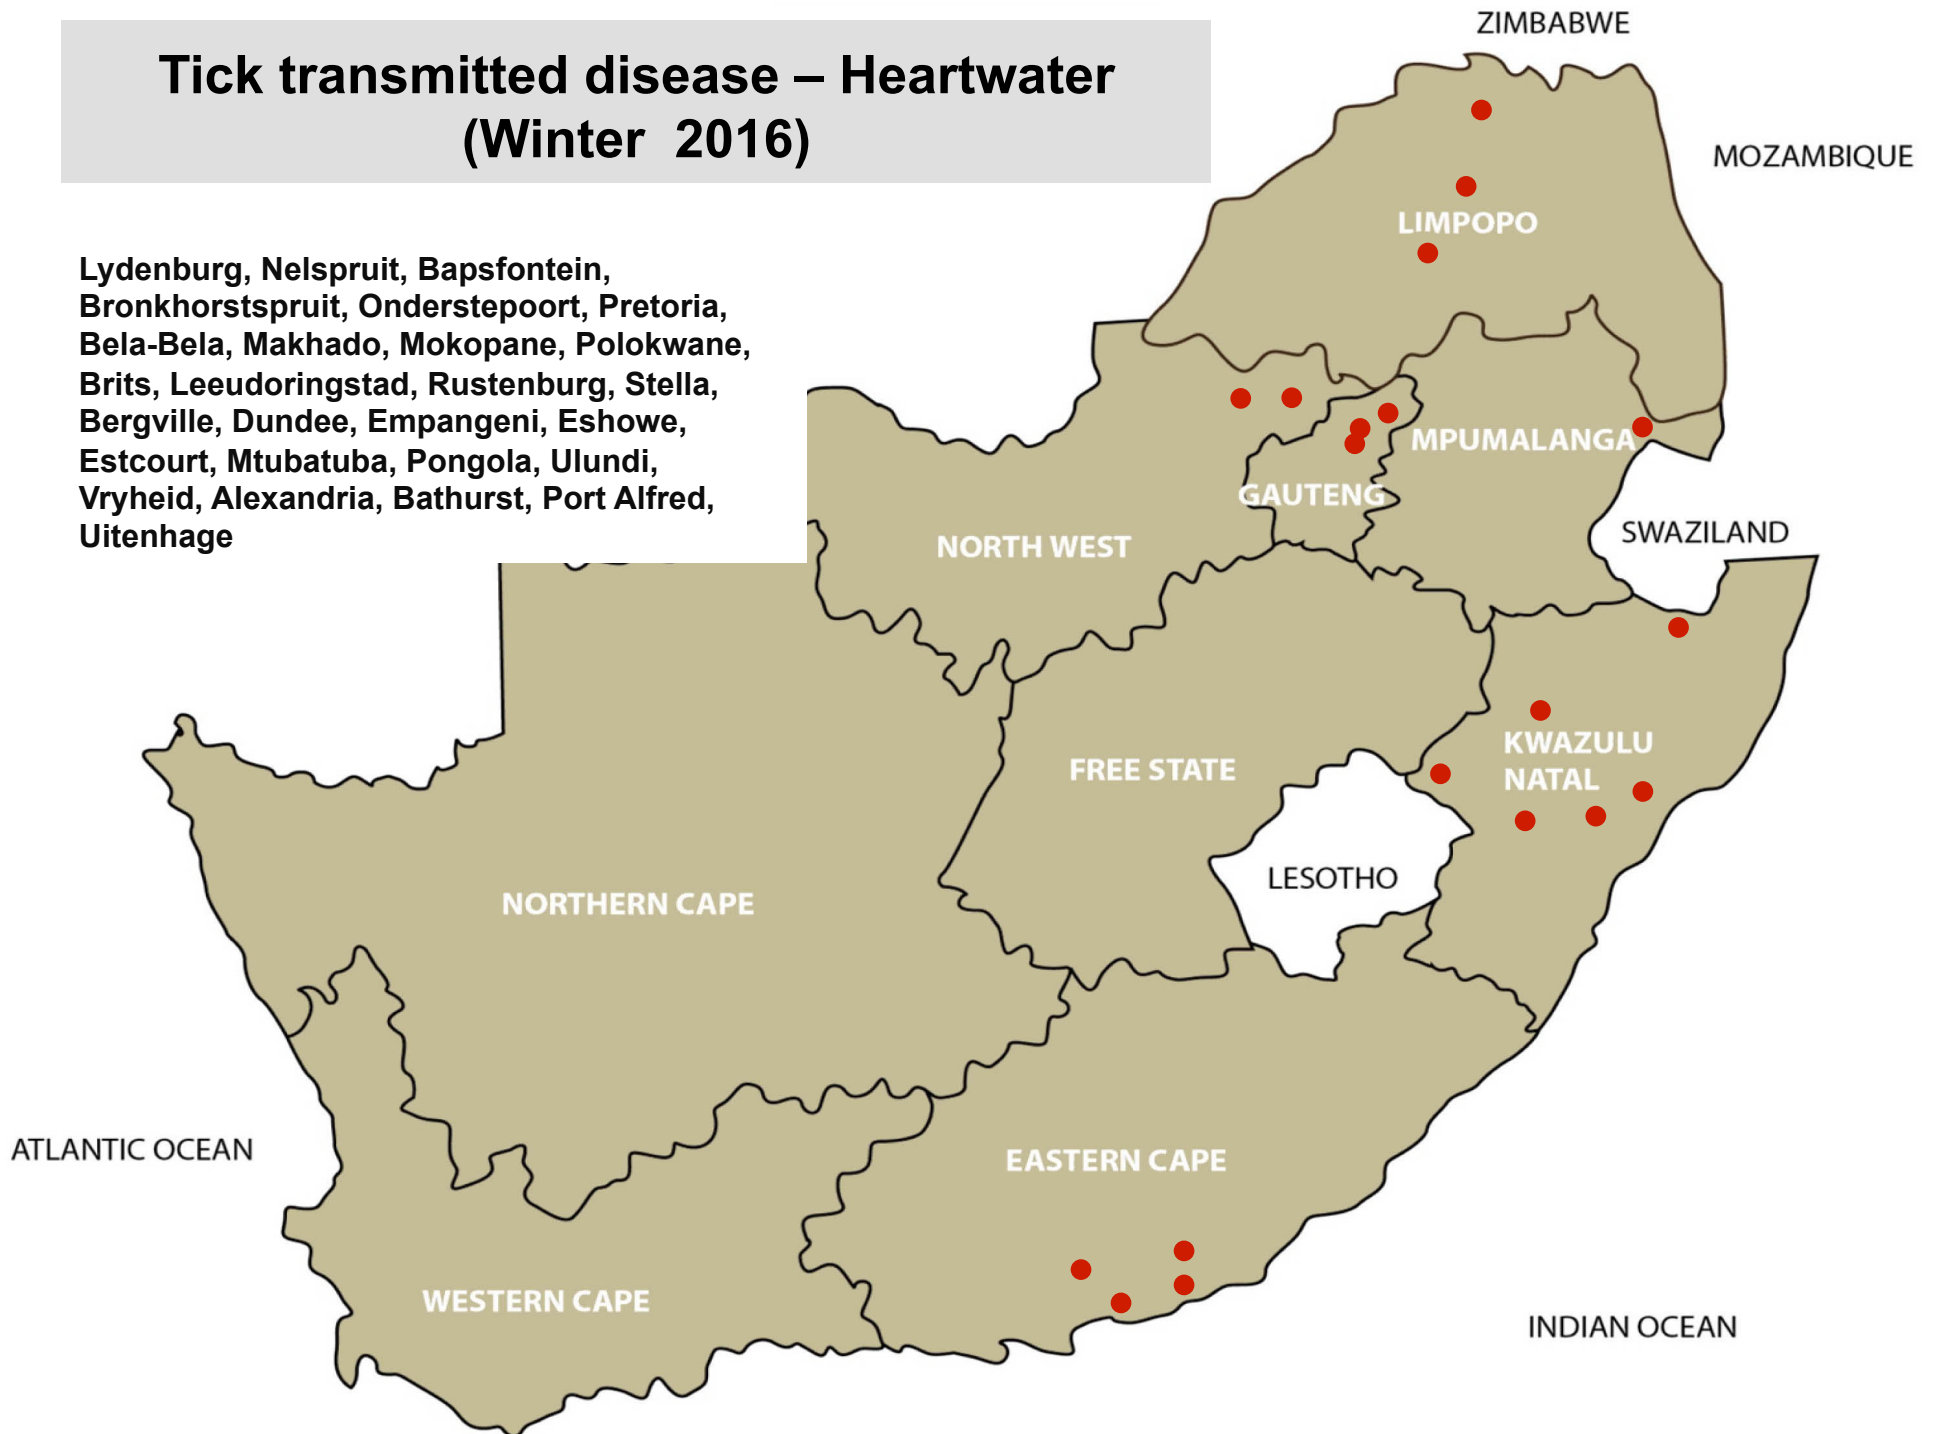

Tick transmitted disease African red water (Winter 2016)

Delmas, Standerton, Bapsfontein, Makhado, Polokwane, Bothaville, Bultfontein, Clocolan, Frankfort, Reitz, Villiers, Vrede, Bergville, Dundee, Eshowe, Estcourt, Howick, Ingogo, Kokstad, Mooi River, Mtubatuba, Pietermaritzburg, Underberg, Vryheid, Humansdorp, George, Heidelberg, Oudtshoorn, Riversdale, Wellington

Tick transmitted disease Asiatic red water (Winter 2016)

Bethal, Delmas, Ermelo, Middelburg,
Piet Retief, Standerton, Bapsfontein,
Bronkhorstspuit, Makhado, Polokwane,
Frankfort, Villiers, Vrede, Bergville,
Camperdown, Dundee, Eshowe,
Estcourt, Greytown, Pietermaritzburg,
Pongola, Underberg, George,
Riversdale, Swellendam

Tick and biting flies transmitted disease Anaplasmosis (Winter 2016)

Balfour, Grootvlei, Lydenburg, Piet Retief, Standerton, Onderstepoort, Bronkhorstspuit, Nigel, Bela-Bela, Christiana, Leeudoringstad, Lichtenburg, Ventersburg, Bloemfontein, Bothaville, Bultfontein, Clocolan, Ficksburg, Harrismith, Hertzogville, Hoopstad, Kroonstad, Memel, Parys, Reitz, Viljoenskroon, Villiers, Vrede, Wesselsbron, Bergville, Camperdown, Dundee, Estcourt, Howick, Ulundi, Underberg, Aliwal North/ Zastron, Alexandria, Cradock, Graaf-Reinet, Humansdorp, Jeffreys Bay, Port Alfred, Caledon, Ceres, George, Heidelberg, Hoekwil, Plettenberg Bay, Riversdal, Stellenbosch, Wellington, Kuruman

Tick transmitted disease – Heartwater (Winter 2016)

Lydenburg, Nelspruit, Bapsfontein,
Bronkhorstspuit, Onderstepoort, Pretoria,
Bela-Bela, Makhado, Mokopane, Polokwane,
Brits, Leeudoringstad, Rustenburg, Stella,
Bergville, Dundee, Empangeni, Eshowe,
Estcourt, Mtubatuba, Pongola, Ulundi,
Vryheid, Alexandria, Bathurst, Port Alfred,
Uitenhage