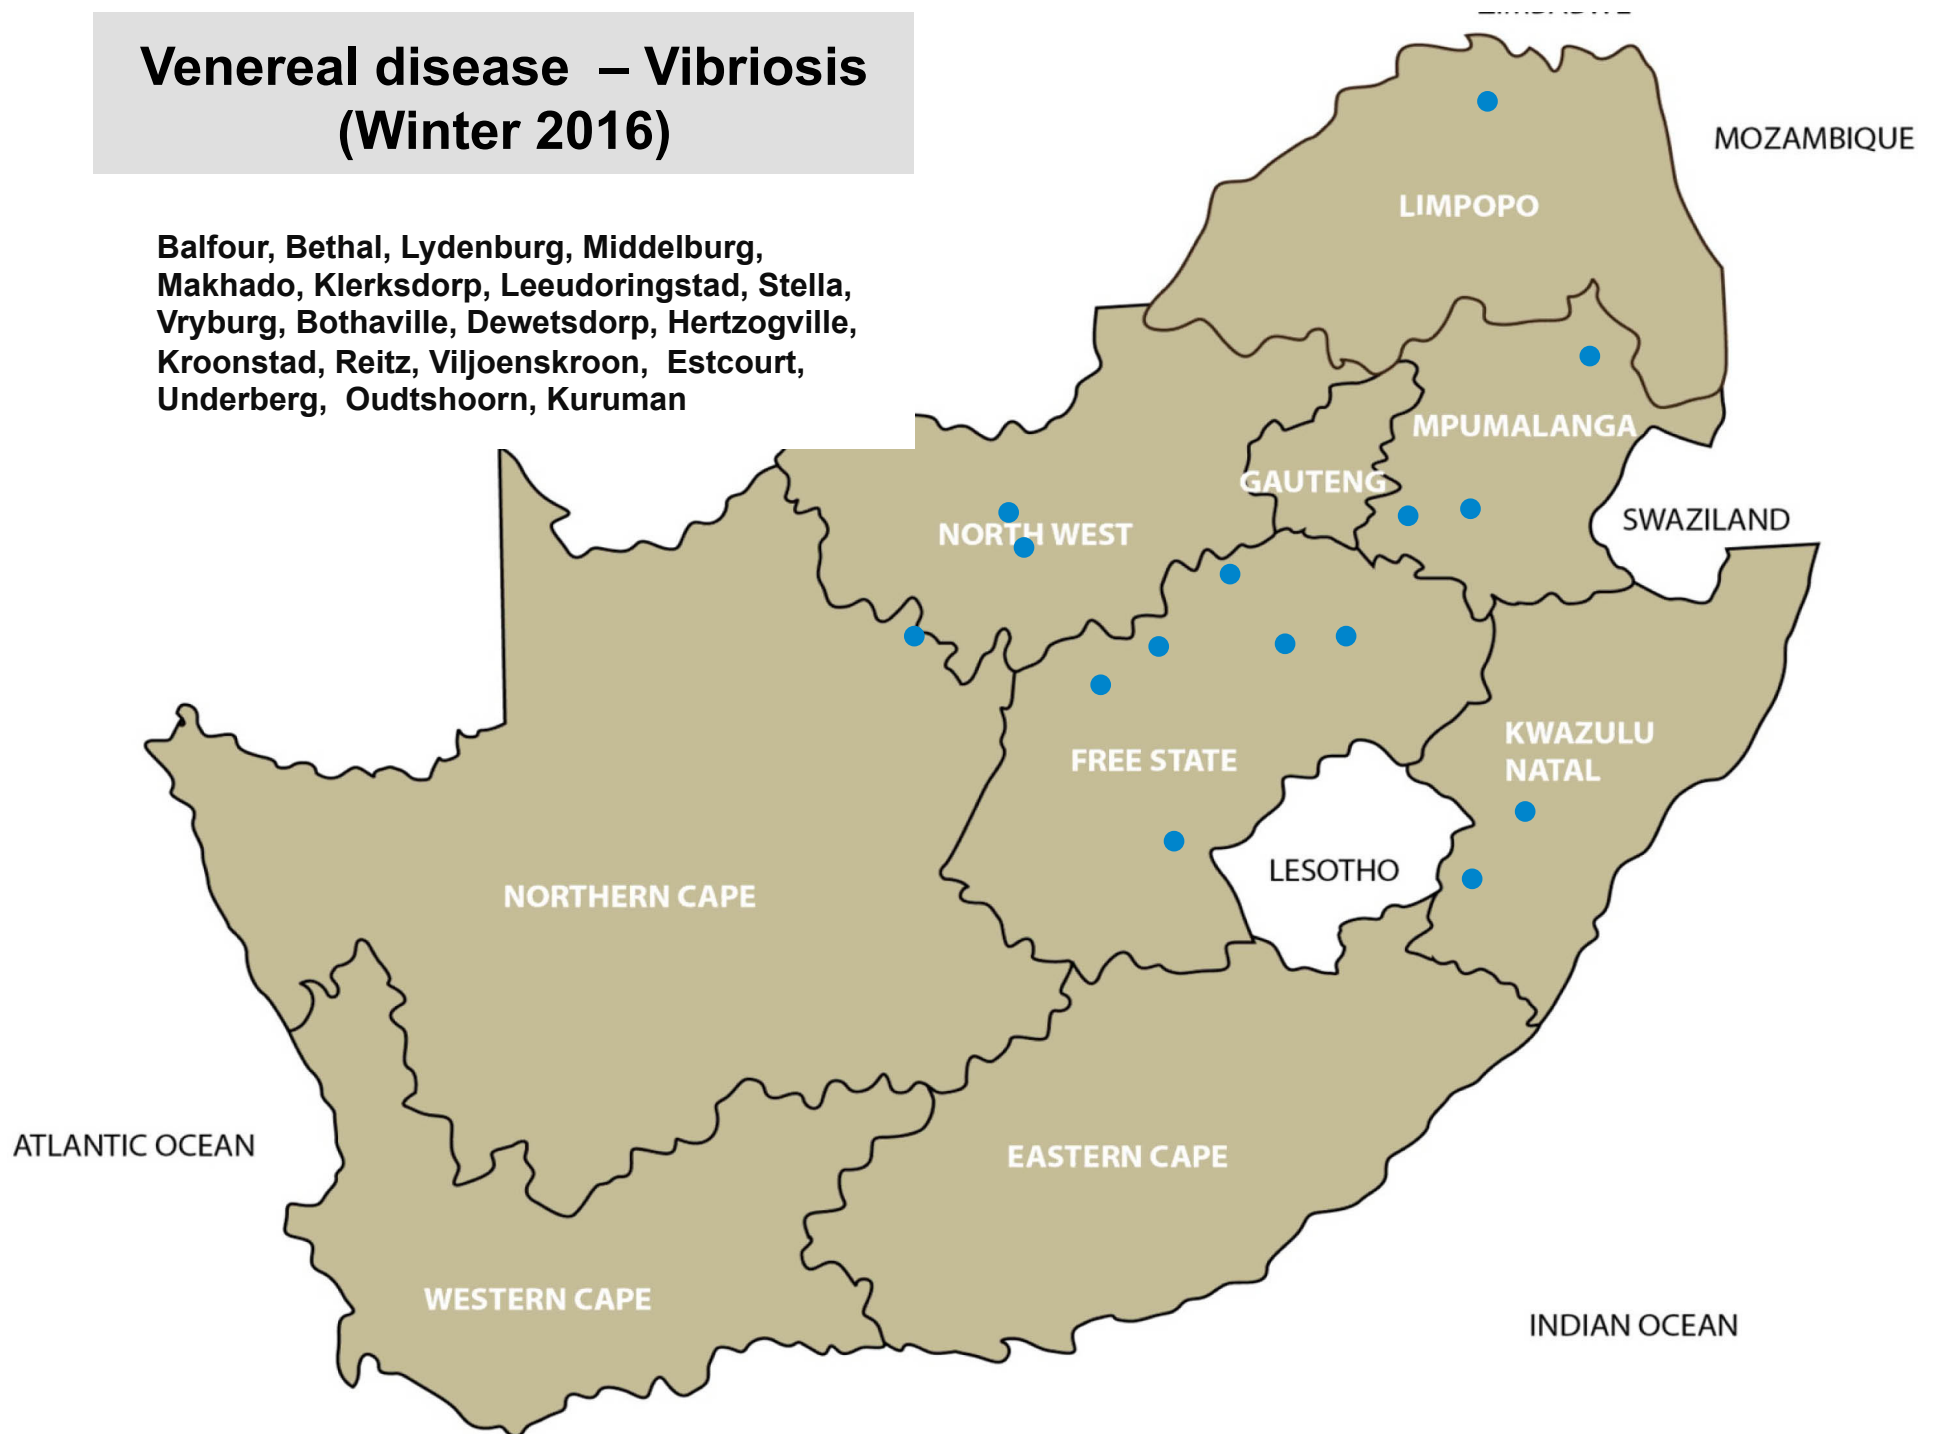

Tick transmitted disease – Heartwater (Winter 2016)

Lydenburg, Nelspruit, Bapsfontein,
Bronkhorstspuit, Onderstepoort, Pretoria,
Bela-Bela, Makhado, Mokopane, Polokwane,
Brits, Leeudoringstad, Rustenburg, Stella,
Bergville, Dundee, Empangeni, Eshowe,
Estcourt, Mtubatuba, Pongola, Ulundi,
Vryheid, Alexandria, Bathurst, Port Alfred,
Uitenhage

Tick transmitted disease – Corridor disease (Winter 2016)

Tick toxicosis – Sweating sickness (Winter 2016)

Christiana, Stella, Bothaville,
Stellenbosch

Venereal disease-Trichomonosis (Winter 2016)

Balfour, Bethal, Ermelo, Grootvlei, Lydenburg, Middelburg, Piet Retief, Standerton, Volkrust, Bonkhorstspuit, Makhado, Mokopane, Polokwane, Klerksdorp, Leeudoringstad, Lichtenburg, Stella, Ventersdorp, Vryburg, Bethlehem, Bloemfontein, Bothaville, Clocolan, Frankfort, Harrismith, Hertzogville, Hoopstad, Kroonstad, Parys, Reitz, Viljoenskroon, Villiers, Vrede, Bergville, Dundee, Eshowe, Kokstad, Underberg, Aliwal North/Zastron, Humansdorp, George, Malmesbury, Oudtshoorn, Wellington, Kuruman

Venereal disease – Vibriosis (Winter 2016)

Balfour, Bethal, Lydenburg, Middelburg,
Makhado, Klerksdorp, Leeudoringstad, Stella,
Vryburg, Bothaville, Dewetsdorp, Hertzogville,
Kroonstad, Reitz, Viljoenskroon, Estcourt,
Underberg, Oudtshoorn, Kuruman

Venereal disease – Pizzle disease (Winter 2016)

Graaff-Reinet, Calvinia, De Aar, Kuruman,
Philipstown

**Venereal disease – *Actinobacillus seminis*
(Winter 2016)**

Insect and tick transmitted disease Lumpy skin disease (Winter 2016)