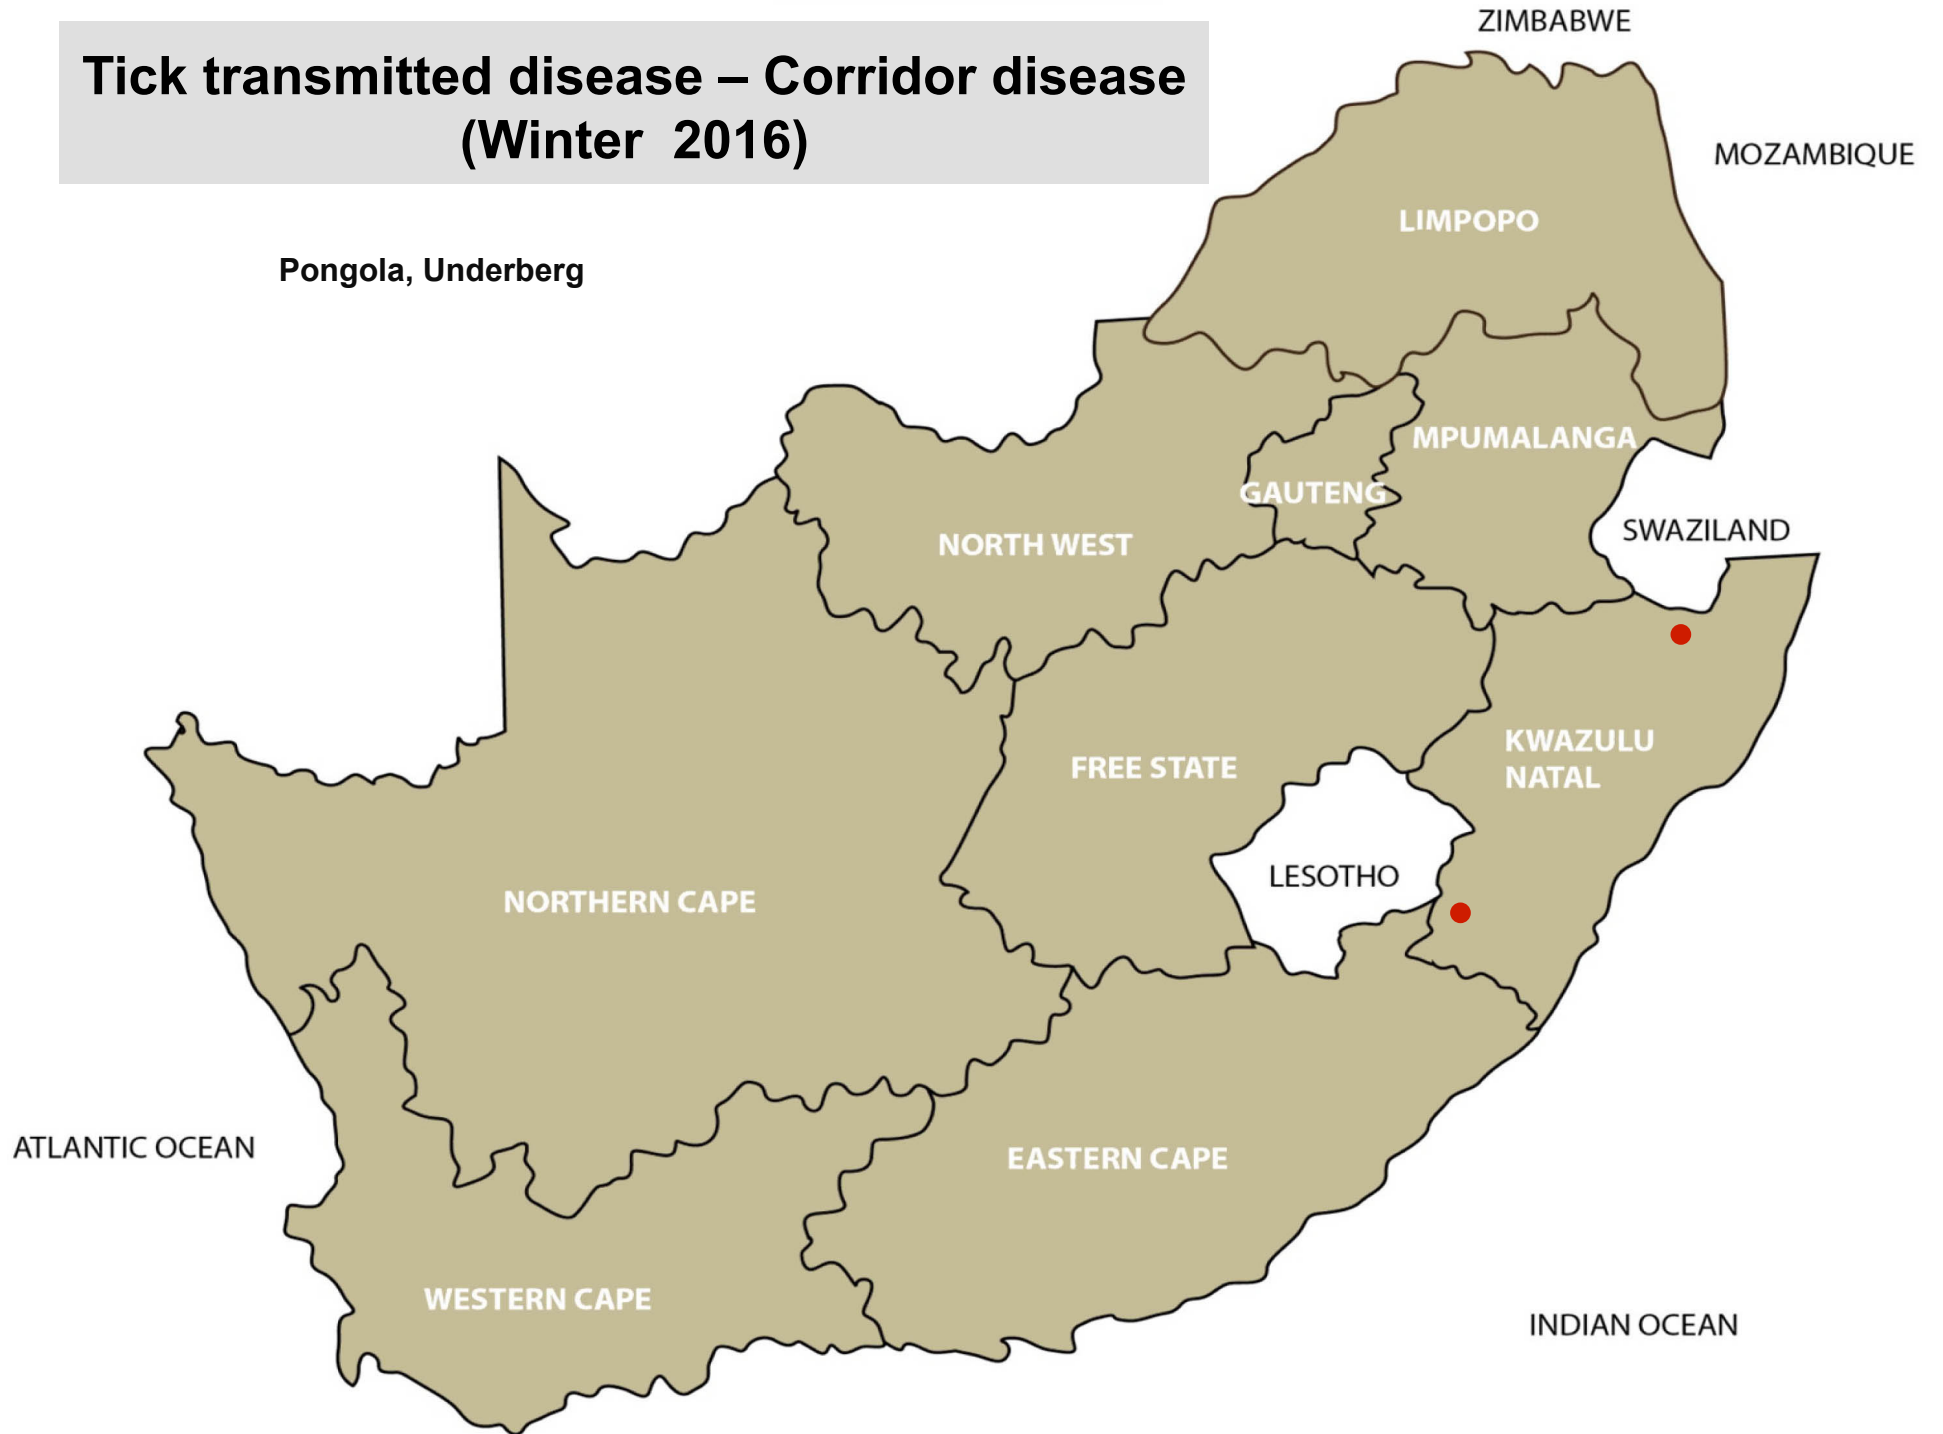

Tick transmitted disease – Corridor disease (Winter 2016)