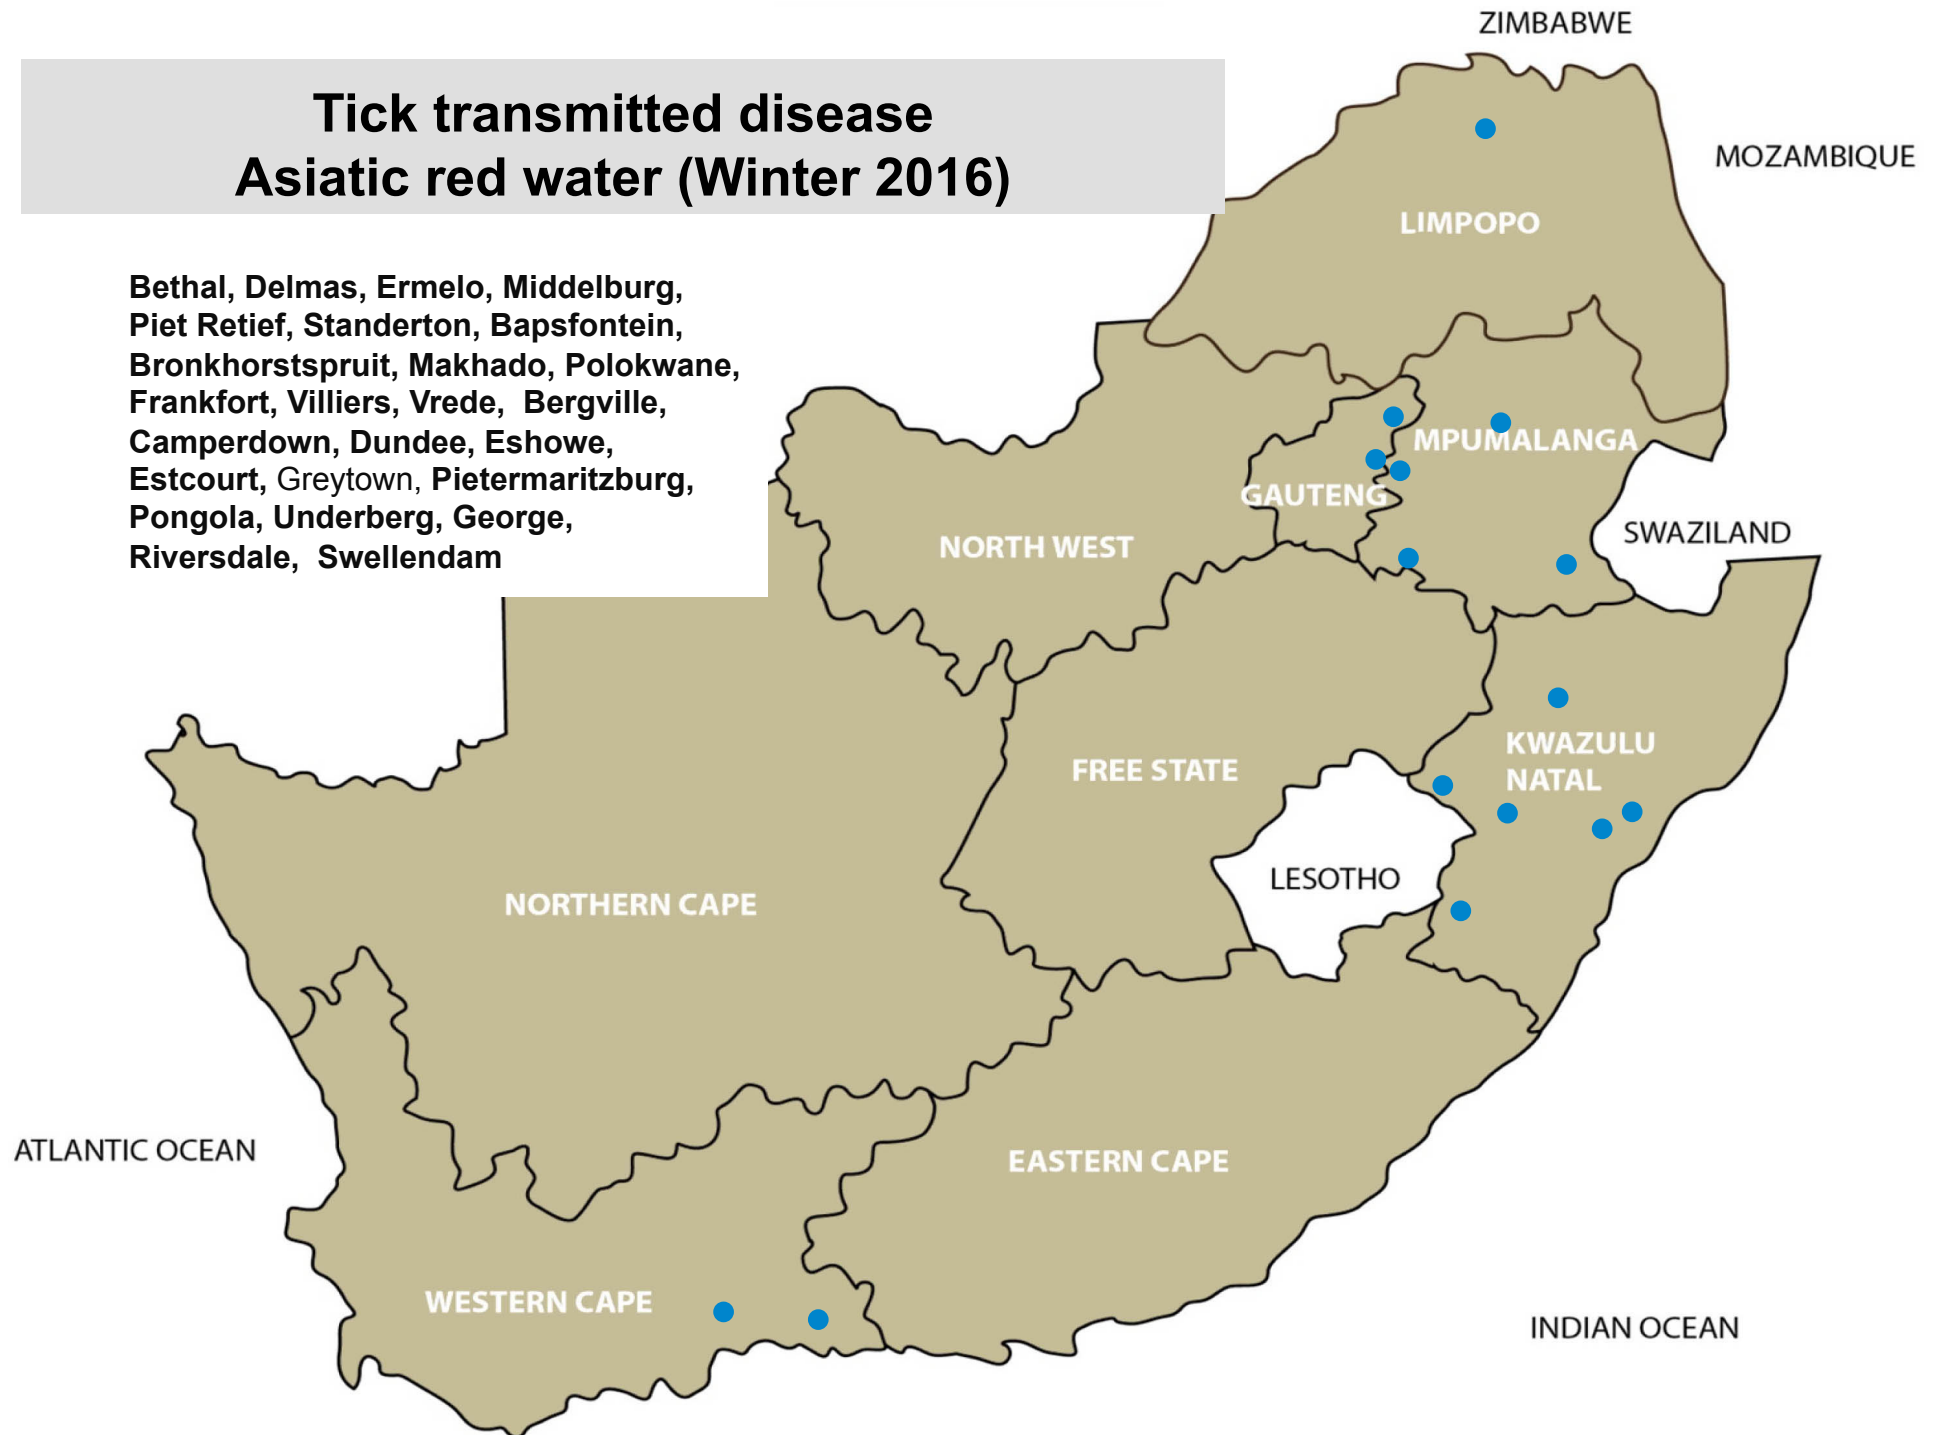

Blowflies (Winter 2016)

Standerton, Brits, Villiers, Winburg,
Heidelberg

Midges and Mosquitoes (Winter 2016)

Christiana, Leeudoringstad, Vryburg,
Oudtshoorn, Uppington

Screw-worm (Winter 2016)

Nelspruit, Mokopane

Nasal bot larvae (Winter 2016)

Memel, Reitz, Vrede, Wesselsbron,
Dundee, Estcourt, Witelsbos, Ceres,
Calvinia

Coccidiosis (Winter 2016)

Nelspruit, Piet Retief, Standerton,
Bronkhorstspuit, Nigel, Onderstepoort,
Makhado, Christiana, Klerksdorp,
Lichtenburg, Bethlehem, Bloemfontein,
Bothaville, Bultfontein, Clocolan, Frankfort,
Gariep, Kroonstad, Ladybrand/Excelsior,
Reitz, Viljoenskroon, Villiers,
Wesselsbron, Dundee, Eshowe, Vryheid,
Mtubatuba, Pongola, Alexandria, Bathurst,
Graaff- Reinet, Humansdorp, Jeffreys Bay,
Witelsbos, Beaufort West, Caledon,
Darling, George, Heidelberg, Oudtshoorn,
Plettenberg Bay, Riversdale, Wellington,
Jan Kempdorp

Tick transmitted disease African red water (Winter 2016)

Delmas, Standerton, Bapsfontein, Makhado, Polokwane, Bothaville, Bultfontein, Clocolan, Frankfort, Reitz, Villiers, Vrede, Bergville, Dundee, Eshowe, Estcourt, Howick, Ingogo, Kokstad, Mooi River, Mtubatuba, Pietermaritzburg, Underberg, Vryheid, Humansdorp, George, Heidelberg, Oudtshoorn, Riversdale, Wellington

Tick transmitted disease Asiatic red water (Winter 2016)

Bethal, Delmas, Ermelo, Middelburg,
Piet Retief, Standerton, Bapsfontein,
Bronkhorstspuit, Makhado, Polokwane,
Frankfort, Villiers, Vrede, Bergville,
Camperdown, Dundee, Eshowe,
Estcourt, Greytown, Pietermaritzburg,
Pongola, Underberg, George,
Riversdale, Swellendam