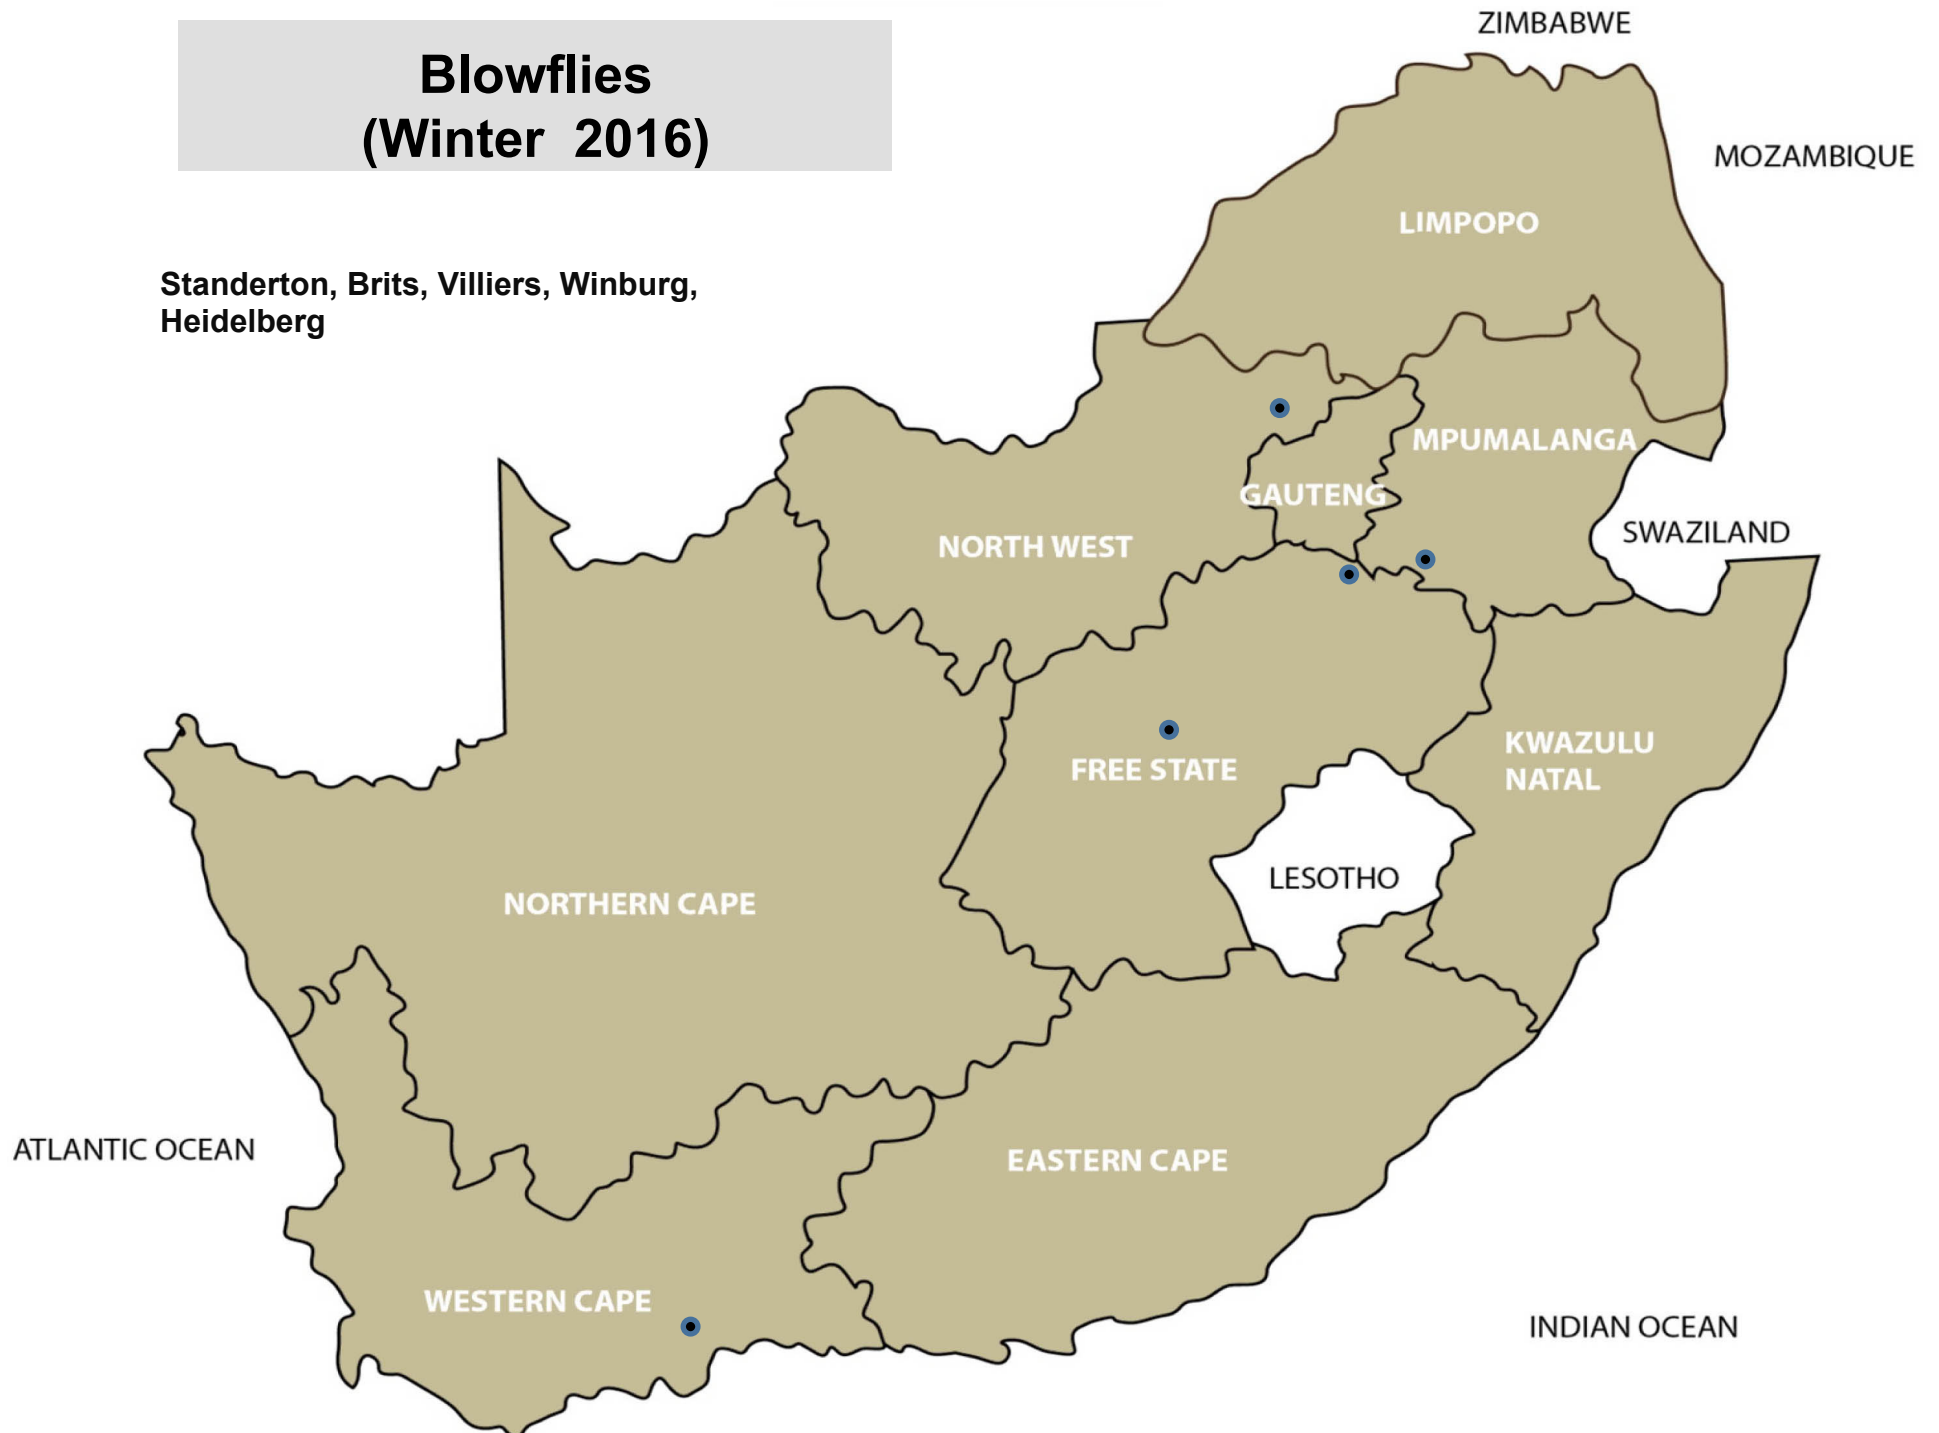

Biting lice (Red lice) (Winter 2016)

Bethal, Ermelo, Leeudoringstad, Lichtenburg, Vryburg, Bloemfontein, Bothaville, Clocolan, Dewetsdorp, Ficksburg, Frankfort, Hoopstad, Kroonstad, Reitz, Viljoenskroon, Villiers, Vrede, Bergville, Kokstad, Pietermaritzburg, Aliwal North/Zastron, Graaff-Reinet, Beaufort West, Caledon, Heidelberg, Malmesbury, Stellenbosch, Calvinia

Sucking lice (Blue lice) (Winter 2016)

Bethal, Christiana, Leeudoringstad,
Bloemfontein, Clocolan, Bultfontein,
Viljoenskroon, Beaufort West, Kuruman

Sheep scab (Winter 2016)

Delmas, Standerton, Bapsfontein, Nigel,
Christiana, Ventersdorp, Frankfort, Smithfield,
Villiers, Kokstad, Underberg, Graaff-Reinet,
Calvinia, De Aar, Upington

Blowflies (Winter 2016)

Standerton, Brits, Villiers, Winburg,
Heidelberg

Midges and Mosquitoes (Winter 2016)

Christiana, Leeudoringstad, Vryburg,
Oudtshoorn, Uppington

Screw-worm (Winter 2016)

Nelspruit, Mokopane

Tick transmitted disease African red water (Winter 2016)

Delmas, Standerton, Bapsfontein, Makhado, Polokwane, Bothaville, Bultfontein, Clocolan, Frankfort, Reitz, Villiers, Vrede, Bergville, Dundee, Eshowe, Estcourt, Howick, Ingogo, Kokstad, Mooi River, Mtubatuba, Pietermaritzburg, Underberg, Vryheid, Humansdorp, George, Heidelberg, Oudtshoorn, Riversdale, Wellington