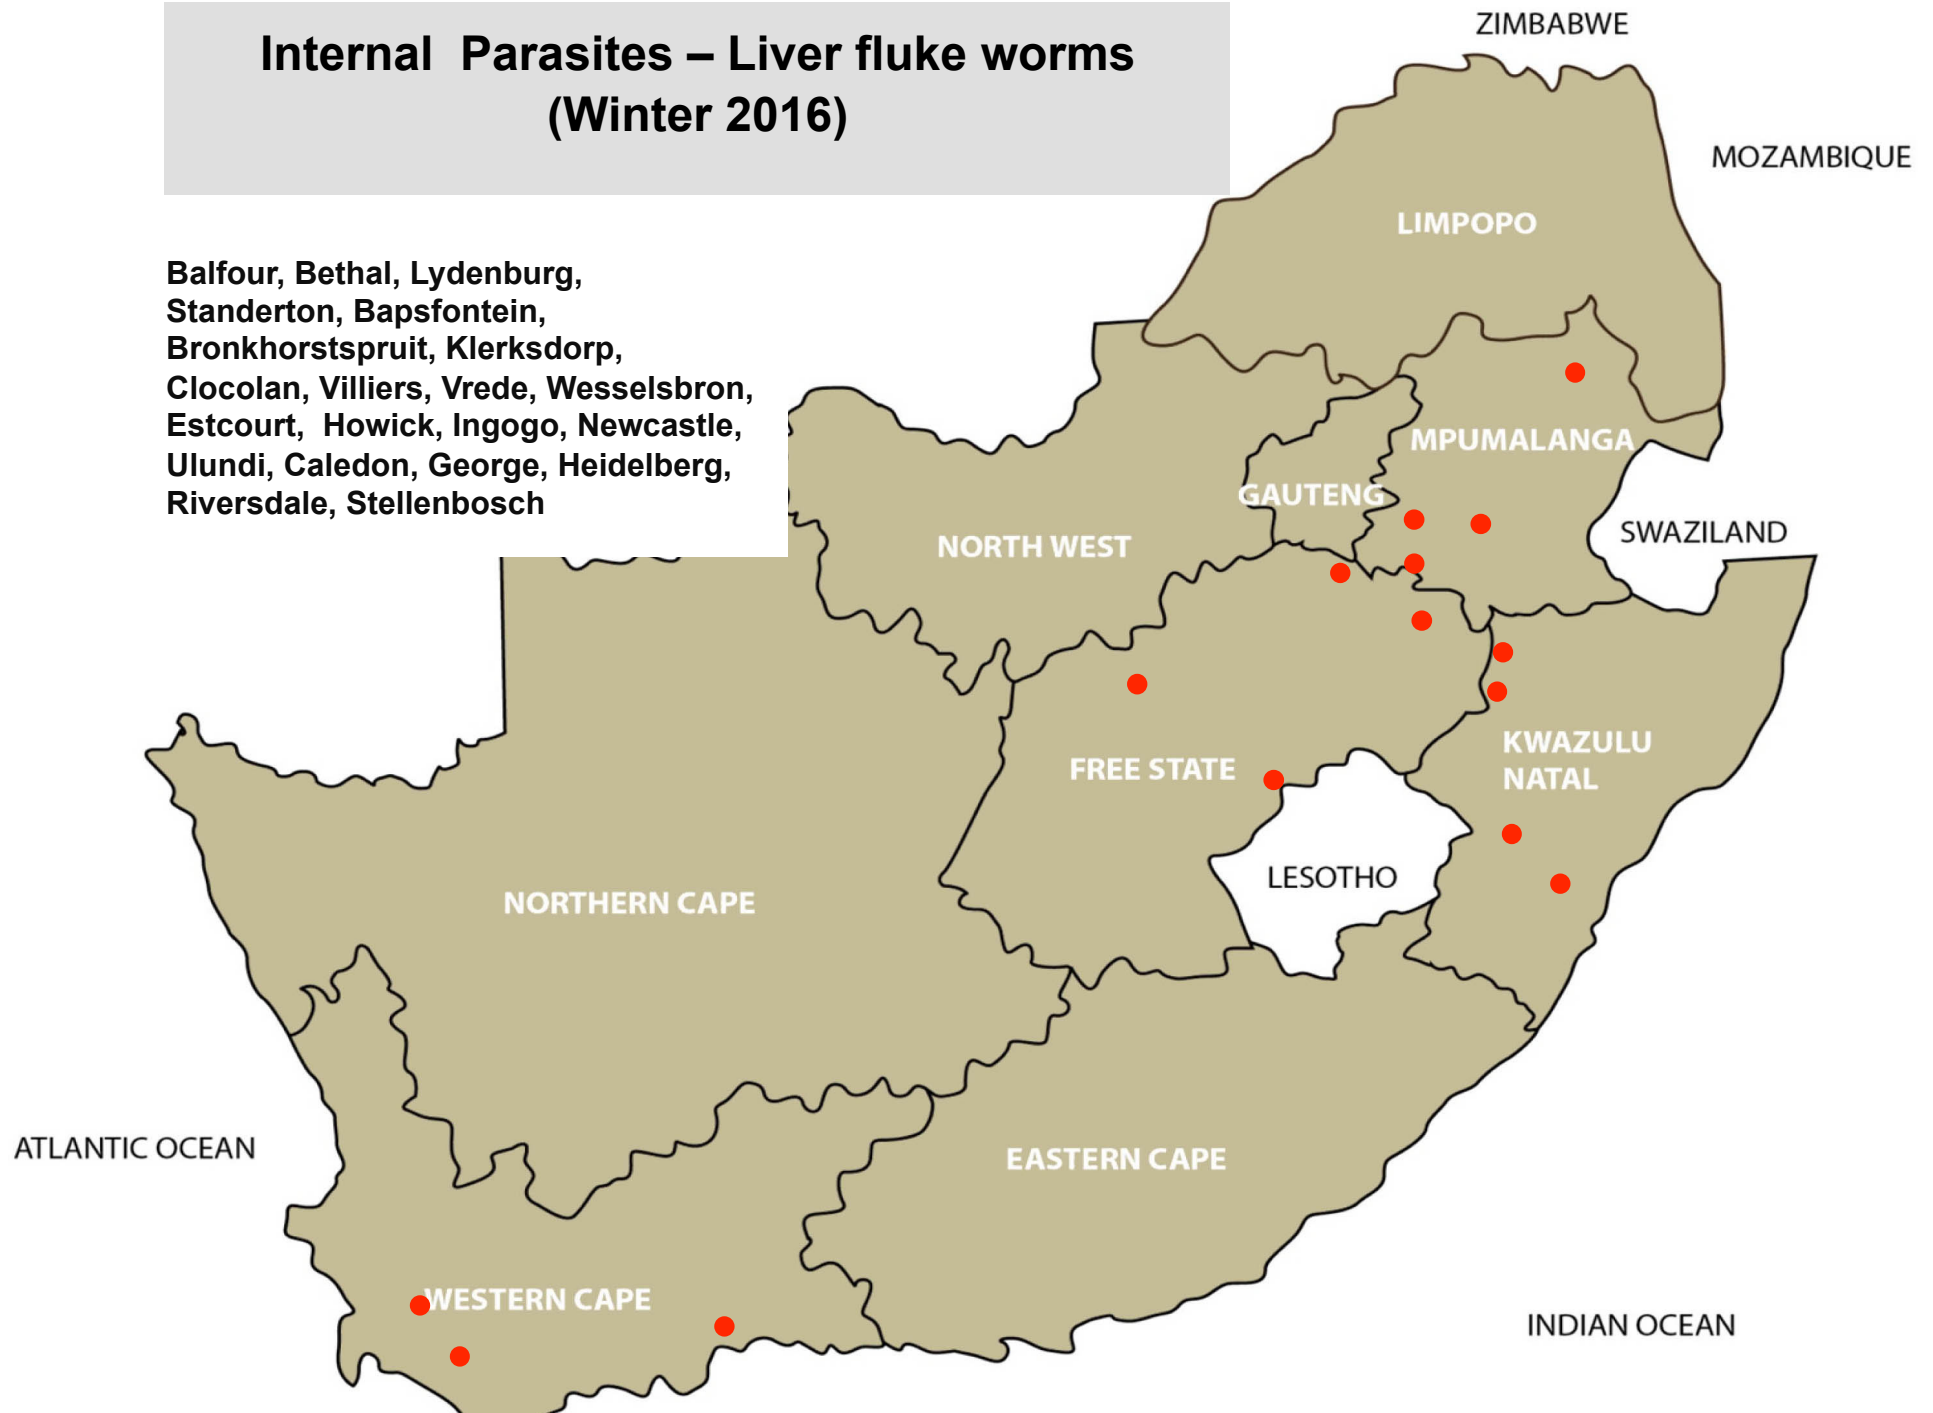

Internal Parasites – Liver fluke worms (Winter 2016)

Balfour, Bethal, Lydenburg,
Standerton, Bapsfontein,
Bronkhorstspuit, Klerksdorp,
Clocolan, Villiers, Vrede, Wesselsbron,
Estcourt, Howick, Ingogo, Newcastle,
Ulundi, Caledon, George, Heidelberg,
Riversdale, Stellenbosch