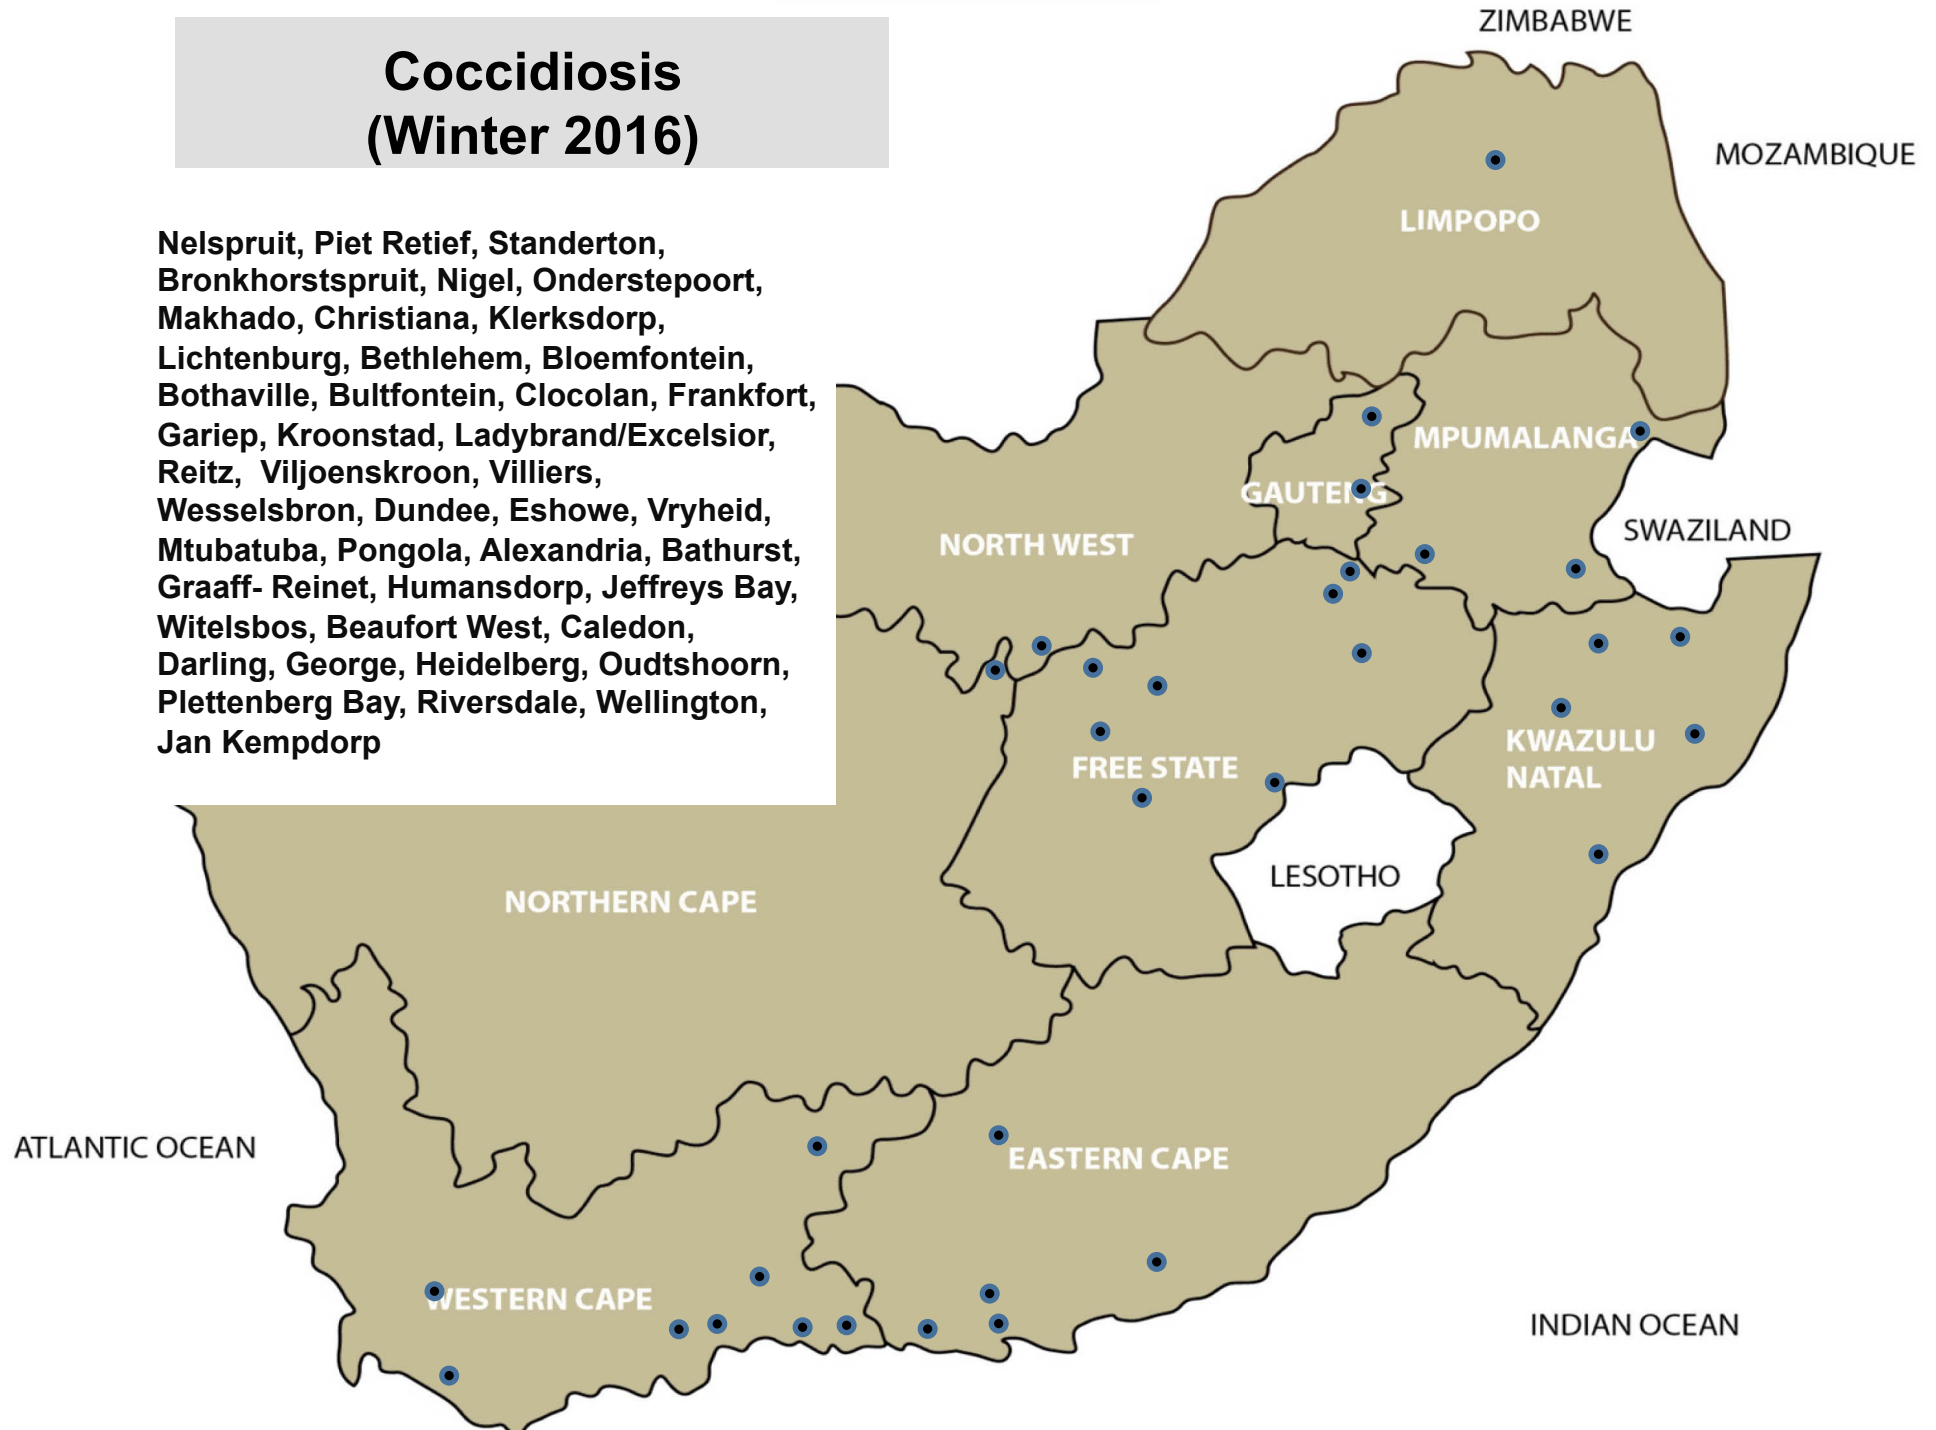

Biting lice (Red lice) (Winter 2016)

Bethal, Ermelo, Leeudoringstad, Lichtenburg, Vryburg, Bloemfontein, Bothaville, Clocolan, Dewetsdorp, Ficksburg, Frankfort, Hoopstad, Kroonstad, Reitz, Viljoenskroon, Villiers, Vrede, Bergville, Kokstad, Pietermaritzburg, Aliwal North/Zastron, Graaff-Reinet, Beaufort West, Caledon, Heidelberg, Malmesbury, Stellenbosch, Calvinia

Sucking lice (Blue lice) (Winter 2016)

Bethal, Christiana, Leeudoringstad,
Bloemfontein, Clocolan, Bultfontein,
Viljoenskroon, Beaufort West, Kuruman

Sheep scab (Winter 2016)

Delmas, Standerton, Bapsfontein, Nigel,
Christiana, Ventersdorp, Frankfort, Smithfield,
Villiers, Kokstad, Underberg, Graaff-Reinet,
Calvinia, De Aar, Upington

Blowflies (Winter 2016)

Standerton, Brits, Villiers, Winburg,
Heidelberg

Midges and Mosquitoes (Winter 2016)

Christiana, Leeudoringstad, Vryburg,
Oudtshoorn, Uppington

Screw-worm (Winter 2016)

Nelspruit, Mokopane

Tick transmitted disease African red water (Winter 2016)

Delmas, Standerton, Bapsfontein, Makhado, Polokwane, Bothaville, Bultfontein, Clocolan, Frankfort, Reitz, Villiers, Vrede, Bergville, Dundee, Eshowe, Estcourt, Howick, Ingogo, Kokstad, Mooi River, Mtubatuba, Pietermaritzburg, Underberg, Vryheid, Humansdorp, George, Heidelberg, Oudtshoorn, Riversdale, Wellington