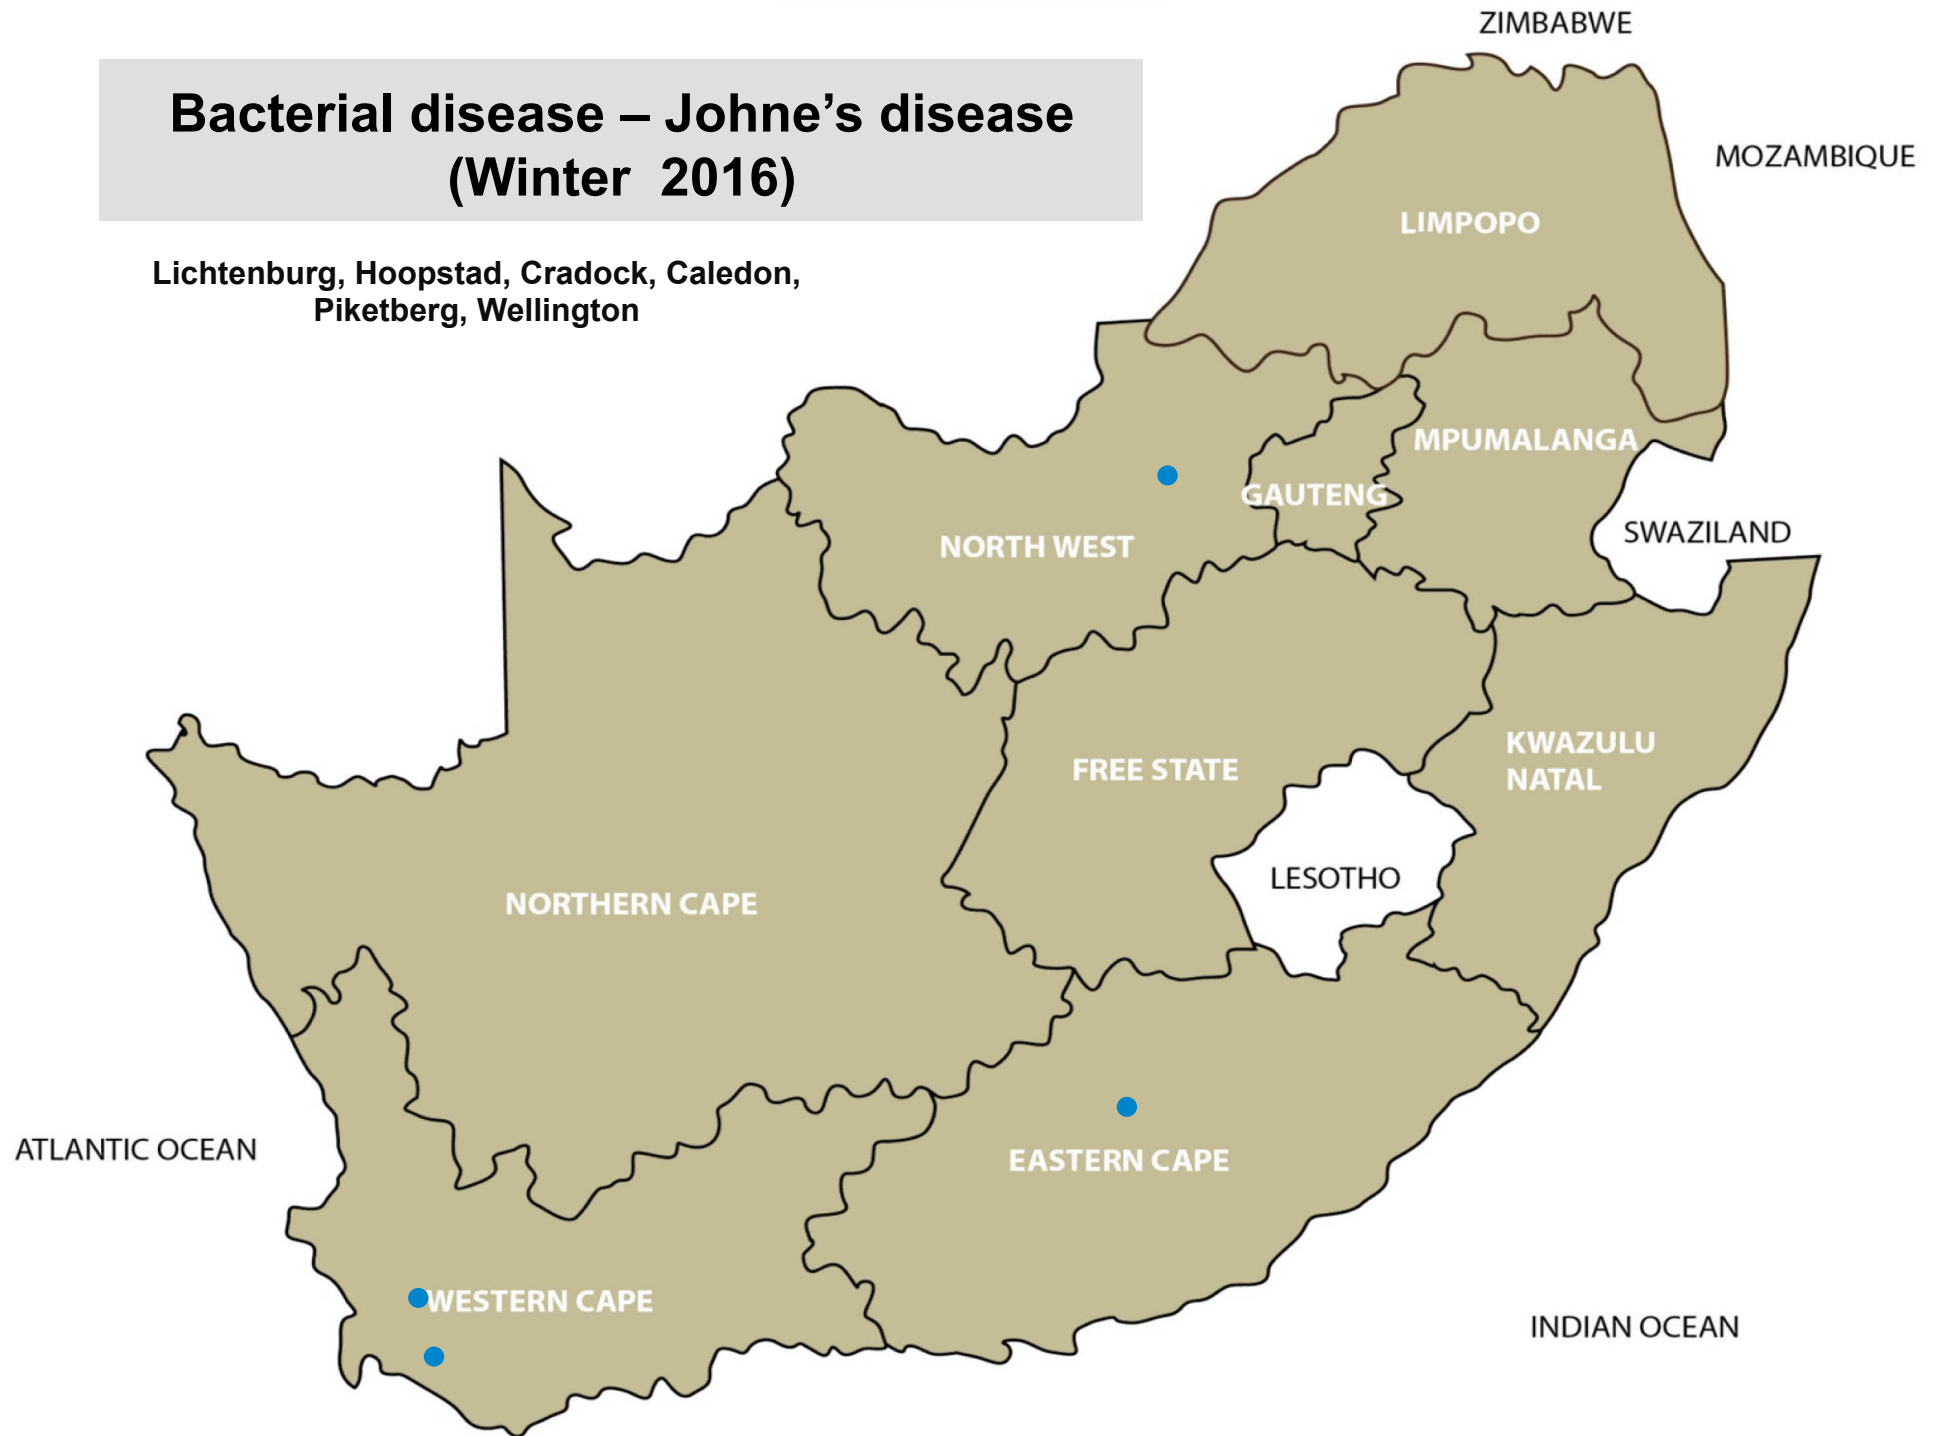

Balfour, Nelspruit, Pretoria, Makhado, Polokwane, Brits, Christiana, Klerksdorp, Leeudoringstad, Vryburg, Bothaville, Bultfontein, Clocolan, Hoopstad, Ladybrand/Excelsior, Viljoenskroon, Vrede, Wesselsbron, Howick, Mtubatuba, Pietermaritzburg, Ulundi, Underberg, Humansdorp, Middelburg, Port Alfred, George, Oudtshoorn, Riversdal, Wellington

Bacterial disease - Salmonellosis (Winter 2016)

Vryheid, Alexandria, Humansdorp, Riversdale,
Stellenbosch

Bacterial disease – Enzoootic abortion (Winter 2016)

Bronkhorstspuit, Vryburg, Kroonstad,
Villiers, Estcourt, Beaufort West,
Piketberg, Riversdale, Kuruman

Bacterial disease – Johne's disease (Winter 2016)

Lichtenburg, Hoopstad, Cradock, Caledon,
Piketberg, Wellington

Bacterial disease – Blackquarter (Winter 2016)

Balfour, Bethal, Grootvlei, Middelburg, Piet Retief, Standerton, Bapsfontein, Makhado, Mokopane, Polokwane, Brits, Klerksdorp, Leeudoringstad, Lichtenburg, Ventersdorp, Vryburg, Bothaville, Bultfontein, Clocolan, Ficksburg, Frankfort, Gariepdam, Hoopstad, Kroonstad, Ladybrand/Excelsior, Memel, Viljoenskroon, Villiers, Vrede, Wesselsbron, Bergville, Dundee, Estcourt, Howick, Newcastle, Pongola, Underberg, Vryheid, Adelaide, Aliwal North/Zastron, Jeffreys Bay, Plettenberg Bay, Colesberg, Jan Kempdorp Kimberley, Kuruman