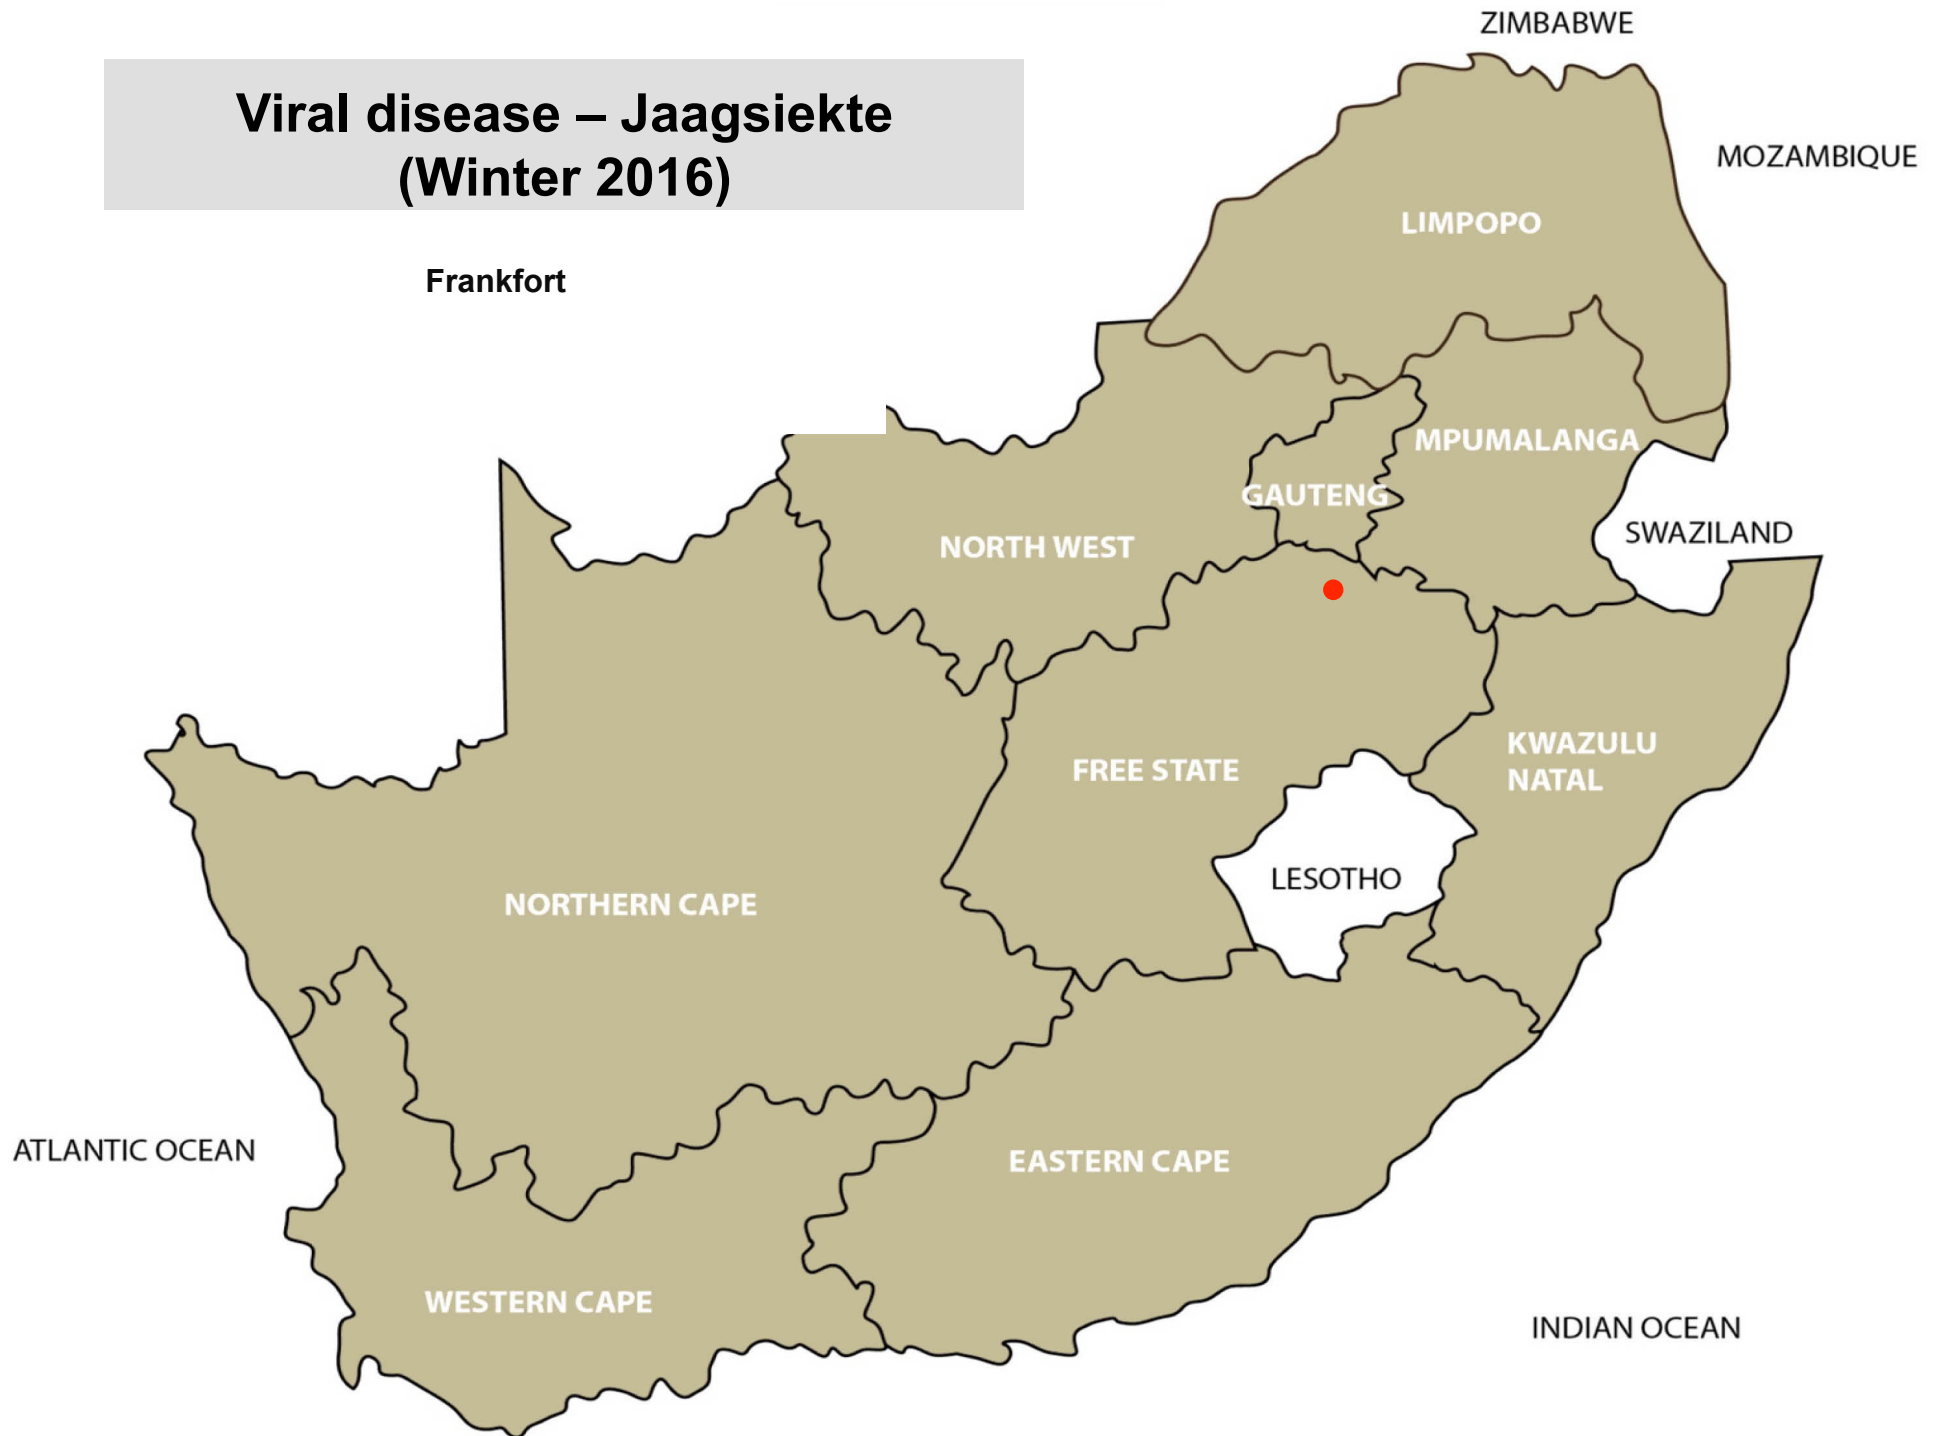

Viral disease – Jaagsiekte (Winter 2016)

Frankfort