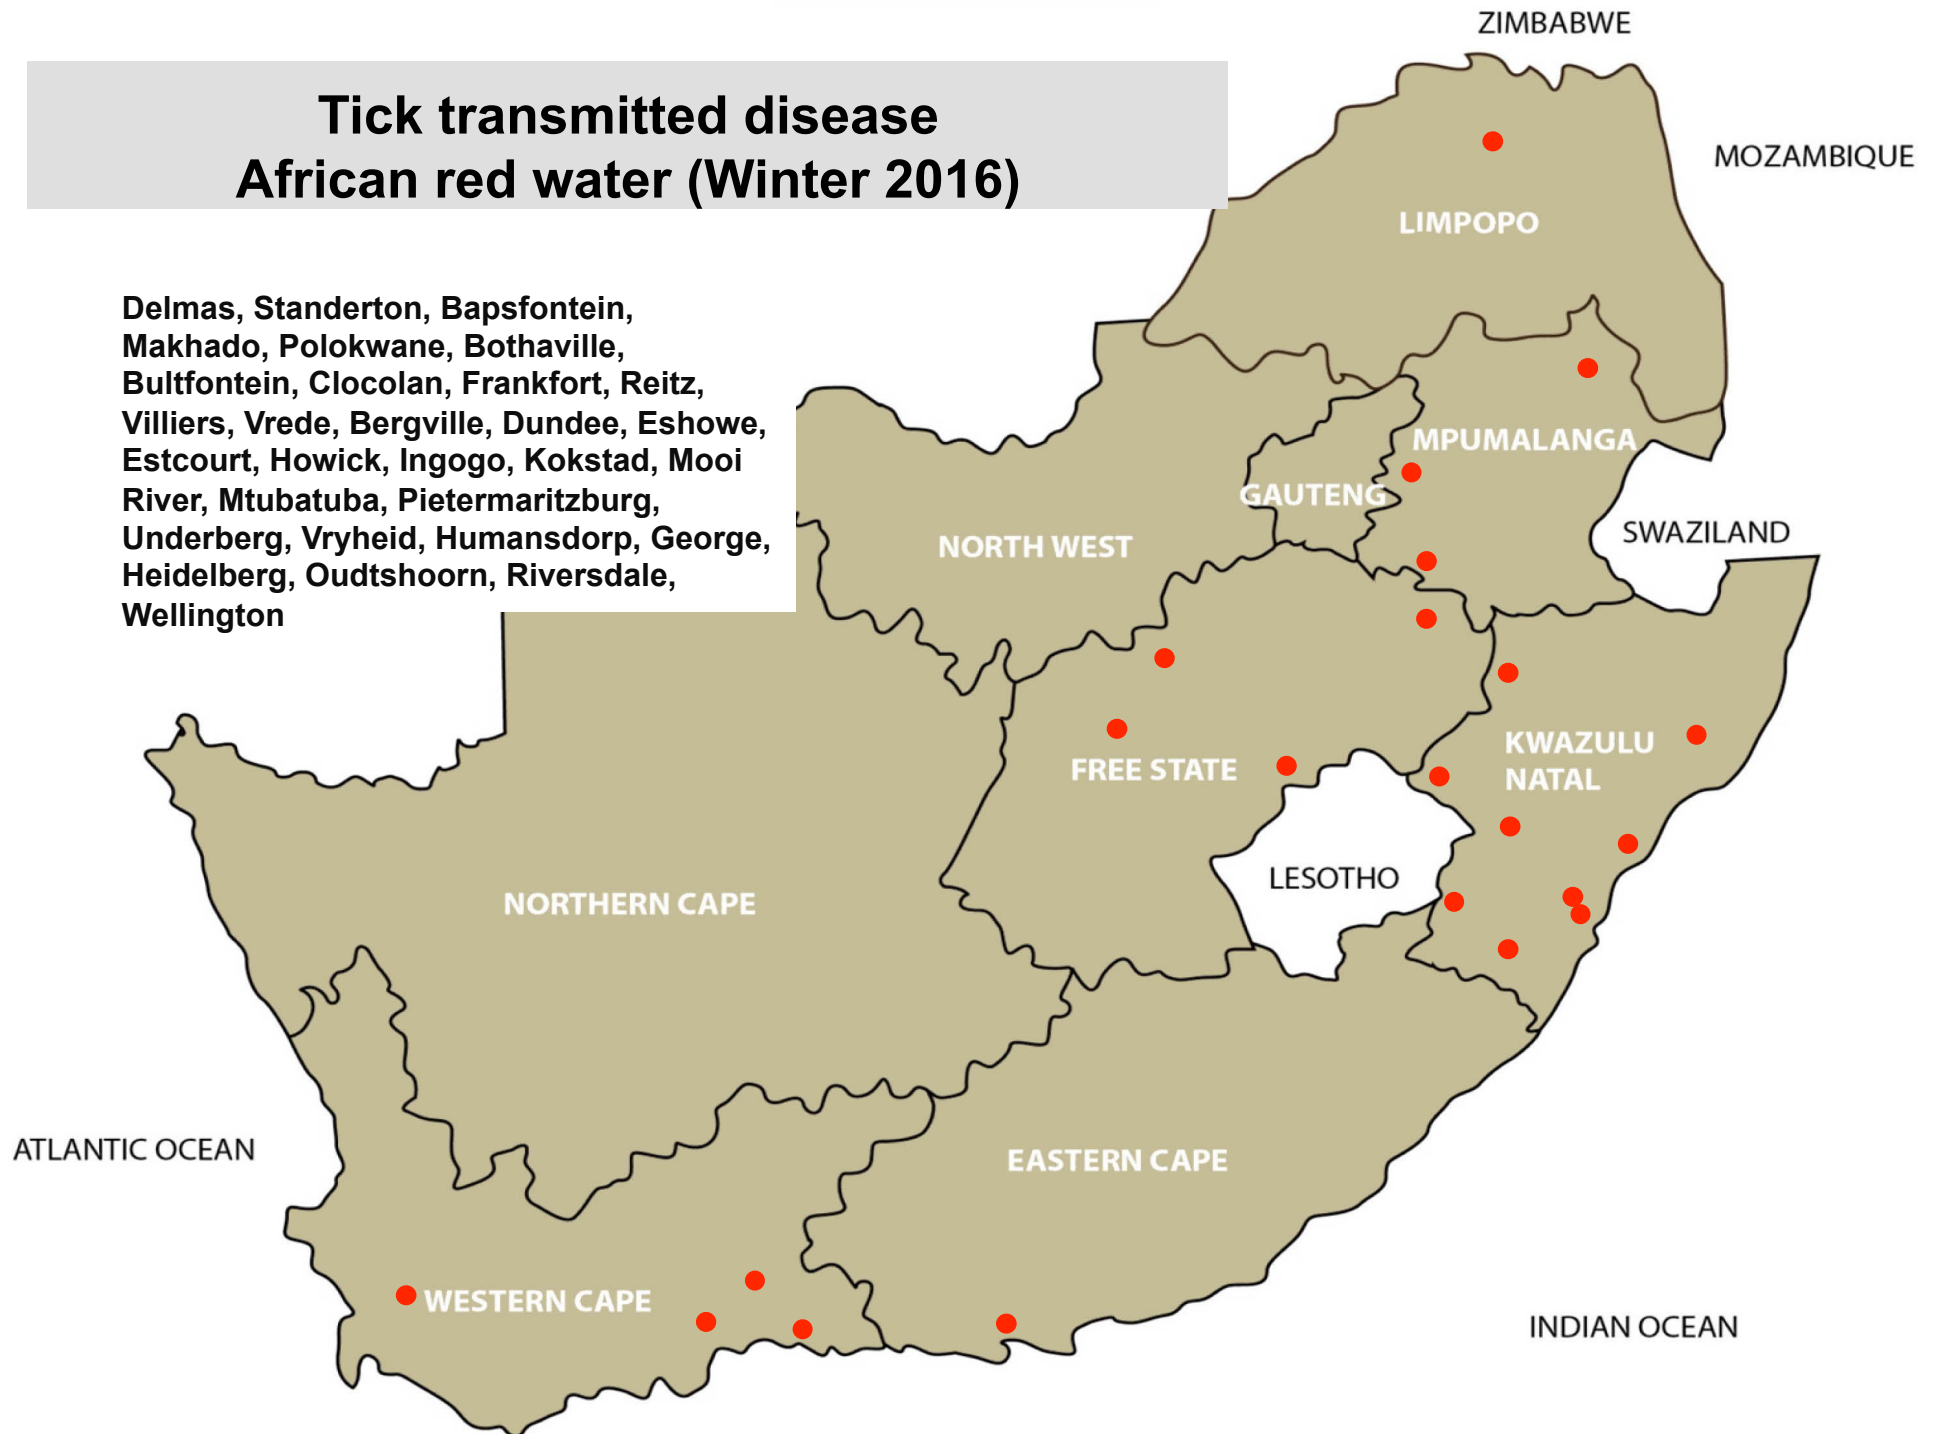

Blowflies (Winter 2016)

Standerton, Brits, Villiers, Winburg,
Heidelberg

Midges and Mosquitoes (Winter 2016)

Christiana, Leeudoringstad, Vryburg,
Oudtshoorn, Uppington

Screw-worm (Winter 2016)

Nelspruit, Mokopane

Nasal bot larvae (Winter 2016)

Memel, Reitz, Vrede, Wesselsbron,
Dundee, Estcourt, Witelsbos, Ceres,
Calvinia

Coccidiosis (Winter 2016)

Nelspruit, Piet Retief, Standerton,
Bronkhorstspuit, Nigel, Onderstepoort,
Makhado, Christiana, Klerksdorp,
Lichtenburg, Bethlehem, Bloemfontein,
Bothaville, Bultfontein, Clocolan, Frankfort,
Gariep, Kroonstad, Ladybrand/Excelsior,
Reitz, Viljoenskroon, Villiers,
Wesselsbron, Dundee, Eshowe, Vryheid,
Mtubatuba, Pongola, Alexandria, Bathurst,
Graaff- Reinet, Humansdorp, Jeffreys Bay,
Witelsbos, Beaufort West, Caledon,
Darling, George, Heidelberg, Oudtshoorn,
Plettenberg Bay, Riversdale, Wellington,
Jan Kempdorp

Tick transmitted disease African red water (Winter 2016)

Delmas, Standerton, Bapsfontein, Makhado, Polokwane, Bothaville, Bultfontein, Clocolan, Frankfort, Reitz, Villiers, Vrede, Bergville, Dundee, Eshowe, Estcourt, Howick, Ingogo, Kokstad, Mooi River, Mtubatuba, Pietermaritzburg, Underberg, Vryheid, Humansdorp, George, Heidelberg, Oudtshoorn, Riversdale, Wellington

Tick transmitted disease Asiatic red water (Winter 2016)

Bethal, Delmas, Ermelo, Middelburg,
Piet Retief, Standerton, Bapsfontein,
Bronkhorstspuit, Makhado, Polokwane,
Frankfort, Villiers, Vrede, Bergville,
Camperdown, Dundee, Eshowe,
Estcourt, Greytown, Pietermaritzburg,
Pongola, Underberg, George,
Riversdale, Swellendam