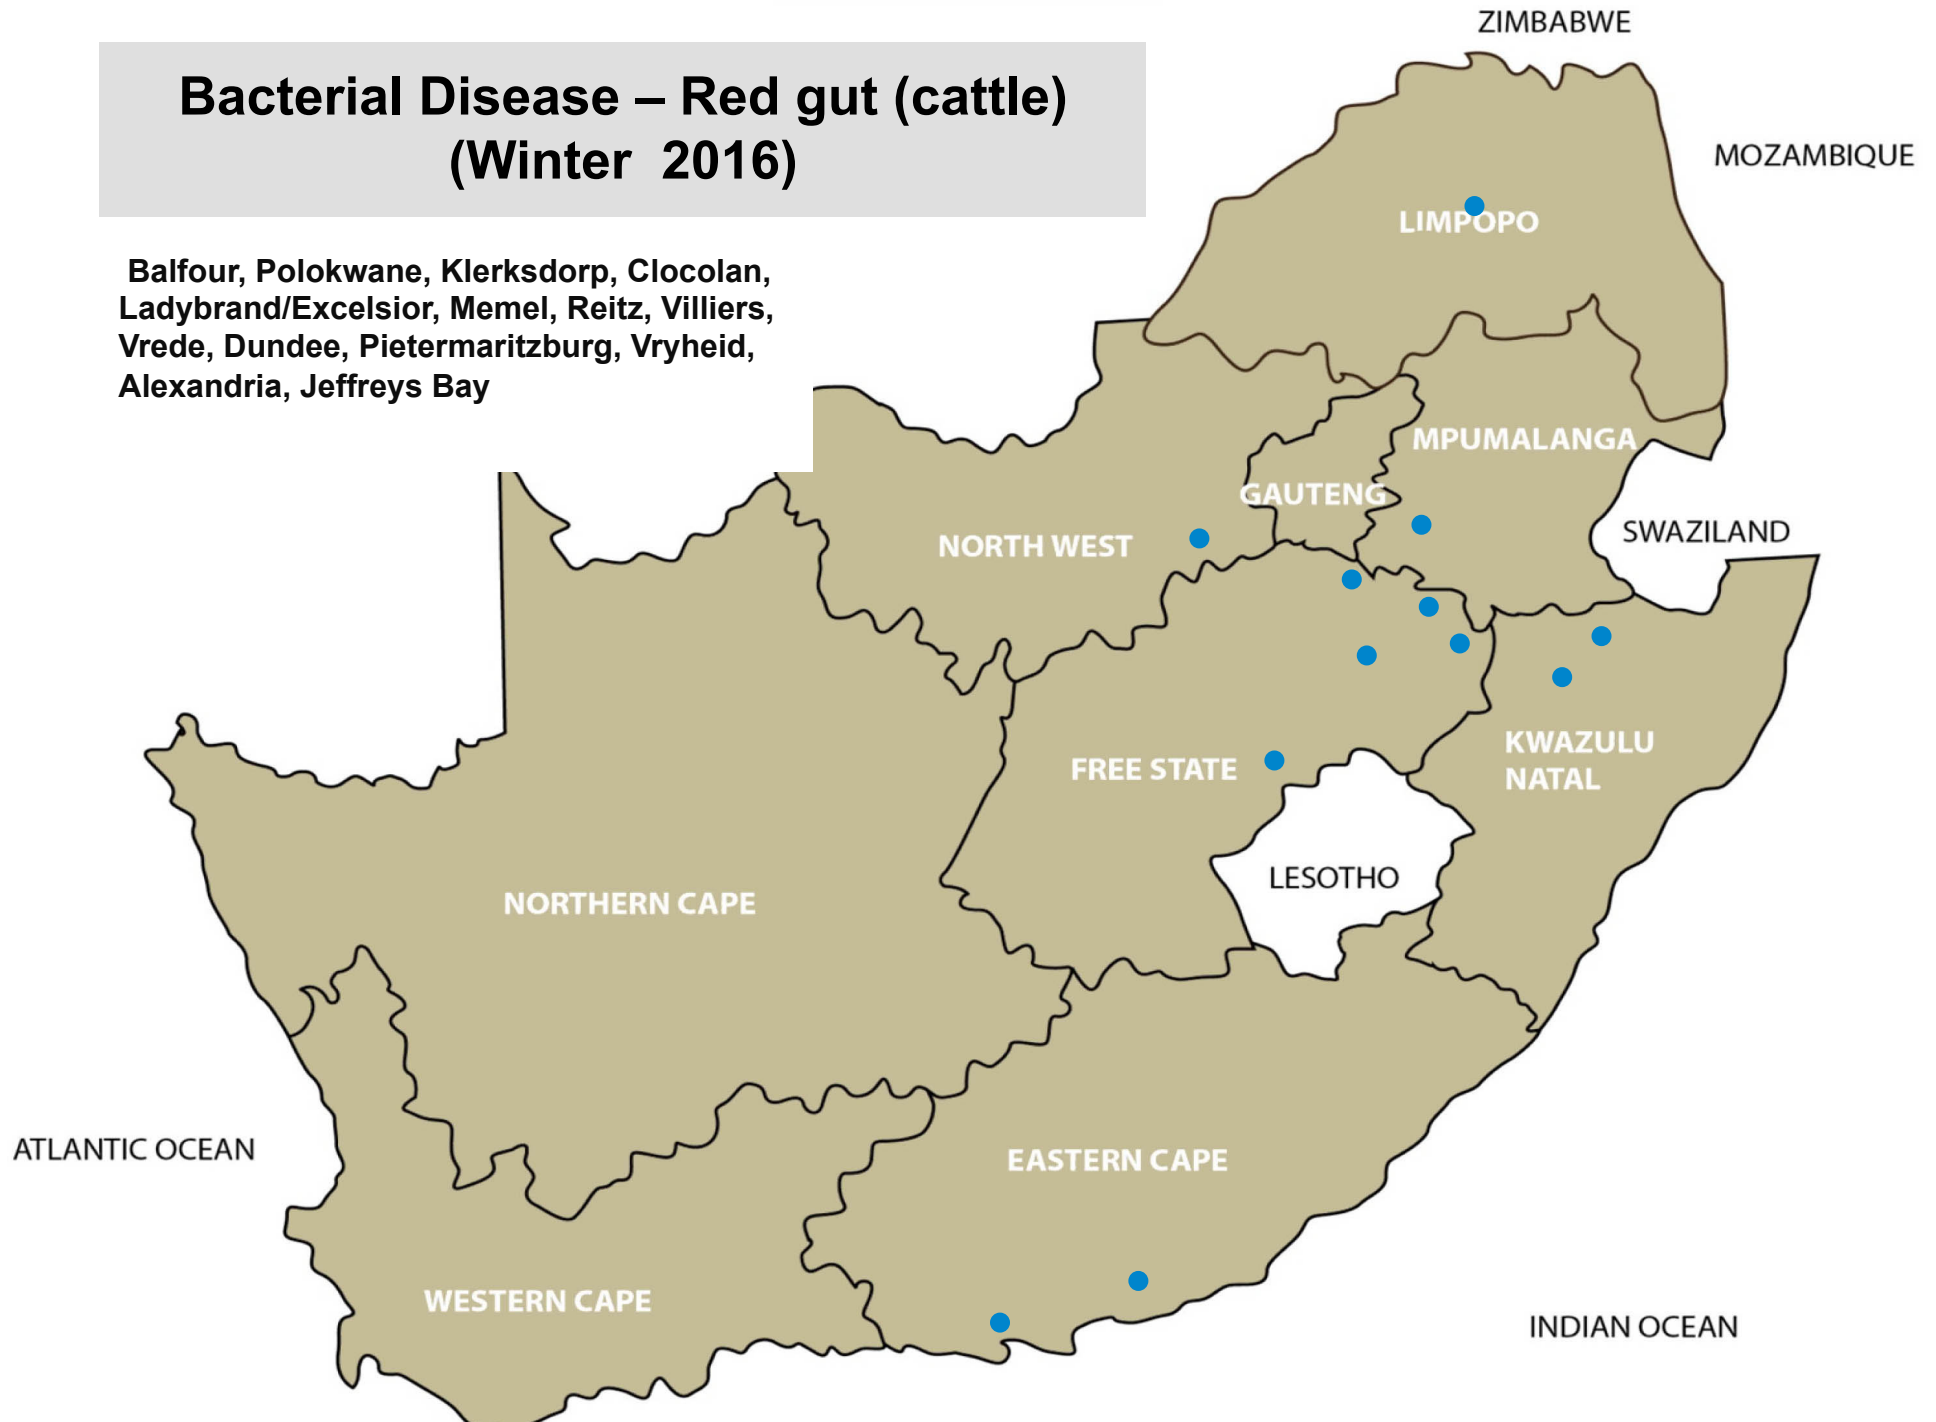

Bacterial Disease – Red gut (cattle) (Winter 2016)

Balfour, Polokwane, Klerksdorp, Clocolan,
Ladybrand/Excelsior, Memel, Reitz, Villiers,
Vrede, Dundee, Pietermaritzburg, Vryheid,
Alexandria, Jeffreys Bay