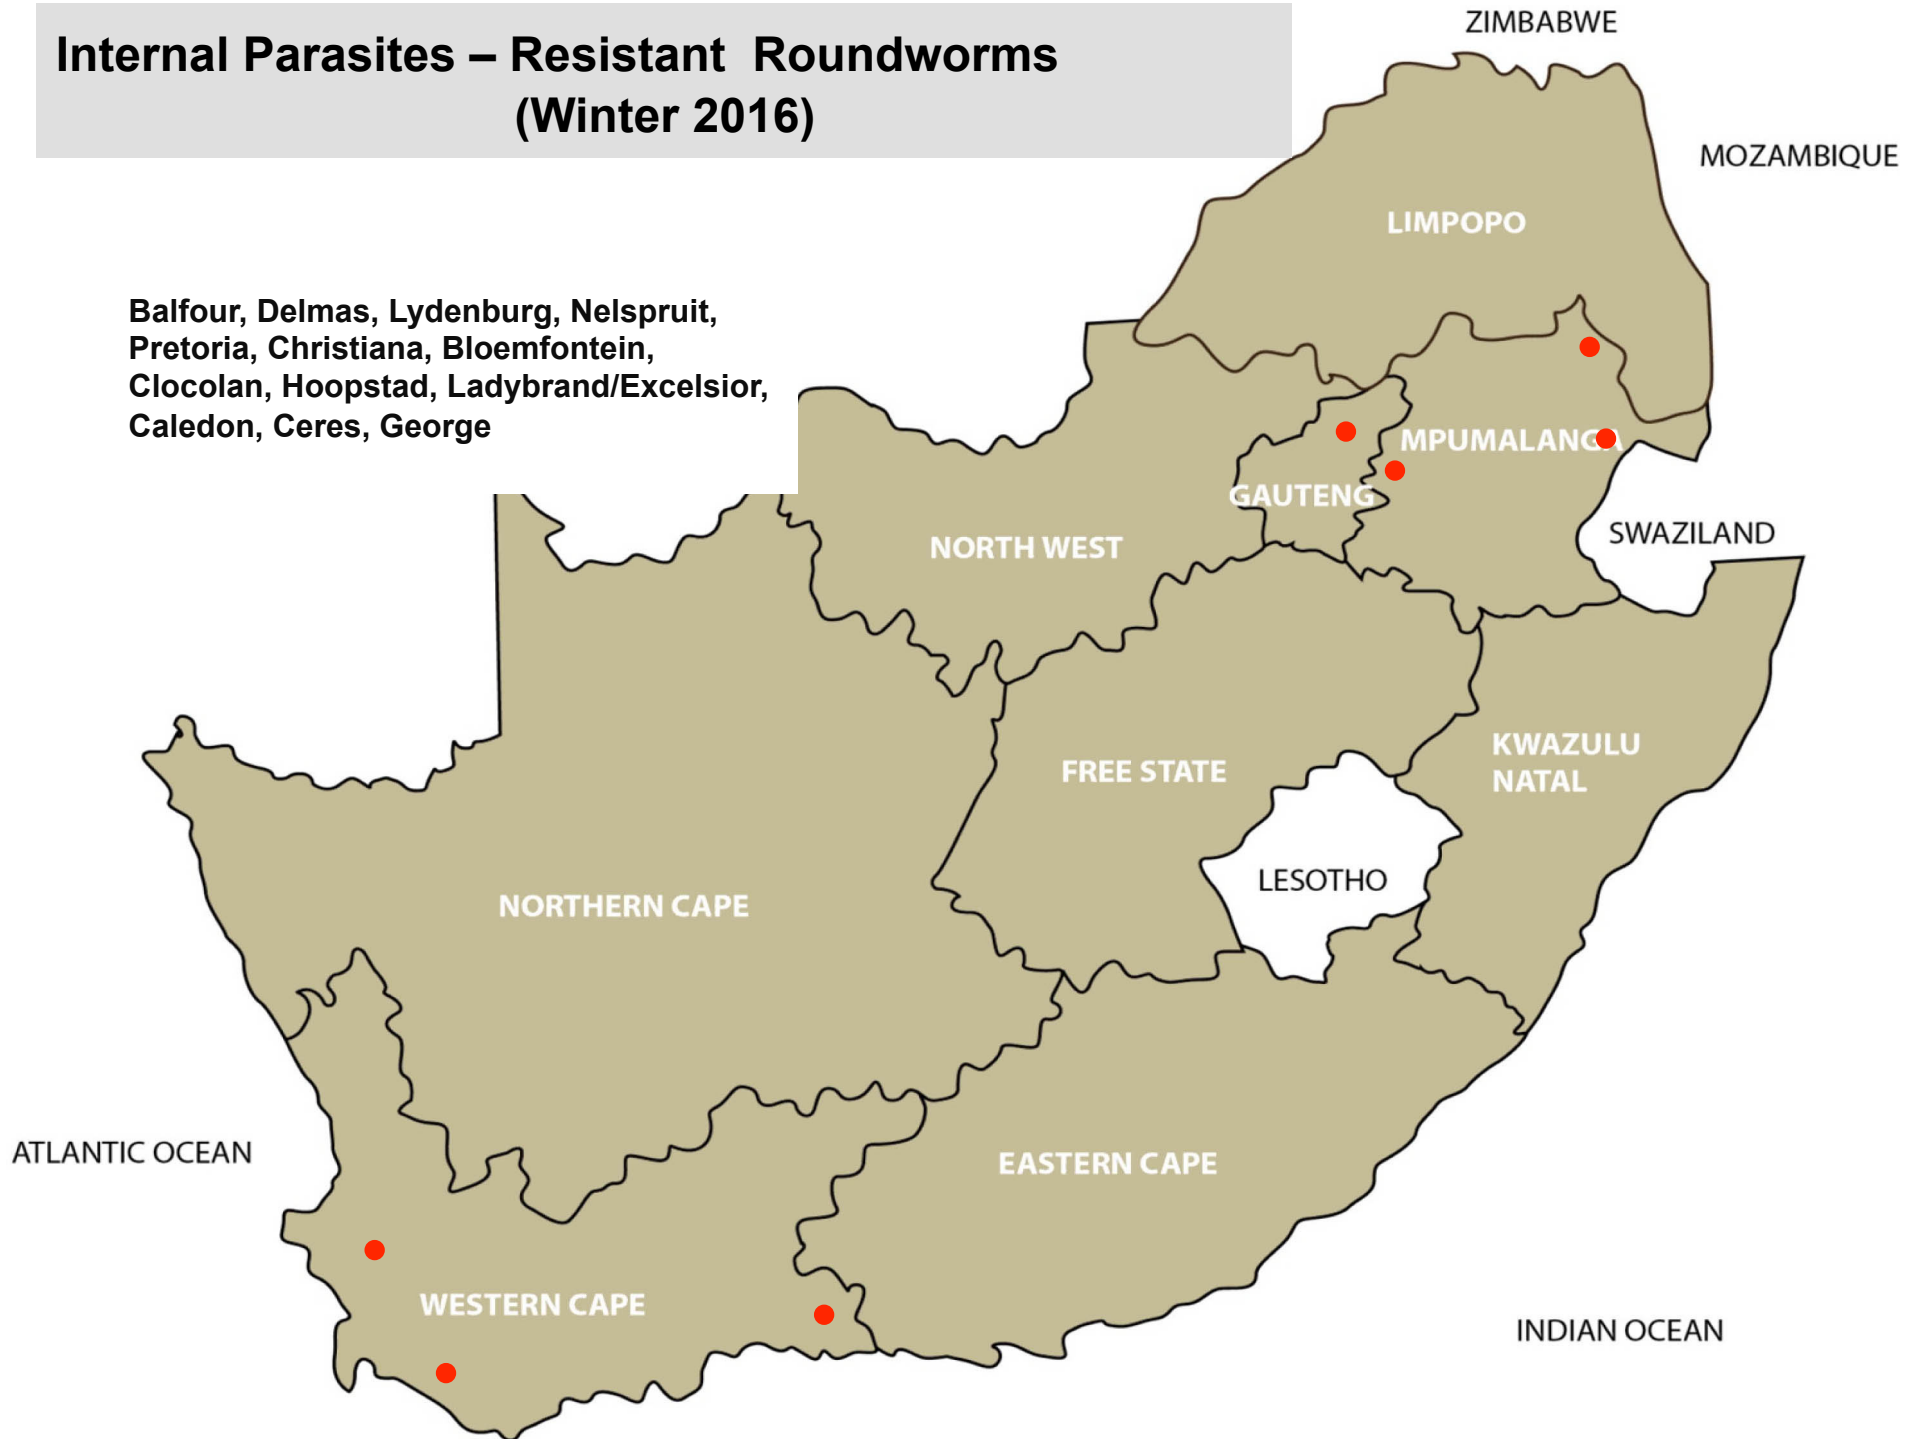

Internal Parasites – Resistant Roundworms (Winter 2016)

Balfour, Delmas, Lydenburg, Nelspruit,
Pretoria, Christiana, Bloemfontein,
Cloccolan, Hoopstad, Ladybrand/Excelsior,
Caledon, Ceres, George