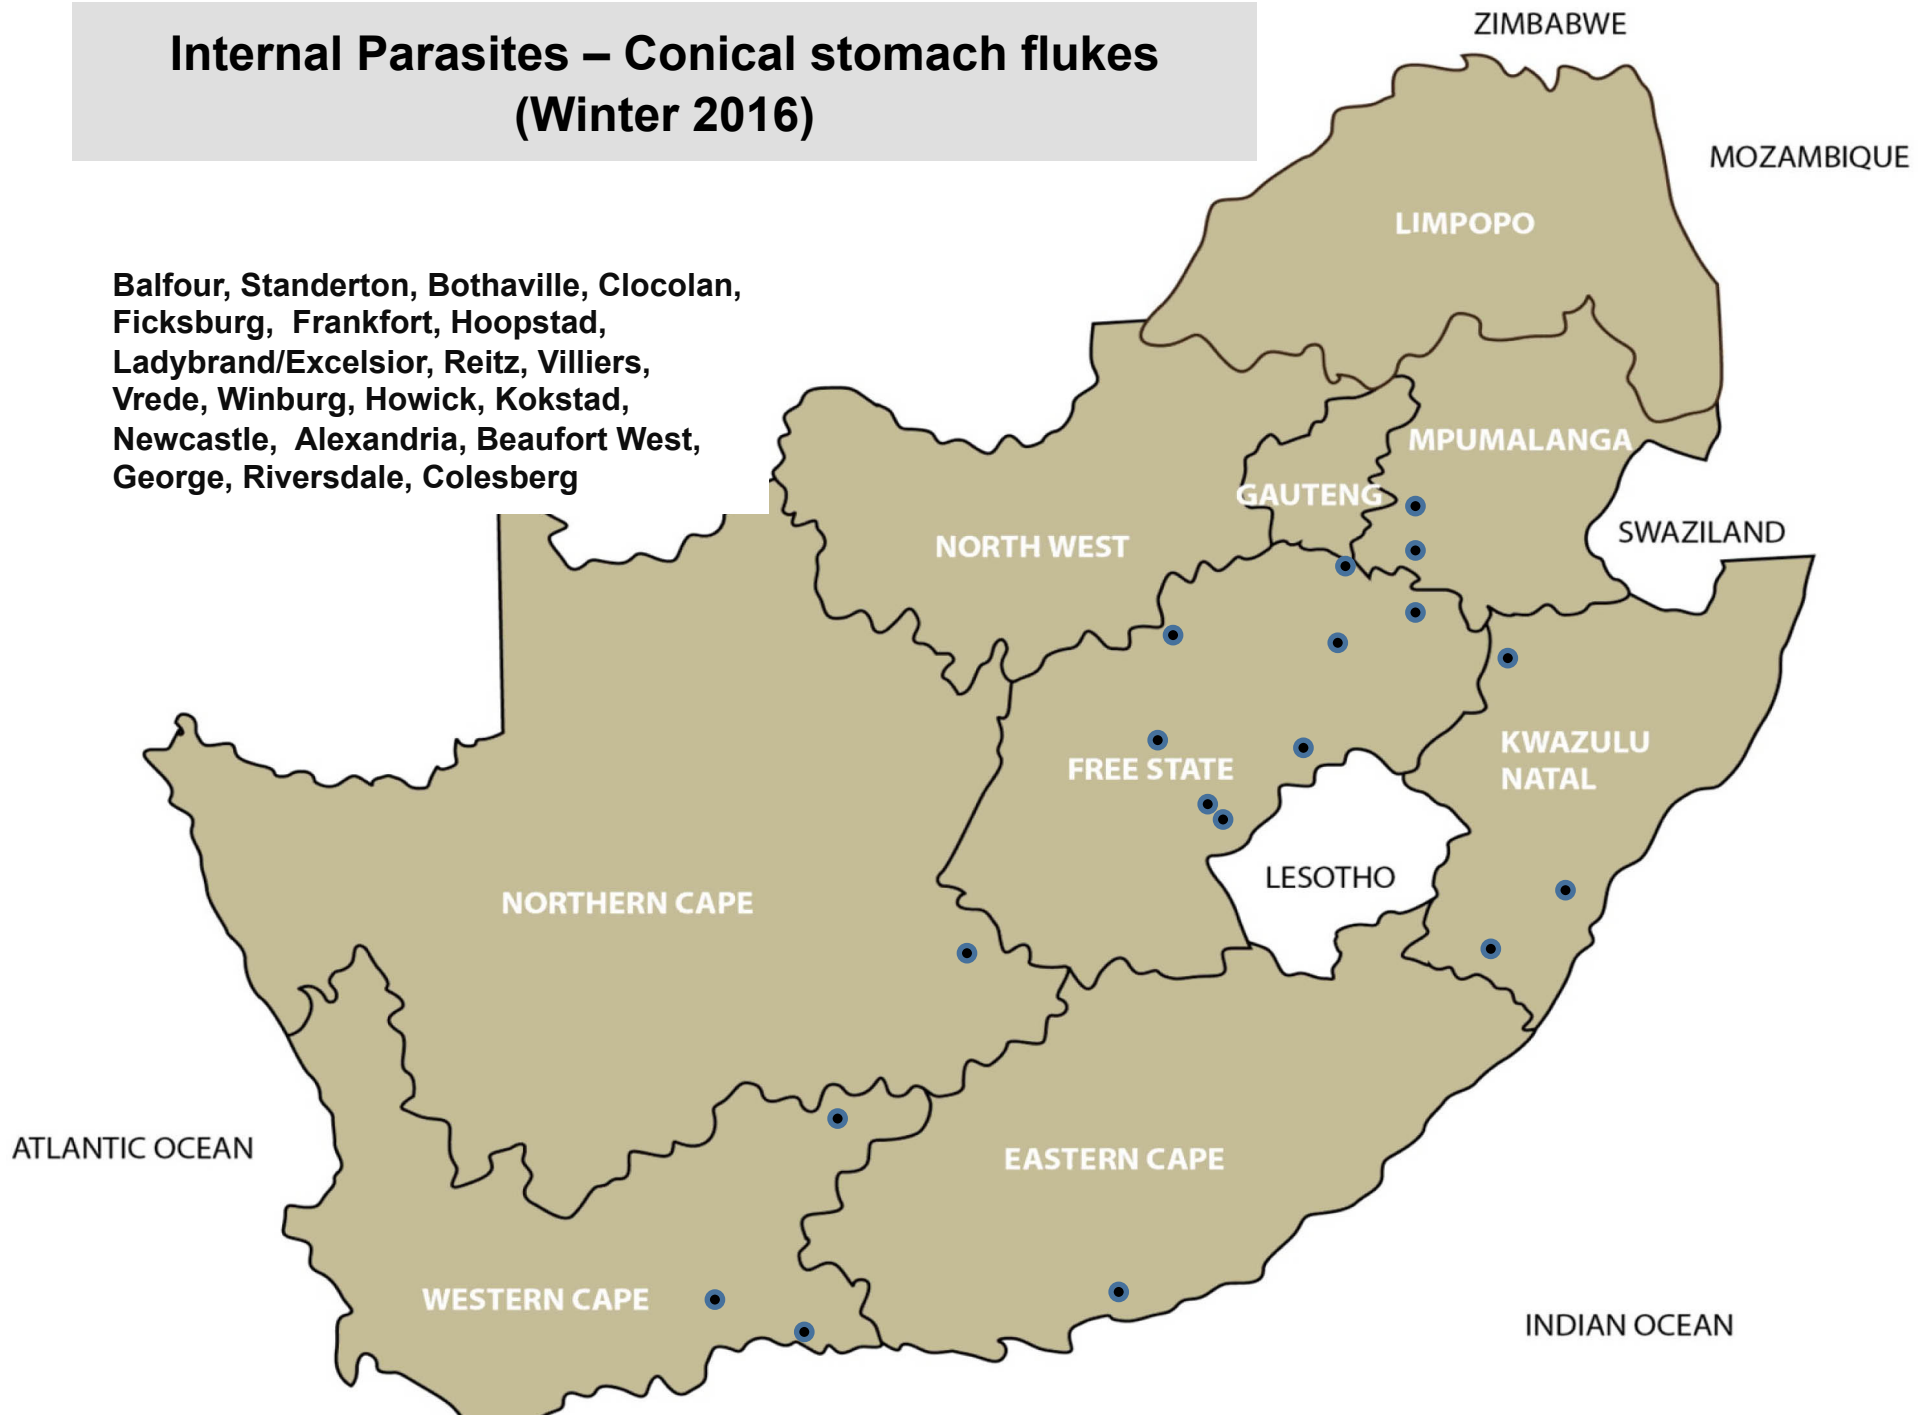

Internal Parasites – Conical stomach flukes (Winter 2016)

Balfour, Standerton, Bothaville, Clocolan,
Ficksburg, Frankfort, Hoopstad,
Ladybrand/Excelsior, Reitz, Villiers,
Vrede, Winburg, Howick, Kokstad,
Newcastle, Alexandria, Beaufort West,
George, Riversdale, Colesberg