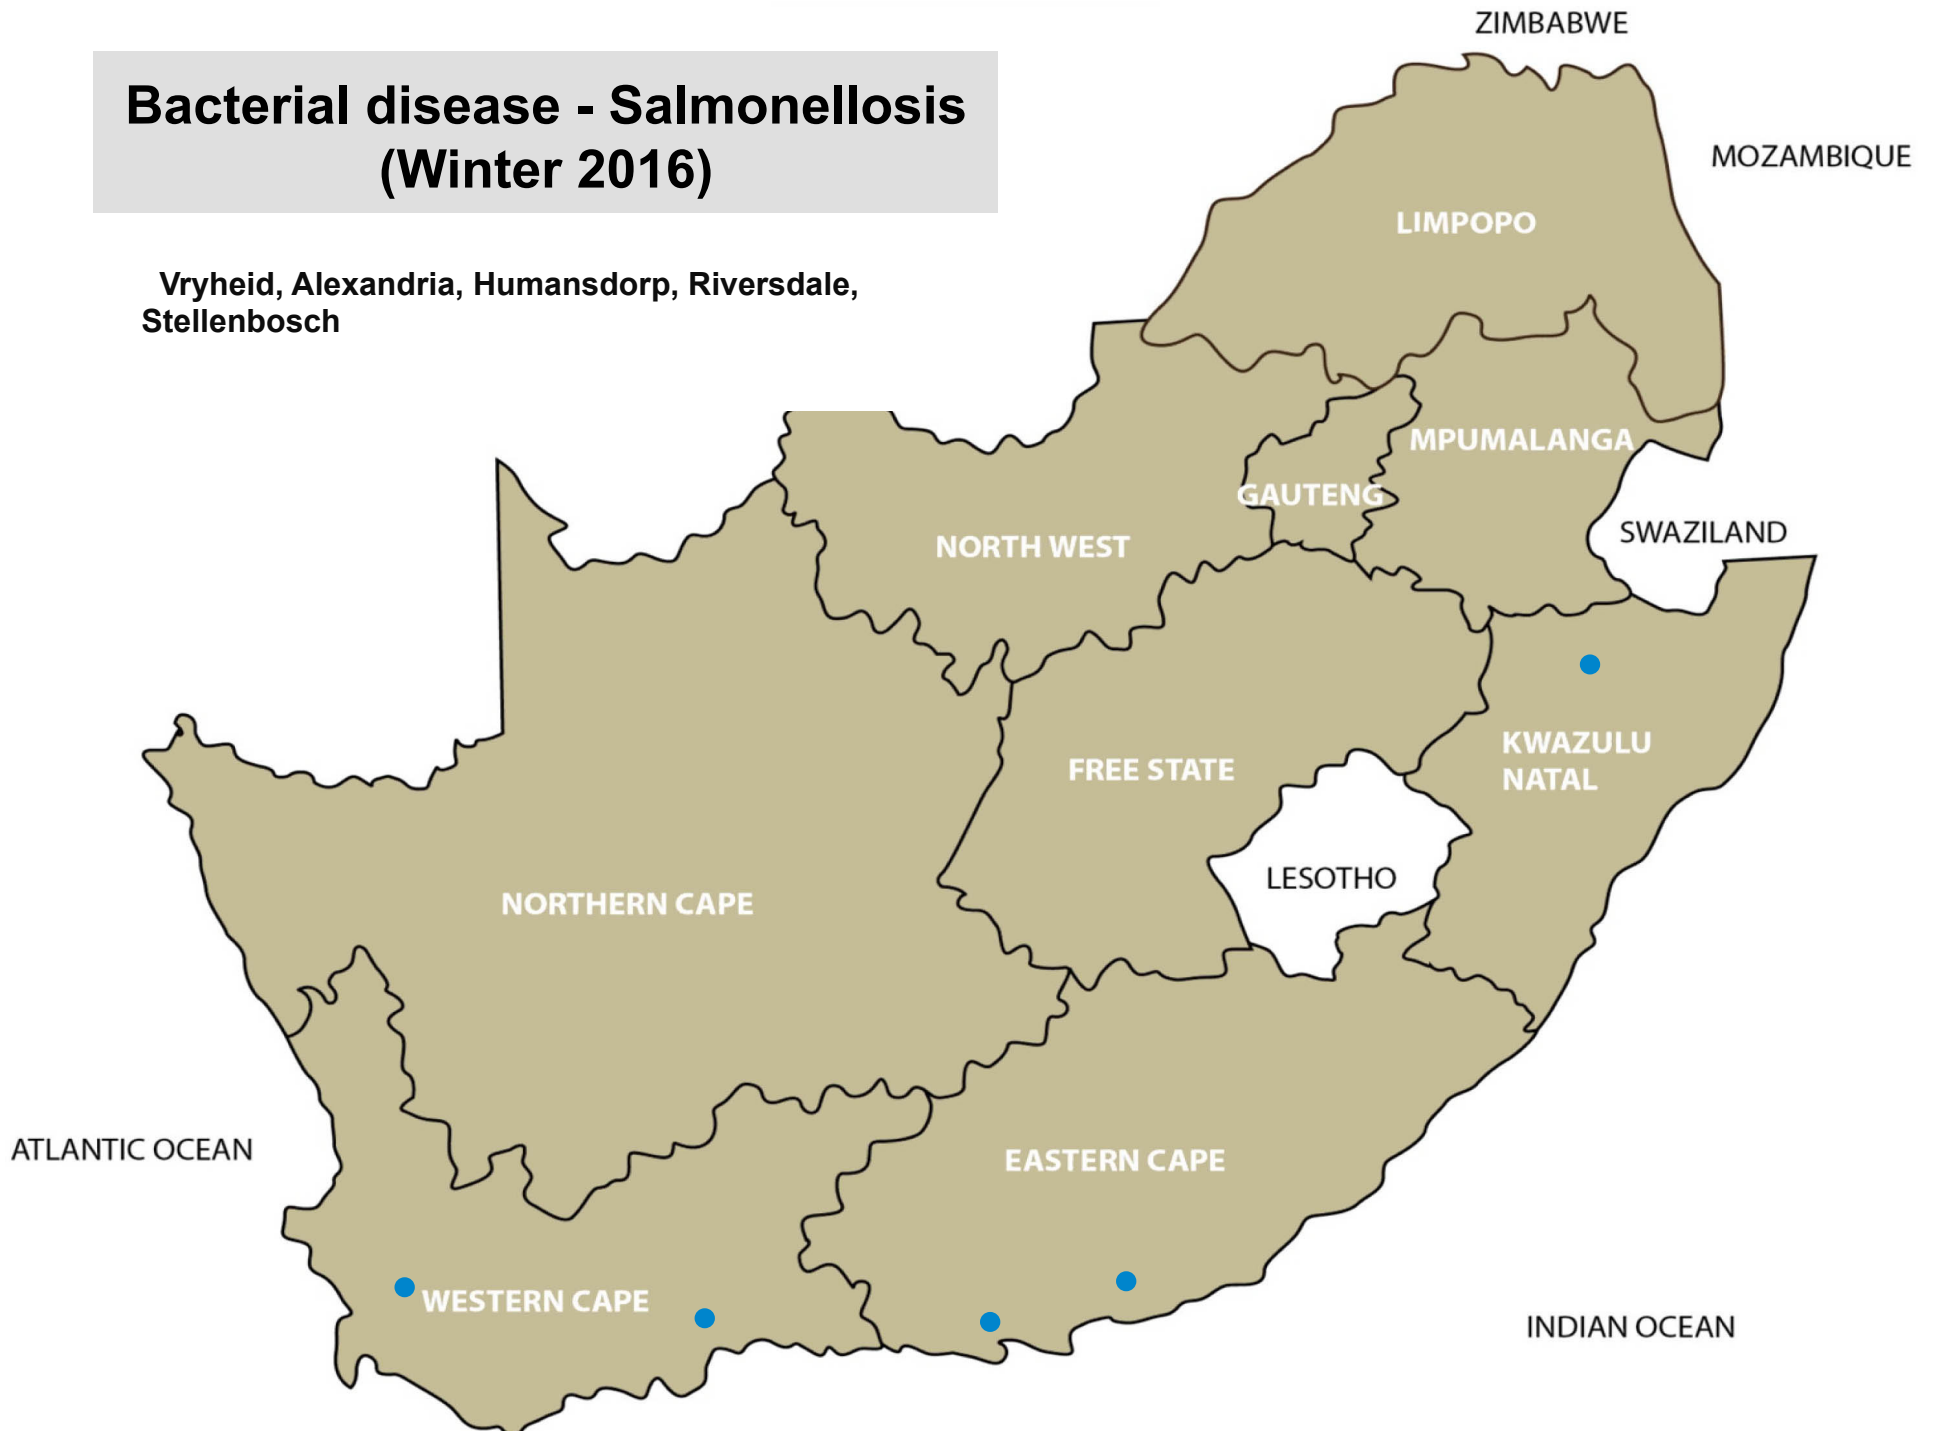

Frankfort

Bacterial disease – Bovine brucellosis (Winter 2016)

Balfour, Bethal, Delmas, Ermelo, Grootvlei, Middelburg, Standerton, Volksrust, Bronkhorstspuit, Makhado, Mokopane, Polokwane, Christiana, Klerksdorp, Leeudoringstad, Lichtenburg, Ventersdorp, Vryburg, Bethlehem, Bloemfontein, Clocolan, Dewetsdorp, Frankfort, Hertzogville, Hoopstad, Reitz, Smithfield, Viljoenskroon, Villiers, Vrede, Winburg, Dundee, Kokstad, Alexandria, Kuruman

Bacterial disease – Ram disease *Brucella ovis* (Winter 2016)

Dewetsdorp, Villiers, Vrede, Kokstad, Cradock, Calvinia

Bacterial disease – Leptospirosis (Winter 2016)

No reports received

Bacterial disease – *E. coli* (Winter 2016)

Balfour, Nelspruit, Pretoria, Makhado, Polokwane, Brits, Christiana, Klerksdorp, Leeudoringstad, Vryburg, Bothaville, Bultfontein, Clocolan, Hoopstad, Ladybrand/Excelsior, Viljoenskroon, Vrede, Wesselsbron, Howick, Mtubatuba, Pietermaritzburg, Ulundi, Underberg, Humansdorp, Middelburg, Port Alfred, George, Oudtshoorn, Riversdal, Wellington

Bacterial disease - Salmonellosis (Winter 2016)

Vryheid, Alexandria, Humansdorp, Riversdale,
Stellenbosch

Bacterial disease – Enzoootic abortion (Winter 2016)

Bronkhorstspuit, Vryburg, Kroonstad,
Villiers, Estcourt, Beaufort West,
Piketberg, Riversdale, Kuruman