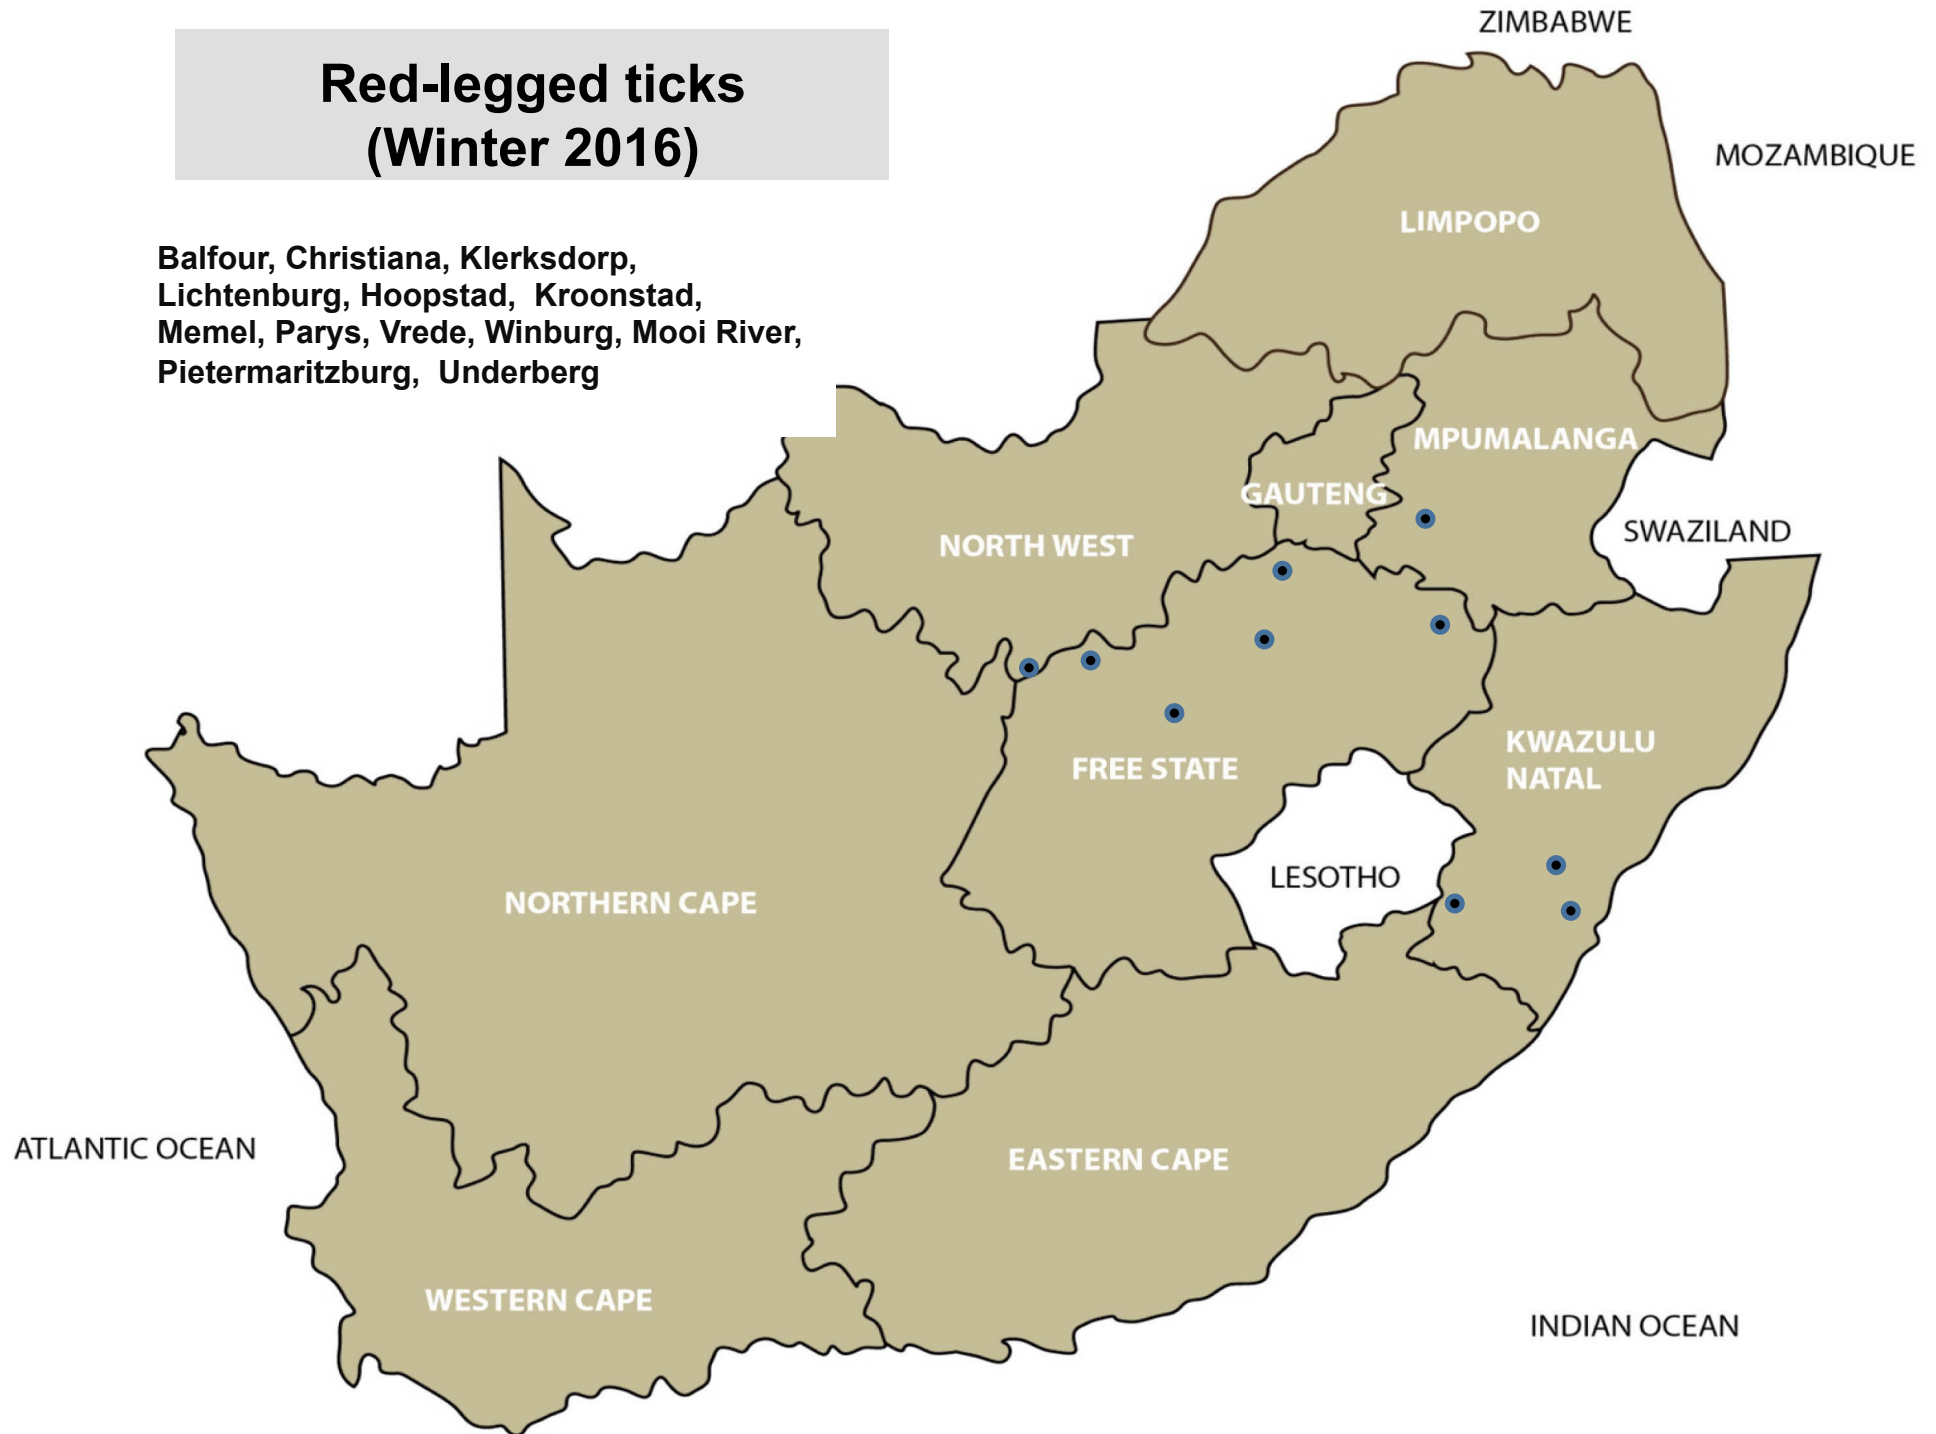

Brown ear-ticks (Winter 2016)

Polokwane, Memel, Bergville, Mtubatuba,
Pietermaritzburg, Pongola, Oudtshoorn

Bont-legged ticks (Winter 2016)

Bethal, Lydenburg, Middelburg, Polokwane,
Christiana, Klerksdorp, Vryburg, Leeudoringstad,
Bultfontein, Clocolan, Hoopstad, Kroonstad, Memel,
Viljoenskroon, Vrede, Winburg, Mooi River, Ulundi,
Middelburg, Oudtshoorn, De Aar

Red-legged ticks (Winter 2016)

Balfour, Christiana, Klerksdorp,
Lichtenburg, Hoopstad, Kroonstad,
Memel, Parys, Vrede, Winburg, Mooi River,
Pietermaritzburg, Underberg

Paralysis ticks (Winter 2016)

Bloemfontein, Philipstown, Kokstad, Aliwal
North/Zastron, Swellendam, De Aar

Biting lice (Red lice) (Winter 2016)

Bethal, Ermelo, Leeudoringstad, Lichtenburg, Vryburg, Bloemfontein, Bothaville, Clocolan, Dewetsdorp, Ficksburg, Frankfort, Hoopstad, Kroonstad, Reitz, Viljoenskroon, Villiers, Vrede, Bergville, Kokstad, Pietermaritzburg, Aliwal North/Zastron, Graaff-Reinet, Beaufort West, Caledon, Heidelberg, Malmesbury, Stellenbosch, Calvinia

Sucking lice (Blue lice) (Winter 2016)

Bethal, Christiana, Leeudoringstad,
Bloemfontein, Clocolan, Bultfontein,
Viljoenskroon, Beaufort West, Kuruman

Sheep scab (Winter 2016)

Delmas, Standerton, Bapsfontein, Nigel,
Christiana, Ventersdorp, Frankfort, Smithfield,
Villiers, Kokstad, Underberg, Graaff-Reinet,
Calvinia, De Aar, Upington