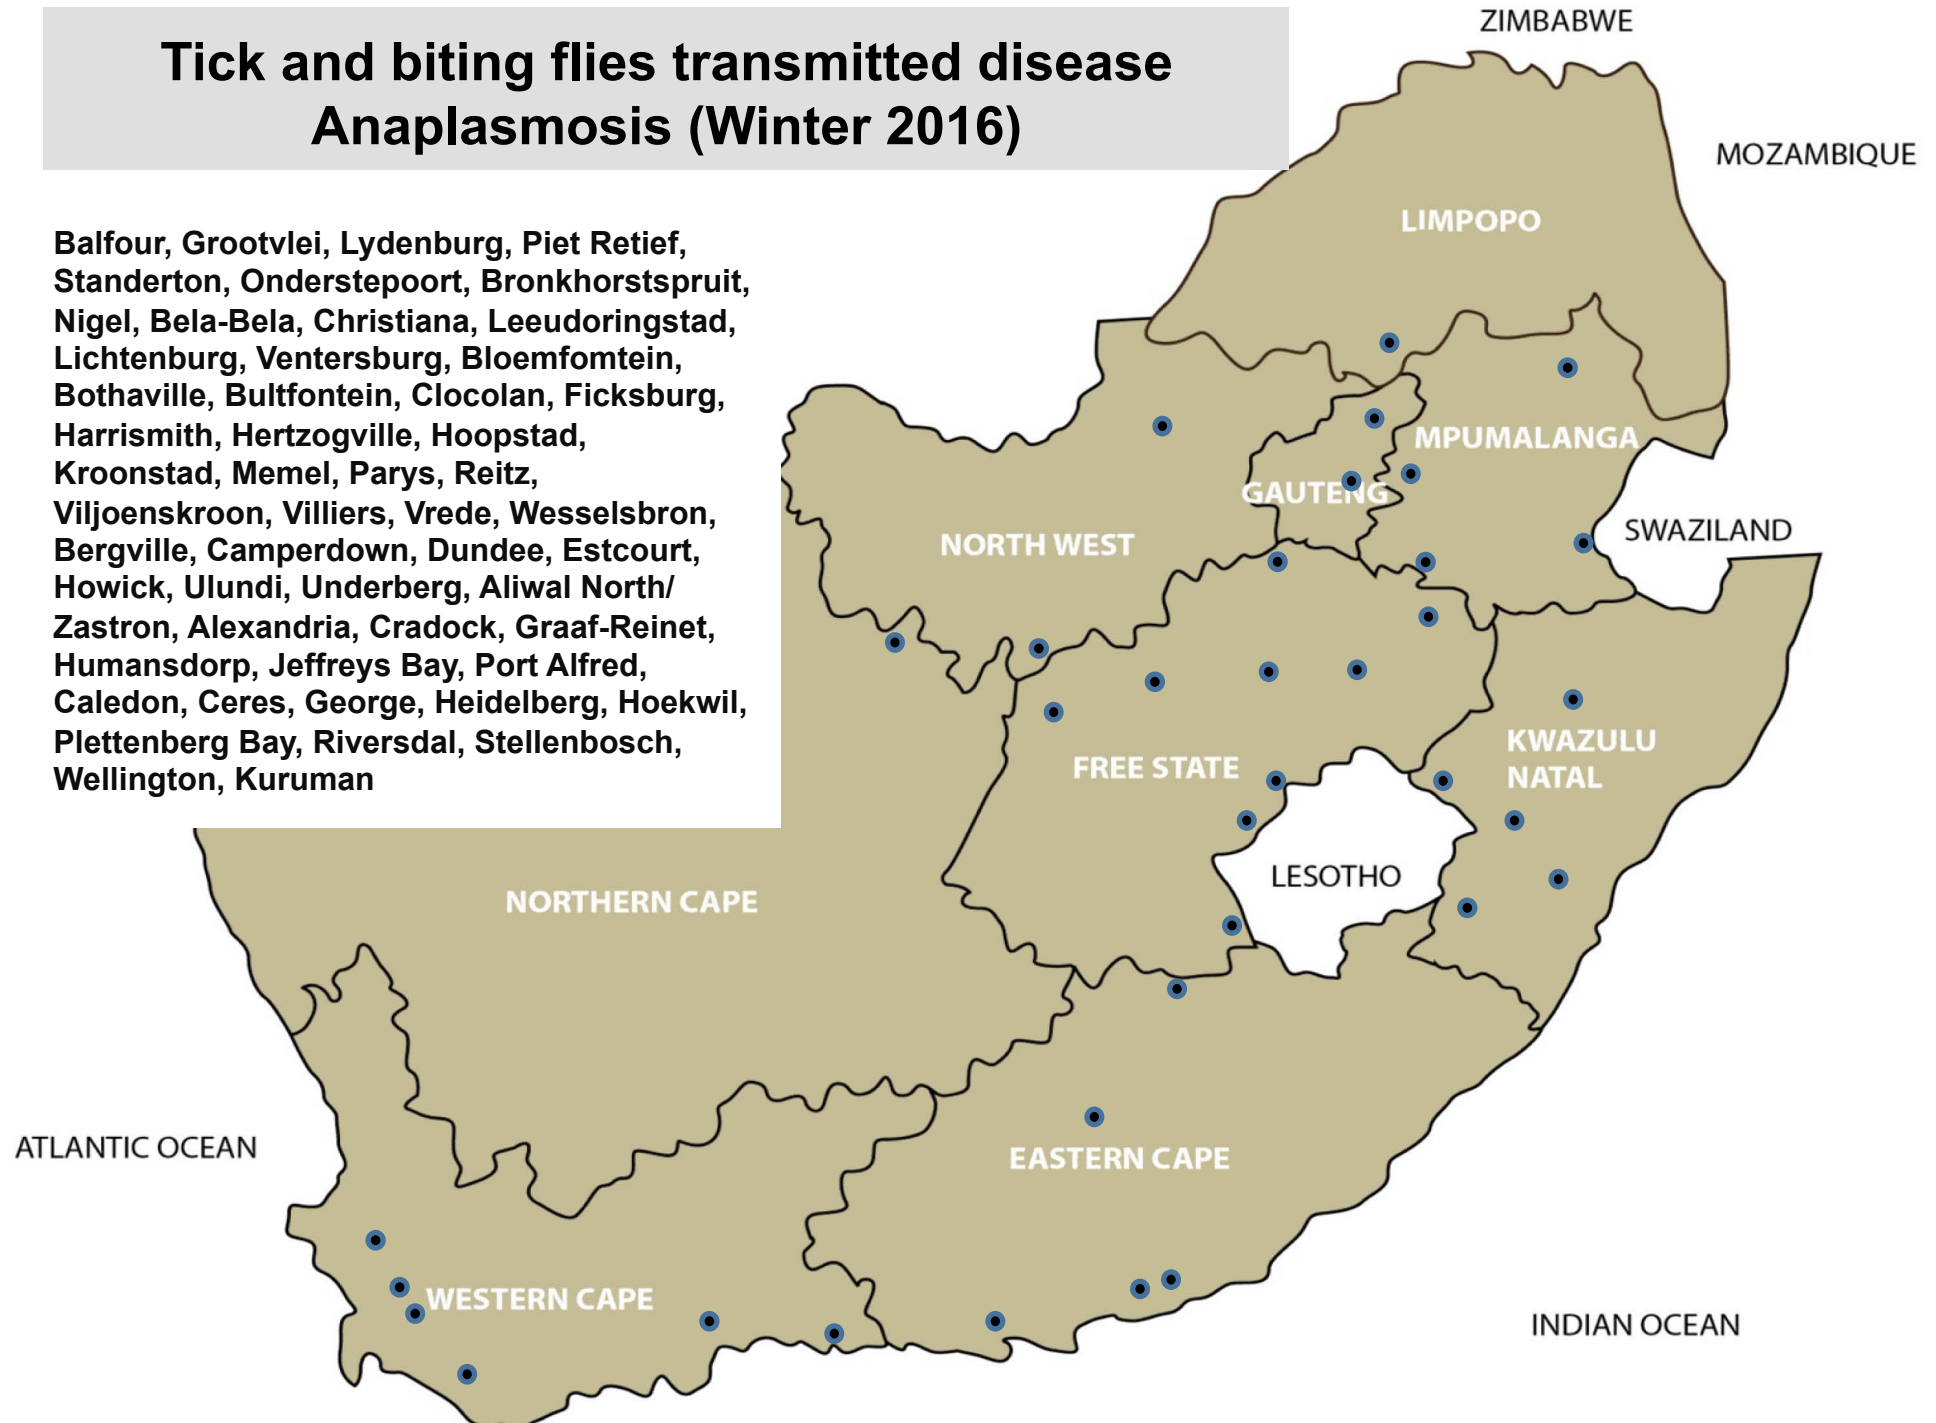

Tick transmitted disease African red water (Winter 2016)

Delmas, Standerton, Bapsfontein, Makhado, Polokwane, Bothaville, Bultfontein, Clocolan, Frankfort, Reitz, Villiers, Vrede, Bergville, Dundee, Eshowe, Estcourt, Howick, Ingogo, Kokstad, Mooi River, Mtubatuba, Pietermaritzburg, Underberg, Vryheid, Humansdorp, George, Heidelberg, Oudtshoorn, Riversdale, Wellington

Tick transmitted disease Asiatic red water (Winter 2016)

Bethal, Delmas, Ermelo, Middelburg,
Piet Retief, Standerton, Bapsfontein,
Bronkhorstspuit, Makhado, Polokwane,
Frankfort, Villiers, Vrede, Bergville,
Camperdown, Dundee, Eshowe,
Estcourt, Greytown, Pietermaritzburg,
Pongola, Underberg, George,
Riversdale, Swellendam

Tick and biting flies transmitted disease Anaplasmosis (Winter 2016)

Balfour, Grootvlei, Lydenburg, Piet Retief, Standerton, Onderstepoort, Bronkhorstspuit, Nigel, Bela-Bela, Christiana, Leeudoringstad, Lichtenburg, Ventersburg, Bloemfontein, Bothaville, Bultfontein, Clocolan, Ficksburg, Harrismith, Hertzogville, Hoopstad, Kroonstad, Memel, Parys, Reitz, Viljoenskroon, Villiers, Vrede, Wesselsbron, Bergville, Camperdown, Dundee, Estcourt, Howick, Ulundi, Underberg, Aliwal North/ Zastron, Alexandria, Cradock, Graaf-Reinet, Humansdorp, Jeffreys Bay, Port Alfred, Caledon, Ceres, George, Heidelberg, Hoekwil, Plettenberg Bay, Riversdal, Stellenbosch, Wellington, Kuruman

Tick transmitted disease – Heartwater (Winter 2016)

Lydenburg, Nelspruit, Bapsfontein,
Bronkhorstspuit, Onderstepoort, Pretoria,
Bela-Bela, Makhado, Mokopane, Polokwane,
Brits, Leeudoringstad, Rustenburg, Stella,
Bergville, Dundee, Empangeni, Eshowe,
Estcourt, Mtubatuba, Pongola, Ulundi,
Vryheid, Alexandria, Bathurst, Port Alfred,
Uitenhage