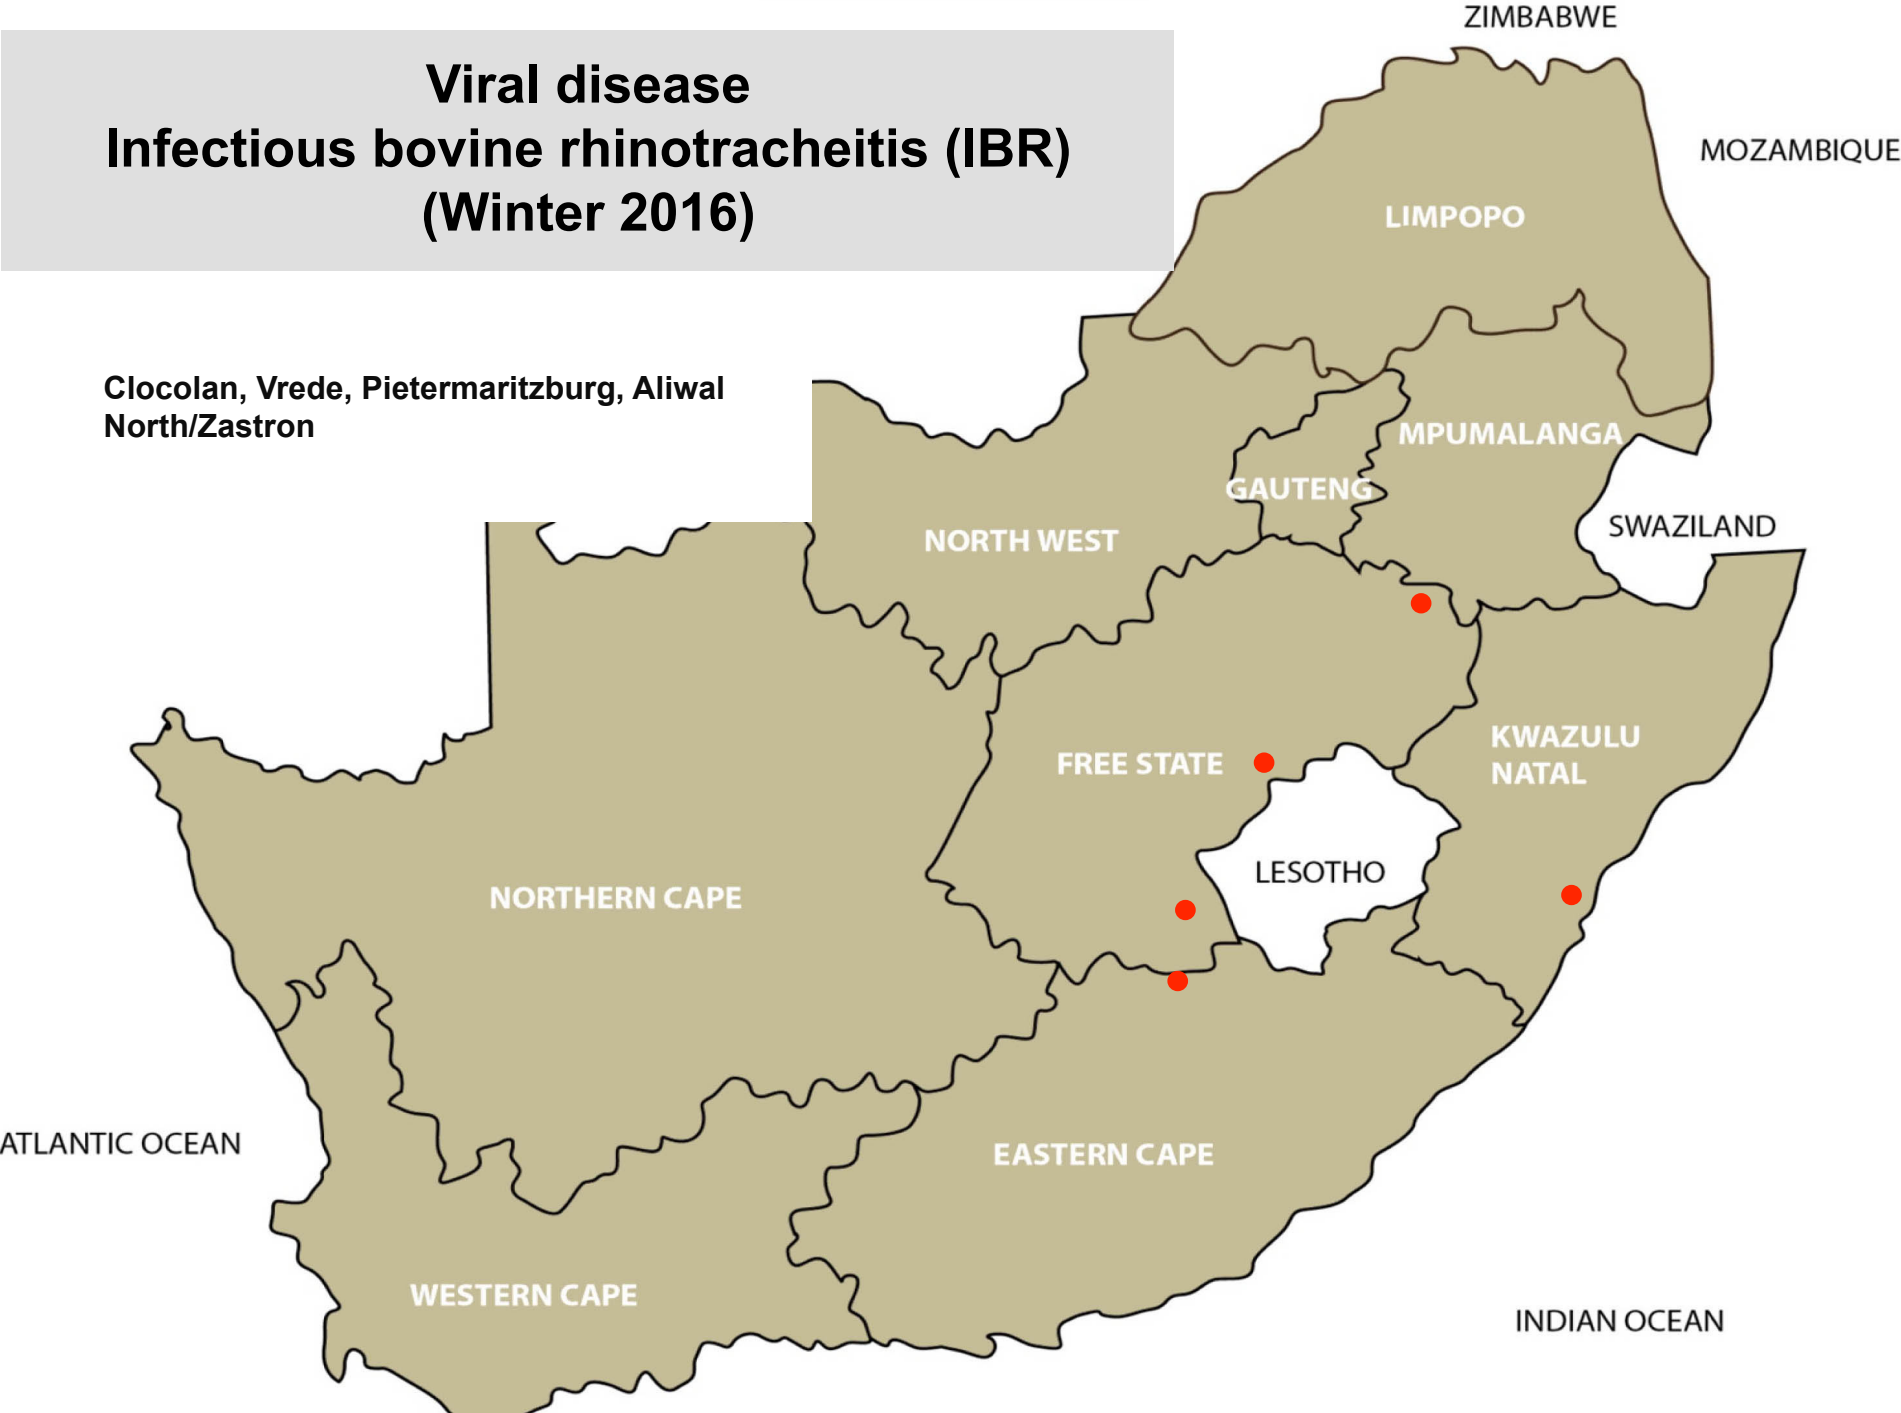

**Viral disease
Infectious bovine rhinotracheitis (IBR)
(Winter 2016)**

Clocolan, Vrede, Pietermaritzburg, Aliwal
North/Zastron