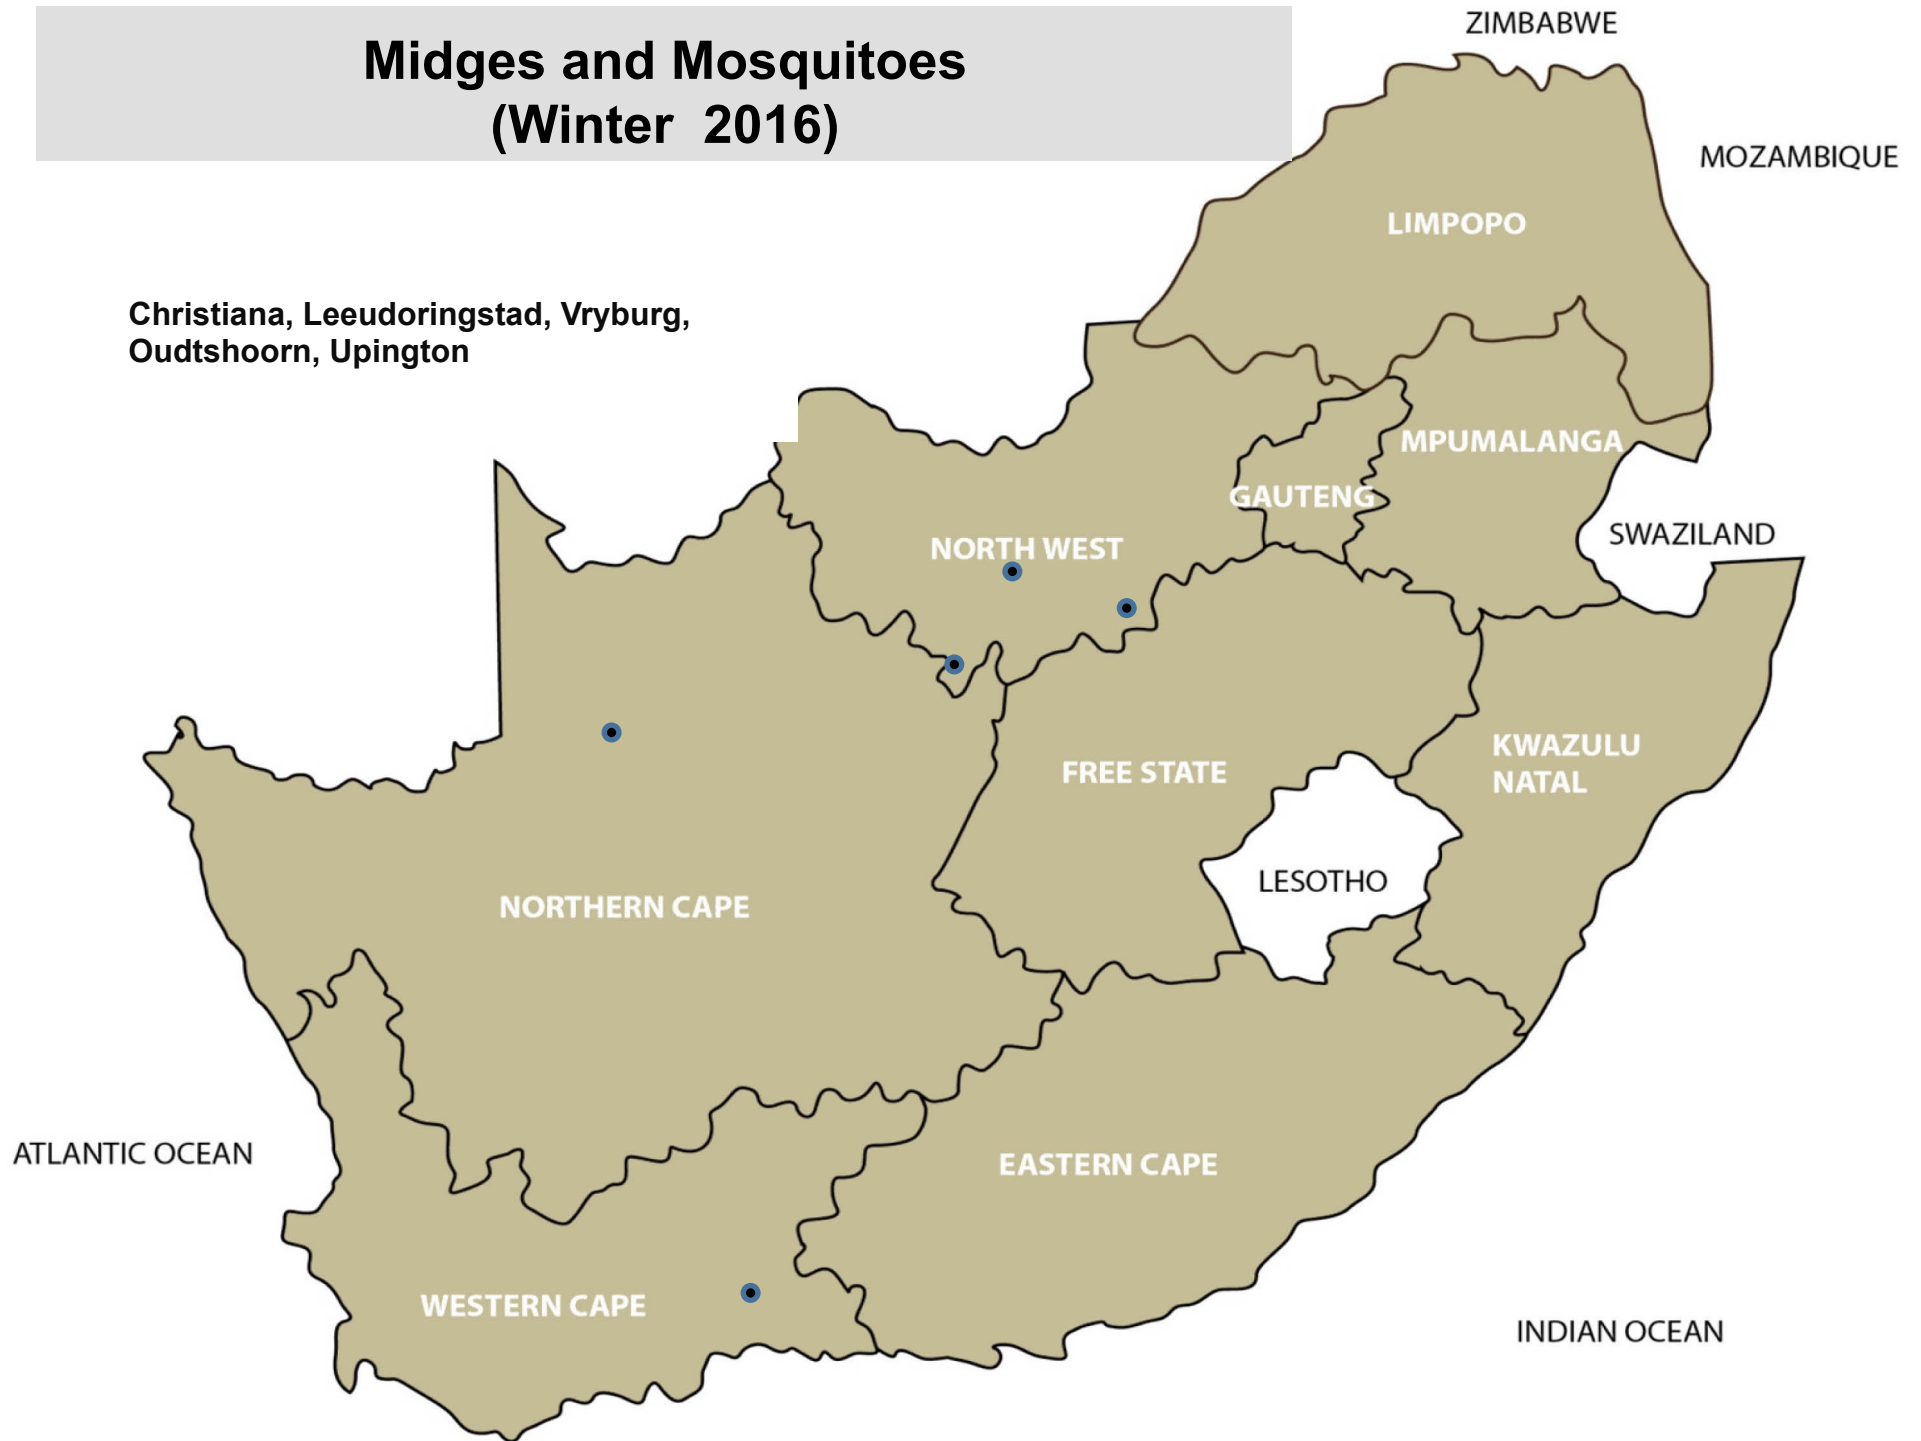

Biting lice (Red lice) (Winter 2016)

Bethal, Ermelo, Leeudoringstad, Lichtenburg, Vryburg, Bloemfontein, Bothaville, Clocolan, Dewetsdorp, Ficksburg, Frankfort, Hoopstad, Kroonstad, Reitz, Viljoenskroon, Villiers, Vrede, Bergville, Kokstad, Pietermaritzburg, Aliwal North/Zastron, Graaff-Reinet, Beaufort West, Caledon, Heidelberg, Malmesbury, Stellenbosch, Calvinia

Sucking lice (Blue lice) (Winter 2016)

Bethal, Christiana, Leeudoringstad,
Bloemfontein, Clocolan, Bultfontein,
Viljoenskroon, Beaufort West, Kuruman

Sheep scab (Winter 2016)

Delmas, Standerton, Bapsfontein, Nigel,
Christiana, Ventersdorp, Frankfort, Smithfield,
Villiers, Kokstad, Underberg, Graaff-Reinet,
Calvinia, De Aar, Upington

Blowflies (Winter 2016)

Standerton, Brits, Villiers, Winburg,
Heidelberg

Midges and Mosquitoes (Winter 2016)

Christiana, Leeudoringstad, Vryburg,
Oudtshoorn, Uppington

Screw-worm (Winter 2016)

Nelspruit, Mokopane