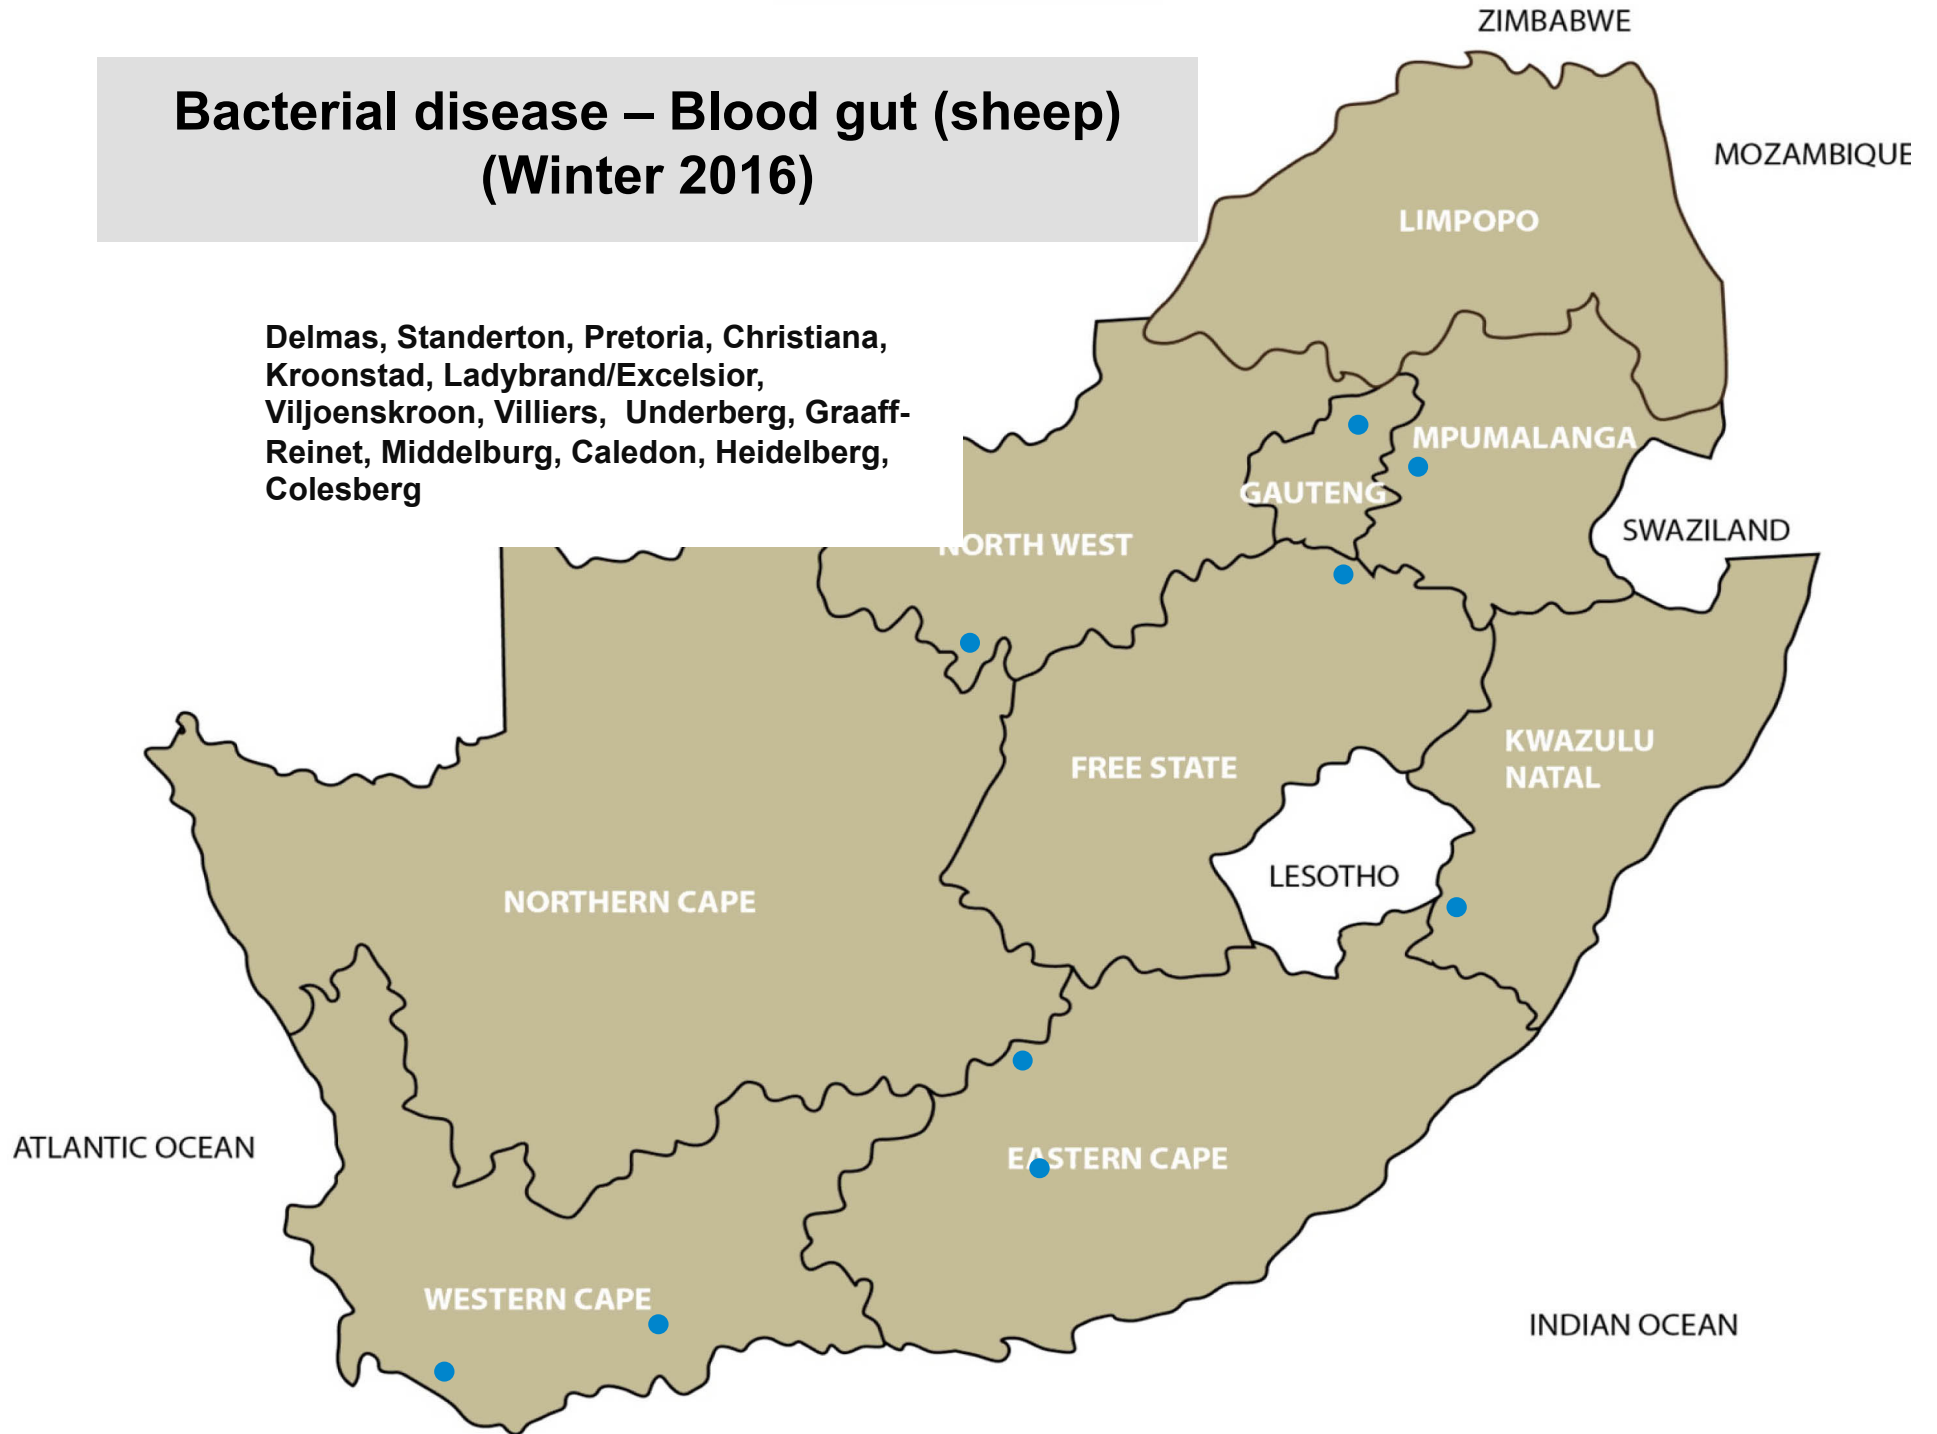

Bacterial disease – Johne's disease (Winter 2016)

Lichtenburg, Hoopstad, Cradock, Caledon,
Piketberg, Wellington

Bacterial disease – Blackquarter (Winter 2016)

Balfour, Bethal, Grootvlei, Middelburg, Piet Retief, Standerton, Bapsfontein, Makhado, Mokopane, Polokwane, Brits, Klerksdorp, Leeudoringstad, Lichtenburg, Ventersdorp, Vryburg, Bothaville, Bultfontein, Clocolan, Ficksburg, Frankfort, Gariepdam, Hoopstad, Kroonstad, Ladybrand/Excelsior, Memel, Viljoenskroon, Villiers, Vrede, Wesselsbron, Bergville, Dundee, Estcourt, Howick, Newcastle, Pongola, Underberg, Vryheid, Adelaide, Aliwal North/Zastron, Jeffreys Bay, Plettenberg Bay, Colesberg, Jan Kempdorp Kimberley, Kuruman

Bacterial disease - Swelled head (Winter 2016)

Ermelo, Middelburg, Bronkhorstspuit,
Reitz, Wesselsbron, Humansdorp, Caledon

Bacterial Disease – Red gut (cattle) (Winter 2016)

Balfour, Polokwane, Klerksdorp, Clocolan,
Ladybrand/Excelsior, Memel, Reitz, Villiers,
Vrede, Dundee, Pietermaritzburg, Vryheid,
Alexandria, Jeffreys Bay

Bacterial disease – Blood gut (sheep) (Winter 2016)

Delmas, Standerton, Pretoria, Christiana, Kroonstad, Ladybrand/Excelsior, Viljoenskroon, Villiers, Underberg, Graaff-Reinet, Middelburg, Caledon, Heidelberg, Colesberg

Bacterial disease – Pulpy kidney (Winter 2016)

Delmas, Ermelo, Middelburg, Piet Retief, Standerton, Bronkhorstspuit, Nigel, Stella, Bloemfontein, Clocolan, Frankfort, Harrismith, Hertzogville, Kroonstad, Ladybrand/Excelsior, Reitz, Villiers, Vrede, Wesselsbron, Dundee, Kokstad, Underberg, Vryheid, Aliwal North/Zastron, Cradock, Middelburg, Uitenhage, Beaufort West, Caledon, Colesberg, De Aar, Philipstown