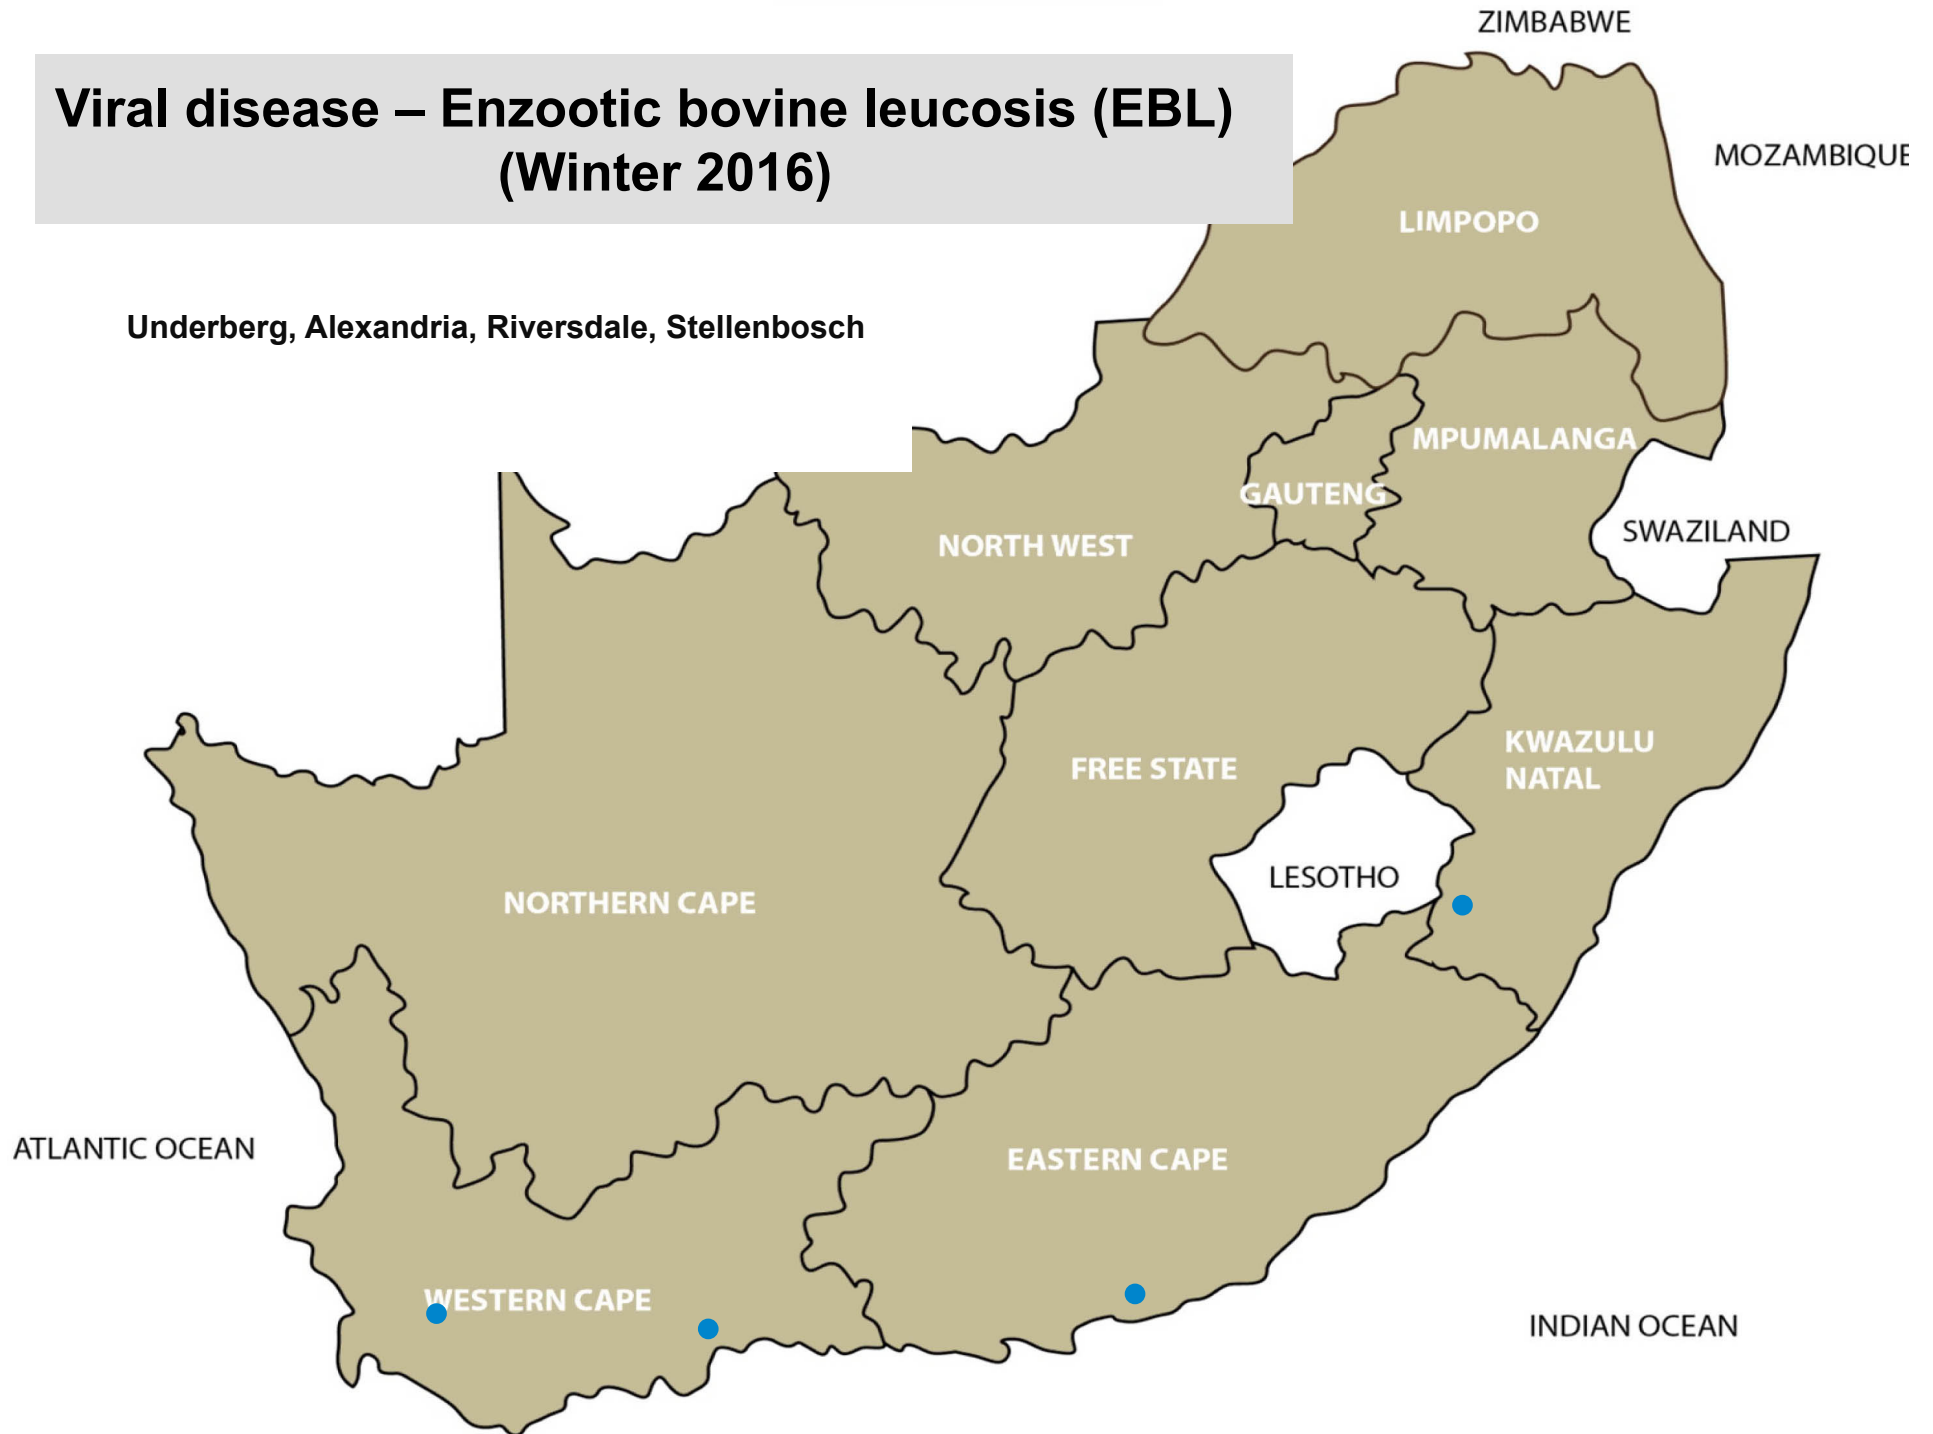

Viral disease – Enzootic bovine leucosis (EBL) (Winter 2016)

Underberg, Alexandria, Riversdale, Stellenbosch