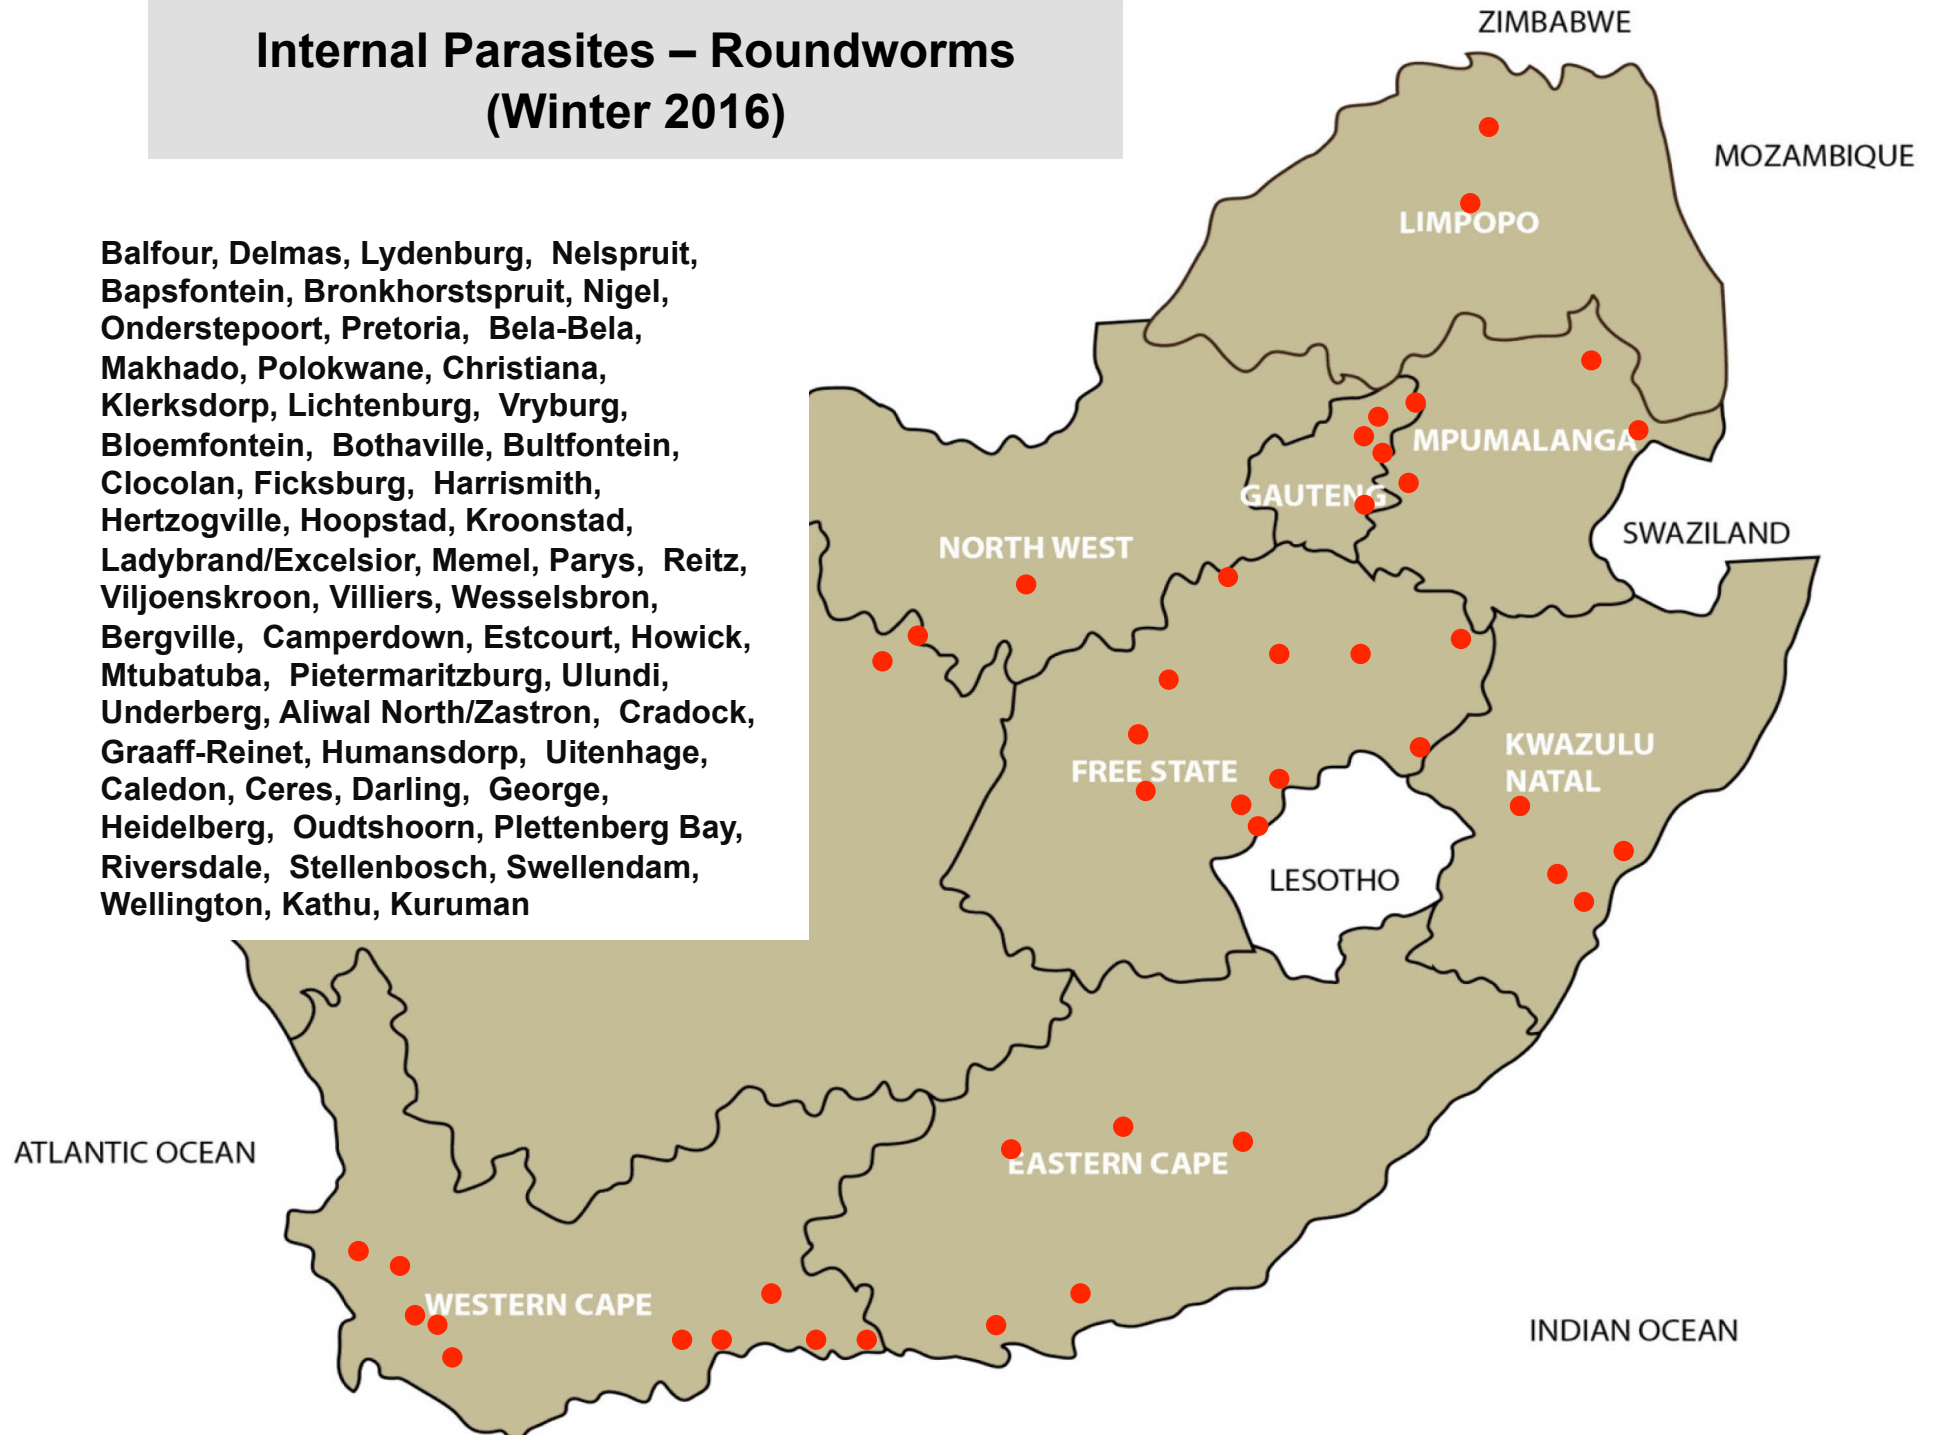

141 Reports (Winter 2016)

Internal Parasites – Roundworms (Winter 2016)

Balfour, Delmas, Lydenburg, Nelspruit, Bapsfontein, Bronkhorstspuit, Nigel, Onderstepoort, Pretoria, Bela-Bela, Makhado, Polokwane, Christiana, Klerksdorp, Lichtenburg, Vryburg, Bloemfontein, Bothaville, Bultfontein, Clocolan, Ficksburg, Harrismith, Hertzogville, Hoopstad, Kroonstad, Ladybrand/Excelsior, Memel, Parys, Reitz, Viljoenskroon, Villiers, Wesselsbron, Bergville, Camperdown, Estcourt, Howick, Mtubatuba, Pietermaritzburg, Ulundi, Underberg, Aliwal North/Zastron, Cradock, Graaff-Reinet, Humansdorp, Uitenhage, Caledon, Ceres, Darling, George, Heidelberg, Oudtshoorn, Plettenberg Bay, Riversdale, Stellenbosch, Swellendam, Wellington, Kathu, Kuruman

Internal Parasites – Resistant Roundworms (Winter 2016)

Balfour, Delmas, Lydenburg, Nelspruit,
Pretoria, Christiana, Bloemfontein,
Cloccolan, Hoopstad, Ladybrand/Excelsior,
Caledon, Ceres, George

Internal Parasites – Tapeworms (Winter 2016)

Middelburg, Bronkhorstspuit, Klerksdorp,
Lichtenburg, Bloemfontein, Bultfontein,
Clocolan, Ficksburg, Hertzogville, Kroonstad,
Memel, Parys, Reitz, Viljoenskroon, Howick,
Mtubatuba, Pongola, Underberg, Aliwal
North/Zastron, George, Wellington