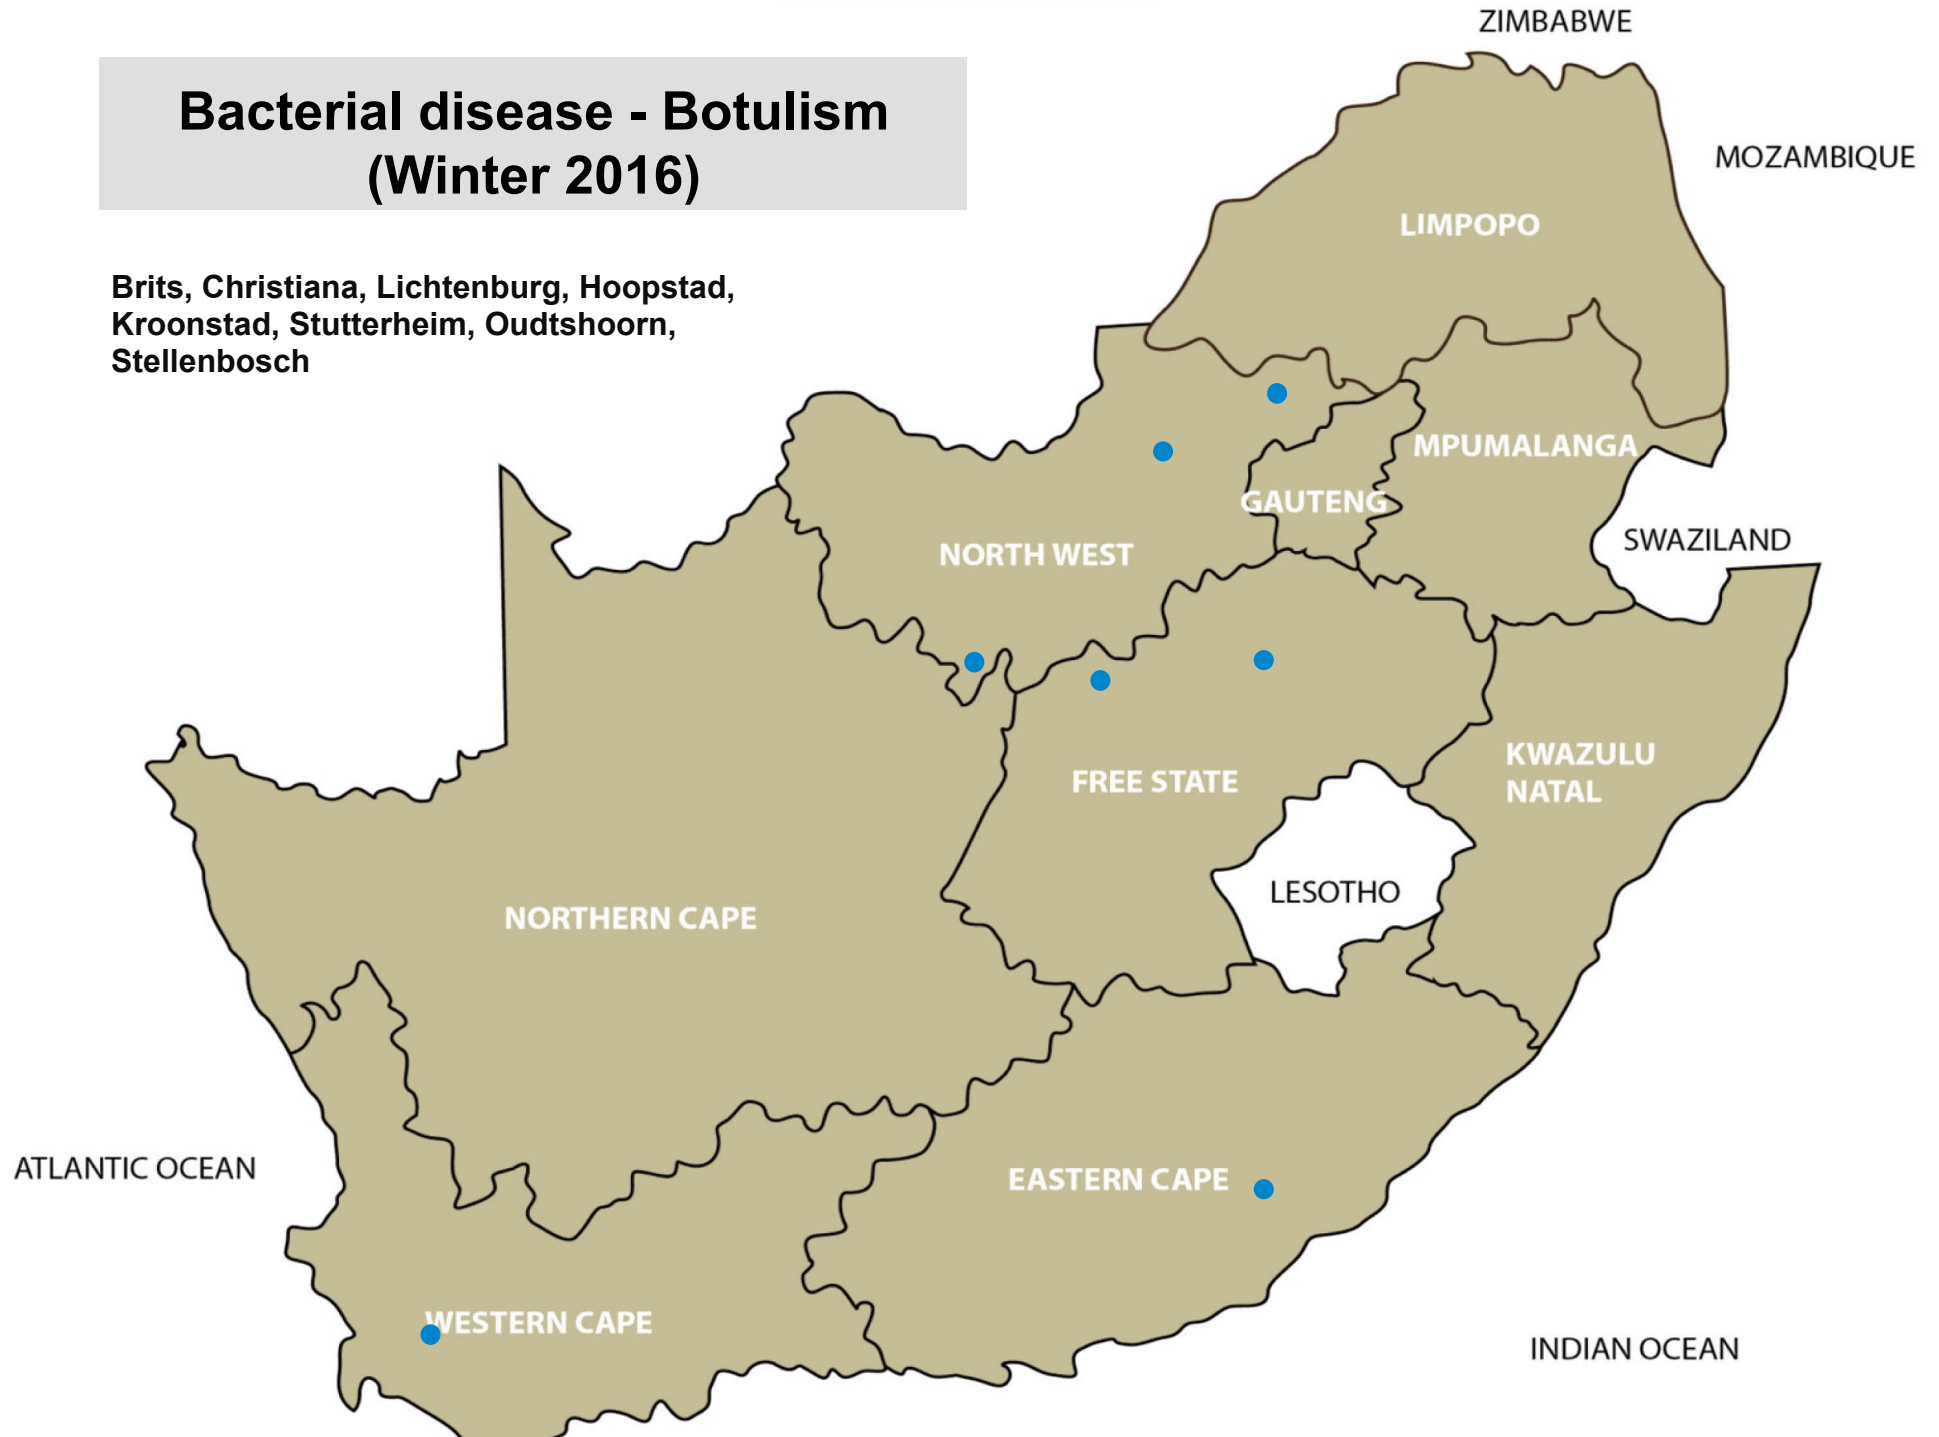

Bacterial disease – Johne's disease (Winter 2016)

Lichtenburg, Hoopstad, Cradock, Caledon,
Piketberg, Wellington

Bacterial disease – Blackquarter (Winter 2016)

Balfour, Bethal, Grootvlei, Middelburg, Piet Retief, Standerton, Bapsfontein, Makhado, Mokopane, Polokwane, Brits, Klerksdorp, Leeudoringstad, Lichtenburg, Ventersdorp, Vryburg, Bothaville, Bultfontein, Clocolan, Ficksburg, Frankfort, Gariepdam, Hoopstad, Kroonstad, Ladybrand/Excelsior, Memel, Viljoenskroon, Villiers, Vrede, Wesselsbron, Bergville, Dundee, Estcourt, Howick, Newcastle, Pongola, Underberg, Vryheid, Adelaide, Aliwal North/Zastron, Jeffreys Bay, Plettenberg Bay, Colesberg, Jan Kempdorp Kimberley, Kuruman

Bacterial disease – Blood gut (sheep) (Winter 2016)

Delmas, Standerton, Pretoria, Christiana, Kroonstad, Ladybrand/Excelsior, Viljoenskroon, Villiers, Underberg, Graaff-Reinet, Middelburg, Caledon, Heidelberg, Colesberg

Bacterial disease – Pulpy kidney (Winter 2016)

Delmas, Ermelo, Middelburg, Piet Retief, Standerton, Bronkhorstspuit, Nigel, Stella, Bloemfontein, Clocolan, Frankfort, Harrismith, Hertzogville, Kroonstad, Ladybrand/Excelsior, Reitz, Villiers, Vrede, Wesselsbron, Dundee, Kokstad, Underberg, Vryheid, Aliwal North/Zastron, Cradock, Middelburg, Uitenhage, Beaufort West, Caledon, Colesberg, De Aar, Philipstown

Bacterial disease - Botulism (Winter 2016)

Brits, Christiana, Lichtenburg, Hoopstad,
Kroonstad, Stutterheim, Oudtshoorn,
Stellenbosch

Bacterial disease – Tetanus (Winter 2016)

Standerton, Magaliesburg, Parys, Ulundi,
Aliwal North/Zastron, Stellenbosch