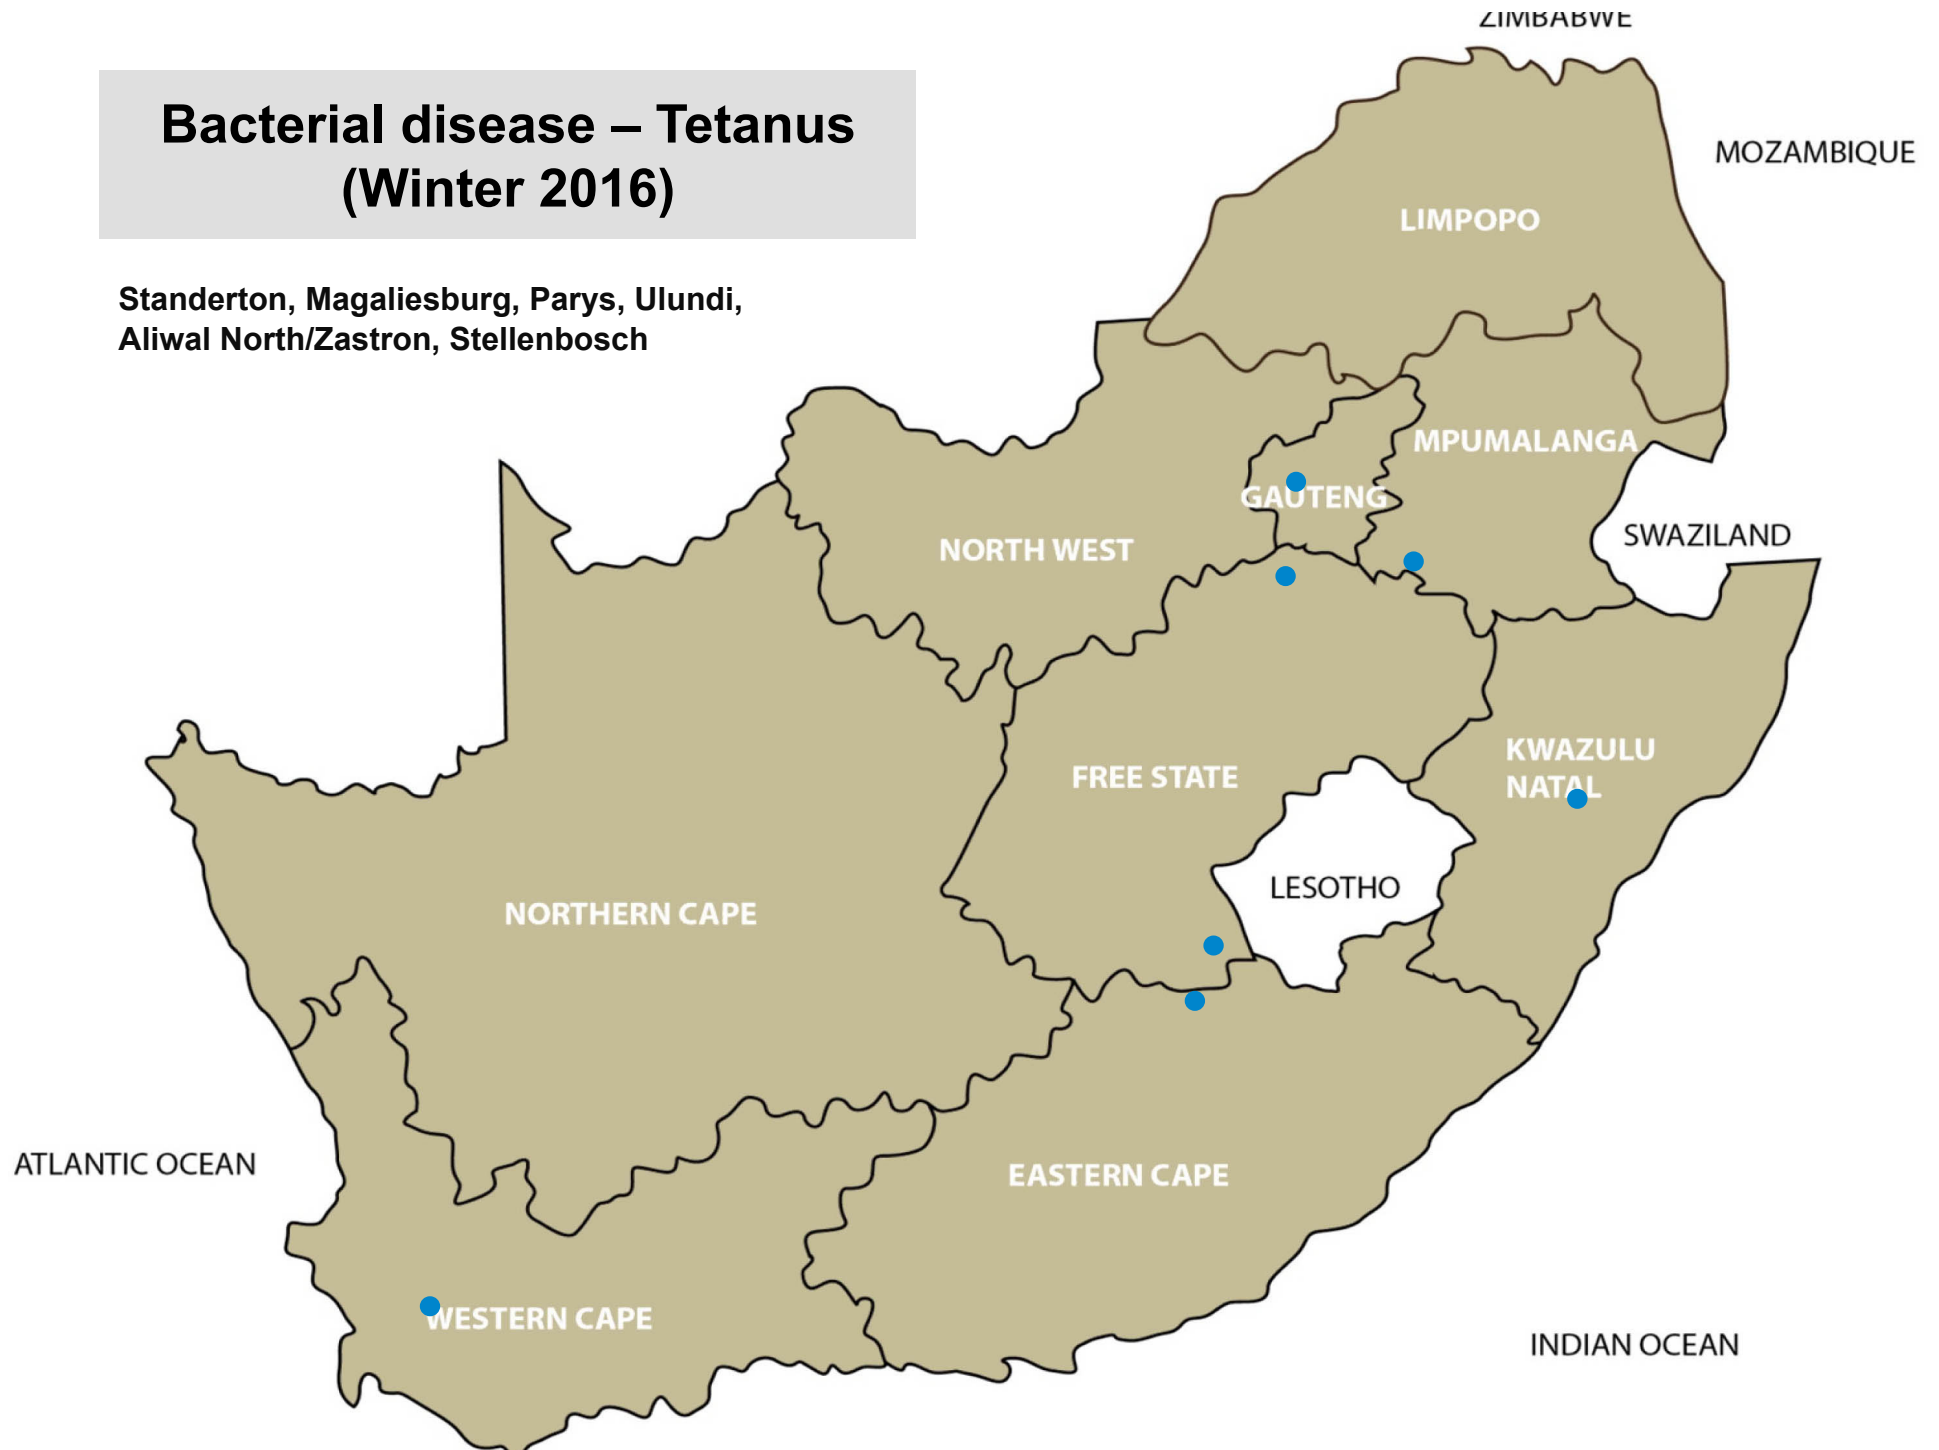

Bacterial disease – Blood gut (sheep) (Winter 2016)

Delmas, Standerton, Pretoria, Christiana, Kroonstad, Ladybrand/Excelsior, Viljoenskroon, Villiers, Underberg, Graaff-Reinet, Middelburg, Caledon, Heidelberg, Colesberg

Bacterial disease – Pulpy kidney (Winter 2016)

Delmas, Ermelo, Middelburg, Piet Retief, Standerton, Bronkhorstspuit, Nigel, Stella, Bloemfontein, Clocolan, Frankfort, Harrismith, Hertzogville, Kroonstad, Ladybrand/Excelsior, Reitz, Villiers, Vrede, Wesselsbron, Dundee, Kokstad, Underberg, Vryheid, Aliwal North/Zastron, Cradock, Middelburg, Uitenhage, Beaufort West, Caledon, Colesberg, De Aar, Philipstown

Bacterial disease - Botulism (Winter 2016)

Brits, Christiana, Lichtenburg, Hoopstad,
Kroonstad, Stutterheim, Oudtshoorn,
Stellenbosch

Bacterial disease – Tetanus (Winter 2016)

Standerton, Magaliesburg, Parys, Ulundi,
Aliwal North/Zastron, Stellenbosch

Pneumonia (Winter 2016)

Balfour, Bethal, Ermelo, Grootvlei, Lydenburg, Middelburg, Piet Retief, Standerton, Nigel, Onderstepoort, Pretoria, Makhado, Polokwane, Brits, Christiana, Klerksdorp, Leeudoringstad, Lichtenburg, Vryburg, Bethlehem, Bloemfontein, Bothaville, Clocolan, Dewetsdorp, Frankfort, Harrismith, Kroonstad, Ladybrand/Excelsior, Memel, Parys, Reitz, Viljoenskroon, Villiers, Vrede, Winburg, Bergville, Dundee, Estcourt, Greytown, Howick, Mtubatuba, Pietermaritzburg, Underberg, Vryheid, Alexandria, Aliwal North/Zastron, Humansdorp, Middelburg, Ceres, Darling, George, Hoekwil, Malmesbury, Riversdale, Wellington, Kimberley, Upington