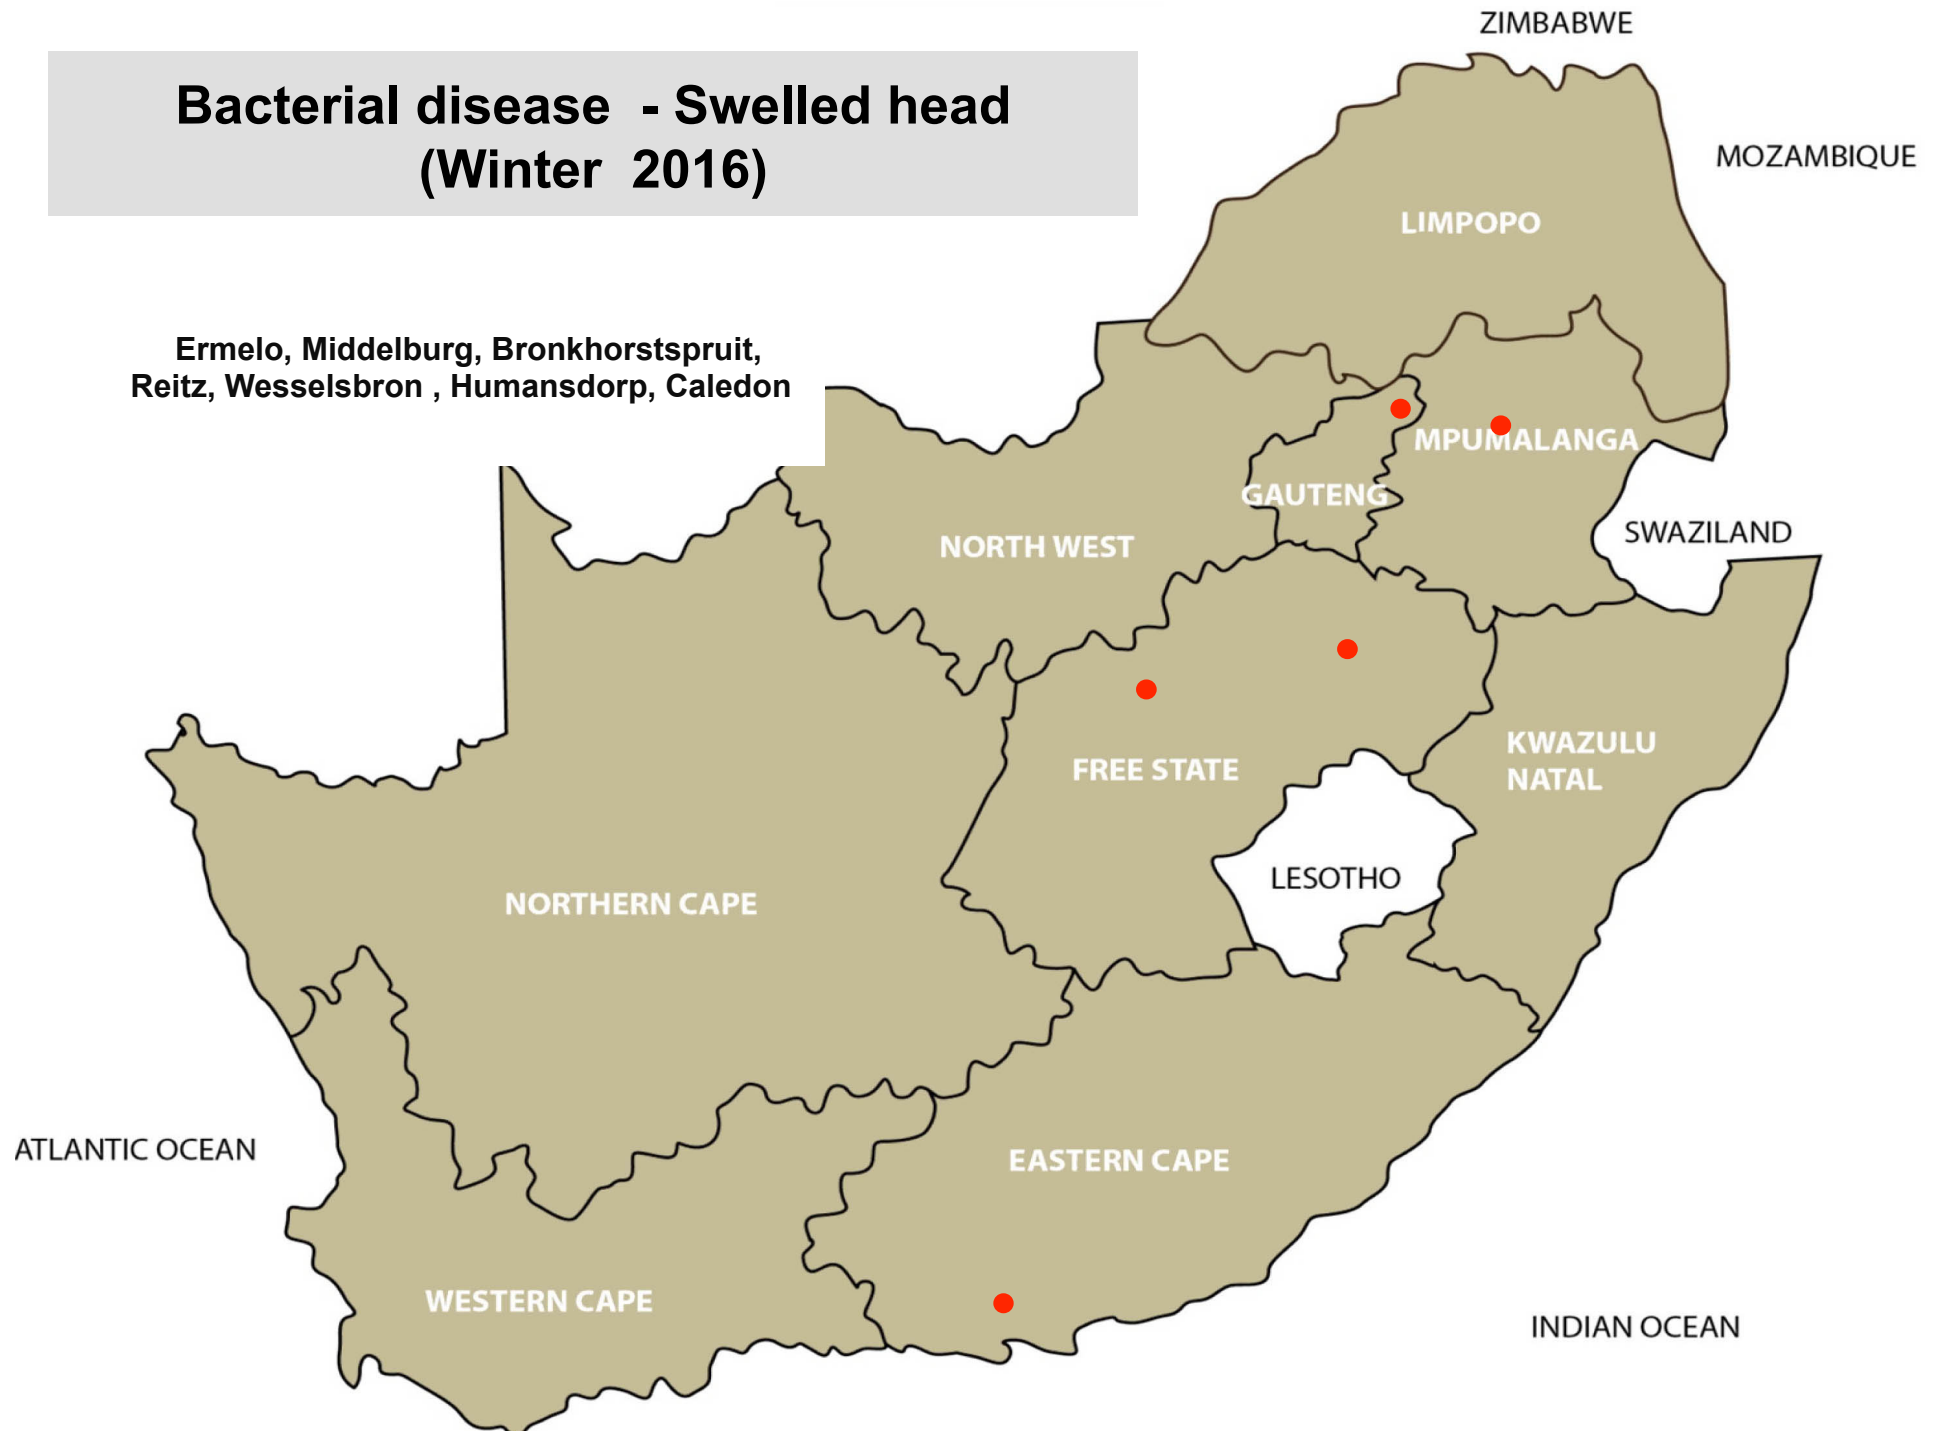

Bacterial disease - Swelled head (Winter 2016)

Ermelo, Middelburg, Bronkhorstspuit,
Reitz, Wesselsbron, Humansdorp, Caledon