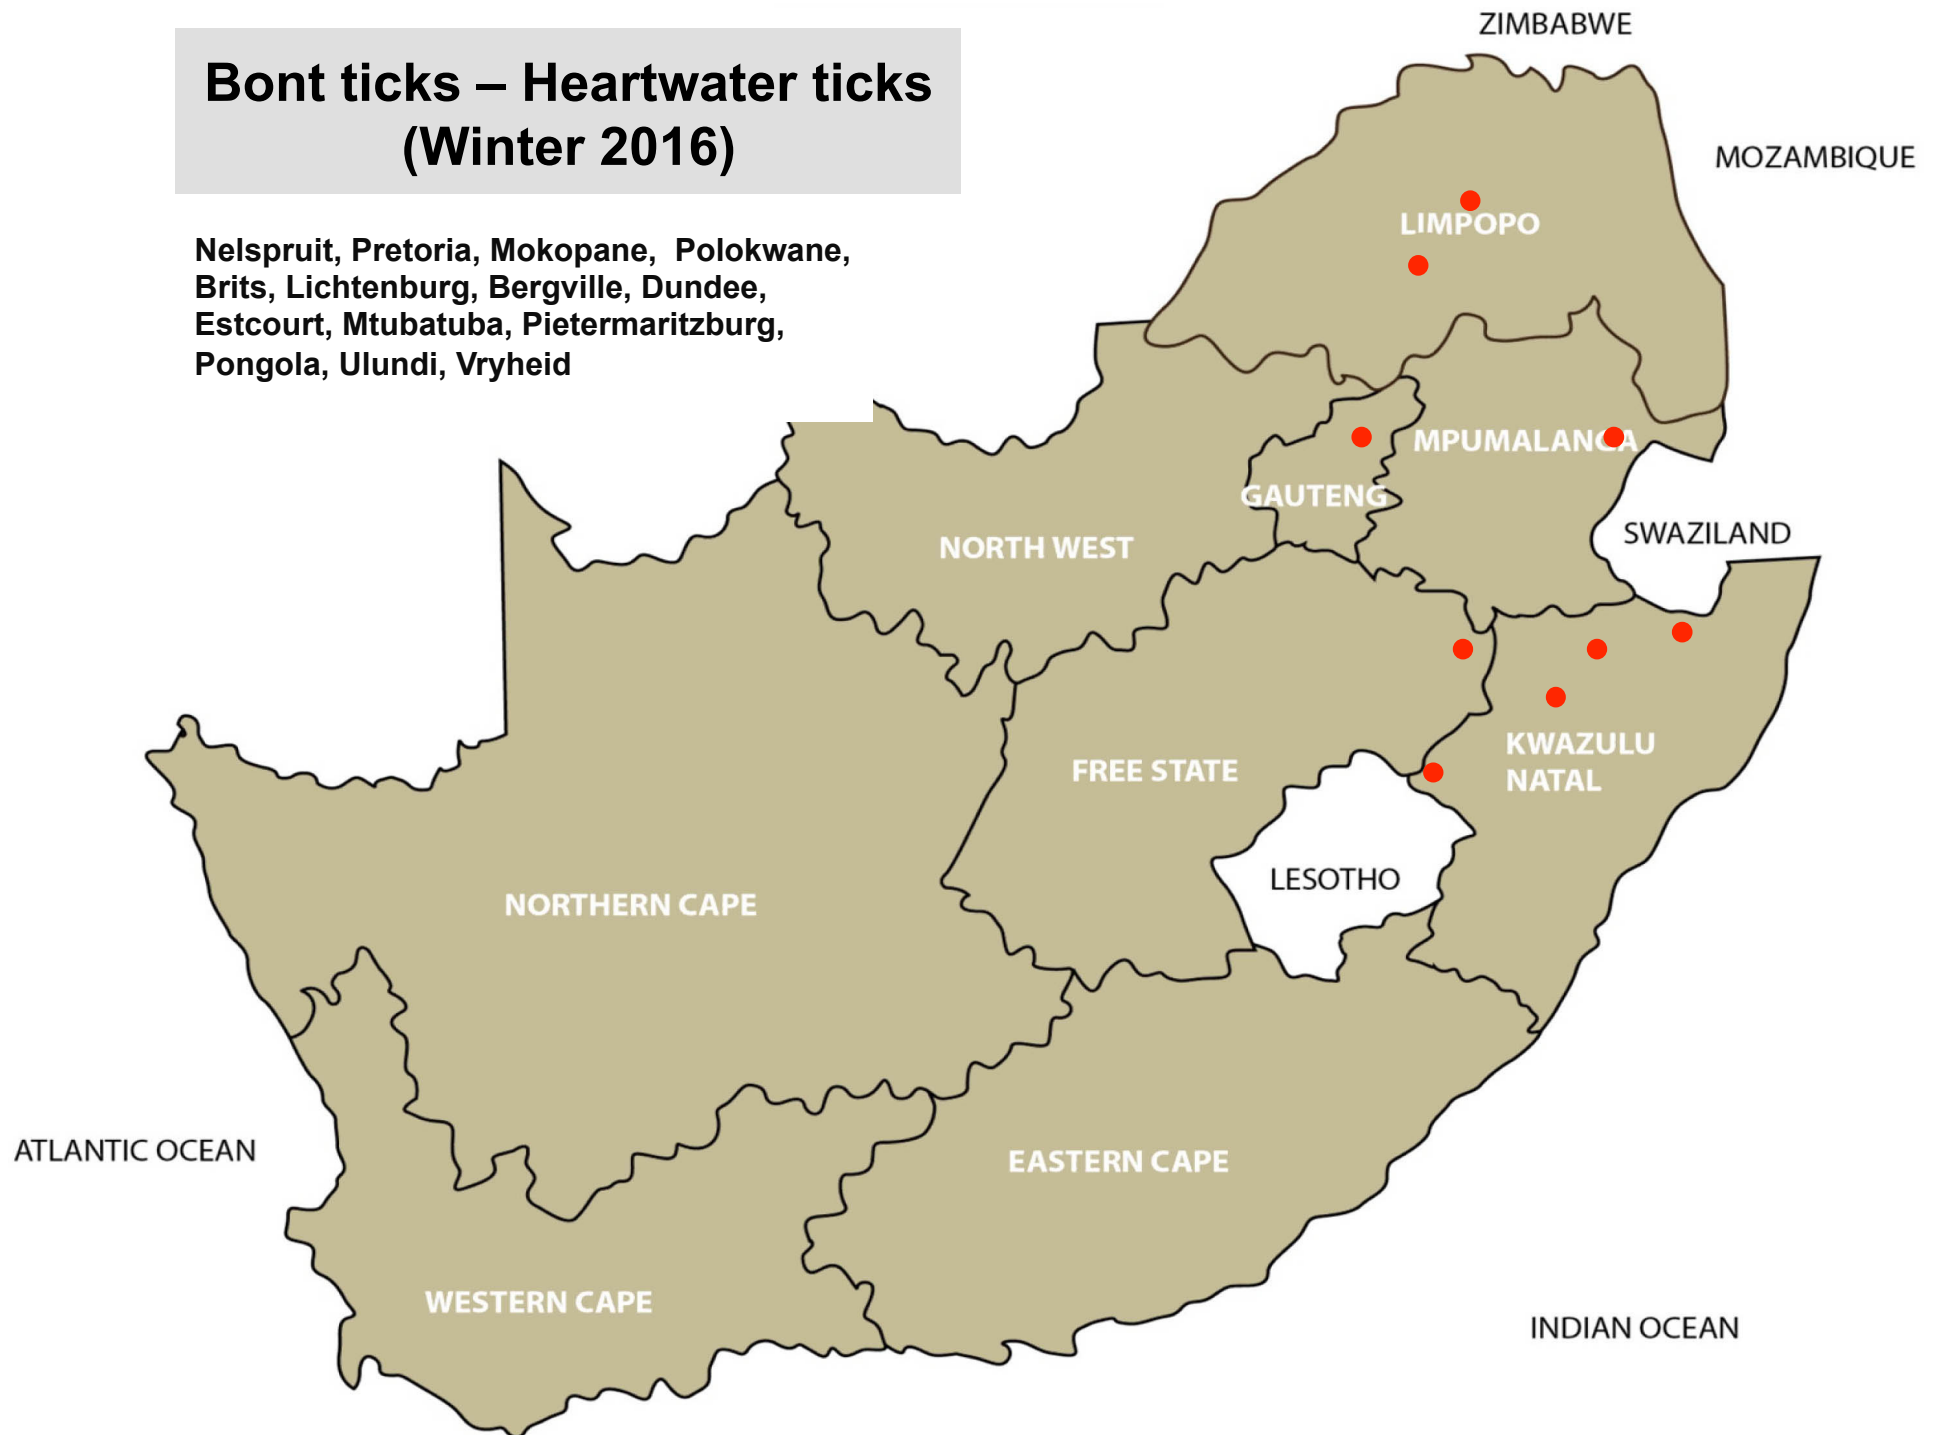

Internal Parasites - *Parafilaria* (Winter 2016)

Mokopane, Christiana, Vryburg, Mtubatuba, Pietermaritzburg

Blue ticks (Winter 2016)

Balfour, Bethal, Delmas, Ermelo, Nelspruit, Standerton, Bapsfontein, Mokopane, Polokwane, Klerksdorp, Lichtenburg, Stella, Bloemfontein, Bothaville, Clocolan, Ficksburg, Hoopstad, Kroonstad, Memel, Parys, Villiers, Vrede, Winburg, Bergville, Dundee, Howick, Ingog, Kokstad, Mooi River, Mtubatuba, Pietermaritzburg, Underberg, Vryheid, Aliwal North/Zastron, Graaff-Reinet, Humansdorp, George, Heidelberg, Plettenberg Bay, Stellenbosch, Swellendam

Resistant Blue ticks (Winter 2016)

Delmas, Nelspruit, Standerton, Reitz, Villiers,
Bergville, Pietermaritzburg, Vryheid

Bont ticks – Heartwater ticks (Winter 2016)

Nelspruit, Pretoria, Mokopane, Polokwane,
Brits, Lichtenburg, Bergville, Dundee,
Estcourt, Mtubatuba, Pietermaritzburg,
Pongola, Ulundi, Vryheid

Brown ear-ticks (Winter 2016)

Polokwane, Memel, Bergville, Mtubatuba,
Pietermaritzburg, Pongola, Oudtshoorn

Bont-legged ticks (Winter 2016)

Bethal, Lydenburg, Middelburg, Polokwane,
Christiana, Klerksdorp, Vryburg, Leeudoringstad,
Bultfontein, Clocolan, Hoopstad, Kroonstad, Memel,
Viljoenskroon, Vrede, Winburg, Mooi River, Ulundi,
Middelburg, Oudtshoorn, De Aar

Red-legged ticks (Winter 2016)

Balfour, Christiana, Klerksdorp,
Lichtenburg, Hoopstad, Kroonstad,
Memel, Parys, Vrede, Winburg, Mooi River,
Pietermaritzburg, Underberg

Paralysis ticks (Winter 2016)

Bloemfontein, Philipstown, Kokstad, Aliwal
North/Zastron, Swellendam, De Aar