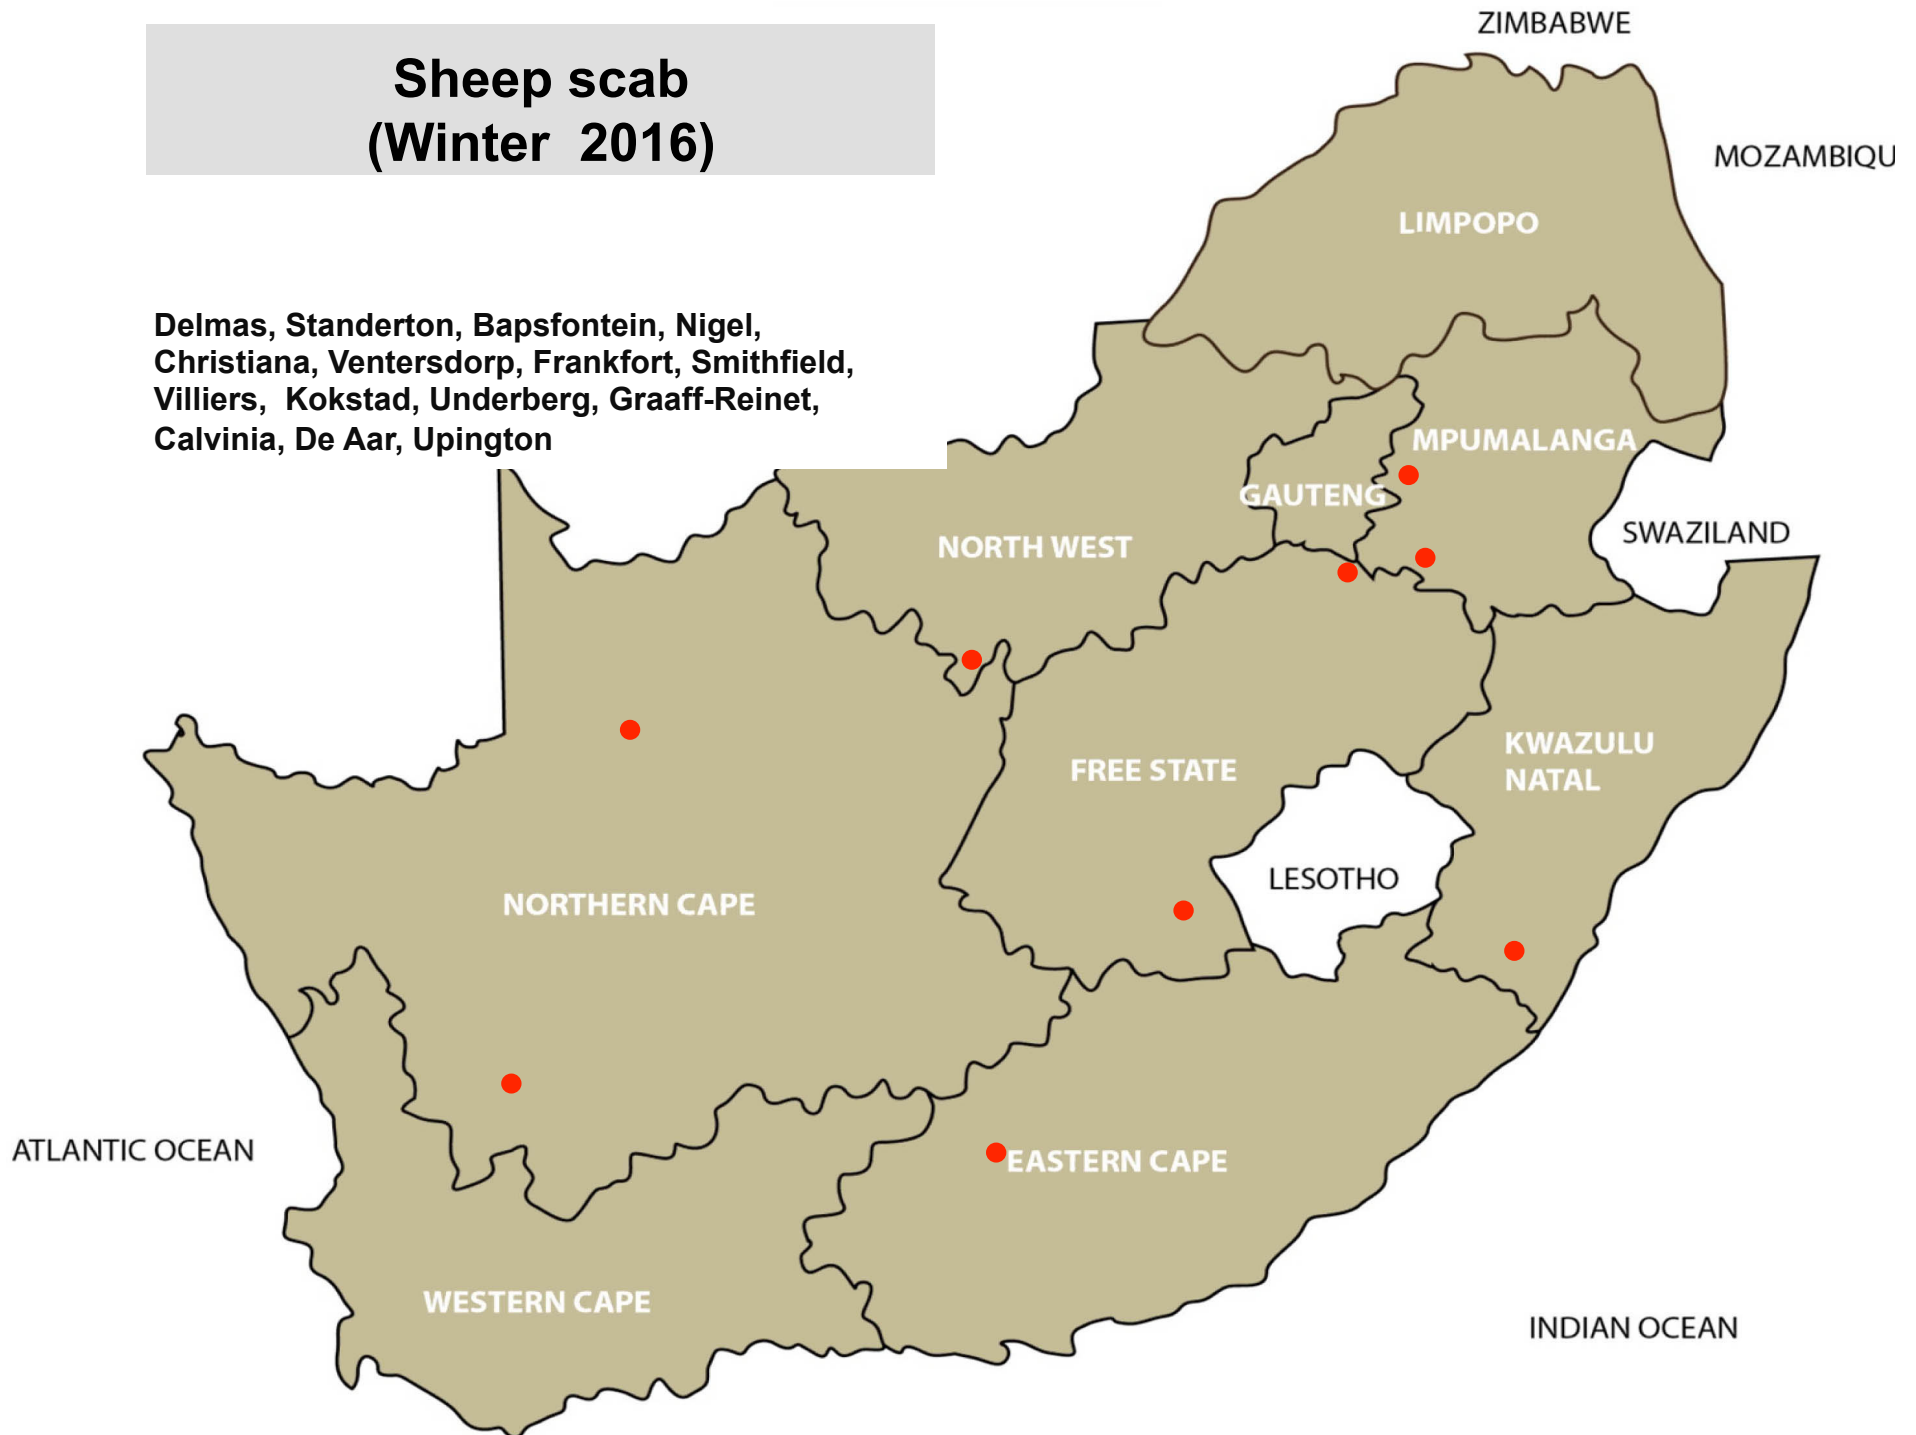

Red-legged ticks (Winter 2016)

Balfour, Christiana, Klerksdorp,
Lichtenburg, Hoopstad, Kroonstad,
Memel, Parys, Vrede, Winburg, Mooi River,
Pietermaritzburg, Underberg

Paralysis ticks (Winter 2016)

Bloemfontein, Philipstown, Kokstad, Aliwal
North/Zastron, Swellendam, De Aar

Biting lice (Red lice) (Winter 2016)

Bethal, Ermelo, Leeudoringstad, Lichtenburg, Vryburg, Bloemfontein, Bothaville, Clocolan, Dewetsdorp, Ficksburg, Frankfort, Hoopstad, Kroonstad, Reitz, Viljoenskroon, Villiers, Vrede, Bergville, Kokstad, Pietermaritzburg, Aliwal North/Zastron, Graaff-Reinet, Beaufort West, Caledon, Heidelberg, Malmesbury, Stellenbosch, Calvinia

Sucking lice (Blue lice) (Winter 2016)

Bethal, Christiana, Leeudoringstad,
Bloemfontein, Clocolan, Bultfontein,
Viljoenskroon, Beaufort West, Kuruman

Sheep scab (Winter 2016)

Delmas, Standerton, Bapsfontein, Nigel,
Christiana, Ventersdorp, Frankfort, Smithfield,
Villiers, Kokstad, Underberg, Graaff-Reinet,
Calvinia, De Aar, Upington