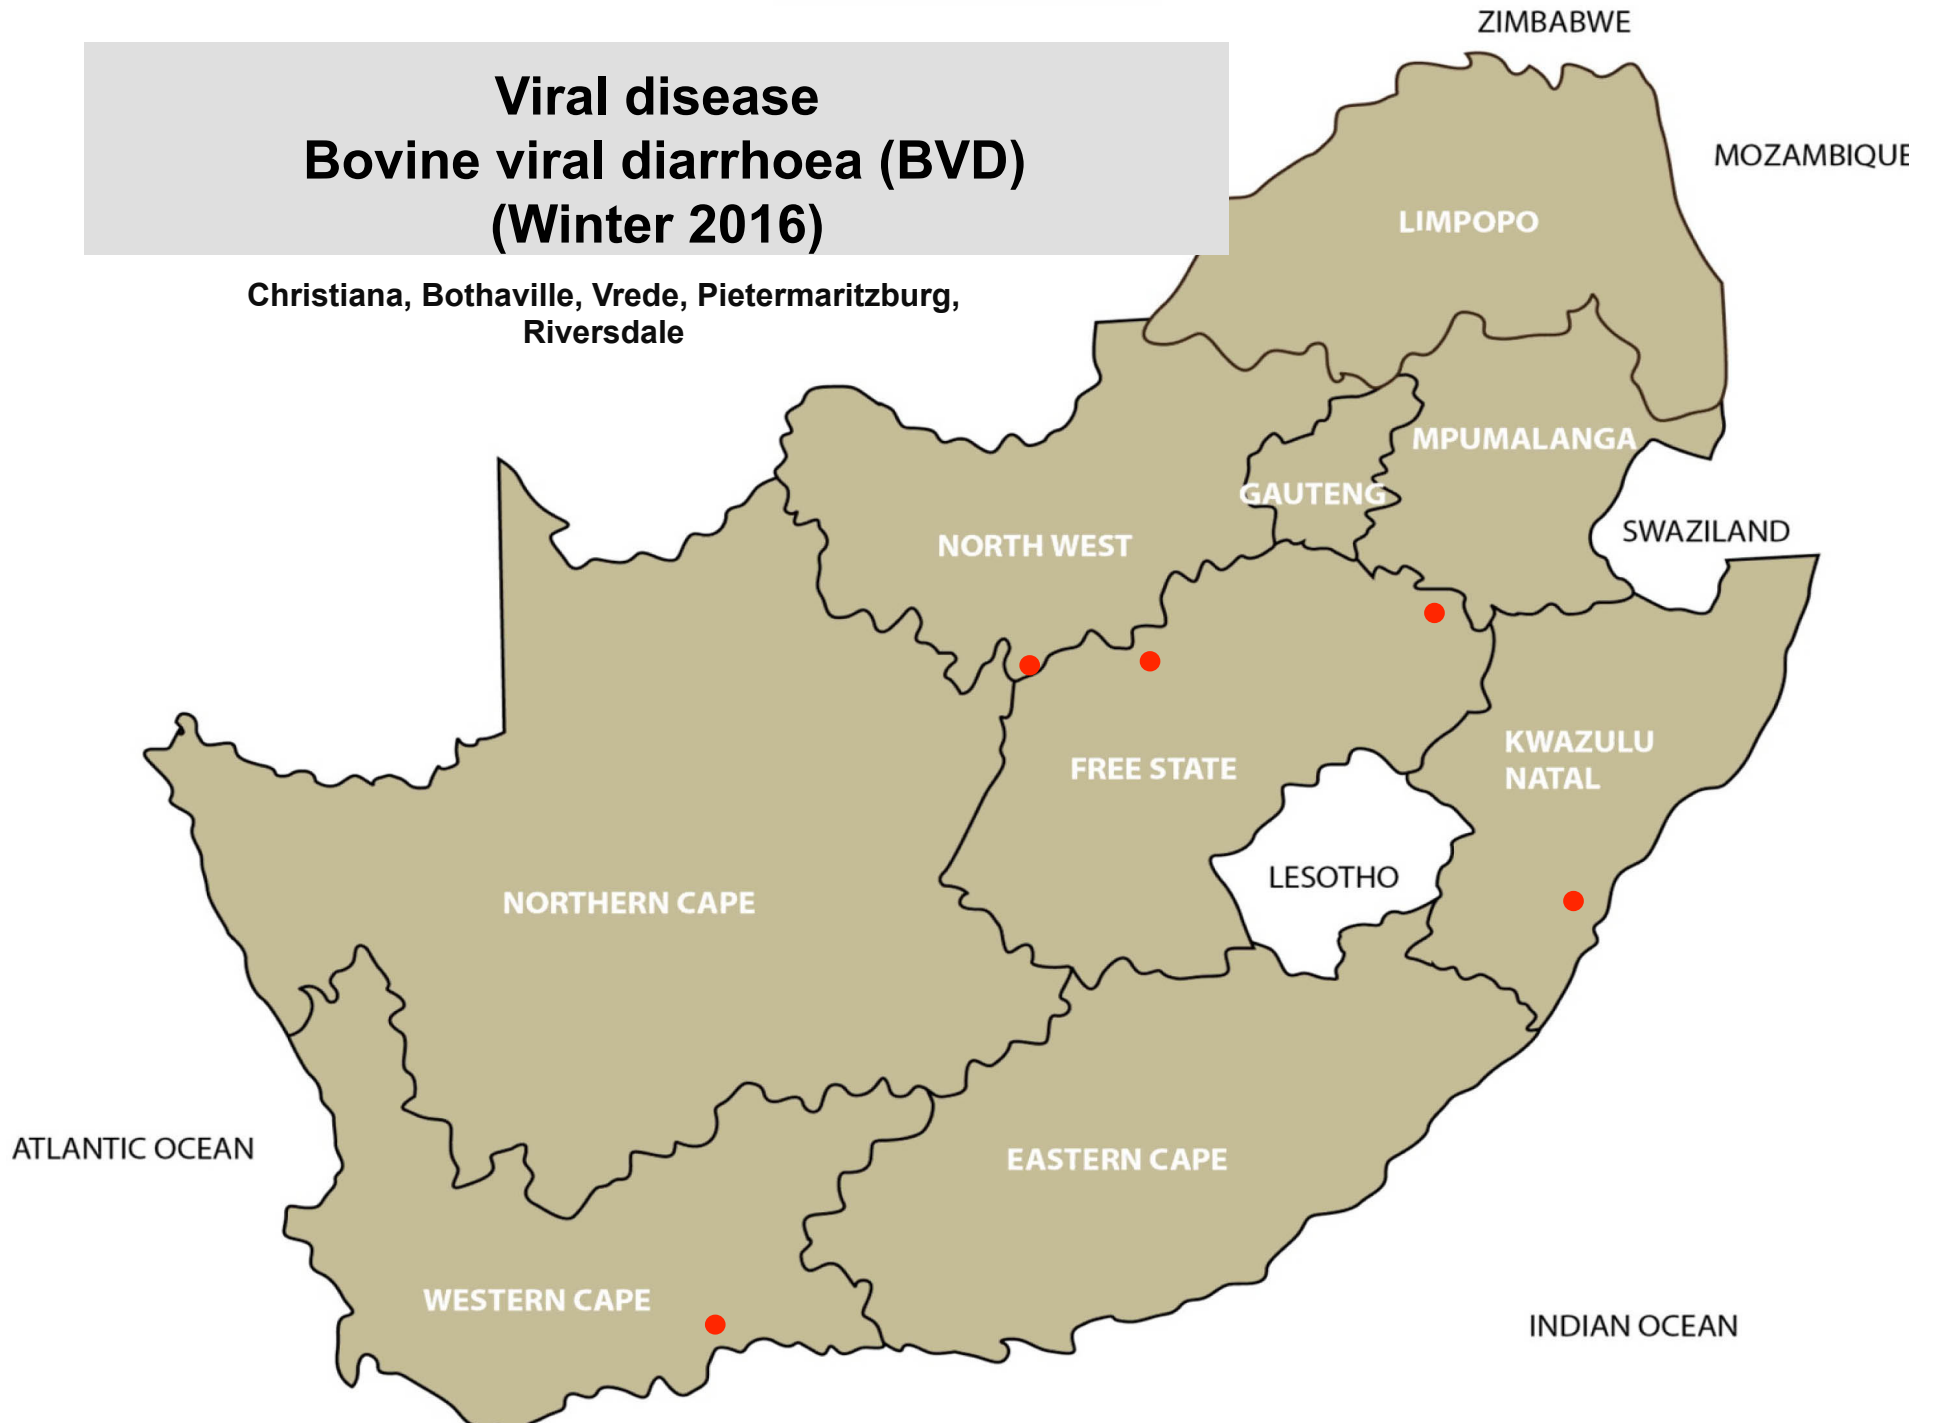

Insect transmitted disease Blue tongue (Winter 2016)

Bapsfontein, Bethlehem, Hertzogville,
Kroonstad, Estcourt, Beaufort West, Calvinia

Insect transmitted disease Nagana (Winter 2016)

Viral disease – BMC (Snotsiekte) Winter 2016

Ermelo, Nelspruit, Makhado, Mokopane,
Polokwane, Vaalwater, Brits, Harrismith,
Kroonstad, Vrede, Dundee, Estcourt,
Pietermaritzburg, Ulundi, Underberg,
Alexandria, Graaff-Reinet, Beaufort West,
Heidelberg

**Viral disease
Infectious bovine rhinotracheitis (IBR)
(Winter 2016)**

Clocolan, Vrede, Pietermaritzburg, Aliwal
North/Zastron

**Viral disease
Bovine viral diarrhoea (BVD)
(Winter 2016)**

Christiana, Bothaville, Vrede, Pietermaritzburg,
Riversdale