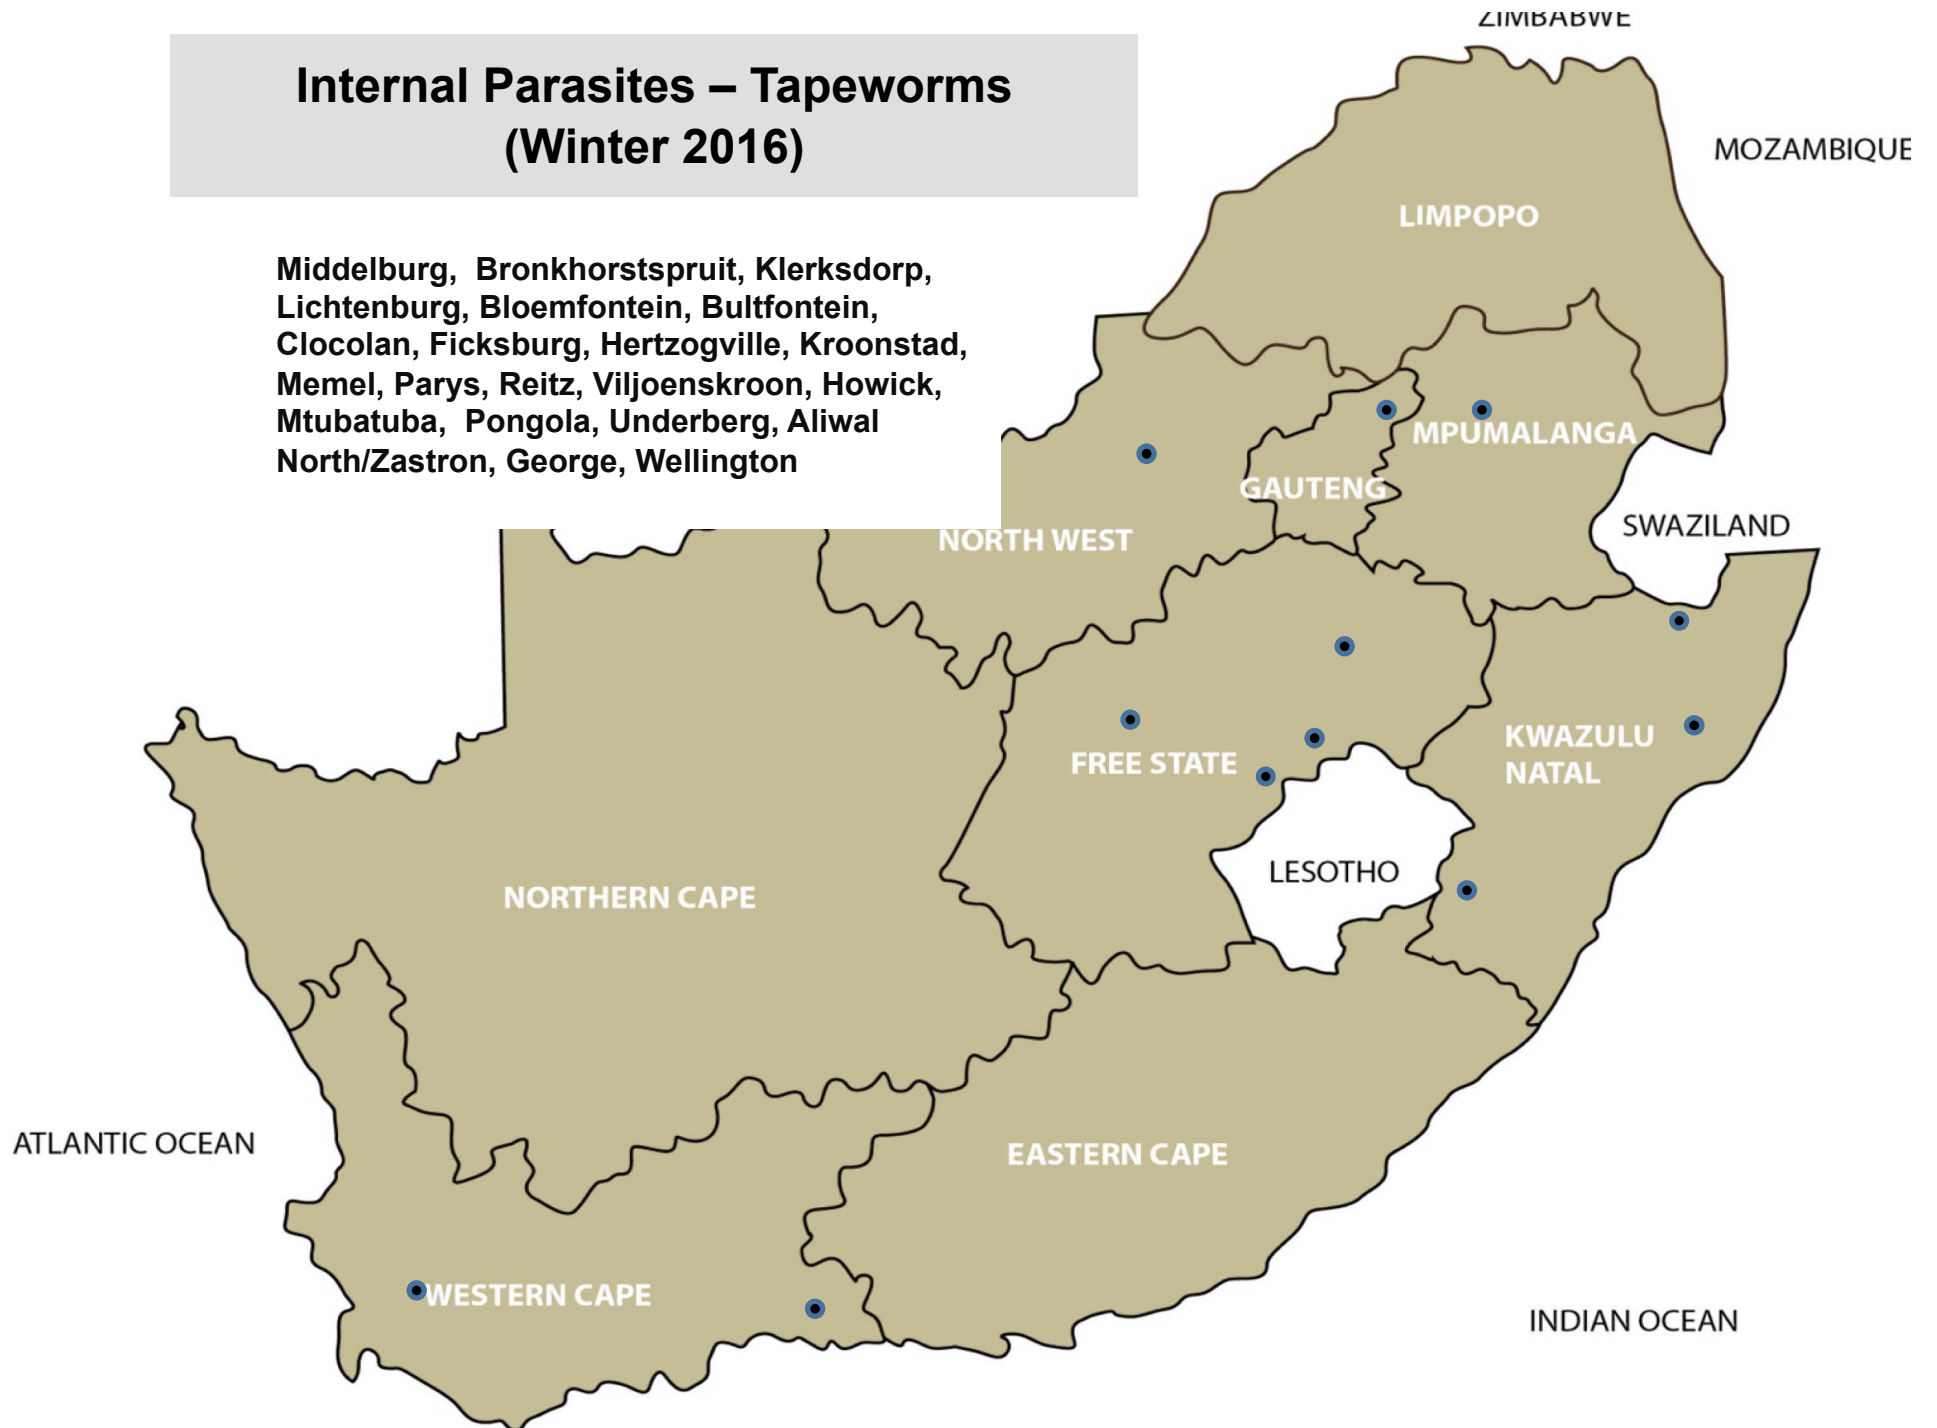

141 Reports (Winter 2016)

Internal Parasites – Roundworms (Winter 2016)

Balfour, Delmas, Lydenburg, Nelspruit, Bapsfontein, Bronkhorstspuit, Nigel, Onderstepoort, Pretoria, Bela-Bela, Makhado, Polokwane, Christiana, Klerksdorp, Lichtenburg, Vryburg, Bloemfontein, Bothaville, Bultfontein, Clocolan, Ficksburg, Harrismith, Hertzogville, Hoopstad, Kroonstad, Ladybrand/Excelsior, Memel, Parys, Reitz, Viljoenskroon, Villiers, Wesselsbron, Bergville, Camperdown, Estcourt, Howick, Mtubatuba, Pietermaritzburg, Ulundi, Underberg, Aliwal North/Zastron, Cradock, Graaff-Reinet, Humansdorp, Uitenhage, Caledon, Ceres, Darling, George, Heidelberg, Oudtshoorn, Plettenberg Bay, Riversdale, Stellenbosch, Swellendam, Wellington, Kathu, Kuruman

Internal Parasites – Resistant Roundworms (Winter 2016)

Balfour, Delmas, Lydenburg, Nelspruit,
Pretoria, Christiana, Bloemfontein,
Cloccolan, Hoopstad, Ladybrand/Excelsior,
Caledon, Ceres, George

Internal Parasites – Tapeworms (Winter 2016)

Middelburg, Bronkhorstspuit, Klerksdorp,
Lichtenburg, Bloemfontein, Bultfontein,
Clocolan, Ficksburg, Hertzogville, Kroonstad,
Memel, Parys, Reitz, Viljoenskroon, Howick,
Mtubatuba, Pongola, Underberg, Aliwal
North/Zastron, George, Wellington

Internal Parasites – Tapeworms Cysticercosis (measles) (Winter 2016)

Nelspruit, Bapsfontein, Vryburg, Kroonstad,
Reitz, Pietermaritzburg, Pongola, Beaufort
West

Internal Parasites – Liver fluke worms (Winter 2016)