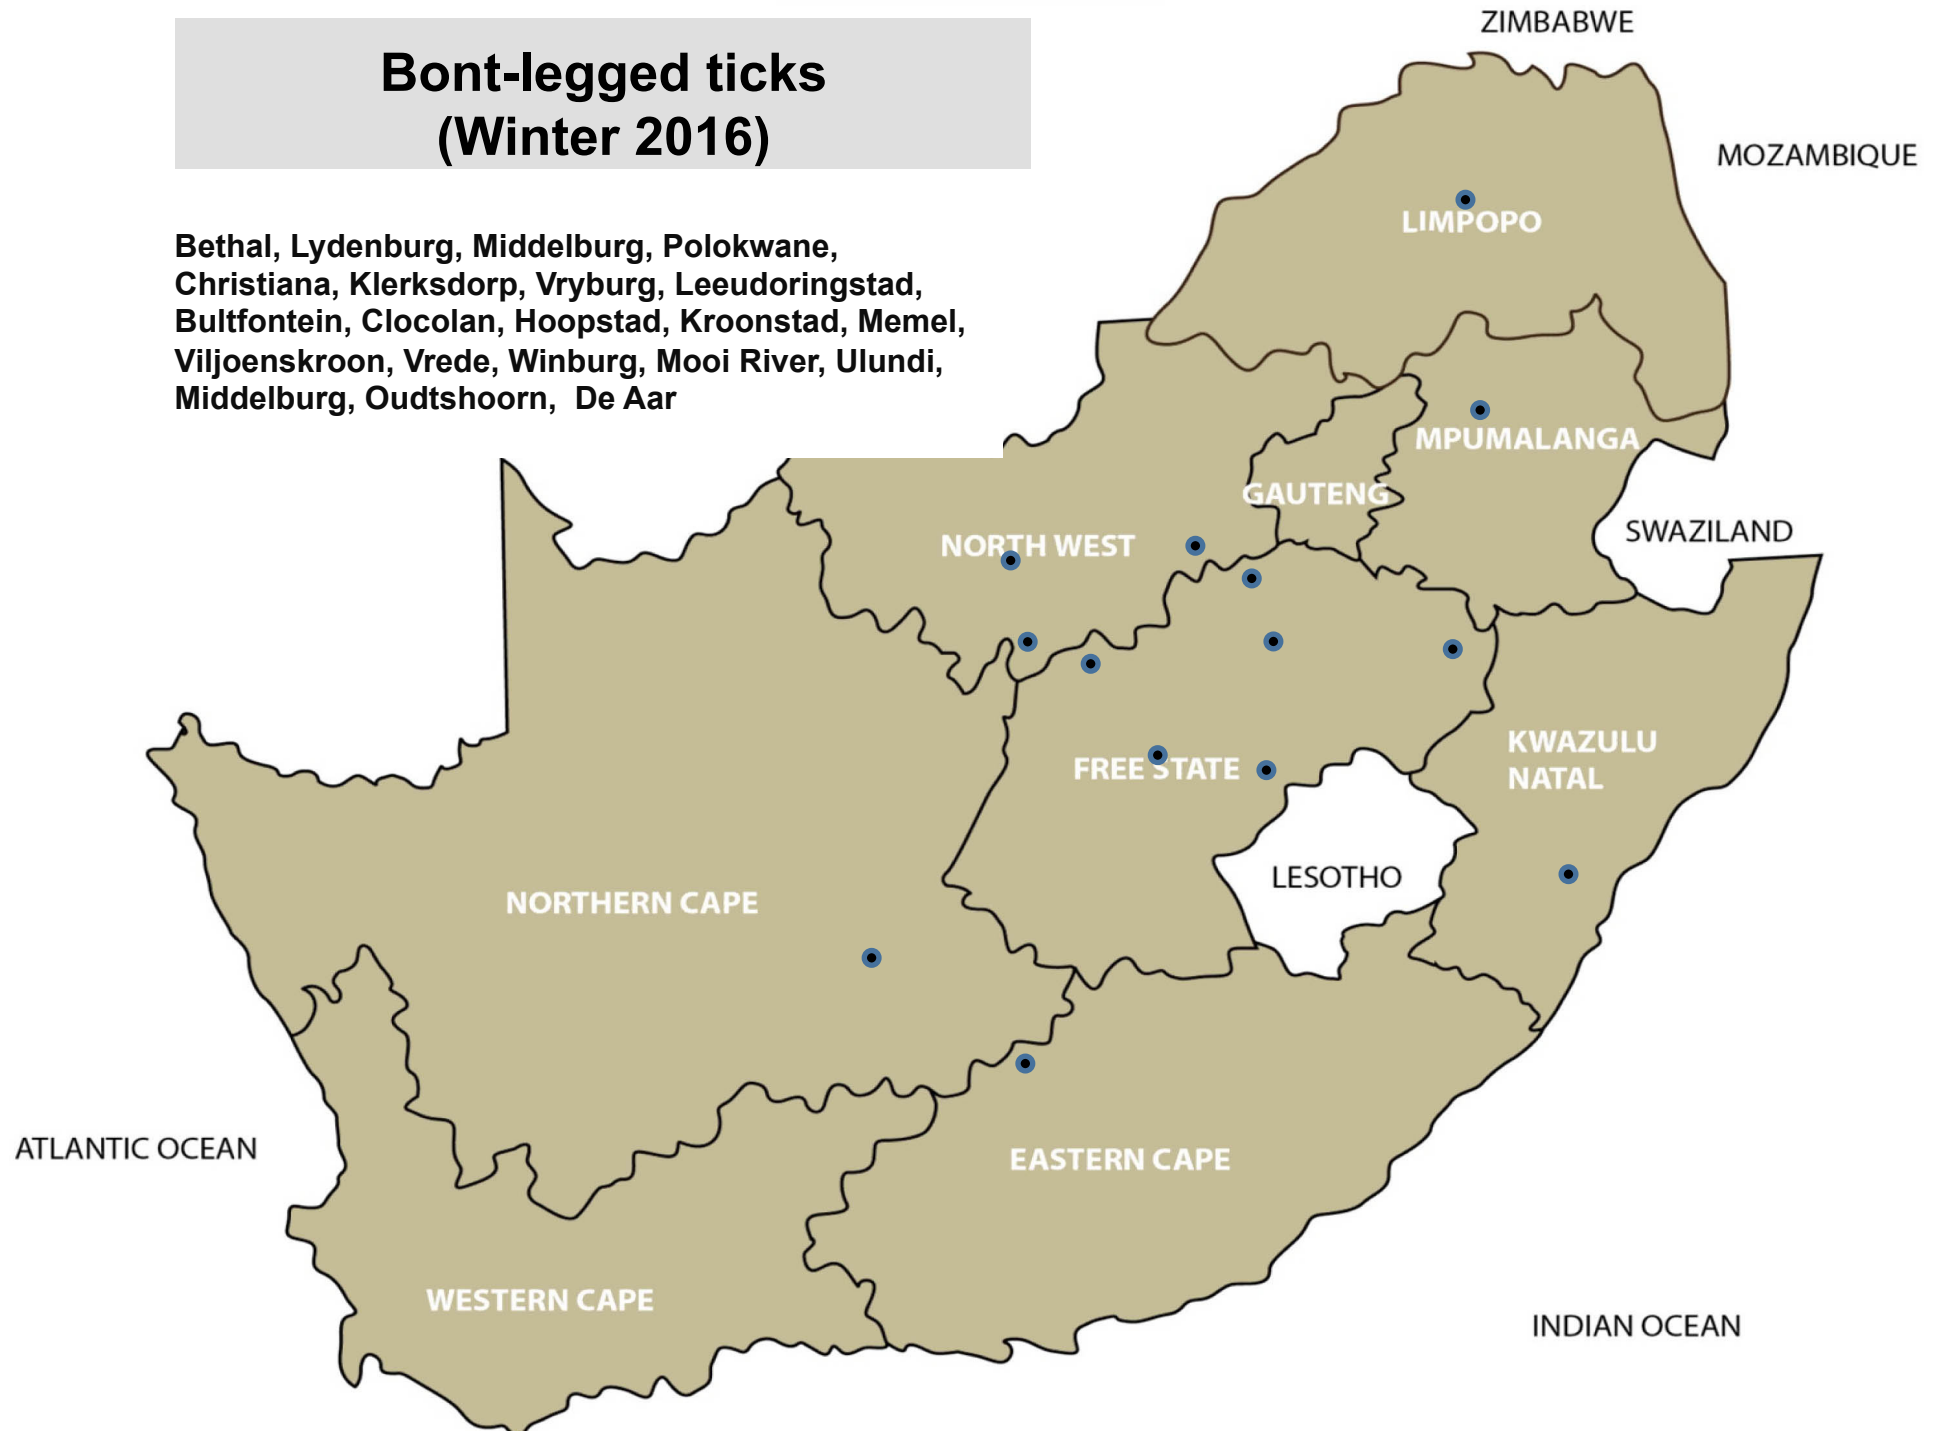

Internal Parasites - *Parafilaria* (Winter 2016)

Mokopane, Christiana, Vryburg, Mtubatuba, Pietermaritzburg

Blue ticks (Winter 2016)

Balfour, Bethal, Delmas, Ermelo, Nelspruit, Standerton, Bapsfontein, Mokopane, Polokwane, Klerksdorp, Lichtenburg, Stella, Bloemfontein, Bothaville, Clocolan, Ficksburg, Hoopstad, Kroonstad, Memel, Parys, Villiers, Vrede, Winburg, Bergville, Dundee, Howick, Ingog, Kokstad, Mooi River, Mtubatuba, Pietermaritzburg, Underberg, Vryheid, Aliwal North/Zastron, Graaff-Reinet, Humansdorp, George, Heidelberg, Plettenberg Bay, Stellenbosch, Swellendam

Resistant Blue ticks (Winter 2016)

Delmas, Nelspruit, Standerton, Reitz, Villiers,
Bergville, Pietermaritzburg, Vryheid

Bont ticks – Heartwater ticks (Winter 2016)

Nelspruit, Pretoria, Mokopane, Polokwane,
Brits, Lichtenburg, Bergville, Dundee,
Estcourt, Mtubatuba, Pietermaritzburg,
Pongola, Ulundi, Vryheid

Brown ear-ticks (Winter 2016)

Polokwane, Memel, Bergville, Mtubatuba,
Pietermaritzburg, Pongola, Oudtshoorn

Bont-legged ticks (Winter 2016)

Bethal, Lydenburg, Middelburg, Polokwane,
Christiana, Klerksdorp, Vryburg, Leeudoringstad,
Bultfontein, Clocolan, Hoopstad, Kroonstad, Memel,
Viljoenskroon, Vrede, Winburg, Mooi River, Ulundi,
Middelburg, Oudtshoorn, De Aar

Red-legged ticks (Winter 2016)

Balfour, Christiana, Klerksdorp,
Lichtenburg, Hoopstad, Kroonstad,
Memel, Parys, Vrede, Winburg, Mooi River,
Pietermaritzburg, Underberg

Paralysis ticks (Winter 2016)

Bloemfontein, Philipstown, Kokstad, Aliwal
North/Zastron, Swellendam, De Aar