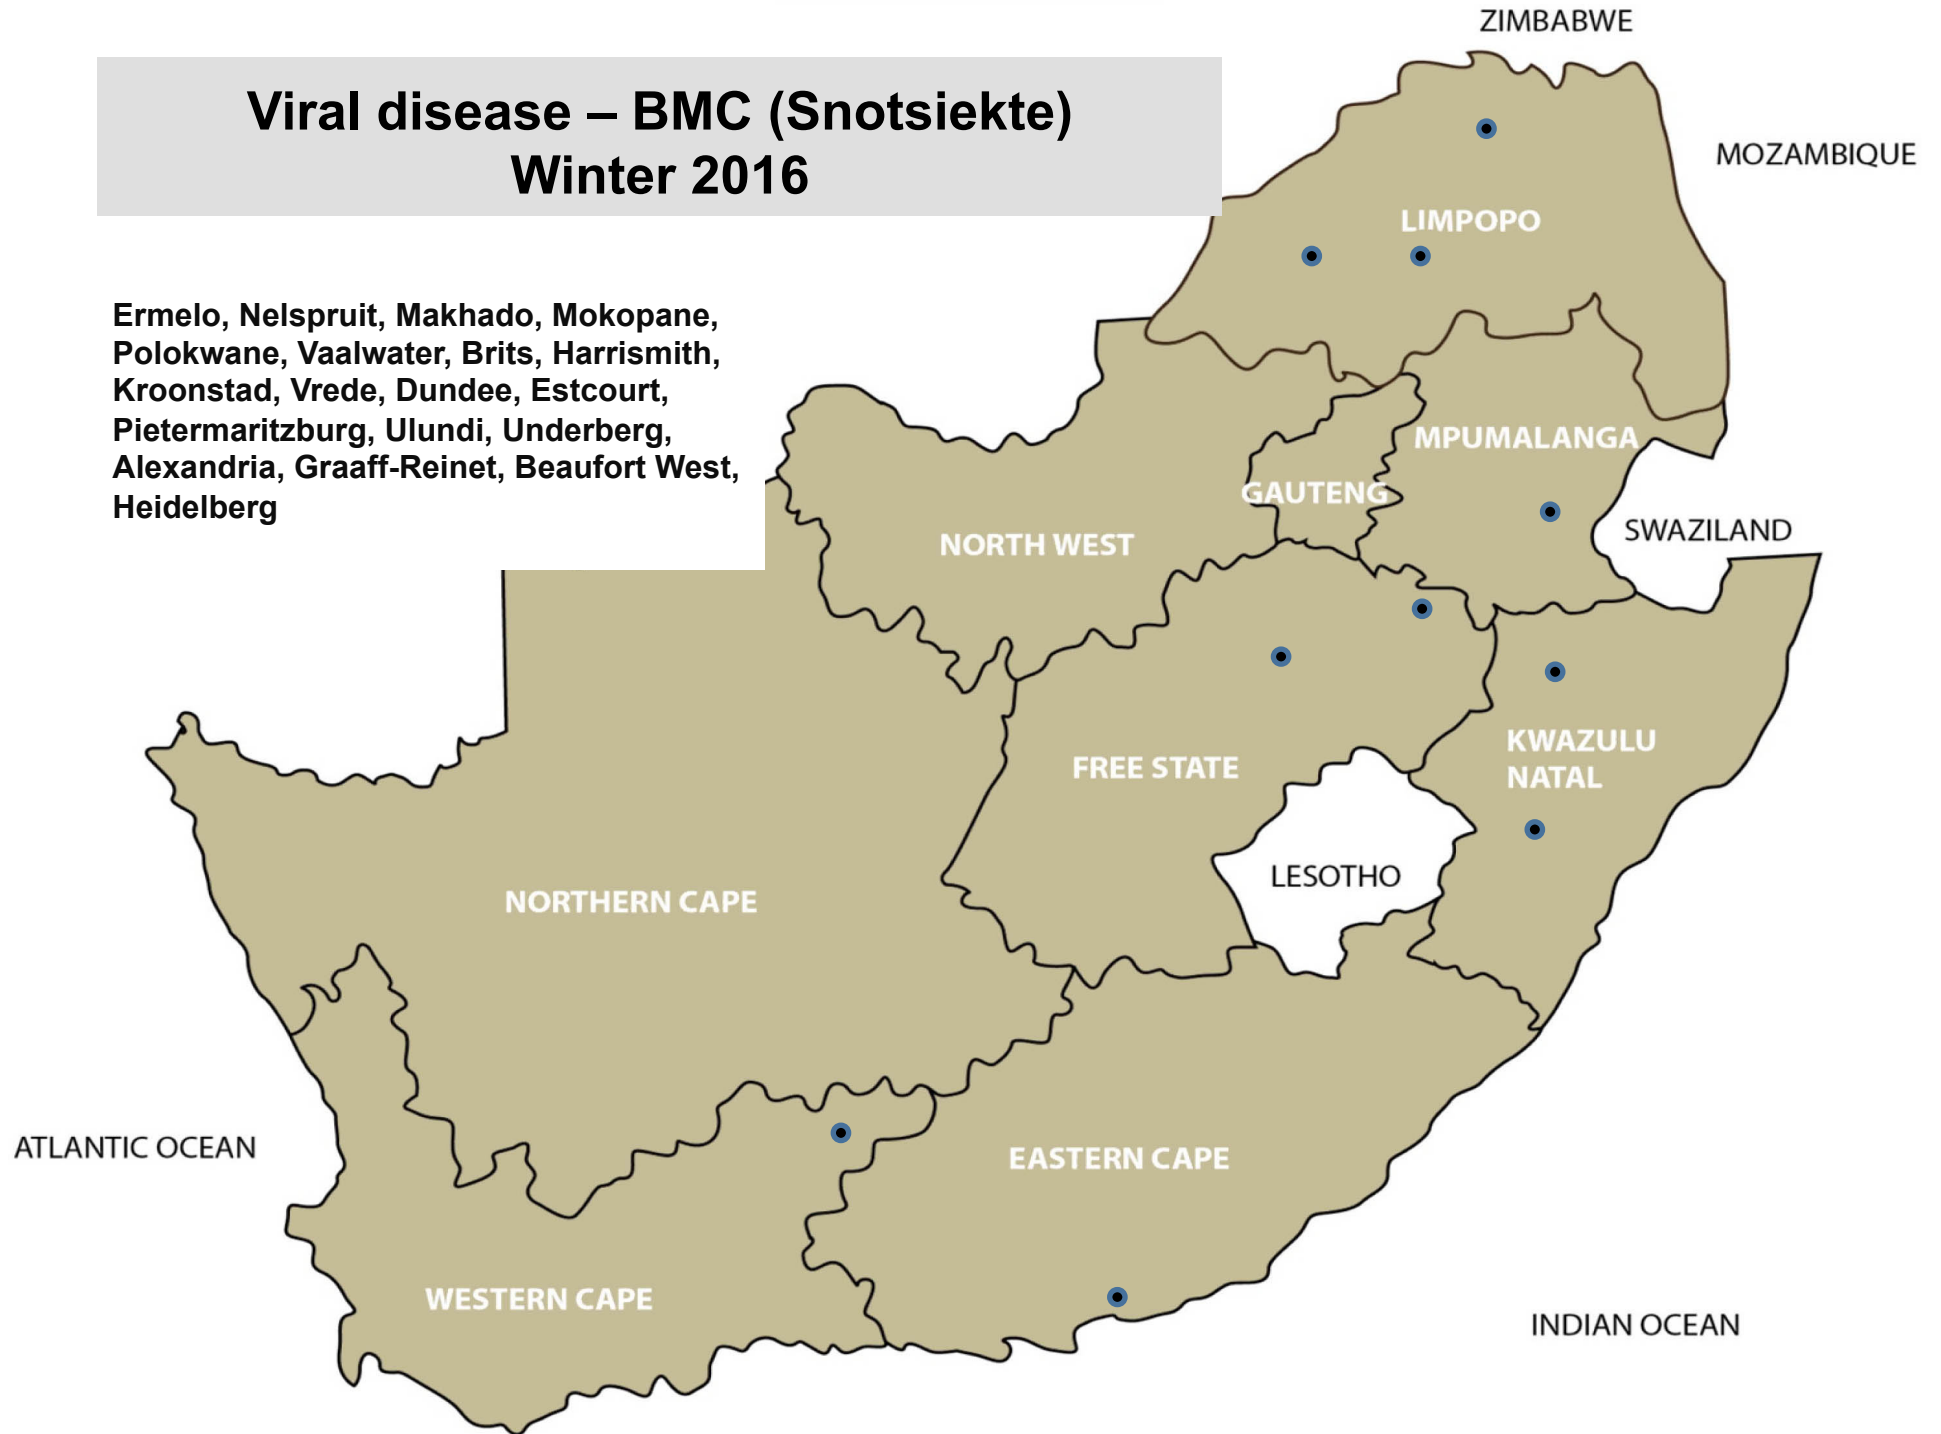

Bapsfontein, Pretoria, Brits, Rustenburg,
Kuruman

**Insect transmitted disease
Three day stiff sickness
(Winter 2016)**

Bapsfontein, Pretoria, Brits, Klerksdorp,
Leeudoringstad, Bergville, Estcourt

**Insect transmitted disease
Wesselsbron disease
(Winter 2016)**

Insect transmitted disease Blue tongue (Winter 2016)

Bapsfontein, Bethlehem, Hertzogville,
Kroonstad, Estcourt, Beaufort West, Calvinia

Insect transmitted disease Nagana (Winter 2016)

Viral disease – BMC (Snotsiekte) Winter 2016

Ermelo, Nelspruit, Makhado, Mokopane,
Polokwane, Vaalwater, Brits, Harrismith,
Kroonstad, Vrede, Dundee, Estcourt,
Pietermaritzburg, Ulundi, Underberg,
Alexandria, Graaff-Reinet, Beaufort West,
Heidelberg