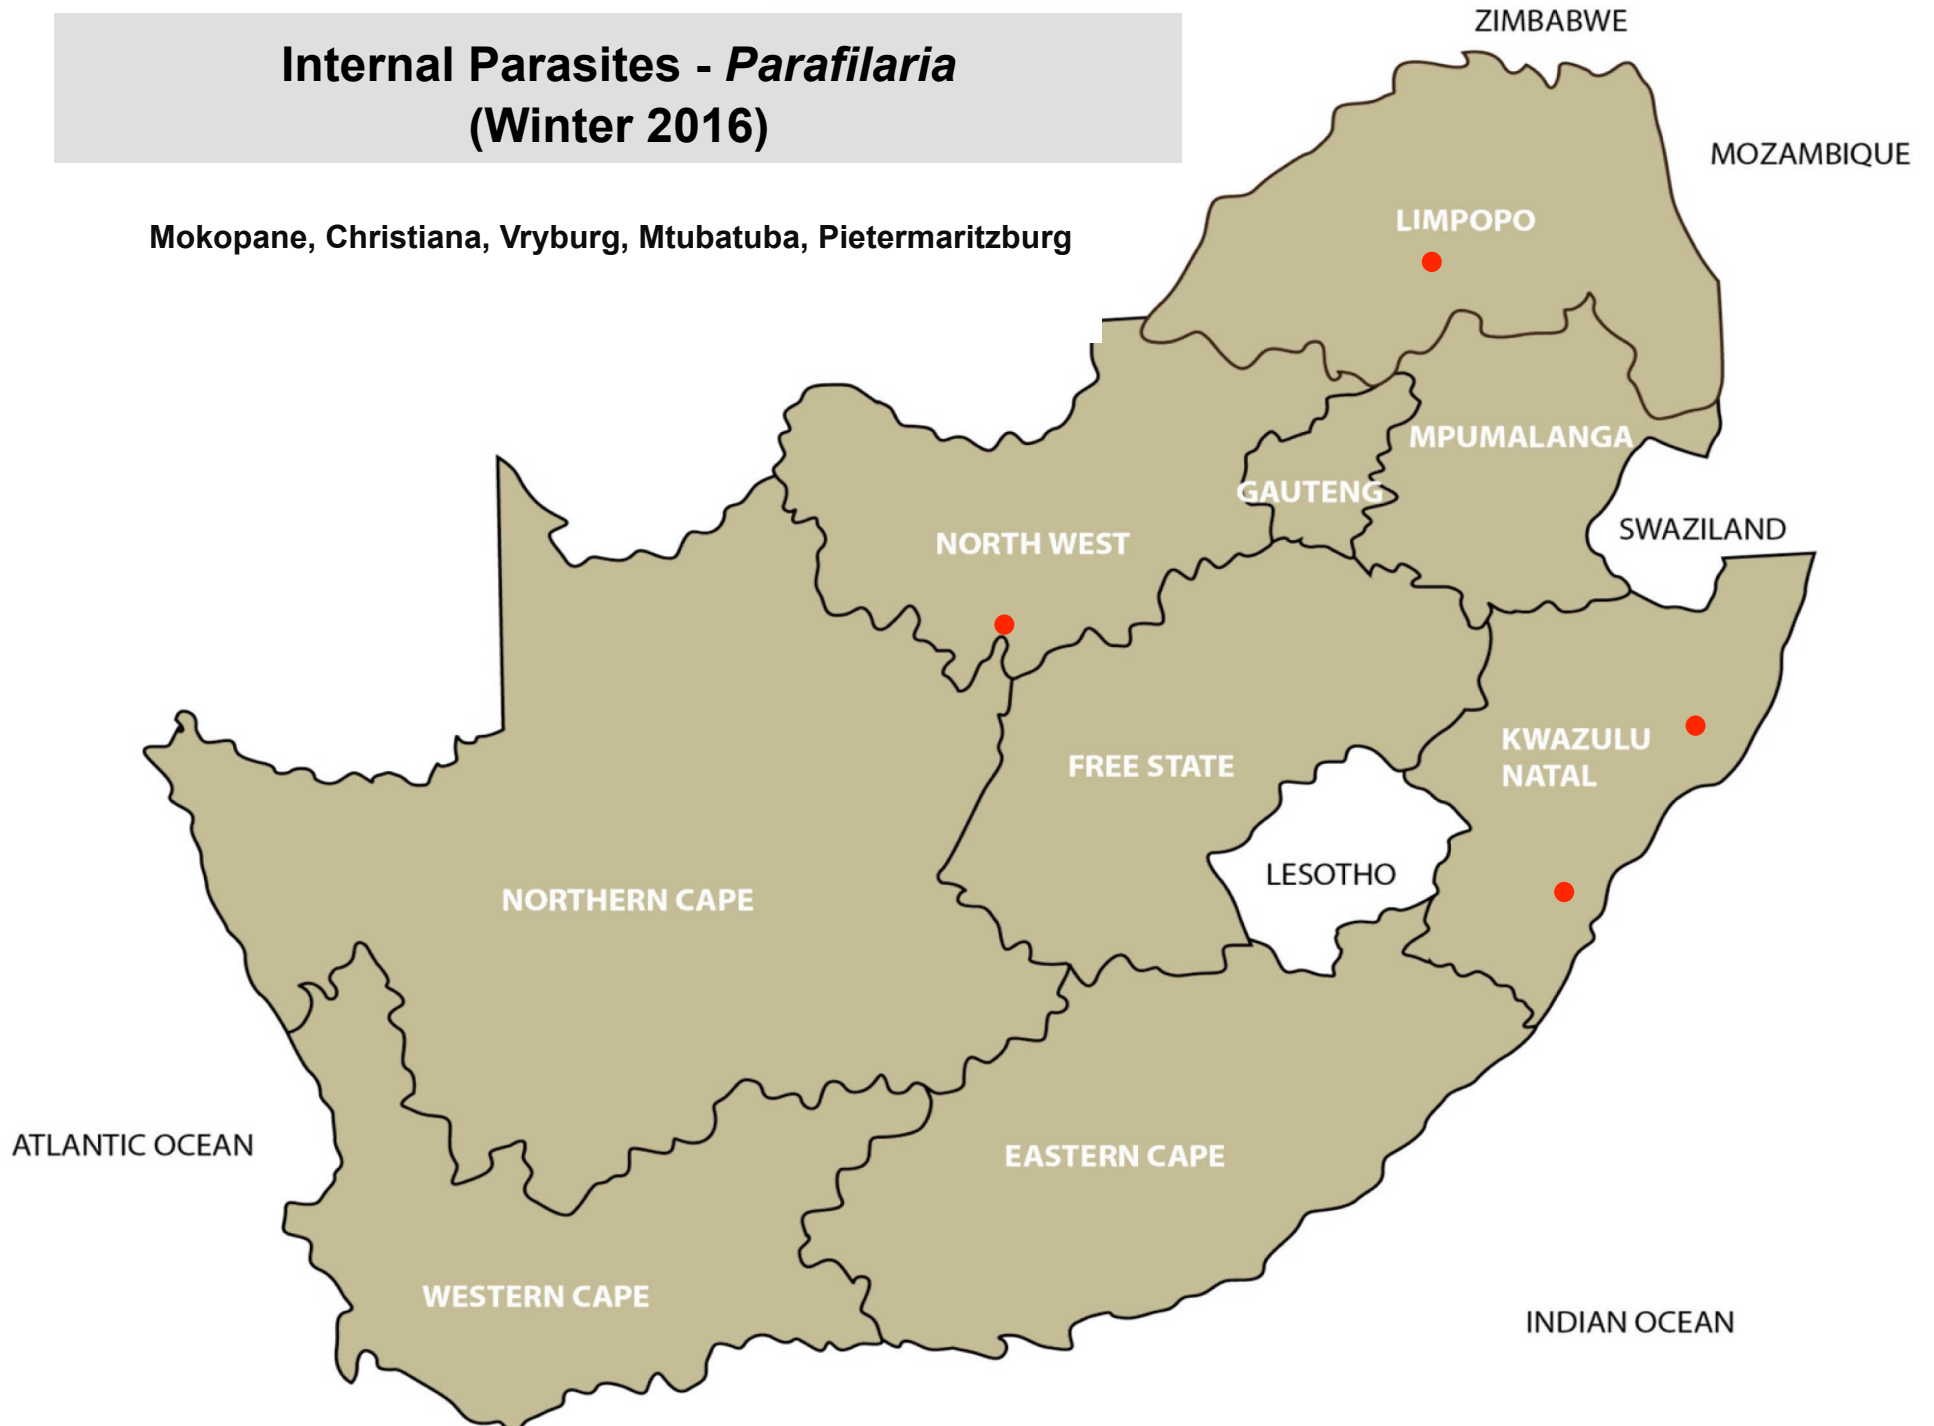

Internal Parasites – Tapeworms Cysticercosis (measles) (Winter 2016)

Nelspruit, Bapsfontein, Vryburg, Kroonstad,
Reitz, Pietermaritzburg, Pongola, Beaufort
West

Internal Parasites – Liver fluke worms (Winter 2016)

Balfour, Bethal, Lydenburg,
Standerton, Bapsfontein,
Bronkhorstspuit, Klerksdorp,
Clocolan, Villiers, Vrede, Wesselsbron,
Estcourt, Howick, Ingogo, Newcastle,
Ulundi, Caledon, George, Heidelberg,
Riversdale, Stellenbosch

Internal Parasites – Conical stomach flukes (Winter 2016)

Balfour, Standerton, Bothaville, Clocolan,
Ficksburg, Frankfort, Hoopstad,
Ladybrand/Excelsior, Reitz, Villiers,
Vrede, Winburg, Howick, Kokstad,
Newcastle, Alexandria, Beaufort West,
George, Riversdale, Colesberg

Internal Parasites - *Parafilaria* (Winter 2016)

Mokopane, Christiana, Vryburg, Mtubatuba, Pietermaritzburg

Blue ticks (Winter 2016)

Balfour, Bethal, Delmas, Ermelo, Nelspruit, Standerton, Bapsfontein, Mokopane, Polokwane, Klerksdorp, Lichtenburg, Stella, Bloemfontein, Bothaville, Clocolan, Ficksburg, Hoopstad, Kroonstad, Memel, Parys, Villiers, Vrede, Winburg, Bergville, Dundee, Howick, Ingog, Kokstad, Mooi River, Mtubatuba, Pietermaritzburg, Underberg, Vryheid, Aliwal North/Zastron, Graaff-Reinet, Humansdorp, George, Heidelberg, Plettenberg Bay, Stellenbosch, Swellendam