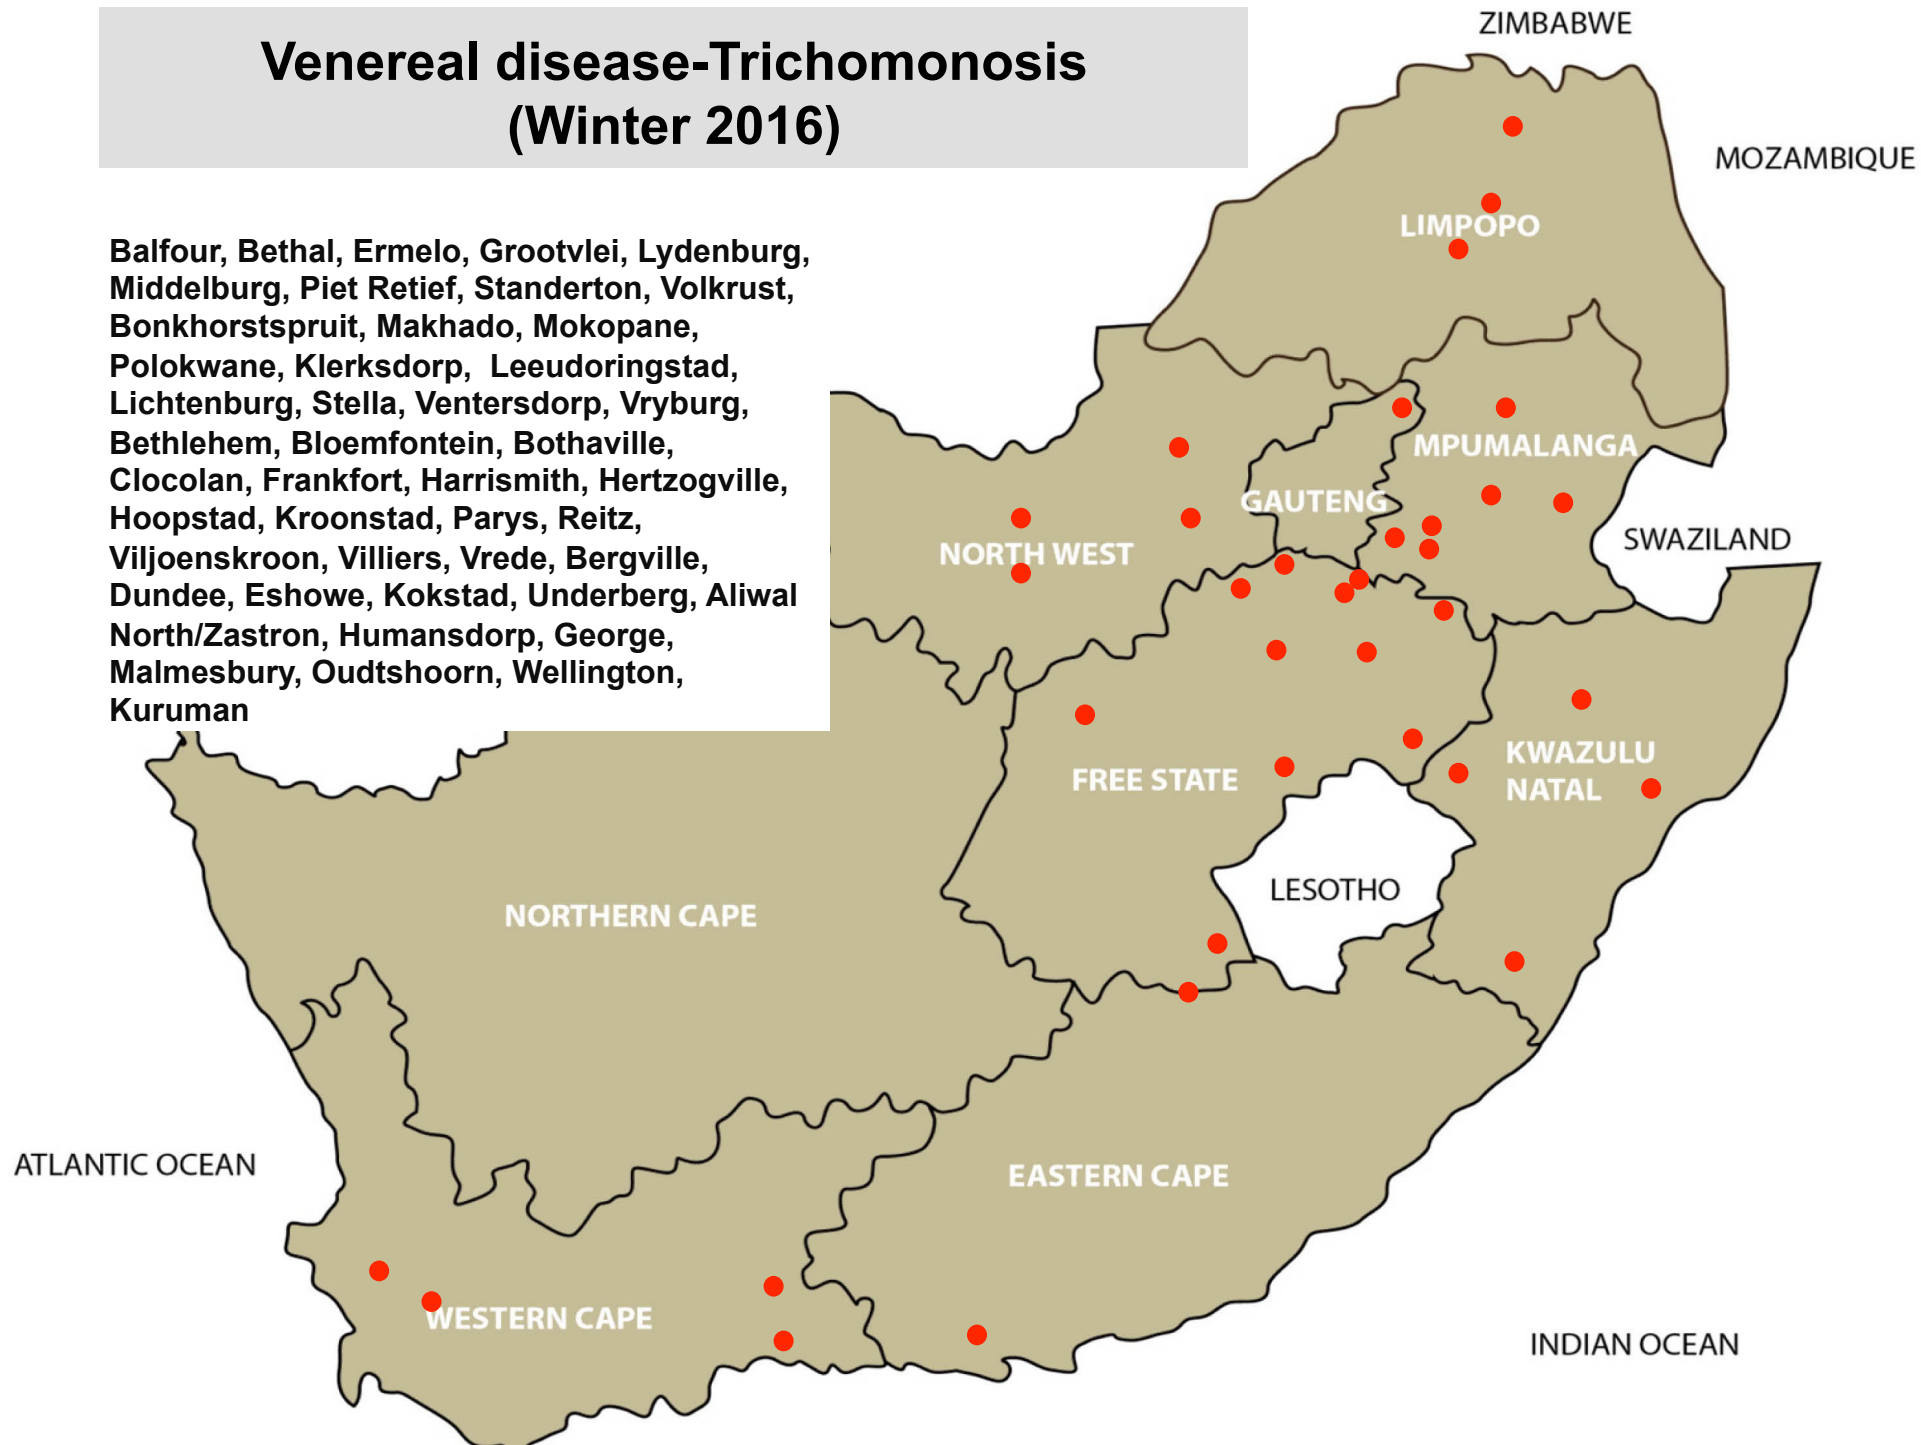

Tick transmitted disease – Heartwater (Winter 2016)

Lydenburg, Nelspruit, Bapsfontein,
Bronkhorstspuit, Onderstepoort, Pretoria,
Bela-Bela, Makhado, Mokopane, Polokwane,
Brits, Leeudoringstad, Rustenburg, Stella,
Bergville, Dundee, Empangeni, Eshowe,
Estcourt, Mtubatuba, Pongola, Ulundi,
Vryheid, Alexandria, Bathurst, Port Alfred,
Uitenhage

Tick transmitted disease – Corridor disease (Winter 2016)

Tick toxicosis – Sweating sickness (Winter 2016)

Christiana, Stella, Bothaville,
Stellenbosch

Venereal disease-Trichomonosis (Winter 2016)

Balfour, Bethal, Ermelo, Grootvlei, Lydenburg, Middelburg, Piet Retief, Standerton, Volkrust, Bonkhorstspuit, Makhado, Mokopane, Polokwane, Klerksdorp, Leeudoringstad, Lichtenburg, Stella, Ventersdorp, Vryburg, Bethlehem, Bloemfontein, Bothaville, Clocolan, Frankfort, Harrismith, Hertzogville, Hoopstad, Kroonstad, Parys, Reitz, Viljoenskroon, Villiers, Vrede, Bergville, Dundee, Eshowe, Kokstad, Underberg, Aliwal North/Zastron, Humansdorp, George, Malmesbury, Oudtshoorn, Wellington, Kuruman

Venereal disease – Vibriosis (Winter 2016)

Balfour, Bethal, Lydenburg, Middelburg,
Makhado, Klerksdorp, Leeudoringstad, Stella,
Vryburg, Bothaville, Dewetsdorp, Hertzogville,
Kroonstad, Reitz, Viljoenskroon, Estcourt,
Underberg, Oudtshoorn, Kuruman

Venereal disease – Pizzle disease (Winter 2016)

Graaff-Reinet, Calvinia, De Aar, Kuruman,
Philipstown

**Venereal disease – *Actinobacillus seminis*
(Winter 2016)**

Insect and tick transmitted disease Lumpy skin disease (Winter 2016)