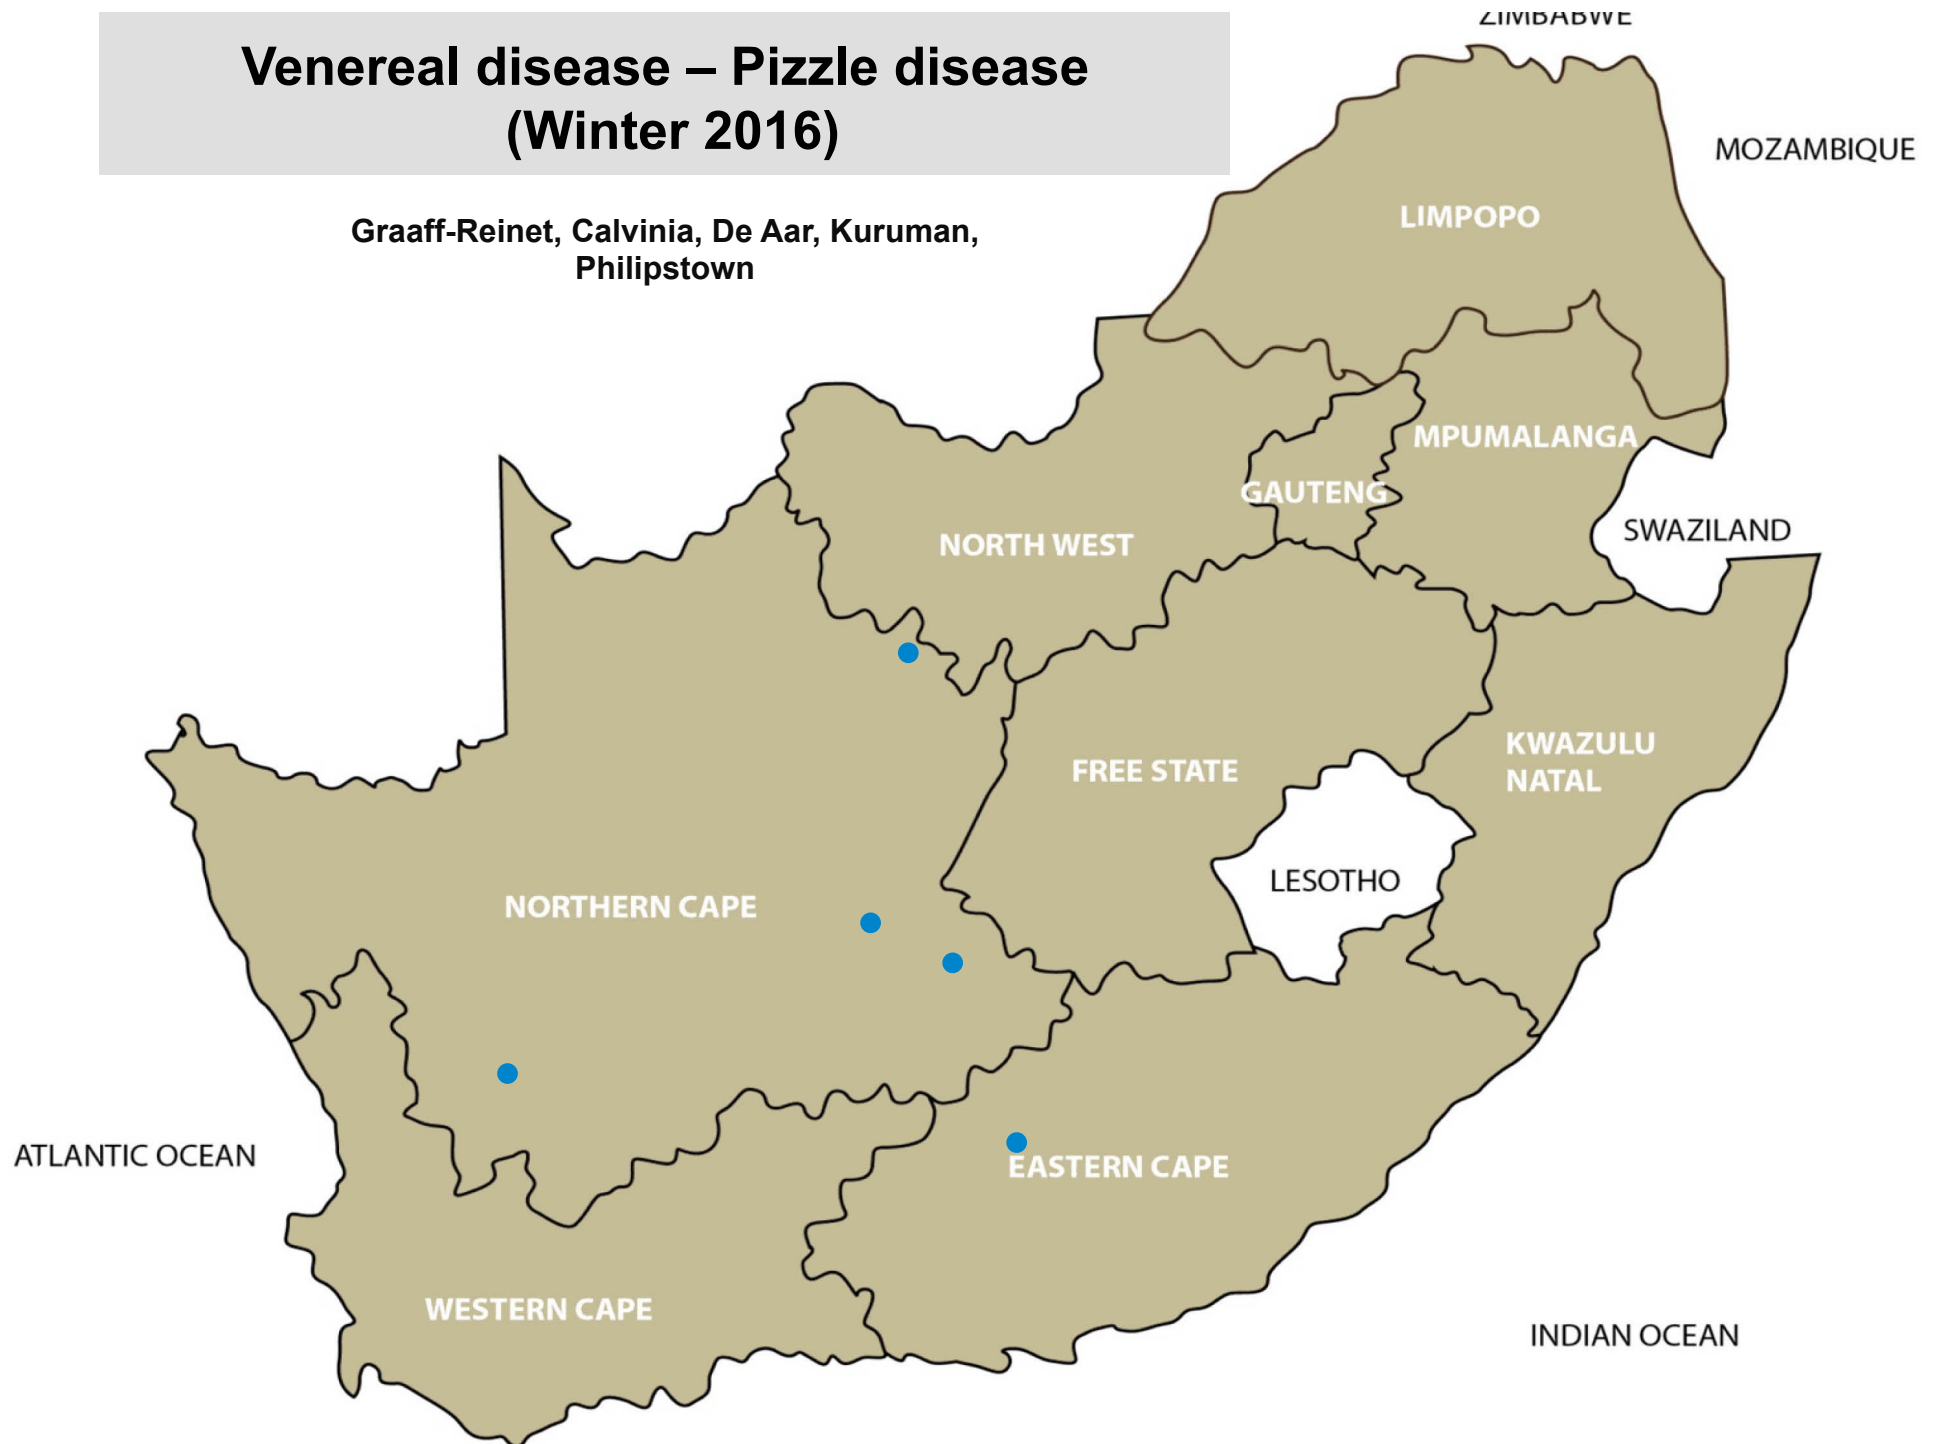

Tick transmitted disease – Heartwater (Winter 2016)

Lydenburg, Nelspruit, Bapsfontein,
Bronkhorstspuit, Onderstepoort, Pretoria,
Bela-Bela, Makhado, Mokopane, Polokwane,
Brits, Leeudoringstad, Rustenburg, Stella,
Bergville, Dundee, Empangeni, Eshowe,
Estcourt, Mtubatuba, Pongola, Ulundi,
Vryheid, Alexandria, Bathurst, Port Alfred,
Uitenhage

Tick transmitted disease – Corridor disease (Winter 2016)

Tick toxicosis – Sweating sickness (Winter 2016)

Christiana, Stella, Bothaville,
Stellenbosch

Venereal disease-Trichomonosis (Winter 2016)

Balfour, Bethal, Ermelo, Grootvlei, Lydenburg, Middelburg, Piet Retief, Standerton, Volkrust, Bonkhorstspuit, Makhado, Mokopane, Polokwane, Klerksdorp, Leeudoringstad, Lichtenburg, Stella, Ventersdorp, Vryburg, Bethlehem, Bloemfontein, Bothaville, Clocolan, Frankfort, Harrismith, Hertzogville, Hoopstad, Kroonstad, Parys, Reitz, Viljoenskroon, Villiers, Vrede, Bergville, Dundee, Eshowe, Kokstad, Underberg, Aliwal North/Zastron, Humansdorp, George, Malmesbury, Oudtshoorn, Wellington, Kuruman

Venereal disease – Vibriosis (Winter 2016)

Balfour, Bethal, Lydenburg, Middelburg,
Makhado, Klerksdorp, Leeudoringstad, Stella,
Vryburg, Bothaville, Dewetsdorp, Hertzogville,
Kroonstad, Reitz, Viljoenskroon, Estcourt,
Underberg, Oudtshoorn, Kuruman

Venereal disease – Pizzle disease (Winter 2016)

Graaff-Reinet, Calvinia, De Aar, Kuruman,
Philipstown

**Venereal disease – *Actinobacillus seminis*
(Winter 2016)**

Insect and tick transmitted disease Lumpy skin disease (Winter 2016)