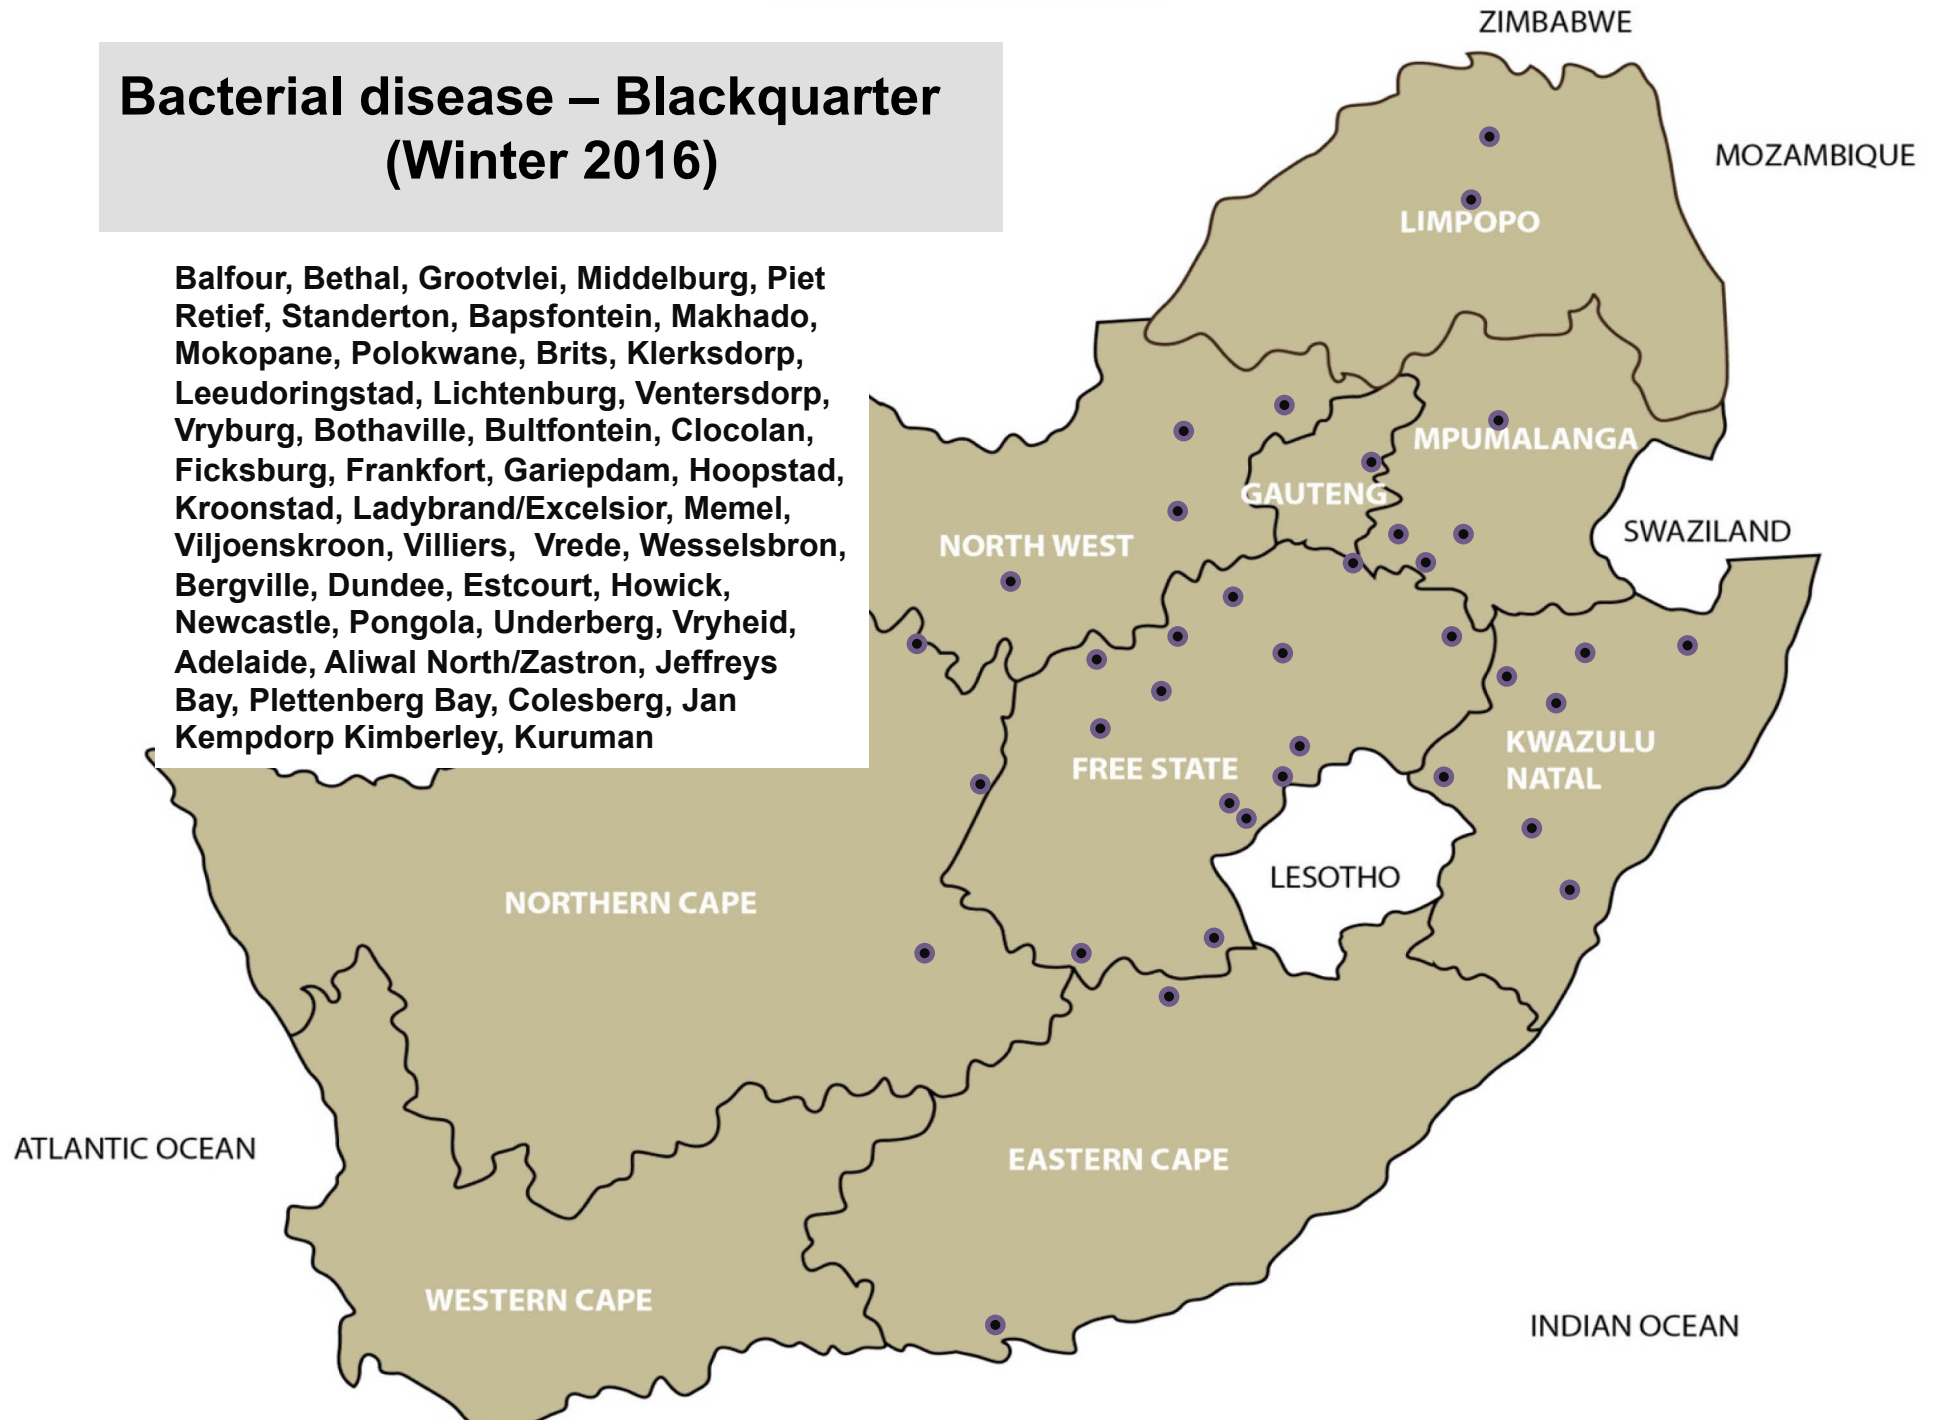

Ermelo, Nelspruit, Makhado, Mokopane,
Polokwane, Vaalwater, Brits, Harrismith,
Kroonstad, Vrede, Dundee, Estcourt,
Pietermaritzburg, Ulundi, Underberg,
Alexandria, Graaff-Reinet, Beaufort West,
Heidelberg

Balfour, Nelspruit, Pretoria, Makhado, Polokwane, Brits, Christiana, Klerksdorp, Leeudoringstad, Vryburg, Bothaville, Bultfontein, Clocolan, Hoopstad, Ladybrand/Excelsior, Viljoenskroon, Vrede, Wesselsbron, Howick, Mtubatuba, Pietermaritzburg, Ulundi, Underberg, Humansdorp, Middelburg, Port Alfred, George, Oudtshoorn, Riversdal, Wellington

Bacterial disease - Salmonellosis (Winter 2016)

Vryheid, Alexandria, Humansdorp, Riversdale,
Stellenbosch

Bacterial disease – Enzoootic abortion (Winter 2016)

Bronkhorstspuit, Vryburg, Kroonstad,
Villiers, Estcourt, Beaufort West,
Piketberg, Riversdale, Kuruman

Bacterial disease – Johne's disease (Winter 2016)

Lichtenburg, Hoopstad, Cradock, Caledon,
Piketberg, Wellington

Bacterial disease – Blackquarter (Winter 2016)

Balfour, Bethal, Grootvlei, Middelburg, Piet Retief, Standerton, Bapsfontein, Makhado, Mokopane, Polokwane, Brits, Klerksdorp, Leeudoringstad, Lichtenburg, Ventersdorp, Vryburg, Bothaville, Bultfontein, Clocolan, Ficksburg, Frankfort, Gariepdam, Hoopstad, Kroonstad, Ladybrand/Excelsior, Memel, Viljoenskroon, Villiers, Vrede, Wesselsbron, Bergville, Dundee, Estcourt, Howick, Newcastle, Pongola, Underberg, Vryheid, Adelaide, Aliwal North/Zastron, Jeffreys Bay, Plettenberg Bay, Colesberg, Jan Kempdorp Kimberley, Kuruman