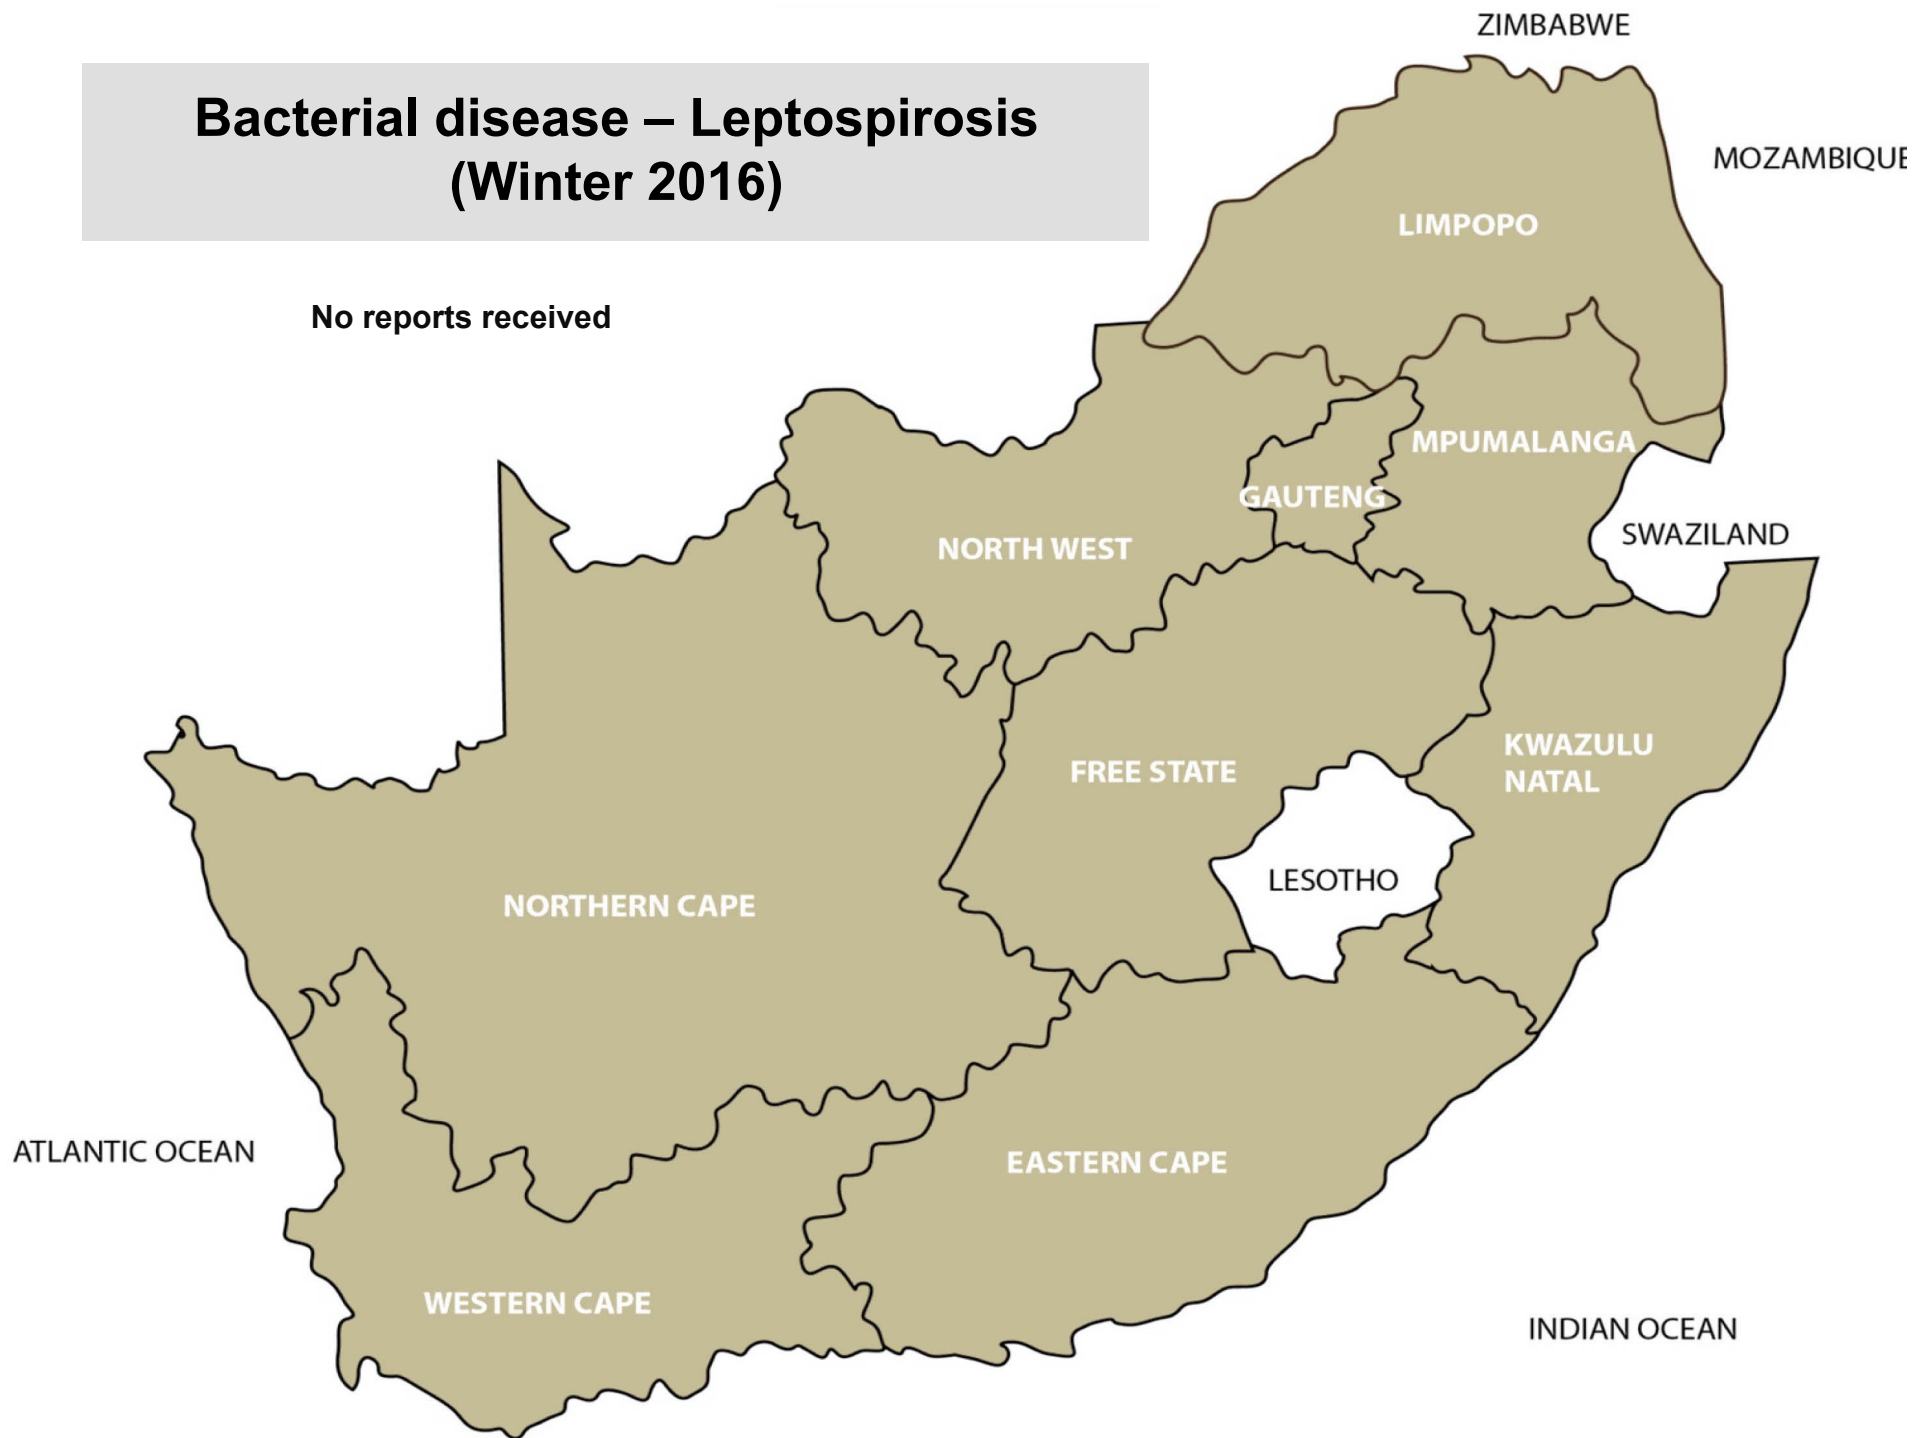

Bacterial disease – Leptospirosis (Winter 2016)

No reports received