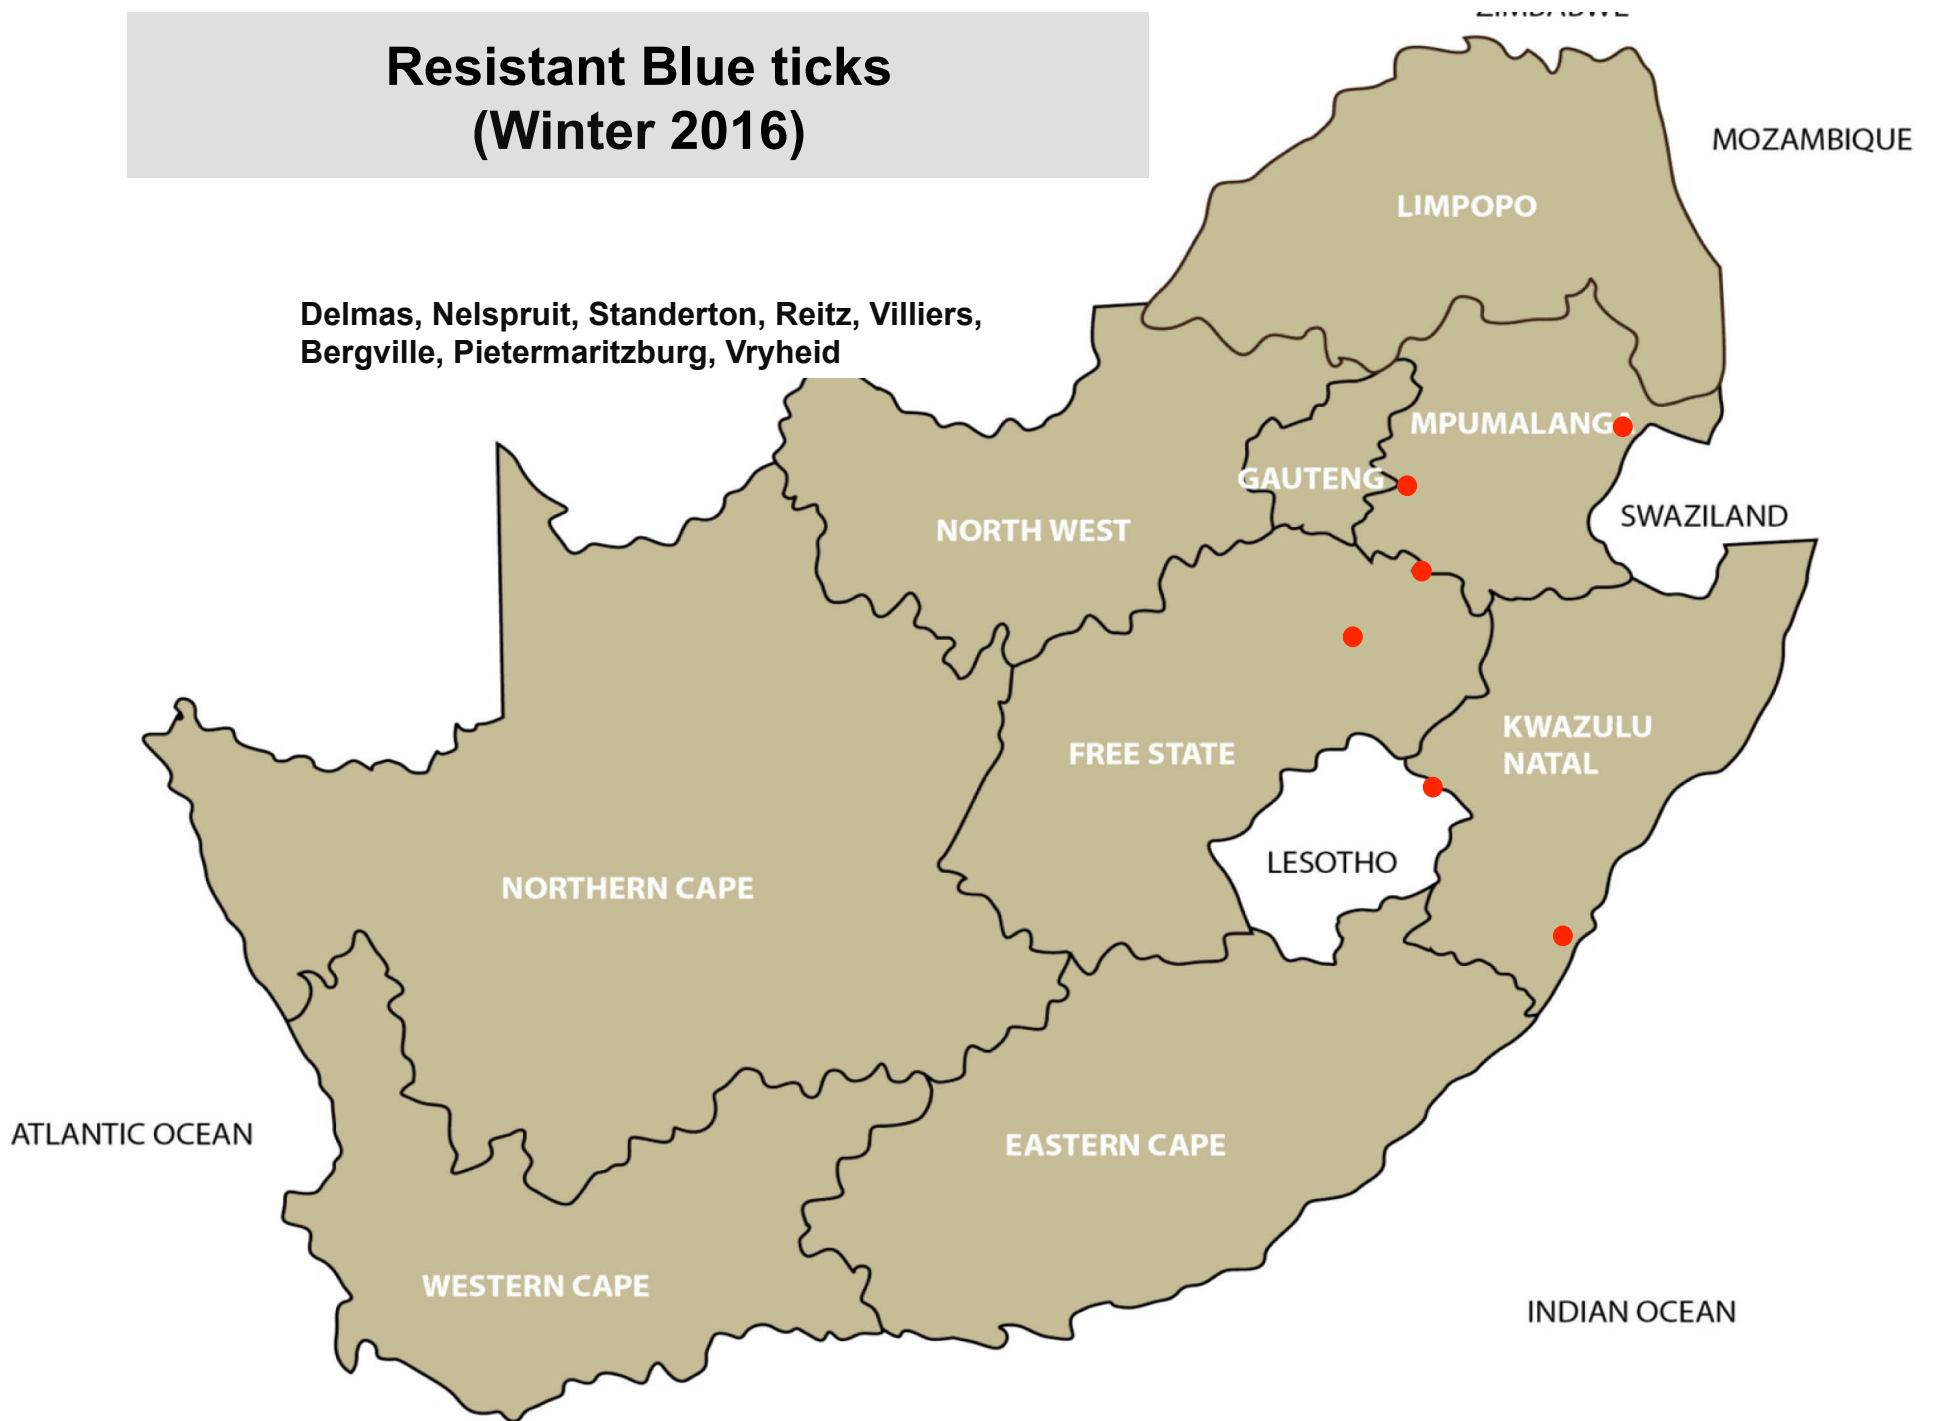

Internal Parasites – Conical stomach flukes (Winter 2016)

Balfour, Standerton, Bothaville, Clocolan,
Ficksburg, Frankfort, Hoopstad,
Ladybrand/Excelsior, Reitz, Villiers,
Vrede, Winburg, Howick, Kokstad,
Newcastle, Alexandria, Beaufort West,
George, Riversdale, Colesberg

Internal Parasites - *Parafilaria* (Winter 2016)

Mokopane, Christiana, Vryburg, Mtubatuba, Pietermaritzburg

Blue ticks (Winter 2016)

Balfour, Bethal, Delmas, Ermelo, Nelspruit, Standerton, Bapsfontein, Mokopane, Polokwane, Klerksdorp, Lichtenburg, Stella, Bloemfontein, Bothaville, Clocolan, Ficksburg, Hoopstad, Kroonstad, Memel, Parys, Villiers, Vrede, Winburg, Bergville, Dundee, Howick, Ingog, Kokstad, Mooi River, Mtubatuba, Pietermaritzburg, Underberg, Vryheid, Aliwal North/Zastron, Graaff-Reinet, Humansdorp, George, Heidelberg, Plettenberg Bay, Stellenbosch, Swellendam

Resistant Blue ticks (Winter 2016)

Delmas, Nelspruit, Standerton, Reitz, Villiers,
Bergville, Pietermaritzburg, Vryheid

Bont ticks – Heartwater ticks (Winter 2016)

Nelspruit, Pretoria, Mokopane, Polokwane,
Brits, Lichtenburg, Bergville, Dundee,
Estcourt, Mtubatuba, Pietermaritzburg,
Pongola, Ulundi, Vryheid

Brown ear-ticks (Winter 2016)

Polokwane, Memel, Bergville, Mtubatuba,
Pietermaritzburg, Pongola, Oudtshoorn

Bont-legged ticks (Winter 2016)

Bethal, Lydenburg, Middelburg, Polokwane,
Christiana, Klerksdorp, Vryburg, Leeudoringstad,
Bultfontein, Clocolan, Hoopstad, Kroonstad, Memel,
Viljoenskroon, Vrede, Winburg, Mooi River, Ulundi,
Middelburg, Oudtshoorn, De Aar