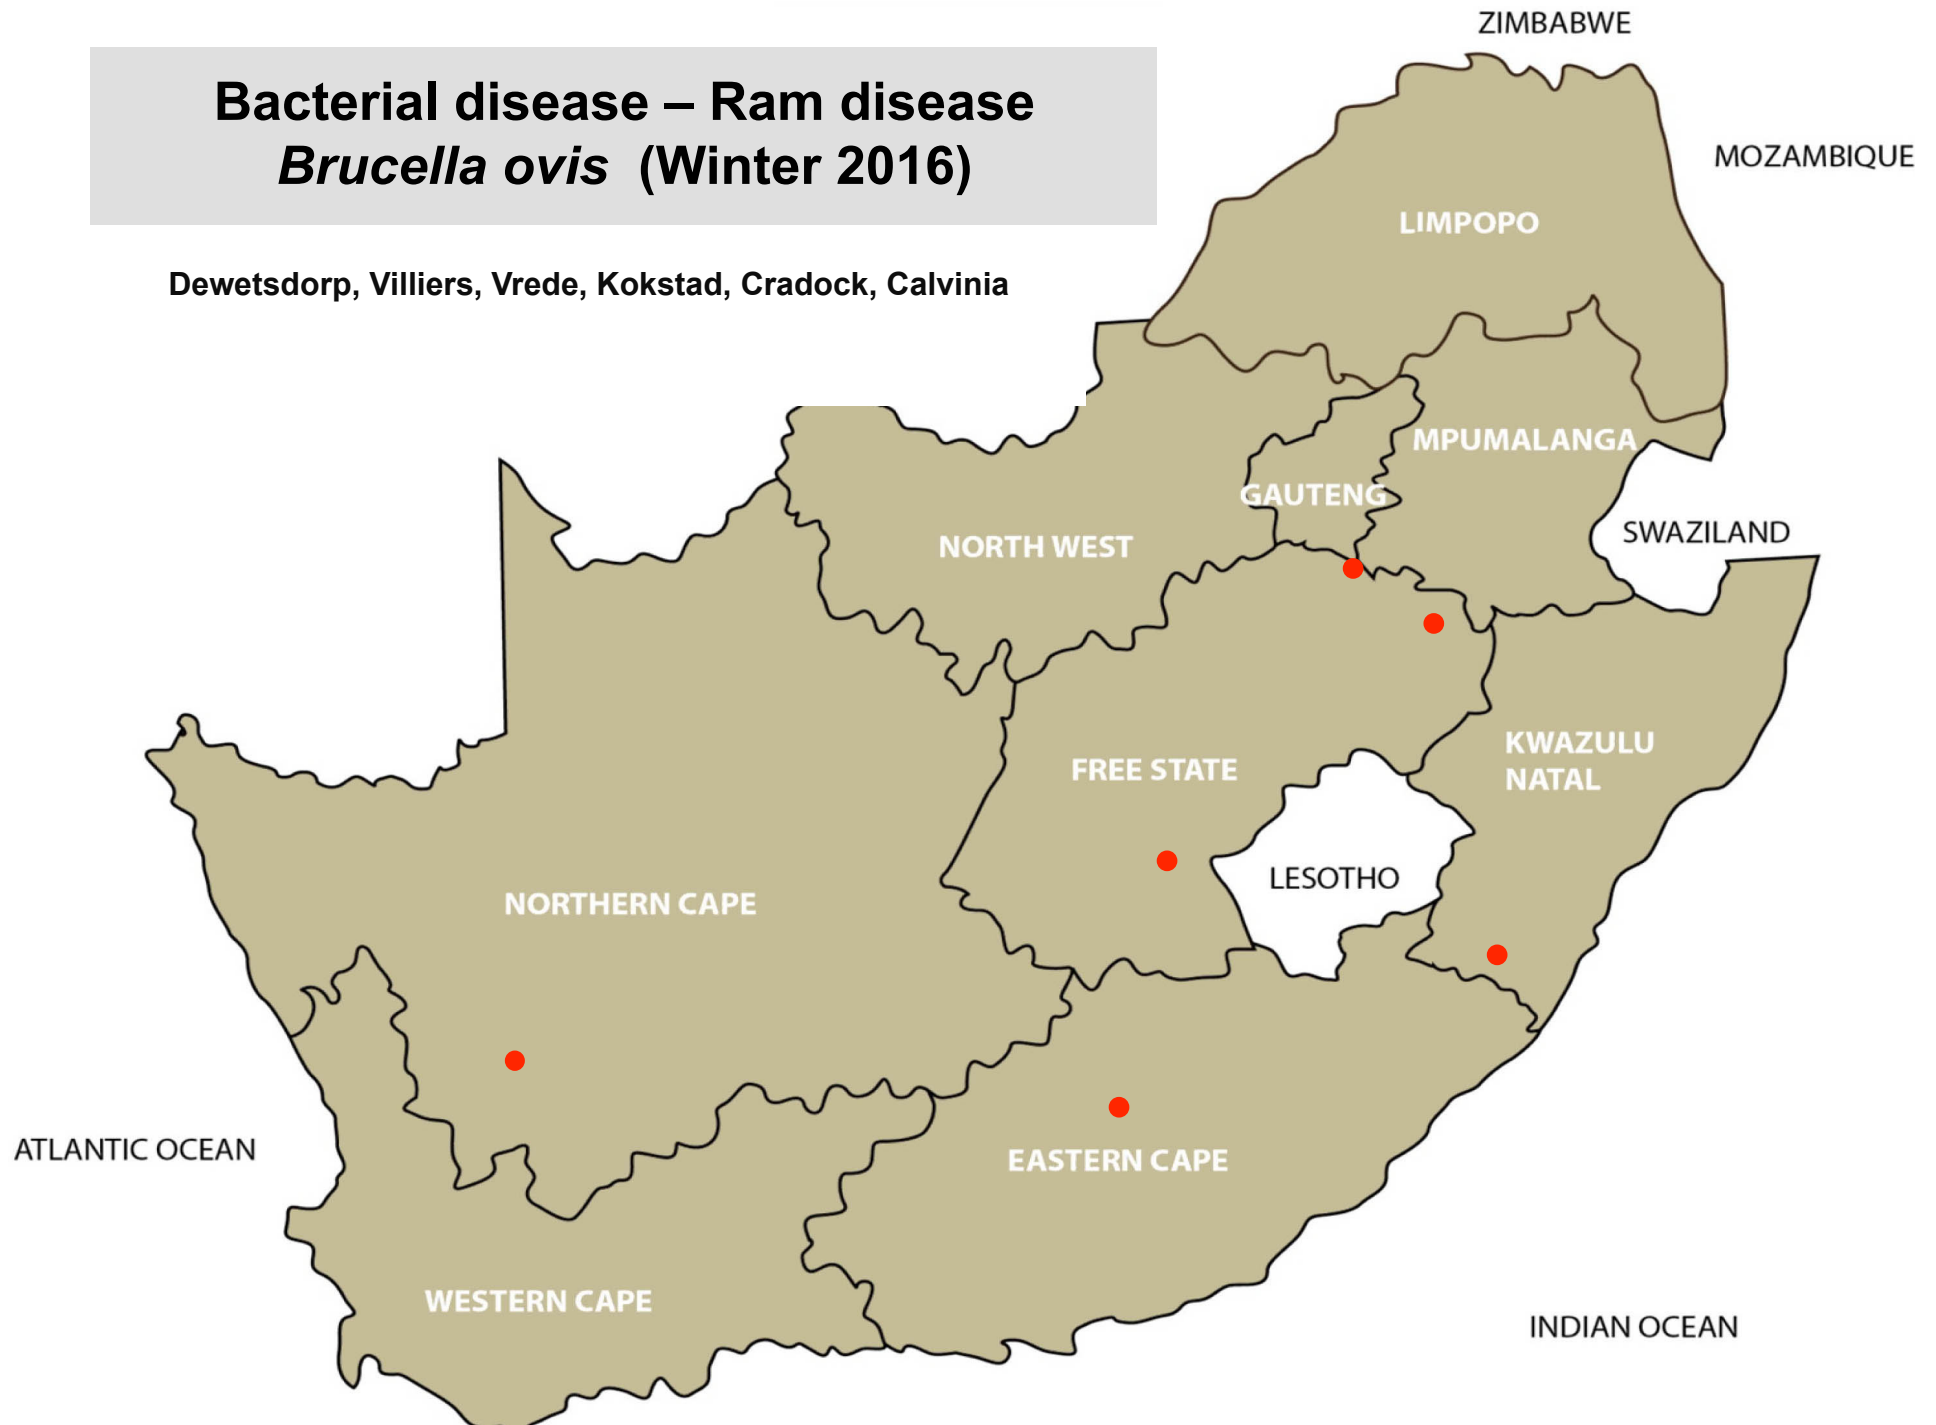

Bacterial disease – Ram disease *Brucella ovis* (Winter 2016)

Dewetsdorp, Villiers, Vrede, Kokstad, Cradock, Calvinia