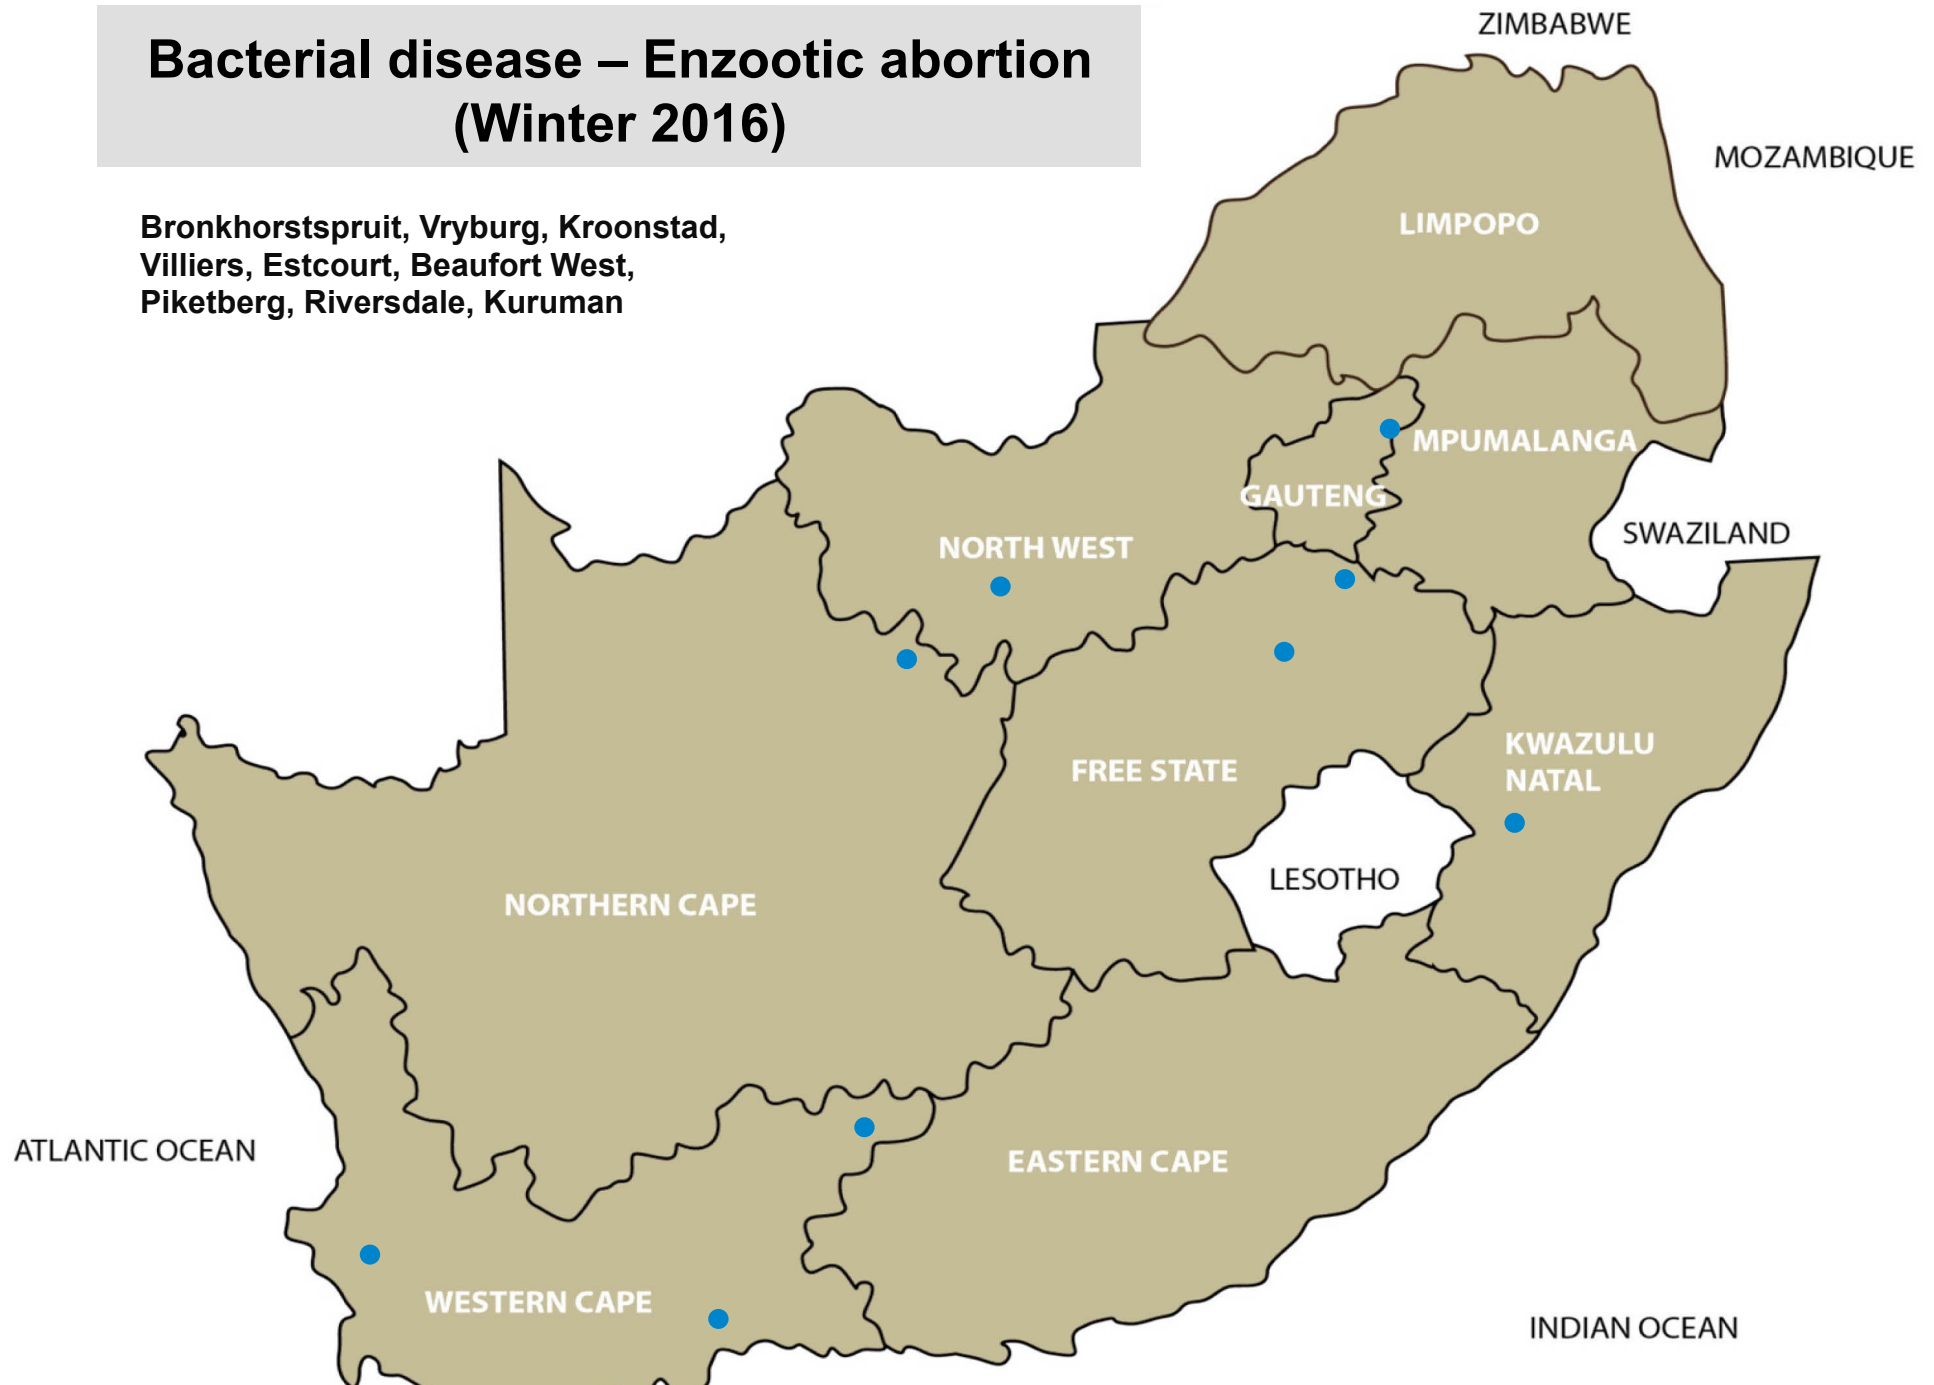

Viral disease – Rabies (Winter 2016)

Muldersdrift, Pretoria, Brits, Lichtenburg, Stella,
Ventersdorp, Vryburg, Bela-Bela, Ventersdorp,
Clocolan, Empangeni, Kokstad, Underberg

Viral disease – Jaagsiekte (Winter 2016)

Balfour, Nelspruit, Pretoria, Makhado, Polokwane, Brits, Christiana, Klerksdorp, Leeudoringstad, Vryburg, Bothaville, Bultfontein, Clocolan, Hoopstad, Ladybrand/Excelsior, Viljoenskroon, Vrede, Wesselsbron, Howick, Mtubatuba, Pietermaritzburg, Ulundi, Underberg, Humansdorp, Middelburg, Port Alfred, George, Oudtshoorn, Riversdal, Wellington

Bacterial disease - Salmonellosis (Winter 2016)

Vryheid, Alexandria, Humansdorp, Riversdale,
Stellenbosch

Bacterial disease – Enzoootic abortion (Winter 2016)

Bronkhorstspuit, Vryburg, Kroonstad,
Villiers, Estcourt, Beaufort West,
Piketberg, Riversdale, Kuruman

Bacterial disease – Johne's disease (Winter 2016)

Lichtenburg, Hoopstad, Cradock, Caledon,
Piketberg, Wellington

Bacterial disease – Blackquarter (Winter 2016)

Balfour, Bethal, Grootvlei, Middelburg, Piet Retief, Standerton, Bapsfontein, Makhado, Mokopane, Polokwane, Brits, Klerksdorp, Leeudoringstad, Lichtenburg, Ventersdorp, Vryburg, Bothaville, Bultfontein, Clocolan, Ficksburg, Frankfort, Gariepdam, Hoopstad, Kroonstad, Ladybrand/Excelsior, Memel, Viljoenskroon, Villiers, Vrede, Wesselsbron, Bergville, Dundee, Estcourt, Howick, Newcastle, Pongola, Underberg, Vryheid, Adelaide, Aliwal North/Zastron, Jeffreys Bay, Plettenberg Bay, Colesberg, Jan Kempdorp Kimberley, Kuruman