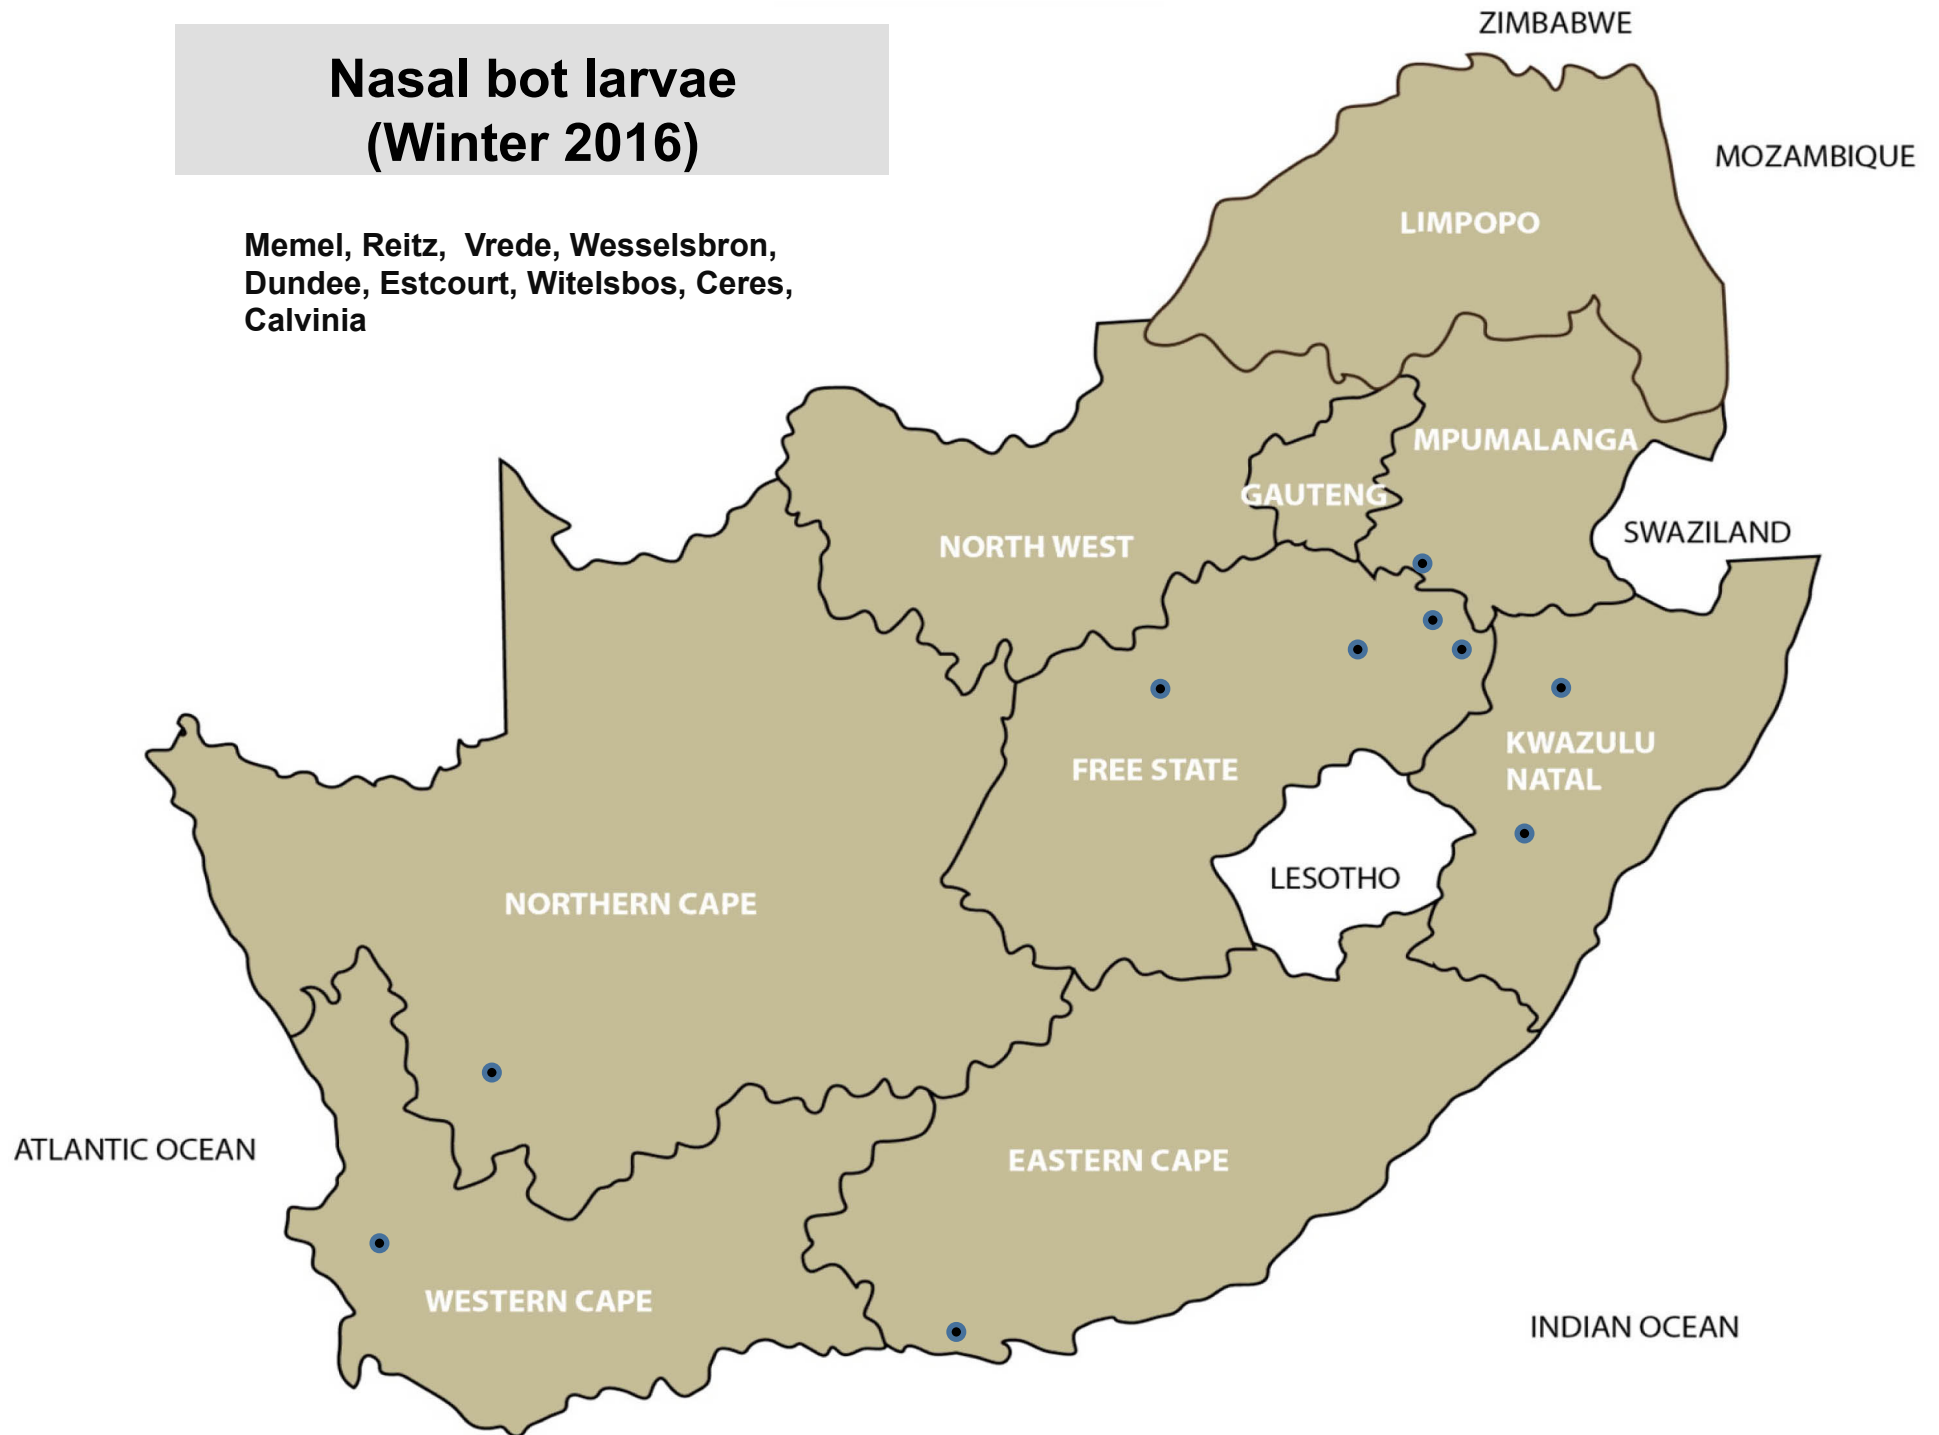

Nasal bot larvae (Winter 2016)

Memel, Reitz, Vrede, Wesselsbron,
Dundee, Estcourt, Witelsbos, Ceres,
Calvinia