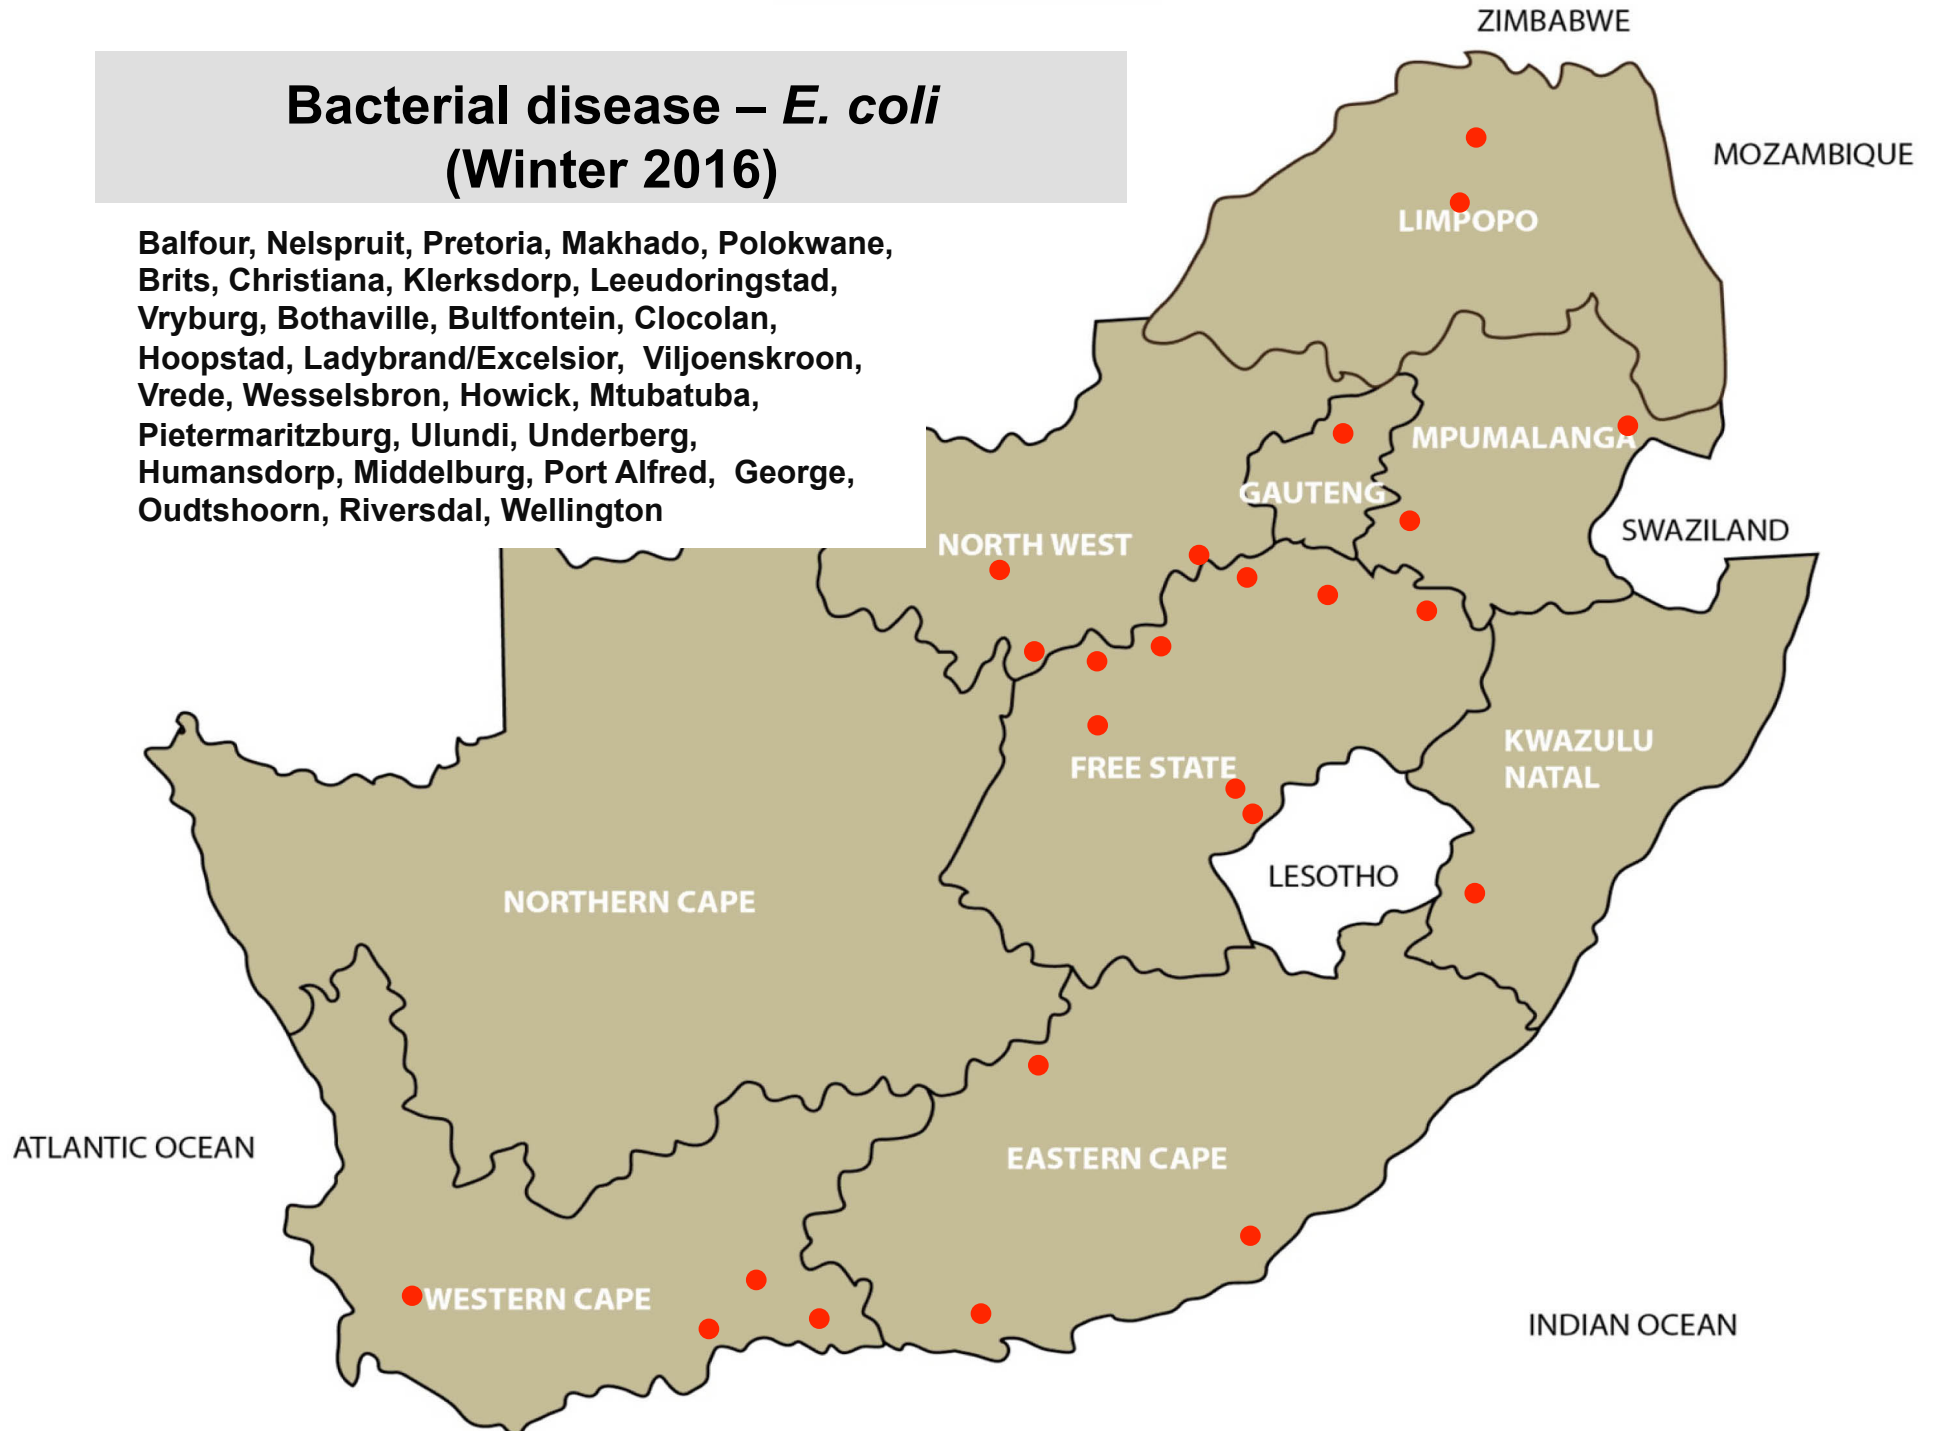

Bacterial disease – *E. coli* (Winter 2016)

Balfour, Nelspruit, Pretoria, Makhado, Polokwane, Brits, Christiana, Klerksdorp, Leeudoringstad, Vryburg, Bothaville, Bultfontein, Clocolan, Hoopstad, Ladybrand/Excelsior, Viljoenskroon, Vrede, Wesselsbron, Howick, Mtubatuba, Pietermaritzburg, Ulundi, Underberg, Humansdorp, Middelburg, Port Alfred, George, Oudtshoorn, Riversdal, Wellington