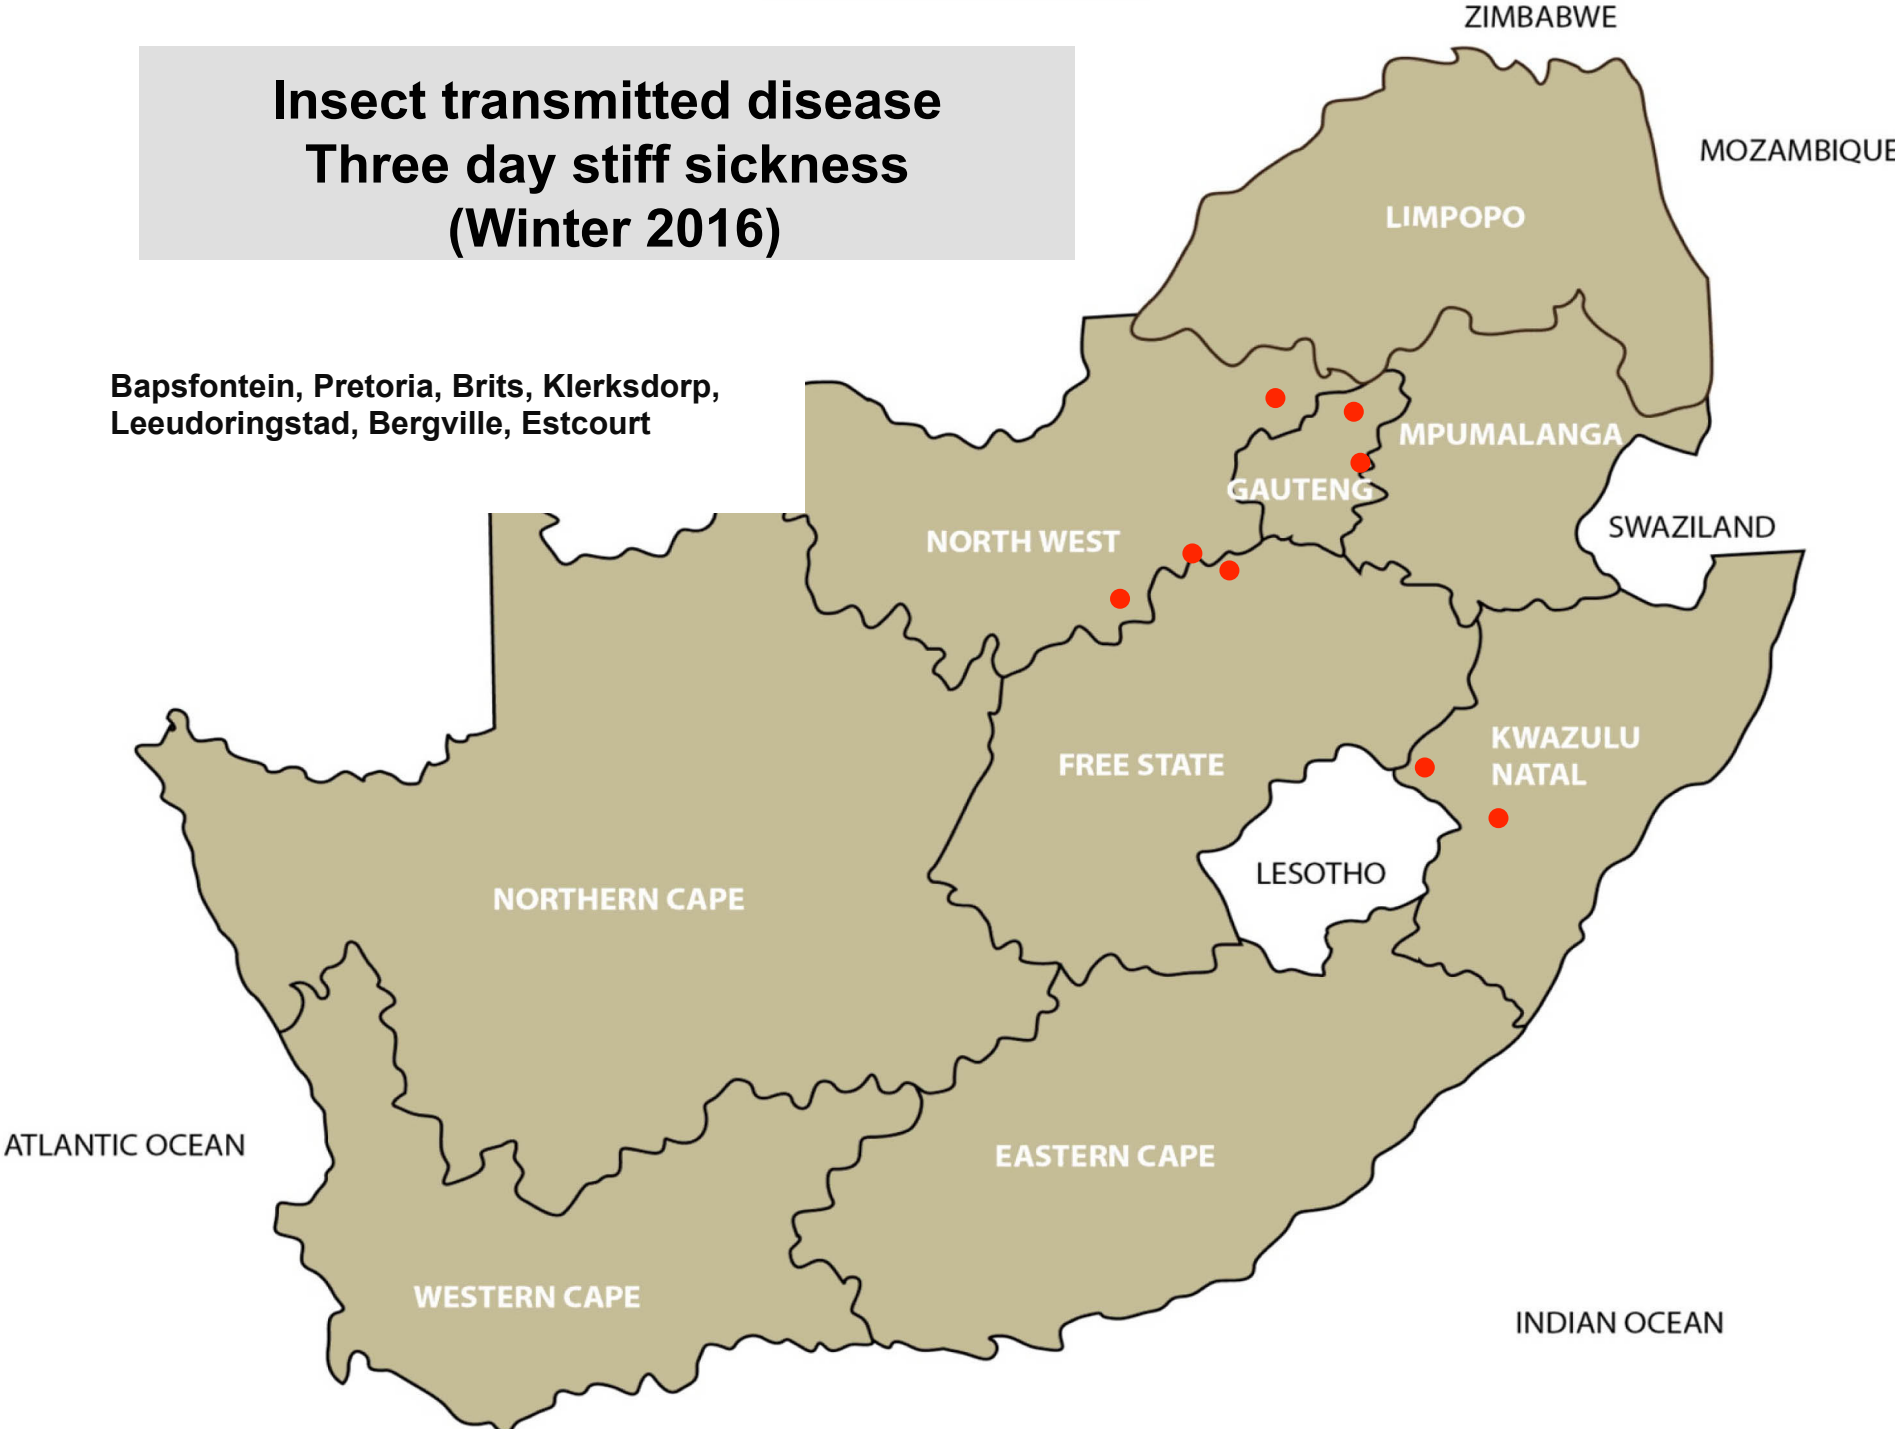

Venereal disease – Vibriosis (Winter 2016)

Balfour, Bethal, Lydenburg, Middelburg,
Makhado, Klerksdorp, Leeudoringstad, Stella,
Vryburg, Bothaville, Dewetsdorp, Hertzogville,
Kroonstad, Reitz, Viljoenskroon, Estcourt,
Underberg, Oudtshoorn, Kuruman

Venereal disease – Pizzle disease (Winter 2016)

Graaff-Reinet, Calvinia, De Aar, Kuruman,
Philipstown

**Venereal disease – *Actinobacillus seminis*
(Winter 2016)**

Insect and tick transmitted disease Lumpy skin disease (Winter 2016)

Bapsfontein, Pretoria, Brits, Rustenburg,
Kuruman

**Insect transmitted disease
Three day stiff sickness
(Winter 2016)**

Bapsfontein, Pretoria, Brits, Klerksdorp,
Leeudoringstad, Bergville, Estcourt

**Insect transmitted disease
Wesselsbron disease
(Winter 2016)**