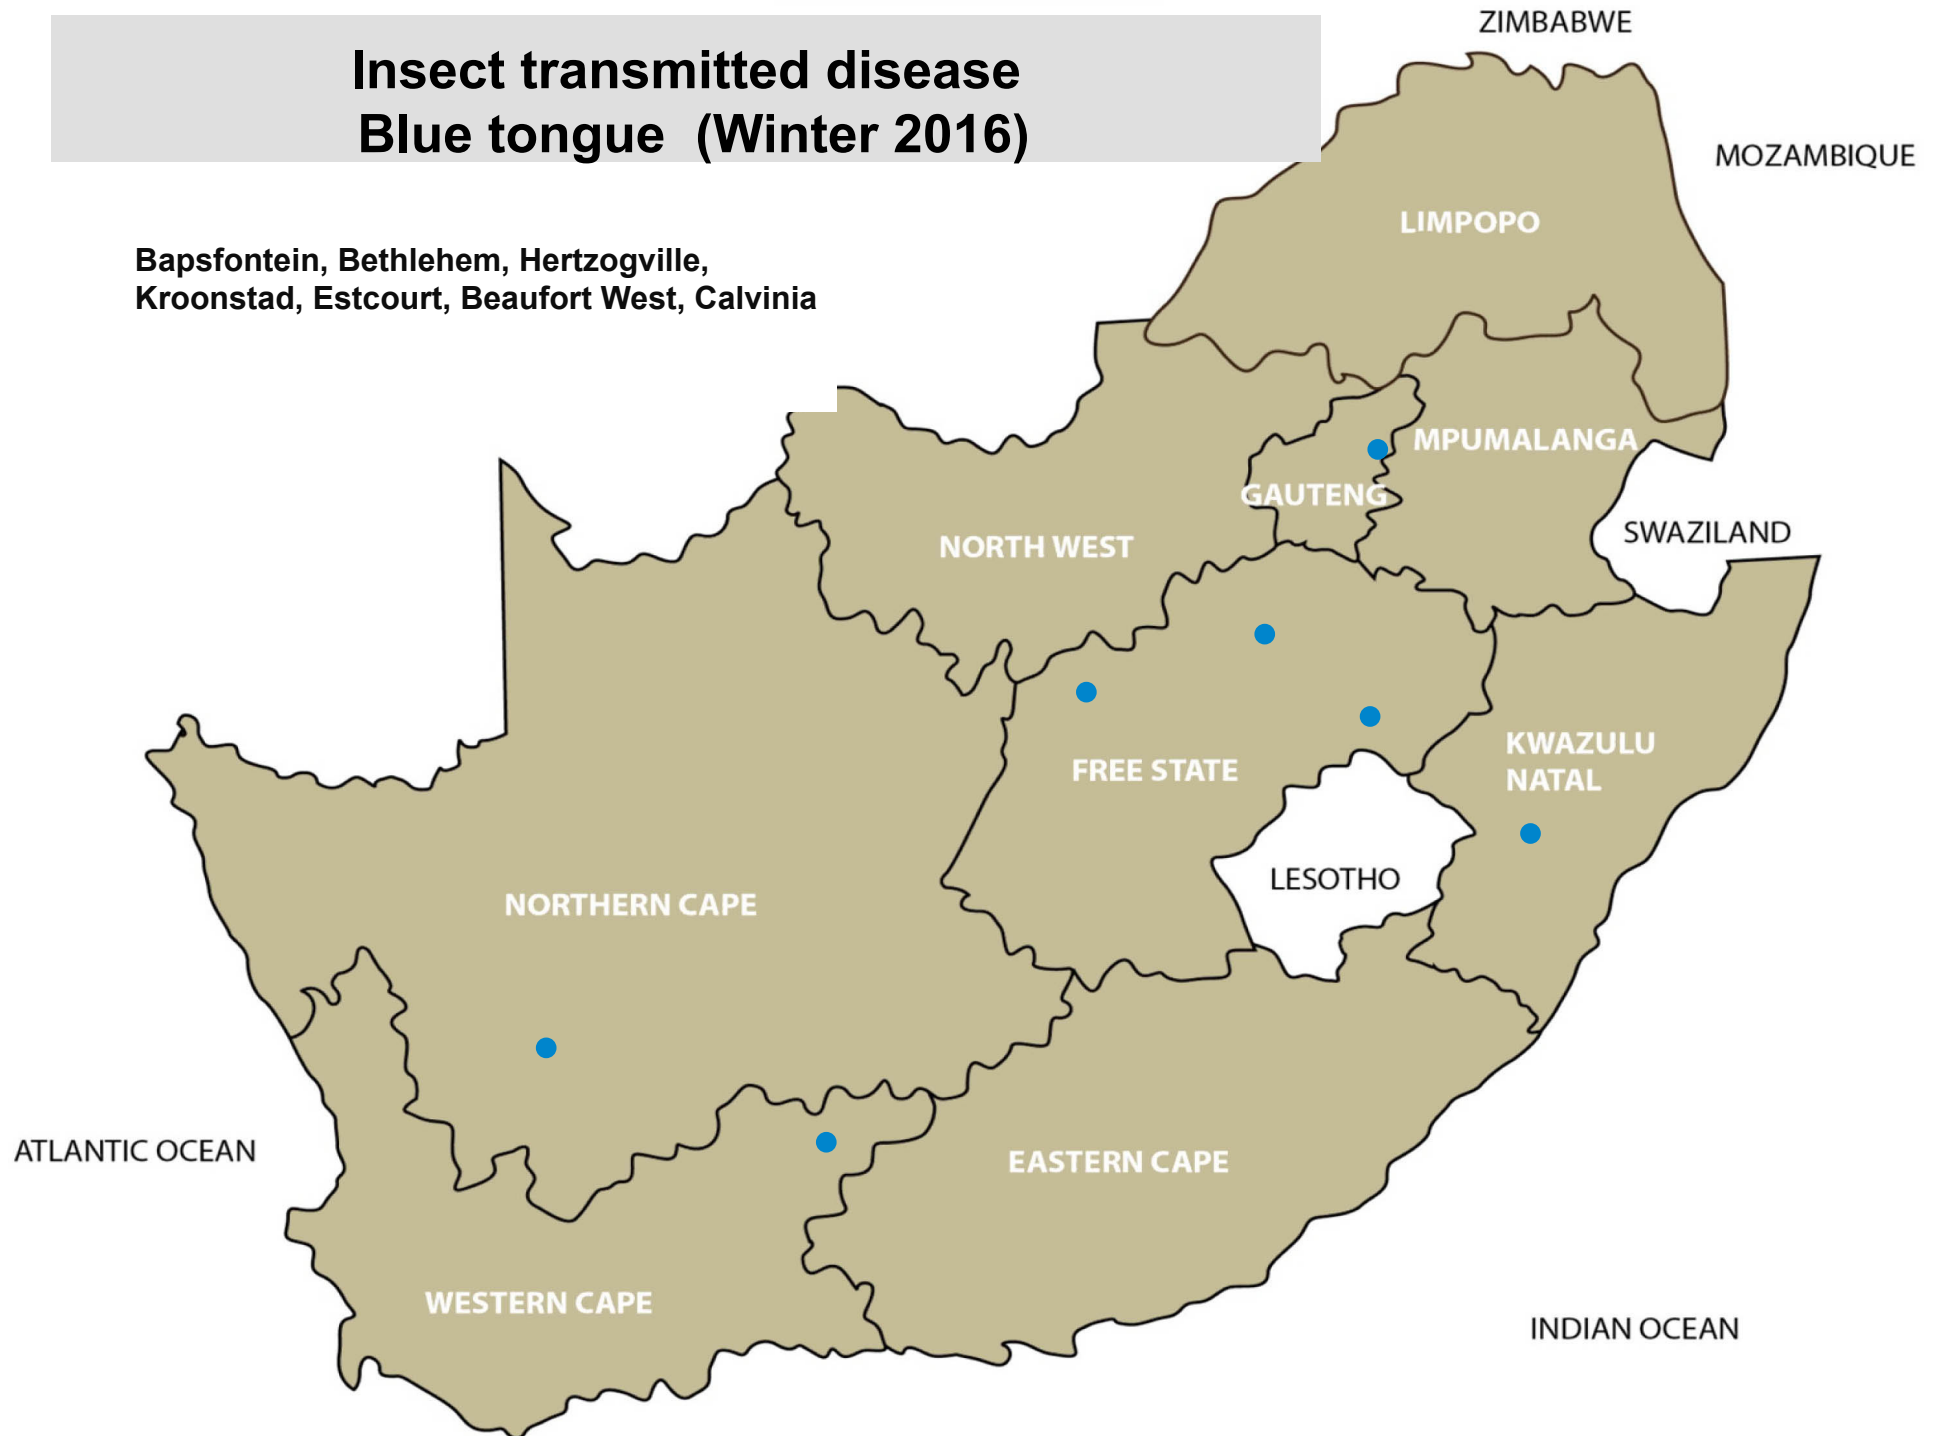

Venereal disease – Pizzle disease (Winter 2016)

Graaff-Reinet, Calvinia, De Aar, Kuruman,
Philipstown

**Venereal disease – *Actinobacillus seminis*
(Winter 2016)**

Insect and tick transmitted disease Lumpy skin disease (Winter 2016)

Bapsfontein, Pretoria, Brits, Rustenburg,
Kuruman

**Insect transmitted disease
Three day stiff sickness
(Winter 2016)**

Bapsfontein, Pretoria, Brits, Klerksdorp,
Leeudoringstad, Bergville, Estcourt

**Insect transmitted disease
Wesselsbron disease
(Winter 2016)**

Insect transmitted disease Blue tongue (Winter 2016)

Bapsfontein, Bethlehem, Hertzogville,
Kroonstad, Estcourt, Beaufort West, Calvinia

Insect transmitted disease Nagana (Winter 2016)

Viral disease – BMC (Snotsiekte) Winter 2016

Ermelo, Nelspruit, Makhado, Mokopane,
Polokwane, Vaalwater, Brits, Harrismith,
Kroonstad, Vrede, Dundee, Estcourt,
Pietermaritzburg, Ulundi, Underberg,
Alexandria, Graaff-Reinet, Beaufort West,
Heidelberg