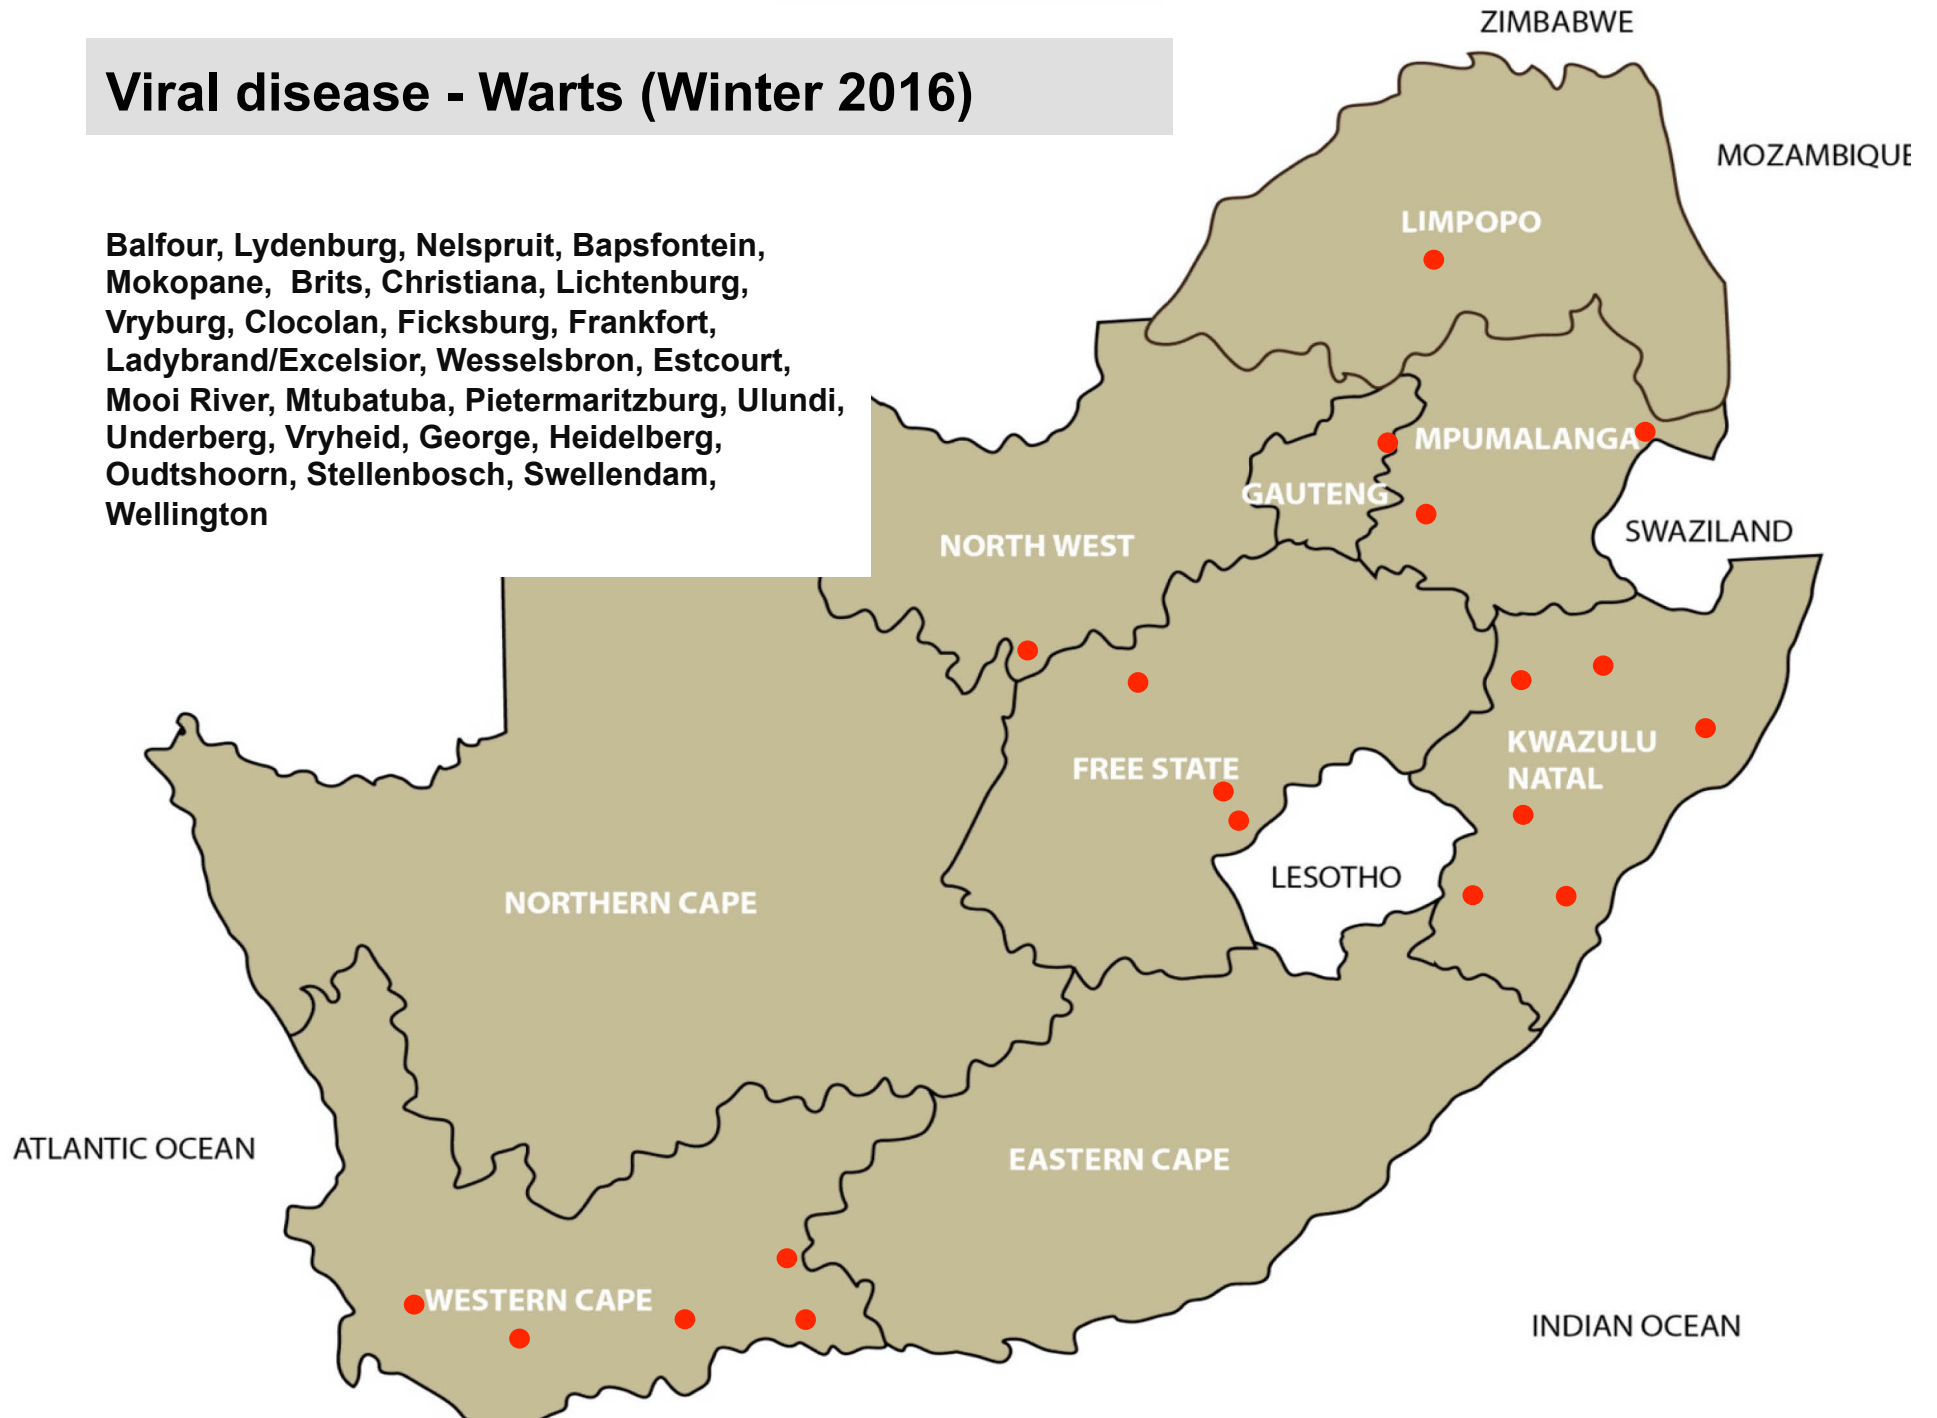

Ermelo, Nelspruit, Makhado, Mokopane,
Polokwane, Vaalwater, Brits, Harrismith,
Kroonstad, Vrede, Dundee, Estcourt,
Pietermaritzburg, Ulundi, Underberg,
Alexandria, Graaff-Reinet, Beaufort West,
Heidelberg

Balfour, Lydenburg, Nelspruit, Bapsfontein, Mokopane, Brits, Christiana, Lichtenburg, Vryburg, Clocolan, Ficksburg, Frankfort, Ladybrand/Excelsior, Wesselsbron, Estcourt, Mooi River, Mtubatuba, Pietermaritzburg, Ulundi, Underberg, Vryheid, George, Heidelberg, Oudtshoorn, Stellenbosch, Swellendam, Wellington

Viral disease – Orf (Winter 2016)

Nelspruit, Polokwane, Brits, Christiana, Klerksdorp, Lichtenburg, Rustenburg, Stella, Vryburg, Bothaville, Kroonstad, Villiers, Vrede, Dundee, Estcourt, Kokstad, Mtubatuba, Underberg, Vryheid, Graaff-Reinet, Middelburg, Uitenhage, Beaufort West, Caledon, Wellington, Calvinia, Kathu, Philipstown, Upington

Viral disease – Rabies (Winter 2016)

Muldersdrift, Pretoria, Brits, Lichtenburg, Stella,
Ventersdorp, Vryburg, Bela-Bela, Ventersdorp,
Clocolan, Empangeni, Kokstad, Underberg

Viral disease – Jaagsiekte (Winter 2016)