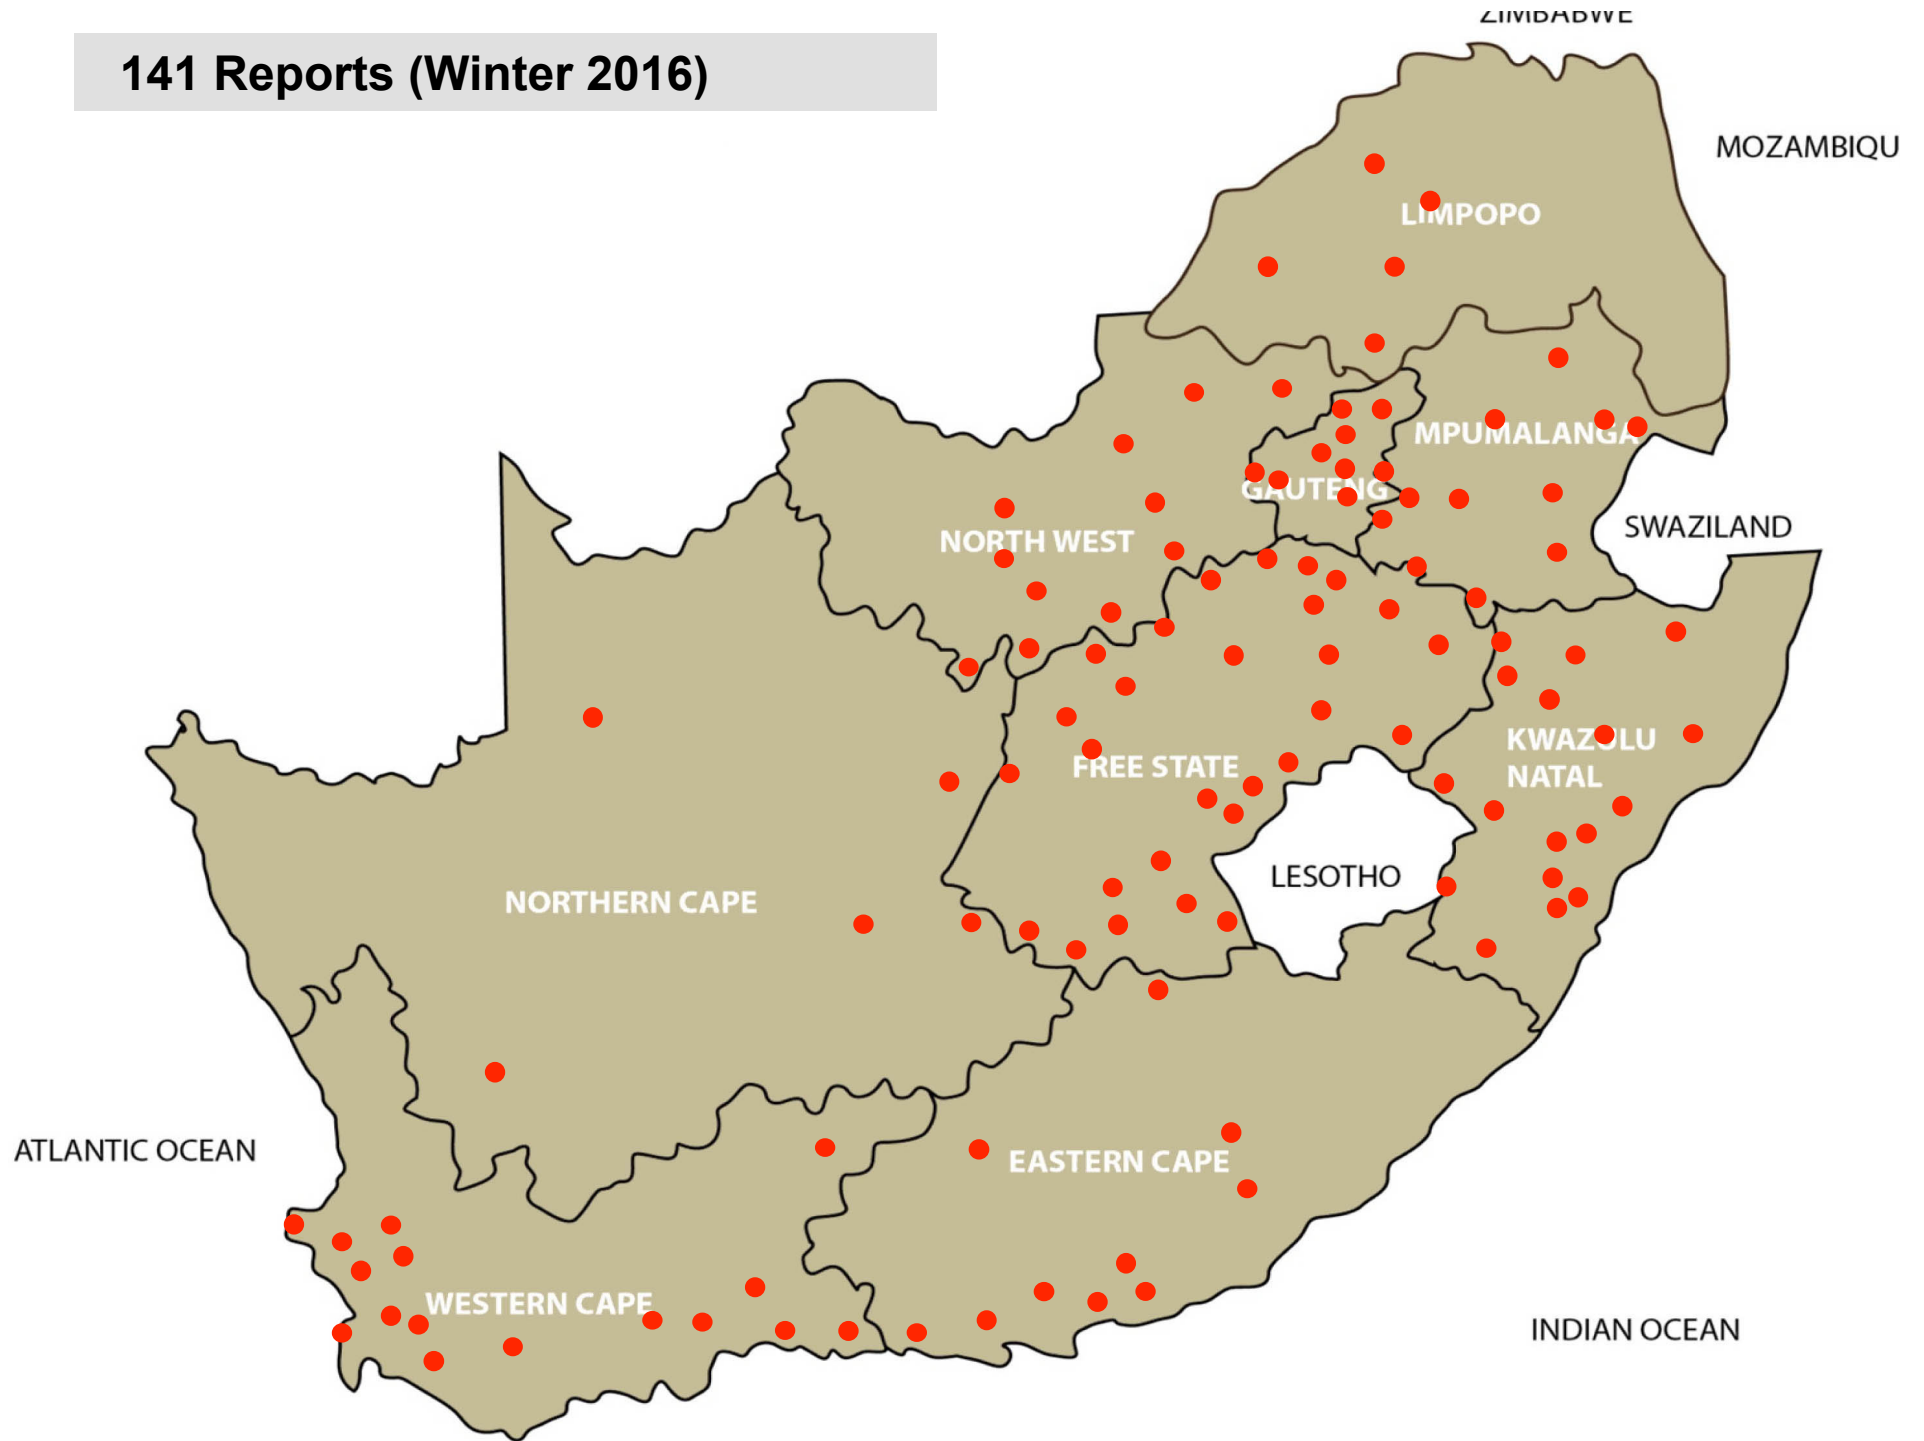

141 Reports (Winter 2016)

Internal Parasites – Roundworms (Winter 2016)

Balfour, Delmas, Lydenburg, Nelspruit, Bapsfontein, Bronkhorstspuit, Nigel, Onderstepoort, Pretoria, Bela-Bela, Makhado, Polokwane, Christiana, Klerksdorp, Lichtenburg, Vryburg, Bloemfontein, Bothaville, Bultfontein, Clocolan, Ficksburg, Harrismith, Hertzogville, Hoopstad, Kroonstad, Ladybrand/Excelsior, Memel, Parys, Reitz, Viljoenskroon, Villiers, Wesselsbron, Bergville, Camperdown, Estcourt, Howick, Mtubatuba, Pietermaritzburg, Ulundi, Underberg, Aliwal North/Zastron, Cradock, Graaff-Reinet, Humansdorp, Uitenhage, Caledon, Ceres, Darling, George, Heidelberg, Oudtshoorn, Plettenberg Bay, Riversdale, Stellenbosch, Swellendam, Wellington, Kathu, Kuruman

Internal Parasites – Resistant Roundworms (Winter 2016)

Balfour, Delmas, Lydenburg, Nelspruit,
Pretoria, Christiana, Bloemfontein,
Cloccolan, Hoopstad, Ladybrand/Excelsior,
Caledon, Ceres, George

Internal Parasites – Tapeworms (Winter 2016)

Middelburg, Bronkhorstspuit, Klerksdorp,
Lichtenburg, Bloemfontein, Bultfontein,
Clocolan, Ficksburg, Hertzogville, Kroonstad,
Memel, Parys, Reitz, Viljoenskroon, Howick,
Mtubatuba, Pongola, Underberg, Aliwal
North/Zastron, George, Wellington

Internal Parasites – Tapeworms Cysticercosis (measles) (Winter 2016)

Nelspruit, Bapsfontein, Vryburg, Kroonstad,
Reitz, Pietermaritzburg, Pongola, Beaufort
West

Internal Parasites – Liver fluke worms (Winter 2016)