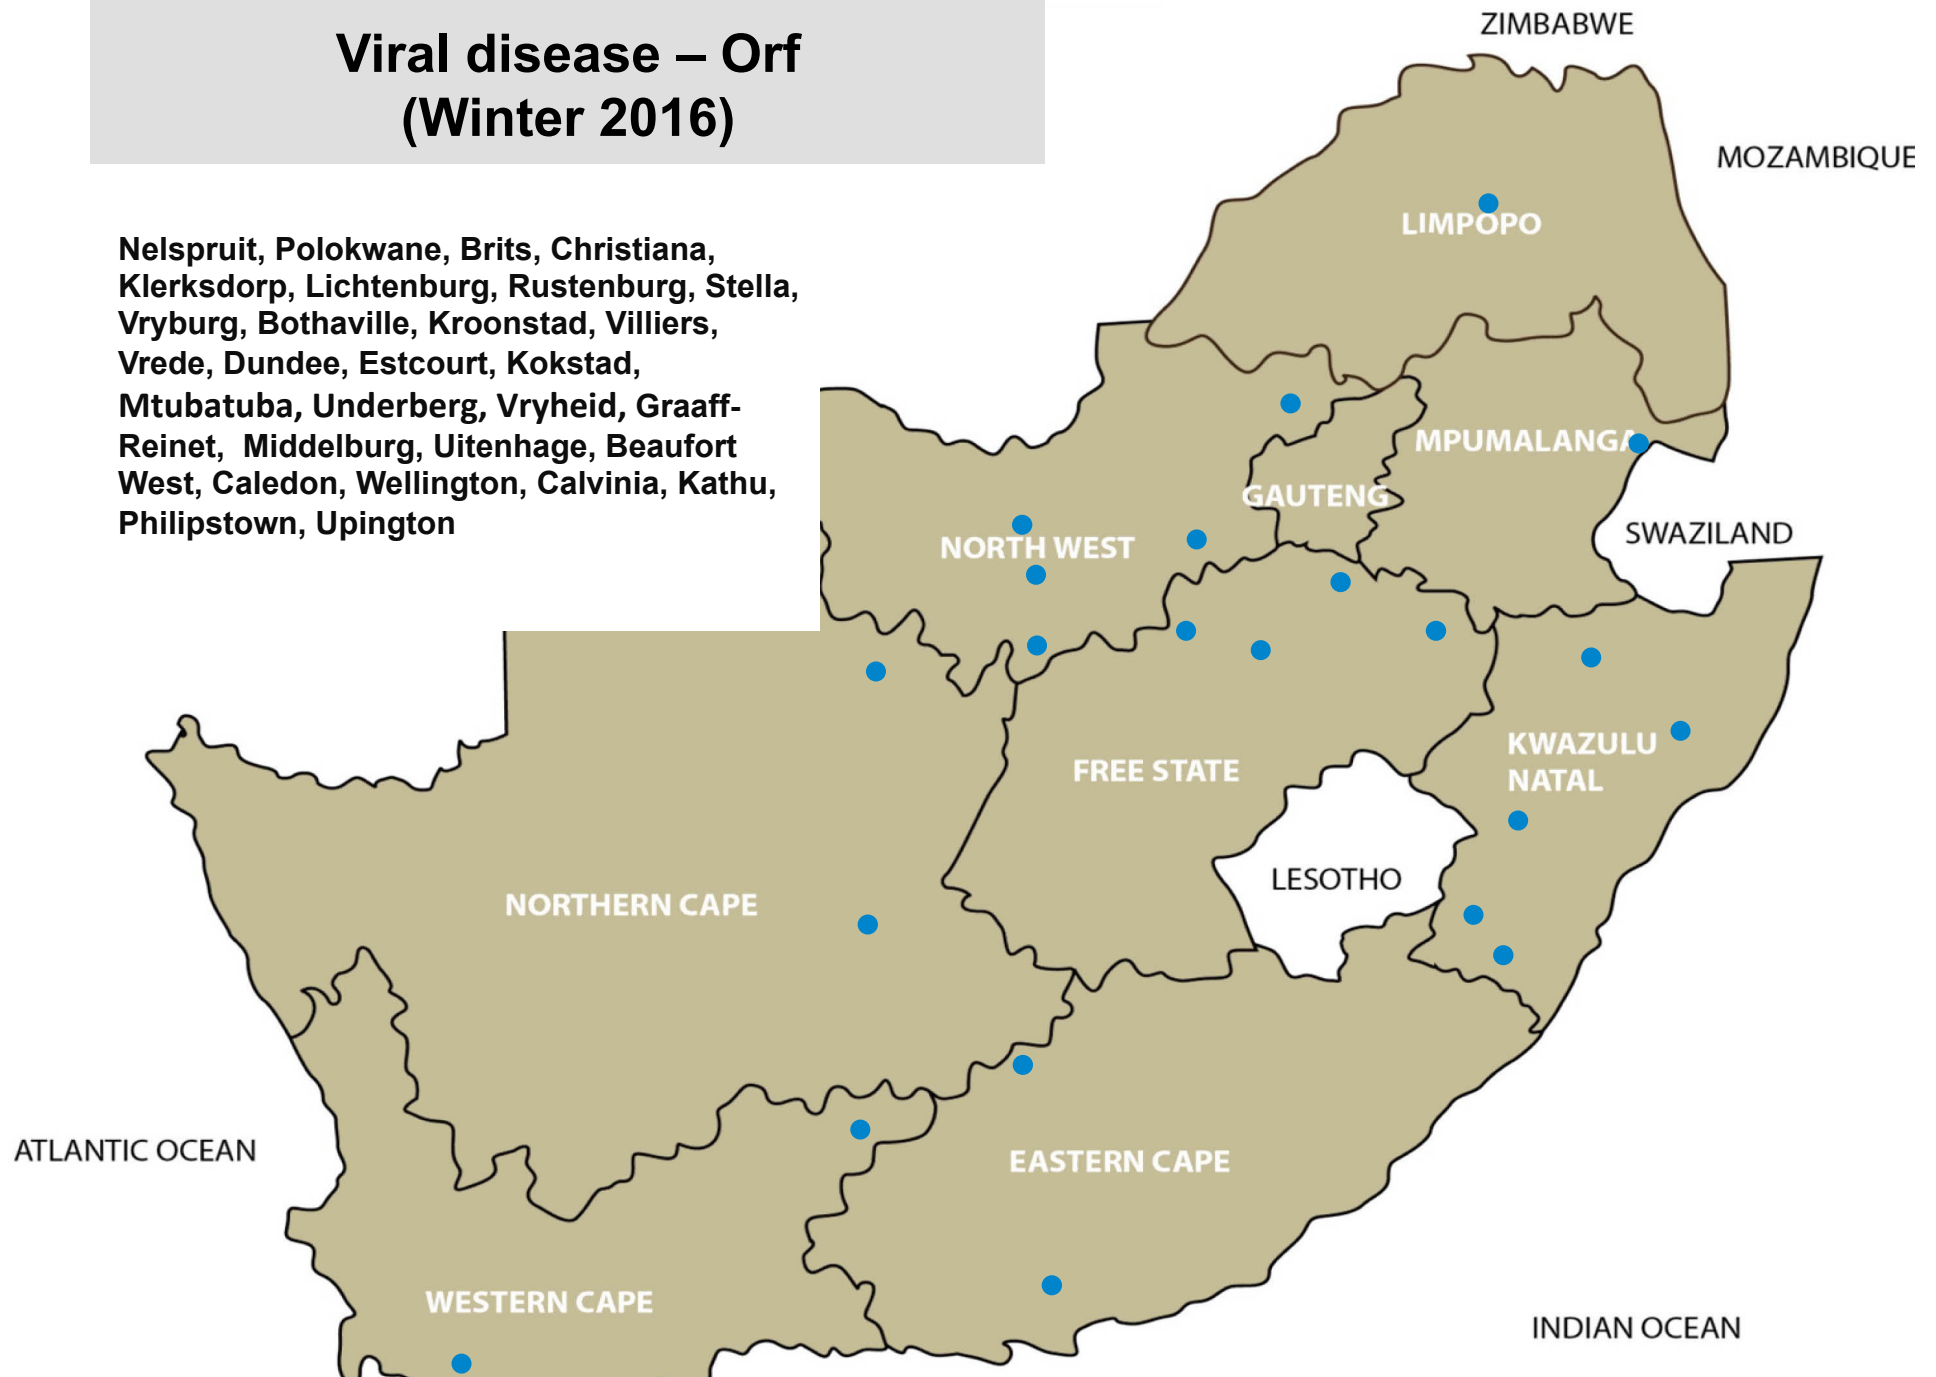

Ermelo, Nelspruit, Makhado, Mokopane,
Polokwane, Vaalwater, Brits, Harrismith,
Kroonstad, Vrede, Dundee, Estcourt,
Pietermaritzburg, Ulundi, Underberg,
Alexandria, Graaff-Reinet, Beaufort West,
Heidelberg

Balfour, Lydenburg, Nelspruit, Bapsfontein, Mokopane, Brits, Christiana, Lichtenburg, Vryburg, Clocolan, Ficksburg, Frankfort, Ladybrand/Excelsior, Wesselsbron, Estcourt, Mooi River, Mtubatuba, Pietermaritzburg, Ulundi, Underberg, Vryheid, George, Heidelberg, Oudtshoorn, Stellenbosch, Swellendam, Wellington

Viral disease – Orf (Winter 2016)

Nelspruit, Polokwane, Brits, Christiana, Klerksdorp, Lichtenburg, Rustenburg, Stella, Vryburg, Bothaville, Kroonstad, Villiers, Vrede, Dundee, Estcourt, Kokstad, Mtubatuba, Underberg, Vryheid, Graaff-Reinet, Middelburg, Uitenhage, Beaufort West, Caledon, Wellington, Calvinia, Kathu, Philipstown, Upington

Viral disease – Rabies (Winter 2016)

Muldersdrift, Pretoria, Brits, Lichtenburg, Stella,
Ventersdorp, Vryburg, Bela-Bela, Ventersdorp,
Clocolan, Empangeni, Kokstad, Underberg

Viral disease – Jaagsiekte (Winter 2016)