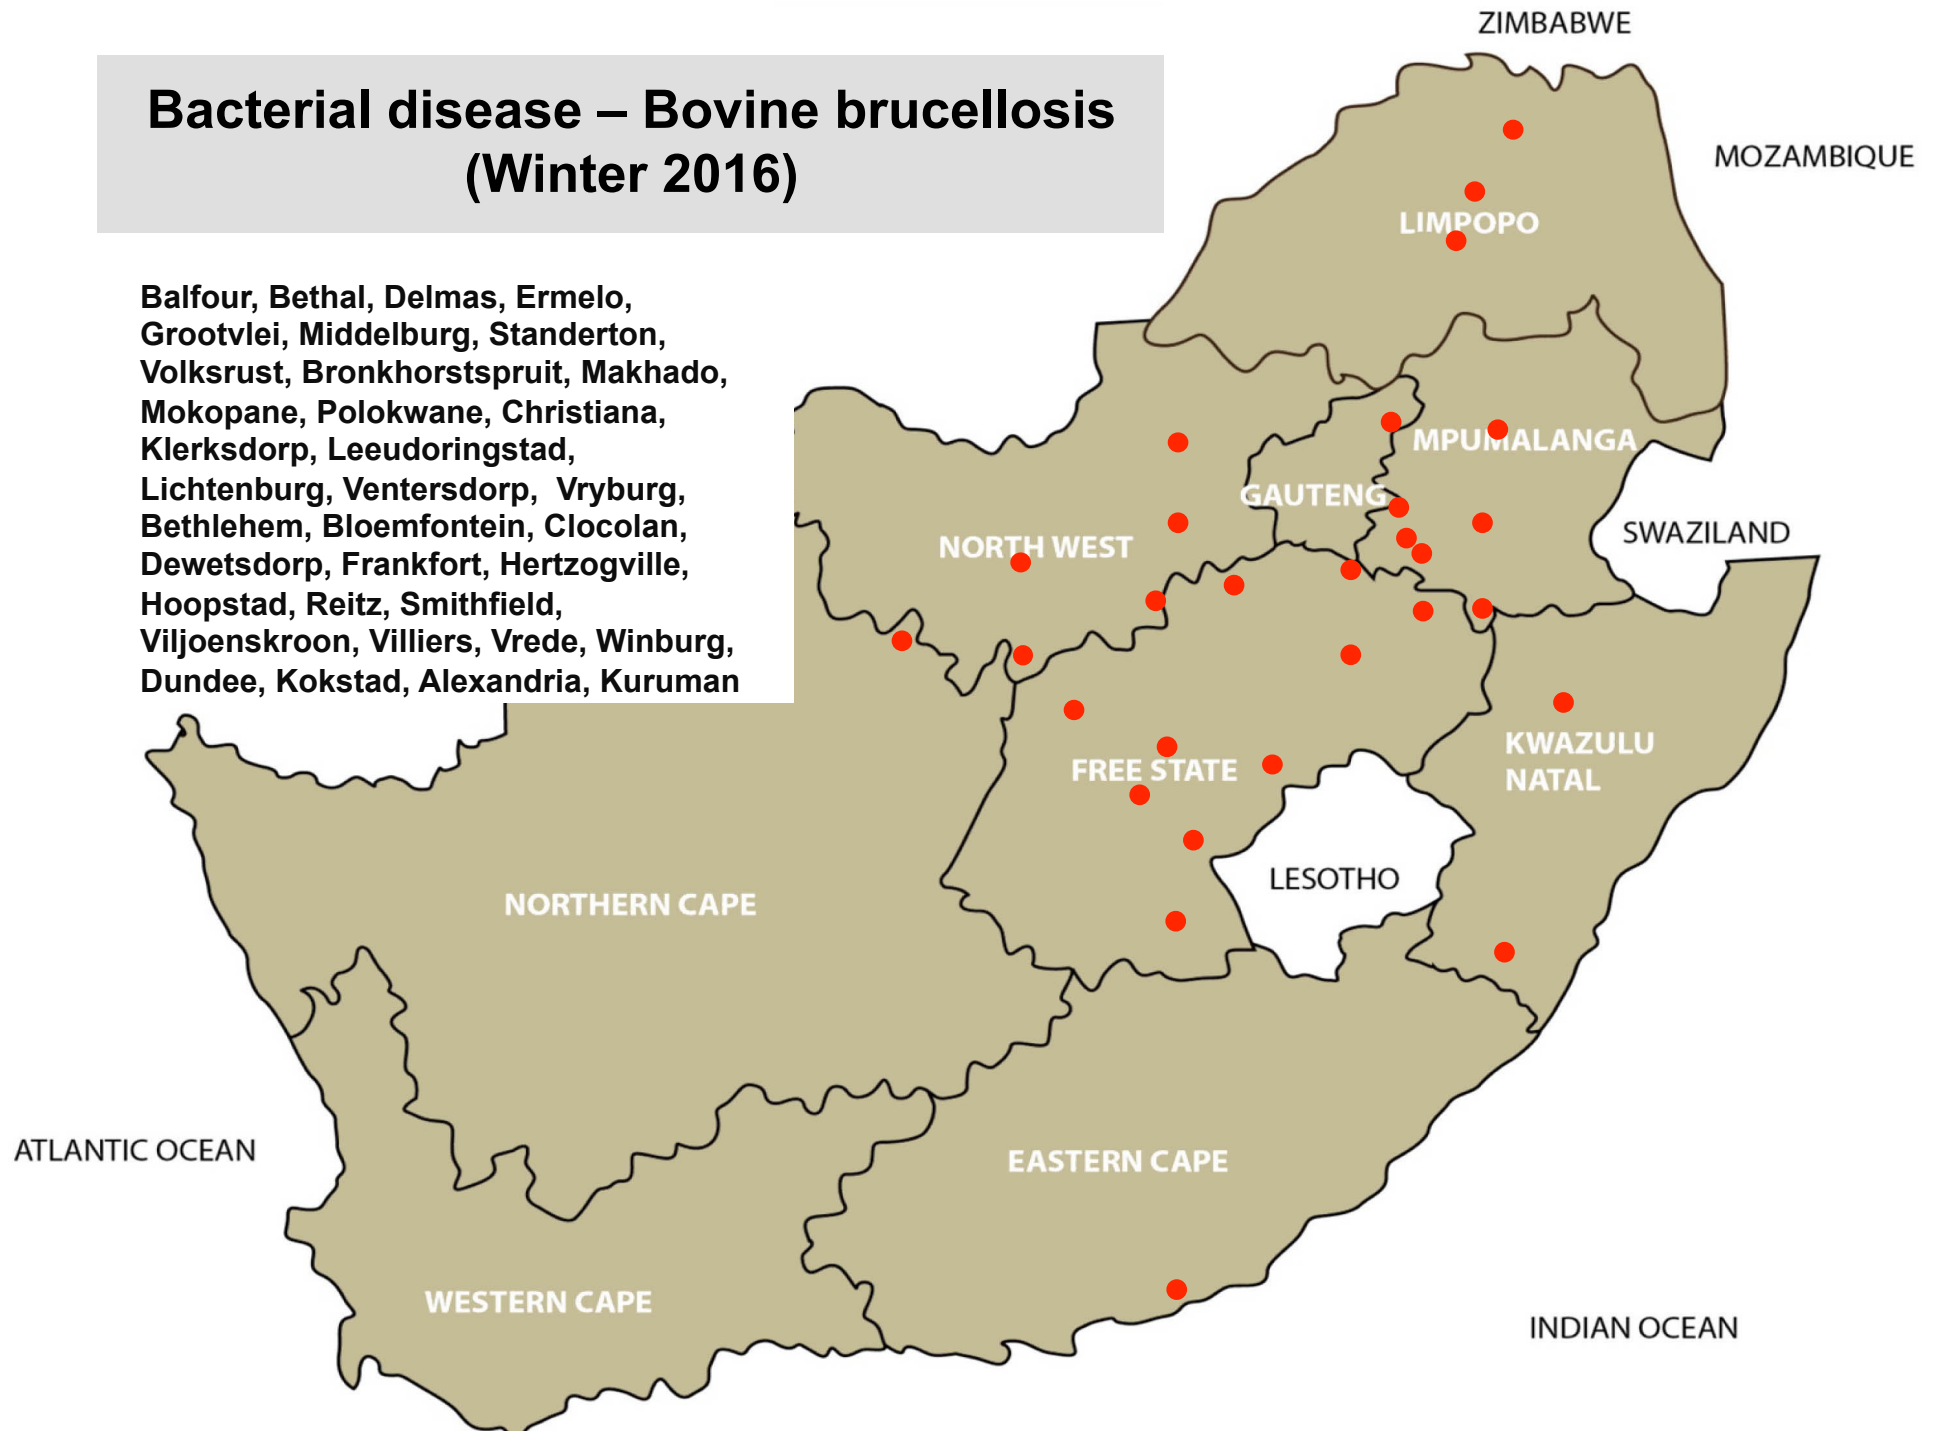

Ermelo, Nelspruit, Makhado, Mokopane,
Polokwane, Vaalwater, Brits, Harrismith,
Kroonstad, Vrede, Dundee, Estcourt,
Pietermaritzburg, Ulundi, Underberg,
Alexandria, Graaff-Reinet, Beaufort West,
Heidelberg

Viral disease – Orf (Winter 2016)

Nelspruit, Polokwane, Brits, Christiana, Klerksdorp, Lichtenburg, Rustenburg, Stella, Vryburg, Bothaville, Kroonstad, Villiers, Vrede, Dundee, Estcourt, Kokstad, Mtubatuba, Underberg, Vryheid, Graaff-Reinet, Middelburg, Uitenhage, Beaufort West, Caledon, Wellington, Calvinia, Kathu, Philipstown, Upington

Viral disease – Rabies (Winter 2016)

Muldersdrift, Pretoria, Brits, Lichtenburg, Stella,
Ventersdorp, Vryburg, Bela-Bela, Ventersdorp,
Clocolan, Empangeni, Kokstad, Underberg

Viral disease – Jaagsiekte (Winter 2016)

Frankfort

Bacterial disease – Bovine brucellosis (Winter 2016)

Balfour, Bethal, Delmas, Ermelo, Grootvlei, Middelburg, Standerton, Volksrust, Bronkhorstspuit, Makhado, Mokopane, Polokwane, Christiana, Klerksdorp, Leeudoringstad, Lichtenburg, Ventersdorp, Vryburg, Bethlehem, Bloemfontein, Clocolan, Dewetsdorp, Frankfort, Hertzogville, Hoopstad, Reitz, Smithfield, Viljoenskroon, Villiers, Vrede, Winburg, Dundee, Kokstad, Alexandria, Kuruman