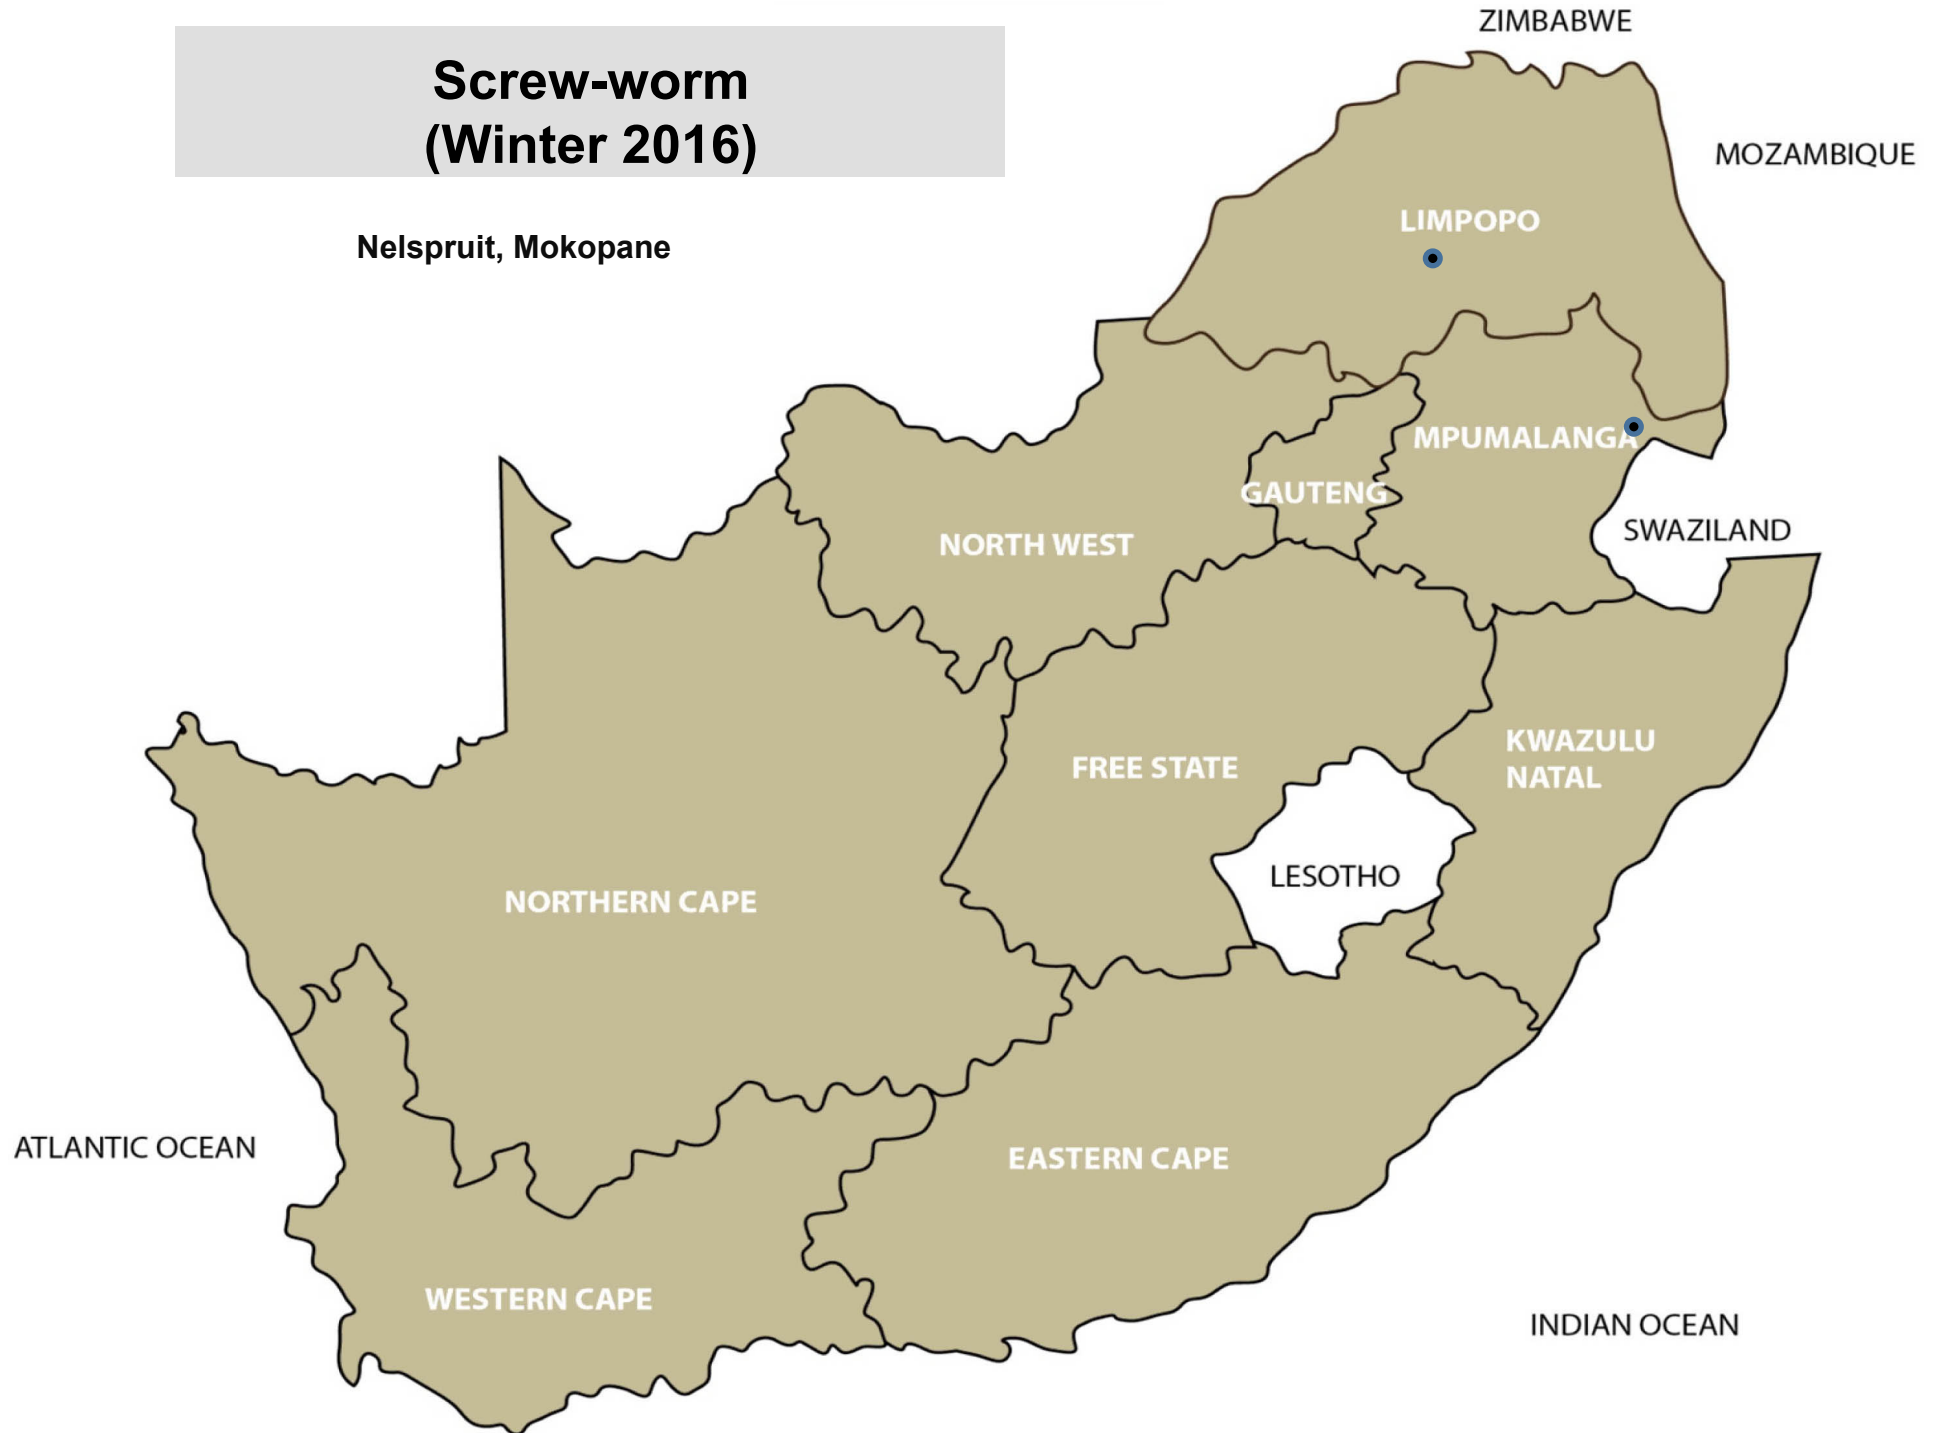

Sucking lice (Blue lice) (Winter 2016)

Bethal, Christiana, Leeudoringstad,
Bloemfontein, Clocolan, Bultfontein,
Viljoenskroon, Beaufort West, Kuruman

Sheep scab (Winter 2016)

Delmas, Standerton, Bapsfontein, Nigel,
Christiana, Ventersdorp, Frankfort, Smithfield,
Villiers, Kokstad, Underberg, Graaff-Reinet,
Calvinia, De Aar, Upington

Blowflies (Winter 2016)

Standerton, Brits, Villiers, Winburg,
Heidelberg

Midges and Mosquitoes (Winter 2016)

Christiana, Leeudoringstad, Vryburg,
Oudtshoorn, Uppington

Screw-worm (Winter 2016)

Nelspruit, Mokopane