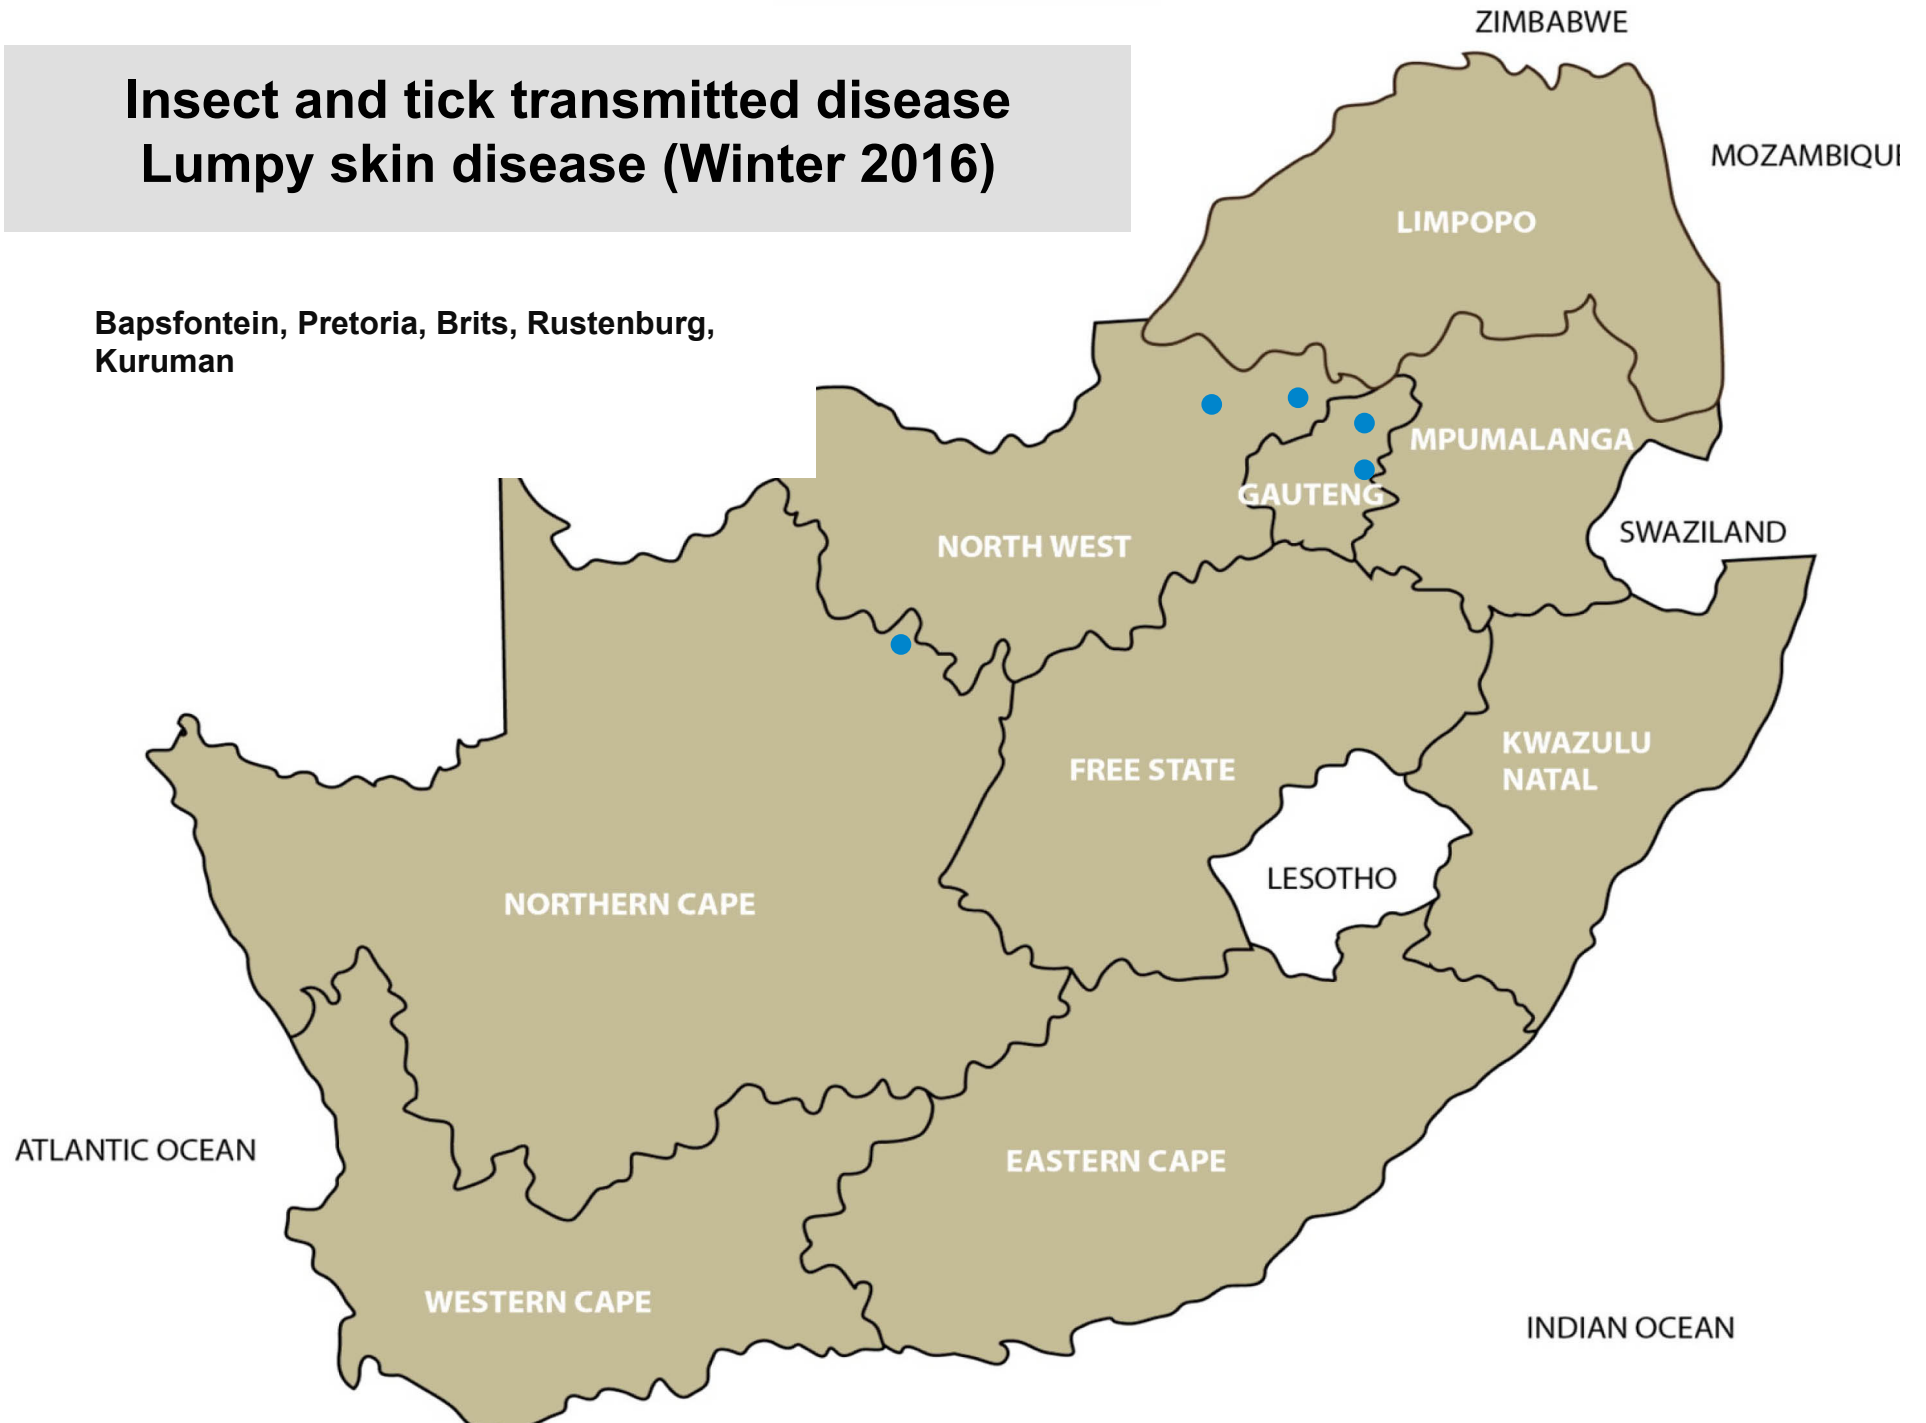

Venereal disease – Vibriosis (Winter 2016)

Balfour, Bethal, Lydenburg, Middelburg,
Makhado, Klerksdorp, Leeudoringstad, Stella,
Vryburg, Bothaville, Dewetsdorp, Hertzogville,
Kroonstad, Reitz, Viljoenskroon, Estcourt,
Underberg, Oudtshoorn, Kuruman

Venereal disease – Pizzle disease (Winter 2016)

Graaff-Reinet, Calvinia, De Aar, Kuruman,
Philipstown

**Venereal disease – *Actinobacillus seminis*
(Winter 2016)**

Insect and tick transmitted disease Lumpy skin disease (Winter 2016)

Bapsfontein, Pretoria, Brits, Rustenburg,
Kuruman

**Insect transmitted disease
Three day stiff sickness
(Winter 2016)**

Bapsfontein, Pretoria, Brits, Klerksdorp,
Leeudoringstad, Bergville, Estcourt

**Insect transmitted disease
Wesselsbron disease
(Winter 2016)**

Ermelo, Nelspruit, Makhado, Mokopane,
Polokwane, Vaalwater, Brits, Harrismith,
Kroonstad, Vrede, Dundee, Estcourt,
Pietermaritzburg, Ulundi, Underberg,
Alexandria, Graaff-Reinet, Beaufort West,
Heidelberg