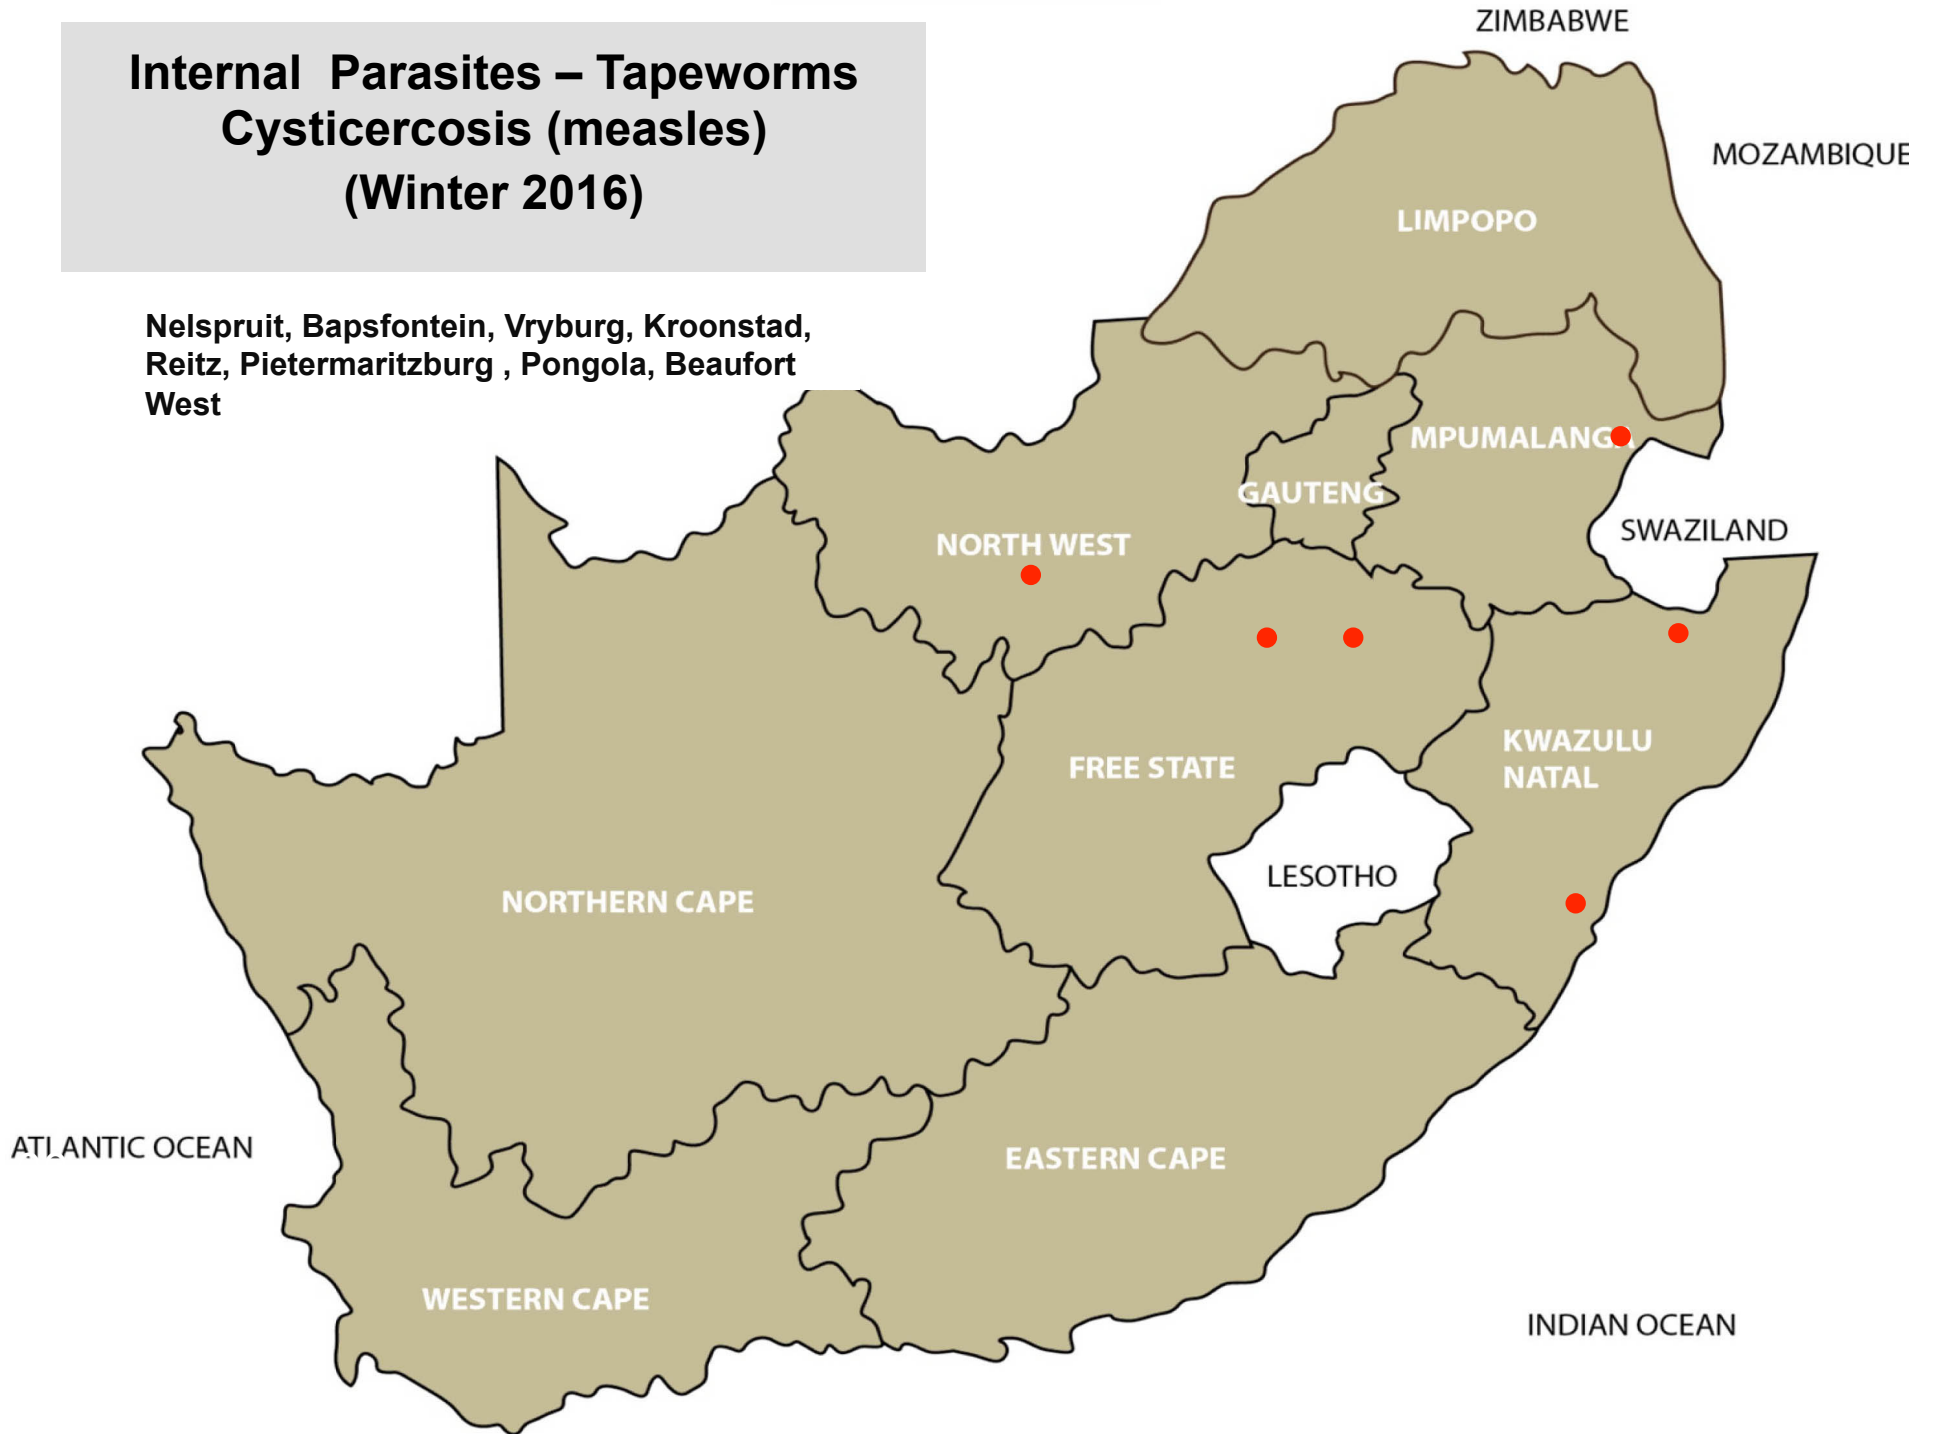

141 Reports (Winter 2016)

Internal Parasites – Roundworms (Winter 2016)

Balfour, Delmas, Lydenburg, Nelspruit, Bapsfontein, Bronkhorstspuit, Nigel, Onderstepoort, Pretoria, Bela-Bela, Makhado, Polokwane, Christiana, Klerksdorp, Lichtenburg, Vryburg, Bloemfontein, Bothaville, Bultfontein, Clocolan, Ficksburg, Harrismith, Hertzogville, Hoopstad, Kroonstad, Ladybrand/Excelsior, Memel, Parys, Reitz, Viljoenskroon, Villiers, Wesselsbron, Bergville, Camperdown, Estcourt, Howick, Mtubatuba, Pietermaritzburg, Ulundi, Underberg, Aliwal North/Zastron, Cradock, Graaff-Reinet, Humansdorp, Uitenhage, Caledon, Ceres, Darling, George, Heidelberg, Oudtshoorn, Plettenberg Bay, Riversdale, Stellenbosch, Swellendam, Wellington, Kathu, Kuruman

Internal Parasites – Resistant Roundworms (Winter 2016)

Balfour, Delmas, Lydenburg, Nelspruit,
Pretoria, Christiana, Bloemfontein,
Cloccolan, Hoopstad, Ladybrand/Excelsior,
Caledon, Ceres, George

Internal Parasites – Tapeworms (Winter 2016)

Middelburg, Bronkhorstspuit, Klerksdorp,
Lichtenburg, Bloemfontein, Bultfontein,
Clocolan, Ficksburg, Hertzogville, Kroonstad,
Memel, Parys, Reitz, Viljoenskroon, Howick,
Mtubatuba, Pongola, Underberg, Aliwal
North/Zastron, George, Wellington

Internal Parasites – Tapeworms Cysticercosis (measles) (Winter 2016)

Nelspruit, Bapsfontein, Vryburg, Kroonstad,
Reitz, Pietermaritzburg, Pongola, Beaufort
West

Internal Parasites – Liver fluke worms (Winter 2016)