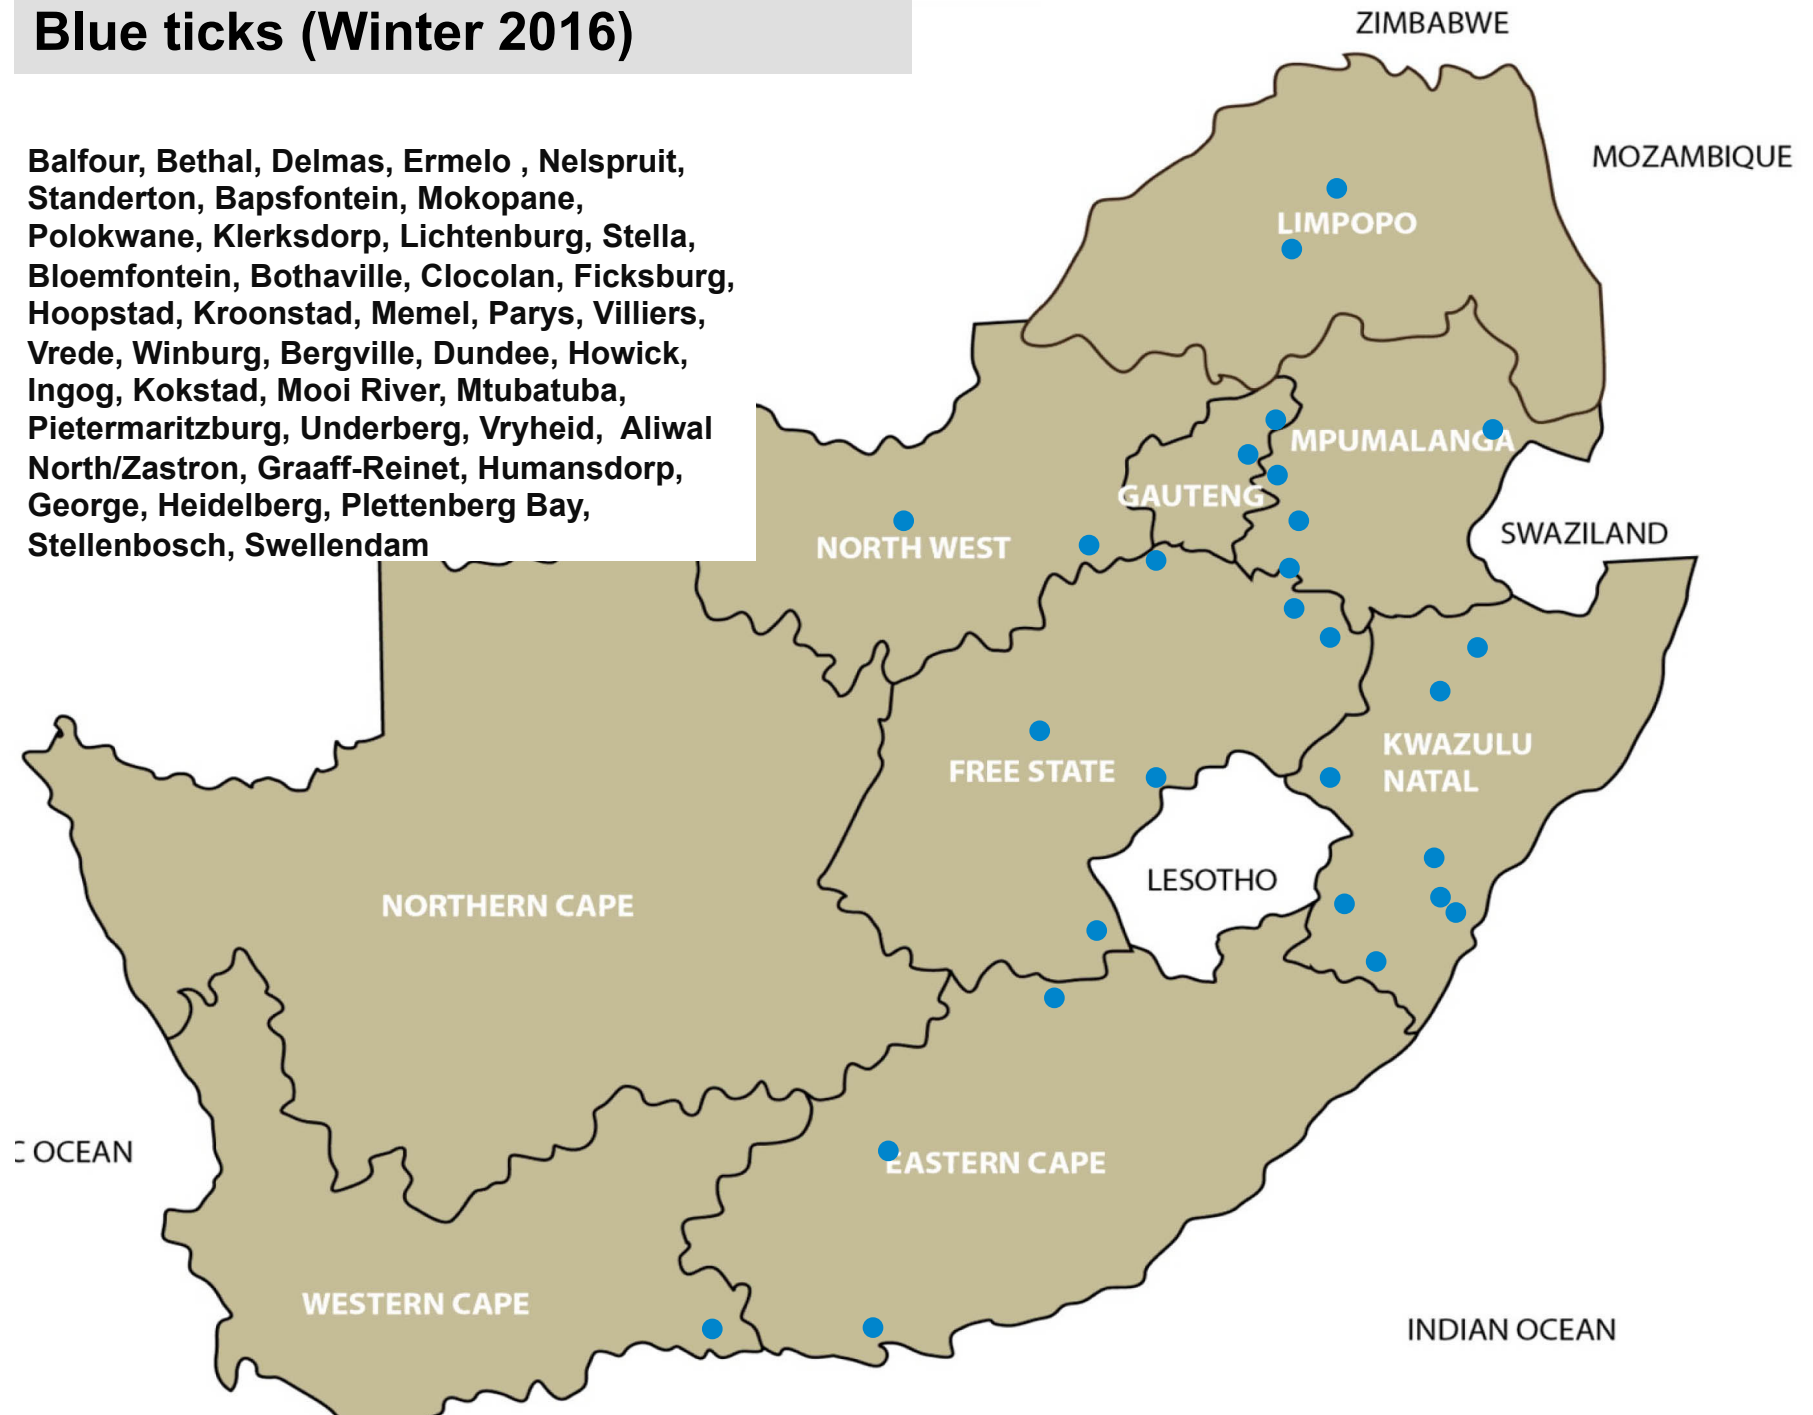

Balfour, Bethal, Lydenburg,
Standerton, Bapsfontein,
Bronkhorstspuit, Klerksdorp,
Clocolan, Villiers, Vrede, Wesselsbron,
Estcourt, Howick, Ingogo, Newcastle,
Ulundi, Caledon, George, Heidelberg,
Riversdale, Stellenbosch

Internal Parasites – Conical stomach flukes (Winter 2016)

Balfour, Standerton, Bothaville, Clocolan,
Ficksburg, Frankfort, Hoopstad,
Ladybrand/Excelsior, Reitz, Villiers,
Vrede, Winburg, Howick, Kokstad,
Newcastle, Alexandria, Beaufort West,
George, Riversdale, Colesberg

Internal Parasites - *Parafilaria* (Winter 2016)

Mokopane, Christiana, Vryburg, Mtubatuba, Pietermaritzburg

Blue ticks (Winter 2016)

Balfour, Bethal, Delmas, Ermelo, Nelspruit, Standerton, Bapsfontein, Mokopane, Polokwane, Klerksdorp, Lichtenburg, Stella, Bloemfontein, Bothaville, Clocolan, Ficksburg, Hoopstad, Kroonstad, Memel, Parys, Villiers, Vrede, Winburg, Bergville, Dundee, Howick, Ingog, Kokstad, Mooi River, Mtubatuba, Pietermaritzburg, Underberg, Vryheid, Aliwal North/Zastron, Graaff-Reinet, Humansdorp, George, Heidelberg, Plettenberg Bay, Stellenbosch, Swellendam

Resistant Blue ticks (Winter 2016)

Delmas, Nelspruit, Standerton, Reitz, Villiers,
Bergville, Pietermaritzburg, Vryheid

Bont ticks – Heartwater ticks (Winter 2016)

Nelspruit, Pretoria, Mokopane, Polokwane,
Brits, Lichtenburg, Bergville, Dundee,
Estcourt, Mtubatuba, Pietermaritzburg,
Pongola, Ulundi, Vryheid