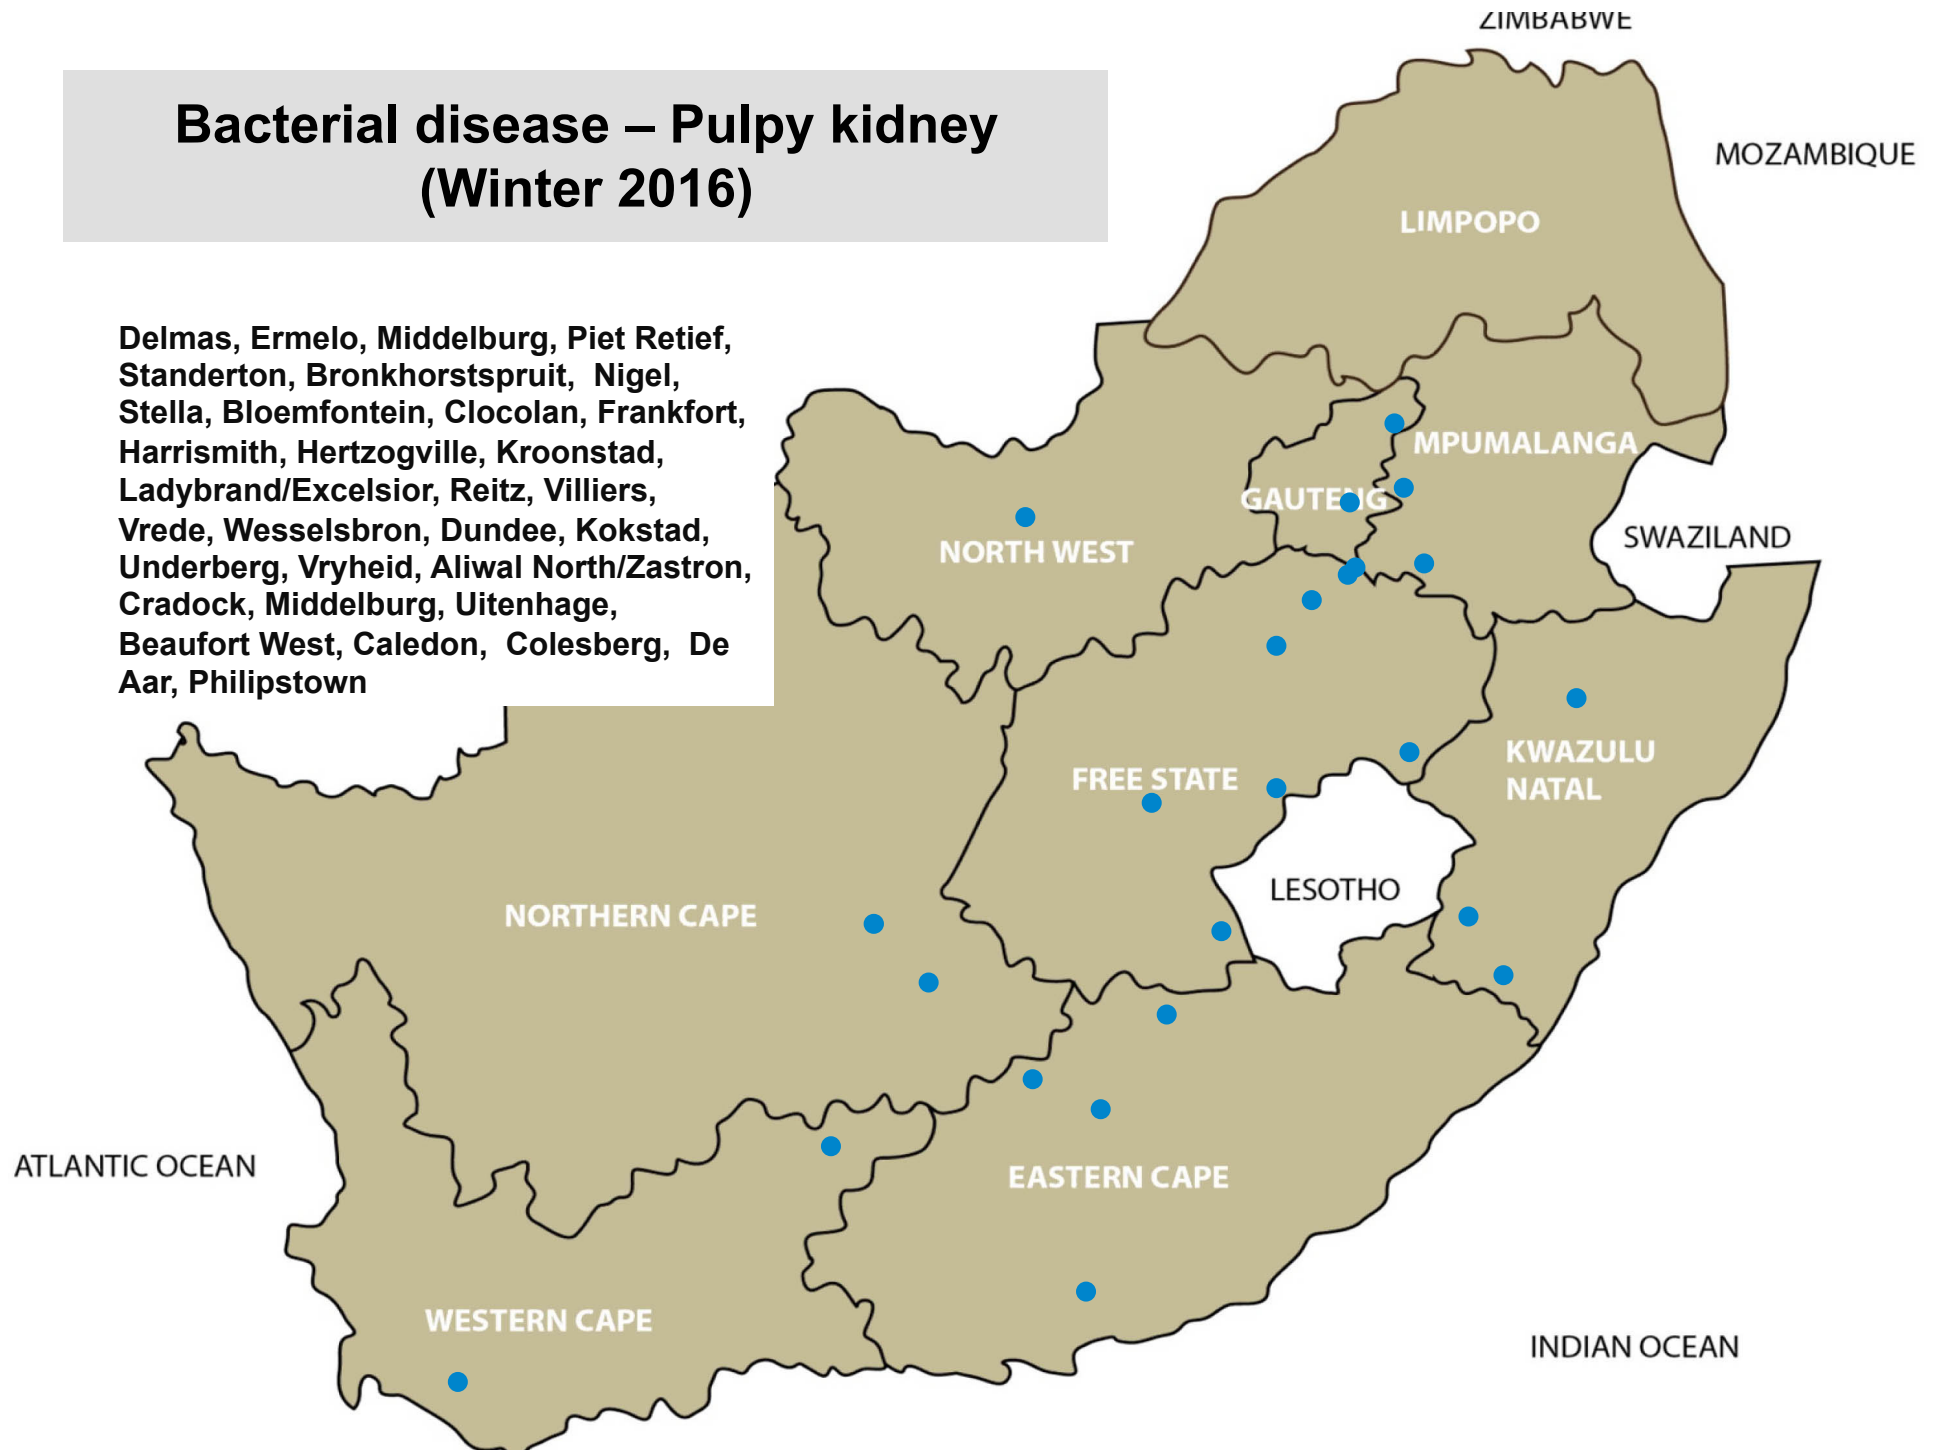

Bacterial disease – Johne's disease (Winter 2016)

Lichtenburg, Hoopstad, Cradock, Caledon,
Piketberg, Wellington

Bacterial disease – Blackquarter (Winter 2016)

Balfour, Bethal, Grootvlei, Middelburg, Piet Retief, Standerton, Bapsfontein, Makhado, Mokopane, Polokwane, Brits, Klerksdorp, Leeudoringstad, Lichtenburg, Ventersdorp, Vryburg, Bothaville, Bultfontein, Clocolan, Ficksburg, Frankfort, Gariepdam, Hoopstad, Kroonstad, Ladybrand/Excelsior, Memel, Viljoenskroon, Villiers, Vrede, Wesselsbron, Bergville, Dundee, Estcourt, Howick, Newcastle, Pongola, Underberg, Vryheid, Adelaide, Aliwal North/Zastron, Jeffreys Bay, Plettenberg Bay, Colesberg, Jan Kempdorp Kimberley, Kuruman

Bacterial disease - Swelled head (Winter 2016)

Ermelo, Middelburg, Bronkhorstspuit,
Reitz, Wesselsbron, Humansdorp, Caledon

Bacterial Disease – Red gut (cattle) (Winter 2016)

Balfour, Polokwane, Klerksdorp, Clocolan,
Ladybrand/Excelsior, Memel, Reitz, Villiers,
Vrede, Dundee, Pietermaritzburg, Vryheid,
Alexandria, Jeffreys Bay

Bacterial disease – Blood gut (sheep) (Winter 2016)

Delmas, Standerton, Pretoria, Christiana, Kroonstad, Ladybrand/Excelsior, Viljoenskroon, Villiers, Underberg, Graaff-Reinet, Middelburg, Caledon, Heidelberg, Colesberg

Bacterial disease – Pulpy kidney (Winter 2016)

Delmas, Ermelo, Middelburg, Piet Retief, Standerton, Bronkhorstspuit, Nigel, Stella, Bloemfontein, Clocolan, Frankfort, Harrismith, Hertzogville, Kroonstad, Ladybrand/Excelsior, Reitz, Villiers, Vrede, Wesselsbron, Dundee, Kokstad, Underberg, Vryheid, Aliwal North/Zastron, Cradock, Middelburg, Uitenhage, Beaufort West, Caledon, Colesberg, De Aar, Philipstown