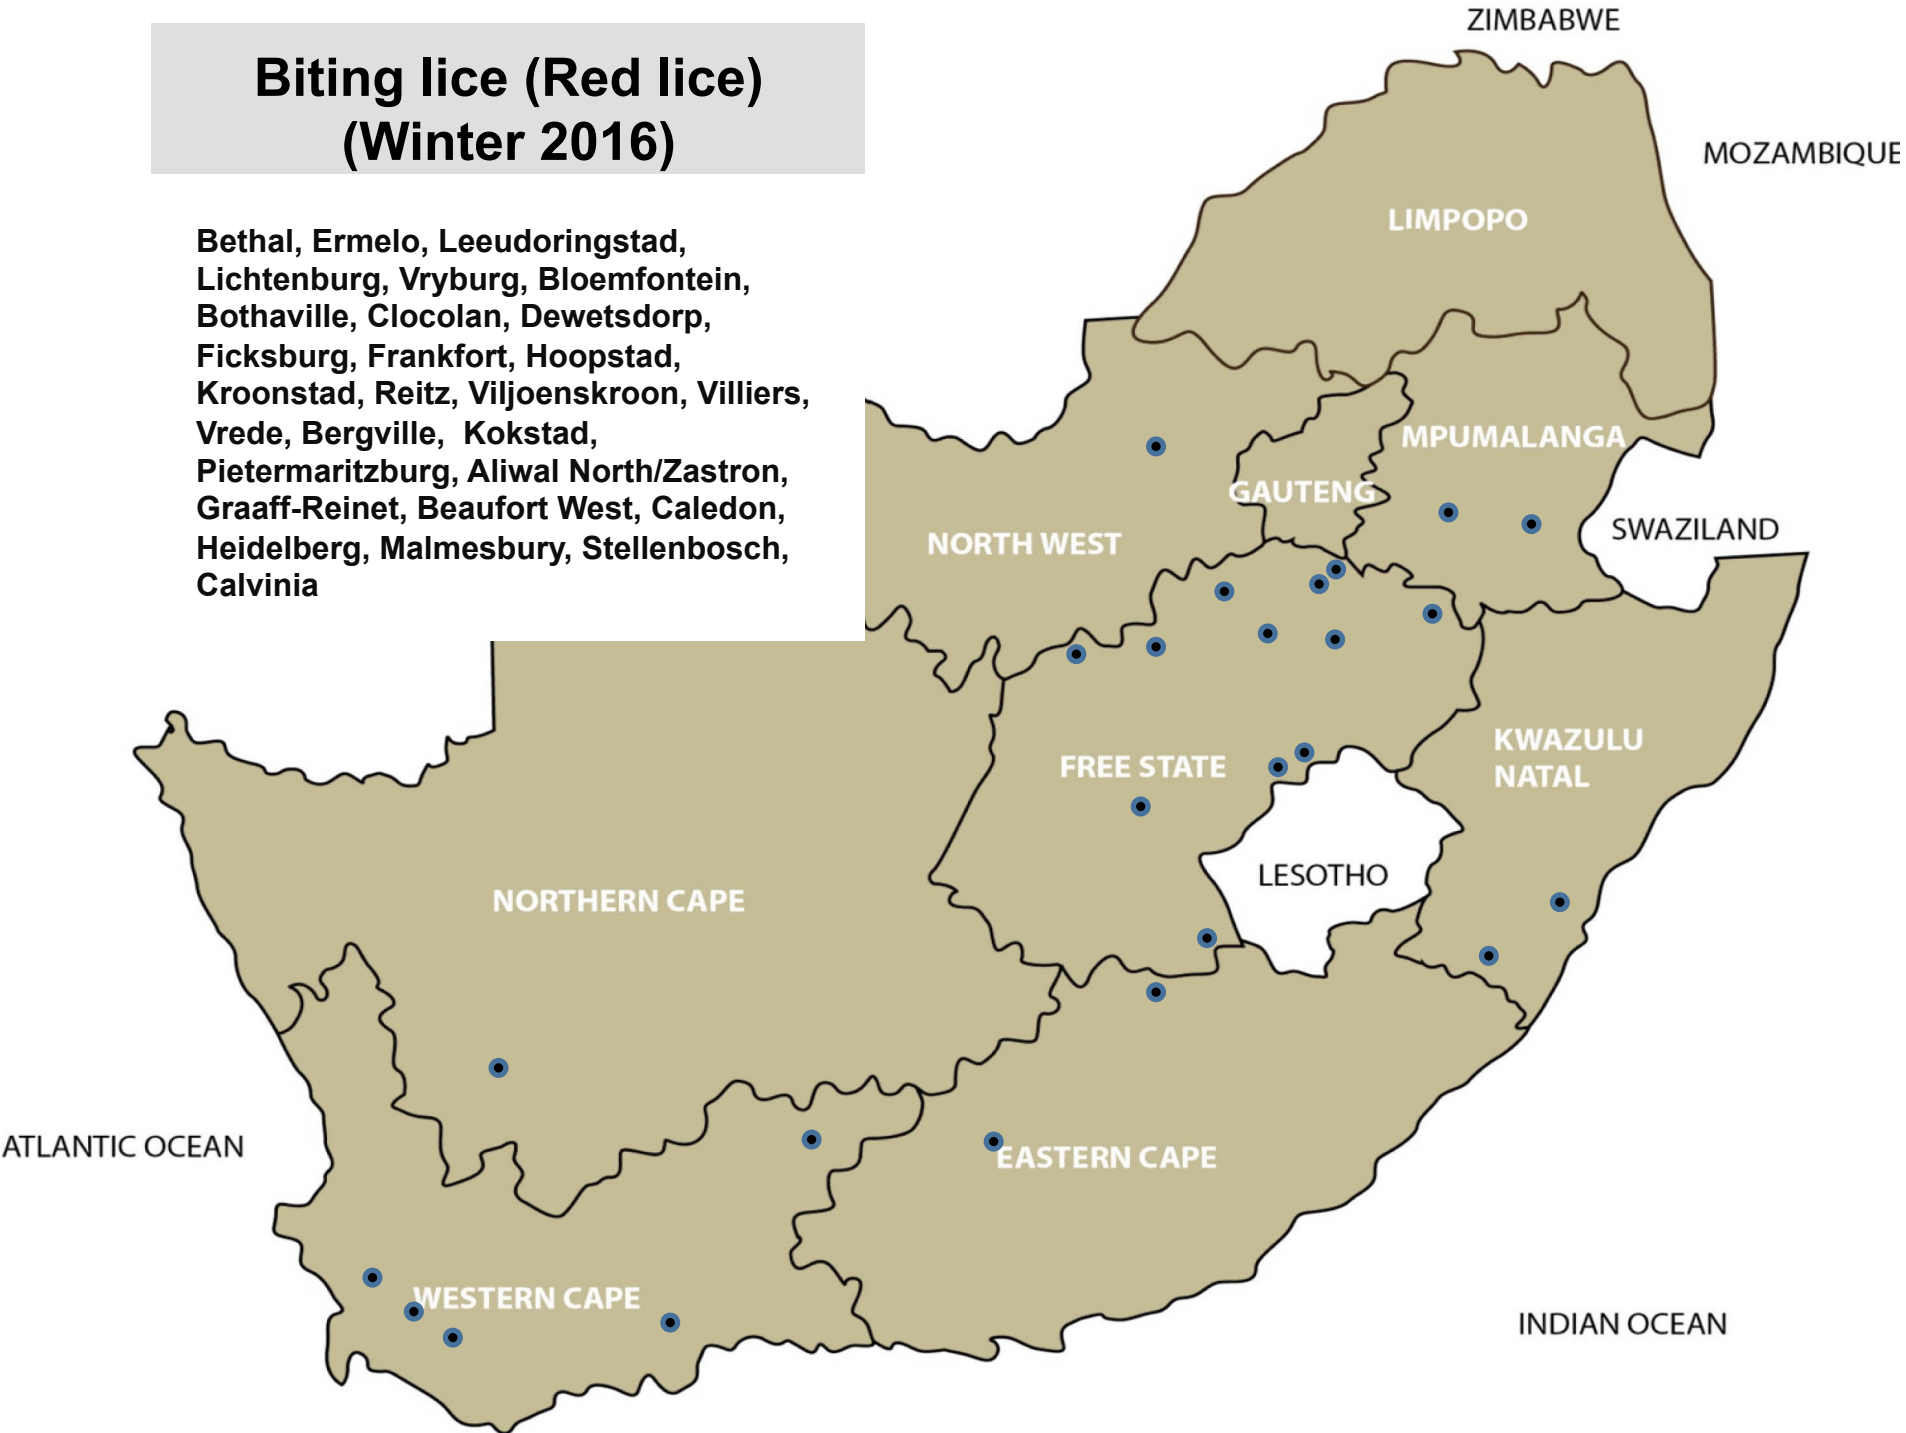

Brown ear-ticks (Winter 2016)

Polokwane, Memel, Bergville, Mtubatuba,
Pietermaritzburg, Pongola, Oudtshoorn

Bont-legged ticks (Winter 2016)

Bethal, Lydenburg, Middelburg, Polokwane,
Christiana, Klerksdorp, Vryburg, Leeudoringstad,
Bultfontein, Clocolan, Hoopstad, Kroonstad, Memel,
Viljoenskroon, Vrede, Winburg, Mooi River, Ulundi,
Middelburg, Oudtshoorn, De Aar

Red-legged ticks (Winter 2016)

Balfour, Christiana, Klerksdorp,
Lichtenburg, Hoopstad, Kroonstad,
Memel, Parys, Vrede, Winburg, Mooi River,
Pietermaritzburg, Underberg

Paralysis ticks (Winter 2016)

Bloemfontein, Philipstown, Kokstad, Aliwal
North/Zastron, Swellendam, De Aar

Biting lice (Red lice) (Winter 2016)

Bethal, Ermelo, Leeudoringstad, Lichtenburg, Vryburg, Bloemfontein, Bothaville, Clocolan, Dewetsdorp, Ficksburg, Frankfort, Hoopstad, Kroonstad, Reitz, Viljoenskroon, Villiers, Vrede, Bergville, Kokstad, Pietermaritzburg, Aliwal North/Zastron, Graaff-Reinet, Beaufort West, Caledon, Heidelberg, Malmesbury, Stellenbosch, Calvinia

Sucking lice (Blue lice) (Winter 2016)

Bethal, Christiana, Leeudoringstad,
Bloemfontein, Clocolan, Bultfontein,
Viljoenskroon, Beaufort West, Kuruman

Sheep scab (Winter 2016)

Delmas, Standerton, Bapsfontein, Nigel,
Christiana, Ventersdorp, Frankfort, Smithfield,
Villiers, Kokstad, Underberg, Graaff-Reinet,
Calvinia, De Aar, Upington