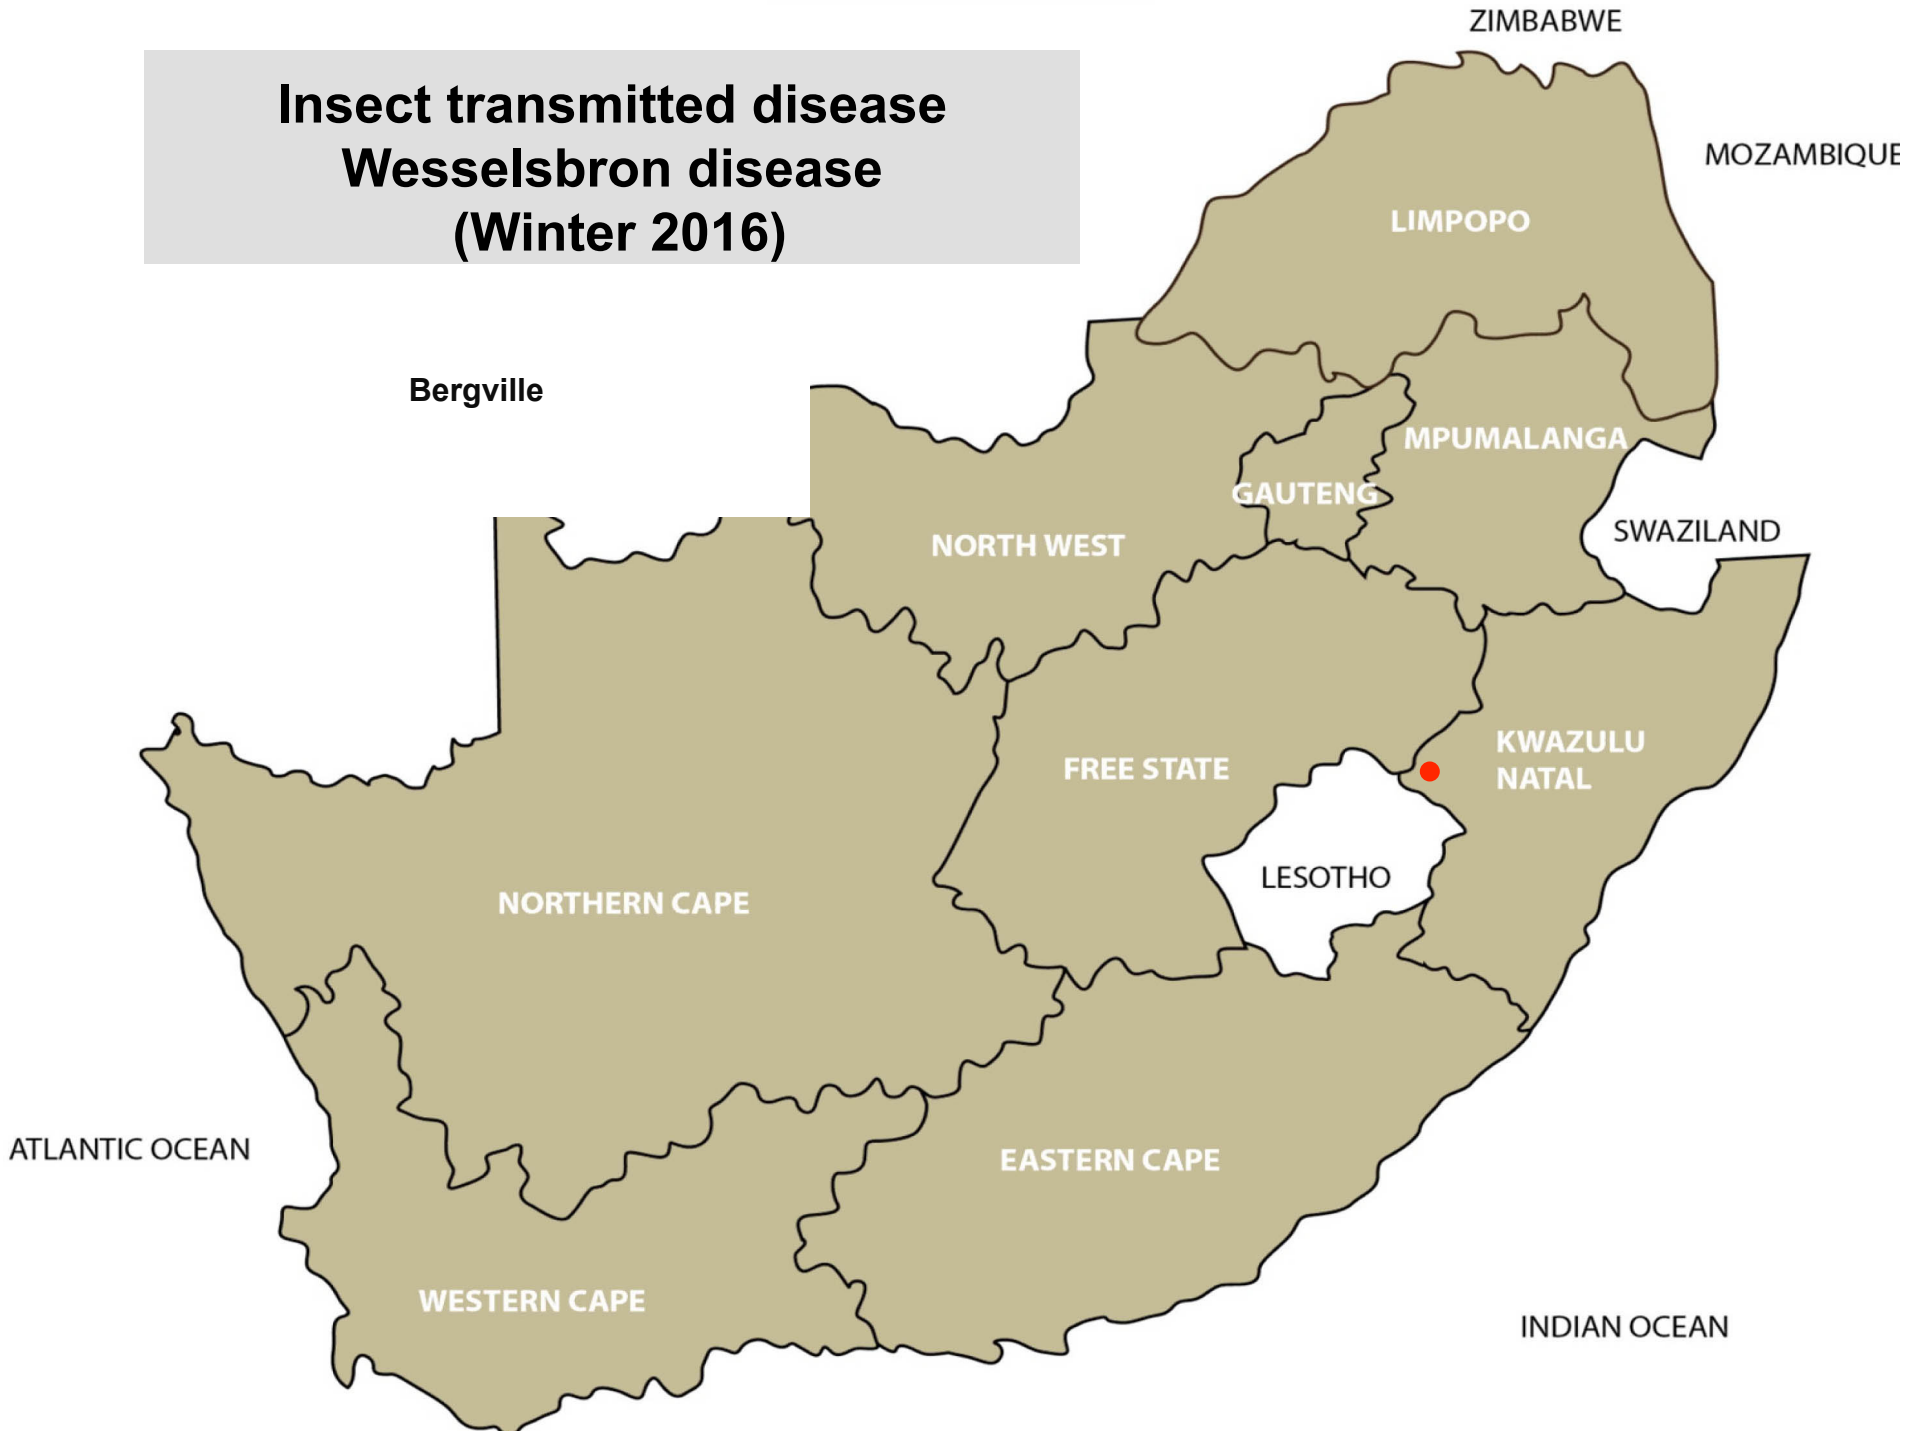

Venereal disease – Vibriosis (Winter 2016)

Balfour, Bethal, Lydenburg, Middelburg,
Makhado, Klerksdorp, Leeudoringstad, Stella,
Vryburg, Bothaville, Dewetsdorp, Hertzogville,
Kroonstad, Reitz, Viljoenskroon, Estcourt,
Underberg, Oudtshoorn, Kuruman

Bapsfontein, Pretoria, Brits, Rustenburg,
Kuruman

**Insect transmitted disease
Three day stiff sickness
(Winter 2016)**

Bapsfontein, Pretoria, Brits, Klerksdorp,
Leeudoringstad, Bergville, Estcourt

**Insect transmitted disease
Wesselsbron disease
(Winter 2016)**

Insect transmitted disease Blue tongue (Winter 2016)

Bapsfontein, Bethlehem, Hertzogville,
Kroonstad, Estcourt, Beaufort West, Calvinia

Insect transmitted disease Nagana (Winter 2016)

Viral disease – BMC (Snotsiekte) Winter 2016

Ermelo, Nelspruit, Makhado, Mokopane,
Polokwane, Vaalwater, Brits, Harrismith,
Kroonstad, Vrede, Dundee, Estcourt,
Pietermaritzburg, Ulundi, Underberg,
Alexandria, Graaff-Reinet, Beaufort West,
Heidelberg