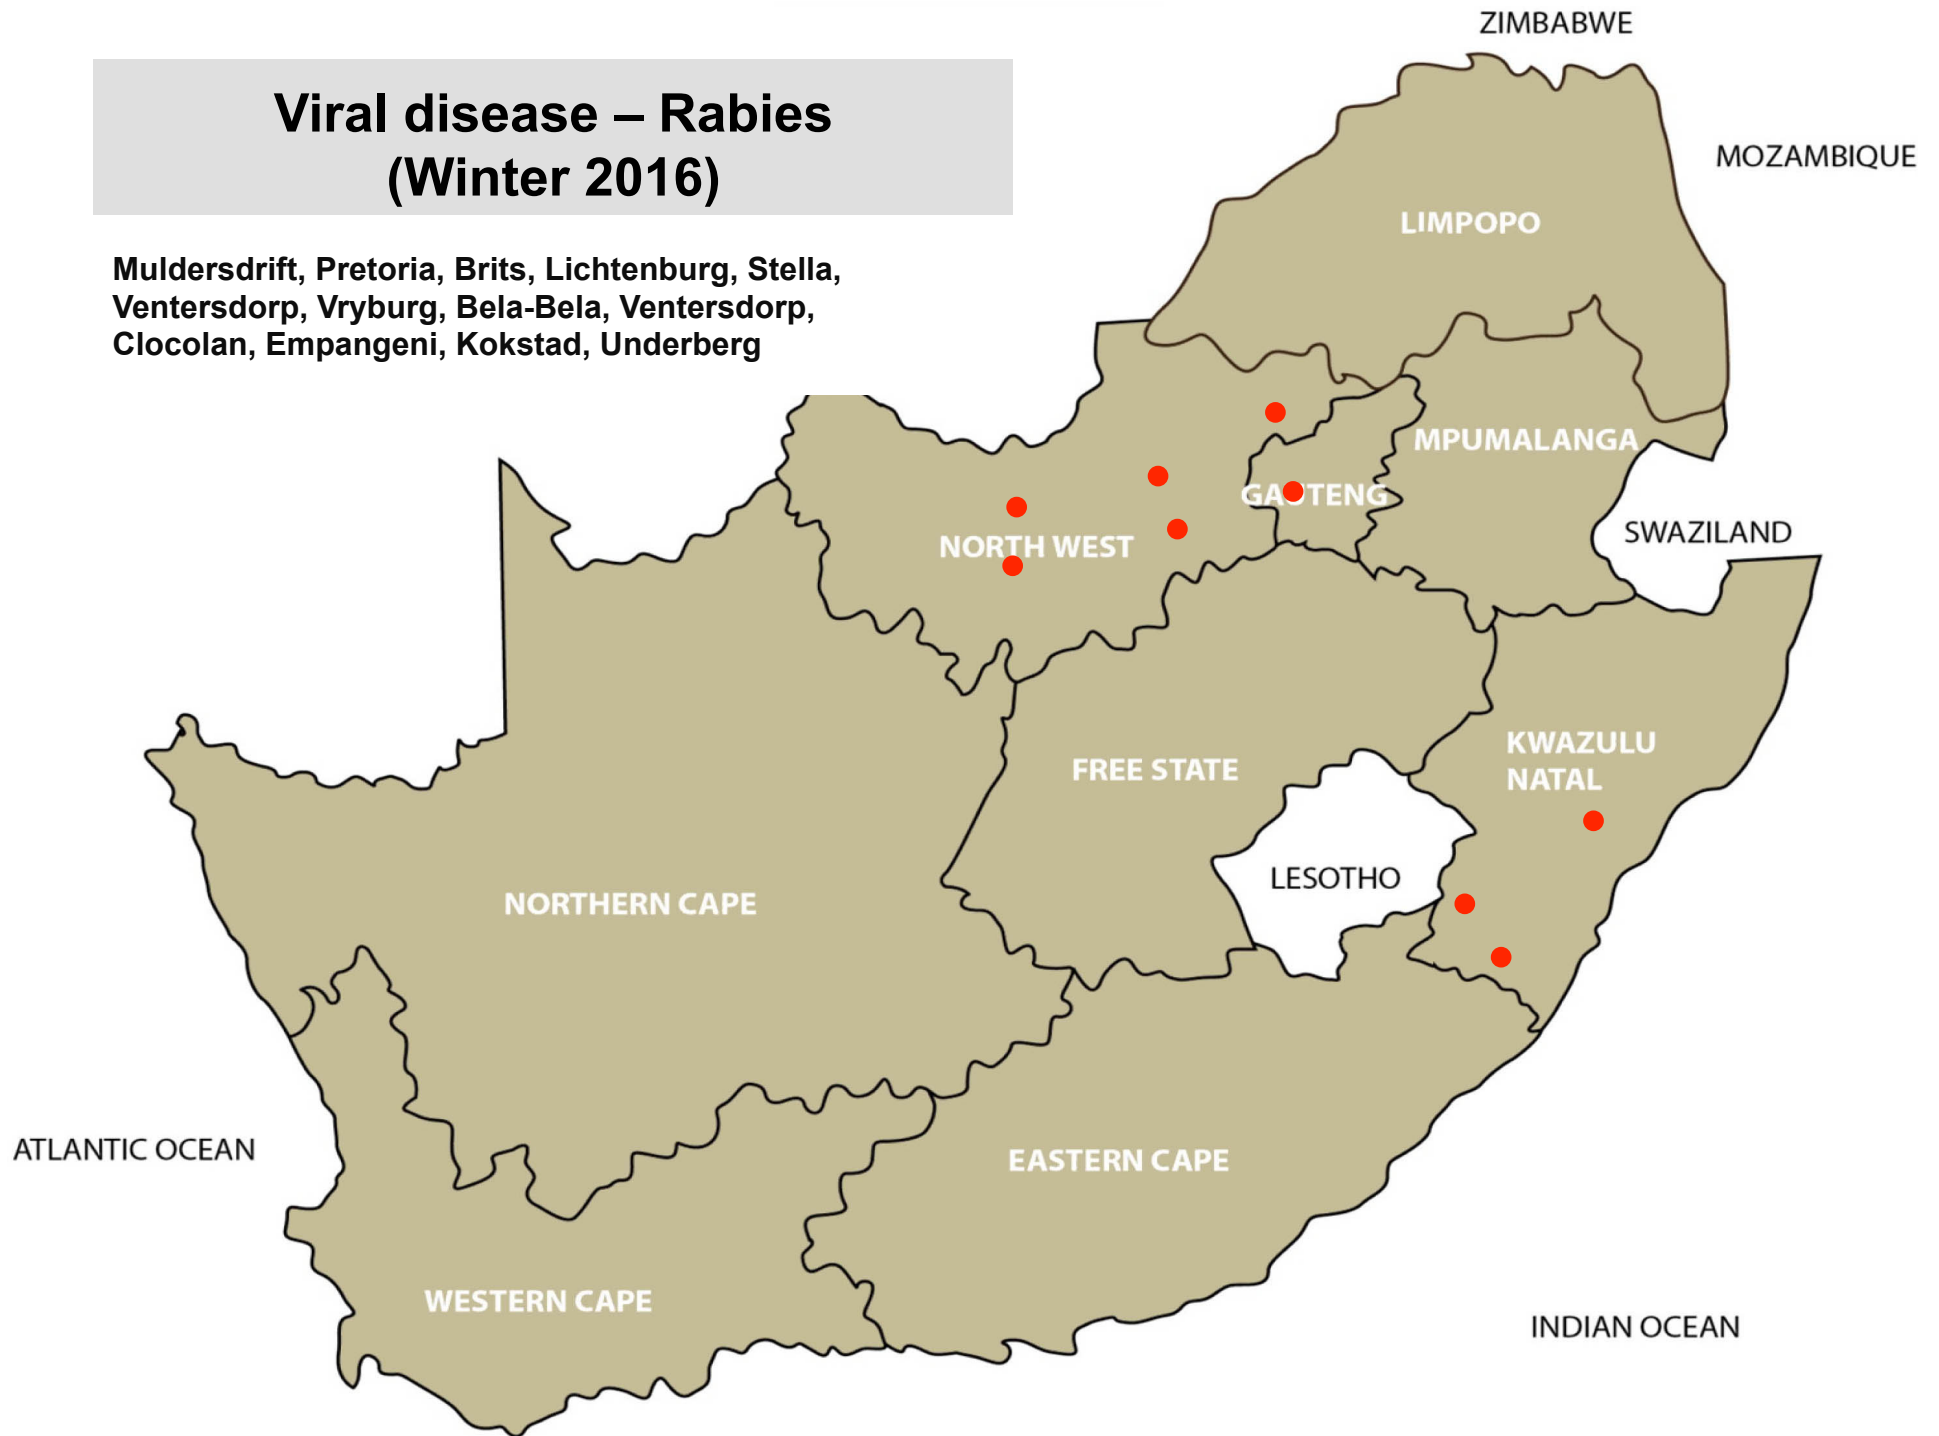

Ermelo, Nelspruit, Makhado, Mokopane,
Polokwane, Vaalwater, Brits, Harrismith,
Kroonstad, Vrede, Dundee, Estcourt,
Pietermaritzburg, Ulundi, Underberg,
Alexandria, Graaff-Reinet, Beaufort West,
Heidelberg

Balfour, Lydenburg, Nelspruit, Bapsfontein, Mokopane, Brits, Christiana, Lichtenburg, Vryburg, Clocolan, Ficksburg, Frankfort, Ladybrand/Excelsior, Wesselsbron, Estcourt, Mooi River, Mtubatuba, Pietermaritzburg, Ulundi, Underberg, Vryheid, George, Heidelberg, Oudtshoorn, Stellenbosch, Swellendam, Wellington

Viral disease – Orf (Winter 2016)

Nelspruit, Polokwane, Brits, Christiana, Klerksdorp, Lichtenburg, Rustenburg, Stella, Vryburg, Bothaville, Kroonstad, Villiers, Vrede, Dundee, Estcourt, Kokstad, Mtubatuba, Underberg, Vryheid, Graaff-Reinet, Middelburg, Uitenhage, Beaufort West, Caledon, Wellington, Calvinia, Kathu, Philipstown, Upington

Viral disease – Rabies (Winter 2016)

Muldersdrift, Pretoria, Brits, Lichtenburg, Stella,
Ventersdorp, Vryburg, Bela-Bela, Ventersdorp,
Clocolan, Empangeni, Kokstad, Underberg

Viral disease – Jaagsiekte (Winter 2016)