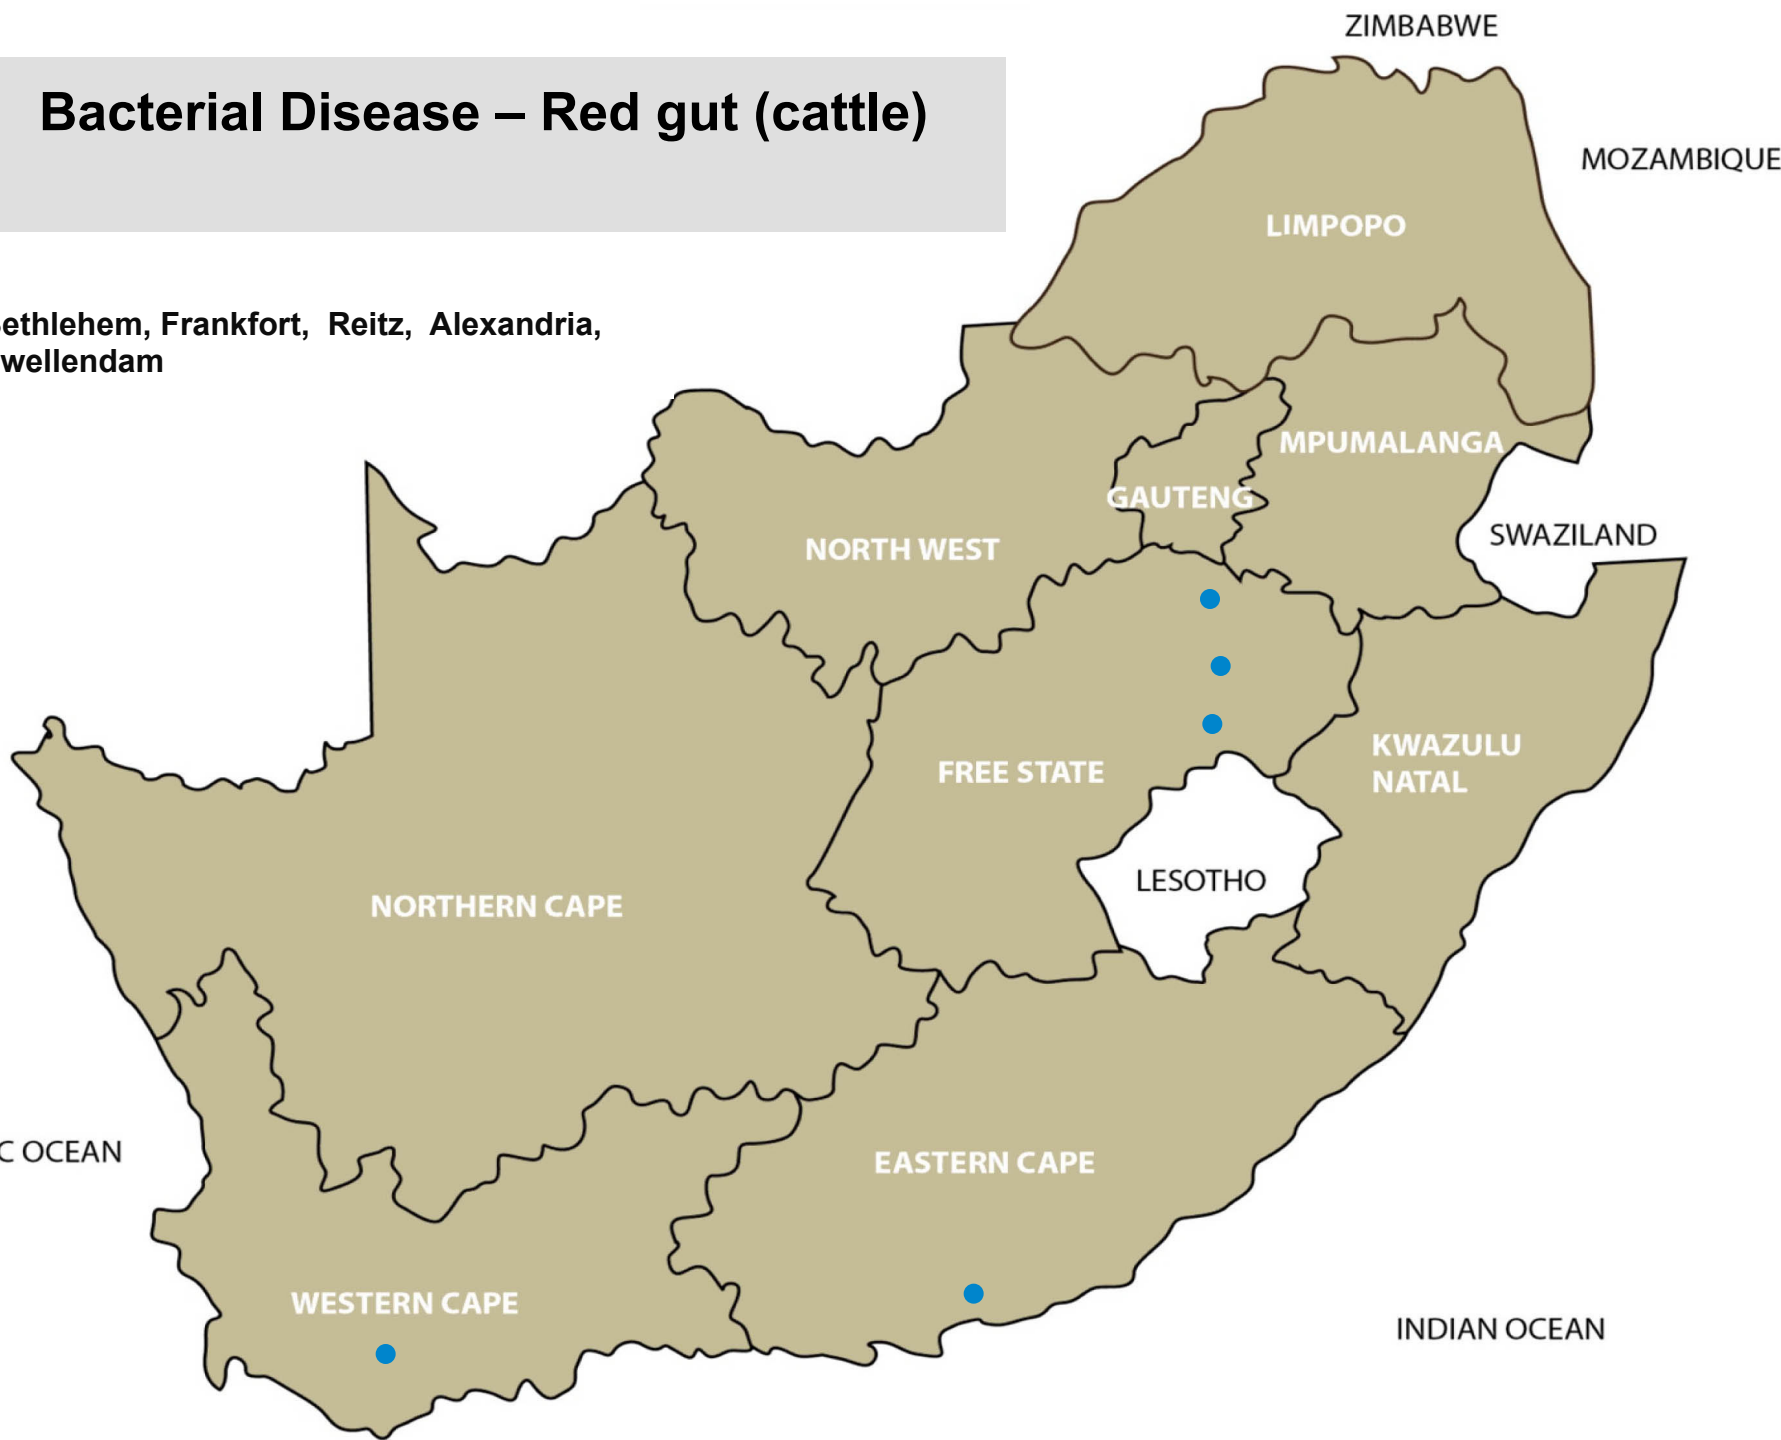

Bacterial Disease – Red gut (cattle)

Bethlehem, Frankfort, Reitz, Alexandria, Swellendam