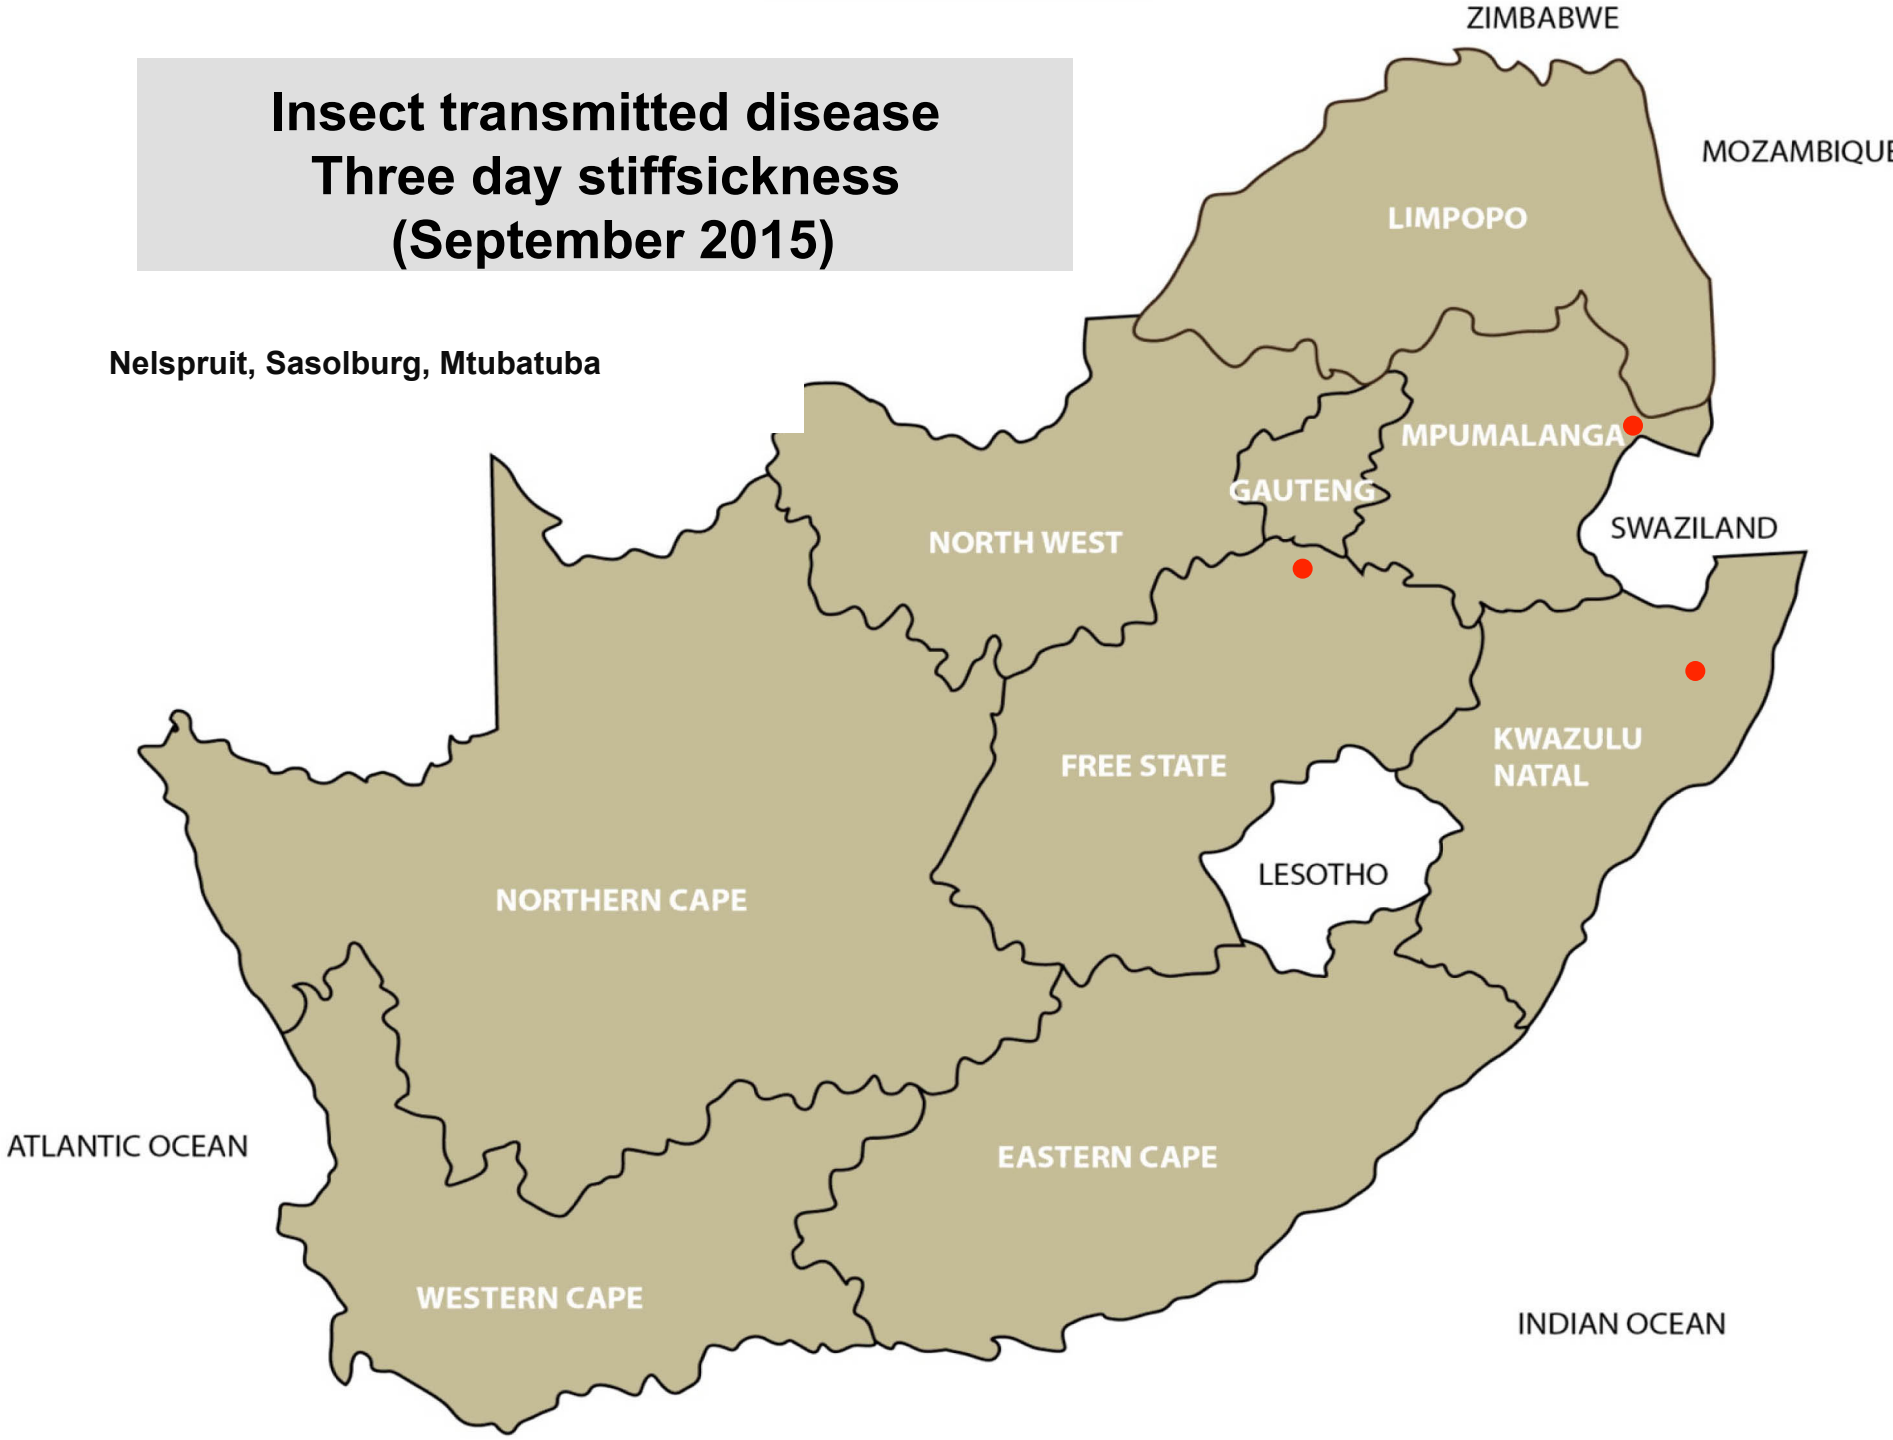

Venerial disease – Vibriosis (September 2015)

Mokopane, Leeudoringstad, Bloemfontein,
Bothaville, Clocolan, Hoopstad, Ladybrand/
Excelsior, Sasolburg, Viljoenskroon, Winburg,
Queenstown

Venereal disease – Pizzle disease (September 2015)

Graaff-Reinet, Calvinia

Insect and tick transmitted disease Lumpy skin disease (September 2015)

Polokwane, Pongola, Heidelberg

Insect transmitted disease Three day stiffness (September 2015)

Nelspruit, Sasolburg, Mtubatuba

Insect transmitted disease – Blue tongue (September 2015)

Bethal, Mokopane

Viral disease – Bovine Malignant Catarrh (Snotsiekte) – September 2015

Bronkhorstspuit, Polokwane, Vaalwater, Ficksburg, Pongola, Humansdorp, Caledon