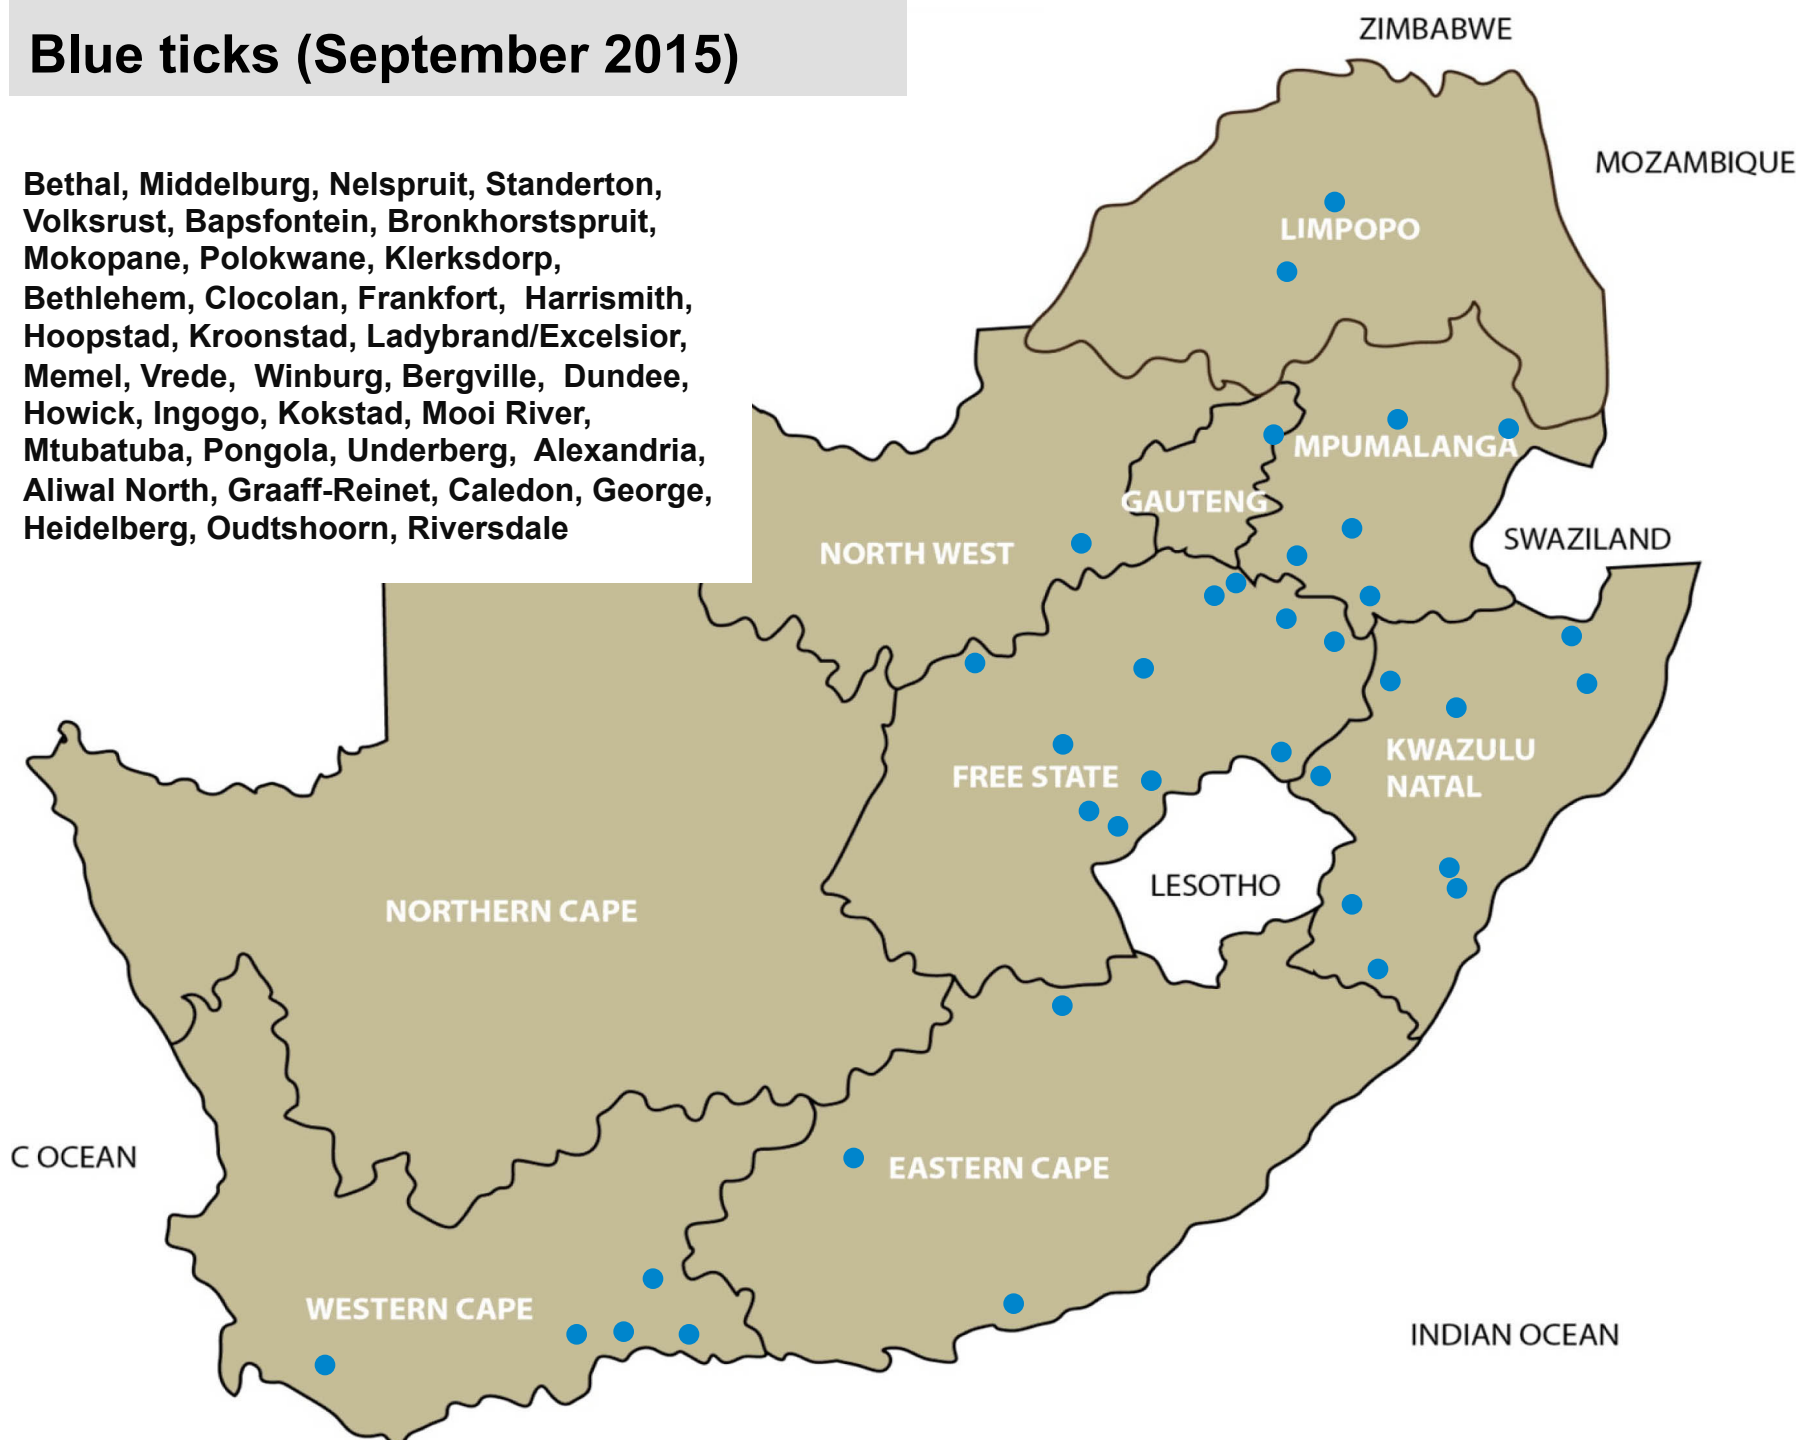

Internal parasites – Resistant roundworms (September 2015)

Bloemfontein, Bultfontein, Harrismith,
Dundee

Internal parasites – Tapeworms (September 2015)

Lydenburg, Nelspruit, Polokwane,
Klerksdorp, Bloemfontein, Harrismith,
Ladybrand/Excelsior, Estcourt, Kokstad,
Aliwal North, Graaff-Reinet, Humansdorp,
Port Alfred, Riversdale

**Internal parasites – Tapeworms
Cysticercosis (measles)
(September 2015)**

**Nelspruit, Reitz, Wesselsbron,
Bergville**

Internal parasites – Liver fluke worms (September 2015)

Middelburg, Standerton, Volksrust,
Lephalale, Clocolan, Frankfort,
Harrismith, Ladybrand/Excelsior,
Memel, Reitz, Vrede, Bergville,
Dundee, Howick, Newcastle, Underberg

Internal parasites – Conical fluke (September 2015)

Standerton, Frankfort, Harrismith, Reitz,
Vrede, Howick, Mooi River, Newcastle,
Pongola, Alexandria, Graaff-Reinet,
Plettenberg Bay

Internal parasite *Parafilaria* (September 2015)

Mokopane, Stella, Mtubatuba

Blue ticks (September 2015)

Bethal, Middelburg, Nelspruit, Standerton, Volksrust, Bapsfontein, Bronkhorstspuit, Mokopane, Polokwane, Klerksdorp, Bethlehem, Clocolan, Frankfort, Harrismith, Hoopstad, Kroonstad, Ladybrand/Excelsior, Memel, Vrede, Winburg, Bergville, Dundee, Howick, Ingogo, Kokstad, Mooi River, Mtubatuba, Pongola, Underberg, Alexandria, Aliwal North, Graaff-Reinet, Caledon, George, Heidelberg, Oudtshoorn, Riversdale