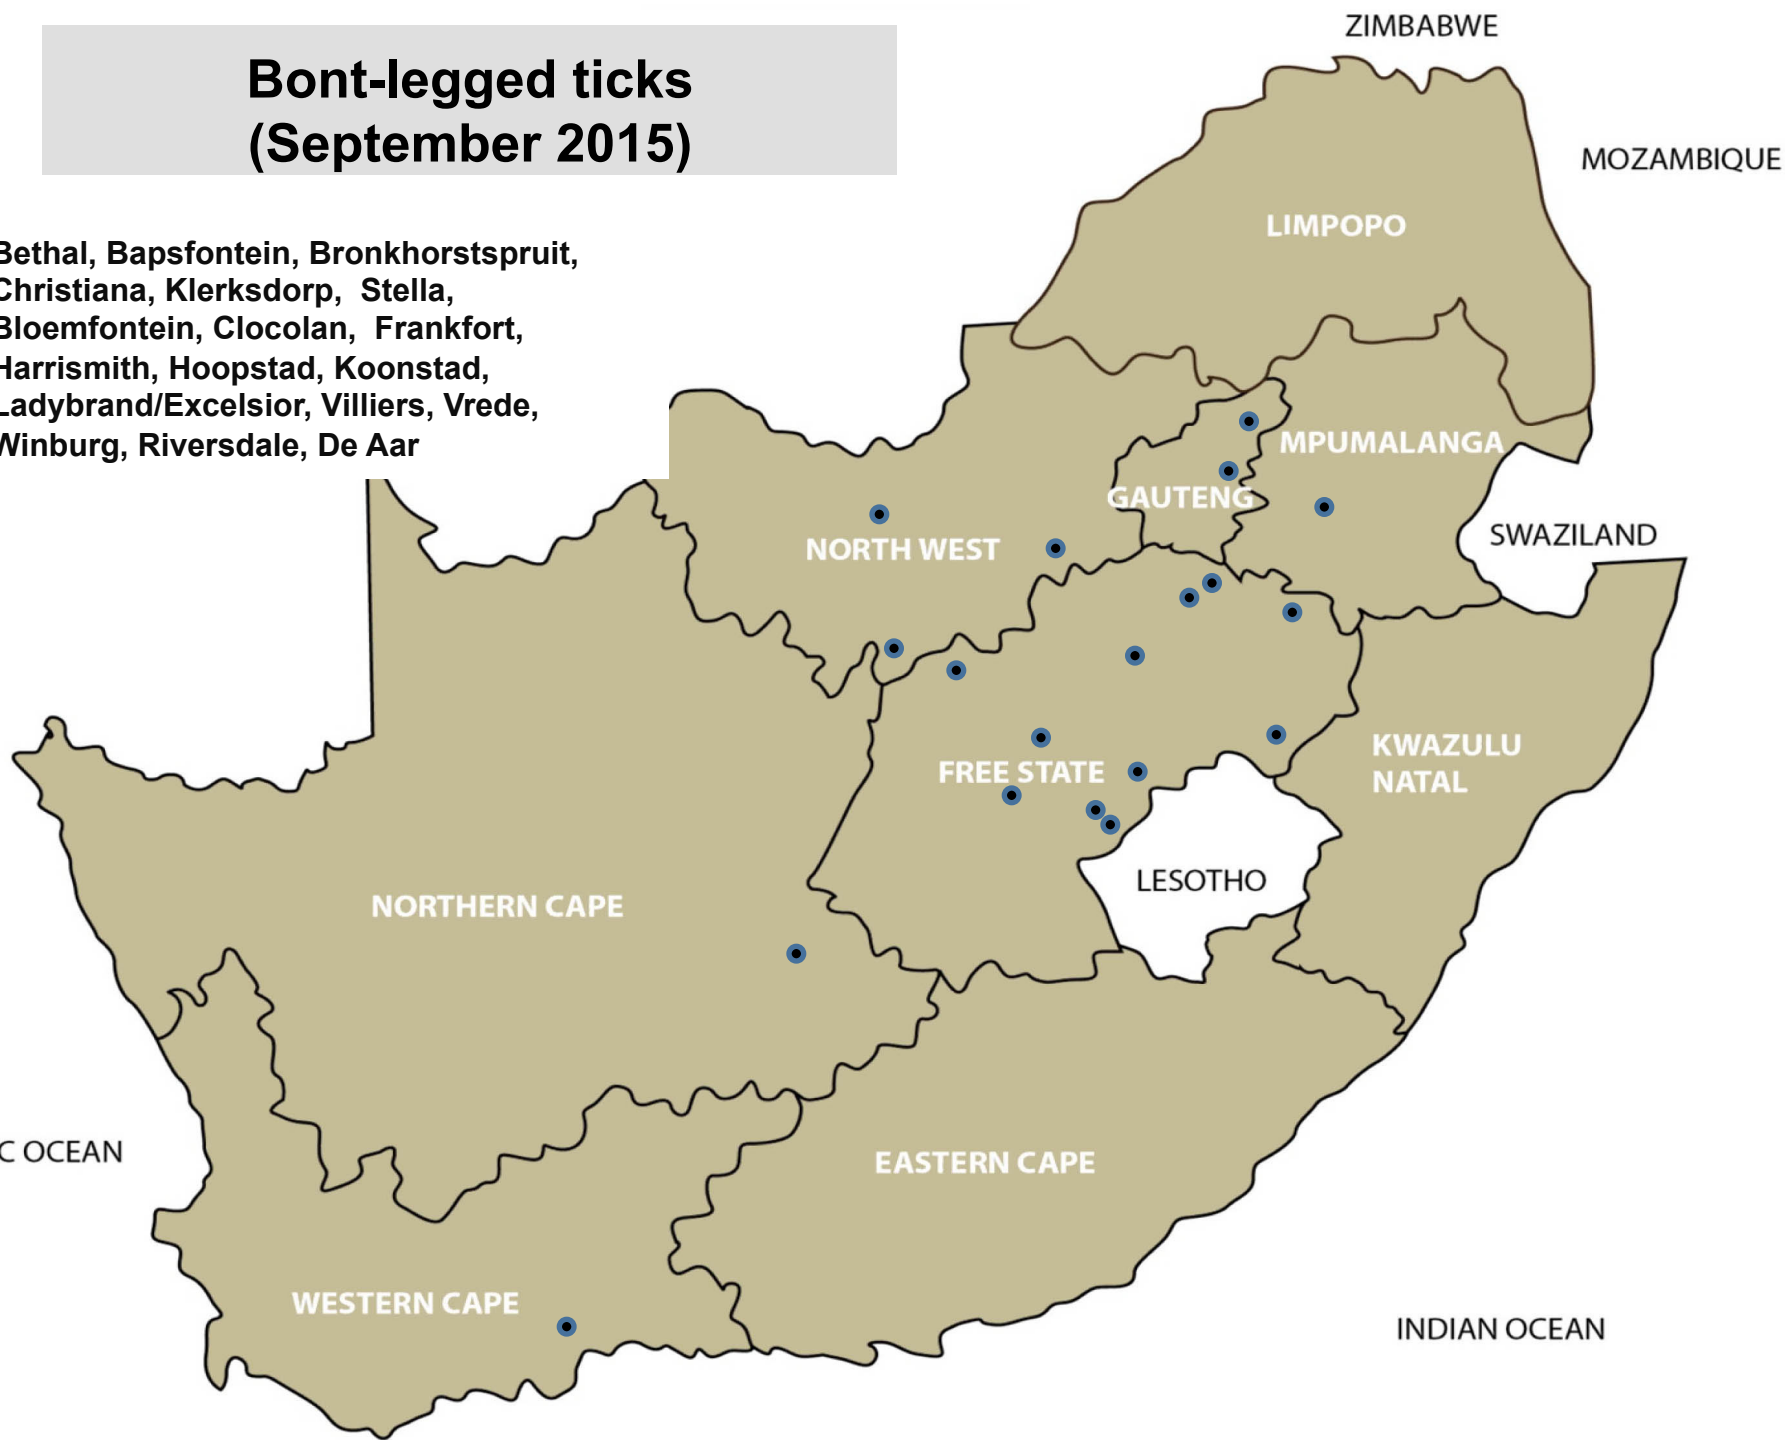

Mokopane, Stella, Mtubatuba

Blue ticks (September 2015)

Bethal, Middelburg, Nelspruit, Standerton, Volksrust, Bapsfontein, Bronkhorstspuit, Mokopane, Polokwane, Klerksdorp, Bethlehem, Clocolan, Frankfort, Harrismith, Hoopstad, Kroonstad, Ladybrand/Excelsior, Memel, Vrede, Winburg, Bergville, Dundee, Howick, Ingogo, Kokstad, Mooi River, Mtubatuba, Pongola, Underberg, Alexandria, Aliwal North, Graaff-Reinet, Caledon, George, Heidelberg, Oudtshoorn, Riversdale

Resistance Blue ticks (September 2015)

Nelspruit, Winburg, Bergville, Dundee

Bont ticks (September 2015)

Lydenburg, Nelspruit, Bronkhorstspuit, Pretoria, Mokopane, Polokwane, Bloemhof/Schweizer-Reneke, Hoopstad, Bergville, Dundee, Mtubatuba, Pongola, Humansdorp

Brown ear-ticks (September 2015)

Bronkhorstspuit, Polokwane, Villiers,
Vrede, George

Bont-legged ticks (September 2015)

Bethal, Bapsfontein, Bronkhorstspuit,
Christiana, Klerksdorp, Stella,
Bloemfontein, Clocolan, Frankfort,
Harrismith, Hoopstad, Koonstad,
Ladybrand/Excelsior, Villiers, Vrede,
Winburg, Riversdale, De Aar

Red-legged ticks (September 2015)

Lydenburg, Standerton, Volksrust,
Christiana, Klerksdorp, Clocolan,
Hoopstad, Kroonstad, Ladybrand/
Excelsior, Villiers, Underberg, Somerset
East, Caledon

Paralysis ticks (September 2015)