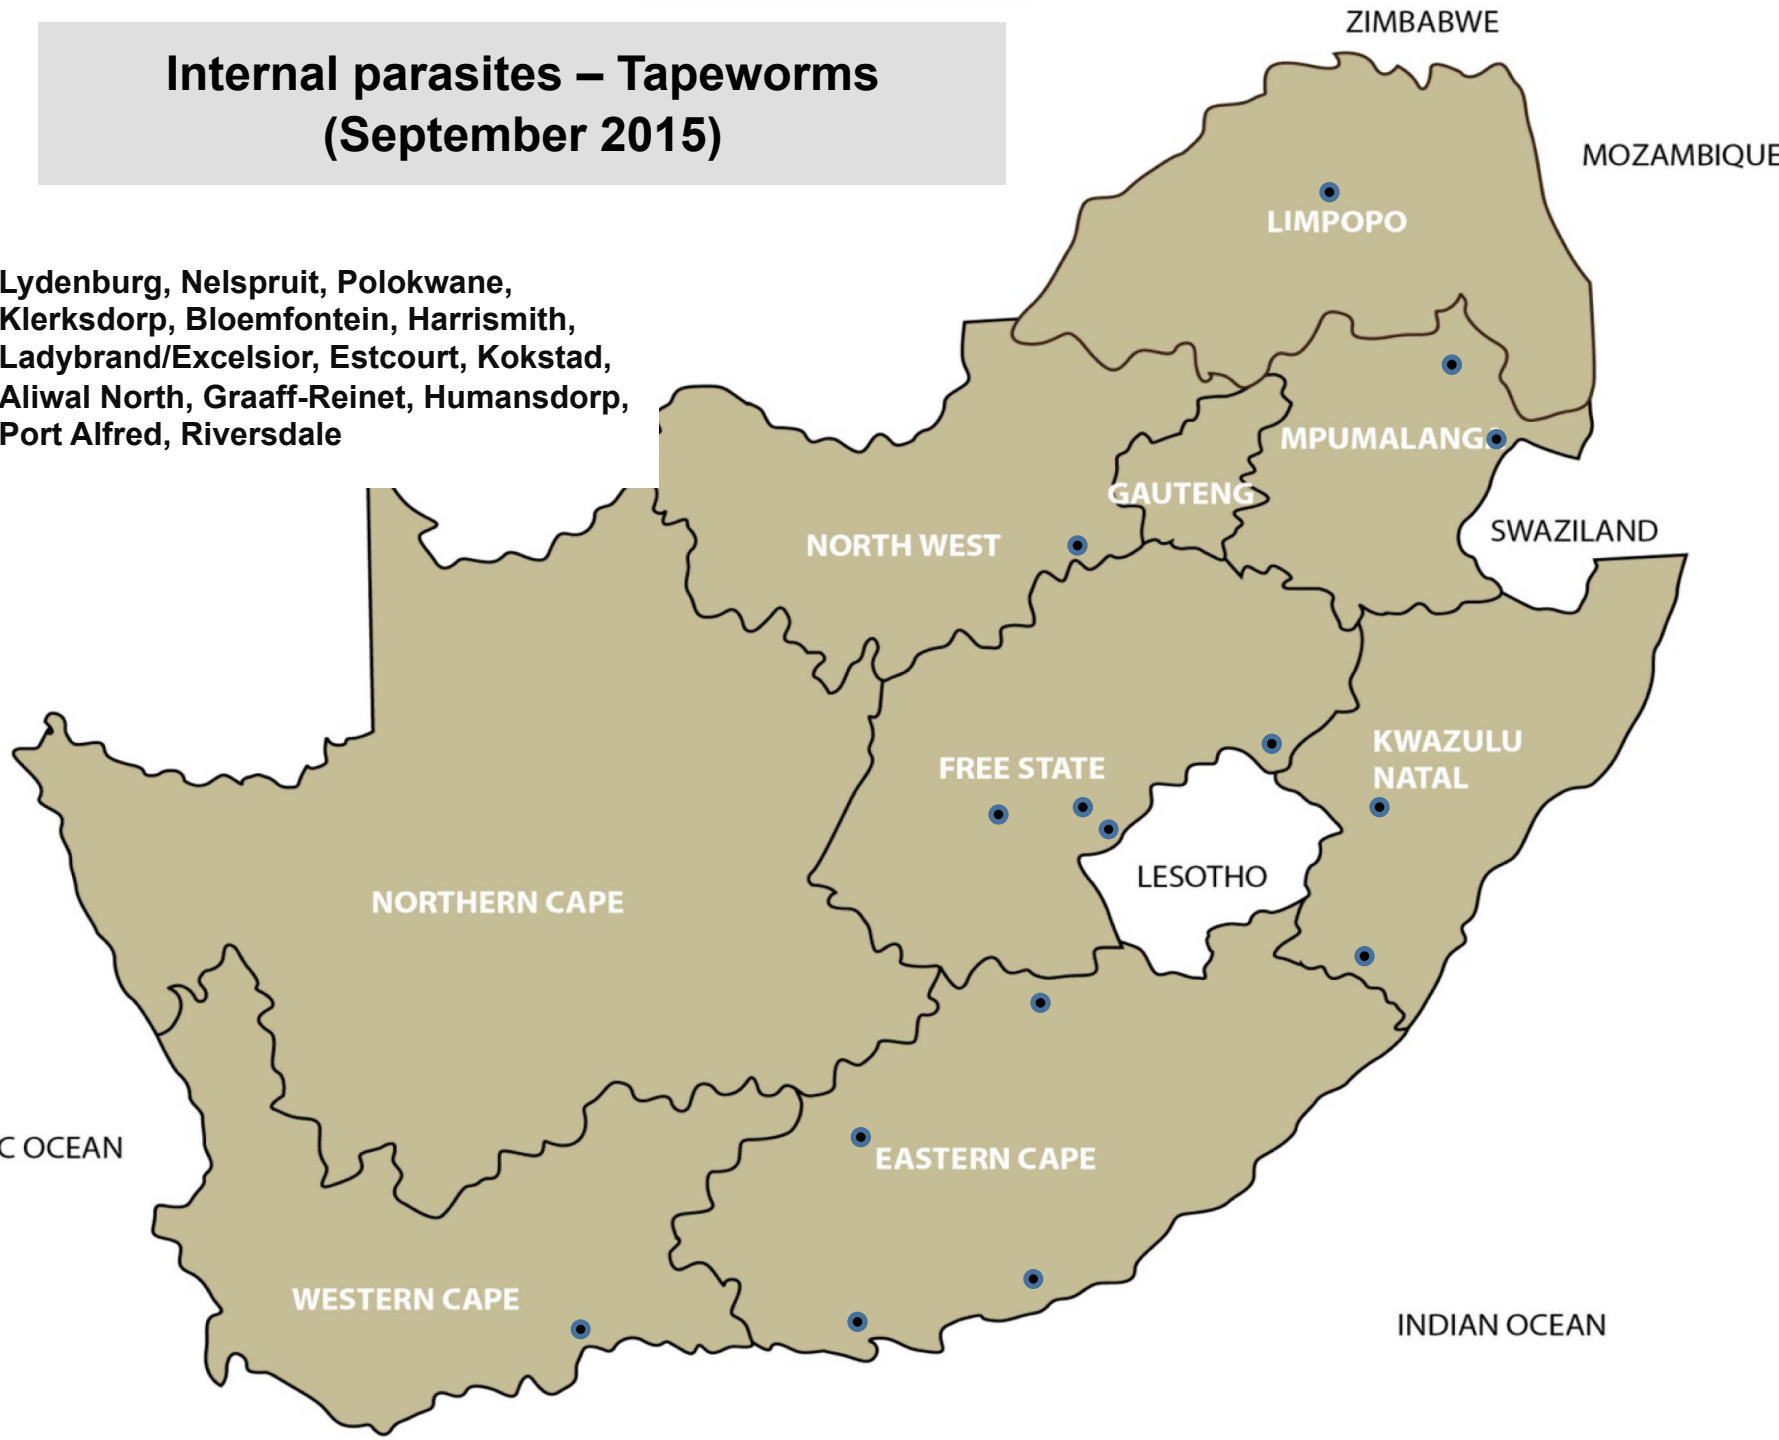

110 Reports (September 2015)

Internal Parasites – Roundworms (September 2015)

Grootvlei, Nelspruit, Volksrust,
Bronkhorstspuit, Pretoria, Mokopane,
Polokwane, Klerksdorp, Bethlehem,
Bloemfontein, Bothaville, Bultfontein,
Clocolan, Frankfort, Harrismith, Reitz,
Villiers, Wesselsbron, Dundee, Estcourt,
Kokstad, Mtubatuba, Newcastle, Pongola,
Aliwal-Noord, Graaff-Reinet, Humansdorp,
Port Alfred, Uitenhage, Somerset East,
Caledon, Darling, George, Heidelberg,
Malmesbury, Riversdale, Stellenbosch

Internal parasites – Resistant roundworms (September 2015)

Bloemfontein, Bultfontein, Harrismith,
Dundee

Internal parasites – Tapeworms (September 2015)

Lydenburg, Nelspruit, Polokwane,
Klerksdorp, Bloemfontein, Harrismith,
Ladybrand/Excelsior, Estcourt, Kokstad,
Aliwal North, Graaff-Reinet, Humansdorp,
Port Alfred, Riversdale

**Internal parasites – Tapeworms
Cysticercosis (measles)
(September 2015)**

**Nelspruit, Reitz, Wesselsbron,
Bergville**

Internal parasites – Liver fluke worms (September 2015)

Middelburg, Standerton, Volksrust,
Lephalale, Clocolan, Frankfort,
Harrismith, Ladybrand/Excelsior,
Memel, Reitz, Vrede, Bergville,
Dundee, Howick, Newcastle, Underberg