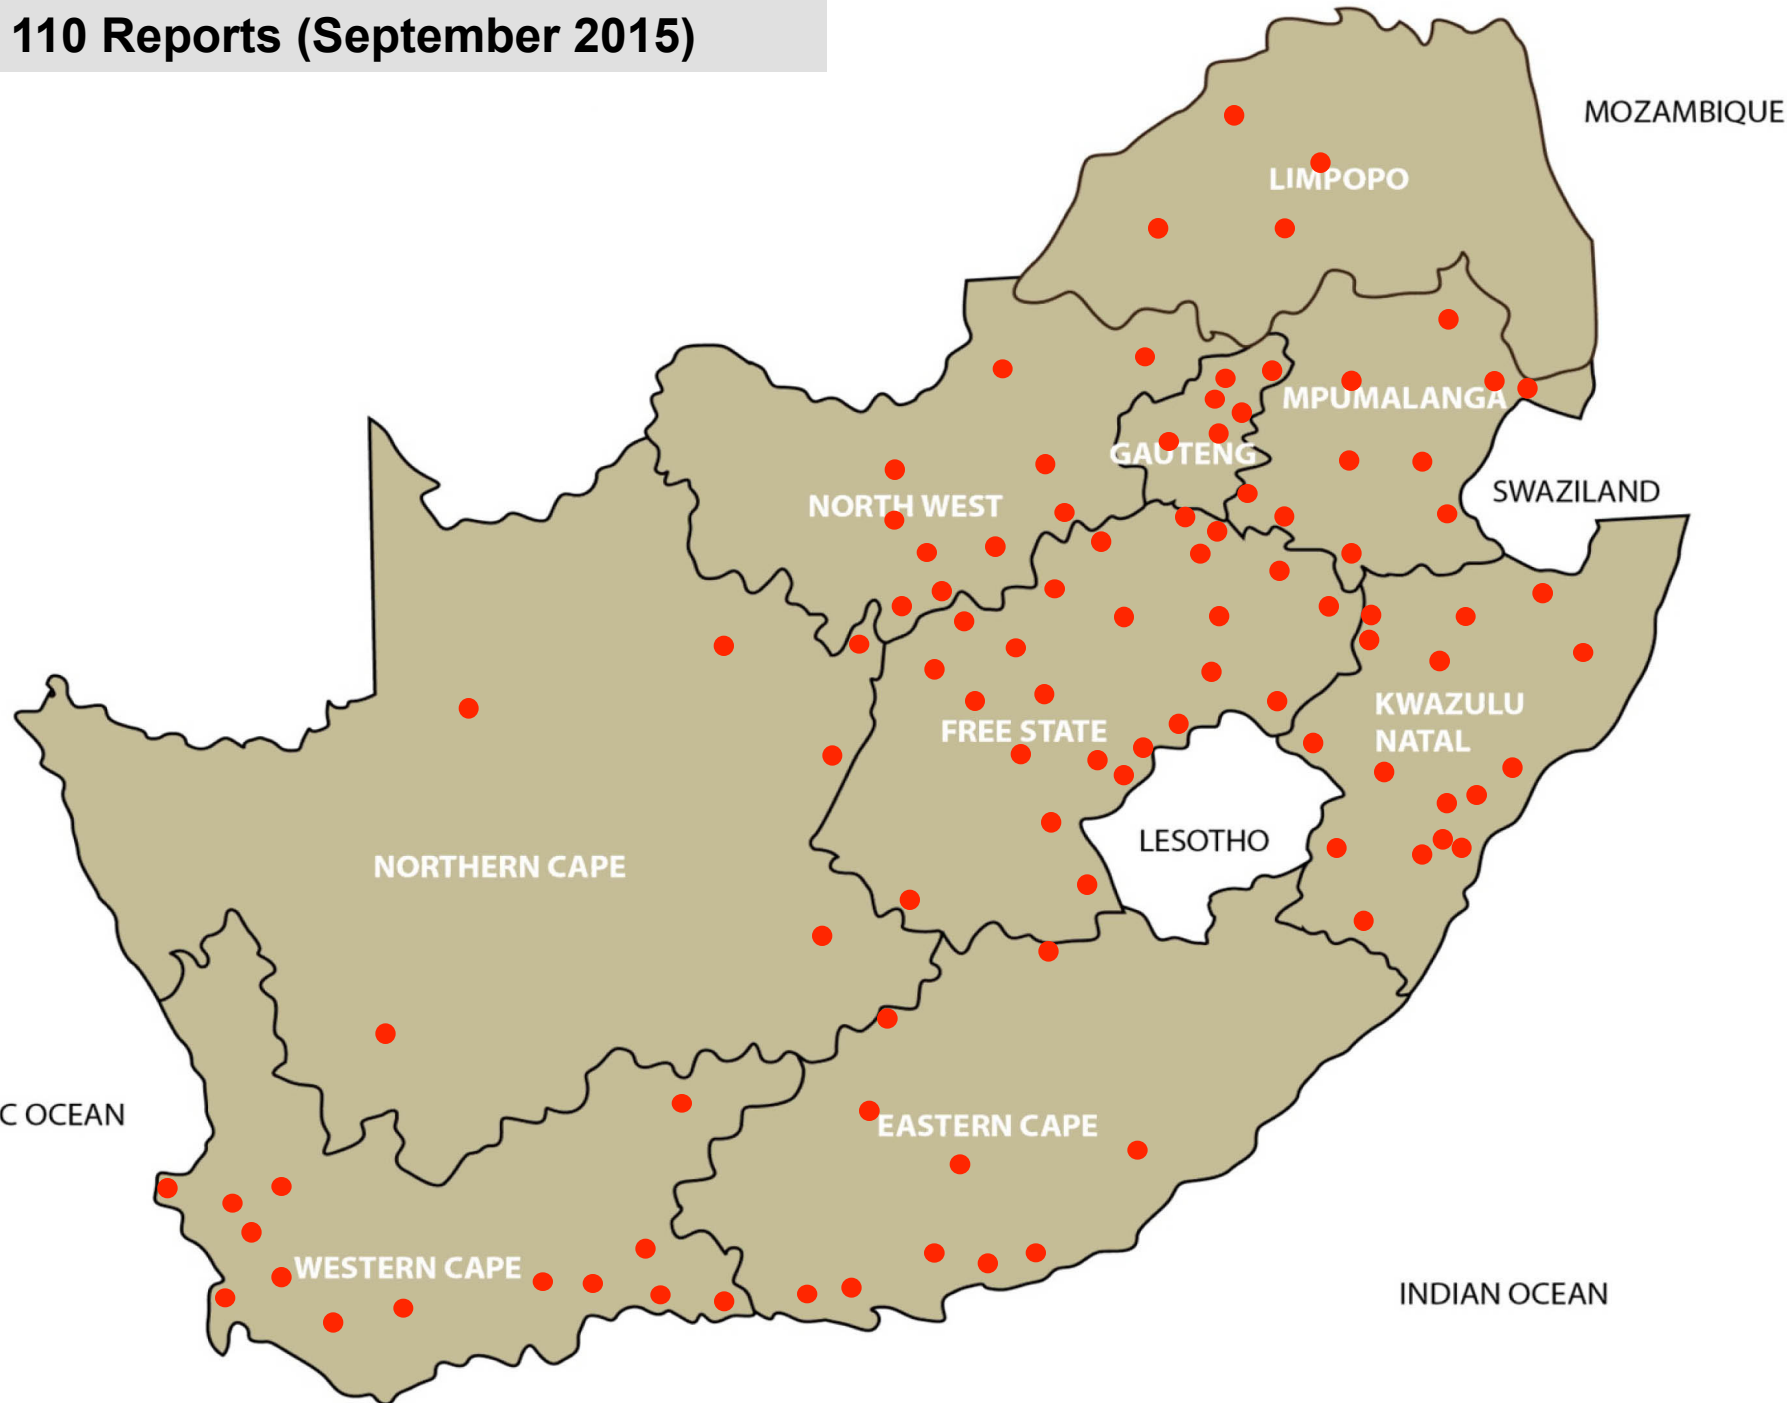

110 Reports (September 2015)

Internal Parasites – Roundworms (September 2015)

Grootvlei, Nelspruit, Volksrust,
Bronkhorstspuit, Pretoria, Mokopane,
Polokwane, Klerksdorp, Bethlehem,
Bloemfontein, Bothaville, Bultfontein,
Clocolan, Frankfort, Harrismith, Reitz,
Villiers, Wesselsbron, Dundee, Estcourt,
Kokstad, Mtubatuba, Newcastle, Pongola,
Aliwal-Noord, Graaff-Reinet, Humansdorp,
Port Alfred, Uitenhage, Somerset East,
Caledon, Darling, George, Heidelberg,
Malmesbury, Riversdale, Stellenbosch

Internal parasites – Resistant roundworms (September 2015)

Bloemfontein, Bultfontein, Harrismith,
Dundee

Internal parasites – Tapeworms (September 2015)

Lydenburg, Nelspruit, Polokwane,
Klerksdorp, Bloemfontein, Harrismith,
Ladybrand/Excelsior, Estcourt, Kokstad,
Aliwal North, Graaff-Reinet, Humansdorp,
Port Alfred, Riversdale

**Internal parasites – Tapeworms
Cysticercosis (measles)
(September 2015)**

**Nelspruit, Reitz, Wesselsbron,
Bergville**

Internal parasites – Liver fluke worms (September 2015)

Middelburg, Standerton, Volksrust,
Lephalale, Clocolan, Frankfort,
Harrismith, Ladybrand/Excelsior,
Memel, Reitz, Vrede, Bergville,
Dundee, Howick, Newcastle, Underberg