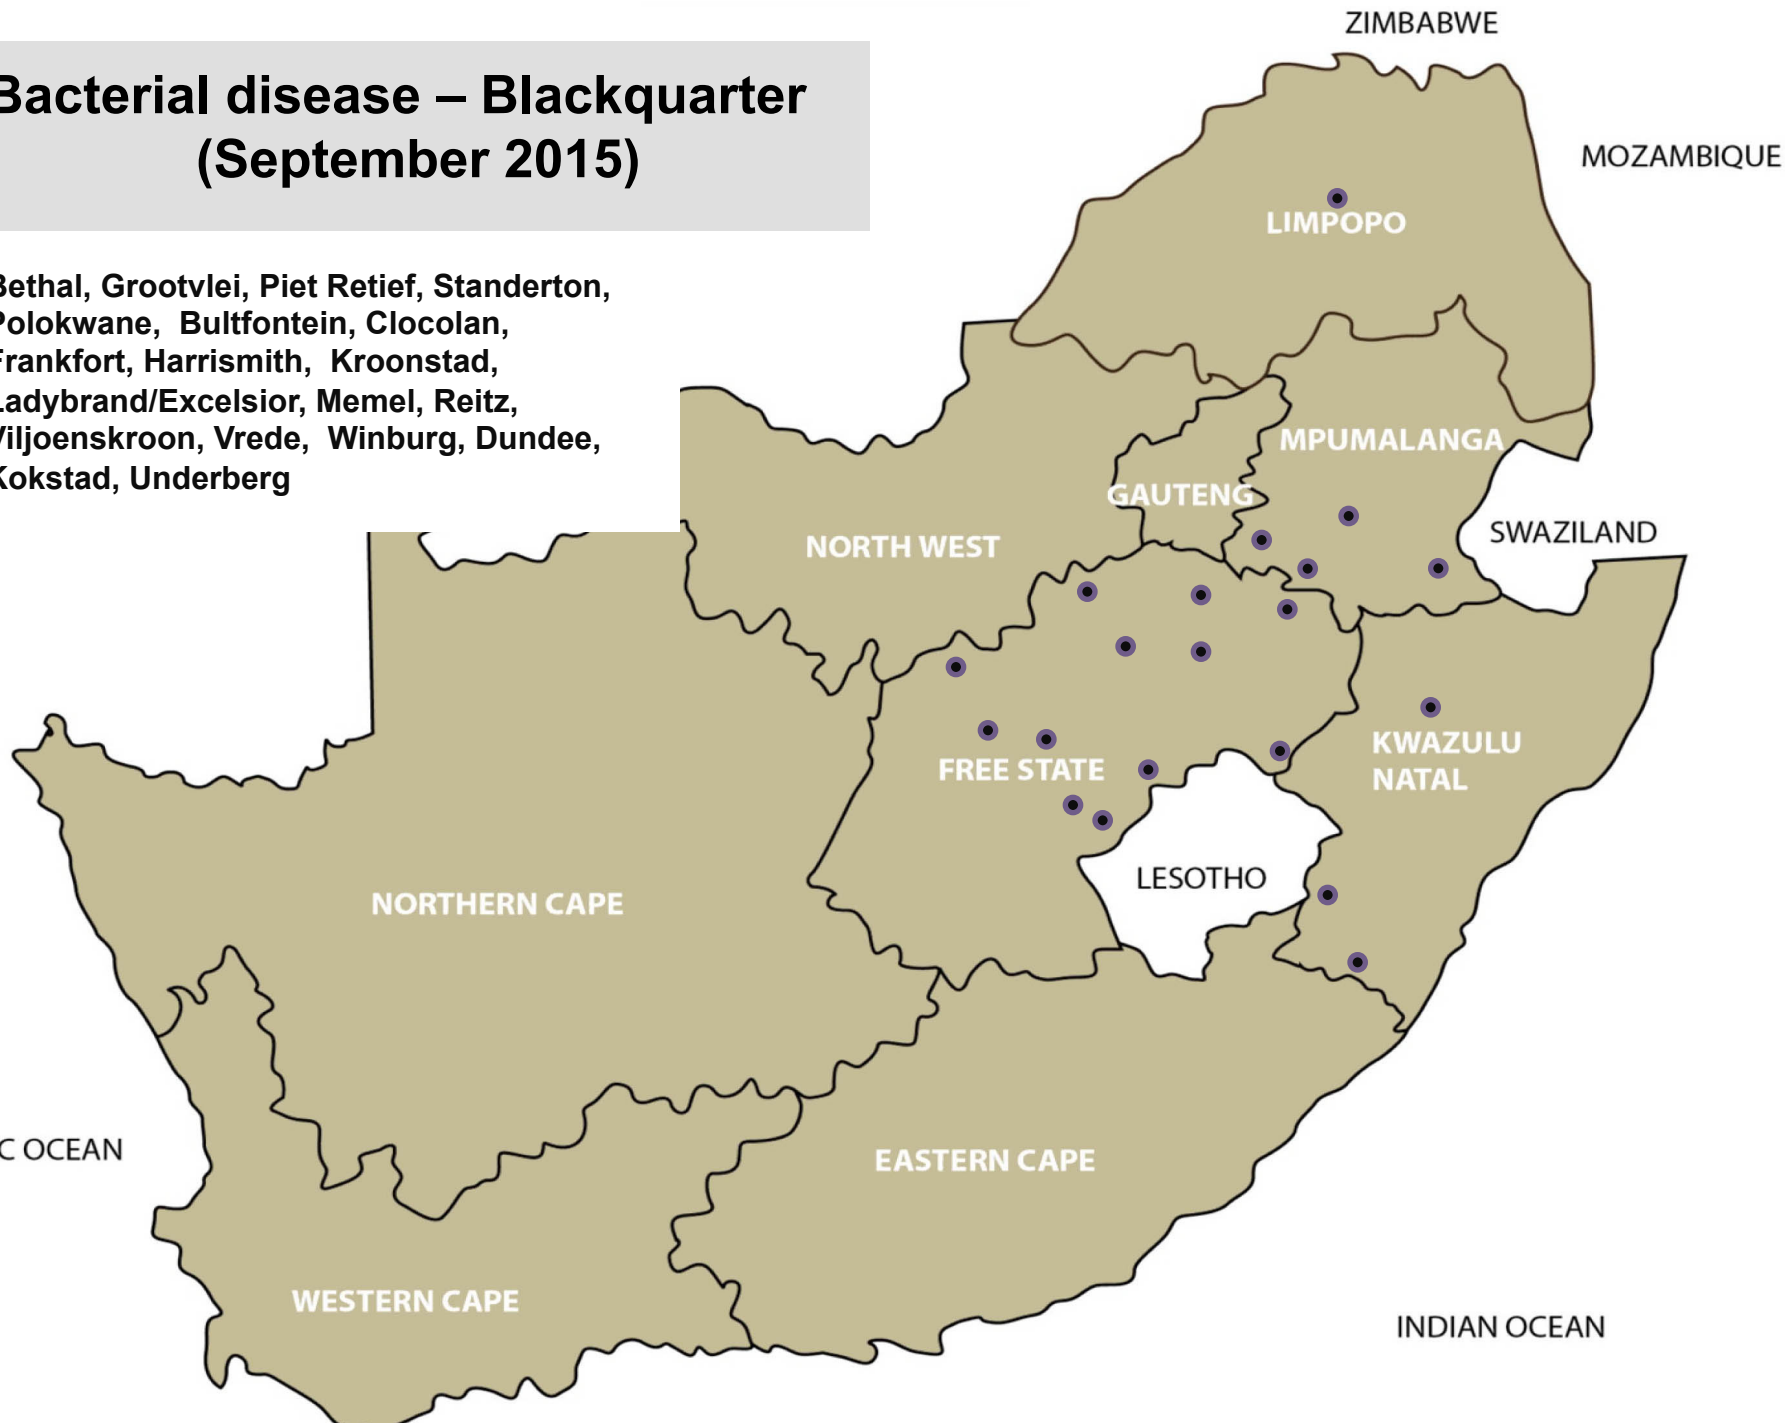

Viral disease – Rabies (September 2015)

Clocolan, Frankfort, Winburg, Zastron,
Howick, Queenstown

**Viral disease – Jaagsiekte
(September 2015)**

Bacterial disease – Bovine brucellosis (September 2015)

Ermelo, Grootvlei, Standerton,
Bronkhorstspuit, Mokopane, Polokwane,
Bloemhof / Schweizer-Reneke,
Christiana, Klerksdorp, Bloemfontein,
Bothaville, Harrismith, Hertzogville,
Kroonstad, Ladybrand/Excelsior, Villiers,
Winburg, Vryheid, Queenstown

Bacterial disease - Salmonellosis (September 2015)

Middelburg, Nelspruit, Viljoenskroon,
Estcourt, Howick, Graaff-Reinet,
Middelburg, Stellenbosch

Bacterial disease – Enzootic abortion (September 2015)

Bronkhorstspuit, Vrede, Zastron,
Middelburg, Queenstown, Heidelberg

Bacterial disease – Johne's disease (September 2015)

Delmas, Bergville

Bacterial disease – Blackquarter (September 2015)

Bethal, Grootvlei, Piet Retief, Standerton,
Polokwane, Bultfontein, Clocolan,
Frankfort, Harrismith, Kroonstad,
Ladybrand/Excelsior, Memel, Reitz,
Viljoenskroon, Vrede, Winburg, Dundee,
Kokstad, Underberg

Standerton, Harrismith, Aliwal North,
Graaff-Reinet, Queenstown,
Heidelberg

Bacterial disease – Pulpy kidney (September 2015)

Bronkhorstspuit, Bloemfontein,
Frankfort, Harrismith, Reitz,
Wesselsbron, Dundee, Vryheid, Graaff-
Reinet, Queenstown, Beaufort West,
Riversdale, De Aar