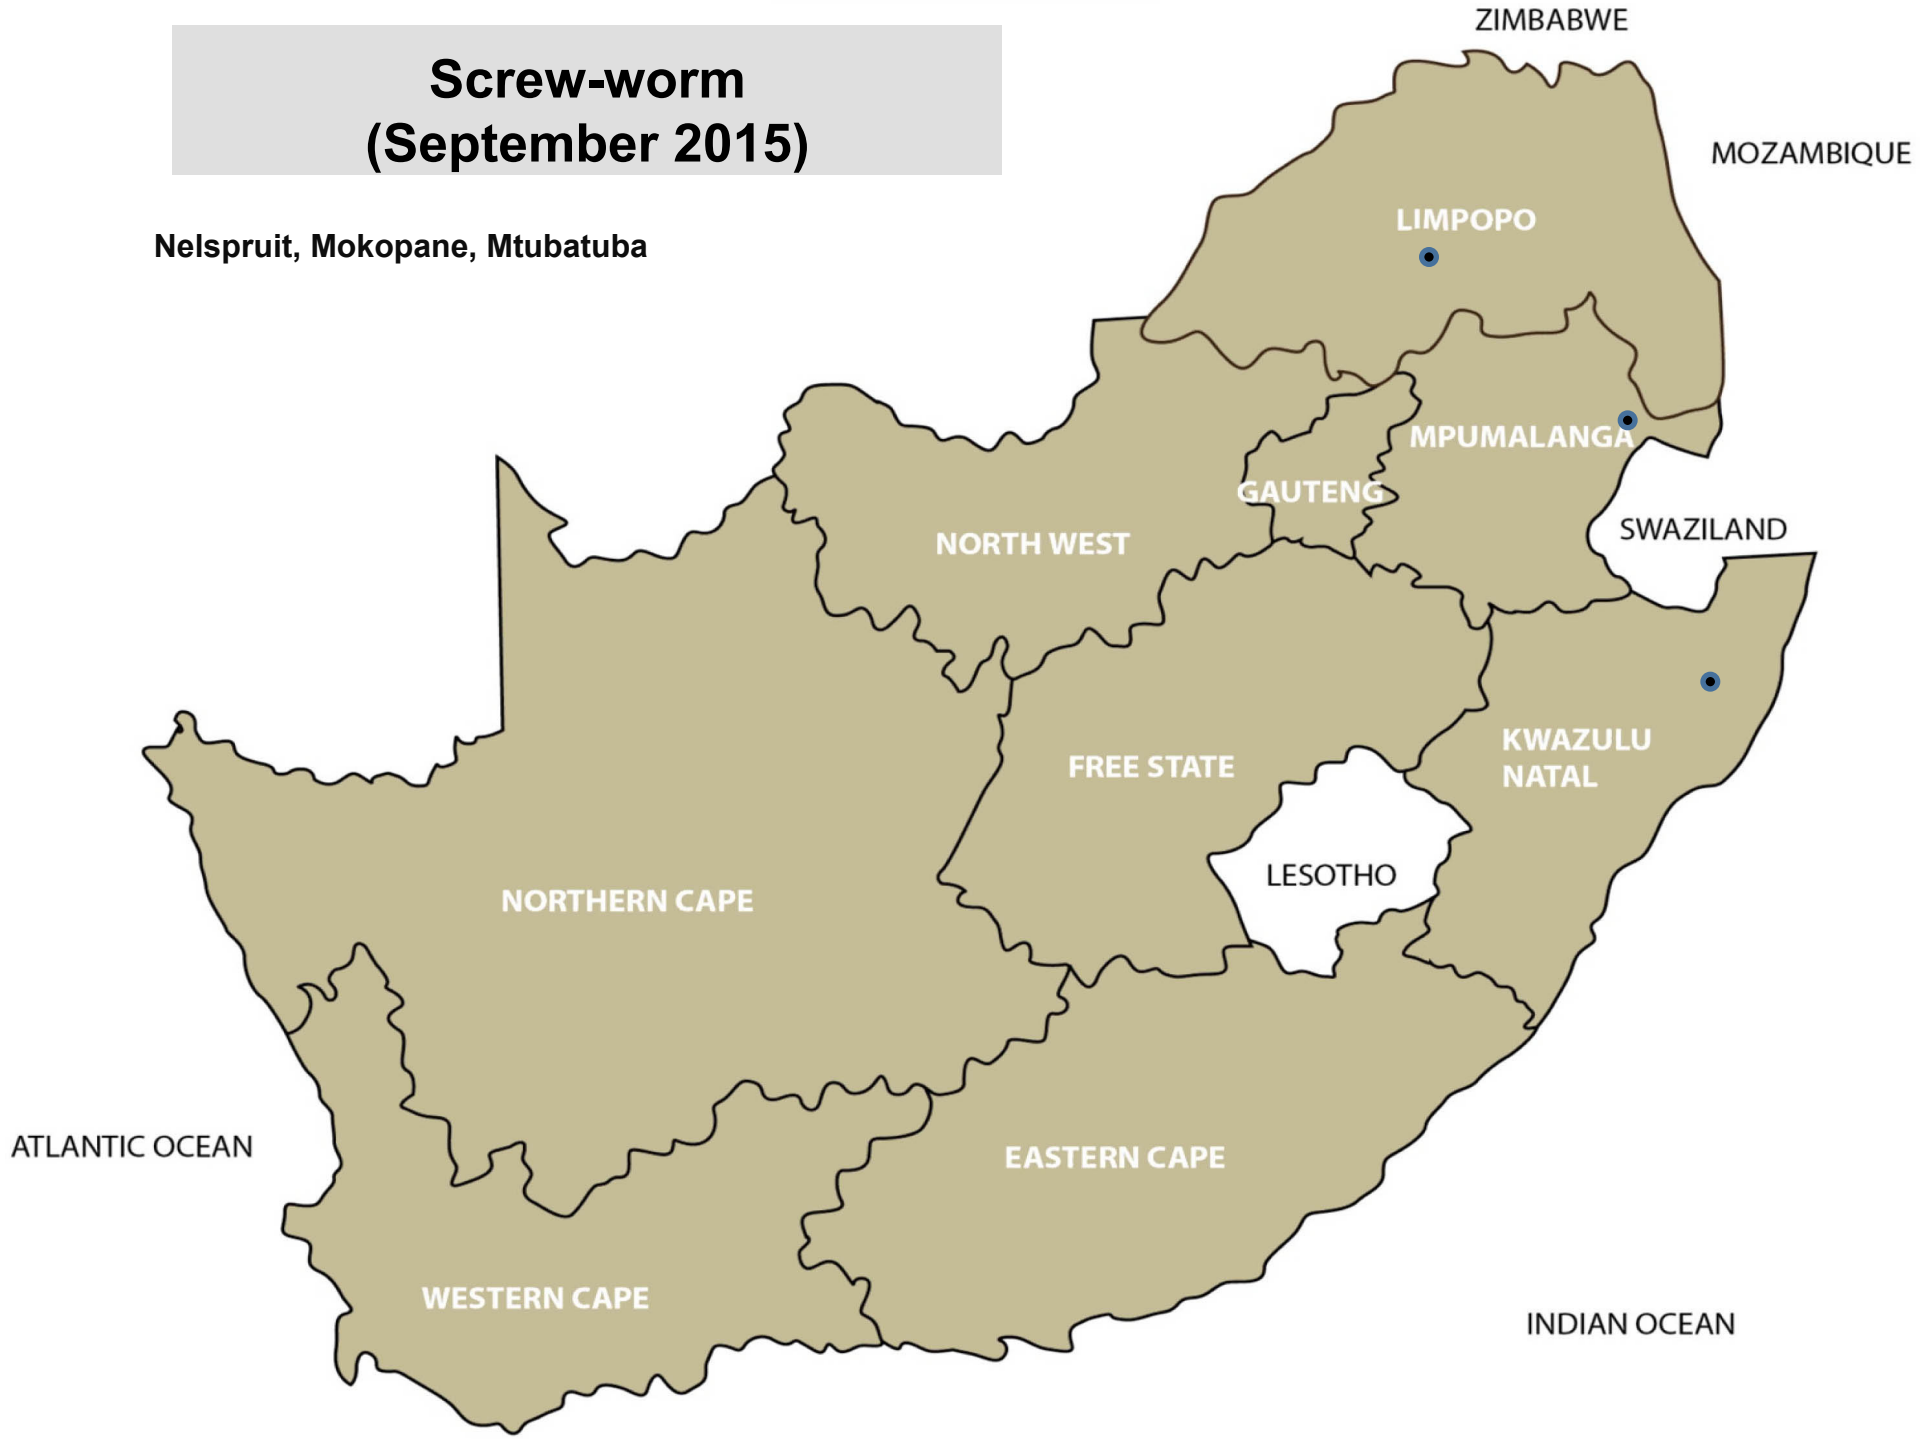

Middelburg, Ladybrand/Excelsior, Villiers,
Graaff-Reinet

Biting lice (Red lice) (September 2015)

Christiana, Leeudoringstad,
Bloemfontein, Bultfontein, Clocolan,
Harrismith, Hoopstad, Kroonstad, Vrede,
Winburg, Bergville, Kokstad, Mooi River,
Graaff-Reinet, Calvinia

Sheep scab (September 2015)

Reitz, Villiers, Kokstad, Graaff-Reinet, Somerset
East, Calvinia

Blowflies (September 2015)

Nelspruit, Bronkhorstspuit, Hoopstad,
Winburg, Bergville, Humansdorp,
Heidelberg, Oudtshoorn

Screw-worm (September 2015)

Nelspruit, Mokopane, Mtubatuba

Nasal bot larvae (September 2015)

Bronkhorstspuit, Reitz,
Wesselsbron, Dundee, Mtubatuba

Coccidiosis (September 2015)

Pretoria, Ladybrand/Excelsior, Villiers, Dundee, Estcourt, Mtubatuba, Graaff-Reinet, Humansdorp, Queenstown, Somerset East, Uitenhage, Heidelberg, Oudtshoorn, Riversdale, Upington

Tick transmitted disease African red water (September 2015)

Ermelo, Grootvlei, Middelburg, Nelspruit, Bapsfontein, Bronkhorstspuit, Pretoria, Brits, Bloemfontein, Villiers, Bergville, Dundee, Howick, Ingogo, Kokstad, Mtubatuba, Underberg, Vryheid, Alexandria, Humansdorp, Queenstown, Somerset East, George, Oudtshoorn, Plettenberg Bay