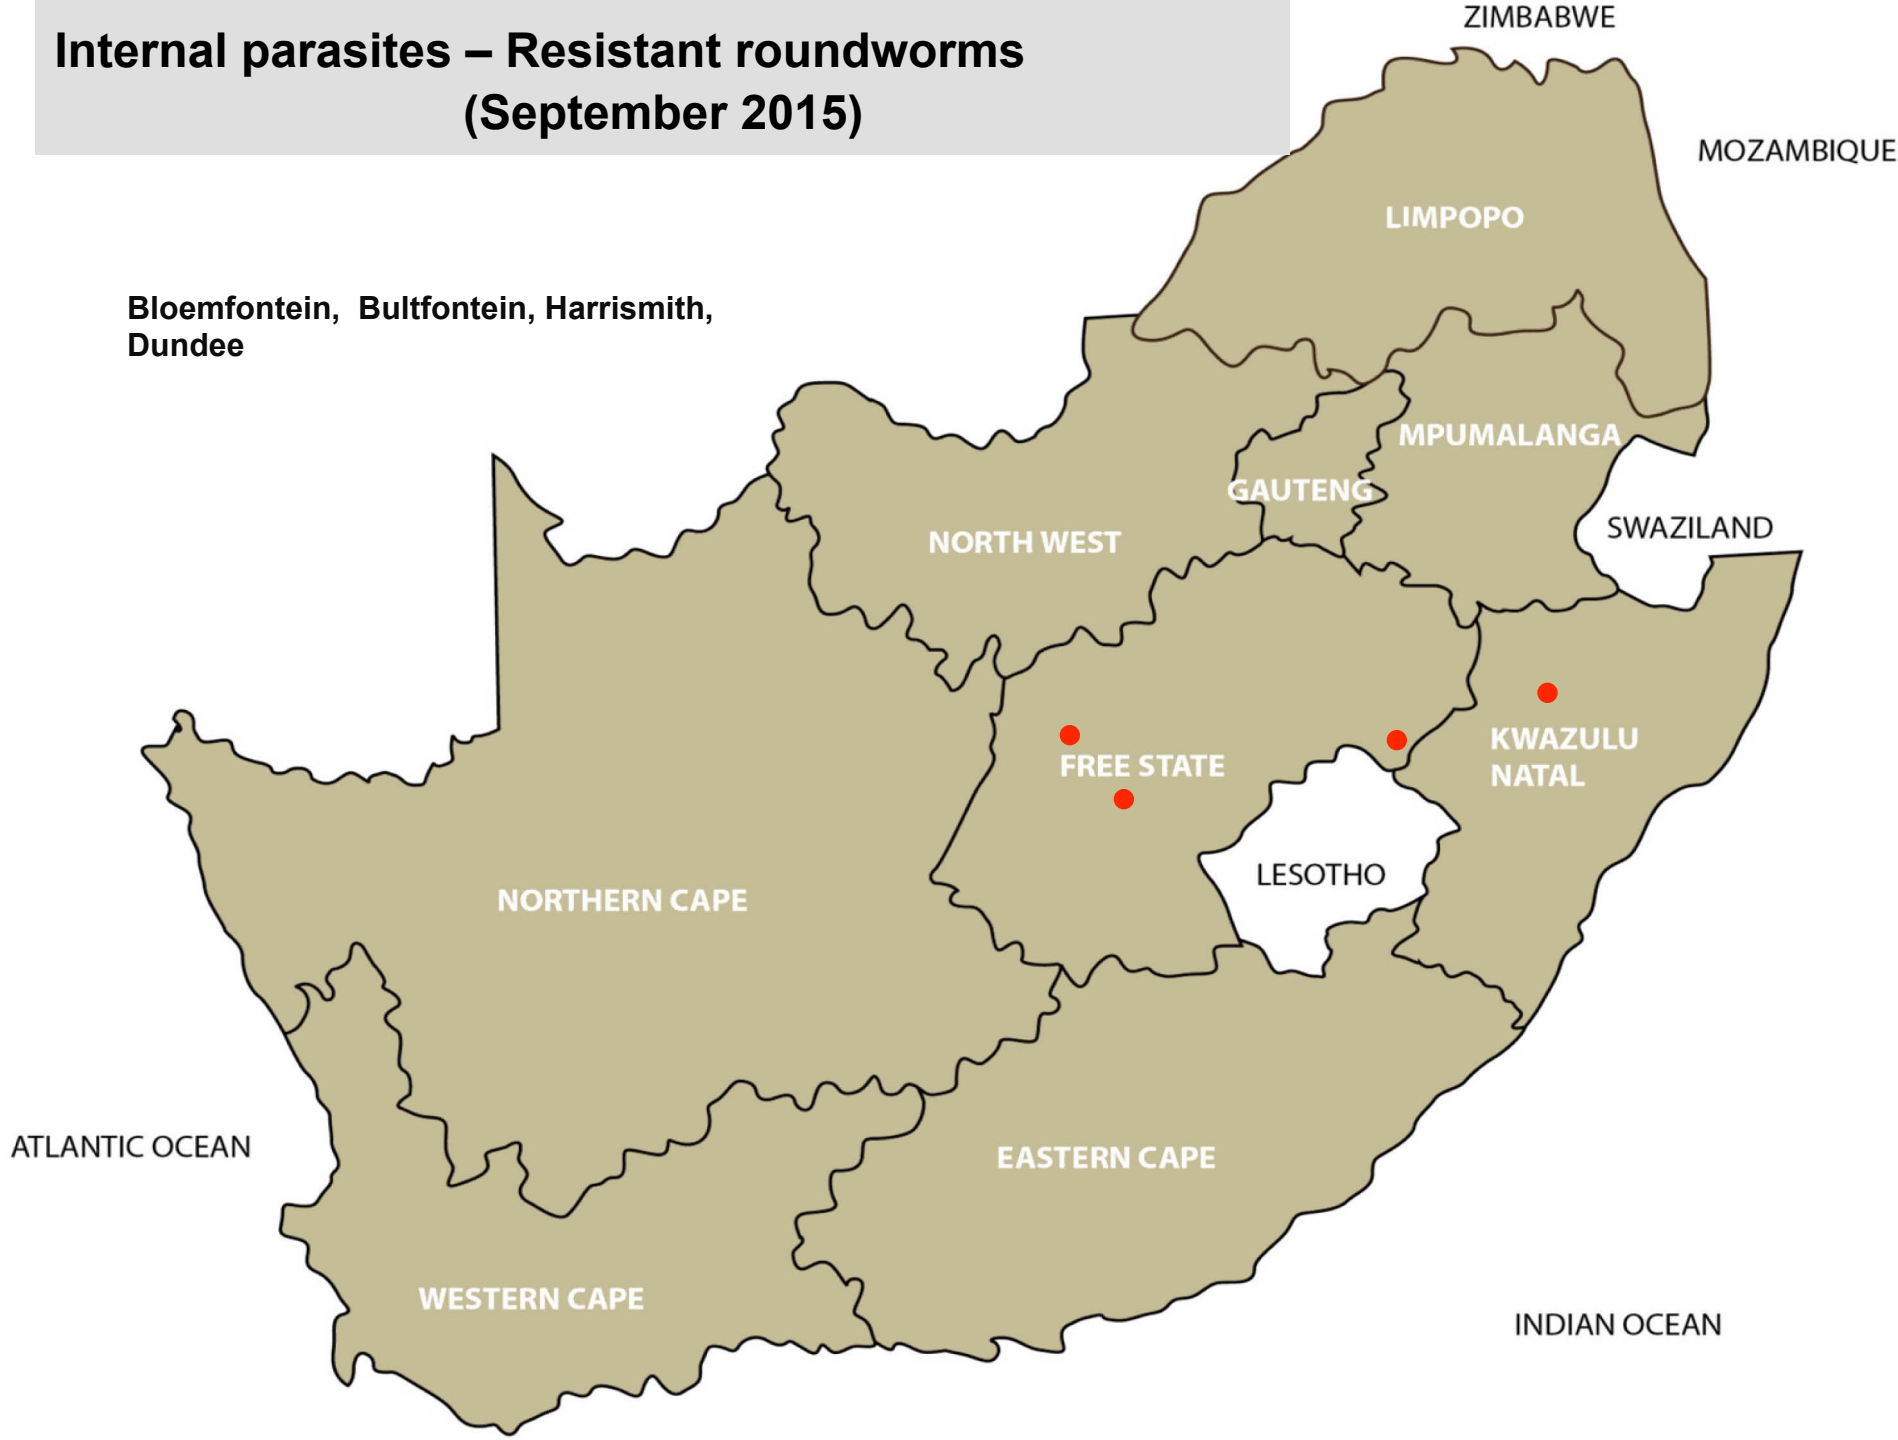

110 Reports (September 2015)

Internal Parasites – Roundworms (September 2015)

Grootvlei, Nelspruit, Volksrust,
Bronkhorstspuit, Pretoria, Mokopane,
Polokwane, Klerksdorp, Bethlehem,
Bloemfontein, Bothaville, Bultfontein,
Clocolan, Frankfort, Harrismith, Reitz,
Villiers, Wesselsbron, Dundee, Estcourt,
Kokstad, Mtubatuba, Newcastle, Pongola,
Aliwal-Noord, Graaff-Reinet, Humansdorp,
Port Alfred, Uitenhage, Somerset East,
Caledon, Darling, George, Heidelberg,
Malmesbury, Riversdale, Stellenbosch

Internal parasites – Resistant roundworms (September 2015)

Bloemfontein, Bultfontein, Harrismith,
Dundee

Internal parasites – Tapeworms (September 2015)

Lydenburg, Nelspruit, Polokwane,
Klerksdorp, Bloemfontein, Harrismith,
Ladybrand/Excelsior, Estcourt, Kokstad,
Aliwal North, Graaff-Reinet, Humansdorp,
Port Alfred, Riversdale