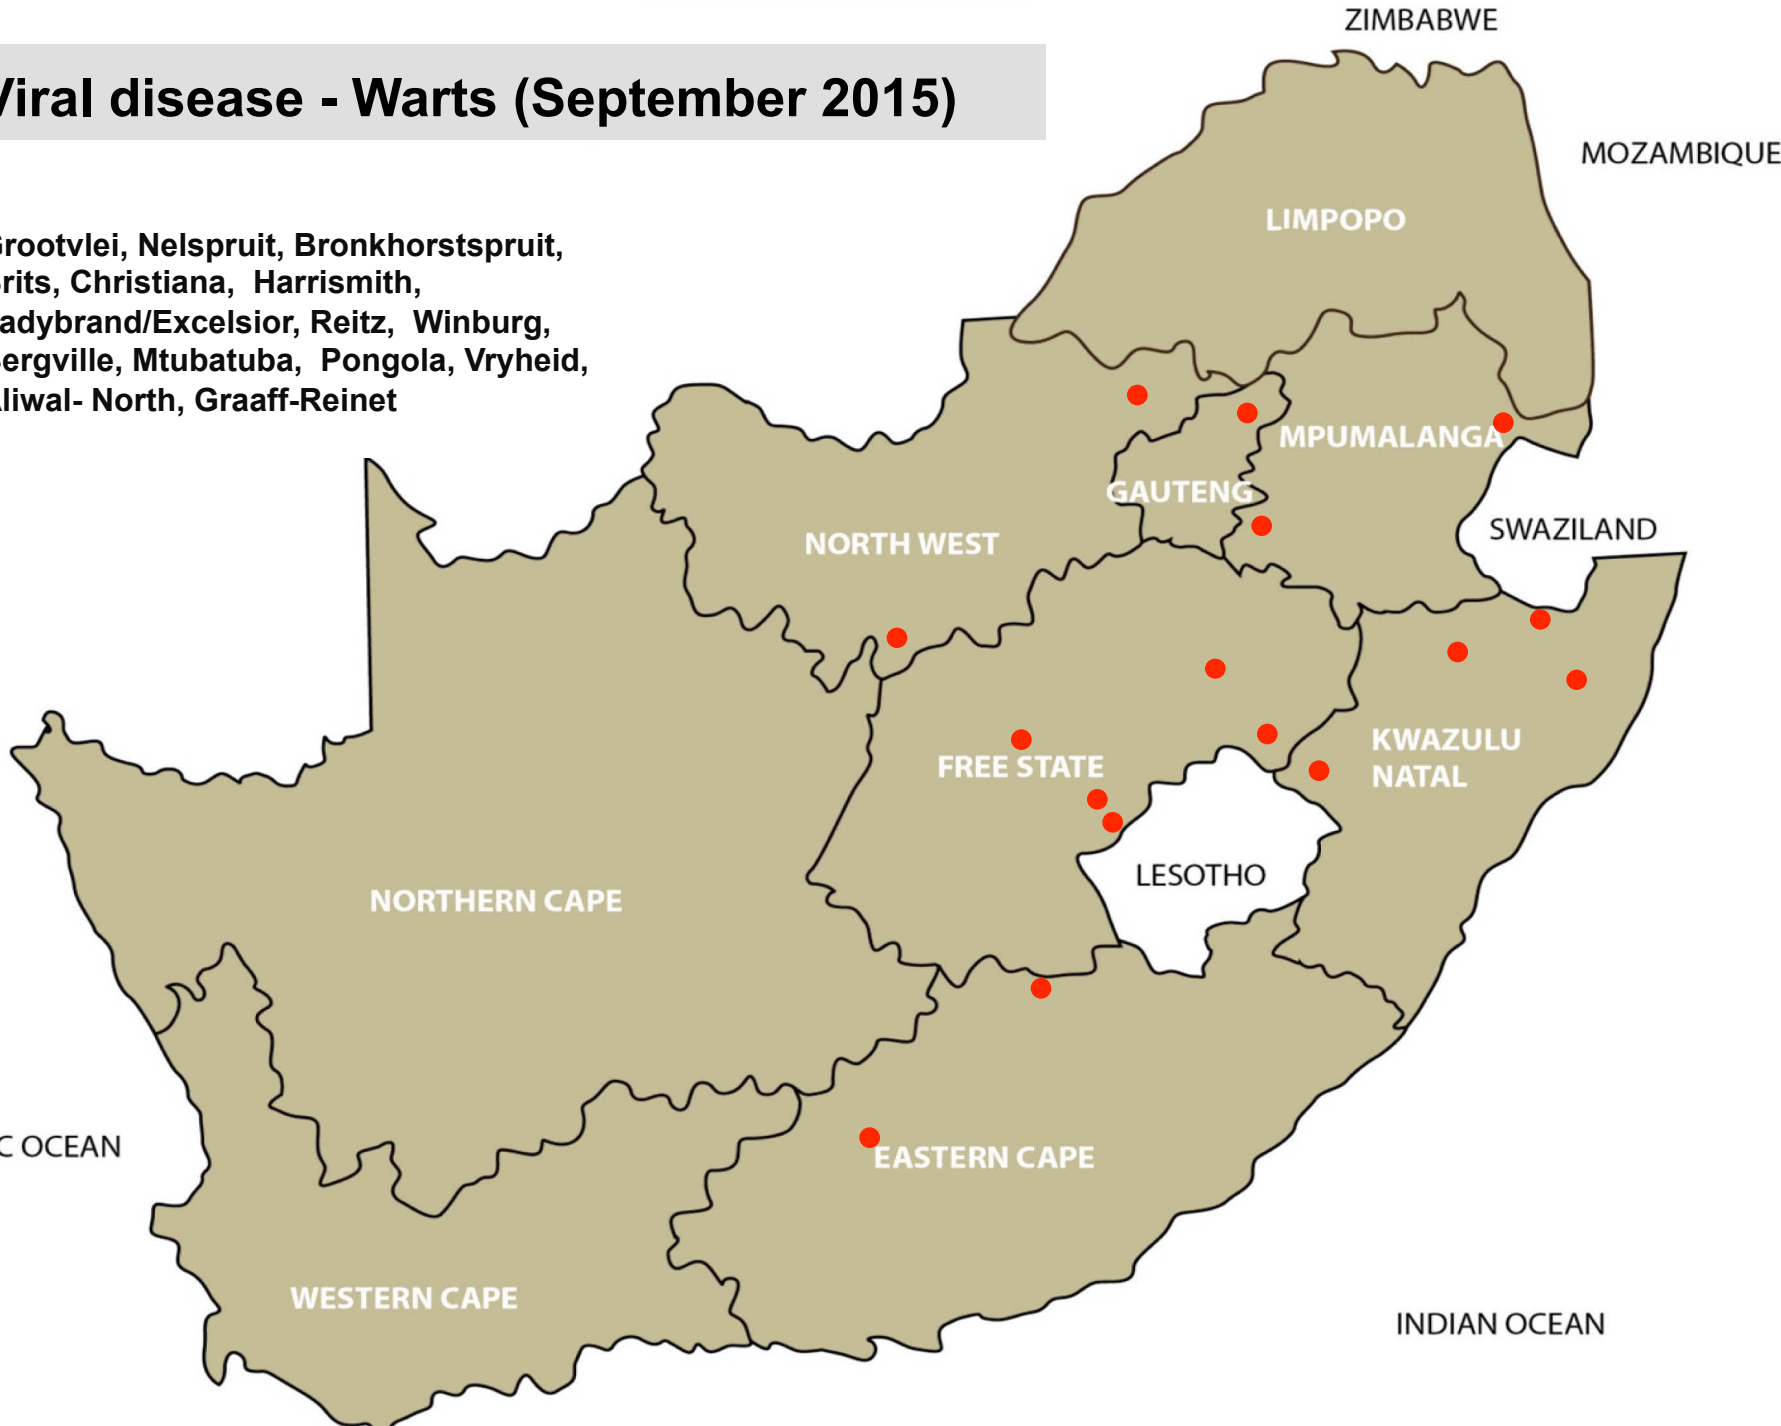

Internal parasites – Resistant roundworms (September 2015)

Bloemfontein, Bultfontein, Harrismith,
Dundee

Internal parasites – Tapeworms (September 2015)

Lydenburg, Nelspruit, Polokwane,
Klerksdorp, Bloemfontein, Harrismith,
Ladybrand/Excelsior, Estcourt, Kokstad,
Aliwal North, Graaff-Reinet, Humansdorp,
Port Alfred, Riversdale

Insect transmitted disease – Blue tongue (September 2015)

Bethal, Mokopane

Viral disease – Bovine Malignant Catarrh (Snotsiekte) – September 2015

Bronkhorstspuit, Polokwane, Vaalwater, Ficksburg, Pongola, Humansdorp, Caledon

Estcourt, Humansdorp, Somerset East

Viral disease - Warts (September 2015)

Grootvlei, Nelspruit, Bronkhorstspuit, Brits, Christiana, Harrismith, Ladybrand/Excelsior, Reitz, Winburg, Bergville, Mtubatuba, Pongola, Vryheid, Aliwal- North, Graaff-Reinet

Viral disease – Orf (September 2015)

Bronkhorstspuit, Pretoria, Christiana,
Kroonstad, Villiers, Vrede, Dundee,
Estcourt, Kokstad, Mtubatuba,
Pongola, Graaff-Reinet, Beaufort West,
George, Riversdale, Stellenbosch,
Upington