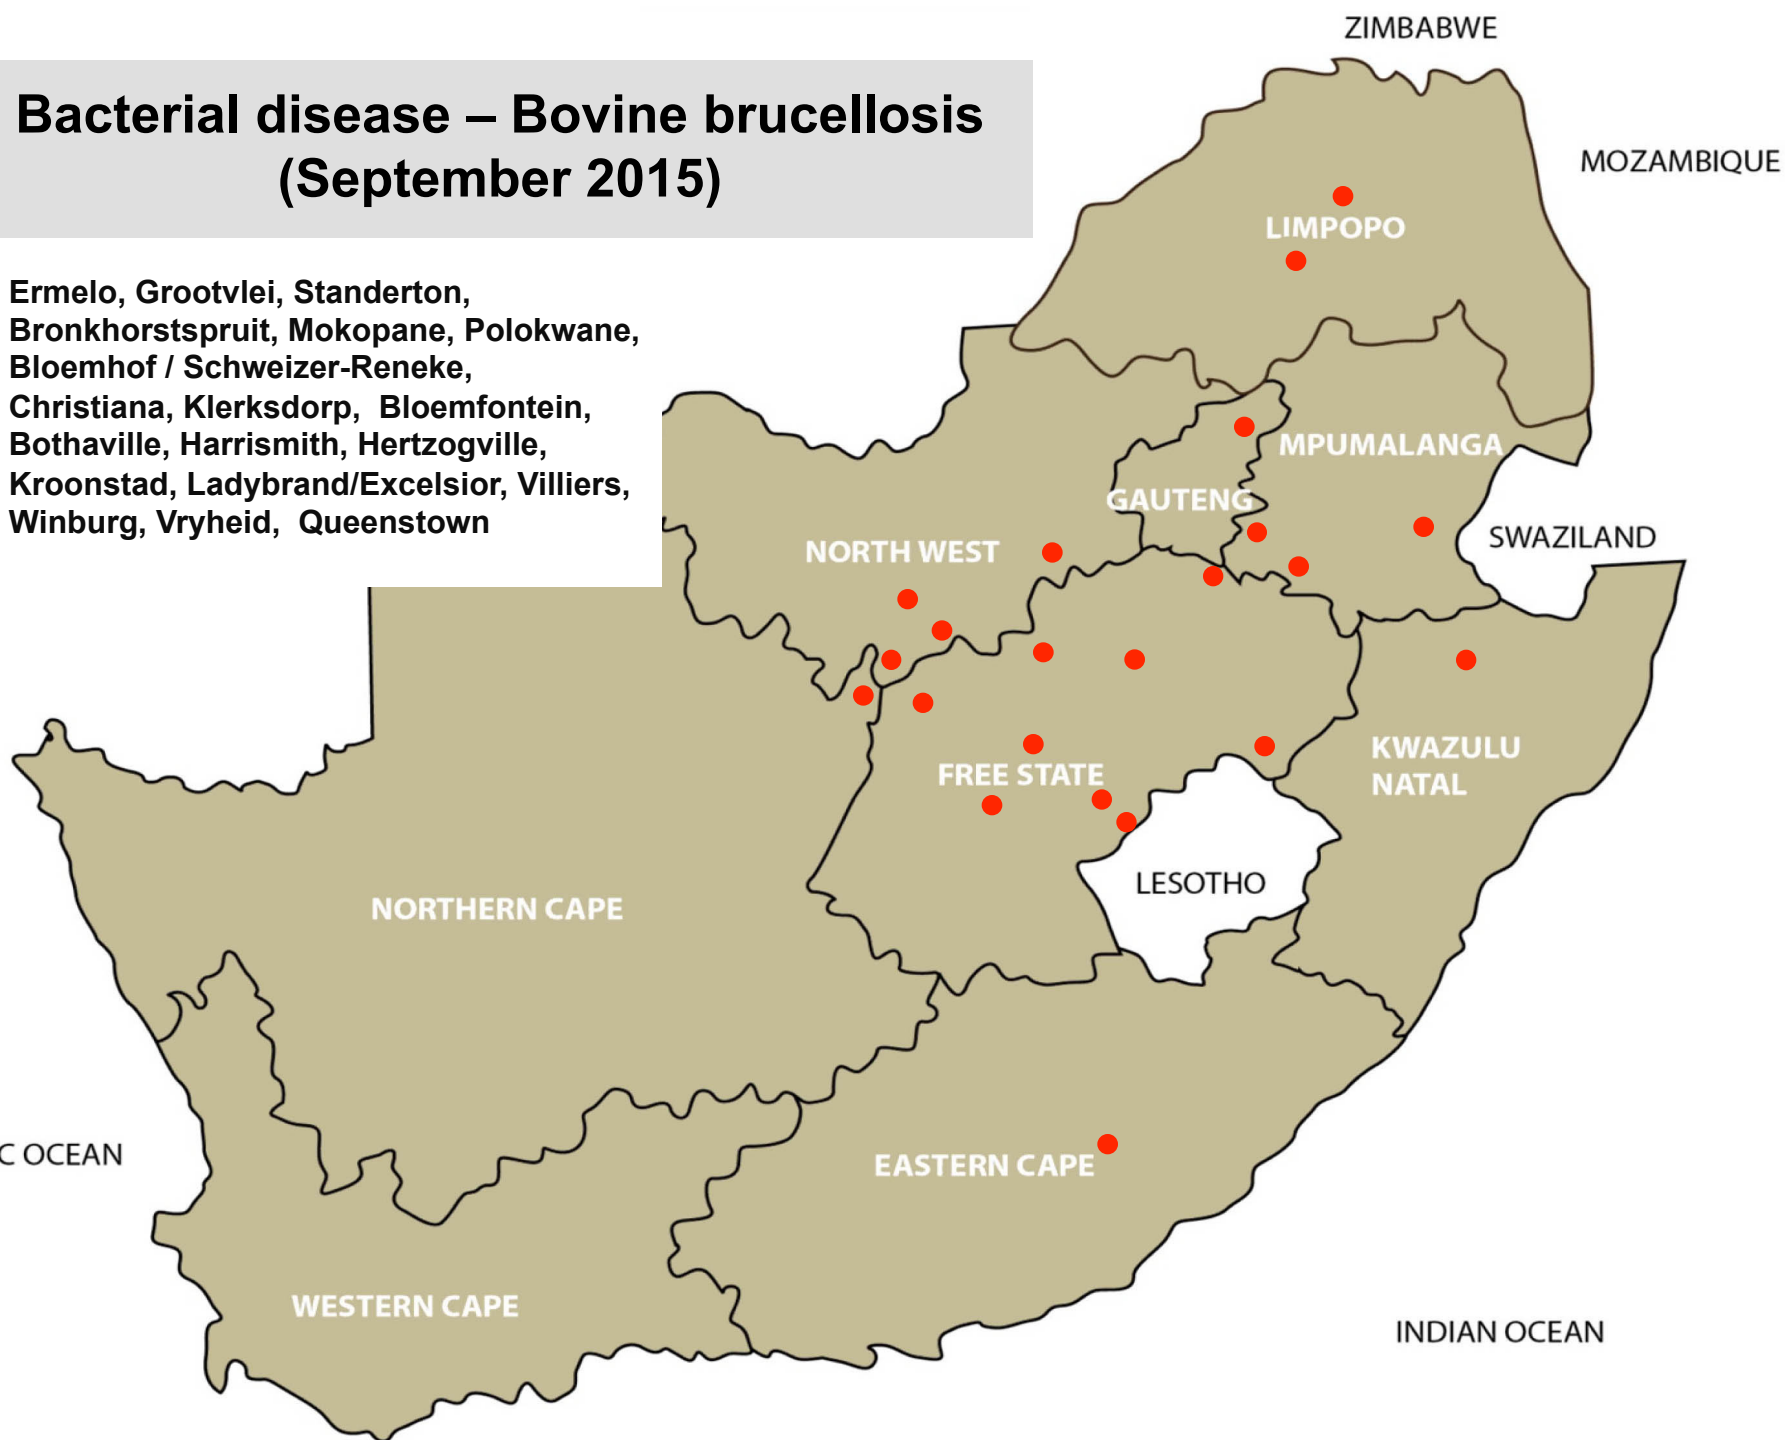

Tick transmitted disease - Heartwater (September 2015)

Middelburg, Nelspruit, Bronkhorstspuit, Pretoria, Polokwane, Brits, Hoopstad, Bergville, Camperdown, Dundee, Estcourt, Mtubatuba, Pongola, Vryheid, Alexandria, Humansdorp, Port Alfred, Somerset East, Uitenhage

Viral disease – Orf (September 2015)

Bronkhorstspuit, Pretoria, Christiana,
Kroonstad, Villiers, Vrede, Dundee,
Estcourt, Kokstad, Mtubatuba,
Pongola, Graaff-Reinet, Beaufort West,
George, Riversdale, Stellenbosch,
Upington

Viral disease – Rabies (September 2015)

Clocolan, Frankfort, Winburg, Zastron,
Howick, Queenstown

**Viral disease – Jaagsiekte
(September 2015)**

Bacterial disease – Bovine brucellosis (September 2015)

Ermelo, Grootvlei, Standerton,
Bronkhorstspuit, Mokopane, Polokwane,
Bloemhof / Schweizer-Reneke,
Christiana, Klerksdorp, Bloemfontein,
Bothaville, Harrismith, Hertzogville,
Kroonstad, Ladybrand/Excelsior, Villiers,
Winburg, Vryheid, Queenstown

Bacterial disease - Salmonellosis (September 2015)

Middelburg, Nelspruit, Viljoenskroon,
Estcourt, Howick, Graaff-Reinet,
Middelburg, Stellenbosch

Bacterial disease – Enzootic abortion (September 2015)

Bronkhorstspuit, Vrede, Zastron,
Middelburg, Queenstown, Heidelberg