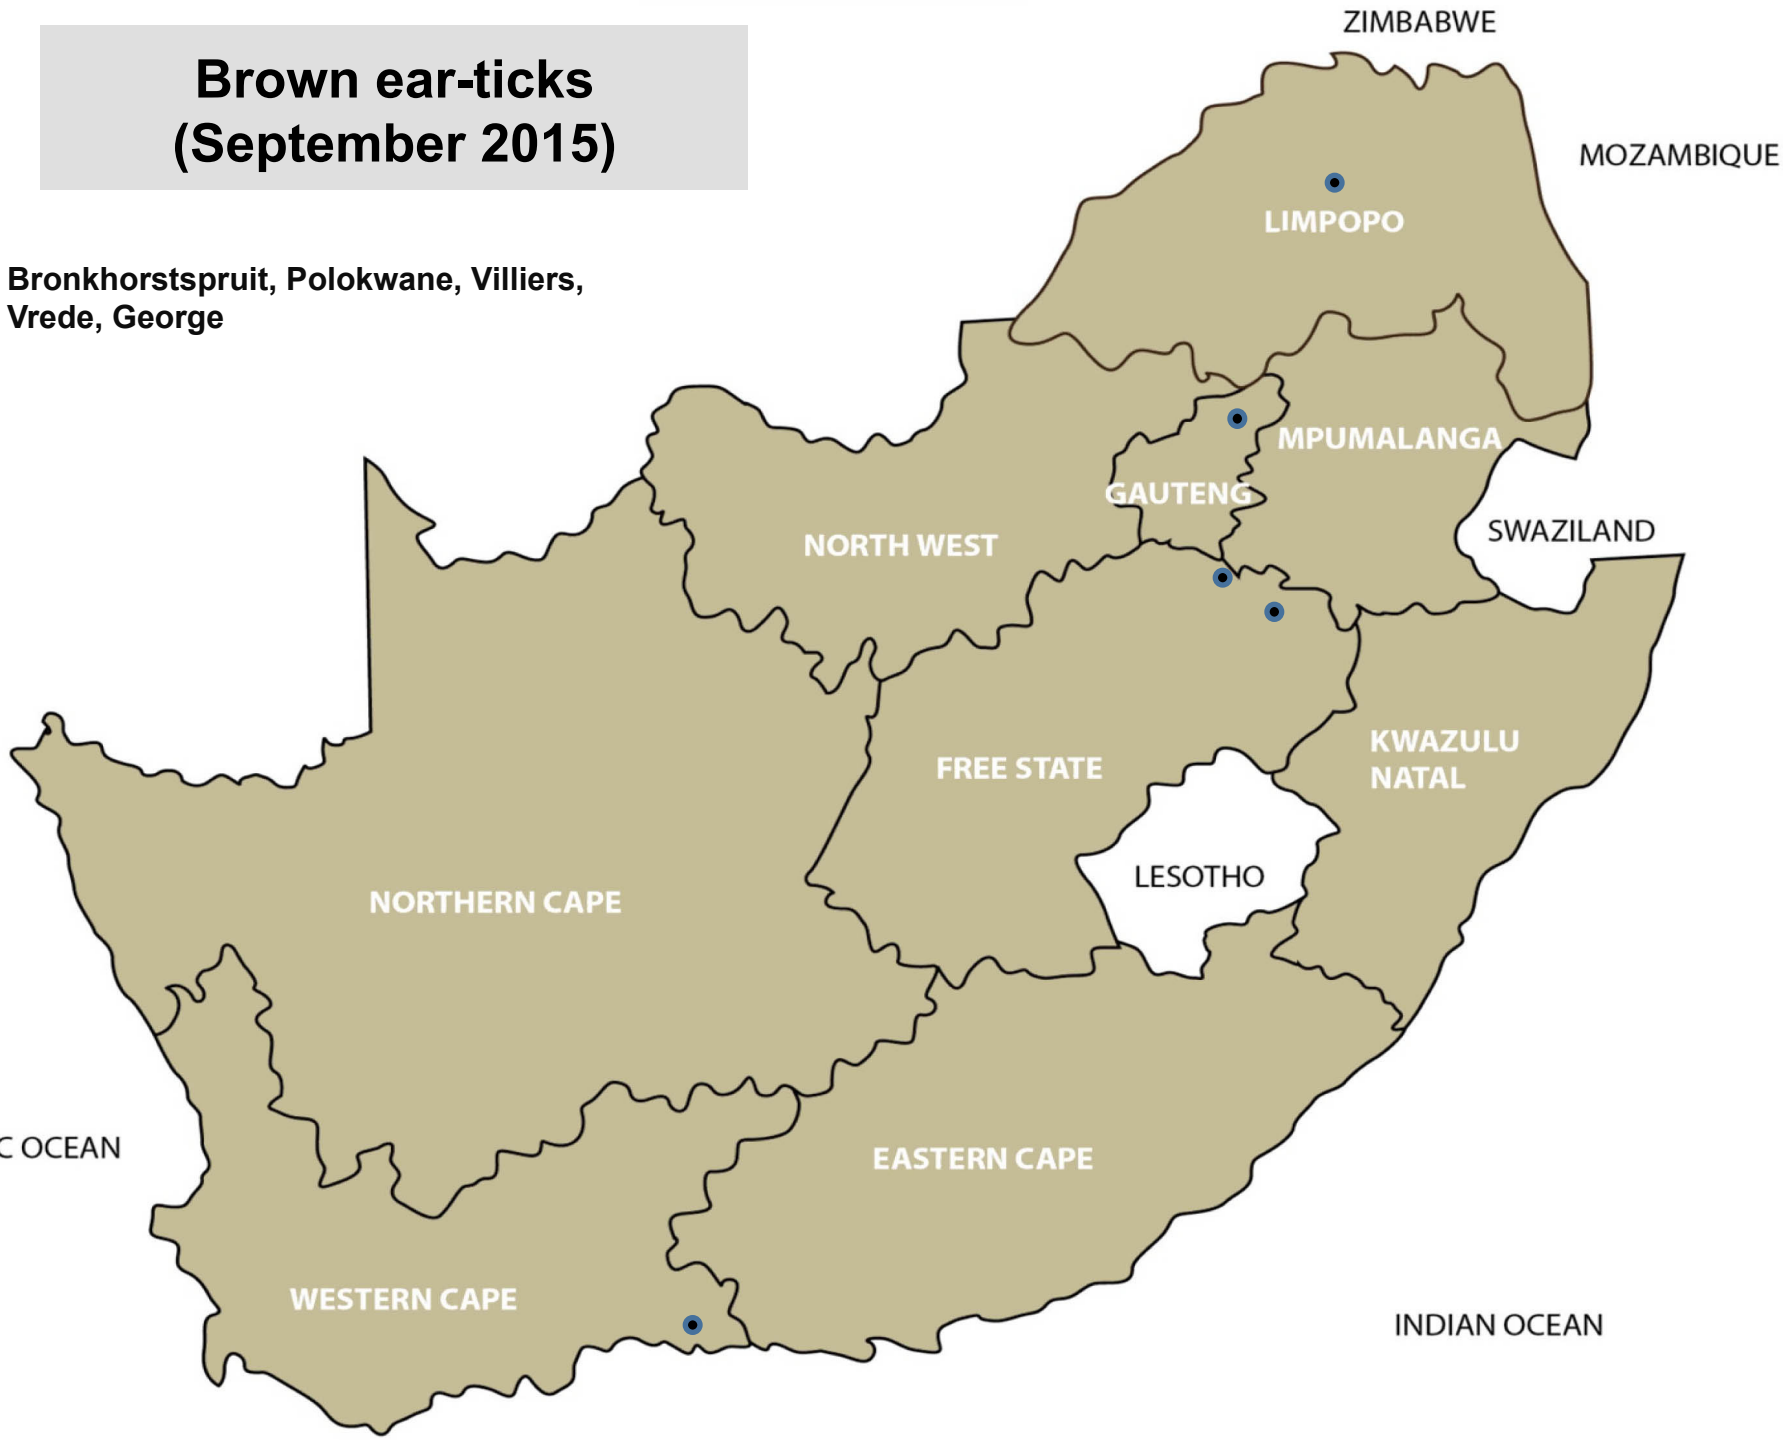

Mokopane, Stella, Mtubatuba

Blue ticks (September 2015)

Bethal, Middelburg, Nelspruit, Standerton, Volksrust, Bapsfontein, Bronkhorstspuit, Mokopane, Polokwane, Klerksdorp, Bethlehem, Clocolan, Frankfort, Harrismith, Hoopstad, Kroonstad, Ladybrand/Excelsior, Memel, Vrede, Winburg, Bergville, Dundee, Howick, Ingogo, Kokstad, Mooi River, Mtubatuba, Pongola, Underberg, Alexandria, Aliwal North, Graaff-Reinet, Caledon, George, Heidelberg, Oudtshoorn, Riversdale

Resistance Blue ticks (September 2015)

Nelspruit, Winburg, Bergville, Dundee

Bont ticks (September 2015)

Lydenburg, Nelspruit, Bronkhorstspuit, Pretoria, Mokopane, Polokwane, Bloemhof/Schweizer-Reneke, Hoopstad, Bergville, Dundee, Mtubatuba, Pongola, Humansdorp

Brown ear-ticks (September 2015)

Bronkhorstspuit, Polokwane, Villiers,
Vrede, George

Bont-legged ticks (September 2015)

Bethal, Bapsfontein, Bronkhorstspuit,
Christiana, Klerksdorp, Stella,
Bloemfontein, Clocolan, Frankfort,
Harrismith, Hoopstad, Koonstad,
Ladybrand/Excelsior, Villiers, Vrede,
Winburg, Riversdale, De Aar

Red-legged ticks (September 2015)

Lydenburg, Standerton, Volksrust,
Christiana, Klerksdorp, Clocolan,
Hoopstad, Kroonstad, Ladybrand/
Excelsior, Villiers, Underberg, Somerset
East, Caledon

Paralysis ticks (September 2015)