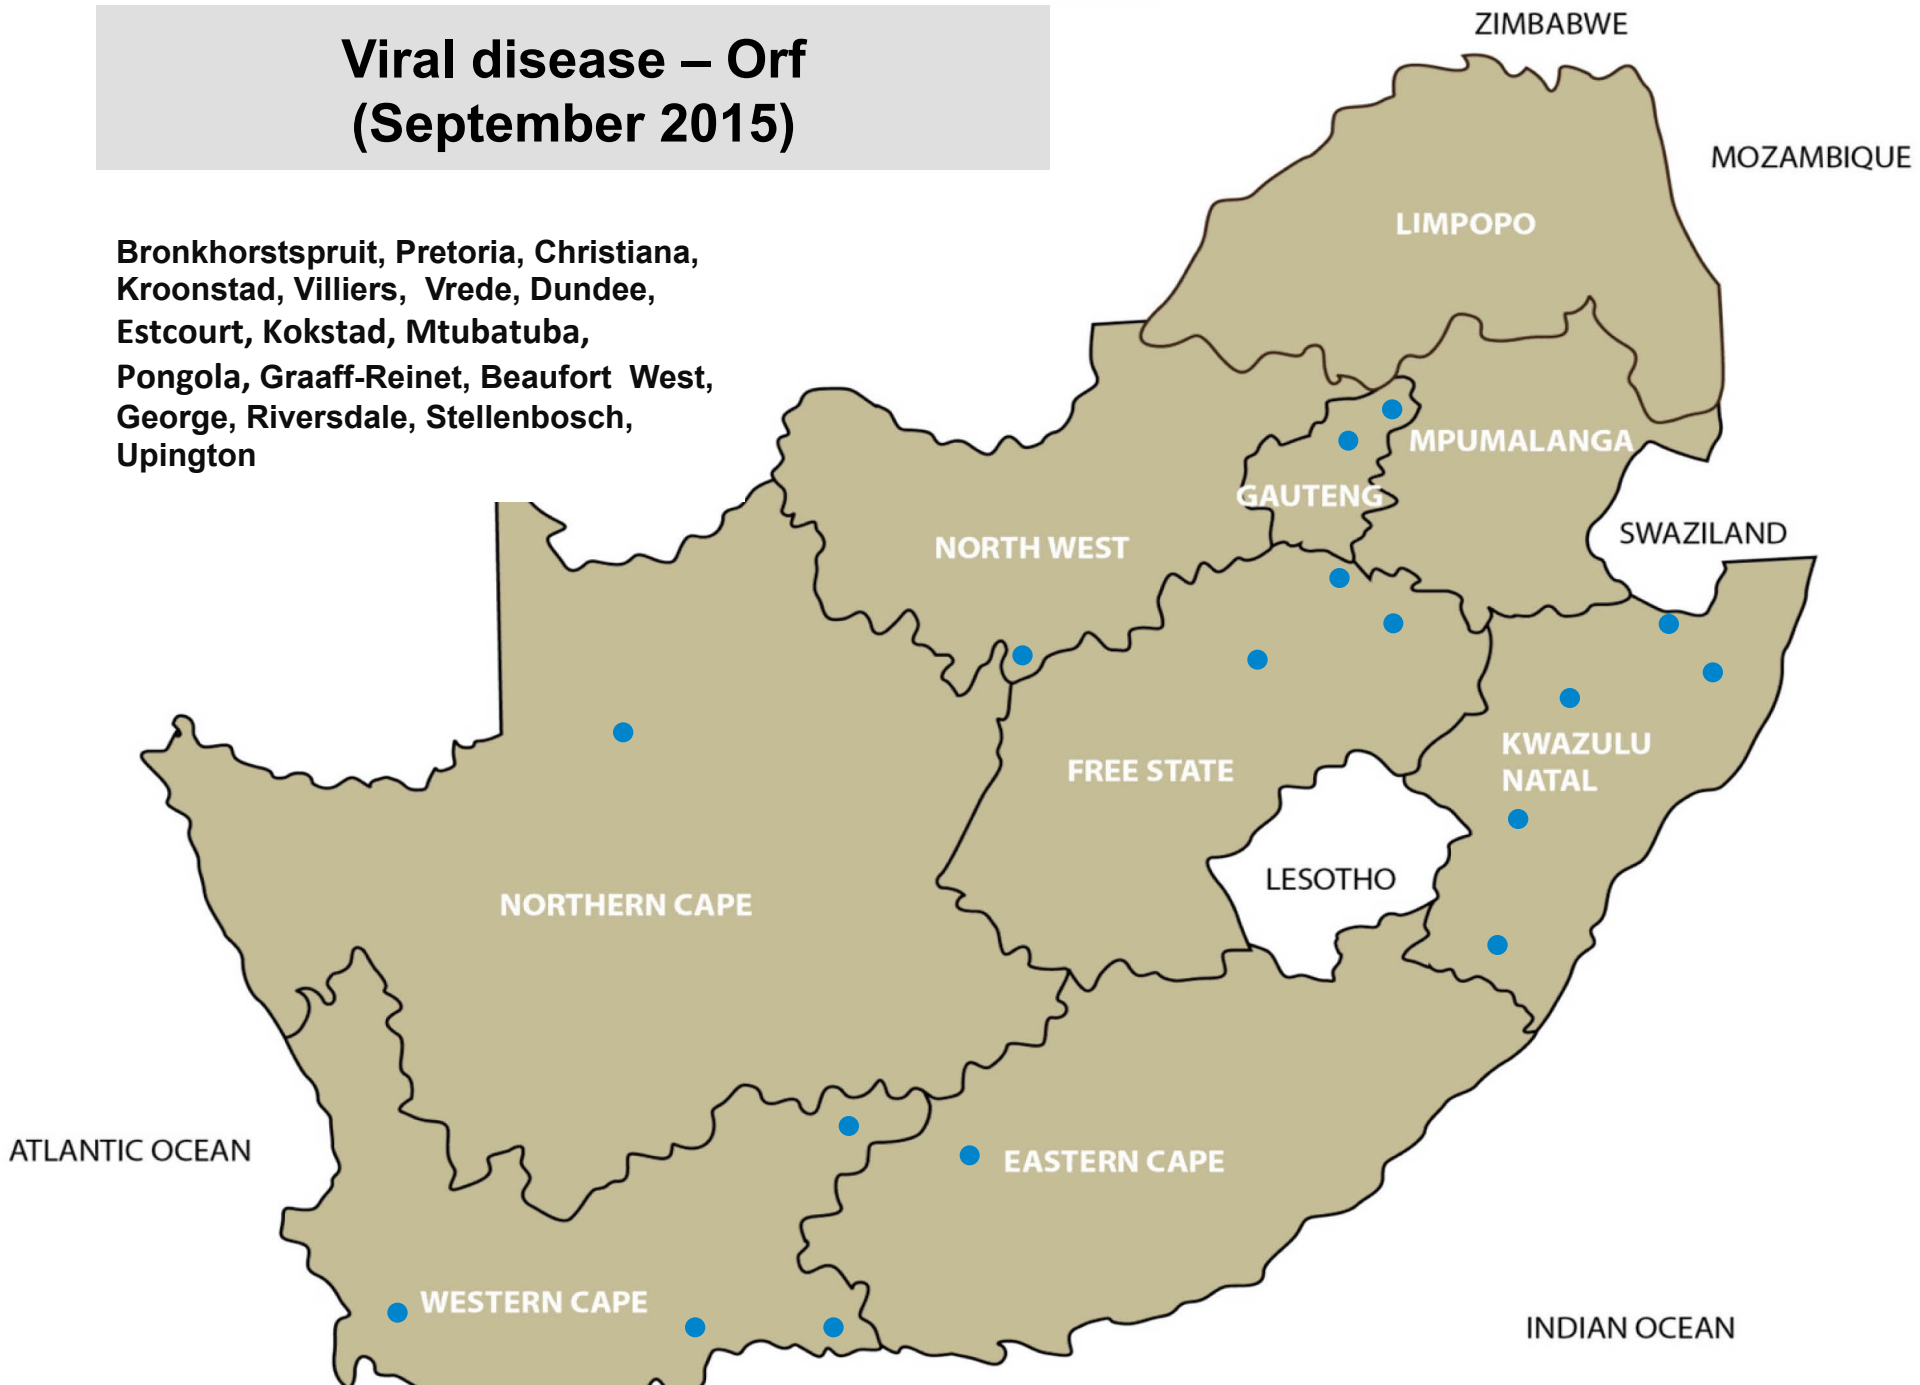

Estcourt, Humansdorp, Somerset East

Viral disease - Warts (September 2015)

Grootvlei, Nelspruit, Bronkhorstspuit, Brits, Christiana, Harrismith, Ladybrand/Excelsior, Reitz, Winburg, Bergville, Mtubatuba, Pongola, Vryheid, Aliwal- North, Graaff-Reinet

Viral disease – Orf (September 2015)

Bronkhorstspuit, Pretoria, Christiana,
Kroonstad, Villiers, Vrede, Dundee,
Estcourt, Kokstad, Mtubatuba,
Pongola, Graaff-Reinet, Beaufort West,
George, Riversdale, Stellenbosch,
Upington

Viral disease – Rabies (September 2015)

Clocolan, Frankfort, Winburg, Zastron,
Howick, Queenstown

**Viral disease – Jaagsiekte
(September 2015)**

Bacterial disease – Bovine brucellosis (September 2015)

Ermelo, Grootvlei, Standerton,
Bronkhorstspuit, Mokopane, Polokwane,
Bloemhof / Schweizer-Reneke,
Christiana, Klerksdorp, Bloemfontein,
Bothaville, Harrismith, Hertzogville,
Kroonstad, Ladybrand/Excelsior, Villiers,
Winburg, Vryheid, Queenstown