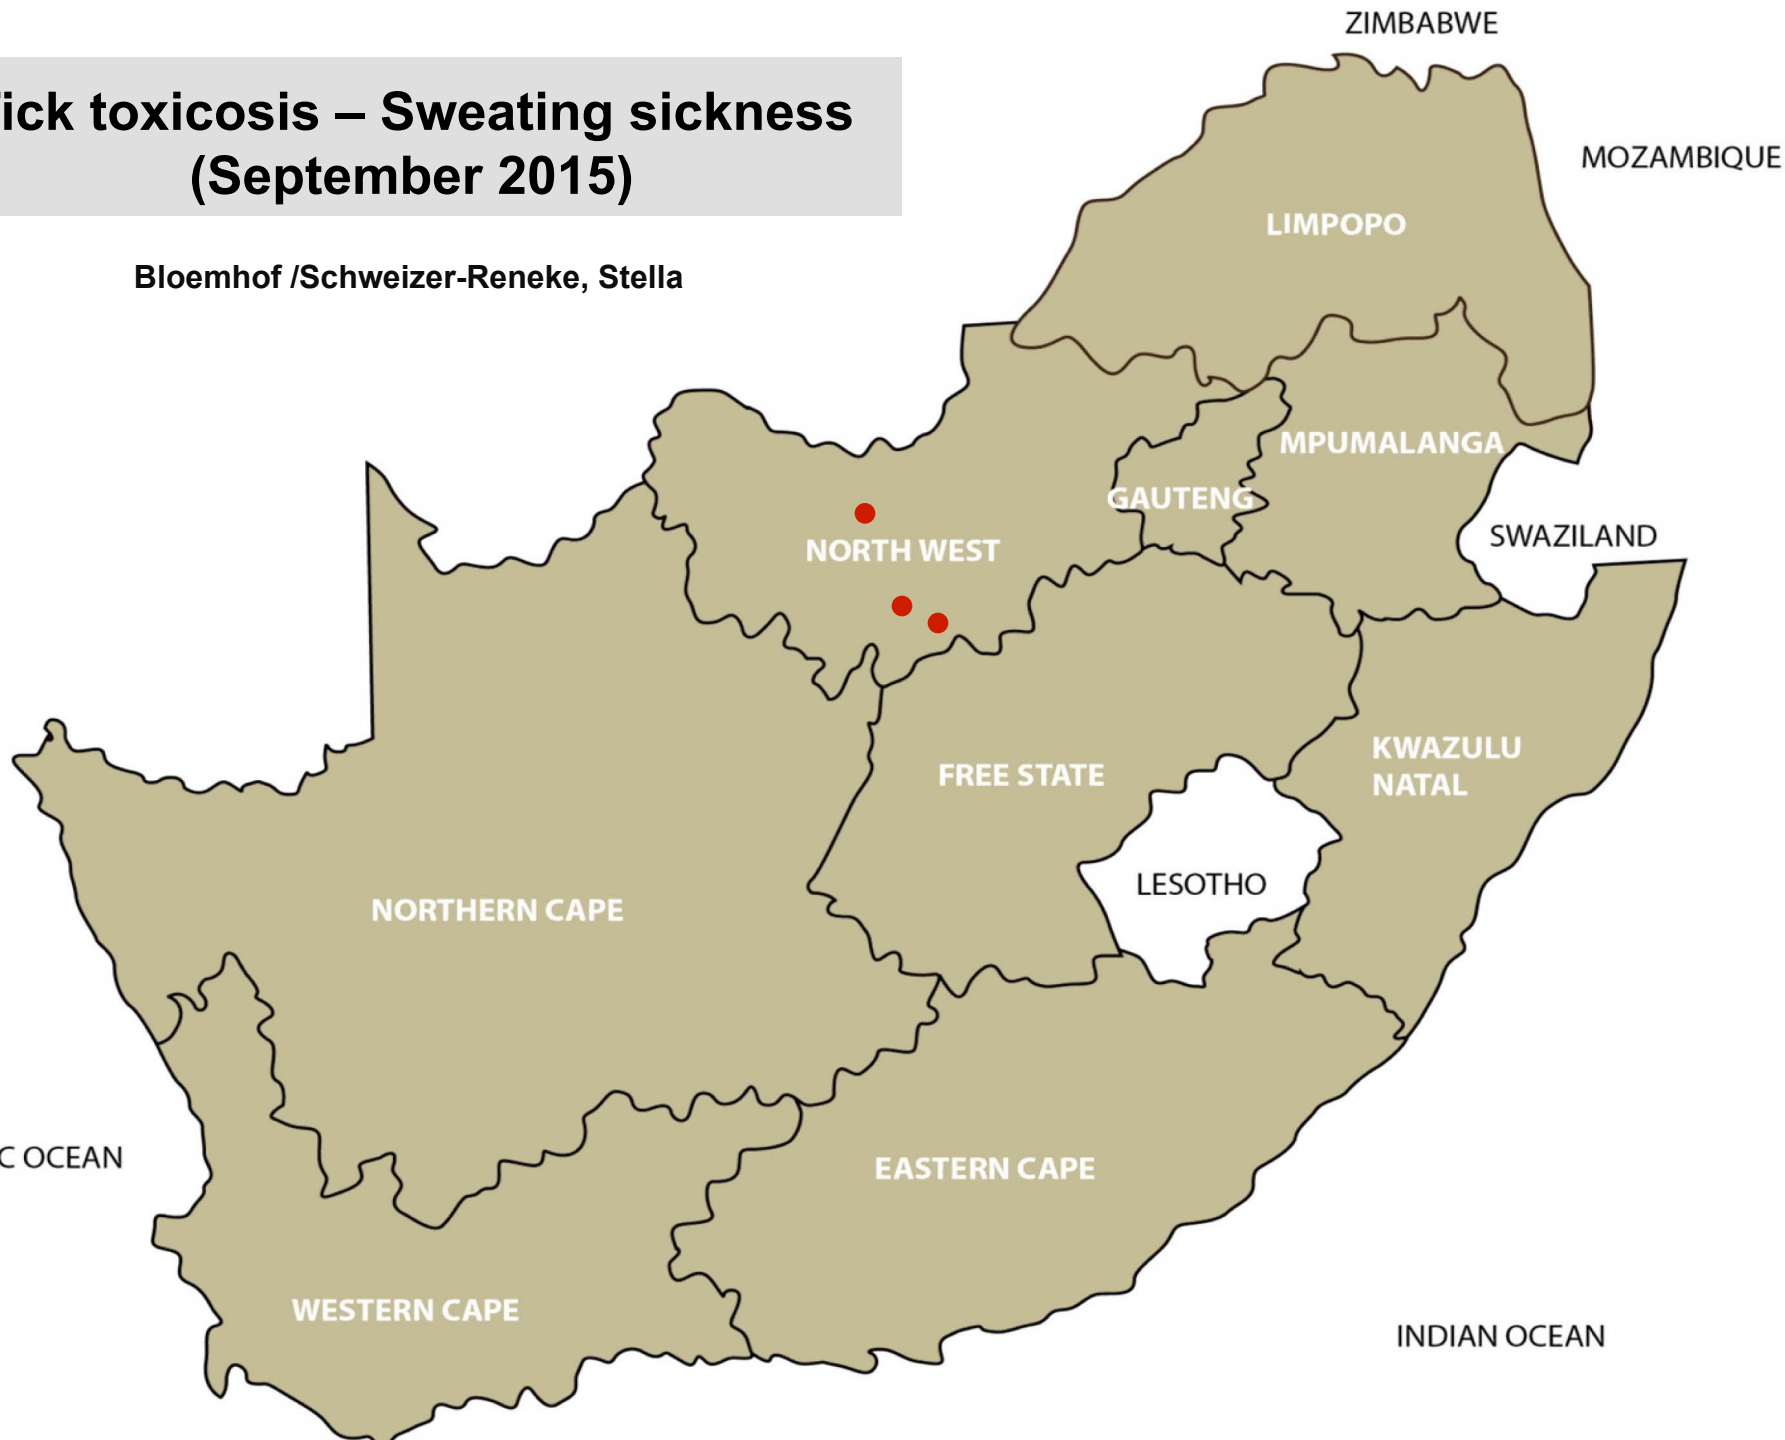

Tick toxicosis – Sweating sickness (September 2015)

Bloemhof /Schweizer-Reneke, Stella