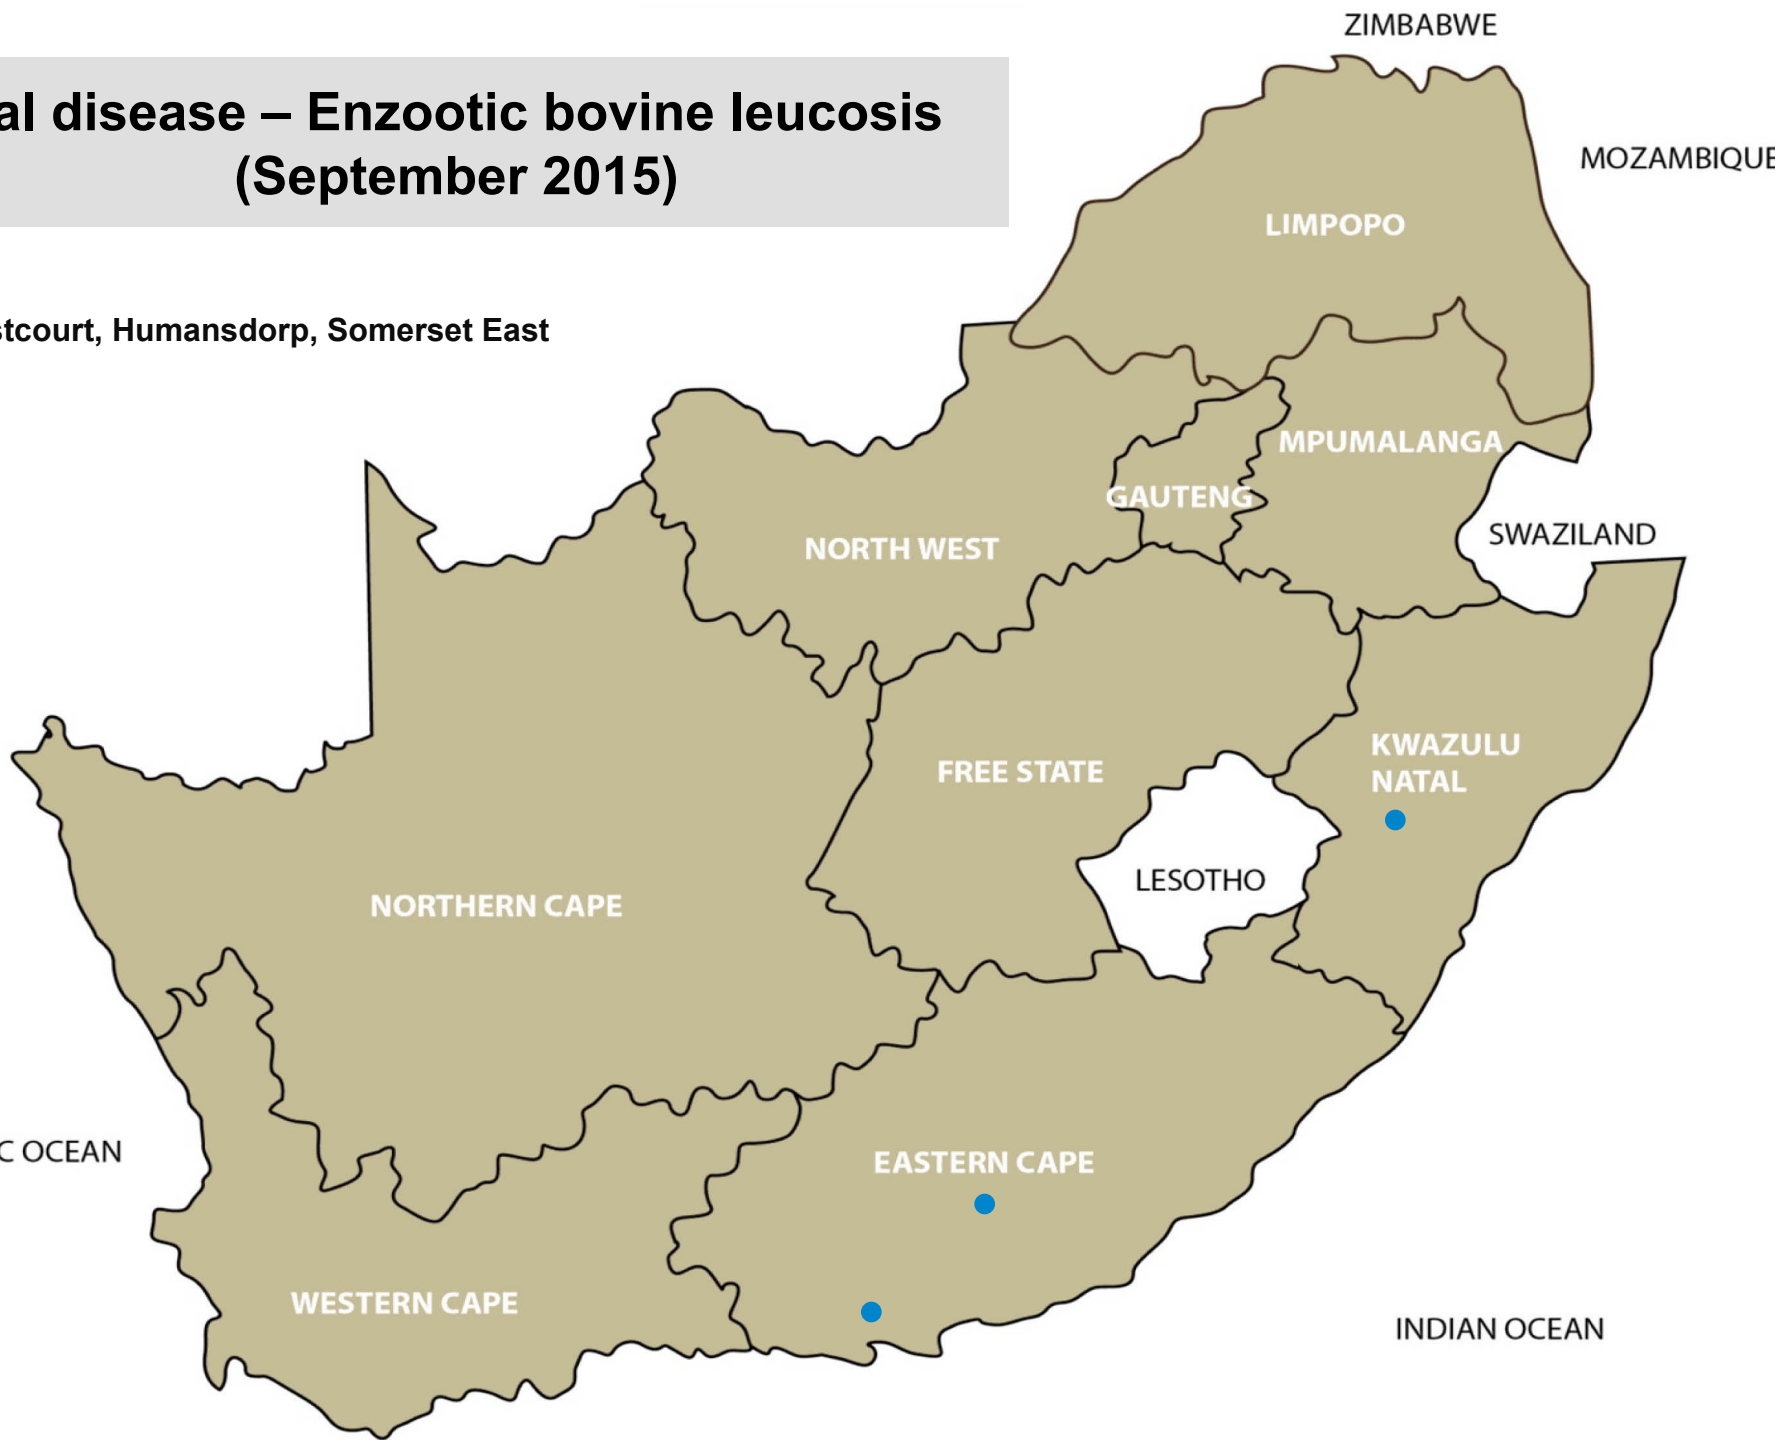

Insect transmitted disease – Blue tongue (September 2015)

Bethal, Mokopane

Viral disease – Bovine Malignant Catarrh (Snotsiekte) – September 2015

Bronkhorstspuit, Polokwane, Vaalwater, Ficksburg, Pongola, Humansdorp, Caledon

Viral disease Infectious bovine rhinotracheitis (IBR) (September 2015)

Clocolan, Memel, Reitz, Howick

Viral disease
Bovine viral diarrhoea (BVD)
September 2015

Somerset East

Viral disease – Enzootic bovine leucosis (September 2015)

Estcourt, Humansdorp, Somerset East

Viral disease - Warts (September 2015)

Grootvlei, Nelspruit, Bronkhorstspuit, Brits, Christiana, Harrismith, Ladybrand/Excelsior, Reitz, Winburg, Bergville, Mtubatuba, Pongola, Vryheid, Aliwal- North, Graaff-Reinet

Viral disease – Orf (September 2015)

Bronkhorstspuit, Pretoria, Christiana,
Kroonstad, Villiers, Vrede, Dundee,
Estcourt, Kokstad, Mtubatuba,
Pongola, Graaff-Reinet, Beaufort West,
George, Riversdale, Stellenbosch,
Upington