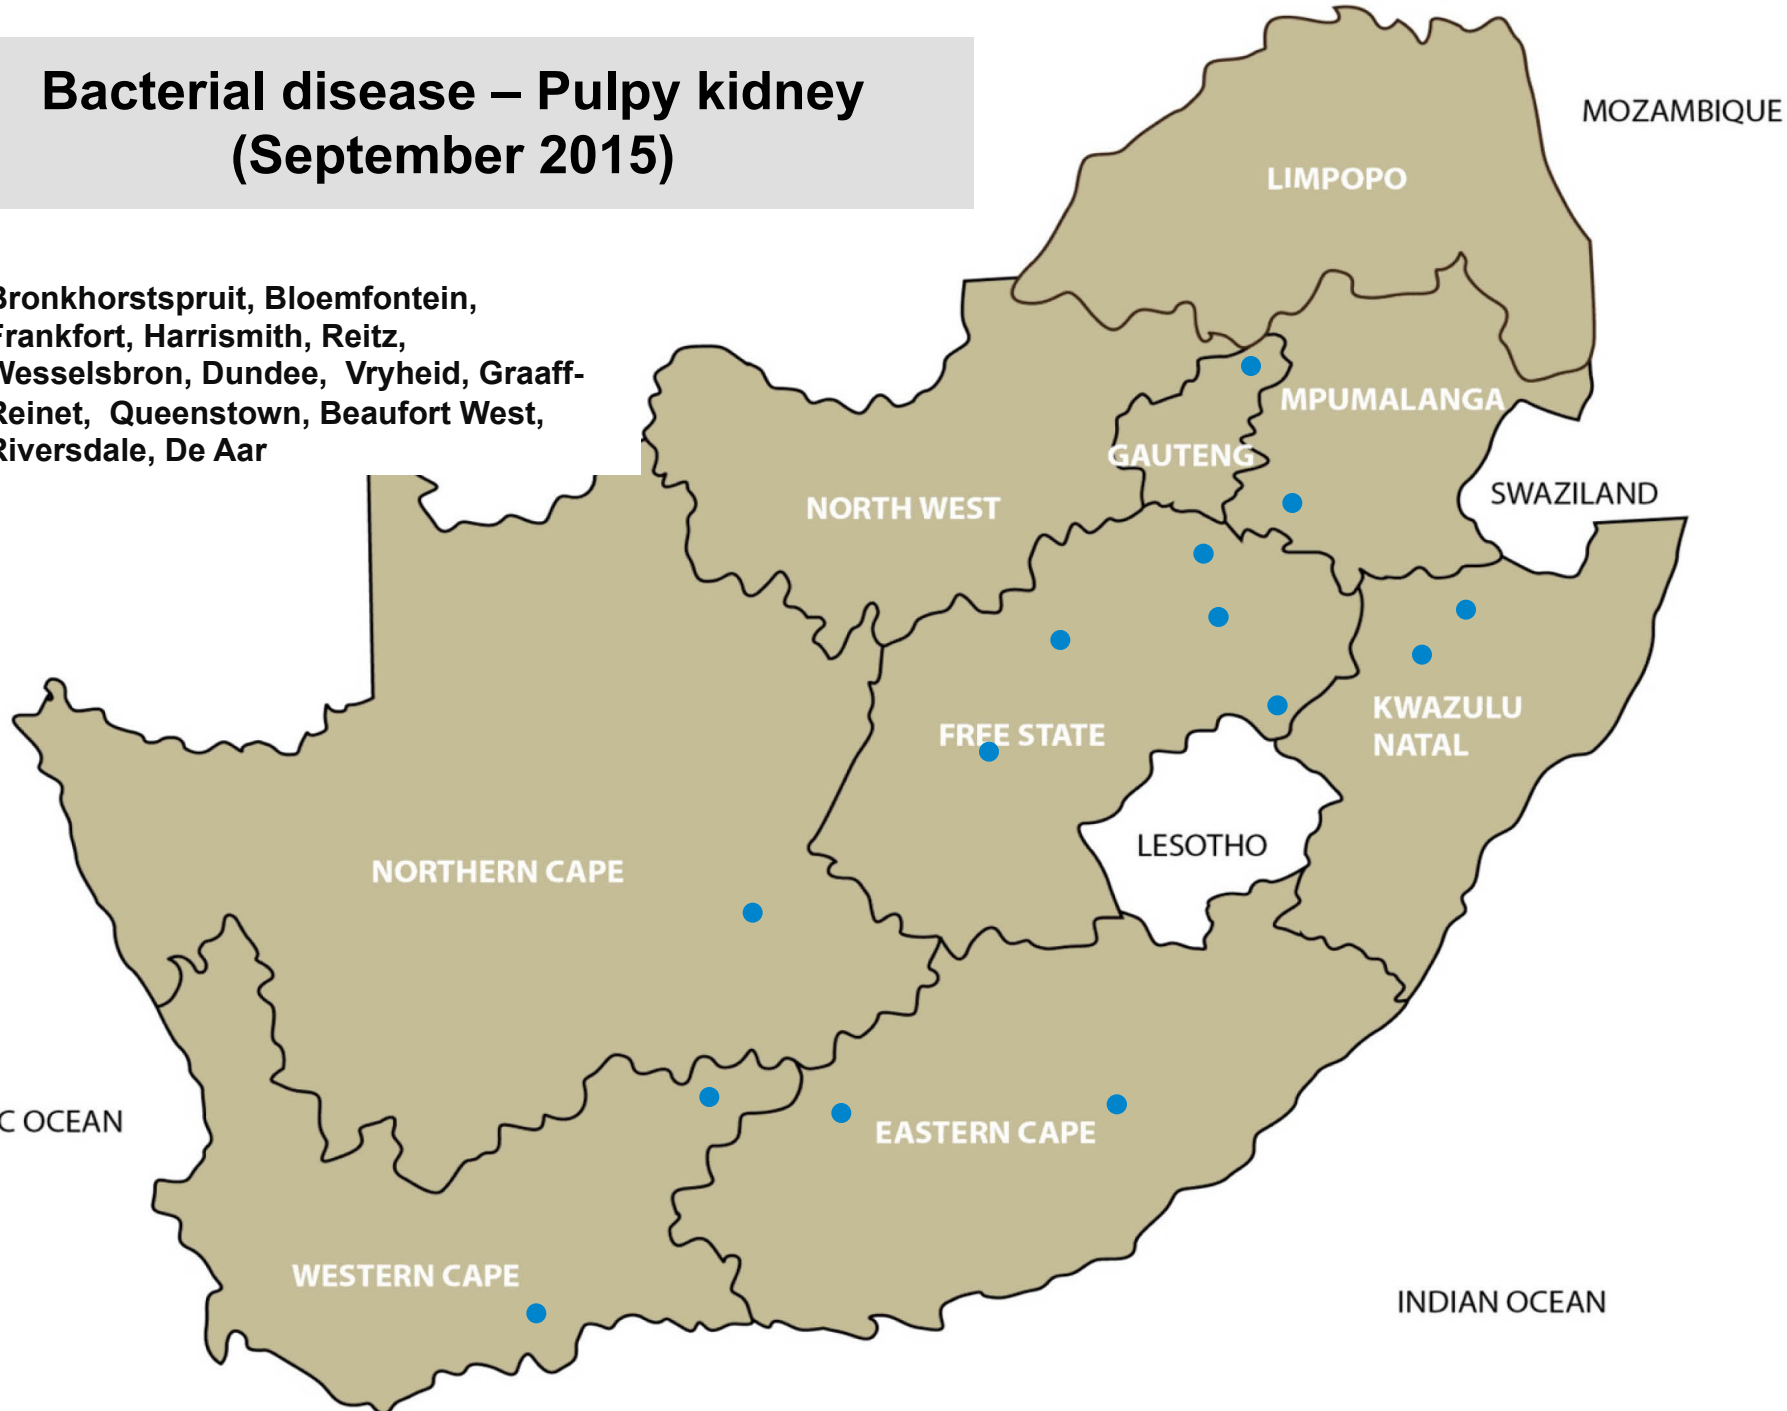

Internal parasites – Resistant roundworms (September 2015)

Bloemfontein, Bultfontein, Harrismith,
Dundee

Internal parasites – Tapeworms (September 2015)

Lydenburg, Nelspruit, Polokwane,
Klerksdorp, Bloemfontein, Harrismith,
Ladybrand/Excelsior, Estcourt, Kokstad,
Aliwal North, Graaff-Reinet, Humansdorp,
Port Alfred, Riversdale

Bacterial disease - Salmonellosis (September 2015)

Middelburg, Nelspruit, Viljoenskroon,
Estcourt, Howick, Graaff-Reinet,
Middelburg, Stellenbosch

Bacterial disease – Enzootic abortion (September 2015)

Bronkhorstspuit, Vrede, Zastron,
Middelburg, Queenstown, Heidelberg

Bacterial disease - Swelled head (September 2015)

Bronkhorstspuit, Clocolan, Kokstad,
Newcastle, Graaff-Reinet

Bacterial Disease – Red gut (cattle)

Bethlehem, Frankfort, Reitz, Alexandria, Swellendam

Bacterial disease – Blood gut (sheep) (September 2015)

Standerton, Harrismith, Aliwal North,
Graaff-Reinet, Queenstown,
Heidelberg

Bacterial disease – Pulpy kidney (September 2015)

Bronkhorstspuit, Bloemfontein,
Frankfort, Harrismith, Reitz,
Wesselsbron, Dundee, Vryheid, Graaff-
Reinet, Queenstown, Beaufort West,
Riversdale, De Aar