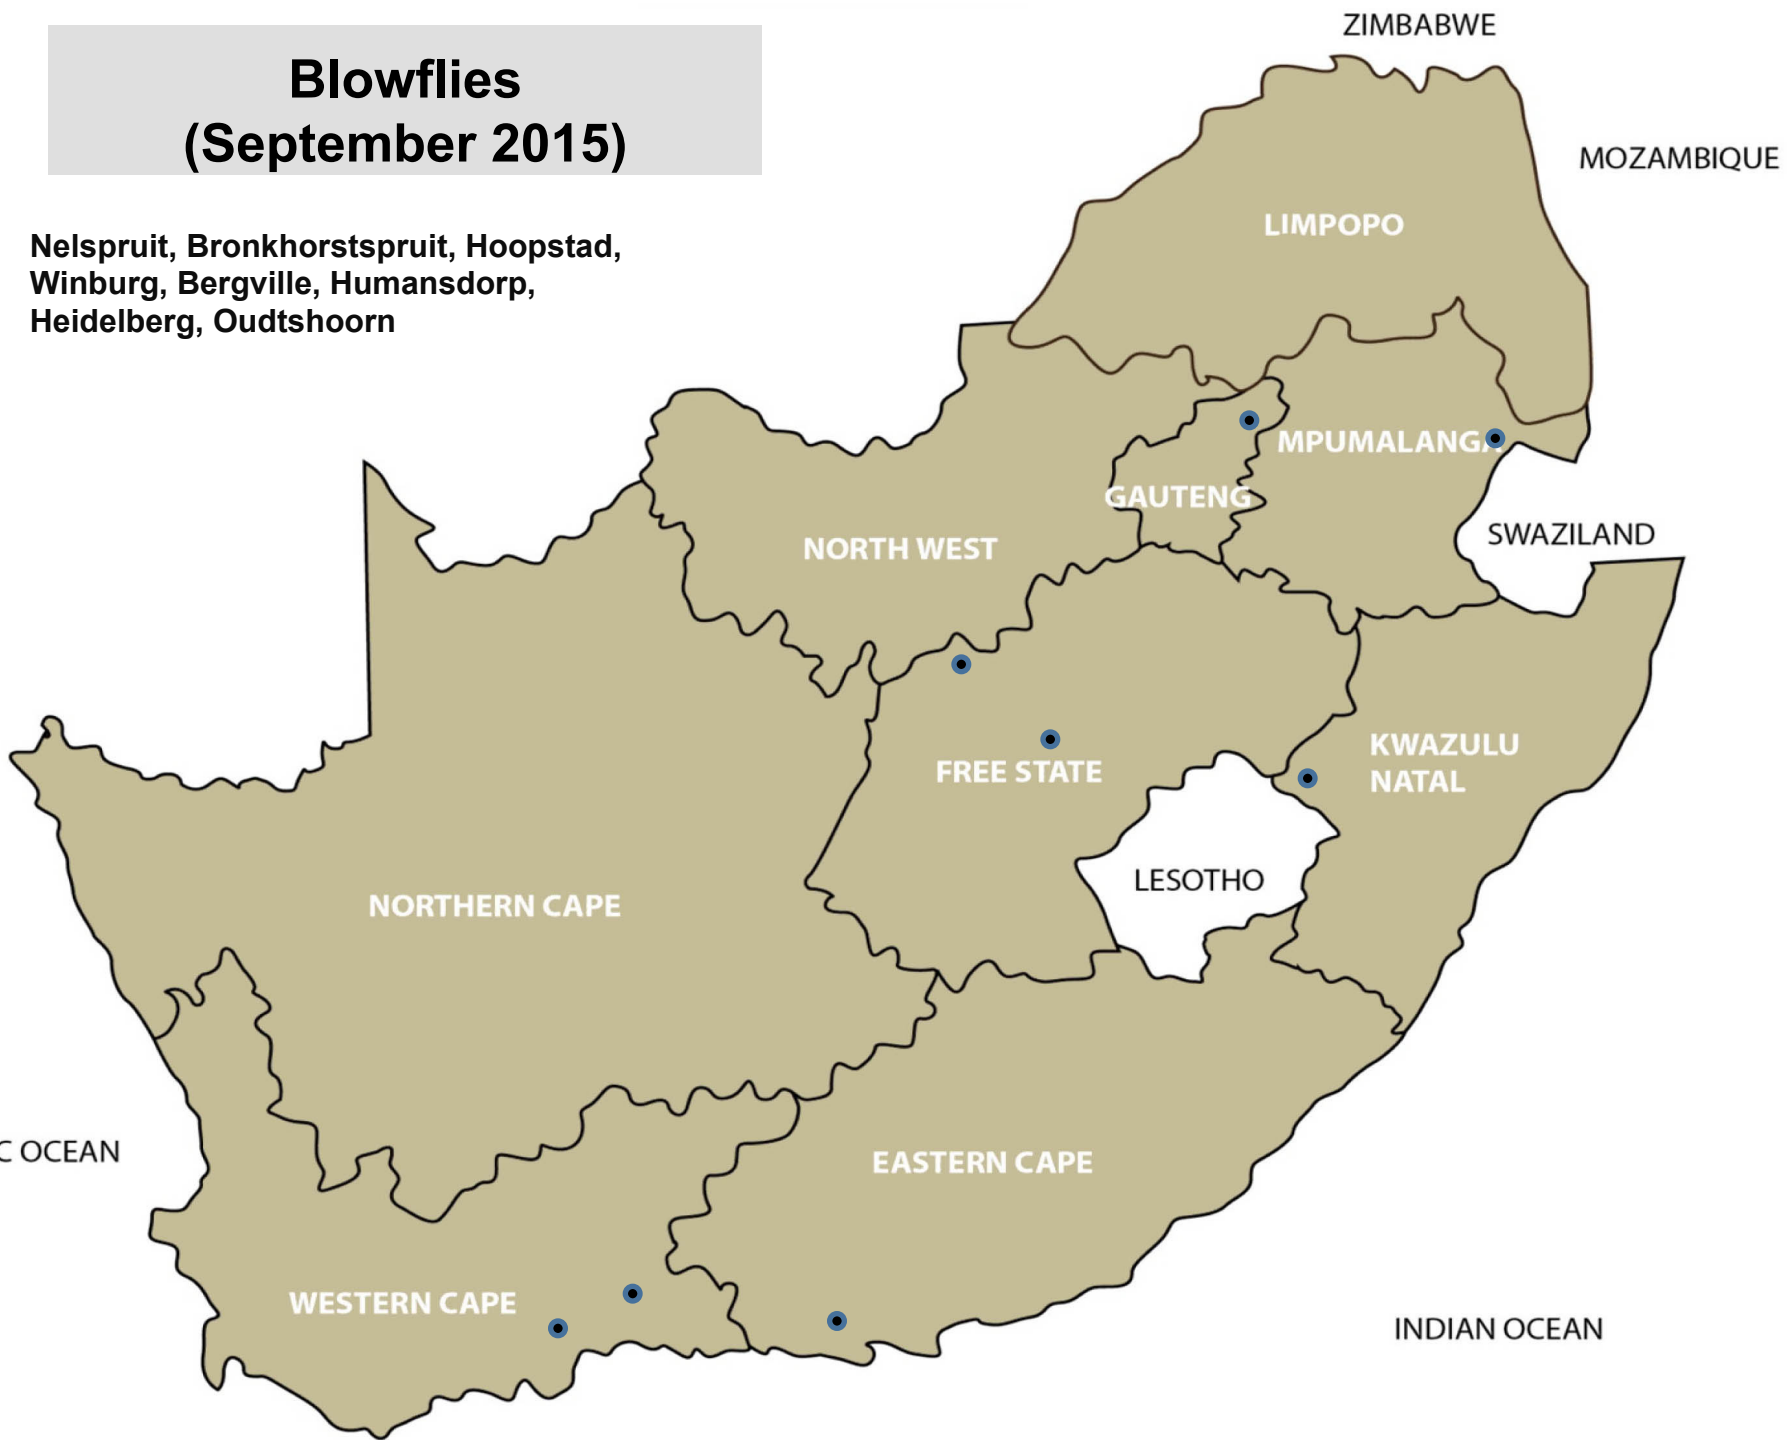

Red-legged ticks (September 2015)

Lydenburg, Standerton, Volksrust,
Christiana, Klerksdorp, Clocolan,
Hoopstad, Kroonstad, Ladybrand/
Excelsior, Villiers, Underberg, Somerset
East, Caledon

Paralysis ticks (September 2015)

Middelburg, Ladybrand/Excelsior, Villiers,
Graaff-Reinet

Biting lice (Red lice) (September 2015)

Christiana, Leeudoringstad,
Bloemfontein, Bultfontein, Clocolan,
Harrismith, Hoopstad, Kroonstad, Vrede,
Winburg, Bergville, Kokstad, Mooi River,
Graaff-Reinet, Calvinia

Sheep scab (September 2015)

Reitz, Villiers, Kokstad, Graaff-Reinet, Somerset
East, Calvinia

Blowflies (September 2015)

Nelspruit, Bronkhorstspuit, Hoopstad,
Winburg, Bergville, Humansdorp,
Heidelberg, Oudtshoorn

Tick transmitted disease African red water (September 2015)

Ermelo, Grootvlei, Middelburg, Nelspruit, Bapsfontein, Bronkhorstspuit, Pretoria, Brits, Bloemfontein, Villiers, Bergville, Dundee, Howick, Ingogo, Kokstad, Mtubatuba, Underberg, Vryheid, Alexandria, Humansdorp, Queenstown, Somerset East, George, Oudtshoorn, Plettenberg Bay