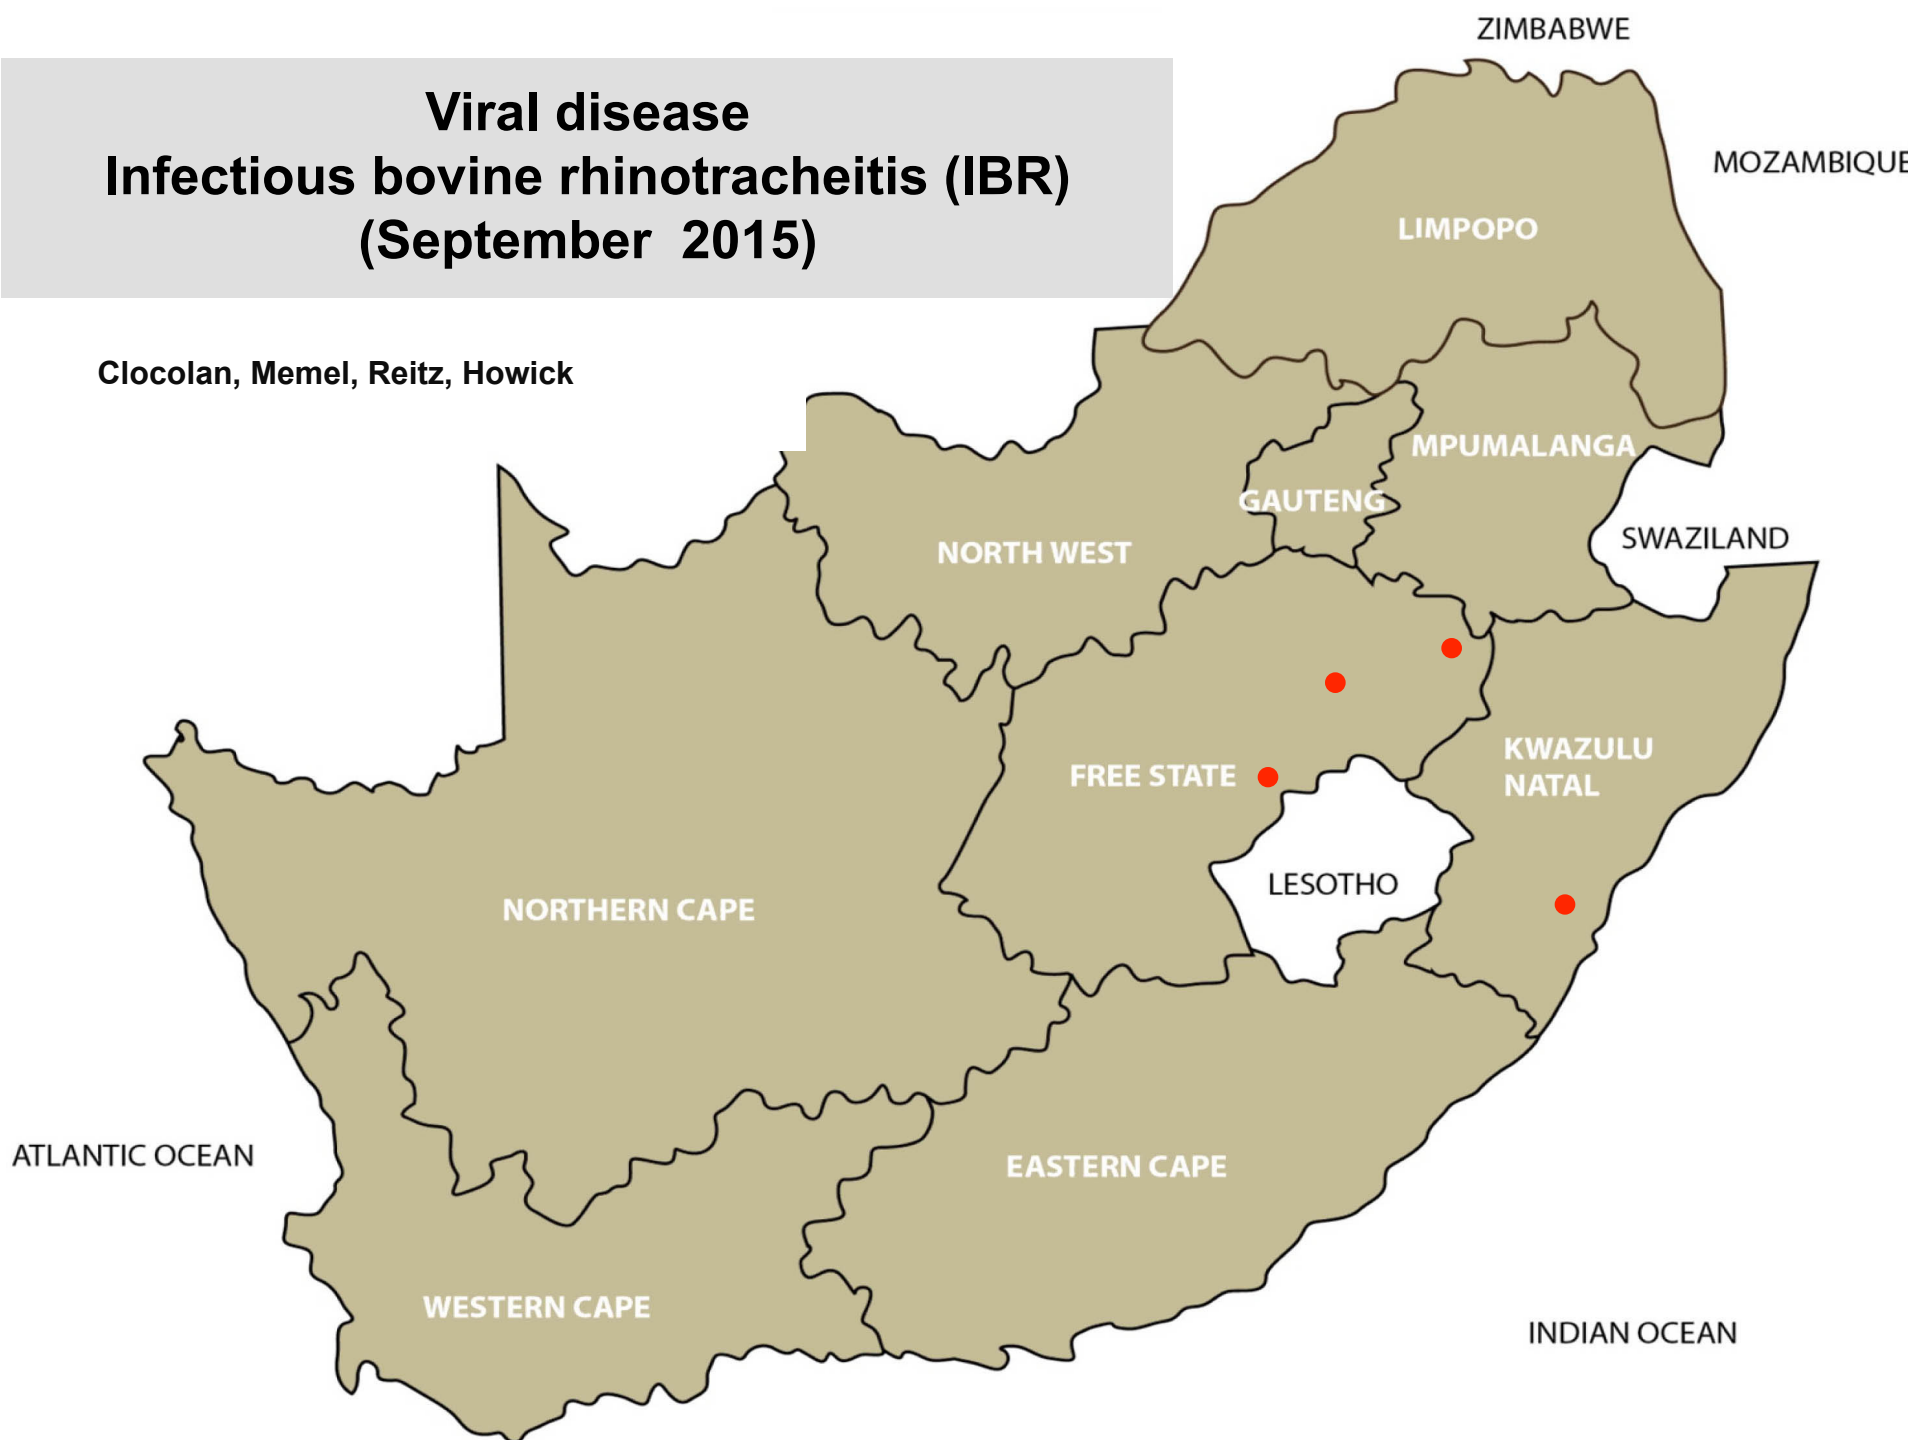

Viral disease Infectious bovine rhinotracheitis (IBR) (September 2015)

Clocolan, Memel, Reitz, Howick