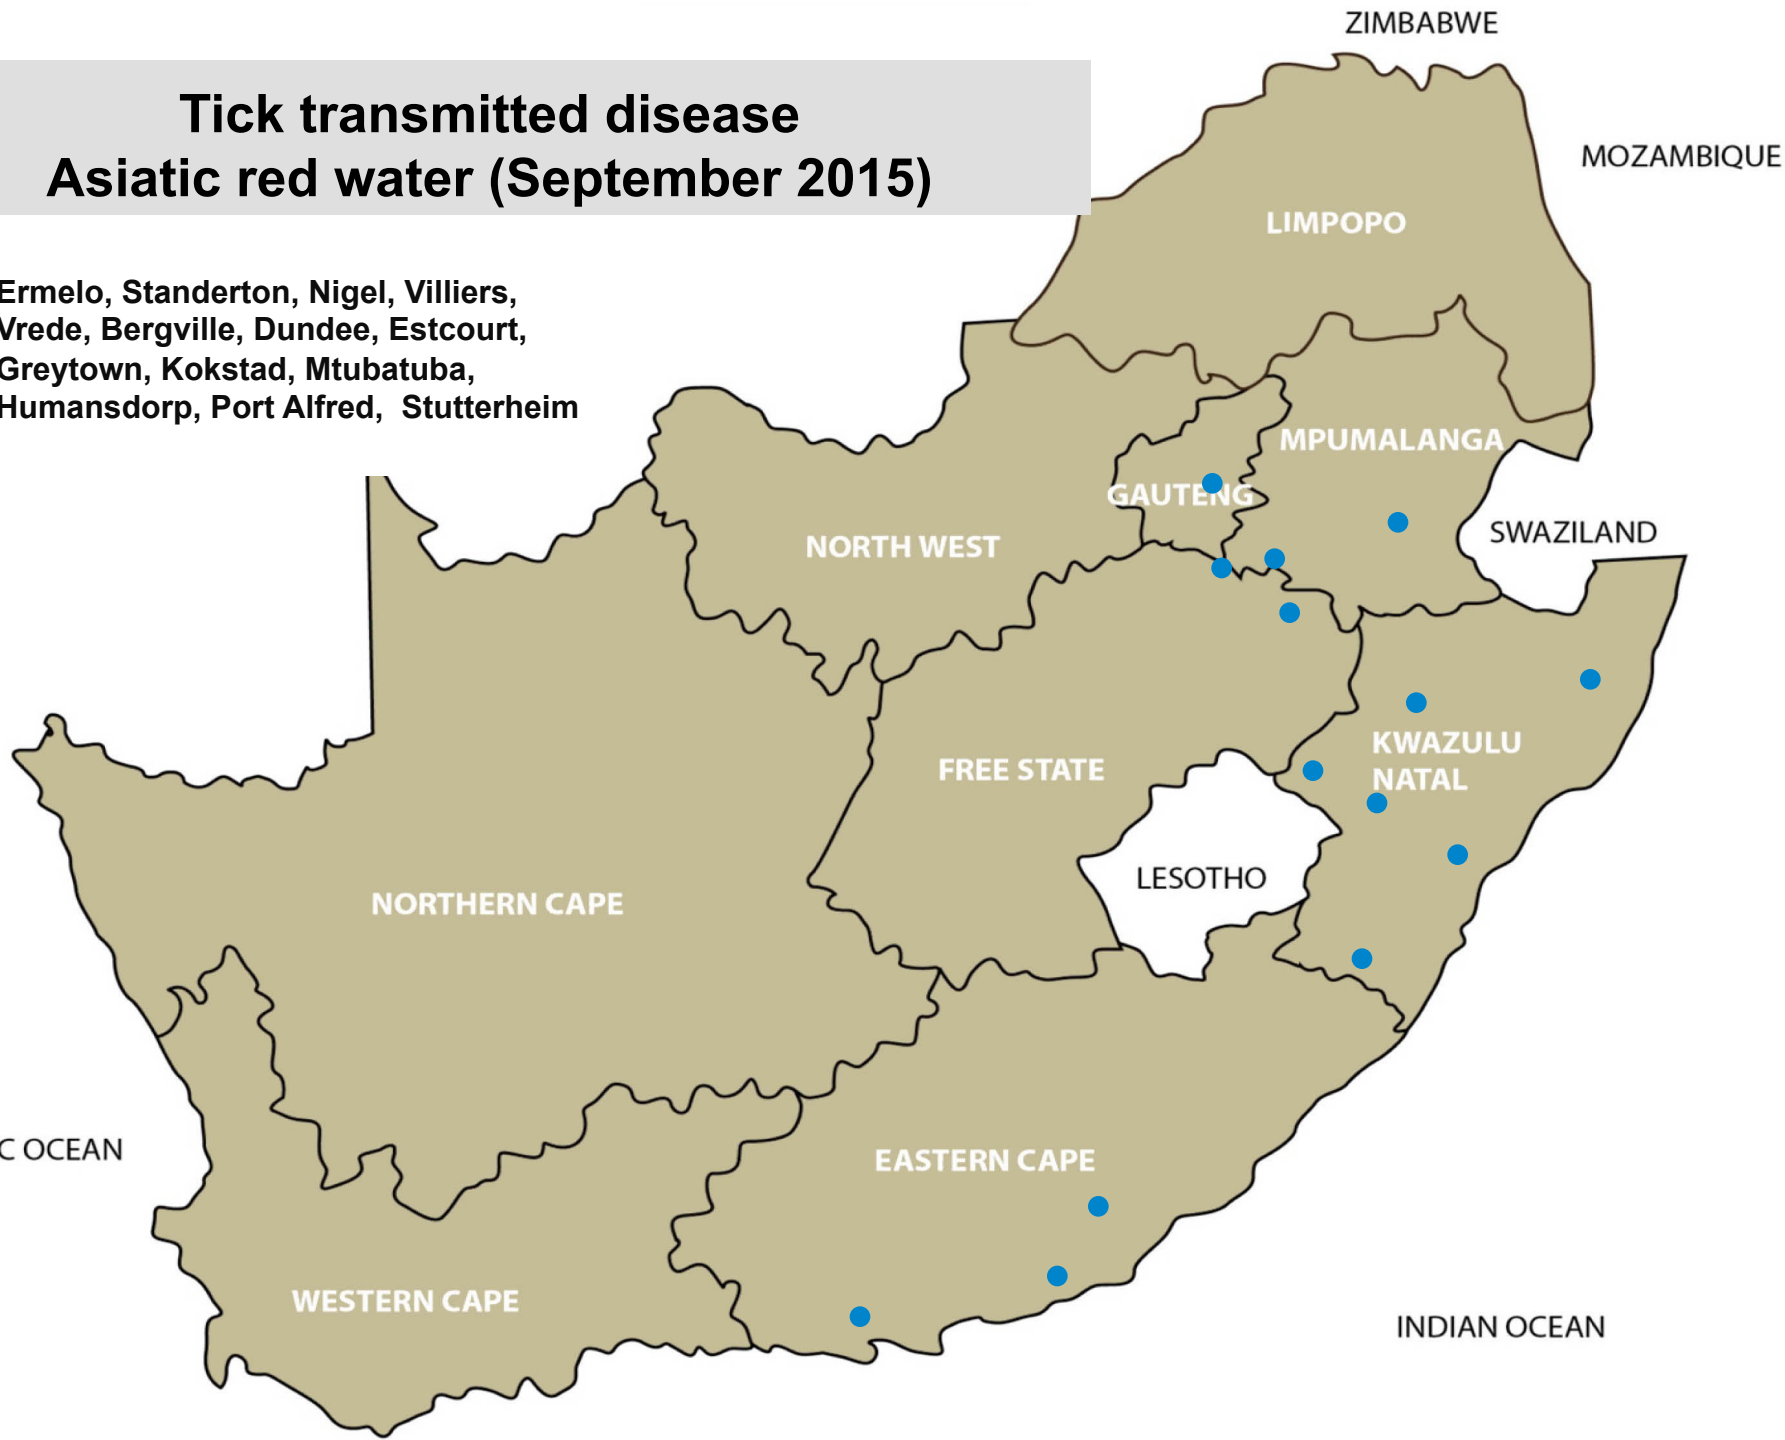

Sheep scab (September 2015)

Reitz, Villiers, Kokstad, Graaff-Reinet, Somerset
East, Calvinia

Blowflies (September 2015)

Nelspruit, Bronkhorstspuit, Hoopstad,
Winburg, Bergville, Humansdorp,
Heidelberg, Oudtshoorn

Screw-worm (September 2015)

Nelspruit, Mokopane, Mtubatuba

Nasal bot larvae (September 2015)

Bronkhorstspuit, Reitz,
Wesselsbron, Dundee, Mtubatuba

Coccidiosis (September 2015)

Pretoria, Ladybrand/Excelsior, Villiers, Dundee, Estcourt, Mtubatuba, Graaff-Reinet, Humansdorp, Queenstown, Somerset East, Uitenhage, Heidelberg, Oudtshoorn, Riversdale, Upington

Tick transmitted disease African red water (September 2015)

Ermelo, Grootvlei, Middelburg, Nelspruit, Bapsfontein, Bronkhorstspuit, Pretoria, Brits, Bloemfontein, Villiers, Bergville, Dundee, Howick, Ingogo, Kokstad, Mtubatuba, Underberg, Vryheid, Alexandria, Humansdorp, Queenstown, Somerset East, George, Oudtshoorn, Plettenberg Bay

Tick transmitted disease Asiatic red water (September 2015)

Ermelo, Standerton, Nigel, Villiers,
Vrede, Bergville, Dundee, Estcourt,
Greytown, Kokstad, Mtubatuba,
Humansdorp, Port Alfred, Stutterheim

Tick and biting fly transmitted disease Anaplasmosis (September 2015)