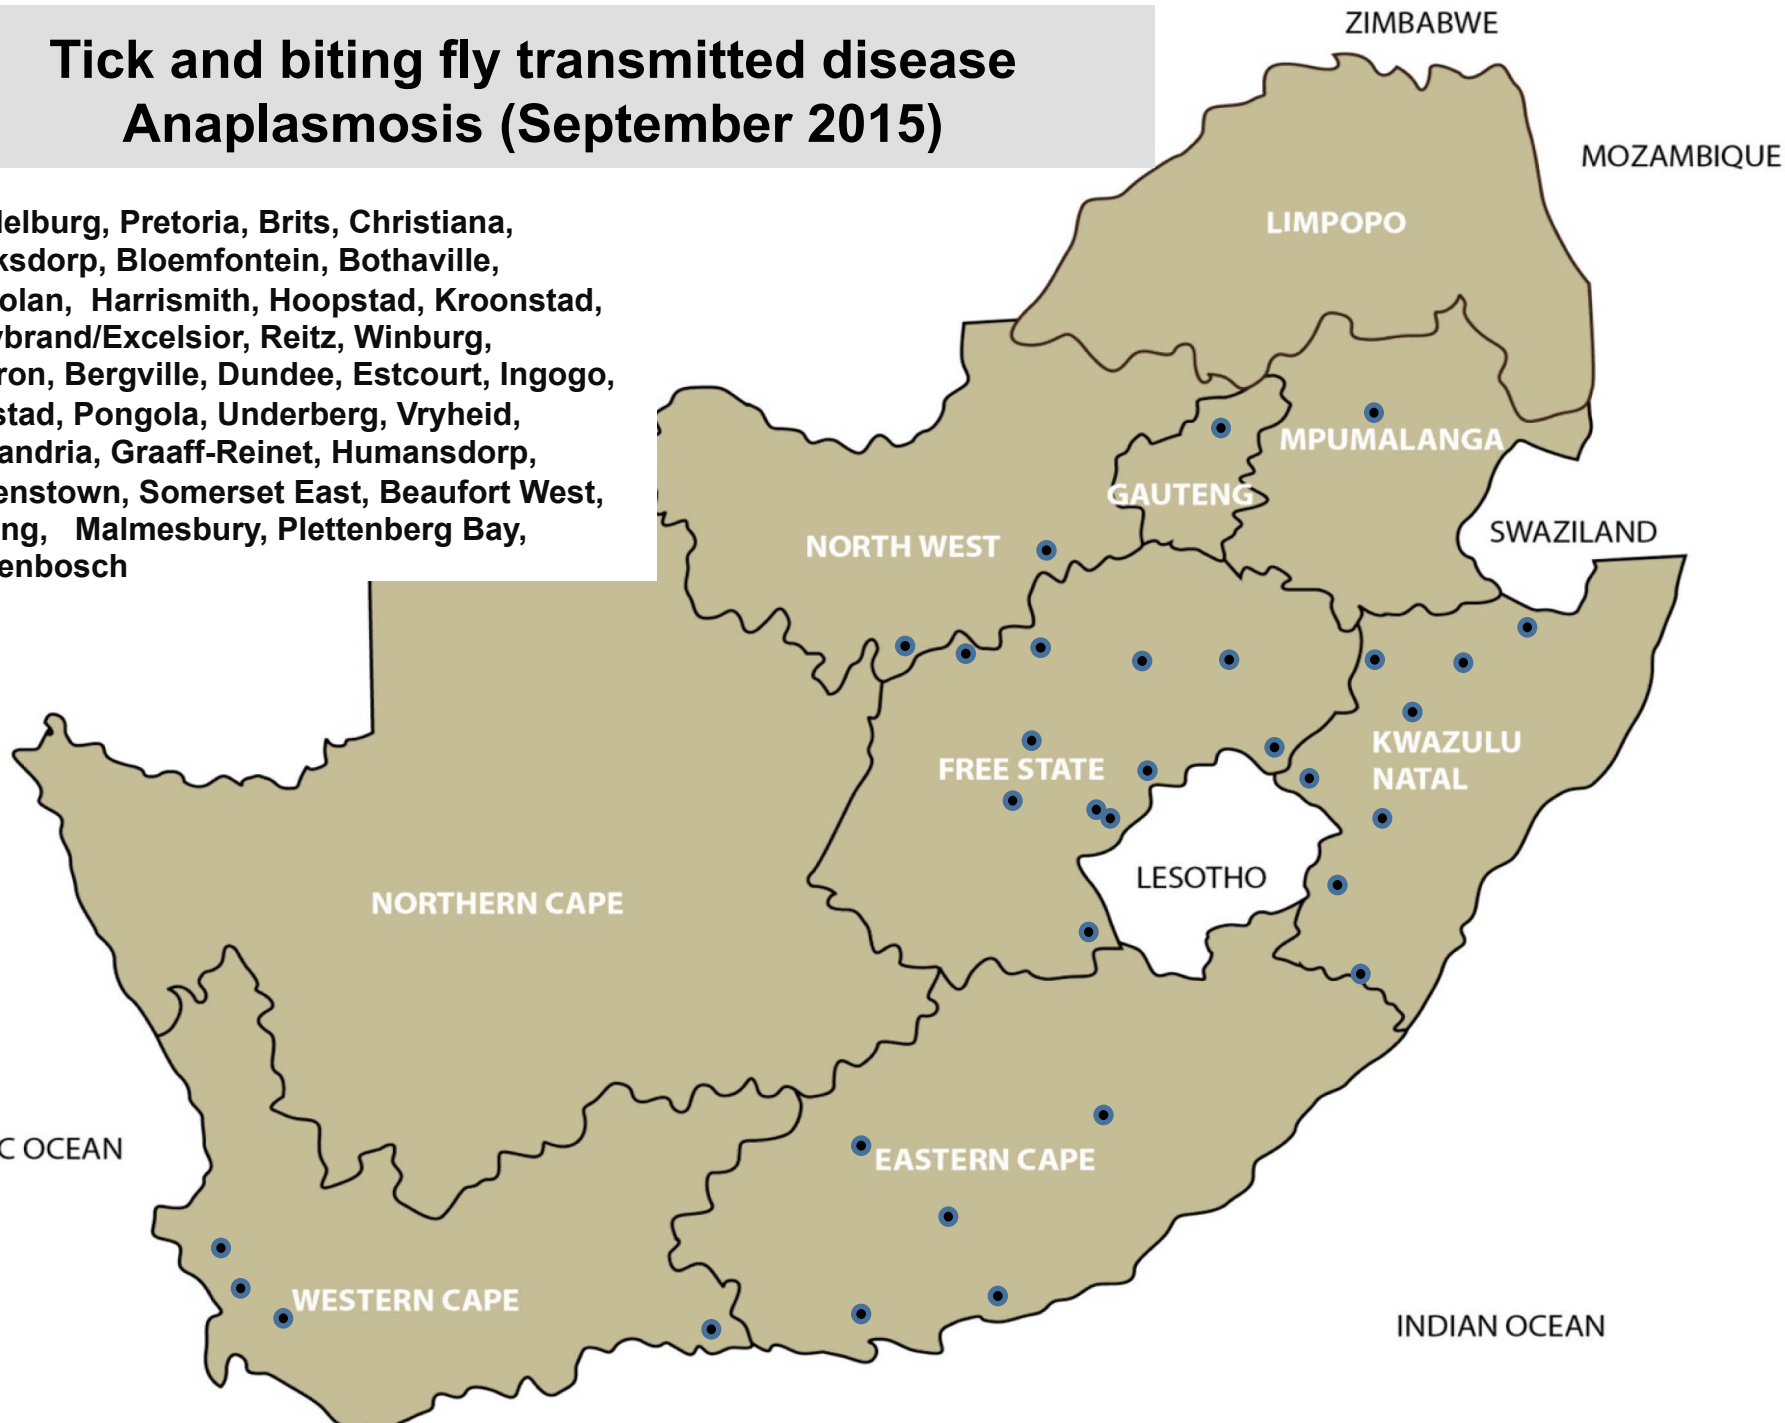

Screw-worm (September 2015)

Nelspruit, Mokopane, Mtubatuba

Nasal bot larvae (September 2015)

Bronkhorstspuit, Reitz,
Wesselsbron, Dundee, Mtubatuba

Coccidiosis (September 2015)

Pretoria, Ladybrand/Excelsior, Villiers, Dundee, Estcourt, Mtubatuba, Graaff-Reinet, Humansdorp, Queenstown, Somerset East, Uitenhage, Heidelberg, Oudtshoorn, Riversdale, Upington

Tick transmitted disease African red water (September 2015)

Ermelo, Grootvlei, Middelburg, Nelspruit, Bapsfontein, Bronkhorstspuit, Pretoria, Brits, Bloemfontein, Villiers, Bergville, Dundee, Howick, Ingogo, Kokstad, Mtubatuba, Underberg, Vryheid, Alexandria, Humansdorp, Queenstown, Somerset East, George, Oudtshoorn, Plettenberg Bay

Tick transmitted disease Asiatic red water (September 2015)

Ermelo, Standerton, Nigel, Villiers,
Vrede, Bergville, Dundee, Estcourt,
Greytown, Kokstad, Mtubatuba,
Humansdorp, Port Alfred, Stutterheim

Tick and biting fly transmitted disease Anaplasmosis (September 2015)

Tick transmitted disease - Heartwater (September 2015)

Middelburg, Nelspruit, Bronkhorstspuit, Pretoria, Polokwane, Brits, Hoopstad, Bergville, Camperdown, Dundee, Estcourt, Mtubatuba, Pongola, Vryheid, Alexandria, Humansdorp, Port Alfred, Somerset East, Uitenhage