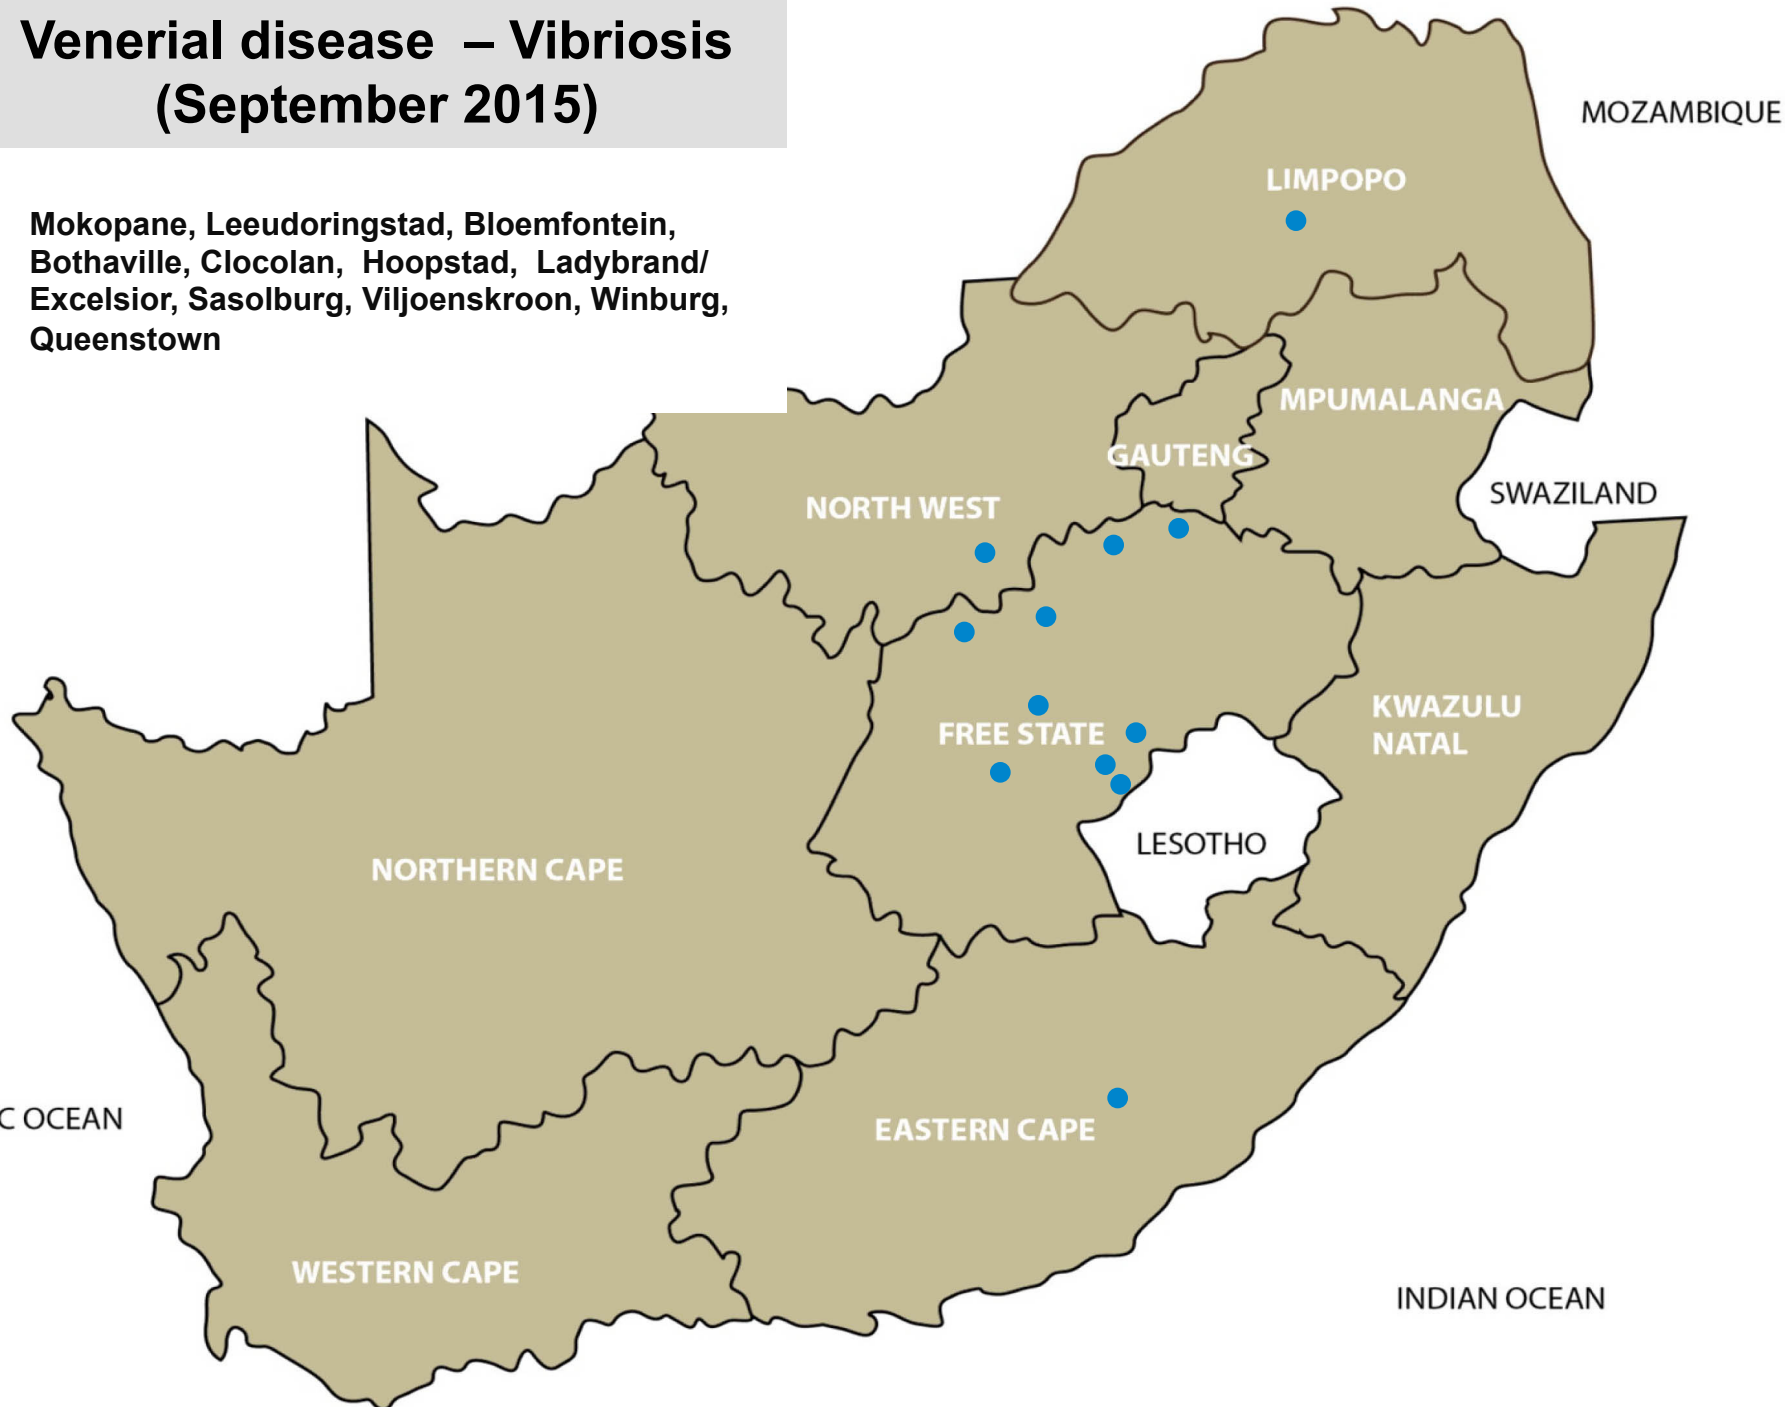

Middelburg, Pretoria, Brits, Christiana, Klerksdorp, Bloemfontein, Bothaville, Clocolan, Harrismith, Hoopstad, Kroonstad, Ladybrand/Excelsior, Reitz, Winburg, Zastron, Bergville, Dundee, Estcourt, Ingogo, Kokstad, Pongola, Underberg, Vryheid, Alexandria, Graaff-Reinet, Humansdorp, Queenstown, Somerset East, Beaufort West, Darling, Malmesbury, Plettenberg Bay, Stellenbosch

Tick transmitted disease - Heartwater (September 2015)

Middelburg, Nelspruit, Bronkhorstspuit, Pretoria, Polokwane, Brits, Hoopstad, Bergville, Camperdown, Dundee, Estcourt, Mtubatuba, Pongola, Vryheid, Alexandria, Humansdorp, Port Alfred, Somerset East, Uitenhage

Tick toxicosis – Sweating sickness (September 2015)

Bloemhof /Schweizer-Reneke, Stella

Venereal disease-Trichomonosis (September 2015)

Bethal, Ermelo, Grootvlei, Middelburg, Piet Retief, Standerton, Volksrust, Bloemhof / Schweizer-Reneke, Klerksdorp, Leeudoringstad, Ventersdorp, Bloemfontein, Bothaville, Frankfort, Harrismith, Hoopstad, Kroonstad, Ladybrand/Excelsior, Reitz, Sasolburg, Viljoenskroon, Villiers, Winburg, Zastron, Bergville, Dundee, Kokstad, Vryheid, Aliwal North, Uitenhage

Venerial disease – Vibriosis (September 2015)

Mokopane, Leeudoringstad, Bloemfontein,
Bothaville, Clocolan, Hoopstad, Ladybrand/
Excelsior, Sasolburg, Viljoenskroon, Winburg,
Queenstown

Venereal disease – Pizzle disease (September 2015)