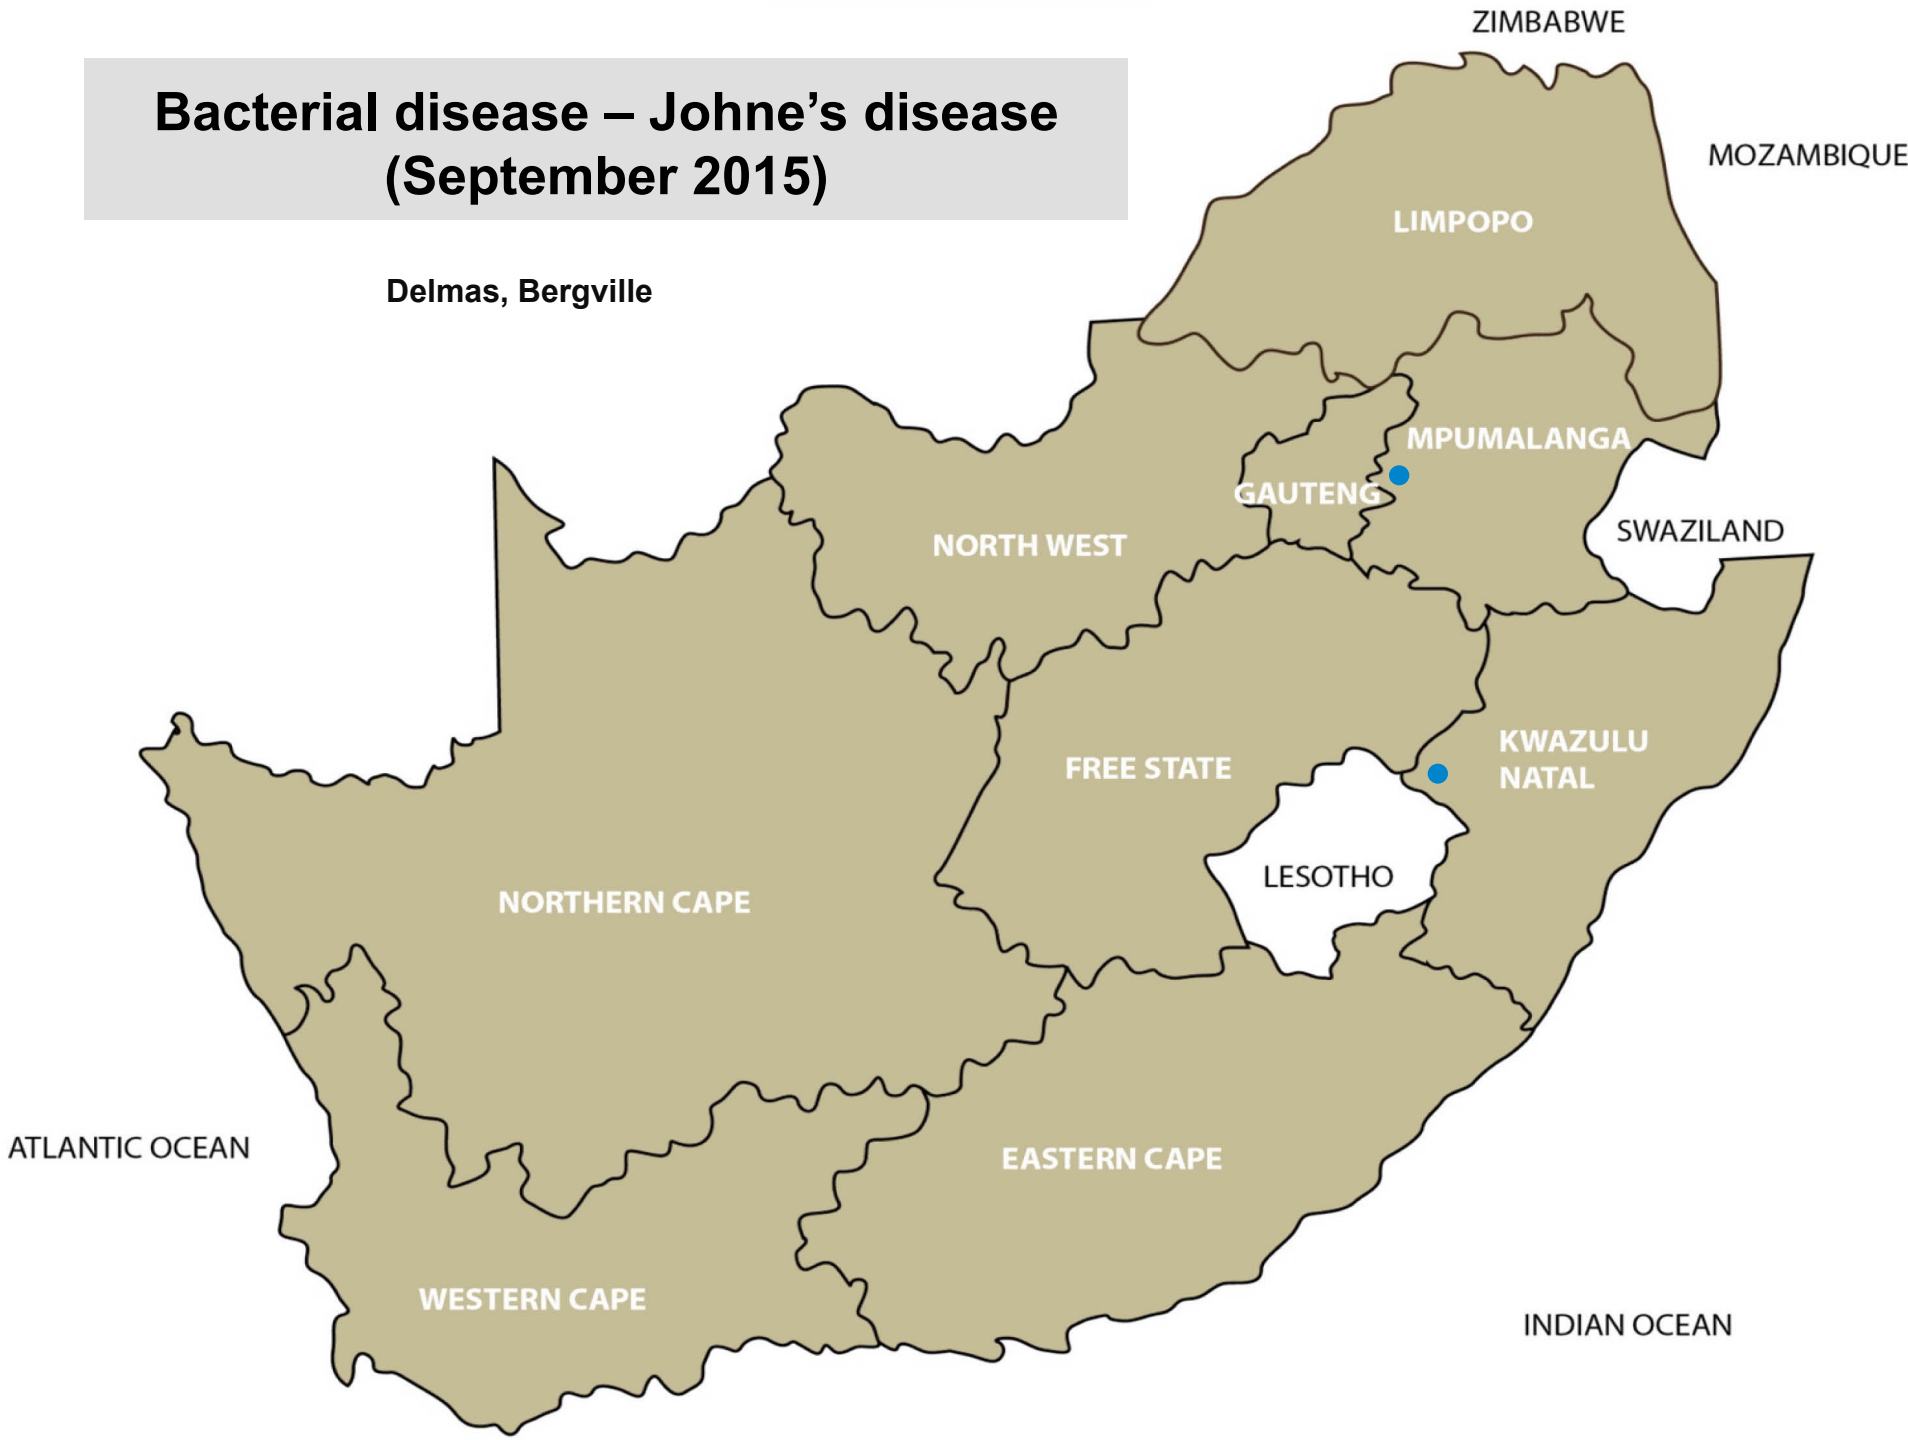

Internal parasites – Resistant roundworms (September 2015)

Bloemfontein, Bultfontein, Harrismith,
Dundee

Internal parasites – Tapeworms (September 2015)

Lydenburg, Nelspruit, Polokwane,
Klerksdorp, Bloemfontein, Harrismith,
Ladybrand/Excelsior, Estcourt, Kokstad,
Aliwal North, Graaff-Reinet, Humansdorp,
Port Alfred, Riversdale

Bacterial disease - Salmonellosis (September 2015)

Middelburg, Nelspruit, Viljoenskroon,
Estcourt, Howick, Graaff-Reinet,
Middelburg, Stellenbosch

Bacterial disease – Enzootic abortion (September 2015)

Bronkhorstspuit, Vrede, Zastron,
Middelburg, Queenstown, Heidelberg

Bacterial disease – Johne's disease (September 2015)

Delmas, Bergville

Bacterial disease – Blackquarter (September 2015)

Bethal, Grootvlei, Piet Retief, Standerton,
Polokwane, Bultfontein, Clocolan,
Frankfort, Harrismith, Kroonstad,
Ladybrand/Excelsior, Memel, Reitz,
Viljoenskroon, Vrede, Winburg, Dundee,
Kokstad, Underberg