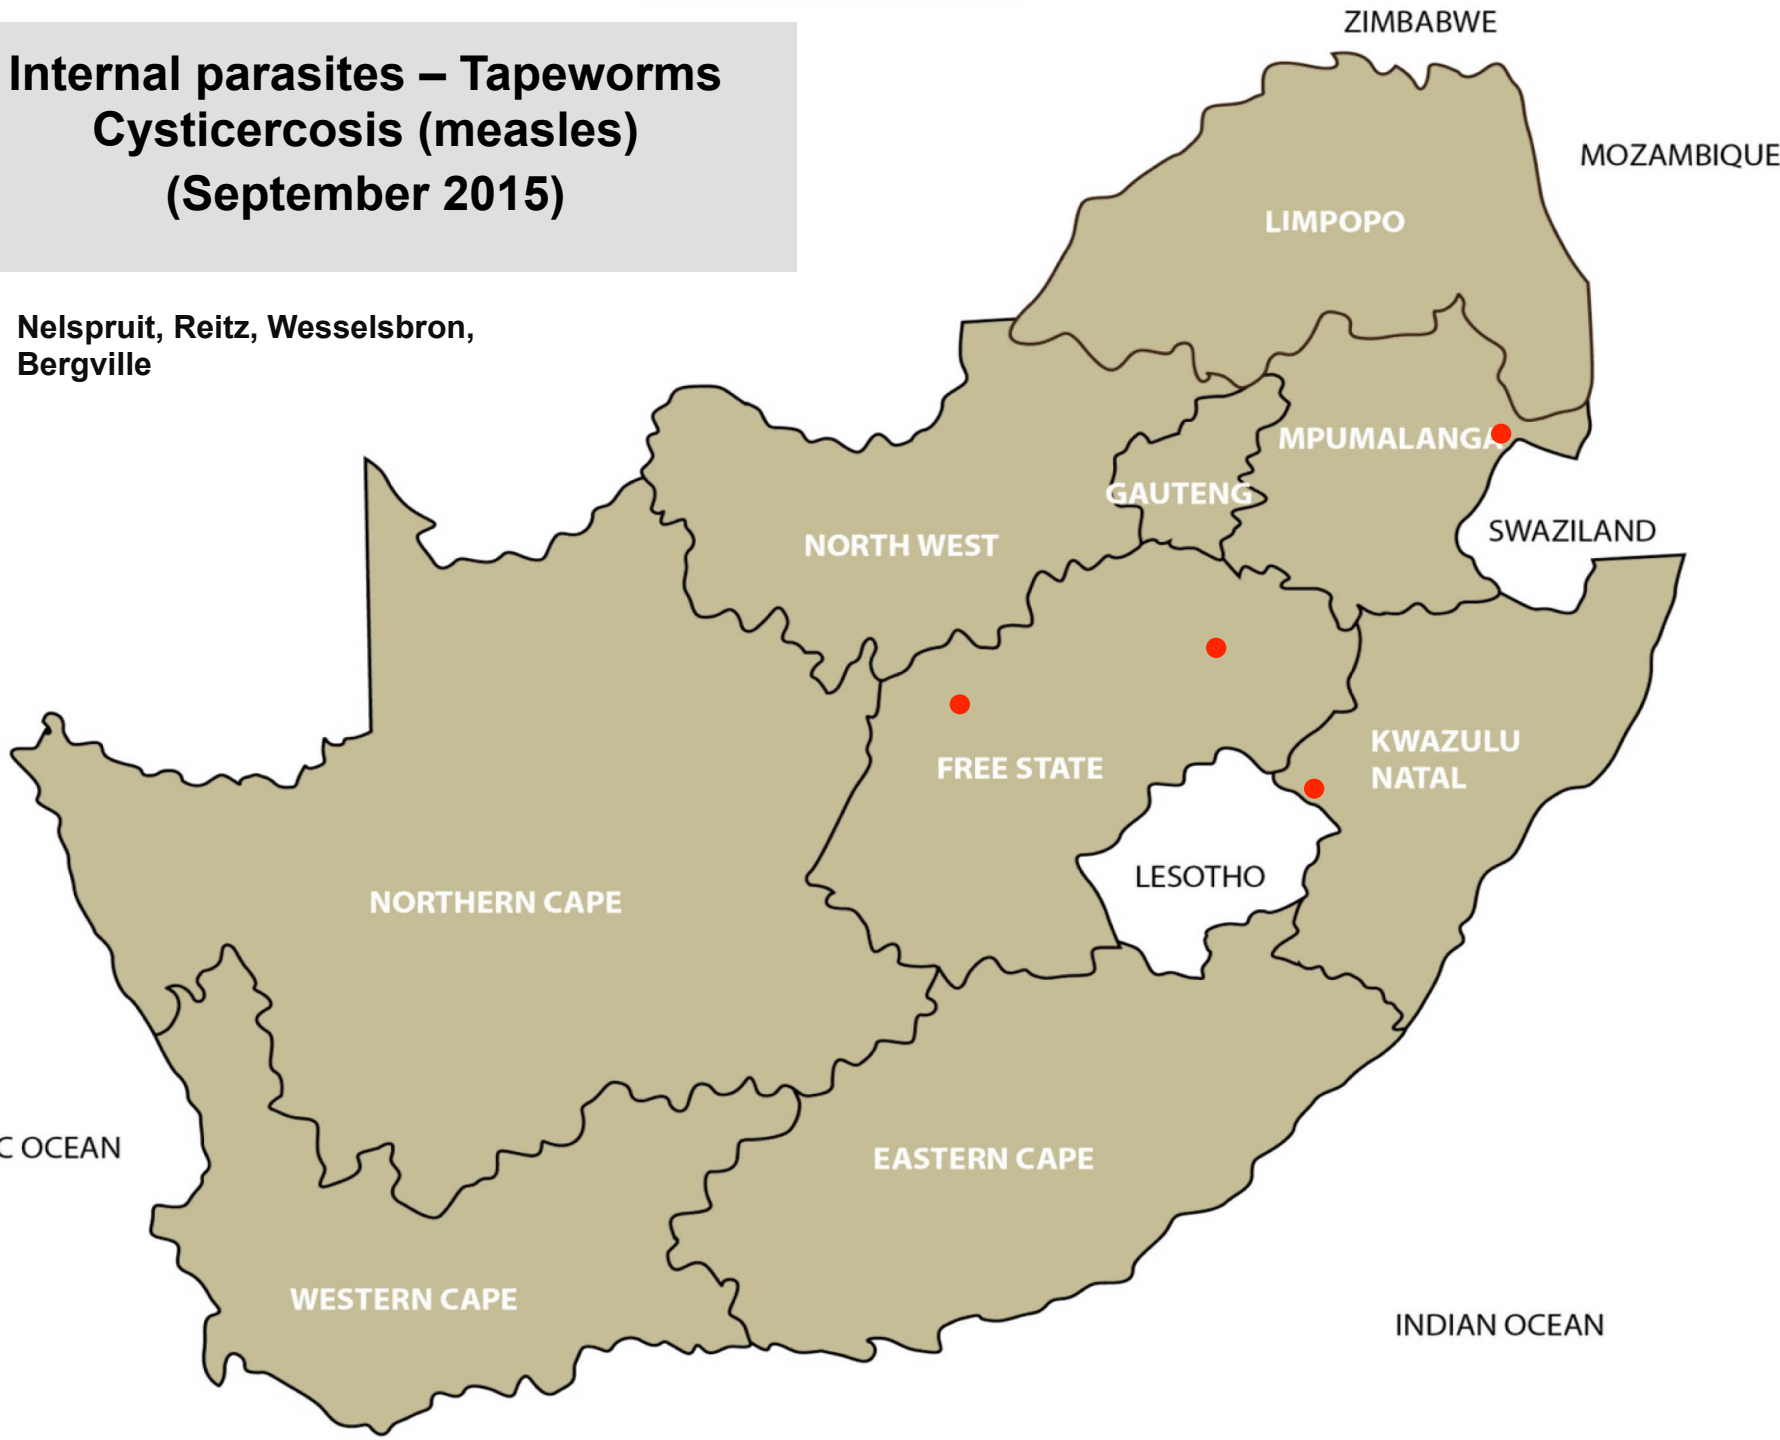

110 Reports (September 2015)

Internal Parasites – Roundworms (September 2015)

Grootvlei, Nelspruit, Volksrust,
Bronkhorstspuit, Pretoria, Mokopane,
Polokwane, Klerksdorp, Bethlehem,
Bloemfontein, Bothaville, Bultfontein,
Clocolan, Frankfort, Harrismith, Reitz,
Villiers, Wesselsbron, Dundee, Estcourt,
Kokstad, Mtubatuba, Newcastle, Pongola,
Aliwal-Noord, Graaff-Reinet, Humansdorp,
Port Alfred, Uitenhage, Somerset East,
Caledon, Darling, George, Heidelberg,
Malmesbury, Riversdale, Stellenbosch

Internal parasites – Resistant roundworms (September 2015)

Bloemfontein, Bultfontein, Harrismith,
Dundee

Internal parasites – Tapeworms (September 2015)

Lydenburg, Nelspruit, Polokwane,
Klerksdorp, Bloemfontein, Harrismith,
Ladybrand/Excelsior, Estcourt, Kokstad,
Aliwal North, Graaff-Reinet, Humansdorp,
Port Alfred, Riversdale

**Internal parasites – Tapeworms
Cysticercosis (measles)
(September 2015)**

**Nelspruit, Reitz, Wesselsbron,
Bergville**

Internal parasites – Liver fluke worms (September 2015)

Middelburg, Standerton, Volksrust,
Lephalale, Clocolan, Frankfort,
Harrismith, Ladybrand/Excelsior,
Memel, Reitz, Vrede, Bergville,
Dundee, Howick, Newcastle, Underberg