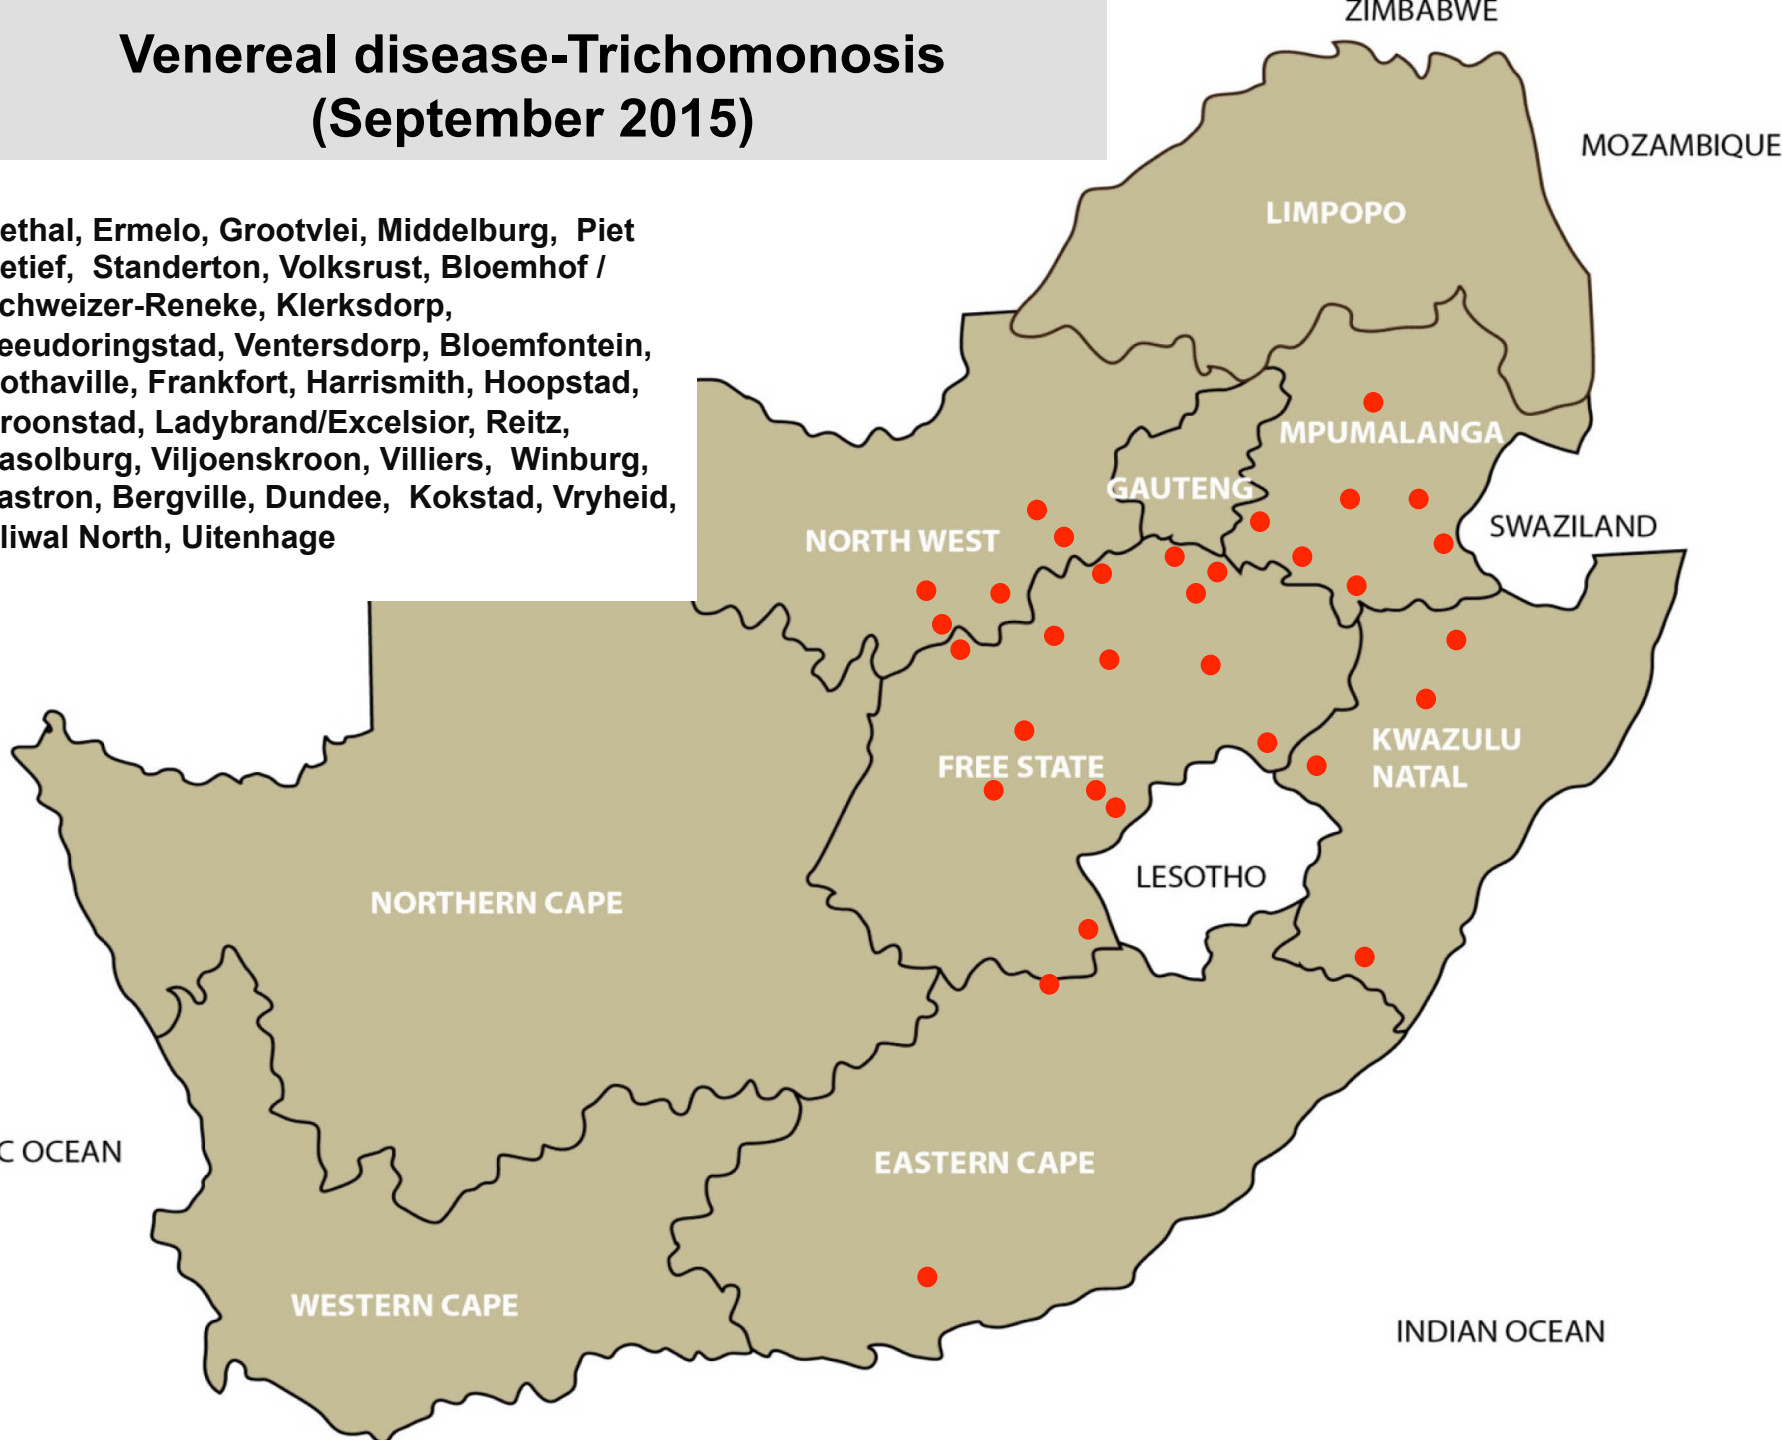

Middelburg, Pretoria, Brits, Christiana, Klerksdorp, Bloemfontein, Bothaville, Clocolan, Harrismith, Hoopstad, Kroonstad, Ladybrand/Excelsior, Reitz, Winburg, Zastron, Bergville, Dundee, Estcourt, Ingogo, Kokstad, Pongola, Underberg, Vryheid, Alexandria, Graaff-Reinet, Humansdorp, Queenstown, Somerset East, Beaufort West, Darling, Malmesbury, Plettenberg Bay, Stellenbosch

Tick transmitted disease - Heartwater (September 2015)

Middelburg, Nelspruit, Bronkhorstspuit, Pretoria, Polokwane, Brits, Hoopstad, Bergville, Camperdown, Dundee, Estcourt, Mtubatuba, Pongola, Vryheid, Alexandria, Humansdorp, Port Alfred, Somerset East, Uitenhage

Tick toxicosis – Sweating sickness (September 2015)

Bloemhof /Schweizer-Reneke, Stella

Venereal disease-Trichomonosis (September 2015)

Bethal, Ermelo, Grootvlei, Middelburg, Piet Retief, Standerton, Volksrust, Bloemhof / Schweizer-Reneke, Klerksdorp, Leeudoringstad, Ventersdorp, Bloemfontein, Bothaville, Frankfort, Harrismith, Hoopstad, Kroonstad, Ladybrand/Excelsior, Reitz, Sasolburg, Viljoenskroon, Villiers, Winburg, Zastron, Bergville, Dundee, Kokstad, Vryheid, Aliwal North, Uitenhage

Venerial disease – Vibriosis (September 2015)

Mokopane, Leeudoringstad, Bloemfontein,
Bothaville, Clocolan, Hoopstad, Ladybrand/
Excelsior, Sasolburg, Viljoenskroon, Winburg,
Queenstown

Venereal disease – Pizzle disease (September 2015)