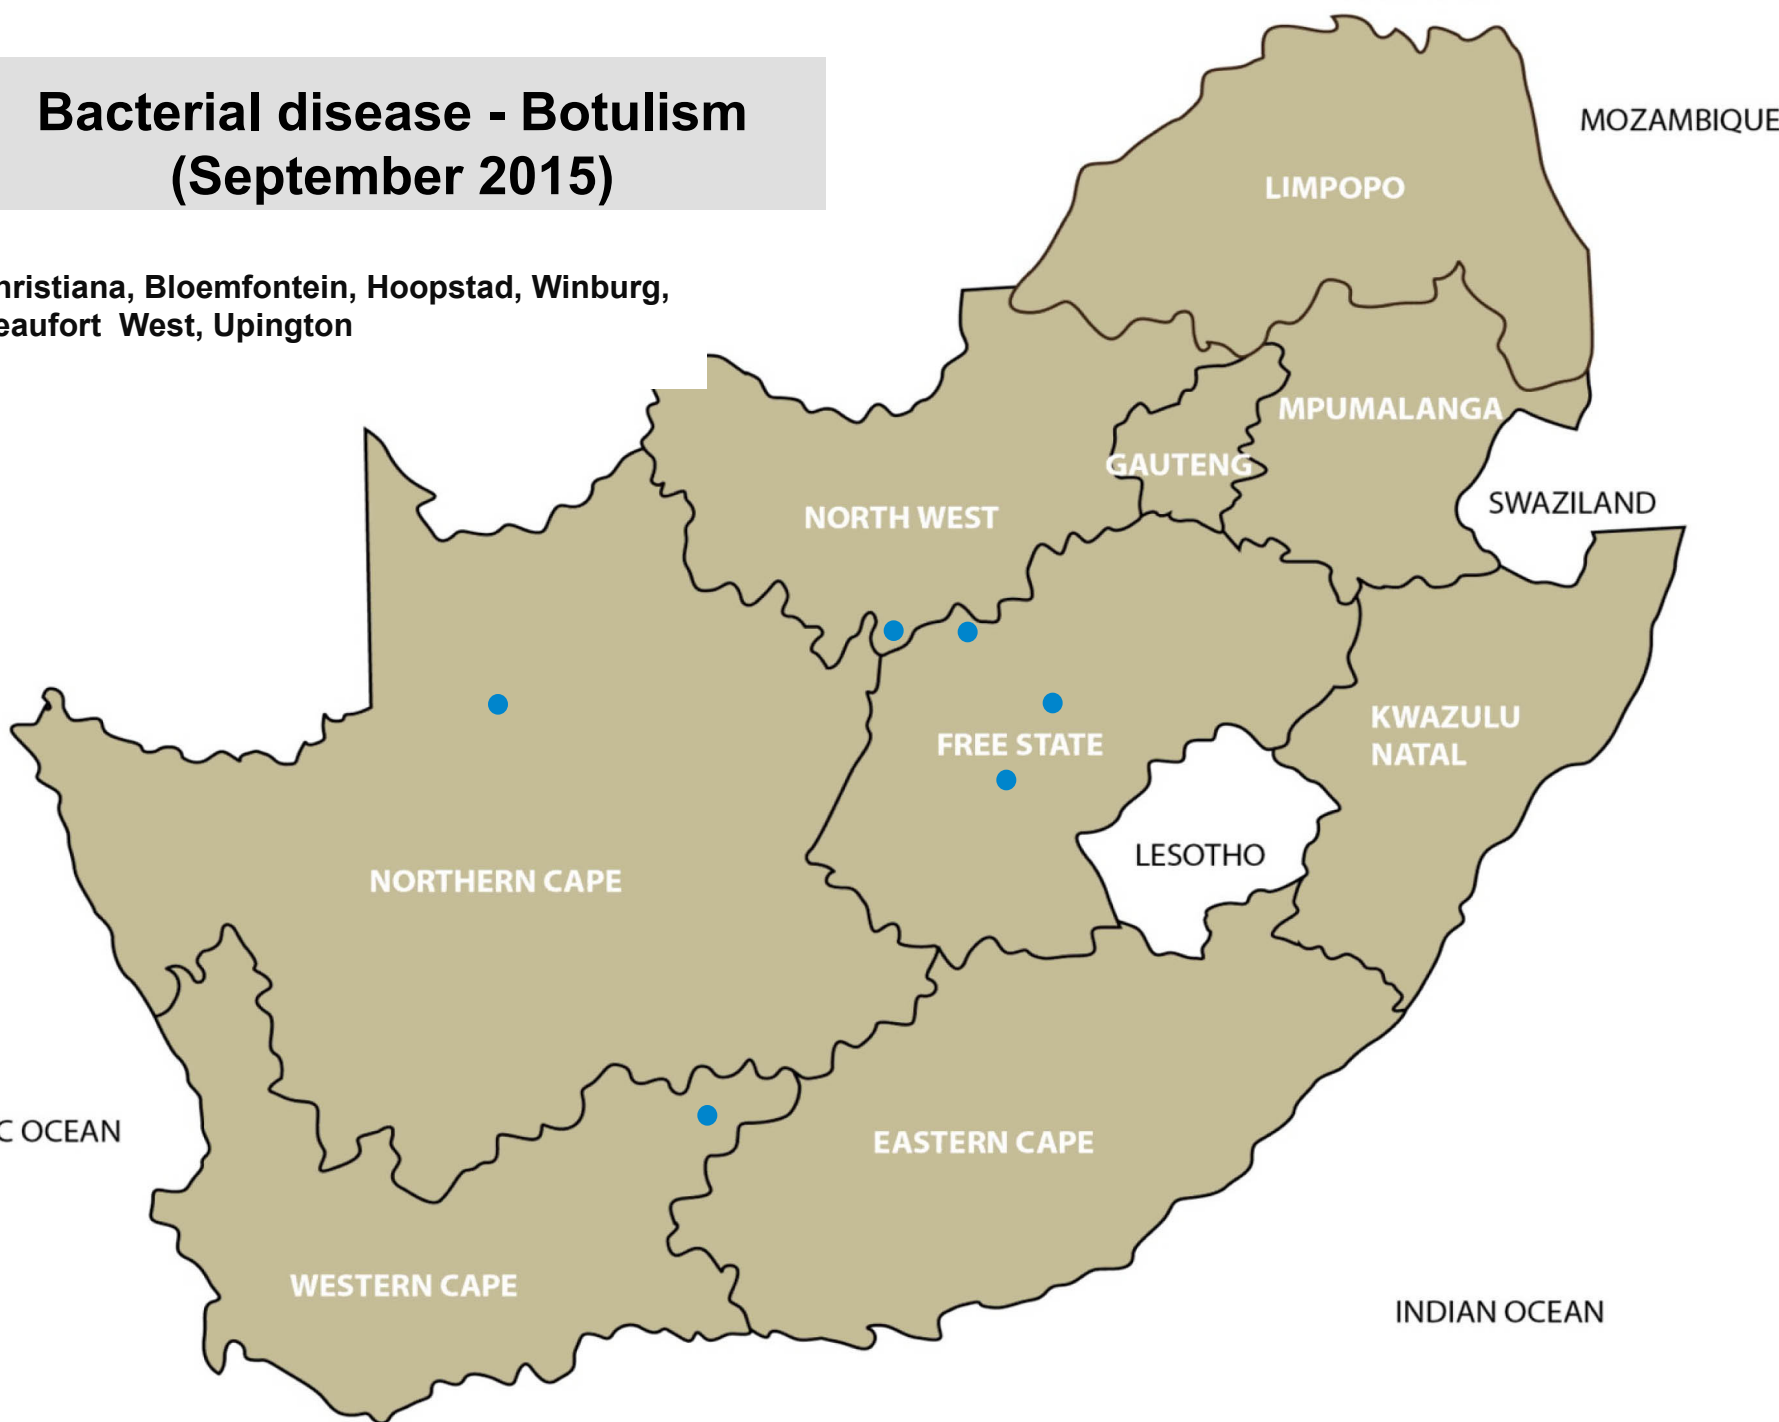

Bacterial disease - Salmonellosis (September 2015)

Middelburg, Nelspruit, Viljoenskroon,
Estcourt, Howick, Graaff-Reinet,
Middelburg, Stellenbosch

Bacterial disease – Enzootic abortion (September 2015)

Bronkhorstspuit, Vrede, Zastron,
Middelburg, Queenstown, Heidelberg

Standerton, Harrismith, Aliwal North,
Graaff-Reinet, Queenstown,
Heidelberg

Bacterial disease – Pulpy kidney (September 2015)

Bronkhorstspuit, Bloemfontein,
Frankfort, Harrismith, Reitz,
Wesselsbron, Dundee, Vryheid, Graaff-
Reinet, Queenstown, Beaufort West,
Riversdale, De Aar

Bacterial disease - Botulism (September 2015)

Christiana, Bloemfontein, Hoopstad, Winburg,
Beaufort West, Upington

Bacterial disease – Tetanus (September 2015)

Piet Retief, Mooi River, Graaff-Reinet

Pneumonia (September 2015)

Bethal, Standerton, Pretoria, Polokwane, Brits, Christiana, Klerksdorp, Bultfontein, Dewetsdorp, Harrismith, Kroonstad, Memel, Reitz, Sasolburg, Viljoenskroon, Villiers, Vrede, Winburg, Bergville, Dundee, Howick, Mtubatuba, Newcastle, Alexandria, Aliwal North, Graaff-Reinet, Beaufort West, Darling, George, Malmesbury, De Aar, Kathu