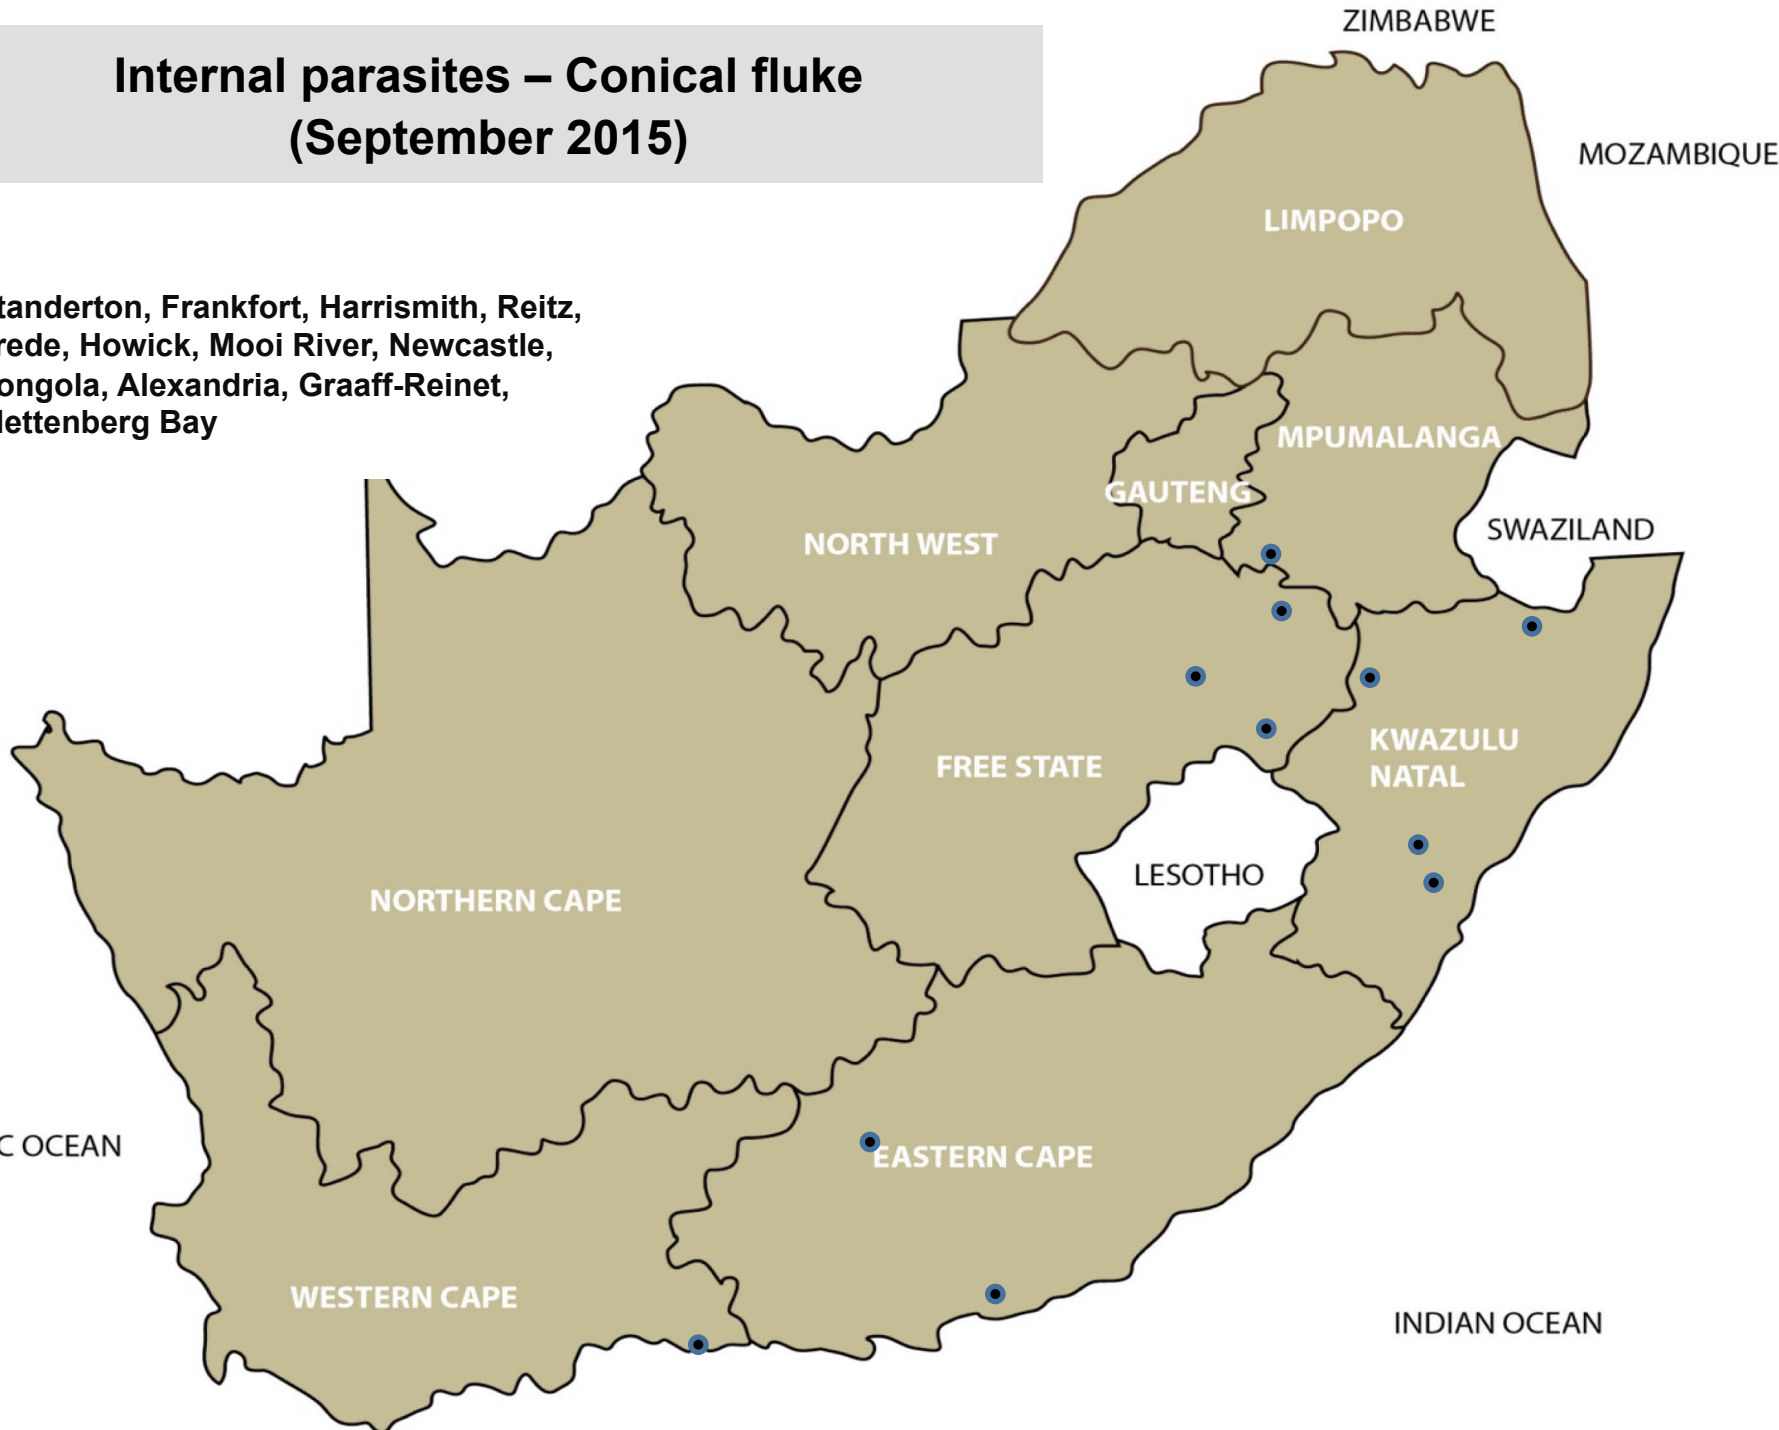

Internal parasites – Resistant roundworms (September 2015)

Bloemfontein, Bultfontein, Harrismith,
Dundee

Internal parasites – Tapeworms (September 2015)

Lydenburg, Nelspruit, Polokwane,
Klerksdorp, Bloemfontein, Harrismith,
Ladybrand/Excelsior, Estcourt, Kokstad,
Aliwal North, Graaff-Reinet, Humansdorp,
Port Alfred, Riversdale

**Internal parasites – Tapeworms
Cysticercosis (measles)
(September 2015)**

**Nelspruit, Reitz, Wesselsbron,
Bergville**

Internal parasites – Liver fluke worms (September 2015)

Middelburg, Standerton, Volksrust,
Lephalale, Clocolan, Frankfort,
Harrismith, Ladybrand/Excelsior,
Memel, Reitz, Vrede, Bergville,
Dundee, Howick, Newcastle, Underberg

Internal parasites – Conical fluke (September 2015)

Standerton, Frankfort, Harrismith, Reitz,
Vrede, Howick, Mooi River, Newcastle,
Pongola, Alexandria, Graaff-Reinet,
Plettenberg Bay

Internal parasite *Parafilaria* (September 2015)

Mokopane, Stella, Mtubatuba

Blue ticks (September 2015)

Bethal, Middelburg, Nelspruit, Standerton, Volksrust, Bapsfontein, Bronkhorstspuit, Mokopane, Polokwane, Klerksdorp, Bethlehem, Clocolan, Frankfort, Harrismith, Hoopstad, Kroonstad, Ladybrand/Excelsior, Memel, Vrede, Winburg, Bergville, Dundee, Howick, Ingogo, Kokstad, Mooi River, Mtubatuba, Pongola, Underberg, Alexandria, Aliwal North, Graaff-Reinet, Caledon, George, Heidelberg, Oudtshoorn, Riversdale