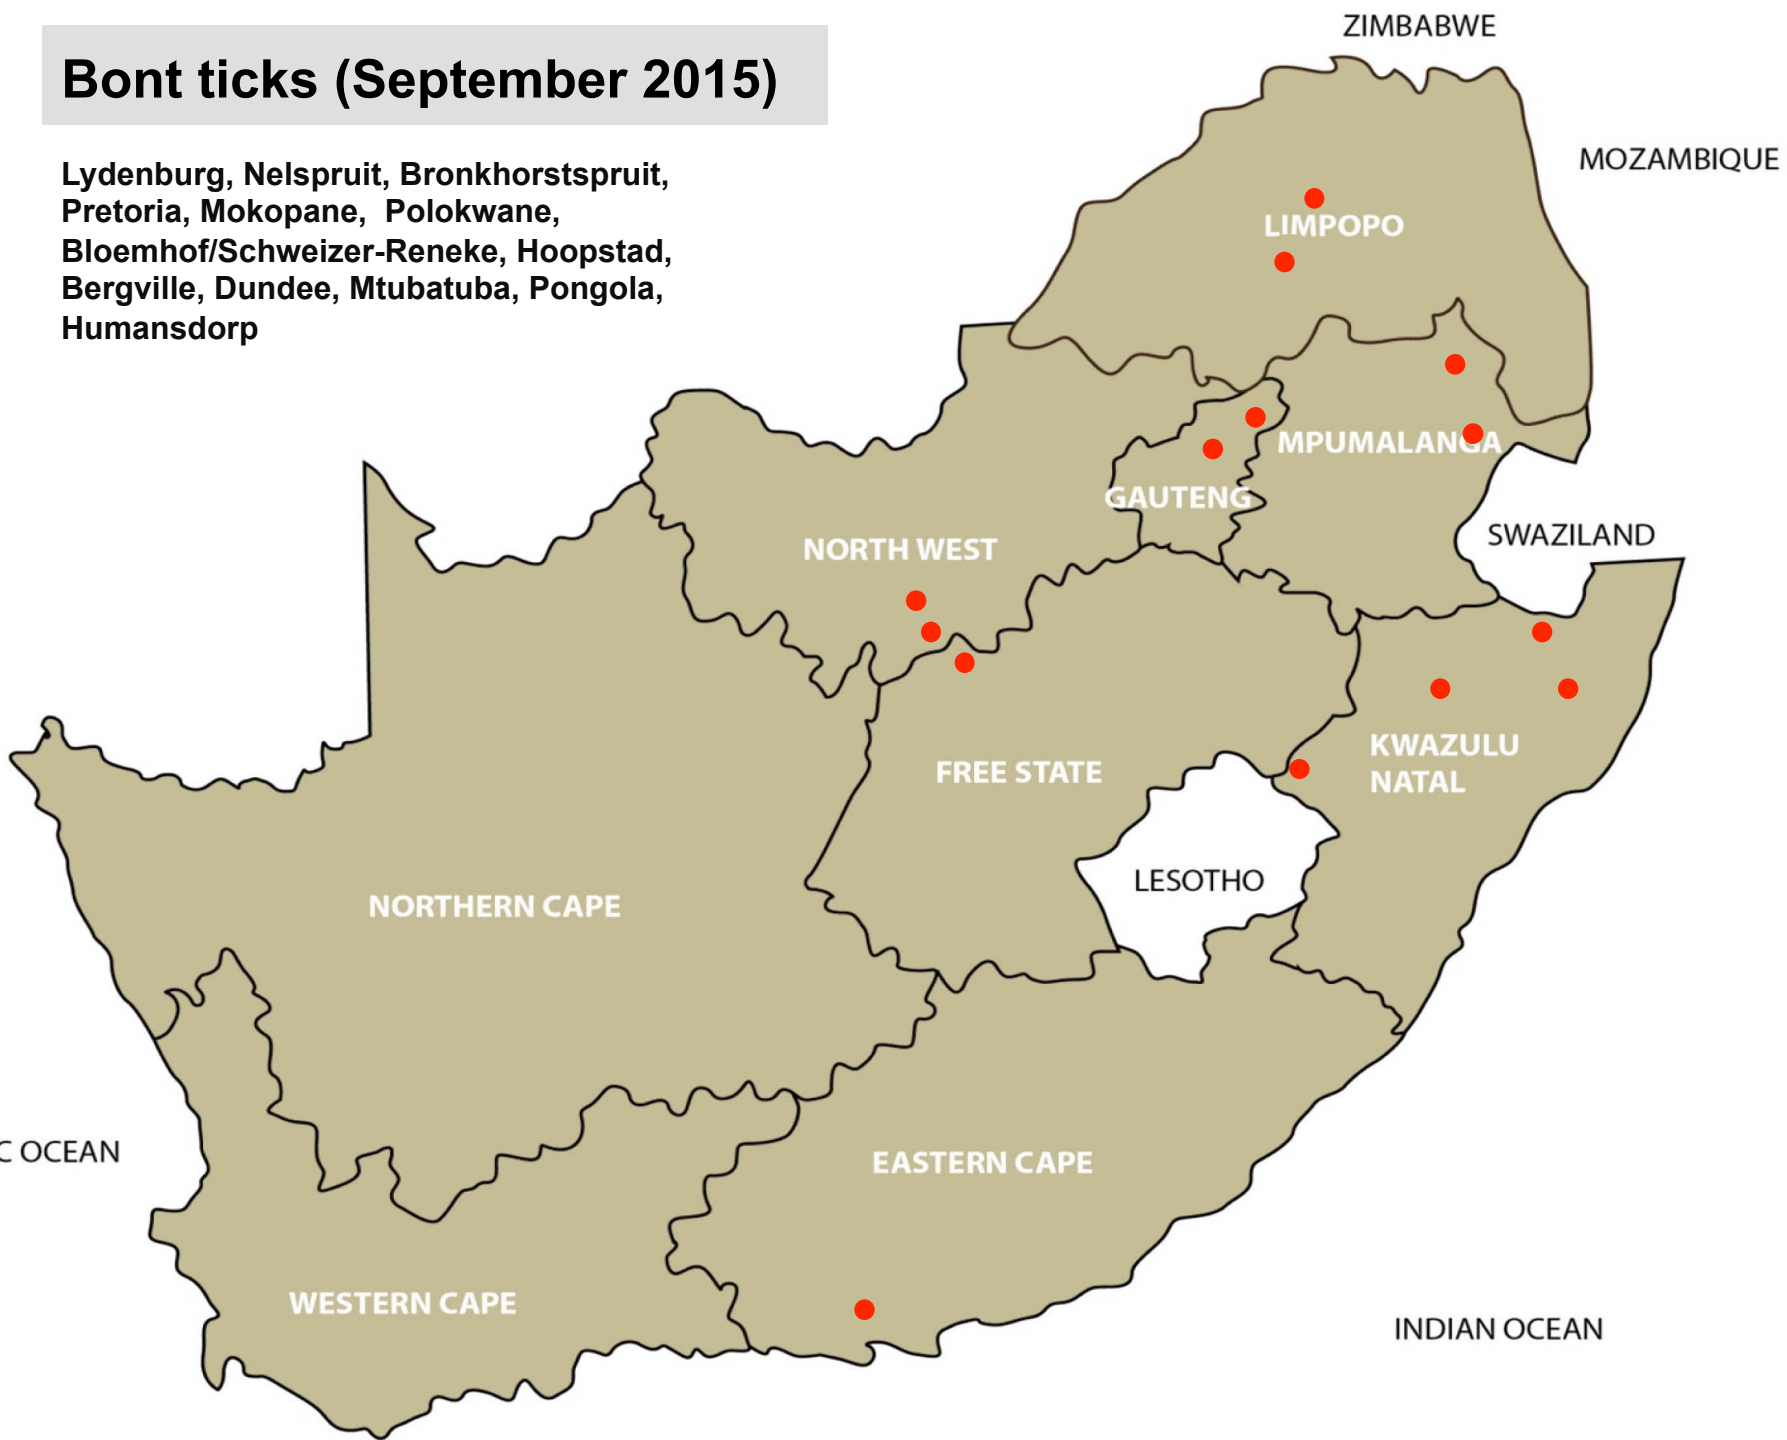

Internal parasites – Resistant roundworms (September 2015)

Bloemfontein, Bultfontein, Harrismith,
Dundee

Internal parasites – Tapeworms (September 2015)

Lydenburg, Nelspruit, Polokwane,
Klerksdorp, Bloemfontein, Harrismith,
Ladybrand/Excelsior, Estcourt, Kokstad,
Aliwal North, Graaff-Reinet, Humansdorp,
Port Alfred, Riversdale

Mokopane, Stella, Mtubatuba

Blue ticks (September 2015)

Bethal, Middelburg, Nelspruit, Standerton, Volksrust, Bapsfontein, Bronkhorstspuit, Mokopane, Polokwane, Klerksdorp, Bethlehem, Clocolan, Frankfort, Harrismith, Hoopstad, Kroonstad, Ladybrand/Excelsior, Memel, Vrede, Winburg, Bergville, Dundee, Howick, Ingogo, Kokstad, Mooi River, Mtubatuba, Pongola, Underberg, Alexandria, Aliwal North, Graaff-Reinet, Caledon, George, Heidelberg, Oudtshoorn, Riversdale

Resistance Blue ticks (September 2015)

Nelspruit, Winburg, Bergville, Dundee

Bont ticks (September 2015)

Lydenburg, Nelspruit, Bronkhorstspuit, Pretoria, Mokopane, Polokwane, Bloemhof/Schweizer-Reneke, Hoopstad, Bergville, Dundee, Mtubatuba, Pongola, Humansdorp

Brown ear-ticks (September 2015)

Bronkhorstspuit, Polokwane, Villiers,
Vrede, George

Bont-legged ticks (September 2015)

Bethal, Bapsfontein, Bronkhorstspuit,
Christiana, Klerksdorp, Stella,
Bloemfontein, Clocolan, Frankfort,
Harrismith, Hoopstad, Koonstad,
Ladybrand/Excelsior, Villiers, Vrede,
Winburg, Riversdale, De Aar