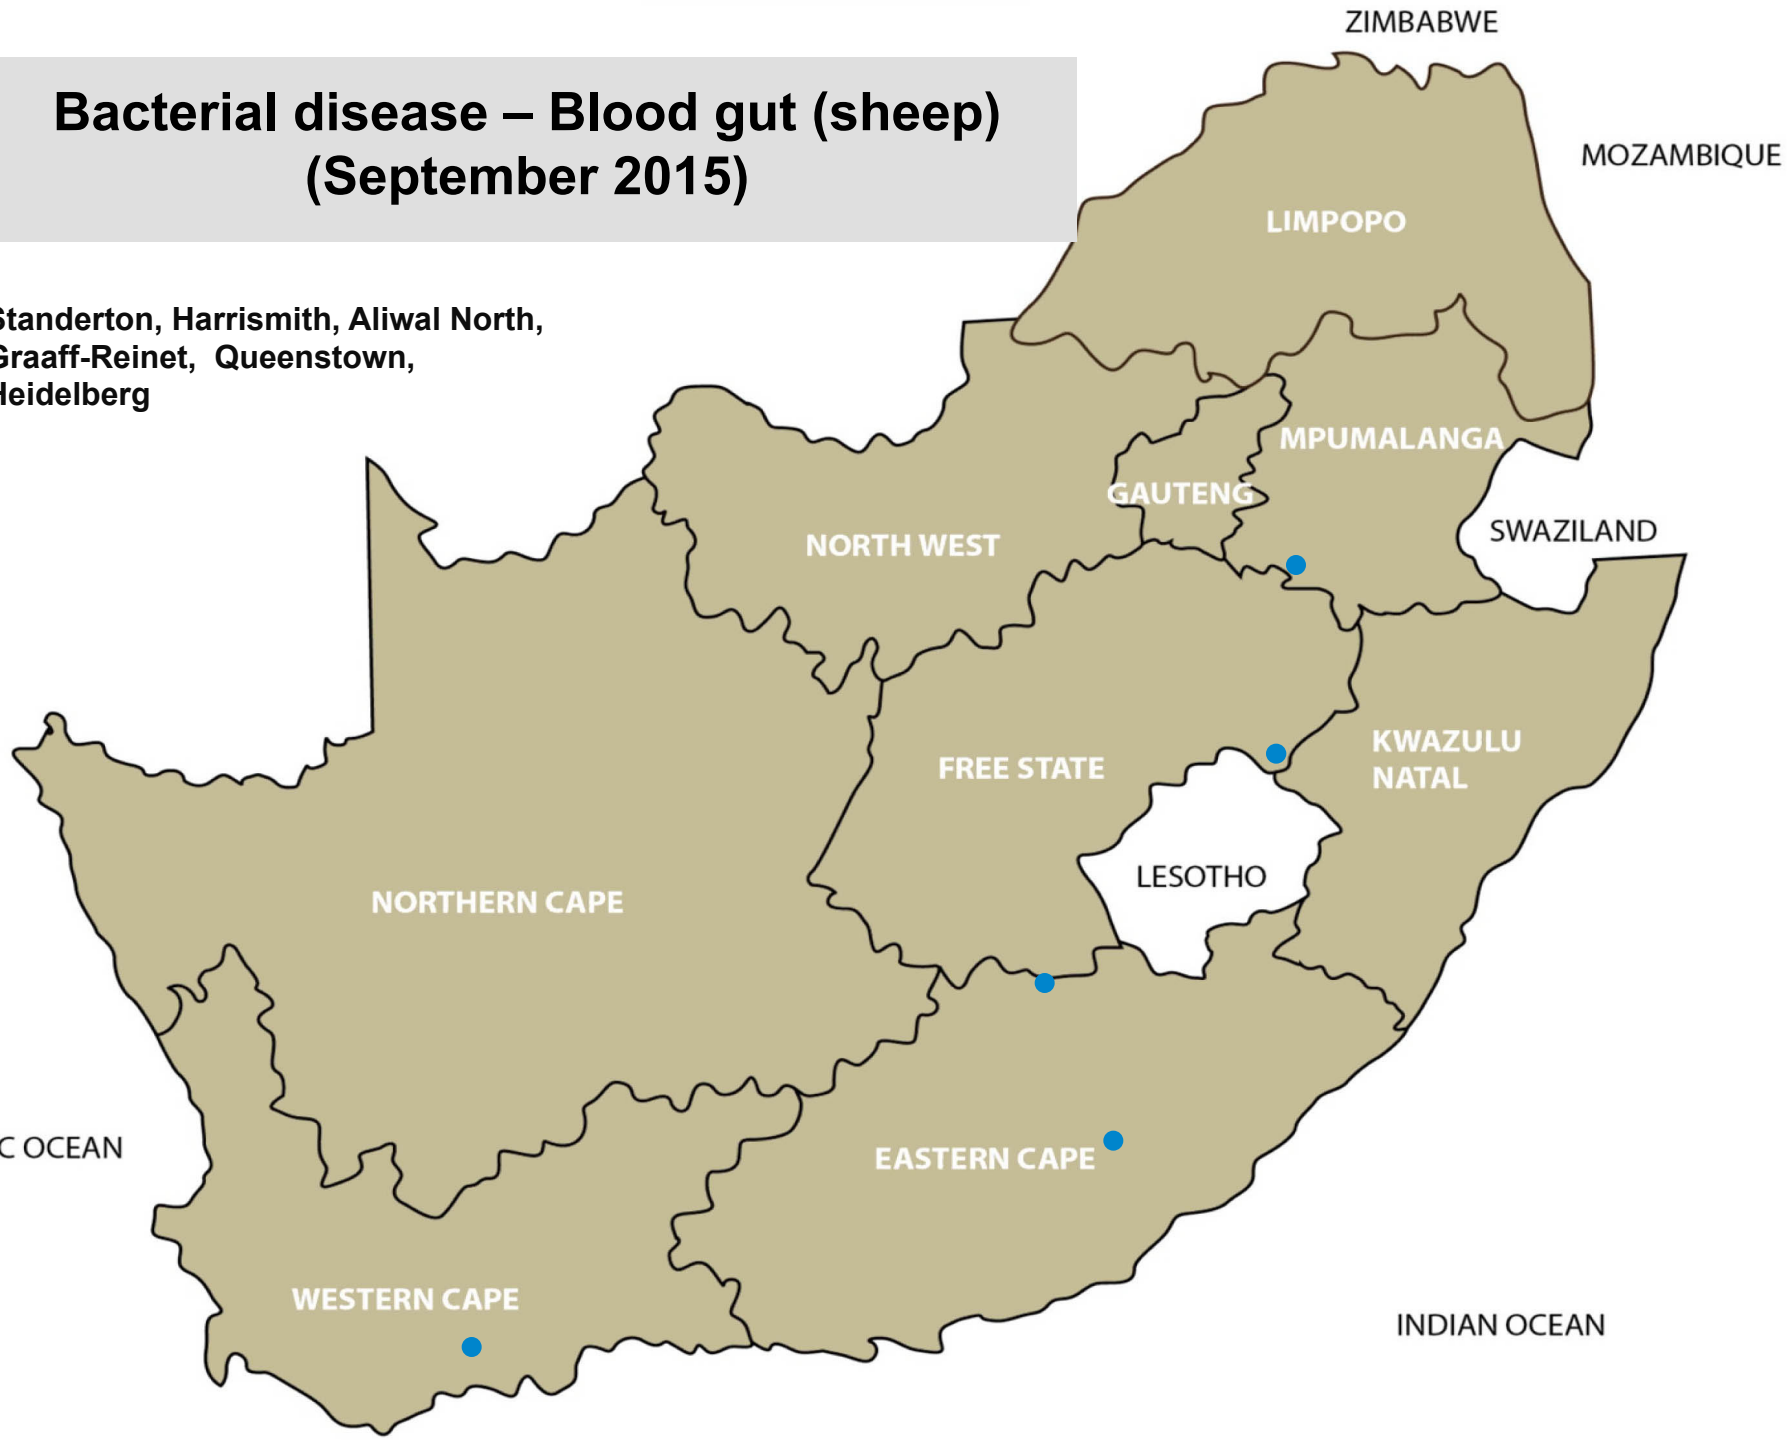

Internal parasites – Resistant roundworms (September 2015)

Bloemfontein, Bultfontein, Harrismith,
Dundee

Internal parasites – Tapeworms (September 2015)

Lydenburg, Nelspruit, Polokwane,
Klerksdorp, Bloemfontein, Harrismith,
Ladybrand/Excelsior, Estcourt, Kokstad,
Aliwal North, Graaff-Reinet, Humansdorp,
Port Alfred, Riversdale

Bacterial disease - Salmonellosis (September 2015)

Middelburg, Nelspruit, Viljoenskroon,
Estcourt, Howick, Graaff-Reinet,
Middelburg, Stellenbosch

Bacterial disease – Enzootic abortion (September 2015)

Bronkhorstspuit, Vrede, Zastron,
Middelburg, Queenstown, Heidelberg

Bacterial disease - Swelled head (September 2015)

Bronkhorstspuit, Clocolan, Kokstad,
Newcastle, Graaff-Reinet

Bacterial Disease – Red gut (cattle)

Bethlehem, Frankfort, Reitz, Alexandria, Swellendam

Bacterial disease – Blood gut (sheep) (September 2015)

Standerton, Harrismith, Aliwal North,
Graaff-Reinet, Queenstown,
Heidelberg

Bacterial disease – Pulpy kidney (September 2015)

Bronkhorstspuit, Bloemfontein,
Frankfort, Harrismith, Reitz,
Wesselsbron, Dundee, Vryheid, Graaff-
Reinet, Queenstown, Beaufort West,
Riversdale, De Aar