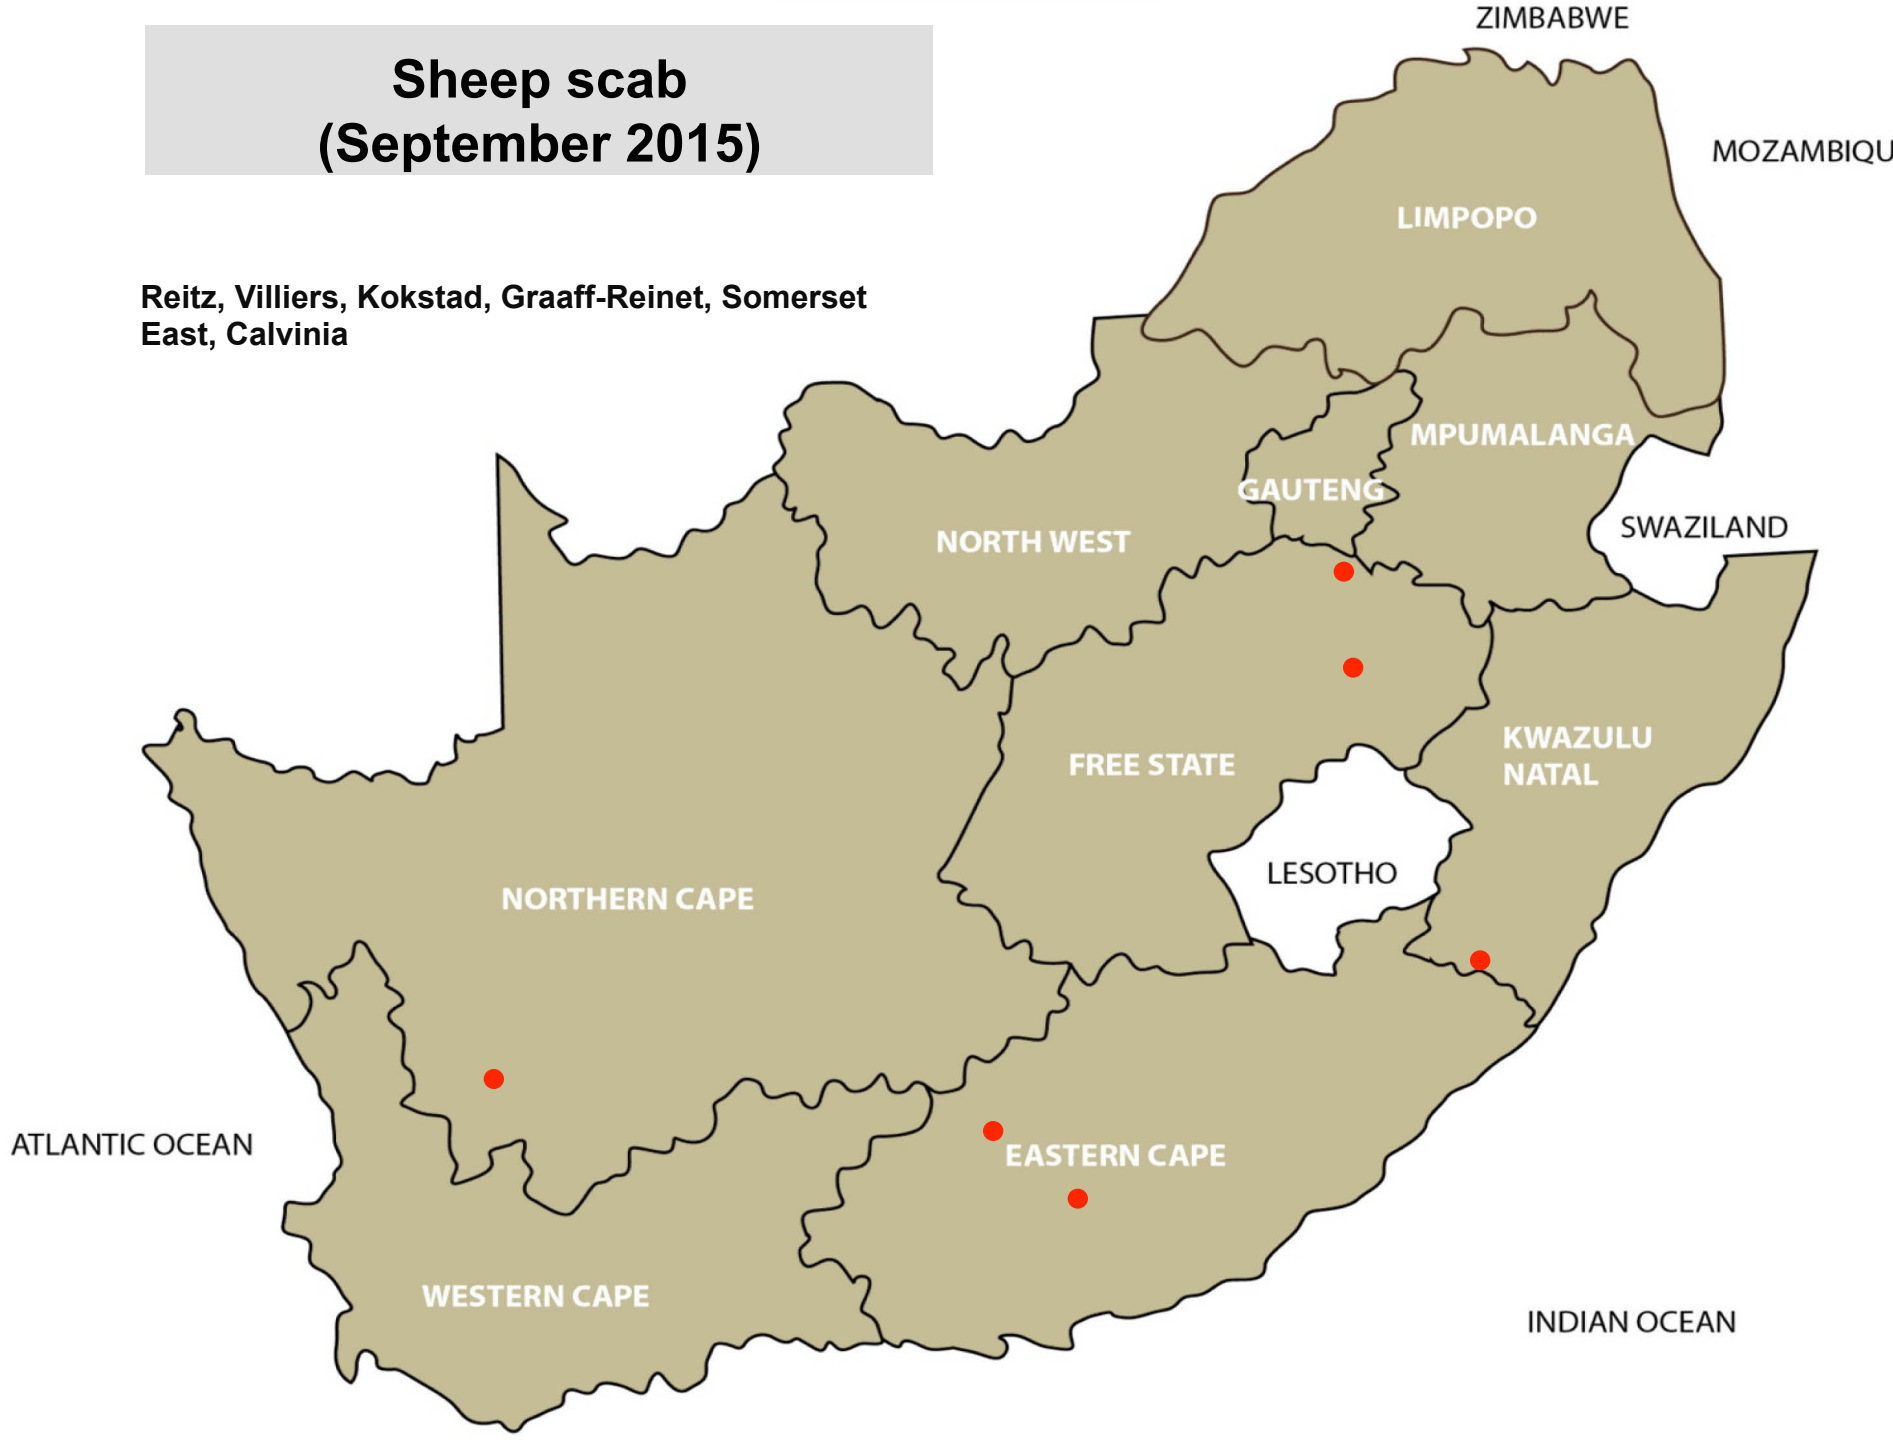

Middelburg, Ladybrand/Excelsior, Villiers,
Graaff-Reinet

Biting lice (Red lice) (September 2015)

Christiana, Leeudoringstad,
Bloemfontein, Bultfontein, Clocolan,
Harrismith, Hoopstad, Kroonstad, Vrede,
Winburg, Bergville, Kokstad, Mooi River,
Graaff-Reinet, Calvinia

Sheep scab (September 2015)

Reitz, Villiers, Kokstad, Graaff-Reinet, Somerset
East, Calvinia

Blowflies (September 2015)

Nelspruit, Bronkhorstspuit, Hoopstad,
Winburg, Bergville, Humansdorp,
Heidelberg, Oudtshoorn

Screw-worm (September 2015)

Nelspruit, Mokopane, Mtubatuba

Nasal bot larvae (September 2015)

Bronkhorstspuit, Reitz,
Wesselsbron, Dundee, Mtubatuba

Coccidiosis (September 2015)

Pretoria, Ladybrand/Excelsior, Villiers, Dundee, Estcourt, Mtubatuba, Graaff-Reinet, Humansdorp, Queenstown, Somerset East, Uitenhage, Heidelberg, Oudtshoorn, Riversdale, Upington

Tick transmitted disease African red water (September 2015)

Ermelo, Grootvlei, Middelburg, Nelspruit, Bapsfontein, Bronkhorstspuit, Pretoria, Brits, Bloemfontein, Villiers, Bergville, Dundee, Howick, Ingogo, Kokstad, Mtubatuba, Underberg, Vryheid, Alexandria, Humansdorp, Queenstown, Somerset East, George, Oudtshoorn, Plettenberg Bay