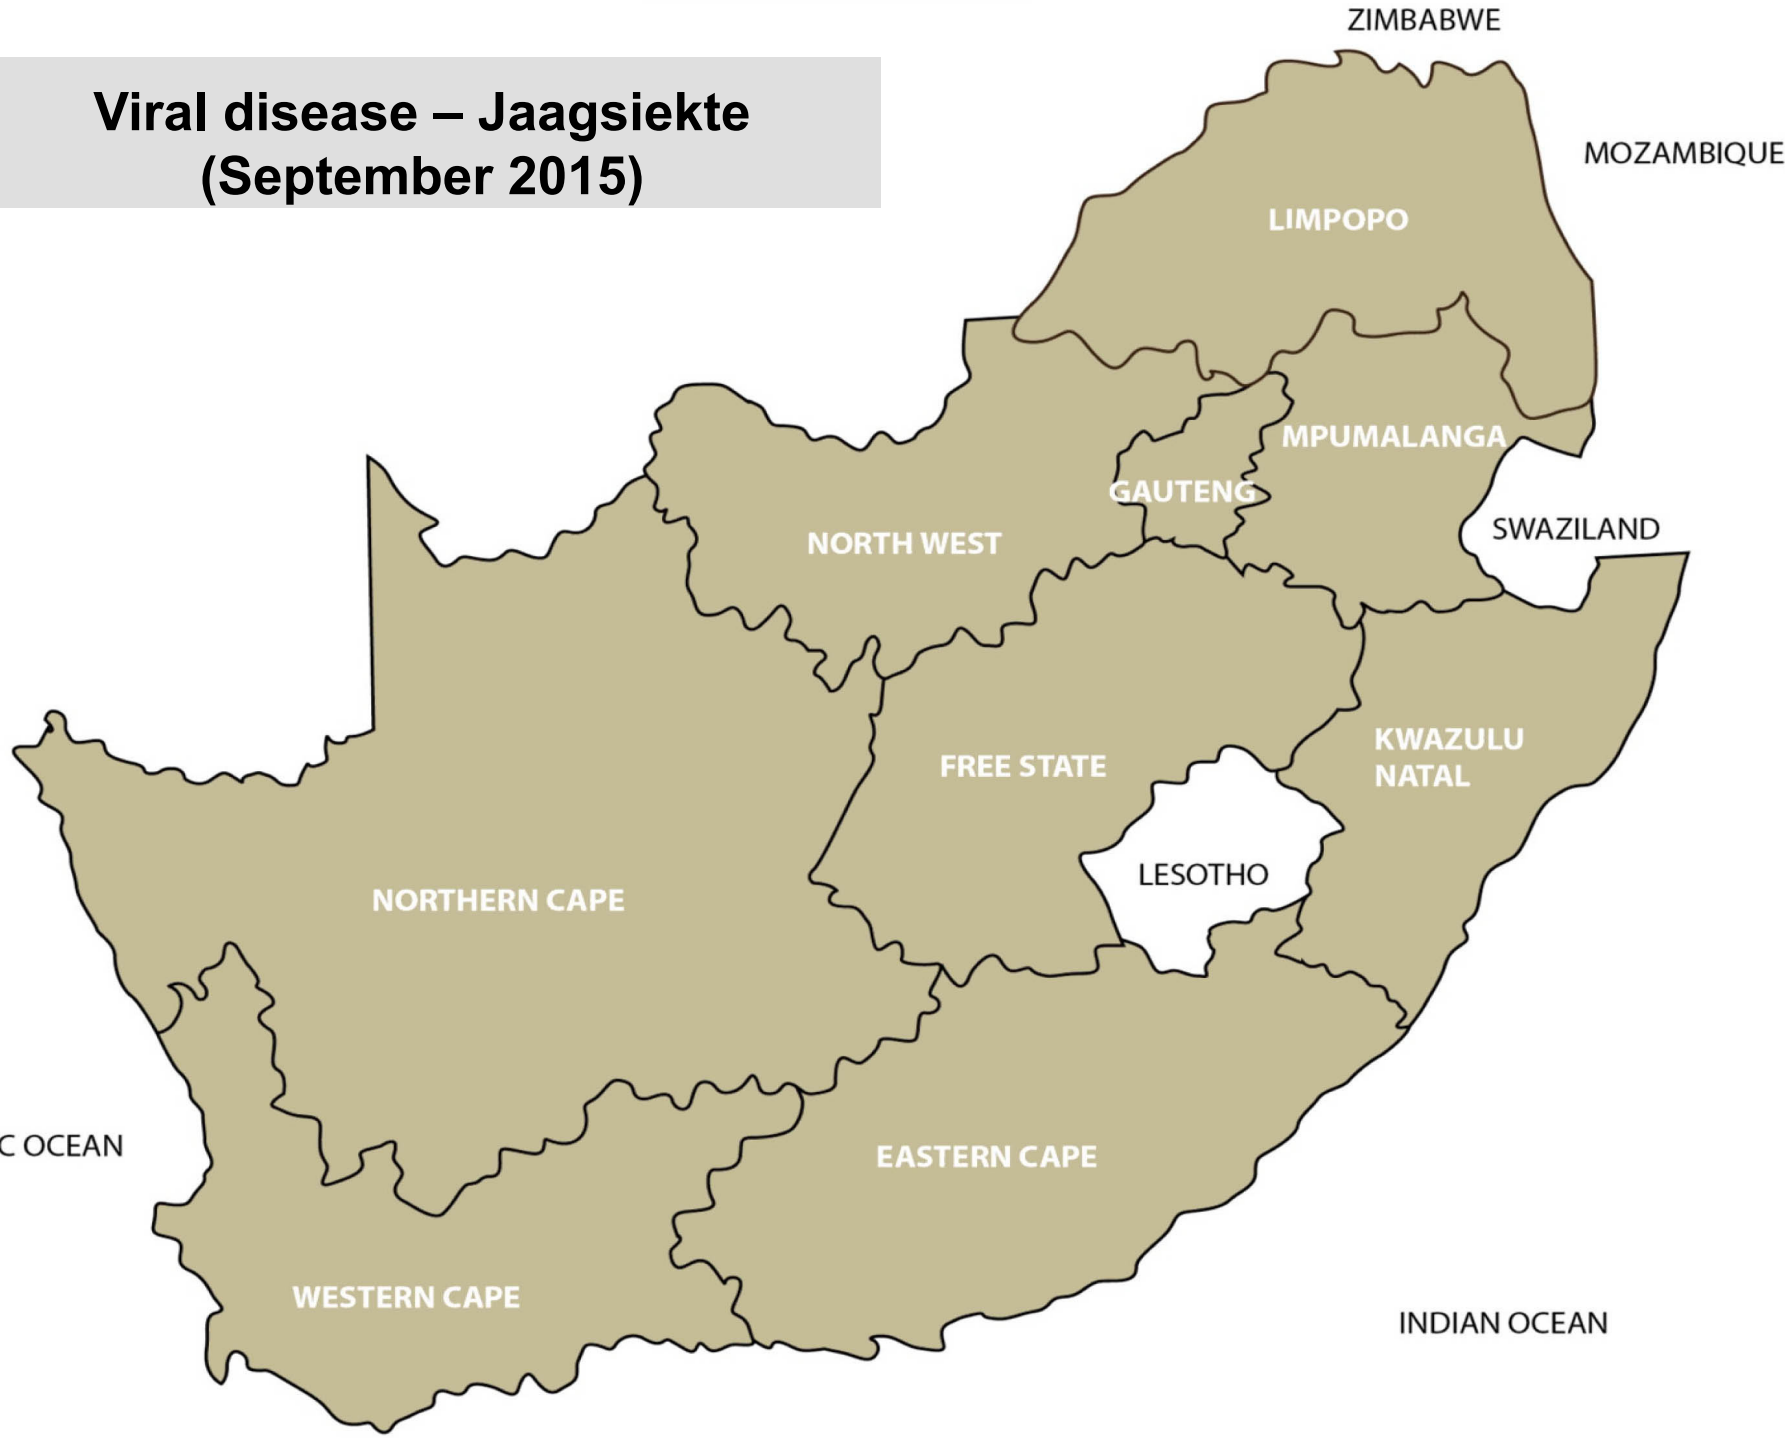

**Viral disease – Jaagsiekte
(September 2015)**