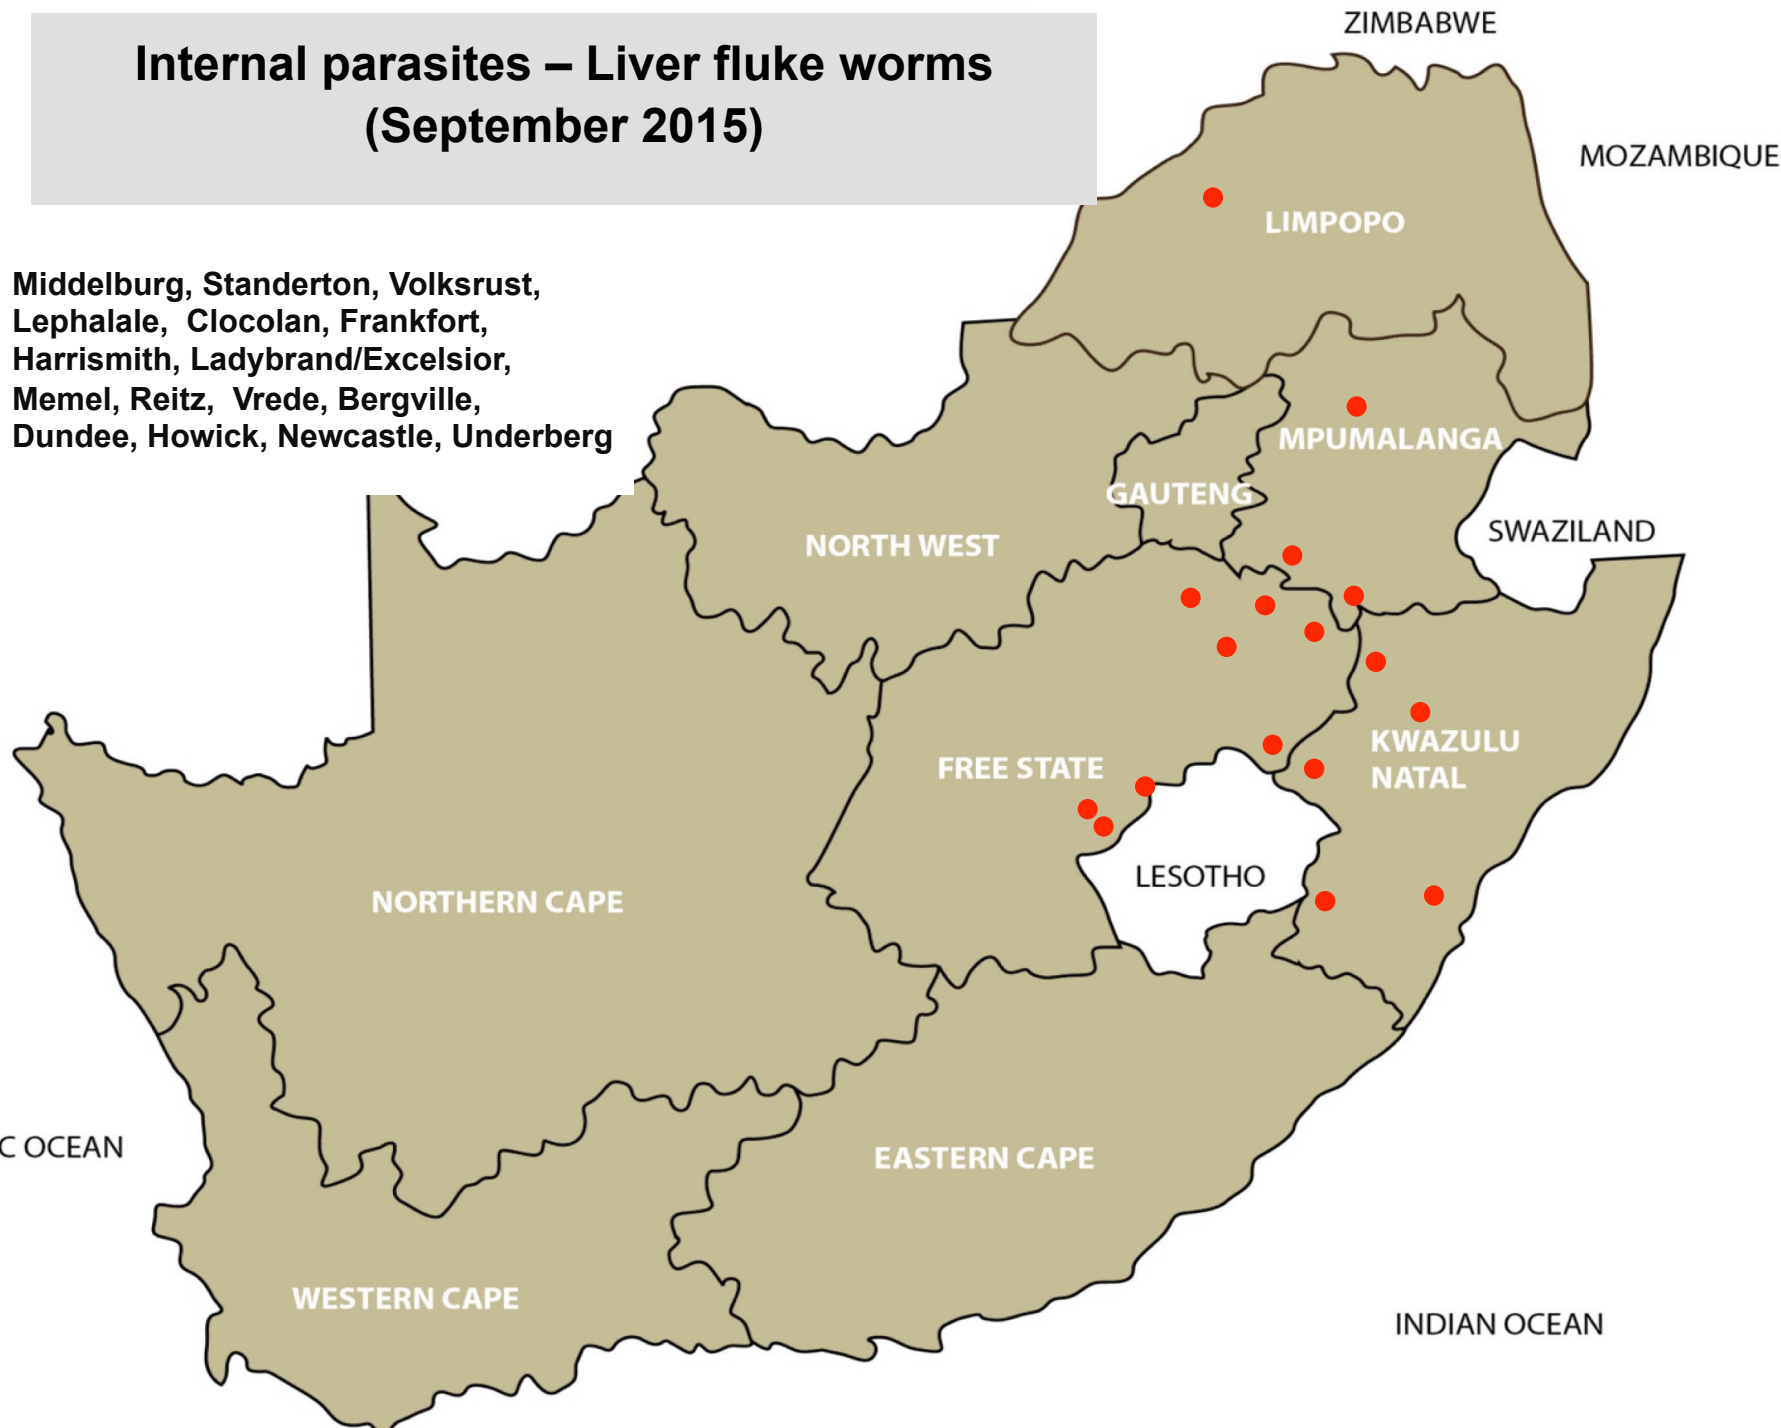

110 Reports (September 2015)

Internal Parasites – Roundworms (September 2015)

Grootvlei, Nelspruit, Volksrust,
Bronkhorstspuit, Pretoria, Mokopane,
Polokwane, Klerksdorp, Bethlehem,
Bloemfontein, Bothaville, Bultfontein,
Clocolan, Frankfort, Harrismith, Reitz,
Villiers, Wesselsbron, Dundee, Estcourt,
Kokstad, Mtubatuba, Newcastle, Pongola,
Aliwal-Noord, Graaff-Reinet, Humansdorp,
Port Alfred, Uitenhage, Somerset East,
Caledon, Darling, George, Heidelberg,
Malmesbury, Riversdale, Stellenbosch

Internal parasites – Resistant roundworms (September 2015)

Bloemfontein, Bultfontein, Harrismith,
Dundee

Internal parasites – Tapeworms (September 2015)

Lydenburg, Nelspruit, Polokwane,
Klerksdorp, Bloemfontein, Harrismith,
Ladybrand/Excelsior, Estcourt, Kokstad,
Aliwal North, Graaff-Reinet, Humansdorp,
Port Alfred, Riversdale

**Internal parasites – Tapeworms
Cysticercosis (measles)
(September 2015)**

**Nelspruit, Reitz, Wesselsbron,
Bergville**

Internal parasites – Liver fluke worms (September 2015)

Middelburg, Standerton, Volksrust,
Lephalale, Clocolan, Frankfort,
Harrismith, Ladybrand/Excelsior,
Memel, Reitz, Vrede, Bergville,
Dundee, Howick, Newcastle, Underberg