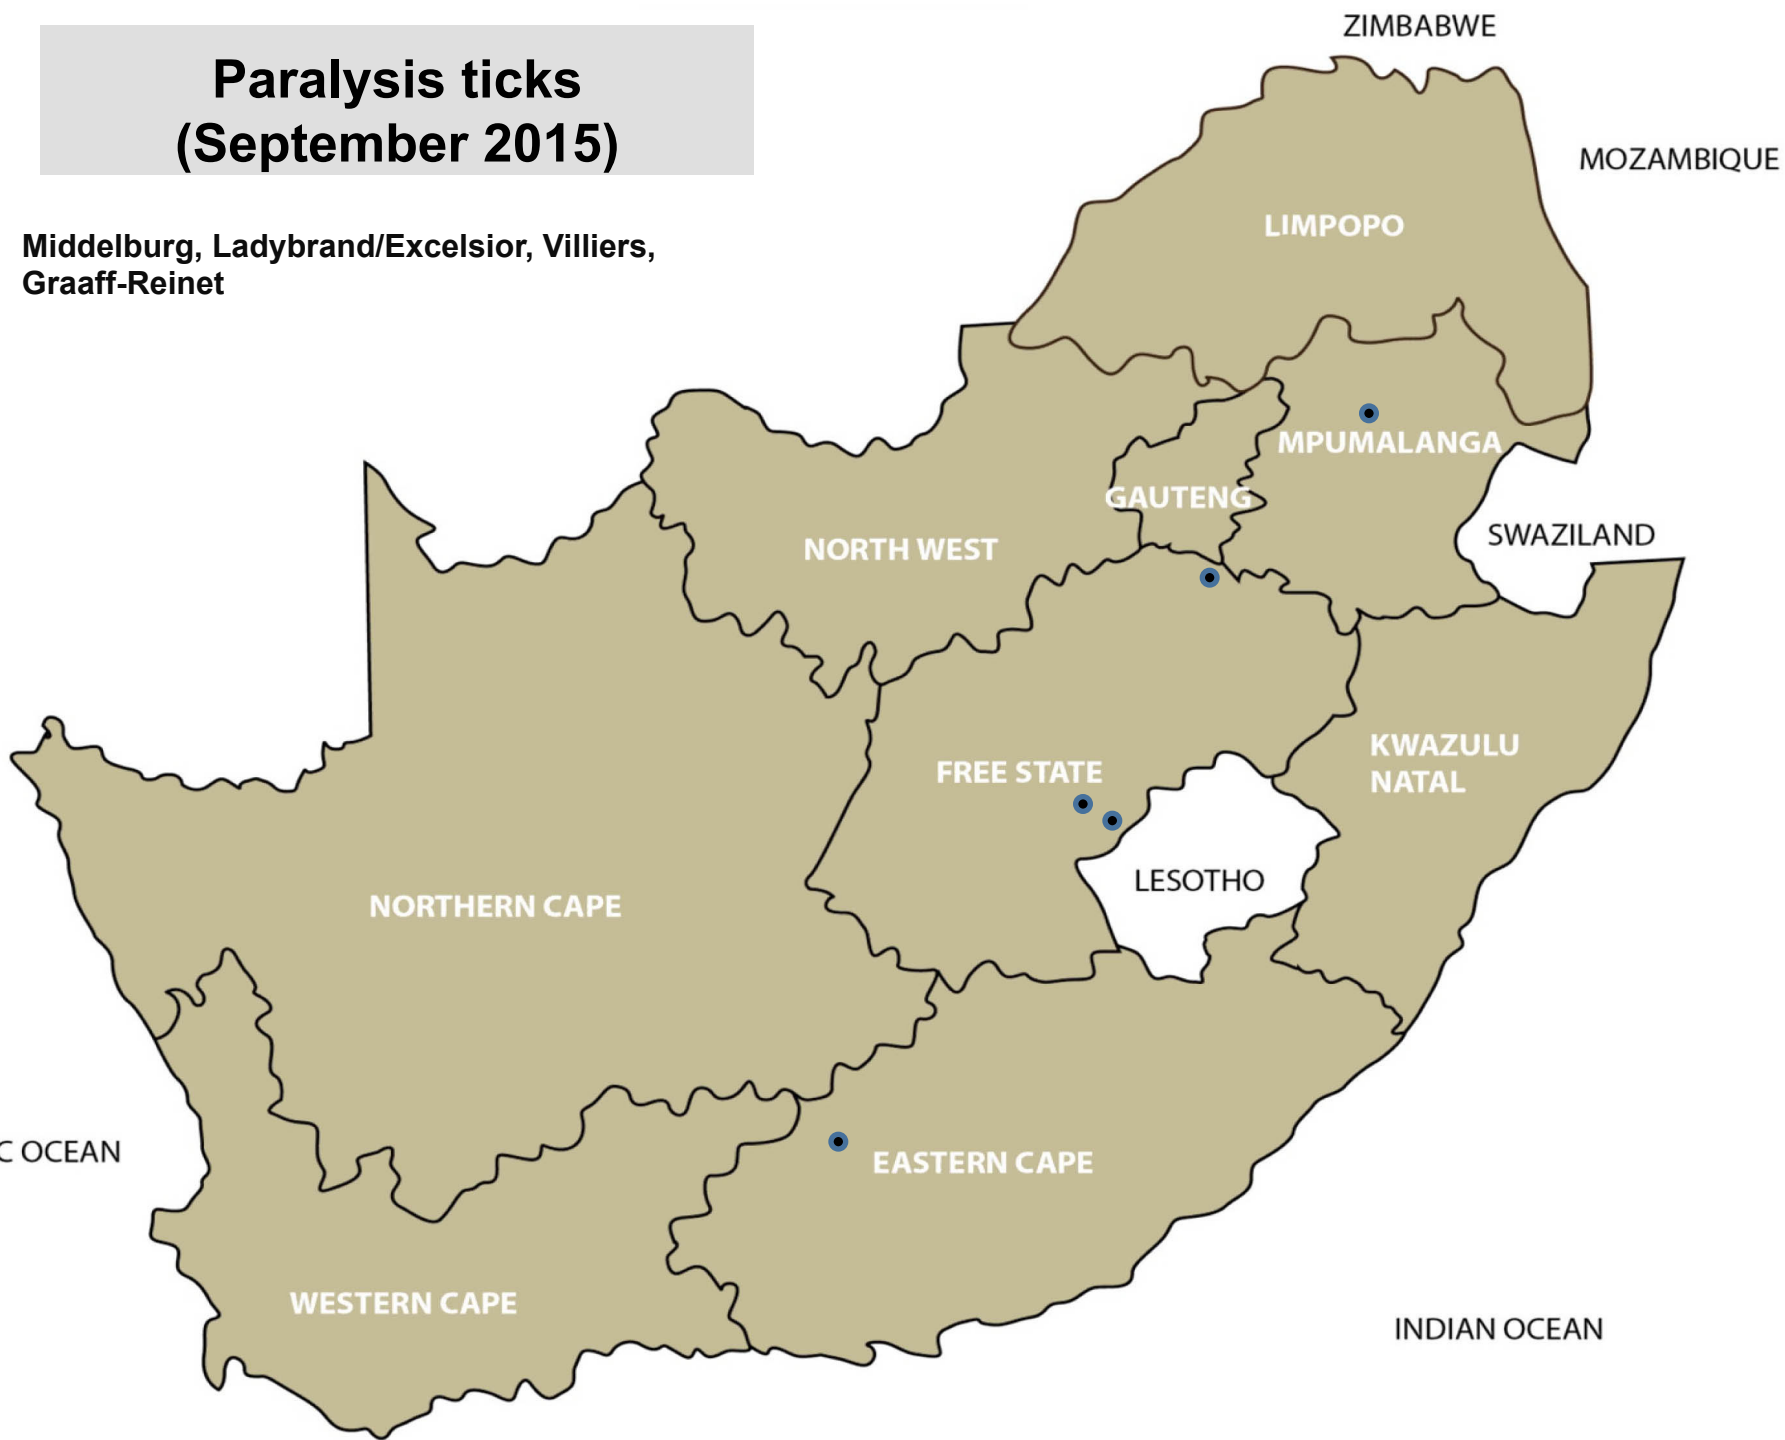

Resistance Blue ticks (September 2015)

Nelspruit, Winburg, Bergville, Dundee

Bont ticks (September 2015)

Lydenburg, Nelspruit, Bronkhorstspuit, Pretoria, Mokopane, Polokwane, Bloemhof/Schweizer-Reneke, Hoopstad, Bergville, Dundee, Mtubatuba, Pongola, Humansdorp

Brown ear-ticks (September 2015)

Bronkhorstspuit, Polokwane, Villiers,
Vrede, George

Bont-legged ticks (September 2015)

Bethal, Bapsfontein, Bronkhorstspuit,
Christiana, Klerksdorp, Stella,
Bloemfontein, Clocolan, Frankfort,
Harrismith, Hoopstad, Koonstad,
Ladybrand/Excelsior, Villiers, Vrede,
Winburg, Riversdale, De Aar

Red-legged ticks (September 2015)

Lydenburg, Standerton, Volksrust,
Christiana, Klerksdorp, Clocolan,
Hoopstad, Kroonstad, Ladybrand/
Excelsior, Villiers, Underberg, Somerset
East, Caledon

Paralysis ticks (September 2015)

Middelburg, Ladybrand/Excelsior, Villiers,
Graaff-Reinet

Biting lice (Red lice) (September 2015)

Christiana, Leeudoringstad,
Bloemfontein, Bultfontein, Clocolan,
Harrismith, Hoopstad, Kroonstad, Vrede,
Winburg, Bergville, Kokstad, Mooi River,
Graaff-Reinet, Calvinia