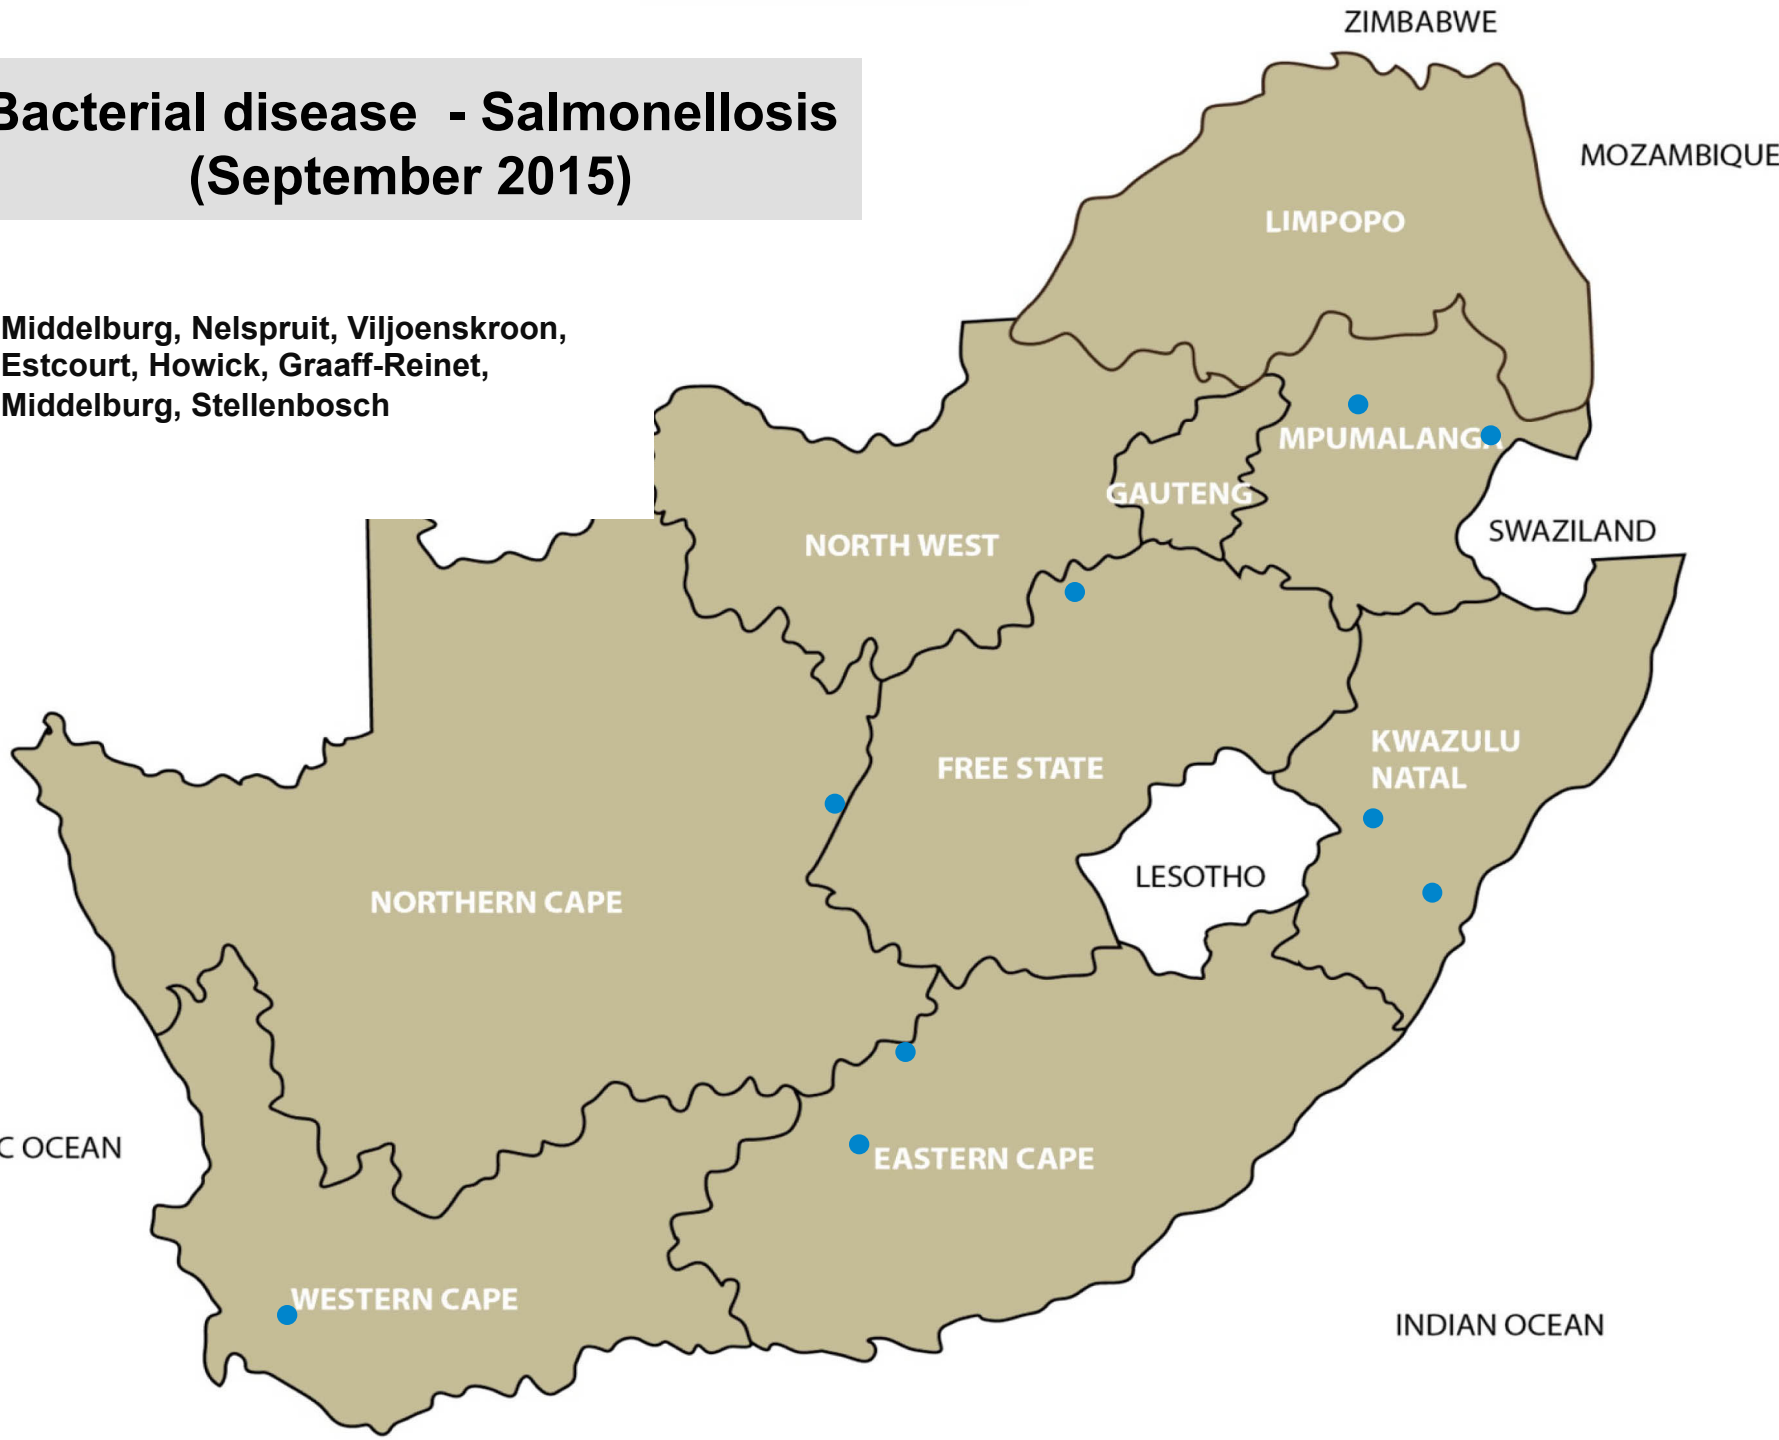

Internal parasites – Resistant roundworms (September 2015)

Bloemfontein, Bultfontein, Harrismith,
Dundee

Internal parasites – Tapeworms (September 2015)

Lydenburg, Nelspruit, Polokwane,
Klerksdorp, Bloemfontein, Harrismith,
Ladybrand/Excelsior, Estcourt, Kokstad,
Aliwal North, Graaff-Reinet, Humansdorp,
Port Alfred, Riversdale

Viral disease – Rabies (September 2015)

Clocolan, Frankfort, Winburg, Zastron,
Howick, Queenstown

**Viral disease – Jaagsiekte
(September 2015)**

Bacterial disease – Bovine brucellosis (September 2015)

Ermelo, Grootvlei, Standerton,
Bronkhorstspuit, Mokopane, Polokwane,
Bloemhof / Schweizer-Reneke,
Christiana, Klerksdorp, Bloemfontein,
Bothaville, Harrismith, Hertzogville,
Kroonstad, Ladybrand/Excelsior, Villiers,
Winburg, Vryheid, Queenstown

Bacterial disease – Ram’s disease

Brucella ovis (September 2015)

Wesselsbron, Graaff-Reinet, Kareedouw,
Queenstown, Beaufort West, De Aar,
Upington

Bacterial disease – *E. coli* (September 2015)

Leeudoringstad, Bethlehem, Cloccolan,
Harrismith, Hoopstad, Kroonstad,
Viljoenskroon, Winburg, Bergville,
Dundee, Howick, Underberg

Bacterial disease - Salmonellosis (September 2015)

Middelburg, Nelspruit, Viljoenskroon,
Estcourt, Howick, Graaff-Reinet,
Middelburg, Stellenbosch

Bacterial disease – Enzootic abortion (September 2015)

Bronkhorstspuit, Vrede, Zastron,
Middelburg, Queenstown, Heidelberg