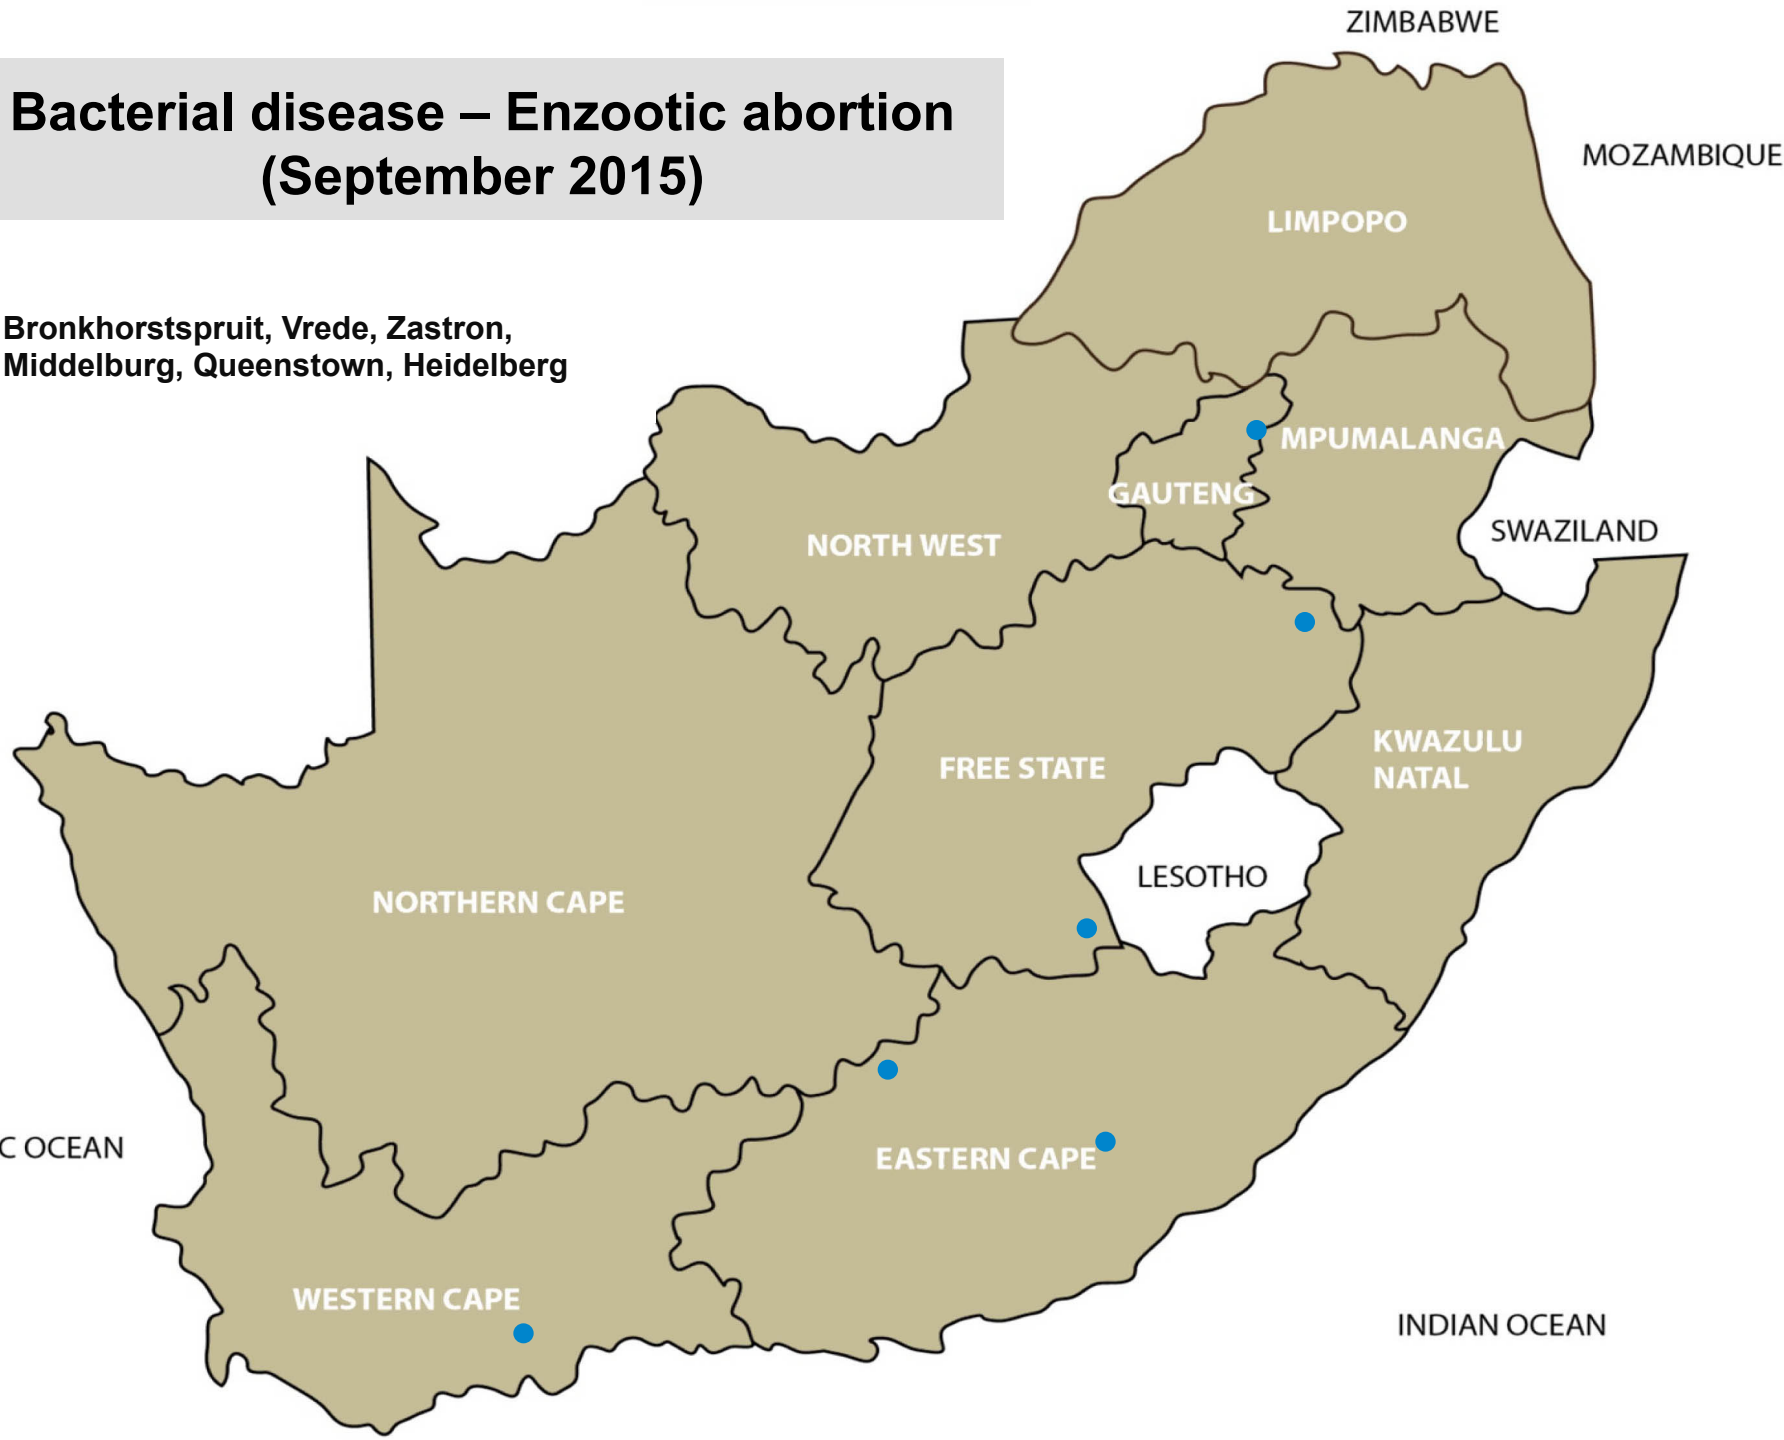

Viral disease – Orf (September 2015)

Bronkhorstspuit, Pretoria, Christiana,
Kroonstad, Villiers, Vrede, Dundee,
Estcourt, Kokstad, Mtubatuba,
Pongola, Graaff-Reinet, Beaufort West,
George, Riversdale, Stellenbosch,
Upington

Viral disease – Rabies (September 2015)

Clocolan, Frankfort, Winburg, Zastron,
Howick, Queenstown

**Viral disease – Jaagsiekte
(September 2015)**

Bacterial disease – Bovine brucellosis (September 2015)

Ermelo, Grootvlei, Standerton,
Bronkhorstspuit, Mokopane, Polokwane,
Bloemhof / Schweizer-Reneke,
Christiana, Klerksdorp, Bloemfontein,
Bothaville, Harrismith, Hertzogville,
Kroonstad, Ladybrand/Excelsior, Villiers,
Winburg, Vryheid, Queenstown

Bacterial disease – Ram’s disease

Brucella ovis (September 2015)

Wesselsbron, Graaff-Reinet, Kareedouw,
Queenstown, Beaufort West, De Aar,
Upington

Bacterial disease – *E. coli* (September 2015)

Leeudoringstad, Bethlehem, Cloccolan,
Harrismith, Hoopstad, Kroonstad,
Viljoenskroon, Winburg, Bergville,
Dundee, Howick, Underberg

Bacterial disease - Salmonellosis (September 2015)

Middelburg, Nelspruit, Viljoenskroon,
Estcourt, Howick, Graaff-Reinet,
Middelburg, Stellenbosch

Bacterial disease – Enzootic abortion (September 2015)

Bronkhorstspuit, Vrede, Zastron,
Middelburg, Queenstown, Heidelberg