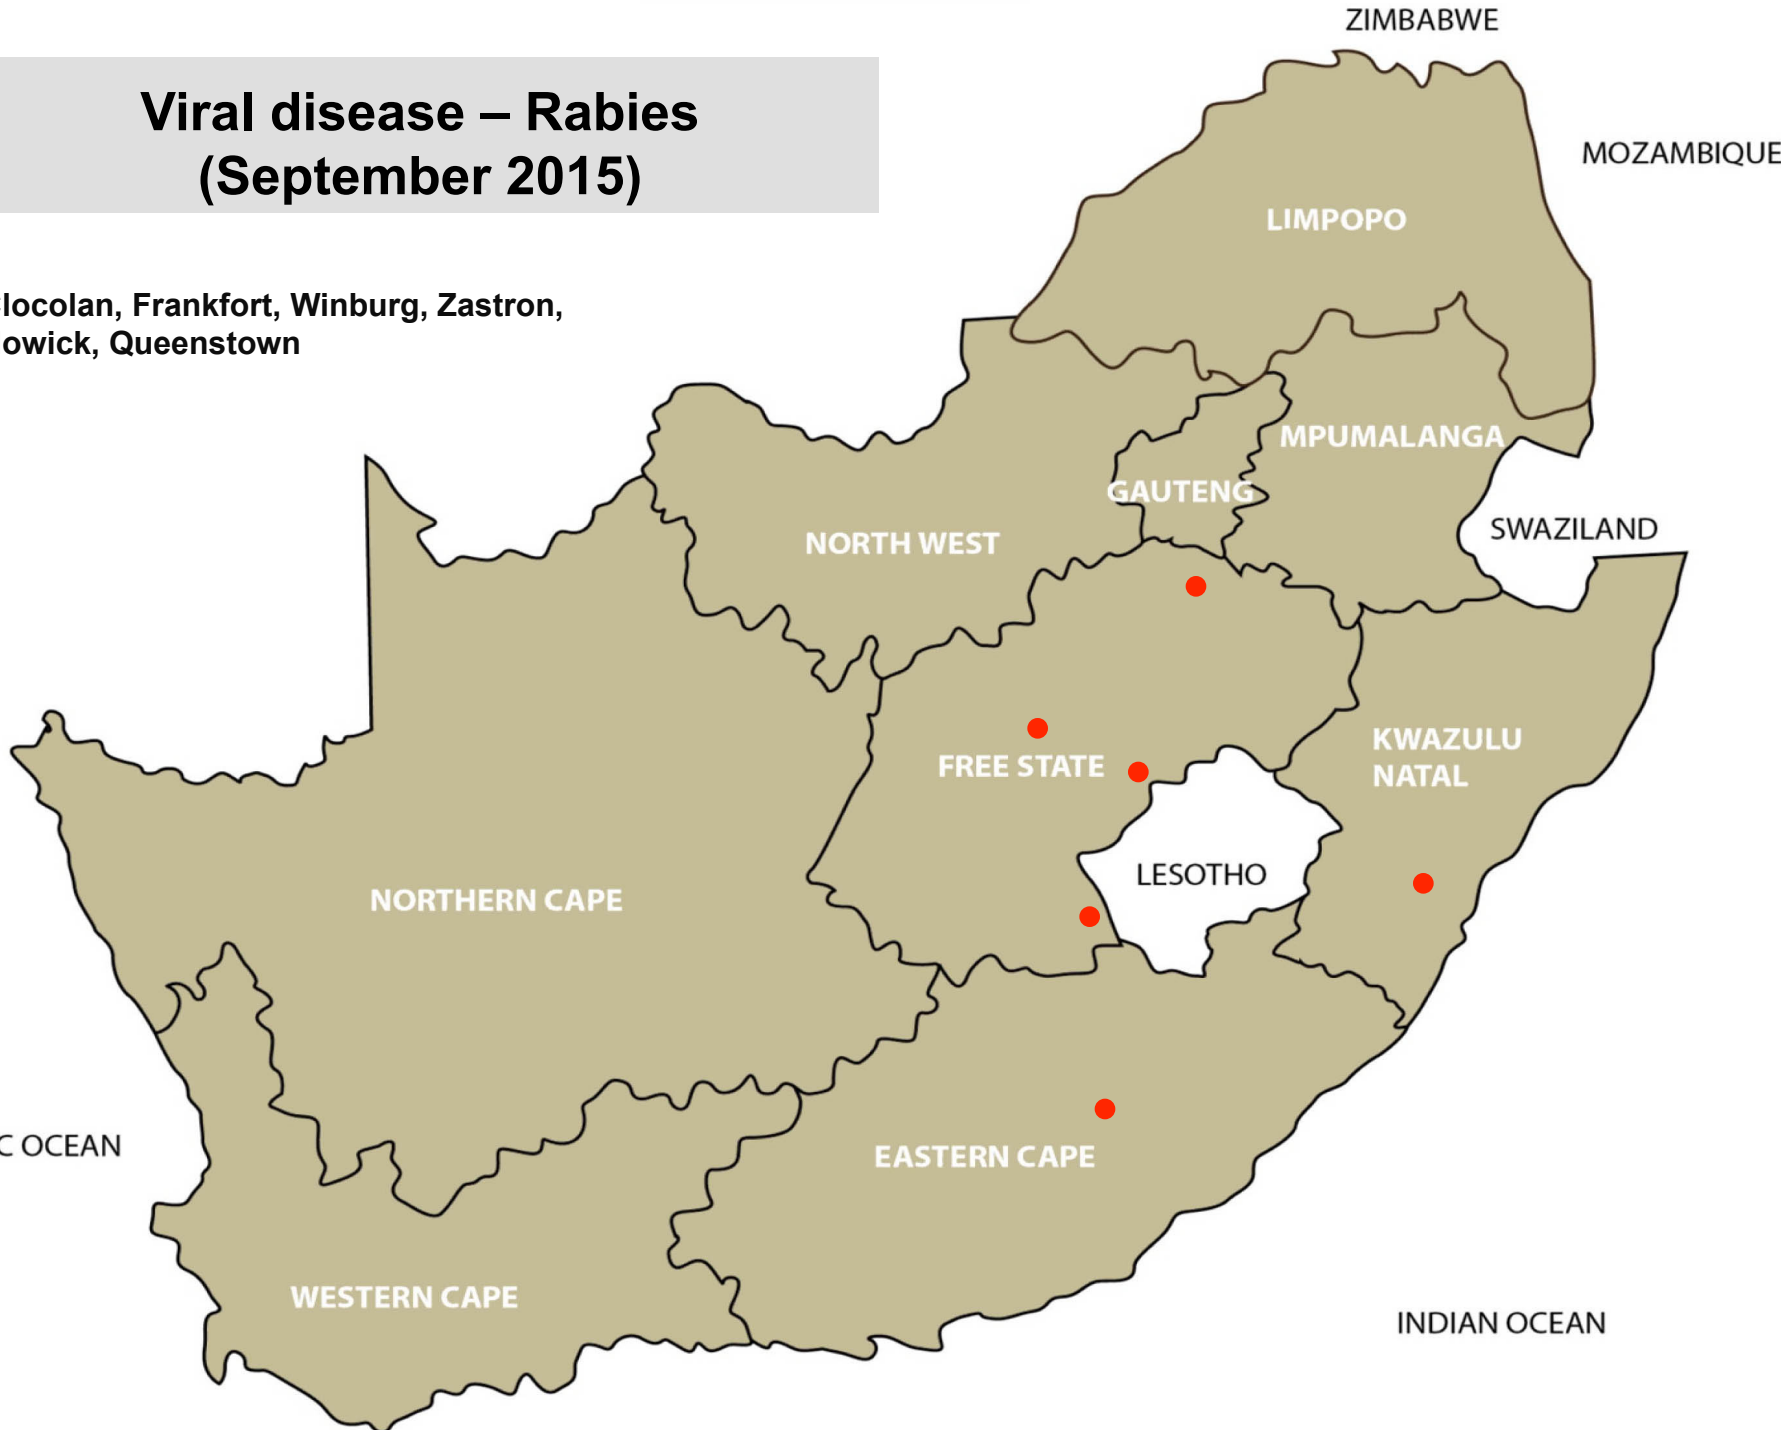

Estcourt, Humansdorp, Somerset East

Viral disease - Warts (September 2015)

Grootvlei, Nelspruit, Bronkhorstspuit, Brits, Christiana, Harrismith, Ladybrand/Excelsior, Reitz, Winburg, Bergville, Mtubatuba, Pongola, Vryheid, Aliwal- North, Graaff-Reinet

Viral disease – Orf (September 2015)

Bronkhorstspuit, Pretoria, Christiana,
Kroonstad, Villiers, Vrede, Dundee,
Estcourt, Kokstad, Mtubatuba,
Pongola, Graaff-Reinet, Beaufort West,
George, Riversdale, Stellenbosch,
Upington

Viral disease – Rabies (September 2015)

Clocolan, Frankfort, Winburg, Zastron,
Howick, Queenstown

**Viral disease – Jaagsiekte
(September 2015)**

Bacterial disease – Bovine brucellosis (September 2015)

Ermelo, Grootvlei, Standerton,
Bronkhorstspuit, Mokopane, Polokwane,
Bloemhof / Schweizer-Reneke,
Christiana, Klerksdorp, Bloemfontein,
Bothaville, Harrismith, Hertzogville,
Kroonstad, Ladybrand/Excelsior, Villiers,
Winburg, Vryheid, Queenstown