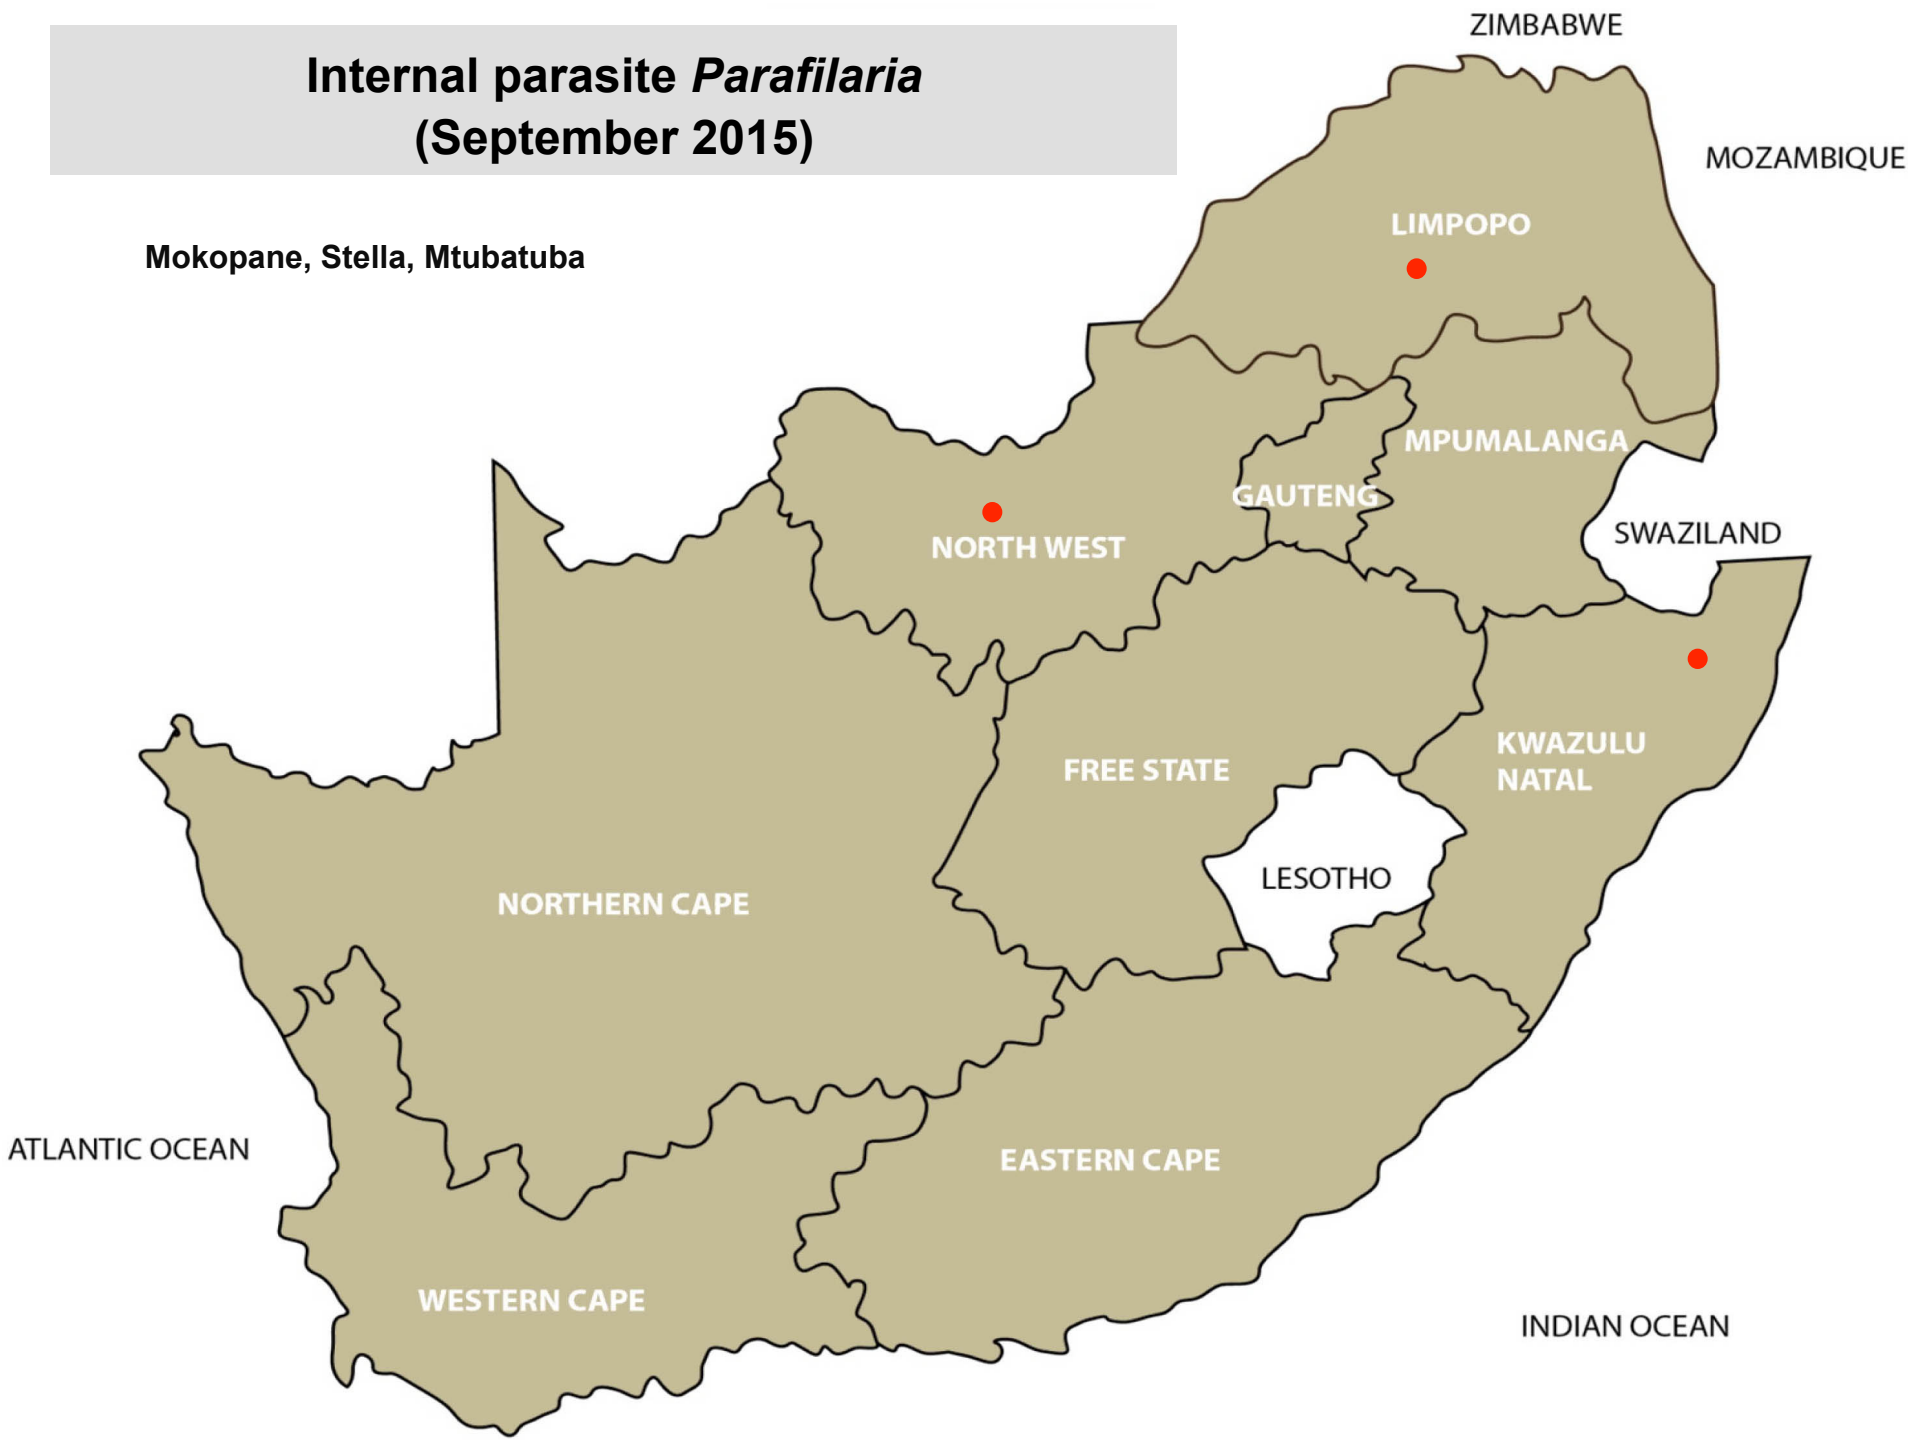

Internal parasites – Resistant roundworms (September 2015)

Bloemfontein, Bultfontein, Harrismith,
Dundee

Internal parasites – Tapeworms (September 2015)

Lydenburg, Nelspruit, Polokwane,
Klerksdorp, Bloemfontein, Harrismith,
Ladybrand/Excelsior, Estcourt, Kokstad,
Aliwal North, Graaff-Reinet, Humansdorp,
Port Alfred, Riversdale

**Internal parasites – Tapeworms
Cysticercosis (measles)
(September 2015)**

**Nelspruit, Reitz, Wesselsbron,
Bergville**

Internal parasites – Liver fluke worms (September 2015)

Middelburg, Standerton, Volksrust,
Lephalale, Clocolan, Frankfort,
Harrismith, Ladybrand/Excelsior,
Memel, Reitz, Vrede, Bergville,
Dundee, Howick, Newcastle, Underberg

Internal parasites – Conical fluke (September 2015)

Standerton, Frankfort, Harrismith, Reitz,
Vrede, Howick, Mooi River, Newcastle,
Pongola, Alexandria, Graaff-Reinet,
Plettenberg Bay

Internal parasite *Parafilaria* (September 2015)

Mokopane, Stella, Mtubatuba

Blue ticks (September 2015)

Bethal, Middelburg, Nelspruit, Standerton, Volksrust, Bapsfontein, Bronkhorstspuit, Mokopane, Polokwane, Klerksdorp, Bethlehem, Clocolan, Frankfort, Harrismith, Hoopstad, Kroonstad, Ladybrand/Excelsior, Memel, Vrede, Winburg, Bergville, Dundee, Howick, Ingogo, Kokstad, Mooi River, Mtubatuba, Pongola, Underberg, Alexandria, Aliwal North, Graaff-Reinet, Caledon, George, Heidelberg, Oudtshoorn, Riversdale