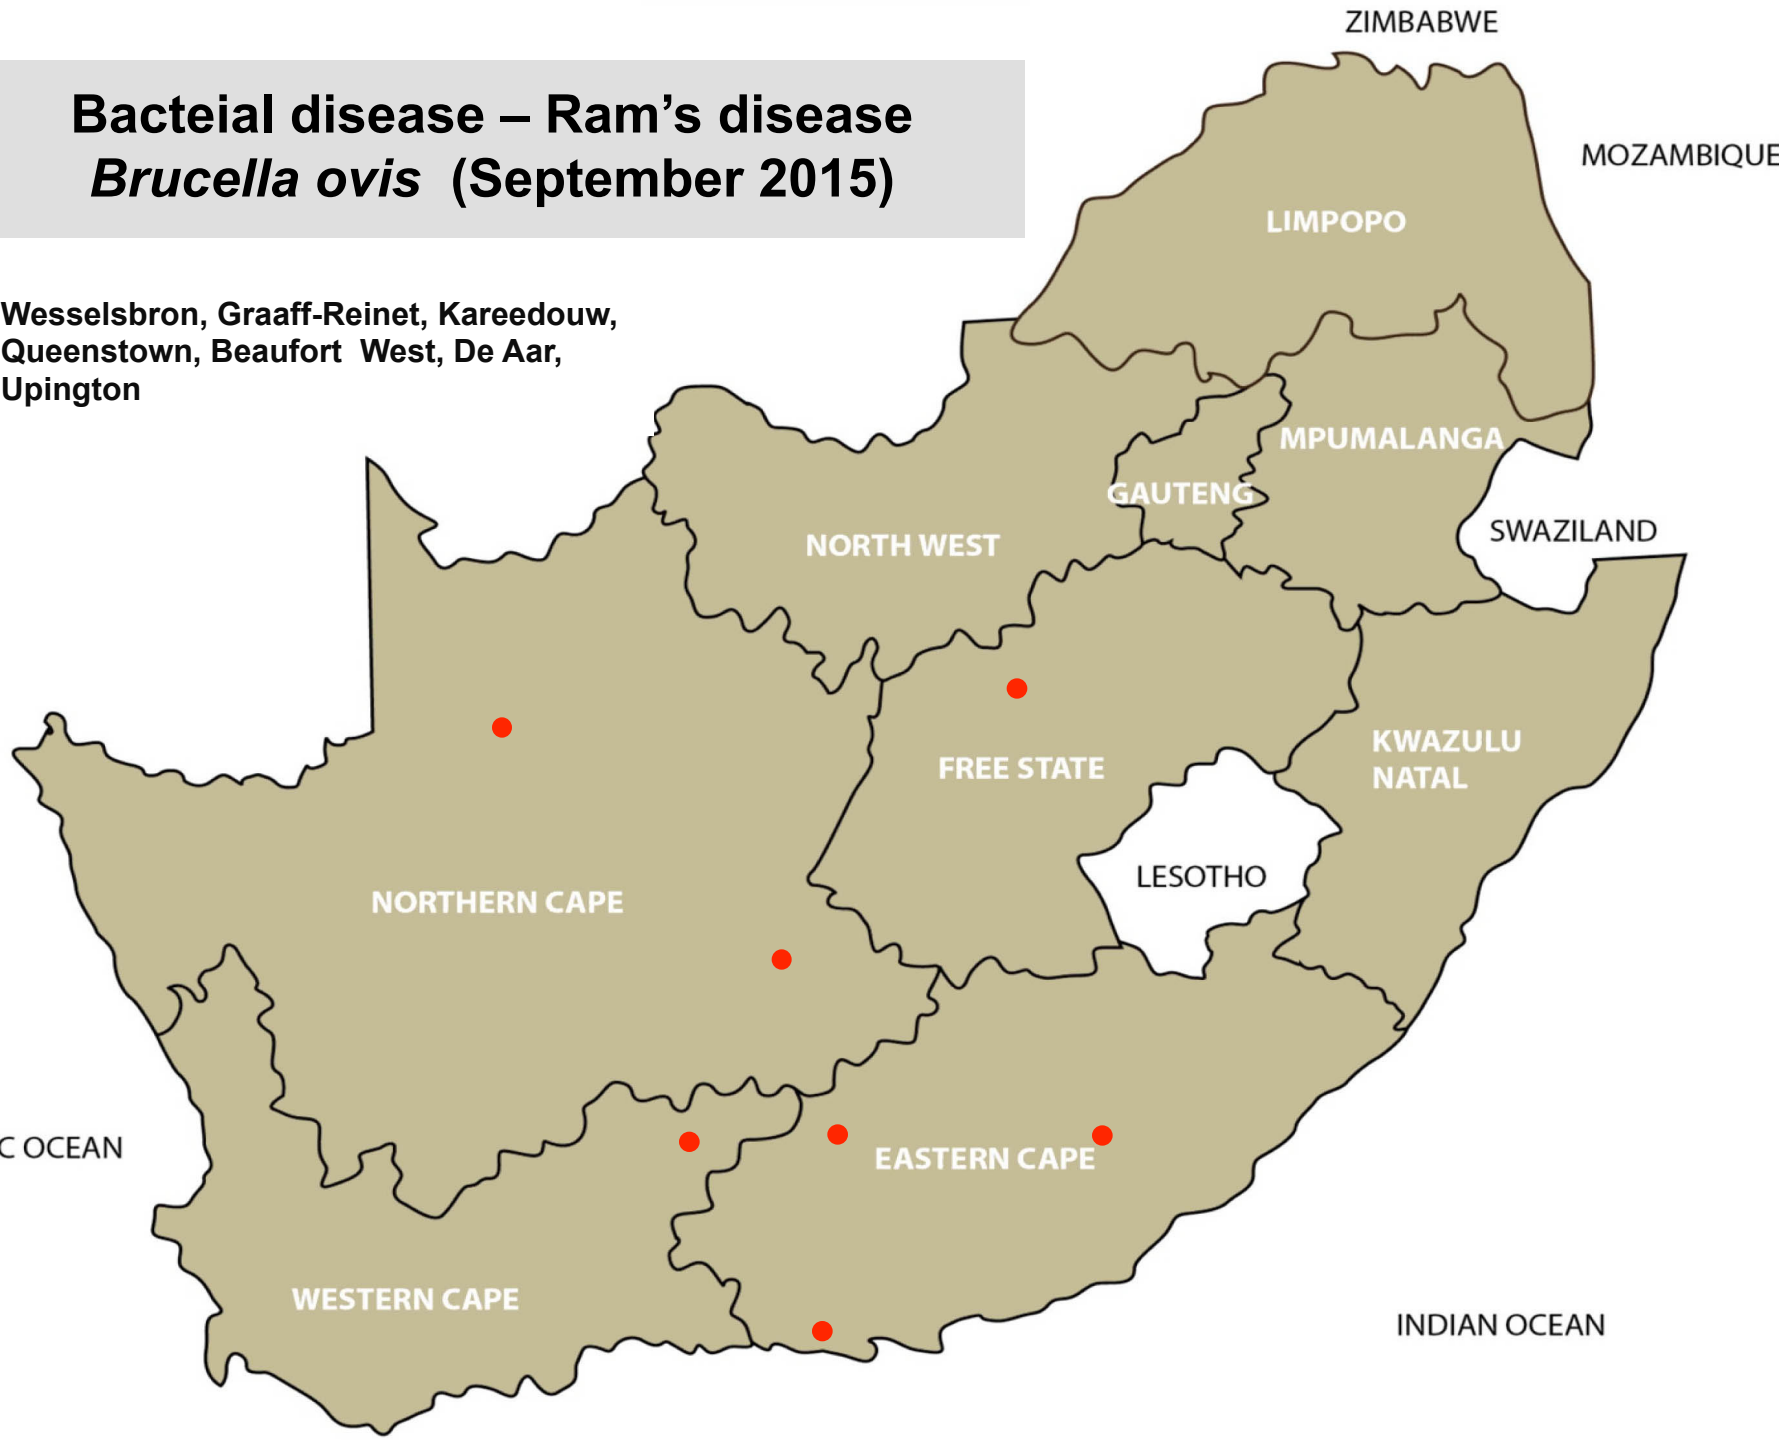

Bacterial disease – Ram’s disease

Brucella ovis (September 2015)

Wesselsbron, Graaff-Reinet, Kareedouw,
Queenstown, Beaufort West, De Aar,
Upington