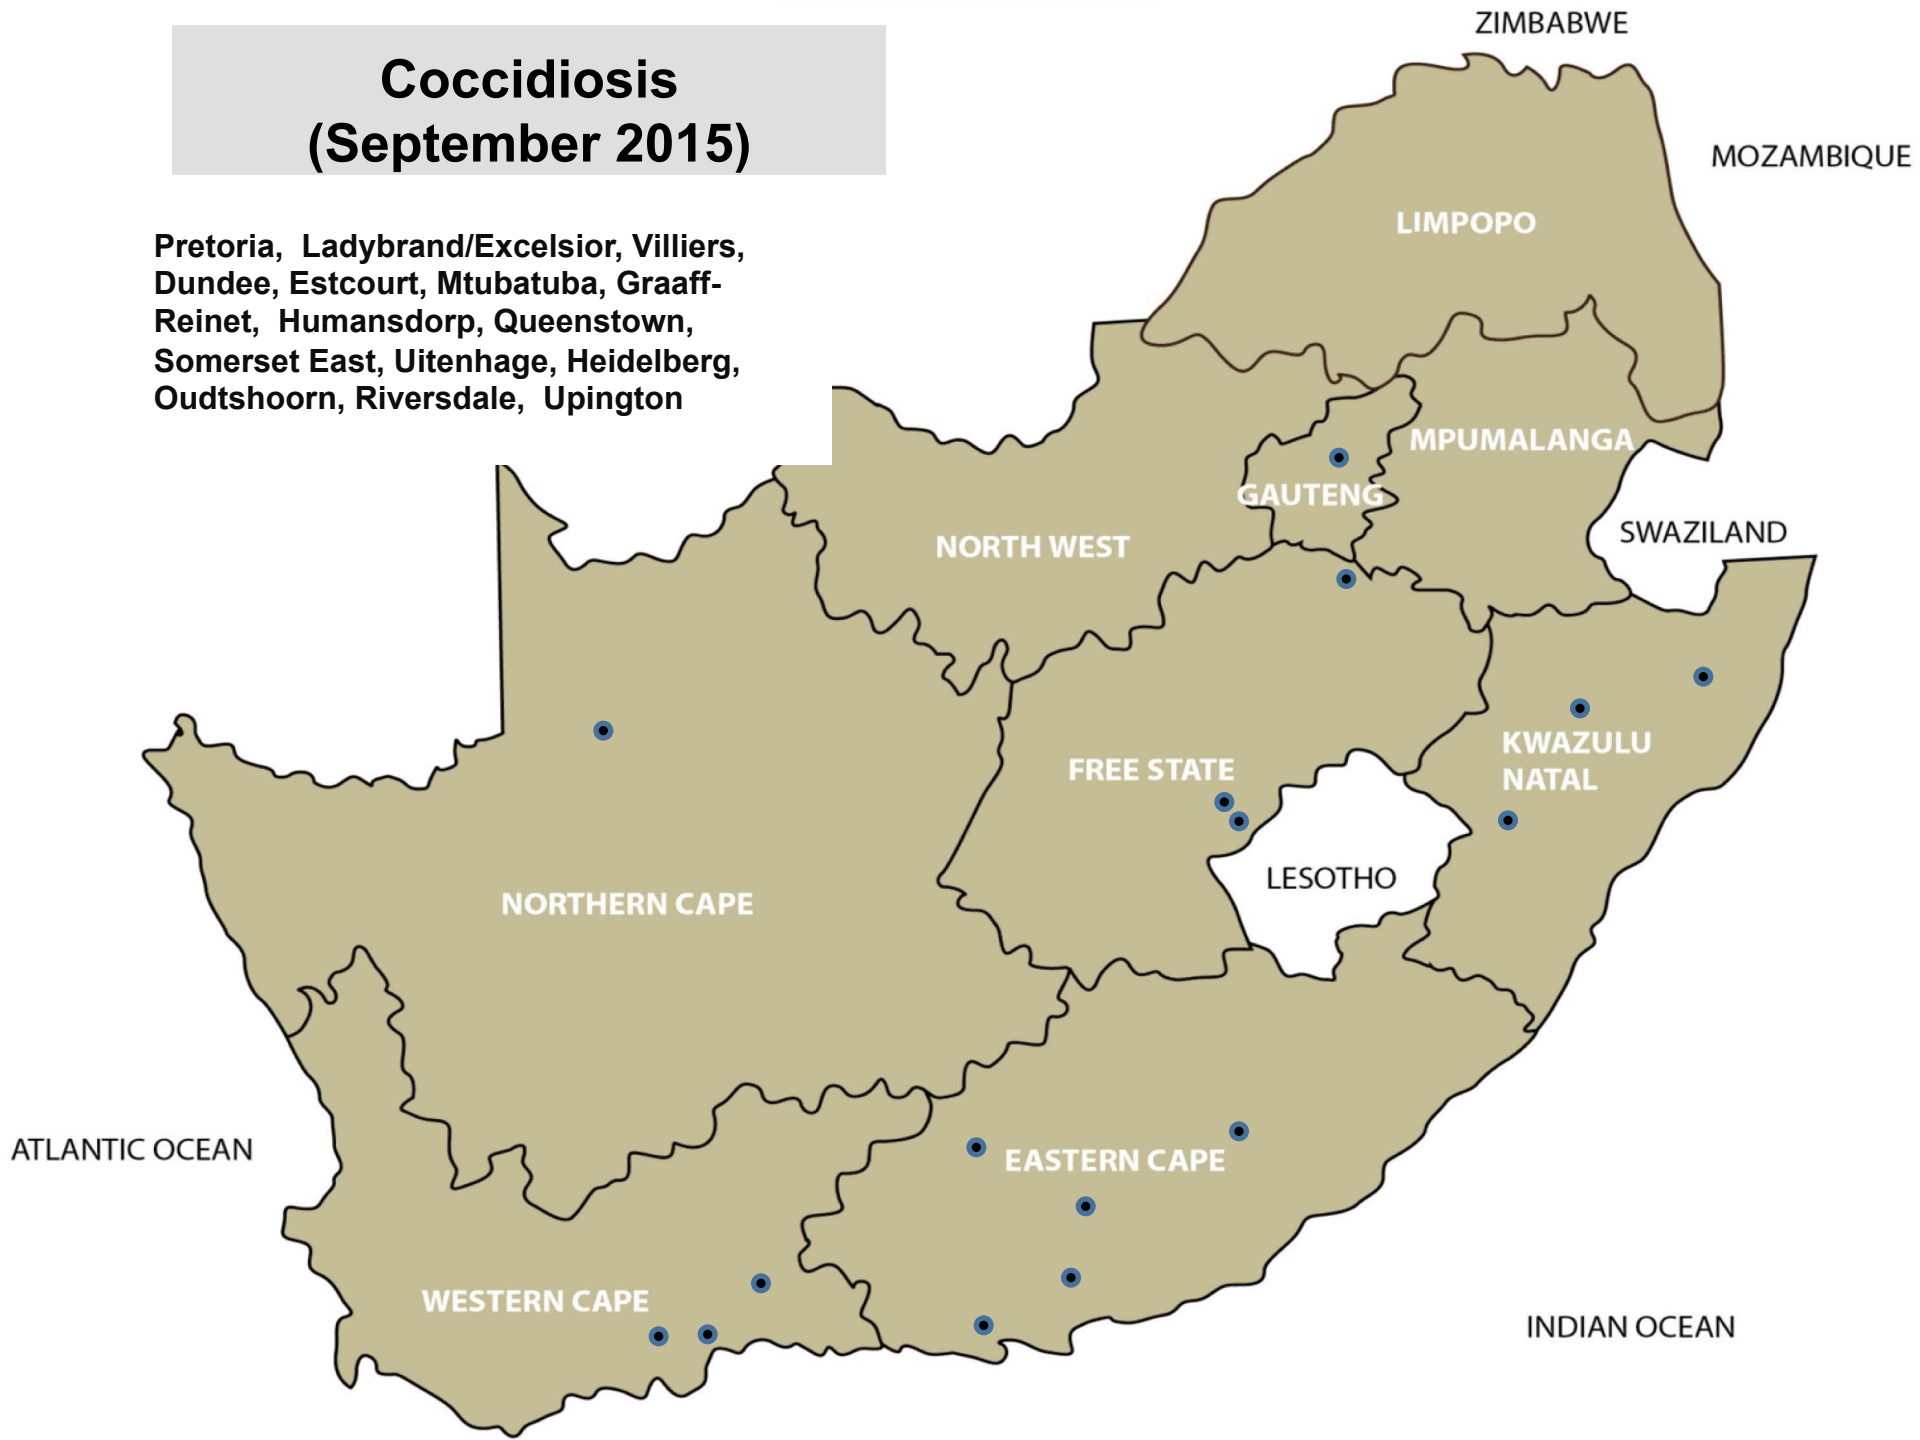

Screw-worm (September 2015)

Nelspruit, Mokopane, Mtubatuba

Nasal bot larvae (September 2015)

Bronkhorstspuit, Reitz,
Wesselsbron, Dundee, Mtubatuba

Coccidiosis (September 2015)

Pretoria, Ladybrand/Excelsior, Villiers, Dundee, Estcourt, Mtubatuba, Graaff-Reinet, Humansdorp, Queenstown, Somerset East, Uitenhage, Heidelberg, Oudtshoorn, Riversdale, Upington

Tick transmitted disease African red water (September 2015)

Ermelo, Grootvlei, Middelburg, Nelspruit, Bapsfontein, Bronkhorstspuit, Pretoria, Brits, Bloemfontein, Villiers, Bergville, Dundee, Howick, Ingogo, Kokstad, Mtubatuba, Underberg, Vryheid, Alexandria, Humansdorp, Queenstown, Somerset East, George, Oudtshoorn, Plettenberg Bay

Tick transmitted disease Asiatic red water (September 2015)

Ermelo, Standerton, Nigel, Villiers,
Vrede, Bergville, Dundee, Estcourt,
Greytown, Kokstad, Mtubatuba,
Humansdorp, Port Alfred, Stutterheim

Tick and biting fly transmitted disease Anaplasmosis (September 2015)

Tick transmitted disease - Heartwater (September 2015)

Middelburg, Nelspruit, Bronkhorstspuit, Pretoria, Polokwane, Brits, Hoopstad, Bergville, Camperdown, Dundee, Estcourt, Mtubatuba, Pongola, Vryheid, Alexandria, Humansdorp, Port Alfred, Somerset East, Uitenhage