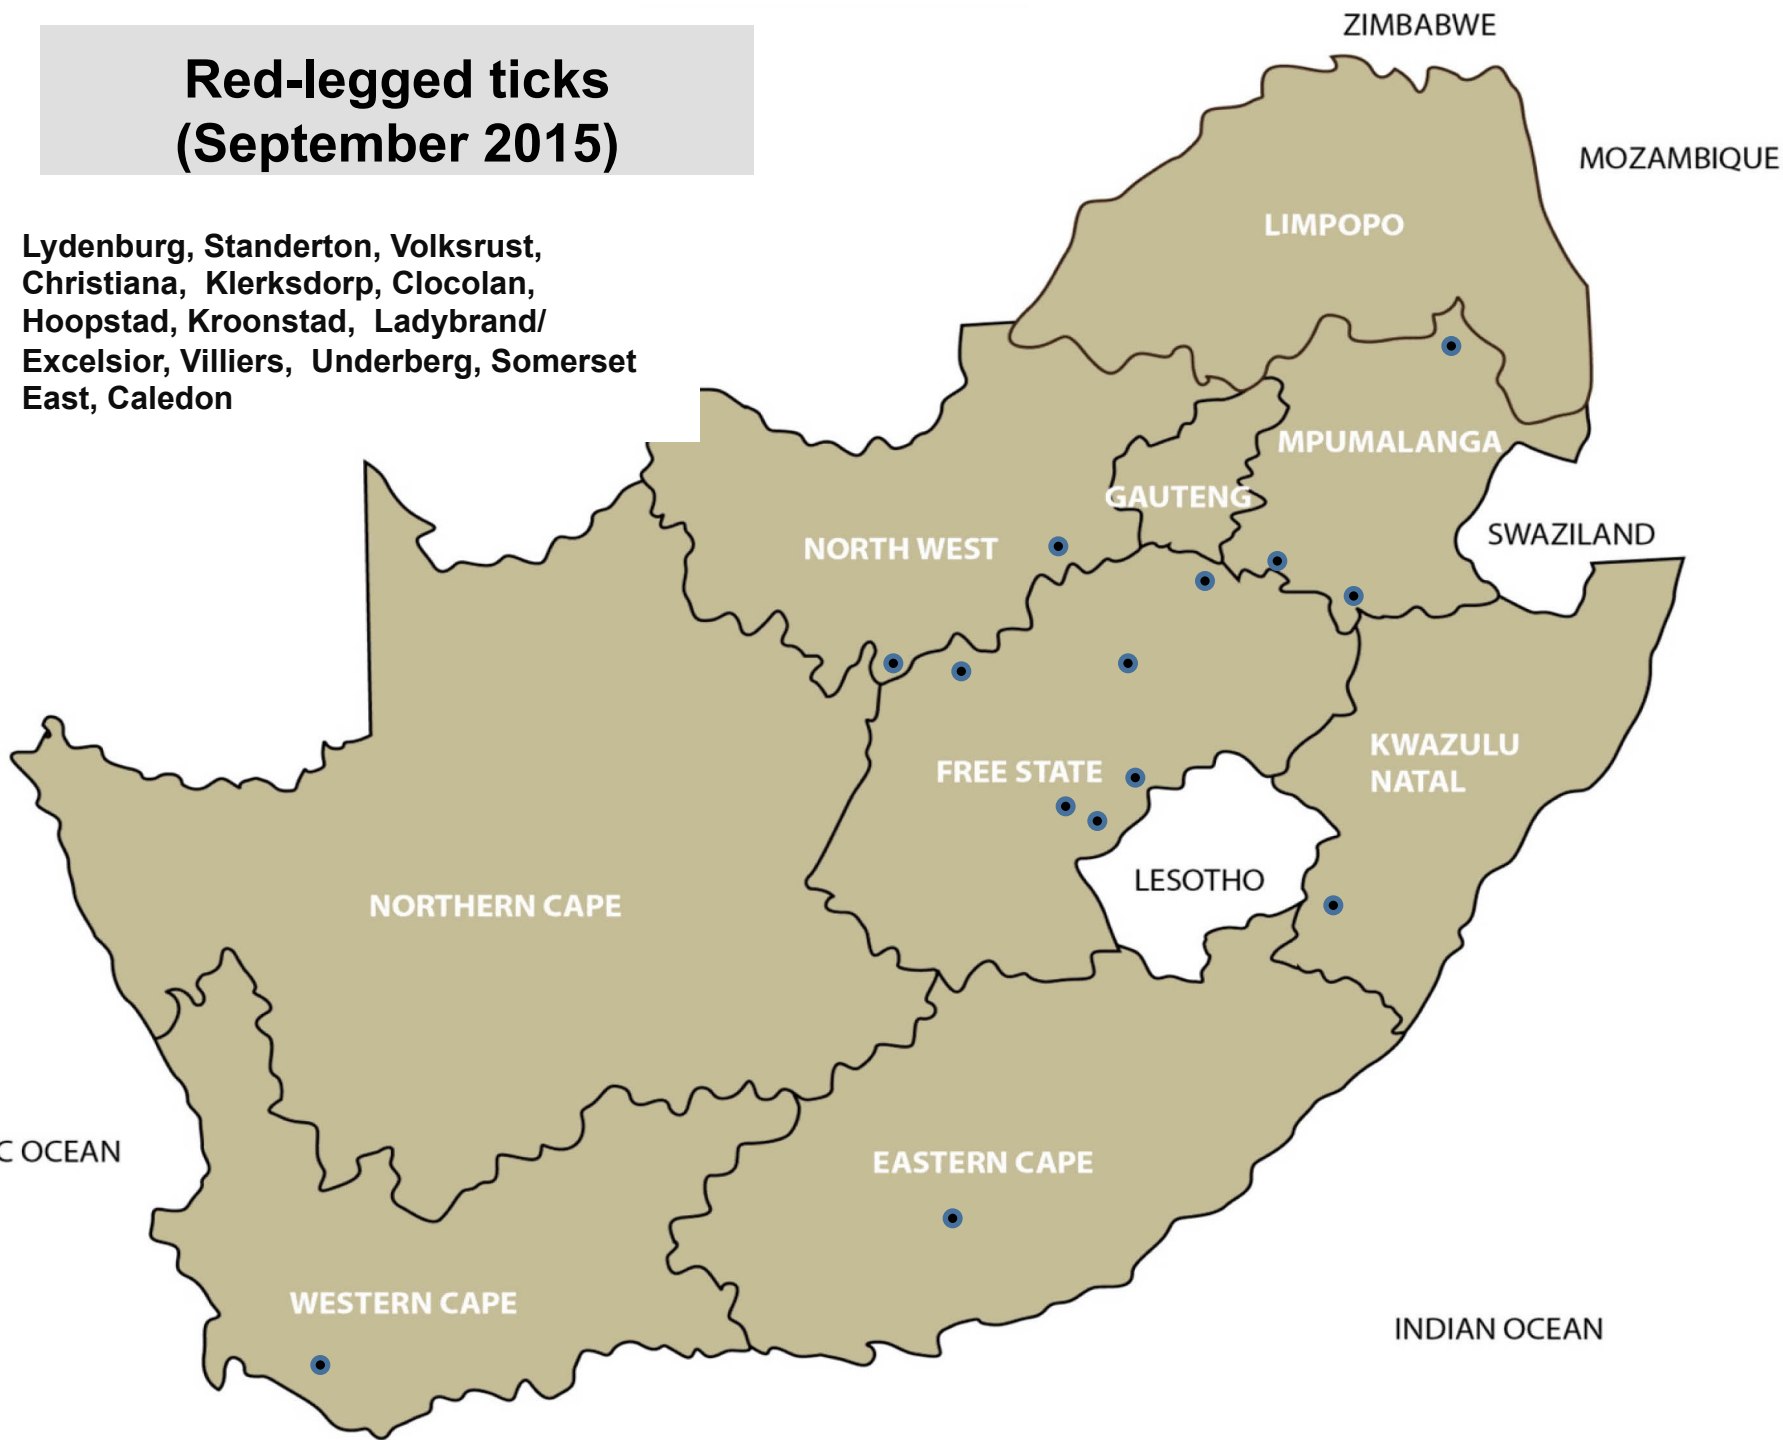

Brown ear-ticks (September 2015)

Bronkhorstspuit, Polokwane, Villiers,
Vrede, George

Bont-legged ticks (September 2015)

Bethal, Bapsfontein, Bronkhorstspuit,
Christiana, Klerksdorp, Stella,
Bloemfontein, Clocolan, Frankfort,
Harrismith, Hoopstad, Koonstad,
Ladybrand/Excelsior, Villiers, Vrede,
Winburg, Riversdale, De Aar

Red-legged ticks (September 2015)

Lydenburg, Standerton, Volksrust,
Christiana, Klerksdorp, Clocolan,
Hoopstad, Kroonstad, Ladybrand/
Excelsior, Villiers, Underberg, Somerset
East, Caledon

Paralysis ticks (September 2015)

Middelburg, Ladybrand/Excelsior, Villiers,
Graaff-Reinet

Biting lice (Red lice) (September 2015)

Christiana, Leeudoringstad,
Bloemfontein, Bultfontein, Clocolan,
Harrismith, Hoopstad, Kroonstad, Vrede,
Winburg, Bergville, Kokstad, Mooi River,
Graaff-Reinet, Calvinia

Tick transmitted disease African red water (September 2015)

Ermelo, Grootvlei, Middelburg, Nelspruit, Bapsfontein, Bronkhorstspuit, Pretoria, Brits, Bloemfontein, Villiers, Bergville, Dundee, Howick, Ingogo, Kokstad, Mtubatuba, Underberg, Vryheid, Alexandria, Humansdorp, Queenstown, Somerset East, George, Oudtshoorn, Plettenberg Bay