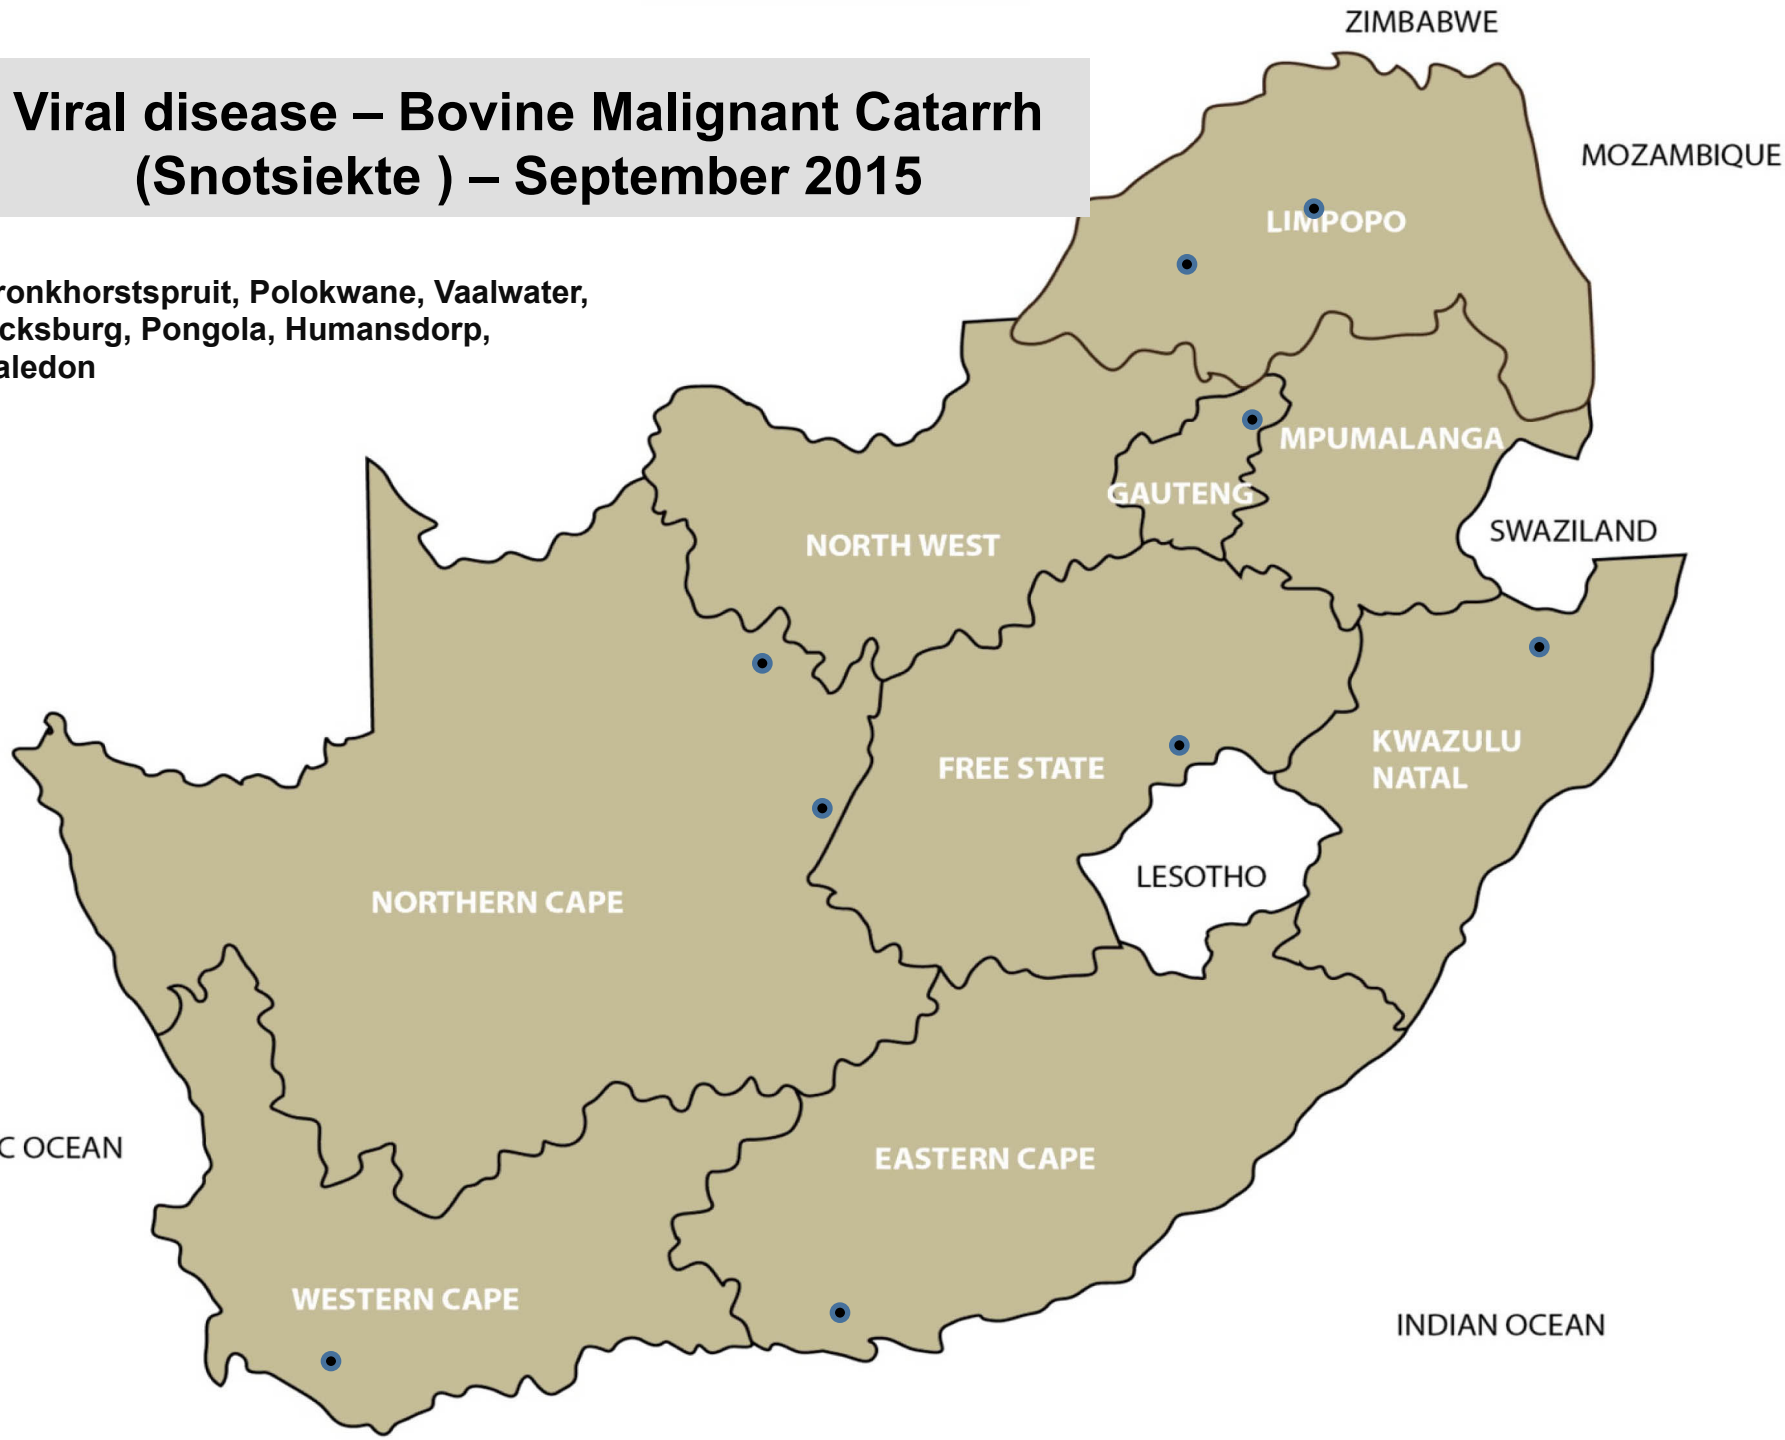

Tick transmitted disease - Heartwater (September 2015)

Middelburg, Nelspruit, Bronkhorstspuit, Pretoria, Polokwane, Brits, Hoopstad, Bergville, Camperdown, Dundee, Estcourt, Mtubatuba, Pongola, Vryheid, Alexandria, Humansdorp, Port Alfred, Somerset East, Uitenhage

Venerial disease – Vibriosis (September 2015)

Mokopane, Leeudoringstad, Bloemfontein,
Bothaville, Clocolan, Hoopstad, Ladybrand/
Excelsior, Sasolburg, Viljoenskroon, Winburg,
Queenstown

Venereal disease – Pizzle disease (September 2015)

Graaff-Reinet, Calvinia

Insect and tick transmitted disease Lumpy skin disease (September 2015)

Polokwane, Pongola, Heidelberg

Insect transmitted disease Three day stiffness (September 2015)

Nelspruit, Sasolburg, Mtubatuba

Insect transmitted disease – Blue tongue (September 2015)

Bethal, Mokopane

Viral disease – Bovine Malignant Catarrh (Snotsiekte) – September 2015

Bronkhorstspuit, Polokwane, Vaalwater, Ficksburg, Pongola, Humansdorp, Caledon