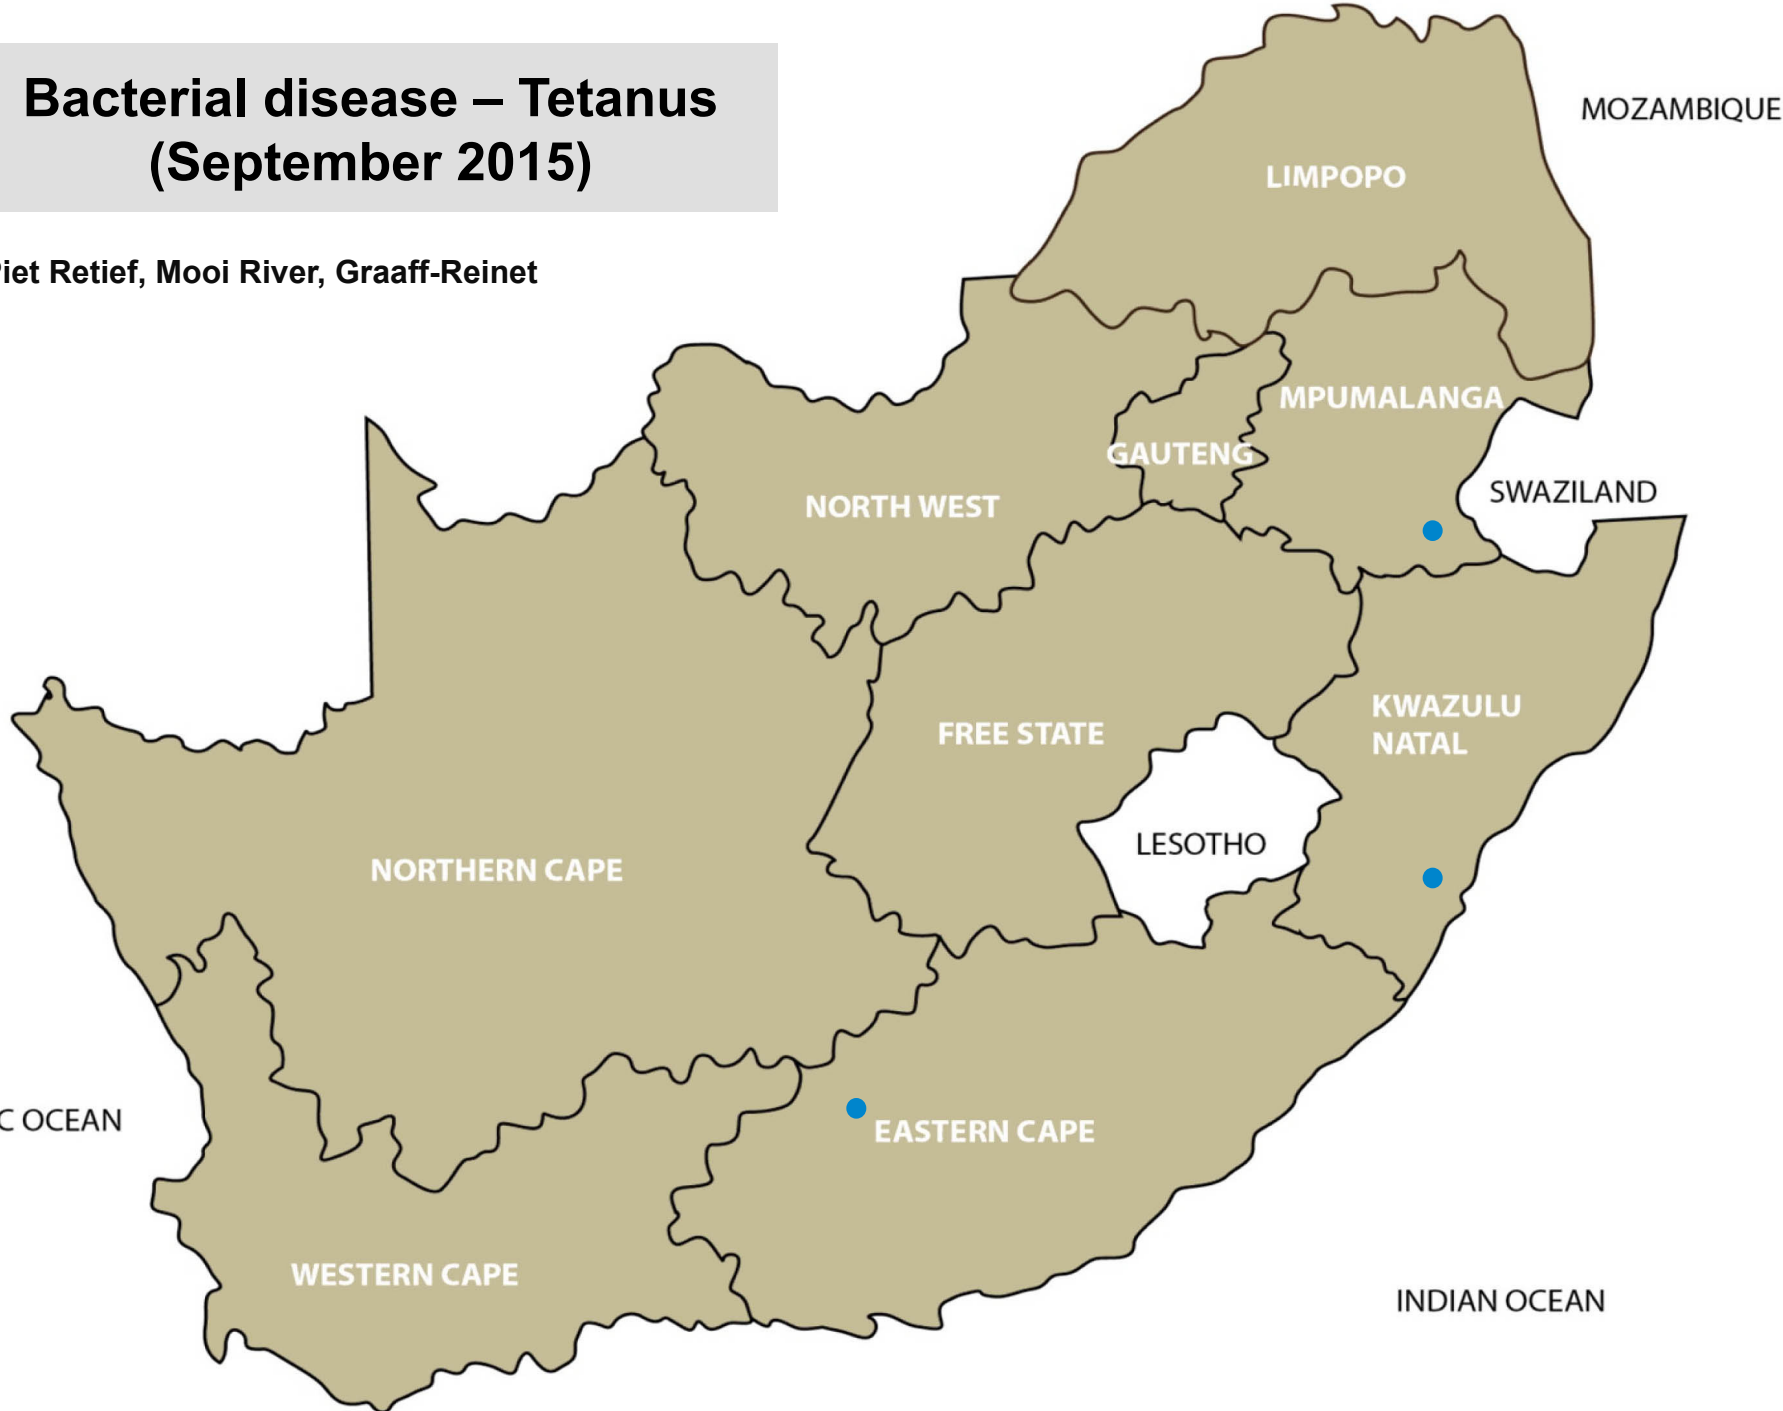

Standerton, Harrismith, Aliwal North,
Graaff-Reinet, Queenstown,
Heidelberg

Bacterial disease – Pulpy kidney (September 2015)

Bronkhorstspuit, Bloemfontein,
Frankfort, Harrismith, Reitz,
Wesselsbron, Dundee, Vryheid, Graaff-
Reinet, Queenstown, Beaufort West,
Riversdale, De Aar

Bacterial disease - Botulism (September 2015)

Christiana, Bloemfontein, Hoopstad, Winburg,
Beaufort West, Upington

Bacterial disease – Tetanus (September 2015)

Piet Retief, Mooi River, Graaff-Reinet

Pneumonia (September 2015)

Bethal, Standerton, Pretoria, Polokwane, Brits, Christiana, Klerksdorp, Bultfontein, Dewetsdorp, Harrismith, Kroonstad, Memel, Reitz, Sasolburg, Viljoenskroon, Villiers, Vrede, Winburg, Bergville, Dundee, Howick, Mtubatuba, Newcastle, Alexandria, Aliwal North, Graaff-Reinet, Beaufort West, Darling, George, Malmesbury, De Aar, Kathu