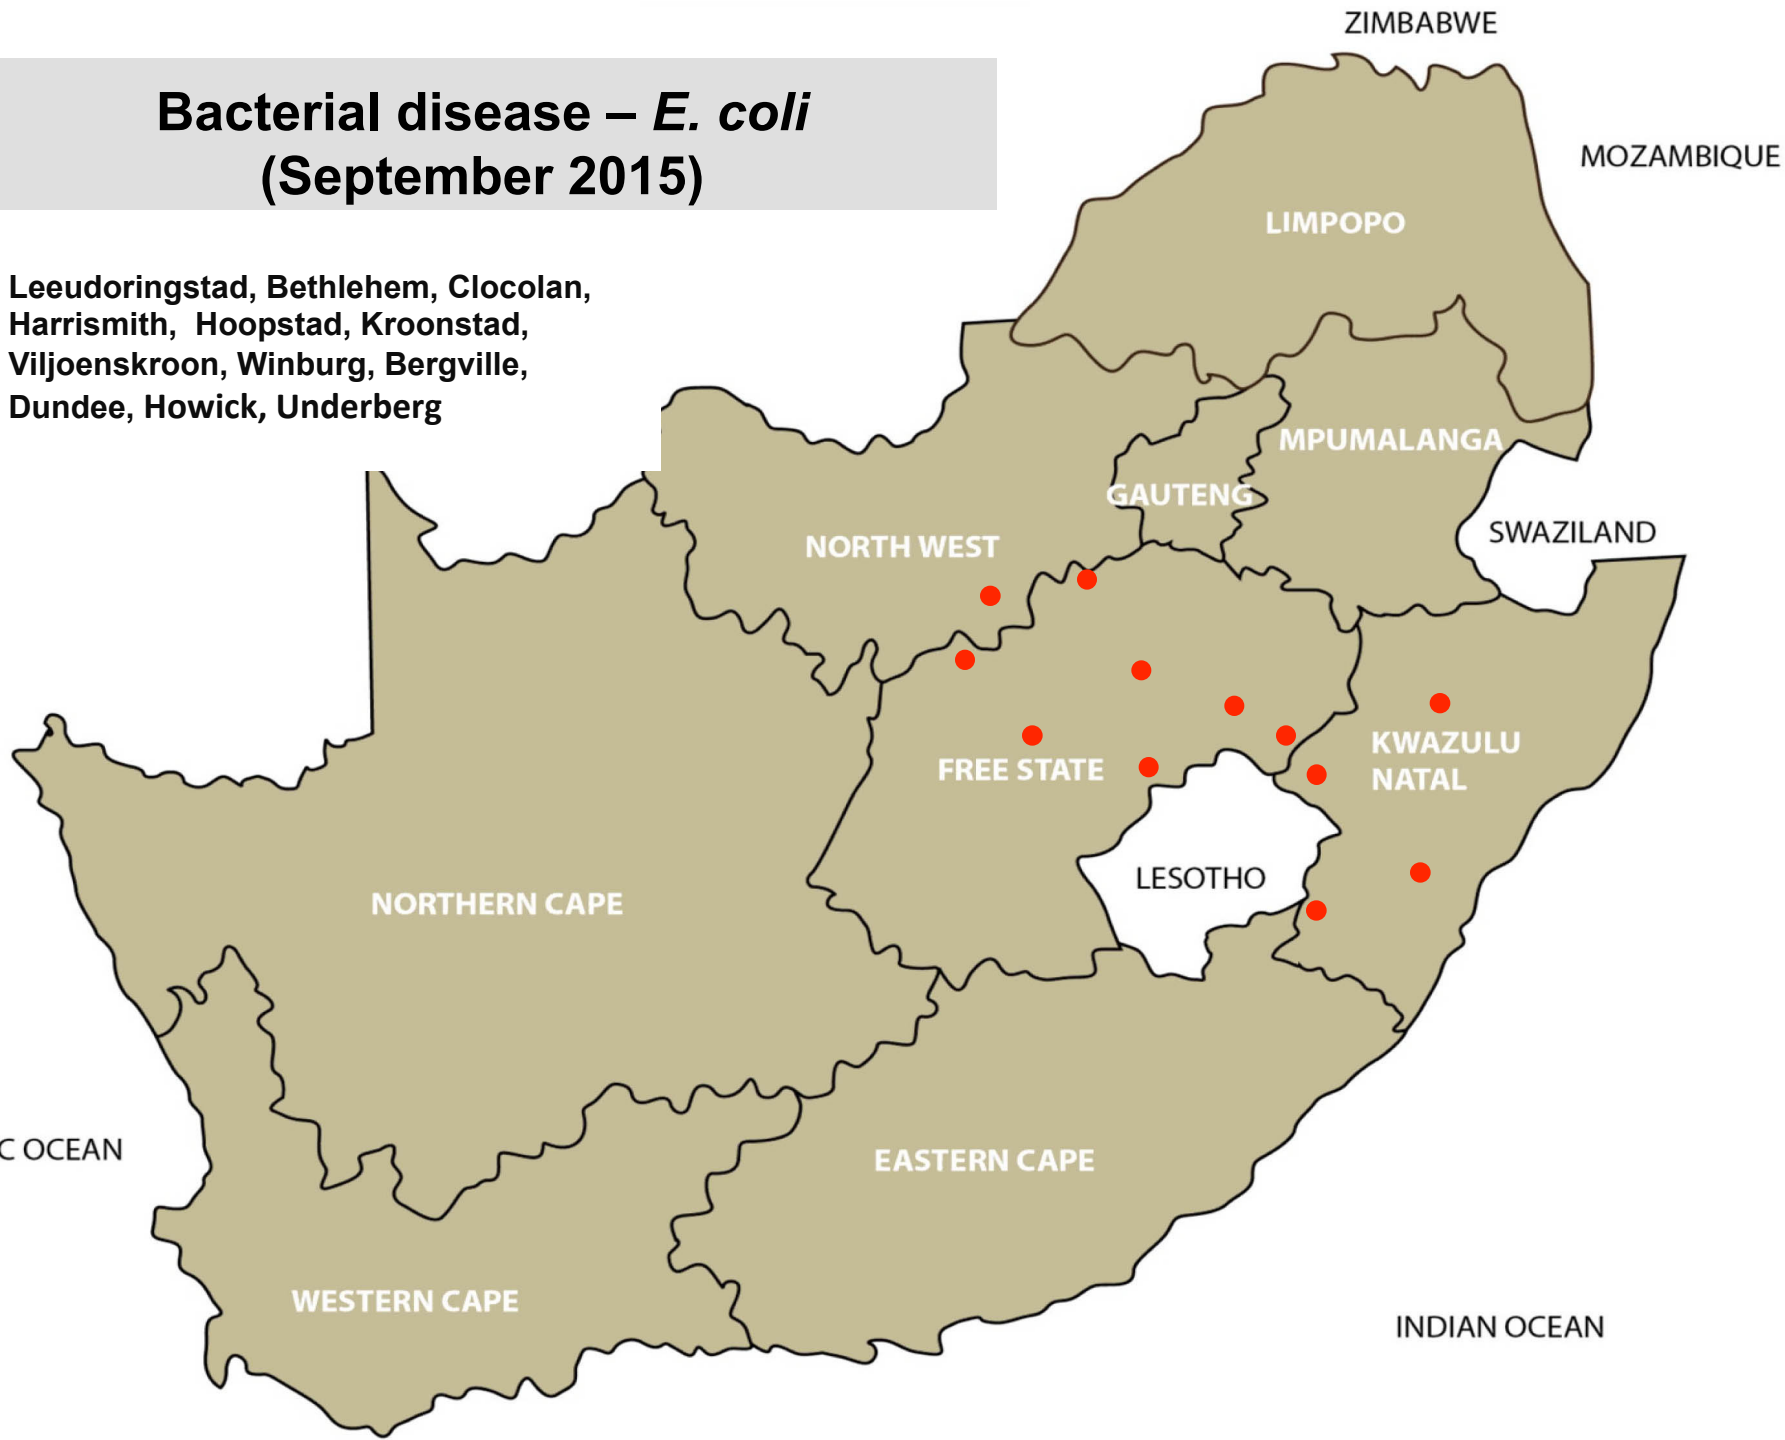

Viral disease – Rabies (September 2015)

Clocolan, Frankfort, Winburg, Zastron,
Howick, Queenstown

**Viral disease – Jaagsiekte
(September 2015)**

Bacterial disease – Bovine brucellosis (September 2015)

Ermelo, Grootvlei, Standerton,
Bronkhorstspuit, Mokopane, Polokwane,
Bloemhof / Schweizer-Reneke,
Christiana, Klerksdorp, Bloemfontein,
Bothaville, Harrismith, Hertzogville,
Kroonstad, Ladybrand/Excelsior, Villiers,
Winburg, Vryheid, Queenstown

Bacterial disease – Ram’s disease

Brucella ovis (September 2015)

Wesselsbron, Graaff-Reinet, Kareedouw,
Queenstown, Beaufort West, De Aar,
Upington

Bacterial disease – *E. coli* (September 2015)

Leeudoringstad, Bethlehem, Cloccolan,
Harrismith, Hoopstad, Kroonstad,
Viljoenskroon, Winburg, Bergville,
Dundee, Howick, Underberg

Bacterial disease - Salmonellosis (September 2015)

Middelburg, Nelspruit, Viljoenskroon,
Estcourt, Howick, Graaff-Reinet,
Middelburg, Stellenbosch

Bacterial disease – Enzootic abortion (September 2015)

Bronkhorstspuit, Vrede, Zastron,
Middelburg, Queenstown, Heidelberg