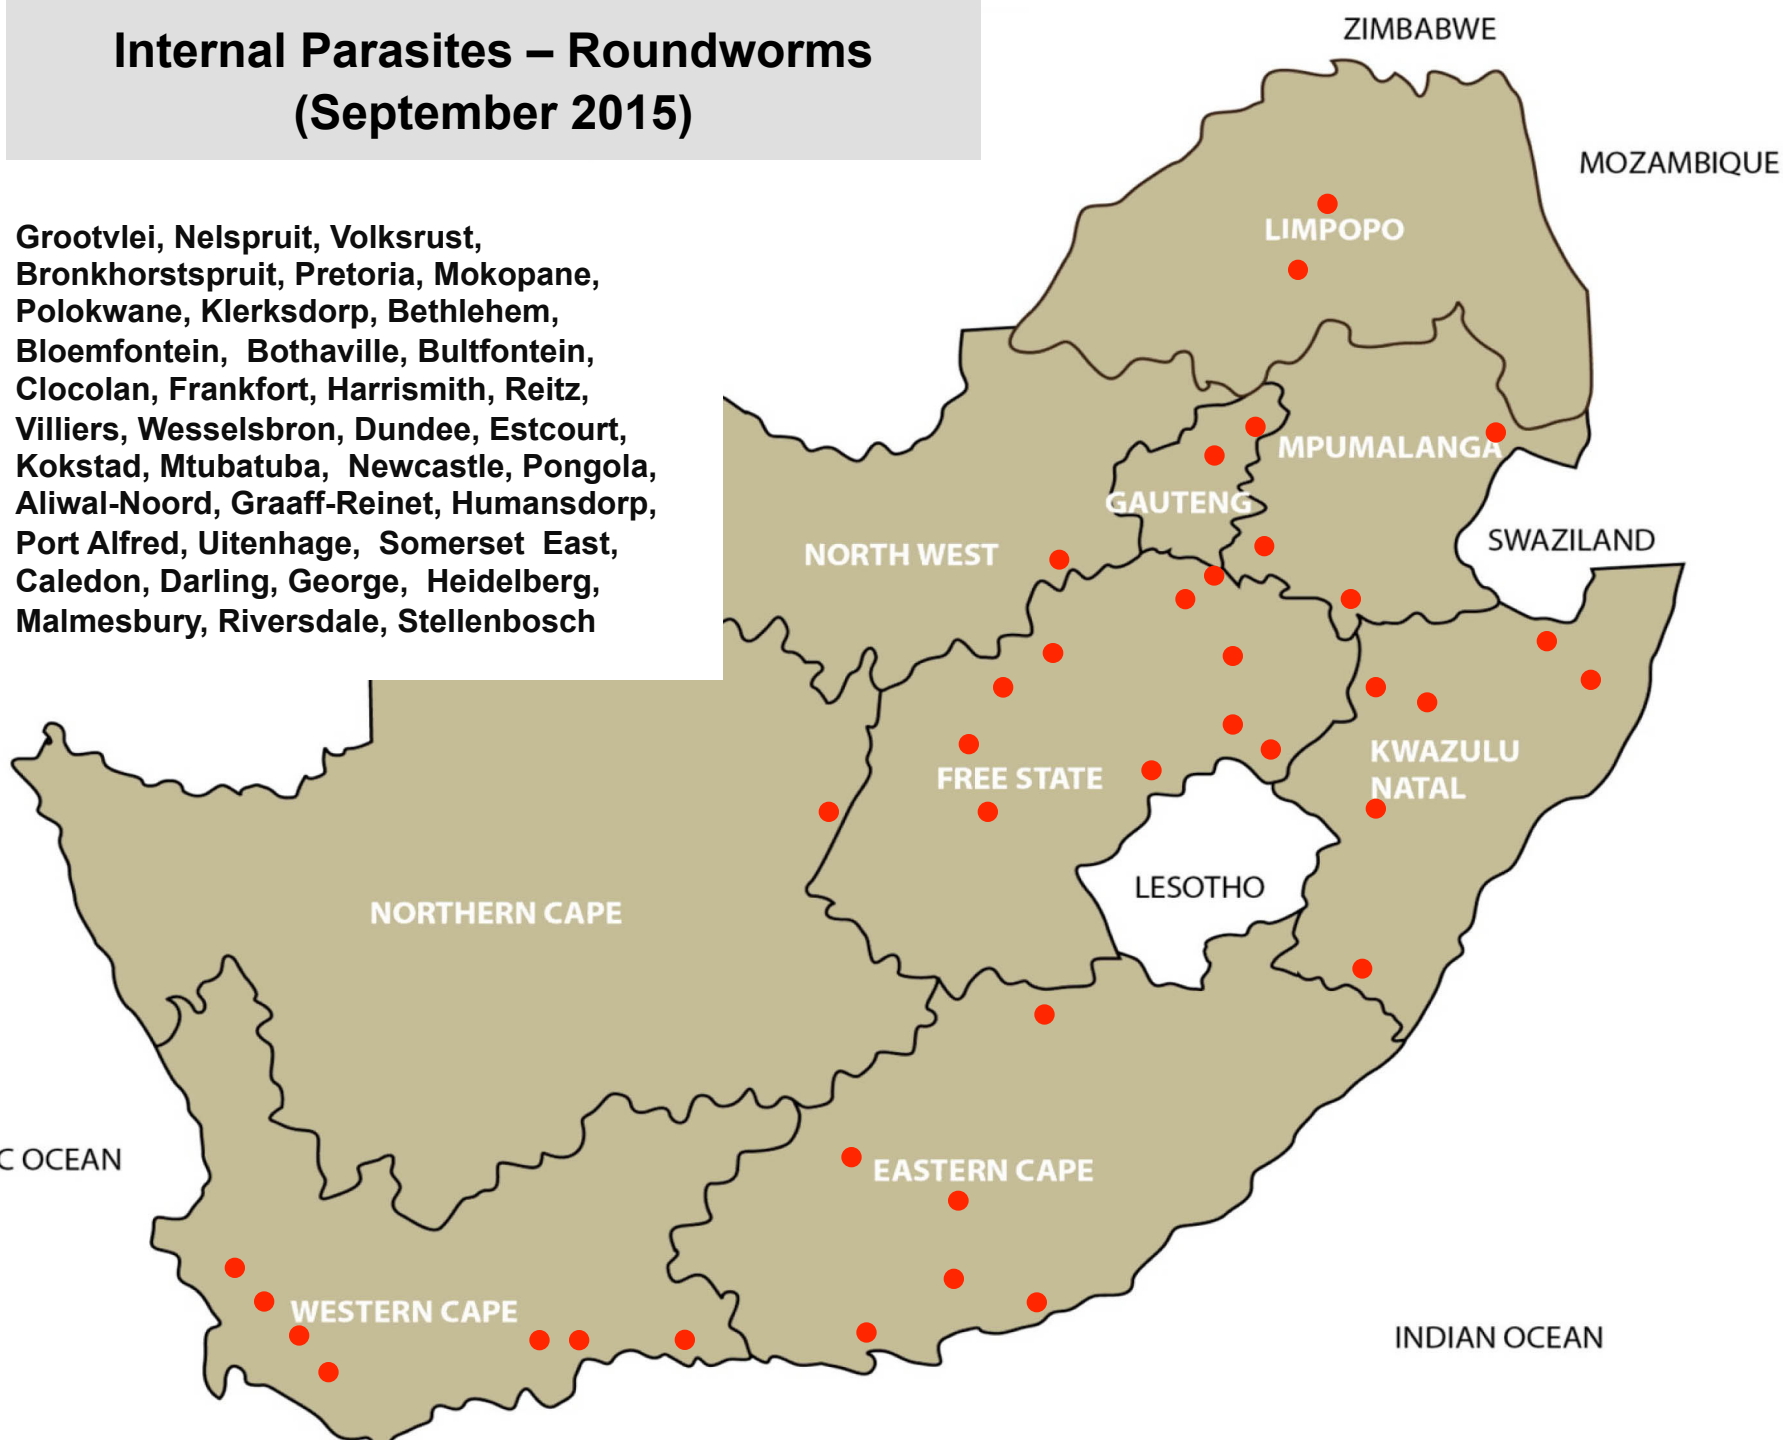

110 Reports (September 2015)

Internal Parasites – Roundworms (September 2015)

Grootvlei, Nelspruit, Volksrust,
Bronkhorstspuit, Pretoria, Mokopane,
Polokwane, Klerksdorp, Bethlehem,
Bloemfontein, Bothaville, Bultfontein,
Clocolan, Frankfort, Harrismith, Reitz,
Villiers, Wesselsbron, Dundee, Estcourt,
Kokstad, Mtubatuba, Newcastle, Pongola,
Aliwal-Noord, Graaff-Reinet, Humansdorp,
Port Alfred, Uitenhage, Somerset East,
Caledon, Darling, George, Heidelberg,
Malmesbury, Riversdale, Stellenbosch

Internal parasites – Resistant roundworms (September 2015)

Bloemfontein, Bultfontein, Harrismith,
Dundee

Internal parasites – Tapeworms (September 2015)

Lydenburg, Nelspruit, Polokwane,
Klerksdorp, Bloemfontein, Harrismith,
Ladybrand/Excelsior, Estcourt, Kokstad,
Aliwal North, Graaff-Reinet, Humansdorp,
Port Alfred, Riversdale

**Internal parasites – Tapeworms
Cysticercosis (measles)
(September 2015)**

**Nelspruit, Reitz, Wesselsbron,
Bergville**

Internal parasites – Liver fluke worms (September 2015)

Middelburg, Standerton, Volksrust,
Lephalale, Clocolan, Frankfort,
Harrismith, Ladybrand/Excelsior,
Memel, Reitz, Vrede, Bergville,
Dundee, Howick, Newcastle, Underberg