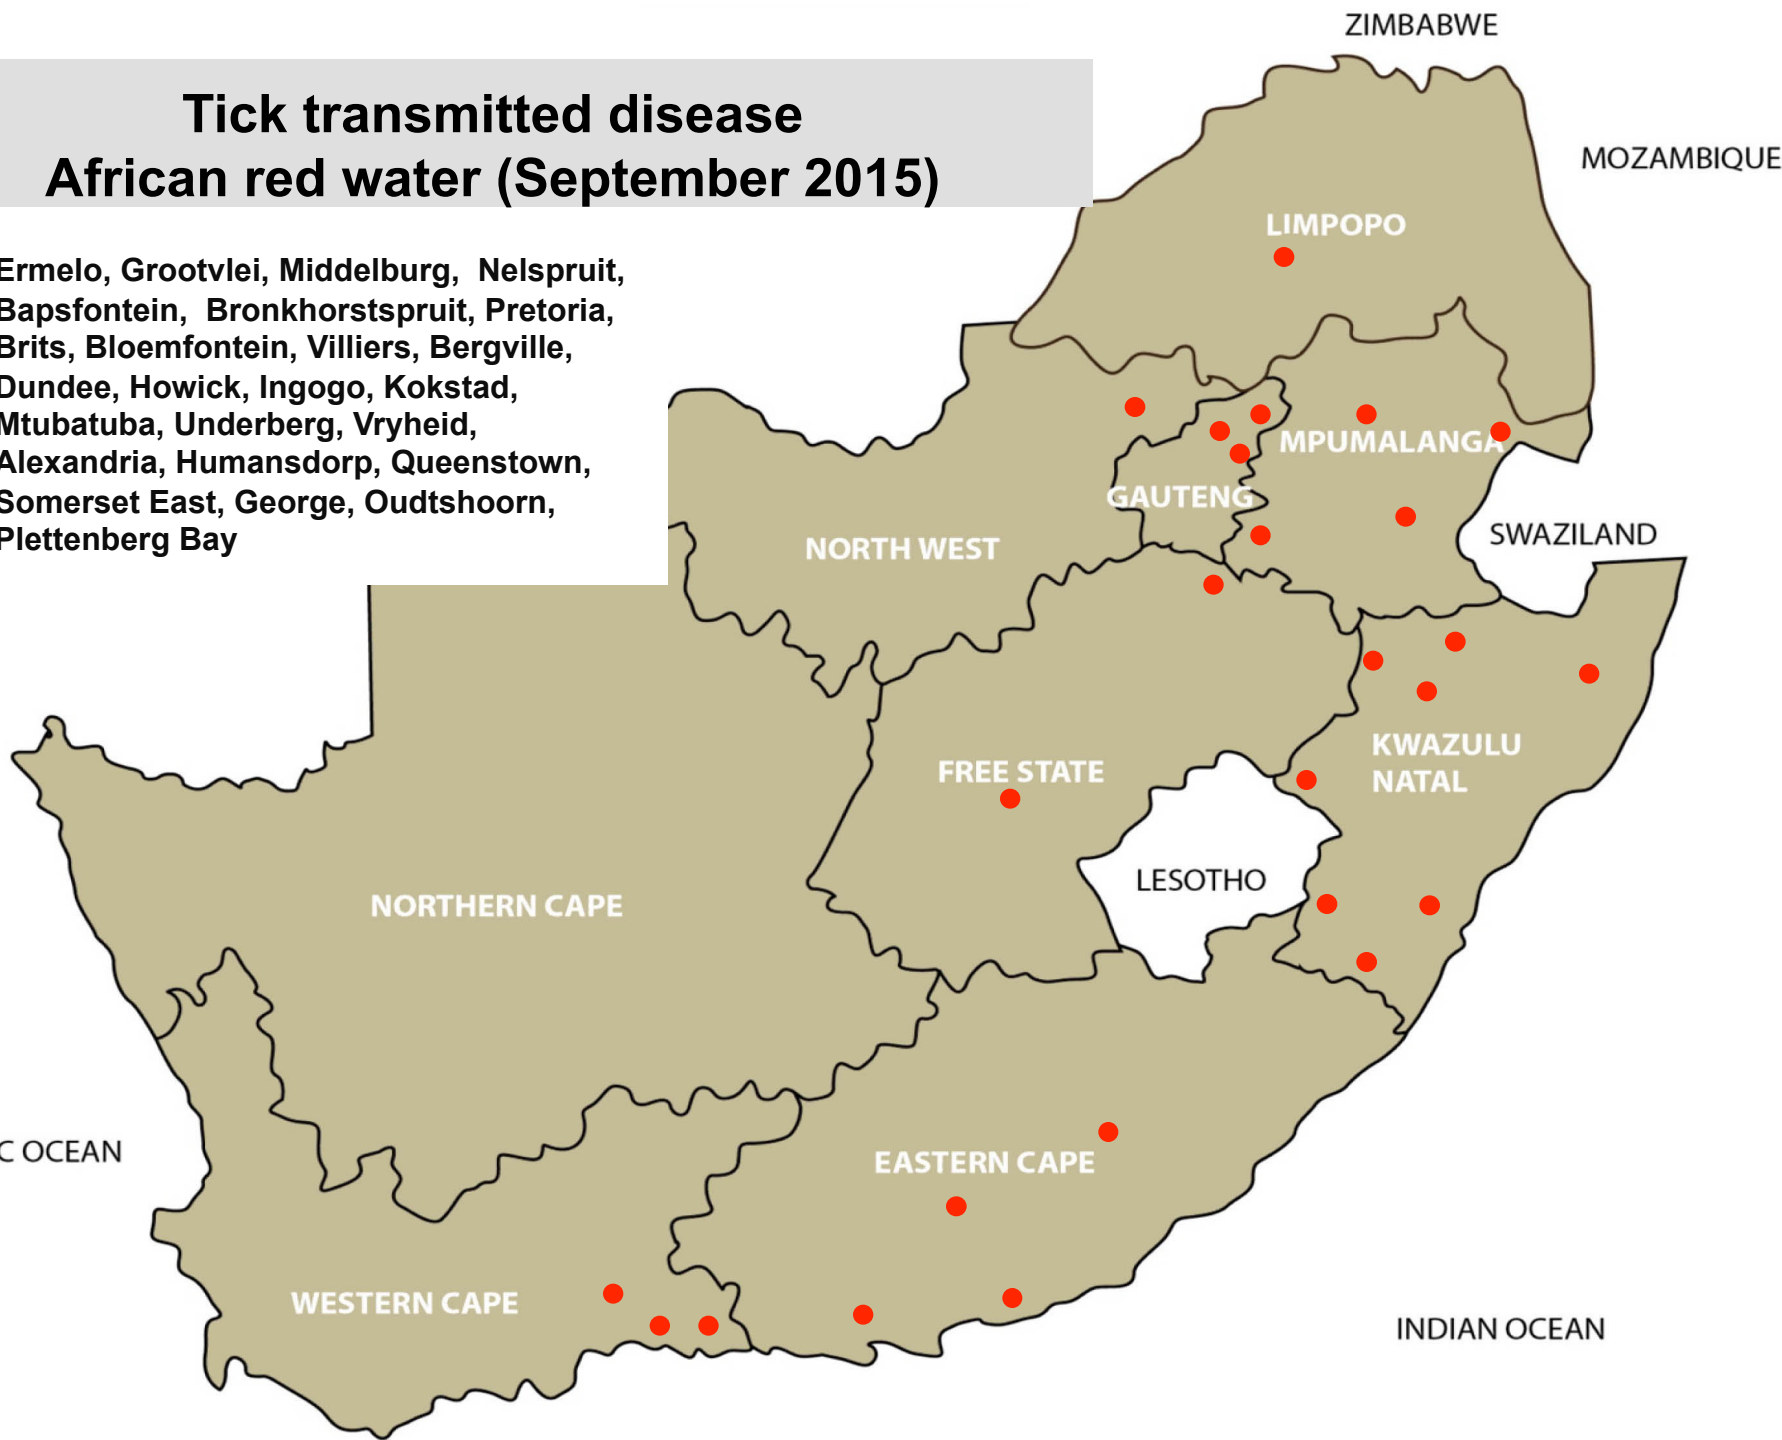

Sheep scab (September 2015)

Reitz, Villiers, Kokstad, Graaff-Reinet, Somerset
East, Calvinia

Blowflies (September 2015)

Nelspruit, Bronkhorstspuit, Hoopstad,
Winburg, Bergville, Humansdorp,
Heidelberg, Oudtshoorn

Screw-worm (September 2015)

Nelspruit, Mokopane, Mtubatuba

Nasal bot larvae (September 2015)

Bronkhorstspuit, Reitz,
Wesselsbron, Dundee, Mtubatuba

Coccidiosis (September 2015)

Pretoria, Ladybrand/Excelsior, Villiers, Dundee, Estcourt, Mtubatuba, Graaff-Reinet, Humansdorp, Queenstown, Somerset East, Uitenhage, Heidelberg, Oudtshoorn, Riversdale, Upington

Tick transmitted disease African red water (September 2015)

Ermelo, Grootvlei, Middelburg, Nelspruit, Bapsfontein, Bronkhorstspuit, Pretoria, Brits, Bloemfontein, Villiers, Bergville, Dundee, Howick, Ingogo, Kokstad, Mtubatuba, Underberg, Vryheid, Alexandria, Humansdorp, Queenstown, Somerset East, George, Oudtshoorn, Plettenberg Bay

Tick transmitted disease Asiatic red water (September 2015)

Ermelo, Standerton, Nigel, Villiers,
Vrede, Bergville, Dundee, Estcourt,
Greytown, Kokstad, Mtubatuba,
Humansdorp, Port Alfred, Stutterheim

Tick and biting fly transmitted disease Anaplasmosis (September 2015)