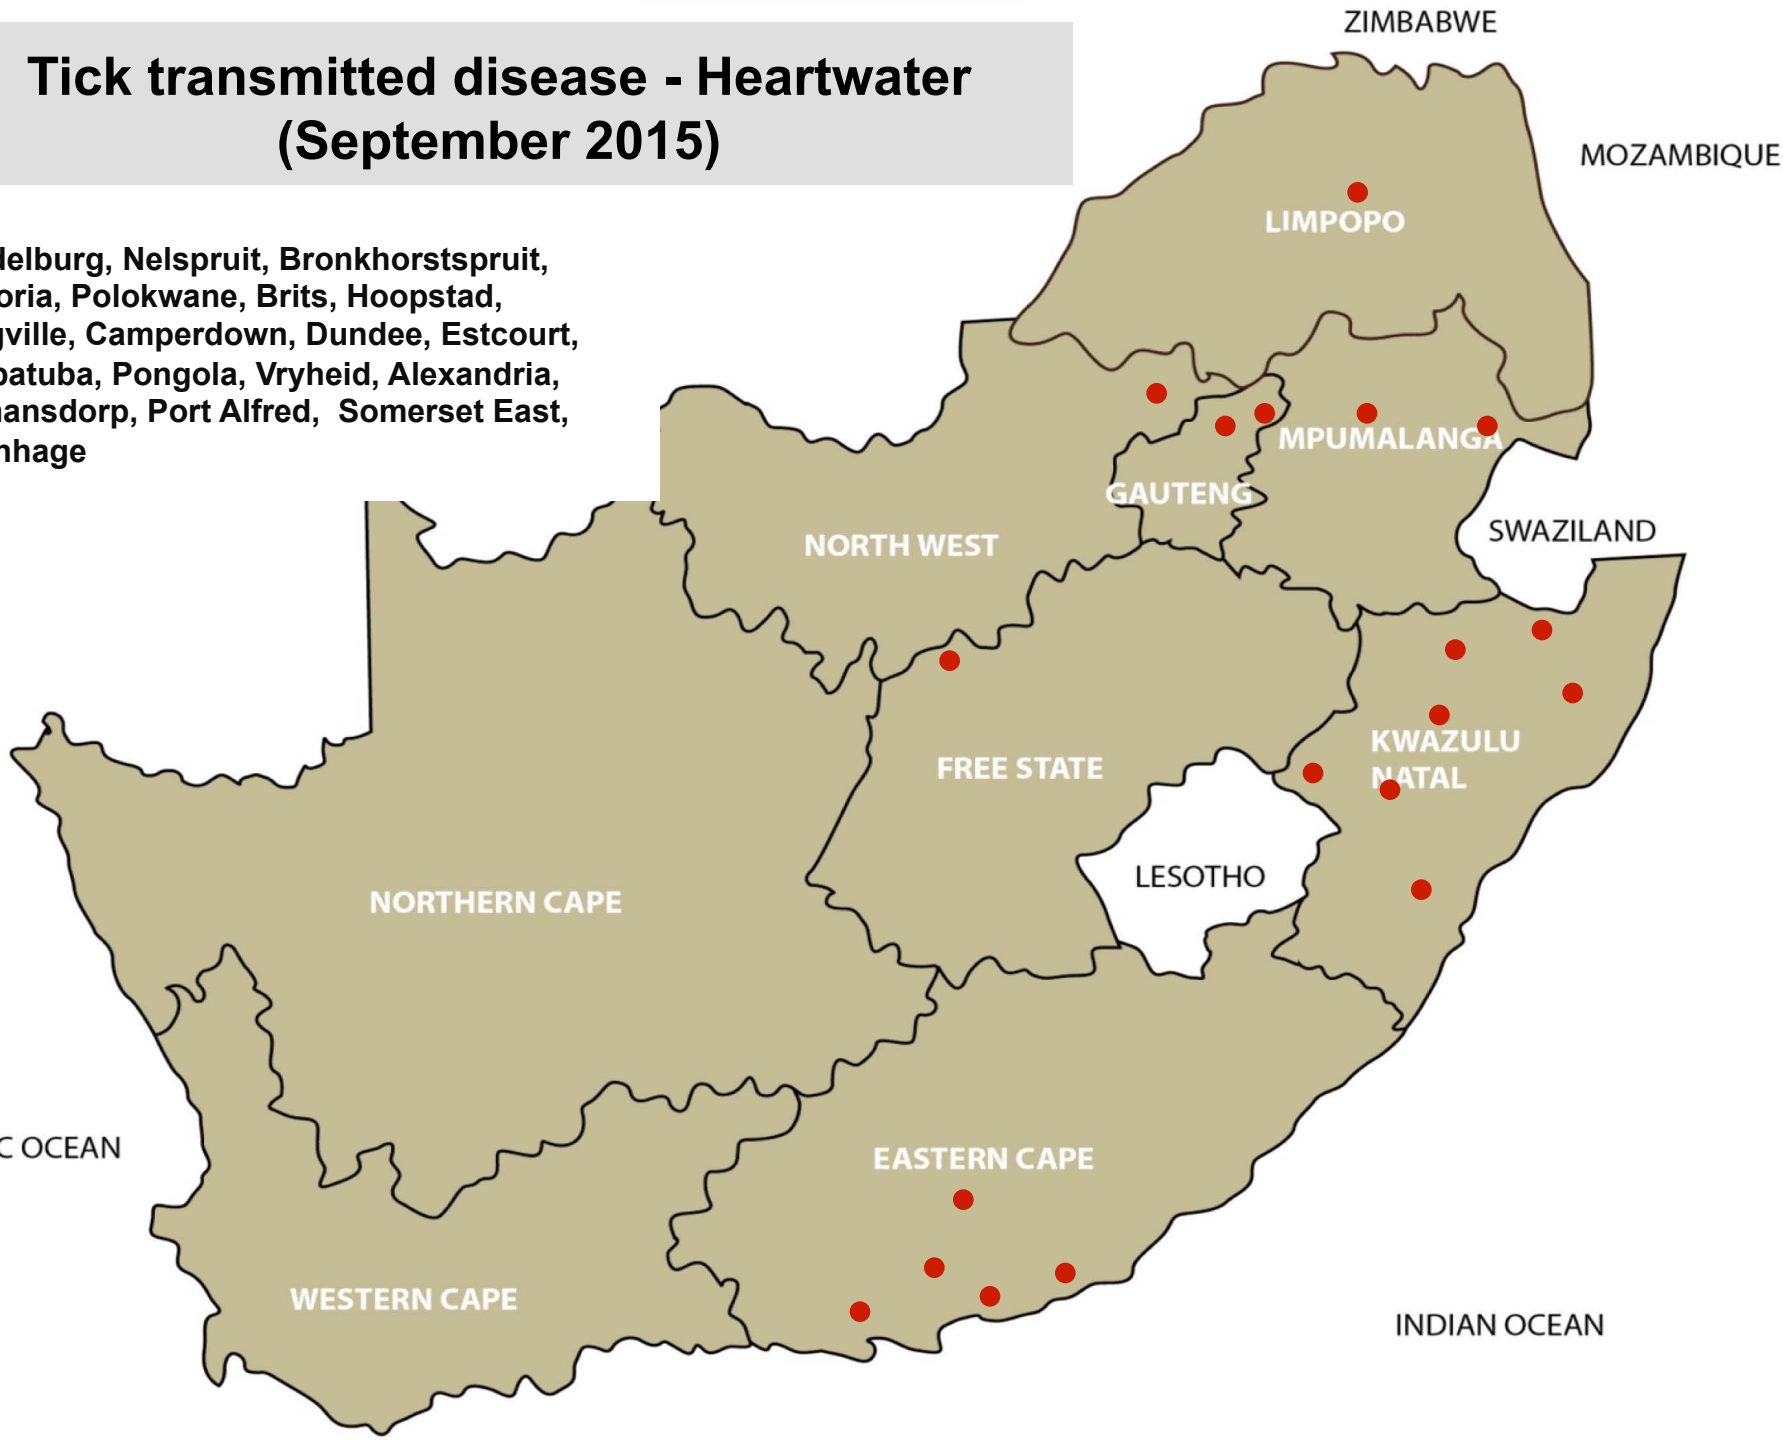

Tick transmitted disease African red water (September 2015)

Ermelo, Grootvlei, Middelburg, Nelspruit, Bapsfontein, Bronkhorstspuit, Pretoria, Brits, Bloemfontein, Villiers, Bergville, Dundee, Howick, Ingogo, Kokstad, Mtubatuba, Underberg, Vryheid, Alexandria, Humansdorp, Queenstown, Somerset East, George, Oudtshoorn, Plettenberg Bay

Tick transmitted disease Asiatic red water (September 2015)

Ermelo, Standerton, Nigel, Villiers,
Vrede, Bergville, Dundee, Estcourt,
Greytown, Kokstad, Mtubatuba,
Humansdorp, Port Alfred, Stutterheim

Tick and biting fly transmitted disease Anaplasmosis (September 2015)

Middelburg, Pretoria, Brits, Christiana, Klerksdorp, Bloemfontein, Bothaville, Clocolan, Harrismith, Hoopstad, Kroonstad, Ladybrand/Excelsior, Reitz, Winburg, Zastron, Bergville, Dundee, Estcourt, Ingogo, Kokstad, Pongola, Underberg, Vryheid, Alexandria, Graaff-Reinet, Humansdorp, Queenstown, Somerset East, Beaufort West, Darling, Malmesbury, Plettenberg Bay, Stellenbosch

Tick transmitted disease - Heartwater (September 2015)

Middelburg, Nelspruit, Bronkhorstspuit, Pretoria, Polokwane, Brits, Hoopstad, Bergville, Camperdown, Dundee, Estcourt, Mtubatuba, Pongola, Vryheid, Alexandria, Humansdorp, Port Alfred, Somerset East, Uitenhage