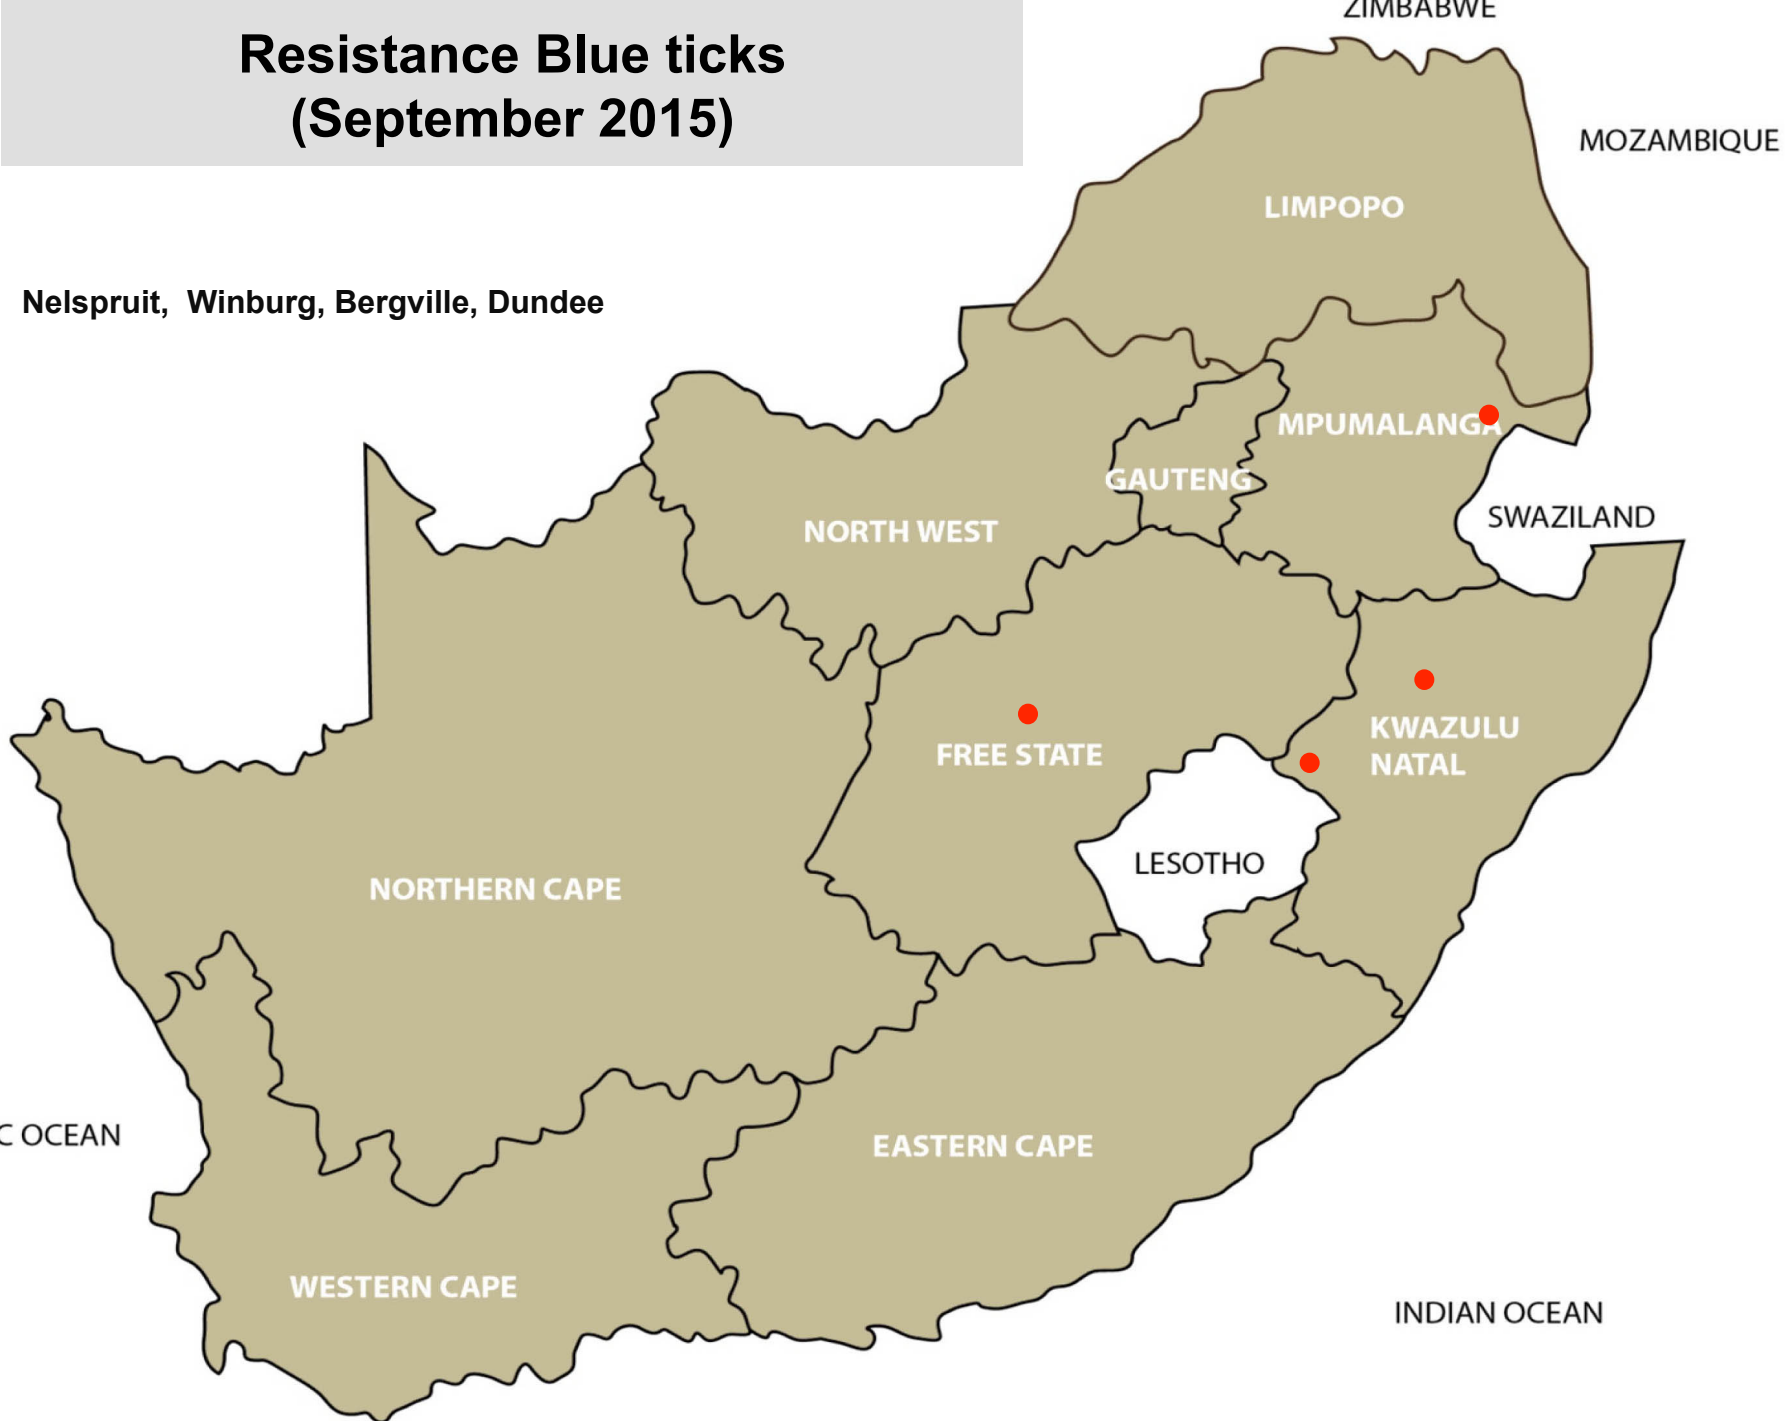

Internal parasites – Resistant roundworms (September 2015)

Bloemfontein, Bultfontein, Harrismith,
Dundee

Internal parasites – Tapeworms (September 2015)

Lydenburg, Nelspruit, Polokwane,
Klerksdorp, Bloemfontein, Harrismith,
Ladybrand/Excelsior, Estcourt, Kokstad,
Aliwal North, Graaff-Reinet, Humansdorp,
Port Alfred, Riversdale

Mokopane, Stella, Mtubatuba

Blue ticks (September 2015)

Bethal, Middelburg, Nelspruit, Standerton, Volksrust, Bapsfontein, Bronkhorstspuit, Mokopane, Polokwane, Klerksdorp, Bethlehem, Clocolan, Frankfort, Harrismith, Hoopstad, Kroonstad, Ladybrand/Excelsior, Memel, Vrede, Winburg, Bergville, Dundee, Howick, Ingogo, Kokstad, Mooi River, Mtubatuba, Pongola, Underberg, Alexandria, Aliwal North, Graaff-Reinet, Caledon, George, Heidelberg, Oudtshoorn, Riversdale

Resistance Blue ticks (September 2015)

Nelspruit, Winburg, Bergville, Dundee

Bont ticks (September 2015)

Lydenburg, Nelspruit, Bronkhorstspuit, Pretoria, Mokopane, Polokwane, Bloemhof/Schweizer-Reneke, Hoopstad, Bergville, Dundee, Mtubatuba, Pongola, Humansdorp

Brown ear-ticks (September 2015)

Bronkhorstspuit, Polokwane, Villiers,
Vrede, George

Bont-legged ticks (September 2015)

Bethal, Bapsfontein, Bronkhorstspuit,
Christiana, Klerksdorp, Stella,
Bloemfontein, Clocolan, Frankfort,
Harrismith, Hoopstad, Koonstad,
Ladybrand/Excelsior, Villiers, Vrede,
Winburg, Riversdale, De Aar