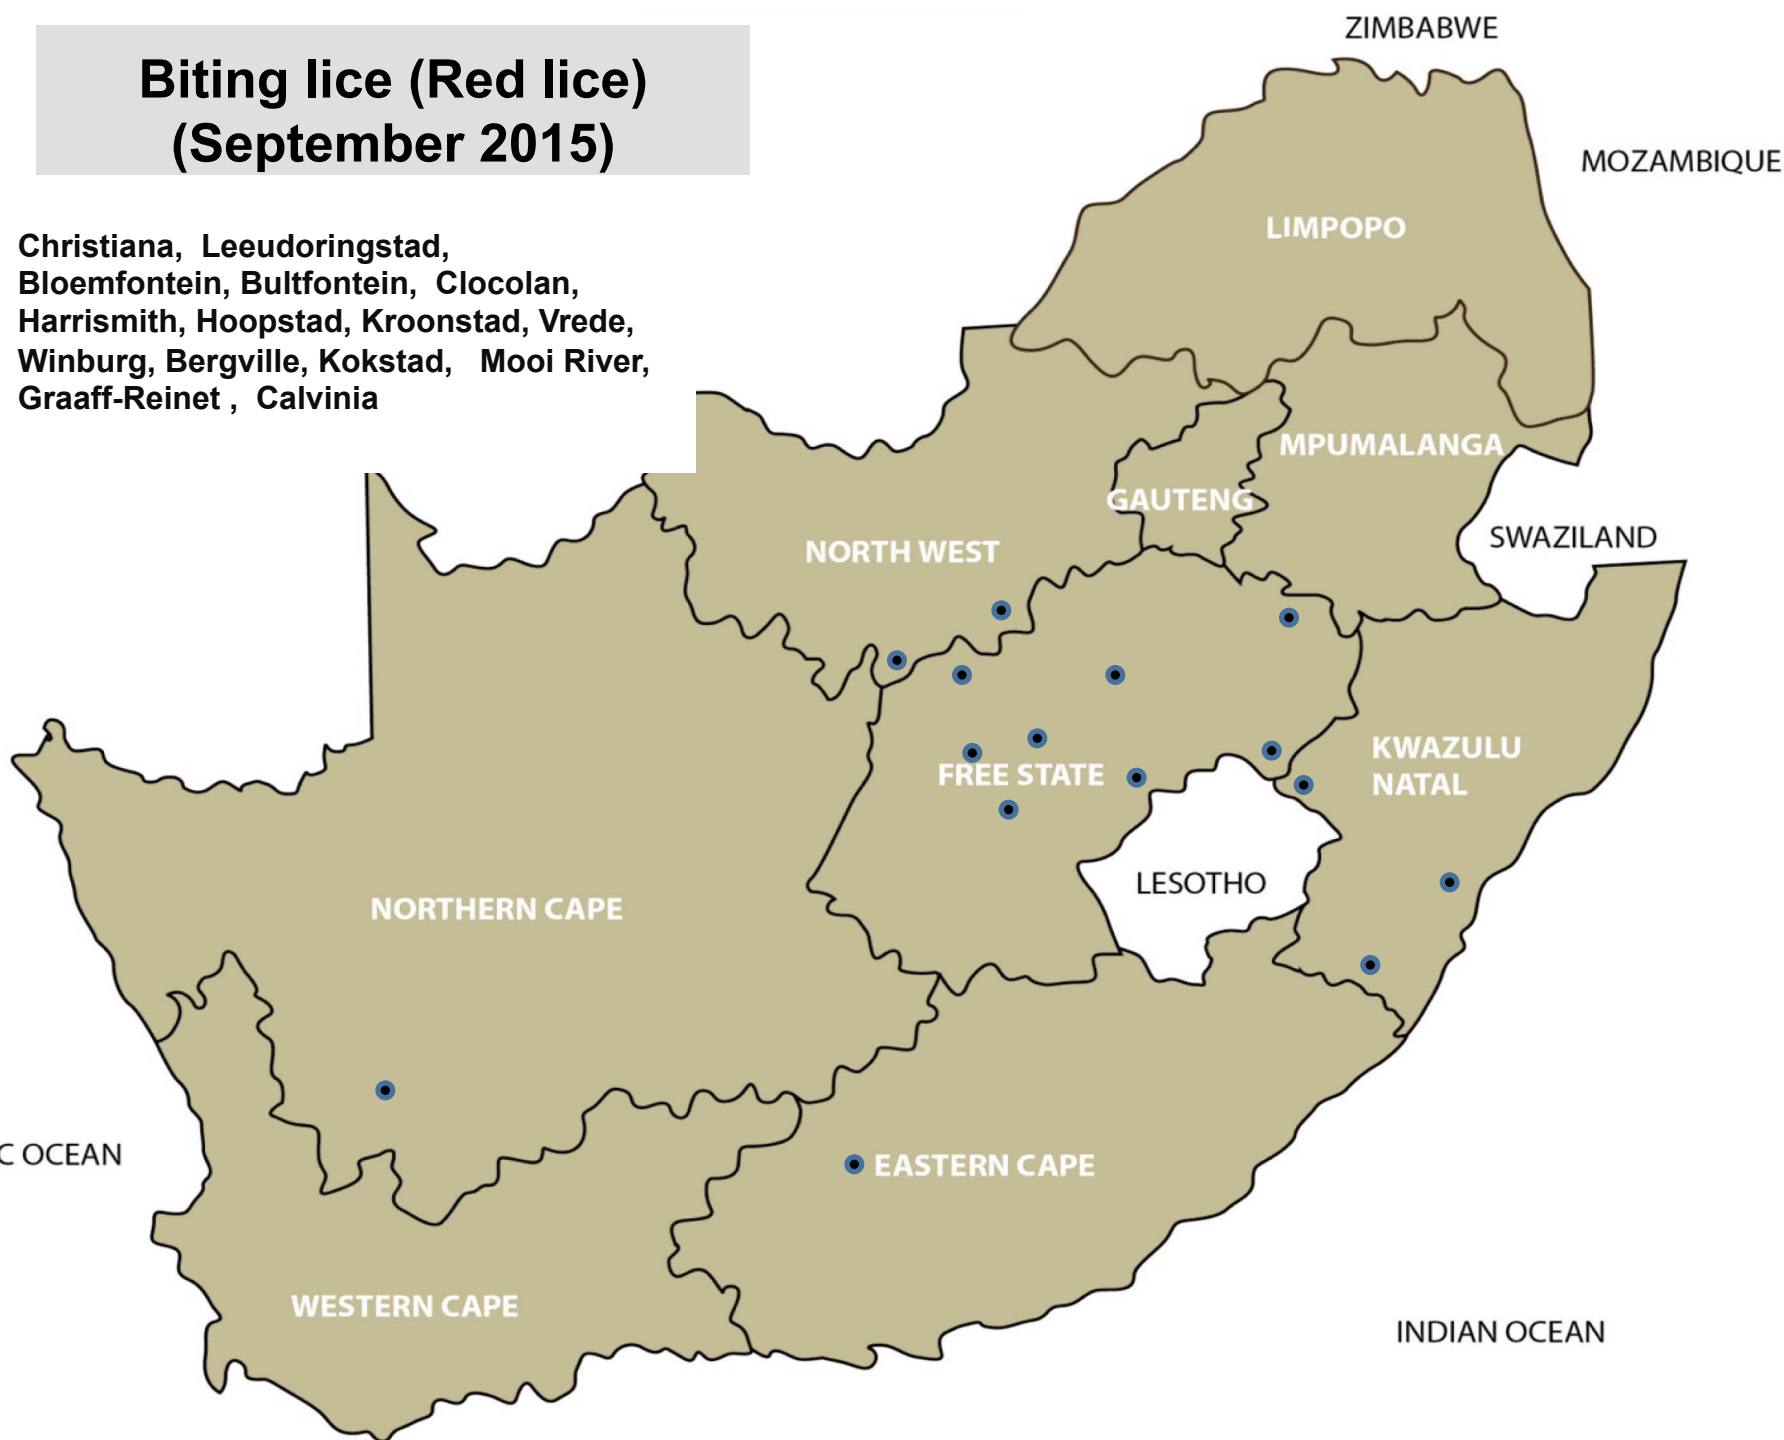

Brown ear-ticks (September 2015)

Bronkhorstspuit, Polokwane, Villiers,
Vrede, George

Bont-legged ticks (September 2015)

Bethal, Bapsfontein, Bronkhorstspuit,
Christiana, Klerksdorp, Stella,
Bloemfontein, Clocolan, Frankfort,
Harrismith, Hoopstad, Koonstad,
Ladybrand/Excelsior, Villiers, Vrede,
Winburg, Riversdale, De Aar

Red-legged ticks (September 2015)

Lydenburg, Standerton, Volksrust,
Christiana, Klerksdorp, Clocolan,
Hoopstad, Kroonstad, Ladybrand/
Excelsior, Villiers, Underberg, Somerset
East, Caledon

Paralysis ticks (September 2015)

Middelburg, Ladybrand/Excelsior, Villiers,
Graaff-Reinet

Biting lice (Red lice) (September 2015)

Christiana, Leeudoringstad,
Bloemfontein, Bultfontein, Clocolan,
Harrismith, Hoopstad, Kroonstad, Vrede,
Winburg, Bergville, Kokstad, Mooi River,
Graaff-Reinet, Calvinia

Tick transmitted disease African red water (September 2015)

Ermelo, Grootvlei, Middelburg, Nelspruit, Bapsfontein, Bronkhorstspuit, Pretoria, Brits, Bloemfontein, Villiers, Bergville, Dundee, Howick, Ingogo, Kokstad, Mtubatuba, Underberg, Vryheid, Alexandria, Humansdorp, Queenstown, Somerset East, George, Oudtshoorn, Plettenberg Bay