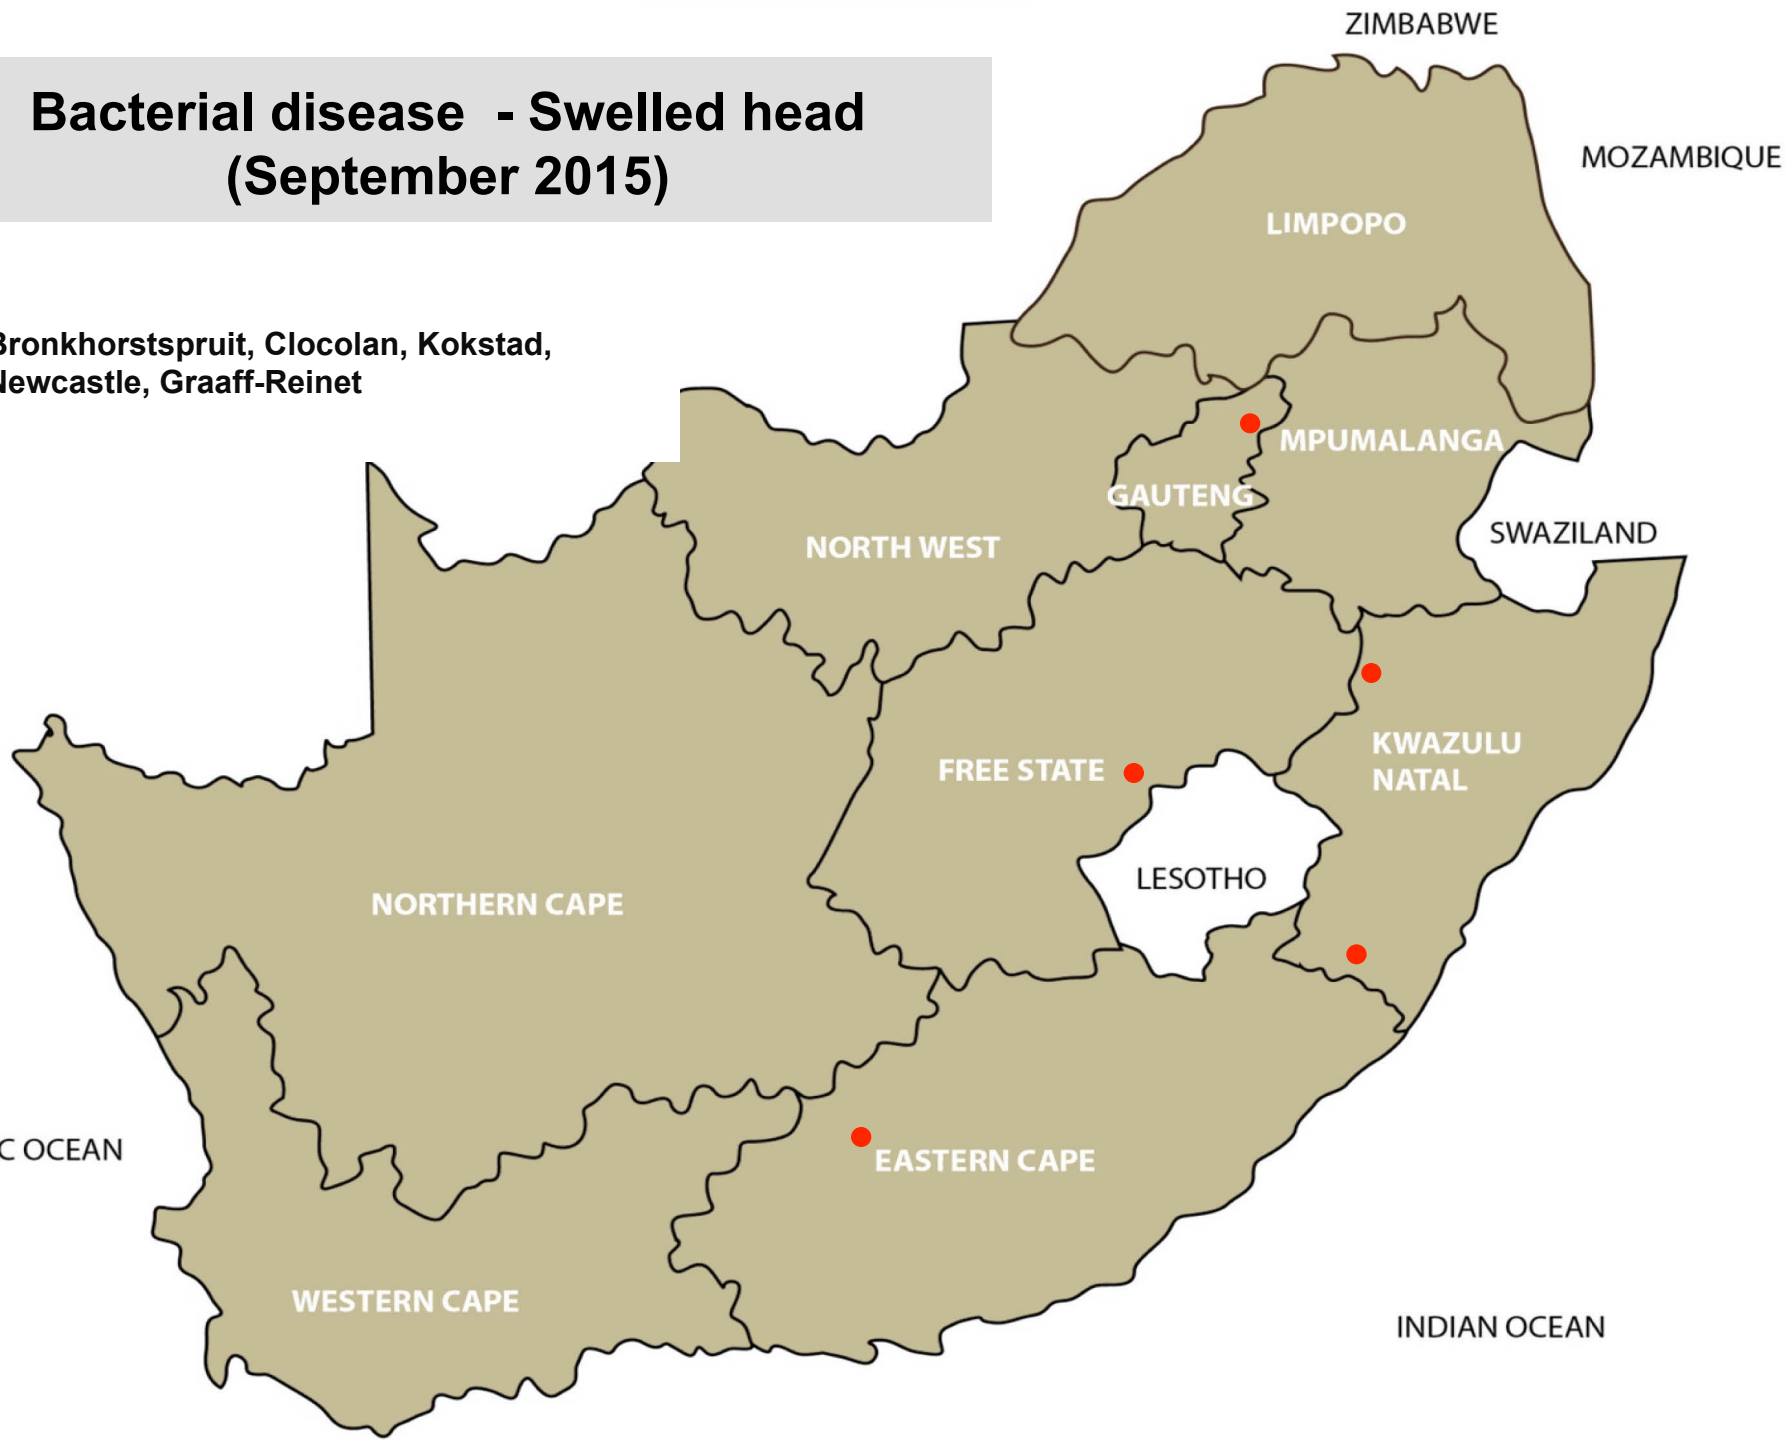

Bacterial disease - Swelled head (September 2015)

Bronkhorstspuit, Clocolan, Kokstad,
Newcastle, Graaff-Reinet