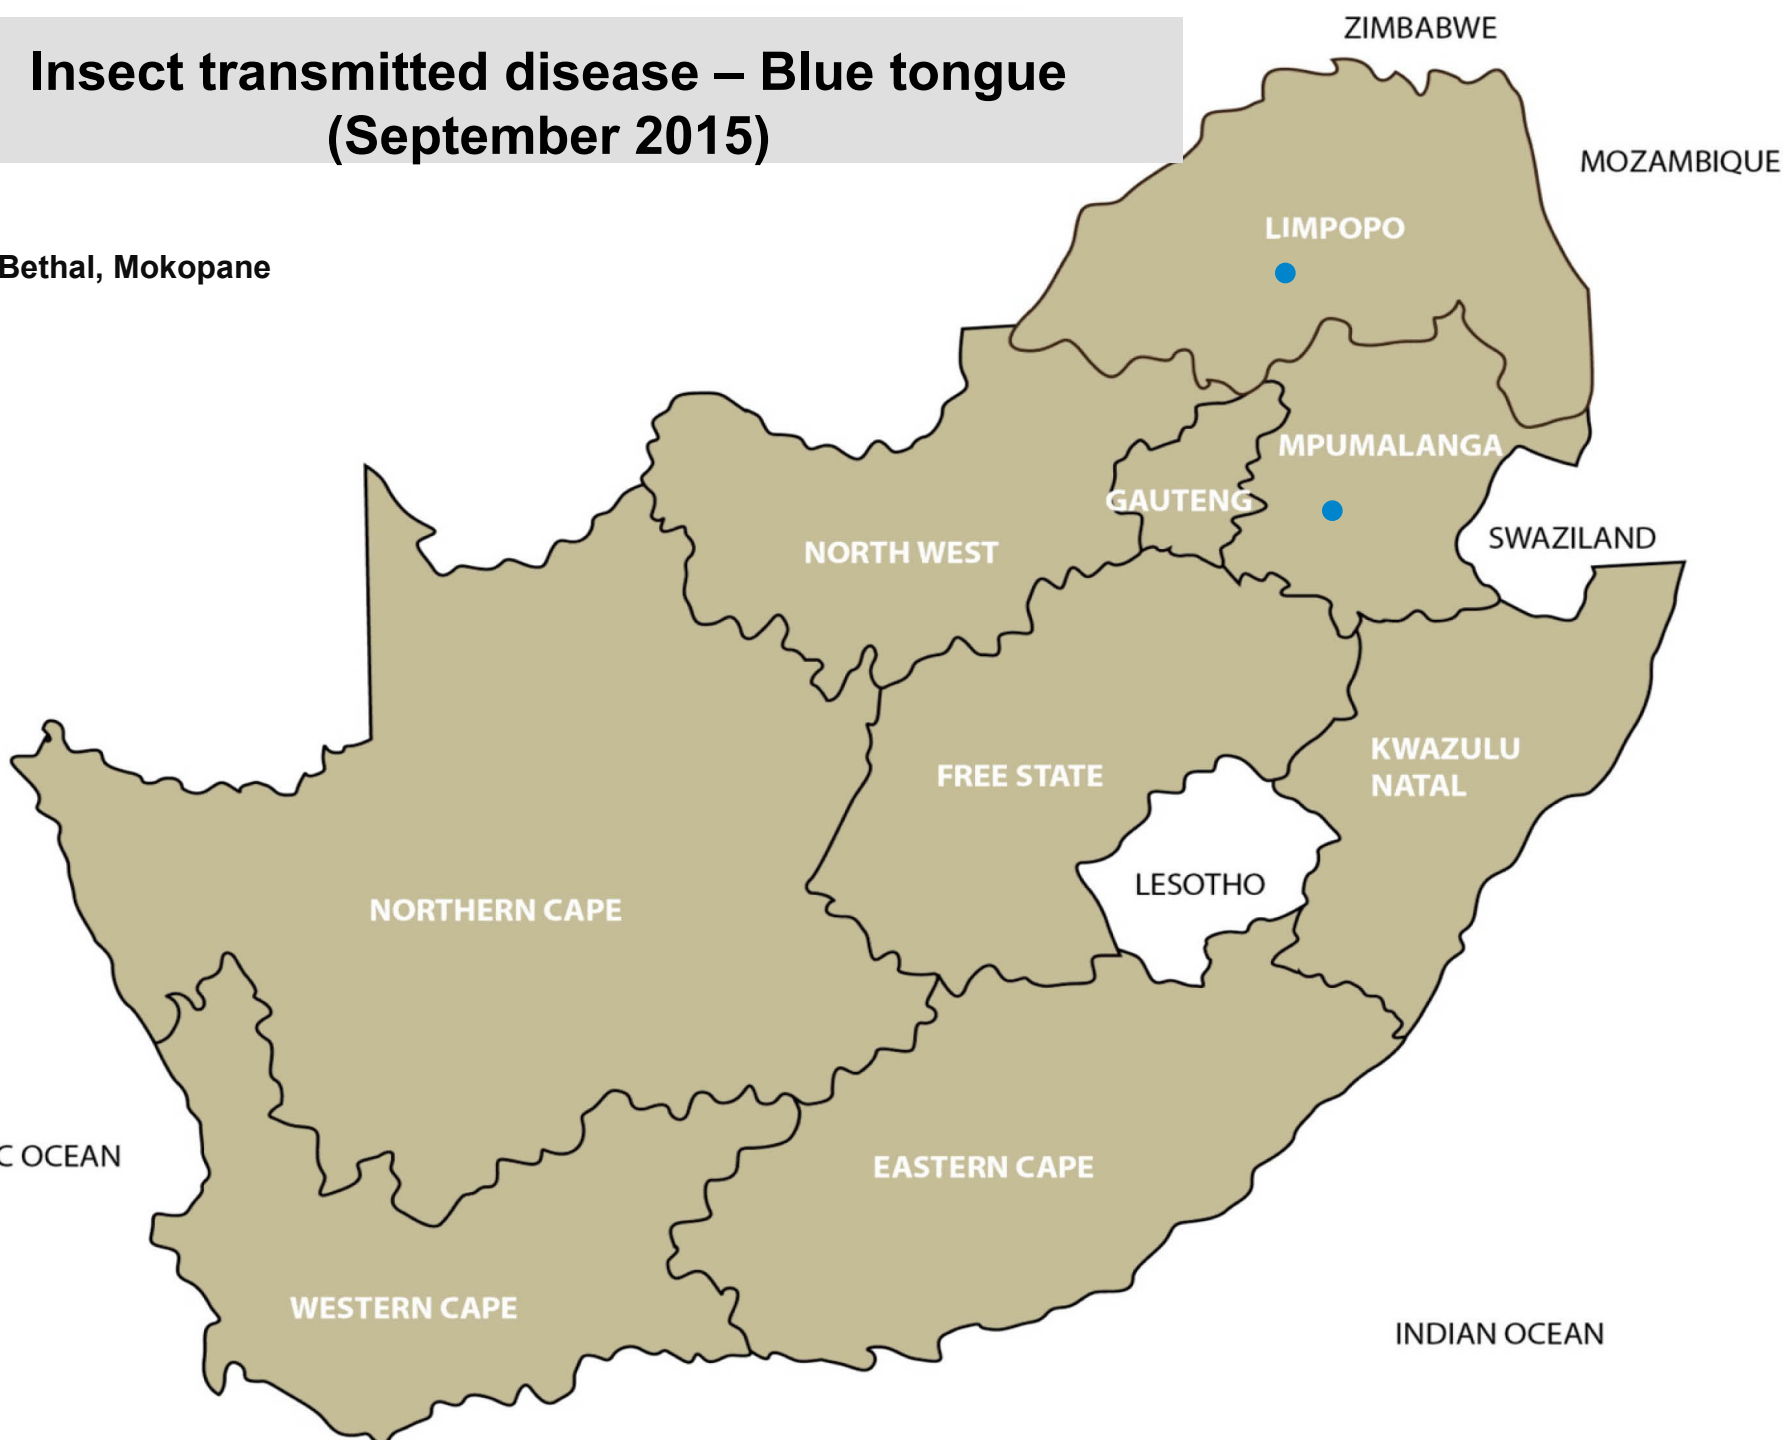

Tick transmitted disease - Heartwater (September 2015)

Middelburg, Nelspruit, Bronkhorstspuit, Pretoria, Polokwane, Brits, Hoopstad, Bergville, Camperdown, Dundee, Estcourt, Mtubatuba, Pongola, Vryheid, Alexandria, Humansdorp, Port Alfred, Somerset East, Uitenhage

Venerial disease – Vibriosis (September 2015)

Mokopane, Leeudoringstad, Bloemfontein,
Bothaville, Clocolan, Hoopstad, Ladybrand/
Excelsior, Sasolburg, Viljoenskroon, Winburg,
Queenstown

Venereal disease – Pizzle disease (September 2015)

Graaff-Reinet, Calvinia

Insect and tick transmitted disease Lumpy skin disease (September 2015)

Polokwane, Pongola, Heidelberg

Insect transmitted disease Three day stiffness (September 2015)

Nelspruit, Sasolburg, Mtubatuba

Insect transmitted disease – Blue tongue (September 2015)

Bethal, Mokopane

Viral disease – Bovine Malignant Catarrh (Snotsiekte) – September 2015

Bronkhorstspuit, Polokwane, Vaalwater, Ficksburg, Pongola, Humansdorp, Caledon