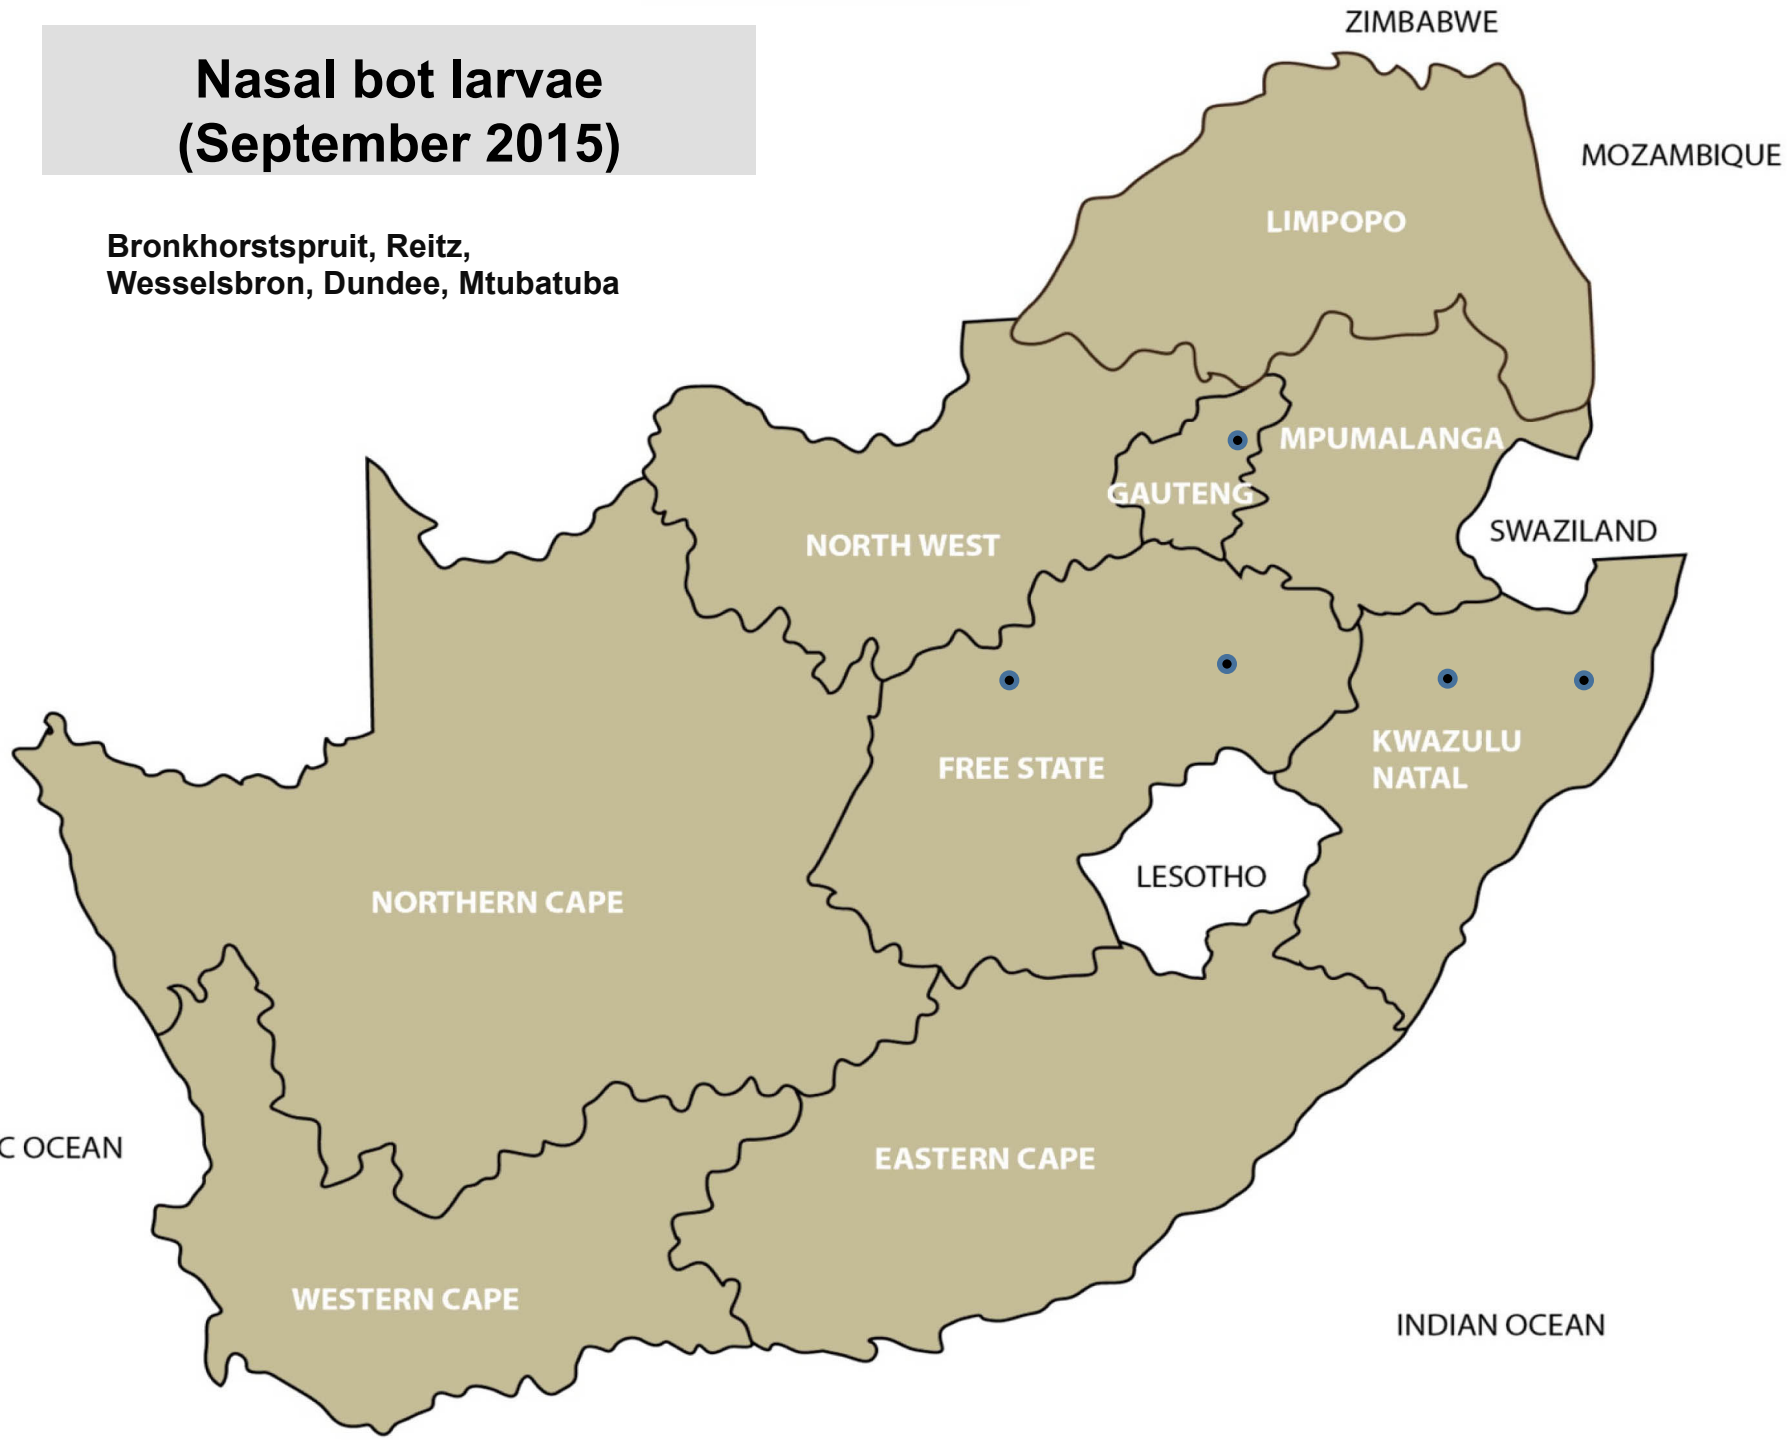

Middelburg, Ladybrand/Excelsior, Villiers,
Graaff-Reinet

Biting lice (Red lice) (September 2015)

Christiana, Leeudoringstad,
Bloemfontein, Bultfontein, Clocolan,
Harrismith, Hoopstad, Kroonstad, Vrede,
Winburg, Bergville, Kokstad, Mooi River,
Graaff-Reinet, Calvinia

Sheep scab (September 2015)

Reitz, Villiers, Kokstad, Graaff-Reinet, Somerset
East, Calvinia

Blowflies (September 2015)

Nelspruit, Bronkhorstspuit, Hoopstad,
Winburg, Bergville, Humansdorp,
Heidelberg, Oudtshoorn

Screw-worm (September 2015)

Nelspruit, Mokopane, Mtubatuba

Nasal bot larvae (September 2015)

Bronkhorstspuit, Reitz,
Wesselsbron, Dundee, Mtubatuba

Coccidiosis (September 2015)

Pretoria, Ladybrand/Excelsior, Villiers, Dundee, Estcourt, Mtubatuba, Graaff-Reinet, Humansdorp, Queenstown, Somerset East, Uitenhage, Heidelberg, Oudtshoorn, Riversdale, Upington

Tick transmitted disease African red water (September 2015)

Ermelo, Grootvlei, Middelburg, Nelspruit, Bapsfontein, Bronkhorstspuit, Pretoria, Brits, Bloemfontein, Villiers, Bergville, Dundee, Howick, Ingogo, Kokstad, Mtubatuba, Underberg, Vryheid, Alexandria, Humansdorp, Queenstown, Somerset East, George, Oudtshoorn, Plettenberg Bay