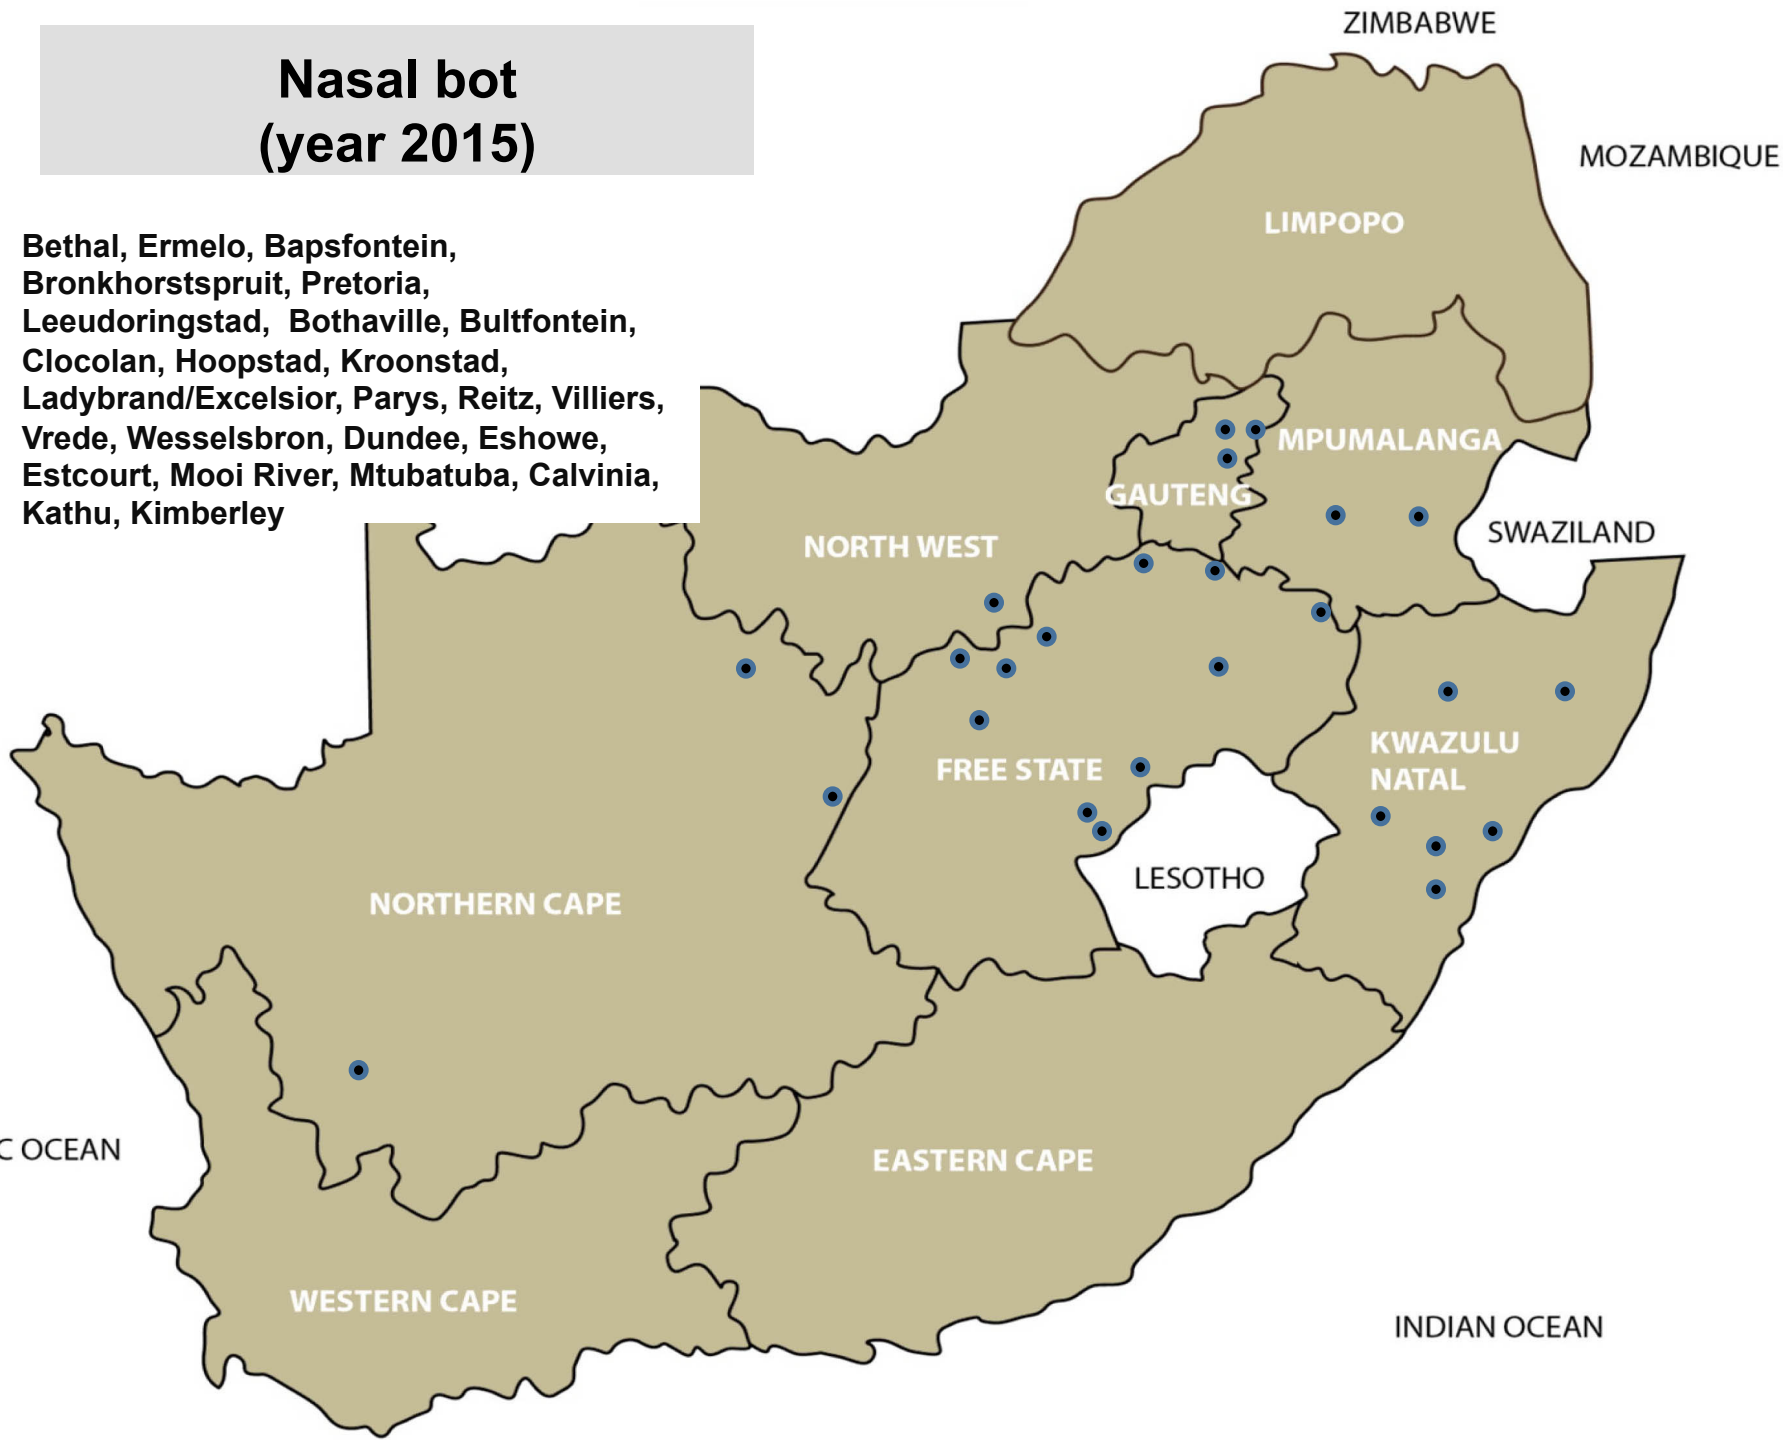

Nasal bot (year 2015)

Bethal, Ermelo, Bapsfontein,
Bronkhorstspuit, Pretoria,
Leeudoringstad, Bothaville, Bultfontein,
Clocolan, Hoopstad, Kroonstad,
Ladybrand/Excelsior, Parys, Reitz, Villiers,
Vrede, Wesselsbron, Dundee, Eshowe,
Estcourt, Mooi River, Mtubatuba, Calvinia,
Kathu, Kimberley