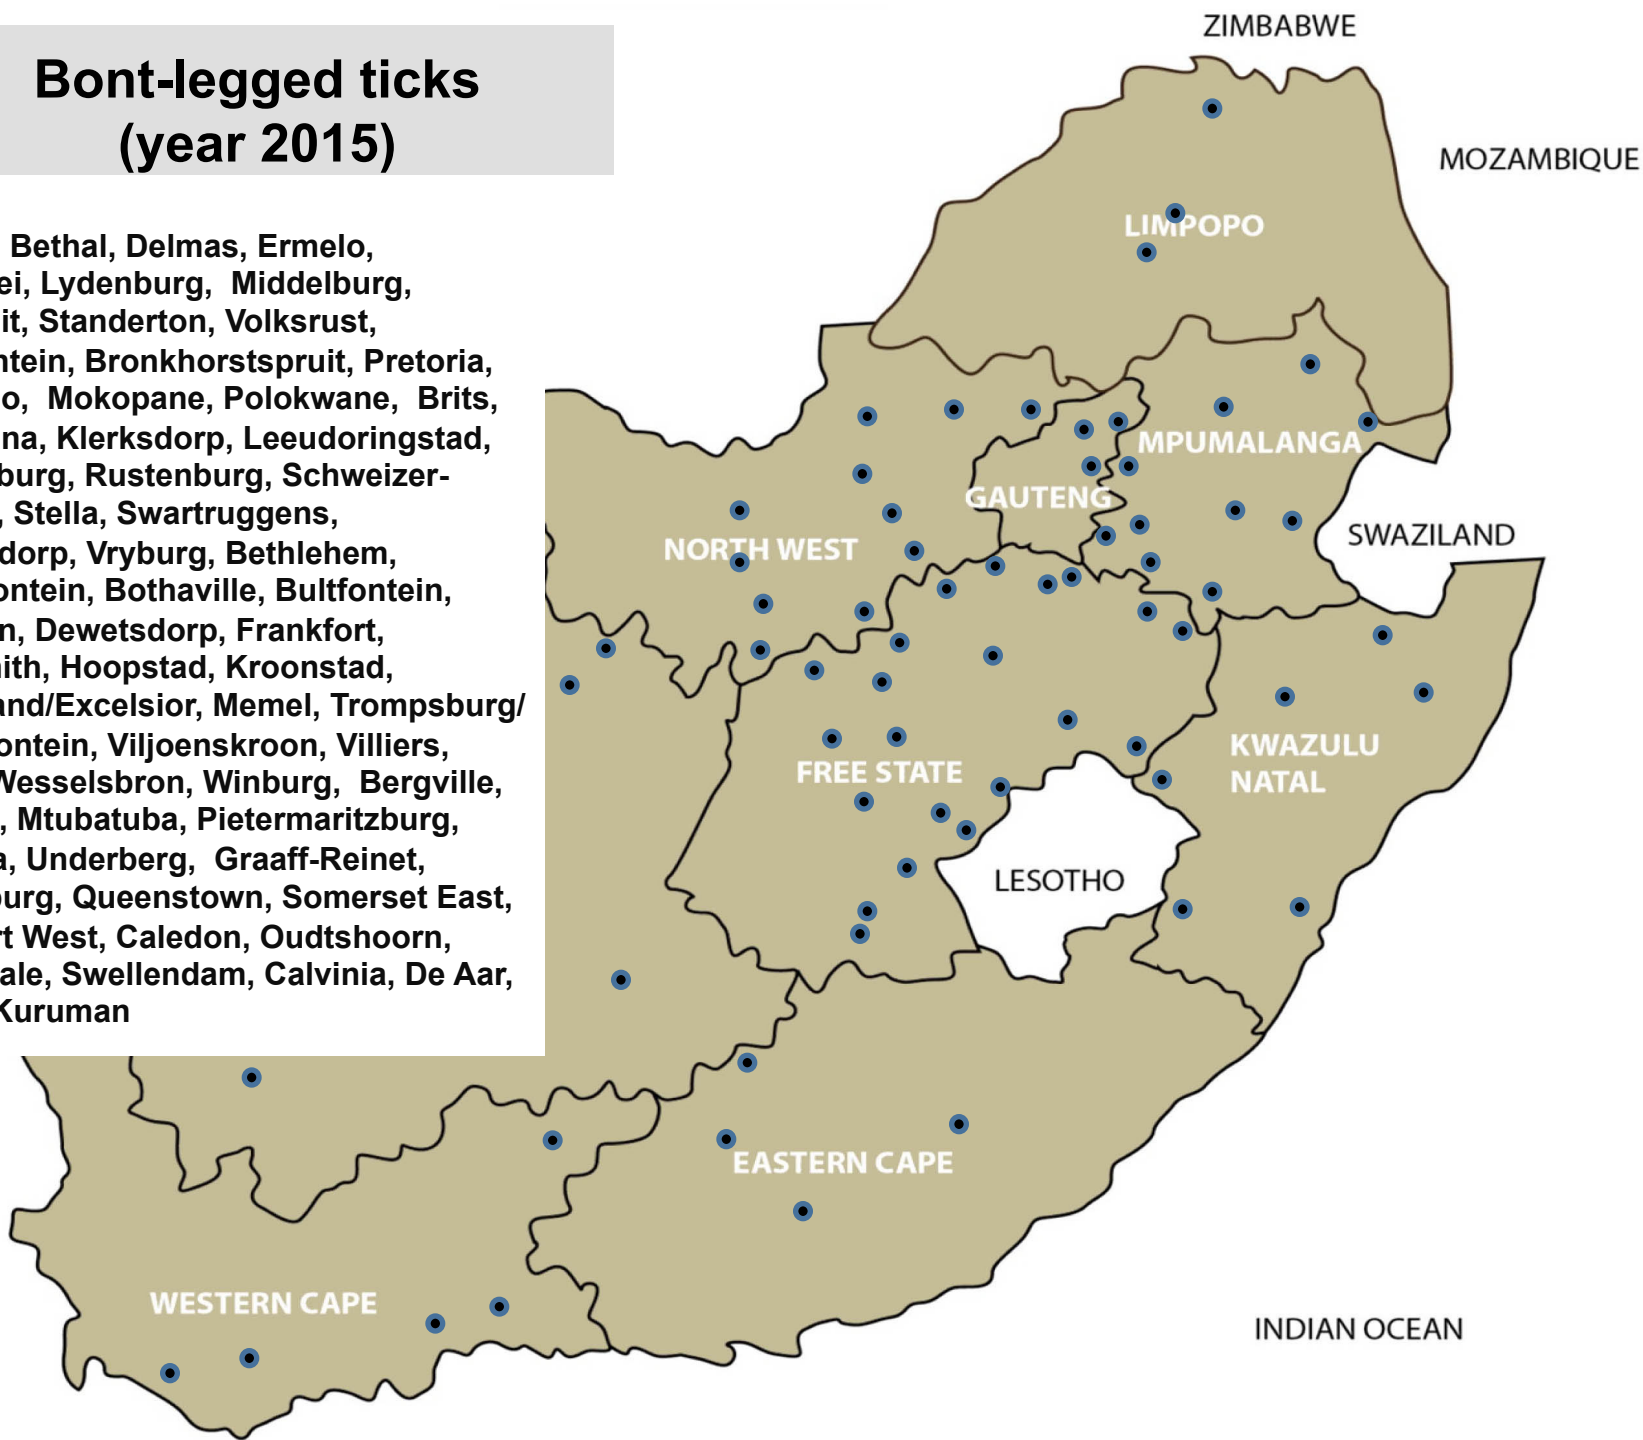

Bont ticks (year 2015)

Balfour, Lydenburg, Middelburg, Nelspruit, Bronkhorstspuit, Pretoria, Bela-Bela, Lephalale, Makhado, Mokopane, Polokwane, Vaalwater, Brits, Bloemhof, Christiana, Klerksdorp, Lichtenburg, Rustenburg, Schweizer-Reneke, Stella, Swartruggens, Hoopstad, Bergville, Dundee, Eshowe, Estcourt, Mooi River, Mtubatuba, Pietermaritzburg, Pongola, Vryheid, Alexandria, Bathurst, Graaff-Reinet, Humansdorp, Port Alfred, Queenstown, Uitenhage, Oudtshoorn, Plettenberg Bay

Brown ear-ticks (year 2015)

Balfour, Bethal, Delmas, Ermelo, Grootvlei, Lydenburg, Middelburg, Nelspruit, Piet Retief, Standerton, Volksrust, Bronkhorstspuit, Krugersdorp, Onderstepoort, Pretoria, Makhado, Modimolle, Mokopane, Polokwane, Vaalwater, Leeudoringstad, Rustenburg, Swartruggens, Ventersdorp, Bothaville, Memel, Viljoenskroon, Villiers, Vrede, Winburg, Bergville, Dundee, Estcourt, Howick, Ingogo, Mooi River, Mtubatuba, Newcastle, Pietermaritzburg, Pongola, Underberg, Vryheid, Port Alfred, Somerset East, Caledon, George, Plettenberg Bay, Riversdale, Stellenbosch, Swellendam

Bont-legged ticks (year 2015)

Balfour, Bethal, Delmas, Ermelo, Grootvlei, Lydenburg, Middelburg, Nelspruit, Standerton, Volksrust, Bapsfontein, Bronkhorstspuit, Pretoria, Makhado, Mokopane, Polokwane, Brits, Christiana, Klerksdorp, Leeudoringstad, Lichtenburg, Rustenburg, Schweizer-Reneke, Stella, Swartruggens, Ventersdorp, Vryburg, Bethlehem, Bloemfontein, Bothaville, Bultfontein, Clocolan, Dewetsdorp, Frankfort, Harrismith, Hoopstad, Kroonstad, Ladybrand/Excelsior, Memel, Trompsburg/Springfontein, Viljoenskroon, Villiers, Vrede, Wesselsbron, Winburg, Bergville, Dundee, Mtubatuba, Pietermaritzburg, Pongola, Underberg, Graaff-Reinet, Middelburg, Queenstown, Somerset East, Beaufort West, Caledon, Oudtshoorn, Riversdale, Swellendam, Calvinia, De Aar, Kathu, Kuruman