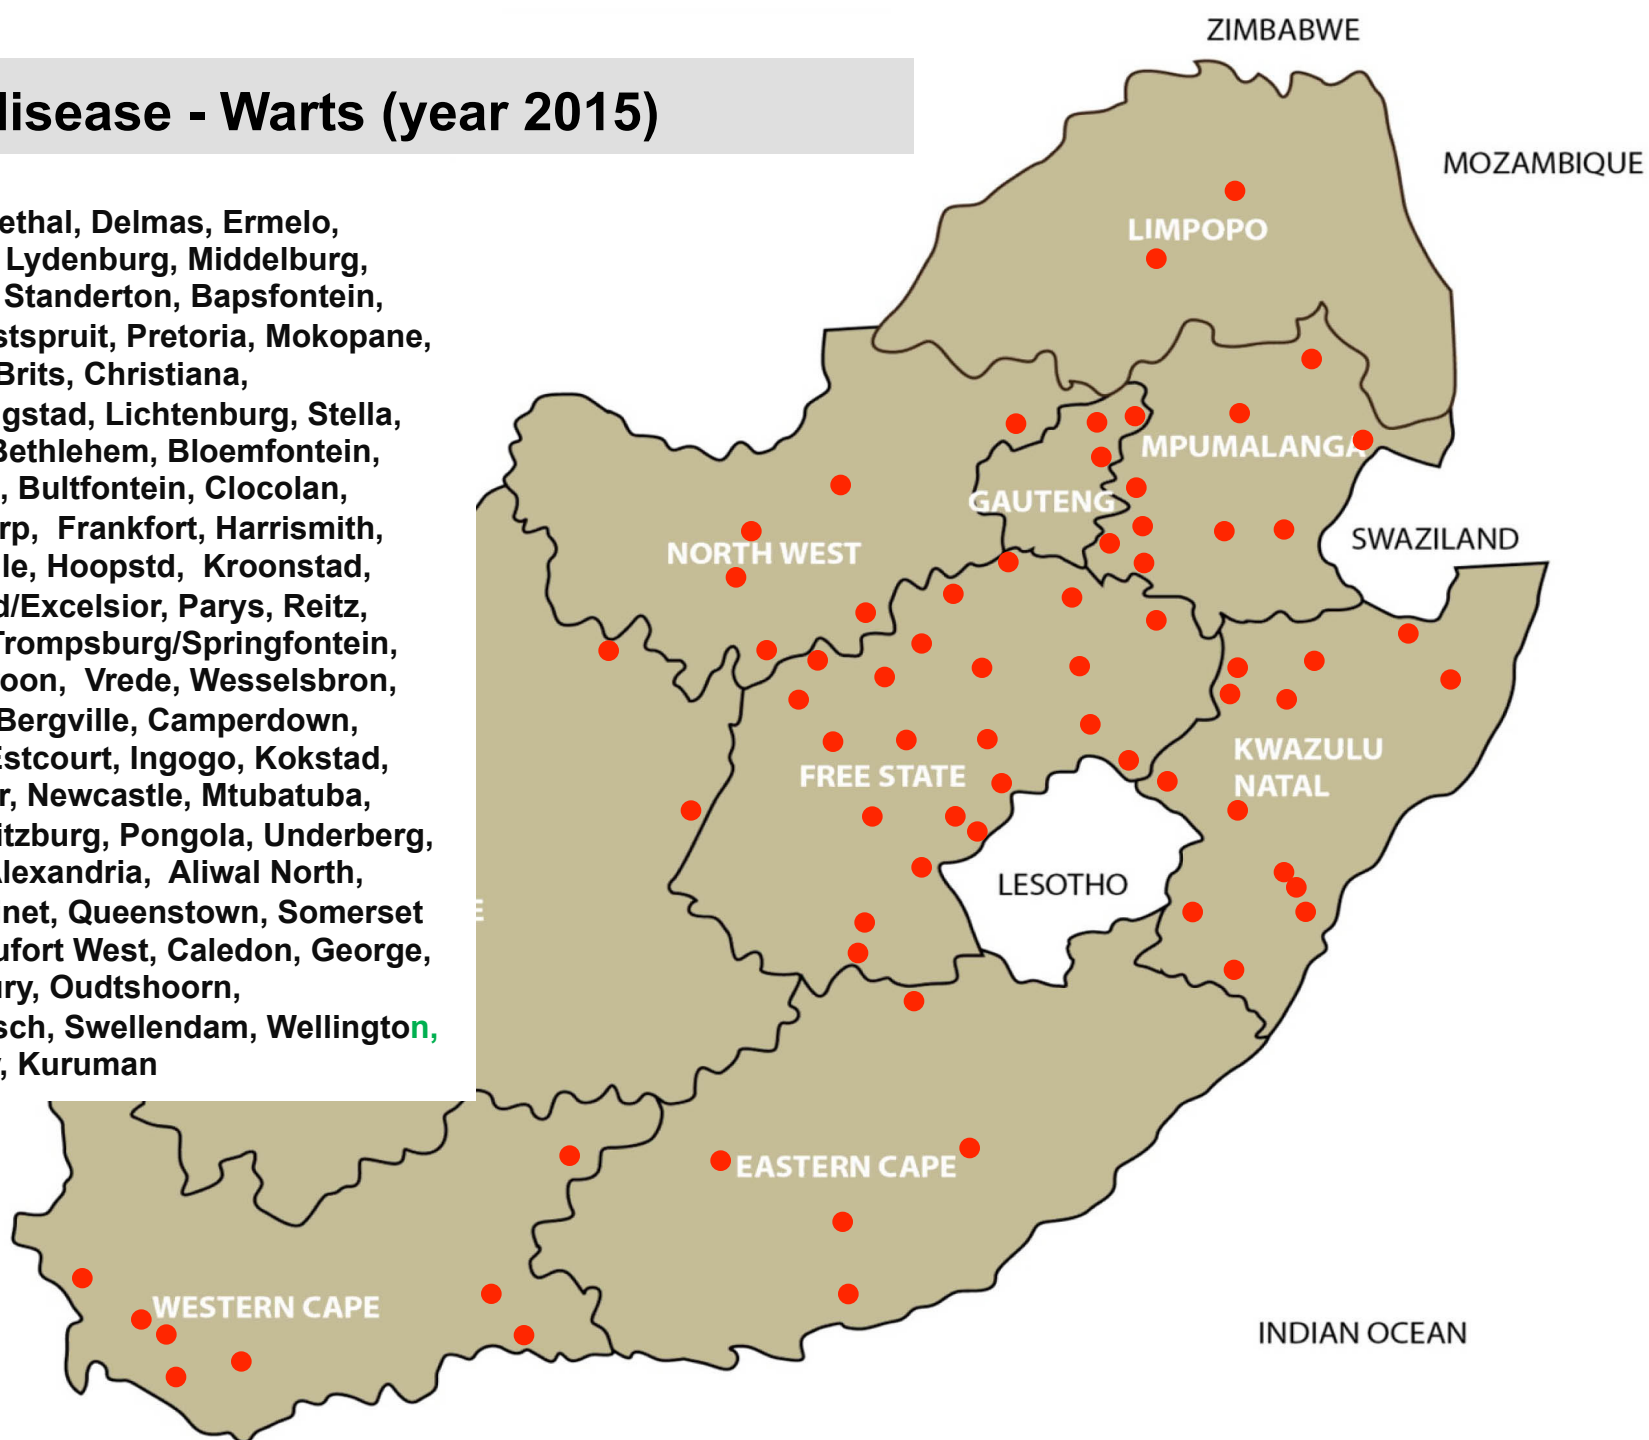

Viral disease - Warts (year 2015)

Balfour, Bethal, Delmas, Ermelo, Grootvlei, Lydenburg, Middelburg, Nelspruit, Standerton, Bapsfontein, Bronkhorstspuit, Pretoria, Mokopane, Tzaneen, Brits, Christiana, Leeudoringstad, Lichtenburg, Stella, Vryburg, Bethlehem, Bloemfontein, Bothaville, Bultfontein, Clocolan, Dewetsdorp, Frankfort, Harrismith, Hertzogville, Hoopstd, Kroonstad, Ladybrand/Excelsior, Parys, Reitz, Senekal, Trompsburg/Springfontein, Viljoenskroon, Vrede, Wesselsbron, Winburg, Bergville, Camperdown, Dundee, Estcourt, Ingogo, Kokstad, Mooi River, Newcastle, Mtubatuba, Pietermaritzburg, Pongola, Underberg, Vryheid, Alexandria, Aliwal North, Graaff-Reinet, Queenstown, Somerset East, Beaufort West, Caledon, George, Malmesbury, Oudtshoorn, Stellenbosch, Swellendam, Wellington, Kimberley, Kuruman