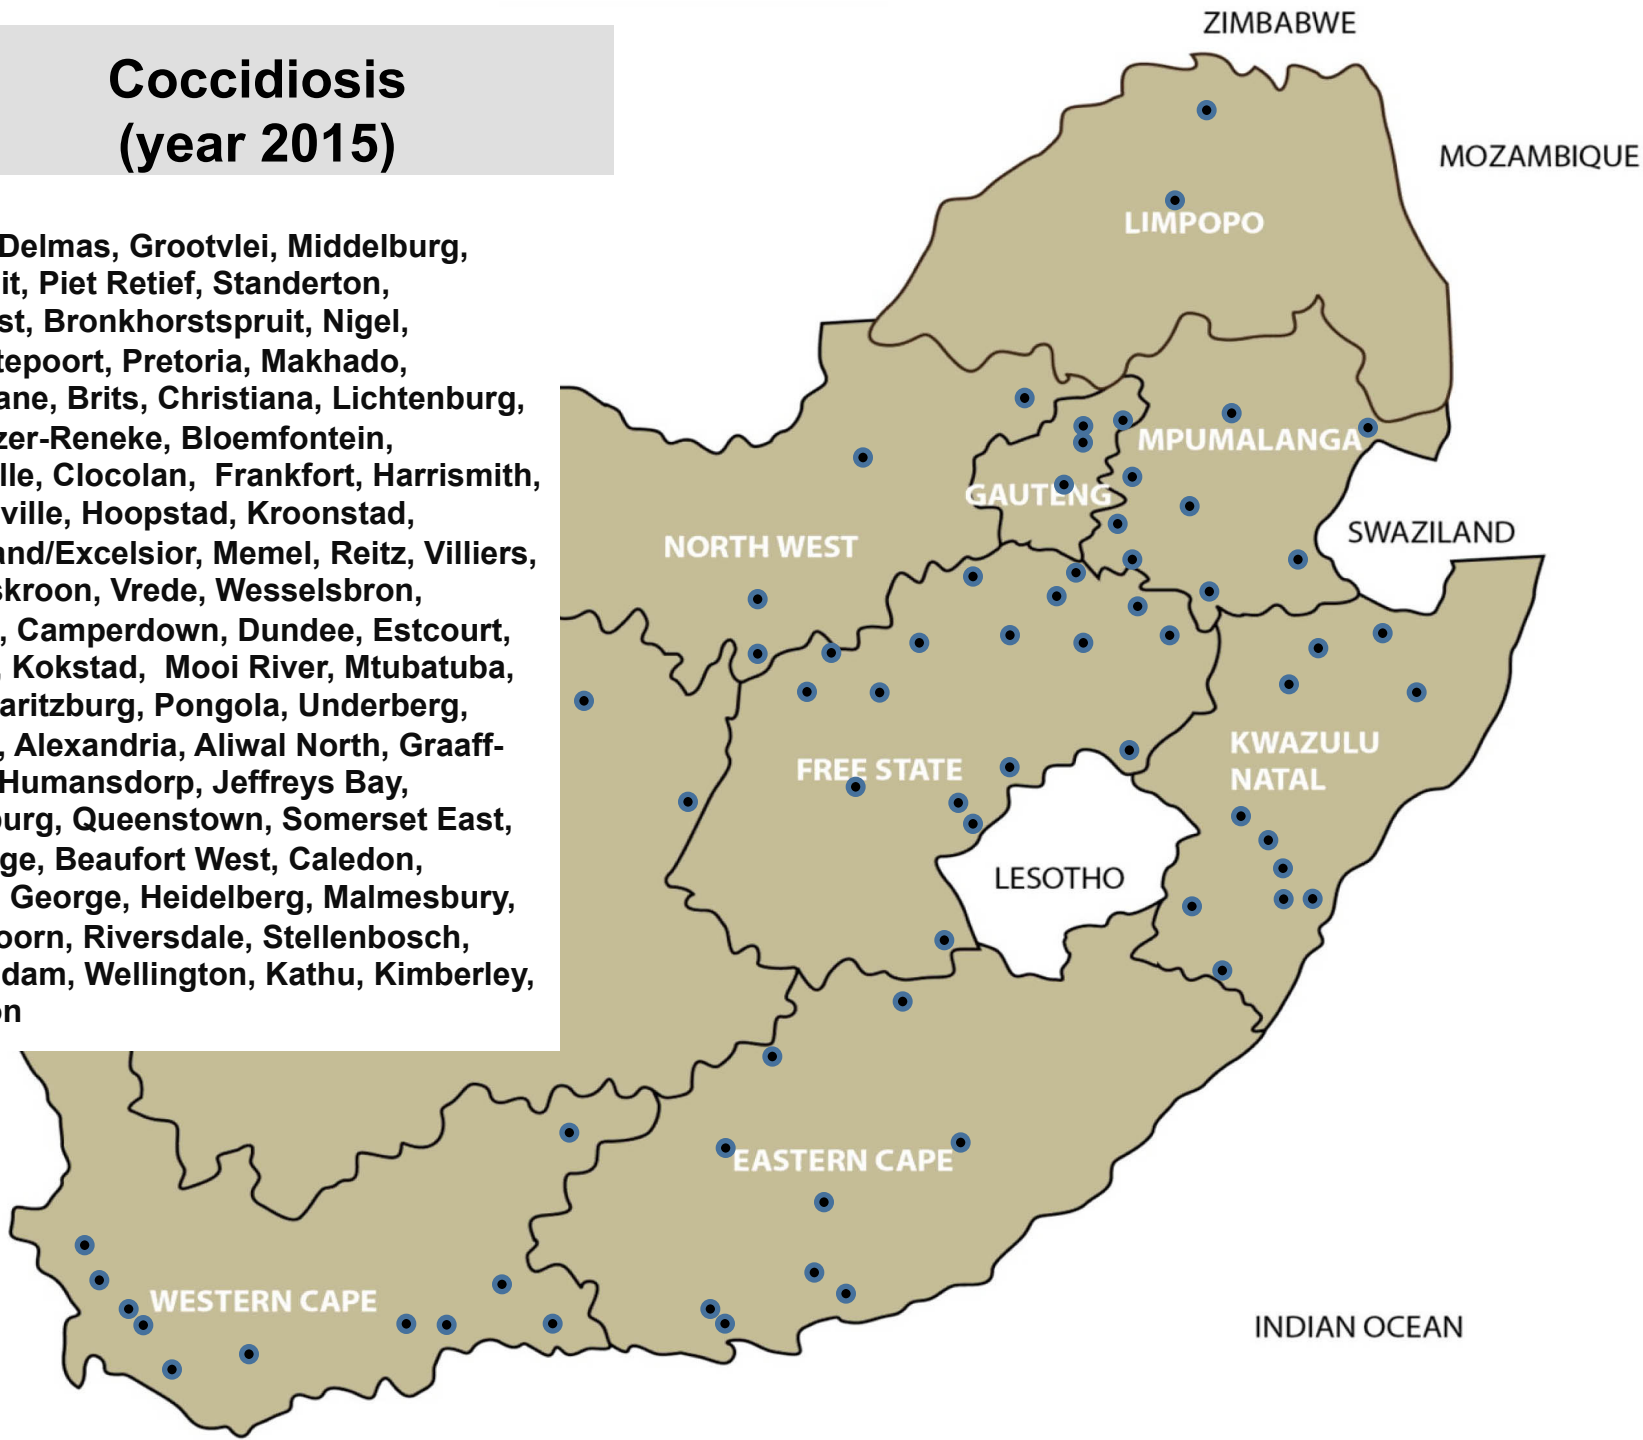

Coccidiosis (year 2015)

Bethal, Delmas, Grootvlei, Middelburg, Nelspruit, Piet Retief, Standerton, Volksrust, Bronkhorstspuit, Nigel, Onderstepoort, Pretoria, Makhado, Polokwane, Brits, Christiana, Lichtenburg, Schweizer-Reneke, Bloemfontein, Bothaville, Clocolan, Frankfort, Harrismith, Hertzogville, Hoopstad, Kroonstad, Ladybrand/Excelsior, Memel, Reitz, Villiers, Viljoenskroon, Vrede, Wesselsbron, Zastron, Camperdown, Dundee, Estcourt, Howick, Kokstad, Mooi River, Mtubatuba, Pietermaritzburg, Pongola, Underberg, Vryheid, Alexandria, Aliwal North, Graaff-Reinet, Humansdorp, Jeffreys Bay, Middelburg, Queenstown, Somerset East, Uitenhage, Beaufort West, Caledon, Darling, George, Heidelberg, Malmesbury, Oudtshoorn, Riversdale, Stellenbosch, Swellendam, Wellington, Kathu, Kimberley, Upington