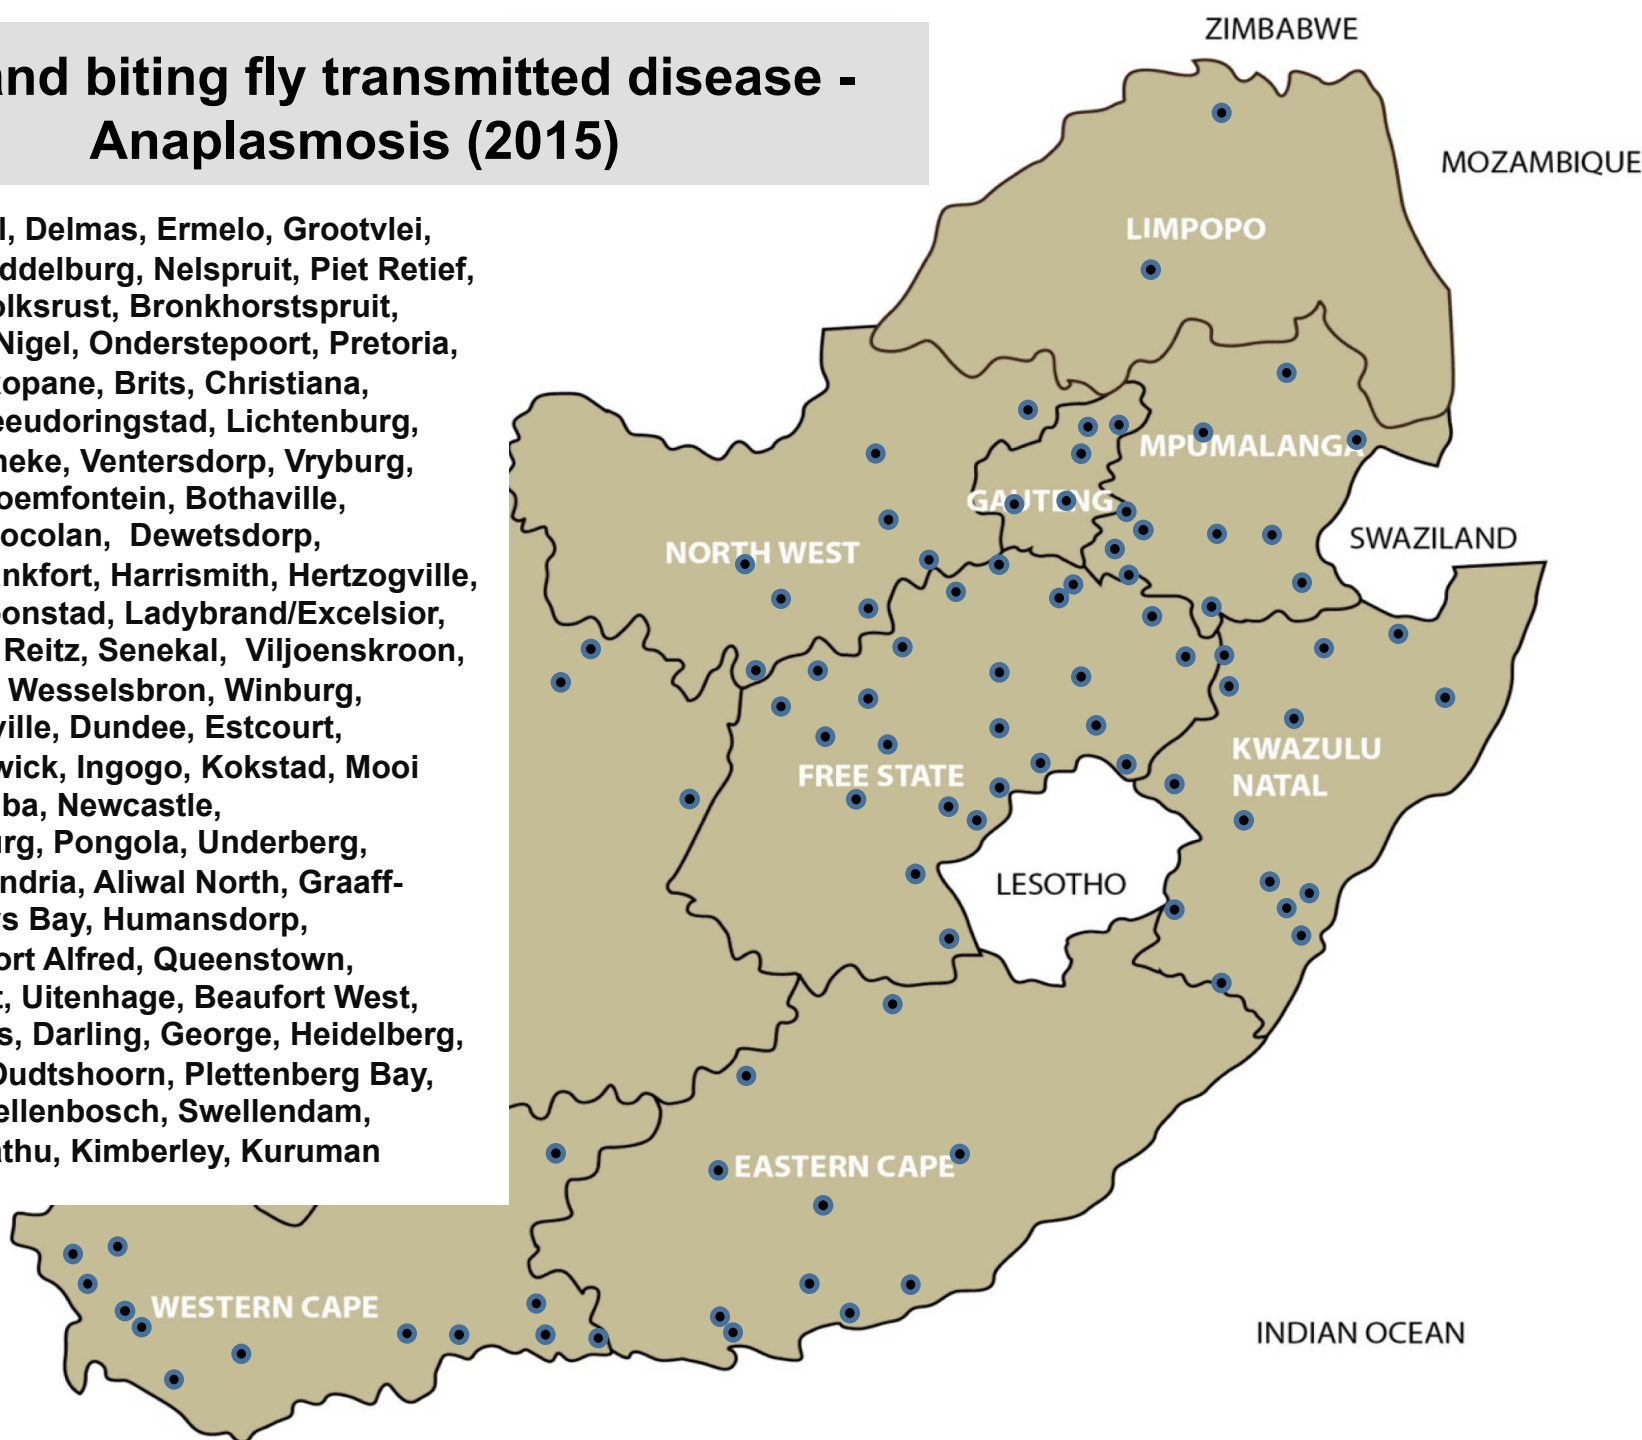

Tick and biting fly transmitted disease - Anaplasmosis (2015)

Balfour, Bethal, Delmas, Ermelo, Grootvlei, Lydenburg, Middelburg, Nelspruit, Piet Retief, Standerton, Volksrust, Bronkhorstspuit, Krugersdorp, Nigel, Onderstepoort, Pretoria, Makhado, Mokopane, Brits, Christiana, Klerksdorp, Leeudoringstad, Lichtenburg, Schweizer-Reneke, Ventersdorp, Vryburg, Bethlehem, Bloemfontein, Bothaville, Bultfontein, Clocolan, Dewetsdorp, Ficksburg, Frankfort, Harrismith, Hertzogville, Hoopstad, Kroonstad, Ladybrand/Excelsior, Memel, Parys, Reitz, Senekal, Viljoenskroon, Villiers, Vrede, Wesselsbron, Winburg, Zastron, Bergville, Dundee, Estcourt, Greytown, Howick, Ingogo, Kokstad, Mooi River, Mtubatuba, Newcastle, Pietermaritzburg, Pongola, Underberg, Vryheid, Alexandria, Aliwal North, Graaff-Reinet, Jeffreys Bay, Humansdorp, Middelburg, Port Alfred, Queenstown, Somerset East, Uitenhage, Beaufort West, Caledon, Ceres, Darling, George, Heidelberg, Malmesbury, Oudtshoorn, Plettenberg Bay, Riversdale, Stellenbosch, Swellendam, Wellington, Kathu, Kimberley, Kuruman