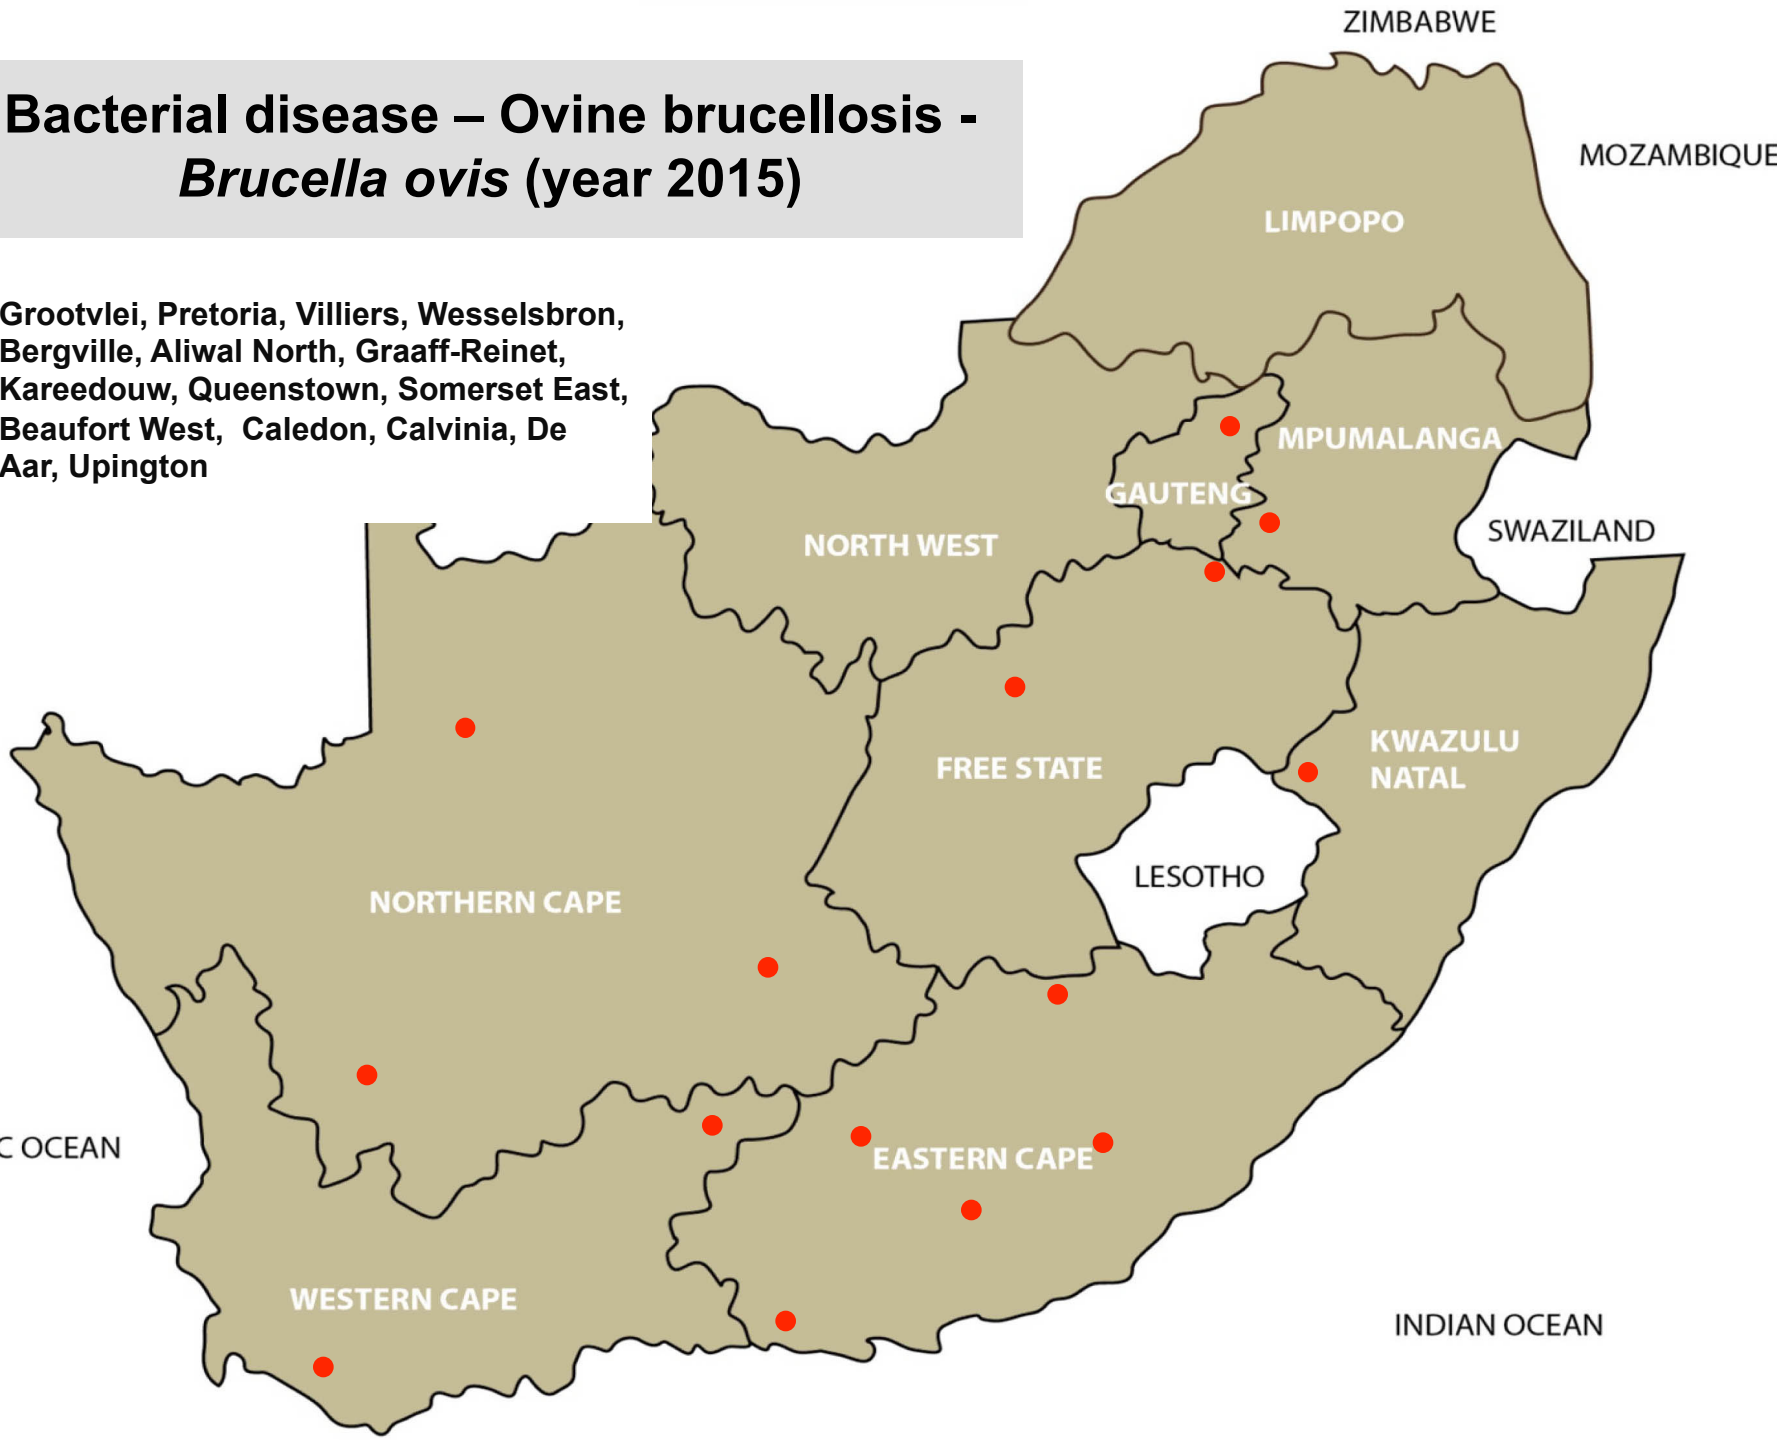

Bacterial disease – Ovine brucellosis - *Brucella ovis* (year 2015)

Grootvlei, Pretoria, Villiers, Wesselsbron, Bergville, Aliwal North, Graaff-Reinet, Kareedouw, Queenstown, Somerset East, Beaufort West, Caledon, Calvinia, De Aar, Upington