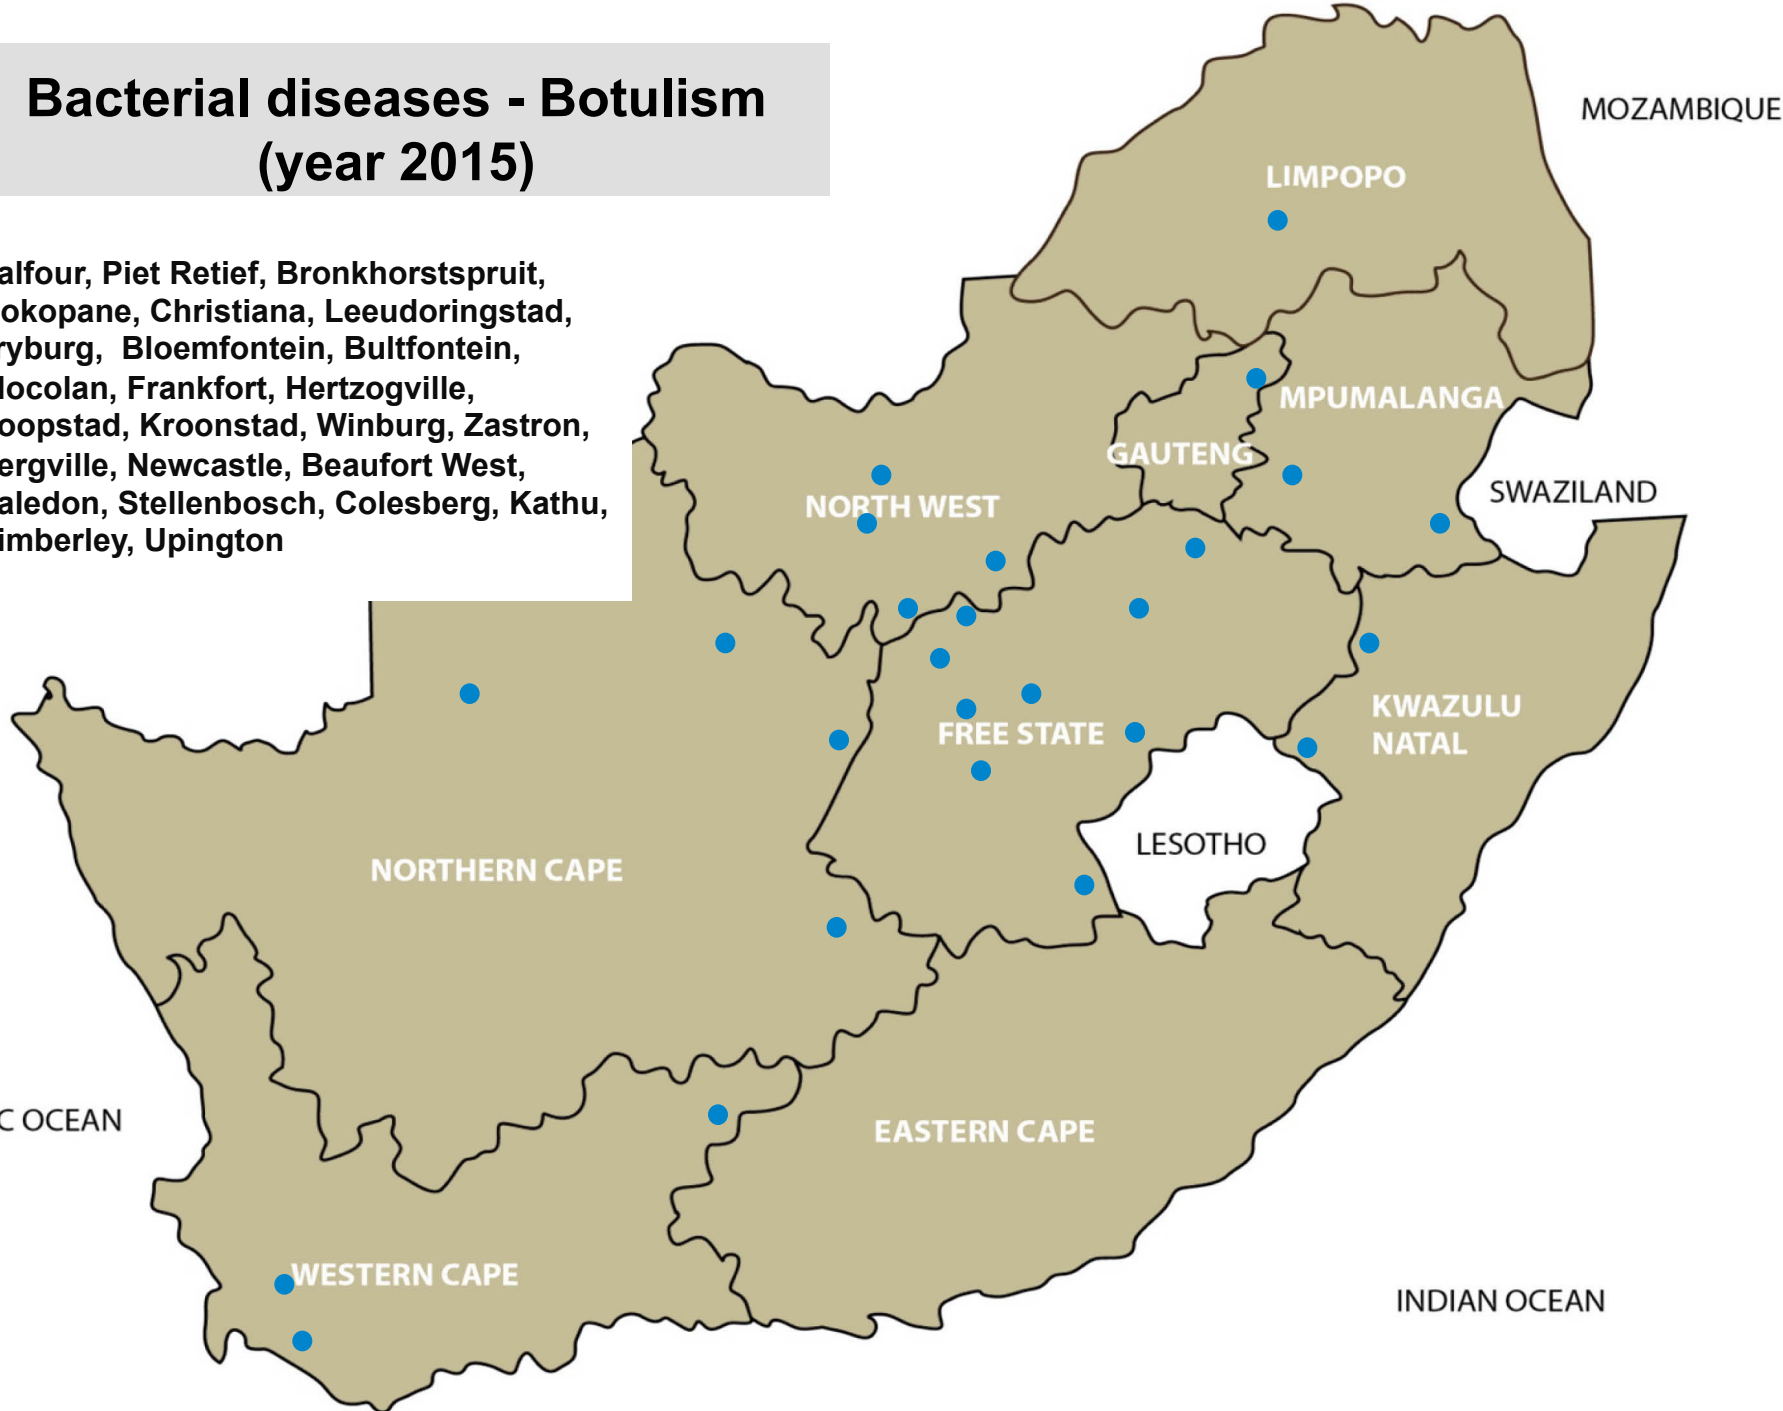

Bacterial diseases - Botulism (year 2015)

Balfour, Piet Retief, Bronkhorstspuit, Mokopane, Christiana, Leeudoringstad, Vryburg, Bloemfontein, Bultfontein, Clocolan, Frankfort, Hertzogville, Hoopstad, Kroonstad, Winburg, Zastron, Bergville, Newcastle, Beaufort West, Caledon, Stellenbosch, Colesberg, Kathu, Kimberley, Upington