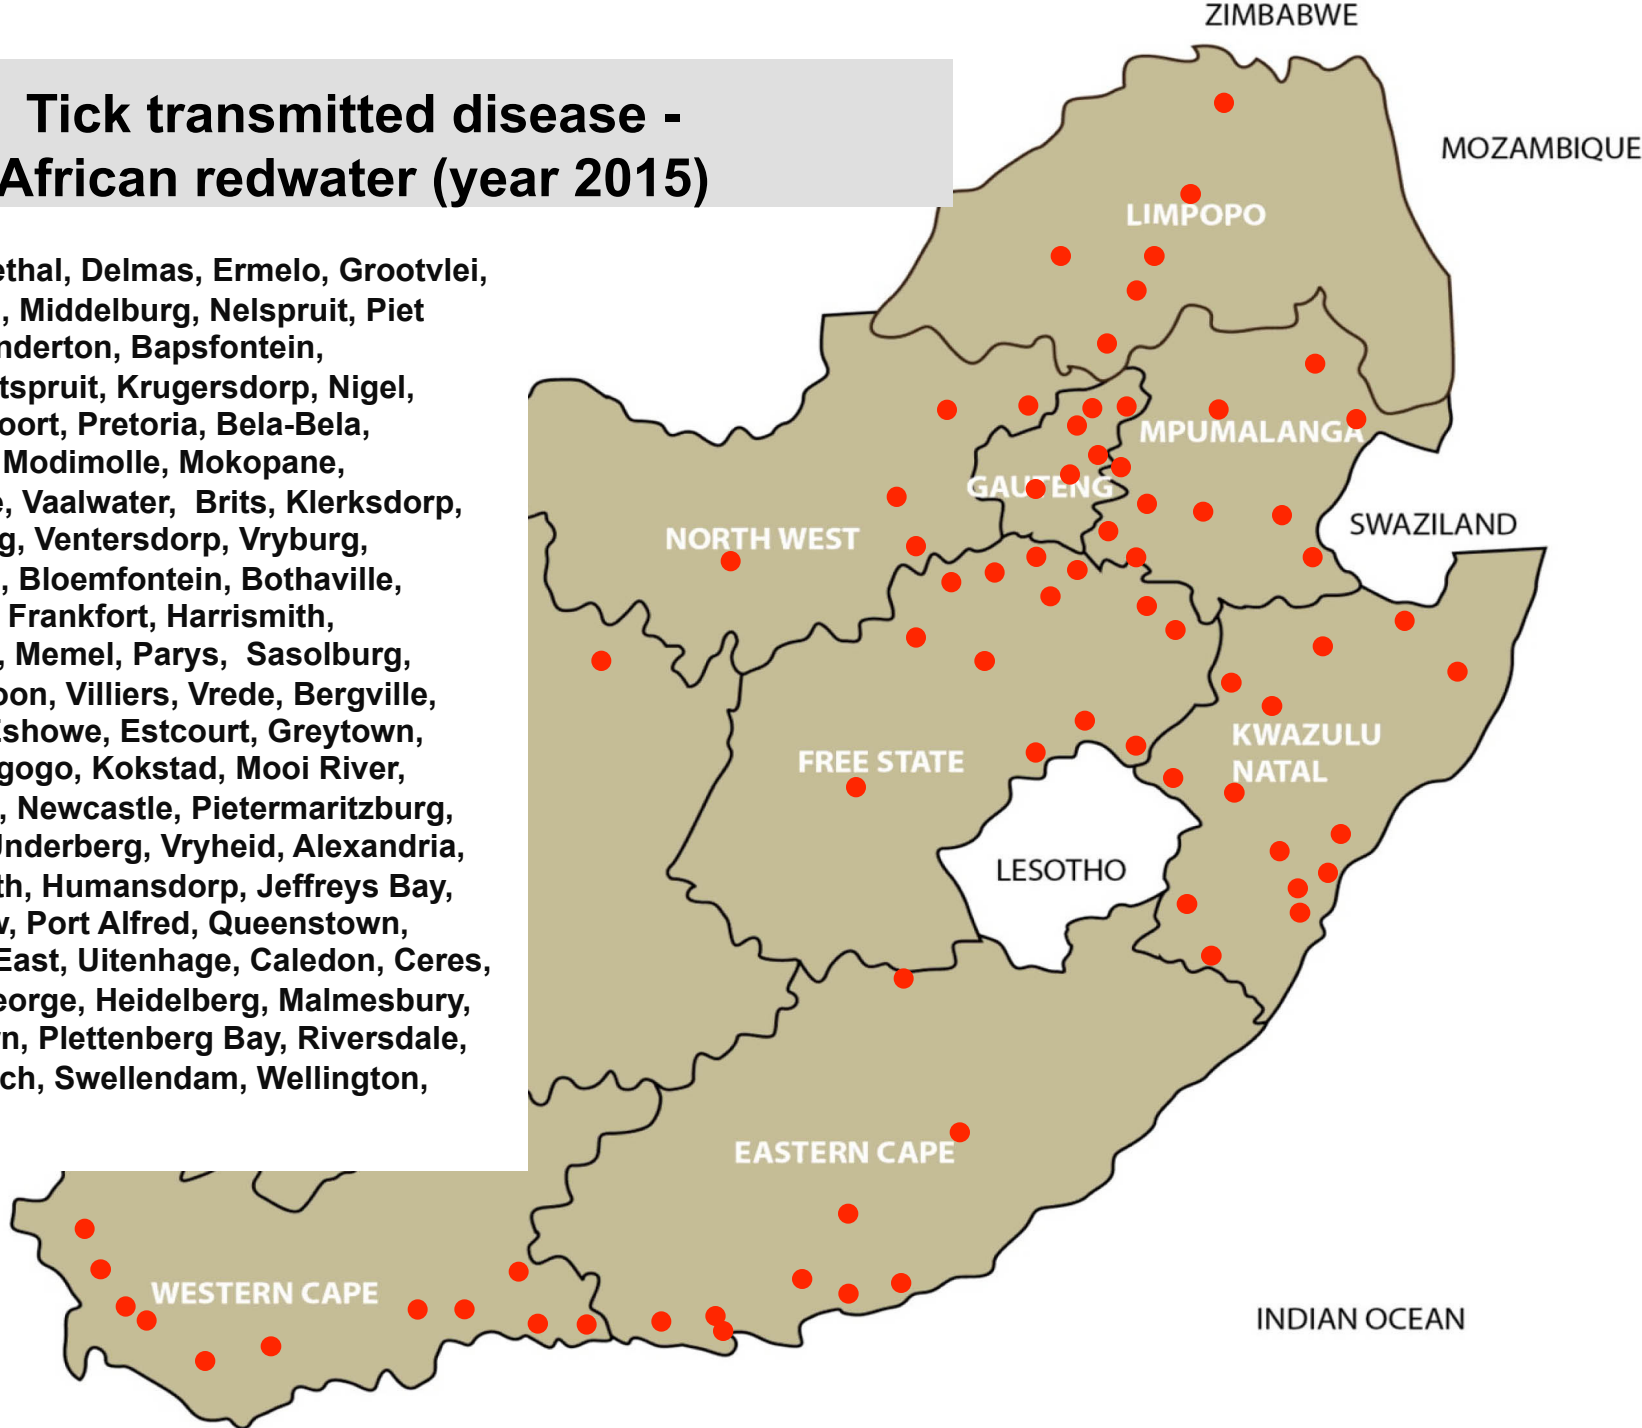

Tick transmitted disease - African redwater (year 2015)

Balfour, Bethal, Delmas, Ermelo, Grootvlei, Lydenburg, Middelburg, Nelspruit, Piet Retief, Standerton, Bapsfontein, Bronkhorstspuit, Krugersdorp, Nigel, Onderstepoort, Pretoria, Bela-Bela, Makhado, Modimolle, Mokopane, Polokwane, Vaalwater, Brits, Klerksdorp, Rustenburg, Ventersdorp, Vryburg, Bethlehem, Bloemfontein, Bothaville, Ficksburg, Frankfort, Harrismith, Kroonstad, Memel, Parys, Sasolburg, Viljoenskroon, Villiers, Vrede, Bergville, Dundee, Eshowe, Estcourt, Greytown, Howick, Ingogo, Kokstad, Mooi River, Mtubatuba, Newcastle, Pietermaritzburg, Pongola, Underberg, Vryheid, Alexandria, Aliwal North, Humansdorp, Jeffreys Bay, Kareedouw, Port Alfred, Queenstown, Somerset East, Uitenhage, Caledon, Ceres, Darling, George, Heidelberg, Malmesbury, Oudtshoorn, Plettenberg Bay, Riversdale, Stellenbosch, Swellendam, Wellington, Kathu