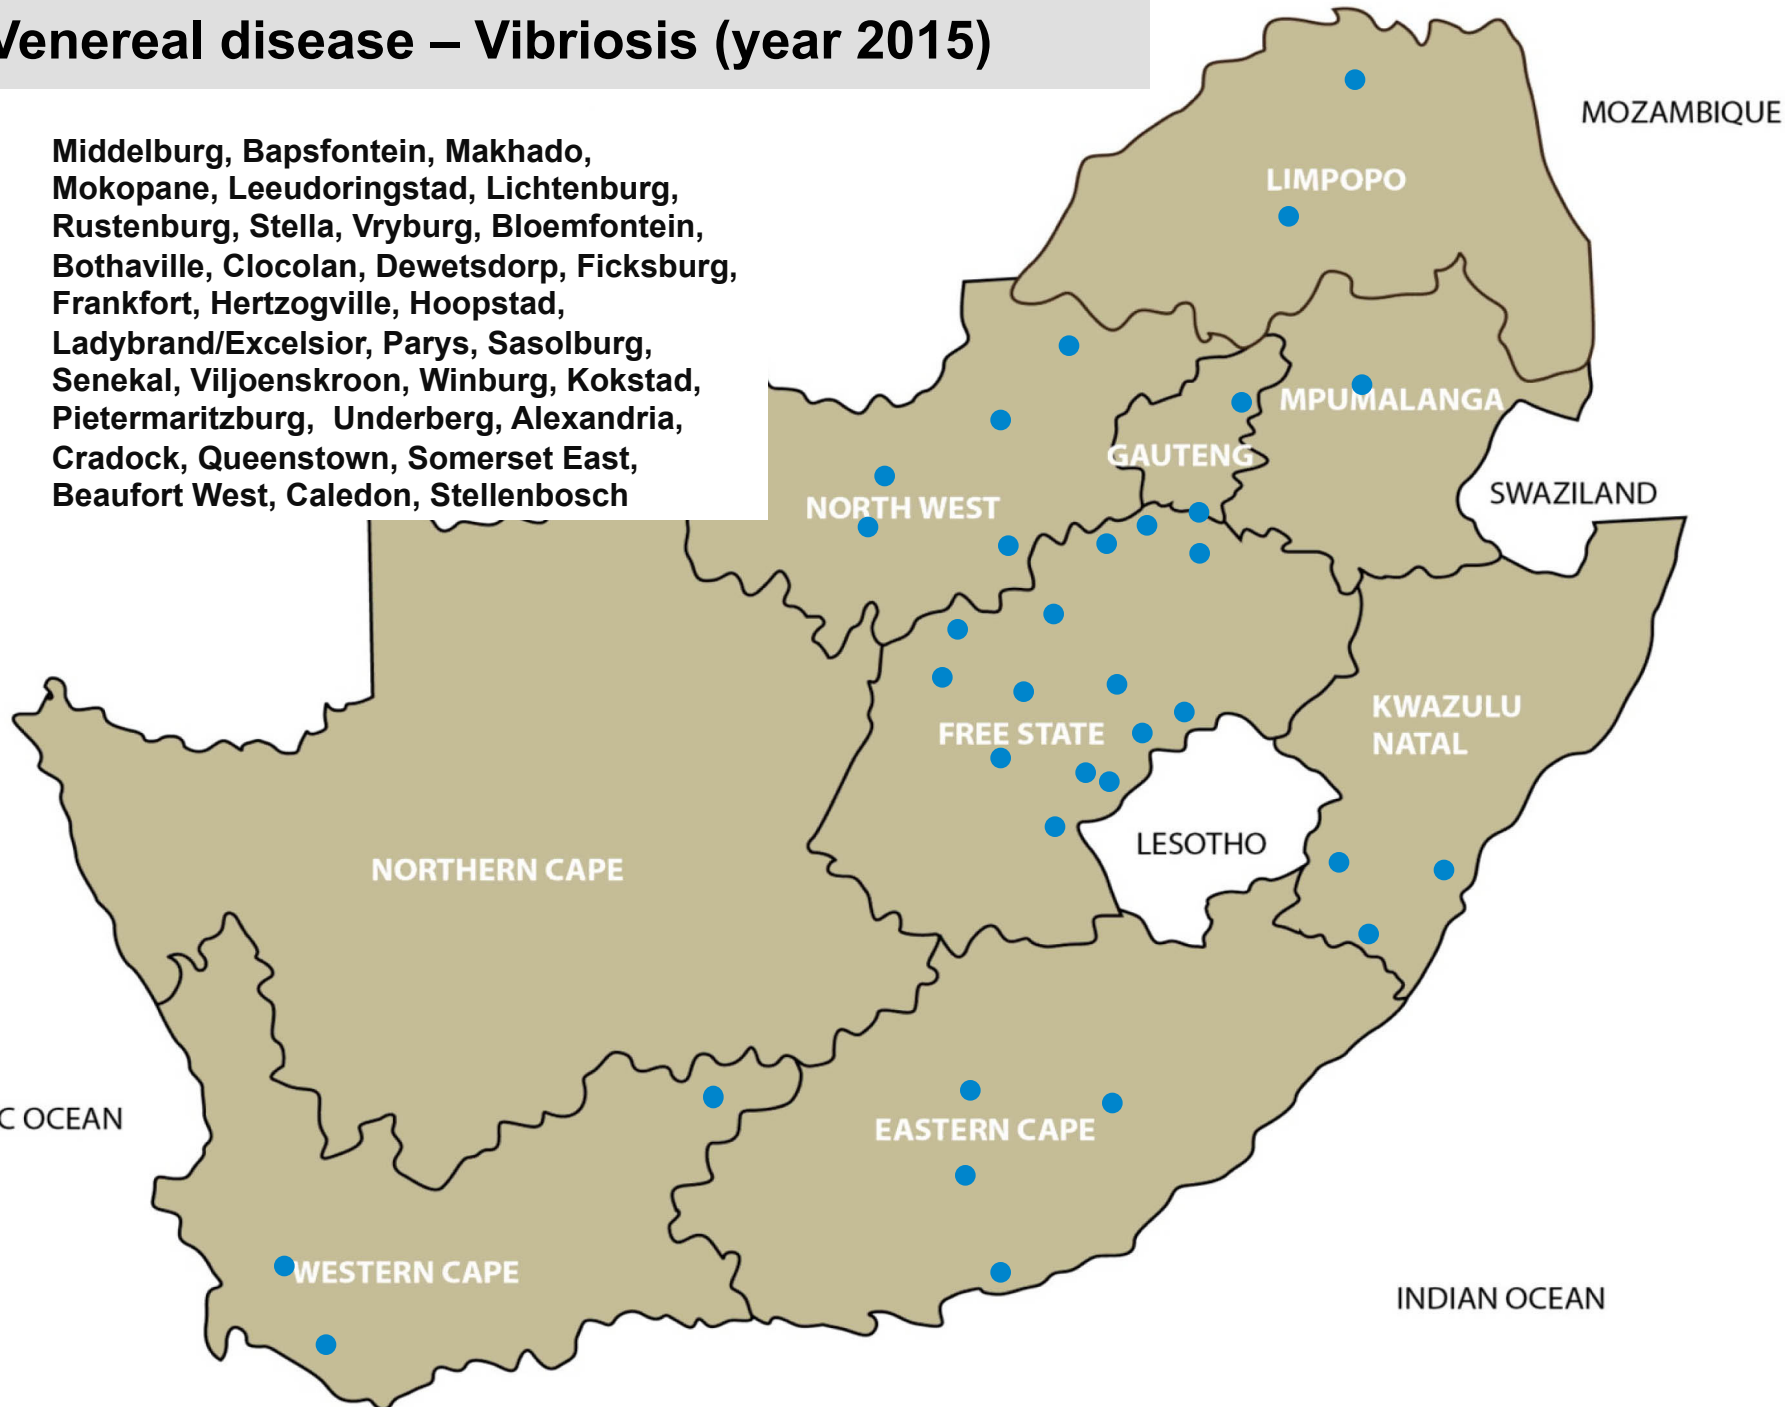

Venereal disease – Vibriosis (year 2015)

Middelburg, Bapsfontein, Makhado, Mokopane, Leeudoringstad, Lichtenburg, Rustenburg, Stella, Vryburg, Bloemfontein, Bothaville, Clocolan, Dewetsdorp, Ficksburg, Frankfort, Hertzogville, Hoopstad, Ladybrand/Excelsior, Parys, Sasolburg, Senekal, Viljoenskroon, Winburg, Kokstad, Pietermaritzburg, Underberg, Alexandria, Cradock, Queenstown, Somerset East, Beaufort West, Caledon, Stellenbosch