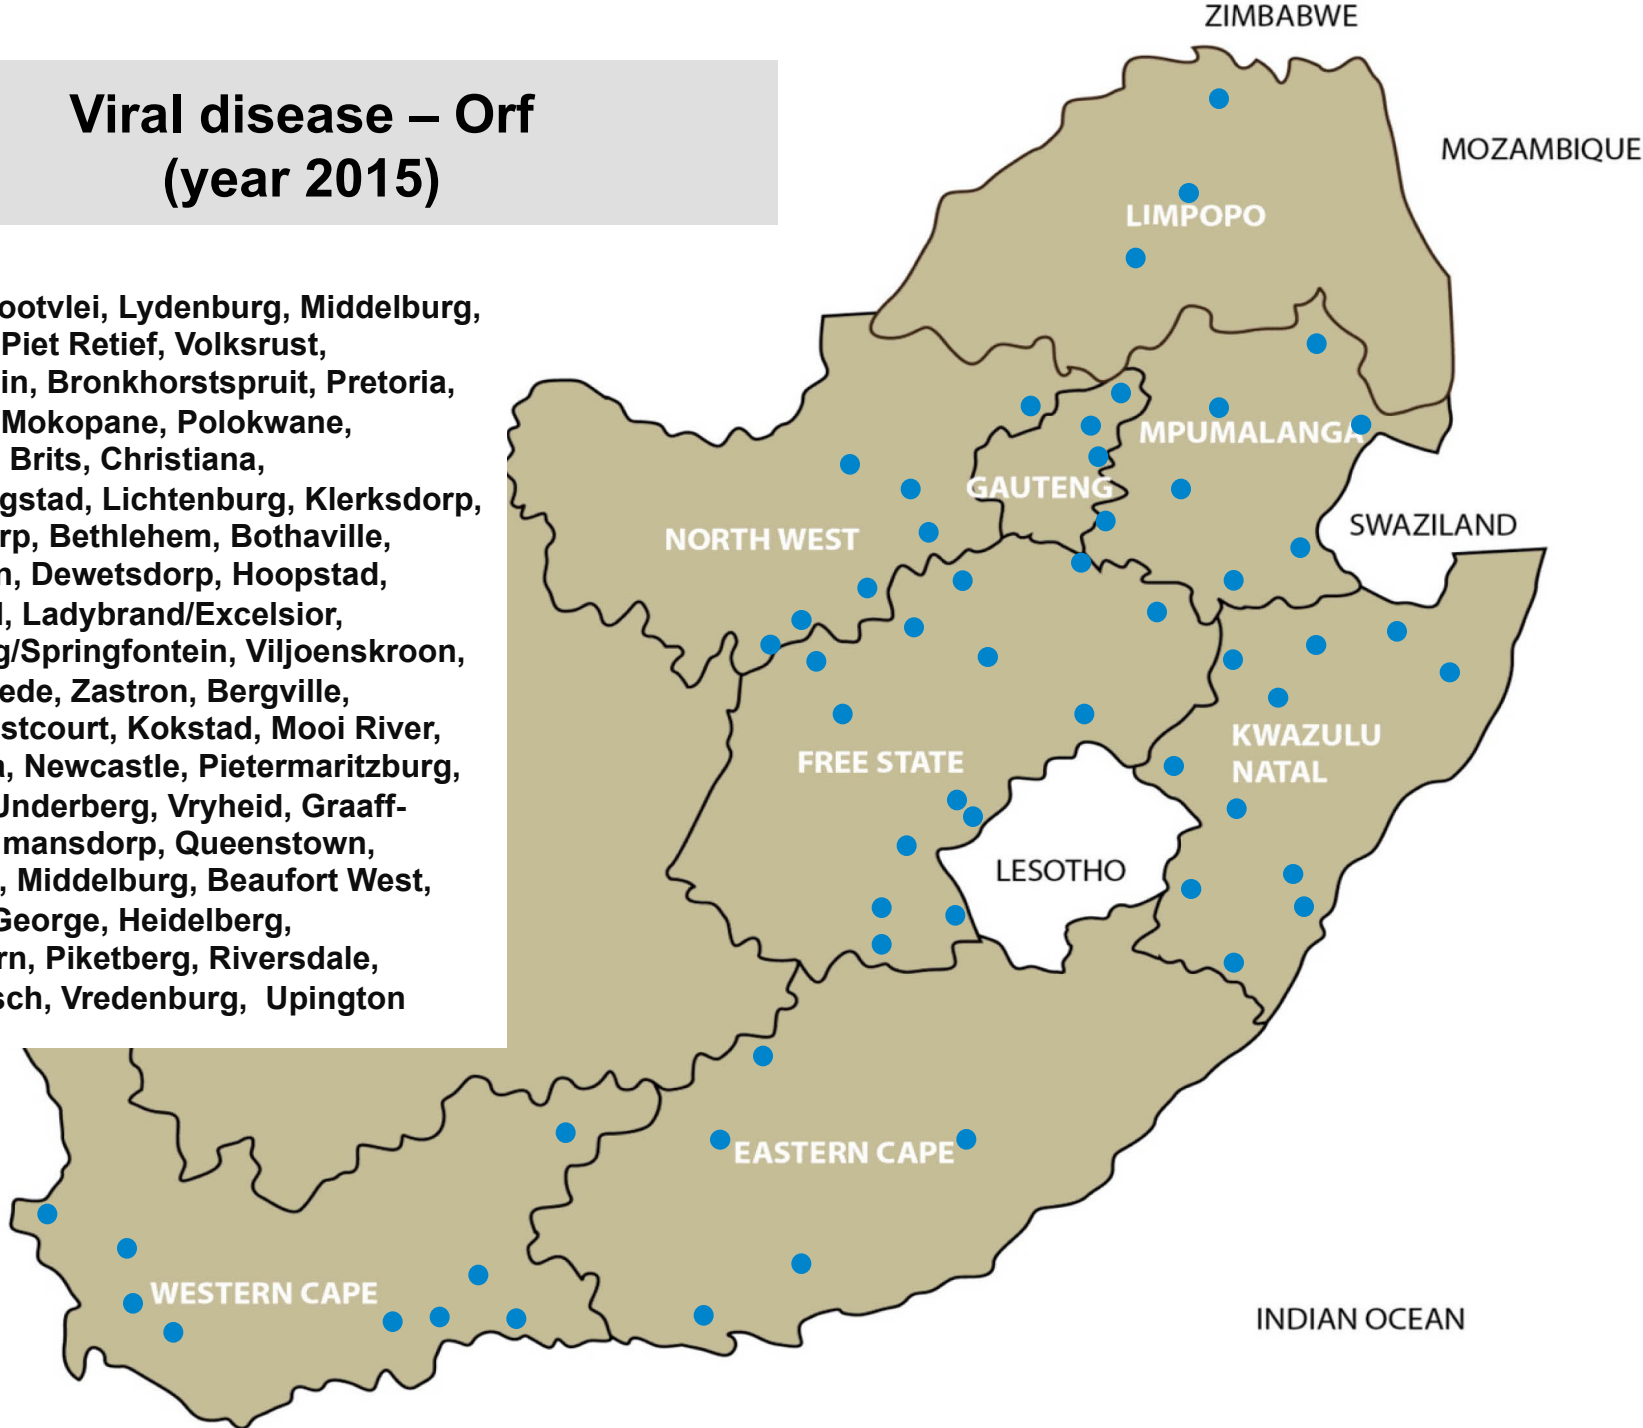

Viral disease – Orf (year 2015)

Bethal, Grootvlei, Lydenburg, Middelburg, Nelspruit, Piet Retief, Volksrust, Bapsfontein, Bronkhorstspuit, Pretoria, Makhado, Mokopane, Polokwane, Bloemhof, Brits, Christiana, Leeudoringstad, Lichtenburg, Klerksdorp, Ventersdorp, Bethlehem, Bothaville, Bultfontein, Dewetsdorp, Hoopstad, Kroonstad, Ladybrand/Excelsior, Tromsburg/Springfontein, Viljoenskroon, Villiers, Vrede, Zastron, Bergville, Dundee, Estcourt, Kokstad, Mooi River, Mtubatuba, Newcastle, Pietermaritzburg, Pongola, Underberg, Vryheid, Graaff-Reinet, Humansdorp, Queenstown, Uitenhage, Middelburg, Beaufort West, Caledon, George, Heidelberg, Oudtshoorn, Piketberg, Riversdale, Stellenbosch, Vredenburg, Upington