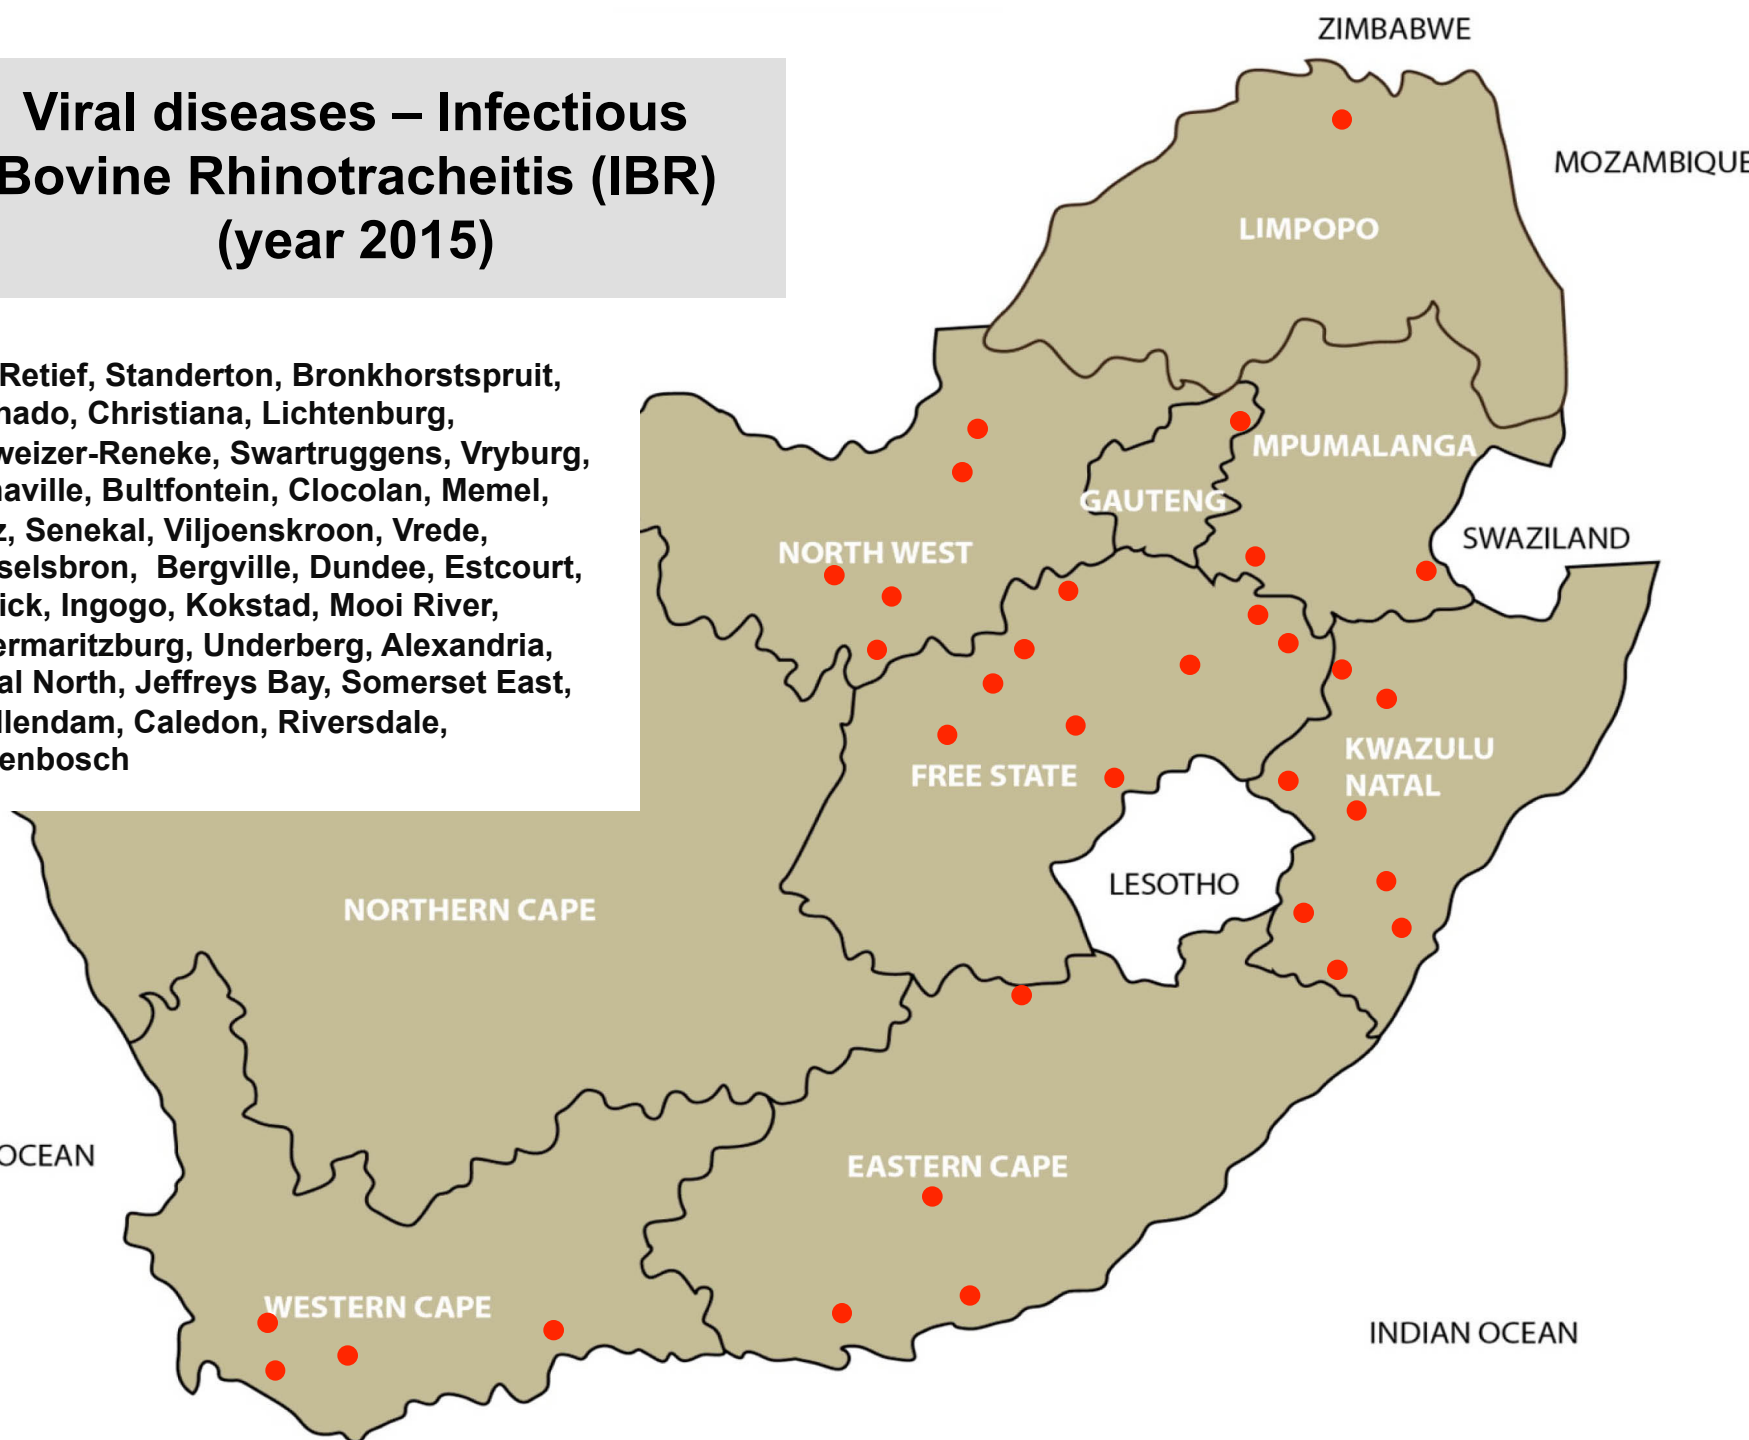

Viral diseases – Infectious Bovine Rhinotracheitis (IBR) (year 2015)

Piet Retief, Standerton, Bronkhorstspuit, Makhado, Christiana, Lichtenburg, Schweizer-Reneke, Swartruggens, Vryburg, Bothaville, Bultfontein, Clocolan, Memel, Reitz, Senekal, Viljoenskroon, Vrede, Wesselsbron, Bergville, Dundee, Estcourt, Howick, Ingogo, Kokstad, Mooi River, Pietermaritzburg, Underberg, Alexandria, Aliwal North, Jeffreys Bay, Somerset East, Swellendam, Caledon, Riversdale, Stellenbosch