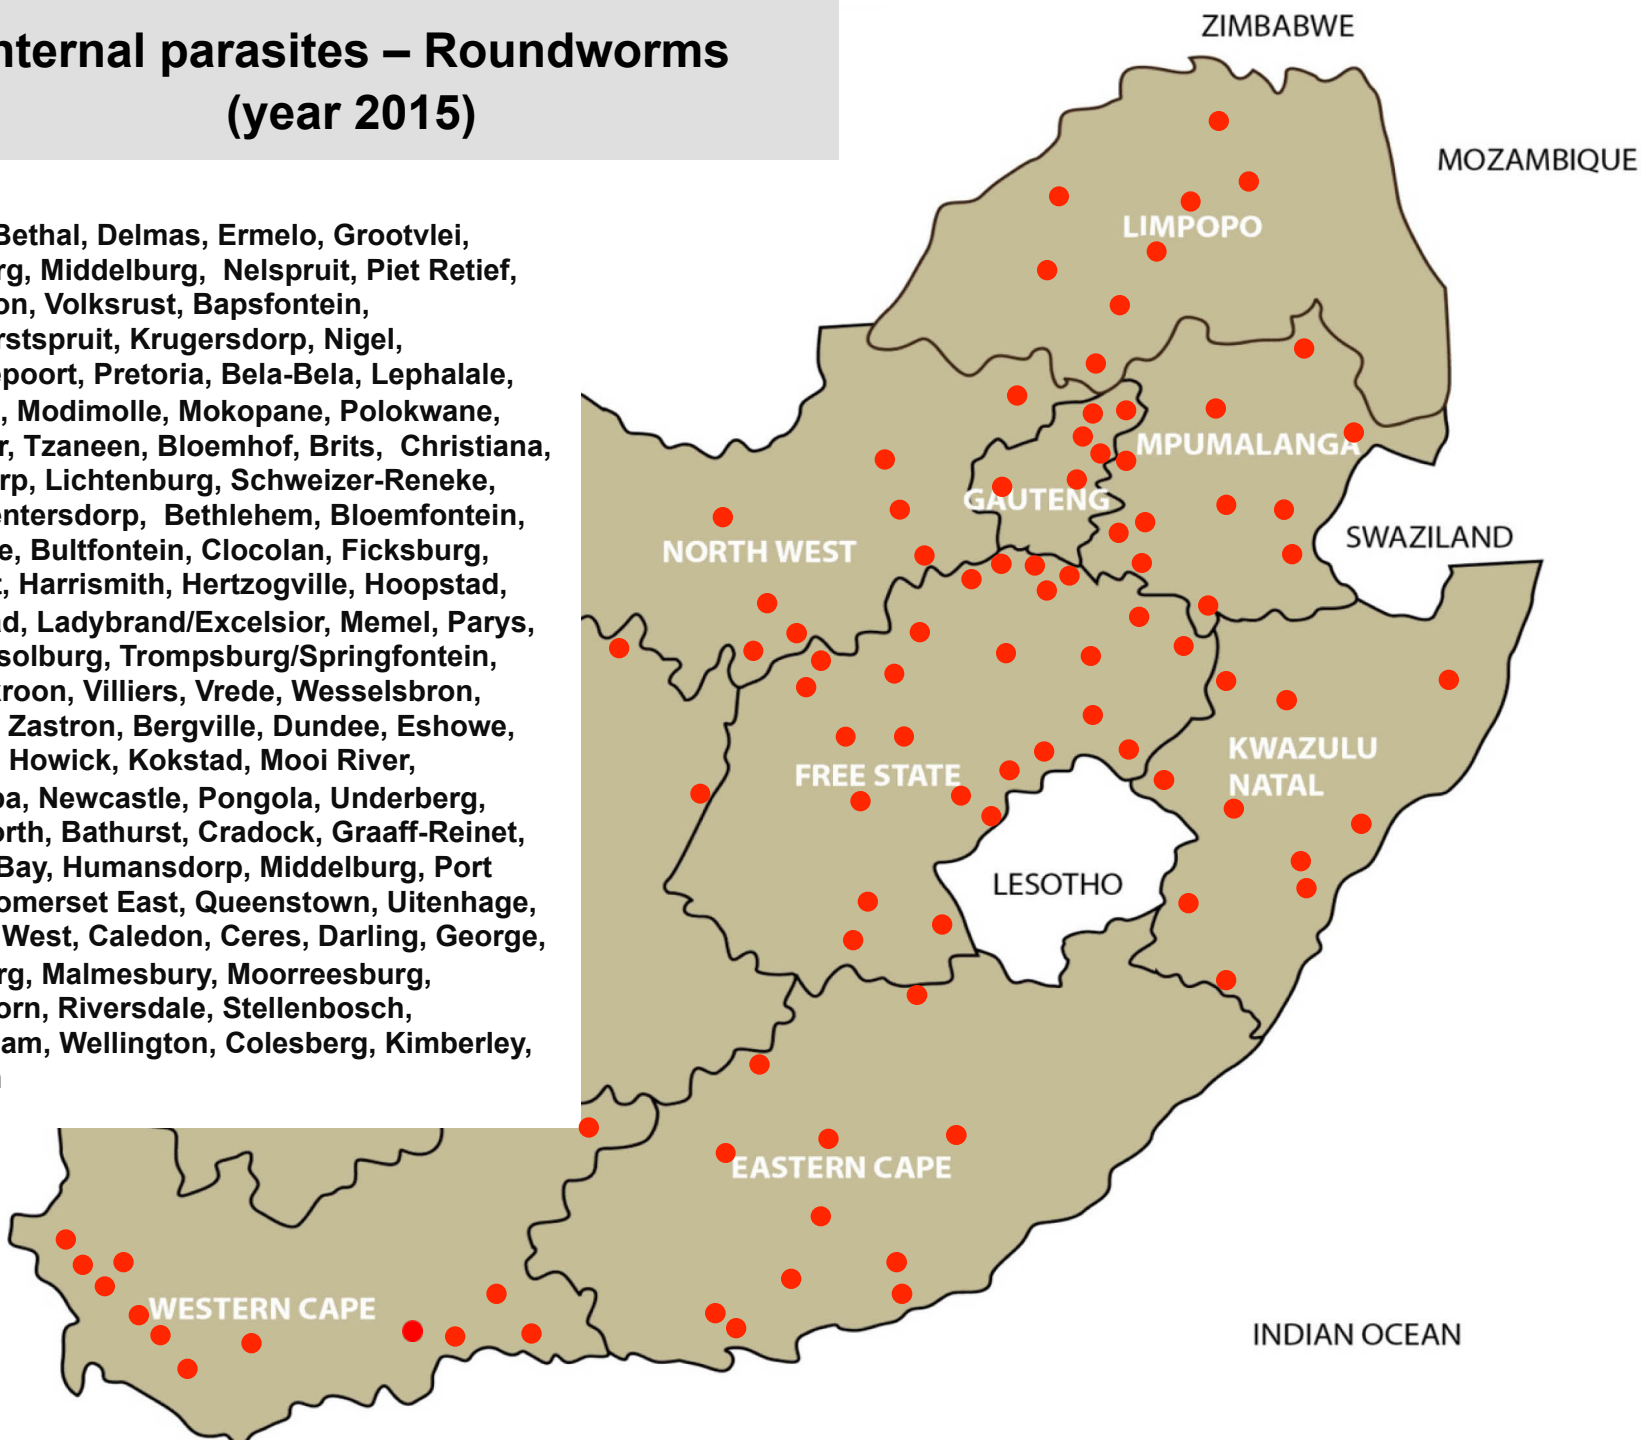

150 Reports (Year 2015)

Internal parasites – Roundworms (year 2015)

Balfour, Bethal, Delmas, Ermelo, Grootvlei, Lydenburg, Middelburg, Nelspruit, Piet Retief, Standerton, Volksrust, Bapsfontein, Bronkhorstspuit, Krugersdorp, Nigel, Onderstepoort, Pretoria, Bela-Bela, Lephalale, Makhado, Modimolle, Mokopane, Polokwane, Vaalwater, Tzaneen, Bloemhof, Brits, Christiana, Klerksdorp, Lichtenburg, Schweizer-Reneke, Stella, Ventersdorp, Bethlehem, Bloemfontein, Bothaville, Bultfontein, Clocolan, Ficksburg, Frankfort, Harrismith, Hertzogville, Hoopstad, Kroonstad, Ladybrand/Excelsior, Memel, Parys, Reitz, Sasolburg, Trompsburg/Springfontein, Viljoenskroon, Villiers, Vrede, Wesselsbron, Winburg, Zastron, Bergville, Dundee, Eshowe, Estcourt, Howick, Kokstad, Mooi River, Mtubatuba, Newcastle, Pongola, Underberg, Aliwal North, Bathurst, Cradock, Graaff-Reinet, Jeffreys Bay, Humansdorp, Middelburg, Port Alfred, Somerset East, Queenstown, Uitenhage, Beaufort West, Caledon, Ceres, Darling, George, Heidelberg, Malmesbury, Moorreesburg, Oudtshoorn, Riversdale, Stellenbosch, Swellendam, Wellington, Colesberg, Kimberley, Kuruman

Internal parasites – Tapeworms (year 2015)

Lydenburg, Nelspruit, Middelburg, Standerton, Volksrust, Bronkhorstspuit, Pretoria, Mokopane, Polokwane, Brits, Klerksdorp, Leeudoringstad, Lichtenburg, Rustenburg, Ventersdorp, Bethlehem, Bloemfontein, Bultfontein, Clocolan, Ficksburg, Frankfort, Harrismith, Hoopstad, Kroonstad, Memel, Reitz, Trompsburg/ Springfontein, Viljoenskroon, Villiers, Vrede, Wesselsbron, Zastron, Bergville, Estcourt, Kokstad, Mooi River, Mtubatuba, Newcastle, Vryheid, Graaff-Reinet, Humansdorp, Middelburg, Port Alfred, Queenstown, Somerset East, Beaufort West, Caledon, George, Moorreesburg, Riversdale