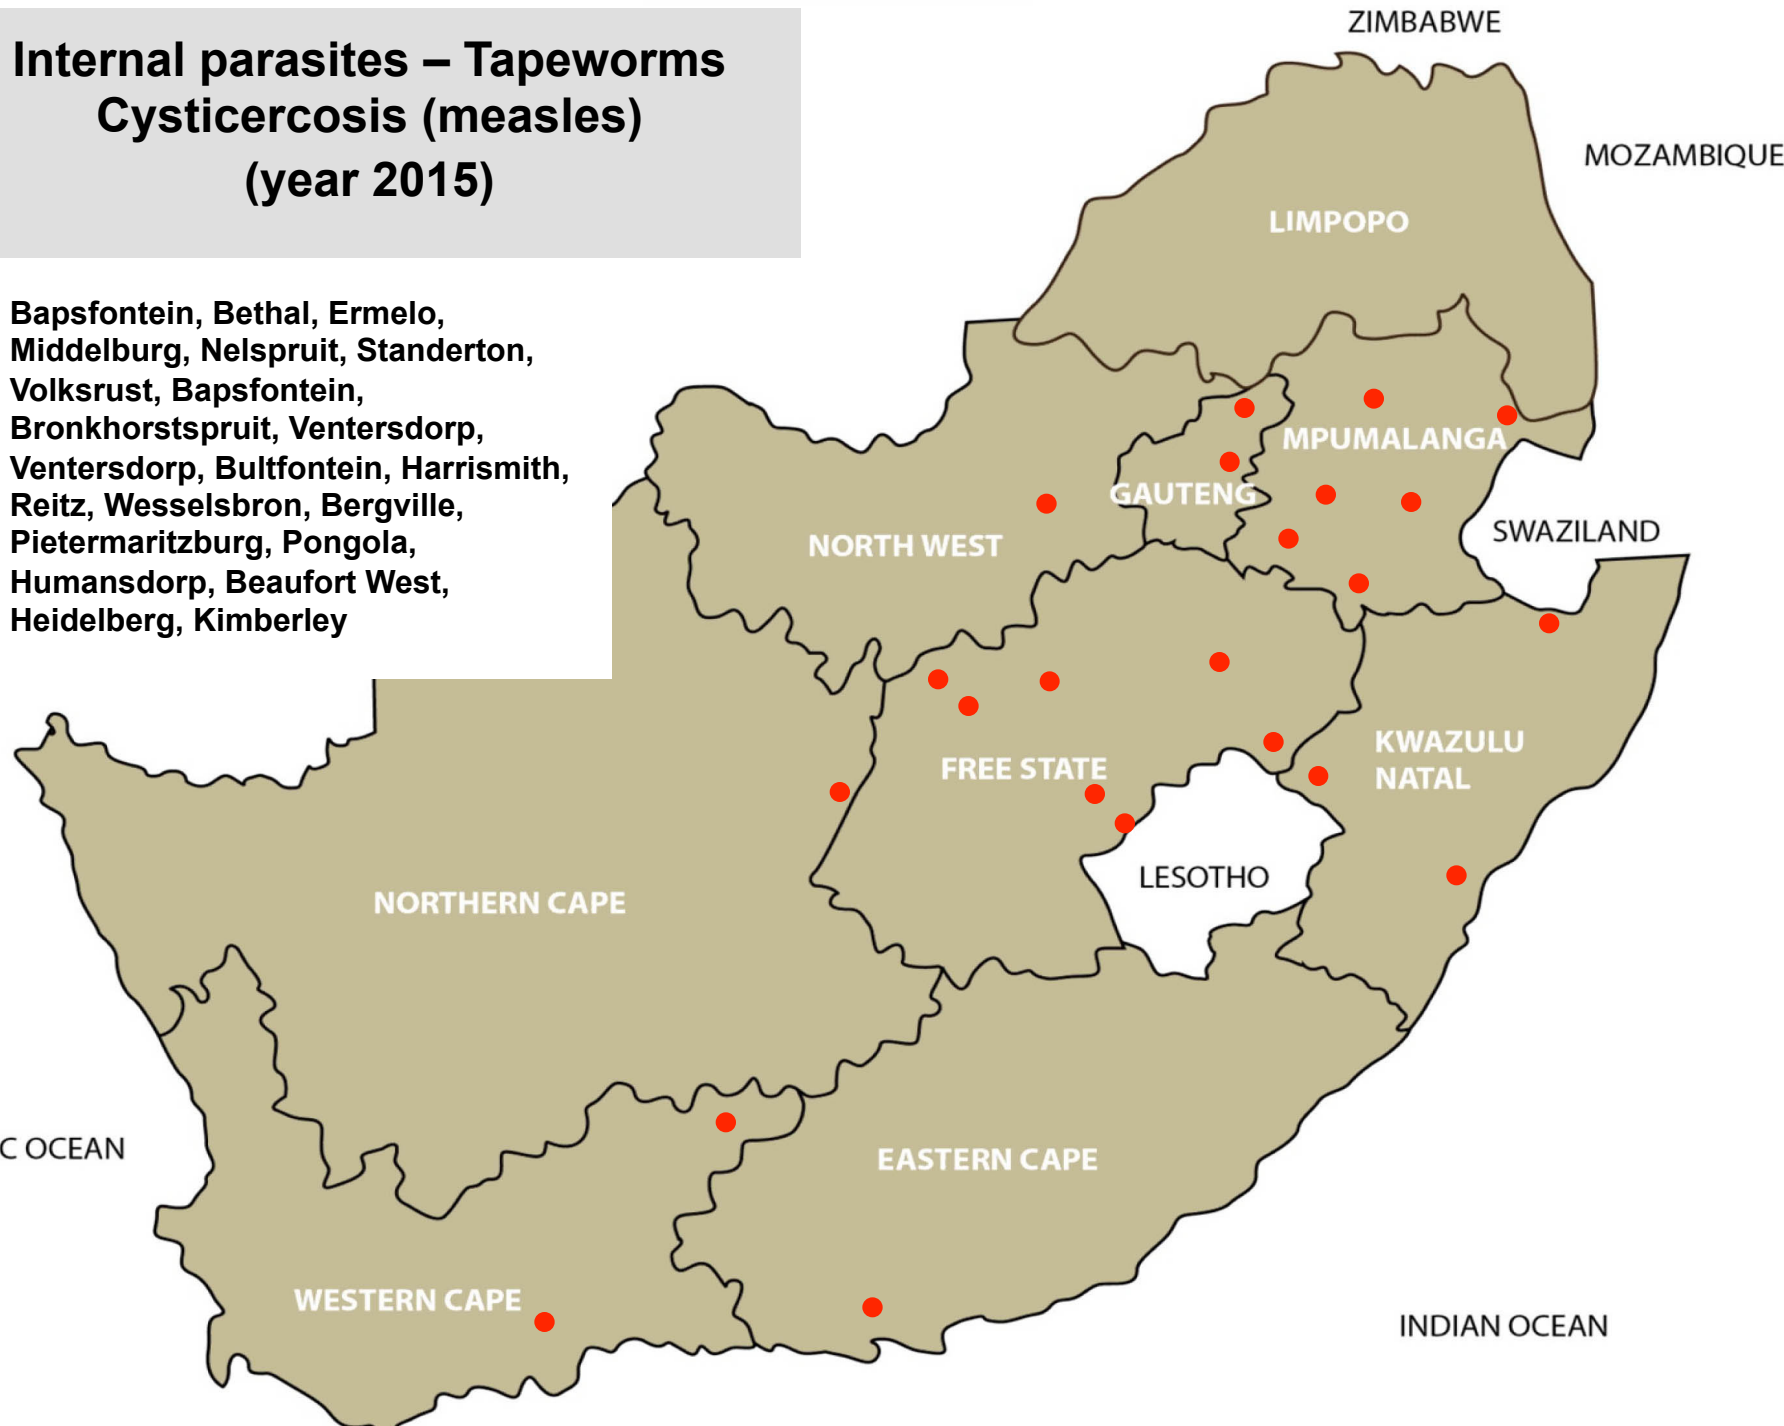

Internal parasites – Tapeworms (year 2015)

Lydenburg, Nelspruit, Middelburg, Standerton, Volksrust, Bronkhorstspuit, Pretoria, Mokopane, Polokwane, Brits, Klerksdorp, Leeudoringstad, Lichtenburg, Rustenburg, Ventersdorp, Bethlehem, Bloemfontein, Bultfontein, Clocolan, Ficksburg, Frankfort, Harrismith, Hoopstad, Kroonstad, Memel, Reitz, Trompsburg/ Springfontein, Viljoenskroon, Villiers, Vrede, Wesselsbron, Zastron, Bergville, Estcourt, Kokstad, Mooi River, Mtubatuba, Newcastle, Vryheid, Graaff-Reinet, Humansdorp, Middelburg, Port Alfred, Queenstown, Somerset East, Beaufort West, Caledon, George, Moorreesburg, Riversdale

Internal parasites – Tapeworms Cysticercosis (measles) (year 2015)

Bapsfontein, Bethal, Ermelo,
Middelburg, Nelspruit, Standerton,
Volksrust, Bapsfontein,
Bronkhorstspuit, Ventersdorp,
Ventersdorp, Bultfontein, Harrismith,
Reitz, Wesselsbron, Bergville,
Pietermaritzburg, Pongola,
Humansdorp, Beaufort West,
Heidelberg, Kimberley