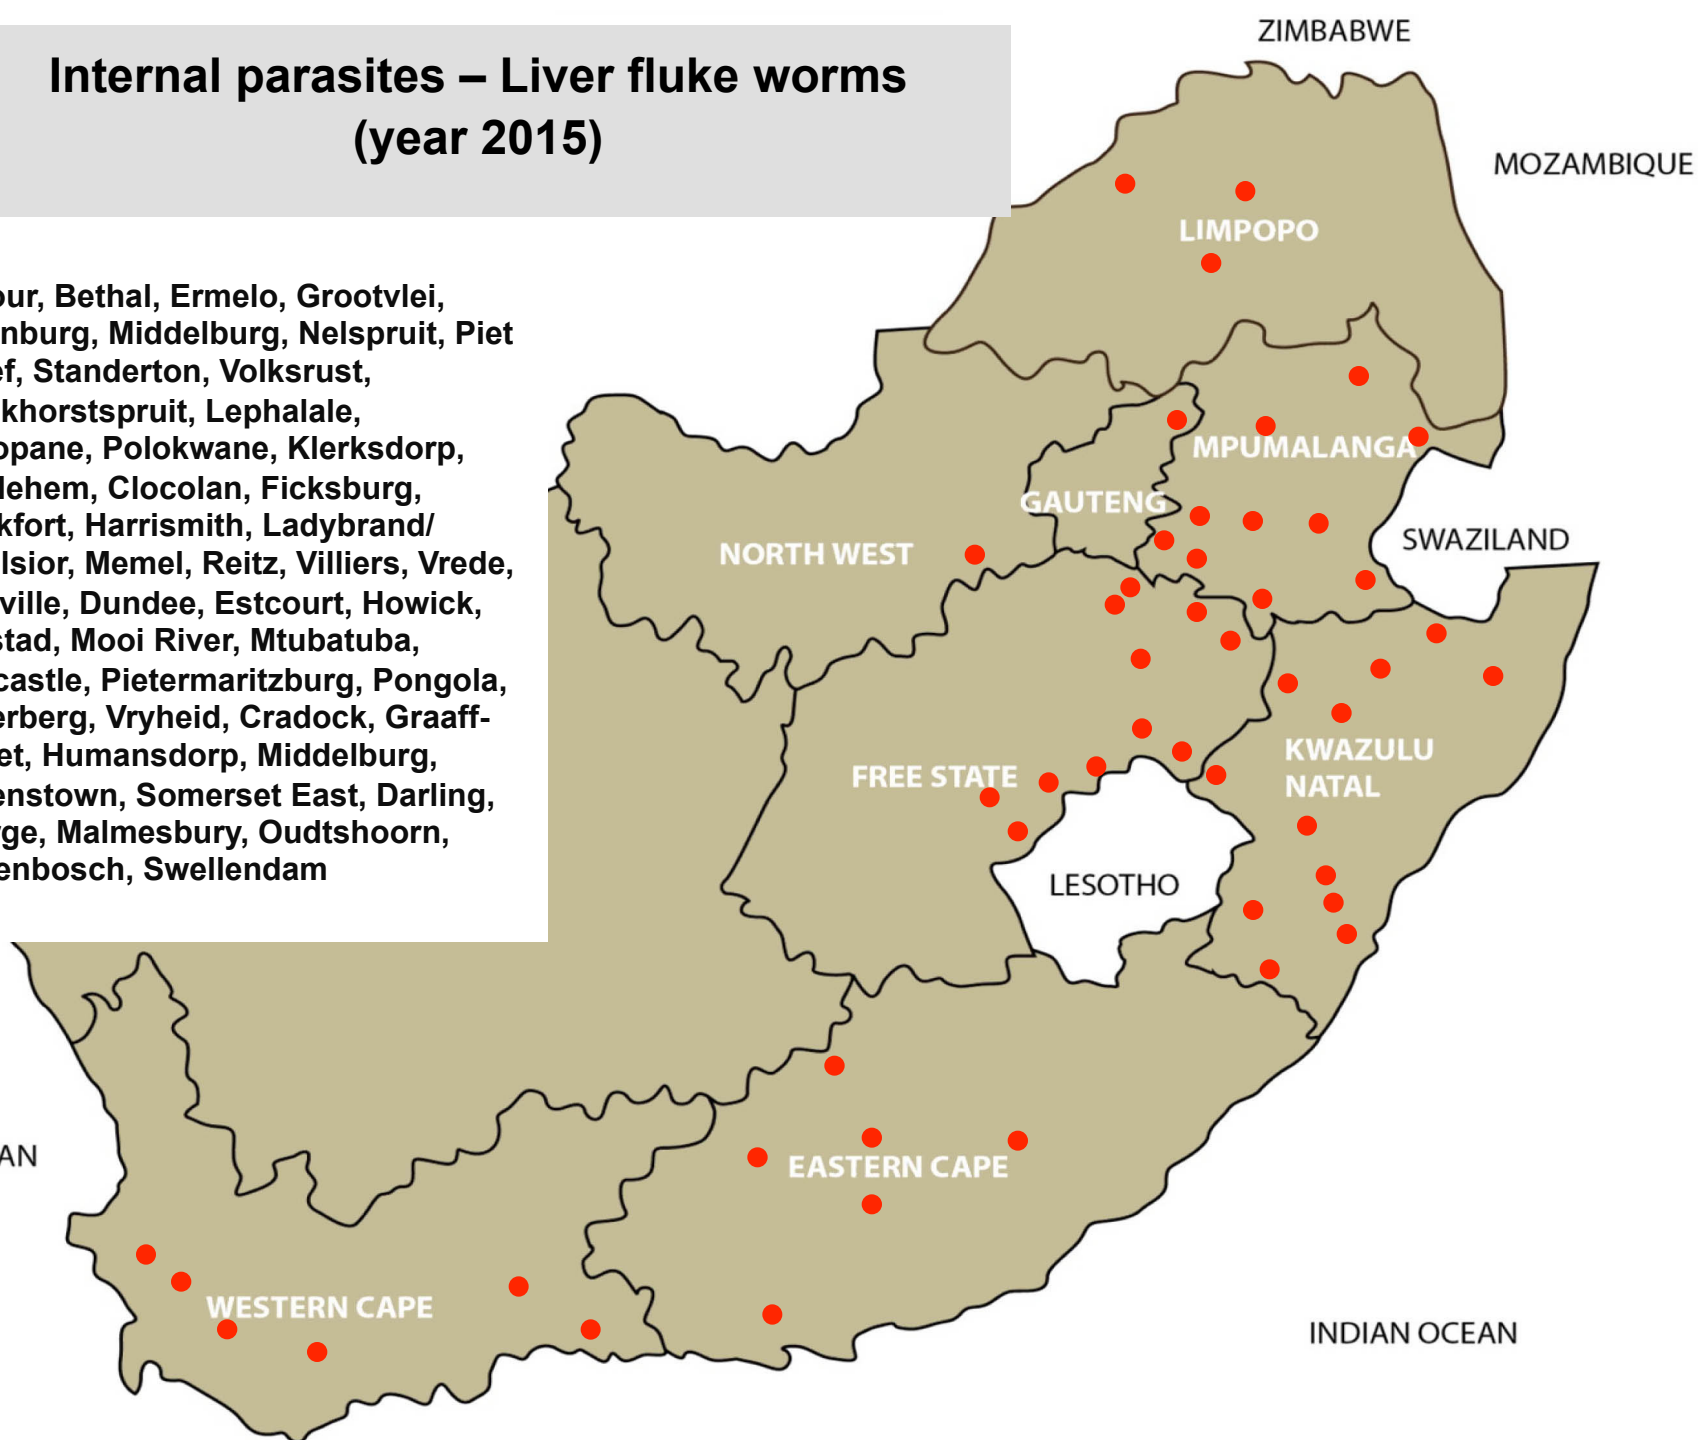

Internal parasites – Liver fluke worms (year 2015)

Balfour, Bethal, Ermelo, Grootvlei, Lydenburg, Middelburg, Nelspruit, Piet Retief, Standerton, Volksrust, Bronkhorstspuit, Lephalale, Mokopane, Polokwane, Klerksdorp, Bethlehem, Clocolan, Ficksburg, Frankfort, Harrismith, Ladybrand/Excelsior, Memel, Reitz, Villiers, Vrede, Bergville, Dundee, Estcourt, Howick, Kokstad, Mooi River, Mtubatuba, Newcastle, Pietermaritzburg, Pongola, Underberg, Vryheid, Cradock, Graaff-Reinet, Humansdorp, Middelburg, Queenstown, Somerset East, Darling, George, Malmesbury, Oudtshoorn, Stellenbosch, Swellendam