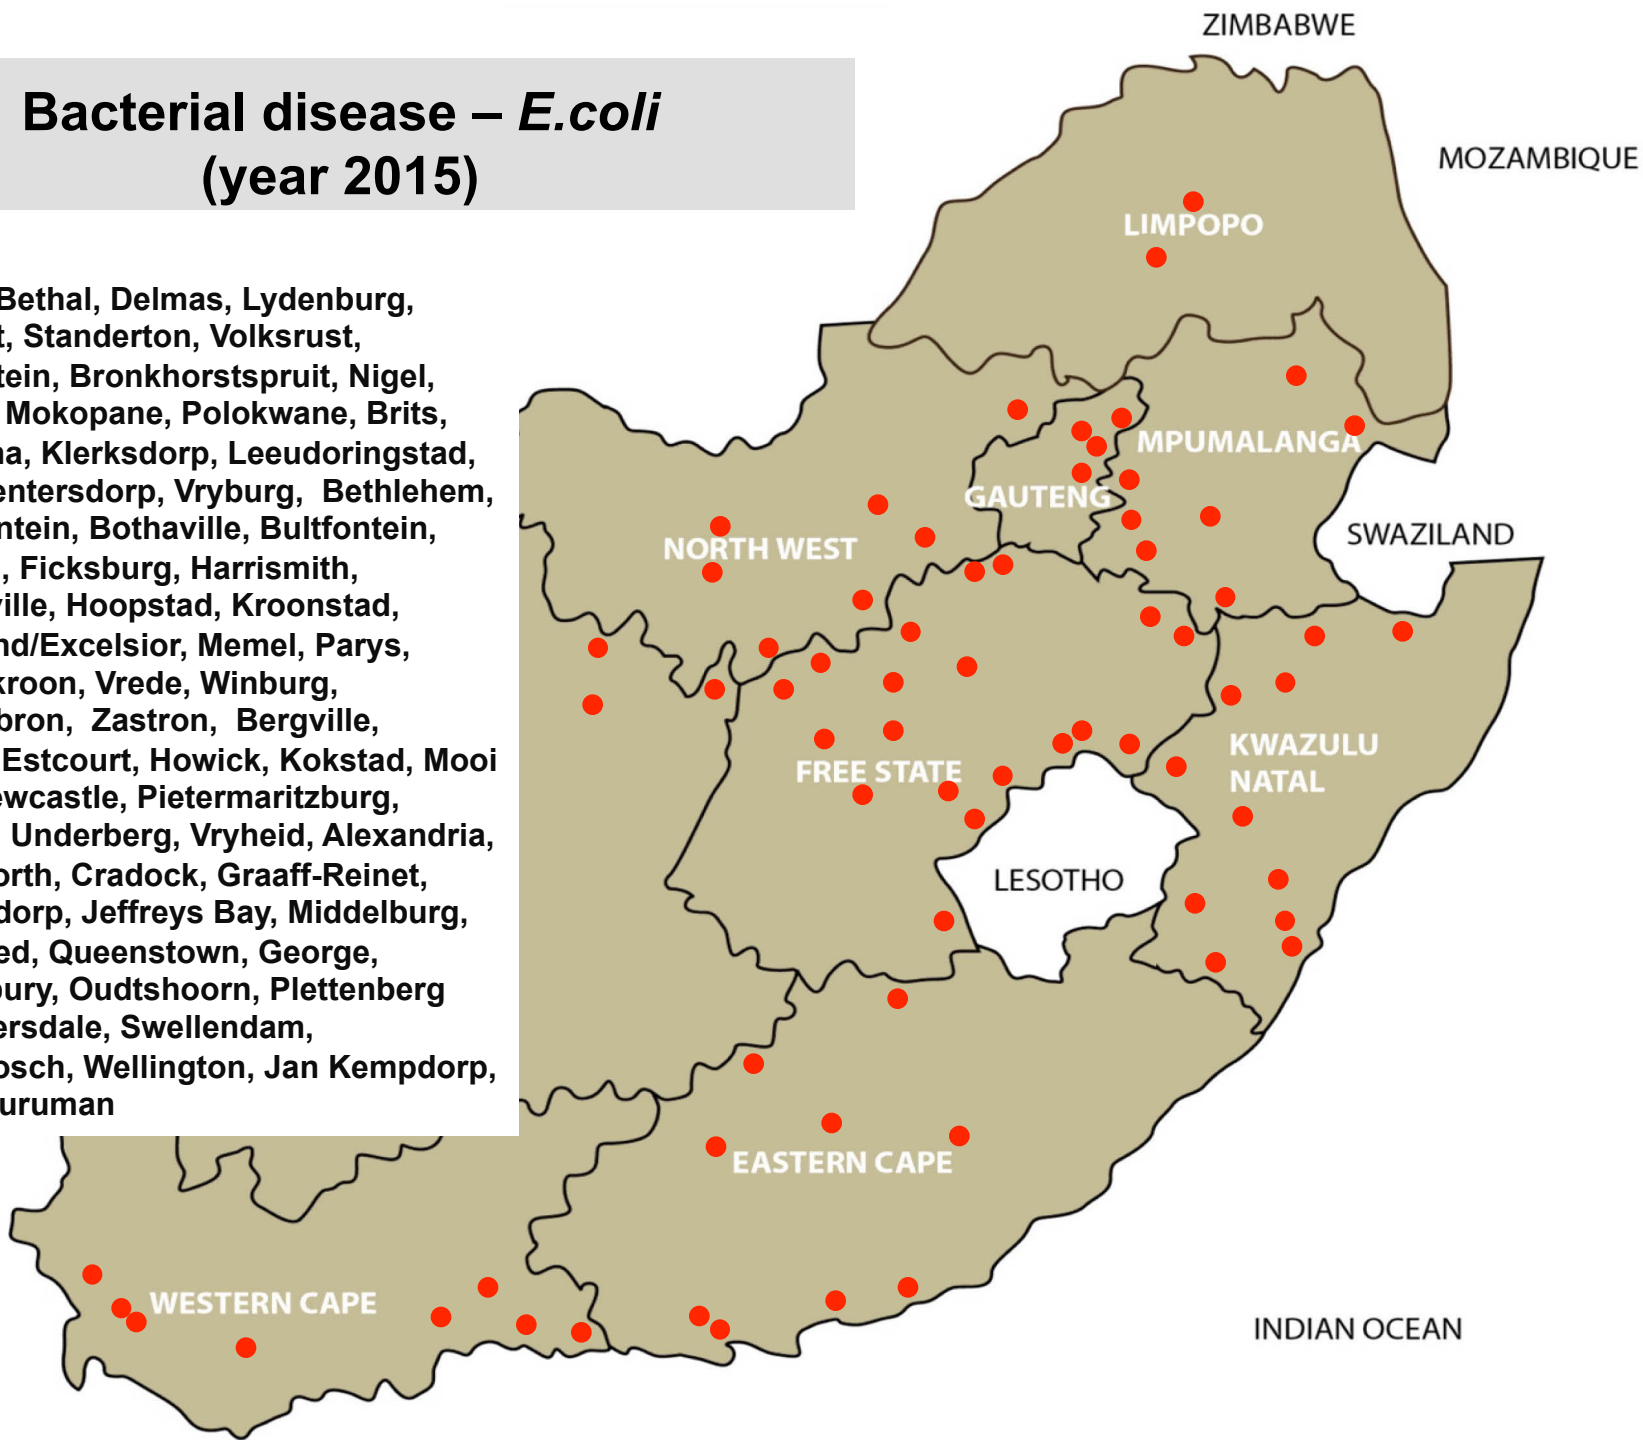

Bacterial disease – *E.coli* (year 2015)

Balfour, Bethal, Delmas, Lydenburg, Nelspruit, Standerton, Volksrust, Bapsfontein, Bronkhorstspuit, Nigel, Pretoria, Mokopane, Polokwane, Brits, Christiana, Klerksdorp, Leeudoringstad, Stella, Ventersdorp, Vryburg, Bethlehem, Bloemfontein, Bothaville, Bultfontein, Clocolan, Ficksburg, Harrismith, Hertzogville, Hoopstad, Kroonstad, Ladybrand/Excelsior, Memel, Parys, Viljoenskroon, Vrede, Winburg, Wesselsbron, Zastron, Bergville, Dundee, Estcourt, Howick, Kokstad, Mooi River, Newcastle, Pietermaritzburg, Pongola, Underberg, Vryheid, Alexandria, Aliwal North, Cradock, Graaff-Reinet, Humansdorp, Jeffreys Bay, Middelburg, Port Alfred, Queenstown, George, Malmesbury, Oudtshoorn, Plettenberg Bay, Riversdale, Swellendam, Stellenbosch, Wellington, Jan Kempdorp, Kathu, Kuruman