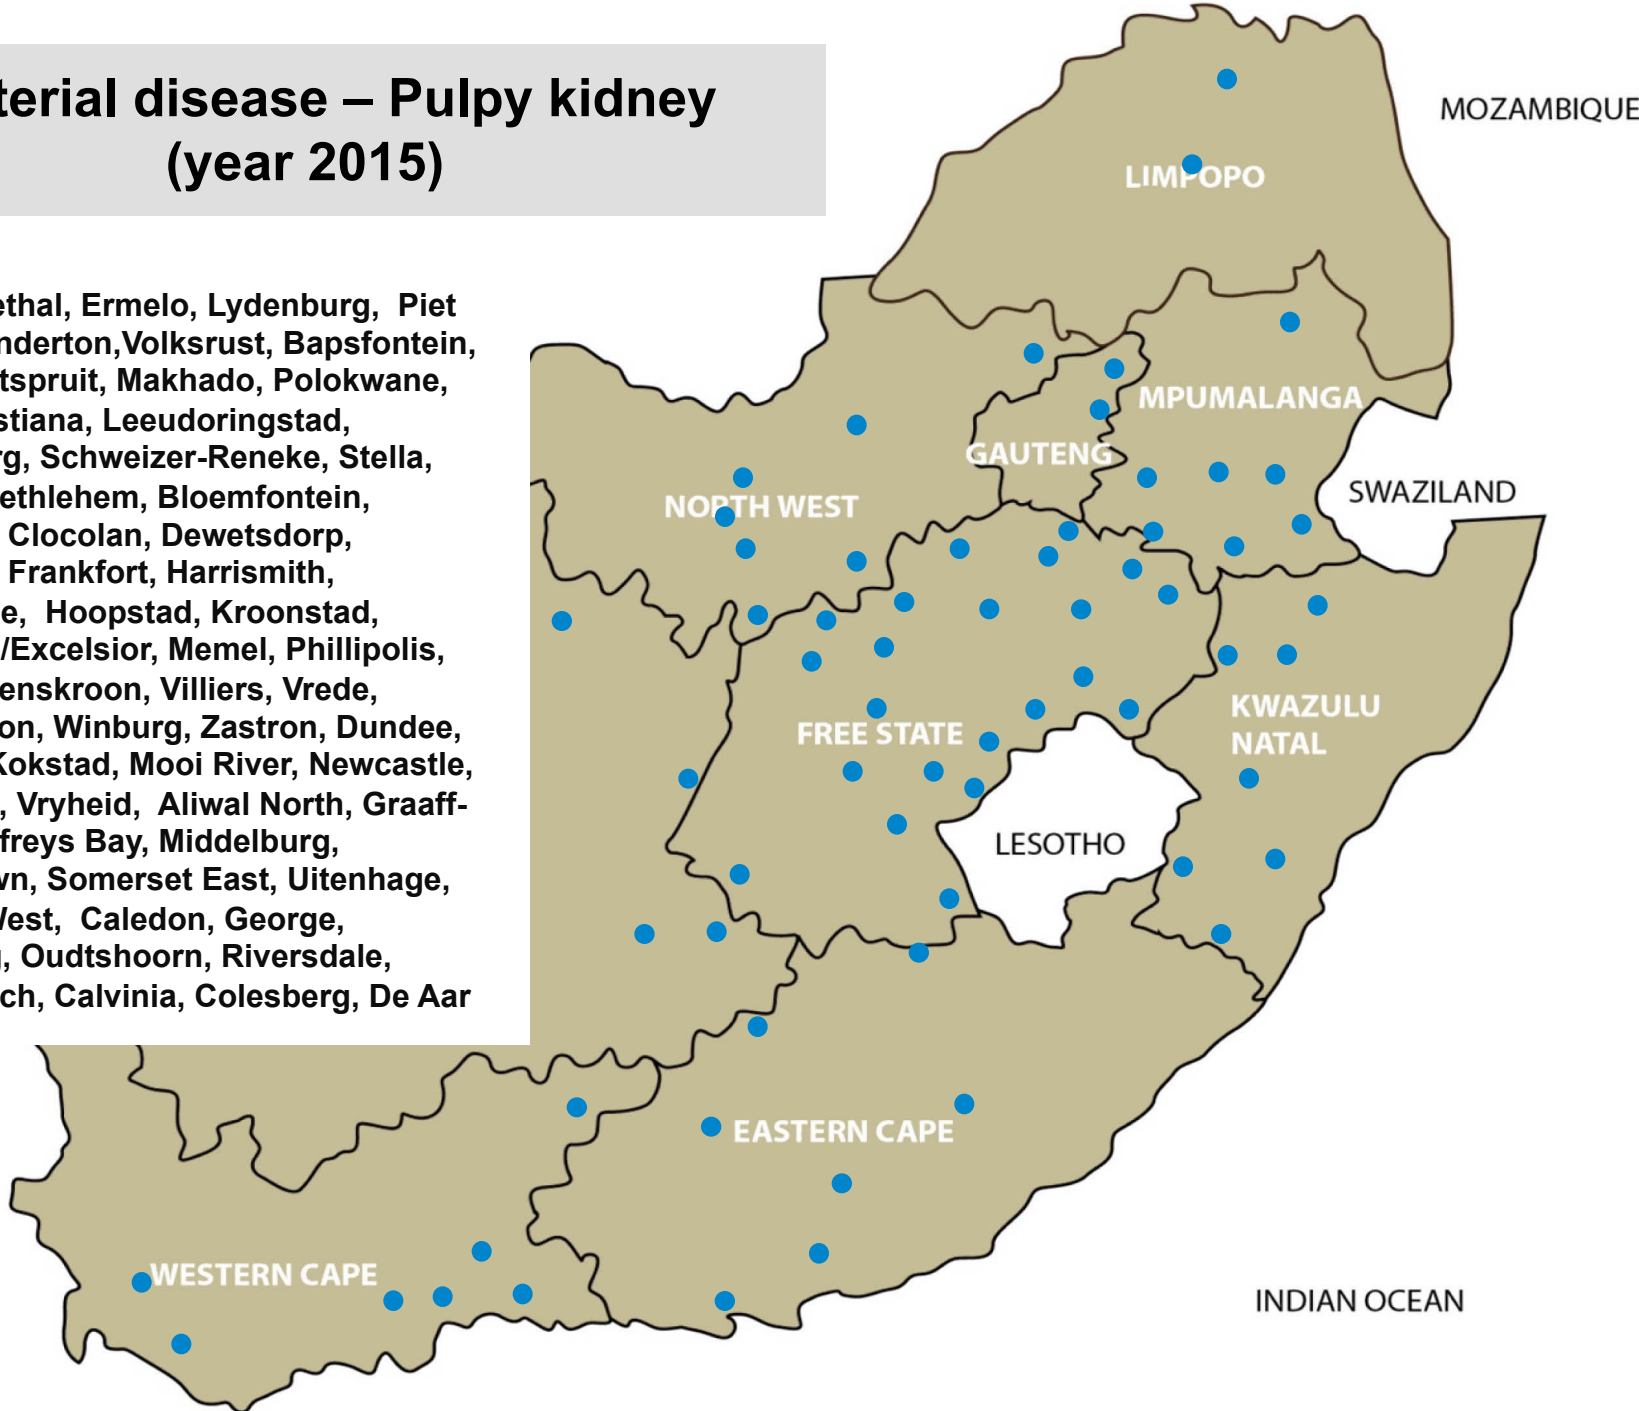

Bacterial disease – Pulpy kidney (year 2015)

Balfour, Bethal, Ermelo, Lydenburg, Piet Retief, Standerton, Volksrust, Bapsfontein, Bronkhorstspuit, Makhado, Polokwane, Brits, Christiana, Leeudoringstad, Lichtenburg, Schweizer-Reneke, Stella, Vryburg, Bethlehem, Bloemfontein, Bothaville, Clocolan, Dewetsdorp, Ficksburg, Frankfort, Harrismith, Hertzogville, Hoopstad, Kroonstad, Ladybrand/Excelsior, Memel, Phillipolis, Reitz, Viljoenskroon, Villiers, Vrede, Wesselsbron, Winburg, Zastron, Dundee, Estcourt, Kokstad, Mooi River, Newcastle, Underberg, Vryheid, Aliwal North, Graaff-Reinet, Jeffreys Bay, Middelburg, Queenstown, Somerset East, Uitenhage, Beaufort West, Caledon, George, Heidelberg, Oudtshoorn, Riversdale, Stellenbosch, Calvinia, Colesberg, De Aar