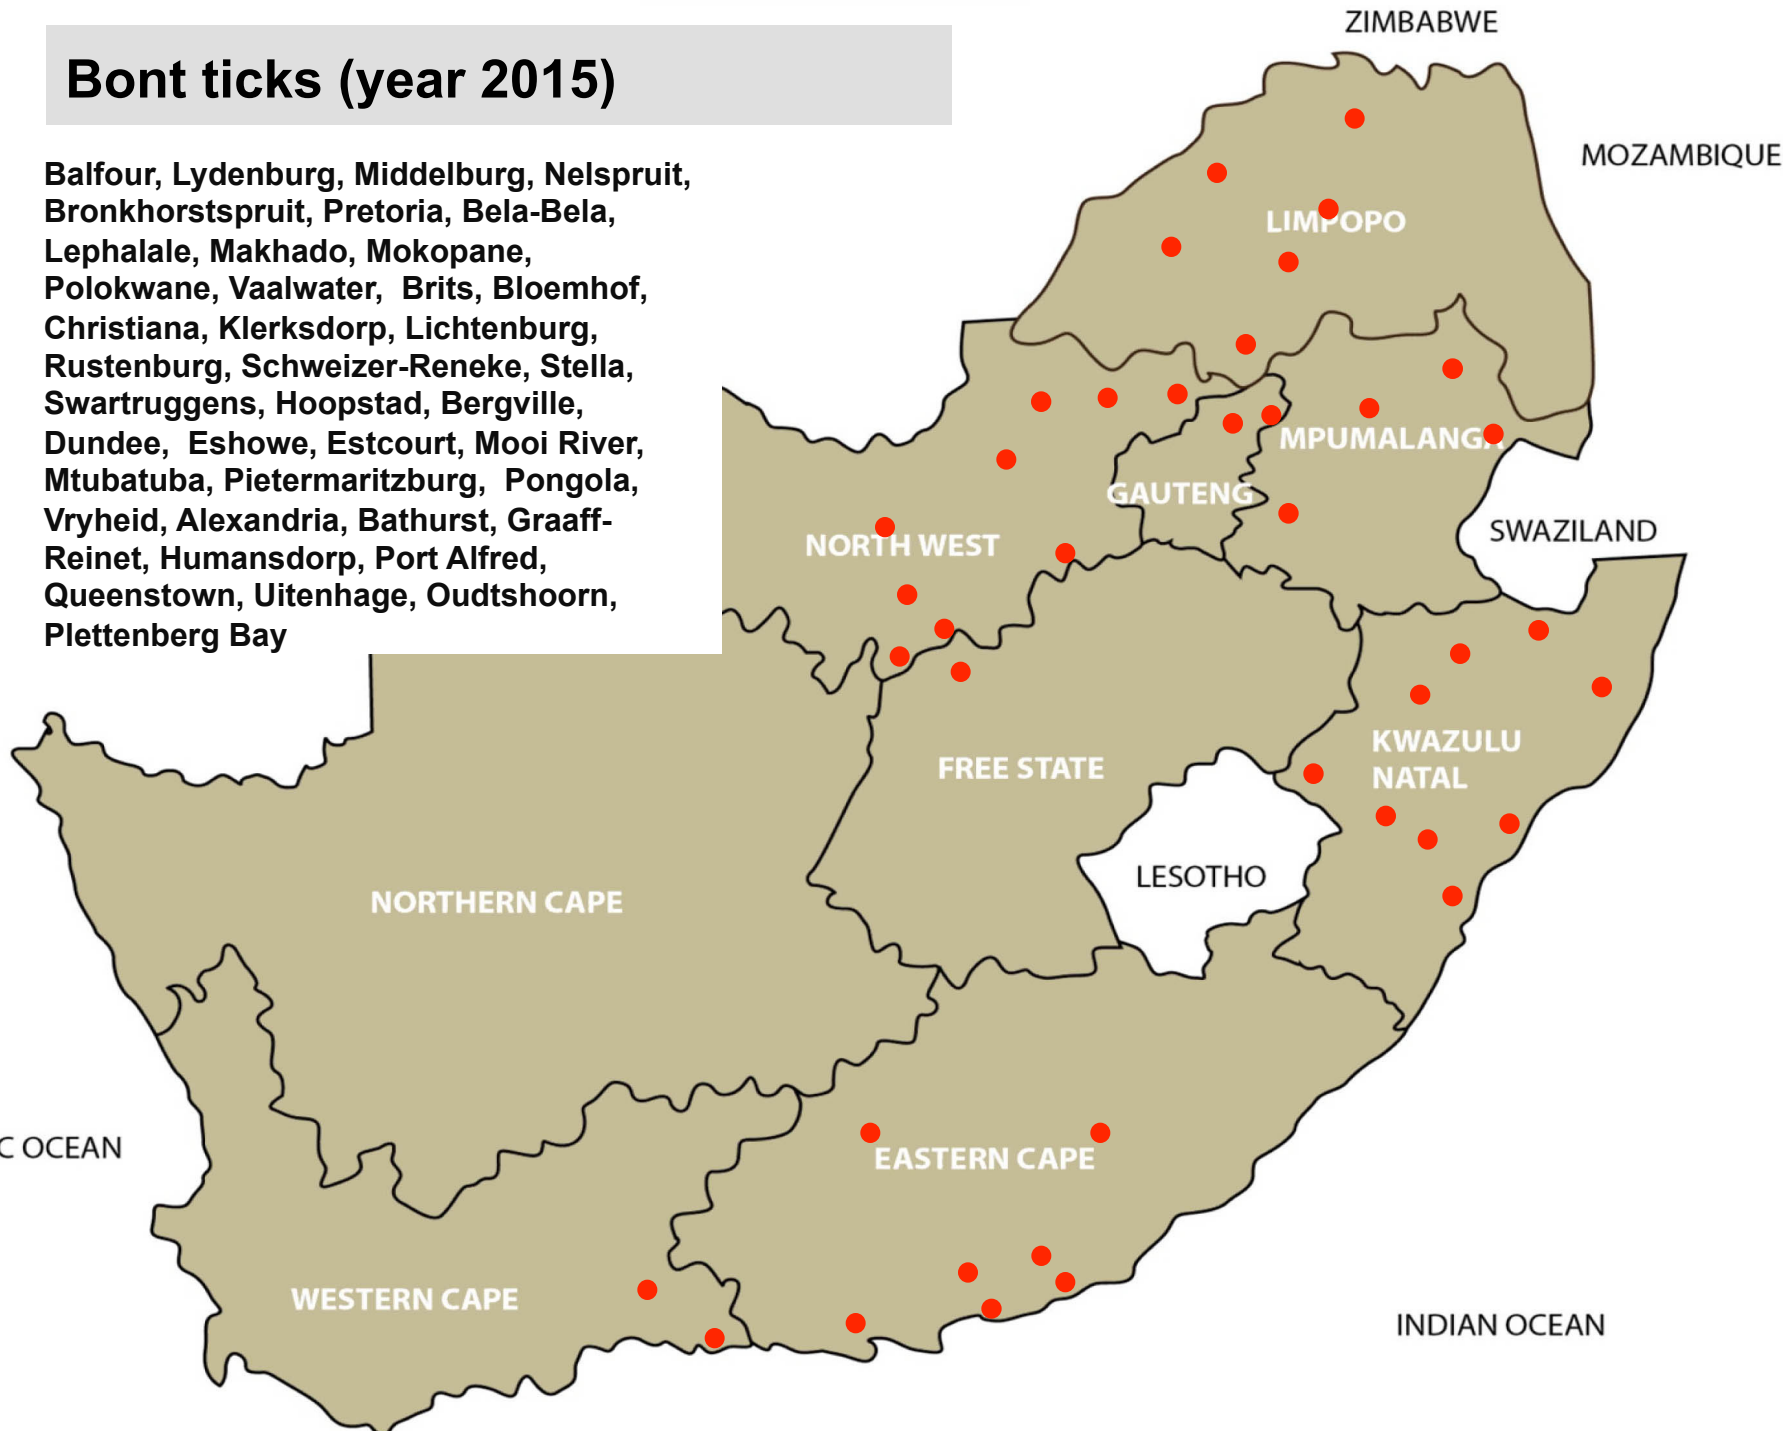

Internal parasites – *Parafilaria* (year 2015)

Middelburg, Bapsfontein, Pretoria,
Mokopane, Polokwane, Brits, Stella,
Zastron, Dundee, Mtubatuba,
Pietermaritzburg, Pongola, Beaufort
West, Malmesbury

Blue ticks (year 2015)

Balfour, Bethal, Delmas, Ermelo, Grootvlei, Lydenburg, Middelburg, Nelspruit, Piet Retief, Standerton, Volksrust, Bapsfontein, Bronkhorstspuit, Nigel, Onderstepoort, Pretoria, Bela-Bela, Makhado, Mokopane, Polokwane, Vaalwater, Klerksdorp, Leeudoringstad, Lichtenburg, Rustenburg, Schweizer-Reneke, Stella, Swartruggens, Ventersdorp, Vryburg, Bethlehem, Bloemfontein, Clocolan, Frankfort, Harrismith, Hoopstad, Kroonstad, Ladybrand/Excelsior, Memel, Parys, Reitz, Sasolburg, Senekal, Viljoenskroon, Villiers, Vrede, Wesselsbron, Winburg, Zastron, Bergville, Camperdown, Dundee, Estcourt, Howick, Ingogo, Kokstad, Mooi River, Mtubatuba, Newcastle, Pietermaritzburg, Pongola, Underberg, Vryheid, Alexandria, Aliwal North, Graaff-Reinet, Port Alfred, Queenstown, Somerset East, Stutterheim, Uitenhage, Caledon, George, Heidelberg, Oudtshoorn, Plettenberg Bay, Riversdale, Swellendam

Resistant Blue ticks (year 2015)

Ermelo, Nelspruit, Pretoria, Makhado, Polokwane, Christiana, Swartruggens, Bethlehem, Hoopstad, Parys, Villiers, Winburg, Vrede, Bergville, Dundee, Mtubatuba, Pietermaritzburg, Pongola, Vryheid, Alexandria, Swellendam

Bont ticks (year 2015)

Balfour, Lydenburg, Middelburg, Nelspruit, Bronkhorstspuit, Pretoria, Bela-Bela, Lephalale, Makhado, Mokopane, Polokwane, Vaalwater, Brits, Bloemhof, Christiana, Klerksdorp, Lichtenburg, Rustenburg, Schweizer-Reneke, Stella, Swartruggens, Hoopstad, Bergville, Dundee, Eshowe, Estcourt, Mooi River, Mtubatuba, Pietermaritzburg, Pongola, Vryheid, Alexandria, Bathurst, Graaff-Reinet, Humansdorp, Port Alfred, Queenstown, Uitenhage, Oudtshoorn, Plettenberg Bay