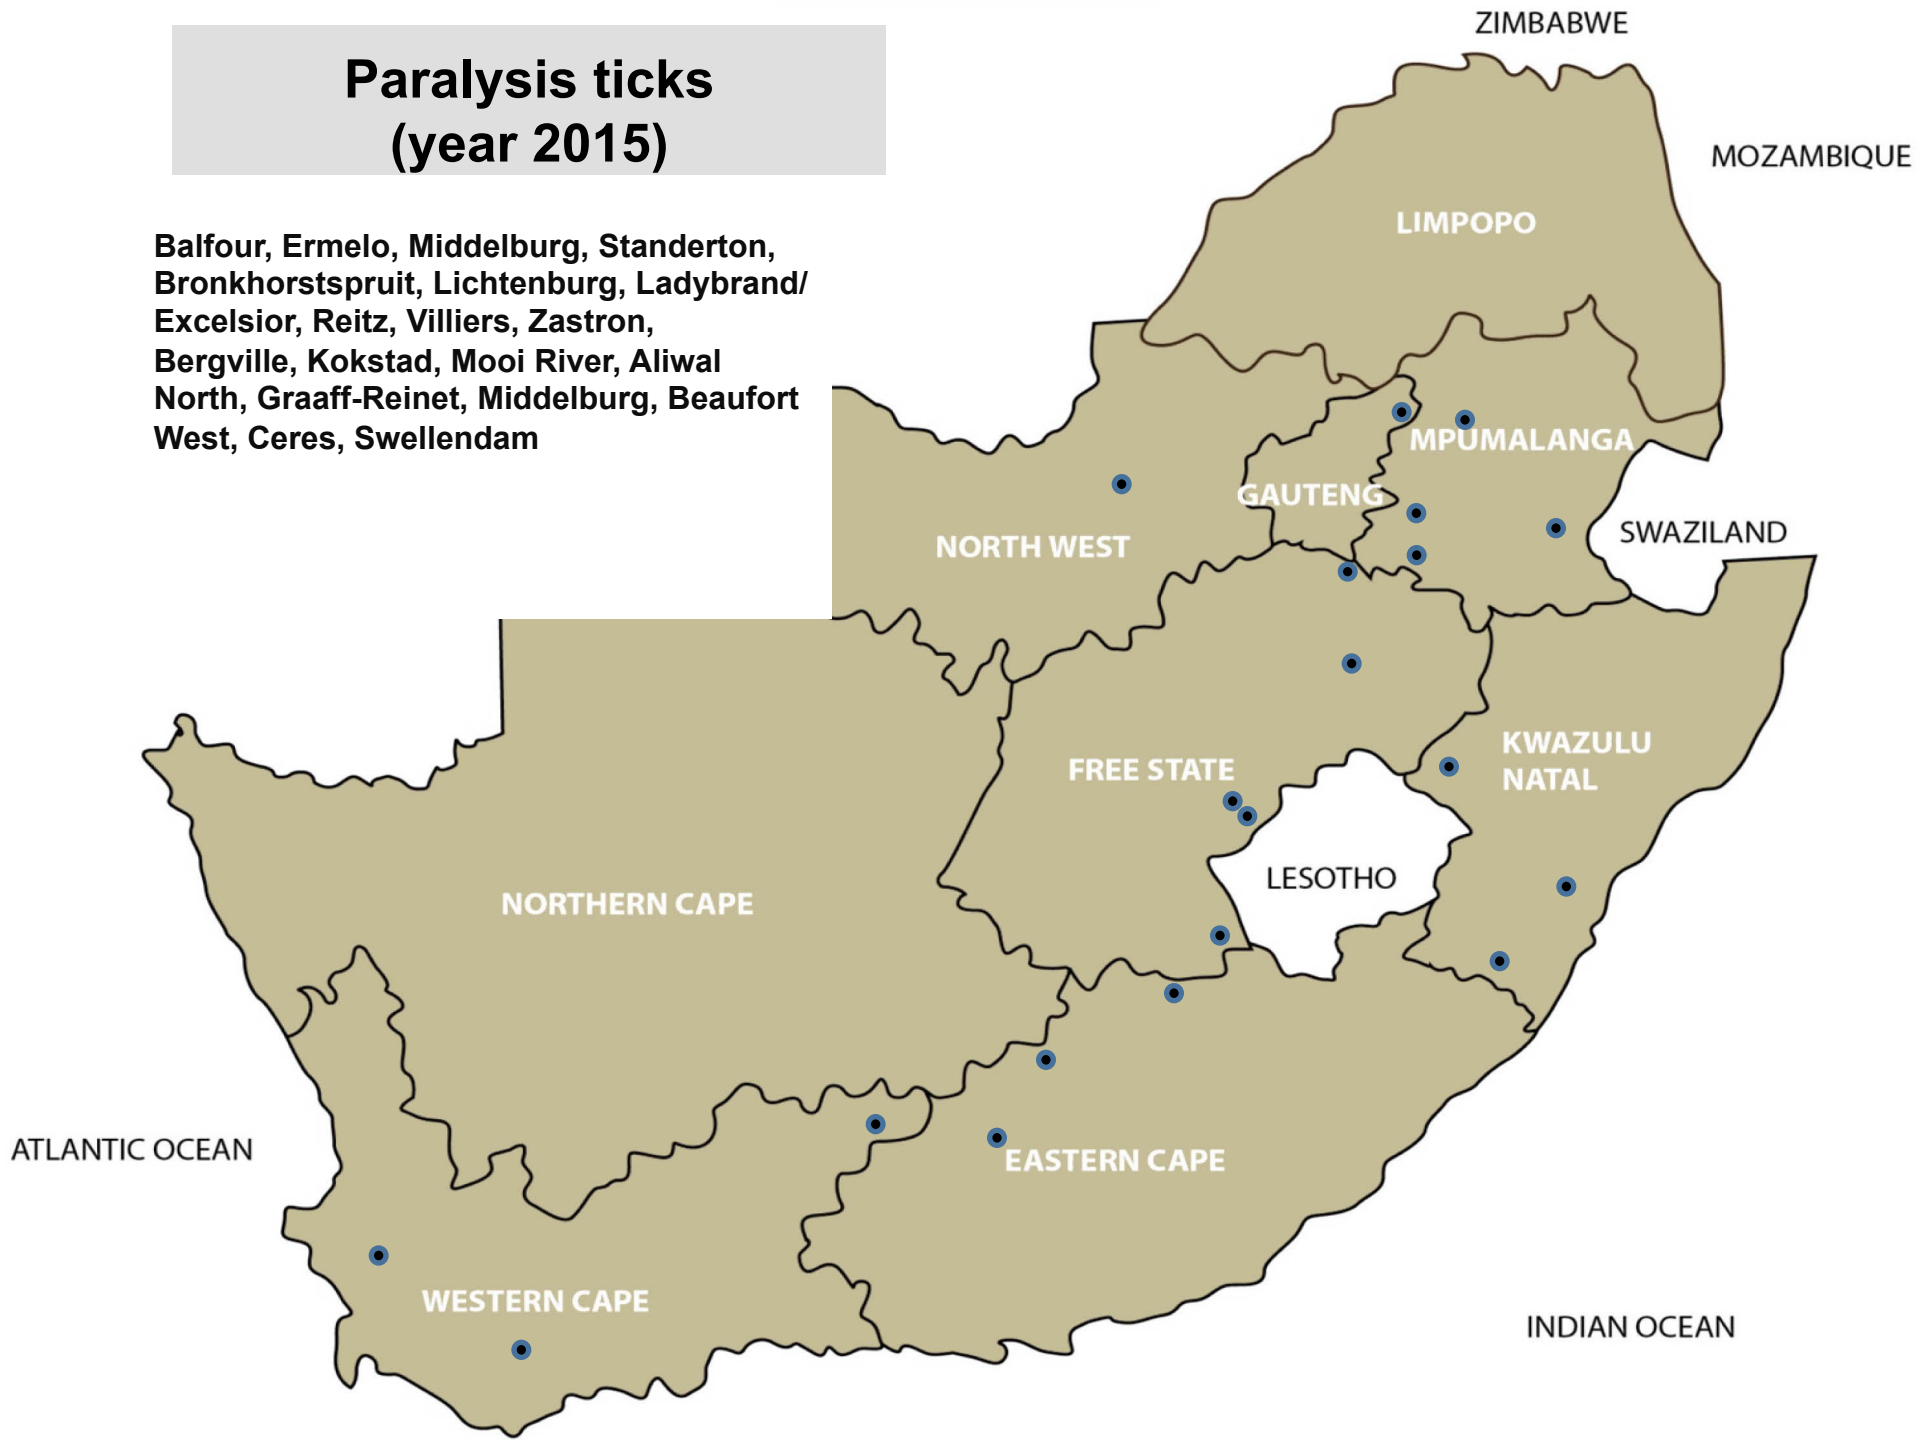

Paralysis ticks (year 2015)

Balfour, Ermelo, Middelburg, Standerton,
Bronkhorstspuit, Lichtenburg, Ladybrand/
Excelsior, Reitz, Villiers, Zastron,
Bergville, Kokstad, Mooi River, Aliwal
North, Graaff-Reinet, Middelburg, Beaufort
West, Ceres, Swellendam