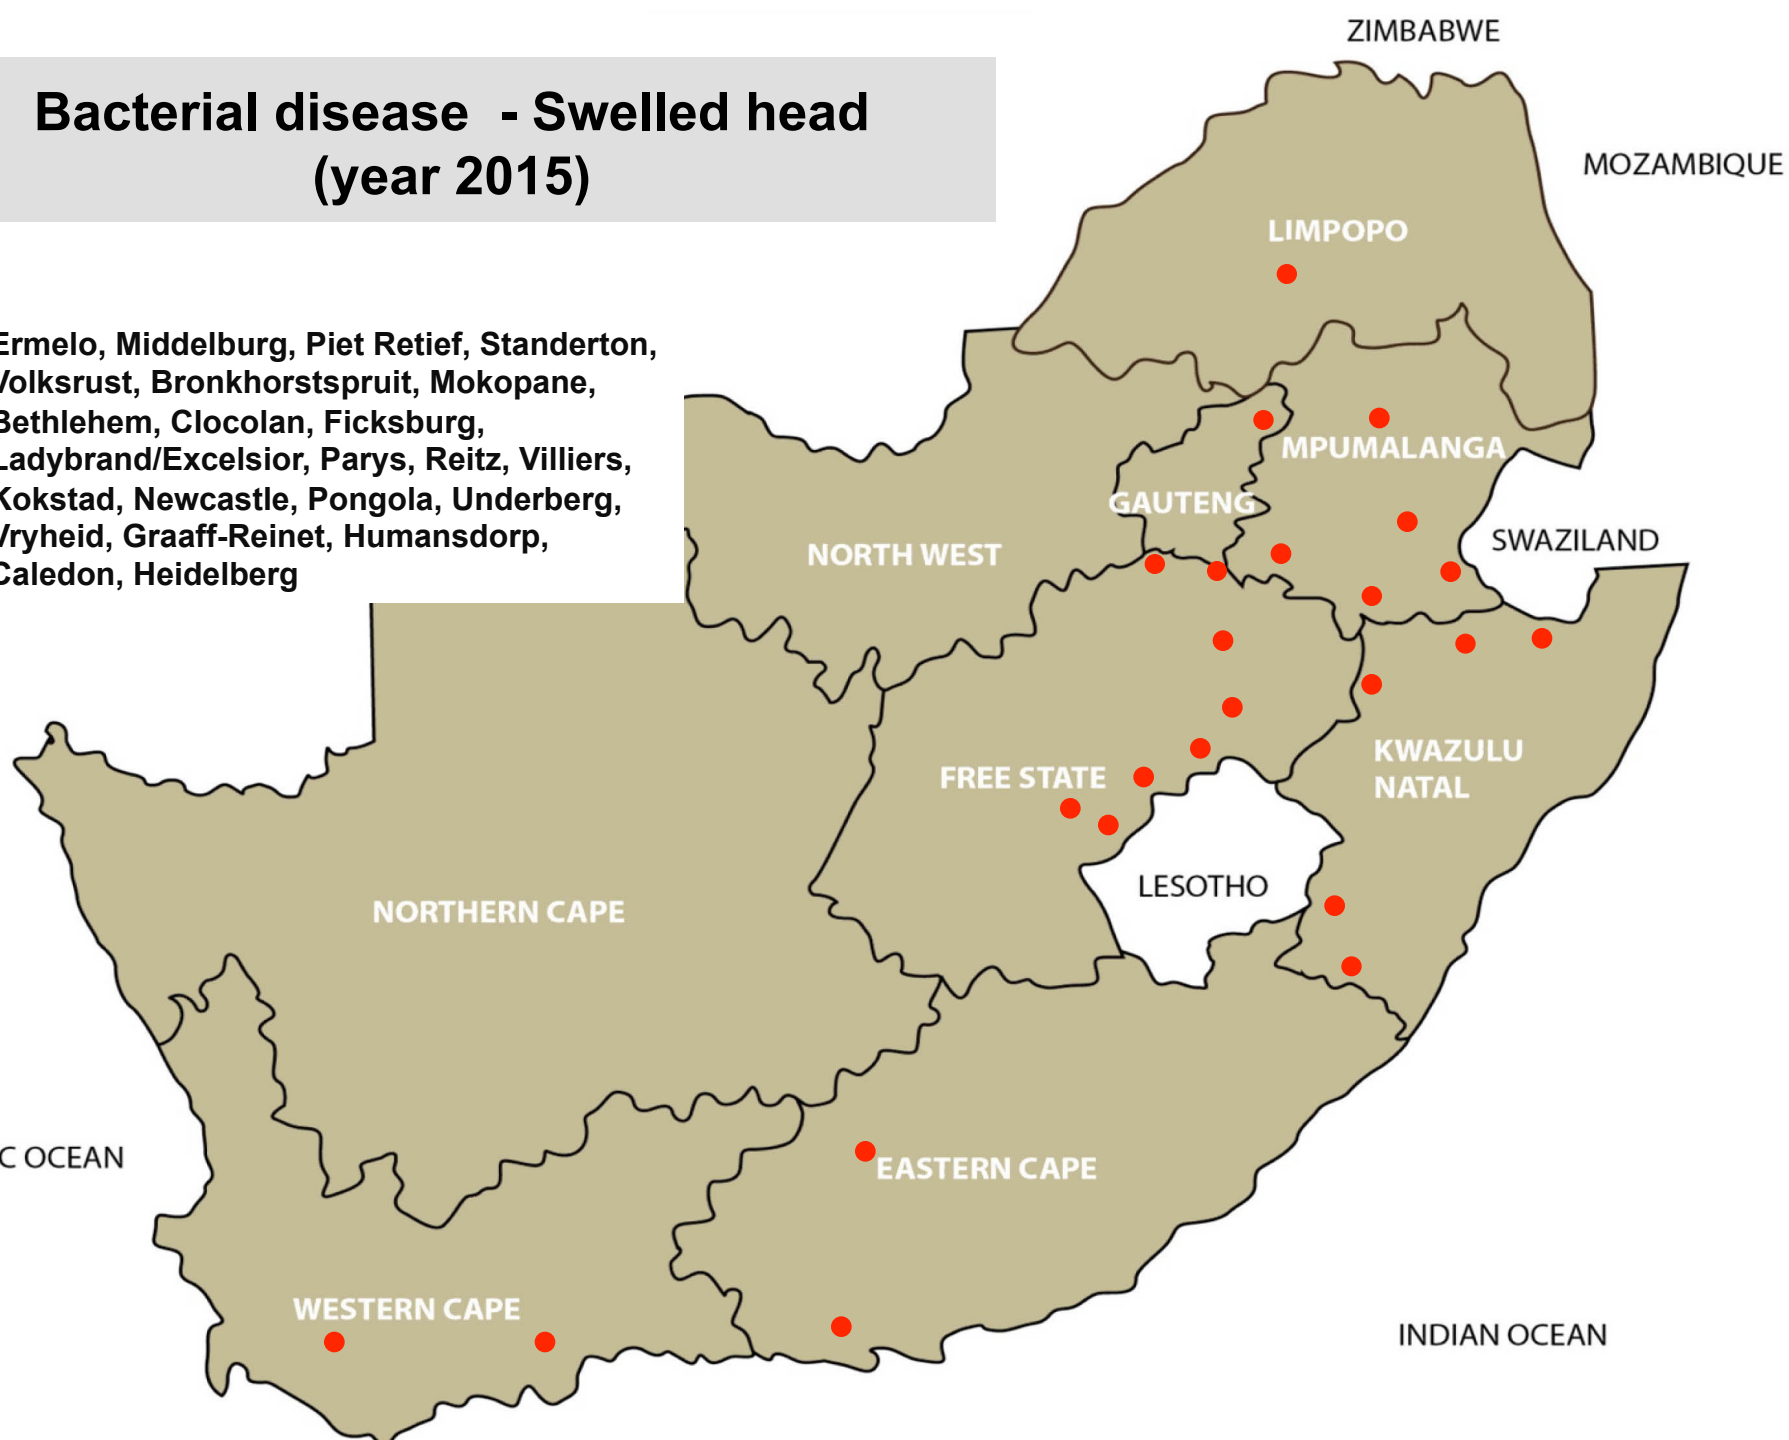

Bacterial disease - Swelled head (year 2015)

Ermelo, Middelburg, Piet Retief, Standerton,
Volksrust, Bronkhorstspuit, Mokopane,
Bethlehem, Clocolan, Ficksburg,
Ladybrand/Excelsior, Parys, Reitz, Villiers,
Kokstad, Newcastle, Pongola, Underberg,
Vryheid, Graaff-Reinet, Humansdorp,
Caledon, Heidelberg