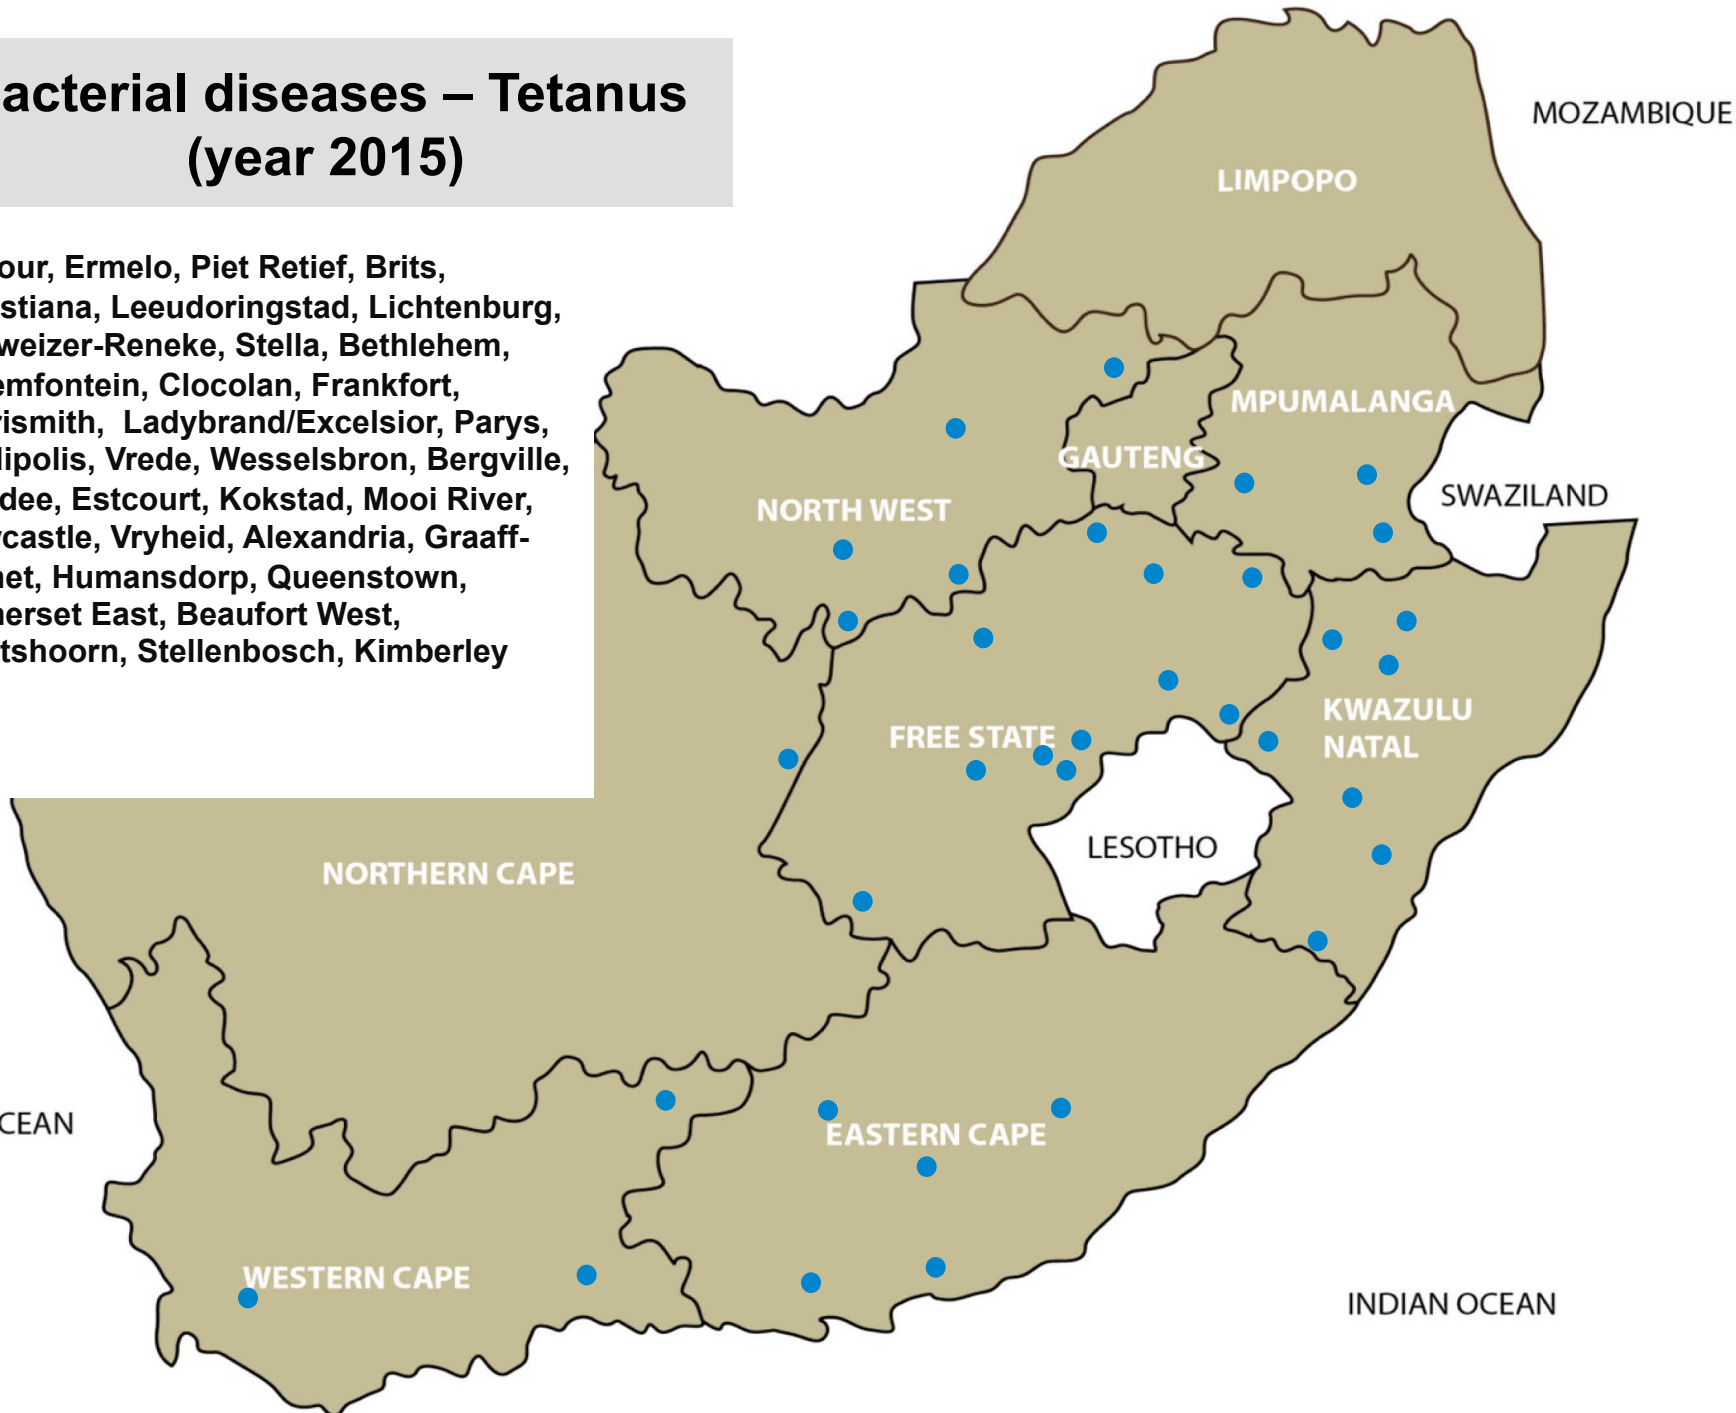

Bacterial disease – Pulpy kidney (year 2015)

Balfour, Bethal, Ermelo, Lydenburg, Piet Retief, Standerton, Volksrust, Bapsfontein, Bronkhorstspuit, Makhado, Polokwane, Brits, Christiana, Leeudoringstad, Lichtenburg, Schweizer-Reneke, Stella, Vryburg, Bethlehem, Bloemfontein, Bothaville, Clocolan, Dewetsdorp, Ficksburg, Frankfort, Harrismith, Hertzogville, Hoopstad, Kroonstad, Ladybrand/Excelsior, Memel, Phillipolis, Reitz, Viljoenskroon, Villiers, Vrede, Wesselsbron, Winburg, Zastron, Dundee, Estcourt, Kokstad, Mooi River, Newcastle, Underberg, Vryheid, Aliwal North, Graaff-Reinet, Jeffreys Bay, Middelburg, Queenstown, Somerset East, Uitenhage, Beaufort West, Caledon, George, Heidelberg, Oudtshoorn, Riversdale, Stellenbosch, Calvinia, Colesberg, De Aar

Bacterial diseases - Botulism (year 2015)

Balfour, Piet Retief, Bronkhorstspuit, Mokopane, Christiana, Leeudoringstad, Vryburg, Bloemfontein, Bultfontein, Clocolan, Frankfort, Hertzogville, Hoopstad, Kroonstad, Winburg, Zastron, Bergville, Newcastle, Beaufort West, Caledon, Stellenbosch, Colesberg, Kathu, Kimberley, Upington

Bacterial diseases – Tetanus (year 2015)

Balfour, Ermelo, Piet Retief, Brits, Christiana, Leeudoringstad, Lichtenburg, Schweizer-Reneke, Stella, Bethlehem, Bloemfontein, Clocolan, Frankfort, Harrismith, Ladybrand/Excelsior, Parys, Phillipolis, Vrede, Wesselsbron, Bergville, Dundee, Estcourt, Kokstad, Mooi River, Newcastle, Vryheid, Alexandria, Graaff-Reinet, Humansdorp, Queenstown, Somerset East, Beaufort West, Oudtshoorn, Stellenbosch, Kimberley