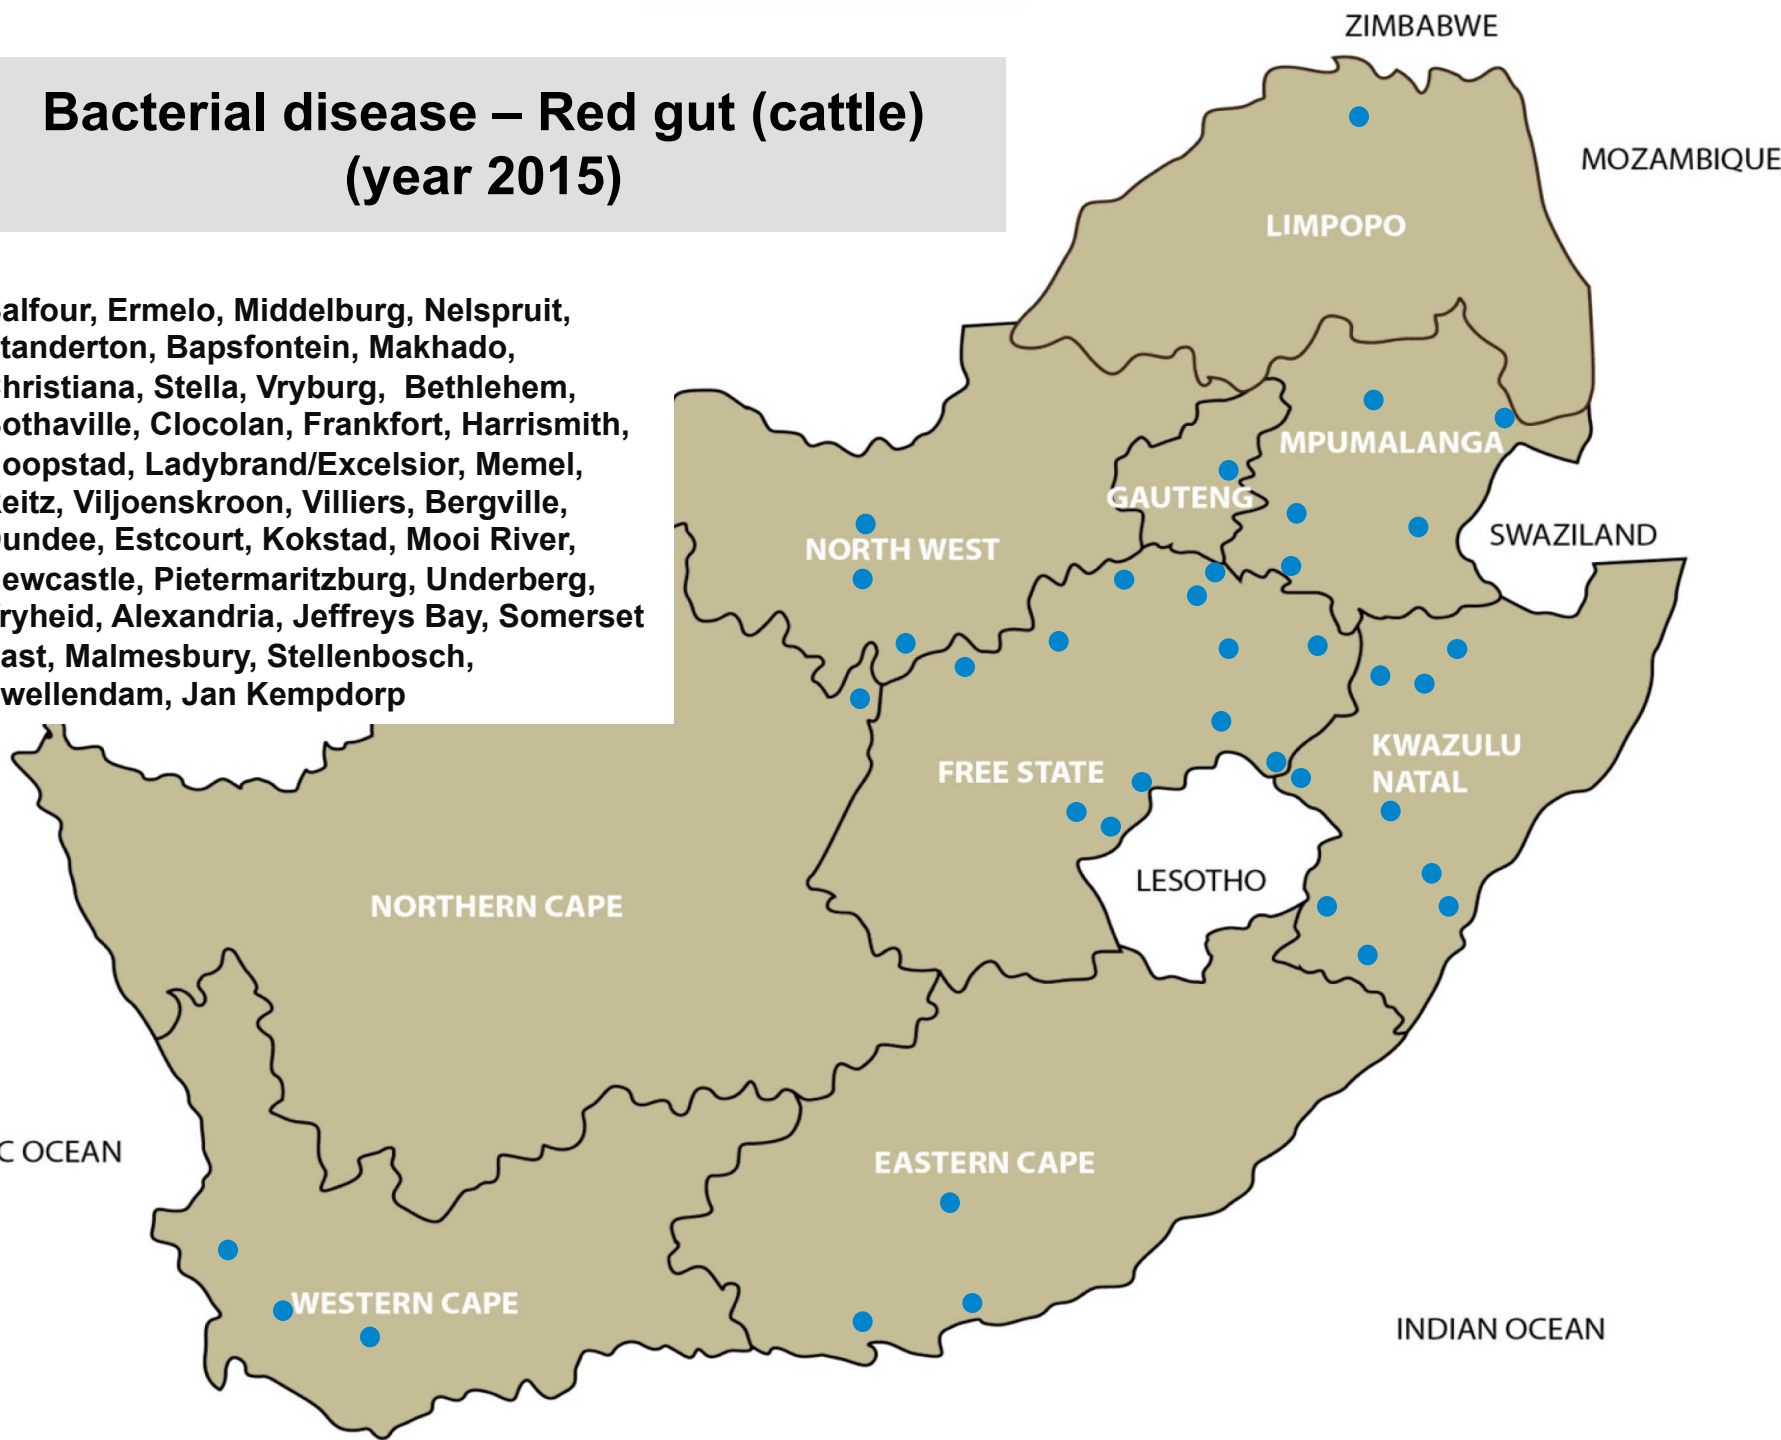

Bacterial disease – Red gut (cattle) (year 2015)

Balfour, Ermelo, Middelburg, Nelspruit, Standerton, Bapsfontein, Makhado, Christiana, Stella, Vryburg, Bethlehem, Bothaville, Clocolan, Frankfort, Harrismith, Hoopstad, Ladybrand/Excelsior, Memel, Reitz, Viljoenskroon, Villiers, Bergville, Dundee, Estcourt, Kokstad, Mooi River, Newcastle, Pietermaritzburg, Underberg, Vryheid, Alexandria, Jeffreys Bay, Somerset East, Malmesbury, Stellenbosch, Swellendam, Jan Kempdorp