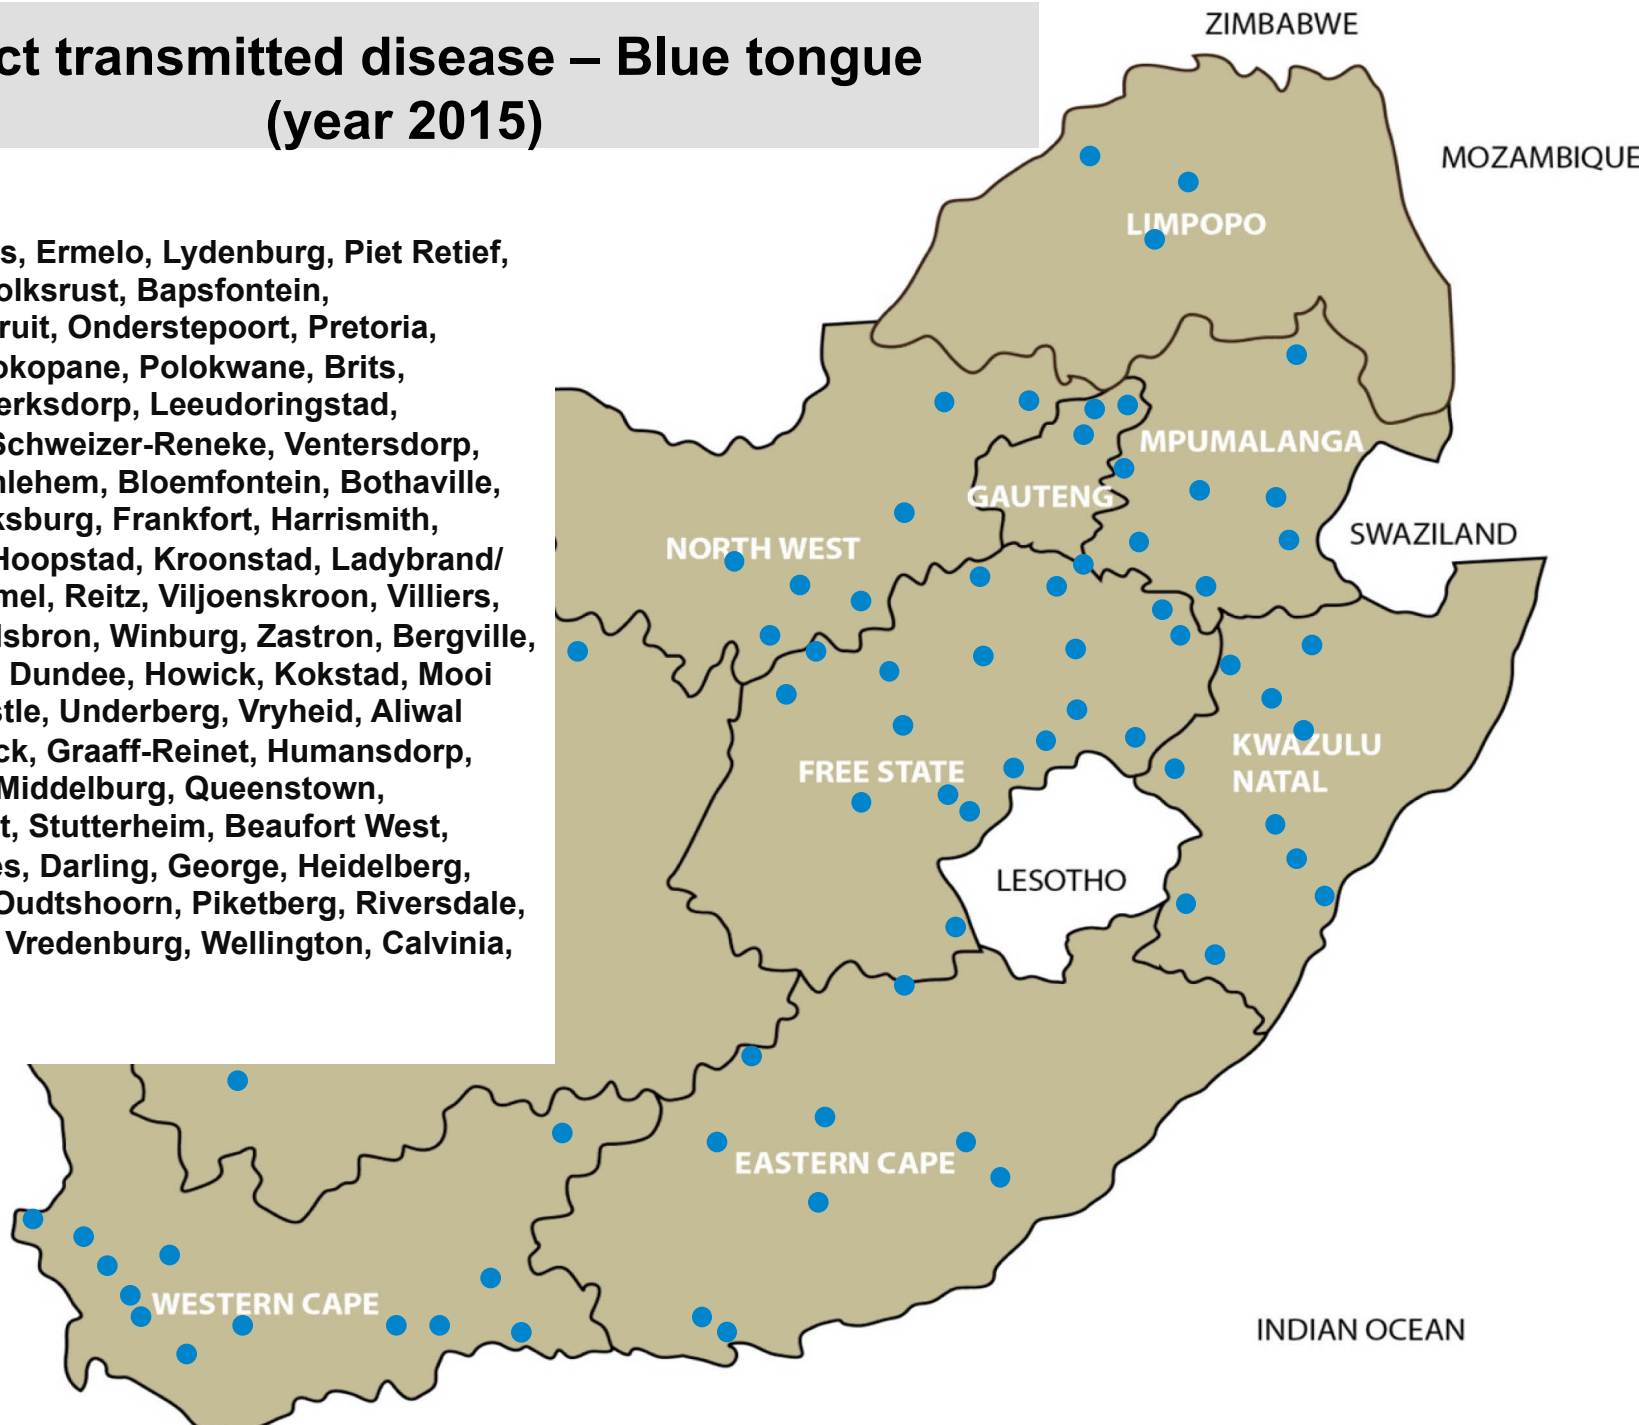

Insect transmitted disease – Blue tongue (year 2015)

Bethal, Delmas, Ermelo, Lydenburg, Piet Retief, Standerton, Volksrust, Bapsfontein, Bronkhorstspuit, Onderstepoort, Pretoria, Lephalale, Mokopane, Polokwane, Brits, Christiana, Klerksdorp, Leeudoringstad, Rustenburg, Schweizer-Reneke, Ventersdorp, Vryburg, Bethlehem, Bloemfontein, Bothaville, Clocolan, Ficksburg, Frankfort, Harrismith, Hertzogville, Hoopstad, Kroonstad, Ladybrand/Excelsior, Memel, Reitz, Viljoenskroon, Villiers, Vrede, Wesselsbron, Winburg, Zastron, Bergville, Camperdown, Dundee, Howick, Kokstad, Mooi River, Newcastle, Underberg, Vryheid, Aliwal North, Cradock, Graaff-Reinet, Humansdorp, Jeffreys Bay, Middelburg, Queenstown, Somerset East, Stutterheim, Beaufort West, Caledon, Ceres, Darling, George, Heidelberg, Malmesbury, Oudtshoorn, Piketberg, Riversdale, Stellenbosch, Vredenburg, Wellington, Calvinia, Kuruman