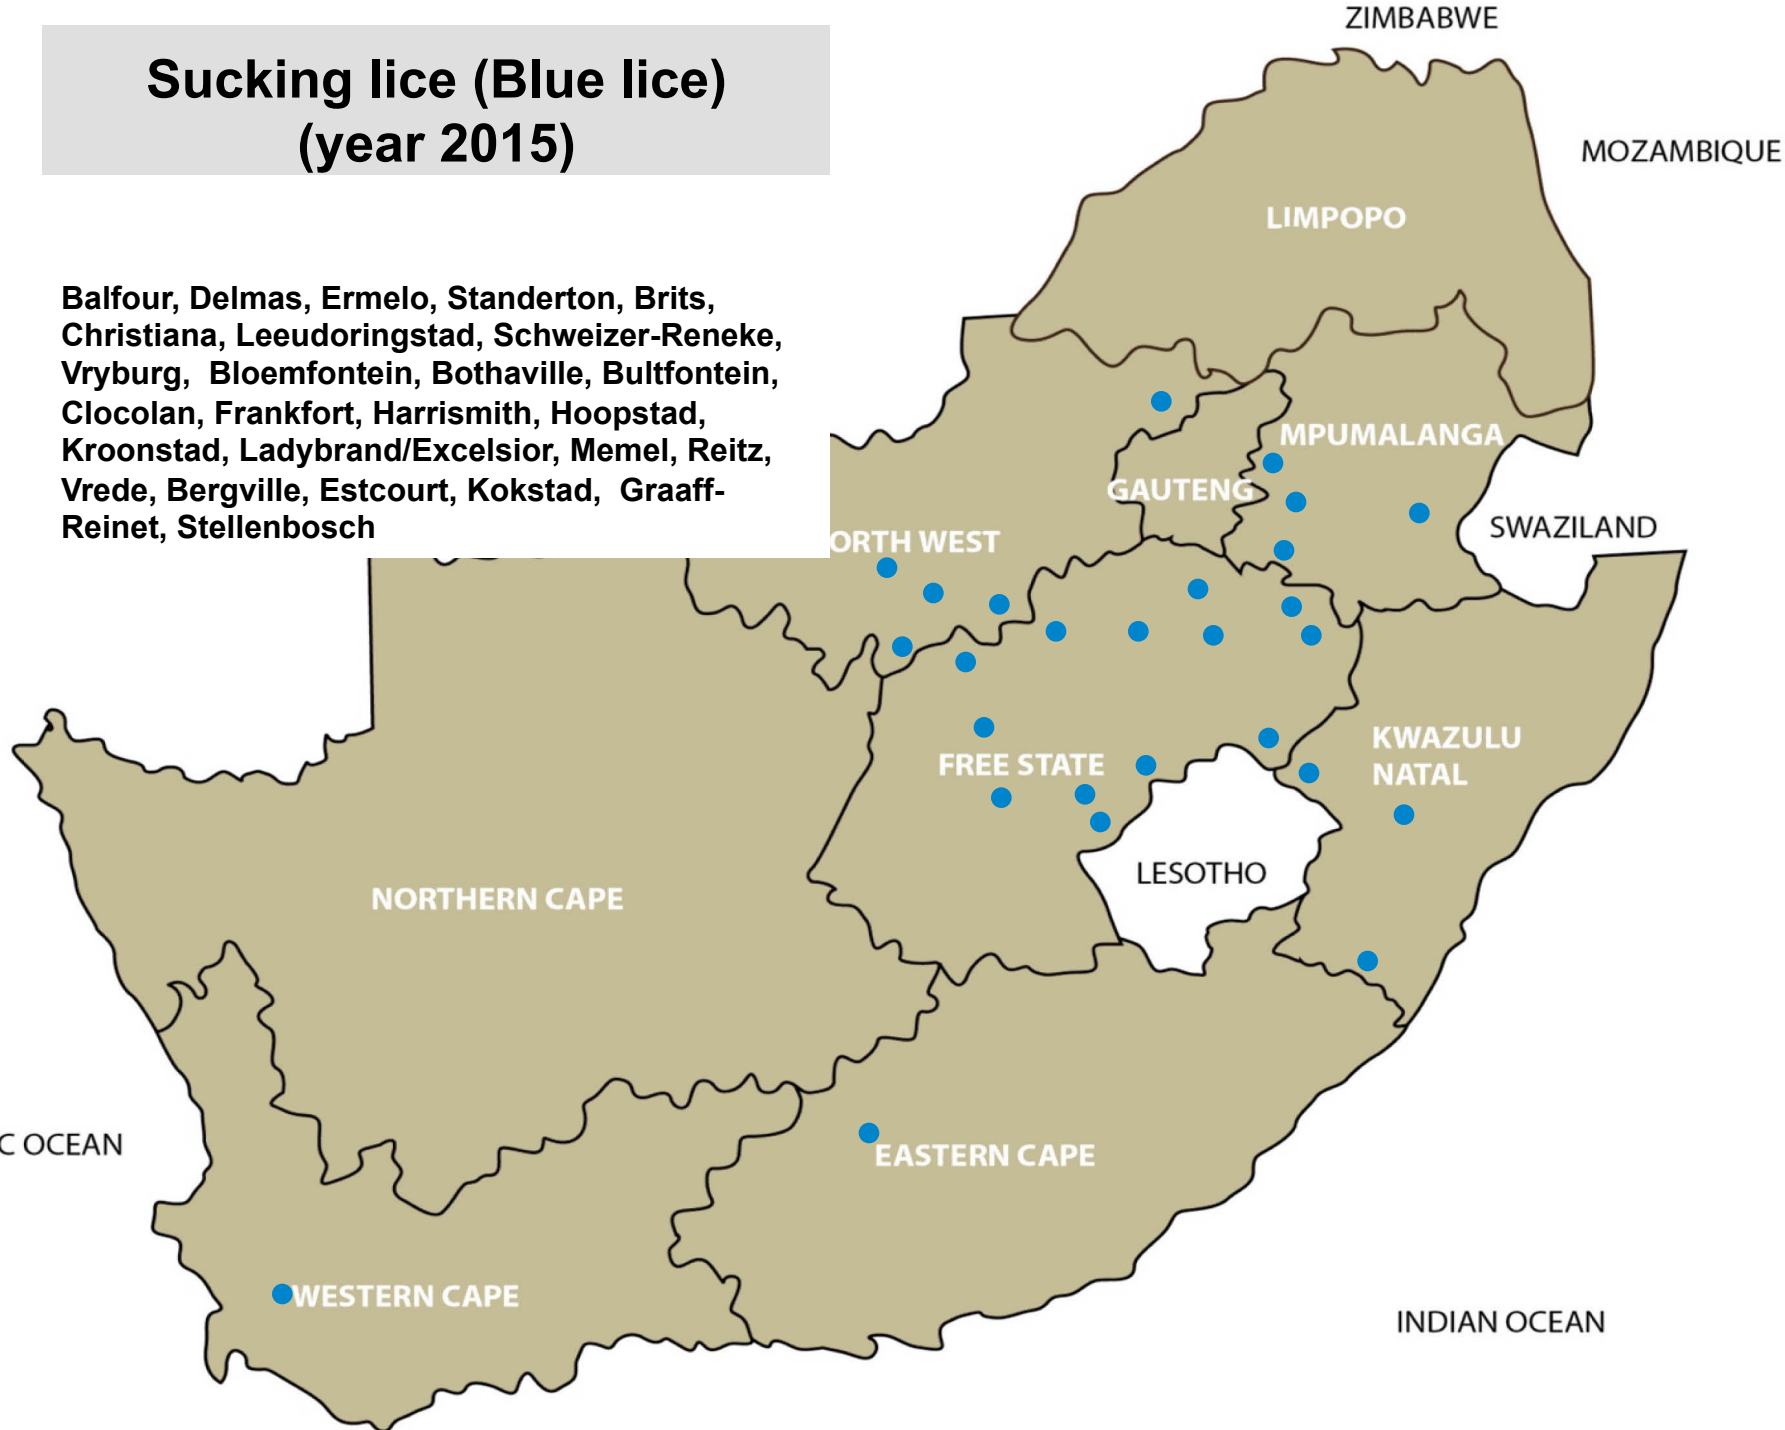

Red-legged tick (year 2015)

Balfour, Bethal, Grootvlei, Lydenburg, Standerton, Volksrust, Bapsfontein, Mokopane, Christiana, Klerksdorp, Leeudoringstad, Lichtenburg, Schweizer-Reneke, Swartruggens, Vryburg, Bethlehem, Bothaville, Clocolan, *Bultfontein*, *Dewetsdorp*, Hoopstad, Kroonstad, Ladybrand/Excelsior, Memel, Parys, Reitz, Villiers, Vrede, Wesselsbron, Winburg, Dundee, Mtubatuba, Pietermaritzburg, Underberg, Graaff-Reinet, Queenstown, Somerset East, Caledon, Oudtshoorn, Stellenbosch

Paralysis ticks (year 2015)

Balfour, Ermelo, Middelburg, Standerton,
Bronkhorstspuit, Lichtenburg, Ladybrand/
Excelsior, Reitz, Villiers, Zastron,
Bergville, Kokstad, Mooi River, Aliwal
North, Graaff-Reinet, Middelburg, Beaufort
West, Ceres, Swellendam

Biting lice (Red lice) (year 2015)

Balfour, Ermelo, Lydenburg, Standerton, Christiana, Klerksdorp, Leeudoringstad, Schweizer-Reneke, Vryburg, Bethlehem, Bloemfontein, Bothaville, Bultfontein, Clocolan, Dewetsdorp, Ficksburg, Frankfort, Harrismith, Hoopstad, Kroonstad, Viljoenskroon, Villiers, Vrede, Winburg, Zastron, Bergville, Kokstad, Mooi River, Newcastle, Pietermaritzburg, Aliwal North, Graaff-Reinet, Middelburg, Queenstown, Beaufort West, Ceres, Darling, Stellenbosch, Calvinia, Kathu

Sucking lice (Blue lice) (year 2015)

Balfour, Delmas, Ermelo, Standerton, Brits, Christiana, Leeudoringstad, Schweizer-Reneke, Vryburg, Bloemfontein, Bothaville, Bultfontein, Clocolan, Frankfort, Harrismith, Hoopstad, Kroonstad, Ladybrand/Excelsior, Memel, Reitz, Vrede, Bergville, Estcourt, Kokstad, Graaff-Reinet, Stellenbosch