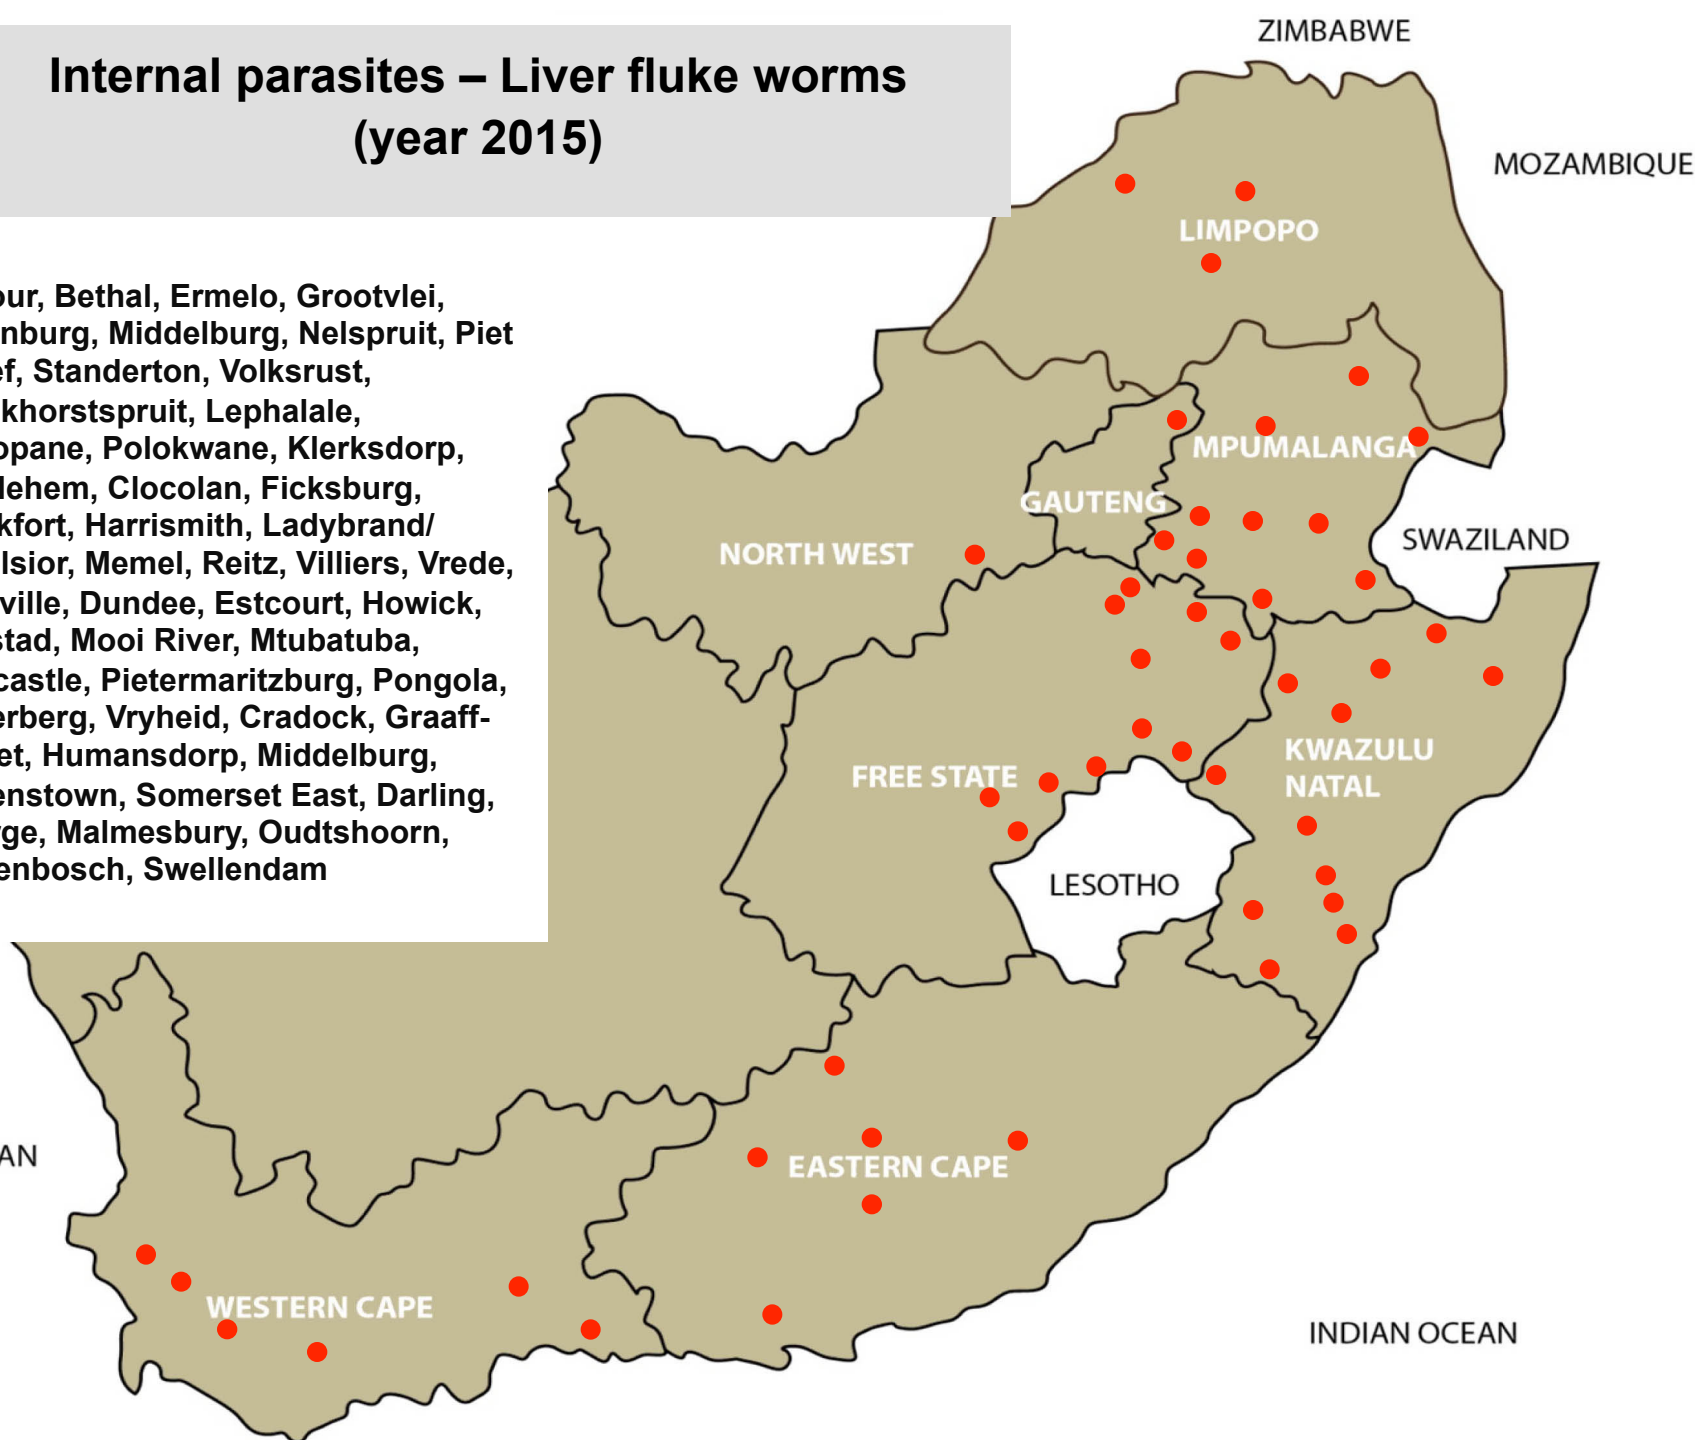

Internal parasites – Tapeworms (year 2015)

Lydenburg, Nelspruit, Middelburg, Standerton, Volksrust, Bronkhorstspuit, Pretoria, Mokopane, Polokwane, Brits, Klerksdorp, Leeudoringstad, Lichtenburg, Rustenburg, Ventersdorp, Bethlehem, Bloemfontein, Bultfontein, Clocolan, Ficksburg, Frankfort, Harrismith, Hoopstad, Kroonstad, Memel, Reitz, Trompsburg/ Springfontein, Viljoenskroon, Villiers, Vrede, Wesselsbron, Zastron, Bergville, Estcourt, Kokstad, Mooi River, Mtubatuba, Newcastle, Vryheid, Graaff-Reinet, Humansdorp, Middelburg, Port Alfred, Queenstown, Somerset East, Beaufort West, Caledon, George, Moorreesburg, Riversdale

Internal parasites – Tapeworms Cysticercosis (measles) (year 2015)

Bapsfontein, Bethal, Ermelo,
Middelburg, Nelspruit, Standerton,
Volksrust, Bapsfontein,
Bronkhorstspuit, Ventersdorp,
Ventersdorp, Bultfontein, Harrismith,
Reitz, Wesselsbron, Bergville,
Pietermaritzburg, Pongola,
Humansdorp, Beaufort West,
Heidelberg, Kimberley

Internal parasites – Liver fluke worms (year 2015)

Balfour, Bethal, Ermelo, Grootvlei, Lydenburg, Middelburg, Nelspruit, Piet Retief, Standerton, Volksrust, Bronkhorstspuit, Lephalale, Mokopane, Polokwane, Klerksdorp, Bethlehem, Clocolan, Ficksburg, Frankfort, Harrismith, Ladybrand/Excelsior, Memel, Reitz, Villiers, Vrede, Bergville, Dundee, Estcourt, Howick, Kokstad, Mooi River, Mtubatuba, Newcastle, Pietermaritzburg, Pongola, Underberg, Vryheid, Cradock, Graaff-Reinet, Humansdorp, Middelburg, Queenstown, Somerset East, Darling, George, Malmesbury, Oudtshoorn, Stellenbosch, Swellendam