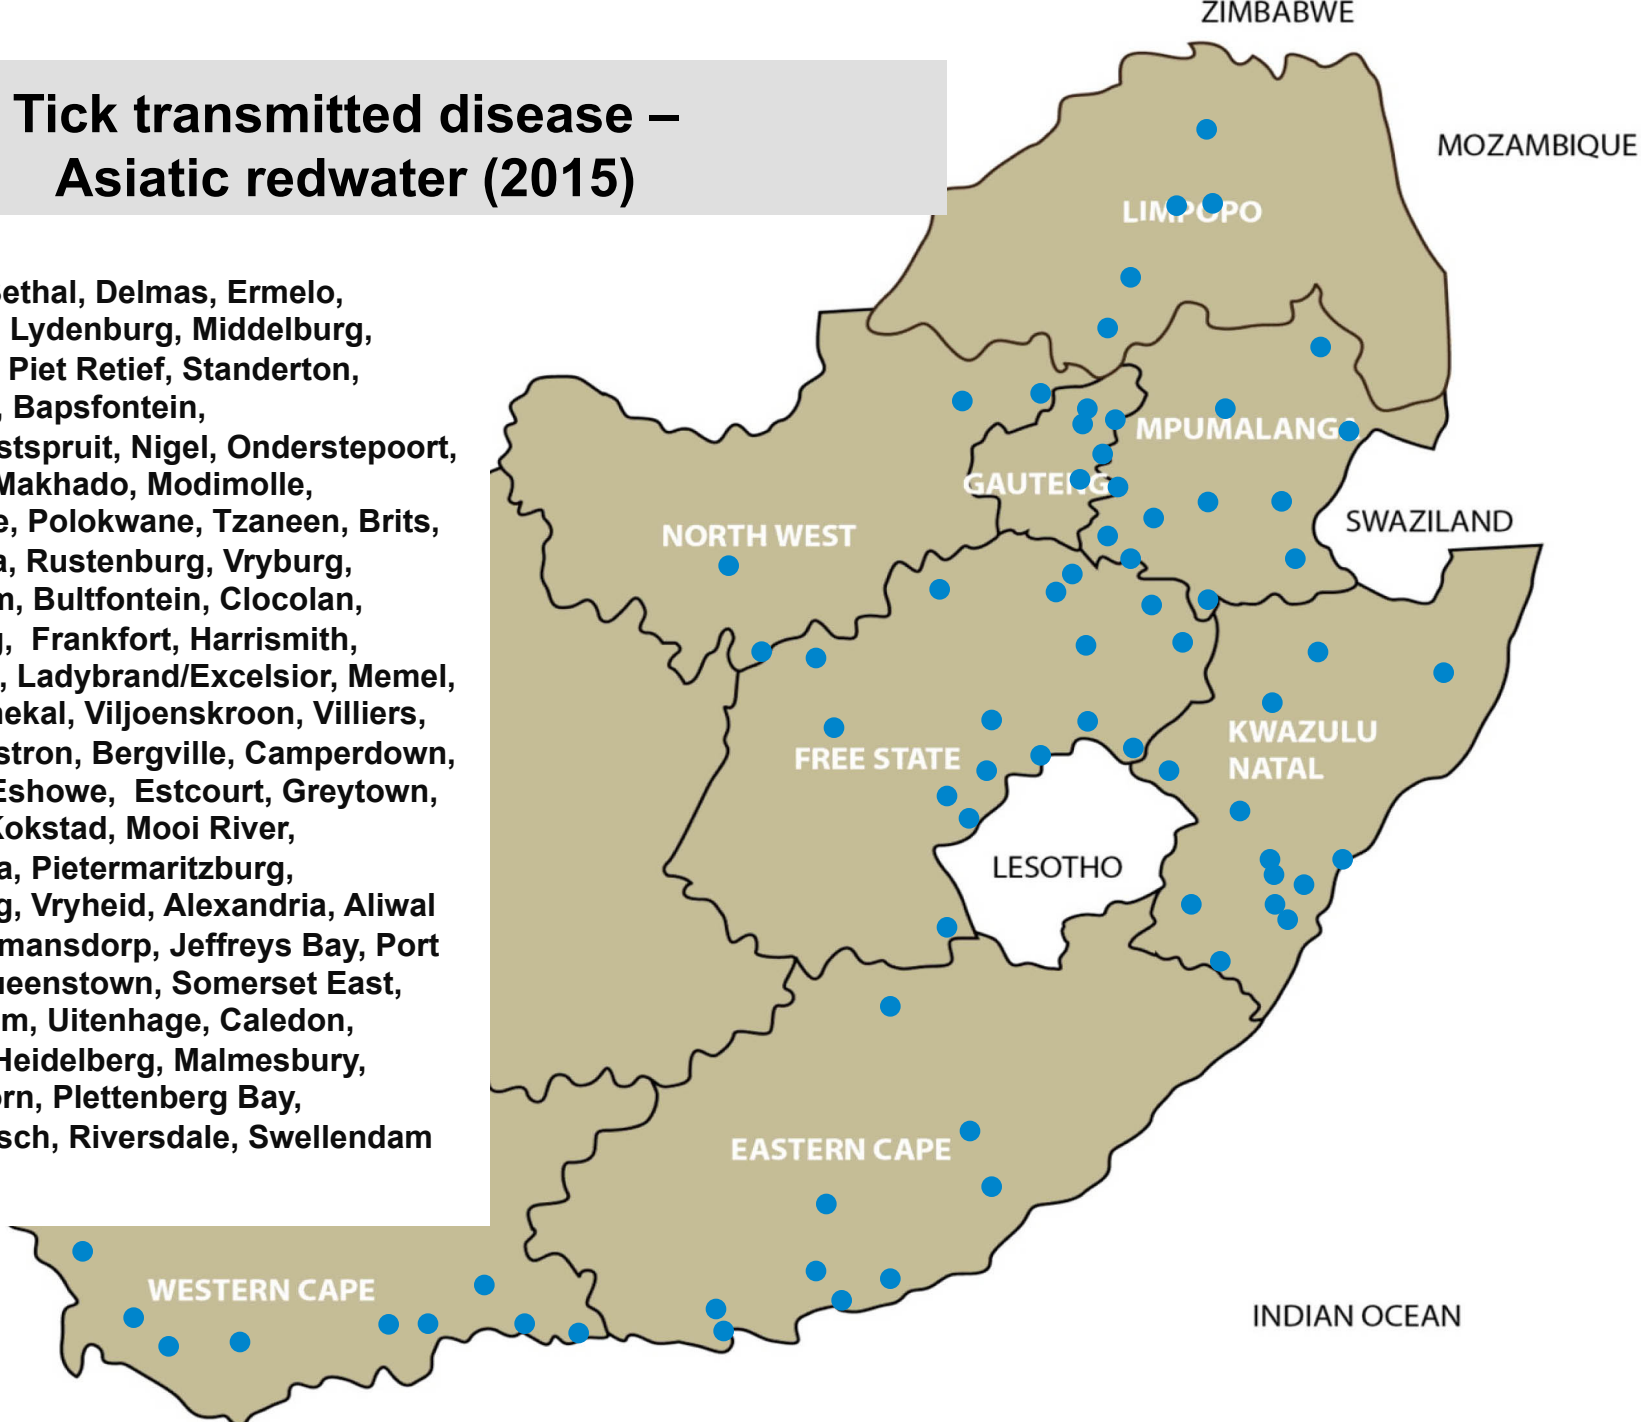

Tick transmitted disease – Asiatic redwater (2015)

Balfour, Bethal, Delmas, Ermelo, Grootvlei, Lydenburg, Middelburg, Nelspruit, Piet Retief, Standerton, Volksrust, Bapsfontein, Bronkhorstspuit, Nigel, Onderstepoort, Pretoria, Makhado, Modimolle, Mokopane, Polokwane, Tzaneen, Brits, Christiana, Rustenburg, Vryburg, Bethlehem, Bultfontein, Clocolan, Ficksburg, Frankfort, Harrismith, Hoopstad, Ladybrand/Excelsior, Memel, Reitz, Senekal, Viljoenskroon, Villiers, Vrede, Zastron, Bergville, Camperdown, Dundee, Eshowe, Estcourt, Greytown, Howick, Kokstad, Mooi River, Mtubatuba, Pietermaritzburg, Underberg, Vryheid, Alexandria, Aliwal North, Humansdorp, Jeffreys Bay, Port Alfred, Queenstown, Somerset East, Stutterheim, Uitenhage, Caledon, George, Heidelberg, Malmesbury, Oudtshoorn, Plettenberg Bay, Stellenbosch, Riversdale, Swellendam