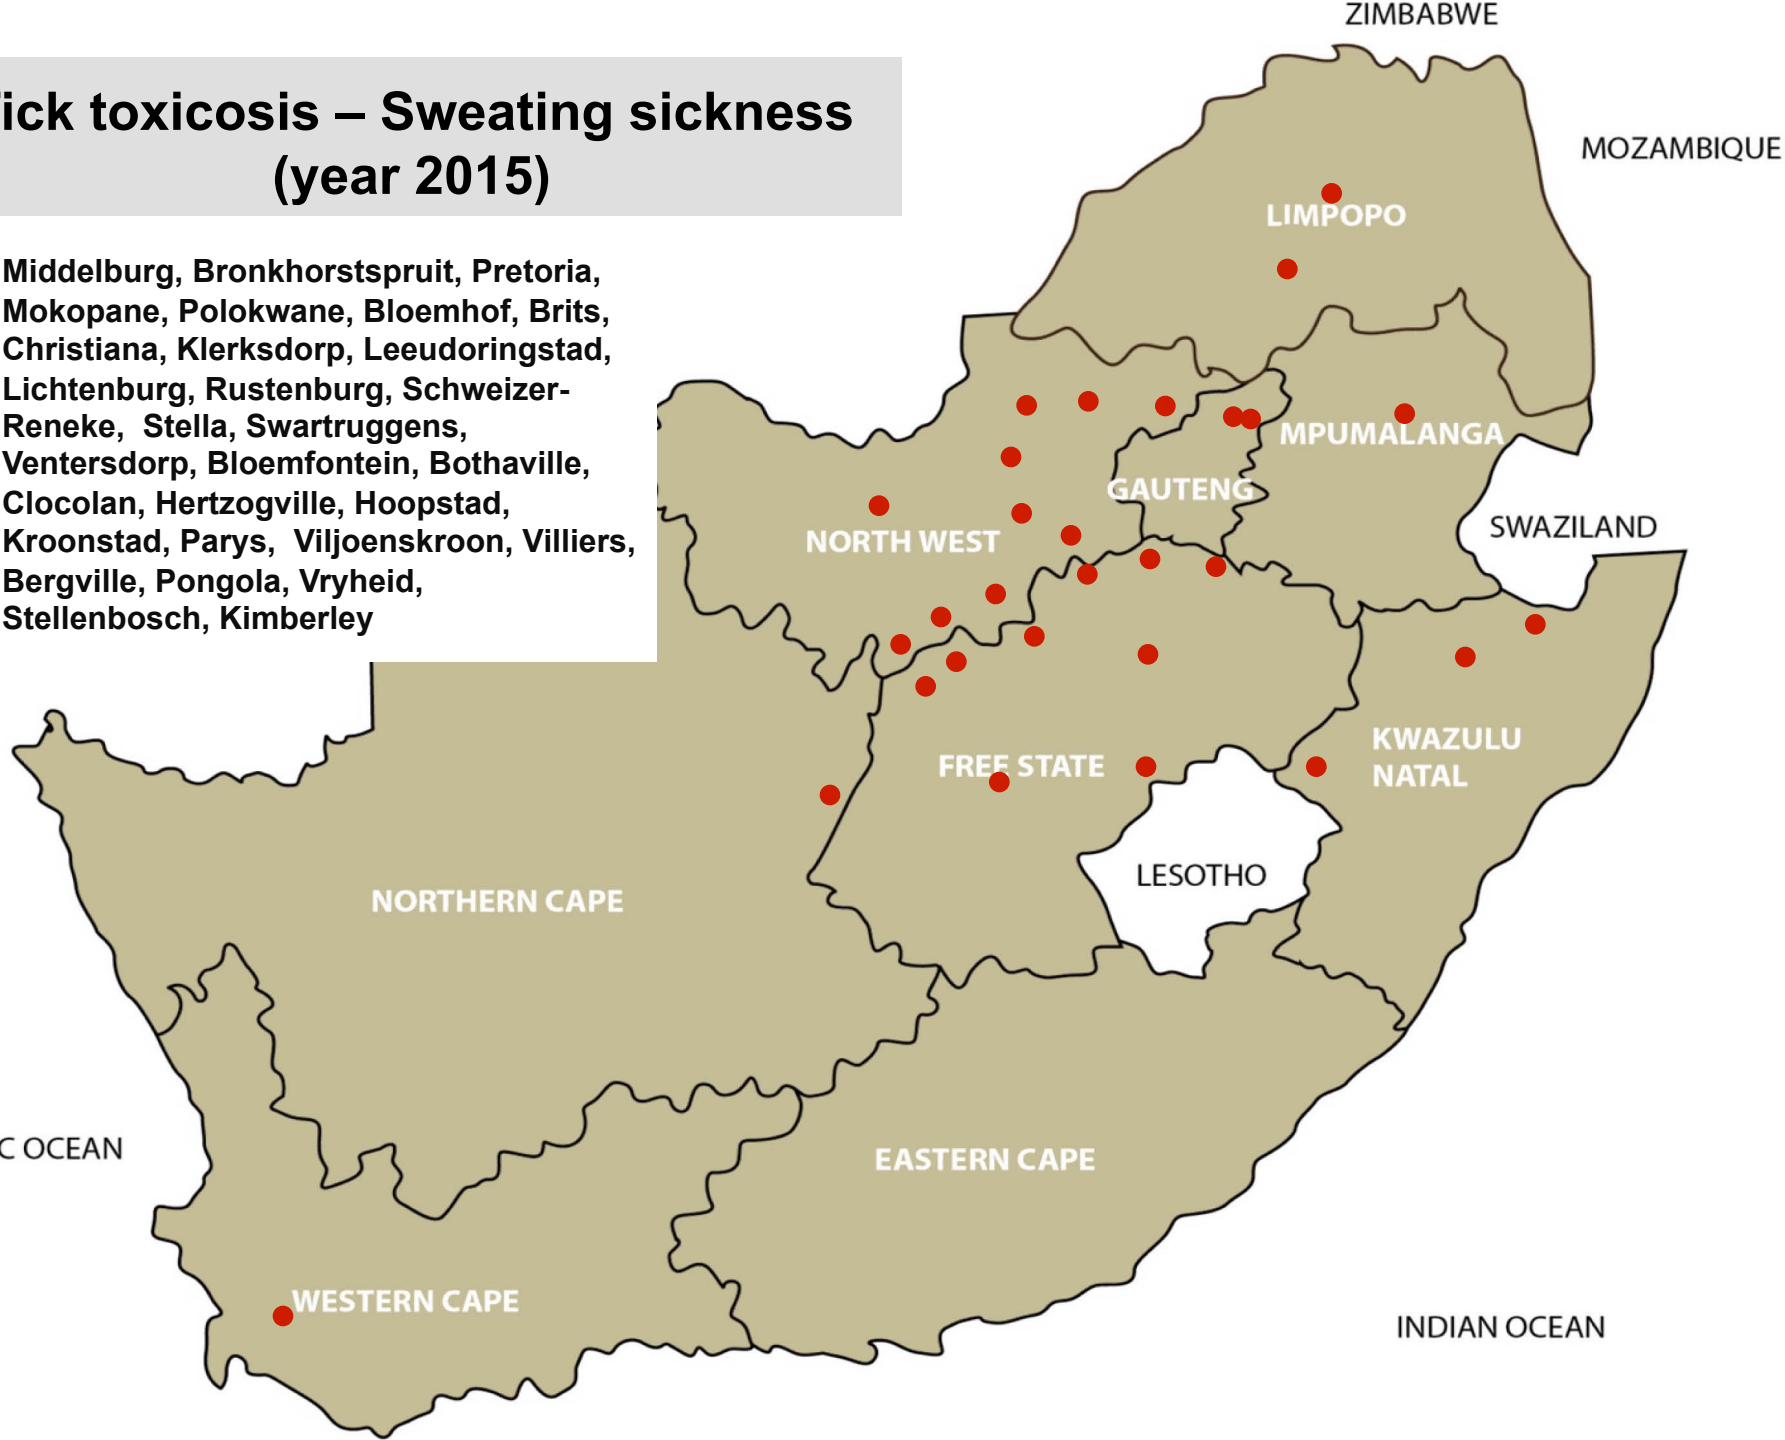

Tick toxicosis – Sweating sickness (year 2015)

Middelburg, Bronkhorstspuit, Pretoria, Mokopane, Polokwane, Bloemhof, Brits, Christiana, Klerksdorp, Leeudoringstad, Lichtenburg, Rustenburg, Schweizer-Reneke, Stella, Swartruggens, Ventersdorp, Bloemfontein, Bothaville, Clocolan, Hertzogville, Hoopstad, Kroonstad, Parys, Viljoenskroon, Villiers, Bergville, Pongola, Vryheid, Stellenbosch, Kimberley