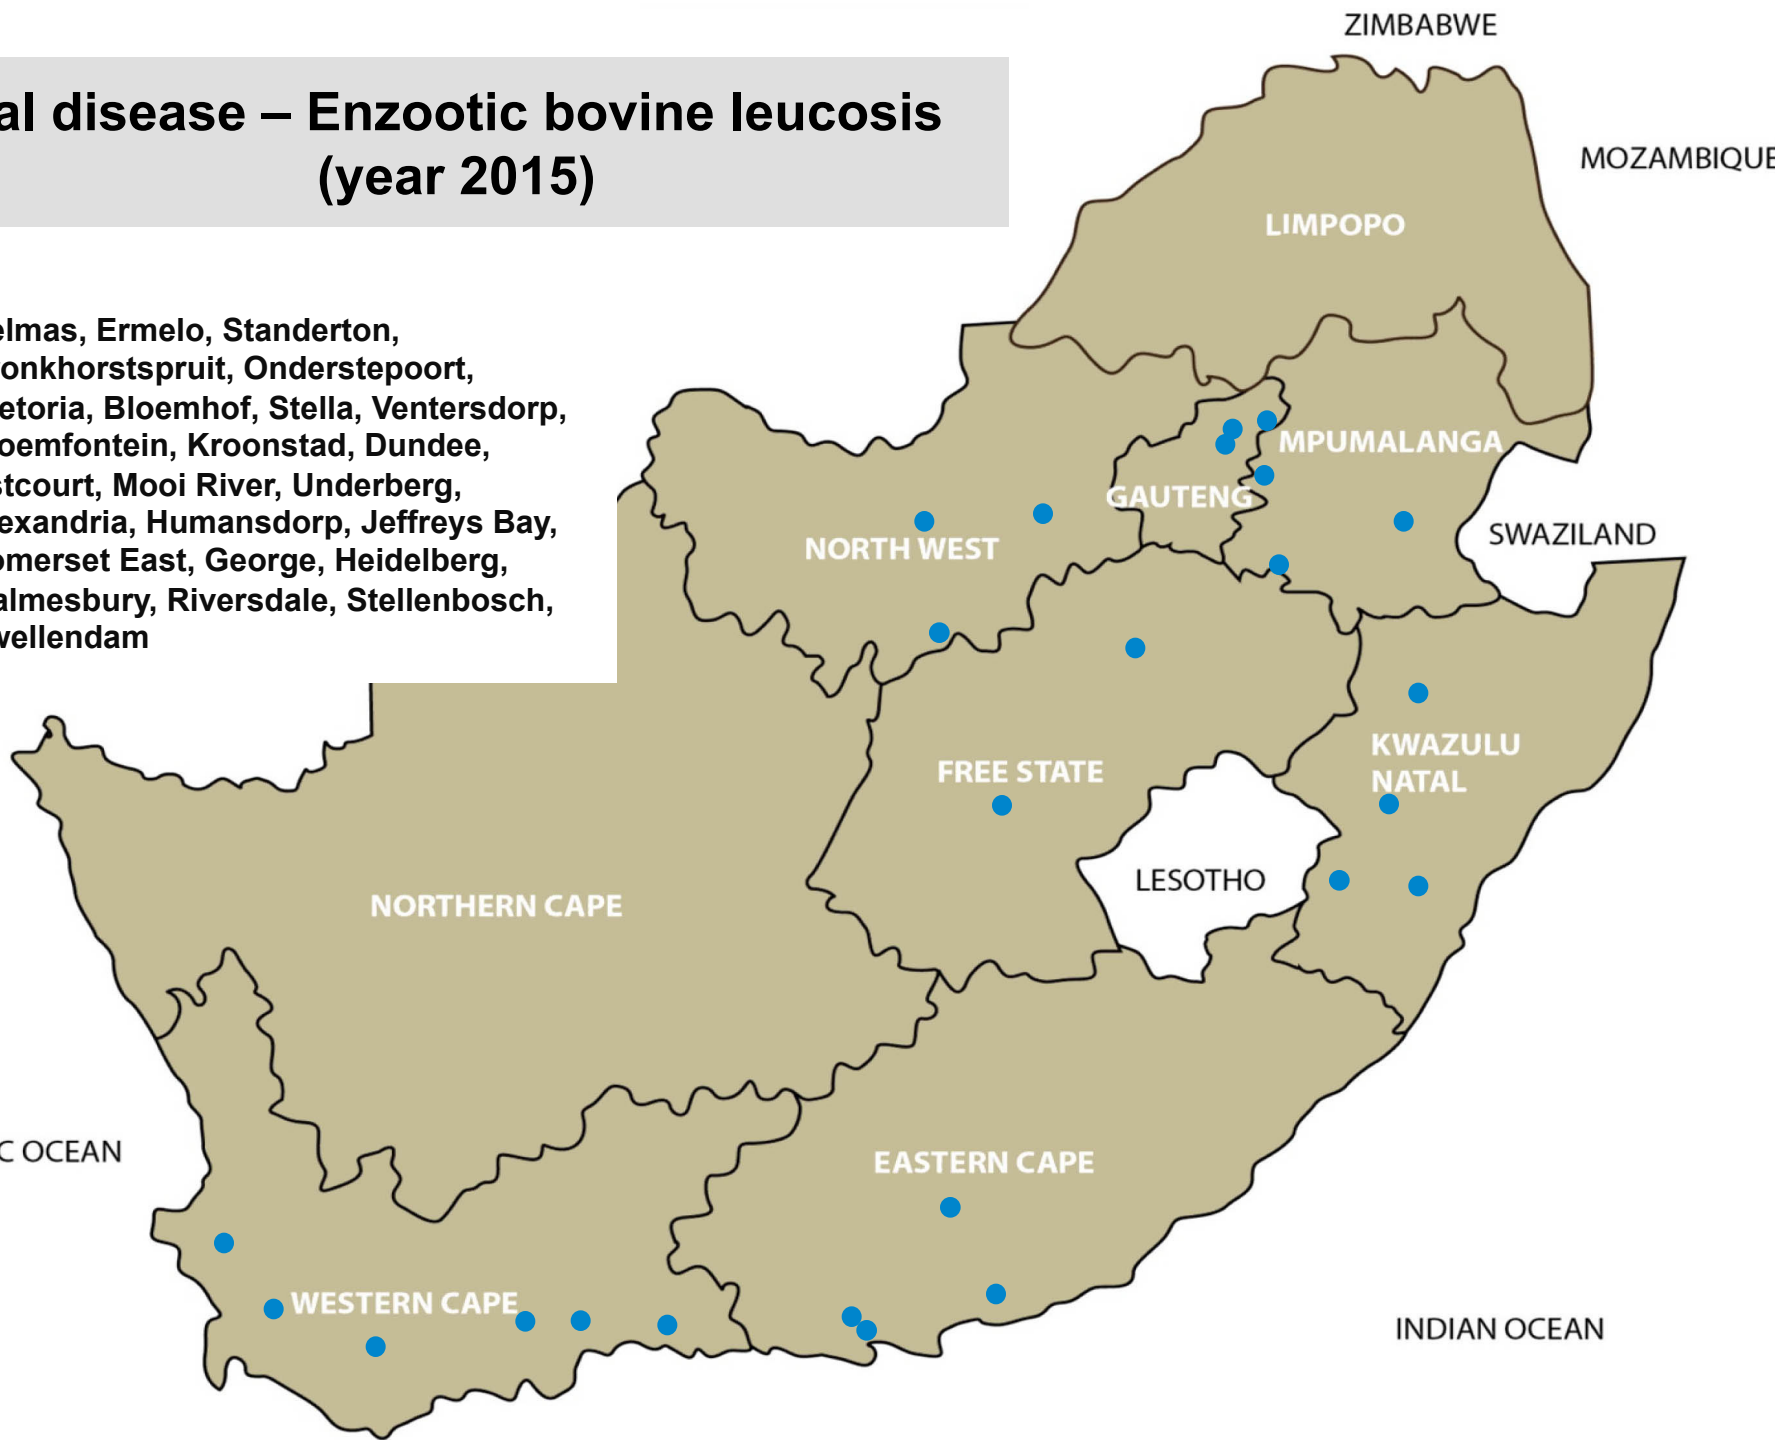

Viral disease - Snotsiekte (BMC) (year 2015)

Balfour, Bethal, Grootvlei, Lydenburg, Middelburg, Nelspruit, Bronkhorstspuit, Pretoria, Bela-Bela, Makhado, Mokopane, Polokwane, Vaalwater, Brits, Christiana, Klerksdorp, Leeudoringstad, Lichtenburg, Schweizer-Reneke, Vryburg, Bloemfontein, Dewetsdorp, Ficksburg, Harrismith, Kroonstad, Ladybrand/Excelsior, Parys, Reitz, Senekal, Villiers, Vrede, Winburg, Dundee, Mooi River, Mtubatuba, Newcastle, Pongola, Alexandria, Humansdorp, Middelburg, Queenstown, Stutterheim, Beaufort West, Caledon, Kathu, Kimberley

Viral diseases – Infectious Bovine Rhinotracheitis (IBR) (year 2015)

Piet Retief, Standerton, Bronkhorstspuit, Makhado, Christiana, Lichtenburg, Schweizer-Reneke, Swartruggens, Vryburg, Bothaville, Bultfontein, Clocolan, Memel, Reitz, Senekal, Viljoenskroon, Vrede, Wesselsbron, Bergville, Dundee, Estcourt, Howick, Ingogo, Kokstad, Mooi River, Pietermaritzburg, Underberg, Alexandria, Aliwal North, Jeffreys Bay, Somerset East, Swellendam, Caledon, Riversdale, Stellenbosch

Viral diseases – Bovine Viral Diarrhoea (BVD) – year 2015

Lydenburg, Middelburg, Bapsfontein, Makhado, Bethlehem, Ficksburg, Senekal, Bergville, Dundee, Howick, Kokstad, Pongola, Jeffreys Bay, Queenstown, Somerset East, Plettenberg Bay, Riversdale, Swellendam

Viral disease – Enzootic bovine leucosis (year 2015)

Delmas, Ermelo, Standerton,
Bronkhorstspuit, Onderstepoort,
Pretoria, Bloemhof, Stella, Ventersdorp,
Bloemfontein, Kroonstad, Dundee,
Estcourt, Mooi River, Underberg,
Alexandria, Humansdorp, Jeffreys Bay,
Somerset East, George, Heidelberg,
Malmesbury, Riversdale, Stellenbosch,
Swellendam