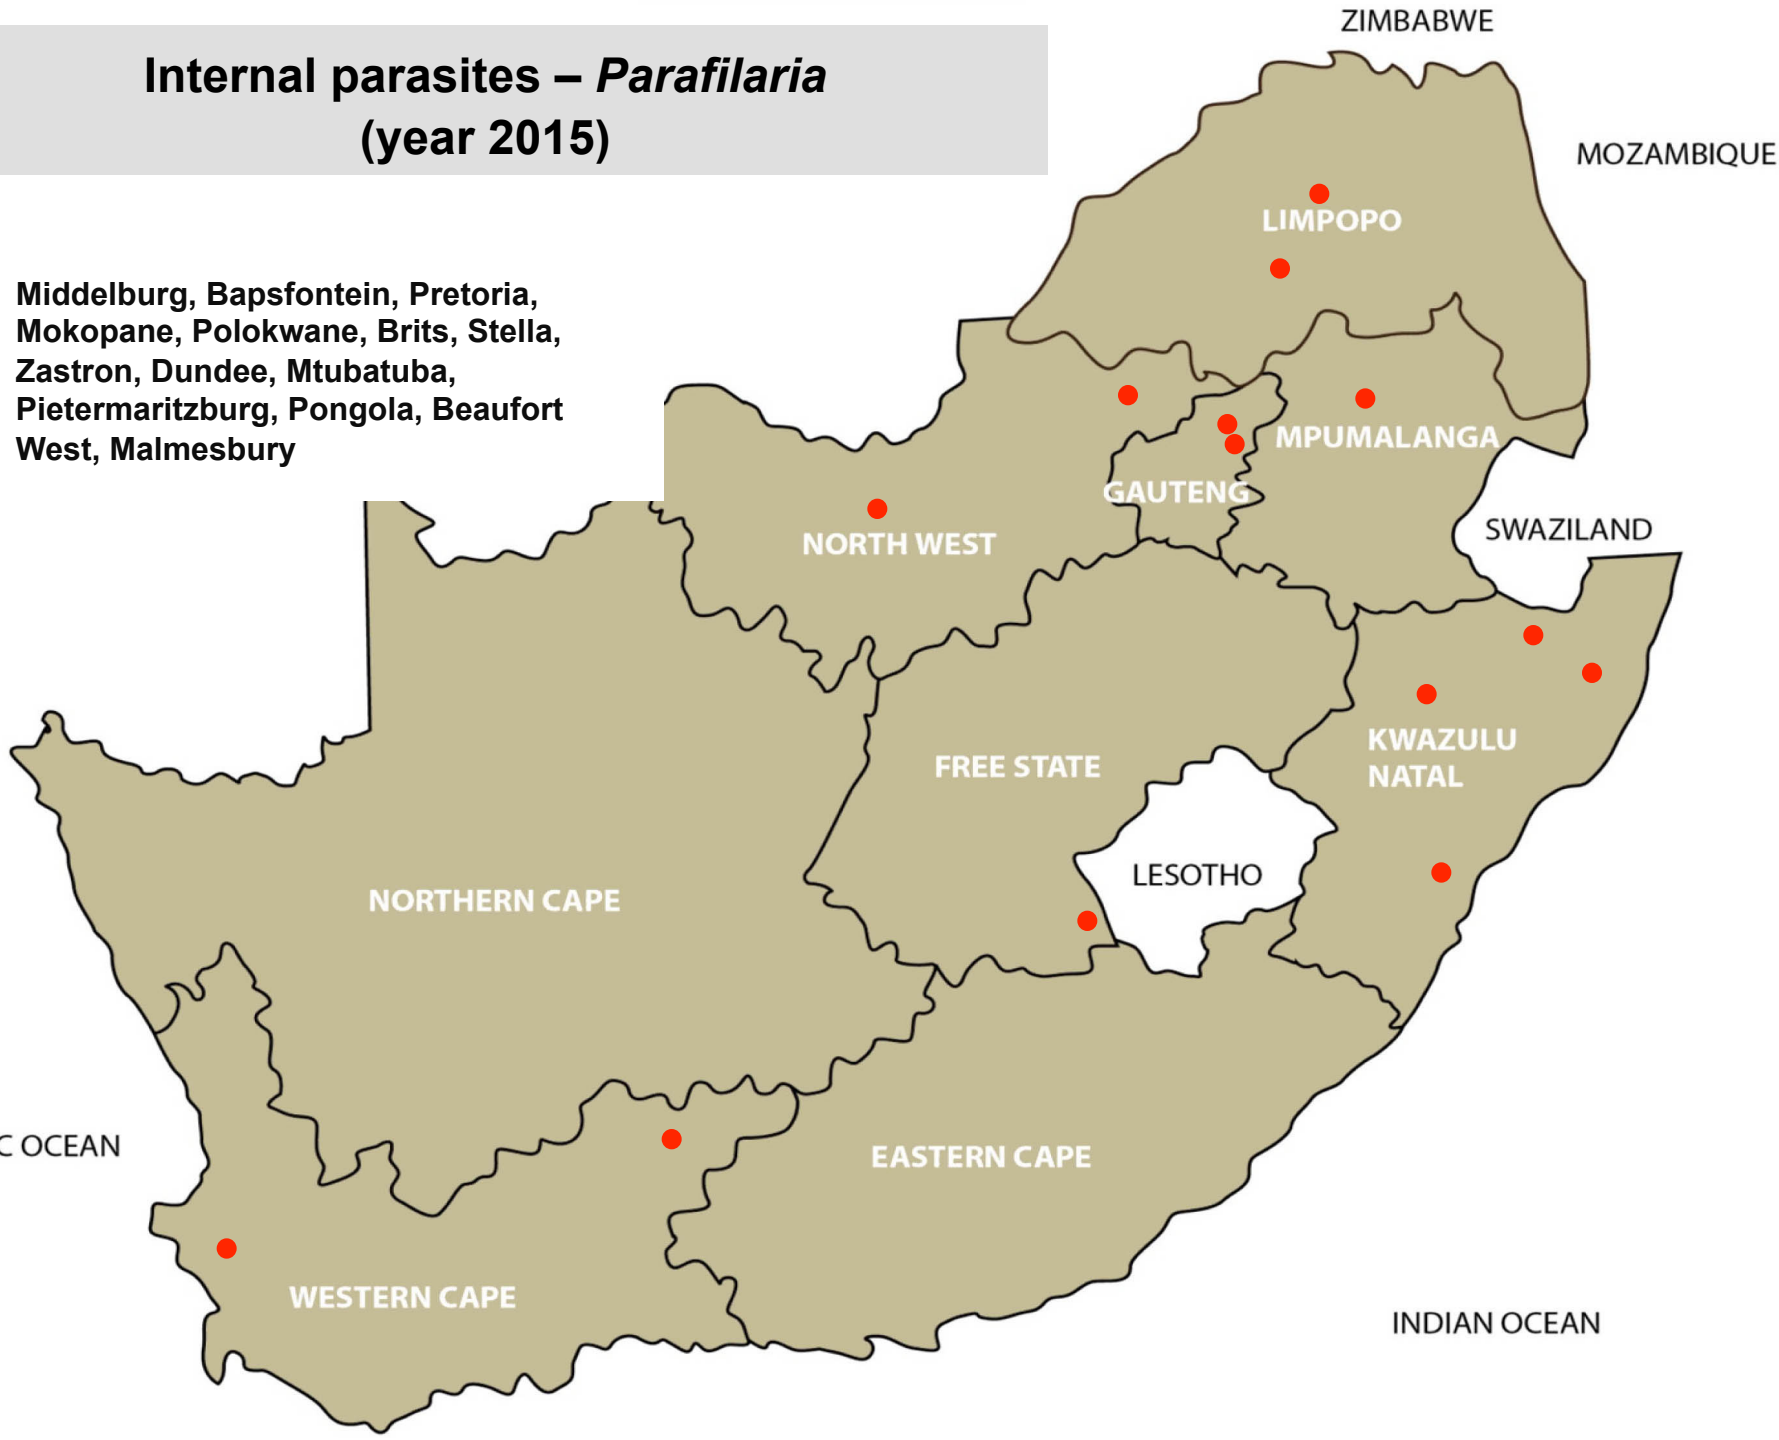

Internal parasites – Liver fluke worms (year 2015)

Balfour, Bethal, Ermelo, Grootvlei, Lydenburg, Middelburg, Nelspruit, Piet Retief, Standerton, Volksrust, Bronkhorstspuit, Lephalale, Mokopane, Polokwane, Klerksdorp, Bethlehem, Clocolan, Ficksburg, Frankfort, Harrismith, Ladybrand/Excelsior, Memel, Reitz, Villiers, Vrede, Bergville, Dundee, Estcourt, Howick, Kokstad, Mooi River, Mtubatuba, Newcastle, Pietermaritzburg, Pongola, Underberg, Vryheid, Cradock, Graaff-Reinet, Humansdorp, Middelburg, Queenstown, Somerset East, Darling, George, Malmesbury, Oudtshoorn, Stellenbosch, Swellendam

Internal parasites – Conical fluke (year 2015)

Balfour, Delmas, Lydenburg, Standerton, Volksrust, Onderstepoort, Bothaville, Cloccilan, Ficksburg, Frankfort, Harrismith, Hoopstad, Memel, Reitz, Villiers, Vrede, Wesselsbron, Winburg, Zastron, Howick, Kokstad, Mooi River, Mtubatuba, Newcastle, Pietermaritzburg, Underberg, Graaff-Reinet, Middelburg, Queenstown, Stutterheim, Darling, George, Malmesbury, Stellenbosch, Swellendam

Internal parasites – *Parafilaria* (year 2015)

Middelburg, Bapsfontein, Pretoria,
Mokopane, Polokwane, Brits, Stella,
Zastron, Dundee, Mtubatuba,
Pietermaritzburg, Pongola, Beaufort
West, Malmesbury

Blue ticks (year 2015)