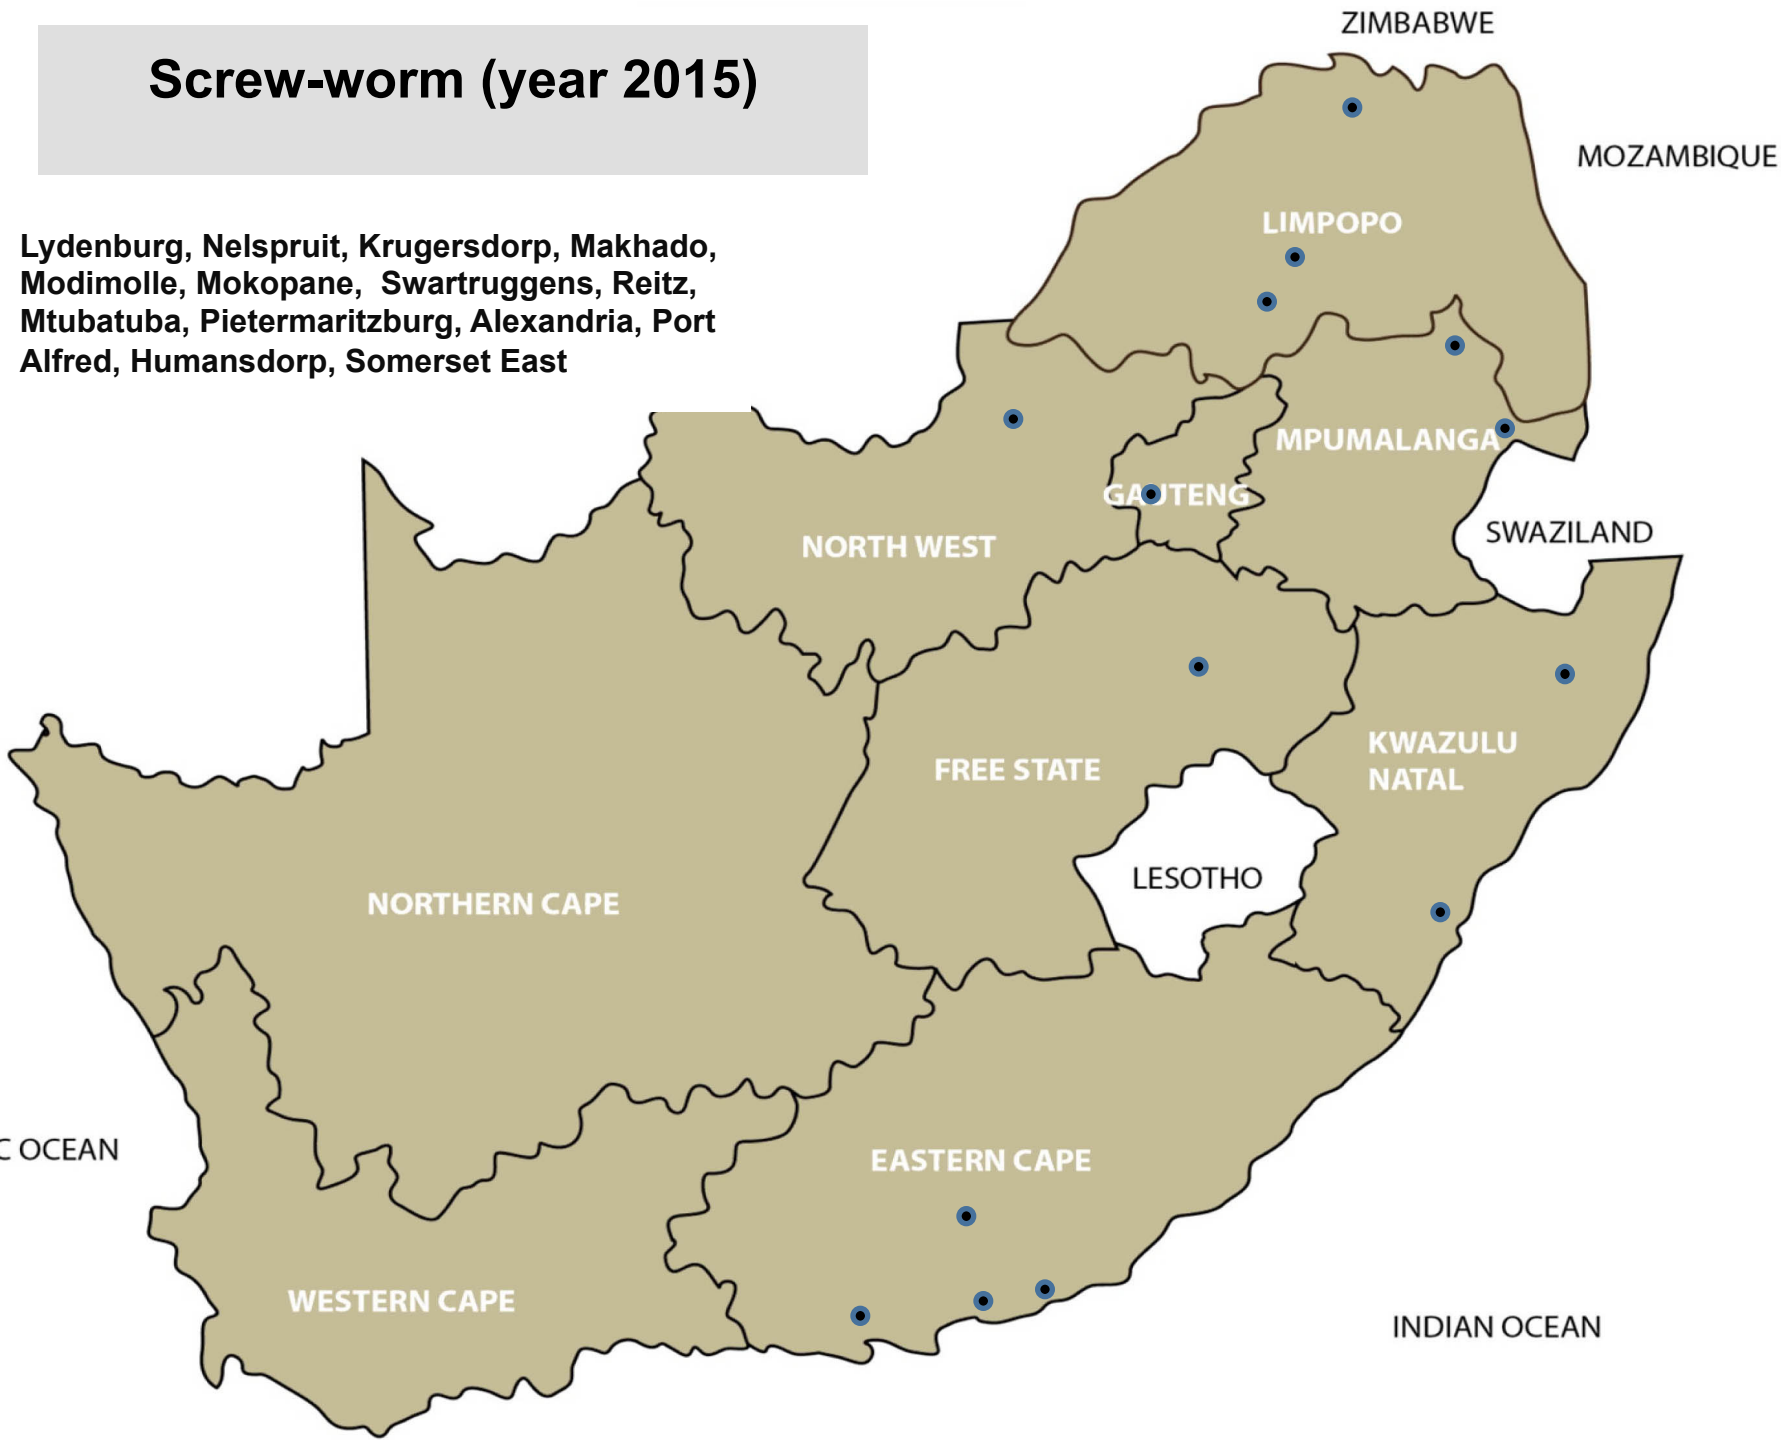

Screw-worm (year 2015)

Lydenburg, Nelspruit, Krugersdorp, Makhado, Modimolle, Mokopane, Swartruggens, Reitz, Mtubatuba, Pietermaritzburg, Alexandria, Port Alfred, Humansdorp, Somerset East