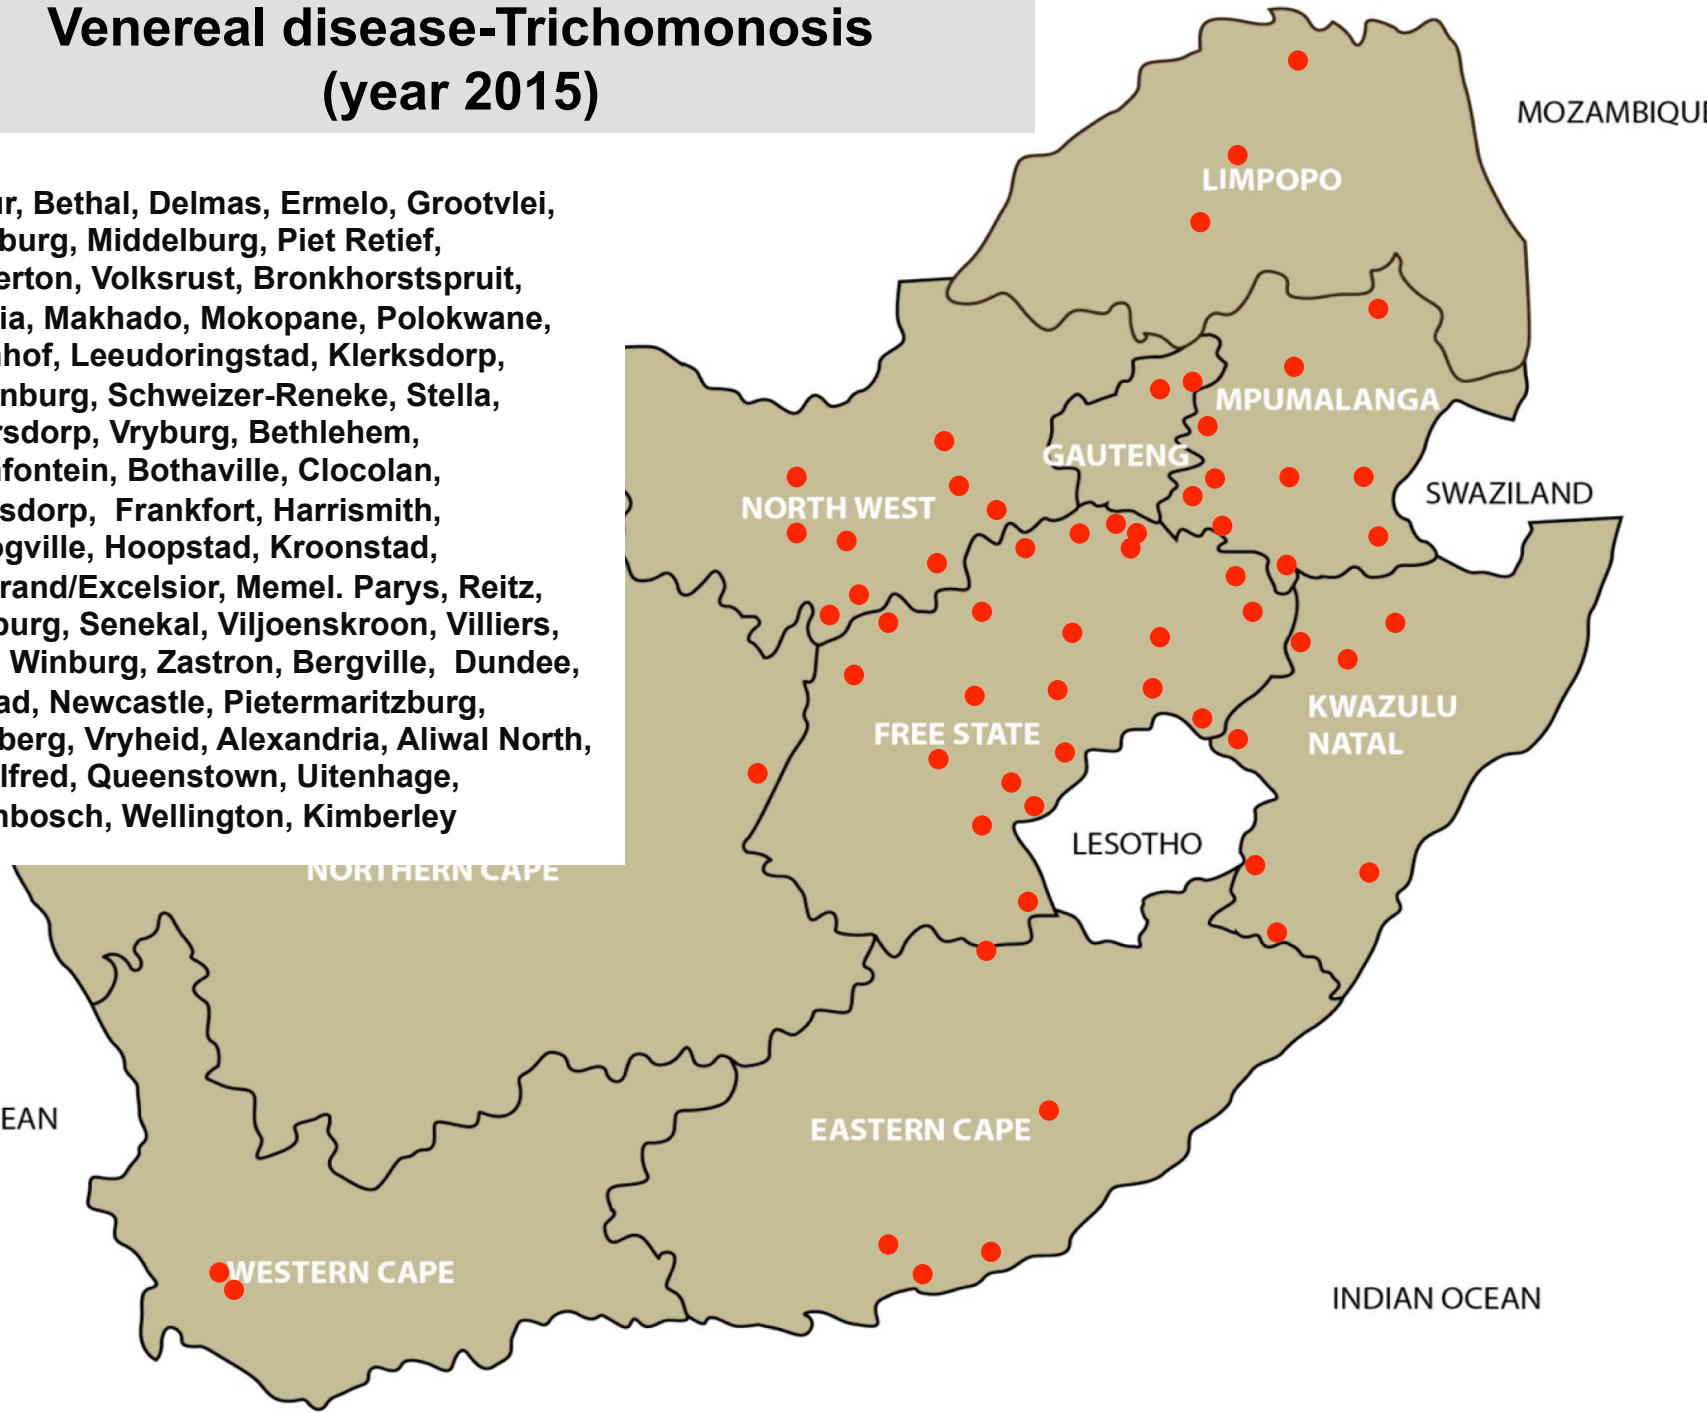

Venereal disease-Trichomonosis (year 2015)

Balfour, Bethal, Delmas, Ermelo, Grootvlei, Lydenburg, Middelburg, Piet Retief, Standerton, Volksrust, Bronkhorstspuit, Pretoria, Makhado, Mokopane, Polokwane, Bloemhof, Leeudoringstad, Klerksdorp, Lichtenburg, Schweizer-Reneke, Stella, Ventersdorp, Vryburg, Bethlehem, Bloemfontein, Bothaville, Clocolan, Dewetsdorp, Frankfort, Harrismith, Hertzogville, Hoopstad, Kroonstad, Ladybrand/Excelsior, Memel. Parys, Reitz, Sasolburg, Senekal, Viljoenskroon, Villiers, Vrede, Winburg, Zastron, Bergville, Dundee, Kokstad, Newcastle, Pietermaritzburg, Underberg, Vryheid, Alexandria, Aliwal North, Port Alfred, Queenstown, Uitenhage, Stellenbosch, Wellington, Kimberley