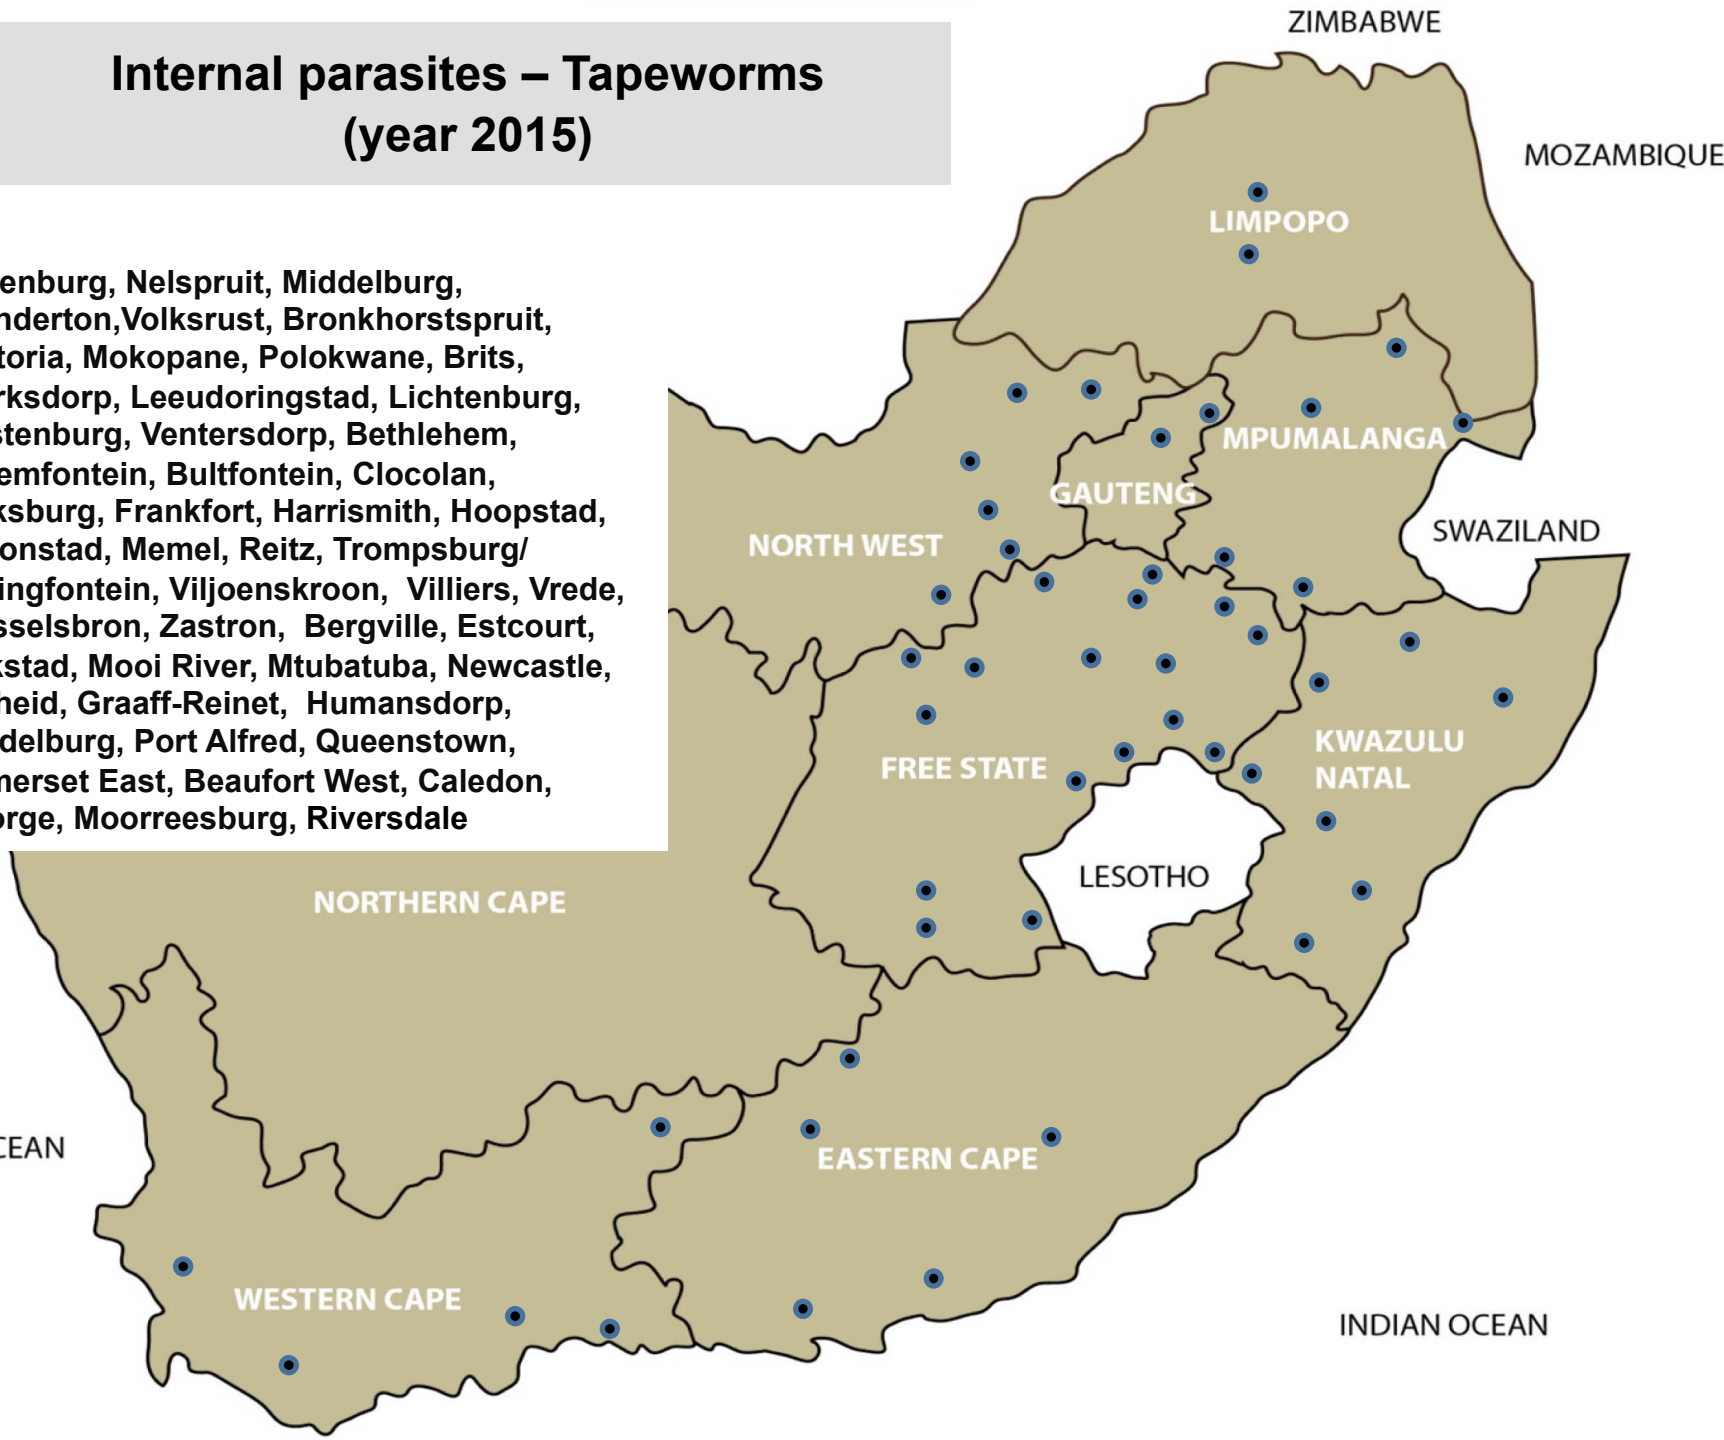

150 Reports (Year 2015)

Internal parasites – Roundworms (year 2015)

Balfour, Bethal, Delmas, Ermelo, Grootvlei, Lydenburg, Middelburg, Nelspruit, Piet Retief, Standerton, Volksrust, Bapsfontein, Bronkhorstspuit, Krugersdorp, Nigel, Onderstepoort, Pretoria, Bela-Bela, Lephalale, Makhado, Modimolle, Mokopane, Polokwane, Vaalwater, Tzaneen, Bloemhof, Brits, Christiana, Klerksdorp, Lichtenburg, Schweizer-Reneke, Stella, Ventersdorp, Bethlehem, Bloemfontein, Bothaville, Bultfontein, Clocolan, Ficksburg, Frankfort, Harrismith, Hertzogville, Hoopstad, Kroonstad, Ladybrand/Excelsior, Memel, Parys, Reitz, Sasolburg, Trompsburg/Springfontein, Viljoenskroon, Villiers, Vrede, Wesselsbron, Winburg, Zastron, Bergville, Dundee, Eshowe, Estcourt, Howick, Kokstad, Mooi River, Mtubatuba, Newcastle, Pongola, Underberg, Aliwal North, Bathurst, Cradock, Graaff-Reinet, Jeffreys Bay, Humansdorp, Middelburg, Port Alfred, Somerset East, Queenstown, Uitenhage, Beaufort West, Caledon, Ceres, Darling, George, Heidelberg, Malmesbury, Moorreesburg, Oudtshoorn, Riversdale, Stellenbosch, Swellendam, Wellington, Colesberg, Kimberley, Kuruman

Internal parasites – Tapeworms (year 2015)

Lydenburg, Nelspruit, Middelburg, Standerton, Volksrust, Bronkhorstspuit, Pretoria, Mokopane, Polokwane, Brits, Klerksdorp, Leeudoringstad, Lichtenburg, Rustenburg, Ventersdorp, Bethlehem, Bloemfontein, Bultfontein, Clocolan, Ficksburg, Frankfort, Harrismith, Hoopstad, Kroonstad, Memel, Reitz, Trompsburg/ Springfontein, Viljoenskroon, Villiers, Vrede, Wesselsbron, Zastron, Bergville, Estcourt, Kokstad, Mooi River, Mtubatuba, Newcastle, Vryheid, Graaff-Reinet, Humansdorp, Middelburg, Port Alfred, Queenstown, Somerset East, Beaufort West, Caledon, George, Moorreesburg, Riversdale