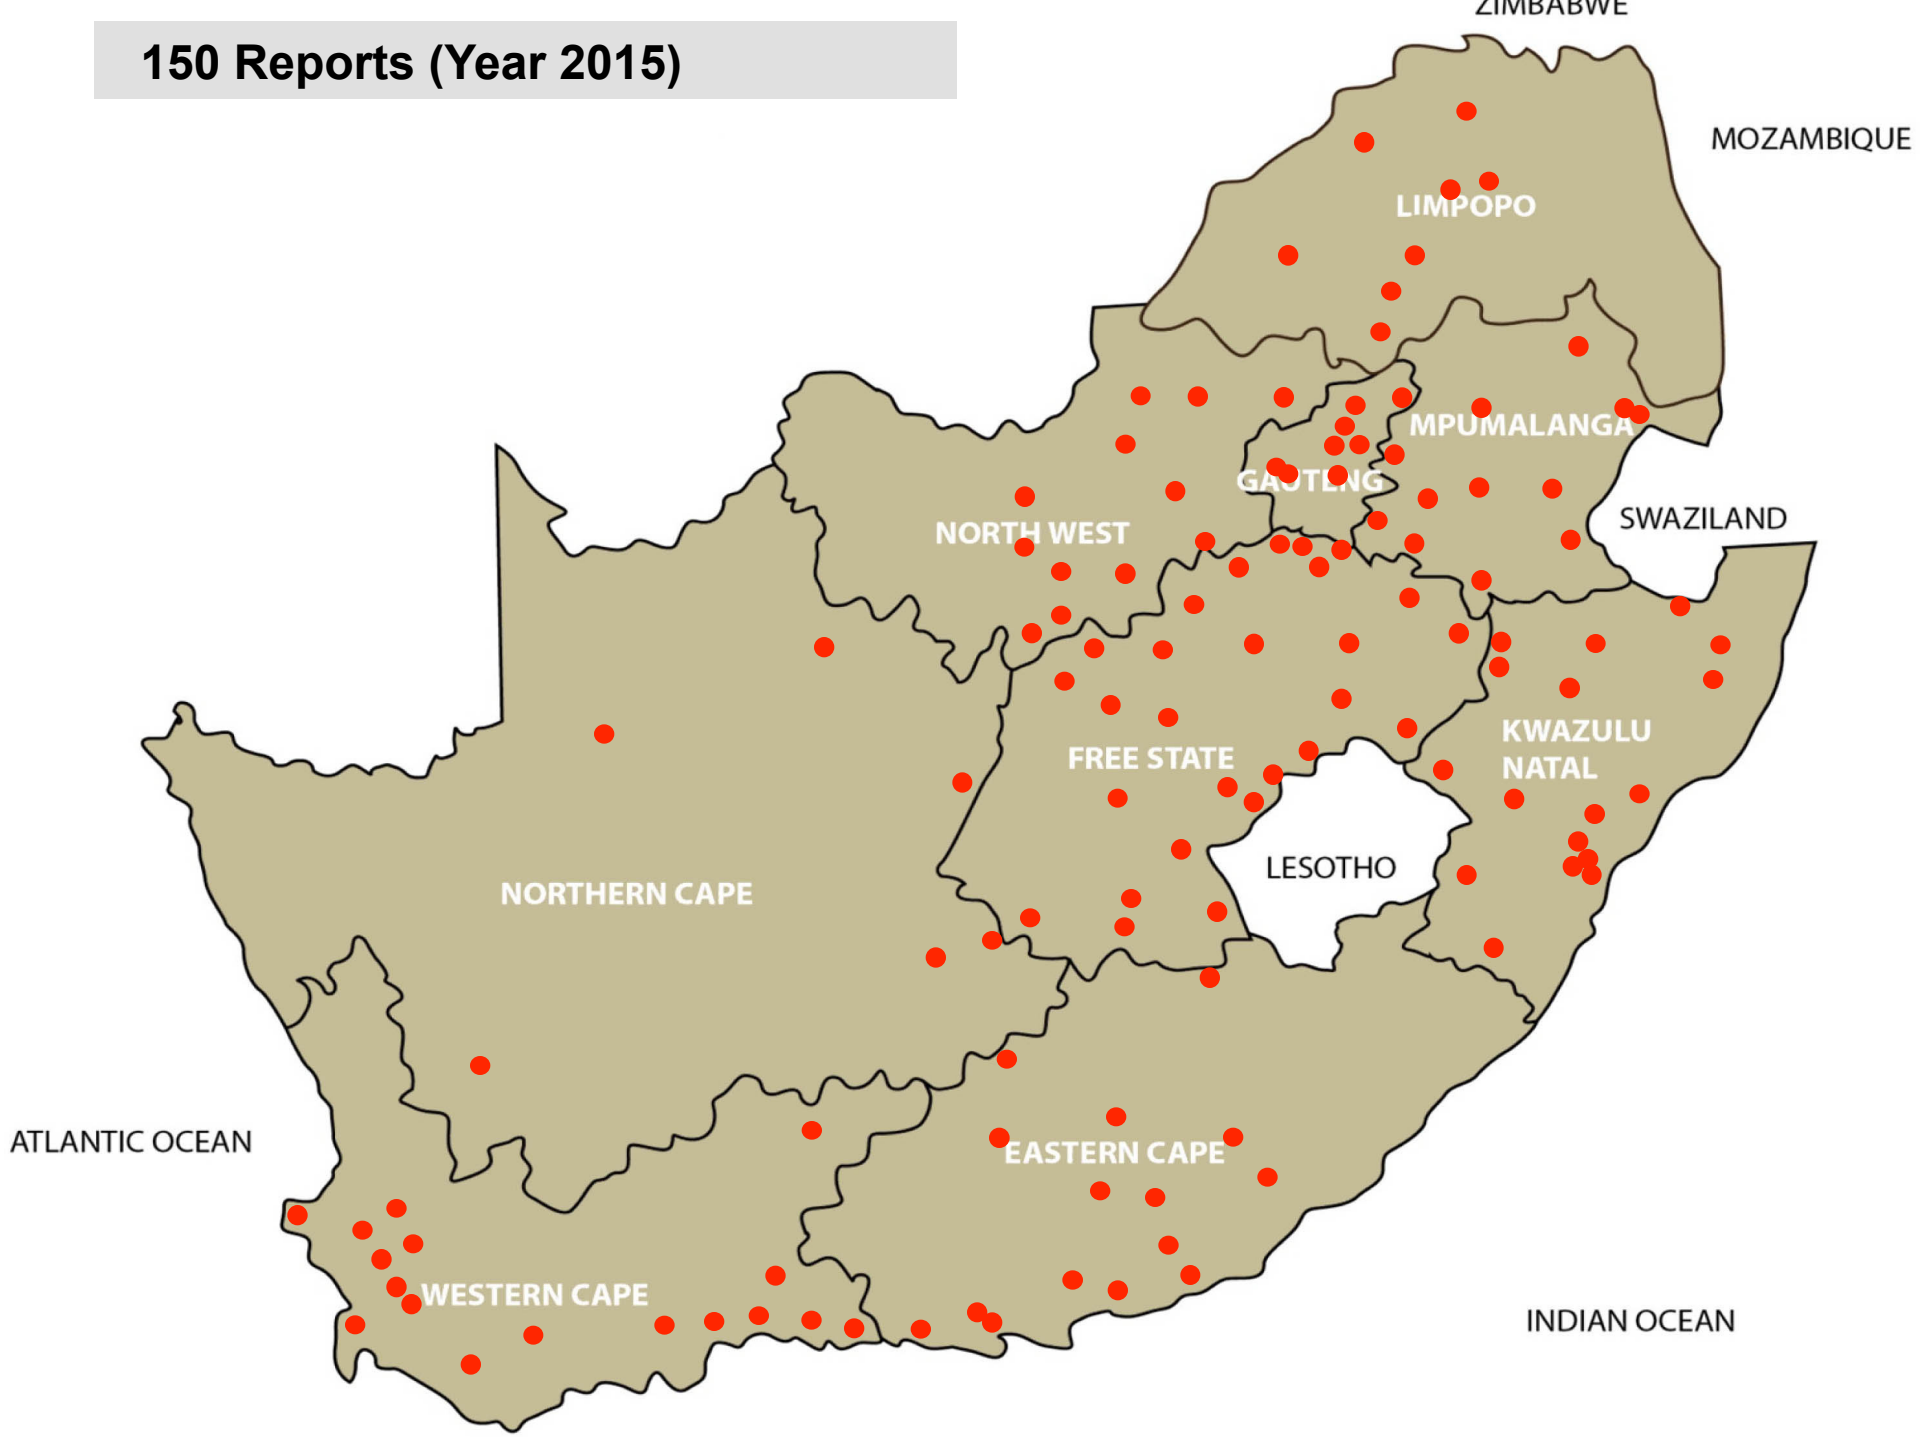

150 Reports (Year 2015)

Internal parasites – Roundworms (year 2015)

Balfour, Bethal, Delmas, Ermelo, Grootvlei, Lydenburg, Middelburg, Nelspruit, Piet Retief, Standerton, Volksrust, Bapsfontein, Bronkhorstspuit, Krugersdorp, Nigel, Onderstepoort, Pretoria, Bela-Bela, Lephalale, Makhado, Modimolle, Mokopane, Polokwane, Vaalwater, Tzaneen, Bloemhof, Brits, Christiana, Klerksdorp, Lichtenburg, Schweizer-Reneke, Stella, Ventersdorp, Bethlehem, Bloemfontein, Bothaville, Bultfontein, Clocolan, Ficksburg, Frankfort, Harrismith, Hertzogville, Hoopstad, Kroonstad, Ladybrand/Excelsior, Memel, Parys, Reitz, Sasolburg, Trompsburg/Springfontein, Viljoenskroon, Villiers, Vrede, Wesselsbron, Winburg, Zastron, Bergville, Dundee, Eshowe, Estcourt, Howick, Kokstad, Mooi River, Mtubatuba, Newcastle, Pongola, Underberg, Aliwal North, Bathurst, Cradock, Graaff-Reinet, Jeffreys Bay, Humansdorp, Middelburg, Port Alfred, Somerset East, Queenstown, Uitenhage, Beaufort West, Caledon, Ceres, Darling, George, Heidelberg, Malmesbury, Moorreesburg, Oudtshoorn, Riversdale, Stellenbosch, Swellendam, Wellington, Colesberg, Kimberley, Kuruman

Internal parasites – Tapeworms (year 2015)

Lydenburg, Nelspruit, Middelburg, Standerton, Volksrust, Bronkhorstspuit, Pretoria, Mokopane, Polokwane, Brits, Klerksdorp, Leeudoringstad, Lichtenburg, Rustenburg, Ventersdorp, Bethlehem, Bloemfontein, Bultfontein, Clocolan, Ficksburg, Frankfort, Harrismith, Hoopstad, Kroonstad, Memel, Reitz, Trompsburg/ Springfontein, Viljoenskroon, Villiers, Vrede, Wesselsbron, Zastron, Bergville, Estcourt, Kokstad, Mooi River, Mtubatuba, Newcastle, Vryheid, Graaff-Reinet, Humansdorp, Middelburg, Port Alfred, Queenstown, Somerset East, Beaufort West, Caledon, George, Moorreesburg, Riversdale