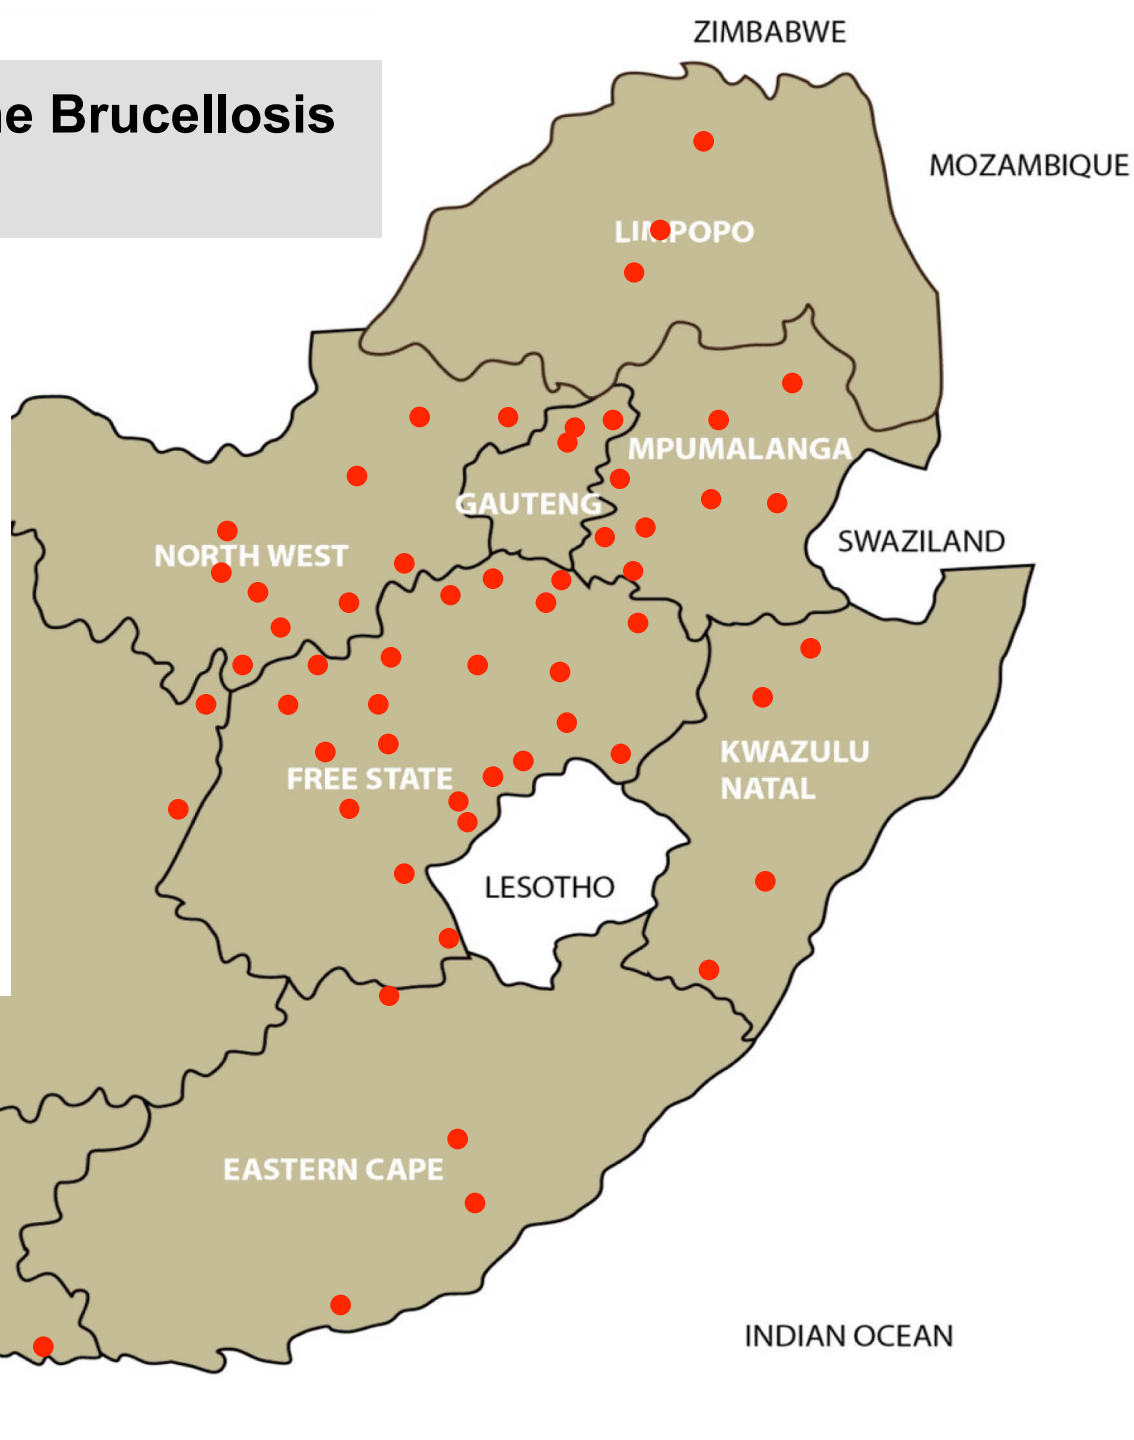

Bacterial disease – Bovine Brucellosis (year 2015)

Balfour, Bethal, Delmas, Ermelo, Grootvlei, Lydenburg, Middelburg, Standerton, Bronkhorstspuit, Makhado, Mokopane, Polokwane, Bloemhof, Brits, Christiana, Klerksdorp, Leeudoringstad, Lichtenburg, Rustenburg, Schweizer-Reneke, Stella, Vryburg, Bethlehem, Bloemfontein, Bothaville, Bultfontein, Clocolan, Dewetsdorp, Ficksburg, Frankfort, Harrismith, Hertzogville, Hoopstad, Kroonstad, Ladybrand/Excelsior, Parys, Reitz, Viljoenskroon, Villiers, Vrede, Wesselsbron, Winburg, Zastron, Dundee, Kokstad, Mooi River, Vryheid, Alexandria, Aliwal North, Queenstown, Stutterheim, Darling, George, Swellendam, Jan Kempdorp, Kimberley