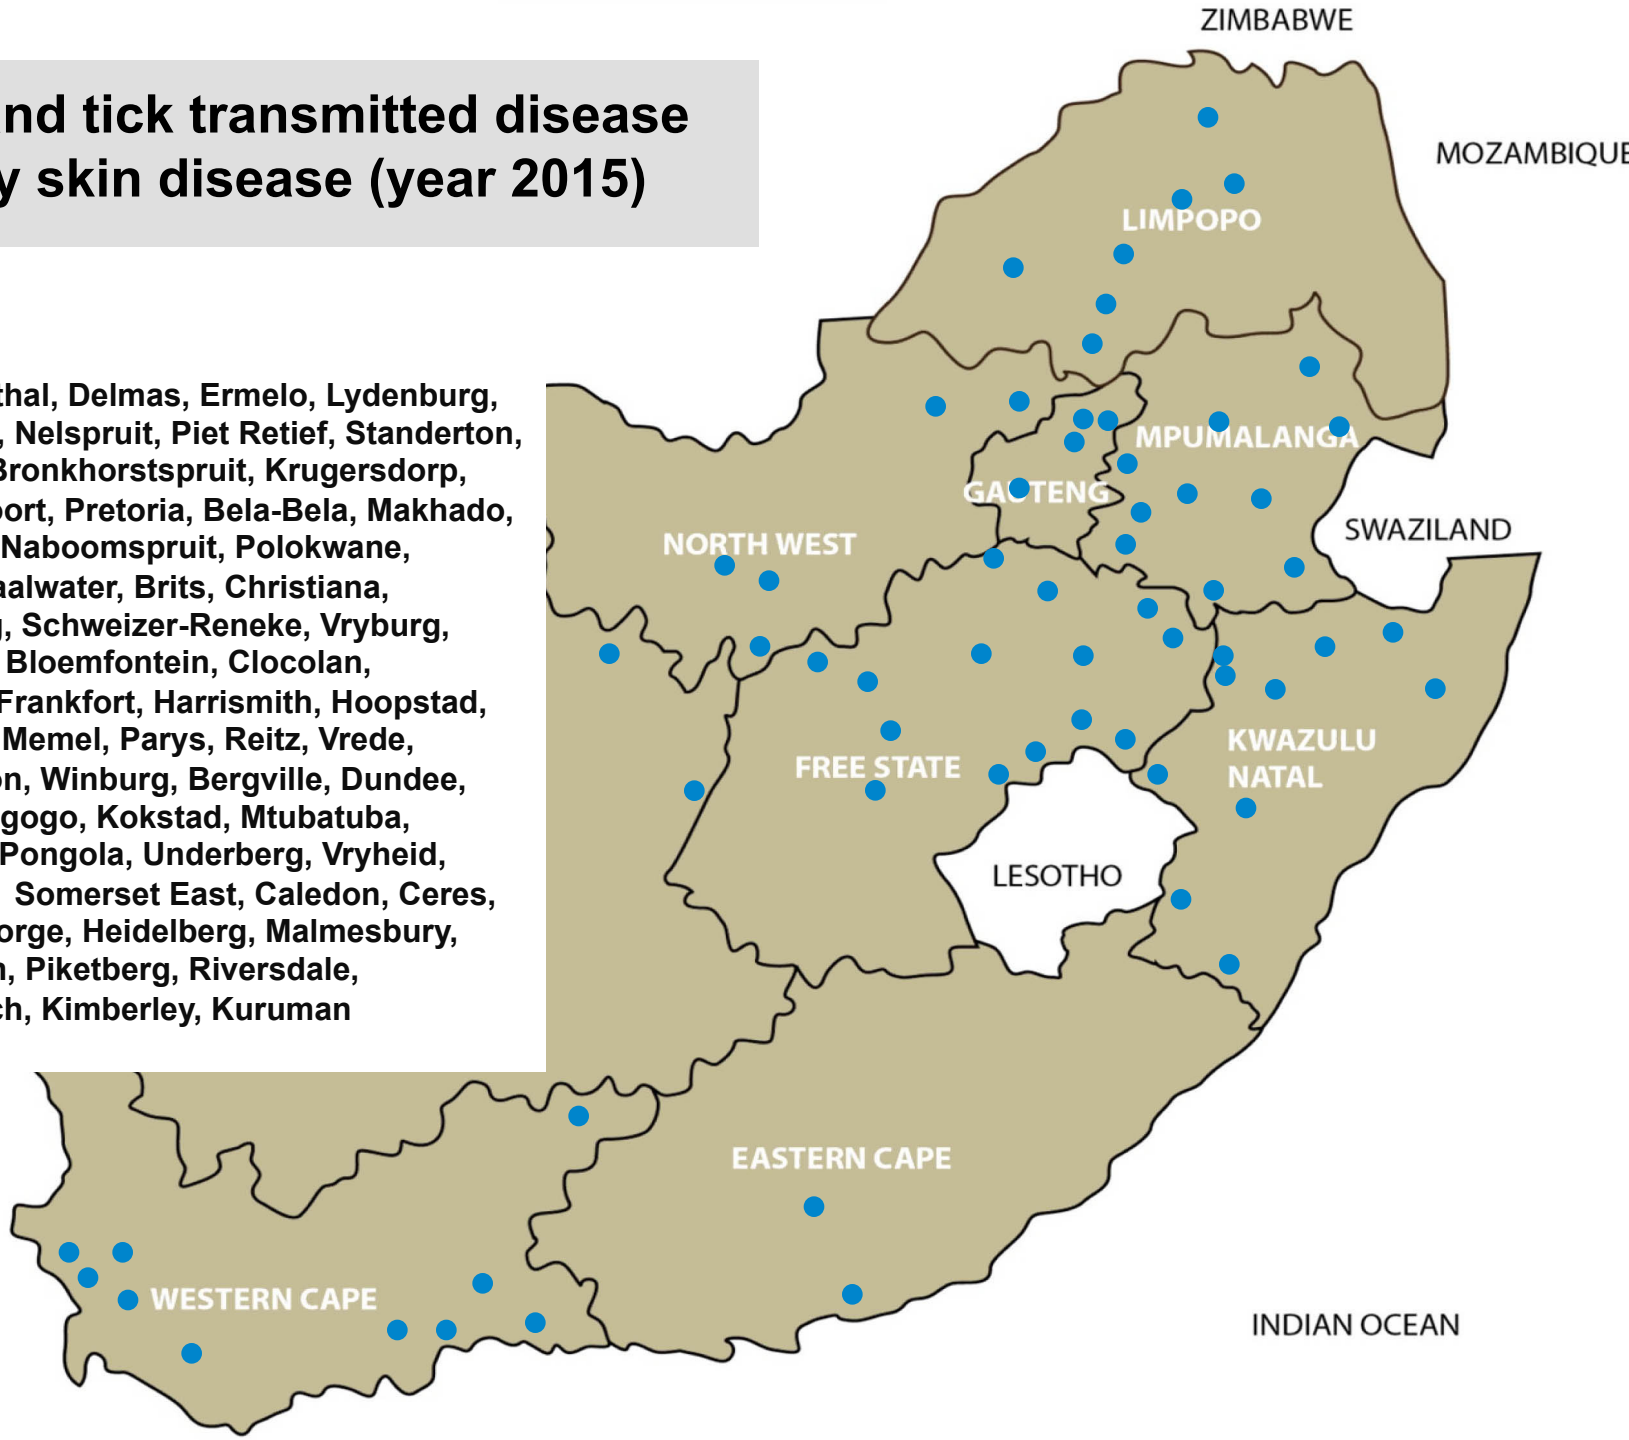

Insect and tick transmitted disease Lumpy skin disease (year 2015)

Balfour, Bethal, Delmas, Ermelo, Lydenburg, Middelburg, Nelspruit, Piet Retief, Standerton, Volksrust, Bronkhorstspuit, Krugersdorp, Onderstepoort, Pretoria, Bela-Bela, Makhado, Mokopane, Naboomspruit, Polokwane, Tzaneen, Vaalwater, Brits, Christiana, Rustenburg, Schweizer-Reneke, Vryburg, Bethlehem, Bloemfontein, Clocolan, Ficksburg, Frankfort, Harrismith, Hoopstad, Kroonstad, Memel, Parys, Reitz, Vrede, Wesselsbron, Winburg, Bergville, Dundee, Estcourt, Ingogo, Kokstad, Mtubatuba, Newcastle, Pongola, Underberg, Vryheid, Alexandria, Somerset East, Caledon, Ceres, Darling, George, Heidelberg, Malmesbury, Oudtshoorn, Piketberg, Riversdale, Stellenbosch, Kimberley, Kuruman