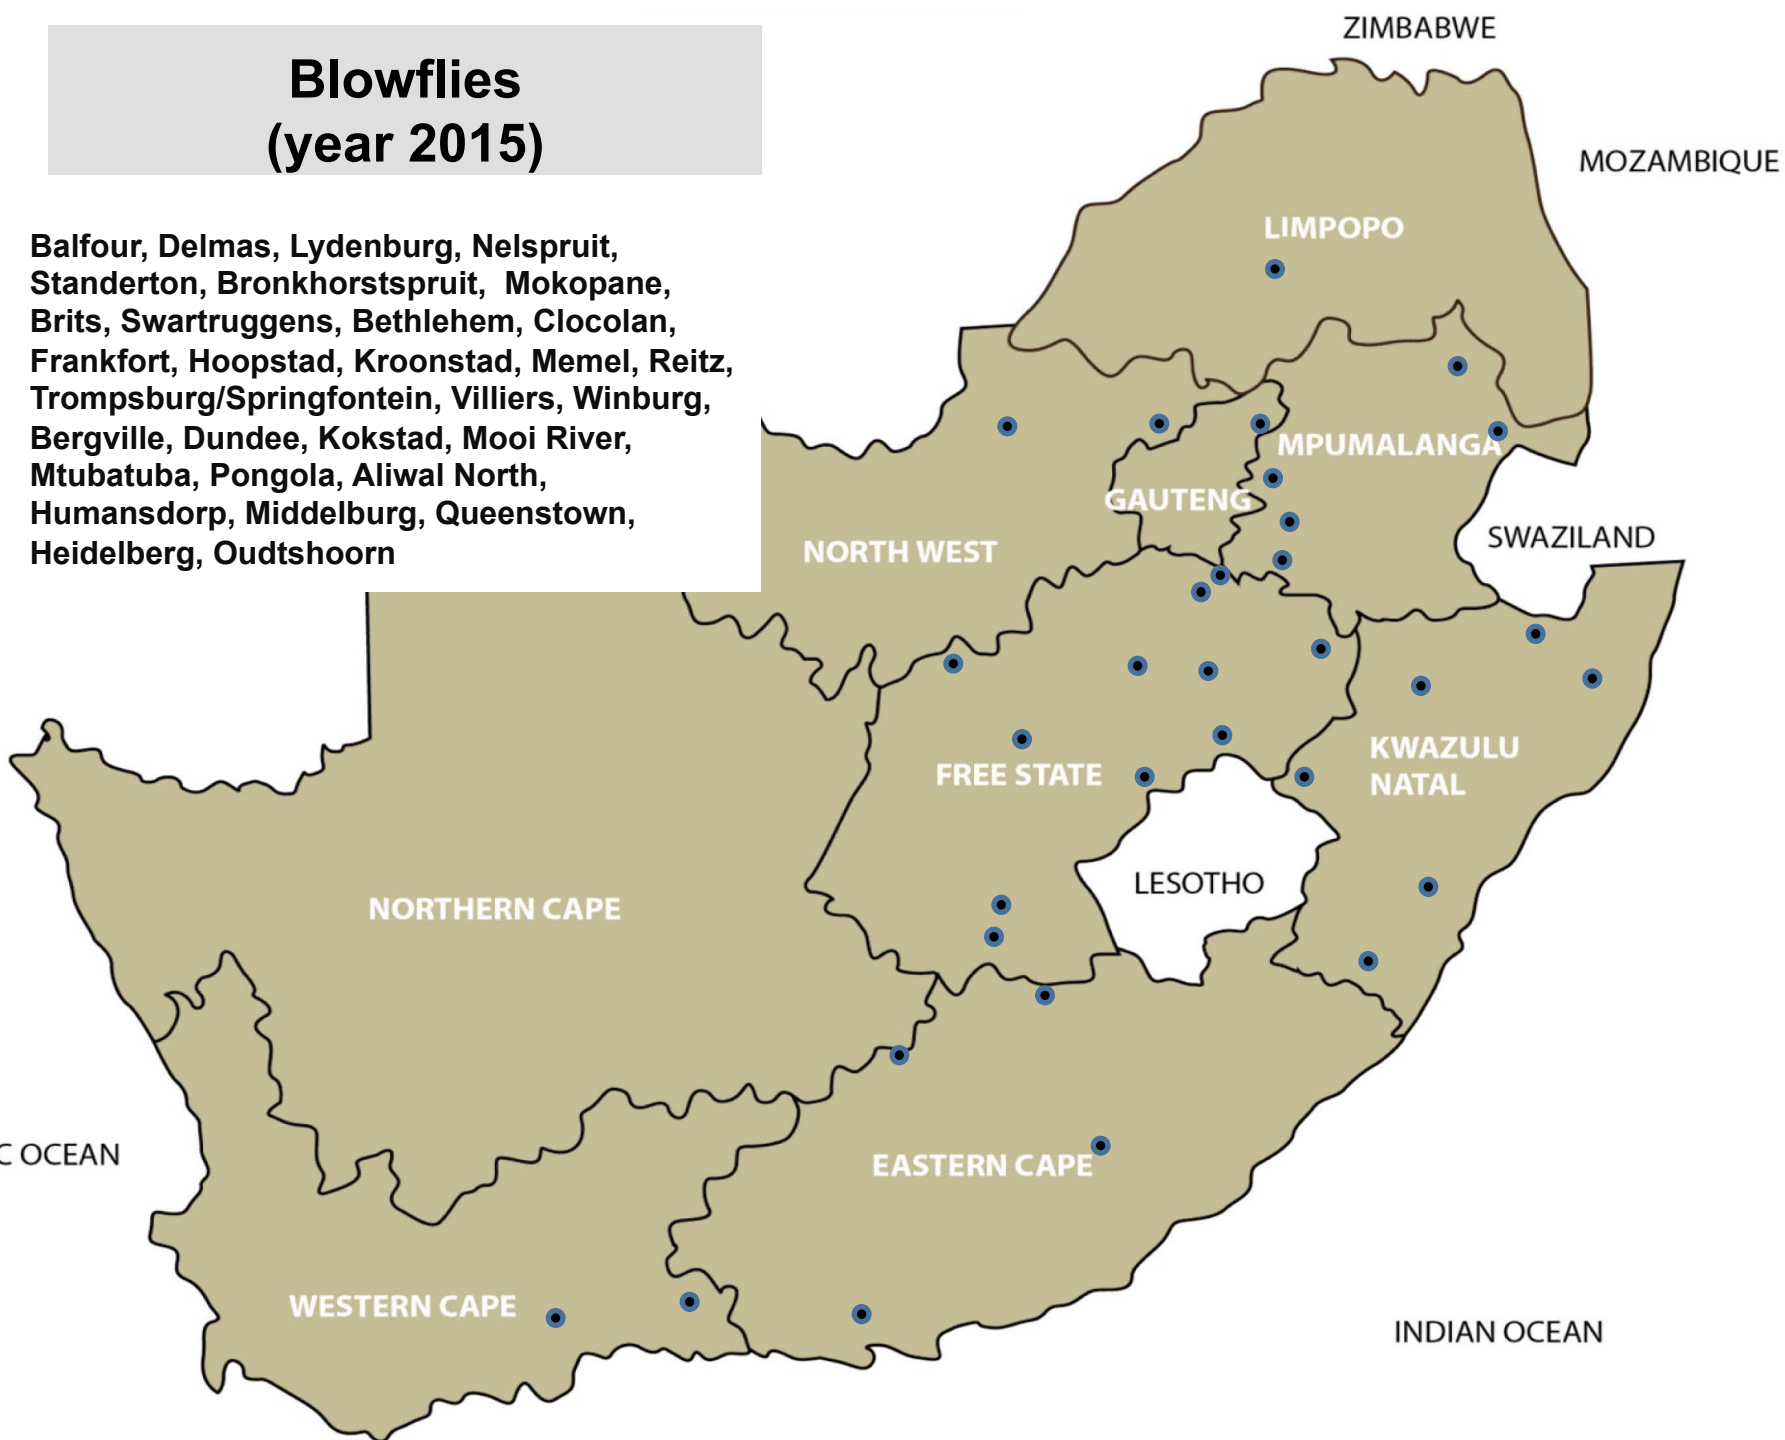

Biting lice (Red lice) (year 2015)

Balfour, Ermelo, Lydenburg, Standerton, Christiana, Klerksdorp, Leeudoringstad, Schweizer-Reneke, Vryburg, Bethlehem, Bloemfontein, Bothaville, Bultfontein, Clocolan, Dewetsdorp, Ficksburg, Frankfort, Harrismith, Hoopstad, Kroonstad, Viljoenskroon, Villiers, Vrede, Winburg, Zastron, Bergville, Kokstad, Mooi River, Newcastle, Pietermaritzburg, Aliwal North, Graaff-Reinet, Middelburg, Queenstown, Beaufort West, Ceres, Darling, Stellenbosch, Calvinia, Kathu

Sucking lice (Blue lice) (year 2015)

Balfour, Delmas, Ermelo, Standerton, Brits, Christiana, Leeudoringstad, Schweizer-Reneke, Vryburg, Bloemfontein, Bothaville, Bultfontein, Clocolan, Frankfort, Harrismith, Hoopstad, Kroonstad, Ladybrand/Excelsior, Memel, Reitz, Vrede, Bergville, Estcourt, Kokstad, Graaff-Reinet, Stellenbosch

Sheep scab (year 2015)

Balfour, Ermelo, Standerton, Polokwane,
Ficksburg, Frankfort, Harrismith, Ladybrand/
Excelsior, Reitz, Villiers, Estcourt, Kokstad,
Newcastle, Vryheid, Aliwal North, Graaff-Reinet,
Middelburg, Queenstown, Somerset East,
Stutterheim, Calvinia, De Aar, Upington

Blowflies (year 2015)

Balfour, Delmas, Lydenburg, Nelspruit, Standerton, Bronkhorstspuit, Mokopane, Brits, Swartruggens, Bethlehem, Clocolan, Frankfort, Hoopstad, Kroonstad, Memel, Reitz, Trompsburg/Springfontein, Villiers, Winburg, Bergville, Dundee, Kokstad, Mooi River, Mtubatuba, Pongola, Aliwal North, Humansdorp, Middelburg, Queenstown, Heidelberg, Oudtshoorn