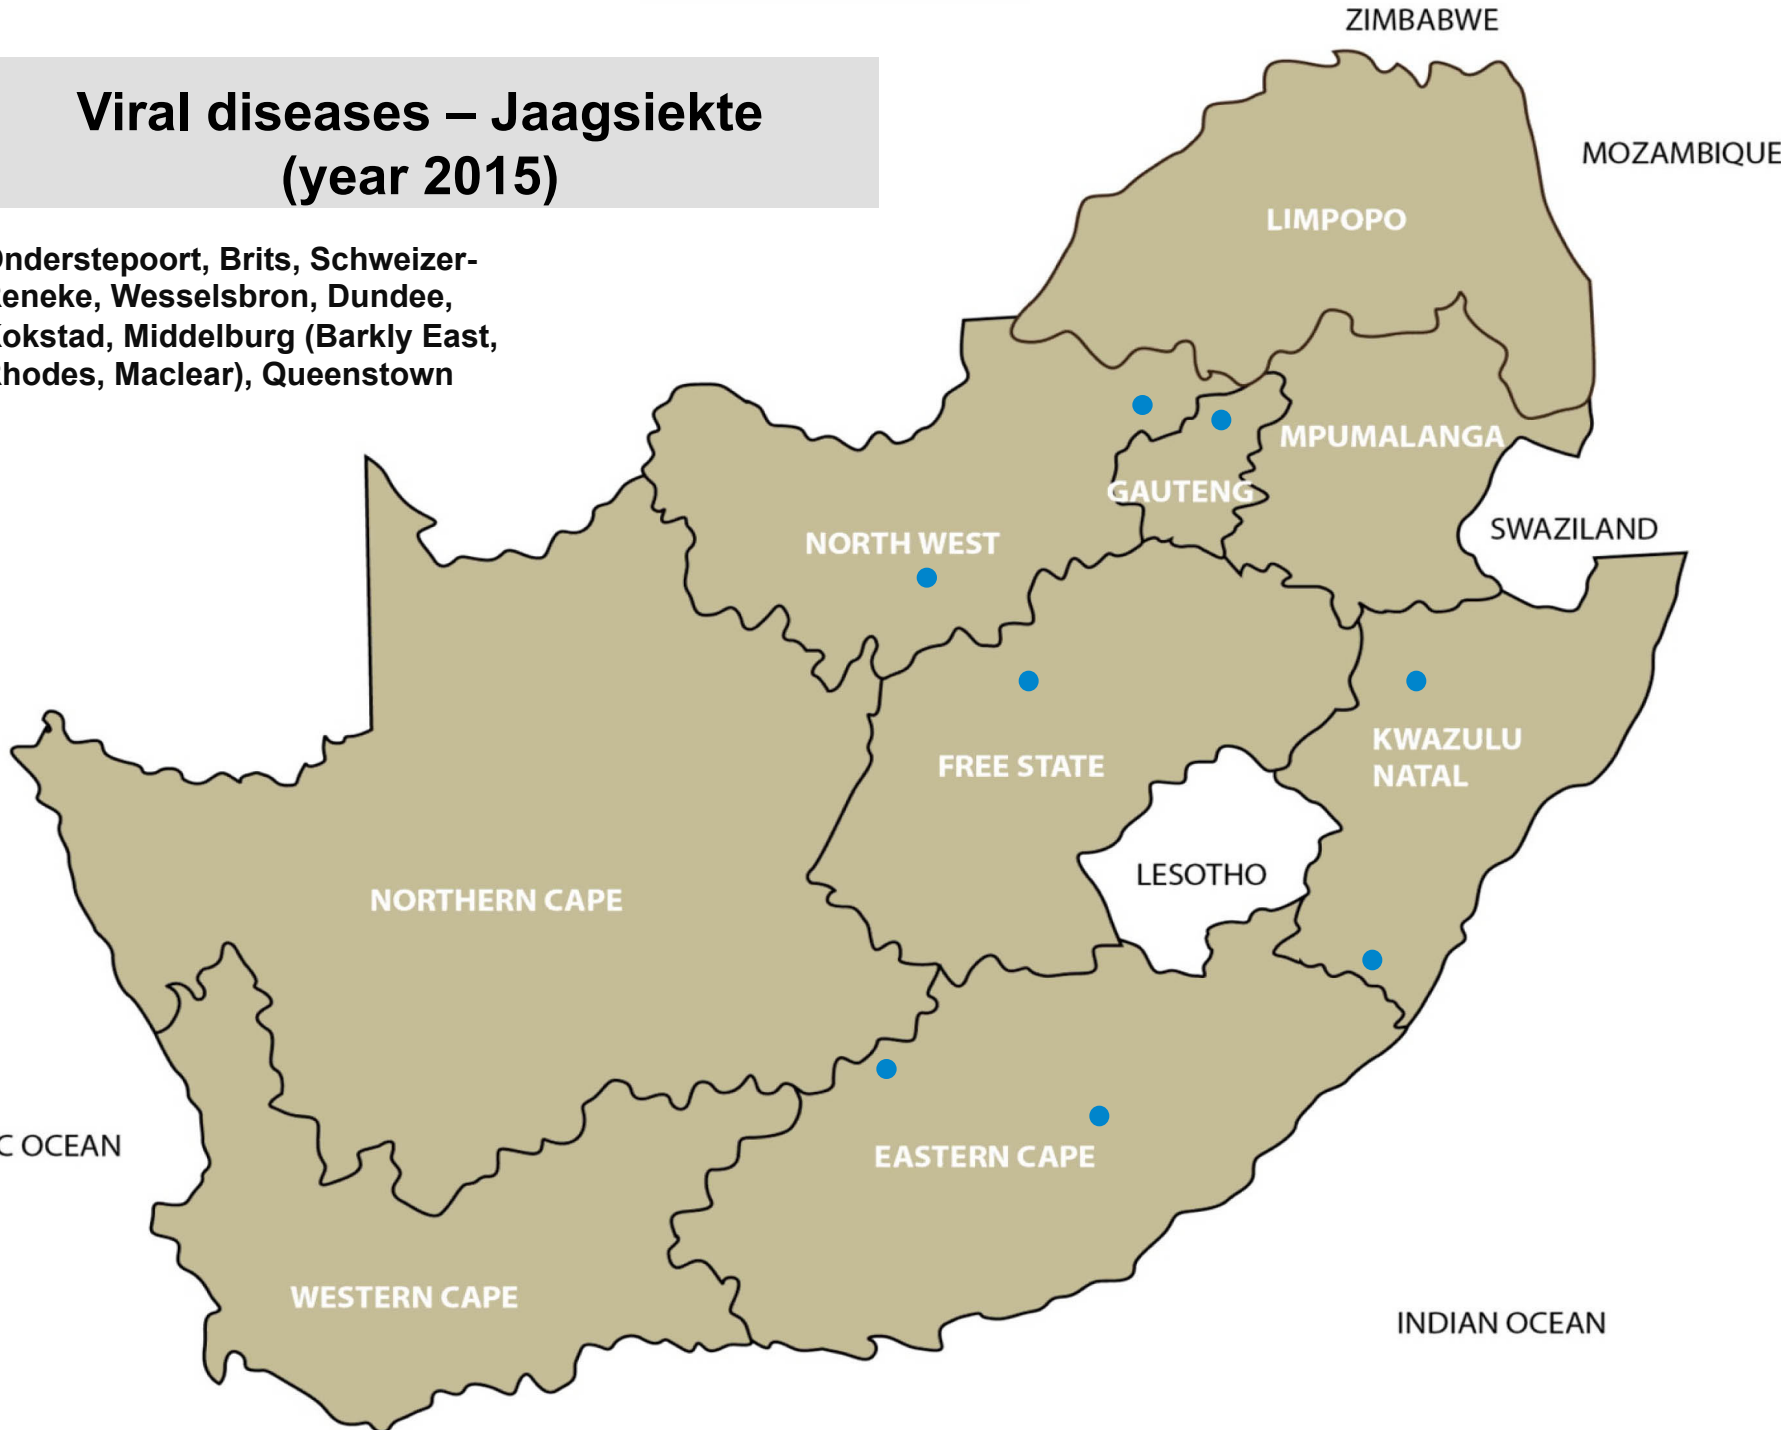

Viral diseases – Jaagsiekte (year 2015)

Onderstepoort, Brits, Schweizer-Reneke, Wesselsbron, Dundee, Kokstad, Middelburg (Barkly East, Rhodes, Maclear), Queenstown