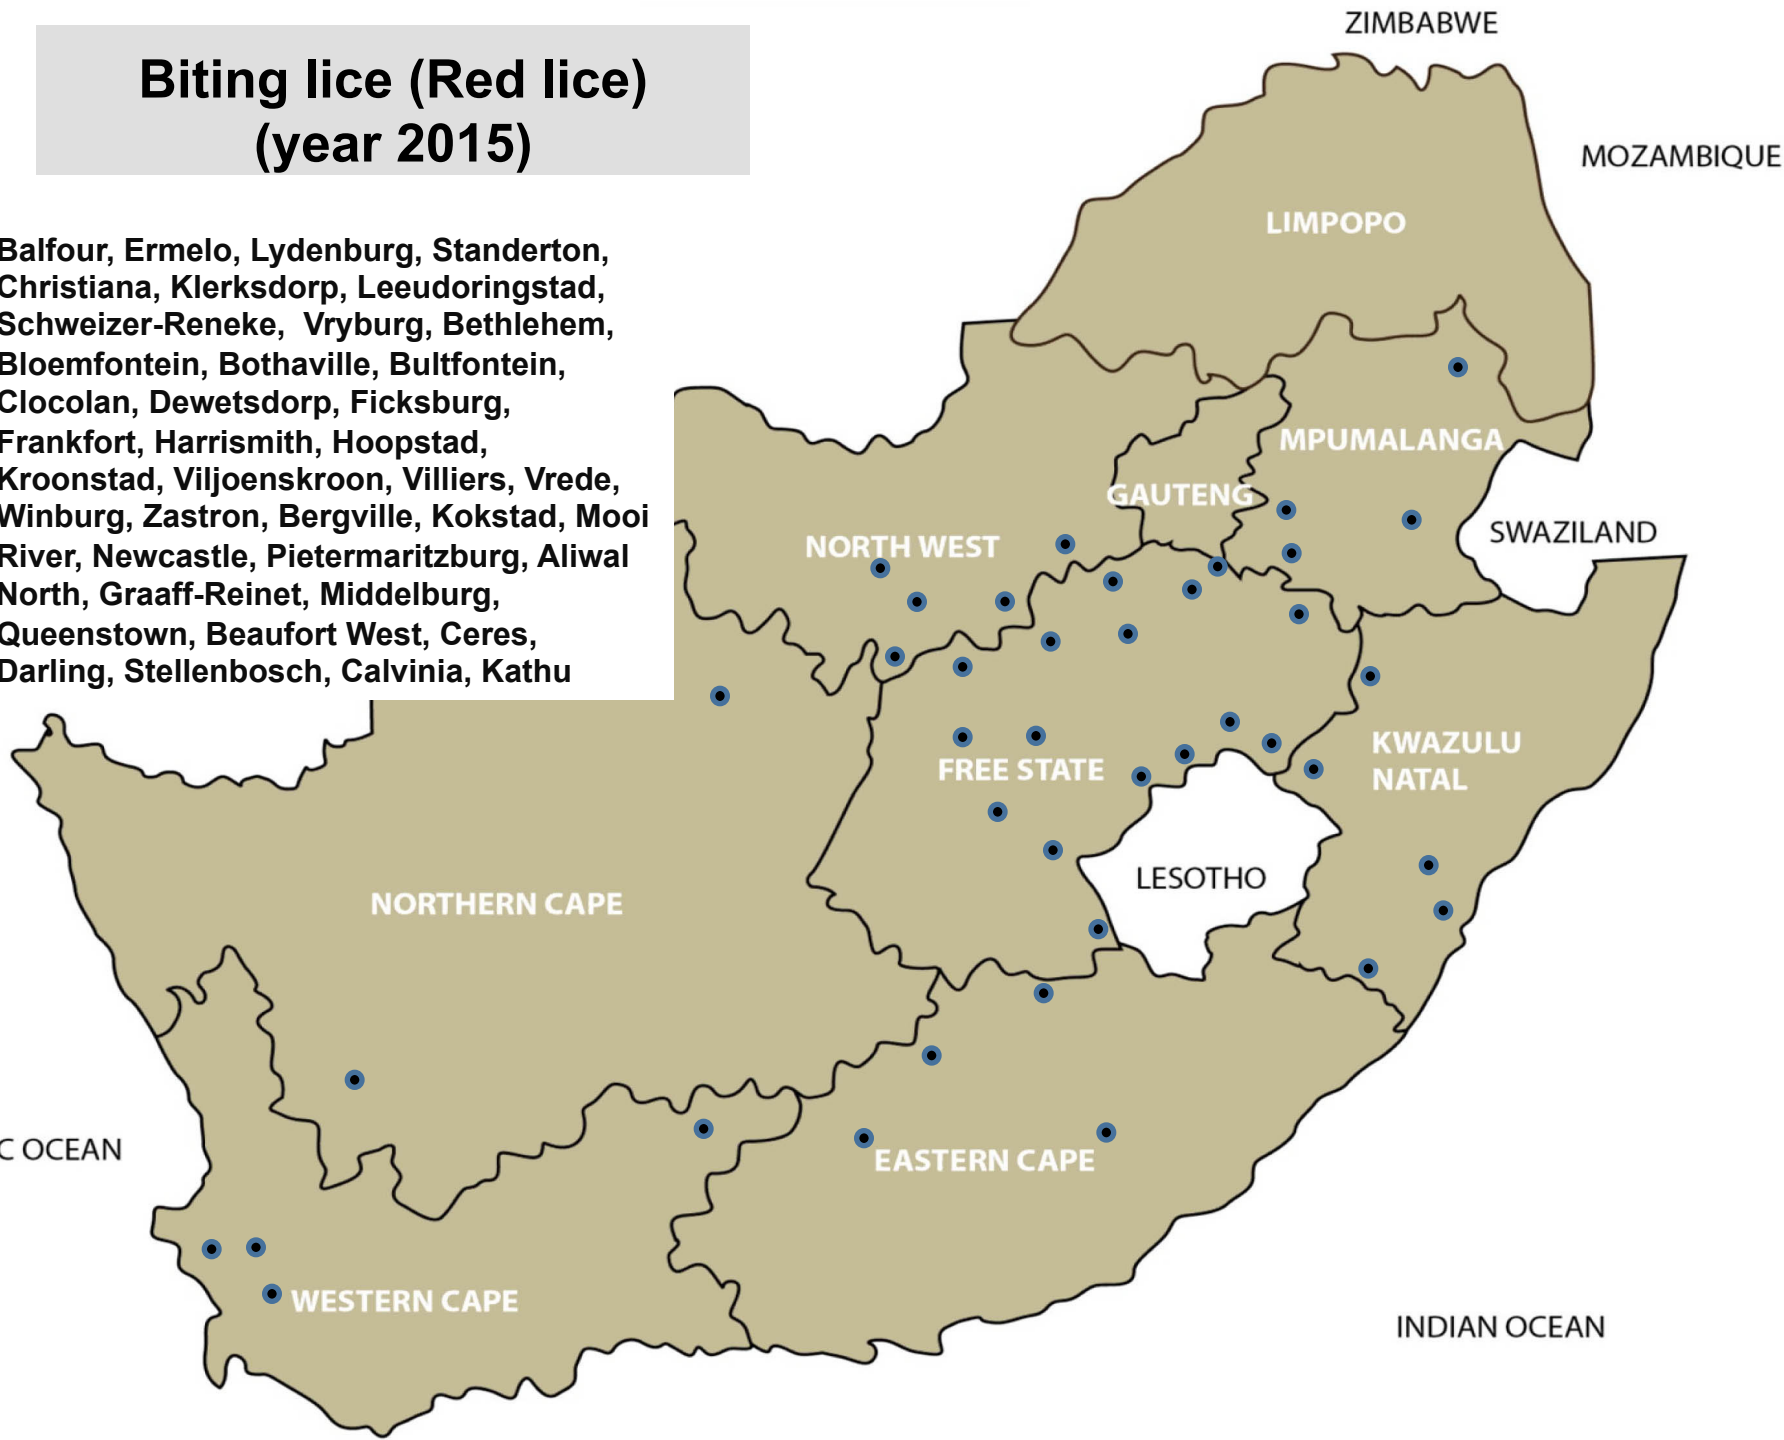

Bont-legged ticks (year 2015)

Balfour, Bethal, Delmas, Ermelo, Grootvlei, Lydenburg, Middelburg, Nelspruit, Standerton, Volksrust, Bapsfontein, Bronkhorstspuit, Pretoria, Makhado, Mokopane, Polokwane, Brits, Christiana, Klerksdorp, Leeudoringstad, Lichtenburg, Rustenburg, Schweizer-Reneke, Stella, Swartruggens, Ventersdorp, Vryburg, Bethlehem, Bloemfontein, Bothaville, Bultfontein, Clocolan, Dewetsdorp, Frankfort, Harrismith, Hoopstad, Kroonstad, Ladybrand/Excelsior, Memel, Trompsburg/Springfontein, Viljoenskroon, Villiers, Vrede, Wesselsbron, Winburg, Bergville, Dundee, Mtubatuba, Pietermaritzburg, Pongola, Underberg, Graaff-Reinet, Middelburg, Queenstown, Somerset East, Beaufort West, Caledon, Oudtshoorn, Riversdale, Swellendam, Calvinia, De Aar, Kathu, Kuruman

Red-legged tick (year 2015)

Balfour, Bethal, Grootvlei, Lydenburg, Standerton, Volksrust, Bapsfontein, Mokopane, Christiana, Klerksdorp, Leeudoringstad, Lichtenburg, Schweizer-Reneke, Swartruggens, Vryburg, Bethlehem, Bothaville, Clocolan, *Bultfontein*, *Dewetsdorp*, Hoopstad, Kroonstad, Ladybrand/Excelsior, Memel, Parys, Reitz, Villiers, Vrede, Wesselsbron, Winburg, Dundee, Mtubatuba, Pietermaritzburg, Underberg, Graaff-Reinet, Queenstown, Somerset East, Caledon, Oudtshoorn, Stellenbosch

Biting lice (Red lice) (year 2015)

Balfour, Ermelo, Lydenburg, Standerton, Christiana, Klerksdorp, Leeudoringstad, Schweizer-Reneke, Vryburg, Bethlehem, Bloemfontein, Bothaville, Bultfontein, Clocolan, Dewetsdorp, Ficksburg, Frankfort, Harrismith, Hoopstad, Kroonstad, Viljoenskroon, Villiers, Vrede, Winburg, Zastron, Bergville, Kokstad, Mooi River, Newcastle, Pietermaritzburg, Aliwal North, Graaff-Reinet, Middelburg, Queenstown, Beaufort West, Ceres, Darling, Stellenbosch, Calvinia, Kathu