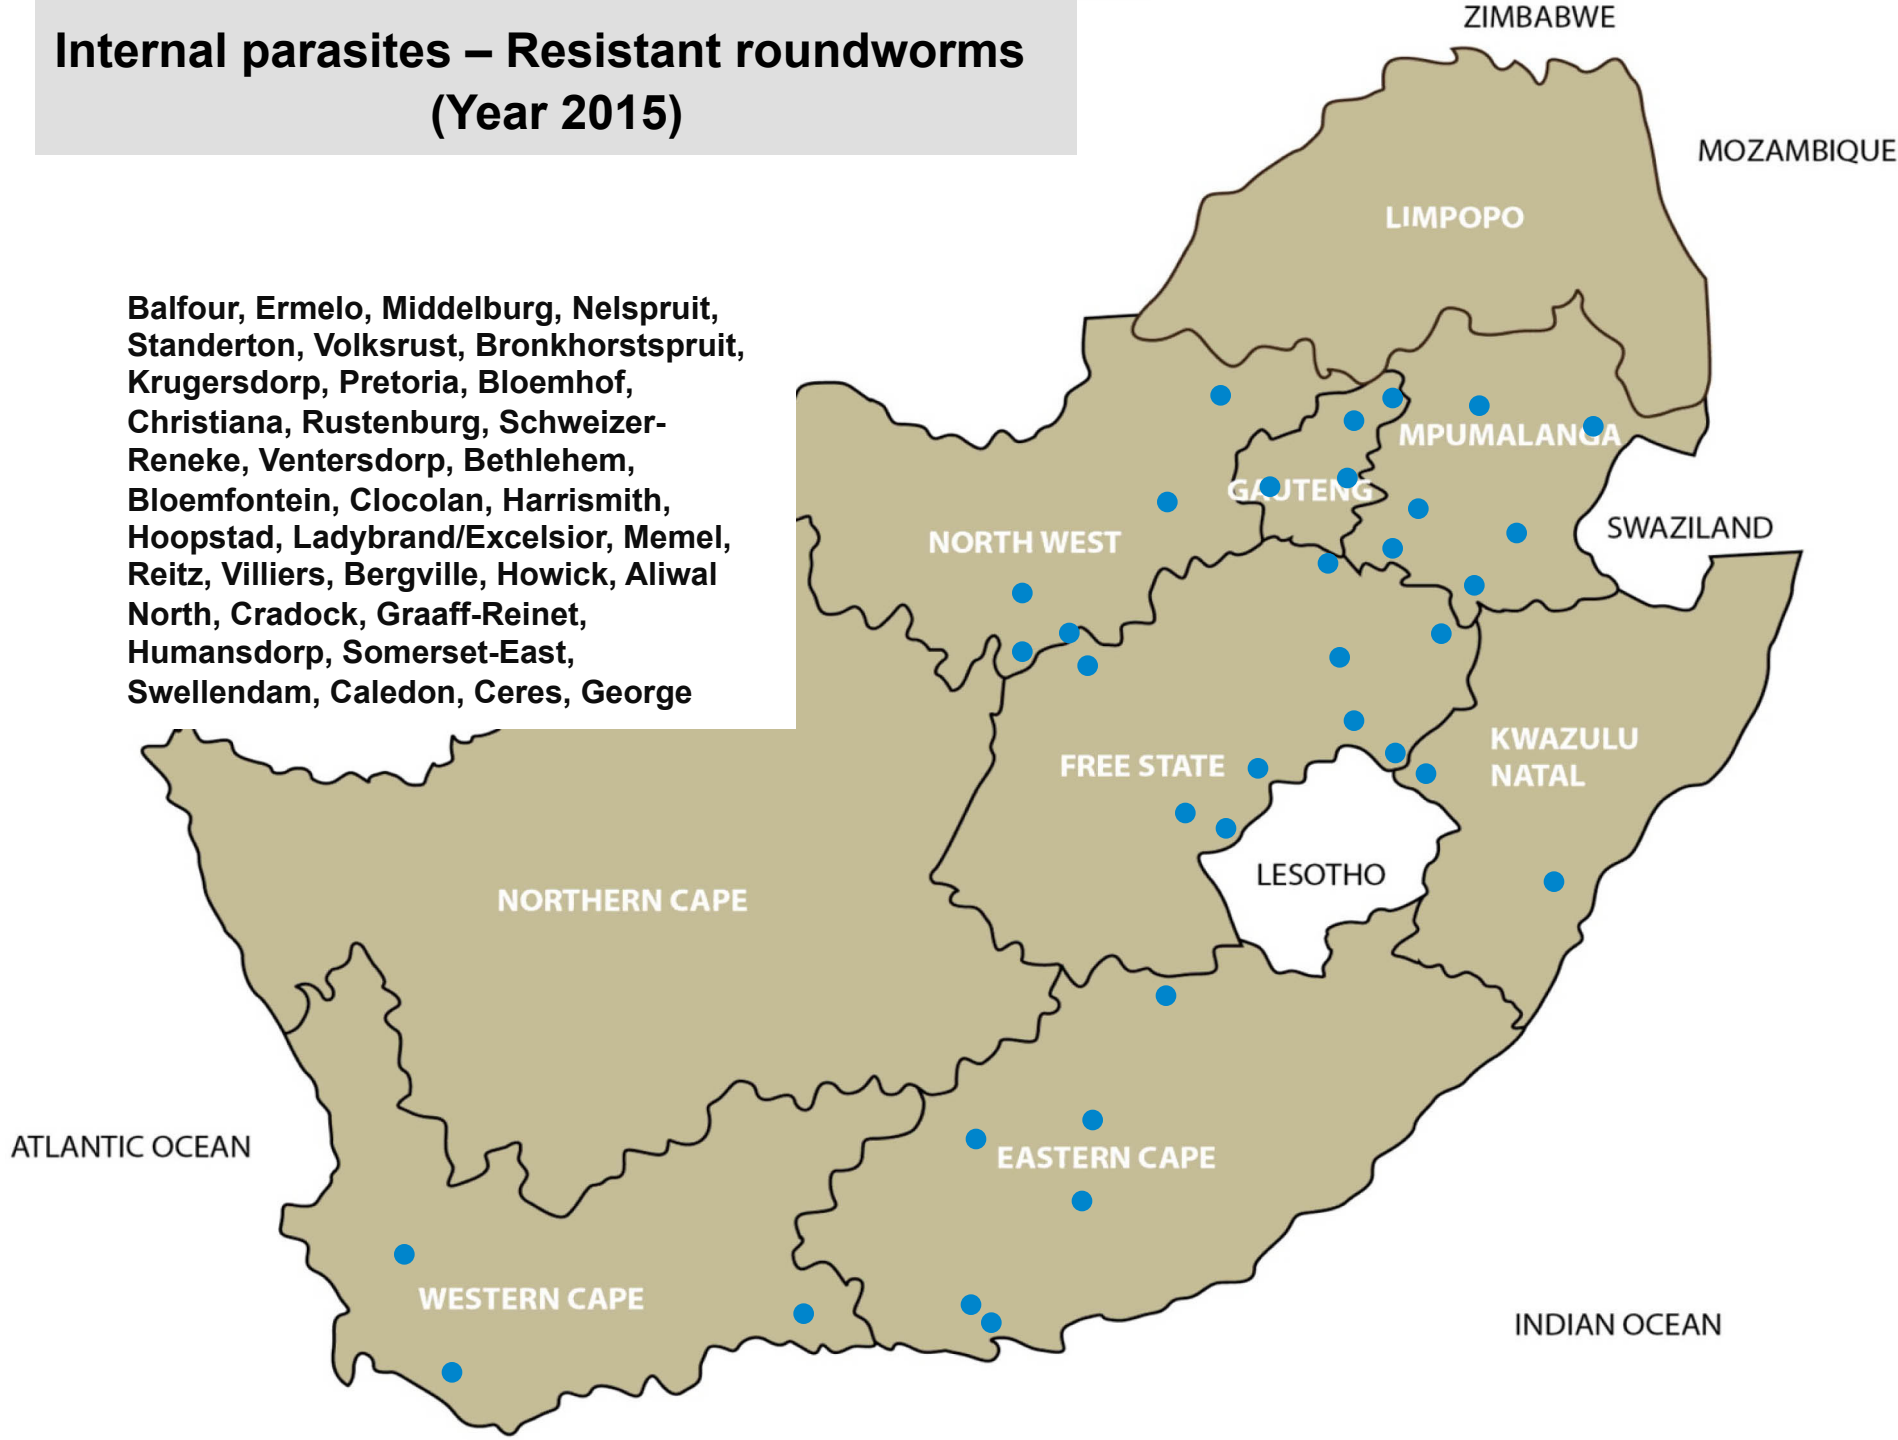

150 Reports (Year 2015)

Internal parasites – Roundworms (year 2015)

Balfour, Bethal, Delmas, Ermelo, Grootvlei, Lydenburg, Middelburg, Nelspruit, Piet Retief, Standerton, Volksrust, Bapsfontein, Bronkhorstspuit, Krugersdorp, Nigel, Onderstepoort, Pretoria, Bela-Bela, Lephalale, Makhado, Modimolle, Mokopane, Polokwane, Vaalwater, Tzaneen, Bloemhof, Brits, Christiana, Klerksdorp, Lichtenburg, Schweizer-Reneke, Stella, Ventersdorp, Bethlehem, Bloemfontein, Bothaville, Bultfontein, Clocolan, Ficksburg, Frankfort, Harrismith, Hertzogville, Hoopstad, Kroonstad, Ladybrand/Excelsior, Memel, Parys, Reitz, Sasolburg, Trompsburg/Springfontein, Viljoenskroon, Villiers, Vrede, Wesselsbron, Winburg, Zastron, Bergville, Dundee, Eshowe, Estcourt, Howick, Kokstad, Mooi River, Mtubatuba, Newcastle, Pongola, Underberg, Aliwal North, Bathurst, Cradock, Graaff-Reinet, Jeffreys Bay, Humansdorp, Middelburg, Port Alfred, Somerset East, Queenstown, Uitenhage, Beaufort West, Caledon, Ceres, Darling, George, Heidelberg, Malmesbury, Moorreesburg, Oudtshoorn, Riversdale, Stellenbosch, Swellendam, Wellington, Colesberg, Kimberley, Kuruman

Internal parasites – Tapeworms (year 2015)

Lydenburg, Nelspruit, Middelburg, Standerton, Volksrust, Bronkhorstspuit, Pretoria, Mokopane, Polokwane, Brits, Klerksdorp, Leeudoringstad, Lichtenburg, Rustenburg, Ventersdorp, Bethlehem, Bloemfontein, Bultfontein, Clocolan, Ficksburg, Frankfort, Harrismith, Hoopstad, Kroonstad, Memel, Reitz, Trompsburg/ Springfontein, Viljoenskroon, Villiers, Vrede, Wesselsbron, Zastron, Bergville, Estcourt, Kokstad, Mooi River, Mtubatuba, Newcastle, Vryheid, Graaff-Reinet, Humansdorp, Middelburg, Port Alfred, Queenstown, Somerset East, Beaufort West, Caledon, George, Moorreesburg, Riversdale