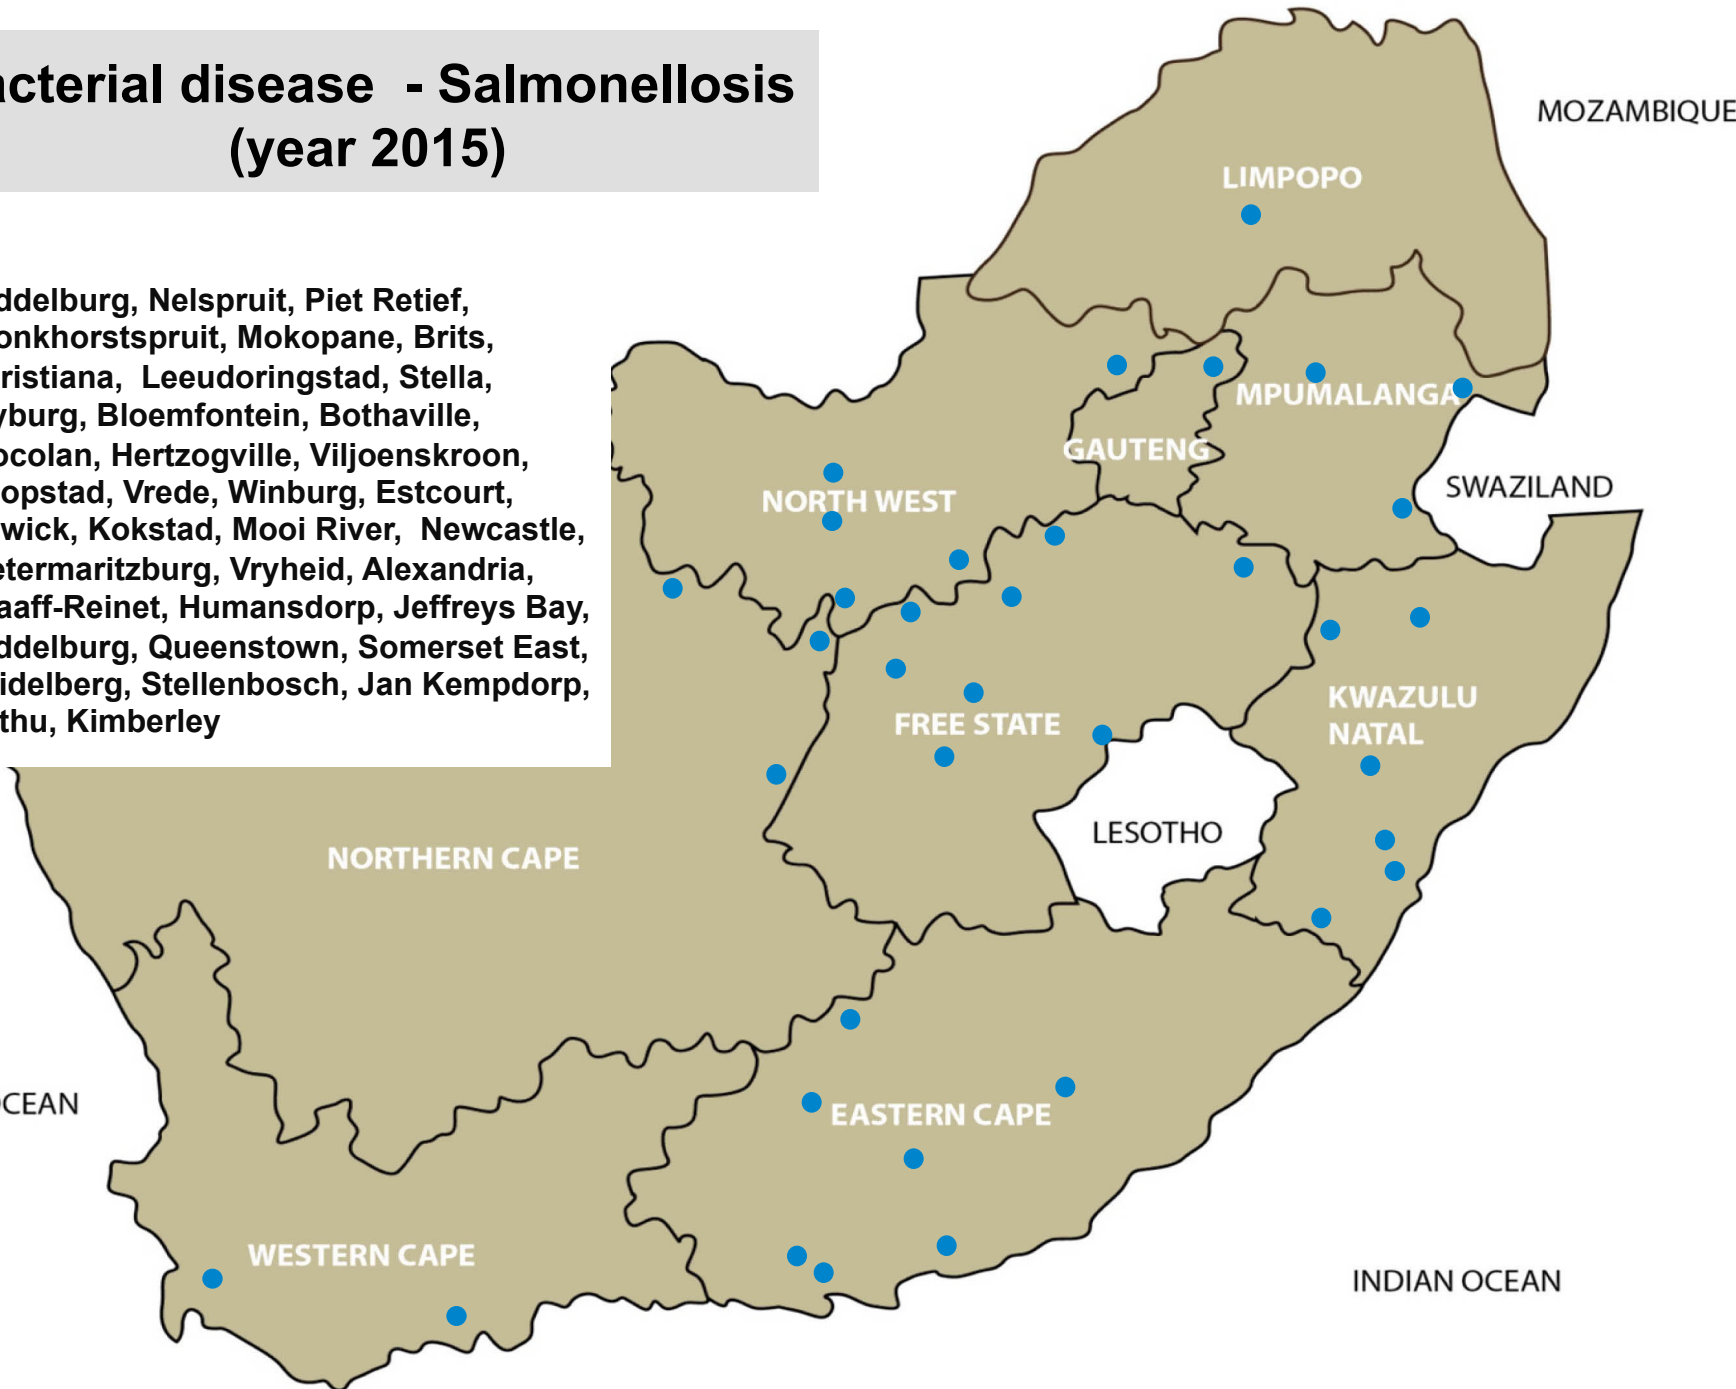

Onderstepoort, Brits, Schweizer-Reneke, Wesselsbron, Dundee, Kokstad, Middelburg (Barkly East, Rhodes, Maclear), Queenstown

Bacterial disease – Bovine Brucellosis (year 2015)

Balfour, Bethal, Delmas, Ermelo, Grootvlei, Lydenburg, Middelburg, Standerton, Bronkhorstspuit, Makhado, Mokopane, Polokwane, Bloemhof, Brits, Christiana, Klerksdorp, Leeudoringstad, Lichtenburg, Rustenburg, Schweizer-Reneke, Stella, Vryburg, Bethlehem, Bloemfontein, Bothaville, Bultfontein, Clocolan, Dewetsdorp, Ficksburg, Frankfort, Harrismith, Hertzogville, Hoopstad, Kroonstad, Ladybrand/Excelsior, Parys, Reitz, Viljoenskroon, Villiers, Vrede, Wesselsbron, Winburg, Zastron, Dundee, Kokstad, Mooi River, Vryheid, Alexandria, Aliwal North, Queenstown, Stutterheim, Darling, George, Swellendam, Jan Kempdorp, Kimberley

Bacterial disease – Ovine brucellosis - *Brucella ovis* (year 2015)

Grootvlei, Pretoria, Villiers, Wesselsbron, Bergville, Aliwal North, Graaff-Reinet, Kareedouw, Queenstown, Somerset East, Beaufort West, Caledon, Calvinia, De Aar, Upington

Bacterial disease - Salmonellosis (year 2015)

Middelburg, Nelspruit, Piet Retief, Bronkhorstspuit, Mokopane, Brits, Christiana, Leeudoringstad, Stella, Vryburg, Bloemfontein, Bothaville, Clocolan, Hertzogville, Viljoenskroon, Hoopstad, Vrede, Winburg, Estcourt, Howick, Kokstad, Mooi River, Newcastle, Pietermaritzburg, Vryheid, Alexandria, Graaff-Reinet, Humansdorp, Jeffreys Bay, Middelburg, Queenstown, Somerset East, Heidelberg, Stellenbosch, Jan Kempdorp, Kathu, Kimberley