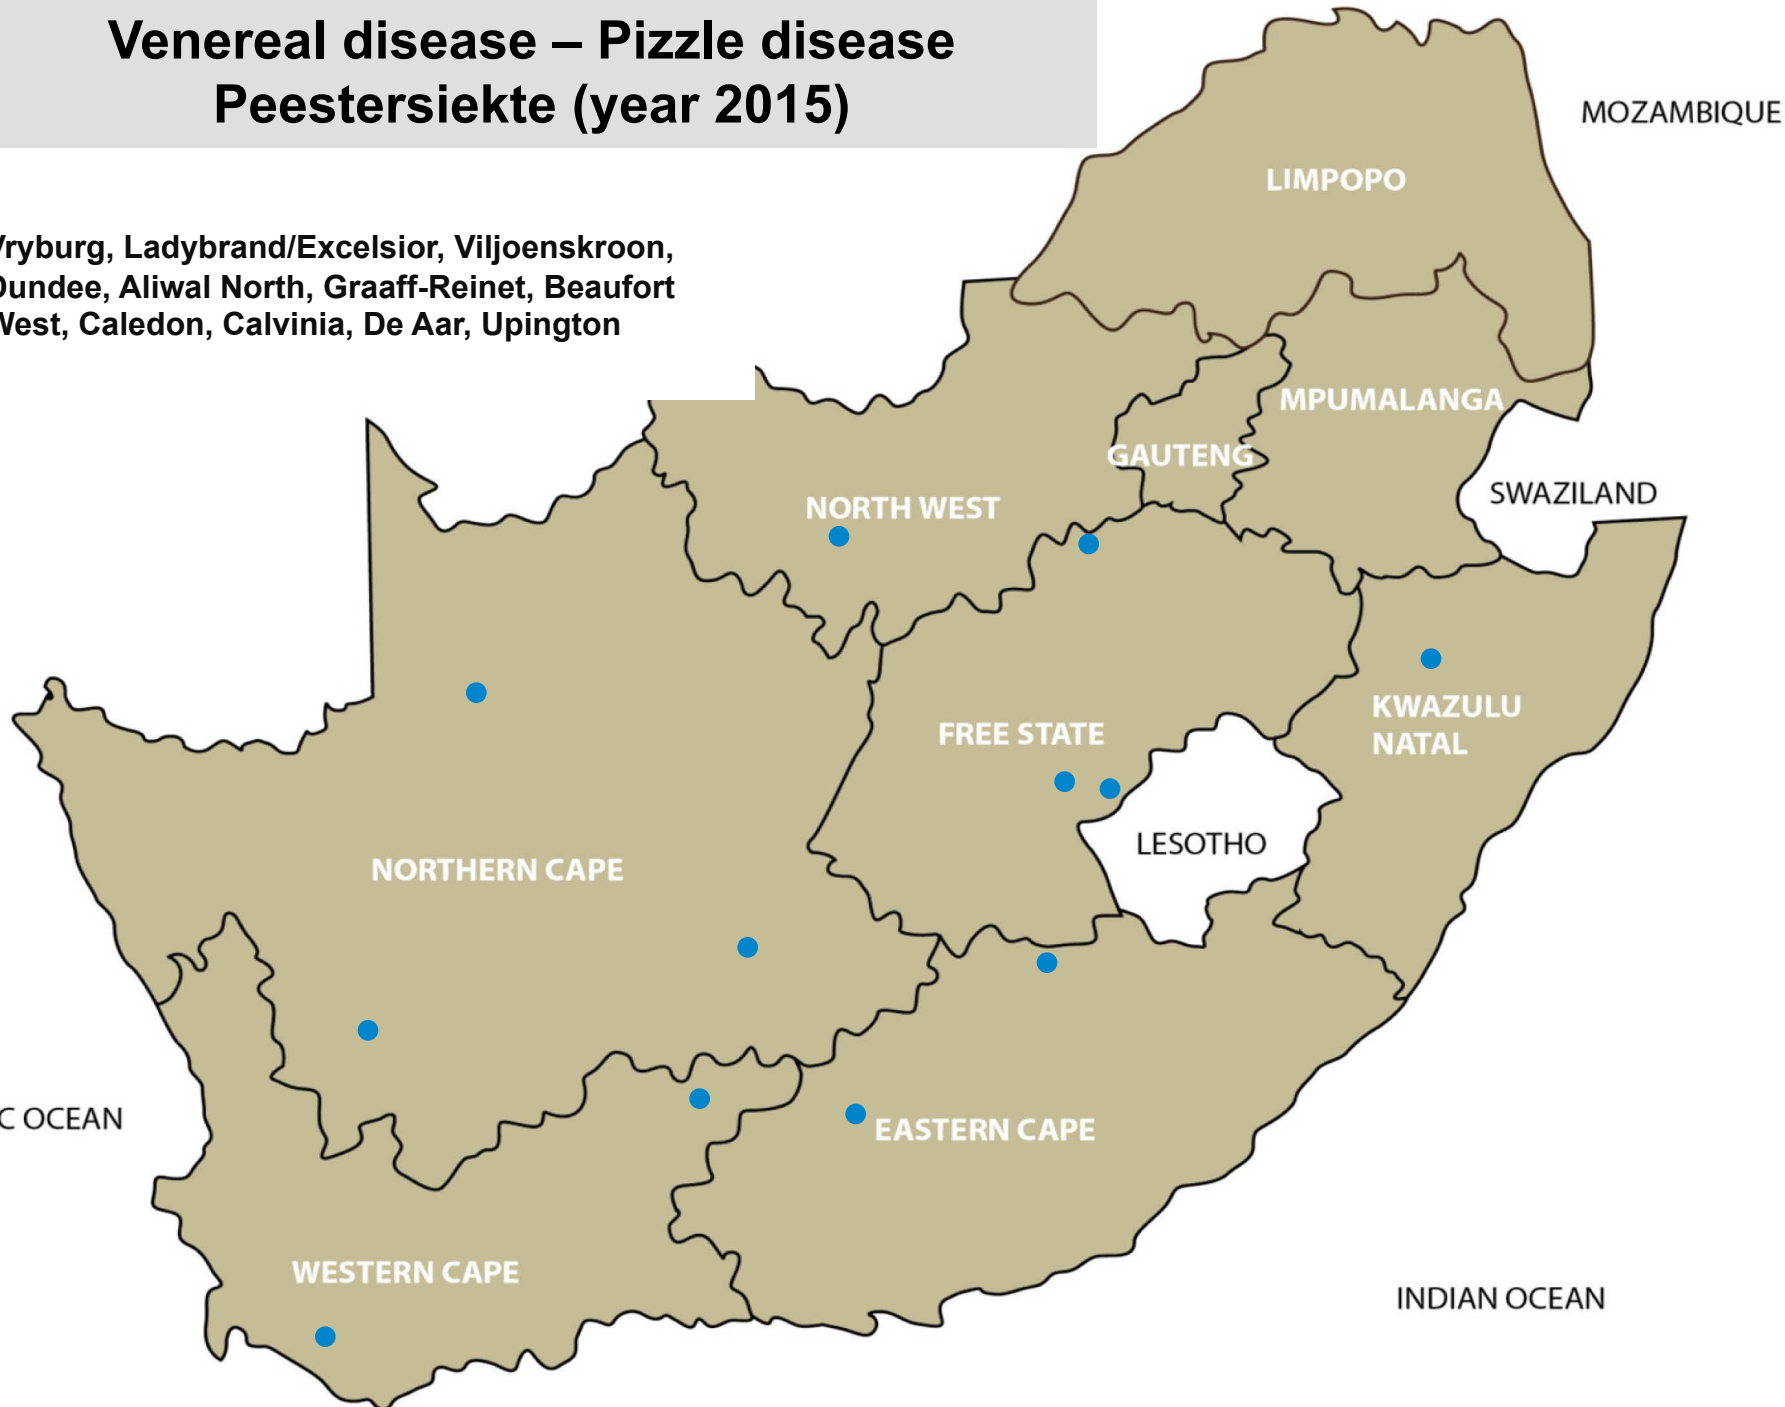

Tick toxicosis – Sweating sickness (year 2015)

Middelburg, Bronkhorstspuit, Pretoria, Mokopane, Polokwane, Bloemhof, Brits, Christiana, Klerksdorp, Leeudoringstad, Lichtenburg, Rustenburg, Schweizer-Reneke, Stella, Swartruggens, Ventersdorp, Bloemfontein, Bothaville, Clocolan, Hertzogville, Hoopstad, Kroonstad, Parys, Viljoenskroon, Villiers, Bergville, Pongola, Vryheid, Stellenbosch, Kimberley

Venereal disease-Trichomonosis (year 2015)

Balfour, Bethal, Delmas, Ermelo, Grootvlei, Lydenburg, Middelburg, Piet Retief, Standerton, Volksrust, Bronkhorstspuit, Pretoria, Makhado, Mokopane, Polokwane, Bloemhof, Leeudoringstad, Klerksdorp, Lichtenburg, Schweizer-Reneke, Stella, Ventersdorp, Vryburg, Bethlehem, Bloemfontein, Bothaville, Clocolan, Dewetsdorp, Frankfort, Harrismith, Hertzogville, Hoopstad, Kroonstad, Ladybrand/Excelsior, Memel. Parys, Reitz, Sasolburg, Senekal, Viljoenskroon, Villiers, Vrede, Winburg, Zastron, Bergville, Dundee, Kokstad, Newcastle, Pietermaritzburg, Underberg, Vryheid, Alexandria, Aliwal North, Port Alfred, Queenstown, Uitenhage, Stellenbosch, Wellington, Kimberley

Venereal disease – Vibriosis (year 2015)

Middelburg, Bapsfontein, Makhado, Mokopane, Leeudoringstad, Lichtenburg, Rustenburg, Stella, Vryburg, Bloemfontein, Bothaville, Clocolan, Dewetsdorp, Ficksburg, Frankfort, Hertzogville, Hoopstad, Ladybrand/Excelsior, Parys, Sasolburg, Senekal, Viljoenskroon, Winburg, Kokstad, Pietermaritzburg, Underberg, Alexandria, Cradock, Queenstown, Somerset East, Beaufort West, Caledon, Stellenbosch

Venereal disease – Pizzle disease Peestersiekte (year 2015)

Vryburg, Ladybrand/Excelsior, Viljoenskroon,
Dundee, Aliwal North, Graaff-Reinet, Beaufort
West, Caledon, Calvinia, De Aar, Upington

Insect and tick transmitted disease Lumpy skin disease (year 2015)