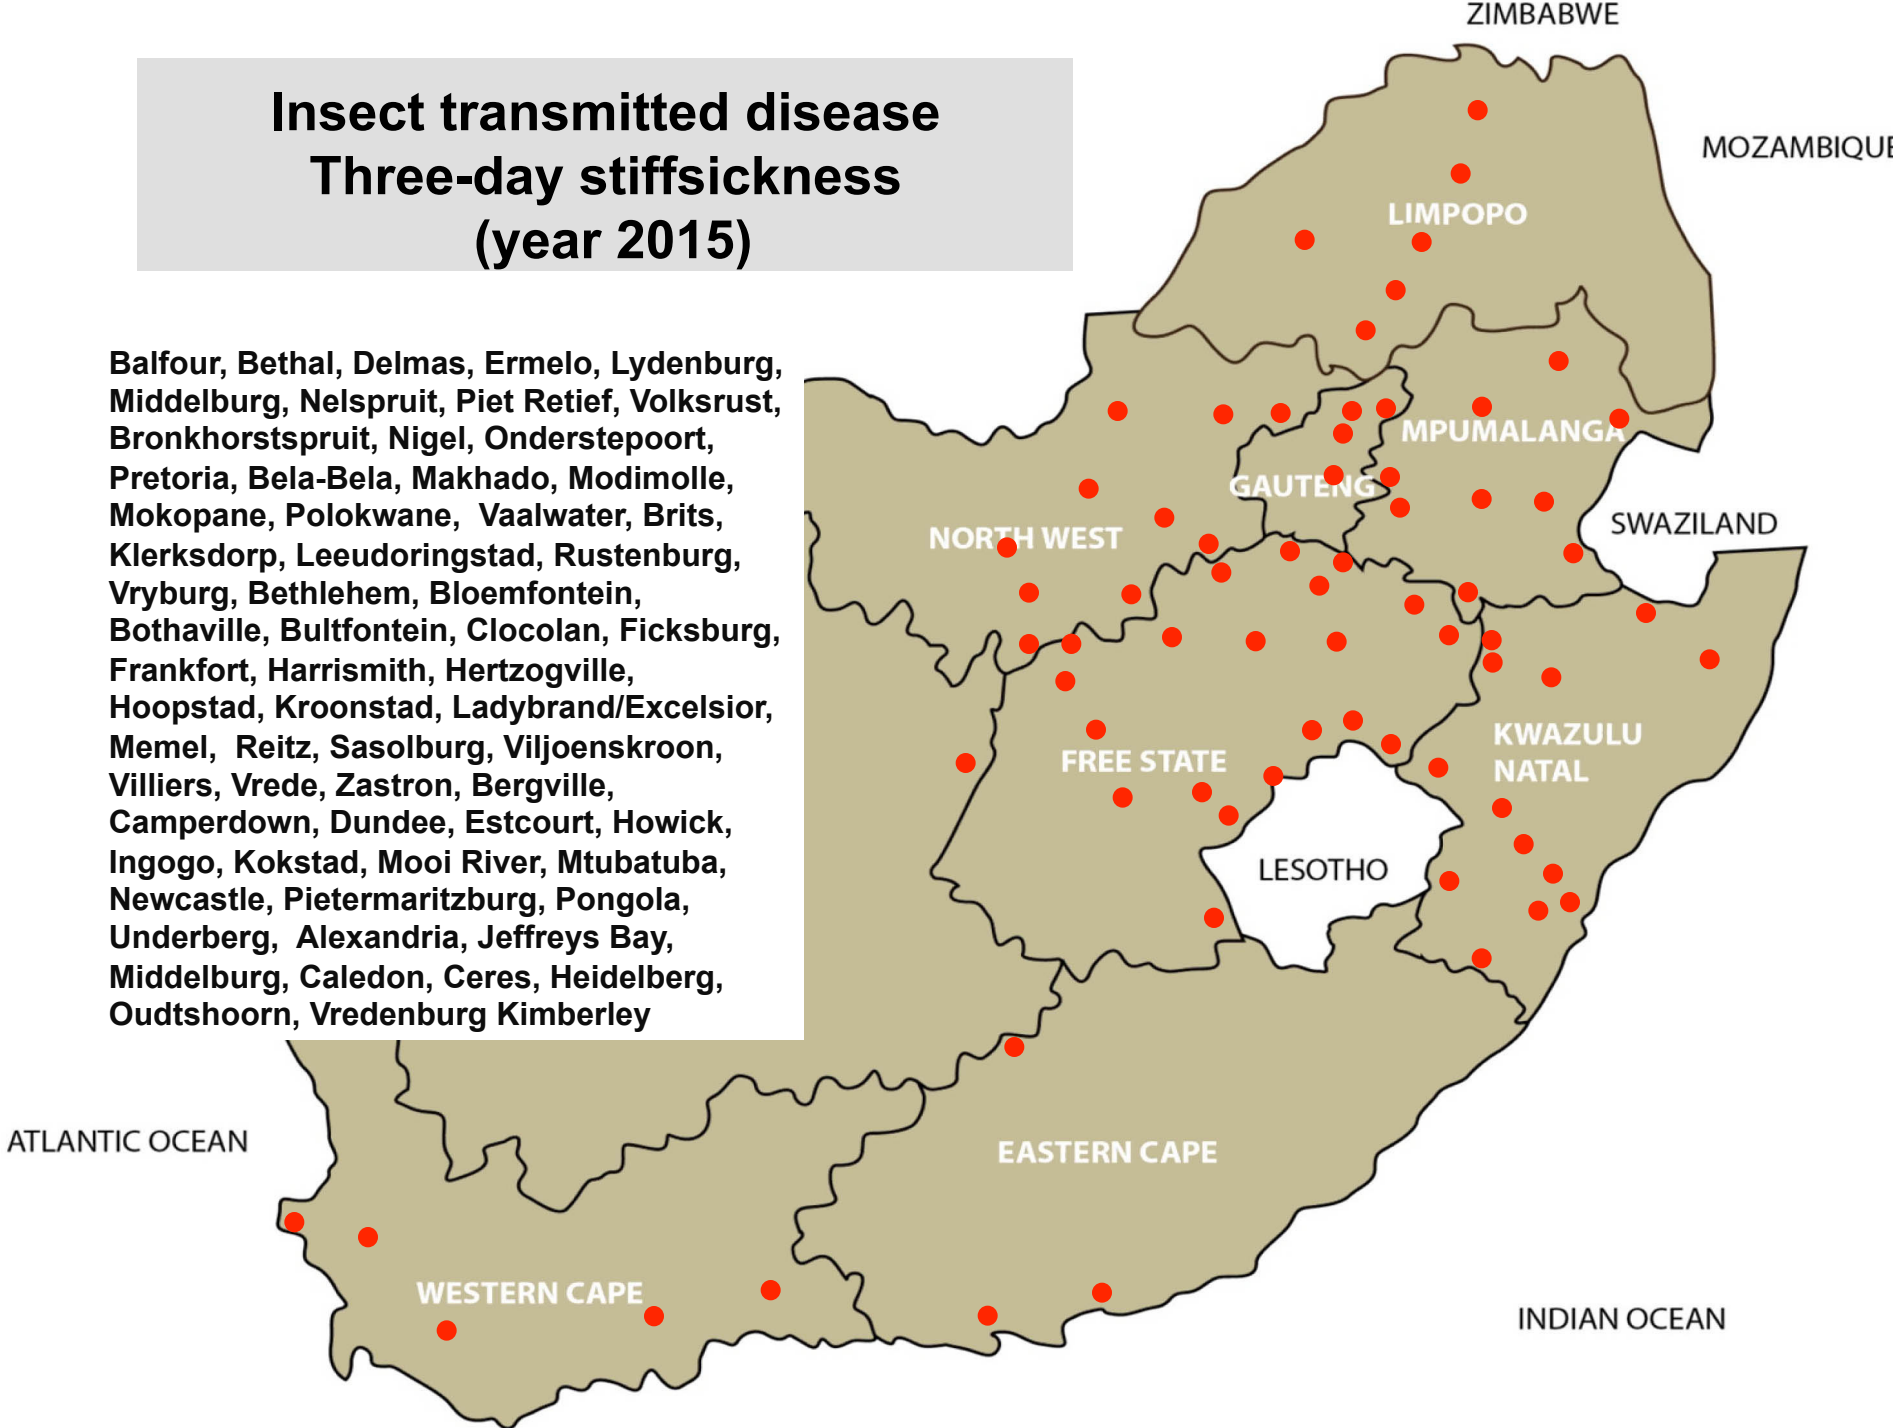

Insect transmitted disease Three-day stiffness (year 2015)

Balfour, Bethal, Delmas, Ermelo, Lydenburg, Middelburg, Nelspruit, Piet Retief, Volksrust, Bronkhorstspuit, Nigel, Onderstepoort, Pretoria, Bela-Bela, Makhado, Modimolle, Mokopane, Polokwane, Vaalwater, Brits, Klerksdorp, Leeudoringstad, Rustenburg, Vryburg, Bethlehem, Bloemfontein, Bothaville, Bultfontein, Clocolan, Ficksburg, Frankfort, Harrismith, Hertzogville, Hoopstad, Kroonstad, Ladybrand/Excelsior, Memel, Reitz, Sasolburg, Viljoenskroon, Villiers, Vrede, Zastron, Bergville, Camperdown, Dundee, Estcourt, Howick, Ingogo, Kokstad, Mooi River, Mtubatuba, Newcastle, Pietermaritzburg, Pongola, Underberg, Alexandria, Jeffreys Bay, Middelburg, Caledon, Ceres, Heidelberg, Oudtshoorn, Vredenburg Kimberley