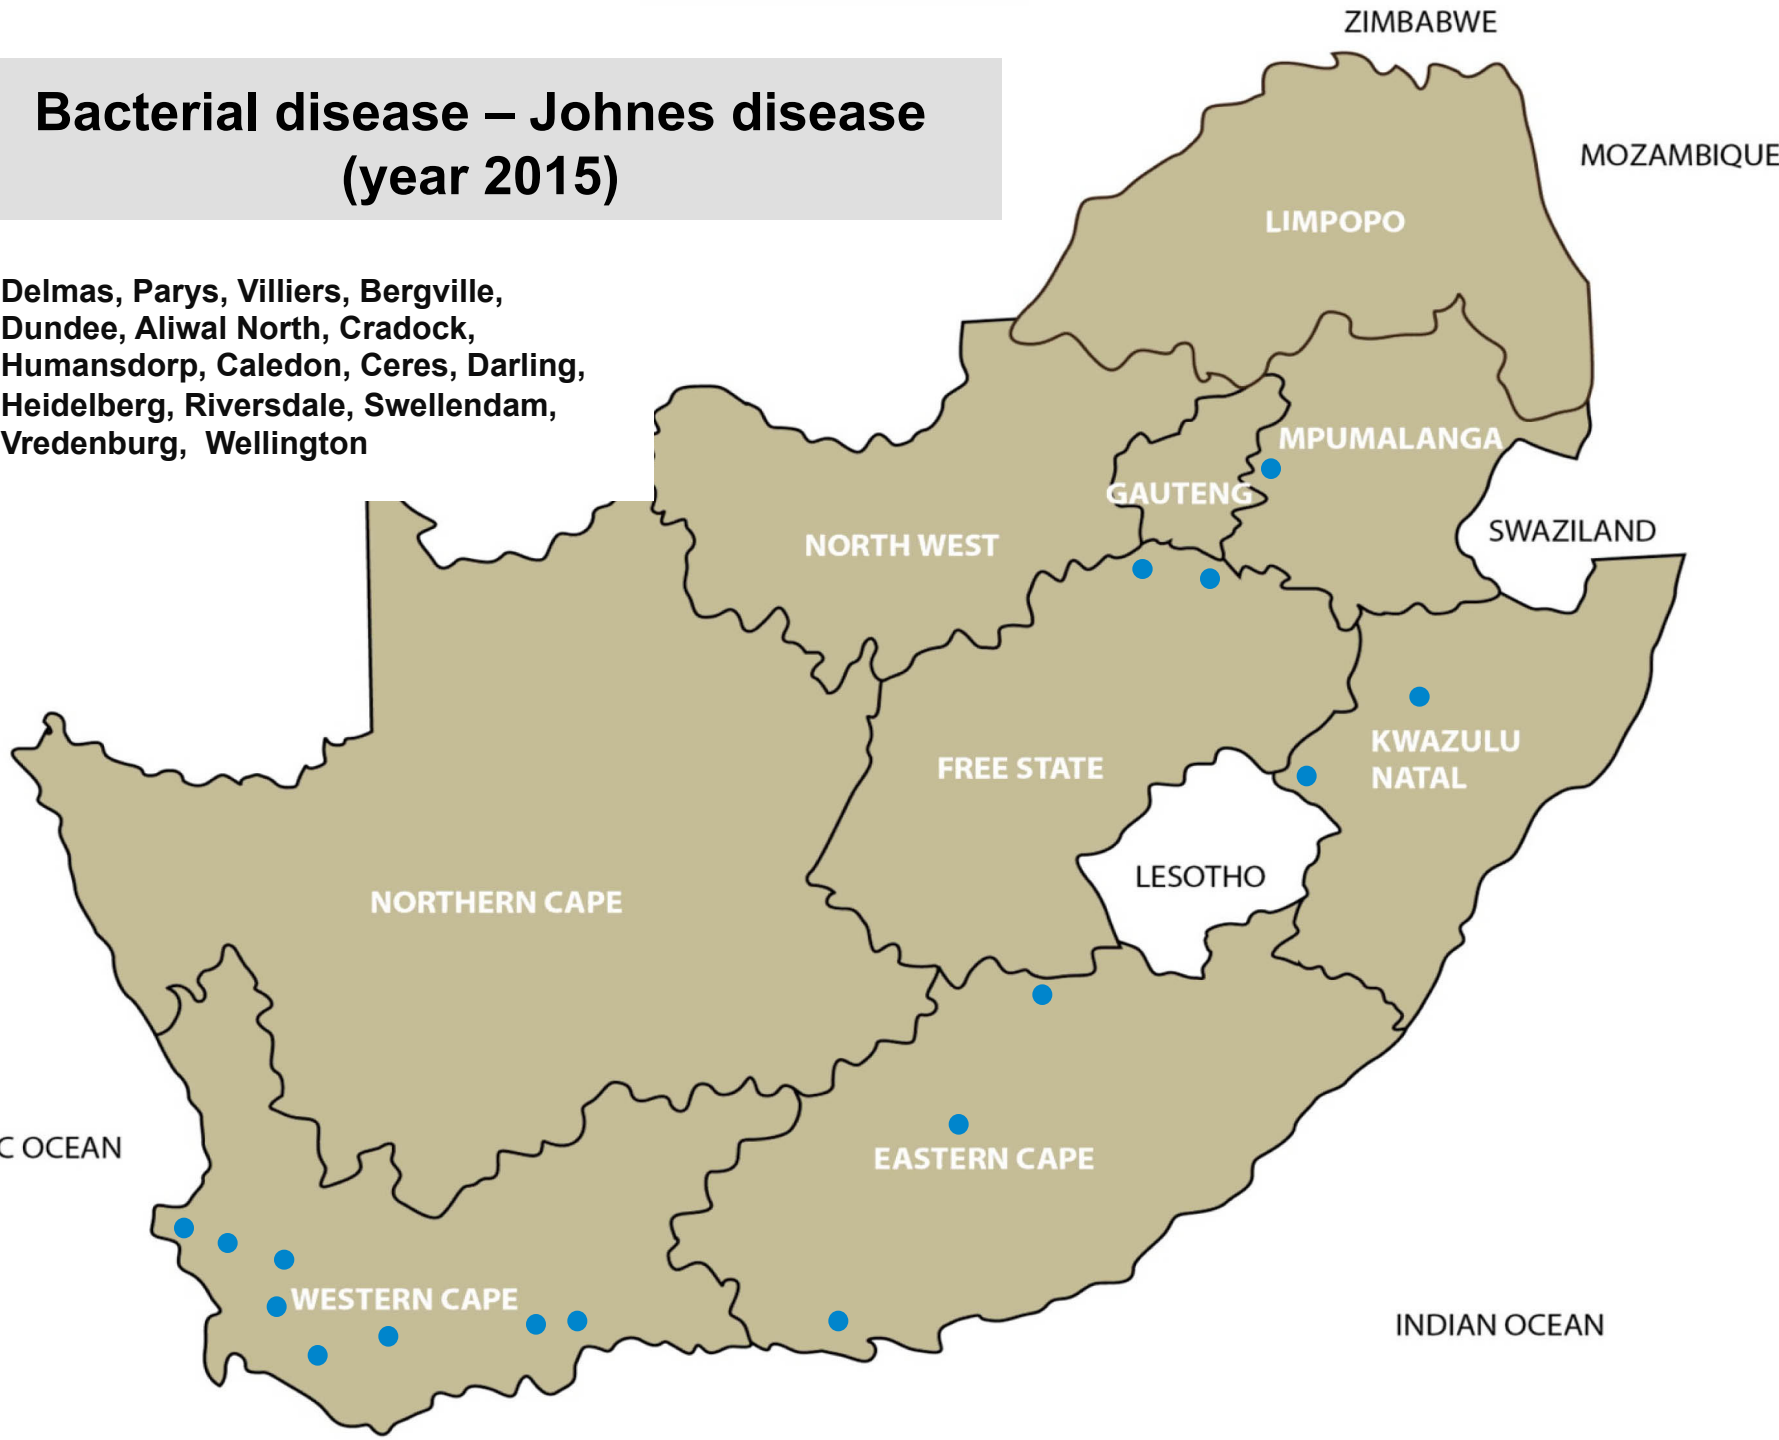

Bacterial disease – Johnes disease (year 2015)

Delmas, Parys, Villiers, Bergville,
Dundee, Aliwal North, Cradock,
Humansdorp, Caledon, Ceres, Darling,
Heidelberg, Riversdale, Swellendam,
Vredenburg, Wellington