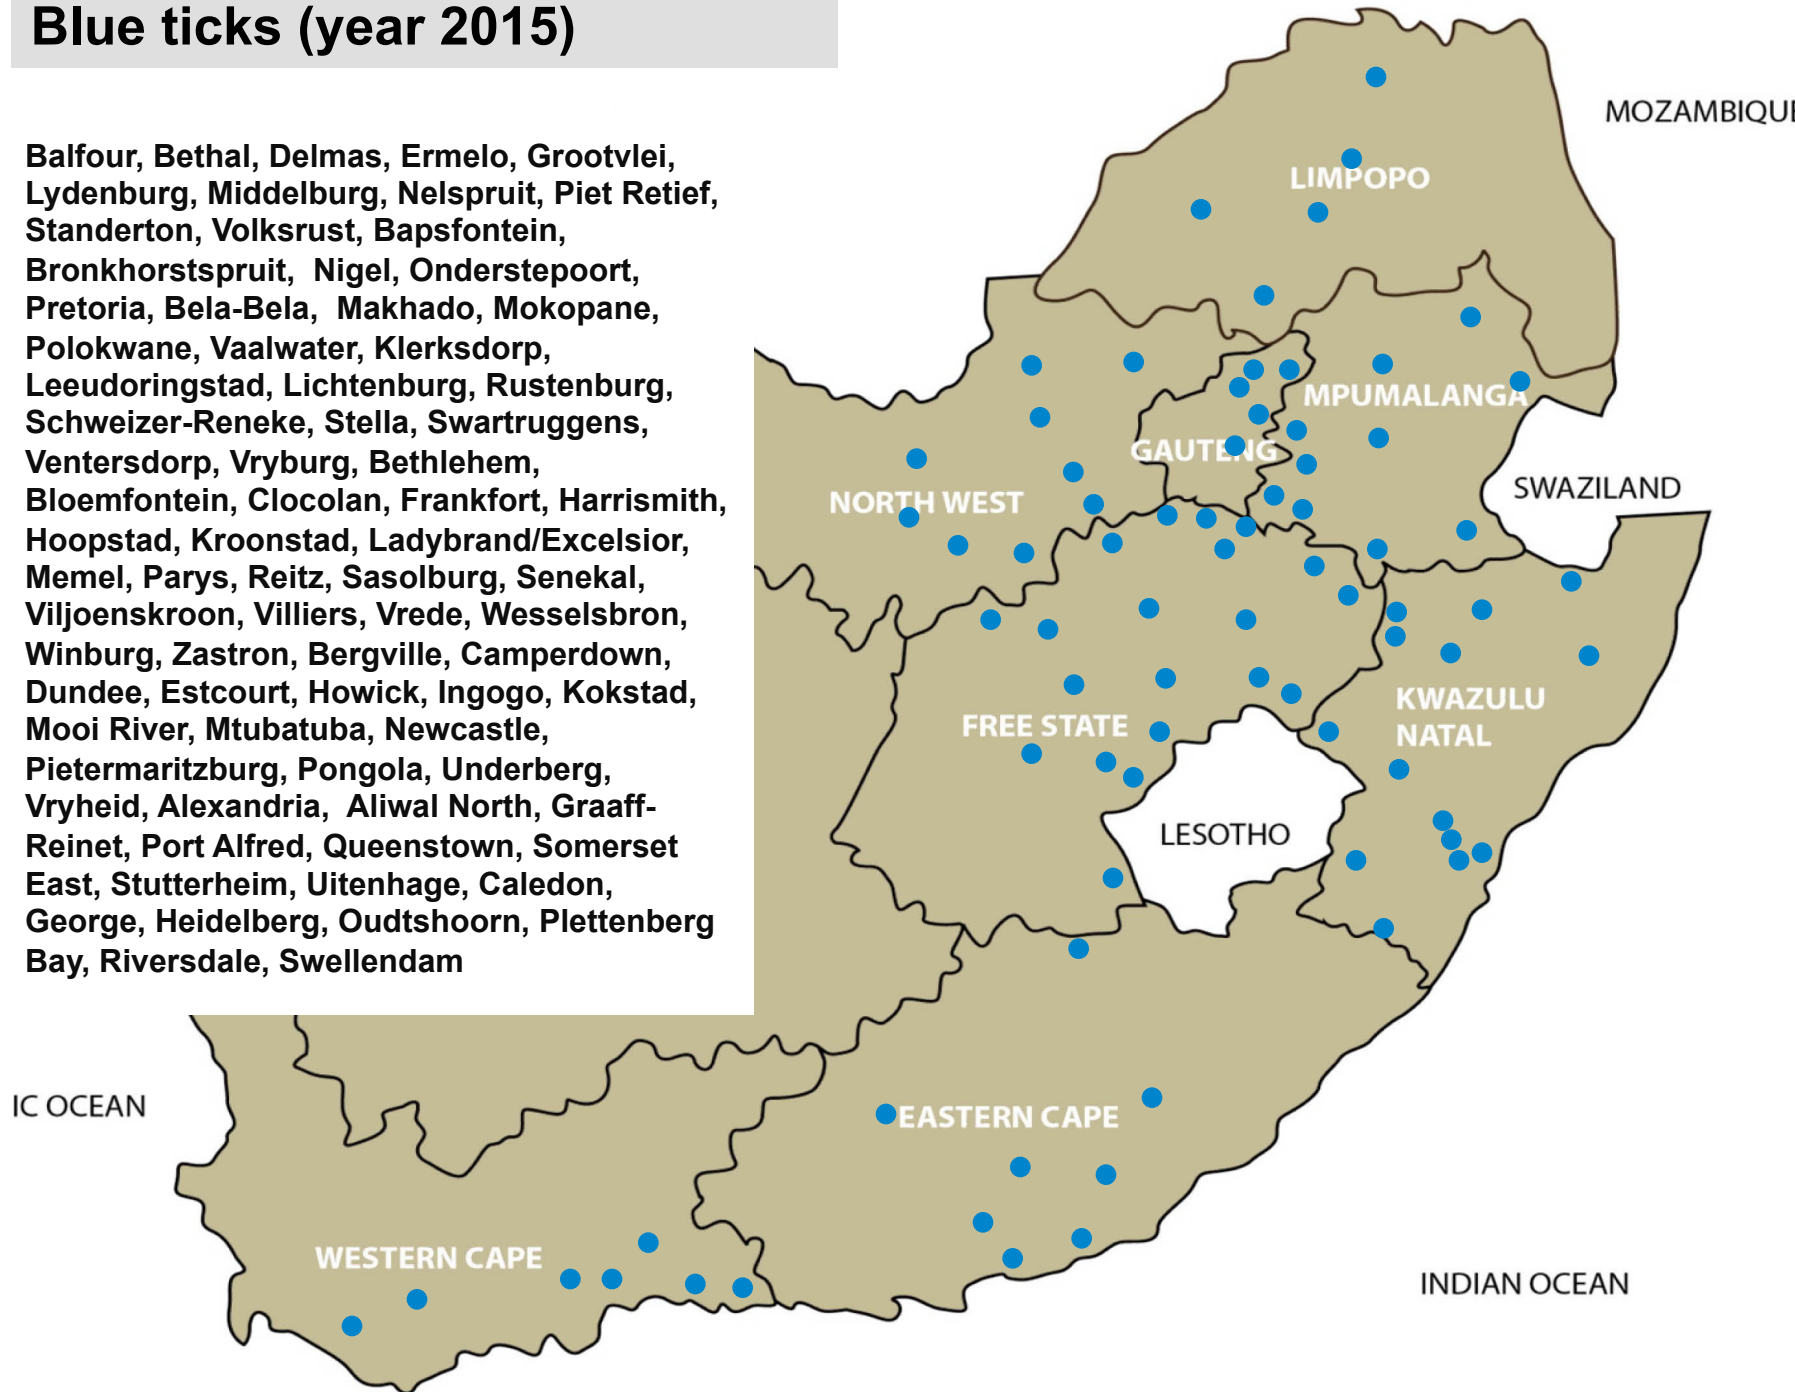

Blue ticks (year 2015)

Balfour, Bethal, Delmas, Ermelo, Grootvlei, Lydenburg, Middelburg, Nelspruit, Piet Retief, Standerton, Volksrust, Bapsfontein, Bronkhorstspuit, Nigel, Onderstepoort, Pretoria, Bela-Bela, Makhado, Mokopane, Polokwane, Vaalwater, Klerksdorp, Leeudoringstad, Lichtenburg, Rustenburg, Schweizer-Reneke, Stella, Swartruggens, Ventersdorp, Vryburg, Bethlehem, Bloemfontein, Clocolan, Frankfort, Harrismith, Hoopstad, Kroonstad, Ladybrand/Excelsior, Memel, Parys, Reitz, Sasolburg, Senekal, Viljoenskroon, Villiers, Vrede, Wesselsbron, Winburg, Zastron, Bergville, Camperdown, Dundee, Estcourt, Howick, Ingogo, Kokstad, Mooi River, Mtubatuba, Newcastle, Pietermaritzburg, Pongola, Underberg, Vryheid, Alexandria, Aliwal North, Graaff-Reinet, Port Alfred, Queenstown, Somerset East, Stutterheim, Uitenhage, Caledon, George, Heidelberg, Oudtshoorn, Plettenberg Bay, Riversdale, Swellendam