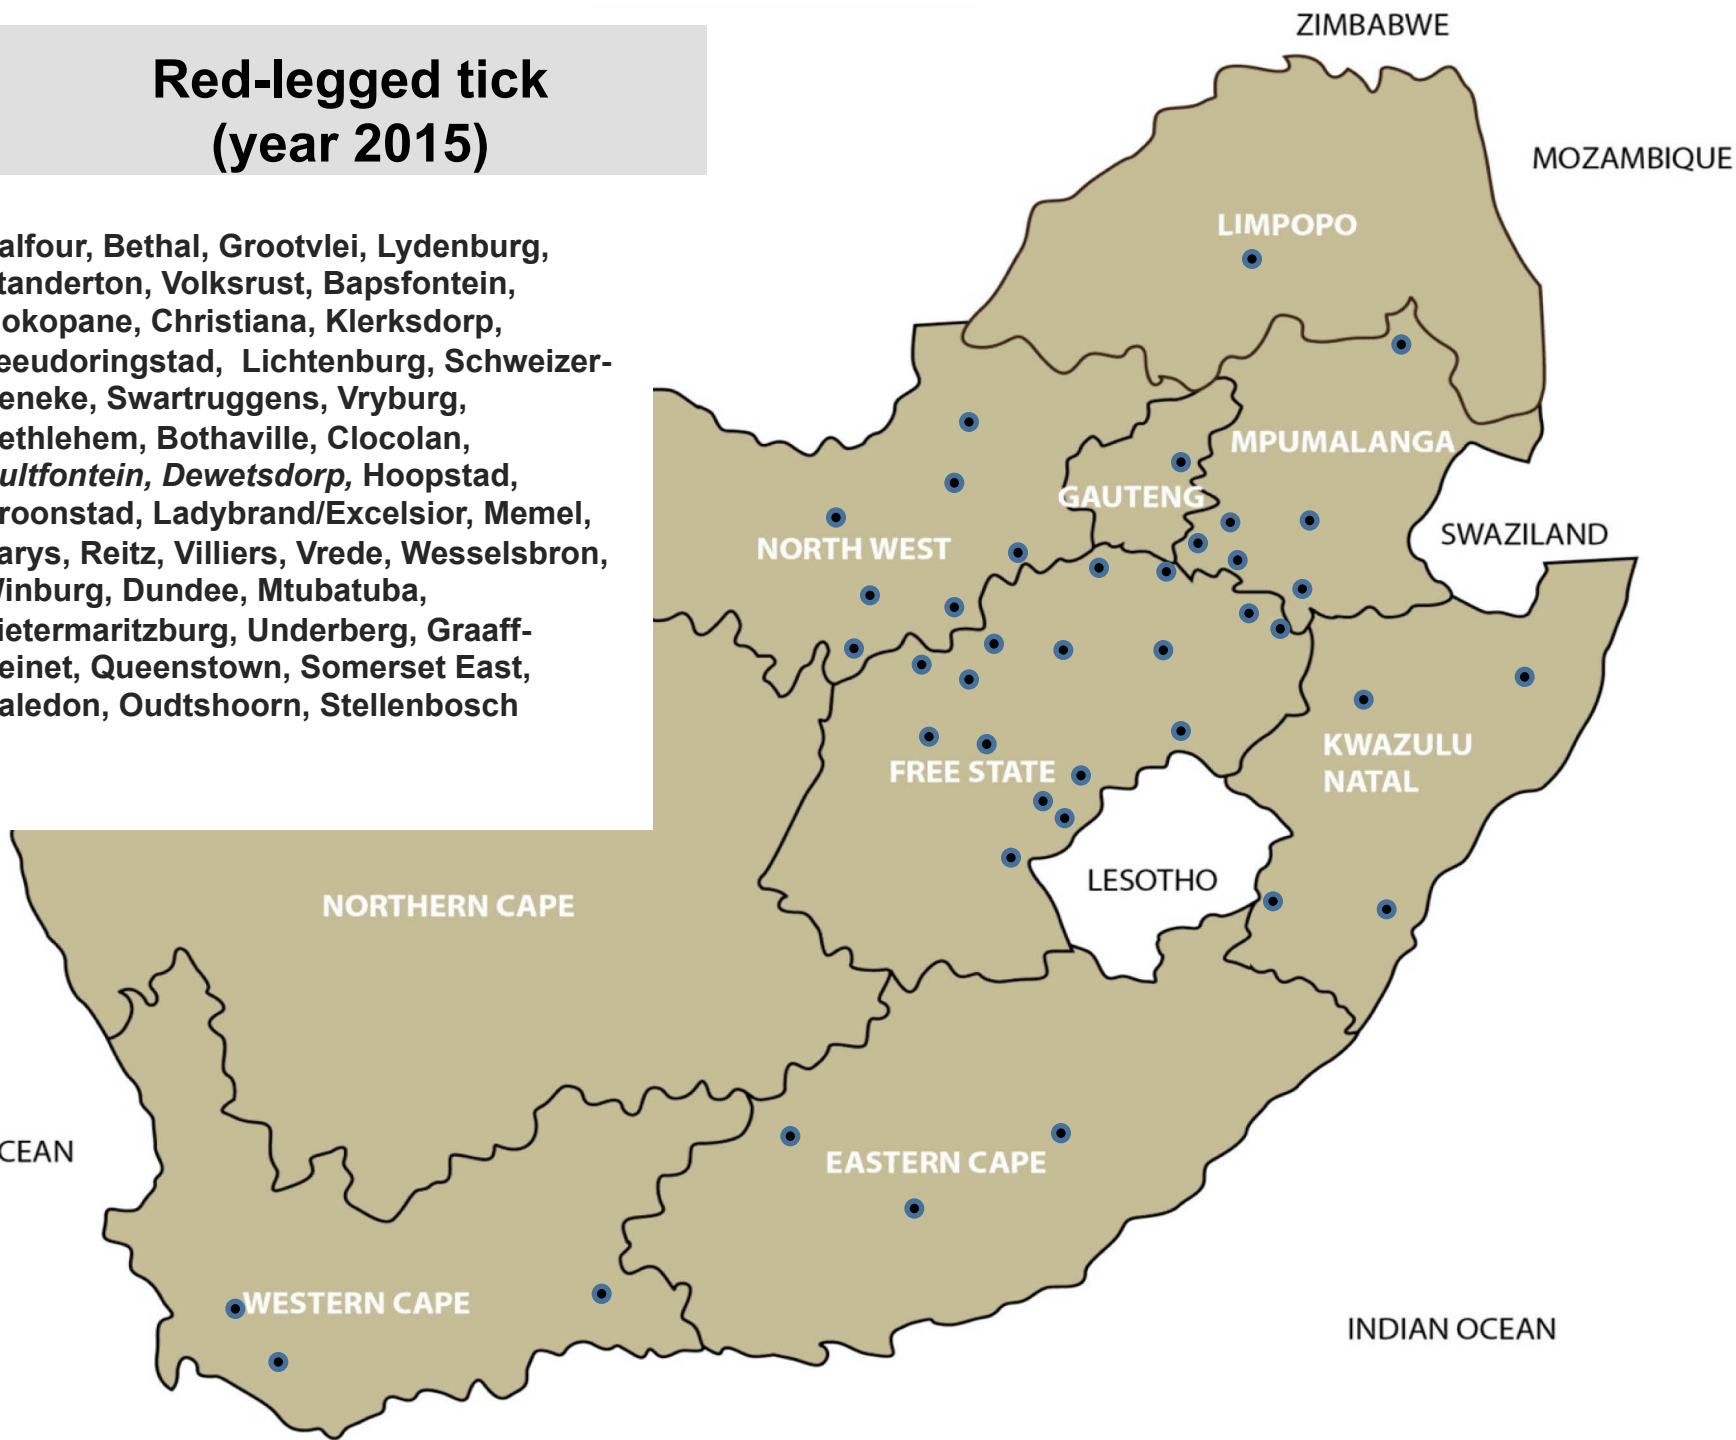

Brown ear-ticks (year 2015)

Balfour, Bethal, Delmas, Ermelo, Grootvlei, Lydenburg, Middelburg, Nelspruit, Piet Retief, Standerton, Volksrust, Bronkhorstspuit, Krugersdorp, Onderstepoort, Pretoria, Makhado, Modimolle, Mokopane, Polokwane, Vaalwater, Leeudoringstad, Rustenburg, Swartruggens, Ventersdorp, Bothaville, Memel, Viljoenskroon, Villiers, Vrede, Winburg, Bergville, Dundee, Estcourt, Howick, Ingogo, Mooi River, Mtubatuba, Newcastle, Pietermaritzburg, Pongola, Underberg, Vryheid, Port Alfred, Somerset East, Caledon, George, Plettenberg Bay, Riversdale, Stellenbosch, Swellendam

Bont-legged ticks (year 2015)

Balfour, Bethal, Delmas, Ermelo, Grootvlei, Lydenburg, Middelburg, Nelspruit, Standerton, Volksrust, Bapsfontein, Bronkhorstspuit, Pretoria, Makhado, Mokopane, Polokwane, Brits, Christiana, Klerksdorp, Leeudoringstad, Lichtenburg, Rustenburg, Schweizer-Reneke, Stella, Swartruggens, Ventersdorp, Vryburg, Bethlehem, Bloemfontein, Bothaville, Bultfontein, Clocolan, Dewetsdorp, Frankfort, Harrismith, Hoopstad, Kroonstad, Ladybrand/Excelsior, Memel, Trompsburg/Springfontein, Viljoenskroon, Villiers, Vrede, Wesselsbron, Winburg, Bergville, Dundee, Mtubatuba, Pietermaritzburg, Pongola, Underberg, Graaff-Reinet, Middelburg, Queenstown, Somerset East, Beaufort West, Caledon, Oudtshoorn, Riversdale, Swellendam, Calvinia, De Aar, Kathu, Kuruman

Red-legged tick (year 2015)

Balfour, Bethal, Grootvlei, Lydenburg, Standerton, Volksrust, Bapsfontein, Mokopane, Christiana, Klerksdorp, Leeudoringstad, Lichtenburg, Schweizer-Reneke, Swartruggens, Vryburg, Bethlehem, Bothaville, Clocolan, *Bultfontein*, *Dewetsdorp*, Hoopstad, Kroonstad, Ladybrand/Excelsior, Memel, Parys, Reitz, Villiers, Vrede, Wesselsbron, Winburg, Dundee, Mtubatuba, Pietermaritzburg, Underberg, Graaff-Reinet, Queenstown, Somerset East, Caledon, Oudtshoorn, Stellenbosch