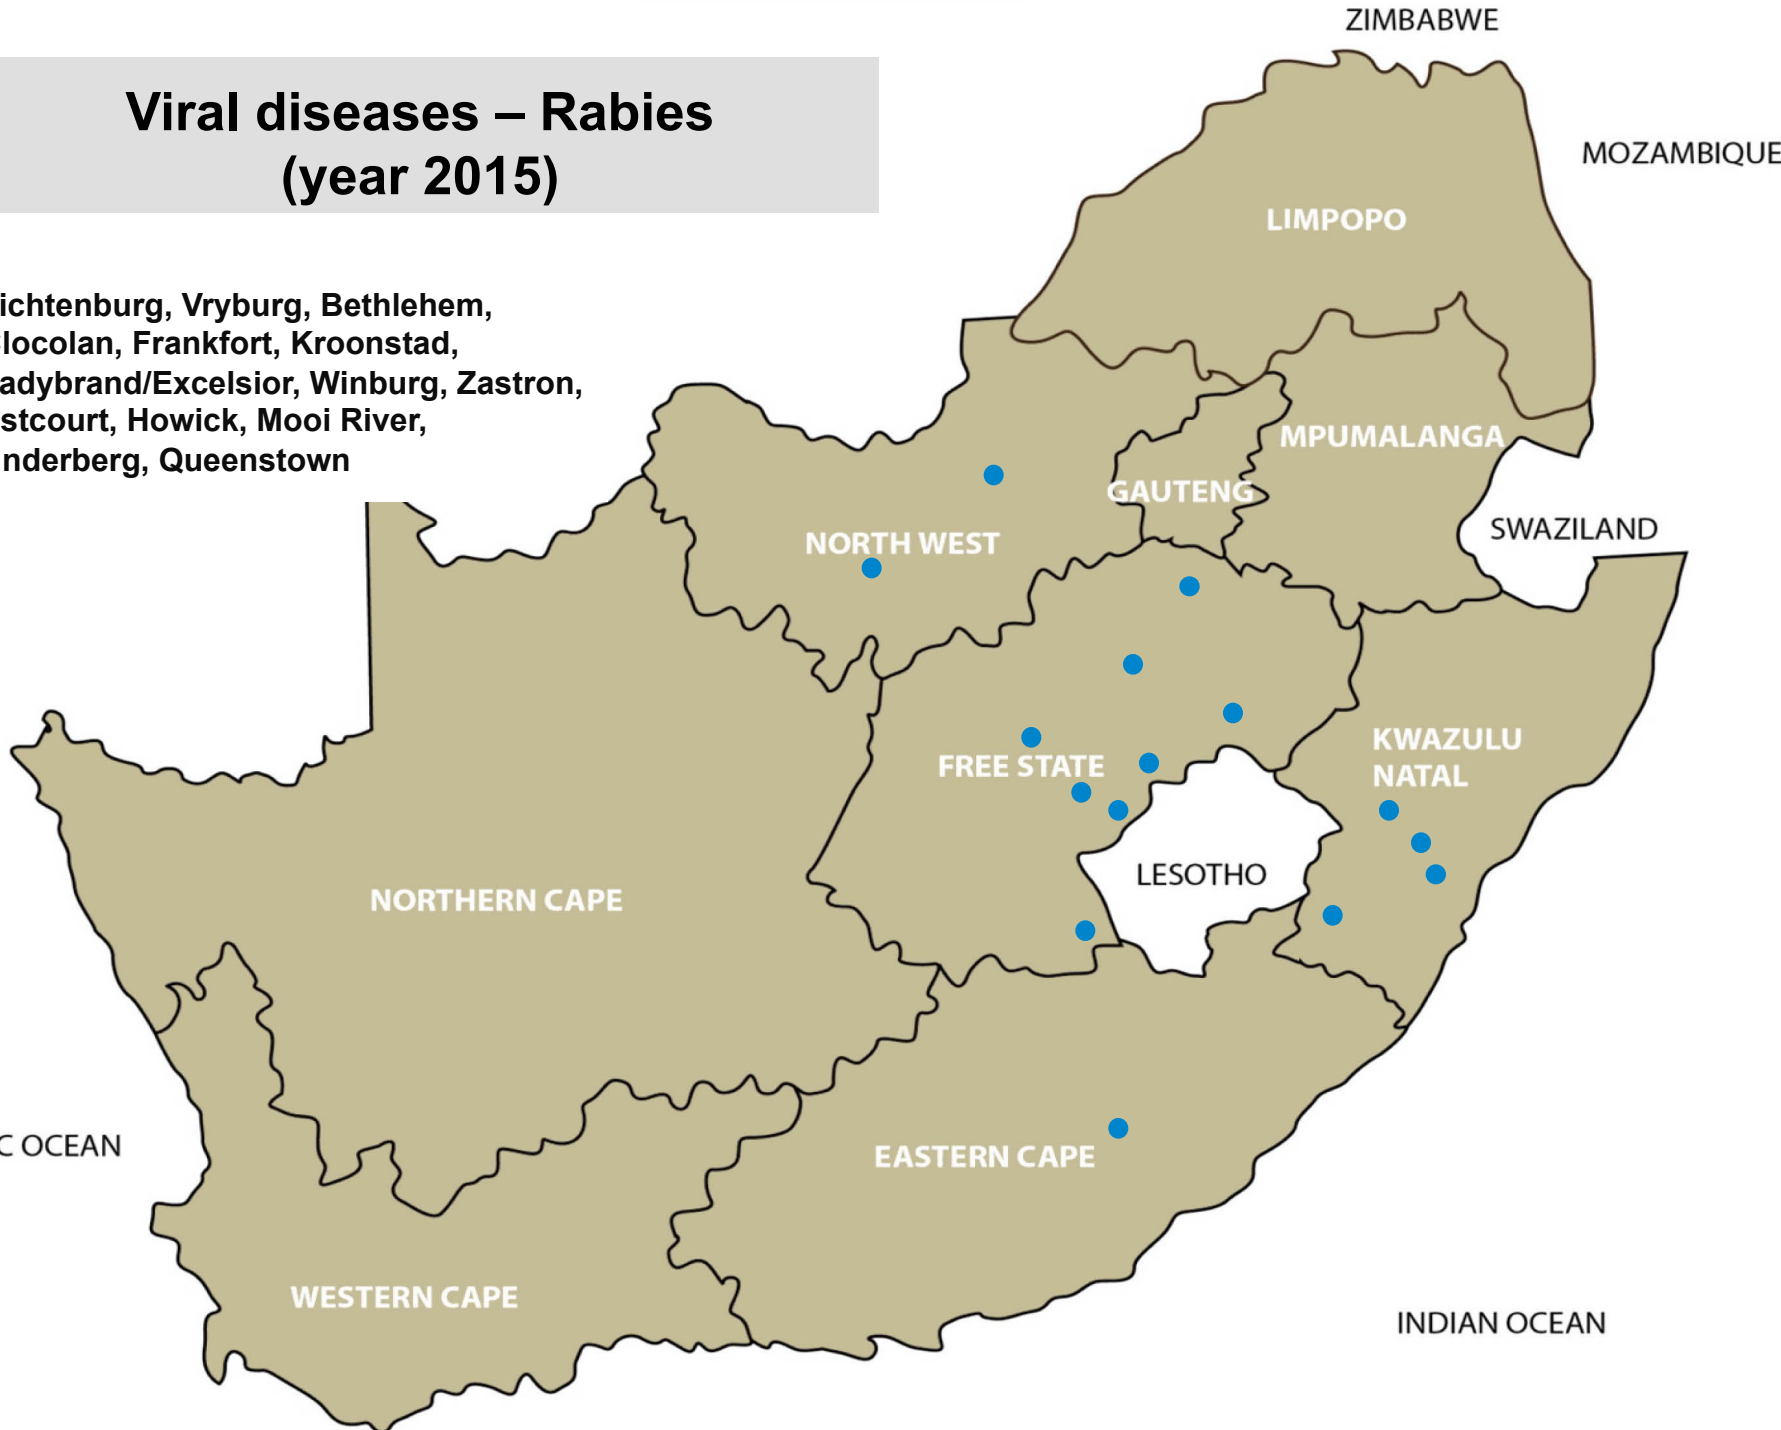

Viral disease - Warts (year 2015)

Balfour, Bethal, Delmas, Ermelo, Grootvlei, Lydenburg, Middelburg, Nelspruit, Standerton, Bapsfontein, Bronkhorstspuit, Pretoria, Mokopane, Tzaneen, Brits, Christiana, Leeudoringstad, Lichtenburg, Stella, Vryburg, Bethlehem, Bloemfontein, Bothaville, Bultfontein, Clocolan, Dewetsdorp, Frankfort, Harrismith, Hertzogville, Hoopstd, Kroonstad, Ladybrand/Excelsior, Parys, Reitz, Senekal, Trompsburg/Springfontein, Viljoenskroon, Vrede, Wesselsbron, Winburg, Bergville, Camperdown, Dundee, Estcourt, Ingogo, Kokstad, Mooi River, Newcastle, Mtubatuba, Pietermaritzburg, Pongola, Underberg, Vryheid, Alexandria, Aliwal North, Graaff-Reinet, Queenstown, Somerset East, Beaufort West, Caledon, George, Malmesbury, Oudtshoorn, Stellenbosch, Swellendam, Wellington, Kimberley, Kuruman

Viral disease – Orf (year 2015)

Bethal, Grootvlei, Lydenburg, Middelburg, Nelspruit, Piet Retief, Volksrust, Bapsfontein, Bronkhorstspuit, Pretoria, Makhado, Mokopane, Polokwane, Bloemhof, Brits, Christiana, Leeudoringstad, Lichtenburg, Klerksdorp, Ventersdorp, Bethlehem, Bothaville, Bultfontein, Dewetsdorp, Hoopstad, Kroonstad, Ladybrand/Excelsior, Tromsburg/Springfontein, Viljoenskroon, Villiers, Vrede, Zastron, Bergville, Dundee, Estcourt, Kokstad, Mooi River, Mtubatuba, Newcastle, Pietermaritzburg, Pongola, Underberg, Vryheid, Graaff-Reinet, Humansdorp, Queenstown, Uitenhage, Middelburg, Beaufort West, Caledon, George, Heidelberg, Oudtshoorn, Piketberg, Riversdale, Stellenbosch, Vredenburg, Upington

Viral diseases – Rabies (year 2015)

Lichtenburg, Vryburg, Bethlehem,
Cloccolan, Frankfort, Kroonstad,
Ladybrand/Excelsior, Winburg, Zastron,
Estcourt, Howick, Mooi River,
Underberg, Queenstown

Viral diseases – Jaagsiekte (year 2015)