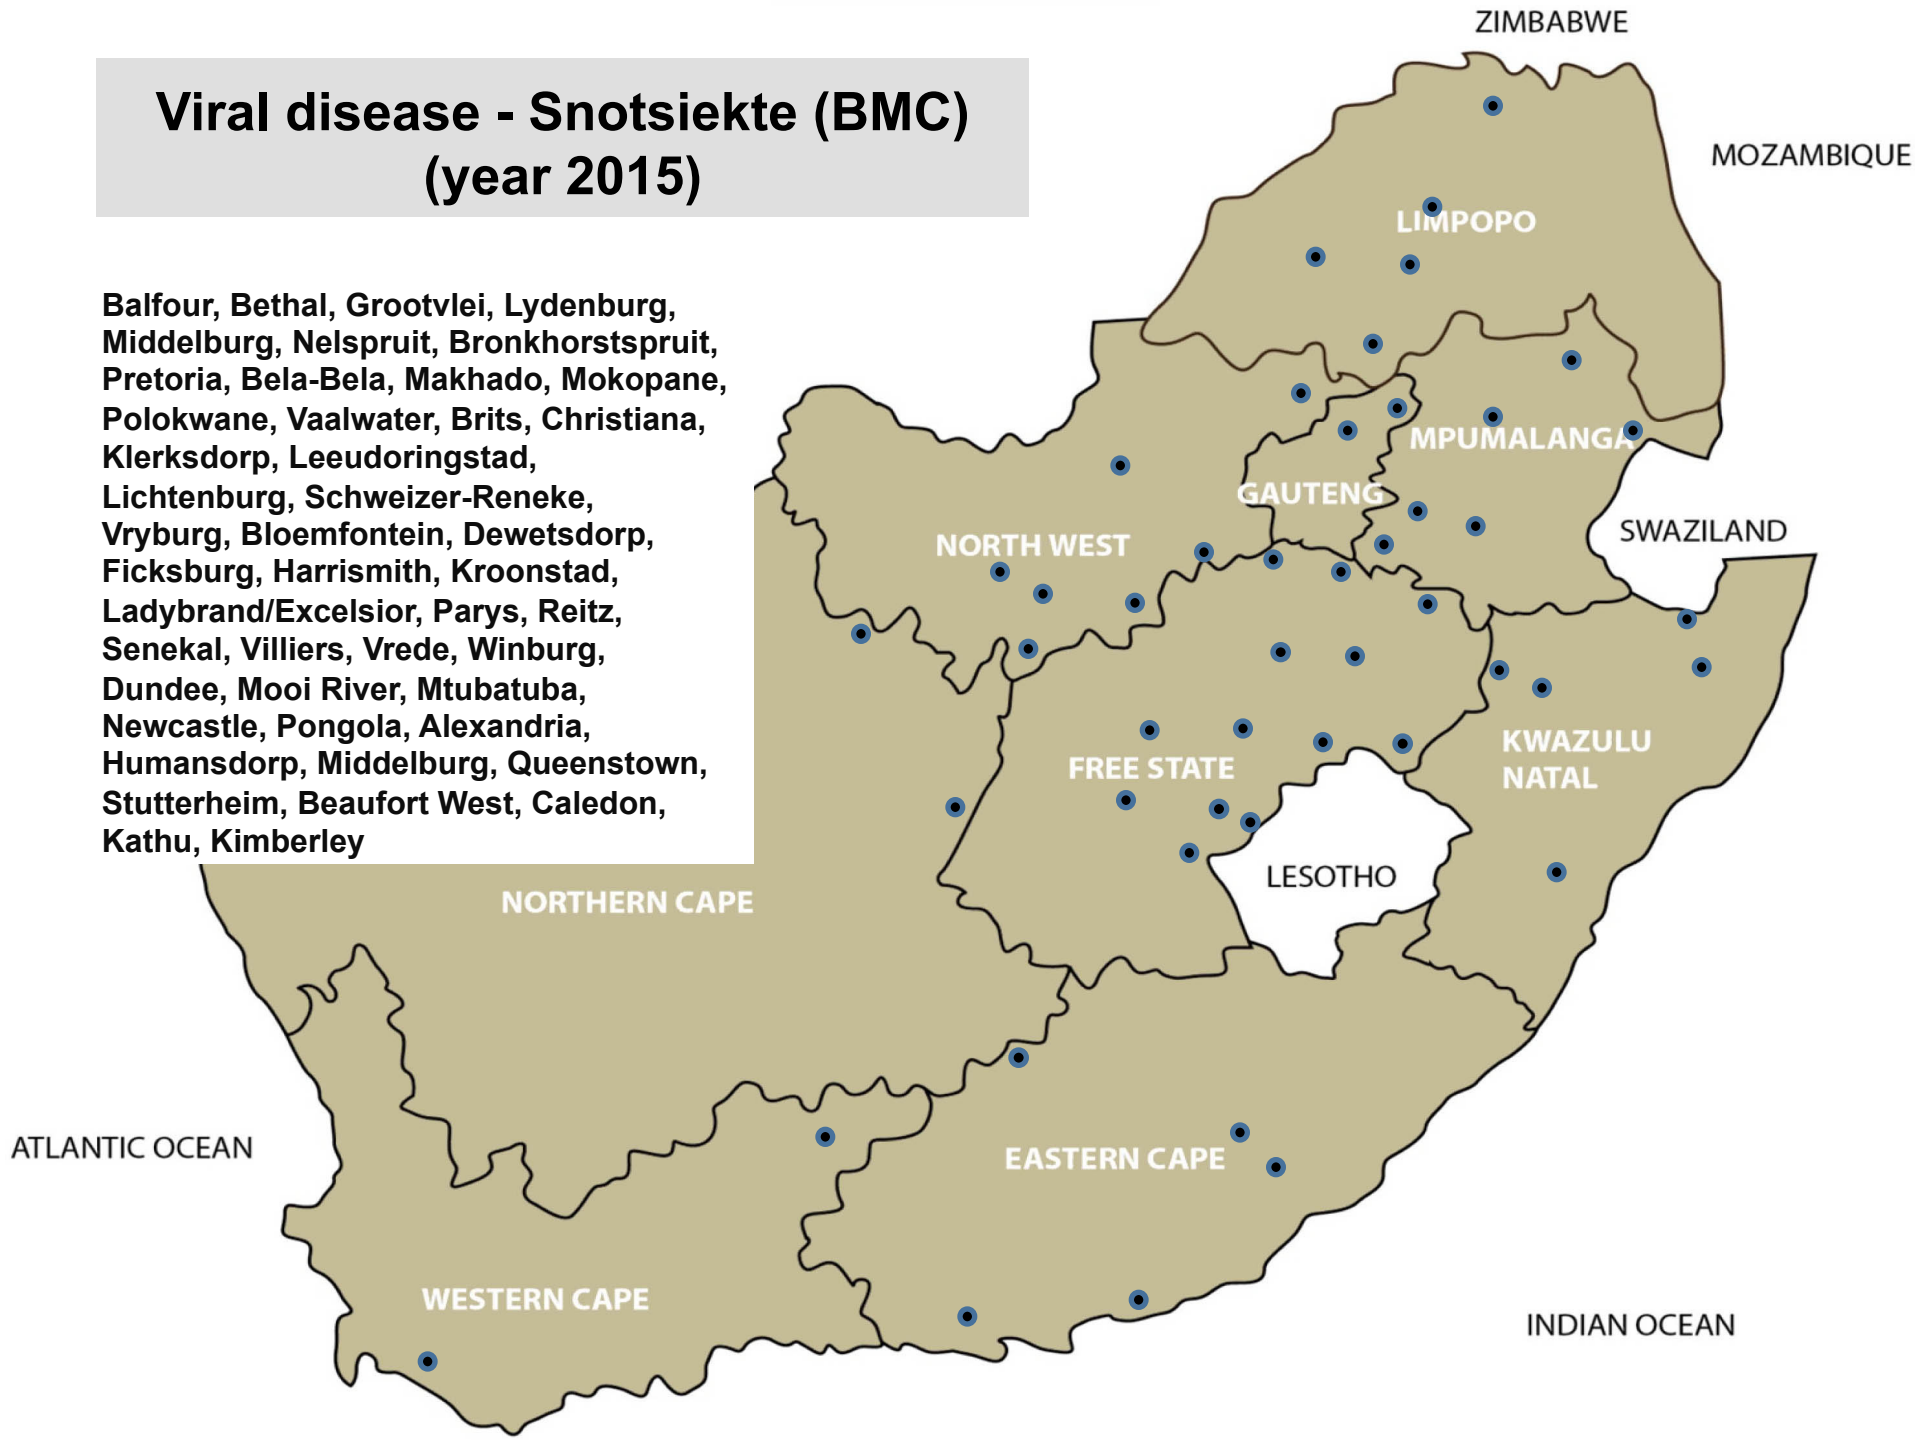

Viral disease - Snotsiekte (BMC) (year 2015)

Balfour, Bethal, Grootvlei, Lydenburg, Middelburg, Nelspruit, Bronkhorstspuit, Pretoria, Bela-Bela, Makhado, Mokopane, Polokwane, Vaalwater, Brits, Christiana, Klerksdorp, Leeudoringstad, Lichtenburg, Schweizer-Reneke, Vryburg, Bloemfontein, Dewetsdorp, Ficksburg, Harrismith, Kroonstad, Ladybrand/Excelsior, Parys, Reitz, Senekal, Villiers, Vrede, Winburg, Dundee, Mooi River, Mtubatuba, Newcastle, Pongola, Alexandria, Humansdorp, Middelburg, Queenstown, Stutterheim, Beaufort West, Caledon, Kathu, Kimberley