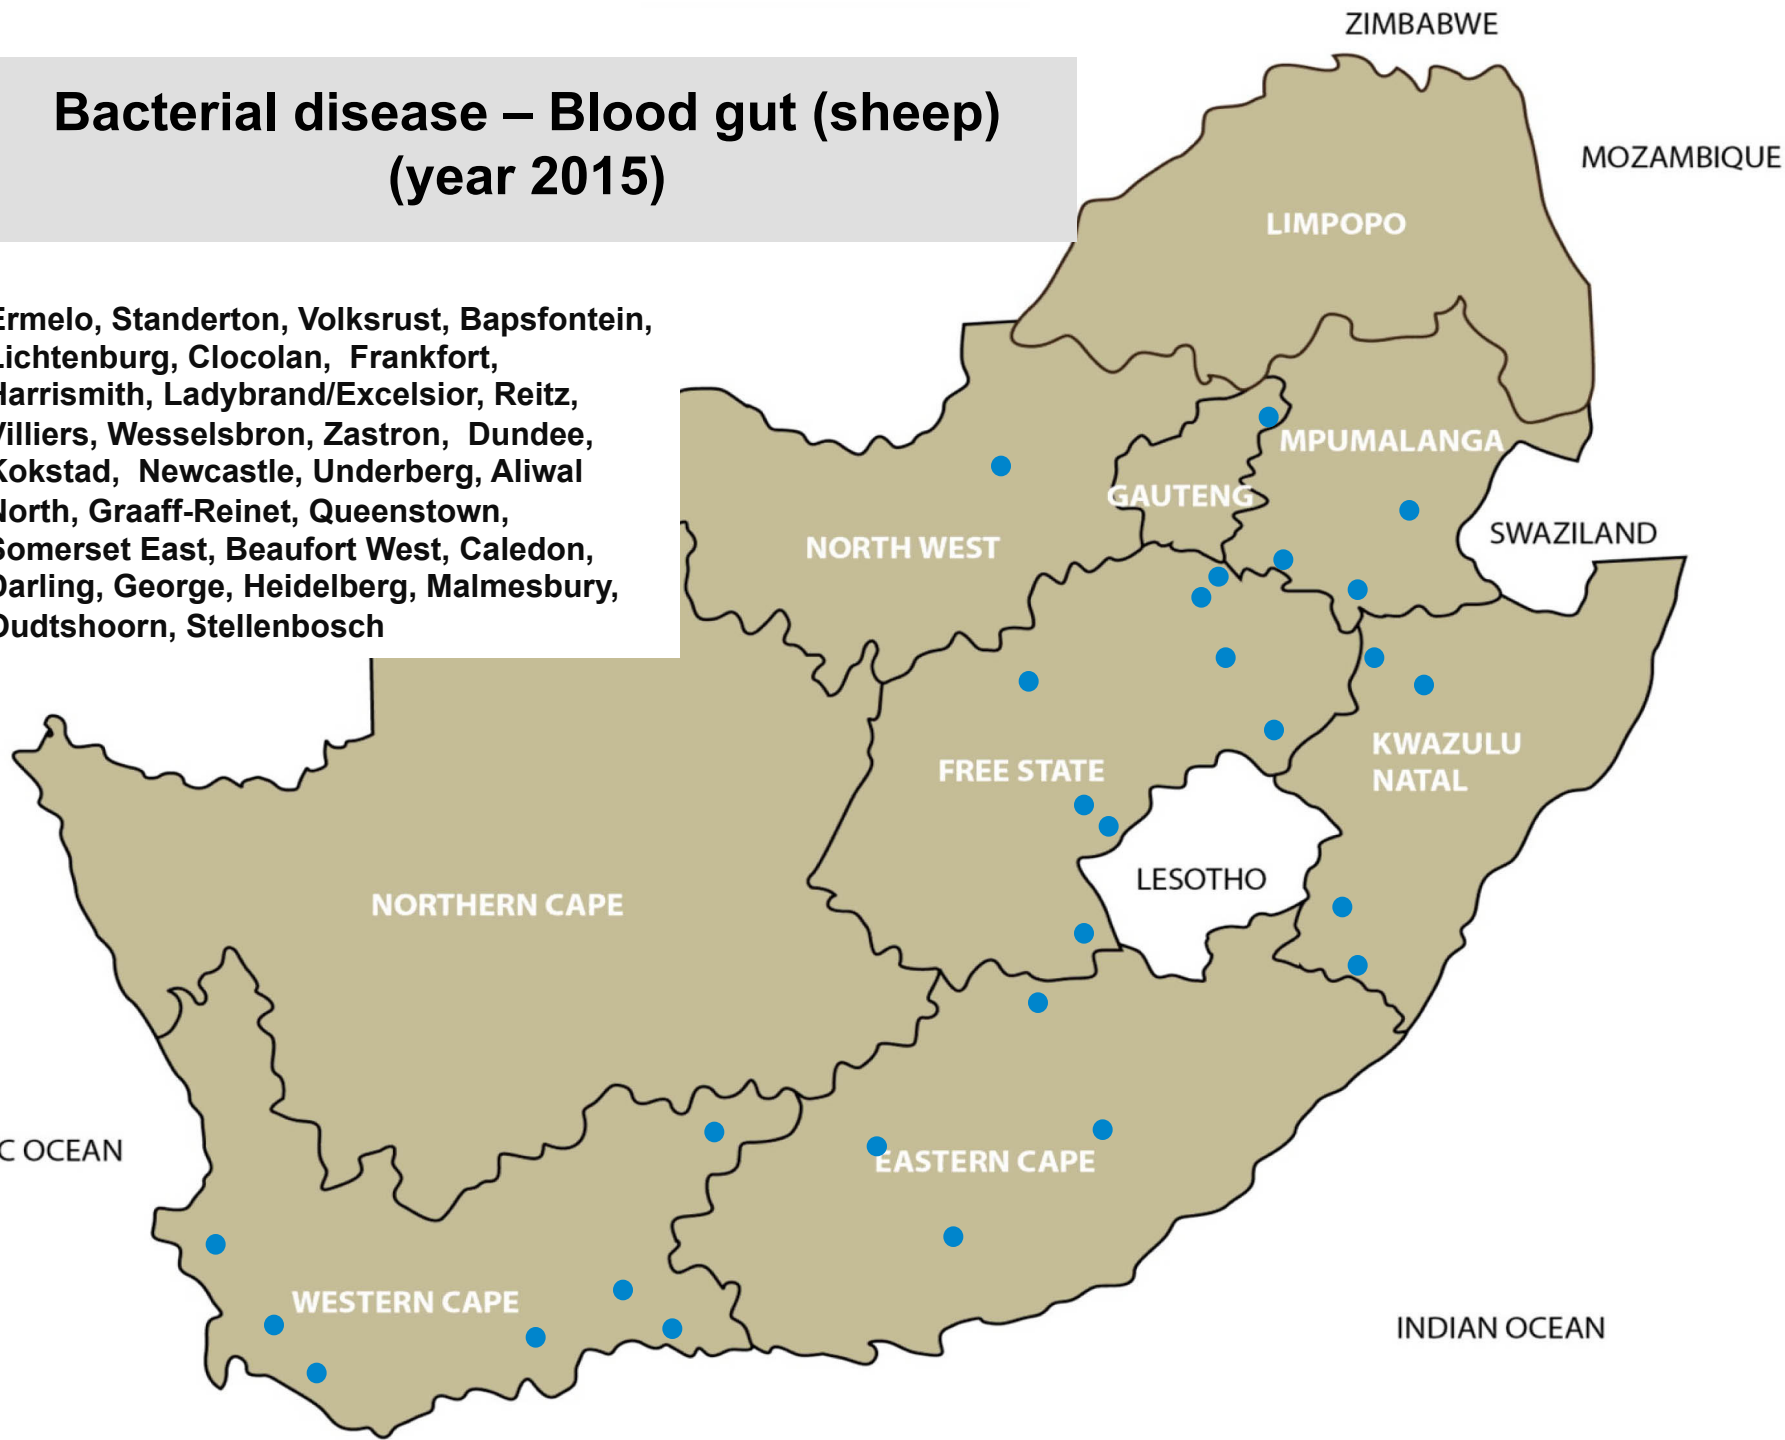

Bacterial disease – Blood gut (sheep) (year 2015)

Ermelo, Standerton, Volksrust, Bapsfontein, Lichtenburg, Clocolan, Frankfort, Harrismith, Ladybrand/Excelsior, Reitz, Villiers, Wesselsbron, Zastron, Dundee, Kokstad, Newcastle, Underberg, Aliwal North, Graaff-Reinet, Queenstown, Somerset East, Beaufort West, Caledon, Darling, George, Heidelberg, Malmesbury, Oudtshoorn, Stellenbosch