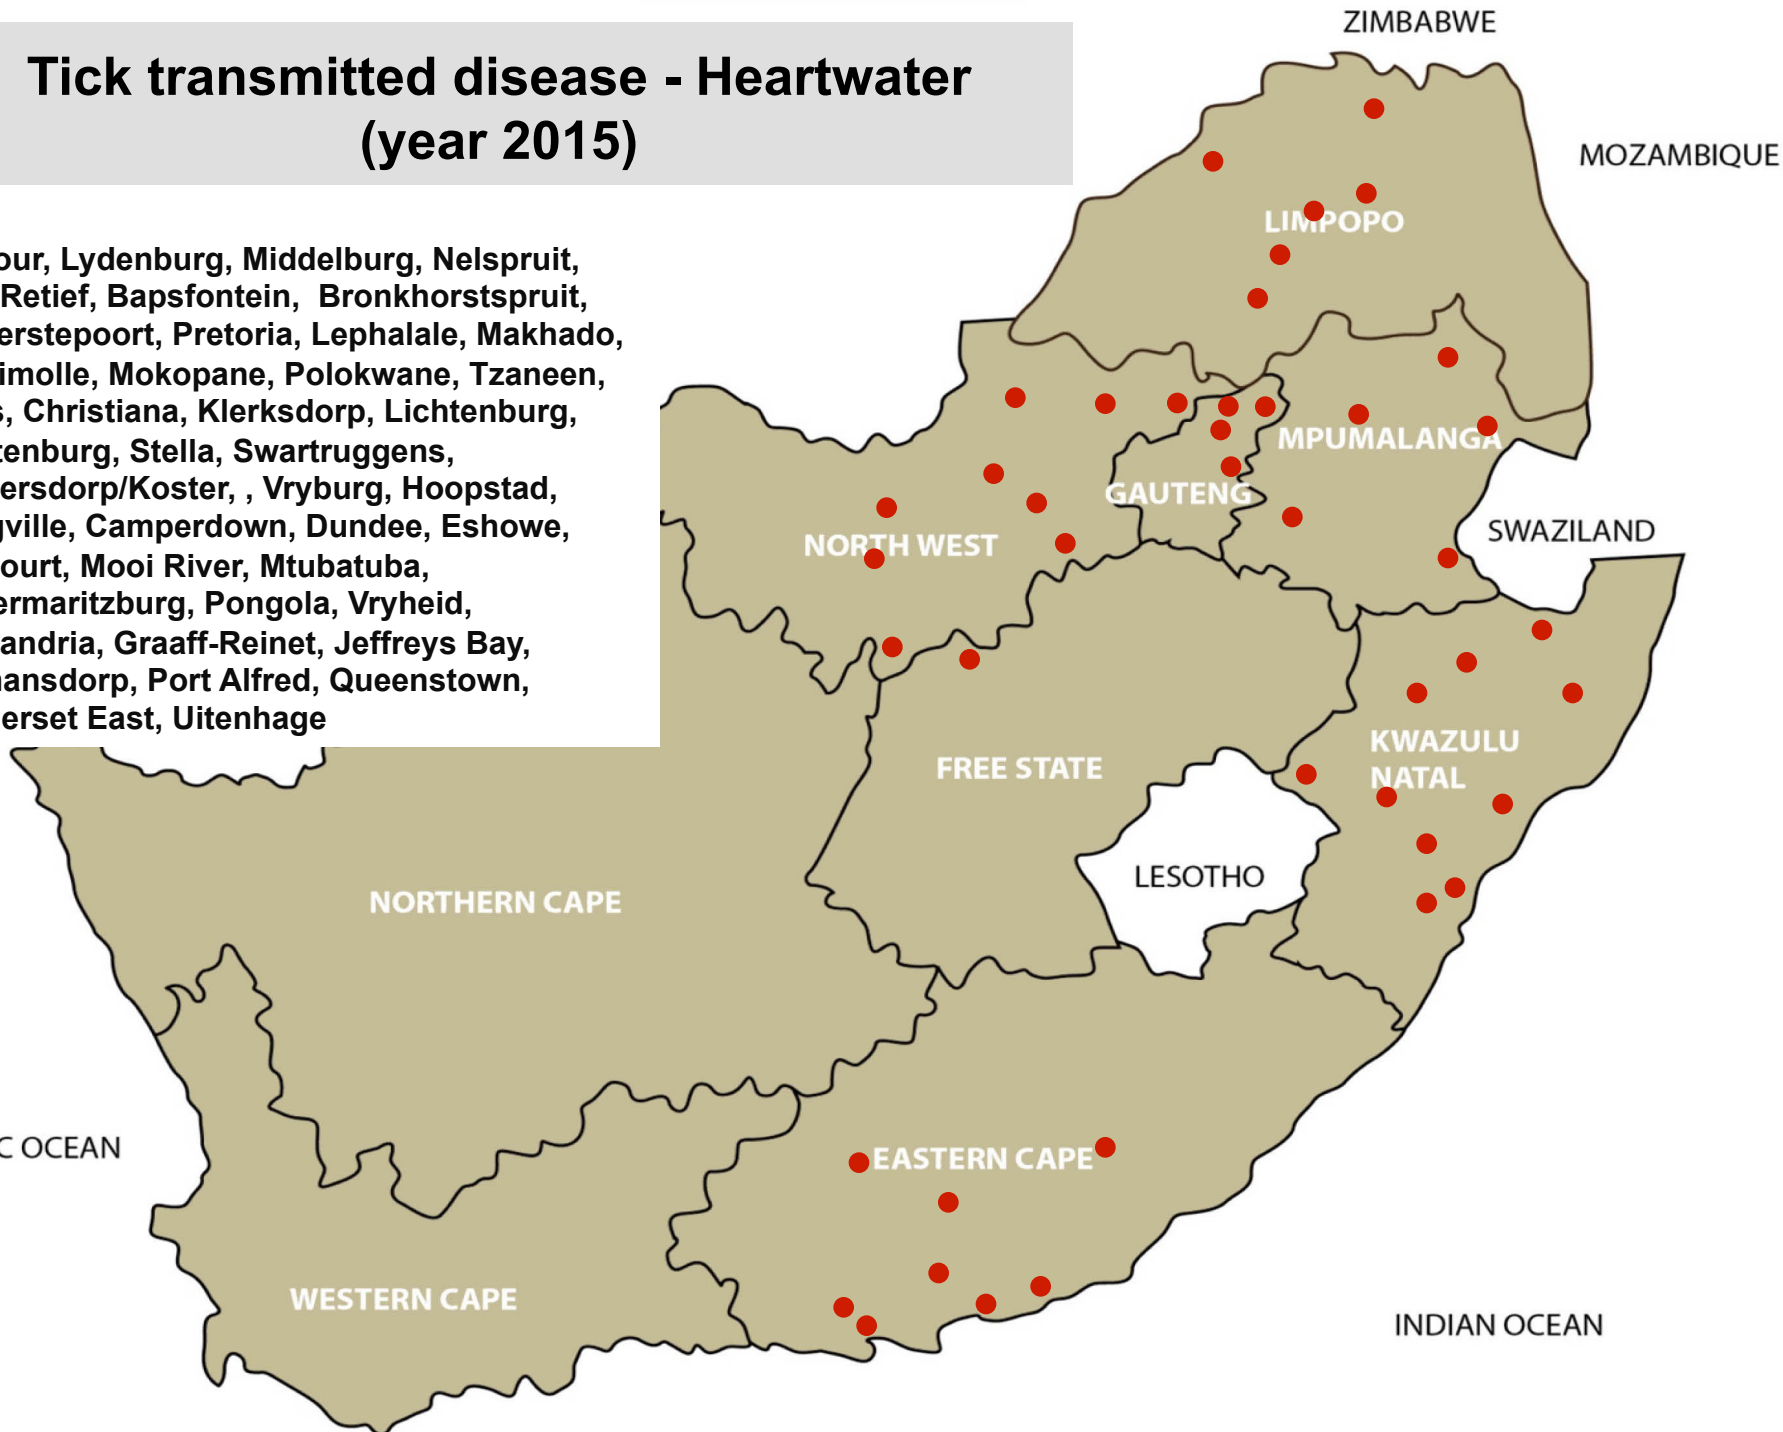

Tick transmitted disease - Heartwater (year 2015)

Balfour, Lydenburg, Middelburg, Nelspruit, Piet Retief, Bapsfontein, Bronkhorstspuit, Onderstepoort, Pretoria, Lephalale, Makhado, Modimolle, Mokopane, Polokwane, Tzaneen, Brits, Christiana, Klerksdorp, Lichtenburg, Rustenburg, Stella, Swartruggens, Ventersdorp/Koster, Vryburg, Hoopstad, Bergville, Camperdown, Dundee, Eshowe, Estcourt, Mooi River, Mtubatuba, Pietermaritzburg, Pongola, Vryheid, Alexandria, Graaff-Reinet, Jeffreys Bay, Humansdorp, Port Alfred, Queenstown, Somerset East, Uitenhage