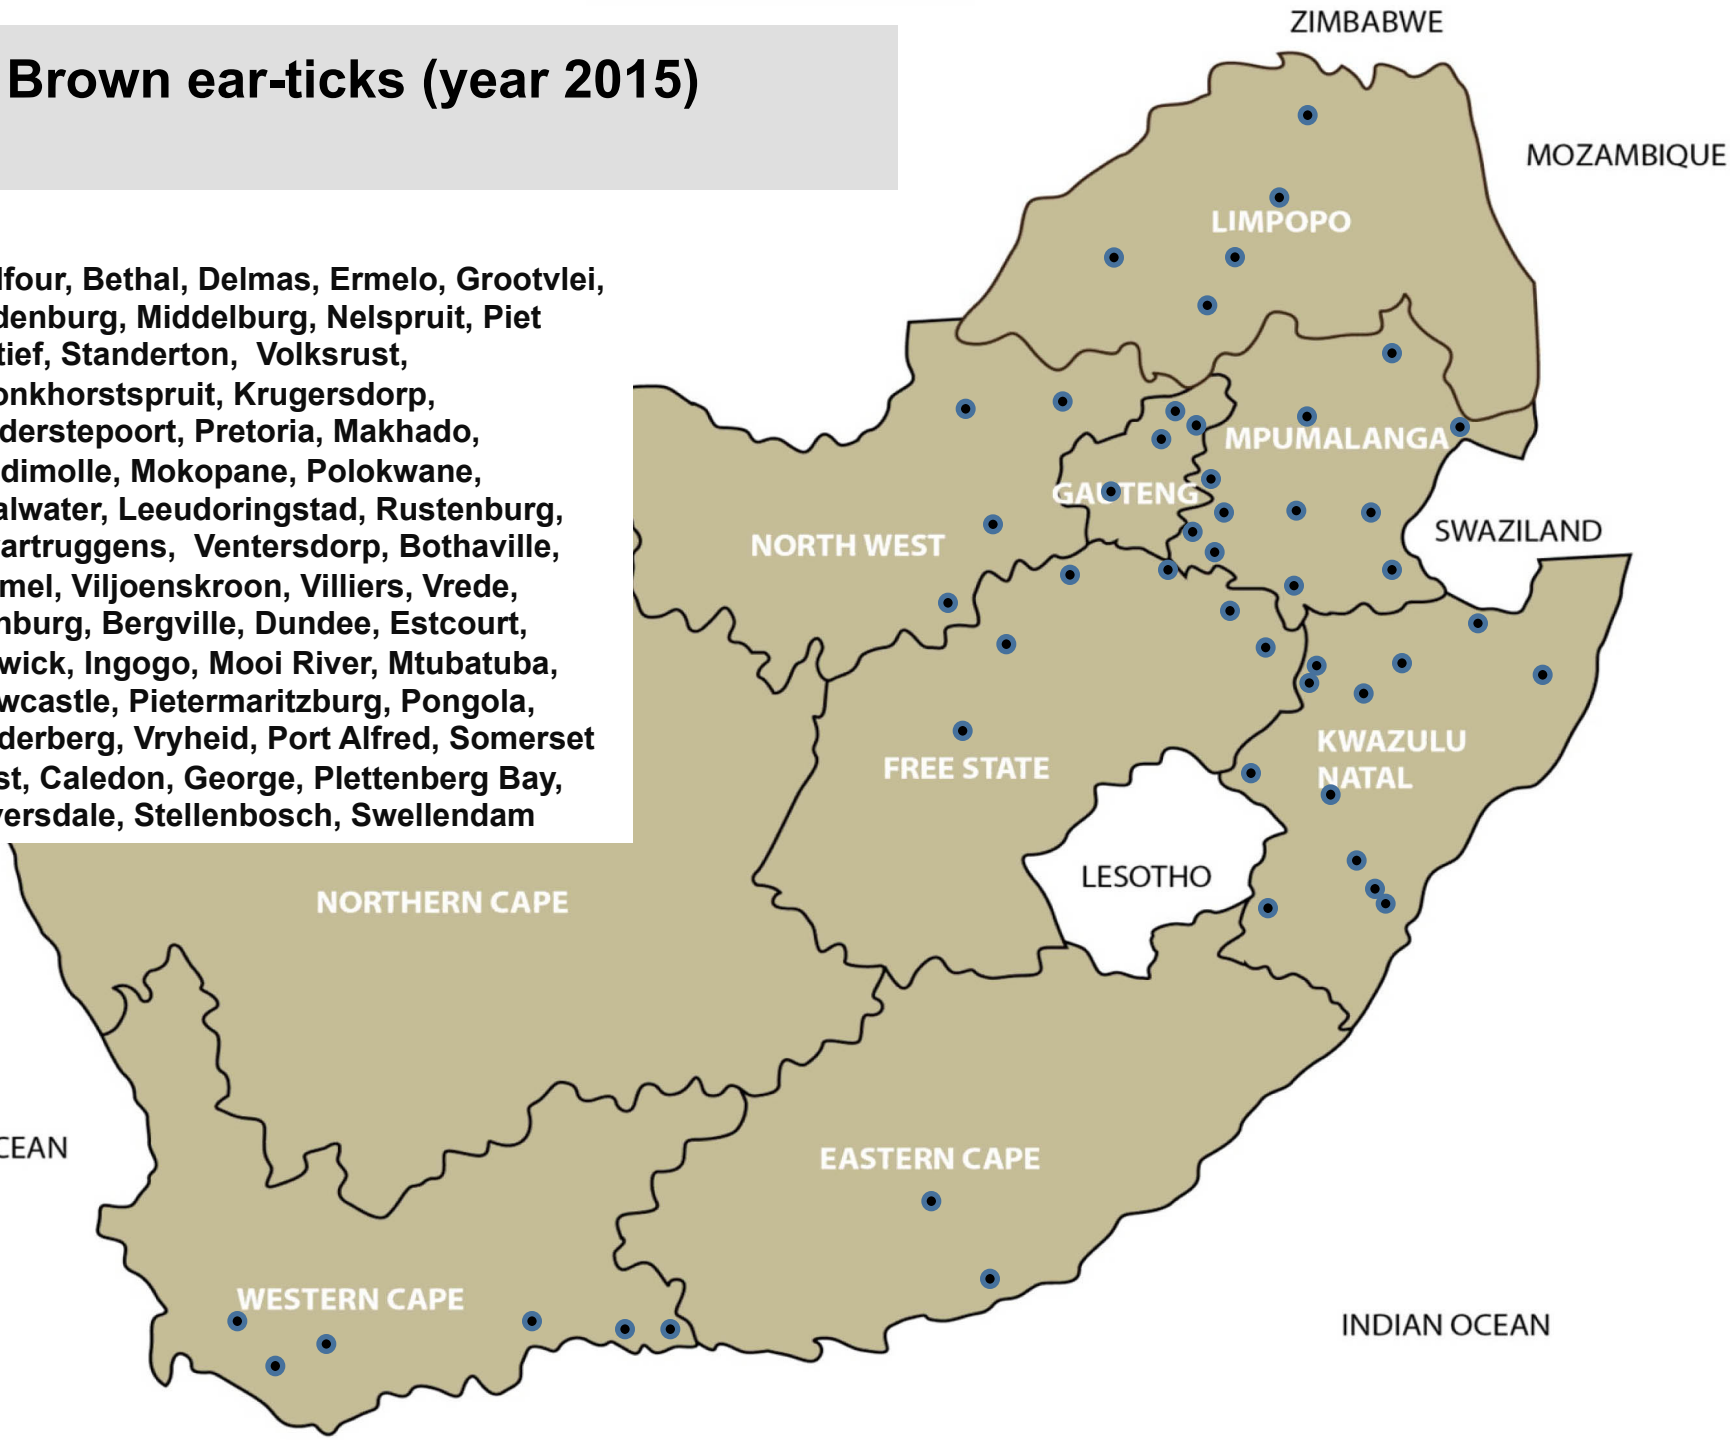

Resistant Blue ticks (year 2015)

Ermelo, Nelspruit, Pretoria, Makhado, Polokwane, Christiana, Swartruggens, Bethlehem, Hoopstad, Parys, Villiers, Winburg, Vrede, Bergville, Dundee, Mtubatuba, Pietermaritzburg, Pongola, Vryheid, Alexandria, Swellendam

Bont ticks (year 2015)

Balfour, Lydenburg, Middelburg, Nelspruit, Bronkhorstspuit, Pretoria, Bela-Bela, Lephalale, Makhado, Mokopane, Polokwane, Vaalwater, Brits, Bloemhof, Christiana, Klerksdorp, Lichtenburg, Rustenburg, Schweizer-Reneke, Stella, Swartruggens, Hoopstad, Bergville, Dundee, Eshowe, Estcourt, Mooi River, Mtubatuba, Pietermaritzburg, Pongola, Vryheid, Alexandria, Bathurst, Graaff-Reinet, Humansdorp, Port Alfred, Queenstown, Uitenhage, Oudtshoorn, Plettenberg Bay

Brown ear-ticks (year 2015)

Balfour, Bethal, Delmas, Ermelo, Grootvlei, Lydenburg, Middelburg, Nelspruit, Piet Retief, Standerton, Volksrust, Bronkhorstspuit, Krugersdorp, Onderstepoort, Pretoria, Makhado, Modimolle, Mokopane, Polokwane, Vaalwater, Leeudoringstad, Rustenburg, Swartruggens, Ventersdorp, Bothaville, Memel, Viljoenskroon, Villiers, Vrede, Winburg, Bergville, Dundee, Estcourt, Howick, Ingogo, Mooi River, Mtubatuba, Newcastle, Pietermaritzburg, Pongola, Underberg, Vryheid, Port Alfred, Somerset East, Caledon, George, Plettenberg Bay, Riversdale, Stellenbosch, Swellendam