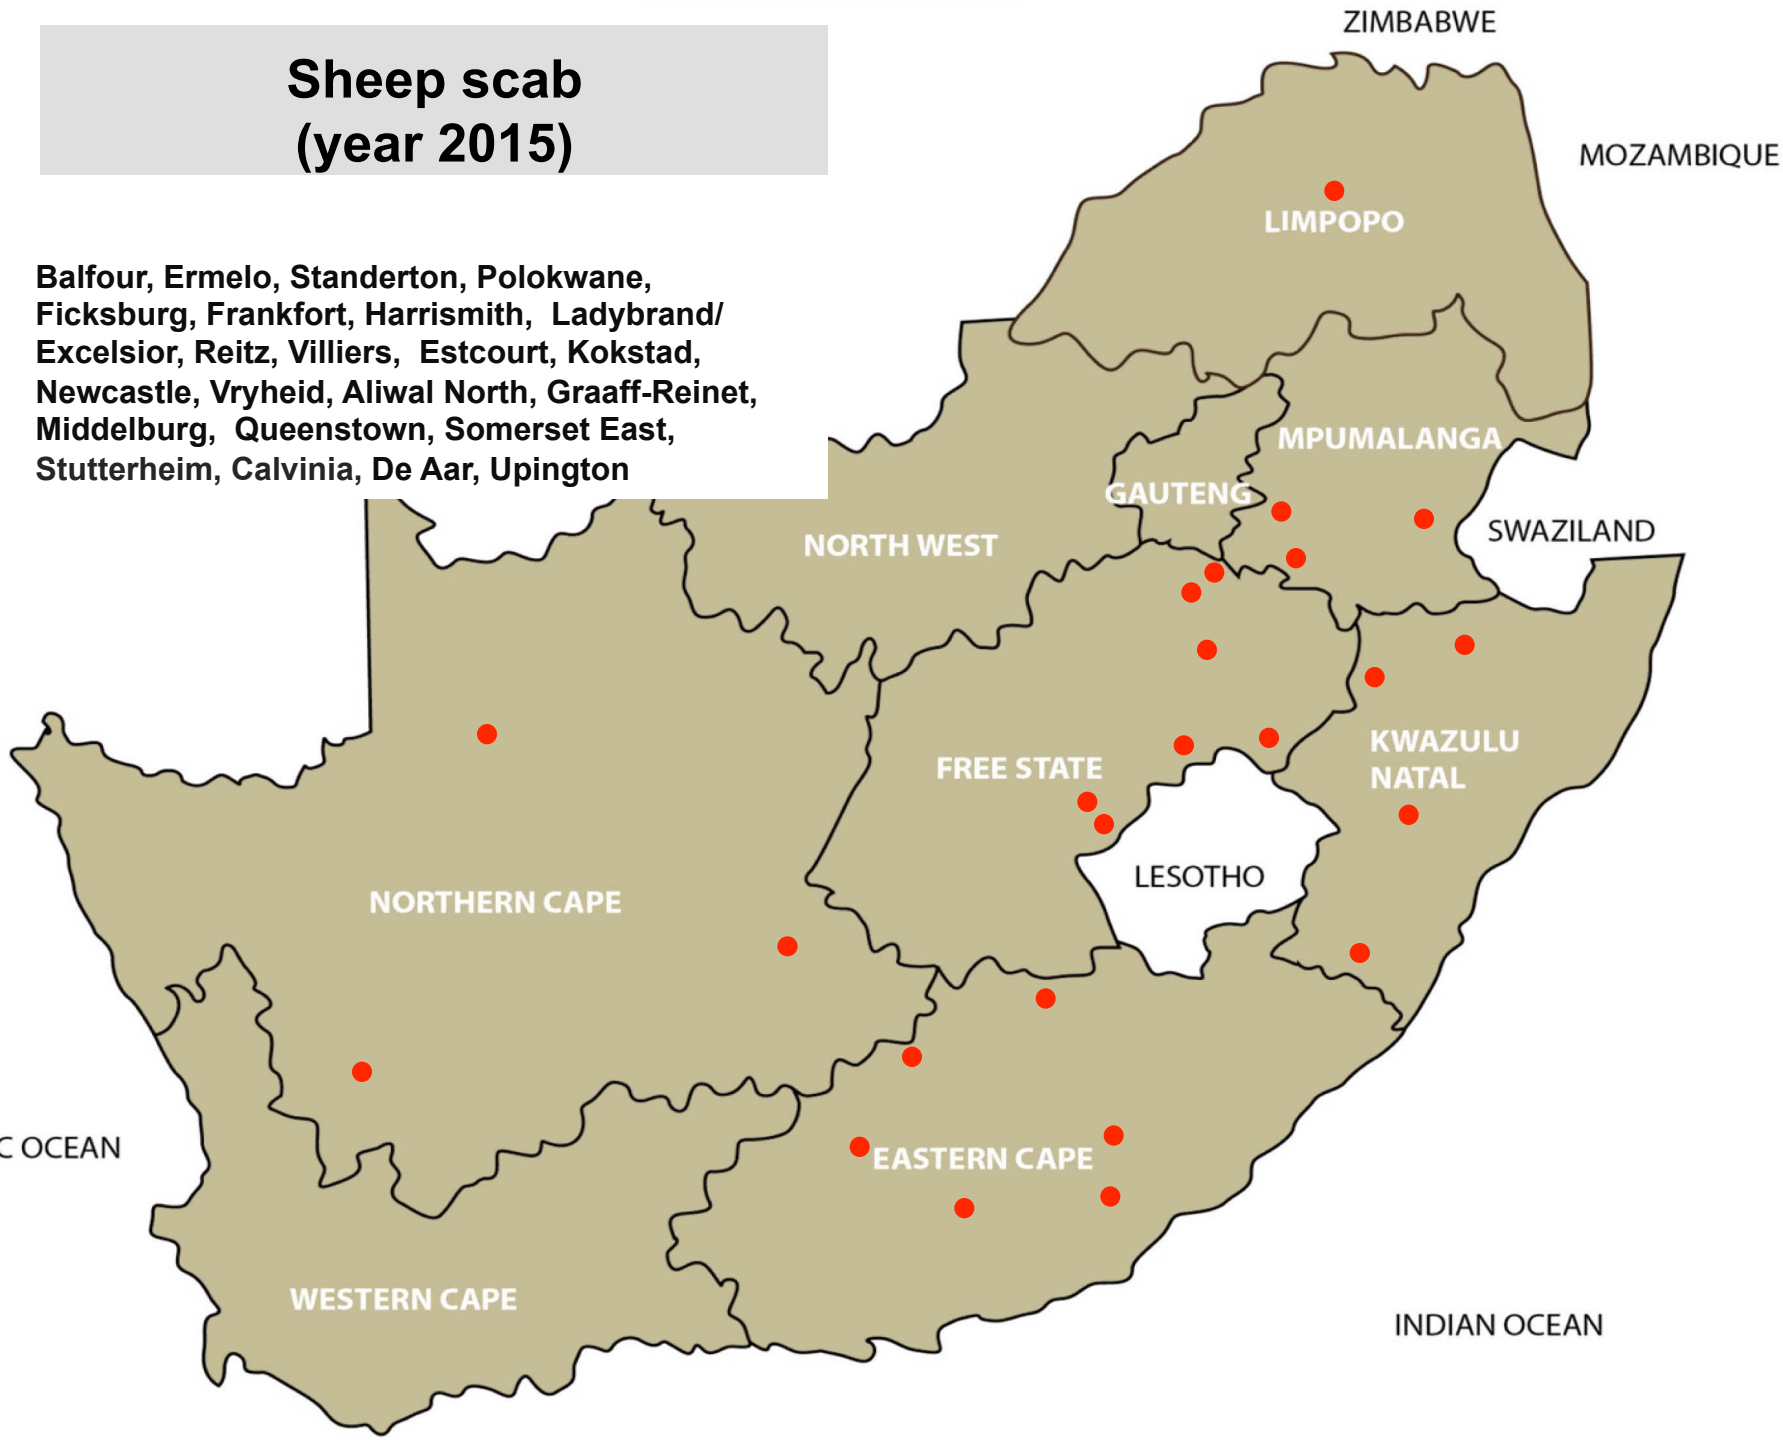

Sheep scab (year 2015)

Balfour, Ermelo, Standerton, Polokwane,
Ficksburg, Frankfort, Harrismith, Ladybrand/
Excelsior, Reitz, Villiers, Estcourt, Kokstad,
Newcastle, Vryheid, Aliwal North, Graaff-Reinet,
Middelburg, Queenstown, Somerset East,
Stutterheim, Calvinia, De Aar, Upington