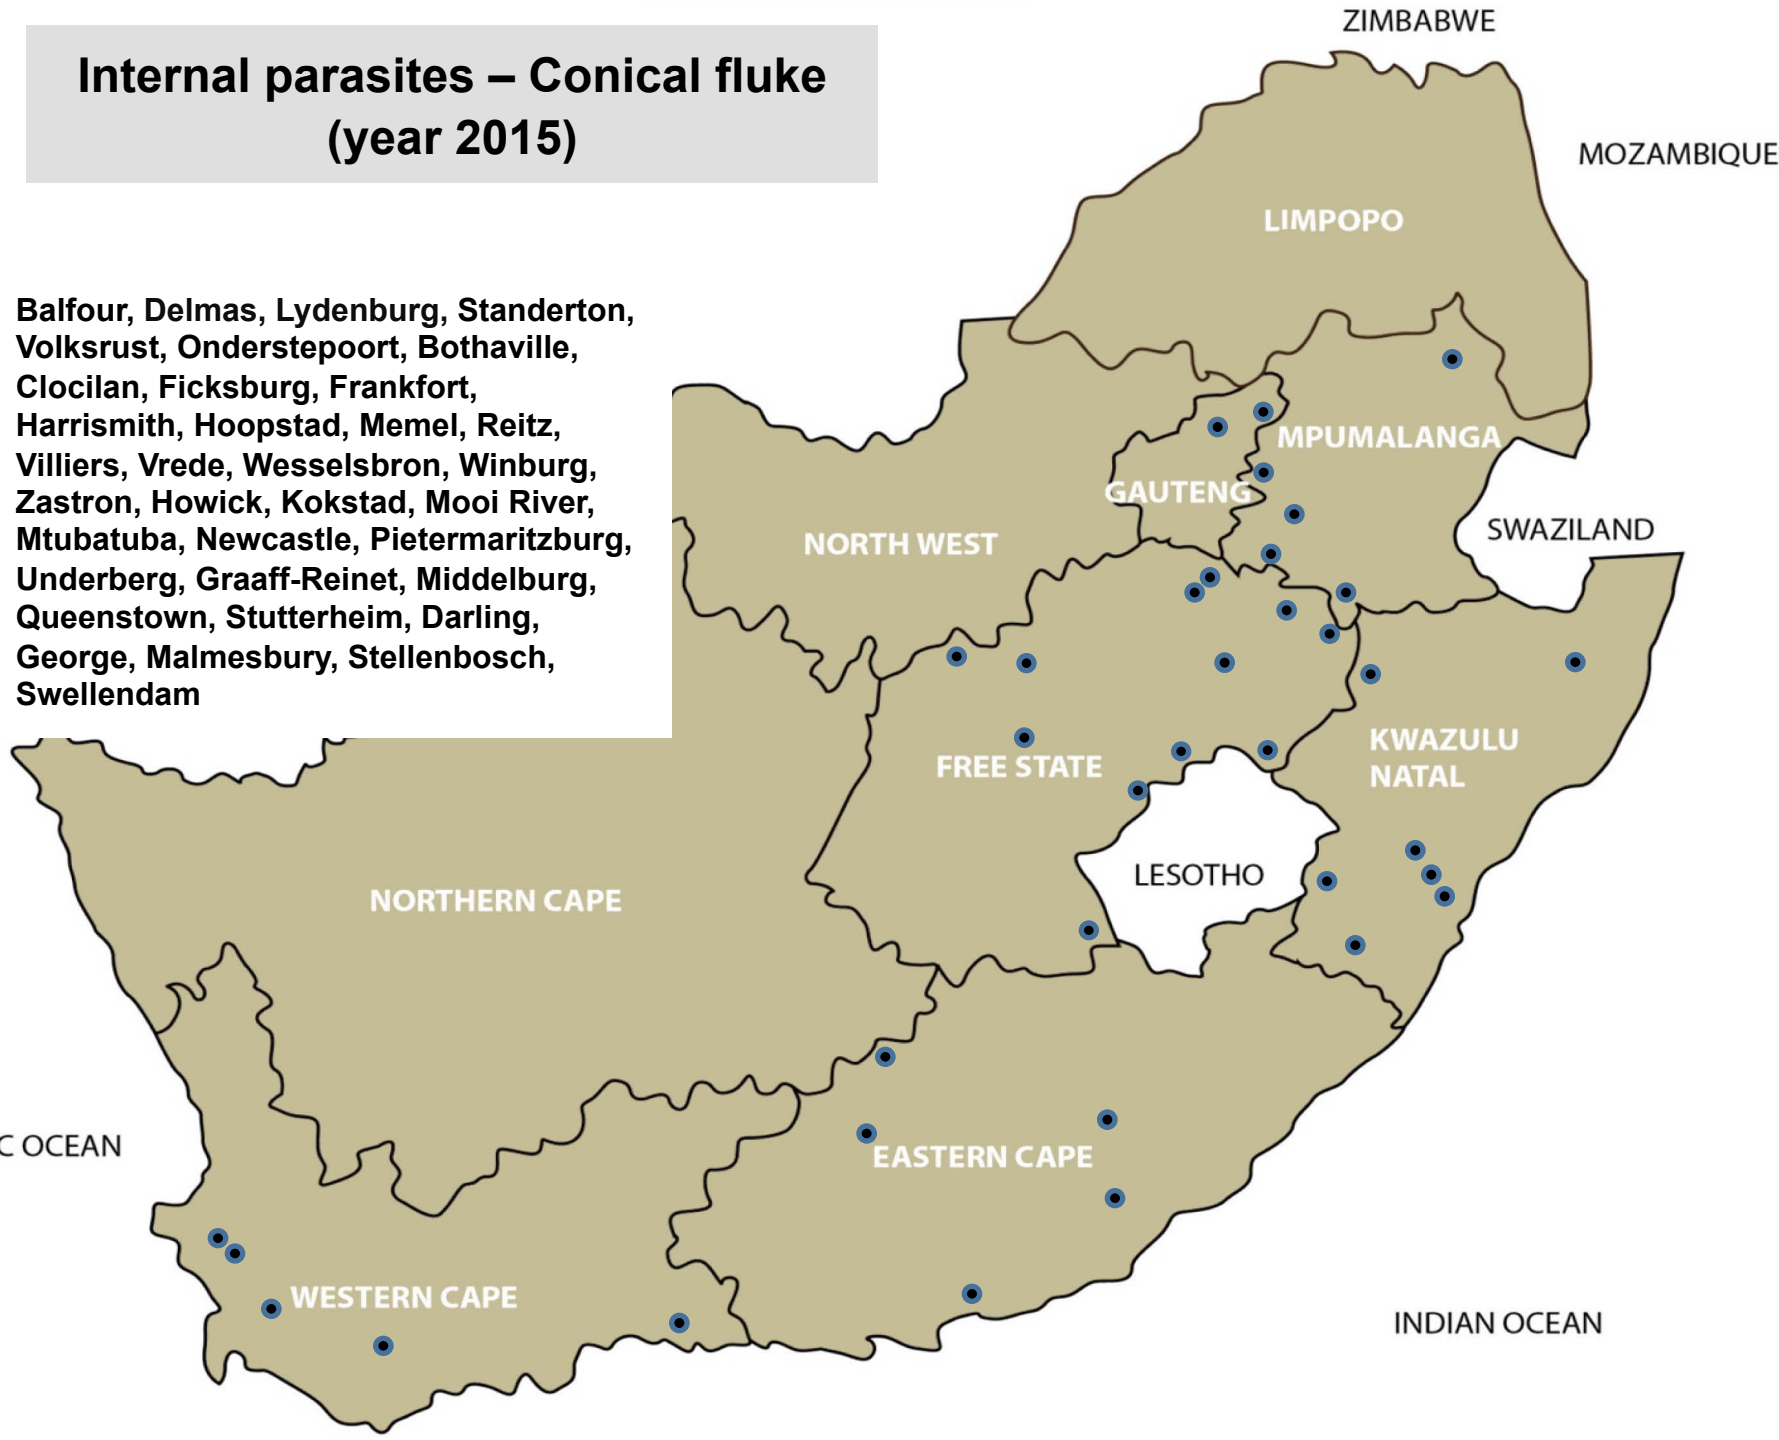

Internal parasites – Conical fluke (year 2015)

Balfour, Delmas, Lydenburg, Standerton, Volksrust, Onderstepoort, Bothaville, Cloccilan, Ficksburg, Frankfort, Harrismith, Hoopstad, Memel, Reitz, Villiers, Vrede, Wesselsbron, Winburg, Zastron, Howick, Kokstad, Mooi River, Mtubatuba, Newcastle, Pietermaritzburg, Underberg, Graaff-Reinet, Middelburg, Queenstown, Stutterheim, Darling, George, Malmesbury, Stellenbosch, Swellendam