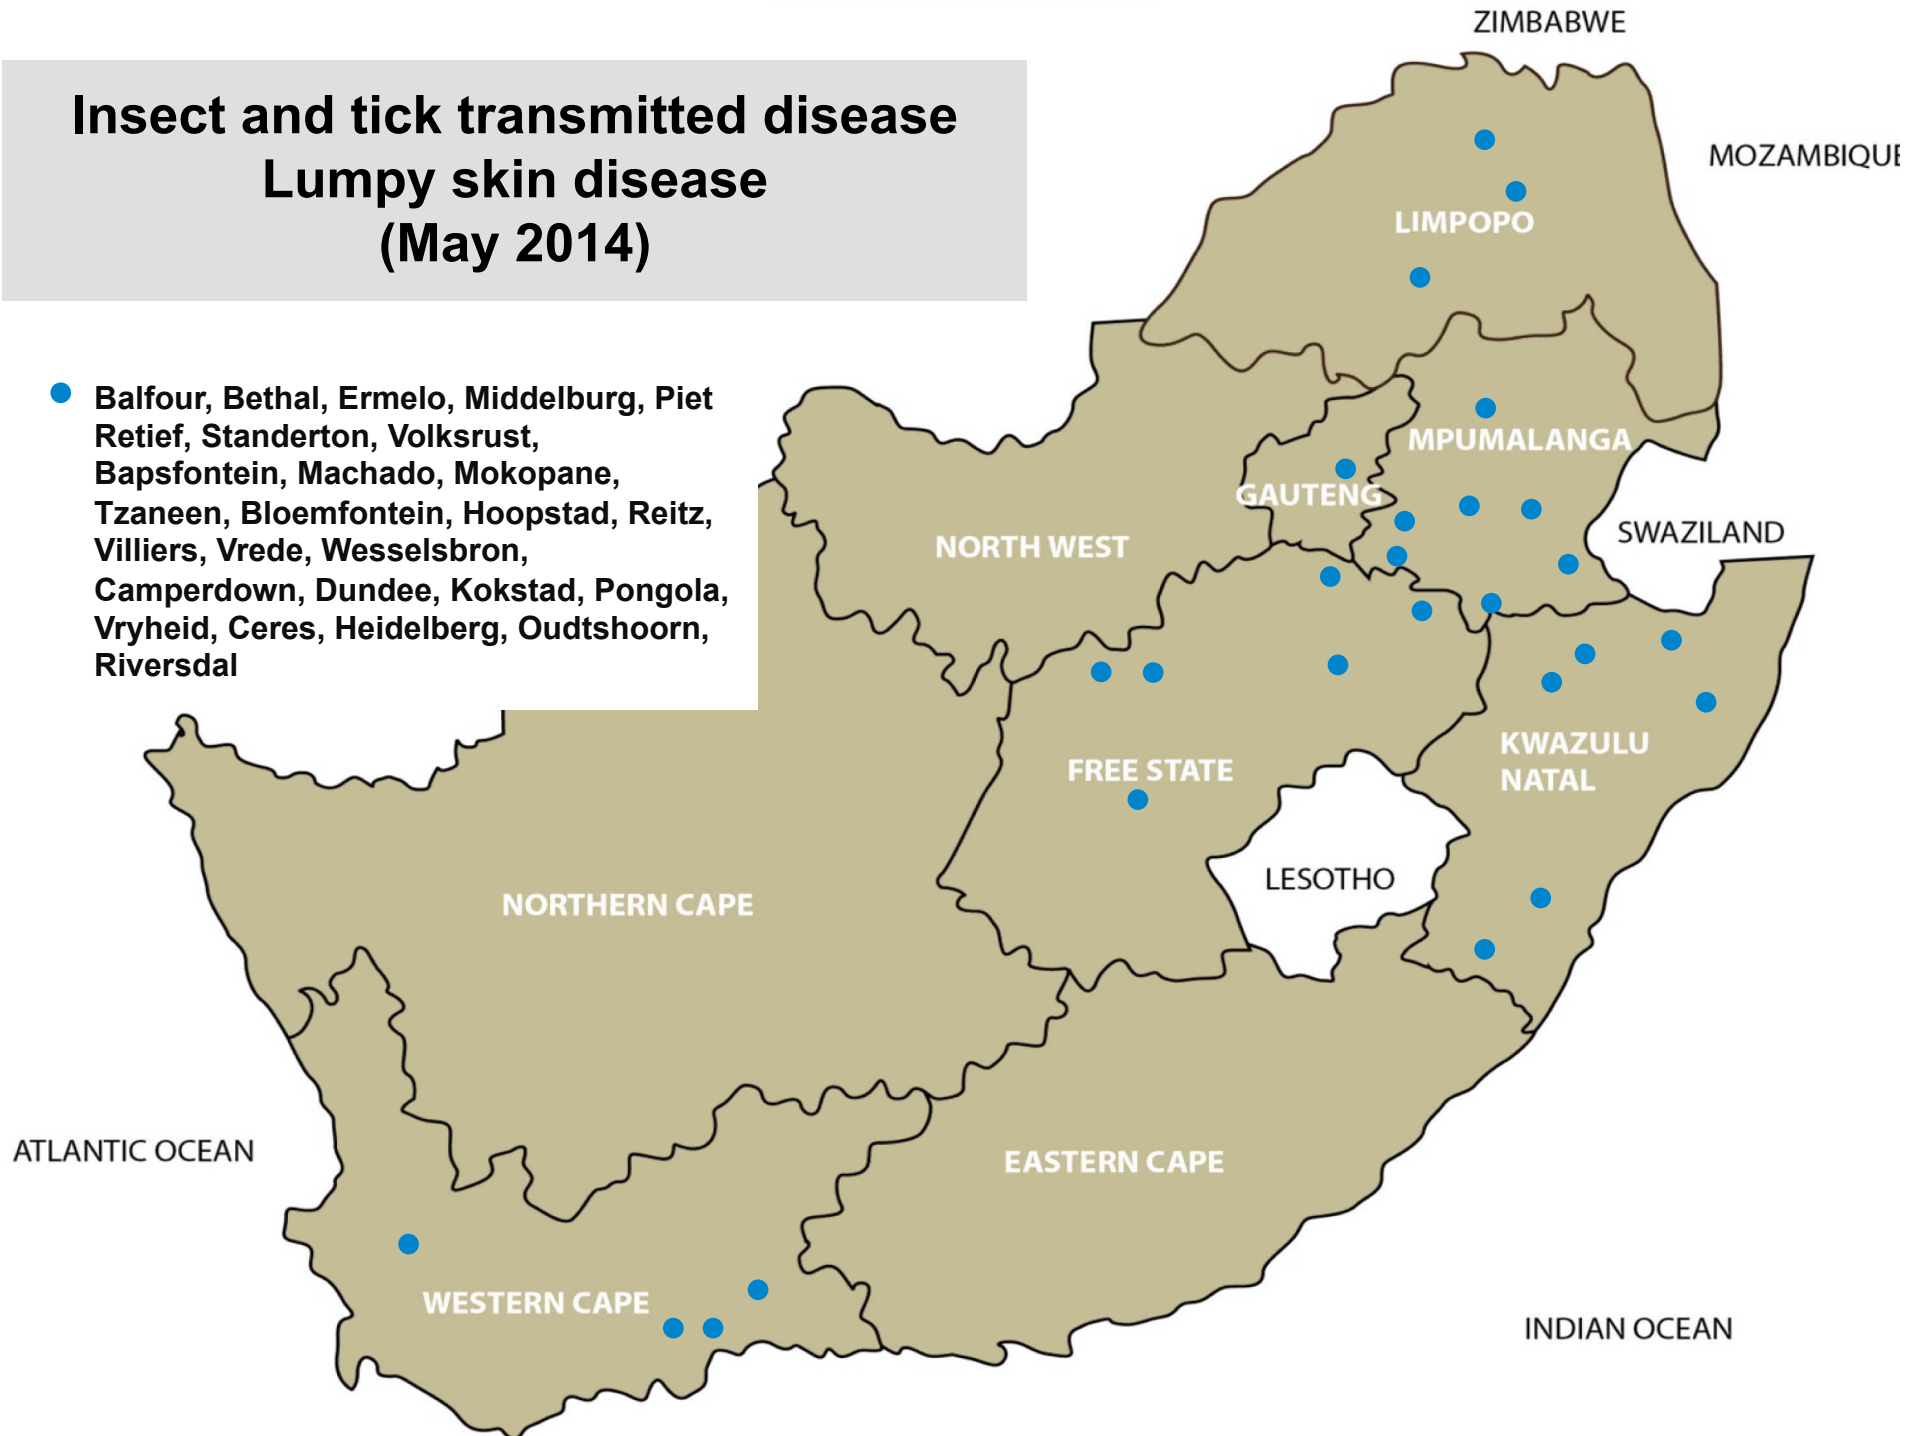

Insect and tick transmitted disease Lumpy skin disease (May 2014)

- Balfour, Bethal, Ermelo, Middelburg, Piet Retief, Standerton, Volksrust, Bapsfontein, Machado, Mokopane, Tzaneen, Bloemfontein, Hoopstad, Reitz, Villiers, Vrede, Wesselsbron, Camperdown, Dundee, Kokstad, Pongola, Vryheid, Ceres, Heidelberg, Oudtshoorn, Riversdal