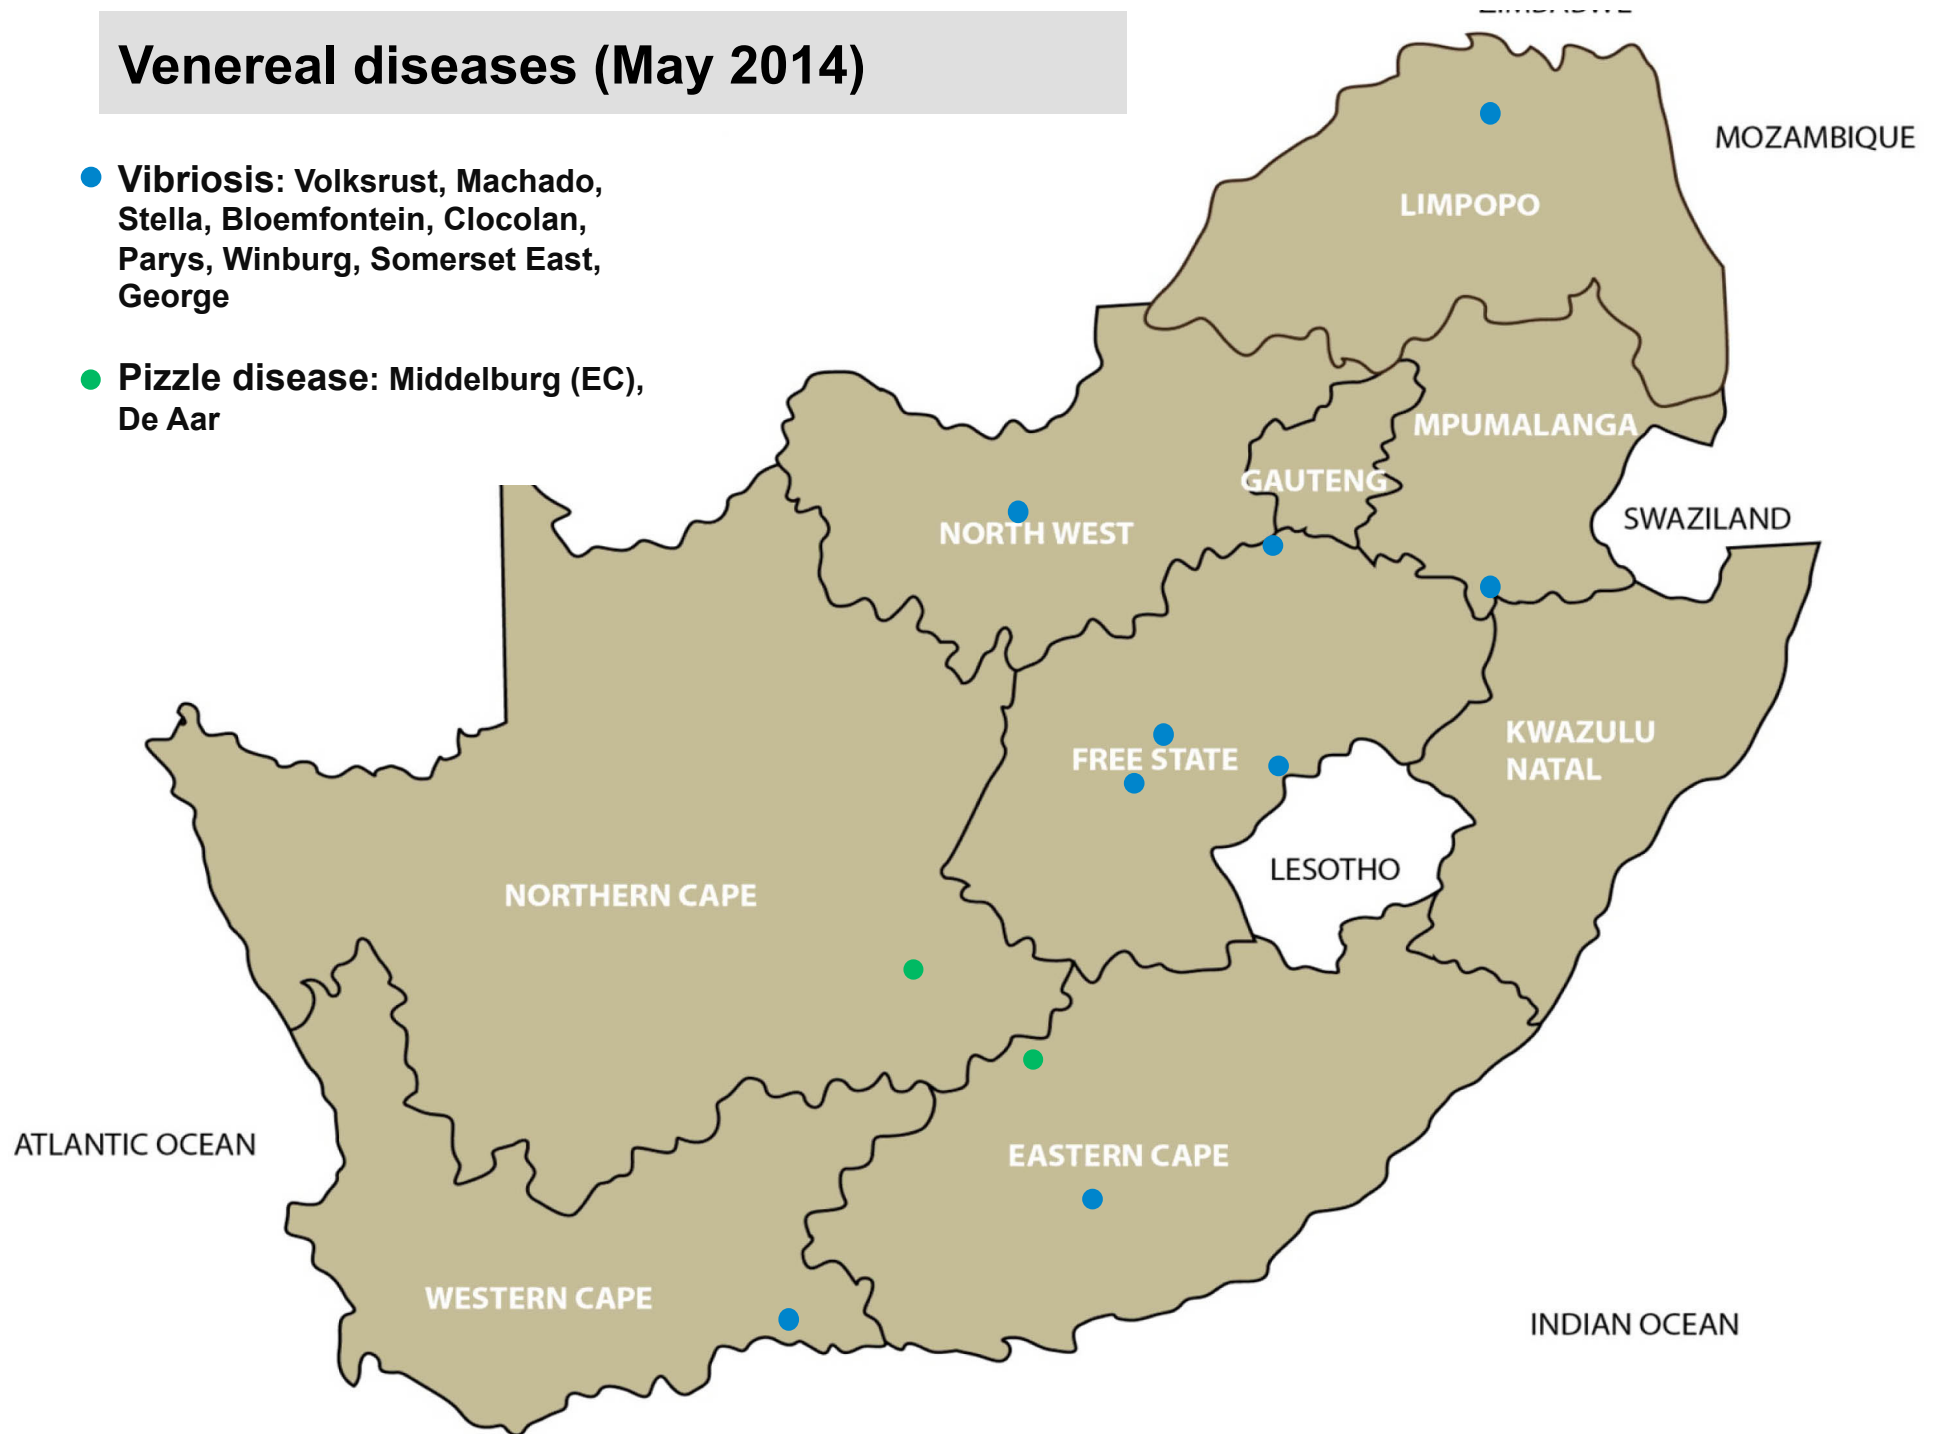

Tick transmitted disease - Heartwater (May 2014)

- Balfour, Nelspruit, Onderstepoort, Pretoria, Machado, Mokopane, Tzaneen, Christiana, Rustenburg, Stella, Swartruggens, Camperdown, Estcourt, Mtubatuba, Pongola, Vryheid, Jeffreys Bay, Somerset East

Tick toxicosis (May 2014)

- Sweating sickness: Mokopane, Christiana, Bothaville, Hoopstad
- Tick paralysis: Bloemfontein, Bergville, Middelburg (EC)

Venereal disease-Trichomonosis (May 2014)

- Balfour, Bethal, Ermelo, Middelburg, Piet Retief, Standerton, Volksrust, Machado, Rustenburg, Schweizer-Reneke, Stella, Bethlehem, Clocolan, Frankfort, Harrismith, Hoopstad, Kroonstad, Parys, Reitz, Viljoenskroon, Villiers, Winburg, Bergville, Dundee, Estcourt, Kokstad, Underberg, Vryheid, Aliwal North, Jeffreys Bay, George

Venereal diseases (May 2014)

- **Vibriosis:** Volksrust, Machado, Stella, Bloemfontein, Clocolan, Parys, Winburg, Somerset East, George
- **Pizzle disease:** Middelburg (EC), De Aar

Insect and tick transmitted disease Lumpy skin disease (May 2014)

- Balfour, Bethal, Ermelo, Middelburg, Piet Retief, Standerton, Volksrust, Bapsfontein, Machado, Mokopane, Tzaneen, Bloemfontein, Hoopstad, Reitz, Villiers, Vrede, Wesselsbron, Camperdown, Dundee, Kokstad, Pongola, Vryheid, Ceres, Heidelberg, Oudtshoorn, Riversdal