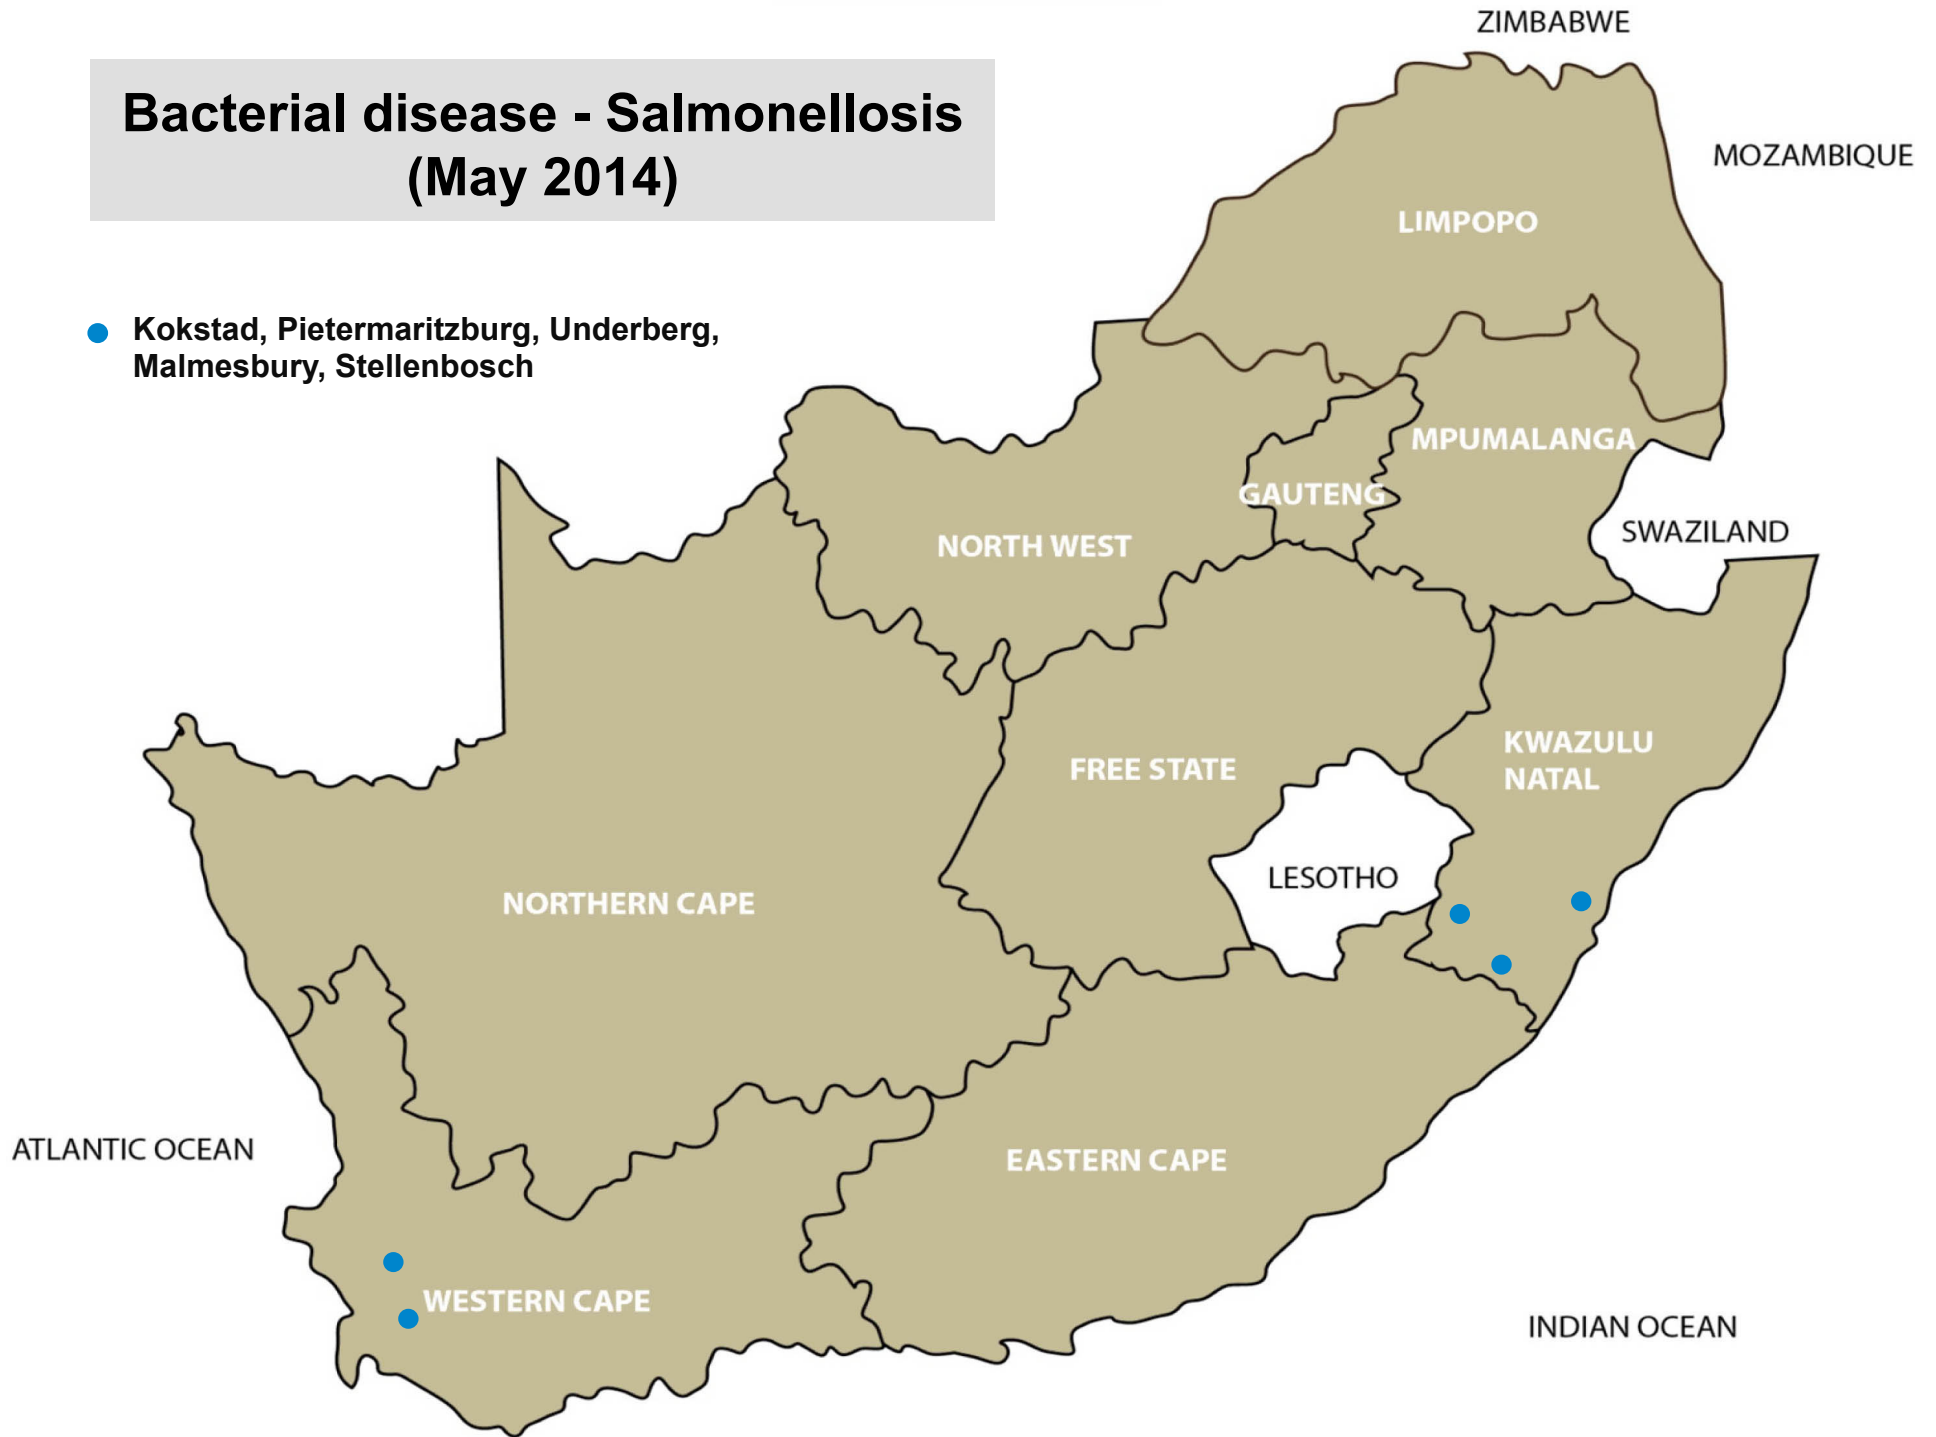

Viral diseases (May 2014)

● Rabies: Bela-Bela

● Jaagsiekte: Middelburg (EC)

Bacterial disease – Bovine Brucellosis (May 2014)

- Machado, Schweizer-Reneke, Stella, Bethlehem, Bloemfontein, Clocolan, Frankfort, Hoopstad, Parys, Reitz, Villiers, Kimberley

Bacterial disease – *E.coli* (May 2014)

- Balfour, Bethal, Christiana, Hoopstad, Kokstad, Mtubatuba, Alexandria, Jeffreys Bay, Somerset East, Malmesbury, Stellenbosch

Bacterial disease - Salmonellosis (May 2014)

- Kokstad, Pietermaritzburg, Underberg, Malmesbury, Stellenbosch

Bacterial disease – Blackleg (May 2014)

- Bethal, Lydenburg, Middelburg, Standerton, Bapsfontein, Machado, Mokopane, Bethlehem, Frankfort, Memel, Reitz, Viljoenskroon, Villiers, Vrede, Winburg, Zastron, Estcourt, Mtubatuba, Newcastle, Underberg, Kimberley