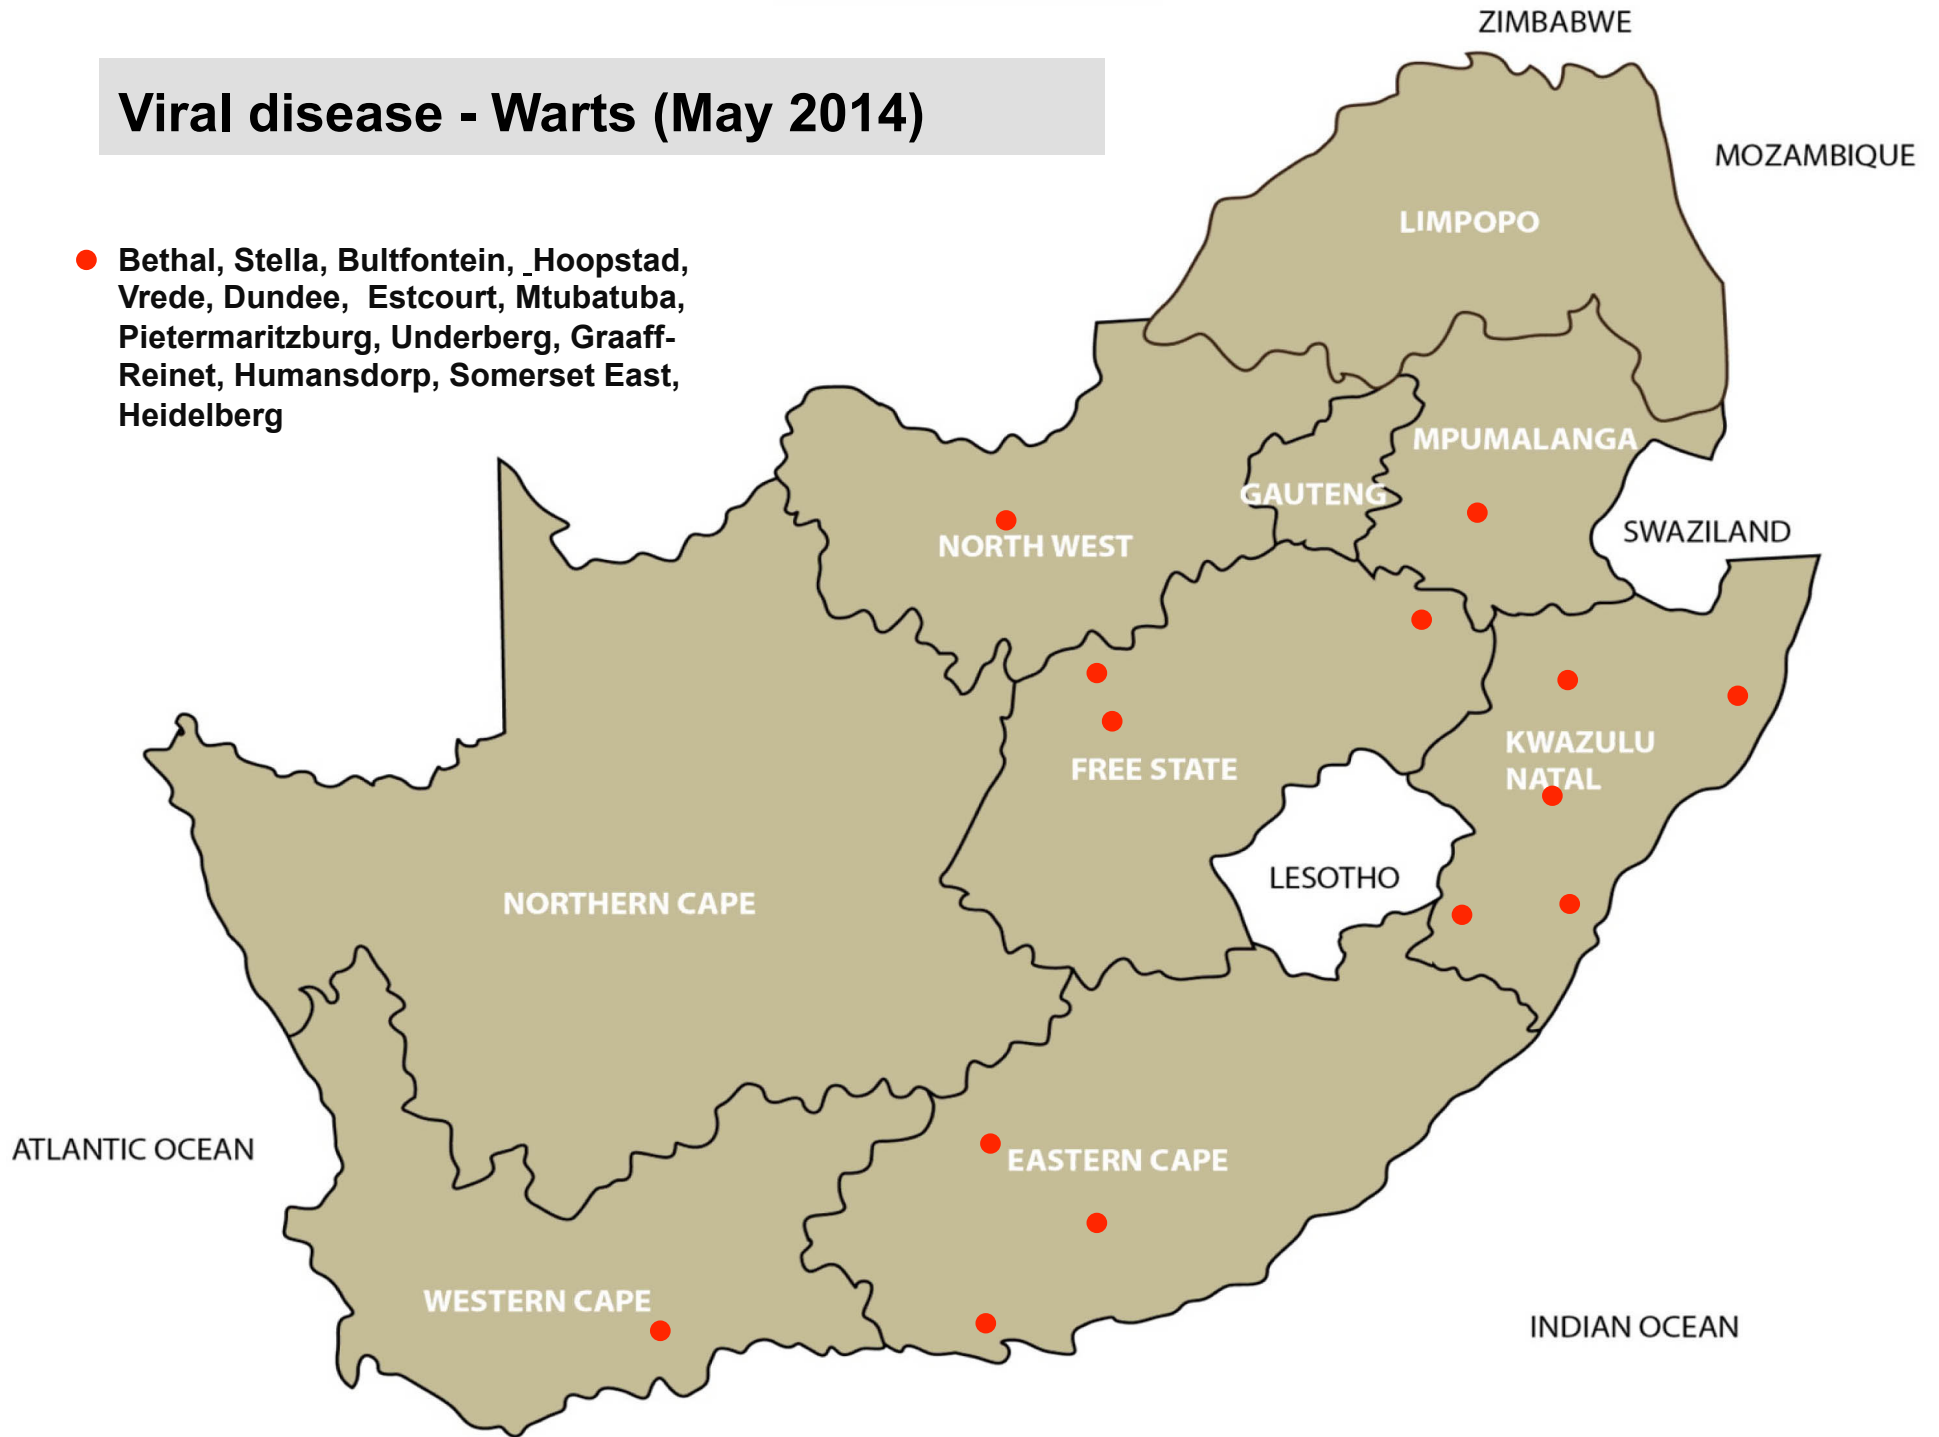

Insect transmitted disease – Blue tongue (May 2014)

- Balfour, Ermelo, Bapsfontein,, Onderstepoort, Christiana, Bultfontein, Hoopstad, Parys, Reitz, Villiers, Bergville, Aliwal North, Graaff-Reinet, Middelburg, Somerset East, Beaufort West, De Aar

Viral disease - Snotsiekte (May 2014)

- **Bovine malignant catarrh (BMC):**
Bela-Bela, Machado, Vaalwater,
Schweizer-Reneke, Stella, Reitz,
Estcourt, Newcastle

Viral diseases (May 2014)

- **Infectious bovine rhinotracheitis (IBR):** Balfour, Bethal, Machado, Christiana, Leeudoringstad, Schweizer-Reneke, Reitz, Viljoenskroon, Dundee, Estcourt, Howick, Kokstad, Vryheid, Heidelberg
- **Bovine viral diarrhoea (BVD):** Balfour, Machado, Bultfontein, Villiers, Wesselsbron, Somerset East, Stellenbosch, Swellendam

Viral disease – Enzootic Bovine Leucosis (May 2014)

- Onderstepoort, Clocolan, Underberg, Humansdorp, Jeffreys Bay, Somerset East, Stellenbosch

Viral disease - Warts (May 2014)

- Bethal, Stella, Bultfontein, _Hoopstad, Vrede, Dundee, Estcourt, Mtubatuba, Pietermaritzburg, Underberg, Graaff-Reinet, Humansdorp, Somerset East, Heidelberg