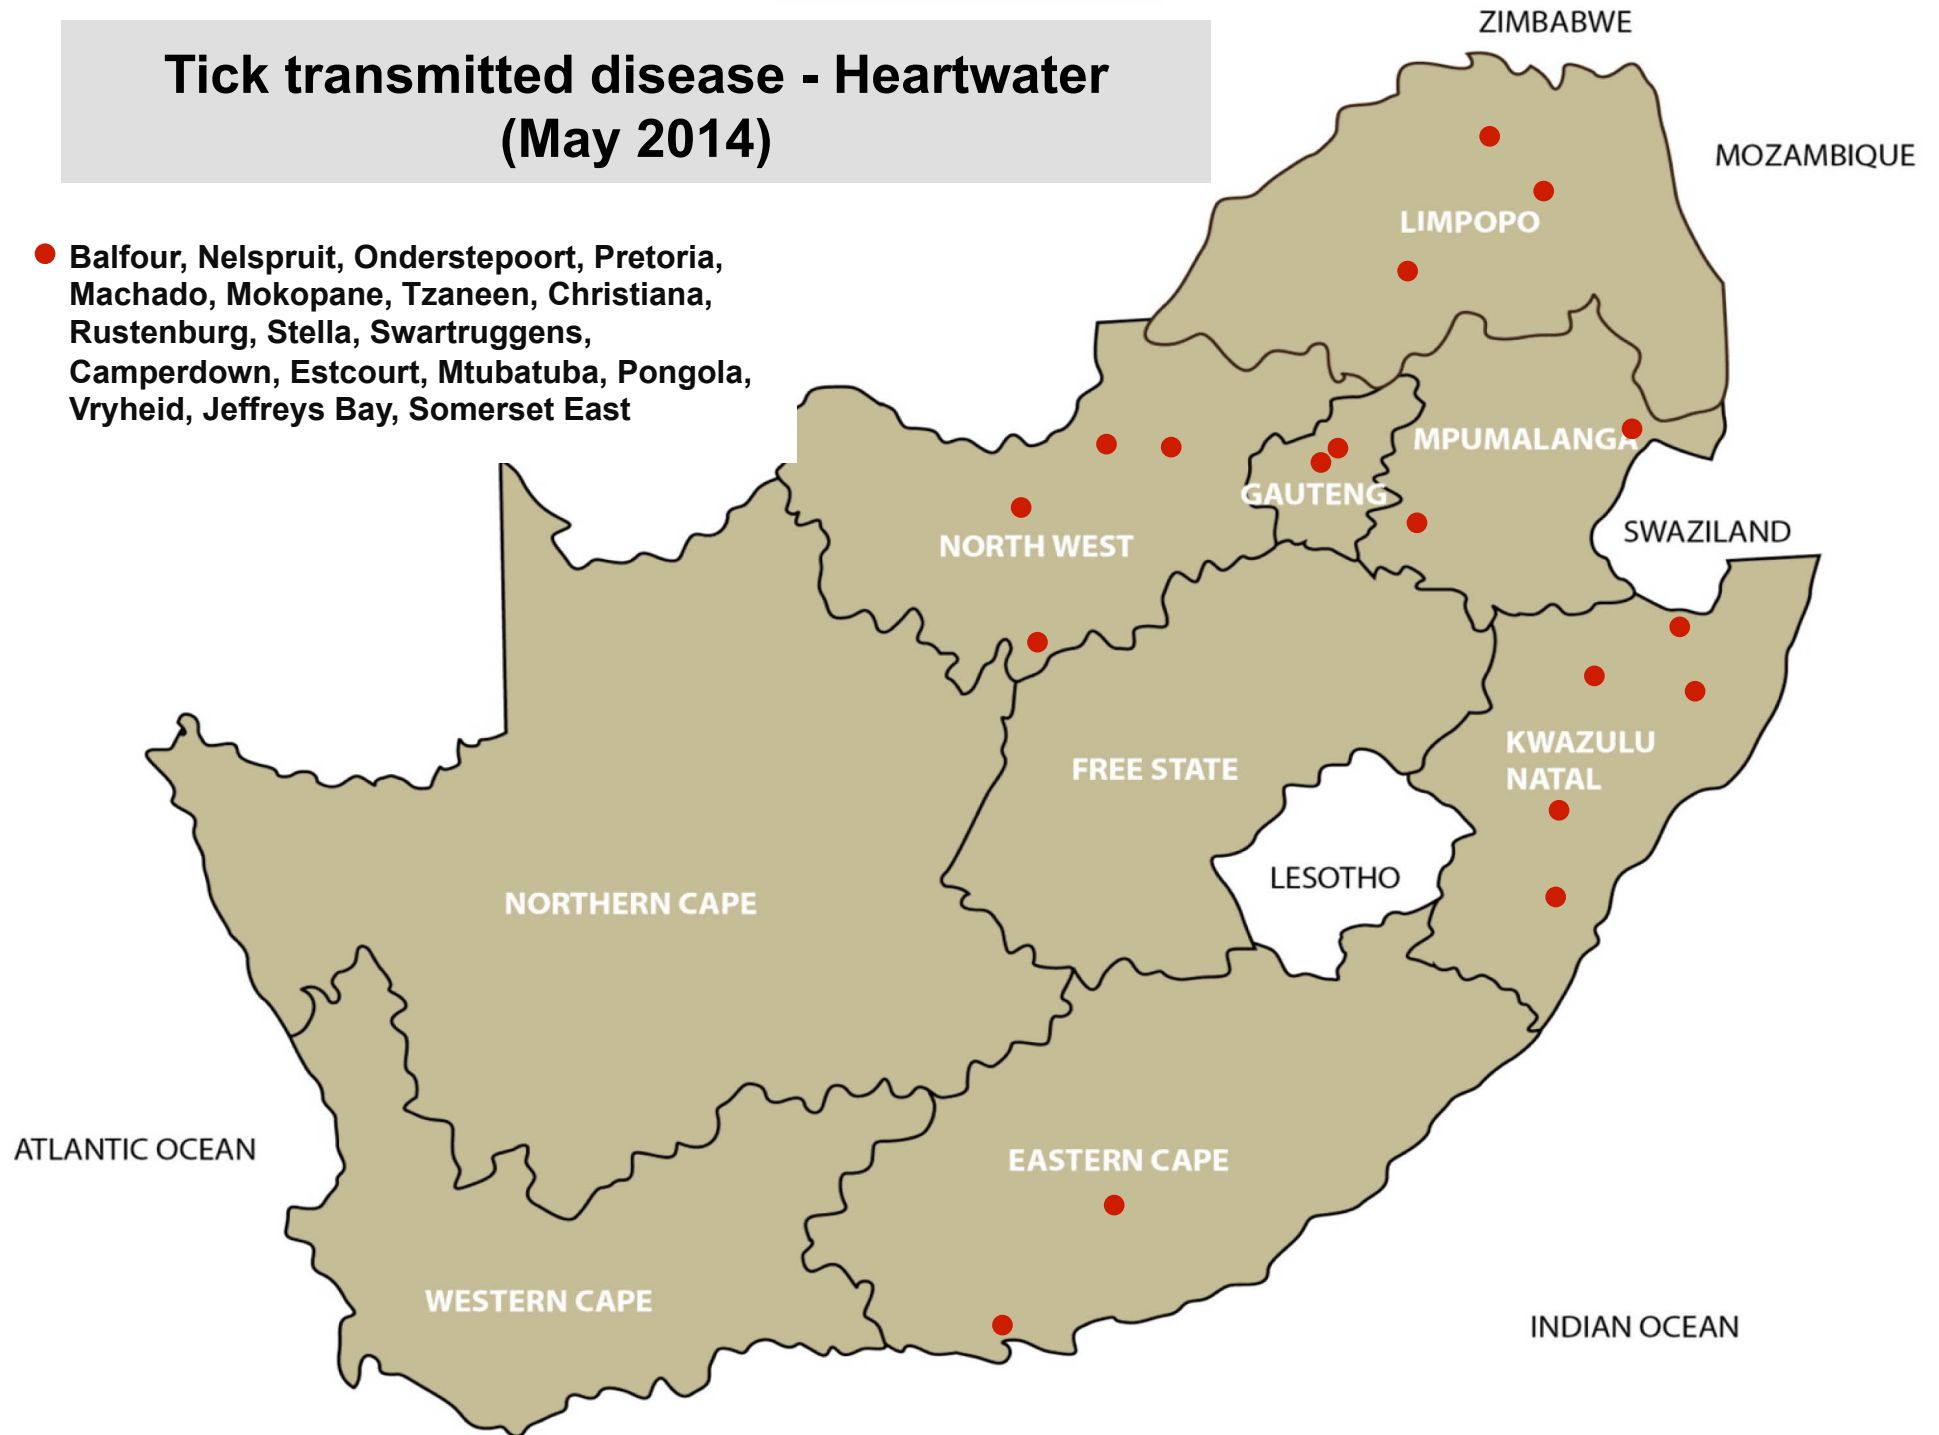

- Bethal, Ermelo, Nelspruit, Piet Retief, Standerton, Onderstepoort, Pretoria, Machado, Bloemfontein, Hoopstad, Kroonstad, Viljoenskroon, Villiers, Winburg, Dundee, Estcourt, Howick, Kokstad, Mtubatuba, Vryheid, Alexandria, Jeffreys Bay, Middelburg, Malmesbury

Tick transmitted disease – Asiatic red water (May 2014)

- Middelburg, Mokopane, Polokwane, Frankfort, Harrismith, Villiers, Winburg, Bergville, Estcourt, Kokstad, Mooi River, Underberg, Vryheid, Alexandria, Humansdorp, Jeffreys Bay, Riversdal, Swellendam

Tick and biting flies transmitted disease - Anaplasmosis (May 2014)

- Machado, Mokopane, Christiana, Bethlehem, Bloemfontein, Bothaville, Bultfontein, Clocolan, Frankfort, Harrismith, Hoopstad, Kroonstad, Memel, Reitz, Villiers, Wesselsbron, Dundee, Estcourt, Howick, Ingogo, Kokstad, Pietermaritzburg, Pongola, Underberg, Alexandria, Humansdorp, Somerset East, George, Malmesbury, Riversdal, Stellenbosch, Plettenberg Bay

Tick transmitted disease - Heartwater (May 2014)

- Balfour, Nelspruit, Onderstepoort, Pretoria, Machado, Mokopane, Tzaneen, Christiana, Rustenburg, Stella, Swartruggens, Camperdown, Estcourt, Mtubatuba, Pongola, Vryheid, Jeffreys Bay, Somerset East