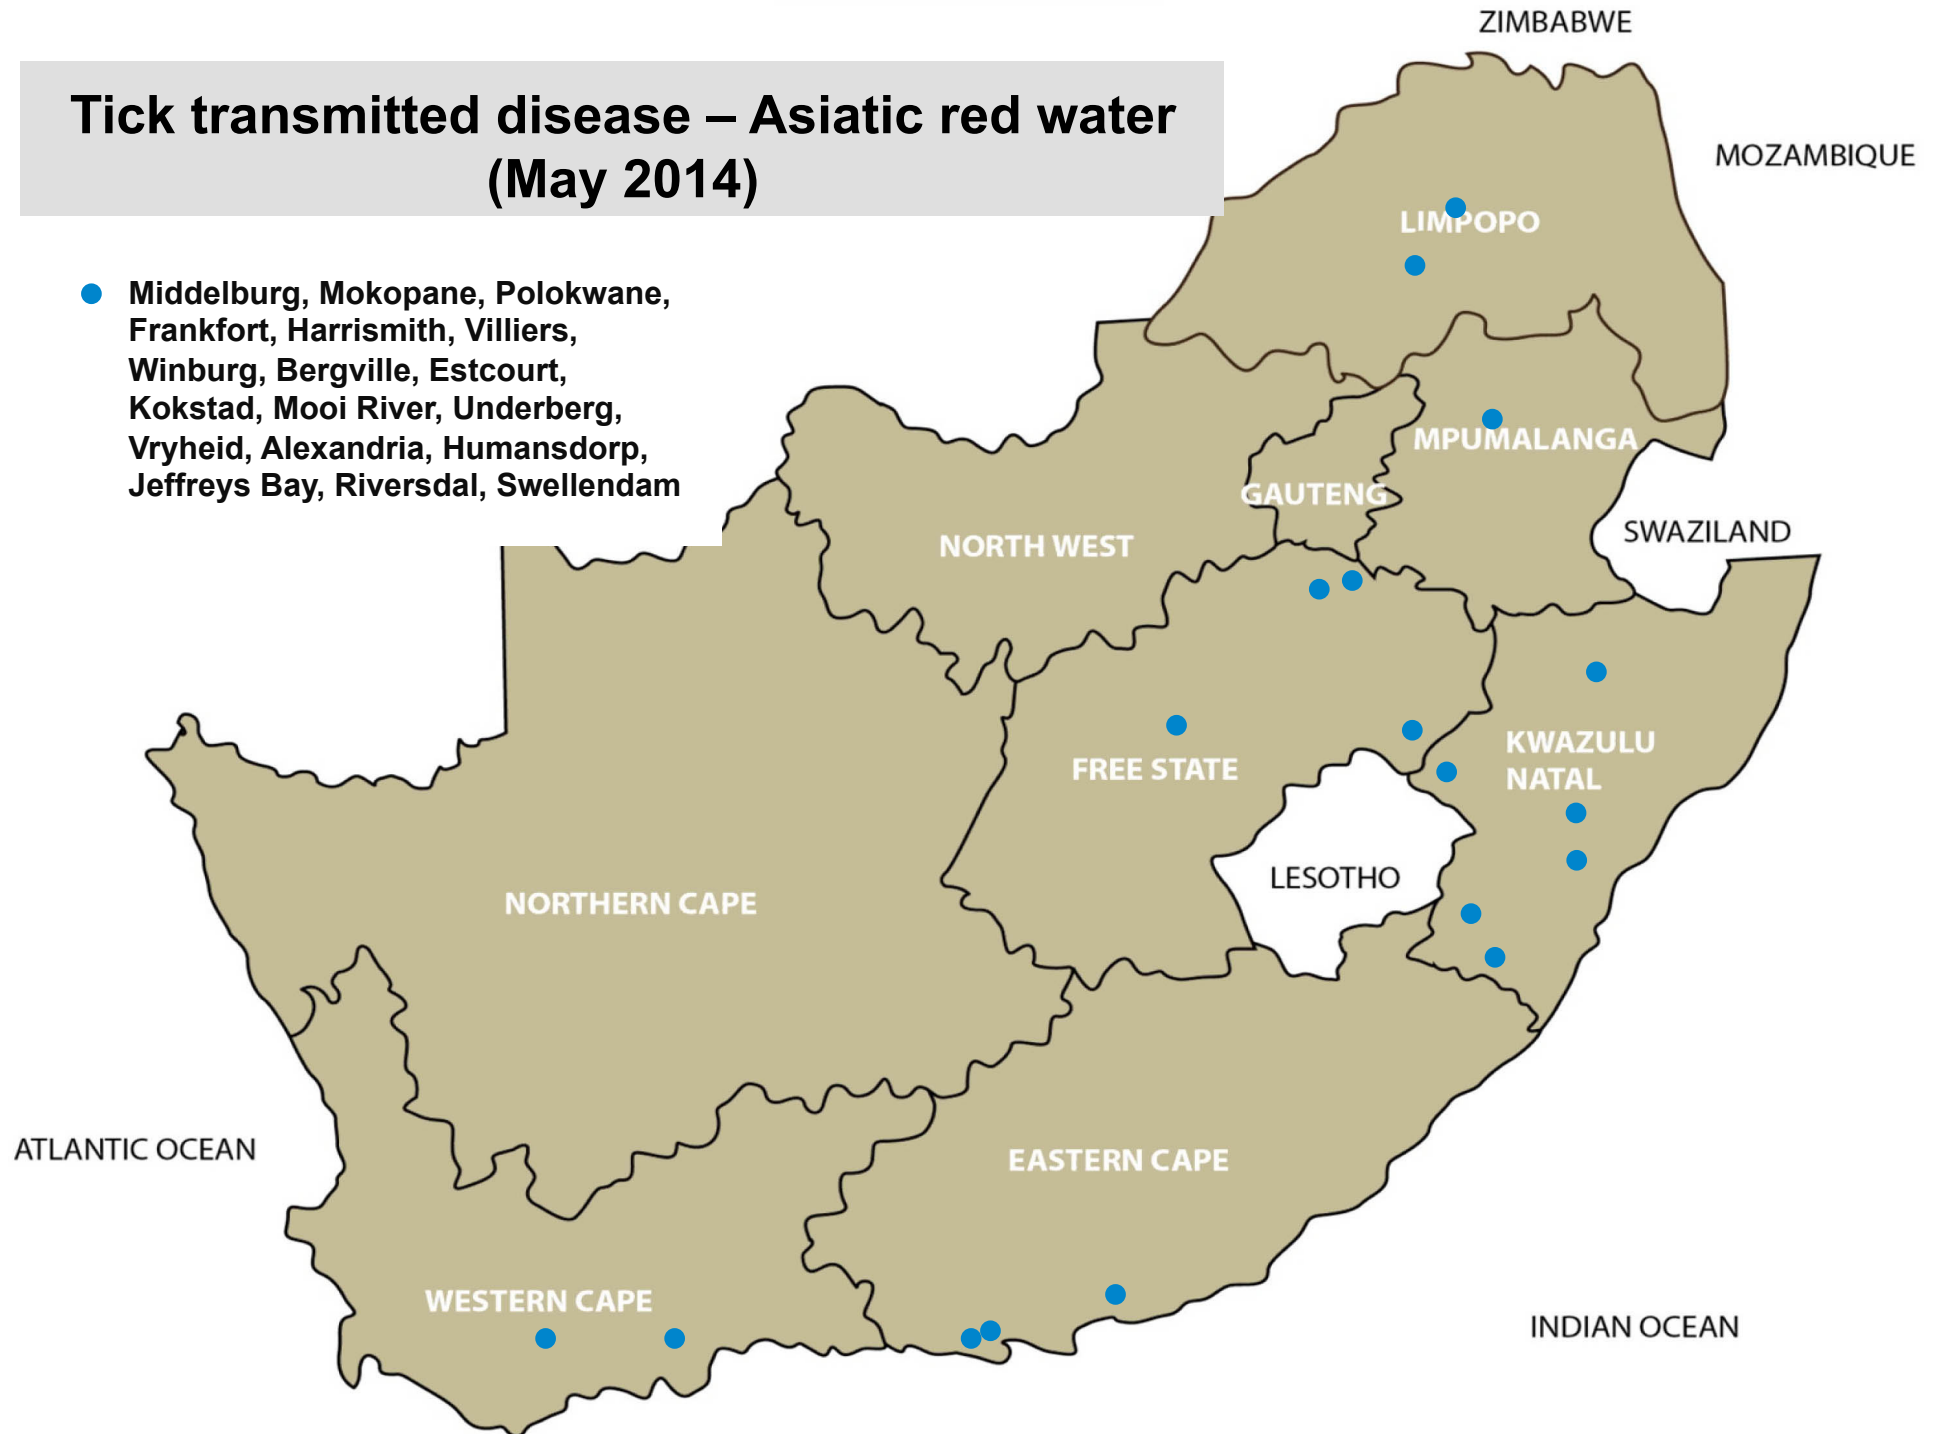

- Ermelo, Hoopstad, Kroonstad, Parys, Villiers, Kokstad, Graaff-Reinet, Somerset East

Sucking lice (Blue lice) (May 2014)

- Leeudoringstad, Schweizer- Reneke, Bultfontein, Hoopstad, Winburg, Kokstad, Middelburg (EC), Somerset East

Blowflies (May 2014)

- Wesselsbron, Underberg, Somerset East, Heidelberg, Malmesbury

Screw-worm (May 2014)

- Nelspruit, Machado, Mokopane, Swartruggens, Mtubatuba, Alexandria, Somerset East

Coccidiosis (May 2014)

- Bethal, Ermelo, Nelspruit, Piet Retief, Standerton, Onderstepoort, Pretoria, Machado, Bloemfontein, Hoopstad, Kroonstad, Viljoenskroon, Villiers, Winburg, Dundee, Estcourt, Howick, Kokstad, Mtubatuba, Vryheid, Alexandria, Jeffreys Bay, Middelburg, Malmesbury

Tick transmitted disease – Asiatic red water (May 2014)

- Middelburg, Mokopane, Polokwane, Frankfort, Harrismith, Villiers, Winburg, Bergville, Estcourt, Kokstad, Mooi River, Underberg, Vryheid, Alexandria, Humansdorp, Jeffreys Bay, Riversdal, Swellendam