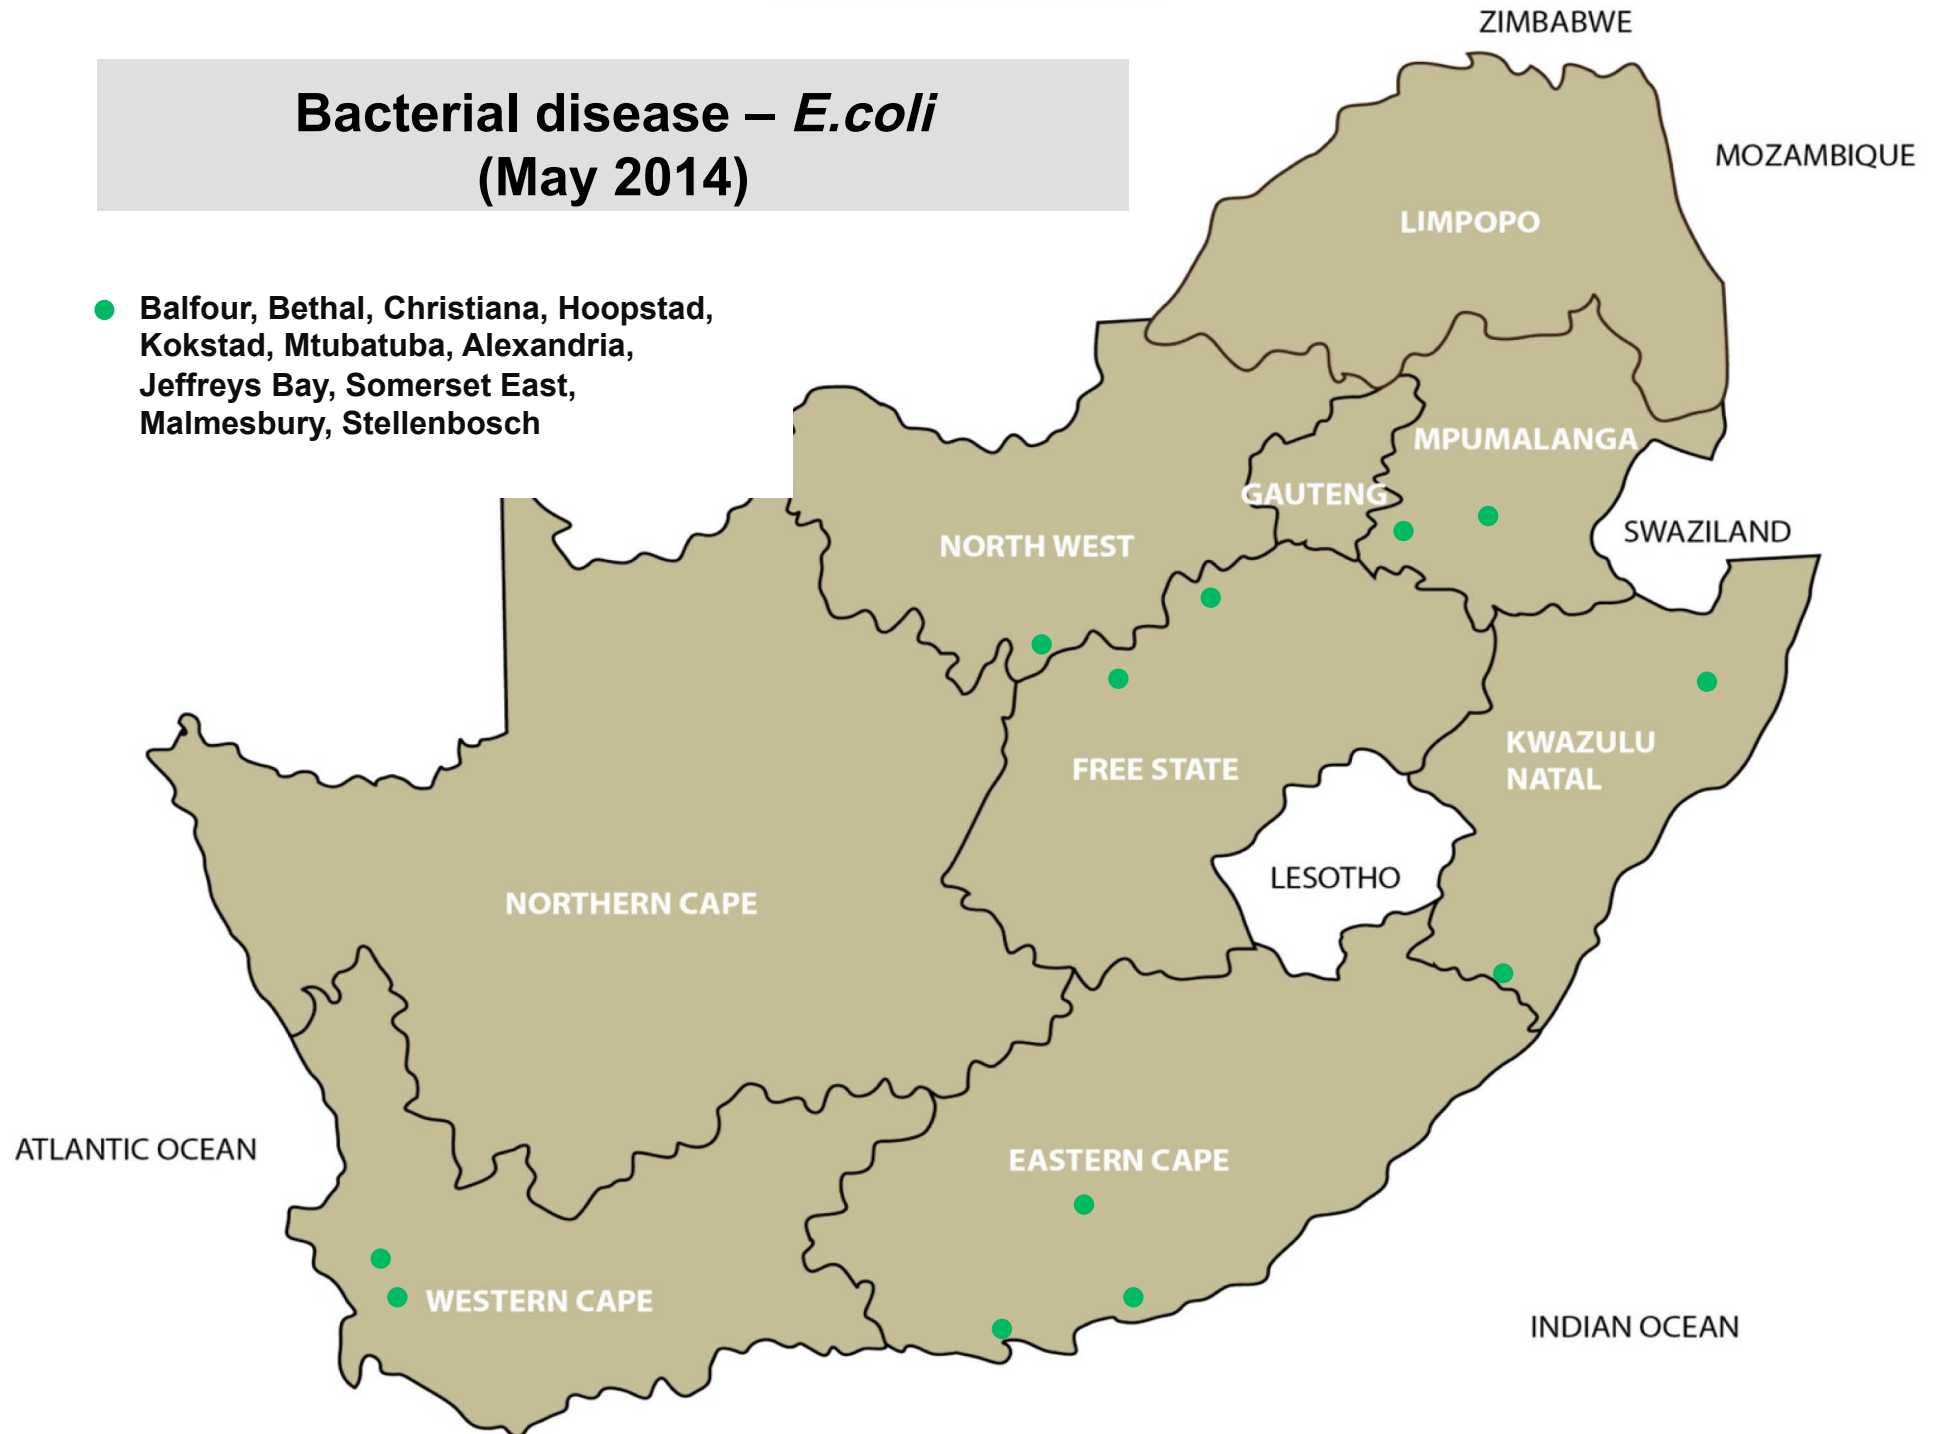

Viral diseases (May 2014)

● Rabies: Bela-Bela

● Jaagsiekte: Middelburg (EC)

Bacterial disease – Bovine Brucellosis (May 2014)

- Machado, Schweizer-Reneke, Stella, Bethlehem, Bloemfontein, Clocolan, Frankfort, Hoopstad, Parys, Reitz, Villiers, Kimberley

Bacterial disease – *E.coli* (May 2014)

- Balfour, Bethal, Christiana, Hoopstad, Kokstad, Mtubatuba, Alexandria, Jeffreys Bay, Somerset East, Malmesbury, Stellenbosch

Bacterial disease - Salmonellosis (May 2014)

- Kokstad, Pietermaritzburg, Underberg, Malmesbury, Stellenbosch

Bacterial disease – Blackleg (May 2014)

- Bethal, Lydenburg, Middelburg, Standerton, Bapsfontein, Machado, Mokopane, Bethlehem, Frankfort, Memel, Reitz, Viljoenskroon, Villiers, Vrede, Winburg, Zastron, Estcourt, Mtubatuba, Newcastle, Underberg, Kimberley