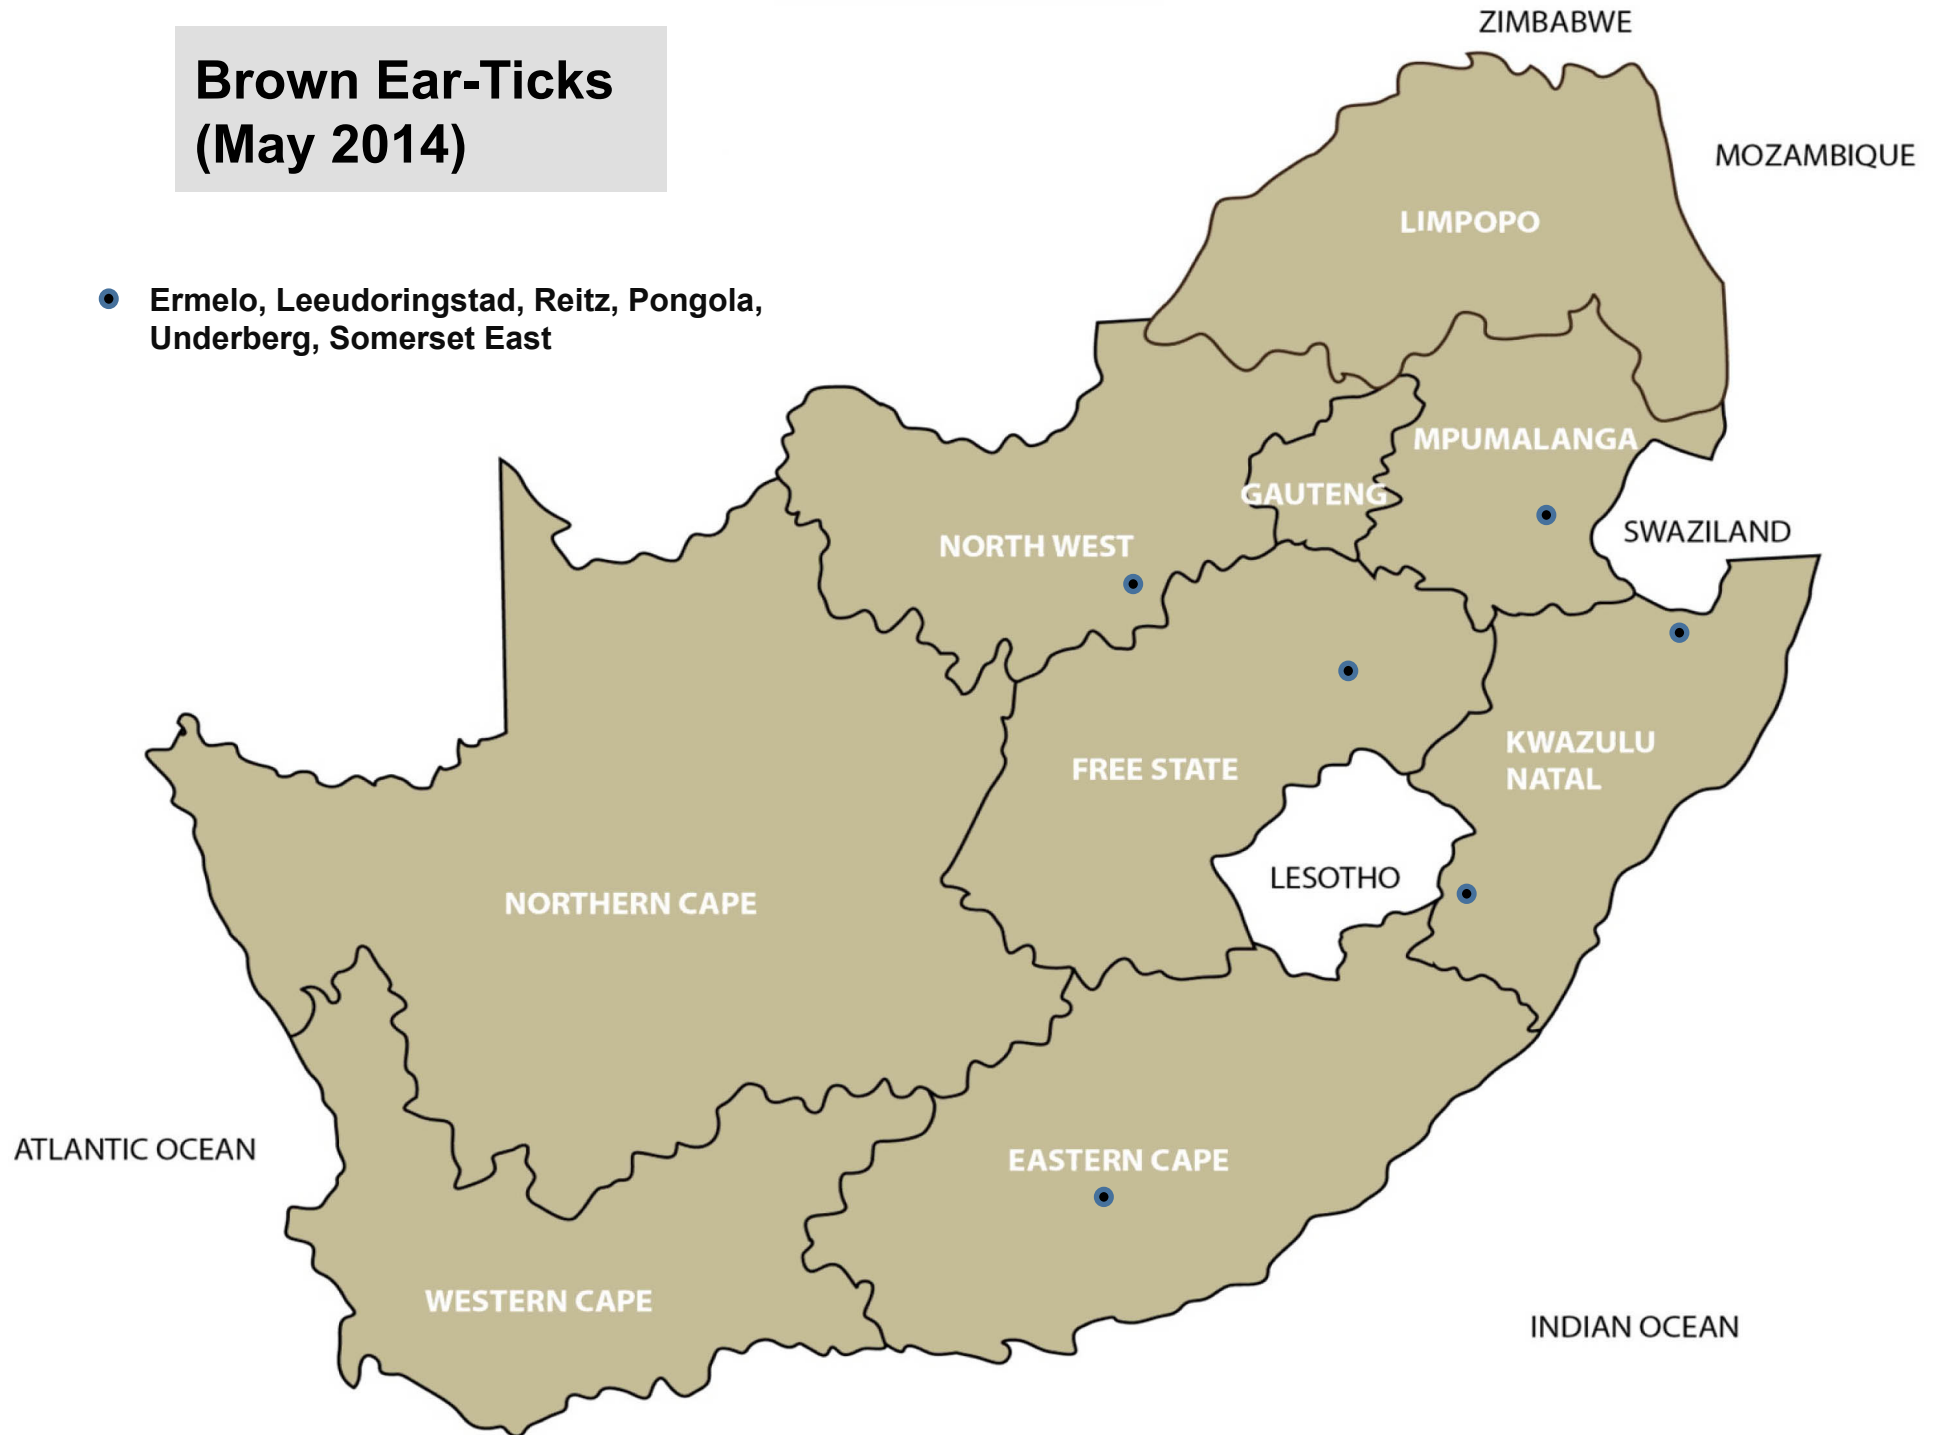

Internal parasites – *Parafilaria* (May 2014)

● Mtubatuba

Blue Ticks (May 2014)

- Balfour, Bethal, Ermelo, Lydenburg, Middelburg, Nelspruit, Piet Retief, Volksrust, Bapsfontein, Mokopane, Polokwane, Leeudoringstad, Schweizer-Reneke, Bethlehem, Bloemfontein, Frankfort, Harrismith, Hoopstad, Kroonstad, Memel, Parys, Villiers, Winburg, Bergville, Camperdown, Dundee, Estcourt, Greytown, Howick, Ingogo, Kokstad, Mooi River, Mtubatuba, Pietermaritzburg, Underberg, Vryheid, Alexandria, Aliwal North, Graaff-Reinet, Somerset East, George, Heidelberg, Malmesbury, Riversdal, Swellendam

Resistant Blue Ticks (May 2014)

- Villiers, Pietermaritzburg, Vryheid

Heartwater Tick (May 2014)

- Balfour, Nelspruit, Pretoria, Stella, Dundee, Estcourt, Mtubatuba, Pietermaritzburg, Pongola, Vryheid, Alexandria, Somerset East

Brown Ear-Ticks (May 2014)

- Ermelo, Leeudoringstad, Reitz, Pongola, Underberg, Somerset East

Bont-legged Ticks (May 2014)

- Christiana, Stella, Bultfontein, Clocolan, Hoopstad, Kroonstad, Parys, Wesselsbron, Bergville, Middelburg, Malmesbury

- Ermelo, Hoopstad, Kroonstad, Parys, Villiers, Kokstad, Graaff-Reinet, Somerset East

Sucking lice (Blue lice) (May 2014)

- Leeudoringstad, Schweizer- Reneke, Bultfontein, Hoopstad, Winburg, Kokstad, Middelburg (EC), Somerset East