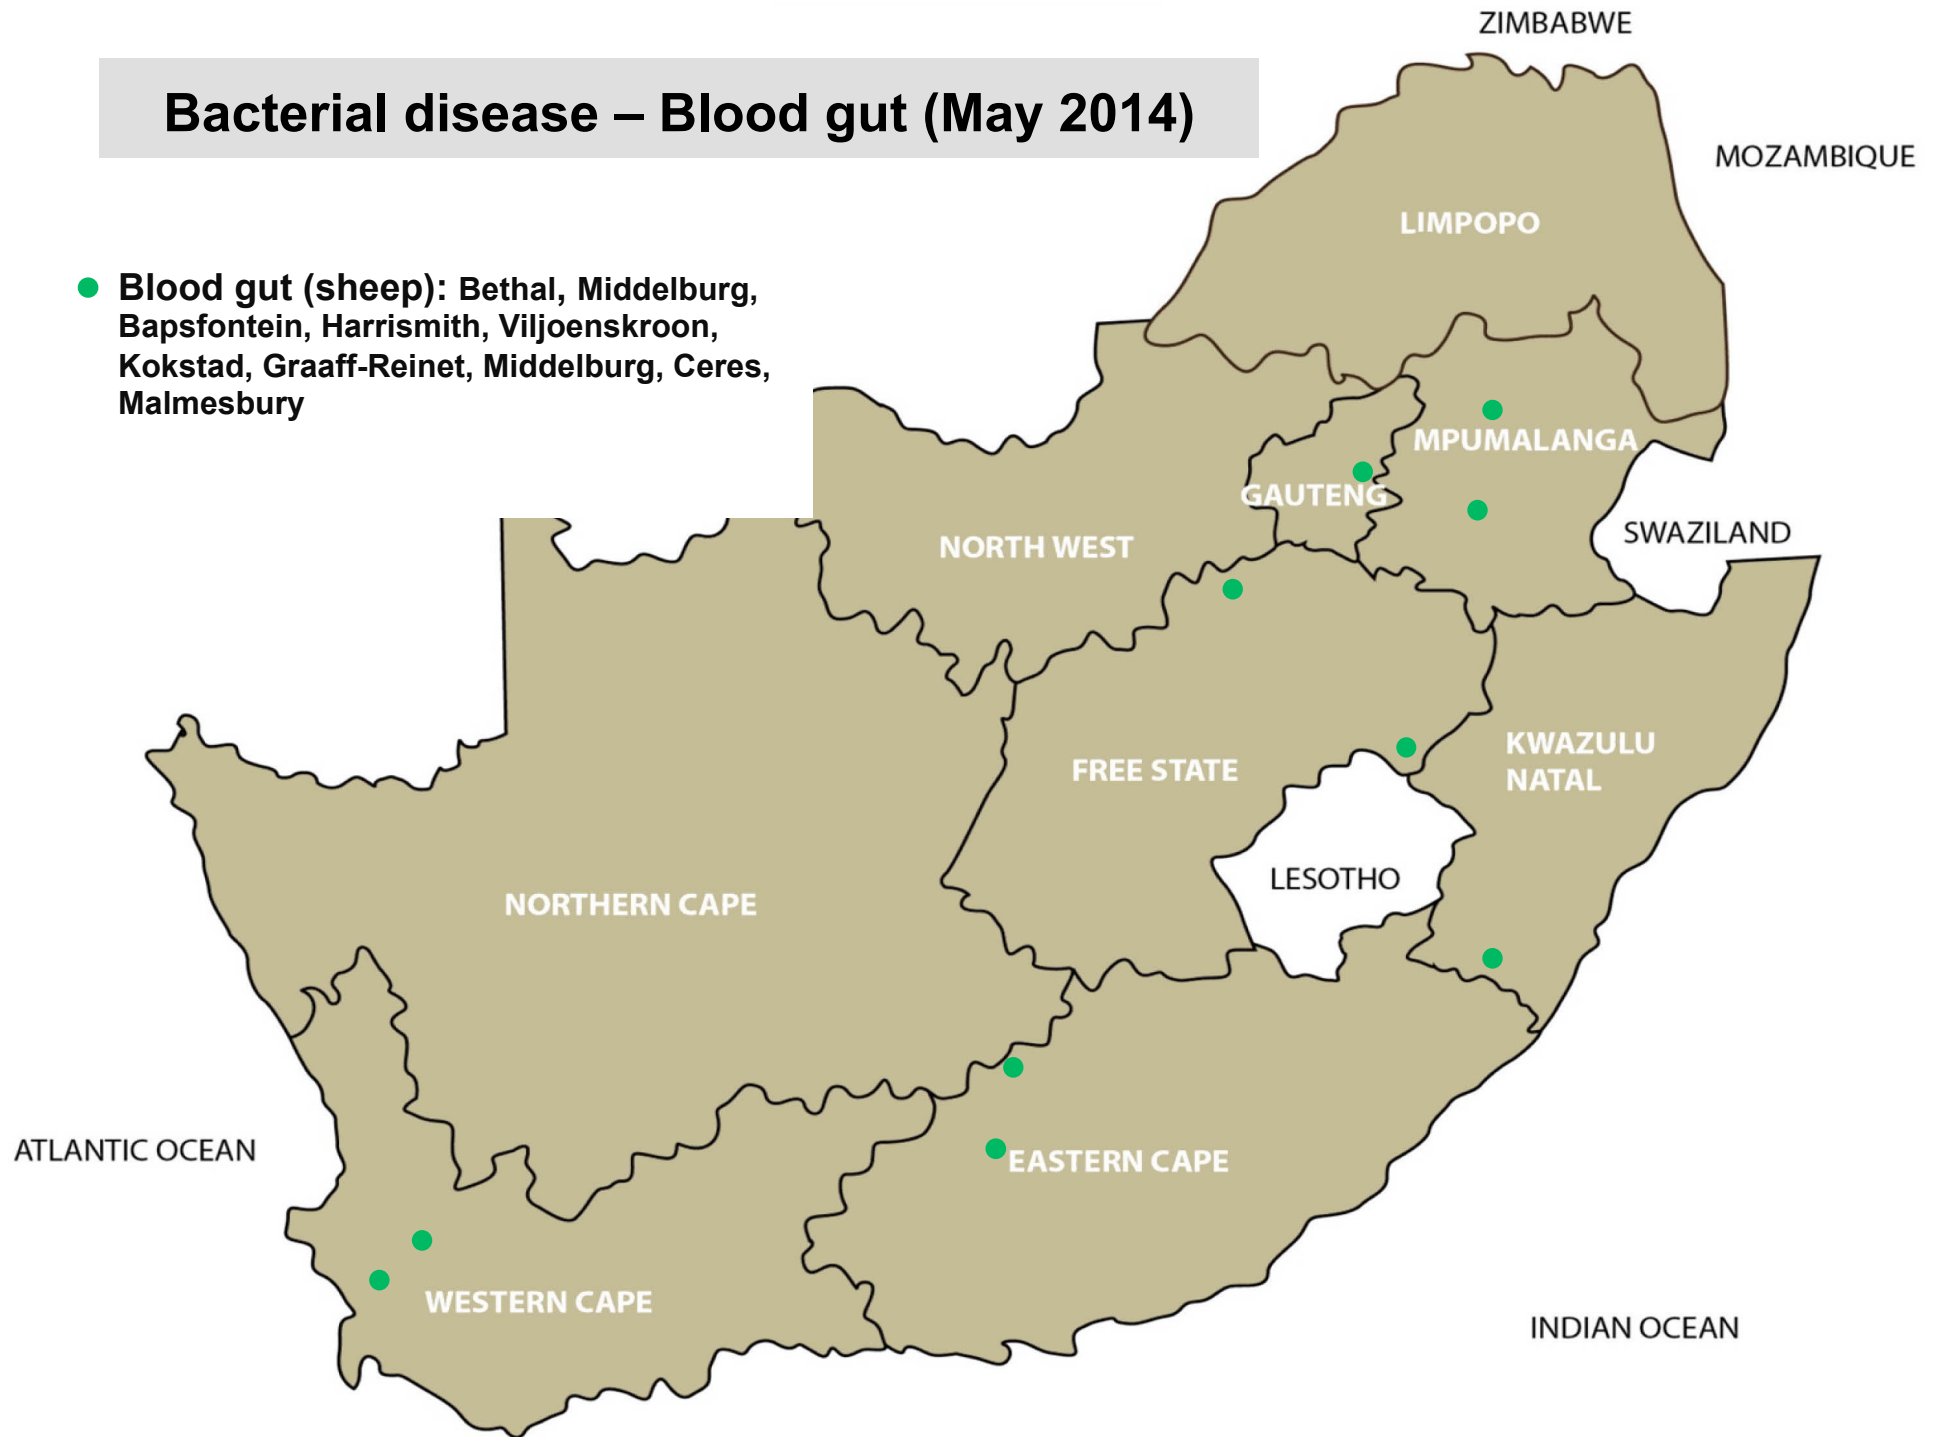

Bacterial disease – *E.coli* (May 2014)

- Balfour, Bethal, Christiana, Hoopstad, Kokstad, Mtubatuba, Alexandria, Jeffreys Bay, Somerset East, Malmesbury, Stellenbosch

Bacterial disease - Salmonellosis (May 2014)

- Kokstad, Pietermaritzburg, Underberg, Malmesbury, Stellenbosch

Bacterial disease – Blackleg (May 2014)

- Bethal, Lydenburg, Middelburg, Standerton, Bapsfontein, Machado, Mokopane, Bethlehem, Frankfort, Memel, Reitz, Viljoenskroon, Villiers, Vrede, Winburg, Zastron, Estcourt, Mtubatuba, Newcastle, Underberg, Kimberley

Bacterial disease - Swelled head (May 2014)

- Reitz, Zastron, Vryheid, Riversdal

Bacterial disease – Red gut (May 2014)

- Red gut (cattle): Bapsfontein, Frankfort, Villiers, Kokstad, Alexandria, Stutterheim, Riversdal

Bacterial disease – Blood gut (May 2014)

- **Blood gut (sheep):** Bethal, Middelburg, Bapsfontein, Harrismith, Viljoenskroon, Kokstad, Graaff-Reinet, Middelburg, Ceres, Malmesbury

Bacterial disease – Pulpy kidney (May 2014)