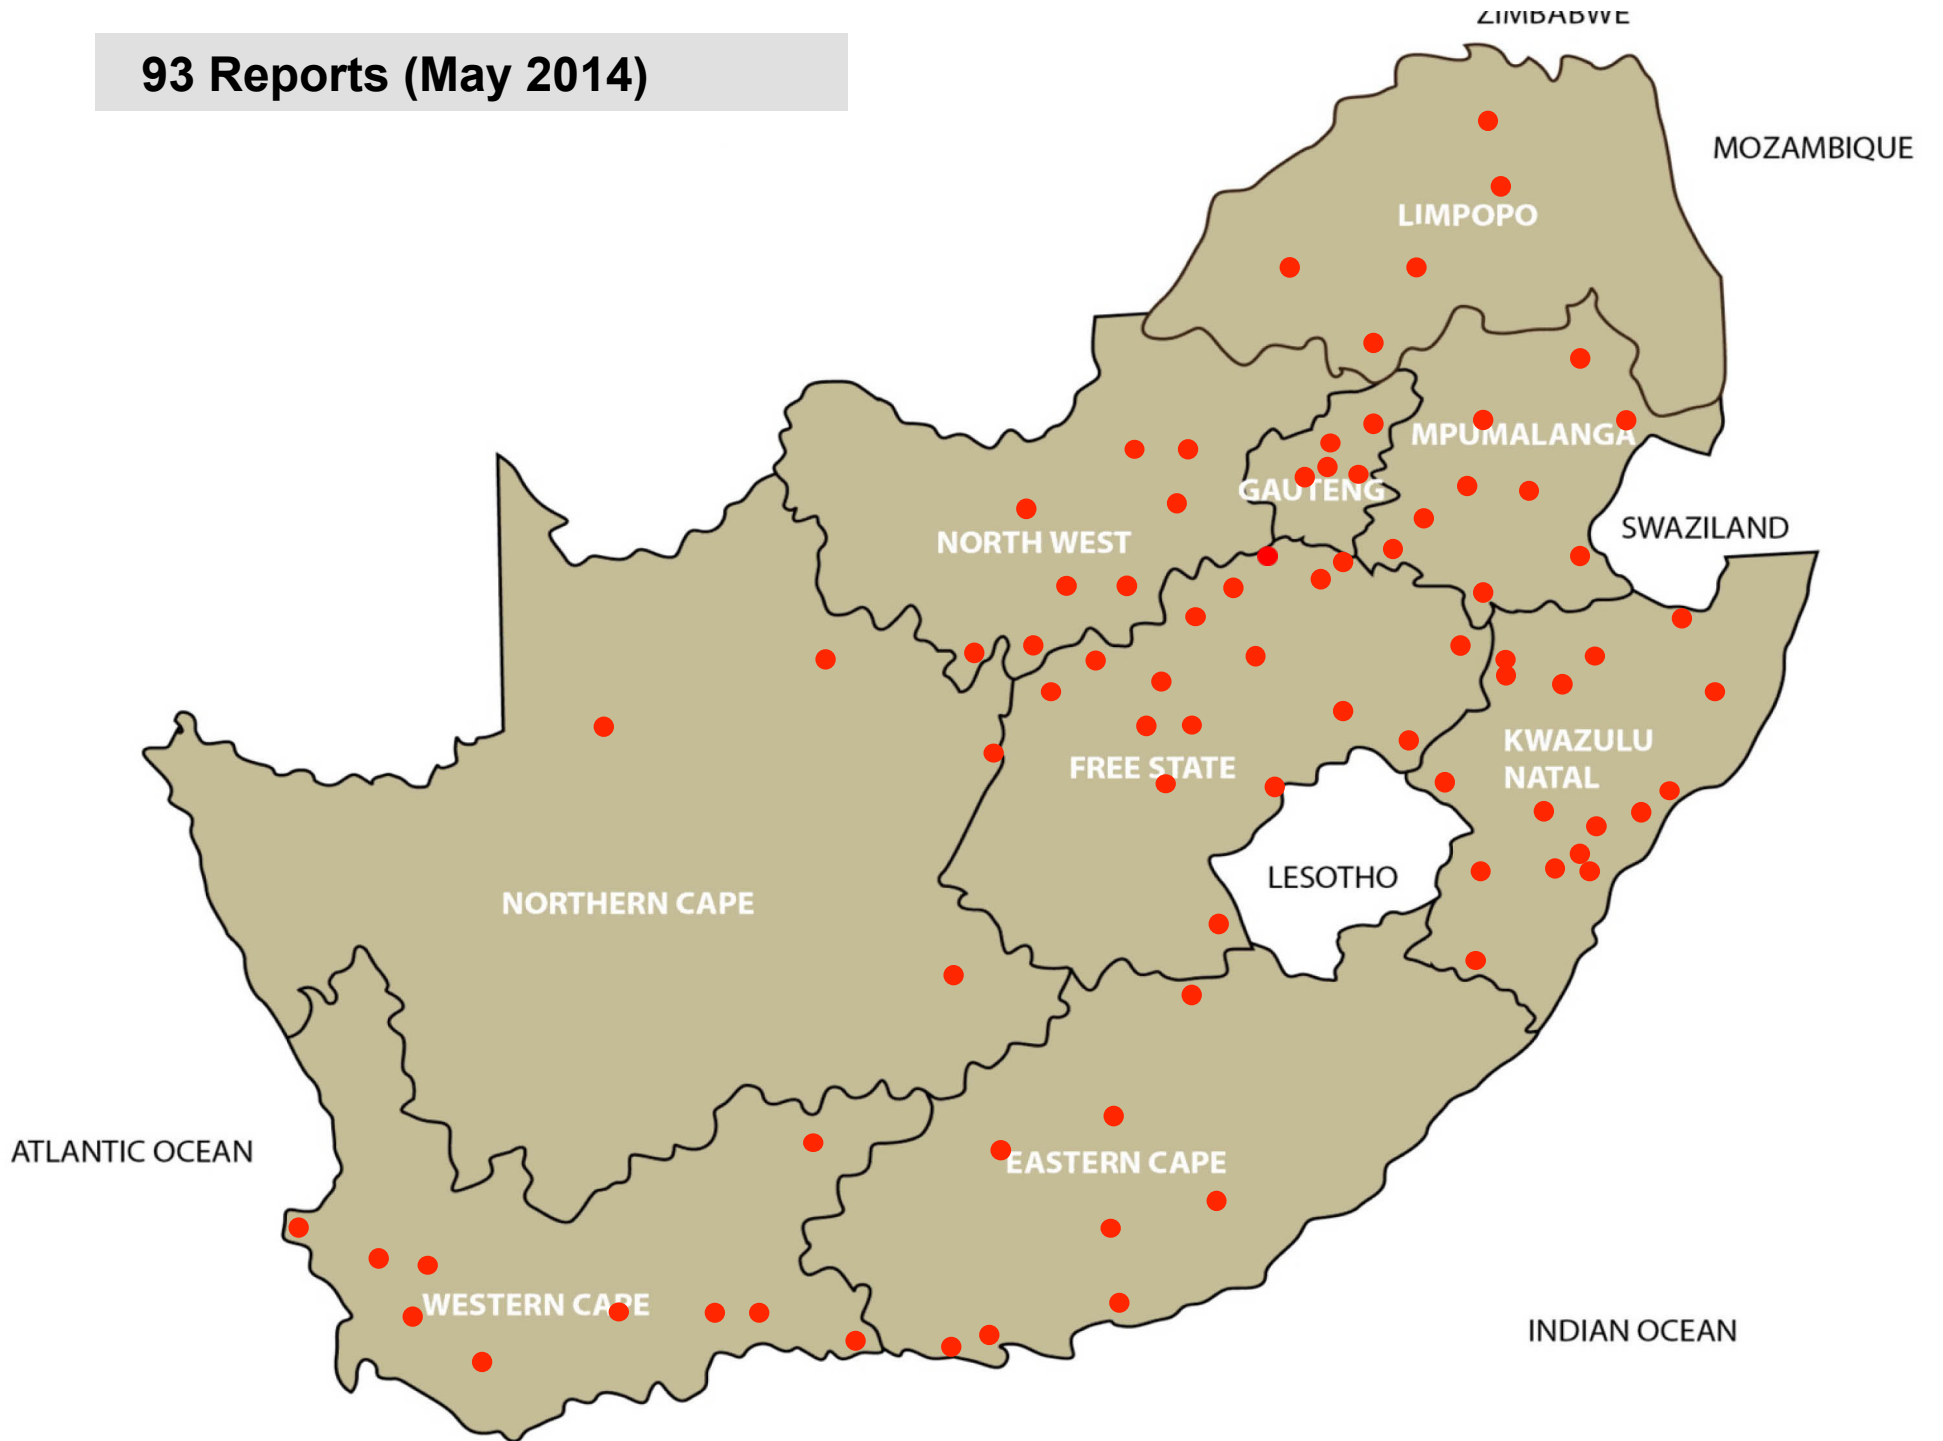

93 Reports (May 2014)

Internal parasites – Roundworms (May 2014)

- Balfour, Bethal, Ermelo, Lydenburg, Middelburg, Nelspruit, Piet Retief, Standerton, Bapsfontein, Krugersdorp, Onderstepoort, Pretoria, Christiana, Rustenburg, Bloemfontein, Bothaville, Bultfontein, Clocolan, Frankfort, Harrismith, Hoopstad, Kroonstad, Parys, Reitz, Viljoenskroon, Villiers, Vrede, Wesselsbron, Bergville, Camperdown, Estcourt, Howick, Kokstad, Mtubatuba, Pietermaritzburg, Underberg, Vryheid, Graaff-Reinet, Humansdorp, Jeffreys Bay, Middelburg, Somerset East, Stutterheim, Beaufort West, George, Heidelberg, Malmesbury, Riversdal, Swellendam, Kimberley

Internal parasites – Resistant Roundworms (May 2014)

- Balfour, Bethal, Ermelo, Grootvlei, Middelburg, Nelspruit, Standerton, Bapsfontein, Onderstepoort, Pretoria, Modimolle, Christiana, Leeudoringstad, Swartruggens, Bethlehem, Bloemfontein, Clocolan, Harrismith, Hoopstad, Memel, Villiers, Wesselsbron, Bergville, Dundee, Howick, Kokstad, Mtubatuba, Underberg, Vryheid, Aliwal North, Cradock, Graaff-Reinet, Somerset East, Beaufort West, George, Malmesbury

Internal parasites – Tape worms (May 2014)

- Bethal, Ermelo, Piet Retief, Standerton, Bapsfontein, Bloemfontein, Clocolan, Frankfort, Hoopstad, Kroonstad, Parys, Reitz, Villiers, Mtubatuba, Underberg, Humansdorp, Somerset East
- **Cysticercosis (measles):**
Nelspruit, Bapsfontein, Reitz, Winburg

Bacterial disease – *E.coli* (May 2014)

- Balfour, Bethal, Christiana, Hoopstad, Kokstad, Mtubatuba, Alexandria, Jeffreys Bay, Somerset East, Malmesbury, Stellenbosch

Bacterial disease - Salmonellosis (May 2014)