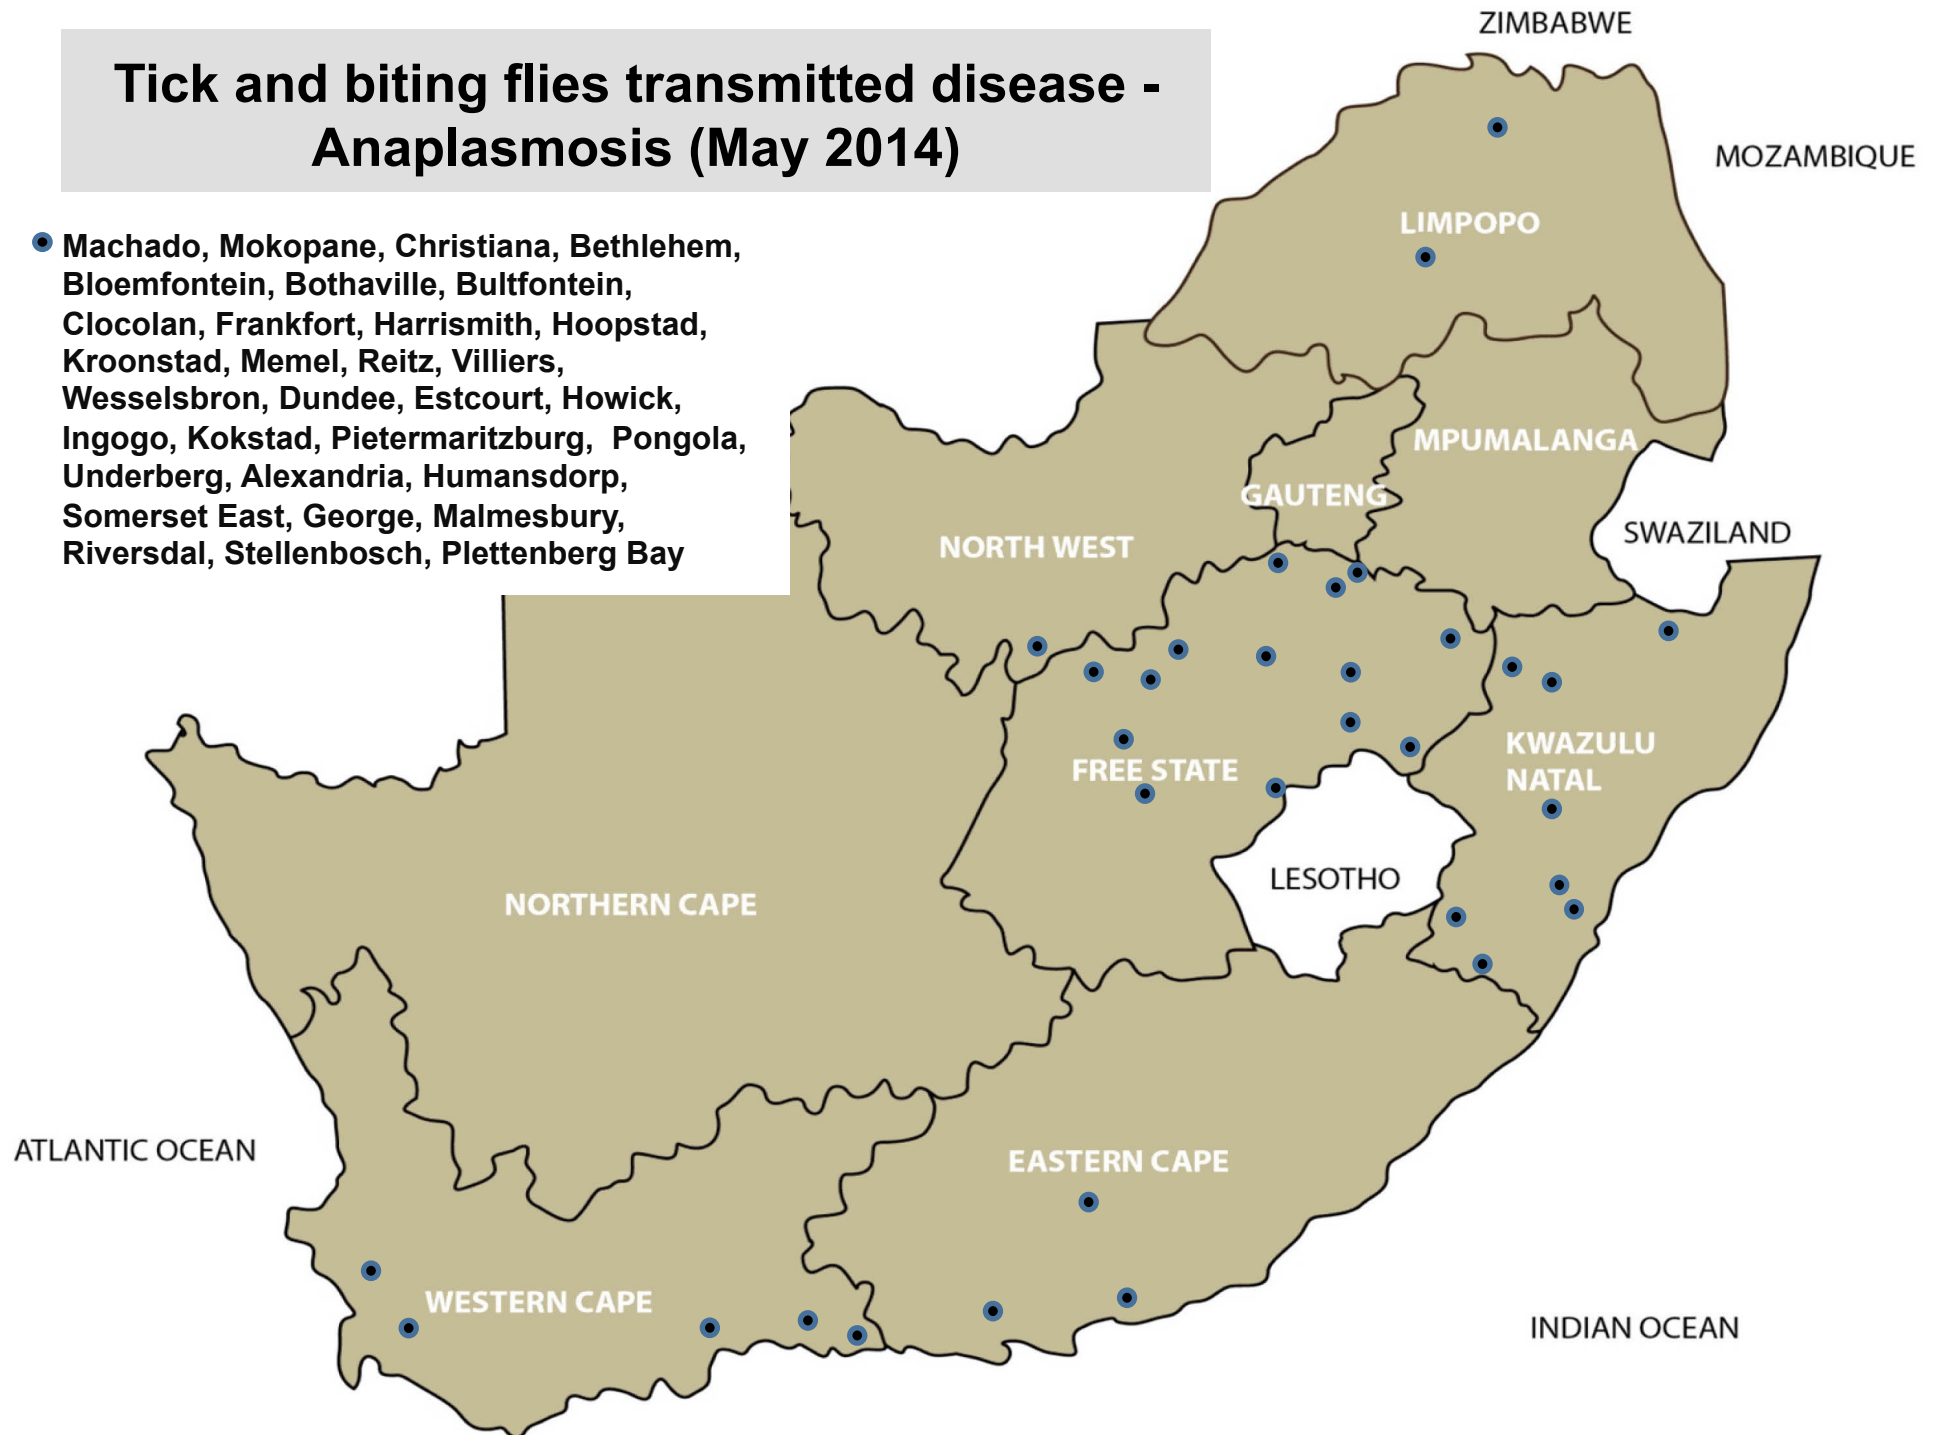

Blowflies (May 2014)

- Wesselsbron, Underberg, Somerset East, Heidelberg, Malmesbury

Screw-worm (May 2014)

- Nelspruit, Machado, Mokopane, Swartruggens, Mtubatuba, Alexandria, Somerset East

Coccidiosis (May 2014)

- Bethal, Ermelo, Nelspruit, Piet Retief, Standerton, Onderstepoort, Pretoria, Machado, Bloemfontein, Hoopstad, Kroonstad, Viljoenskroon, Villiers, Winburg, Dundee, Estcourt, Howick, Kokstad, Mtubatuba, Vryheid, Alexandria, Jeffreys Bay, Middelburg, Malmesbury

Tick transmitted disease – Asiatic red water (May 2014)

- Middelburg, Mokopane, Polokwane, Frankfort, Harrismith, Villiers, Winburg, Bergville, Estcourt, Kokstad, Mooi River, Underberg, Vryheid, Alexandria, Humansdorp, Jeffreys Bay, Riversdal, Swellendam

Tick and biting flies transmitted disease - Anaplasmosis (May 2014)

- Machado, Mokopane, Christiana, Bethlehem, Bloemfontein, Bothaville, Bultfontein, Clocolan, Frankfort, Harrismith, Hoopstad, Kroonstad, Memel, Reitz, Villiers, Wesselsbron, Dundee, Estcourt, Howick, Ingogo, Kokstad, Pietermaritzburg, Pongola, Underberg, Alexandria, Humansdorp, Somerset East, George, Malmesbury, Riversdal, Stellenbosch, Plettenberg Bay