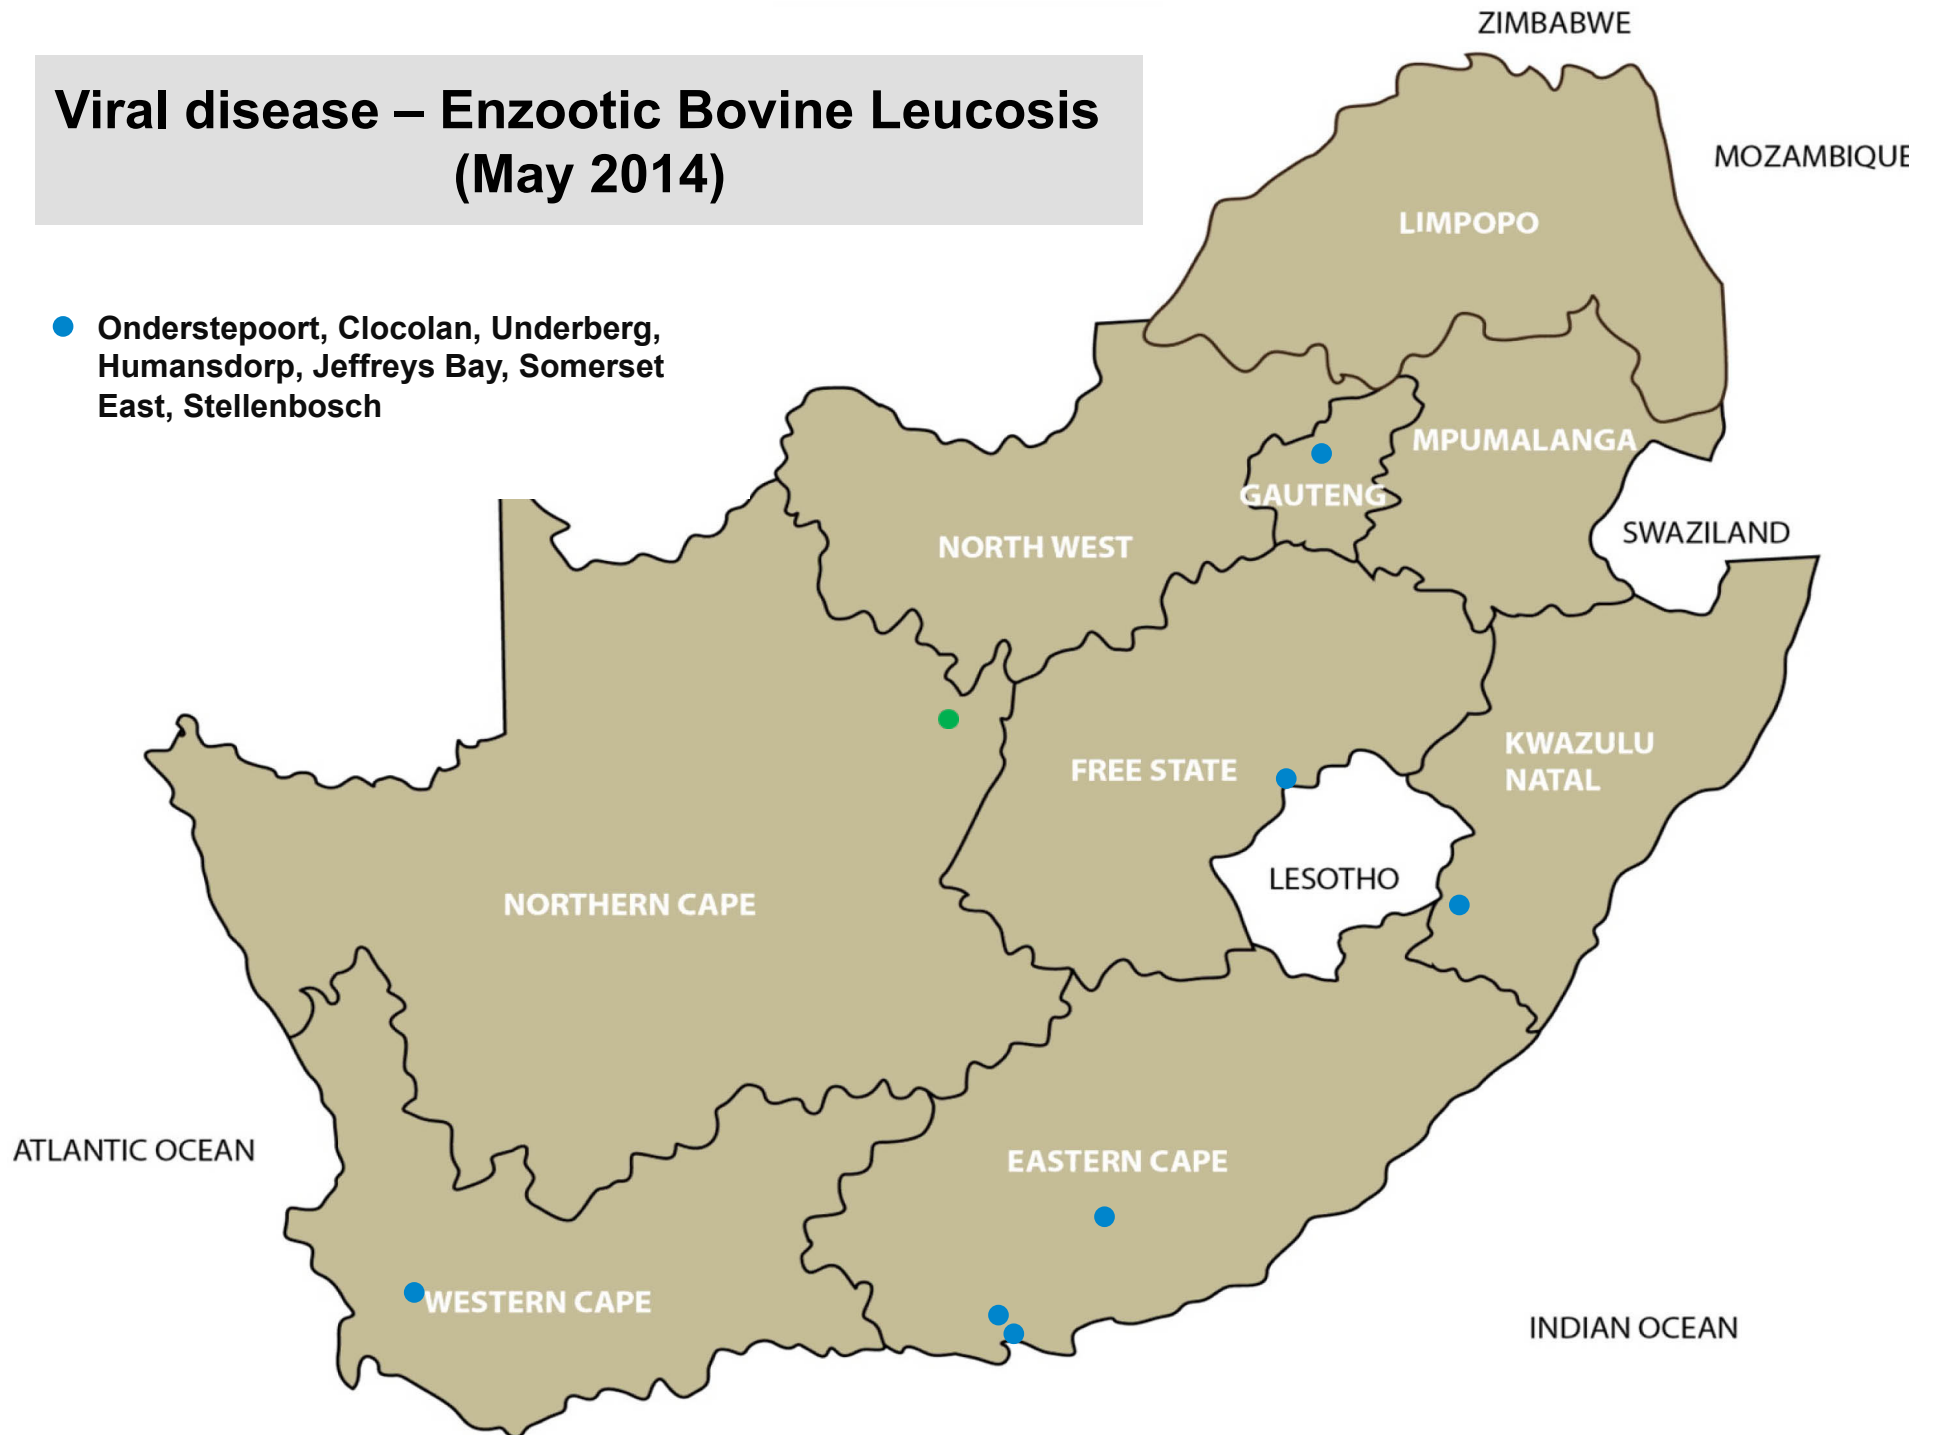

Insect transmitted disease – Blue tongue (May 2014)

- Balfour, Ermelo, Bapsfontein,, Onderstepoort, Christiana, Bultfontein, Hoopstad, Parys, Reitz, Villiers, Bergville, Aliwal North, Graaff-Reinet, Middelburg, Somerset East, Beaufort West, De Aar

Viral disease - Snotsiekte (May 2014)

- **Bovine malignant catarrh (BMC):**
Bela-Bela, Machado, Vaalwater,
Schweizer-Reneke, Stella, Reitz,
Estcourt, Newcastle

Viral diseases (May 2014)

- **Infectious bovine rhinotracheitis (IBR):** Balfour, Bethal, Machado, Christiana, Leeudoringstad, Schweizer-Reneke, Reitz, Viljoenskroon, Dundee, Estcourt, Howick, Kokstad, Vryheid, Heidelberg
- **Bovine viral diarrhoea (BVD):** Balfour, Machado, Bultfontein, Villiers, Wesselsbron, Somerset East, Stellenbosch, Swellendam

Viral disease – Enzootic Bovine Leucosis (May 2014)

- Onderstepoort, Clocolan, Underberg, Humansdorp, Jeffreys Bay, Somerset East, Stellenbosch

Viral disease - Warts (May 2014)

- Bethal, Stella, Bultfontein, _Hoopstad, Vrede, Dundee, Estcourt, Mtubatuba, Pietermaritzburg, Underberg, Graaff-Reinet, Humansdorp, Somerset East, Heidelberg

Bacterial disease – *E.coli* (May 2014)

- Balfour, Bethal, Christiana, Hoopstad, Kokstad, Mtubatuba, Alexandria, Jeffreys Bay, Somerset East, Malmesbury, Stellenbosch

Bacterial disease - Salmonellosis (May 2014)