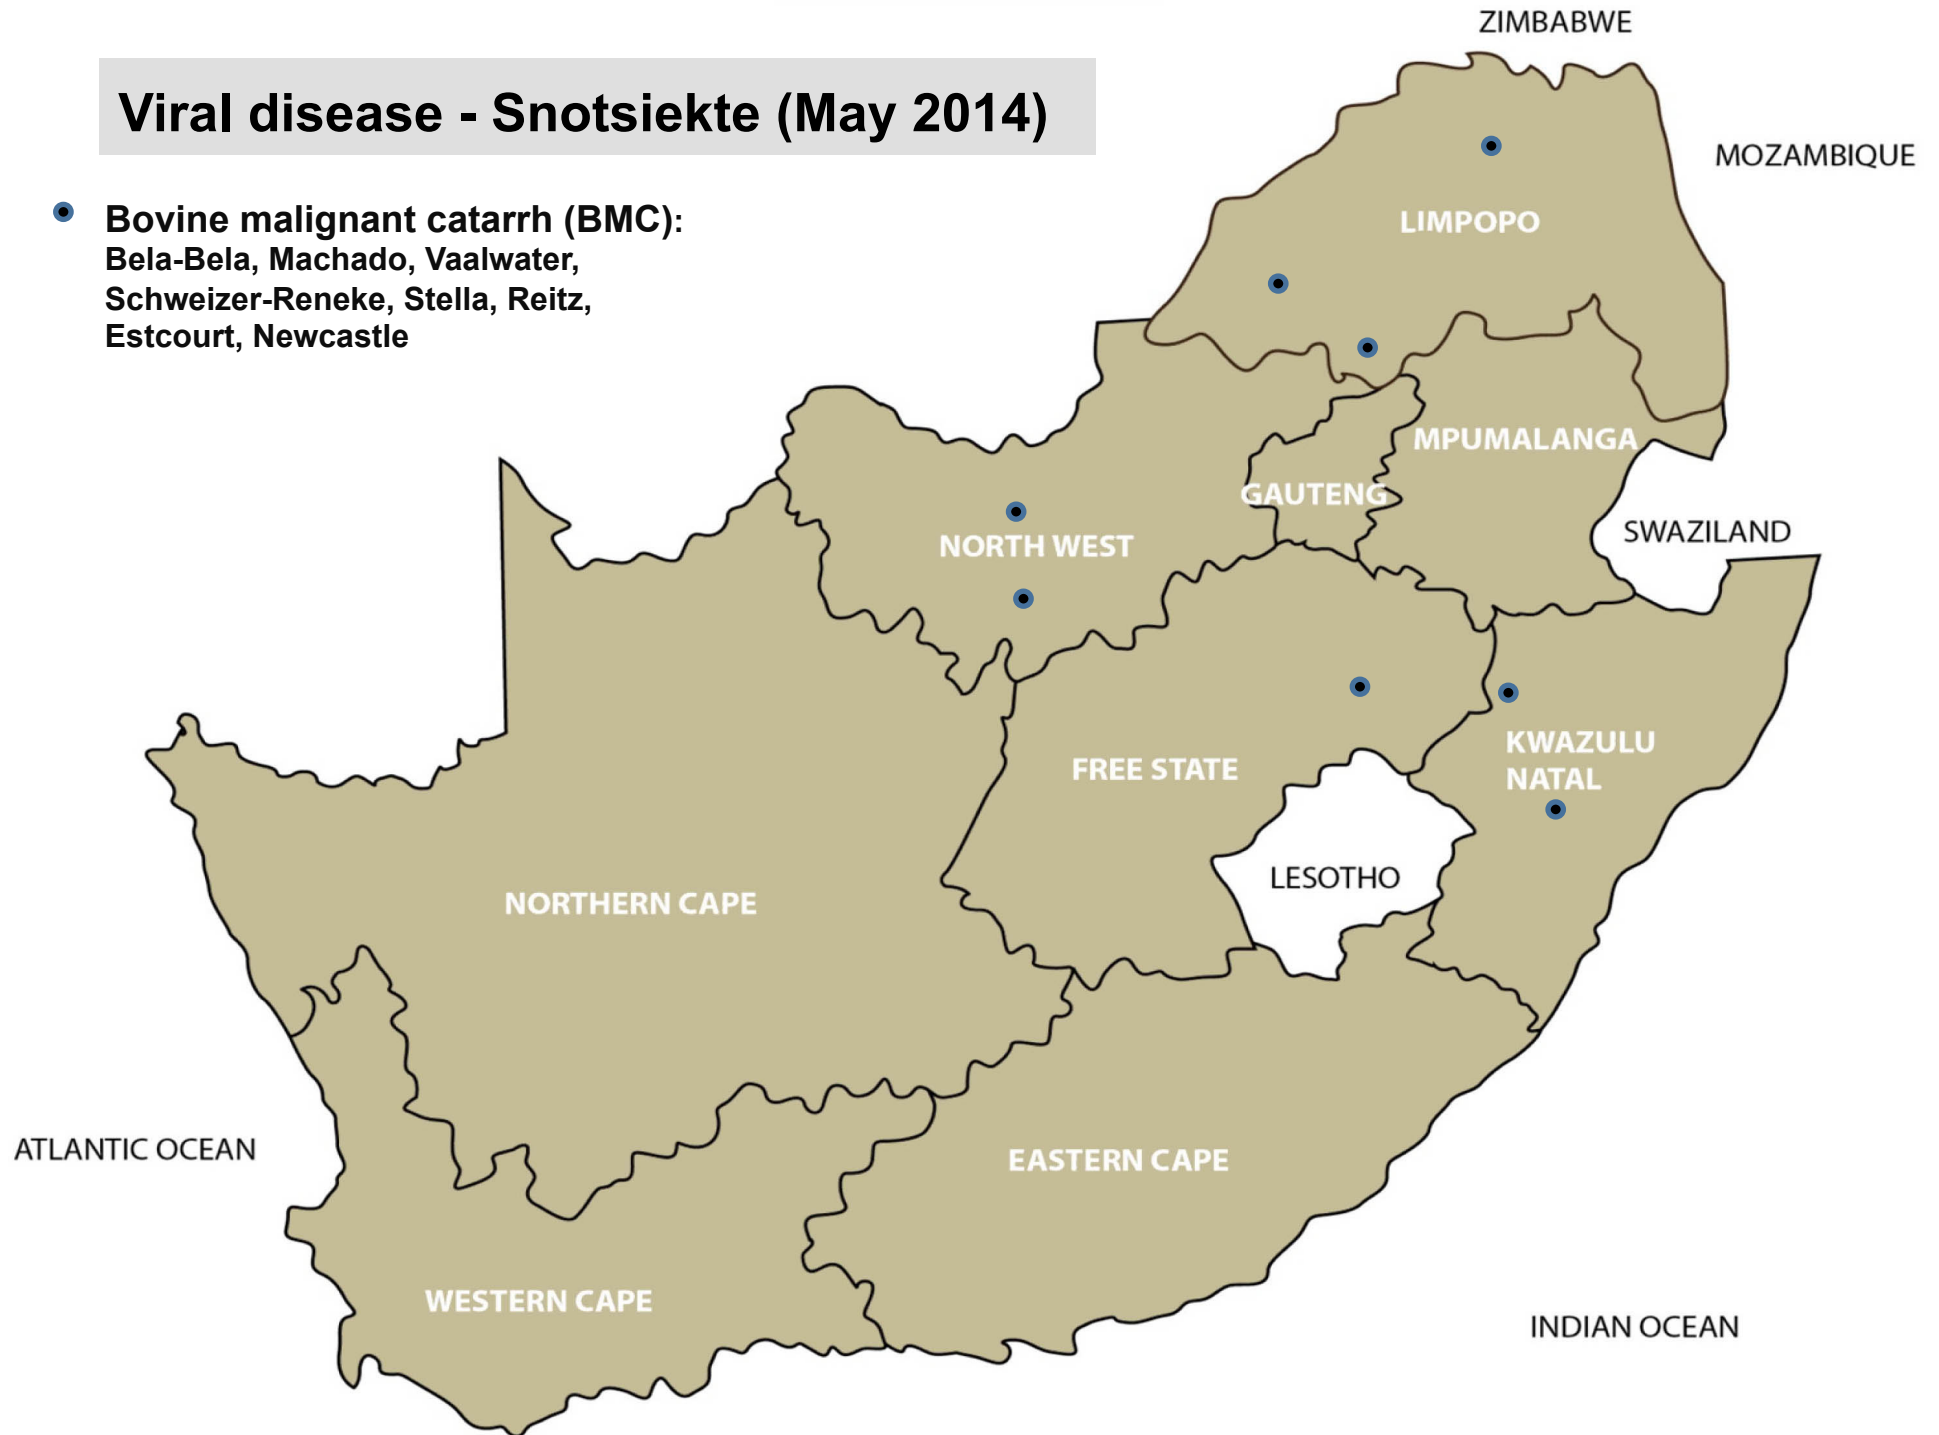

Viral disease - Snotsiekte (May 2014)

- **Bovine malignant catarrh (BMC):**
  Bela-Bela, Machado, Vaalwater,
  Schweizer-Reneke, Stella, Reitz,
  Estcourt, Newcastle