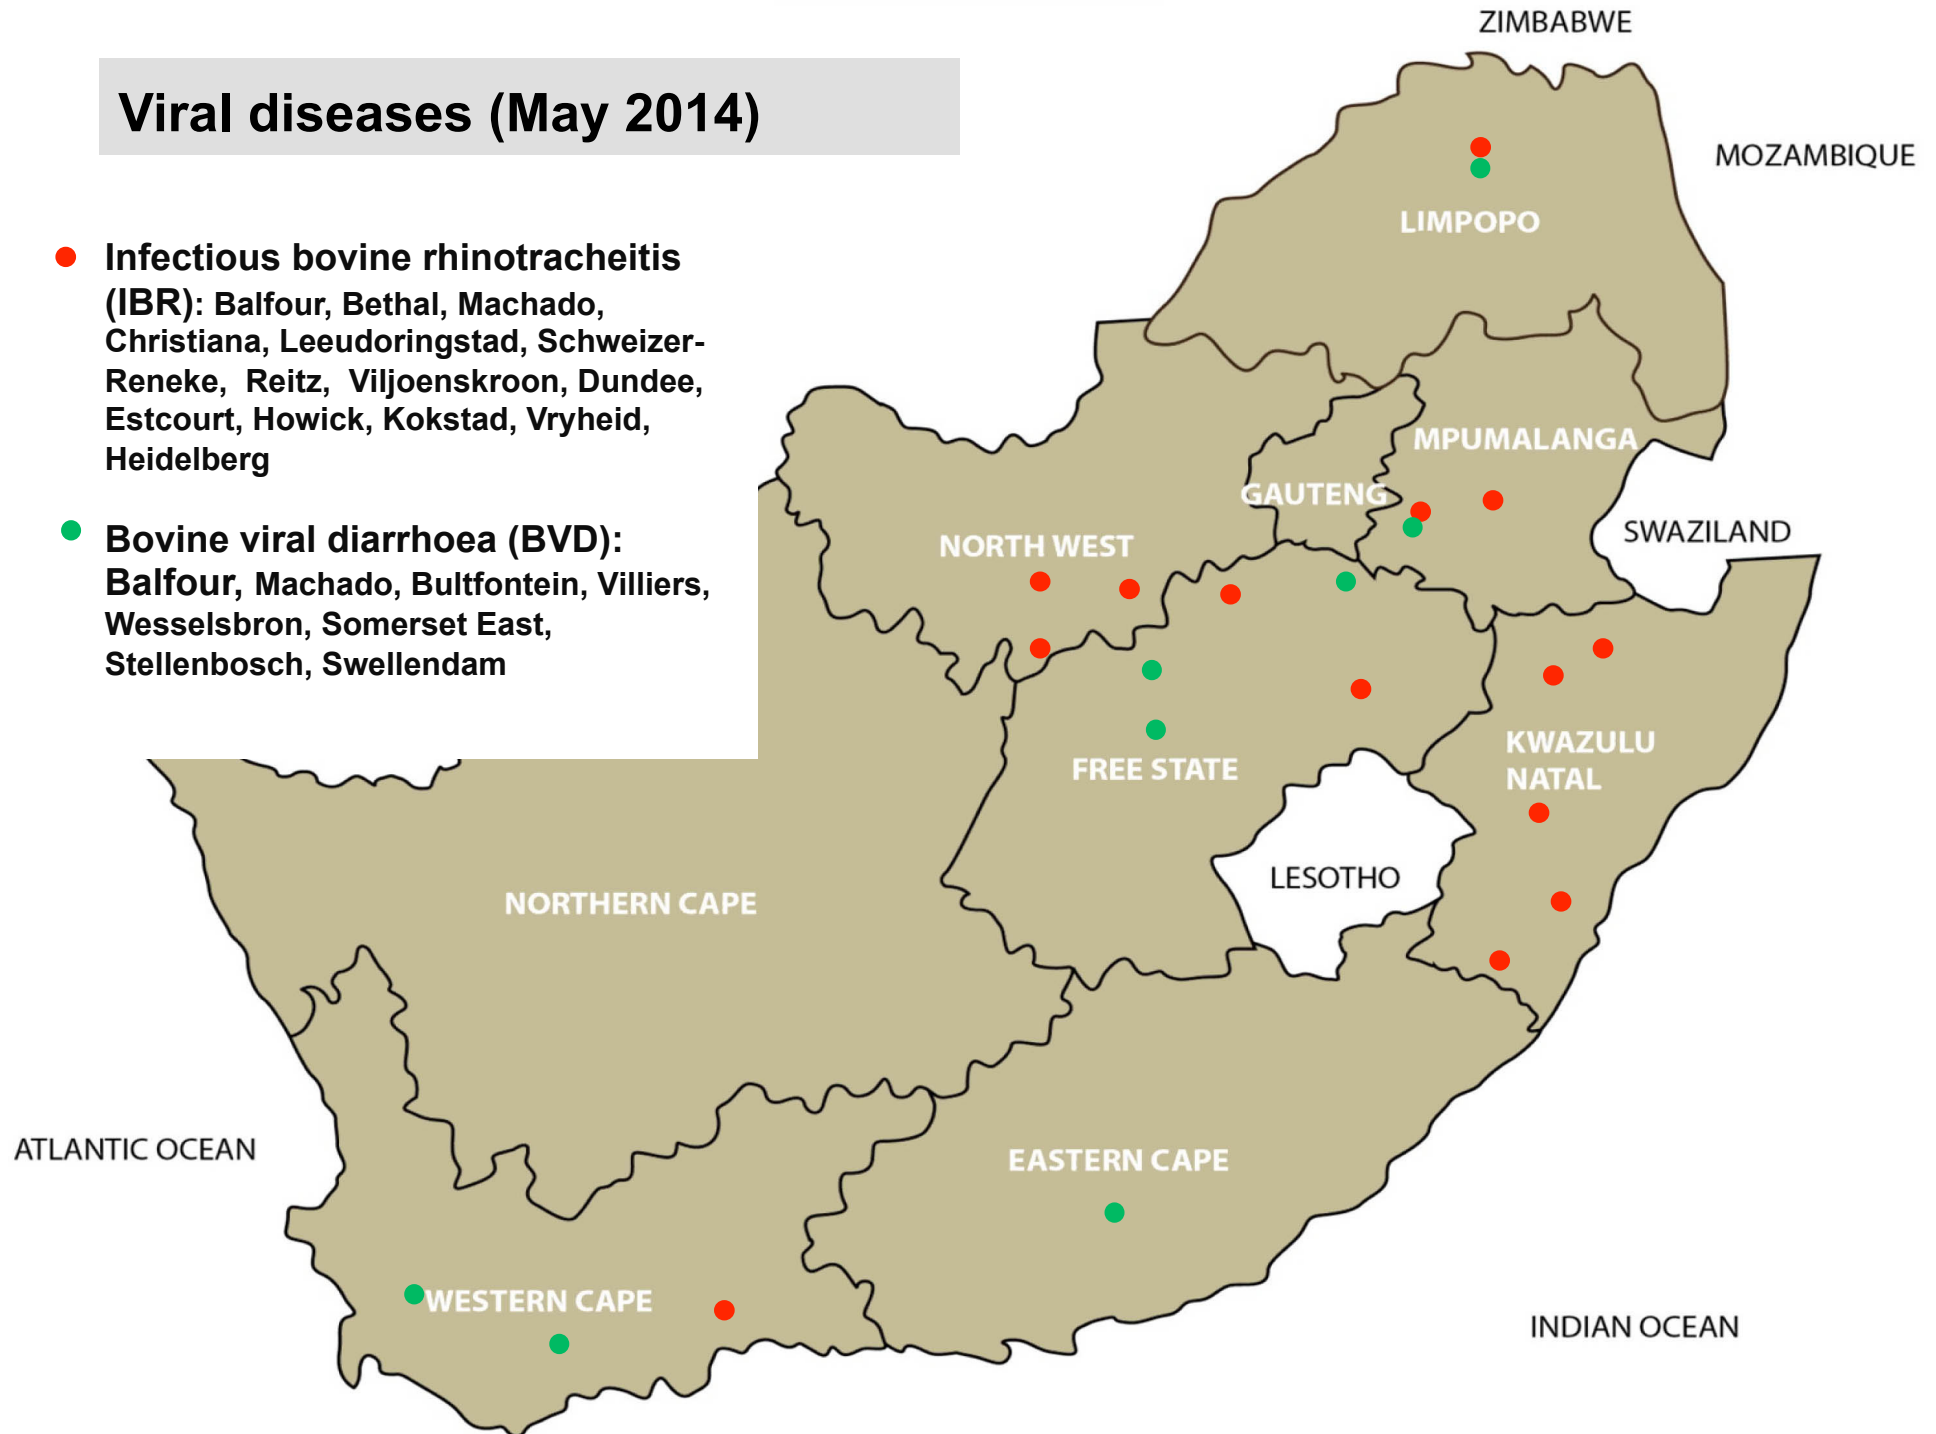

- Balfour, Bethal, Ermelo, Middelburg, Piet Retief, Standerton, Volksrust, Bapsfontein, Machado, Mokopane, Tzaneen, Bloemfontein, Hoopstad, Reitz, Villiers, Vrede, Wesselsbron, Camperdown, Dundee, Kokstad, Pongola, Vryheid, Ceres, Heidelberg, Oudtshoorn, Riversdal

Insect transmitted disease Three day stiff sickness (May 2014)

- Balfour, Bethal, Piet Retief, Bapsfontein, Bela-Bela, Mokopane, Leeudoringstad, Rustenburg, Swartruggens, Bethlehem, Bloemfontein, Hoopstad, Villiers, Estcourt, Ingogo, Pongola, Humansdorp, George, Malmesbury

Insect transmitted disease – Blue tongue (May 2014)

- Balfour, Ermelo, Bapsfontein,, Onderstepoort, Christiana, Bultfontein, Hoopstad, Parys, Reitz, Villiers, Bergville, Aliwal North, Graaff-Reinet, Middelburg, Somerset East, Beaufort West, De Aar

Viral disease - Snotsiekte (May 2014)

- **Bovine malignant catarrh (BMC):**
Bela-Bela, Machado, Vaalwater,
Schweizer-Reneke, Stella, Reitz,
Estcourt, Newcastle

Viral diseases (May 2014)

- **Infectious bovine rhinotracheitis (IBR):** Balfour, Bethal, Machado, Christiana, Leeudoringstad, Schweizer-Reneke, Reitz, Viljoenskroon, Dundee, Estcourt, Howick, Kokstad, Vryheid, Heidelberg
- **Bovine viral diarrhoea (BVD):** Balfour, Machado, Bultfontein, Villiers, Wesselsbron, Somerset East, Stellenbosch, Swellendam