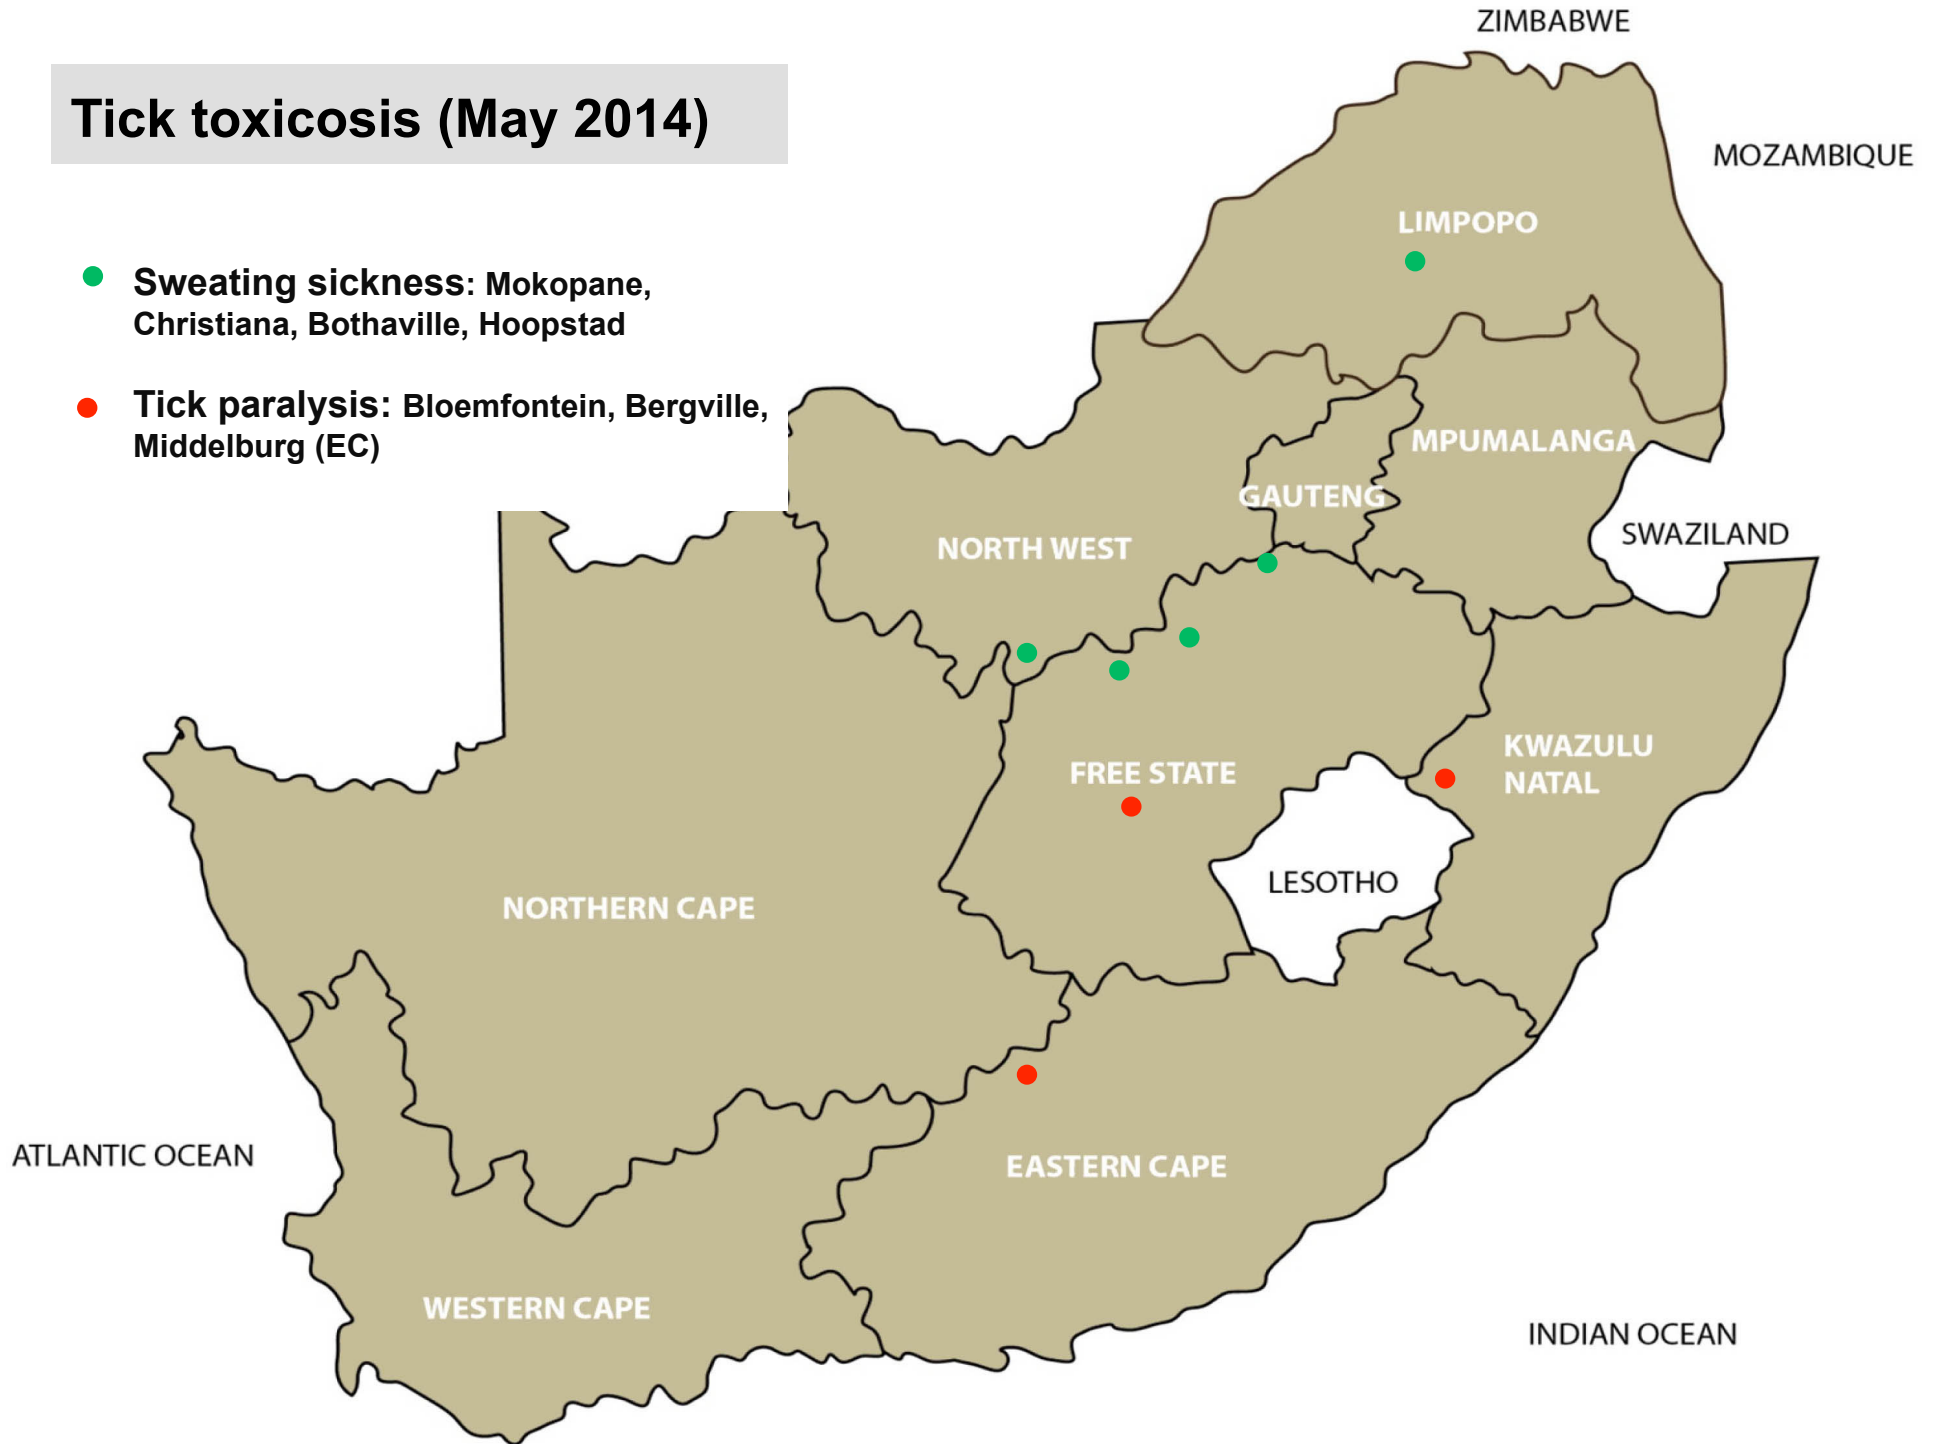

Tick toxicosis (May 2014)

- Sweating sickness: Mokopane, Christiana, Bothaville, Hoopstad
- Tick paralysis: Bloemfontein, Bergville, Middelburg (EC)