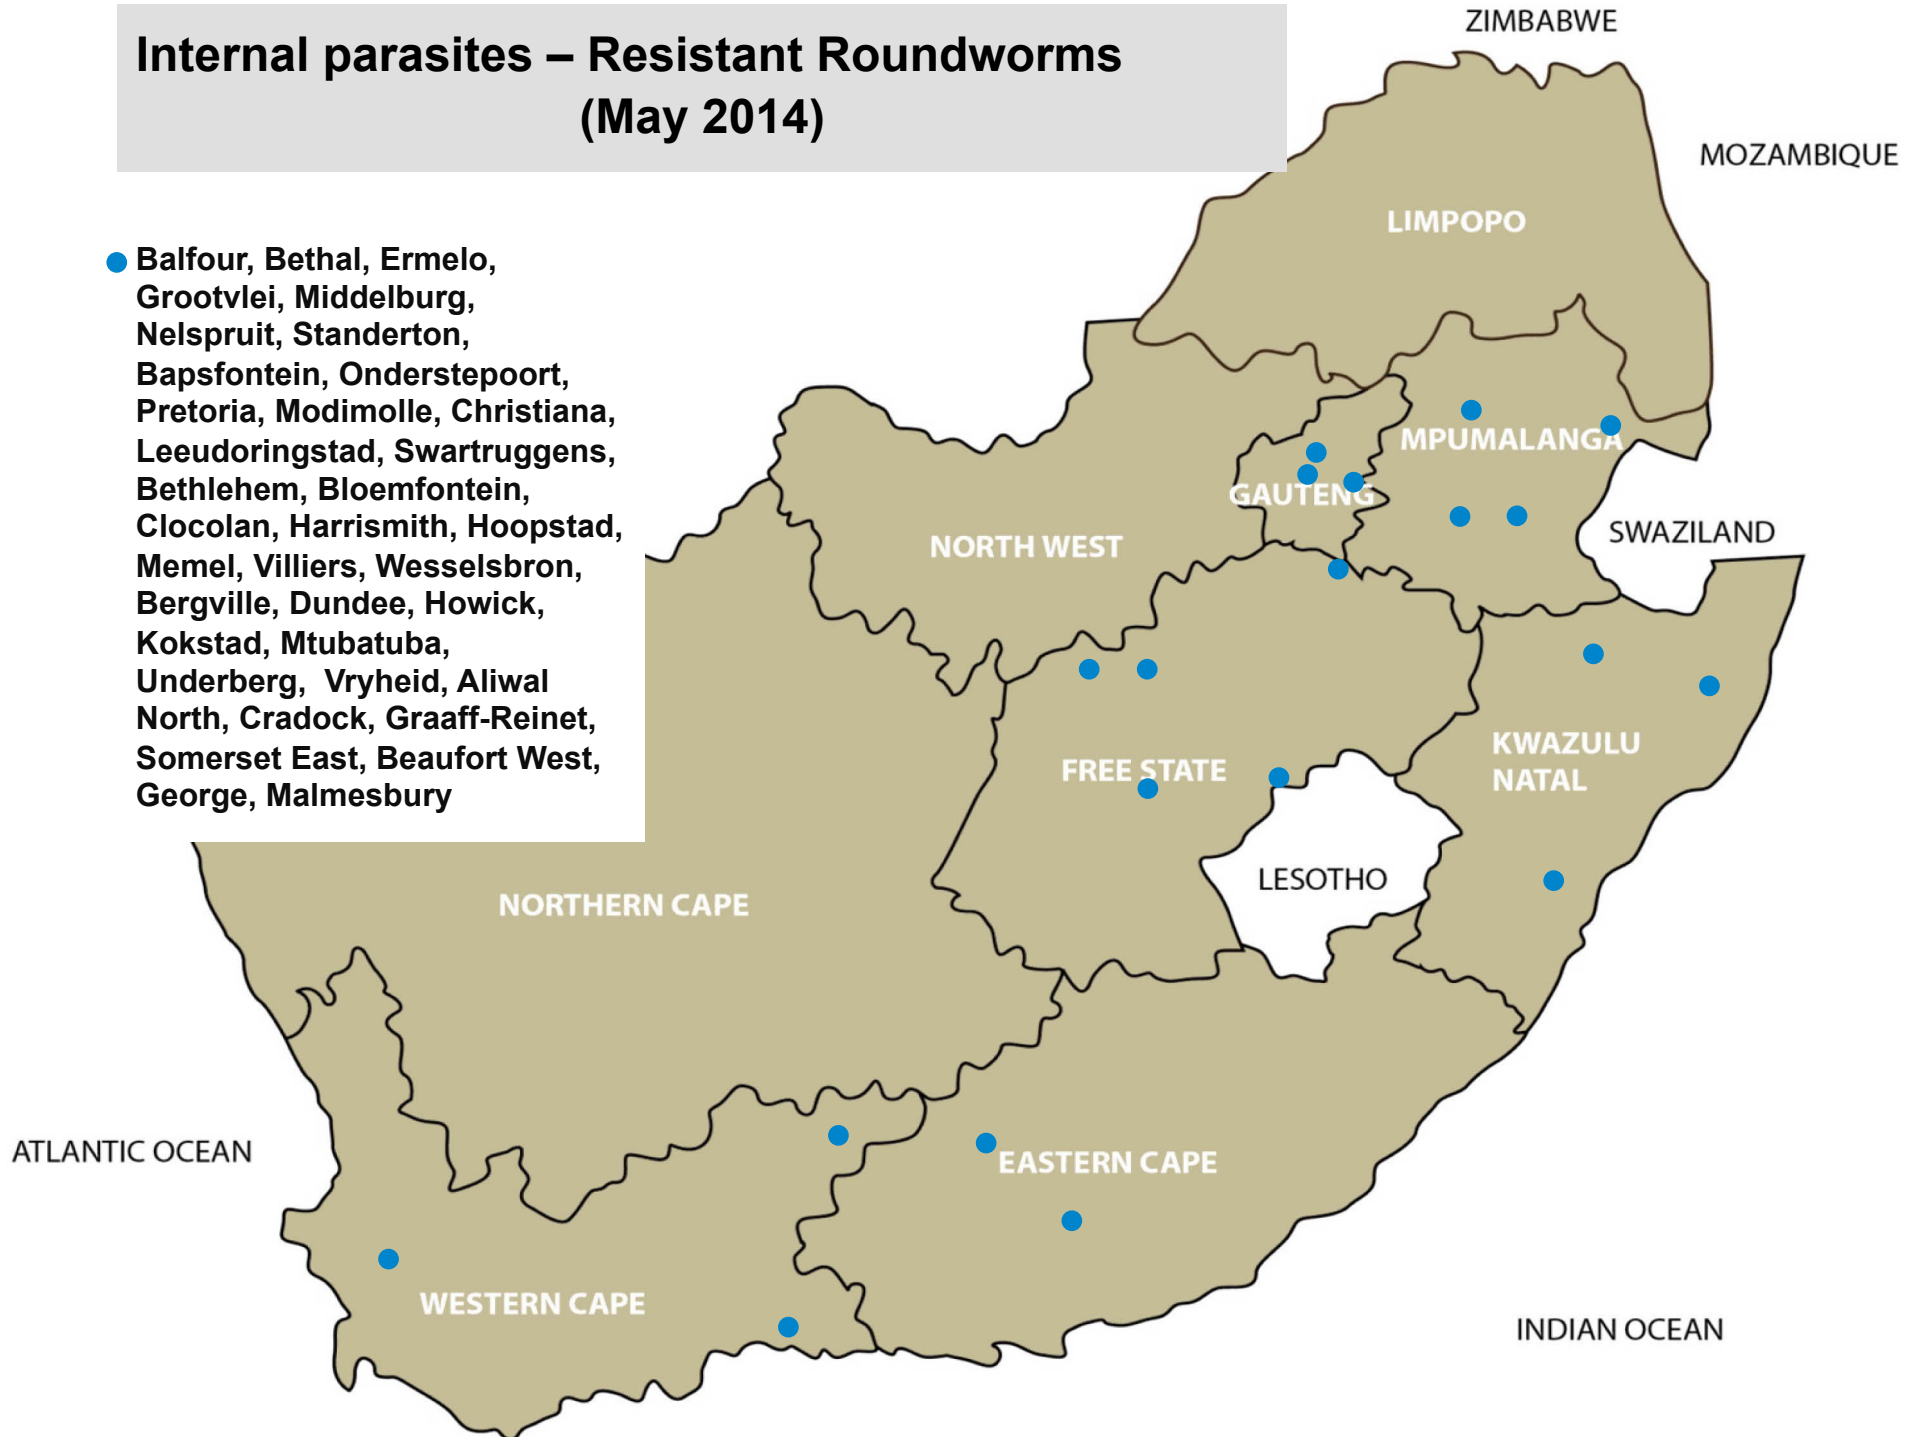

93 Reports (May 2014)

Internal parasites – Roundworms (May 2014)

- Balfour, Bethal, Ermelo, Lydenburg, Middelburg, Nelspruit, Piet Retief, Standerton, Bapsfontein, Krugersdorp, Onderstepoort, Pretoria, Christiana, Rustenburg, Bloemfontein, Bothaville, Bultfontein, Clocolan, Frankfort, Harrismith, Hoopstad, Kroonstad, Parys, Reitz, Viljoenskroon, Villiers, Vrede, Wesselsbron, Bergville, Camperdown, Estcourt, Howick, Kokstad, Mtubatuba, Pietermaritzburg, Underberg, Vryheid, Graaff-Reinet, Humansdorp, Jeffreys Bay, Middelburg, Somerset East, Stutterheim, Beaufort West, George, Heidelberg, Malmesbury, Riversdal, Swellendam, Kimberley

Internal parasites – Resistant Roundworms (May 2014)

- Balfour, Bethal, Ermelo, Grootvlei, Middelburg, Nelspruit, Standerton, Bapsfontein, Onderstepoort, Pretoria, Modimolle, Christiana, Leeudoringstad, Swartruggens, Bethlehem, Bloemfontein, Clocolan, Harrismith, Hoopstad, Memel, Villiers, Wesselsbron, Bergville, Dundee, Howick, Kokstad, Mtubatuba, Underberg, Vryheid, Aliwal North, Cradock, Graaff-Reinet, Somerset East, Beaufort West, George, Malmesbury

Internal parasites – Tape worms (May 2014)

- Bethal, Ermelo, Piet Retief, Standerton, Bapsfontein, Bloemfontein, Clocolan, Frankfort, Hoopstad, Kroonstad, Parys, Reitz, Villiers, Mtubatuba, Underberg, Humansdorp, Somerset East
- **Cysticercosis (measles):**
Nelspruit, Bapsfontein, Reitz, Winburg