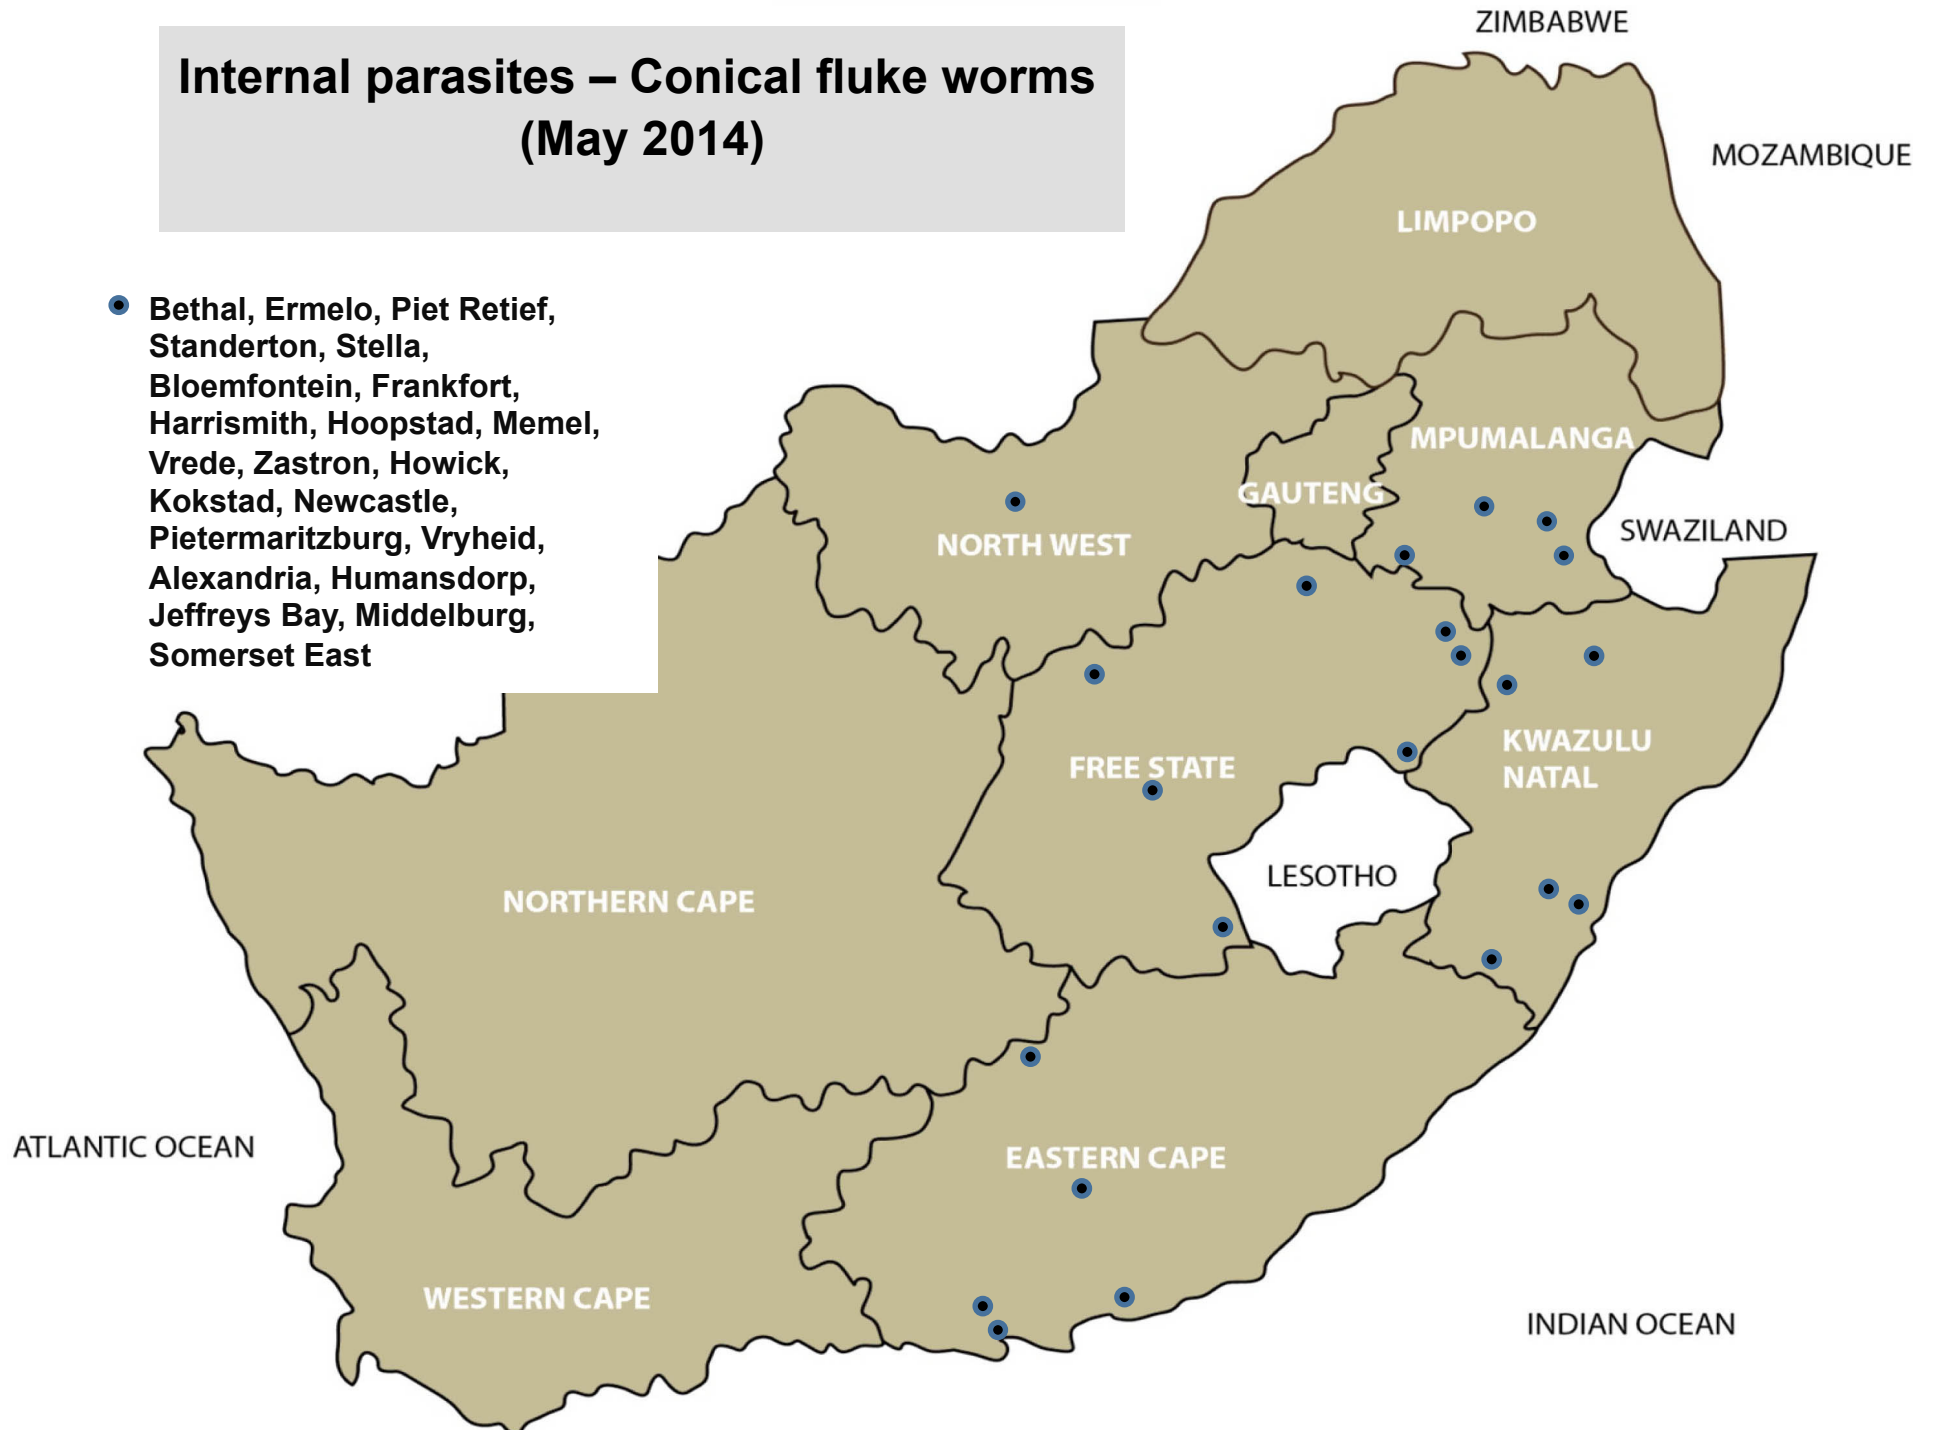

Internal parasites – Resistant Roundworms (May 2014)

- Balfour, Bethal, Ermelo, Grootvlei, Middelburg, Nelspruit, Standerton, Bapsfontein, Onderstepoort, Pretoria, Modimolle, Christiana, Leeudoringstad, Swartruggens, Bethlehem, Bloemfontein, Clocolan, Harrismith, Hoopstad, Memel, Villiers, Wesselsbron, Bergville, Dundee, Howick, Kokstad, Mtubatuba, Underberg, Vryheid, Aliwal North, Cradock, Graaff-Reinet, Somerset East, Beaufort West, George, Malmesbury

Internal parasites – Tape worms (May 2014)

- Bethal, Ermelo, Piet Retief, Standerton, Bapsfontein, Bloemfontein, Clocolan, Frankfort, Hoopstad, Kroonstad, Parys, Reitz, Villiers, Mtubatuba, Underberg, Humansdorp, Somerset East
- **Cysticercosis (measles):**
Nelspruit, Bapsfontein, Reitz, Winburg

Internal parasites – Liver fluke worms (May 2014)

- Bethal, Ermelo, Nelspruit, Standerton, Bethlehem, Frankfort, Memel, Parys, Reitz, Villiers, Vrede, Estcourt, Kokstad, Newcastle, Underberg, Vryheid, Aliwal North, Jeffreys Bay, Riversdal

Internal parasites – Conical fluke worms (May 2014)

- Bethal, Ermelo, Piet Retief, Standerton, Stella, Bloemfontein, Frankfort, Harrismith, Hoopstad, Memel, Vrede, Zastron, Howick, Kokstad, Newcastle, Pietermaritzburg, Vryheid, Alexandria, Humansdorp, Jeffreys Bay, Middelburg, Somerset East