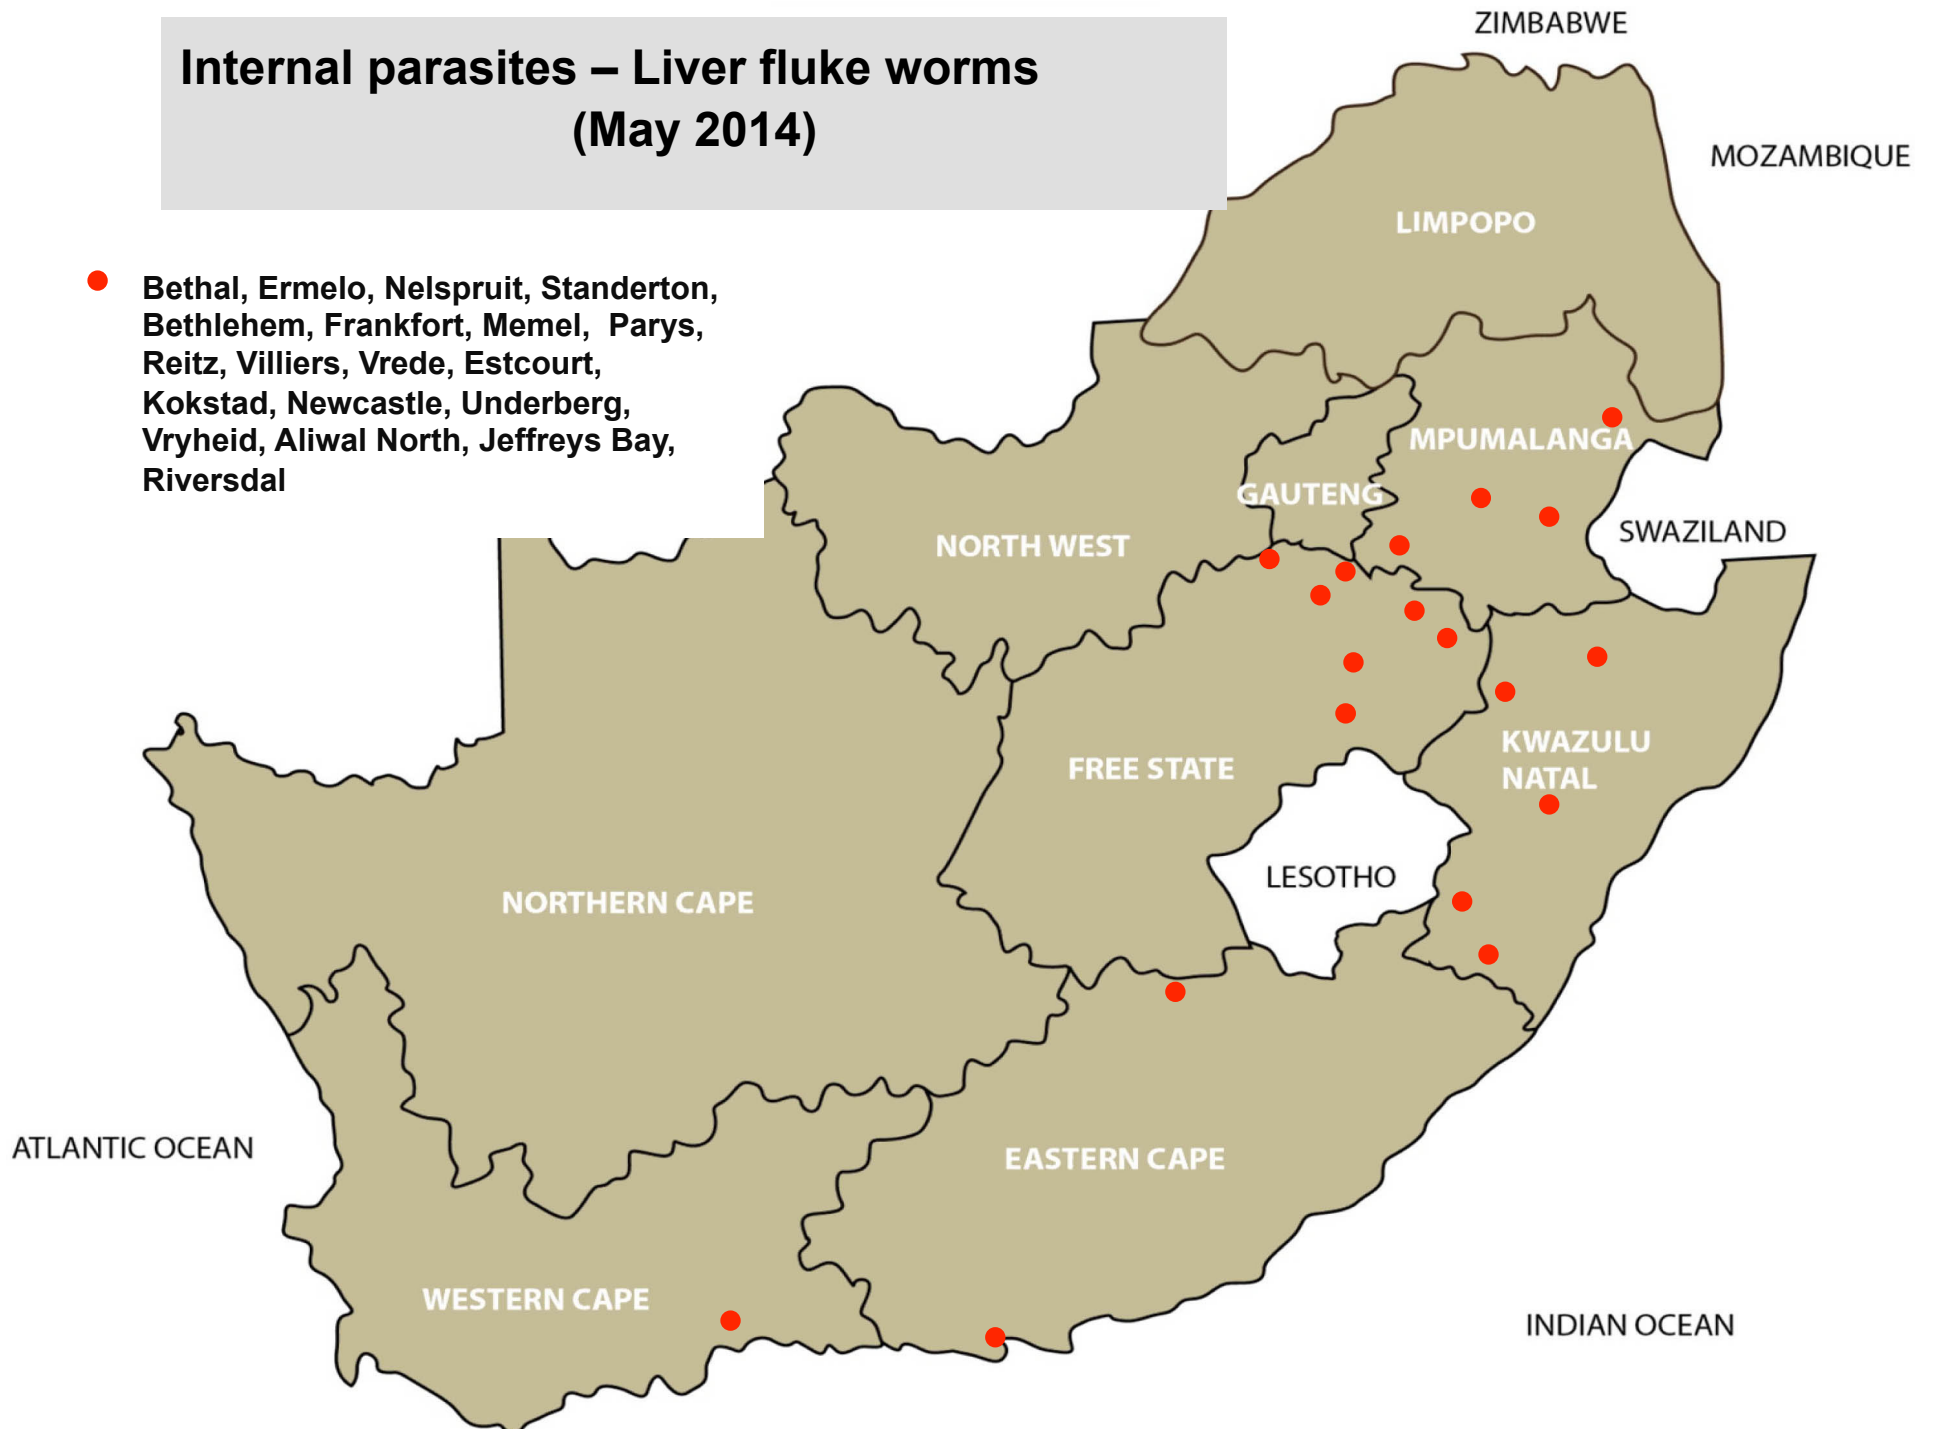

93 Reports (May 2014)

Internal parasites – Roundworms (May 2014)

- Balfour, Bethal, Ermelo, Lydenburg, Middelburg, Nelspruit, Piet Retief, Standerton, Bapsfontein, Krugersdorp, Onderstepoort, Pretoria, Christiana, Rustenburg, Bloemfontein, Bothaville, Bultfontein, Clocolan, Frankfort, Harrismith, Hoopstad, Kroonstad, Parys, Reitz, Viljoenskroon, Villiers, Vrede, Wesselsbron, Bergville, Camperdown, Estcourt, Howick, Kokstad, Mtubatuba, Pietermaritzburg, Underberg, Vryheid, Graaff-Reinet, Humansdorp, Jeffreys Bay, Middelburg, Somerset East, Stutterheim, Beaufort West, George, Heidelberg, Malmesbury, Riversdal, Swellendam, Kimberley

Internal parasites – Resistant Roundworms (May 2014)

- Balfour, Bethal, Ermelo, Grootvlei, Middelburg, Nelspruit, Standerton, Bapsfontein, Onderstepoort, Pretoria, Modimolle, Christiana, Leeudoringstad, Swartruggens, Bethlehem, Bloemfontein, Clocolan, Harrismith, Hoopstad, Memel, Villiers, Wesselsbron, Bergville, Dundee, Howick, Kokstad, Mtubatuba, Underberg, Vryheid, Aliwal North, Cradock, Graaff-Reinet, Somerset East, Beaufort West, George, Malmesbury

Internal parasites – Tape worms (May 2014)

- Bethal, Ermelo, Piet Retief, Standerton, Bapsfontein, Bloemfontein, Clocolan, Frankfort, Hoopstad, Kroonstad, Parys, Reitz, Villiers, Mtubatuba, Underberg, Humansdorp, Somerset East
- **Cysticercosis (measles):**
Nelspruit, Bapsfontein, Reitz, Winburg

Internal parasites – Liver fluke worms (May 2014)

- Bethal, Ermelo, Nelspruit, Standerton, Bethlehem, Frankfort, Memel, Parys, Reitz, Villiers, Vrede, Estcourt, Kokstad, Newcastle, Underberg, Vryheid, Aliwal North, Jeffreys Bay, Riversdal