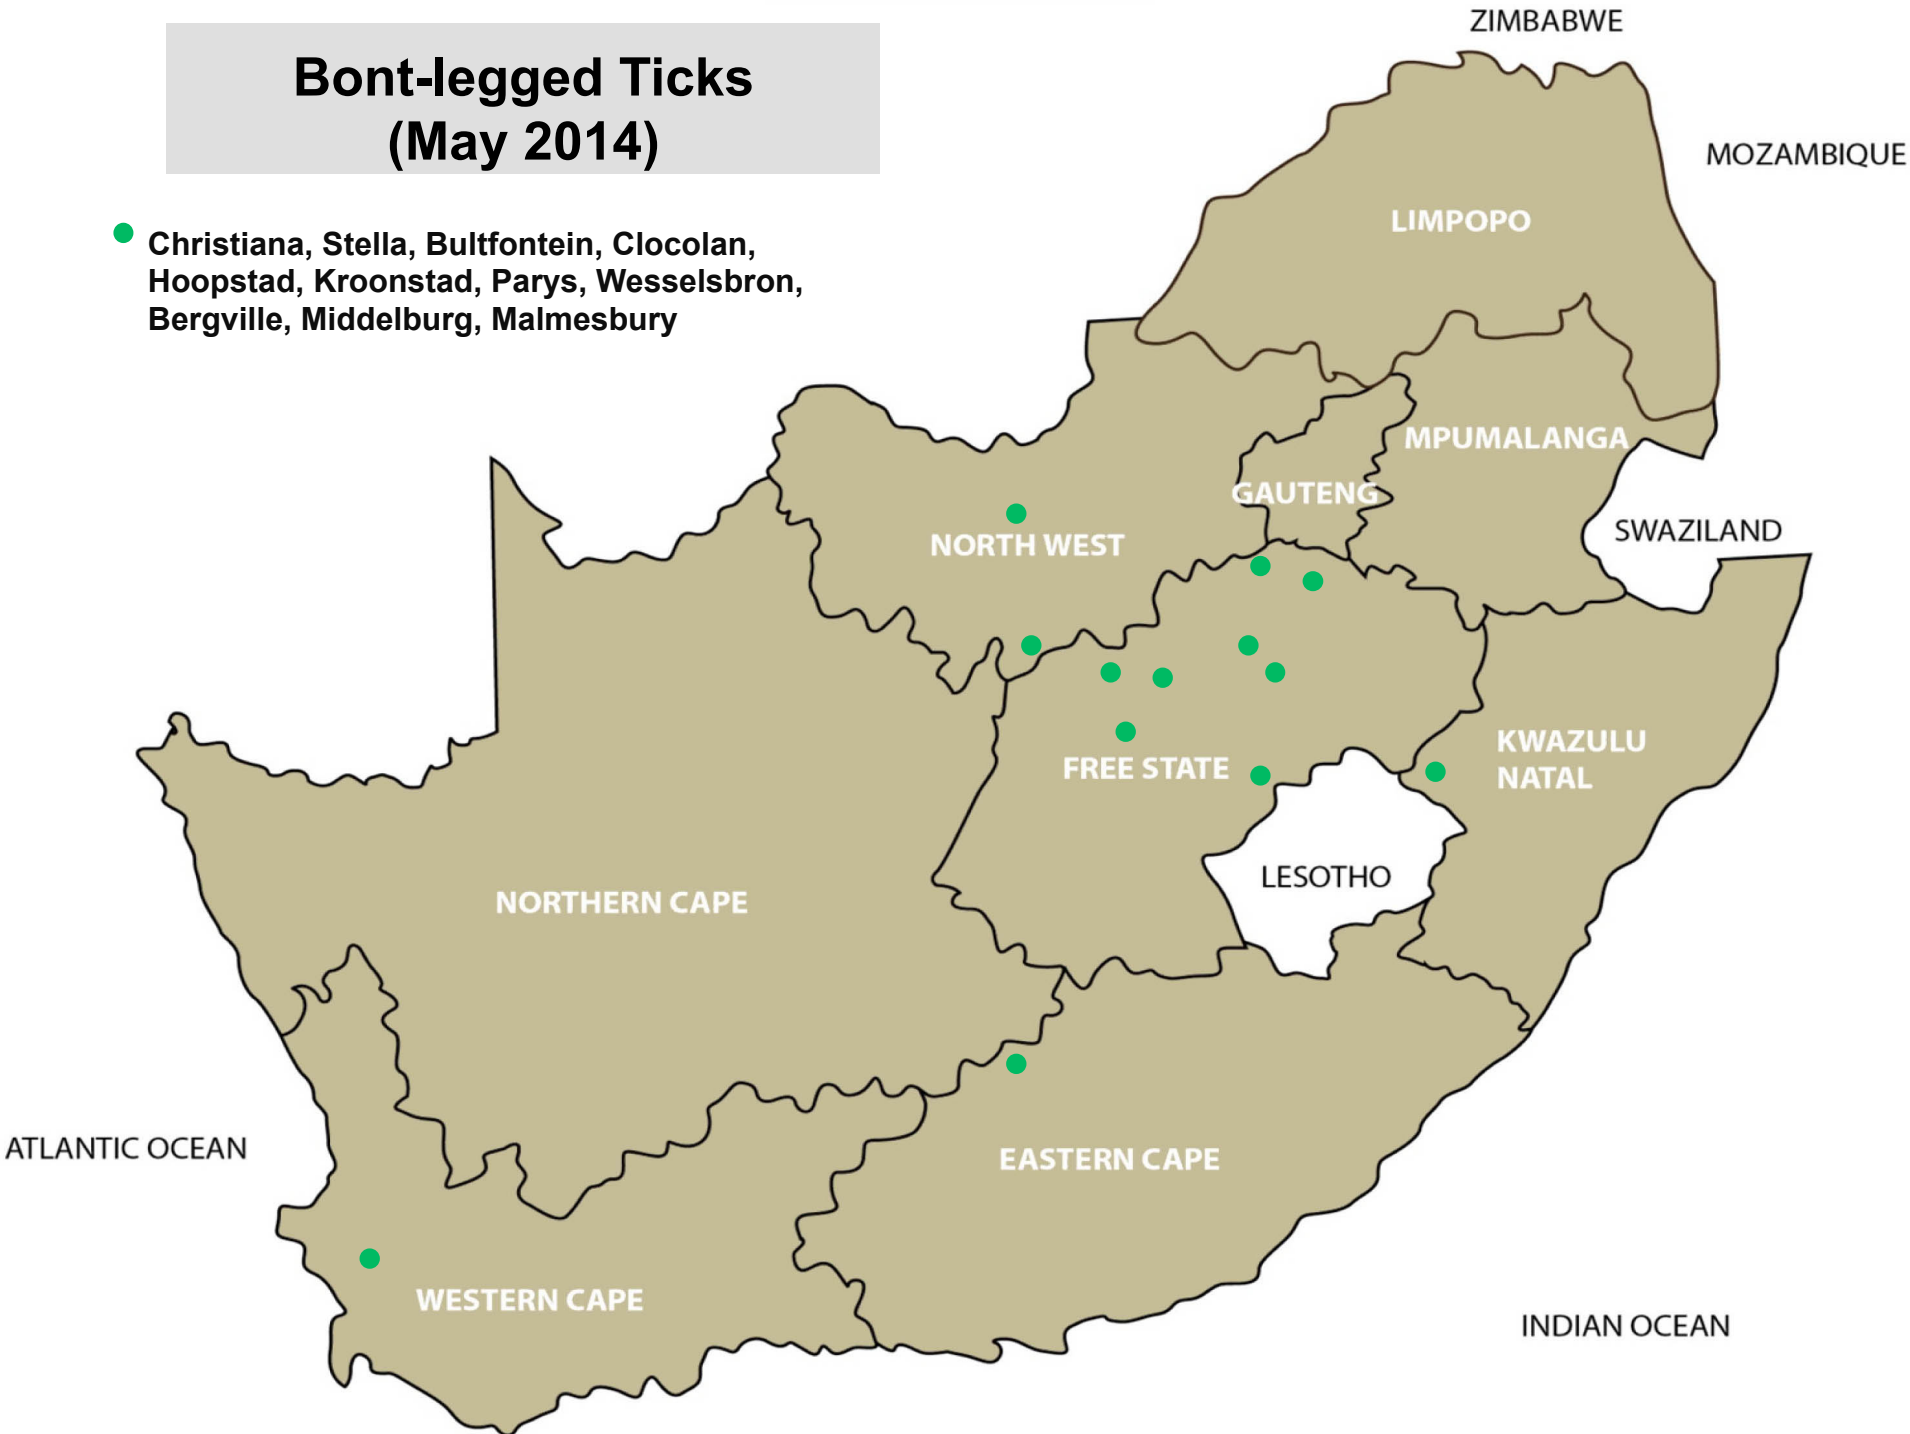

Internal parasites – *Parafilaria* (May 2014)

● Mtubatuba

Blue Ticks (May 2014)

- Balfour, Bethal, Ermelo, Lydenburg, Middelburg, Nelspruit, Piet Retief, Volksrust, Bapsfontein, Mokopane, Polokwane, Leeudoringstad, Schweizer-Reneke, Bethlehem, Bloemfontein, Frankfort, Harrismith, Hoopstad, Kroonstad, Memel, Parys, Villiers, Winburg, Bergville, Camperdown, Dundee, Estcourt, Greytown, Howick, Ingogo, Kokstad, Mooi River, Mtubatuba, Pietermaritzburg, Underberg, Vryheid, Alexandria, Aliwal North, Graaff-Reinet, Somerset East, George, Heidelberg, Malmesbury, Riversdal, Swellendam

Resistant Blue Ticks (May 2014)

- Villiers, Pietermaritzburg, Vryheid

Heartwater Tick (May 2014)

- Balfour, Nelspruit, Pretoria, Stella, Dundee, Estcourt, Mtubatuba, Pietermaritzburg, Pongola, Vryheid, Alexandria, Somerset East

Brown Ear-Ticks (May 2014)

- Ermelo, Leeudoringstad, Reitz, Pongola, Underberg, Somerset East

Bont-legged Ticks (May 2014)

- Christiana, Stella, Bultfontein, Clocolan, Hoopstad, Kroonstad, Parys, Wesselsbron, Bergville, Middelburg, Malmesbury

Red-legged Ticks (May 2014)

- Volksrust, Christiana, Stella, Bultfontein, Hoopstad, Dundee, Pietermaritzburg, Underberg, Middelburg, Somerset East, Heidelberg, Malmesbury, Riversdal

Biting lice (Red-lice) (May 2014)