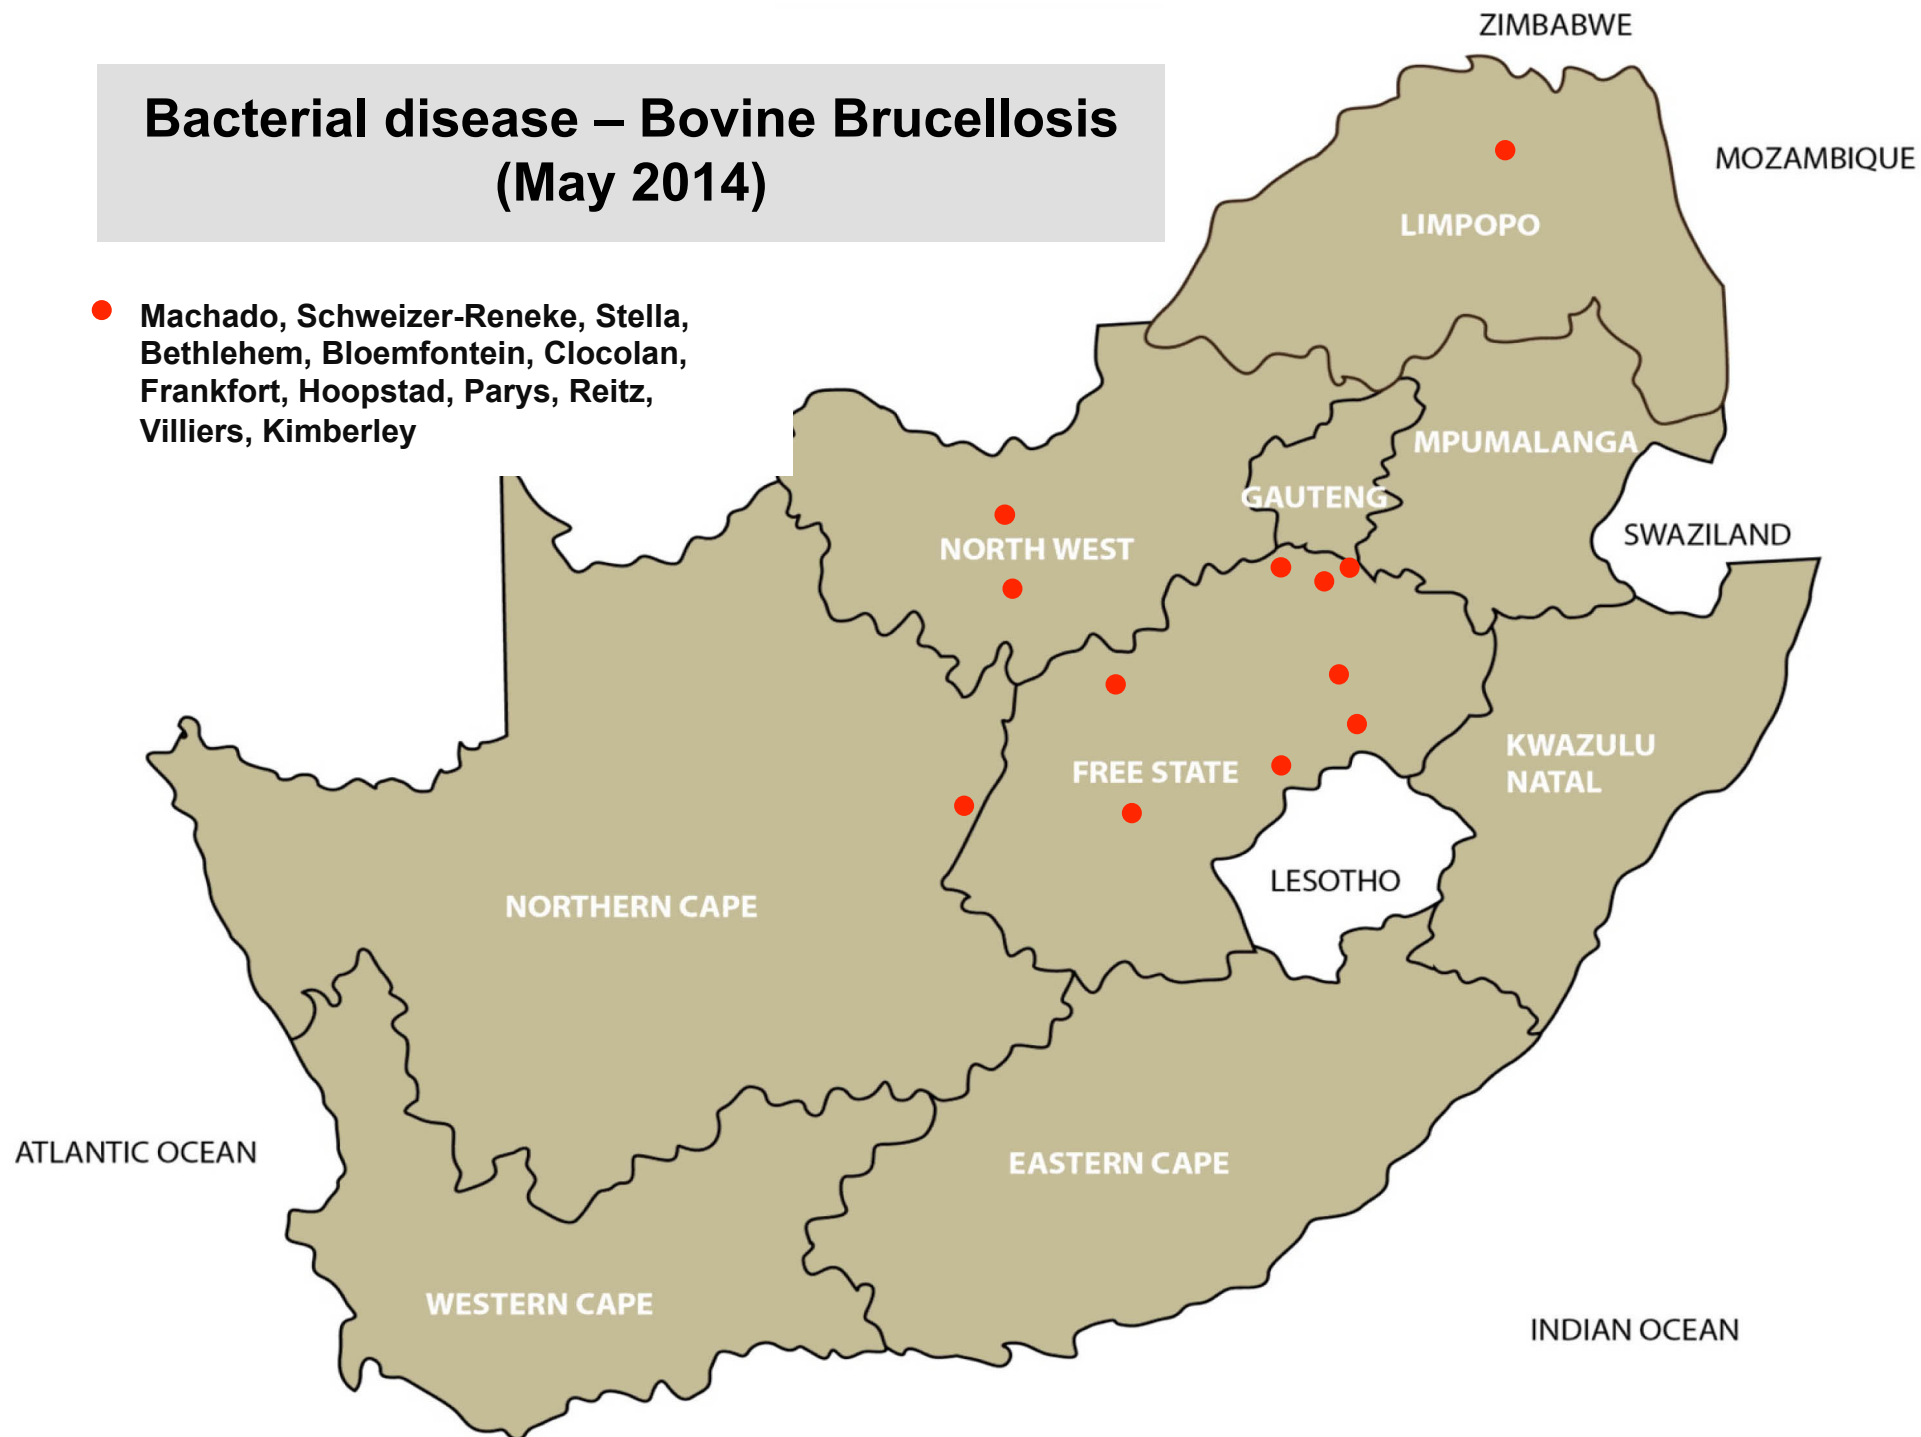

Viral disease – Orf/Vuilbek (May 2014)

- Bapsfontein, Onderstepoort, Pretoria, Christiana, Bothaville, Hoopstad, Memel, Reitz, Villiers, Vrede, Wesselsbron, Winburg, Zastron, Kokstad, Pongola, Graaff-Reinet, Middelburg, Somerset East, Beaufort West, George, Heidelberg, Oudtshoorn, Upington

Viral diseases (May 2014)

● Rabies: Bela-Bela

● Jaagsiekte: Middelburg (EC)

Bacterial disease – Bovine Brucellosis (May 2014)

- Machado, Schweizer-Reneke, Stella, Bethlehem, Bloemfontein, Clocolan, Frankfort, Hoopstad, Parys, Reitz, Villiers, Kimberley

Bacterial disease – *E.coli* (May 2014)

- Balfour, Bethal, Christiana, Hoopstad, Kokstad, Mtubatuba, Alexandria, Jeffreys Bay, Somerset East, Malmesbury, Stellenbosch

Bacterial disease - Salmonellosis (May 2014)

- Kokstad, Pietermaritzburg, Underberg, Malmesbury, Stellenbosch

Bacterial disease – Blackleg (May 2014)

- Bethal, Lydenburg, Middelburg, Standerton, Bapsfontein, Machado, Mokopane, Bethlehem, Frankfort, Memel, Reitz, Viljoenskroon, Villiers, Vrede, Winburg, Zastron, Estcourt, Mtubatuba, Newcastle, Underberg, Kimberley