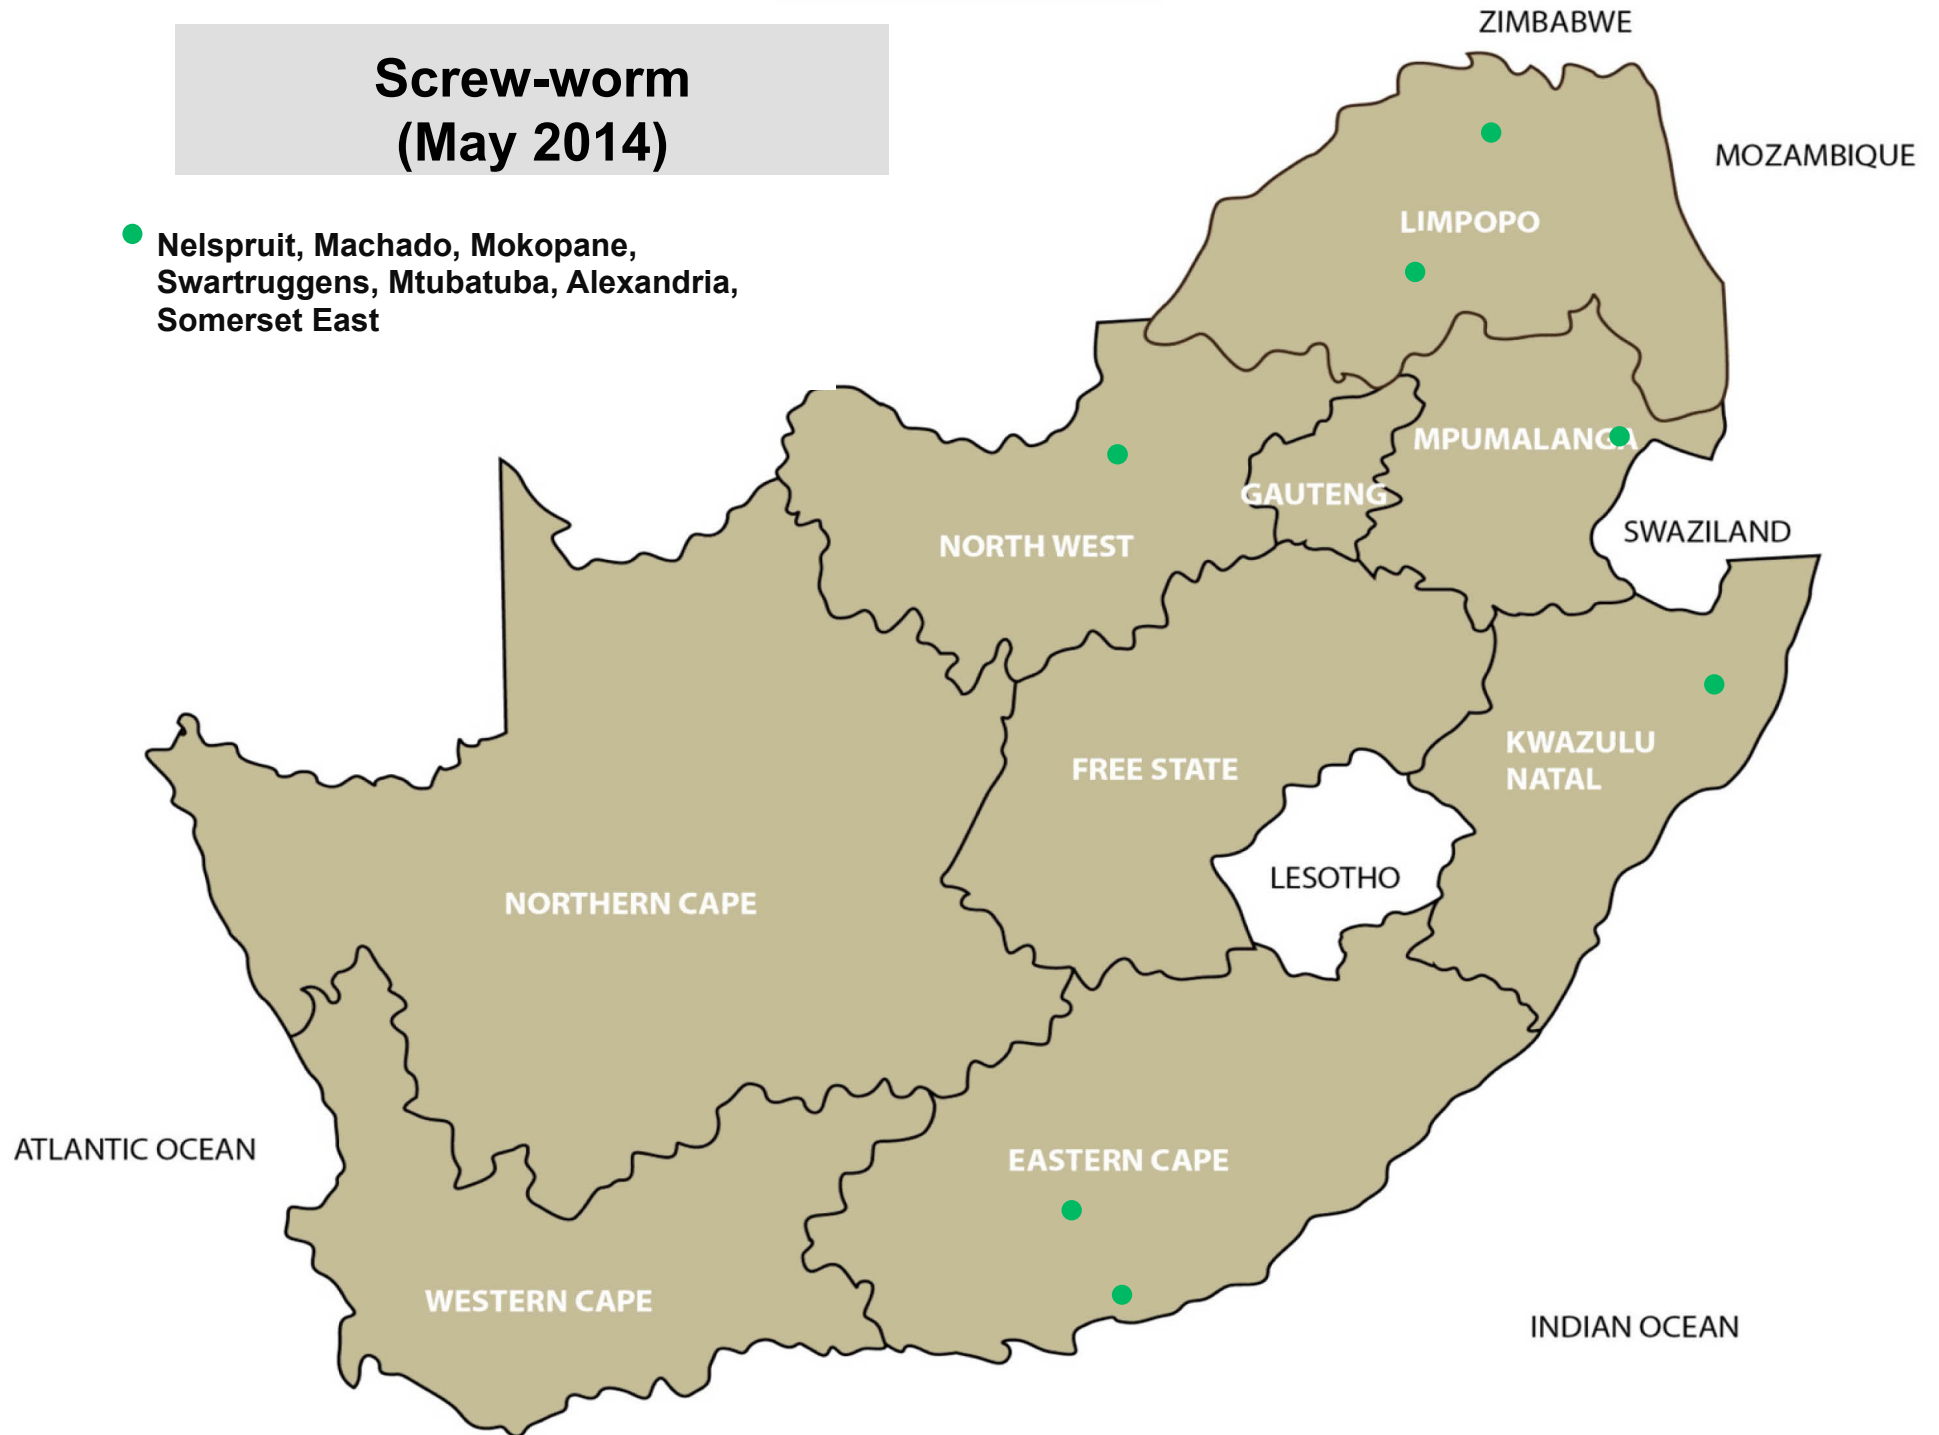

Red-legged Ticks (May 2014)

- Volksrust, Christiana, Stella, Bultfontein, Hoopstad, Dundee, Pietermaritzburg, Underberg, Middelburg, Somerset East, Heidelberg, Malmesbury, Riversdal

Biting lice (Red-lice) (May 2014)

- Ermelo, Hoopstad, Kroonstad, Parys, Villiers, Kokstad, Graaff-Reinet, Somerset East

Sucking lice (Blue lice) (May 2014)

- Leeudoringstad, Schweizer- Reneke, Bultfontein, Hoopstad, Winburg, Kokstad, Middelburg (EC), Somerset East

Blowflies (May 2014)

- Wesselsbron, Underberg, Somerset East, Heidelberg, Malmesbury

Screw-worm (May 2014)

- Nelspruit, Machado, Mokopane, Swartruggens, Mtubatuba, Alexandria, Somerset East

Coccidiosis (May 2014)

- Bethal, Ermelo, Nelspruit, Piet Retief, Standerton, Onderstepoort, Pretoria, Machado, Bloemfontein, Hoopstad, Kroonstad, Viljoenskroon, Villiers, Winburg, Dundee, Estcourt, Howick, Kokstad, Mtubatuba, Vryheid, Alexandria, Jeffreys Bay, Middelburg, Malmesbury