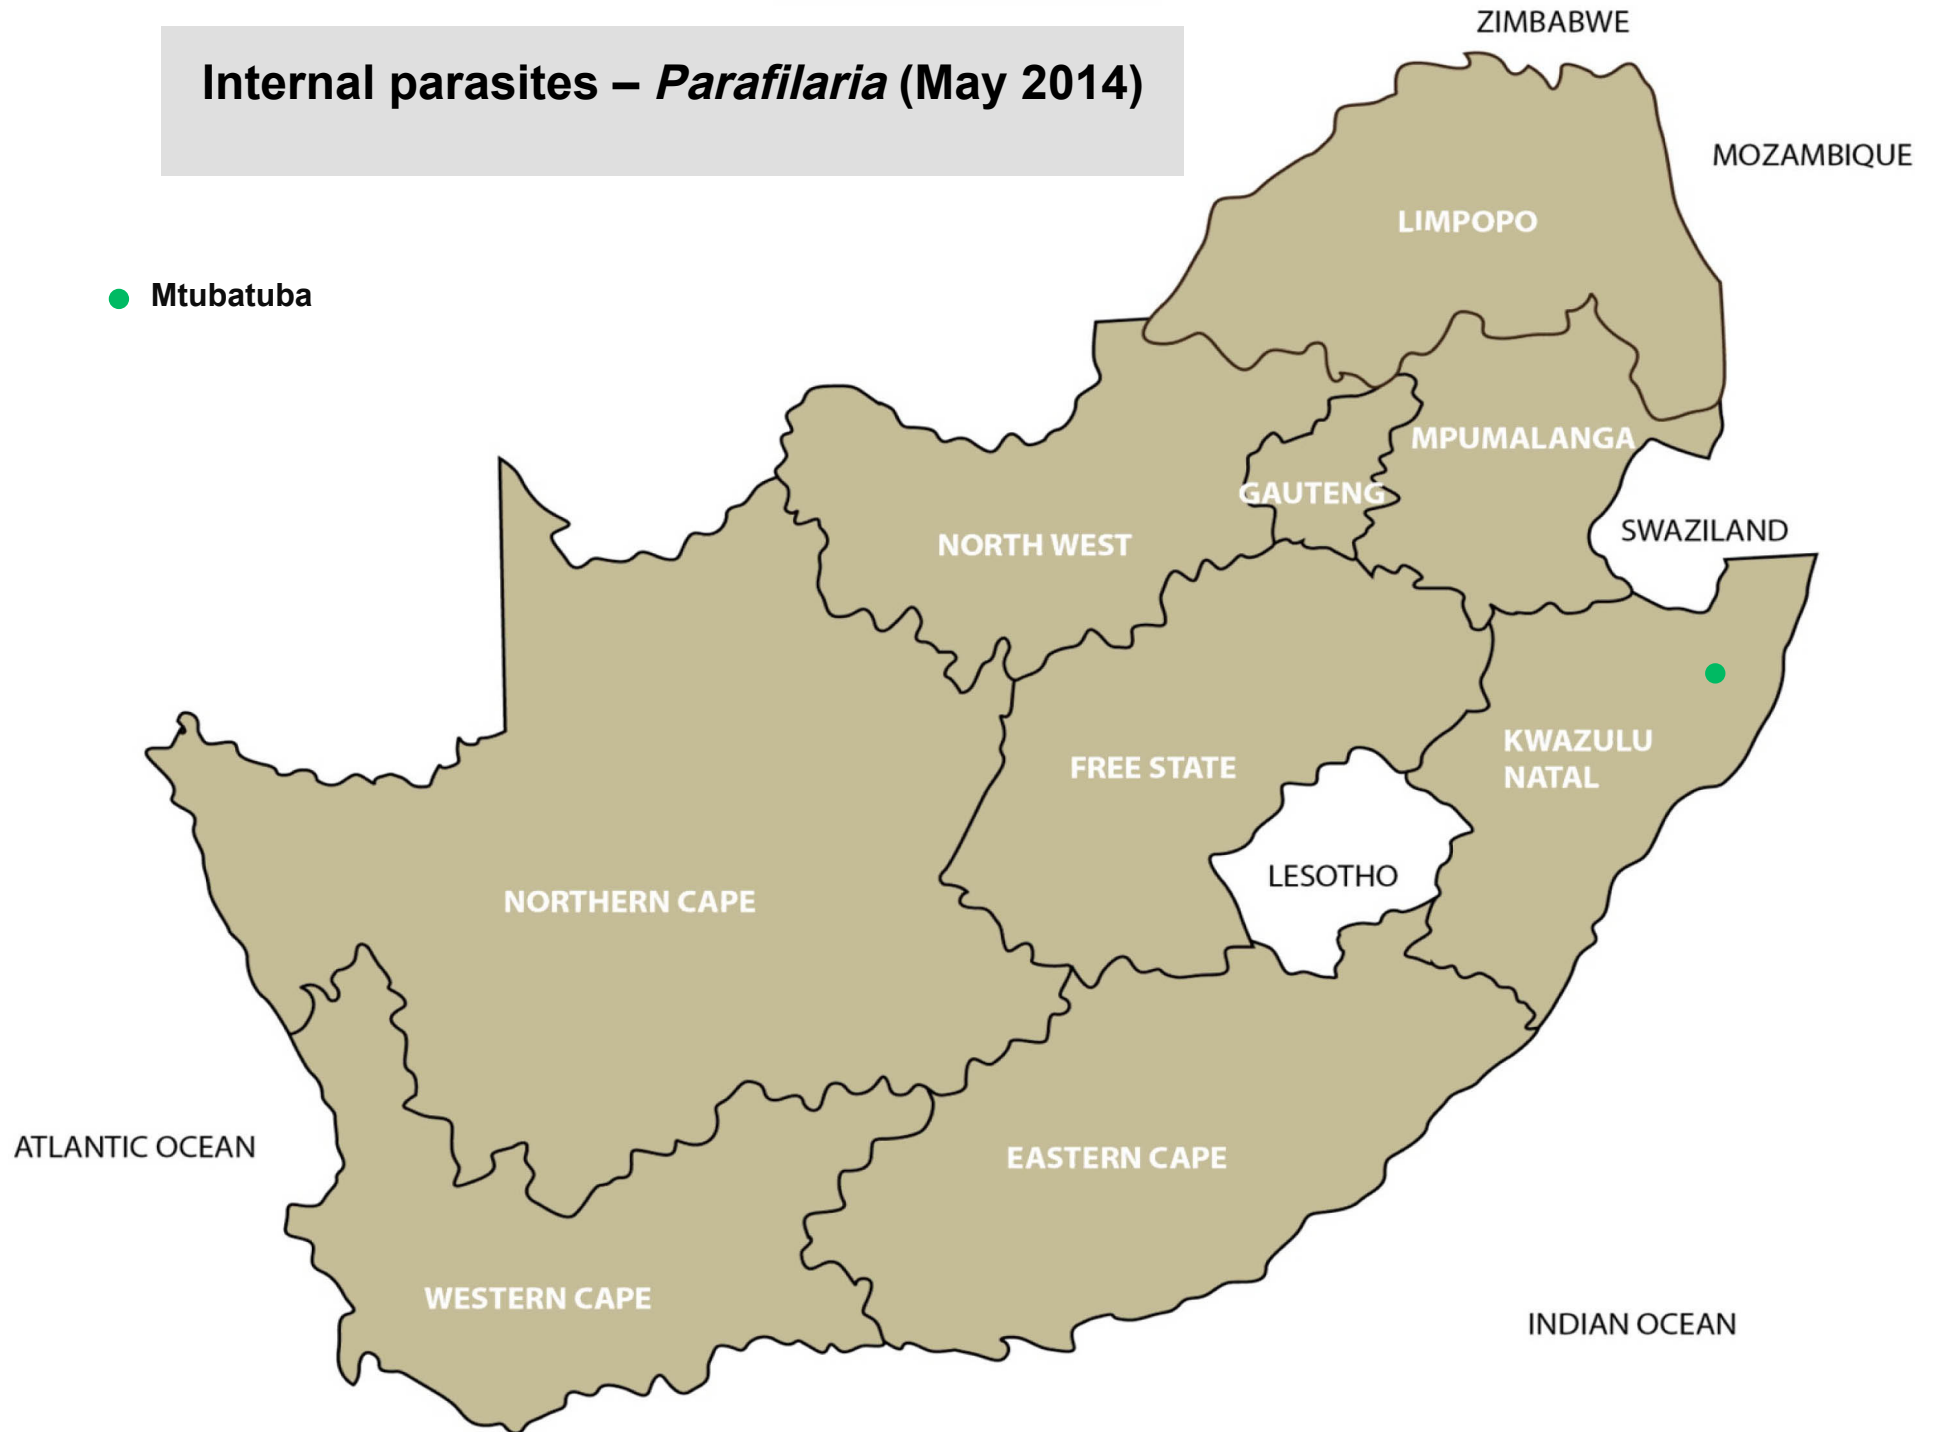

Internal parasites – Tape worms (May 2014)

- Bethal, Ermelo, Piet Retief, Standerton, Bapsfontein, Bloemfontein, Clocolan, Frankfort, Hoopstad, Kroonstad, Parys, Reitz, Villiers, Mtubatuba, Underberg, Humansdorp, Somerset East
- **Cysticercosis (measles):**
Nelspruit, Bapsfontein, Reitz, Winburg

Internal parasites – Liver fluke worms (May 2014)

- Bethal, Ermelo, Nelspruit, Standerton, Bethlehem, Frankfort, Memel, Parys, Reitz, Villiers, Vrede, Estcourt, Kokstad, Newcastle, Underberg, Vryheid, Aliwal North, Jeffreys Bay, Riversdal

Internal parasites – Conical fluke worms (May 2014)

- Bethal, Ermelo, Piet Retief, Standerton, Stella, Bloemfontein, Frankfort, Harrismith, Hoopstad, Memel, Vrede, Zastron, Howick, Kokstad, Newcastle, Pietermaritzburg, Vryheid, Alexandria, Humansdorp, Jeffreys Bay, Middelburg, Somerset East

Internal parasites – *Parafilaria* (May 2014)

● Mtubatuba

Blue Ticks (May 2014)

- Balfour, Bethal, Ermelo, Lydenburg, Middelburg, Nelspruit, Piet Retief, Volksrust, Bapsfontein, Mokopane, Polokwane, Leeudoringstad, Schweizer-Reneke, Bethlehem, Bloemfontein, Frankfort, Harrismith, Hoopstad, Kroonstad, Memel, Parys, Villiers, Winburg, Bergville, Camperdown, Dundee, Estcourt, Greytown, Howick, Ingogo, Kokstad, Mooi River, Mtubatuba, Pietermaritzburg, Underberg, Vryheid, Alexandria, Aliwal North, Graaff-Reinet, Somerset East, George, Heidelberg, Malmesbury, Riversdal, Swellendam