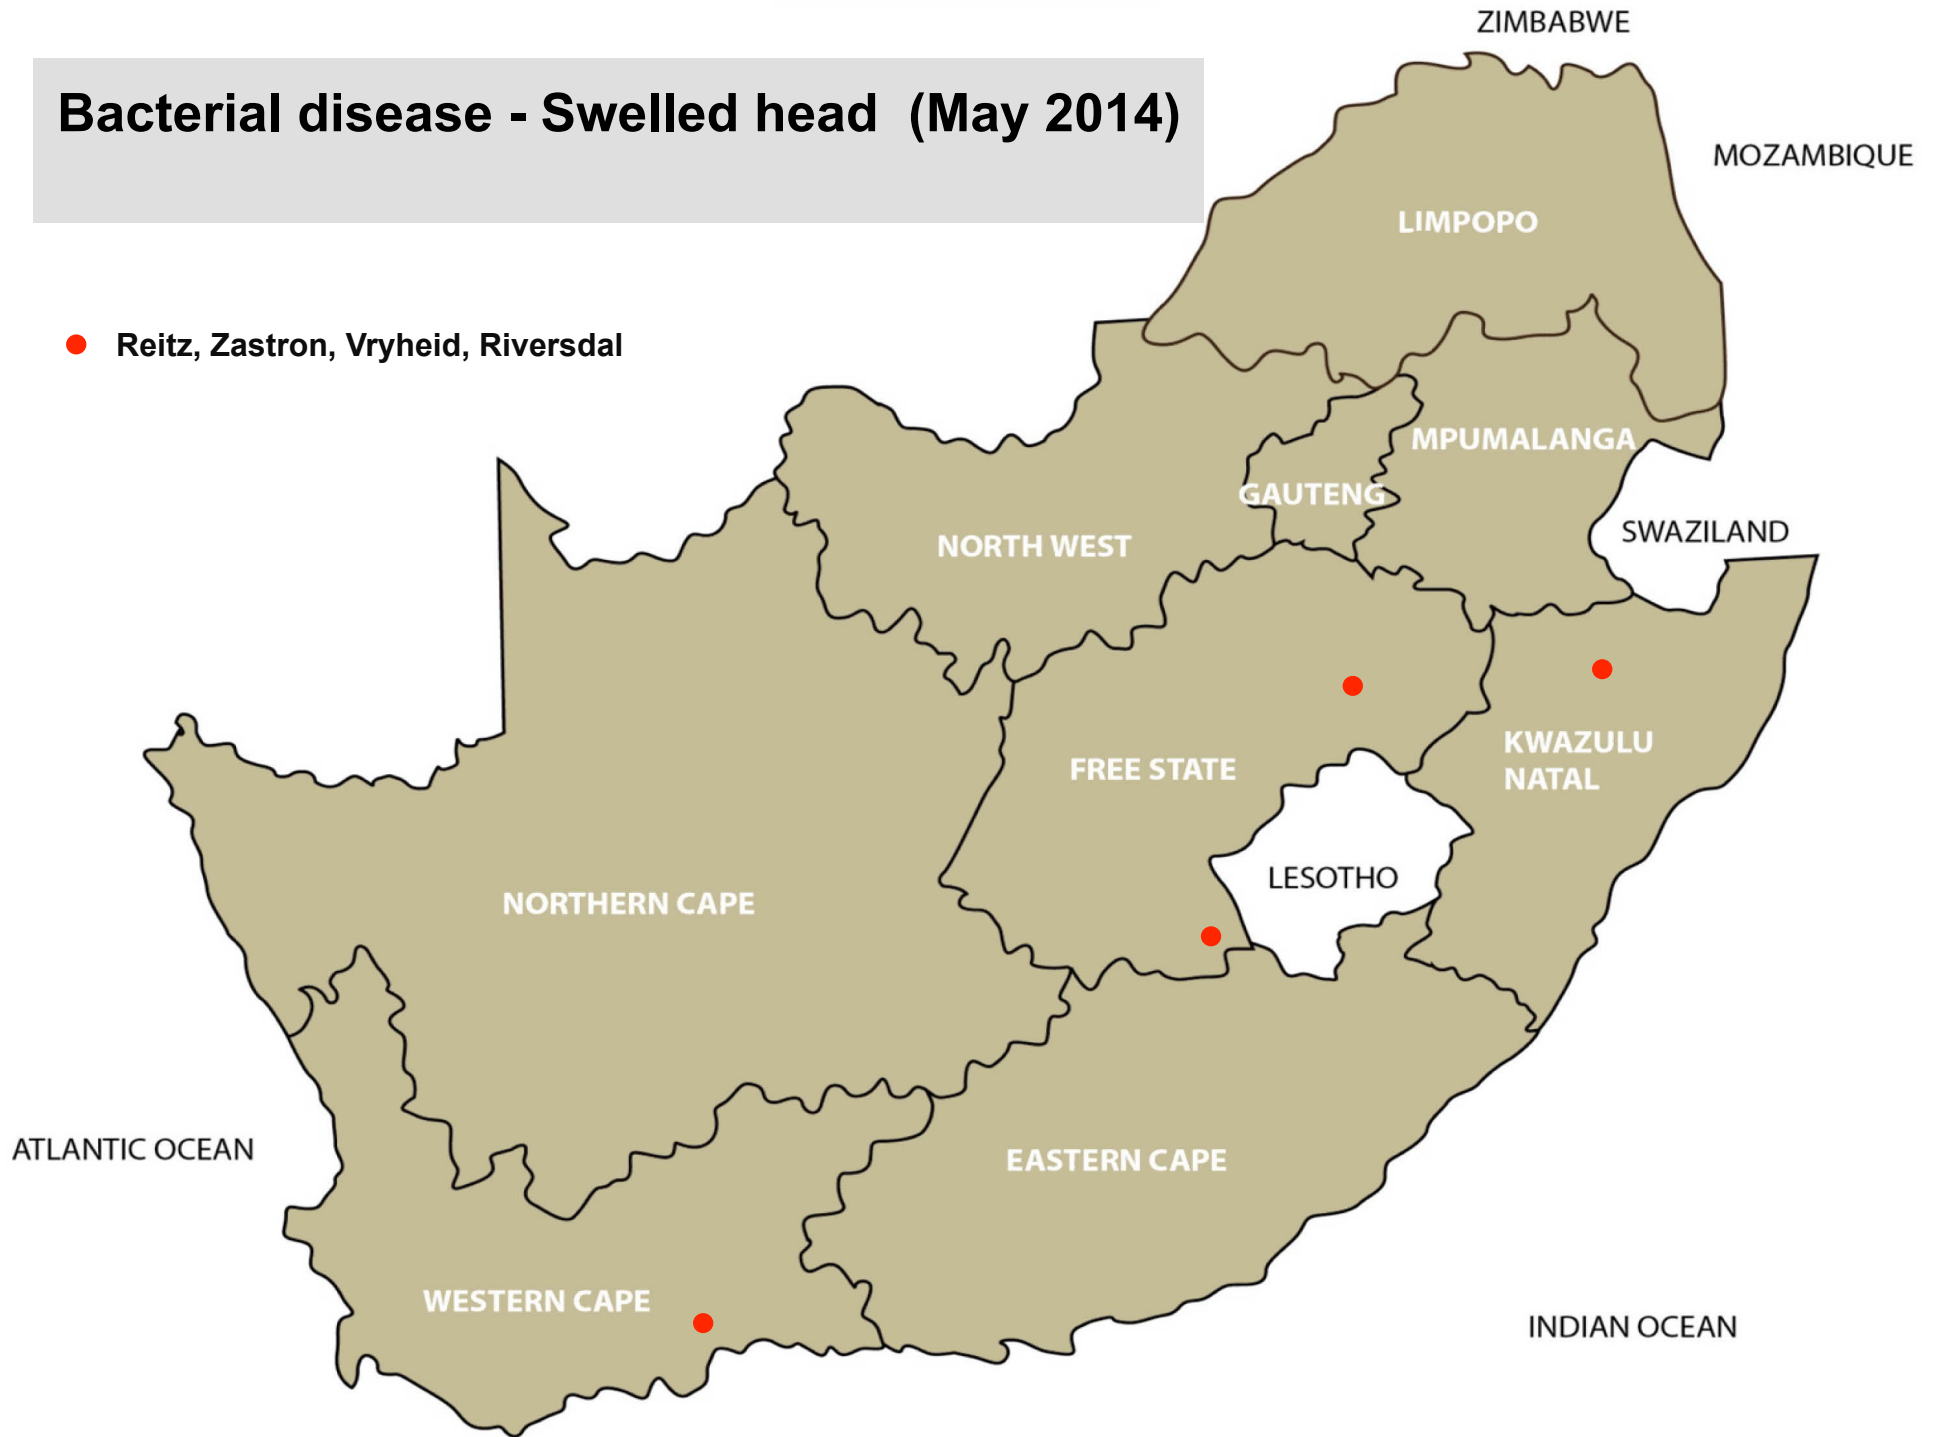

Bacterial disease - Swelled head (May 2014)

- Reitz, Zastron, Vryheid, Riversdal