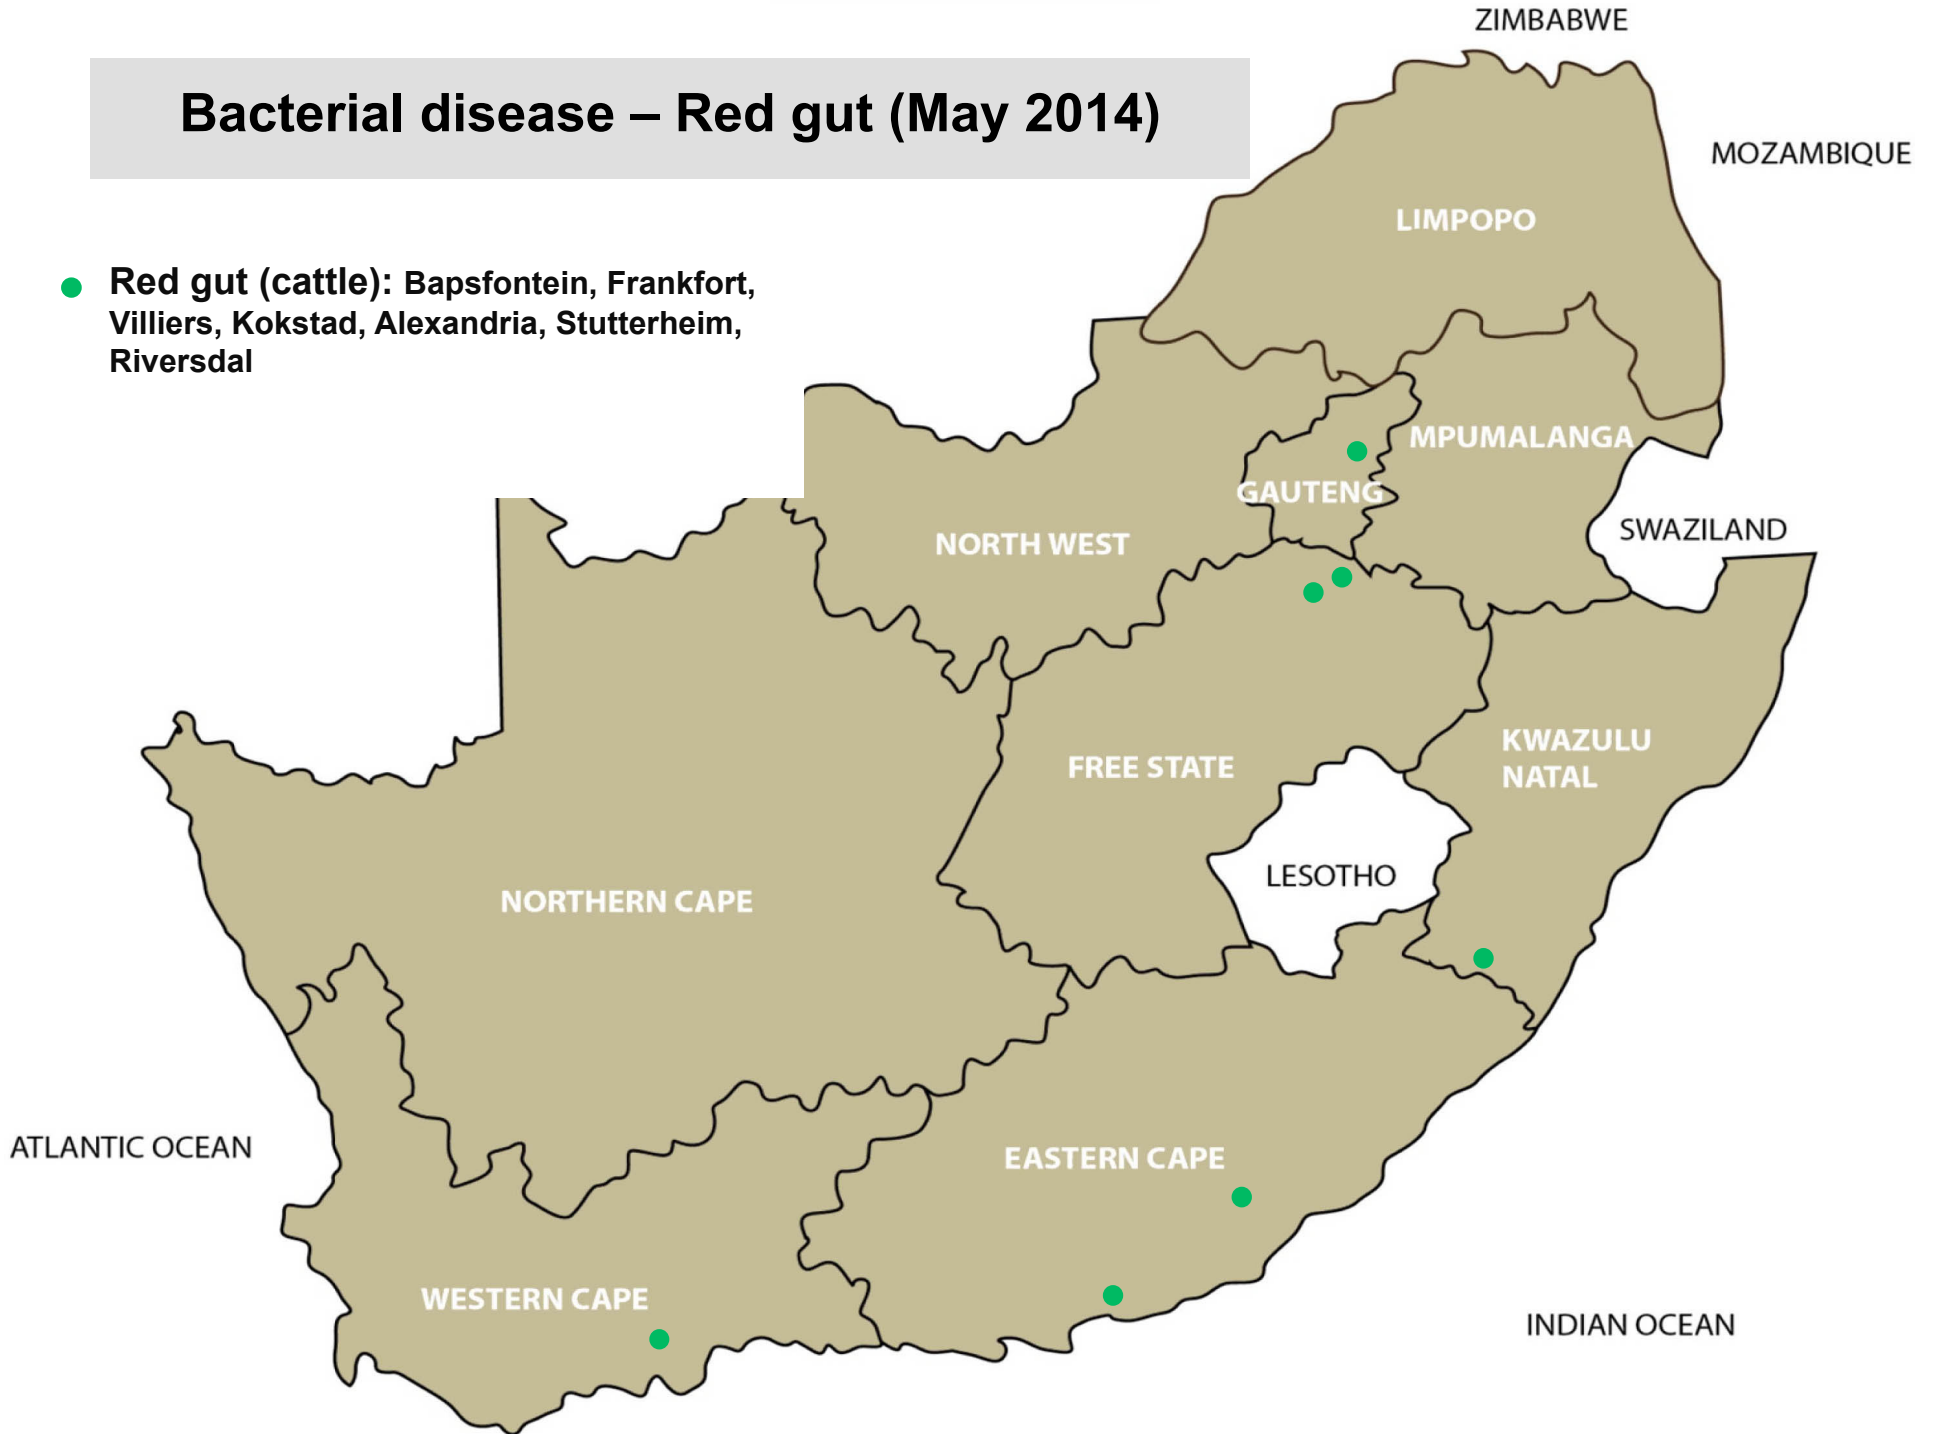

Bacterial disease – Red gut (May 2014)

- Red gut (cattle): Bapsfontein, Frankfort, Villiers, Kokstad, Alexandria, Stutterheim, Riversdal