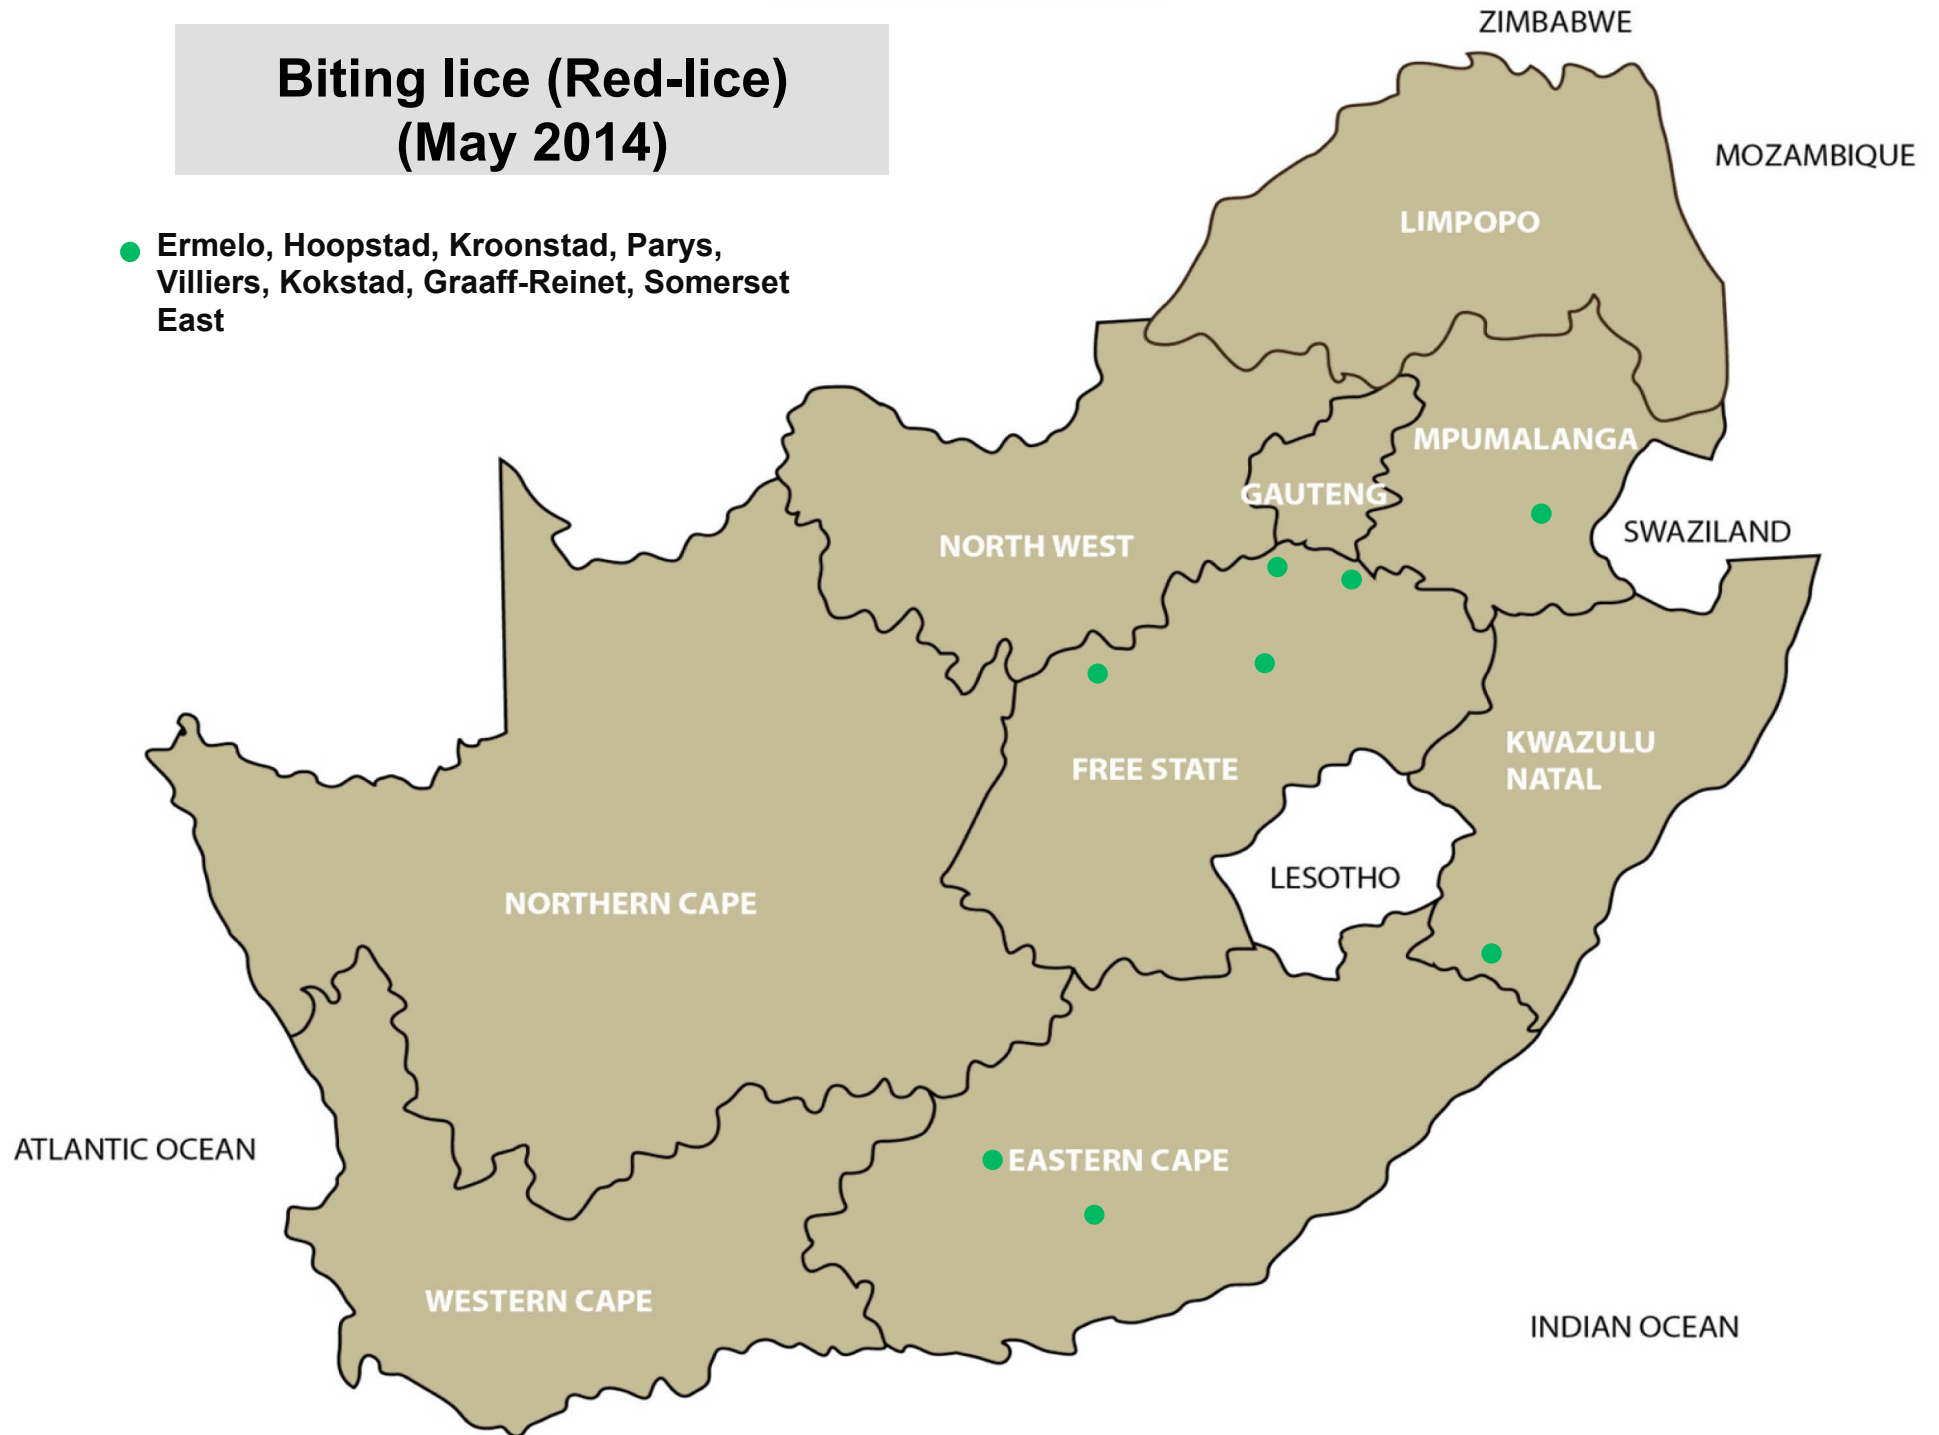

Resistant Blue Ticks (May 2014)

- Villiers, Pietermaritzburg, Vryheid

Heartwater Tick (May 2014)

- Balfour, Nelspruit, Pretoria, Stella, Dundee, Estcourt, Mtubatuba, Pietermaritzburg, Pongola, Vryheid, Alexandria, Somerset East

Brown Ear-Ticks (May 2014)

- Ermelo, Leeudoringstad, Reitz, Pongola, Underberg, Somerset East

Bont-legged Ticks (May 2014)

- Christiana, Stella, Bultfontein, Clocolan, Hoopstad, Kroonstad, Parys, Wesselsbron, Bergville, Middelburg, Malmesbury

Red-legged Ticks (May 2014)

- Volksrust, Christiana, Stella, Bultfontein, Hoopstad, Dundee, Pietermaritzburg, Underberg, Middelburg, Somerset East, Heidelberg, Malmesbury, Riversdal

Biting lice (Red-lice) (May 2014)

- Ermelo, Hoopstad, Kroonstad, Parys, Villiers, Kokstad, Graaff-Reinet, Somerset East

Sucking lice (Blue lice) (May 2014)

- Leeudoringstad, Schweizer- Reneke, Bultfontein, Hoopstad, Winburg, Kokstad, Middelburg (EC), Somerset East