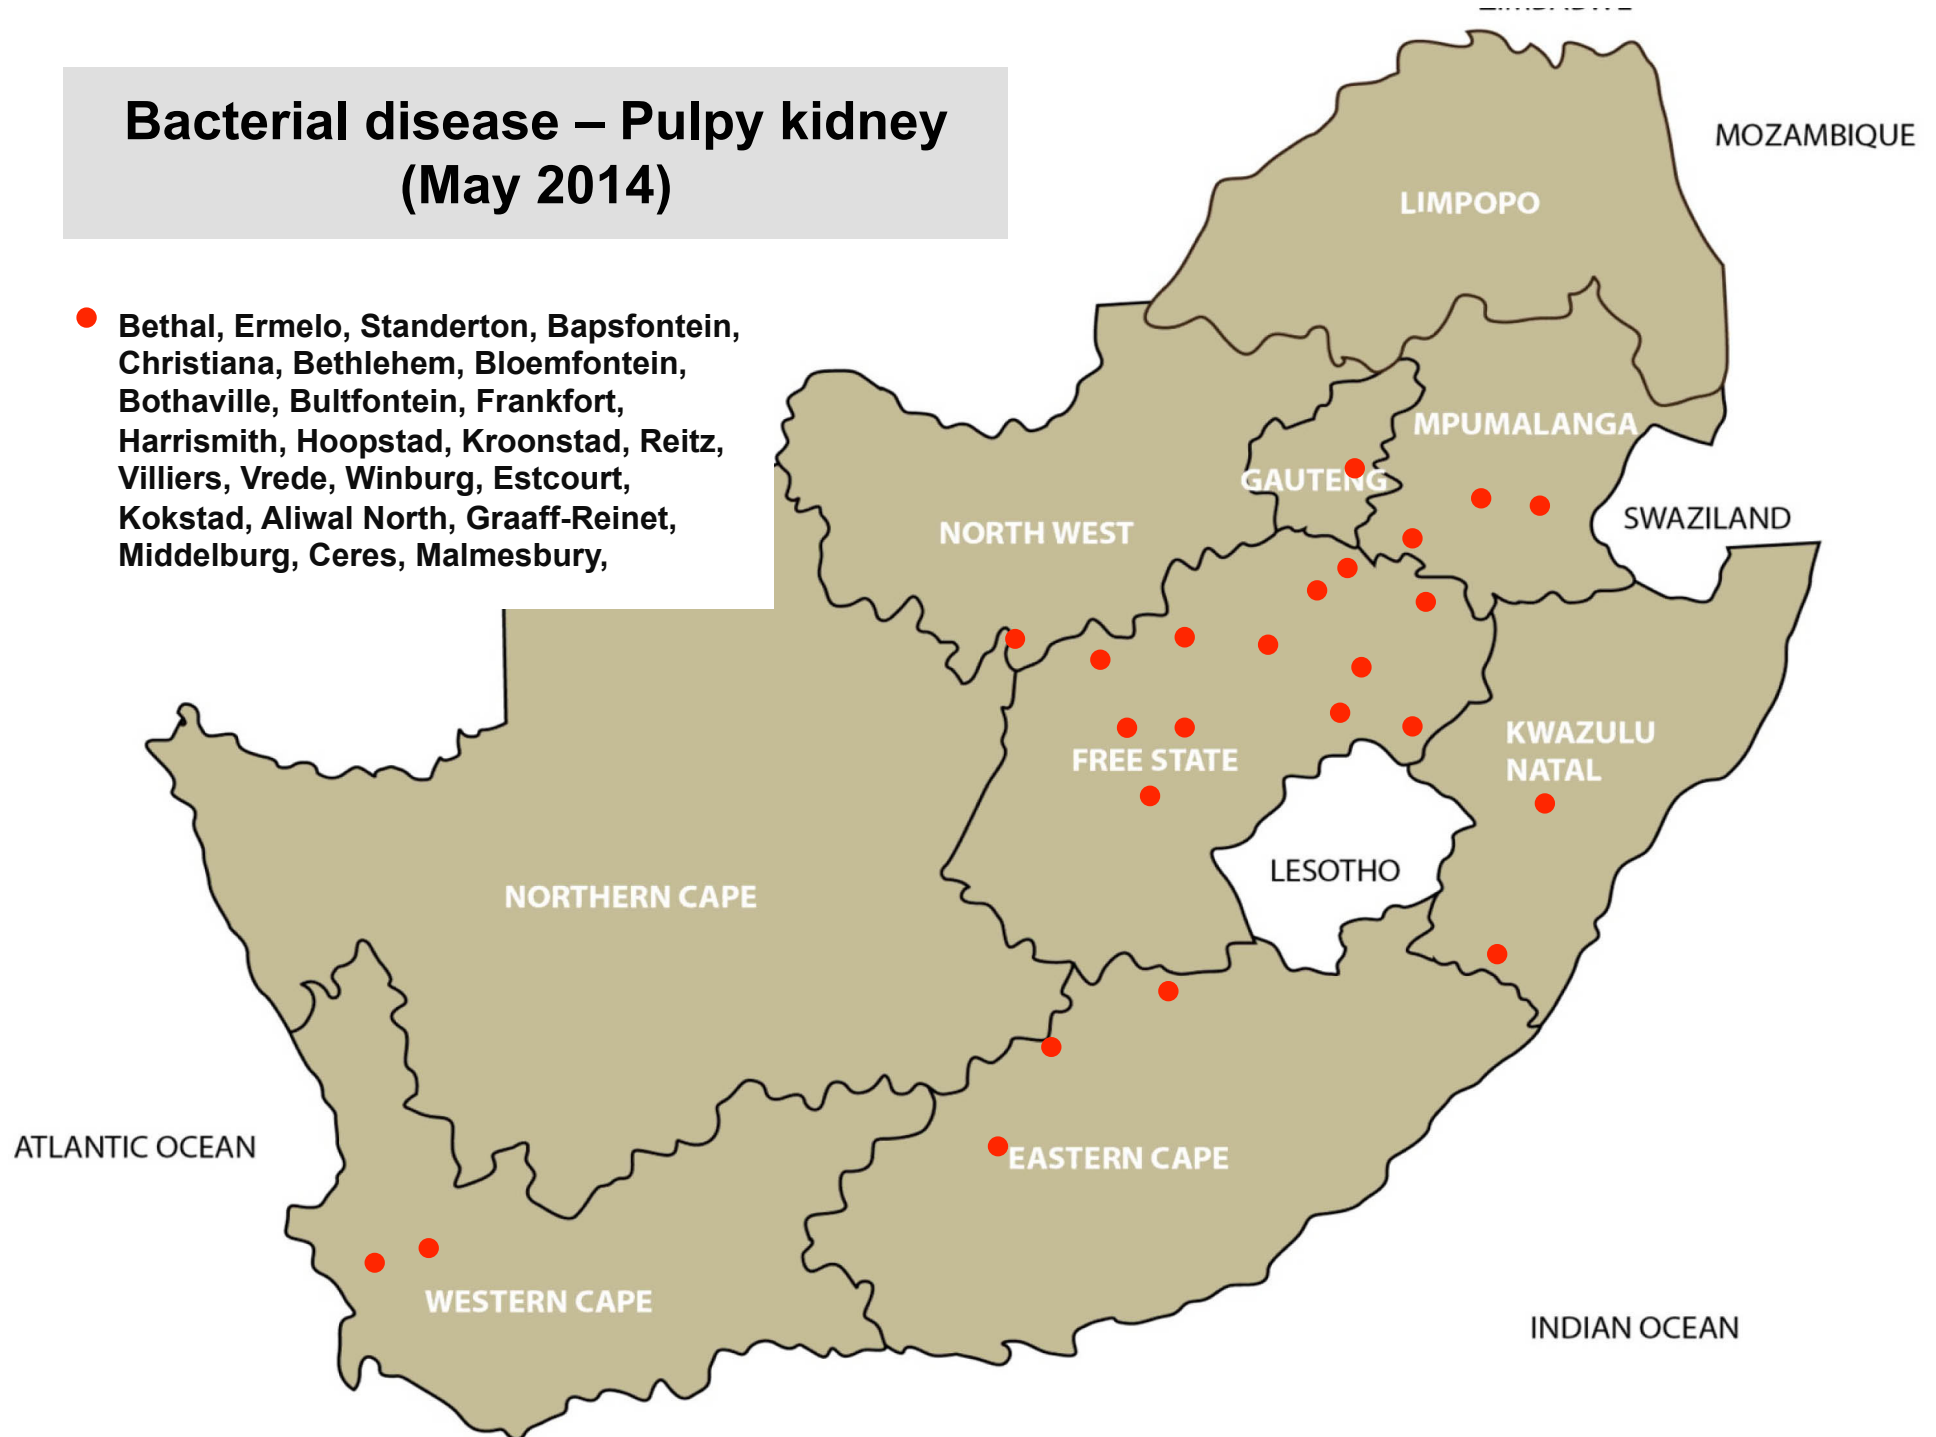

Bacterial disease – Pulpy kidney (May 2014)

- Bethal, Ermelo, Standerton, Bapsfontein, Christiana, Bethlehem, Bloemfontein, Bothaville, Bultfontein, Frankfort, Harrismith, Hoopstad, Kroonstad, Reitz, Villiers, Vrede, Winburg, Estcourt, Kokstad, Aliwal North, Graaff-Reinet, Middelburg, Ceres, Malmesbury,