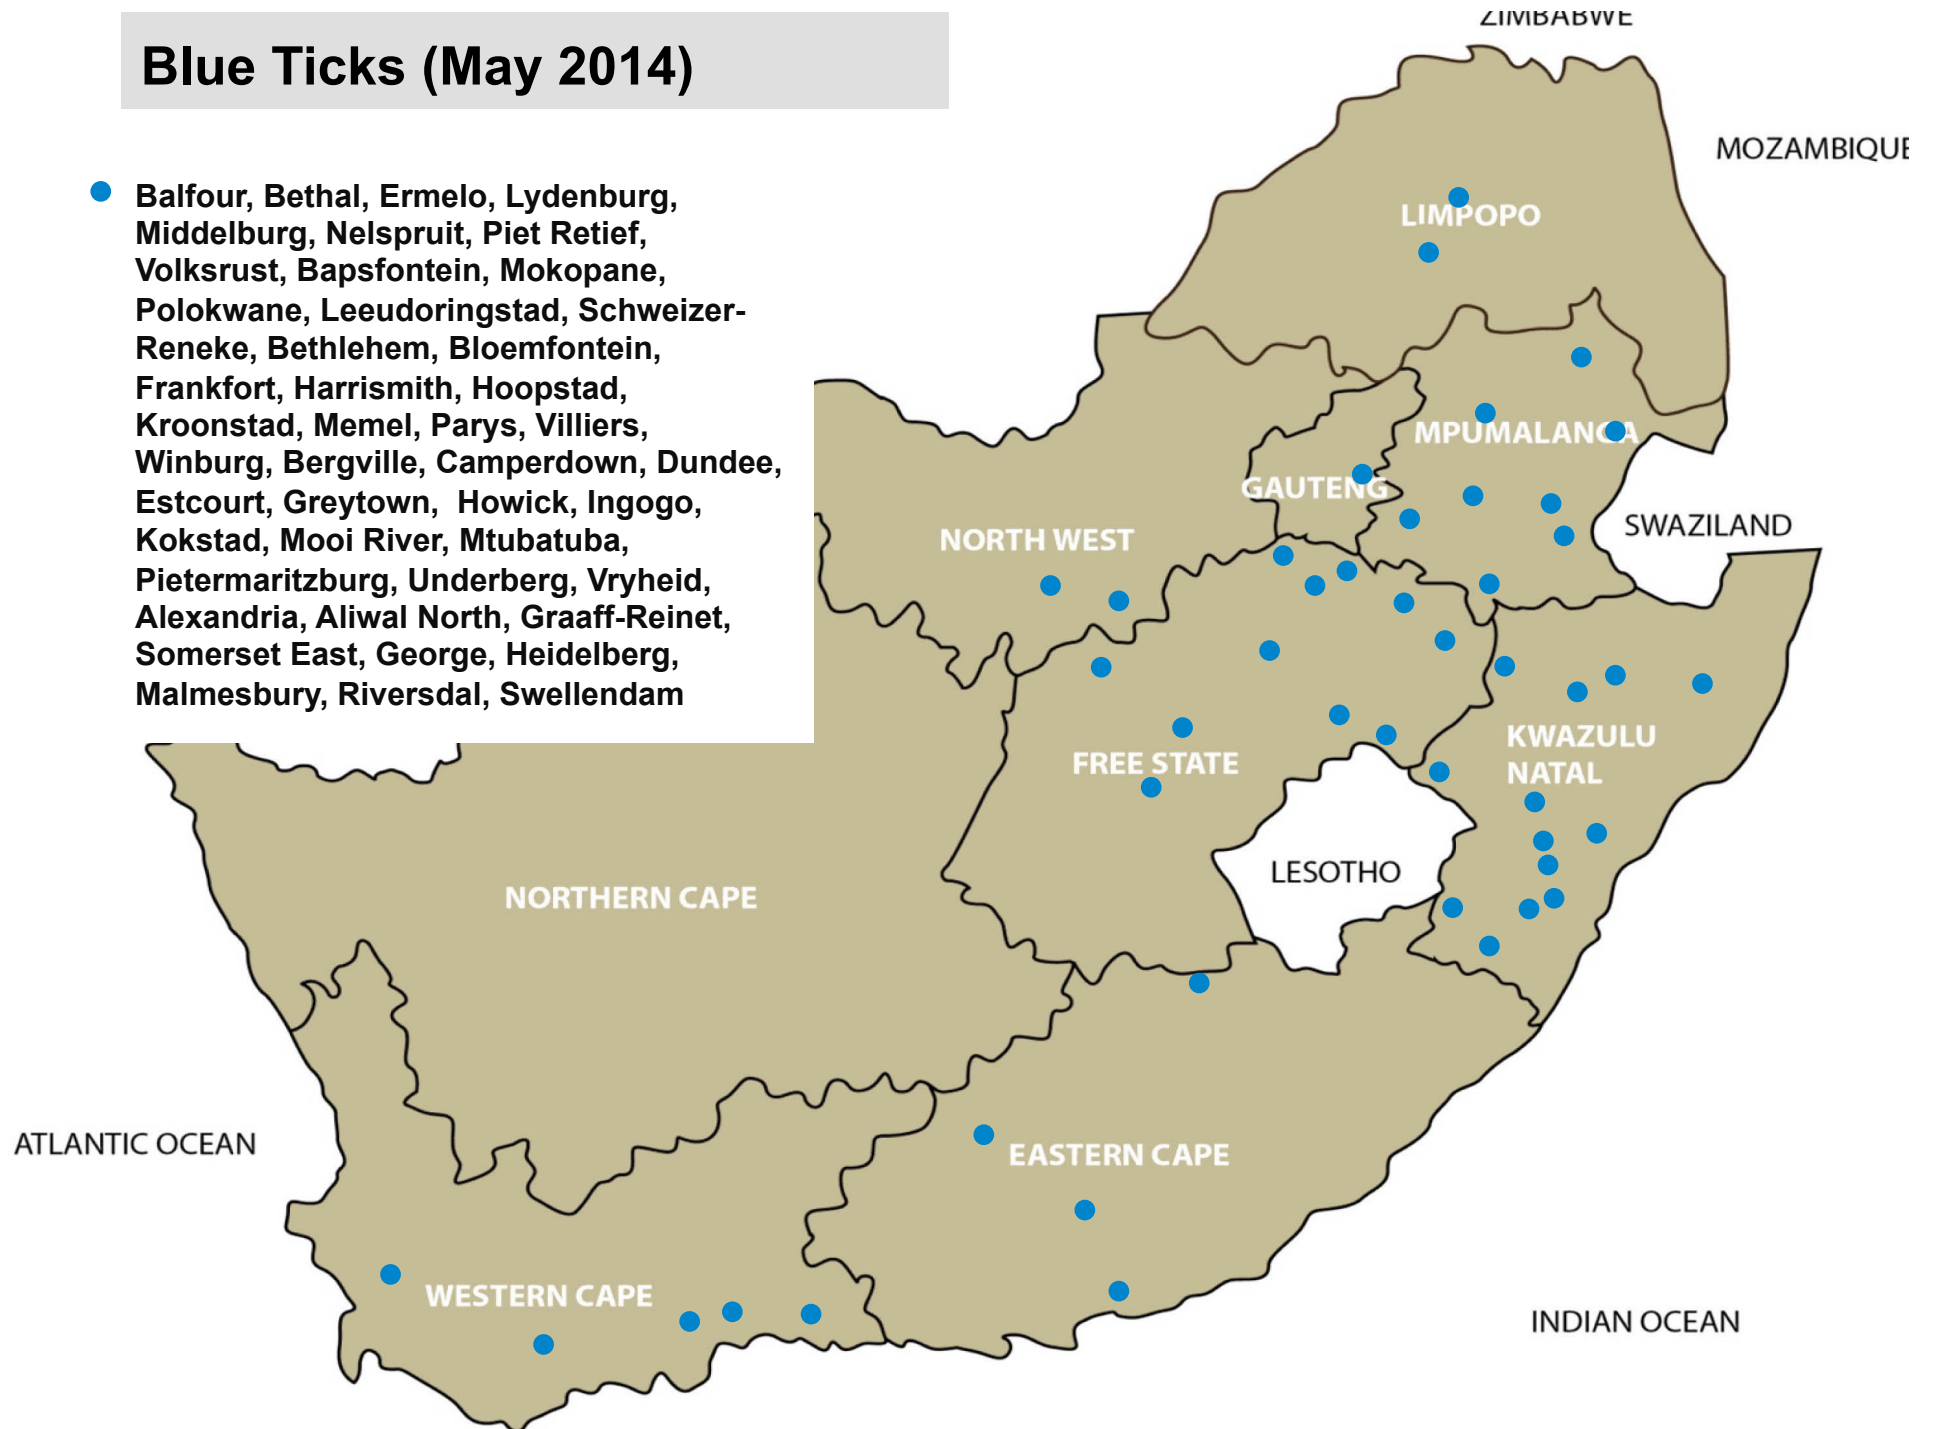

Internal parasites – Conical fluke worms (May 2014)

- Bethal, Ermelo, Piet Retief, Standerton, Stella, Bloemfontein, Frankfort, Harrismith, Hoopstad, Memel, Vrede, Zastron, Howick, Kokstad, Newcastle, Pietermaritzburg, Vryheid, Alexandria, Humansdorp, Jeffreys Bay, Middelburg, Somerset East

Internal parasites – *Parafilaria* (May 2014)

● Mtubatuba

Blue Ticks (May 2014)

- Balfour, Bethal, Ermelo, Lydenburg, Middelburg, Nelspruit, Piet Retief, Volksrust, Bapsfontein, Mokopane, Polokwane, Leeudoringstad, Schweizer-Reneke, Bethlehem, Bloemfontein, Frankfort, Harrismith, Hoopstad, Kroonstad, Memel, Parys, Villiers, Winburg, Bergville, Camperdown, Dundee, Estcourt, Greytown, Howick, Ingogo, Kokstad, Mooi River, Mtubatuba, Pietermaritzburg, Underberg, Vryheid, Alexandria, Aliwal North, Graaff-Reinet, Somerset East, George, Heidelberg, Malmesbury, Riversdal, Swellendam

Resistant Blue Ticks (May 2014)

- Villiers, Pietermaritzburg, Vryheid

Heartwater Tick (May 2014)

- Balfour, Nelspruit, Pretoria, Stella, Dundee, Estcourt, Mtubatuba, Pietermaritzburg, Pongola, Vryheid, Alexandria, Somerset East

Bacterial disease – *E.coli* (May 2014)

- Balfour, Bethal, Christiana, Hoopstad, Kokstad, Mtubatuba, Alexandria, Jeffreys Bay, Somerset East, Malmesbury, Stellenbosch

Bacterial disease - Salmonellosis (May 2014)