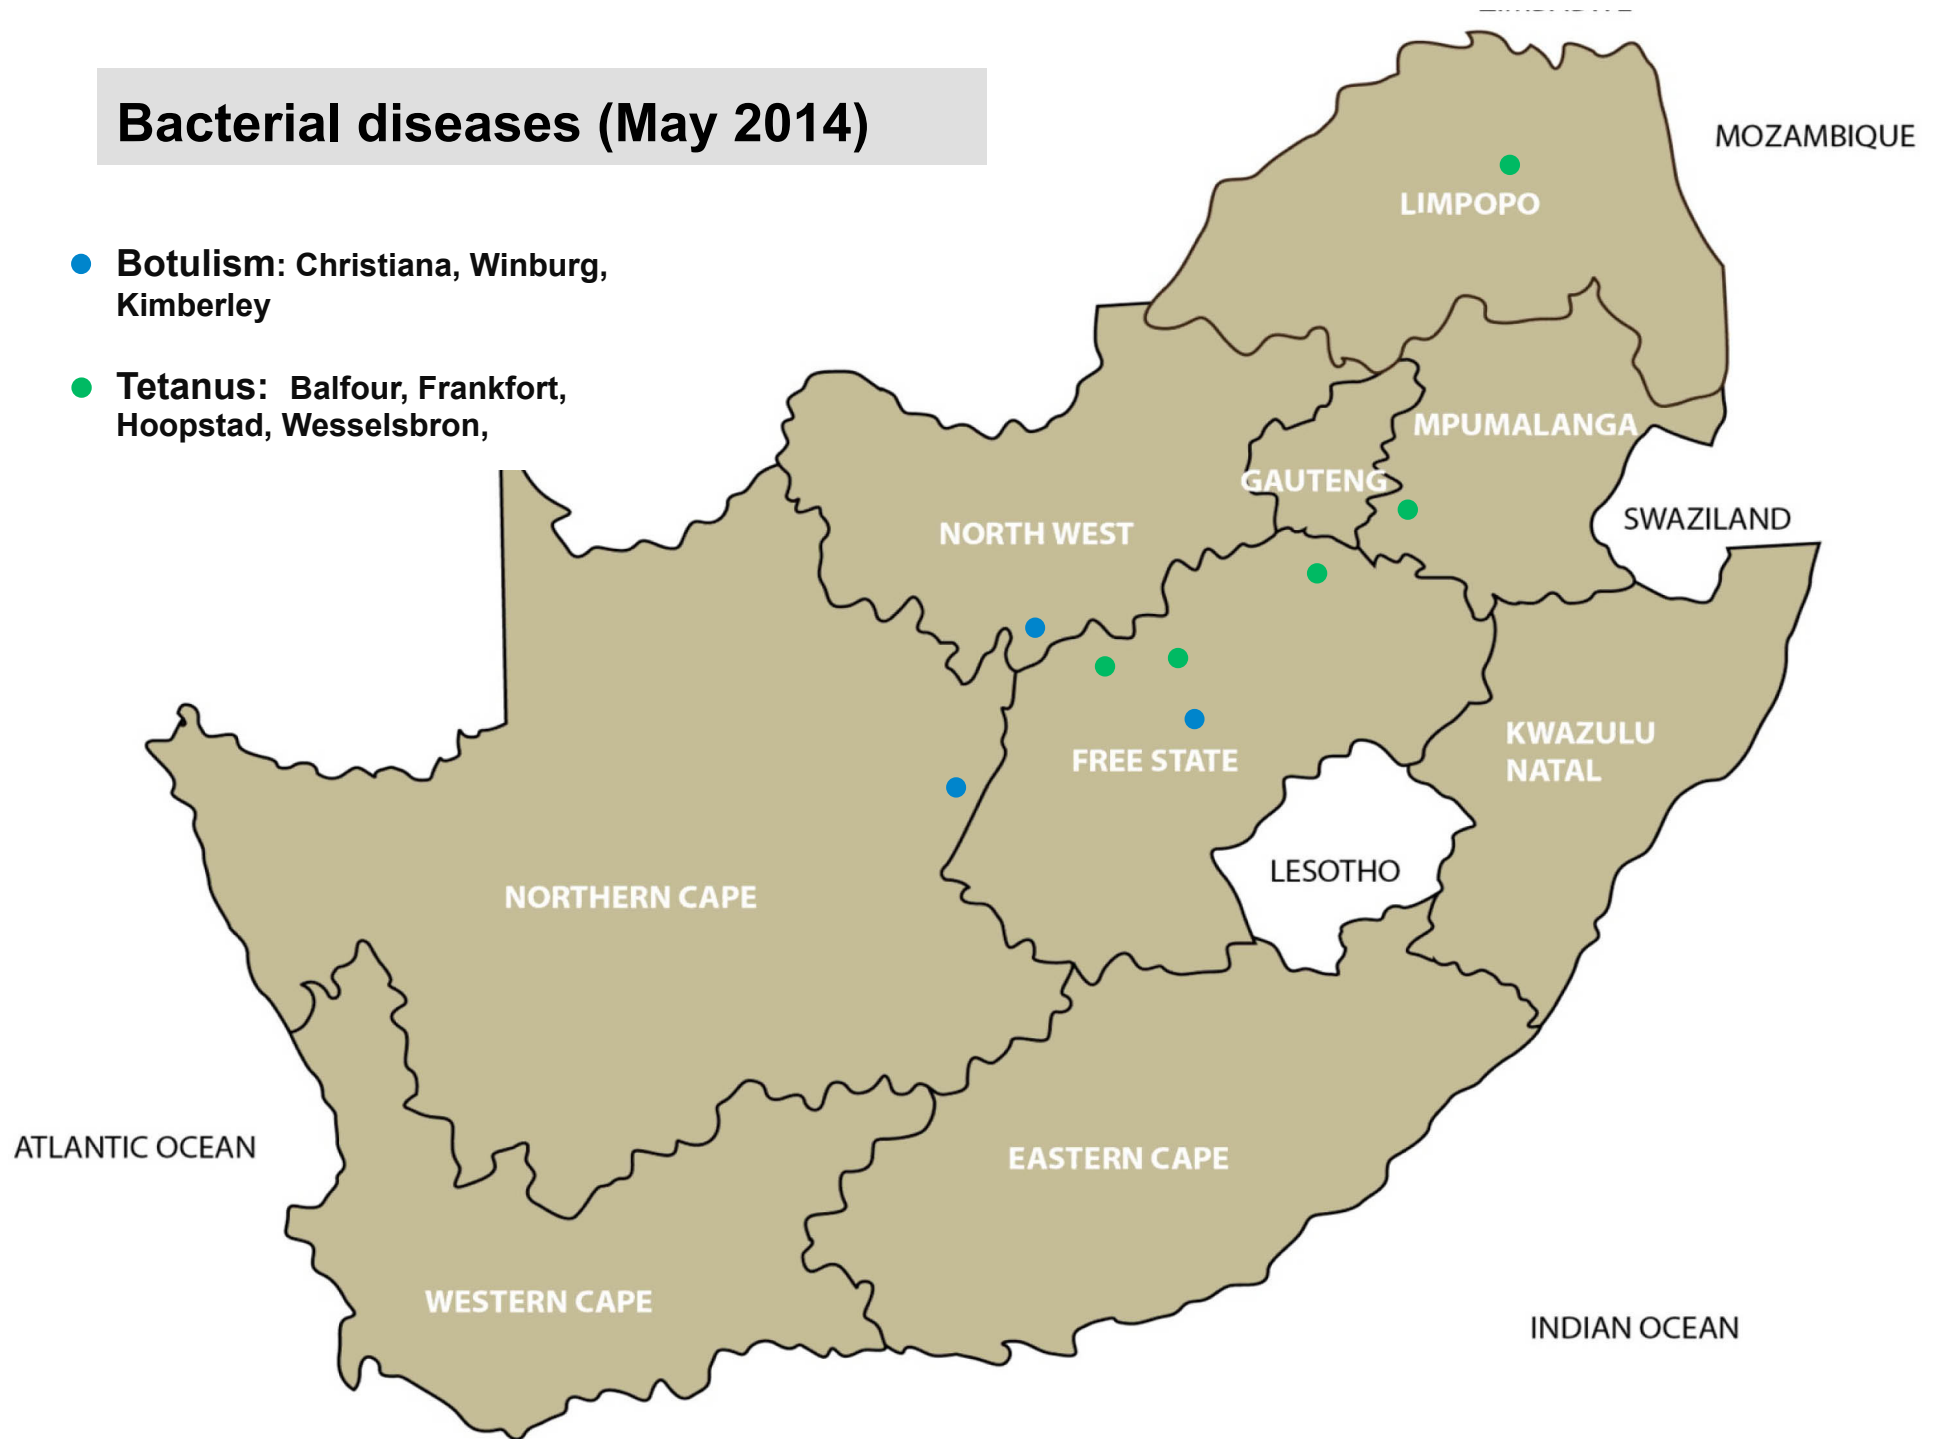

Bacterial disease – *E.coli* (May 2014)

- Balfour, Bethal, Christiana, Hoopstad, Kokstad, Mtubatuba, Alexandria, Jeffreys Bay, Somerset East, Malmesbury, Stellenbosch

Bacterial disease - Salmonellosis (May 2014)

Bacterial disease – Blood gut (May 2014)

- **Blood gut (sheep):** Bethal, Middelburg, Bapsfontein, Harrismith, Viljoenskroon, Kokstad, Graaff-Reinet, Middelburg, Ceres, Malmesbury

Bacterial disease – Pulpy kidney (May 2014)

- Bethal, Ermelo, Standerton, Bapsfontein, Christiana, Bethlehem, Bloemfontein, Bothaville, Bultfontein, Frankfort, Harrismith, Hoopstad, Kroonstad, Reitz, Villiers, Vrede, Winburg, Estcourt, Kokstad, Aliwal North, Graaff-Reinet, Middelburg, Ceres, Malmesbury,

Bacterial diseases (May 2014)

- **Botulism:** Christiana, Winburg, Kimberley
- **Tetanus:** Balfour, Frankfort, Hoopstad, Wesselsbron,

Pneumonia (May 2014)

- Balfour, Bethal, Ermelo, Standerton, Bapsfontein, Onderstepoort, Machado, Leeudoringstad, Schweizer-Reneke, Bethlehem, Bloemfontein, Clocolan, Frankfort, Harrismith, Kroonstad, Memel, Reitz, Viljoenskroon, Villiers, Dundee, Estcourt, Howick, Kokstad, Mtubatuba, Underberg, Vryheid, Aliwal North, Cradock, Graaff-Reinet, Jeffreys Bay, Middelburg, Somerset East, Beaufort West, Ceres, Malmesbury, Riversdal, Stellenbosch, Swellendam, Kathu