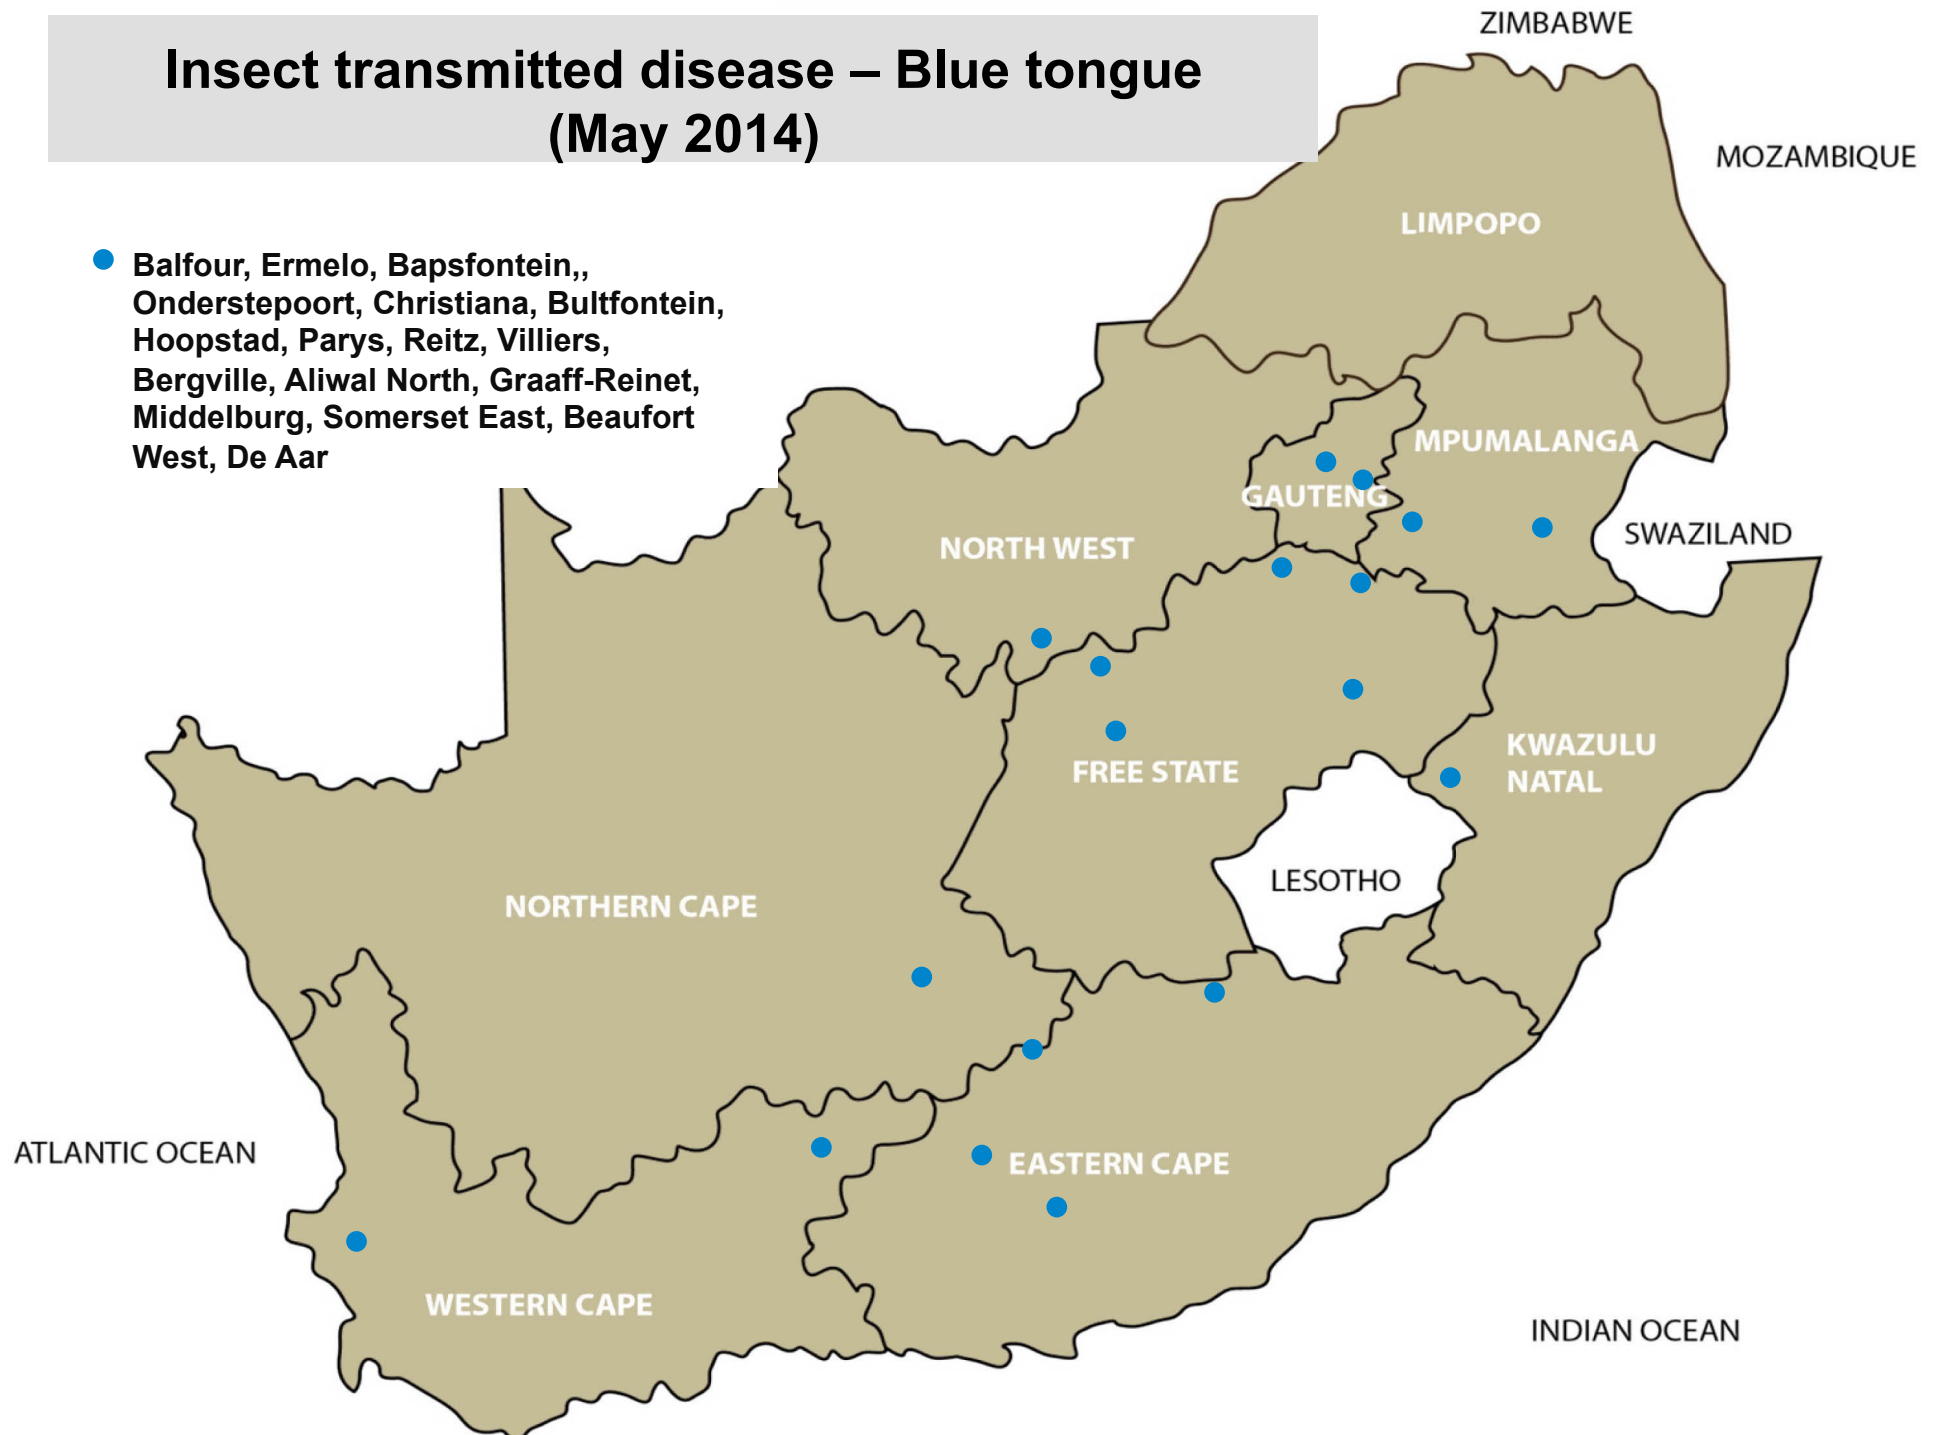

Venereal diseases (May 2014)

- **Vibriosis:** Volksrust, Machado, Stella, Bloemfontein, Clocolan, Parys, Winburg, Somerset East, George
- **Pizzle disease:** Middelburg (EC), De Aar

Insect and tick transmitted disease Lumpy skin disease (May 2014)

- Balfour, Bethal, Ermelo, Middelburg, Piet Retief, Standerton, Volksrust, Bapsfontein, Machado, Mokopane, Tzaneen, Bloemfontein, Hoopstad, Reitz, Villiers, Vrede, Wesselsbron, Camperdown, Dundee, Kokstad, Pongola, Vryheid, Ceres, Heidelberg, Oudtshoorn, Riversdal

Insect transmitted disease Three day stiff sickness (May 2014)

- Balfour, Bethal, Piet Retief, Bapsfontein, Bela-Bela, Mokopane, Leeudoringstad, Rustenburg, Swartruggens, Bethlehem, Bloemfontein, Hoopstad, Villiers, Estcourt, Ingogo, Pongola, Humansdorp, George, Malmesbury

Insect transmitted disease – Blue tongue (May 2014)

- Balfour, Ermelo, Bapsfontein,, Onderstepoort, Christiana, Bultfontein, Hoopstad, Parys, Reitz, Villiers, Bergville, Aliwal North, Graaff-Reinet, Middelburg, Somerset East, Beaufort West, De Aar