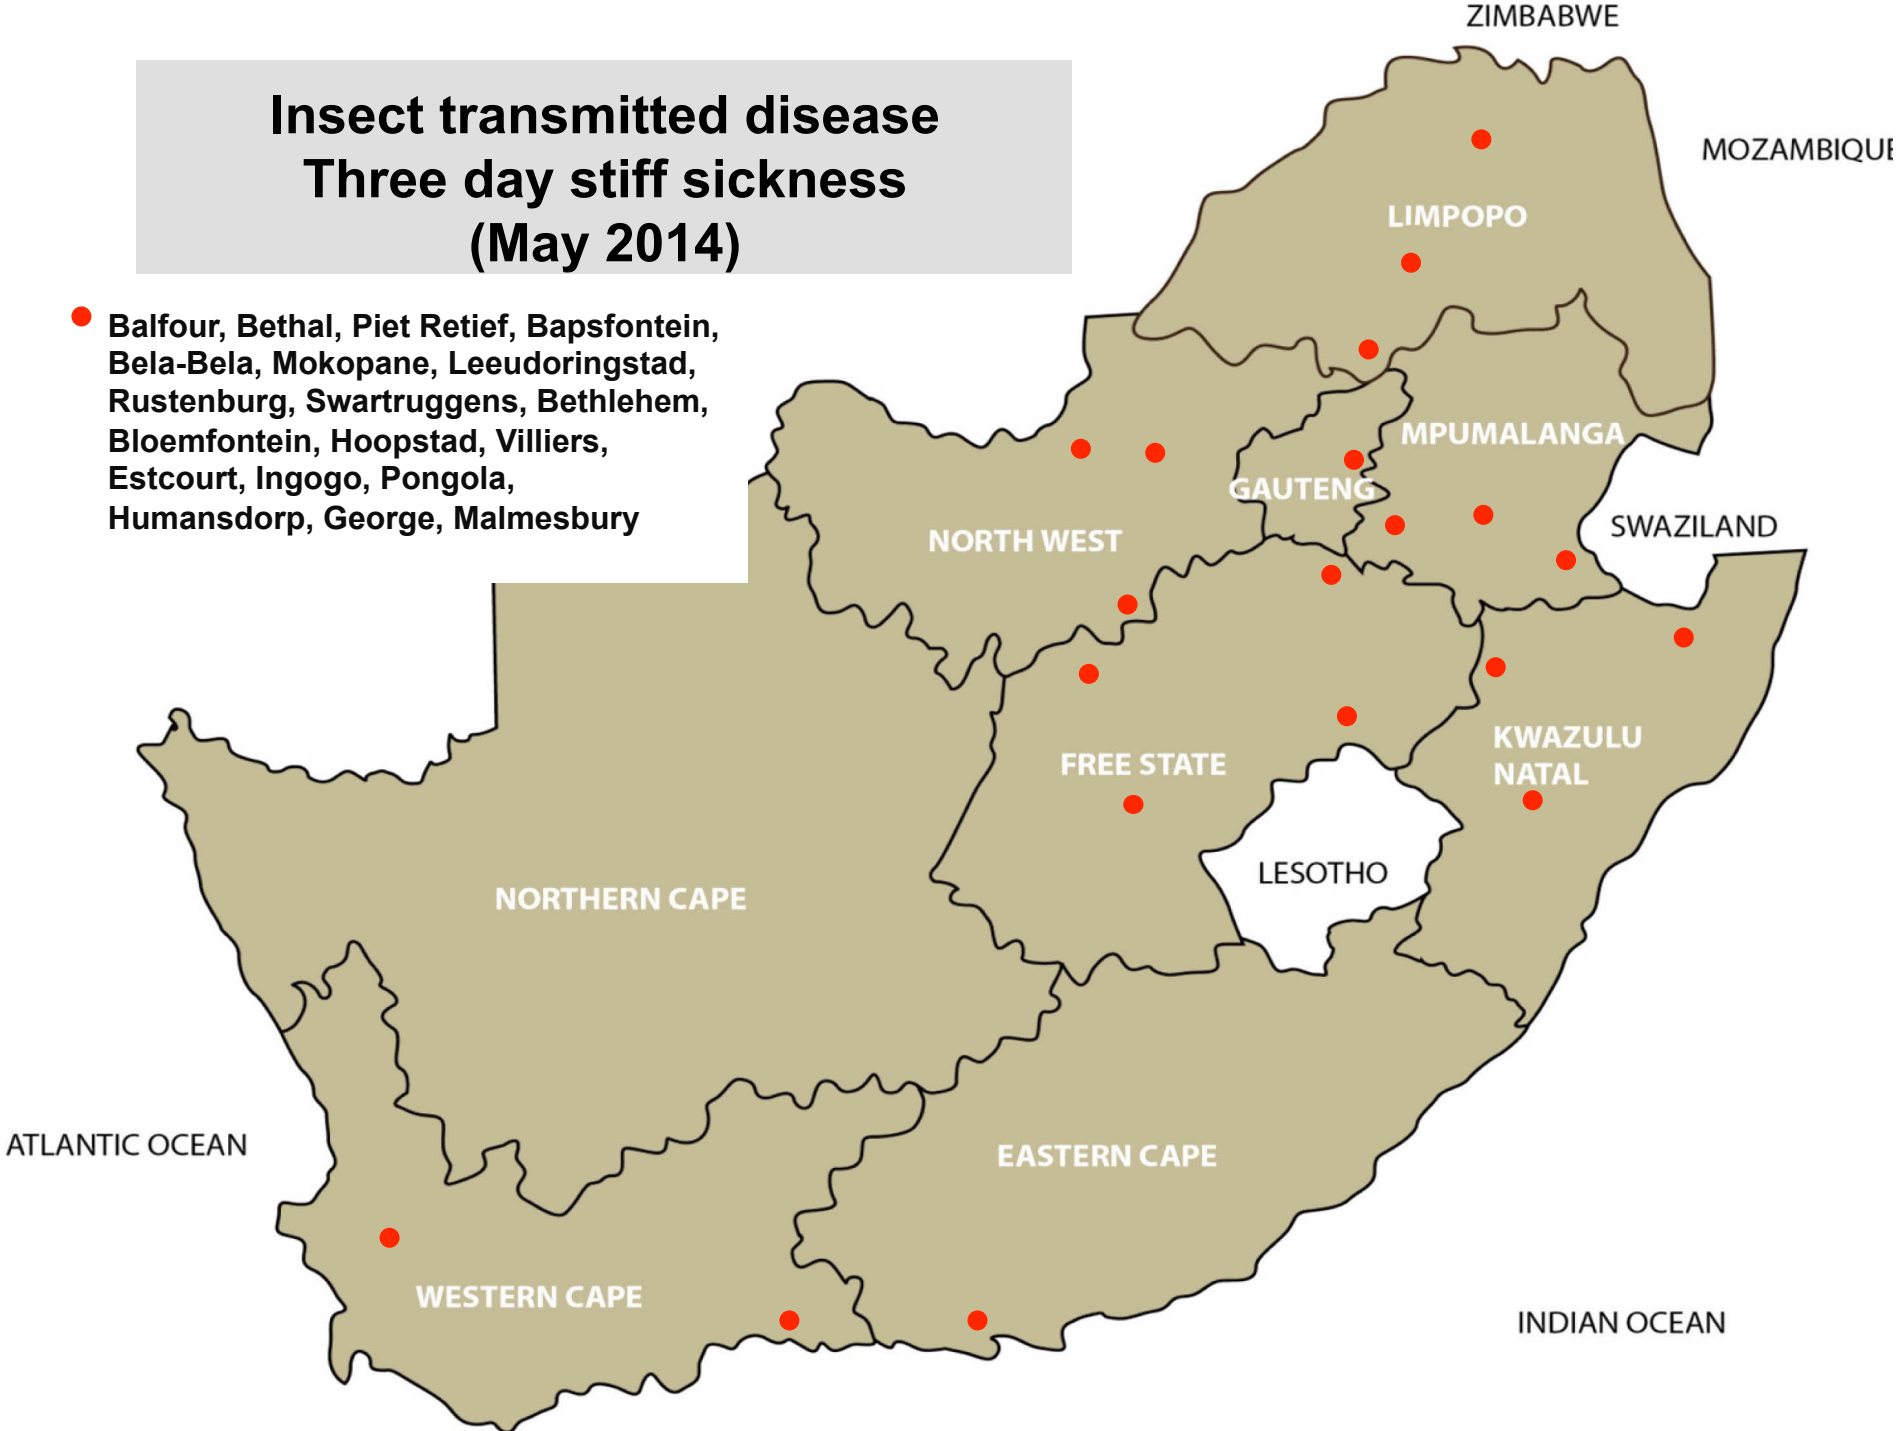

Insect transmitted disease Three day stiff sickness (May 2014)

- Balfour, Bethal, Piet Retief, Bapsfontein, Bela-Bela, Mokopane, Leeudoringstad, Rustenburg, Swartruggens, Bethlehem, Bloemfontein, Hoopstad, Villiers, Estcourt, Ingogo, Pongola, Humansdorp, George, Malmesbury