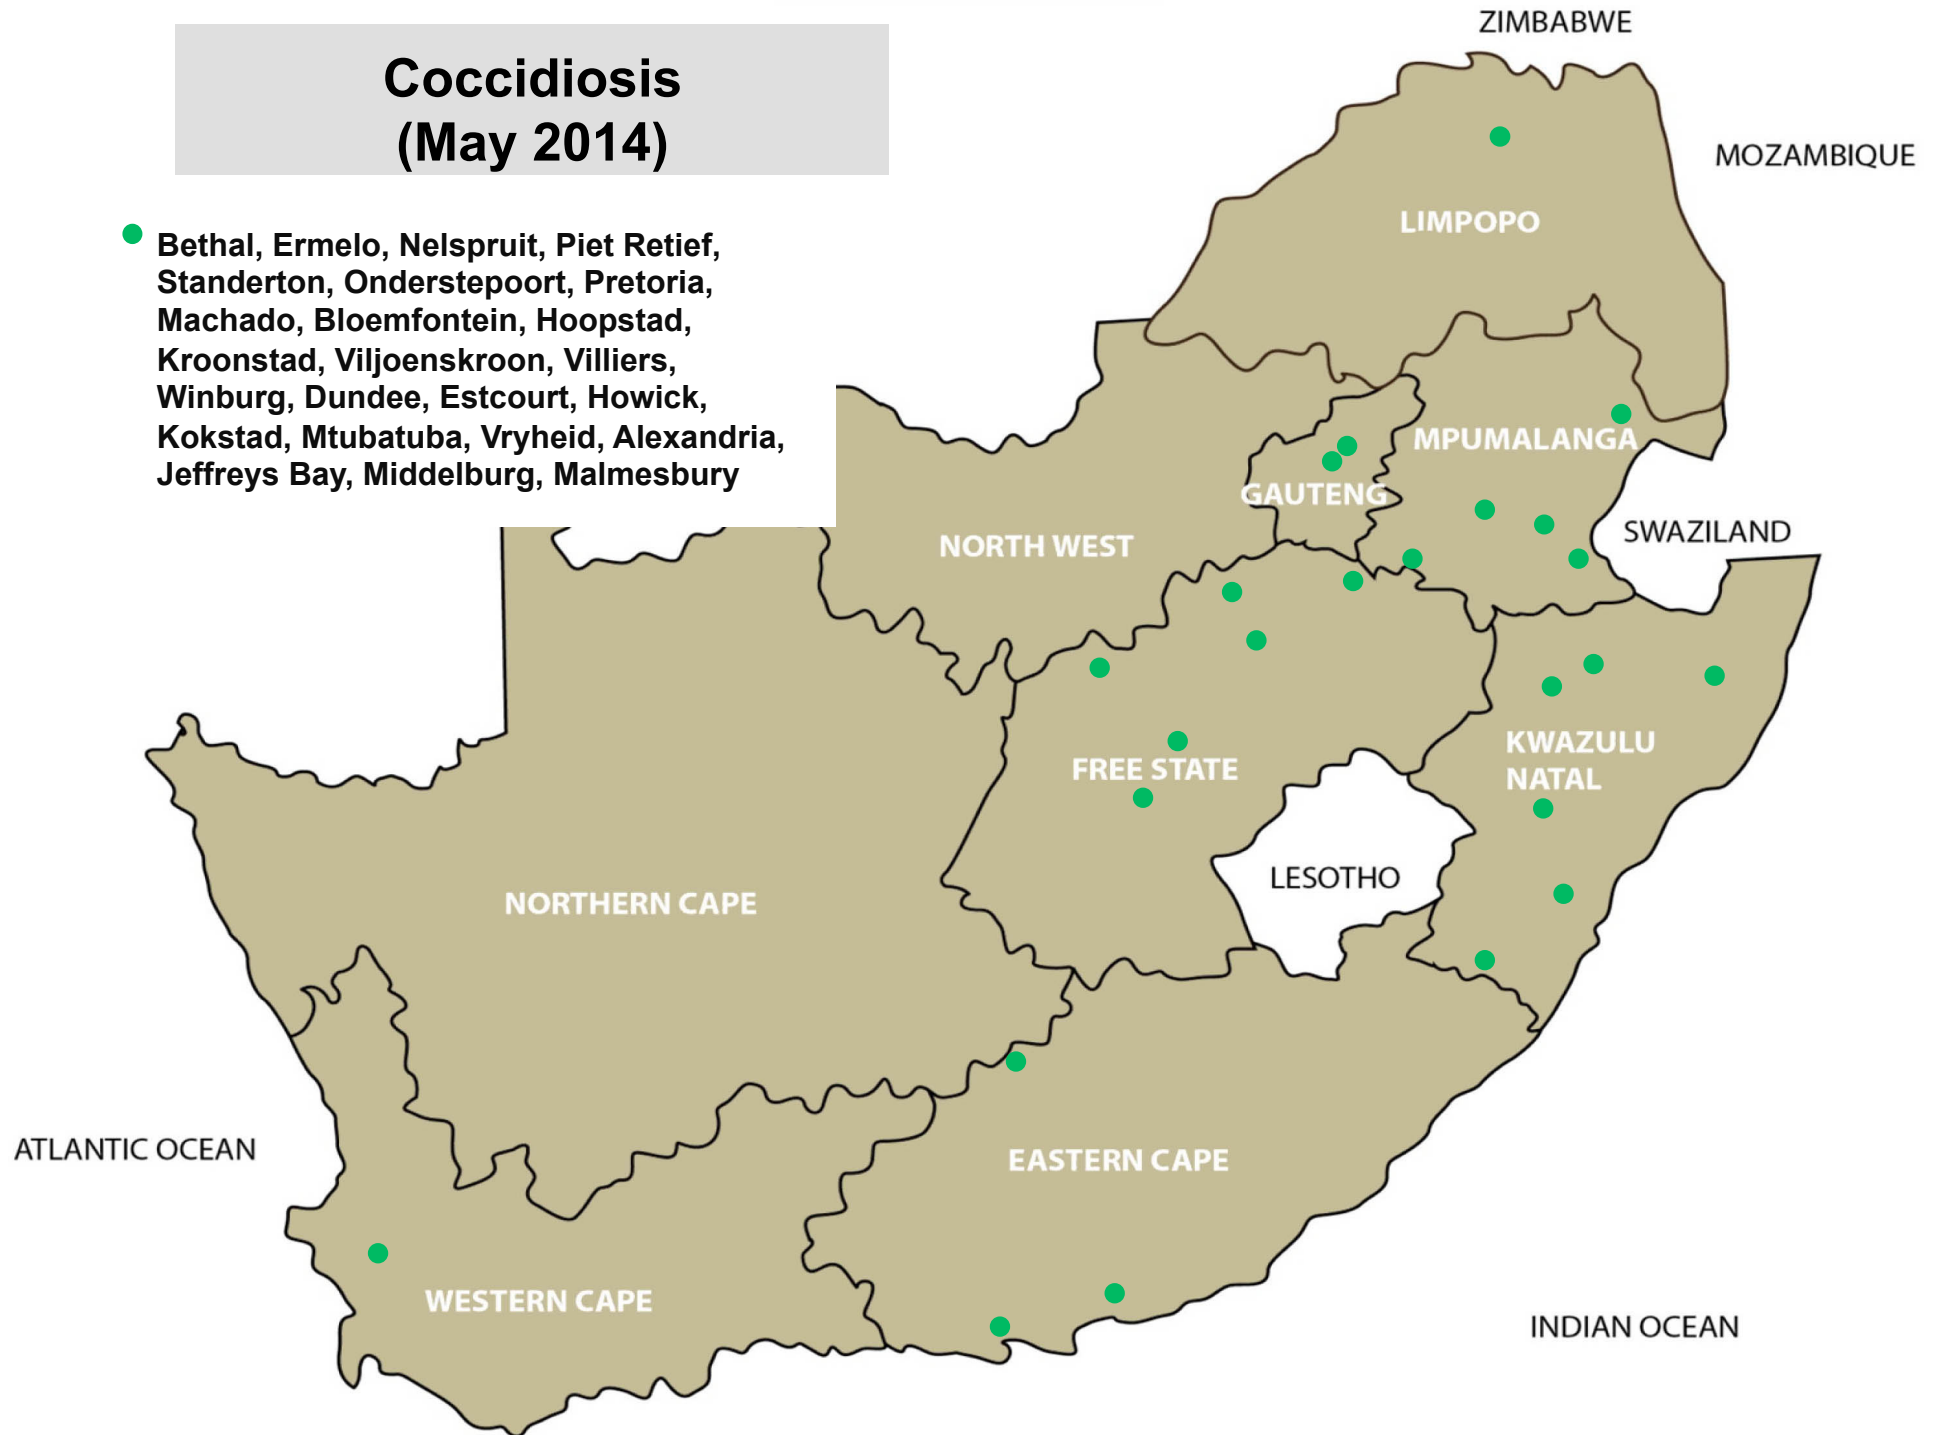

- Ermelo, Hoopstad, Kroonstad, Parys, Villiers, Kokstad, Graaff-Reinet, Somerset East

Sucking lice (Blue lice) (May 2014)

- Leeudoringstad, Schweizer- Reneke, Bultfontein, Hoopstad, Winburg, Kokstad, Middelburg (EC), Somerset East

Blowflies (May 2014)

- Wesselsbron, Underberg, Somerset East, Heidelberg, Malmesbury

Screw-worm (May 2014)

- Nelspruit, Machado, Mokopane, Swartruggens, Mtubatuba, Alexandria, Somerset East

Coccidiosis (May 2014)

- Bethal, Ermelo, Nelspruit, Piet Retief, Standerton, Onderstepoort, Pretoria, Machado, Bloemfontein, Hoopstad, Kroonstad, Viljoenskroon, Villiers, Winburg, Dundee, Estcourt, Howick, Kokstad, Mtubatuba, Vryheid, Alexandria, Jeffreys Bay, Middelburg, Malmesbury

Tick transmitted disease – Asiatic red water (May 2014)

- Middelburg, Mokopane, Polokwane, Frankfort, Harrismith, Villiers, Winburg, Bergville, Estcourt, Kokstad, Mooi River, Underberg, Vryheid, Alexandria, Humansdorp, Jeffreys Bay, Riversdal, Swellendam