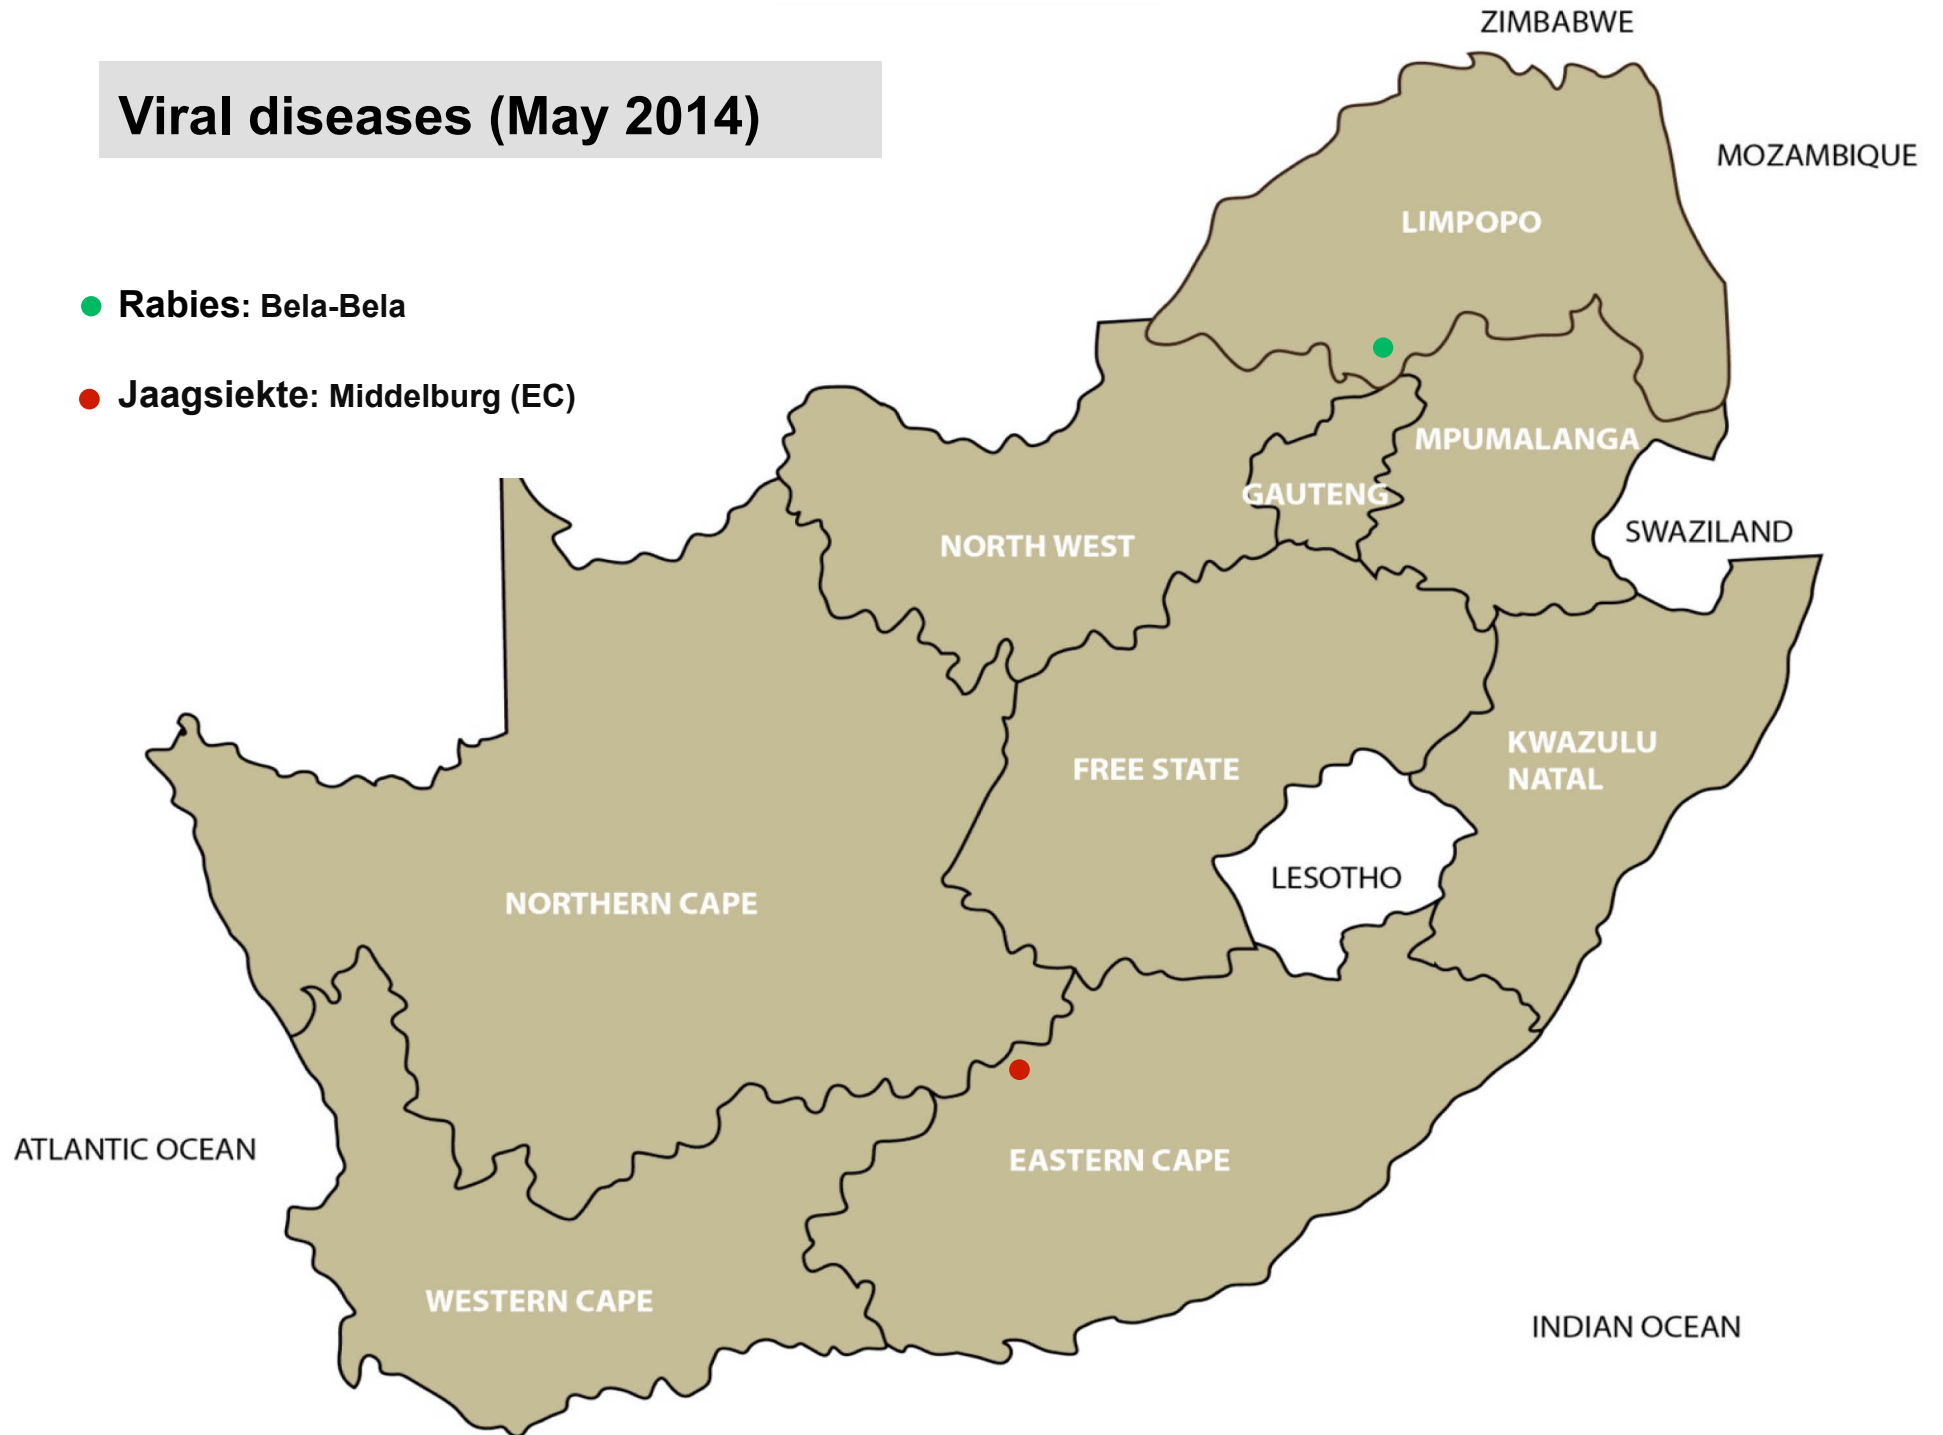

Viral disease – Enzootic Bovine Leucosis (May 2014)

- Onderstepoort, Clocolan, Underberg, Humansdorp, Jeffreys Bay, Somerset East, Stellenbosch

Viral disease - Warts (May 2014)

- Bethal, Stella, Bultfontein, _Hoopstad, Vrede, Dundee, Estcourt, Mtubatuba, Pietermaritzburg, Underberg, Graaff-Reinet, Humansdorp, Somerset East, Heidelberg

Viral disease – Orf/Vuilbek (May 2014)

- Bapsfontein, Onderstepoort, Pretoria, Christiana, Bothaville, Hoopstad, Memel, Reitz, Villiers, Vrede, Wesselsbron, Winburg, Zastron, Kokstad, Pongola, Graaff-Reinet, Middelburg, Somerset East, Beaufort West, George, Heidelberg, Oudtshoorn, Upington

Viral diseases (May 2014)

● Rabies: Bela-Bela

● Jaagsiekte: Middelburg (EC)

Bacterial disease – Bovine Brucellosis (May 2014)

- Machado, Schweizer-Reneke, Stella, Bethlehem, Bloemfontein, Clocolan, Frankfort, Hoopstad, Parys, Reitz, Villiers, Kimberley

Bacterial disease – *E.coli* (May 2014)

- Balfour, Bethal, Christiana, Hoopstad, Kokstad, Mtubatuba, Alexandria, Jeffreys Bay, Somerset East, Malmesbury, Stellenbosch

Bacterial disease - Salmonellosis (May 2014)