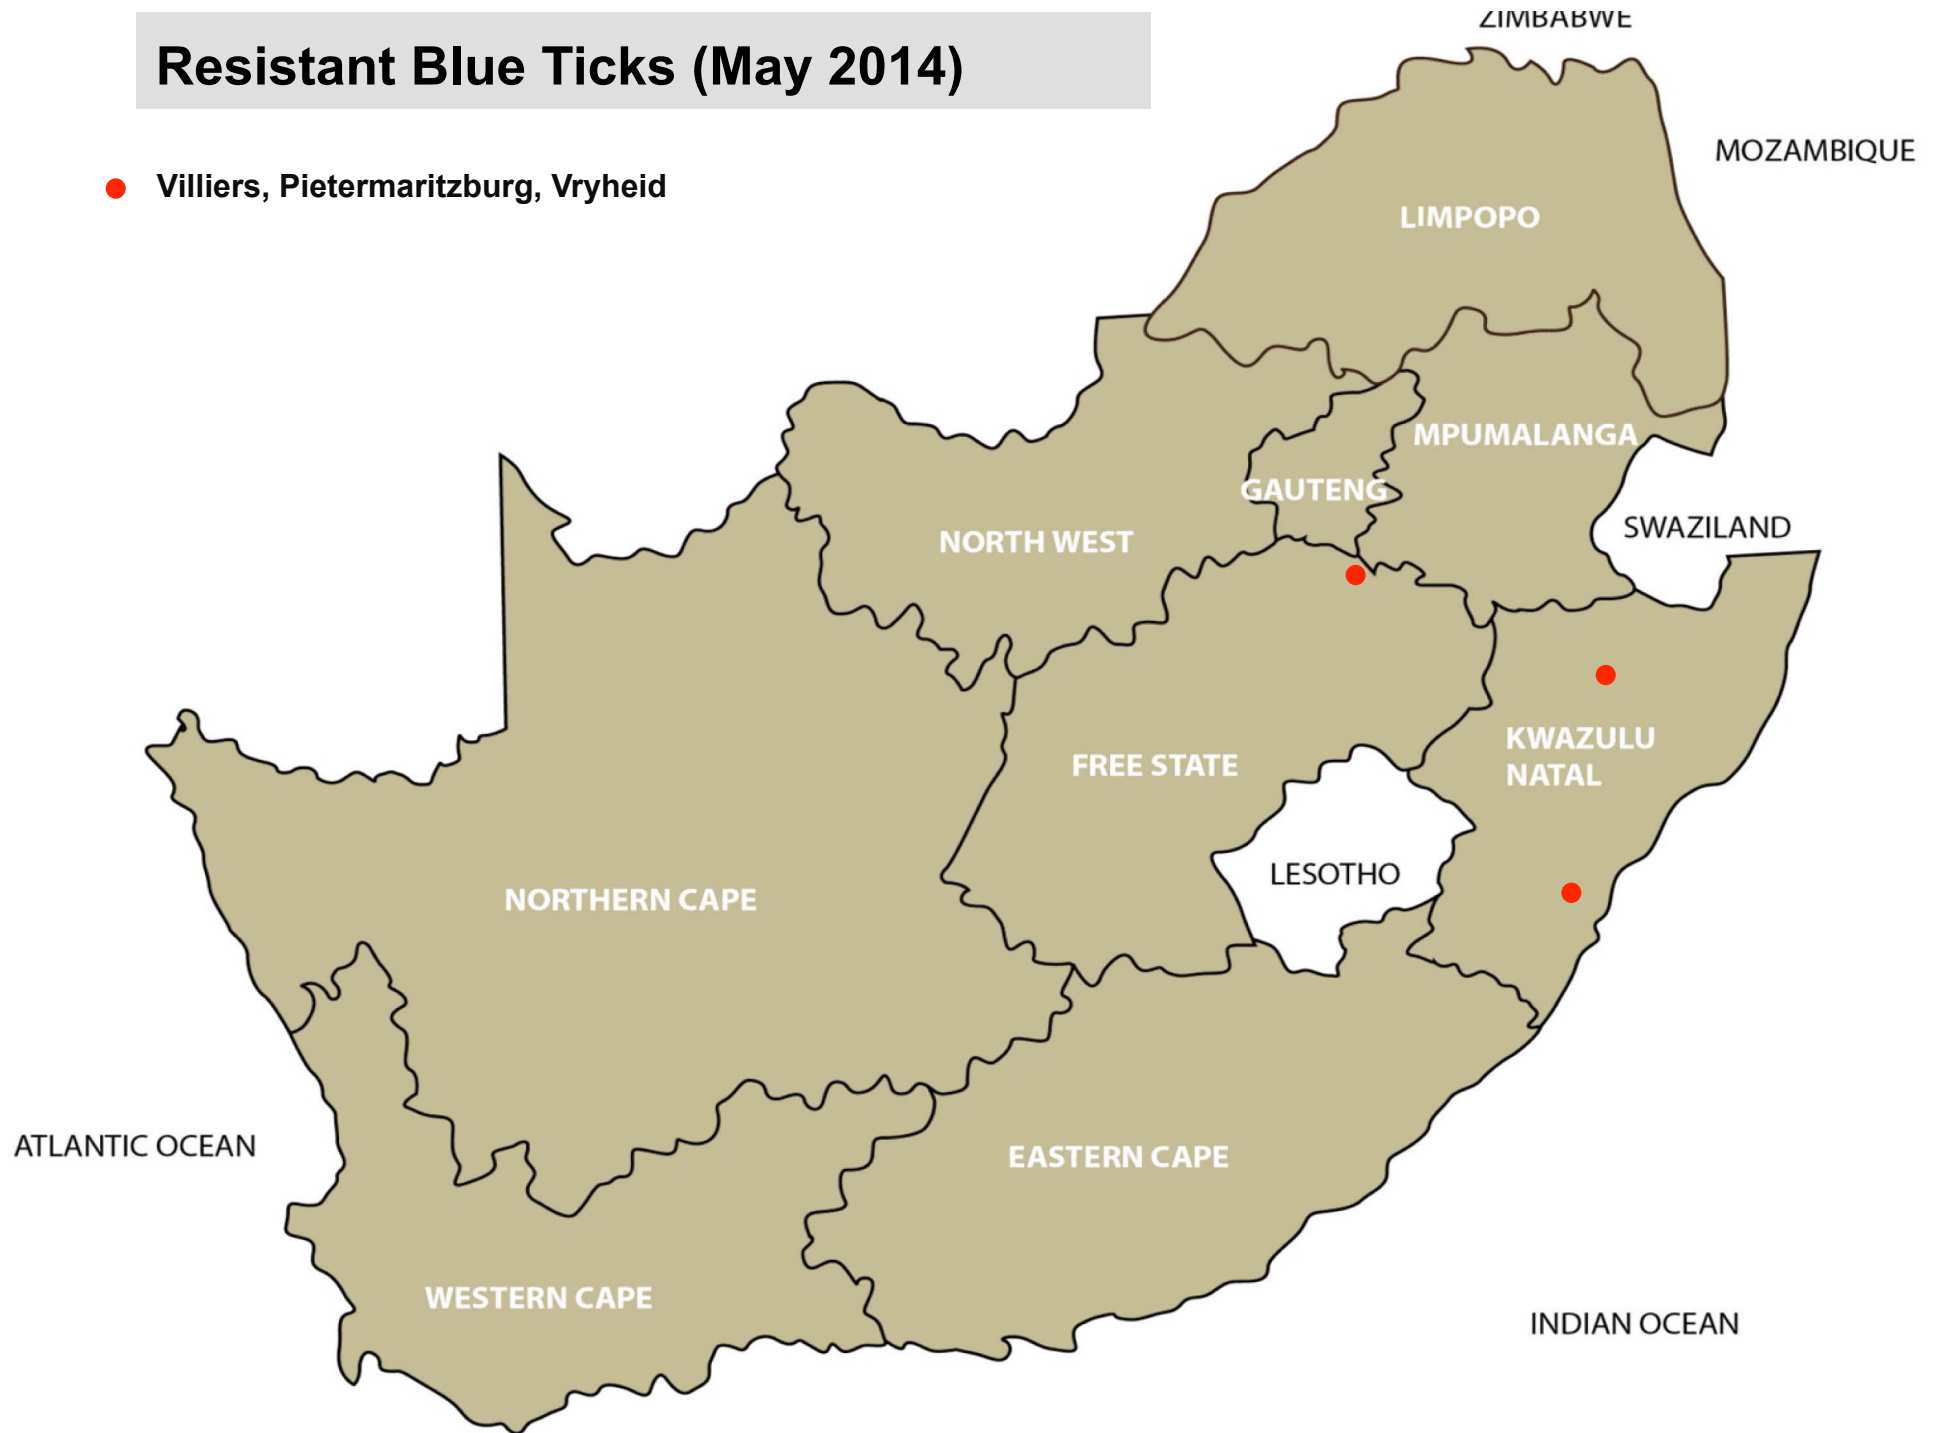

Internal parasites – Conical fluke worms (May 2014)

- Bethal, Ermelo, Piet Retief, Standerton, Stella, Bloemfontein, Frankfort, Harrismith, Hoopstad, Memel, Vrede, Zastron, Howick, Kokstad, Newcastle, Pietermaritzburg, Vryheid, Alexandria, Humansdorp, Jeffreys Bay, Middelburg, Somerset East

Internal parasites – *Parafilaria* (May 2014)

● Mtubatuba

Blue Ticks (May 2014)

- Balfour, Bethal, Ermelo, Lydenburg, Middelburg, Nelspruit, Piet Retief, Volksrust, Bapsfontein, Mokopane, Polokwane, Leeudoringstad, Schweizer-Reneke, Bethlehem, Bloemfontein, Frankfort, Harrismith, Hoopstad, Kroonstad, Memel, Parys, Villiers, Winburg, Bergville, Camperdown, Dundee, Estcourt, Greytown, Howick, Ingogo, Kokstad, Mooi River, Mtubatuba, Pietermaritzburg, Underberg, Vryheid, Alexandria, Aliwal North, Graaff-Reinet, Somerset East, George, Heidelberg, Malmesbury, Riversdal, Swellendam

Resistant Blue Ticks (May 2014)

- Villiers, Pietermaritzburg, Vryheid

Heartwater Tick (May 2014)

- Balfour, Nelspruit, Pretoria, Stella, Dundee, Estcourt, Mtubatuba, Pietermaritzburg, Pongola, Vryheid, Alexandria, Somerset East

Brown Ear-Ticks (May 2014)

- Ermelo, Leeudoringstad, Reitz, Pongola, Underberg, Somerset East

Bont-legged Ticks (May 2014)

- Christiana, Stella, Bultfontein, Clocolan, Hoopstad, Kroonstad, Parys, Wesselsbron, Bergville, Middelburg, Malmesbury