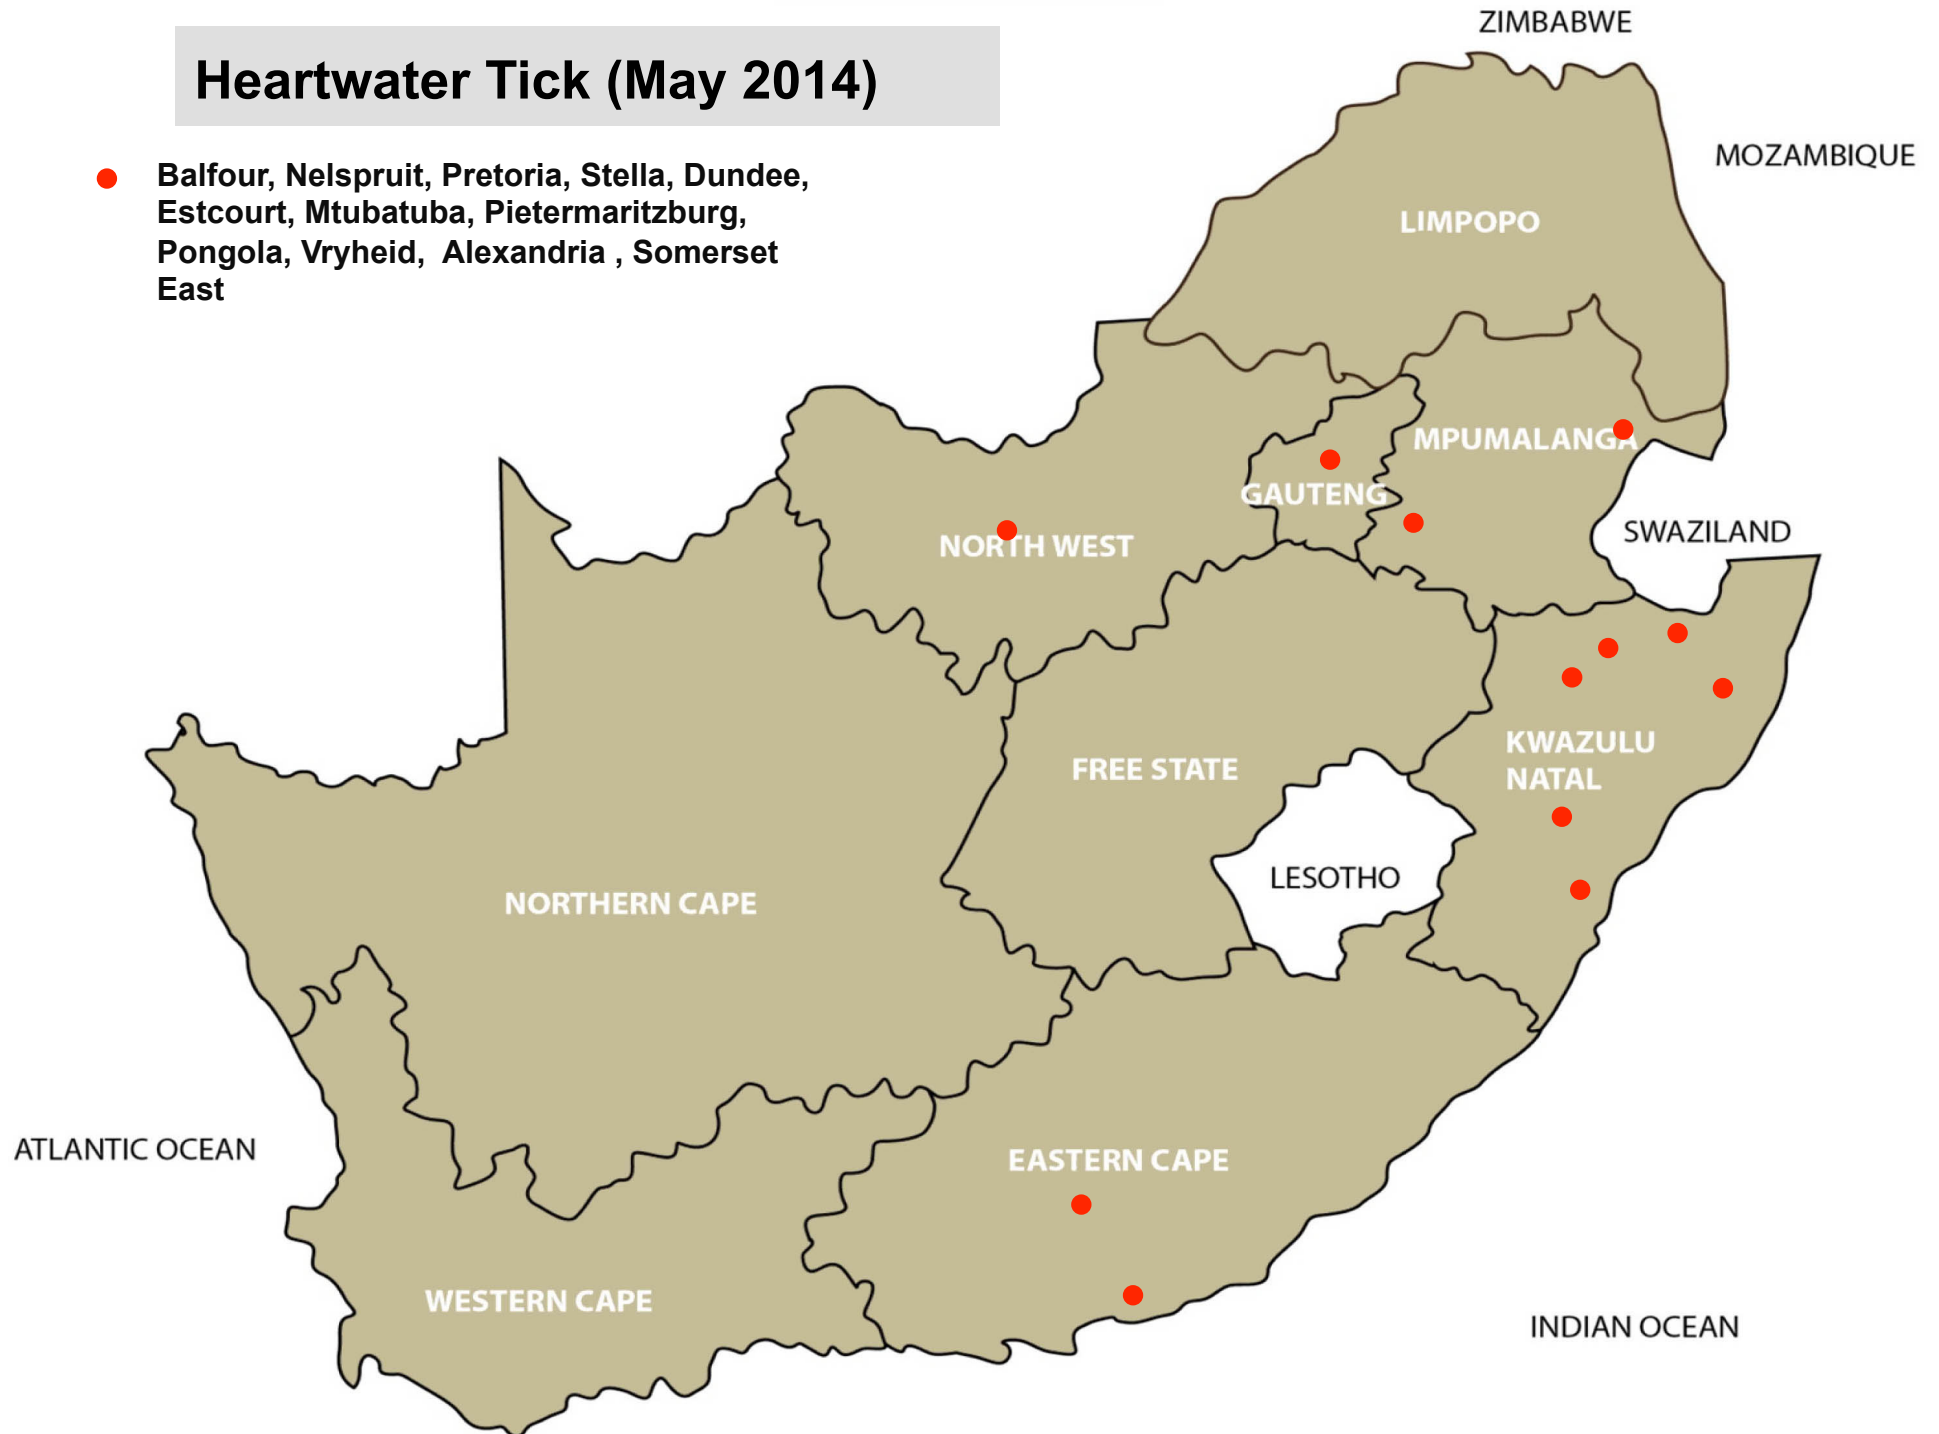

Internal parasites – *Parafilaria* (May 2014)

● Mtubatuba

Blue Ticks (May 2014)

- Balfour, Bethal, Ermelo, Lydenburg, Middelburg, Nelspruit, Piet Retief, Volksrust, Bapsfontein, Mokopane, Polokwane, Leeudoringstad, Schweizer-Reneke, Bethlehem, Bloemfontein, Frankfort, Harrismith, Hoopstad, Kroonstad, Memel, Parys, Villiers, Winburg, Bergville, Camperdown, Dundee, Estcourt, Greytown, Howick, Ingogo, Kokstad, Mooi River, Mtubatuba, Pietermaritzburg, Underberg, Vryheid, Alexandria, Aliwal North, Graaff-Reinet, Somerset East, George, Heidelberg, Malmesbury, Riversdal, Swellendam

Resistant Blue Ticks (May 2014)

- Villiers, Pietermaritzburg, Vryheid

Heartwater Tick (May 2014)

- Balfour, Nelspruit, Pretoria, Stella, Dundee, Estcourt, Mtubatuba, Pietermaritzburg, Pongola, Vryheid, Alexandria, Somerset East

Brown Ear-Ticks (May 2014)

- Ermelo, Leeudoringstad, Reitz, Pongola, Underberg, Somerset East

Bont-legged Ticks (May 2014)

- Christiana, Stella, Bultfontein, Clocolan, Hoopstad, Kroonstad, Parys, Wesselsbron, Bergville, Middelburg, Malmesbury

- Ermelo, Hoopstad, Kroonstad, Parys, Villiers, Kokstad, Graaff-Reinet, Somerset East

Sucking lice (Blue lice) (May 2014)

- Leeudoringstad, Schweizer- Reneke, Bultfontein, Hoopstad, Winburg, Kokstad, Middelburg (EC), Somerset East