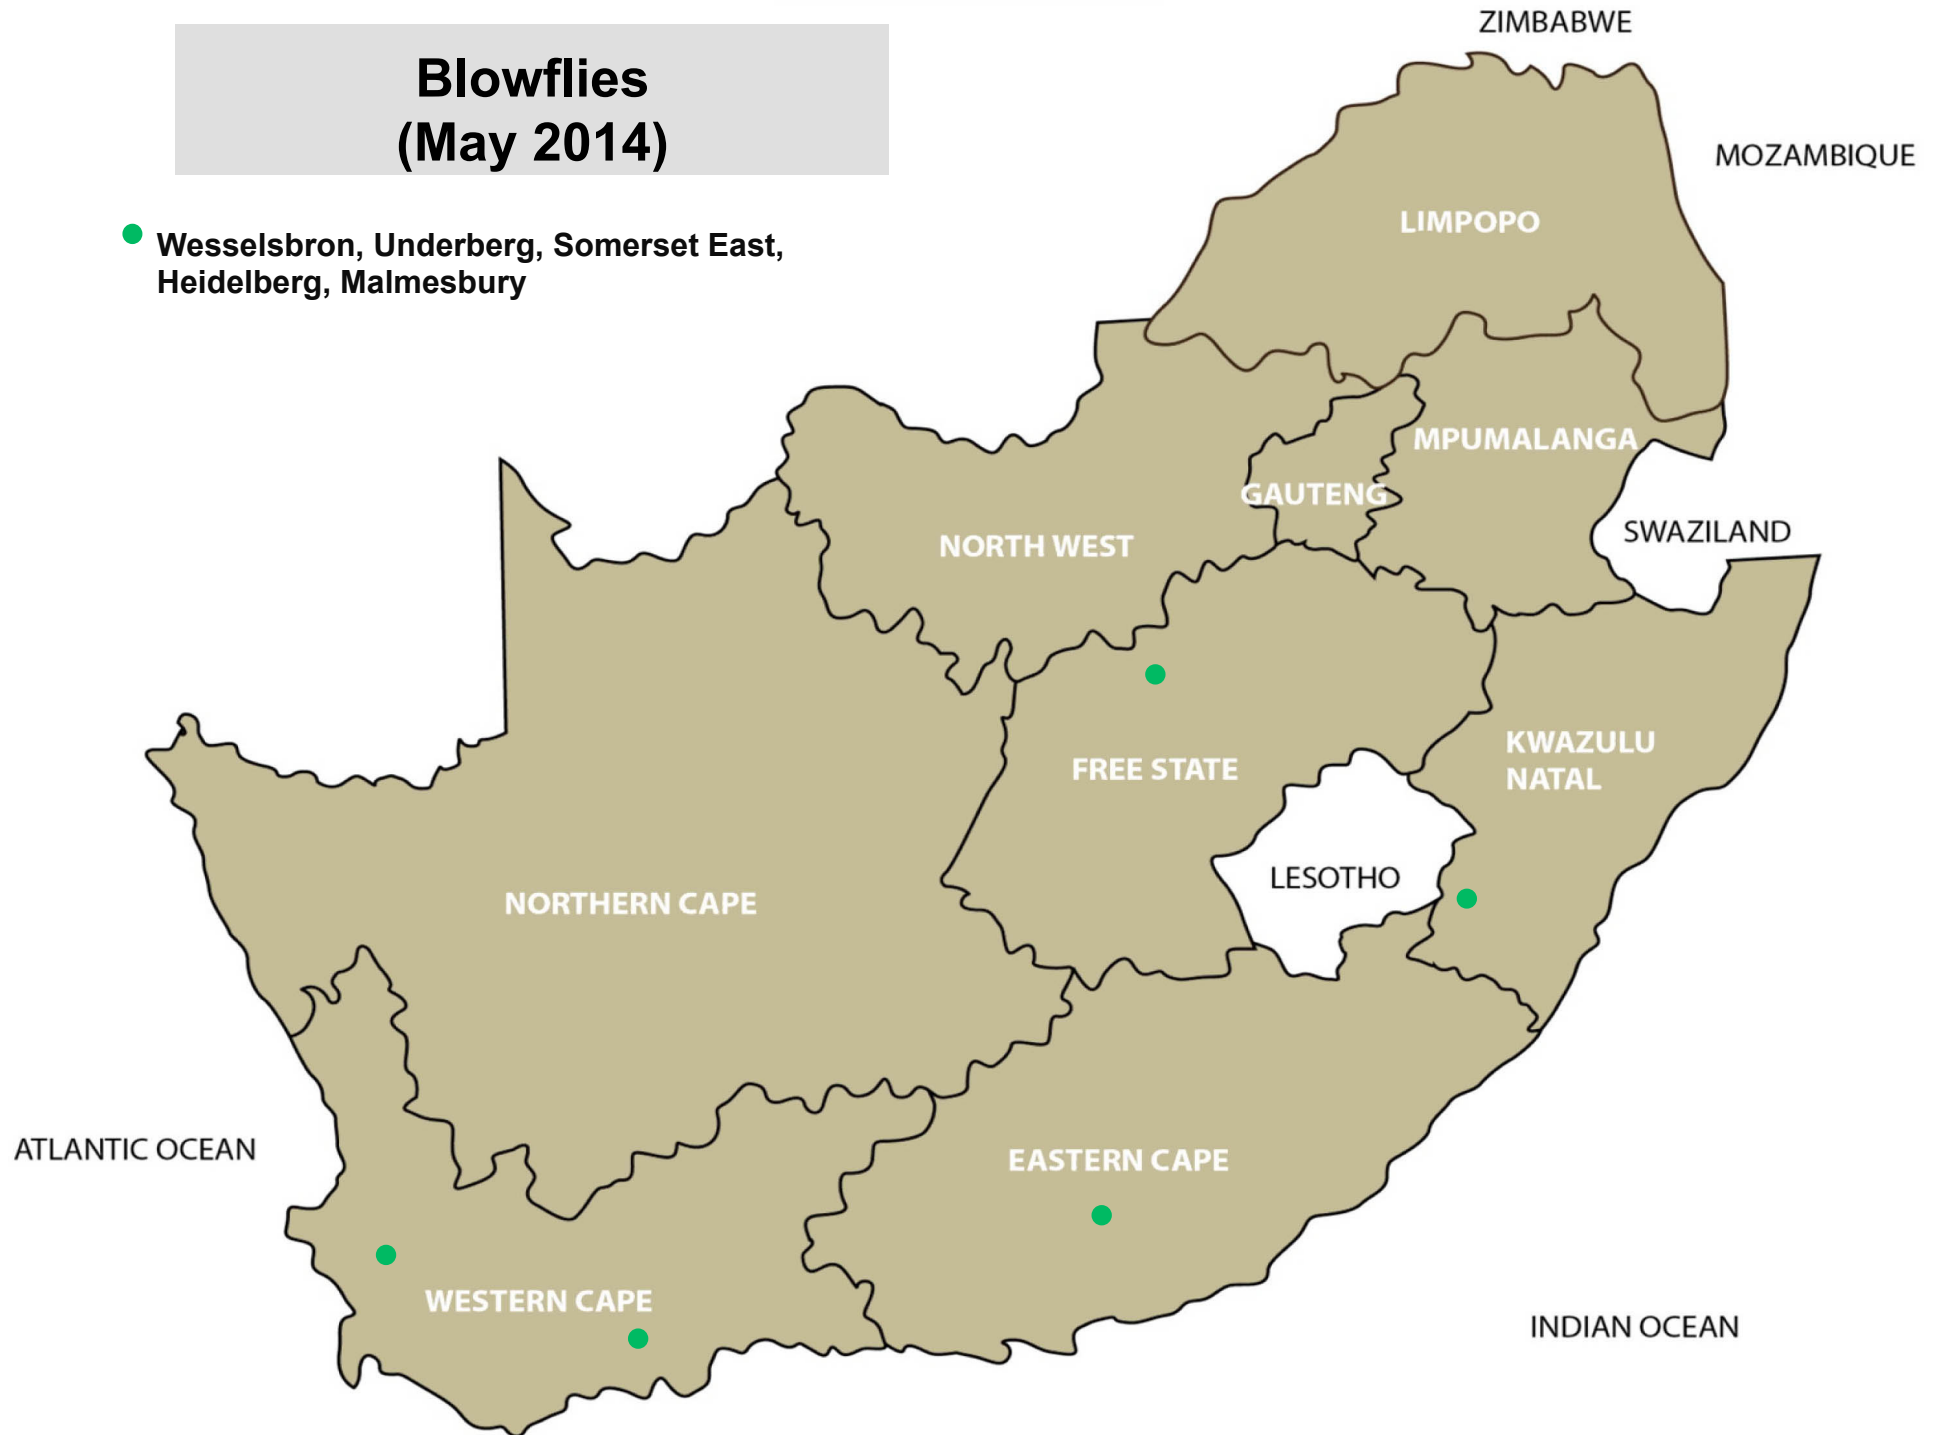

Red-legged Ticks (May 2014)

- Volksrust, Christiana, Stella, Bultfontein, Hoopstad, Dundee, Pietermaritzburg, Underberg, Middelburg, Somerset East, Heidelberg, Malmesbury, Riversdal

Biting lice (Red-lice) (May 2014)

- Ermelo, Hoopstad, Kroonstad, Parys, Villiers, Kokstad, Graaff-Reinet, Somerset East

Sucking lice (Blue lice) (May 2014)

- Leeudoringstad, Schweizer- Reneke, Bultfontein, Hoopstad, Winburg, Kokstad, Middelburg (EC), Somerset East

Blowflies (May 2014)

- Wesselsbron, Underberg, Somerset East, Heidelberg, Malmesbury

Screw-worm (May 2014)

- Nelspruit, Machado, Mokopane, Swartruggens, Mtubatuba, Alexandria, Somerset East

Coccidiosis (May 2014)

- Bethal, Ermelo, Nelspruit, Piet Retief, Standerton, Onderstepoort, Pretoria, Machado, Bloemfontein, Hoopstad, Kroonstad, Viljoenskroon, Villiers, Winburg, Dundee, Estcourt, Howick, Kokstad, Mtubatuba, Vryheid, Alexandria, Jeffreys Bay, Middelburg, Malmesbury