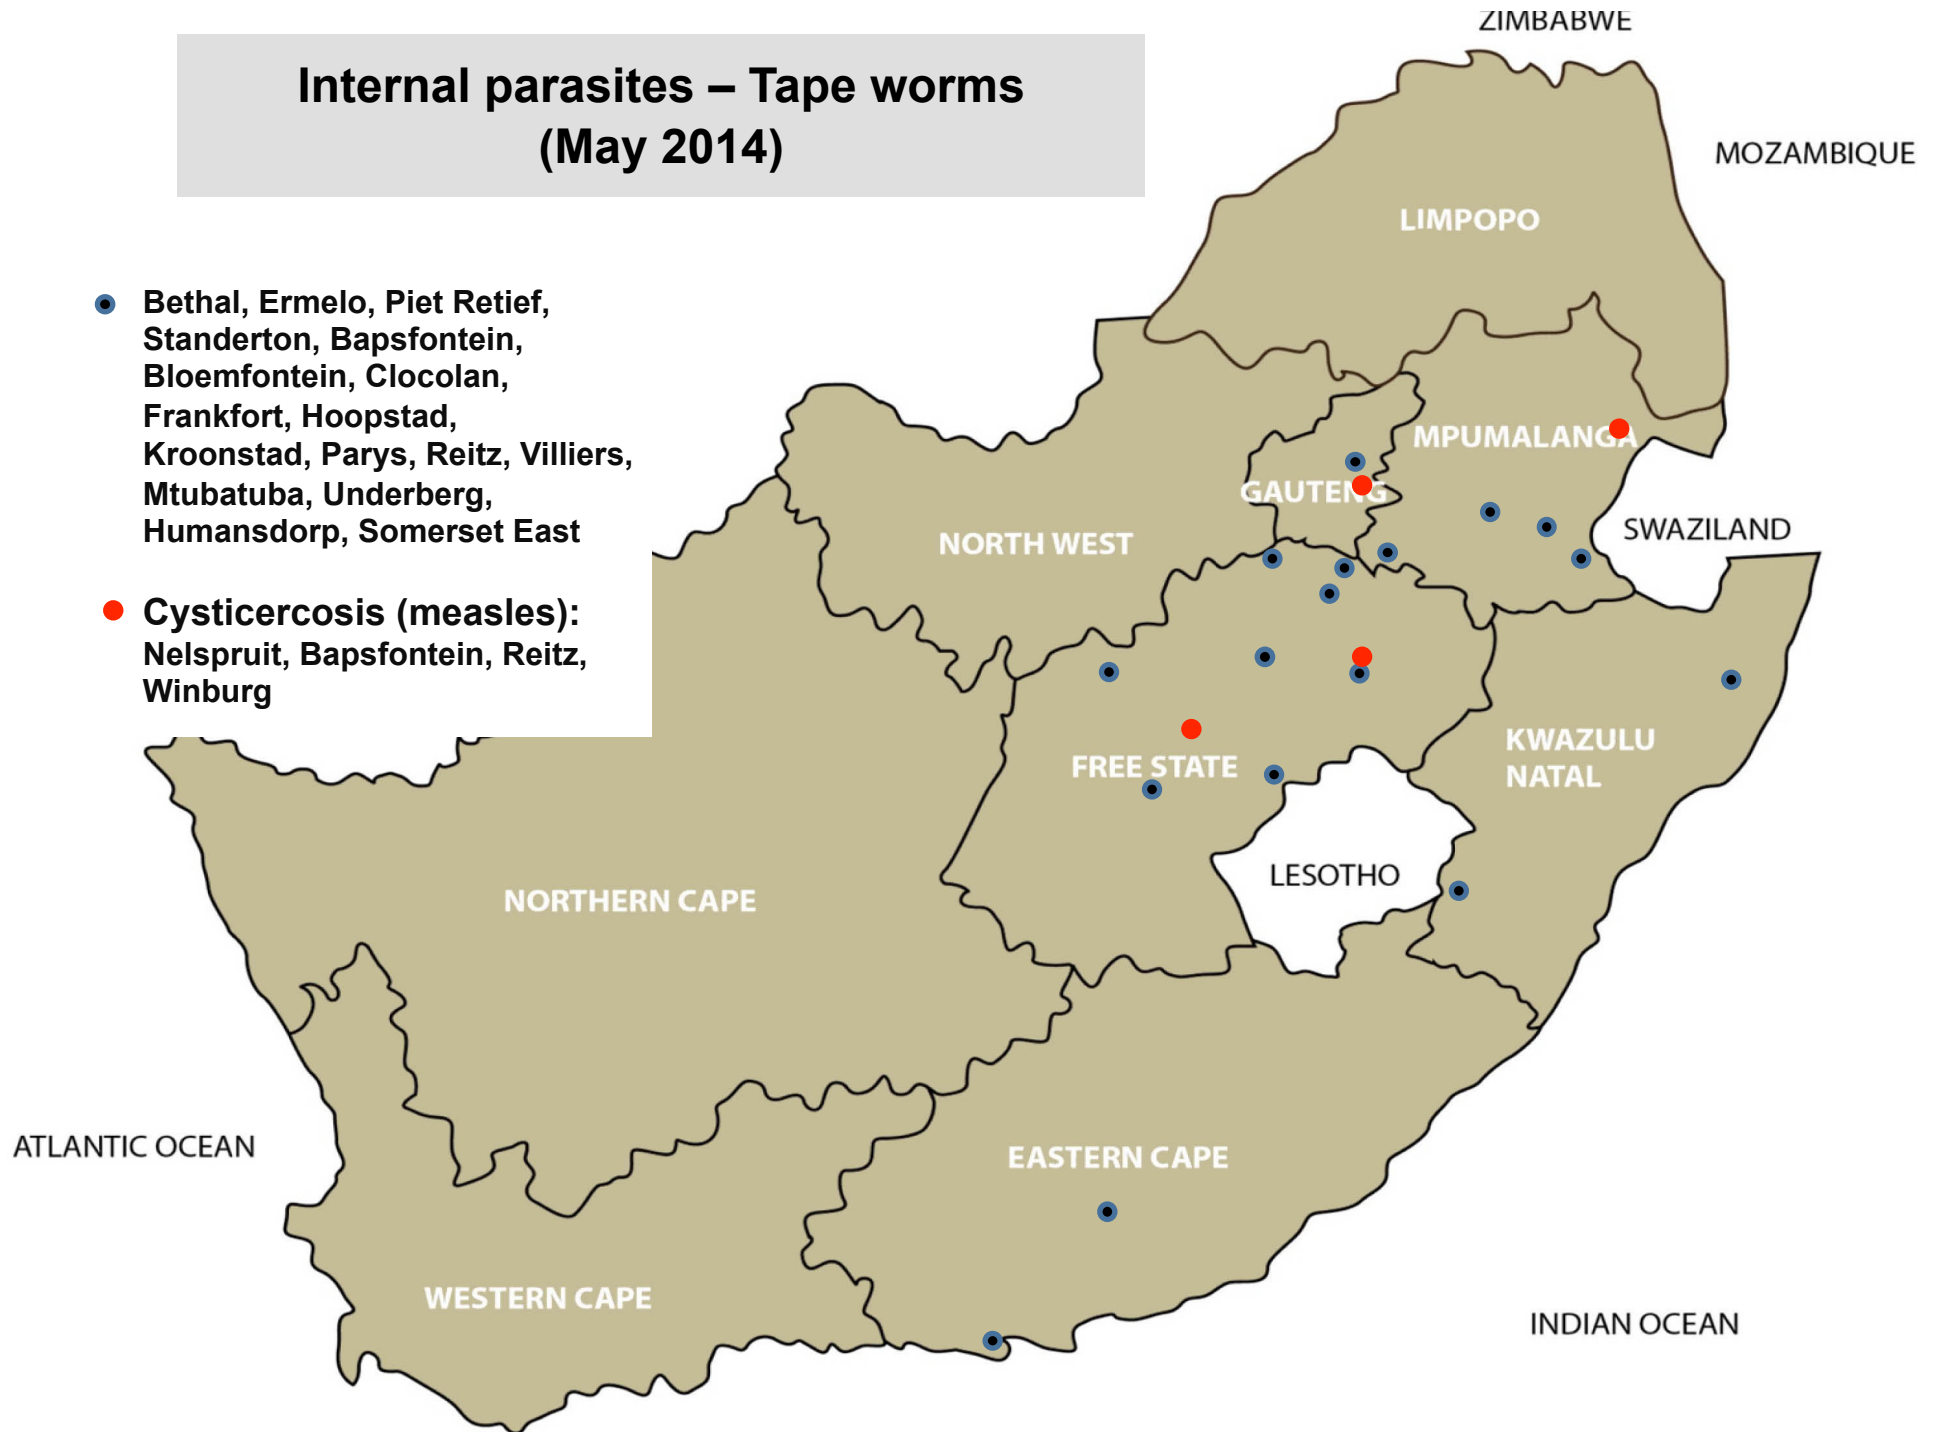

93 Reports (May 2014)

Internal parasites – Roundworms (May 2014)

- Balfour, Bethal, Ermelo, Lydenburg, Middelburg, Nelspruit, Piet Retief, Standerton, Bapsfontein, Krugersdorp, Onderstepoort, Pretoria, Christiana, Rustenburg, Bloemfontein, Bothaville, Bultfontein, Clocolan, Frankfort, Harrismith, Hoopstad, Kroonstad, Parys, Reitz, Viljoenskroon, Villiers, Vrede, Wesselsbron, Bergville, Camperdown, Estcourt, Howick, Kokstad, Mtubatuba, Pietermaritzburg, Underberg, Vryheid, Graaff-Reinet, Humansdorp, Jeffreys Bay, Middelburg, Somerset East, Stutterheim, Beaufort West, George, Heidelberg, Malmesbury, Riversdal, Swellendam, Kimberley

Internal parasites – Resistant Roundworms (May 2014)

- Balfour, Bethal, Ermelo, Grootvlei, Middelburg, Nelspruit, Standerton, Bapsfontein, Onderstepoort, Pretoria, Modimolle, Christiana, Leeudoringstad, Swartruggens, Bethlehem, Bloemfontein, Clocolan, Harrismith, Hoopstad, Memel, Villiers, Wesselsbron, Bergville, Dundee, Howick, Kokstad, Mtubatuba, Underberg, Vryheid, Aliwal North, Cradock, Graaff-Reinet, Somerset East, Beaufort West, George, Malmesbury

Internal parasites – Tape worms (May 2014)

- Bethal, Ermelo, Piet Retief, Standerton, Bapsfontein, Bloemfontein, Clocolan, Frankfort, Hoopstad, Kroonstad, Parys, Reitz, Villiers, Mtubatuba, Underberg, Humansdorp, Somerset East
- **Cysticercosis (measles):**
Nelspruit, Bapsfontein, Reitz, Winburg

Internal parasites – Liver fluke worms (May 2014)

- Bethal, Ermelo, Nelspruit, Standerton, Bethlehem, Frankfort, Memel, Parys, Reitz, Villiers, Vrede, Estcourt, Kokstad, Newcastle, Underberg, Vryheid, Aliwal North, Jeffreys Bay, Riversdal