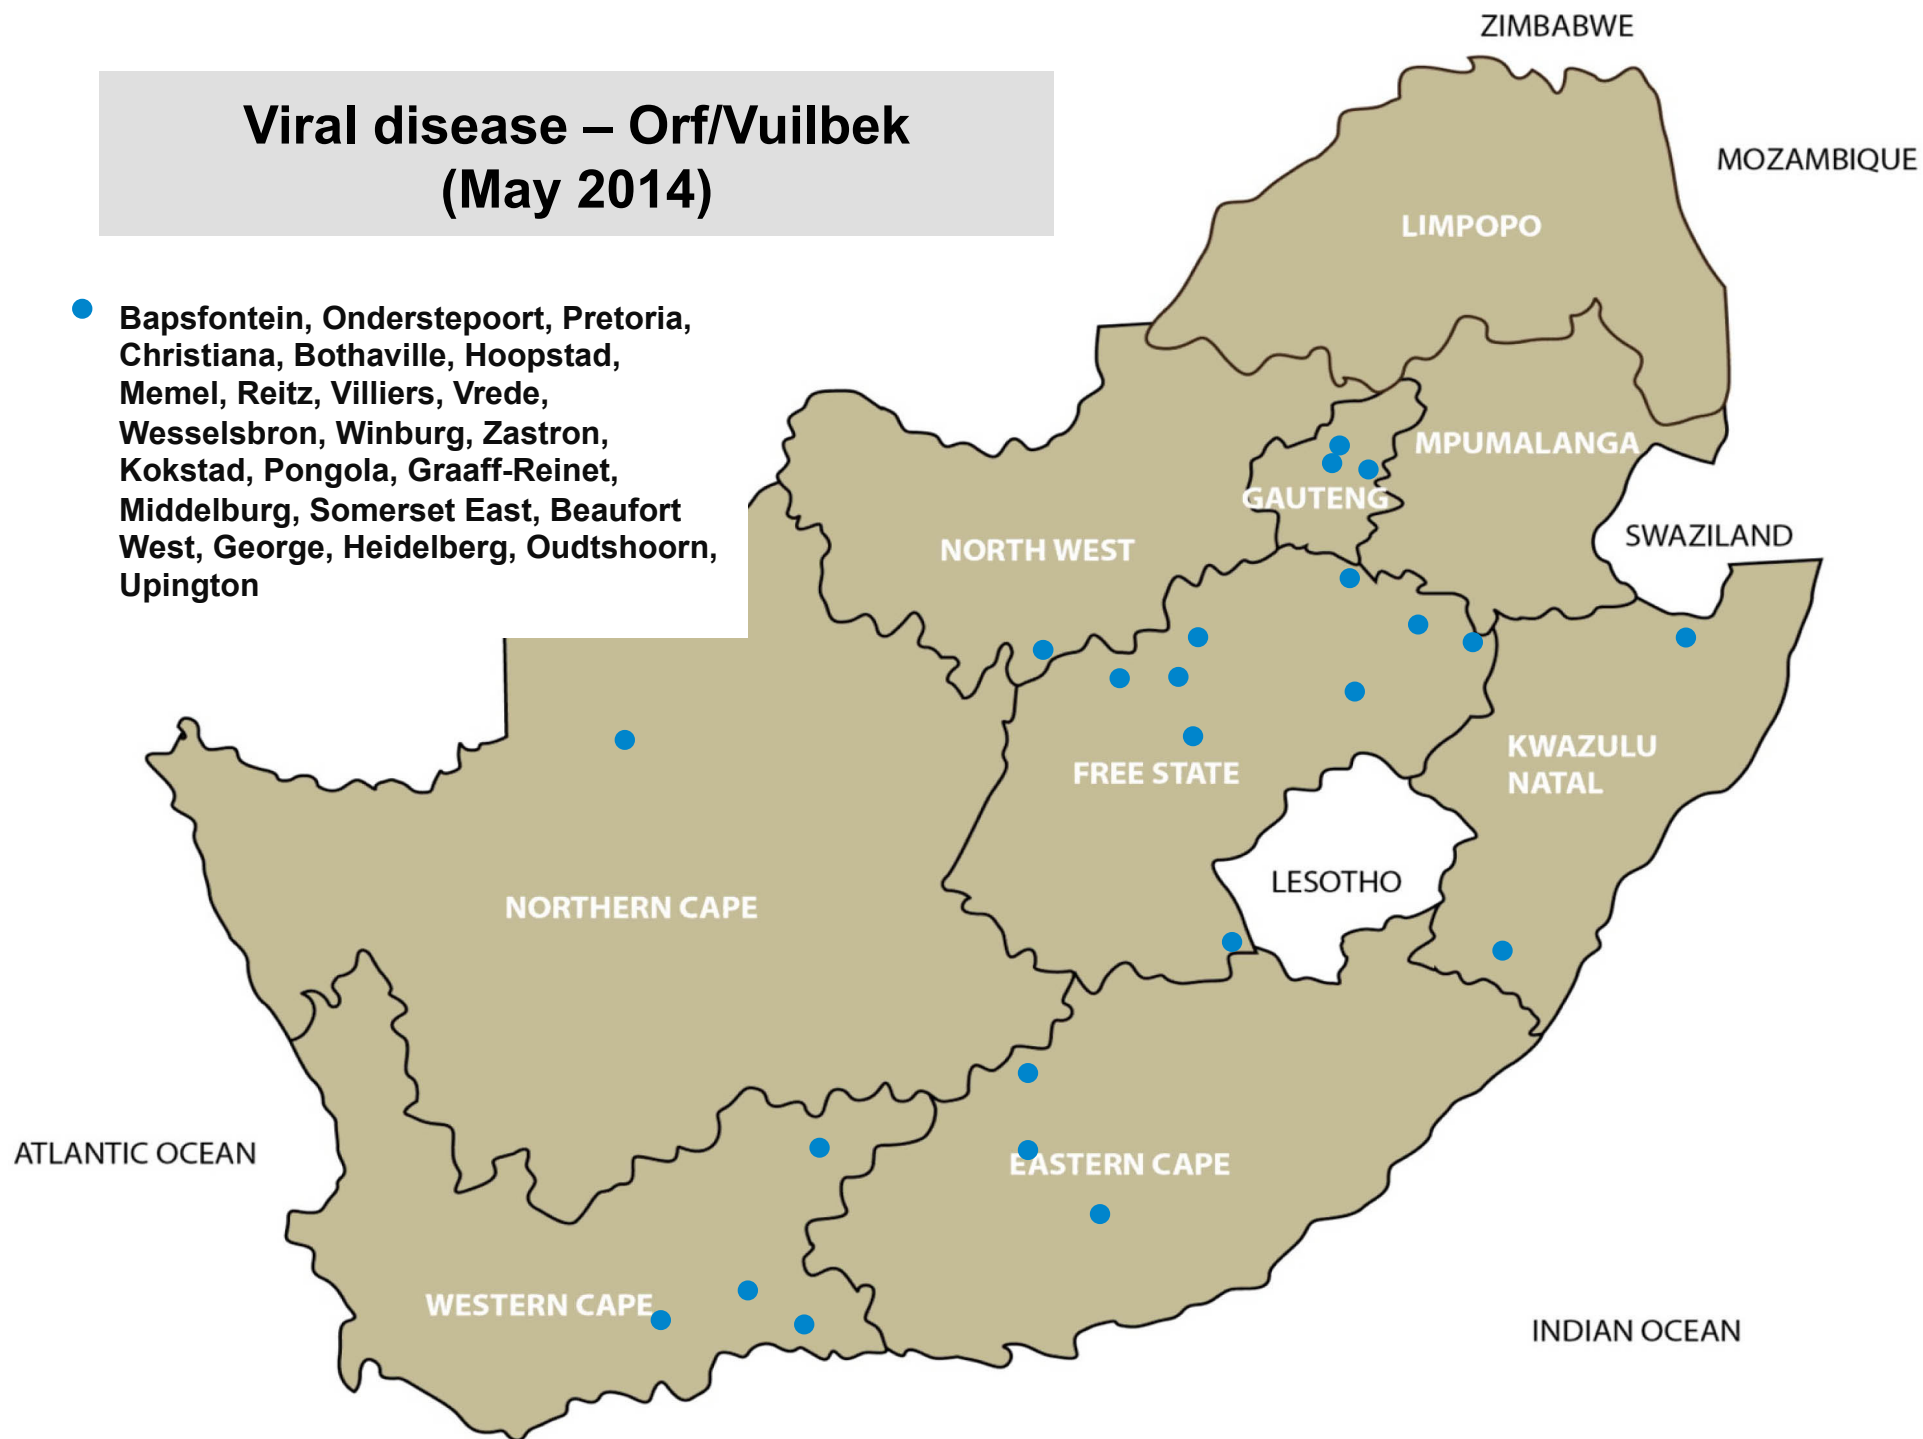

Insect transmitted disease – Blue tongue (May 2014)

- Balfour, Ermelo, Bapsfontein,, Onderstepoort, Christiana, Bultfontein, Hoopstad, Parys, Reitz, Villiers, Bergville, Aliwal North, Graaff-Reinet, Middelburg, Somerset East, Beaufort West, De Aar

Viral disease – Enzootic Bovine Leucosis (May 2014)

- Onderstepoort, Clocolan, Underberg, Humansdorp, Jeffreys Bay, Somerset East, Stellenbosch

Viral disease - Warts (May 2014)

- Bethal, Stella, Bultfontein, _Hoopstad, Vrede, Dundee, Estcourt, Mtubatuba, Pietermaritzburg, Underberg, Graaff-Reinet, Humansdorp, Somerset East, Heidelberg

Viral disease – Orf/Vuilbek (May 2014)

- Bapsfontein, Onderstepoort, Pretoria, Christiana, Bothaville, Hoopstad, Memel, Reitz, Villiers, Vrede, Wesselsbron, Winburg, Zastron, Kokstad, Pongola, Graaff-Reinet, Middelburg, Somerset East, Beaufort West, George, Heidelberg, Oudtshoorn, Upington

Bacterial disease – *E.coli* (May 2014)

- Balfour, Bethal, Christiana, Hoopstad, Kokstad, Mtubatuba, Alexandria, Jeffreys Bay, Somerset East, Malmesbury, Stellenbosch

Bacterial disease - Salmonellosis (May 2014)