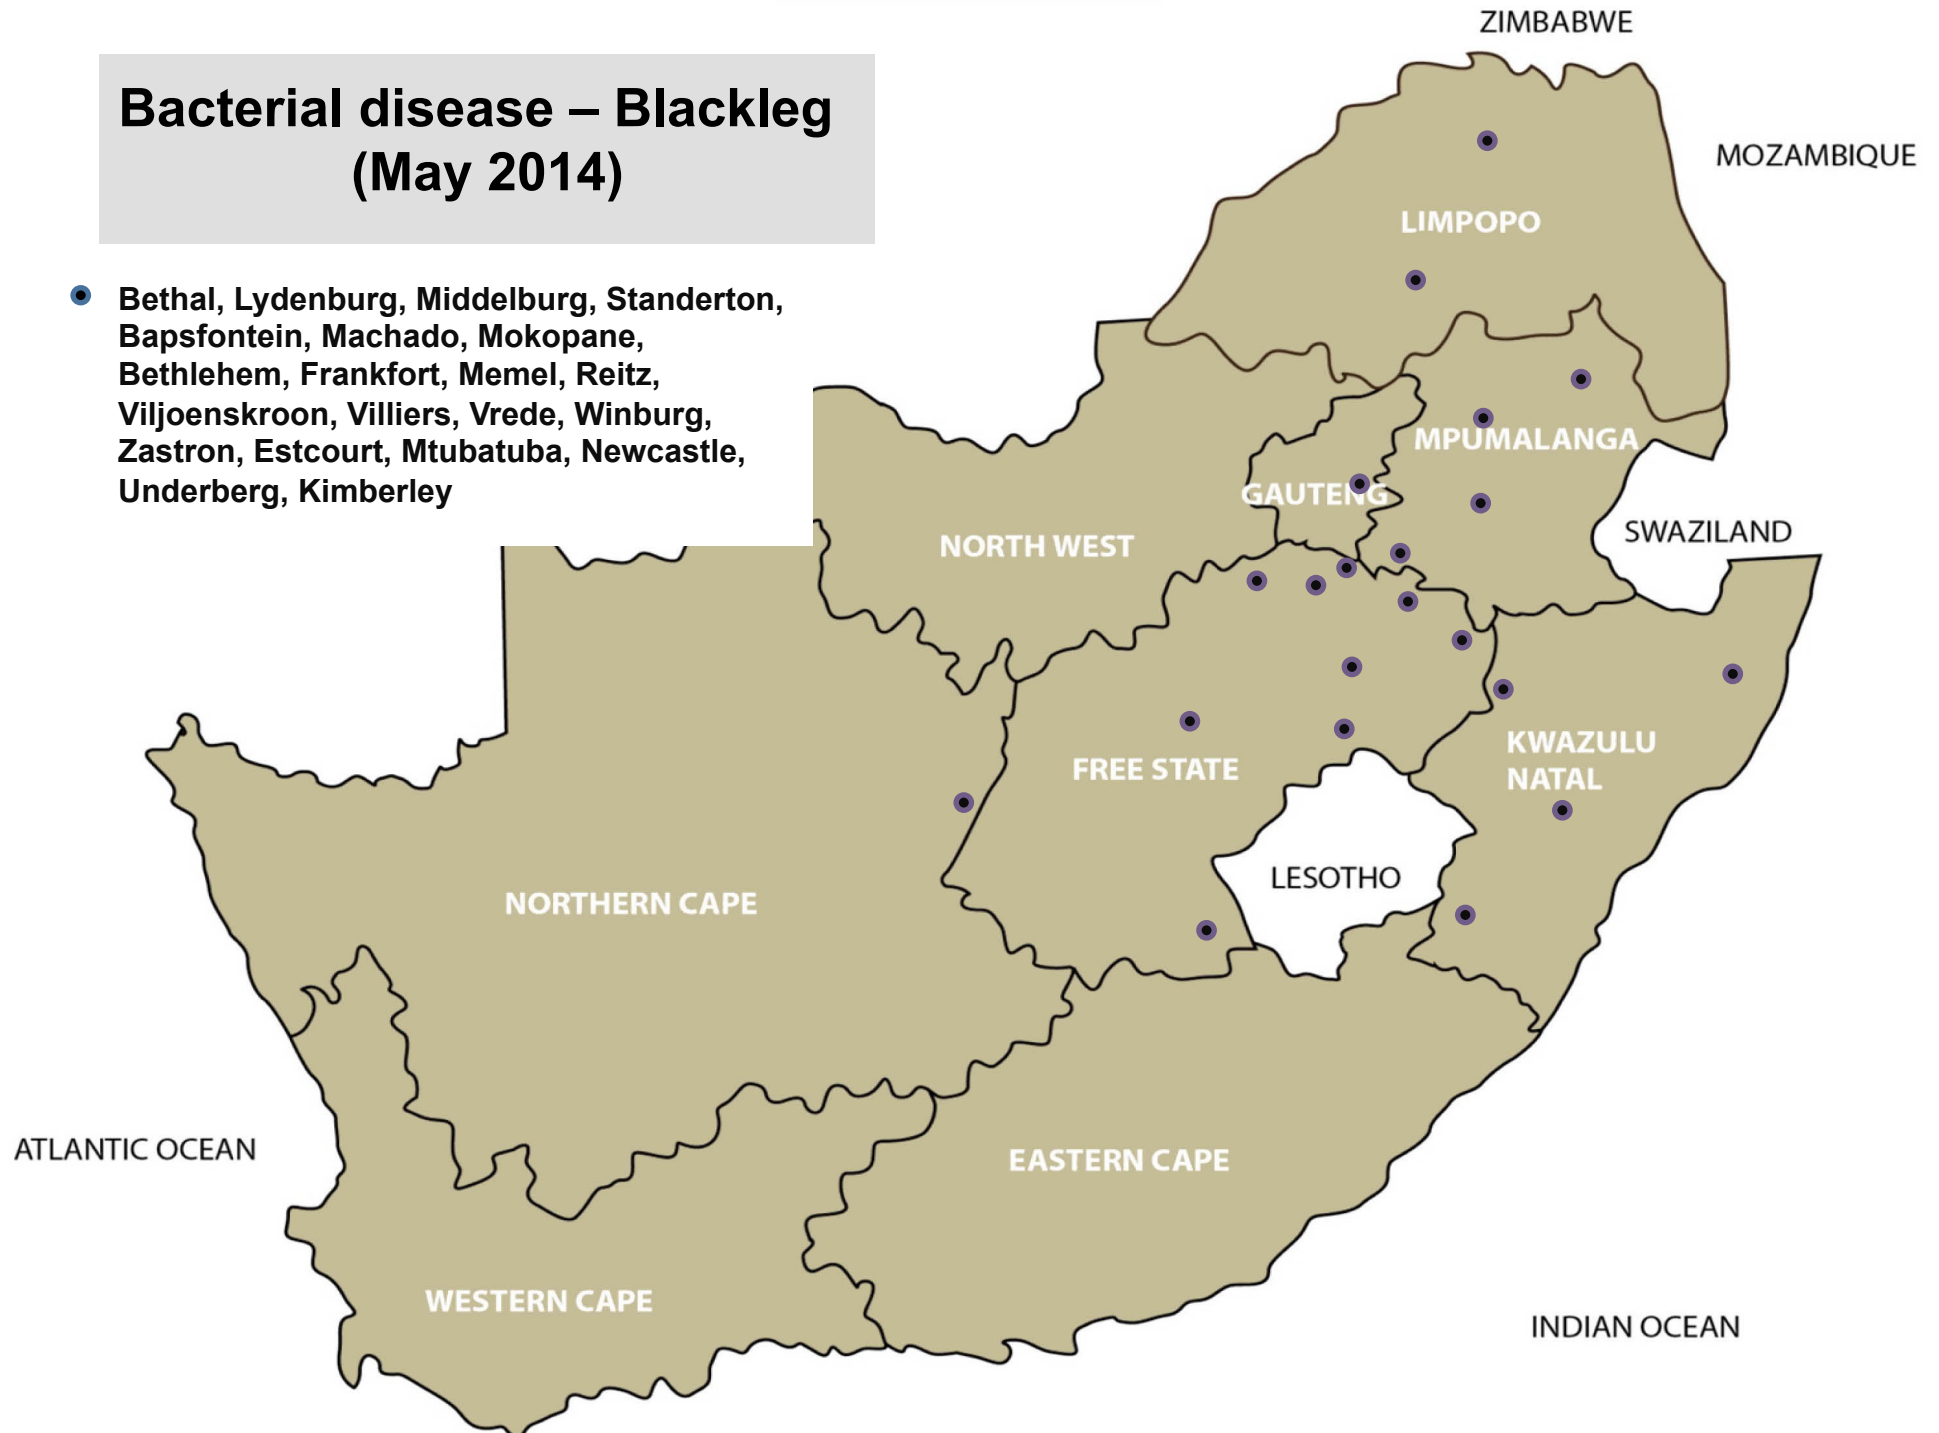

Viral diseases (May 2014)

● Rabies: Bela-Bela

● Jaagsiekte: Middelburg (EC)

Bacterial disease – Bovine Brucellosis (May 2014)

- Machado, Schweizer-Reneke, Stella, Bethlehem, Bloemfontein, Clocolan, Frankfort, Hoopstad, Parys, Reitz, Villiers, Kimberley

Bacterial disease – *E.coli* (May 2014)

- Balfour, Bethal, Christiana, Hoopstad, Kokstad, Mtubatuba, Alexandria, Jeffreys Bay, Somerset East, Malmesbury, Stellenbosch

Bacterial disease - Salmonellosis (May 2014)

- Kokstad, Pietermaritzburg, Underberg, Malmesbury, Stellenbosch

Bacterial disease – Blackleg (May 2014)

- Bethal, Lydenburg, Middelburg, Standerton, Bapsfontein, Machado, Mokopane, Bethlehem, Frankfort, Memel, Reitz, Viljoenskroon, Villiers, Vrede, Winburg, Zastron, Estcourt, Mtubatuba, Newcastle, Underberg, Kimberley

- Bethal, Ermelo, Standerton, Bapsfontein, Christiana, Bethlehem, Bloemfontein, Bothaville, Bultfontein, Frankfort, Harrismith, Hoopstad, Kroonstad, Reitz, Villiers, Vrede, Winburg, Estcourt, Kokstad, Aliwal North, Graaff-Reinet, Middelburg, Ceres, Malmesbury,