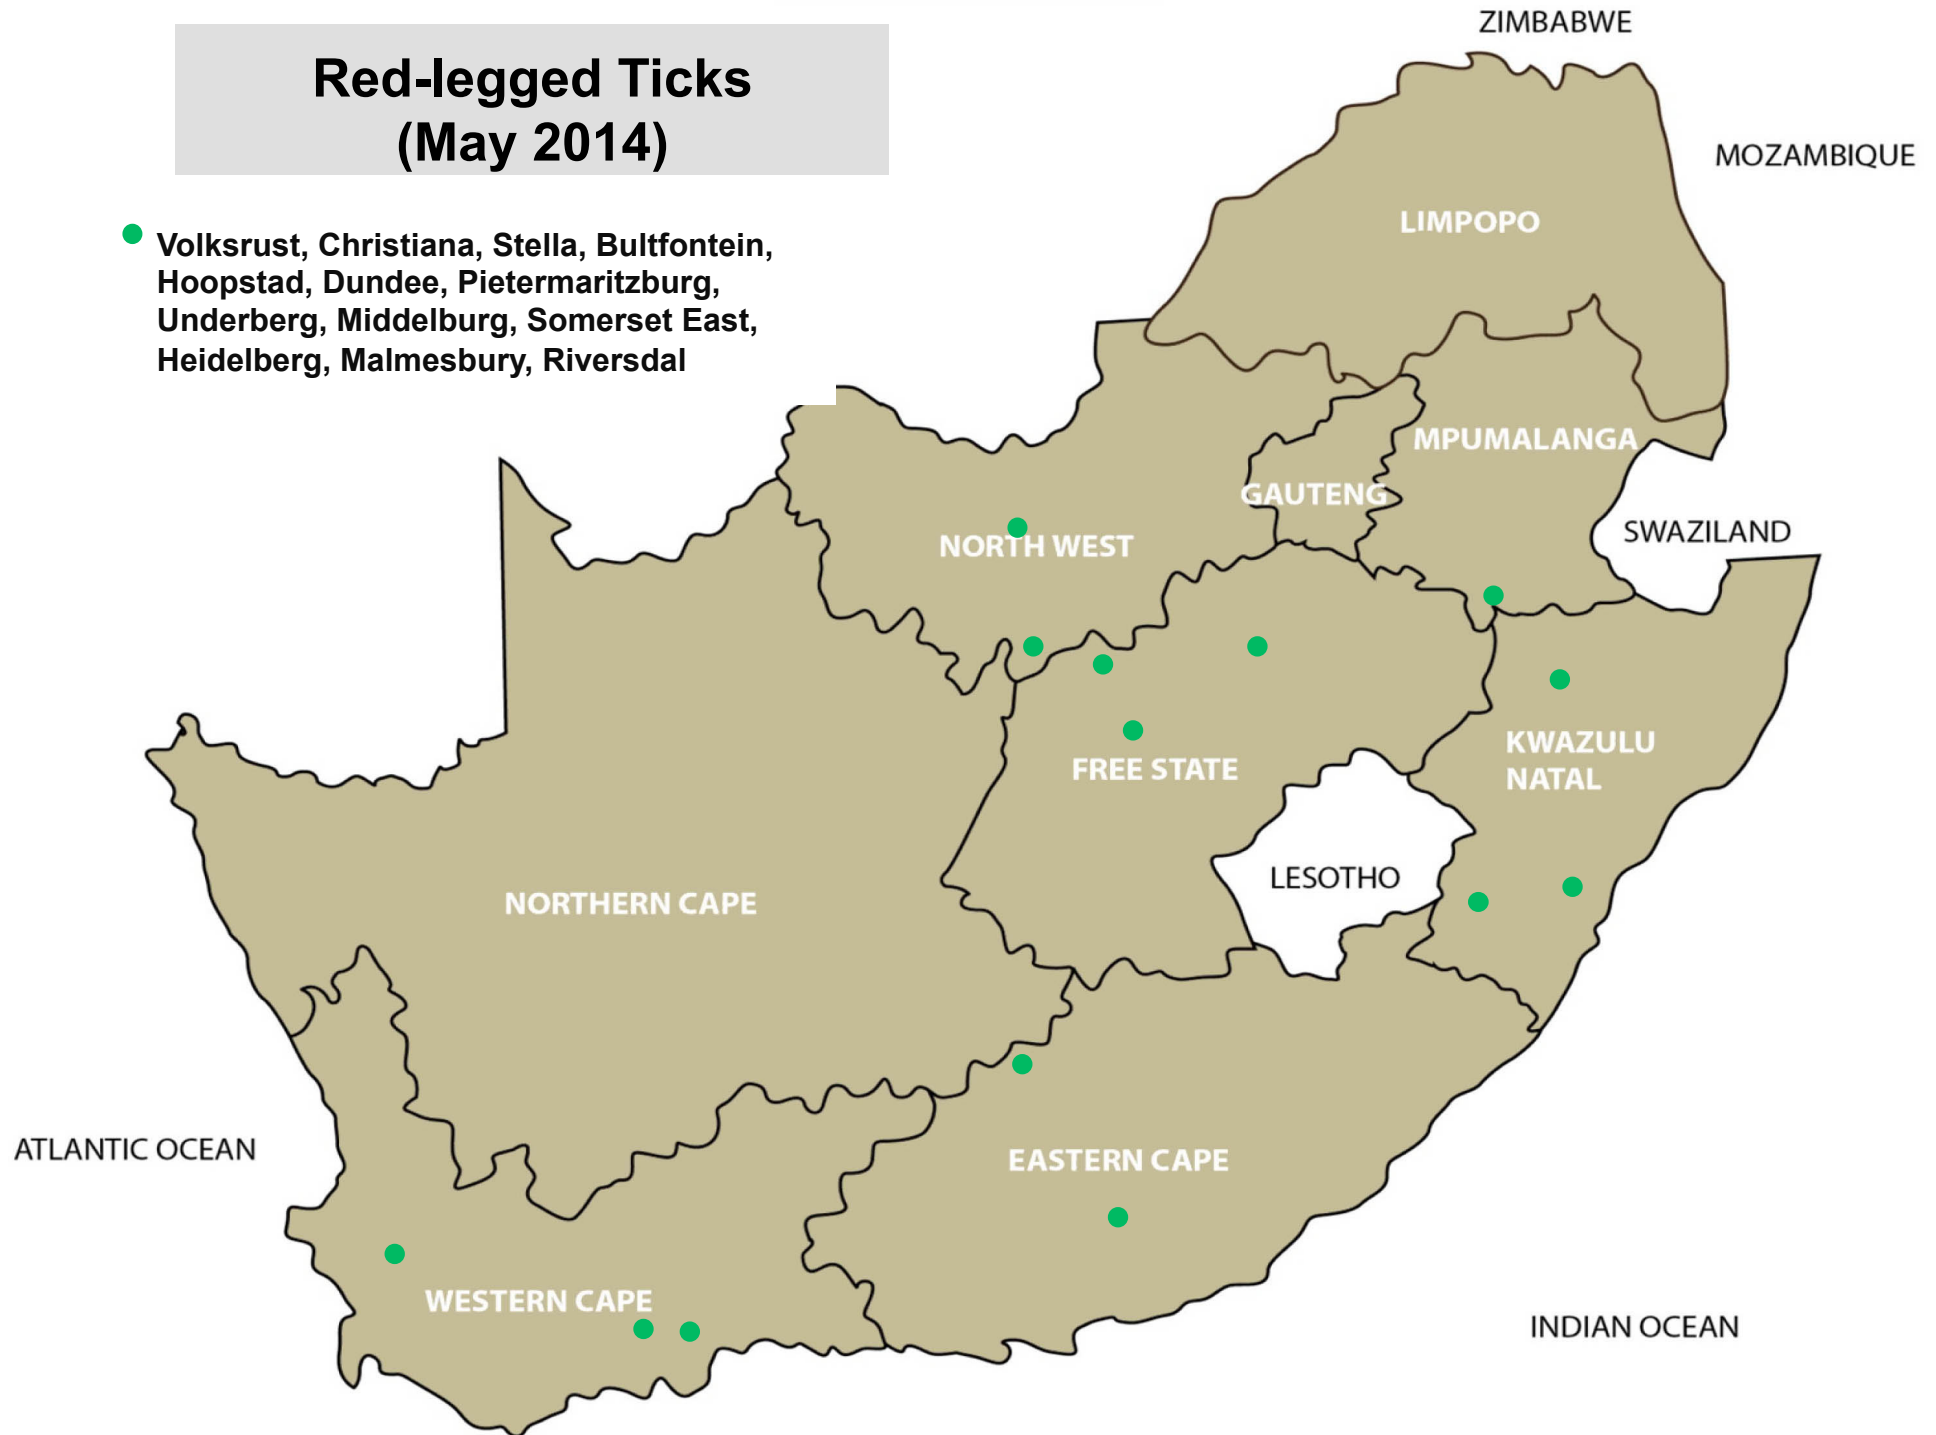

Resistant Blue Ticks (May 2014)

- Villiers, Pietermaritzburg, Vryheid

Heartwater Tick (May 2014)

- Balfour, Nelspruit, Pretoria, Stella, Dundee, Estcourt, Mtubatuba, Pietermaritzburg, Pongola, Vryheid, Alexandria, Somerset East

Brown Ear-Ticks (May 2014)

- Ermelo, Leeudoringstad, Reitz, Pongola, Underberg, Somerset East

Bont-legged Ticks (May 2014)

- Christiana, Stella, Bultfontein, Clocolan, Hoopstad, Kroonstad, Parys, Wesselsbron, Bergville, Middelburg, Malmesbury

Red-legged Ticks (May 2014)

- Volksrust, Christiana, Stella, Bultfontein, Hoopstad, Dundee, Pietermaritzburg, Underberg, Middelburg, Somerset East, Heidelberg, Malmesbury, Riversdal

Biting lice (Red-lice) (May 2014)

- Ermelo, Hoopstad, Kroonstad, Parys, Villiers, Kokstad, Graaff-Reinet, Somerset East

Sucking lice (Blue lice) (May 2014)

- Leeudoringstad, Schweizer- Reneke, Bultfontein, Hoopstad, Winburg, Kokstad, Middelburg (EC), Somerset East