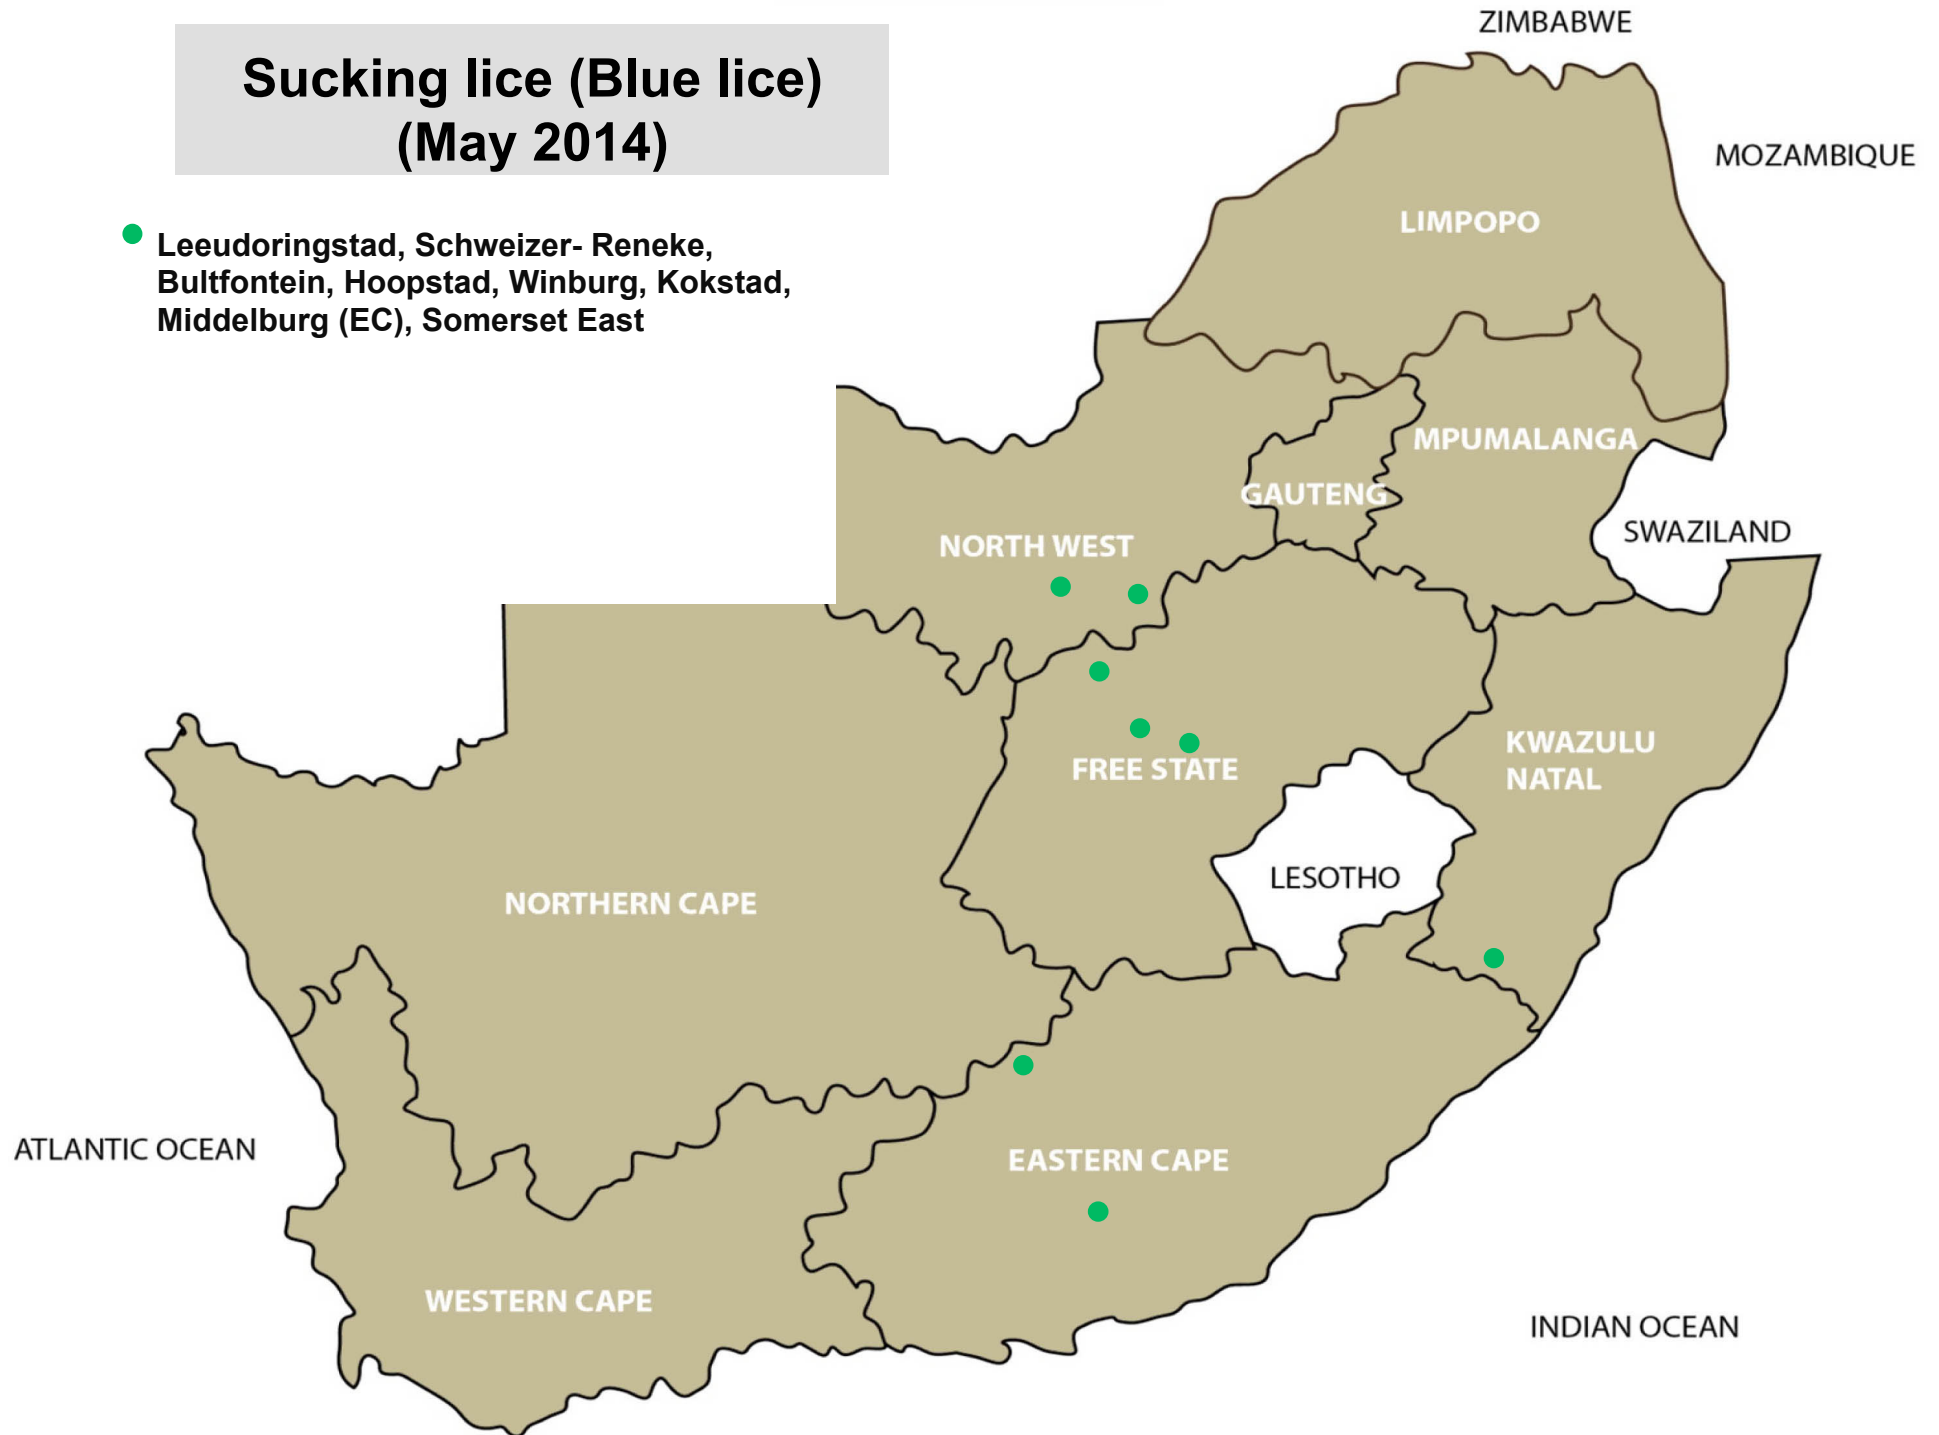

Red-legged Ticks (May 2014)

- Volksrust, Christiana, Stella, Bultfontein, Hoopstad, Dundee, Pietermaritzburg, Underberg, Middelburg, Somerset East, Heidelberg, Malmesbury, Riversdal

Biting lice (Red-lice) (May 2014)

- Ermelo, Hoopstad, Kroonstad, Parys, Villiers, Kokstad, Graaff-Reinet, Somerset East

Sucking lice (Blue lice) (May 2014)

- Leeudoringstad, Schweizer- Reneke, Bultfontein, Hoopstad, Winburg, Kokstad, Middelburg (EC), Somerset East

- Bethal, Ermelo, Nelspruit, Piet Retief, Standerton, Onderstepoort, Pretoria, Machado, Bloemfontein, Hoopstad, Kroonstad, Viljoenskroon, Villiers, Winburg, Dundee, Estcourt, Howick, Kokstad, Mtubatuba, Vryheid, Alexandria, Jeffreys Bay, Middelburg, Malmesbury

Tick transmitted disease – Asiatic red water (May 2014)

- Middelburg, Mokopane, Polokwane, Frankfort, Harrismith, Villiers, Winburg, Bergville, Estcourt, Kokstad, Mooi River, Underberg, Vryheid, Alexandria, Humansdorp, Jeffreys Bay, Riversdal, Swellendam