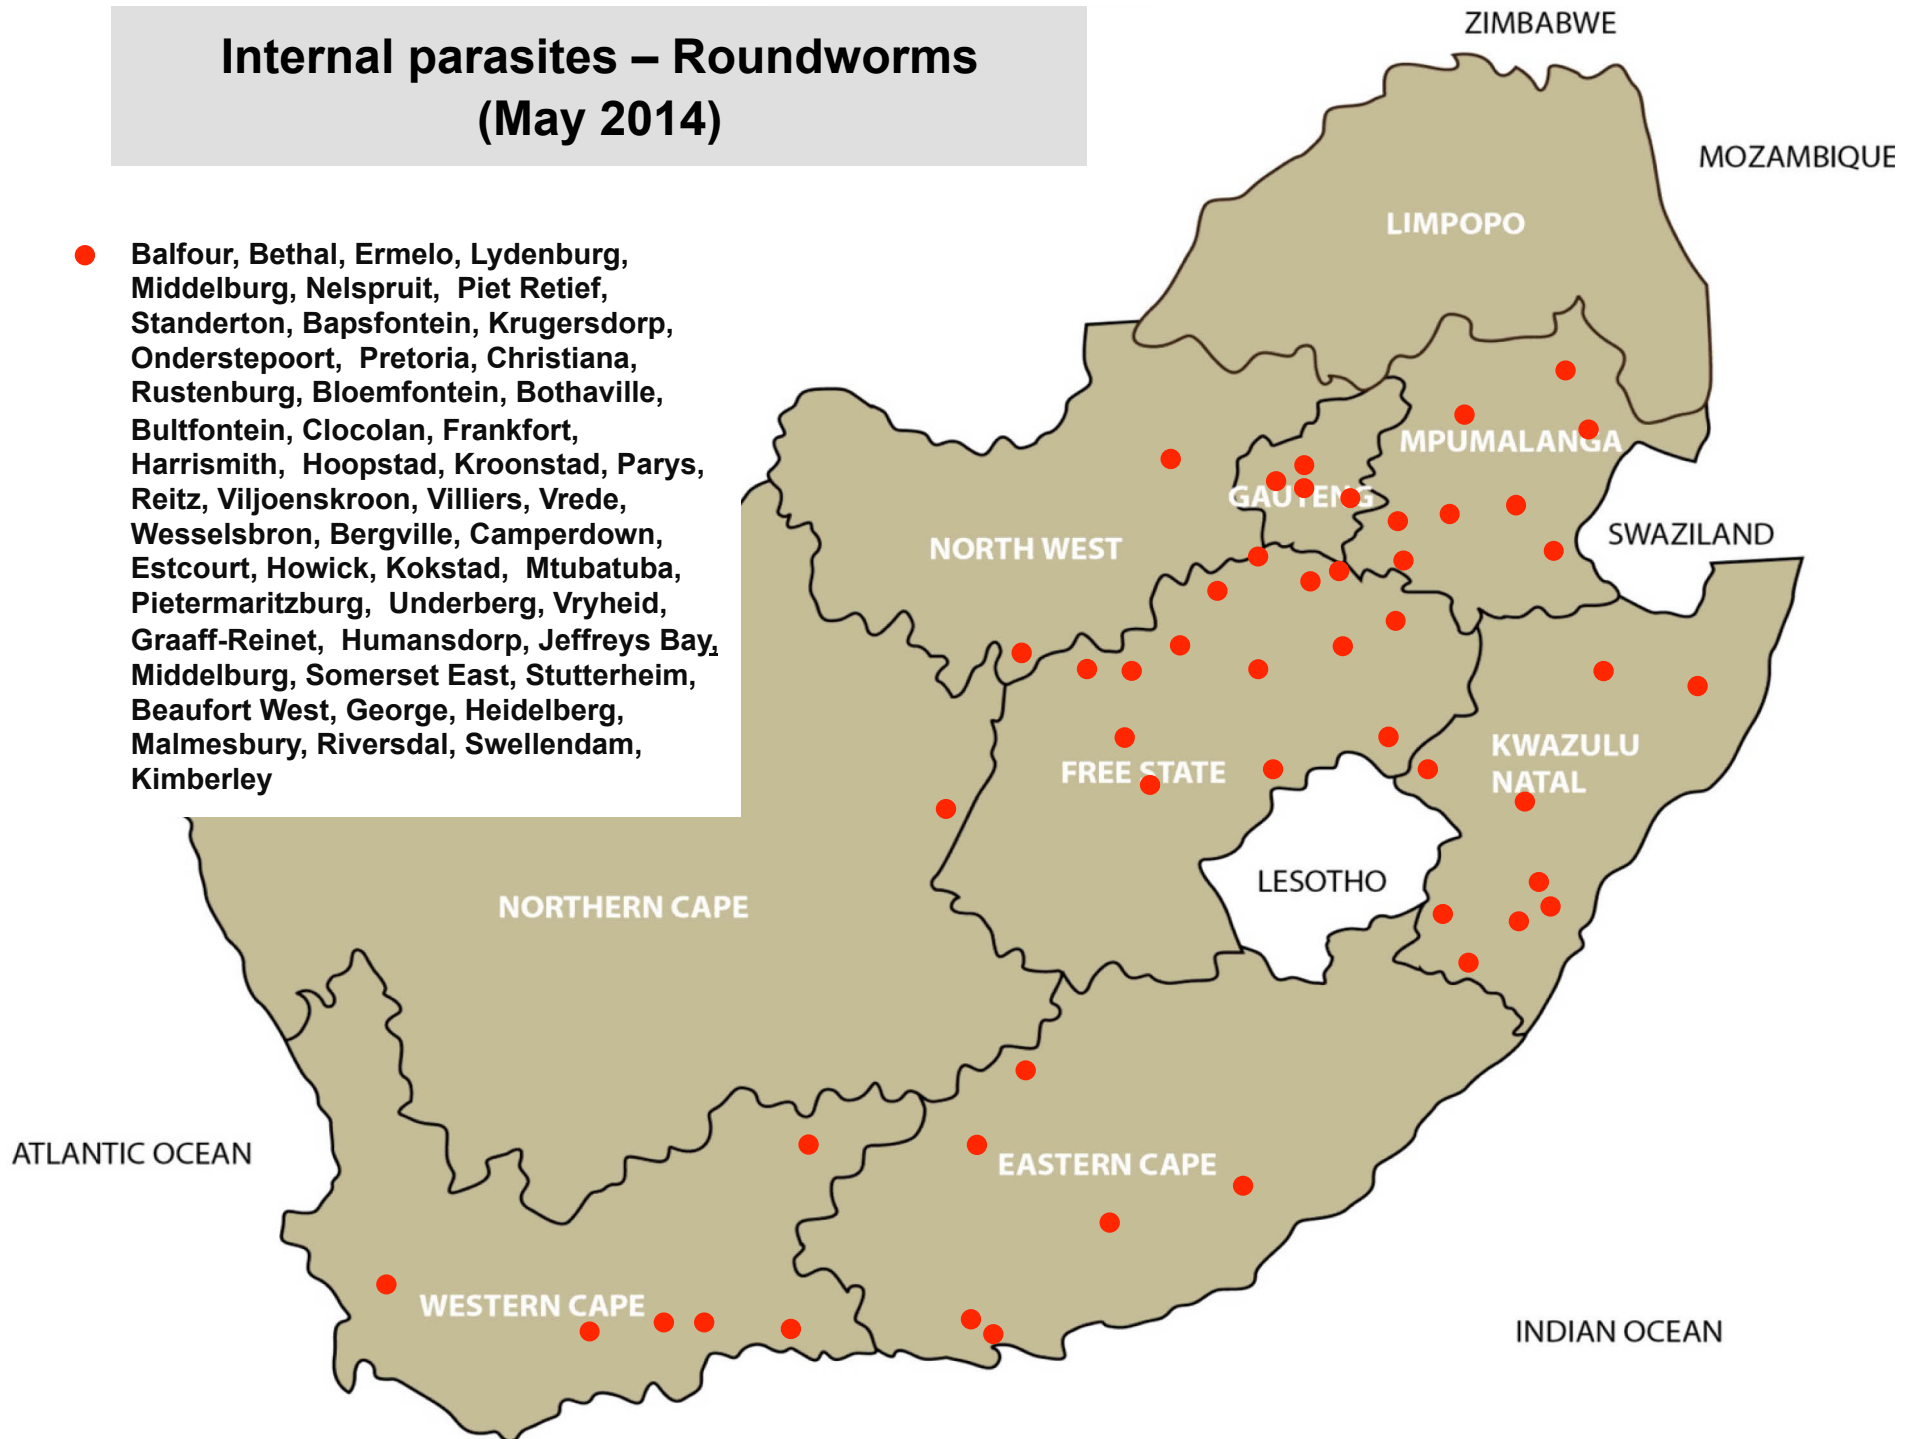

93 Reports (May 2014)

Internal parasites – Roundworms (May 2014)

- Balfour, Bethal, Ermelo, Lydenburg, Middelburg, Nelspruit, Piet Retief, Standerton, Bapsfontein, Krugersdorp, Onderstepoort, Pretoria, Christiana, Rustenburg, Bloemfontein, Bothaville, Bultfontein, Clocolan, Frankfort, Harrismith, Hoopstad, Kroonstad, Parys, Reitz, Viljoenskroon, Villiers, Vrede, Wesselsbron, Bergville, Camperdown, Estcourt, Howick, Kokstad, Mtubatuba, Pietermaritzburg, Underberg, Vryheid, Graaff-Reinet, Humansdorp, Jeffreys Bay, Middelburg, Somerset East, Stutterheim, Beaufort West, George, Heidelberg, Malmesbury, Riversdal, Swellendam, Kimberley

Internal parasites – Resistant Roundworms (May 2014)

- Balfour, Bethal, Ermelo, Grootvlei, Middelburg, Nelspruit, Standerton, Bapsfontein, Onderstepoort, Pretoria, Modimolle, Christiana, Leeudoringstad, Swartruggens, Bethlehem, Bloemfontein, Clocolan, Harrismith, Hoopstad, Memel, Villiers, Wesselsbron, Bergville, Dundee, Howick, Kokstad, Mtubatuba, Underberg, Vryheid, Aliwal North, Cradock, Graaff-Reinet, Somerset East, Beaufort West, George, Malmesbury

Internal parasites – Tape worms (May 2014)

- Bethal, Ermelo, Piet Retief, Standerton, Bapsfontein, Bloemfontein, Clocolan, Frankfort, Hoopstad, Kroonstad, Parys, Reitz, Villiers, Mtubatuba, Underberg, Humansdorp, Somerset East
- **Cysticercosis (measles):**
Nelspruit, Bapsfontein, Reitz, Winburg