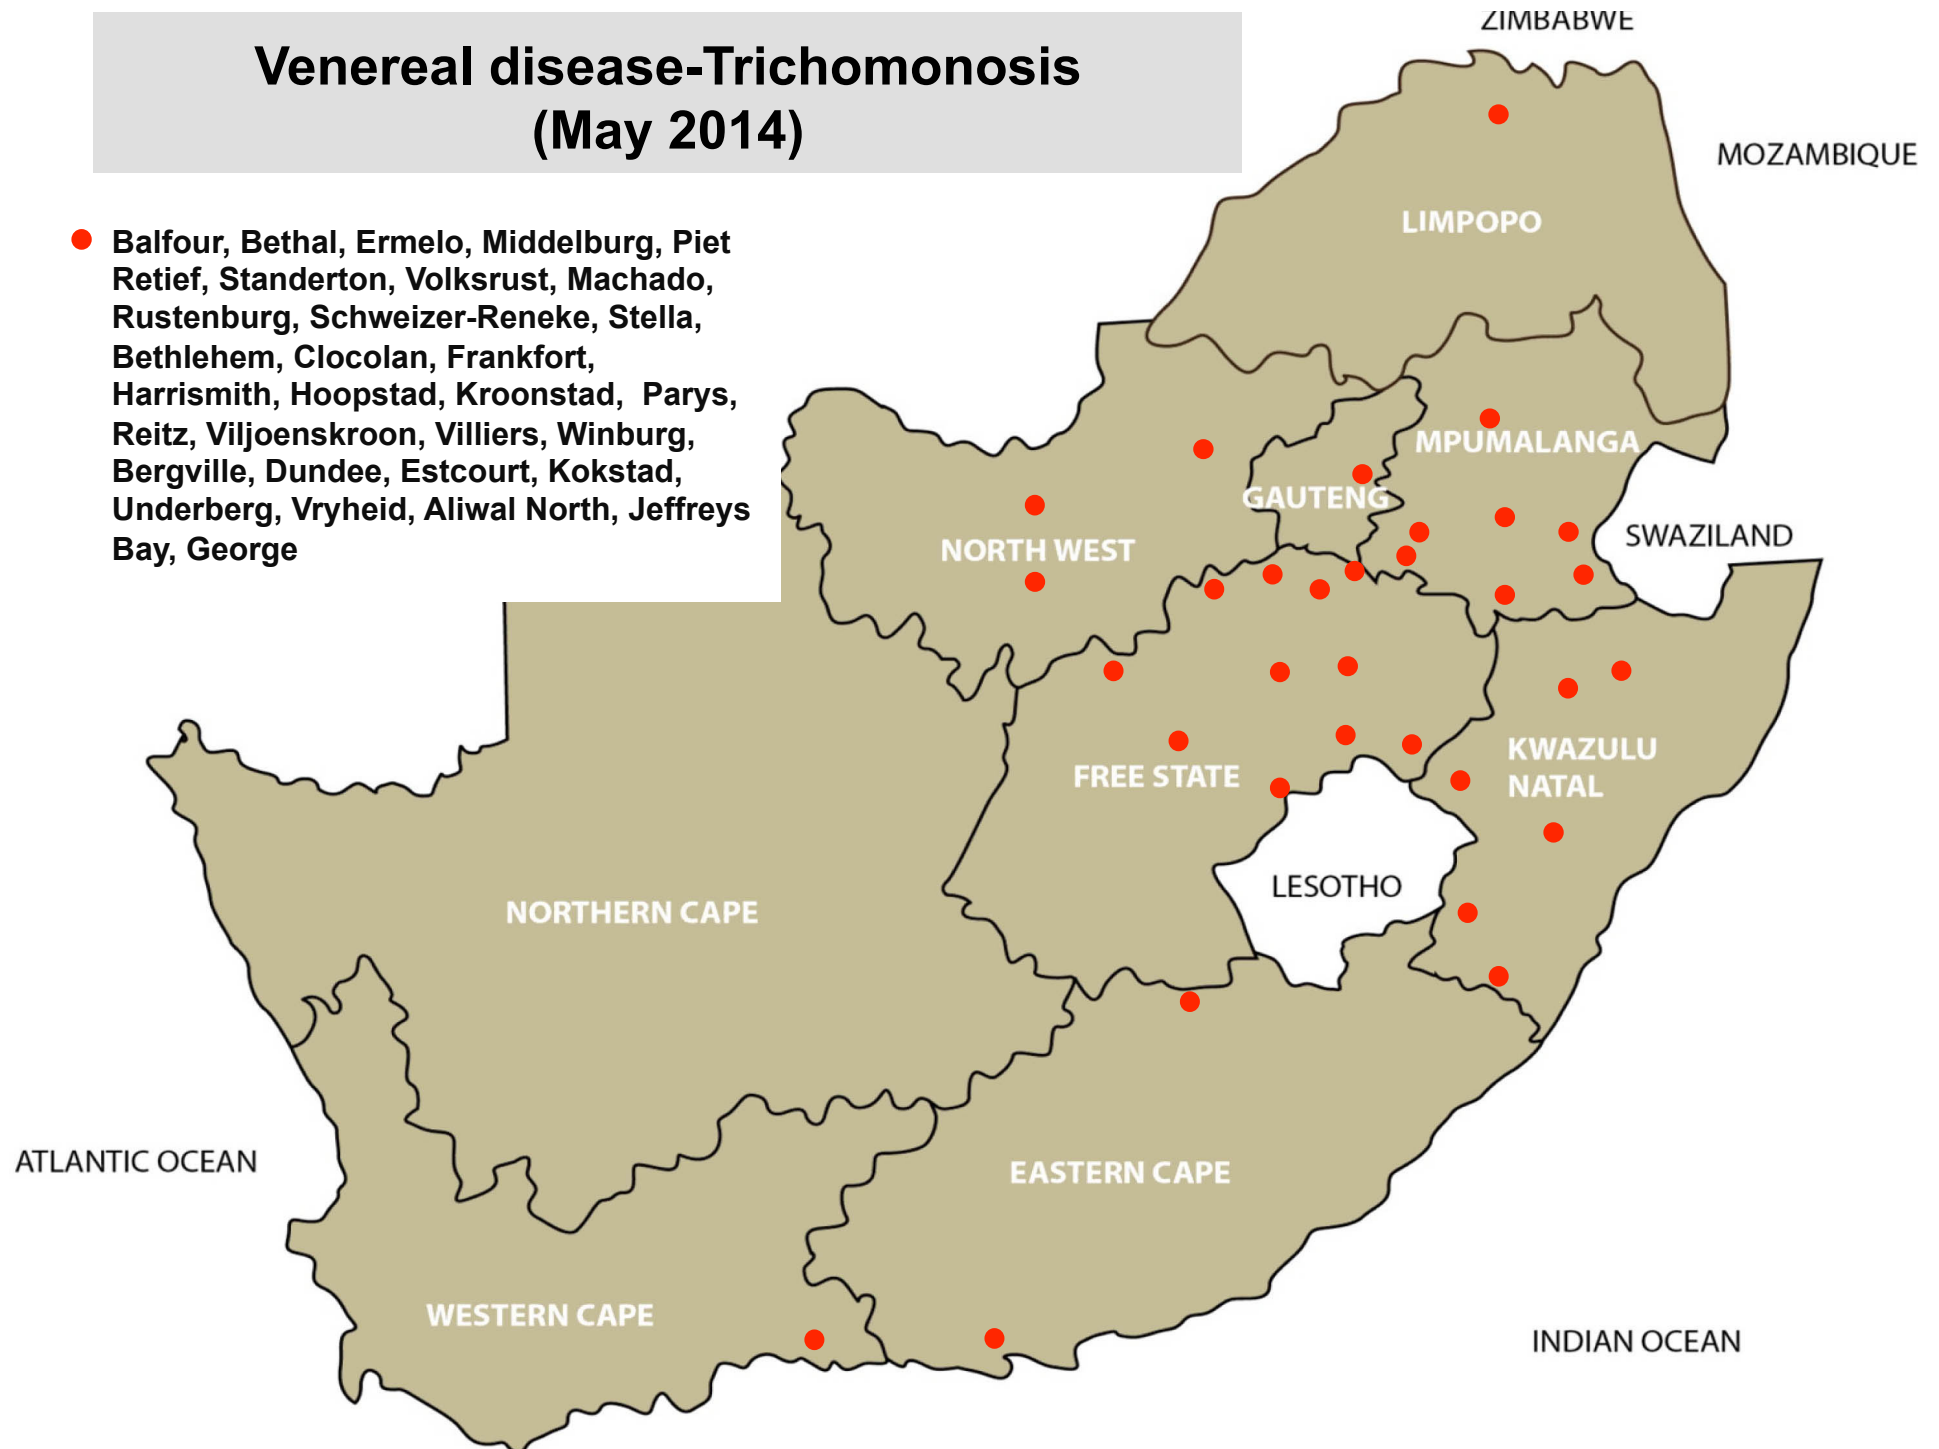

Tick transmitted disease – Asiatic red water (May 2014)

- Middelburg, Mokopane, Polokwane, Frankfort, Harrismith, Villiers, Winburg, Bergville, Estcourt, Kokstad, Mooi River, Underberg, Vryheid, Alexandria, Humansdorp, Jeffreys Bay, Riversdal, Swellendam

Tick and biting flies transmitted disease - Anaplasmosis (May 2014)

- Machado, Mokopane, Christiana, Bethlehem, Bloemfontein, Bothaville, Bultfontein, Clocolan, Frankfort, Harrismith, Hoopstad, Kroonstad, Memel, Reitz, Villiers, Wesselsbron, Dundee, Estcourt, Howick, Ingogo, Kokstad, Pietermaritzburg, Pongola, Underberg, Alexandria, Humansdorp, Somerset East, George, Malmesbury, Riversdal, Stellenbosch, Plettenberg Bay

Tick transmitted disease - Heartwater (May 2014)

- Balfour, Nelspruit, Onderstepoort, Pretoria, Machado, Mokopane, Tzaneen, Christiana, Rustenburg, Stella, Swartruggens, Camperdown, Estcourt, Mtubatuba, Pongola, Vryheid, Jeffreys Bay, Somerset East

Venereal diseases (May 2014)

- **Vibriosis:** Volksrust, Machado, Stella, Bloemfontein, Clocolan, Parys, Winburg, Somerset East, George
- **Pizzle disease:** Middelburg (EC), De Aar

Insect and tick transmitted disease Lumpy skin disease (May 2014)