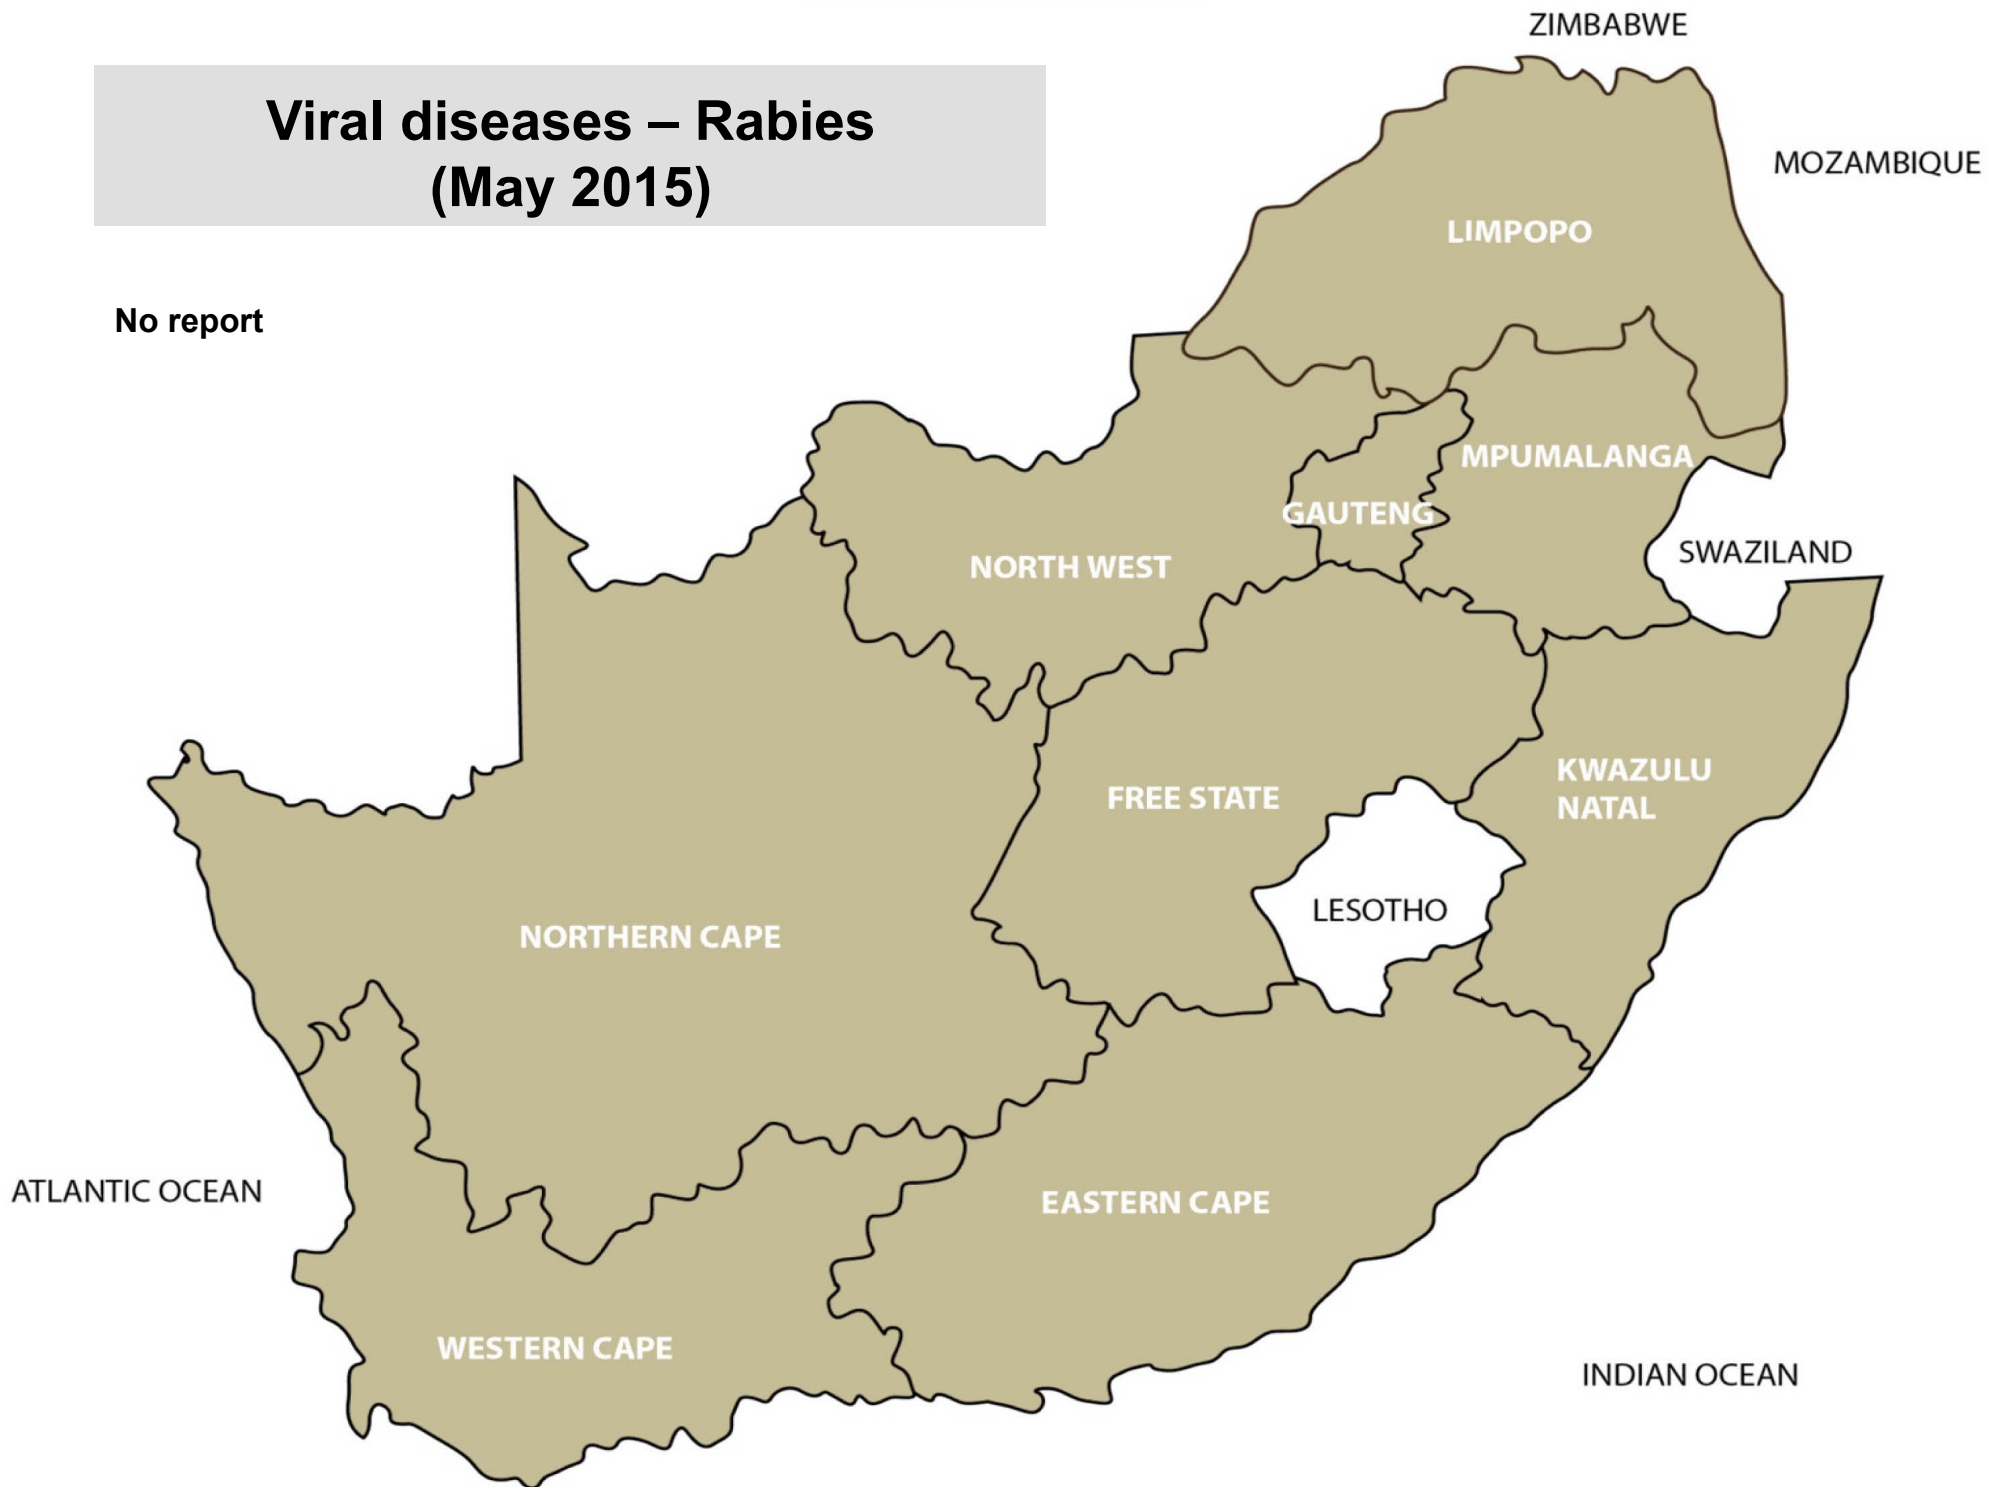

Viral diseases – Rabies (May 2015)

No report