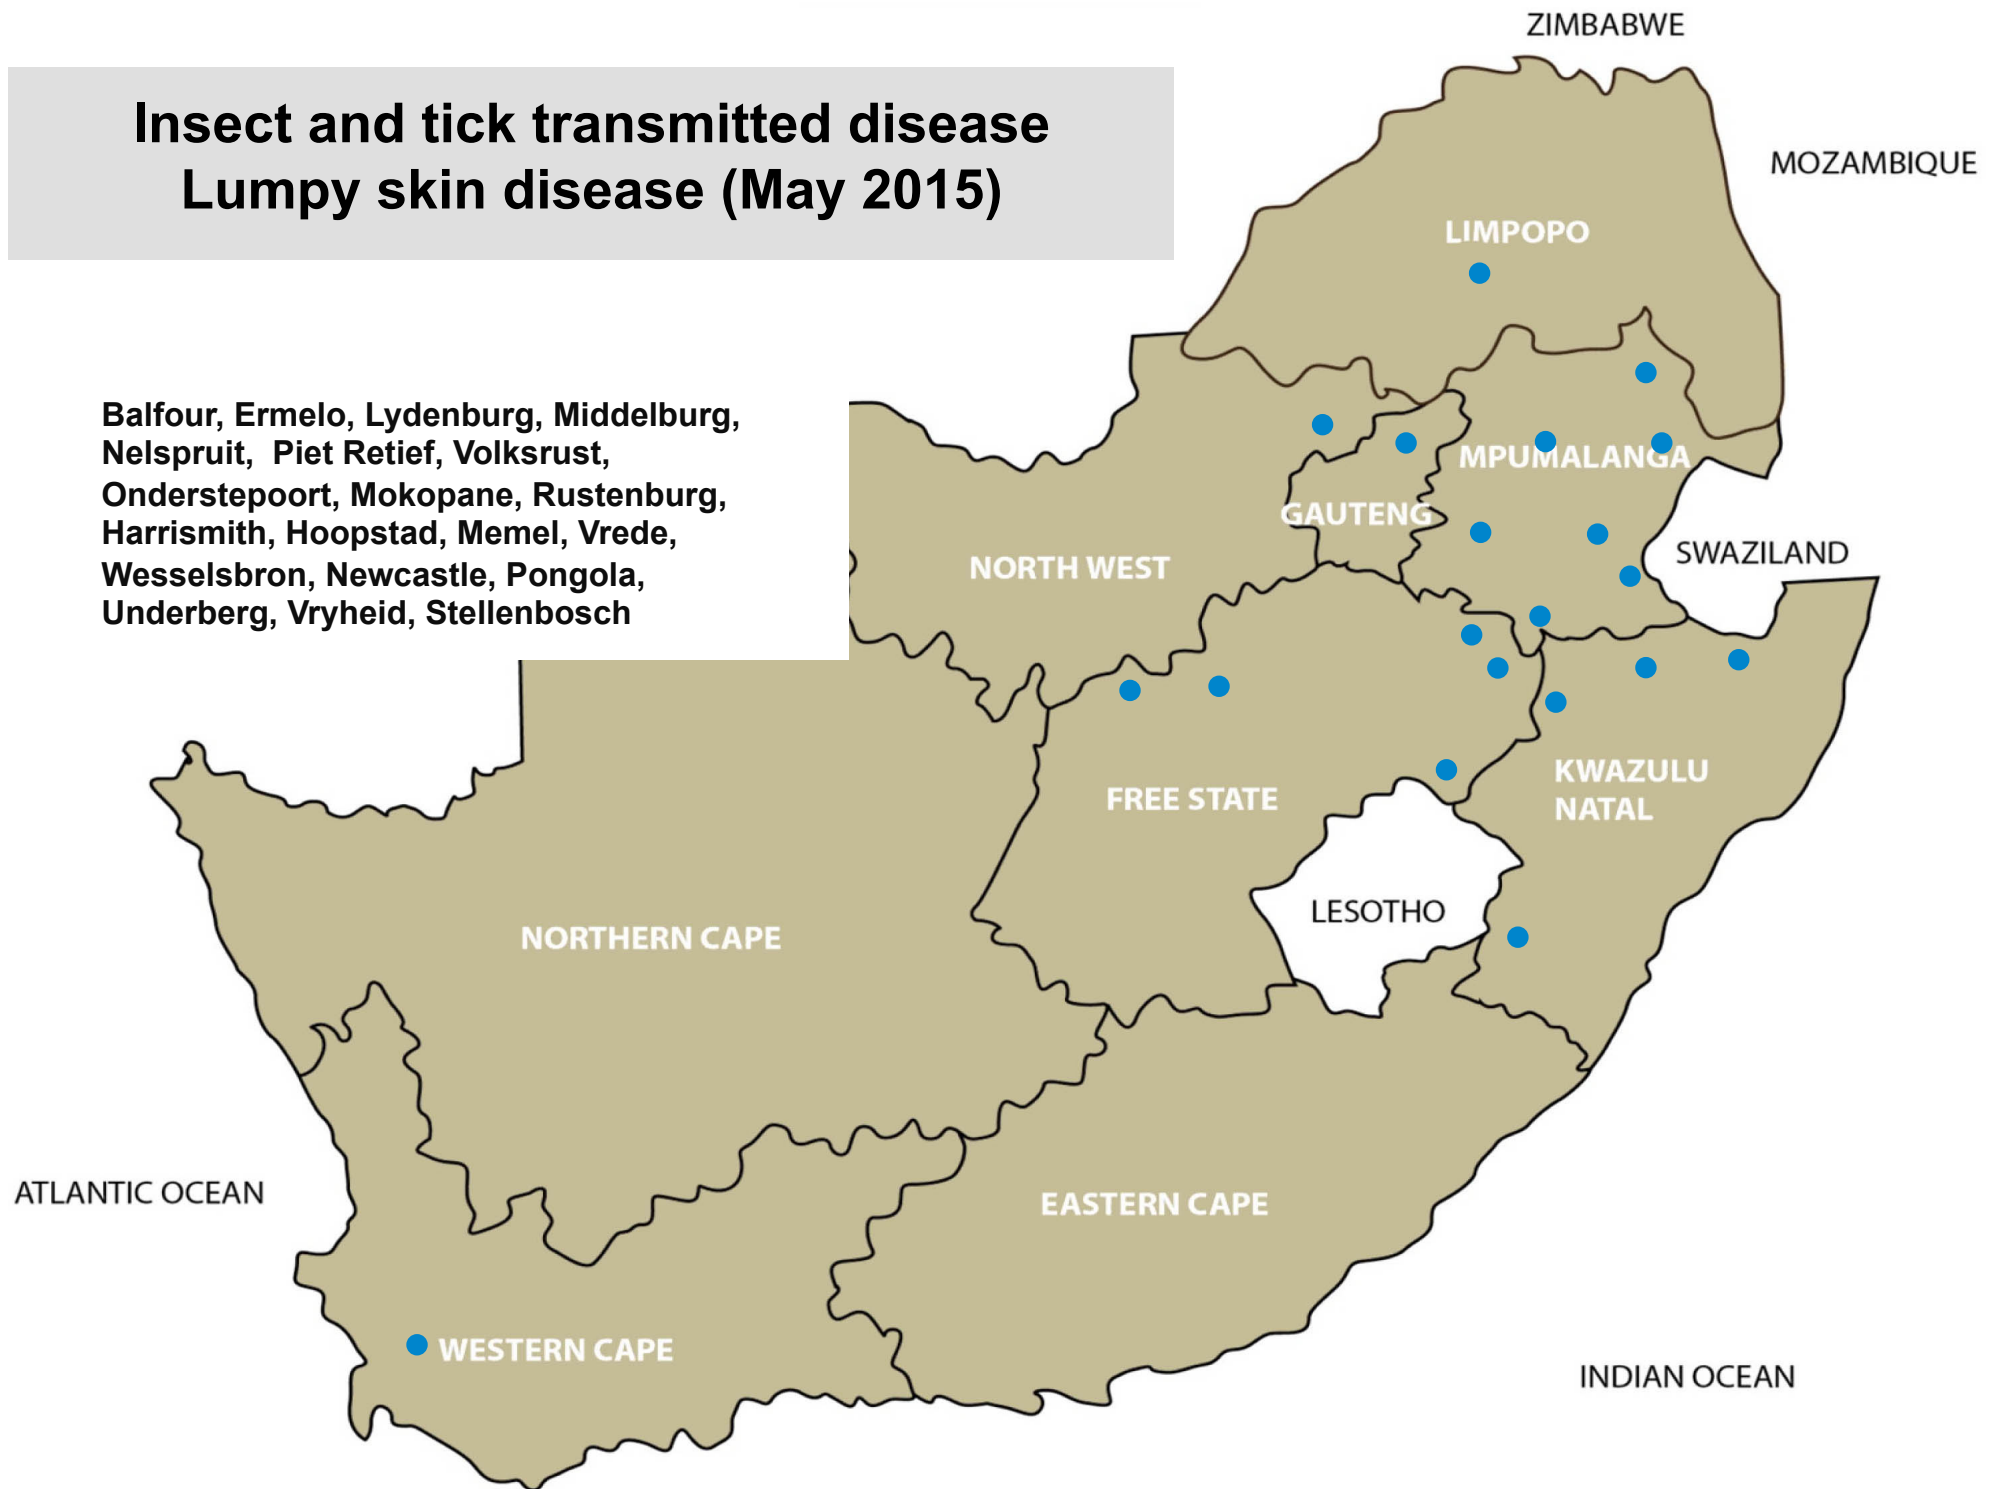

# Venereal disease-Trichomonosis (May 2015)

Bethal, Delmas, Ermelo, Grootvlei,  
Middelburg, Piet Retief, Schweizer-Reneke,  
Vryburg, Bethlehem, Bloemfontein,  
Bothaville, Harrismith, Hoopstad, Kroonstad,  
Ladybrand/Excelsior, Viljoenskroon,  
Bergville, Dundee, Kokstad, Vryheid,  
Port Alfred

# Venereal disease – Vibriosis (May 2015)

Viljoenskroon, Kokstad

# Venereal disease – Pizzle disease Peestersiekte (May 2015)

Ladybrand/Excelsior, Graaff-Reinet,  
De Aar

# Insect and tick transmitted disease Lumpy skin disease (May 2015)

Balfour, Ermelo, Lydenburg, Middelburg, Nelspruit, Piet Retief, Volksrust, Onderstepoort, Mokopane, Rustenburg, Harrismith, Hoopstad, Memel, Vrede, Wesselsbron, Newcastle, Pongola, Underberg, Vryheid, Stellenbosch