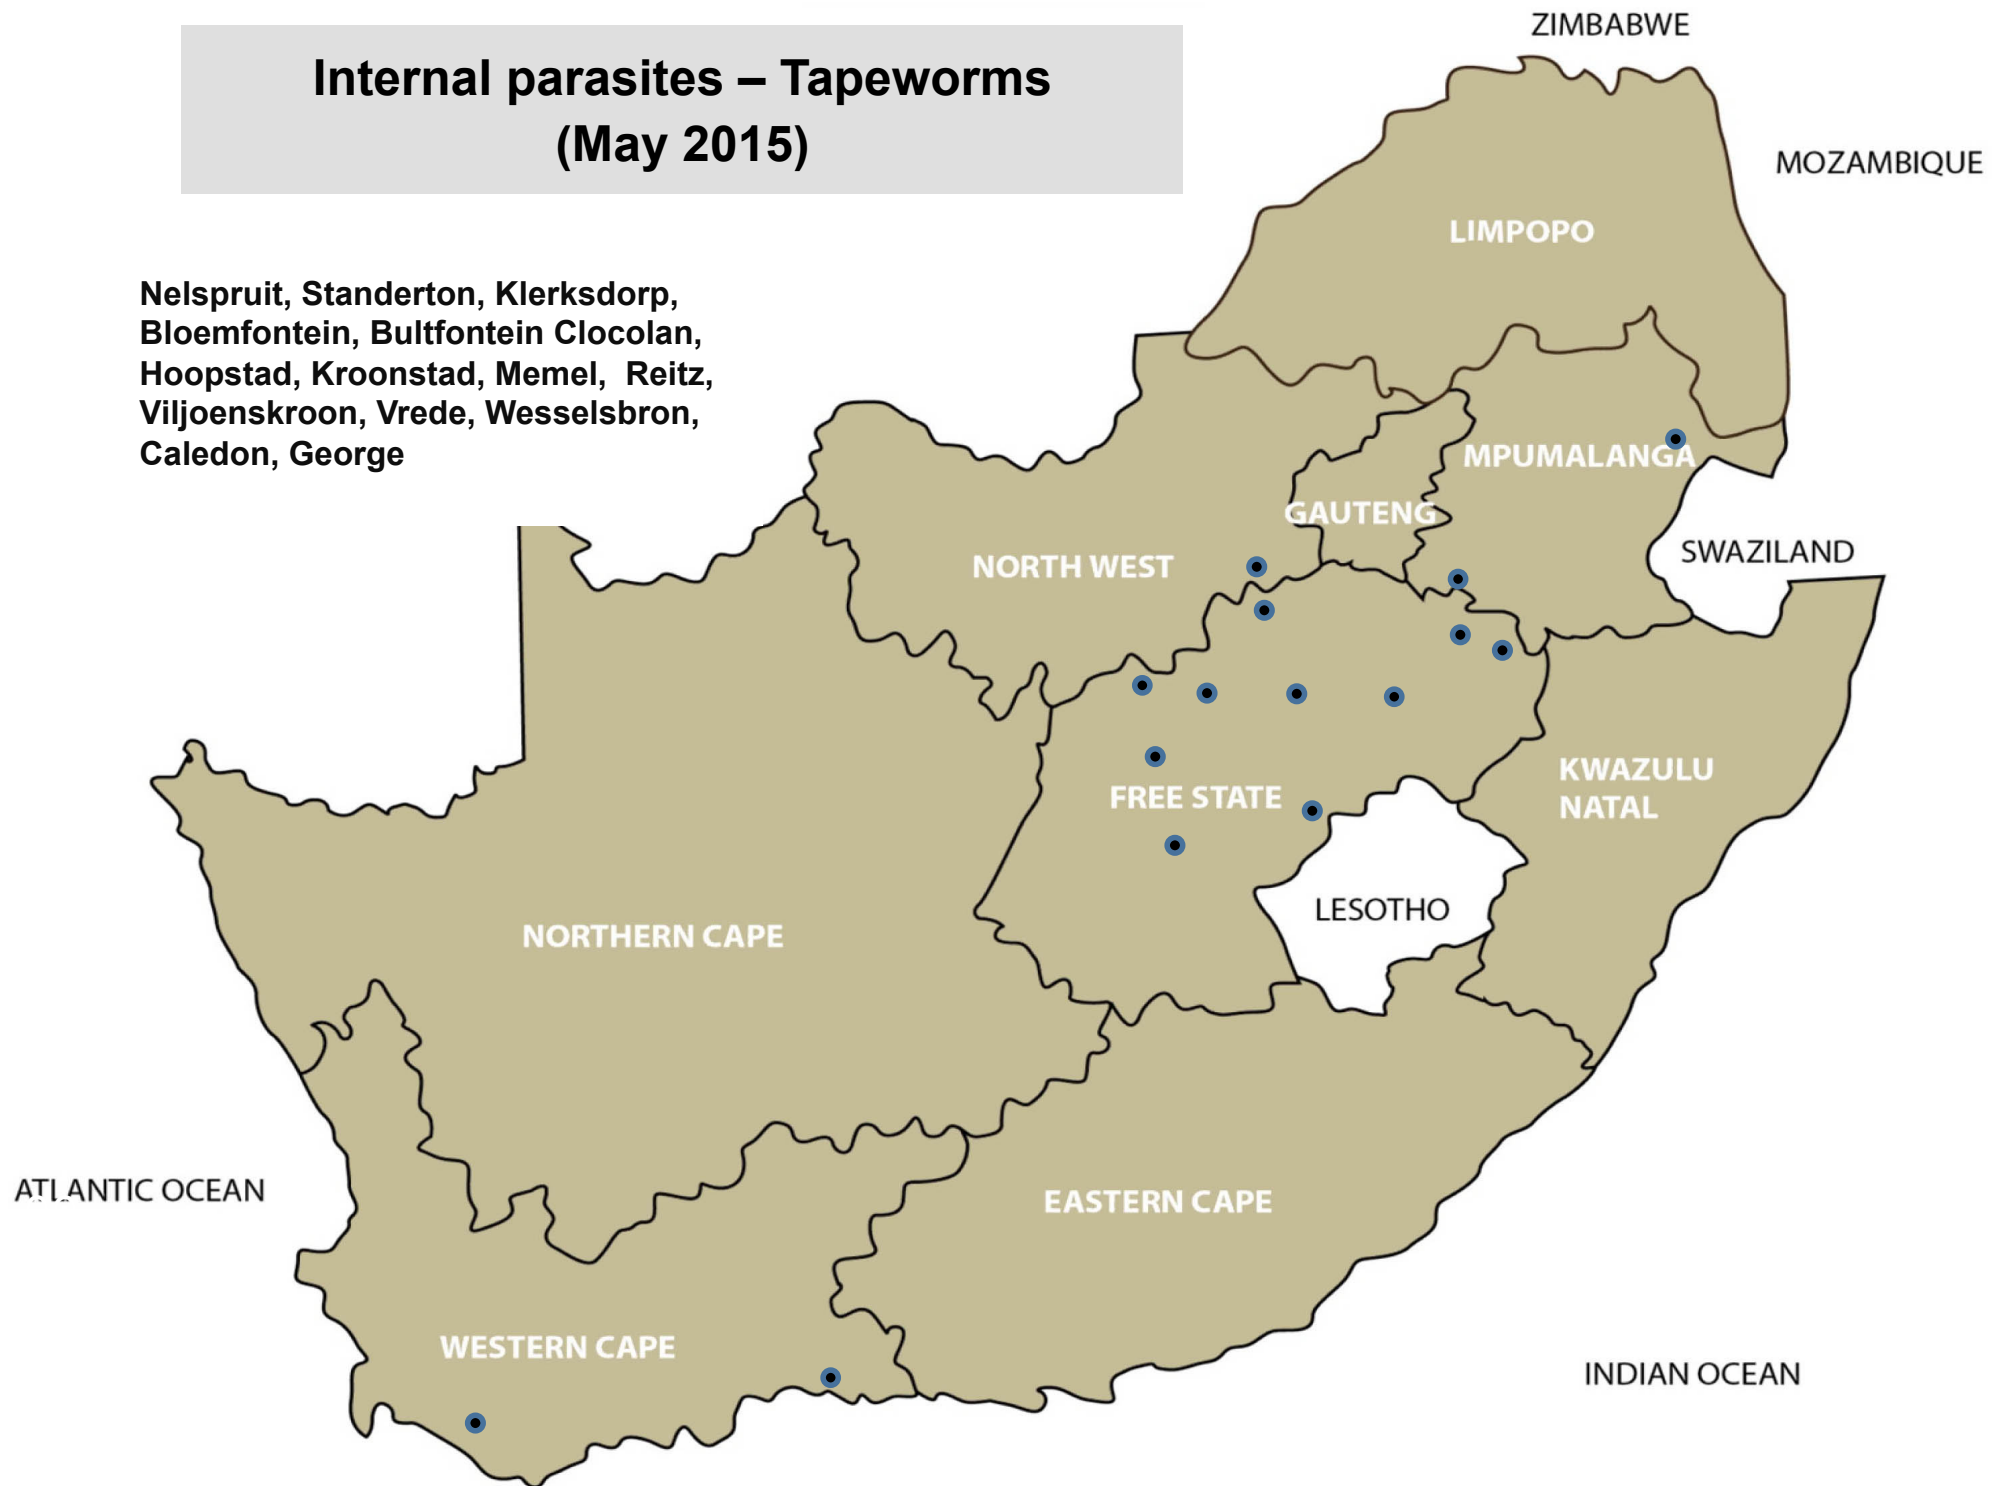

# Internal parasites – Roundworms (May 2015)

Bethal, Ermelo, Middelburg, Nelspruit, Standerton, Volksrust, Pretoria, Makhado, Bloemhof, Christiana, Klerksdorp, Stella, Vryburg, Bloemfontein, Bothaville, Bultfontein, Clocolan, Harrismith, Hoopstad, Kroonstad, Memel, Reitz, Viljoenskroon, Vrede, Wesselsbron, Bergville, Estcourt, Howick, Kokstad, Mooi River, Mtubatuba, Newcastle, Pongola, Aliwal North, Graaff-Reinet, Humansdorp, Middelburg, Caledon, Ceres, George, Heidelberg, Wellington

# Internal parasites – Resistant roundworms (May 2015)

Ermelo,, Pretoria, Christiana, Rustenburg,  
Bloemfontein, Cloccolan, Harrismith,  
Hoopstad, Memel, Graaff-Reinet, Caledon,  
George

## Internal parasites – Tapeworms (May 2015)

Nelspruit, Standerton, Klerksdorp,  
Bloemfontein, Bultfontein Clocolan,  
Hoopstad, Kroonstad, Memel, Reitz,  
Viljoenskroon, Vrede, Wesselsbron,  
Caledon, George

**Internal parasites – Tapeworms  
Cysticercosis (measles)  
(May 2015)**

**Nelspruit, Volksrust, Ventersdorp,  
Harrismith, Wesselsbron**