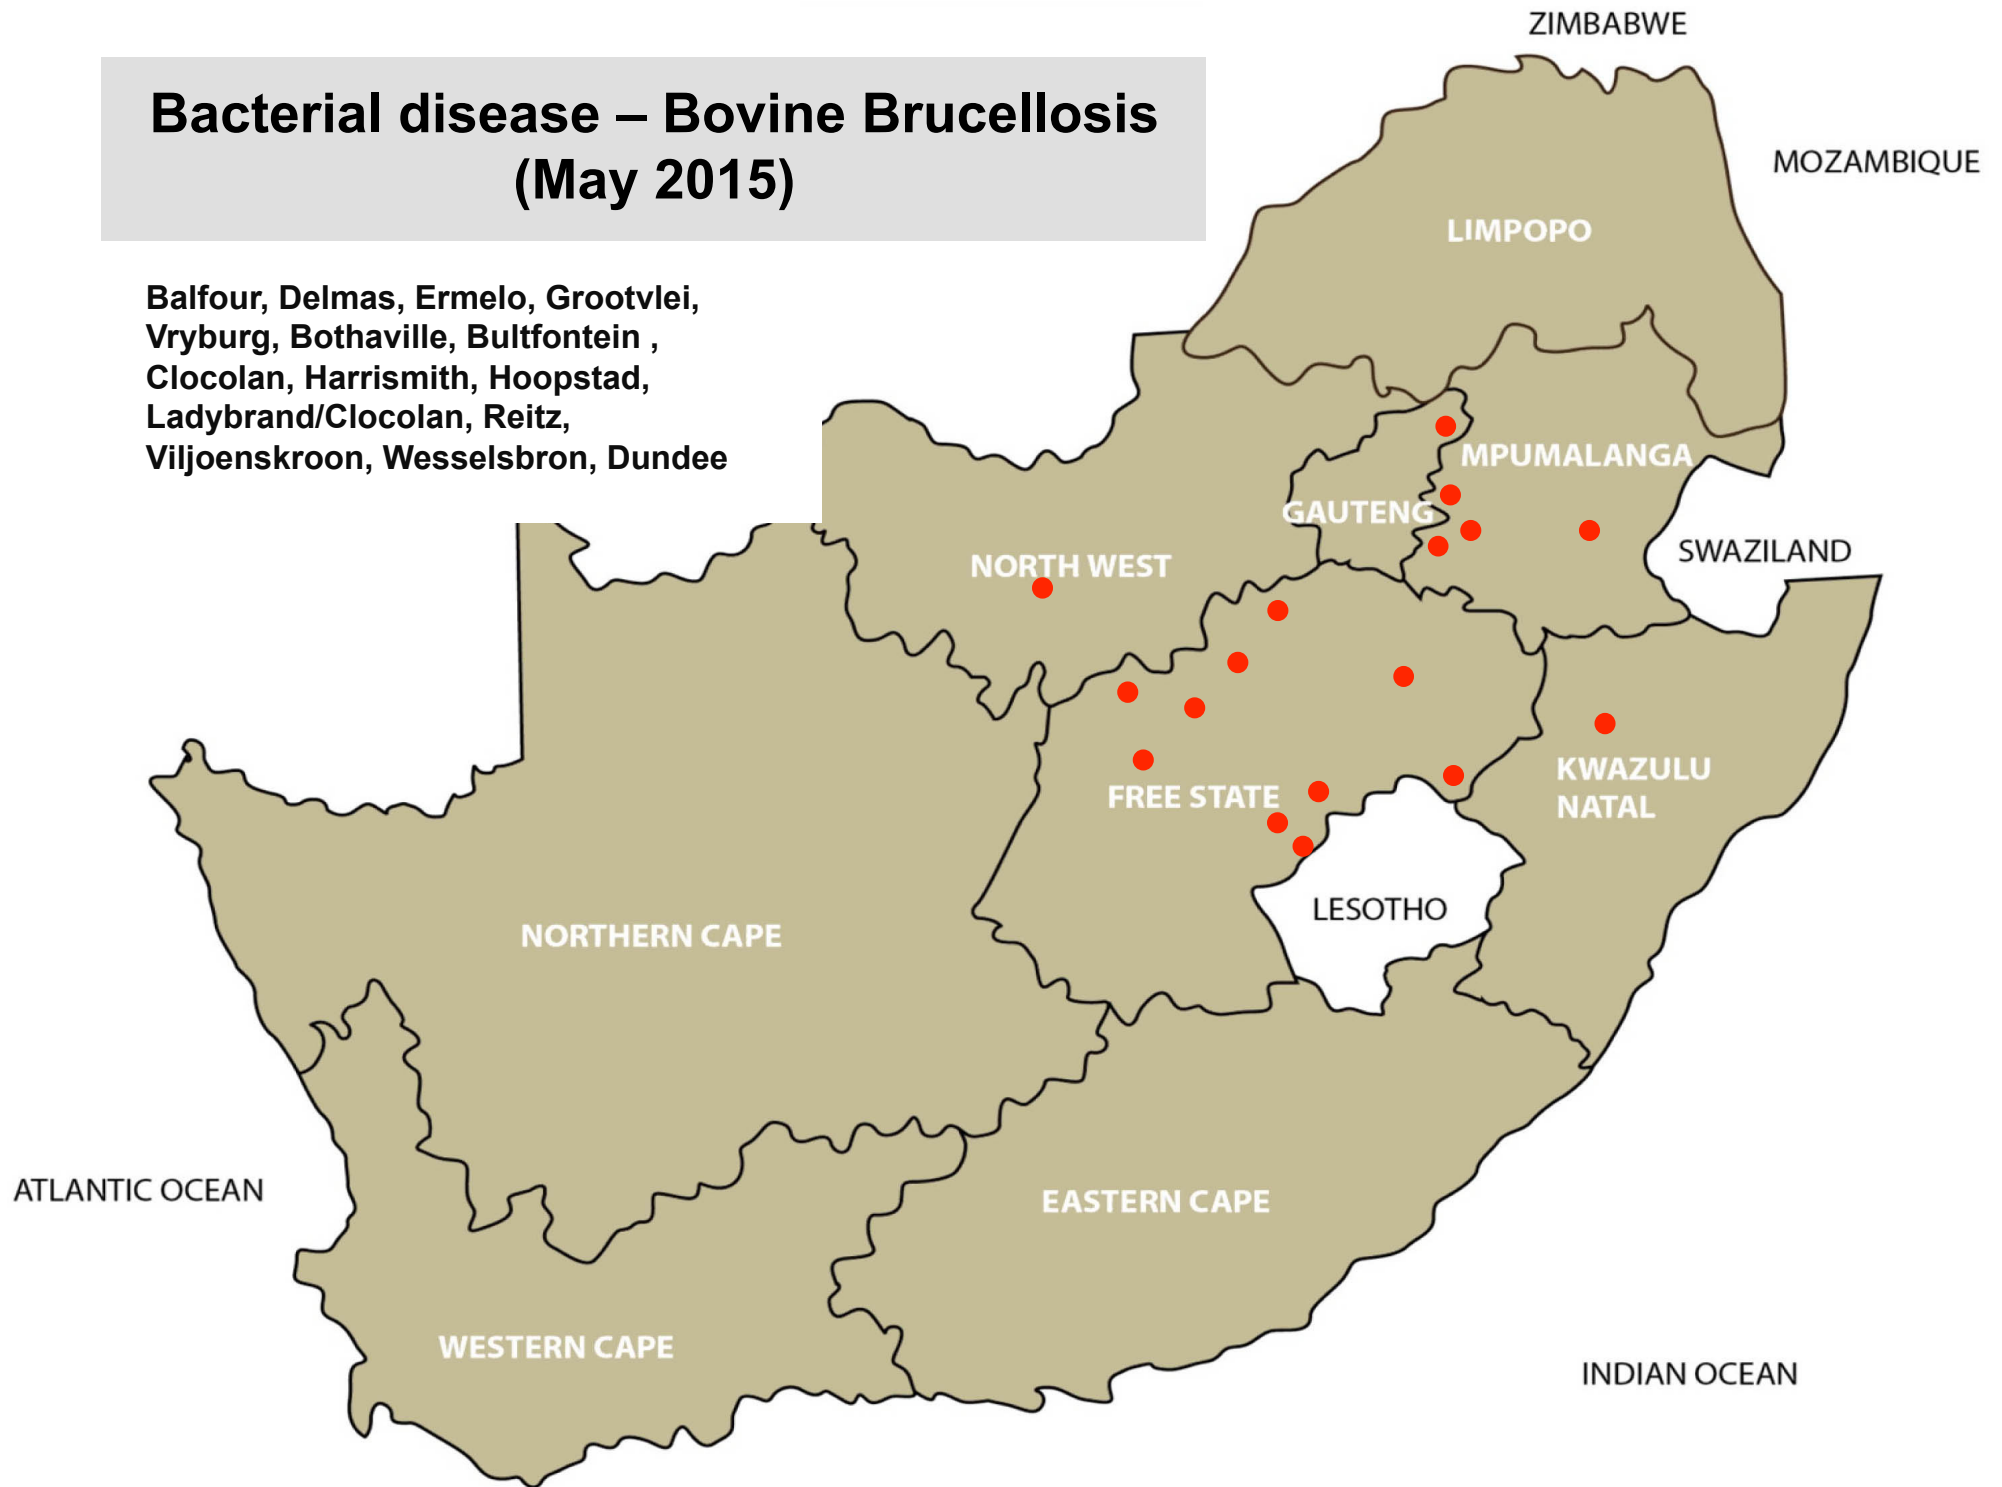

Bacterial disease – Bovine Brucellosis (May 2015)

Balfour, Delmas, Ermelo, Grootvlei,
Vryburg, Bothaville, Bultfontein ,
Clocolan, Harrismith, Hoopstad,
Ladybrand/Clocolan, Reitz,
Viljoenskroon, Wesselsbron, Dundee