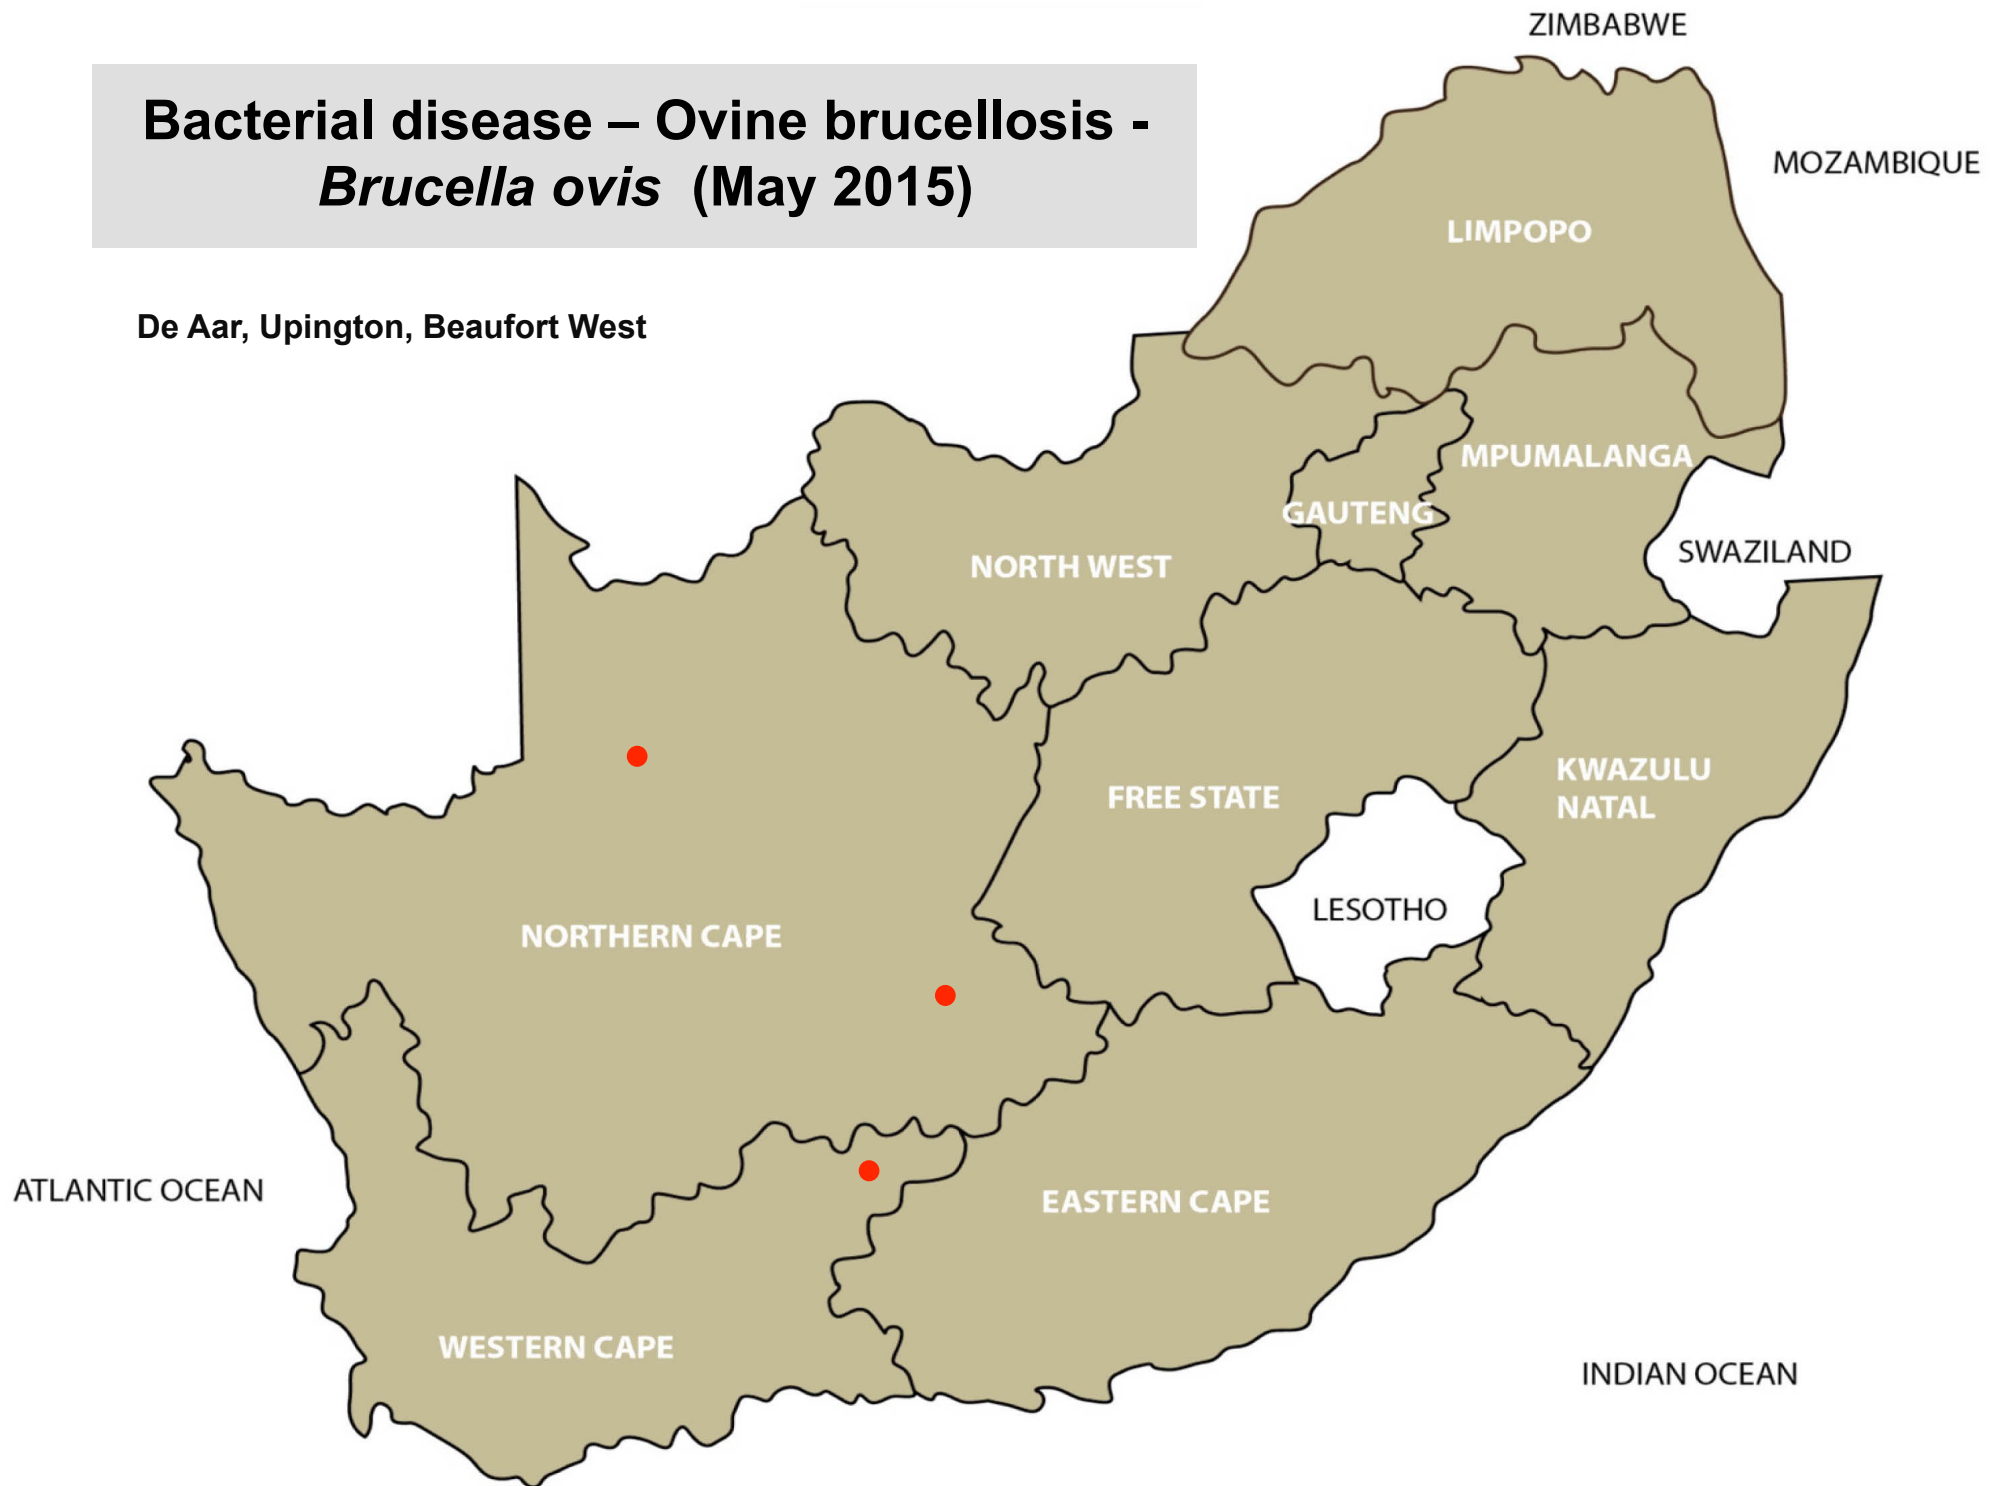

Bacterial disease – Ovine brucellosis - *Brucella ovis* (May 2015)

De Aar, Upington, Beaufort West