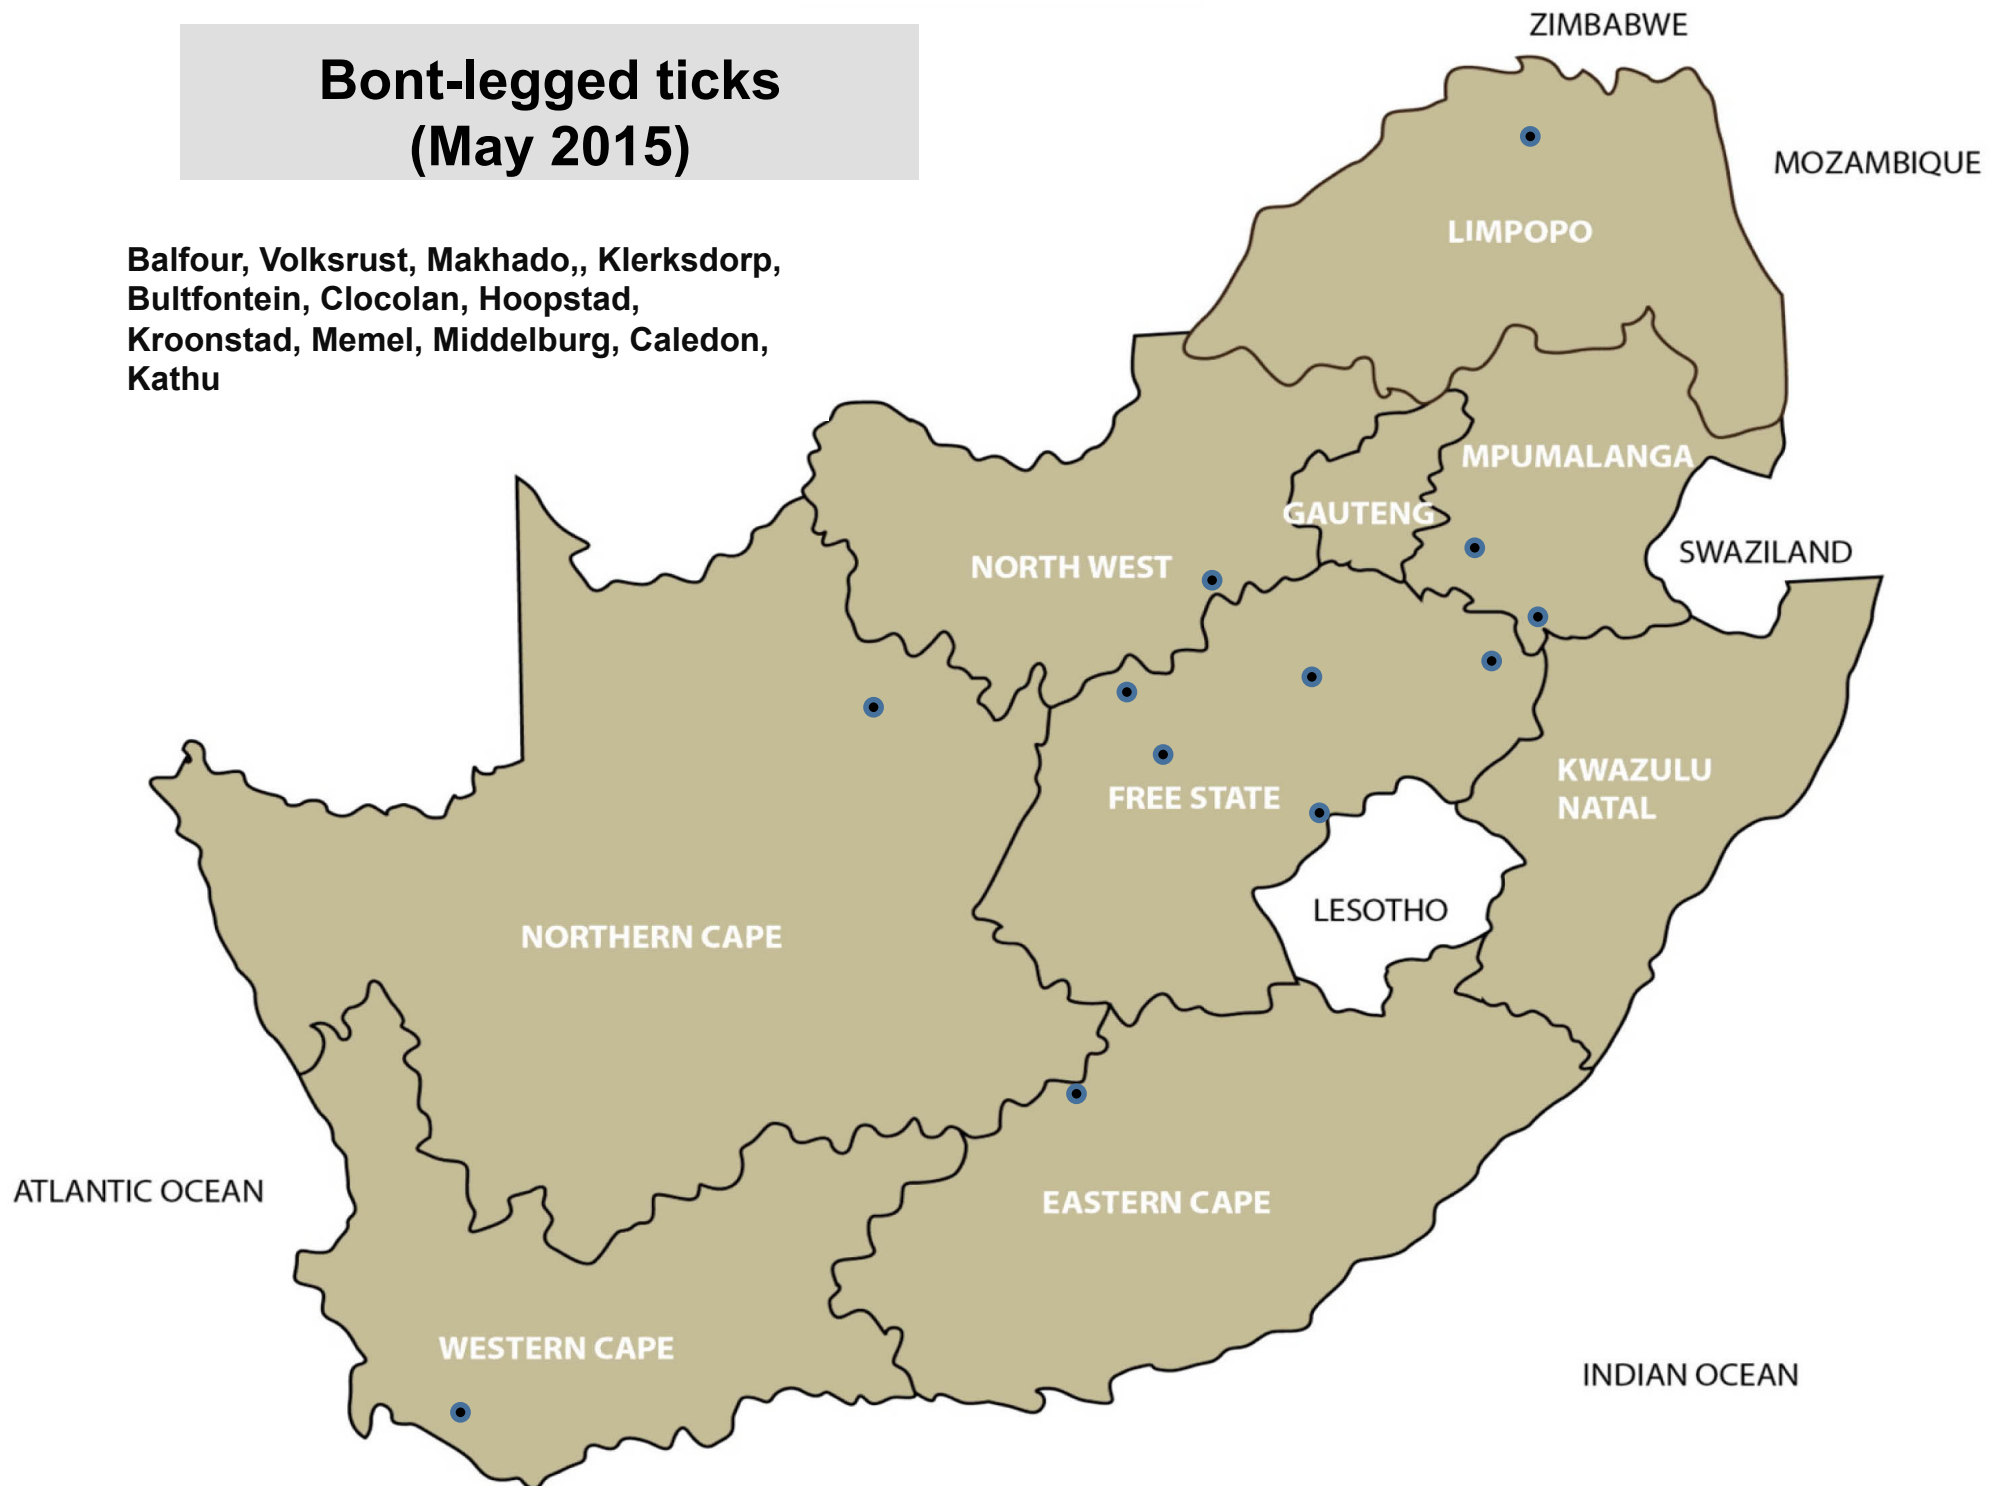

# Blue ticks (May 2015)

Balfour, Delmas, Ermelo, Lydenburg, Middelburg, Nelspruit, Piet Retief, Standerton, Volksrust, Bronkhorstspuit, Onderstepoort, Makhado, Mokopane, Klerksdorp, Leeudoringstad, Schweizer-Reneke, Vryburg, Bethlehem, Bloemfontein, Clocolan, Harrismith, Hoopstad, Kroonstad, Memel, Viljoenskroon, Vrede, Bergville, Estcourt, Howick, Ingogo, Kokstad, Mooi River, Mtubatuba, Pongola, Underberg, Vryheid, Alexandria, Aliwal North, Graaff-Reinet, Caledon, George, Oudtshoorn

# Bont ticks (May 2015)

Bronkhorstspuit, Pretoria, Machado,  
Mokopane, Klerksdorp, Swartruggens,  
Estcourt, Mtubatuba, Pongola, Oudtshoorn

# Brown ear-ticks (May 2015)

Balfour, Onderstepoort, Pretoria,  
Mokopane, Memel, Vrede, Bergville,  
Howick, Mtubatuba, Pongola, Underberg,  
George, Stellenbosch

# Bont-legged ticks (May 2015)

Balfour, Volksrust, Makhado,, Klerksdorp,  
Bultfontein, Clocolan, Hoopstad,  
Kroonstad, Memel, Middelburg, Caledon,  
Kathu