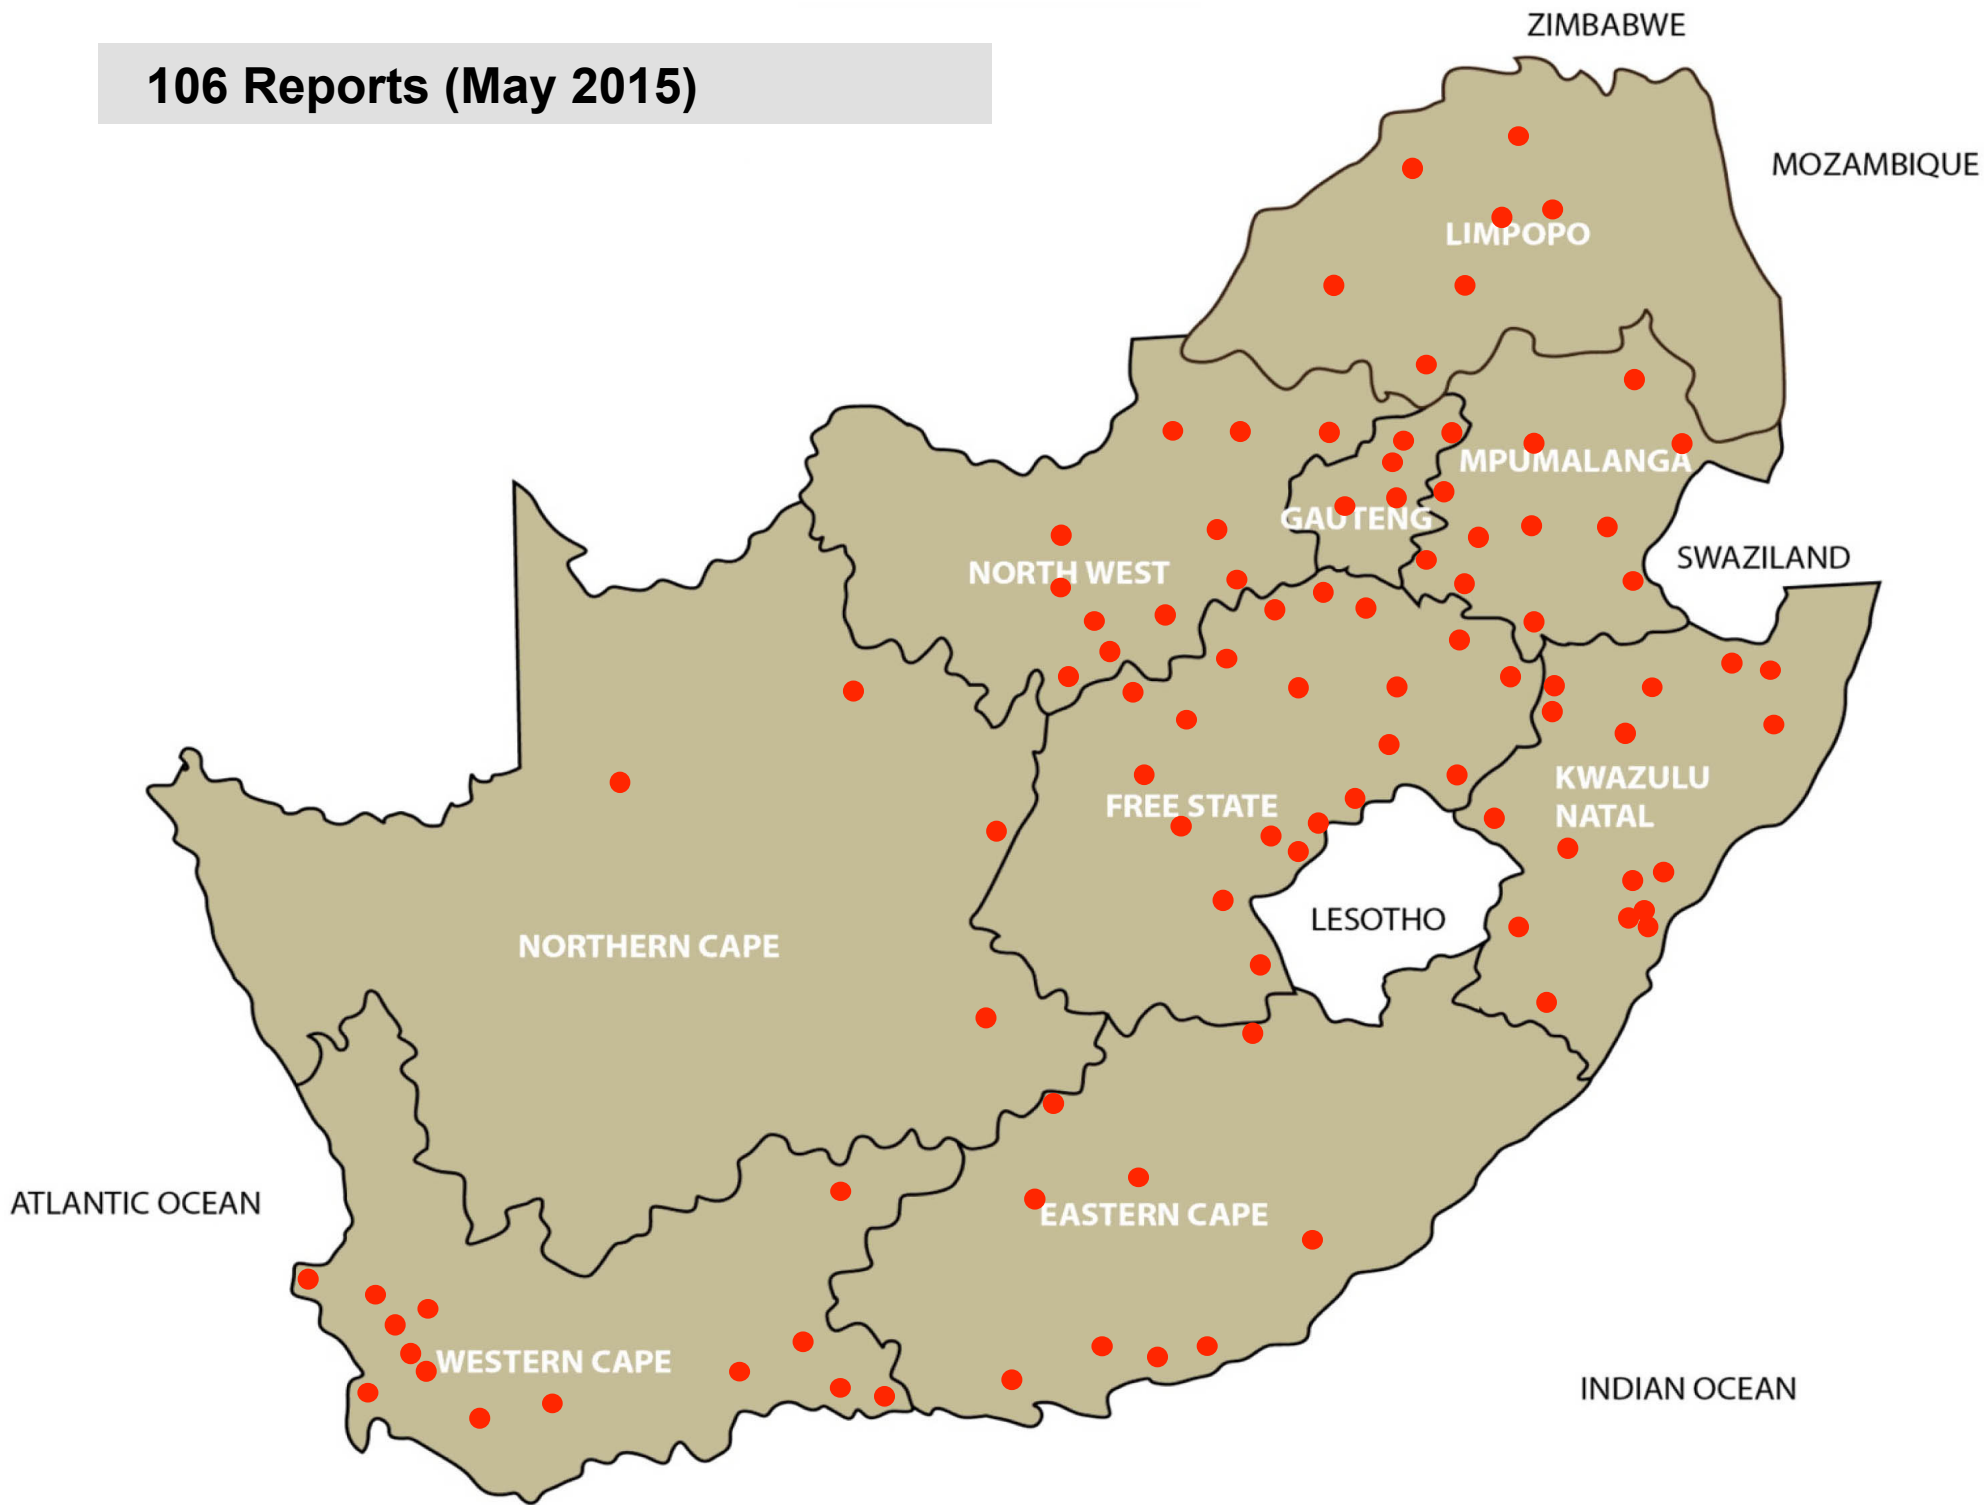

**106 Reports (May 2015)**

# Internal parasites – Roundworms (May 2015)

Bethal, Ermelo, Middelburg, Nelspruit, Standerton, Volksrust, Pretoria, Makhado, Bloemhof, Christiana, Klerksdorp, Stella, Vryburg, Bloemfontein, Bothaville, Bultfontein, Clocolan, Harrismith, Hoopstad, Kroonstad, Memel, Reitz, Viljoenskroon, Vrede, Wesselsbron, Bergville, Estcourt, Howick, Kokstad, Mooi River, Mtubatuba, Newcastle, Pongola, Aliwal North, Graaff-Reinet, Humansdorp, Middelburg, Caledon, Ceres, George, Heidelberg, Wellington

## Internal parasites – Tapeworms (May 2015)

Nelspruit, Standerton, Klerksdorp,  
Bloemfontein, Bultfontein Clocolan,  
Hoopstad, Kroonstad, Memel, Reitz,  
Viljoenskroon, Vrede, Wesselsbron,  
Caledon, George

**Internal parasites – Tapeworms  
Cysticercosis (measles)  
(May 2015)**

**Nelspruit, Volksrust, Ventersdorp,  
Harrismith, Wesselsbron**