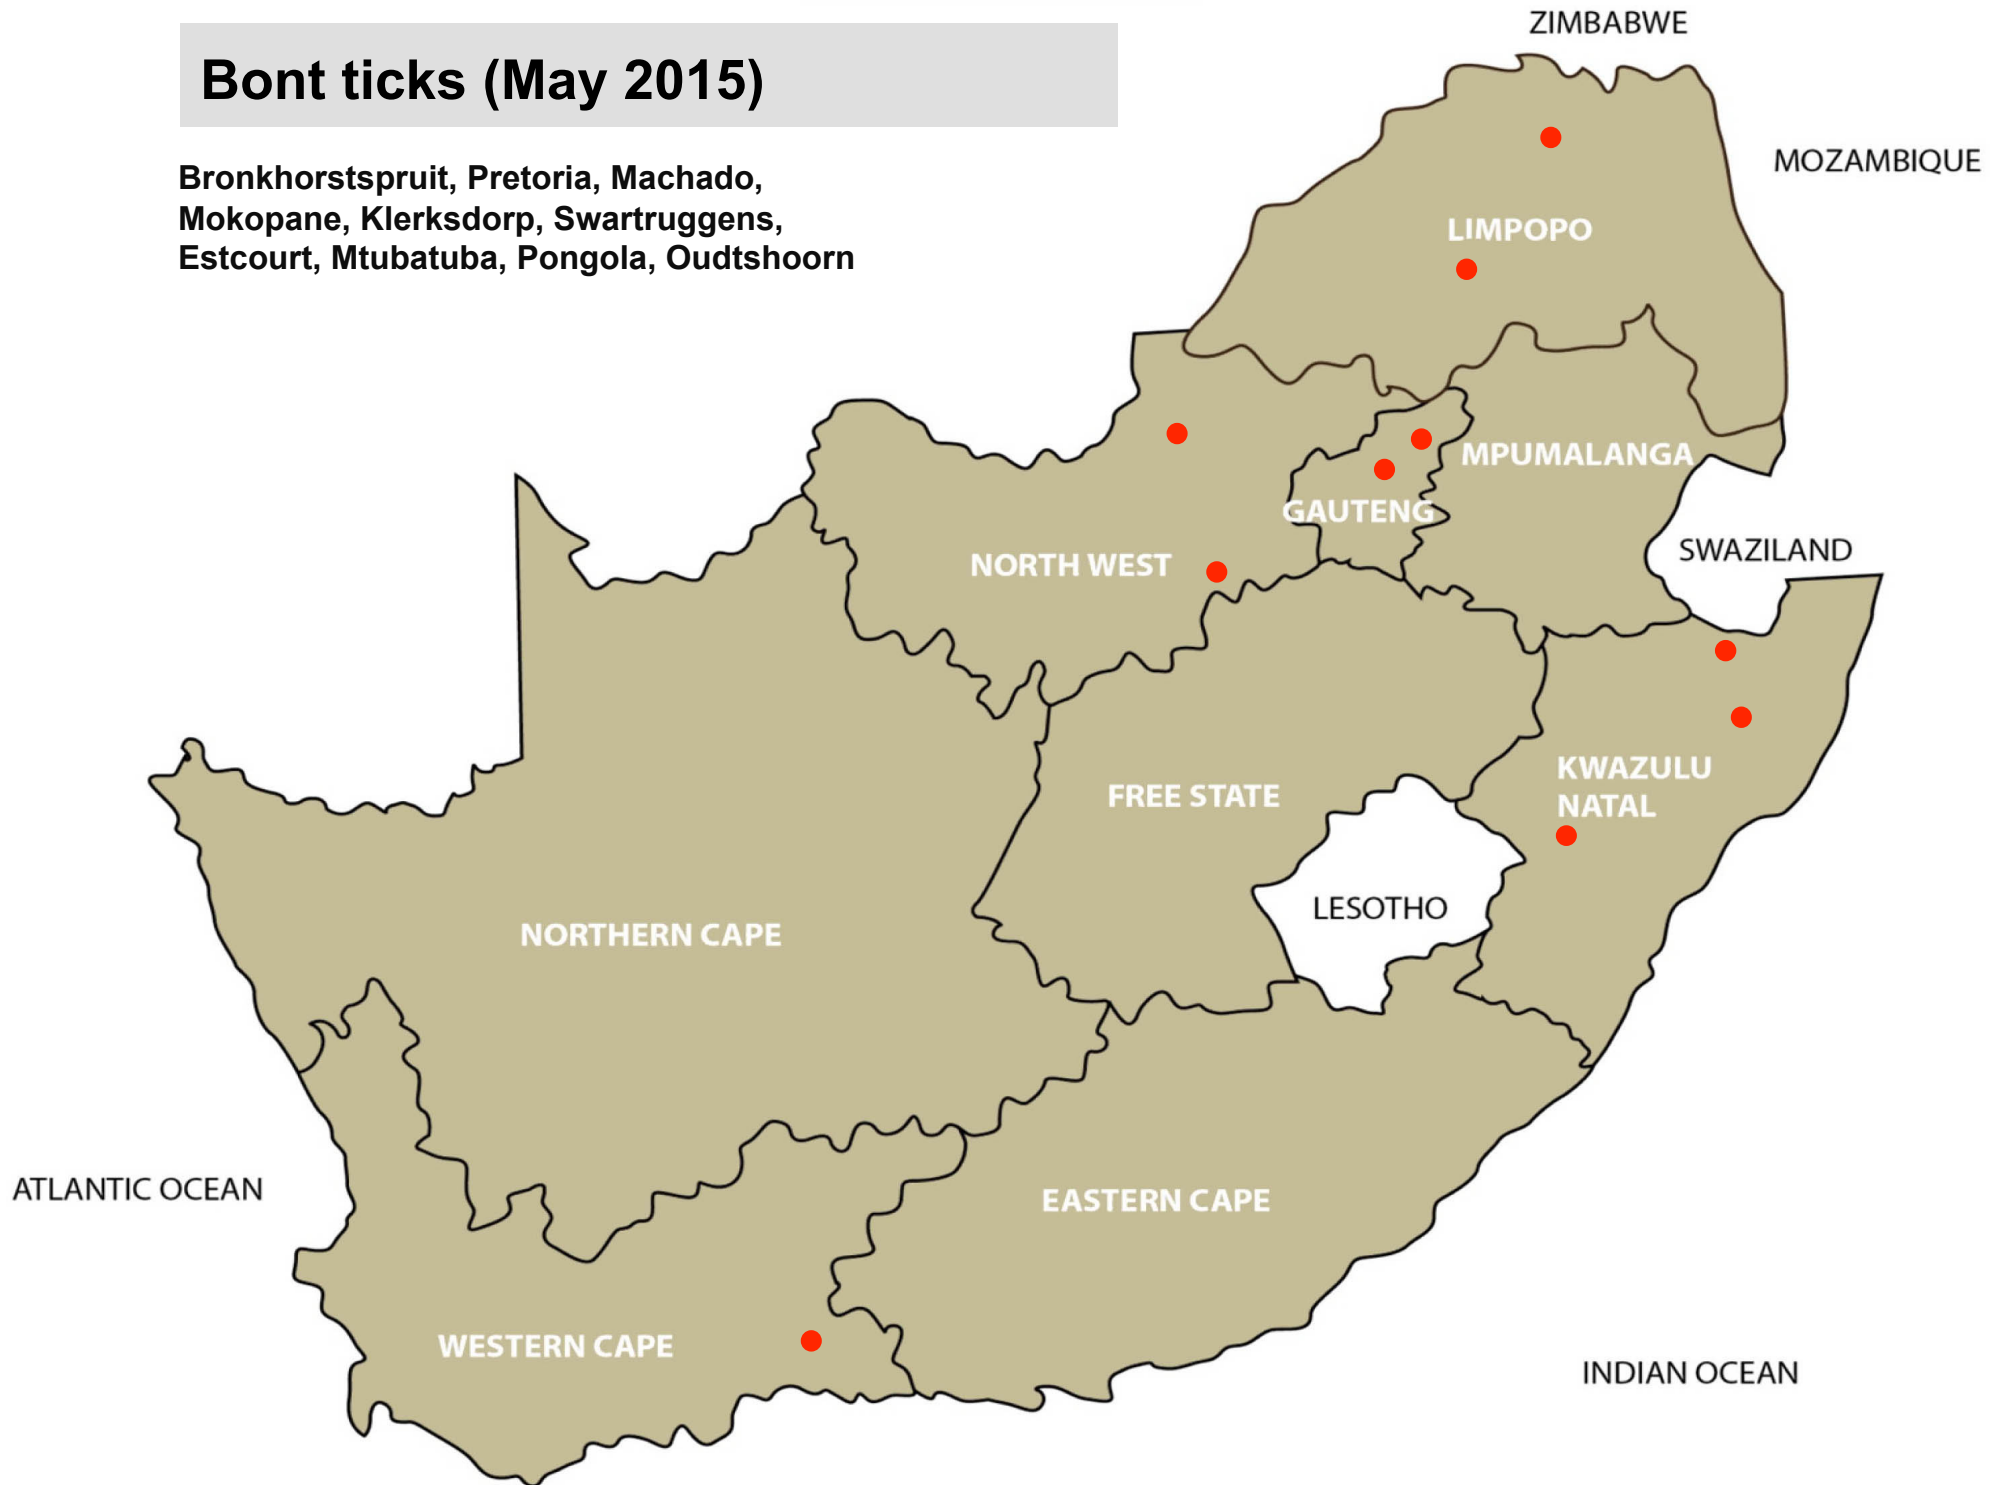

## Internal parasites – Tapeworms (May 2015)

Nelspruit, Standerton, Klerksdorp,  
Bloemfontein, Bultfontein Clocolan,  
Hoopstad, Kroonstad, Memel, Reitz,  
Viljoenskroon, Vrede, Wesselsbron,  
Caledon, George

**Internal parasites – Tapeworms  
Cysticercosis (measles)  
(May 2015)**

**Nelspruit, Volksrust, Ventersdorp,  
Harrismith, Wesselsbron**

# Blue ticks (May 2015)

Balfour, Delmas, Ermelo, Lydenburg, Middelburg, Nelspruit, Piet Retief, Standerton, Volksrust, Bronkhorstspuit, Onderstepoort, Makhado, Mokopane, Klerksdorp, Leeudoringstad, Schweizer-Reneke, Vryburg, Bethlehem, Bloemfontein, Clocolan, Harrismith, Hoopstad, Kroonstad, Memel, Viljoenskroon, Vrede, Bergville, Estcourt, Howick, Ingogo, Kokstad, Mooi River, Mtubatuba, Pongola, Underberg, Vryheid, Alexandria, Aliwal North, Graaff-Reinet, Caledon, George, Oudtshoorn

# Bont ticks (May 2015)

Bronkhorstspuit, Pretoria, Machado,  
Mokopane, Klerksdorp, Swartruggens,  
Estcourt, Mtubatuba, Pongola, Oudtshoorn