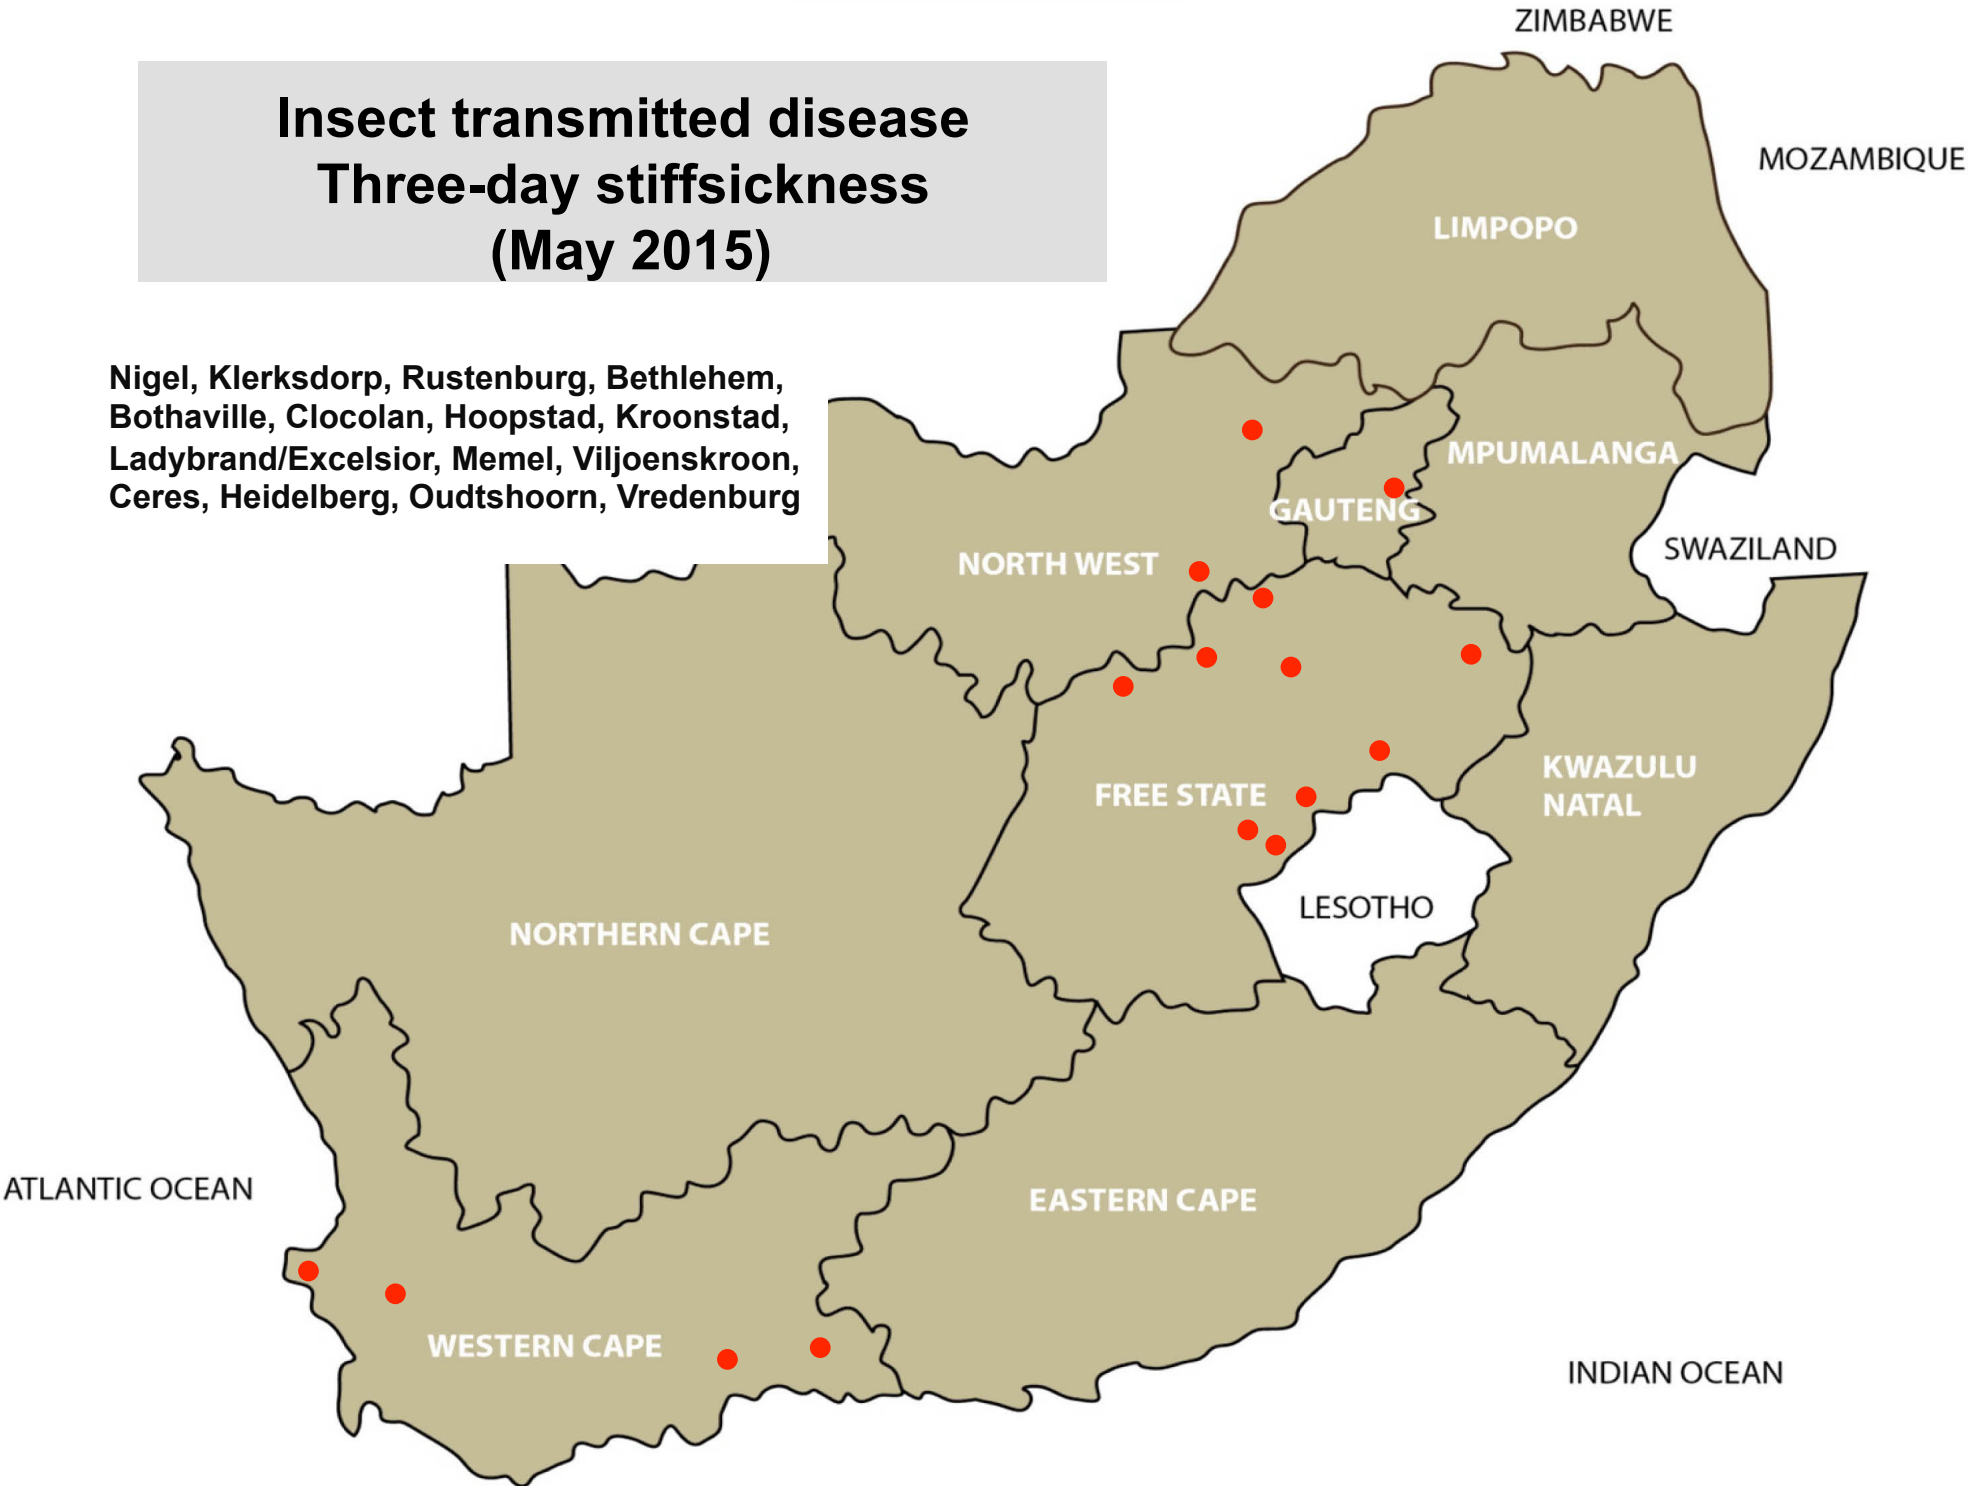

# Venereal disease – Vibriosis (May 2015)

Viljoenskroon, Kokstad

# Venereal disease – Pizzle disease Peestersiekte (May 2015)

Ladybrand/Excelsior, Graaff-Reinet,  
De Aar

# Insect and tick transmitted disease Lumpy skin disease (May 2015)

Balfour, Ermelo, Lydenburg, Middelburg, Nelspruit, Piet Retief, Volksrust, Onderstepoort, Mokopane, Rustenburg, Harrismith, Hoopstad, Memel, Vrede, Wesselsbron, Newcastle, Pongola, Underberg, Vryheid, Stellenbosch

# Insect transmitted disease Three-day stiffnessickness (May 2015)

Nigel, Klerksdorp, Rustenburg, Bethlehem, Bothaville, Clocolan, Hoopstad, Kroonstad, Ladybrand/Excelsior, Memel, Viljoenskroon, Ceres, Heidelberg, Oudtshoorn, Vredenburg