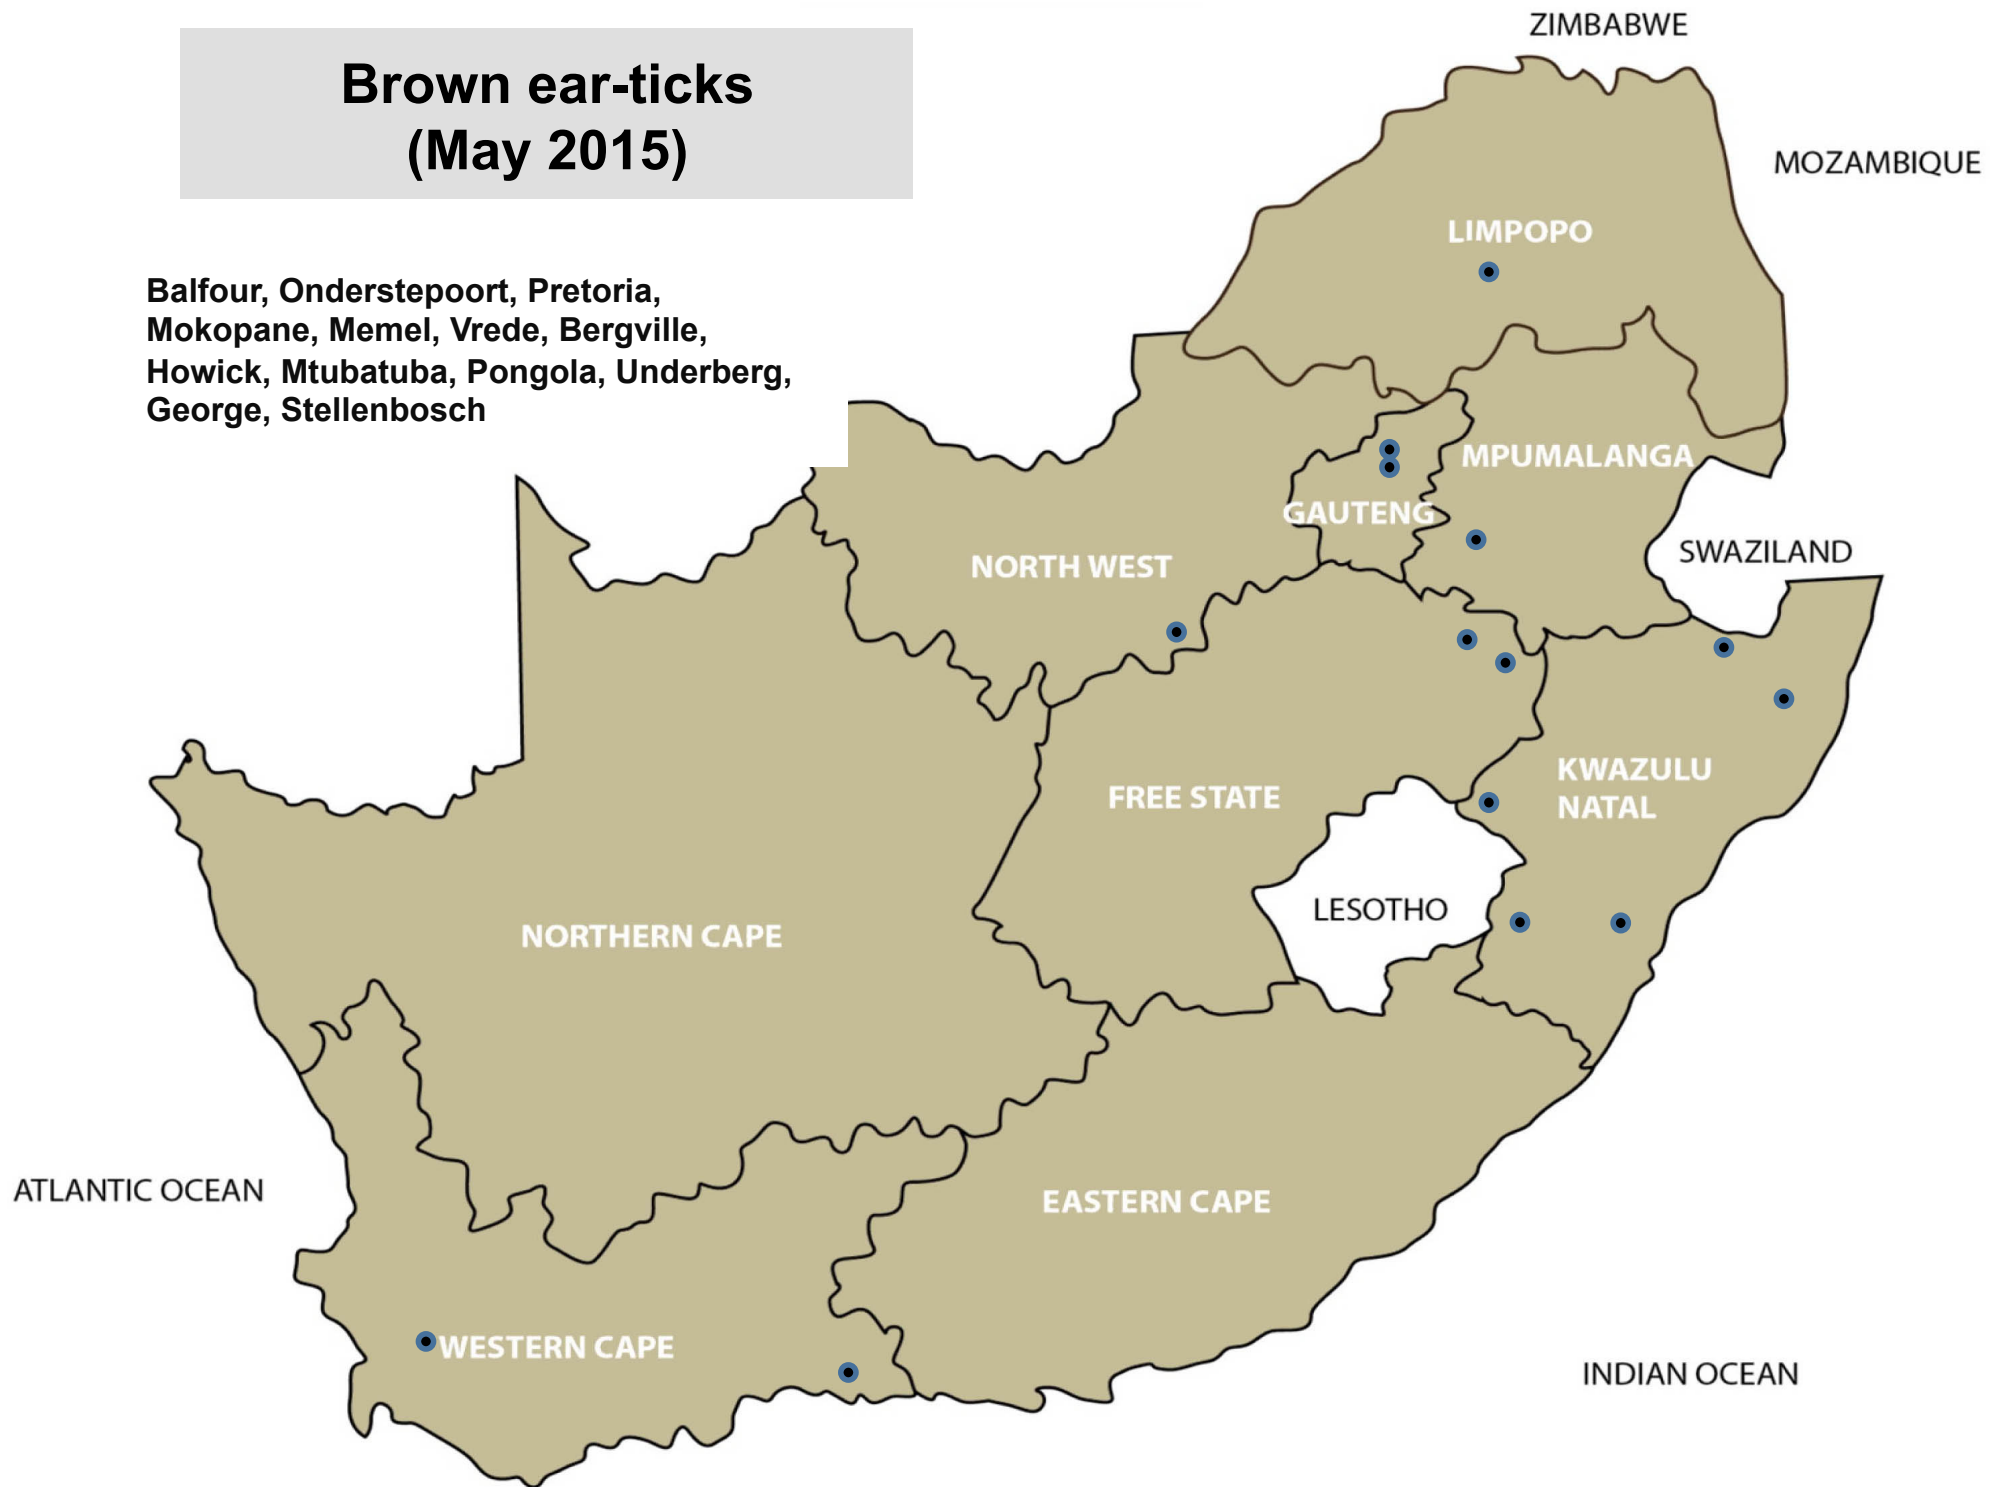

# Blue ticks (May 2015)

Balfour, Delmas, Ermelo, Lydenburg, Middelburg, Nelspruit, Piet Retief, Standerton, Volksrust, Bronkhorstspuit, Onderstepoort, Makhado, Mokopane, Klerksdorp, Leeudoringstad, Schweizer-Reneke, Vryburg, Bethlehem, Bloemfontein, Clocolan, Harrismith, Hoopstad, Kroonstad, Memel, Viljoenskroon, Vrede, Bergville, Estcourt, Howick, Ingogo, Kokstad, Mooi River, Mtubatuba, Pongola, Underberg, Vryheid, Alexandria, Aliwal North, Graaff-Reinet, Caledon, George, Oudtshoorn

# Resistant Blue ticks (May 2015)

# Bont ticks (May 2015)

Bronkhorstspuit, Pretoria, Machado,  
Mokopane, Klerksdorp, Swartruggens,  
Estcourt, Mtubatuba, Pongola, Oudtshoorn

# Brown ear-ticks (May 2015)

Balfour, Onderstepoort, Pretoria,  
Mokopane, Memel, Vrede, Bergville,  
Howick, Mtubatuba, Pongola, Underberg,  
George, Stellenbosch