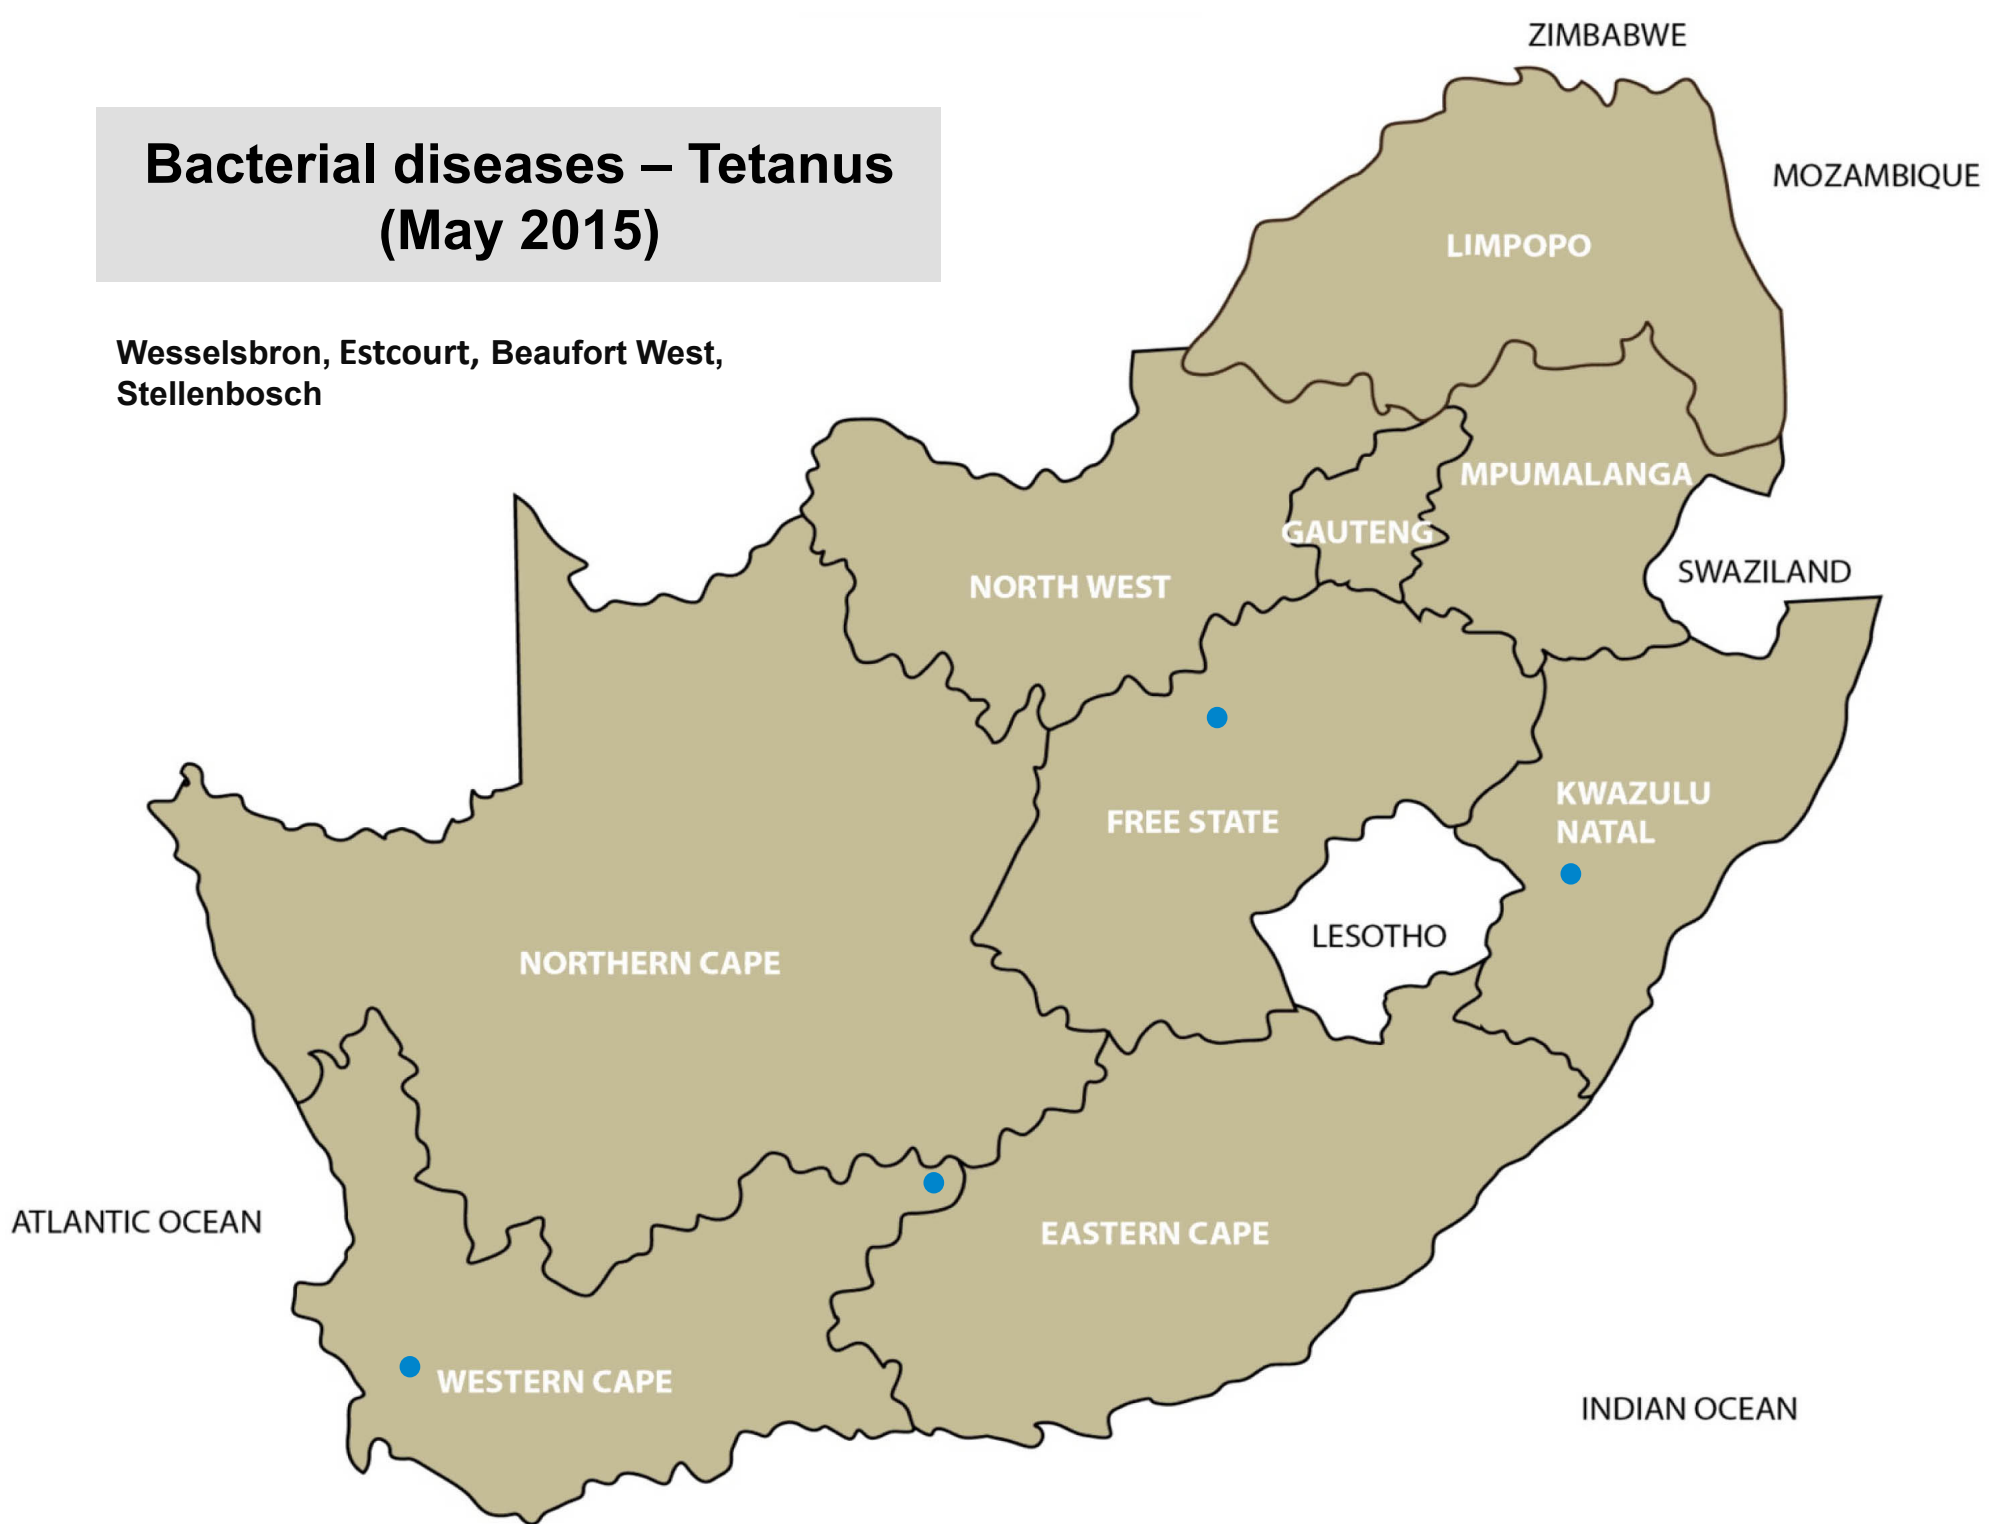

Bacterial diseases – Tetanus (May 2015)

Wesselsbron, Estcourt, Beaufort West,
Stellenbosch