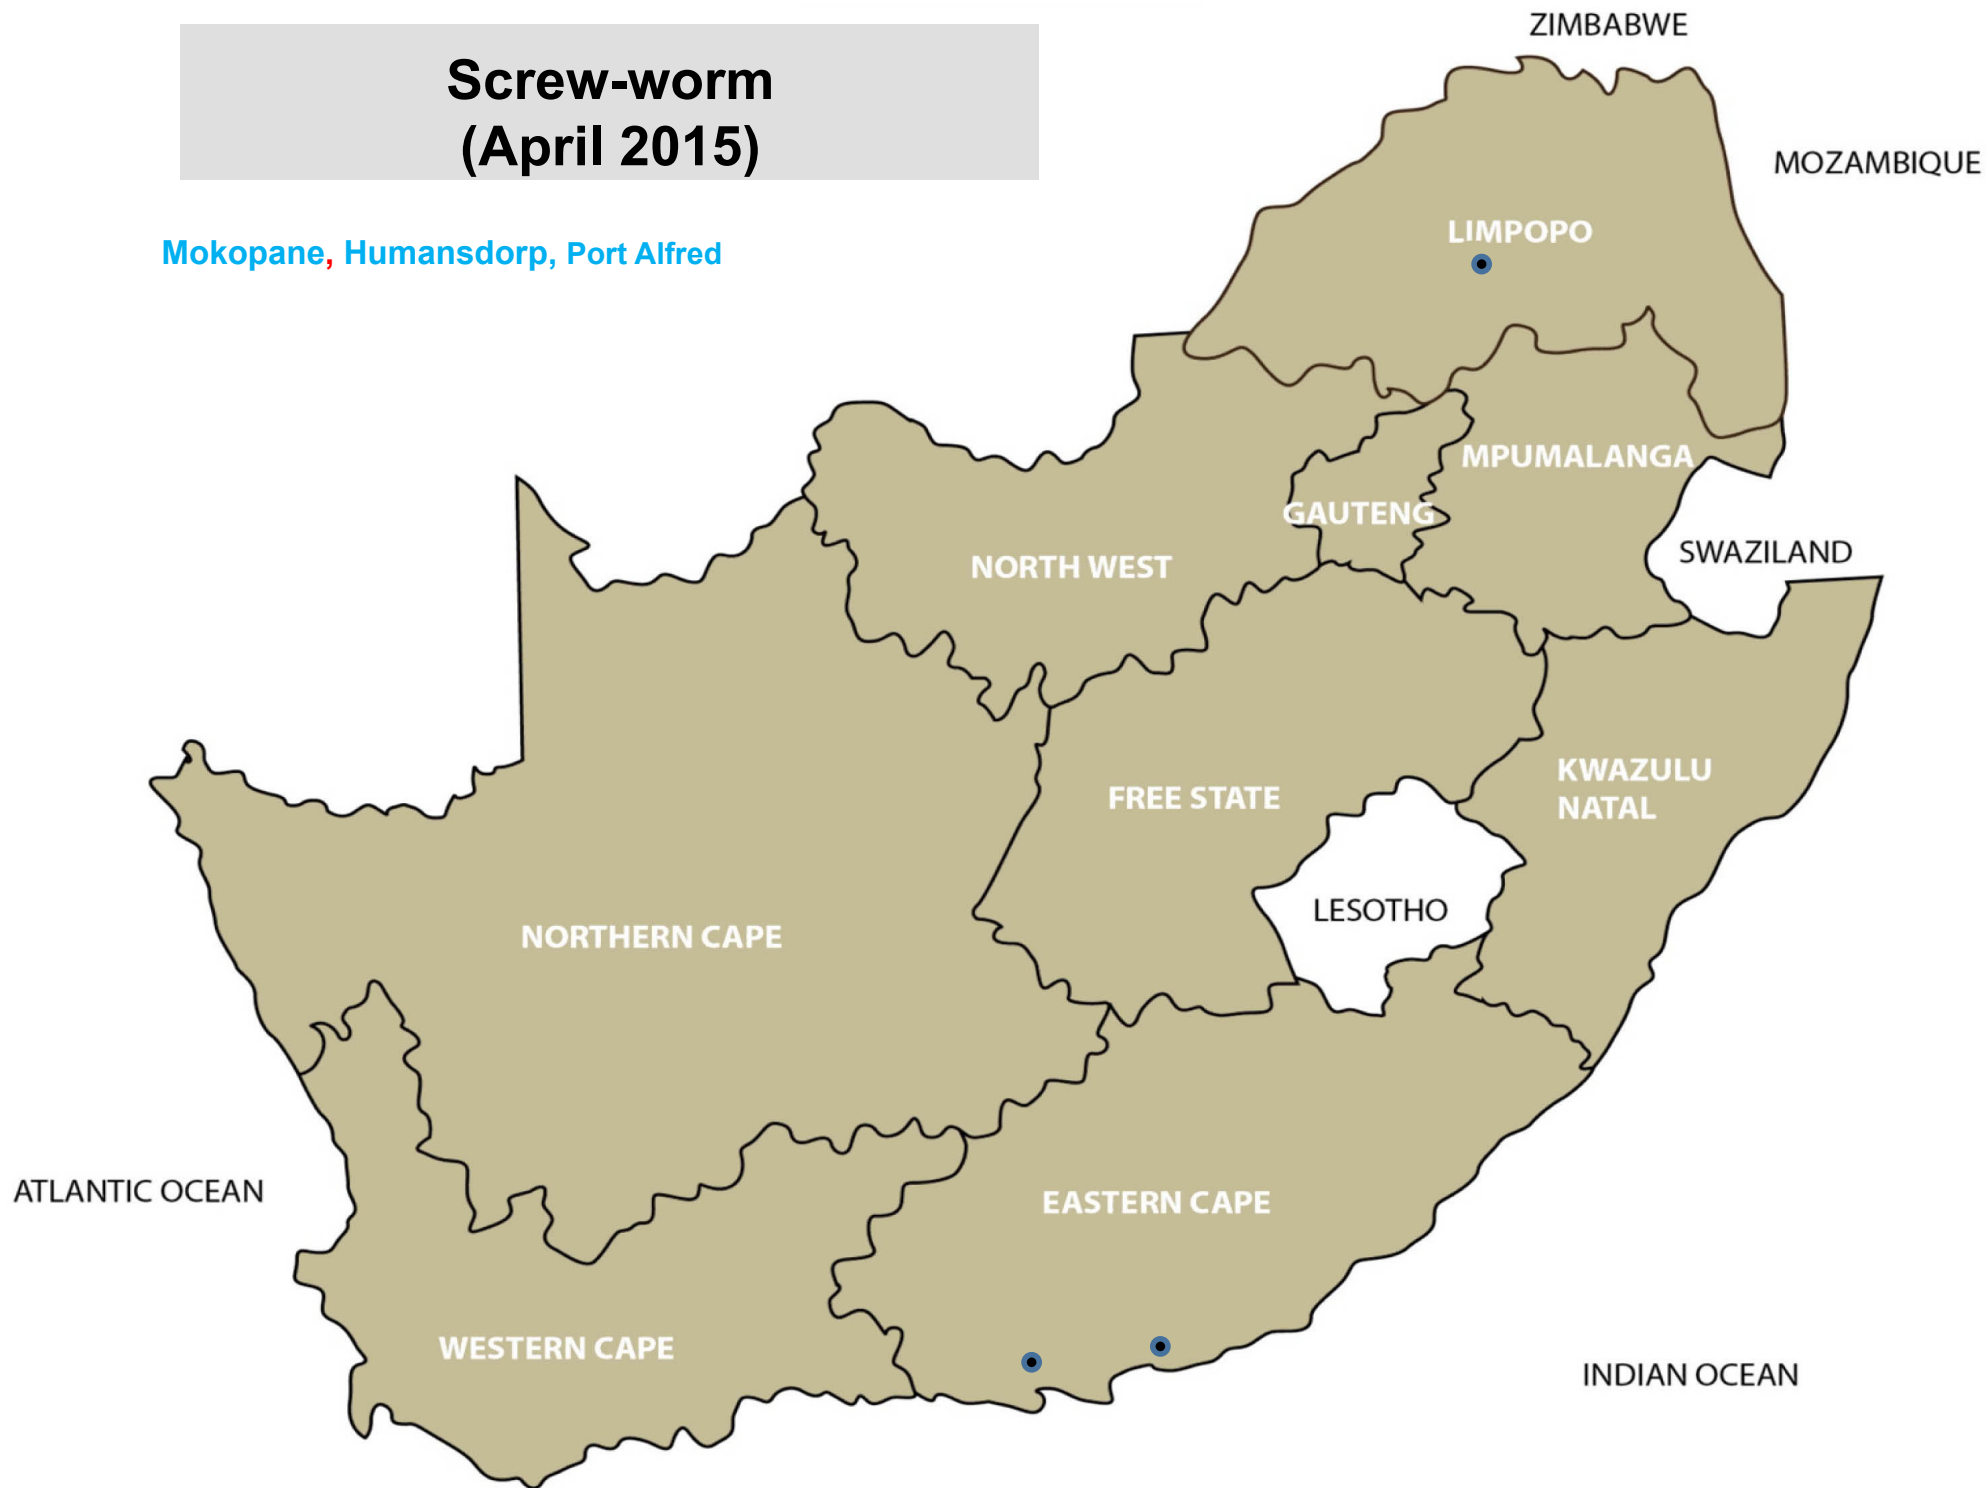

# Sucking lice (Blue lice) (May 2015)

Delmas, Schweizer-Reneke,  
Bloemfontein, Graaff-Reinet

# Sheep scab (May 2015)

Ficksburg, Kokstad, De Aar

# Screw-worm (April 2015)

Mokopane, Humansdorp, Port Alfred