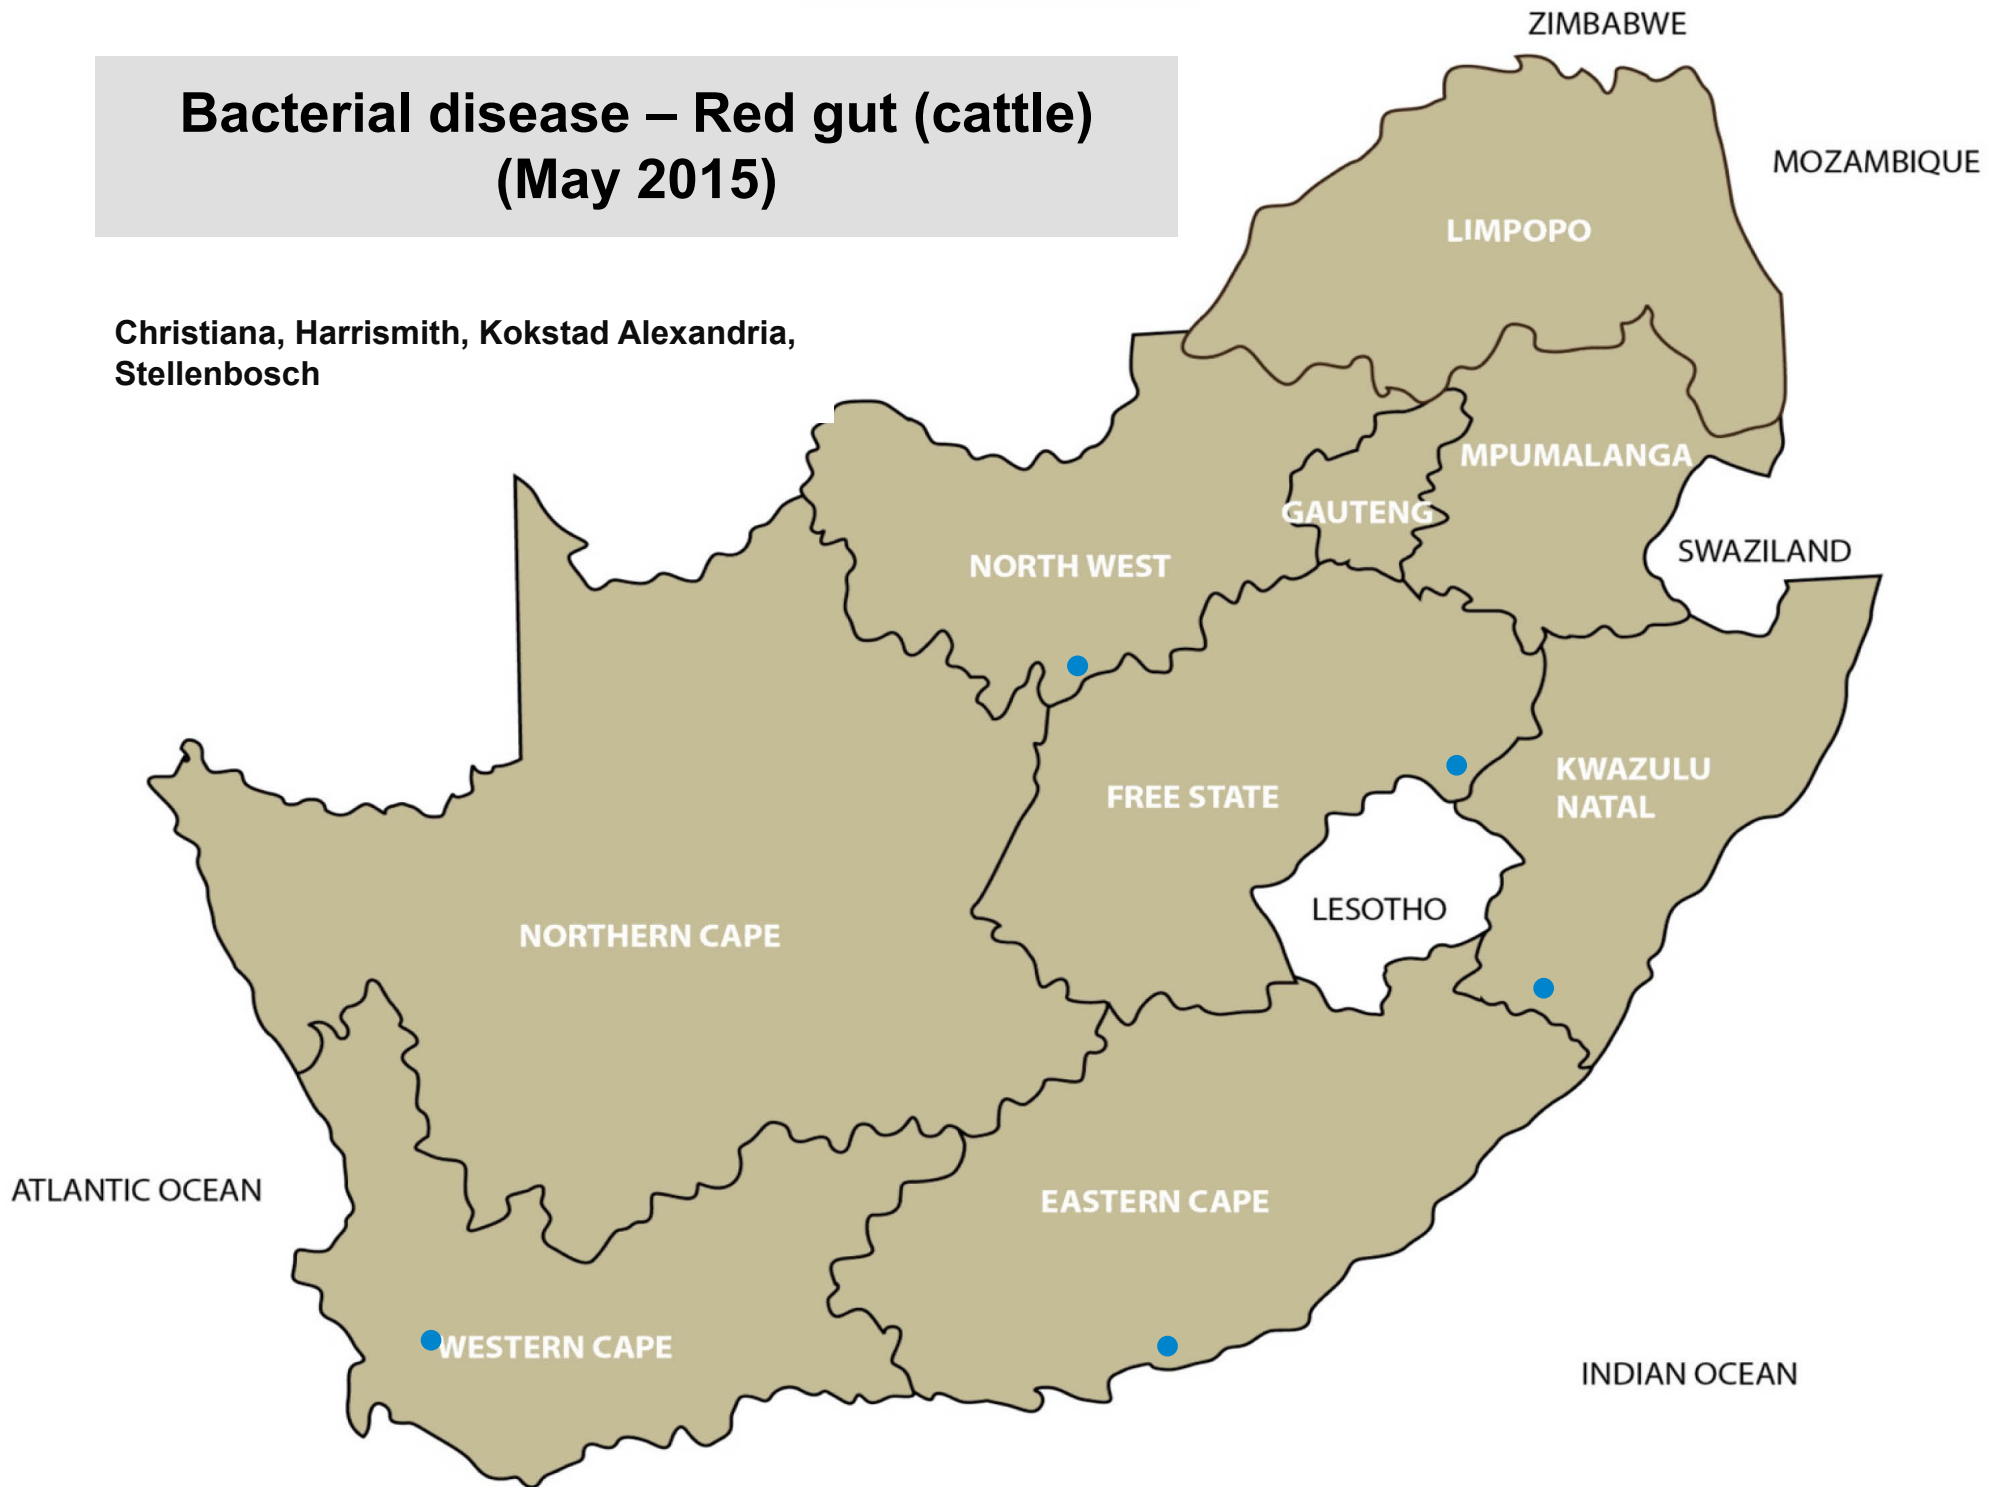

Bacterial disease – Red gut (cattle) (May 2015)

Christiana, Harrismith, Kokstad Alexandria,
Stellenbosch