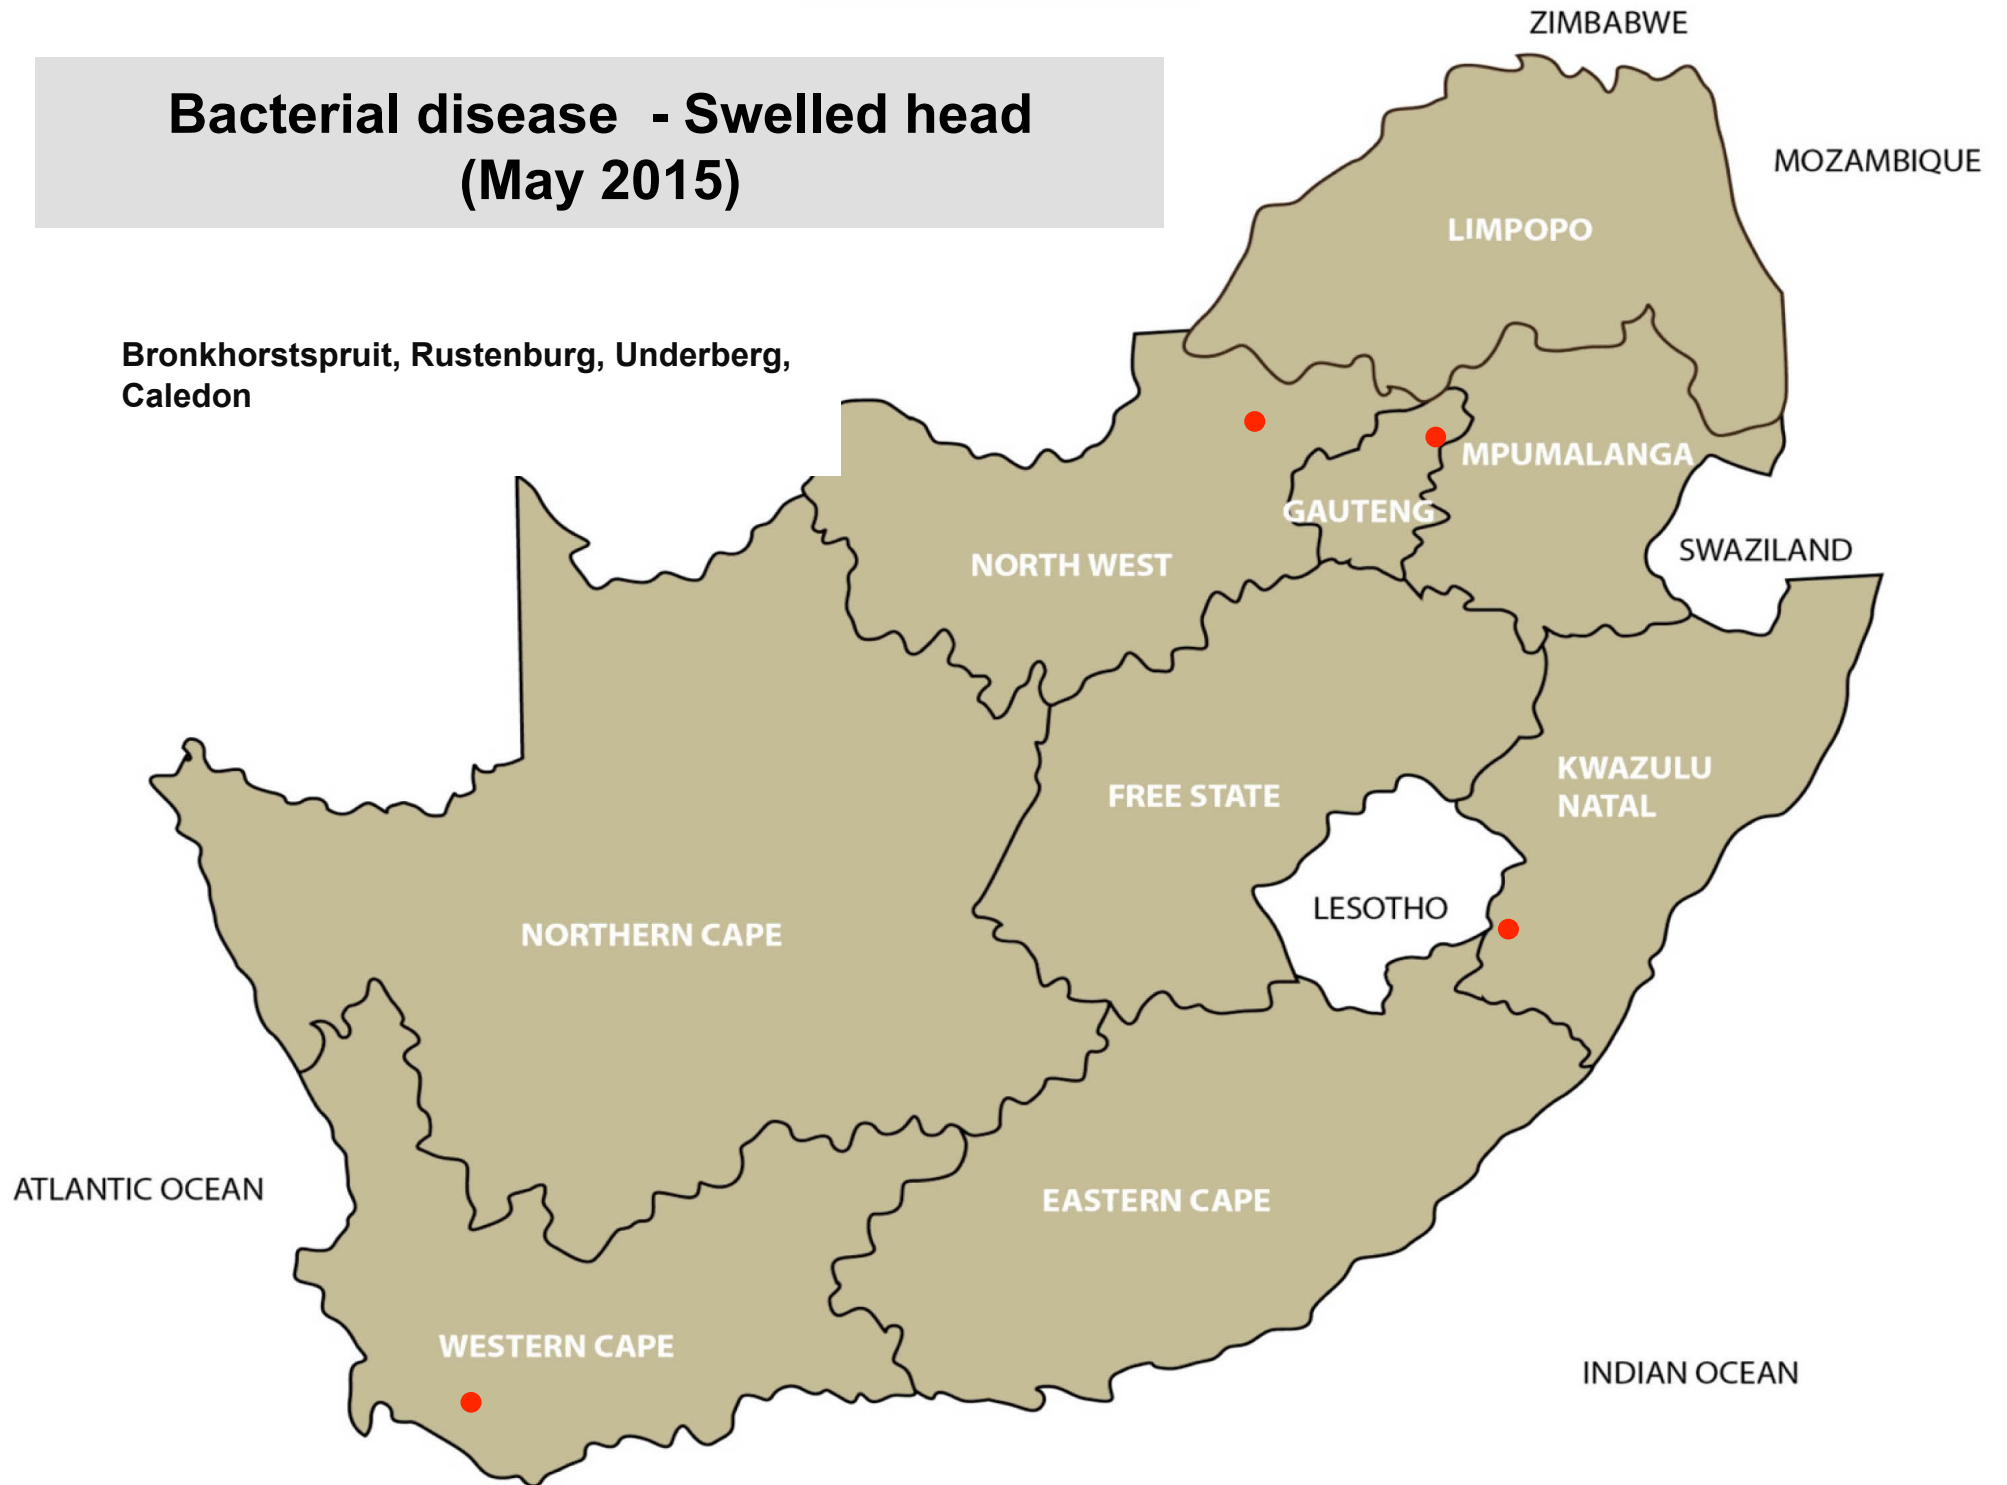

# Bacterial disease – Blackquarter (May 2015)

Balfour, Ermelo, Grootvlei, Middelburg, Piet Retief, Makhado, Brits, Rustenburg, Dewetsdorp, Ficksburg, Hoopstad, Ladybrand/Excelsior, Memel, Reitz, Wesselsbron, Zastron, Estcourt, Newcastle, Underberg, Vryheid, Aliwal North, Middelburg

# Bacterial disease - Swelled head (May 2015)

Bronkhorstspuit, Rustenburg, Underberg,  
Caledon