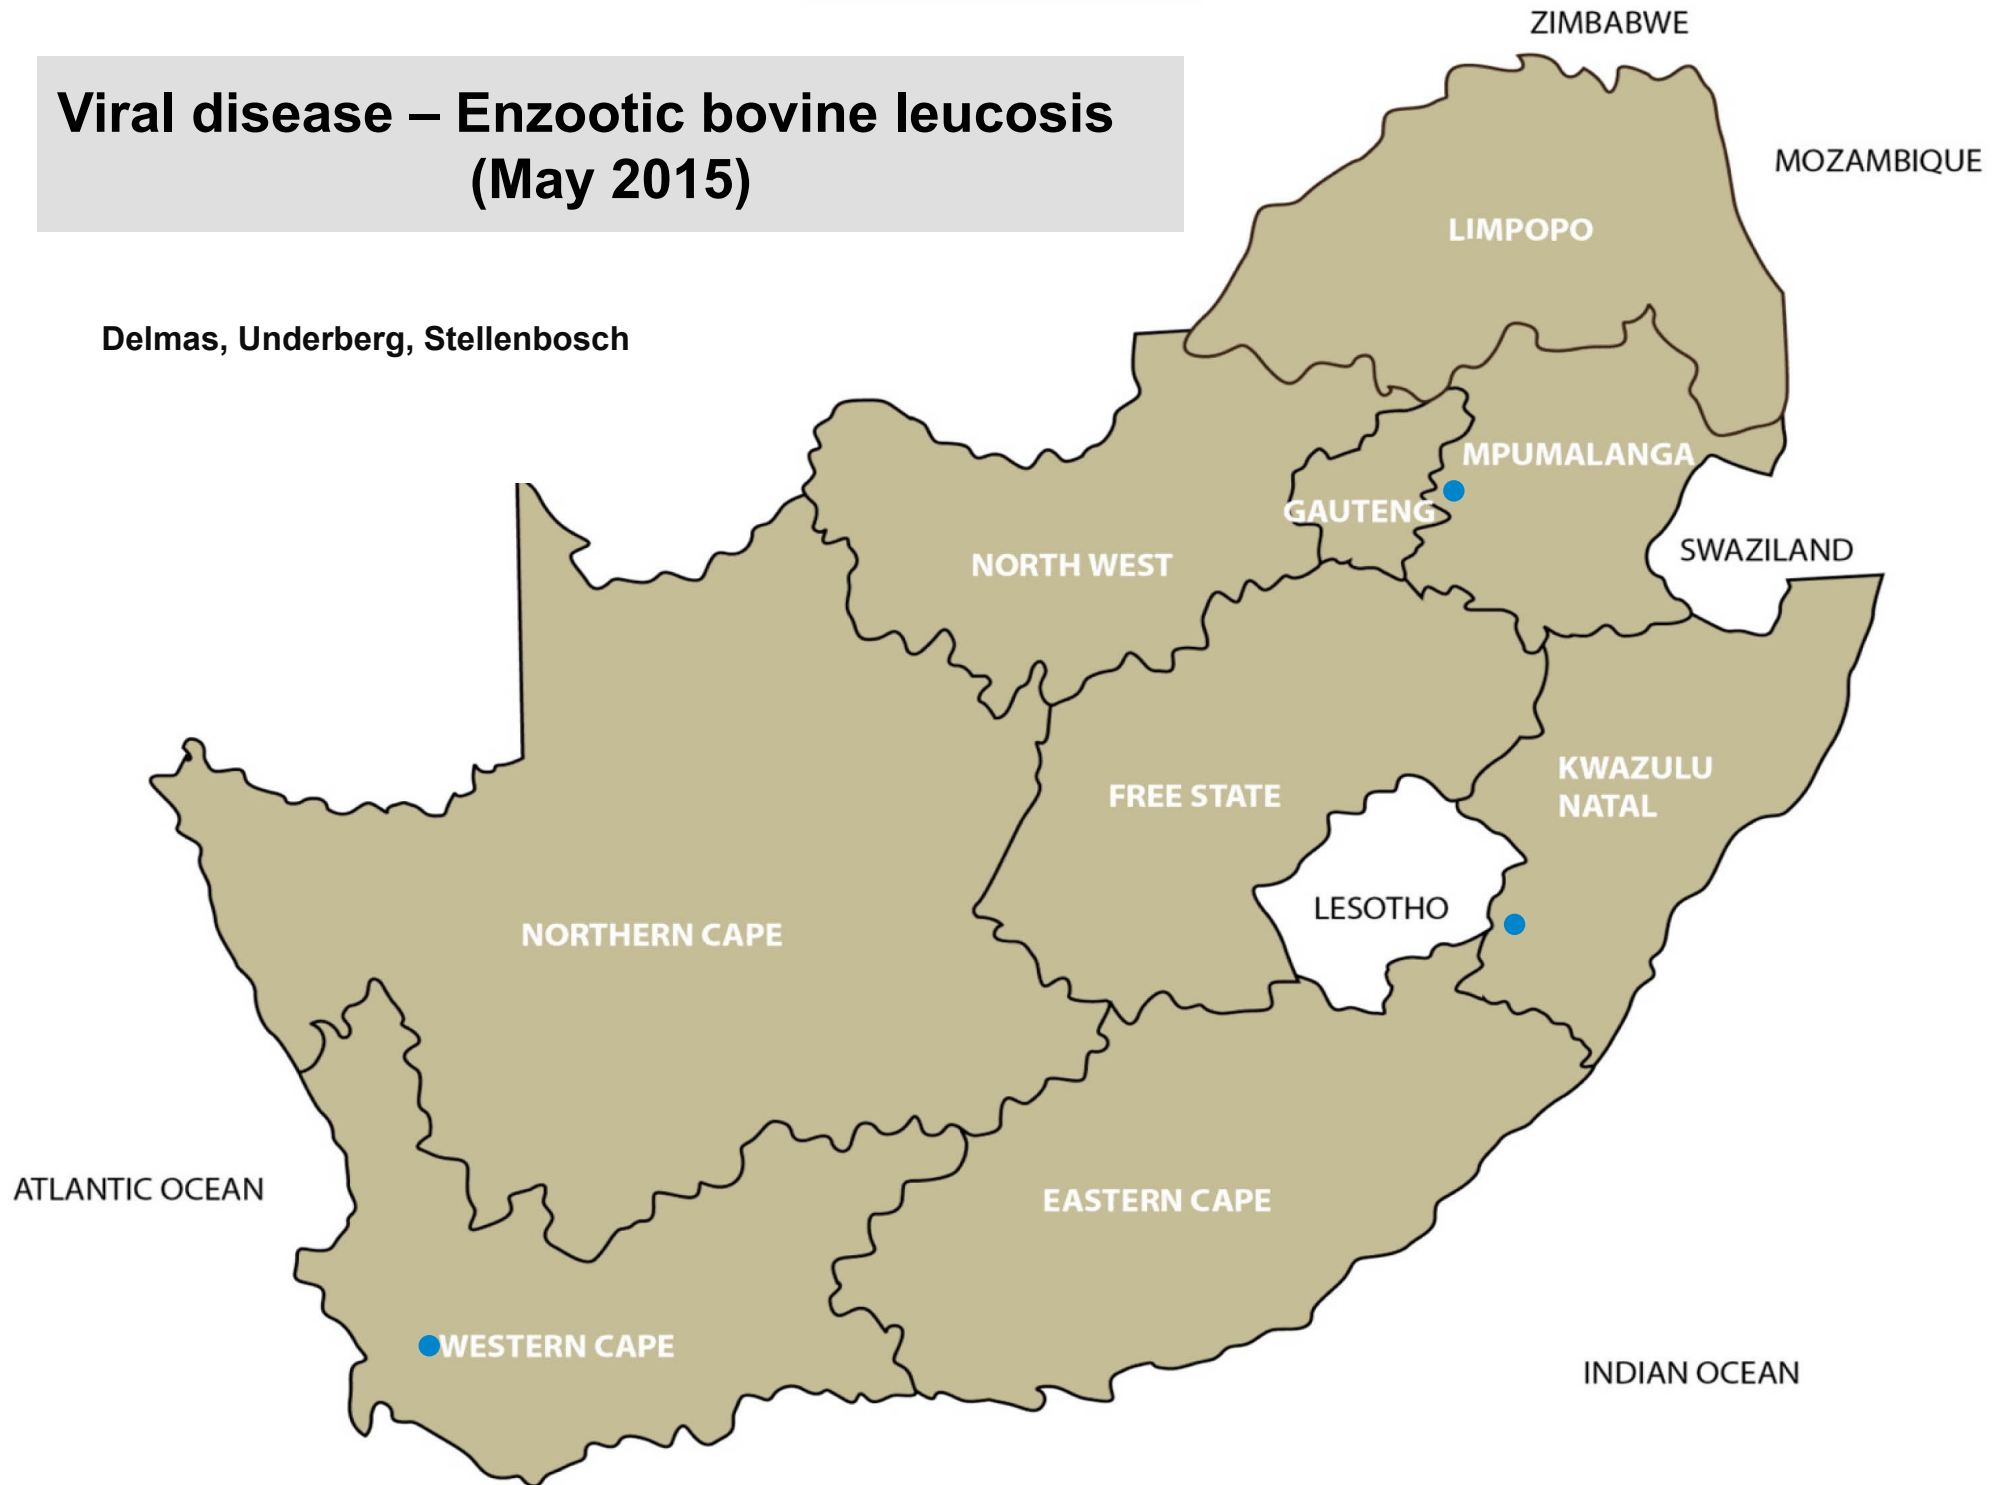

Viral disease – Enzootic bovine leucosis (May 2015)

Delmas, Underberg, Stellenbosch