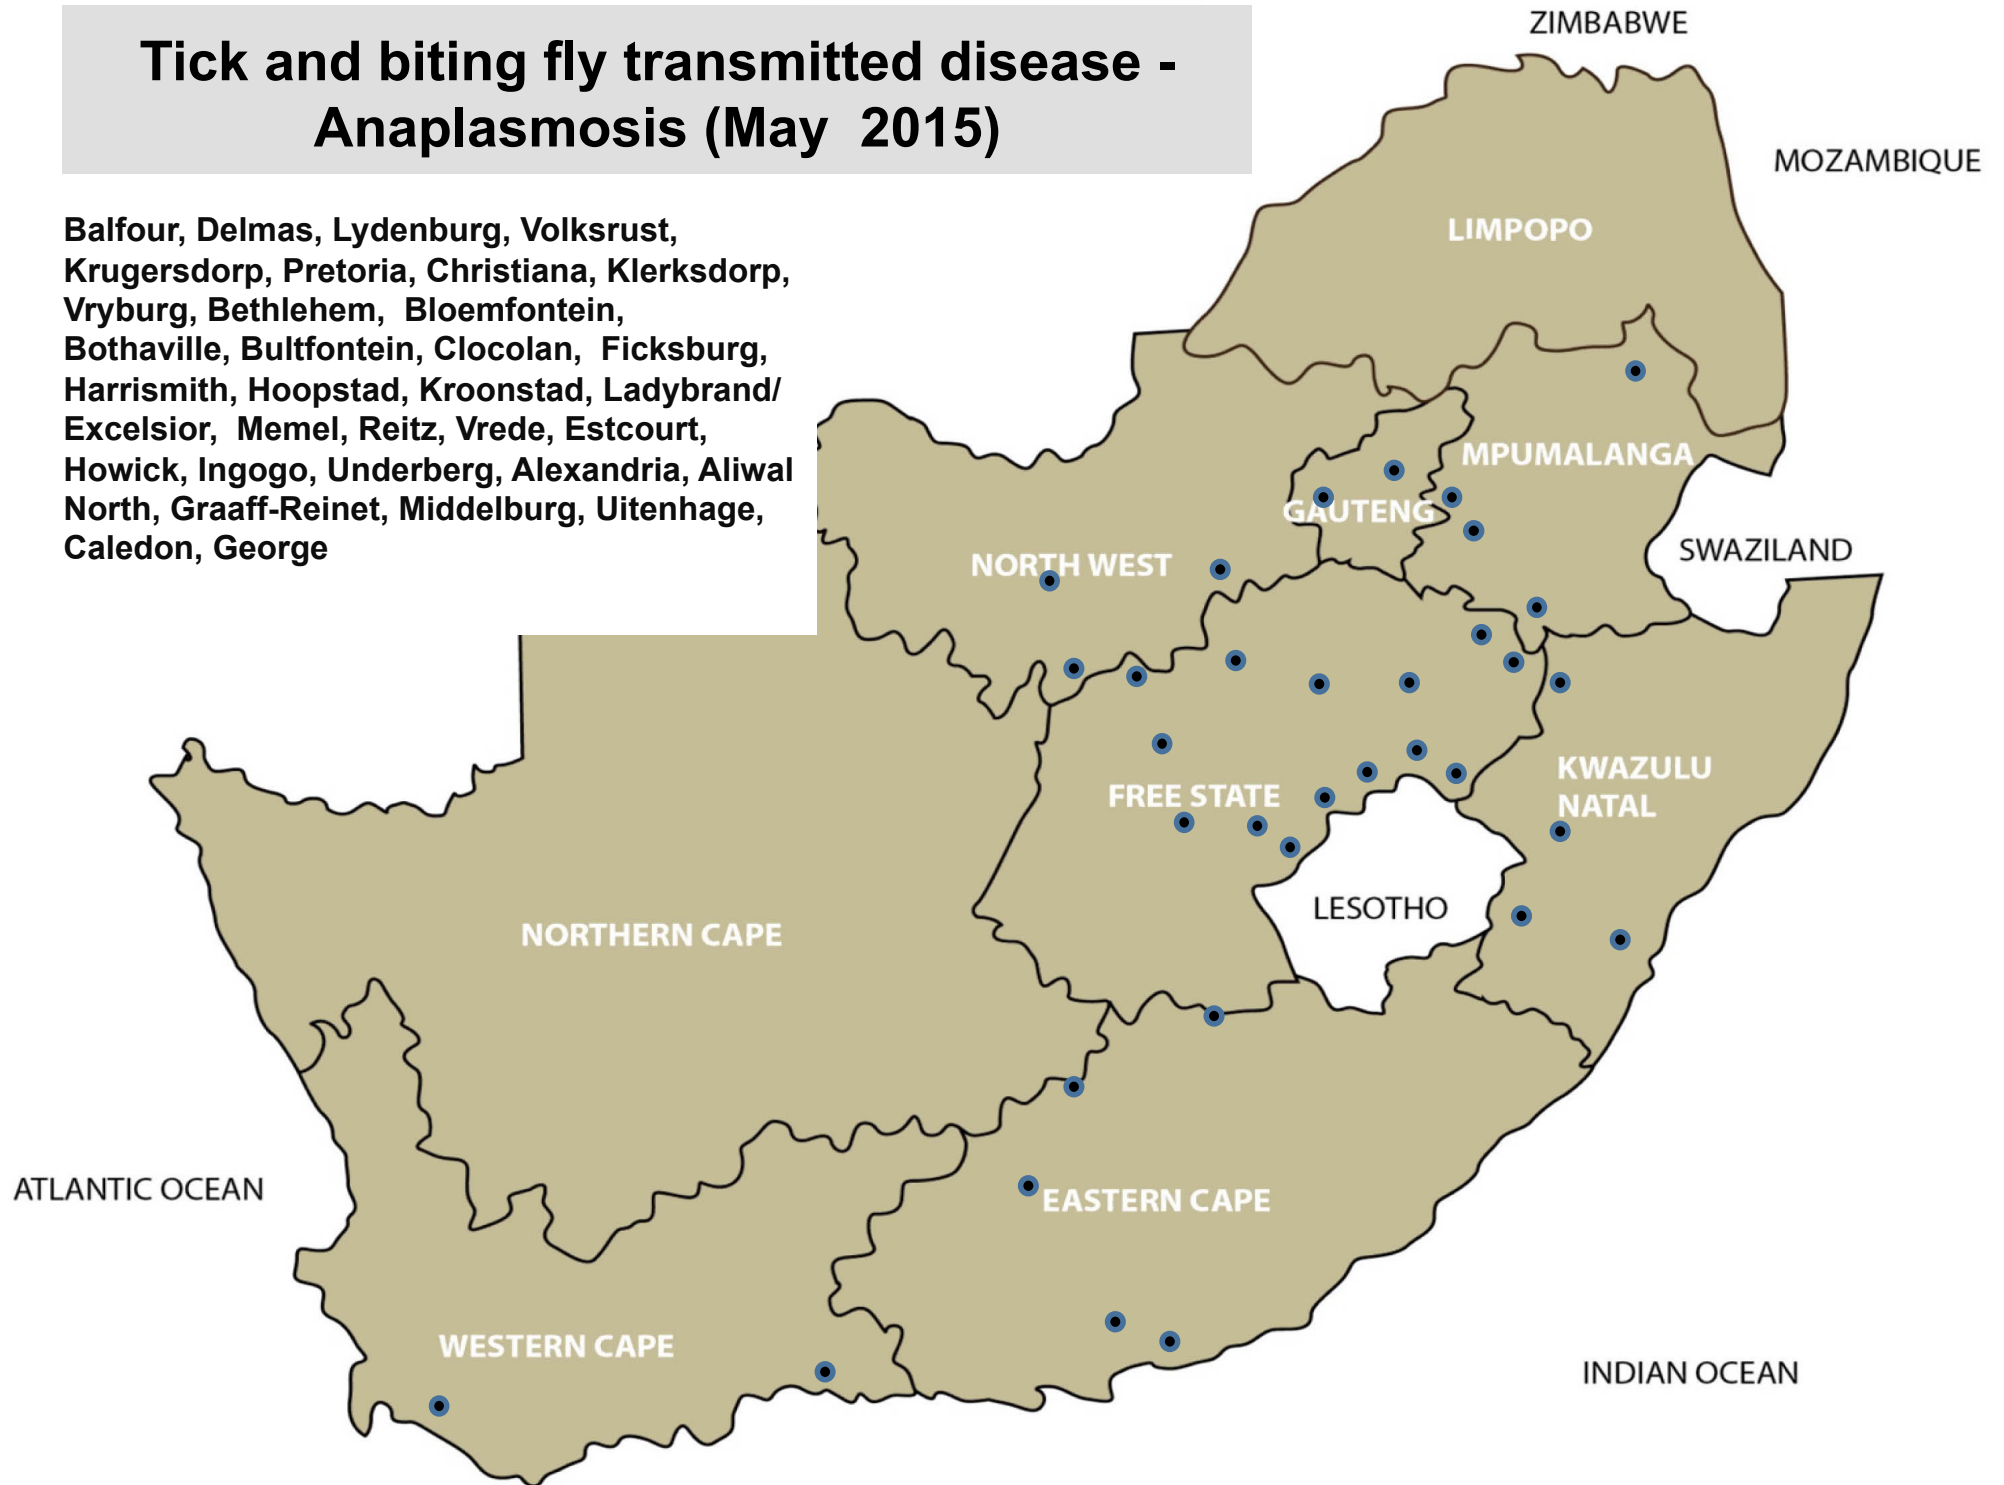

# Tick transmitted disease African red water (May 2015)

Bethal, Delmas, Ermelo, Grootvlei, Piet Retief, Standerton, Makhado, Klerksdorp, Bethlehem, Ficksburg, Frankfort, Harrismith, Kroonstad, Parys, Viljoenskroon, Dundee, Estcourt, Greytown, Howick, Kokstad, Mooi River, Mtubatuba, Newcastle, Underberg, Vryheid, Alexandria, Aliwal North, Humansdorp, Uitenhage, Caledon, Darling, George, Oudtshoorn

## Tick transmitted disease – Asiatic red water (May 2015)

Balfour, Delmas, Ermelo, Middelburg, Nelspruit, Piet Retief, Standerton, Volksrust, Makhado, Frankfort, Memel, Reitz, Vrede, Bergville, Dundee, Estcourt, Kokstad, Mtubatuba, Underberg, Vryheid, Humansdorp, Port Alfred, Stutterheim, Caledon, George, Oudtshoorn, Swellendam

# Tick and biting fly transmitted disease - Anaplasmosis (May 2015)

Balfour, Delmas, Lydenburg, Volksrust, Krugersdorp, Pretoria, Christiana, Klerksdorp, Vryburg, Bethlehem, Bloemfontein, Bothaville, Bultfontein, Clocolan, Ficksburg, Harrismith, Hoopstad, Kroonstad, Ladybrand/Excelsior, Memel, Reitz, Vrede, Estcourt, Howick, Ingogo, Underberg, Alexandria, Aliwal North, Graaff-Reinet, Middelburg, Uitenhage, Caledon, George

# Tick transmitted disease - Heartwater (May 2015)

Lydenburg, Nelspruit, Pretoria, Mokopane,  
Brits, Klerksdorp, Rustenburg, Swartruggens,  
Mtubatuba, Pongola, Vryheid, Humansdorp,  
Port Alfred, Uitenhage