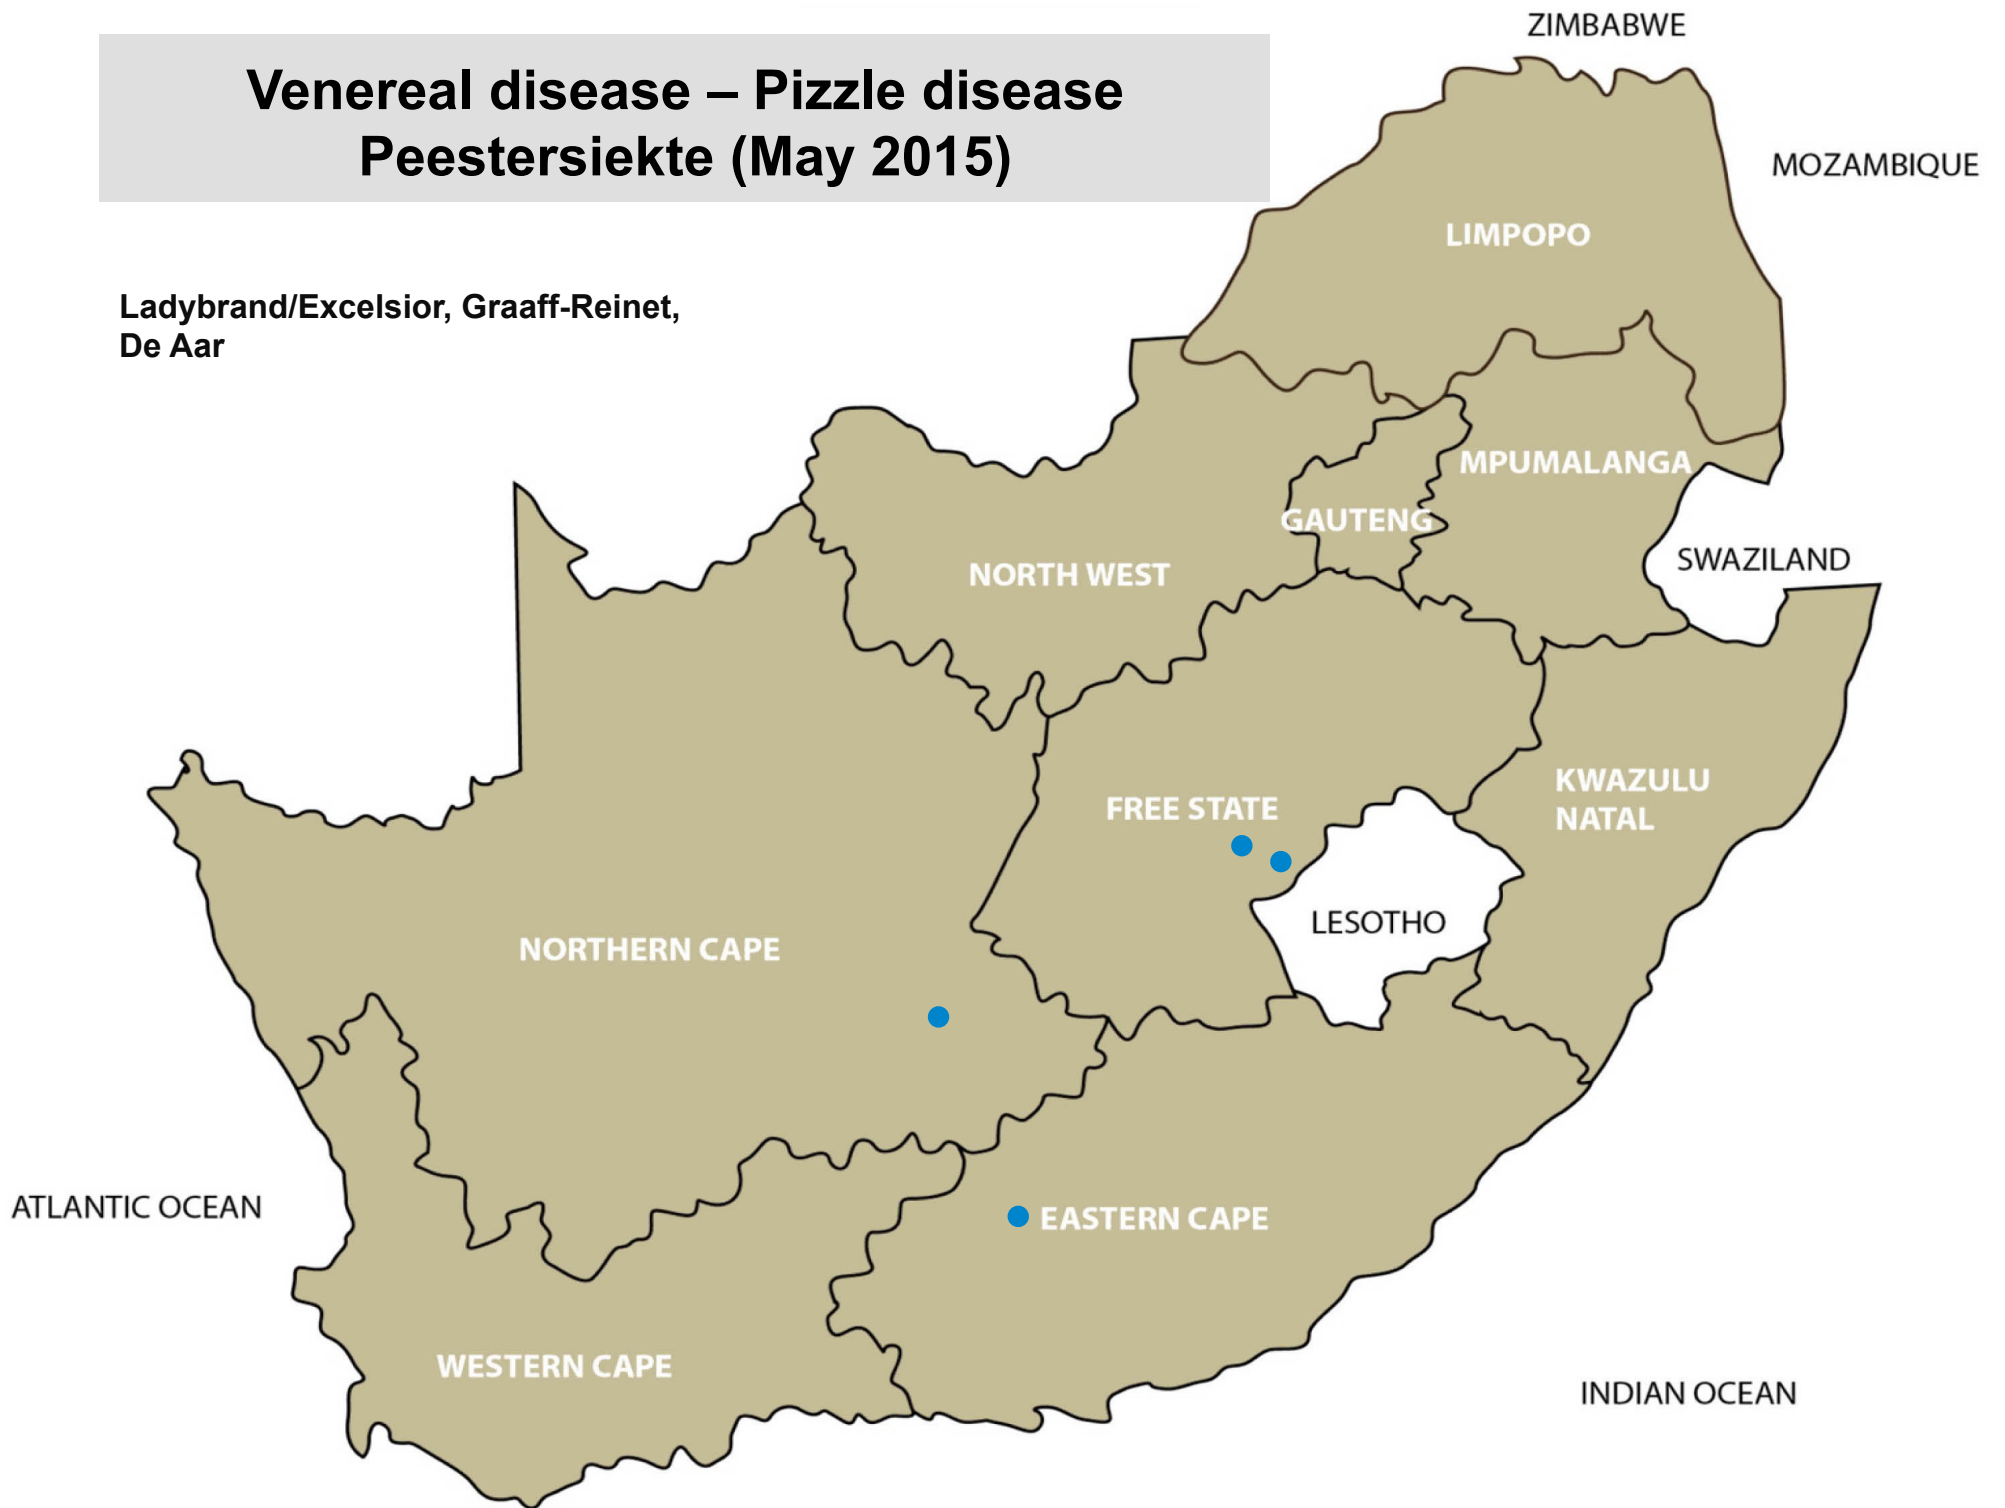

# Tick transmitted disease - Heartwater (May 2015)

Lydenburg, Nelspruit, Pretoria, Mokopane,  
Brits, Klerksdorp, Rustenburg, Swartruggens,  
Mtubatuba, Pongola, Vryheid, Humansdorp,  
Port Alfred, Uitenhage

# Venereal disease-Trichomonosis (May 2015)

Bethal, Delmas, Ermelo, Grootvlei,  
Middelburg, Piet Retief, Schweizer-Reneke,  
Vryburg, Bethlehem, Bloemfontein,  
Bothaville, Harrismith, Hoopstad, Kroonstad,  
Ladybrand/Excelsior, Viljoenskroon,  
Bergville, Dundee, Kokstad, Vryheid,  
Port Alfred

# Venereal disease – Vibriosis (May 2015)

Viljoenskroon, Kokstad

# Venereal disease – Pizzle disease Peestersiekte (May 2015)

Ladybrand/Excelsior, Graaff-Reinet,  
De Aar