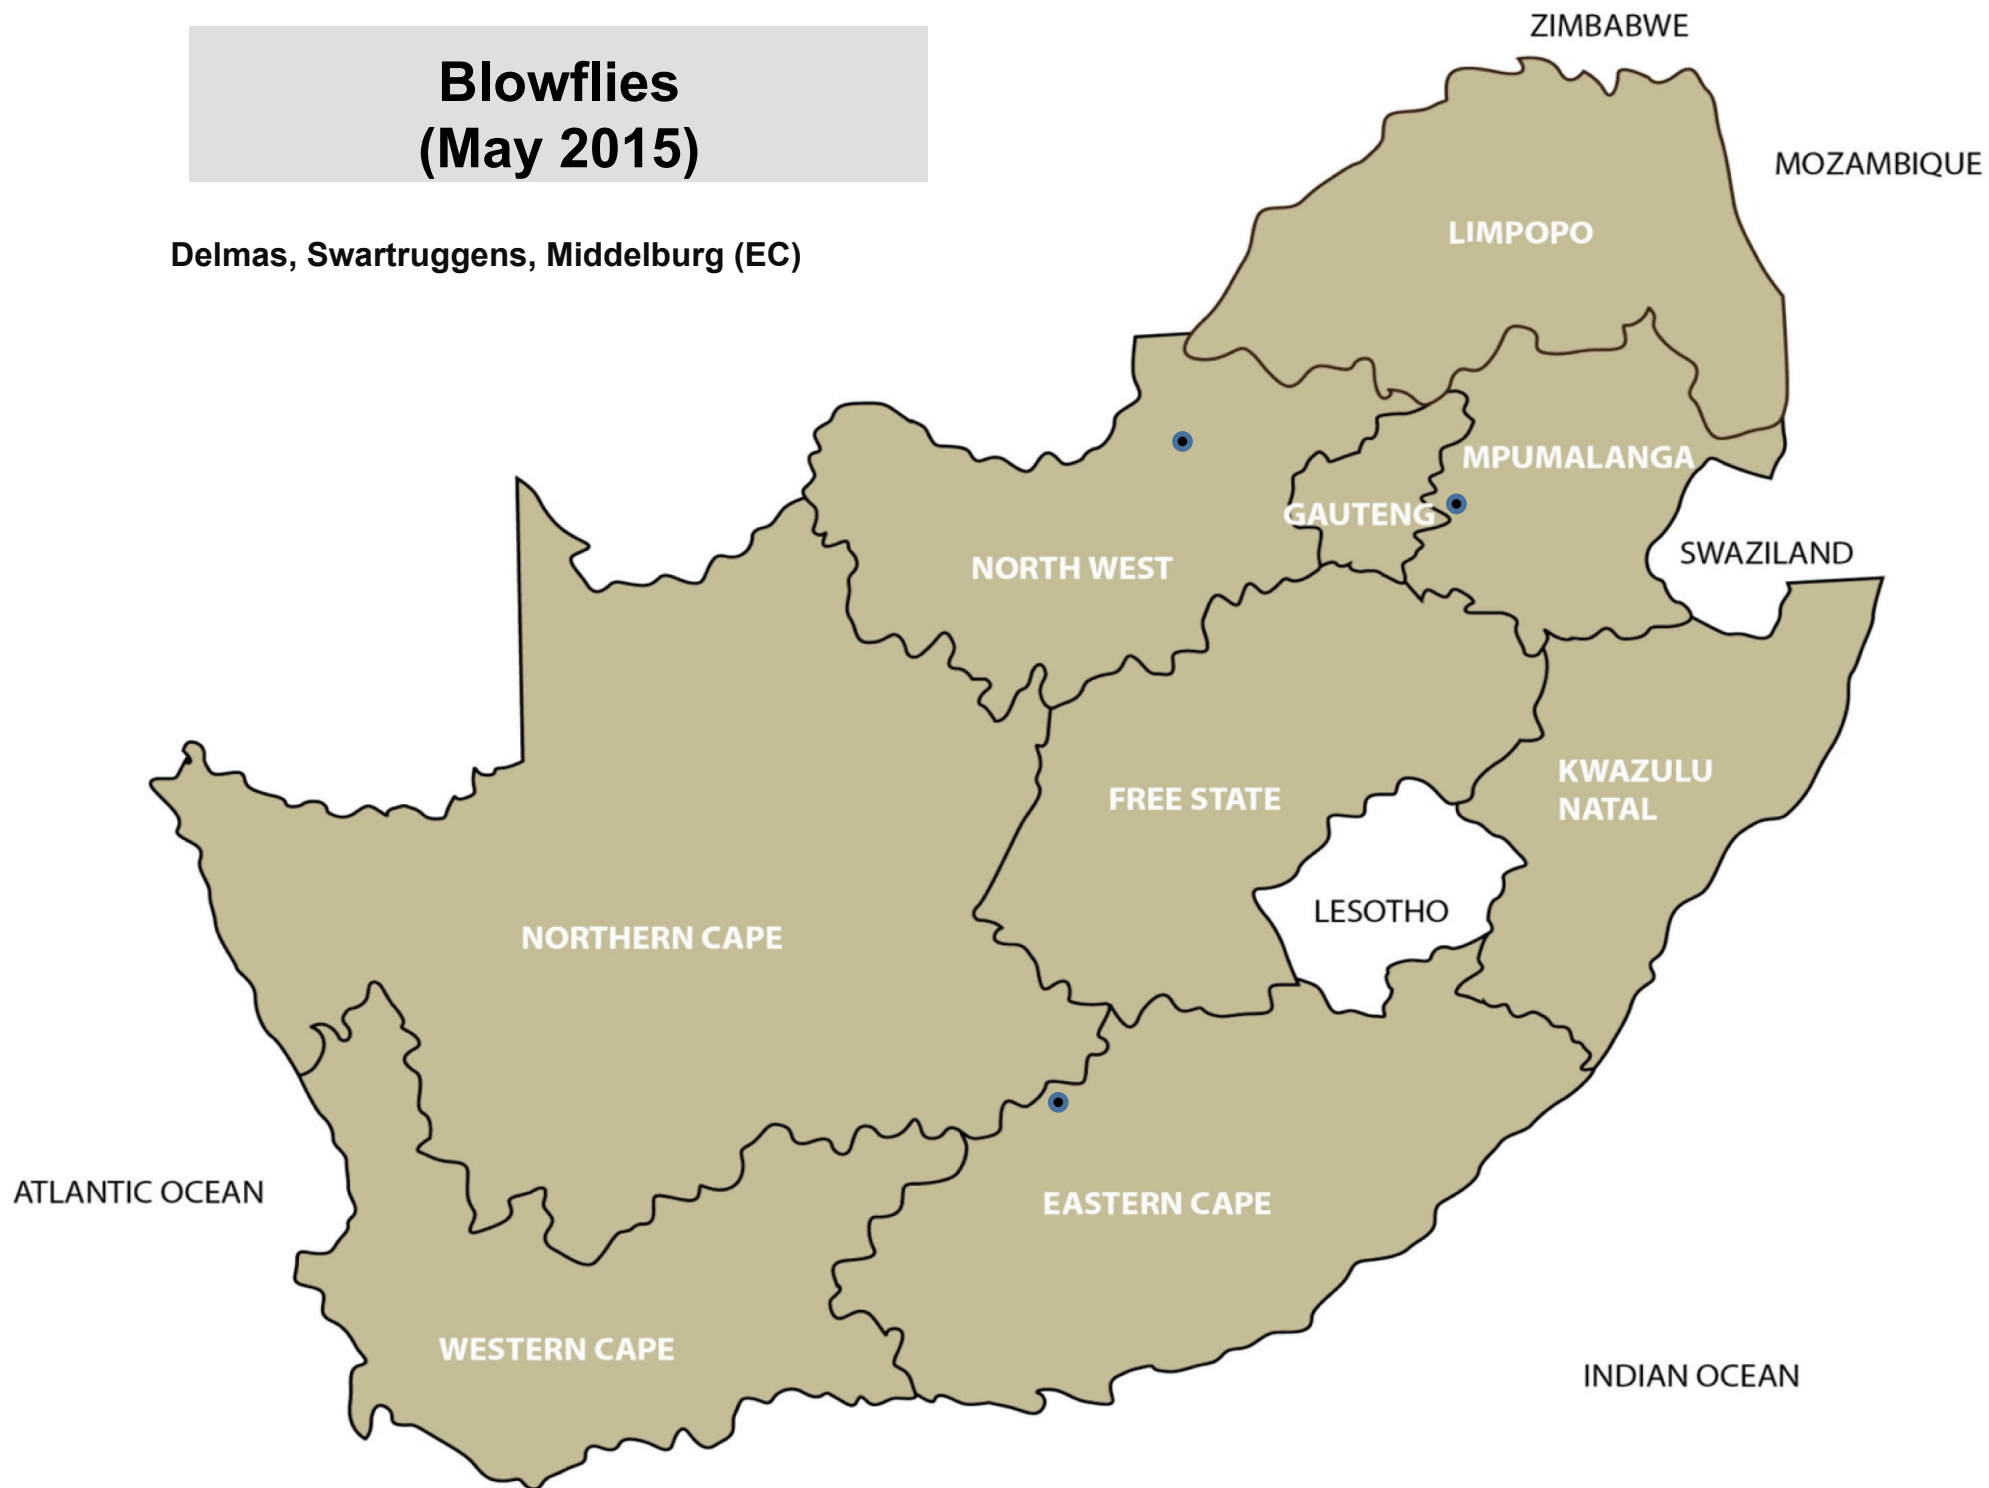

# Biting lice (Red lice) (May 2015)

Schweizer-Reneke, Bloemfontein, Vrede,  
Graaff-Reinet, Darling

# Sucking lice (Blue lice) (May 2015)

Delmas, Schweizer-Reneke,  
Bloemfontein, Graaff-Reinet

# Sheep scab (May 2015)

Ficksburg, Kokstad, De Aar

# Screw-worm (April 2015)

Mokopane, Humansdorp, Port Alfred