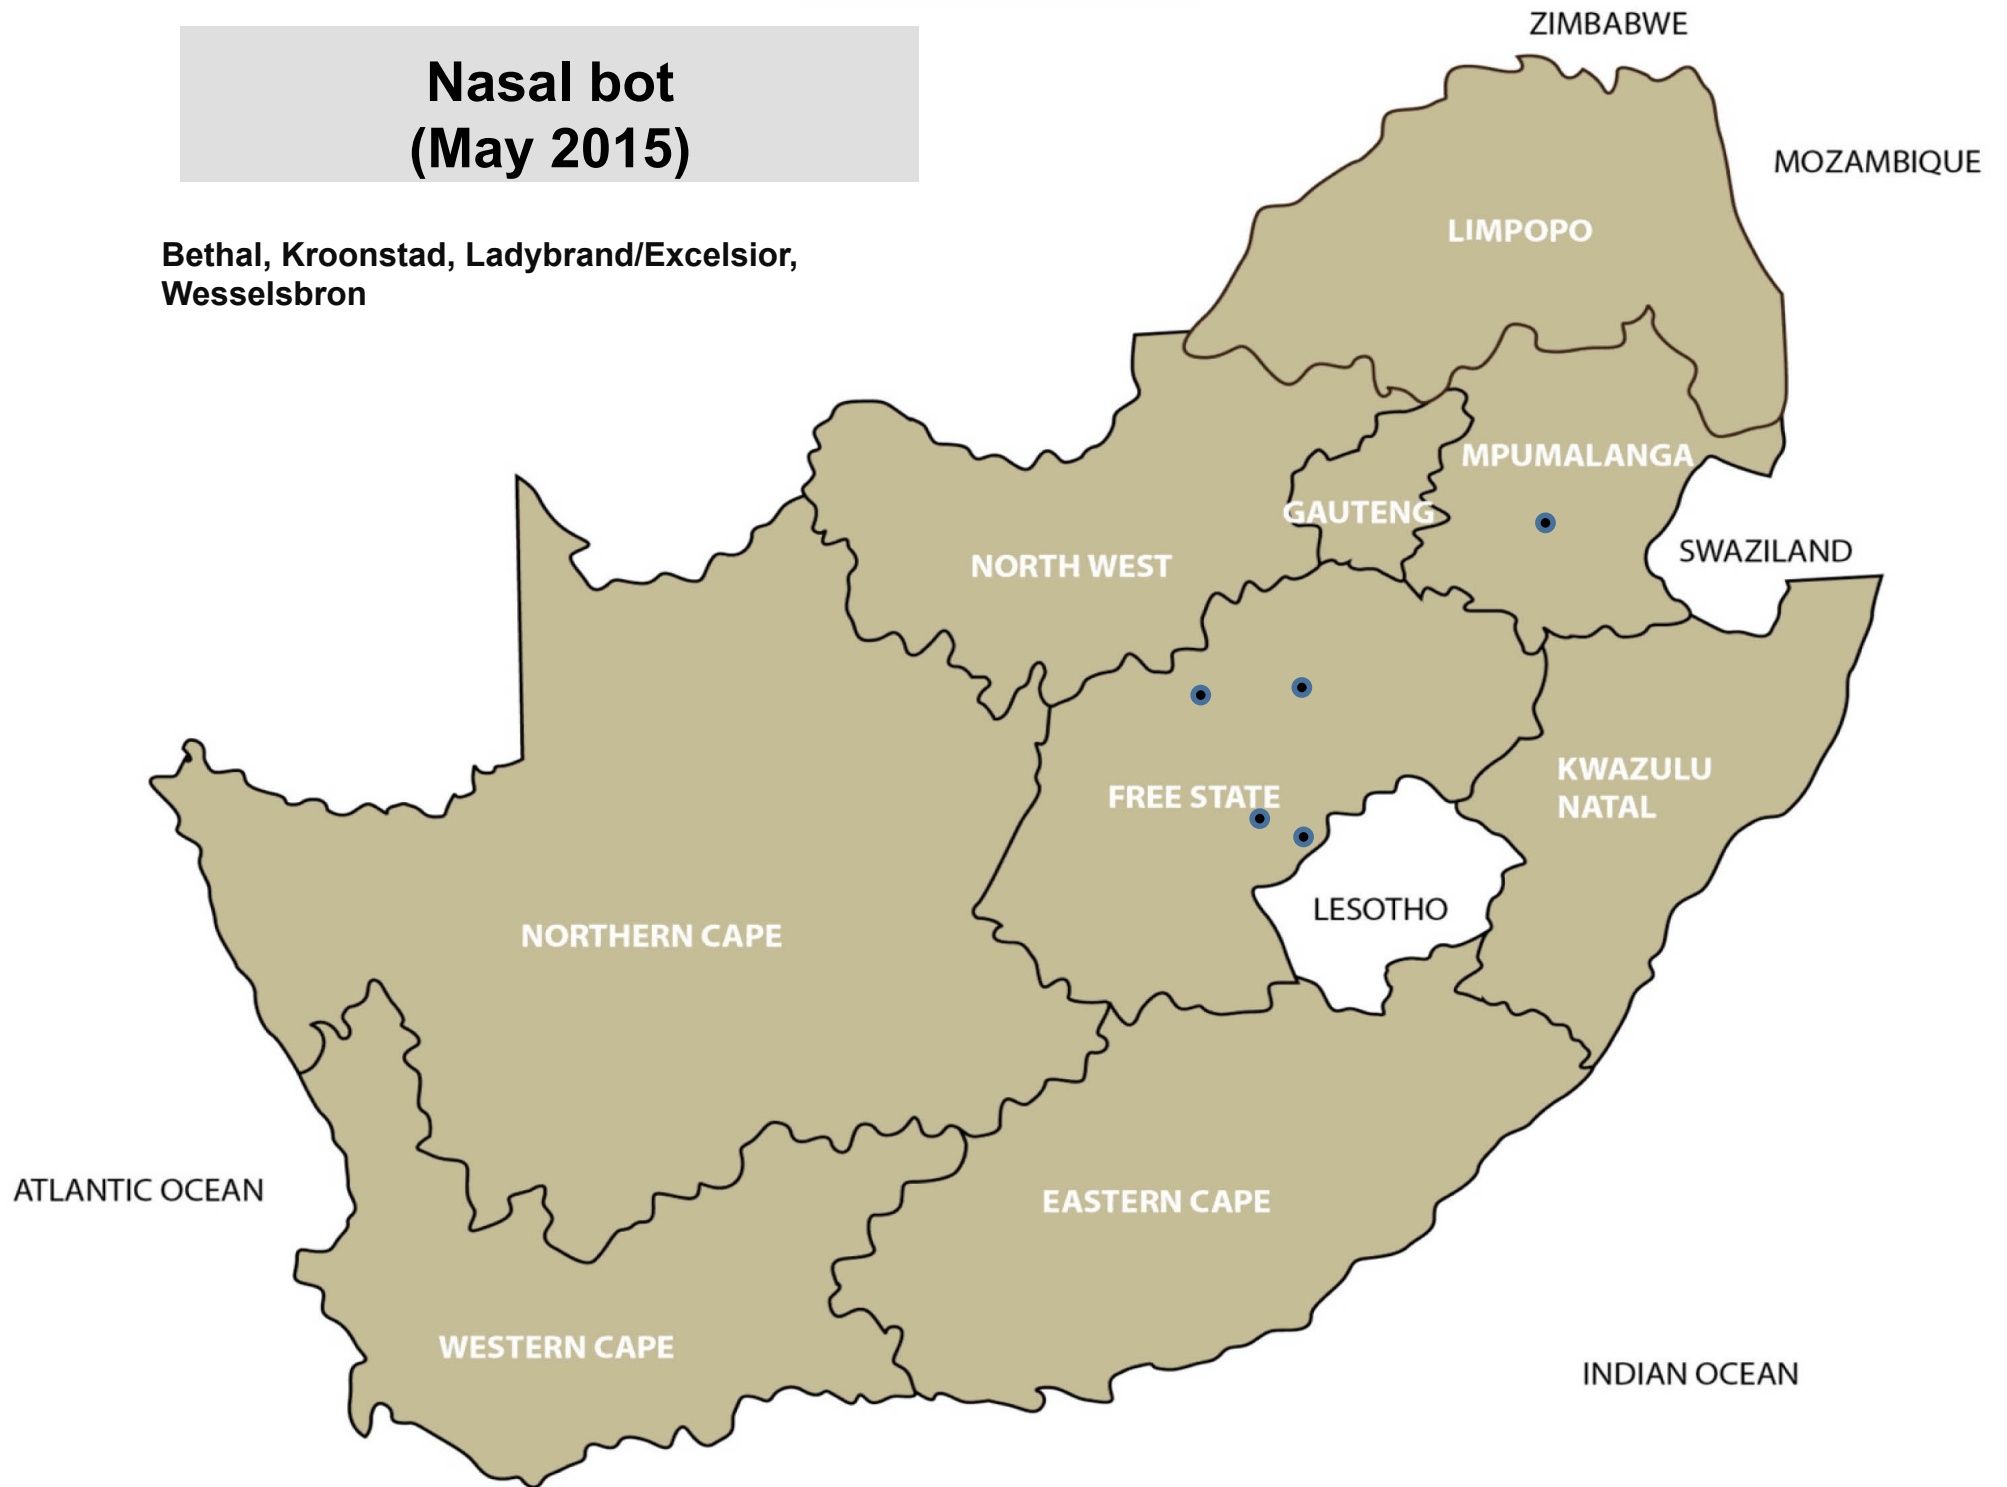

Nasal bot (May 2015)

Bethal, Kroonstad, Ladybrand/Excelsior,
Wesselsbron