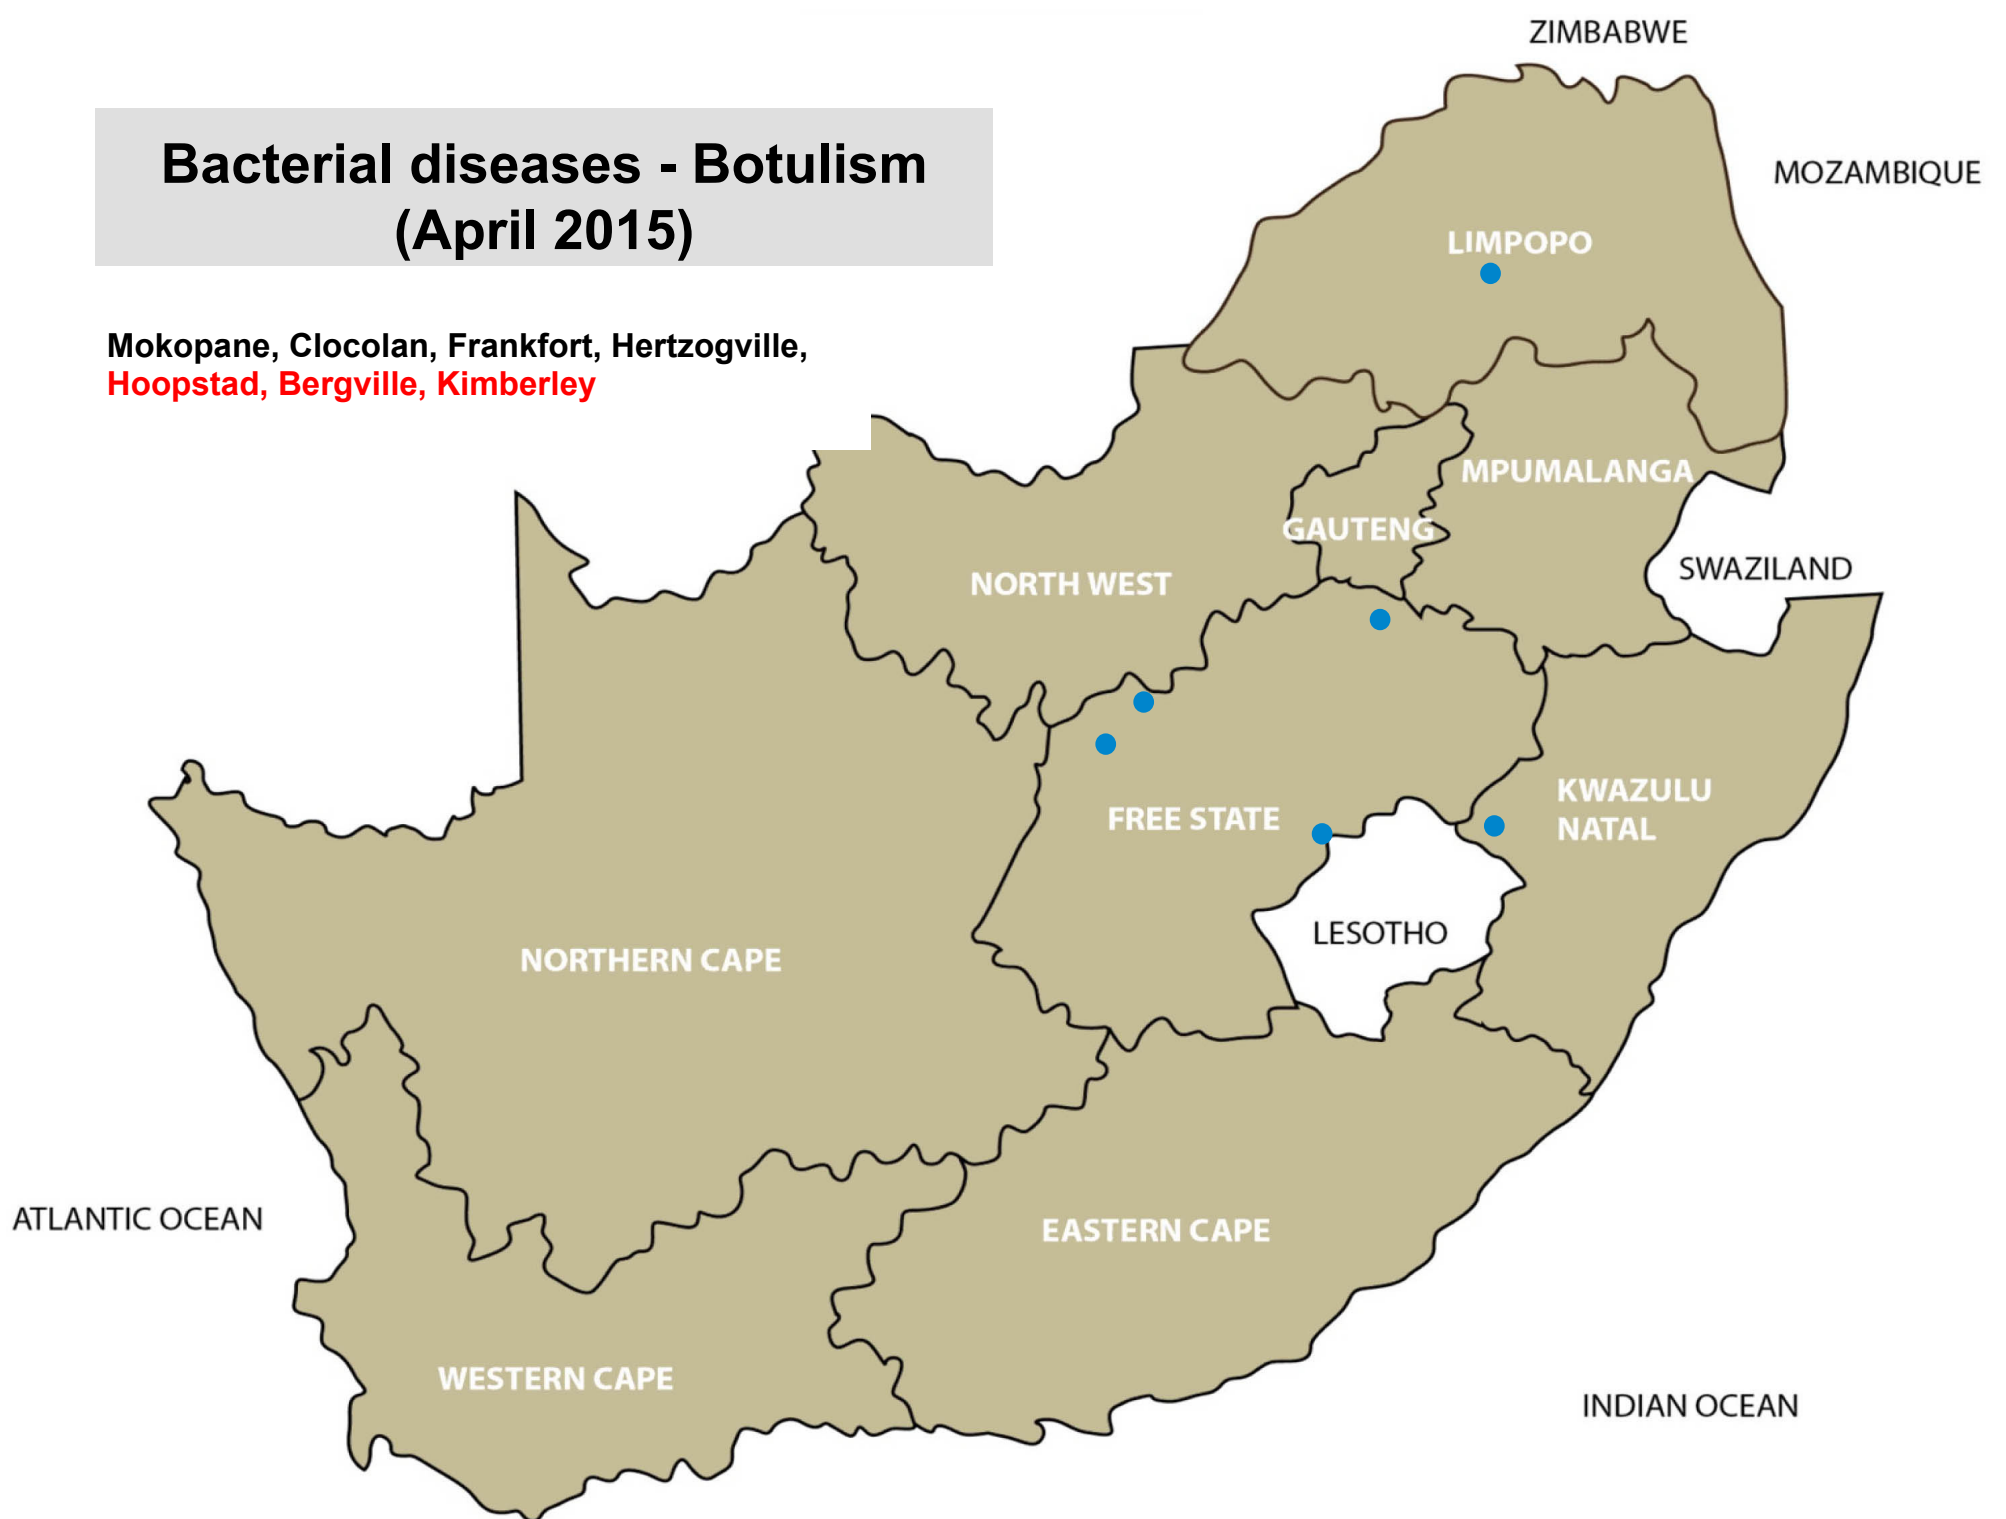

Bacterial diseases - Botulism (April 2015)

Mokopane, Clocolan, Frankfort, Hertzogville,
Hoopstad, Bergville, Kimberley