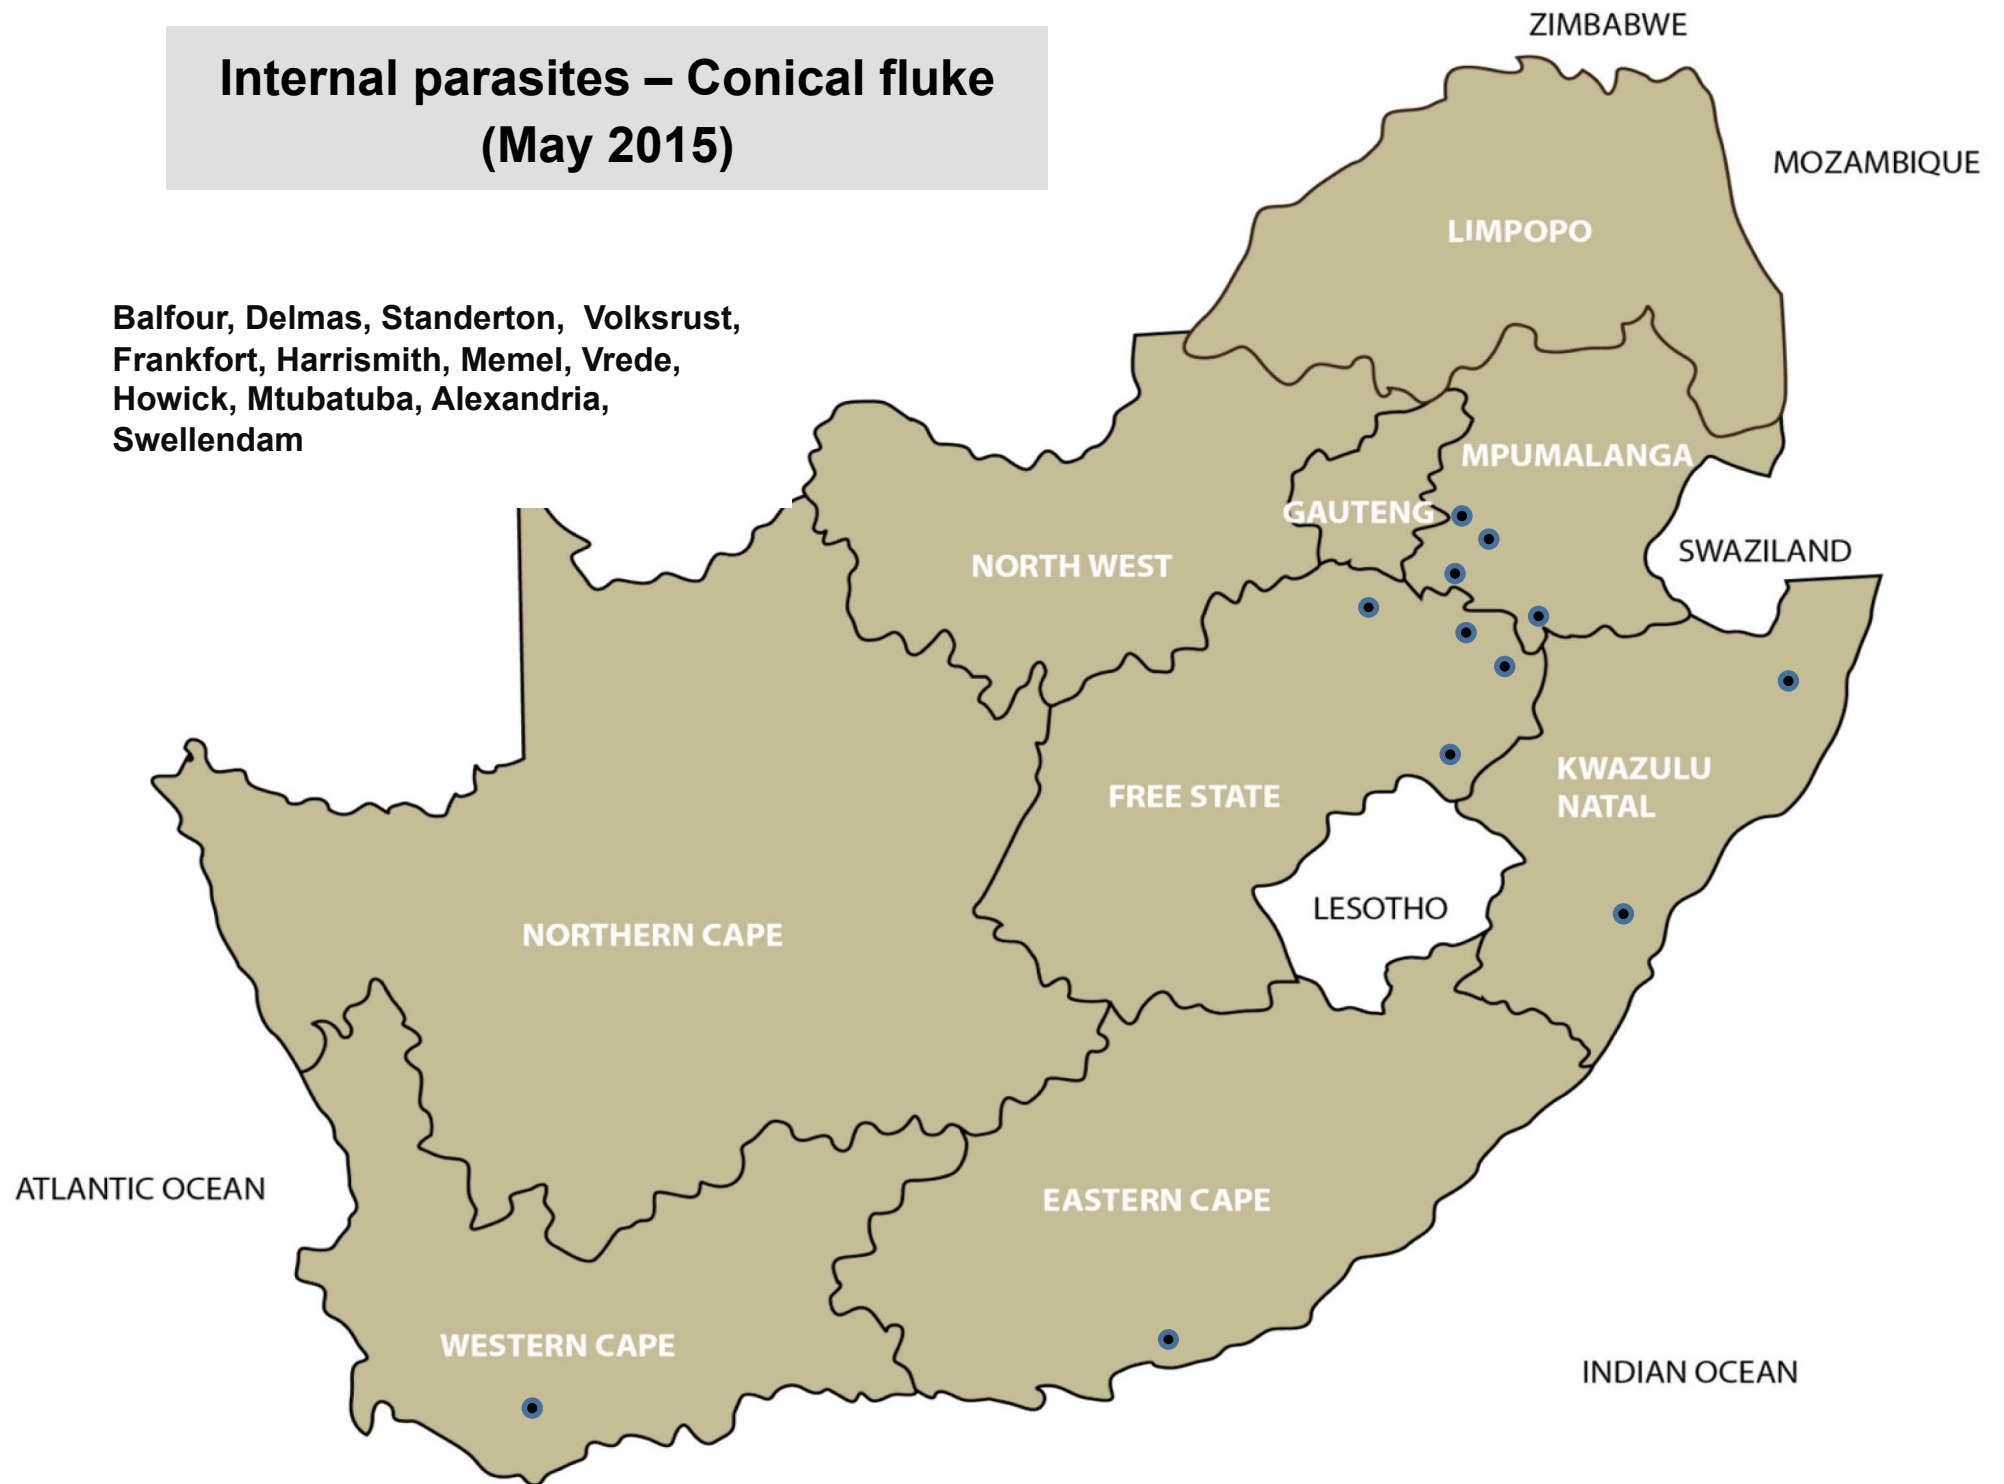

Internal parasites – Conical fluke (May 2015)

Balfour, Delmas, Standerton, Volksrust,
Frankfort, Harrismith, Memel, Vrede,
Howick, Mtubatuba, Alexandria,
Swellendam