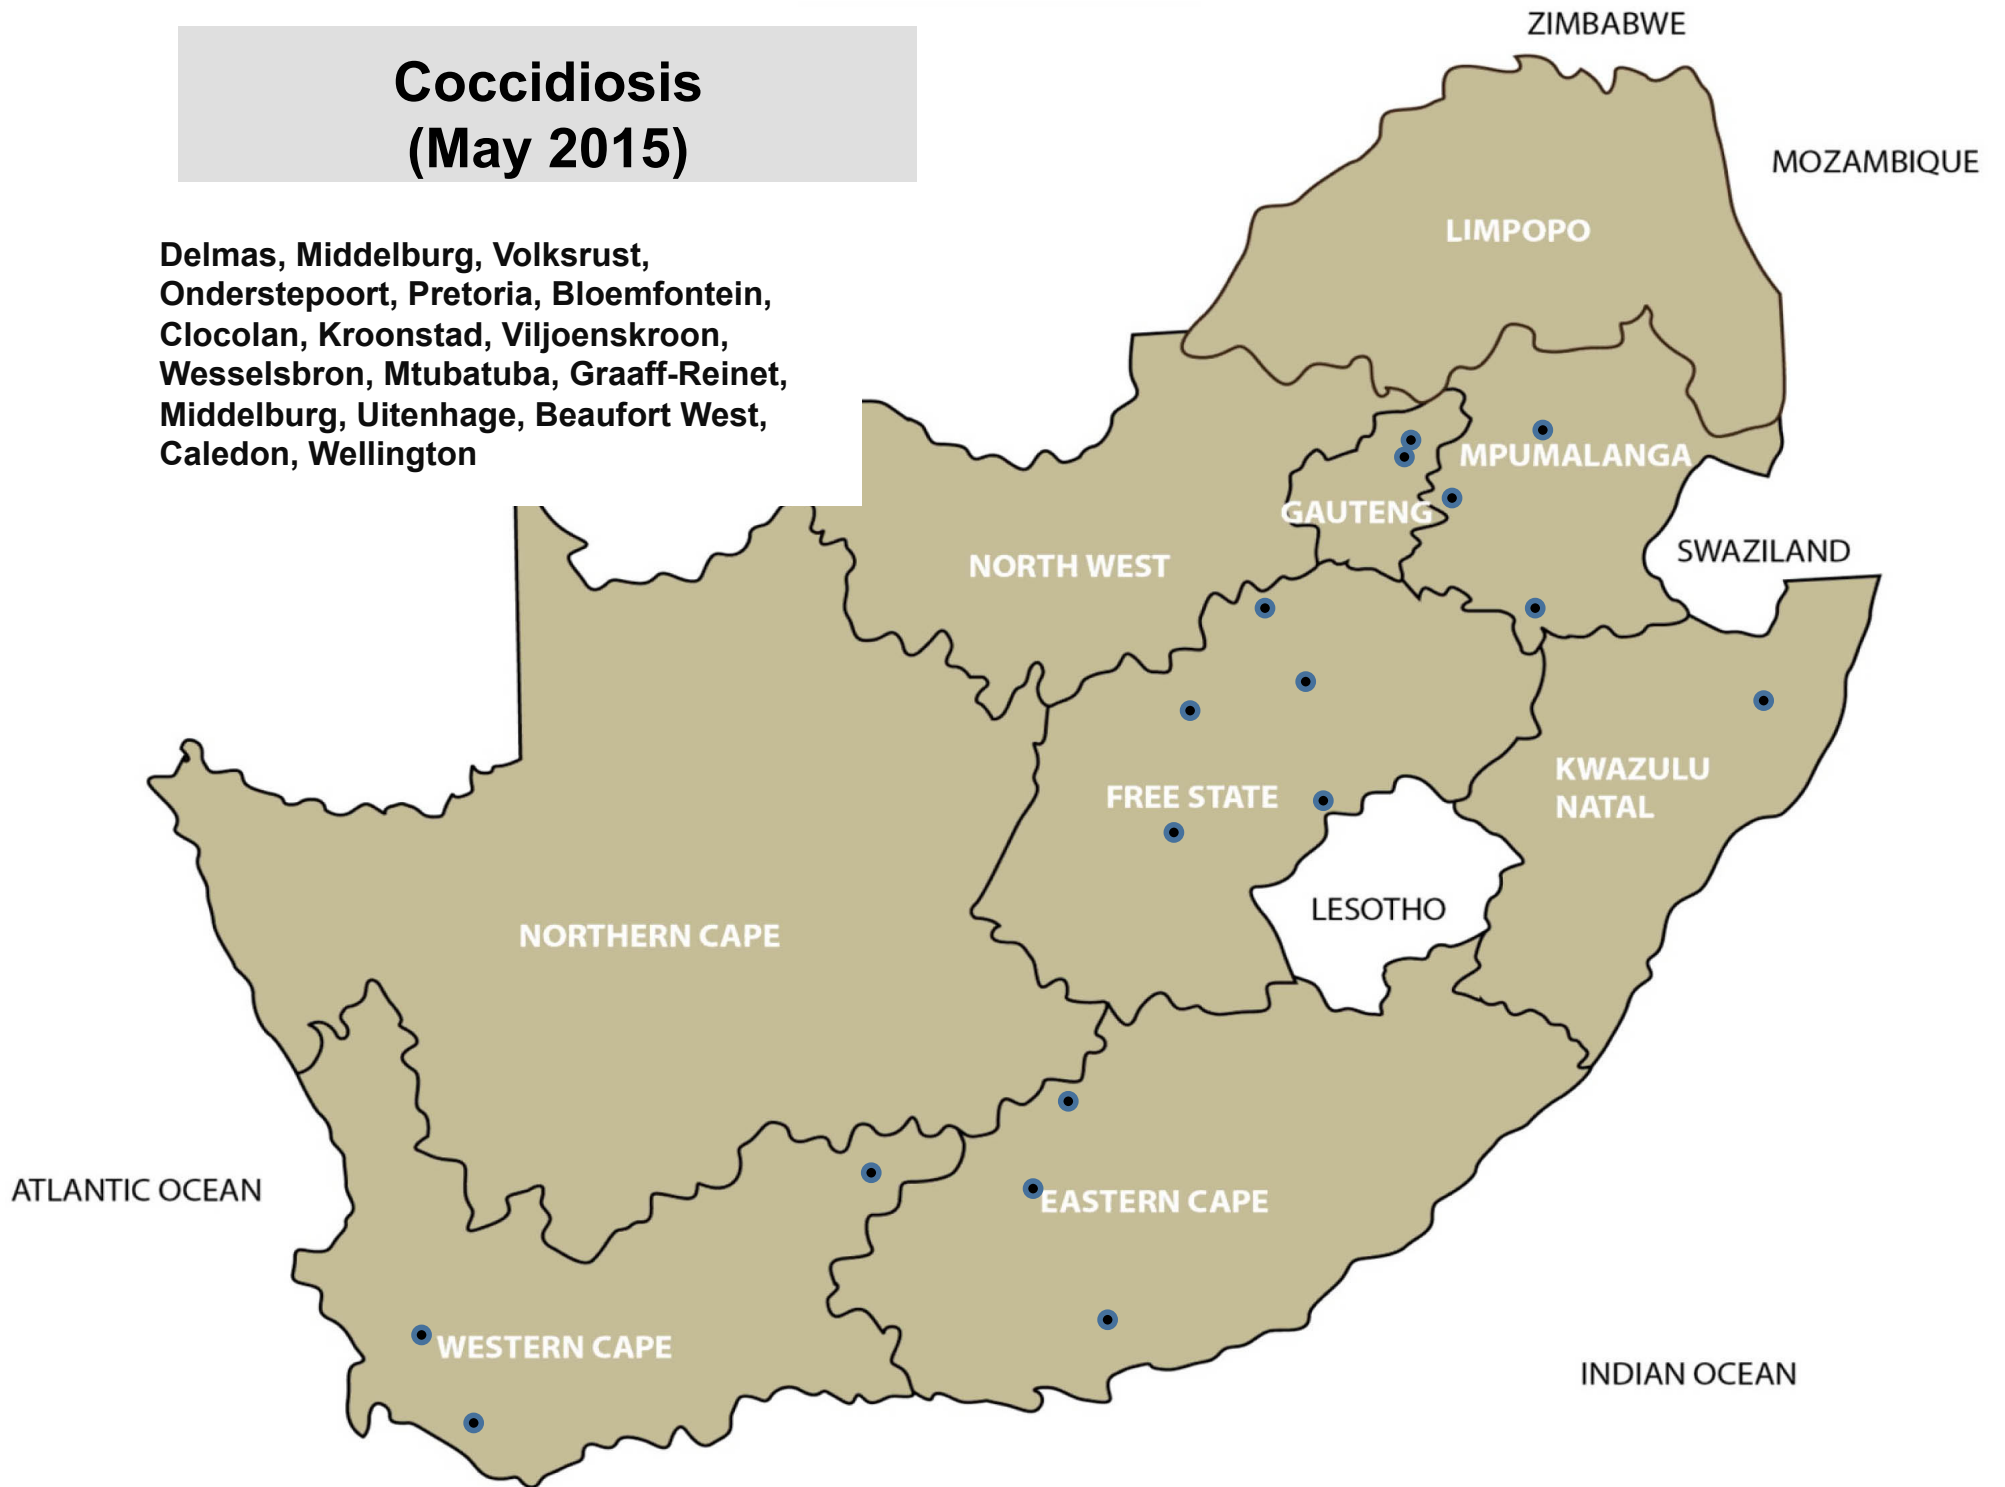

# Screw-worm (April 2015)

Mokopane, Humansdorp, Port Alfred

# Nasal bot (May 2015)

Bethal, Kroonstad, Ladybrand/Excelsior,  
Wesselsbron

# Coccidiosis (May 2015)

Delmas, Middelburg, Volksrust,  
Onderstepoort, Pretoria, Bloemfontein,  
Clocolan, Kroonstad, Viljoenskroon,  
Wesselsbron, Mtubatuba, Graaff-Reinet,  
Middelburg, Uitenhage, Beaufort West,  
Caledon, Wellington

# Tick transmitted disease African red water (May 2015)

Bethal, Delmas, Ermelo, Grootvlei, Piet Retief, Standerton, Makhado, Klerksdorp, Bethlehem, Ficksburg, Frankfort, Harrismith, Kroonstad, Parys, Viljoenskroon, Dundee, Estcourt, Greytown, Howick, Kokstad, Mooi River, Mtubatuba, Newcastle, Underberg, Vryheid, Alexandria, Aliwal North, Humansdorp, Uitenhage, Caledon, Darling, George, Oudtshoorn