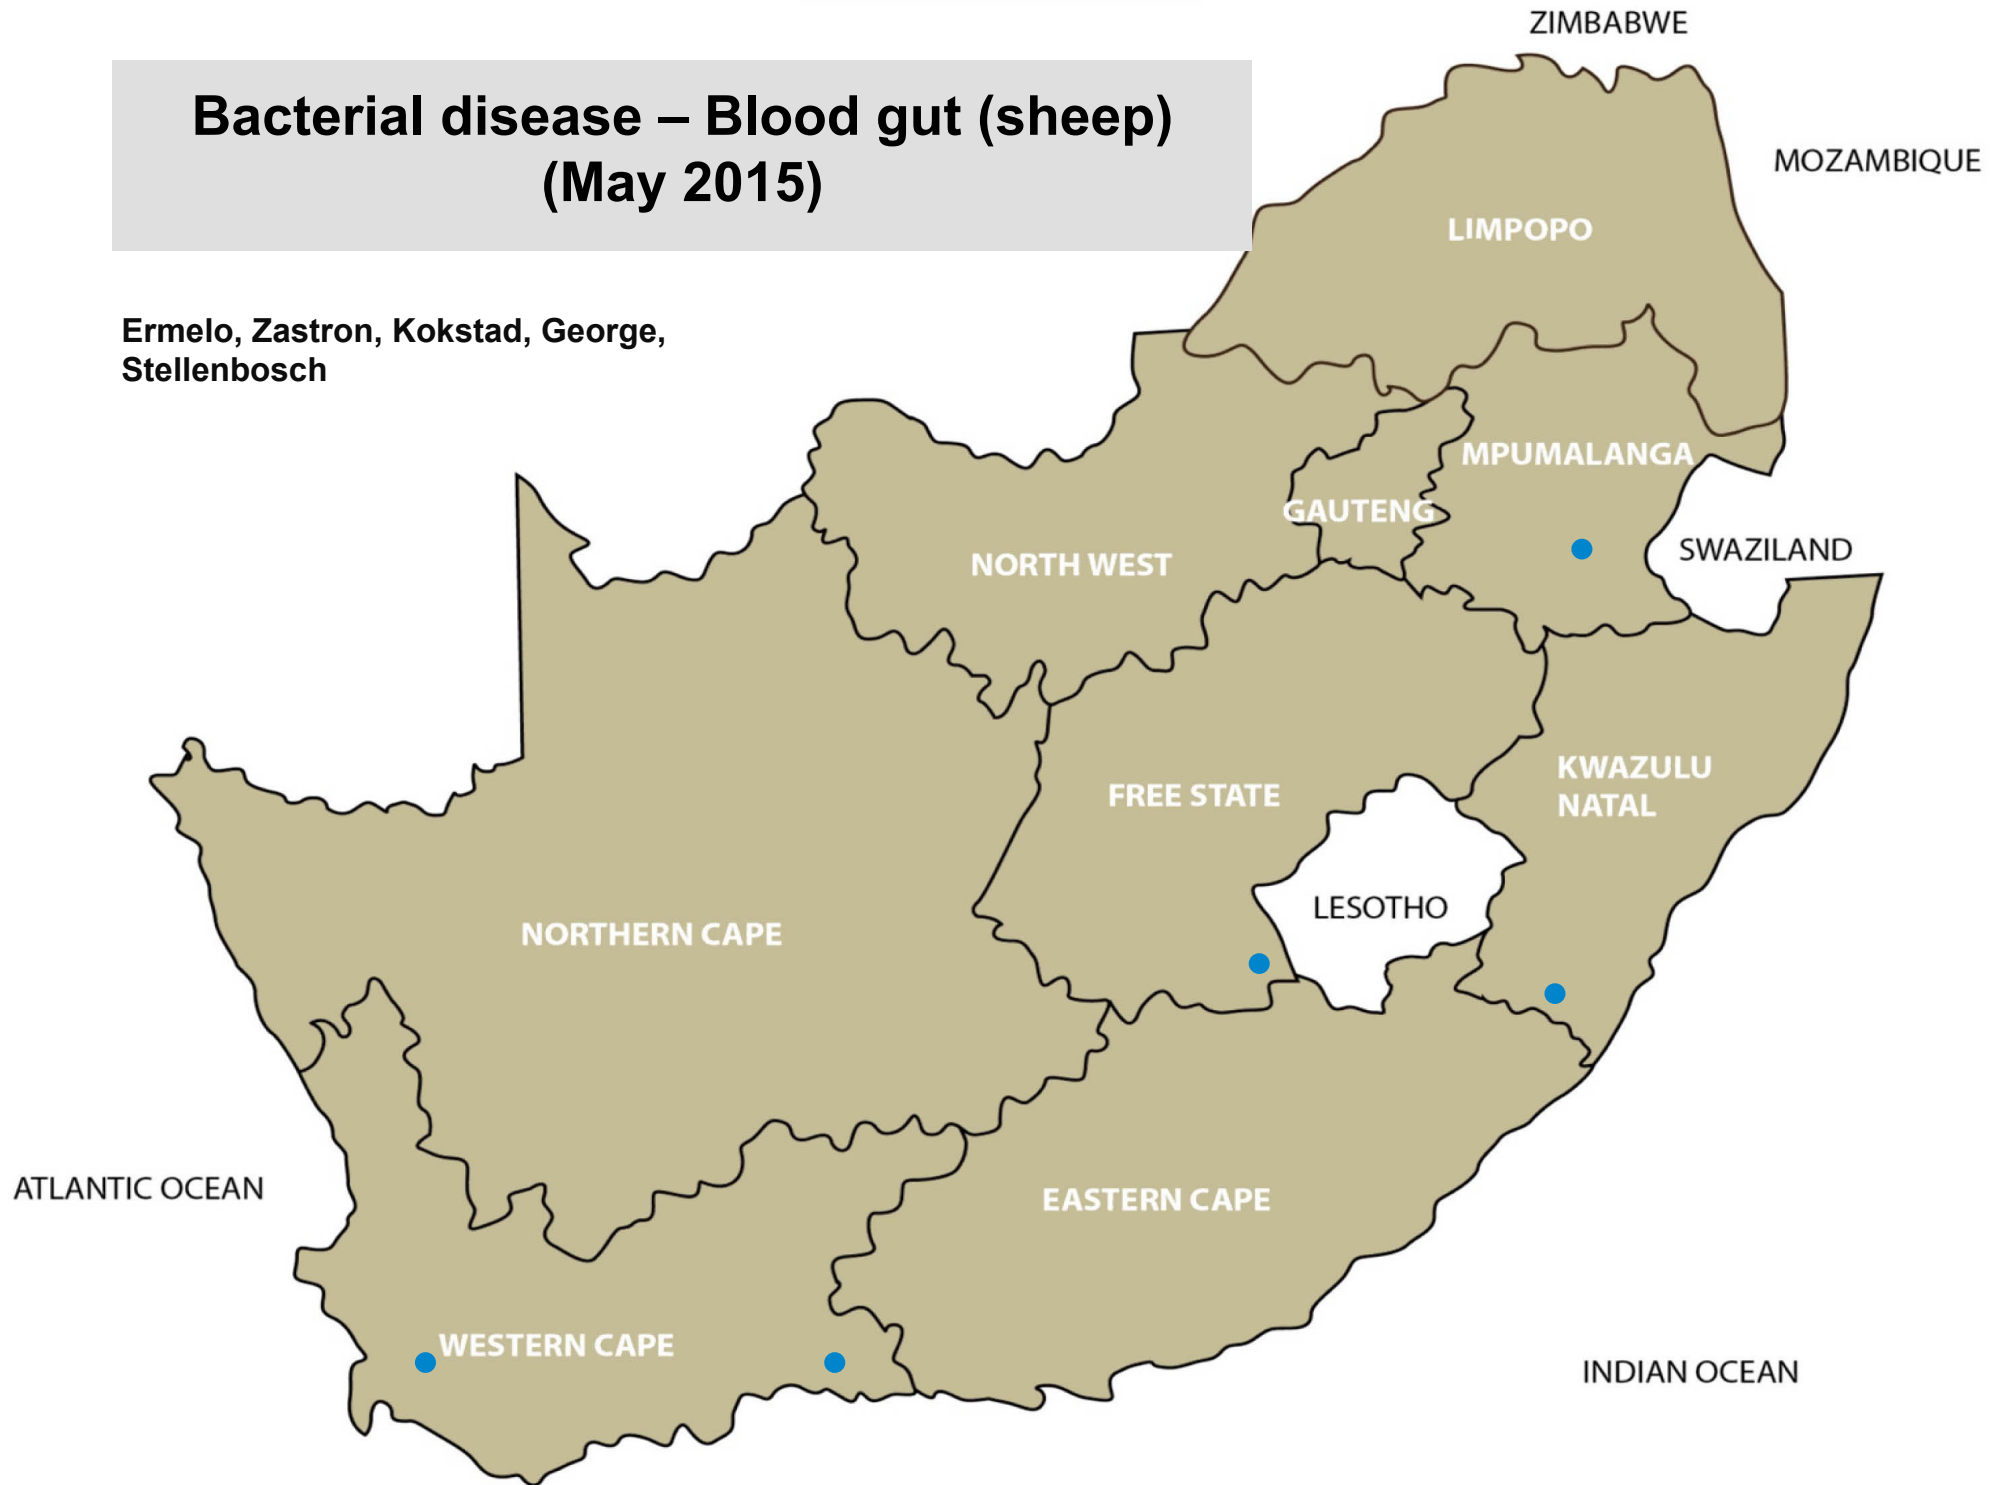

# Bacterial disease – Blackquarter (May 2015)

Balfour, Ermelo, Grootvlei, Middelburg, Piet Retief, Makhado, Brits, Rustenburg, Dewetsdorp, Ficksburg, Hoopstad, Ladybrand/Excelsior, Memel, Reitz, Wesselsbron, Zastron, Estcourt, Newcastle, Underberg, Vryheid, Aliwal North, Middelburg

# Bacterial disease - Swelled head (May 2015)

Bronkhorstspuit, Rustenburg, Underberg,  
Caledon

# Bacterial disease – Blood gut (sheep) (May 2015)

Ermelo, Zastron, Kokstad, George,  
Stellenbosch