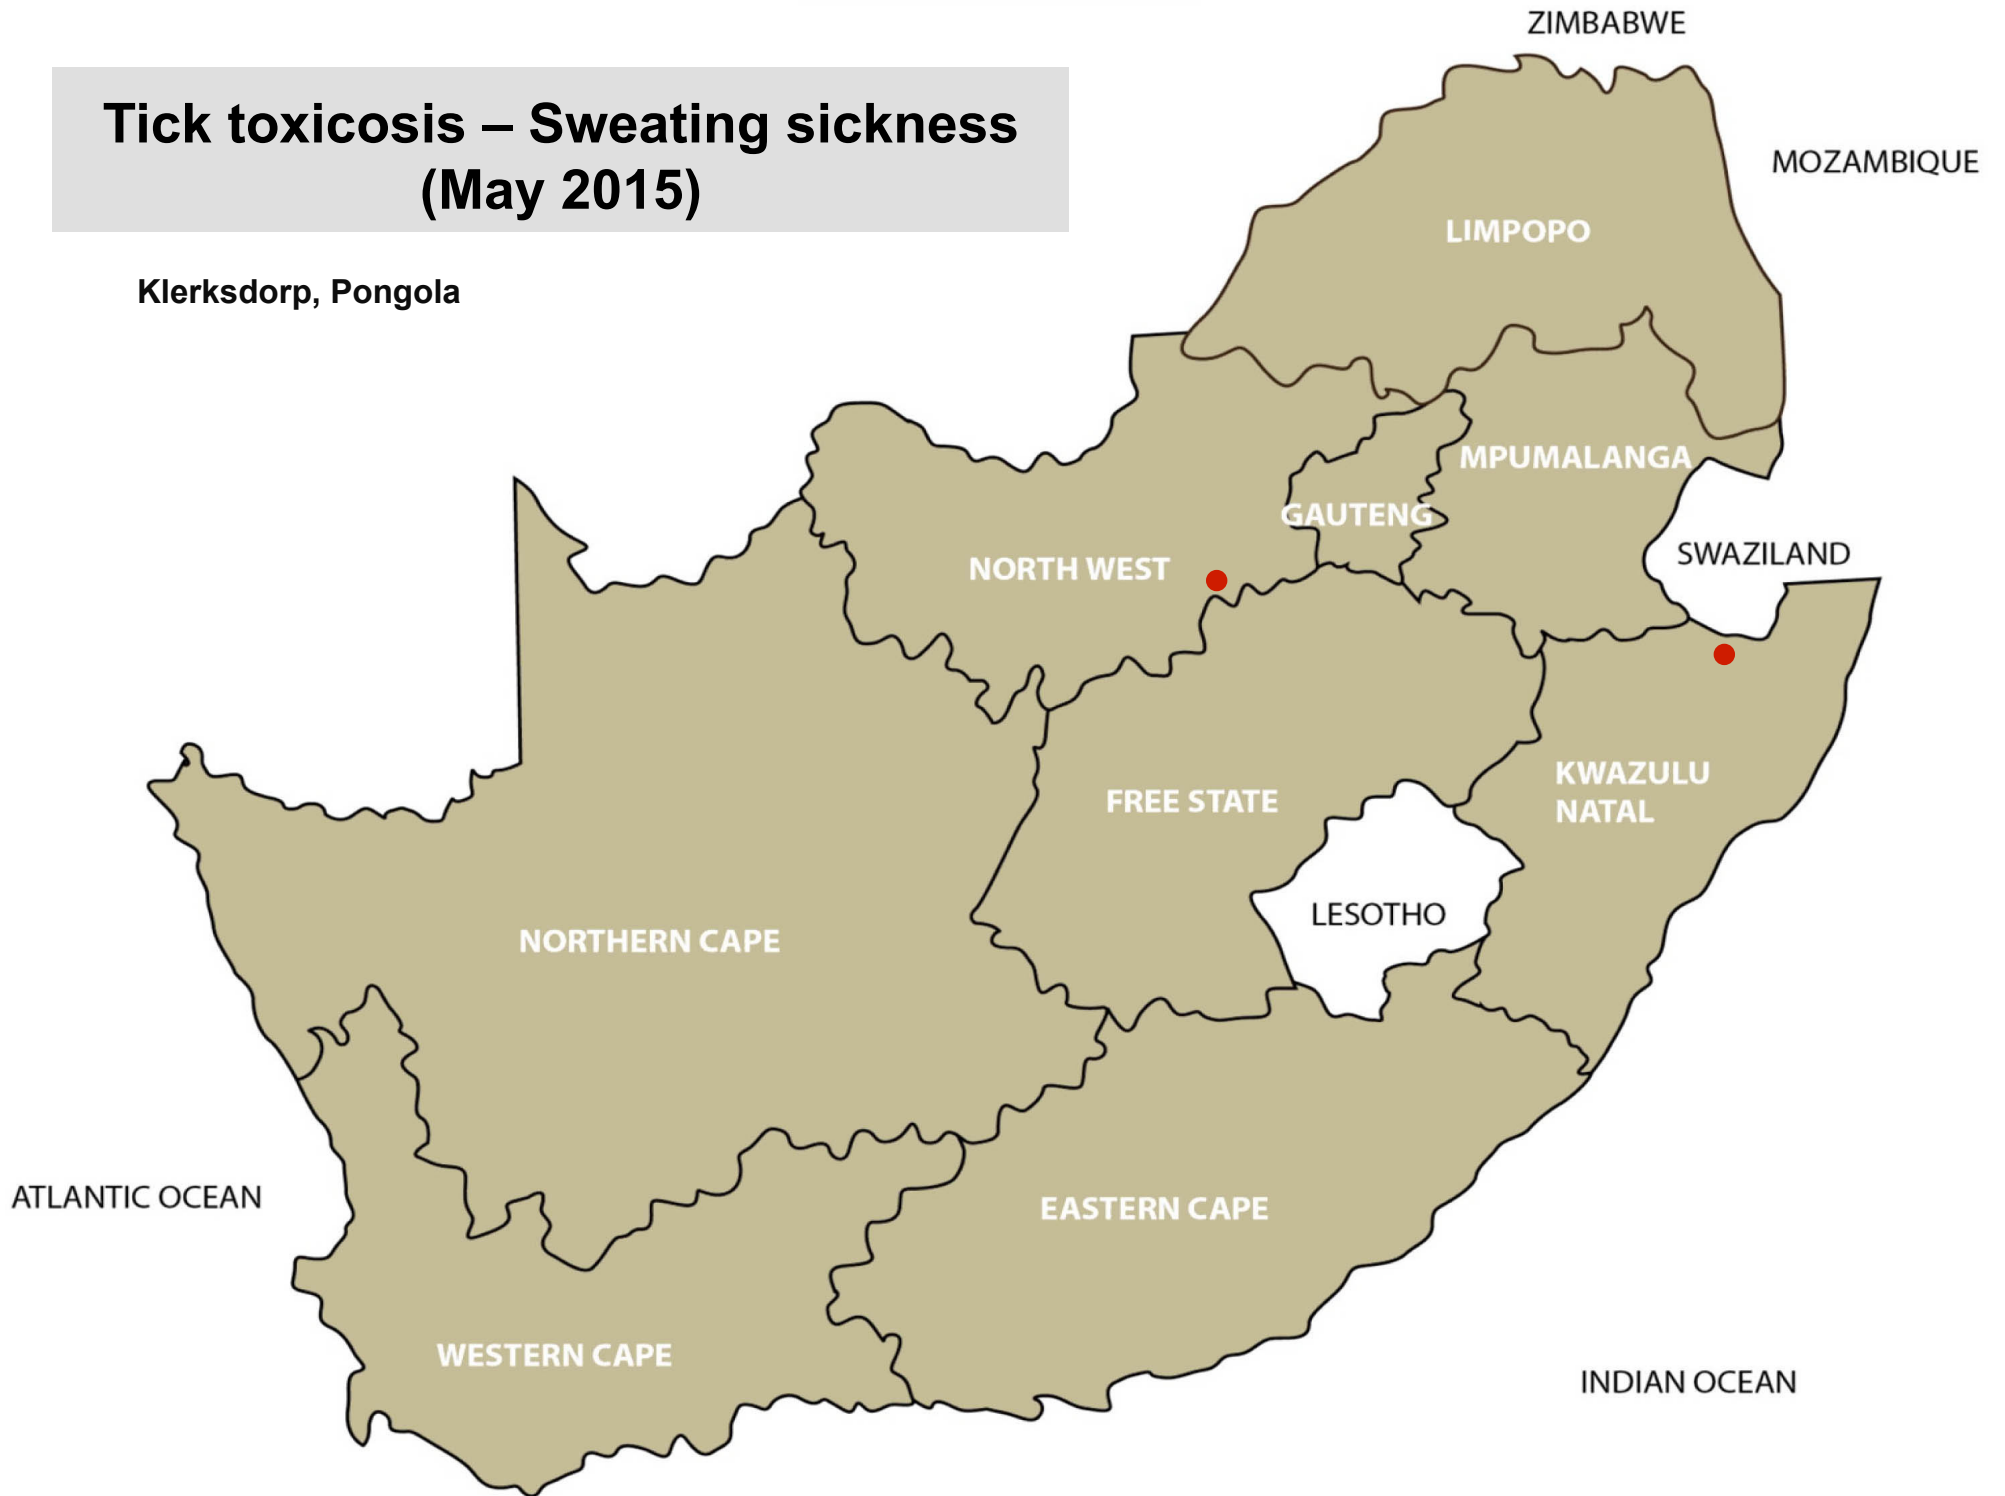

Tick toxicosis – Sweating sickness (May 2015)

Klerksdorp, Pongola