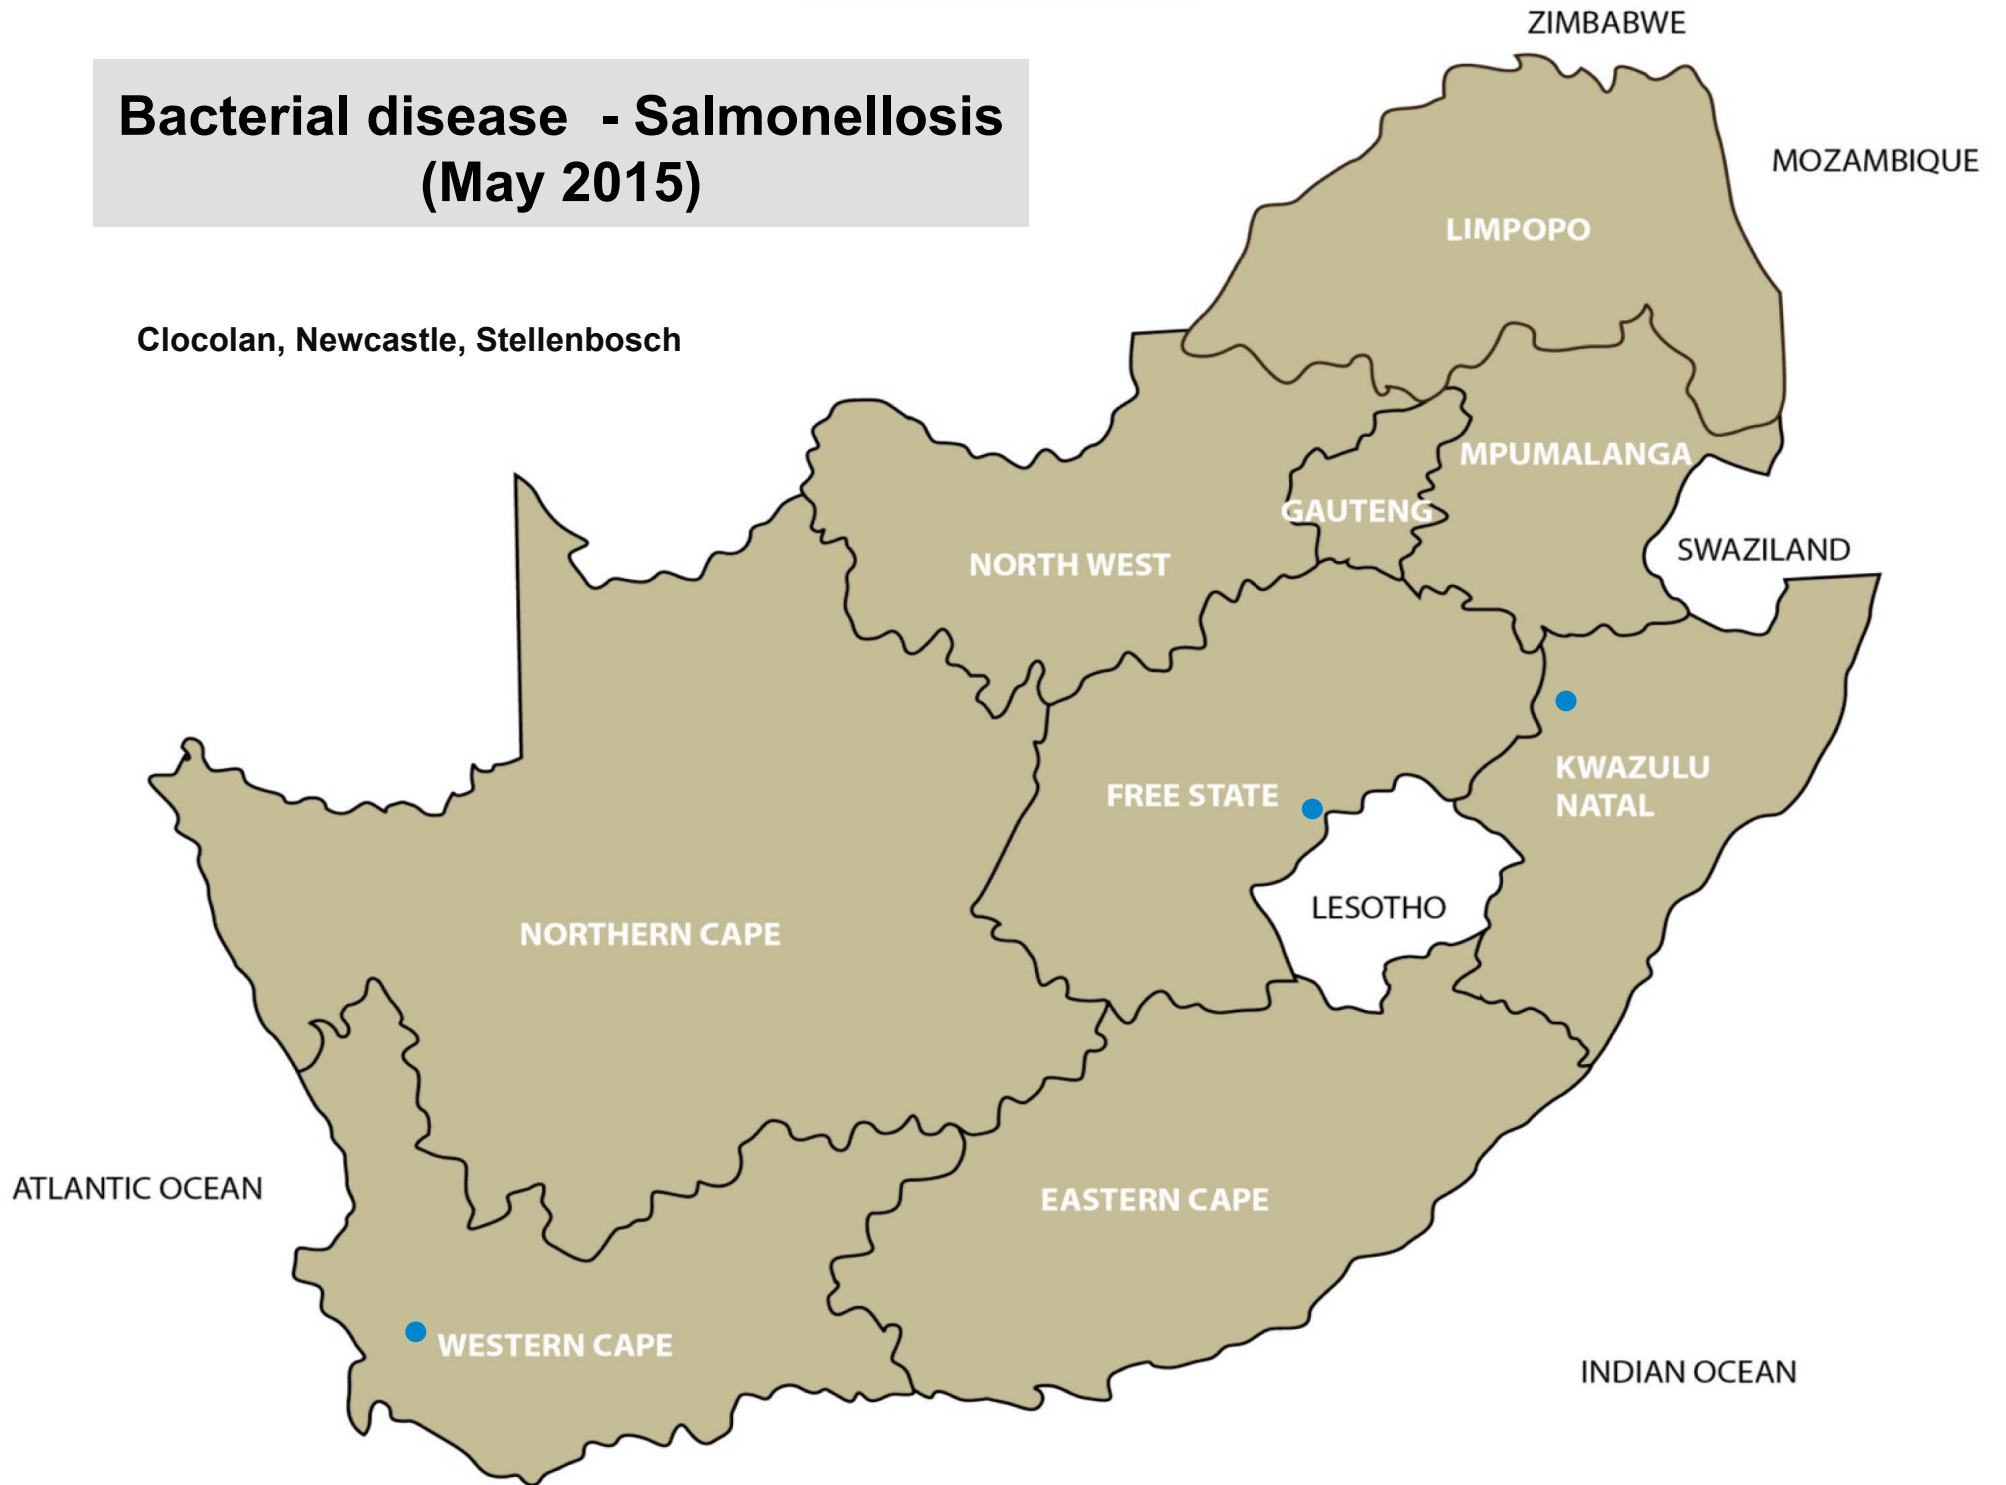

Bacterial disease - Salmonellosis (May 2015)

Clocolan, Newcastle, Stellenbosch