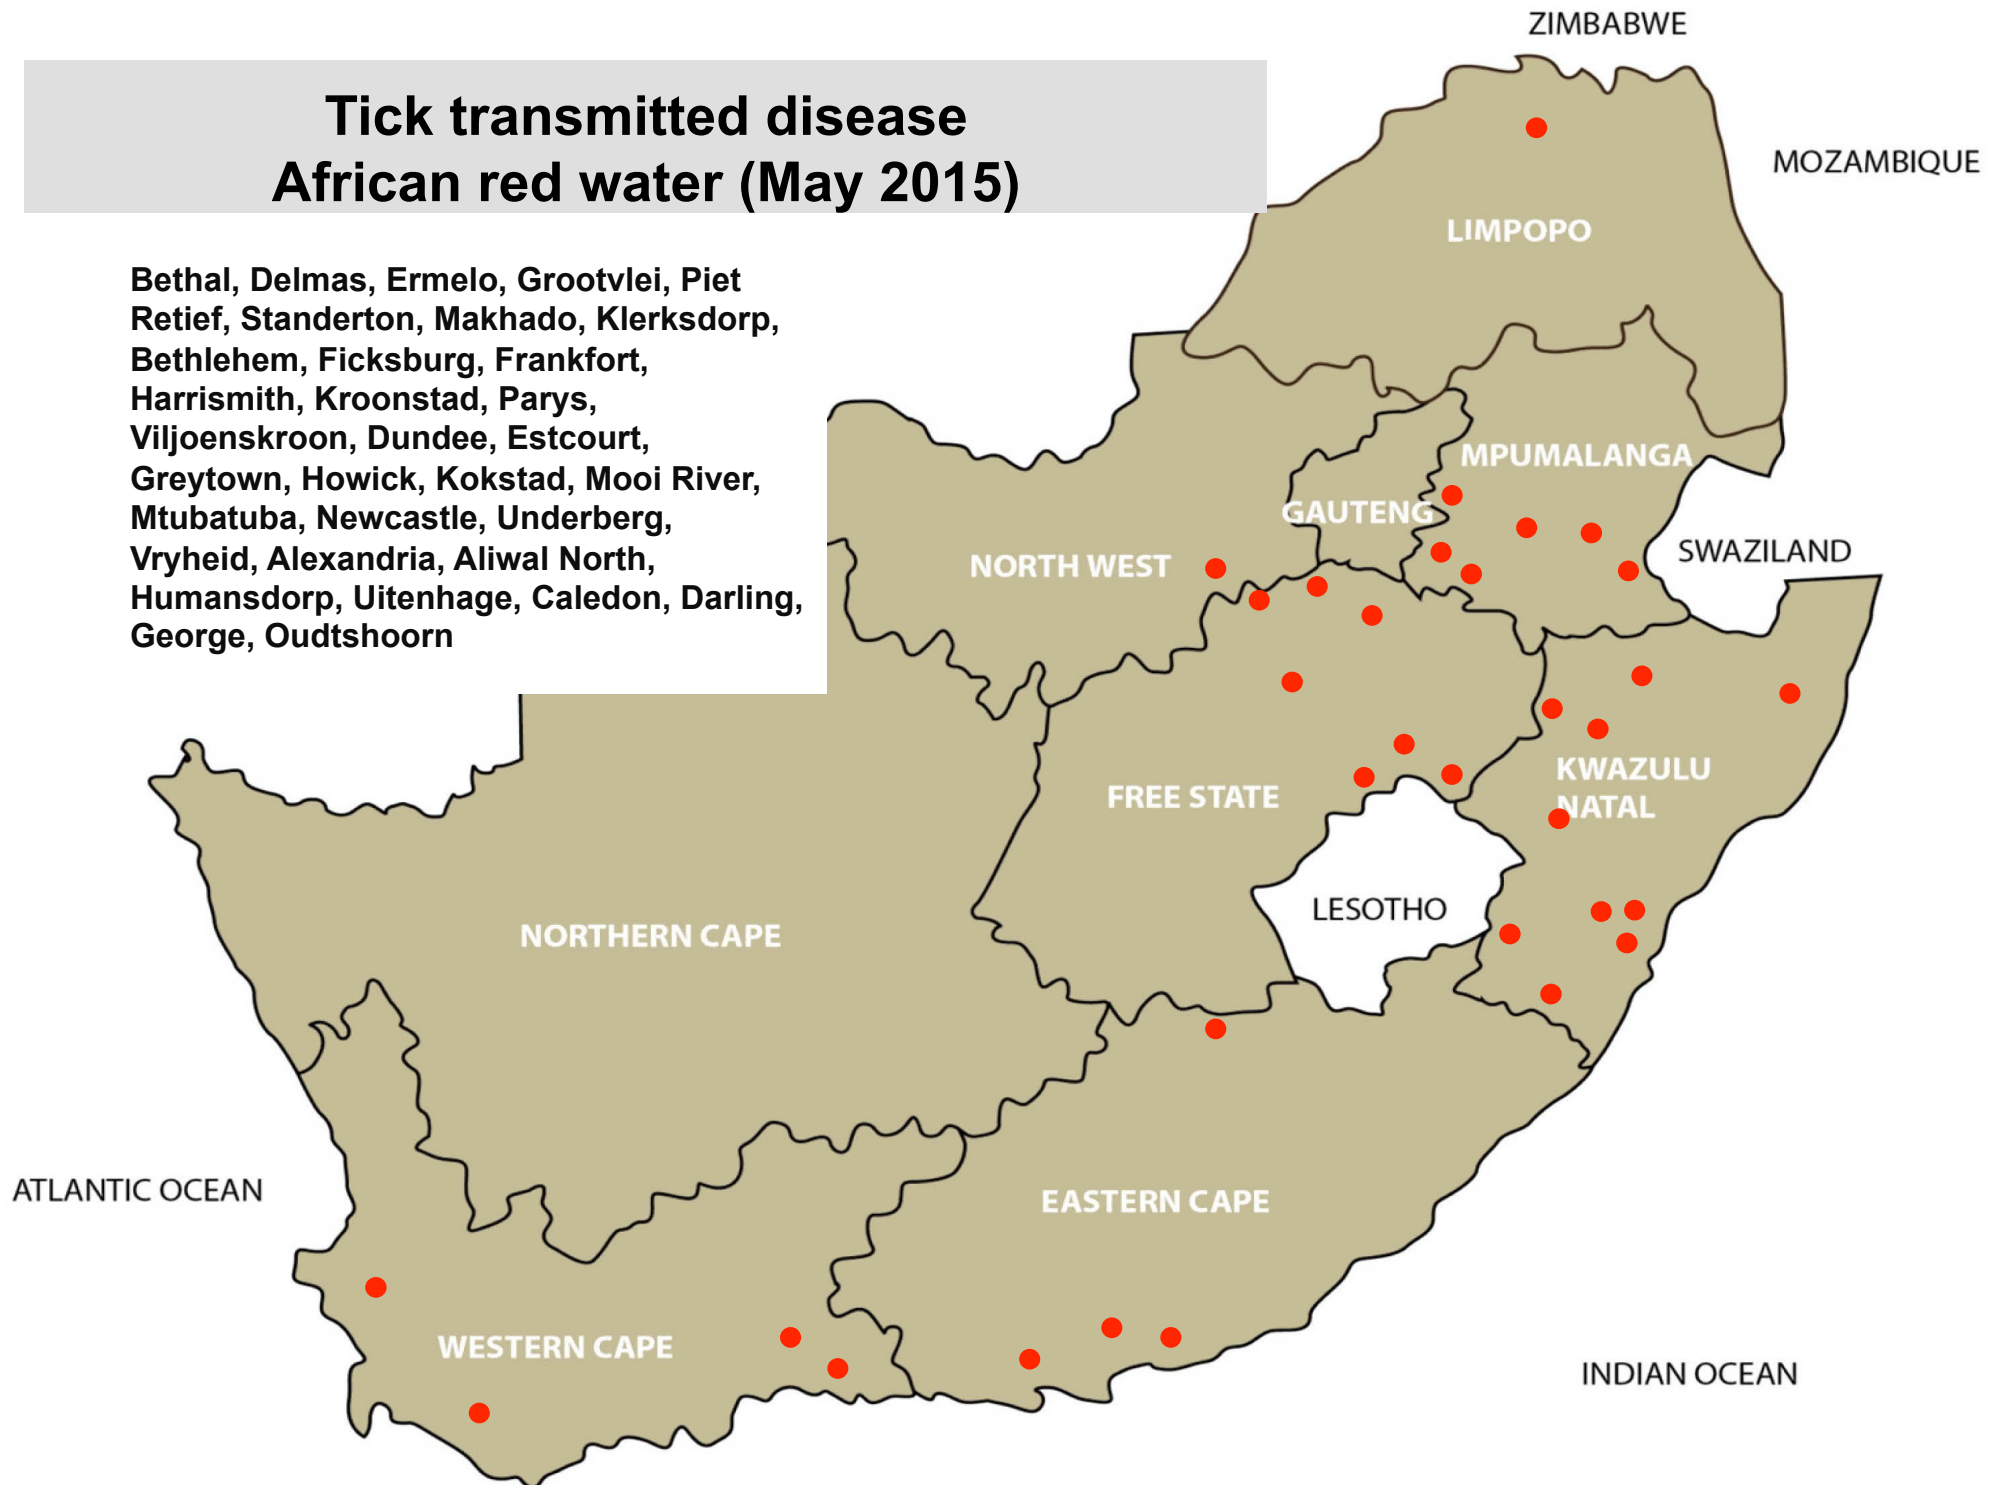

# Screw-worm (April 2015)

Mokopane, Humansdorp, Port Alfred

# Nasal bot (May 2015)

Bethal, Kroonstad, Ladybrand/Excelsior,  
Wesselsbron

# Tick transmitted disease African red water (May 2015)

Bethal, Delmas, Ermelo, Grootvlei, Piet Retief, Standerton, Makhado, Klerksdorp, Bethlehem, Ficksburg, Frankfort, Harrismith, Kroonstad, Parys, Viljoenskroon, Dundee, Estcourt, Greytown, Howick, Kokstad, Mooi River, Mtubatuba, Newcastle, Underberg, Vryheid, Alexandria, Aliwal North, Humansdorp, Uitenhage, Caledon, Darling, George, Oudtshoorn

## Tick transmitted disease – Asiatic red water (May 2015)

Balfour, Delmas, Ermelo, Middelburg, Nelspruit, Piet Retief, Standerton, Volksrust, Makhado, Frankfort, Memel, Reitz, Vrede, Bergville, Dundee, Estcourt, Kokstad, Mtubatuba, Underberg, Vryheid, Humansdorp, Port Alfred, Stutterheim, Caledon, George, Oudtshoorn, Swellendam