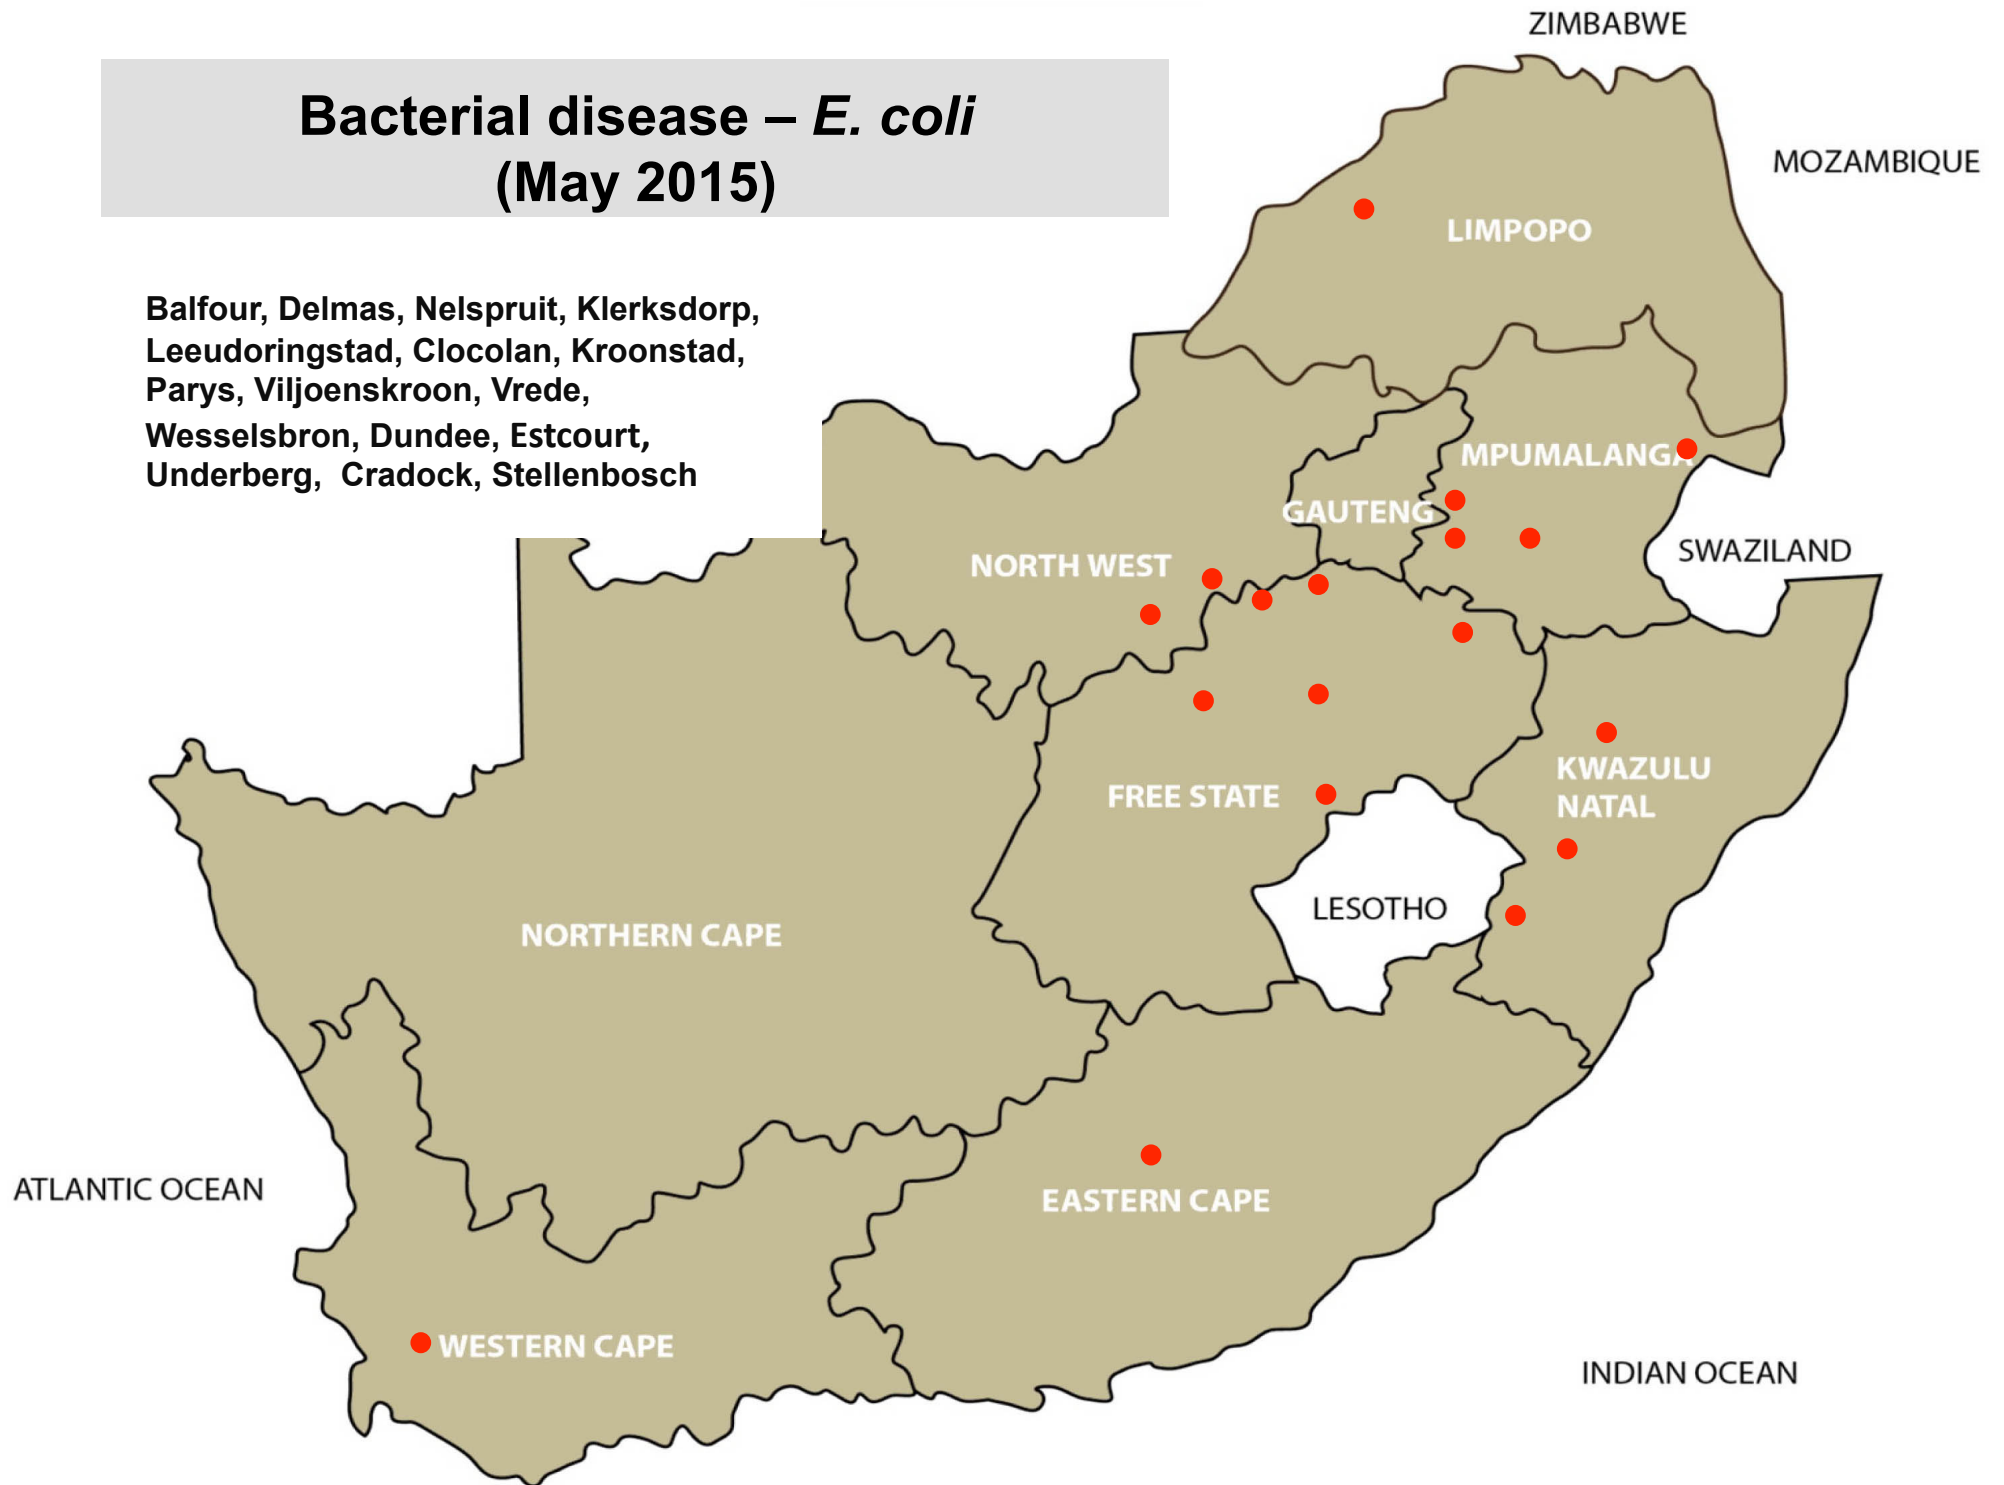

Bacterial disease – *E. coli* (May 2015)

Balfour, Delmas, Nelspruit, Klerksdorp,
Leeudoringstad, Clocolan, Kroonstad,
Parys, Viljoenskroon, Vrede,
Wesselsbron, Dundee, Estcourt,
Underberg, Cradock, Stellenbosch