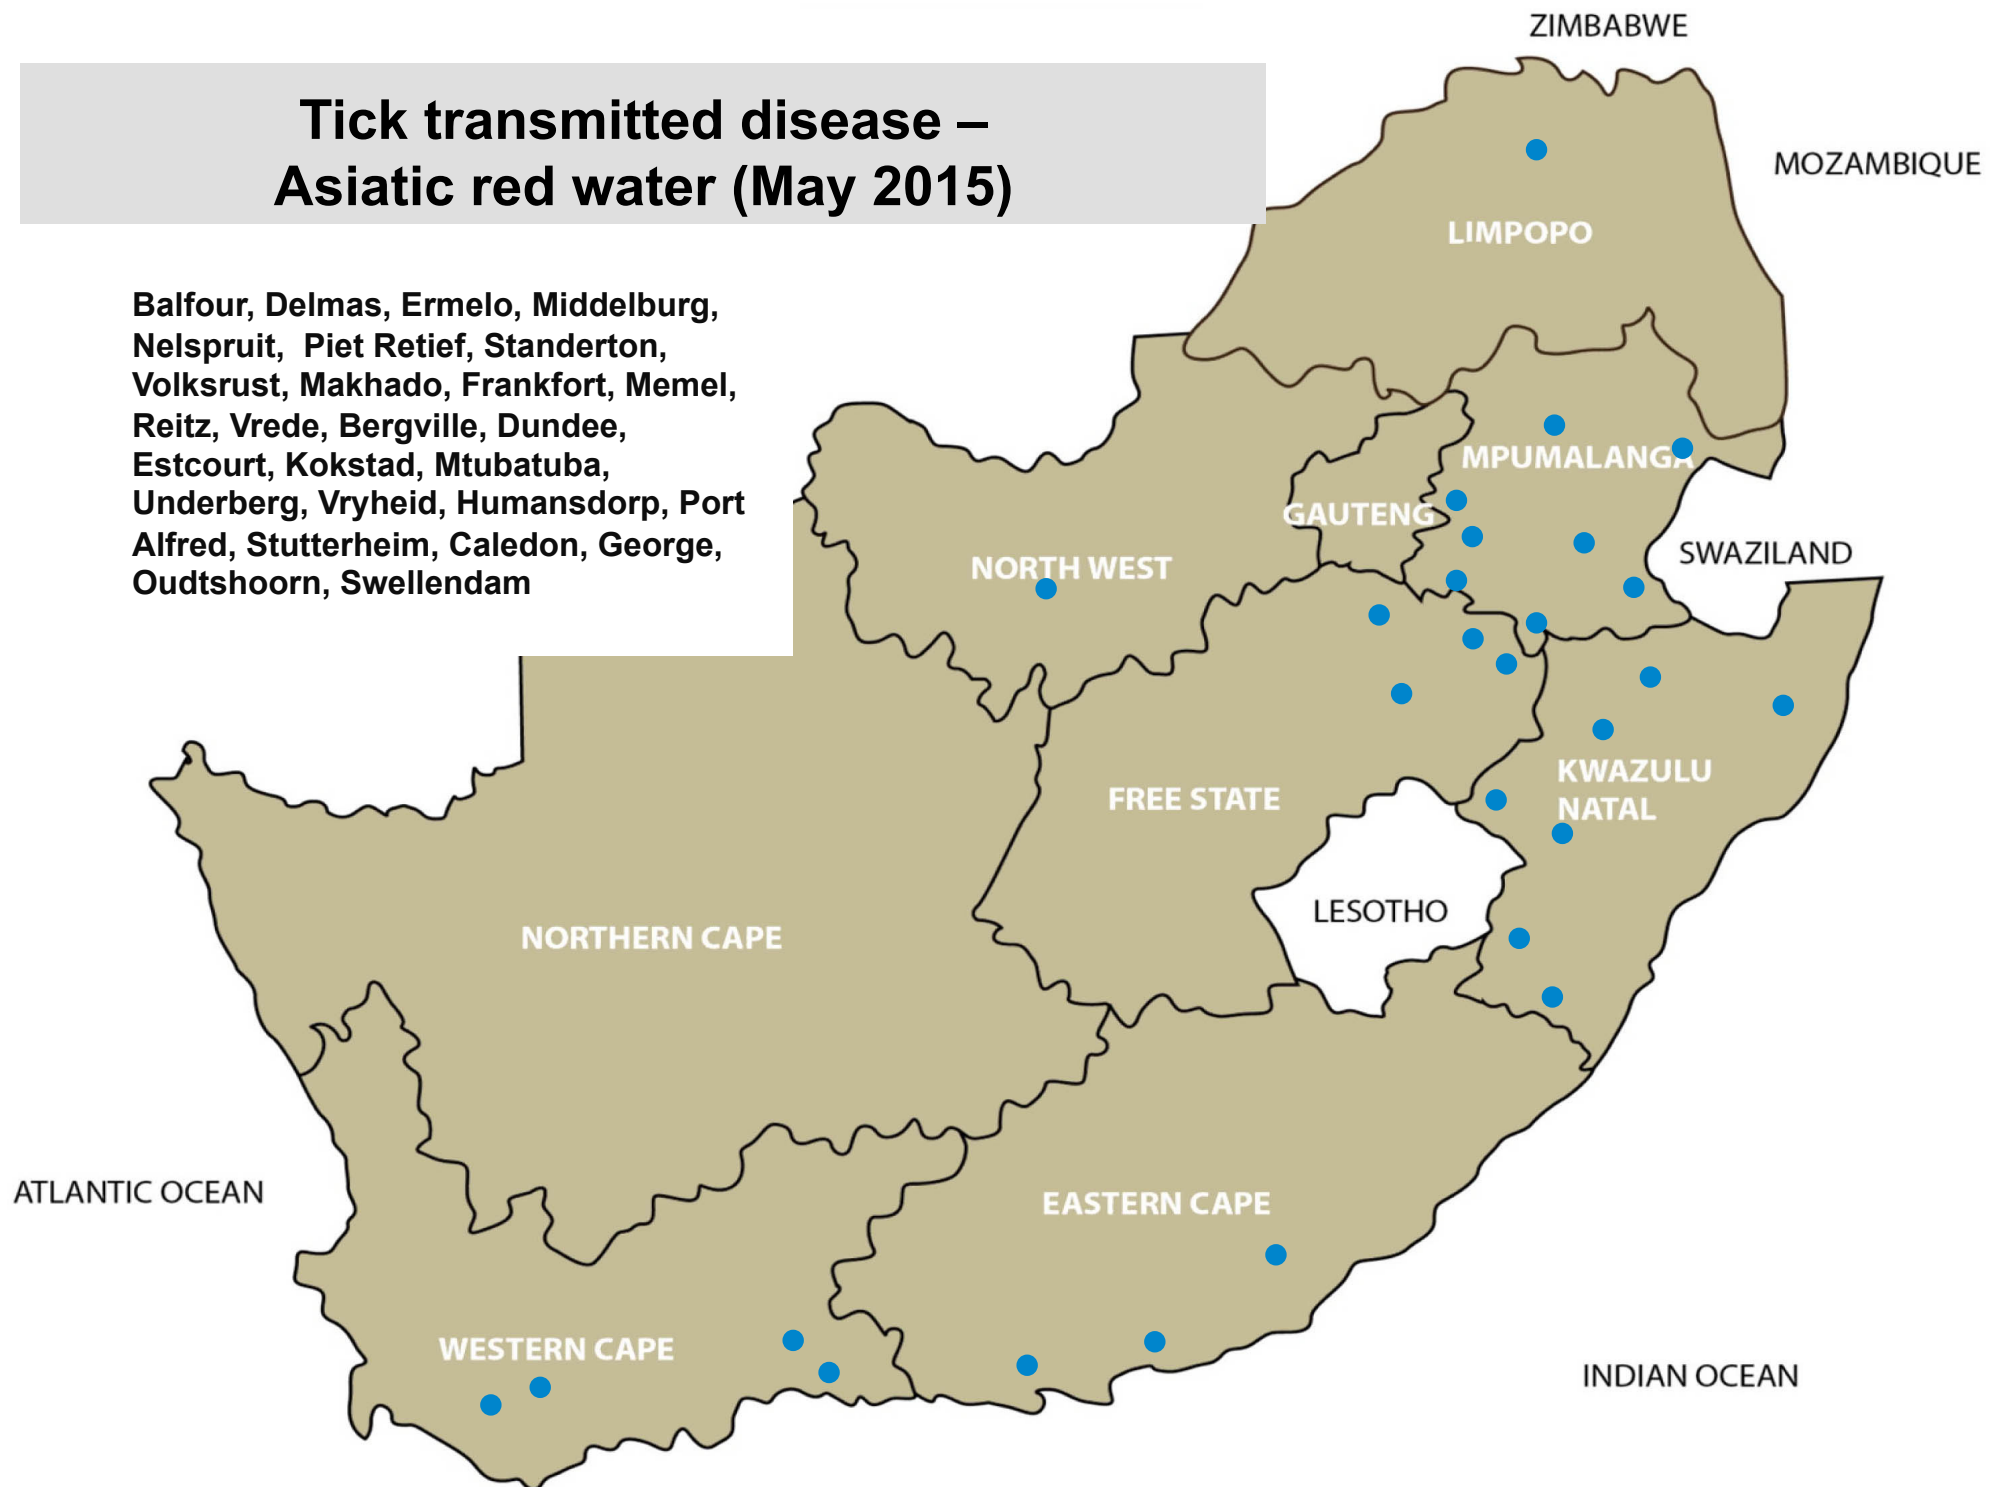

# Coccidiosis (May 2015)

Delmas, Middelburg, Volksrust,  
Onderstepoort, Pretoria, Bloemfontein,  
Clocolan, Kroonstad, Viljoenskroon,  
Wesselsbron, Mtubatuba, Graaff-Reinet,  
Middelburg, Uitenhage, Beaufort West,  
Caledon, Wellington

# Tick transmitted disease African red water (May 2015)

Bethal, Delmas, Ermelo, Grootvlei, Piet Retief, Standerton, Makhado, Klerksdorp, Bethlehem, Ficksburg, Frankfort, Harrismith, Kroonstad, Parys, Viljoenskroon, Dundee, Estcourt, Greytown, Howick, Kokstad, Mooi River, Mtubatuba, Newcastle, Underberg, Vryheid, Alexandria, Aliwal North, Humansdorp, Uitenhage, Caledon, Darling, George, Oudtshoorn

## Tick transmitted disease – Asiatic red water (May 2015)

Balfour, Delmas, Ermelo, Middelburg, Nelspruit, Piet Retief, Standerton, Volksrust, Makhado, Frankfort, Memel, Reitz, Vrede, Bergville, Dundee, Estcourt, Kokstad, Mtubatuba, Underberg, Vryheid, Humansdorp, Port Alfred, Stutterheim, Caledon, George, Oudtshoorn, Swellendam