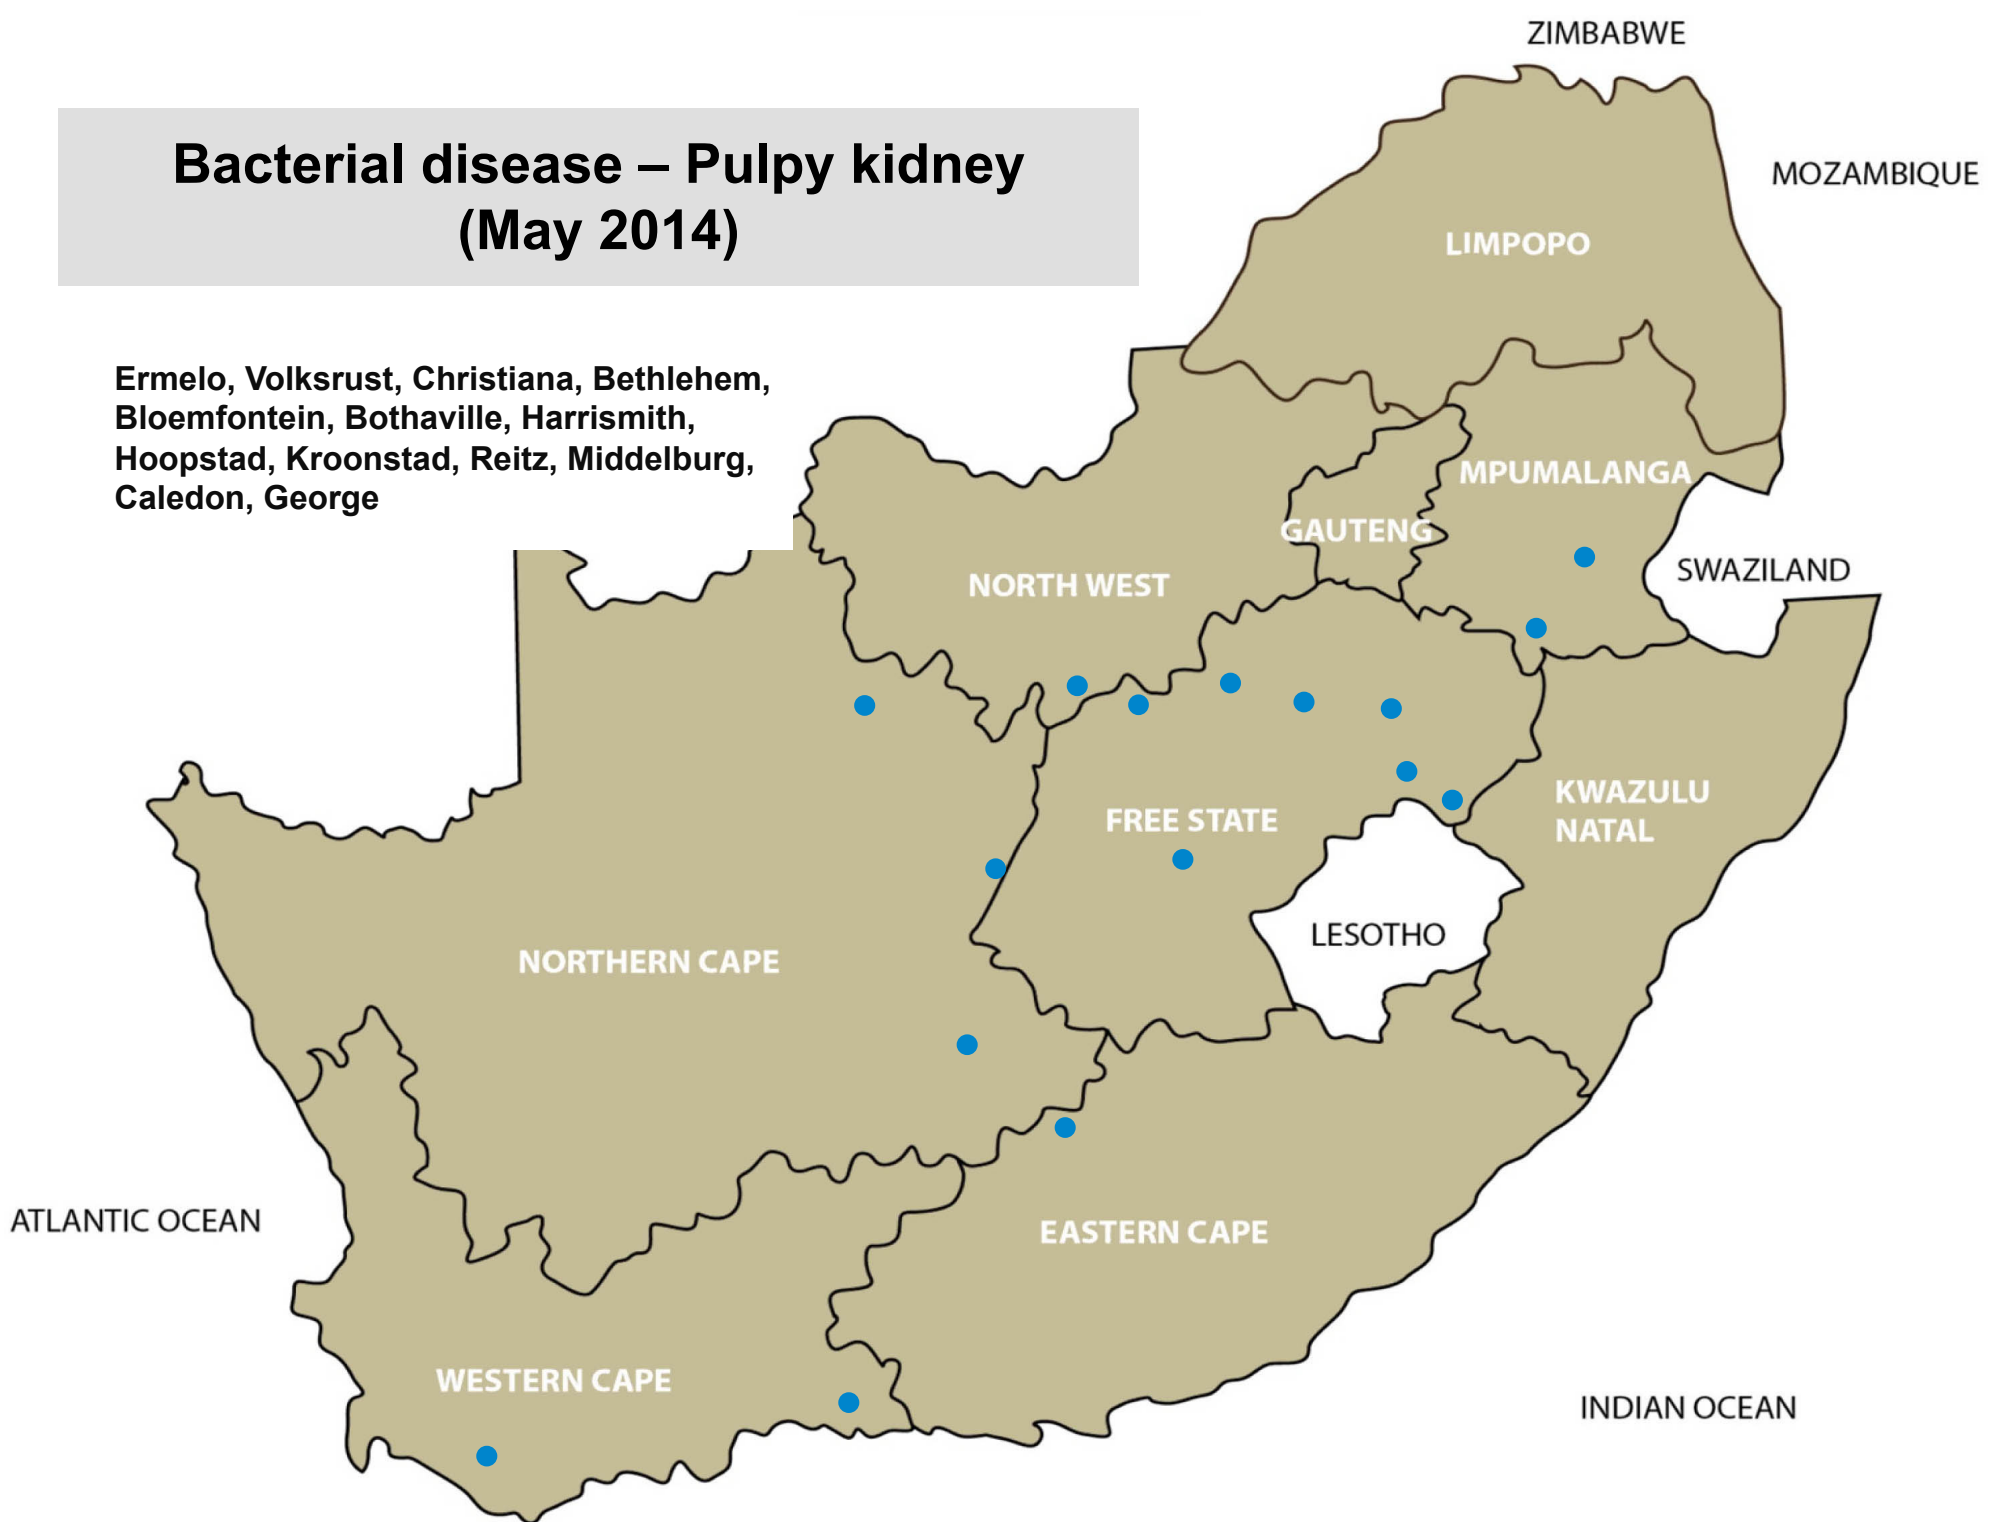

# Bacterial disease – Blood gut (sheep) (May 2015)

Ermelo, Zastron, Kokstad, George,  
Stellenbosch

# Bacterial disease – Pulpy kidney (May 2014)

Ermelo, Volksrust, Christiana, Bethlehem,  
Bloemfontein, Bothaville, Harrismith,  
Hoopstad, Kroonstad, Reitz, Middelburg,  
Caledon, George