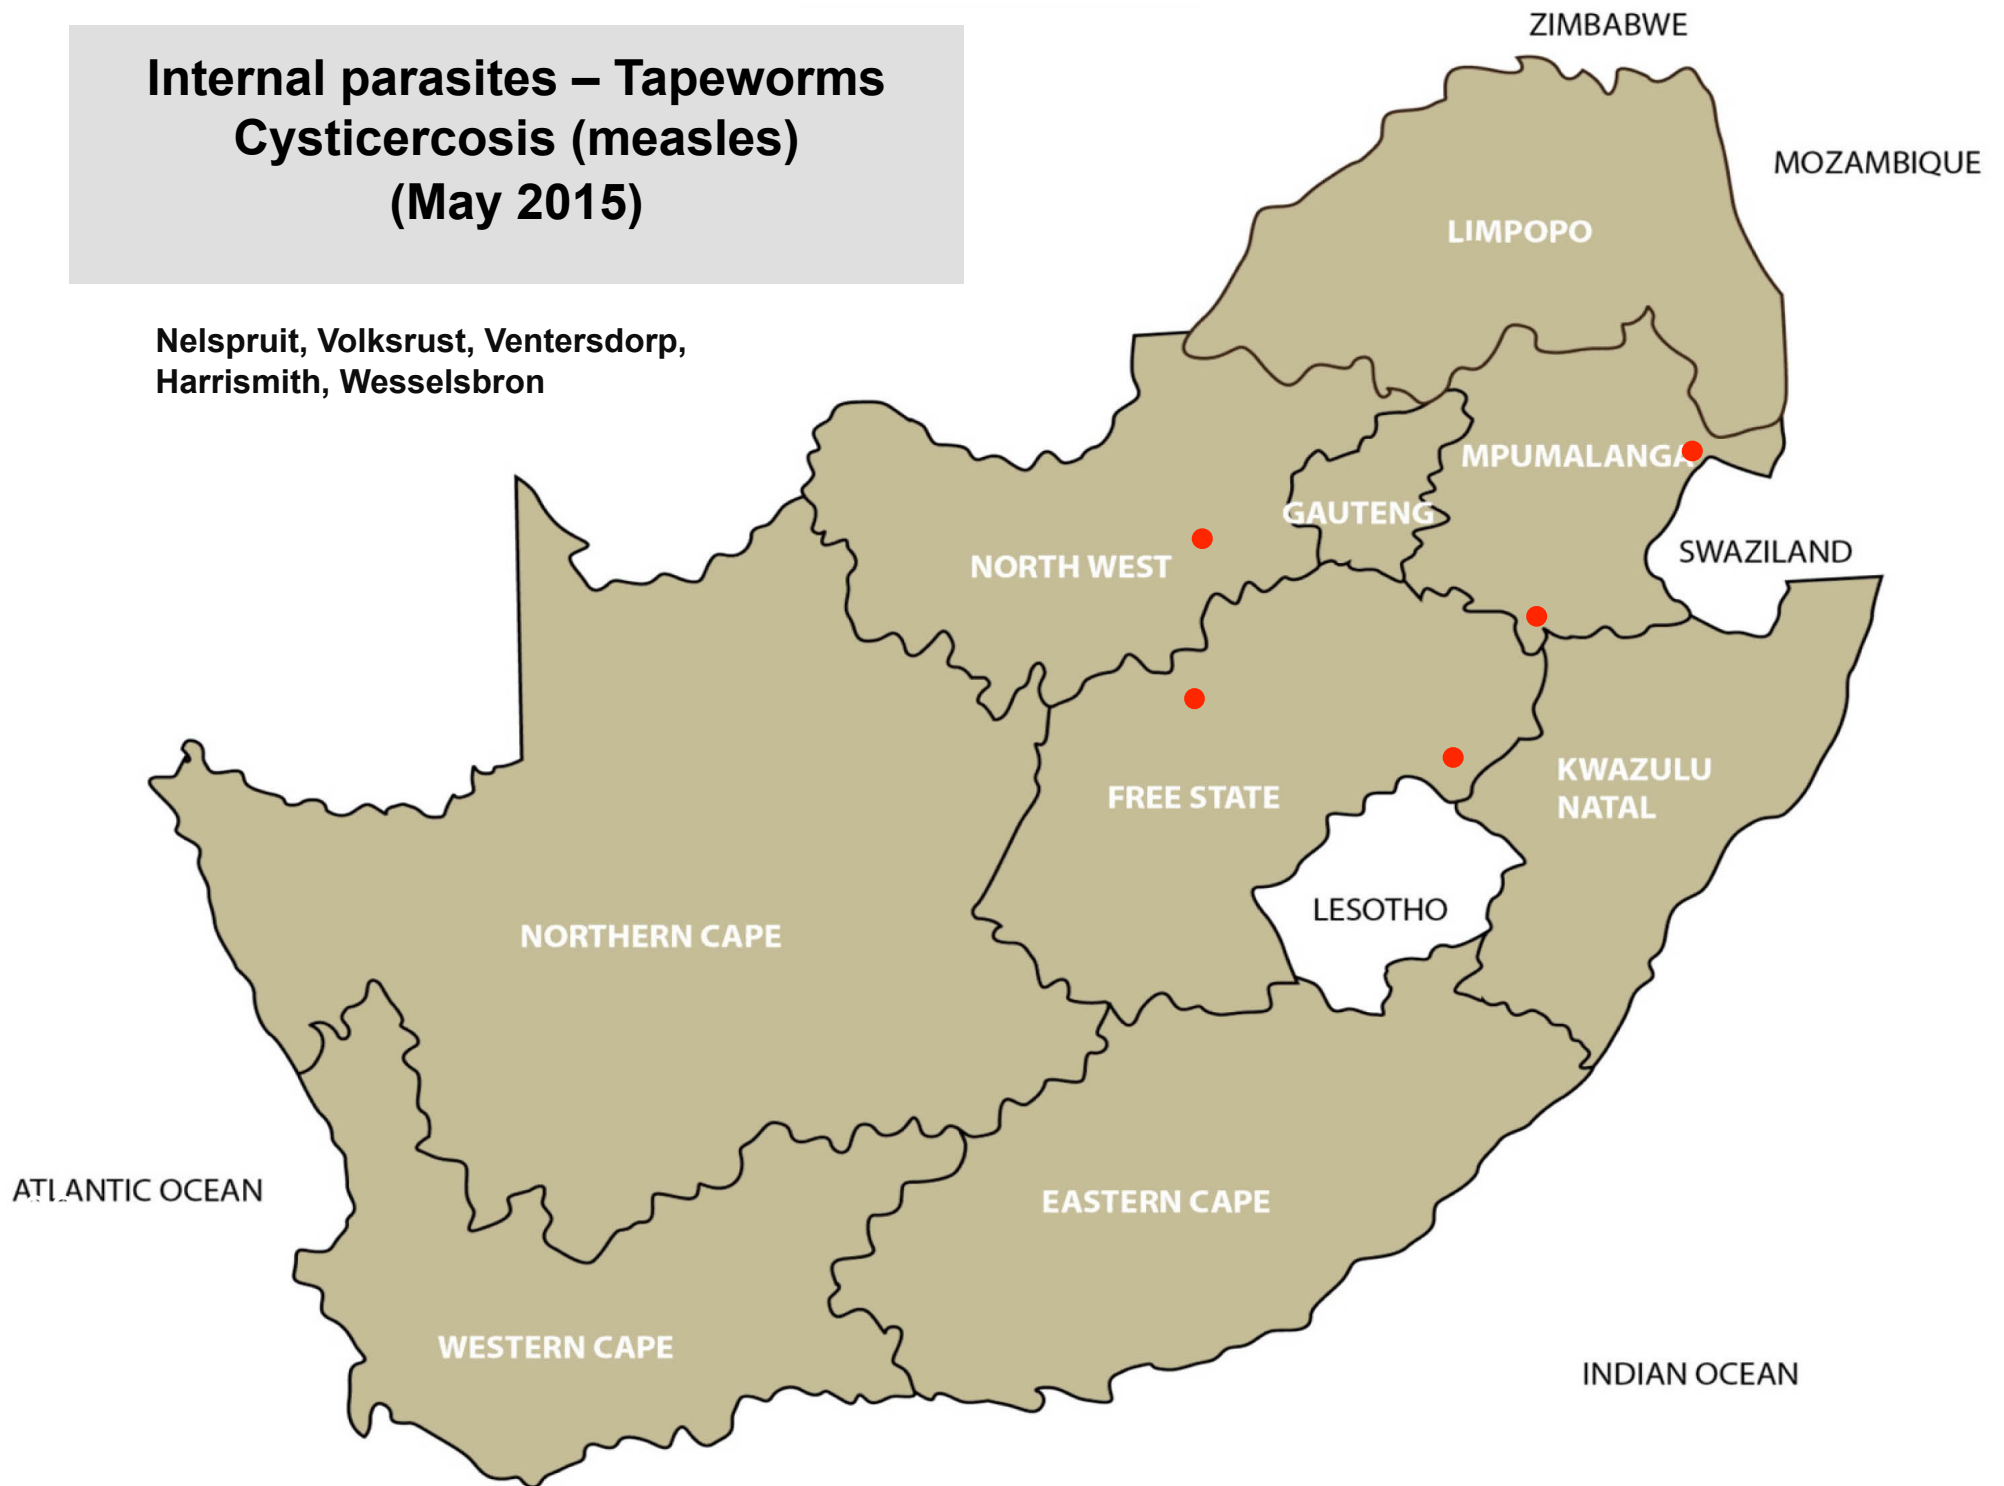

# Internal parasites – Roundworms (May 2015)

Bethal, Ermelo, Middelburg, Nelspruit, Standerton, Volksrust, Pretoria, Makhado, Bloemhof, Christiana, Klerksdorp, Stella, Vryburg, Bloemfontein, Bothaville, Bultfontein, Clocolan, Harrismith, Hoopstad, Kroonstad, Memel, Reitz, Viljoenskroon, Vrede, Wesselsbron, Bergville, Estcourt, Howick, Kokstad, Mooi River, Mtubatuba, Newcastle, Pongola, Aliwal North, Graaff-Reinet, Humansdorp, Middelburg, Caledon, Ceres, George, Heidelberg, Wellington

# Internal parasites – Resistant roundworms (May 2015)

Ermelo,, Pretoria, Christiana, Rustenburg,  
Bloemfontein, Cloccolan, Harrismith,  
Hoopstad, Memel, Graaff-Reinet, Caledon,  
George

## Internal parasites – Tapeworms (May 2015)

Nelspruit, Standerton, Klerksdorp,  
Bloemfontein, Bultfontein Clocolan,  
Hoopstad, Kroonstad, Memel, Reitz,  
Viljoenskroon, Vrede, Wesselsbron,  
Caledon, George

**Internal parasites – Tapeworms  
Cysticercosis (measles)  
(May 2015)**

**Nelspruit, Volksrust, Ventersdorp,  
Harrismith, Wesselsbron**