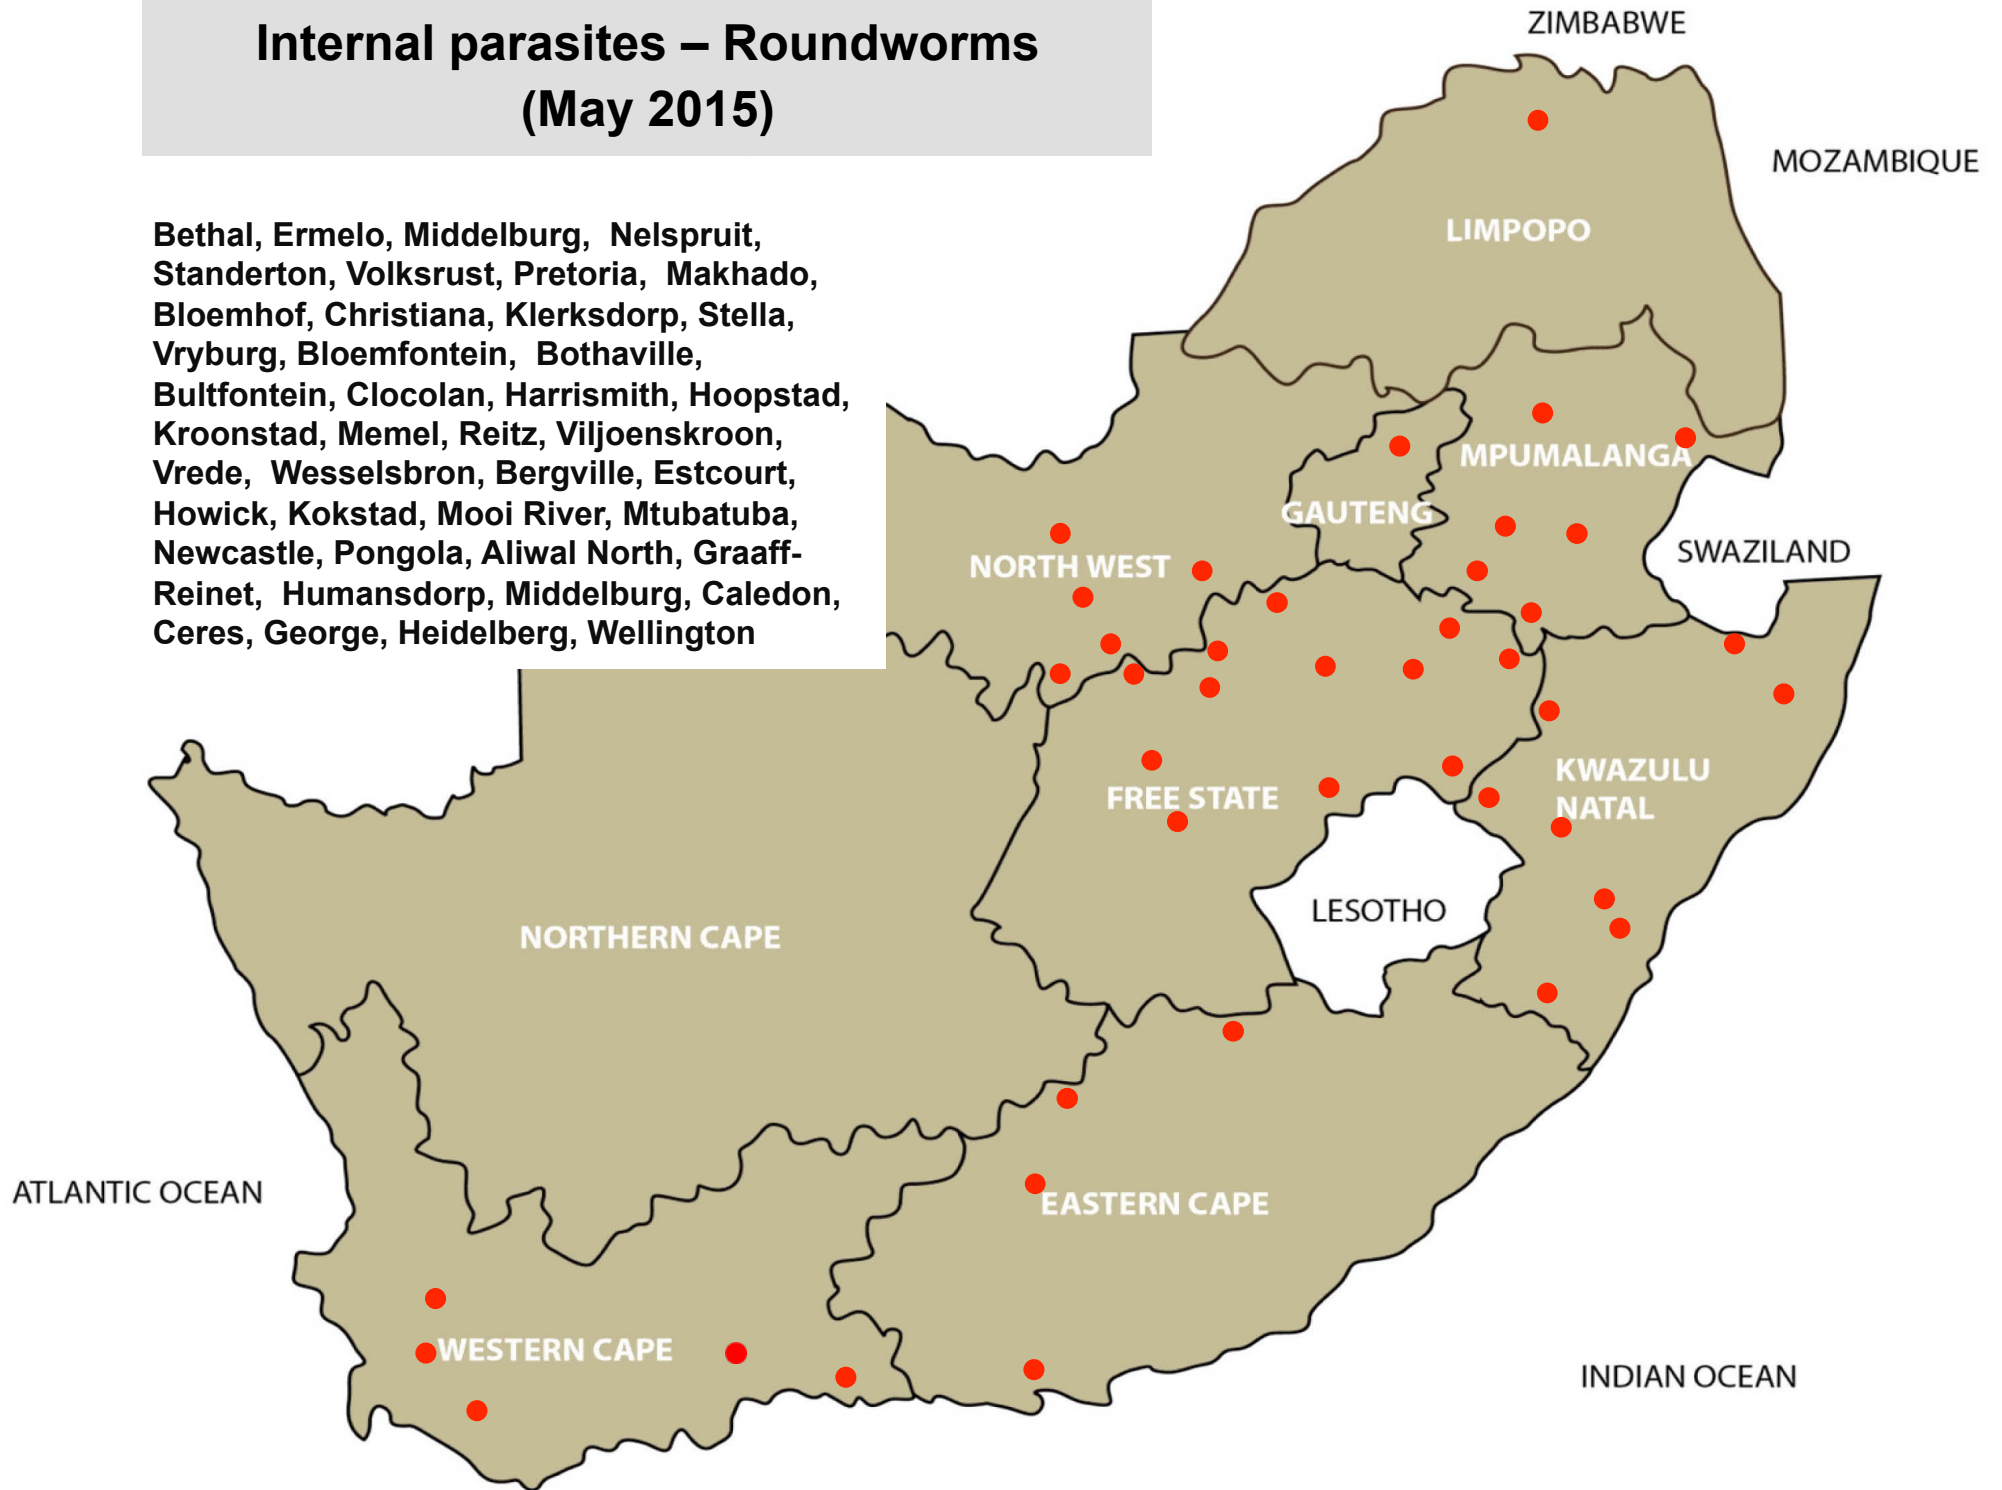

# Internal parasites – Roundworms (May 2015)

Bethal, Ermelo, Middelburg, Nelspruit, Standerton, Volksrust, Pretoria, Makhado, Bloemhof, Christiana, Klerksdorp, Stella, Vryburg, Bloemfontein, Bothaville, Bultfontein, Clocolan, Harrismith, Hoopstad, Kroonstad, Memel, Reitz, Viljoenskroon, Vrede, Wesselsbron, Bergville, Estcourt, Howick, Kokstad, Mooi River, Mtubatuba, Newcastle, Pongola, Aliwal North, Graaff-Reinet, Humansdorp, Middelburg, Caledon, Ceres, George, Heidelberg, Wellington

## Internal parasites – Tapeworms (May 2015)

Nelspruit, Standerton, Klerksdorp,  
Bloemfontein, Bultfontein Clocolan,  
Hoopstad, Kroonstad, Memel, Reitz,  
Viljoenskroon, Vrede, Wesselsbron,  
Caledon, George

**Internal parasites – Tapeworms  
Cysticercosis (measles)  
(May 2015)**

**Nelspruit, Volksrust, Ventersdorp,  
Harrismith, Wesselsbron**