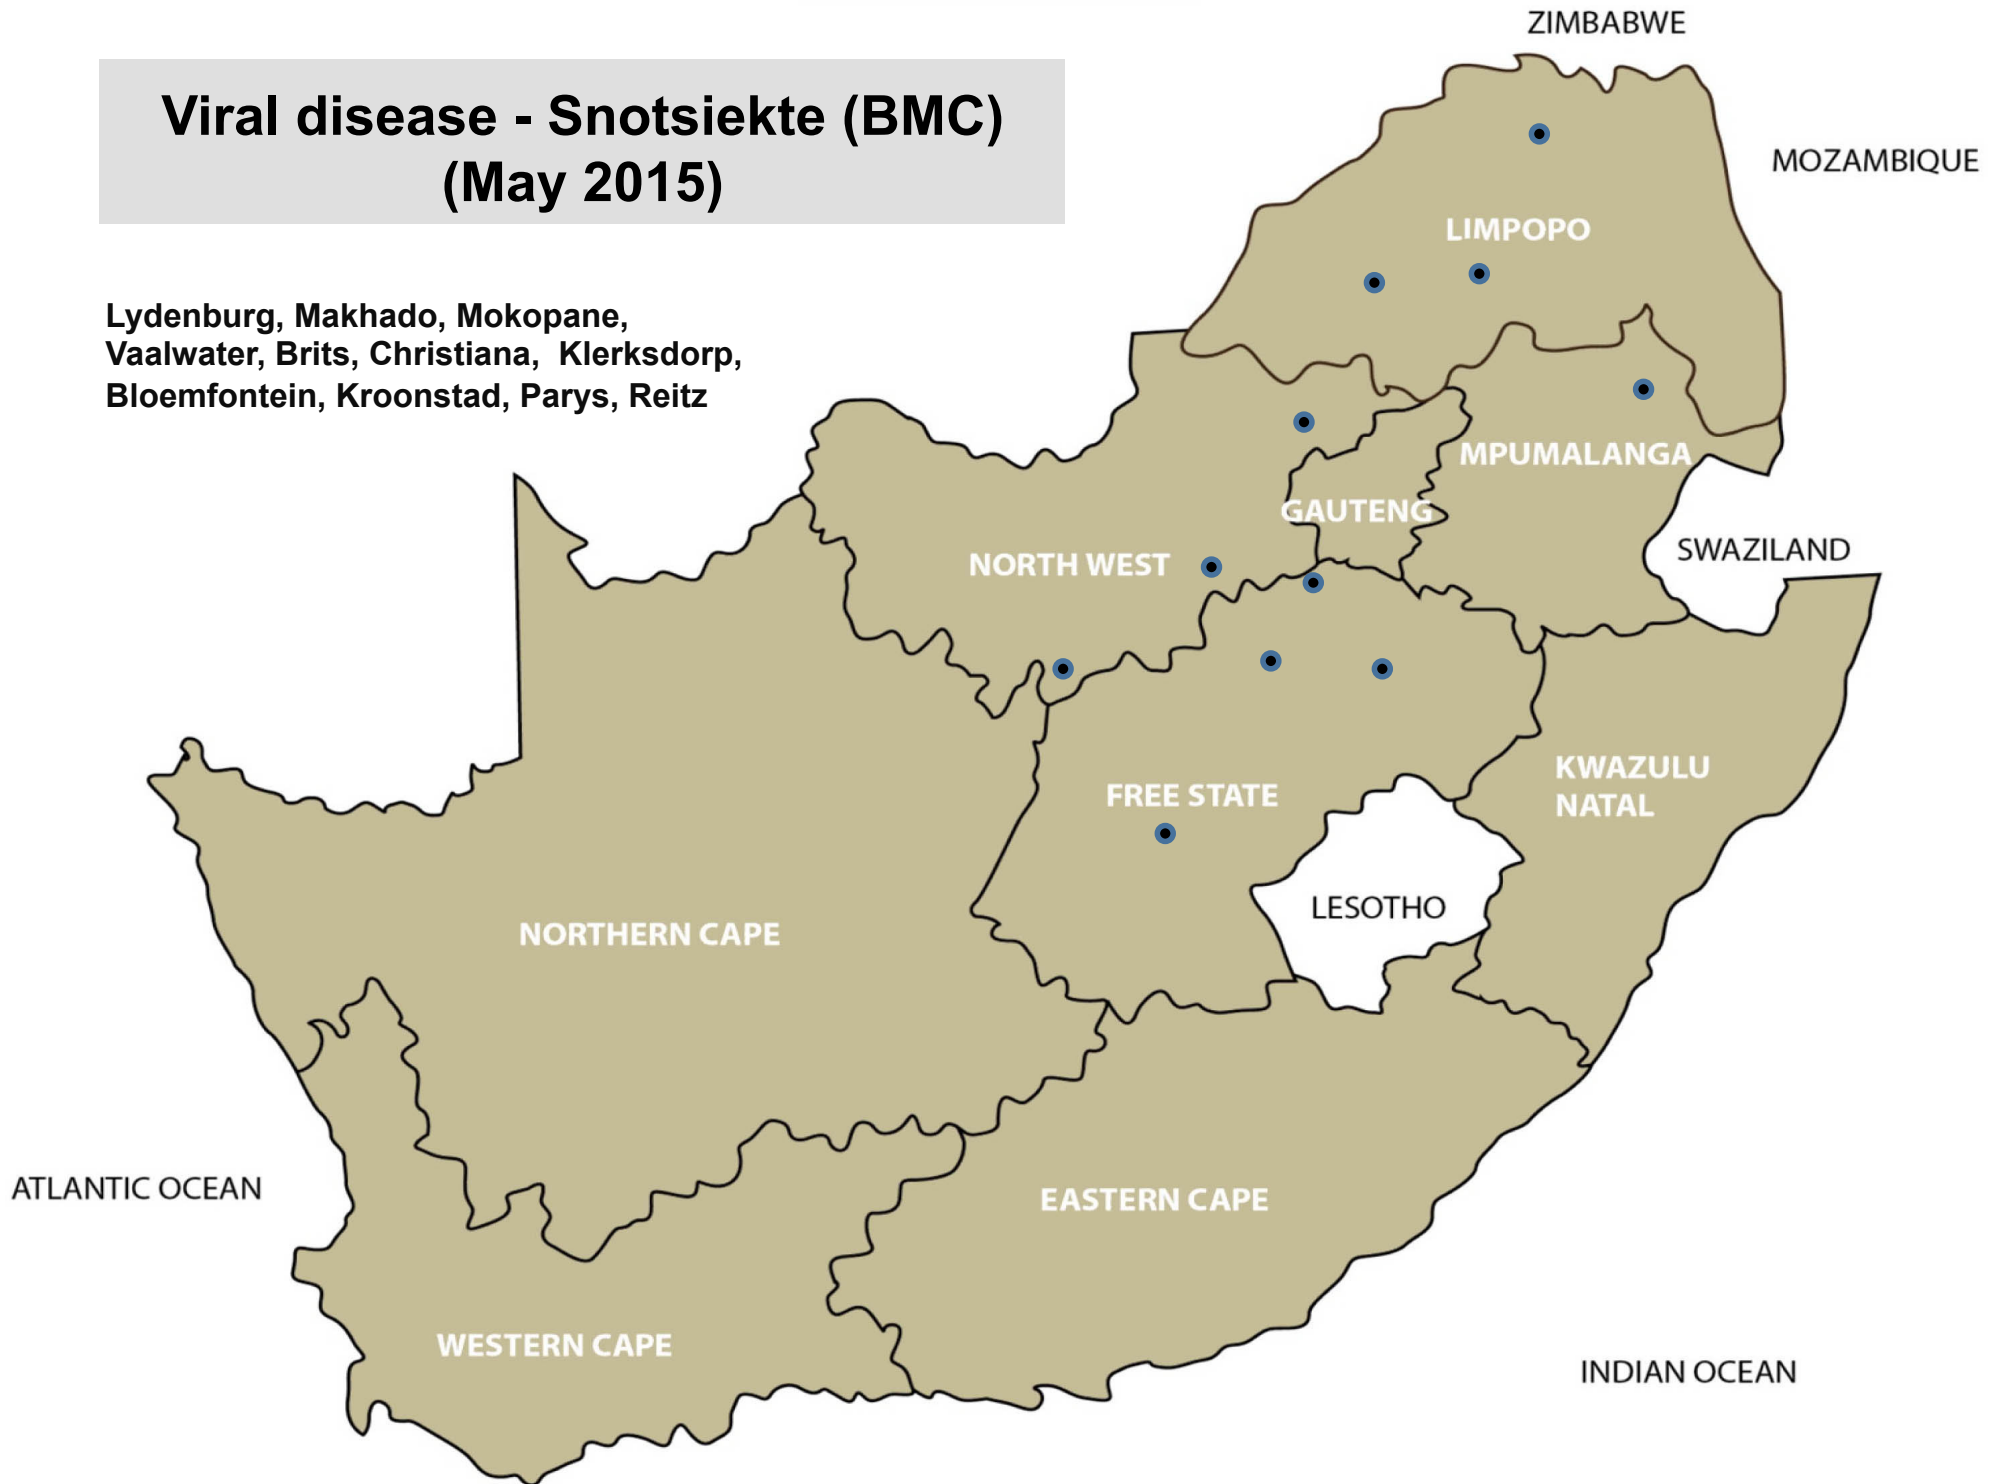

Viral disease - Snotsiekte (BMC) (May 2015)

Lydenburg, Makhado, Mokopane,
Vaalwater, Brits, Christiana, Klerksdorp,
Bloemfontein, Kroonstad, Parys, Reitz