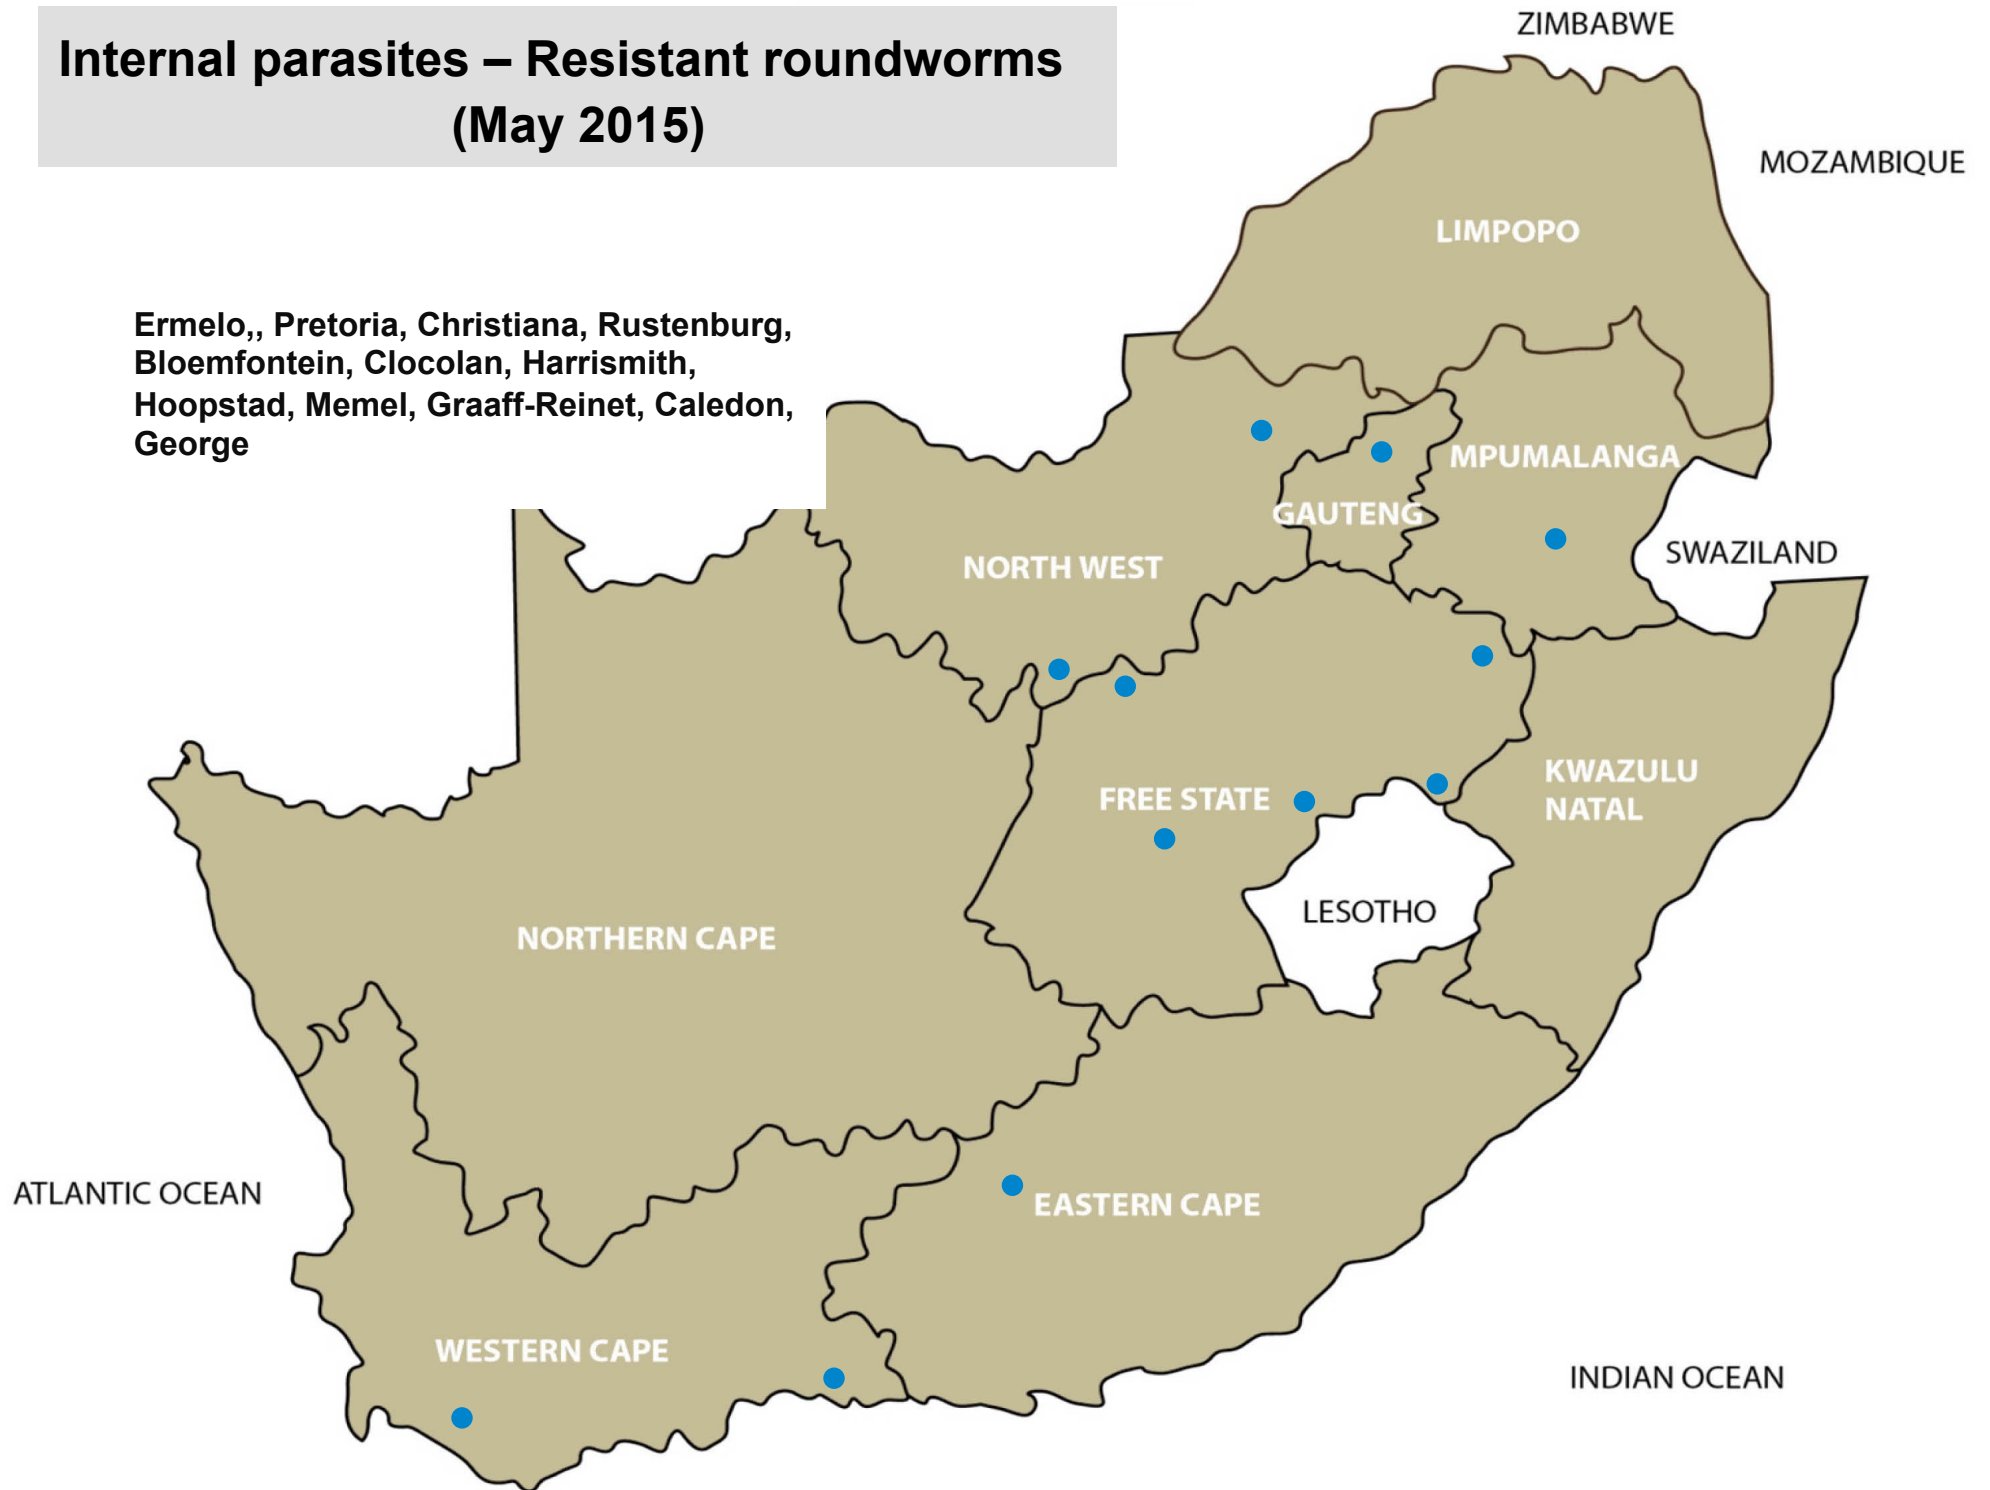

Internal parasites – Resistant roundworms (May 2015)

Ermelo,, Pretoria, Christiana, Rustenburg,
Bloemfontein, Cloccolan, Harrismith,
Hoopstad, Memel, Graaff-Reinet, Caledon,
George