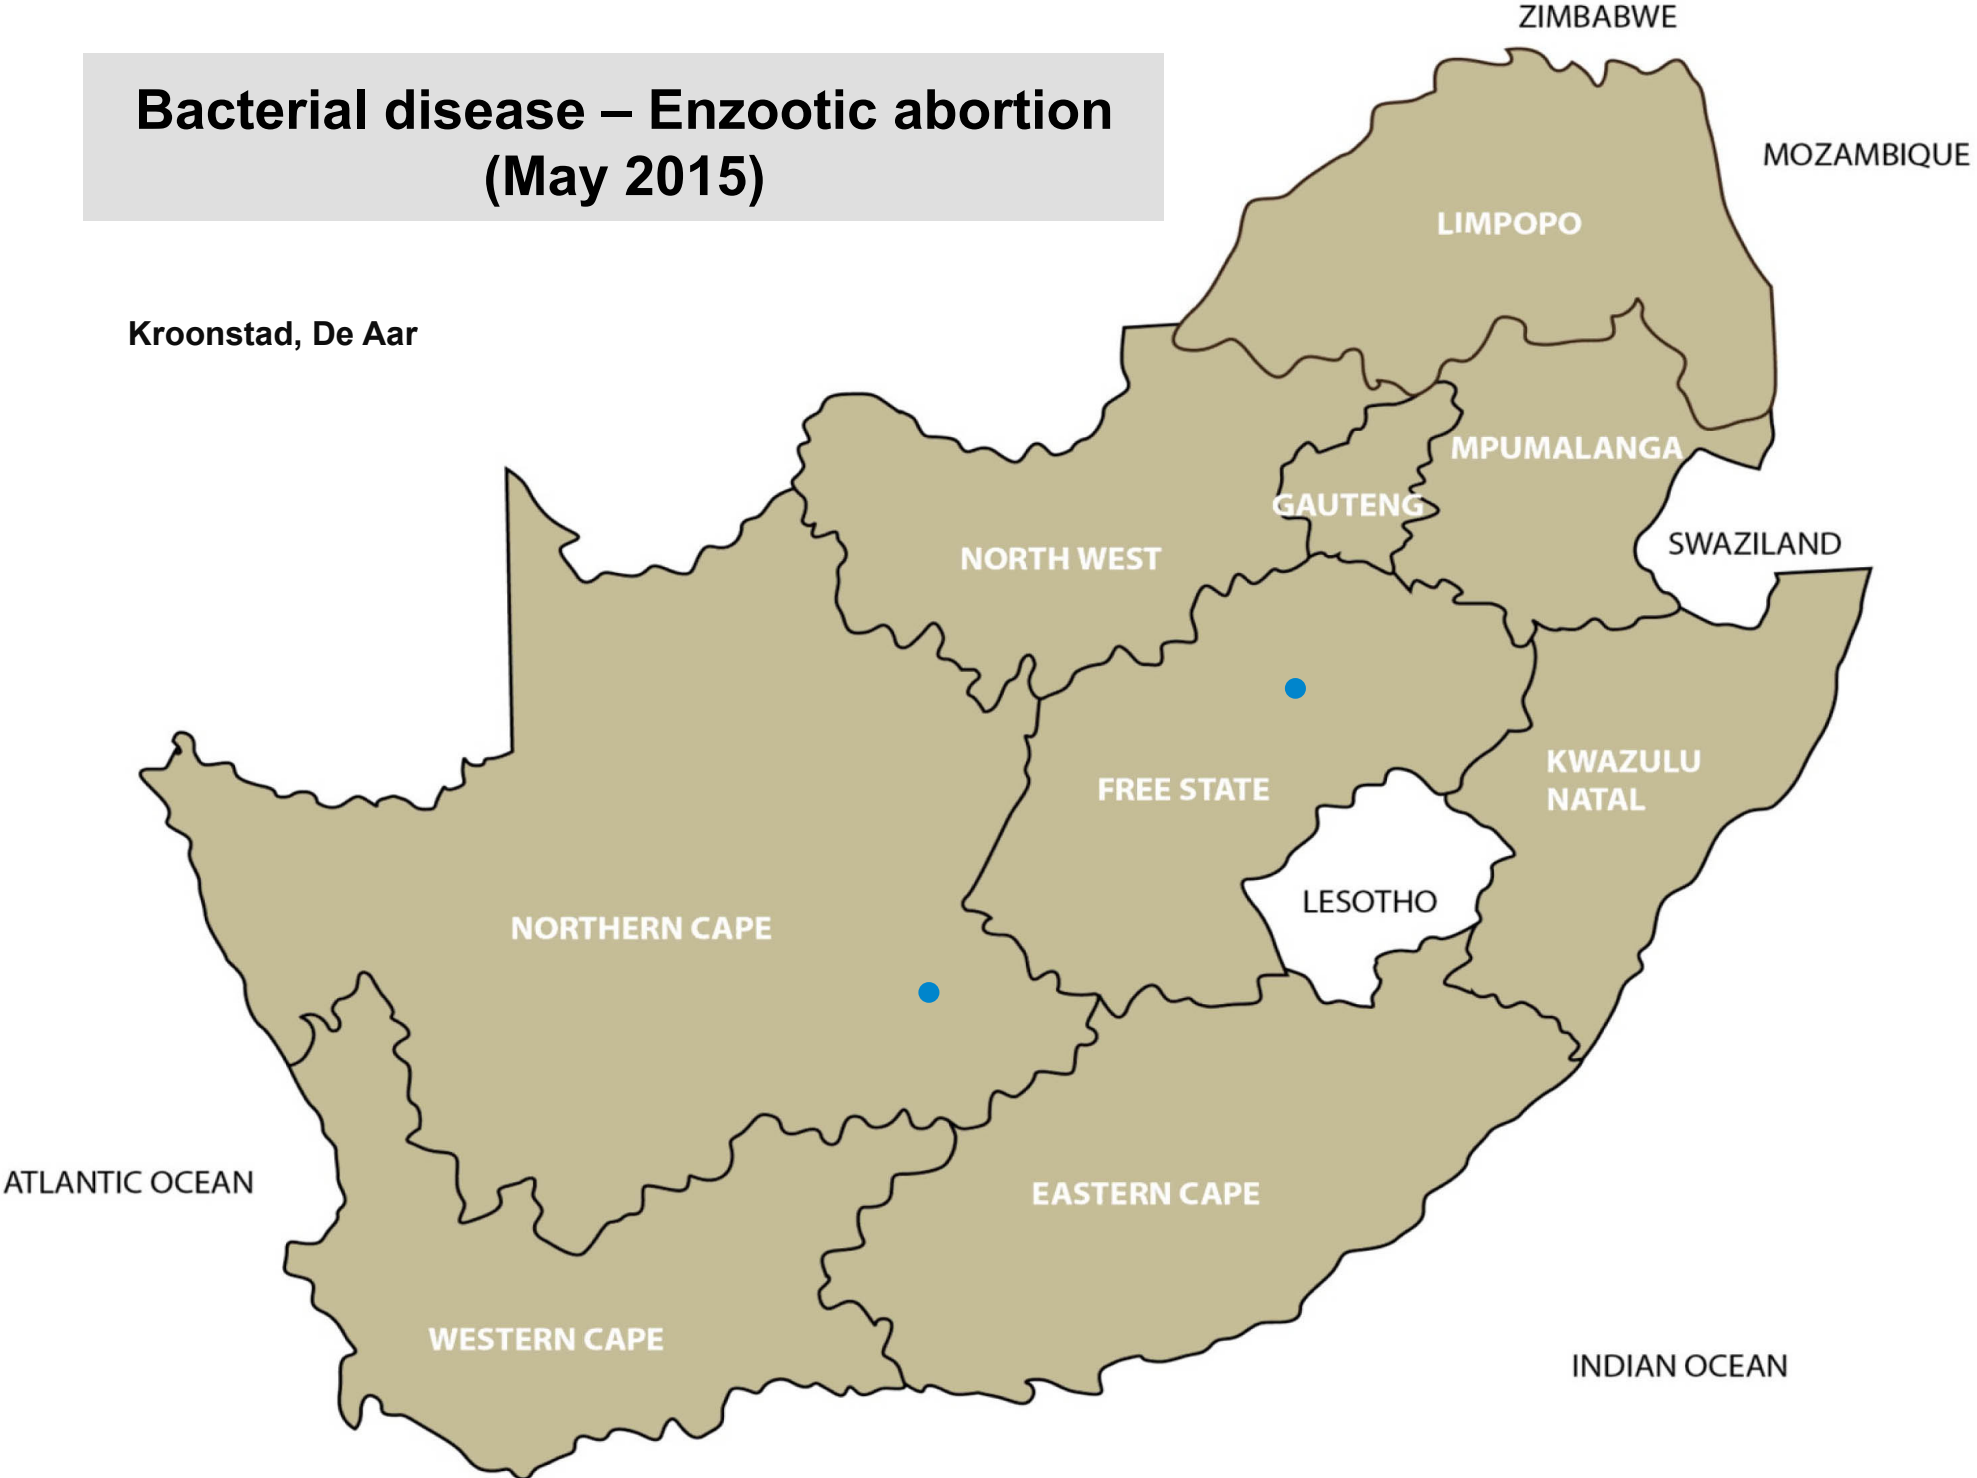

Bacterial disease – Enzootic abortion (May 2015)

Kroonstad, De Aar