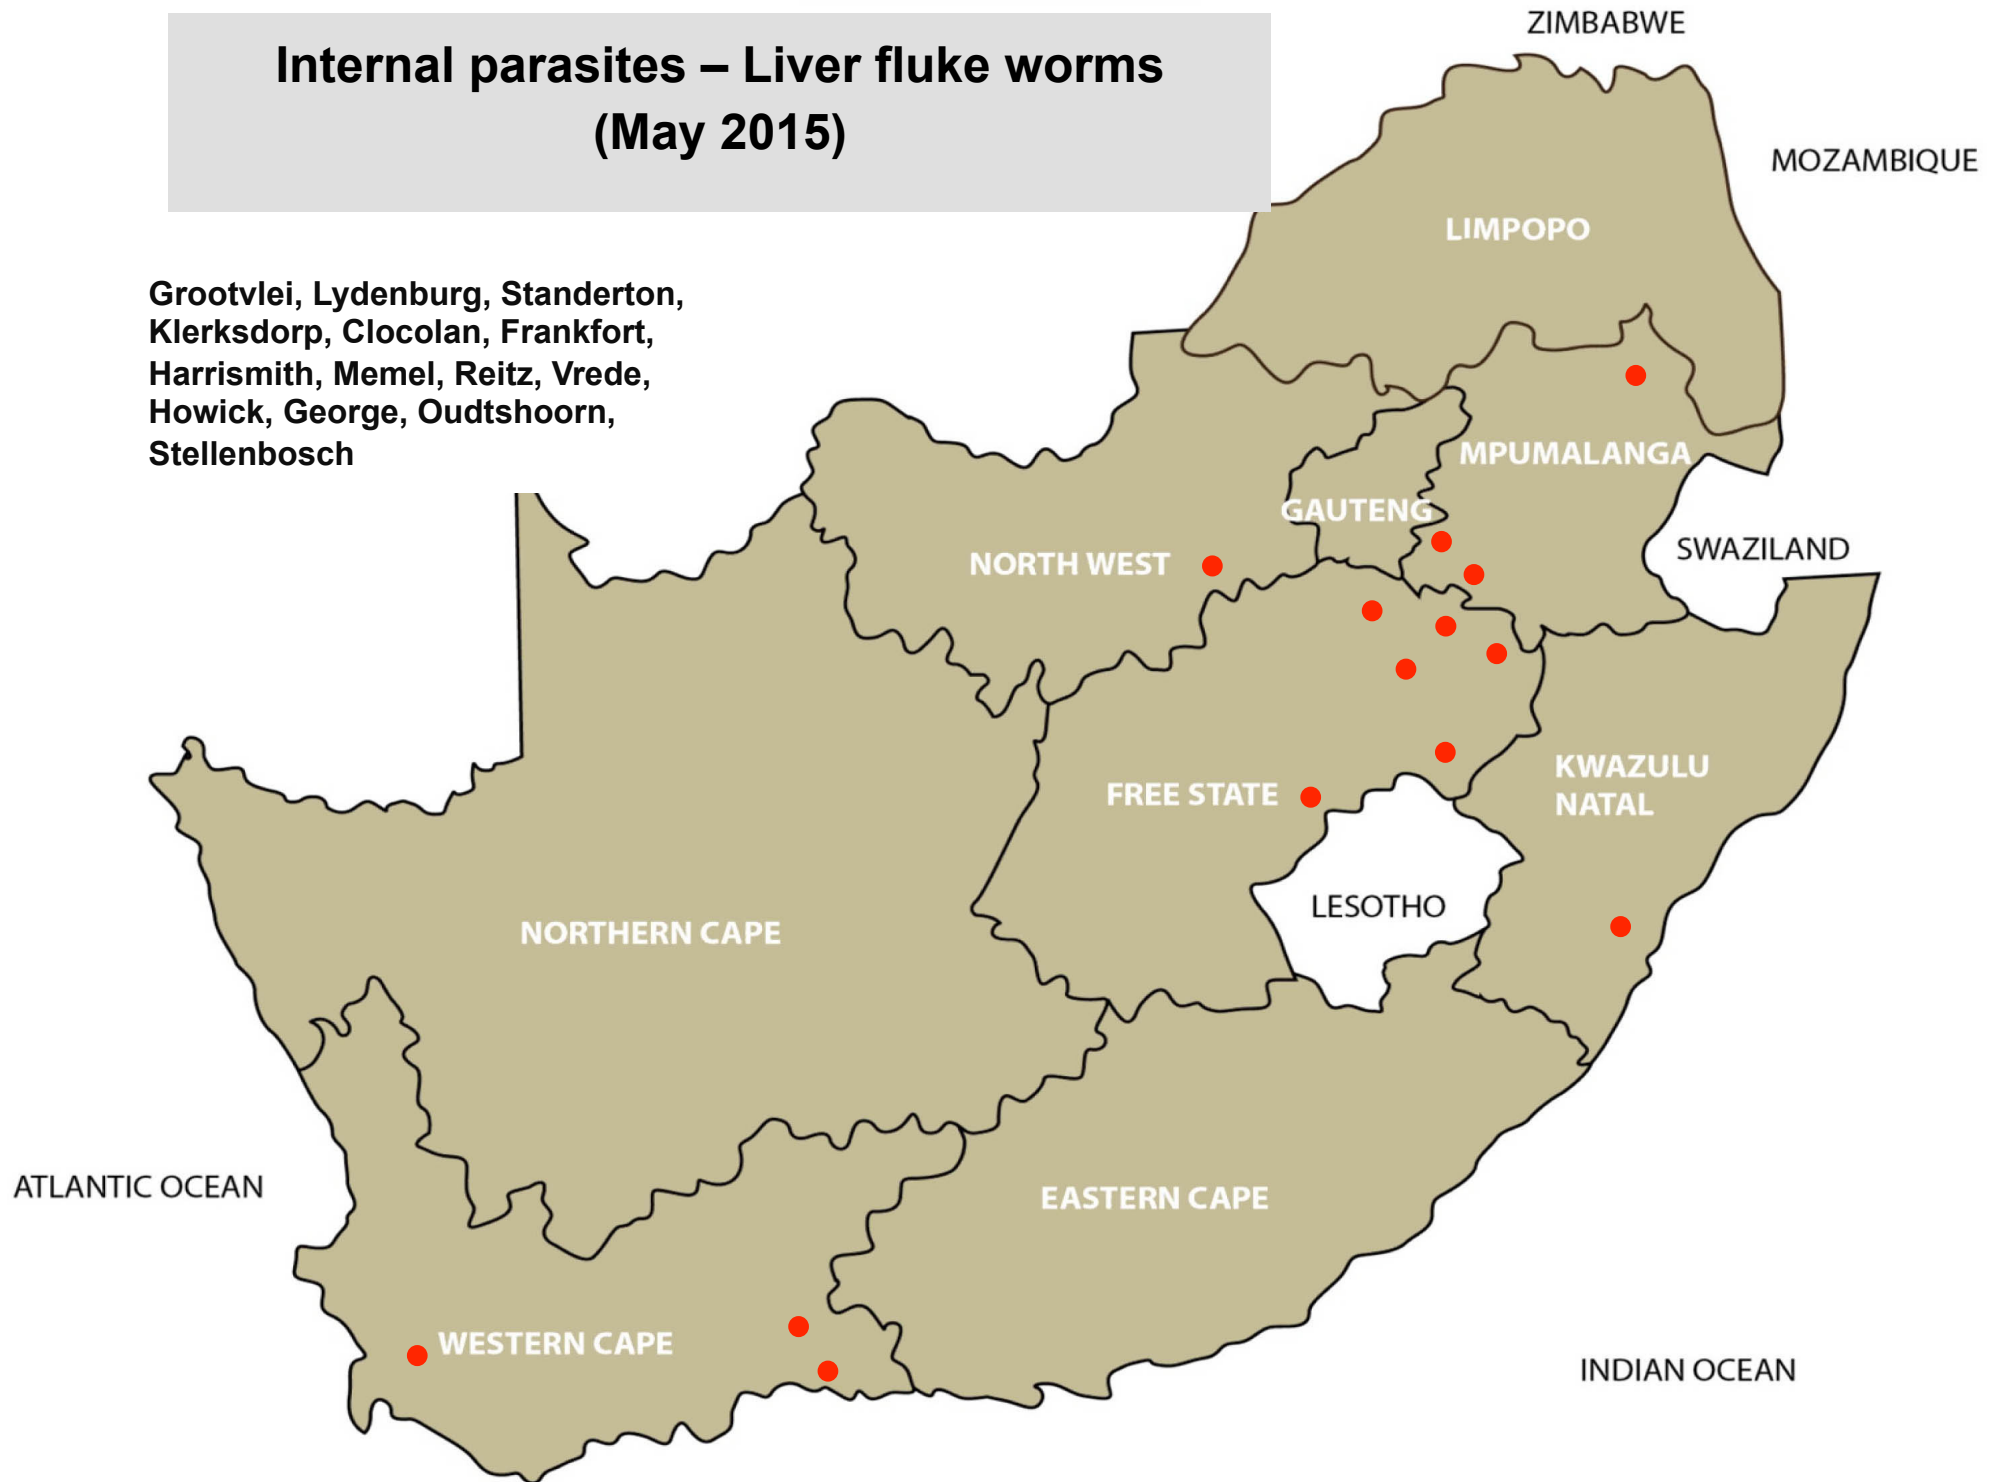

Internal parasites – Liver fluke worms (May 2015)

Grootvlei, Lydenburg, Standerton,
Klerksdorp, Clocolan, Frankfort,
Harrismith, Memel, Reitz, Vrede,
Howick, George, Oudtshoorn,
Stellenbosch