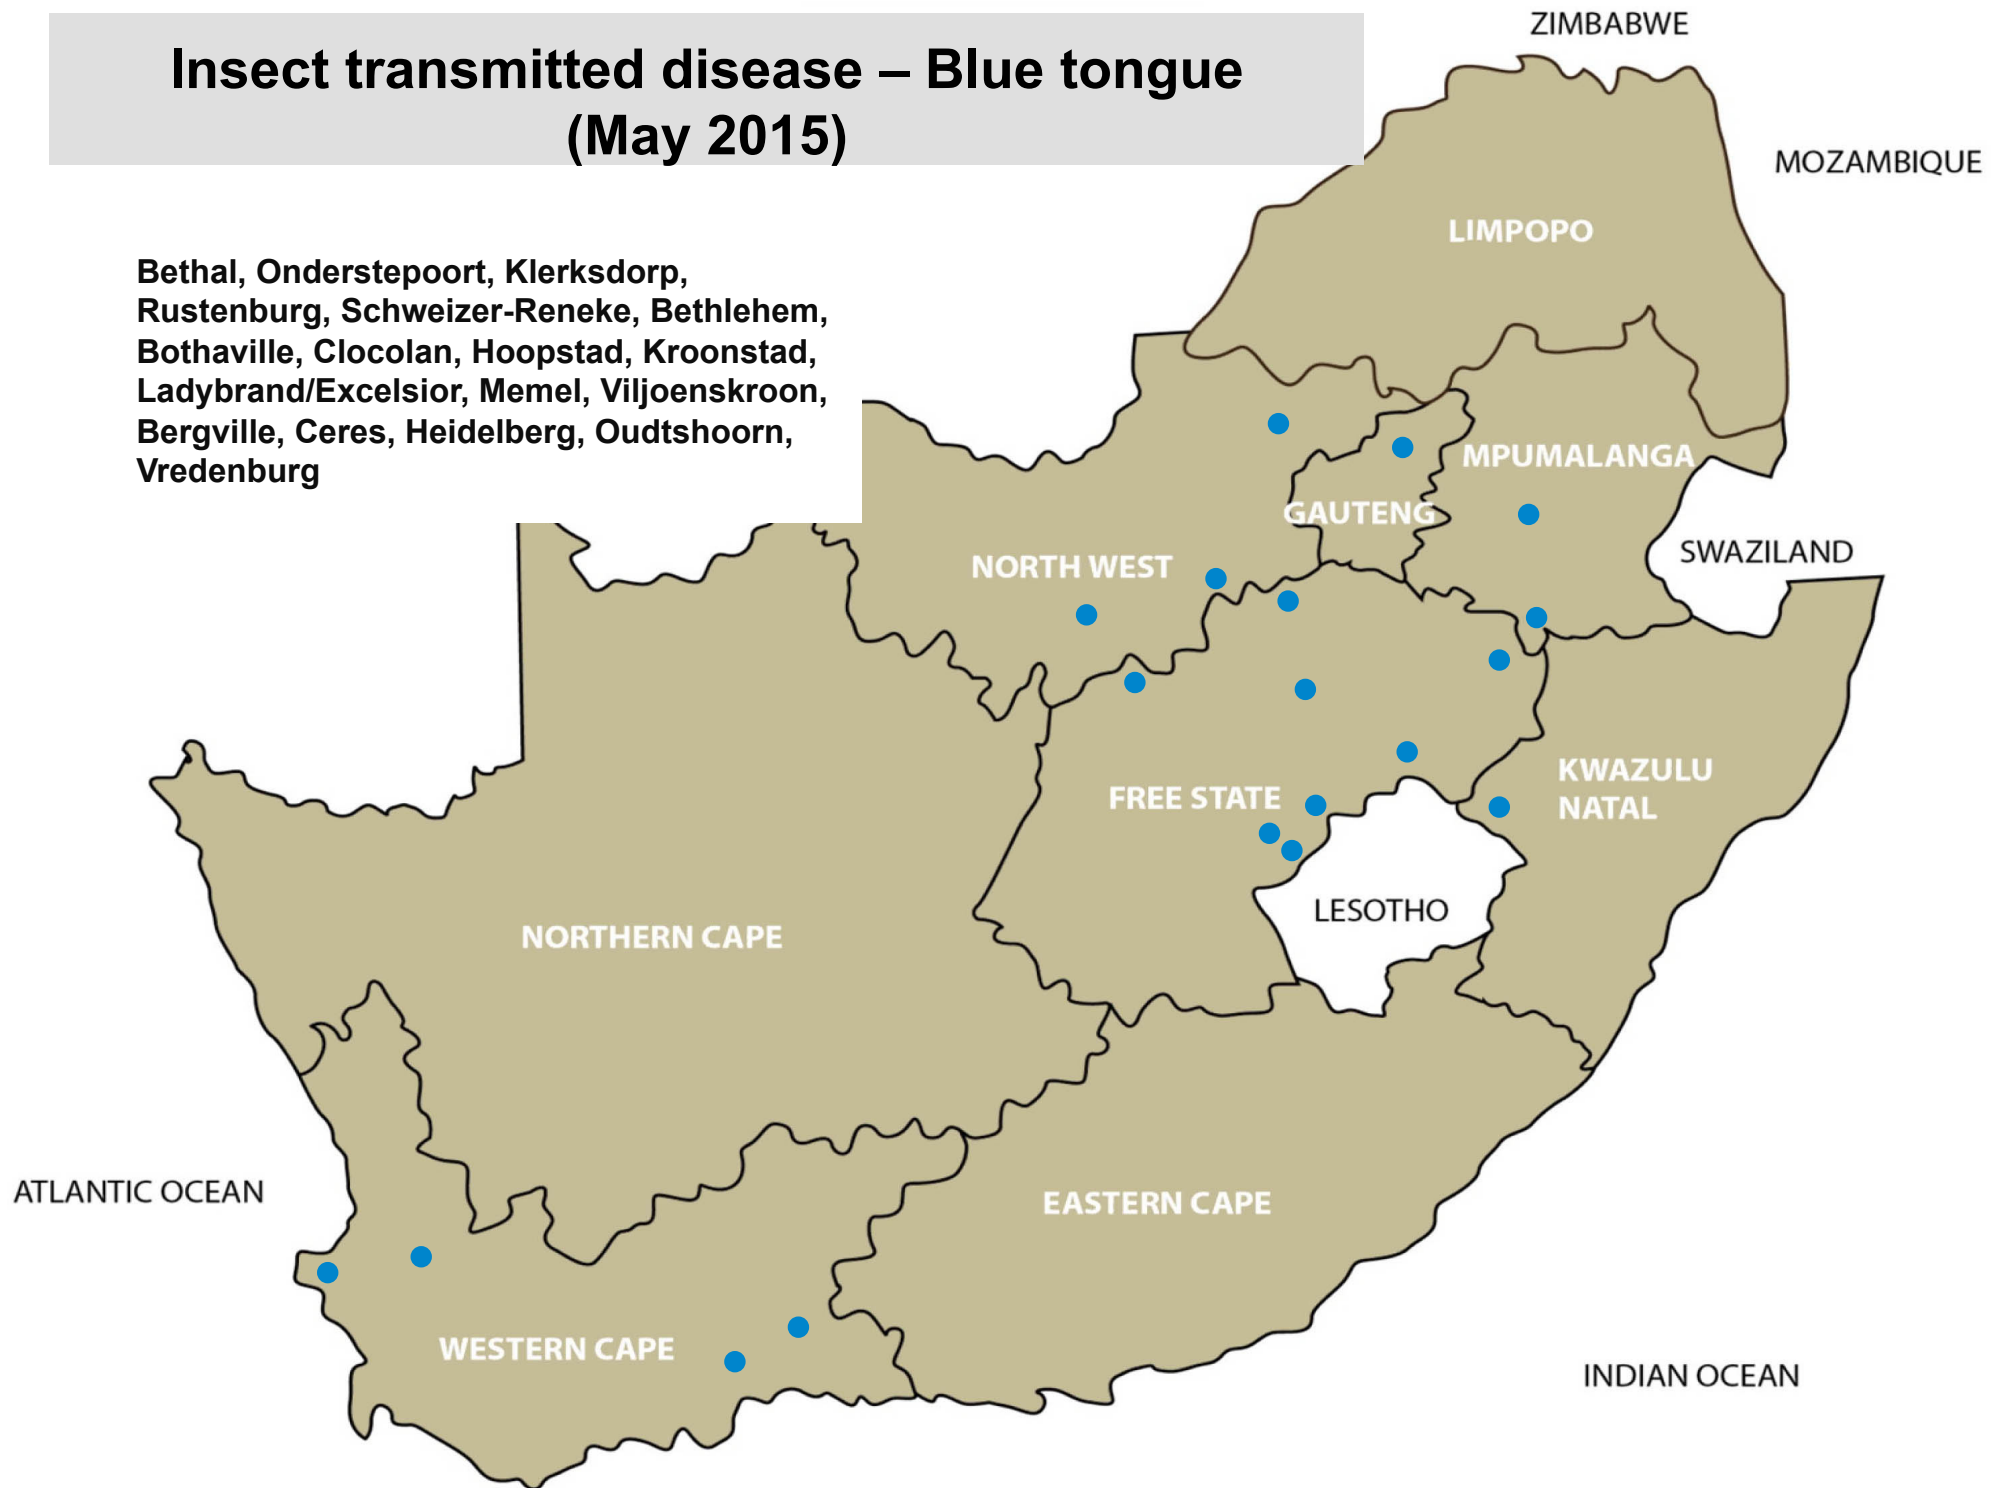

# Insect and tick transmitted disease Lumpy skin disease (May 2015)

Balfour, Ermelo, Lydenburg, Middelburg, Nelspruit, Piet Retief, Volksrust, Onderstepoort, Mokopane, Rustenburg, Harrismith, Hoopstad, Memel, Vrede, Wesselsbron, Newcastle, Pongola, Underberg, Vryheid, Stellenbosch

# Insect transmitted disease Three-day stiffnessickness (May 2015)

Nigel, Klerksdorp, Rustenburg, Bethlehem, Bothaville, Clocolan, Hoopstad, Kroonstad, Ladybrand/Excelsior, Memel, Viljoenskroon, Ceres, Heidelberg, Oudtshoorn, Vredenburg

# Insect transmitted disease – Blue tongue (May 2015)

Bethal, Onderstepoort, Klerksdorp,  
Rustenburg, Schweizer-Reneke, Bethlehem,  
Bothaville, Clocolan, Hoopstad, Kroonstad,  
Ladybrand/Excelsior, Memel, Viljoenskroon,  
Bergville, Ceres, Heidelberg, Oudtshoorn,  
Vredenburg

# Viral disease - Snotsiekte (BMC) (May 2015)

Lydenburg, Makhado, Mokopane,  
Vaalwater, Brits, Christiana, Klerksdorp,  
Bloemfontein, Kroonstad, Parys, Reitz