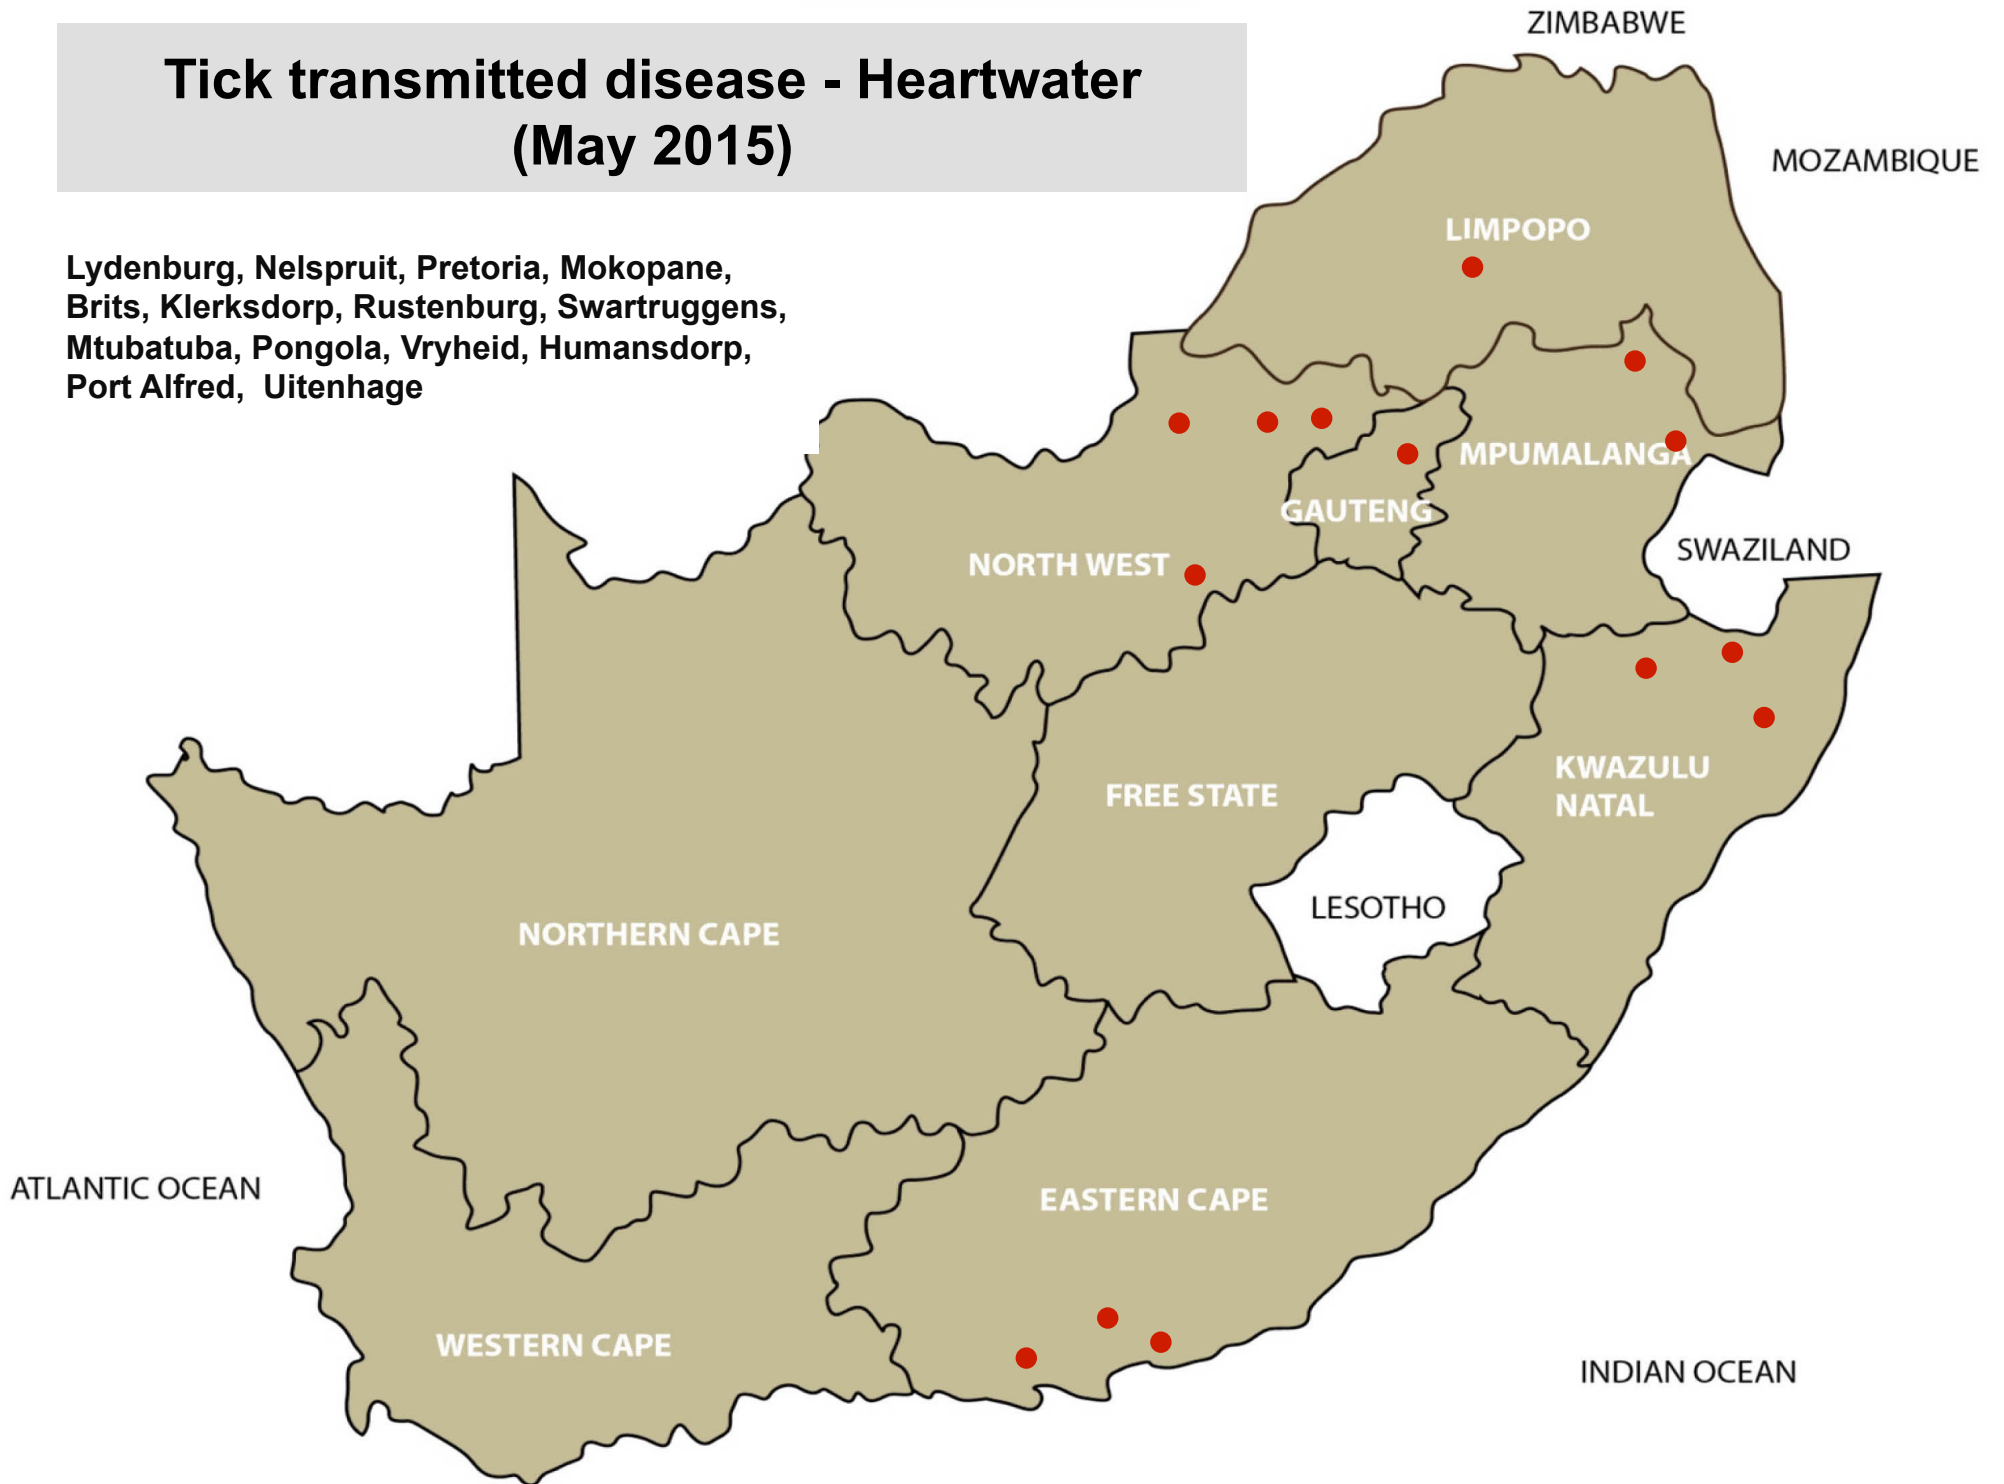

# Tick transmitted disease African red water (May 2015)

Bethal, Delmas, Ermelo, Grootvlei, Piet Retief, Standerton, Makhado, Klerksdorp, Bethlehem, Ficksburg, Frankfort, Harrismith, Kroonstad, Parys, Viljoenskroon, Dundee, Estcourt, Greytown, Howick, Kokstad, Mooi River, Mtubatuba, Newcastle, Underberg, Vryheid, Alexandria, Aliwal North, Humansdorp, Uitenhage, Caledon, Darling, George, Oudtshoorn

## Tick transmitted disease – Asiatic red water (May 2015)

Balfour, Delmas, Ermelo, Middelburg, Nelspruit, Piet Retief, Standerton, Volksrust, Makhado, Frankfort, Memel, Reitz, Vrede, Bergville, Dundee, Estcourt, Kokstad, Mtubatuba, Underberg, Vryheid, Humansdorp, Port Alfred, Stutterheim, Caledon, George, Oudtshoorn, Swellendam

# Tick and biting fly transmitted disease - Anaplasmosis (May 2015)

Balfour, Delmas, Lydenburg, Volksrust, Krugersdorp, Pretoria, Christiana, Klerksdorp, Vryburg, Bethlehem, Bloemfontein, Bothaville, Bultfontein, Clocolan, Ficksburg, Harrismith, Hoopstad, Kroonstad, Ladybrand/Excelsior, Memel, Reitz, Vrede, Estcourt, Howick, Ingogo, Underberg, Alexandria, Aliwal North, Graaff-Reinet, Middelburg, Uitenhage, Caledon, George

# Tick transmitted disease - Heartwater (May 2015)

Lydenburg, Nelspruit, Pretoria, Mokopane,  
Brits, Klerksdorp, Rustenburg, Swartruggens,  
Mtubatuba, Pongola, Vryheid, Humansdorp,  
Port Alfred, Uitenhage