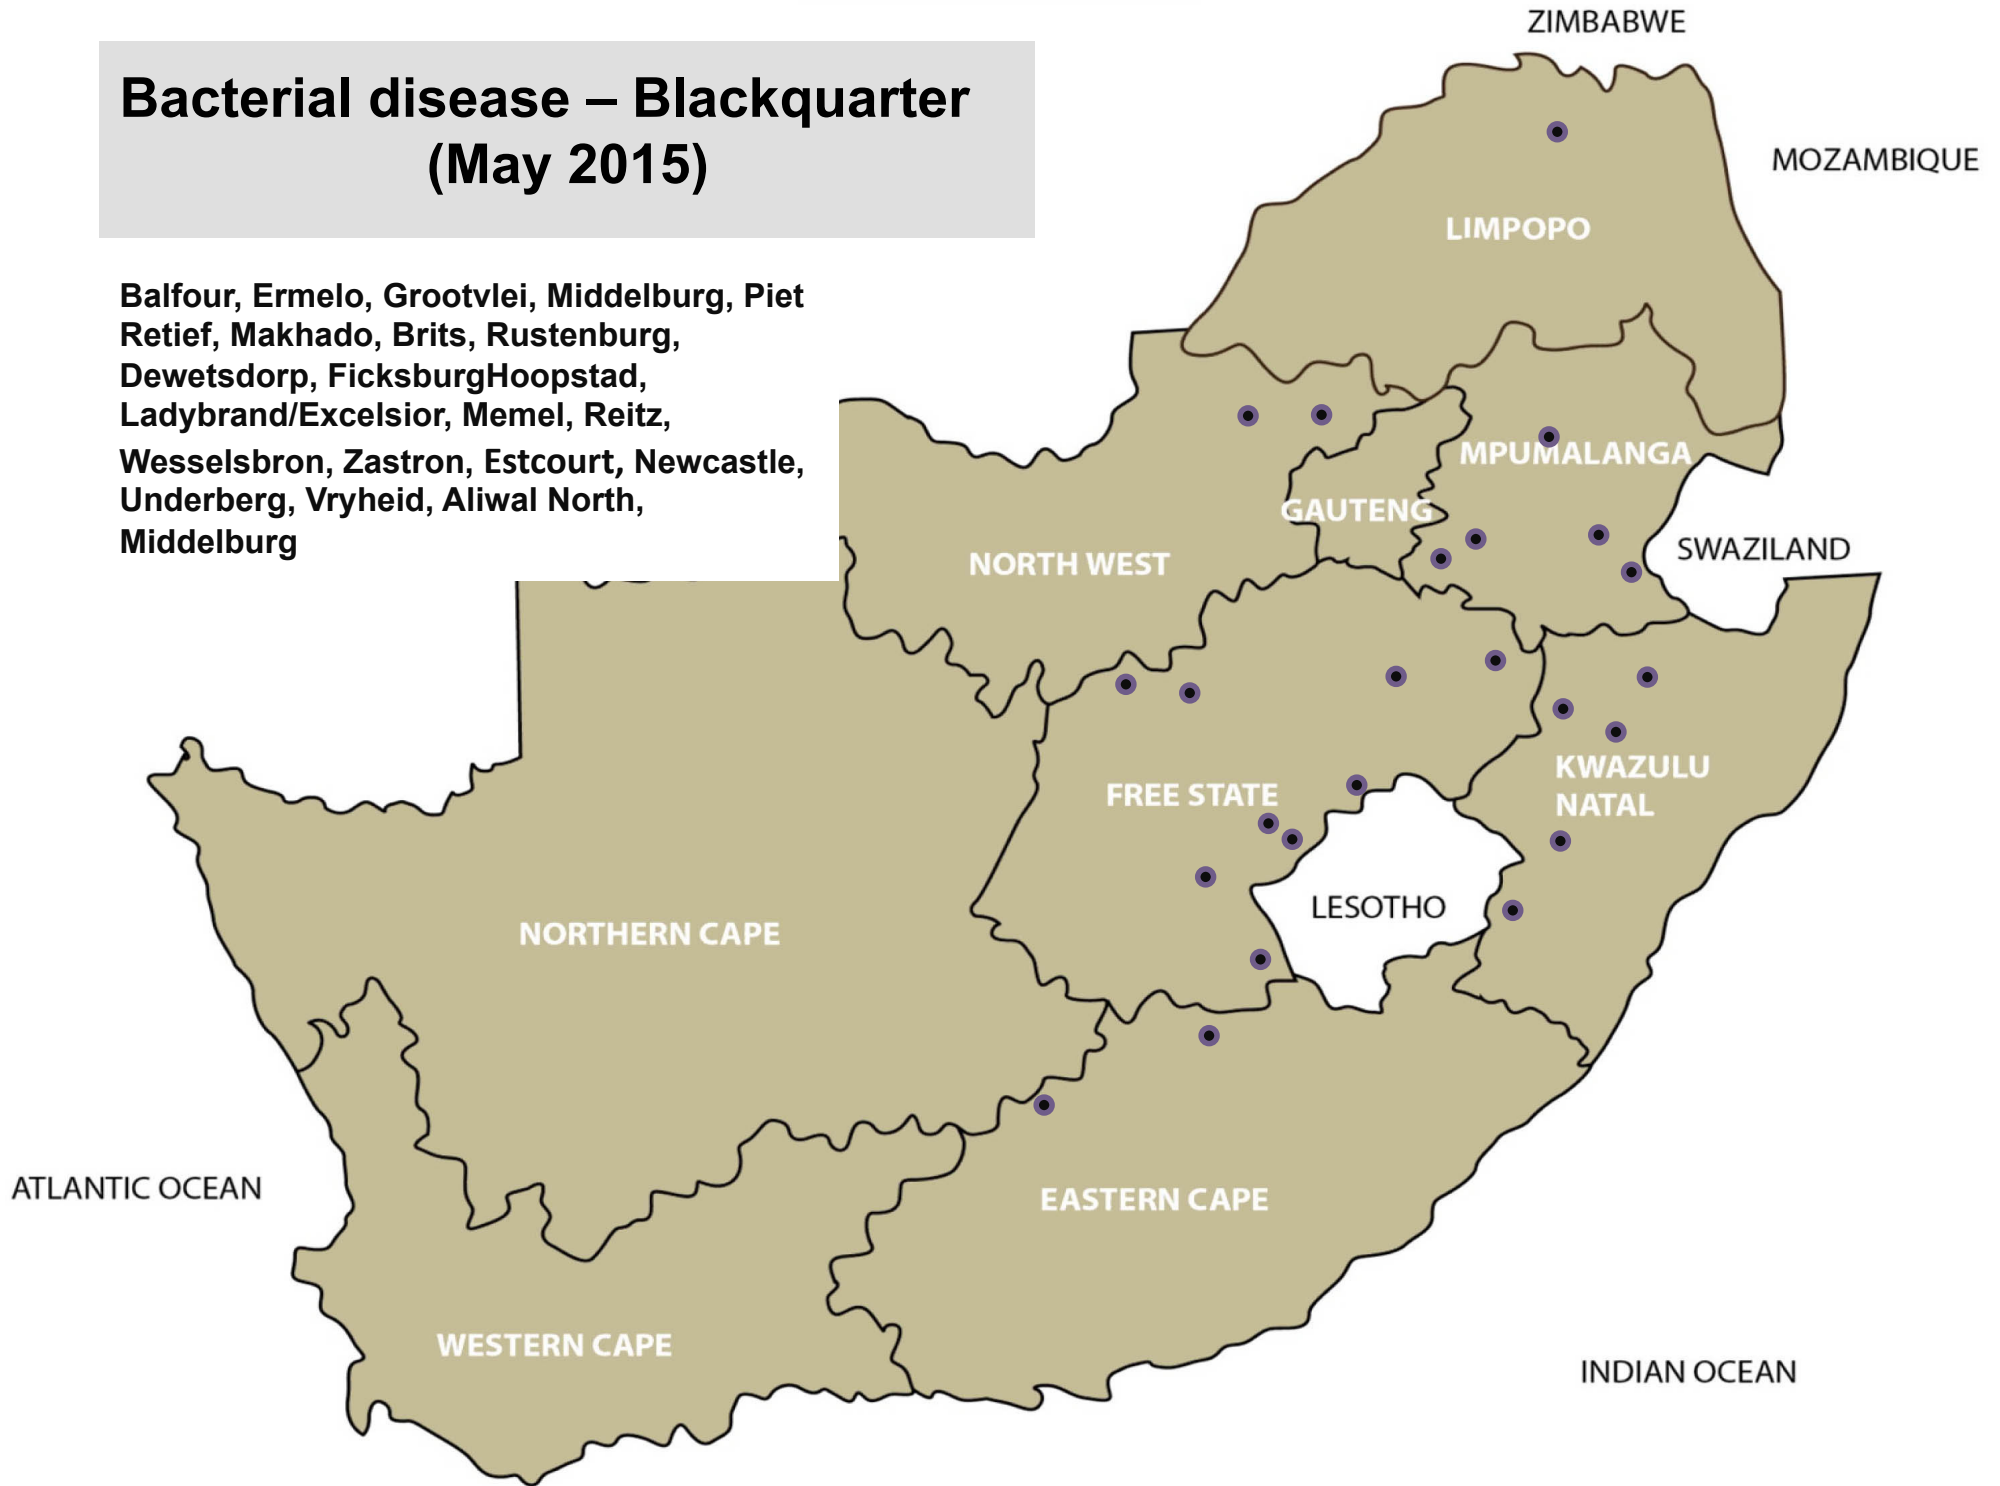

# Bacterial disease - Salmonellosis (May 2015)

Clocolan, Newcastle, Stellenbosch

# Bacterial disease – Blackquarter (May 2015)

Balfour, Ermelo, Grootvlei, Middelburg, Piet Retief, Makhado, Brits, Rustenburg, Dewetsdorp, Ficksburg, Hoopstad, Ladybrand/Excelsior, Memel, Reitz, Wesselsbron, Zastron, Estcourt, Newcastle, Underberg, Vryheid, Aliwal North, Middelburg