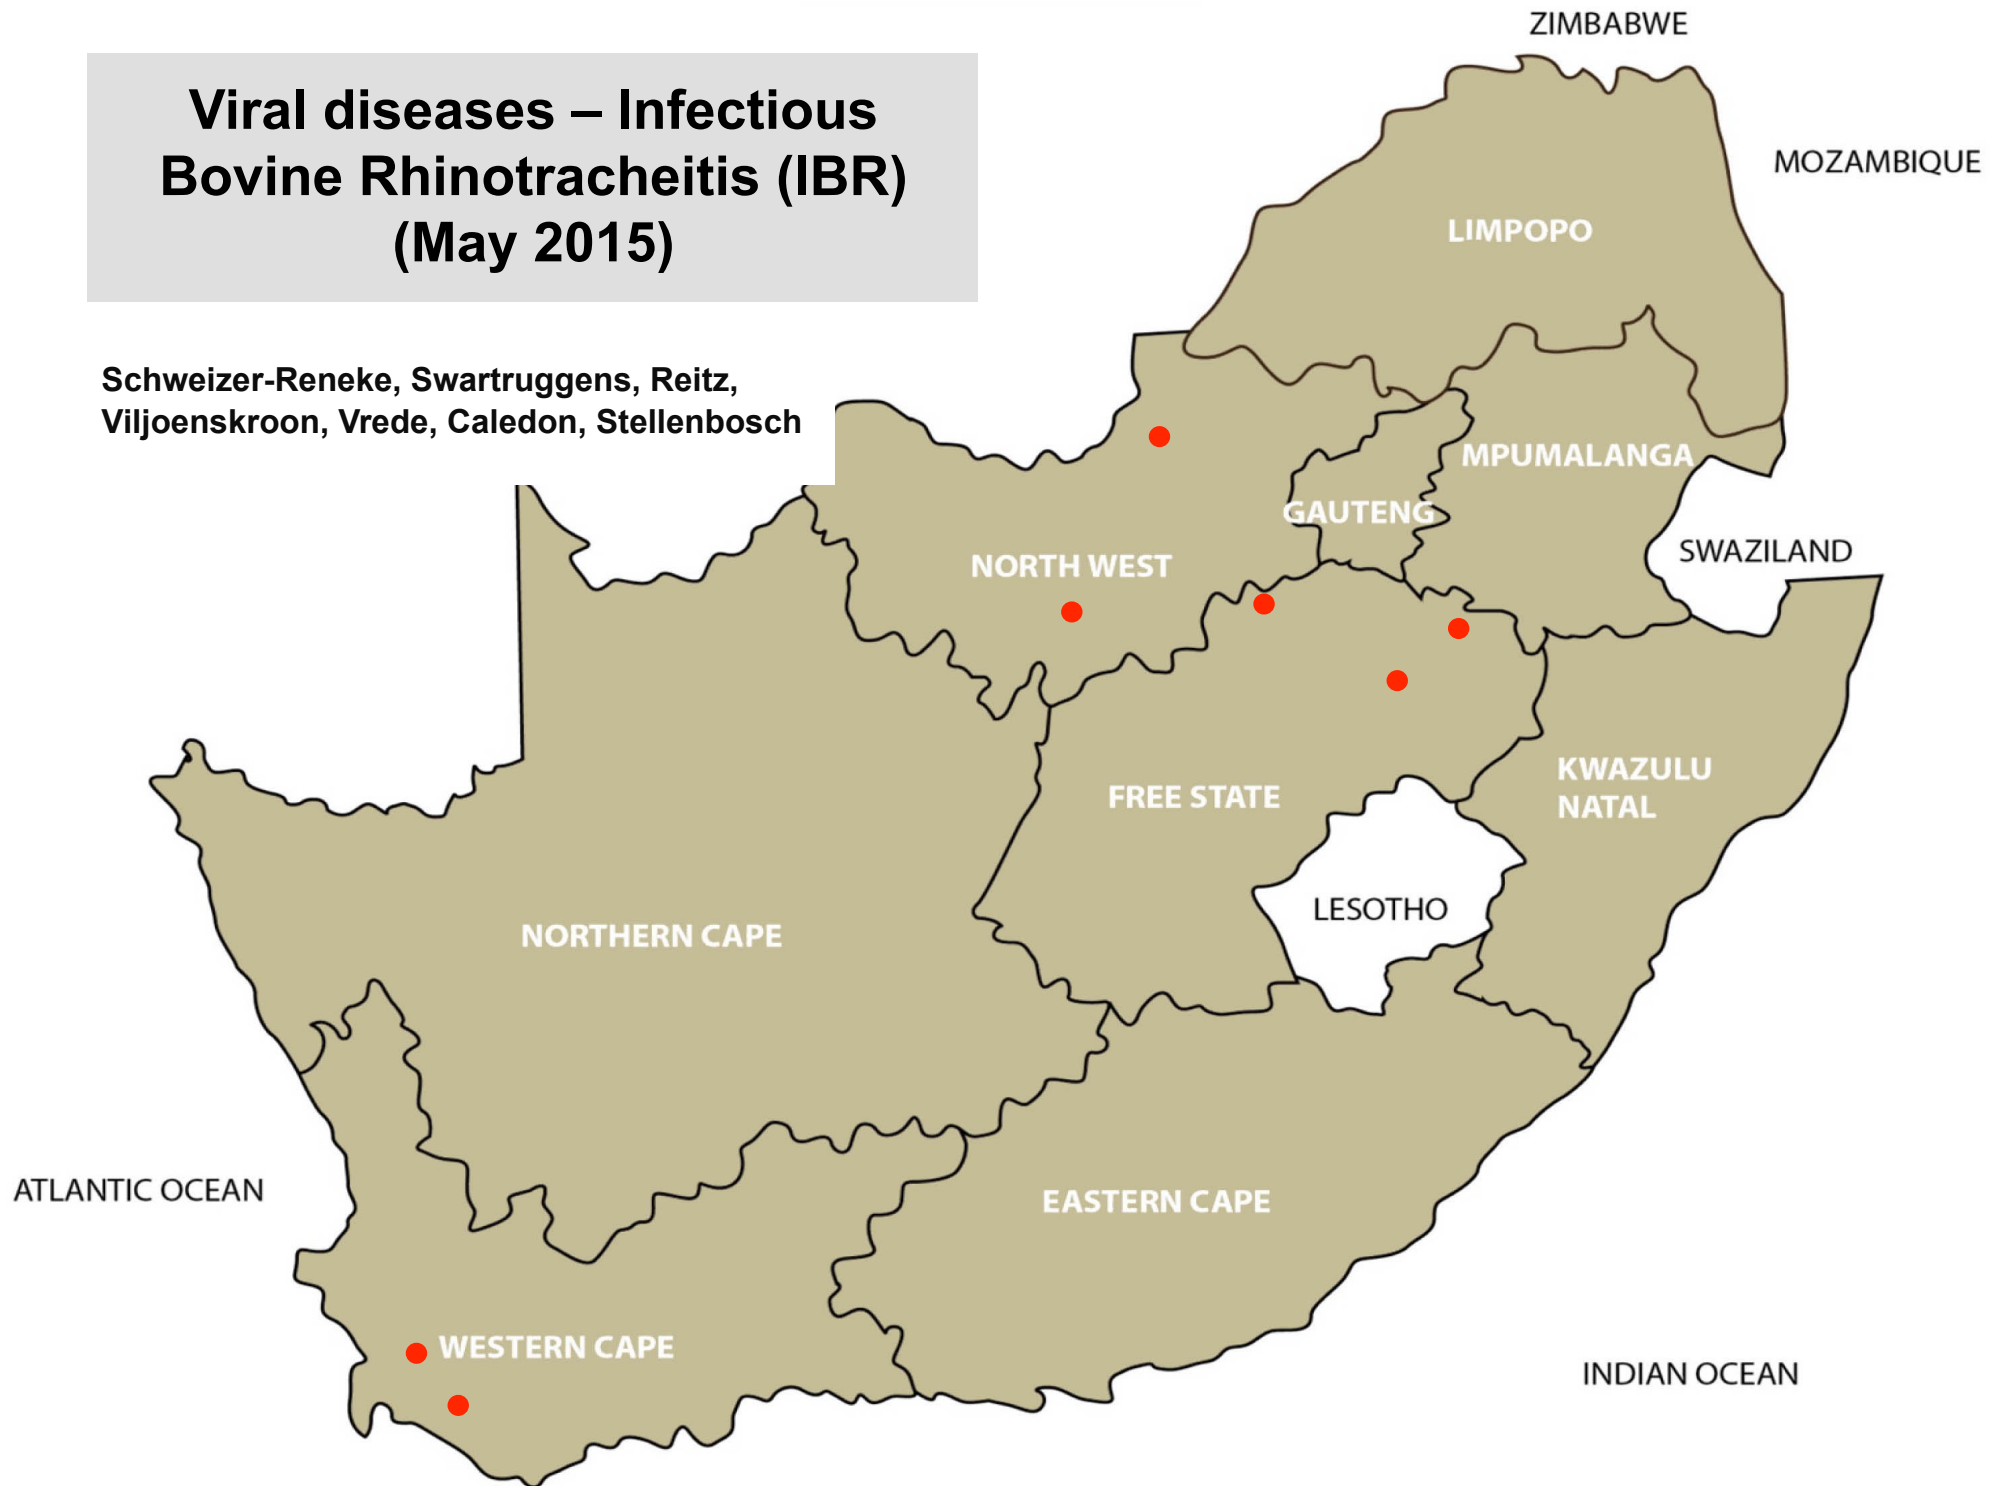

Viral diseases – Infectious Bovine Rhinotracheitis (IBR) (May 2015)

Schweizer-Reneke, Swartruggens, Reitz,
Viljoenskroon, Vrede, Caledon, Stellenbosch