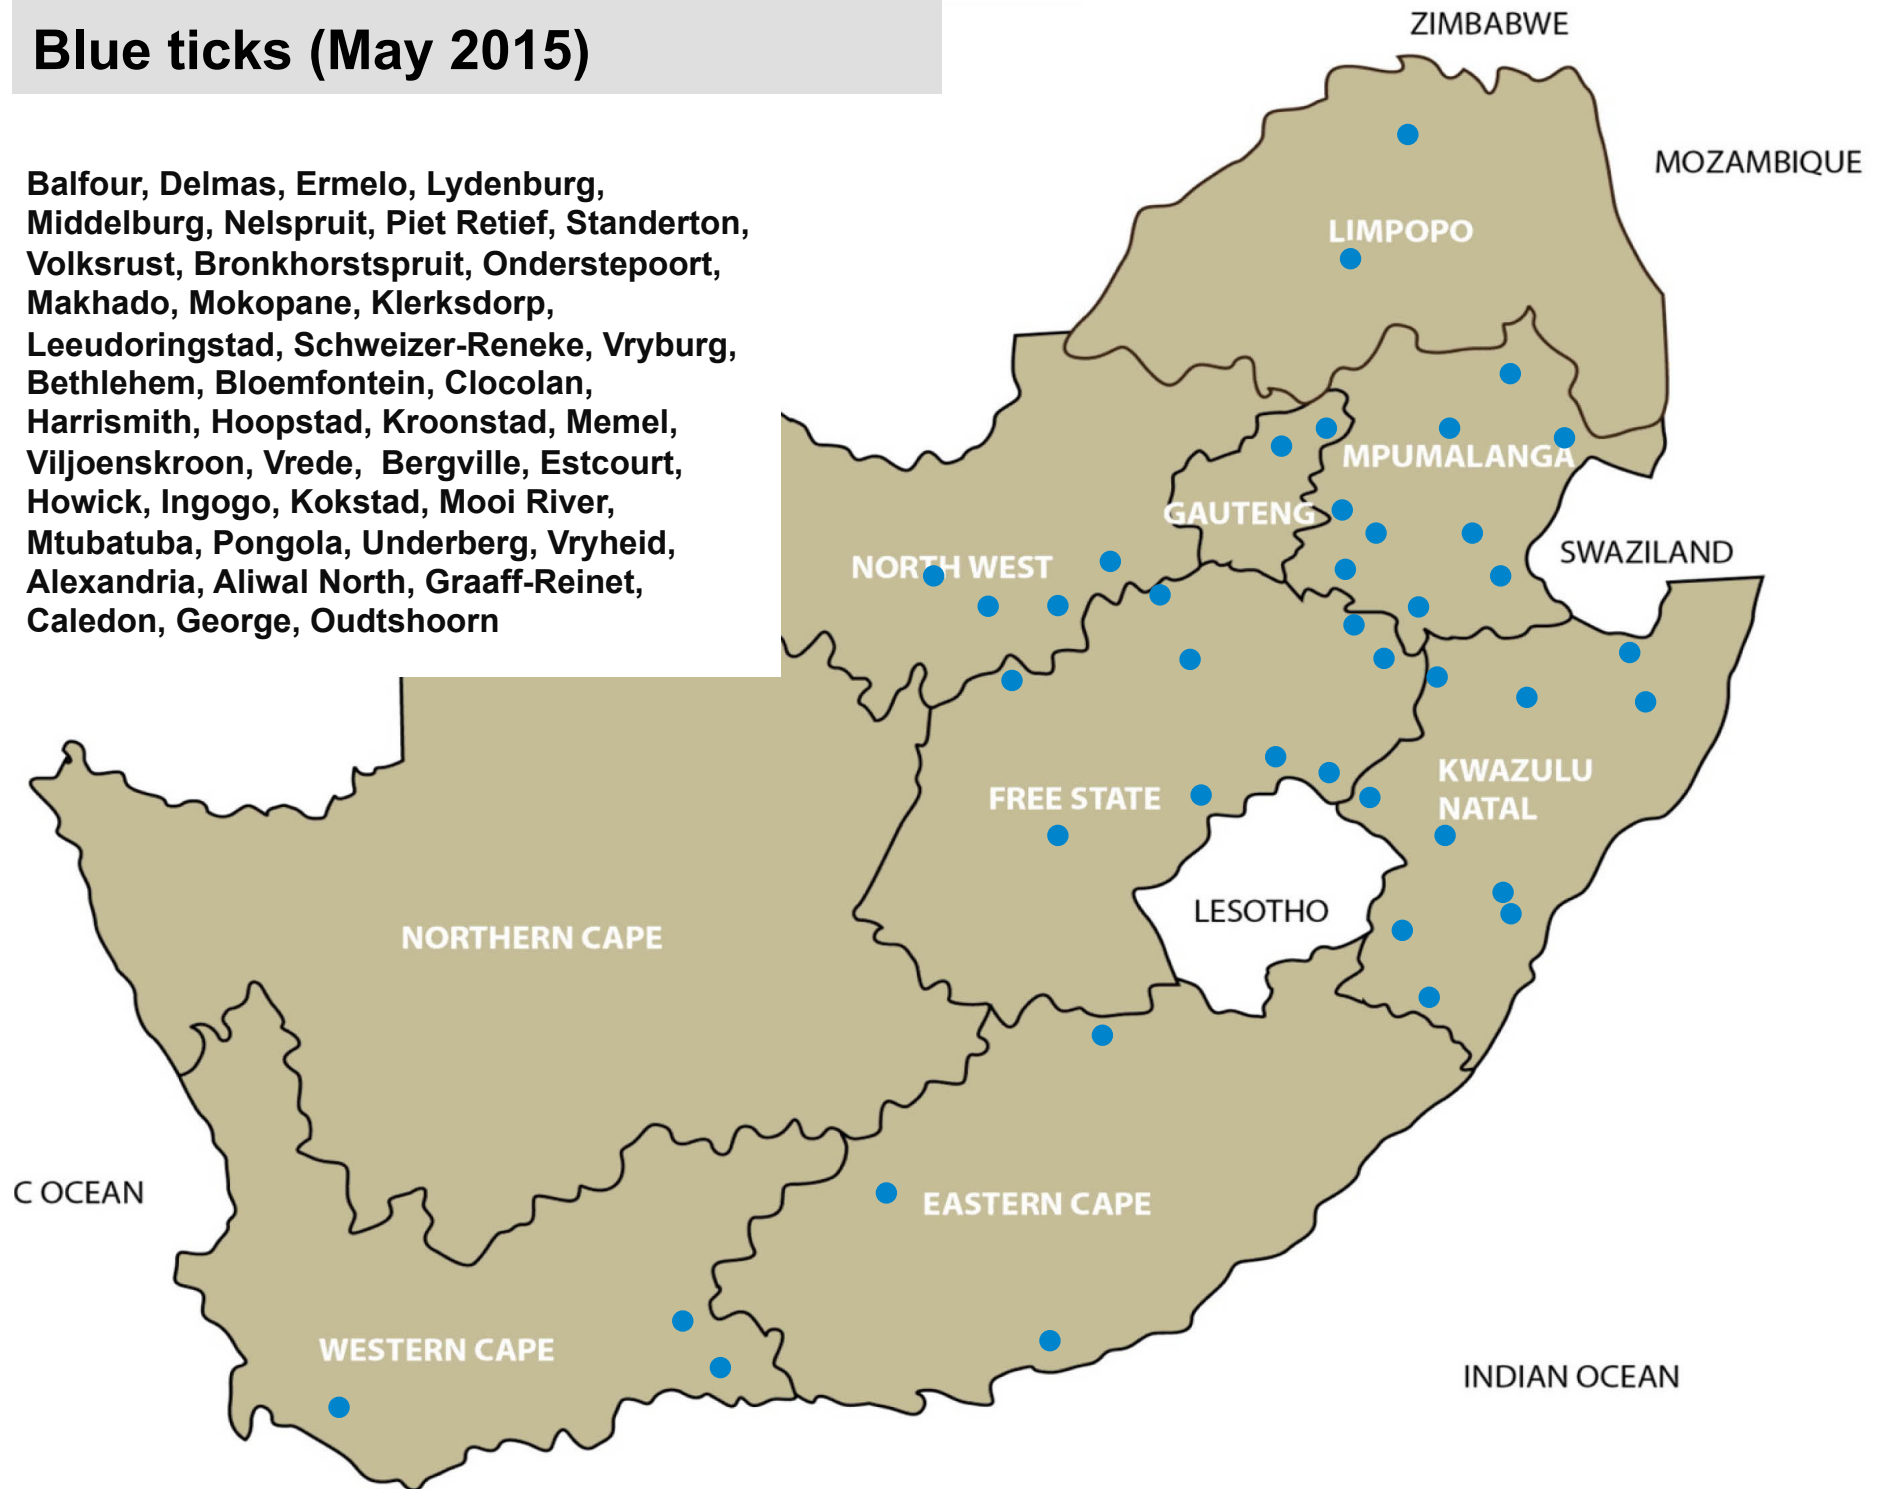

**Internal parasites – Tapeworms  
Cysticercosis (measles)  
(May 2015)**

**Nelspruit, Volksrust, Ventersdorp,  
Harrismith, Wesselsbron**

# Internal parasites – Liver fluke worms (May 2015)

Grootvlei, Lydenburg, Standerton,  
Klerksdorp, Clocolan, Frankfort,  
Harrismith, Memel, Reitz, Vrede,  
Howick, George, Oudtshoorn,  
Stellenbosch

# Internal parasites – Conical fluke (May 2015)

Balfour, Delmas, Standerton, Volksrust,  
Frankfort, Harrismith, Memel, Vrede,  
Howick, Mtubatuba, Alexandria,  
Swellendam

**Internal parasites – *Parafilaria*  
(May 2015)**

# Blue ticks (May 2015)

Balfour, Delmas, Ermelo, Lydenburg, Middelburg, Nelspruit, Piet Retief, Standerton, Volksrust, Bronkhorstspuit, Onderstepoort, Makhado, Mokopane, Klerksdorp, Leeudoringstad, Schweizer-Reneke, Vryburg, Bethlehem, Bloemfontein, Clocolan, Harrismith, Hoopstad, Kroonstad, Memel, Viljoenskroon, Vrede, Bergville, Estcourt, Howick, Ingogo, Kokstad, Mooi River, Mtubatuba, Pongola, Underberg, Vryheid, Alexandria, Aliwal North, Graaff-Reinet, Caledon, George, Oudtshoorn