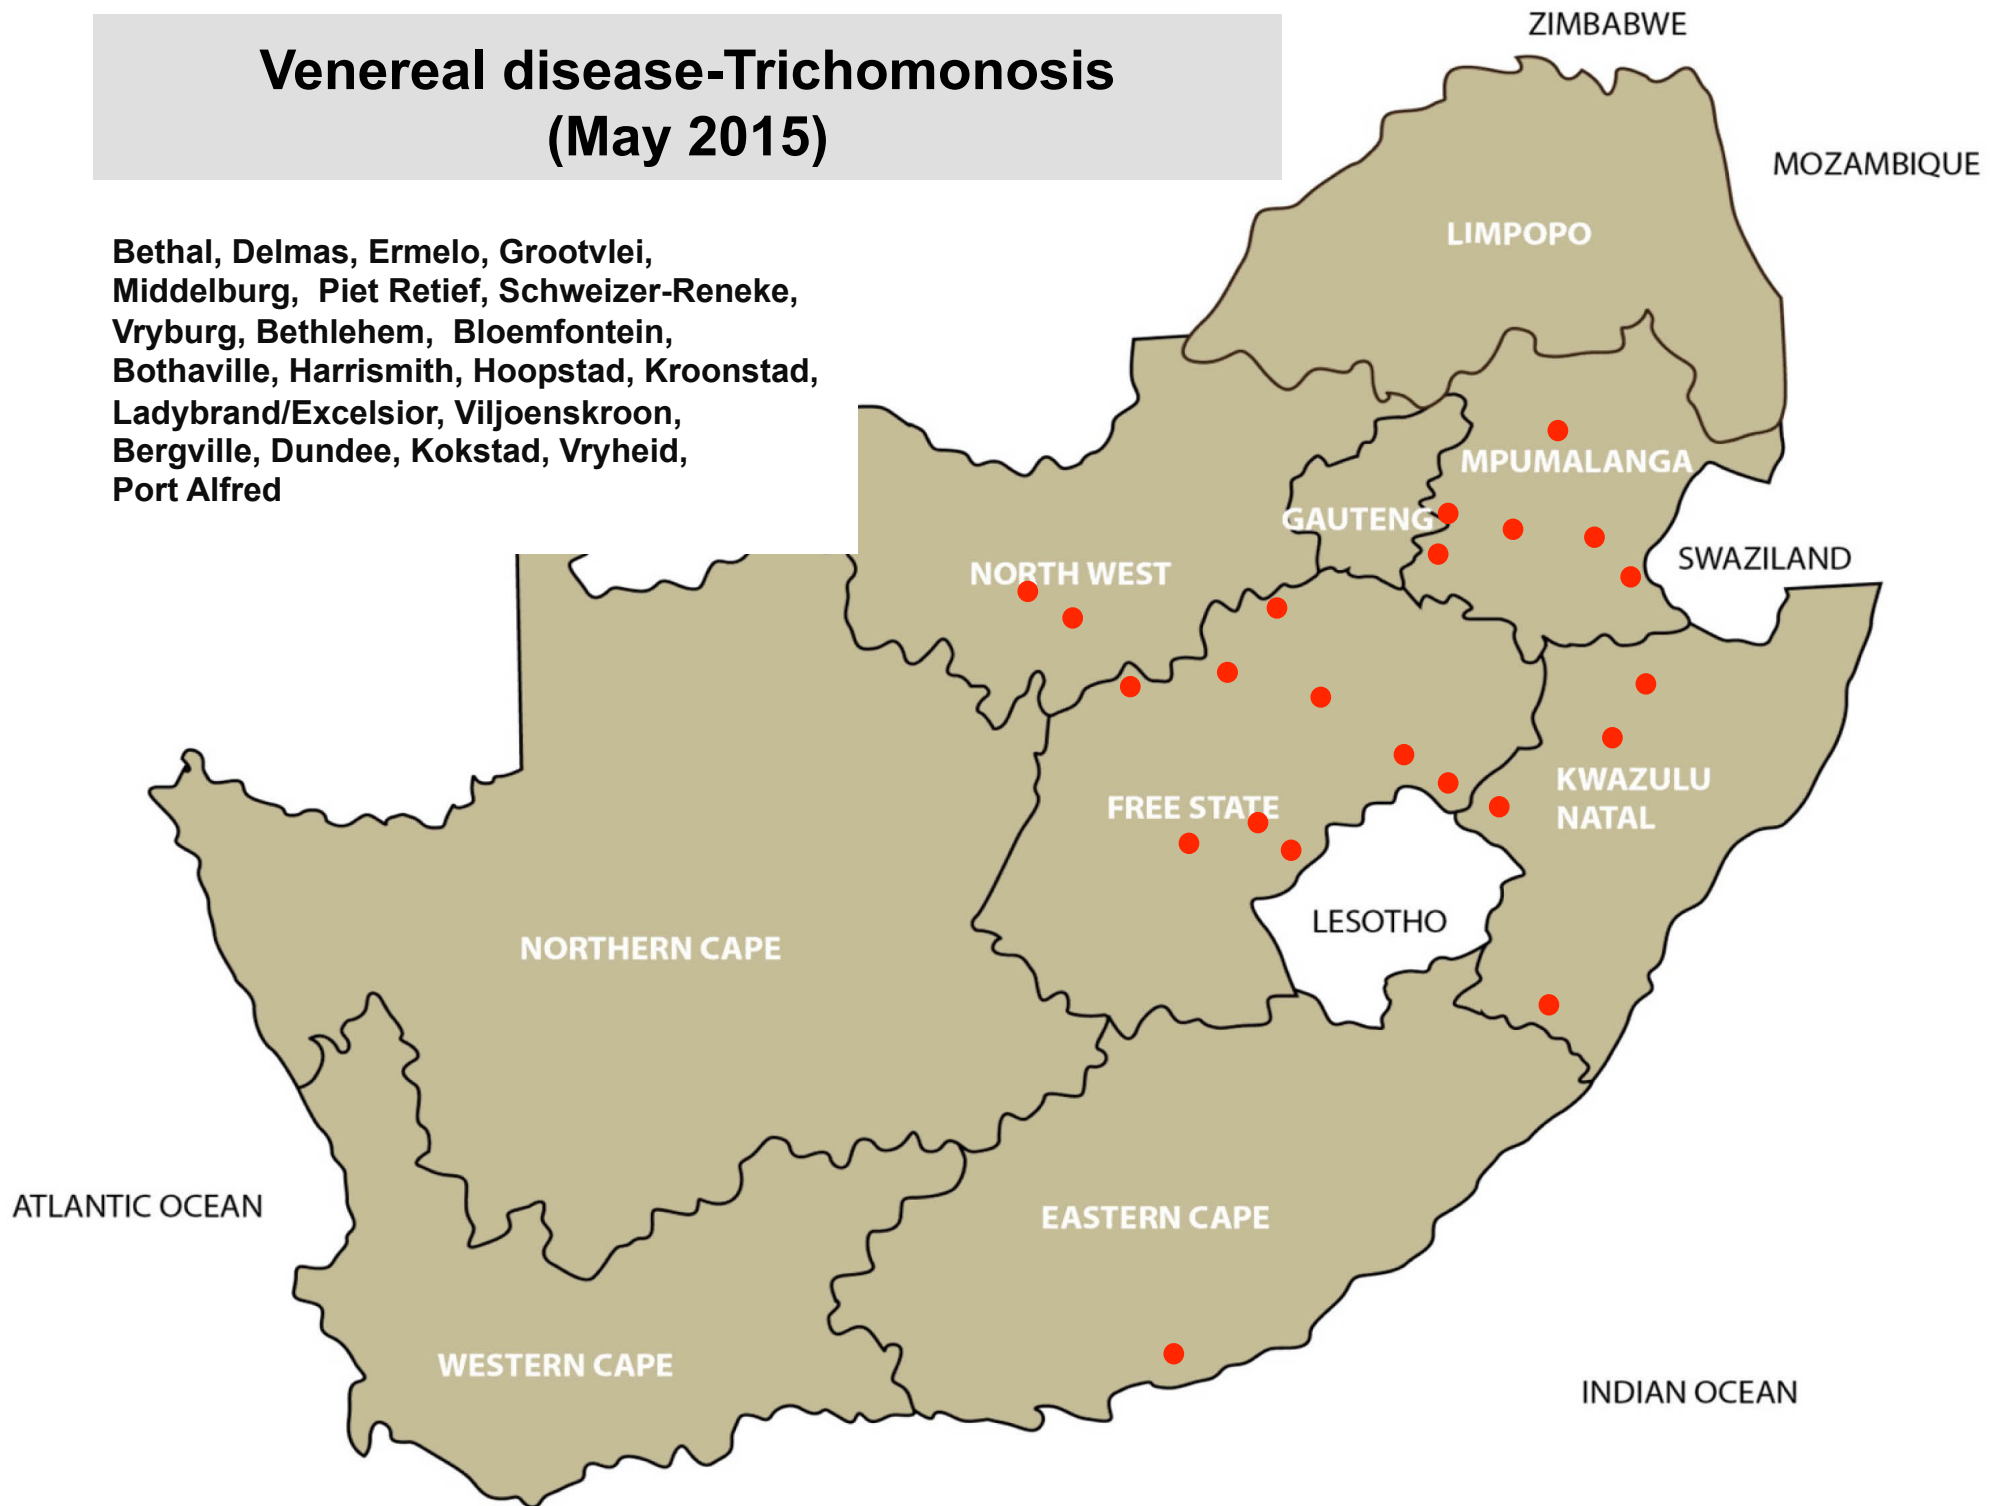

# Tick and biting fly transmitted disease - Anaplasmosis (May 2015)

Balfour, Delmas, Lydenburg, Volksrust, Krugersdorp, Pretoria, Christiana, Klerksdorp, Vryburg, Bethlehem, Bloemfontein, Bothaville, Bultfontein, Clocolan, Ficksburg, Harrismith, Hoopstad, Kroonstad, Ladybrand/Excelsior, Memel, Reitz, Vrede, Estcourt, Howick, Ingogo, Underberg, Alexandria, Aliwal North, Graaff-Reinet, Middelburg, Uitenhage, Caledon, George

# Tick transmitted disease - Heartwater (May 2015)

Lydenburg, Nelspruit, Pretoria, Mokopane,  
Brits, Klerksdorp, Rustenburg, Swartruggens,  
Mtubatuba, Pongola, Vryheid, Humansdorp,  
Port Alfred, Uitenhage

# Tick toxicosis – Sweating sickness (May 2015)

Klerksdorp, Pongola

# Venereal disease – Vibriosis (May 2015)

Viljoenskroon, Kokstad