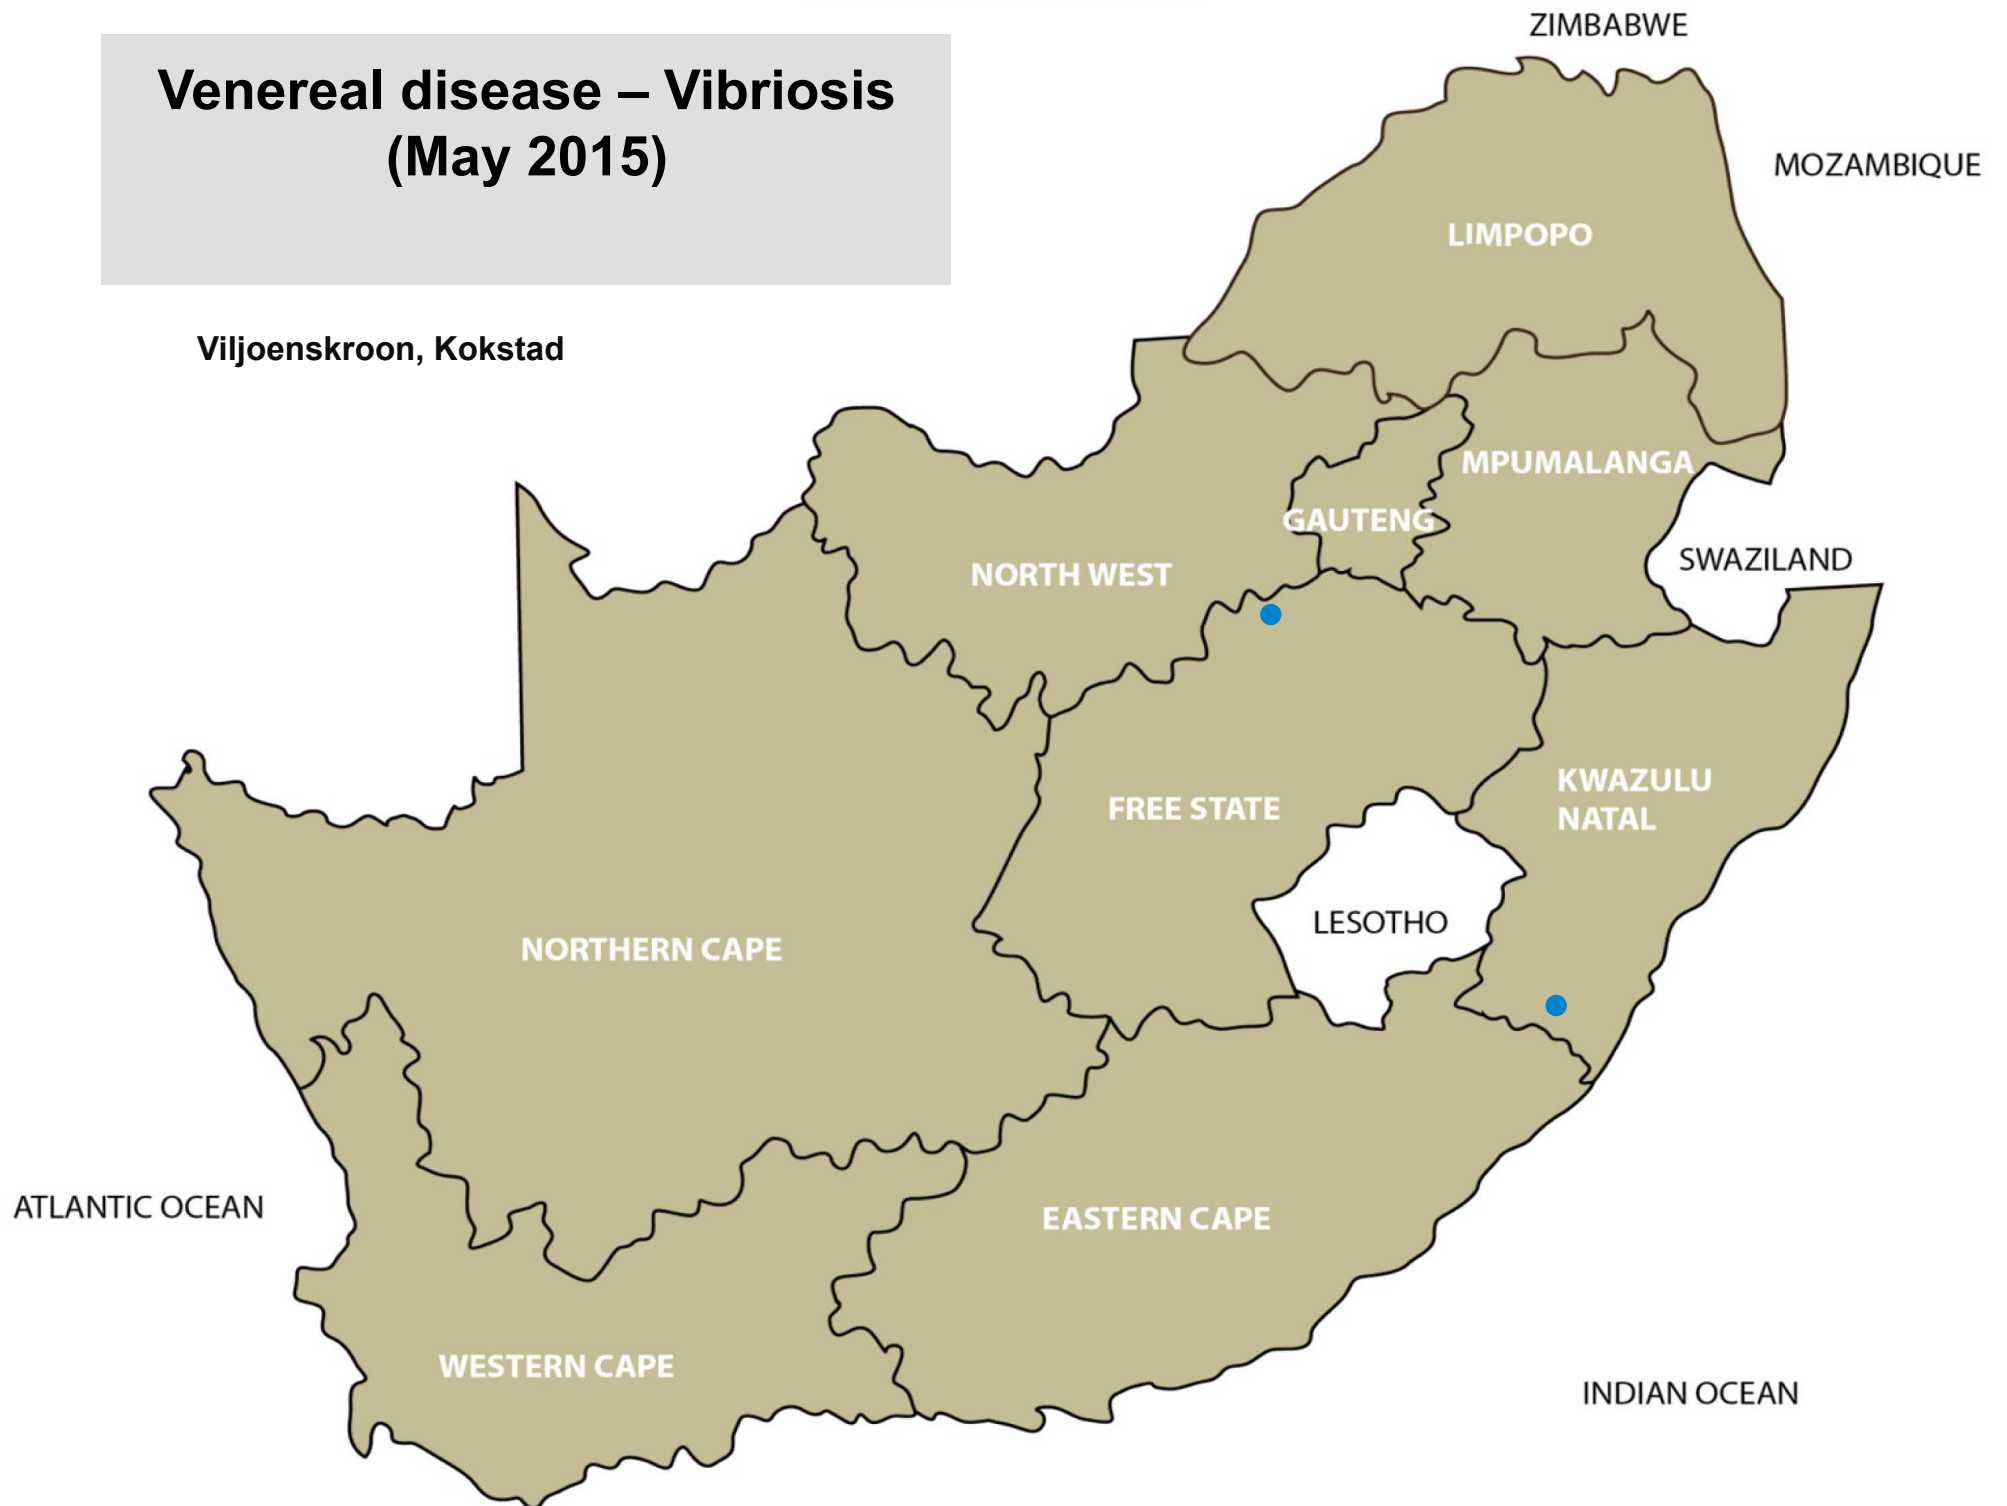

# Tick transmitted disease - Heartwater (May 2015)

Lydenburg, Nelspruit, Pretoria, Mokopane,  
Brits, Klerksdorp, Rustenburg, Swartruggens,  
Mtubatuba, Pongola, Vryheid, Humansdorp,  
Port Alfred, Uitenhage

# Tick toxicosis – Sweating sickness (May 2015)

Klerksdorp, Pongola

# Venereal disease-Trichomonosis (May 2015)

Bethal, Delmas, Ermelo, Grootvlei,  
Middelburg, Piet Retief, Schweizer-Reneke,  
Vryburg, Bethlehem, Bloemfontein,  
Bothaville, Harrismith, Hoopstad, Kroonstad,  
Ladybrand/Excelsior, Viljoenskroon,  
Bergville, Dundee, Kokstad, Vryheid,  
Port Alfred

# Venereal disease – Vibriosis (May 2015)

Viljoenskroon, Kokstad