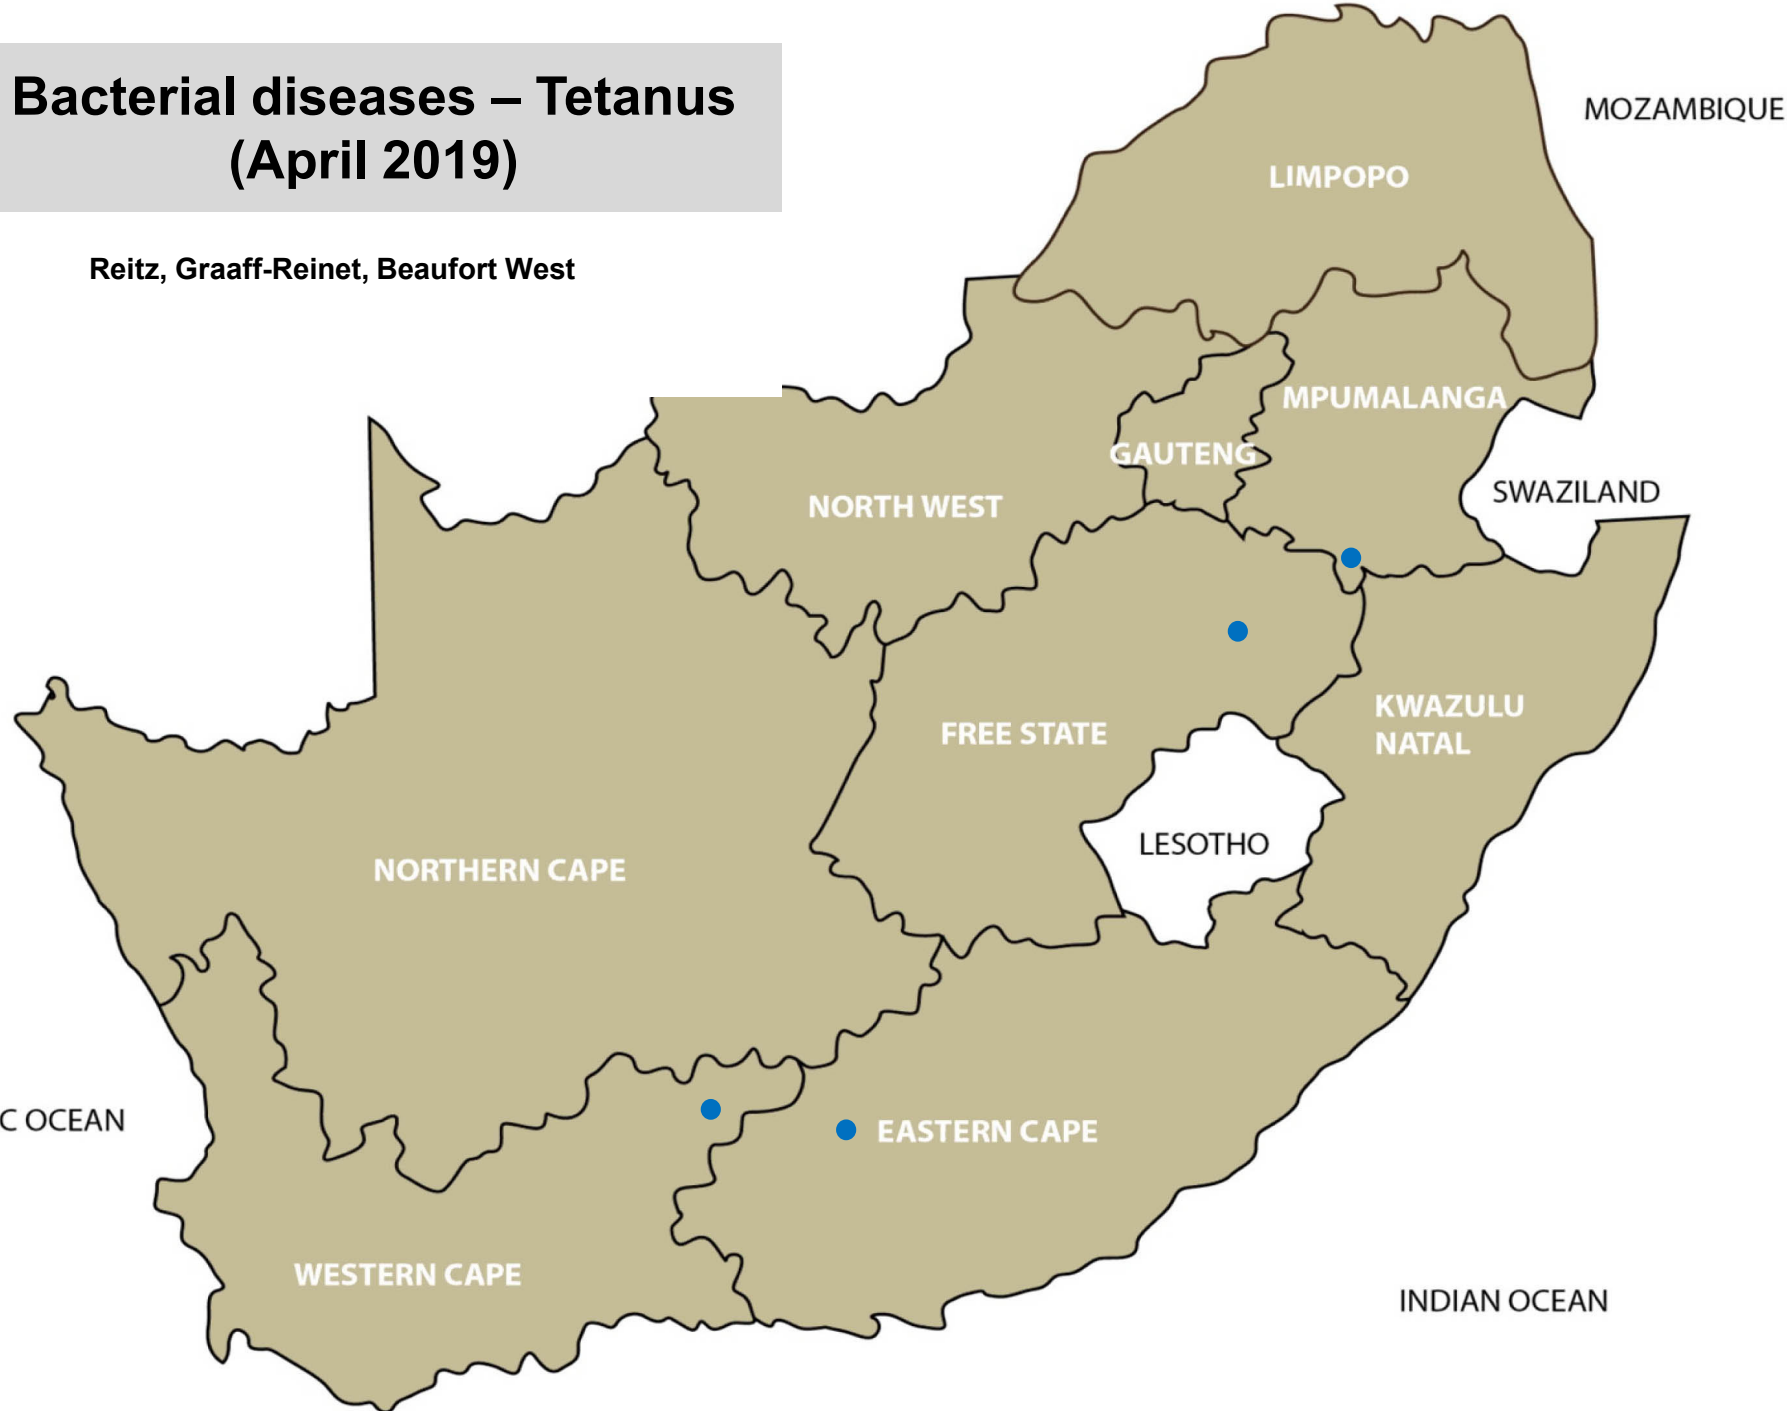

Bacterial diseases – Tetanus (April 2019)

Reitz, Graaff-Reinet, Beaufort West