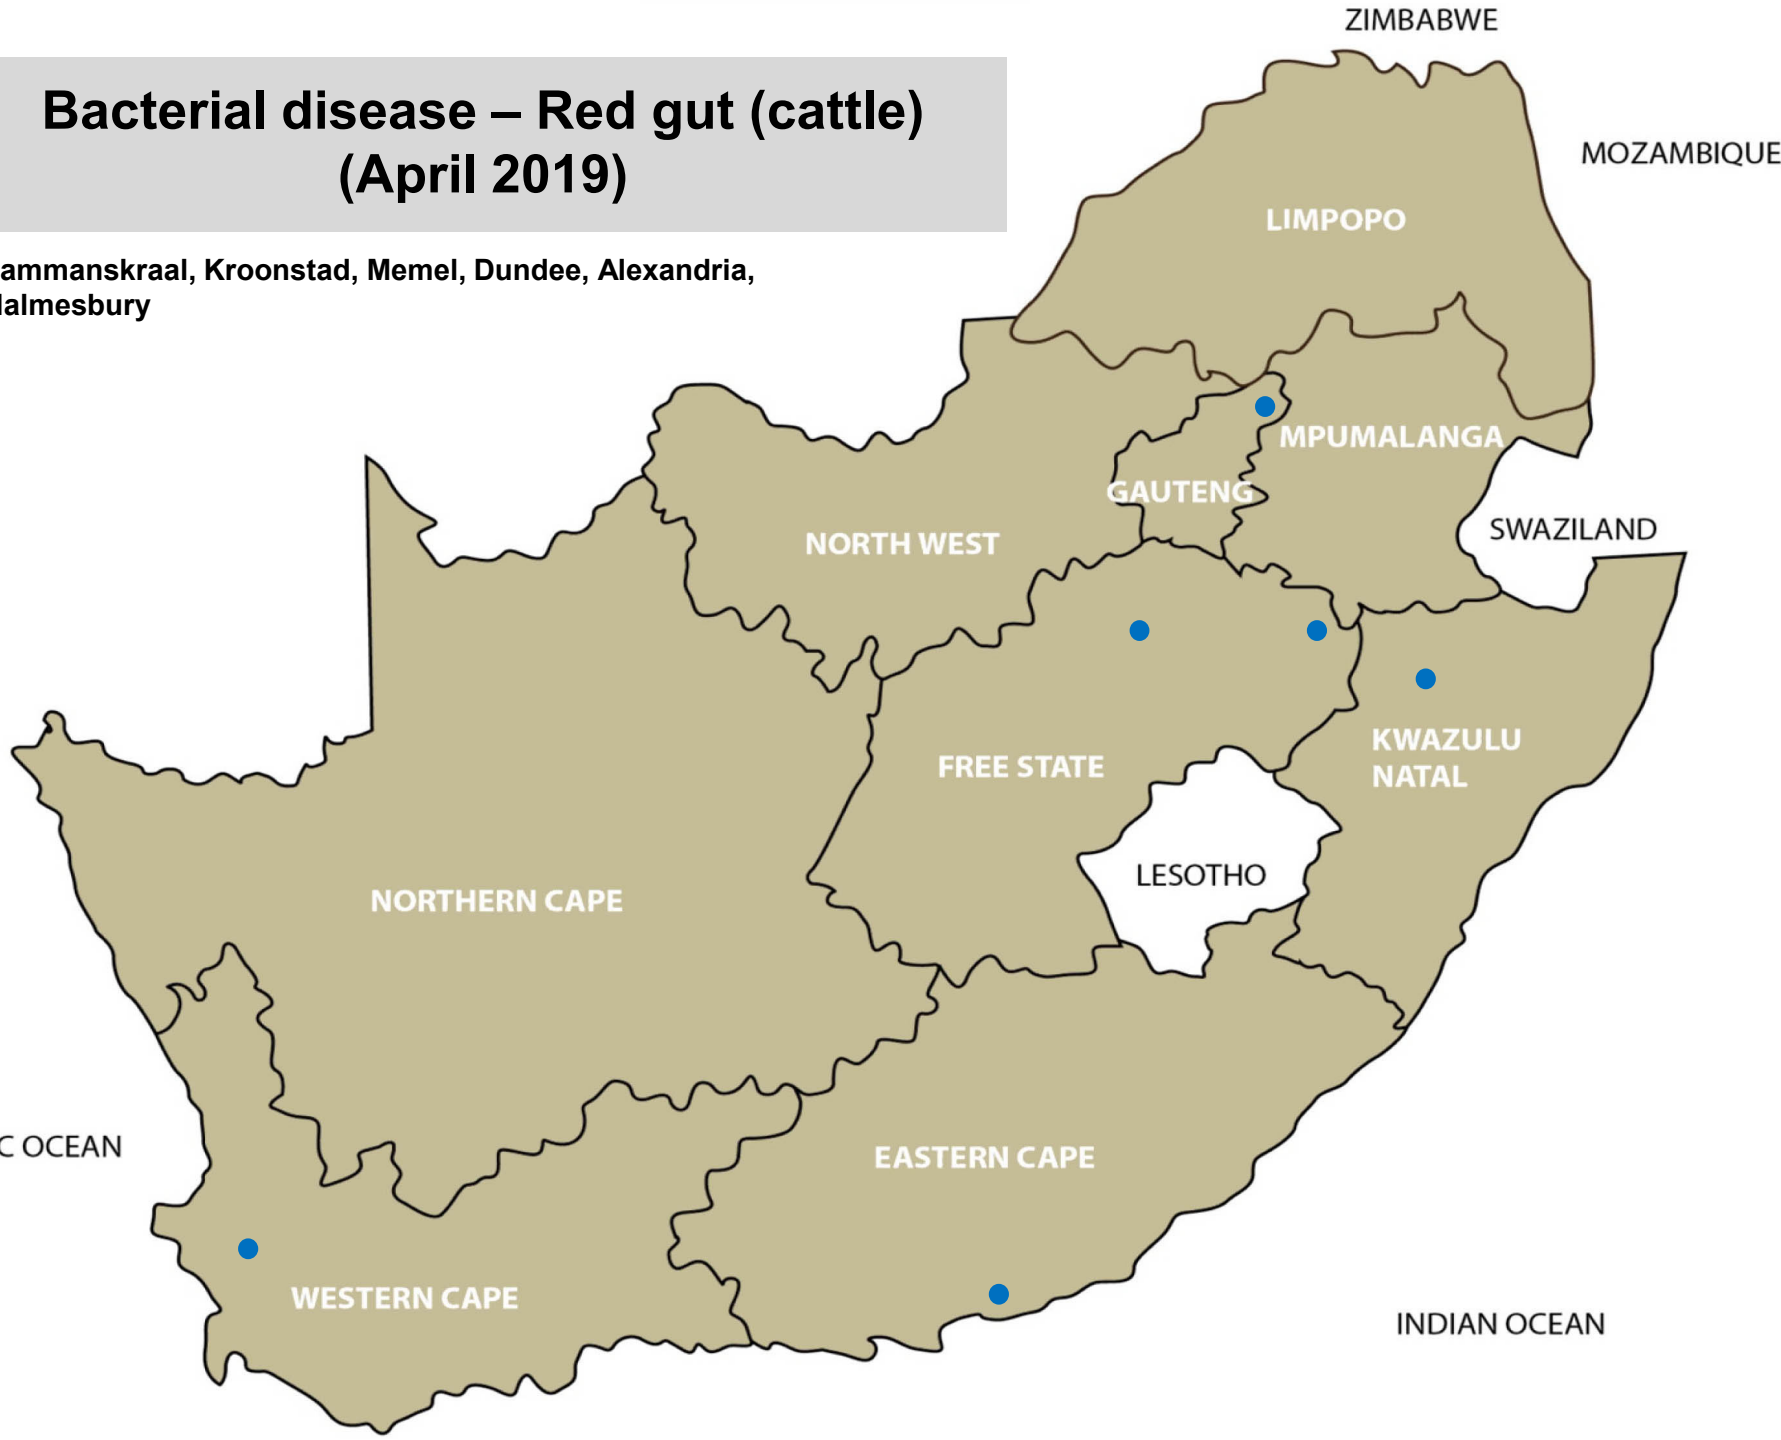

Bacterial disease – Red gut (cattle) (April 2019)

Hammanskraal, Kroonstad, Memel, Dundee, Alexandria,
Malmesbury