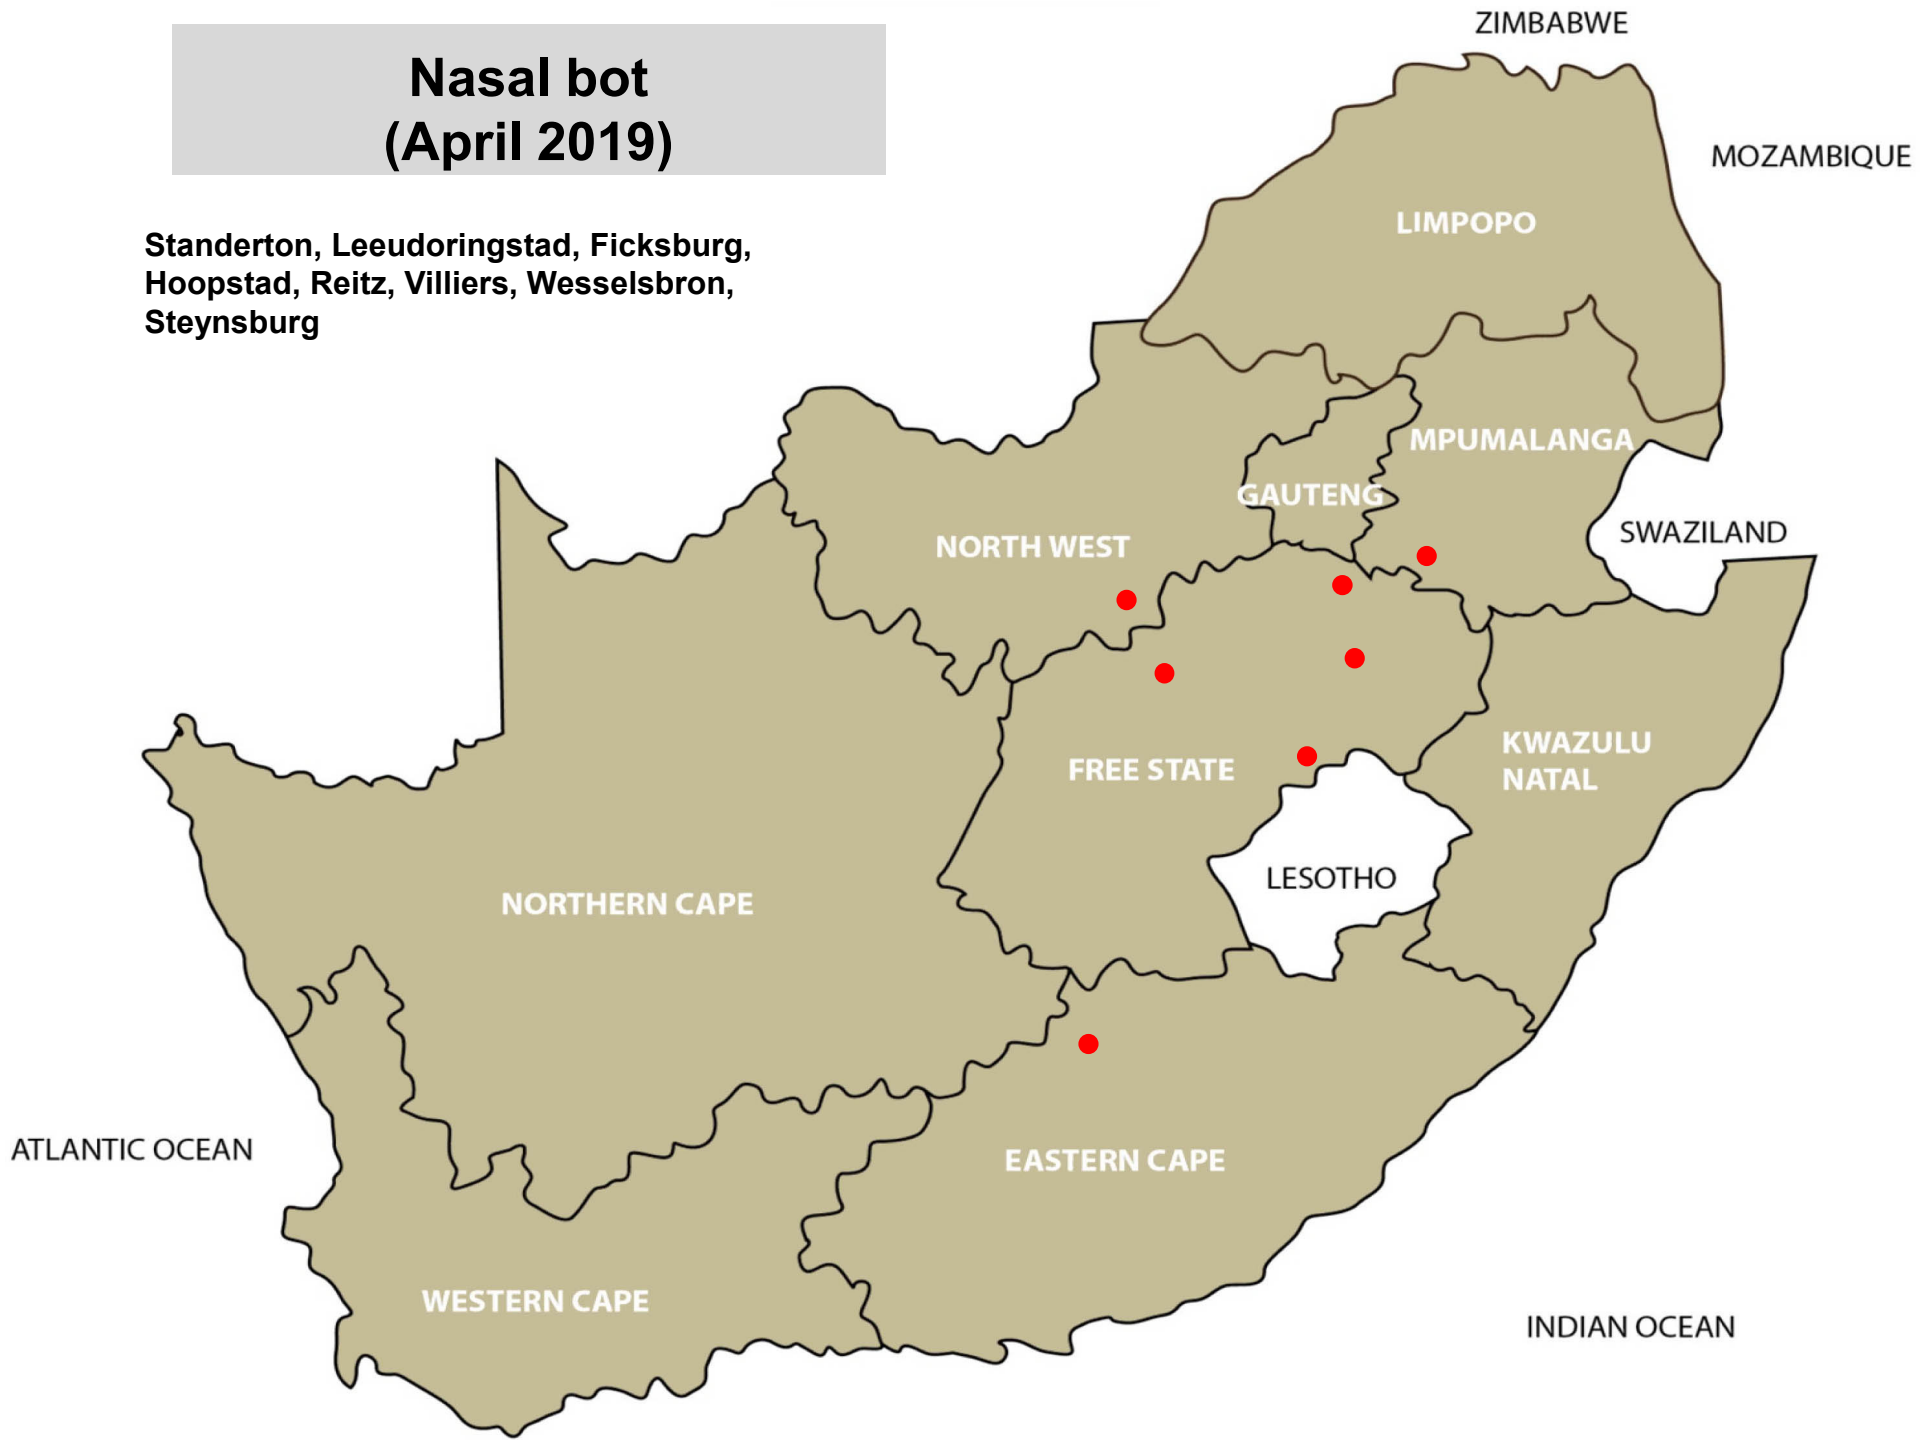

Nasal bot (April 2019)

Standerton, Leeudoringstad, Ficksburg,
Hoopstad, Reitz, Villiers, Wesselsbron,
Steynsburg