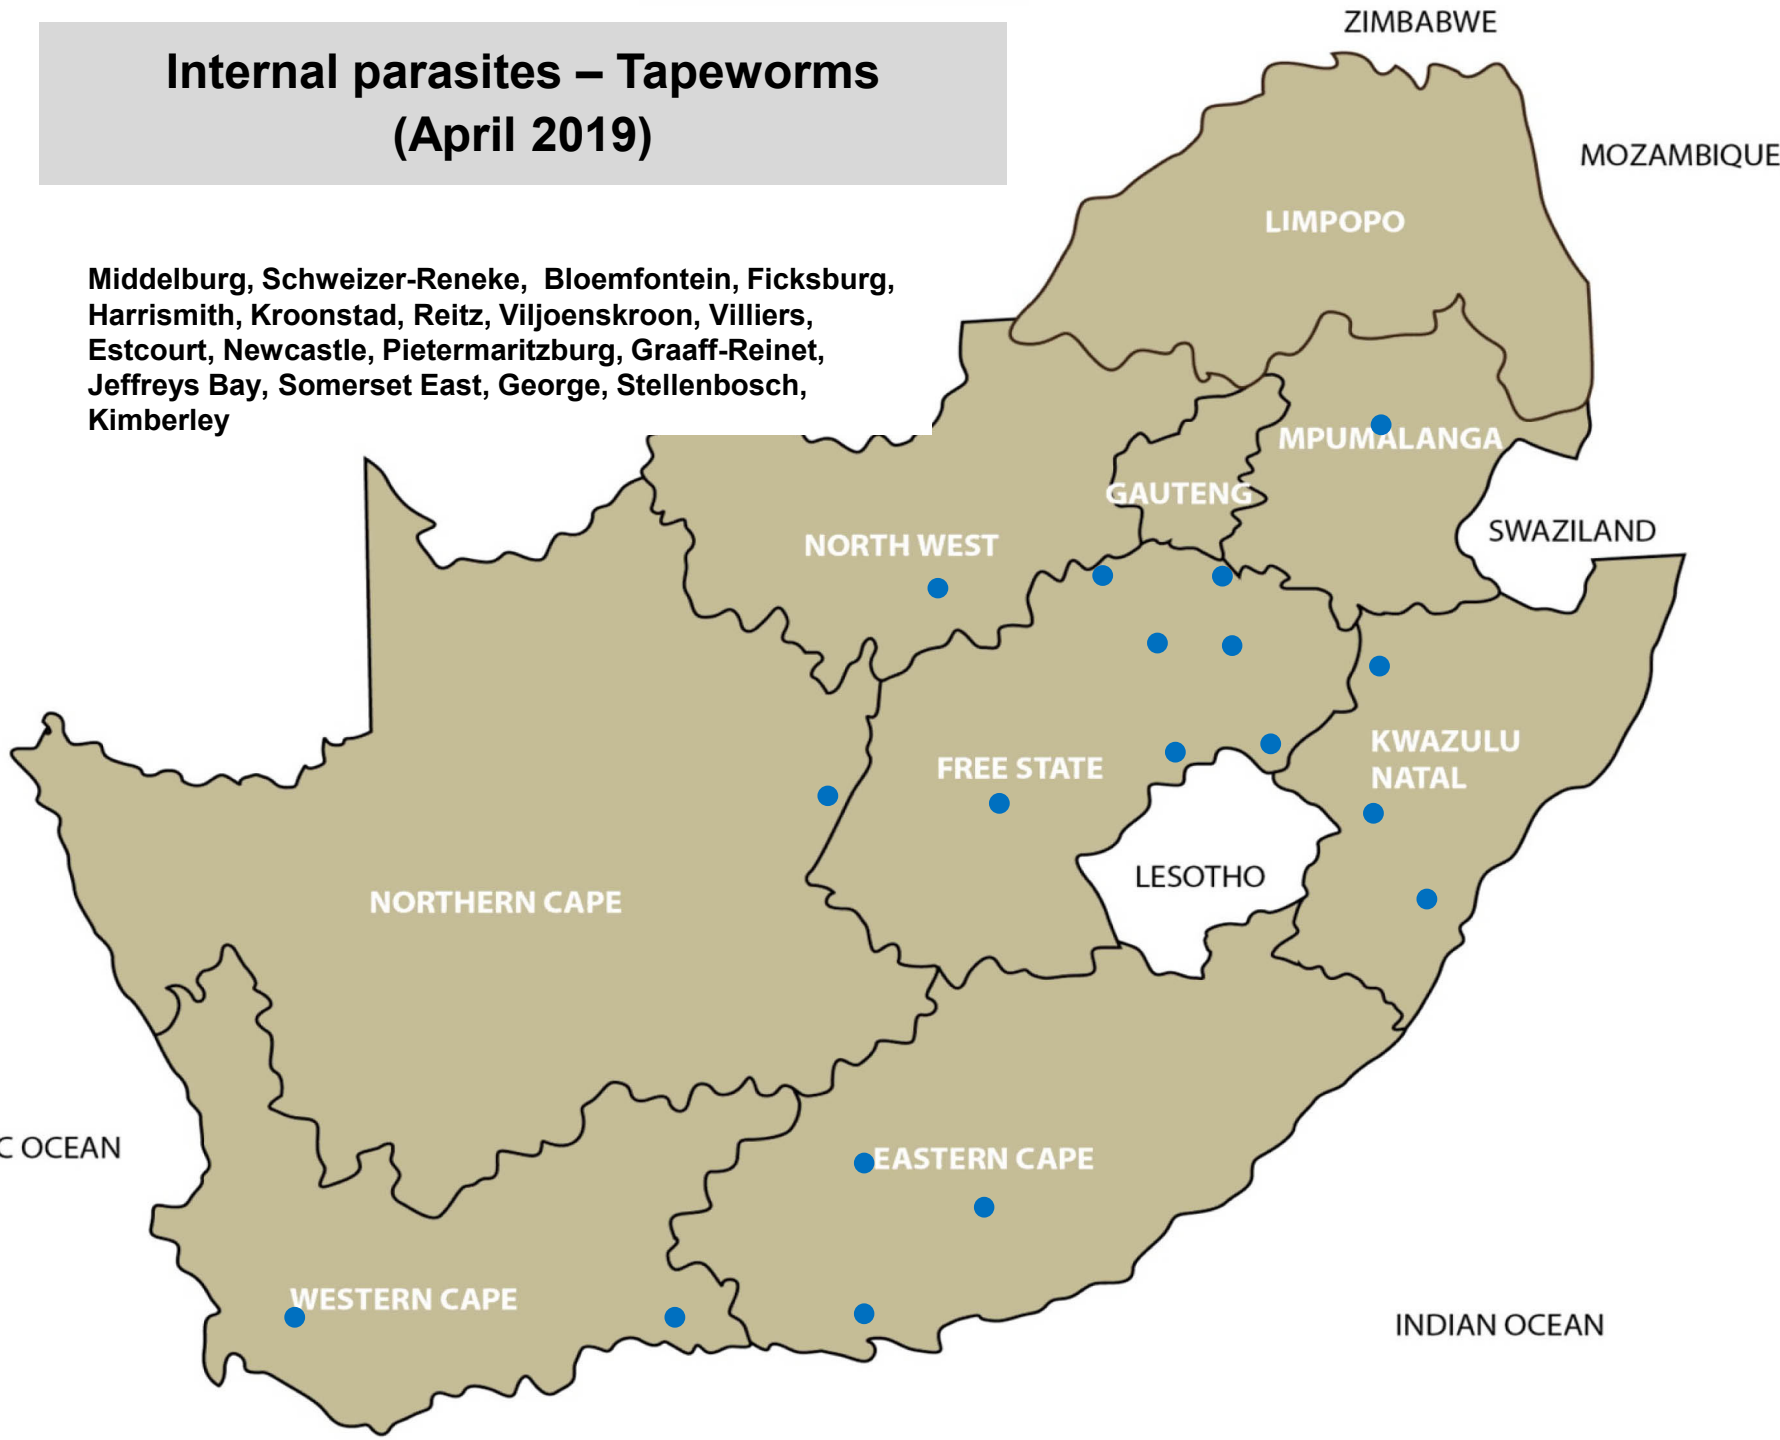

# Internal parasites – Roundworms (April 2019)

Bethal, Hendrina, Lydenburg, Malalane, Middelburg, Nelspruit, Piet Retief, Standerton, Bapsfontein, Bronkhorstspuit, Hammanskraal, Onderstepoort, Mokopane, Polokwane, Christiana, Klerksdorp, Leeudoringstad, Potchefstroom, Schweizer-Reneke, Bloemfontein, Bultfontein, Clocolan, Ficksburg, Harrismith, Hoopstad, Kroonstad, Ladybrand/Excelsior, Memel, Reitz, Smithfield, Viljoenskroon, Villiers, Vrede, Zastron, Wesselsbron, Camperdown, Estcourt, Mtubatuba,, Pietermaritzburg, Underberg, Aliwal North, Graaff-Reinet, Somerset East, Steynsburg, Caledon, George, Heidelberg, Stellenbosch, Swellendam, Kimberley

# Internal parasites – Resistant roundworms (April 2019)

Bapsfontein, Bronkhorstspuit, Christiana,  
Bloemfontein, Hoopstad, Kroonstad, Reitz, Villiers,  
Estcourt, Newcastle, Pietermaritzburg, Graaff-Reinet,  
Jeffreys Bay, Somerset East, George, Stellenbosch,  
Kimberley

# Internal parasites – Tapeworms (April 2019)

Middelburg, Schweizer-Reneke, Bloemfontein, Ficksburg, Harrismith, Kroonstad, Reitz, Viljoenskroon, Villiers, Estcourt, Newcastle, Pietermaritzburg, Graaff-Reinet, Jeffreys Bay, Somerset East, George, Stellenbosch, Kimberley

**Internal parasites – Tapeworms**  
**Cysticercosis (measles)**  
**(April 2019)**