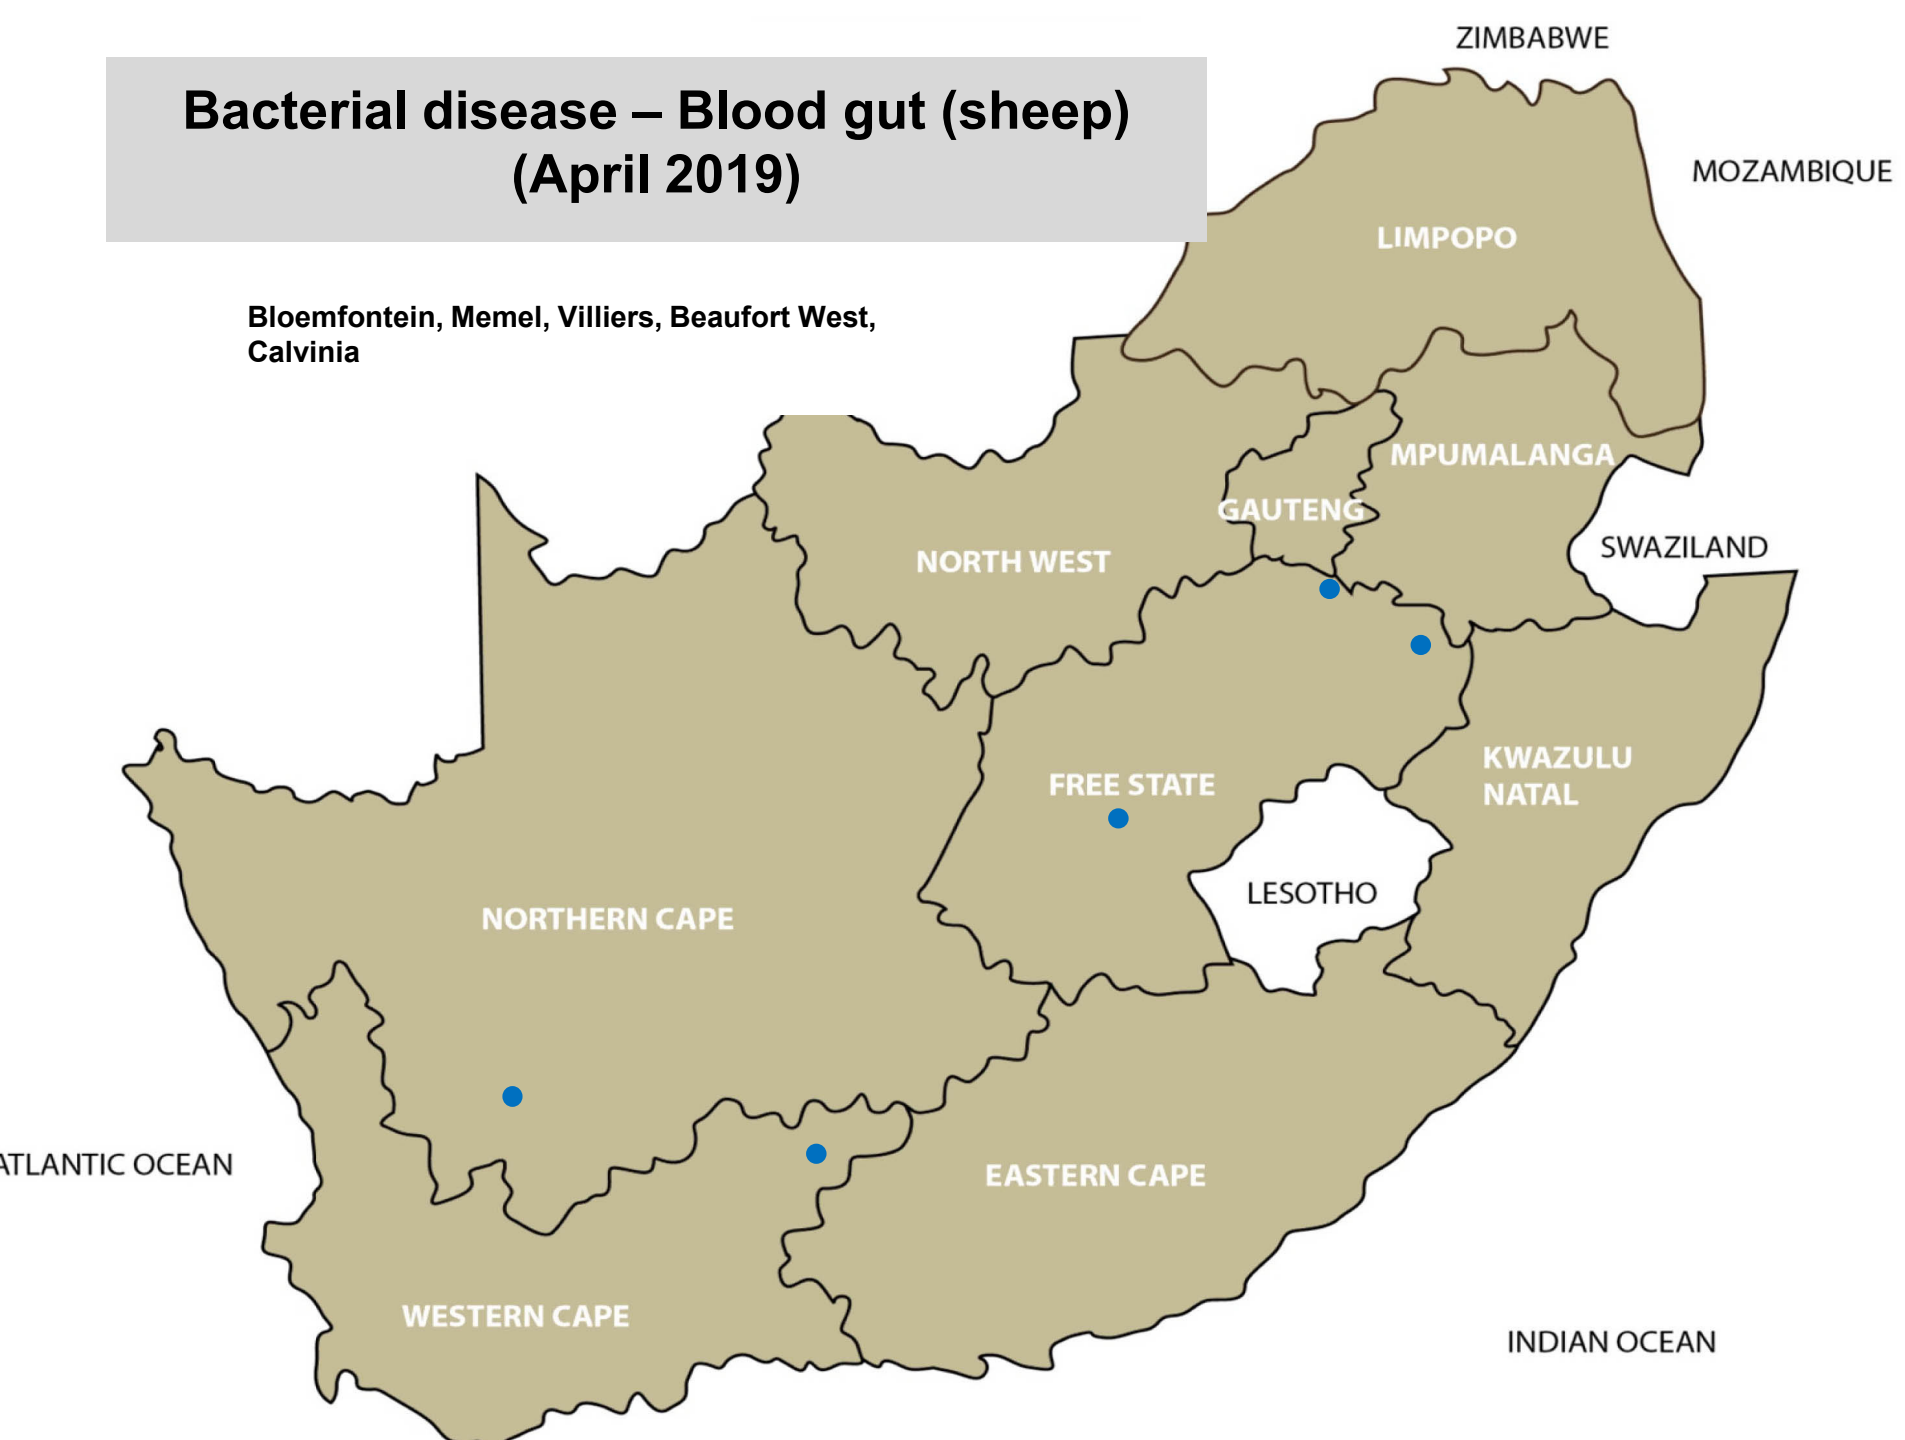

Bacterial disease – Blood gut (sheep) (April 2019)

Bloemfontein, Memel, Villiers, Beaufort West,
Calvinia