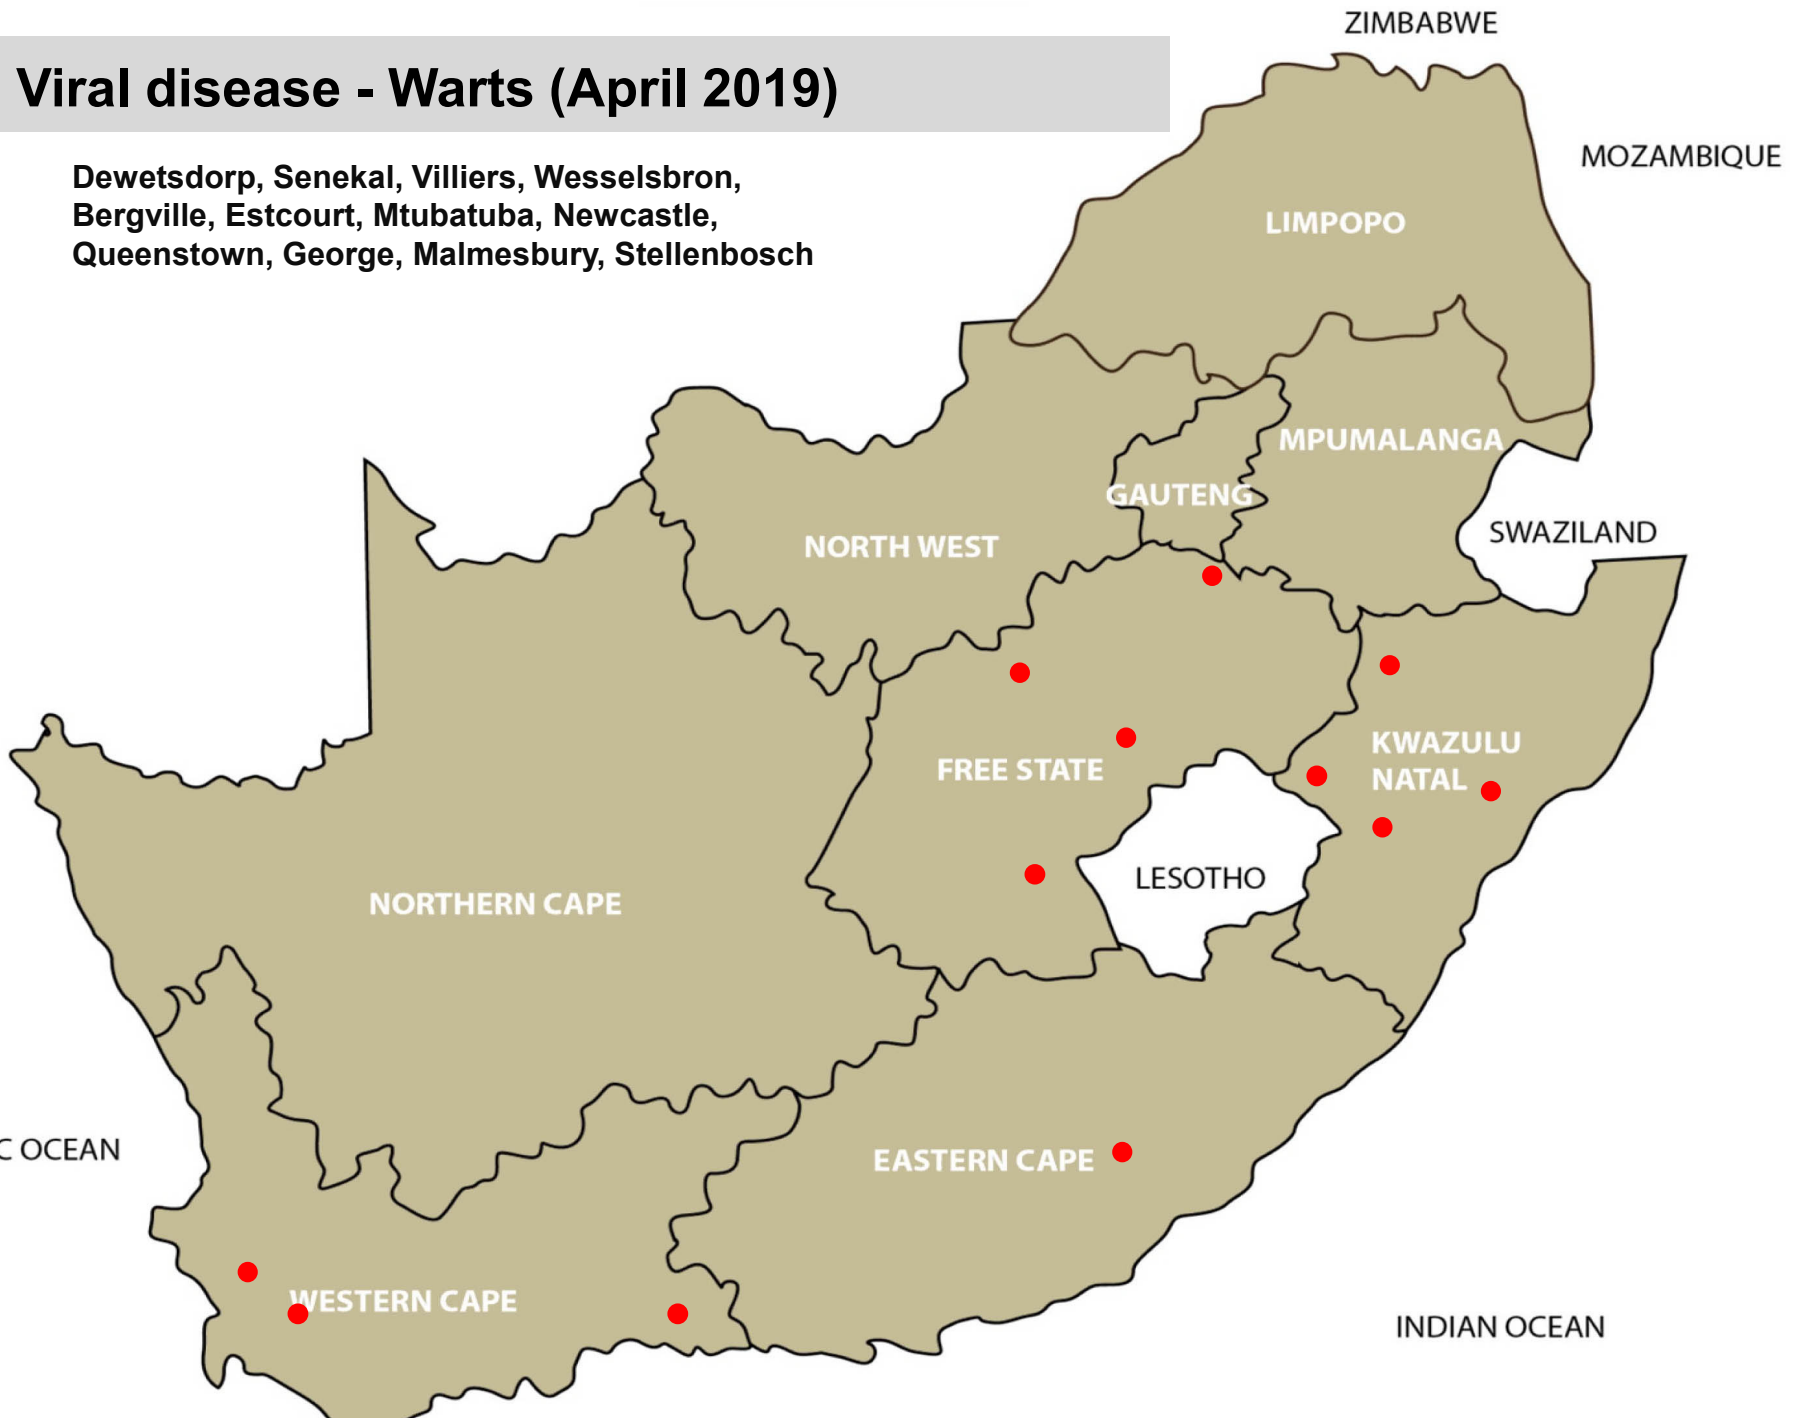

# Viral disease – Enzootic bovine leucosis (EBL) (April 2019)

Clocolan, Underberg, Somerset East, Malmesbury,  
Stellenbosch, Kimberley

# Viral disease - Warts (April 2019)

Dewetsdorp, Senekal, Villiers, Wesselsbron,  
Bergville, Estcourt, Mtubatuba, Newcastle,  
Queenstown, George, Malmesbury, Stellenbosch