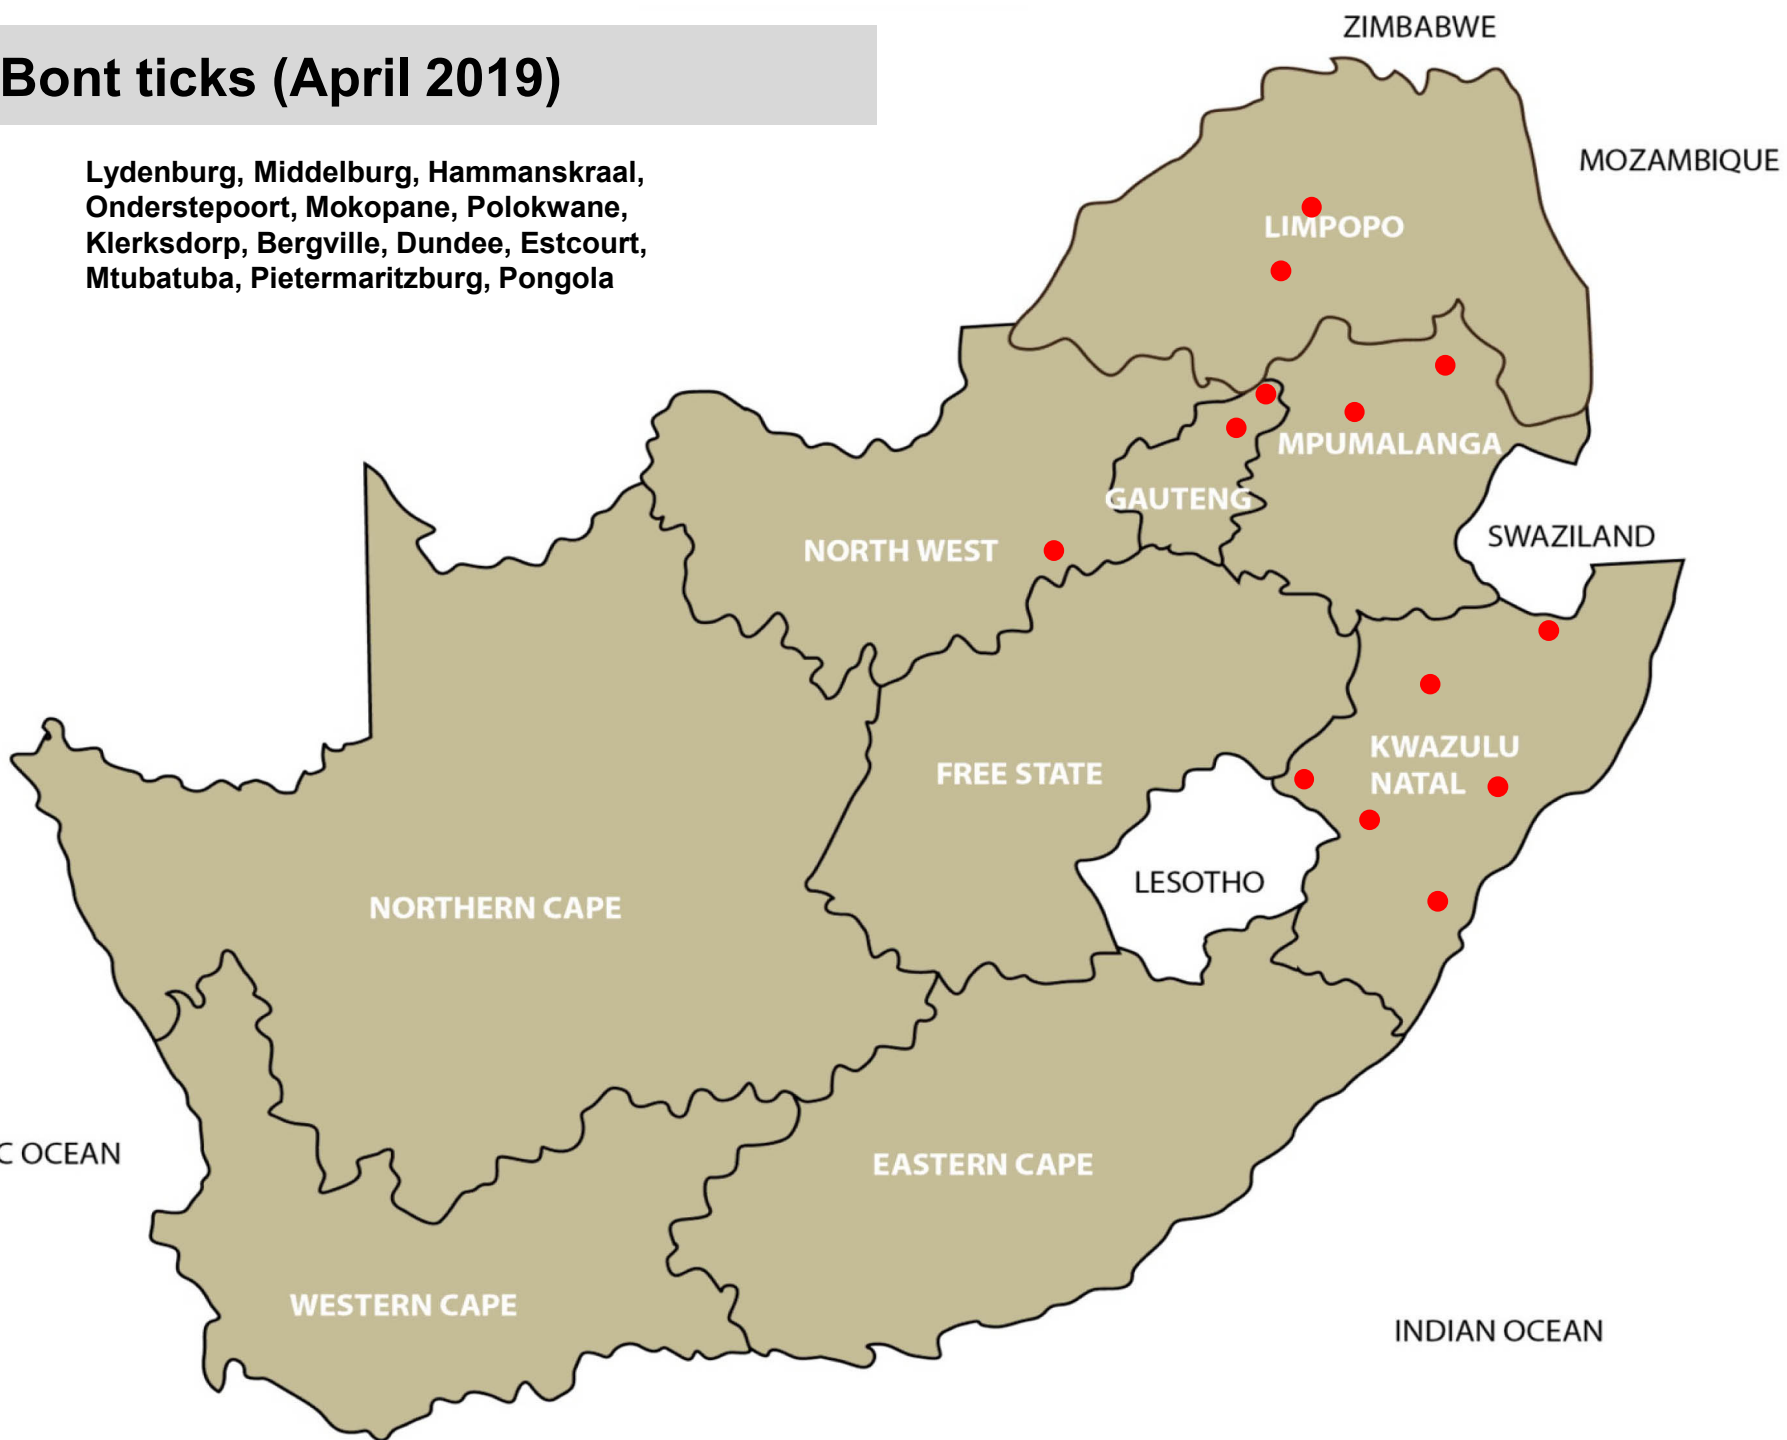

Bont ticks (April 2019)

Lydenburg, Middelburg, Hammanskraal,
Onderstepoort, Mokopane, Polokwane,
Klerksdorp, Bergville, Dundee, Estcourt,
Mtubatuba, Pietermaritzburg, Pongola