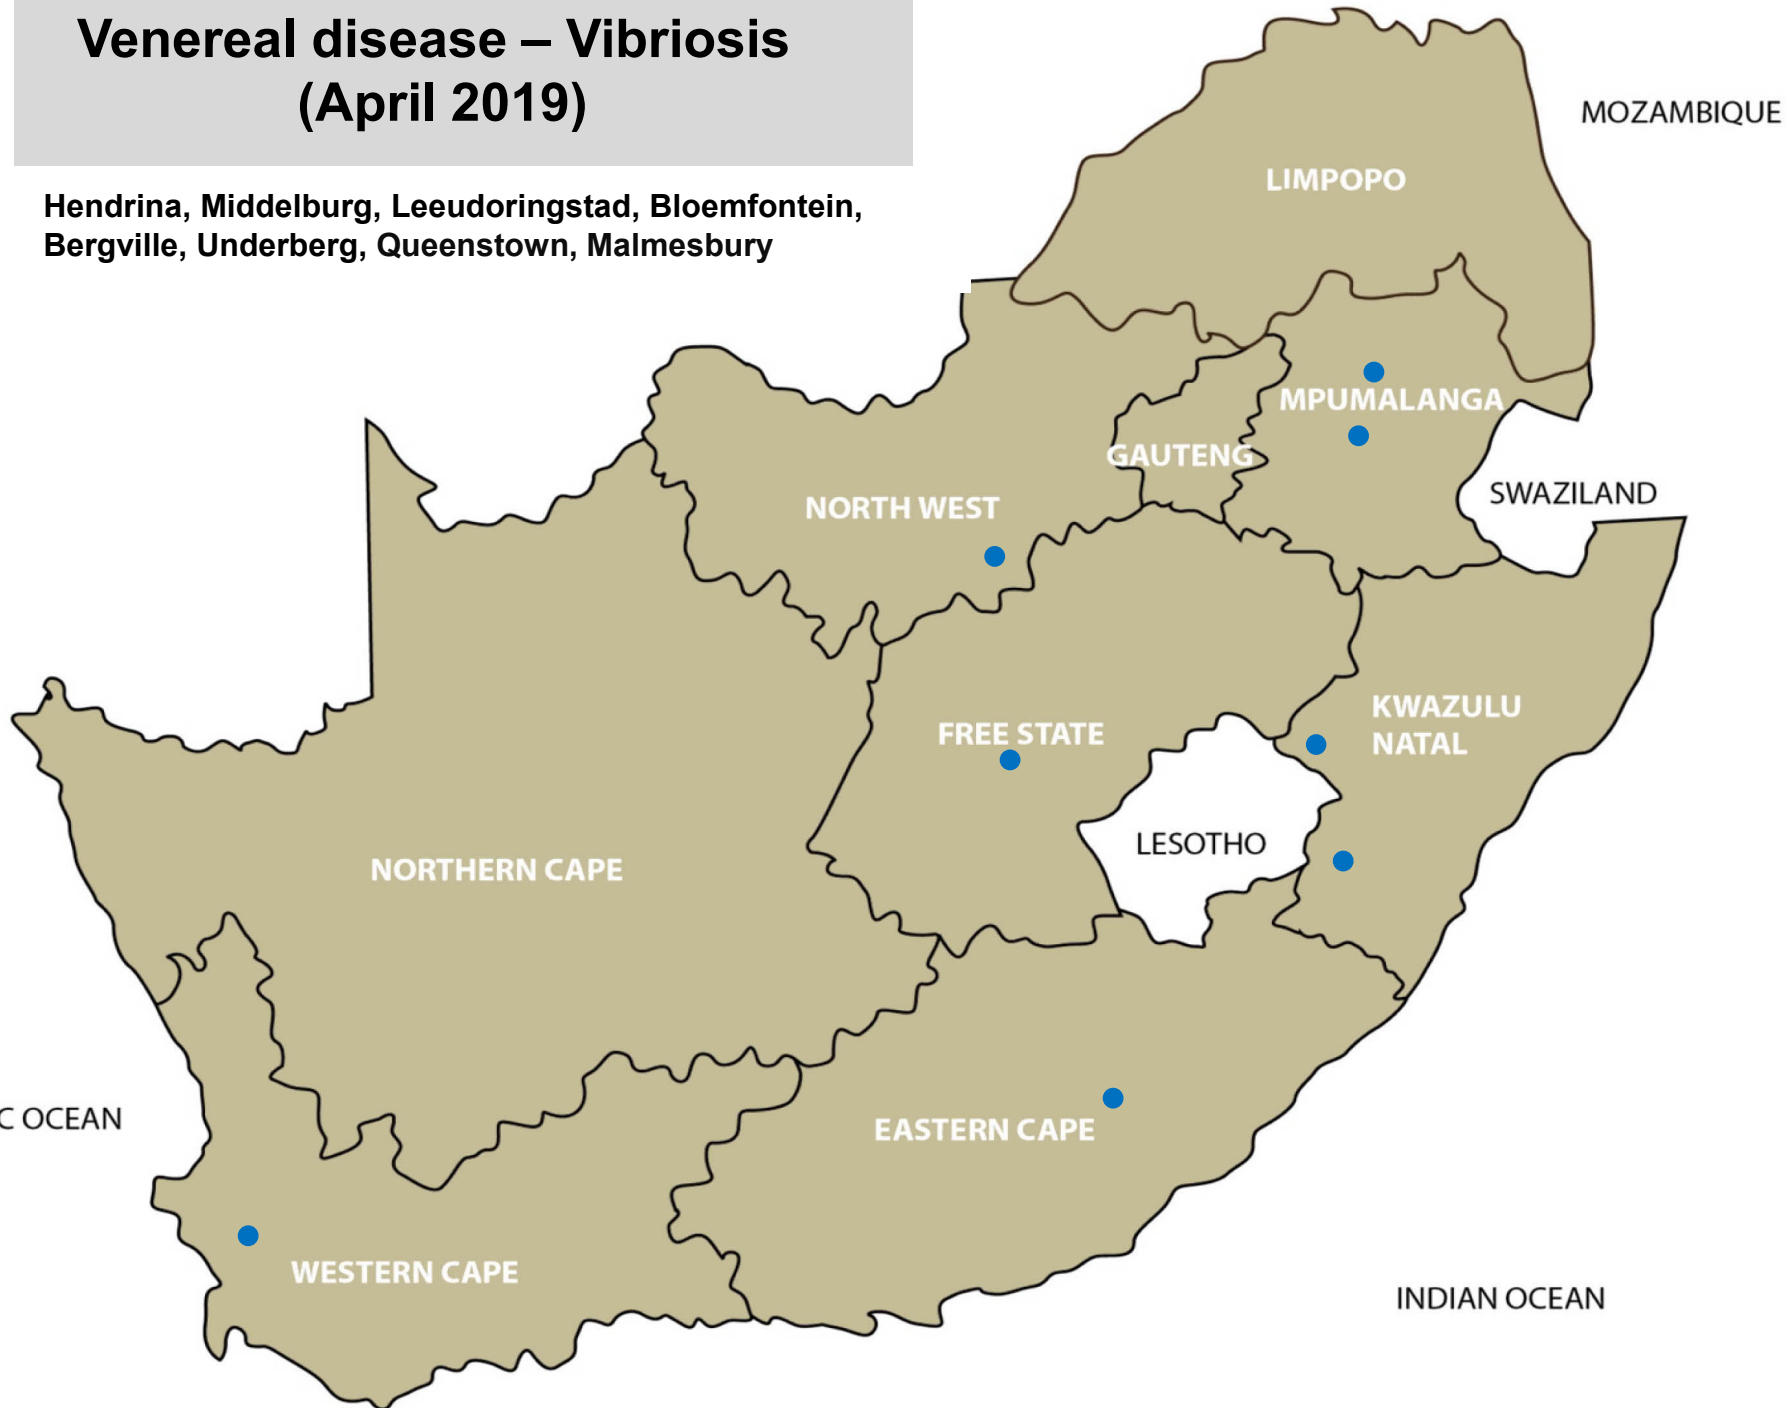

# Tick toxicosis – Sweating sickness (April 2019)

Christiana, Leeudoringstad, Bloemfontein,  
Bultfontein, Viljoenskroon, Pongola, Postmasburg,

# Venereal disease-Trichomonosis (April 2019)

Ermelo, Hendrina, Middelburg, Standerton,  
Leeudoringstad,, Bloemfontein, Clocolan,  
Excelsior/Ladybrand, Ficksburg, Hoopstad, Parys,  
Viljoenskroon, Villiers, Vrede, Bergville

# Venereal disease – Vibriosis (April 2019)

Hendrina, Middelburg, Leeudoringstad, Bloemfontein,  
Bergville, Underberg, Queenstown, Malmesbury

# Venereal disease – Pizzle disease (April 2019)

Senekal, Graaff-Reinet, Calvinia