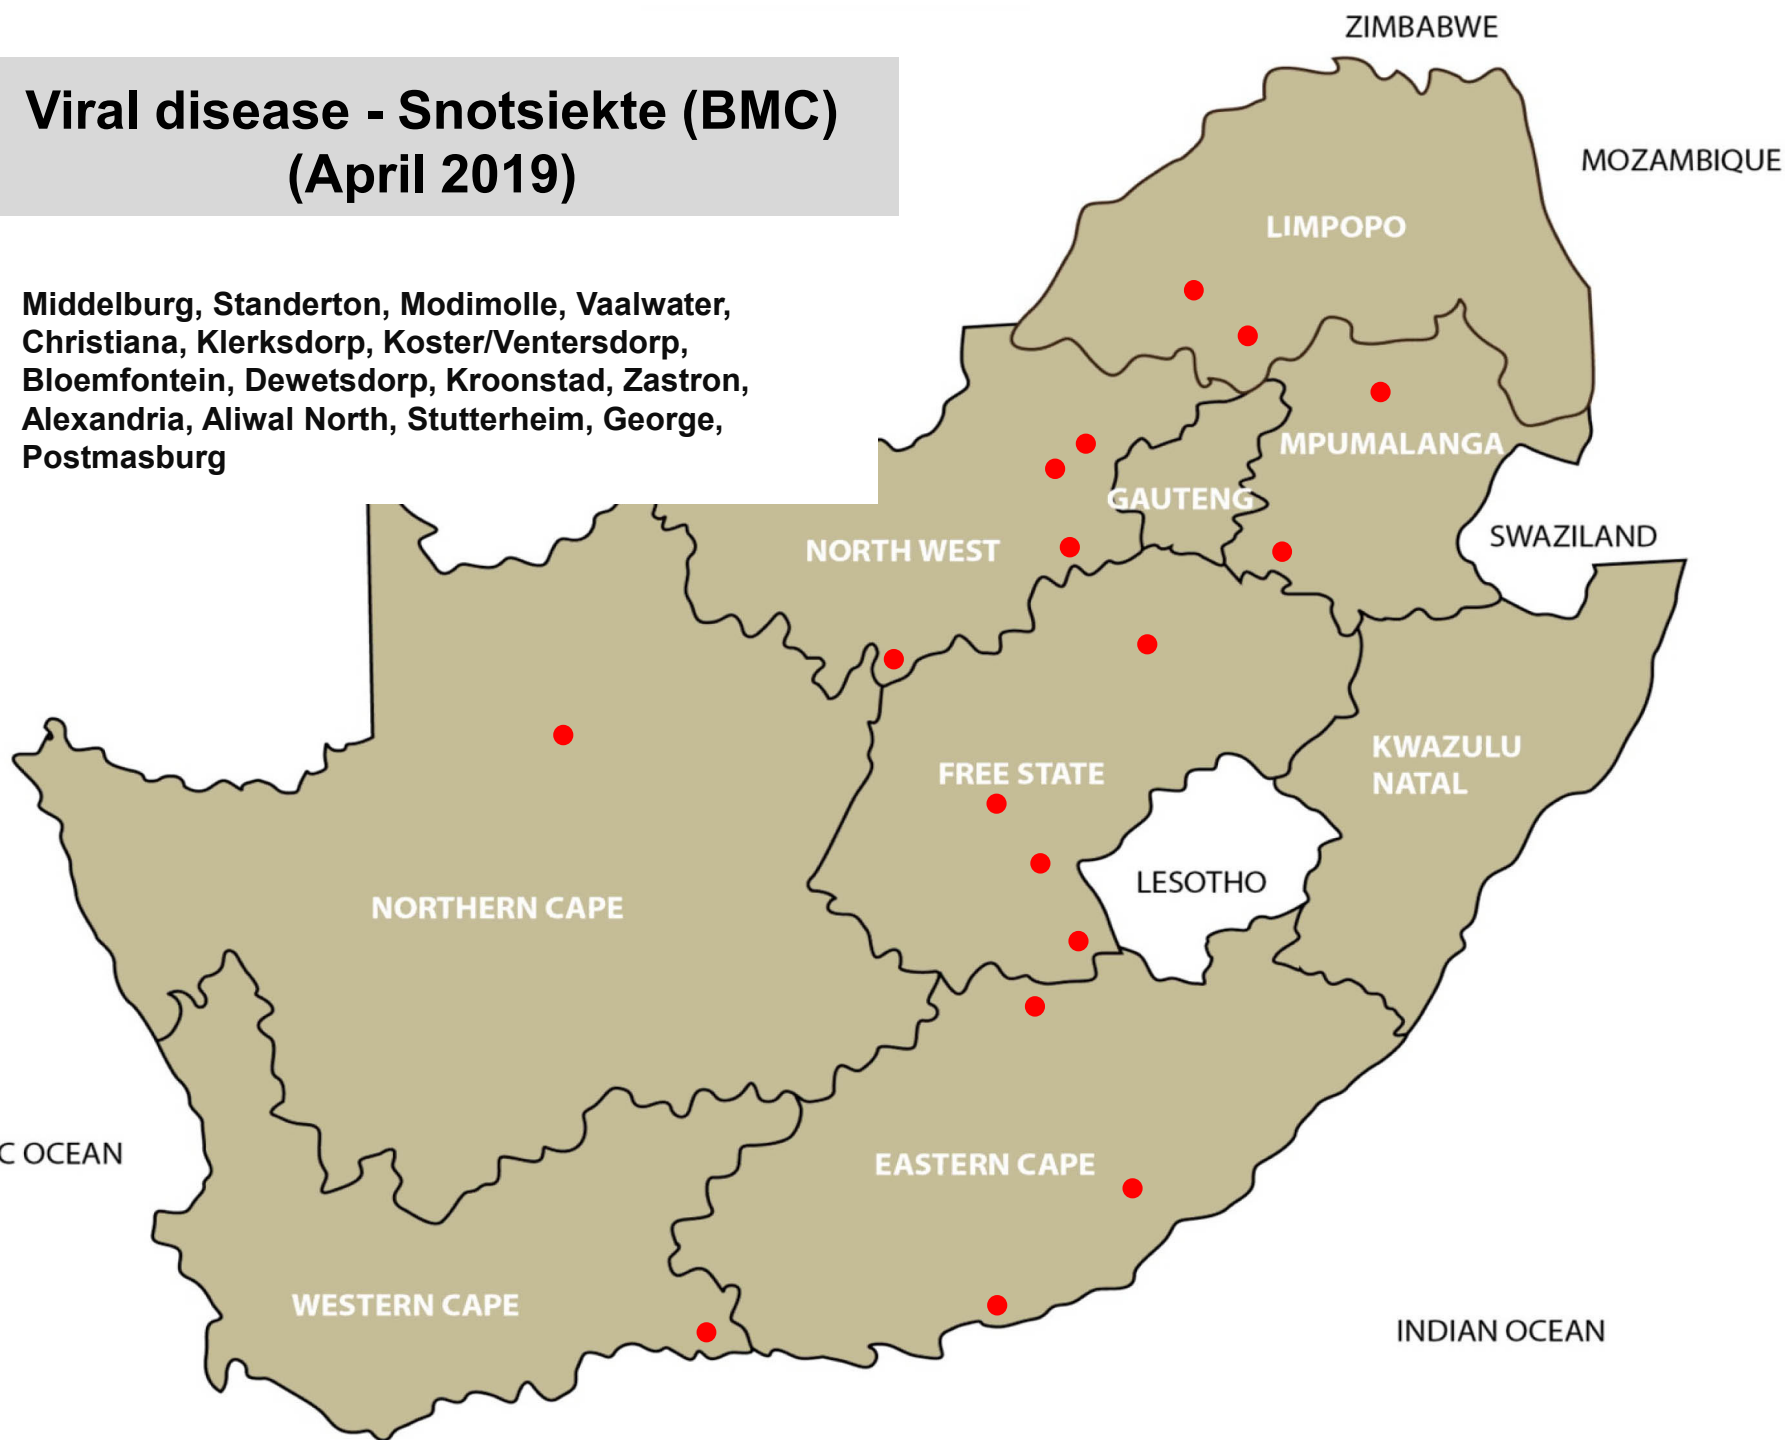

Viral disease - Snotsiekte (BMC) (April 2019)

Middelburg, Standerton, Modimolle, Vaalwater, Christiana, Klerksdorp, Koster/Ventersdorp, Bloemfontein, Dewetsdorp, Kroonstad, Zastron, Alexandria, Aliwal North, Stutterheim, George, Postmasburg