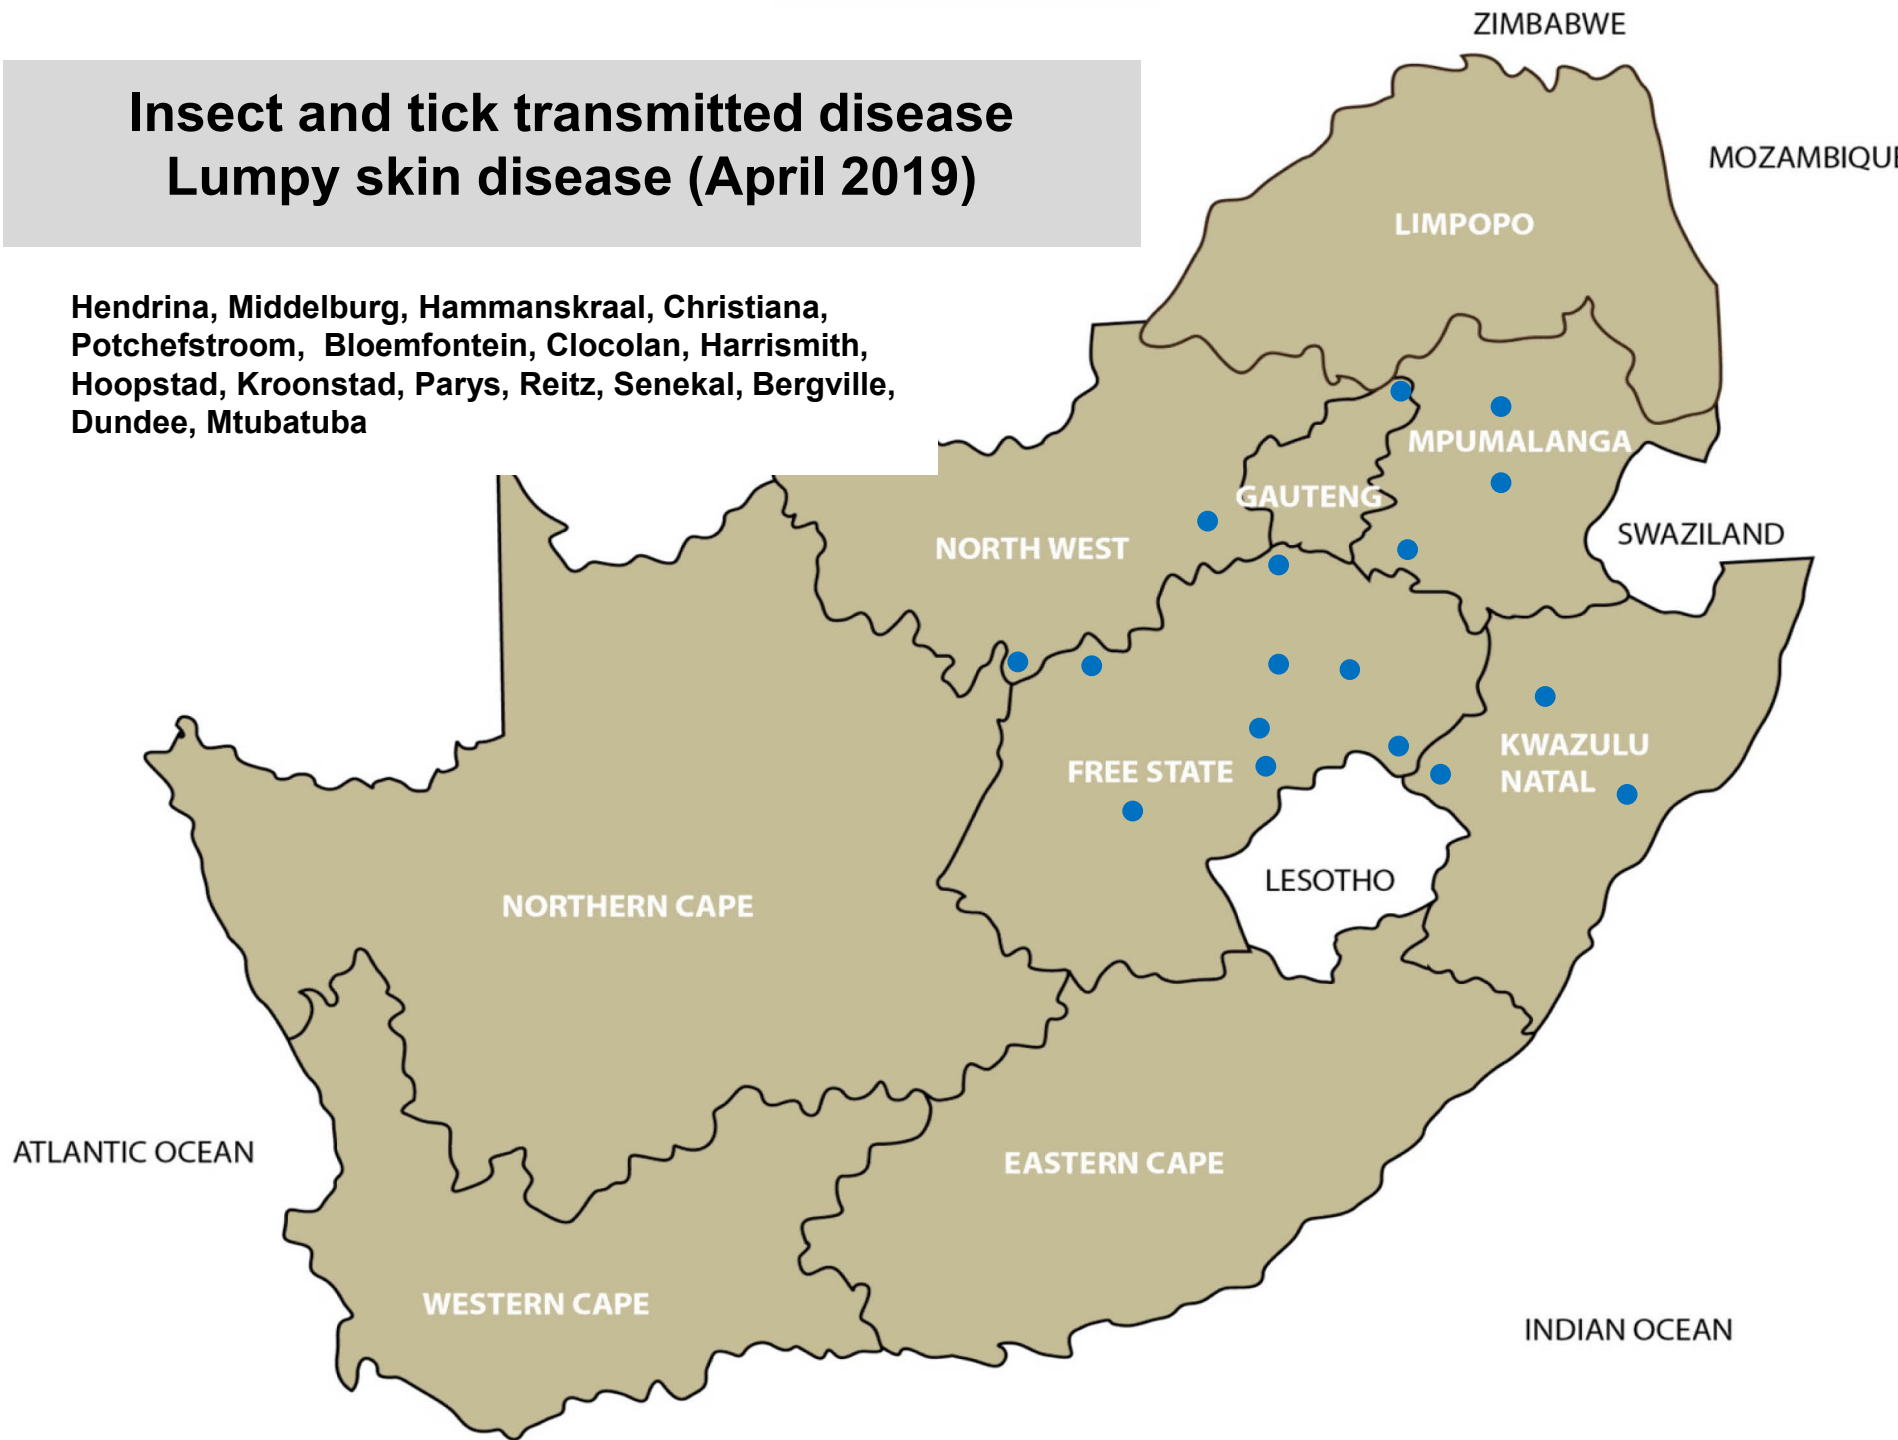

# Venereal disease-Trichomonosis (April 2019)

Ermelo, Hendrina, Middelburg, Standerton,  
Leeudoringstad,, Bloemfontein, Clocolan,  
Excelsior/Ladybrand, Ficksburg, Hoopstad, Parys,  
Viljoenskroon, Villiers, Vrede, Bergville

# Venereal disease – Vibriosis (April 2019)

Hendrina, Middelburg, Leeudoringstad, Bloemfontein,  
Bergville, Underberg, Queenstown, Malmesbury

# Venereal disease – Pizzle disease (April 2019)

Senekal, Graaff-Reinet, Calvinia

# Insect and tick transmitted disease Lumpy skin disease (April 2019)

Hendrina, Middelburg, Hammanskraal, Christiana,  
Potchefstroom, Bloemfontein, Clocolan, Harrismith,  
Hoopstad, Kroonstad, Parys, Reitz, Senekal, Bergville,  
Dundee, Mtubatuba