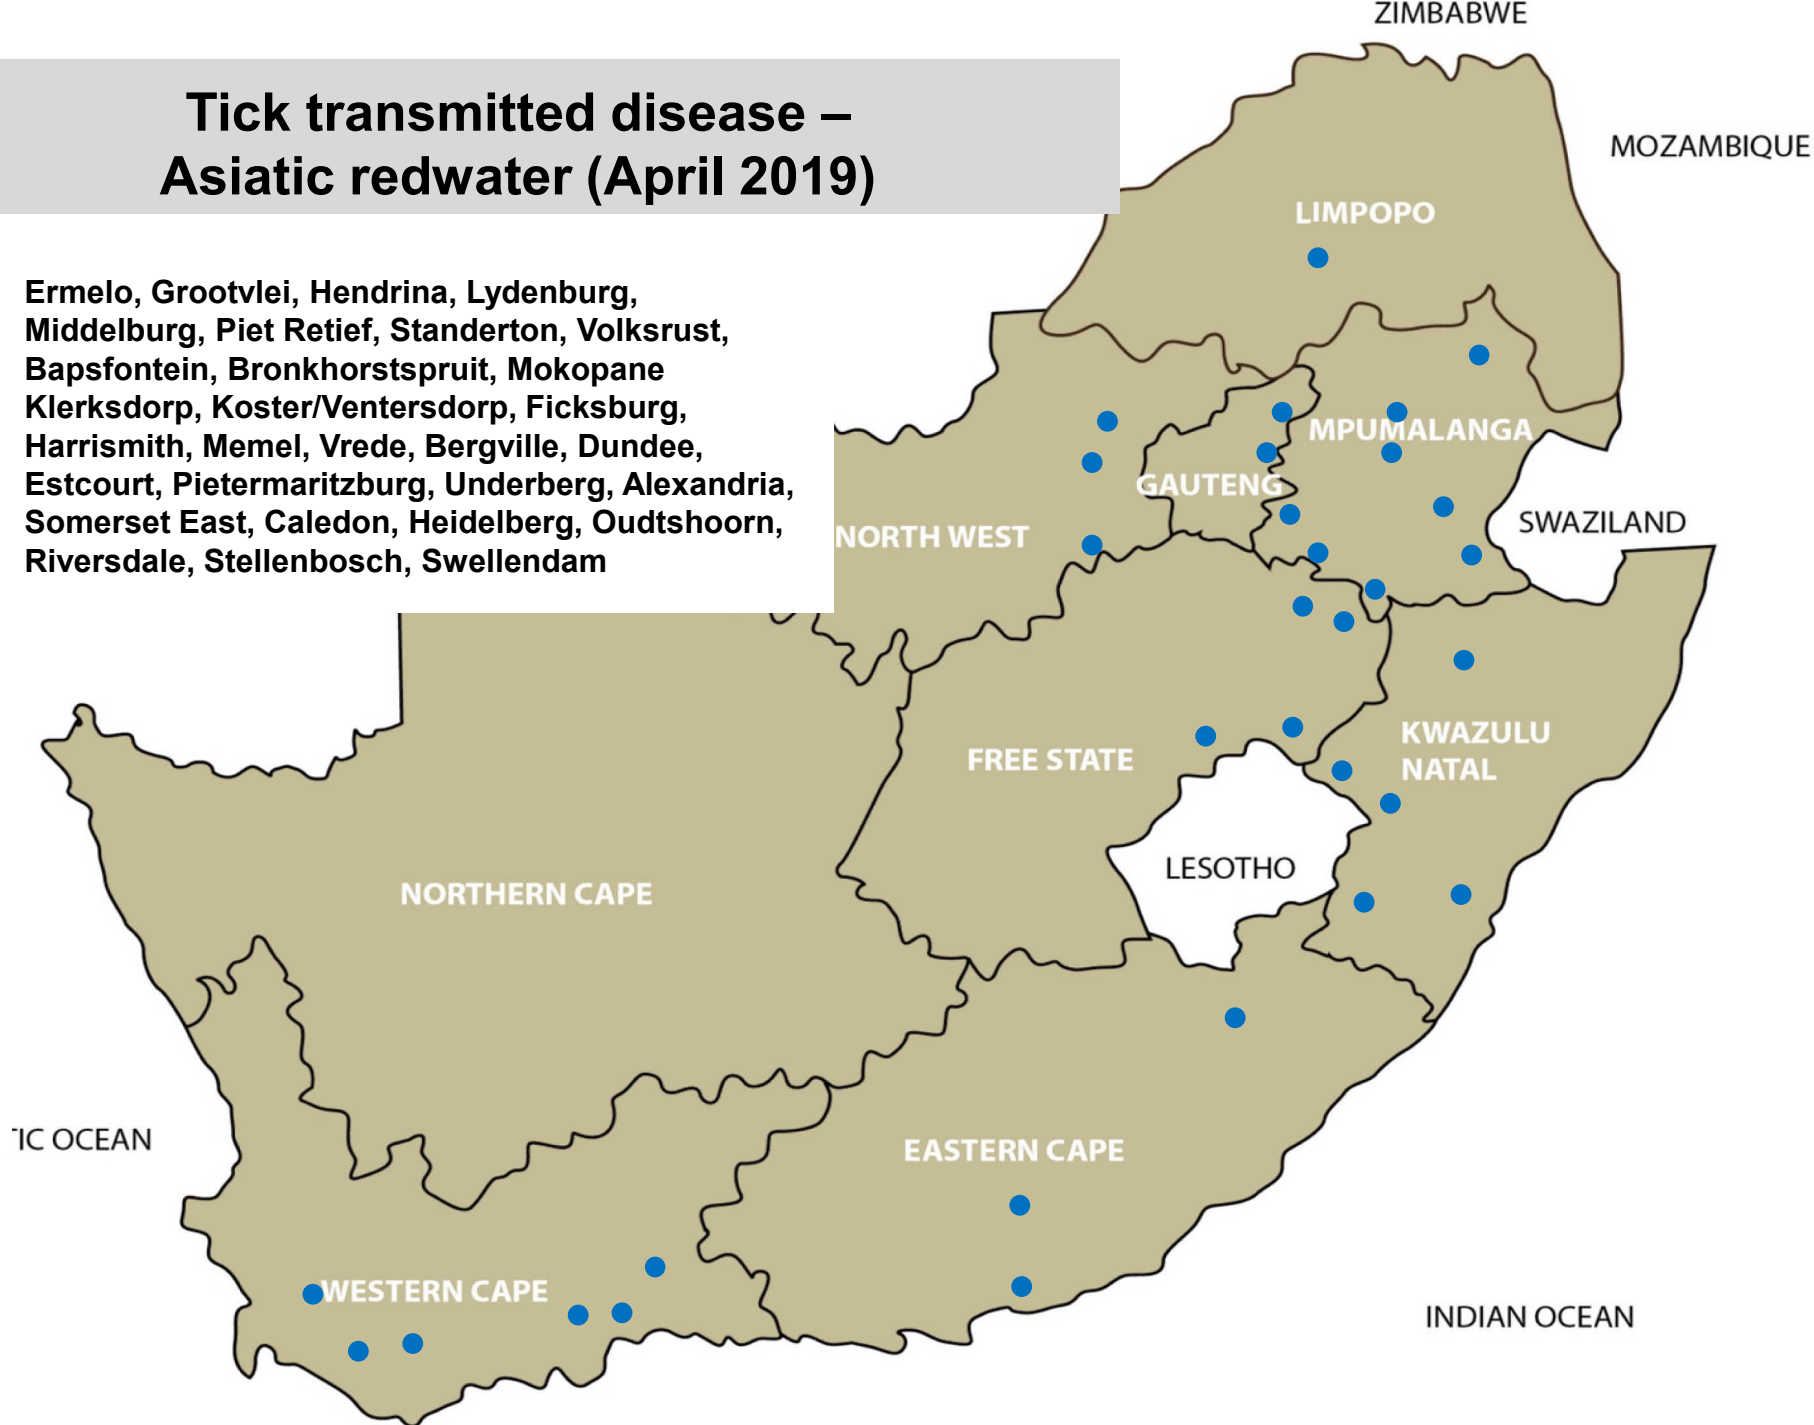

# Coccidiosis (April 2019)

Bethal, Nelspruit, Standerton,  
Hammankraal, Makhado, Brits,  
Klerksdorp, Bloemfontein, Reitz, Villiers,  
Wesselsbron, Bathurst, Graaff-Reinet,  
Somerset East, Malmesbury, Riversdale,  
Stellenbosch

# Cryptosporidiosis (April 2019)

Bethal, Volksrust, Magaliesburg,  
Bultfontein, Clocolan, Ficksburg,  
Harrismith, Villiers, Vrede, Bergville,  
Newcastle, Underberg, Heidelberg

# Tick transmitted disease - African redwater (April 2019)

Grootvlei, Hendrina, Lydenburg, Middelburg, Piet Retief, Standerton, Bapsfontein, Bela-Bela, Makhado, Mokopane, Brits, Klerksdorp, Harrismith, Ladybrand/Excelsior, Parys, Reitz, Vrede, Bergville, Dundee, Mtubatuba, Newcastle, Pietermaritzburg, Underberg, Alexandria, Jeffreys Bay, Ceres, George, Heidelberg, Malmesbury, Plettenberg Bay

## Tick transmitted disease – Asiatic redwater (April 2019)

Ermelo, Grootvlei, Hendrina, Lydenburg,  
Middelburg, Piet Retief, Standerton, Volksrust,  
Bapsfontein, Bronkhorstspuit, Mokopane  
Klerksdorp, Koster/Ventersdorp, Ficksburg,  
Harrismith, Memel, Vrede, Bergville, Dundee,  
Estcourt, Pietermaritzburg, Underberg, Alexandria,  
Somerset East, Caledon, Heidelberg, Oudtshoorn,  
Riversdale, Stellenbosch, Swellendam