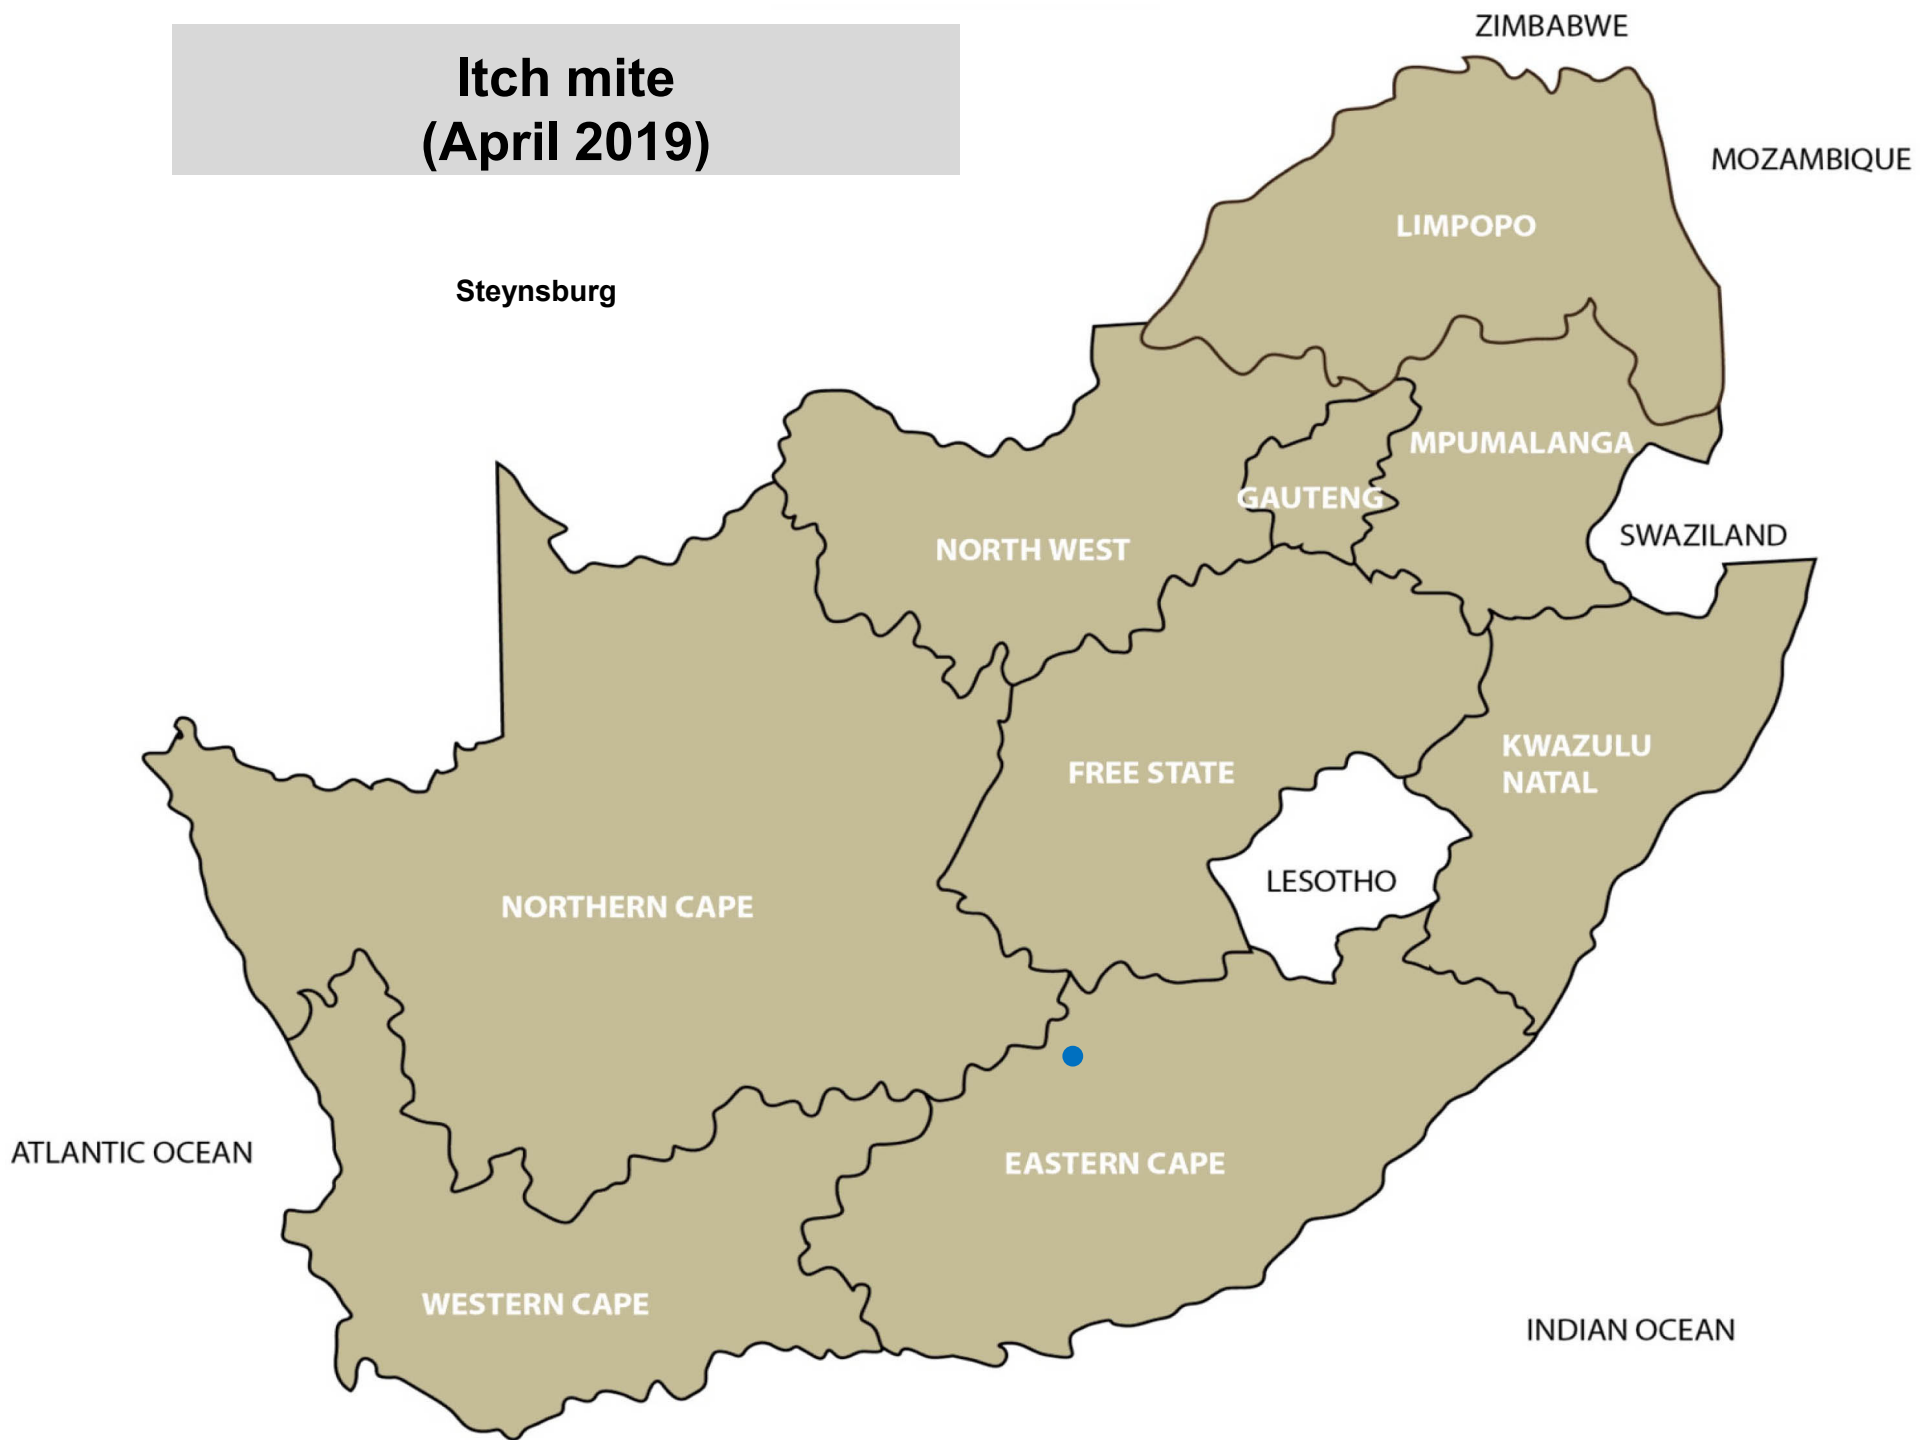

Itch mite (April 2019)