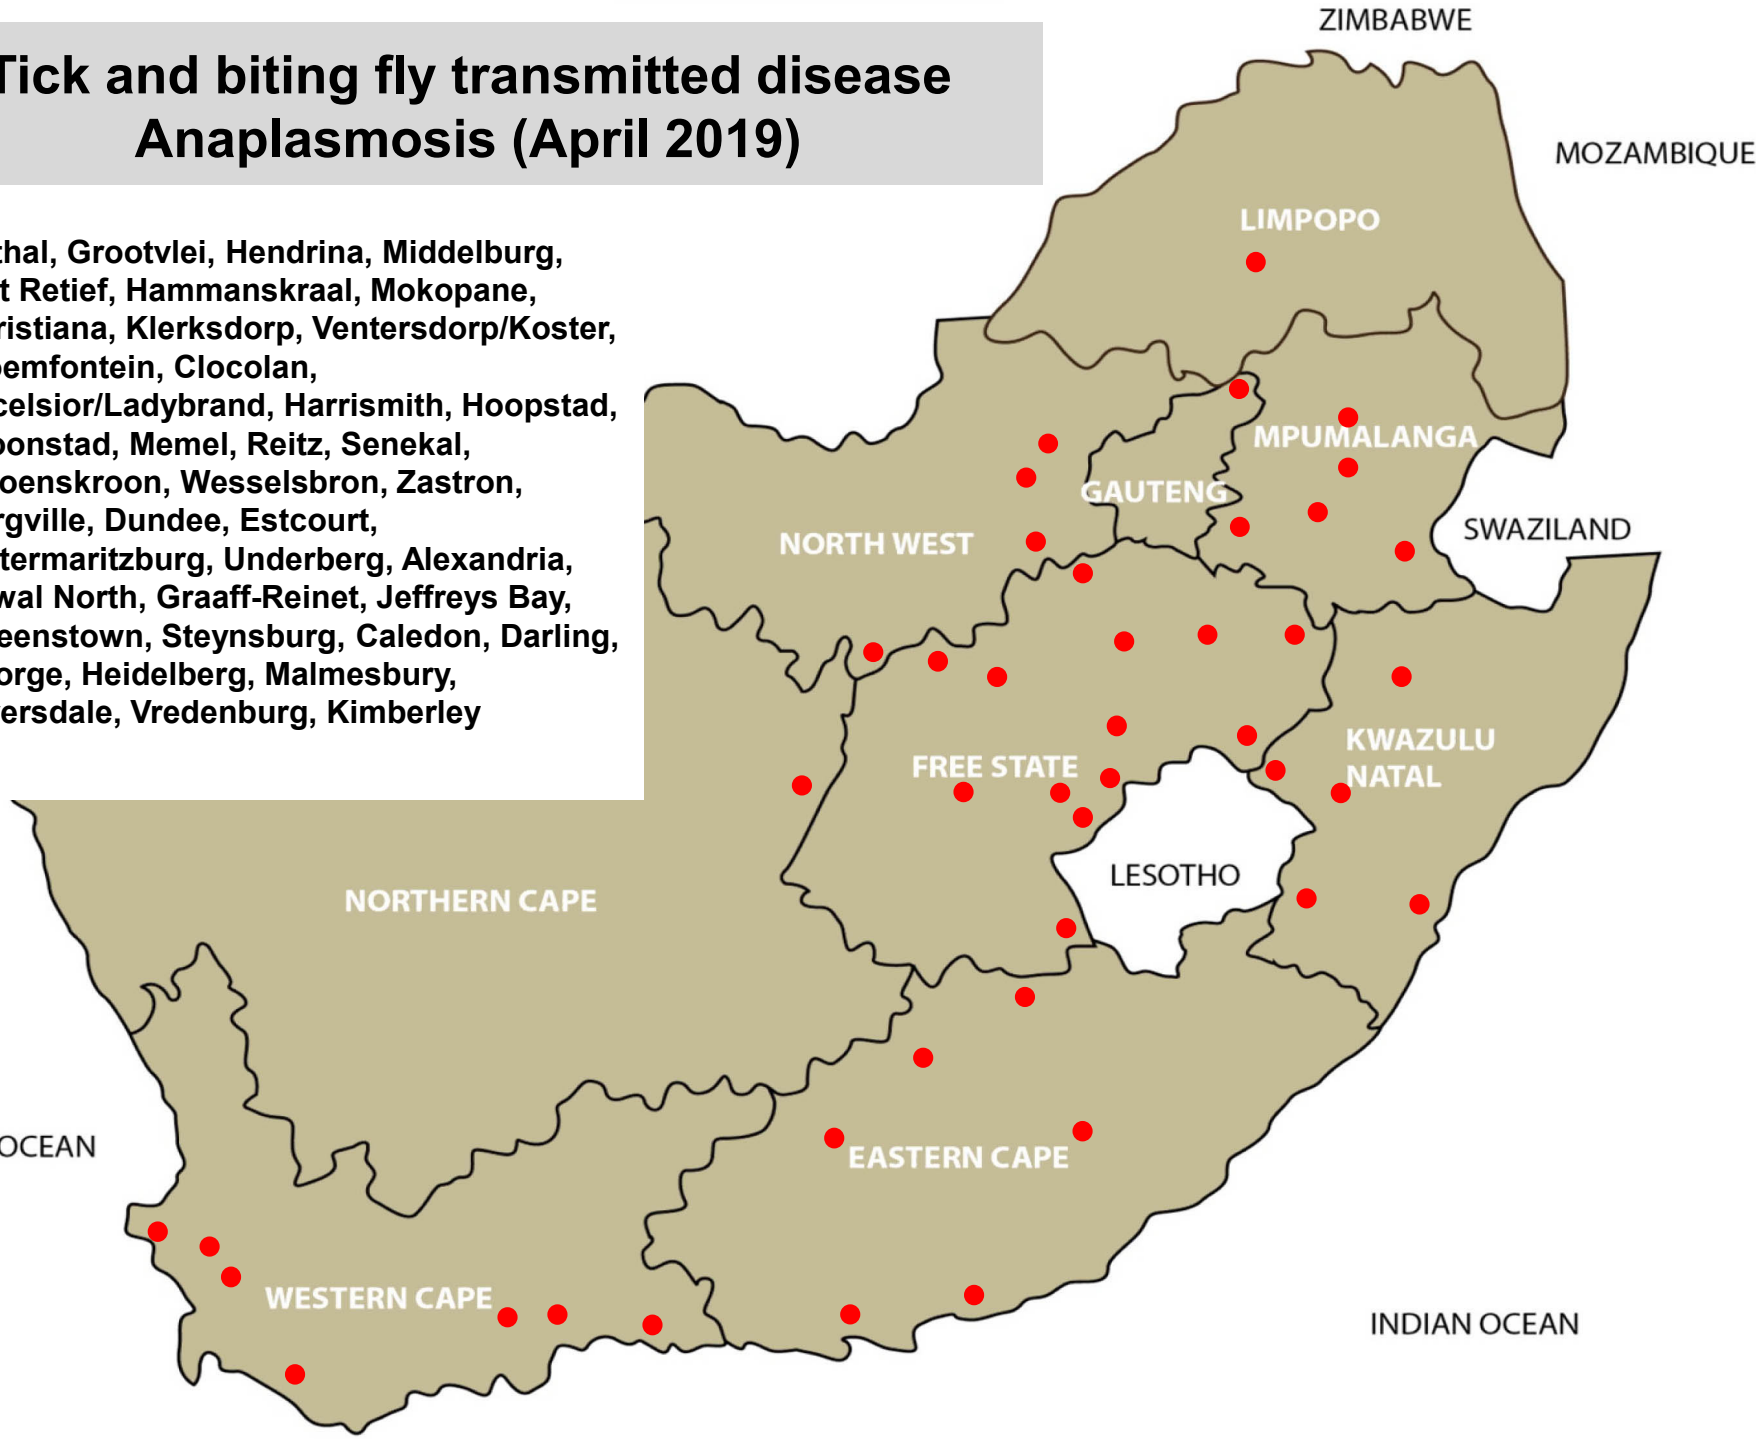

Tick and biting fly transmitted disease Anaplasmosis (April 2019)

Bethal, Grootvlei, Hendrina, Middelburg, Piet Retief, Hammanskraal, Mokopane, Christiana, Klerksdorp, Ventersdorp/Koster, Bloemfontein, Clocolan, Excelsior/Ladybrand, Harrismith, Hoopstad, Kroonstad, Memel, Reitz, Senekal, Viljoenskroon, Wesselsbron, Zastron, Bergville, Dundee, Estcourt, Pietermaritzburg, Underberg, Alexandria, Aliwal North, Graaff-Reinet, Jeffreys Bay, Queenstown, Steynsburg, Caledon, Darling, George, Heidelberg, Malmesbury, Riversdale, Vredenburg, Kimberley