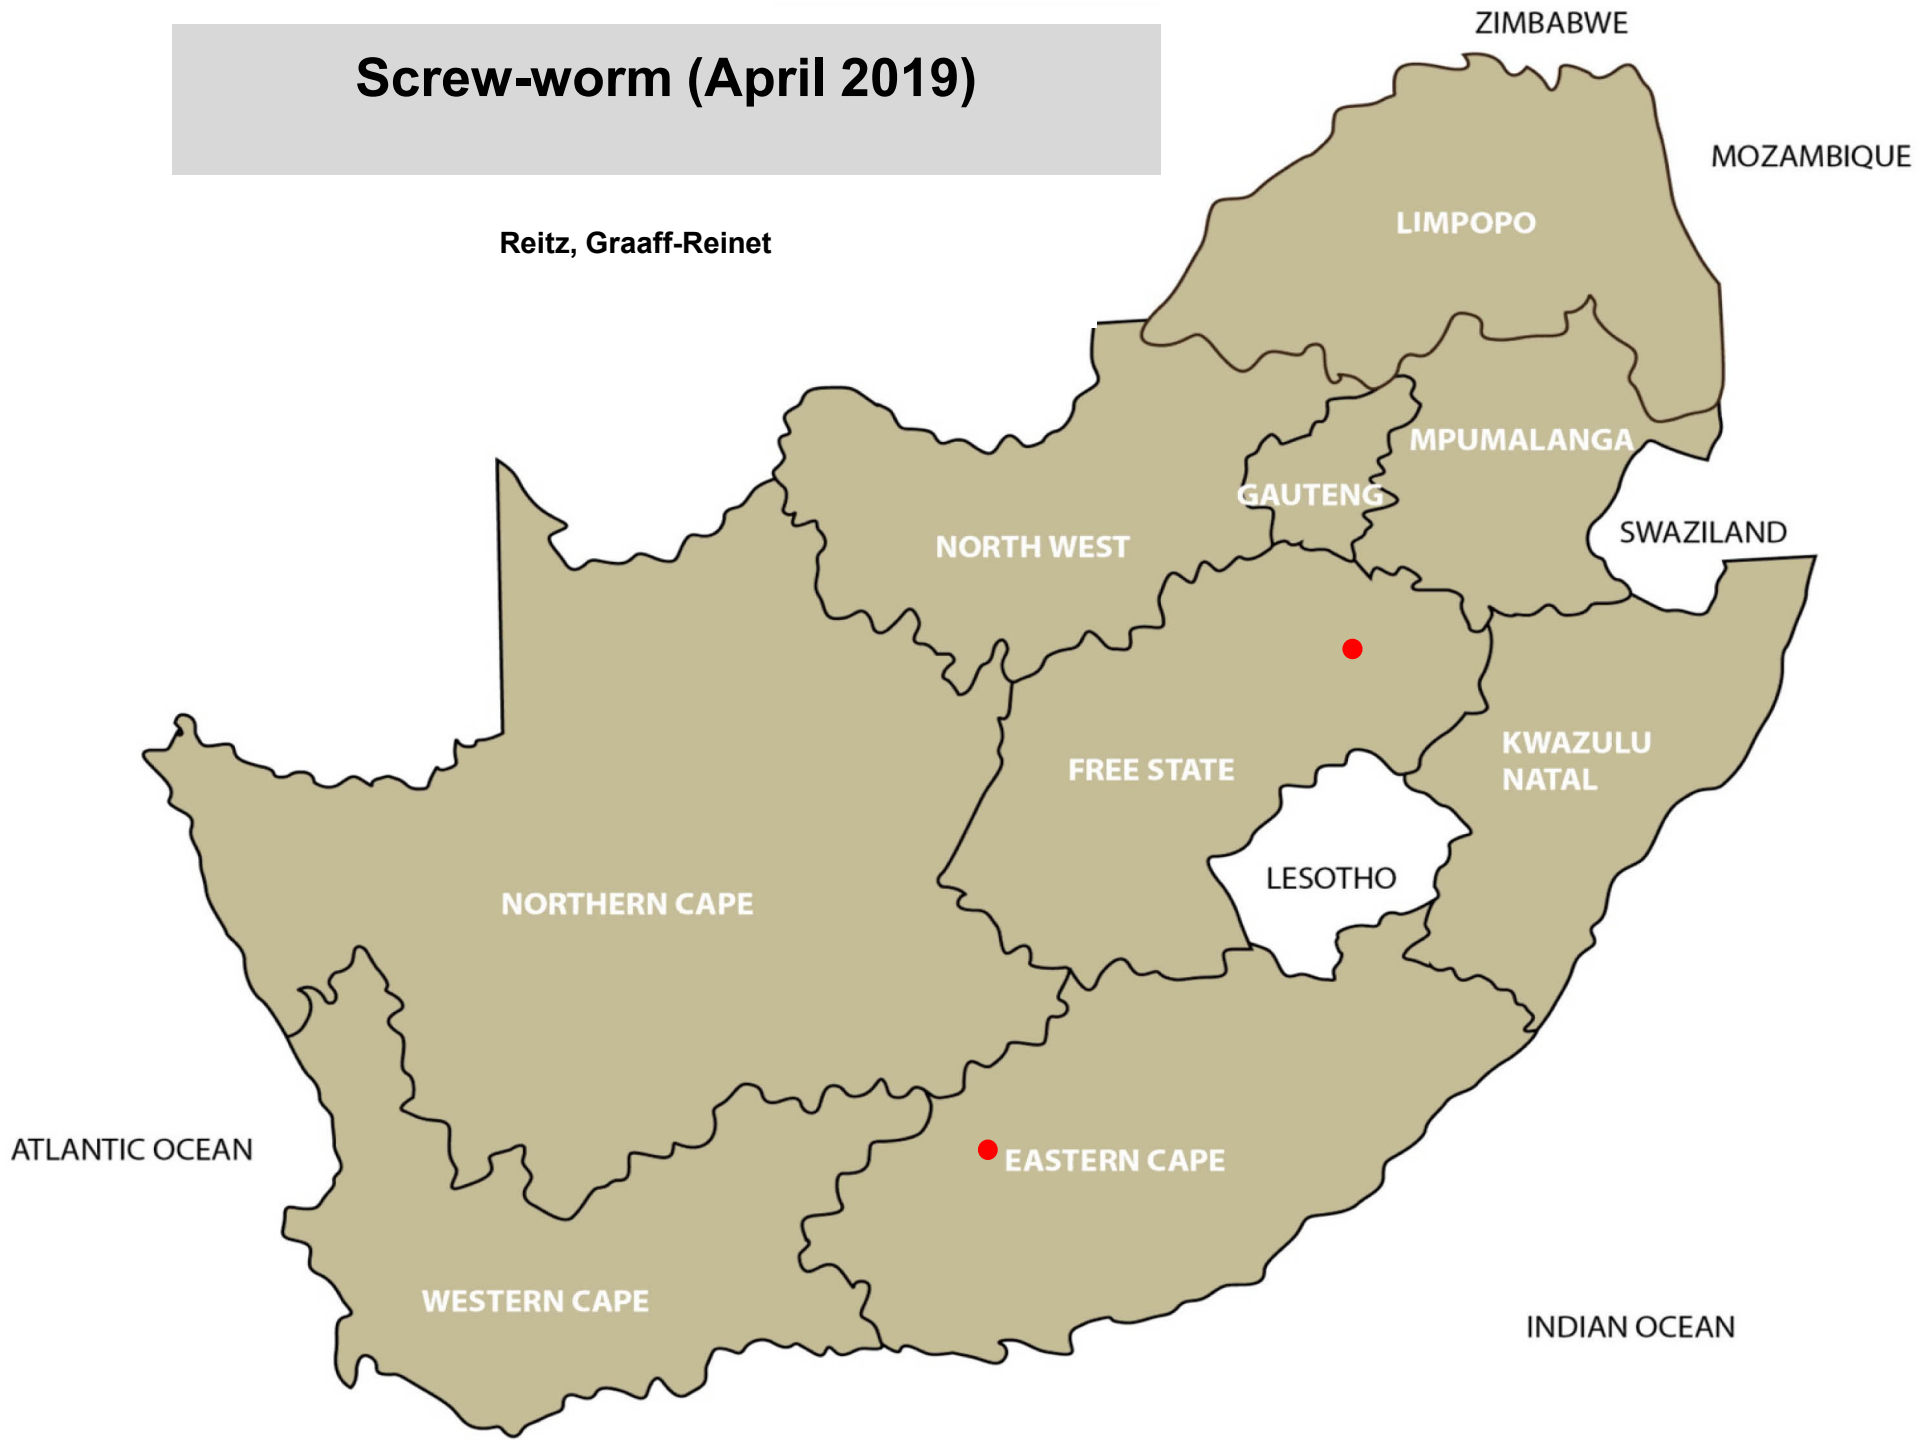

Screw-worm (April 2019)

Reitz, Graaff-Reinet