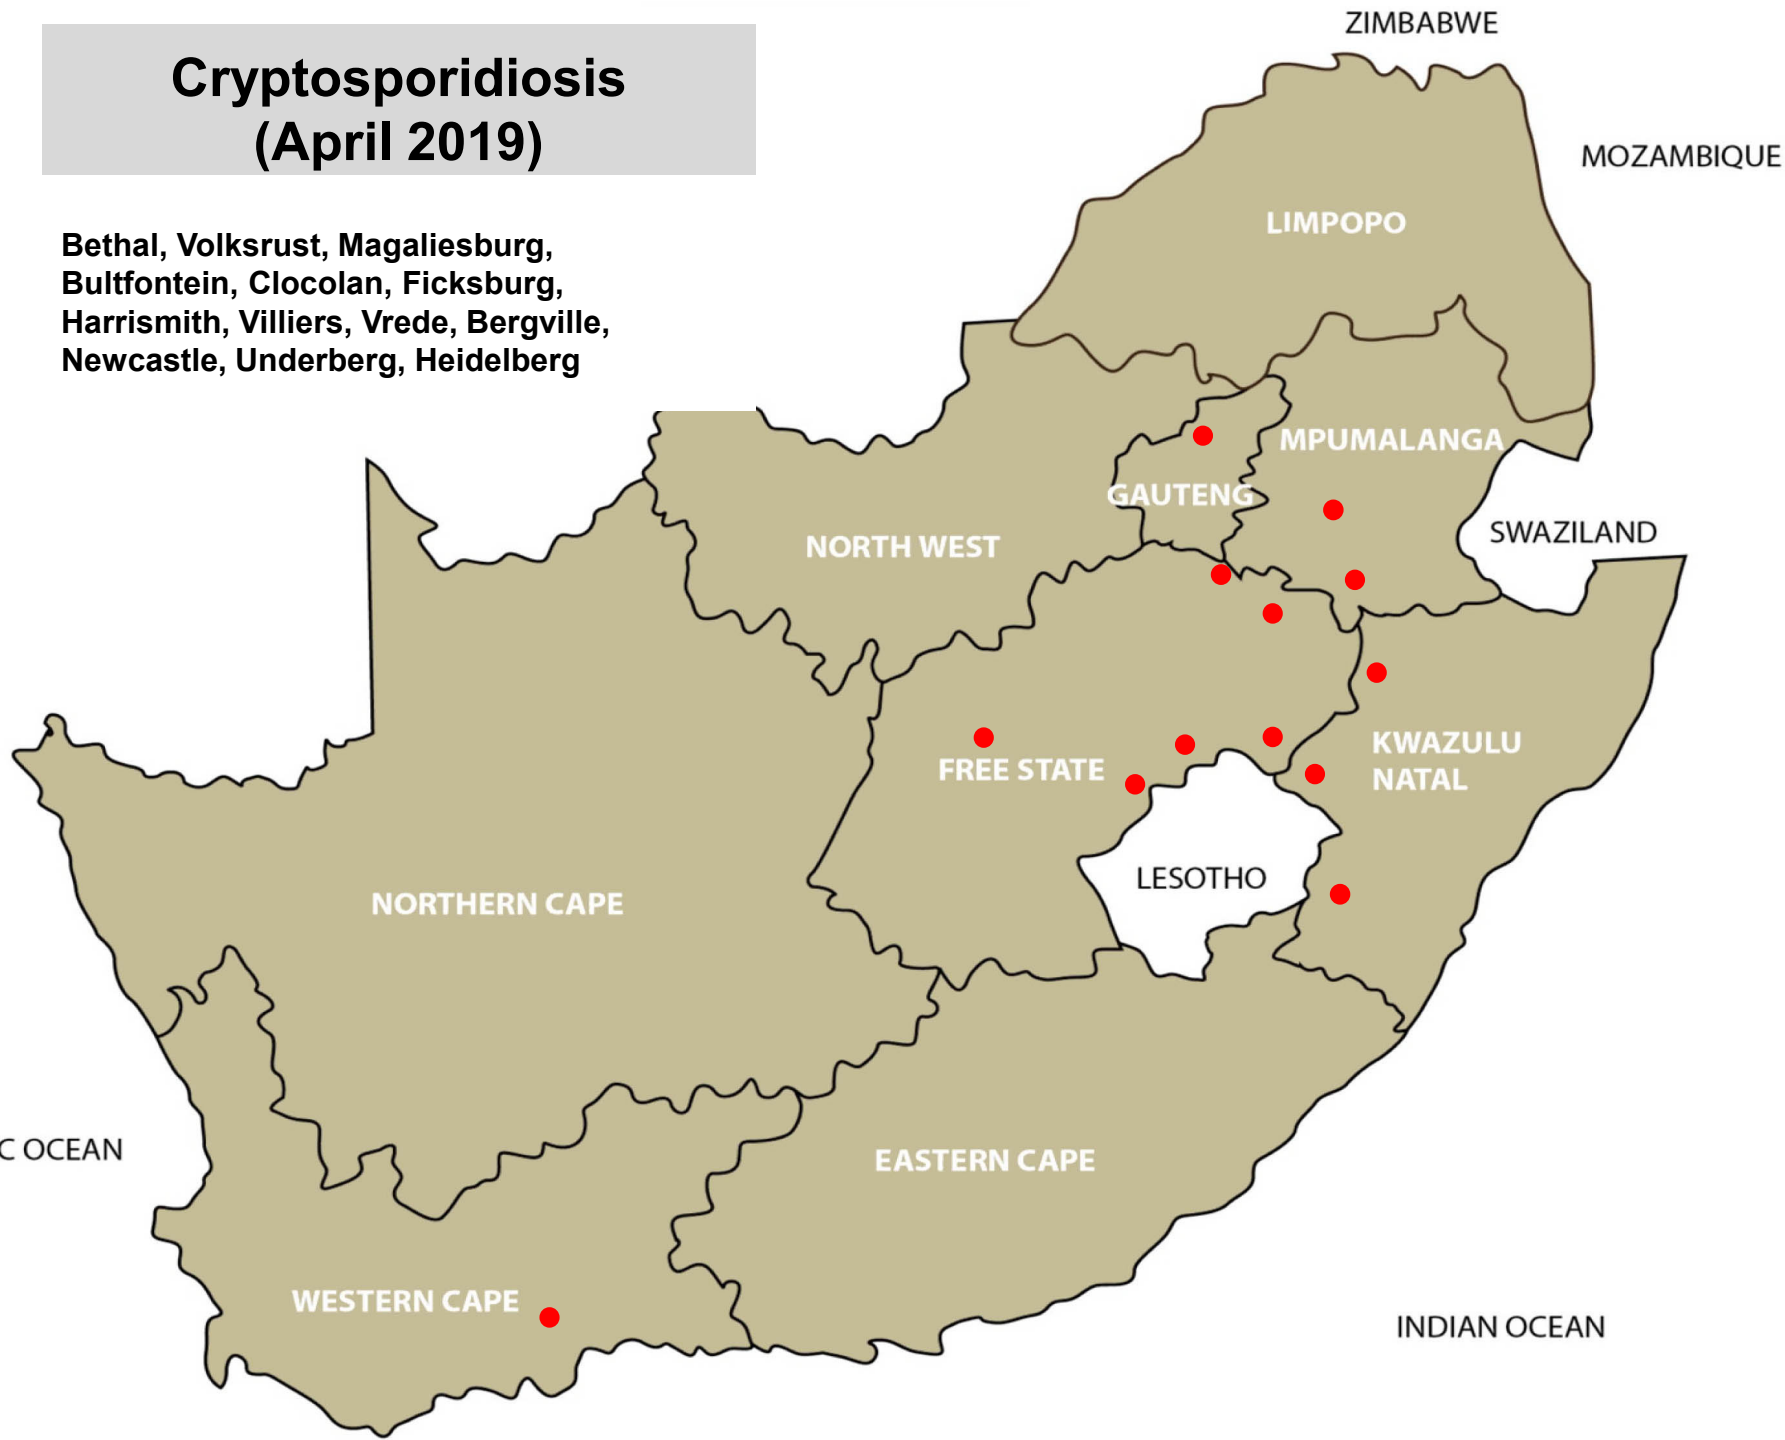

# Nasal bot (April 2019)

Standerton, Leeudoringstad, Ficksburg,  
Hoopstad, Reitz, Villiers, Wesselsbron,  
Steynsburg

# Midges and Mosquitoes (April 2019)

Standerton, Hammanskraal, Christiana,  
Koster/Ventersdorp, Bergville, Bultfontein, Hoopstad,  
Kroonstad, Wesselsbron, Bergville, Graaff-Reinet

# Coccidiosis (April 2019)

Bethal, Nelspruit, Standerton,  
Hammankraal, Makhado, Brits,  
Klerksdorp, Bloemfontein, Reitz, Villiers,  
Wesselsbron, Bathurst, Graaff-Reinet,  
Somerset East, Malmesbury, Riversdale,  
Stellenbosch

# Cryptosporidiosis (April 2019)

Bethal, Volksrust, Magaliesburg,  
Bultfontein, Clocolan, Ficksburg,  
Harrismith, Villiers, Vrede, Bergville,  
Newcastle, Underberg, Heidelberg