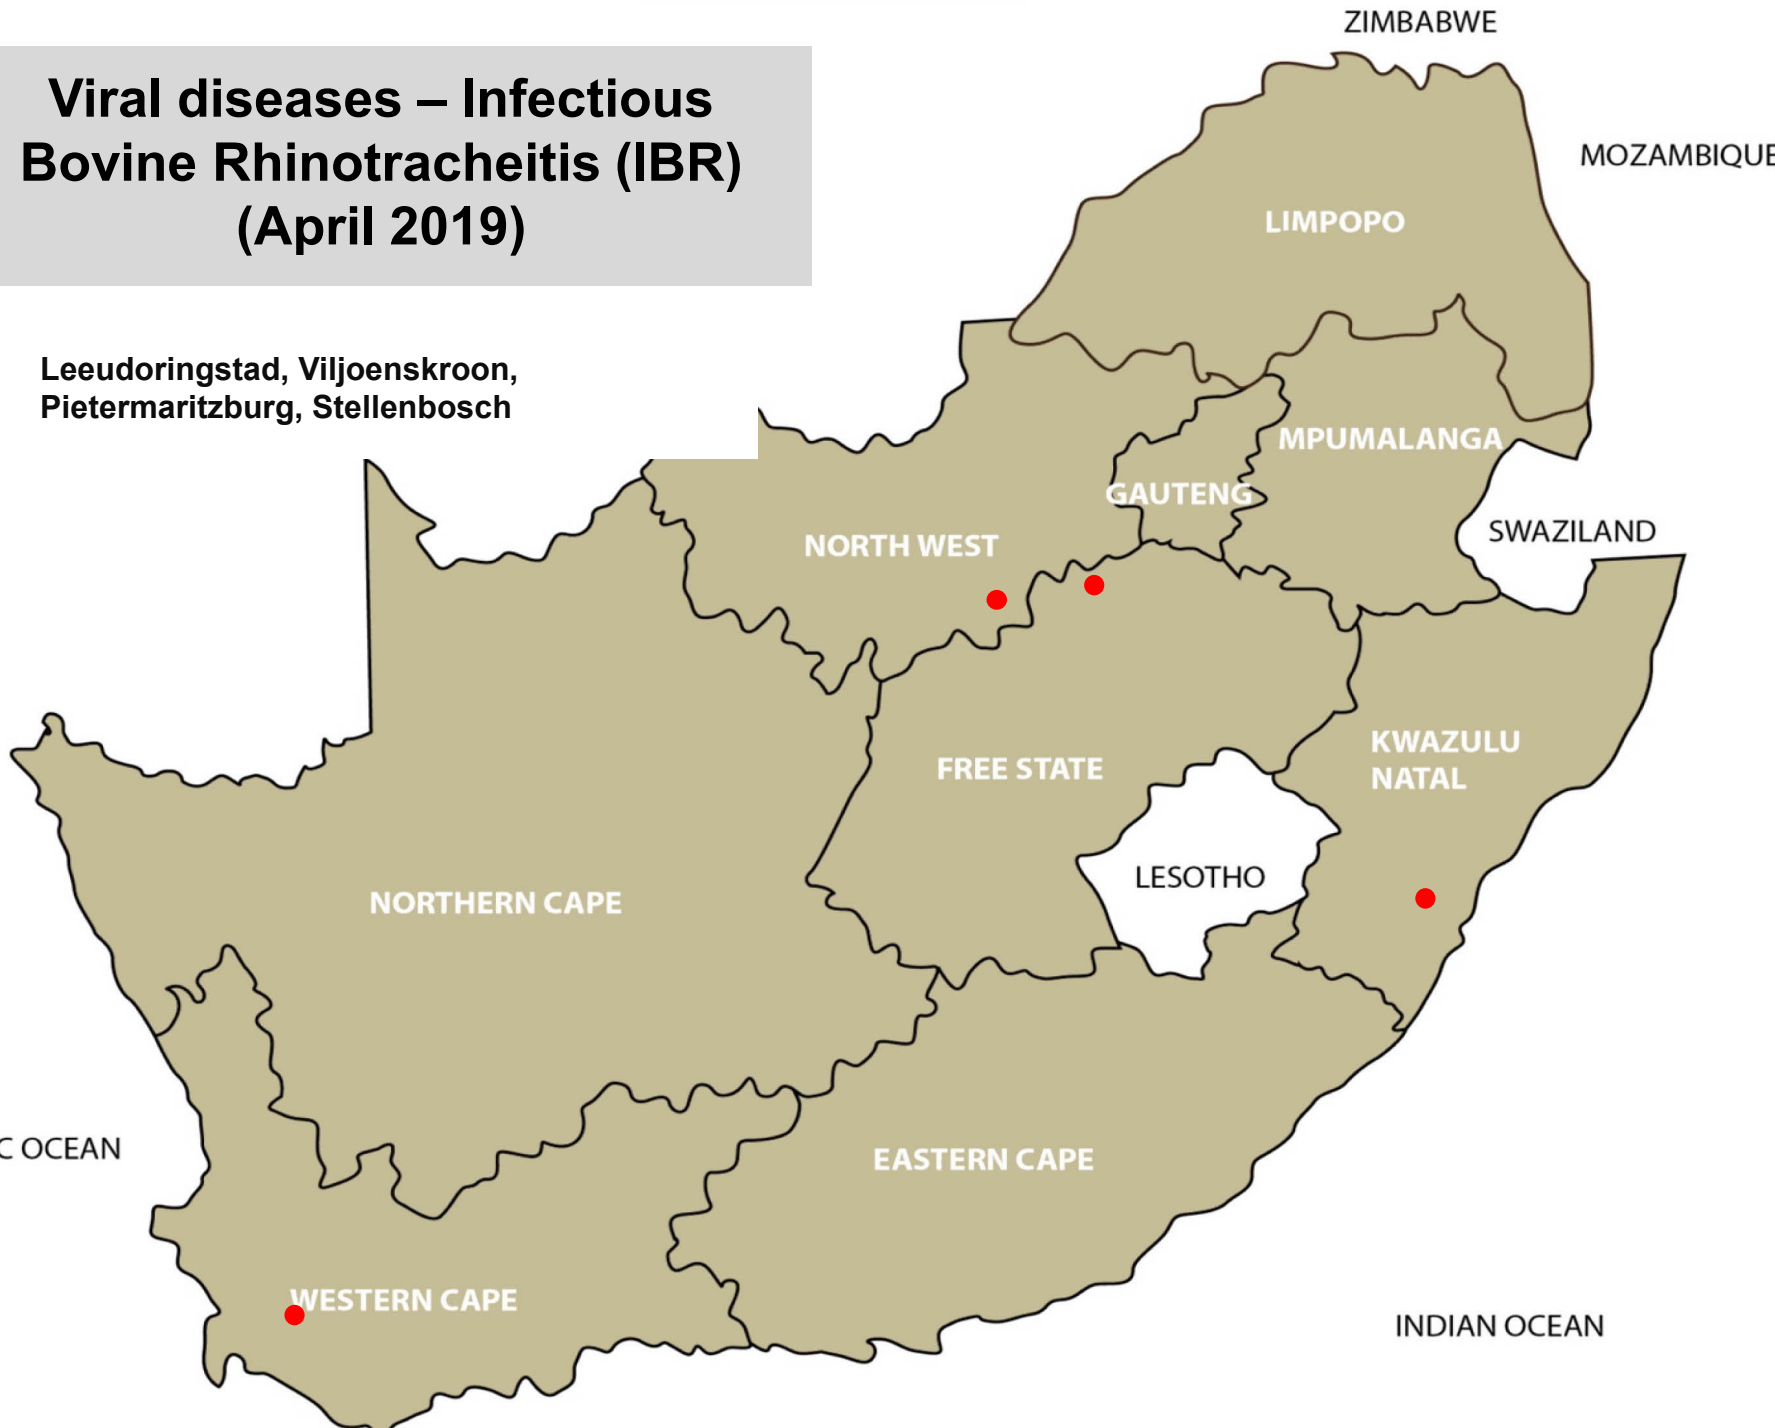

# Insect Transmitted disease Rift Valley Fever (April 2019)

# Viral disease - Snotsiekte (BMC) (April 2019)

Middelburg, Standerton, Modimolle, Vaalwater, Christiana, Klerksdorp, Koster/Ventersdorp, Bloemfontein, Dewetsdorp, Kroonstad, Zastron, Alexandria, Aliwal North, Stutterheim, George, Postmasburg

# Viral diseases – Infectious Bovine Rhinotracheitis (IBR) (April 2019)

Leeudoringstad, Viljoenskroon,  
Pietermaritzburg, Stellenbosch