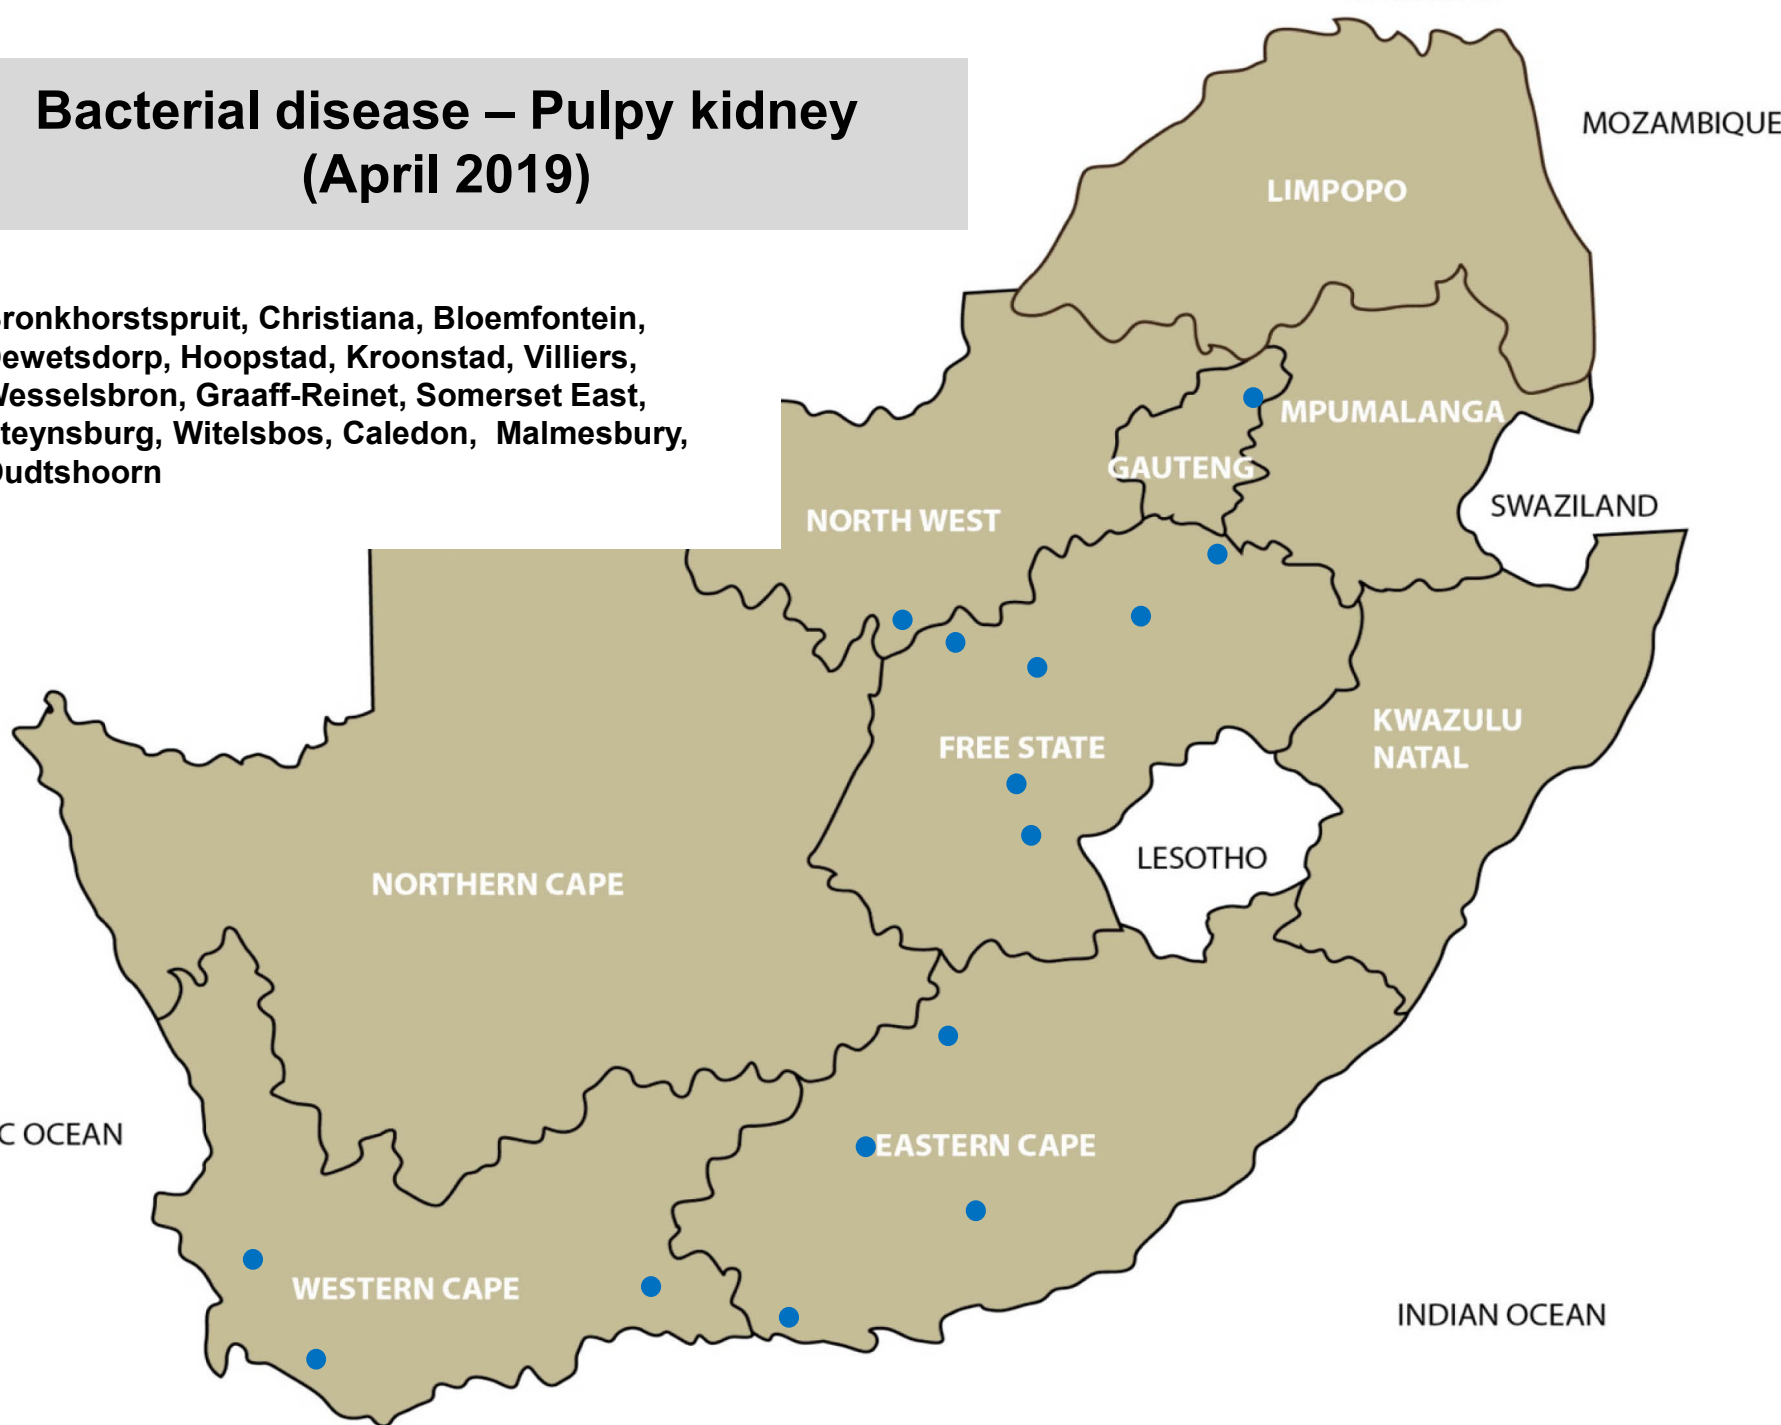

# Bacterial disease – Blood gut (sheep) (April 2019)

Bloemfontein, Memel, Villiers, Beaufort West,  
Calvinia

# Bacterial disease – Pulpy kidney (April 2019)

Bronkhorstspuit, Christiana, Bloemfontein,  
Dewetsdorp, Hoopstad, Kroonstad, Villiers,  
Wesselsbron, Graaff-Reinet, Somerset East,  
Steynsburg, Witelsbos, Caledon, Malmesbury,  
Oudtshoorn