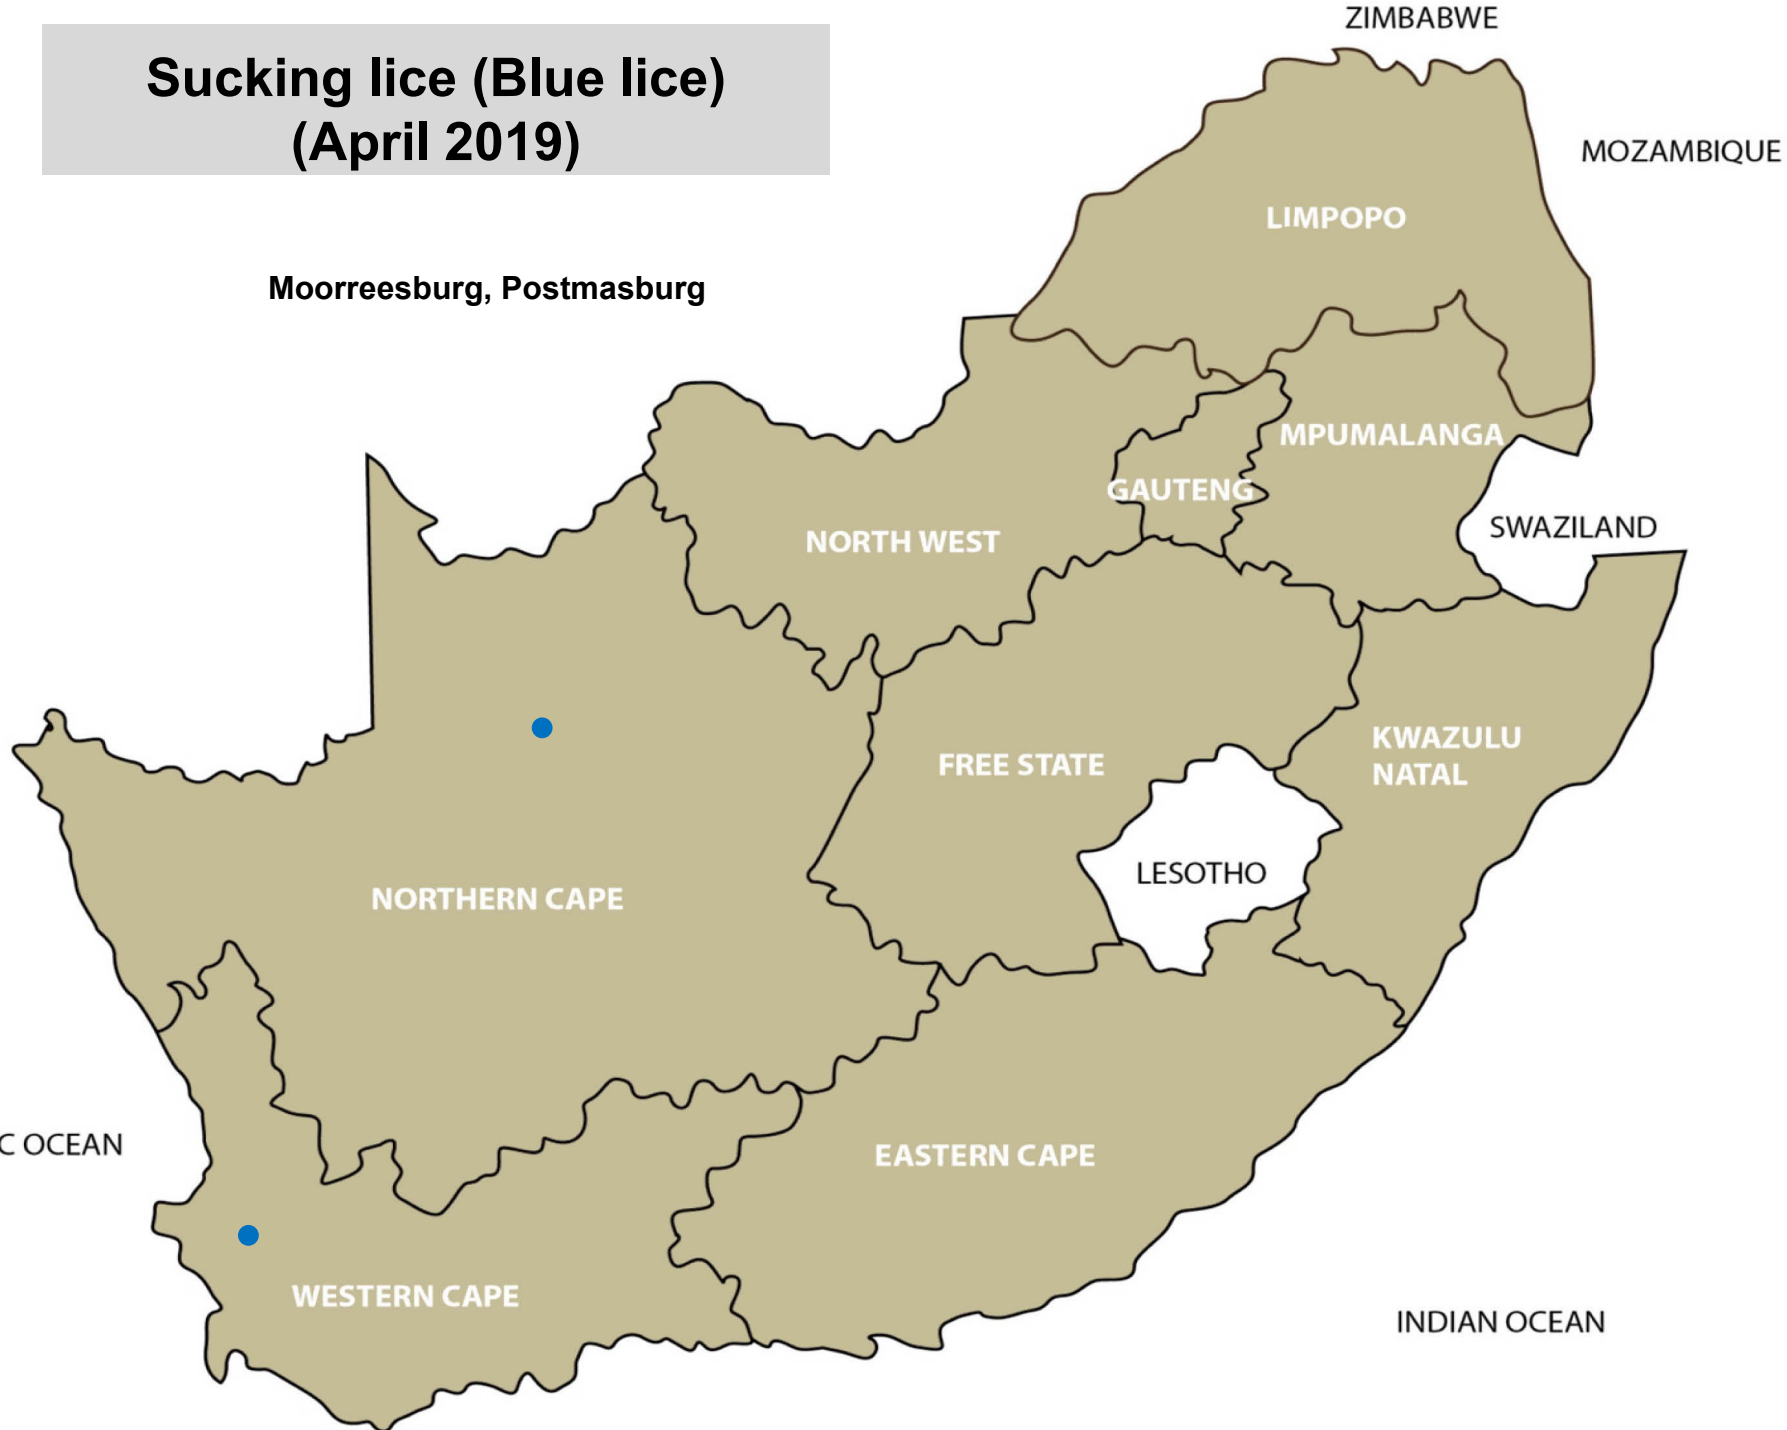

# Biting lice (Red lice) (April 2019)

Villiers, Vrede

ZIMBABWE

MOZAMBIQUE

LIMPOPO

MPUMALANGA

GAUTENG

SWAZILAND

NORTH WEST

FREE STATE

KWAZULU  
NATAL

LESOTHO

NORTHERN CAPE

EASTERN CAPE

WESTERN CAPE

INDIAN OCEAN

ATLANTIC OCEAN

# Sucking lice (Blue lice) (April 2019)