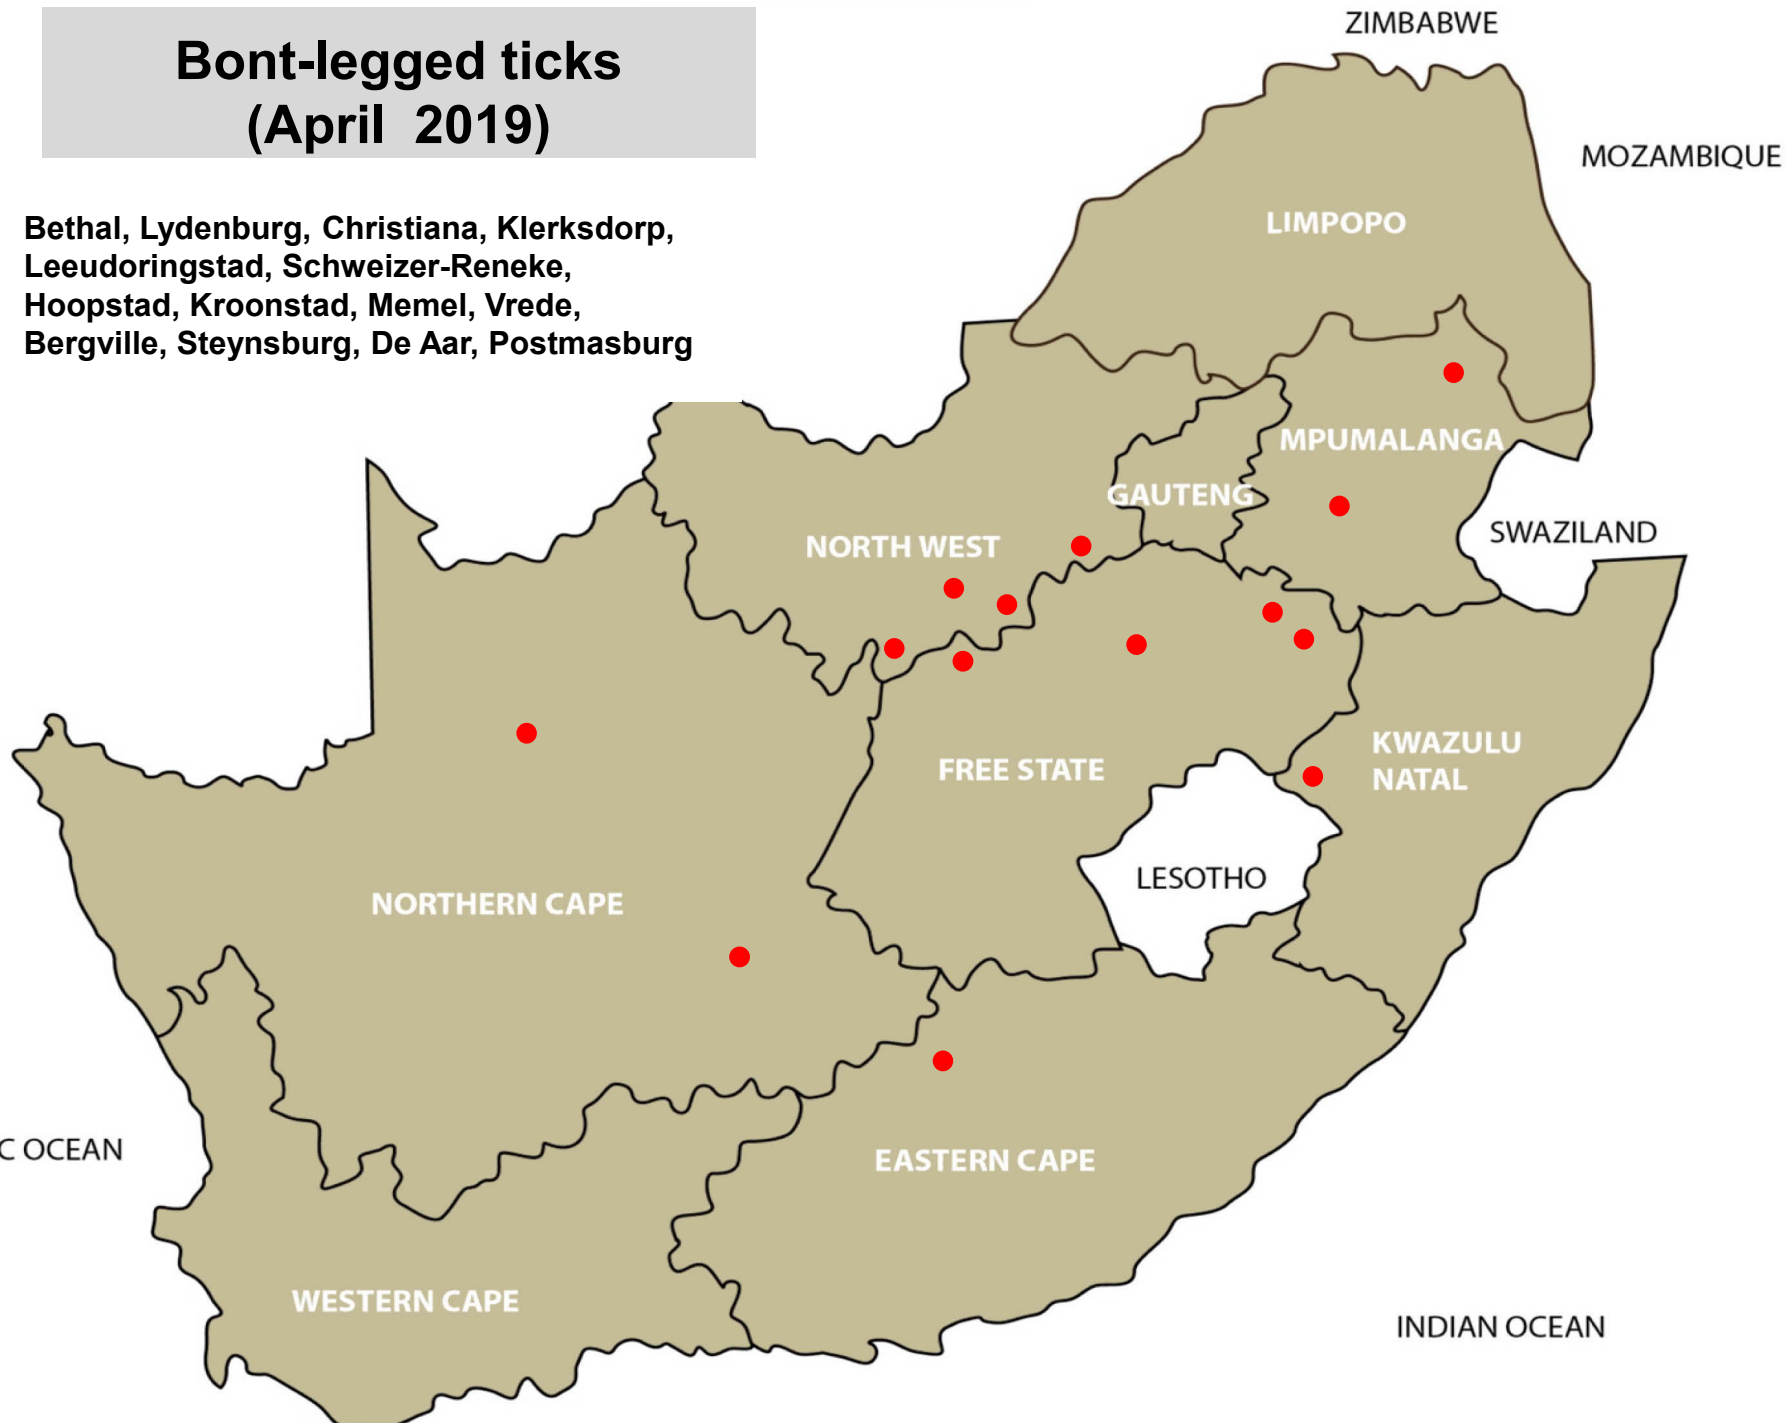

# Resistant Blue ticks (April 2019)

Hendrina, Hoopstad, Bergville, Pietermaritzburg, Witelsbos

# Bont ticks (April 2019)

Lydenburg, Middelburg, Hammanskraal,  
Onderstepoort, Mokopane, Polokwane,  
Klerksdorp, Bergville, Dundee, Estcourt,  
Mtubatuba, Pietermaritzburg, Pongola

# Brown ear-ticks (April 2019)

Lydenburg, Standerton, Klerksdorp, Bergville,  
Dundee, Mtubatuba, Pietermaritzburg, Underberg

# Bont-legged ticks (April 2019)

Bethal, Lydenburg, Christiana, Klerksdorp,  
Leeudoringstad, Schweizer-Reneke,  
Hoopstad, Kroonstad, Memel, Vrede,  
Bergville, Steynsburg, De Aar, Postmasburg