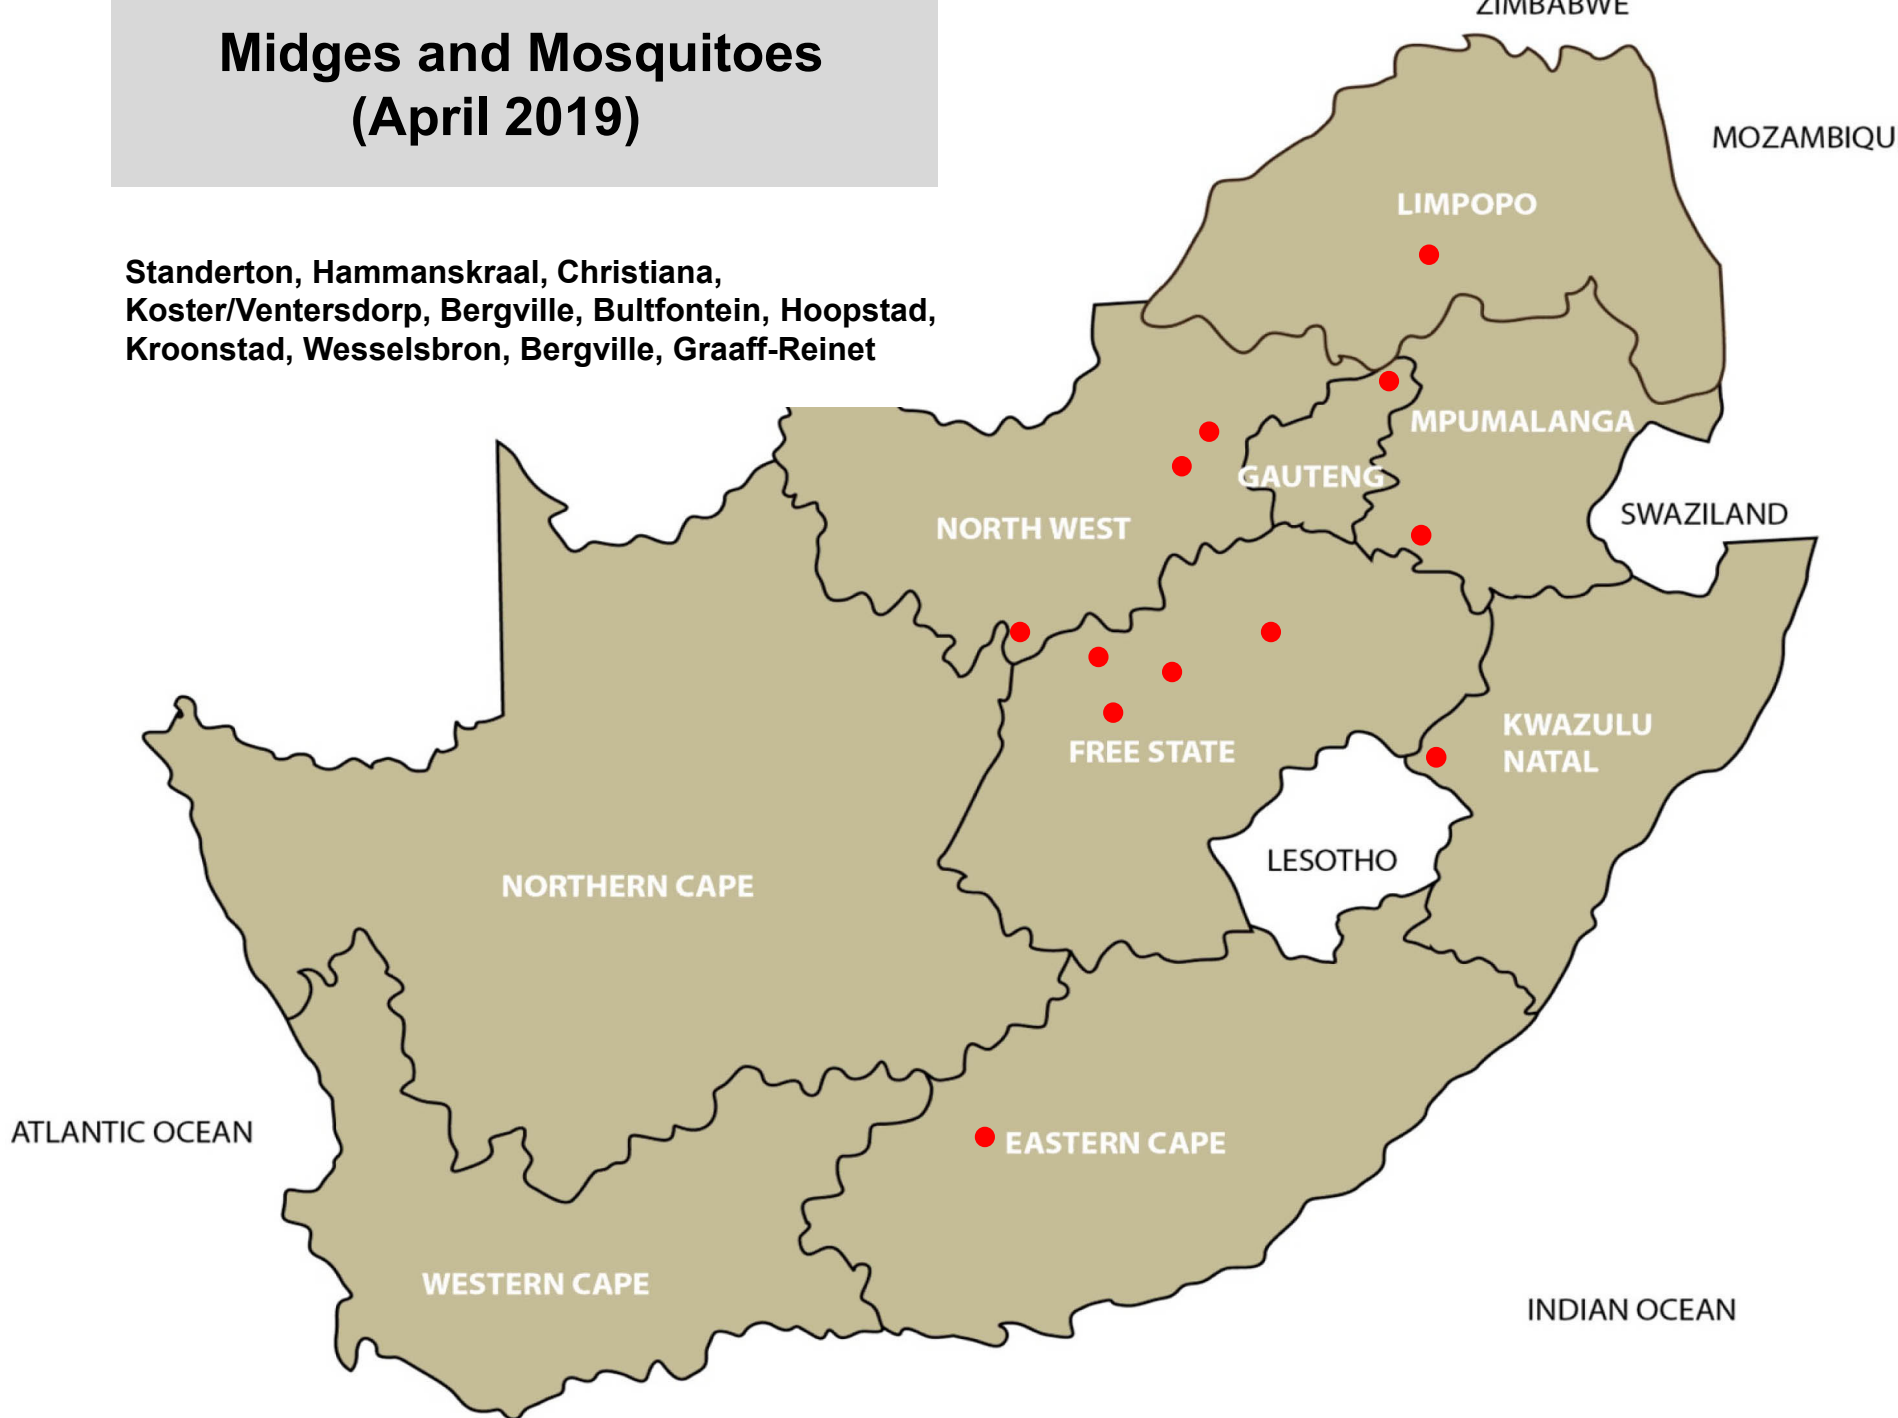

Midges and Mosquitoes (April 2019)

Standerton, Hammanskraal, Christiana,
Koster/Ventersdorp, Bergville, Bultfontein, Hoopstad,
Kroonstad, Wesselsbron, Bergville, Graaff-Reinet