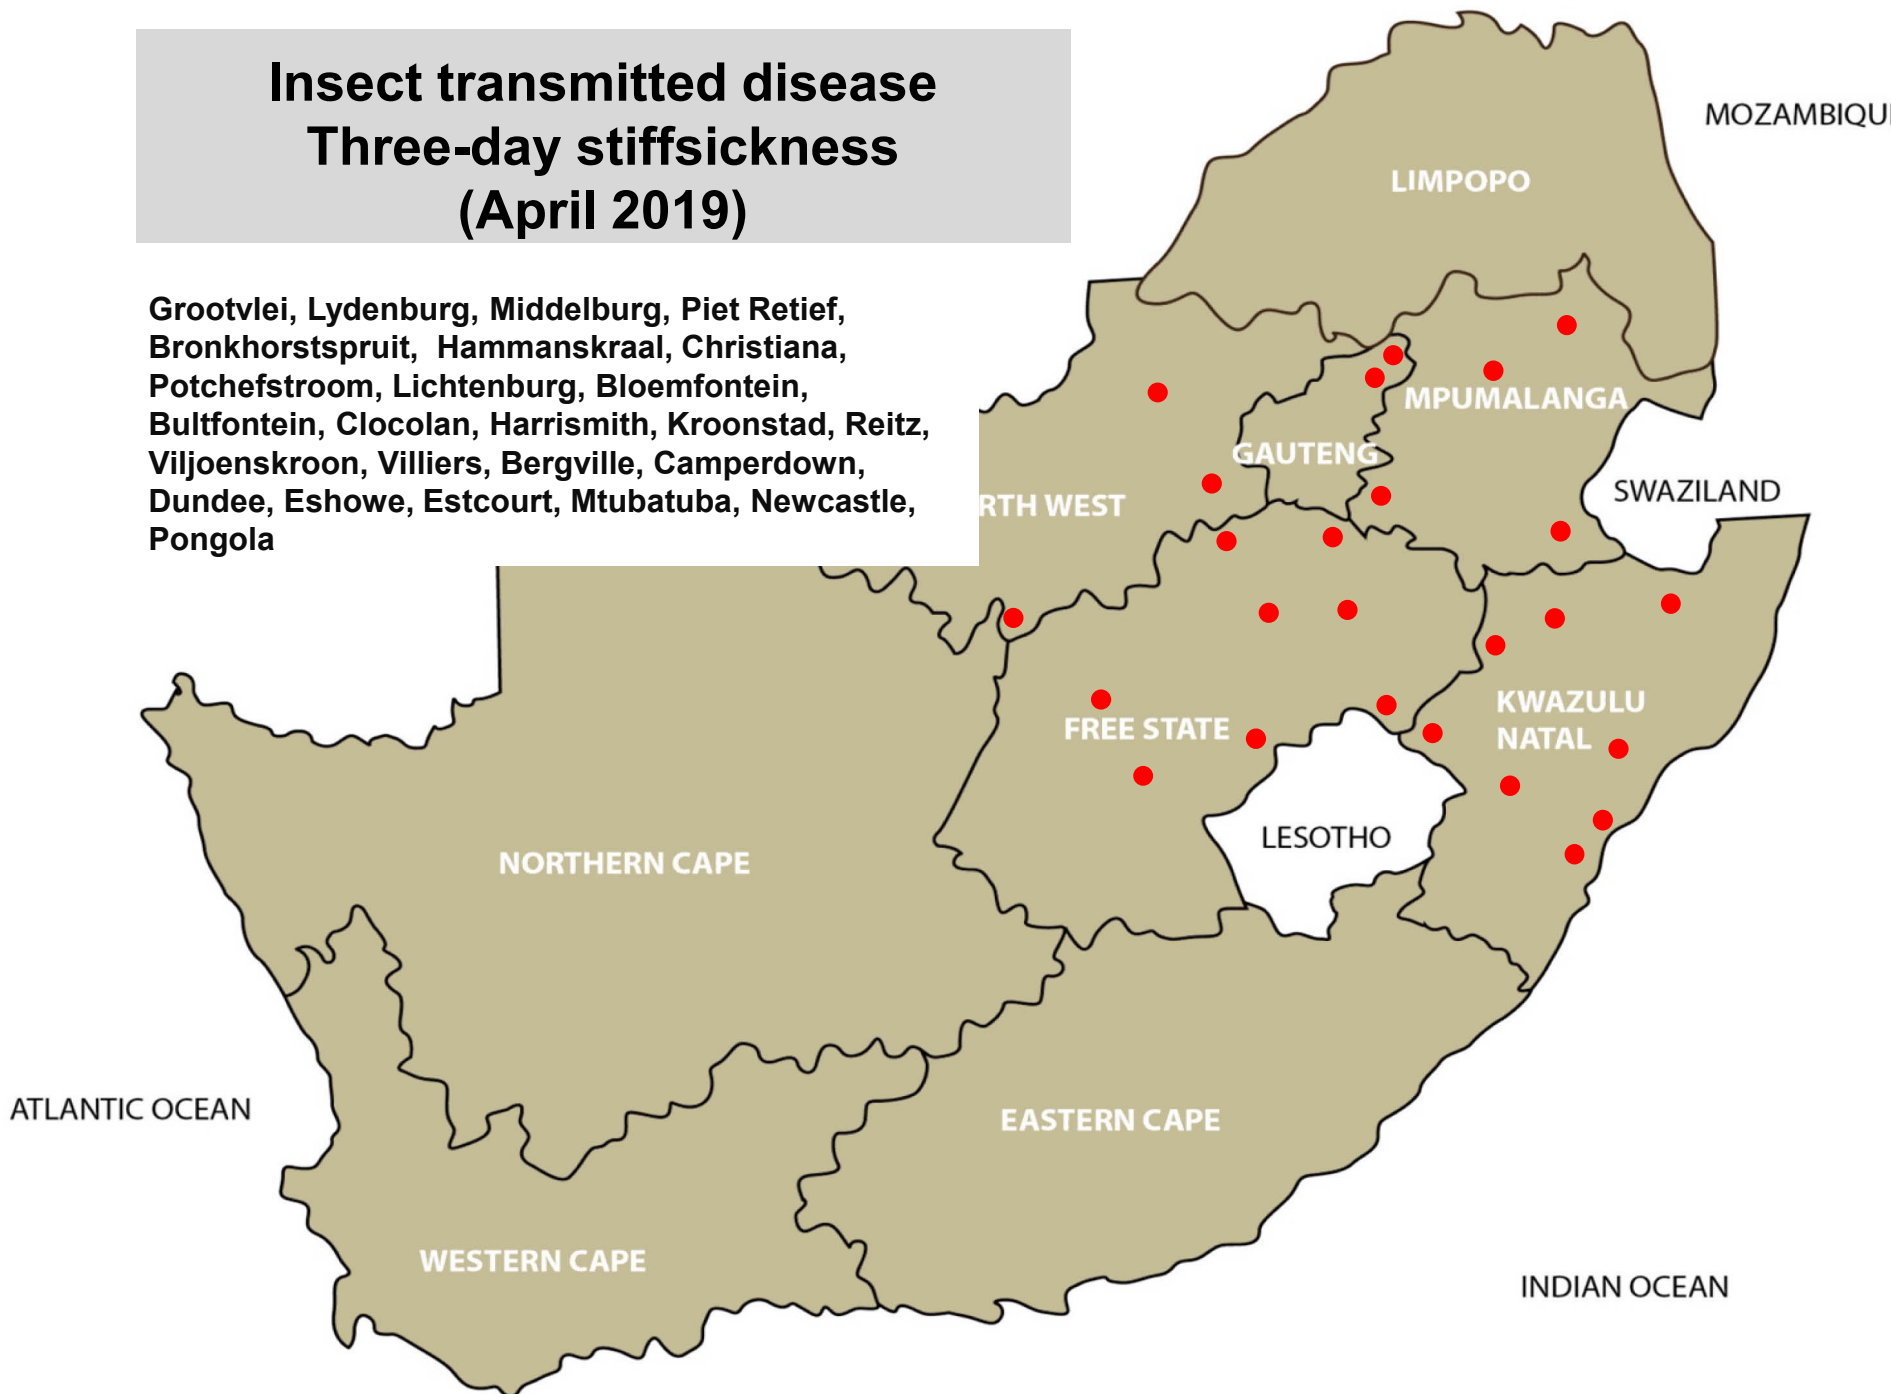

Insect transmitted disease Three-day stiffnessickness (April 2019)

Grootvlei, Lydenburg, Middelburg, Piet Retief, Bronkhorstspuit, Hammanskraal, Christiana, Potchefstroom, Lichtenburg, Bloemfontein, Bultfontein, Clocolan, Harrismith, Kroonstad, Reitz, Viljoenskroon, Villiers, Bergville, Camperdown, Dundee, Eshowe, Estcourt, Mtubatuba, Newcastle, Pongola