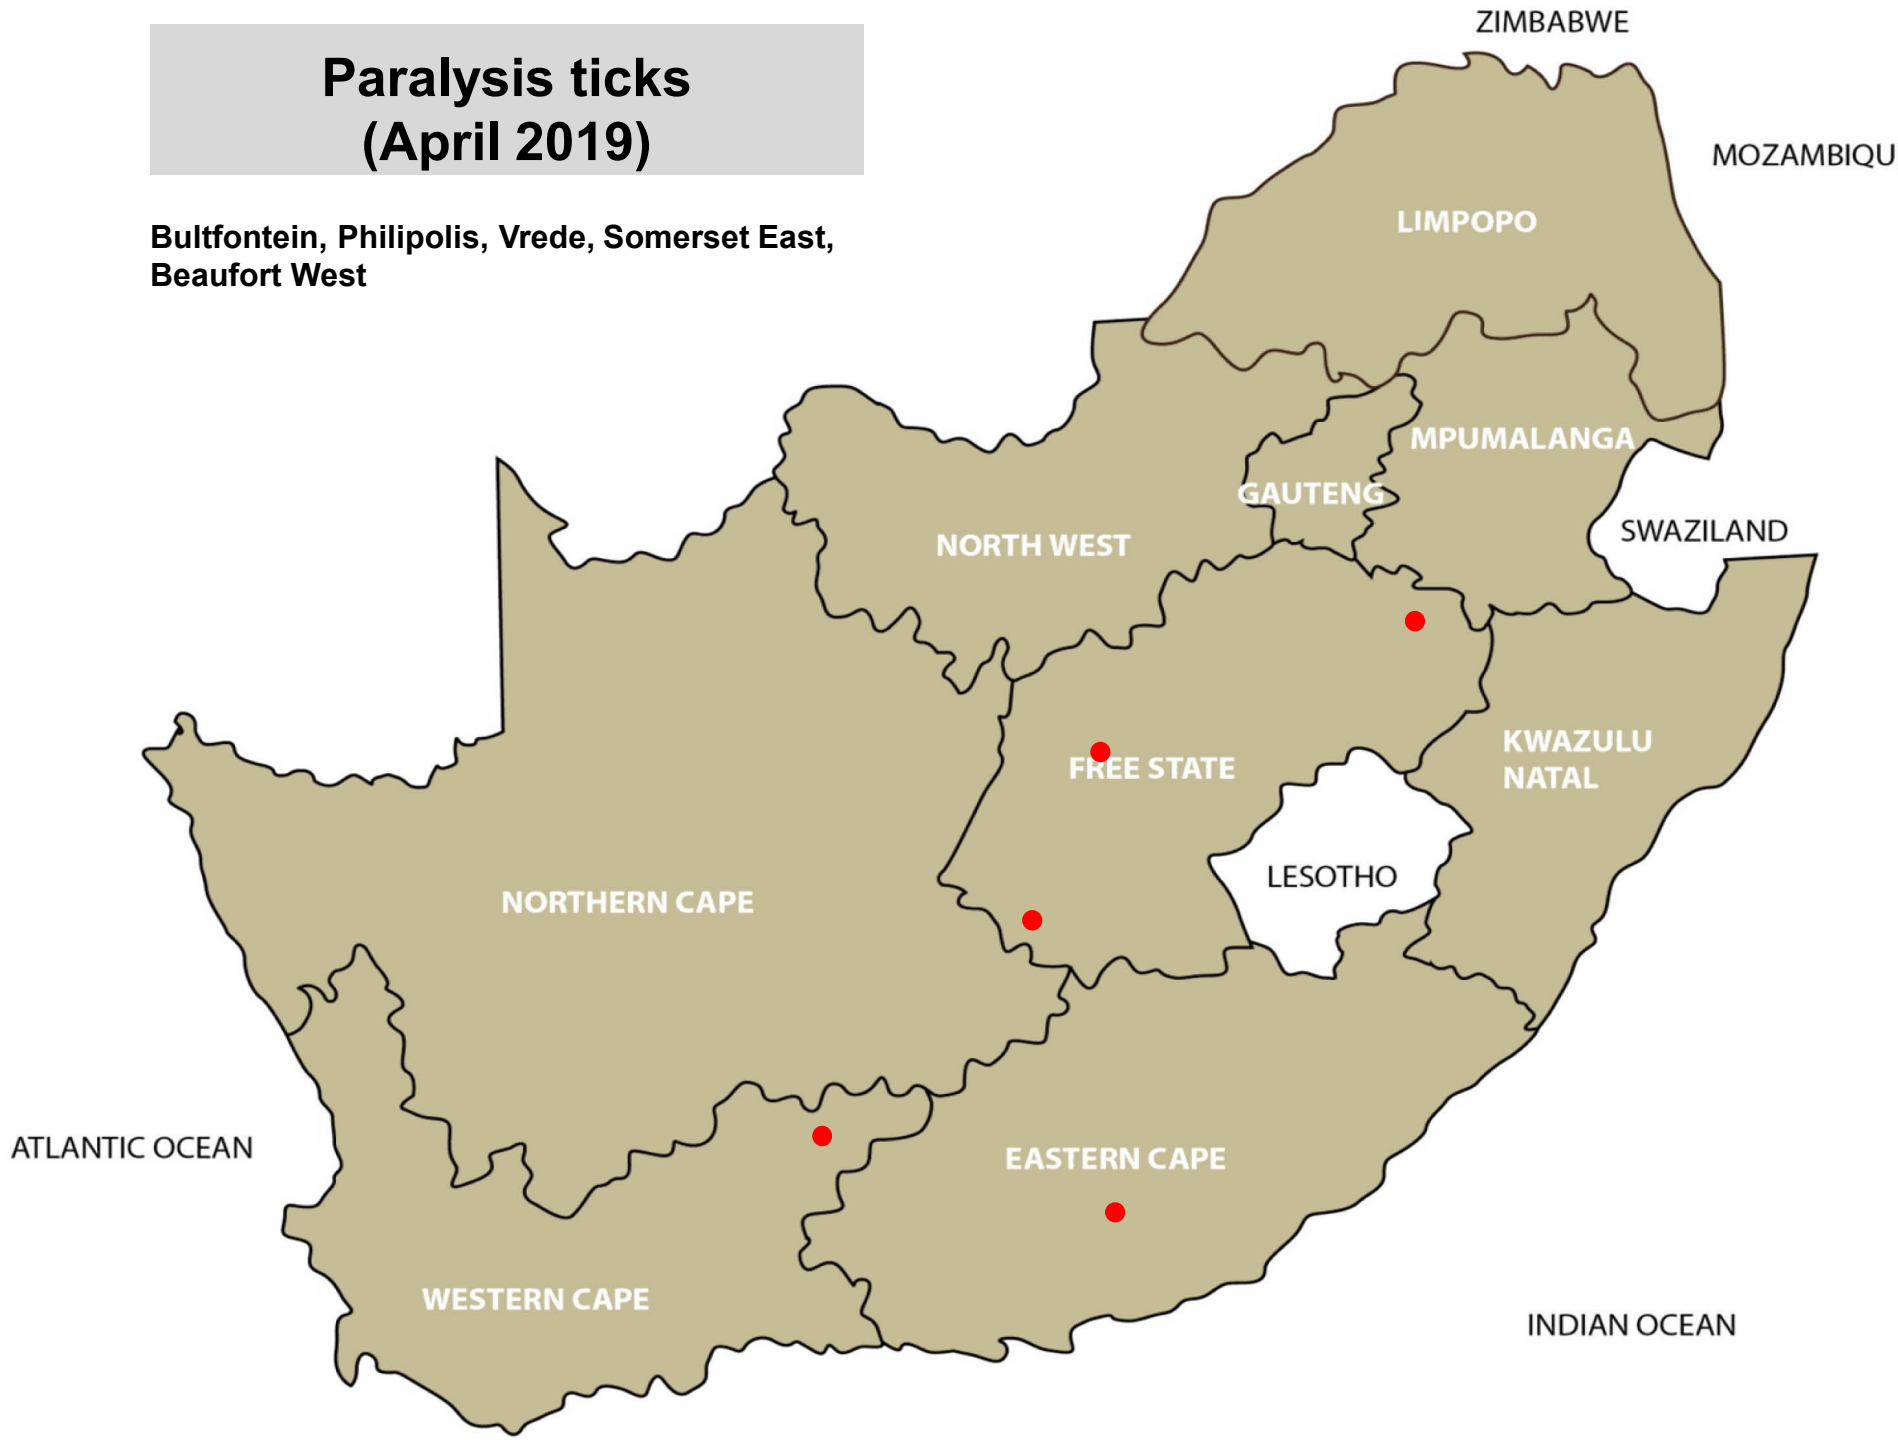

# Brown ear-ticks (April 2019)

Lydenburg, Standerton, Klerksdorp, Bergville,  
Dundee, Mtubatuba, Pietermaritzburg, Underberg

# Bont-legged ticks (April 2019)

Bethal, Lydenburg, Christiana, Klerksdorp,  
Leeudoringstad, Schweizer-Reneke,  
Hoopstad, Kroonstad, Memel, Vrede,  
Bergville, Steynsburg, De Aar, Postmasburg

# Red-legged tick (April 2019)

Christiana, Hoopstad, Kroonstad, Memel,  
Parys, Vrede, Pietermaritzburg, Pongola,  
Underberg

# Biting lice (Red lice) (April 2019)

Villiers, Vrede

ZIMBABWE

MOZAMBIQUE

LIMPOPO

MPUMALANGA

GAUTENG

SWAZILAND