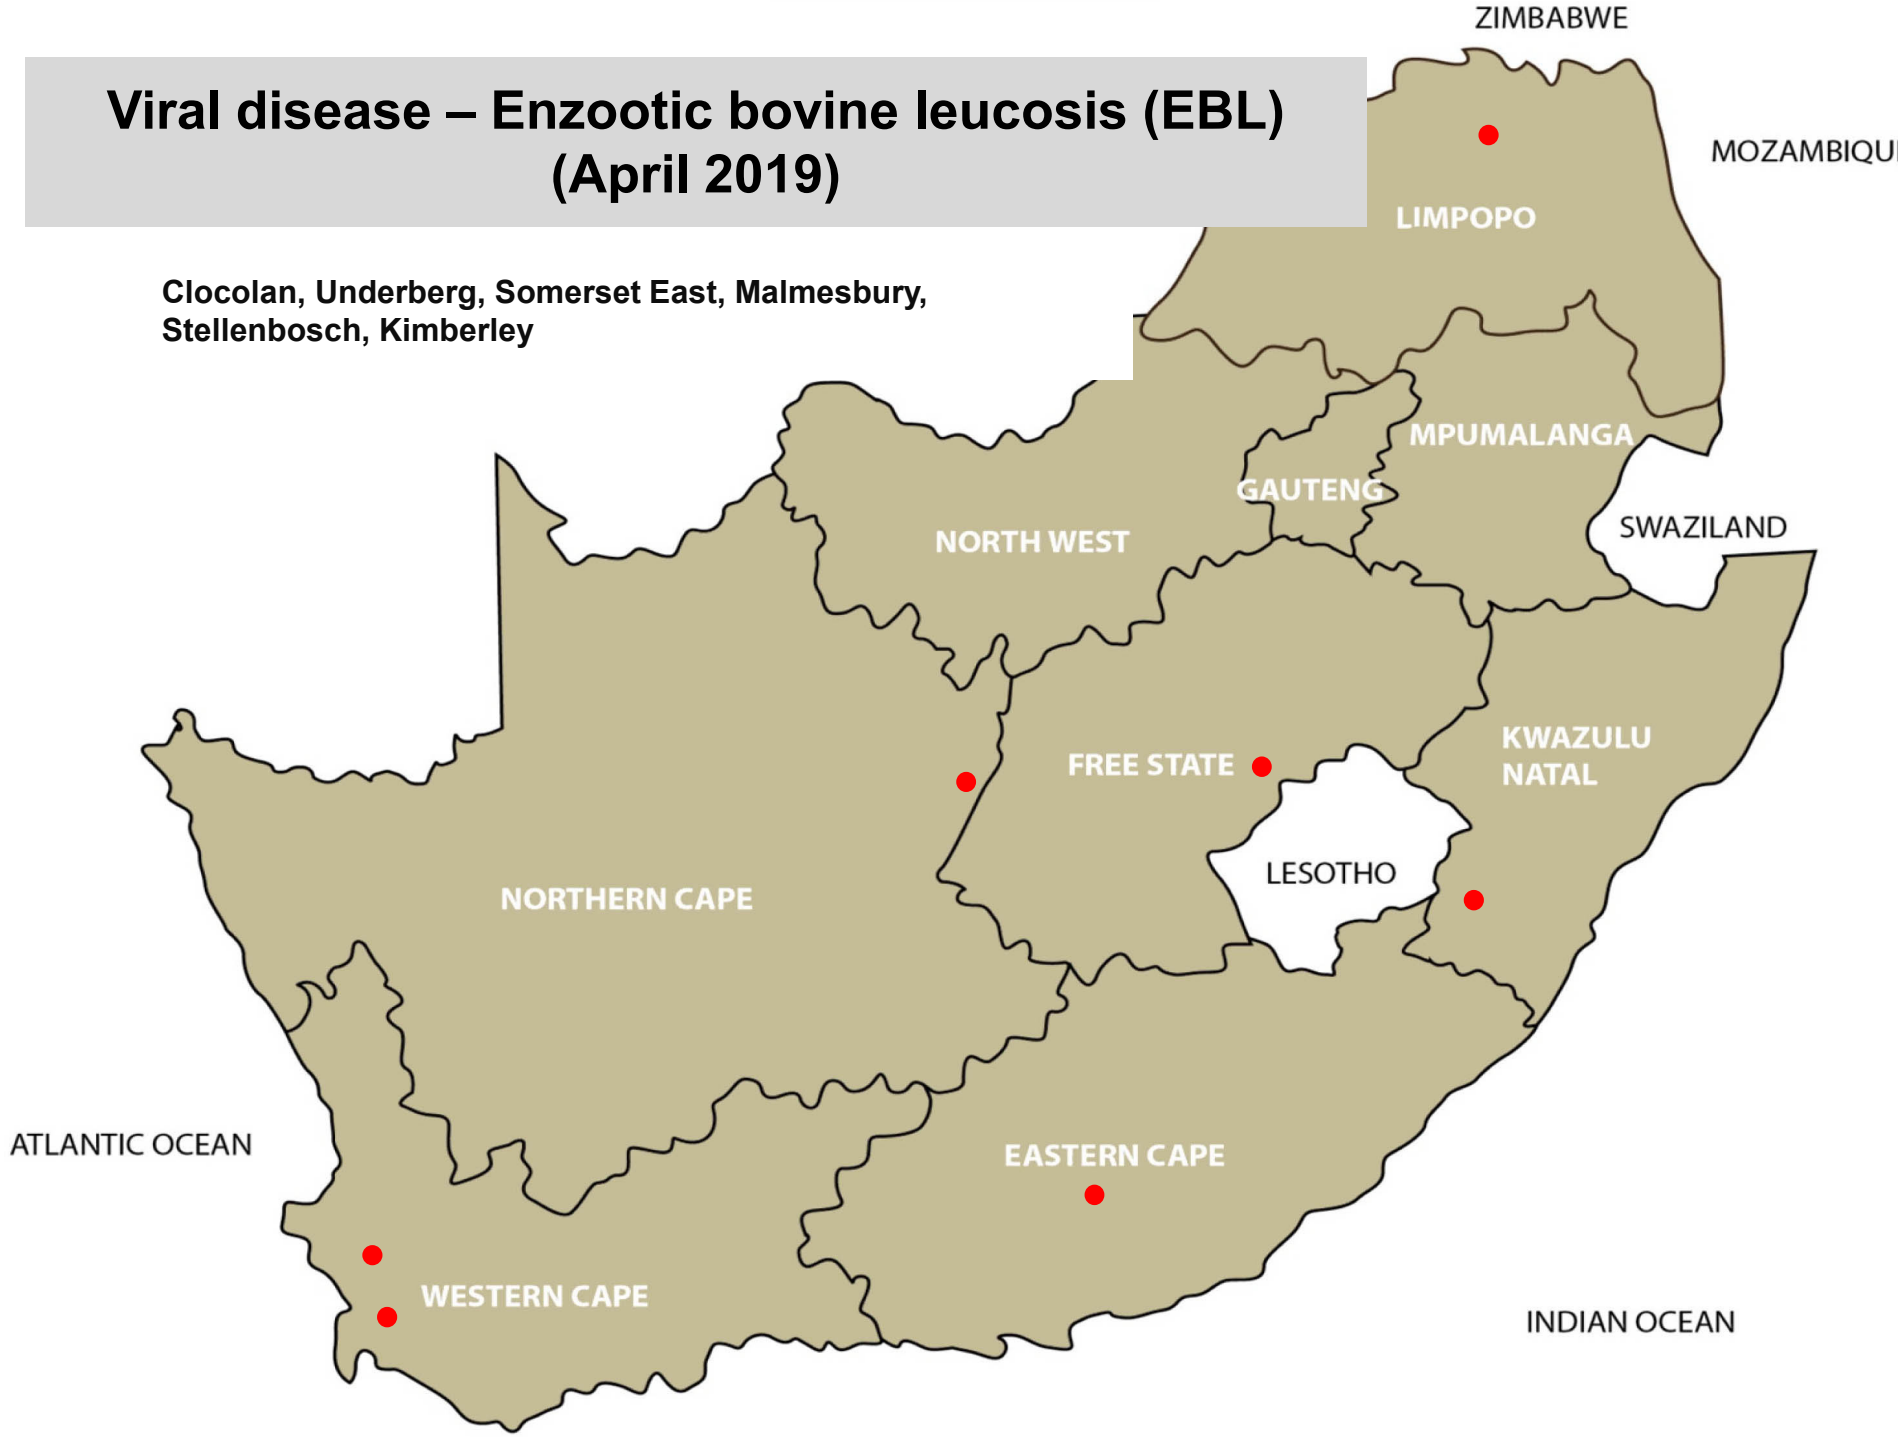

Viral disease – Enzootic bovine leucosis (EBL) (April 2019)

Clocolan, Underberg, Somerset East, Malmesbury,
Stellenbosch, Kimberley