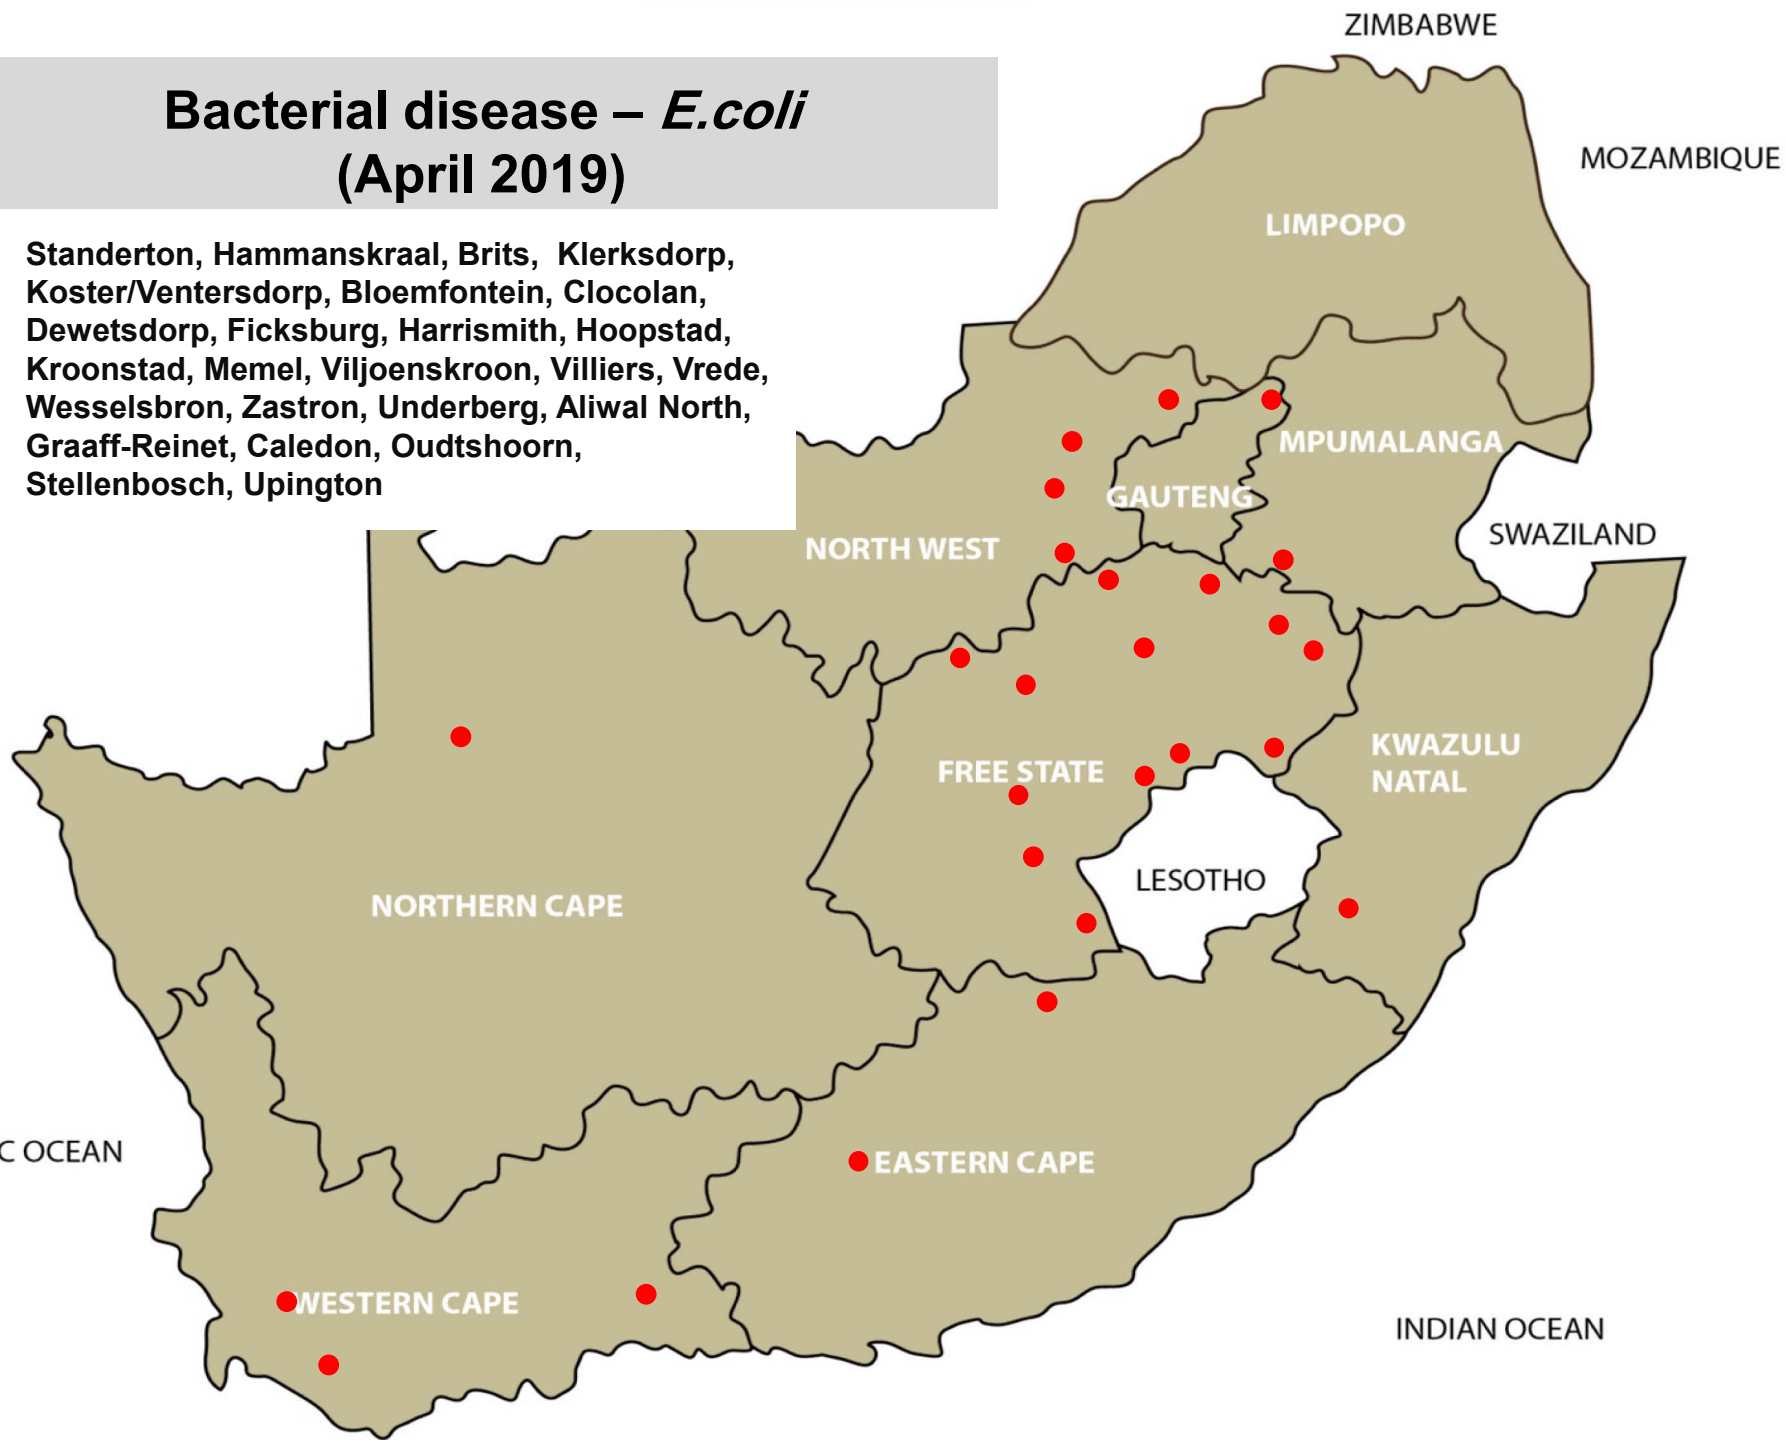

Bacterial disease – *E.coli* (April 2019)

Standerton, Hammanskraal, Brits, Klerksdorp, Koster/Ventersdorp, Bloemfontein, Clocolan, Dewetsdorp, Ficksburg, Harrismith, Hoopstad, Kroonstad, Memel, Viljoenskroon, Villiers, Vrede, Wesselsbron, Zastron, Underberg, Aliwal North, Graaff-Reinet, Caledon, Oudtshoorn, Stellenbosch, Upington