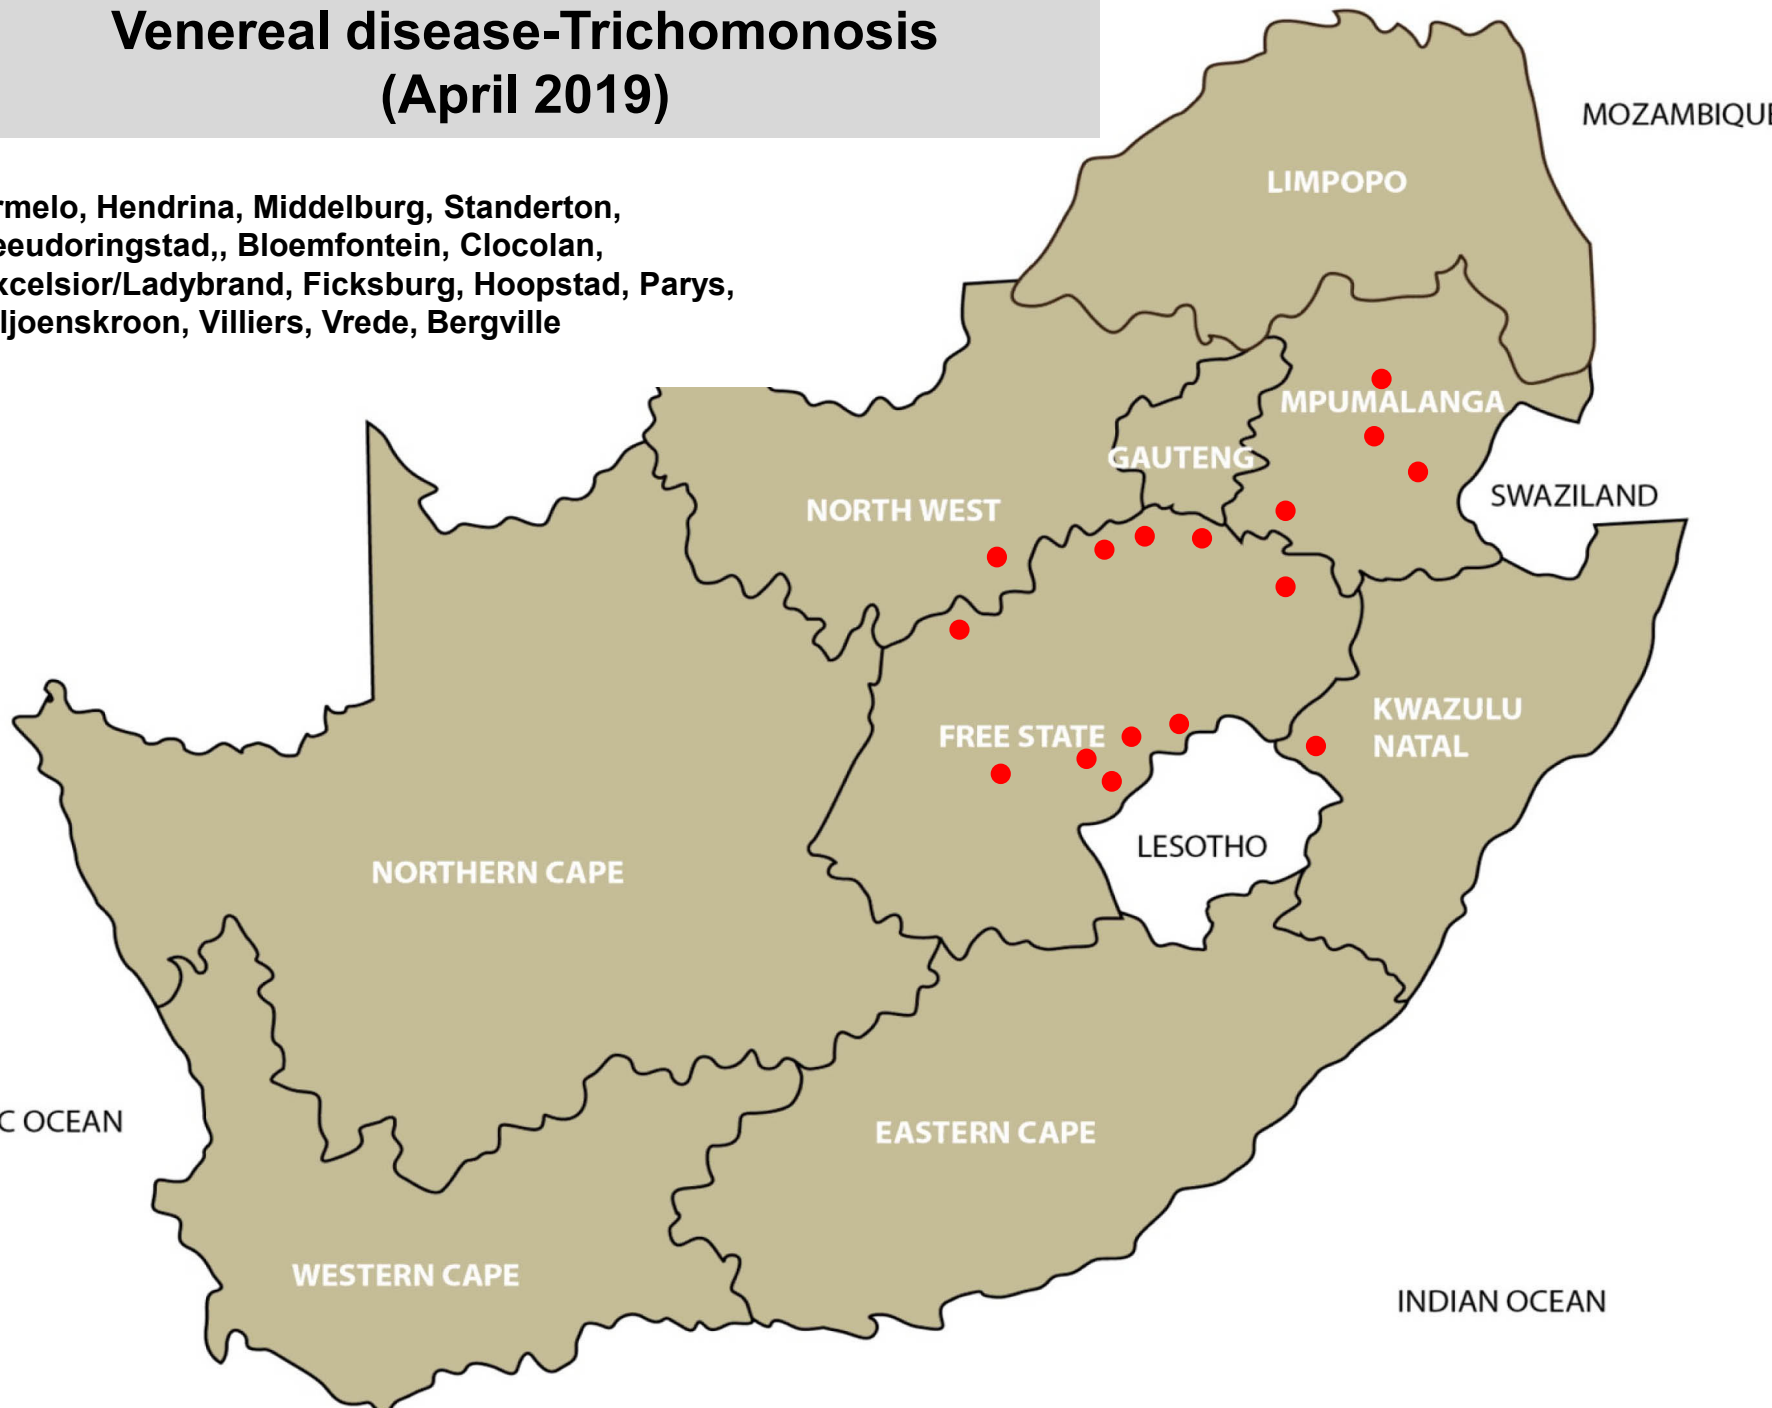

# Tick transmitted disease – Corridor disease (April 2019)

# Tick toxicosis – Sweating sickness (April 2019)

Christiana, Leeudoringstad, Bloemfontein,  
Bultfontein, Viljoenskroon, Pongola, Postmasburg,

# Venereal disease-Trichomonosis (April 2019)

Ermelo, Hendrina, Middelburg, Standerton,  
Leeudoringstad,, Bloemfontein, Clocolan,  
Excelsior/Ladybrand, Ficksburg, Hoopstad, Parys,  
Viljoenskroon, Villiers, Vrede, Bergville

# Venereal disease – Vibriosis (April 2019)

Hendrina, Middelburg, Leeudoringstad, Bloemfontein,  
Bergville, Underberg, Queenstown, Malmesbury