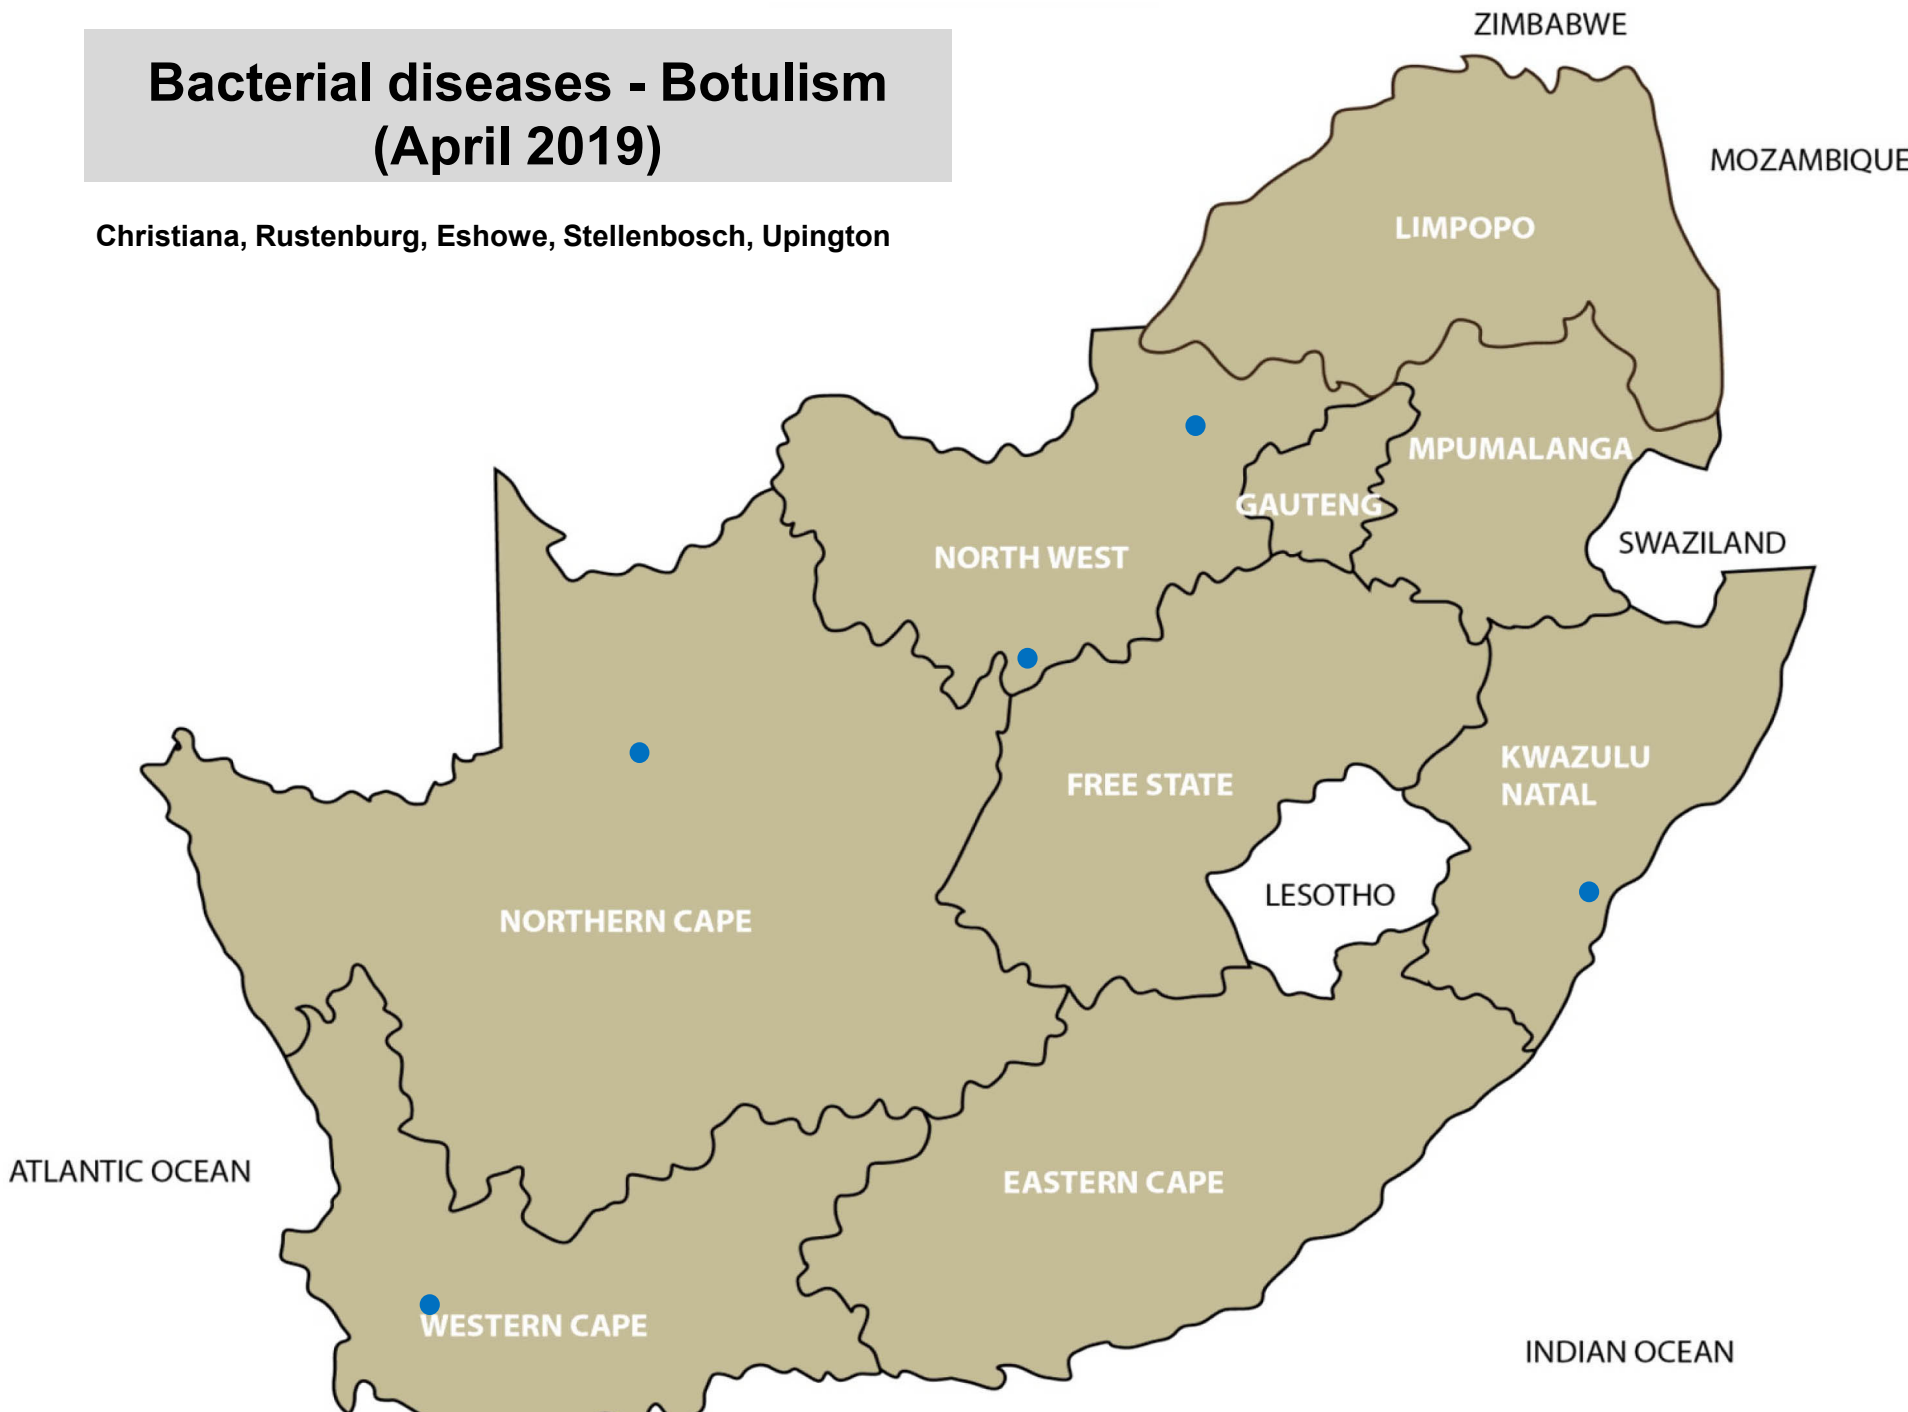

Bacterial diseases - Botulism (April 2019)

Christiana, Rustenburg, Eshowe, Stellenbosch, Upington