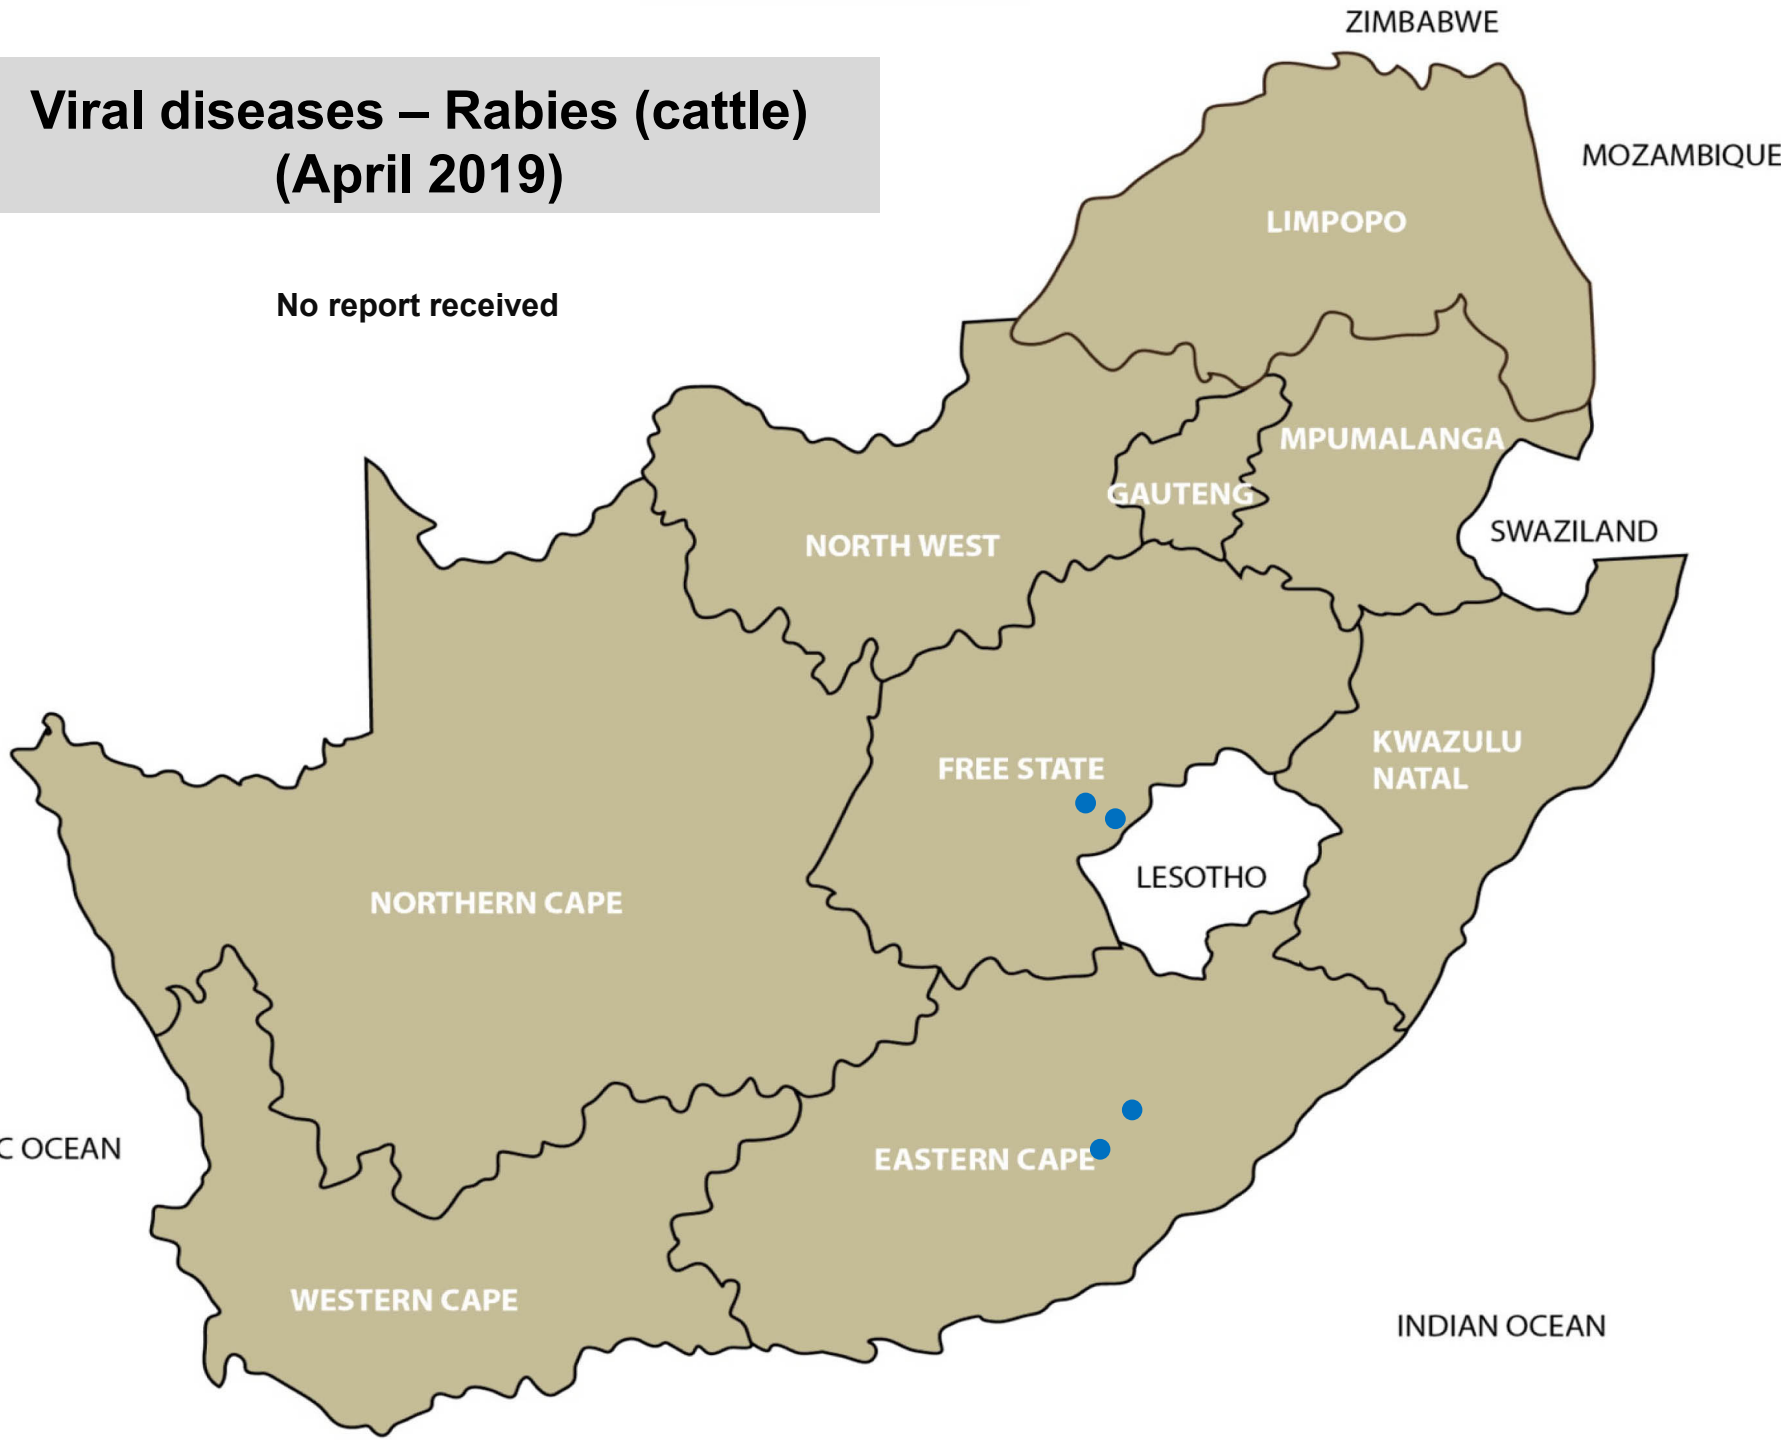

Viral diseases – Rabies (cattle) (April 2019)

No report received