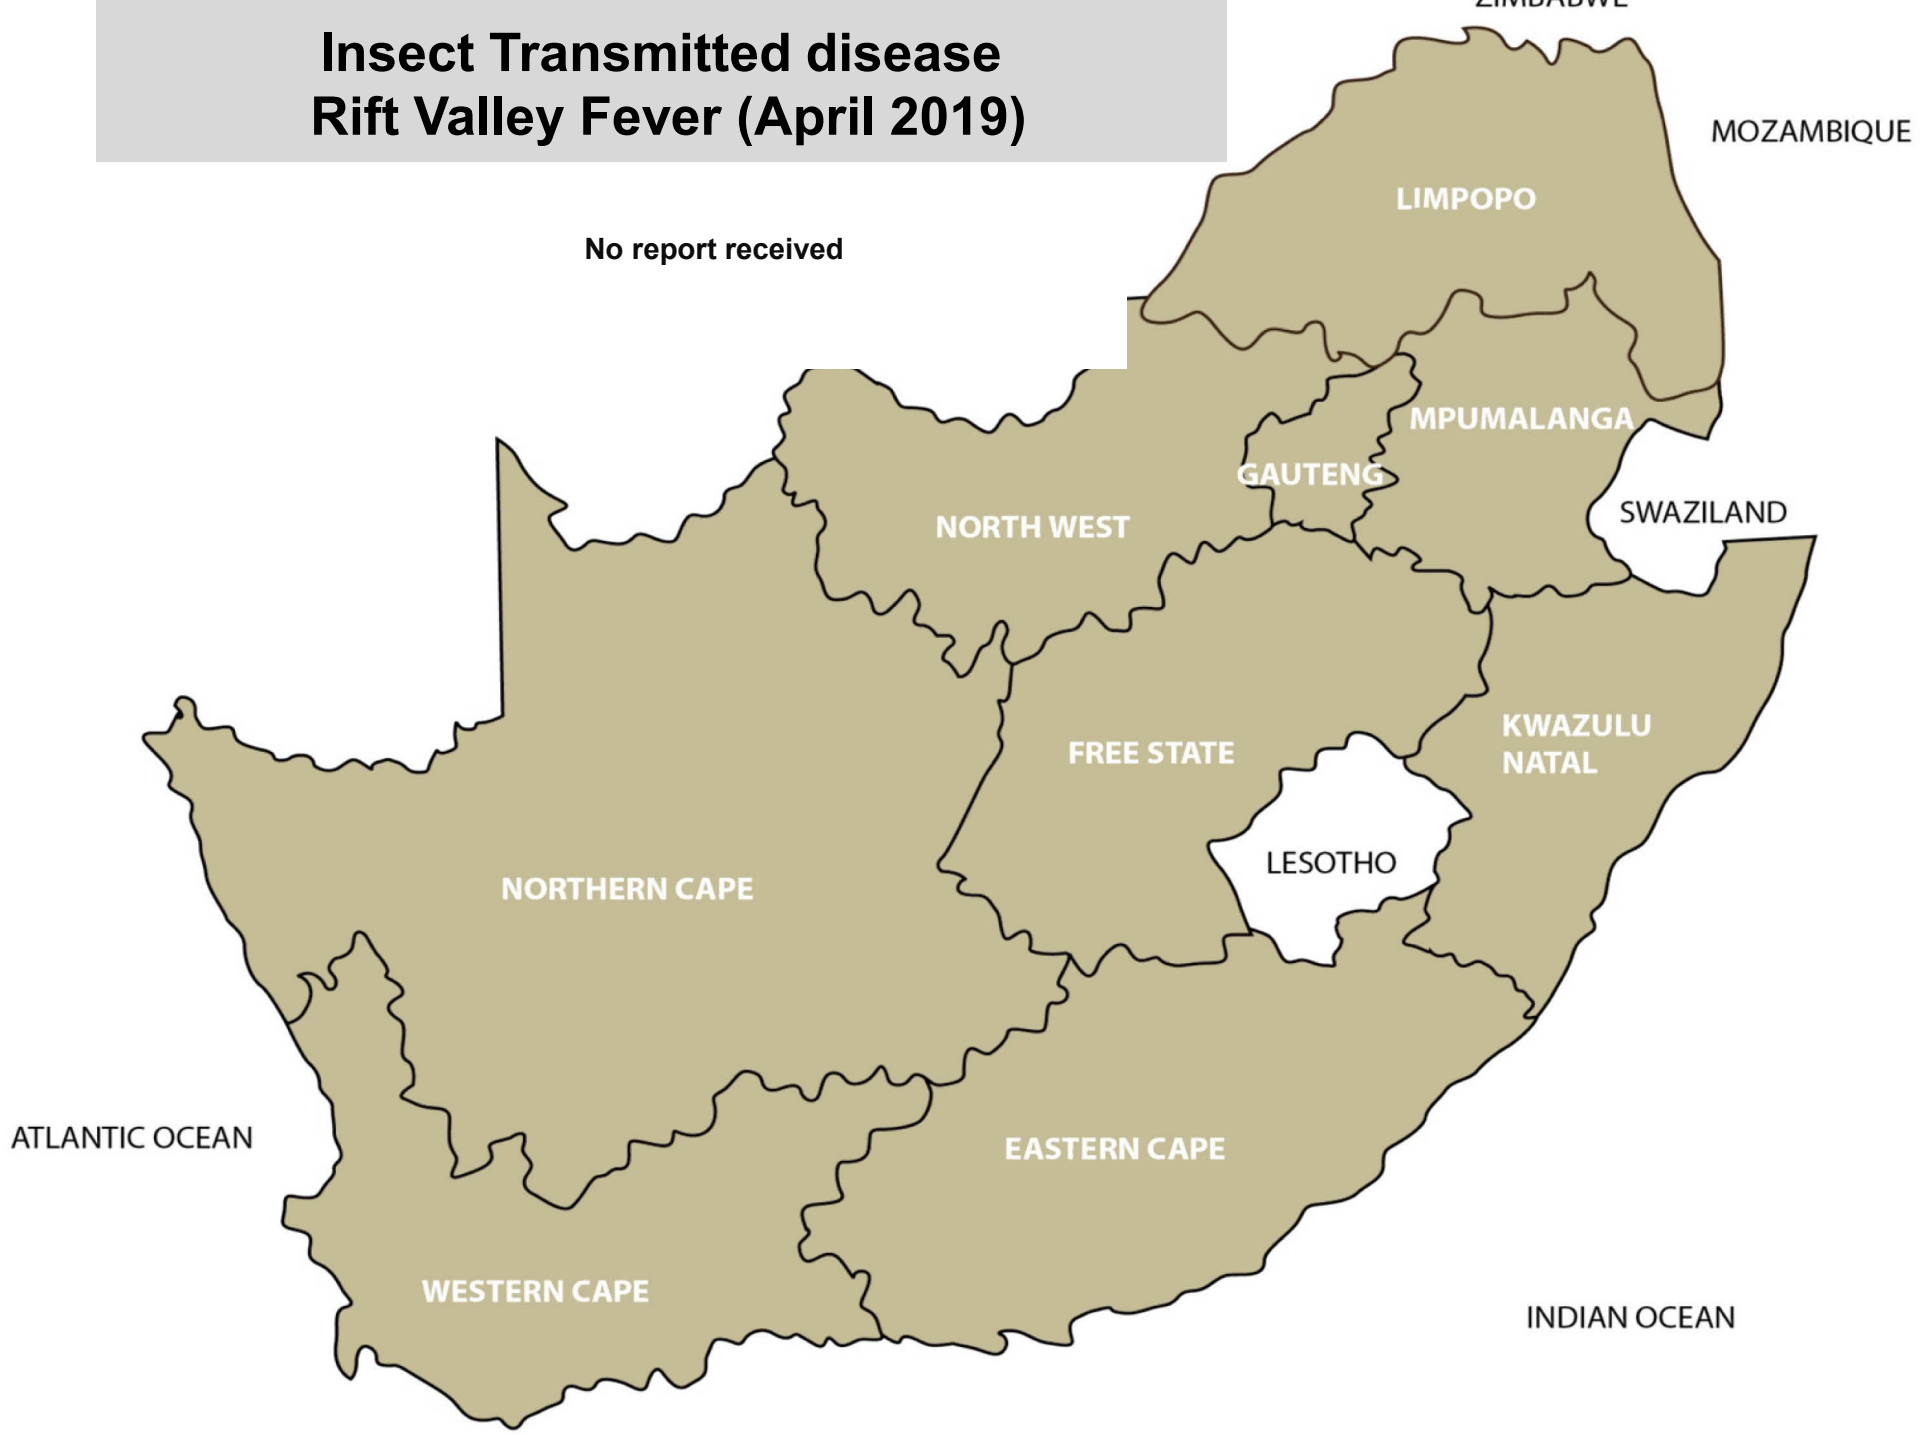

Insect Transmitted disease Rift Valley Fever (April 2019)