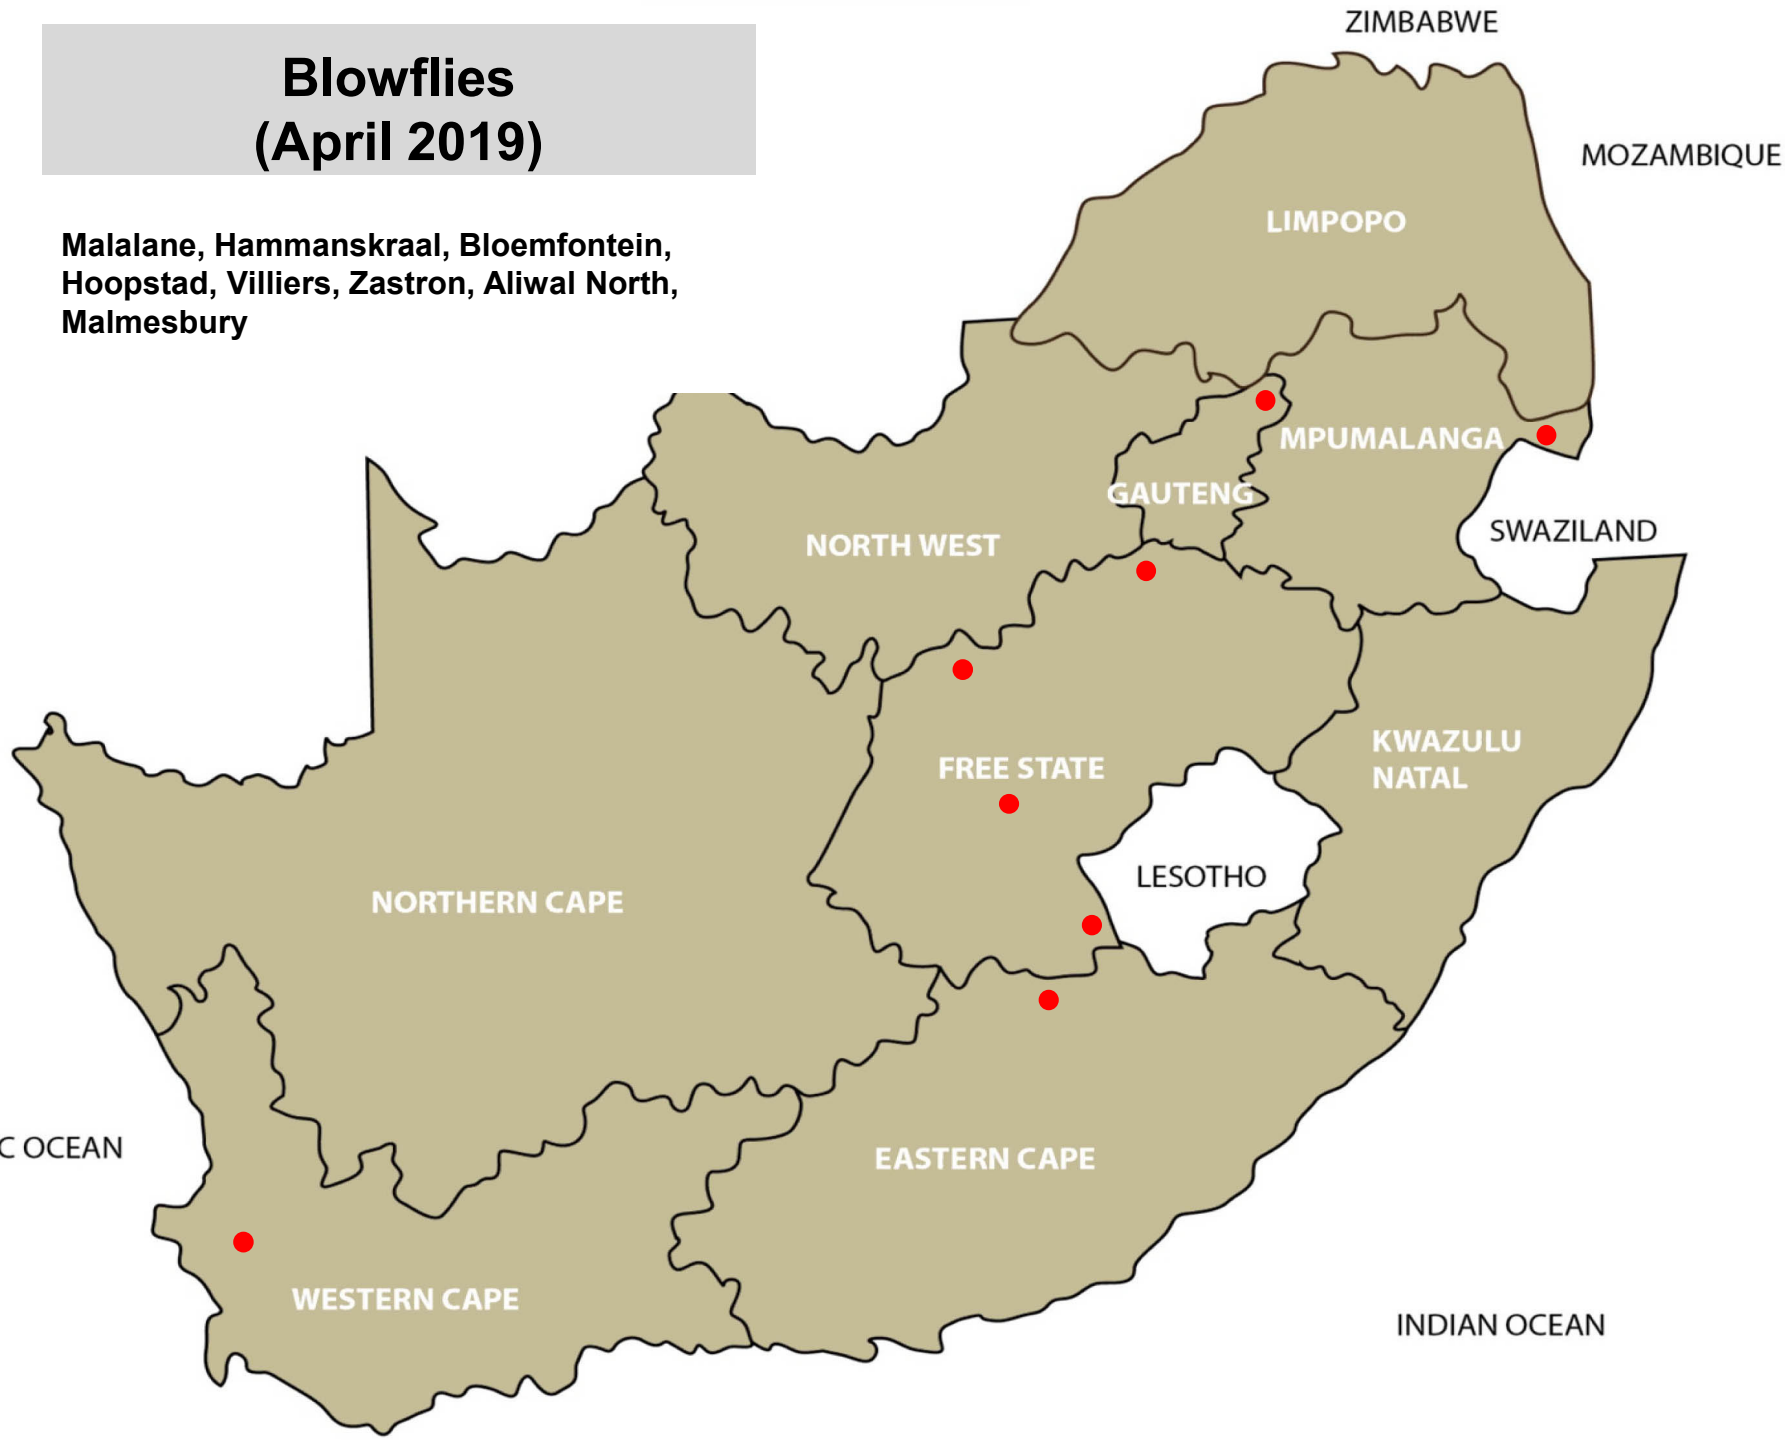

# Sheep scab (April 2019)

Steynsburg

ZIMBABWE

MOZAMBIQUE

LIMPOPO

MPUMALANGA

GAUTENG

SWAZILAND

NORTH WEST

FREE STATE

KWAZULU NATAL

LESOTHO

NORTHERN CAPE

EASTERN CAPE

WESTERN CAPE

INDIAN OCEAN

ATLANTIC OCEAN

# Blowflies (April 2019)

Malalane, Hammanskraal, Bloemfontein,  
Hoopstad, Villiers, Zastron, Aliwal North,  
Malmesbury