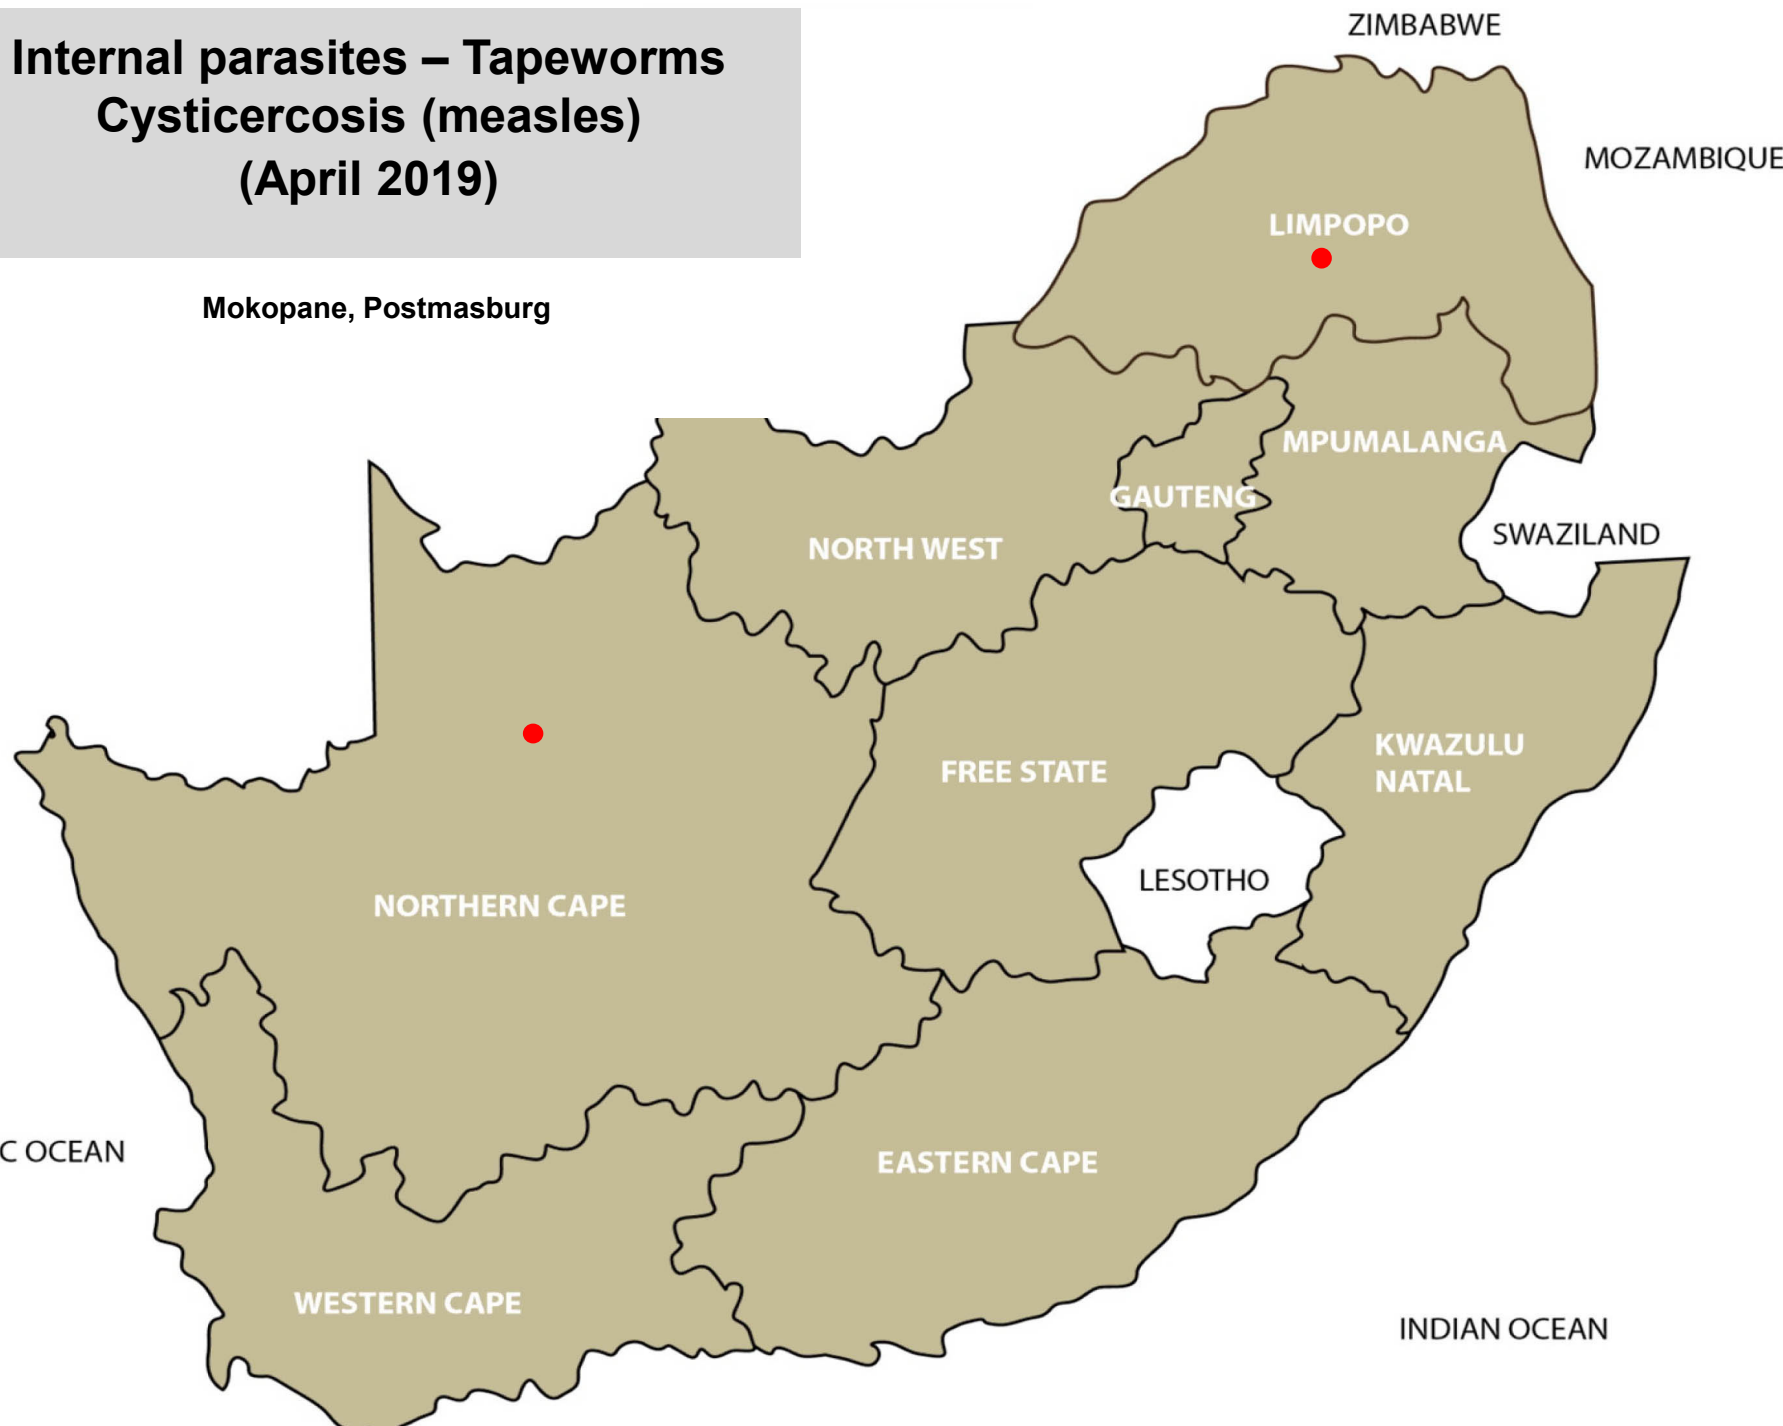

# Internal parasites – Roundworms (April 2019)

Bethal, Hendrina, Lydenburg, Malalane, Middelburg, Nelspruit, Piet Retief, Standerton, Bapsfontein, Bronkhorstspuit, Hammanskraal, Onderstepoort, Mokopane, Polokwane, Christiana, Klerksdorp, Leeudoringstad, Potchefstroom, Schweizer-Reneke, Bloemfontein, Bultfontein, Clocolan, Ficksburg, Harrismith, Hoopstad, Kroonstad, Ladybrand/Excelsior, Memel, Reitz, Smithfield, Viljoenskroon, Villiers, Vrede, Zastron, Wesselsbron, Camperdown, Estcourt, Mtubatuba,, Pietermaritzburg, Underberg, Aliwal North, Graaff-Reinet, Somerset East, Steynsburg, Caledon, George, Heidelberg, Stellenbosch, Swellendam, Kimberley

# Internal parasites – Resistant roundworms (April 2019)

Bapsfontein, Bronkhorstspuit, Christiana,  
Bloemfontein, Hoopstad, Kroonstad, Reitz, Villiers,  
Estcourt, Newcastle, Pietermaritzburg, Graaff-Reinet,  
Jeffreys Bay, Somerset East, George, Stellenbosch,  
Kimberley

# Internal parasites – Tapeworms (April 2019)

Middelburg, Schweizer-Reneke, Bloemfontein, Ficksburg, Harrismith, Kroonstad, Reitz, Viljoenskroon, Villiers, Estcourt, Newcastle, Pietermaritzburg, Graaff-Reinet, Jeffreys Bay, Somerset East, George, Stellenbosch, Kimberley

**Internal parasites – Tapeworms**  
**Cysticercosis (measles)**  
**(April 2019)**