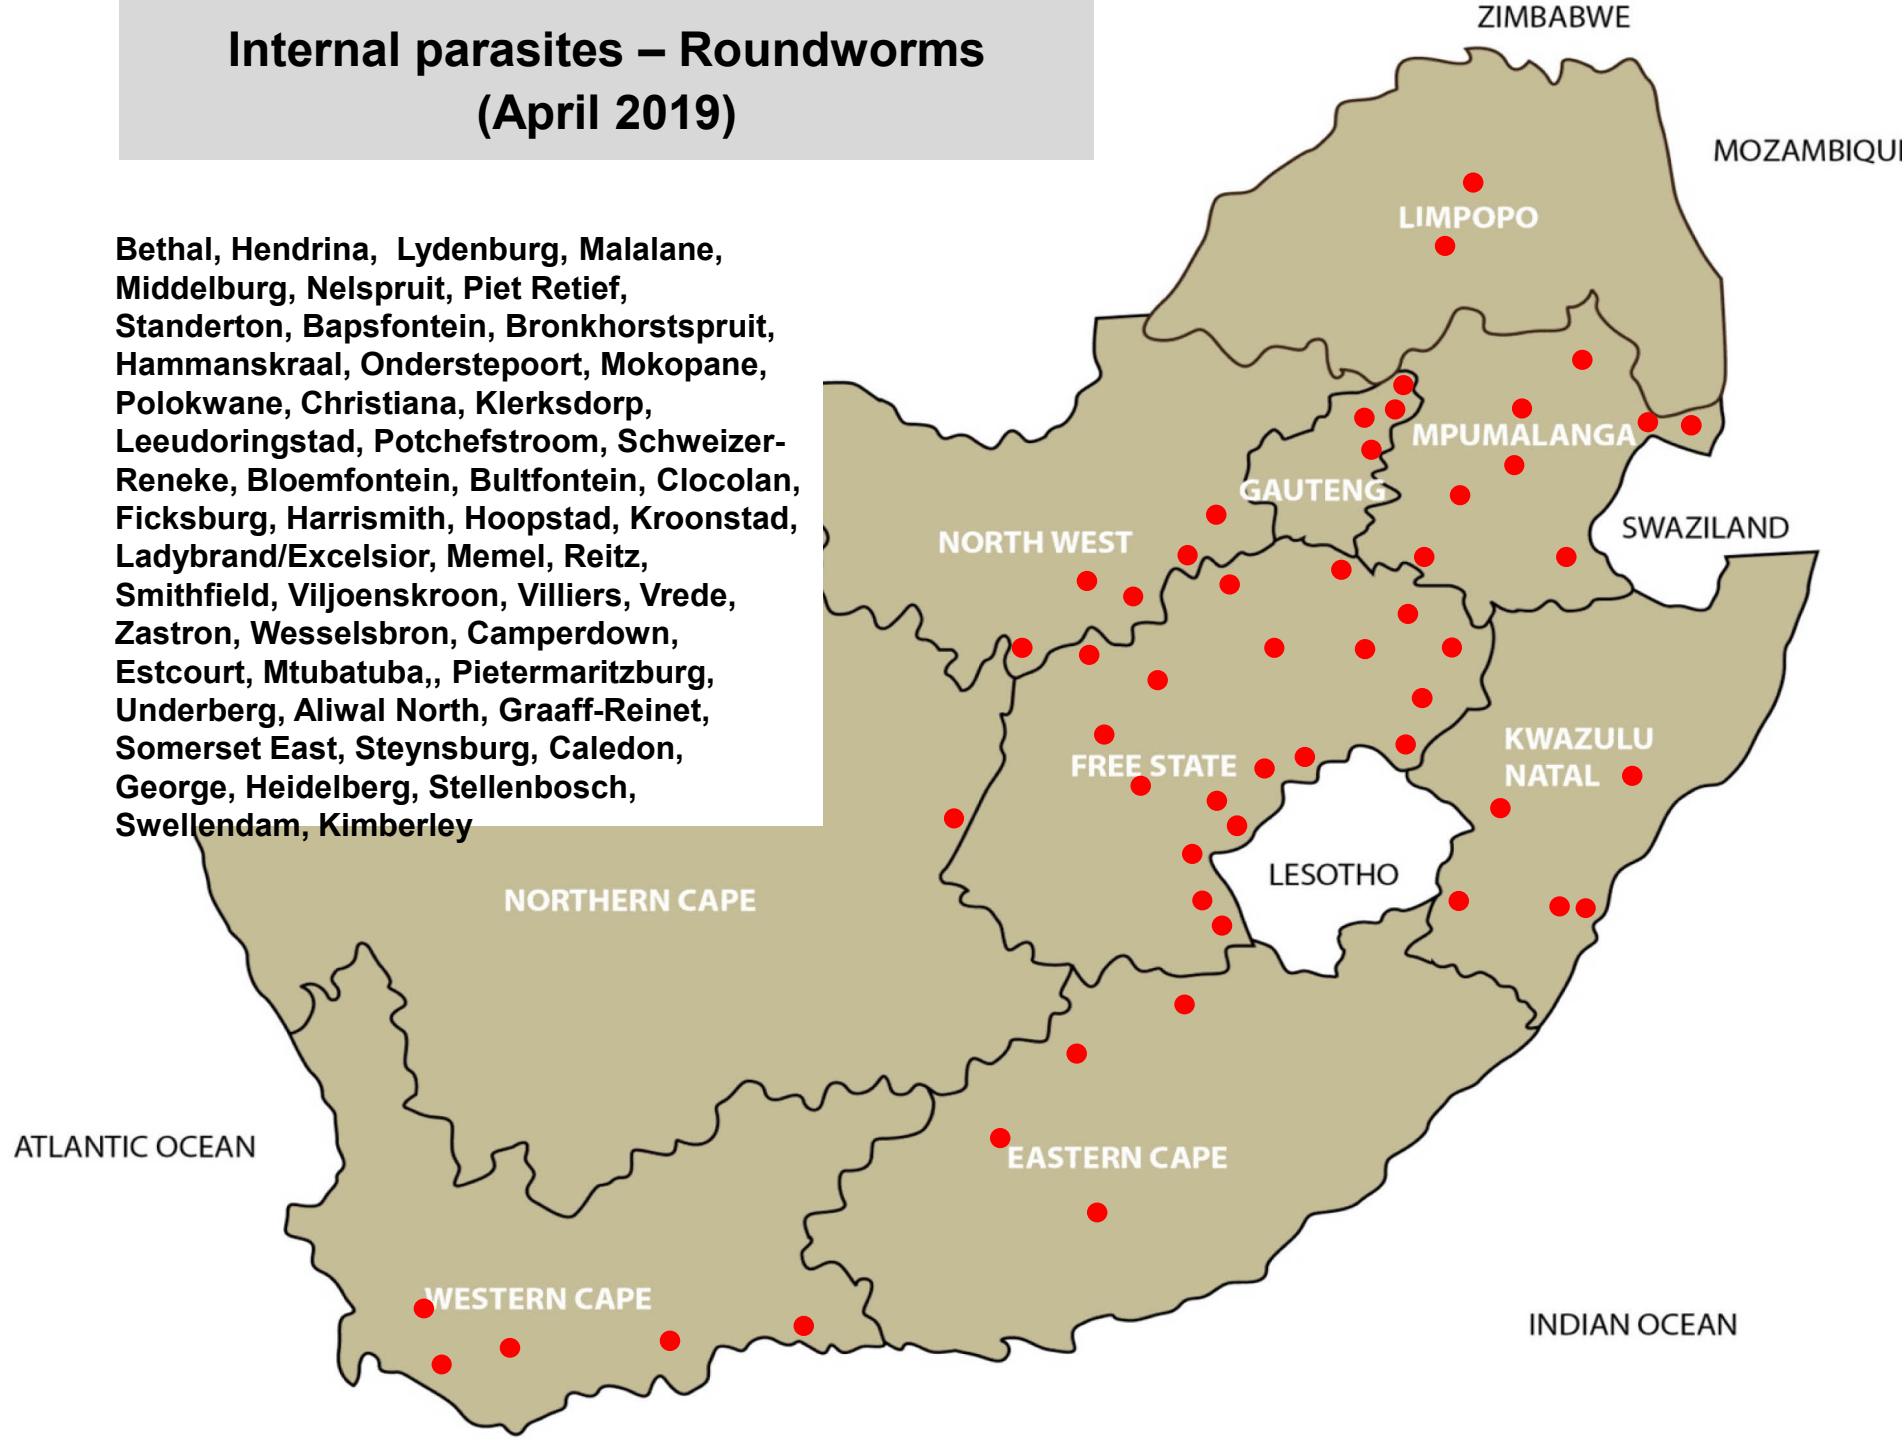

# Internal parasites – Roundworms (April 2019)

Bethal, Hendrina, Lydenburg, Malalane, Middelburg, Nelspruit, Piet Retief, Standerton, Bapsfontein, Bronkhorstspuit, Hammanskraal, Onderstepoort, Mokopane, Polokwane, Christiana, Klerksdorp, Leeudoringstad, Potchefstroom, Schweizer-Reneke, Bloemfontein, Bultfontein, Clocolan, Ficksburg, Harrismith, Hoopstad, Kroonstad, Ladybrand/Excelsior, Memel, Reitz, Smithfield, Viljoenskroon, Villiers, Vrede, Zastron, Wesselsbron, Camperdown, Estcourt, Mtubatuba,, Pietermaritzburg, Underberg, Aliwal North, Graaff-Reinet, Somerset East, Steynsburg, Caledon, George, Heidelberg, Stellenbosch, Swellendam, Kimberley

# Internal parasites – Resistant roundworms (April 2019)

Bapsfontein, Bronkhorstspuit, Christiana,  
Bloemfontein, Hoopstad, Kroonstad, Reitz, Villiers,  
Estcourt, Newcastle, Pietermaritzburg, Graaff-Reinet,  
Jeffreys Bay, Somerset East, George, Stellenbosch,  
Kimberley

# Internal parasites – Tapeworms (April 2019)

Middelburg, Schweizer-Reneke, Bloemfontein, Ficksburg, Harrismith, Kroonstad, Reitz, Viljoenskroon, Villiers, Estcourt, Newcastle, Pietermaritzburg, Graaff-Reinet, Jeffreys Bay, Somerset East, George, Stellenbosch, Kimberley