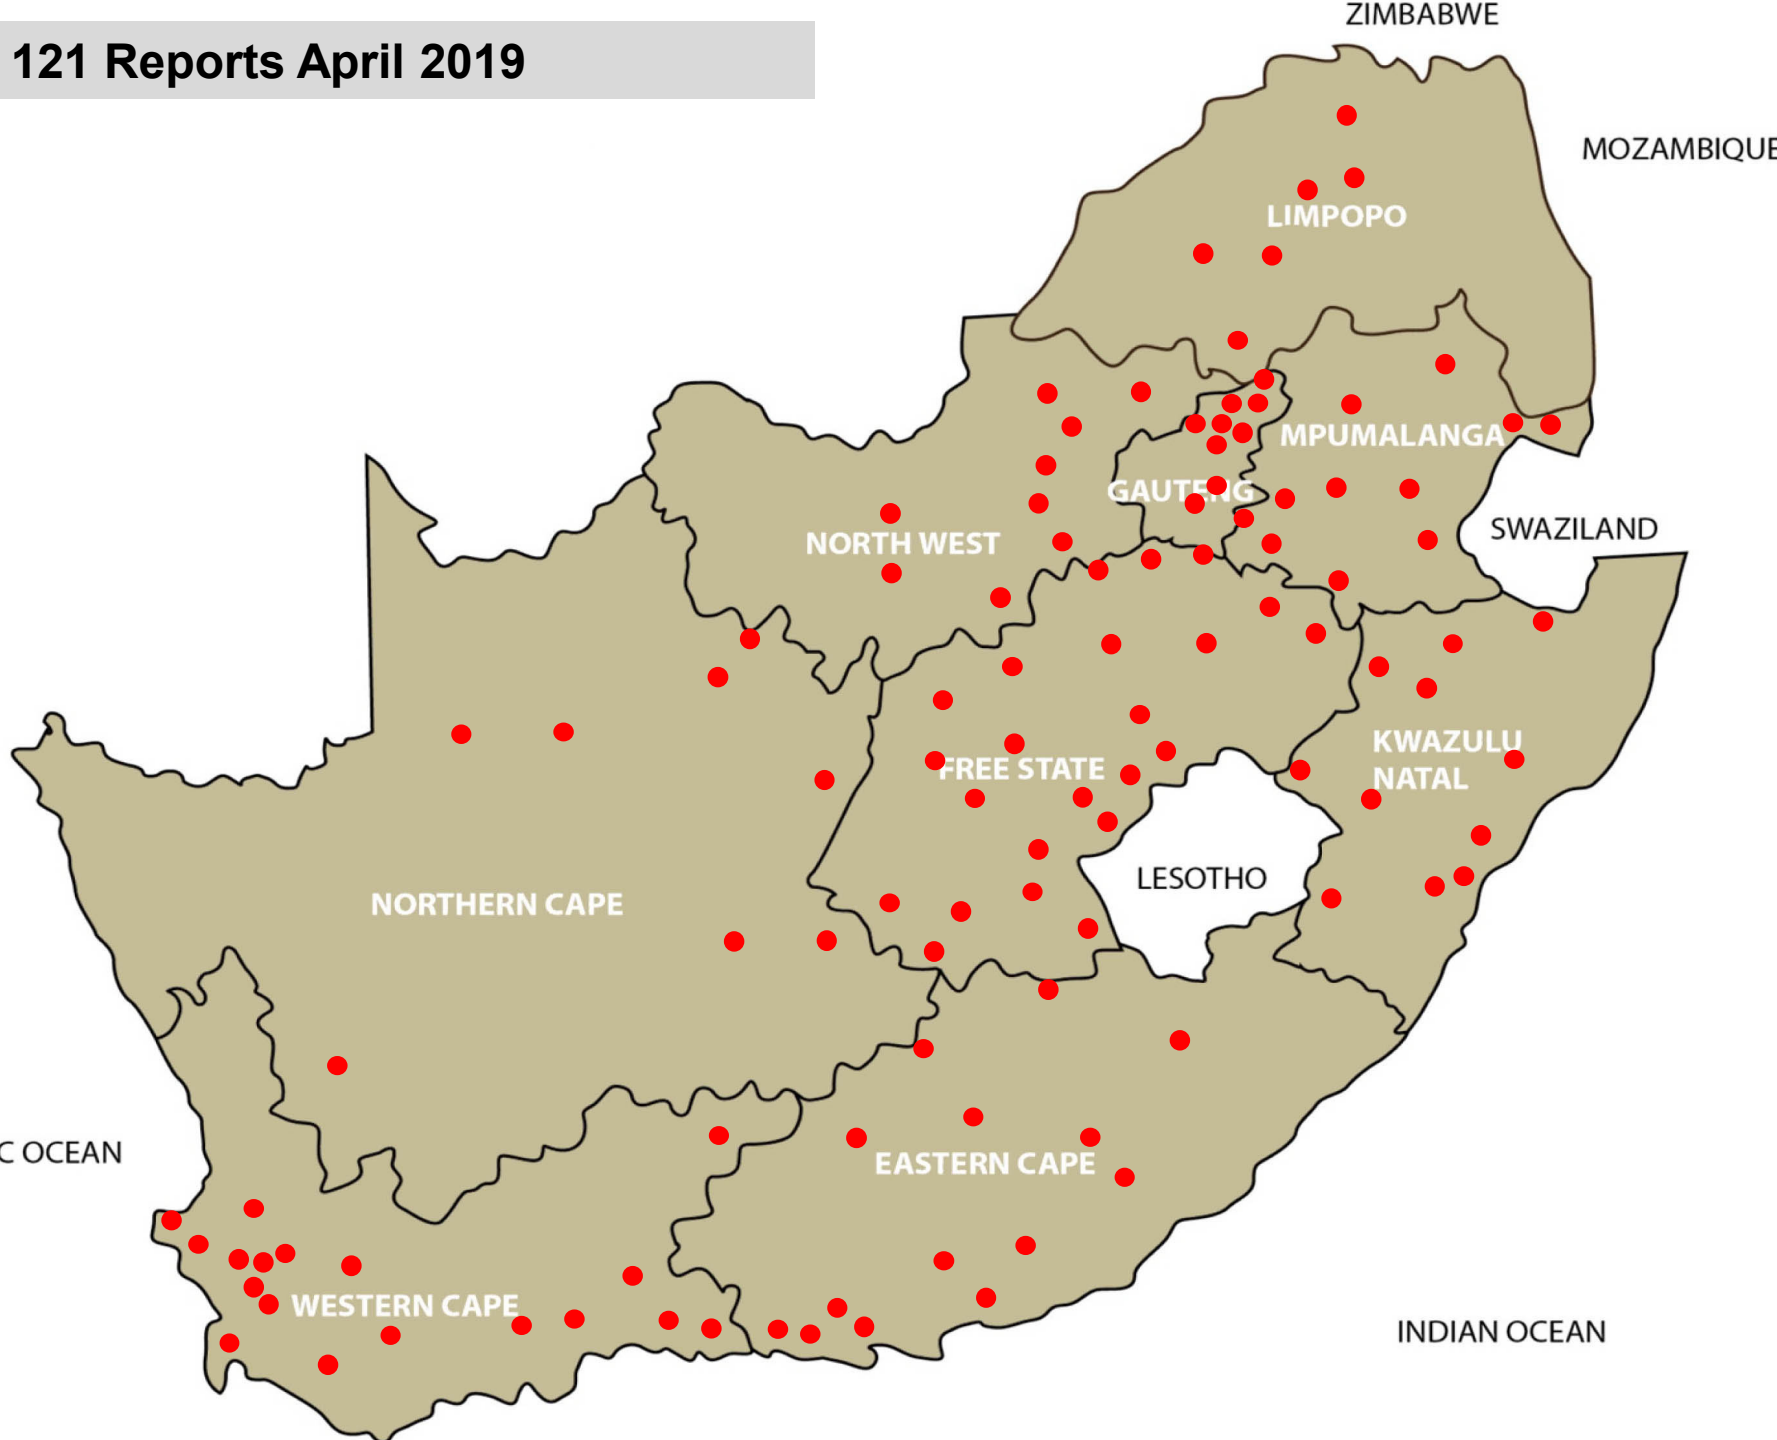

# Internal parasites – Roundworms (April 2019)

Bethal, Hendrina, Lydenburg, Malalane, Middelburg, Nelspruit, Piet Retief, Standerton, Bapsfontein, Bronkhorstspuit, Hammanskraal, Onderstepoort, Mokopane, Polokwane, Christiana, Klerksdorp, Leeudoringstad, Potchefstroom, Schweizer-Reneke, Bloemfontein, Bultfontein, Clocolan, Ficksburg, Harrismith, Hoopstad, Kroonstad, Ladybrand/Excelsior, Memel, Reitz, Smithfield, Viljoenskroon, Villiers, Vrede, Zastron, Wesselsbron, Camperdown, Estcourt, Mtubatuba,, Pietermaritzburg, Underberg, Aliwal North, Graaff-Reinet, Somerset East, Steynsburg, Caledon, George, Heidelberg, Stellenbosch, Swellendam, Kimberley

# Internal parasites – Resistant roundworms (April 2019)

Bapsfontein, Bronkhorstspuit, Christiana,  
Bloemfontein, Hoopstad, Kroonstad, Reitz, Villiers,  
Estcourt, Newcastle, Pietermaritzburg, Graaff-Reinet,  
Jeffreys Bay, Somerset East, George, Stellenbosch,  
Kimberley

# Internal parasites – Tapeworms (April 2019)

Middelburg, Schweizer-Reneke, Bloemfontein, Ficksburg, Harrismith, Kroonstad, Reitz, Viljoenskroon, Villiers, Estcourt, Newcastle, Pietermaritzburg, Graaff-Reinet, Jeffreys Bay, Somerset East, George, Stellenbosch, Kimberley