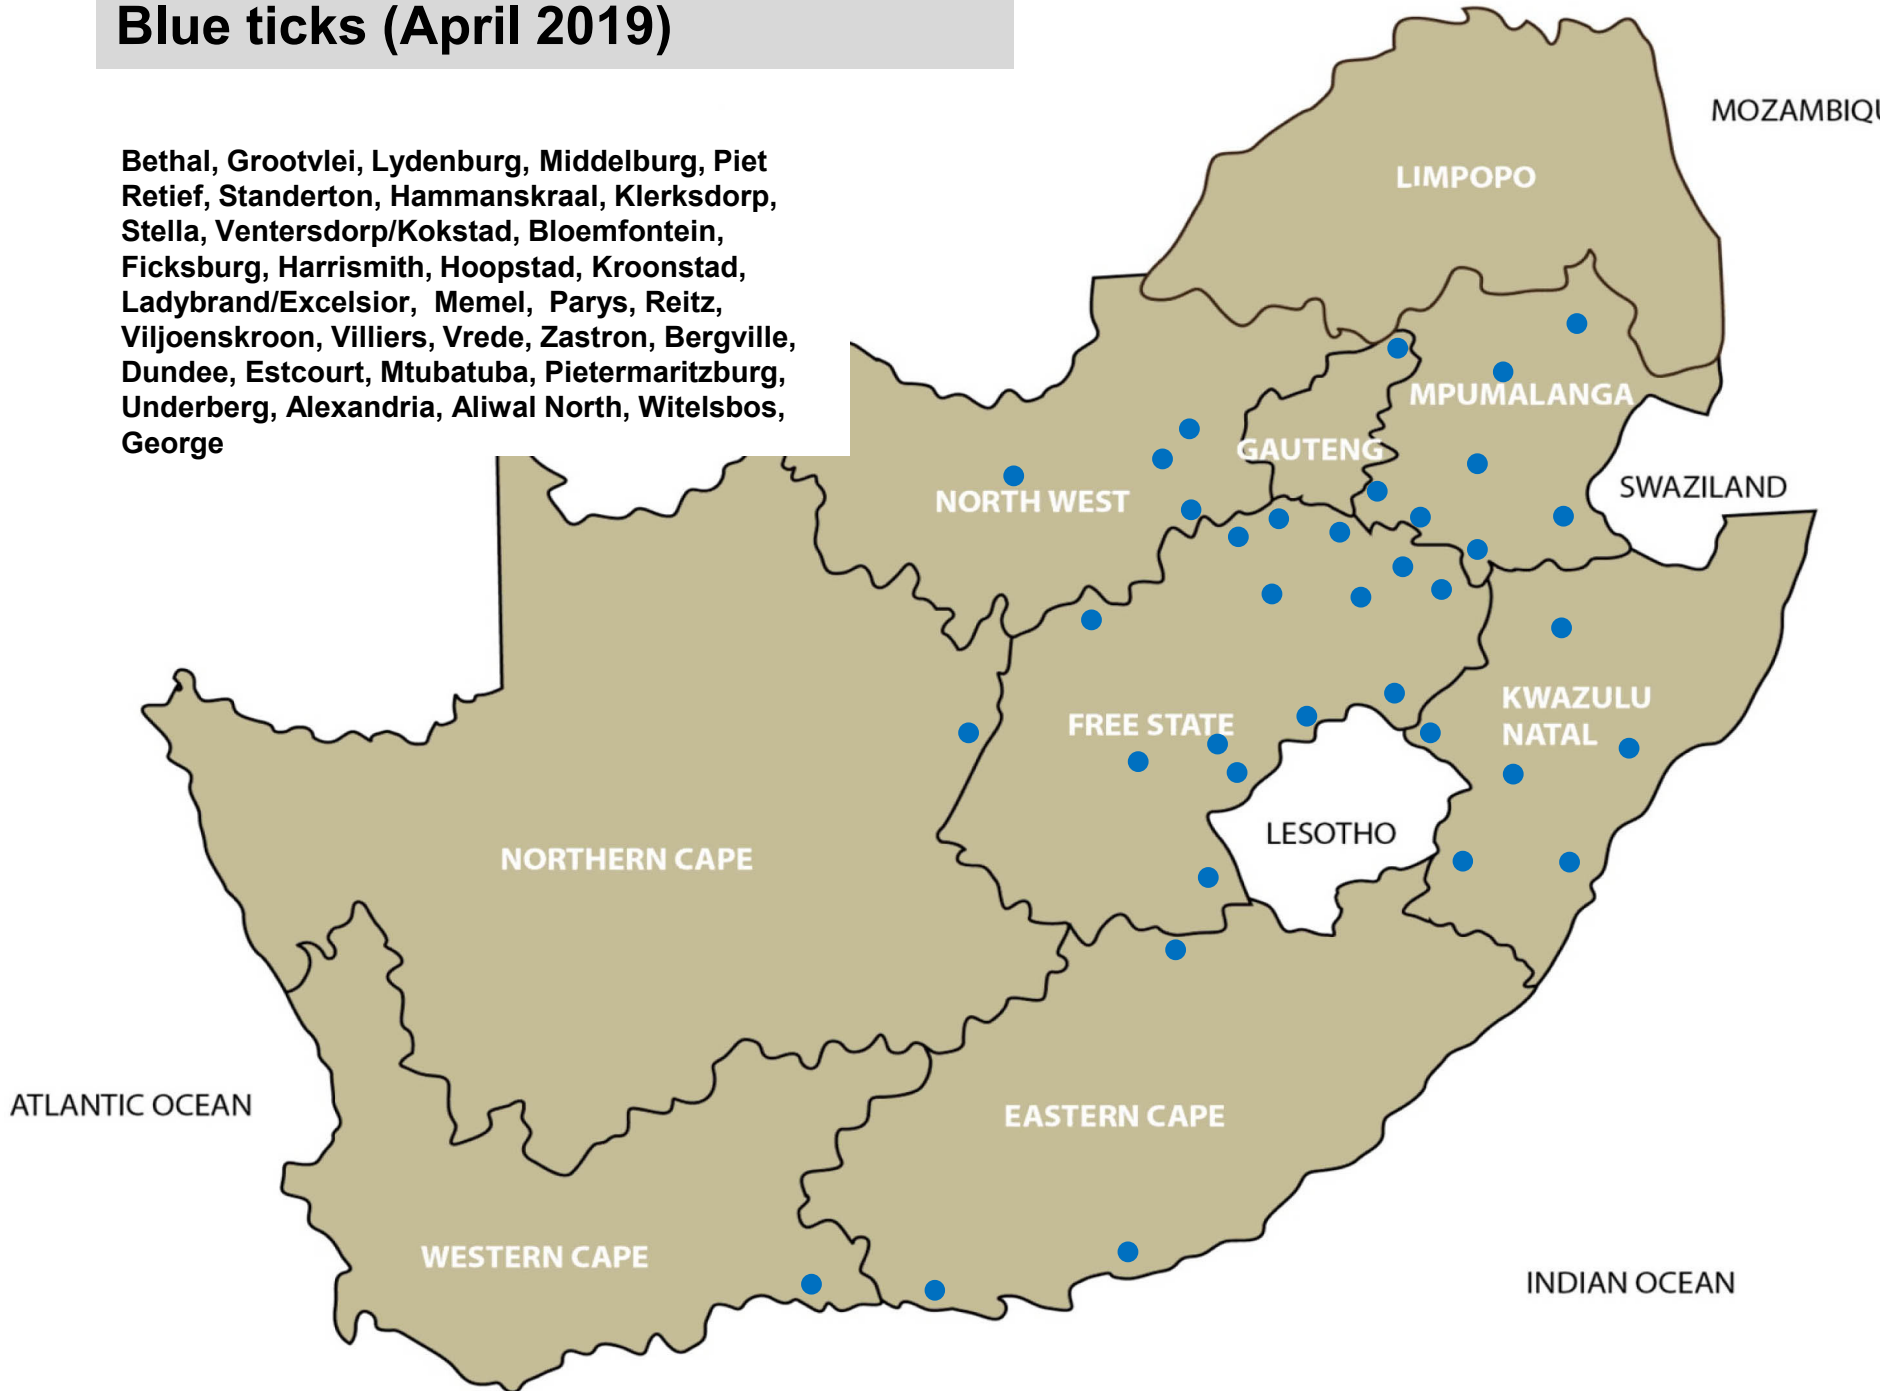

# Internal parasites – Tapeworms (April 2019)

Middelburg, Schweizer-Reneke, Bloemfontein, Ficksburg, Harrismith, Kroonstad, Reitz, Viljoenskroon, Villiers, Estcourt, Newcastle, Pietermaritzburg, Graaff-Reinet, Jeffreys Bay, Somerset East, George, Stellenbosch, Kimberley

# Internal parasites – *Parafilaria* (April 2019)

Mtubatuba, Pietermaritzburg

# Blue ticks (April 2019)

Bethal, Grootvlei, Lydenburg, Middelburg, Piet Retief, Standerton, Hammanskraal, Klerksdorp, Stella, Ventersdorp/Kokstad, Bloemfontein, Ficksburg, Harrismith, Hoopstad, Kroonstad, Ladybrand/Excelsior, Memel, Parys, Reitz, Viljoenskroon, Villiers, Vrede, Zastron, Bergville, Dundee, Estcourt, Mtubatuba, Pietermaritzburg, Underberg, Alexandria, Aliwal North, Witelsbos, George

# Resistant Blue ticks (April 2019)

Hendrina, Hoopstad, Bergville, Pietermaritzburg, Witelsbos