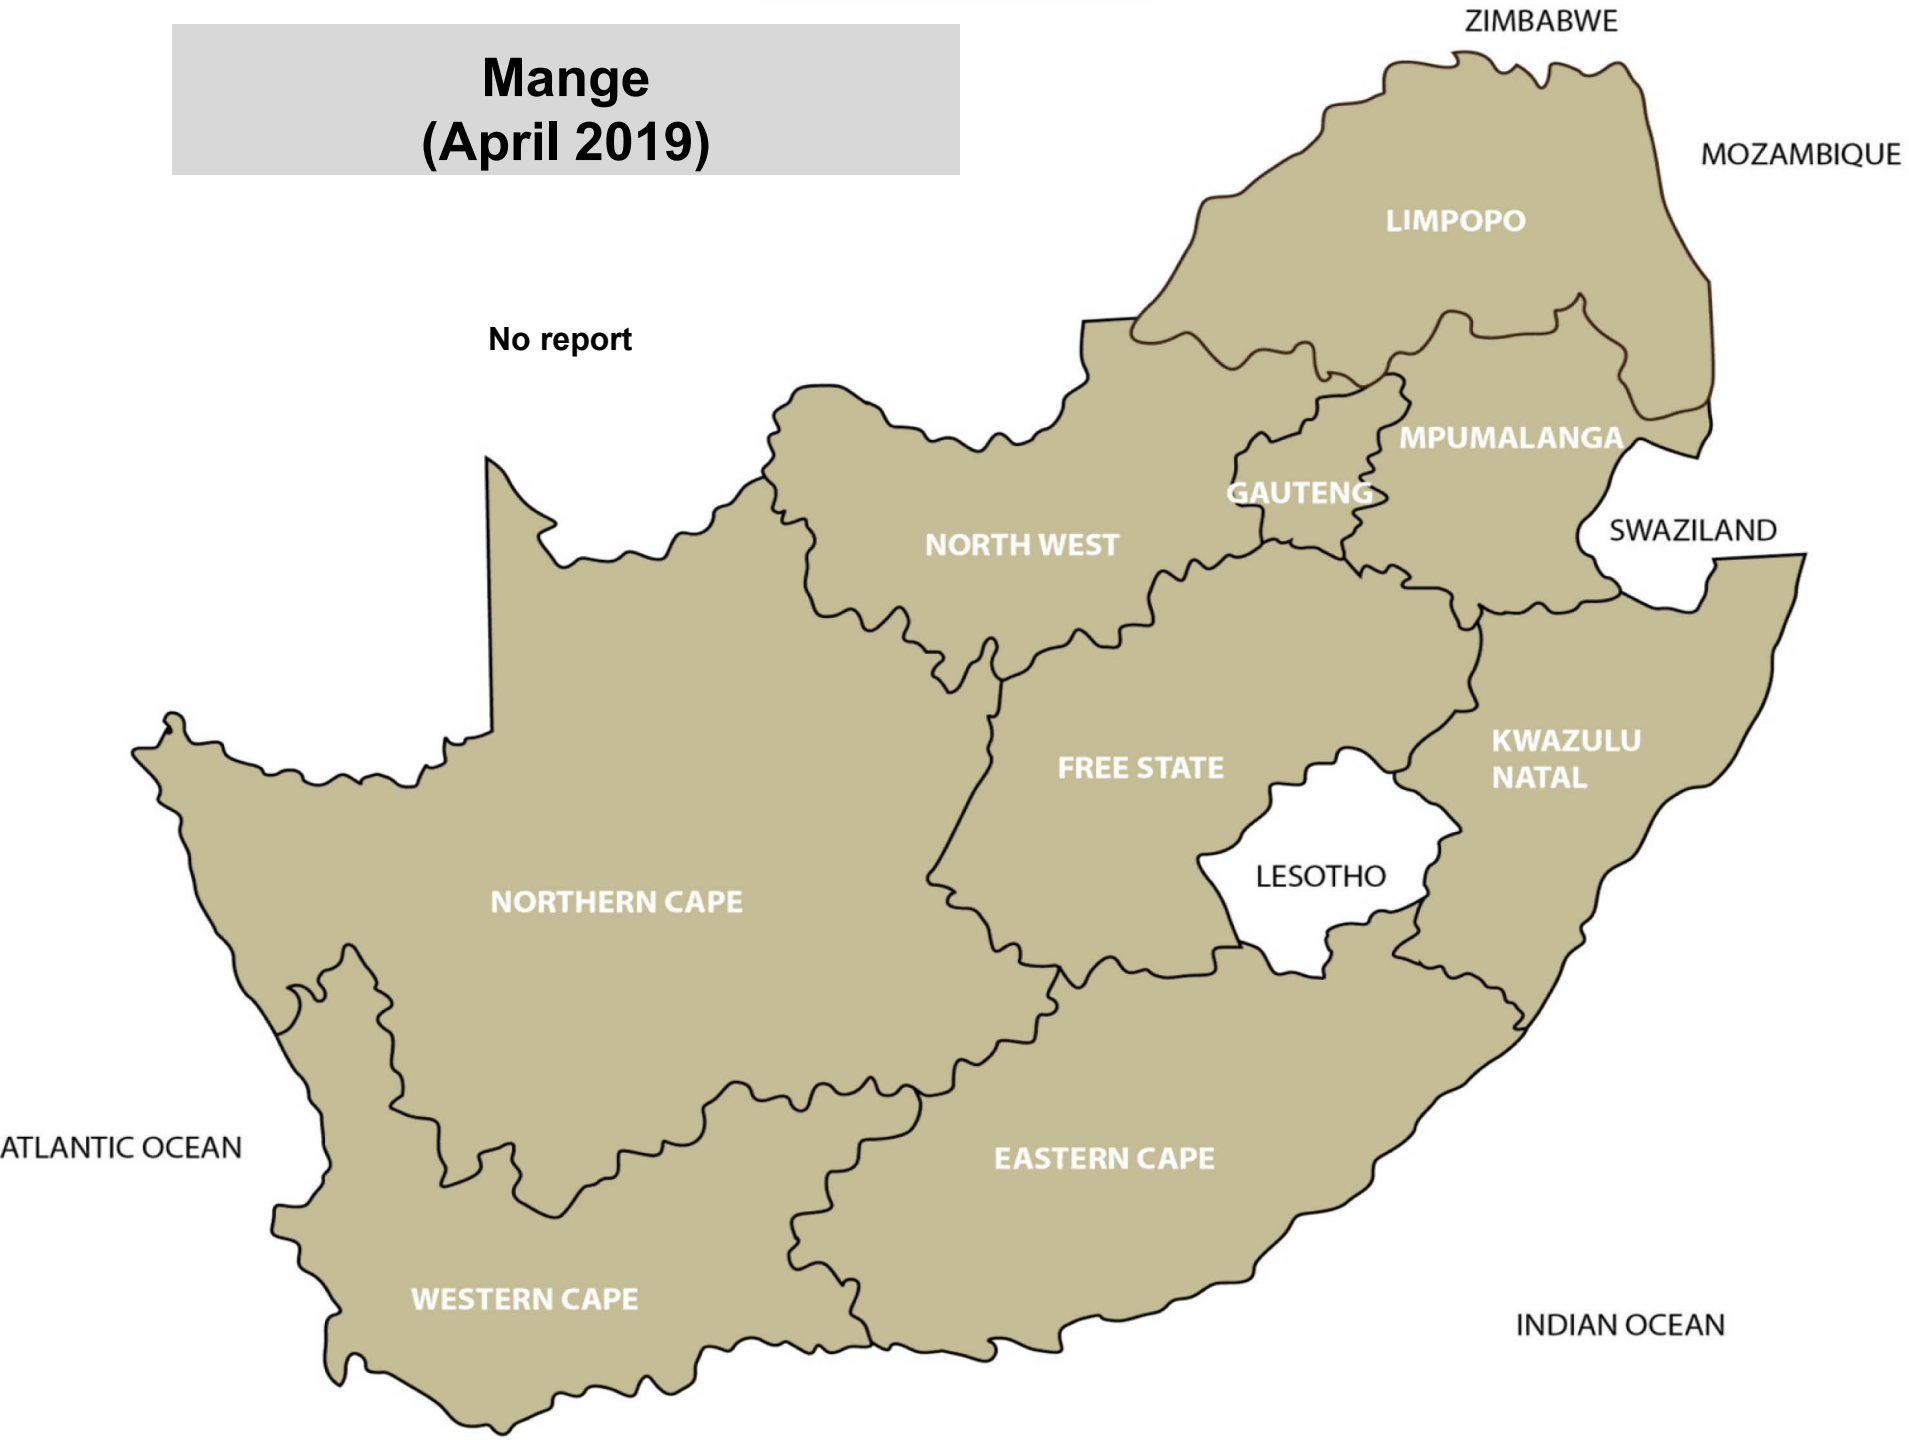

Mange (April 2019)