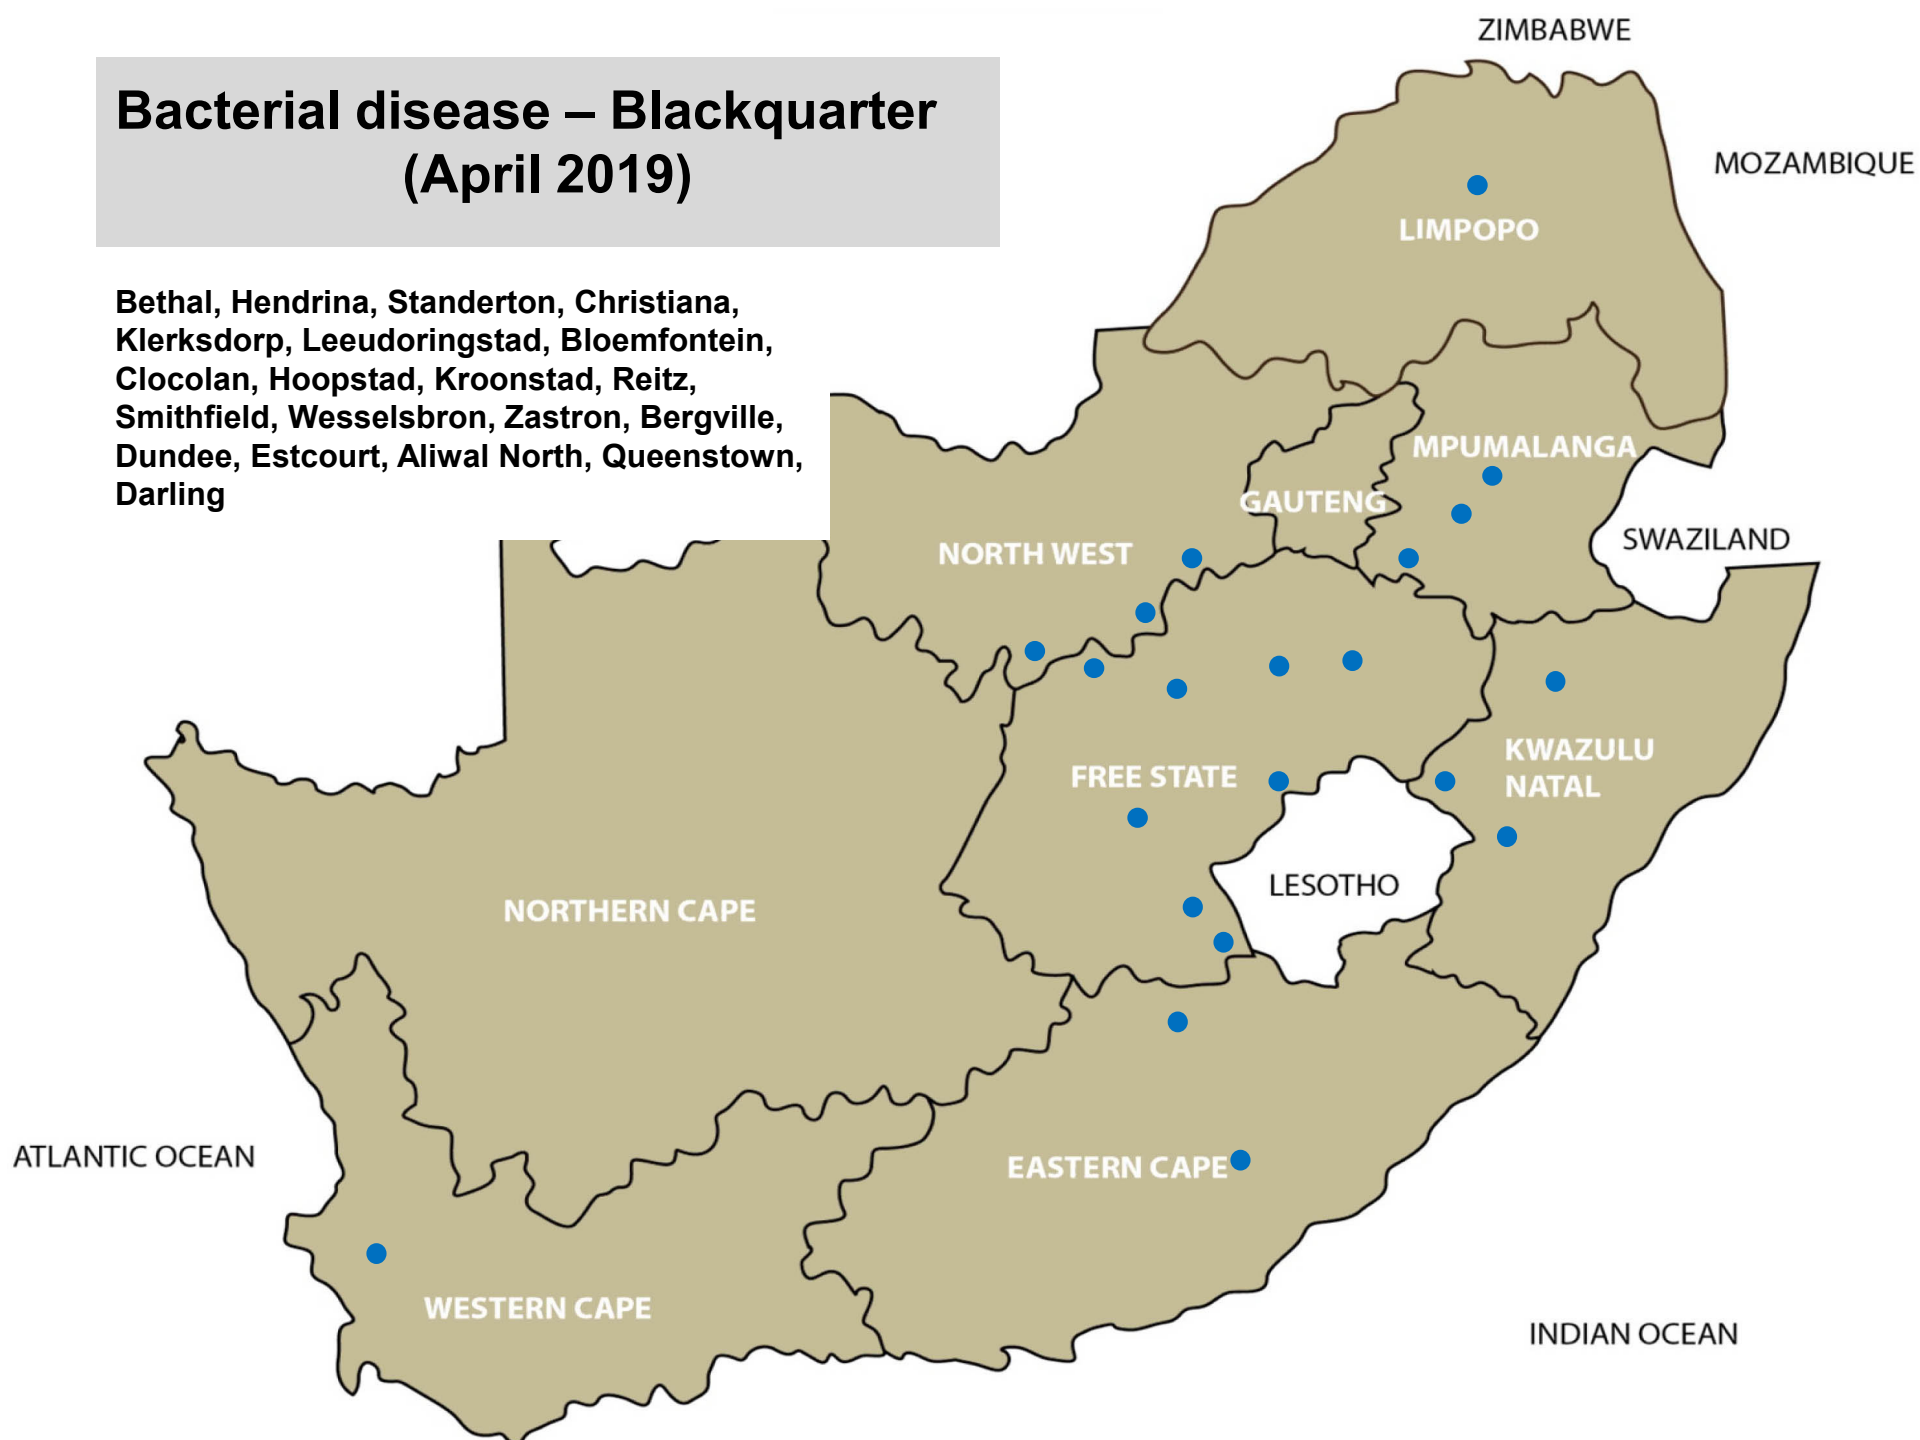

# Bacterial disease – Enzoootic abortion (April 2019)

Bronkhorstspuit, Excelsior/Ladybrand, Wesselsbron,  
Pietermaritzburg

# Bacterial disease – Johnes disease (April 2019)

Senekal, Darling

# Bacterial disease – Blackquarter (April 2019)

Bethal, Hendrina, Standerton, Christiana, Klerksdorp, Leeudoringstad, Bloemfontein, Cloccolan, Hoopstad, Kroonstad, Reitz, Smithfield, Wesselsbron, Zastron, Bergville, Dundee, Estcourt, Aliwal North, Queenstown, Darling