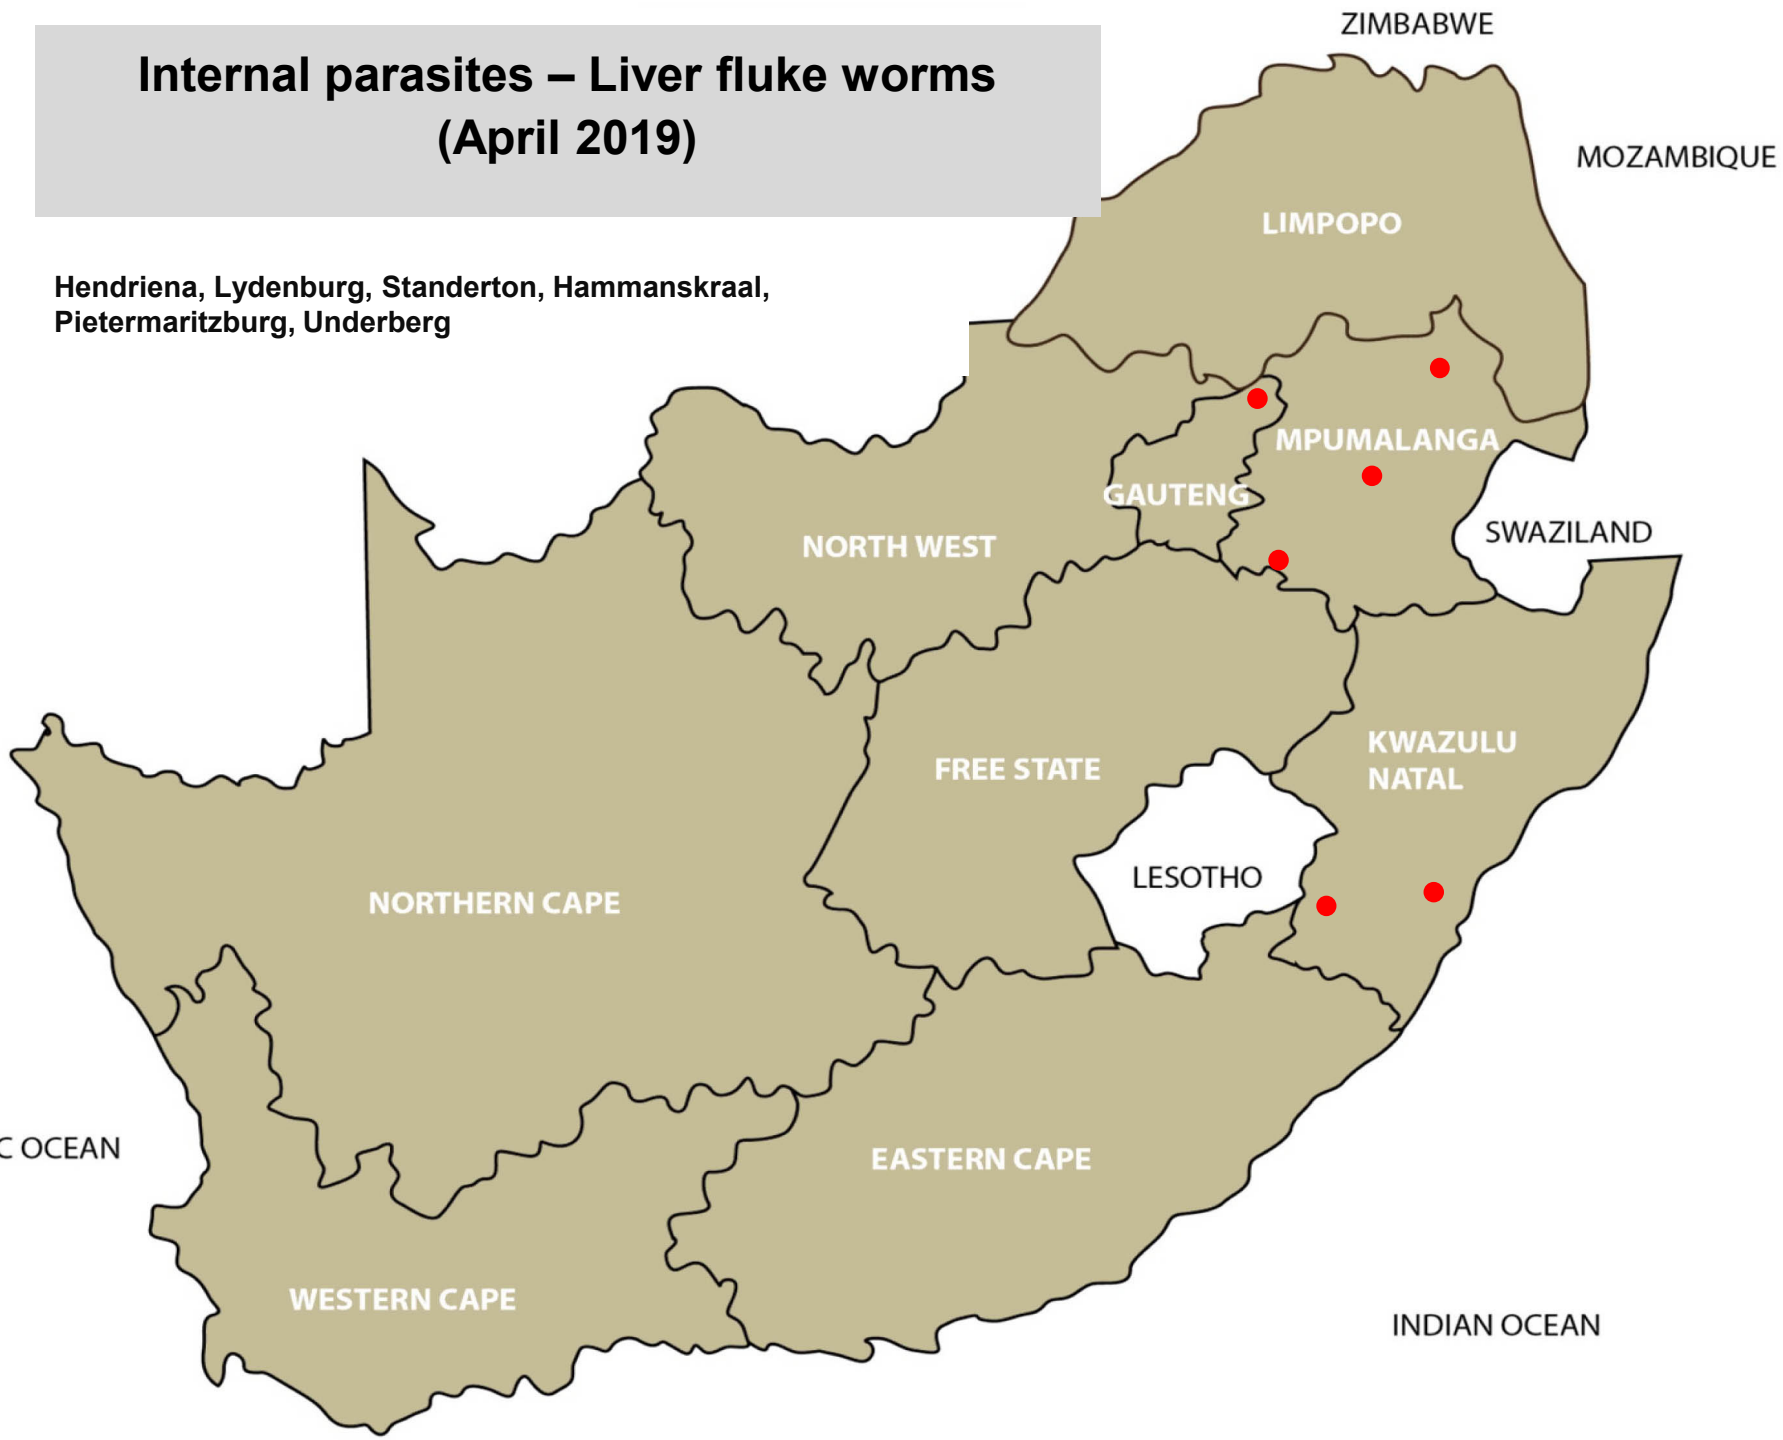

# Internal parasites – Resistant roundworms (April 2019)

Bapsfontein, Bronkhorstspuit, Christiana,  
Bloemfontein, Hoopstad, Kroonstad, Reitz, Villiers,  
Estcourt, Newcastle, Pietermaritzburg, Graaff-Reinet,  
Jeffreys Bay, Somerset East, George, Stellenbosch,  
Kimberley

# Internal parasites – Tapeworms (April 2019)

Middelburg, Schweizer-Reneke, Bloemfontein, Ficksburg, Harrismith, Kroonstad, Reitz, Viljoenskroon, Villiers, Estcourt, Newcastle, Pietermaritzburg, Graaff-Reinet, Jeffreys Bay, Somerset East, George, Stellenbosch, Kimberley

**Internal parasites – Tapeworms**  
**Cysticercosis (measles)**  
**(April 2019)**

# Internal parasites – Liver fluke worms (April 2019)

Hendriena, Lydenburg, Standerton, Hammanskraal,  
Pietermaritzburg, Underberg