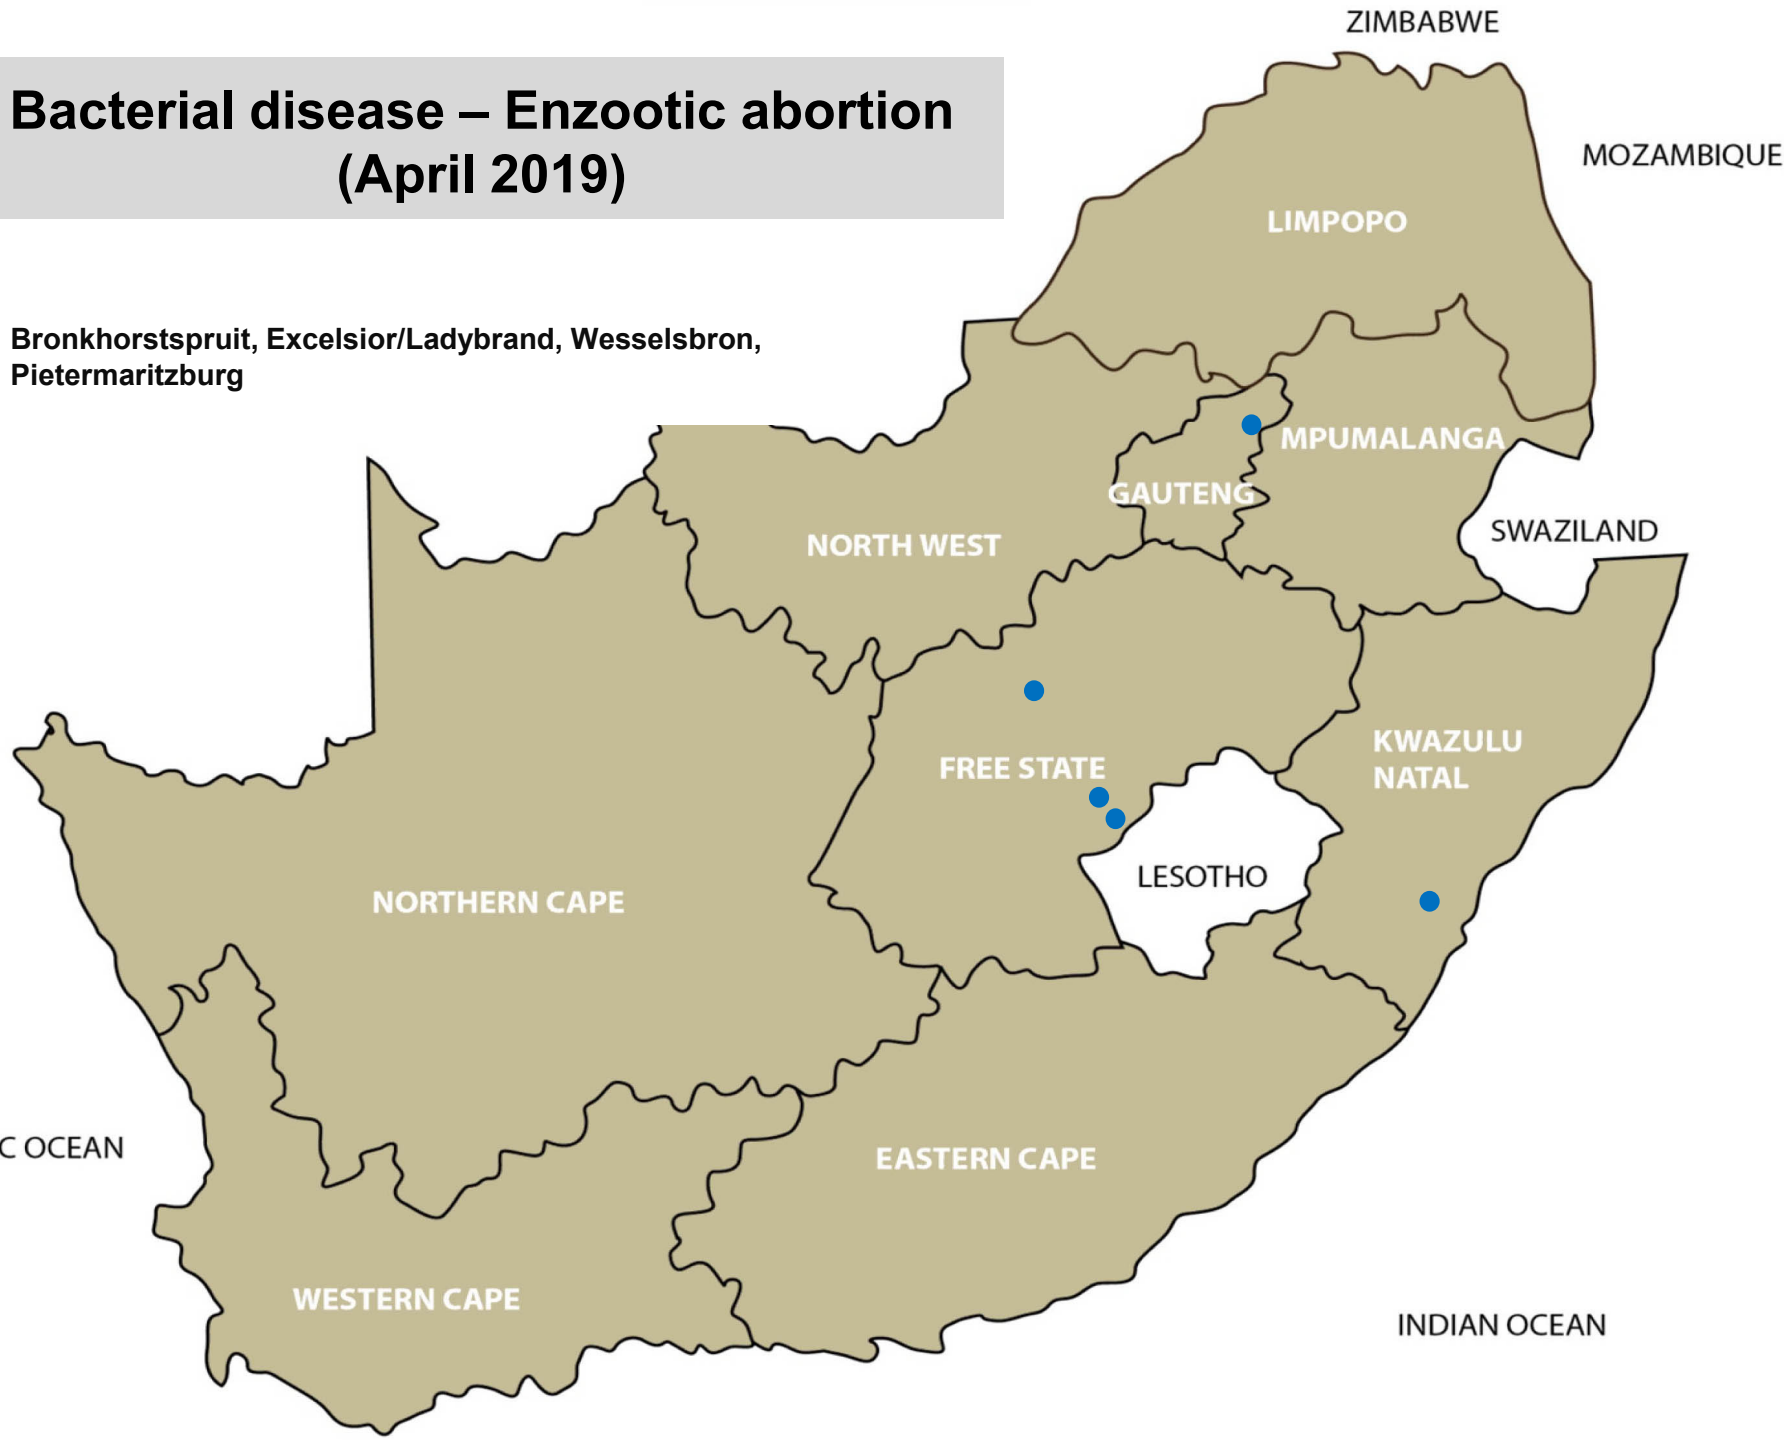

Bacterial disease – Enzoootic abortion (April 2019)

Bronkhorstspuit, Excelsior/Ladybrand, Wesselsbron,
Pietermaritzburg