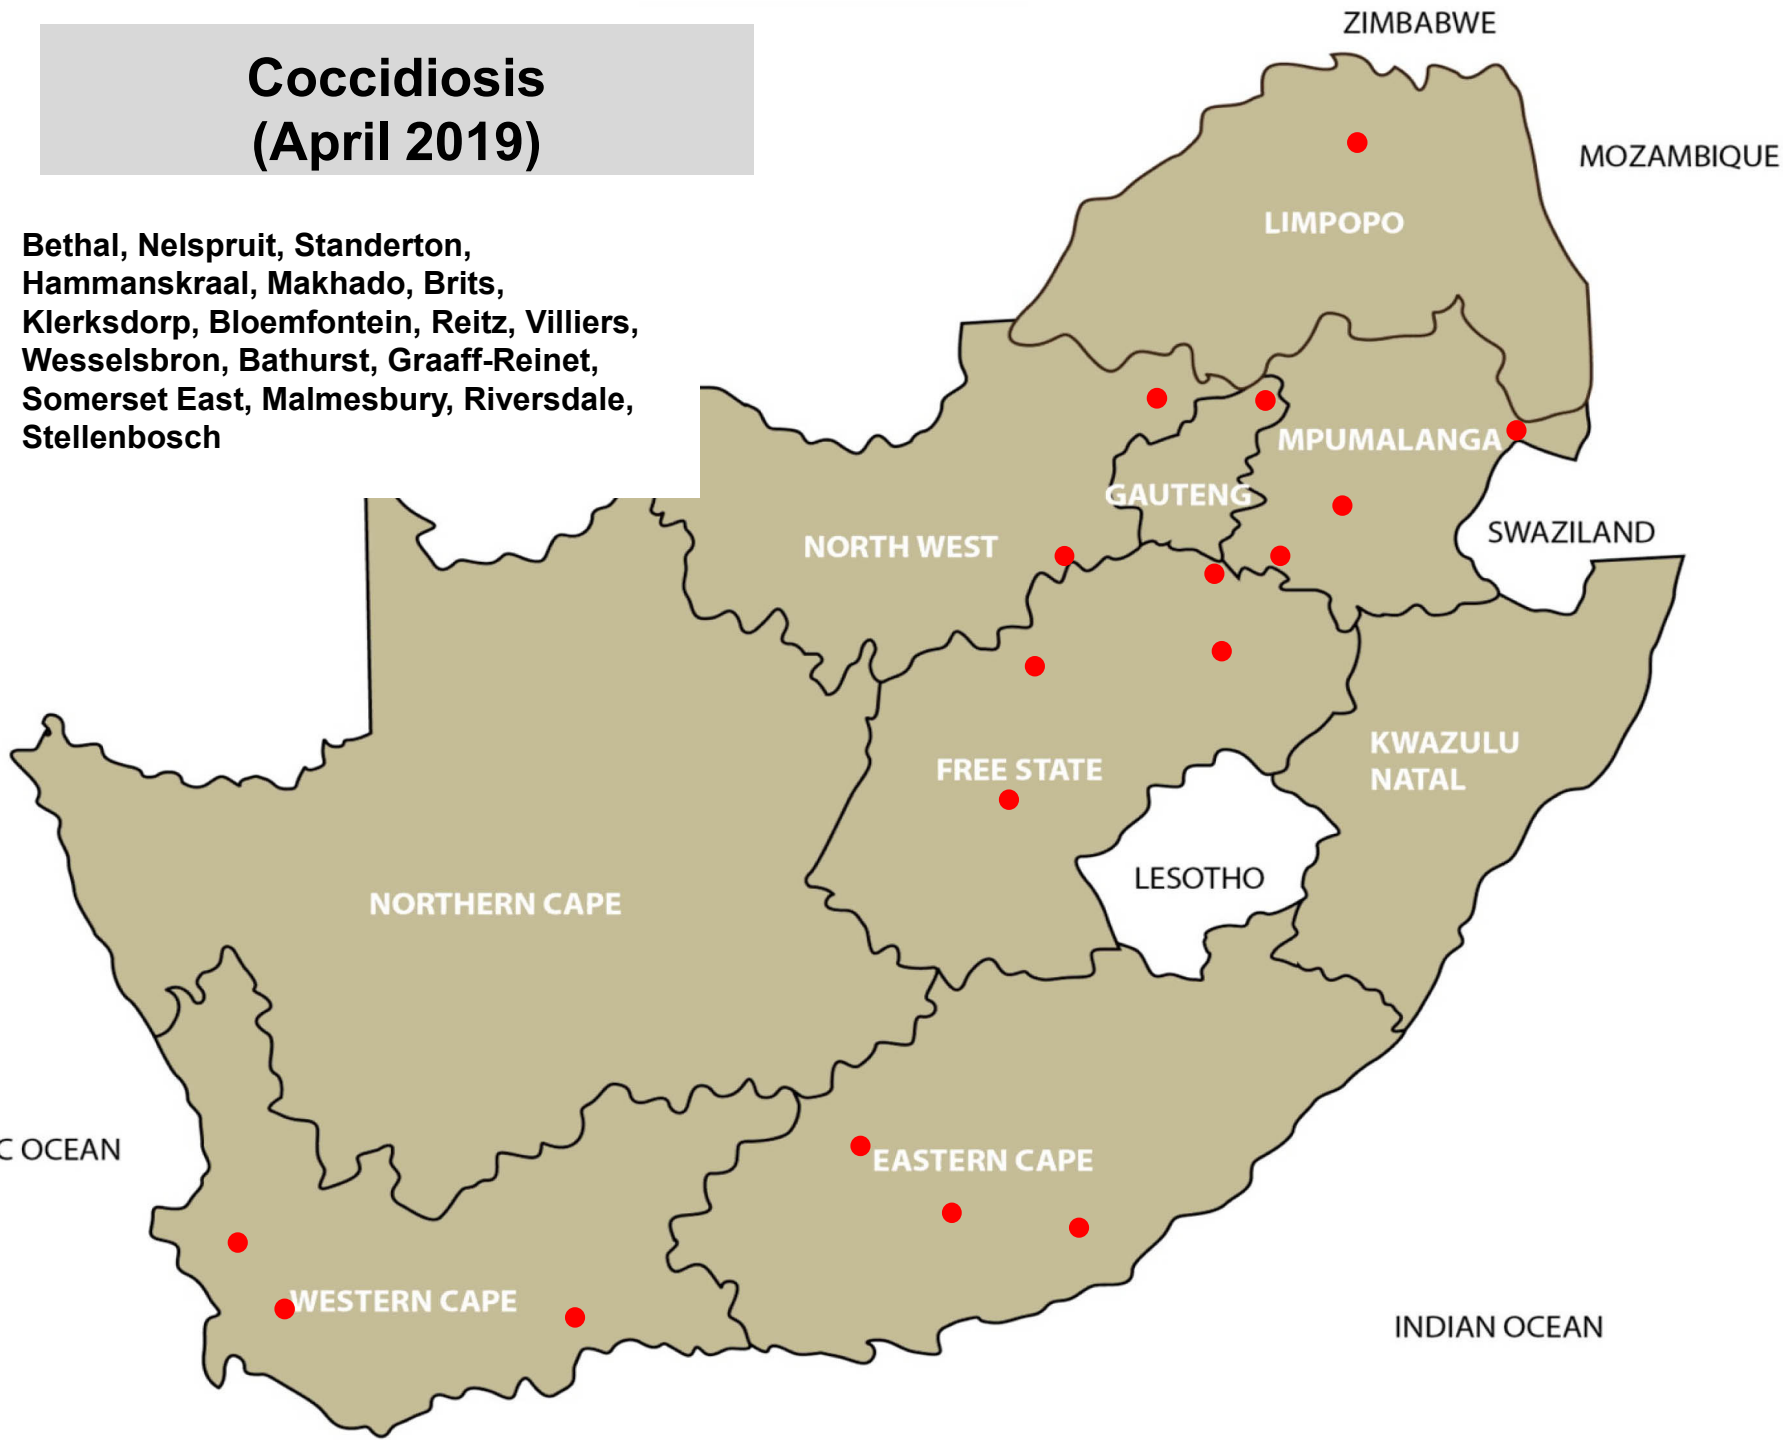

# Midges and Mosquitoes (April 2019)

Standerton, Hammanskraal, Christiana,  
Koster/Ventersdorp, Bergville, Bultfontein, Hoopstad,  
Kroonstad, Wesselsbron, Bergville, Graaff-Reinet

# Coccidiosis (April 2019)

Bethal, Nelspruit, Standerton,  
Hammankraal, Makhado, Brits,  
Klerksdorp, Bloemfontein, Reitz, Villiers,  
Wesselsbron, Bathurst, Graaff-Reinet,  
Somerset East, Malmesbury, Riversdale,  
Stellenbosch