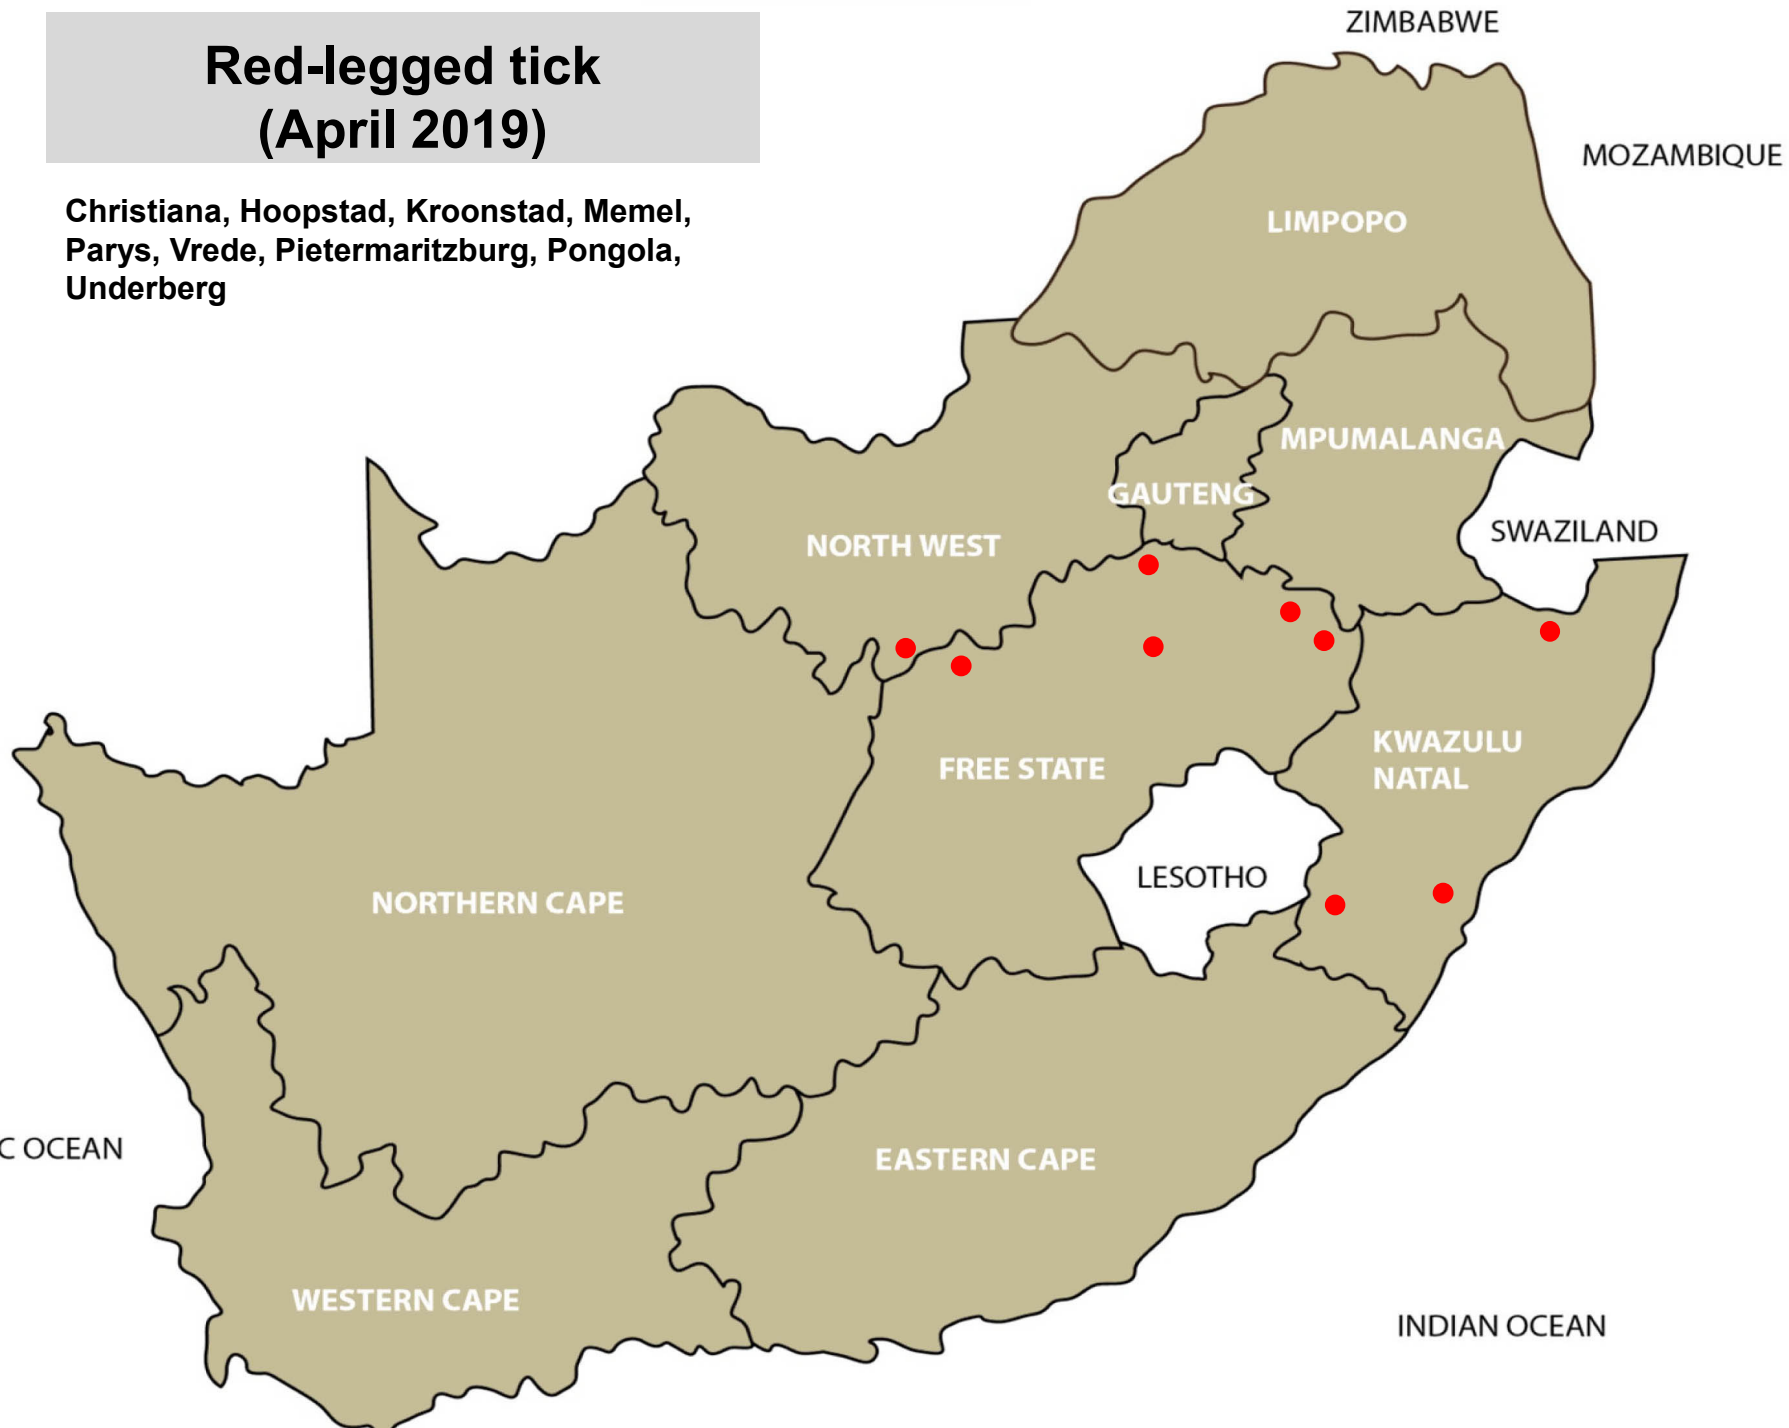

# Bont ticks (April 2019)

Lydenburg, Middelburg, Hammanskraal,  
Onderstepoort, Mokopane, Polokwane,  
Klerksdorp, Bergville, Dundee, Estcourt,  
Mtubatuba, Pietermaritzburg, Pongola

# Brown ear-ticks (April 2019)

Lydenburg, Standerton, Klerksdorp, Bergville,  
Dundee, Mtubatuba, Pietermaritzburg, Underberg

# Bont-legged ticks (April 2019)

Bethal, Lydenburg, Christiana, Klerksdorp,  
Leeudoringstad, Schweizer-Reneke,  
Hoopstad, Kroonstad, Memel, Vrede,  
Bergville, Steynsburg, De Aar, Postmasburg

# Red-legged tick (April 2019)

Christiana, Hoopstad, Kroonstad, Memel,  
Parys, Vrede, Pietermaritzburg, Pongola,  
Underberg