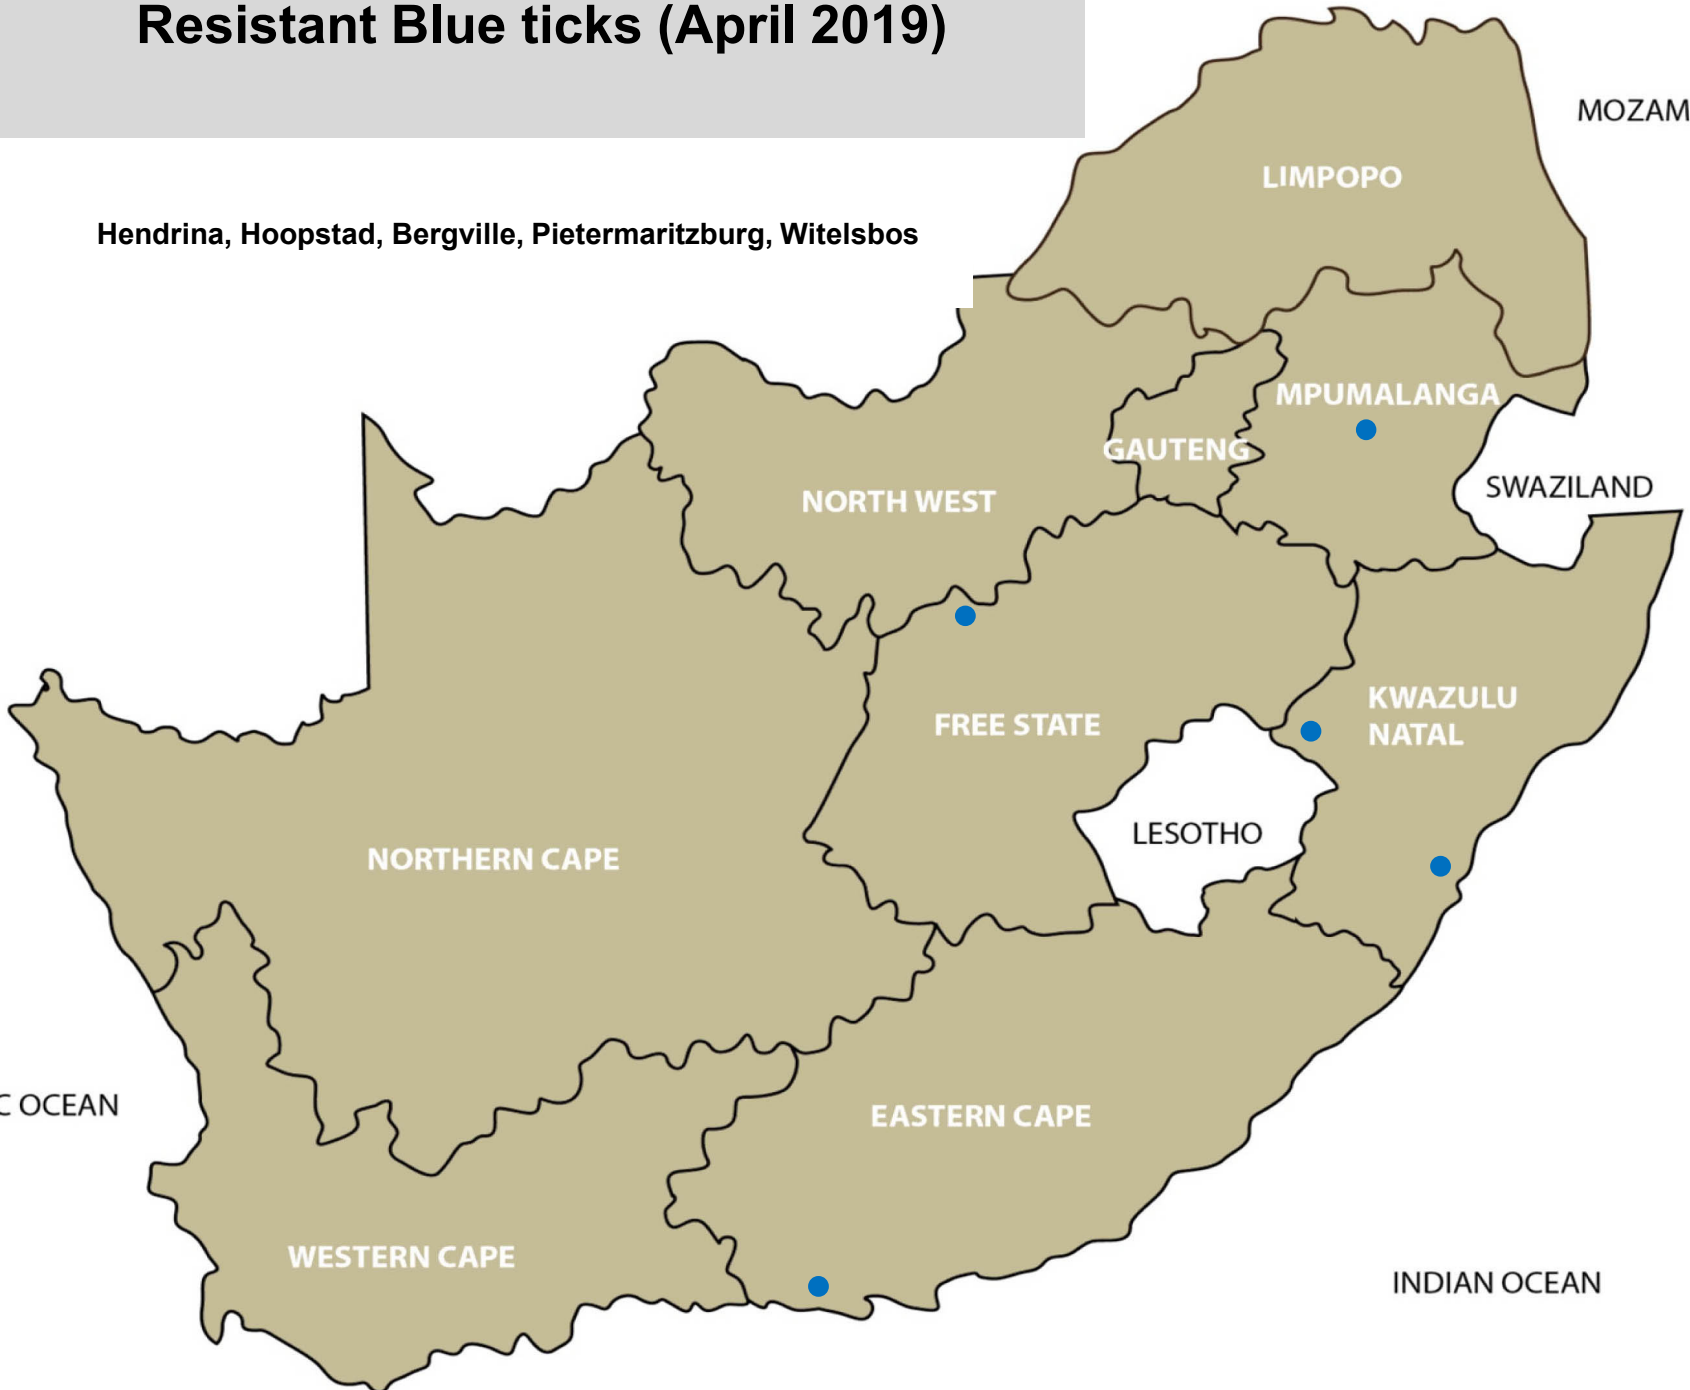

# Internal parasites – Conical fluke (Winter 2019)

Lydenburg, Harrismith, Memel, Vrede,  
Wesselsbron, Dundee, Pietermaritzburg

# Internal parasites – *Parafilaria* (April 2019)

Mtubatuba, Pietermaritzburg

# Blue ticks (April 2019)

Bethal, Grootvlei, Lydenburg, Middelburg, Piet Retief, Standerton, Hammanskraal, Klerksdorp, Stella, Ventersdorp/Kokstad, Bloemfontein, Ficksburg, Harrismith, Hoopstad, Kroonstad, Ladybrand/Excelsior, Memel, Parys, Reitz, Viljoenskroon, Villiers, Vrede, Zastron, Bergville, Dundee, Estcourt, Mtubatuba, Pietermaritzburg, Underberg, Alexandria, Aliwal North, Witelsbos, George

# Resistant Blue ticks (April 2019)

Hendrina, Hoopstad, Bergville, Pietermaritzburg, Witelsbos