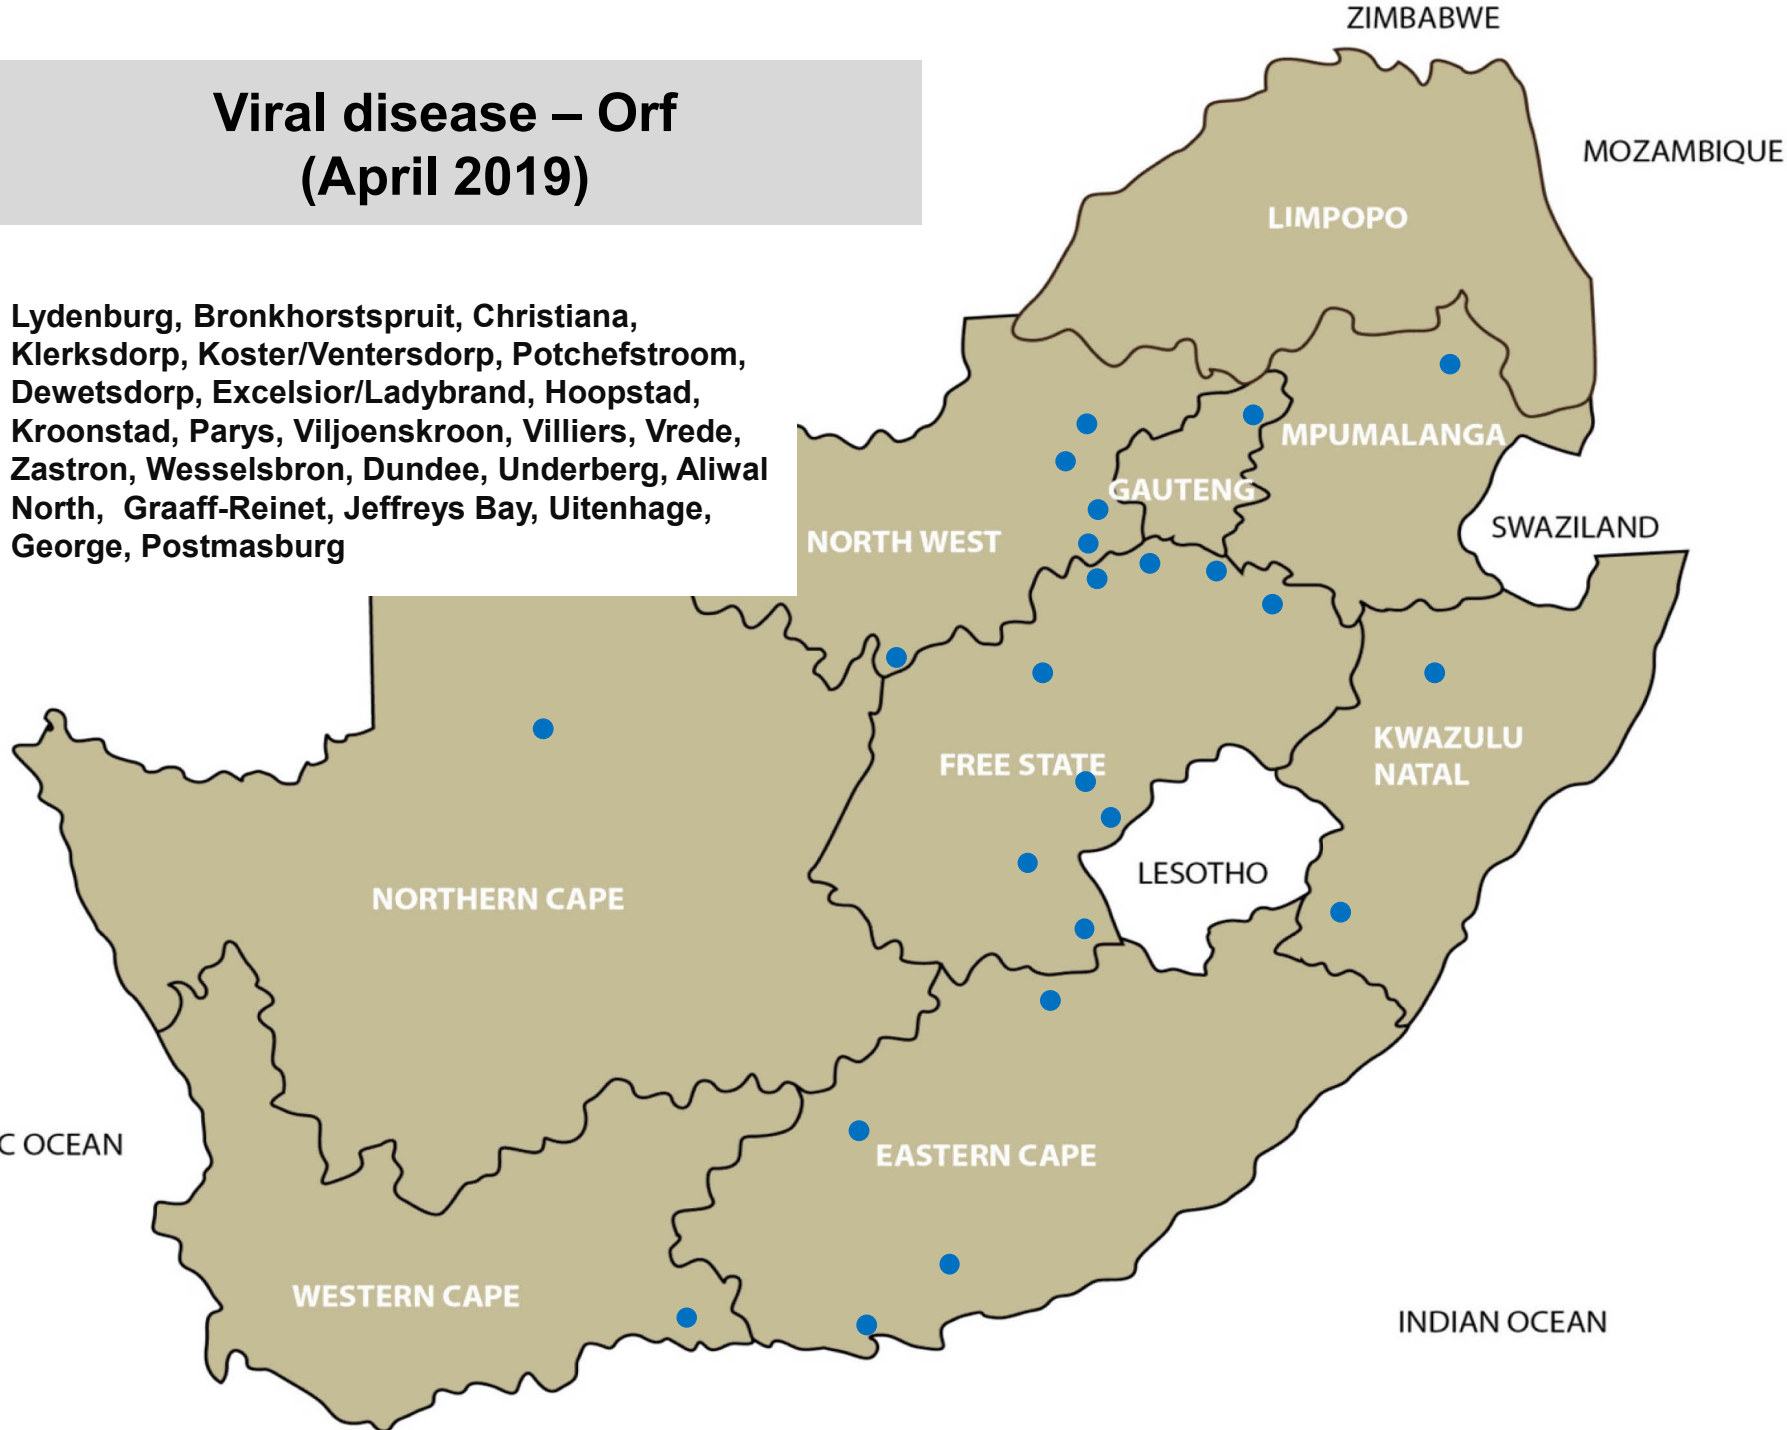

Viral disease – Orf (April 2019)

Lydenburg, Bronkhorstspuit, Christiana, Klerksdorp, Koster/Ventersdorp, Potchefstroom, Dewetsdorp, Excelsior/Ladybrand, Hoopstad, Kroonstad, Parys, Viljoenskroon, Villiers, Vrede, Zastron, Wesselsbron, Dundee, Underberg, Aliwal North, Graaff-Reinet, Jeffreys Bay, Uitenhage, George, Postmasburg