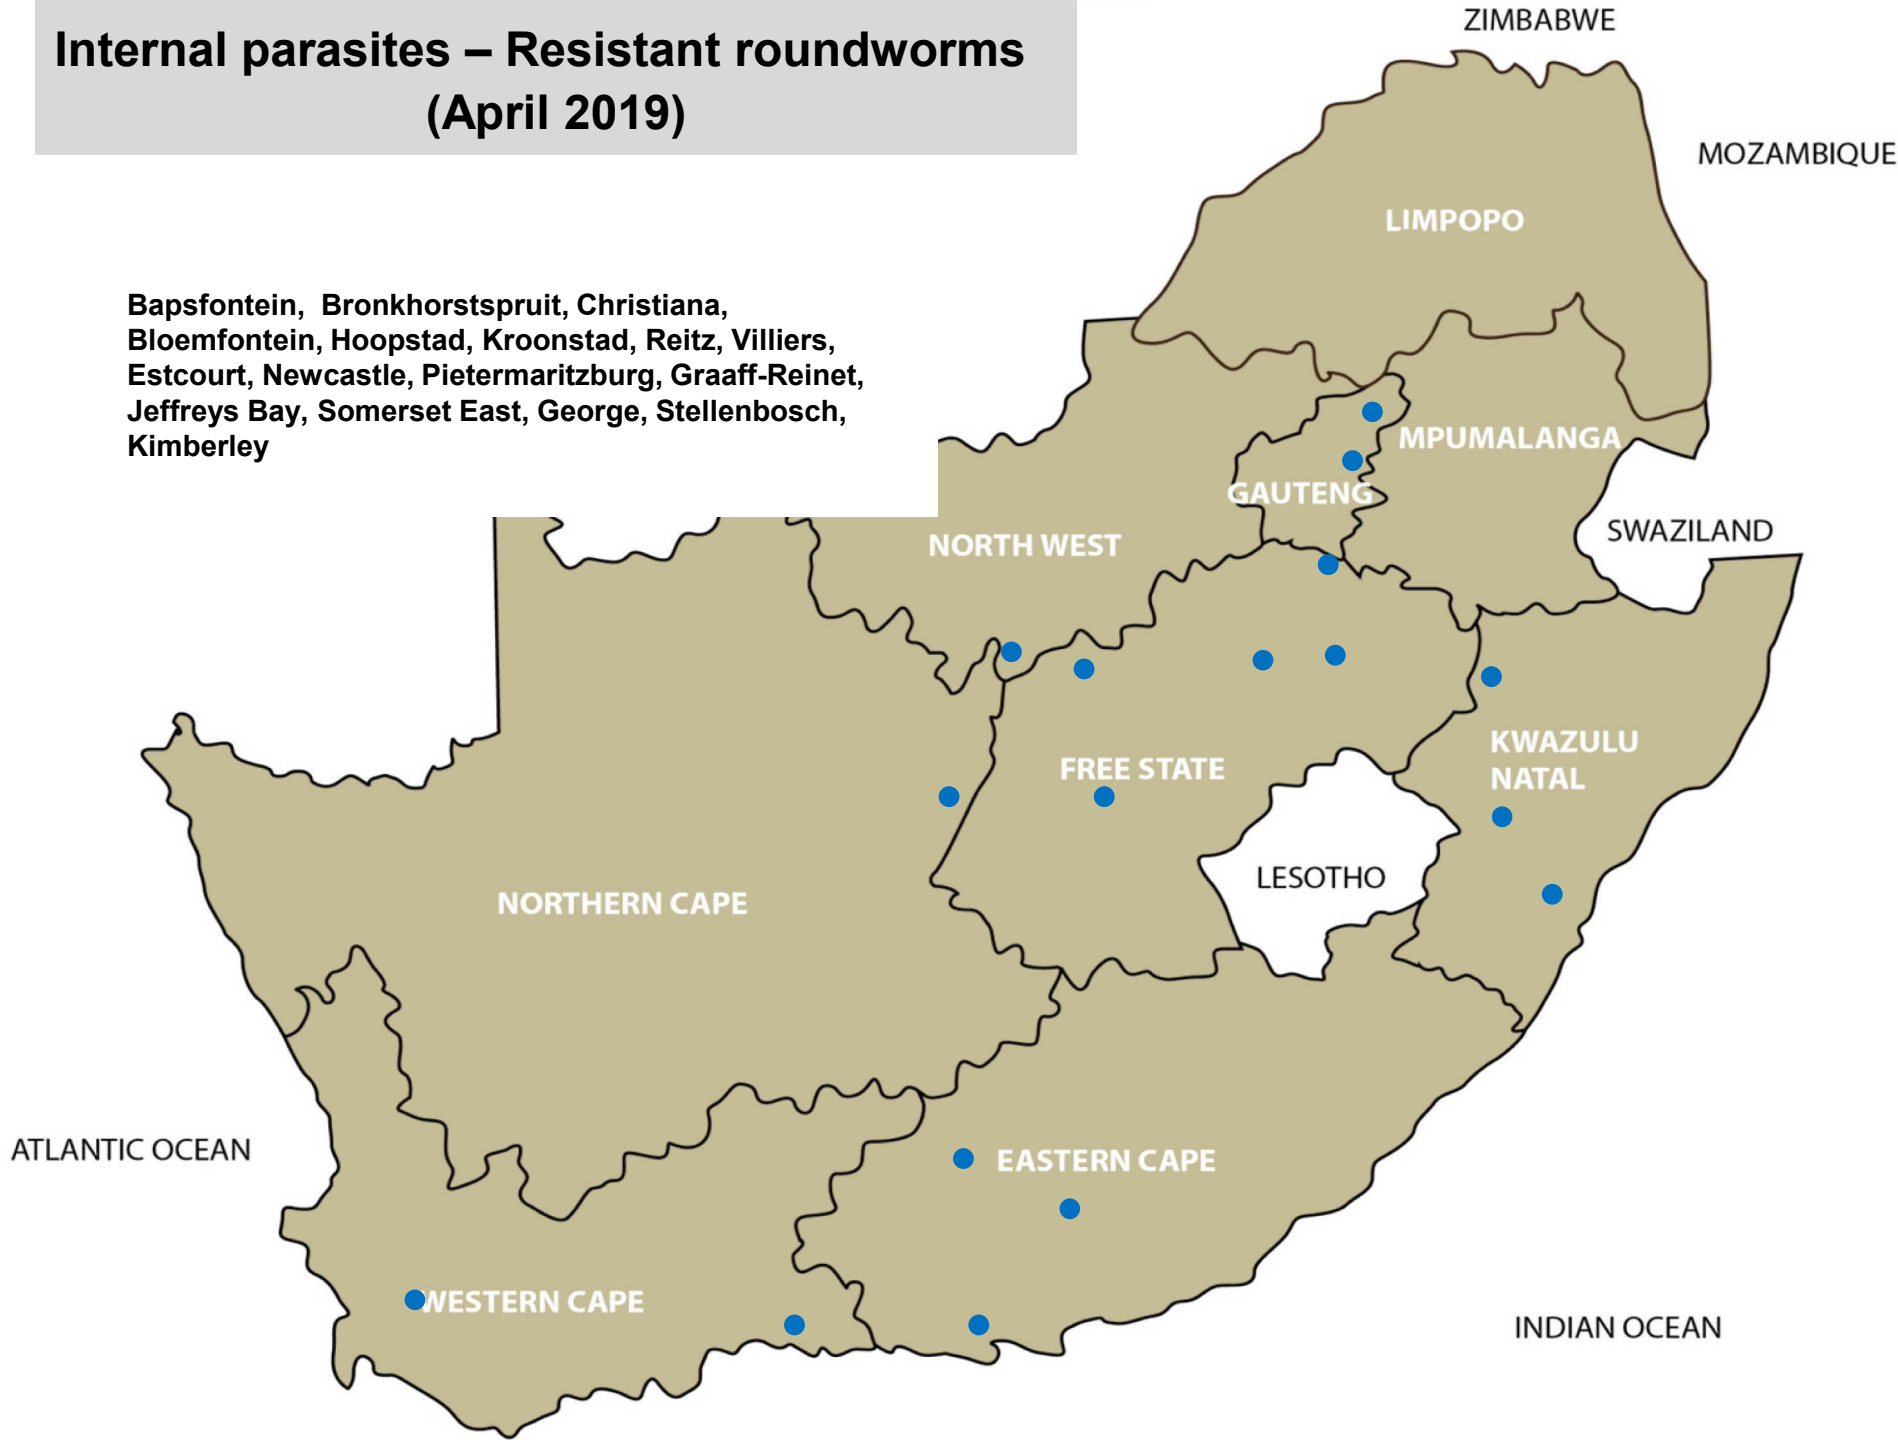

# Internal parasites – Roundworms (April 2019)

Bethal, Hendrina, Lydenburg, Malalane, Middelburg, Nelspruit, Piet Retief, Standerton, Bapsfontein, Bronkhorstspuit, Hammanskraal, Onderstepoort, Mokopane, Polokwane, Christiana, Klerksdorp, Leeudoringstad, Potchefstroom, Schweizer-Reneke, Bloemfontein, Bultfontein, Clocolan, Ficksburg, Harrismith, Hoopstad, Kroonstad, Ladybrand/Excelsior, Memel, Reitz, Smithfield, Viljoenskroon, Villiers, Vrede, Zastron, Wesselsbron, Camperdown, Estcourt, Mtubatuba,, Pietermaritzburg, Underberg, Aliwal North, Graaff-Reinet, Somerset East, Steynsburg, Caledon, George, Heidelberg, Stellenbosch, Swellendam, Kimberley

# Internal parasites – Tapeworms (April 2019)

Middelburg, Schweizer-Reneke, Bloemfontein, Ficksburg, Harrismith, Kroonstad, Reitz, Viljoenskroon, Villiers, Estcourt, Newcastle, Pietermaritzburg, Graaff-Reinet, Jeffreys Bay, Somerset East, George, Stellenbosch, Kimberley