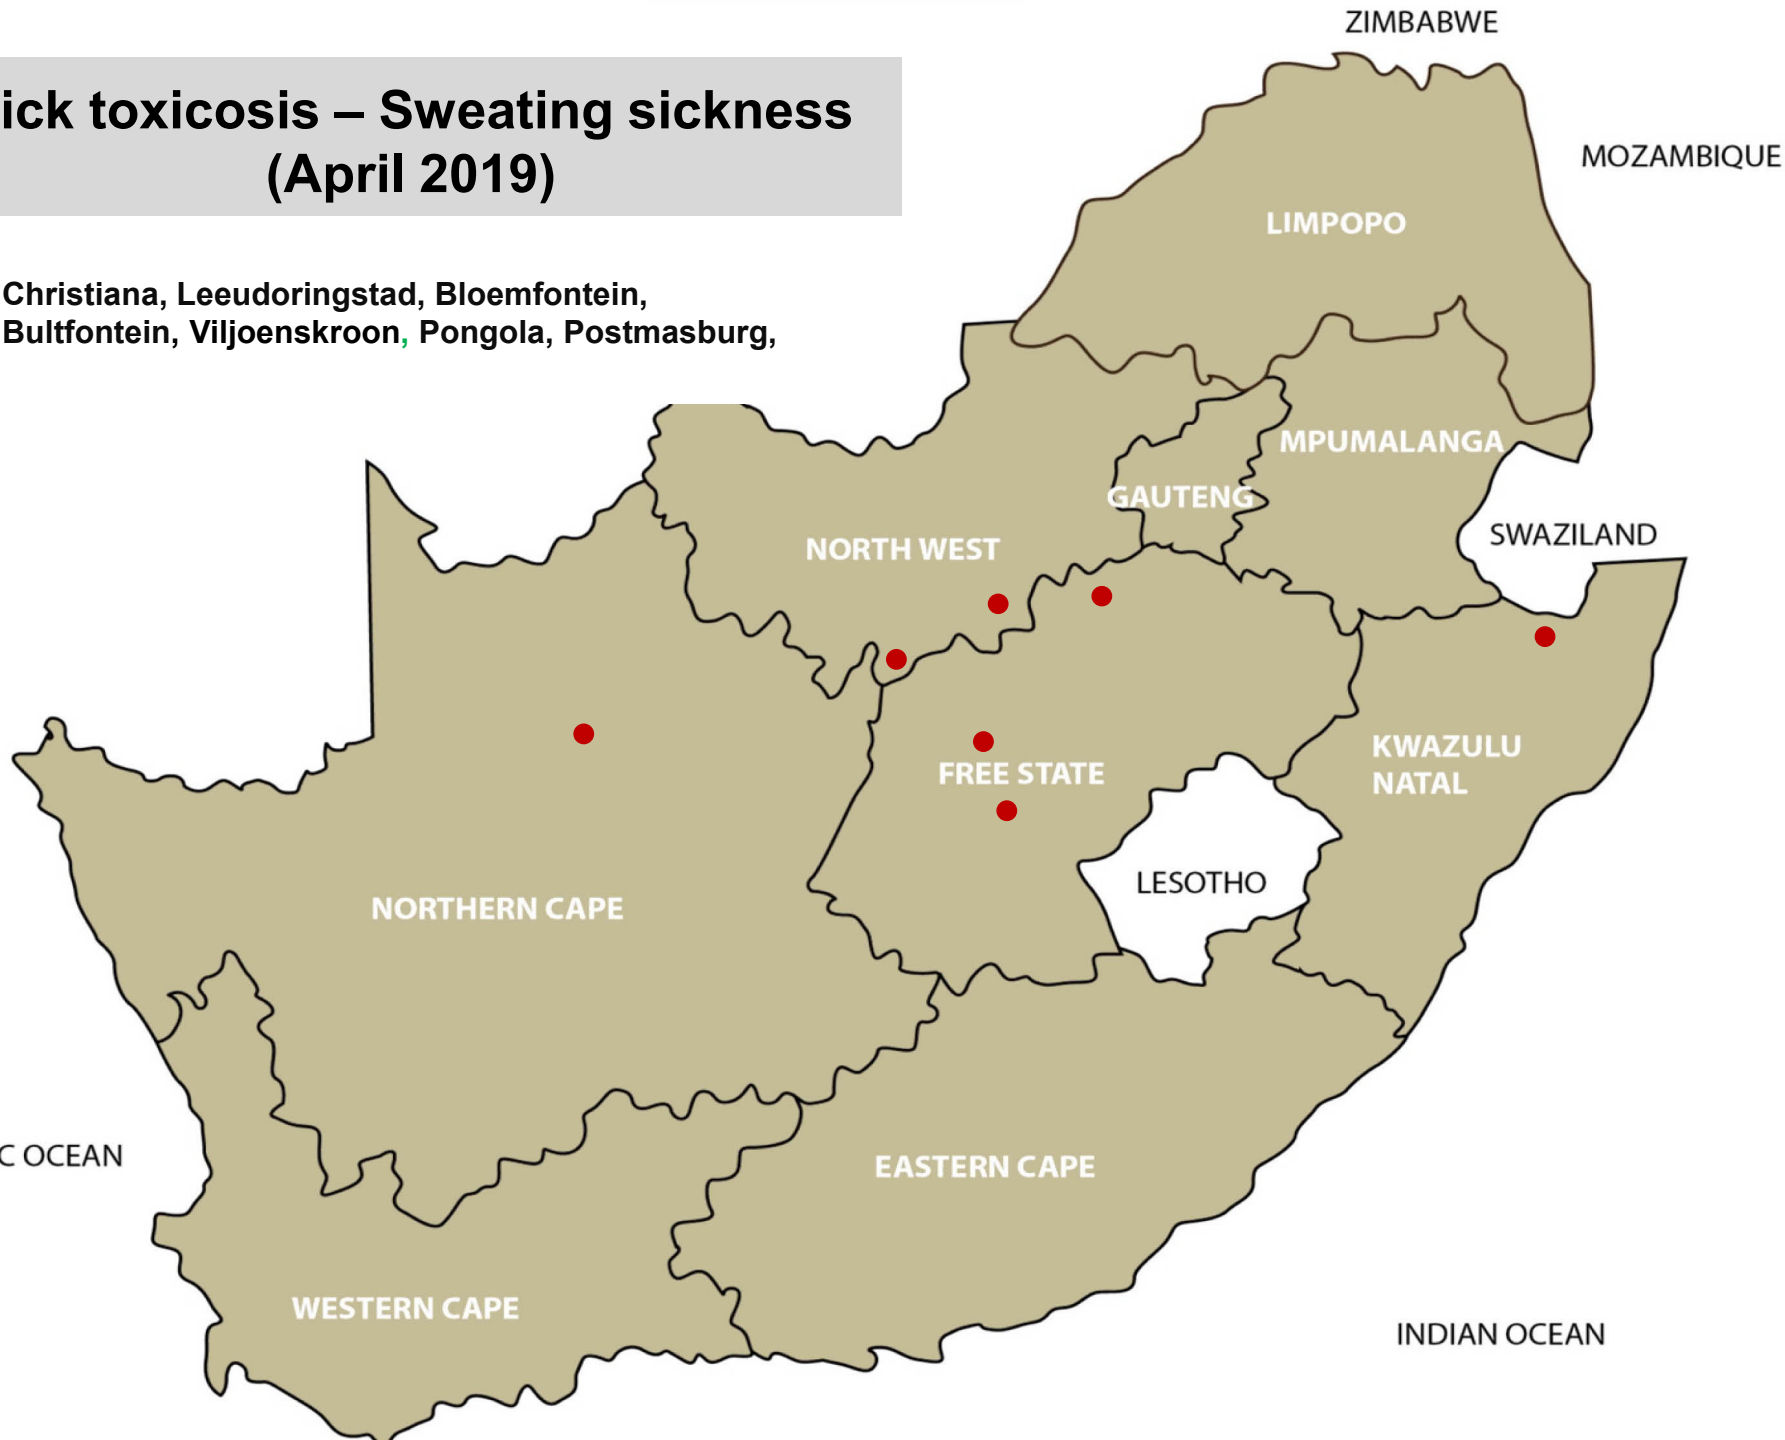

Tick toxicosis – Sweating sickness (April 2019)

Christiana, Leeudoringstad, Bloemfontein,
Bultfontein, Viljoenskroon, Pongola, Postmasburg,