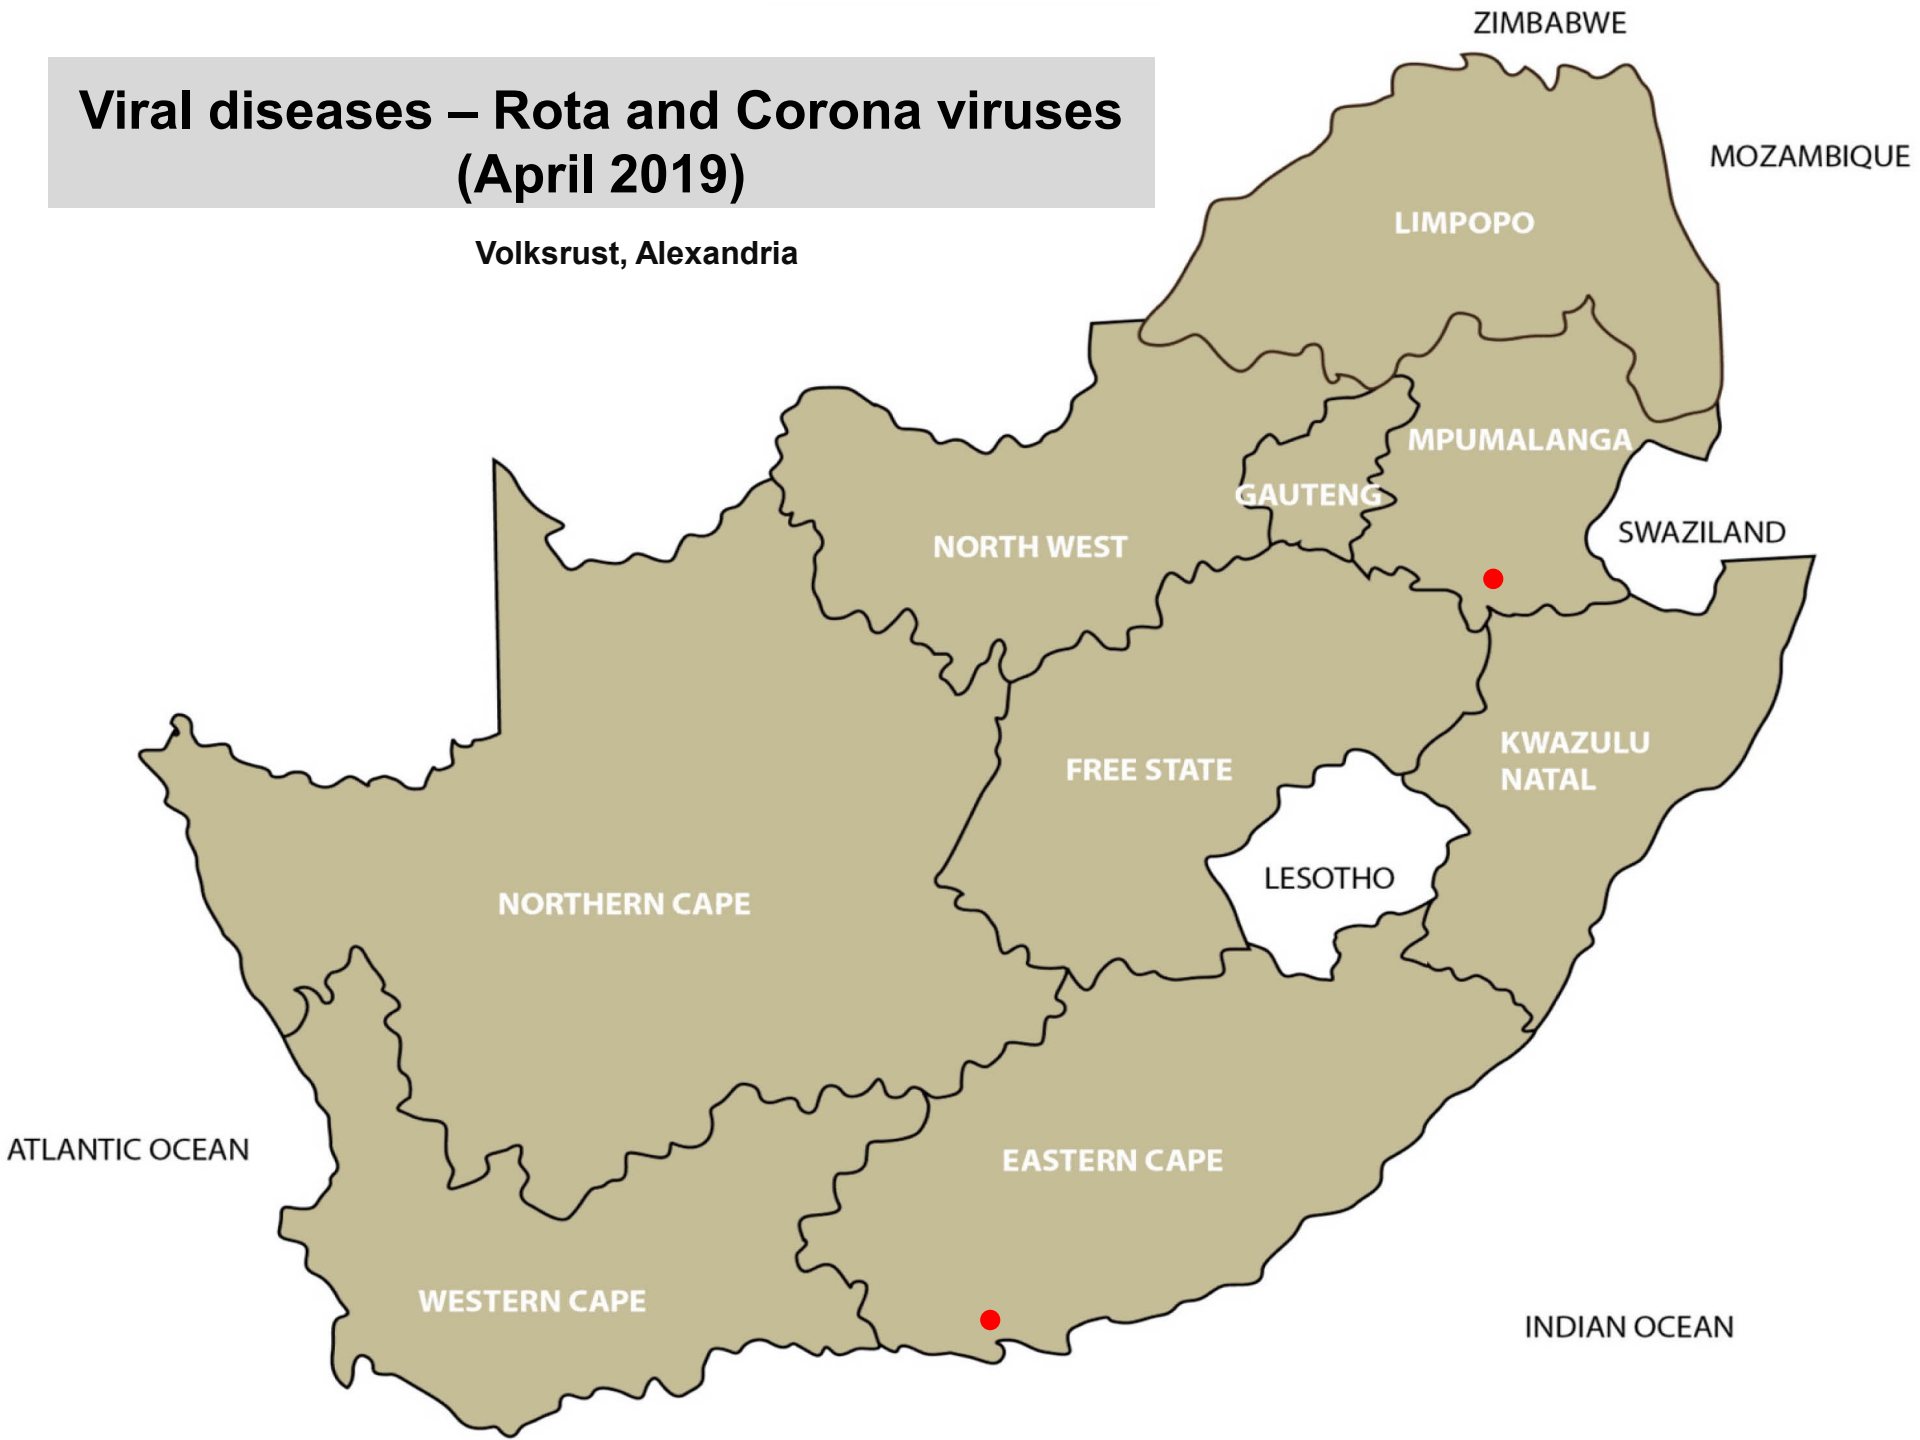

Viral diseases – Rota and Corona viruses (April 2019)

Volkstrust, Alexandria