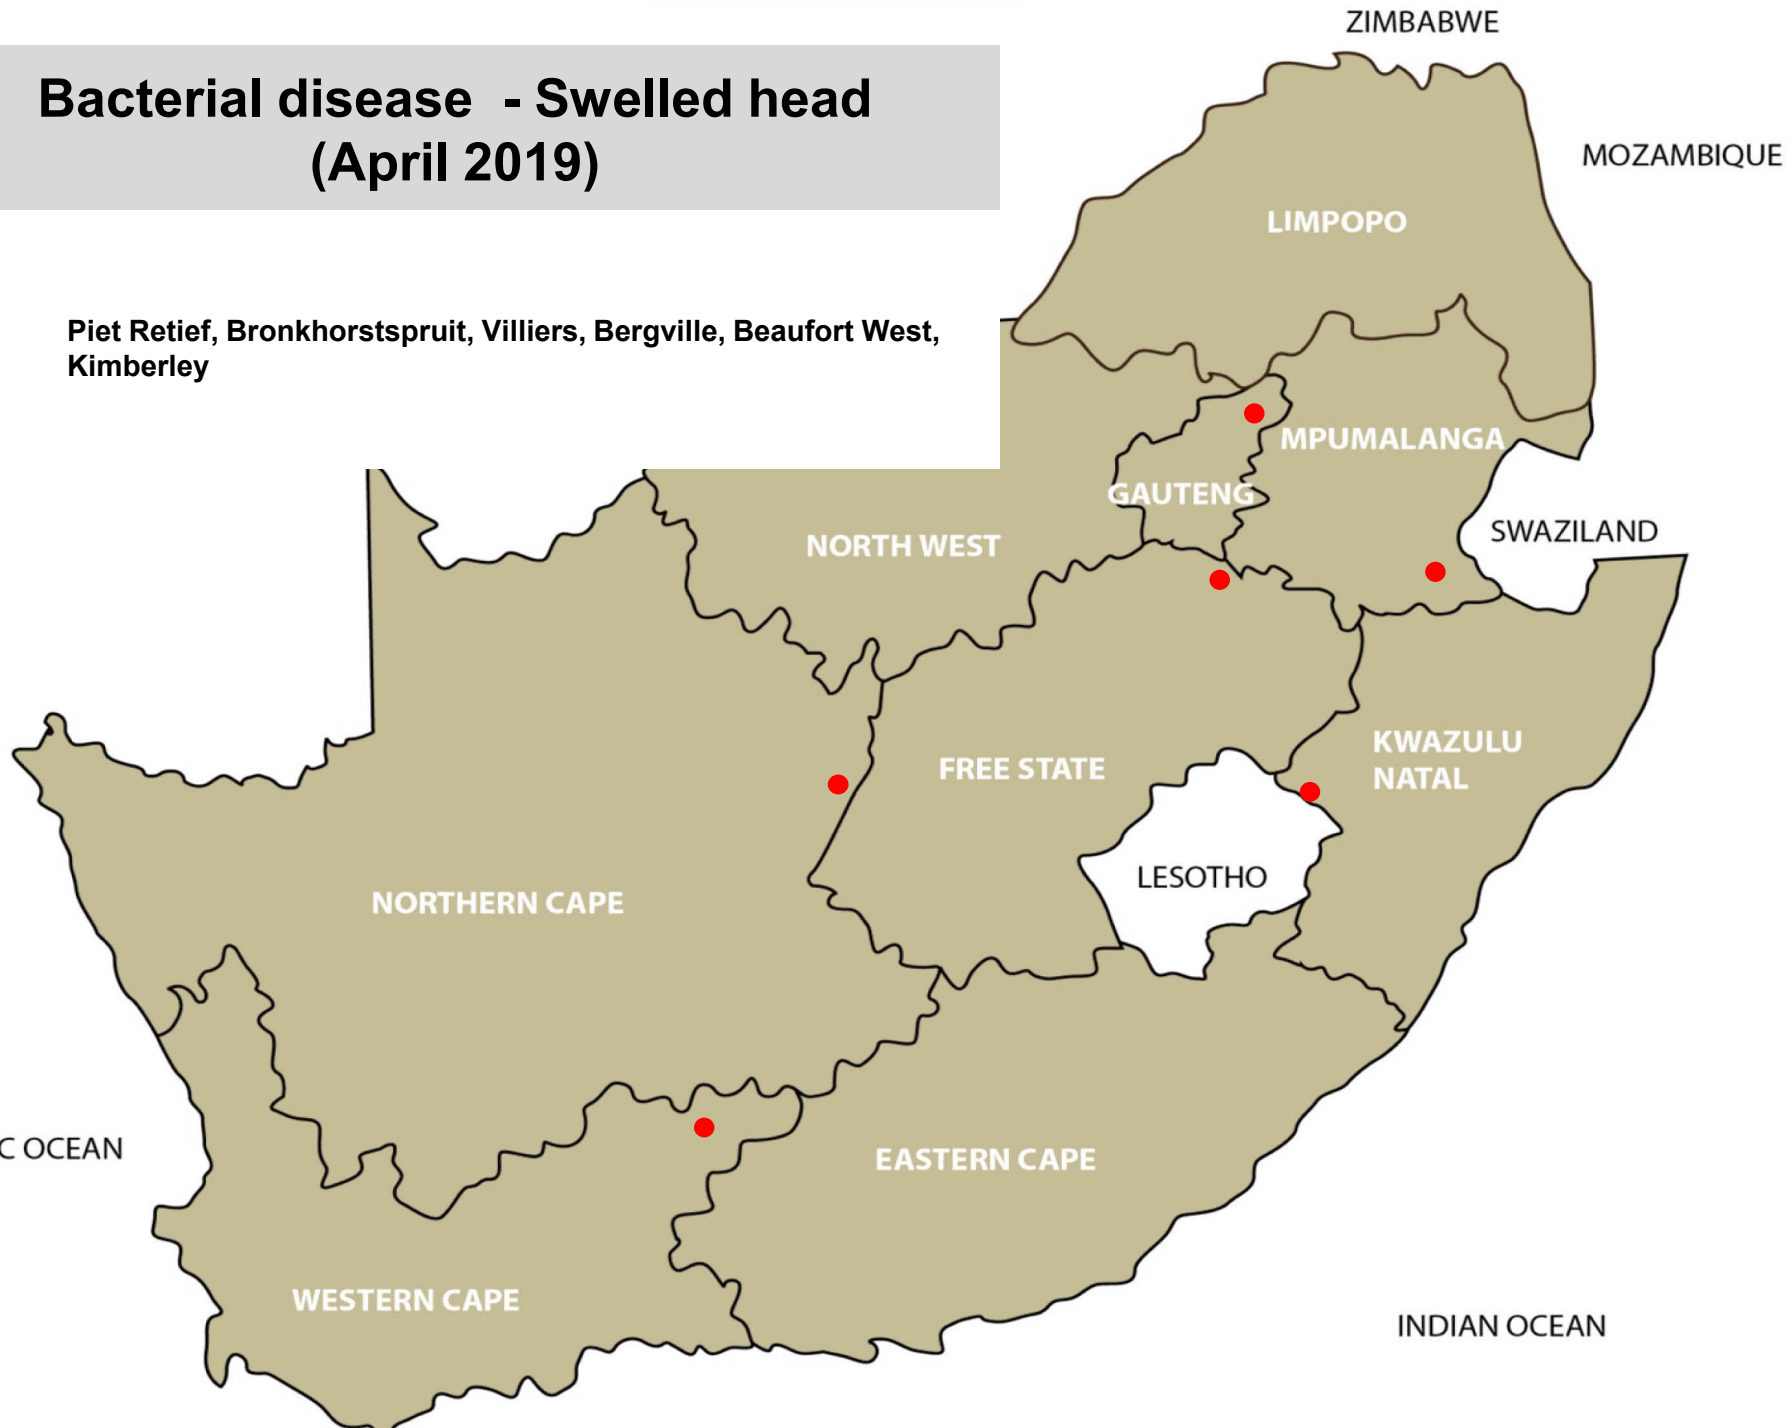

Bacterial disease - Swelled head (April 2019)

Piet Retief, Bronkhorstspuit, Villiers, Bergville, Beaufort West,
Kimberley