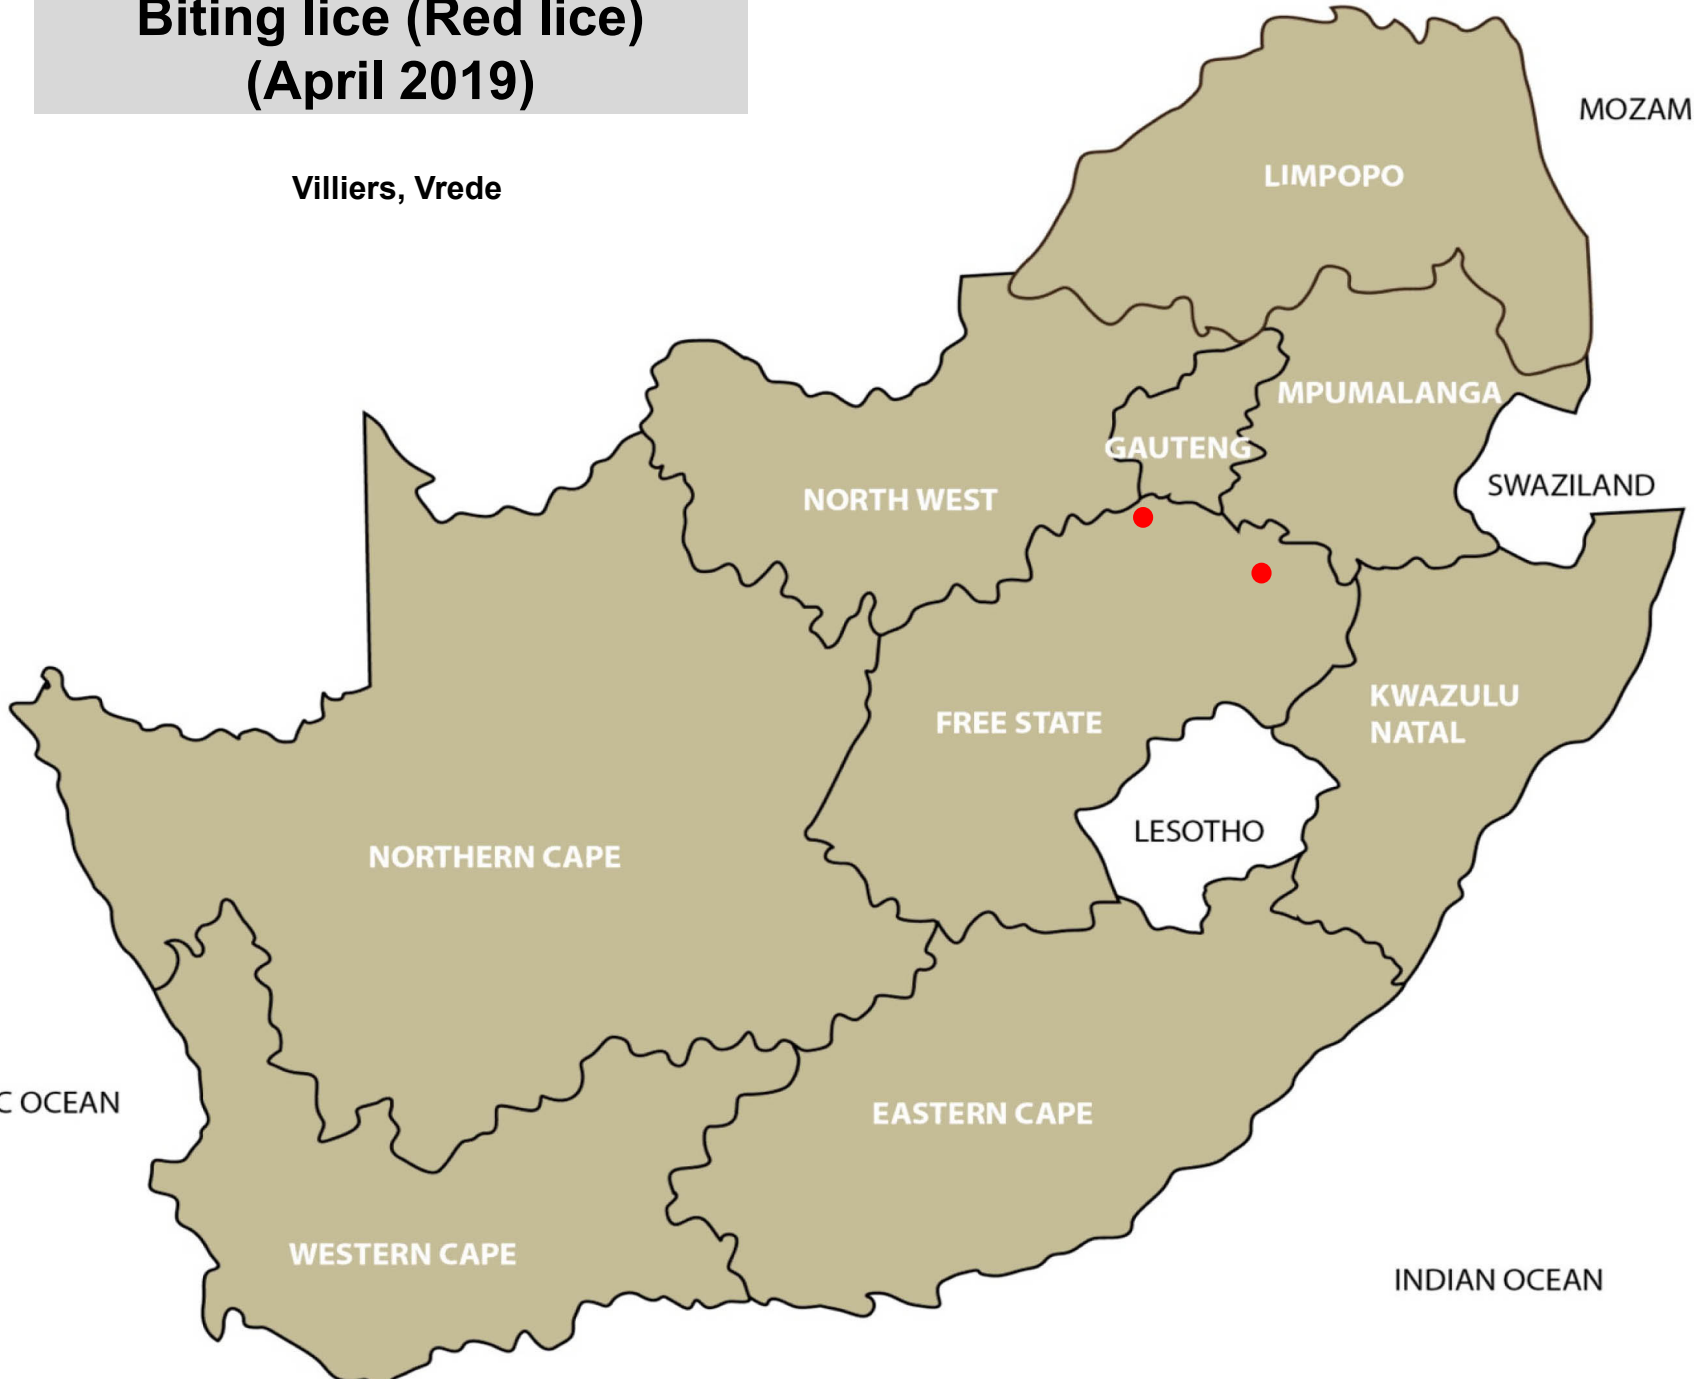

# Biting lice (Red lice) (April 2019)

Villiers, Vrede

ZIMBABWE

MOZAMBIQUE

LIMPOPO

MPUMALANGA

GAUTENG

SWAZILAND

NORTH WEST

FREE STATE

KWAZULU  
NATAL

LESOTHO

NORTHERN CAPE

EASTERN CAPE

WESTERN CAPE

INDIAN OCEAN

ATLANTIC OCEAN

# Sucking lice (Blue lice) (April 2019)