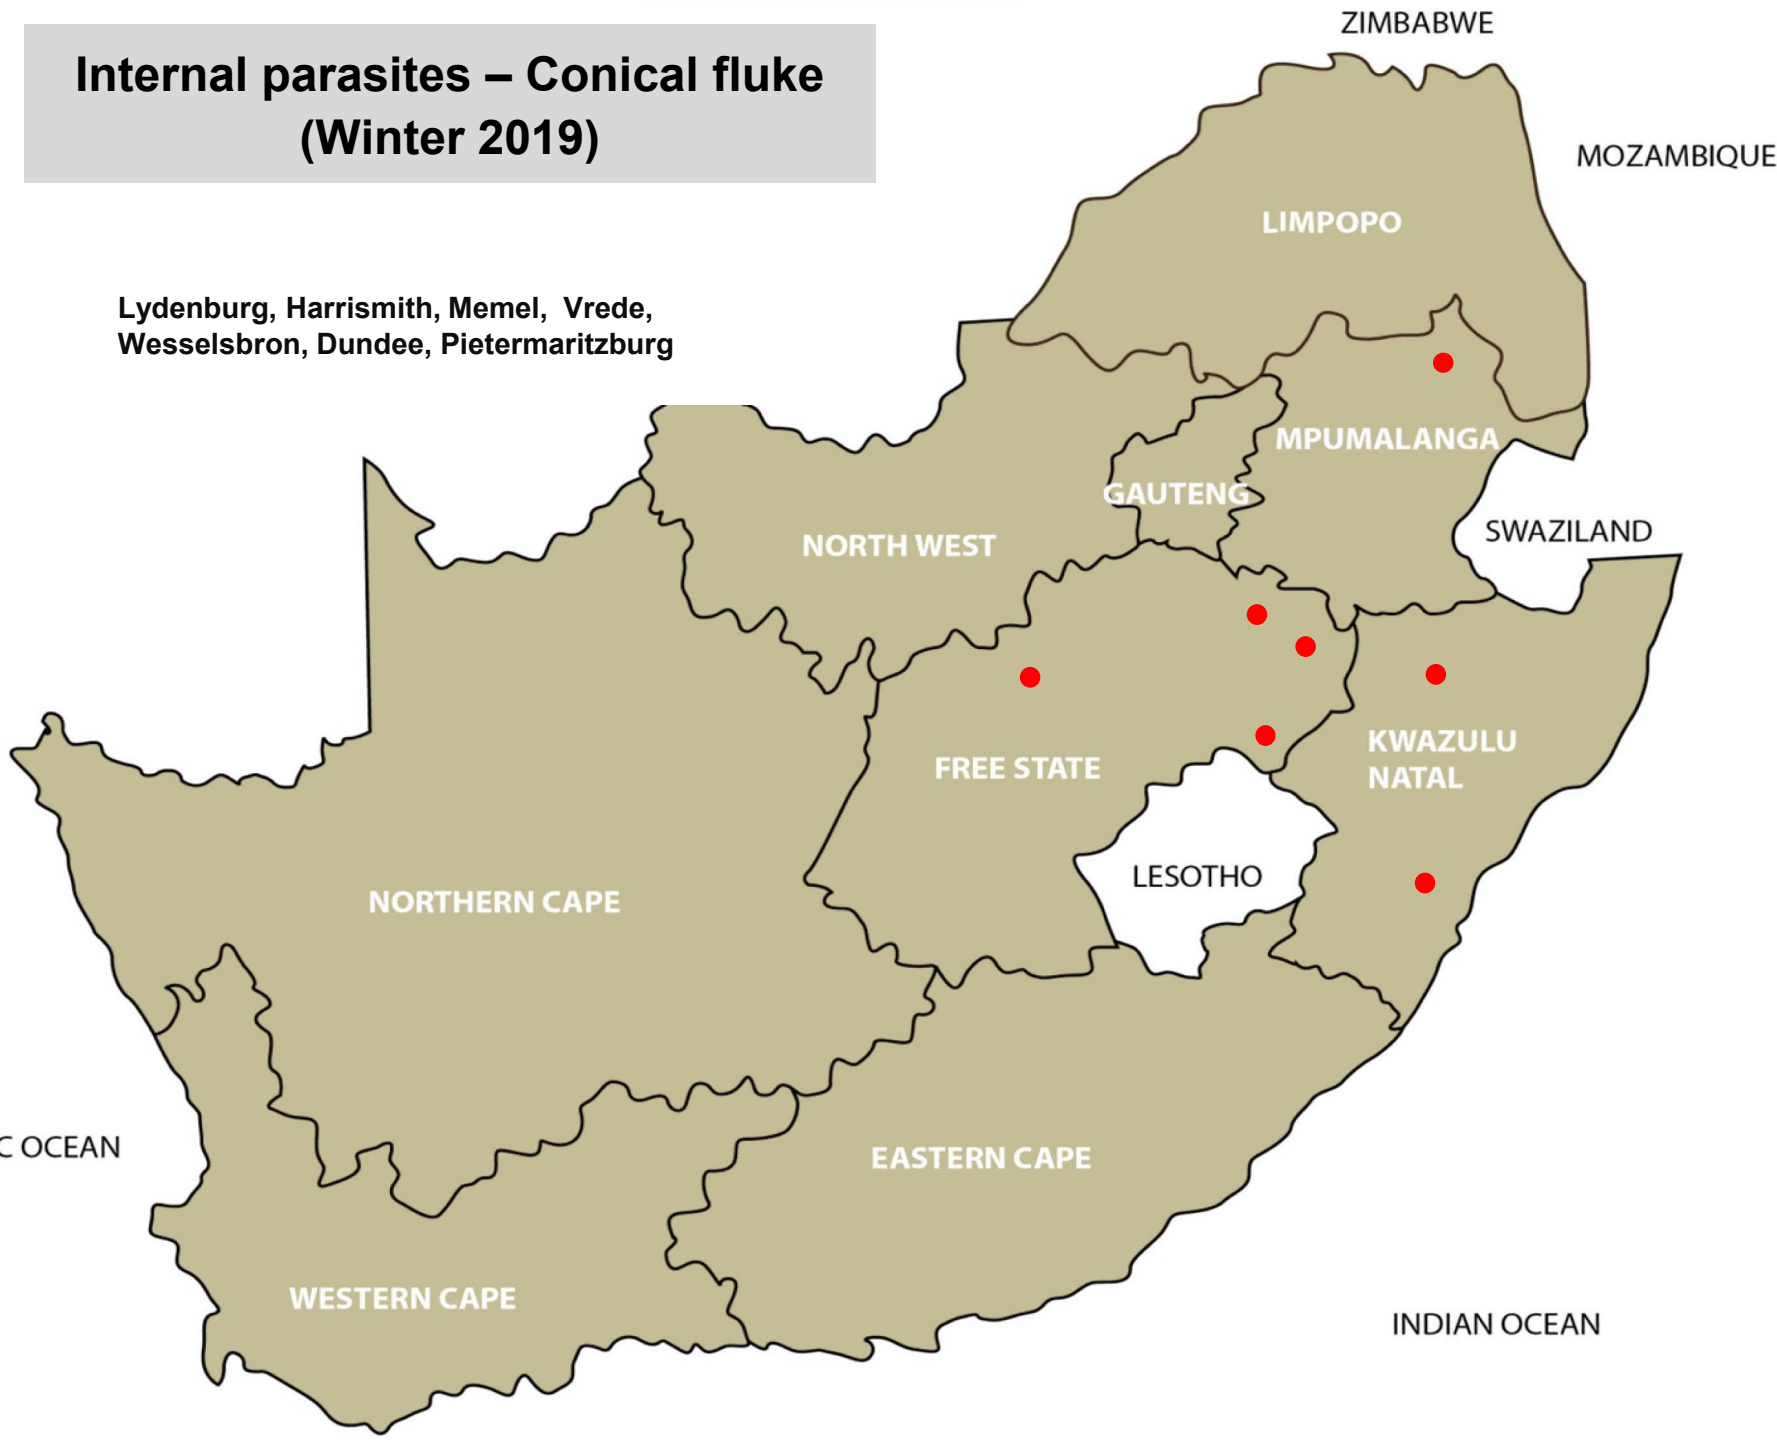

# Internal parasites – Tapeworms (April 2019)

Middelburg, Schweizer-Reneke, Bloemfontein, Ficksburg, Harrismith, Kroonstad, Reitz, Viljoenskroon, Villiers, Estcourt, Newcastle, Pietermaritzburg, Graaff-Reinet, Jeffreys Bay, Somerset East, George, Stellenbosch, Kimberley

**Internal parasites – Tapeworms**  
**Cysticercosis (measles)**  
**(April 2019)**

# Internal parasites – Liver fluke worms (April 2019)

Hendriena, Lydenburg, Standerton, Hammanskraal,  
Pietermaritzburg, Underberg

# Internal parasites – Conical fluke (Winter 2019)

Lydenburg, Harrismith, Memel, Vrede,  
Wesselsbron, Dundee, Pietermaritzburg