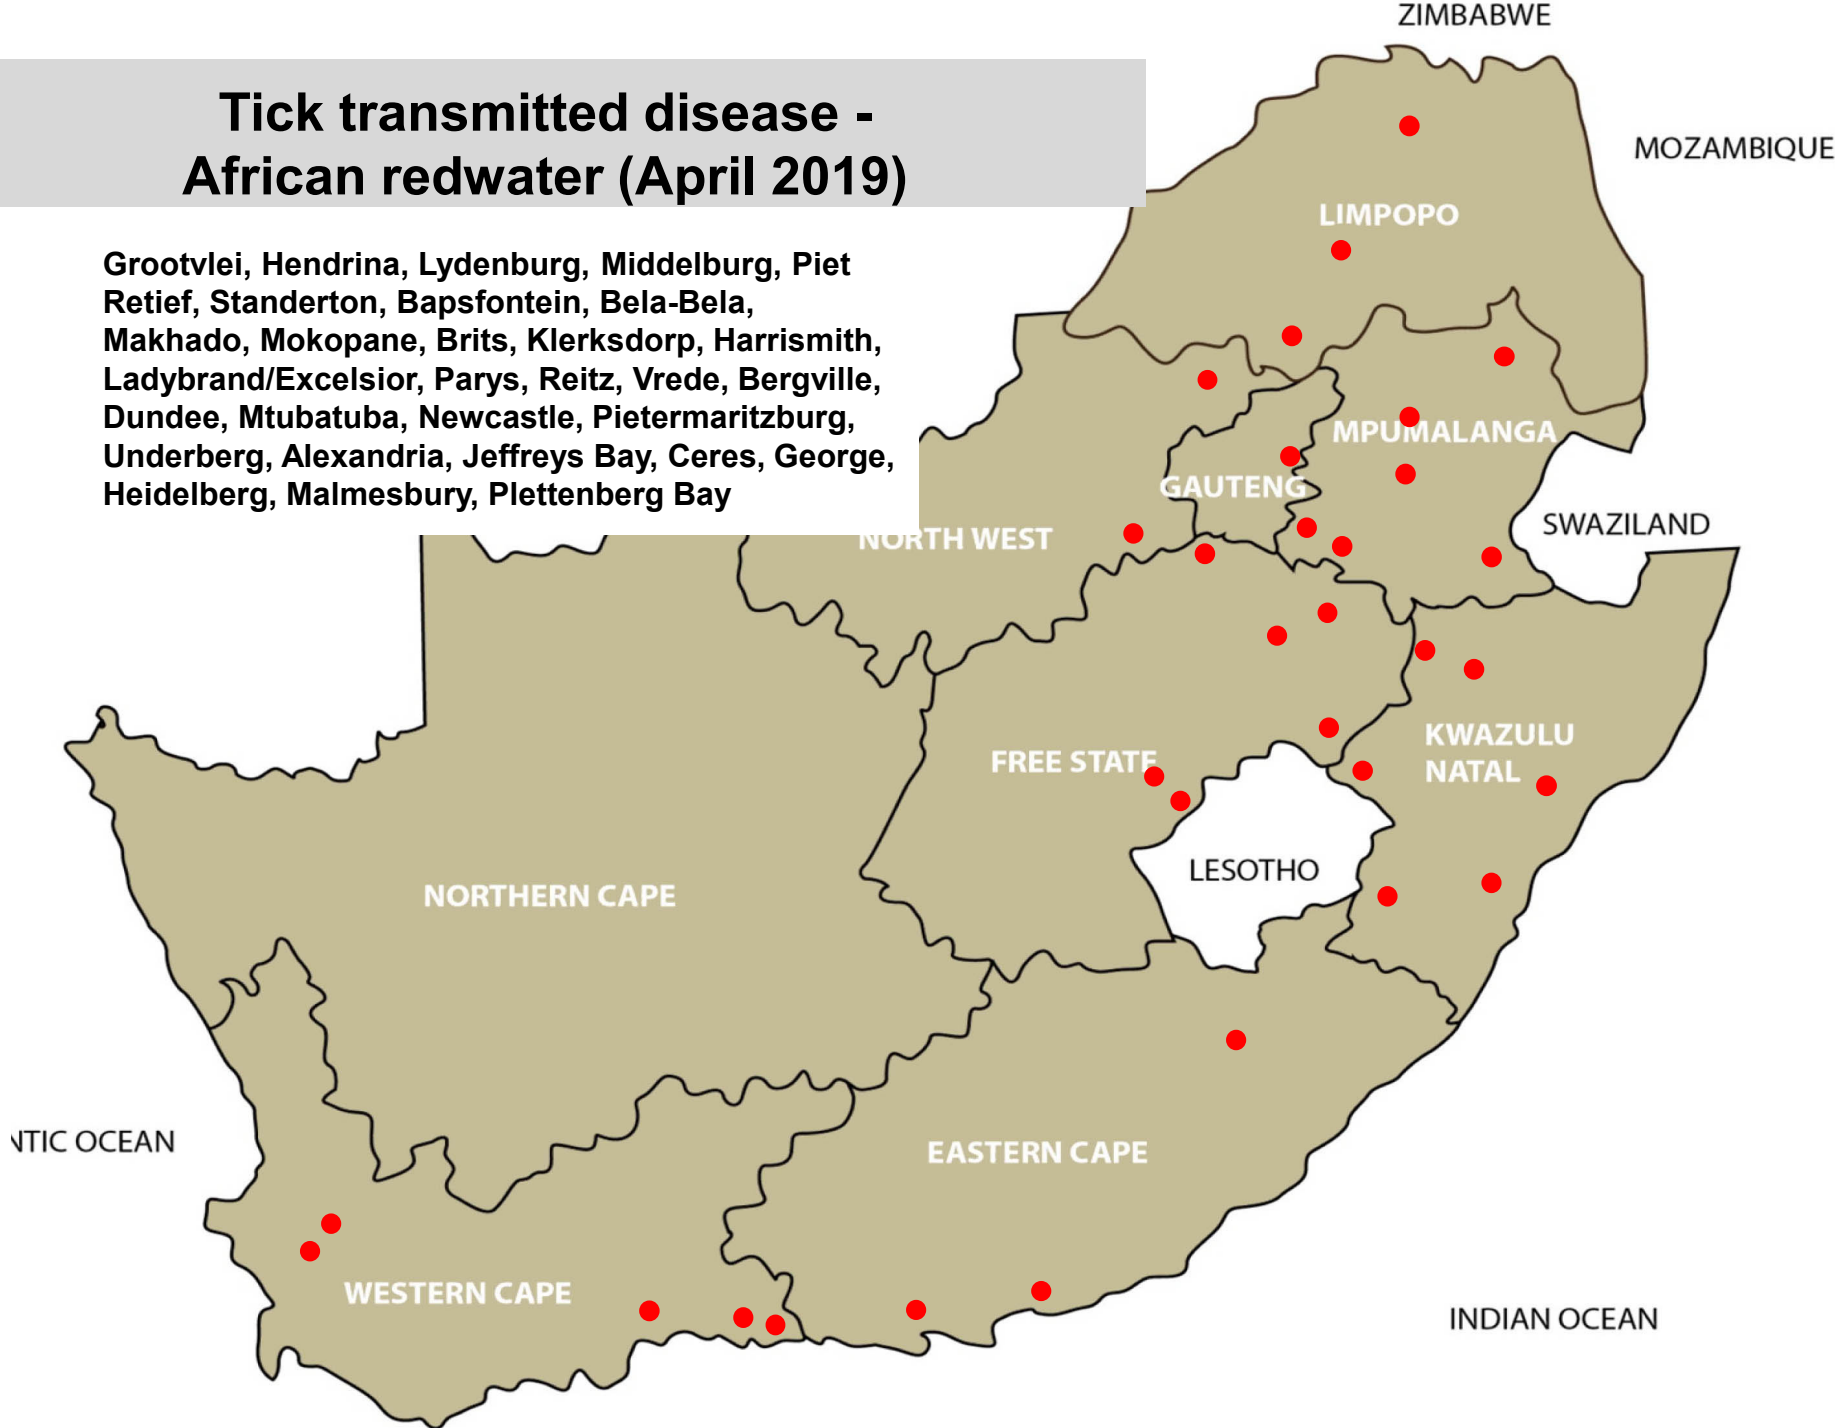

# Coccidiosis (April 2019)

Bethal, Nelspruit, Standerton,  
Hammankraal, Makhado, Brits,  
Klerksdorp, Bloemfontein, Reitz, Villiers,  
Wesselsbron, Bathurst, Graaff-Reinet,  
Somerset East, Malmesbury, Riversdale,  
Stellenbosch

# Cryptosporidiosis (April 2019)

Bethal, Volksrust, Magaliesburg,  
Bultfontein, Clocolan, Ficksburg,  
Harrismith, Villiers, Vrede, Bergville,  
Newcastle, Underberg, Heidelberg

# Tick transmitted disease - African redwater (April 2019)

Grootvlei, Hendrina, Lydenburg, Middelburg, Piet Retief, Standerton, Bapsfontein, Bela-Bela, Makhado, Mokopane, Brits, Klerksdorp, Harrismith, Ladybrand/Excelsior, Parys, Reitz, Vrede, Bergville, Dundee, Mtubatuba, Newcastle, Pietermaritzburg, Underberg, Alexandria, Jeffreys Bay, Ceres, George, Heidelberg, Malmesbury, Plettenberg Bay