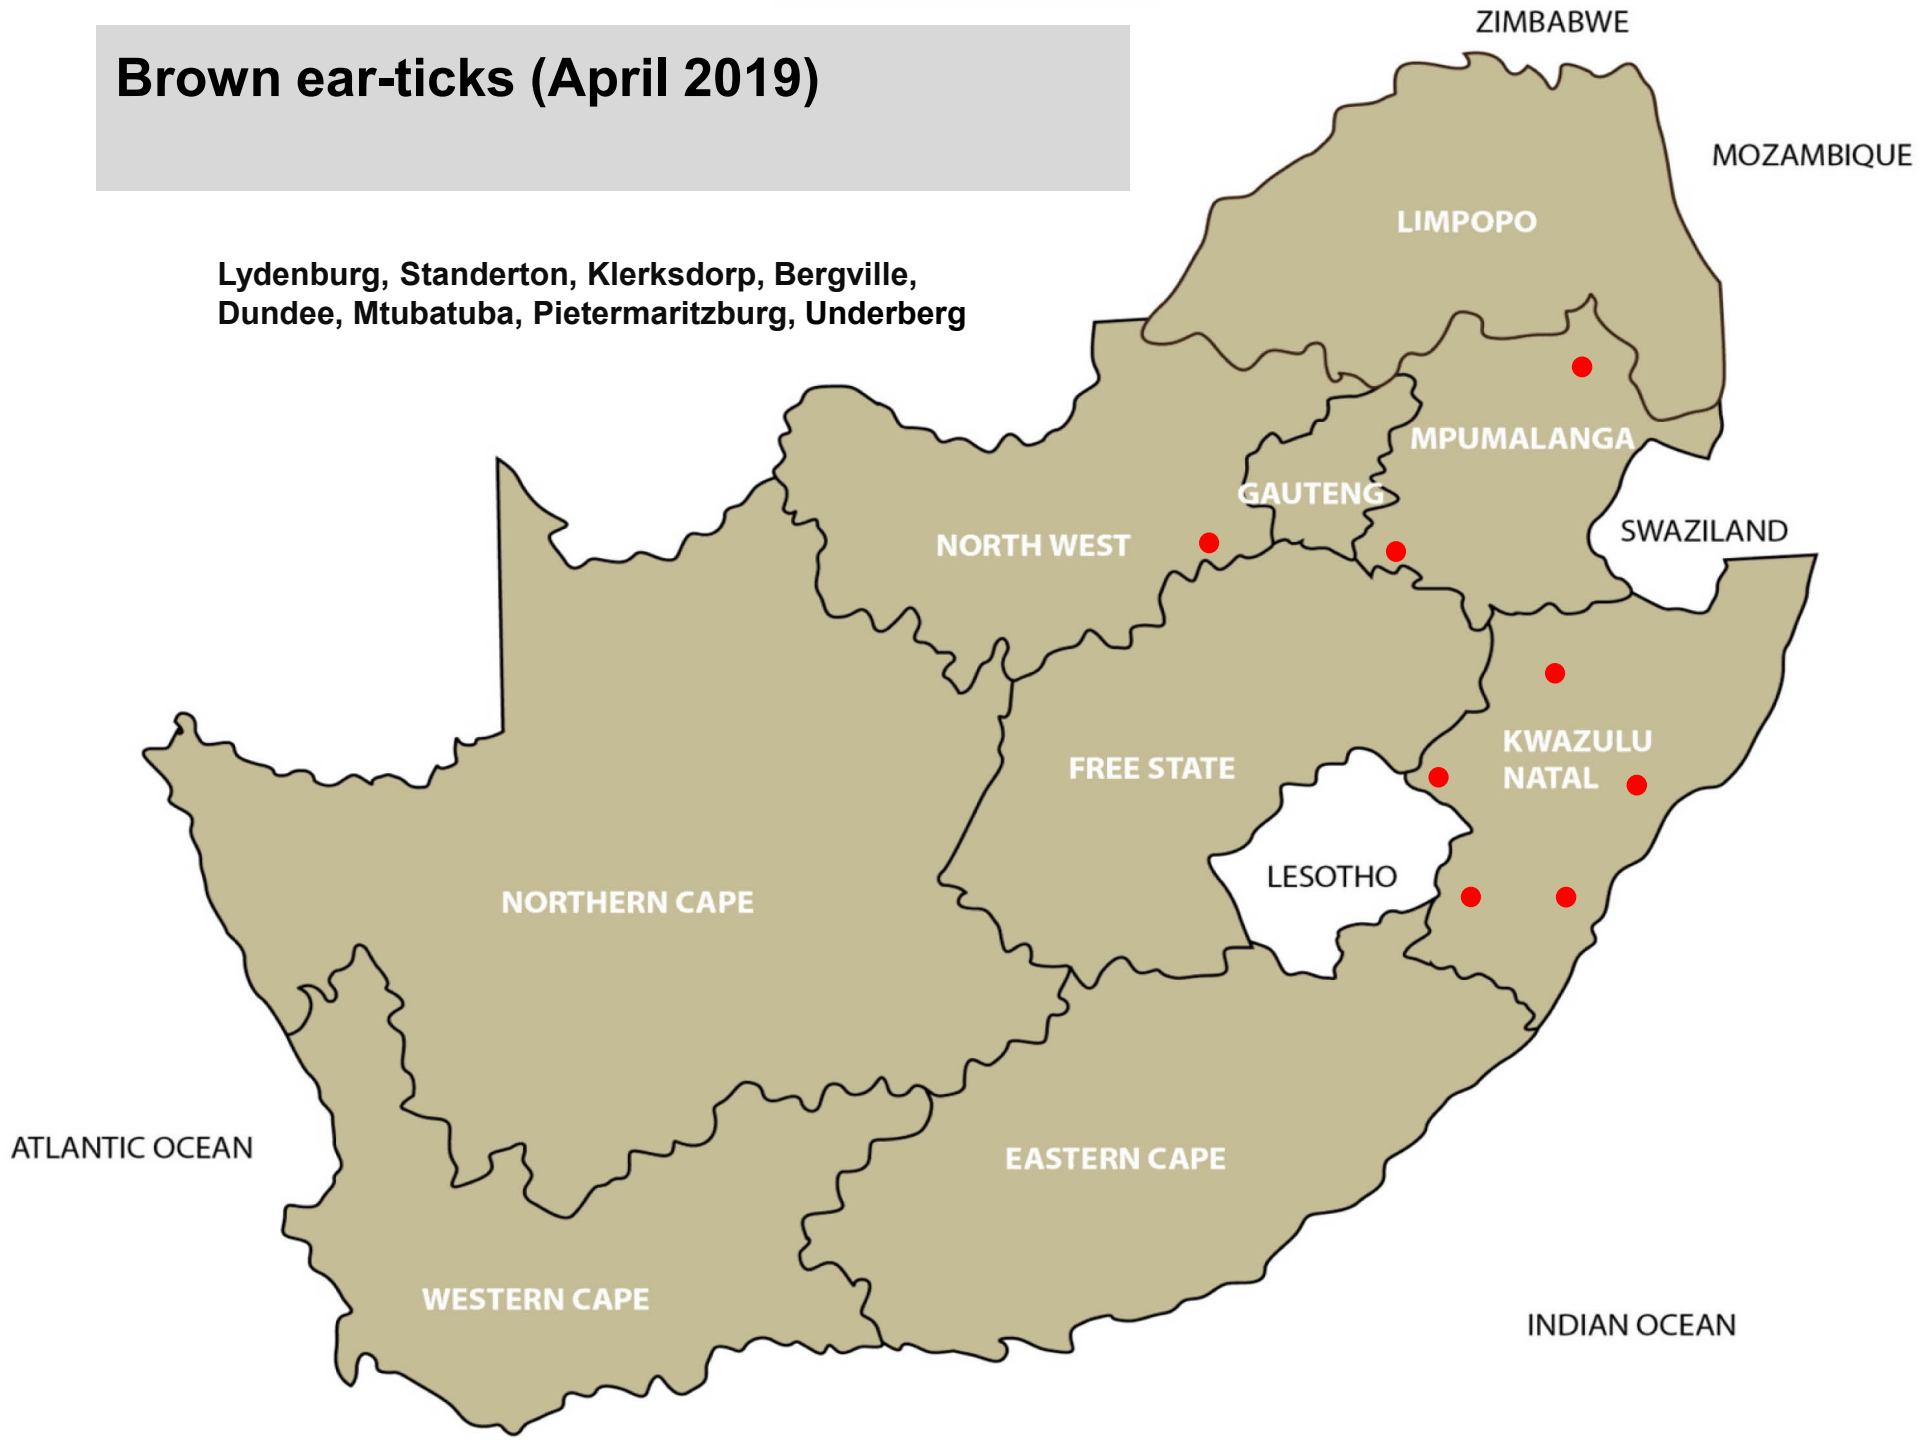

# Internal parasites – Tapeworms (April 2019)

Middelburg, Schweizer-Reneke, Bloemfontein, Ficksburg, Harrismith, Kroonstad, Reitz, Viljoenskroon, Villiers, Estcourt, Newcastle, Pietermaritzburg, Graaff-Reinet, Jeffreys Bay, Somerset East, George, Stellenbosch, Kimberley

# Resistant Blue ticks (April 2019)

Hendrina, Hoopstad, Bergville, Pietermaritzburg, Witelsbos

# Bont ticks (April 2019)

Lydenburg, Middelburg, Hammanskraal,  
Onderstepoort, Mokopane, Polokwane,  
Klerksdorp, Bergville, Dundee, Estcourt,  
Mtubatuba, Pietermaritzburg, Pongola

# Brown ear-ticks (April 2019)

Lydenburg, Standerton, Klerksdorp, Bergville,  
Dundee, Mtubatuba, Pietermaritzburg, Underberg