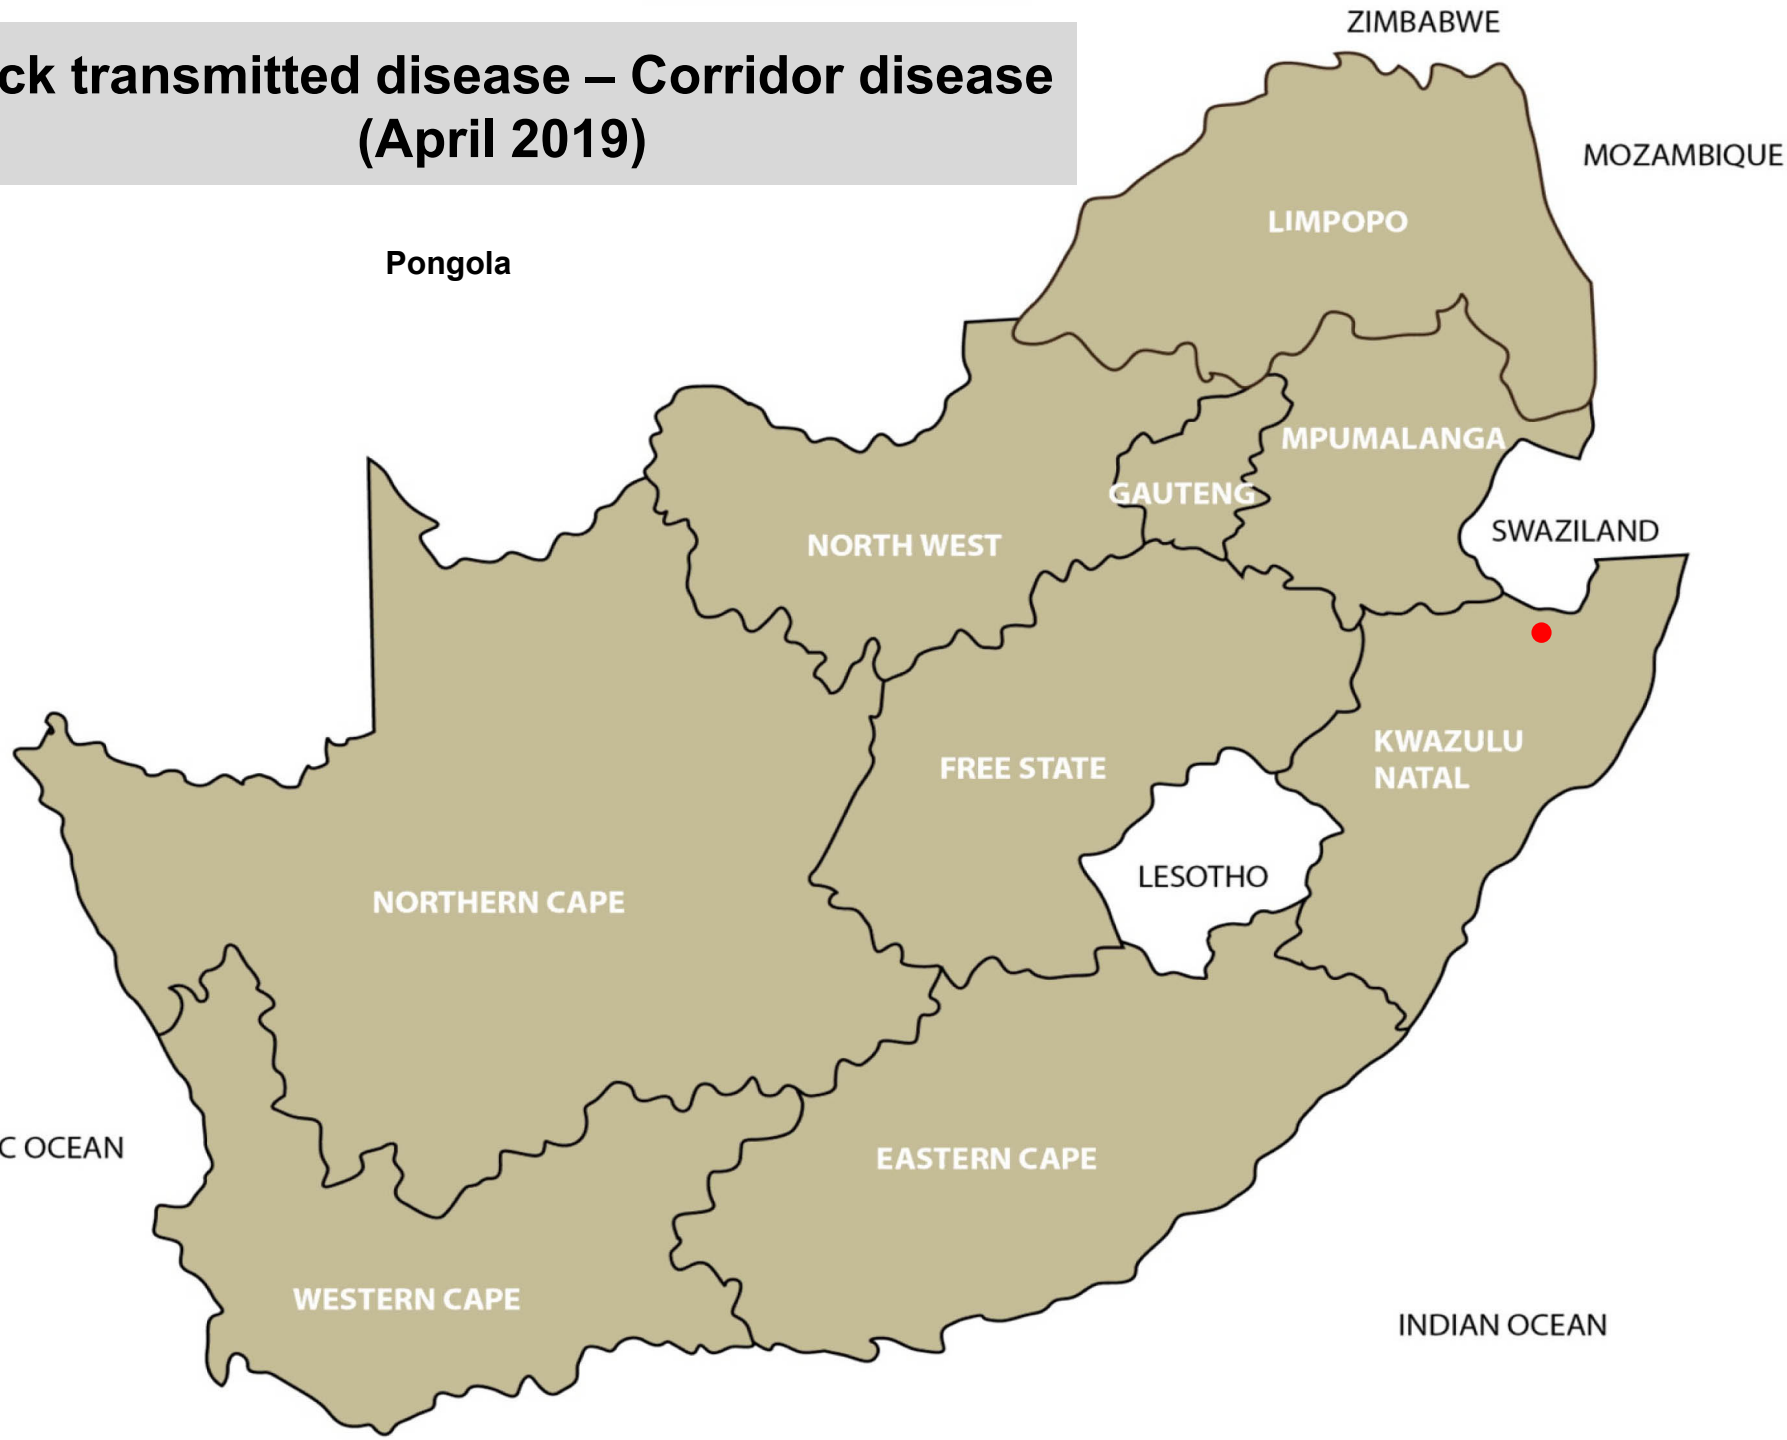

## Tick transmitted disease – Asiatic redwater (April 2019)

Ermelo, Grootvlei, Hendrina, Lydenburg,  
Middelburg, Piet Retief, Standerton, Volksrust,  
Bapsfontein, Bronkhorstspuit, Mokopane  
Klerksdorp, Koster/Ventersdorp, Ficksburg,  
Harrismith, Memel, Vrede, Bergville, Dundee,  
Estcourt, Pietermaritzburg, Underberg, Alexandria,  
Somerset East, Caledon, Heidelberg, Oudtshoorn,  
Riversdale, Stellenbosch, Swellendam

# Tick and biting fly transmitted disease Anaplasmosis (April 2019)

Bethal, Grootvlei, Hendrina, Middelburg, Piet Retief, Hammanskraal, Mokopane, Christiana, Klerksdorp, Ventersdorp/Koster, Bloemfontein, Clocolan, Excelsior/Ladybrand, Harrismith, Hoopstad, Kroonstad, Memel, Reitz, Senekal, Viljoenskroon, Wesselsbron, Zastron, Bergville, Dundee, Estcourt, Pietermaritzburg, Underberg, Alexandria, Aliwal North, Graaff-Reinet, Jeffreys Bay, Queenstown, Steynsburg, Caledon, Darling, George, Heidelberg, Malmesbury, Riversdale, Vredenburg, Kimberley

# Tick transmitted disease - Heartwater (April 2019)

Lydenburg, Middelburg, Piet Retief,  
Bronkhorstspuit, Hammanskraal,  
Onderstepoort, Makhado, Mokopane,  
Tzaneen, Brits, Klerksdorp, Bergville, Dundee,  
Eshowe, Estcourt, Mtubatuba,  
Pietermaritzburg, Pongola, Alexandria,  
Bathurst, Jeffreys Bay, Uitenhage

# Tick transmitted disease – Corridor disease (April 2019)