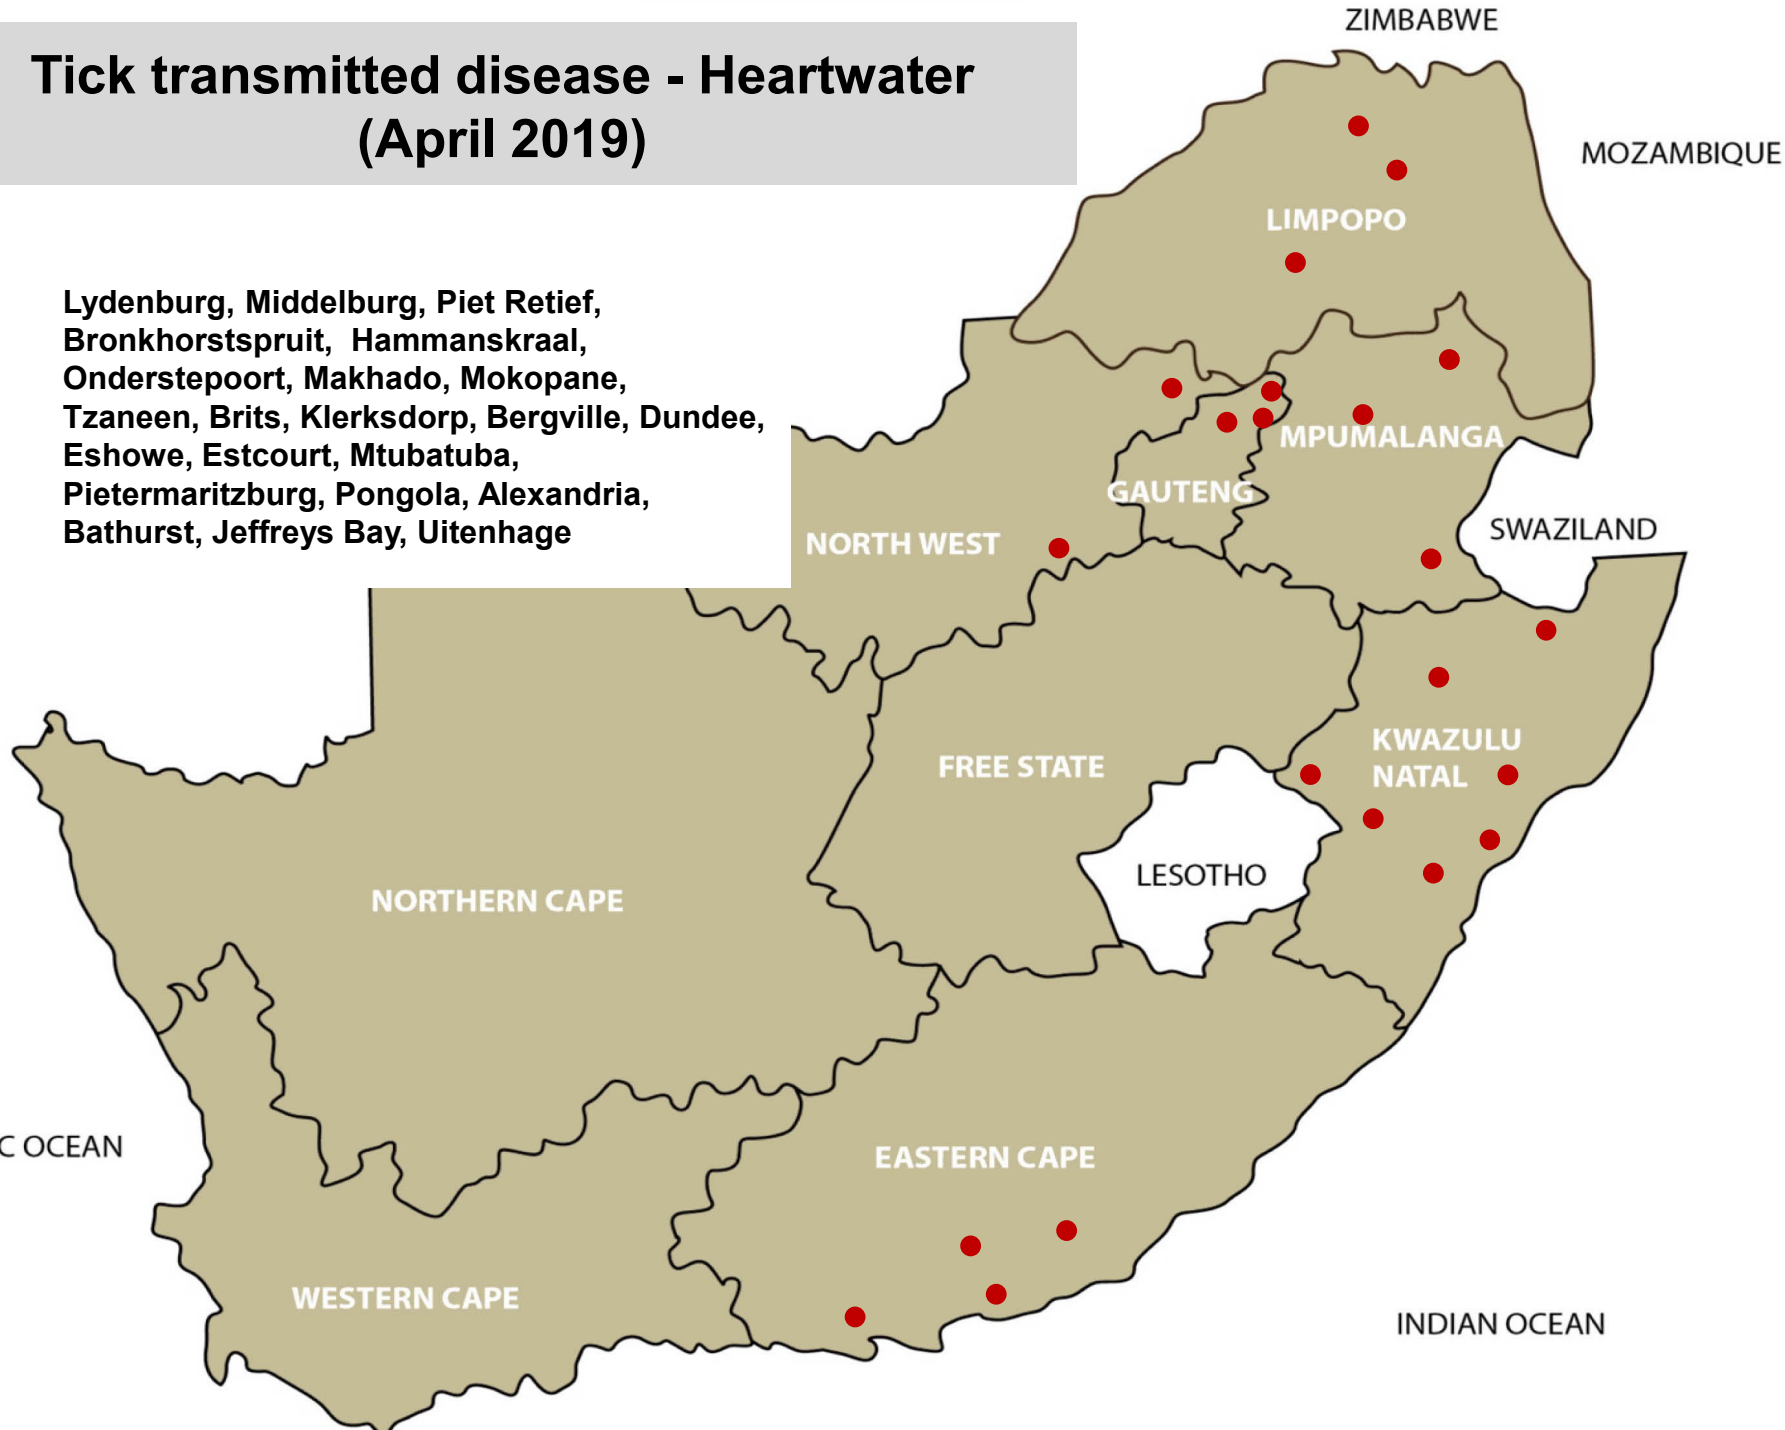

# Tick transmitted disease - African redwater (April 2019)

Grootvlei, Hendrina, Lydenburg, Middelburg, Piet Retief, Standerton, Bapsfontein, Bela-Bela, Makhado, Mokopane, Brits, Klerksdorp, Harrismith, Ladybrand/Excelsior, Parys, Reitz, Vrede, Bergville, Dundee, Mtubatuba, Newcastle, Pietermaritzburg, Underberg, Alexandria, Jeffreys Bay, Ceres, George, Heidelberg, Malmesbury, Plettenberg Bay

## Tick transmitted disease – Asiatic redwater (April 2019)

Ermelo, Grootvlei, Hendrina, Lydenburg,  
Middelburg, Piet Retief, Standerton, Volksrust,  
Bapsfontein, Bronkhorstspuit, Mokopane  
Klerksdorp, Koster/Ventersdorp, Ficksburg,  
Harrismith, Memel, Vrede, Bergville, Dundee,  
Estcourt, Pietermaritzburg, Underberg, Alexandria,  
Somerset East, Caledon, Heidelberg, Oudtshoorn,  
Riversdale, Stellenbosch, Swellendam

# Tick and biting fly transmitted disease Anaplasmosis (April 2019)

Bethal, Grootvlei, Hendrina, Middelburg, Piet Retief, Hammanskraal, Mokopane, Christiana, Klerksdorp, Ventersdorp/Koster, Bloemfontein, Clocolan, Excelsior/Ladybrand, Harrismith, Hoopstad, Kroonstad, Memel, Reitz, Senekal, Viljoenskroon, Wesselsbron, Zastron, Bergville, Dundee, Estcourt, Pietermaritzburg, Underberg, Alexandria, Aliwal North, Graaff-Reinet, Jeffreys Bay, Queenstown, Steynsburg, Caledon, Darling, George, Heidelberg, Malmesbury, Riversdale, Vredenburg, Kimberley

# Tick transmitted disease - Heartwater (April 2019)

Lydenburg, Middelburg, Piet Retief,  
Bronkhorstspuit, Hammanskraal,  
Onderstepoort, Makhado, Mokopane,  
Tzaneen, Brits, Klerksdorp, Bergville, Dundee,  
Eshowe, Estcourt, Mtubatuba,  
Pietermaritzburg, Pongola, Alexandria,  
Bathurst, Jeffreys Bay, Uitenhage