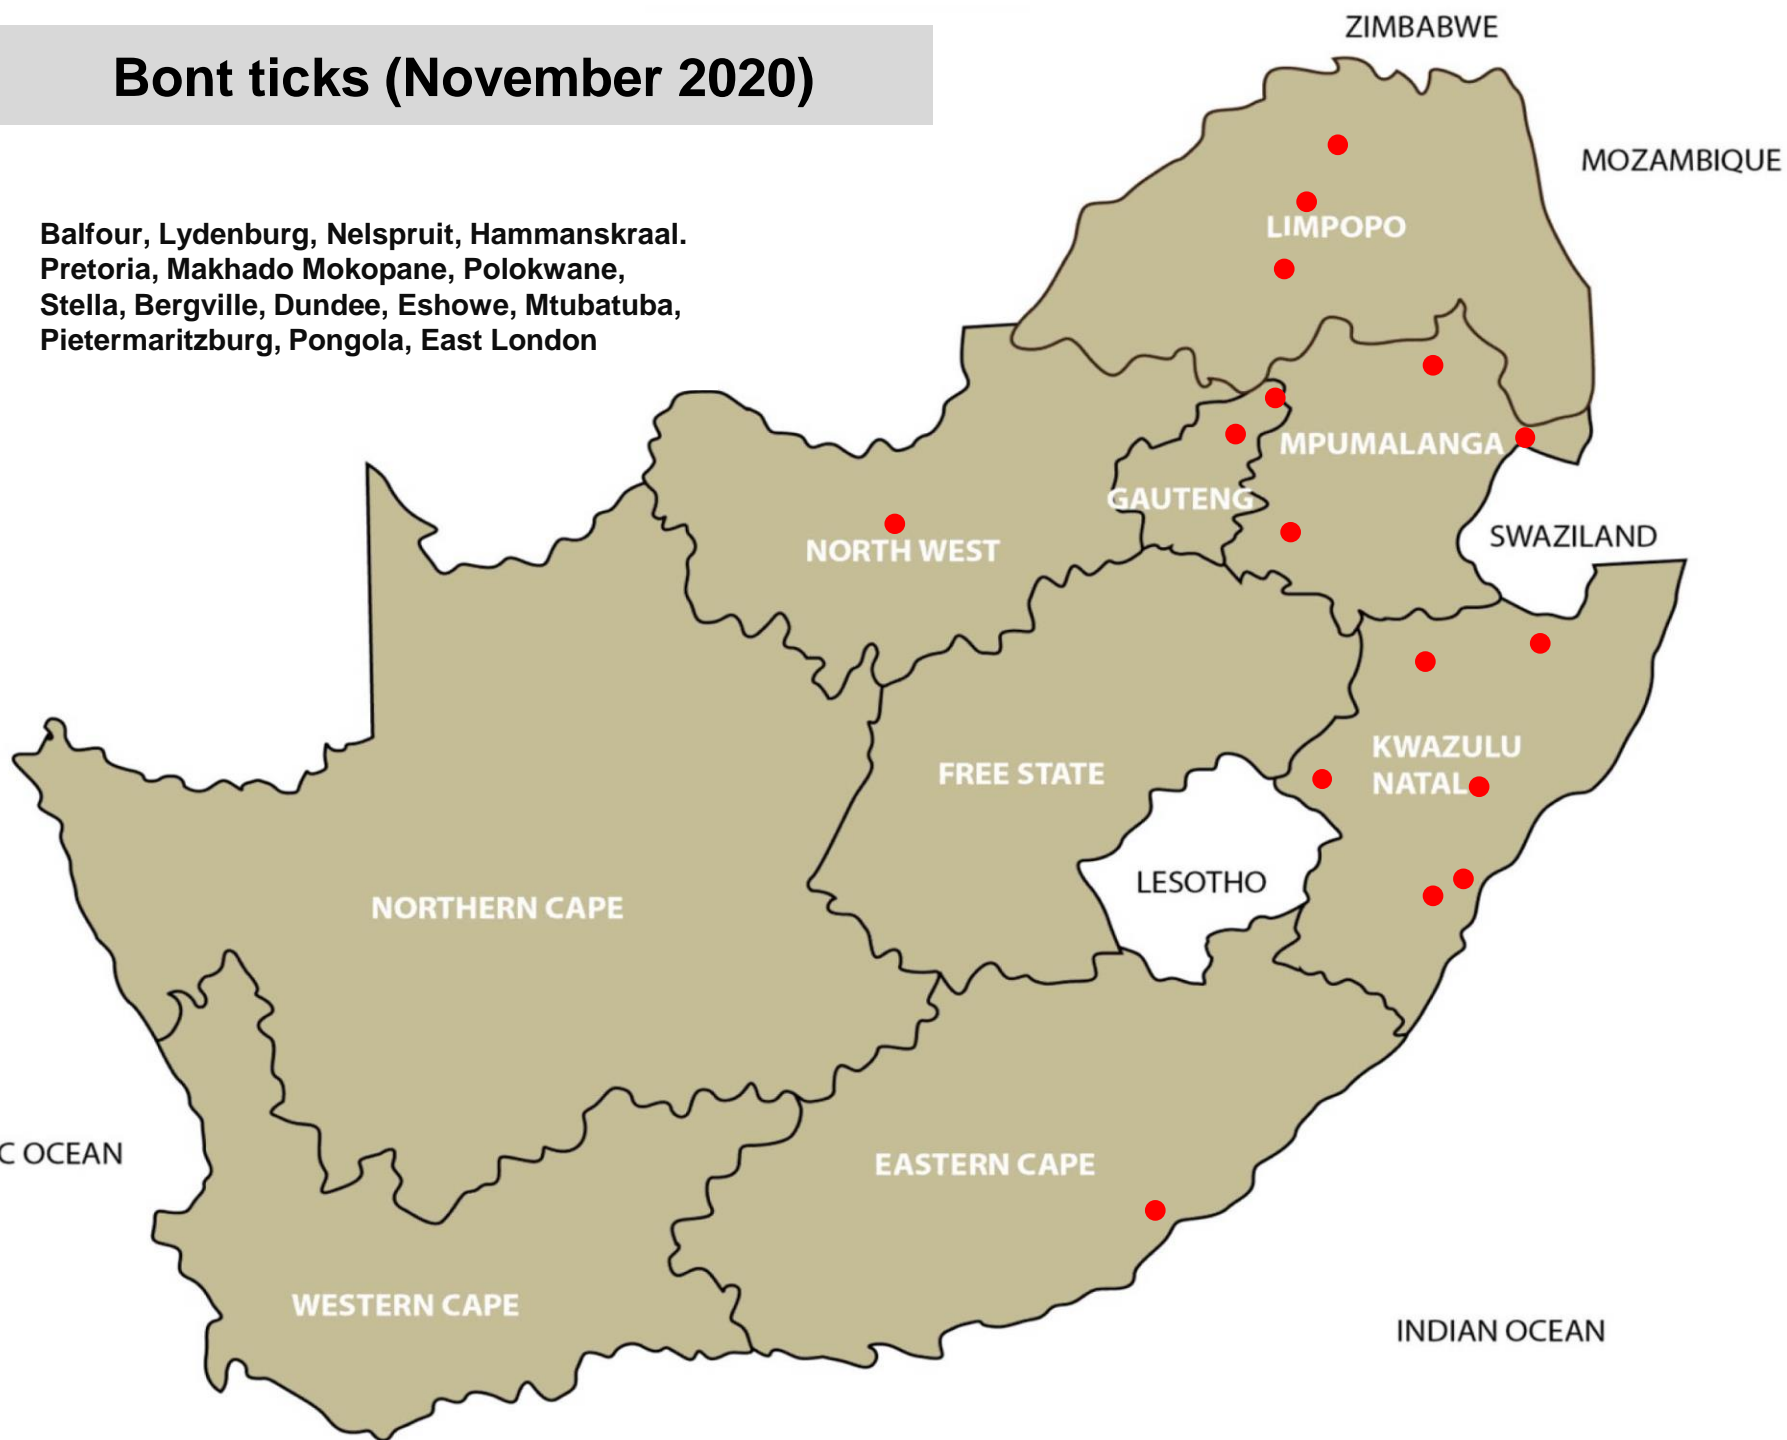

Blue ticks (November 2020)

Balfour, Bethal, Lydenburg, Nelspruit, Standerton, Hammanskraal, Krugersdorp, Nigel, Mokopane, Polokwane, Tzaneen, Klerksdorp, Leeudoringstad, Potchefstroom, Schweizer-Reneke, Vryburg, Bethlehem, Dewetsdorp, Excelsior/Ladybrand, Ficksburg, Frankfort, Hoopstad, Memel, Viljoenskroon, Villiers, Vrede, Warden, Winburg, Zastron, Bergville, Dundee, Eshowe, Mtubatuba, Underberg, Vryheid, Alexandria, Aliwal North, East London, George

Resistant Blue ticks (November 2020)

Villiers, Winburg, Mtubatuba, Pietermaritzburg, Vryheid

Bont ticks (November 2020)

Balfour, Lydenburg, Nelspruit, Hammanskraal,
Pretoria, Makhado Mokopane, Polokwane,
Stella, Bergville, Dundee, Eshowe, Mtubatuba,
Pietermaritzburg, Pongola, East London

Brown ear-ticks (November 2020)

Standerton, Bronkhorstspuit, Mokopane,
Leeudoringstad, Villiers, Winburg, Bergville,
Mtubatuba

Bont-legged ticks (November 2020)

Bethal, Ermelo, Lydenburg, Bronkhorstspuit, Pretoria, Mokopane, Christiana, Klerksdorp, Schweizer-Reneke, Stella, Vryburg, Bethlehem, Bloemfontein, Clocolan, Excelsior/Ladybrand, Ficksburg, Frankfort, Hoopstad, Kroonstad, Memel, Senekal, Viljoenskroon, Villiers, Warden, Winburg, Bergville, Underberg, Vryheid, East London, Steynsburg, Malmesbury, Kuruman

Red-legged tick (November 2020)

Balfour, Lydenburg, Nelspruit, Mokopane, Christiana, Schweizer-Reneke, Clocolan, Excelsior/Ladybrand, Hoopstad, Memel. Villiers, Underberg, East London, Malmesbury

Paralysis ticks (November 2020)