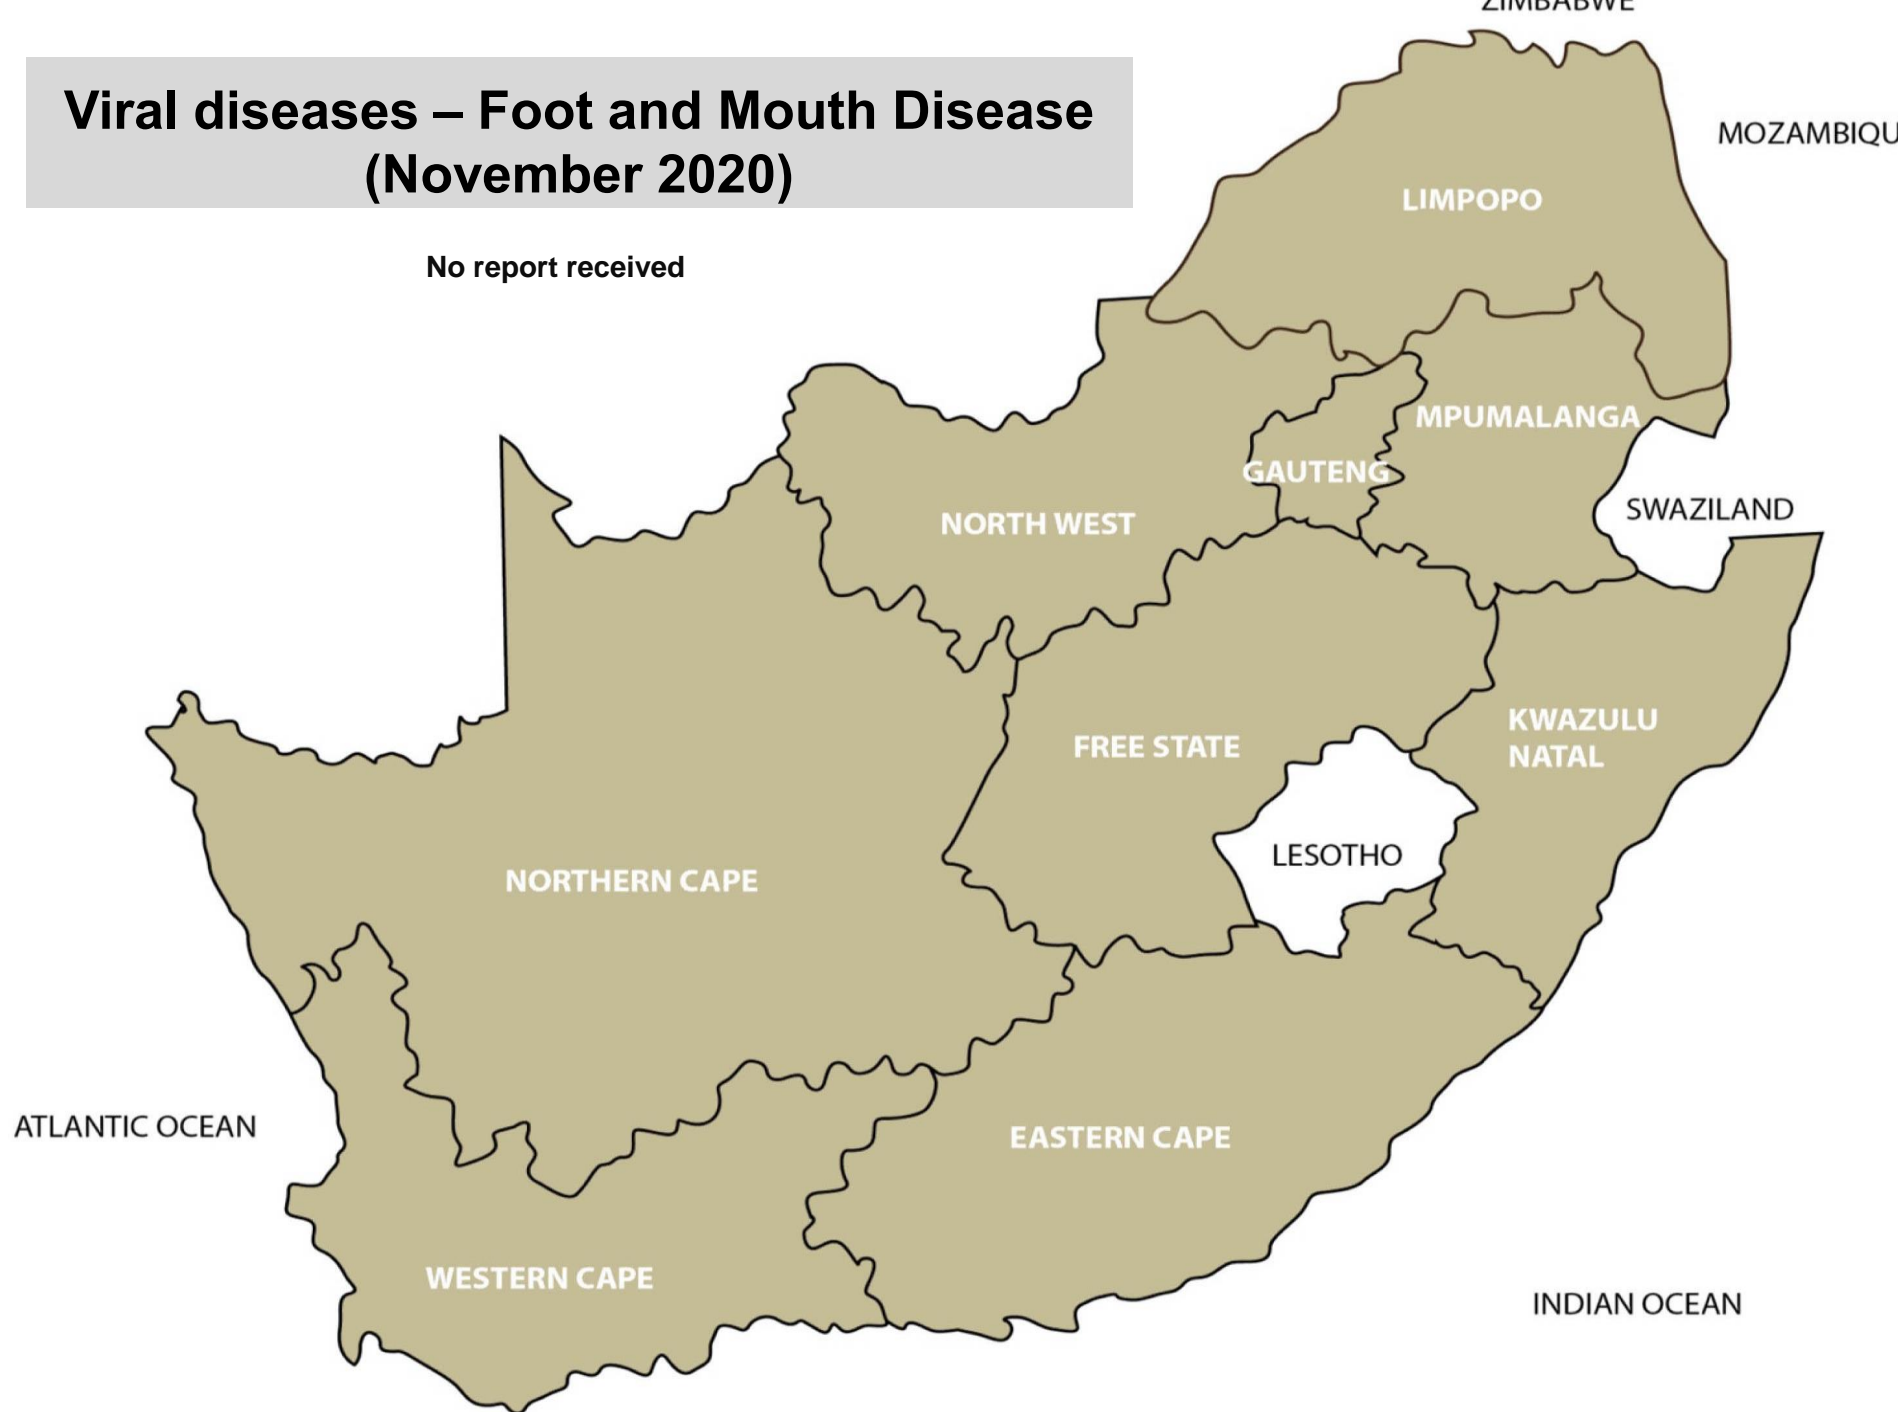

Viral diseases – Foot and Mouth Disease (November 2020)

No report received