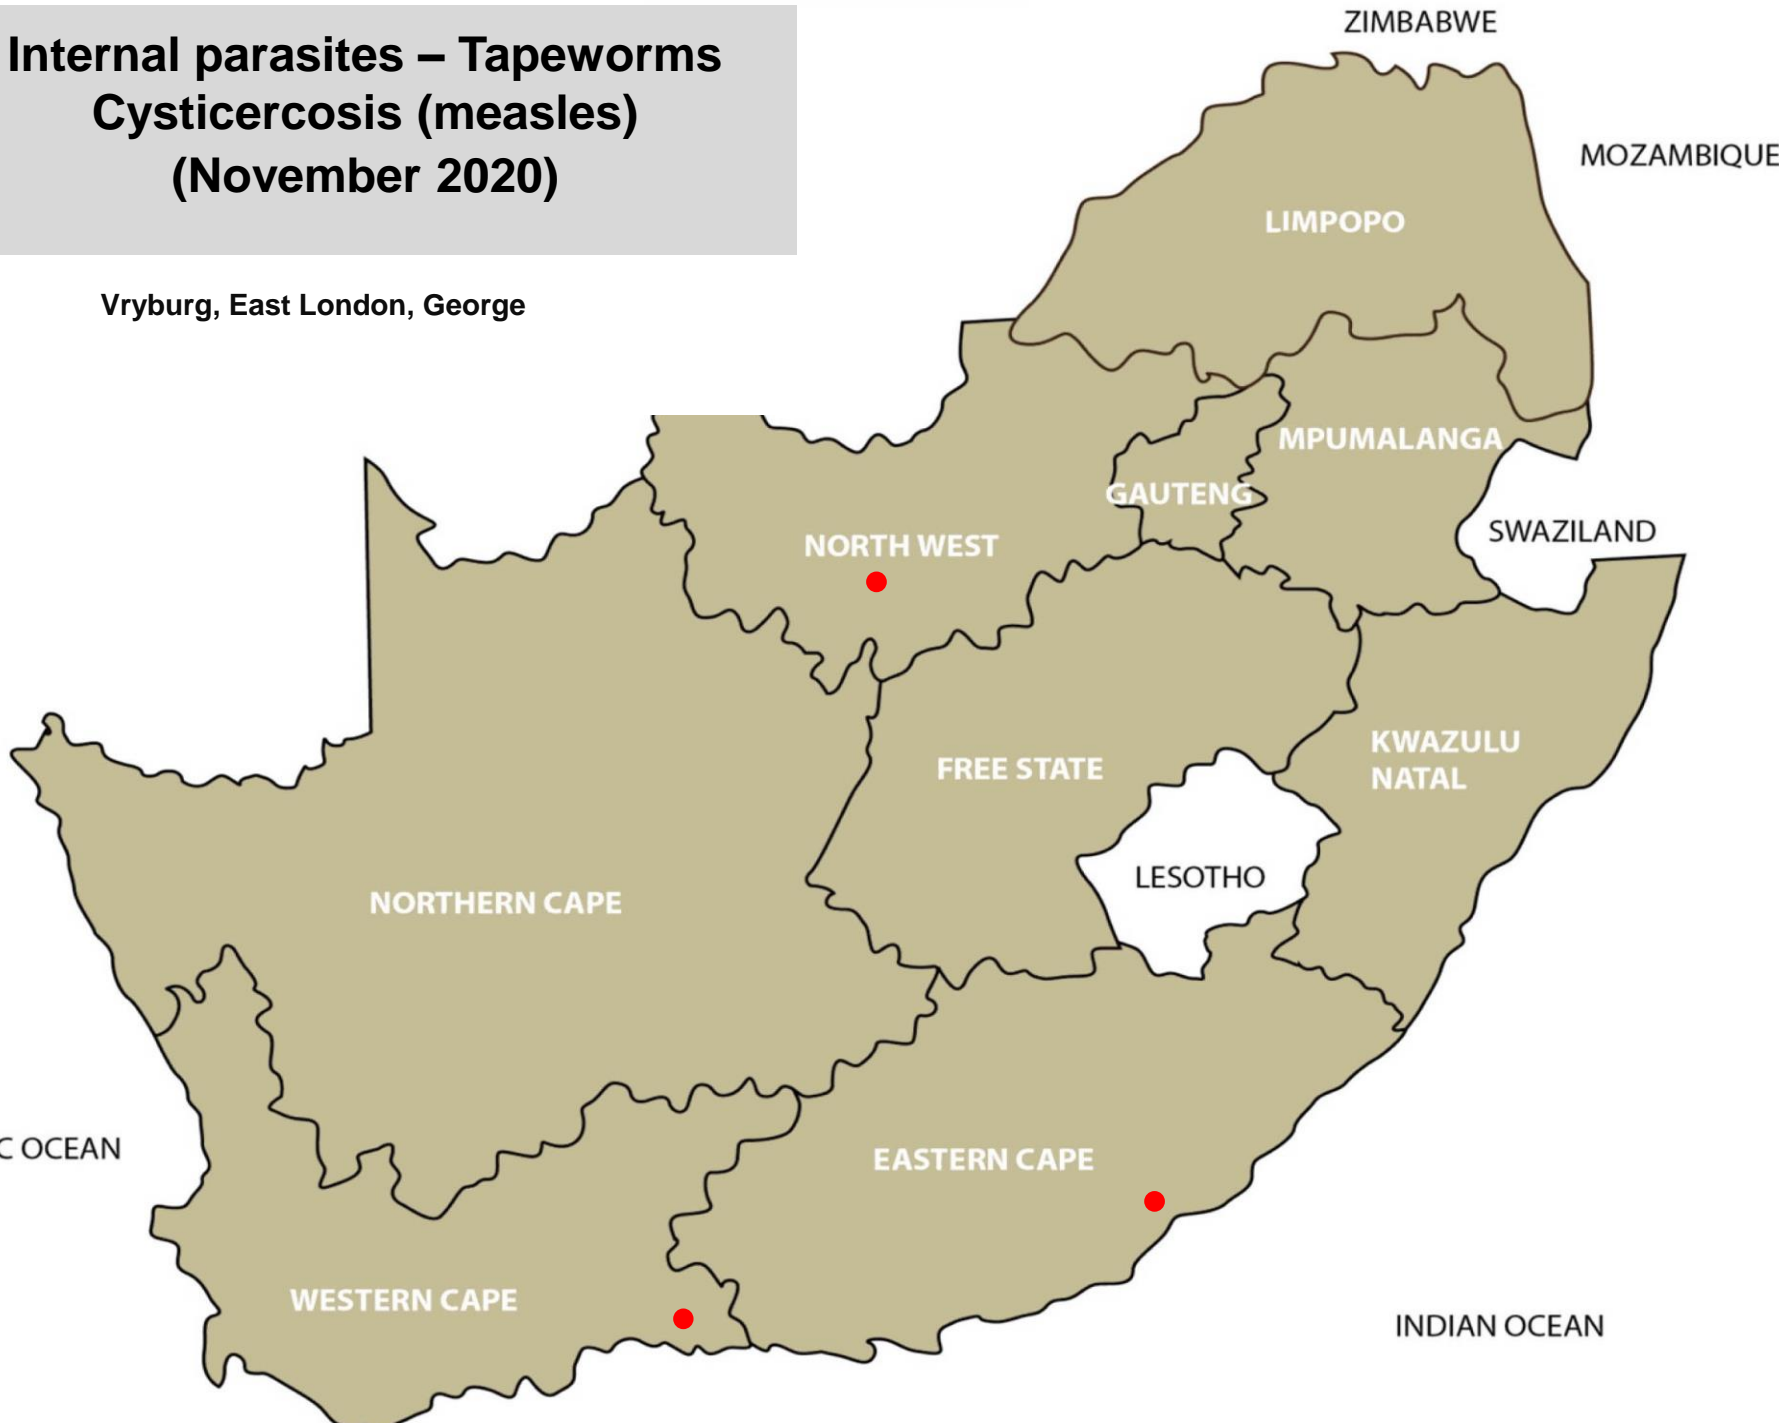

151 reports November 2020

Internal parasites Intestinal Roundworms (November 2020)

Balfour, Lydenburg, Standerton, Bapsfontein, Hammanskraal, Nigel, Pretoria, Makhado, Polokwane, Christiana, Klerksdorp, Potchefstroom, Vryburg, Bethlehem, Bloemfontein, Clocolan, Excelsior/Ladybrand, Hoopstad, Kroonstad, Oranjeville, Reitz, Senekal, Viljoenskroon, Villiers, Warden, Winburg, Bergville, Camperdown, Eshowe, Estcourt, Mtubatuba, Pietermaritzburg, East London, Graaff-Reinet, Uitenhage, Witelsbos, Caledon, George, Heidelberg, Malmesbury, Moorreesburg, Riversdale, Stellenbosch, Vredenburg, Kimberley, Kuruman

Internal parasites – Resistant roundworms (November 2020)

Pretoria, Christiana, Bloemfontein, Hoopstad, Reitz,
Viljoenskroon, Villiers, Eshowe, Graaff-Reinet,
Malmesbury

Internal parasites – Tapeworms (November 2020)

Balfour, Bapsfontein, Pretoria, Polokwane,
Klerksdorp, Bethlehem, Bloemfontein, Oranjeville,
Reitz, Villiers, Pietermaritzburg, East London, Graaff-
Reinet

**Internal parasites – Tapeworms
Cysticercosis (measles)
(November 2020)**

Vryburg, East London, George

Internal parasites – Liver fluke worms (November 2020)

Bronkhorstspuit, Klerksdorp, Bethlehem, Ficksburg, Reitz,
Villiers, Underberg, Malmesbury, Plettenberg Bay, Stellenbosch