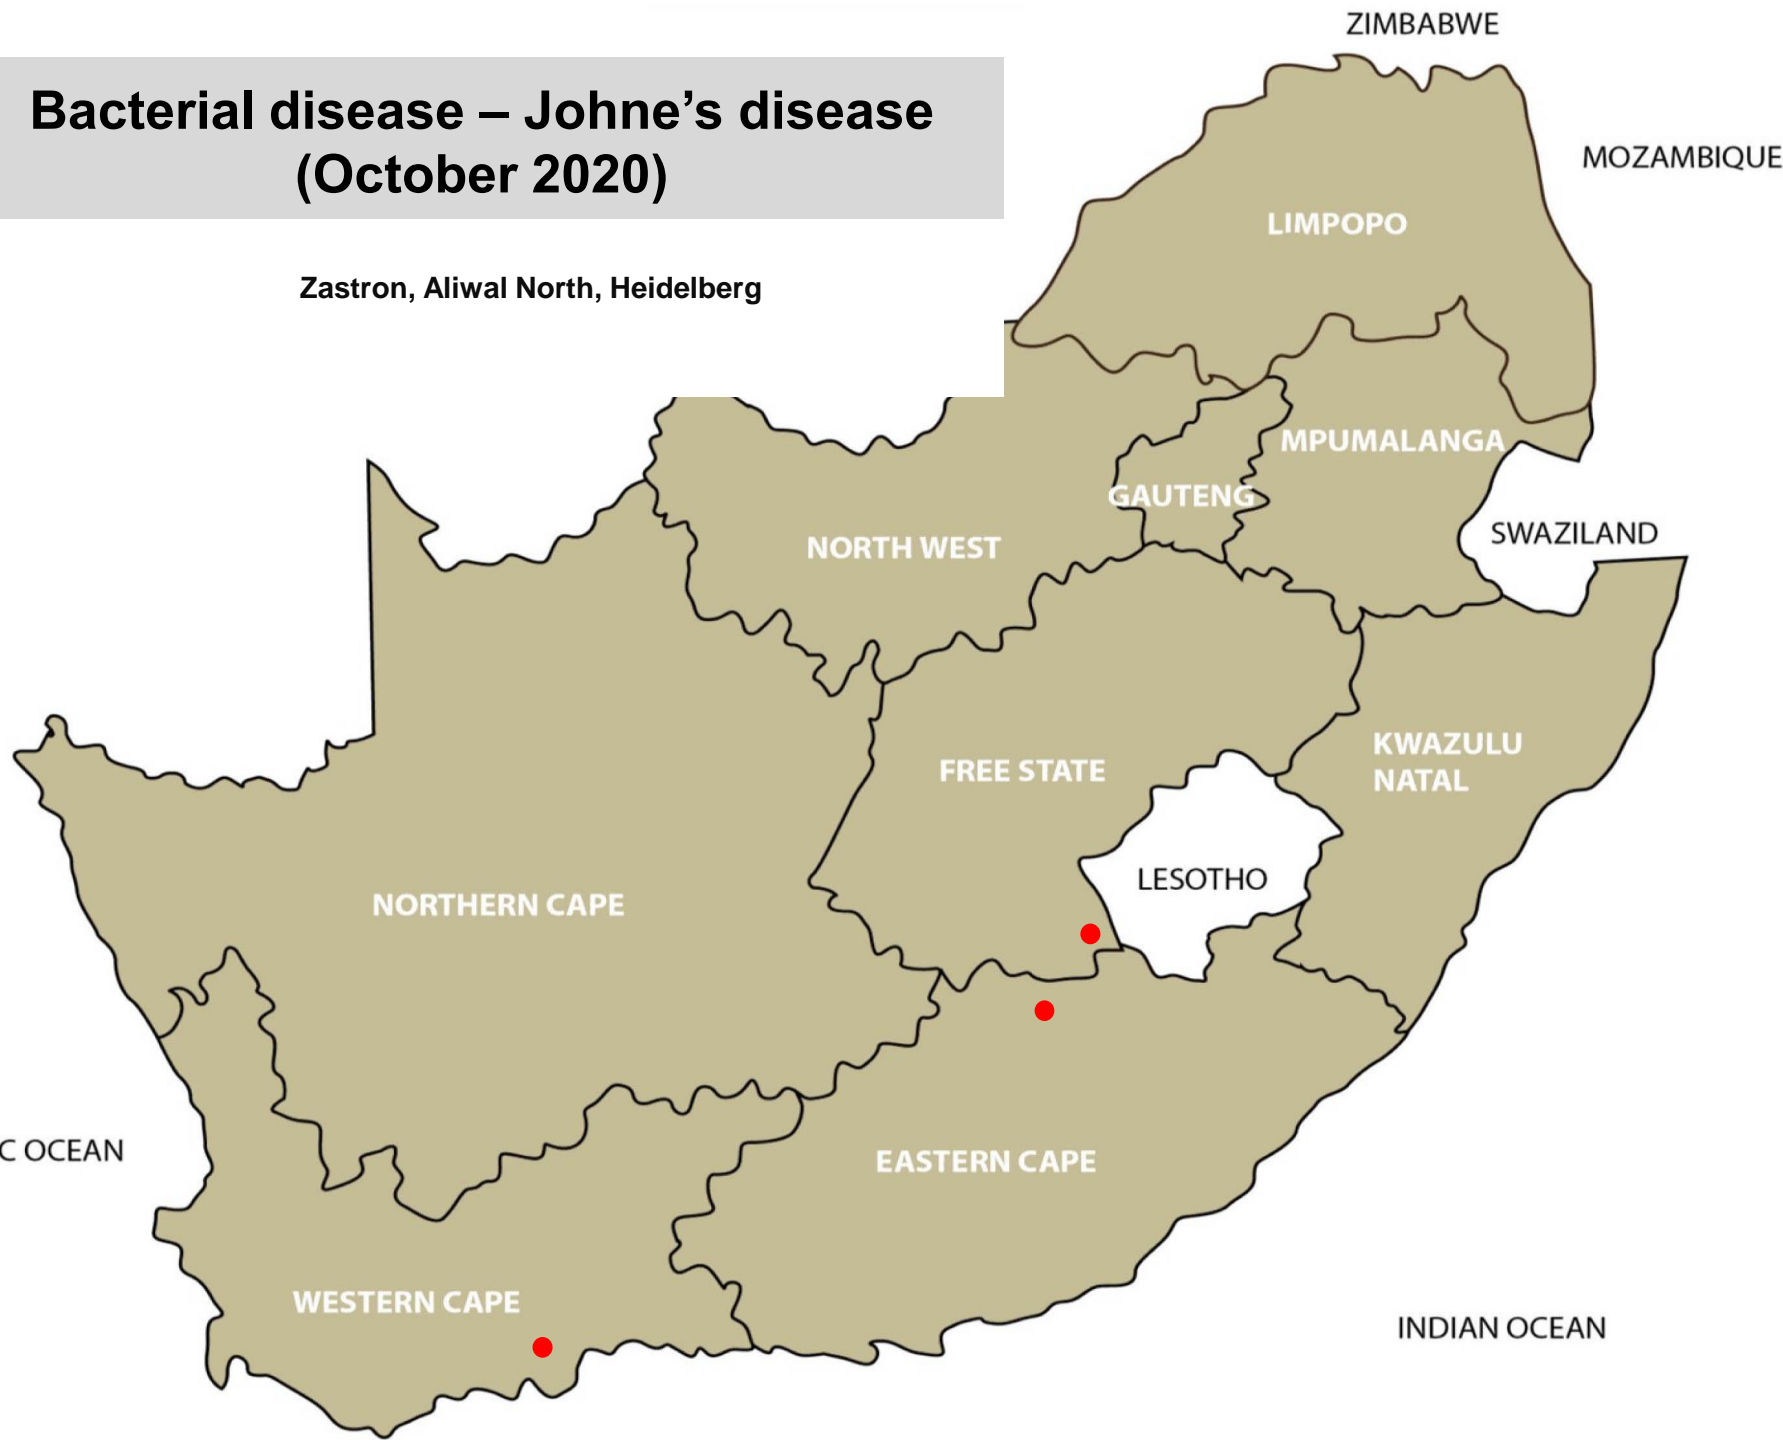

Bacterial disease - Salmonellosis (November 2020)

Nelspruit, Bronkhorstspuit, Viljoenskroon, Underberg,
Jeffreys Bay

Bacterial disease – Enzootic abortion (November 2020)

Bacterial disease – Johne's disease (October 2020)

Zastron, Aliwal North, Heidelberg

Bacterial disease – Q-fever (November 2020)

No report received

Bacterial disease – Blackquarter (November 2020)

Balfour, Ermelo, Grootvlei, Piet Retief, Volksrust, Hammanskraal, Rayton, Makhado, Polokwane, Potchefstroom, Rustenburg, Bethlehem, Villiers, Vrede, Winburg, Bergville, Eshowe, Underberg, East London, Beaufort West