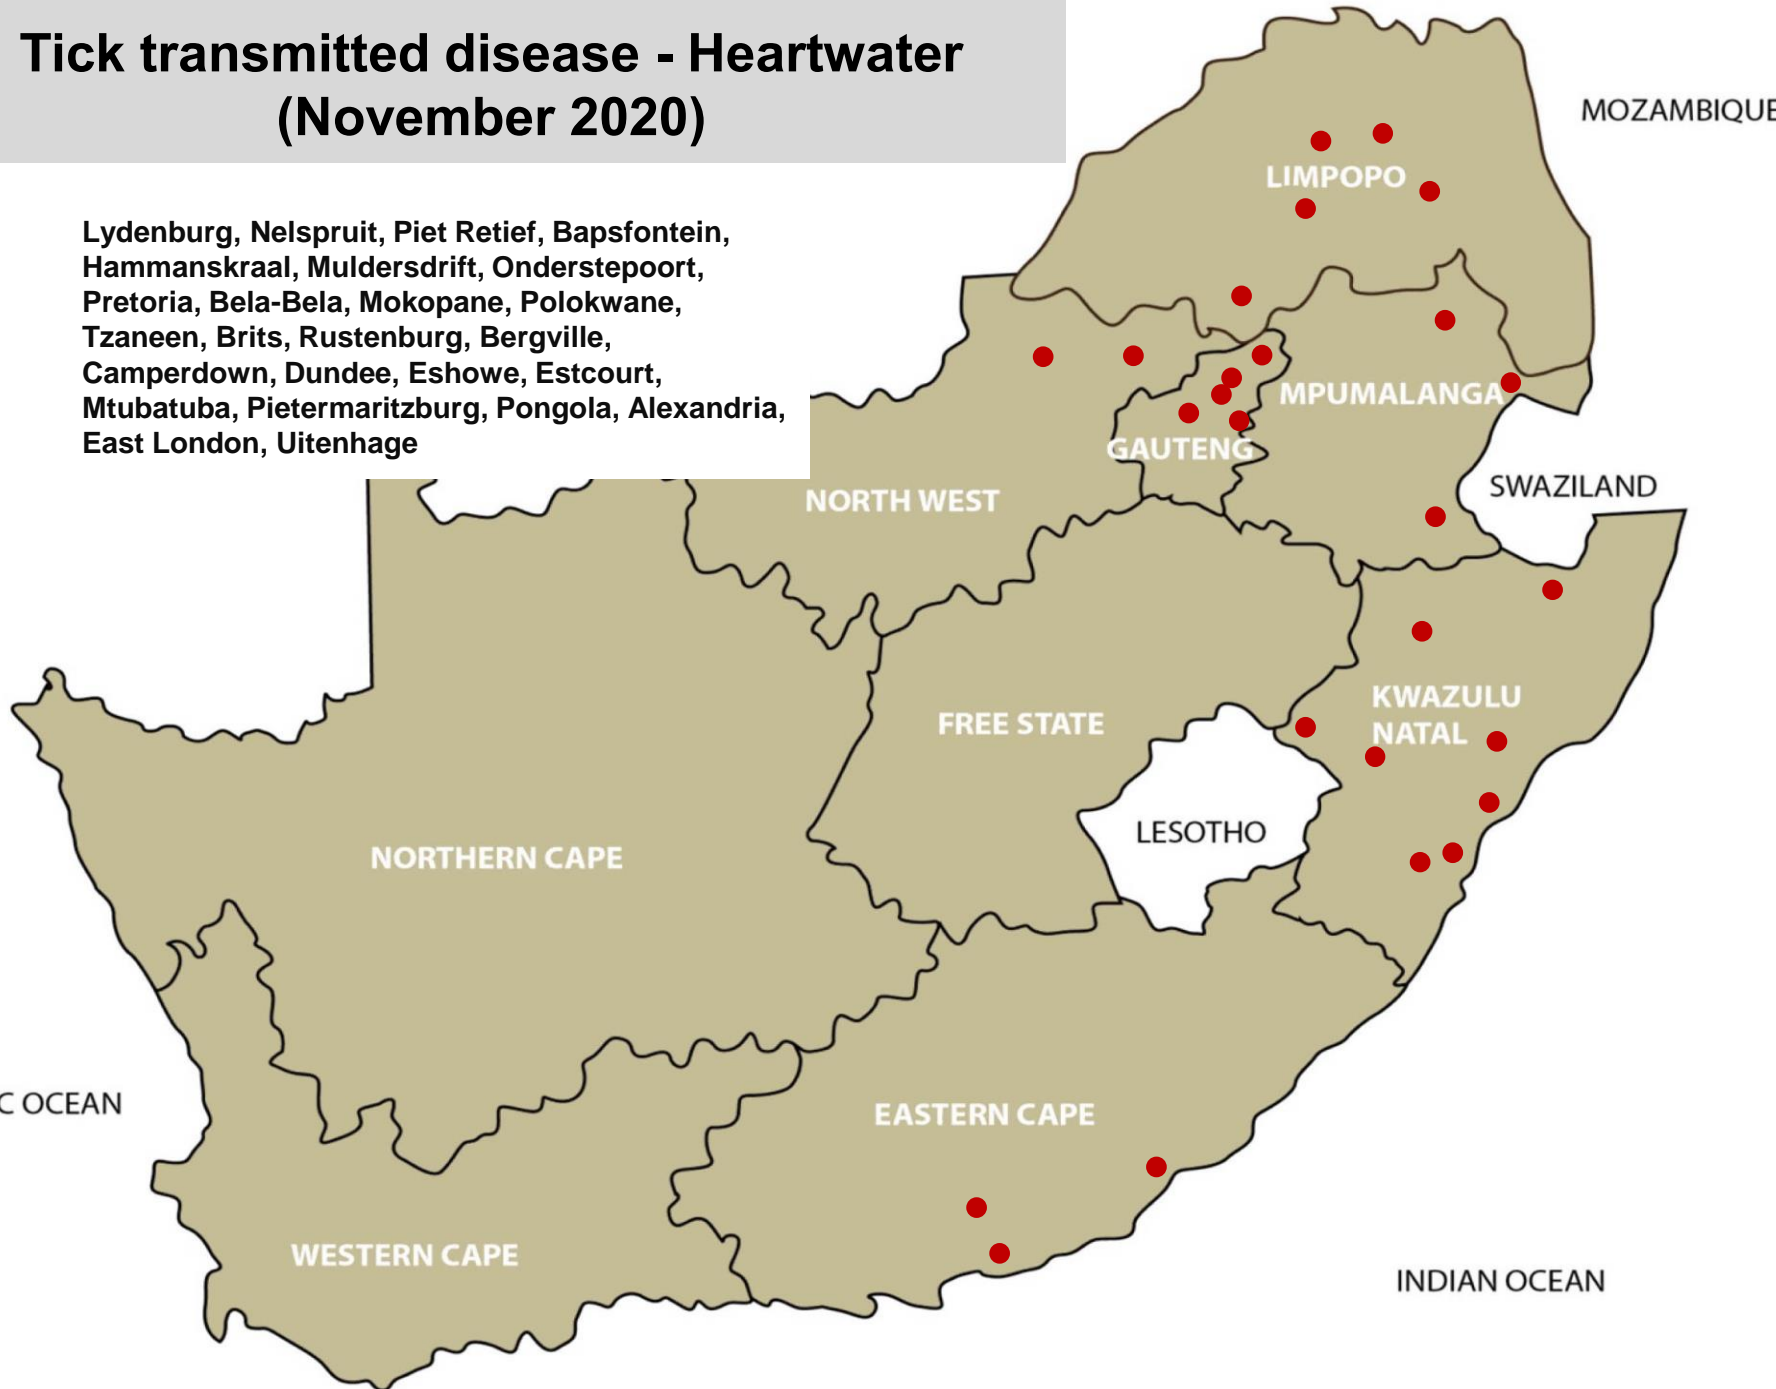

Tick transmitted disease - African redwater (November 2020)

Lydenburg, Standerton, Volksrust, Hammanskraal, Krugersdorp, Makhado, Bloemhof, Klerksdorp, Potchefstroom, Vryburg, Frankfort, Villiers, Bergville, Camperdown, Dundee, Eshowe, Estcourt, Kokstad, Mtubatuba, Pietermaritzburg, Underberg, East London, Caledon, George, Heidelberg

Tick transmitted disease Asiatic redwater (November 2020)

Balfour, Lydenburg, Middelburg, Piet Retief, Standerton, Bronkhorstspuit, Nigel, Bela-Bela, Polokwane, Klerksdorp, Potchefstroom, Frankfort, Memel, Villiers, Bergville, Dundee, Mtubatuba, Underberg, Alexandria, East London, Humansdorp, George, Riversdale, Swellendam

Tick and biting fly transmitted disease Anaplasmosis (November 2020)

Bethal, Grootvlei, Piet Retief, Standerton, Makhado, Christiana, Vryburg, Bethlehem, Bloemfontein, Clocolan, Dewetsdorp, Excelsior/Ladybrand, Hoopstad, Reitz, Senekal, Villiers, Winburg, Bergville, Pietermaritzburg, Underberg, East London, Darling, George, Malmesbury, Riversdale

Tick transmitted disease - Heartwater (November 2020)

Lydenburg, Nelspruit, Piet Retief, Bapsfontein, Hammanskraal, Muldersdrift, Onderstepoort, Pretoria, Bela-Bela, Mokopane, Polokwane, Tzaneen, Brits, Rustenburg, Bergville, Camperdown, Dundee, Eshowe, Estcourt, Mtubatuba, Pietermaritzburg, Pongola, Alexandria, East London, Uitenhage