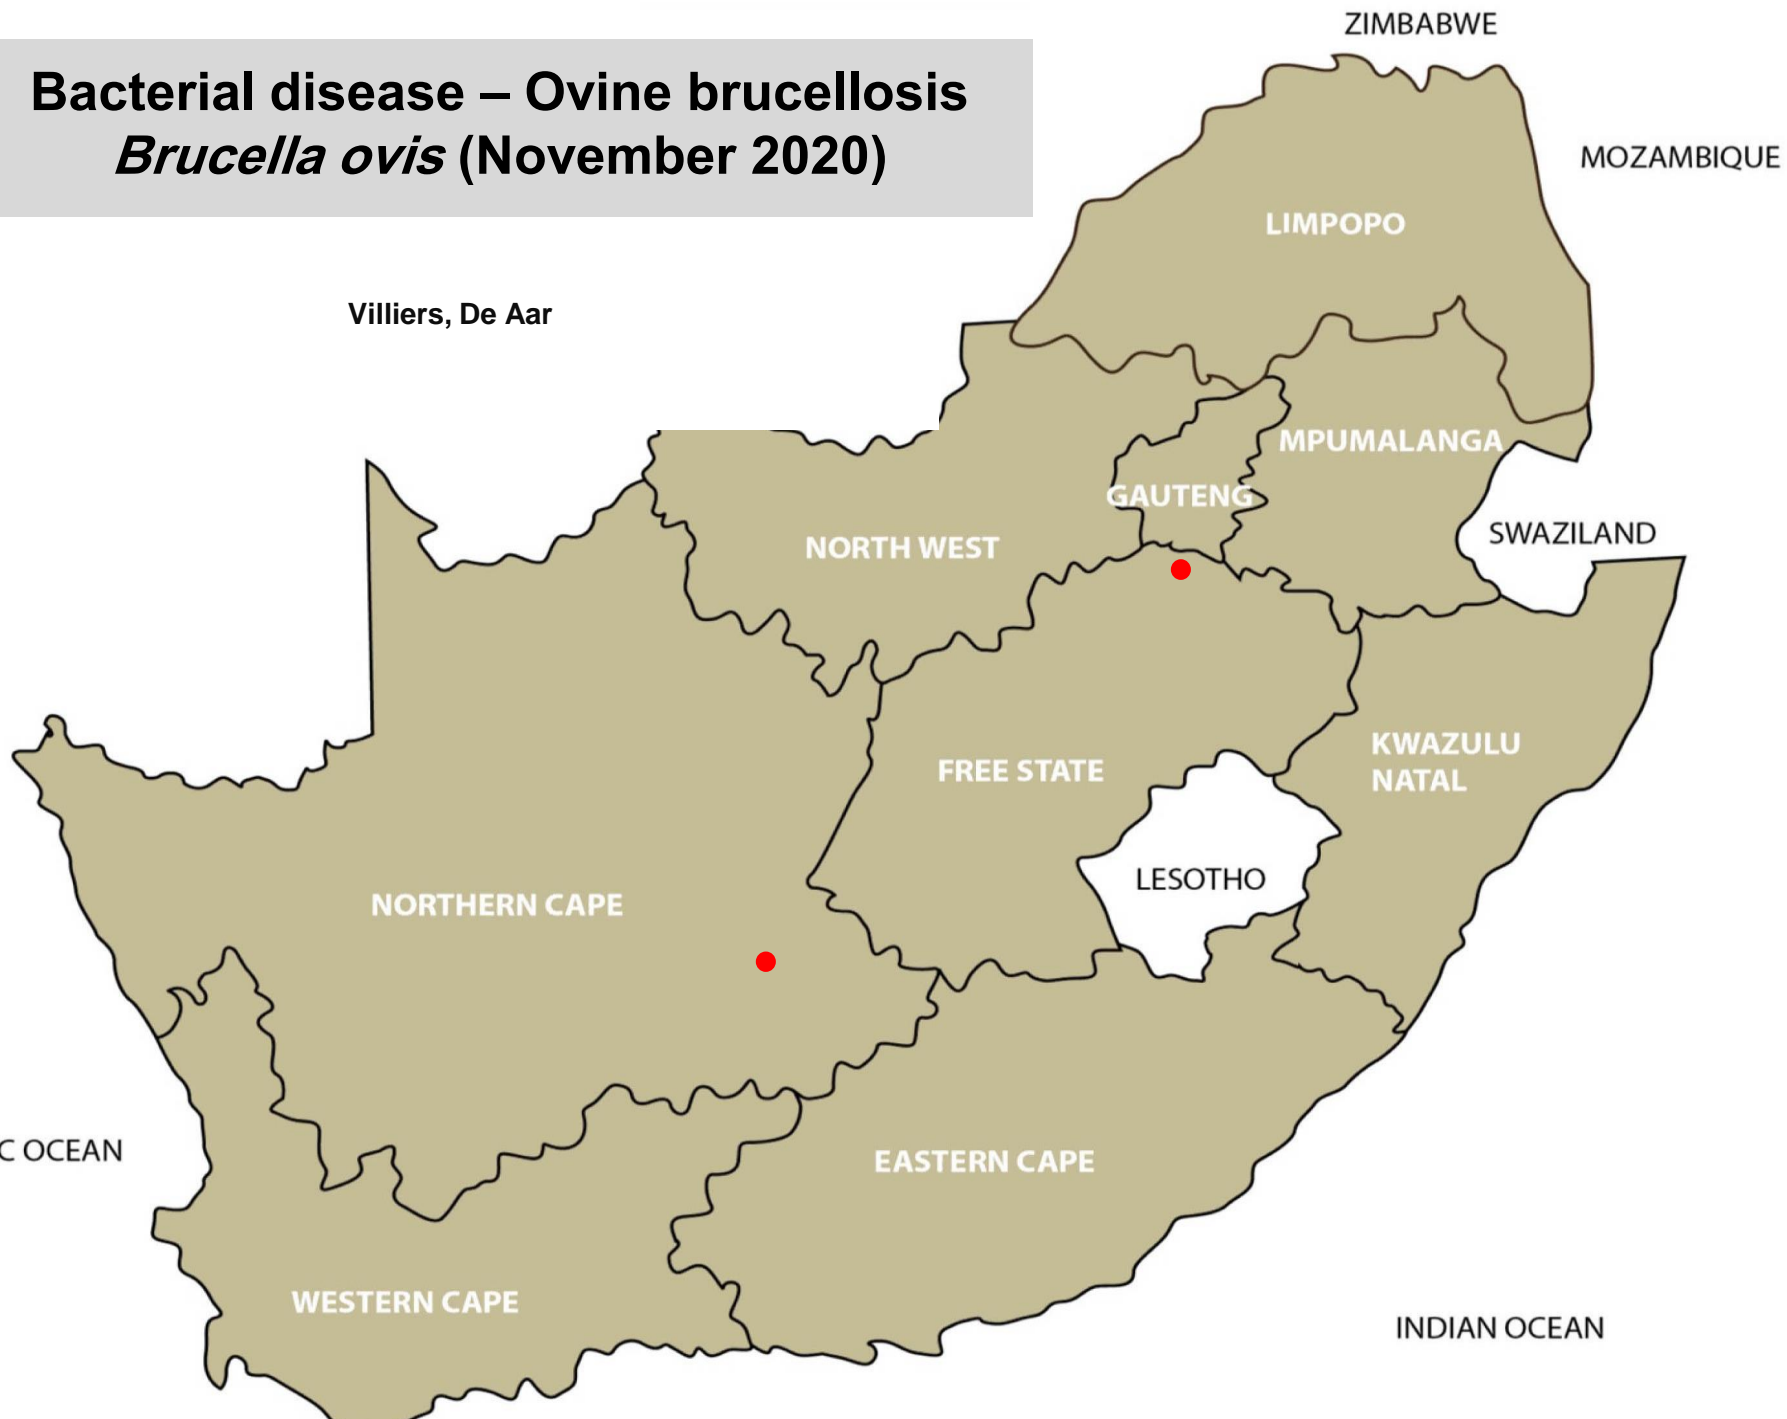

Bacterial disease – Ovine brucellosis
Brucella ovis (November 2020)