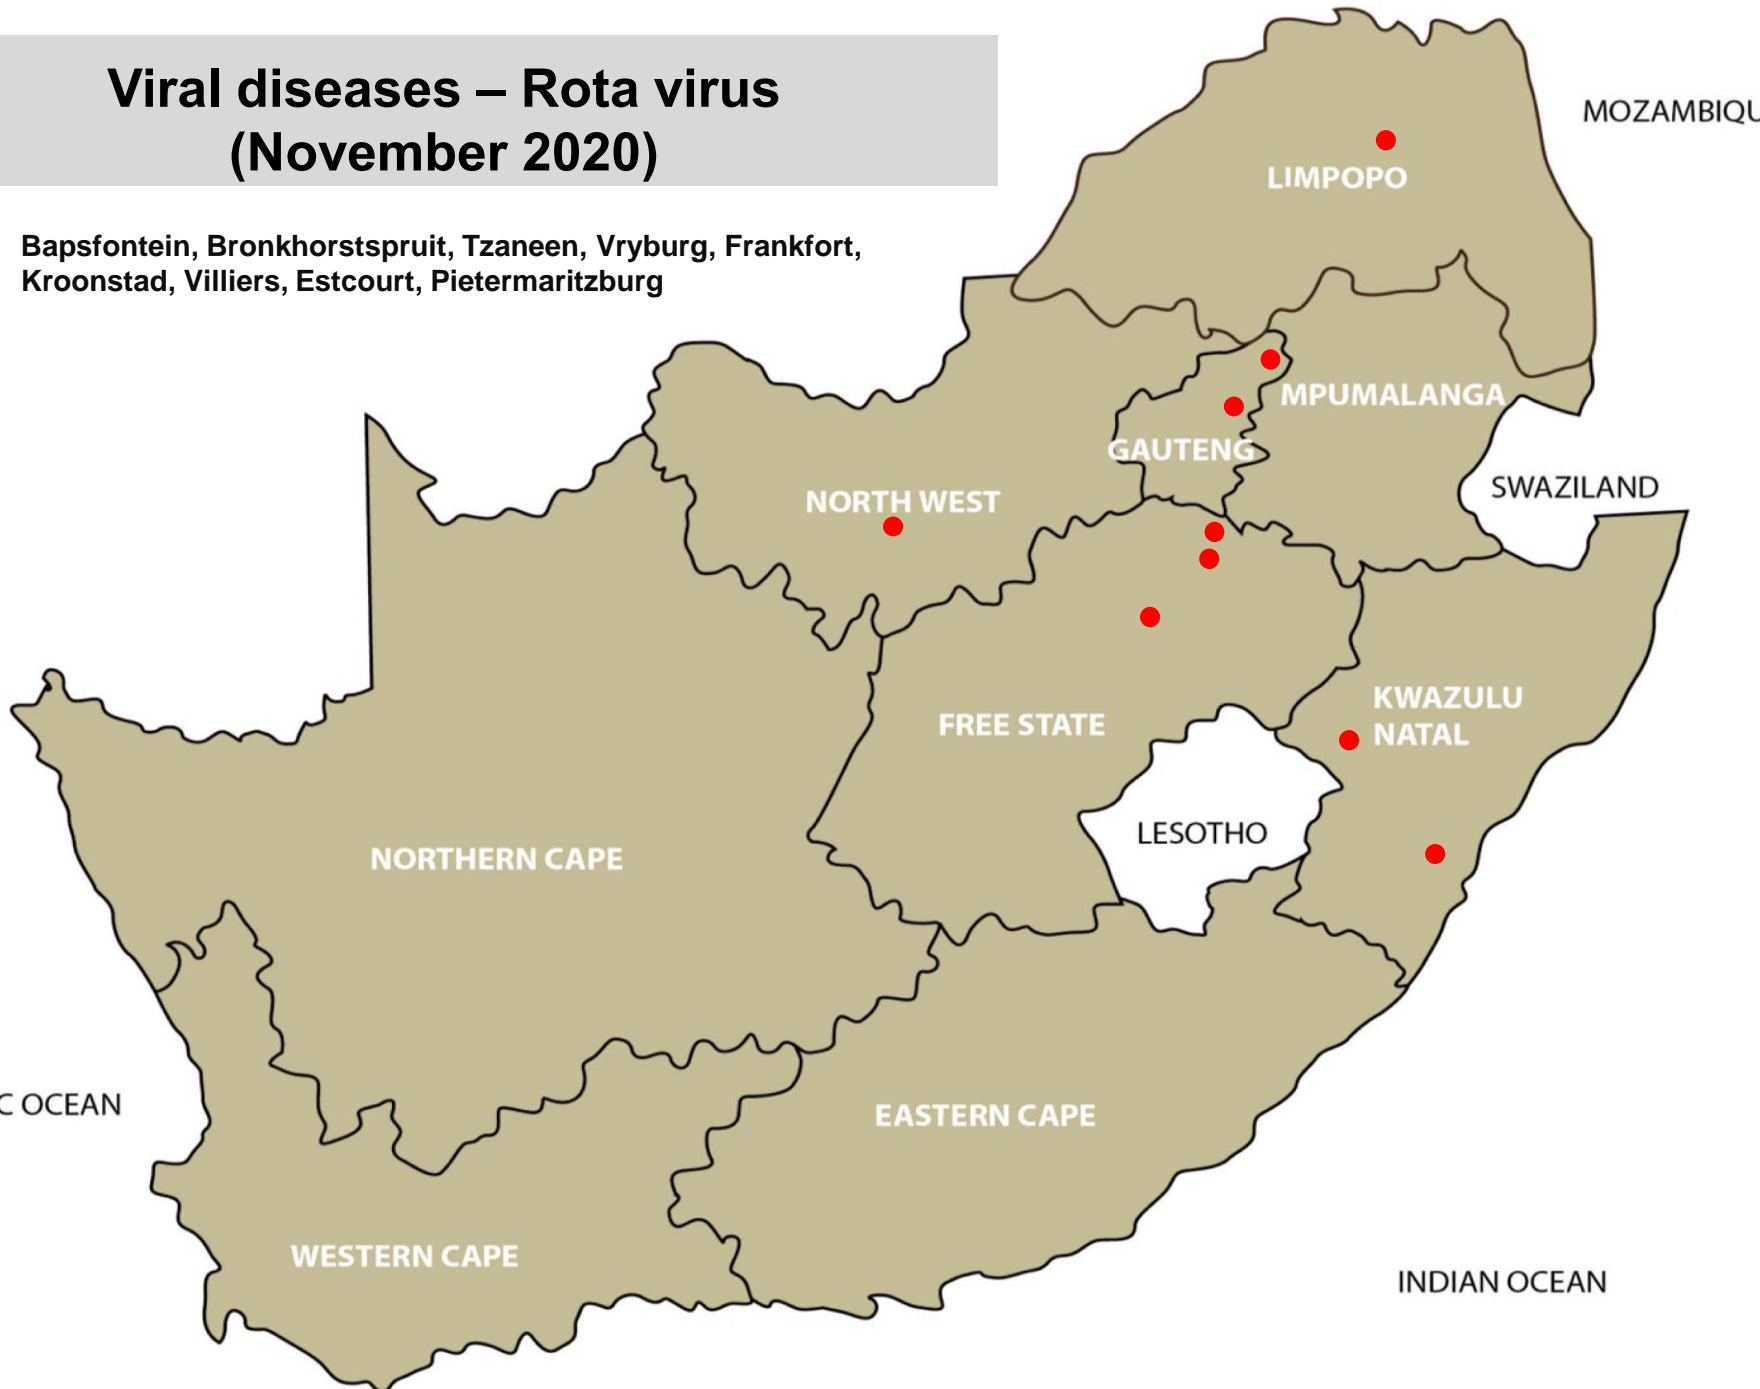

Viral diseases – Foot and Mouth Disease (November 2020)

No report received

Viral diseases – Corona virus (November 2020)

Viral diseases – Rota virus (November 2020)

Bapsfontein, Bronkhorstspuit, Tzaneen, Vryburg, Frankfort,
Kroonstad, Villiers, Estcourt, Pietermaritzburg

Viral disease – Warts (November 2020)

Lydenburg, Nigel, Pretoria, Brits, Clocolan, Hoopstad, Viljoenskroon, Villiers, Winburg, Bergville, Eshowe, Mtubatuba, East London, Humansdorp, Caledon, George, Malmesbury, Moorreesburg, Stellenbosch, Kuruman