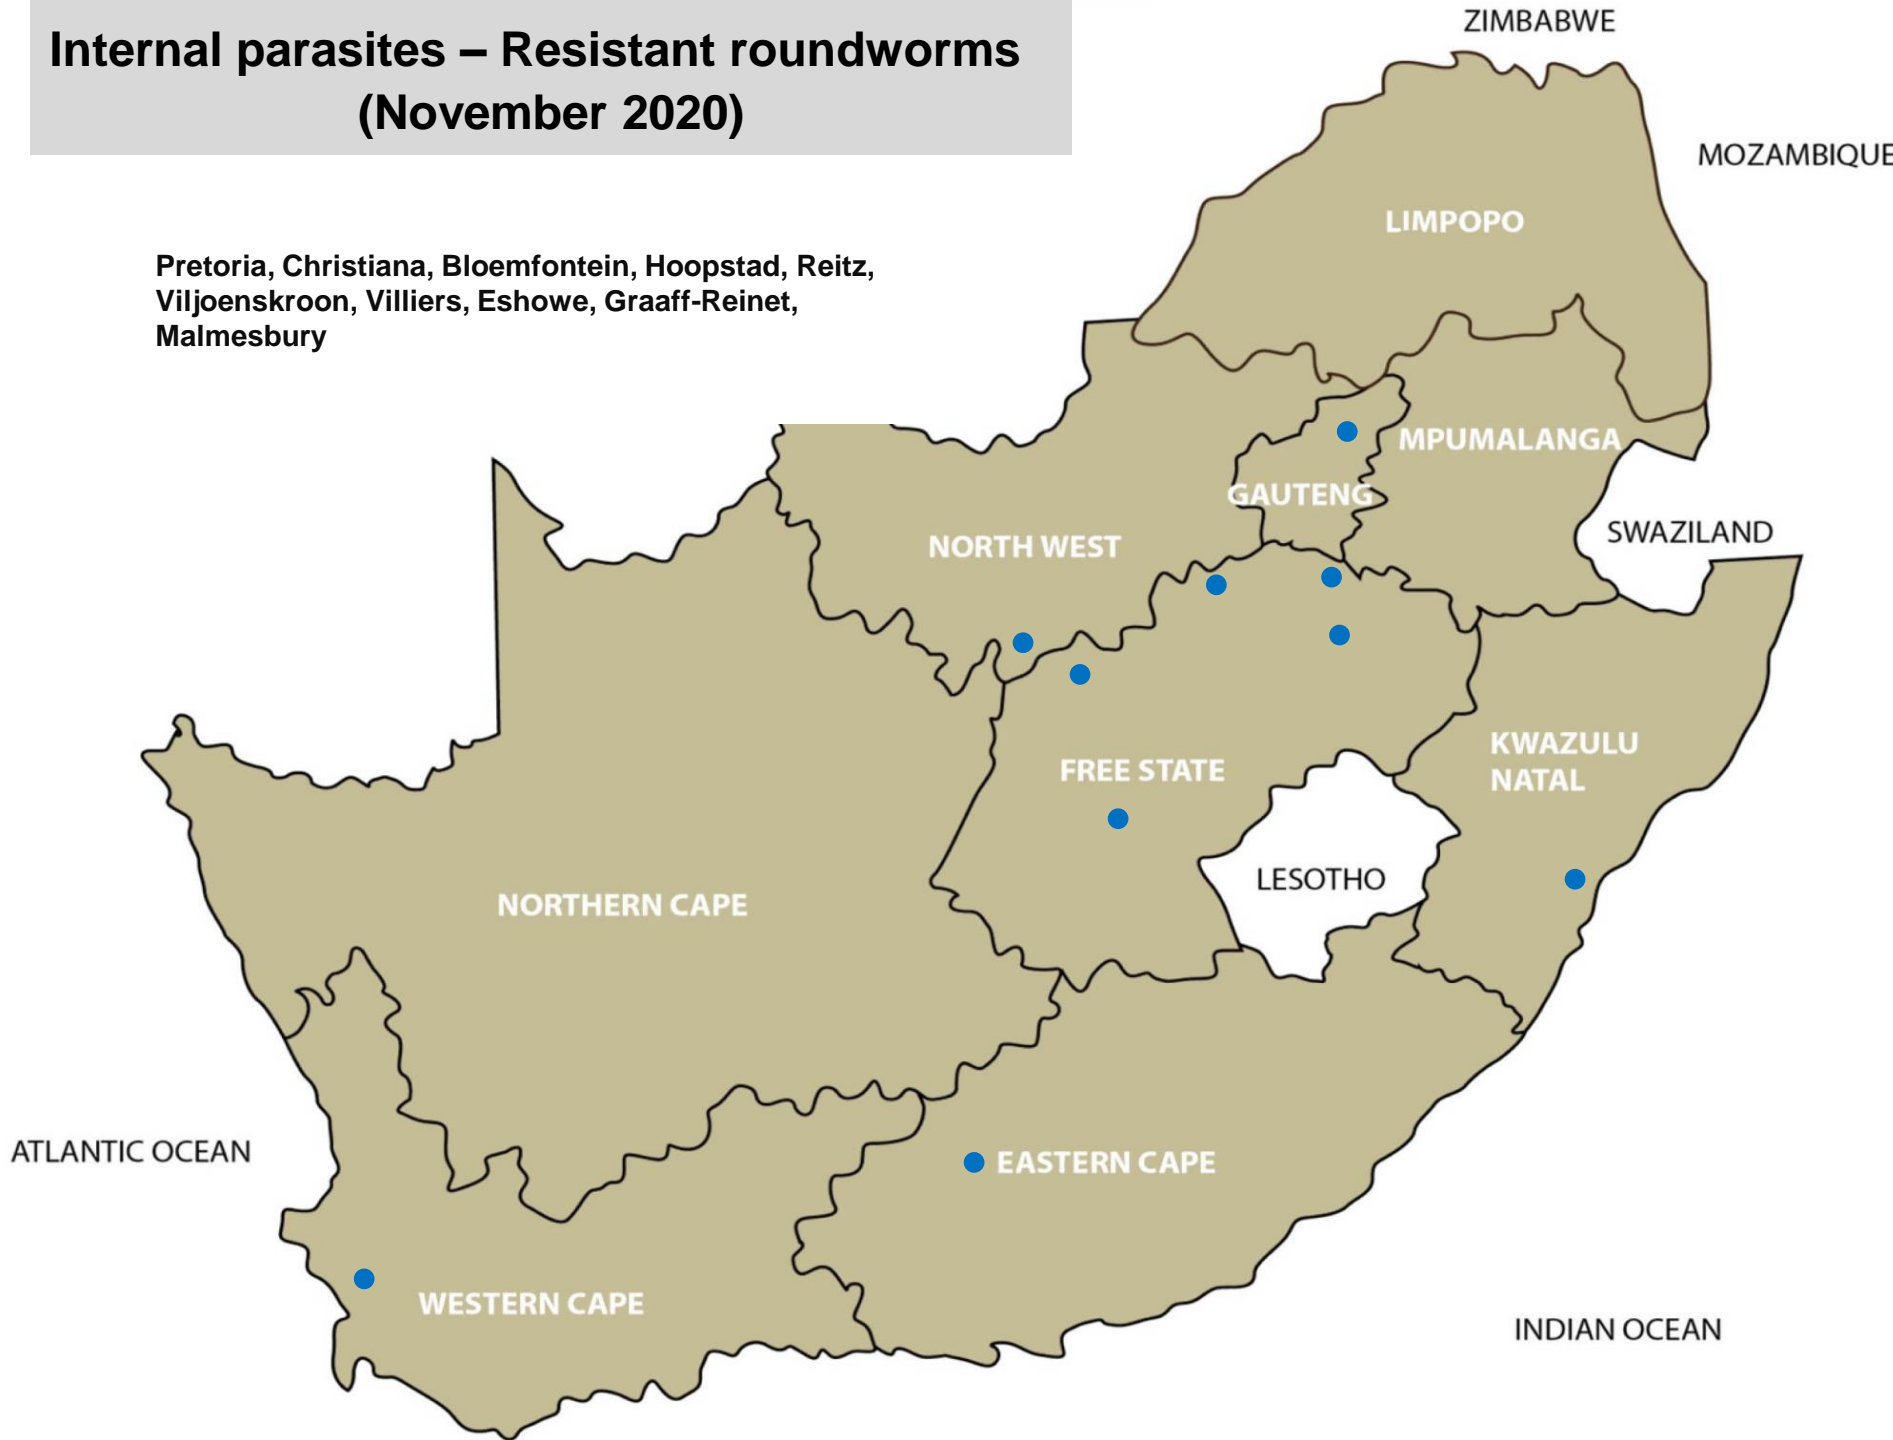

151 reports November 2020

Internal parasites Intestinal Roundworms (November 2020)

Balfour, Lydenburg, Standerton, Bapsfontein, Hammanskraal, Nigel, Pretoria, Makhado, Polokwane, Christiana, Klerksdorp, Potchefstroom, Vryburg, Bethlehem, Bloemfontein, Clocolan, Excelsior/Ladybrand, Hoopstad, Kroonstad, Oranjeville, Reitz, Senekal, Viljoenskroon, Villiers, Warden, Winburg, Bergville, Camperdown, Eshowe, Estcourt, Mtubatuba, Pietermaritzburg, East London, Graaff-Reinet, Uitenhage, Witelsbos, Caledon, George, Heidelberg, Malmesbury, Moorreesburg, Riversdale, Stellenbosch, Vredenburg, Kimberley, Kuruman

Internal parasites – Resistant roundworms (November 2020)

Pretoria, Christiana, Bloemfontein, Hoopstad, Reitz,
Viljoenskroon, Villiers, Eshowe, Graaff-Reinet,
Malmesbury

Internal parasites – Tapeworms (November 2020)

Balfour, Bapsfontein, Pretoria, Polokwane,
Klerksdorp, Bethlehem, Bloemfontein, Oranjeville,
Reitz, Villiers, Pietermaritzburg, East London, Graaff-
Reinet

**Internal parasites – Tapeworms
Cysticercosis (measles)
(November 2020)**