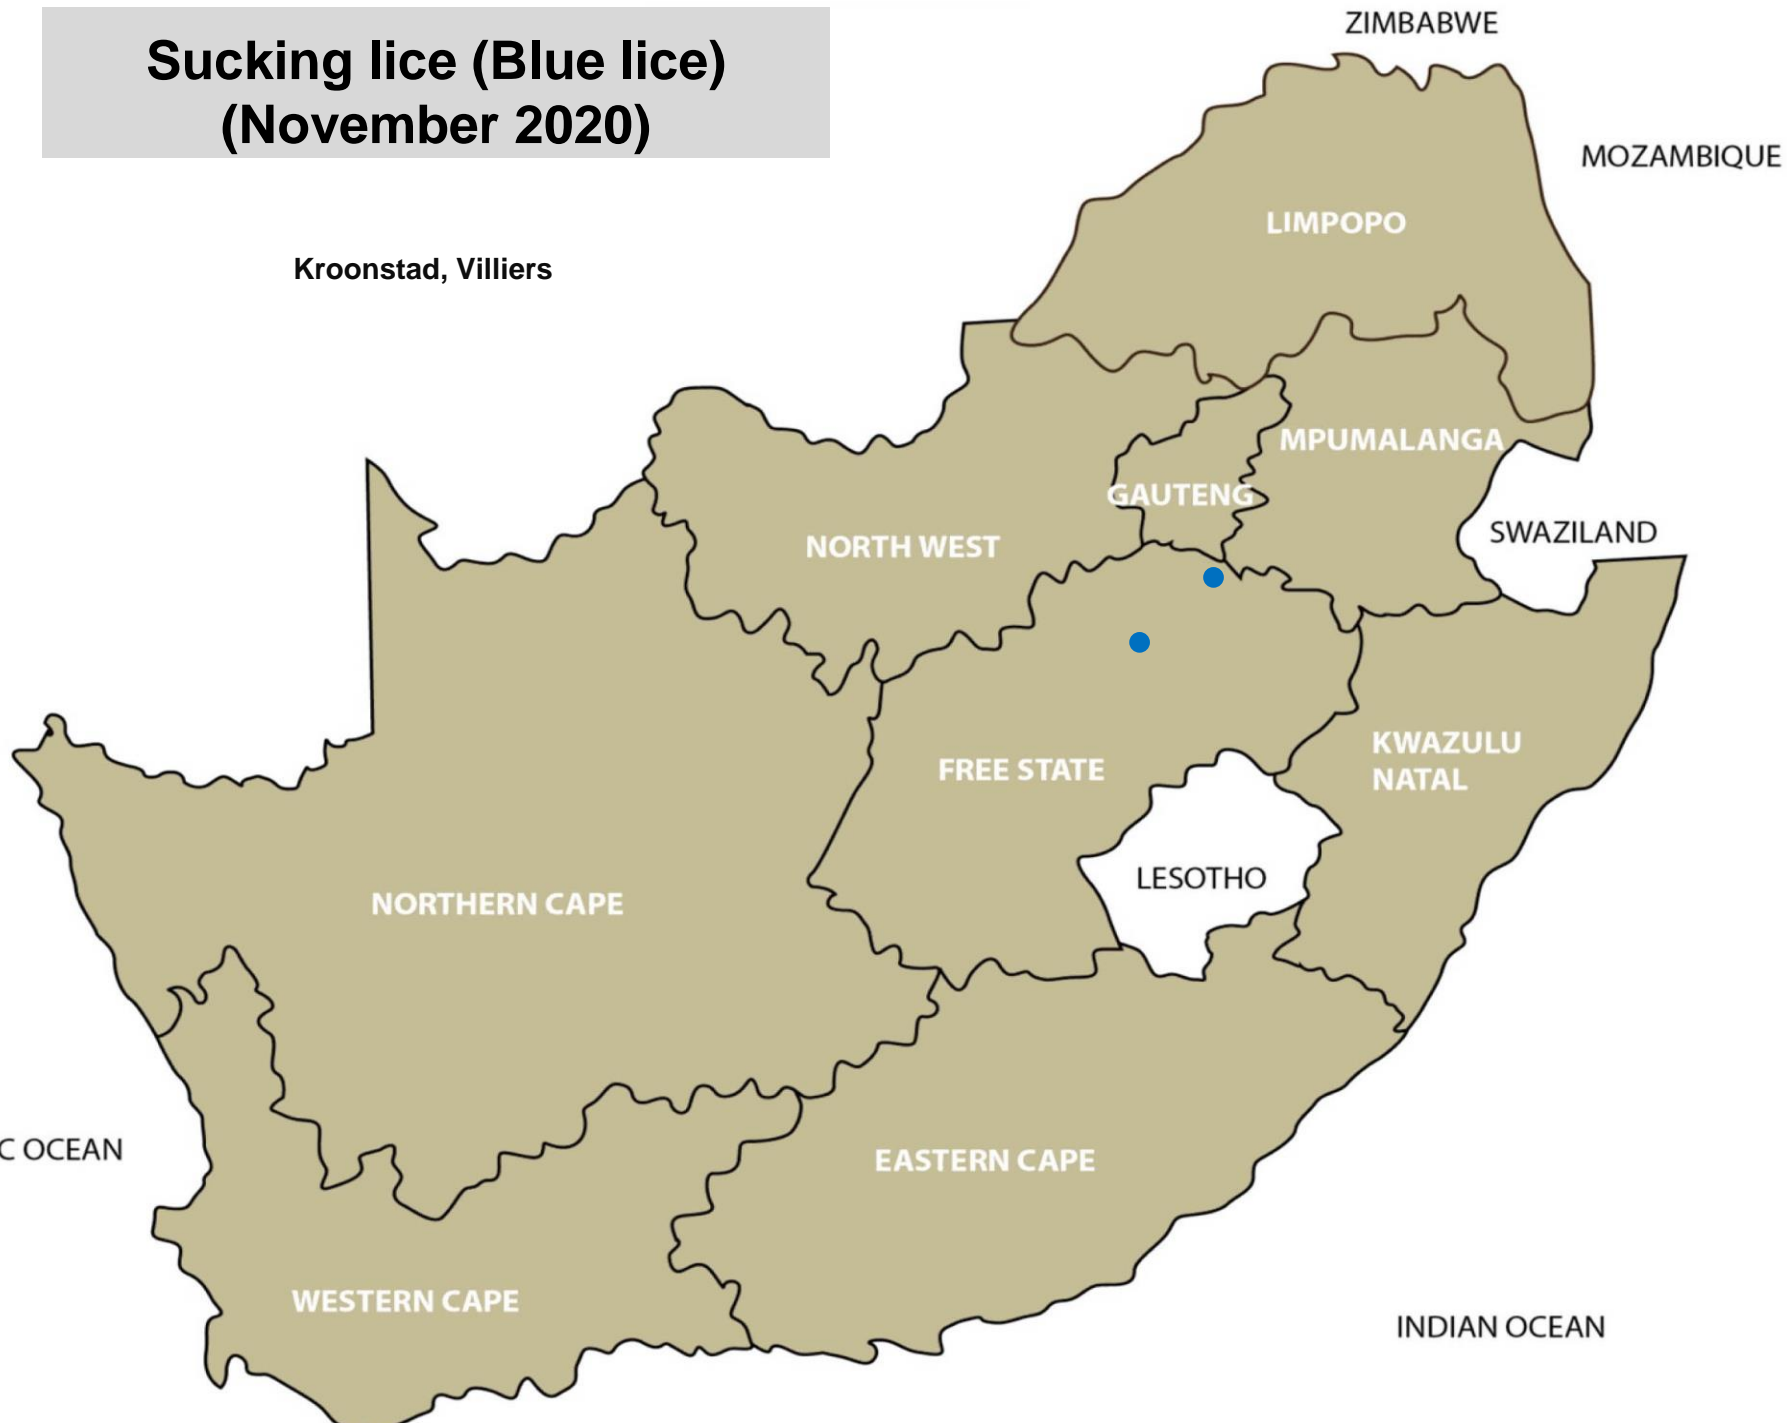

Red-legged tick (November 2020)

Balfour, Lydenburg, Nelspruit, Mokopane, Christiana, Schweizer-Reneke, Clocolan, Excelsior/Ladybrand, Hoopstad, Memel. Villiers, Underberg, East London, Malmesbury

Paralysis ticks (November 2020)

Lydenburg, Christiana, Kroonstad, Viljoenskroon,
Warden

Biting lice (Red lice) (November 2020)

Vryburg, Bethlehem, Villiers, Bergville,
Malmesbury

Sucking lice (Blue lice) (November 2020)

Sheep scab (November 2020)

Bloemfontein, Villiers

Mange (November 2020)

Balfour, Bethal, Lydenburg, Nelspruit, Christiana,
Ficksburg, Kroonstad, Reitz

Itch mite (November 2020)

Blowflies (November 2020)

Balfour, Lydenburg, Bronkhorstspuit.
Bethlehem, Bloemfontein, Ficksburg,
Hoopstad, Kroonstad, Villiers, Winburg,
Eshowe, East London

Screw-worm (November 2020)

Nelspruit, Senekal, Caledon

Nasal bot (November 2020)

Lydenburg, Bronkhorstsrui, Potchefstroom,
Excelsior/Ladybrand, Hoopstad, Oranjeville, Reitz,
Villiers, Malmesbury

Midges and Mosquitoes (November 2020)