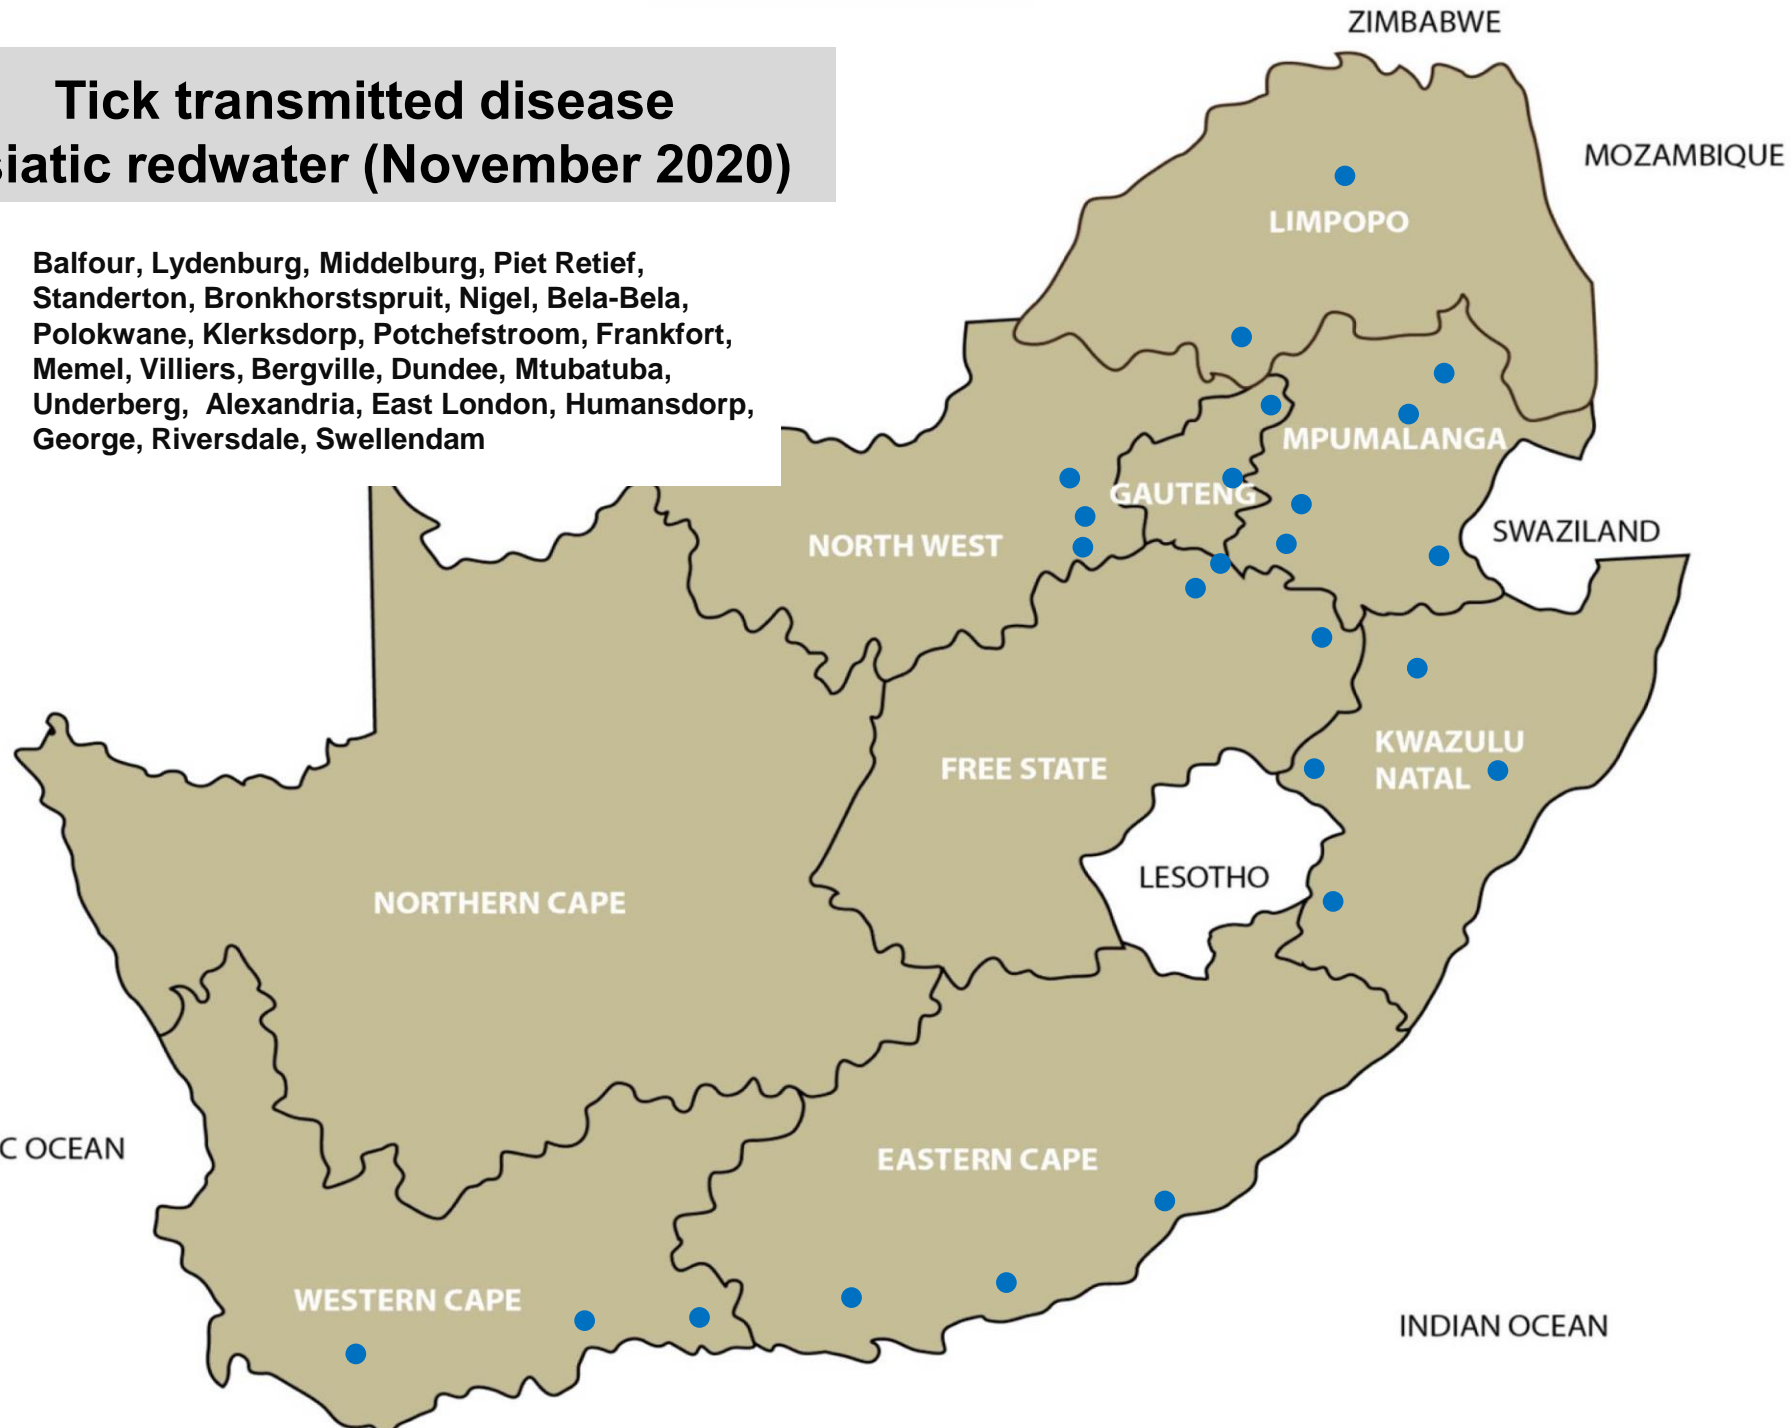

Balfour, Lydenburg, Nigel, Christiana, Vryburg, Bethlehem, Memel, Villiers, Warden, Vryheid, Winburg, Darling, George, Oudtshoorn

Coccidiosis (November 2020)

Nelspruit, Nigel, Onderstepoort, Vaalwater, Klerksdorp, Vryburg, Bethlehem, Bloemfontein, Oranjeville, Parys, Reitz, Viljoenskroon, Bergville, Dundee, Eshowe, Underberg, Bathurst, Graaff-Reinet, Caledon, George, Heidelberg, Oudtshoorn, Stellenbosch, Colesberg, Kuruman

Cryptosporidiosis (November 2020)

Lydenburg, Middelburg, Bapsfontein, Bronkhorstspuit, Muldersdrift, Nigel, Pretoria, Bela-Bela, Brits, Christiana, Ottosdal, Potchefstroom, Schweizer-Reneke, Vryburg, Bethlehem, Bultfontein, Clocolan, Ficksburg, Hoopstad, Kroonstad, Parys, Reitz, Senekal, Villiers, Warden, Bergville, Dundee, Estcourt, Kokstad, Newcastle, Caledon, Darling, George, Heidelberg, Malmesbury, Riversdale

Tick transmitted disease - African redwater (November 2020)

Lydenburg, Standerton, Volksrust, Hammanskraal, Krugersdorp, Makhado, Bloemhof, Klerksdorp, Potchefstroom, Vryburg, Frankfort, Villiers, Bergville, Camperdown, Dundee, Eshowe, Estcourt, Kokstad, Mtubatuba, Pietermaritzburg, Underberg, East London, Caledon, George, Heidelberg

Tick transmitted disease Asiatic redwater (November 2020)

Balfour, Lydenburg, Middelburg, Piet Retief, Standerton, Bronkhorstspuit, Nigel, Bela-Bela, Polokwane, Klerksdorp, Potchefstroom, Frankfort, Memel, Villiers, Bergville, Dundee, Mtubatuba, Underberg, Alexandria, East London, Humansdorp, George, Riversdale, Swellendam