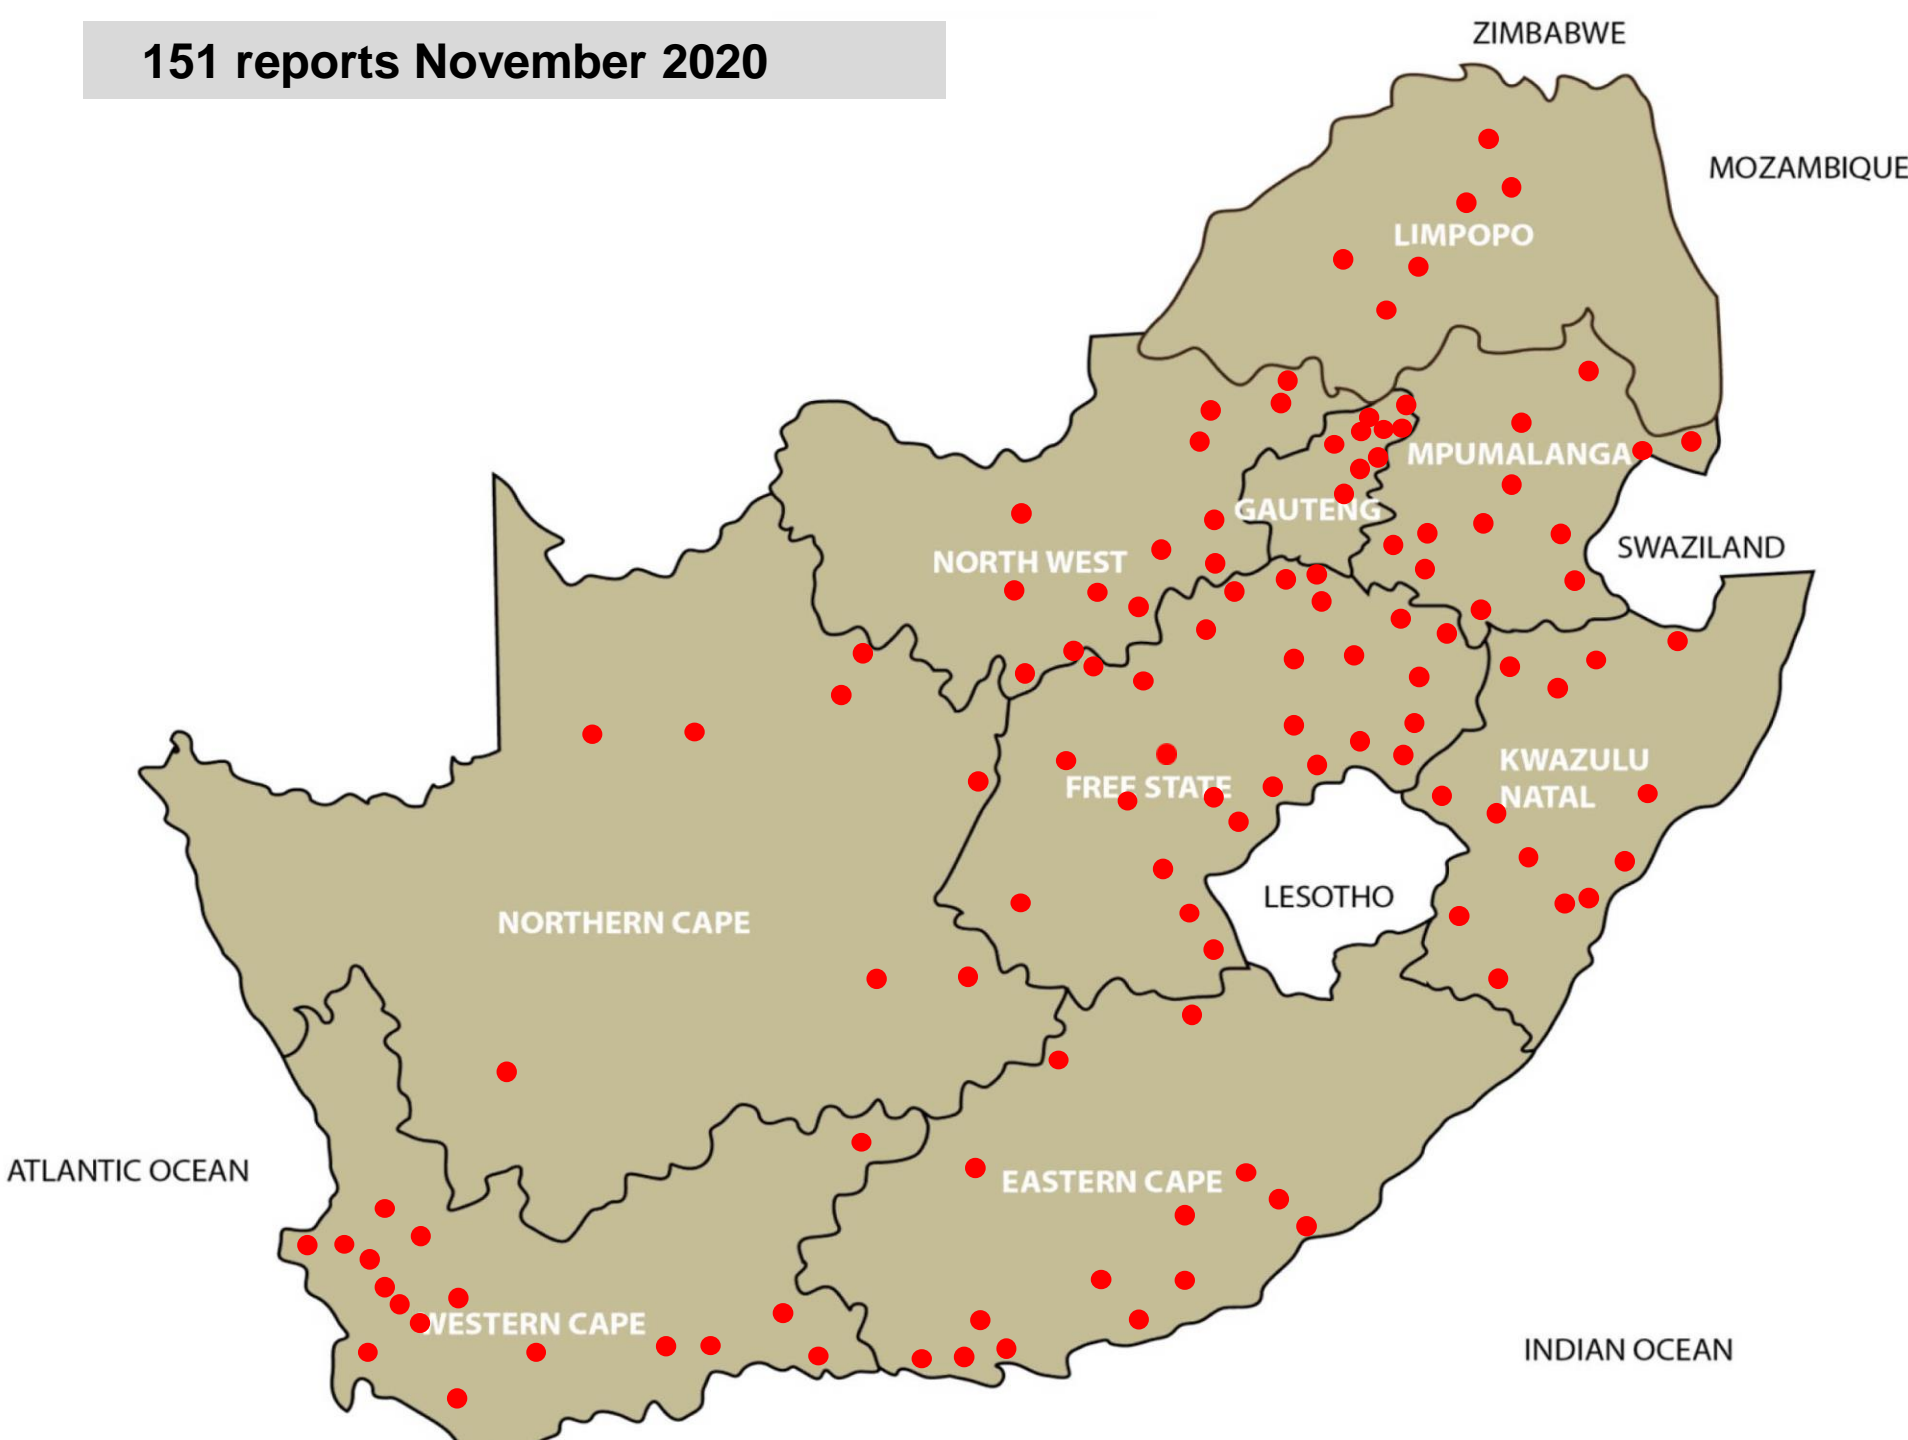

151 reports November 2020

Internal parasites Intestinal Roundworms (November 2020)

Balfour, Lydenburg, Standerton, Bapsfontein, Hammanskraal, Nigel, Pretoria, Makhado, Polokwane, Christiana, Klerksdorp, Potchefstroom, Vryburg, Bethlehem, Bloemfontein, Clocolan, Excelsior/Ladybrand, Hoopstad, Kroonstad, Oranjeville, Reitz, Senekal, Viljoenskroon, Villiers, Warden, Winburg, Bergville, Camperdown, Eshowe, Estcourt, Mtubatuba, Pietermaritzburg, East London, Graaff-Reinet, Uitenhage, Witelsbos, Caledon, George, Heidelberg, Malmesbury, Moorreesburg, Riversdale, Stellenbosch, Vredenburg, Kimberley, Kuruman

Internal parasites – Resistant roundworms (November 2020)

Pretoria, Christiana, Bloemfontein, Hoopstad, Reitz,
Viljoenskroon, Villiers, Eshowe, Graaff-Reinet,
Malmesbury

Internal parasites – Tapeworms (November 2020)

Balfour, Bapsfontein, Pretoria, Polokwane,
Klerksdorp, Bethlehem, Bloemfontein, Oranjeville,
Reitz, Villiers, Pietermaritzburg, East London, Graaff-
Reinet

**Internal parasites – Tapeworms
Cysticercosis (measles)
(November 2020)**

Vryburg, East London, George

Internal parasites – Liver fluke worms (November 2020)

Bronkhorstspuit, Klerksdorp, Bethlehem, Ficksburg, Reitz,
Villiers, Underberg, Malmesbury, Plettenberg Bay, Stellenbosch