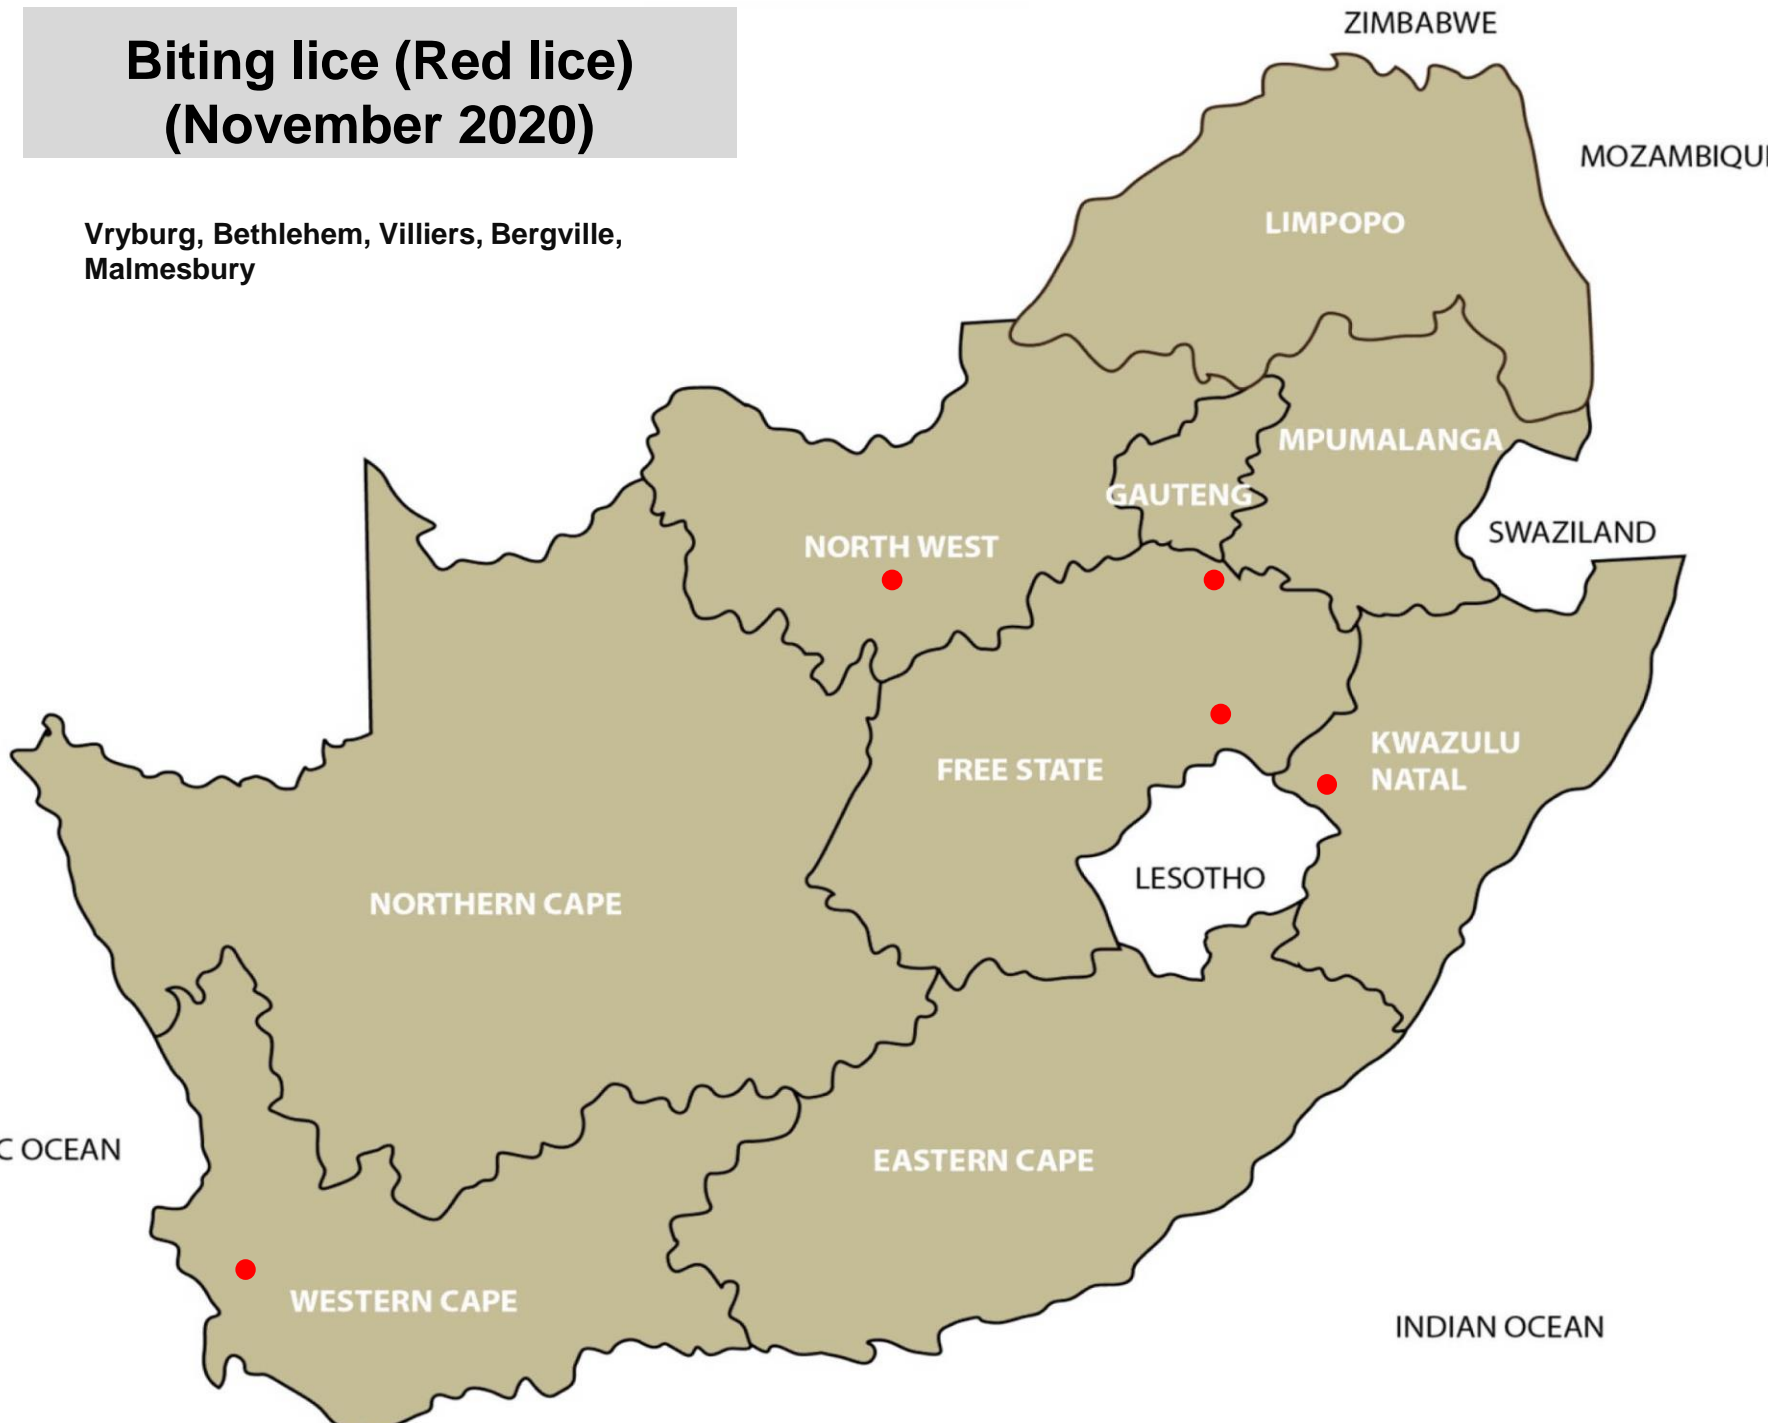

Brown ear-ticks (November 2020)

Standerton, Bronkhorstspuit, Mokopane,
Leeudoringstad, Villiers, Winburg, Bergville,
Mtubatuba

Bont-legged ticks (November 2020)

Bethal, Ermelo, Lydenburg, Bronkhorstspuit, Pretoria, Mokopane, Christiana, Klerksdorp, Schweizer-Reneke, Stella, Vryburg, Bethlehem, Bloemfontein, Clocolan, Excelsior/Ladybrand, Ficksburg, Frankfort, Hoopstad, Kroonstad, Memel, Senekal, Viljoenskroon, Villiers, Warden, Winburg, Bergville, Underberg, Vryheid, East London, Steynsburg, Malmesbury, Kuruman

Red-legged tick (November 2020)

Balfour, Lydenburg, Nelspruit, Mokopane, Christiana, Schweizer-Reneke, Clocolan, Excelsior/Ladybrand, Hoopstad, Memel. Villiers, Underberg, East London, Malmesbury

Paralysis ticks (November 2020)

Lydenburg, Christiana, Kroonstad, Viljoenskroon,
Warden

Biting lice (Red lice) (November 2020)

Vryburg, Bethlehem, Villiers, Bergville,
Malmesbury

Sucking lice (Blue lice) (November 2020)

Sheep scab (November 2020)

Bloemfontein, Villiers

Mange (November 2020)

Balfour, Bethal, Lydenburg, Nelspruit, Christiana,
Ficksburg, Kroonstad, Reitz

Itch mite (November 2020)

Blowflies (November 2020)

Balfour, Lydenburg, Bronkhorstspuit.
Bethlehem, Bloemfontein, Ficksburg,
Hoopstad, Kroonstad, Villiers, Winburg,
Eshowe, East London