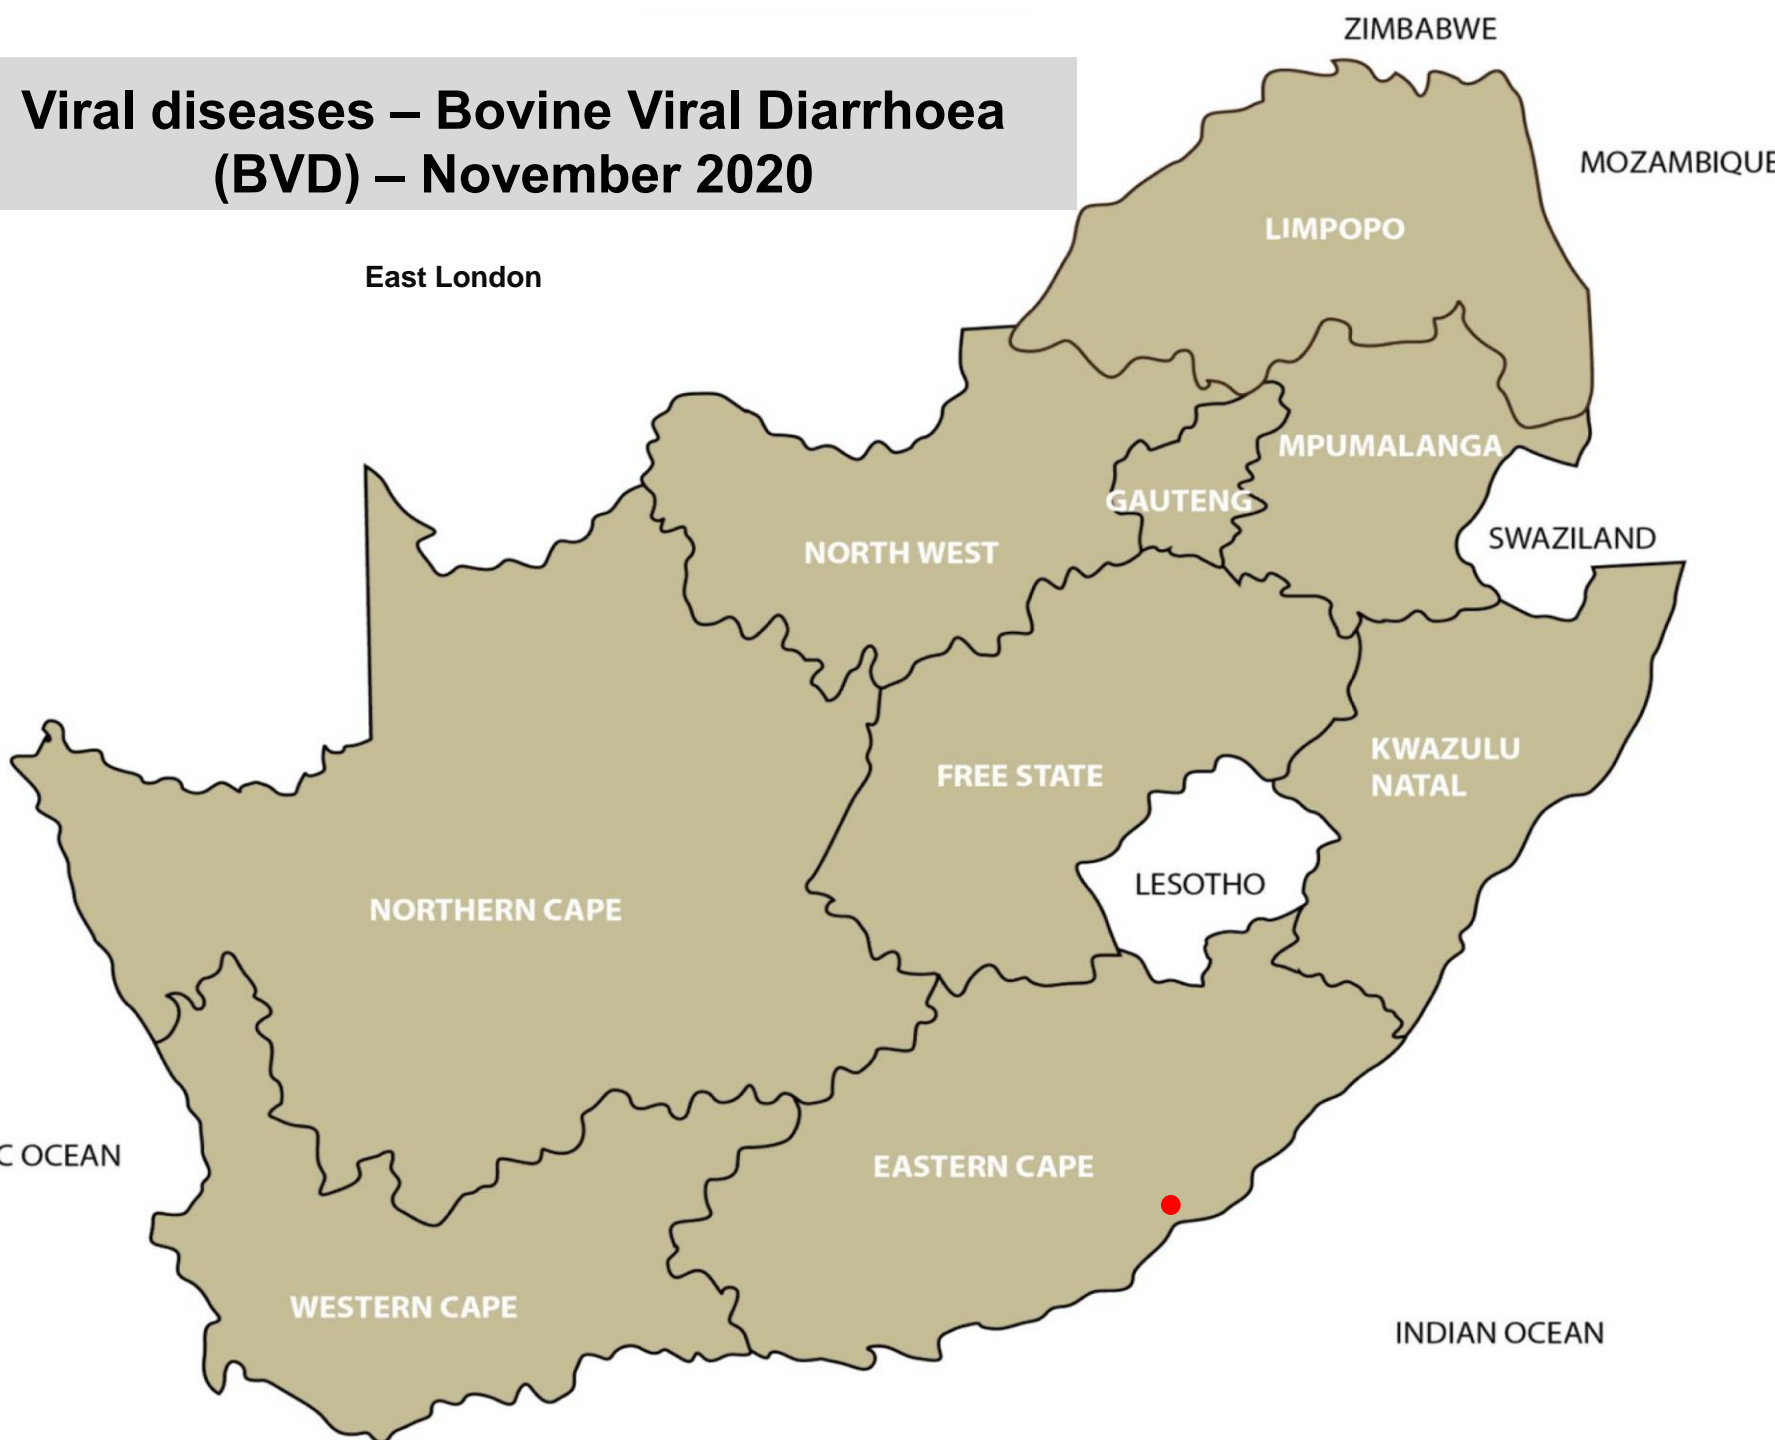

Insect Transmitted disease Rift Valley Fever (November 2020)

No report received

LIMPOPO

MPUMALANGA

GAUTENG

NORTH WEST

SWAZILAND

FREE STATE

KWAZULU
NATAL

LESOTHO

NORTHERN CAPE

EASTERN CAPE

WESTERN CAPE

MOZAMBIQUE

ZIMBABWE

ATLANTIC OCEAN

INDIAN OCEAN

Viral disease - Snotsiekte (BMC) (November 2020)

Lichtenburg, Vryburg, Villiers

Viral diseases – Infectious Bovine Rhinotracheitis (IBR) (November 2020)

Makhado, East London

Viral diseases – Bovine Viral Diarrhoea (BVD) – November 2020