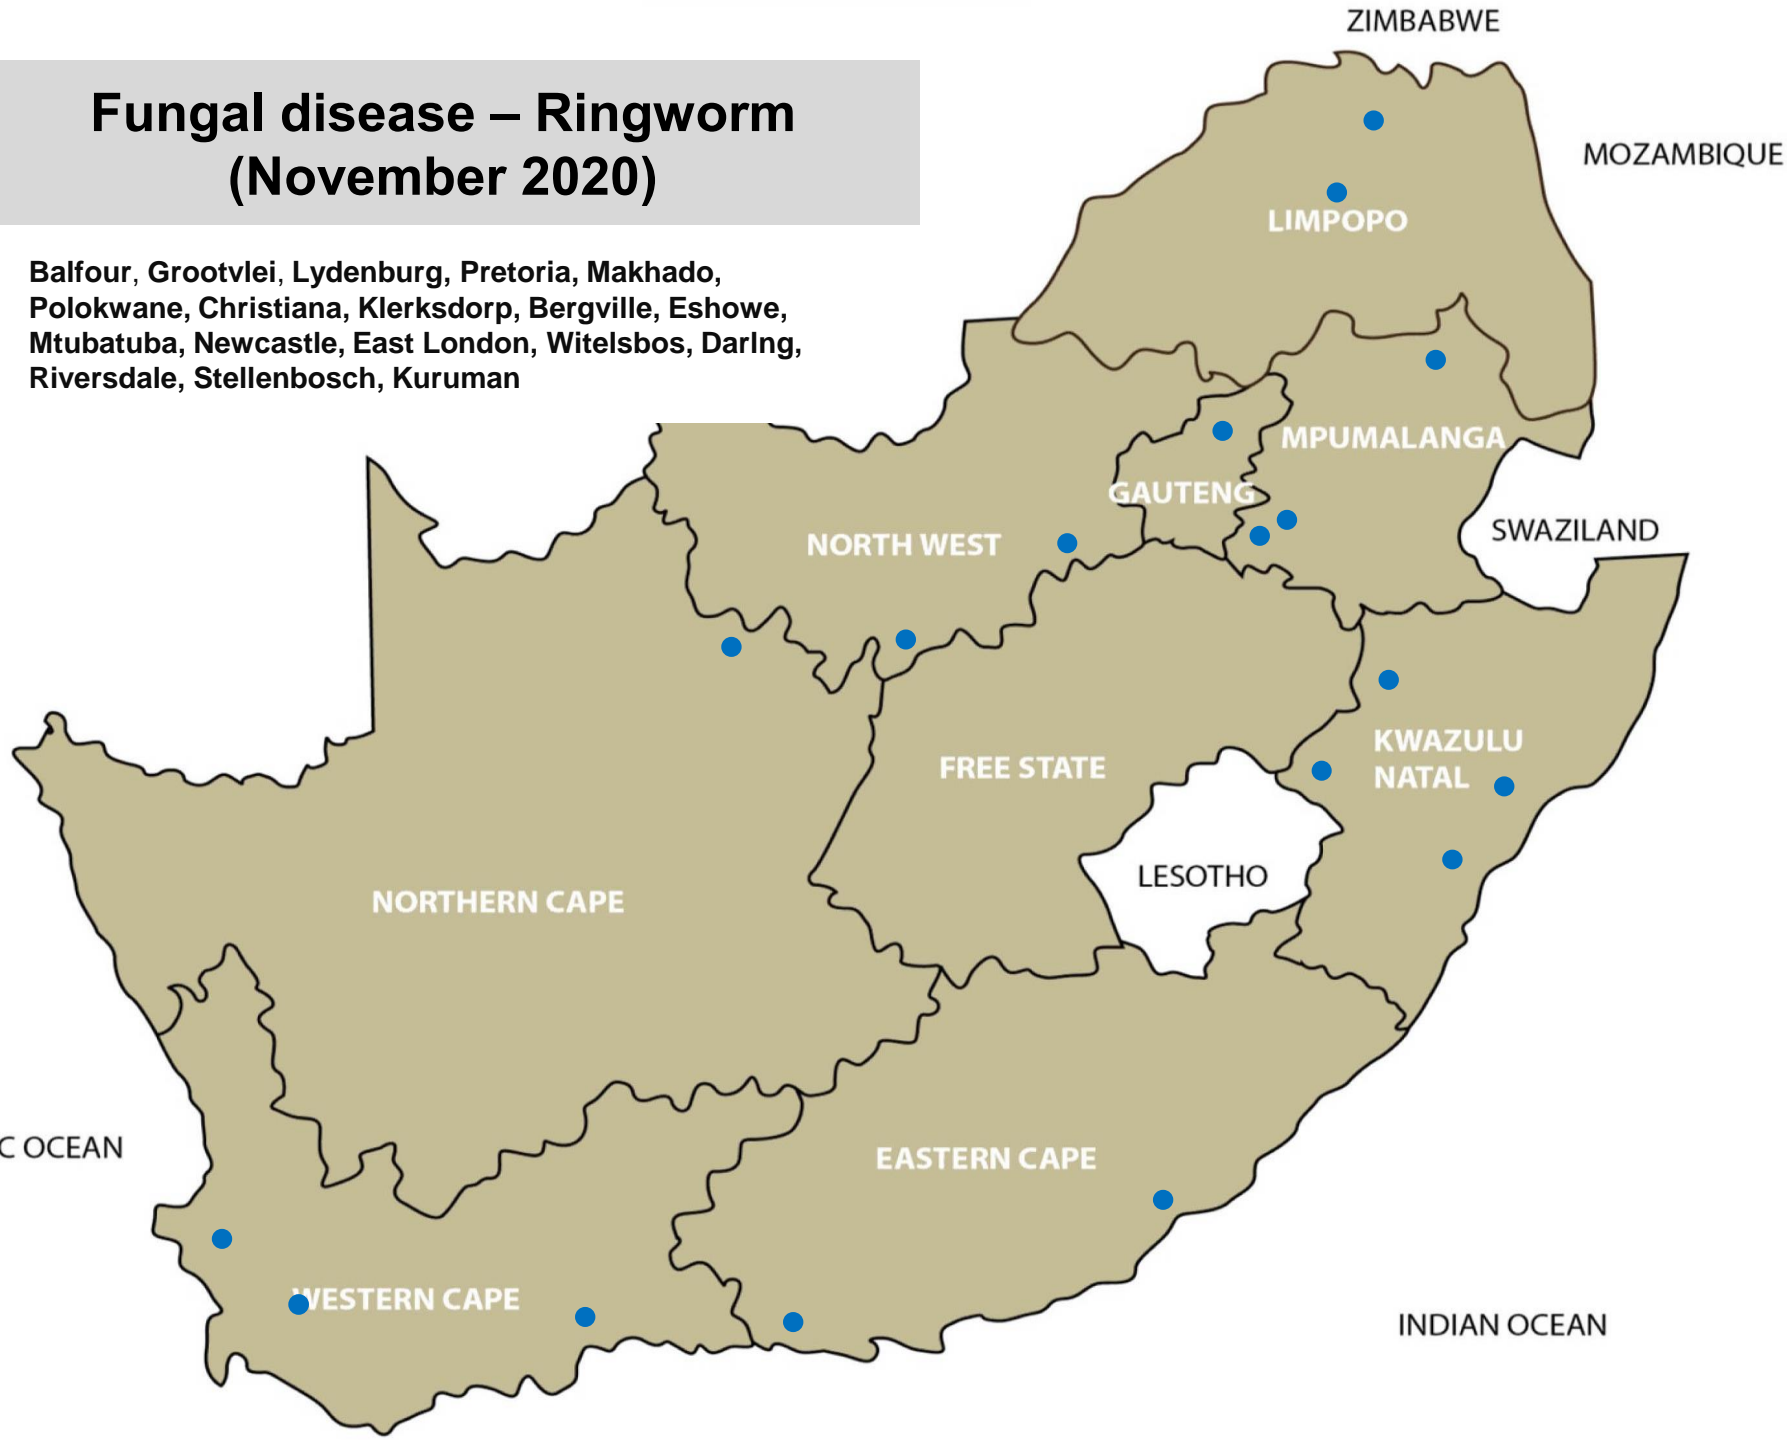

Viral diseases – Rabies (cattle) (November 2020)

Vryburg, Villiers, Malmesbury

Viral diseases – Jaagsiekte (November 2020)

Bronkhorstspuit

Fungal disease – Ringworm (November 2020)

Balfour, Grootvlei, Lydenburg, Pretoria, Makhado,
Polokwane, Christiana, Klerksdorp, Bergville, Eshowe,
Mtubatuba, Newcastle, East London, Witelsbos, Darling,
Riversdale, Stellenbosch, Kuruman

Bacterial disease – Bovine Brucellosis (November 2020)

Bafour, Standerton, Makhado, Polokwane, Christiana, Klerksdorp, Leeudoringstad, Lichtenburg, Stella, Vryburg, Bethlehem, Bloemfontein, Bultfontein, Clocolan, Excelsior/Ladybrand, Hoopstad, Kroonstad, Villiers, Warden, Winburg, East London, Kimberley