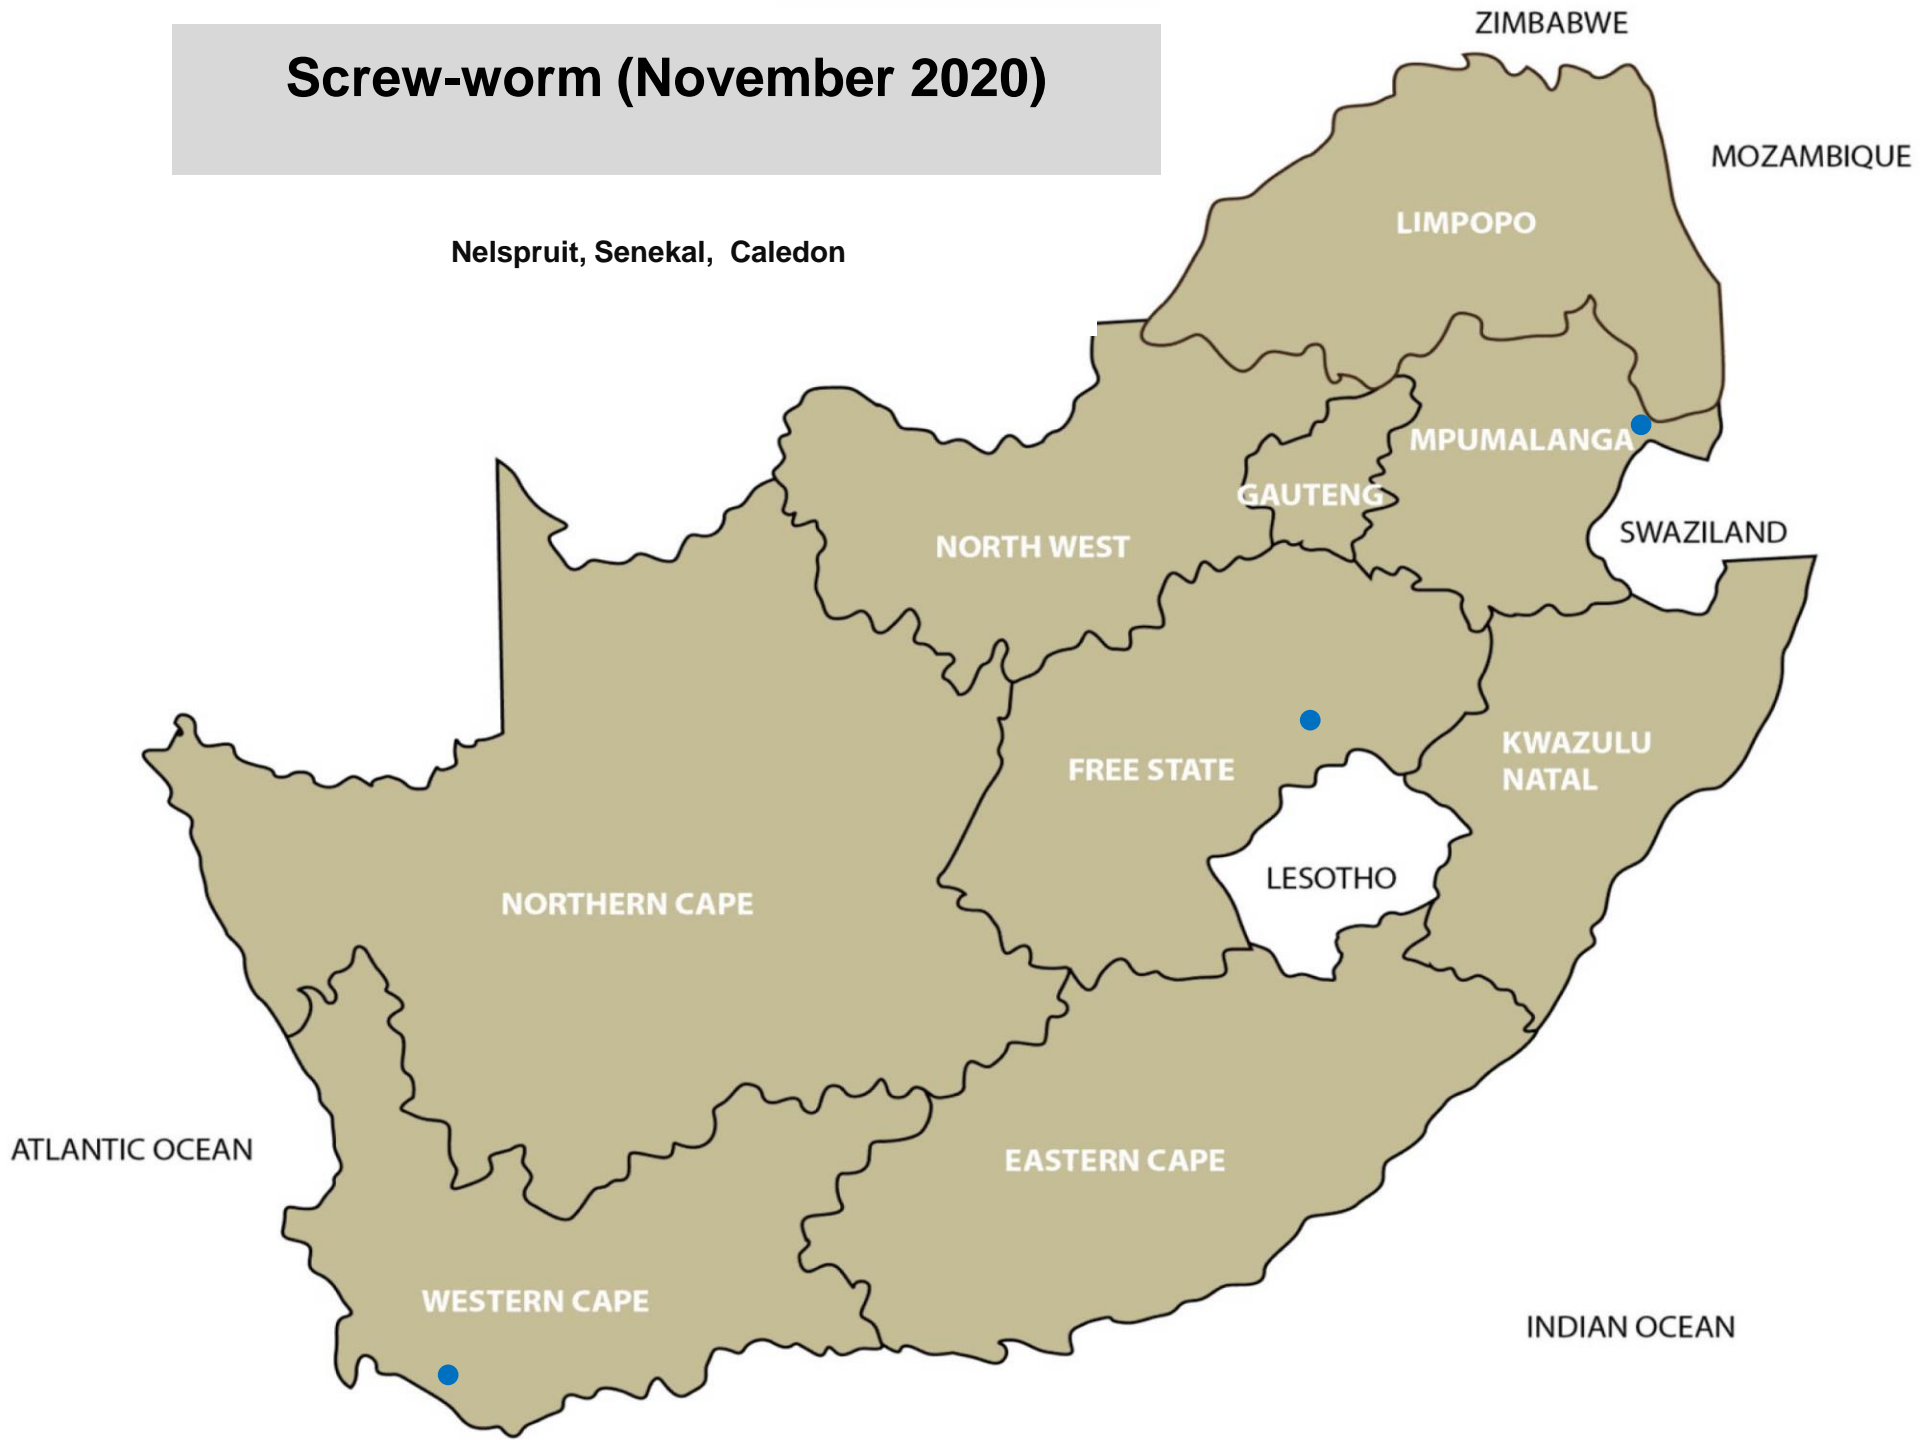

Lydenburg, Christiana, Kroonstad, Viljoenskroon,
Warden

Biting lice (Red lice) (November 2020)

Vryburg, Bethlehem, Villiers, Bergville,
Malmesbury

Sucking lice (Blue lice) (November 2020)

Sheep scab (November 2020)

Bloemfontein, Villiers

Mange (November 2020)

Balfour, Bethal, Lydenburg, Nelspruit, Christiana,
Ficksburg, Kroonstad, Reitz

Itch mite (November 2020)

Blowflies (November 2020)

Balfour, Lydenburg, Bronkhorstspuit.
Bethlehem, Bloemfontein, Ficksburg,
Hoopstad, Kroonstad, Villiers, Winburg,
Eshowe, East London

Screw-worm (November 2020)

Nelspruit, Senekal, Caledon

Nasal bot (November 2020)

Lydenburg, Bronkhorstsrui, Potchefstroom,
Excelsior/Ladybrand, Hoopstad, Oranjeville, Reitz,
Villiers, Malmesbury

Midges and Mosquitoes (November 2020)