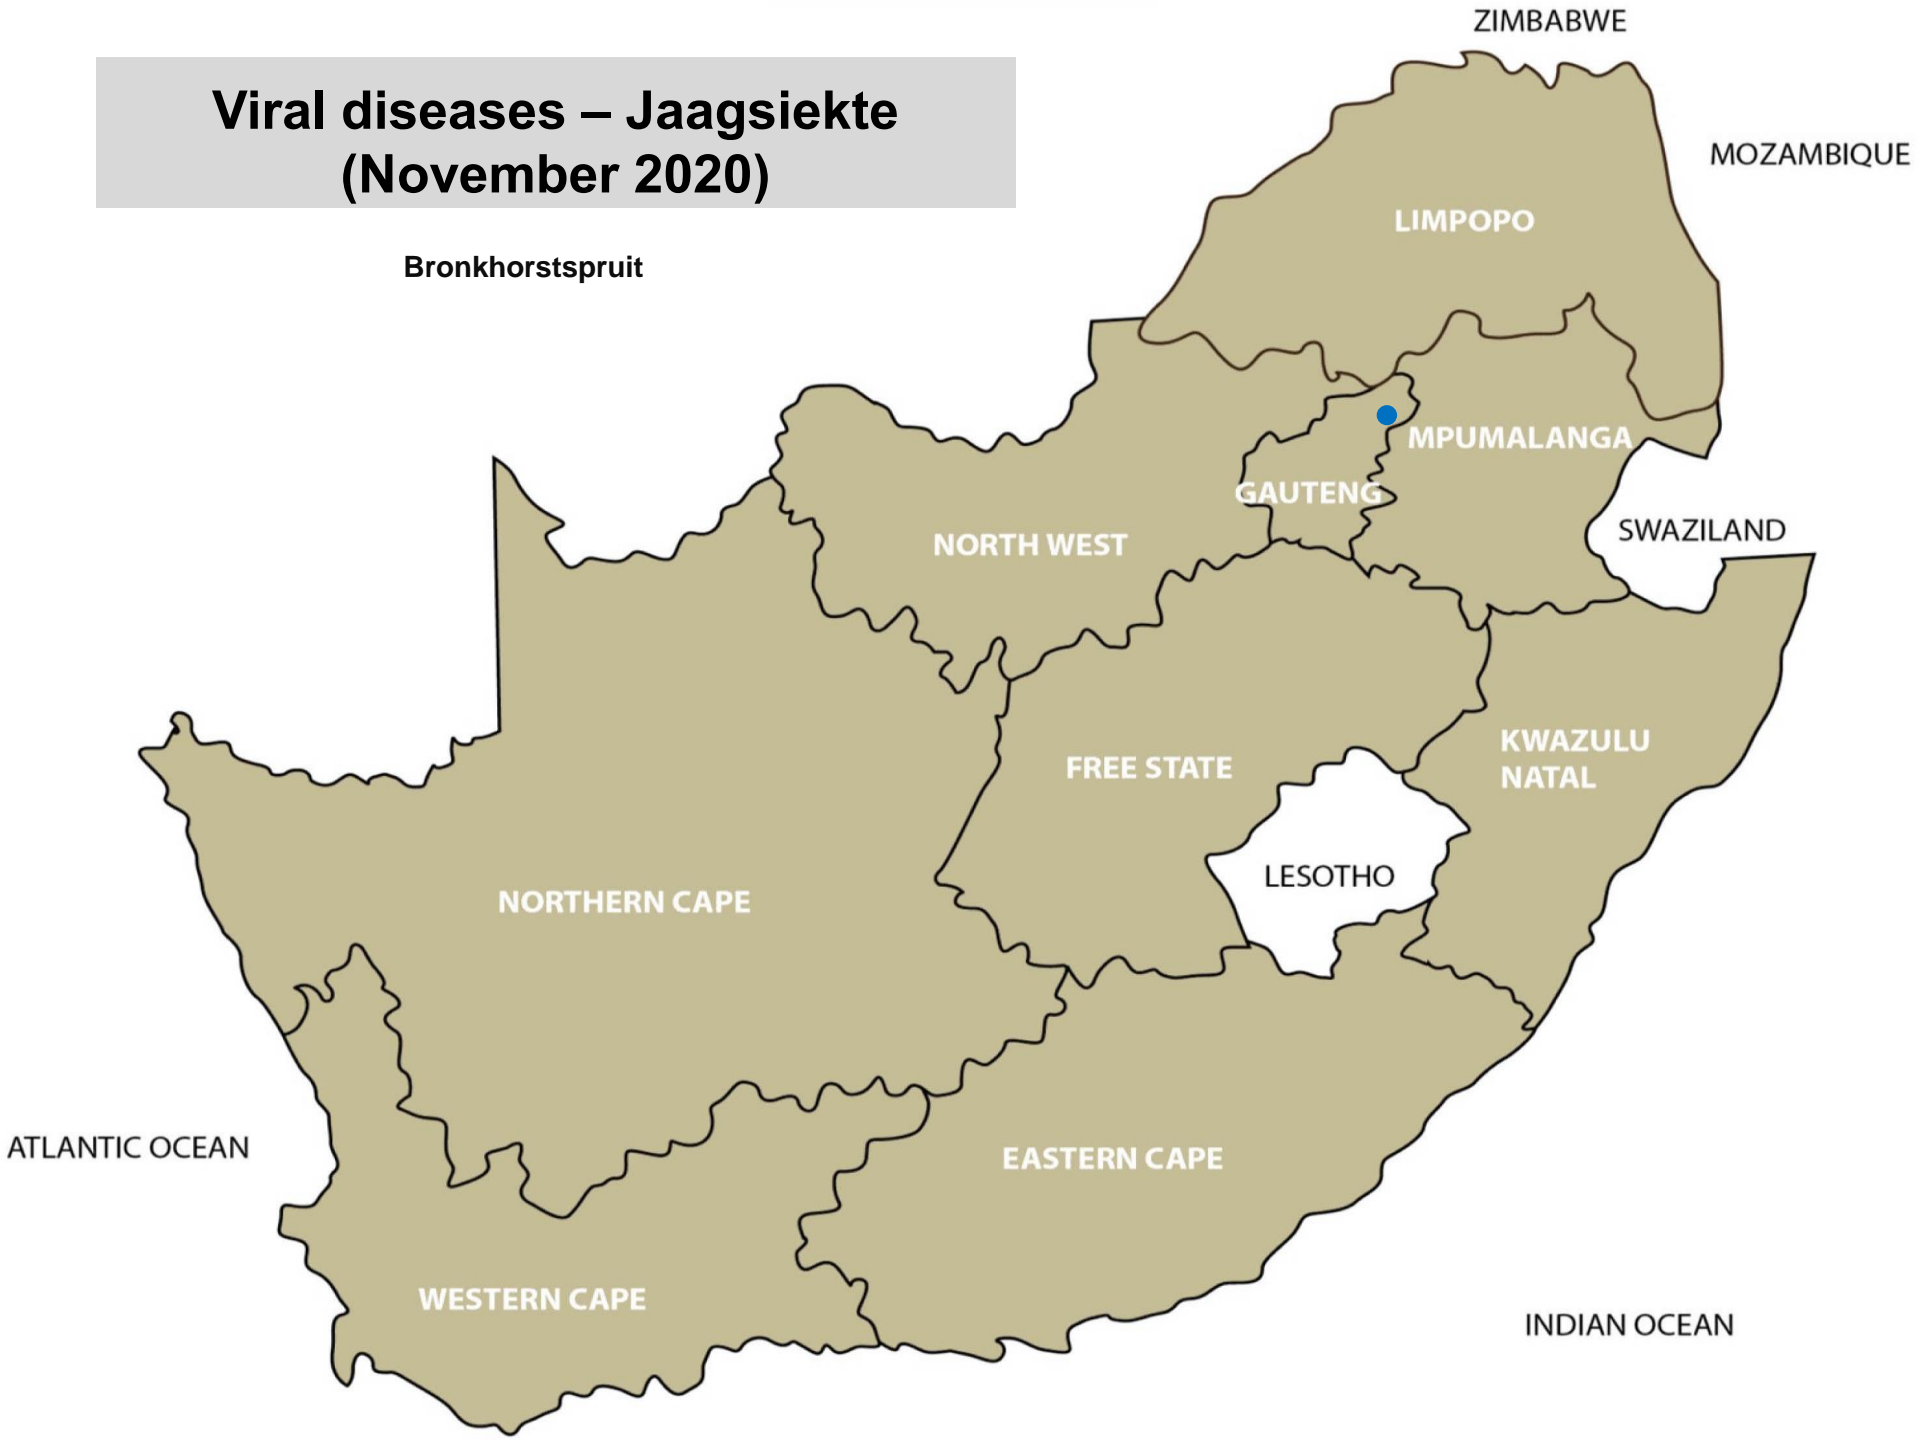

Viral disease – Warts (November 2020)

Lydenburg, Nigel, Pretoria, Brits, Clocolan, Hoopstad, Viljoenskroon, Villiers, Winburg, Bergville, Eshowe, Mtubatuba, East London, Humansdorp, Caledon, George, Malmesbury, Moorreesburg, Stellenbosch, Kuruman

Viral disease – Orf (November 2020)

Ermelo, Lydenburg, Bapsfontein, Hammanskraal, Brits, Bultfontein, Hoopstad, Kroonstad, Oranjeville, Viljoenskroon, Eshowe, Estcourt, Mtubatuba, Pietermaritzburg, Underberg, East London, Witelsbos, George, Moorreesburg, Oudtshoorn, Stellenbosch, Worcester

Viral diseases – Rabies (cattle) (November 2020)

Vryburg, Villiers, Malmesbury

Viral diseases – Jaagsiekte (November 2020)

Bronkhorstspuit

Fungal disease – Ringworm (November 2020)

Balfour, Grootvlei, Lydenburg, Pretoria, Makhado,
Polokwane, Christiana, Klerksdorp, Bergville, Eshowe,
Mtubatuba, Newcastle, East London, Witelsbos, Darling,
Riversdale, Stellenbosch, Kuruman