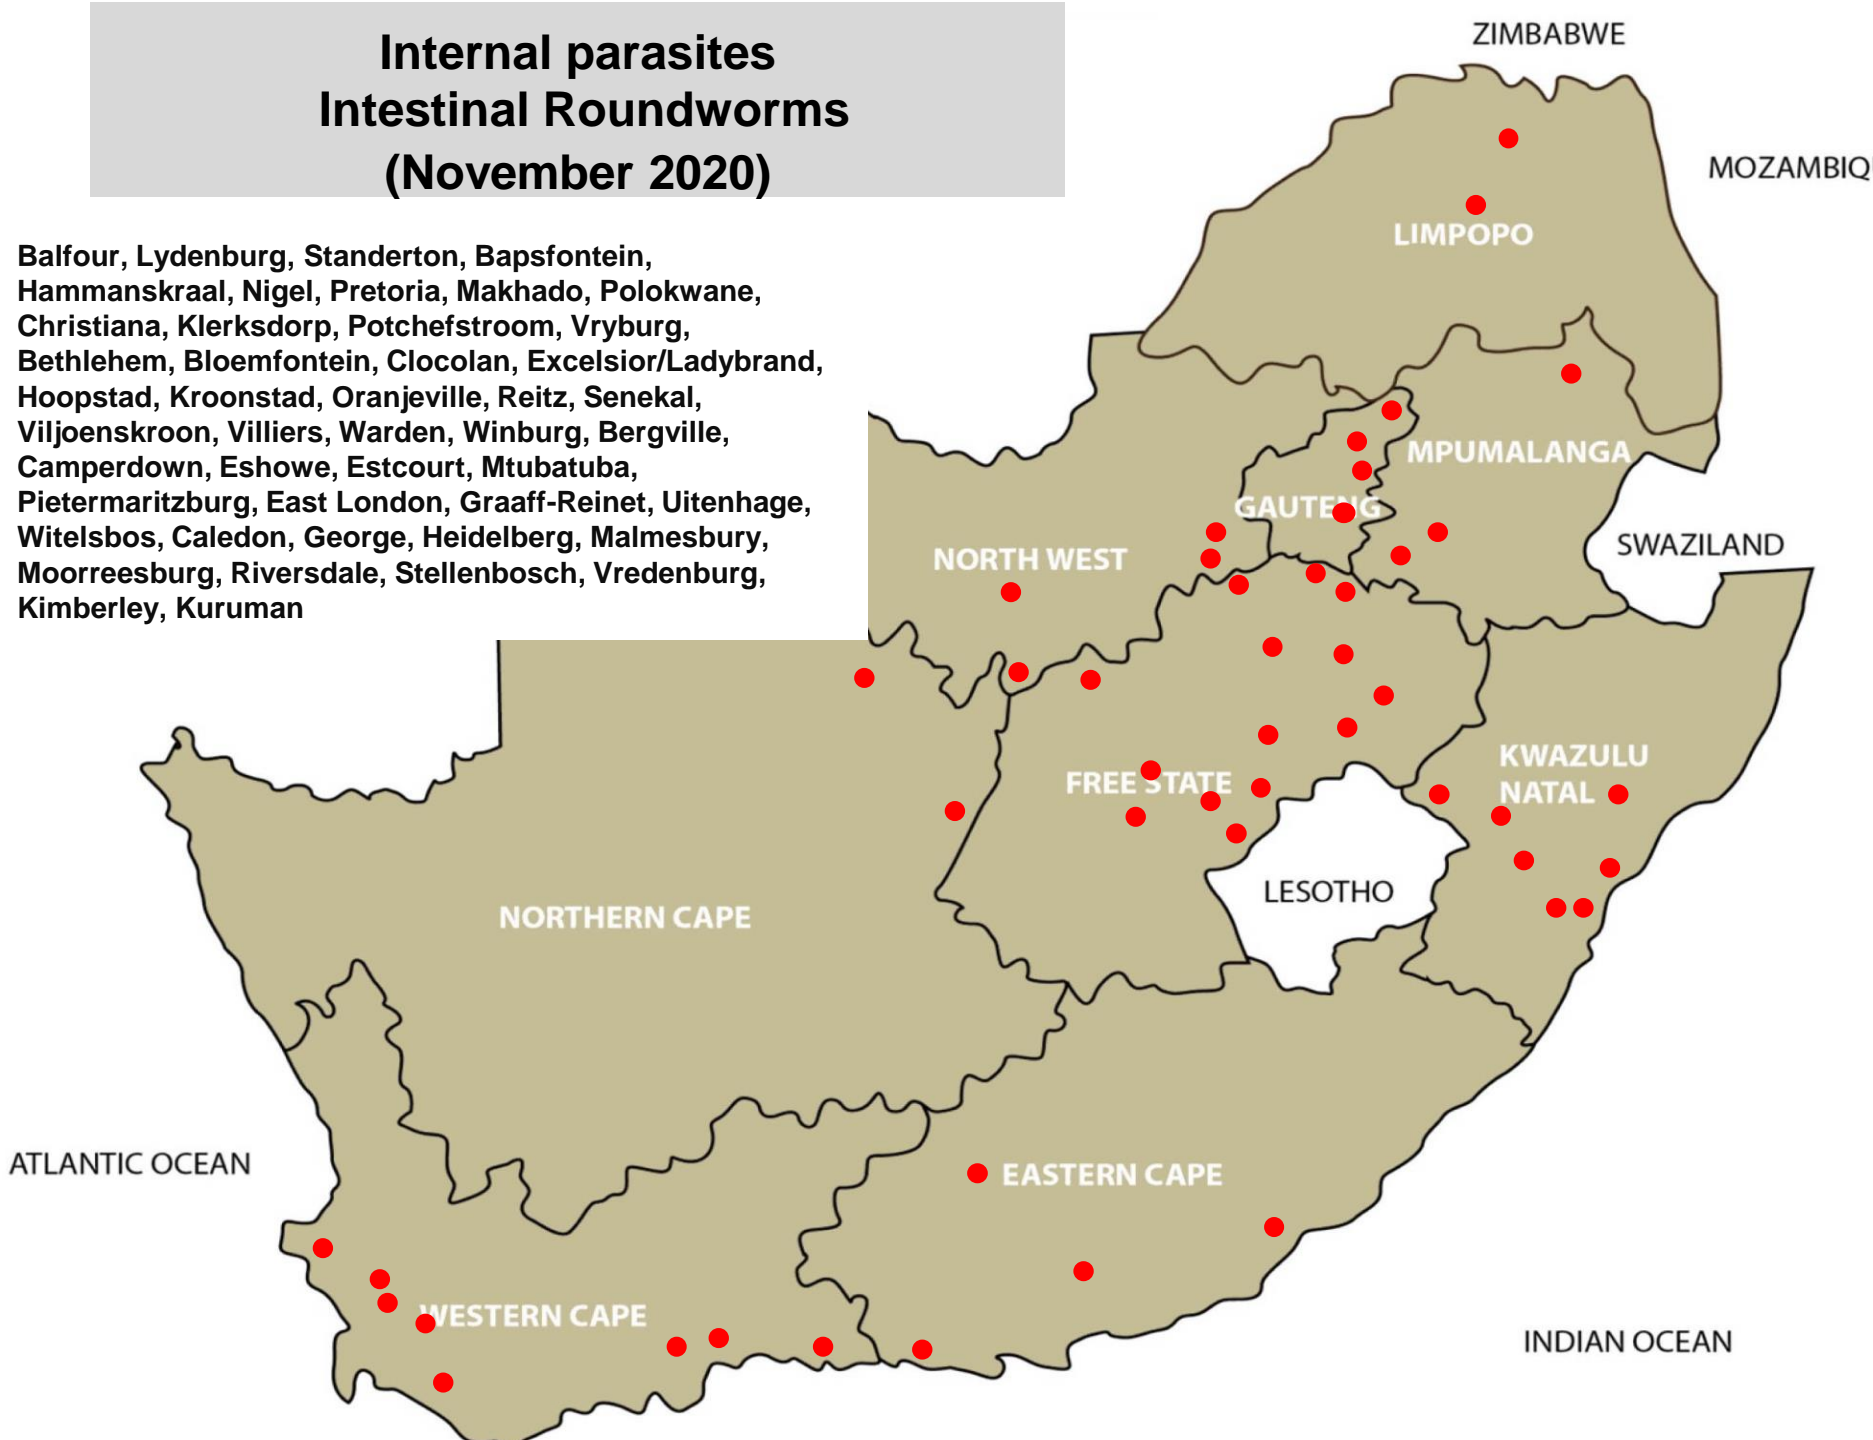

151 reports November 2020

Internal parasites Intestinal Roundworms (November 2020)

Balfour, Lydenburg, Standerton, Bapsfontein, Hammanskraal, Nigel, Pretoria, Makhado, Polokwane, Christiana, Klerksdorp, Potchefstroom, Vryburg, Bethlehem, Bloemfontein, Clocolan, Excelsior/Ladybrand, Hoopstad, Kroonstad, Oranjeville, Reitz, Senekal, Viljoenskroon, Villiers, Warden, Winburg, Bergville, Camperdown, Eshowe, Estcourt, Mtubatuba, Pietermaritzburg, East London, Graaff-Reinet, Uitenhage, Witelsbos, Caledon, George, Heidelberg, Malmesbury, Moorreesburg, Riversdale, Stellenbosch, Vredenburg, Kimberley, Kuruman

Internal parasites – Resistant roundworms (November 2020)

Pretoria, Christiana, Bloemfontein, Hoopstad, Reitz,
Viljoenskroon, Villiers, Eshowe, Graaff-Reinet,
Malmesbury

Internal parasites – Tapeworms (November 2020)

Balfour, Bapsfontein, Pretoria, Polokwane,
Klerksdorp, Bethlehem, Bloemfontein, Oranjeville,
Reitz, Villiers, Pietermaritzburg, East London, Graaff-
Reinet

**Internal parasites – Tapeworms
Cysticercosis (measles)
(November 2020)**

Vryburg, East London, George

Internal parasites – Liver fluke worms (November 2020)

Bronkhorstspuit, Klerksdorp, Bethlehem, Ficksburg, Reitz,
Villiers, Underberg, Malmesbury, Plettenberg Bay, Stellenbosch