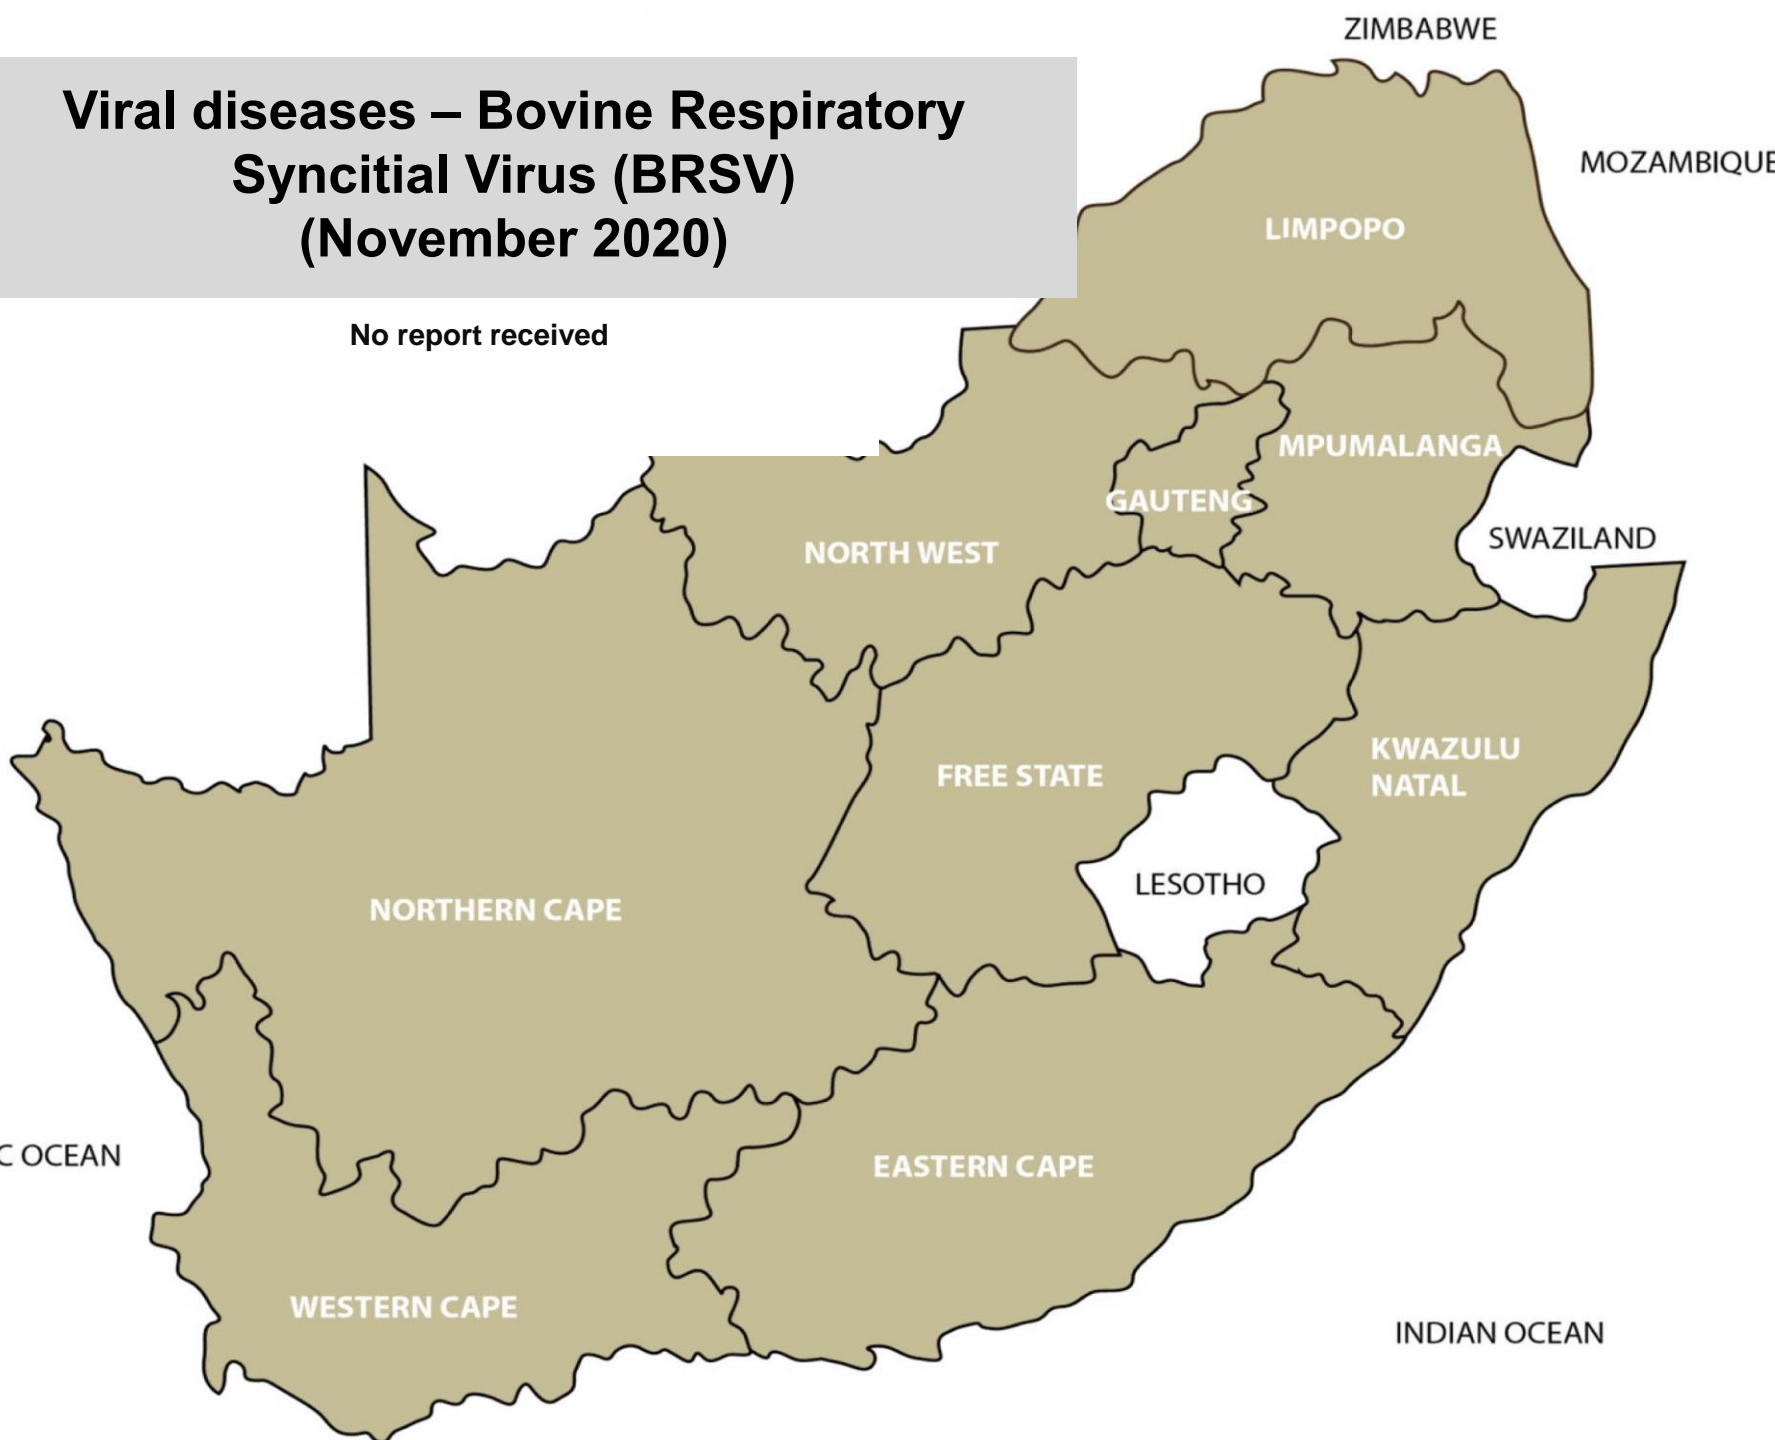

Viral diseases – Bovine Respiratory Syncytial Virus (BRSV) (November 2020)

No report received