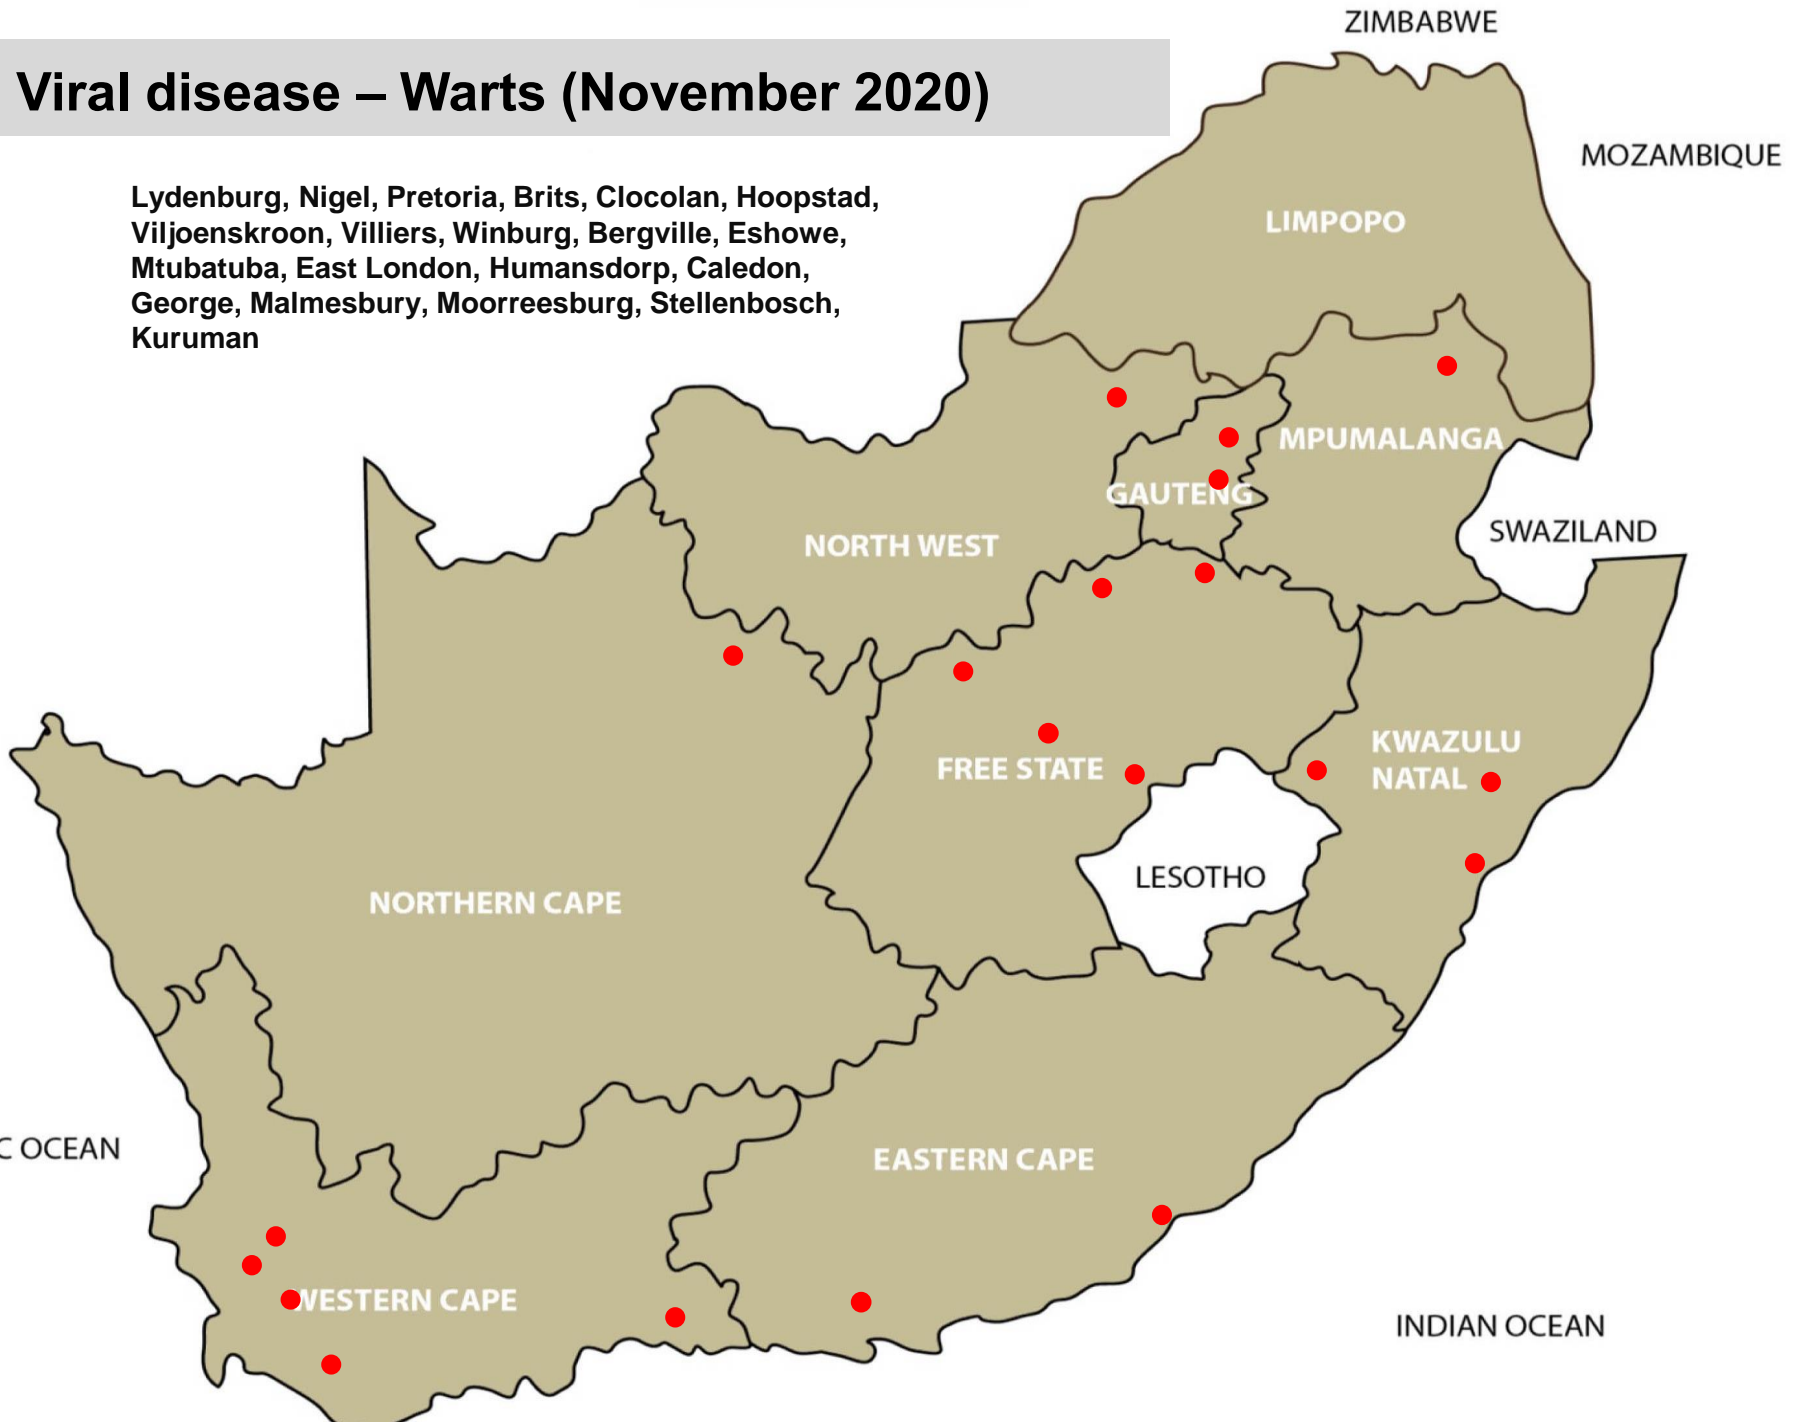

Viral diseases – Foot and Mouth Disease (November 2020)

No report received

Viral diseases – Corona virus (November 2020)

Viral diseases – Rota virus (November 2020)

Bapsfontein, Bronkhorstspuit, Tzaneen, Vryburg, Frankfort,
Kroonstad, Villiers, Estcourt, Pietermaritzburg

Viral disease – Warts (November 2020)

Lydenburg, Nigel, Pretoria, Brits, Clocolan, Hoopstad, Viljoenskroon, Villiers, Winburg, Bergville, Eshowe, Mtubatuba, East London, Humansdorp, Caledon, George, Malmesbury, Moorreesburg, Stellenbosch, Kuruman