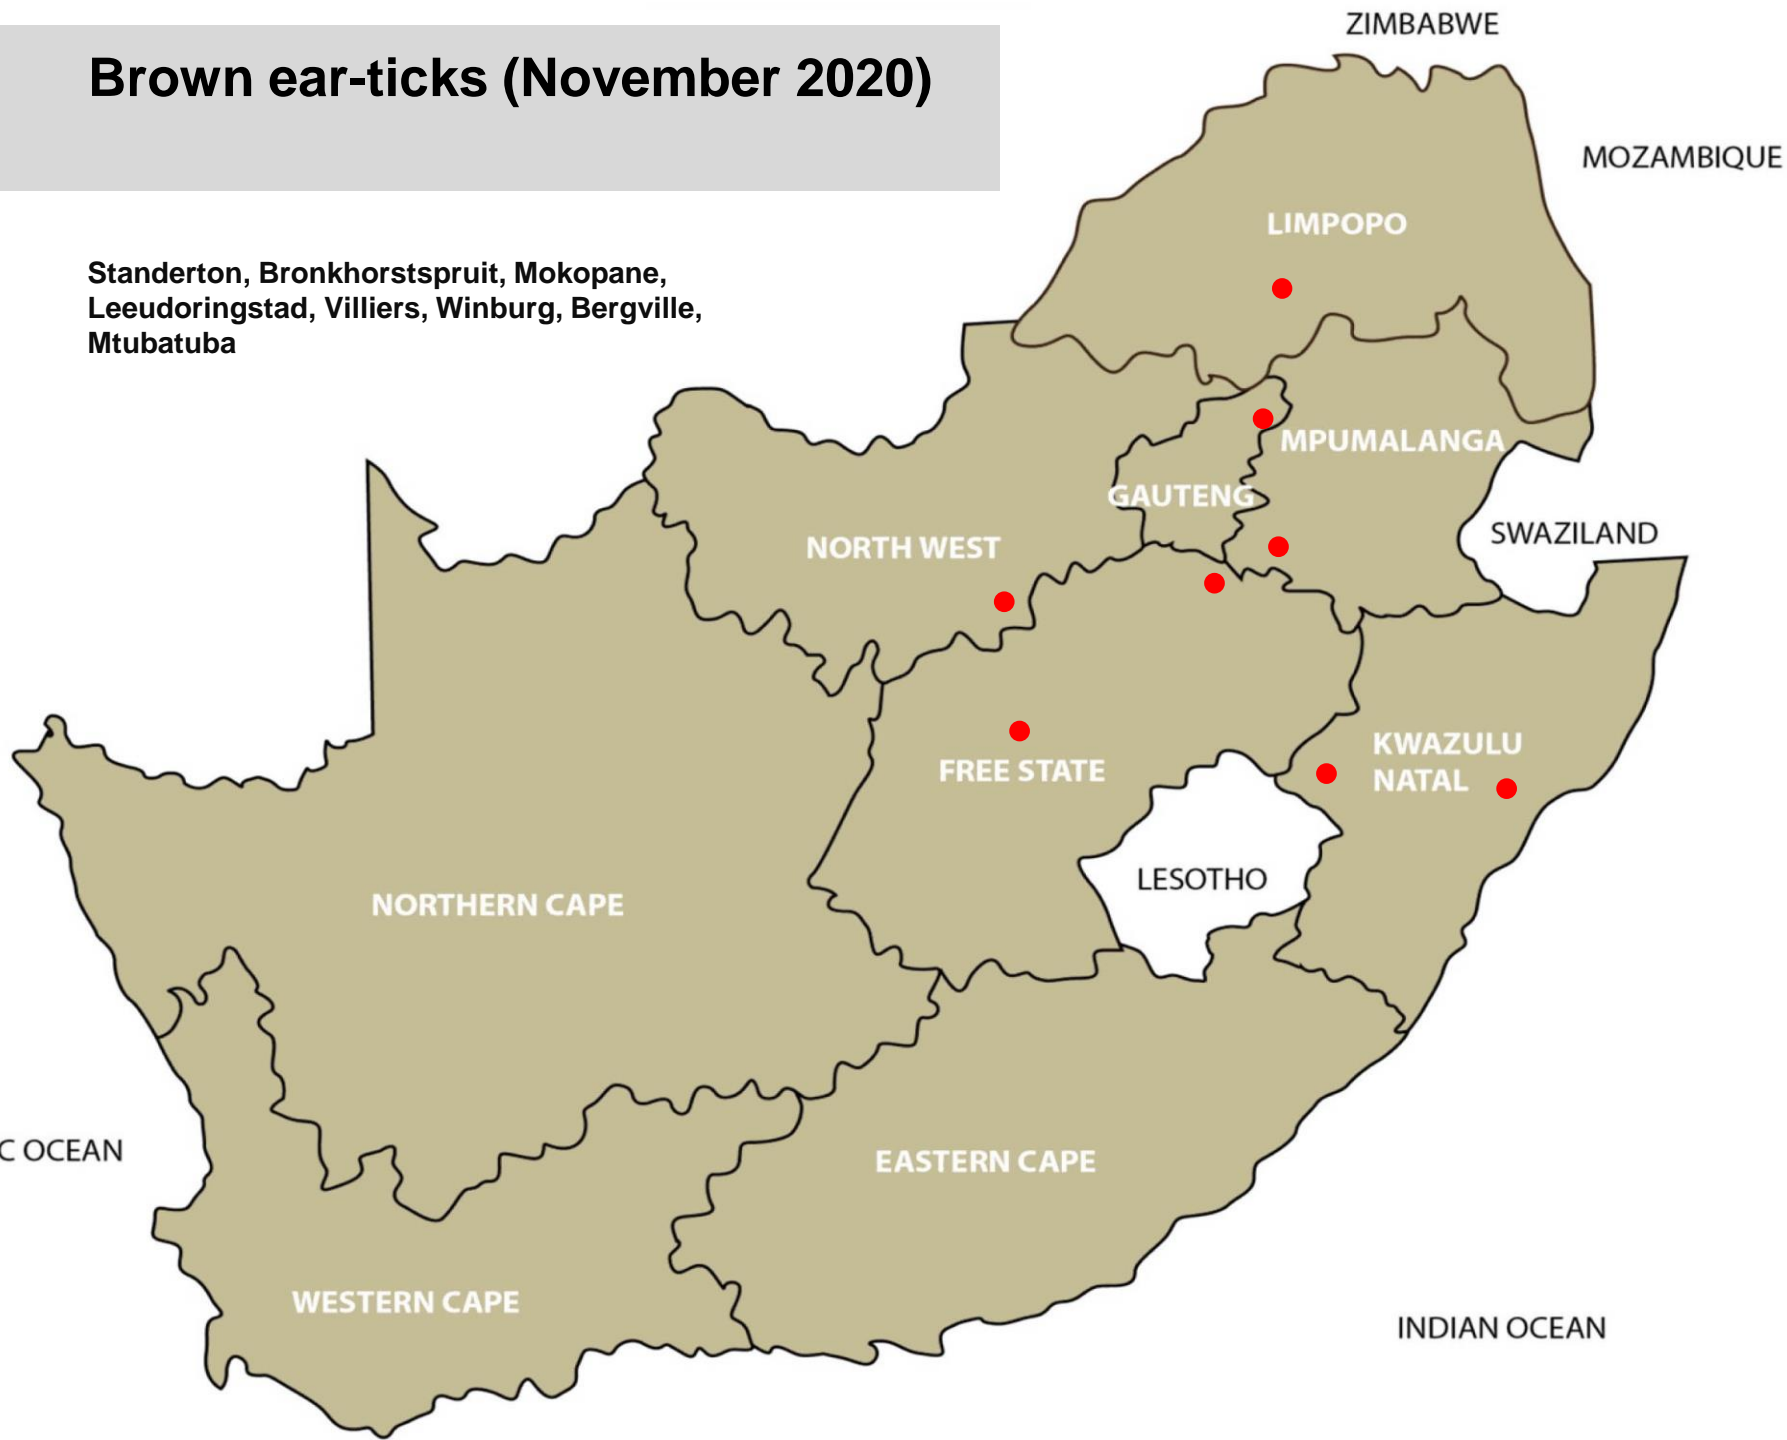

Blue ticks (November 2020)

Balfour, Bethal, Lydenburg, Nelspruit, Standerton, Hammanskraal, Krugersdorp, Nigel, Mokopane, Polokwane, Tzaneen, Klerksdorp, Leeudoringstad, Potchefstroom, Schweizer-Reneke, Vryburg, Bethlehem, Dewetsdorp, Excelsior/Ladybrand, Ficksburg, Frankfort, Hoopstad, Memel, Viljoenskroon, Villiers, Vrede, Warden, Winburg, Zastron, Bergville, Dundee, Eshowe, Mtubatuba, Underberg, Vryheid, Alexandria, Aliwal North, East London, George

Resistant Blue ticks (November 2020)

Villiers, Winburg, Mtubatuba, Pietermaritzburg, Vryheid

Bont ticks (November 2020)

Balfour, Lydenburg, Nelspruit, Hammanskraal,
Pretoria, Makhado Mokopane, Polokwane,
Stella, Bergville, Dundee, Eshowe, Mtubatuba,
Pietermaritzburg, Pongola, East London

Brown ear-ticks (November 2020)

Standerton, Bronkhorstspuit, Mokopane,
Leeudoringstad, Villiers, Winburg, Bergville,
Mtubatuba

Bont-legged ticks (November 2020)

Bethal, Ermelo, Lydenburg, Bronkhorstspuit, Pretoria, Mokopane, Christiana, Klerksdorp, Schweizer-Reneke, Stella, Vryburg, Bethlehem, Bloemfontein, Clocolan, Excelsior/Ladybrand, Ficksburg, Frankfort, Hoopstad, Kroonstad, Memel, Senekal, Viljoenskroon, Villiers, Warden, Winburg, Bergville, Underberg, Vryheid, East London, Steynsburg, Malmesbury, Kuruman

Red-legged tick (November 2020)

Balfour, Lydenburg, Nelspruit, Mokopane, Christiana, Schweizer-Reneke, Clocolan, Excelsior/Ladybrand, Hoopstad, Memel. Villiers, Underberg, East London, Malmesbury

Paralysis ticks (November 2020)