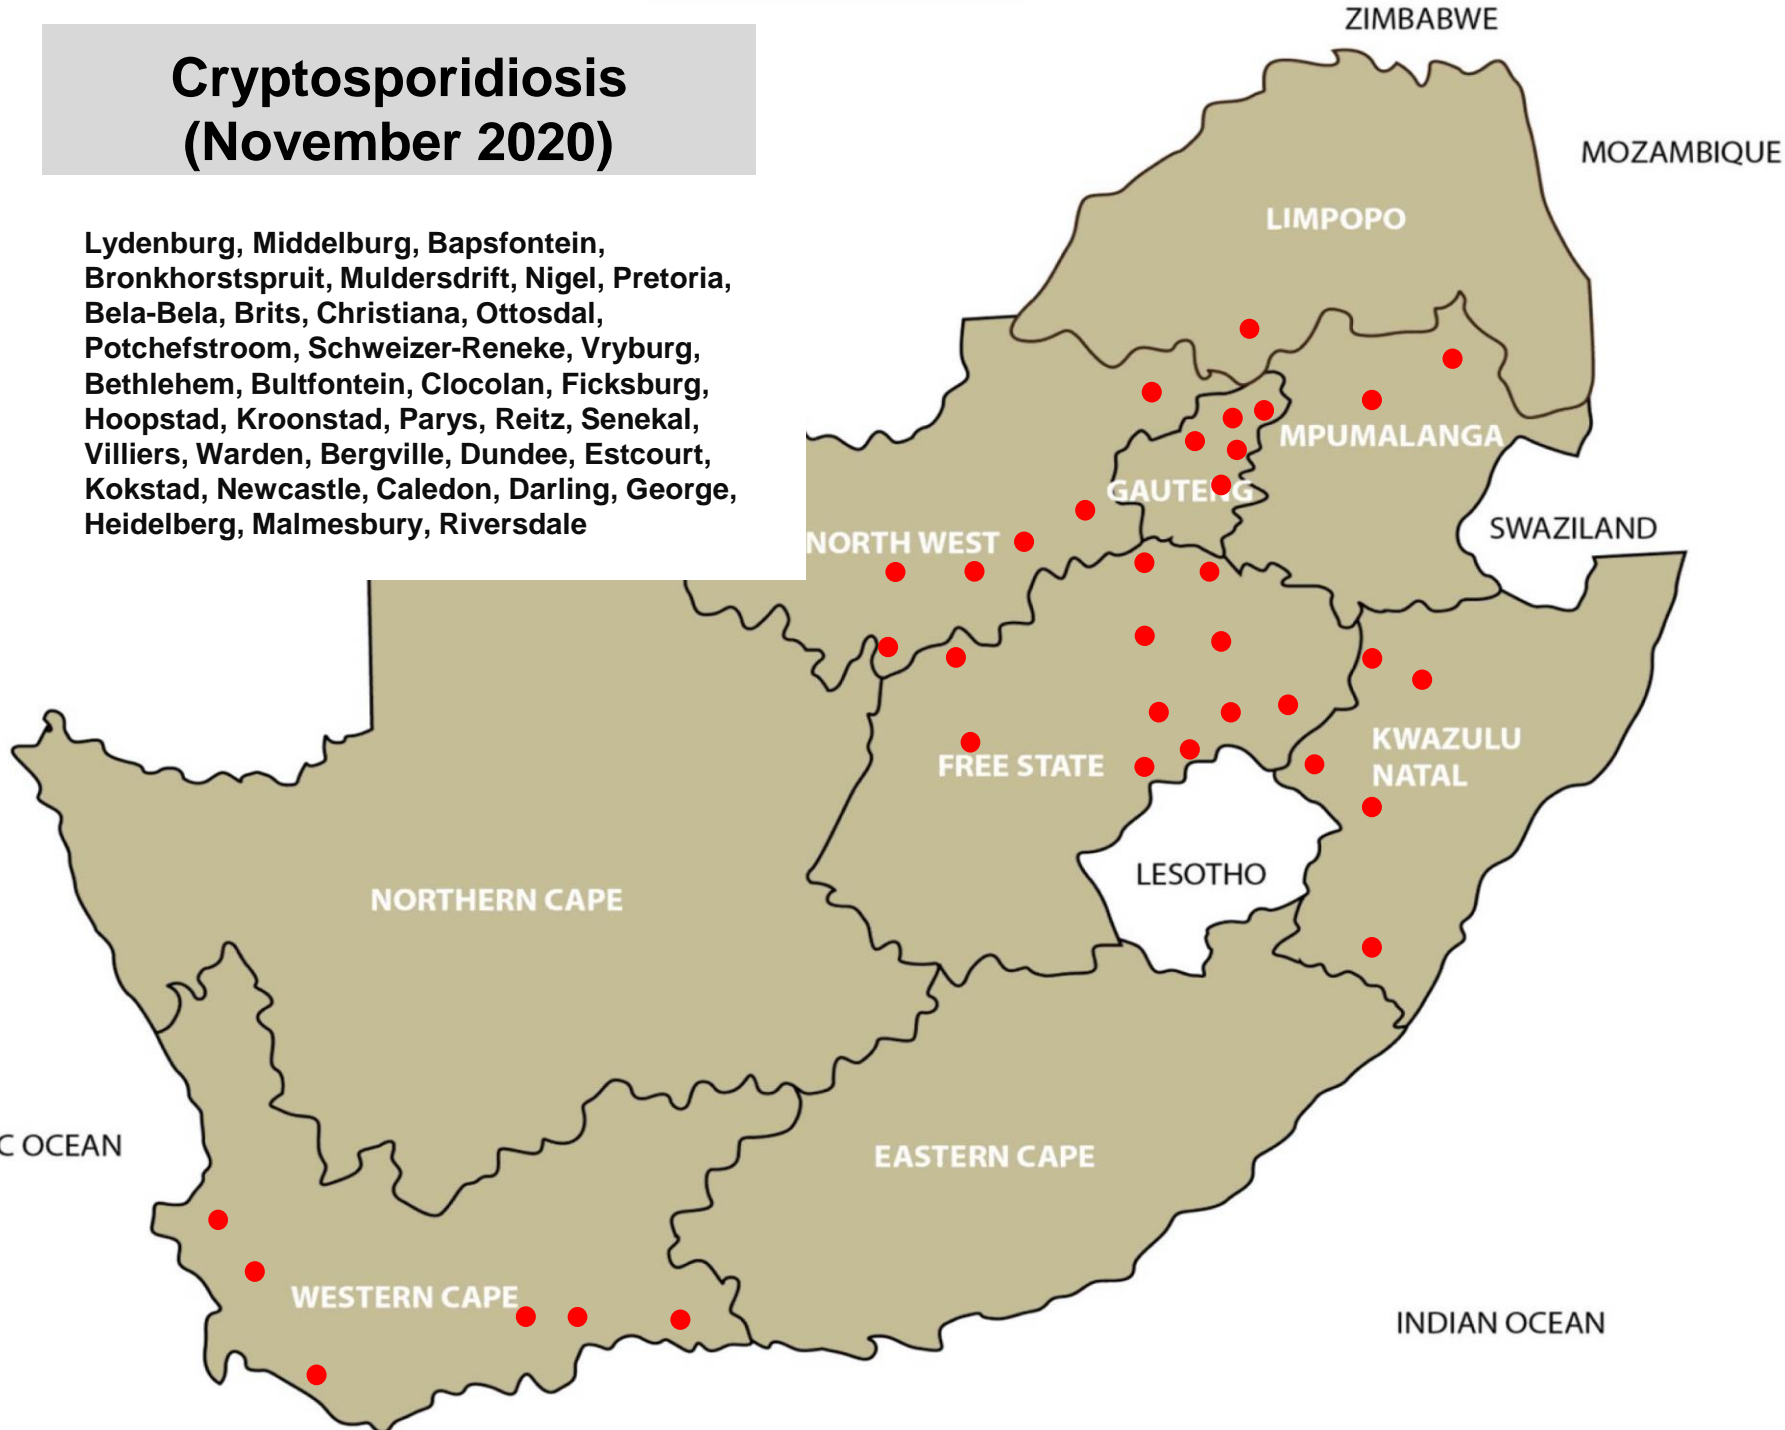

Screw-worm (November 2020)

Nelspruit, Senekal, Caledon

Nasal bot (November 2020)

Lydenburg, Bronkhorstsrui, Potchefstroom,
Excelsior/Ladybrand, Hoopstad, Oranjeville, Reitz,
Villiers, Malmesbury

Midges and Mosquitoes (November 2020)

Balfour, Lydenburg, Nigel, Christiana, Vryburg, Bethlehem, Memel, Villiers, Warden, Vryheid, Winburg, Darling, George, Oudtshoorn

Coccidiosis (November 2020)

Nelspruit, Nigel, Onderstepoort, Vaalwater, Klerksdorp, Vryburg, Bethlehem, Bloemfontein, Oranjeville, Parys, Reitz, Viljoenskroon, Bergville, Dundee, Eshowe, Underberg, Bathurst, Graaff-Reinet, Caledon, George, Heidelberg, Oudtshoorn, Stellenbosch, Colesberg, Kuruman

Cryptosporidiosis (November 2020)

Lydenburg, Middelburg, Bapsfontein, Bronkhorstspuit, Muldersdrift, Nigel, Pretoria, Bela-Bela, Brits, Christiana, Ottosdal, Potchefstroom, Schweizer-Reneke, Vryburg, Bethlehem, Bultfontein, Clocolan, Ficksburg, Hoopstad, Kroonstad, Parys, Reitz, Senekal, Villiers, Warden, Bergville, Dundee, Estcourt, Kokstad, Newcastle, Caledon, Darling, George, Heidelberg, Malmesbury, Riversdale

Tick transmitted disease - African redwater (November 2020)

Lydenburg, Standerton, Volksrust, Hammanskraal, Krugersdorp, Makhado, Bloemhof, Klerksdorp, Potchefstroom, Vryburg, Frankfort, Villiers, Bergville, Camperdown, Dundee, Eshowe, Estcourt, Kokstad, Mtubatuba, Pietermaritzburg, Underberg, East London, Caledon, George, Heidelberg