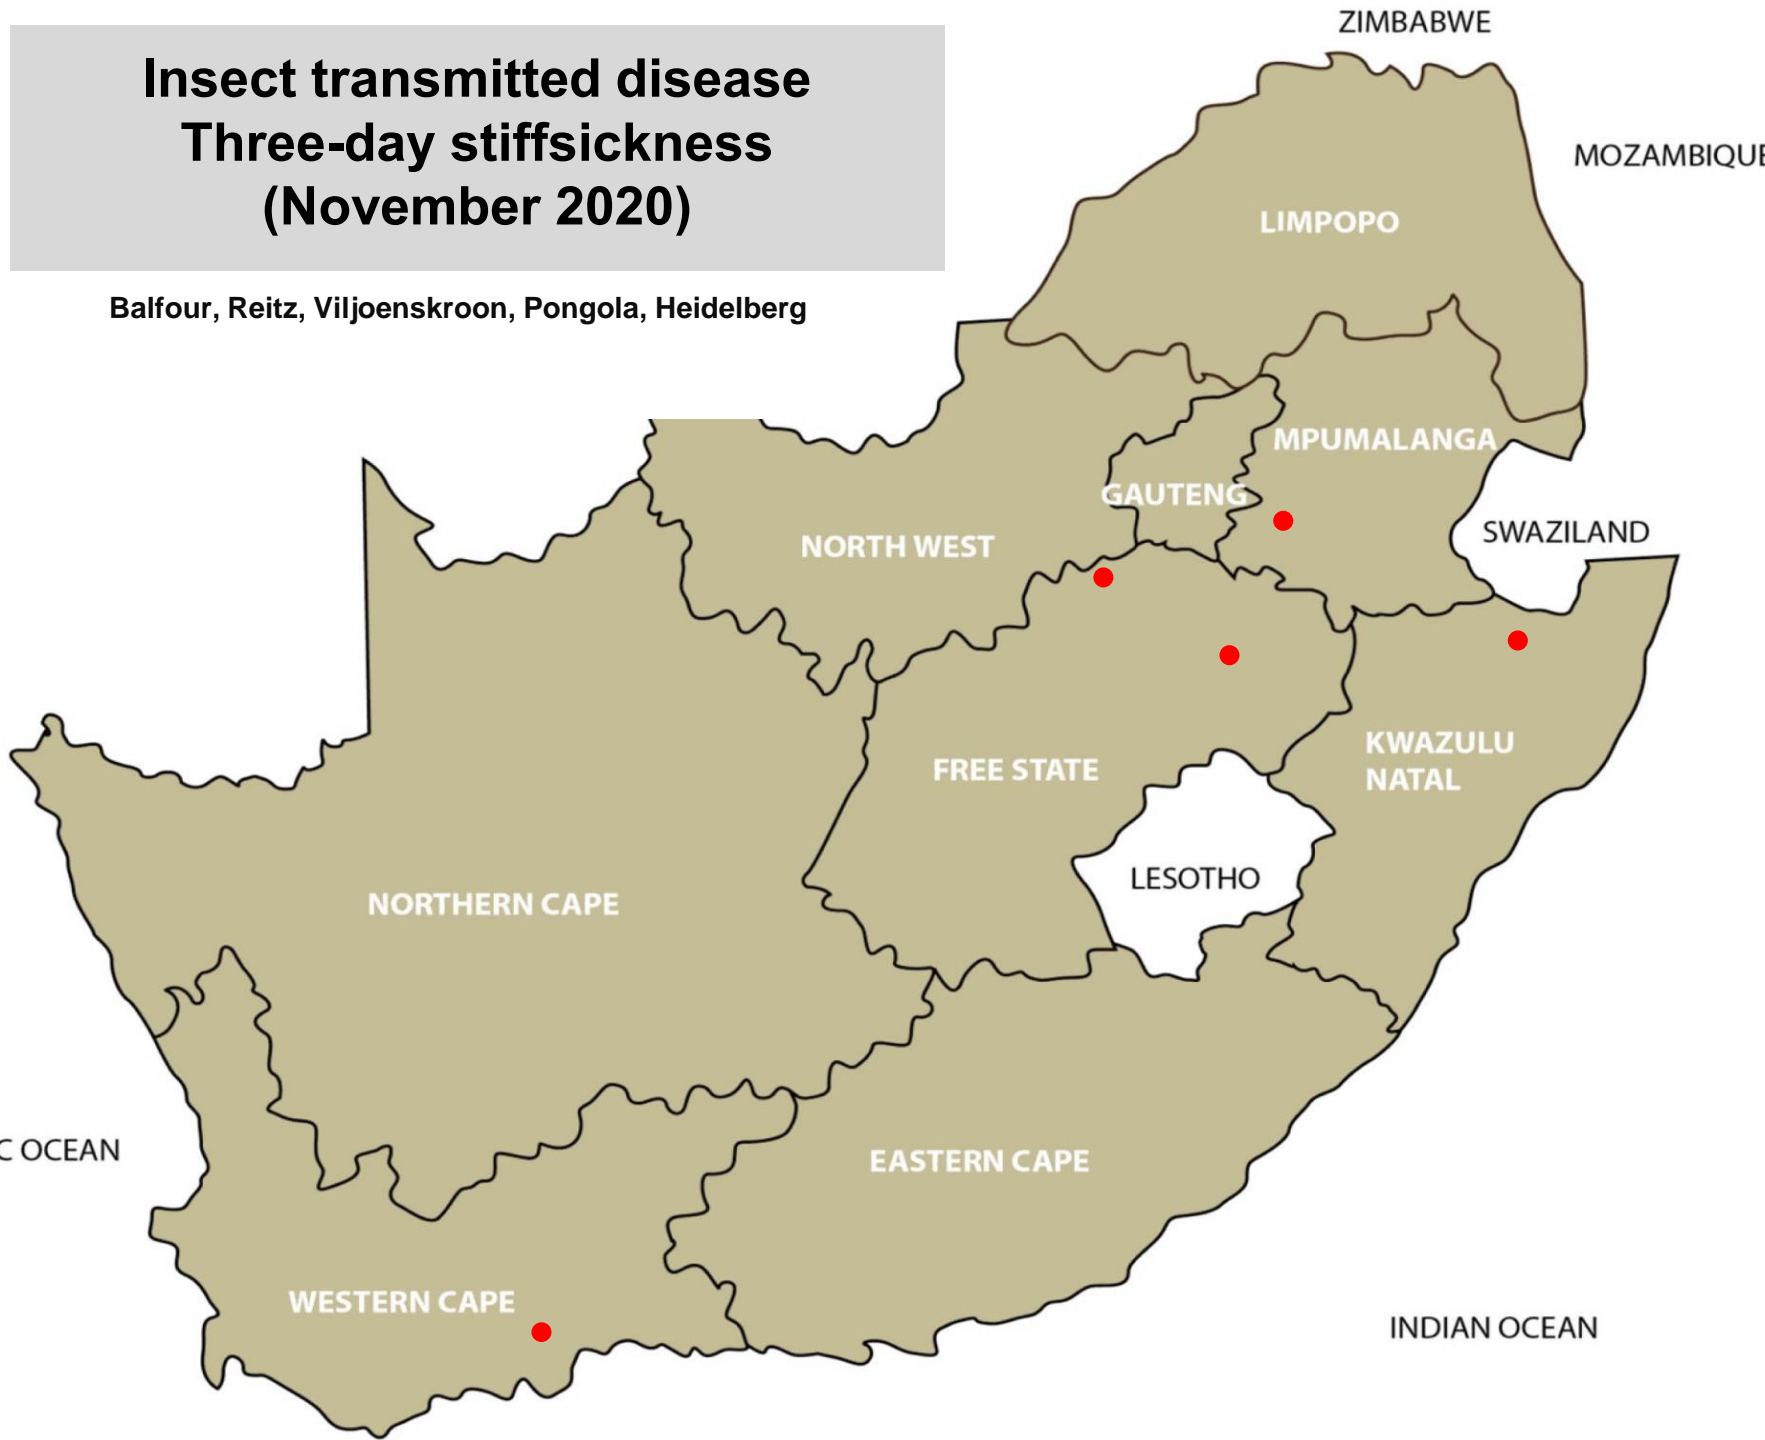

Venereal disease – Vibriosis (November 2020)

Lydenburg, Mokopane, Klerksdorp, Leeudoringstad,
Potchefstroom, Schweizer-Reneke, Stella, Vryburg,
Bloemfontein, Clocolan, Dewetsdorp, Excelsior/Ladybrand,
Ficksburg, Hoopstad, Winburg, Newcastle, Underberg, East
London

Venereal disease – Pizzle disease (November 2020)

No report received

Insect and tick transmitted disease Lumpy skin disease (November 2020)

Volksrust, Bronkhorstspuit, Viljoenskroon, Villiers, Winburg,
Newcastle, Pongola, East London, Caledon, Heidelberg,
Riversdale, Swellendam, Worcester

Insect transmitted disease Three-day stiffnessickness (November 2020)

Balfour, Reitz, Viljoenskroon, Pongola, Heidelberg

Insect transmitted disease – Blue tongue (November 2020)

Hammanskraal, Pretoria, Stutterheim, Beaufort West, Riversdale

Insect Transmitted disease Rift Valley Fever (November 2020)

No report received

LIMPOPO

MPUMALANGA

GAUTENG

NORTH WEST

SWAZILAND

FREE STATE