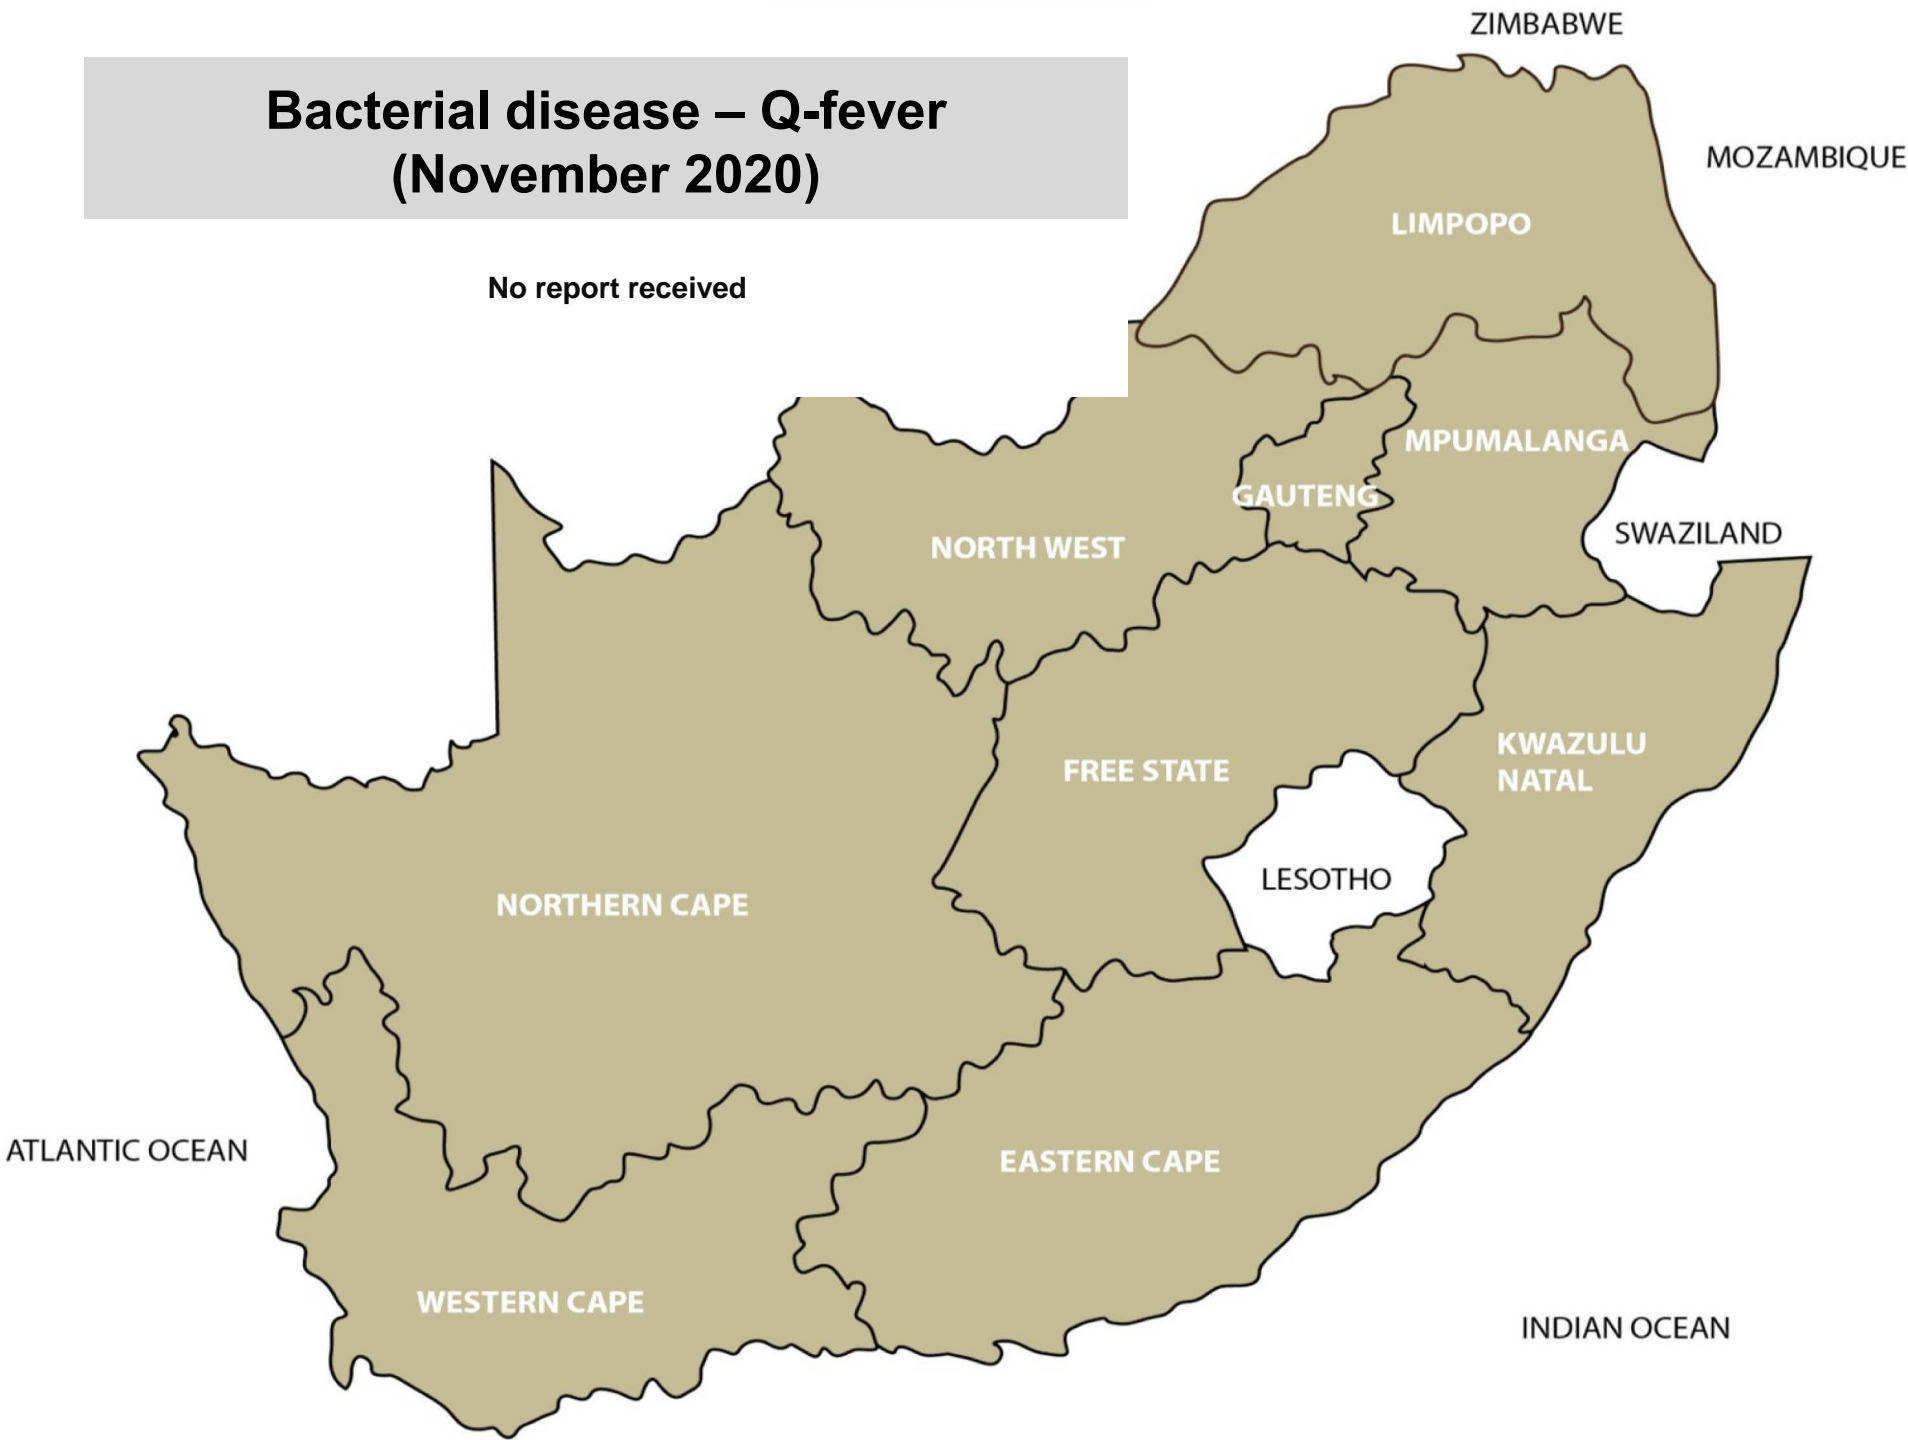

Bacterial disease - Salmonellosis (November 2020)

Nelspruit, Bronkhorstspuit, Viljoenskroon, Underberg,
Jeffreys Bay

Bacterial disease – Enzootic abortion (November 2020)

Bacterial disease – Johne's disease (October 2020)

Zastron, Aliwal North, Heidelberg

Bacterial disease – Q-fever (November 2020)

No report received

Bacterial disease – Blackquarter (November 2020)

Balfour, Ermelo, Grootvlei, Piet Retief, Volksrust, Hammanskraal, Rayton, Makhado, Polokwane, Potchefstroom, Rustenburg, Bethlehem, Villiers, Vrede, Winburg, Bergville, Eshowe, Underberg, East London, Beaufort West