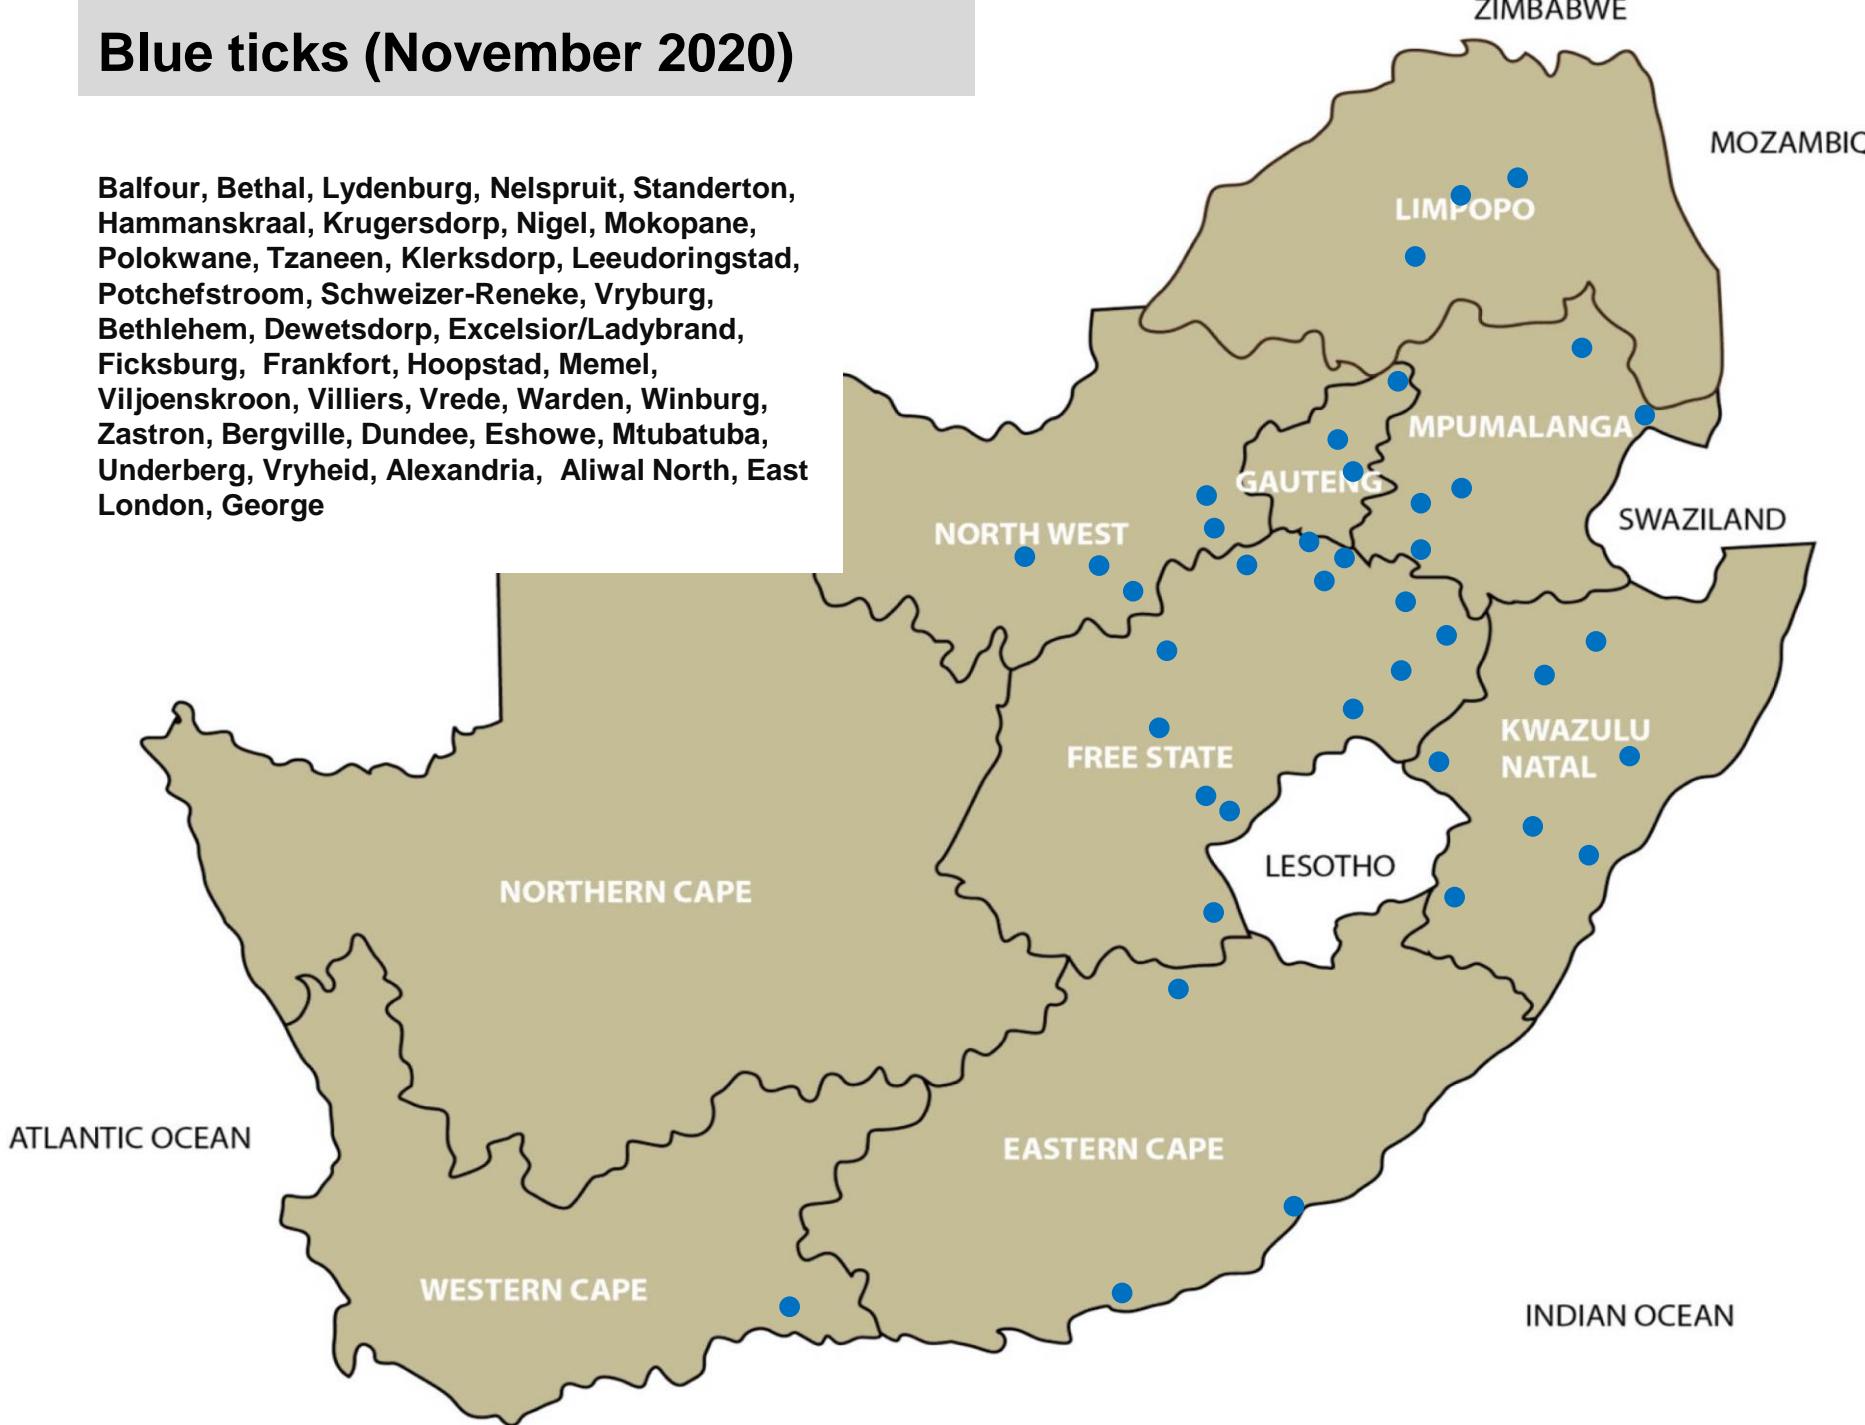

Vryburg, East London, George

Internal parasites – Liver fluke worms (November 2020)

Bronkhorstspuit, Klerksdorp, Bethlehem, Ficksburg, Reitz,
Villiers, Underberg, Malmesbury, Plettenberg Bay, Stellenbosch

Internal parasites – Conical fluke (November 2020)

Ermelo, Lydenburg, Bethlehem, Hoopstad, Villiers,
Warden, Alexandria, East London

Internal parasites – *Parafilaria* (November 2020)

Bela-Bela, Polokwane, Brits, Stella, Mtubatuba,
Pongola, Paarl, Kimberley

Blue ticks (November 2020)

Balfour, Bethal, Lydenburg, Nelspruit, Standerton, Hammanskraal, Krugersdorp, Nigel, Mokopane, Polokwane, Tzaneen, Klerksdorp, Leeudoringstad, Potchefstroom, Schweizer-Reneke, Vryburg, Bethlehem, Dewetsdorp, Excelsior/Ladybrand, Ficksburg, Frankfort, Hoopstad, Memel, Viljoenskroon, Villiers, Vrede, Warden, Winburg, Zastron, Bergville, Dundee, Eshowe, Mtubatuba, Underberg, Vryheid, Alexandria, Aliwal North, East London, George

Brown ear-ticks (November 2020)

Standerton, Bronkhorstspuit, Mokopane,
Leeudoringstad, Villiers, Winburg, Bergville,
Mtubatuba

Bont-legged ticks (November 2020)

Bethal, Ermelo, Lydenburg, Bronkhorstspuit, Pretoria, Mokopane, Christiana, Klerksdorp, Schweizer-Reneke, Stella, Vryburg, Bethlehem, Bloemfontein, Clocolan, Excelsior/Ladybrand, Ficksburg, Frankfort, Hoopstad, Kroonstad, Memel, Senekal, Viljoenskroon, Villiers, Warden, Winburg, Bergville, Underberg, Vryheid, East London, Steynsburg, Malmesbury, Kuruman