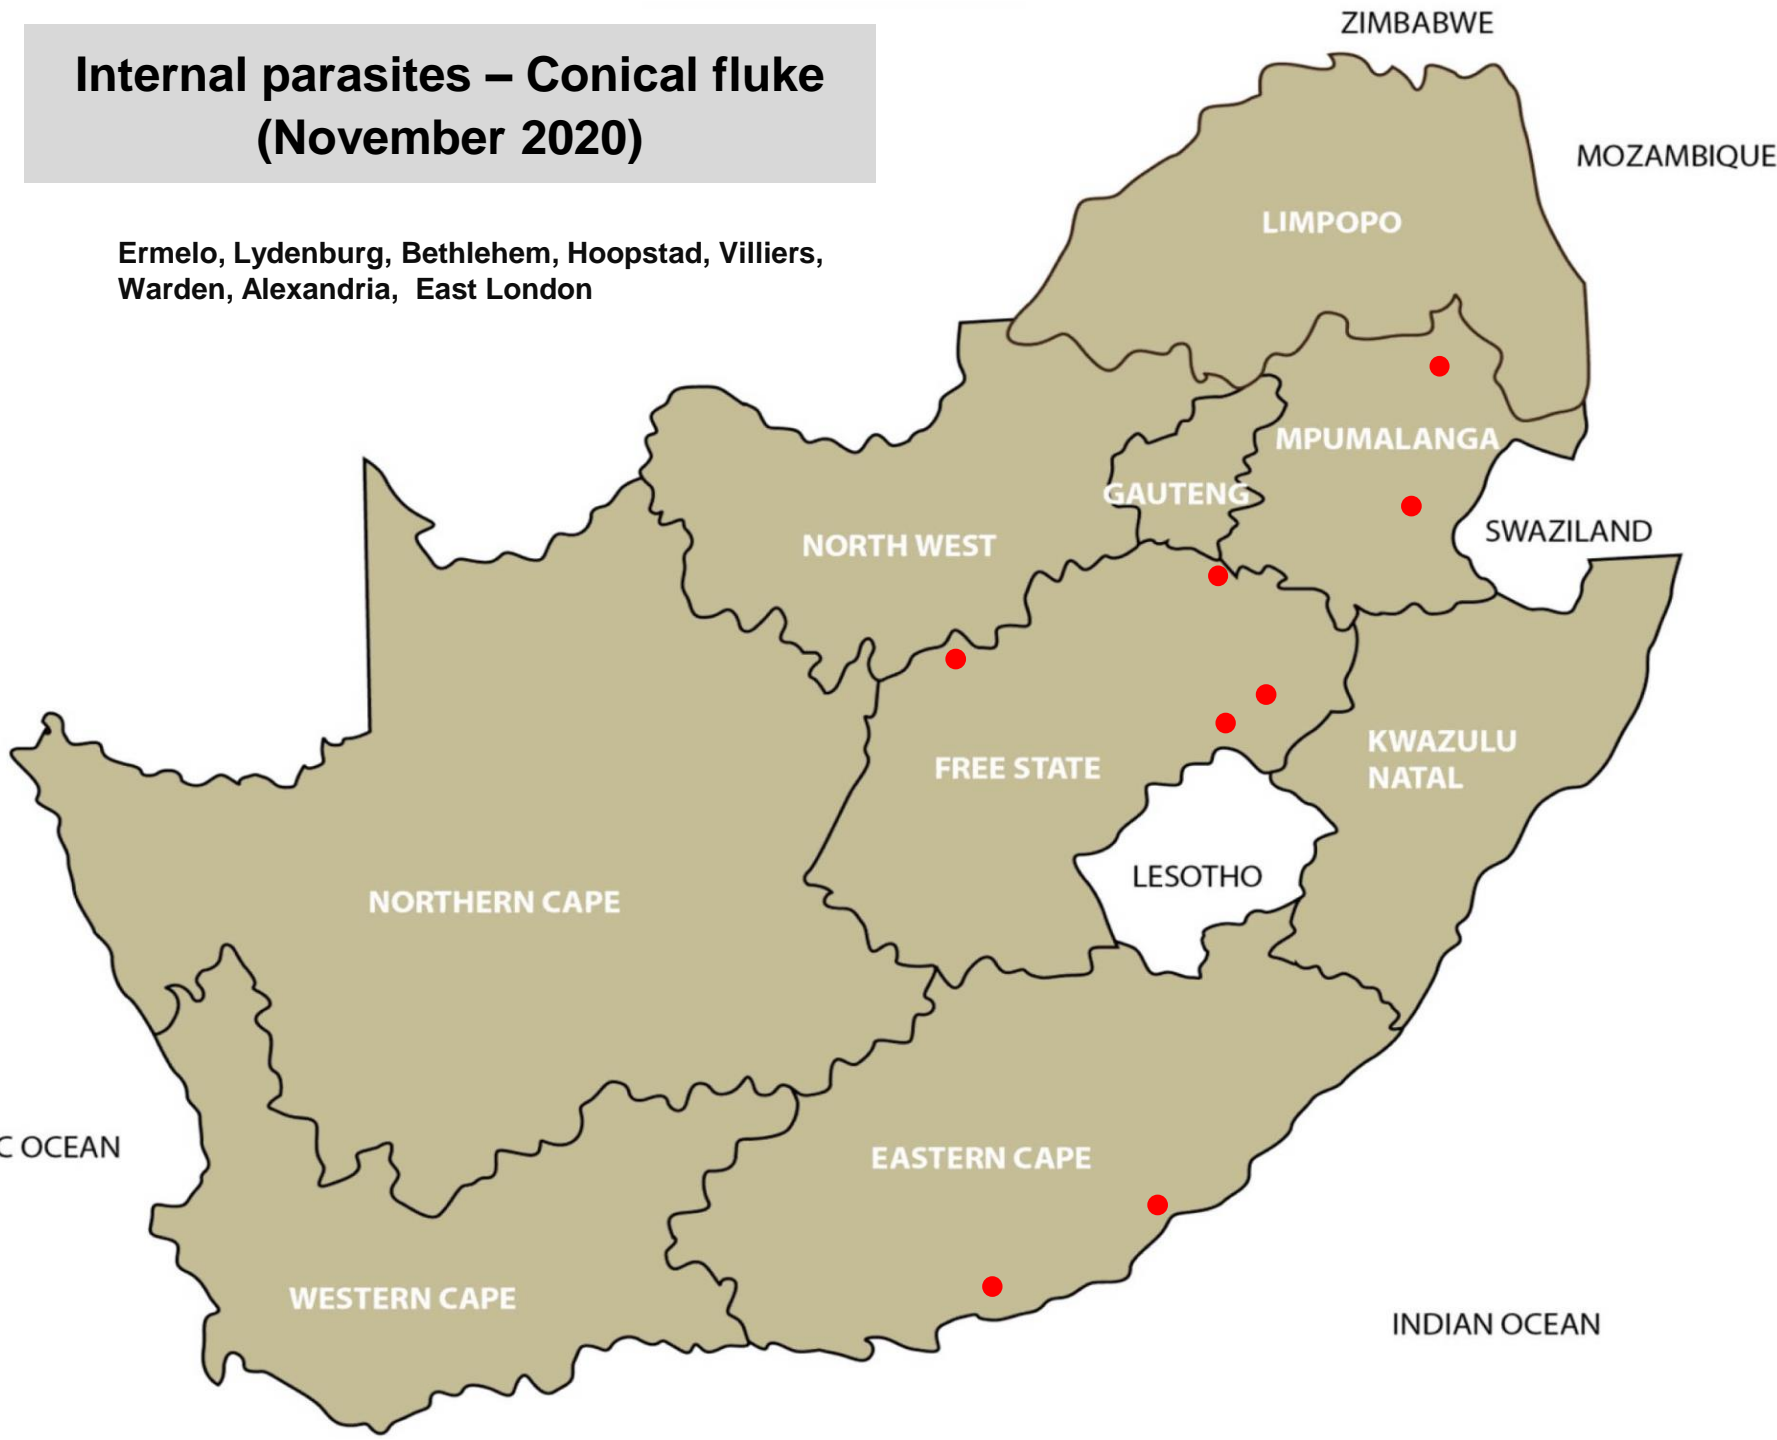

Balfour, Bapsfontein, Pretoria, Polokwane,
Klerksdorp, Bethlehem, Bloemfontein, Oranjeville,
Reitz, Villiers, Pietermaritzburg, East London, Graaff-
Reinet

**Internal parasites – Tapeworms
Cysticercosis (measles)
(November 2020)**

Vryburg, East London, George

Internal parasites – Liver fluke worms (November 2020)

Bronkhorstspuit, Klerksdorp, Bethlehem, Ficksburg, Reitz,
Villiers, Underberg, Malmesbury, Plettenberg Bay, Stellenbosch

Internal parasites – Conical fluke (November 2020)

Ermelo, Lydenburg, Bethlehem, Hoopstad, Villiers,
Warden, Alexandria, East London

Internal parasites – *Parafilaria* (November 2020)

Bela-Bela, Polokwane, Brits, Stella, Mtubatuba,
Pongola, Paarl, Kimberley

Blue ticks (November 2020)

Balfour, Bethal, Lydenburg, Nelspruit, Standerton, Hammanskraal, Krugersdorp, Nigel, Mokopane, Polokwane, Tzaneen, Klerksdorp, Leeudoringstad, Potchefstroom, Schweizer-Reneke, Vryburg, Bethlehem, Dewetsdorp, Excelsior/Ladybrand, Ficksburg, Frankfort, Hoopstad, Memel, Viljoenskroon, Villiers, Vrede, Warden, Winburg, Zastron, Bergville, Dundee, Eshowe, Mtubatuba, Underberg, Vryheid, Alexandria, Aliwal North, East London, George