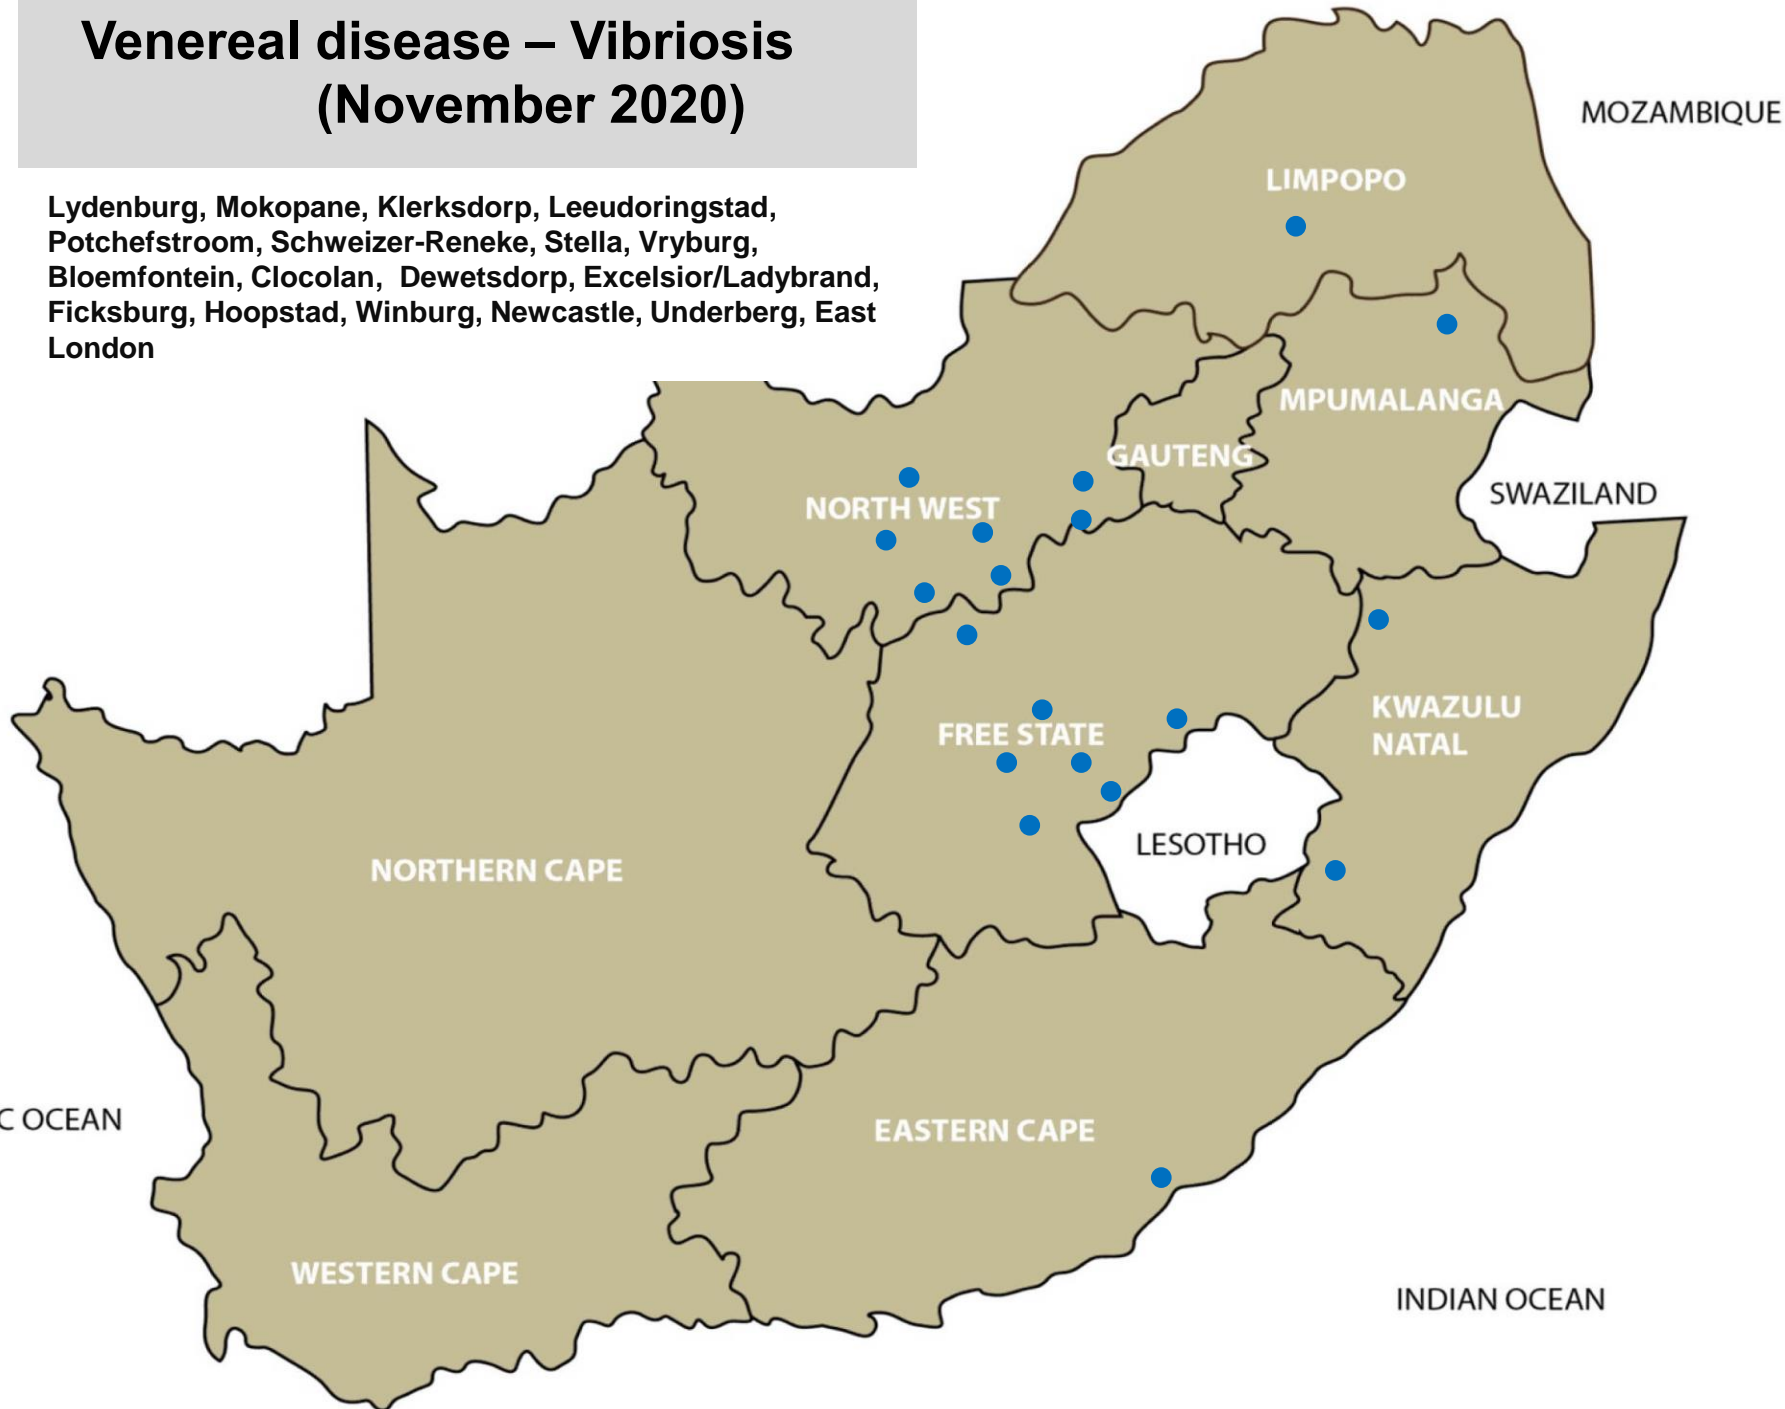

Tick transmitted disease - Heartwater (November 2020)

Lydenburg, Nelspruit, Piet Retief, Bapsfontein, Hammanskraal, Muldersdrift, Onderstepoort, Pretoria, Bela-Bela, Mokopane, Polokwane, Tzaneen, Brits, Rustenburg, Bergville, Camperdown, Dundee, Eshowe, Estcourt, Mtubatuba, Pietermaritzburg, Pongola, Alexandria, East London, Uitenhage

Tick transmitted disease – Corridor disease (November 2020)

No report received

Tick toxicosis – Sweating sickness (November 2020)

Bronkhorstspuit, Nigel, Tzaneen, Christiana,
Bloemfontein, Hoopstad, Kroonstad, Winburg

Venereal disease-Trichomonosis (November 2020)

Bethal, Middelburg, Piet Retief, Standerton, Volksrust,
Bloemhof, Klerksdorp, Leeudoringstad, Potchefstroom,
Schweizer-Reneke, Stella, Vryburg, Bethlehem,
Bloemfontein, Clocolan, Ficksburg, Hoopstad,
Kroonstad, Reitz, Senekal, Villiers, Warden, Winburg,
Newcastle, Vryheid, East London, Kuruman

Venereal disease – Vibriosis (November 2020)

Lydenburg, Mokopane, Klerksdorp, Leeudoringstad,
Potchefstroom, Schweizer-Reneke, Stella, Vryburg,
Bloemfontein, Clocolan, Dewetsdorp, Excelsior/Ladybrand,
Ficksburg, Hoopstad, Winburg, Newcastle, Underberg, East
London