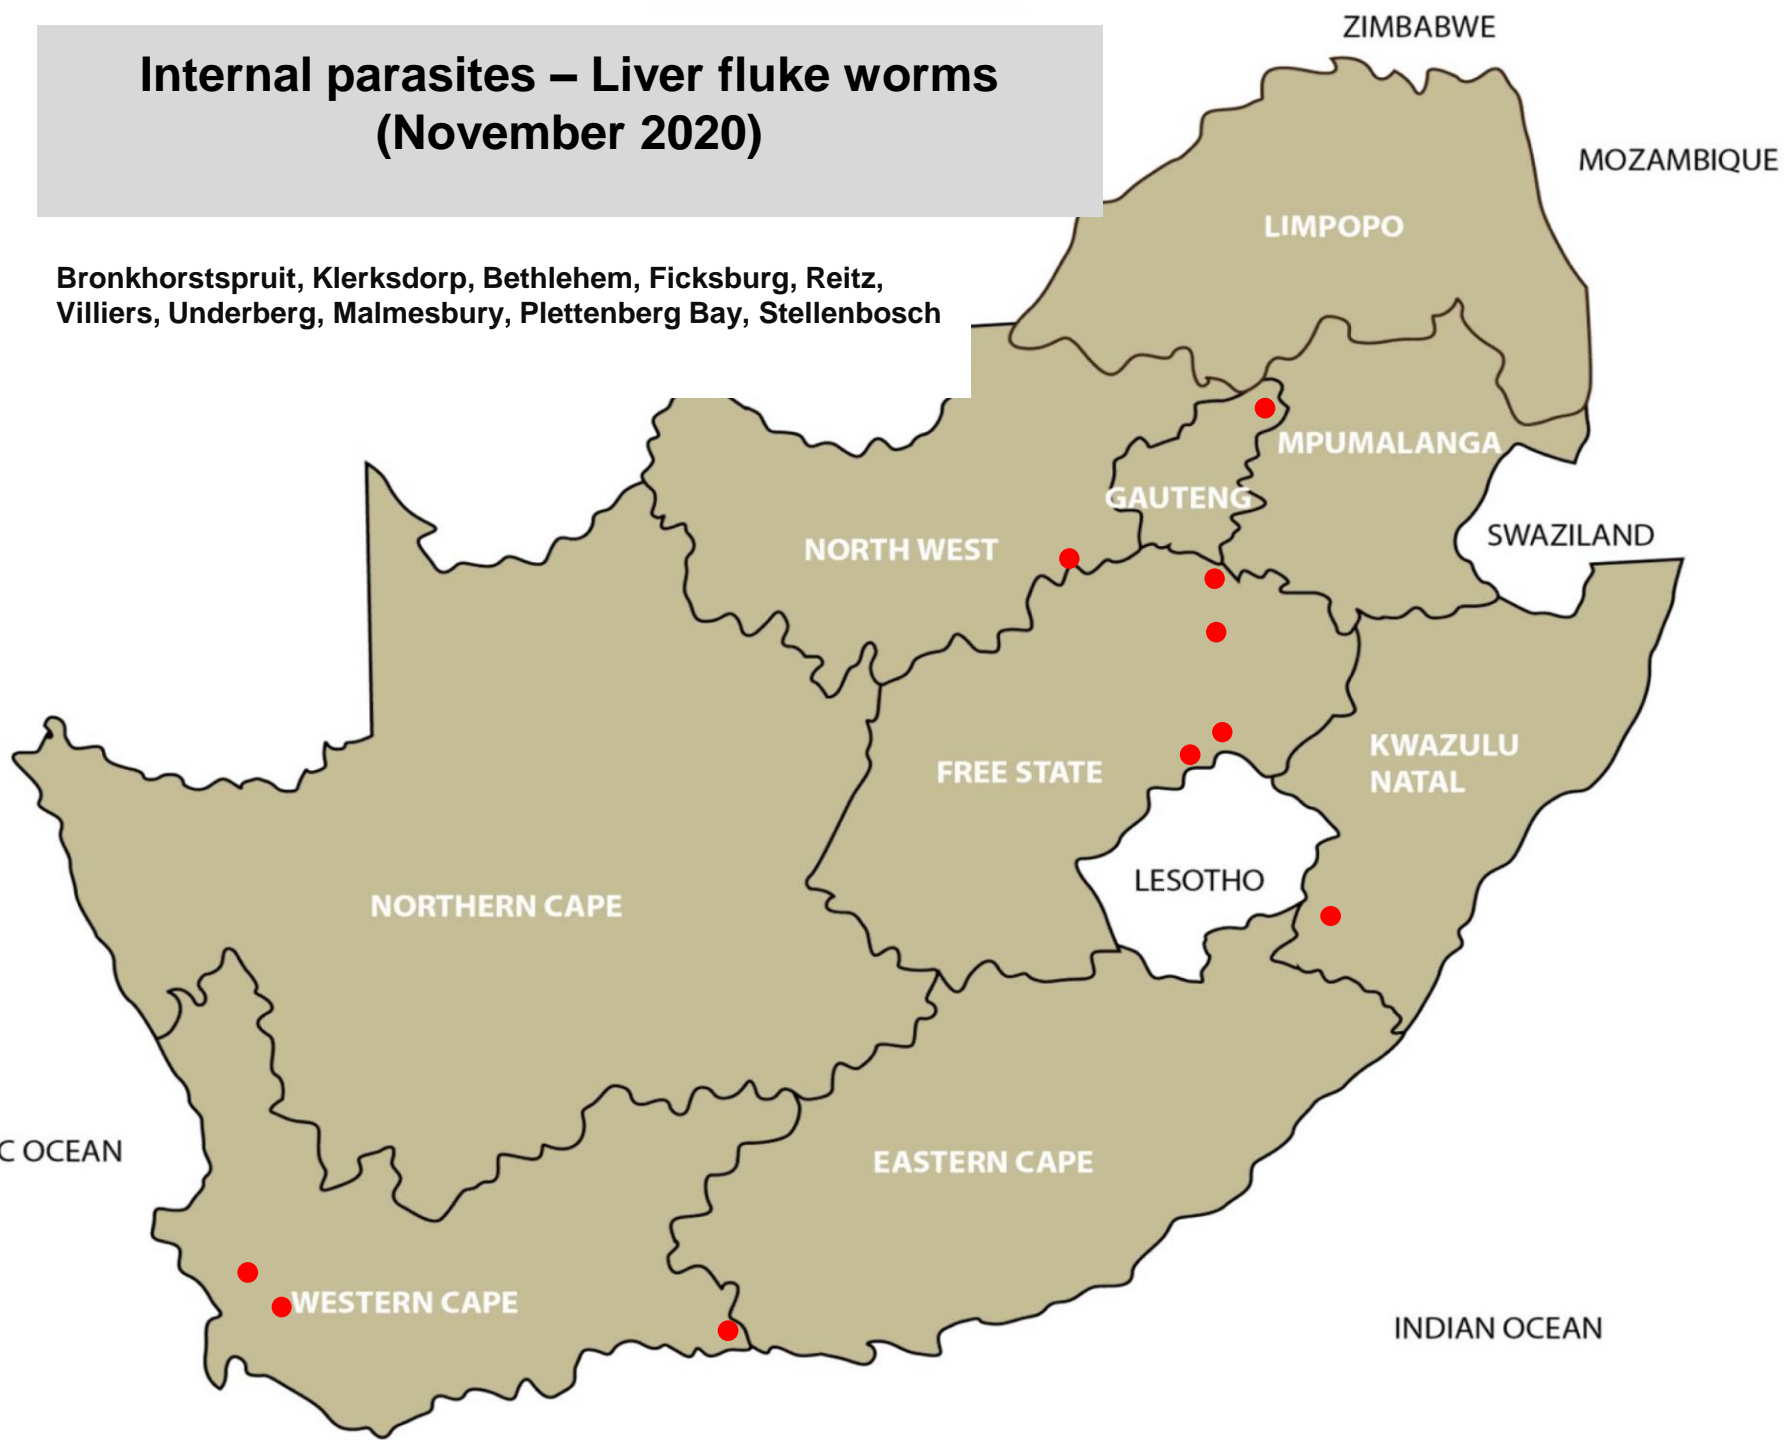

151 reports November 2020

Internal parasites Intestinal Roundworms (November 2020)

Balfour, Lydenburg, Standerton, Bapsfontein, Hammanskraal, Nigel, Pretoria, Makhado, Polokwane, Christiana, Klerksdorp, Potchefstroom, Vryburg, Bethlehem, Bloemfontein, Clocolan, Excelsior/Ladybrand, Hoopstad, Kroonstad, Oranjeville, Reitz, Senekal, Viljoenskroon, Villiers, Warden, Winburg, Bergville, Camperdown, Eshowe, Estcourt, Mtubatuba, Pietermaritzburg, East London, Graaff-Reinet, Uitenhage, Witelsbos, Caledon, George, Heidelberg, Malmesbury, Moorreesburg, Riversdale, Stellenbosch, Vredenburg, Kimberley, Kuruman

Internal parasites – Resistant roundworms (November 2020)

Pretoria, Christiana, Bloemfontein, Hoopstad, Reitz,
Viljoenskroon, Villiers, Eshowe, Graaff-Reinet,
Malmesbury

Internal parasites – Tapeworms (November 2020)

Balfour, Bapsfontein, Pretoria, Polokwane,
Klerksdorp, Bethlehem, Bloemfontein, Oranjeville,
Reitz, Villiers, Pietermaritzburg, East London, Graaff-
Reinet

**Internal parasites – Tapeworms
Cysticercosis (measles)
(November 2020)**

Vryburg, East London, George

Internal parasites – Liver fluke worms (November 2020)

Bronkhorstspuit, Klerksdorp, Bethlehem, Ficksburg, Reitz,
Villiers, Underberg, Malmesbury, Plettenberg Bay, Stellenbosch