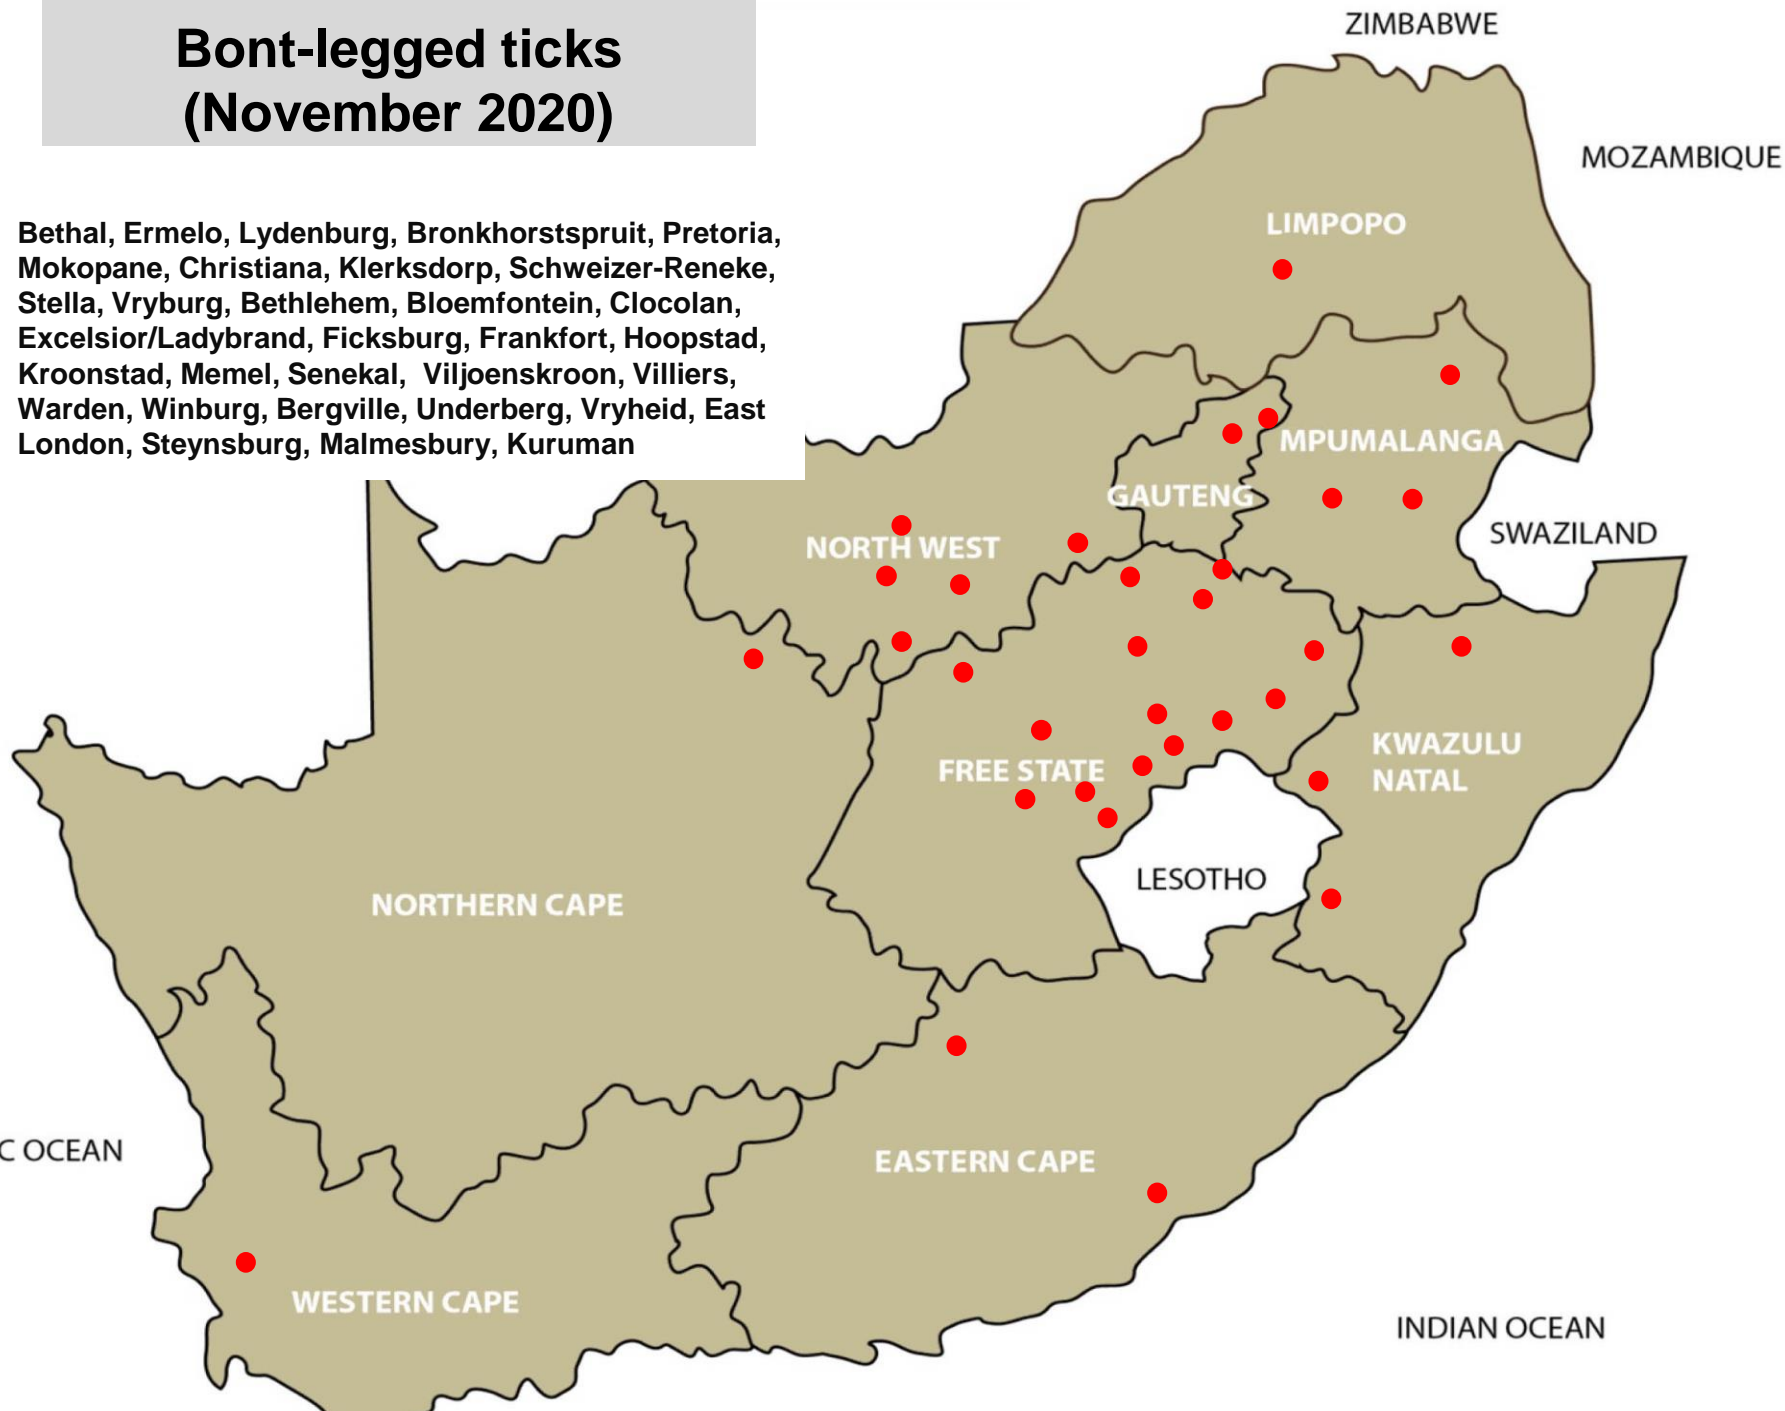

Blue ticks (November 2020)

Balfour, Bethal, Lydenburg, Nelspruit, Standerton, Hammanskraal, Krugersdorp, Nigel, Mokopane, Polokwane, Tzaneen, Klerksdorp, Leeudoringstad, Potchefstroom, Schweizer-Reneke, Vryburg, Bethlehem, Dewetsdorp, Excelsior/Ladybrand, Ficksburg, Frankfort, Hoopstad, Memel, Viljoenskroon, Villiers, Vrede, Warden, Winburg, Zastron, Bergville, Dundee, Eshowe, Mtubatuba, Underberg, Vryheid, Alexandria, Aliwal North, East London, George

Resistant Blue ticks (November 2020)

Villiers, Winburg, Mtubatuba, Pietermaritzburg, Vryheid

Bont ticks (November 2020)

Balfour, Lydenburg, Nelspruit, Hammanskraal,
Pretoria, Makhado Mokopane, Polokwane,
Stella, Bergville, Dundee, Eshowe, Mtubatuba,
Pietermaritzburg, Pongola, East London

Brown ear-ticks (November 2020)

Standerton, Bronkhorstspuit, Mokopane,
Leeudoringstad, Villiers, Winburg, Bergville,
Mtubatuba

Bont-legged ticks (November 2020)

Bethal, Ermelo, Lydenburg, Bronkhorstspuit, Pretoria, Mokopane, Christiana, Klerksdorp, Schweizer-Reneke, Stella, Vryburg, Bethlehem, Bloemfontein, Clocolan, Excelsior/Ladybrand, Ficksburg, Frankfort, Hoopstad, Kroonstad, Memel, Senekal, Viljoenskroon, Villiers, Warden, Winburg, Bergville, Underberg, Vryheid, East London, Steynsburg, Malmesbury, Kuruman

Red-legged tick (November 2020)

Balfour, Lydenburg, Nelspruit, Mokopane, Christiana, Schweizer-Reneke, Clocolan, Excelsior/Ladybrand, Hoopstad, Memel. Villiers, Underberg, East London, Malmesbury

Paralysis ticks (November 2020)