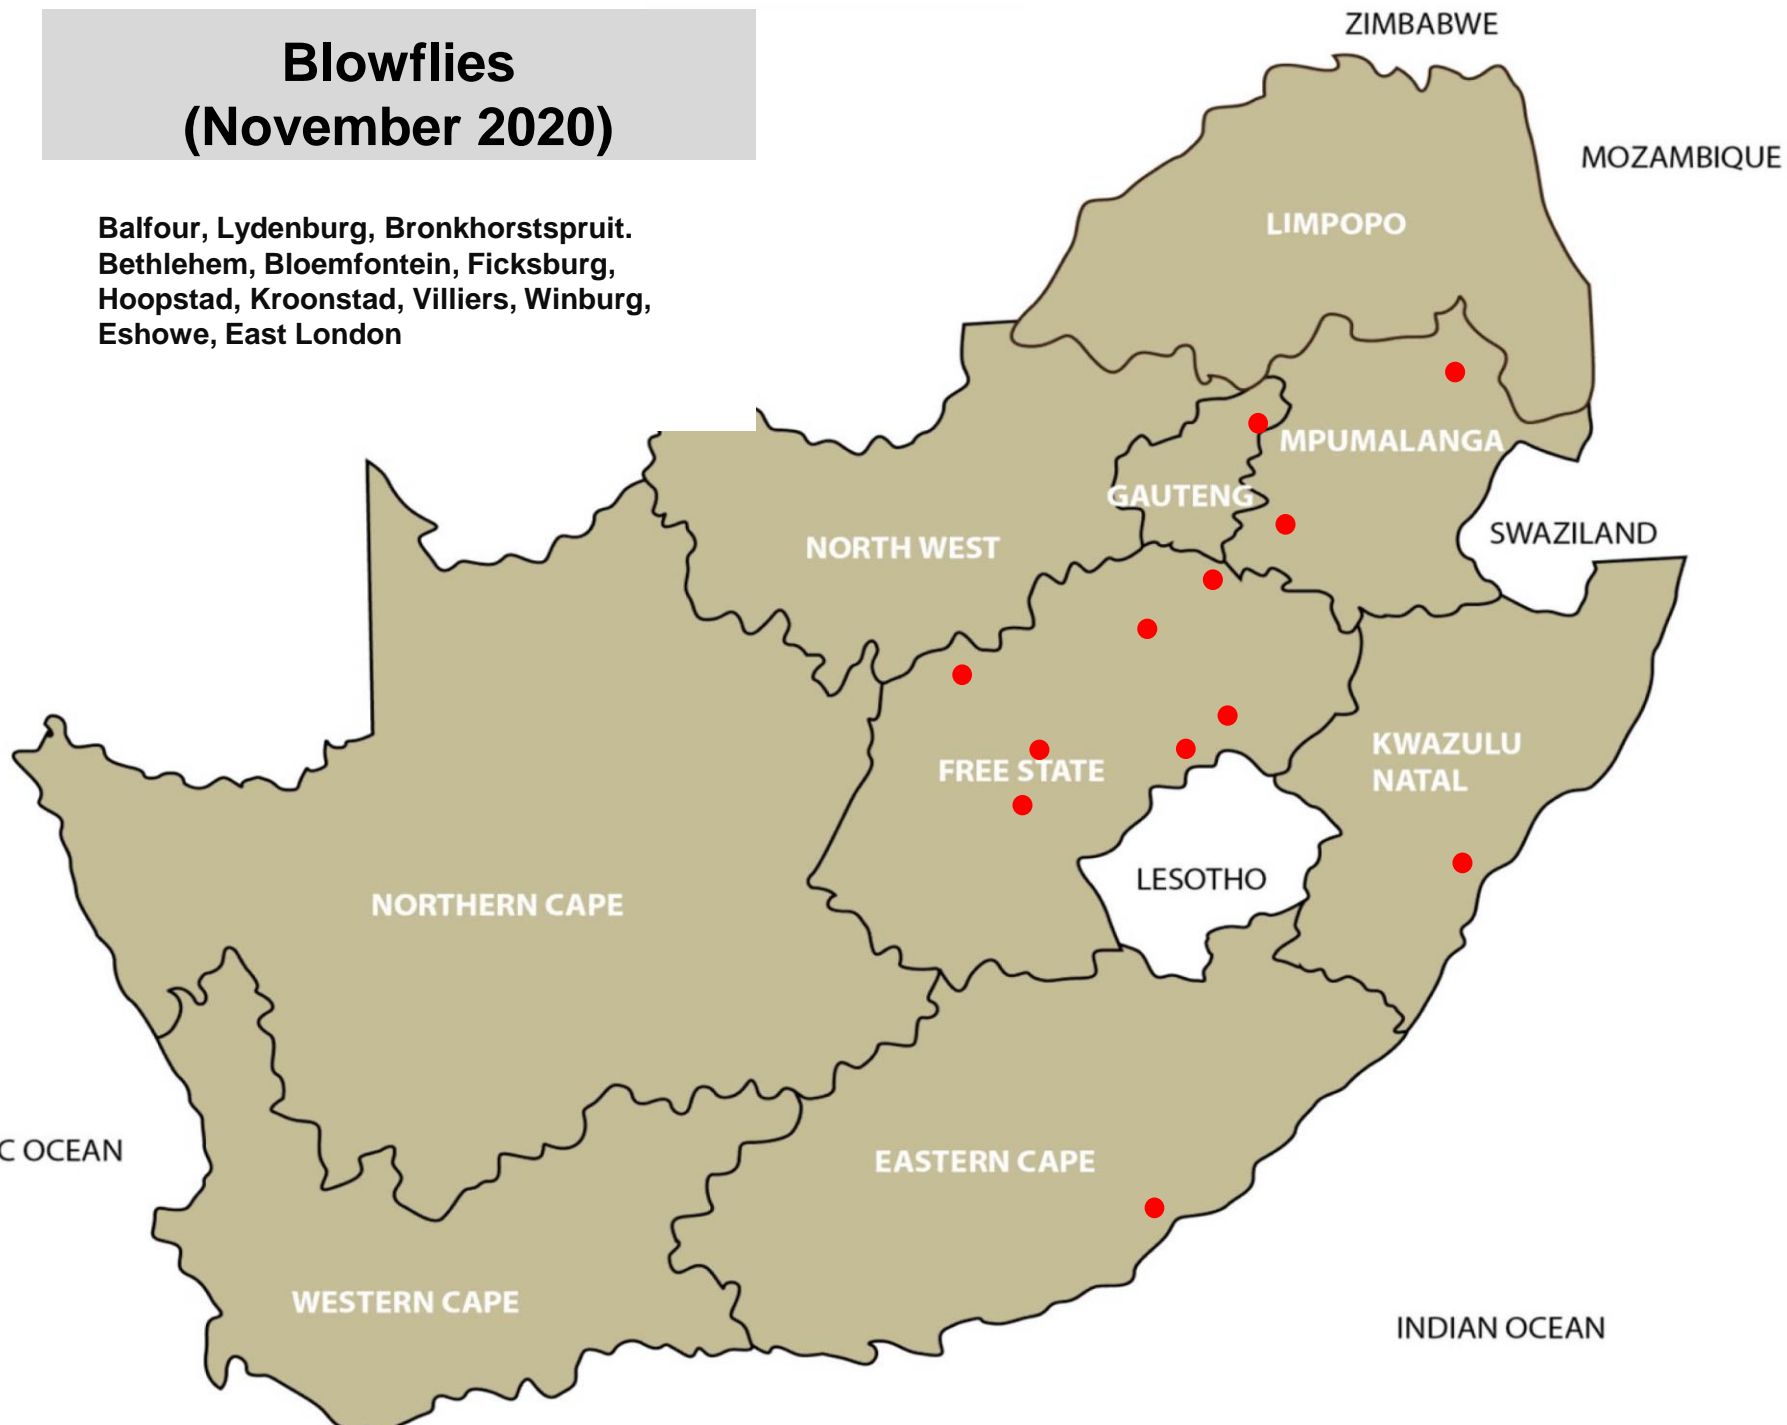

Red-legged tick (November 2020)

Balfour, Lydenburg, Nelspruit, Mokopane, Christiana, Schweizer-Reneke, Clocolan, Excelsior/Ladybrand, Hoopstad, Memel. Villiers, Underberg, East London, Malmesbury

Paralysis ticks (November 2020)

Lydenburg, Christiana, Kroonstad, Viljoenskroon,
Warden

Biting lice (Red lice) (November 2020)

Vryburg, Bethlehem, Villiers, Bergville,
Malmesbury

Sucking lice (Blue lice) (November 2020)

Sheep scab (November 2020)

Bloemfontein, Villiers

Mange (November 2020)

Balfour, Bethal, Lydenburg, Nelspruit, Christiana,
Ficksburg, Kroonstad, Reitz

Itch mite (November 2020)

Blowflies (November 2020)

Balfour, Lydenburg, Bronkhorstspuit.
Bethlehem, Bloemfontein, Ficksburg,
Hoopstad, Kroonstad, Villiers, Winburg,
Eshowe, East London

Screw-worm (November 2020)

Nelspruit, Senekal, Caledon

Nasal bot (November 2020)

Lydenburg, Bronkhorstsrui, Potchefstroom,
Excelsior/Ladybrand, Hoopstad, Oranjeville, Reitz,
Villiers, Malmesbury

Midges and Mosquitoes (November 2020)