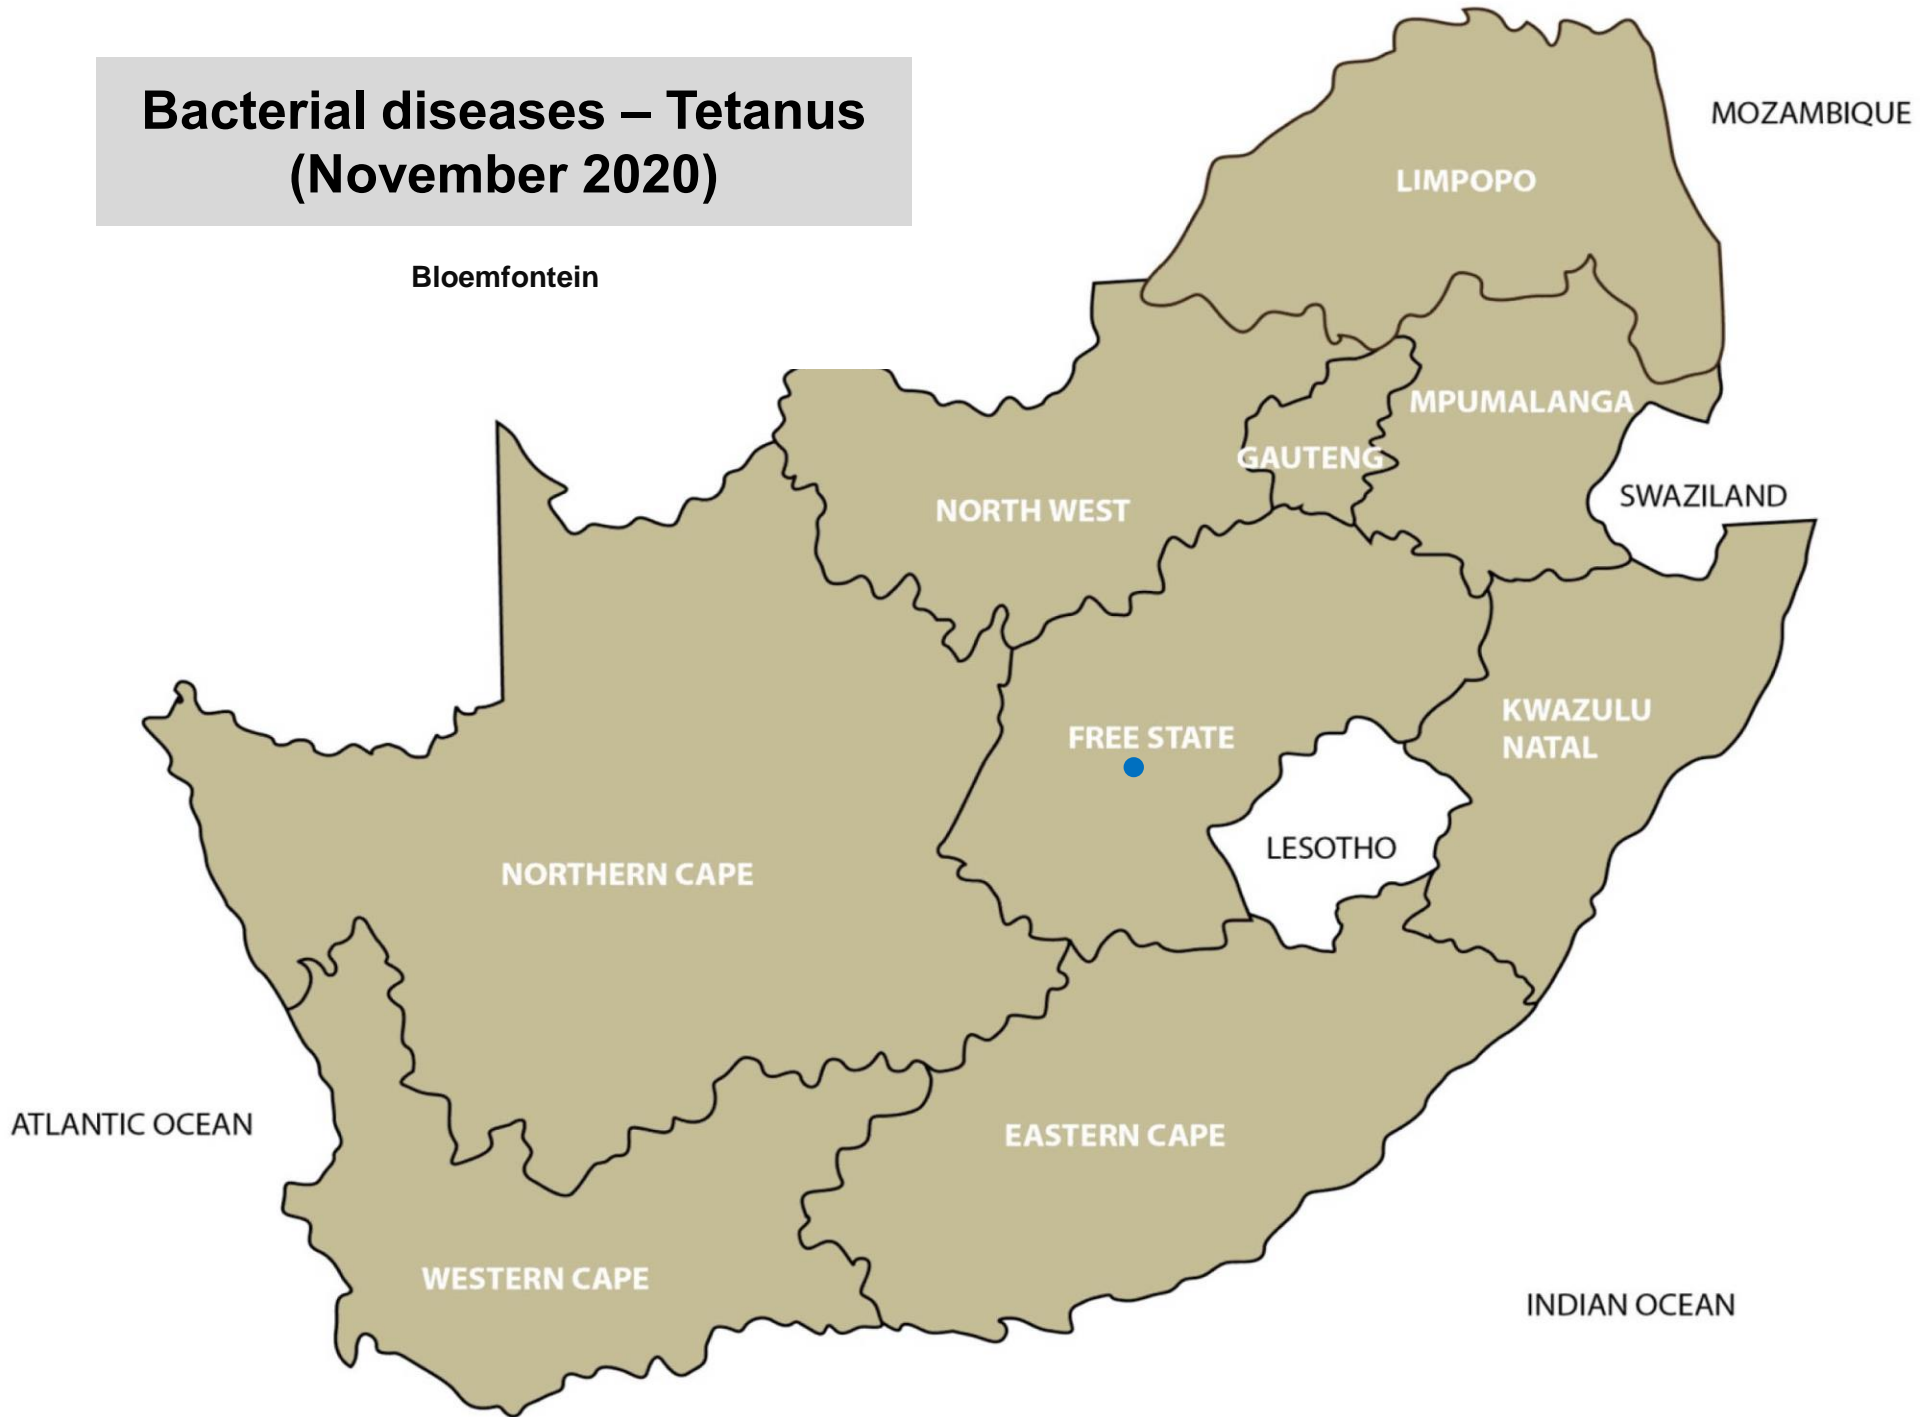

ZIMBABWE

MOZAMBIQUE

LIMPOPO

MPUMALANGA

GAUTENG

SWAZILAND

NORTH WEST

FREE STATE

KWAZULU NATAL

LESOTHO

NORTHERN CAPE

EASTERN CAPE

WESTERN CAPE

INDIAN OCEAN

ATLANTIC OCEAN

Bacterial diseases – Tetanus (November 2020)

Pneumonia (November 2020)

Balfour, Bethal, Grootvlei, Hendrina, Lydenburg, Piet Retief, Volksrust, Hammanskraal, Pretoria, Rayton, Christiana, Vryburg, Bethlehem, Bloemfontein, Bethlehem, Clocolan, Hoopstad, Memel, Oranjeville, Vrede, Winburg, Bergville, Camperdown, Dundee, Eshowe, Underberg, Graaff-Reinet, Beaufort West, Darling, George, Malmesbury, Paarl, Kuruman, Uppington