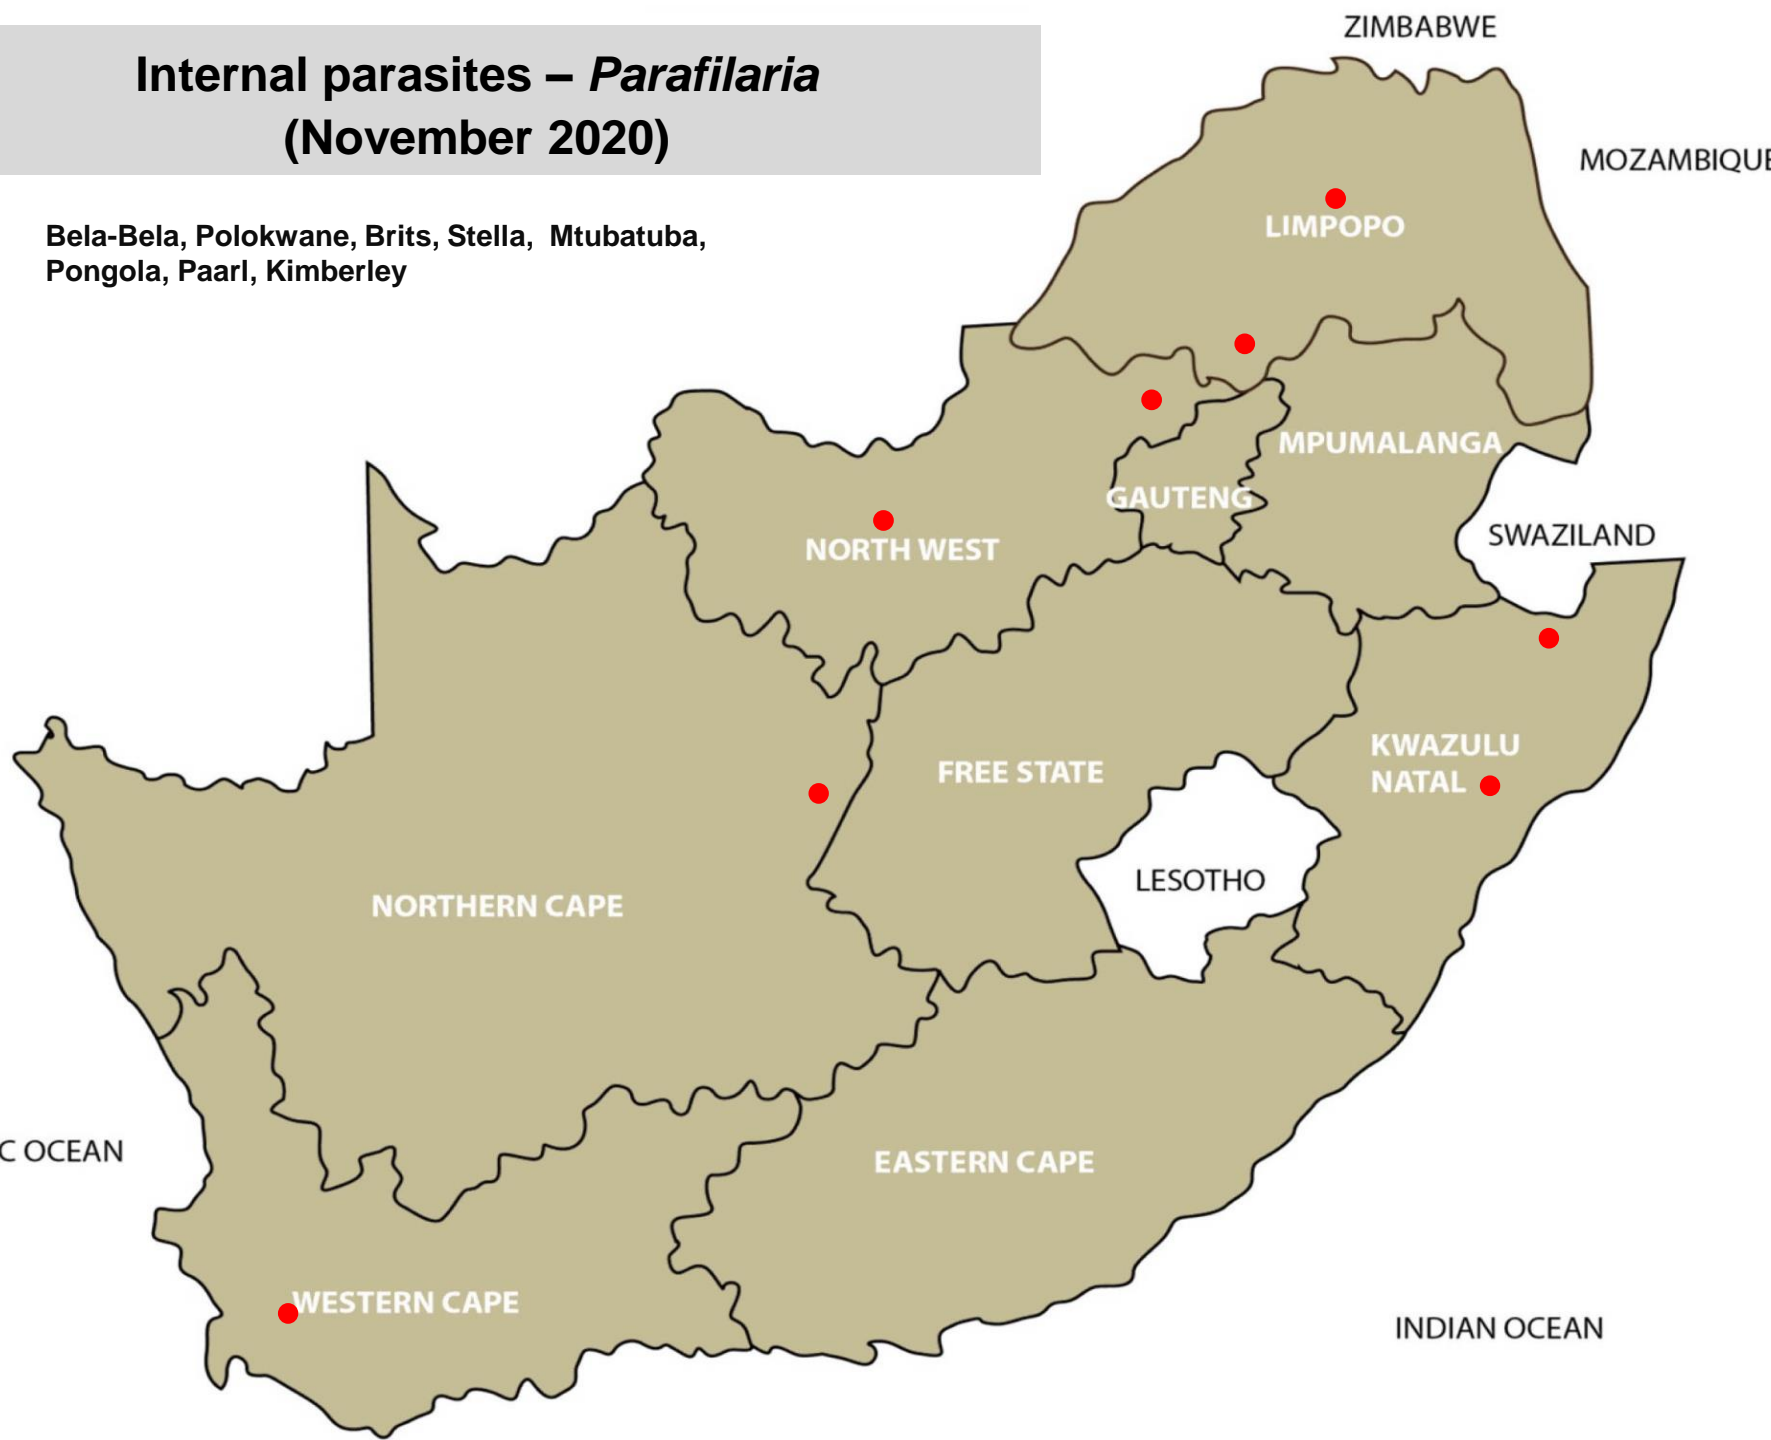

Balfour, Bapsfontein, Pretoria, Polokwane,
Klerksdorp, Bethlehem, Bloemfontein, Oranjeville,
Reitz, Villiers, Pietermaritzburg, East London, Graaff-
Reinet

**Internal parasites – Tapeworms
Cysticercosis (measles)
(November 2020)**

Vryburg, East London, George

Internal parasites – Liver fluke worms (November 2020)

Bronkhorstspuit, Klerksdorp, Bethlehem, Ficksburg, Reitz,
Villiers, Underberg, Malmesbury, Plettenberg Bay, Stellenbosch

Internal parasites – Conical fluke (November 2020)

Ermelo, Lydenburg, Bethlehem, Hoopstad, Villiers,
Warden, Alexandria, East London

Internal parasites – *Parafilaria* (November 2020)

Bela-Bela, Polokwane, Brits, Stella, Mtubatuba,
Pongola, Paarl, Kimberley

Blue ticks (November 2020)

Balfour, Bethal, Lydenburg, Nelspruit, Standerton, Hammanskraal, Krugersdorp, Nigel, Mokopane, Polokwane, Tzaneen, Klerksdorp, Leeudoringstad, Potchefstroom, Schweizer-Reneke, Vryburg, Bethlehem, Dewetsdorp, Excelsior/Ladybrand, Ficksburg, Frankfort, Hoopstad, Memel, Viljoenskroon, Villiers, Vrede, Warden, Winburg, Zastron, Bergville, Dundee, Eshowe, Mtubatuba, Underberg, Vryheid, Alexandria, Aliwal North, East London, George