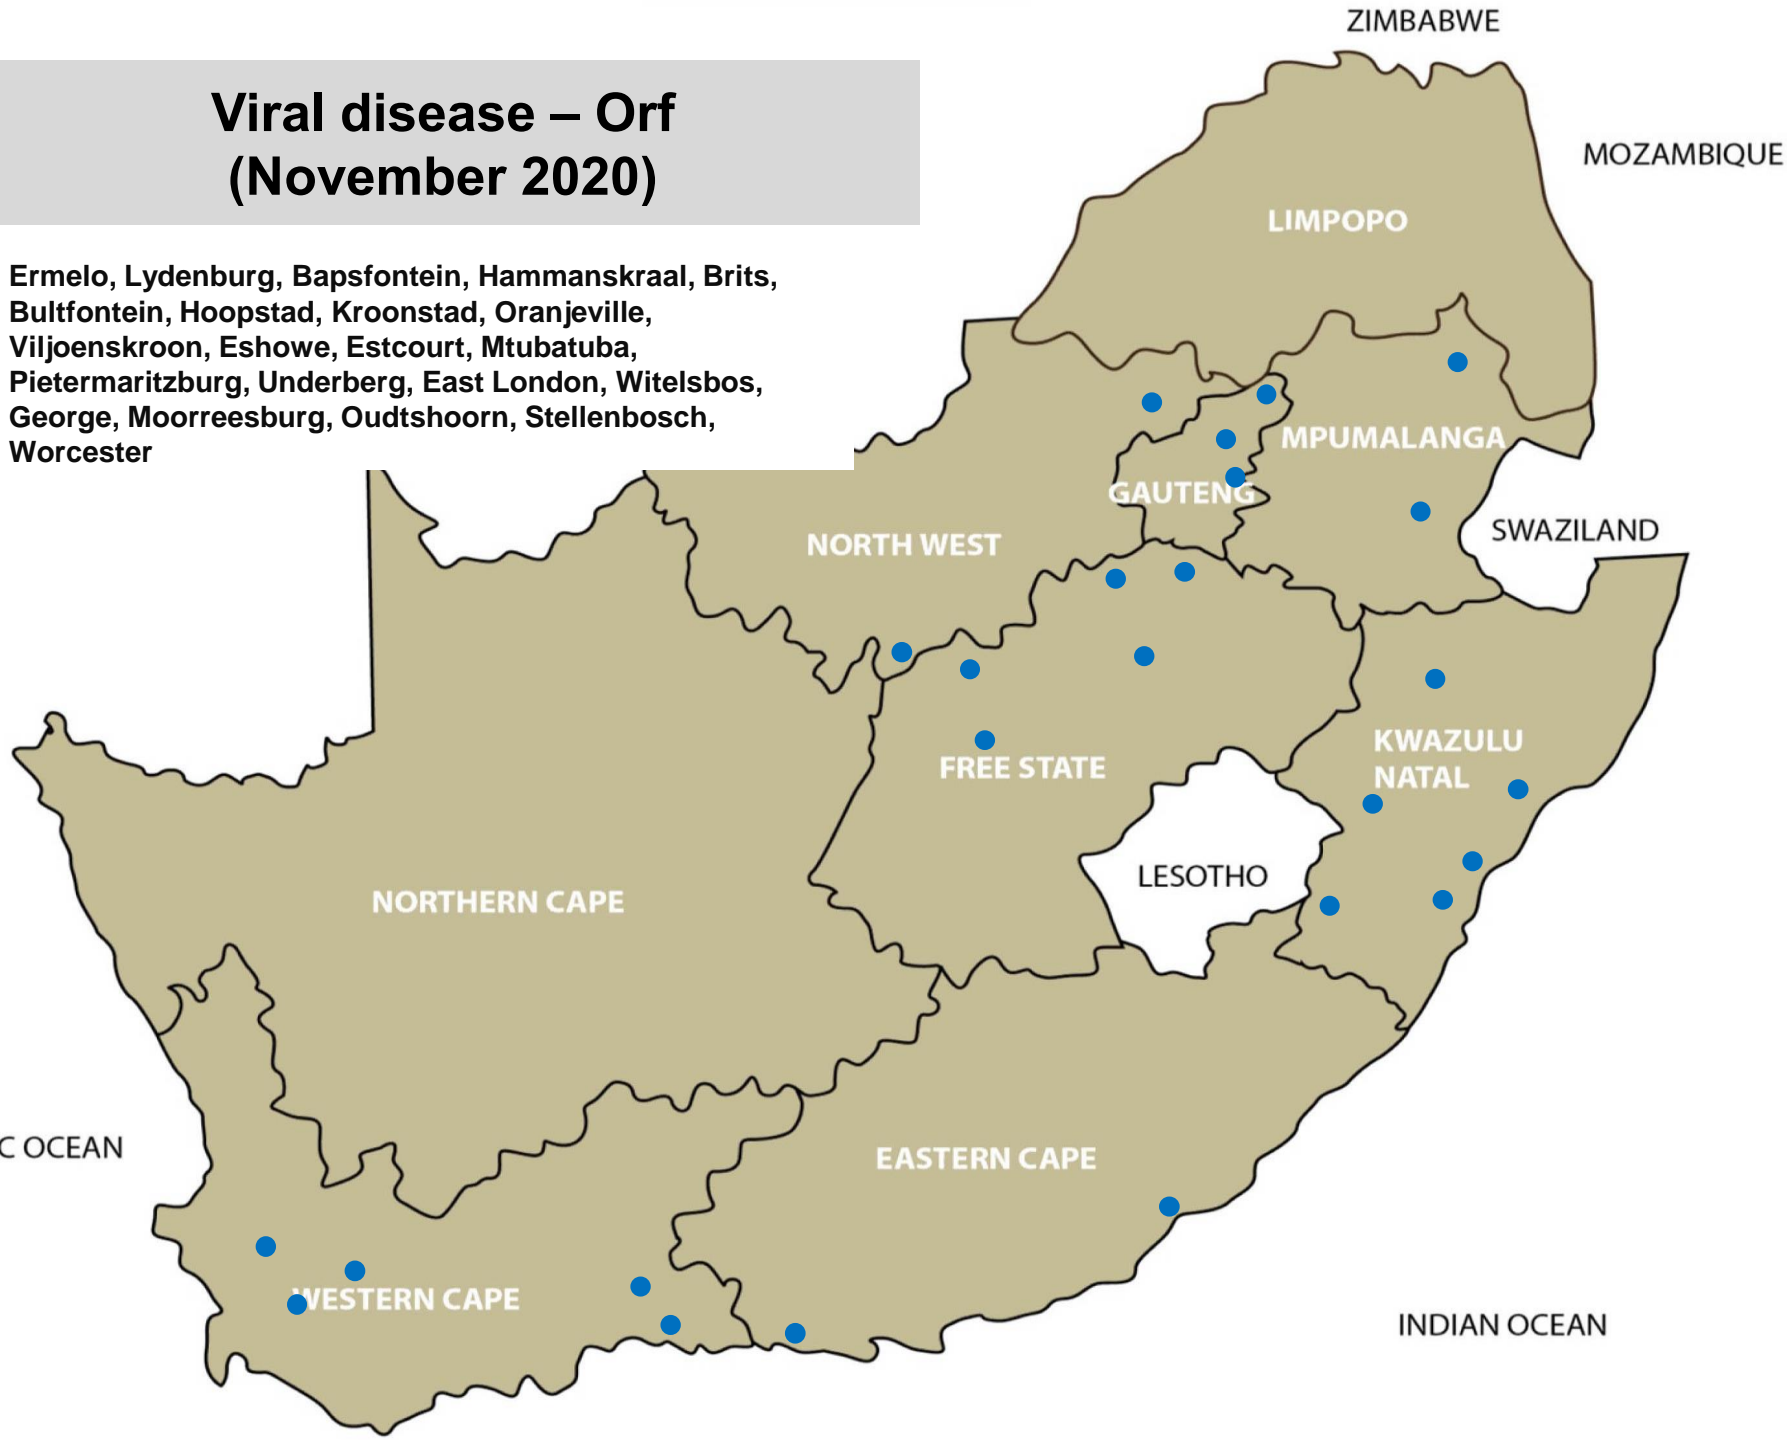

Viral diseases – Foot and Mouth Disease (November 2020)

No report received

Viral diseases – Corona virus (November 2020)

Viral diseases – Rota virus (November 2020)

Bapsfontein, Bronkhorstspuit, Tzaneen, Vryburg, Frankfort,
Kroonstad, Villiers, Estcourt, Pietermaritzburg

Viral disease – Warts (November 2020)

Lydenburg, Nigel, Pretoria, Brits, Clocolan, Hoopstad, Viljoenskroon, Villiers, Winburg, Bergville, Eshowe, Mtubatuba, East London, Humansdorp, Caledon, George, Malmesbury, Moorreesburg, Stellenbosch, Kuruman

Viral disease – Orf (November 2020)

Ermelo, Lydenburg, Bapsfontein, Hammanskraal, Brits, Bultfontein, Hoopstad, Kroonstad, Oranjeville, Viljoenskroon, Eshowe, Estcourt, Mtubatuba, Pietermaritzburg, Underberg, East London, Witelsbos, George, Moorreesburg, Oudtshoorn, Stellenbosch, Worcester