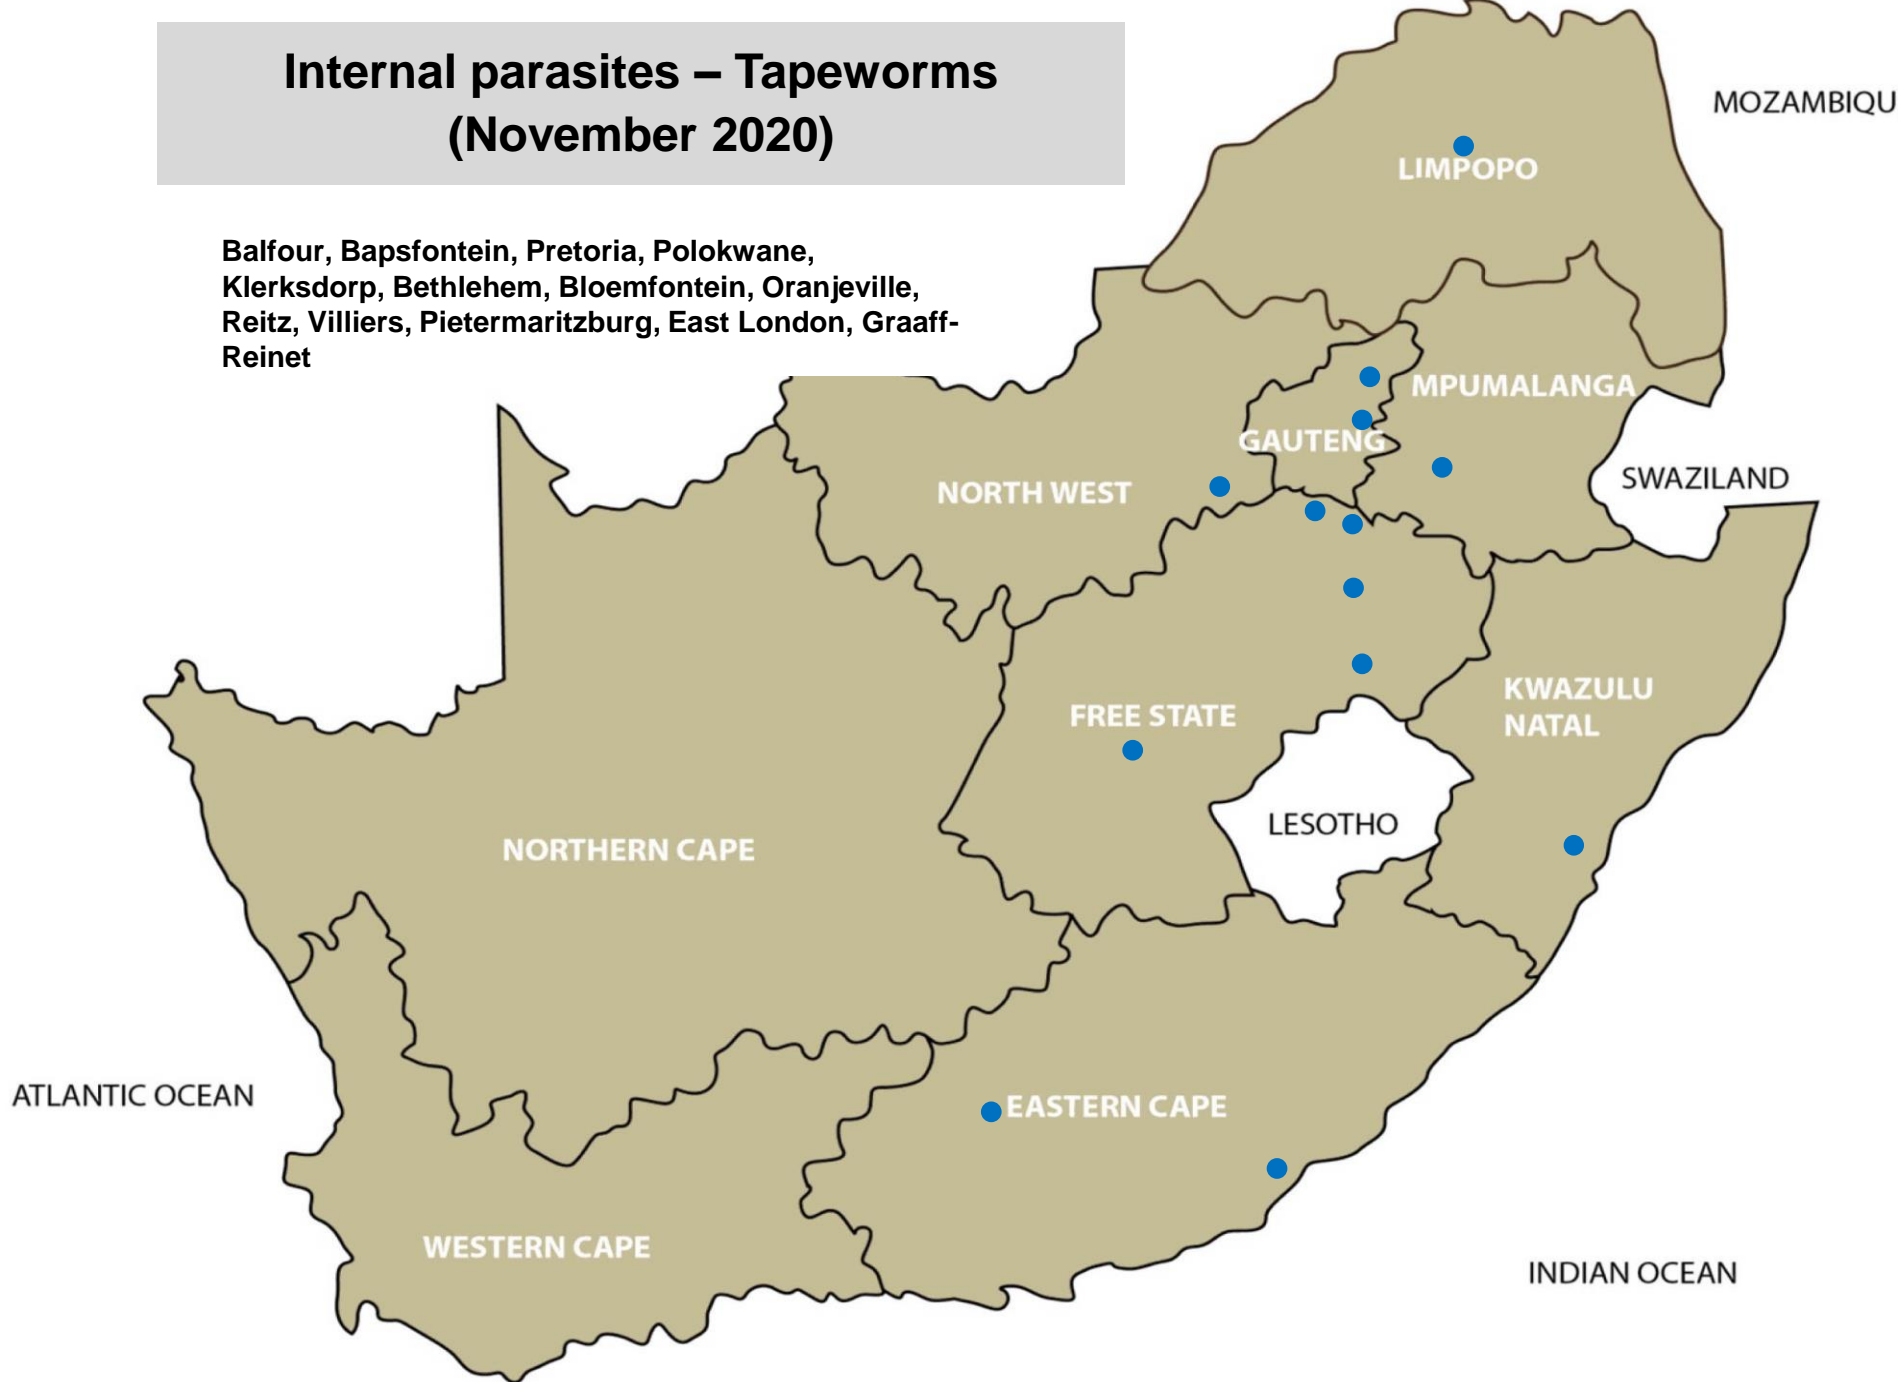

151 reports November 2020

Internal parasites Intestinal Roundworms (November 2020)

Balfour, Lydenburg, Standerton, Bapsfontein, Hammanskraal, Nigel, Pretoria, Makhado, Polokwane, Christiana, Klerksdorp, Potchefstroom, Vryburg, Bethlehem, Bloemfontein, Clocolan, Excelsior/Ladybrand, Hoopstad, Kroonstad, Oranjeville, Reitz, Senekal, Viljoenskroon, Villiers, Warden, Winburg, Bergville, Camperdown, Eshowe, Estcourt, Mtubatuba, Pietermaritzburg, East London, Graaff-Reinet, Uitenhage, Witelsbos, Caledon, George, Heidelberg, Malmesbury, Moorreesburg, Riversdale, Stellenbosch, Vredenburg, Kimberley, Kuruman

Internal parasites – Resistant roundworms (November 2020)

Pretoria, Christiana, Bloemfontein, Hoopstad, Reitz,
Viljoenskroon, Villiers, Eshowe, Graaff-Reinet,
Malmesbury

Internal parasites – Tapeworms (November 2020)

Balfour, Bapsfontein, Pretoria, Polokwane,
Klerksdorp, Bethlehem, Bloemfontein, Oranjeville,
Reitz, Villiers, Pietermaritzburg, East London, Graaff-
Reinet

**Internal parasites – Tapeworms
Cysticercosis (measles)
(November 2020)**

Vryburg, East London, George

Internal parasites – Liver fluke worms (November 2020)

Bronkhorstspuit, Klerksdorp, Bethlehem, Ficksburg, Reitz,
Villiers, Underberg, Malmesbury, Plettenberg Bay, Stellenbosch