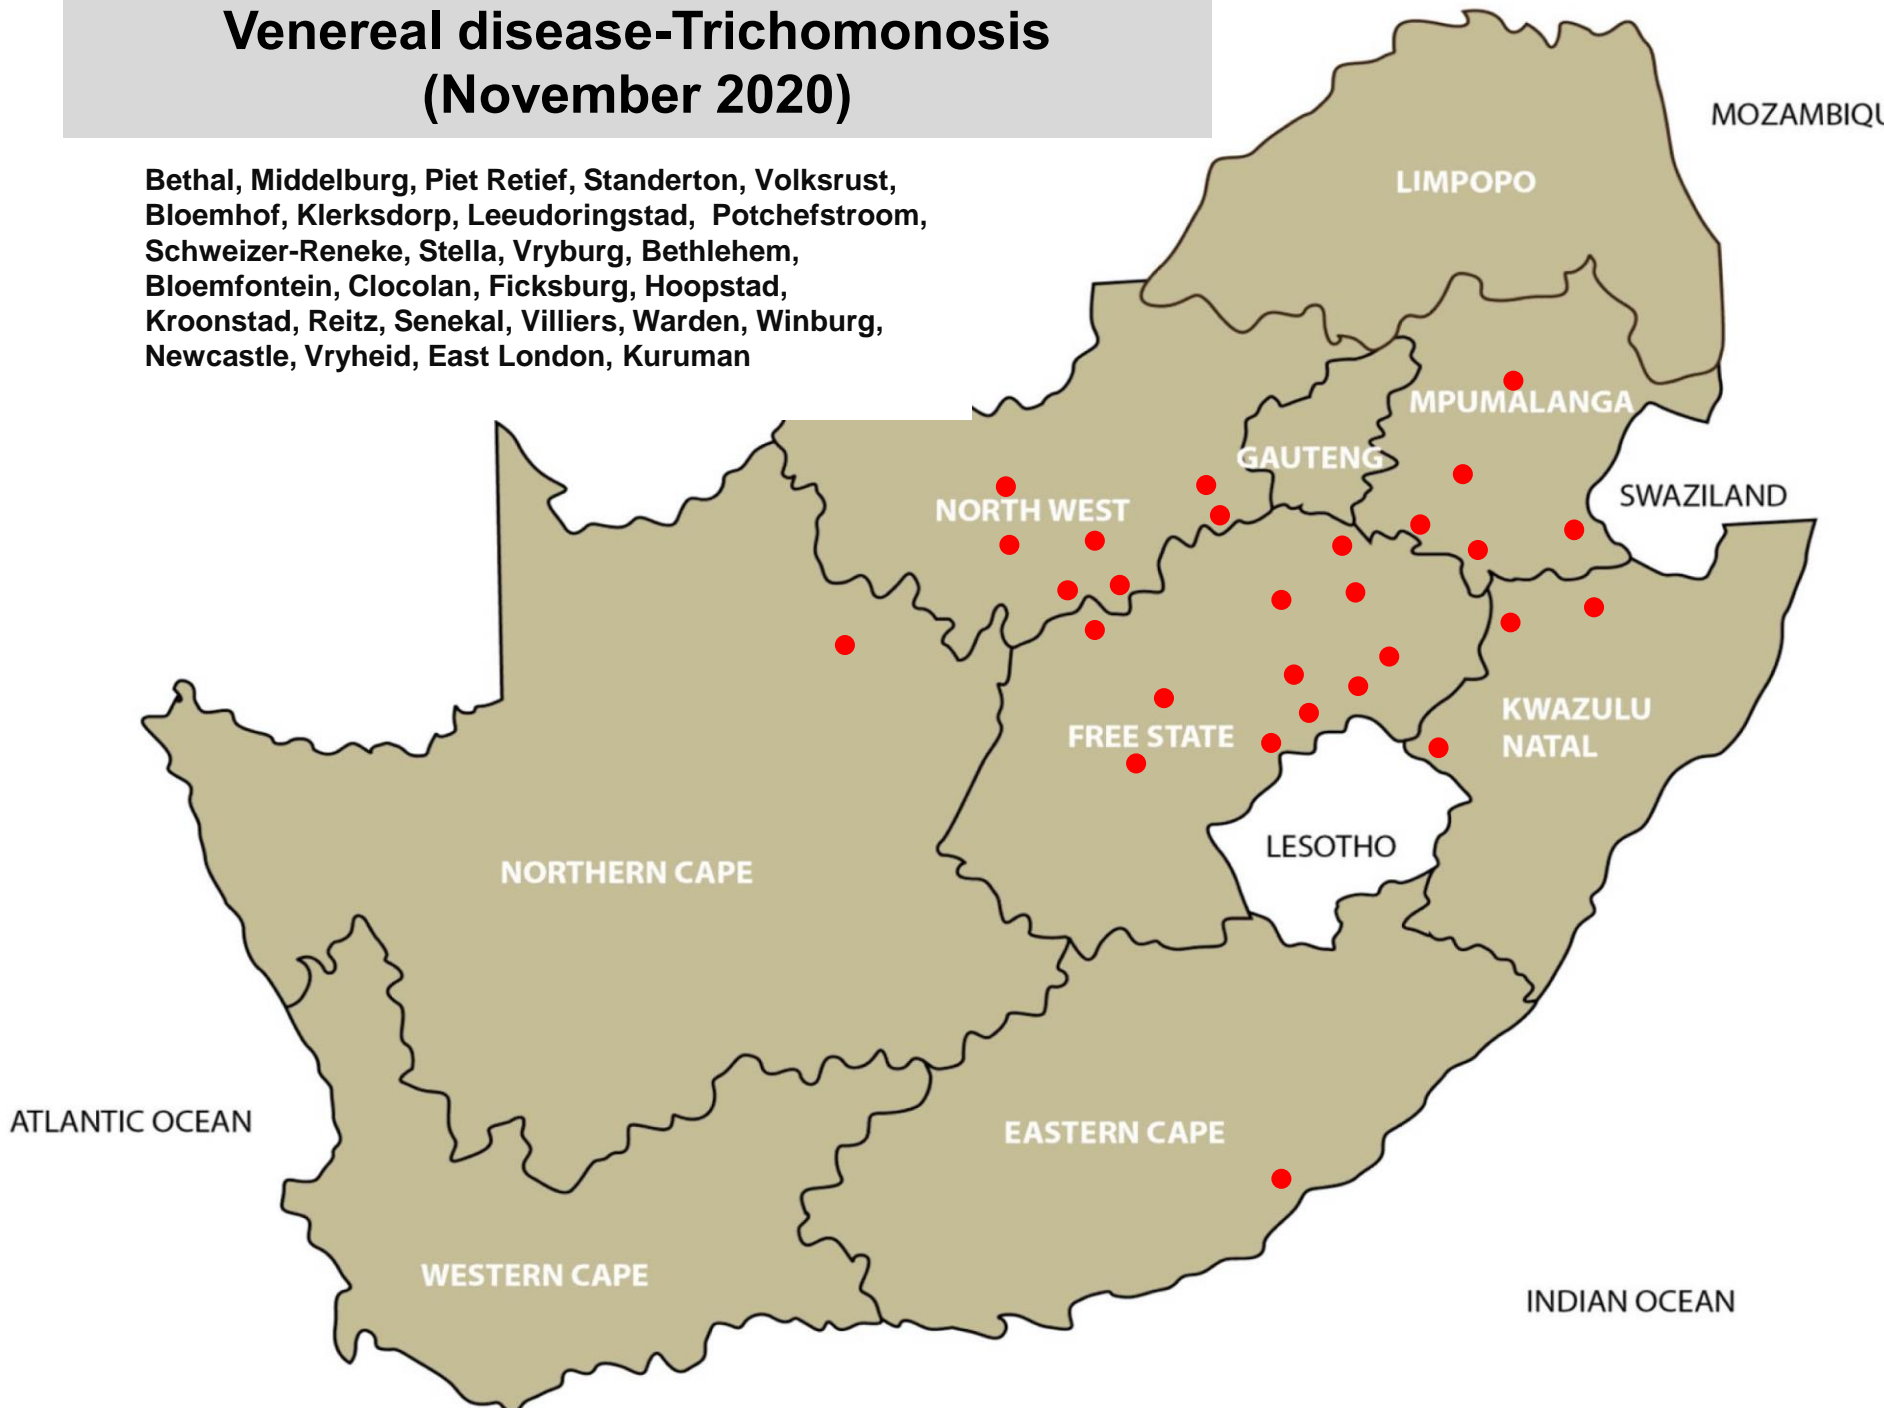

Tick transmitted disease - Heartwater (November 2020)

Lydenburg, Nelspruit, Piet Retief, Bapsfontein, Hammanskraal, Muldersdrift, Onderstepoort, Pretoria, Bela-Bela, Mokopane, Polokwane, Tzaneen, Brits, Rustenburg, Bergville, Camperdown, Dundee, Eshowe, Estcourt, Mtubatuba, Pietermaritzburg, Pongola, Alexandria, East London, Uitenhage

Tick transmitted disease – Corridor disease (November 2020)

No report received

Tick toxicosis – Sweating sickness (November 2020)

Bronkhorstspuit, Nigel, Tzaneen, Christiana,
Bloemfontein, Hoopstad, Kroonstad, Winburg

Venereal disease-Trichomonosis (November 2020)

Bethal, Middelburg, Piet Retief, Standerton, Volksrust,
Bloemhof, Klerksdorp, Leeudoringstad, Potchefstroom,
Schweizer-Reneke, Stella, Vryburg, Bethlehem,
Bloemfontein, Clocolan, Ficksburg, Hoopstad,
Kroonstad, Reitz, Senekal, Villiers, Warden, Winburg,
Newcastle, Vryheid, East London, Kuruman

Venereal disease – Vibriosis (November 2020)

Lydenburg, Mokopane, Klerksdorp, Leeudoringstad,
Potchefstroom, Schweizer-Reneke, Stella, Vryburg,
Bloemfontein, Clocolan, Dewetsdorp, Excelsior/Ladybrand,
Ficksburg, Hoopstad, Winburg, Newcastle, Underberg, East
London