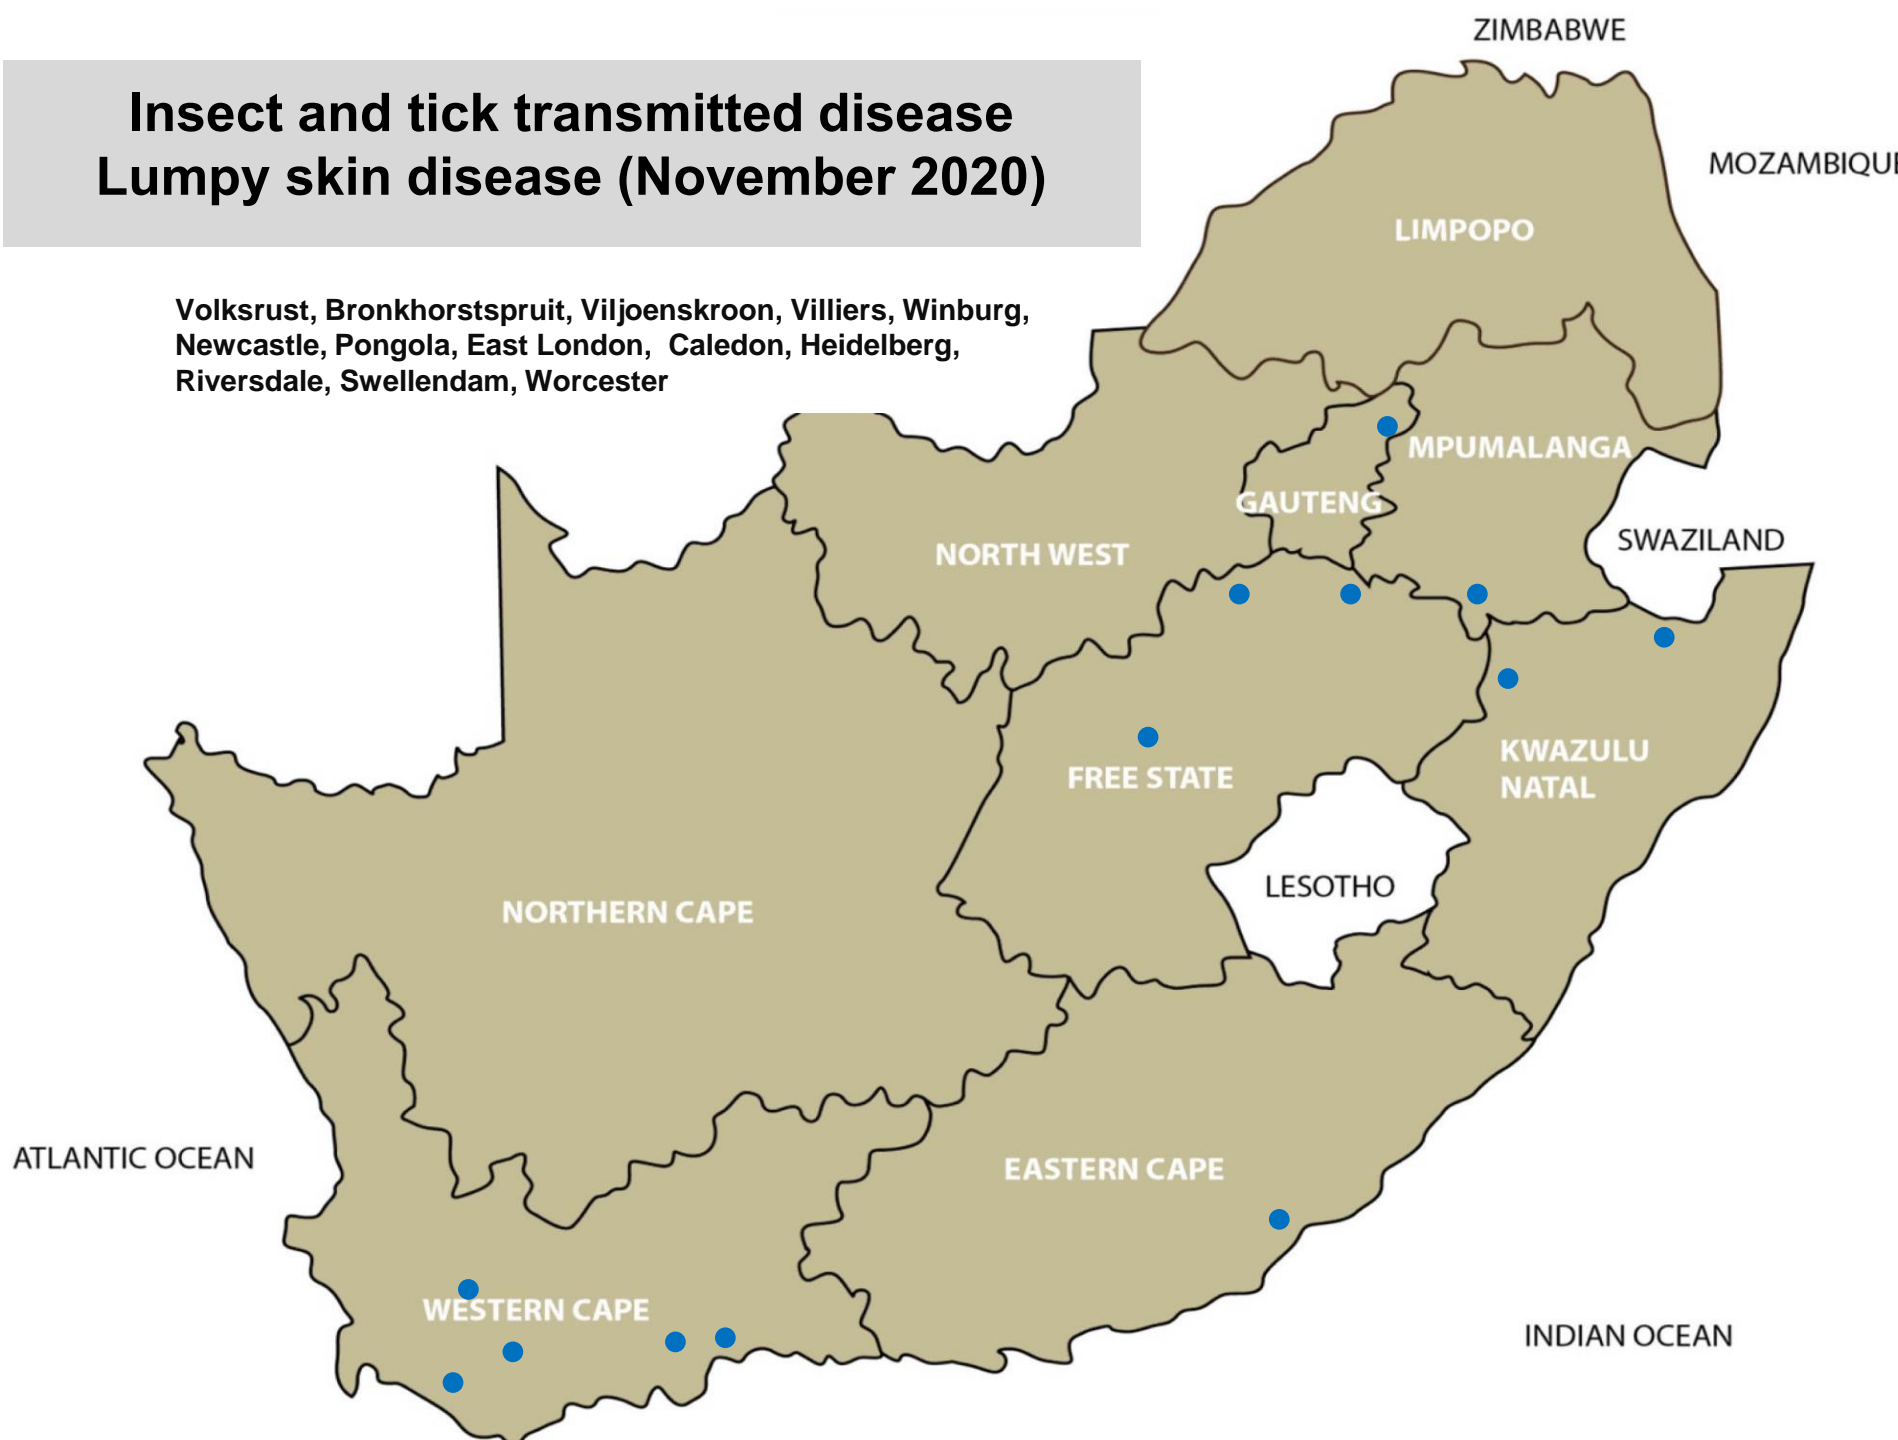

Venereal disease-Trichomonosis (November 2020)

Bethal, Middelburg, Piet Retief, Standerton, Volksrust,
Bloemhof, Klerksdorp, Leeudoringstad, Potchefstroom,
Schweizer-Reneke, Stella, Vryburg, Bethlehem,
Bloemfontein, Clocolan, Ficksburg, Hoopstad,
Kroonstad, Reitz, Senekal, Villiers, Warden, Winburg,
Newcastle, Vryheid, East London, Kuruman

Venereal disease – Vibriosis (November 2020)

Lydenburg, Mokopane, Klerksdorp, Leeudoringstad,
Potchefstroom, Schweizer-Reneke, Stella, Vryburg,
Bloemfontein, Clocolan, Dewetsdorp, Excelsior/Ladybrand,
Ficksburg, Hoopstad, Winburg, Newcastle, Underberg, East
London

Venereal disease – Pizzle disease (November 2020)

No report received

Insect and tick transmitted disease Lumpy skin disease (November 2020)

Volksrust, Bronkhorstspuit, Viljoenskroon, Villiers, Winburg,
Newcastle, Pongola, East London, Caledon, Heidelberg,
Riversdale, Swellendam, Worcester

Insect transmitted disease Three-day stiffnessickness (November 2020)

Balfour, Reitz, Viljoenskroon, Pongola, Heidelberg

Insect transmitted disease – Blue tongue (November 2020)

Hammanskraal, Pretoria, Stutterheim, Beaufort West, Riversdale