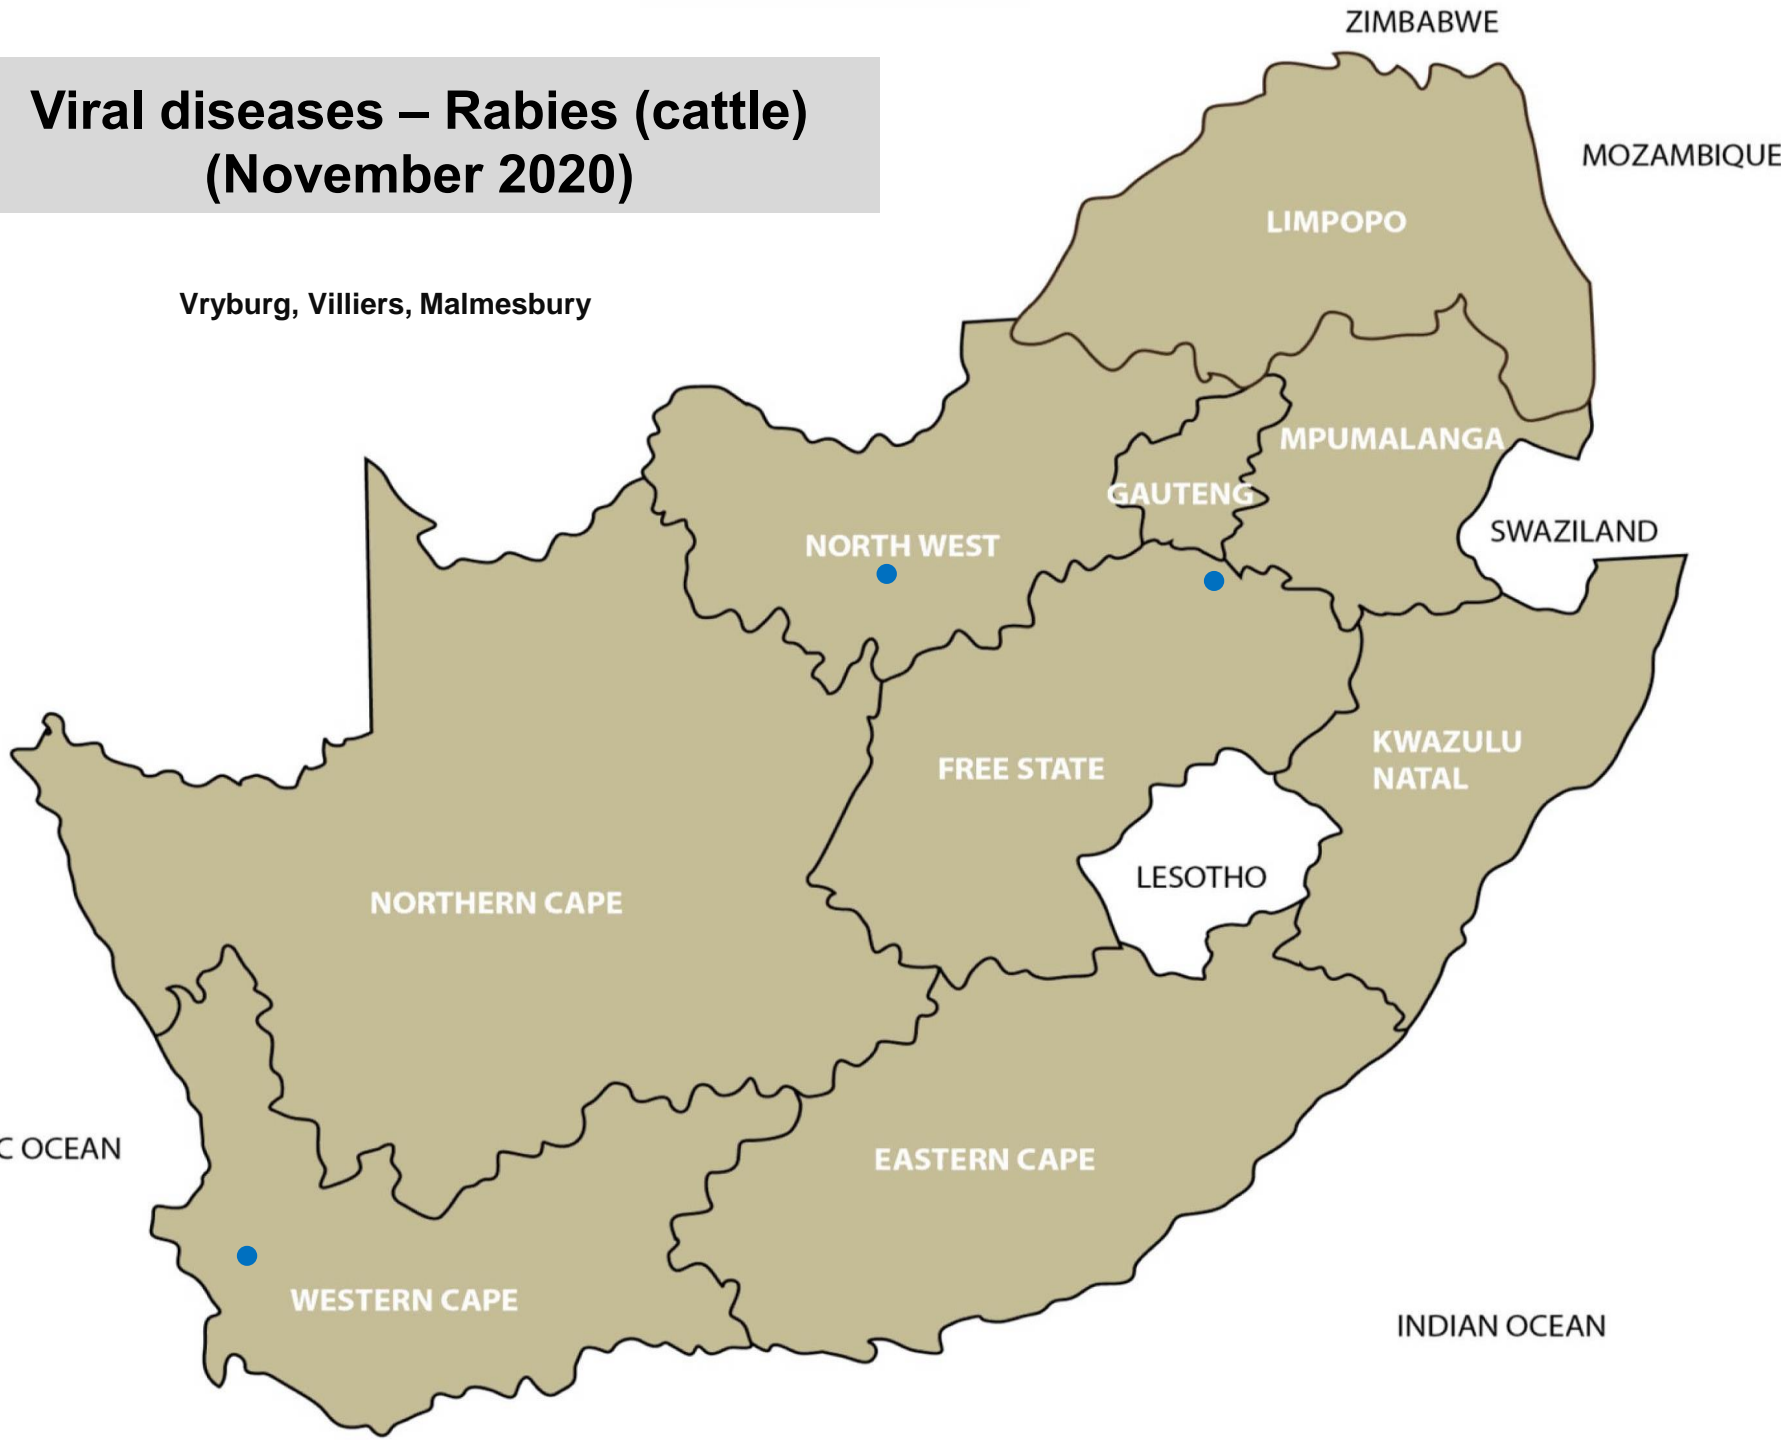

Viral diseases – Rabies (cattle) (November 2020)

Vryburg, Villiers, Malmesbury