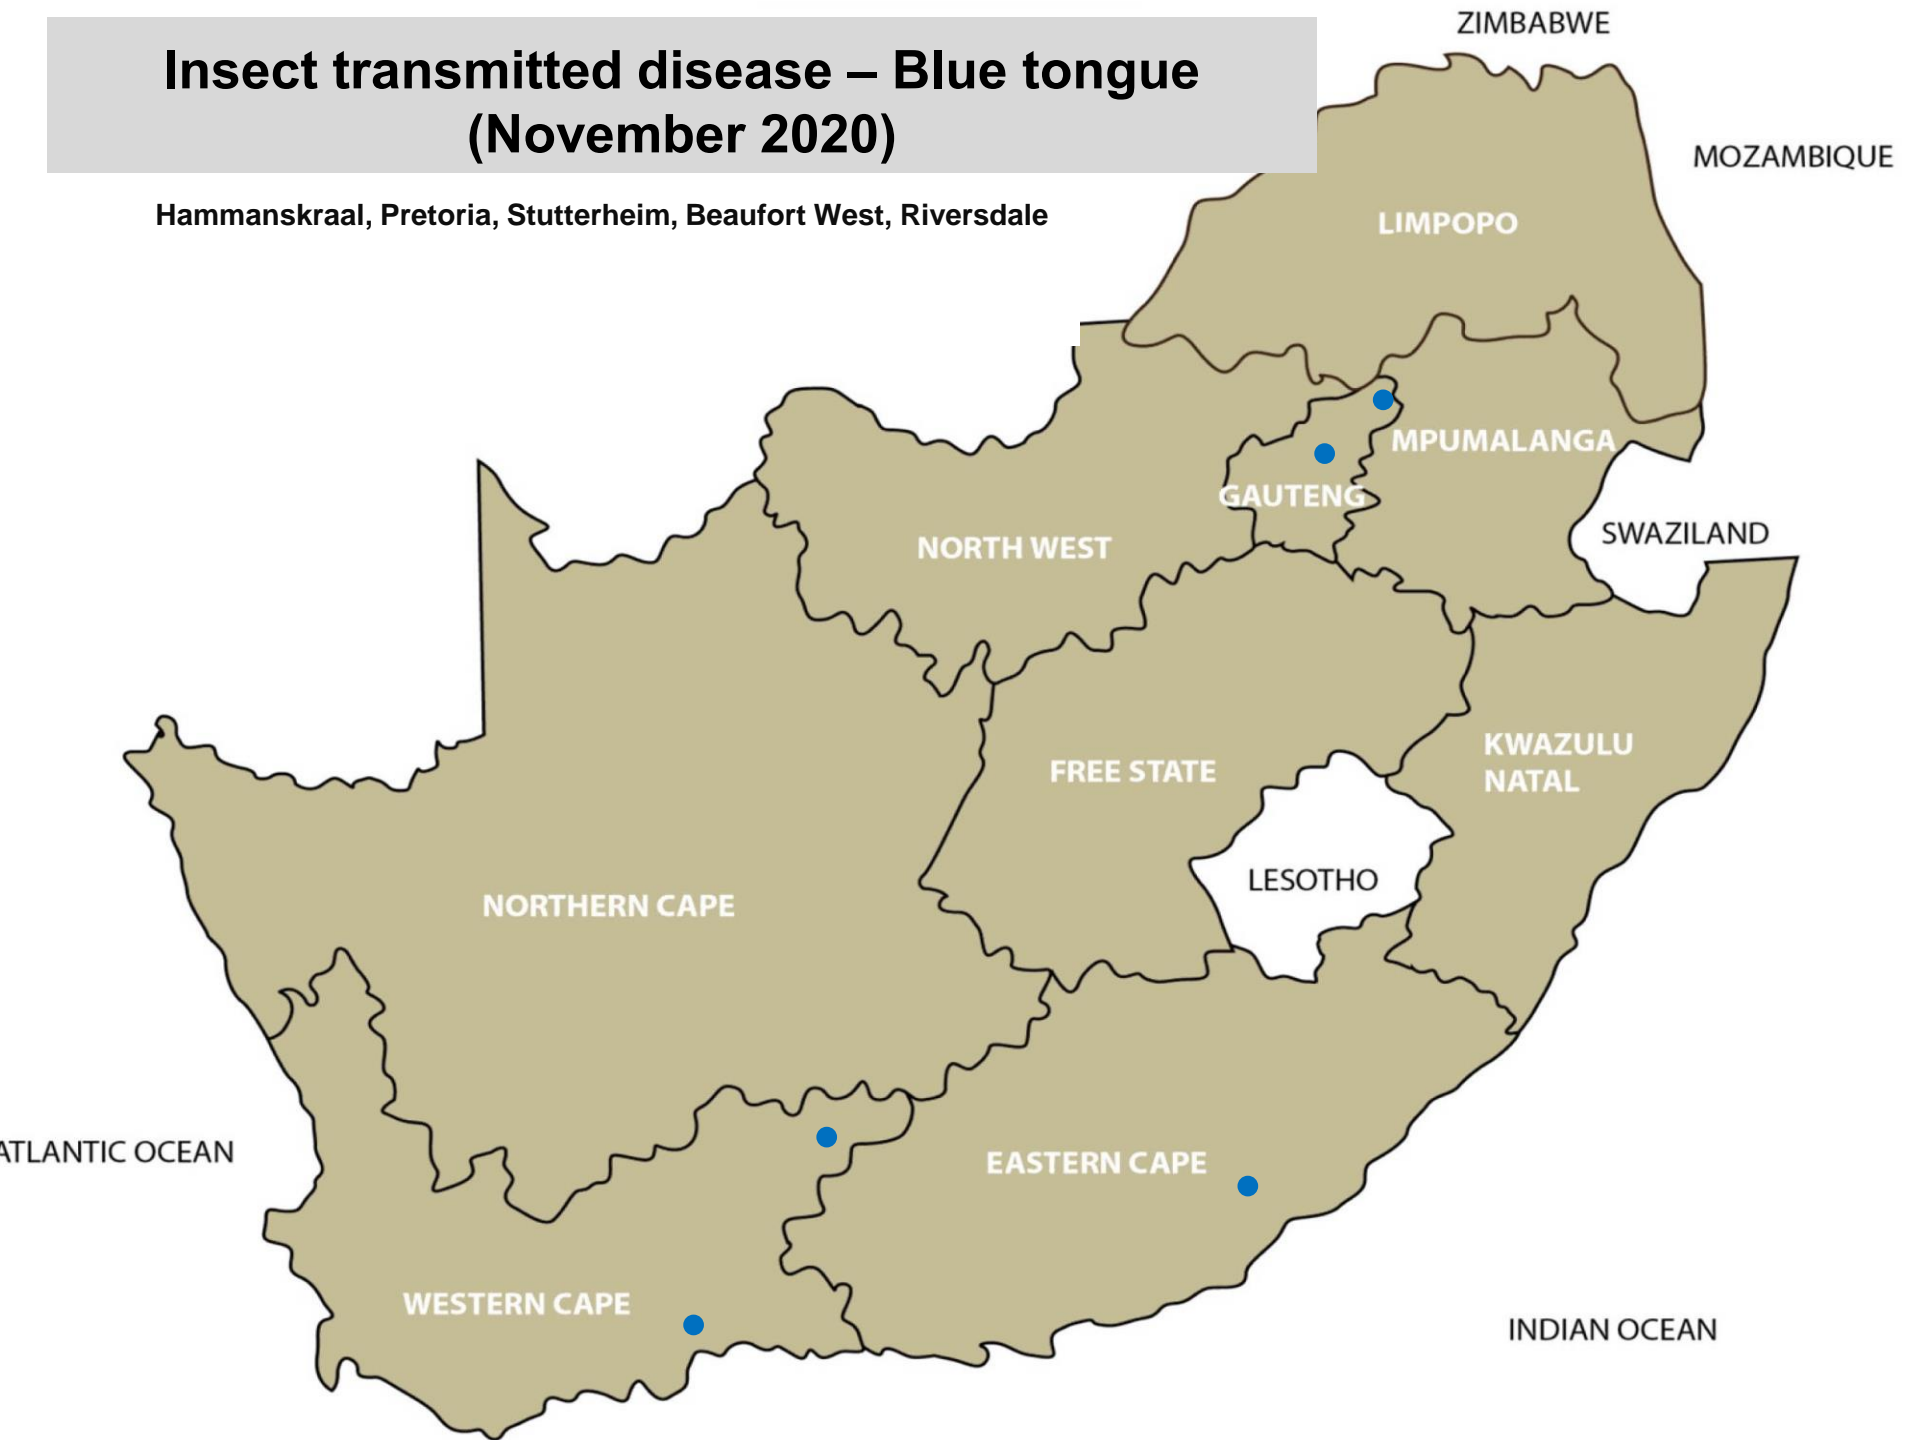

Venereal disease – Vibriosis (November 2020)

Lydenburg, Mokopane, Klerksdorp, Leeudoringstad,
Potchefstroom, Schweizer-Reneke, Stella, Vryburg,
Bloemfontein, Clocolan, Dewetsdorp, Excelsior/Ladybrand,
Ficksburg, Hoopstad, Winburg, Newcastle, Underberg, East
London

Venereal disease – Pizzle disease (November 2020)

No report received

Insect and tick transmitted disease Lumpy skin disease (November 2020)

Volksrust, Bronkhorstspuit, Viljoenskroon, Villiers, Winburg,
Newcastle, Pongola, East London, Caledon, Heidelberg,
Riversdale, Swellendam, Worcester

Insect transmitted disease Three-day stiffnessickness (November 2020)

Balfour, Reitz, Viljoenskroon, Pongola, Heidelberg

Insect transmitted disease – Blue tongue (November 2020)

Hammanskraal, Pretoria, Stutterheim, Beaufort West, Riversdale

Insect Transmitted disease Rift Valley Fever (November 2020)

No report received

LIMPOPO

MPUMALANGA

GAUTENG

NORTH WEST

SWAZILAND

FREE STATE