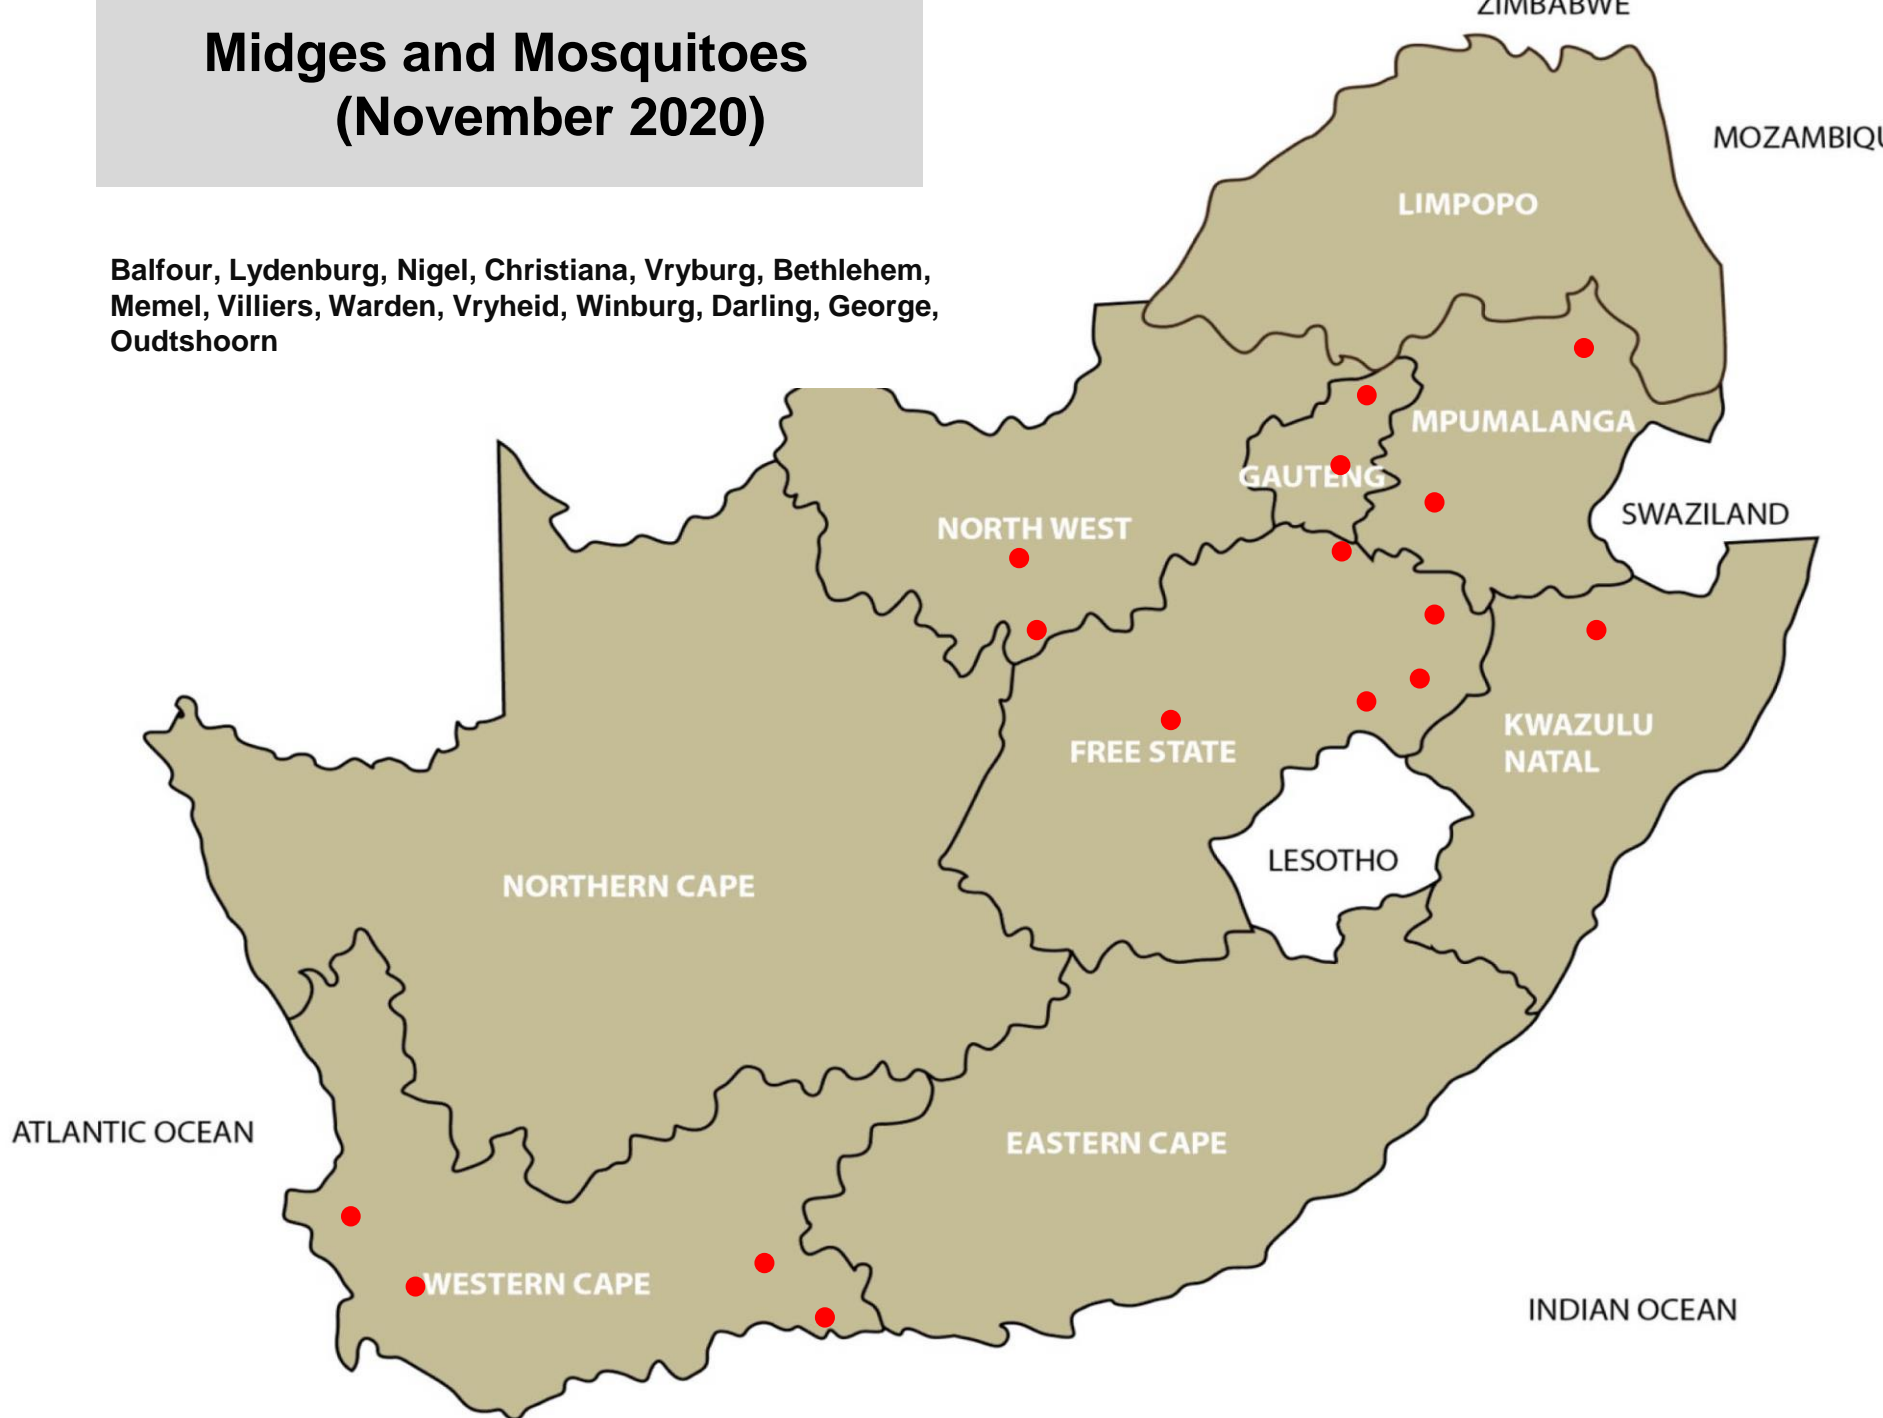

Midges and Mosquitoes (November 2020)

Balfour, Lydenburg, Nigel, Christiana, Vryburg, Bethlehem, Memel, Villiers, Warden, Vryheid, Winburg, Darling, George, Oudtshoorn