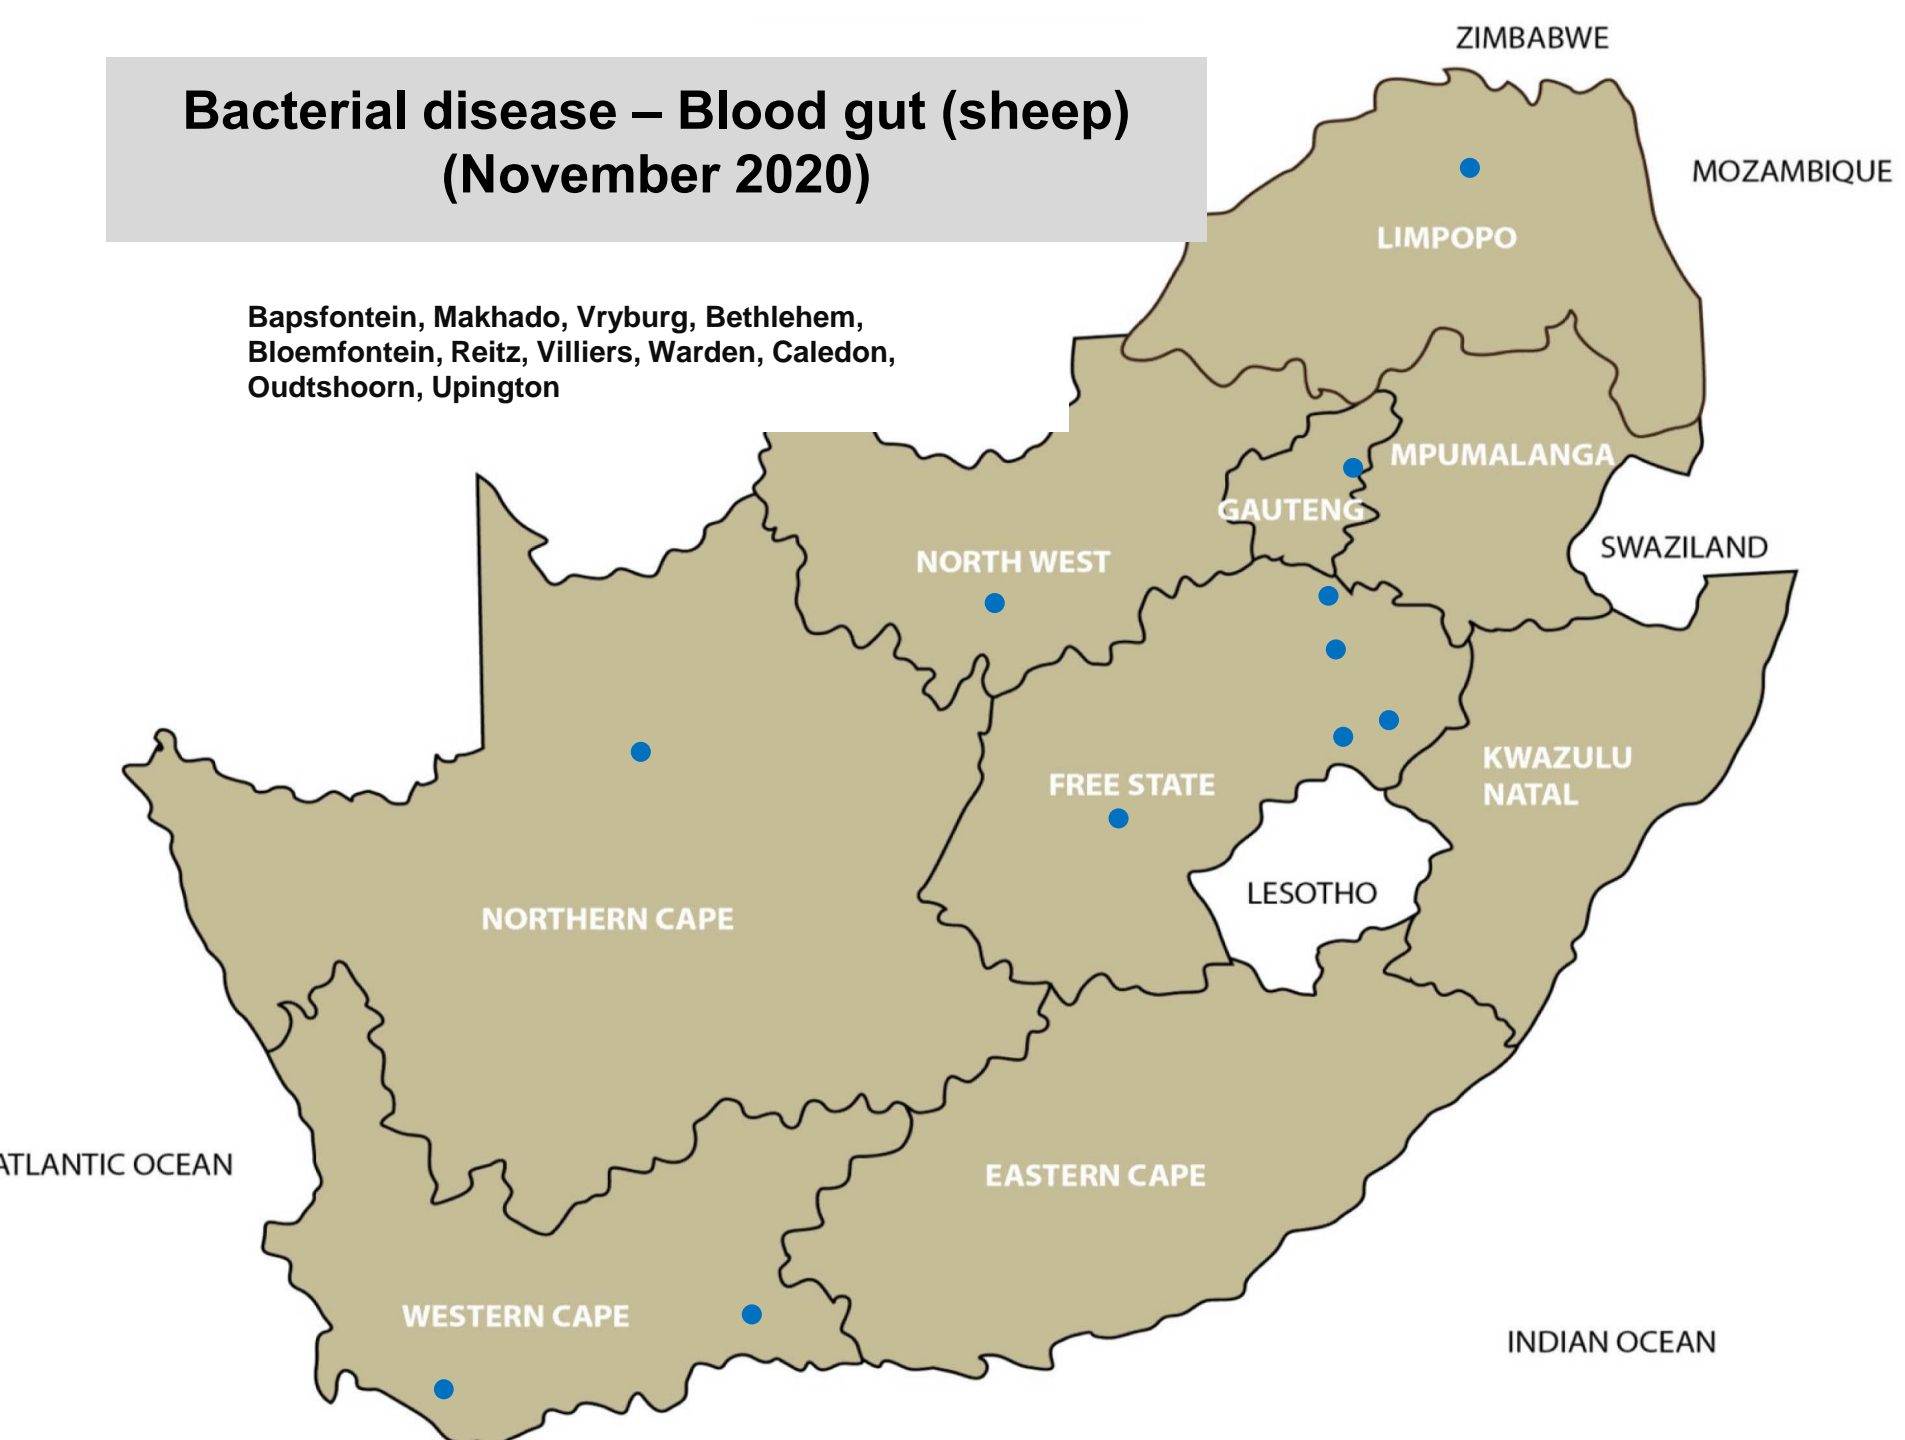

Bacterial disease - Salmonellosis (November 2020)

Nelspruit, Bronkhorstspuit, Viljoenskroon, Underberg,
Jeffreys Bay

Bacterial disease – Enzootic abortion (November 2020)

Bacterial disease – Johne's disease (October 2020)

Zastron, Aliwal North, Heidelberg

Bacterial disease – Q-fever (November 2020)

No report received

Bacterial disease – Blackquarter (November 2020)

Balfour, Ermelo, Grootvlei, Piet Retief, Volksrust, Hammanskraal, Rayton, Makhado, Polokwane, Potchefstroom, Rustenburg, Bethlehem, Villiers, Vrede, Winburg, Bergville, Eshowe, Underberg, East London, Beaufort West

Bacterial disease - Swelled head (October 2020)

Bronkhorstspuit, Hammanskraal, Mokopane, Rustenburg, Reitz,
Viljoenskroon, Villiers, East London

Bacterial disease – Blood gut (sheep) (November 2020)

Bapsfontein, Makhado, Vryburg, Bethlehem,
Bloemfontein, Reitz, Villiers, Warden, Caledon,
Oudtshoorn, Upington

Bacterial disease – Red gut (cattle) (November 2020)

Balfour, Ermelo, Bapsfontein, Nigel, Leeudoringstad,
Ficksburg, Kroonstad, Senekal, Villiers, Dundee,
Pietermaritzburg, Underberg, Alexandria, East London,
Darling