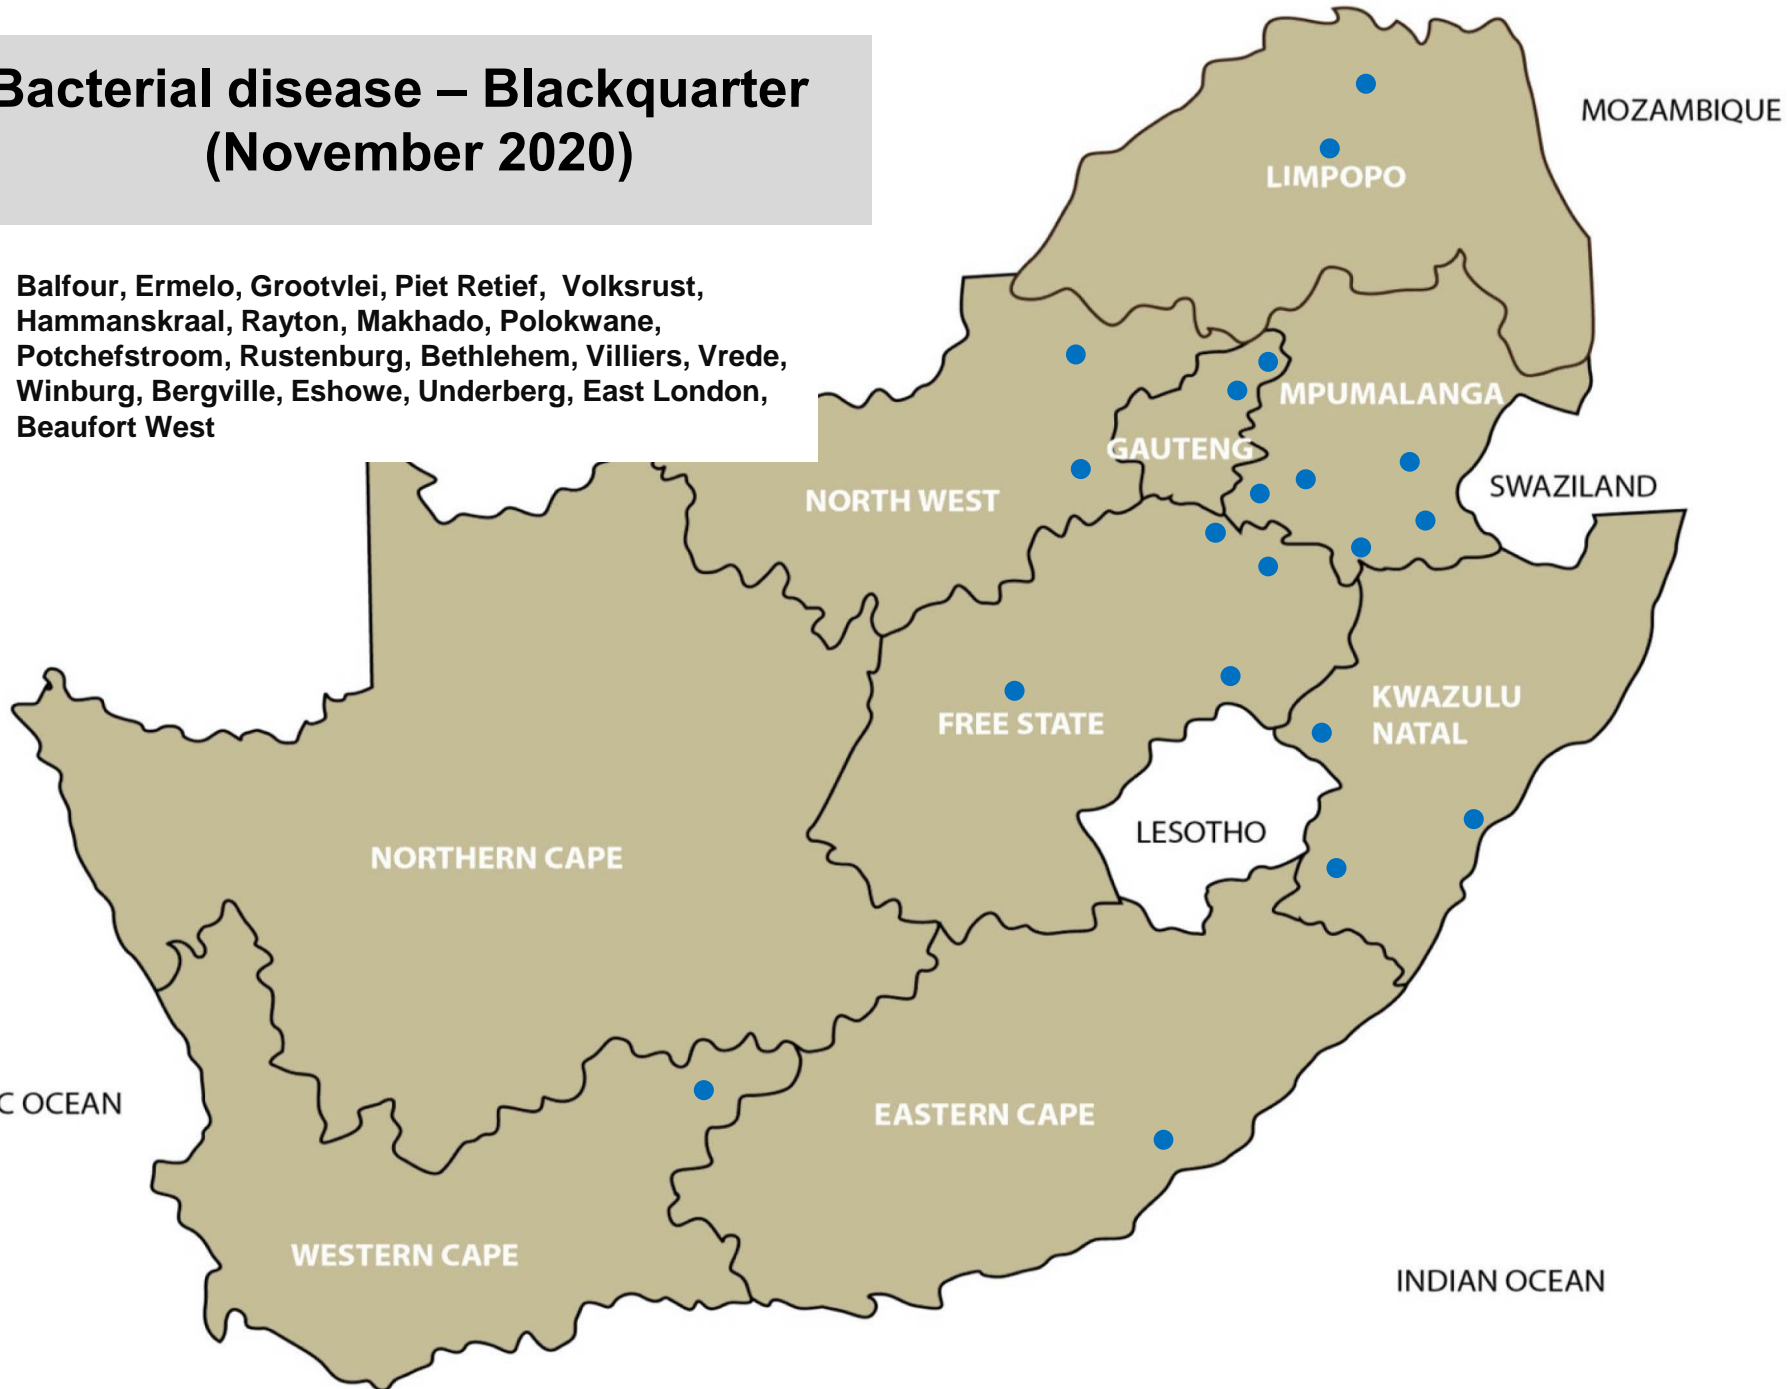

Bacterial disease - Salmonellosis (November 2020)

Nelspruit, Bronkhorstspuit, Viljoenskroon, Underberg,
Jeffreys Bay

Bacterial disease – Enzootic abortion (November 2020)

Bacterial disease – Johne's disease (October 2020)

Zastron, Aliwal North, Heidelberg

Bacterial disease – Q-fever (November 2020)

No report received

Bacterial disease – Blackquarter (November 2020)

Balfour, Ermelo, Grootvlei, Piet Retief, Volksrust, Hammanskraal, Rayton, Makhado, Polokwane, Potchefstroom, Rustenburg, Bethlehem, Villiers, Vrede, Winburg, Bergville, Eshowe, Underberg, East London, Beaufort West

Bacterial disease - Swelled head (October 2020)

Bronkhorstspuit, Hammanskraal, Mokopane, Rustenburg, Reitz,
Viljoenskroon, Villiers, East London

Bacterial disease – Blood gut (sheep) (November 2020)

Bapsfontein, Makhado, Vryburg, Bethlehem,
Bloemfontein, Reitz, Villiers, Warden, Caledon,
Oudtshoorn, Upington

Bacterial disease – Red gut (cattle) (November 2020)

Balfour, Ermelo, Bapsfontein, Nigel, Leeudoringstad,
Ficksburg, Kroonstad, Senekal, Villiers, Dundee,
Pietermaritzburg, Underberg, Alexandria, East London,
Darling