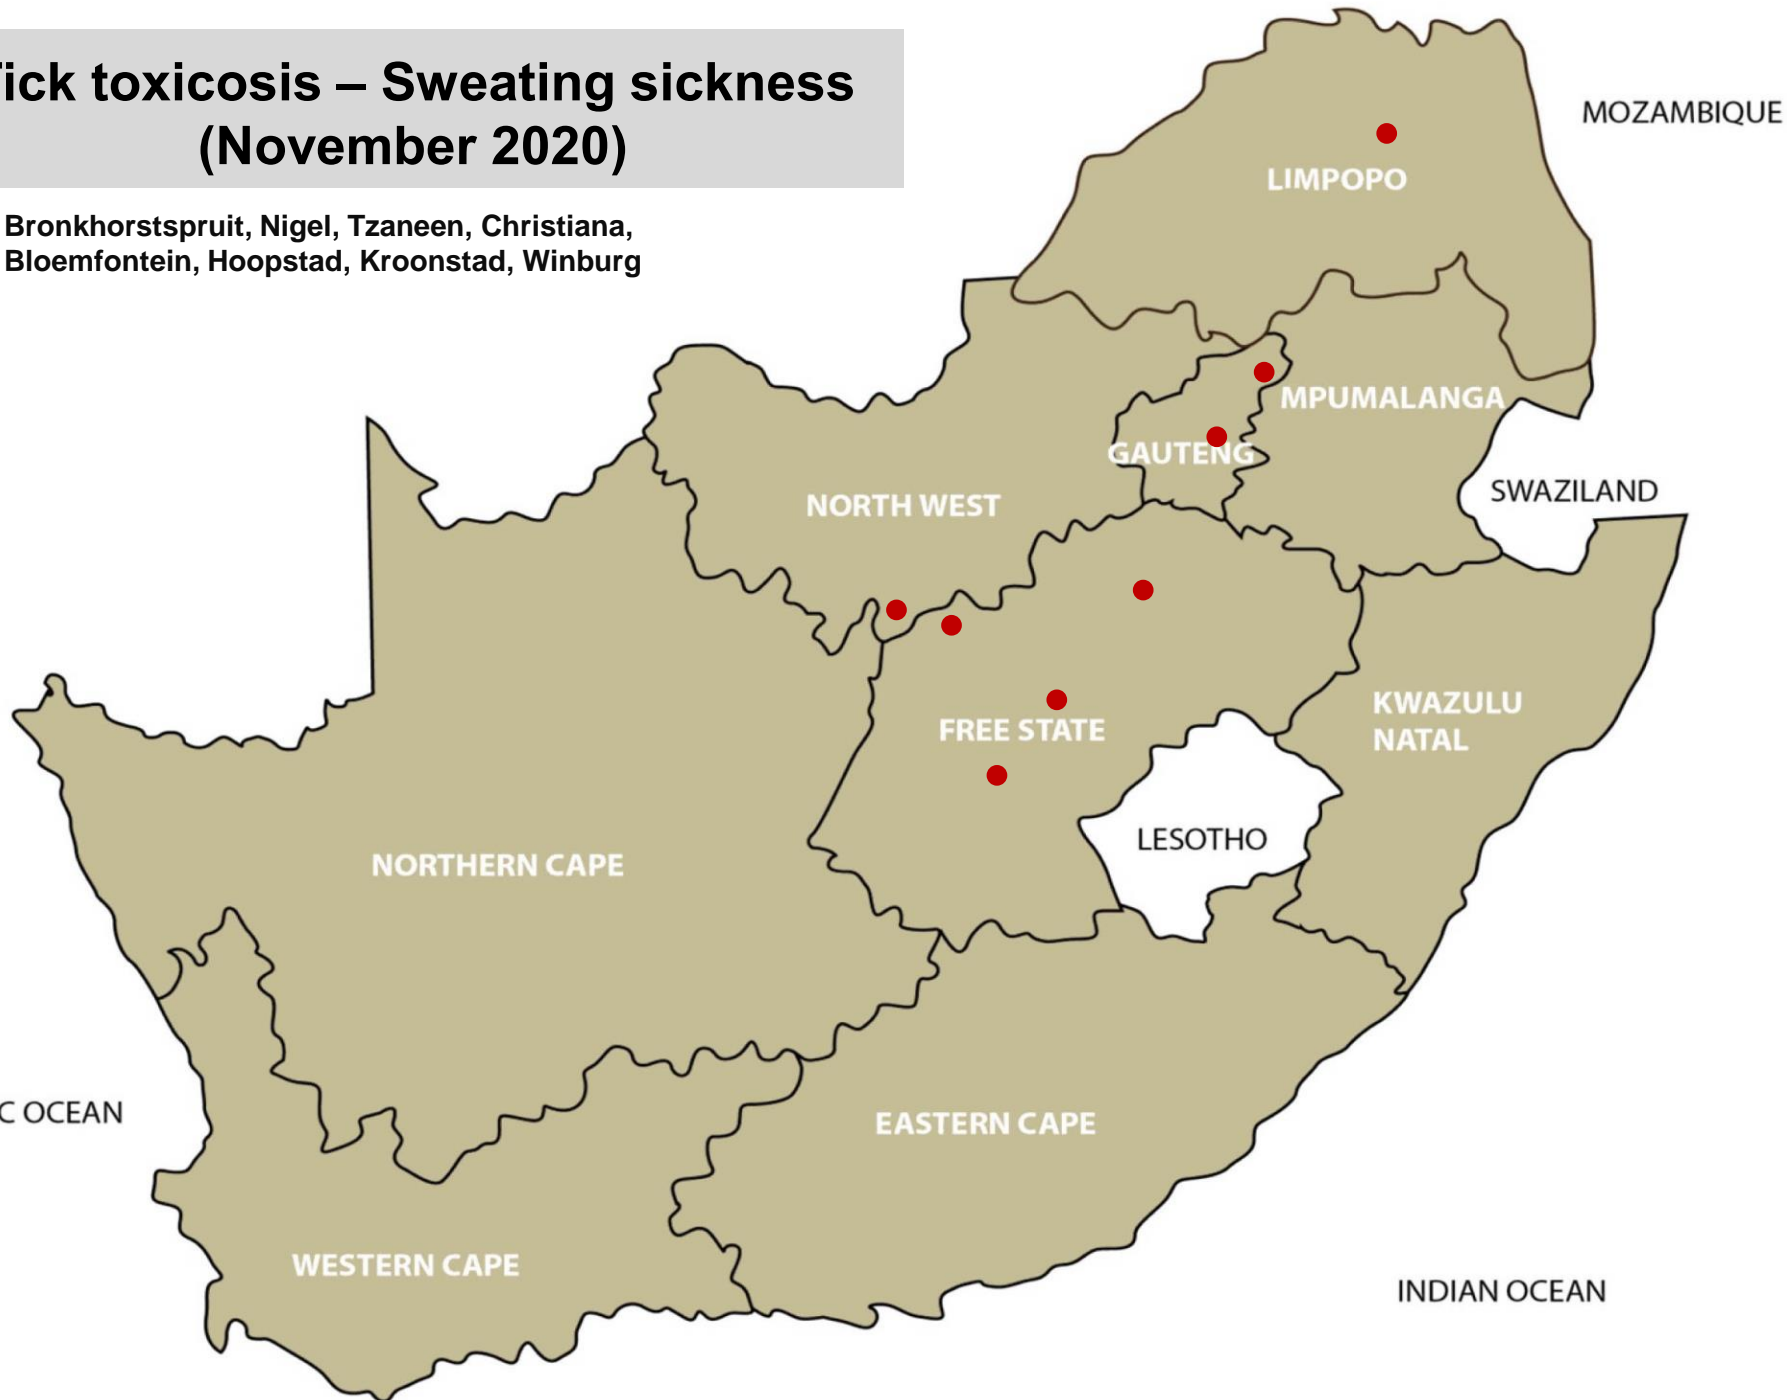

Tick transmitted disease - Heartwater (November 2020)

Lydenburg, Nelspruit, Piet Retief, Bapsfontein, Hammanskraal, Muldersdrift, Onderstepoort, Pretoria, Bela-Bela, Mokopane, Polokwane, Tzaneen, Brits, Rustenburg, Bergville, Camperdown, Dundee, Eshowe, Estcourt, Mtubatuba, Pietermaritzburg, Pongola, Alexandria, East London, Uitenhage

Tick transmitted disease – Corridor disease (November 2020)

No report received

Tick toxicosis – Sweating sickness (November 2020)

Bronkhorstspuit, Nigel, Tzaneen, Christiana,
Bloemfontein, Hoopstad, Kroonstad, Winburg

Venereal disease-Trichomonosis (November 2020)

Bethal, Middelburg, Piet Retief, Standerton, Volksrust,
Bloemhof, Klerksdorp, Leeudoringstad, Potchefstroom,
Schweizer-Reneke, Stella, Vryburg, Bethlehem,
Bloemfontein, Clocolan, Ficksburg, Hoopstad,
Kroonstad, Reitz, Senekal, Villiers, Warden, Winburg,
Newcastle, Vryheid, East London, Kuruman