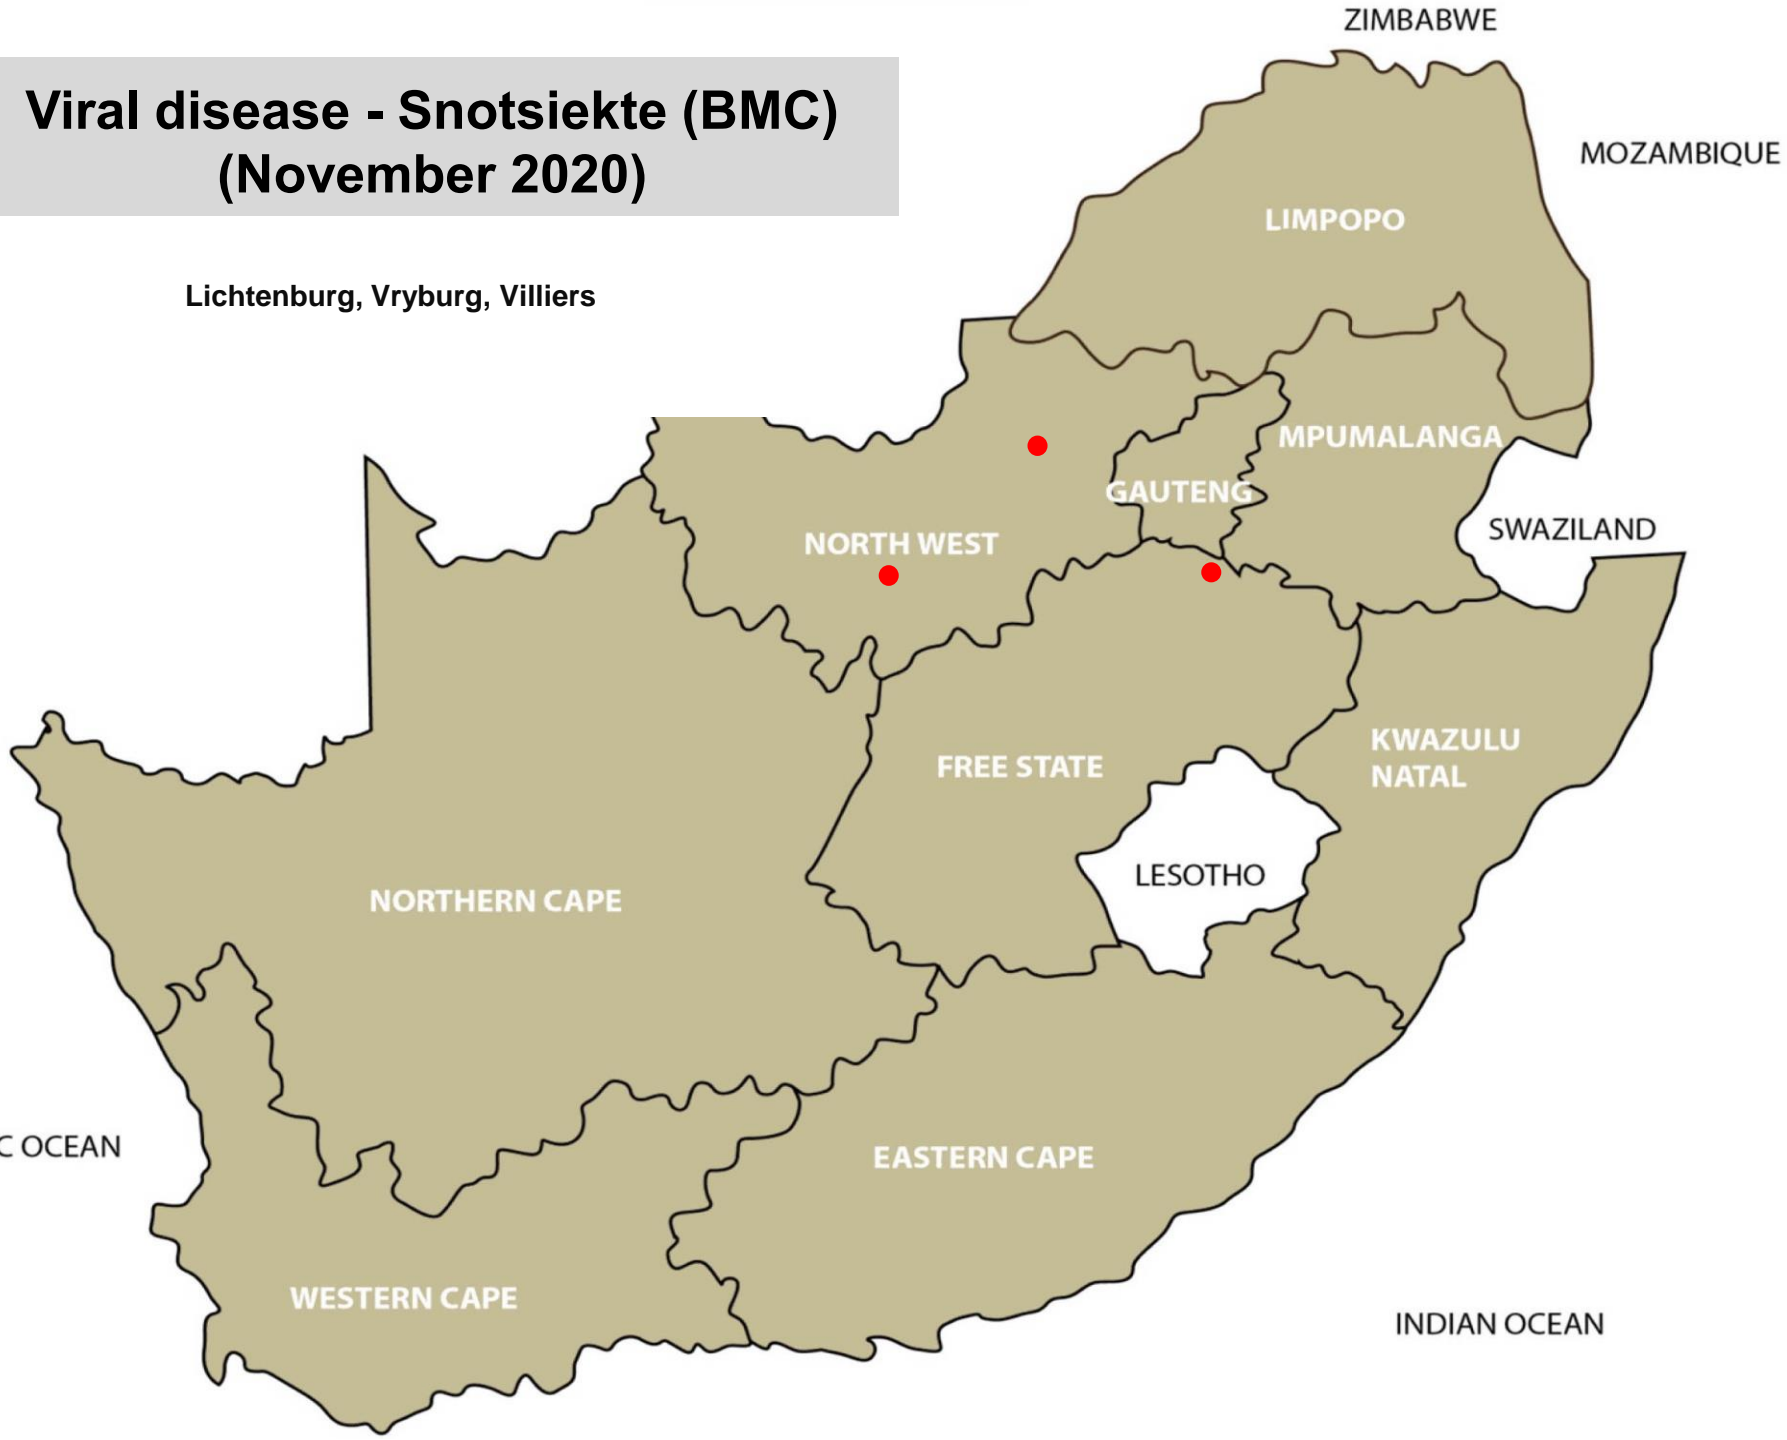

Insect transmitted disease Three-day stiffnessickness (November 2020)

Balfour, Reitz, Viljoenskroon, Pongola, Heidelberg

Insect transmitted disease – Blue tongue (November 2020)

Hammanskraal, Pretoria, Stutterheim, Beaufort West, Riversdale

Insect Transmitted disease Rift Valley Fever (November 2020)

No report received

LIMPOPO

MPUMALANGA

GAUTENG

NORTH WEST

SWAZILAND

FREE STATE

KWAZULU
NATAL

LESOTHO

NORTHERN CAPE

EASTERN CAPE

WESTERN CAPE

MOZAMBIQUE

ZIMBABWE

ATLANTIC OCEAN

INDIAN OCEAN

Viral disease - Snotsiekte (BMC) (November 2020)

Lichtenburg, Vryburg, Villiers

Viral diseases – Infectious Bovine Rhinotracheitis (IBR) (November 2020)

Makhado, East London

Viral diseases – Bovine Viral Diarrhoea (BVD) – November 2020