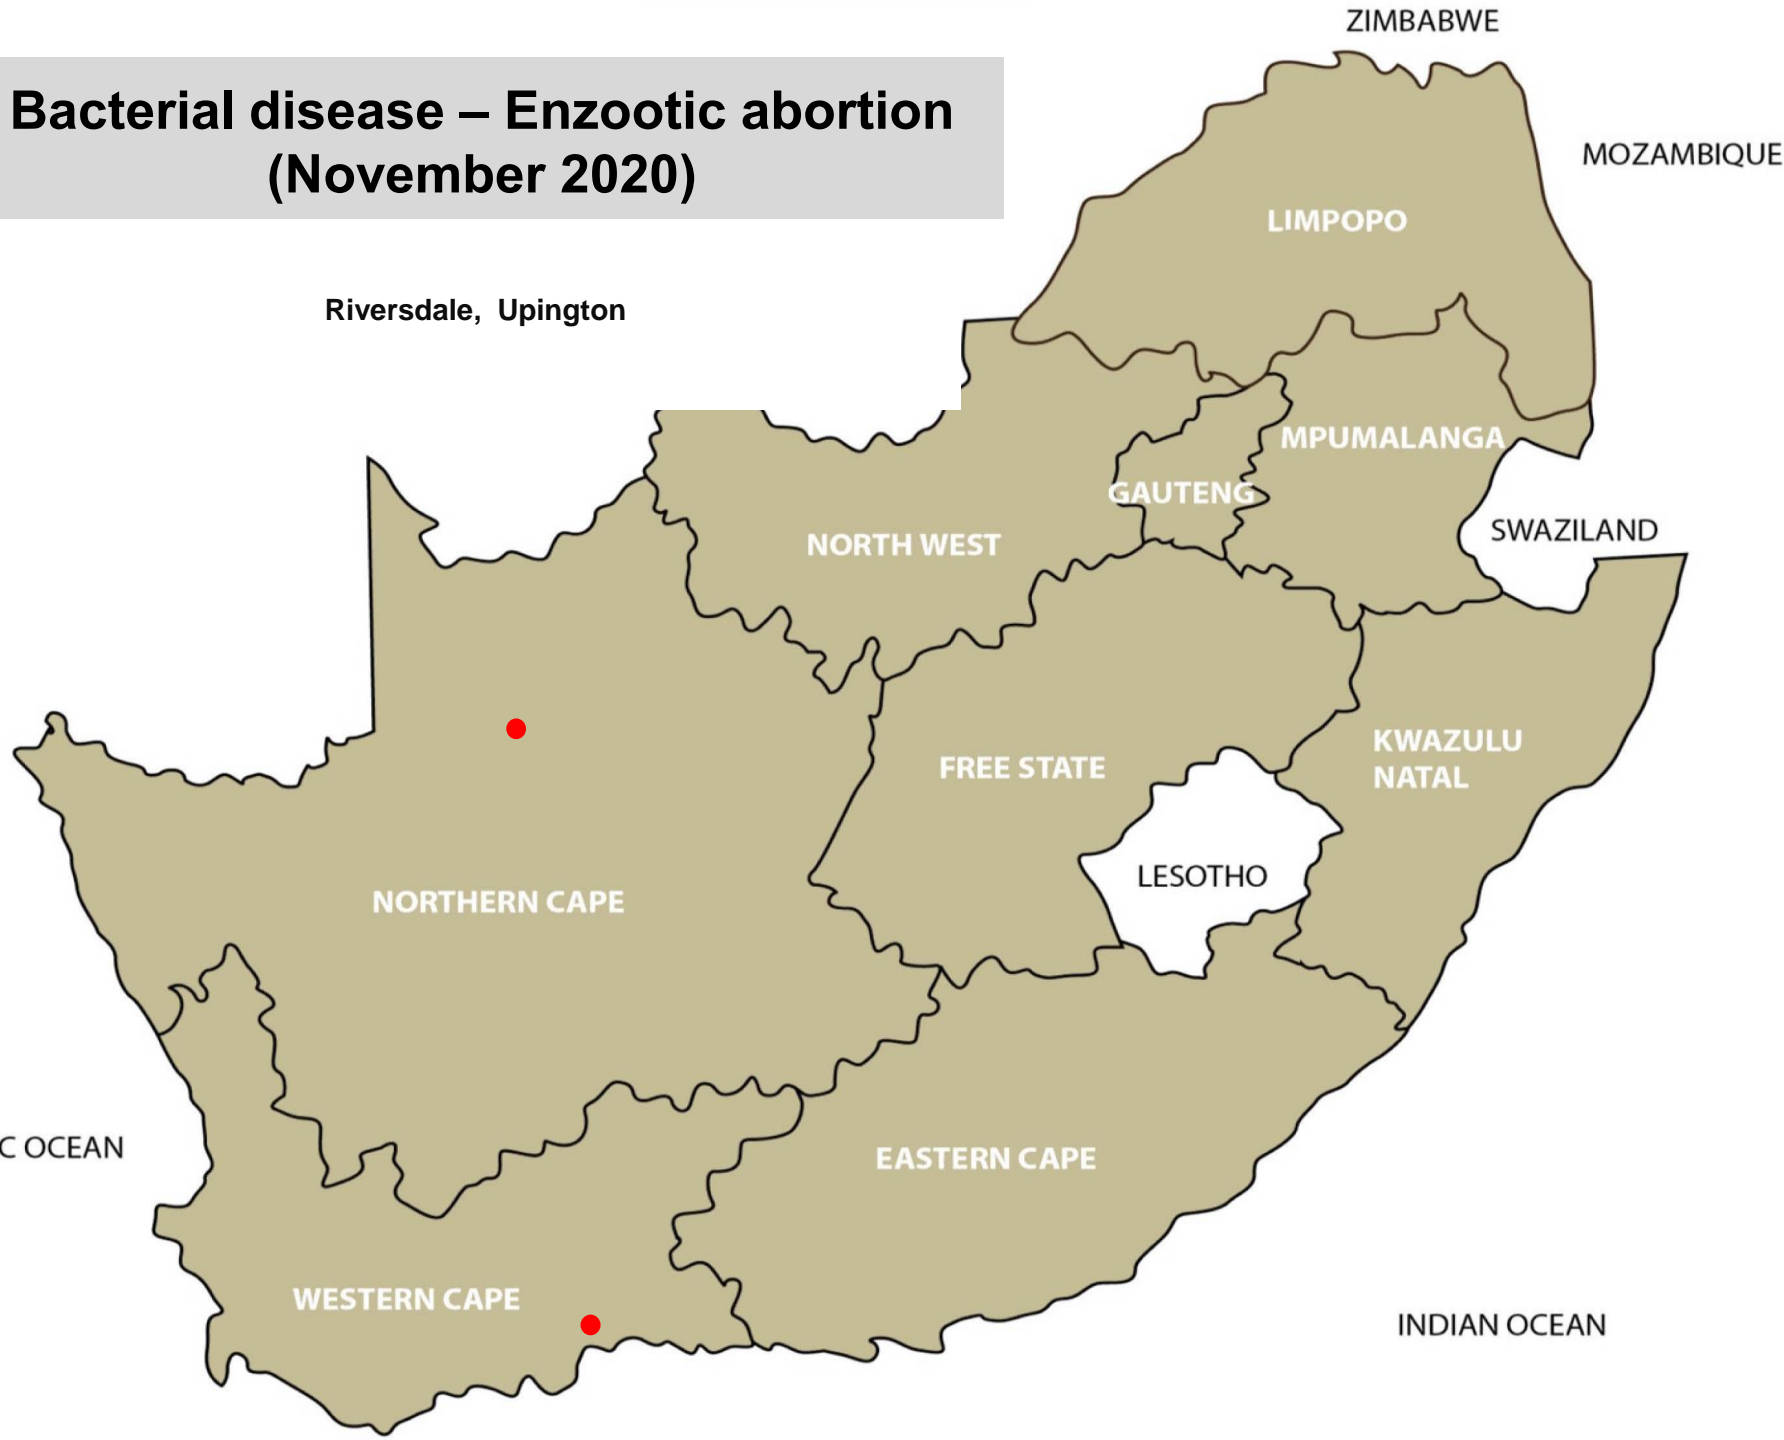

Bacterial disease – Bovine Brucellosis (November 2020)

Bafour, Standerton, Makhado, Polokwane, Christiana, Klerksdorp, Leeudoringstad, Lichtenburg, Stella, Vryburg, Bethlehem, Bloemfontein, Bultfontein, Clocolan, Excelsior/Ladybrand, Hoopstad, Kroonstad, Villiers, Warden, Winburg, East London, Kimberley

Bacterial disease – Ovine brucellosis
Brucella ovis (November 2020)

Bacterial disease – *E.coli* (November 2020)

Balfour, Hendrina, Lydenburg, Volksrust, Nigel, Pretoria, Brits, Christiana, Klerksdorp, Leeudoringstad, Vryburg, Bethlehem, Bloemfontein, Hoopstad, Kroonstad, Senekal, Viljoenskroon, Winburg, Pietermaritzburg, Underberg, Vryheid,, Beaufort West, Caledon

Bacterial disease - Salmonellosis (November 2020)

Nelspruit, Bronkhorstspuit, Viljoenskroon, Underberg,
Jeffreys Bay

Bacterial disease – Enzootic abortion (November 2020)

Bacterial disease – Johne's disease (October 2020)

Zastron, Aliwal North, Heidelberg

Bacterial disease – Q-fever (November 2020)

No report received

Bacterial disease – Blackquarter (November 2020)

Balfour, Ermelo, Grootvlei, Piet Retief, Volksrust, Hammanskraal, Rayton, Makhado, Polokwane, Potchefstroom, Rustenburg, Bethlehem, Villiers, Vrede, Winburg, Bergville, Eshowe, Underberg, East London, Beaufort West