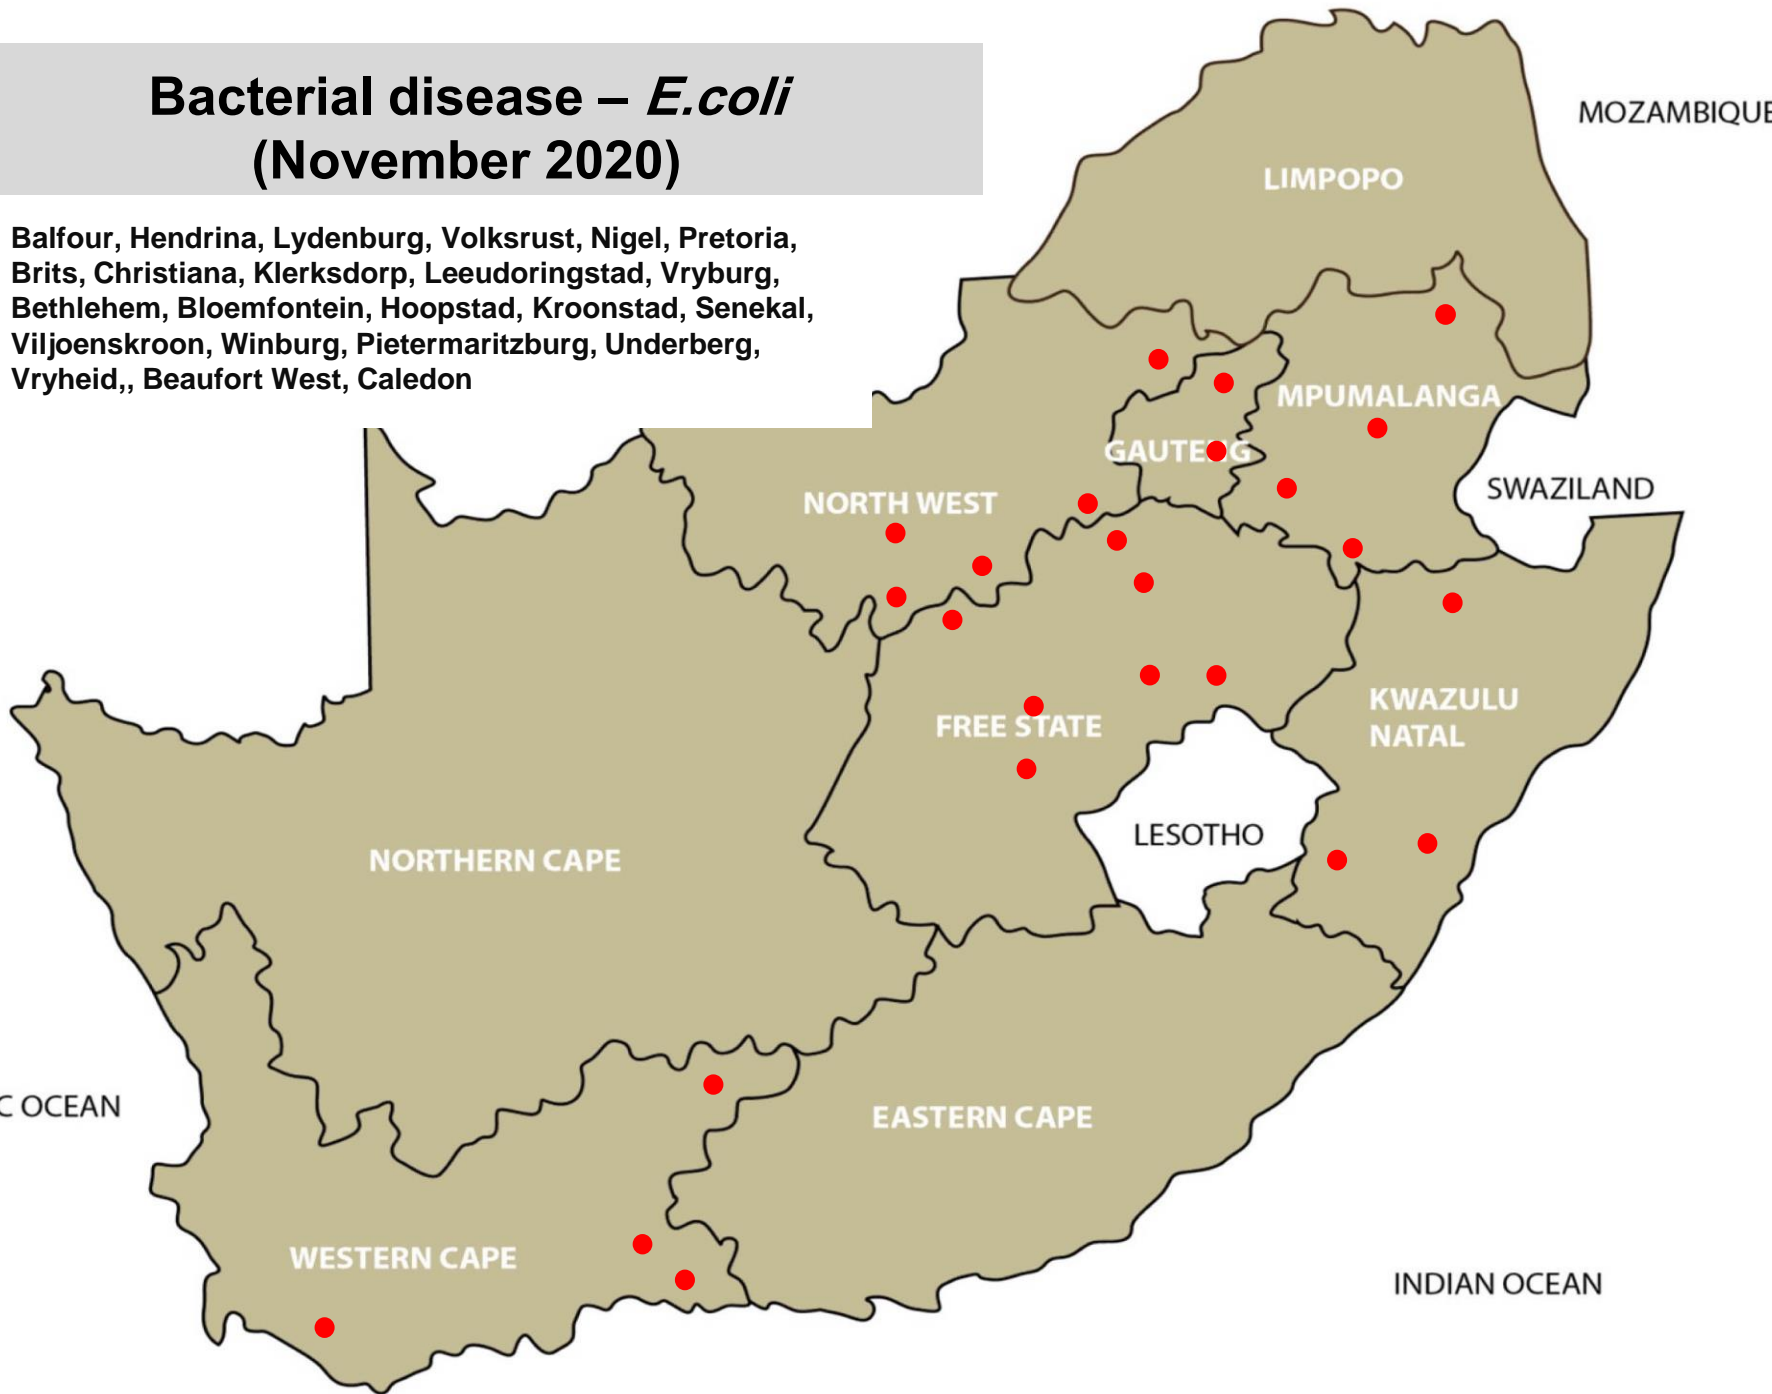

Bacterial disease – *E.coli* (November 2020)

Balfour, Hendrina, Lydenburg, Volksrust, Nigel, Pretoria, Brits, Christiana, Klerksdorp, Leeudoringstad, Vryburg, Bethlehem, Bloemfontein, Hoopstad, Kroonstad, Senekal, Viljoenskroon, Winburg, Pietermaritzburg, Underberg, Vryheid,, Beaufort West, Caledon