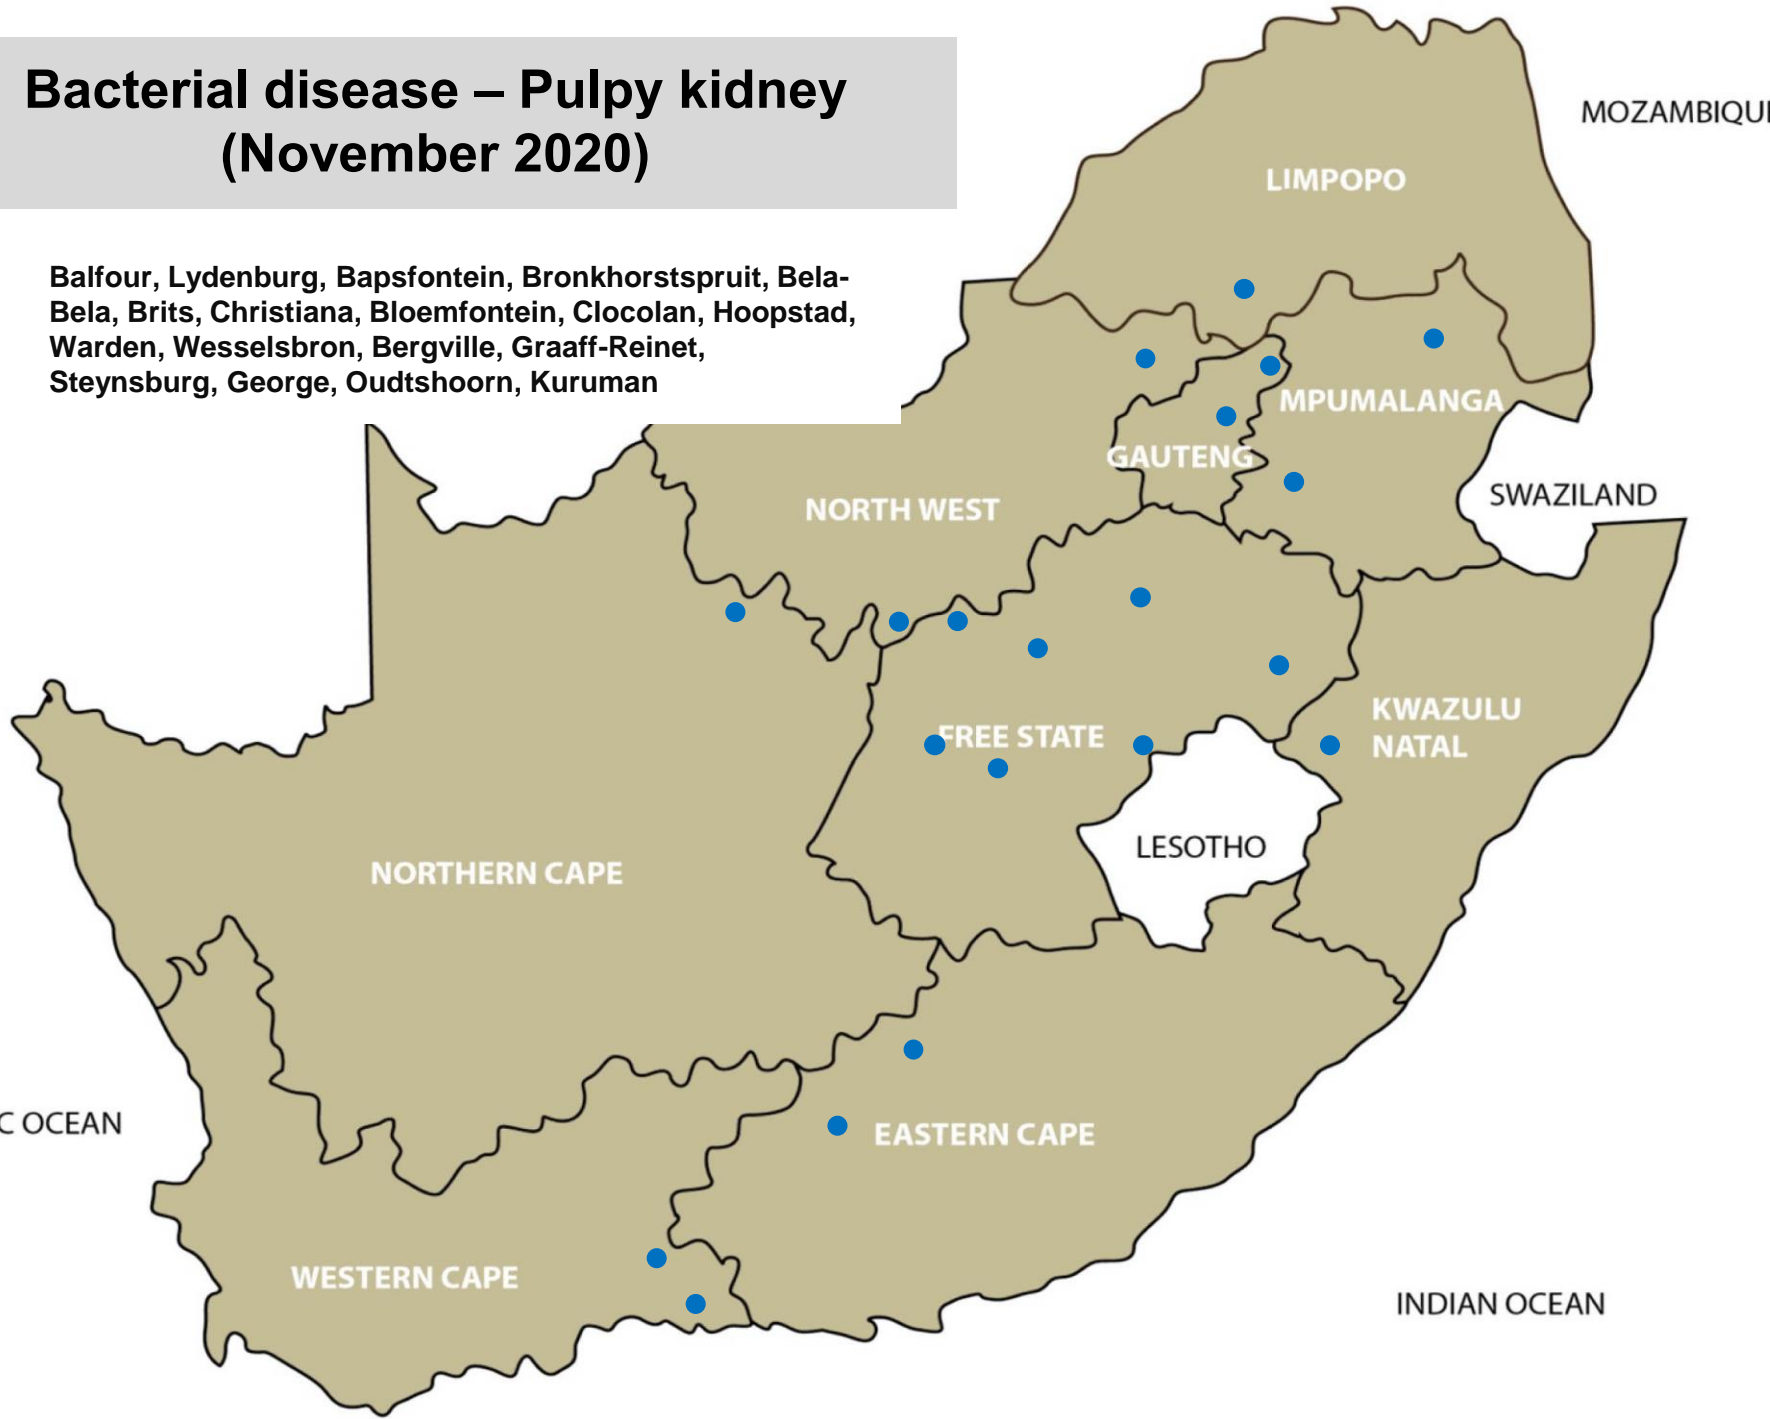

Zastron, Aliwal North, Heidelberg

Bacterial disease – Q-fever (November 2020)

No report received

Bacterial disease – Blackquarter (November 2020)

Balfour, Ermelo, Grootvlei, Piet Retief, Volksrust, Hammanskraal, Rayton, Makhado, Polokwane, Potchefstroom, Rustenburg, Bethlehem, Villiers, Vrede, Winburg, Bergville, Eshowe, Underberg, East London, Beaufort West

Bacterial disease - Swelled head (October 2020)

Bronkhorstspuit, Hammanskraal, Mokopane, Rustenburg, Reitz,
Viljoenskroon, Villiers, East London

Bacterial disease – Blood gut (sheep) (November 2020)

Bapsfontein, Makhado, Vryburg, Bethlehem,
Bloemfontein, Reitz, Villiers, Warden, Caledon,
Oudtshoorn, Upington

Bacterial disease – Red gut (cattle) (November 2020)

Balfour, Ermelo, Bapsfontein, Nigel, Leeudoringstad,
Ficksburg, Kroonstad, Senekal, Villiers, Dundee,
Pietermaritzburg, Underberg, Alexandria, East London,
Darling

Bacterial disease – Pulpy kidney (November 2020)

Balfour, Lydenburg, Bapsfontein, Bronkhorstspuit, Bela-Bela, Brits, Christiana, Bloemfontein, Clocolan, Hoopstad, Warden, Wesselsbron, Bergville, Graaff-Reinet, Steynsburg, George, Oudtshoorn, Kuruman