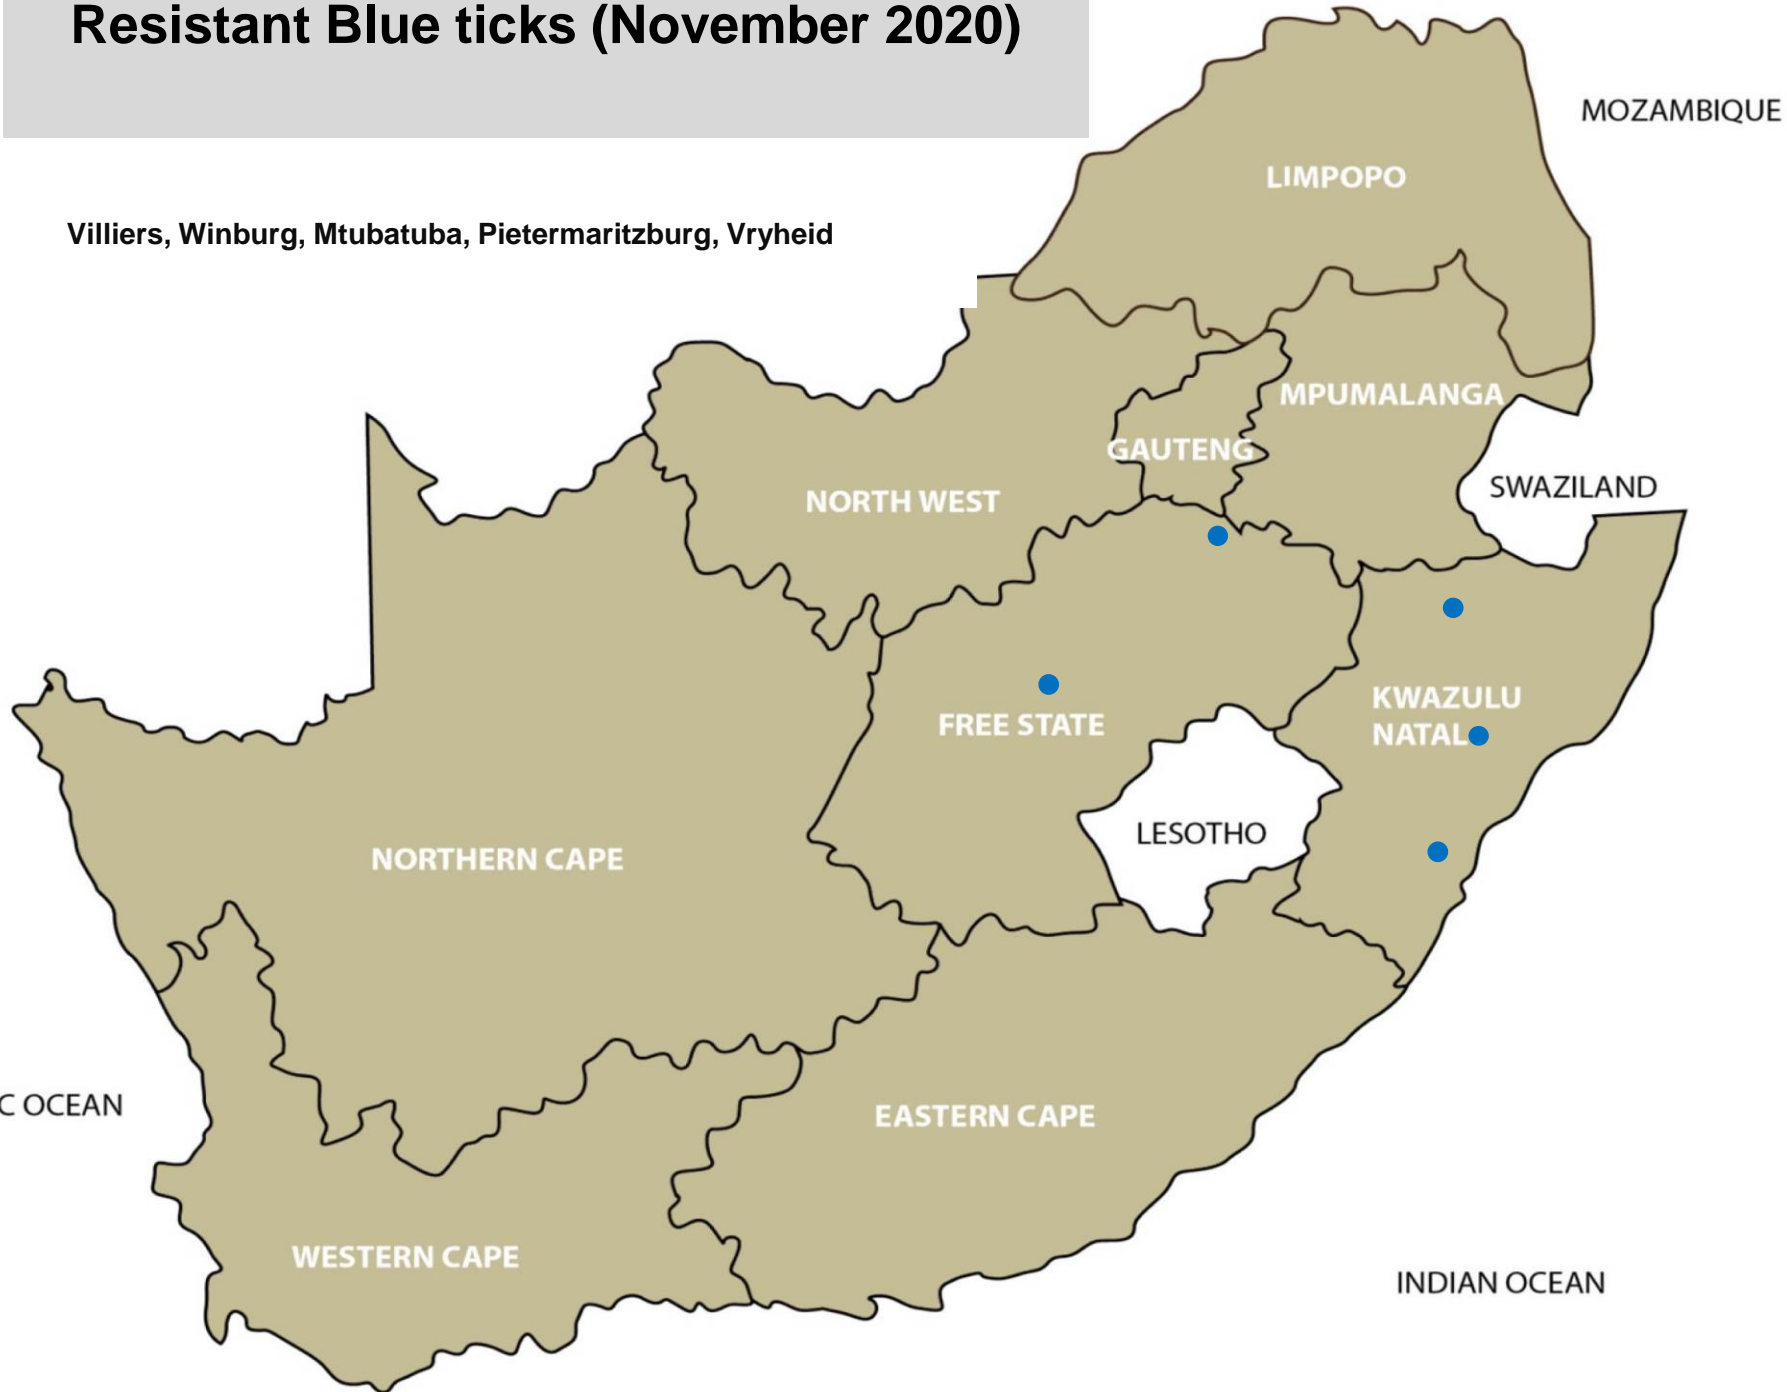

Vryburg, East London, George

Internal parasites – Liver fluke worms (November 2020)

Bronkhorstspuit, Klerksdorp, Bethlehem, Ficksburg, Reitz,
Villiers, Underberg, Malmesbury, Plettenberg Bay, Stellenbosch

Internal parasites – Conical fluke (November 2020)

Ermelo, Lydenburg, Bethlehem, Hoopstad, Villiers,
Warden, Alexandria, East London

Internal parasites – *Parafilaria* (November 2020)

Bela-Bela, Polokwane, Brits, Stella, Mtubatuba,
Pongola, Paarl, Kimberley

Blue ticks (November 2020)

Balfour, Bethal, Lydenburg, Nelspruit, Standerton, Hammanskraal, Krugersdorp, Nigel, Mokopane, Polokwane, Tzaneen, Klerksdorp, Leeudoringstad, Potchefstroom, Schweizer-Reneke, Vryburg, Bethlehem, Dewetsdorp, Excelsior/Ladybrand, Ficksburg, Frankfort, Hoopstad, Memel, Viljoenskroon, Villiers, Vrede, Warden, Winburg, Zastron, Bergville, Dundee, Eshowe, Mtubatuba, Underberg, Vryheid, Alexandria, Aliwal North, East London, George

Resistant Blue ticks (November 2020)

Villiers, Winburg, Mtubatuba, Pietermaritzburg, Vryheid

Bont ticks (November 2020)

Balfour, Lydenburg, Nelspruit, Hammanskraal,
Pretoria, Makhado Mokopane, Polokwane,
Stella, Bergville, Dundee, Eshowe, Mtubatuba,
Pietermaritzburg, Pongola, East London