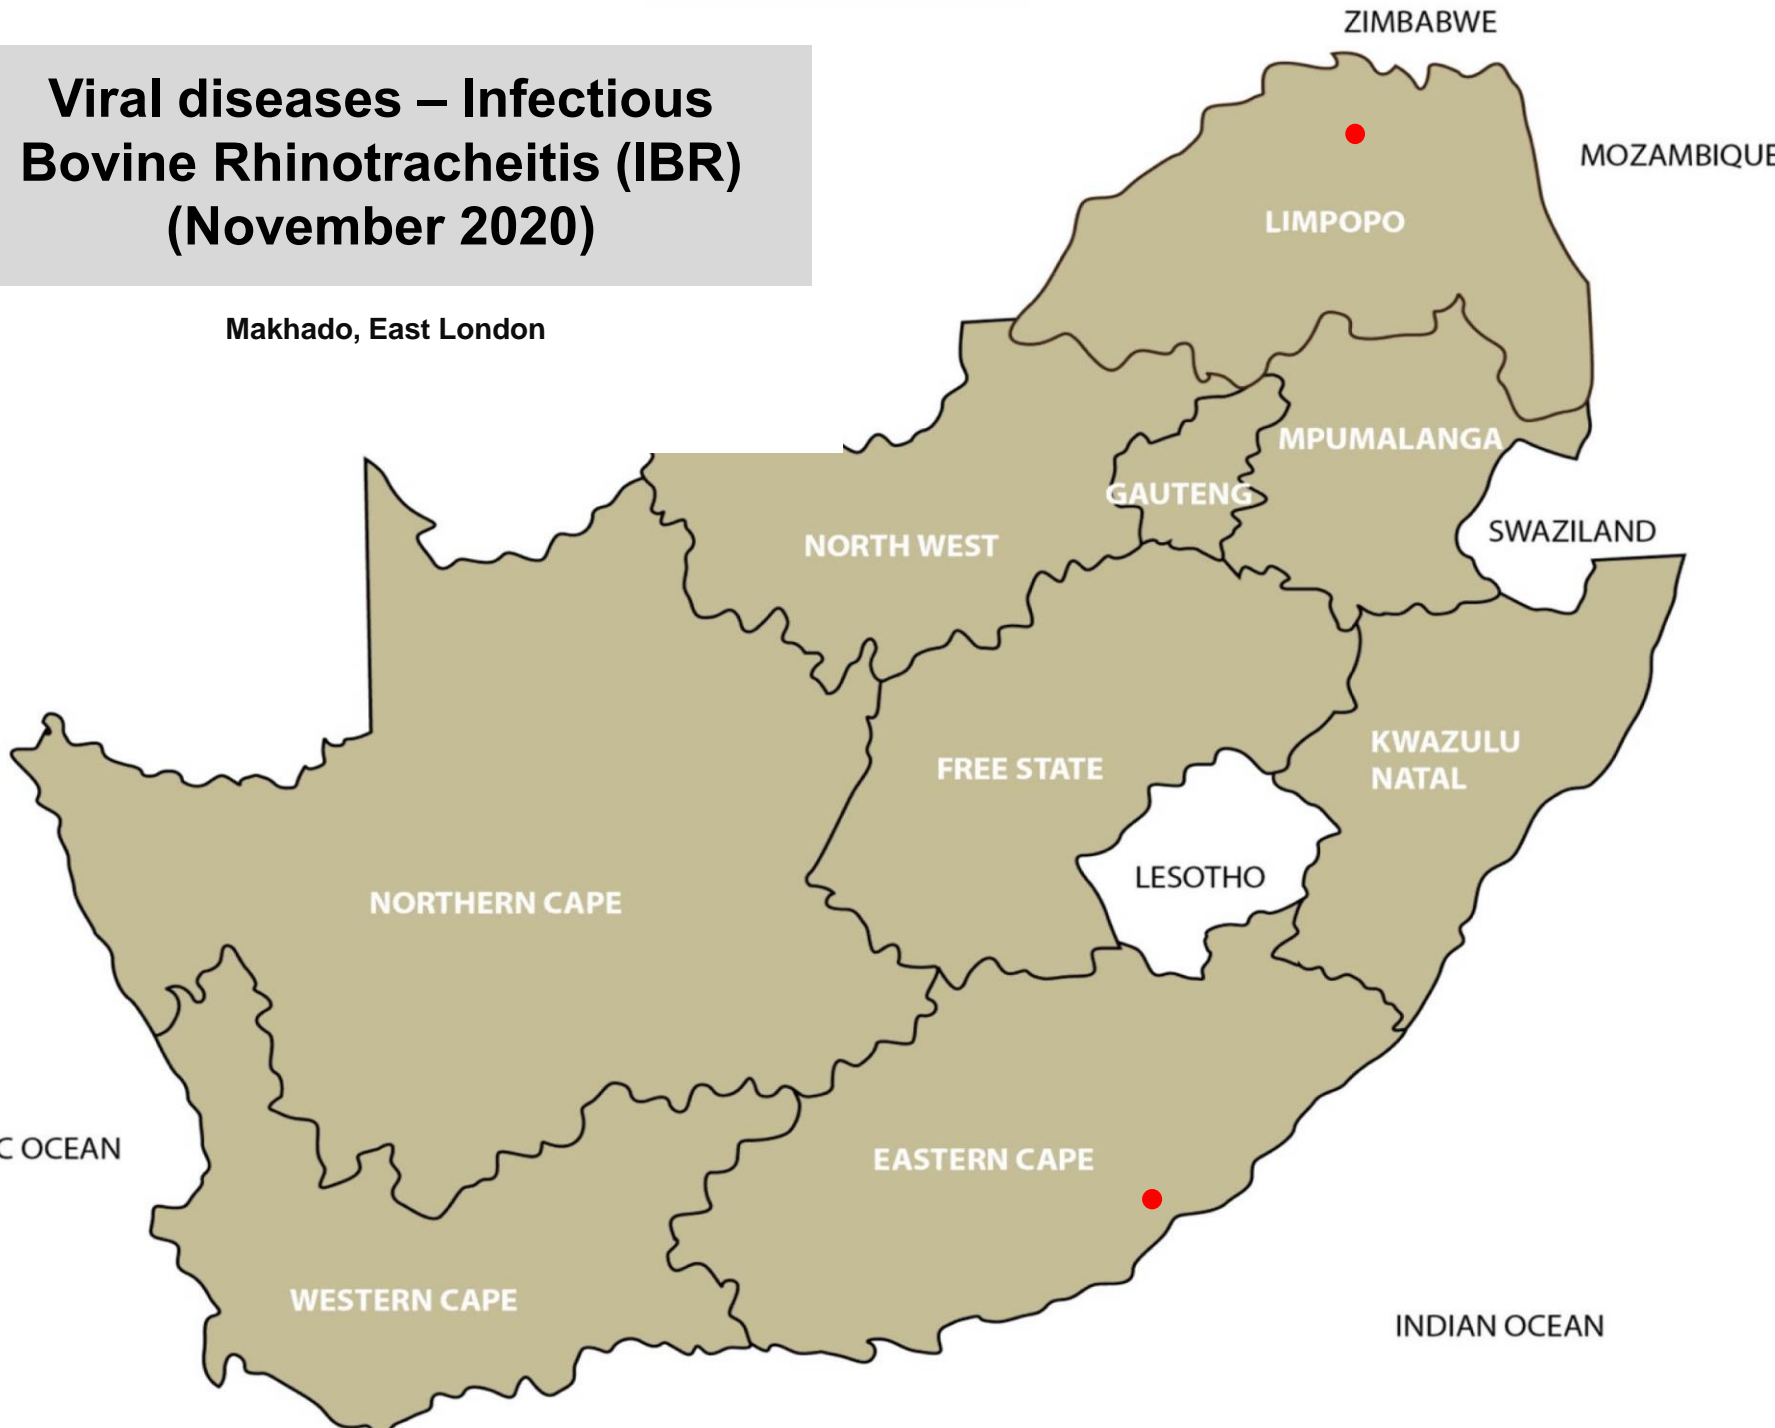

Insect Transmitted disease Rift Valley Fever (November 2020)

No report received

LIMPOPO

MPUMALANGA

GAUTENG

NORTH WEST

SWAZILAND

FREE STATE

KWAZULU
NATAL

LESOTHO

NORTHERN CAPE

EASTERN CAPE

WESTERN CAPE

MOZAMBIQUE

ZIMBABWE

ATLANTIC OCEAN

INDIAN OCEAN

Viral disease - Snotsiekte (BMC) (November 2020)

Lichtenburg, Vryburg, Villiers

Viral diseases – Infectious Bovine Rhinotracheitis (IBR) (November 2020)

Makhado, East London

Viral diseases – Bovine Viral Diarrhoea (BVD) – November 2020

Viral disease – Warts (November 2020)

Lydenburg, Nigel, Pretoria, Brits, Clocolan, Hoopstad, Viljoenskroon, Villiers, Winburg, Bergville, Eshowe, Mtubatuba, East London, Humansdorp, Caledon, George, Malmesbury, Moorreesburg, Stellenbosch, Kuruman