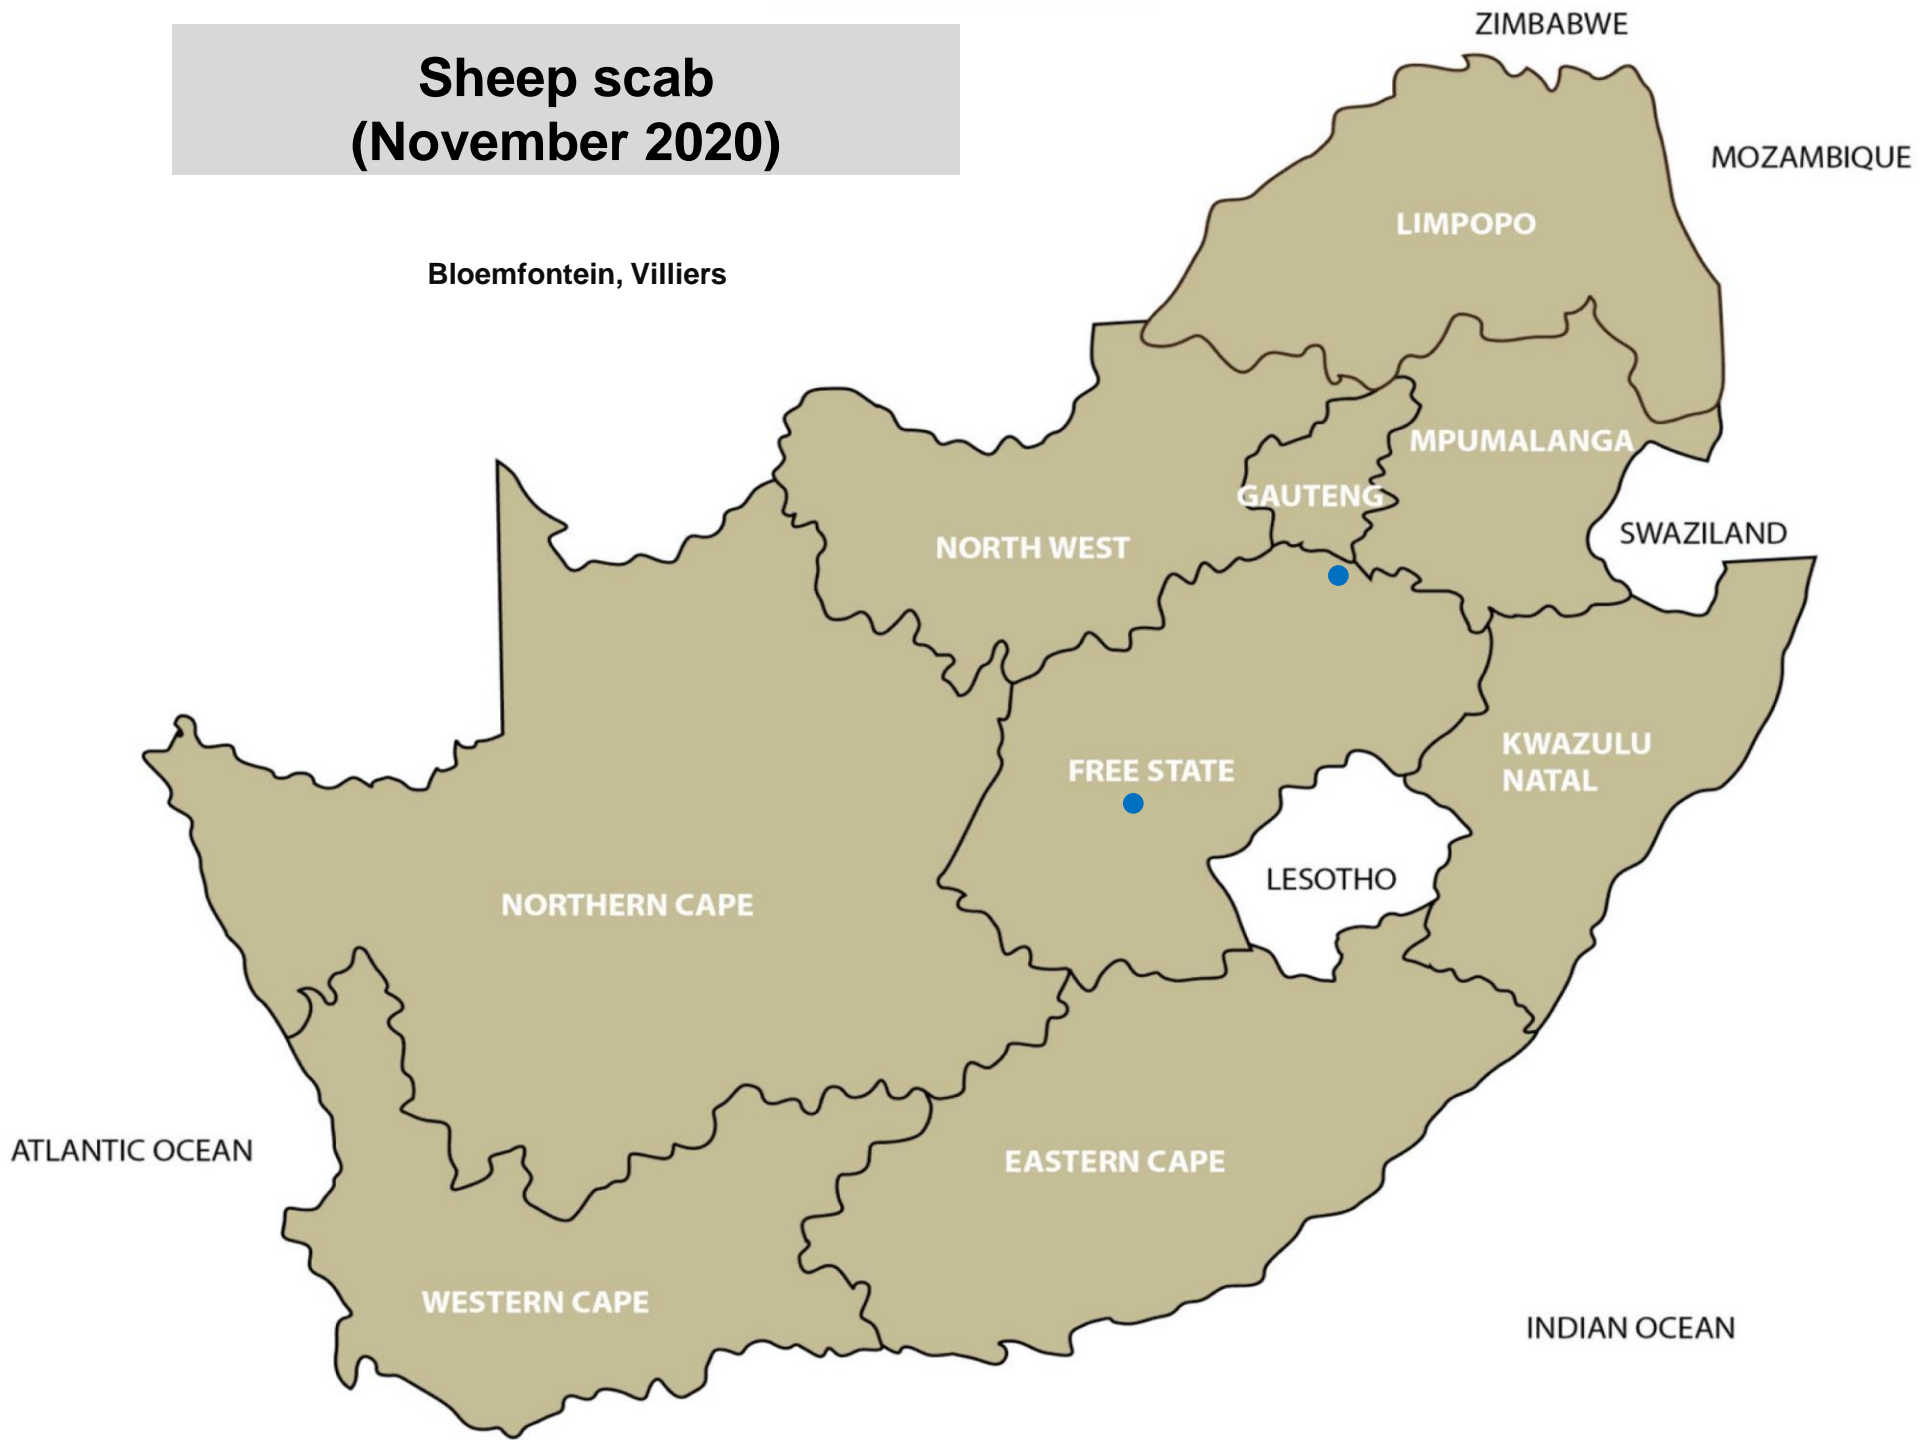

Red-legged tick (November 2020)

Balfour, Lydenburg, Nelspruit, Mokopane, Christiana, Schweizer-Reneke, Clocolan, Excelsior/Ladybrand, Hoopstad, Memel. Villiers, Underberg, East London, Malmesbury

Paralysis ticks (November 2020)

Lydenburg, Christiana, Kroonstad, Viljoenskroon,
Warden

Biting lice (Red lice) (November 2020)

Vryburg, Bethlehem, Villiers, Bergville,
Malmesbury

Sucking lice (Blue lice) (November 2020)

Sheep scab (November 2020)

Bloemfontein, Villiers

Mange (November 2020)

Balfour, Bethal, Lydenburg, Nelspruit, Christiana,
Ficksburg, Kroonstad, Reitz

Itch mite (November 2020)

Blowflies (November 2020)

Balfour, Lydenburg, Bronkhorstspuit.
Bethlehem, Bloemfontein, Ficksburg,
Hoopstad, Kroonstad, Villiers, Winburg,
Eshowe, East London

Screw-worm (November 2020)

Nelspruit, Senekal, Caledon

Nasal bot (November 2020)

Lydenburg, Bronkhorstsrui, Potchefstroom,
Excelsior/Ladybrand, Hoopstad, Oranjeville, Reitz,
Villiers, Malmesbury

Midges and Mosquitoes (November 2020)