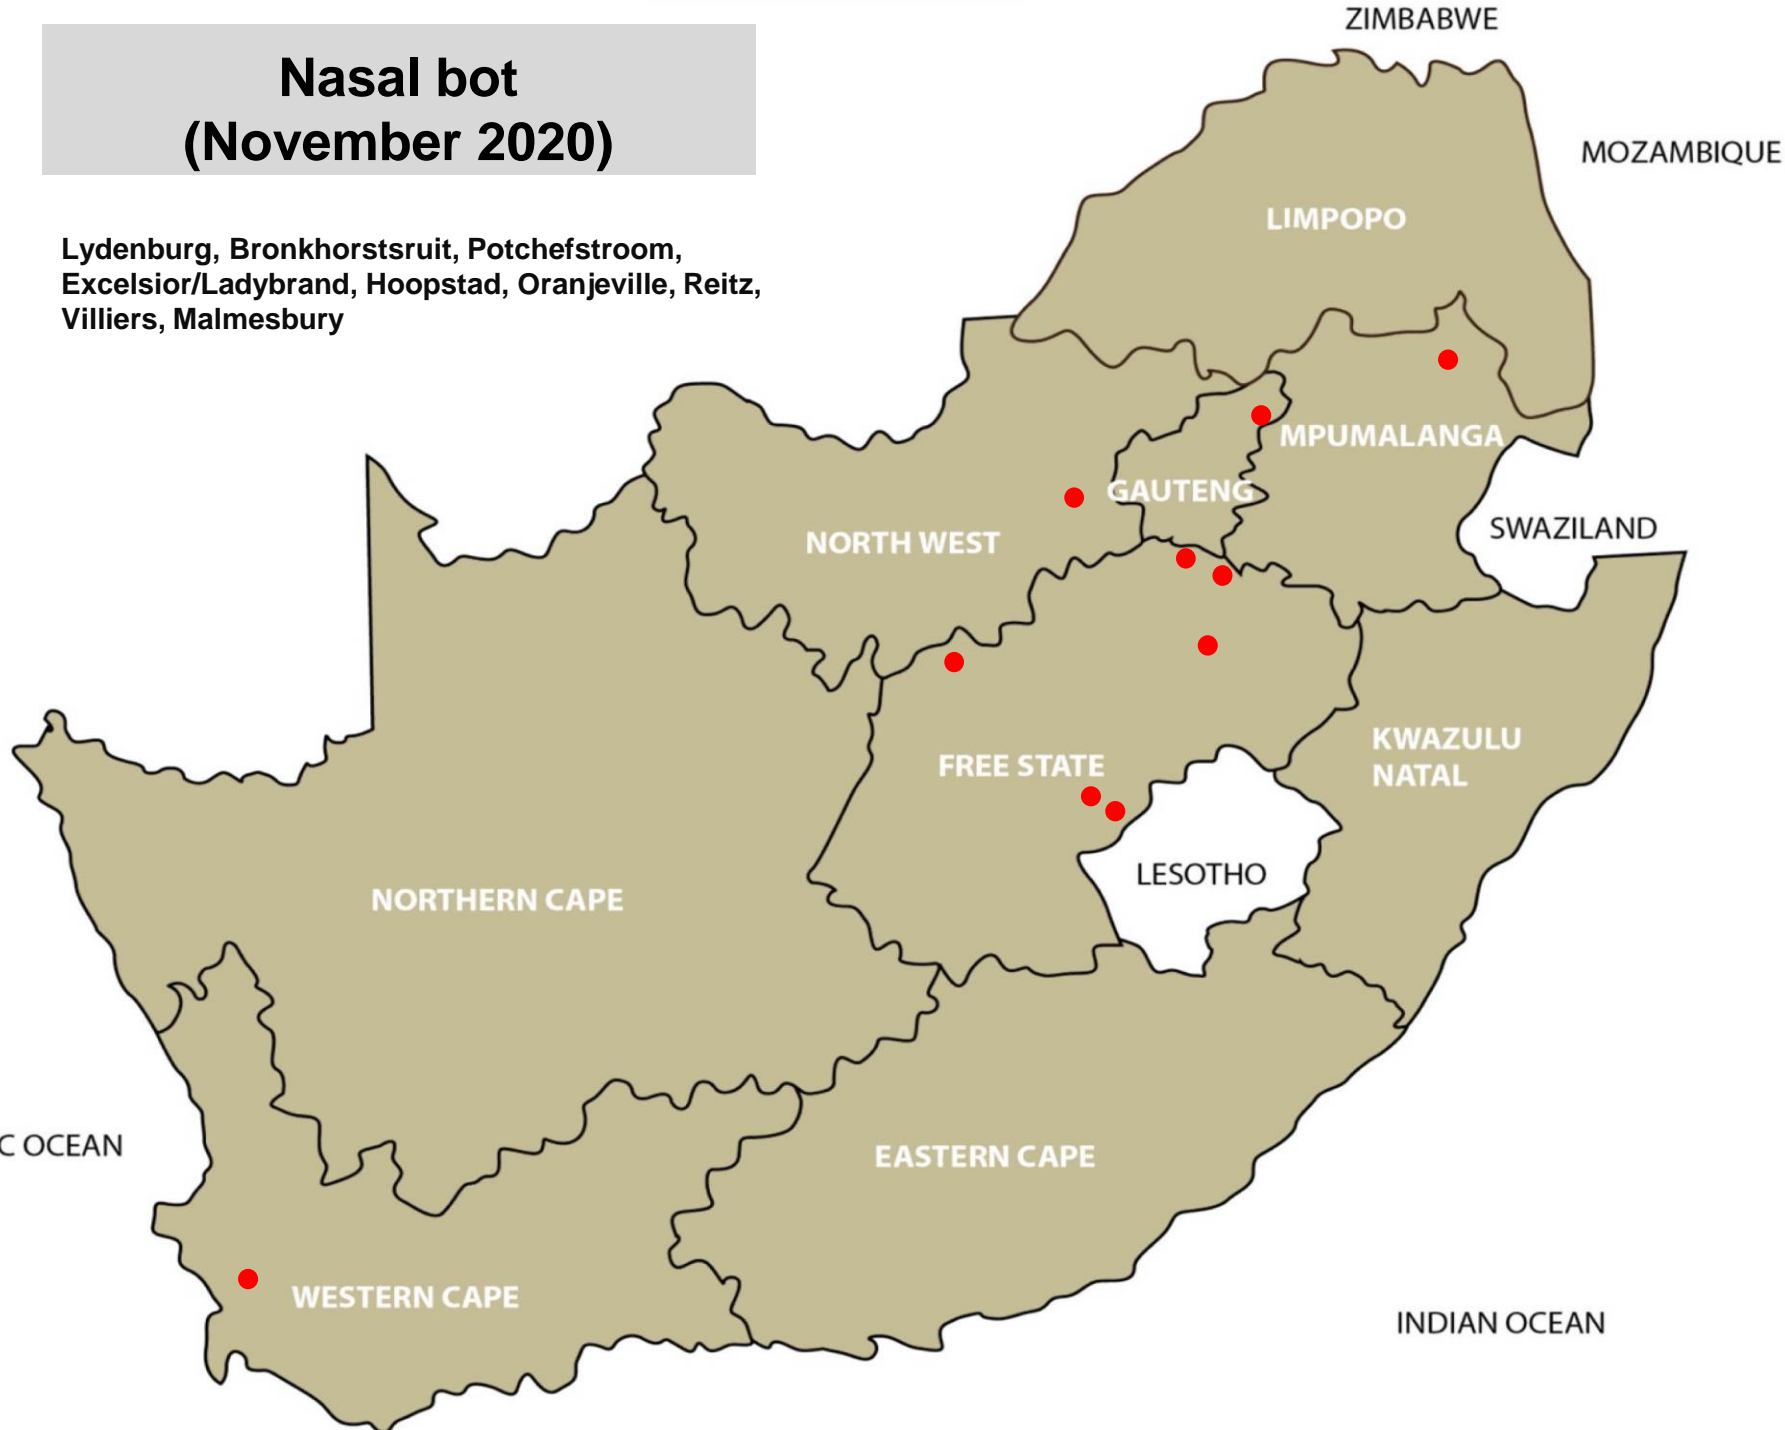

Lydenburg, Christiana, Kroonstad, Viljoenskroon,
Warden

Biting lice (Red lice) (November 2020)

Vryburg, Bethlehem, Villiers, Bergville,
Malmesbury

Sucking lice (Blue lice) (November 2020)

Sheep scab (November 2020)

Bloemfontein, Villiers

Mange (November 2020)

Balfour, Bethal, Lydenburg, Nelspruit, Christiana,
Ficksburg, Kroonstad, Reitz

Itch mite (November 2020)

Blowflies (November 2020)

Balfour, Lydenburg, Bronkhorstspuit.
Bethlehem, Bloemfontein, Ficksburg,
Hoopstad, Kroonstad, Villiers, Winburg,
Eshowe, East London

Screw-worm (November 2020)

Nelspruit, Senekal, Caledon

Nasal bot (November 2020)

Lydenburg, Bronkhorstsrui, Potchefstroom,
Excelsior/Ladybrand, Hoopstad, Oranjeville, Reitz,
Villiers, Malmesbury

Midges and Mosquitoes (November 2020)