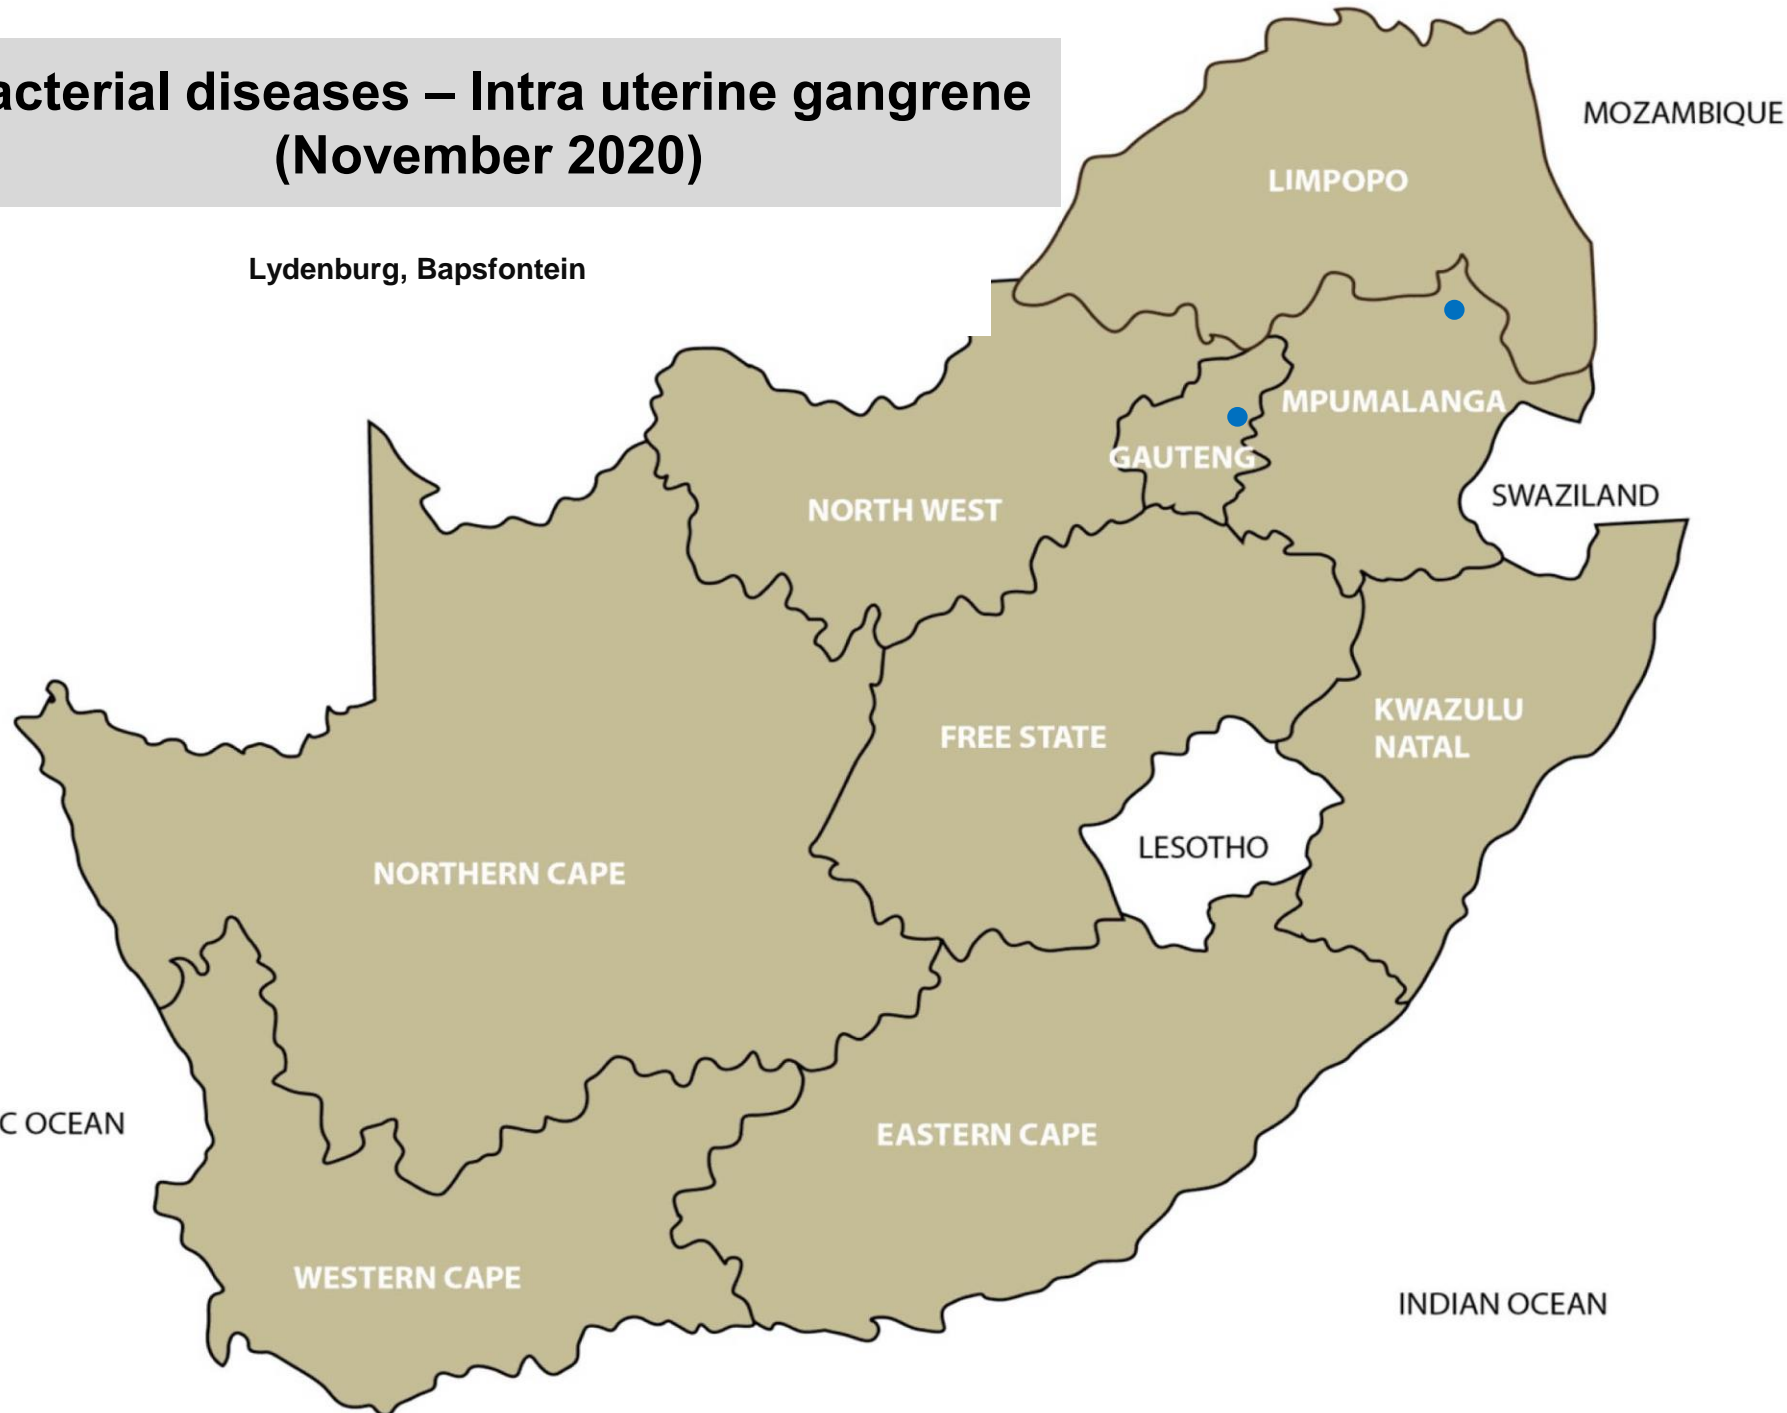

Bacterial diseases – Intra uterine gangrene (November 2020)

Lydenburg, Bapsfontein