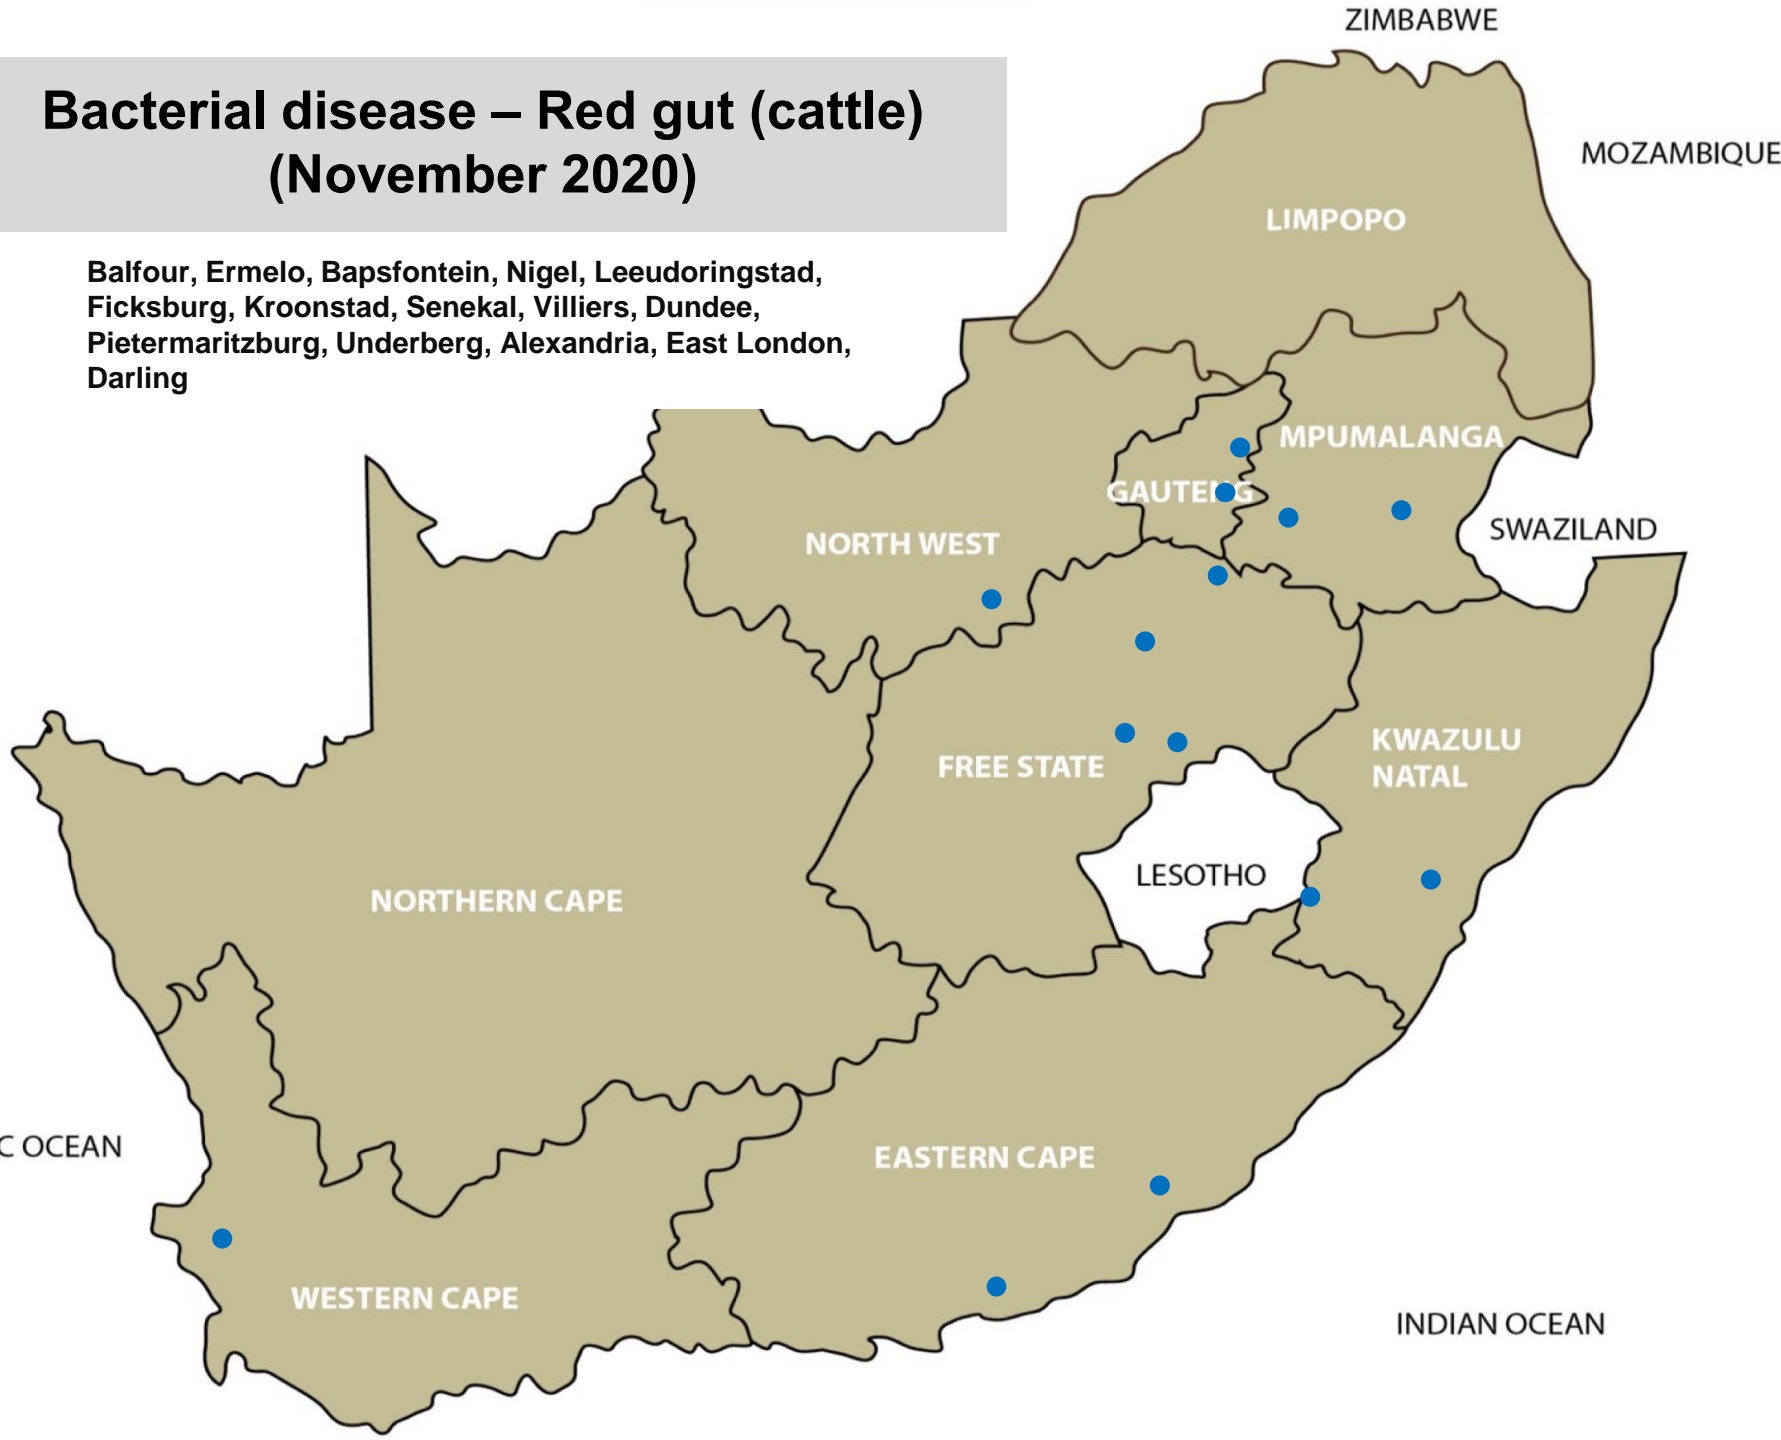

Zastron, Aliwal North, Heidelberg

Bacterial disease – Q-fever (November 2020)

No report received

Bacterial disease – Blackquarter (November 2020)

Balfour, Ermelo, Grootvlei, Piet Retief, Volksrust, Hammanskraal, Rayton, Makhado, Polokwane, Potchefstroom, Rustenburg, Bethlehem, Villiers, Vrede, Winburg, Bergville, Eshowe, Underberg, East London, Beaufort West

Bacterial disease - Swelled head (October 2020)

Bronkhorstspuit, Hammanskraal, Mokopane, Rustenburg, Reitz,
Viljoenskroon, Villiers, East London

Bacterial disease – Blood gut (sheep) (November 2020)

Bapsfontein, Makhado, Vryburg, Bethlehem,
Bloemfontein, Reitz, Villiers, Warden, Caledon,
Oudtshoorn, Upington

Bacterial disease – Red gut (cattle) (November 2020)

Balfour, Ermelo, Bapsfontein, Nigel, Leeudoringstad,
Ficksburg, Kroonstad, Senekal, Villiers, Dundee,
Pietermaritzburg, Underberg, Alexandria, East London,
Darling

Bacterial disease – Pulpy kidney (November 2020)

Balfour, Lydenburg, Bapsfontein, Bronkhorstspuit, Bela-Bela, Brits, Christiana, Bloemfontein, Clocolan, Hoopstad, Warden, Wesselsbron, Bergville, Graaff-Reinet, Steynsburg, George, Oudtshoorn, Kuruman