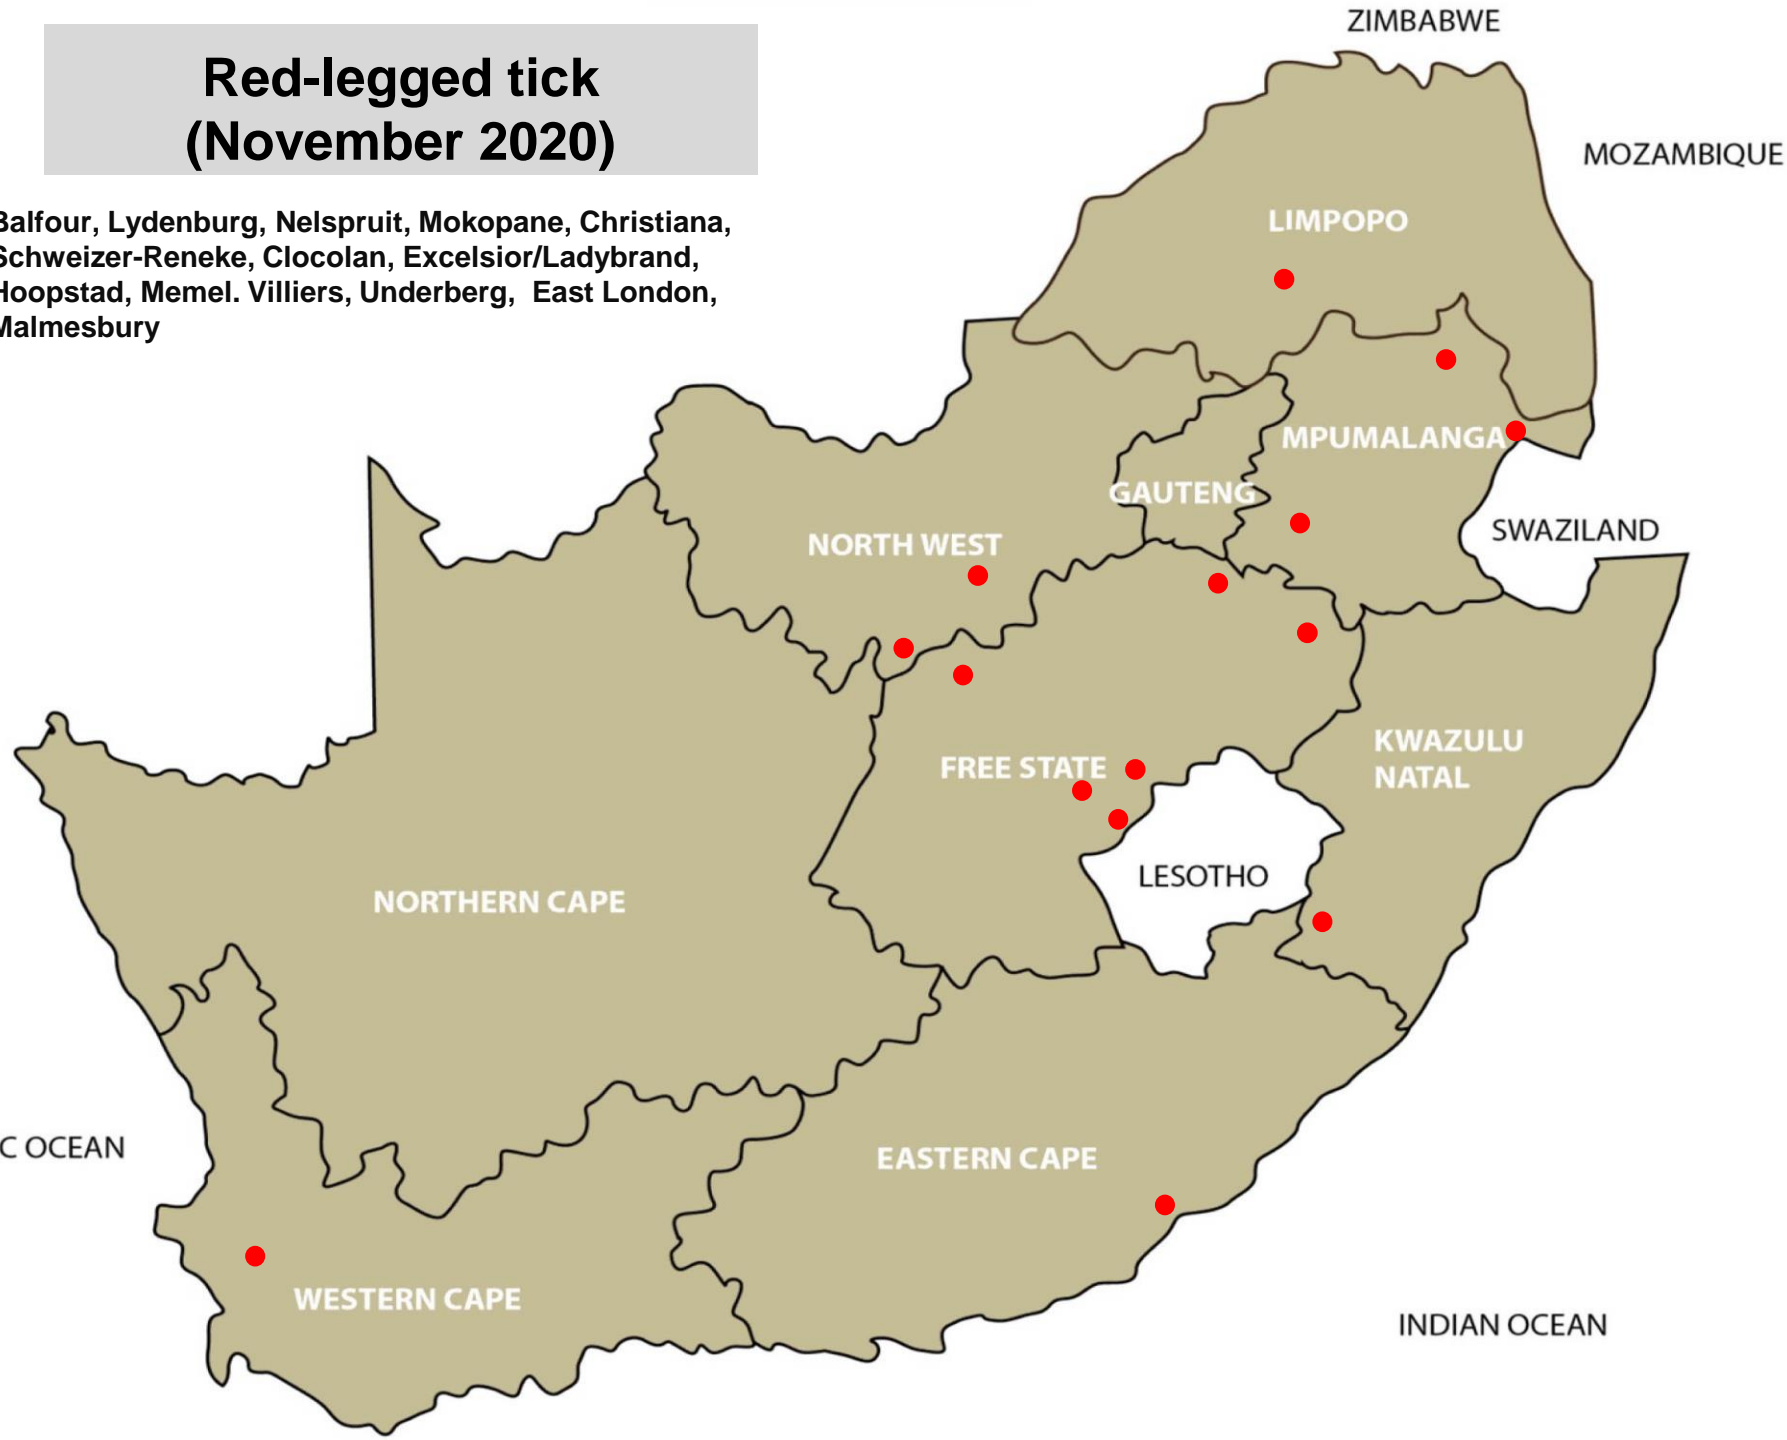

Resistant Blue ticks (November 2020)

Villiers, Winburg, Mtubatuba, Pietermaritzburg, Vryheid

Bont ticks (November 2020)

Balfour, Lydenburg, Nelspruit, Hammanskraal,
Pretoria, Makhado Mokopane, Polokwane,
Stella, Bergville, Dundee, Eshowe, Mtubatuba,
Pietermaritzburg, Pongola, East London

Brown ear-ticks (November 2020)

Standerton, Bronkhorstspuit, Mokopane,
Leeudoringstad, Villiers, Winburg, Bergville,
Mtubatuba

Bont-legged ticks (November 2020)

Bethal, Ermelo, Lydenburg, Bronkhorstspuit, Pretoria, Mokopane, Christiana, Klerksdorp, Schweizer-Reneke, Stella, Vryburg, Bethlehem, Bloemfontein, Clocolan, Excelsior/Ladybrand, Ficksburg, Frankfort, Hoopstad, Kroonstad, Memel, Senekal, Viljoenskroon, Villiers, Warden, Winburg, Bergville, Underberg, Vryheid, East London, Steynsburg, Malmesbury, Kuruman

Red-legged tick (November 2020)

Balfour, Lydenburg, Nelspruit, Mokopane, Christiana, Schweizer-Reneke, Clocolan, Excelsior/Ladybrand, Hoopstad, Memel. Villiers, Underberg, East London, Malmesbury

Paralysis ticks (November 2020)

Lydenburg, Christiana, Kroonstad, Viljoenskroon,
Warden

Biting lice (Red lice) (November 2020)

Vryburg, Bethlehem, Villiers, Bergville,
Malmesbury

Sucking lice (Blue lice) (November 2020)

Sheep scab (November 2020)