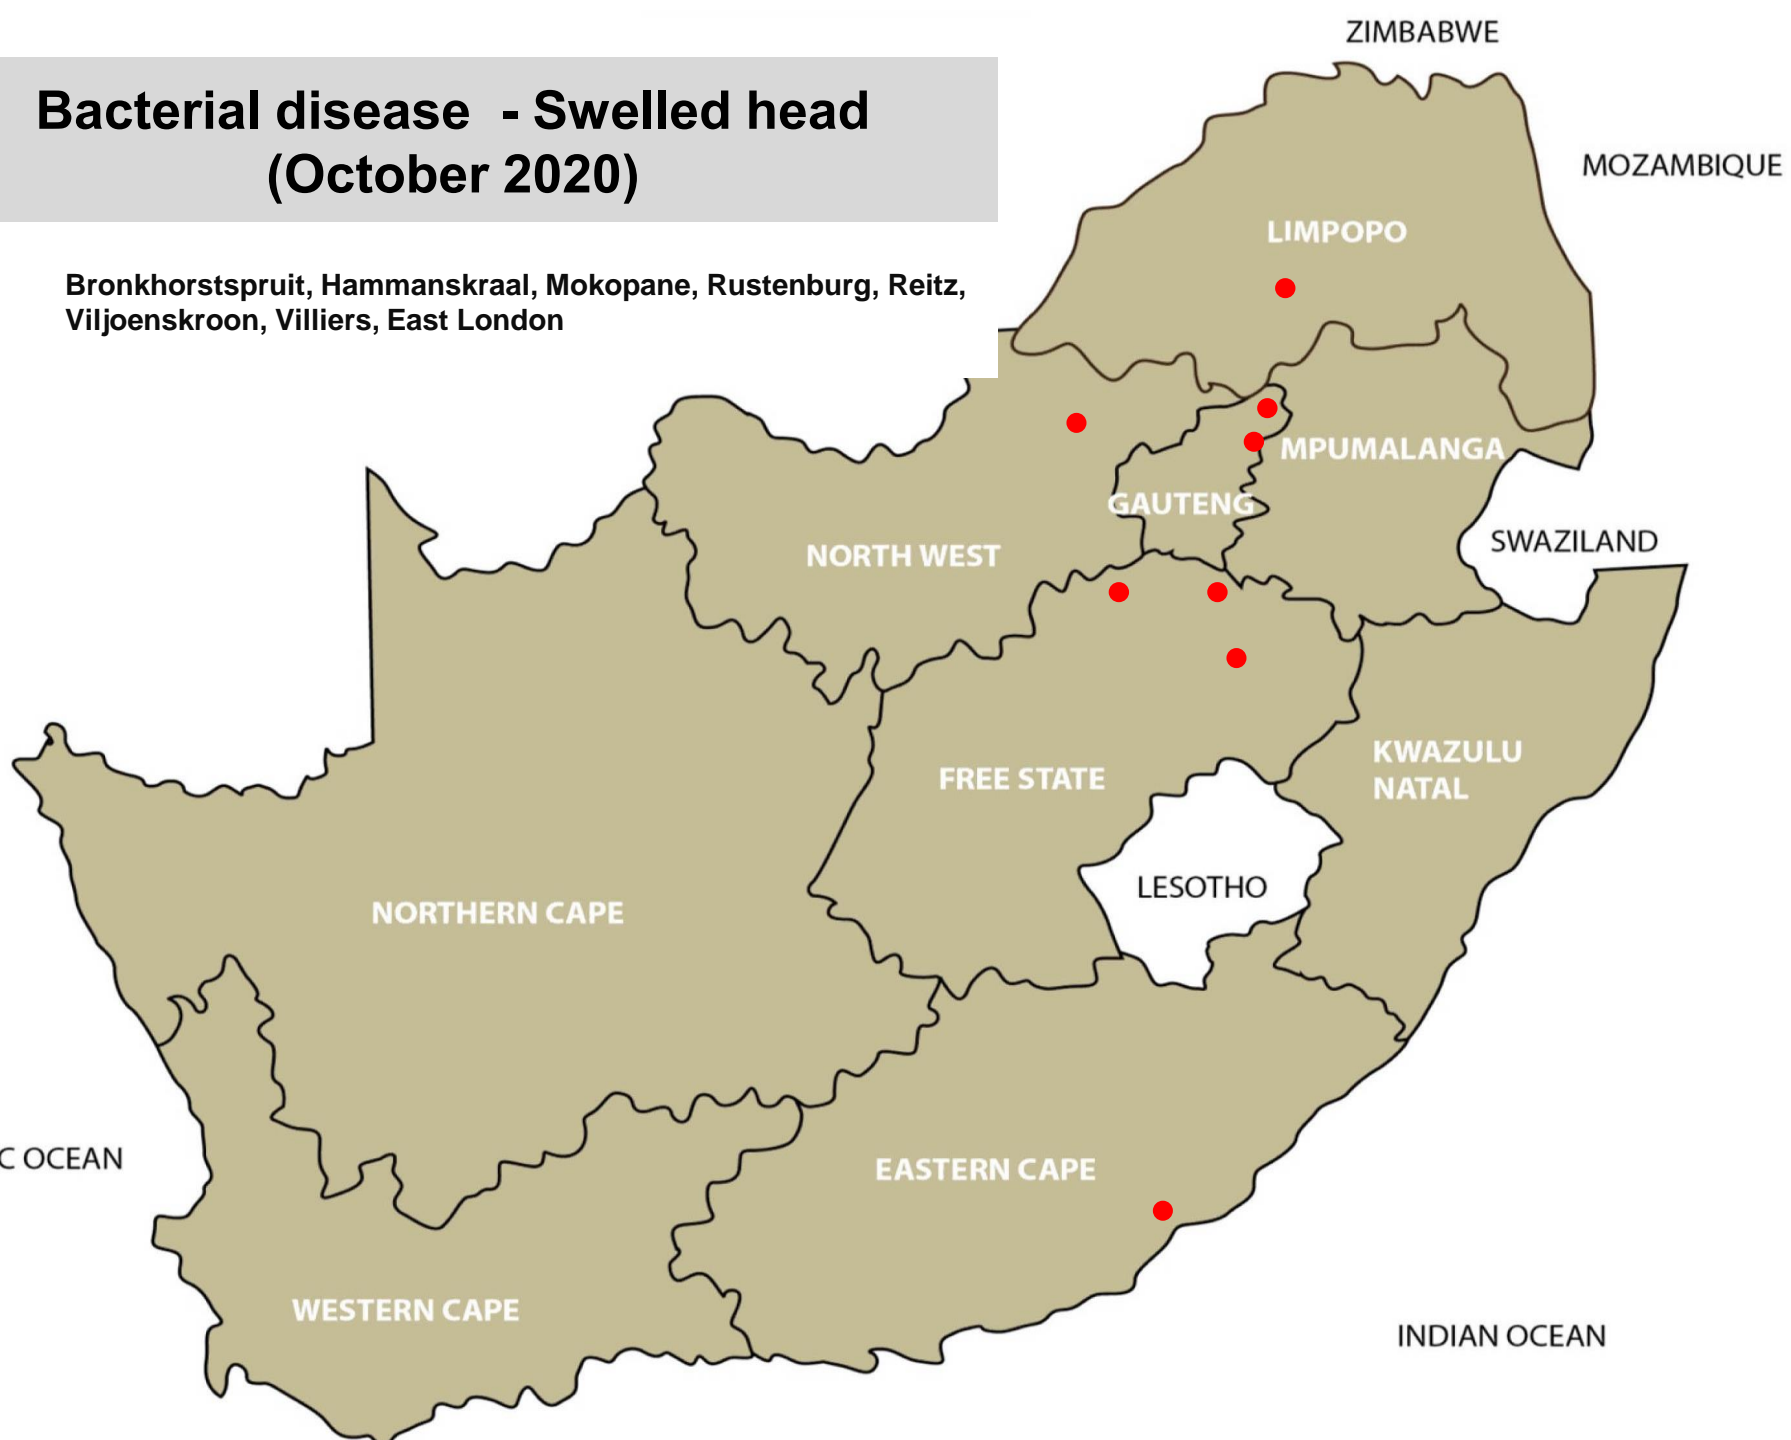

Zastron, Aliwal North, Heidelberg

Bacterial disease – Q-fever (November 2020)

No report received

Bacterial disease – Blackquarter (November 2020)

Balfour, Ermelo, Grootvlei, Piet Retief, Volksrust, Hammanskraal, Rayton, Makhado, Polokwane, Potchefstroom, Rustenburg, Bethlehem, Villiers, Vrede, Winburg, Bergville, Eshowe, Underberg, East London, Beaufort West

Bacterial disease - Swelled head (October 2020)

Bronkhorstspuit, Hammanskraal, Mokopane, Rustenburg, Reitz,
Viljoenskroon, Villiers, East London

Bacterial disease – Blood gut (sheep) (November 2020)

Bapsfontein, Makhado, Vryburg, Bethlehem,
Bloemfontein, Reitz, Villiers, Warden, Caledon,
Oudtshoorn, Upington