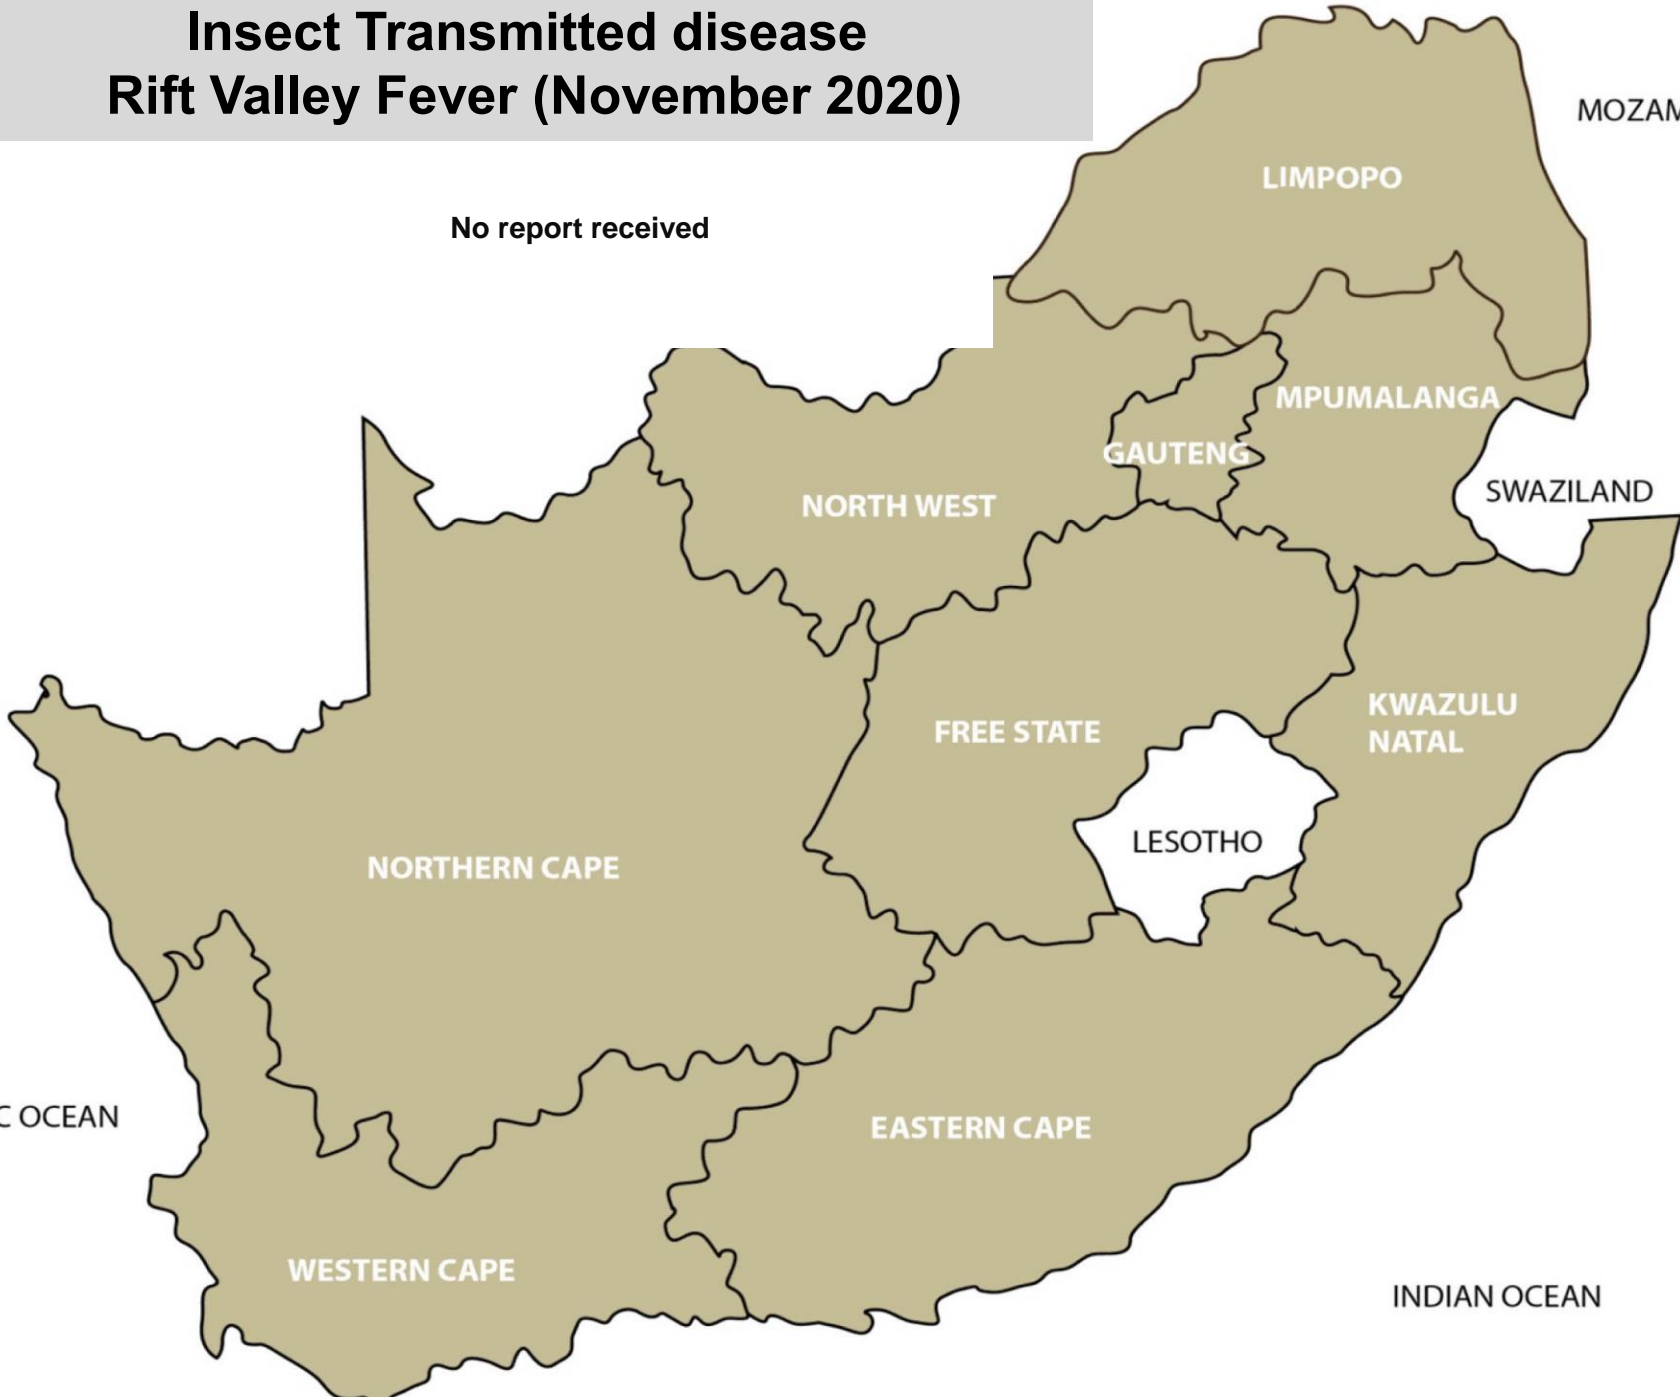

Insect Transmitted disease Rift Valley Fever (November 2020)

No report received

LIMPOPO

MPUMALANGA

GAUTENG

NORTH WEST

SWAZILAND

FREE STATE

KWAZULU
NATAL

LESOTHO

NORTHERN CAPE

EASTERN CAPE

WESTERN CAPE

MOZAMBIQUE

ZIMBABWE

ATLANTIC OCEAN

INDIAN OCEAN

Viral disease - Snotsiekte (BMC) (November 2020)

Lichtenburg, Vryburg, Villiers

Viral diseases – Infectious Bovine Rhinotracheitis (IBR) (November 2020)

Makhado, East London

Viral diseases – Bovine Viral Diarrhoea (BVD) – November 2020