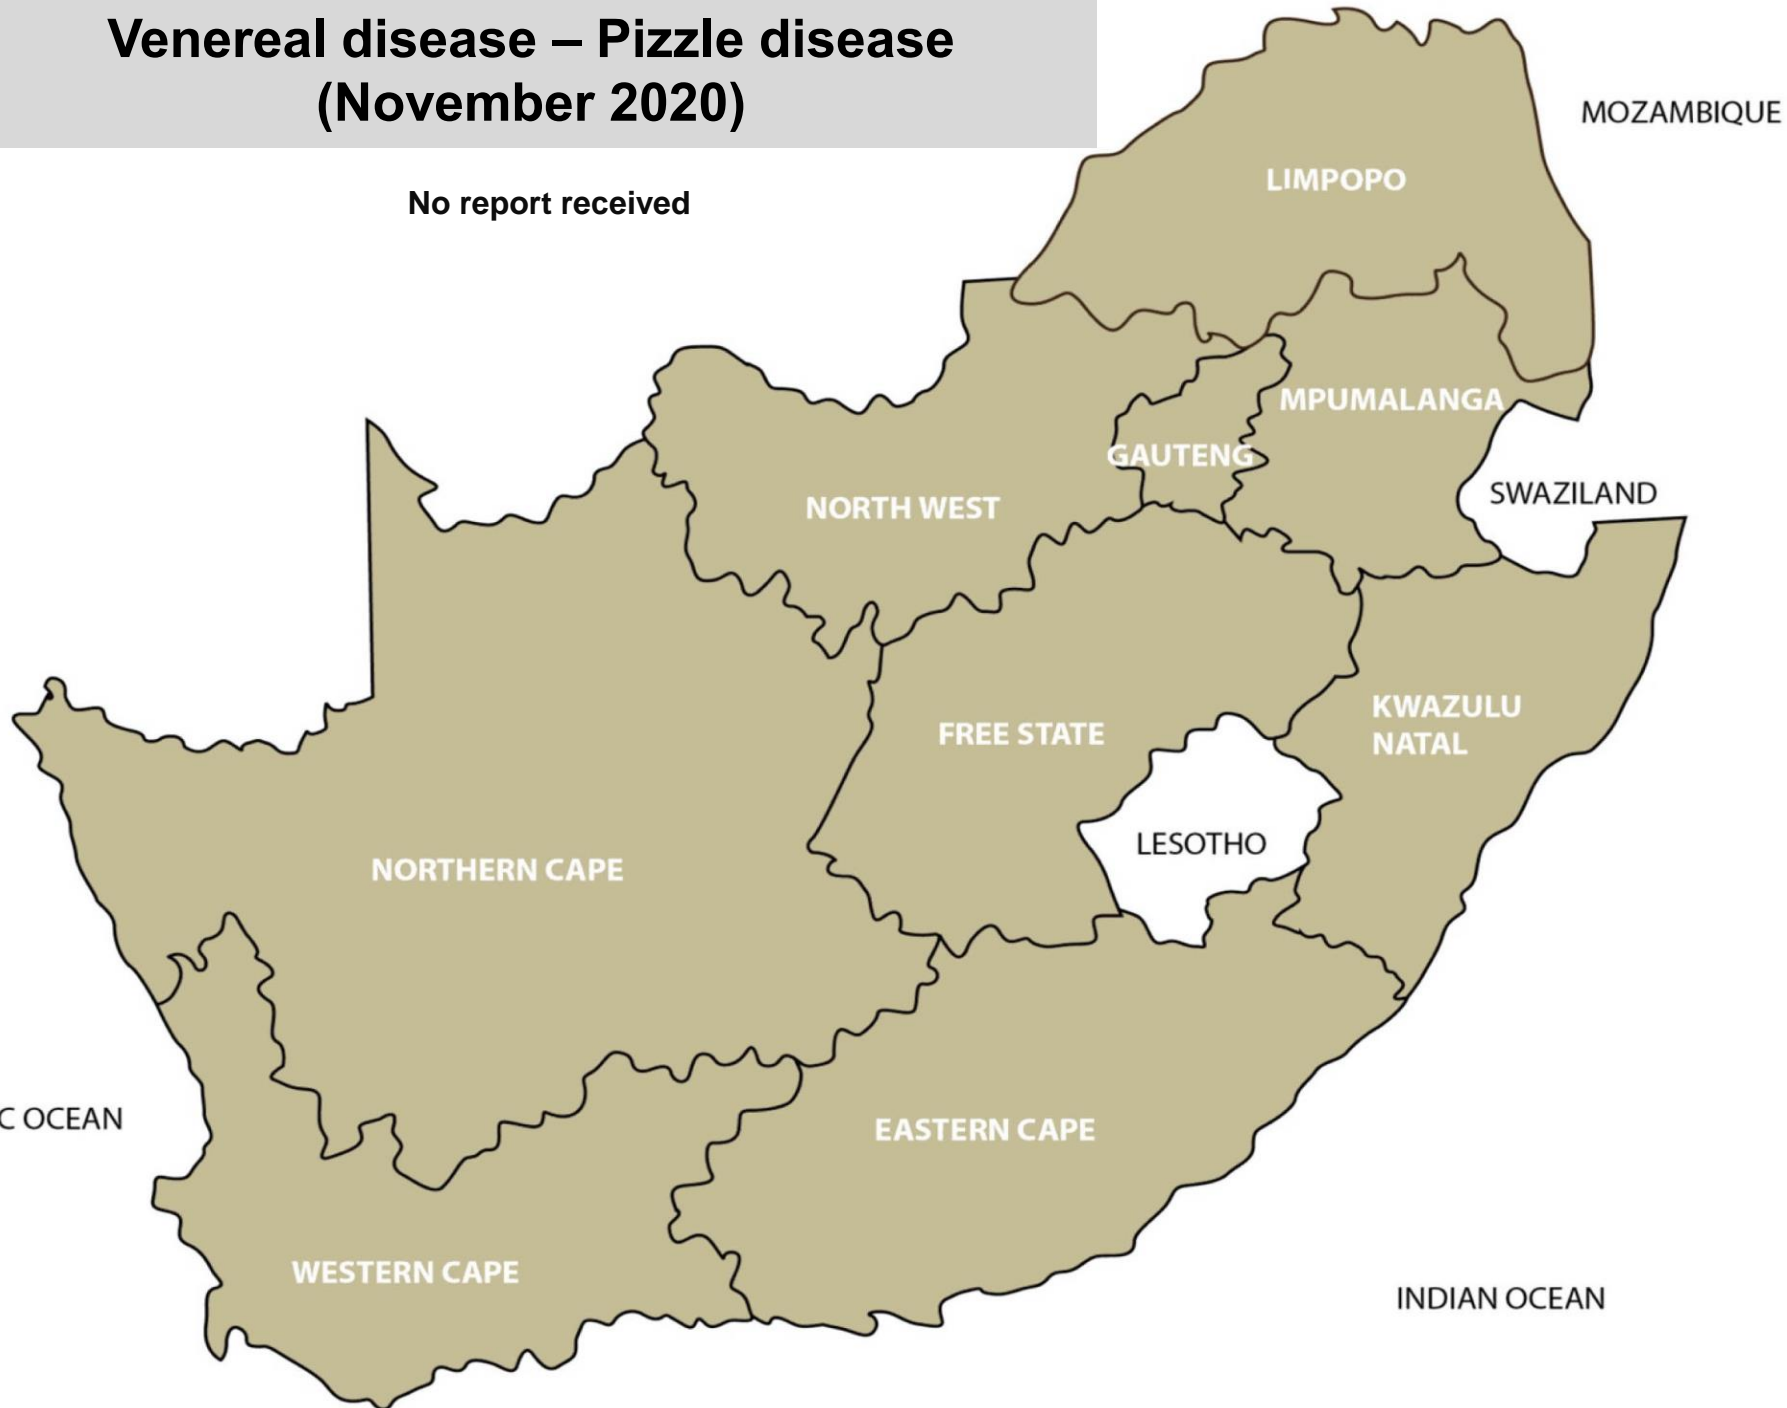

Tick transmitted disease – Corridor disease (November 2020)

No report received

Tick toxicosis – Sweating sickness (November 2020)

Bronkhorstspuit, Nigel, Tzaneen, Christiana,
Bloemfontein, Hoopstad, Kroonstad, Winburg

Venereal disease-Trichomonosis (November 2020)

Bethal, Middelburg, Piet Retief, Standerton, Volksrust,
Bloemhof, Klerksdorp, Leeudoringstad, Potchefstroom,
Schweizer-Reneke, Stella, Vryburg, Bethlehem,
Bloemfontein, Clocolan, Ficksburg, Hoopstad,
Kroonstad, Reitz, Senekal, Villiers, Warden, Winburg,
Newcastle, Vryheid, East London, Kuruman

Venereal disease – Vibriosis (November 2020)

Lydenburg, Mokopane, Klerksdorp, Leeudoringstad,
Potchefstroom, Schweizer-Reneke, Stella, Vryburg,
Bloemfontein, Clocolan, Dewetsdorp, Excelsior/Ladybrand,
Ficksburg, Hoopstad, Winburg, Newcastle, Underberg, East
London

Venereal disease – Pizzle disease (November 2020)

No report received

Insect and tick transmitted disease Lumpy skin disease (November 2020)

Volksrust, Bronkhorstspuit, Viljoenskroon, Villiers, Winburg,
Newcastle, Pongola, East London, Caledon, Heidelberg,
Riversdale, Swellendam, Worcester