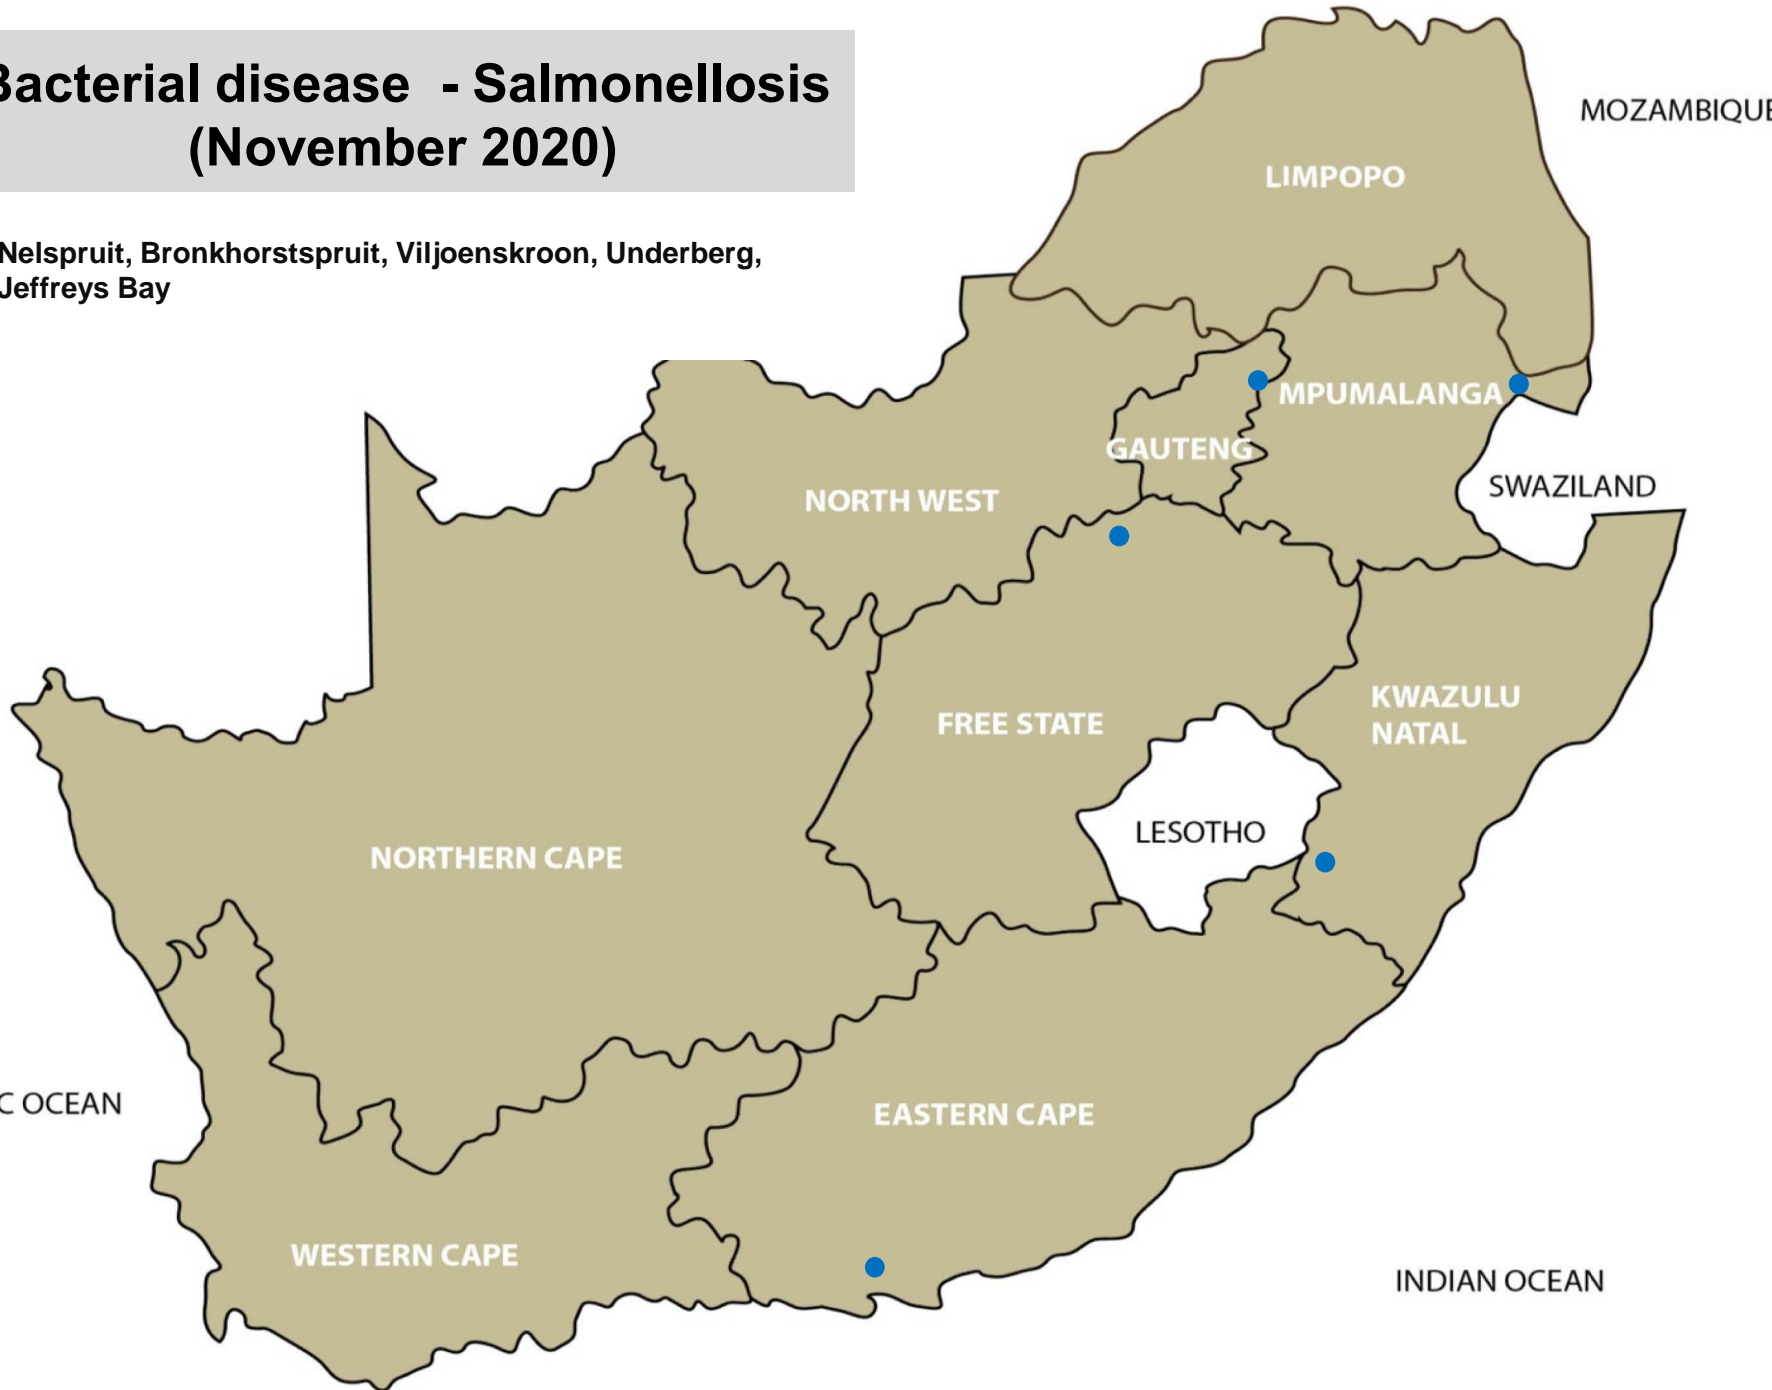

Bacterial disease – Bovine Brucellosis (November 2020)

Bafour, Standerton, Makhado, Polokwane, Christiana, Klerksdorp, Leeudoringstad, Lichtenburg, Stella, Vryburg, Bethlehem, Bloemfontein, Bultfontein, Clocolan, Excelsior/Ladybrand, Hoopstad, Kroonstad, Villiers, Warden, Winburg, East London, Kimberley

Bacterial disease – Ovine brucellosis
Brucella ovis (November 2020)

Bacterial disease – *E.coli* (November 2020)

Balfour, Hendrina, Lydenburg, Volksrust, Nigel, Pretoria, Brits, Christiana, Klerksdorp, Leeudoringstad, Vryburg, Bethlehem, Bloemfontein, Hoopstad, Kroonstad, Senekal, Viljoenskroon, Winburg, Pietermaritzburg, Underberg, Vryheid,, Beaufort West, Caledon

Bacterial disease - Salmonellosis (November 2020)

Nelspruit, Bronkhorstspuit, Viljoenskroon, Underberg,
Jeffreys Bay

Bacterial disease – Enzootic abortion (November 2020)

Bacterial disease – Johne's disease (October 2020)

Zastron, Aliwal North, Heidelberg

Bacterial disease – Q-fever (November 2020)

No report received

Bacterial disease – Blackquarter (November 2020)

Balfour, Ermelo, Grootvlei, Piet Retief, Volksrust, Hammanskraal, Rayton, Makhado, Polokwane, Potchefstroom, Rustenburg, Bethlehem, Villiers, Vrede, Winburg, Bergville, Eshowe, Underberg, East London, Beaufort West