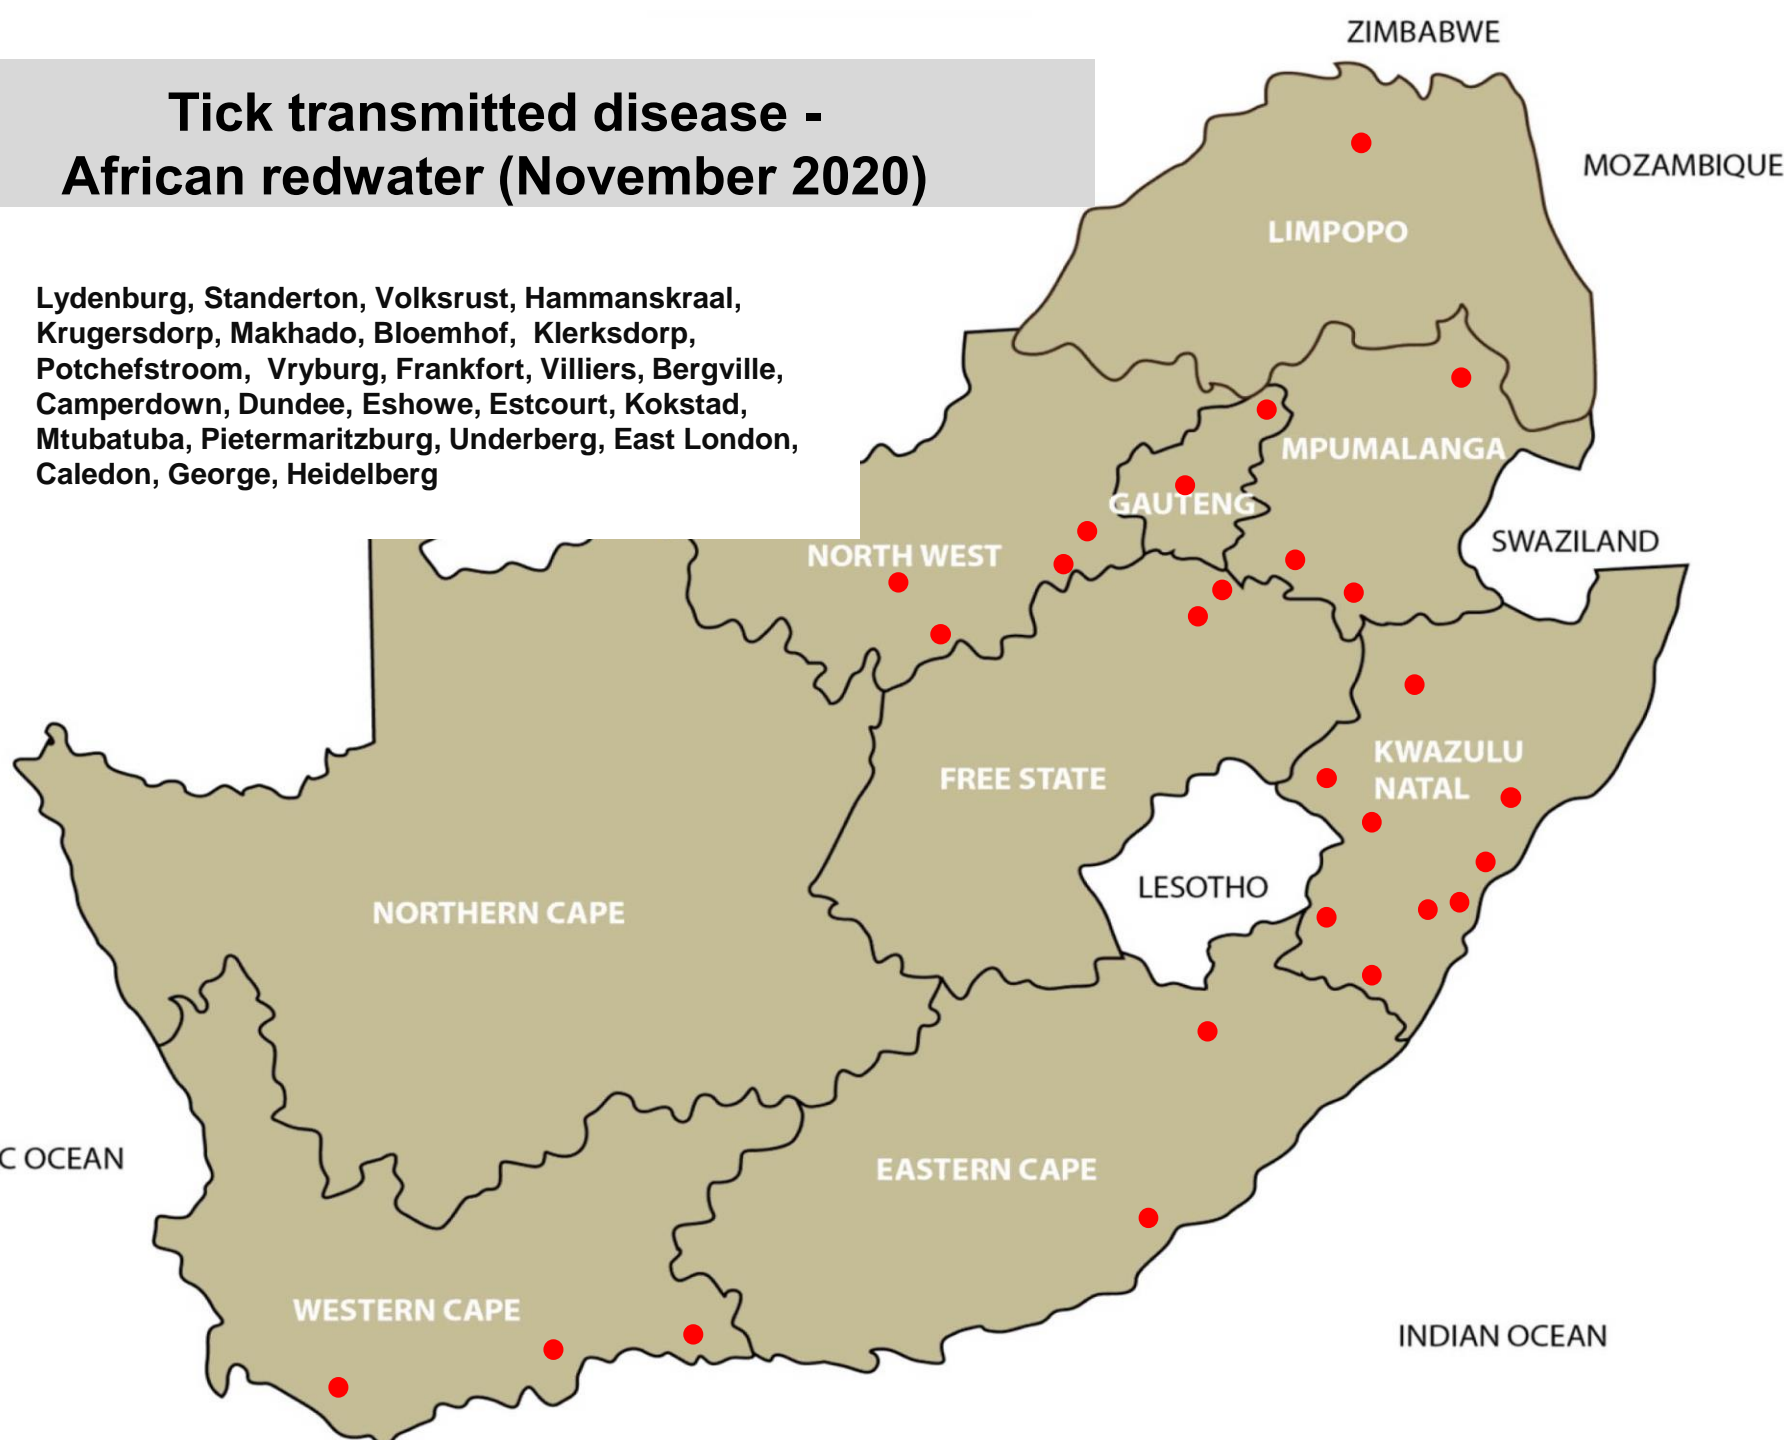

Screw-worm (November 2020)

Nelspruit, Senekal, Caledon

Nasal bot (November 2020)

Lydenburg, Bronkhorstsrui, Potchefstroom,
Excelsior/Ladybrand, Hoopstad, Oranjeville, Reitz,
Villiers, Malmesbury

Midges and Mosquitoes (November 2020)

Balfour, Lydenburg, Nigel, Christiana, Vryburg, Bethlehem, Memel, Villiers, Warden, Vryheid, Winburg, Darling, George, Oudtshoorn

Coccidiosis (November 2020)

Nelspruit, Nigel, Onderstepoort, Vaalwater, Klerksdorp, Vryburg, Bethlehem, Bloemfontein, Oranjeville, Parys, Reitz, Viljoenskroon, Bergville, Dundee, Eshowe, Underberg, Bathurst, Graaff-Reinet, Caledon, George, Heidelberg, Oudtshoorn, Stellenbosch, Colesberg, Kuruman

Cryptosporidiosis (November 2020)

Lydenburg, Middelburg, Bapsfontein, Bronkhorstspuit, Muldersdrift, Nigel, Pretoria, Bela-Bela, Brits, Christiana, Ottosdal, Potchefstroom, Schweizer-Reneke, Vryburg, Bethlehem, Bultfontein, Clocolan, Ficksburg, Hoopstad, Kroonstad, Parys, Reitz, Senekal, Villiers, Warden, Bergville, Dundee, Estcourt, Kokstad, Newcastle, Caledon, Darling, George, Heidelberg, Malmesbury, Riversdale

Tick transmitted disease - African redwater (November 2020)

Lydenburg, Standerton, Volksrust, Hammanskraal, Krugersdorp, Makhado, Bloemhof, Klerksdorp, Potchefstroom, Vryburg, Frankfort, Villiers, Bergville, Camperdown, Dundee, Eshowe, Estcourt, Kokstad, Mtubatuba, Pietermaritzburg, Underberg, East London, Caledon, George, Heidelberg