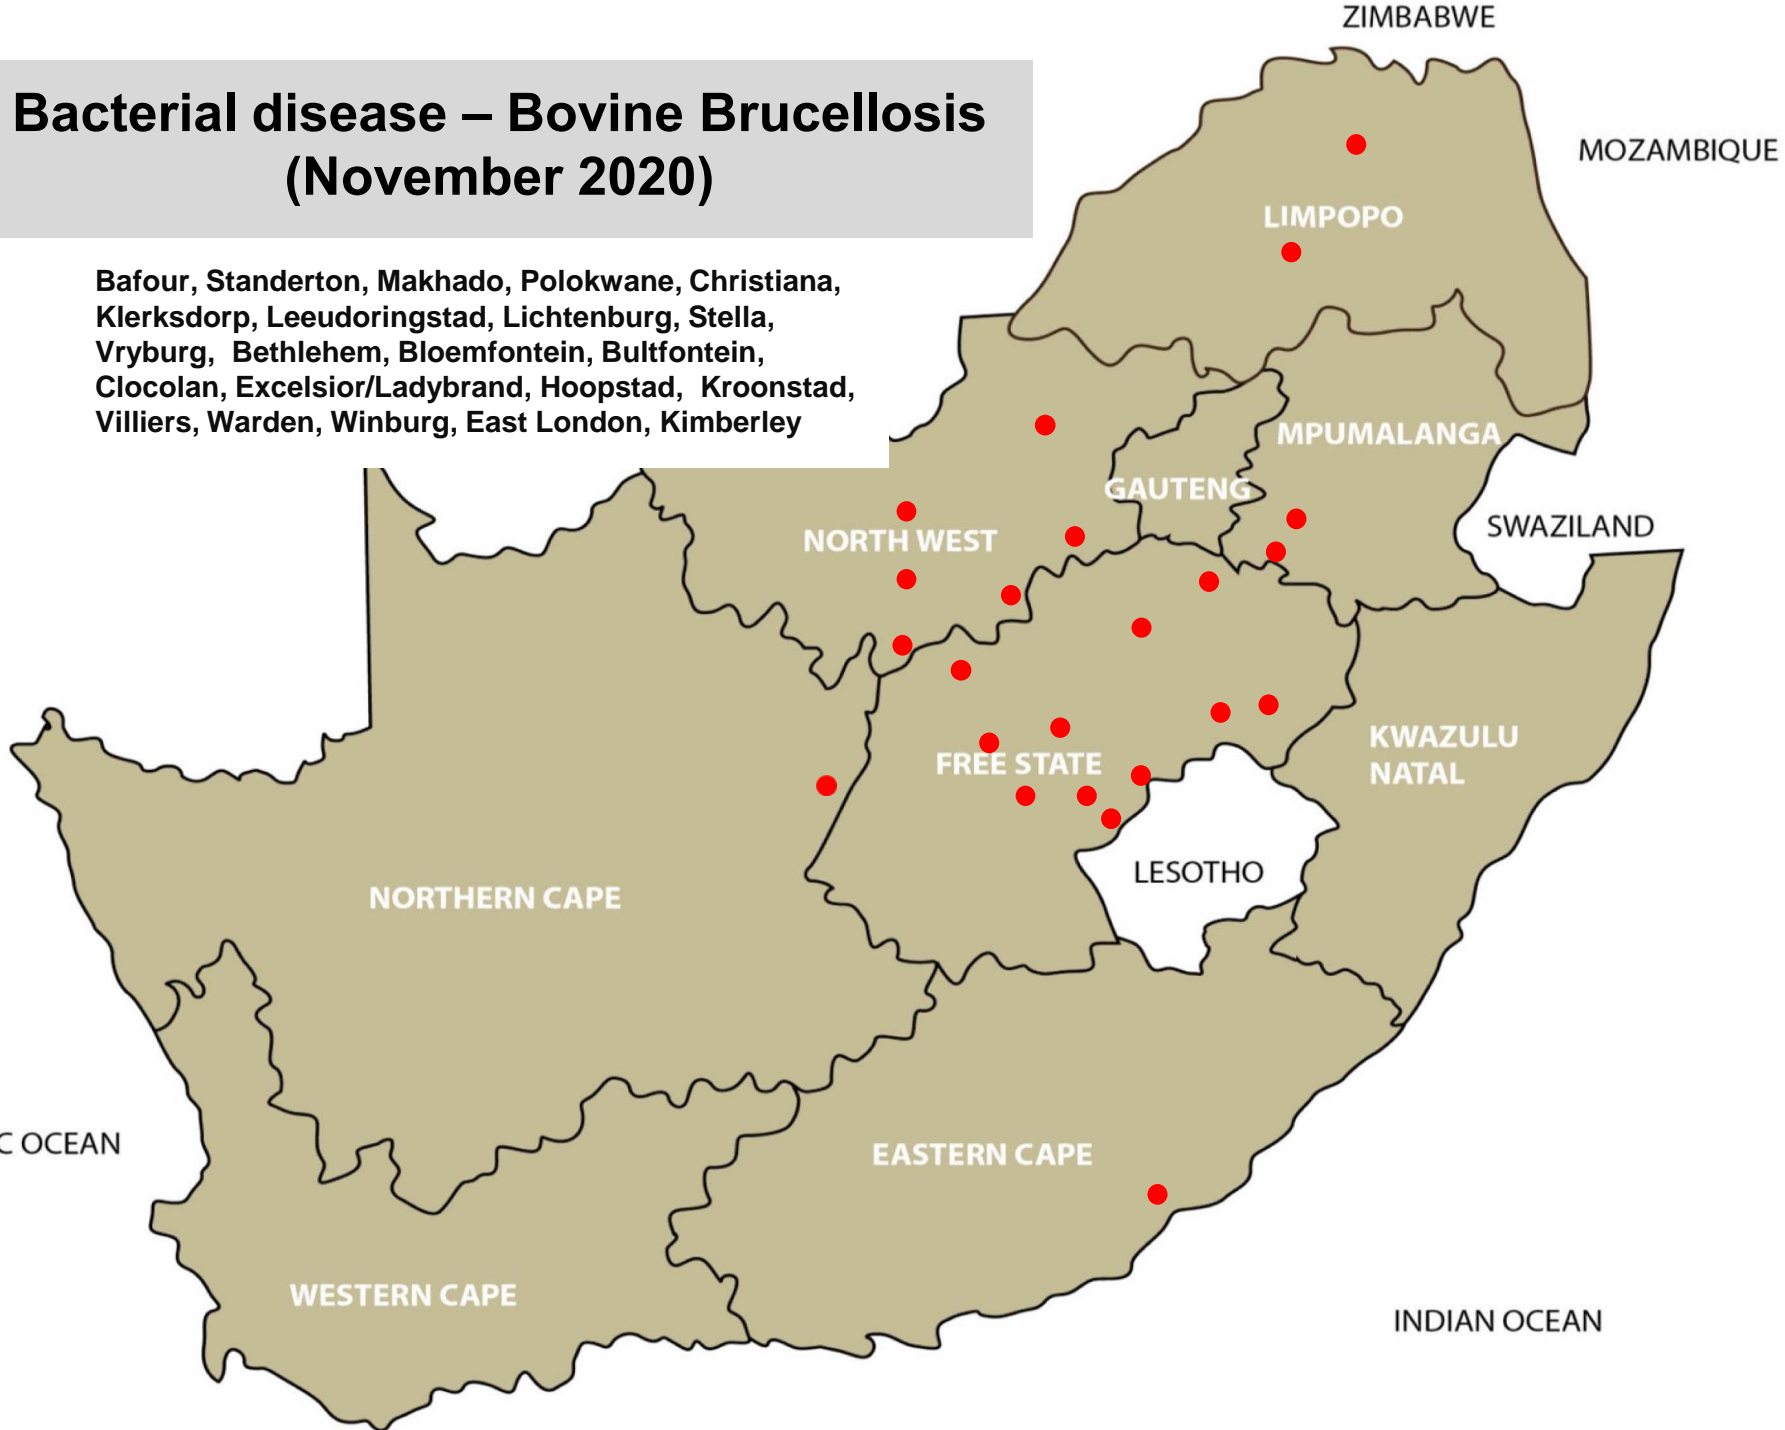

Viral disease – Warts (November 2020)

Lydenburg, Nigel, Pretoria, Brits, Clocolan, Hoopstad, Viljoenskroon, Villiers, Winburg, Bergville, Eshowe, Mtubatuba, East London, Humansdorp, Caledon, George, Malmesbury, Moorreesburg, Stellenbosch, Kuruman

Viral diseases – Rabies (cattle) (November 2020)

Vryburg, Villiers, Malmesbury

Viral diseases – Jaagsiekte (November 2020)

Bronkhorstspuit

Fungal disease – Ringworm (November 2020)

Balfour, Grootvlei, Lydenburg, Pretoria, Makhado,
Polokwane, Christiana, Klerksdorp, Bergville, Eshowe,
Mtubatuba, Newcastle, East London, Witelsbos, Darling,
Riversdale, Stellenbosch, Kuruman

Bacterial disease – Bovine Brucellosis (November 2020)

Bafour, Standerton, Makhado, Polokwane, Christiana, Klerksdorp, Leeudoringstad, Lichtenburg, Stella, Vryburg, Bethlehem, Bloemfontein, Bultfontein, Clocolan, Excelsior/Ladybrand, Hoopstad, Kroonstad, Villiers, Warden, Winburg, East London, Kimberley