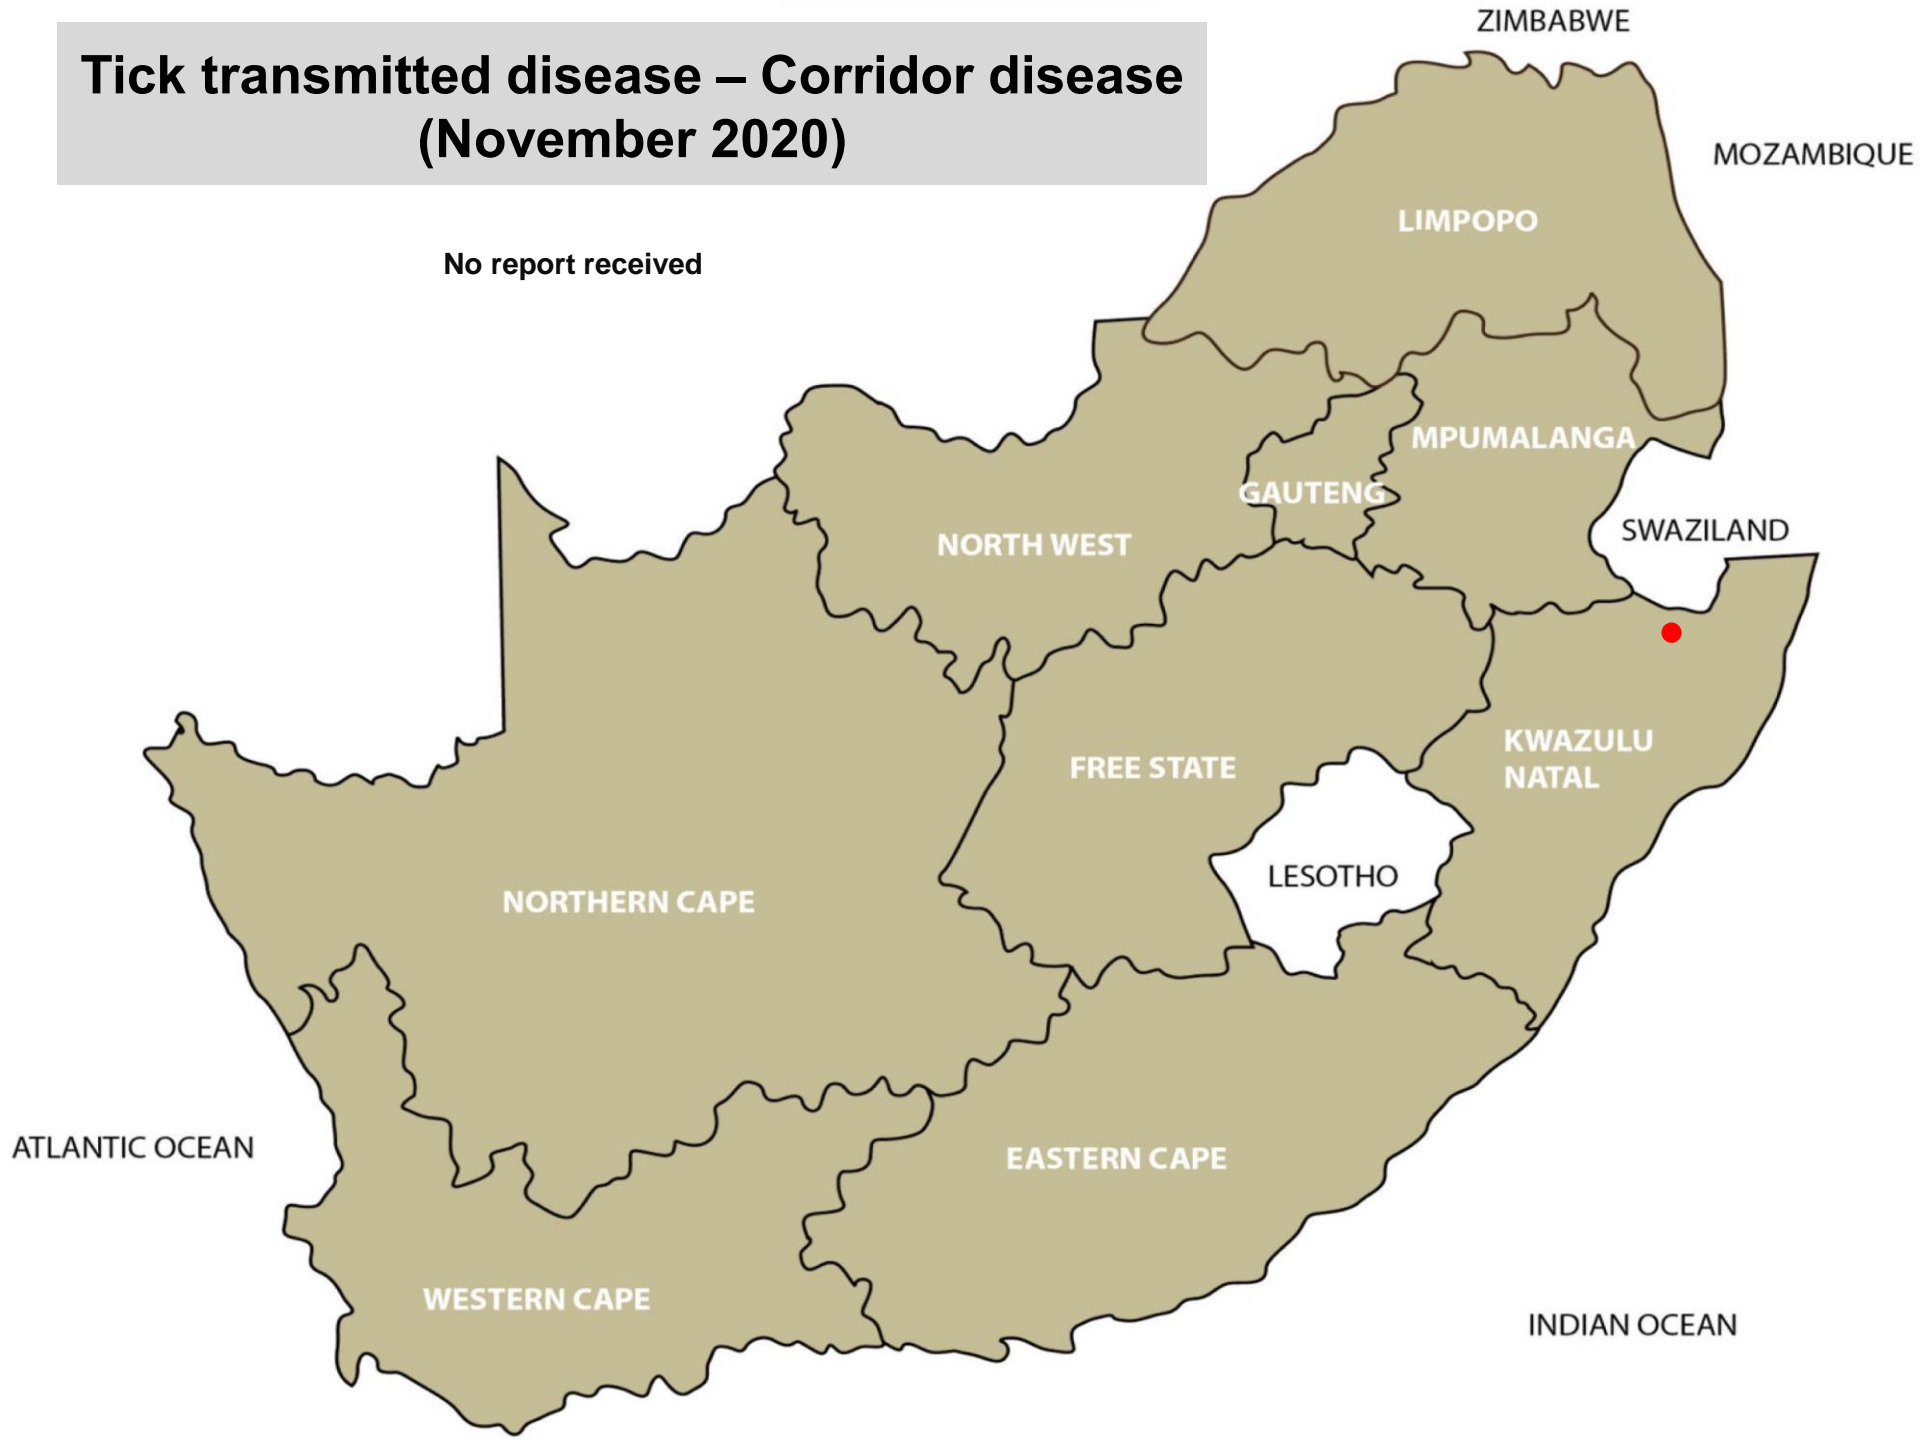

Tick transmitted disease Asiatic redwater (November 2020)

Balfour, Lydenburg, Middelburg, Piet Retief, Standerton, Bronkhorstspuit, Nigel, Bela-Bela, Polokwane, Klerksdorp, Potchefstroom, Frankfort, Memel, Villiers, Bergville, Dundee, Mtubatuba, Underberg, Alexandria, East London, Humansdorp, George, Riversdale, Swellendam

Tick and biting fly transmitted disease Anaplasmosis (November 2020)

Bethal, Grootvlei, Piet Retief, Standerton, Makhado, Christiana, Vryburg, Bethlehem, Bloemfontein, Clocolan, Dewetsdorp, Excelsior/Ladybrand, Hoopstad, Reitz, Senekal, Villiers, Winburg, Bergville, Pietermaritzburg, Underberg, East London, Darling, George, Malmesbury, Riversdale

Tick transmitted disease - Heartwater (November 2020)

Lydenburg, Nelspruit, Piet Retief, Bapsfontein, Hammanskraal, Muldersdrift, Onderstepoort, Pretoria, Bela-Bela, Mokopane, Polokwane, Tzaneen, Brits, Rustenburg, Bergville, Camperdown, Dundee, Eshowe, Estcourt, Mtubatuba, Pietermaritzburg, Pongola, Alexandria, East London, Uitenhage

Tick transmitted disease – Corridor disease (November 2020)

No report received

Tick toxicosis – Sweating sickness (November 2020)

Bronkhorstspuit, Nigel, Tzaneen, Christiana,
Bloemfontein, Hoopstad, Kroonstad, Winburg