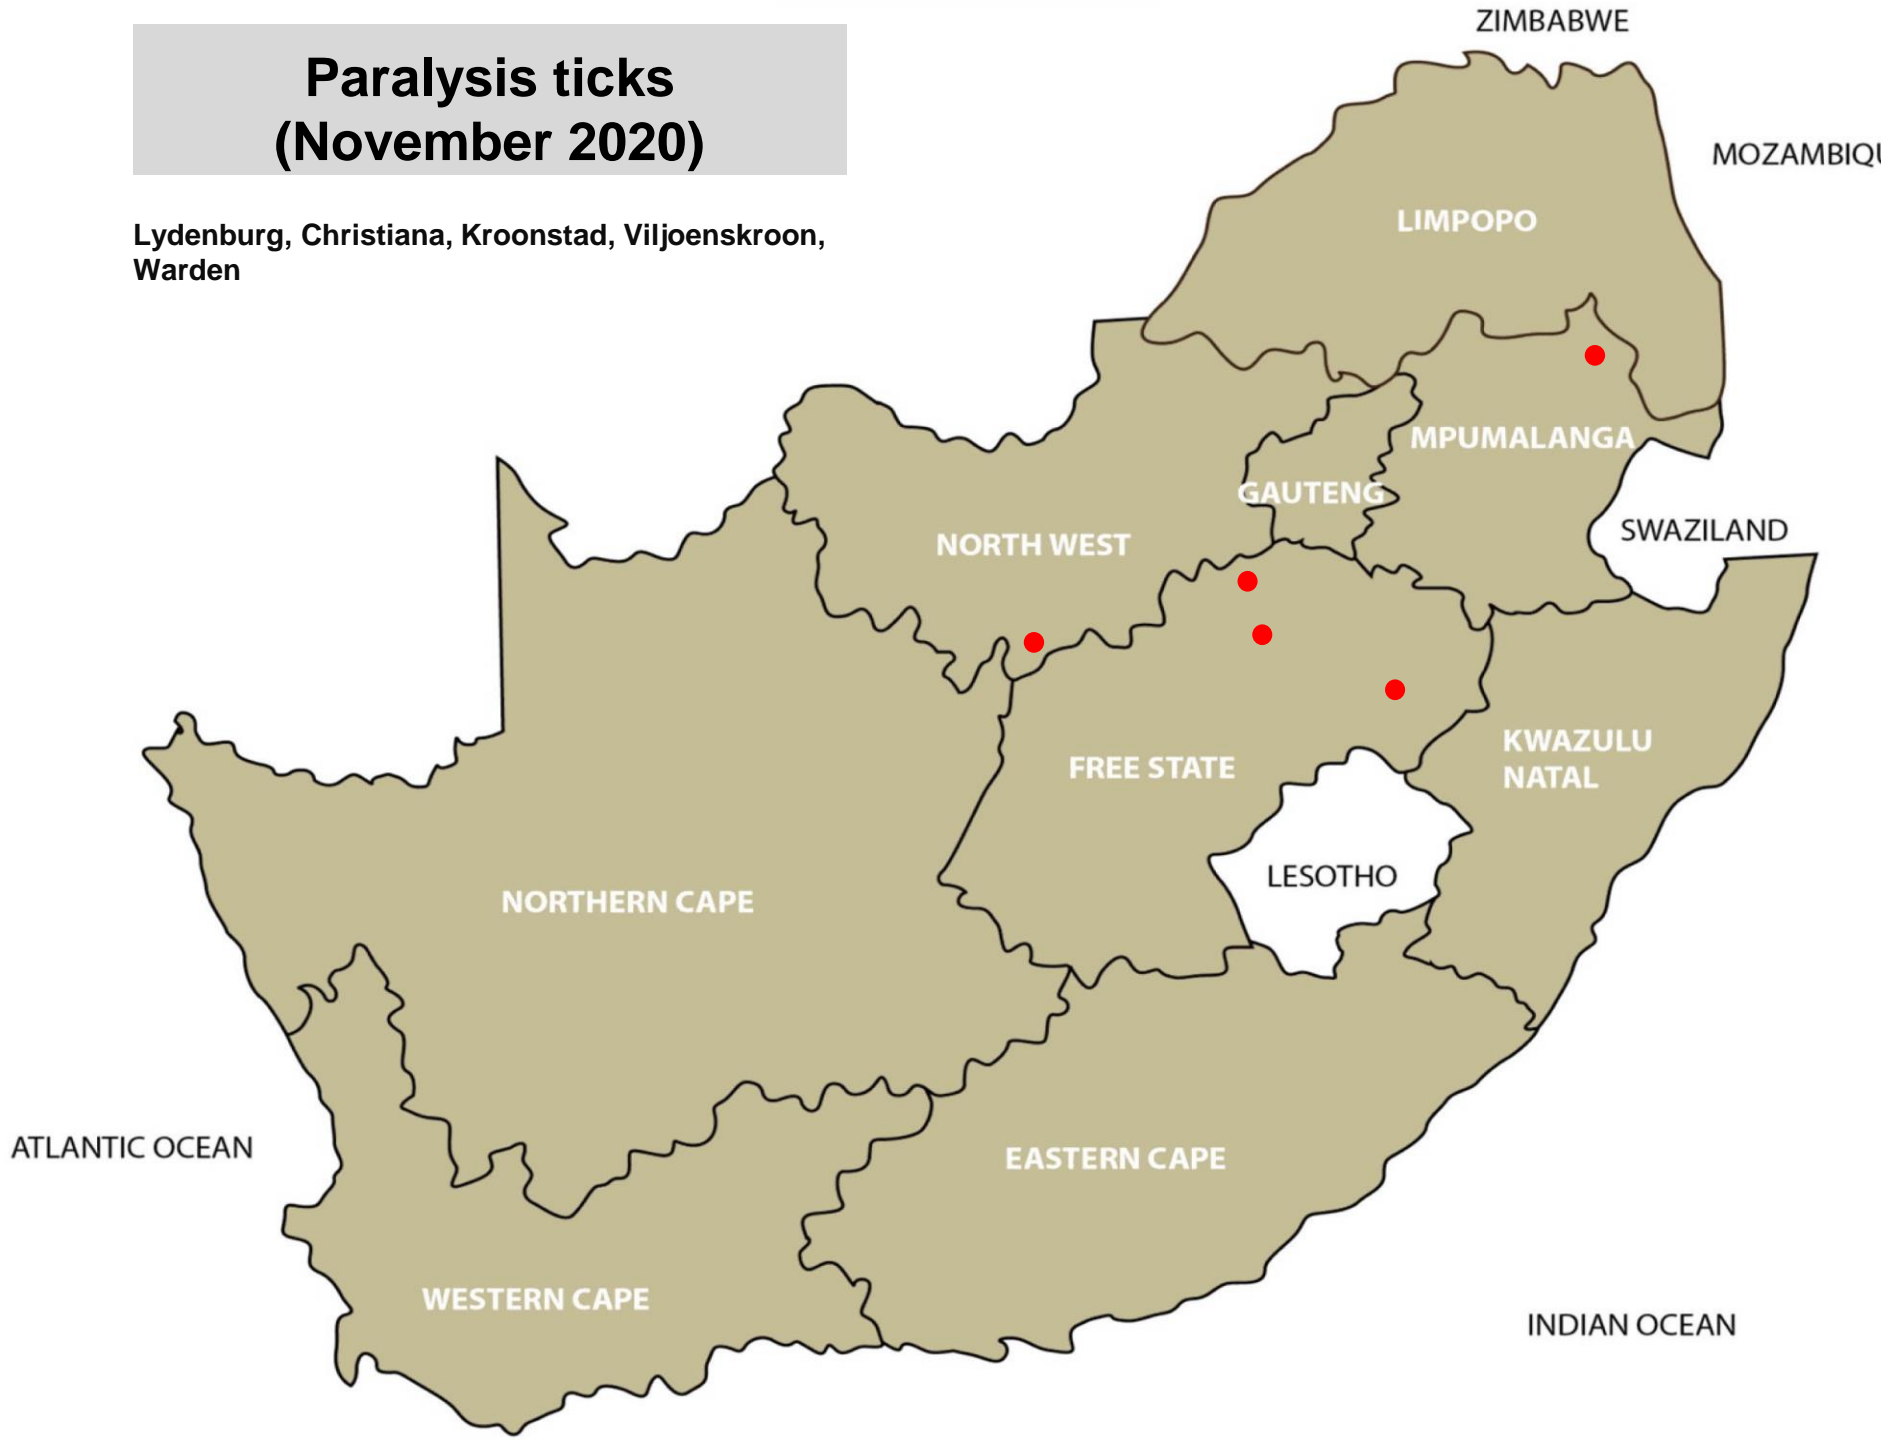

Resistant Blue ticks (November 2020)

Villiers, Winburg, Mtubatuba, Pietermaritzburg, Vryheid

Bont ticks (November 2020)

Balfour, Lydenburg, Nelspruit, Hammanskraal,
Pretoria, Makhado Mokopane, Polokwane,
Stella, Bergville, Dundee, Eshowe, Mtubatuba,
Pietermaritzburg, Pongola, East London

Brown ear-ticks (November 2020)

Standerton, Bronkhorstspuit, Mokopane,
Leeudoringstad, Villiers, Winburg, Bergville,
Mtubatuba

Bont-legged ticks (November 2020)

Bethal, Ermelo, Lydenburg, Bronkhorstspuit, Pretoria, Mokopane, Christiana, Klerksdorp, Schweizer-Reneke, Stella, Vryburg, Bethlehem, Bloemfontein, Clocolan, Excelsior/Ladybrand, Ficksburg, Frankfort, Hoopstad, Kroonstad, Memel, Senekal, Viljoenskroon, Villiers, Warden, Winburg, Bergville, Underberg, Vryheid, East London, Steynsburg, Malmesbury, Kuruman

Red-legged tick (November 2020)

Balfour, Lydenburg, Nelspruit, Mokopane, Christiana, Schweizer-Reneke, Clocolan, Excelsior/Ladybrand, Hoopstad, Memel. Villiers, Underberg, East London, Malmesbury

Paralysis ticks (November 2020)

Lydenburg, Christiana, Kroonstad, Viljoenskroon,
Warden

Biting lice (Red lice) (November 2020)

Vryburg, Bethlehem, Villiers, Bergville,
Malmesbury

Sucking lice (Blue lice) (November 2020)

Sheep scab (November 2020)