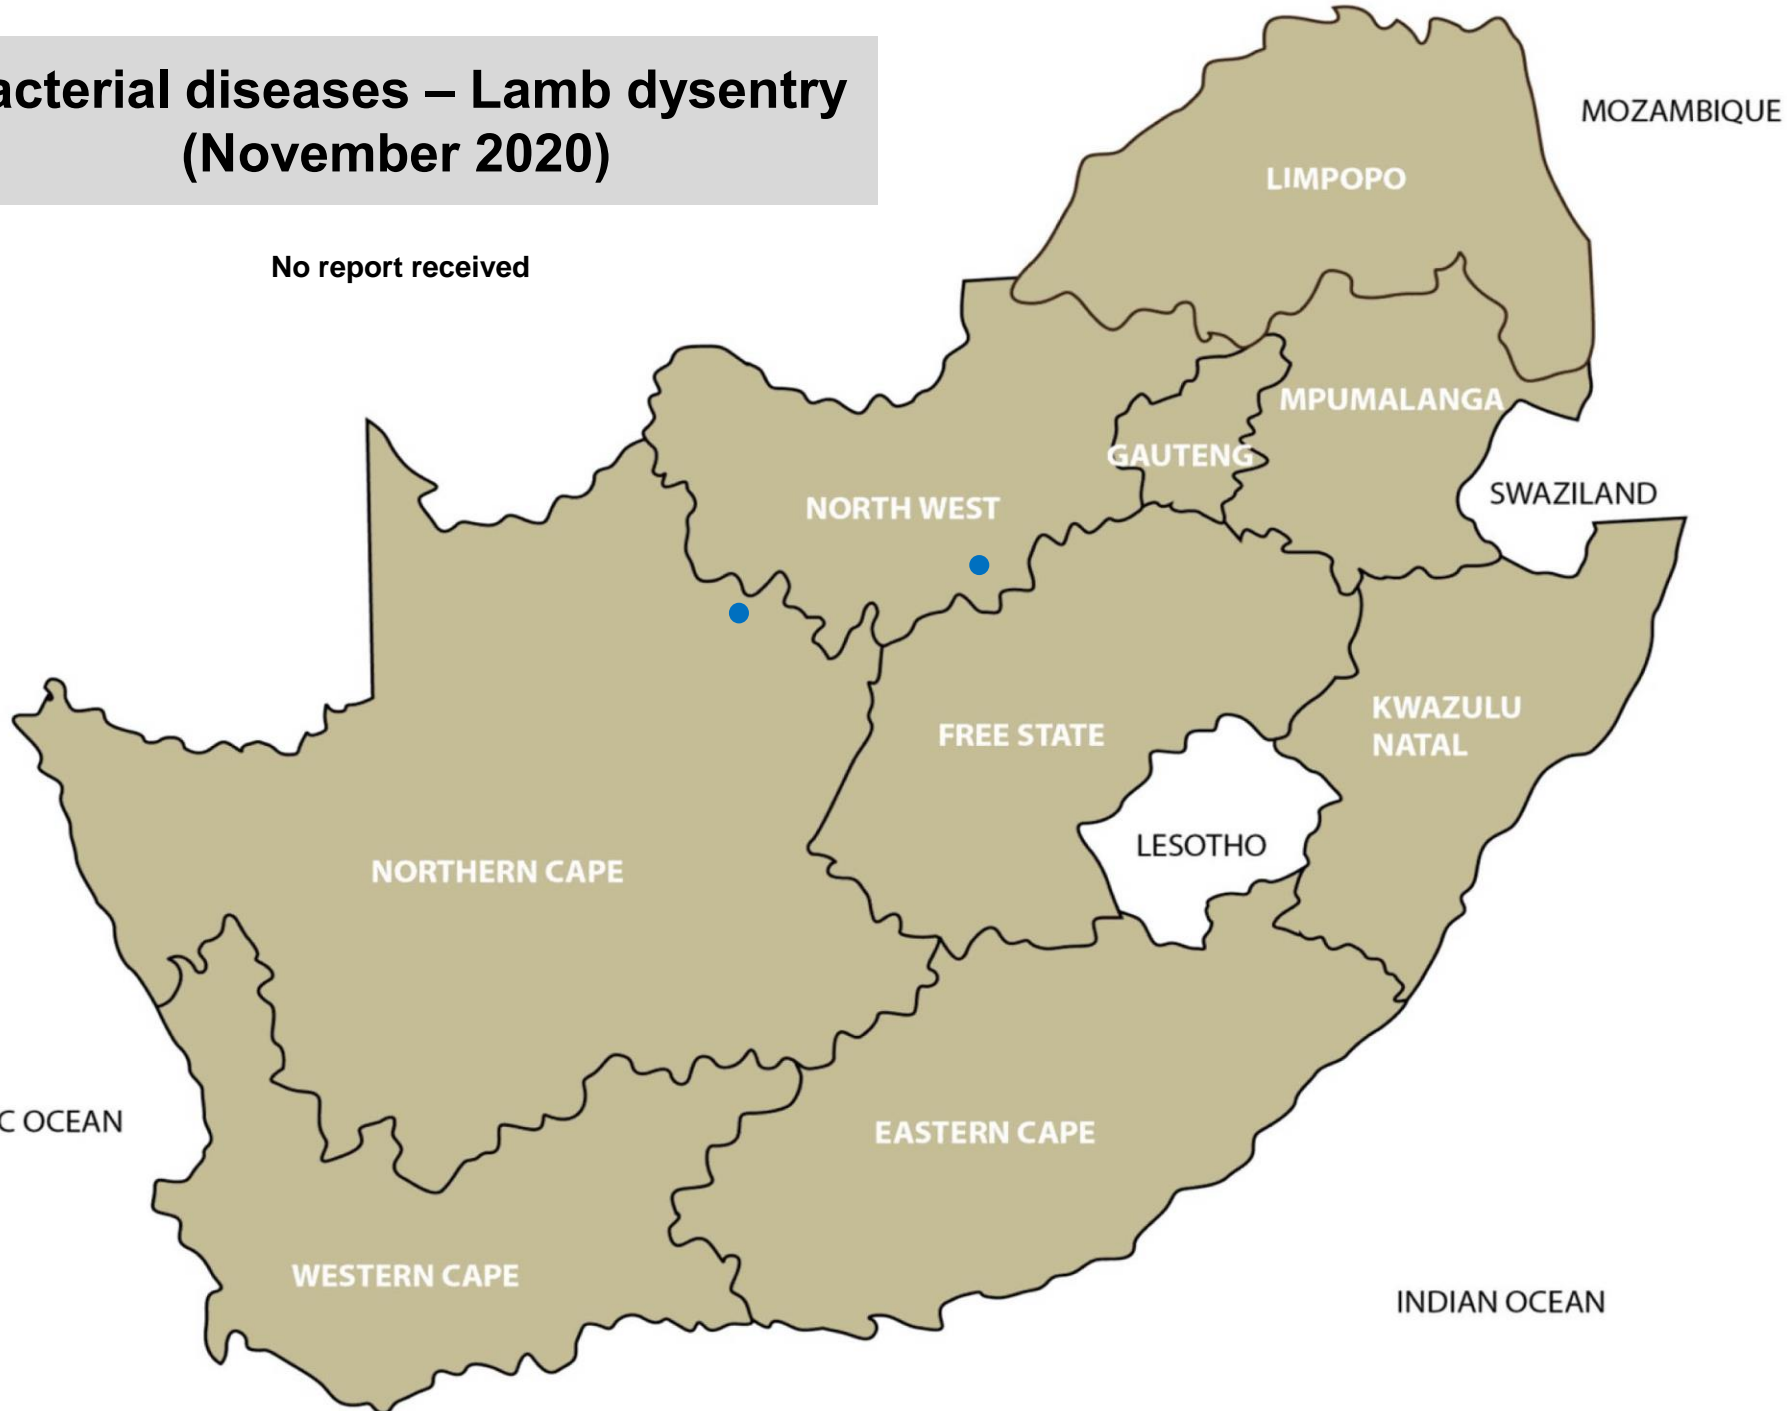

Bacterial diseases – Lamb dysentery (November 2020)

No report received