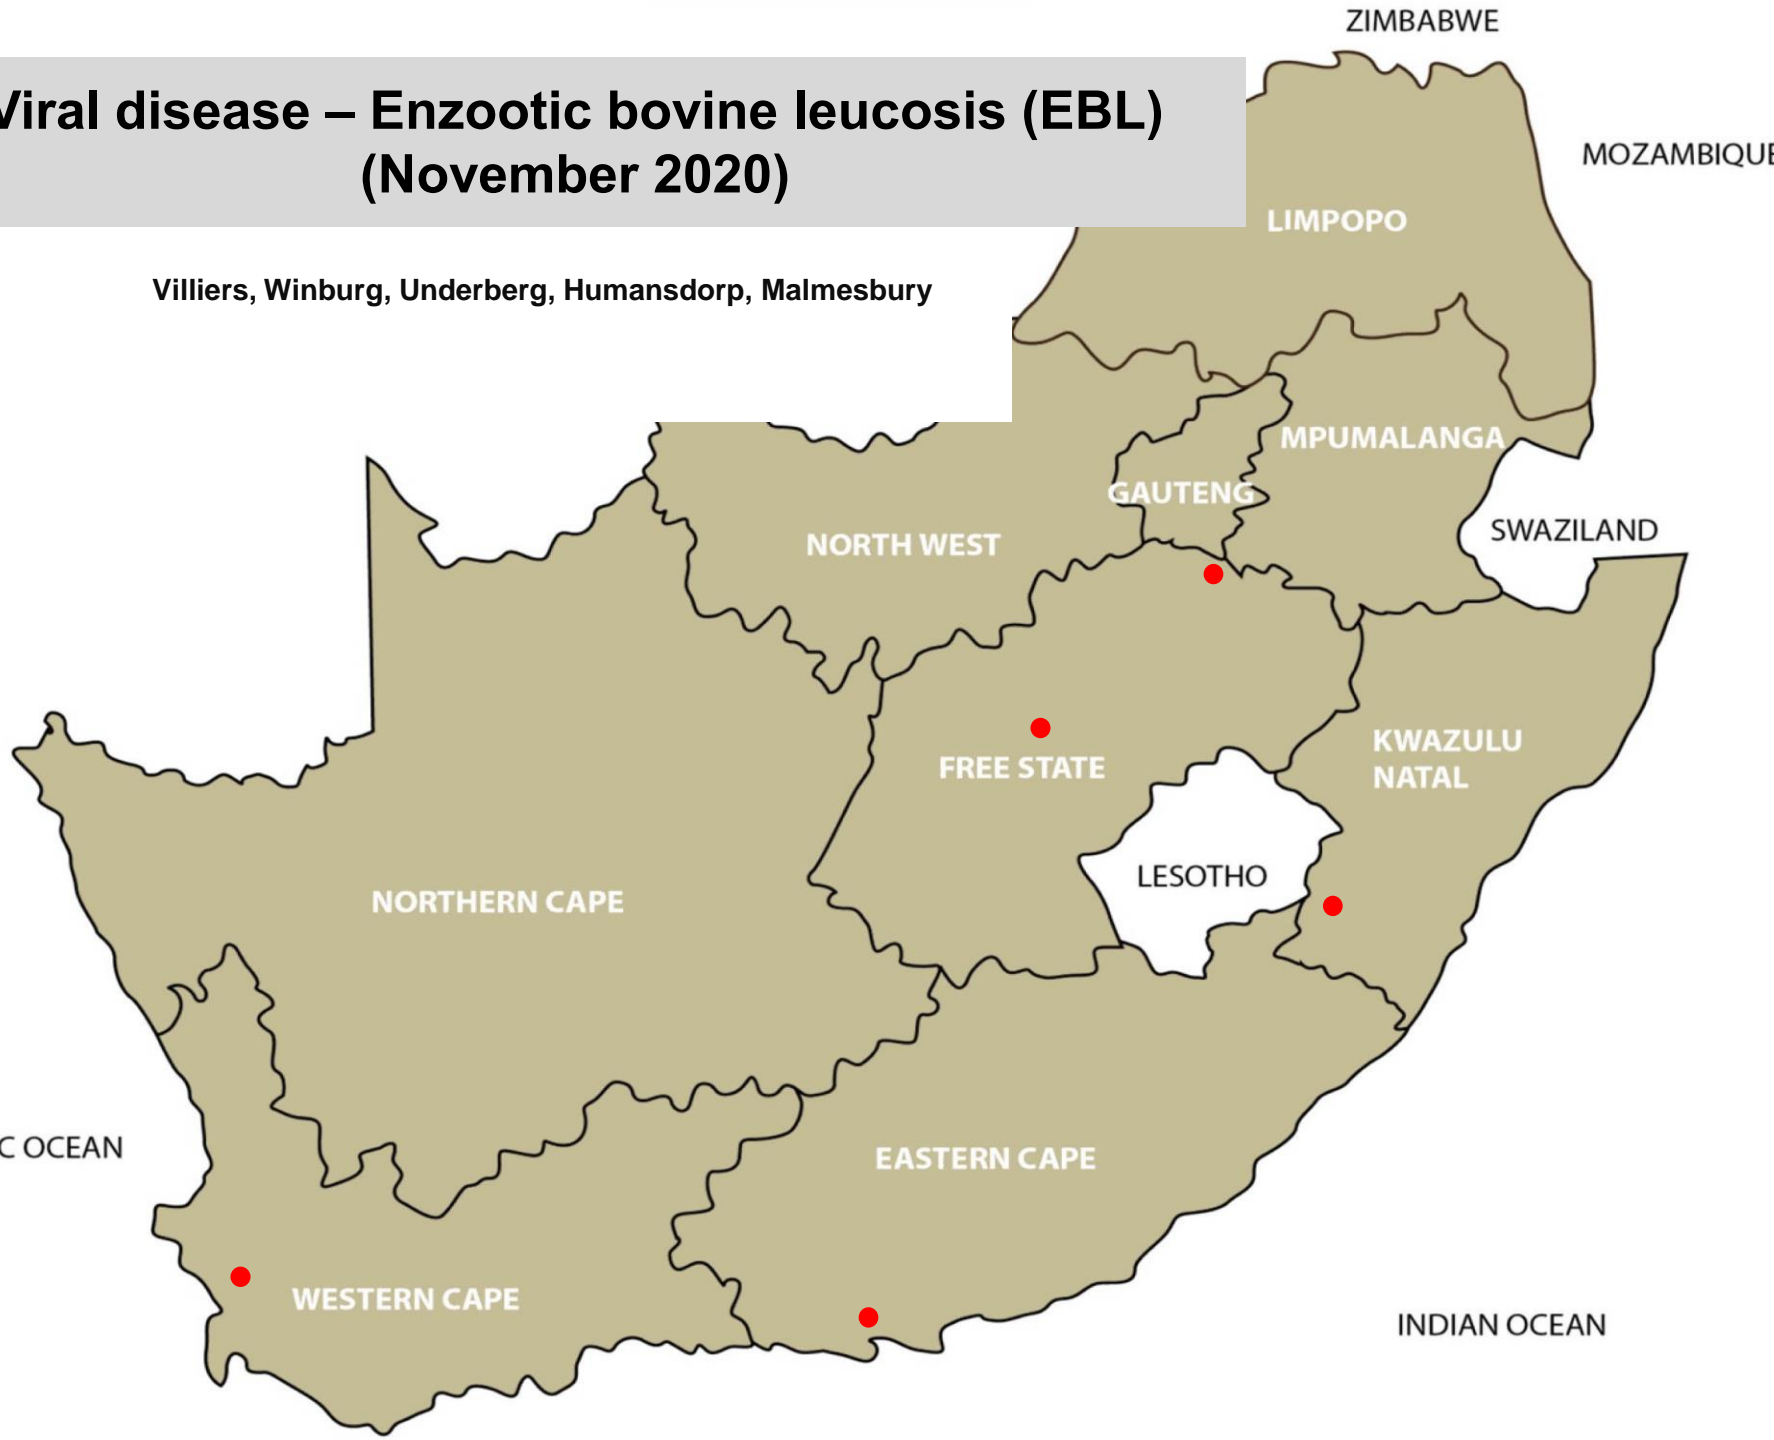

Viral disease – Enzootic bovine leucosis (EBL) (November 2020)

Villiers, Winburg, Underberg, Humansdorp, Malmesbury