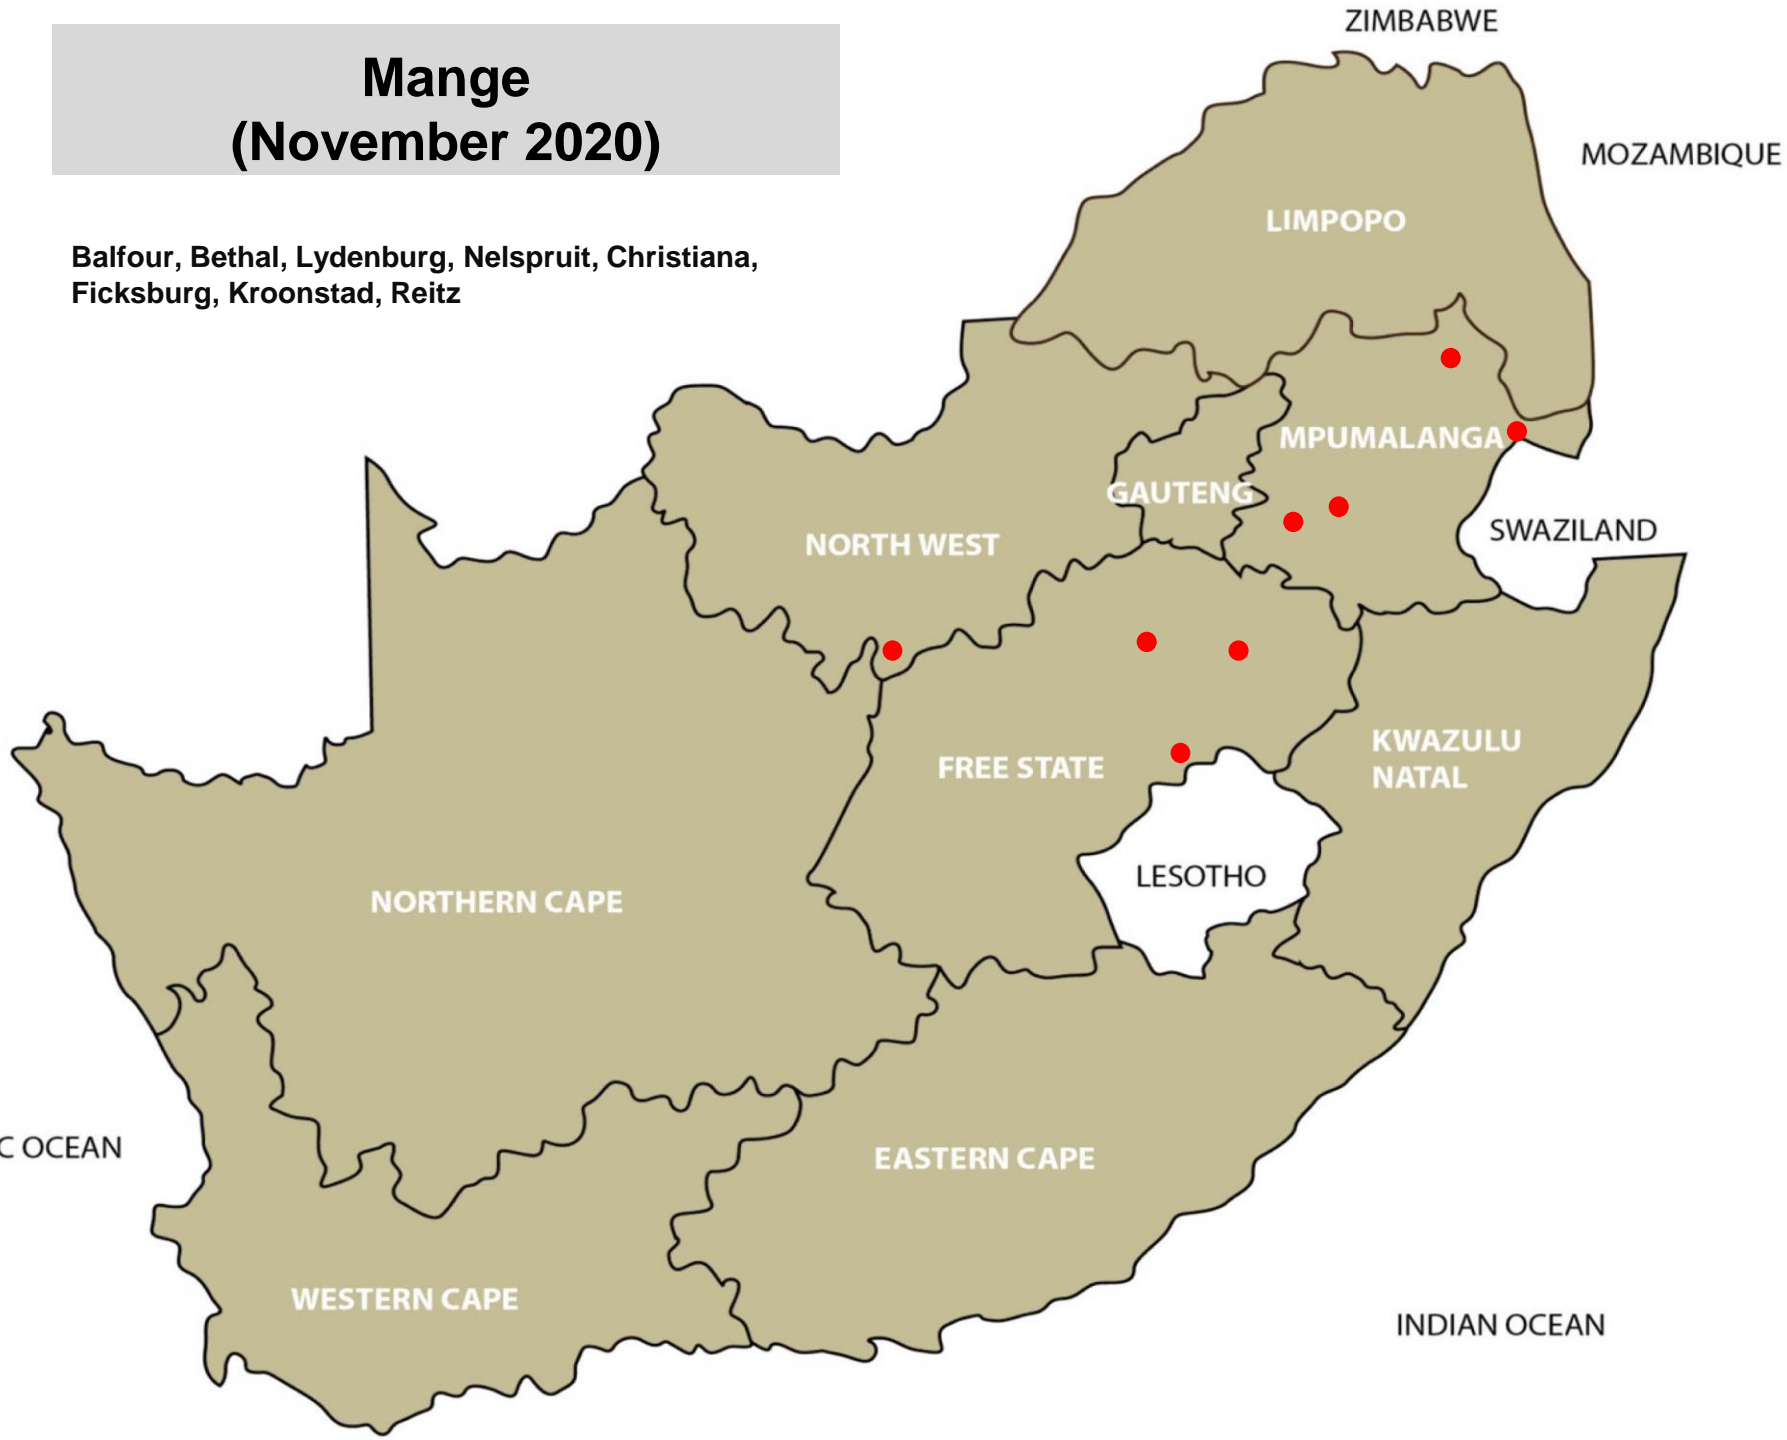

Red-legged tick (November 2020)

Balfour, Lydenburg, Nelspruit, Mokopane, Christiana, Schweizer-Reneke, Clocolan, Excelsior/Ladybrand, Hoopstad, Memel. Villiers, Underberg, East London, Malmesbury

Paralysis ticks (November 2020)

Lydenburg, Christiana, Kroonstad, Viljoenskroon,
Warden

Biting lice (Red lice) (November 2020)

Vryburg, Bethlehem, Villiers, Bergville,
Malmesbury

Sucking lice (Blue lice) (November 2020)

Sheep scab (November 2020)

Bloemfontein, Villiers

Mange (November 2020)

Balfour, Bethal, Lydenburg, Nelspruit, Christiana,
Ficksburg, Kroonstad, Reitz

Itch mite (November 2020)

Blowflies (November 2020)

Balfour, Lydenburg, Bronkhorstspuit.
Bethlehem, Bloemfontein, Ficksburg,
Hoopstad, Kroonstad, Villiers, Winburg,
Eshowe, East London

Screw-worm (November 2020)

Nelspruit, Senekal, Caledon

Nasal bot (November 2020)

Lydenburg, Bronkhorstsrui, Potchefstroom,
Excelsior/Ladybrand, Hoopstad, Oranjeville, Reitz,
Villiers, Malmesbury

Midges and Mosquitoes (November 2020)