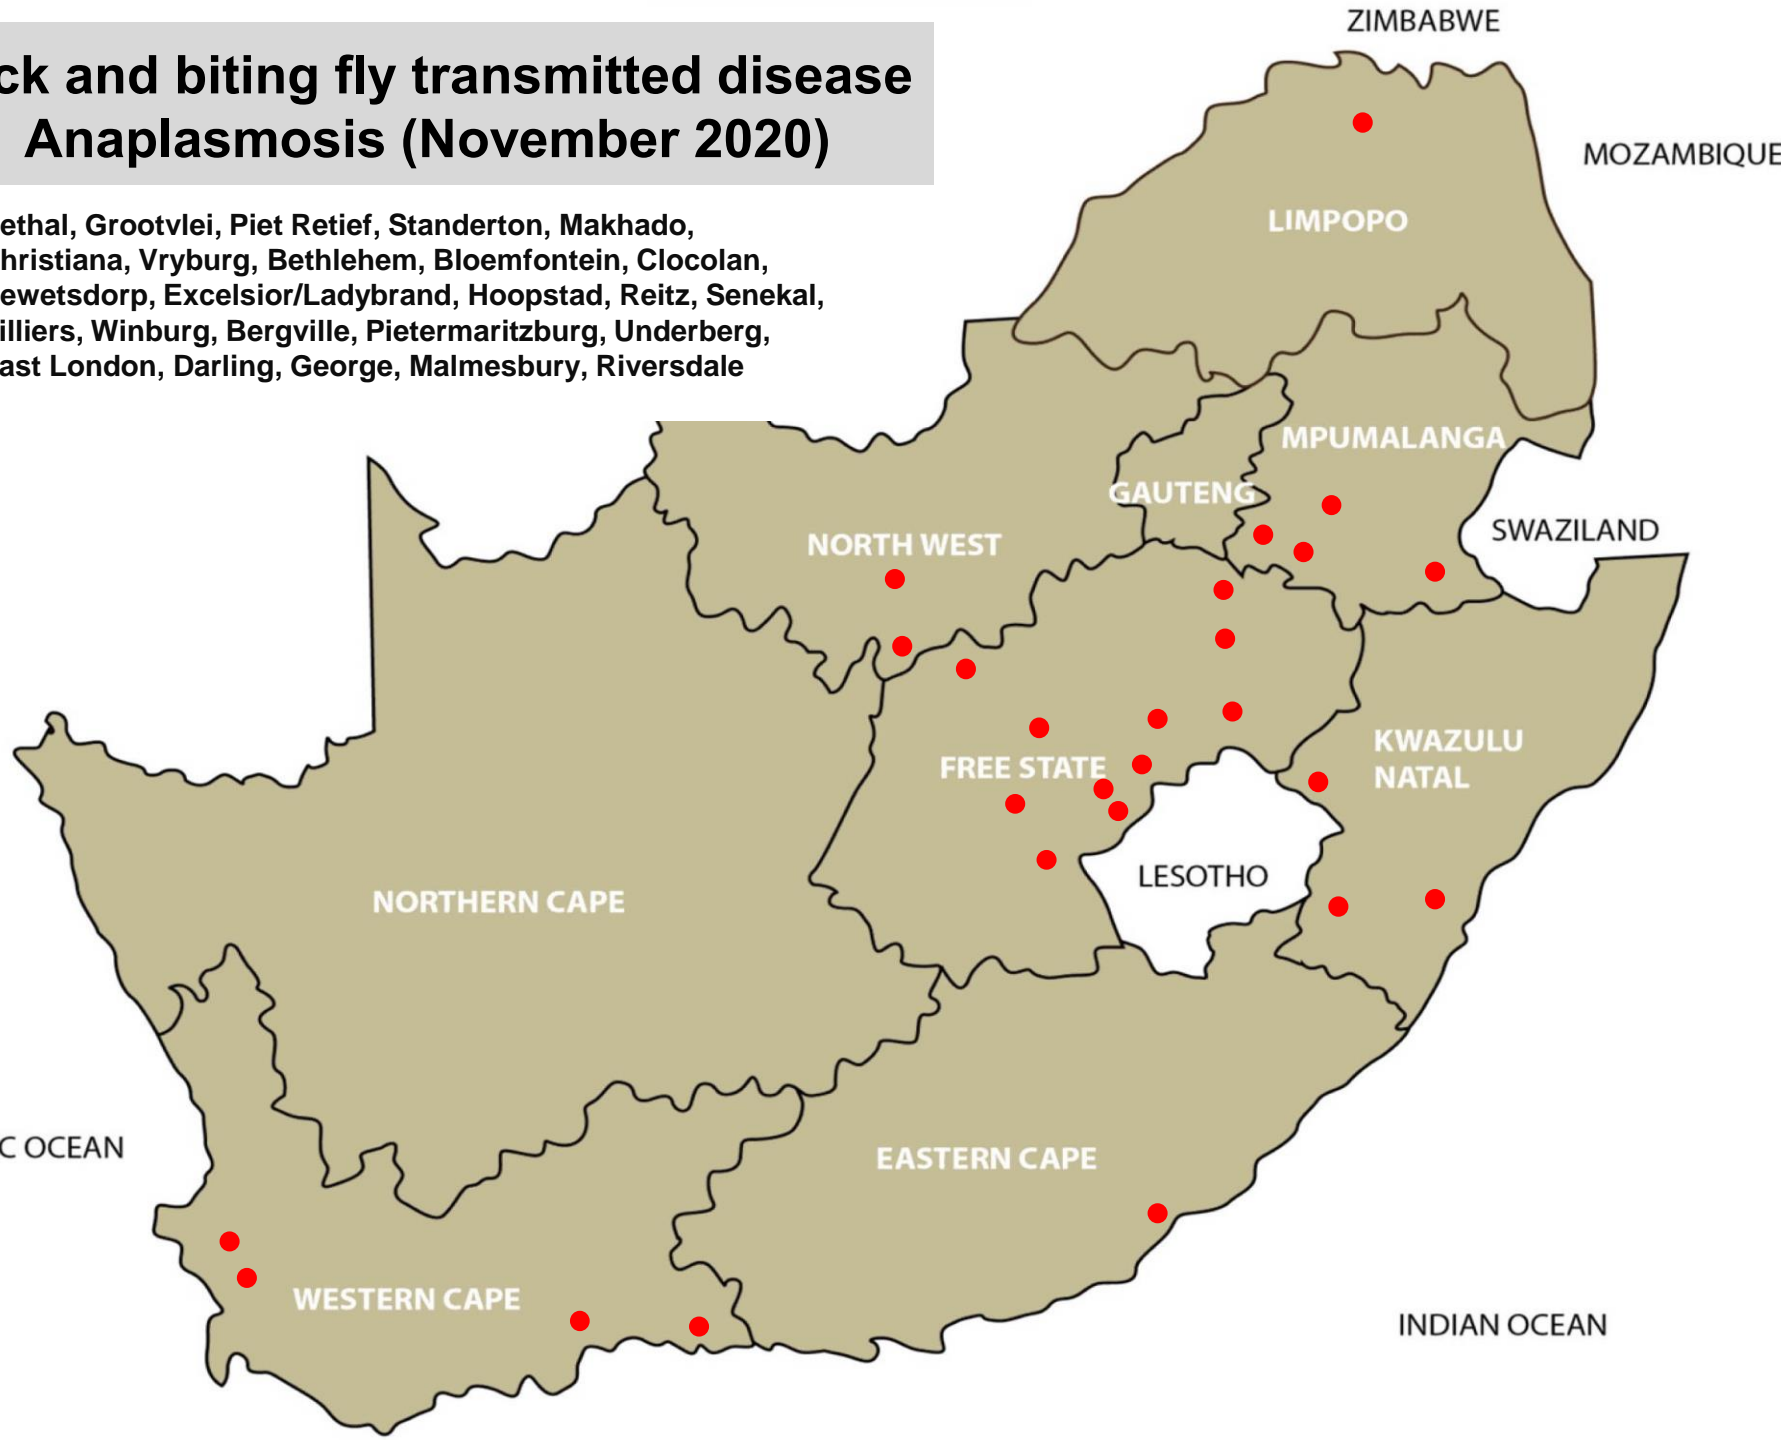

Tick and biting fly transmitted disease Anaplasmosis (November 2020)

Bethal, Grootvlei, Piet Retief, Standerton, Makhado, Christiana, Vryburg, Bethlehem, Bloemfontein, Clocolan, Dewetsdorp, Excelsior/Ladybrand, Hoopstad, Reitz, Senekal, Villiers, Winburg, Bergville, Pietermaritzburg, Underberg, East London, Darling, George, Malmesbury, Riversdale