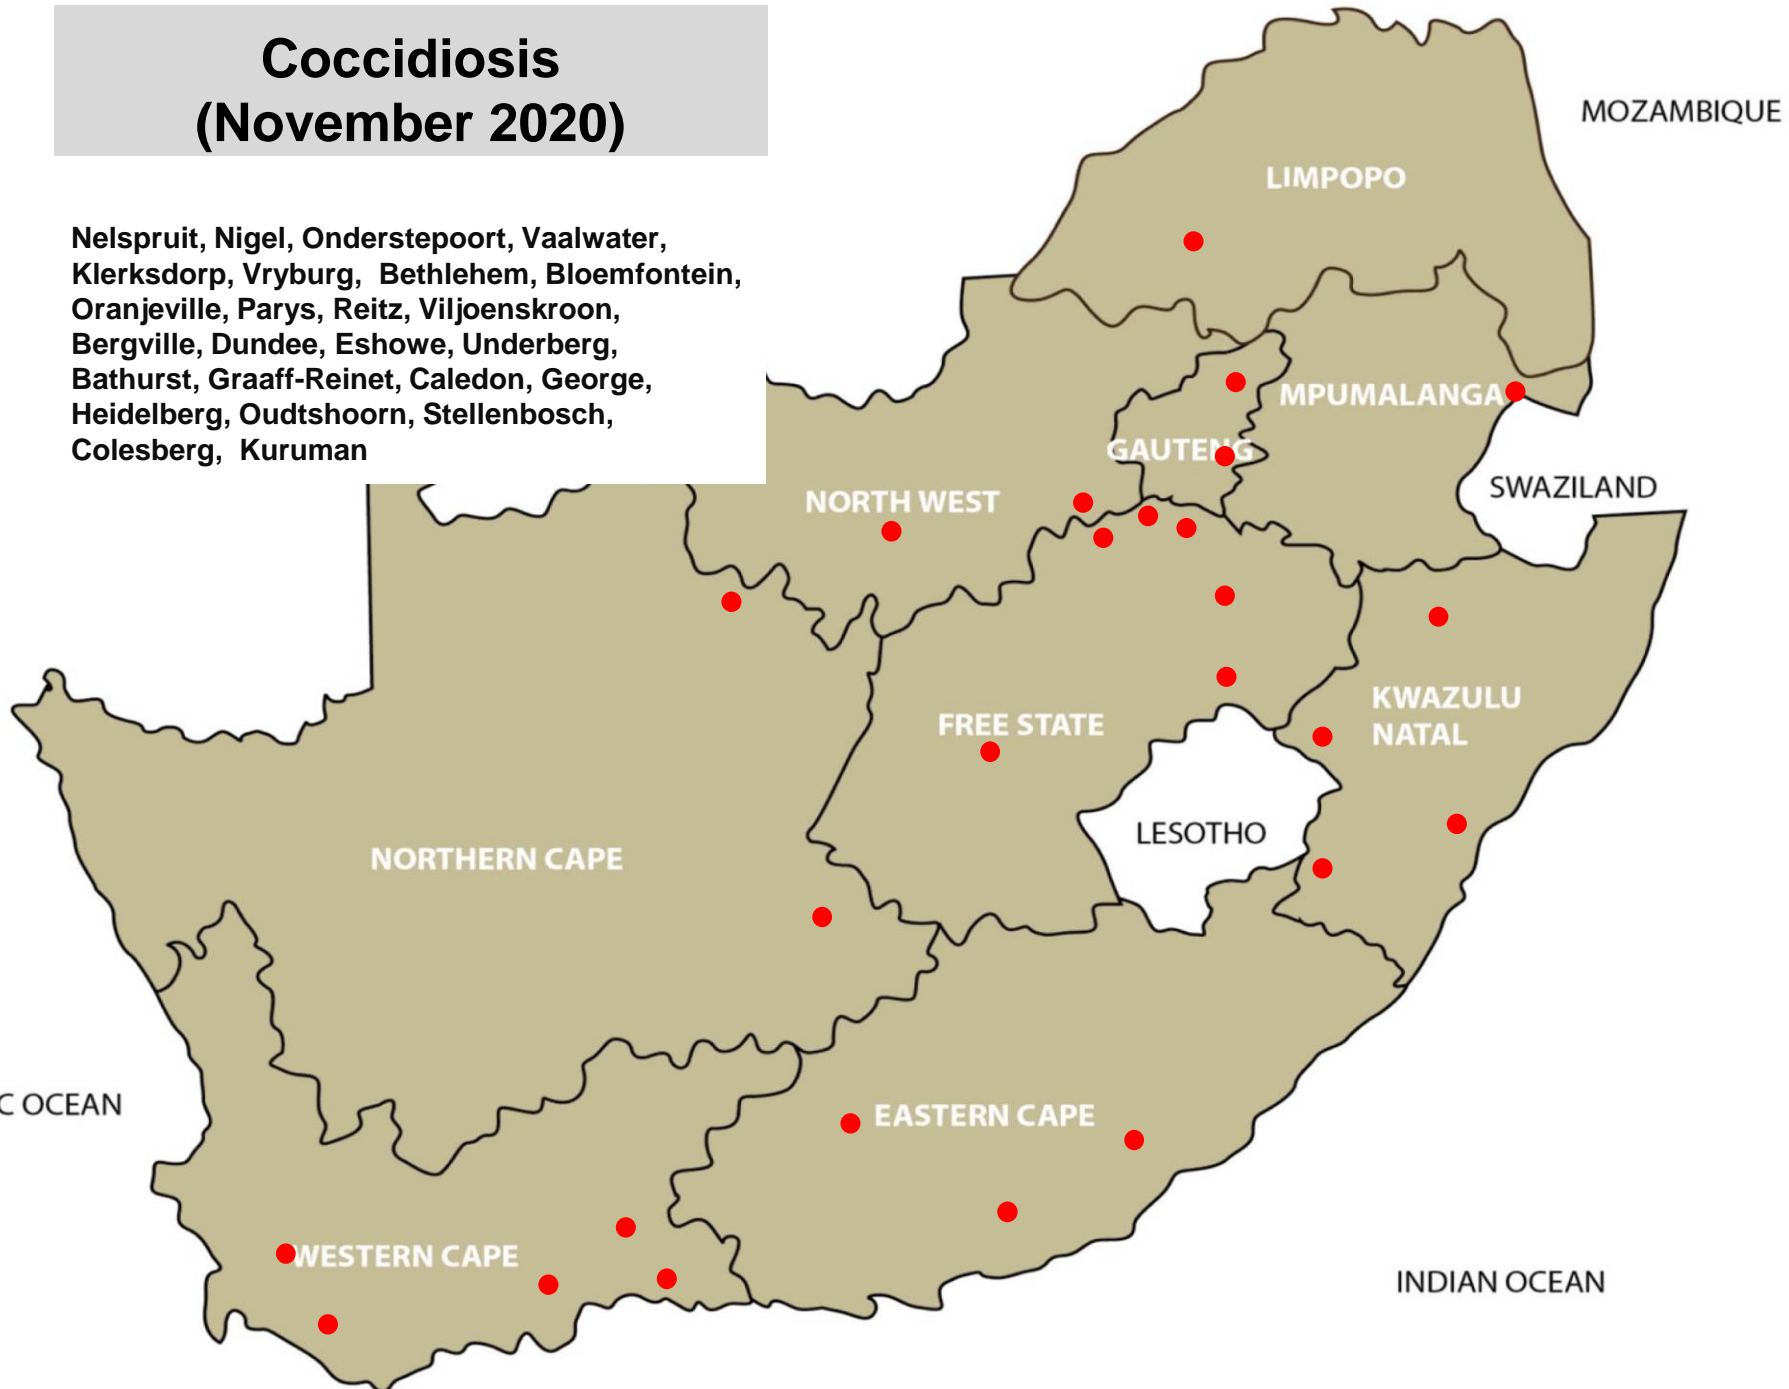

Bloemfontein, Villiers

Mange (November 2020)

Balfour, Bethal, Lydenburg, Nelspruit, Christiana,
Ficksburg, Kroonstad, Reitz

Itch mite (November 2020)

Blowflies (November 2020)

Balfour, Lydenburg, Bronkhorstspuit.
Bethlehem, Bloemfontein, Ficksburg,
Hoopstad, Kroonstad, Villiers, Winburg,
Eshowe, East London

Screw-worm (November 2020)

Nelspruit, Senekal, Caledon

Nasal bot (November 2020)

Lydenburg, Bronkhorstsrui, Potchefstroom,
Excelsior/Ladybrand, Hoopstad, Oranjeville, Reitz,
Villiers, Malmesbury

Midges and Mosquitoes (November 2020)

Cryptosporidiosis (November 2020)

Lydenburg, Middelburg, Bapsfontein, Bronkhorstspuit, Muldersdrift, Nigel, Pretoria, Bela-Bela, Brits, Christiana, Ottosdal, Potchefstroom, Schweizer-Reneke, Vryburg, Bethlehem, Bultfontein, Clocolan, Ficksburg, Hoopstad, Kroonstad, Parys, Reitz, Senekal, Villiers, Warden, Bergville, Dundee, Estcourt, Kokstad, Newcastle, Caledon, Darling, George, Heidelberg, Malmesbury, Riversdale

Tick transmitted disease - African redwater (November 2020)

Lydenburg, Standerton, Volksrust, Hammanskraal, Krugersdorp, Makhado, Bloemhof, Klerksdorp, Potchefstroom, Vryburg, Frankfort, Villiers, Bergville, Camperdown, Dundee, Eshowe, Estcourt, Kokstad, Mtubatuba, Pietermaritzburg, Underberg, East London, Caledon, George, Heidelberg